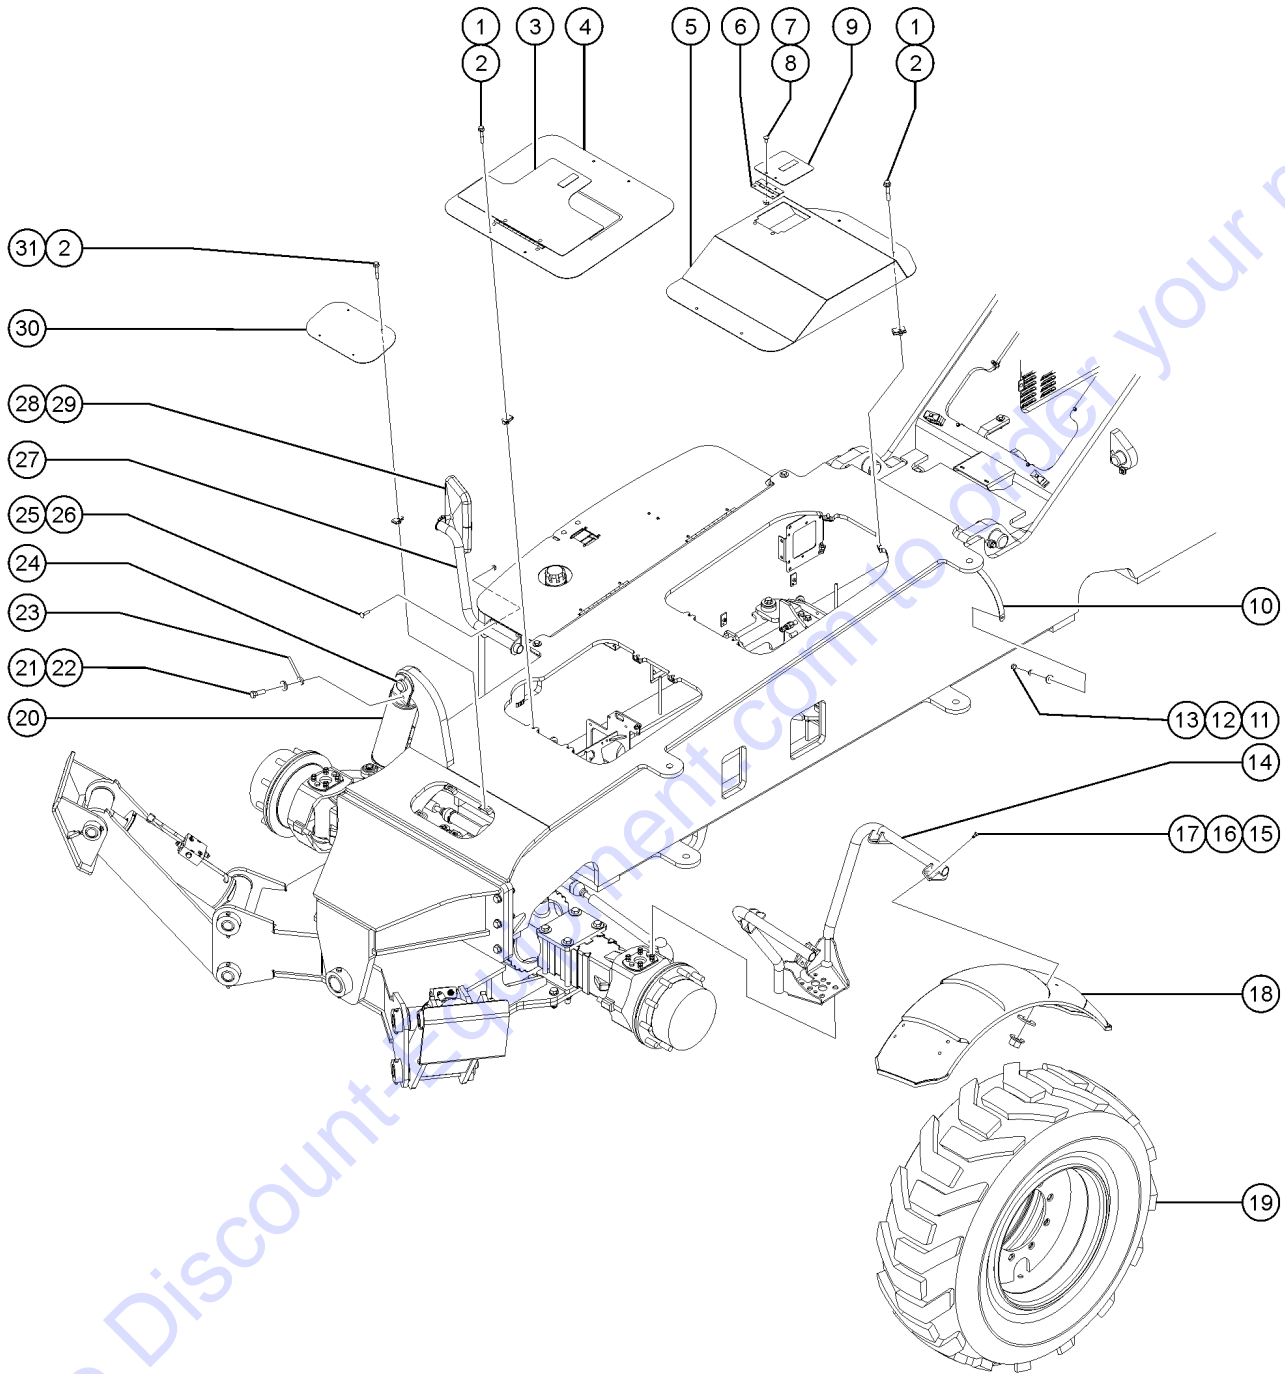

203.1 Front Chassis Assembly

203.1 Front Chassis Assembly

Item	Part No.	Description	Qty.	Item	Part No.	Description	Qty.
1	824081GT	SCREW,HHF,1/4-20X1.5,8,ZAG.....	12	--	160344GT	TIRE,FIRESTONE SSG,14X24,12PR for 160342, 160343	
2	56912GT	SPRING CLIP,1/4-20,.025-.15X.54,ZAG.....	12	19E	823117GT	TIRE&WHEEL,SOLIDBOSS,14X24,RH...2 Solidboss, foam-filled, right	
3	1262231GT	PLATE,DOOR,ACCESS.DEF,10K,T4F....	1	--	823118GT	TIRE&WHEEL,SOLIDBOSS,14X24,LH...2 Solidboss, foam-filled, left	
--	123287GT	LATCH,COMPRESSION,WIDE GRIP		20	1253248GT	CYLINDER,SWAY.....	1
4	1262230GT	PLATE,MANIFOLD COVER.....	1	--	123894GT	VALVE,CB.CBCG-LJN@3200.....	2
5	215783GT	WELDMENT, ZF TRANS.COVER.....	1	--	1258125GT	SEAL KIT, SWAY CYL 1253248/49	
6	123556GT	HINGE,ACCESS COVER.....	1	21	824068GT	SCREW,HHC,3/8-16X1.25,8,ZAG.....	1
7	824124GT	BOLT,CARRIAGE,1/4-20X.75,5,ZAG.....	4	22	824110GT	WASHER,LOCK,3/8,ZAG.....	1
8	824027GT	NUT,TL FLG,1/4-20,G,ZAG.....	4	23	825019GT	ROD END,.375X3.69,ZAG.....	1
9	218049GT	PLATE, TRANS.DIPSTICK COVER.....	1	24	117125GT	PIN,2.00DIA X4.00LG,1 HOLE.....	1
--	123287GT	LATCH,COMPRESSION,WIDE GRIP.....	1	--	123188GT	BEARING,2.00IDX2.50ODX1.50L	
10	7-319-17GT	GROUND STRAP,12 IN.....	1	25	1256127GT	BOLT,CARRIAGE,1/4-20X1.5,ZAG.....	2
11	1255887GT	SCREW,HHC,5/16-18X.5,8,ZAG.....	2	26	1277924GT	NUT,NYLOCK FLG,1/4-20,F,ZAG.....	2
12	1255764GT	WASHER,LOCK,5/16,ZAG.....	2	27	1279263GT	WELDMENT,MIRROR ARM.....	1
13	825358GT	WASHER,FLAT,5/16,USS,ZAG.....	2	28	229853GT	MIRROR, CONVEX, 8X12..... (T4F chassis)	1
14	1261704GT	WELDMENT,FENDER FRAME,UNIV....	4	--	123142GT	MIRROR,8 1/2,CONVEX (T3 chassis)	
--	123920GT	CAP,LDPE,1.50"ODX10-14 GA WALL		29	1274322GT	NUT,NYLOCK FLG,3/8-16,F,ZAG.....	1
15	824125GT	BOLT,CARRIAGE,3/8-16X1.5,ZAG.....	32	30	117062GT	PLATE,FRONT AXLE COVER.....	1
16	1255758GT	WASHER,FLAT,3/8,USS,ZAG.....	32	31	824078GT	SCREW,HHF,1/4-20X.75,8,ZAG.....	4
17	824029GT	NUT,TL FLG,3/8-16,G,ZAG.....	32				
18	7-119-01GT	FENDER,FULL WHEEL,UTILITY.....	4				
19A	1264070GT	TIRE&WHEEL,14X28,AIR,LEFT..... RT, Air-filled, 12 ply, left	2				
--	1264071GT	TIRE&WHEEL,14X28,AIR,RIGHT..... RT, Air-filled, 12 ply, right	2				
--	1264068GT	WHEEL,10X28,0.5" INSET for 1264070, 1264071					
--	1264069GT	TIRE,EXTREMELIFT,14X28,12PR for 1264070, 1264071					
19B	1264072GT	TIRE&WHEEL,14X28,CRUMB,LEFT.... RT, Crumb-Polyurethane filled, left	2				
--	1264073GT	TIRE&WHEEL,14X28,CRUMB,RIGHT.... RT, Crumb-Polyurethane filled, right	2				
--	1264068GT	WHEEL,10X28,0.5" INSET for 1264072, 1264073					
--	1264069GT	TIRE,EXTREMELIFT,14X28,12PR for 1264072, 1264073					
19C	160340GT	TIRE&WHEEL,14X24 FOAM,RH,12PR... RT, Foam-filled, 12 ply, right	2				
--	160341GT	TIRE&WHEEL,14X24 FOAM,LH,12PR... RT, Foam-filled, 12 ply, left	2				
19D	160342GT	TIRE&WHEEL,14X24 AIR,RH,12PR.... RT, Air-filled, 12 ply, right	2				
--	160343GT	TIRE&WHEEL,14X24 AIR,LH,12PR.... RT, Air-filled, 12 ply, left	2				
--	117583GT	WHEEL,9X24,0.5"INSET for 160342, 160343