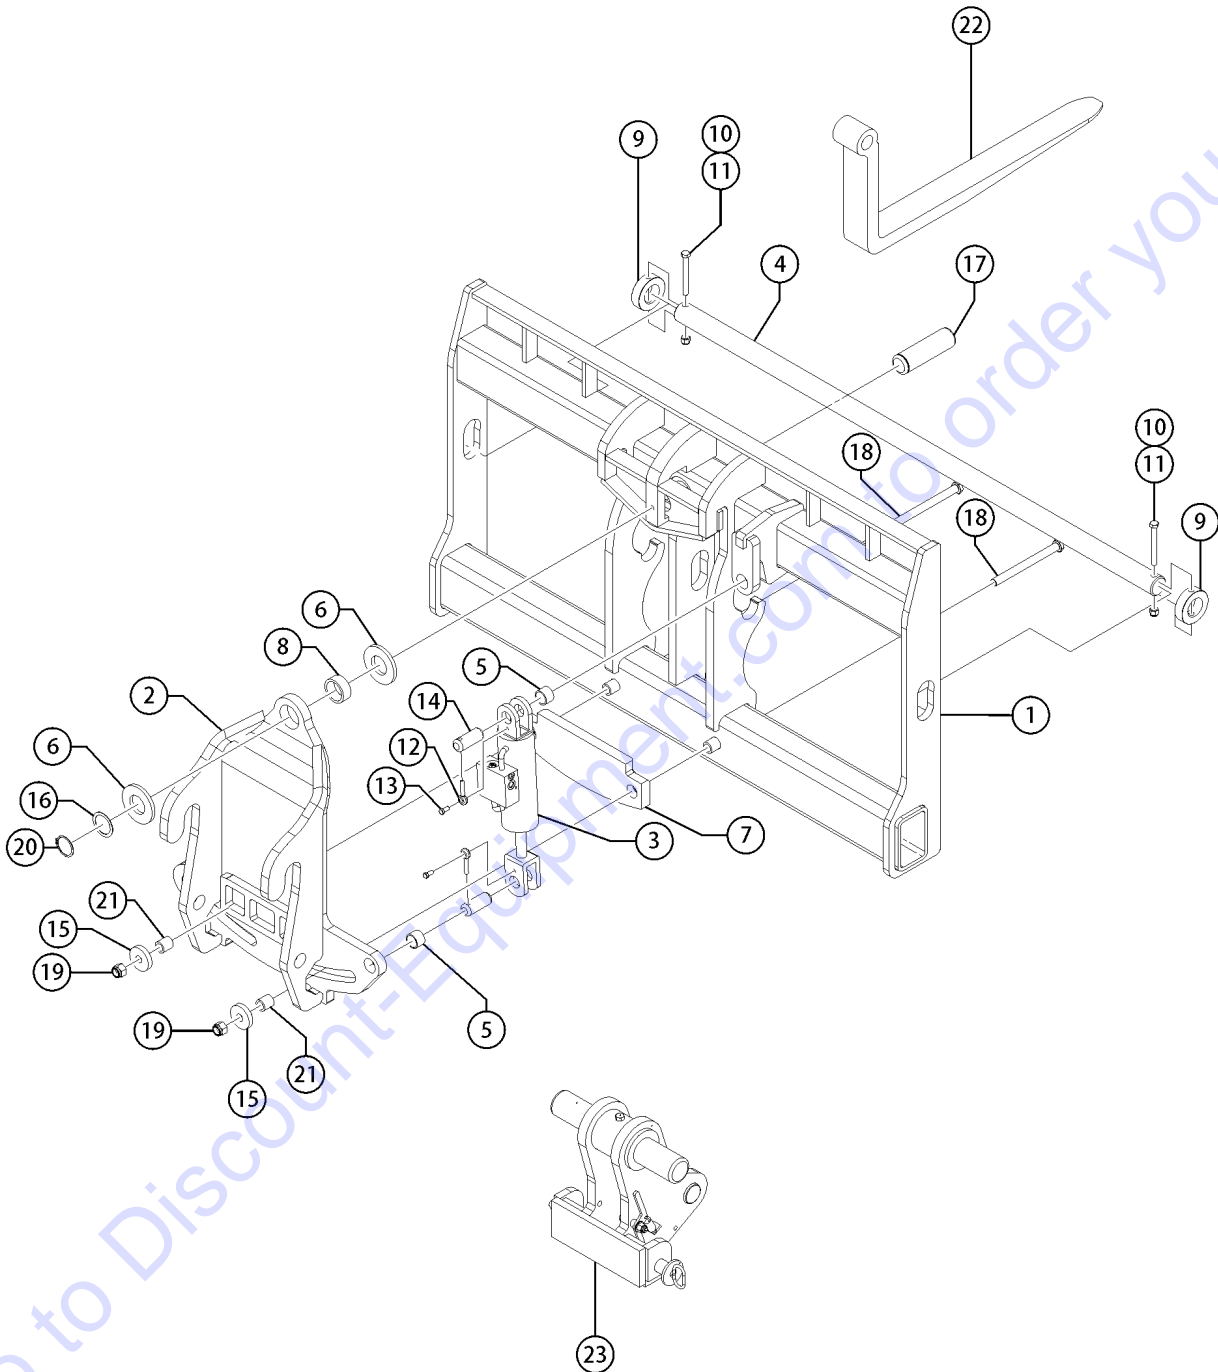

602.1 Fork Frame, Rotate Attachment

602.1 Fork Frame, Rotate Attachment

Item	Part No.	Description	Qty.
A	49130-3500GT	HOSE ASSY, 3/8, STR FEM, STR FEM.....	2
1A	1254545GT	WELDMENT, 48" CARRIAGE, QA 10K....	1
1B	1254546GT	WELDMENT,60" CARRIAGE,QA 10K....	1
1C	1254547GT	WELDMENT,72" CARRIAGE,QA 10K....	1
2	1254971GT	WELDMENT,CARRIAGE PIVOT,ROTATE.....	1
3	216571GT	CYLINDER, ROTATE.....	1
4A	141002GT	PIN,FORK,48" FORK FRAME..... <i>pin measures 52 x 2.25 inches</i>	1
4B	141003GT	PIN,FORK,60" FORK FRAME..... <i>pin measures 64 x 2.25 inches</i>	1
4C	141004GT	PIN,FORK,72" FORK FRAME..... <i>pin measures 76 x 2.25 inches</i>	1
5	30370GT	BEARING,1.25IDX1.5ODX1.00L.....	2
6	216567GT	WEAR PAD, SPACER PIVOT.....	2
7	216568GT	WEAR PAD, LOWER ROTATE.....	1
8	T107482GT	BEARING,2.0 ID X 2.5 OD X 1.0L.....	1
9	1254525GT	COLLAR,FORK TINE PIN.....	2
10	1256107GT	SCREW,HHC,1/2-13X4.5,8,ZAG.....	2
11	1256106GT	NUT,TL,1/2-13,C,ZAG.....	2
12	1255452GT	ROD END,.375 X 2.25,ZAG.....	2
13	824089GT	SCREW,HHF,3/8-16X.75,8,ZAG.....	2
14	216635GT	PIN,1.25DIA X 3.15LG, 1 HOLE.....	2
15A	1254533GT	PLATE,RETAINER.....	2
15B	215639GT	PLATE, RETAINER.....	2
16	216569GT	WASHER,HRDND,2.01X2.75X.06PLTD..	1
17	216570GT	PIN, 2.00 OD X 6.75 LG, 1 RING.....	1
18	1256465GT	SCREW,HHC,3/4-10X8.5,8,ZAG.....	2
19	1257458GT	NUT,TL,3/4-10,C,ZAG.....	2
20	1253815GT	SNAP RING,EXTERNAL,2.00,ZAG.....	1
21A	1254532GT	TUBE,SPACER.....	2
21B	215638GT	TUBE, SPACER.....	2
22		REF. WELDMENT,FORK <i>(refer to 601.1)</i>	
23		REF. ASSEMBLY, QA MOUNT <i>(refer to 601.1)</i>