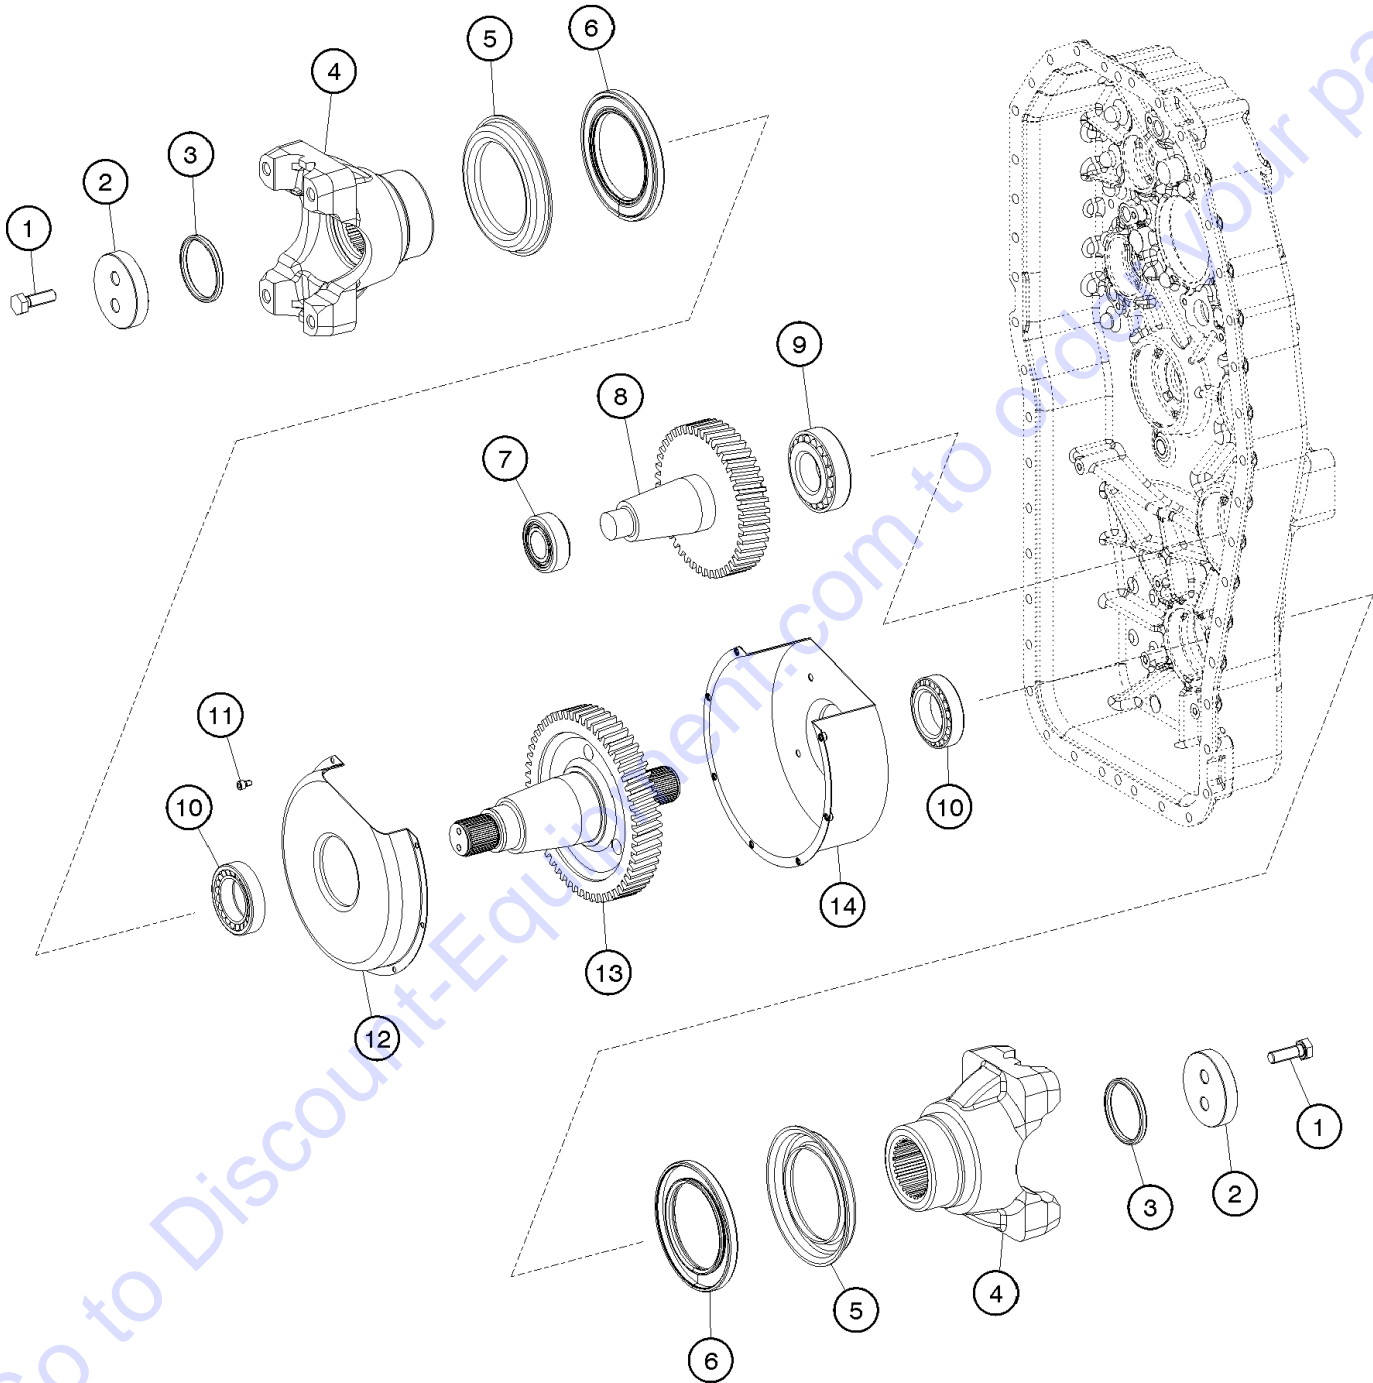

311.1 ZF Output Shaft Assembly

311.1 ZF Output Shaft Assembly

Item	Part No.	Description	Qty.
1	1252168GT	HEXAGON SCREW.....	2
2	1252428GT	WASHER.....	1
3	1252172GT	O-RING.....	1
4	1252169GT	OUTPUT FLANGE.....	1
5	1252170GT	SCREEN SHEET.....	1
6	1252171GT	SHAFT SEAL.....	1
7	1252370GT	TAPERED ROLLER BEARING.....	1
8	1252429GT	INTERMEDIATE SHAFT.....	1
9	1252418GT	ROLLER BEARING.....	1
10	1252409GT	ROLLER BEARING.....	1
11	1252283GT	CAP SCREW M6X10.....	7
12	1252430GT	SCREEN SHEET.....	1
13	1252431GT	OUTPUT SHAFT.....	1
14	1252400GT	SCREEN SHEET.....	1

Go to Discount-Equipment.com to order your parts