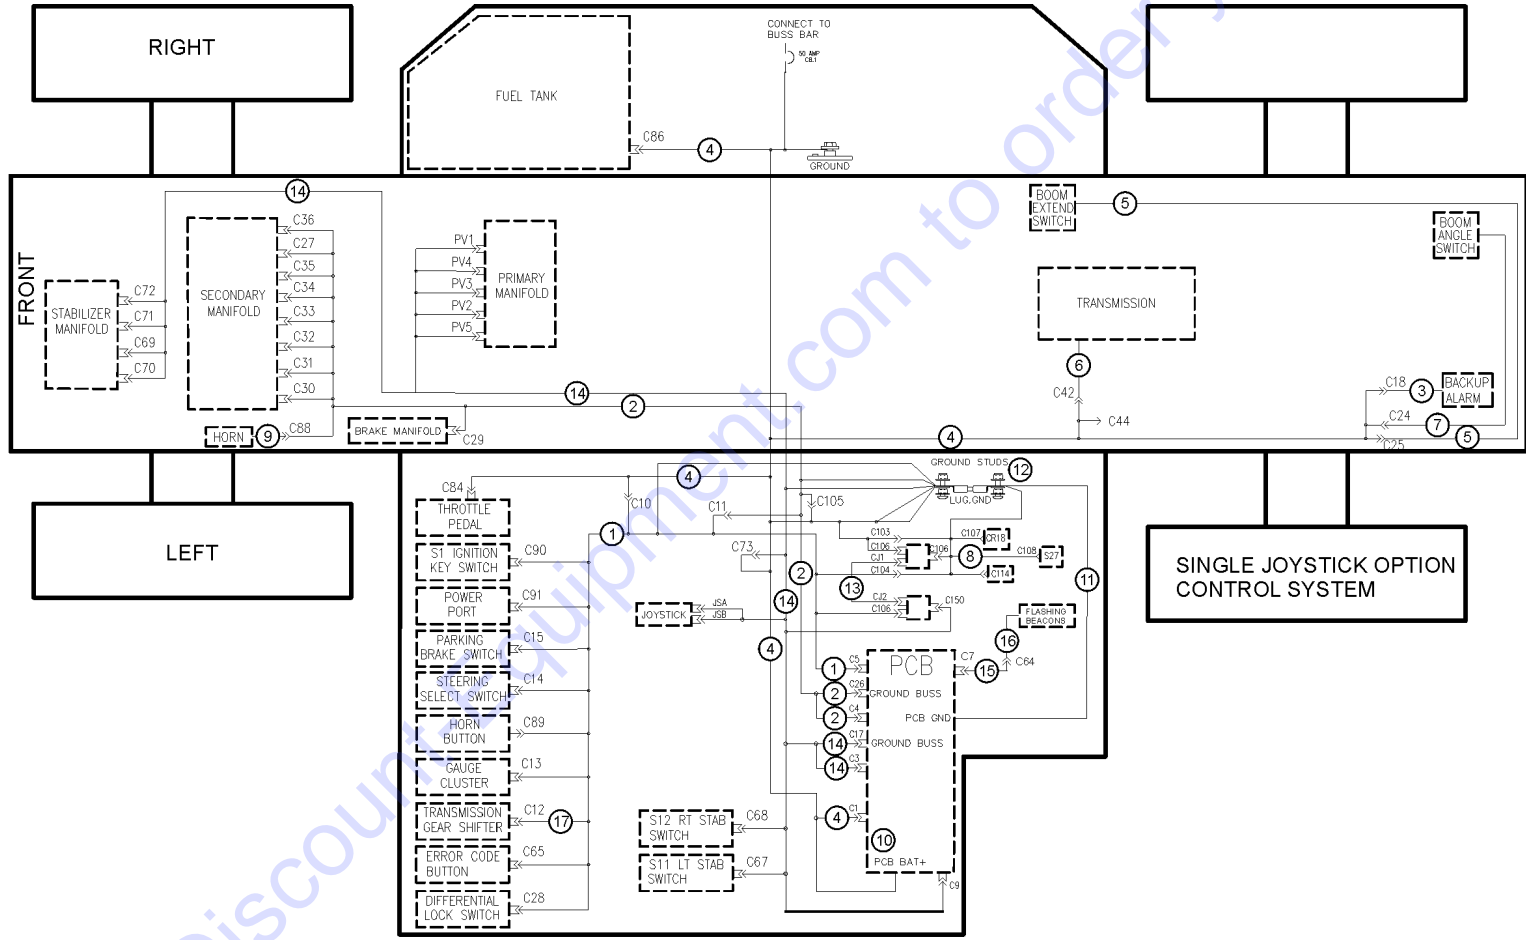

1001.1 Single Joystick System Harnesses

Item	Part No.	Description	Qty.
A	1257991GT	HARNESS,REAR PROX ALARM,BACKUP CAMERA,GTH.....	1
1	1277695GT	HARNESS,DASHBOARD,1056.....	1
2	1282184GT	HARNESS,SECONDARY MANIFOLD,1056.....	1
3	219457GT	HARNESS, BACKUP ALARM.....	1
4	1283092GT	HARNESS, TRANSMISSION.....	1
5	1264661GT	HARNESS,BOOM EXT SWITCH.....	1
6	822924GT	HARNESS, TRANSMISSION CONTROL.....	1
7	1264490GT	HARNESS,BOOM ANGLE SWITCH.....	1
8	1256744GT	HARNESS, TELEMATICS.....	1
9	81578GT	HORN,12VDC,SPADE TERMINALS*** ..	1
10	161524GT	ASSEMBLY, POWER BUSS.....	1
11	237933GT	HARNESS, PCB GROUND.....	1
12	161444GT	ASSEMBLY, GROUND BUSS.....	1
13	1283942GT	HARNESS,CAN INTERFACE JUMPER.....	1
14	1283715GT	HARNESS,PRIMARY PVG,GTH-10XX..	1
15	229682GT	HARNESS, POWER, BEACON LIGHT...1	1
16	229683GT	HARNESS, BEACON LIGHT.....	1
17	826879GT	HARNESS, TOP GEAR LOCKOUT.....	1