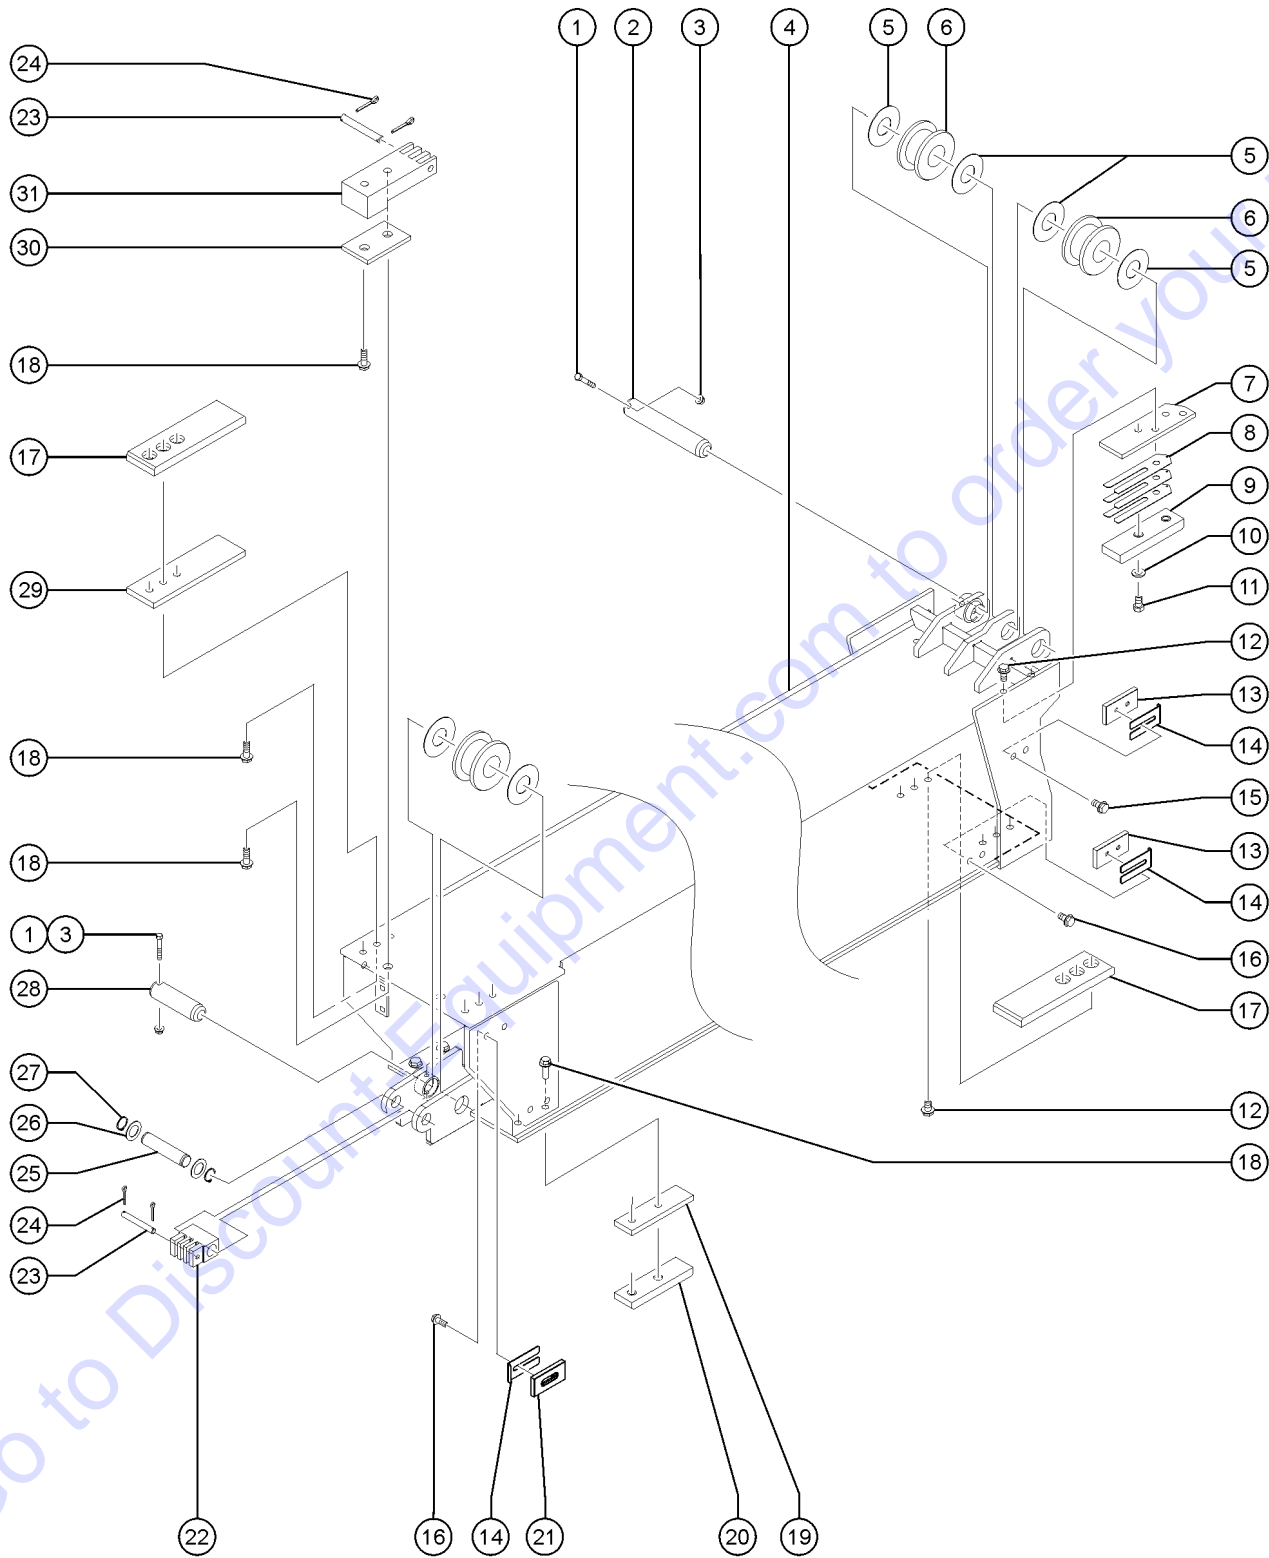

702.1 Small Middle Boom Assembly

702.1 Small Middle Boom Assembly

Item	Part No.	Description	Qty.
1	824069GT	SCREW,HHC,3/8-16X2.5,8,ZAG.....	2
2	117777GT	PIN,1.50DIA X 8.75LG,1HOLE.....	1
3	824029GT	NUT,TL FLG,3/8-16,G,ZAG.....	2
4	131497GT	WELDMENT,#3 BOOM,1056**.....	1
5	1256117GT	WASHER,SHIM,1.56X3.5X.061,ZAG....	6
6	130535GT	CHAIN SHEAVE ASSY,POLYGON.....	3
		<i>(includes 123187 and 141309)</i>	
--	123187GT	SHEAVE,CHAIN	
--	141309GT	BEARING,1.5 X 2.0 X 2.5	
7	123379GT	PLATE,WP SPACER,TAPPED.....	2
8	5-2134GT	SHIM,2X7X.06.....	6
9	108871GT	WEARPAD,2X7X.88,LD.....	2
10	825353GT	WASHER,FLAT,1/2,SAE,HRD,ZAG.....	4
11	1257453GT	SCREW,HHC,1/2-13X.875,8,ZAG.....	4
12	1257723GT	SCREW,HHF-S,1/2-13X.75,8,ZAG.....	10
13	141027GT	ASSY,WEAR PAD,FRT 0.7" THK.....	4
14	81851GT	SHIM,PAD 2.0 X 4.0 X .06 THK.....	8
15	1257722GT	SCREW,HHF-S,3/8-16X1.25,8,ZAG.....	4
16	1257721GT	SCREW,HHF-S,3/8-16X.75,8,ZAG.....	12
17	108868GT	WEARPAD,10X3X.75HD.....	4
18	1257726GT	SCREW,HHF-S,1/2-13X1.5,5,ZAG.....	14
19	1254028GT	SPACER,2X7X.50.....	2
20	108869GT	WEARPAD,2X7X.75,LD.....	2
21	141025GT	ASSY,WEAR PAD,RR 0.5" THK.....	4
22	130926GT	CHAIN ANCHOR,1"PIN,866.....	1
--	141029GT	CHAIN,BL866 RETRACT,GTH-1056	
23	141045GT	PIN,CHAIN ANCHOR,.375X2.96.....	3
24	6-6243-06GT	COTTERPIN,3/32X3/4LG.....	6
25	79579GT	PIN,1.00DIA X 4.51LG,2RING.....	1
26	1256119GT	WASHER,SHIM,1.01X1.63X.062,ZAG....	2
27	1253843GT	SNAP RING,EXTERNAL,1.00,ZAG.....	2
28	108855GT	PIN,1.50DIA X 5.25LG,1HOLE.....	1
29	117676GT	SPACER,10X3X.50.....	2
30	1254025GT	PLATE,CHAIN ANCHOR MOUNT.....	2
31	130930GT	CHAIN ANCHOR,STEPPED,866.....	2
--	141028GT	CHAIN,BL866 EXTEND,GTH-1056