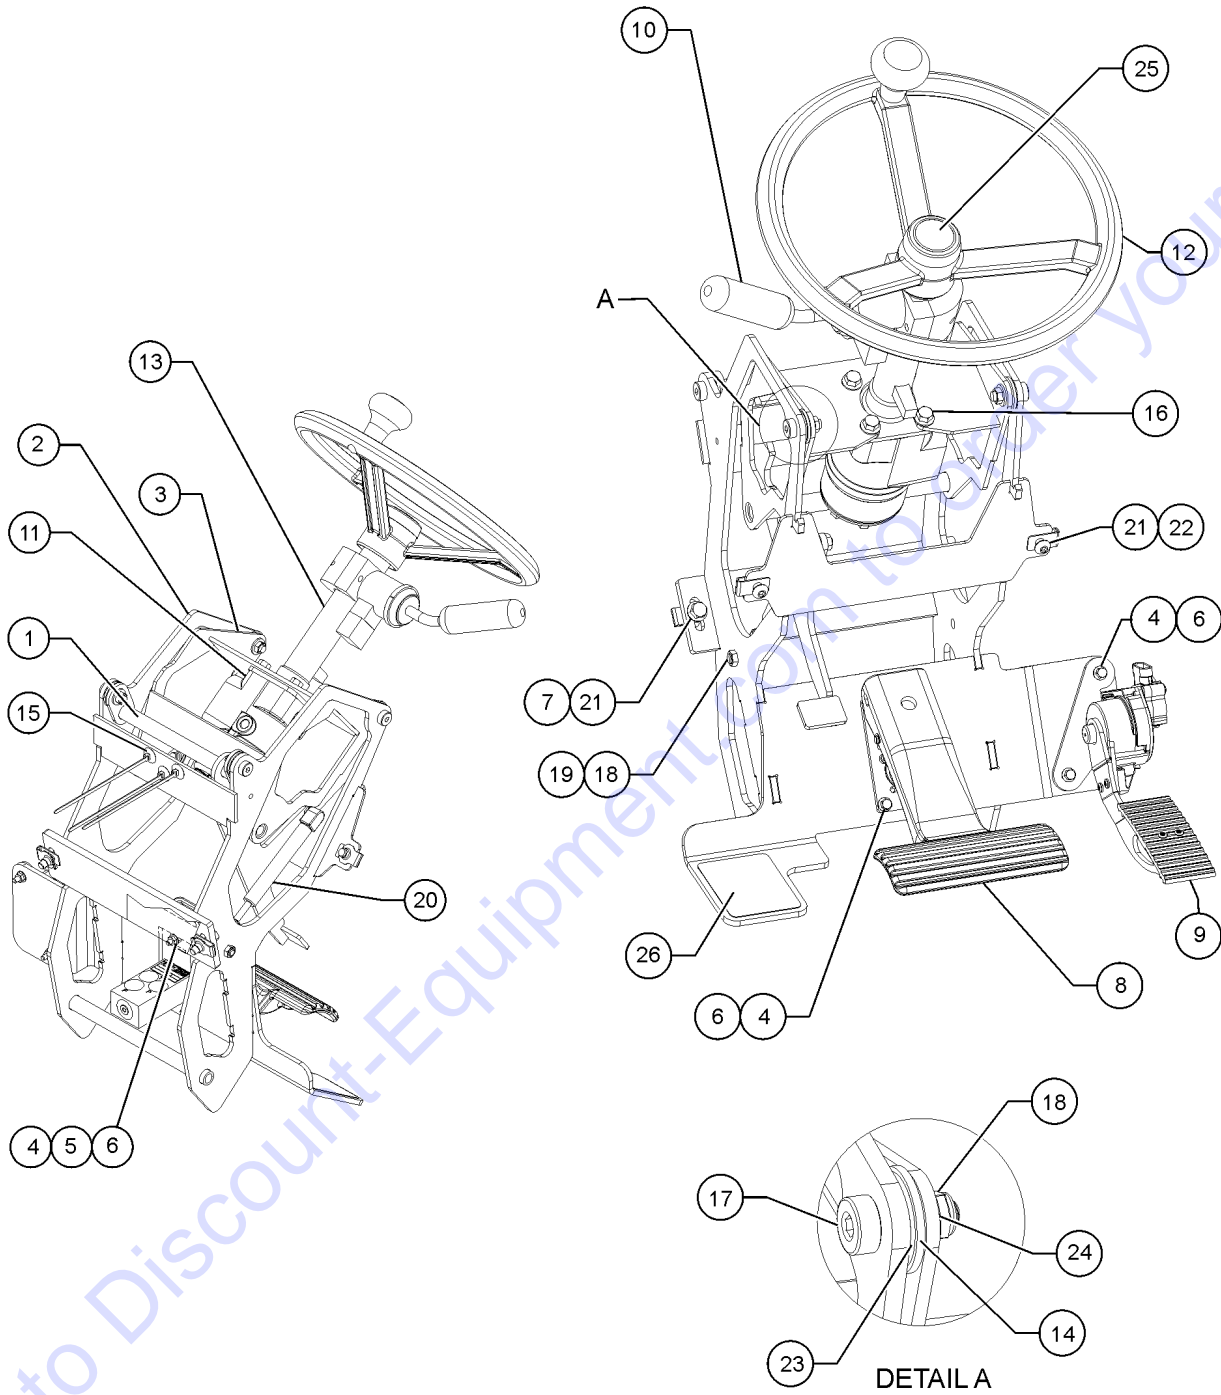

403.1 Standard Cab Components, View 3

403.1 Standard Cab Components, View 3

Item	Part No.	Description	Qty.
1	1253948GT	WELDMENT,TILT LOCK.....	1
2	1282269GT	WELDMENT,STEERING COLUMN.....	1
3	1254033GT	WELDMENT,STEER COLUMN.....	1
4	1256679GT	NUT,SERRATED,1/4-20,8,ZAG.....	5
5	824113GT	WASHER,FLAT,USS,1/4,ZAG.....	1
6	824079GT	SCREW,HHF,1/4-20X1,8,ZAG.....	5
7	824091GT	SCREW,HHF,3/8-16X1.25,8,ZAG.....	2
8	226306GT	ASSEMBLY, BRAKE VALVE.....	1
9	227108GT	THROTTLE PEDAL, METAL, GTH.....	1
10	823127GT	SHIFTER ASSEMBLY 4 SPD.....	1
--	1255535GT	SHIFTER MOUNTING KIT.....	1
11	1283327GT	STEERING UNIT, 250CC W/LS RELIEF.....	1
12	123136GT	STEERING WHEEL, 362MM.....	1
13	218100GT	COLUMN, STEERING, 225MM.....	1
14	1255760GT	WASHER,FLAT,1/2,USS,ZAG.....	4
15	110149GT	CABLE TIE,DFT MOUNT,BLK,6.5".....	3
16	824090GT	SCREW,HHF,3/8-16X1,8,ZAG.....	4
17	1256478GT	BOLT,SHS,1/2X.5X3/8-16,ZAG.....	4
18	824038GT	NUT, TL JAM, 3/8-16, A, ZAG.....	6
19	78086GT	BALL STUD, GAS STRUT, 3/8-16.....	2
20	39542GT	GAS SHOCK,SCISSORS***.....	1
21	29868GT	SPRING CLIP,3/8-16,.05-.20X.73,ZAG...4	4
22	1255393GT	SCREW,BHC,3/8-16X1,F835,ZAG.....	2
23	87075GT	WASHER,NYLON .50 X 1.25 X .063.....	4
24	825358GT	WASHER,FLAT,5/16,USS,ZAG.....	4
25	7-147-41GT	HORN BUTTON KIT***.....	1
26	237662GT	TAPE,NON-SKID,DIE CUT,3"X 4".....	1