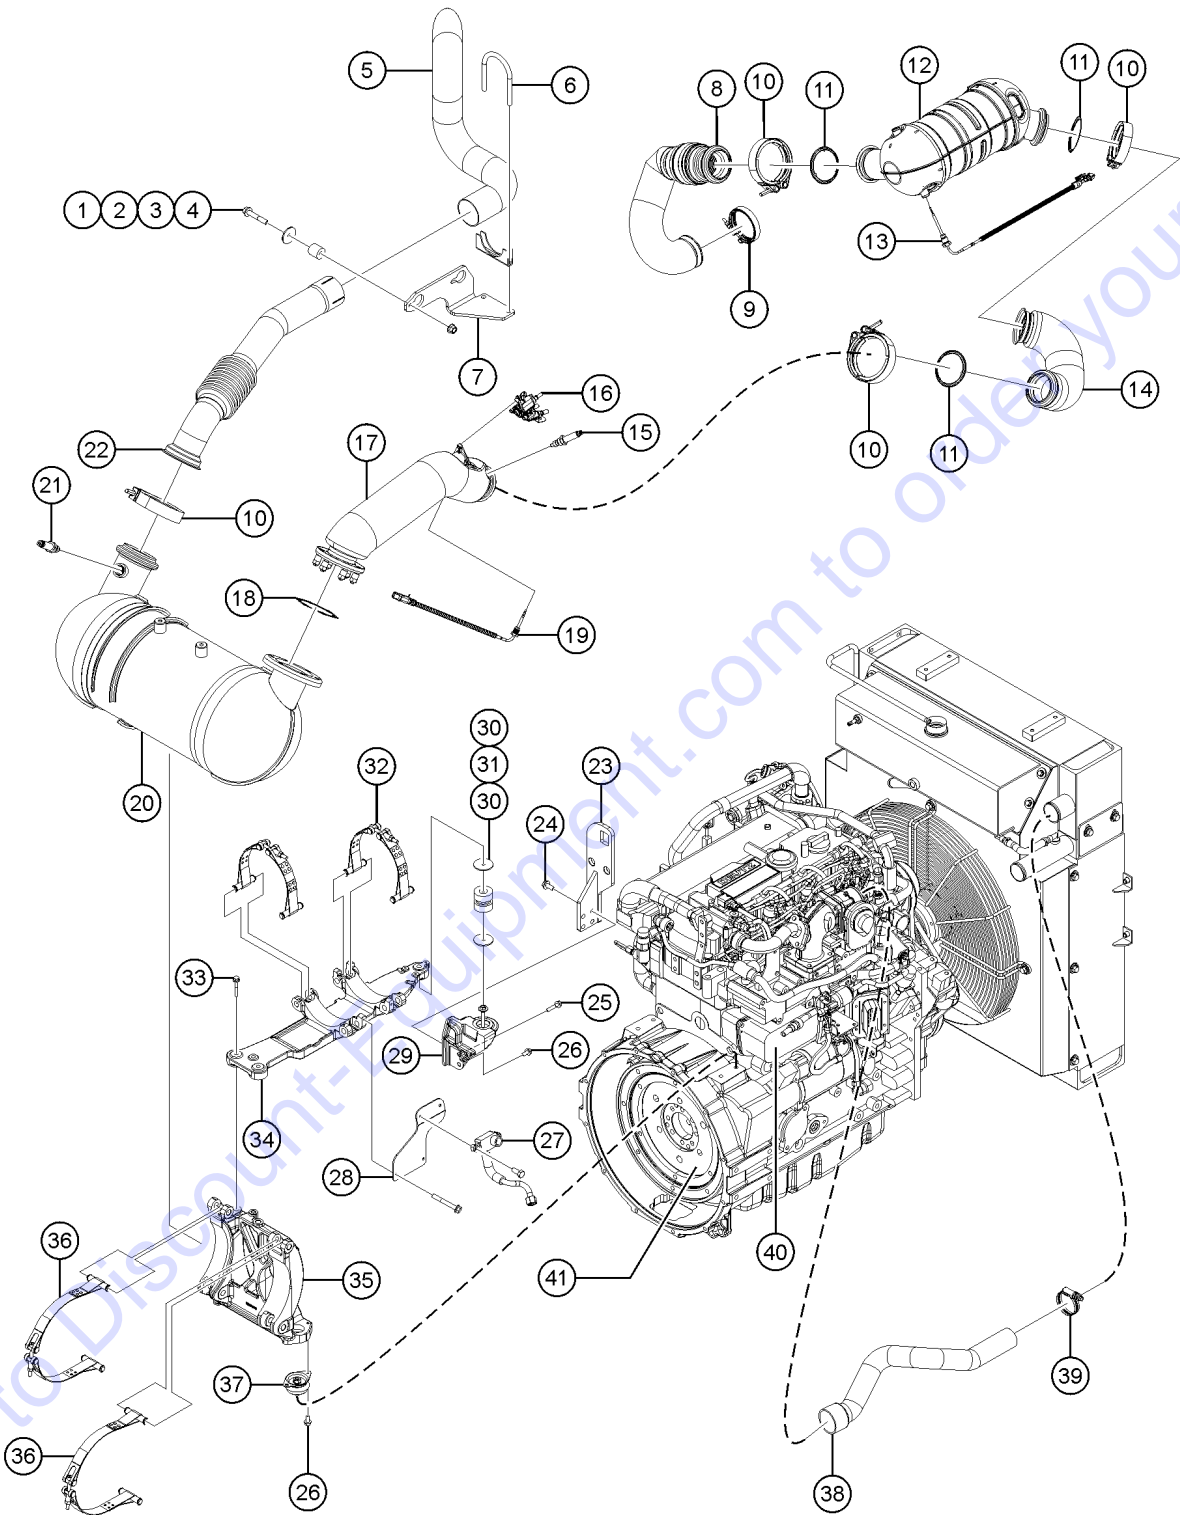

512.1 Deutz TCD3.6 T4Final Engine, View 2

512.1 Deutz TCD3.6 T4Final Engine, View 2

Item	Part No.	Description	Qty.	Item	Part No.	Description	Qty.
A		<i>Due to Tier 4 regulations, many engine replacement parts require the engine serial number at time of order placement. When ordering engine parts please have both machine and engine serial numbers available. For internal engine parts, contact engine dealer</i>		27	1257778GT	SENSOR,EXH,PRESS,TCD3.6 T4F.....1 (Deutz PN 04212361)	1
1	1256693GT	SCREW,HHF,3/8-16X2.25,8,ZAG.....2	2	28	1264817GT	PLATE,PRESS. SENSOR,TCD3.6,T4F...1	1
2	15086GT	WASHER,FLAT,375 X 1.5 X .125.....2	2	29	1283319GT	CASTING,DOC MTG,FR,TCD3.6,T4F....1	1
3	824348GT	BUSHING,RUBBER,1"ODX.510"IDX1"....2	2	30	1257699GT	WASHER,DOC MTG,TCD 3.6 T4F.....2 (Deutz PN 04608459)	2
4	824029GT	NUT,TL FLG,3/8-16,G,ZAG.....2	2	31	1257371GT	ISOLATOR,DOC MT,FR,TCD3.6.....1 (Deutz PN 04606039)	1
5	1257121GT	PIPE,TAILOUT,T4F.....1	1	32	1257697GT	BAND,MTG,DOC,TCD3.6,4F.....2	2
6	71911GT	CLAMP,MUFFLER, 2.50 INCH.....1	1	33	1257231GT	SCREW,HHF,M8-1.25X50,DIN6921,10.9,ZAB.3 (Deutz PN 01181431)	3
7	1277548GT	FORMING,EXHAUST,T4F,10K.....1	1	34	1257369GT	CASTING,DOC MTG,MID,TCD3.6,10K...1 (Deutz PN 04606008)	1
8	1257374GT	PIPE,TURBO TO DOC,TCD3.6 T4F.....1	1	35	1257370GT	CASTING,DOC MTG,R,TCD3.6 T4F.....1 (Contact Deutz with engine SN for part information)	1
9	1257373GT	CLAMP,TURBO TO DOC,TCD3.6 T4F....1 (Deutz PN 04602018)	1	36	1257367GT	BAND,MTG,SCR,DEUTZ,TCD3.6 T4F....2 (Contact Deutz with engine SN for part information)	2
10	824776GT	CLAMP,TURBO PIPE-DOC,DEUTZ TCD.....4 (Deutz PN 04603585)	4	37	1257372GT	ISOLATOR,DOC MTG,REAR,TCD3.6.....2 (Deutz PN 04605491)	2
11	1257377GT	GASKET,MIXING PIPE,TCD3.6 T4F.....3 (Deutz PN 04600004)	3	38	1264766GT	PIPE,CAC OUTLET,TCD3.6,T4F.....1	1
12	1257375GT	DOC,DEUTZ,TCD3.6 T4F.....1	1	39	215216GT	CLAMP,HOSE,CT,SAE 262,1-3/4" T.....1	1
13	1257779GT	SENSOR,EXH,TEMP,TCD3.6 T4F.....1 (Deutz PN 04216425)	1	40	1257357GT	COOLER,OIL,TCD3.6 T4F.....1	1
14	1257376GT	PIPE,DOC TO MIXING,TCD3.6 T4F.....1	1	--	1257358GT	GASKET,COOLER,OIL,TCD3.6 T4F.....1	1
15	1259049GT	SENSOR,EXH,NOX,UPSTREAM,TCD 3.6 T4F.....1 (Deutz PN 02937841)	1	41	1257359GT	ASSY,FLYWHEEL,TCD3.6 T4F.....1	1
16	1257698GT	DOSING UNIT,TCD3.6 T4F.....1	1	--	1276075GT	FLYWHEEL PLATE, DEUTZ.....1	1
17	1257378GT	PIPE,MIXING,TCD3.6 T4F.....1	1	--	1276076GT	FLYWHEEL SPACER RING, DEUTZ.....1	1
18	1257384GT	GASKET,SCR,TCD3.6 T4F.....1 (Deutz PN 04605479)	1	--	1276536GT	BOLT,SHCS,ALL-STL,M10X50X12.9,ZN.8	8
19	1257780GT	SENSOR,EXH,TEMP,UPSTREAM,TCD3.6 T4F.....1 (Deutz PN 04210188)	1	--	1276537GT	WASHER,LOCK,SS,M10,18-8.....8	8
20	1288324GT	SCR,DEUTZ,TCD3.6 T4F,10K.....1	1				
21	1258711GT	SENSOR,EXH,NOX, DOWNSREAM,TCD3.6 T4F.....1 (Deutz PN 02937840)	1				
22	1257826GT	TUBE,EXHAUST,ADP,TCD3.6,T4F.....1	1				
23		REF.WELDMENT,RAD BRACK,TCD3.6,T4F.....1 (refer to 511.1)	1				
24	231530GT	SCREW,HHF,M10-1.5X25,DIN6921,10.9,ZAB.4 (Deutz PN 01183652)	4				
25	237820GT	SCREW,HHF,M8-1.25X40,DIN6921,10.9,ZAB.1 (Deutz PN 01148623)	1				
26	824132GT	SCREW,HHF,M8-1.25X20,DIN6921,10.9,ZAB.5 (Deutz PN 01183651)	5