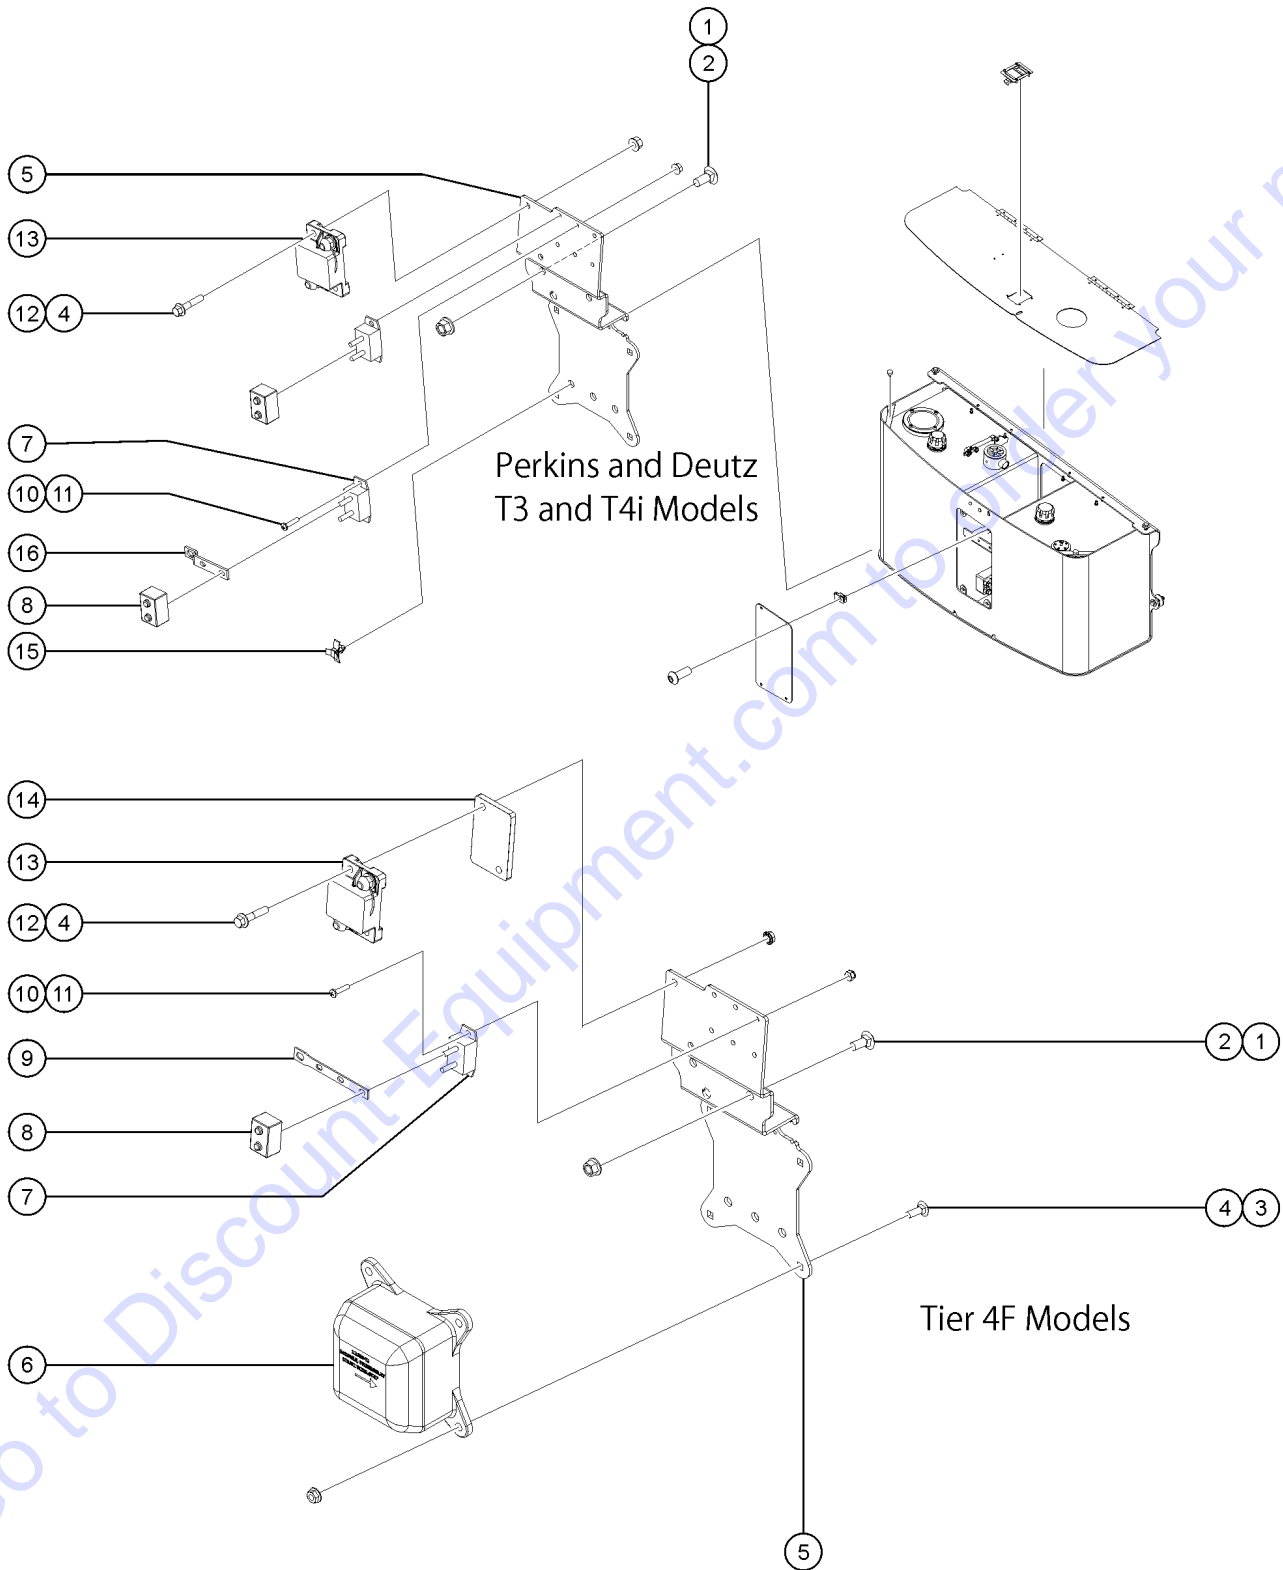

205.2 Engine Circuit Breakers- Fuel and Hydraulic Tank

205.2 Engine Circuit Breakers- Fuel and Hydraulic Tank

Item	Part No.	Description	Qty.
A	1267793GT	HARNES, POWER LEAD.....	1
1	1257745GT	BOLT,CARRIAGE,5/16-18X.75,5,ZAG....	2
2	824028GT	NUT,TL FLG,5/16-18,G,ZAG.....	2
3	824124GT	BOLT,CARRIAGE,1/4-20X.75,5,ZAG.....	4
4A	1256679GT	NUT,SERRATED,1/4-20,8,ZAG..... <i>Perkins & Deutz T3 only</i>	2
4B	1256679GT	NUT,SERRATED,1/4-20,8,ZAG..... <i>Deutz T4 chassis only</i>	6
5	1277559GT	FORMING, VEC MODULE MOUNT.....	1
6	1261942GT	MODULE, FUSE & RELAY, DEUTZ.....	1
7A	229994GT	CIRCUIT BREAKER, 50AMP..... <i>Perkins 1204E only</i>	2
7B	229994GT	CIRCUIT BREAKER, 50AMP..... <i>Deutz T4 chassis only</i>	3
7C	229993GT	CIRCUIT BREAKER, 30AMP..... <i>Perkins 1104D & Deutz T3 only</i>	1
7D	229994GT	CIRCUIT BREAKER, 50AMP..... <i>Perkins 1104D & Deutz T3 only</i>	1
8A	123677GT	CIRCUIT BREAKER BOOT..... <i>Perkins & Deutz T3 only</i>	2
8B	123677GT	CIRCUIT BREAKER BOOT..... <i>Deutz T4 chassis only</i>	3
9	1262330GT	PLATE, BUSS BAR.....	1
10A	1253490GT	SCREW,PHPM,8-32 X .75,ZAG..... <i>Perkins & Deutz T3 only</i>	4
10B	1253490GT	SCREW,PHPM,8-32 X .75,ZAG..... <i>Deutz T4 chassis only</i>	6
11A	18605GT	NUT,NYLOCK,8-32..... <i>Perkins & Deutz T3 only</i>	4
11B	18605GT	NUT,NYLOCK,8-32..... <i>Deutz T4 chassis only</i>	6
12	824080GT	SCREW,HHF,1/4-20X1.25,8,ZAG.....	2
13	233569GT	CIRCUIT BREAKER, 60AMP.....	1
14	824856GT	PLATE, SPACER.....	1
15	105214GT	CABLE TIE MOUNT, WINGED.....	3
16	236979GT	FORMING, BUSS BAR.....	1