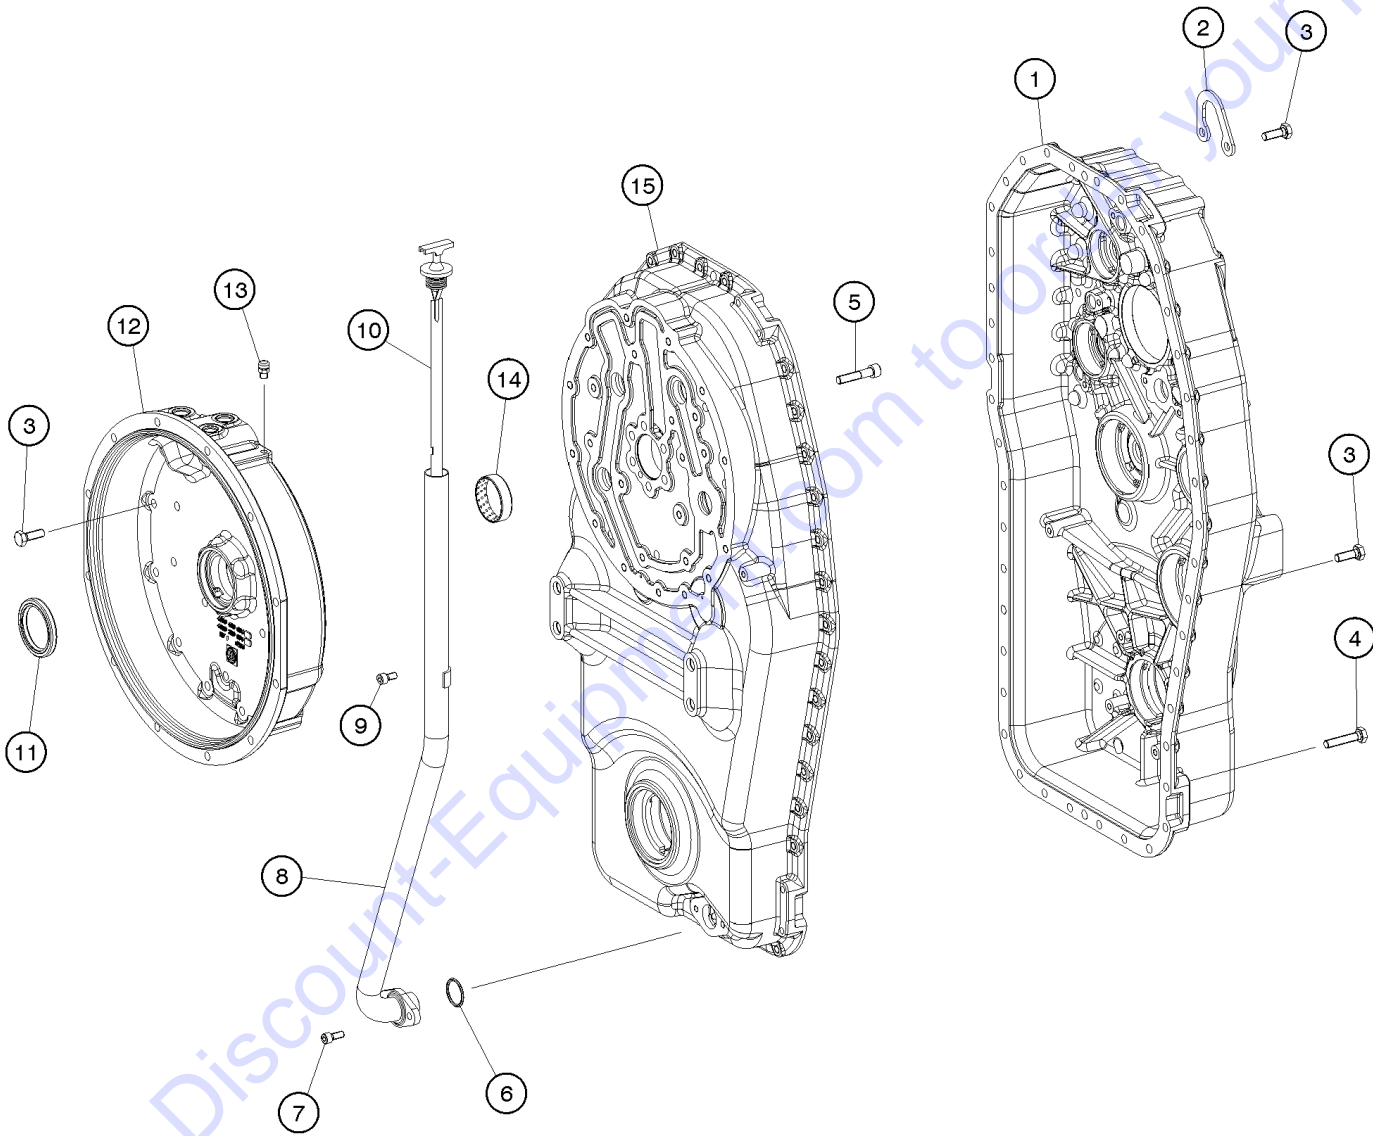

Item	Part No.	Description	Qty.
1	1252425GT	HOUSING.....	1
2	1252165GT	O-RING	
3	1252372GT	SCREW PLUG.....	1
4	1252367GT	TYPEPLATE.....	1
--	1252232GT	TYPEPLATE.....	1
--	1252229GT	BEARING BUSH.....	1
--	1252336GT	TYPEPLATE.....	1
5	1252236GT	SCREW PLUG.....	1
6	1252400GT	SCREEN SHEET.....	1
7	1252267GT	CYLINDRICAL PIN.....	2
8	1252372GT	SCREW PLUG (includes items 2 and 3)	
9	1252280GT	CAP SCREW M8X16.....	11
10	1252408GT	SUCTION TUBE.....	1
11	1252282GT	CAP SCREW M8X20.....	2
12	1252408GT	SUCTION TUBE.....	1
13	1252270GT	O-RING.....	6
14	1252452GT	FIXING PLATE.....	6
15	1252407GT	TUBE.....	1
16	1252406GT	TUBE.....	1
17	1252405GT	TUBE.....	1

304.1 ZF Transmission Case Assembly