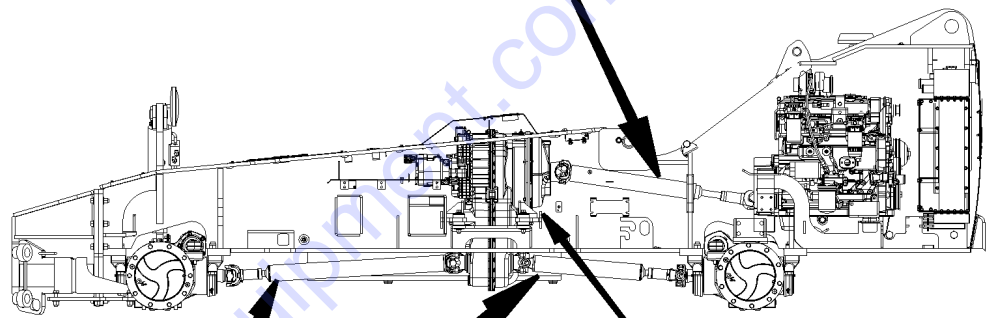

204.1 Drive Shaft and Transmission

204.1 Drive Shaft and Transmission

Item	Part No.	Description	Qty.	Item	Part No.	Description	Qty.
1	1252164GT	INPUT YOKE.....1 <i>Ref. 301.1</i>	1	25	1277549GT	WELDMENT,TRANS MOUNT BAR,ZF...2	2
--	1251896GT	1410 ROUND CAP U-JOINT.....1	1	26	1274322GT	NUT,NYLOCK FLG,3/8-16,F,ZAG.....2	2
2		WASHER.....1 <i>Ref. 301.1</i>	1	27	1269033GT	CLAMP,1.50,#24 X 3/8,RUB CUSH.....2	2
3		HEXAGON SCREW.....1 <i>Ref. 301.1</i>	1	28	824068GT	SCREW,HHC,3/8-16X1.25,8,ZAG.....2	2
4	T114018GT	WING STYLE U-JOINT 6C		29		REF. PUMP,SAUER SERIES 45,SAE C,AXL.....1 <i>(refer to 808.1)</i>	1
5A	217417GT	DRIVESHAFT,ENGINE-TO-TRANS.....1 <i>(for tier 3 and tier 4 interim engines)</i>	1	30	123577GT	STRAP KIT,DRIVESHAFT,1480.....4 <i>(for both transmission and axle ends)</i>	4
5B	1257209GT	DRIVESHAFT,ENG-TO-TRANS,10K,T4F.1 <i>for tier 4 final and Deutz T3 engines</i>	1	31	7-229-896GT	BOLT/3/8 UNF-2AX3/4 LG.....1	1
6	T114017GT	1480 (ROUND CAP) U-JOINT		32	825977GT	DRIVESHAFT,FRONT,GTH-1056.....1	1
9B	824142GT	WASHER,LOCK,M10,ZAB.....8 <i>(for Deutz engines)</i>	8	--	1263641GT	DRIVESHAFT, REAR, GTH-1056	
9C	1255758GT	WASHER,FLAT,3/8,USS,ZAG.....8 <i>(for Perkins 1104D)</i>	8				
10A	141365GT	ADAPTER PLATE.....1 <i>(for John Deere and Perkins engines)</i>	1				
10B	1257643GT	PLATE,FLYWHEEL ADP,TCD3.6,T4F.....1 <i>(for Deutz engines)</i>	1				
--	1279113GT	RING GEAR,TCD3.6,10K.....1 <i>(for Deutz engines)</i>	1				
--	1279114GT	RING,SPACER,TCD3.6,10K.....1 <i>(for Deutz engines)</i>	1				
11	1258418GT	WASHER,LOCK,HI COLLAR,1/2,ZAG....4	4				
12	1257804GT	SCREW,HHC,1/2-20X1.25,8,ZAG.....4	4				
13A	215888GT	TRANSMISSION,ZF 4WG98 TC.....1 <i>core charge applies</i>	1				
--	162065GT	HARNES, TRANSMISSION.....1	1				
--	45454GT	CLAMP,RUB CUSH,0.75,#12 X 3/8*.....2	2				
--	825471GT	HOSE ASSY 3/4,90 FEM,STR FEM.....2	2				
13B	1263779GT	TRANSMISSION,REMAN,ZF 4WG98 TC.....1 <i>remanufactured; core charge applies</i>	1				
14	1286036GT	SWITCH,TEMP,120C,3/4-16.....1	1				
15	1263361GT	SWITCH, PRESSURE NC 200PSI.....1	1				
--	1252472GT	SEALING WASHER M10.....1	1				
16	824098GT	SCREW,HHF,5/8-11X4.5,8,ZAG.....4	4				
17	824123GT	WASHER,FLAT,.625X2.25X.188,ZAG....8	8				
18	117779GT	ISOLATOR,RUBBER,TRANS.....4	4				
19	6024GT	NUT,NYLOCK,5/8-11.....4	4				
20	826172GT	SCREW,SHC,M16-2.0X50,DIN912,12....8	8				
21	825348GT	WASHER,FLAT,M16,DIN6916,HRD,ZAB.8	8				
22	1256172GT	SCREW,HHF,1/2-13X 2,8,ZAG.....8	8				
23	1251997GT	NUT,TL FLG,1/2-13,G,ZAG.....8	8				
24	1255015GT	WELDMENT,TRANS MOUNT,ZF.....2	2