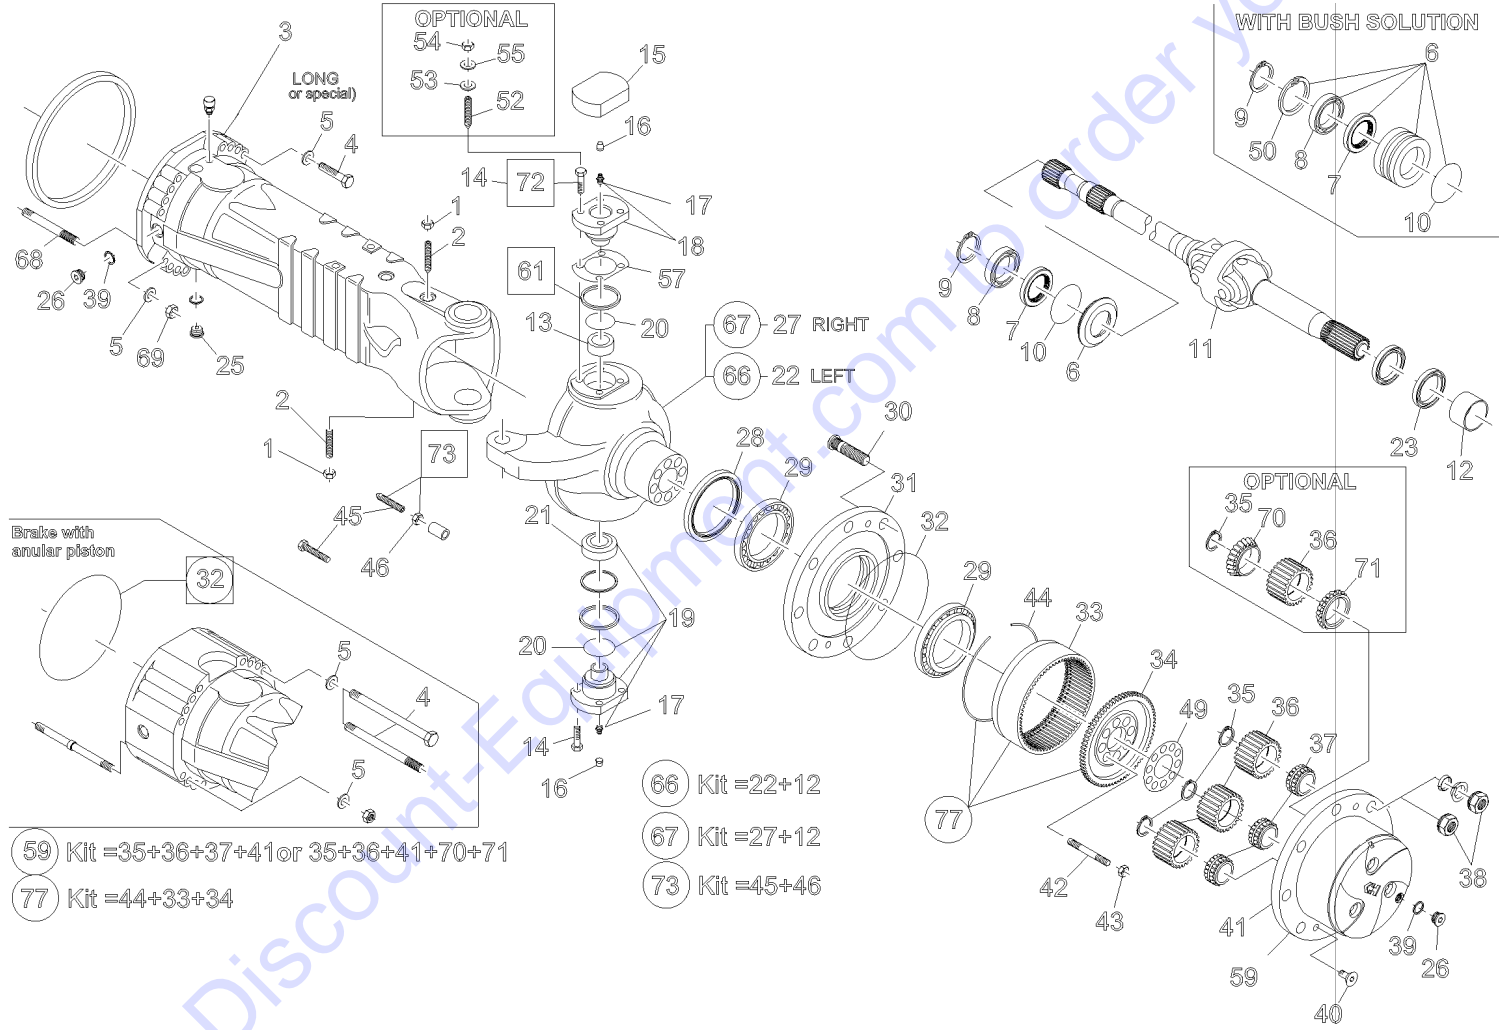

218.1 Rear Axle, Hub Reduction

Item	Part No.	Description	Qty.	Item	Part No.	Description	Qty.
1	1277472GT	NUT.....	2	--	1277515GT	SHIM / 0.20mm.....	2
2	1277473GT	BOLT.....	2	--	1277516GT	SHIM / 0.50mm.....	2
3	1277474GT	AXLE CASE.....	2	59	1277517GT	PLANET GEAR CARRIER.....	2
4	1277475GT	BOLT.....	32	66	1277518GT	STEERING CASE.....	1
6	1277476GT	REDUCTION BUSHING.....	2	67	1277519GT	STEERING CASE.....	1
7	1277477GT	SEAL.....	2	70	1277520GT	BEARING.....	6
8	1277478GT	BALL BEARING.....	2	71	1277521GT	BEARING.....	6
9	1277479GT	CIRCLIP.....	2	73	1277522GT	STEERING ADJUST BOLT KIT.....	4
10	1277480GT	O - RING.....	2	77	1277523GT	RING GEAR SUPPORT.....	2
11	1277481GT	DOUBLE UNIVERSAL JOINT.....	2				
12	1277482GT	THRUST BUSHING.....	1				
13	1277483GT	BUSHING.....	2				
14	1277484GT	BOLT.....	24				
15	1277485GT	COVER.....	2				
16	1277486GT	PLUG.....	2				
17	1277487GT	GREASE FITTING.....	2				
18	1277488GT	PIVOT PIN.....	2				
19	1277489GT	PIVOT PIN.....	2				
20	1277490GT	DUST EXCLUDER.....	2				
21	1277491GT	BEARING.....	2				
23	1277492GT	SEAL.....	2				
25	1277493GT	MAGNETIC PLUG.....	2				
26	1277494GT	PLUG.....	4				
28	1277495GT	SEAL.....	2				
29	1277496GT	BEARING.....	2				
30	1277497GT	WHEEL STUD - M22x1.5 - 76mm.....	4				
31	1277498GT	WHEEL HUB.....	20				
32	1277499GT	O - RING.....	2				
33	1277500GT	RING GEAR.....	2				
34	1277501GT	RING GEAR SUPPORT.....	2				
35	1277502GT	CIRCLIP.....	2				
36	1277503GT	DIFFERENTIAL PINION.....	3				
38	1277504GT	WHEEL NUT - M22x1.5.....	20				
40	1277505GT	COUNTERSUNK BOLT.....	4				
41	1277506GT	PLANET GEAR CARRIER.....	1				
42	1277507GT	STUD.....	20				
43	1277508GT	NUT.....	20				
44	1277509GT	CIRCLIP.....	2				
45	1277510GT	BOLT.....	4				
46	1277511GT	NUT.....	4				
49	1277512GT	LOCKING PLATE.....	2				
50	1277513GT	CIRCLIP.....	2				
57	1277514GT	SHIM / 0.15mm.....	2