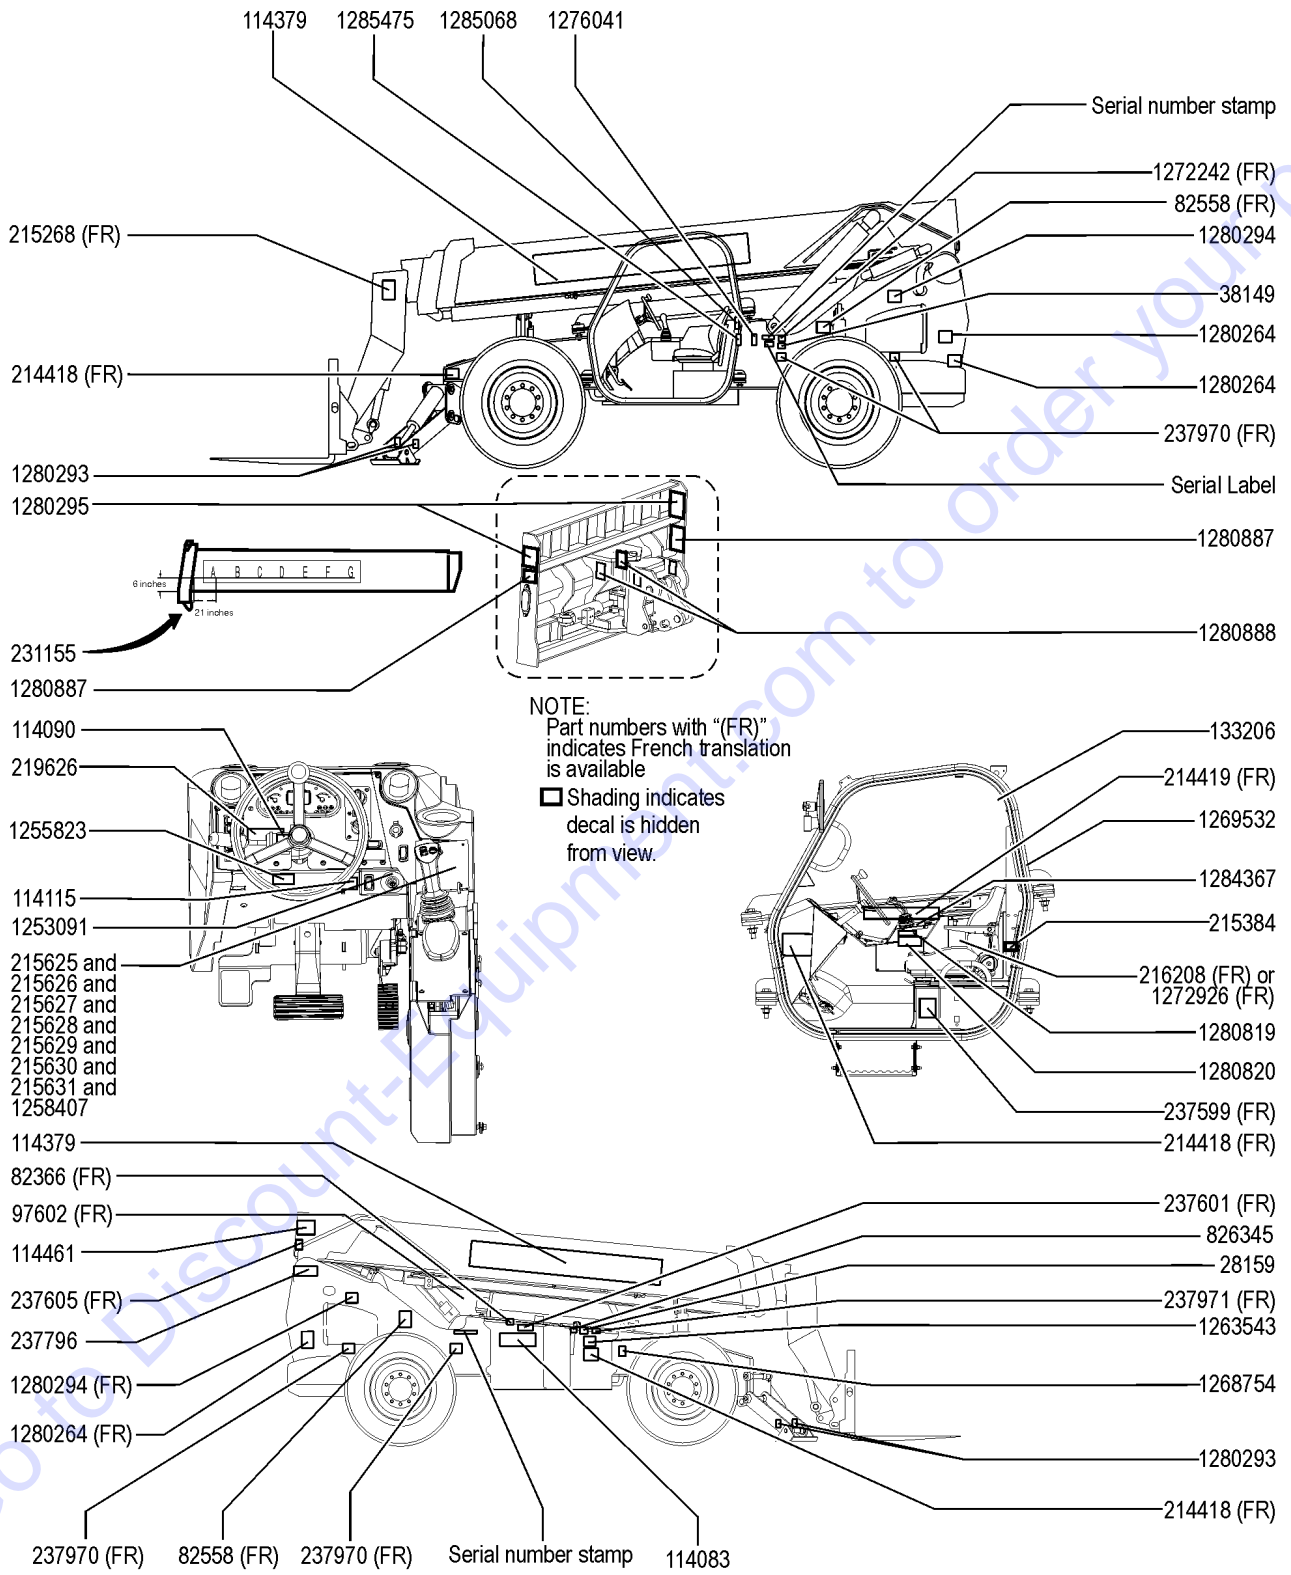

101.1 Decals with Words

101.1 Decals with Words

Item	Part No.	Description	Qty.	Item	Part No.	Description	Qty.
1	28159GT	DECAL,DIESEL.....	1	37	1268754GT	DECAL,WARN,SWG OVERTURN EN.....	1
2	38149GT	DECAL,LABEL,PATENTS..... (US Only)	1	38	1269532GT	PUNCH SAFE T PUNCH DECAL GLASS BREAKING PUNCH DECAL GLASS SAFETY PUNCH EXIT DECAL.....	1
3	82366GT	DECAL,CHEVRON RANDO HD.....	1	39	1272242GT	DECAL,MACHINE REGISTRATION/OWNER TRANSFER....	1
4	82558GT	DECAL,WARN,SKIN INJECTION HAZ*.....	2	40	1272926GT	DECAL, FUSE/RELAY BOARD, GTH.....	1
5	97602GT	DECAL,EXPLOSION HAZARD.....	1	41	1276041GT	DECAL,FILL LEVEL,TANK,20 GAL.....	1
6	114083GT	DECAL,COSMETIC,GENIE LOGO,WHT.....	1	42	1280264GT	DECAL, CRUSH HAZARD, TELEHANDLER.....	3
7	114090GT	DECAL,TRANSMISSION CONTROL.....	1	43	1280293GT	DECAL, OUTRIGGER, 2 PANEL.....	4
8	114115GT	DECAL,STEERING SELECTOR.....	1	44	1280294GT	DECAL, BURN HAZARD, 2 PANEL.....	2
9	114379GT	DECAL,COSMETIC,GENIE GTH-1056..	2	45	1280295GT	DECAL, TRUSS BOOM WARNING, 2 PANEL.....	2
10	114461GT	DECAL,GTH 1056 STACKED,WHITE....	1	46	1280819GT	DECAL,WARNING,CANCER AND REPRODUCTIVE HARM, PROP 65..... (ANSI Only)	1
11	133206GT	DECAL,OPEN WINDOW INST.....	1	47	1280820GT	DECAL,FUEL,DIESEL EXHAUST, PROP 65..... (ANSI Only)	1
12	214418GT	DECAL, 2 DECAL COMBO.....	3	48	1280887GT	DECAL, 48" FRKS ONLY, SWNG, 2 PANEL.....	2
13	214419GT	DECAL, 6 DECAL COMBO.....	1	49	1280888GT	DECAL, WARN, CRUSH HAZ, 2 PANEL.....	2
14	215268GT	DECAL, FALL HAZARD.....	1	50	1284367GT	DECAL,UNIVERSAL CONTROLLER,2X5.....	1
15	215384GT	DECAL, LABEL, FOPS/ROPS.....	1	51	1285068GT	DECAL – WARNING, CYLINDER CHOCK,WRDS.....	1
16	215625GT	Load Chart, GTH-1056, 1-2.....	1	52	1285475GT	DECAL – INSTRUCTIONS, CYLINDER CHOCK, 10K.....	1
17	215626GT	Load Chart, GTH-1056, 2-3.....	1				
18	215627GT	Load Chart, GTH-1056, 3-4.....	1				
19	215628GT	Load Chart, GTH-1056, 4-5.....	1				
20	215629GT	Load Chart, GTH-1056, 5-6.....	1				
21	215630GT	Load Chart, GTH-1056, 6-7.....	1				
22	215631GT	Load Chart, GTH-1056, 7-8.....	1				
23	216208GT	DECAL DIAGNOSTIC LED FUNCTIONS.....	1				
24	219626GT	DECAL,COSMETIC,GENIE DOMED, BLK/SILVER.....	1				
25	231155GT	DECAL, A-G, GTH1056, WHITE.....	1				
26	237599GT	DECAL,WARNING,WEAR SEAT BELT..	1				
27	237601GT	DECAL DANGER BATTERY SAFETY....	1				
28	237605GT	DECAL WARNING EXPLOSION/BURN HAZARD.....	1				
29	237796GT	DECAL,GENIE LOGO,3X9 WHITE.....	1				
30	237970GT	DECAL,WARNING,CRUSH HAZARD,TIRES&CHASSIS.....	4				
31	237971GT	DECAL,DANGER,EXPLOSION/BURN,DIESEL FUELING.....	1				
32	826345GT	DECAL,ULS DIESEL ONLY,TIER 4..... (Tier 4)	1				
33	1253091GT	DECAL,KEY IGNITION, 8/10K.....	1				
34	1255823GT	DECAL,TOP GEAR LOCKOUT,GC2,ZF.....	1				
35	1258407GT	LOAD CHART,GTH-1056,8-9.....	1				
36	1263543GT	DECAL, IMPROPER OPERATION.....	1