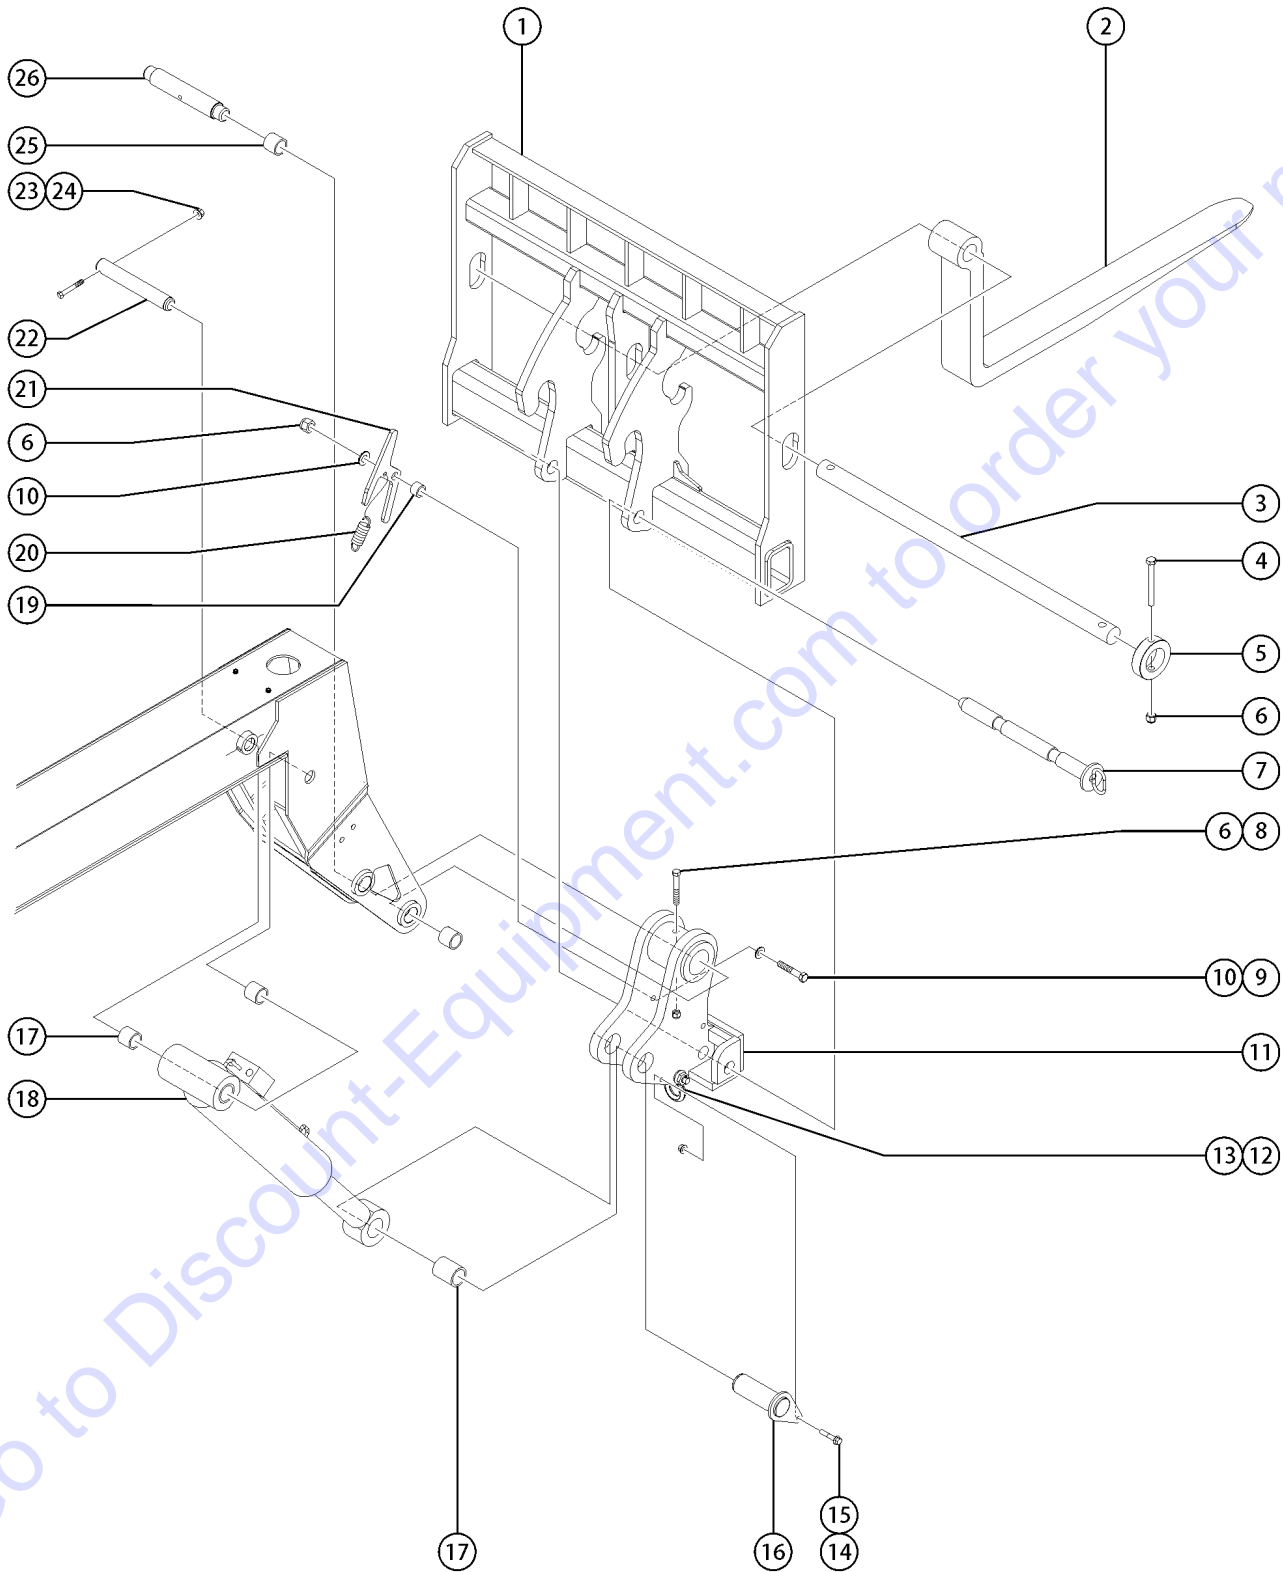

601.1 Fork Frame, Quick Attachment

601.1 Fork Frame, Quick Attachment

Item	Part No.	Description	Qty.
1A	1254408GT	WELDMENT,48"CARRIAGE,QA 10K.....1	
1B	1254409GT	WELDMENT,60"CARRIAGE,QA 10K.....1	
1C	1254410GT	WELDMENT, 72" CARRIAGE, QA.....1	
2A	1254548GT	WELDMENT,FORK TINE,48".....2	
2B	1254549GT	WELDMENT,FORK TINE,60".....2	
2C	1254550GT	WELDMENT,FORK TINE,72".....2	
2D	1254551GT	WELDMENT,FORK TINE,48" CUBING,.....6	
2E	1254552GT	WELDMENT,FORK TINE,60" TAPERED.....2	
2F	1254553GT	WELDMENT,FORK TINE,LUMBER.....2	
3A	141002GT	PIN,FORK,48" FORK FRAME.....1 <i>pin measures 52 x 2.25 inches</i>	
3B	141003GT	PIN,FORK,60" FORK FRAME.....1 <i>pin measures 64 x 2.25 inches</i>	
3C	141004GT	PIN,FORK,72" FORK FRAME.....1 <i>pin measures 76 x 2.25 inches</i>	
4	1256107GT	SCREW,HHC,1/2-13X4.5,8,ZAG.....2	
5	1254525GT	COLLAR,FORK TINE PIN.....2	
6	1256106GT	NUT,TL,1/2-13,C,ZAG.....4	
7	1254050GT	WELDMENT,LOCK PIN.....1	
8	1257102GT	SCREW,HHC,1/2-13X5,8,ZAG.....1	
9	1257805GT	SCREW,HHC,1/2-13X2.75,8,ZAG.....1	
10	825353GT	WASHER,FLAT,1/2,SAE,HRD,ZAG.....2	
11	1255088GT	WELDMENT,QA MOUNT.....1	
12	1256281GT	ASSEMBLY,LIFTING SHACKLE,4.75t.....1	
13	5361GT	PIN,COTTER,.125 X 1.5.....1	
14	1253478GT	SCREW,HHF,3/8-16X2,8,ZAG.....1	
15	824029GT	NUT,TL FLG,3/8-16,G,ZAG.....1	
16	141949GT	WELDMENT,TILT PIN,KIT.....1	
17	123188GT	BEARING,2.00IDX2.50ODX1.50L.....4	
18	1253245GT	CYLINDER,TILT,1056/844.....1	
--	123897GT	VALVE,CB.CACG-LGN@4200 <i>for 1253245</i>	
--	1258122GT	SEAL KIT,TILT CYLINDER 1253245 <i>(Seal kit for cylinder 1253245)</i>	
19	1254024GT	TUBE,QA LOCK LEVER SPACER.....1	
20	123500GT	SPRING.....1	
21	1275934GT	PLATE,QA LOCK SPRING LEVER.....1	
22	108857GT	PIN,2.00DIAX13.88LG,1HOLE.....1	
23	1251997GT	NUT,TL FLG,1/2-13,G,ZAG.....1	
24	1256120GT	SCREW,HHC,1/2-13X3.25,8,ZAG.....1	
25	108864GT	BEARING,2.50IDX3.00 ODX1.50LG.....4	
26	824927GT	STEP PIN 2.00/2.50X15.37,1HOLE.....1	