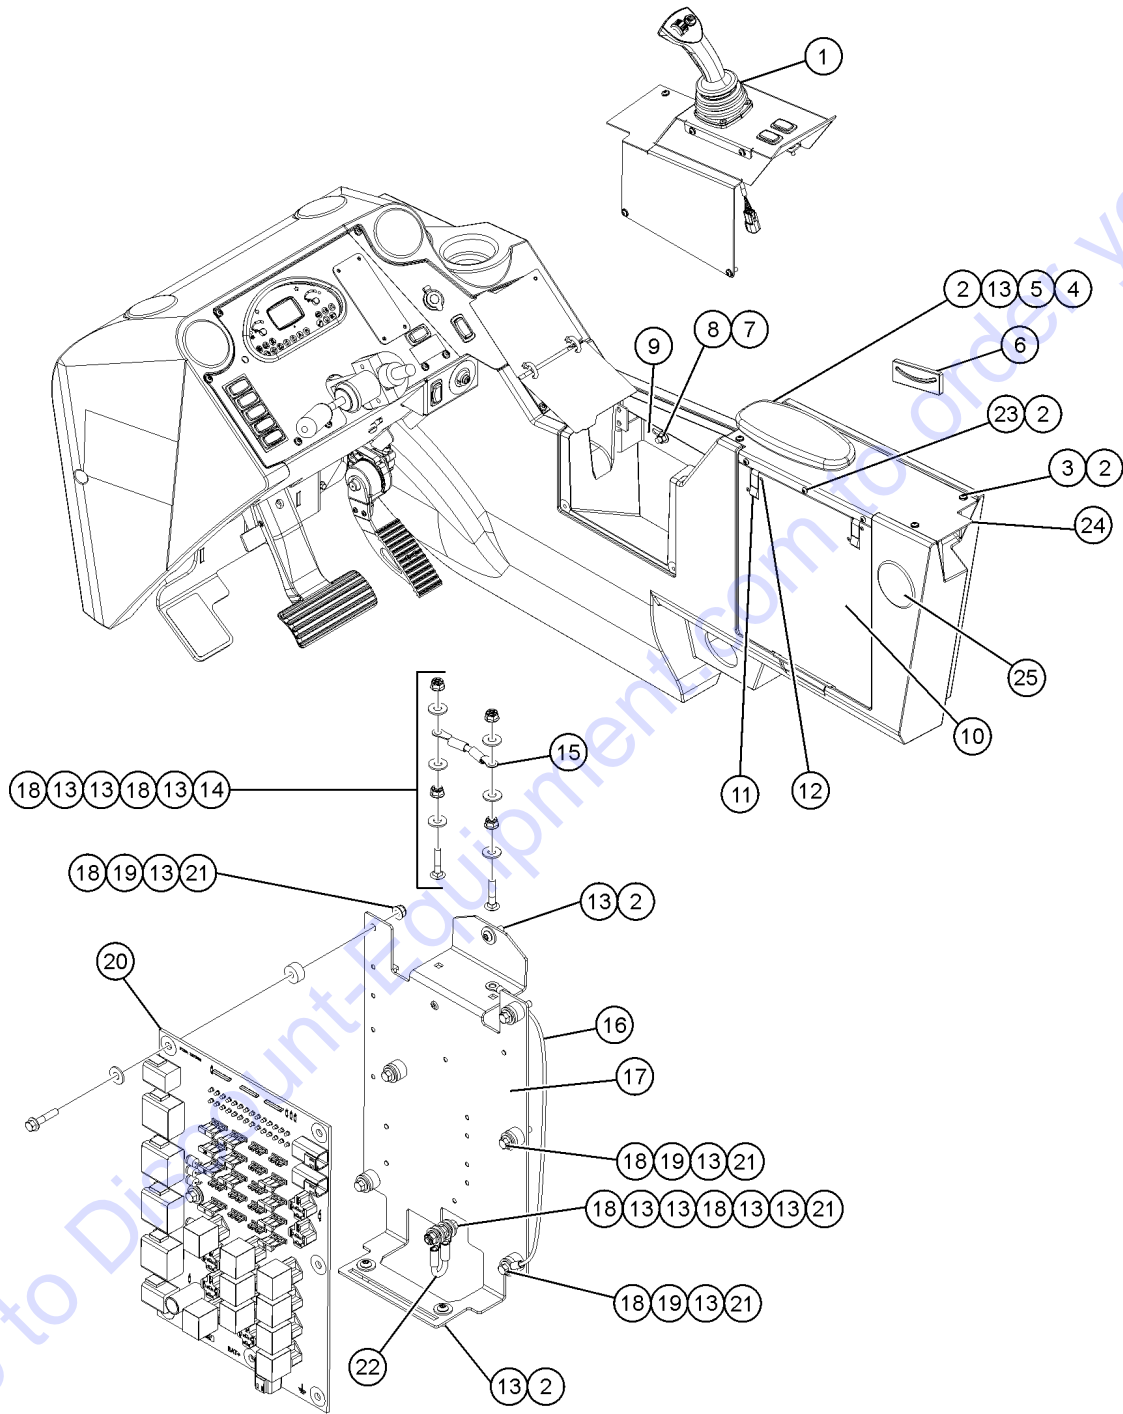

404.1 Standard Cab Components, View 4

404.1 Standard Cab Components, View 4

Item	Part No.	Description	Qty.
A	236345GT	SWITCH,STABILIZER LEFT.....	1
B	236346GT	SWITCH,STABILIZER RIGHT.....	1
C	105214GT	CABLE TIE MOUNT, WINGED.....	1
1		REF. CONTROLLER,UNIVERSAL ELECTRONIC GTH.....	1
		<i>refer to 405.1</i>	
2	1278088GT	SCREW,BHC,TORX PLUS, 1/4-20X3/4,F835,ZAG.....	12
3	1256125GT	WASHER,FLAT,#12,SAE,HRD,ZAG.....	4
4	229304GT	PAD, ARMREST.....	1
5	236436GT	ROUNDBAR,ALUMINUM,.375X5.00.....	1
6	123561GT	LEV-O-GAGE INDICATOR.....	1
7	1274322GT	NUT,NYLOCK FLG,3/8-16,F,ZAG.....	2
8	824125GT	BOLT,CARRIAGE,3/8-16X1.5,ZAG.....	2
9	1253957GT	FORMING, CAB SIDE MOUNT.....	1
10	1271304GT	PLATE, PCB COVER.....	1
11	105759GT	LATCH,COMPRESSION,SMALL.....	2
12	824206GT	RIVET,STL,STL,DOME,1/8X.25,ZAG....	4
13	824113GT	WASHER,FLAT,USS,1/4,ZAG.....	21
14	1256463GT	BOLT,CARRIAGE,1/4-20X1.25,5,ZAG....	2
15	161444GT	ASSEMBLY, GROUND BUSS.....	1
16	237933GT	HARNESS, PCB GROUND.....	1
--	123270GT	CLIP,RECEP MOUNT,2,4,6,12 WAY.....	10
--	231917GT	CLIP,PLASTIC,RECEP MOUNT,8 WAY.....	3
--	87085GT	RIVET,ALUM,P,.188 X .25.....	14
--	1257390GT	WASHER,FLAT,#8,SAE,ZAG.....	1
17	1287128GT	FORMING,PCB MOUNT,EJ.....	1
18	1277924GT	NUT,NYLOCK FLG,1/4-20,F,ZAG.....	12
19	236280GT	SPACER,NYL .26 X .75 X .375L.....	6
20	229819GT	PCBA, POWER DISTRIBUTION, ASSY.....	1
21	824080GT	SCREW,HHF,1/4-20X1.25,8,ZAG.....	7
22	161524GT	ASSEMBLY, POWER BUSS.....	1
23	1256679GT	NUT,SERRATED,1/4-20,8,ZAG.....	3
24	1271302GT	FORMING, ARMREST.....	1
--	1271303GT	PLATE, LATCH STRIKER.....	1
25	123572GT	HOLE PLUG, 3 IN.....	1