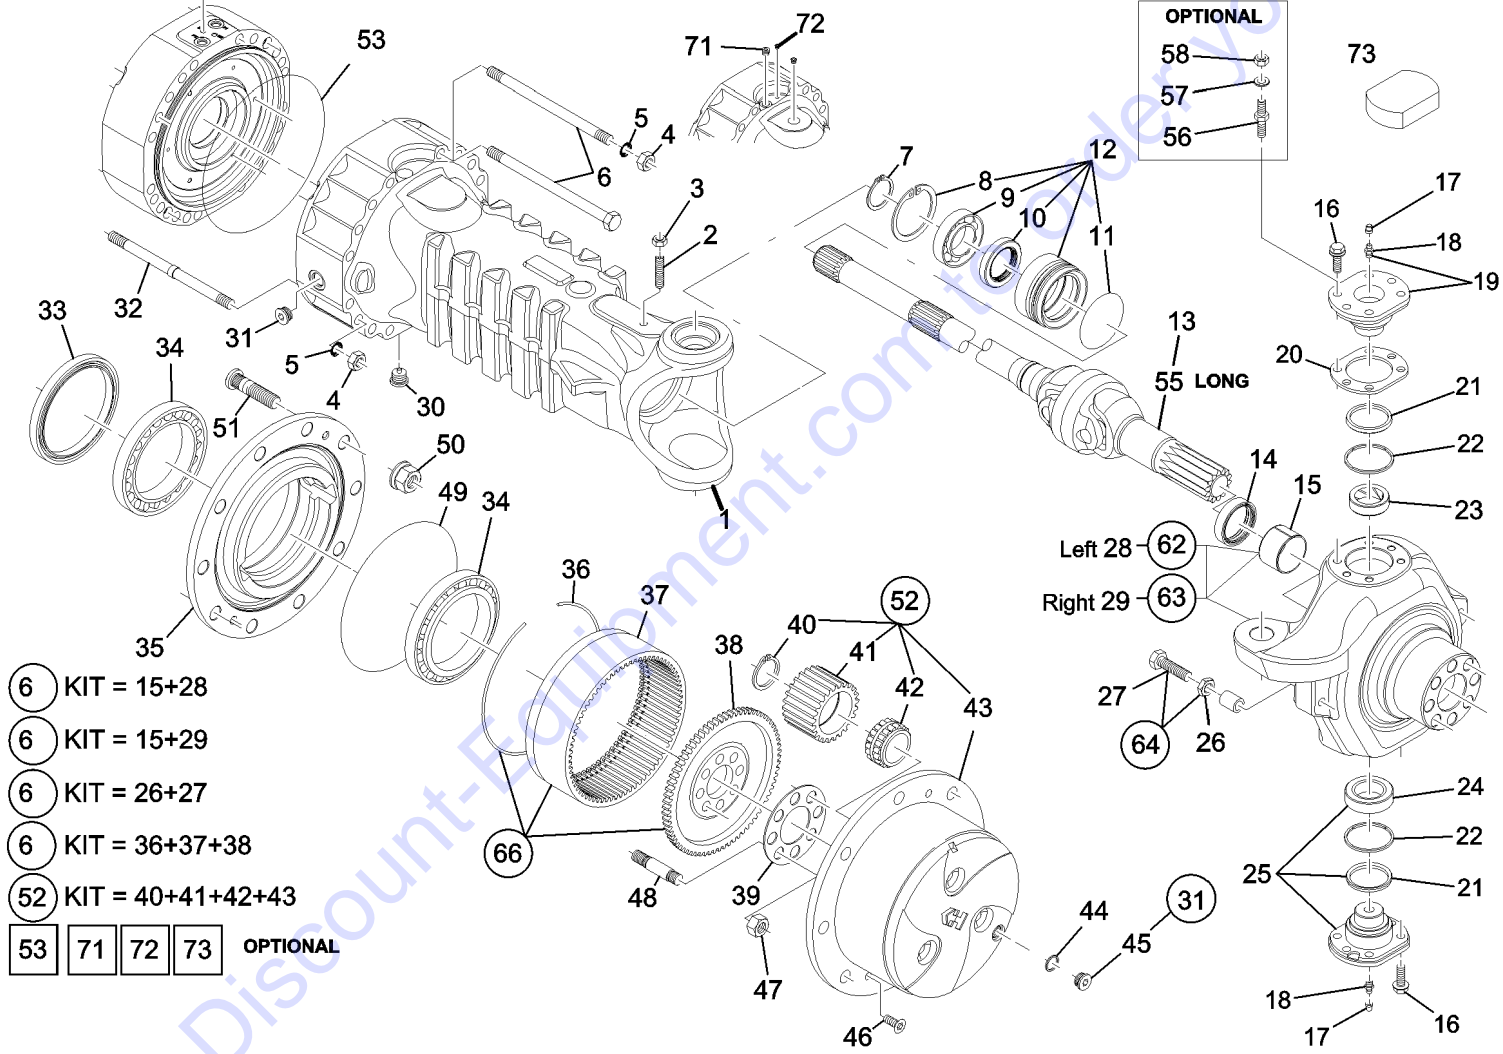

- 6 KIT = 15+28
- 6 KIT = 15+29
- 6 KIT = 26+27
- 6 KIT = 36+37+38
- 52 KIT = 40+41+42+43
- 53 71 72 73 OPTIONAL

Go to Discount-Equipment.com for your parts

212.1 Front Axle, Hub Reduction

Item	Part No.	Description	Qty.	Item	Part No.	Description	Qty.
1	824251GT	AXLE ARM,BRAKE (213.06.035.01).....	2	42	1277402GT	BEARING.....	6
2	1277377GT	BOLT.....	2	43	1277403GT	PLANET GEAR CARRIER.....	1
3	7-229-623GT	NUT.....	2	45	1277404GT	PLUG.....	2
4	1277378GT	NUT.....	8	46	1277405GT	COUNTERSUNK BOLT.....	4
5	1277379GT	WASHER.....	8	47	1277406GT	NUT.....	16
6	1277380GT	BOLT.....	24	48	1277407GT	STUD.....	16
7	1277381GT	CIRCLIP.....	2	49	1277408GT	O - RING.....	2
8	1277382GT	CIRCLIP.....	2	50	1277409GT	WHEEL NUT - M22x1.5.....	20
9	7-229-564GT	BALL BEARING.....	2	51	1277497GT	WHEEL STUD - M22x1.5 - 76mm.....	20
10	1252670GT	SEAL.....	2	52	1277411GT	PLANET GEAR CARRIER KIT.....	2
11	7-229-566GT	O-RING.....	2	53	1277346GT	O - RING.....	2
12	7-229-562GT	REDUCTION BUSHING.....	2	62	1277413GT	STEERING CASE.....	1
13	1277383GT	DOUBLE UNIVERSAL JOINT.....	2	63	1277414GT	STEERING CASE.....	1
14	1277384GT	SEAL.....	2	64	1277415GT	STEERING ADJUST BOLT KIT.....	4
15	1277385GT	THRUST BUSHING.....	1	66	1277416GT	RING GEAR SUPPORT KIT.....	2
16	1277386GT	BOLT.....	24	71	1277417GT	PLUG.....	2
18	1277387GT	GREASE FITTING.....	2	73	1277418GT	COVER.....	2
19	1277388GT	PIVOT PIN.....	2				
20	7-229-813GT	SHIM / 0.15MM.....	2				
--	7-229-814GT	SHIM/020MM.....	2				
--	7-229-815GT	SHIM / 0.50MM.....	2				
21	1277389GT	DUST EXCLUDER.....	2				
23	1277390GT	BUSHING.....	2				
24	7-229-819GT	BEARING.....	2				
25	1277391GT	PIVOT PIN.....	2				
26	1277392GT	NUT.....	4				
27	1277393GT	BOLT.....	4				
30	1277394GT	MAGNETIC PLUG.....	2				
31		PLUG (1277395)..... (component no longer available)	2				
32	1277396GT	STUD.....	8				
33	1277397GT	SEAL.....	2				
34	7-229-827GT	BEARING..... also order 7-229-938	4				
34A	7-229-938GT	BEARING CUP..... also order 7-229-827	4				
35	1277398GT	WHEEL HUB.....	2				
36	1252662GT	CIRCLIP.....	2				
37		RING GEAR (1277399)..... (component no longer available)	2				
38	1277400GT	RING GEAR SUPPORT.....	2				
39	1277401GT	LOCKING PLATE.....	2				
40	7-229-838GT	SNAP RING.....	2				
41	7-229-839GT	PLANET GEAR.....	6