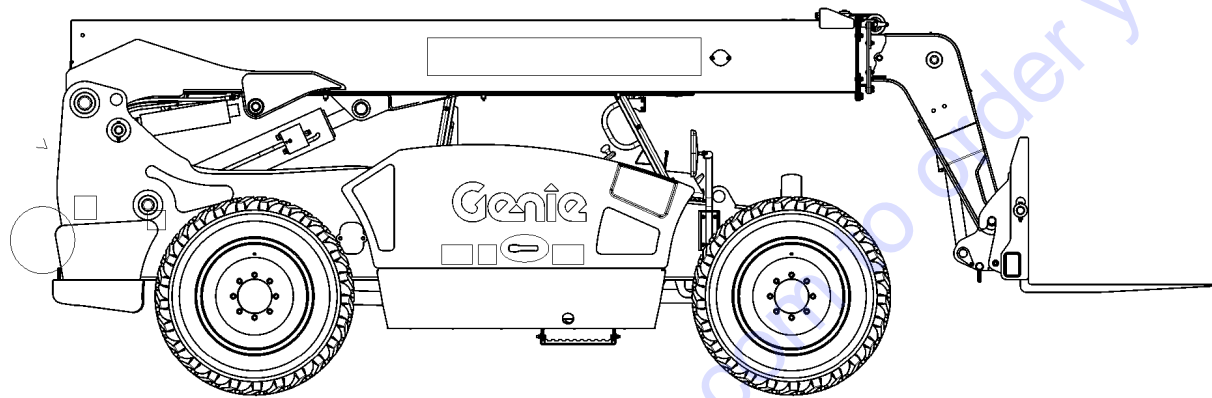

001.1 Parts Stocking List

- A- General service parts
- B- Manuals
- C- Filters
- D- Deutz TCD3.6 model specific parts
- E- Perkins 1104D model specific parts
- F- Perkins 854E model specific parts

Go to Discount-Equipment.com to order your parts