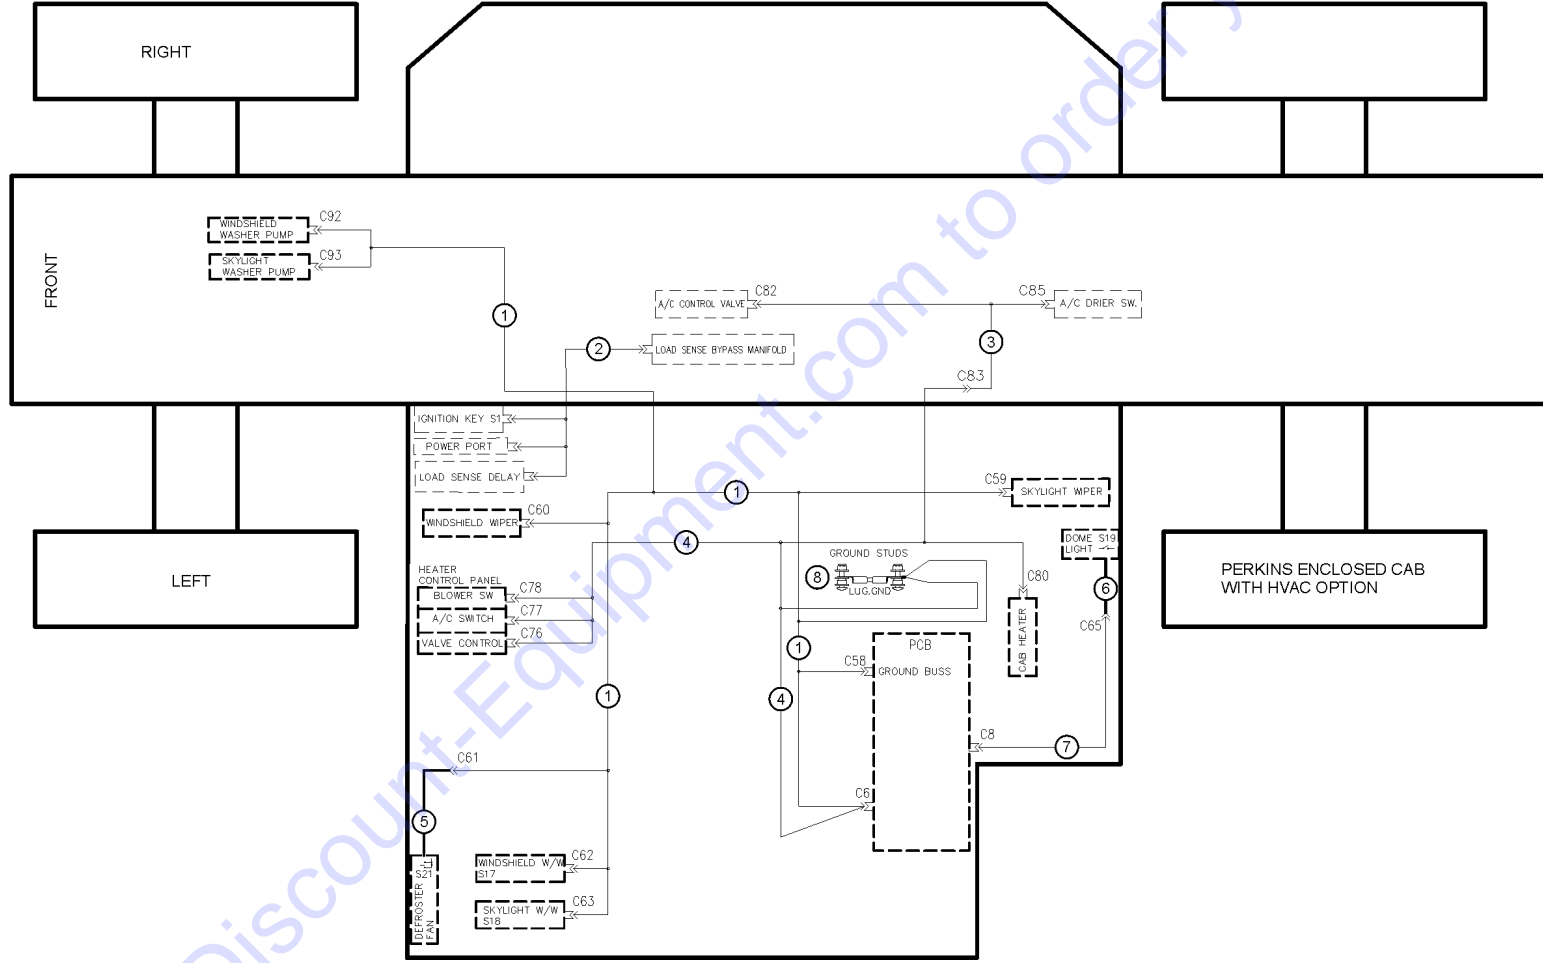

1006.1 HVAC Harnesses - Perkins

Item	Part No.	Description	Qty.
1	233812GT	HARNESS, ENCLOSED CAB.....	1
2	1259046GT	HARNESS, LOAD SENSE BYPASS.....	1
3	217874GT	HARNESS, CHASSIS, AC.....	1
4	238126GT	HARNESS, CAB A/C.....	1
5	234859GT	HARNESS, CAB FAN.....	1
6	123817GT	DOME LIGHT WITH CONNECTOR.....	1
7	233940GT	HARNESS, POWER, DOME LIGHT.....	1
8	161444GT	ASSEMBLY, GROUND BUSS.....	1

Go to Discount-Equipment.com to order your parts