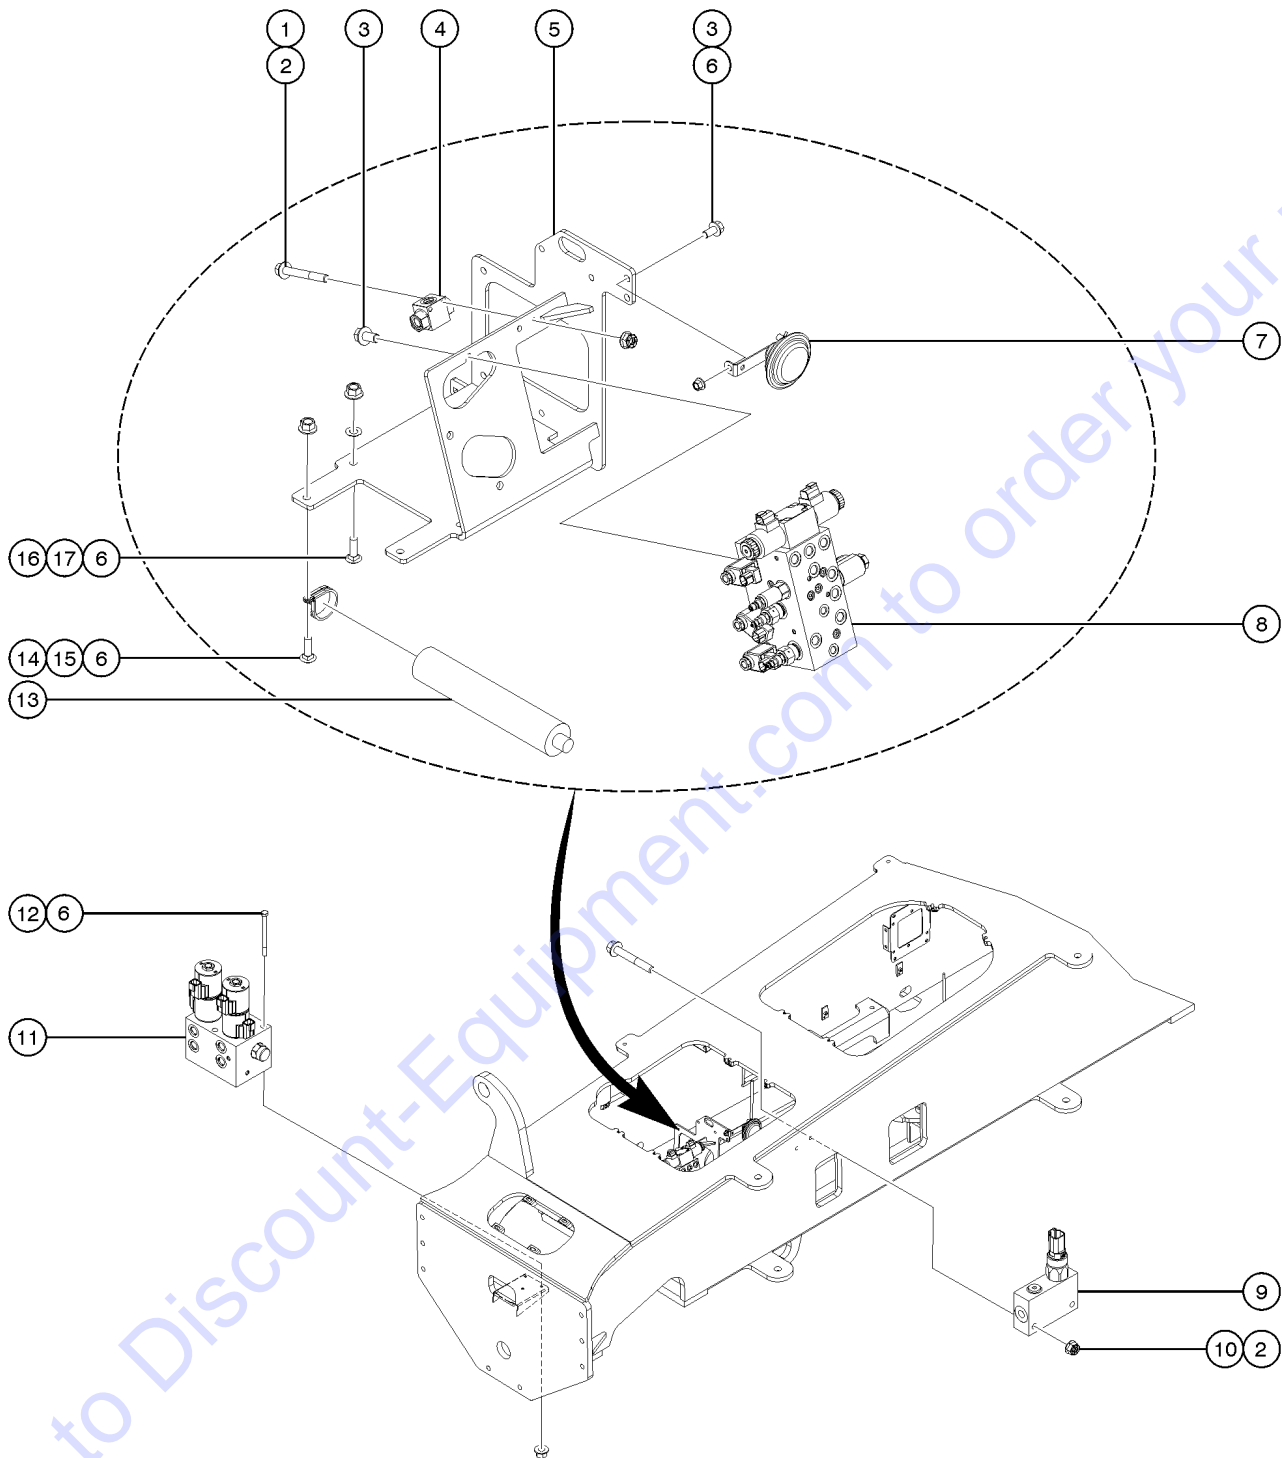

209.1 Function Manifold Assembly

209.1 Function Manifold Assembly

Item	Part No.	Description	Qty.
1	1253485GT	SCREW,HHF,1/4-20X2,8,ZAG.....	2
2	1277924GT	NUT,NYLOCK FLG,1/4-20,F,ZAG.....	4
3	824089GT	SCREW,HHF,3/8-16X.75,8,ZAG.....	4
4	1284336GT	VALVE,SHUTTLE,-6.....	1
5	1284307GT	WELDMENT,PVG AND MANIFOLD MOUNT.....	1
6	1274322GT	NUT,NYLOCK FLG,3/8-16,F,ZAG.....	9
7	81578GT	HORN,12VDC,SPADE TERMINALS*** ..	1
8		REF. MANIFOLD FOR PVG,SECONDARY,GTH1056 <i>refer to 806.1</i>	
9		REF. ASSEMBLY,BRAKE MANIFOLD <i>refer to 807.1</i>	
10	824082GT	SCREW,HHF,1/4-20X1.75,8,ZAG.....	2
11		REF. MANIFOLD,STABILIZER <i>refer to 805.1</i>	
12	1256173GT	SCREW,HHC,3/8-16X4.5,8,ZAG.....	2
13	117666GT	ACCUMULATOR,29CC,400PSI.....	1
14	824067GT	SCREW,HHC,3/8-16X1,8,ZAG.....	2
15	87188GT	CLAMP,2.38,#38 X 3/8 RUB CUSH.....	2
16	1255757GT	BOLT,CARRIAGE,3/8-16X1.25,5,ZAG....	4
17	87684GT	PUSH RETAINER, 3/8" SCREW.....	4