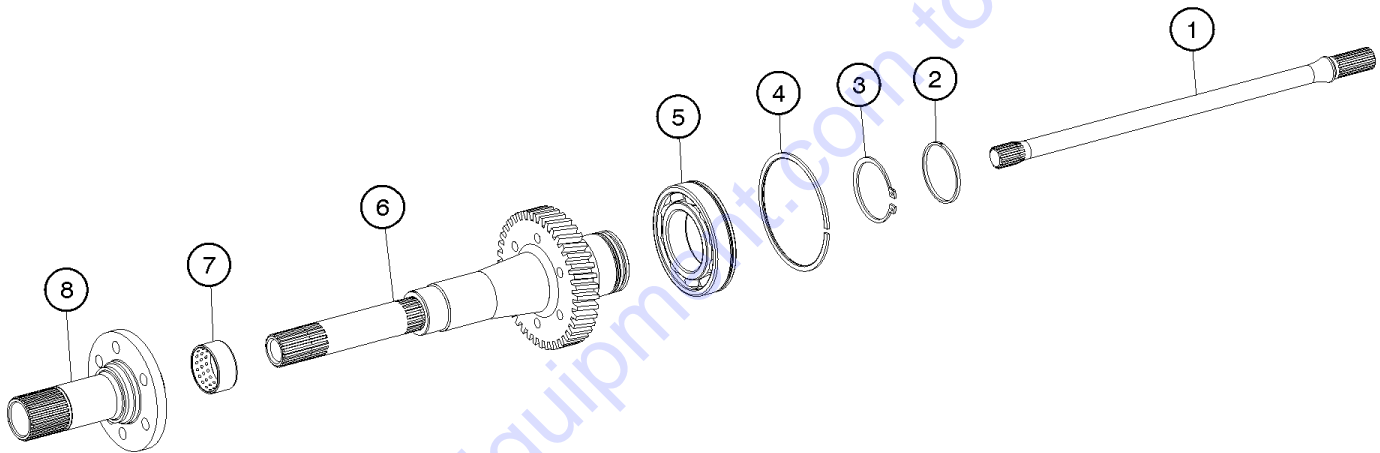

301.1 ZF Converter Housing Assembly

Item	Part No.	Description	Qty.
1	1252163GT	HEXAGON SCREW.....	2
2	1252375GT	WASHER.....	1
3	1252164GT	INPUT YOKE.....	1
4	1252307GT	NUT.....	6
5	1252454GT	COVER.....	1
6	1252357GT	BALL BEARING.....	1
7	1252243GT	CIRCLIP.....	1
8	1252380GT	INPUT SHAFT.....	1
9	1252284GT	SCREW M10X16.....	12
10	1252326GT	WASHER.....	6
11	1252376GT	DIAPHRAGM.....	1

Go to Discount-Equipment.com to order your parts

302.1 ZF Drive Shaft Assembly