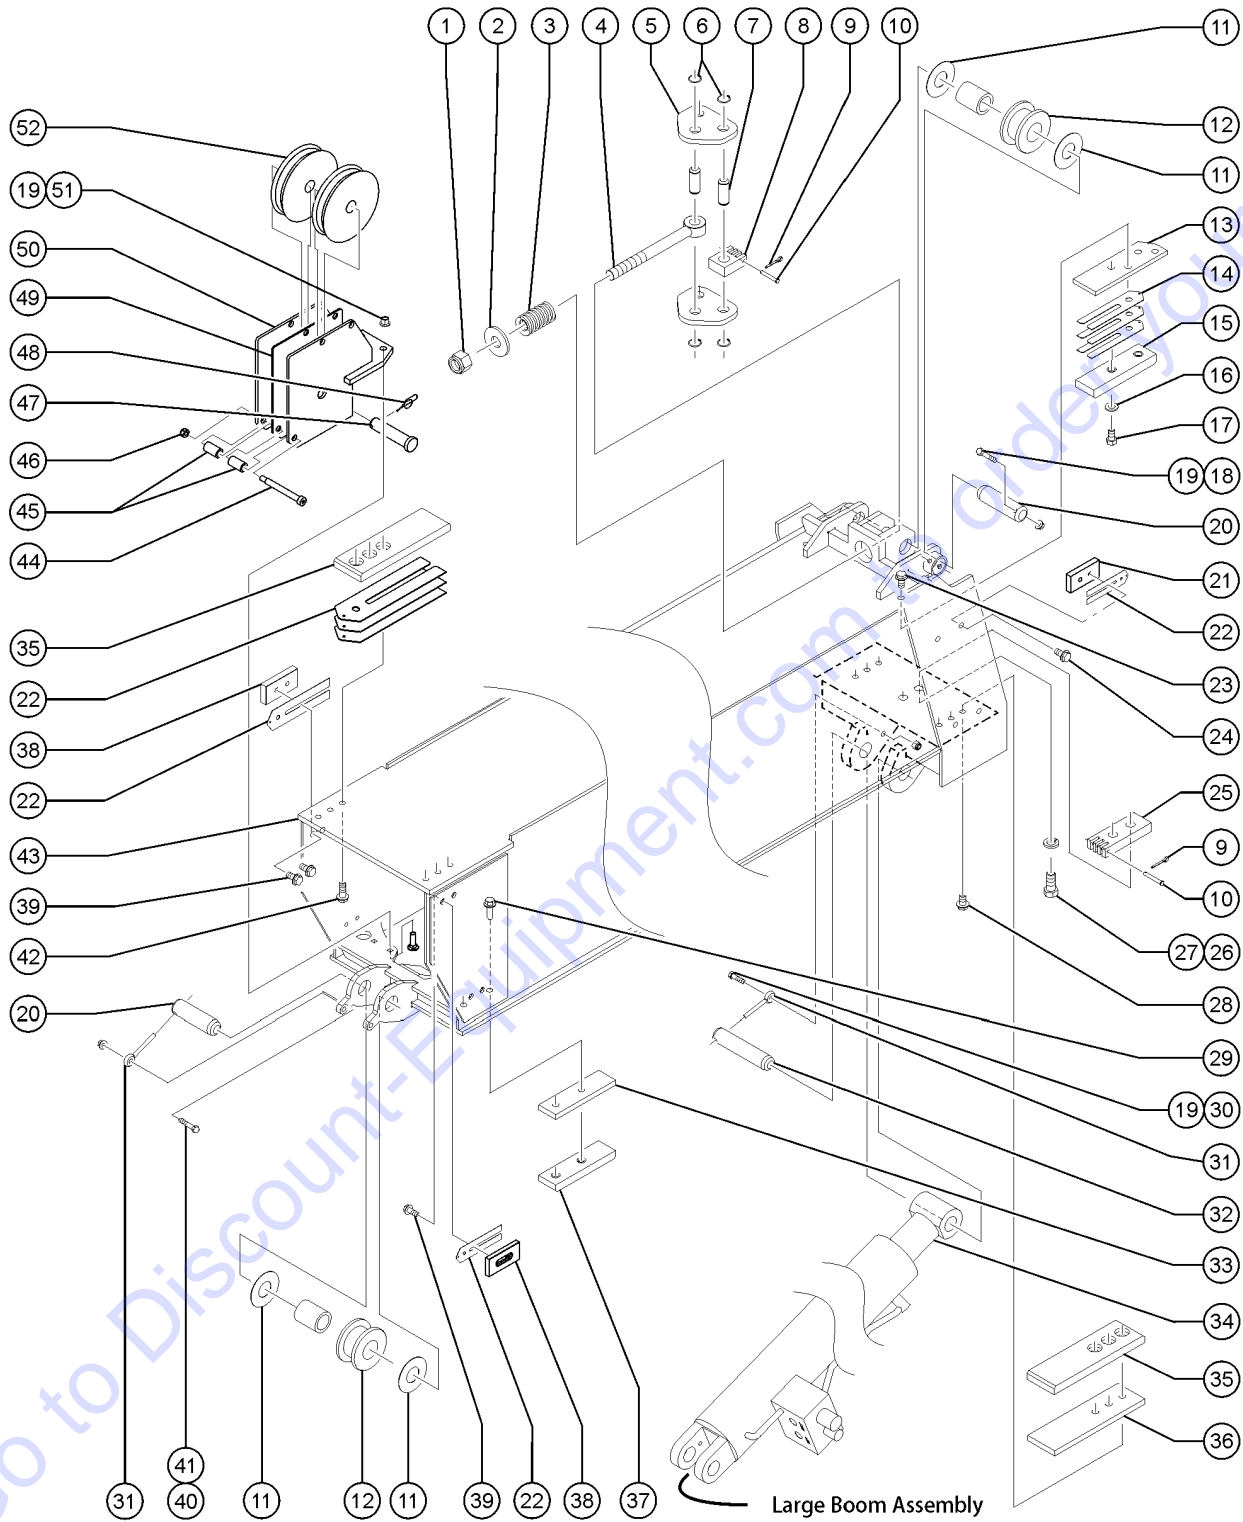

703.1 Large Middle Boom Assembly

703.1 Large Middle Boom Assembly

Item	Part No.	Description	Qty.	Item	Part No.	Description	Qty.
1	5-2137GT	NUT,NYLOCK,1-14.....	1	41	824038GT	NUT, TL JAM, 3/8-16, A, ZAG.....	1
2	824116GT	WASHER, FLAT, F436, 1.0, ZAG.....	1	42	1257725GT	SCREW,HHF-S,1/2-13X1.25,5,ZAG.....	6
3	123169GT	SPRING, COMPRESSION.....	1	43	131495GT	WELDMENT,#2 BOOM,1056**.....	1
4	117693GT	ROD END,CHAIN TENSIONER,1056.....	1	44	1257455GT	BOLT,SHS,3/8X3X5/16-18,ZAG.....	6
5	123185GT	PLATE,CHAIN PIVOT.....	2	45	130821GT	SPACER,HOSE ROLLER.....	12
6	1253843GT	SNAP RING,EXTERNAL,1.00,ZAG.....	6	46	824028GT	NUT,TL FLG,5/16-18,G,ZAG.....	6
7	123184GT	PIN,2 RING GROOVE.....	3	47	96907GT	PIN,CLEVIS,0.75 X 3.25".....	2
8	123186GT	ANCHOR,EXTEND CHAIN.....	2	48	824128GT	RUE RING,3/4,ZAG.....	2
9	6-6243-06GT	COTTERPIN,3/32X3/4LG.....	6	49	1254027GT	PLATE,HOSE SEPARATOR.....	2
10	130386GT	PIN,CHAIN ANCHOR,.313X2.625.....	3	50	1254026GT	WELDMENT,HOSE ROLLER.....	2
11	1256117GT	WASHER,SHIM,1.56X3.5X.061,ZAG.....	6	51	1255757GT	BOLT,CARRIAGE,3/8-16X1.25,5,ZAG.....	4
12	141311GT	CHAIN SHEAVE ASSY,866,POLYLUBE.....	3	52	130827GT	SHEAVE,SINGLE HOSE.....	4
--	141309GT	BEARING,1.5 X 2.0 X 2.5					
13	123379GT	PLATE,WP SPACER,TAPPED.....	2				
14	5-2134GT	SHIM,2X7X.06.....	6				
15	108871GT	WEARPAD,2X7X.88,LD.....	2				
16	825353GT	WASHER,FLAT,1/2,SAE,HRD,ZAG.....	4				
17	1257453GT	SCREW,HHC,1/2-13X.875,8,ZAG.....	4				
18	824069GT	SCREW,HHC,3/8-16X2.5,8,ZAG.....	2				
19	824029GT	NUT,TL FLG,3/8-16,G,ZAG.....	7				
20	108855GT	PIN,1.50DIAX5.25LG,1HOLE.....	3				
21	141027GT	ASSY,WEAR PAD,FRT 0.7" THK.....	4				
22	130828GT	SHIM, 10 X 3 X .06.....	14				
23	1257723GT	SCREW,HHF-S,1/2-13X.75,8,ZAG.....	4				
24	1257722GT	SCREW,HHF-S,3/8-16X1.25,8,ZAG.....	8				
25	123168GT	CHAIN ANCHOR, BOLT ON.....	1				
26	1256116GT	SCREW,HHC,3/4-16X1.5,8,ZAG.....	2				
27	141090GT	WASHER,3/4 NORDLOCK SECURE.....	2				
28	1257727GT	SCREW,HHF-S,1/2-13X1.75,ZAG.....	6				
29	1257726GT	SCREW,HHF-S,1/2-13X1.5,5,ZAG.....	4				
30	1253478GT	SCREW,HHF,3/8-16X2,8,ZAG.....	1				
31	825019GT	ROD END,.375X3.69,ZAG.....	2				
32	108856GT	PIN,1.50DIAX7.25LG,1HOLE.....	1				
33	1254028GT	SPACER,2X7X.50.....	2				
34		REF. CYLINDER,BOOM,1056,EATON CBV..... (refer to 704.1)	1				
35	108868GT	WEARPAD,10X3X.75HD.....	4				
36	117676GT	SPACER,10X3X.50.....	2				
37	108869GT	WEARPAD,2X7X.75,LD.....	2				
38	141025GT	ASSY,WEAR PAD,RR 0.5"THK.....	4				
39	1257721GT	SCREW,HHF-S,3/8-16X.75,8,ZAG.....	8				
40	824068GT	SCREW,HHC,3/8-16X1.25,8,ZAG.....	1