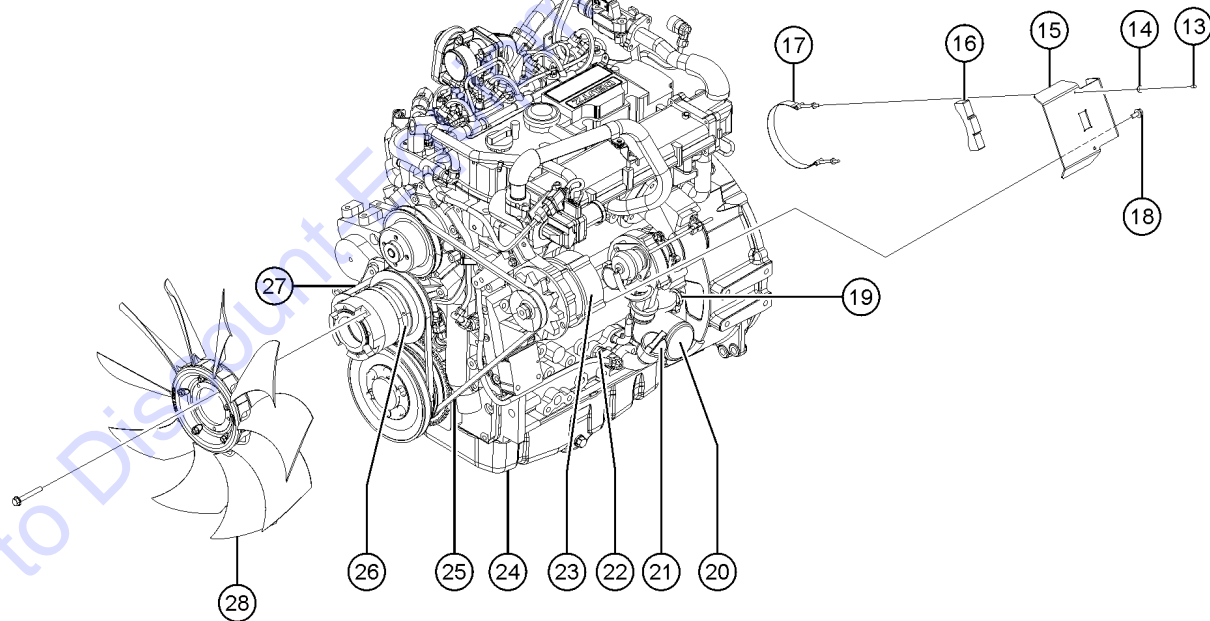

514.1 Deutz TCD3.6 T4Final Engine, View 4

514.1 Deutz TCD3.6 T4Final Engine, View 4

Item	Part No.	Description	Qty.	Item	Part No.	Description	Qty.
A		<i>Due to Tier 4 regulations, many engine replacement parts require the engine serial number at time of order placement. When ordering engine parts please have both machine and engine serial numbers available. For internal engine parts, contact engine dealer</i>		--	824027GT	NUT,TL FLG,1/4-20,G,ZAG.....	2
1	824078GT	SCREW,HHF,1/4-20X.75,8,ZAG.....	4	30	218458GT	SCREW,HHF,M5-0.8X20,DIN6921,10.9,ZAB.4	4
2	56912GT	SPRING CLIP,1/4-20,.025-.15X.54,ZAG.....	8	31	826214GT	NUT,TL,M5-0.8,DIN980,10,ZAB.....	4
3	1277547GT	FORMING,MNT,ECU,TCD3.6 T4F.....	2	32	824090GT	SCREW,HHF,3/8-16X1,8,ZAG.....	2
4	1257646GT	ECM,10K,TCD3.6,T4F.....	1	33	29868GT	SPRING CLIP,3/8-16,.05-.20X.73,ZAG....	2
5	824227GT	SCREW, BHC, 1/4-20 X 1, ZAG.....	4				
6	825048GT	FORMING,FILTER MOUNT,DEUTZ,10K.....	1				
7	105214GT	CABLE TIE MOUNT, WINGED.....	1				
8	824091GT	SCREW,HHF,3/8-16X1.25,8,ZAG.....	4				
9	824029GT	NUT,TL FLG,3/8-16,G,ZAG.....	4				
10	236266GT	ASSY, FUEL FILTER TCD 3.6..... <i>(refer to 516.1)</i>	1				
--	823057GT	FILTER,FUEL,SPIN-ON TCD3.6.....	1				
--	824673GT	SENSOR,LOW PRESSURE,DEUTZ 2.9L.....	1				
11	236259GT	LIFT PUMP,FUEL,DEUTZ..... <i>(refer to 516.1)</i>	1				
12	236260GT	PRE-FILTER,FUEL,DEUTZ TCD3.6..... <i>(refer to 516.1)</i>	1				
13	1264484GT	CAP, THREAD, 10-32.....	2				
14	1253185GT	WASHER,FLAT,#10,USS,ZAG.....	2				
15	1263497GT	FORMING.GUARD,ALT,TCD3.6.....	1				
16	1263498GT	SPACER, GUARD,ALTERNATOR.....	1				
17	1263973GT	STRAP, DOUBLE-T, 11.5L X .63W.....	1				
18	218457GT	SCREW,HHF,M5X12,DIN6921,10.9,Z....	2				
19	1257356GT	ASSEMBLY,DIPSTICK,TCD3.6 T4F.....	1				
20	49924GT	FILTER,OIL,DEUTZ F4L1011F.....	1				
21	1257352GT	CAP,OIL FILLER,TCD 3.6,T4F.....	1				
22	824673GT	SENSOR,LOW PRESSURE,DEUTZ 2.9L.....	1				
23	1257344GT	ALTERNATOR,TCD3.6 T4F..... <i>(120 amp)</i>	1				
24	236243GT	OIL PAN,DEUTZ TCD3.6.....	1				
25	236267GT	V-BELT,ALTERNATOR,DEUTZ TCD3.6.....	1				
26	1257319GT	SPACER,FAN,TCD3.6 T4F.....	1				
27	1257318GT	BELT,DRIVE,TCD 3.6,T4F.....	1				
28	219329GT	FAN,RADIATOR,DEUTZ TCD3.6, 10K....	1				
29	824987GT	RELAY,STARTER,DEUTZ.....	1				
--	824124GT	BOLT,CARRIAGE,1/4-20X.75,5,ZAG.....	2