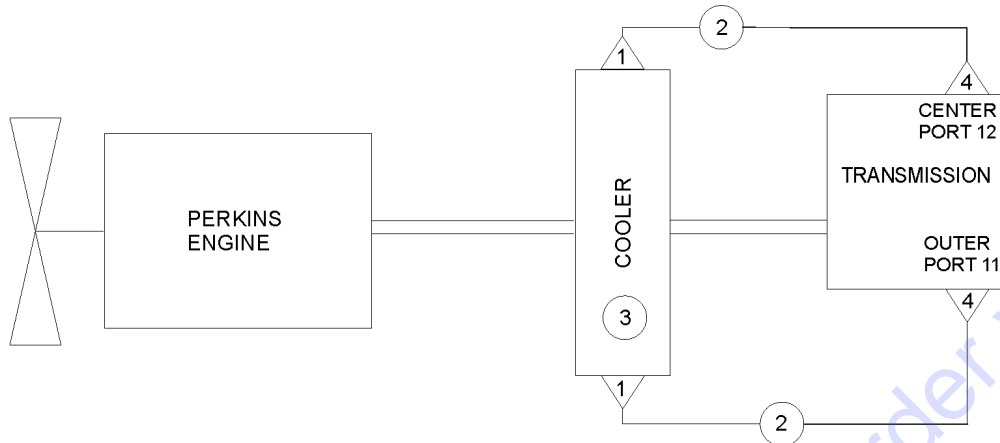

204.2 Transmission Cooling Assembly

Perkins Engine Transmission Cooling Assembly