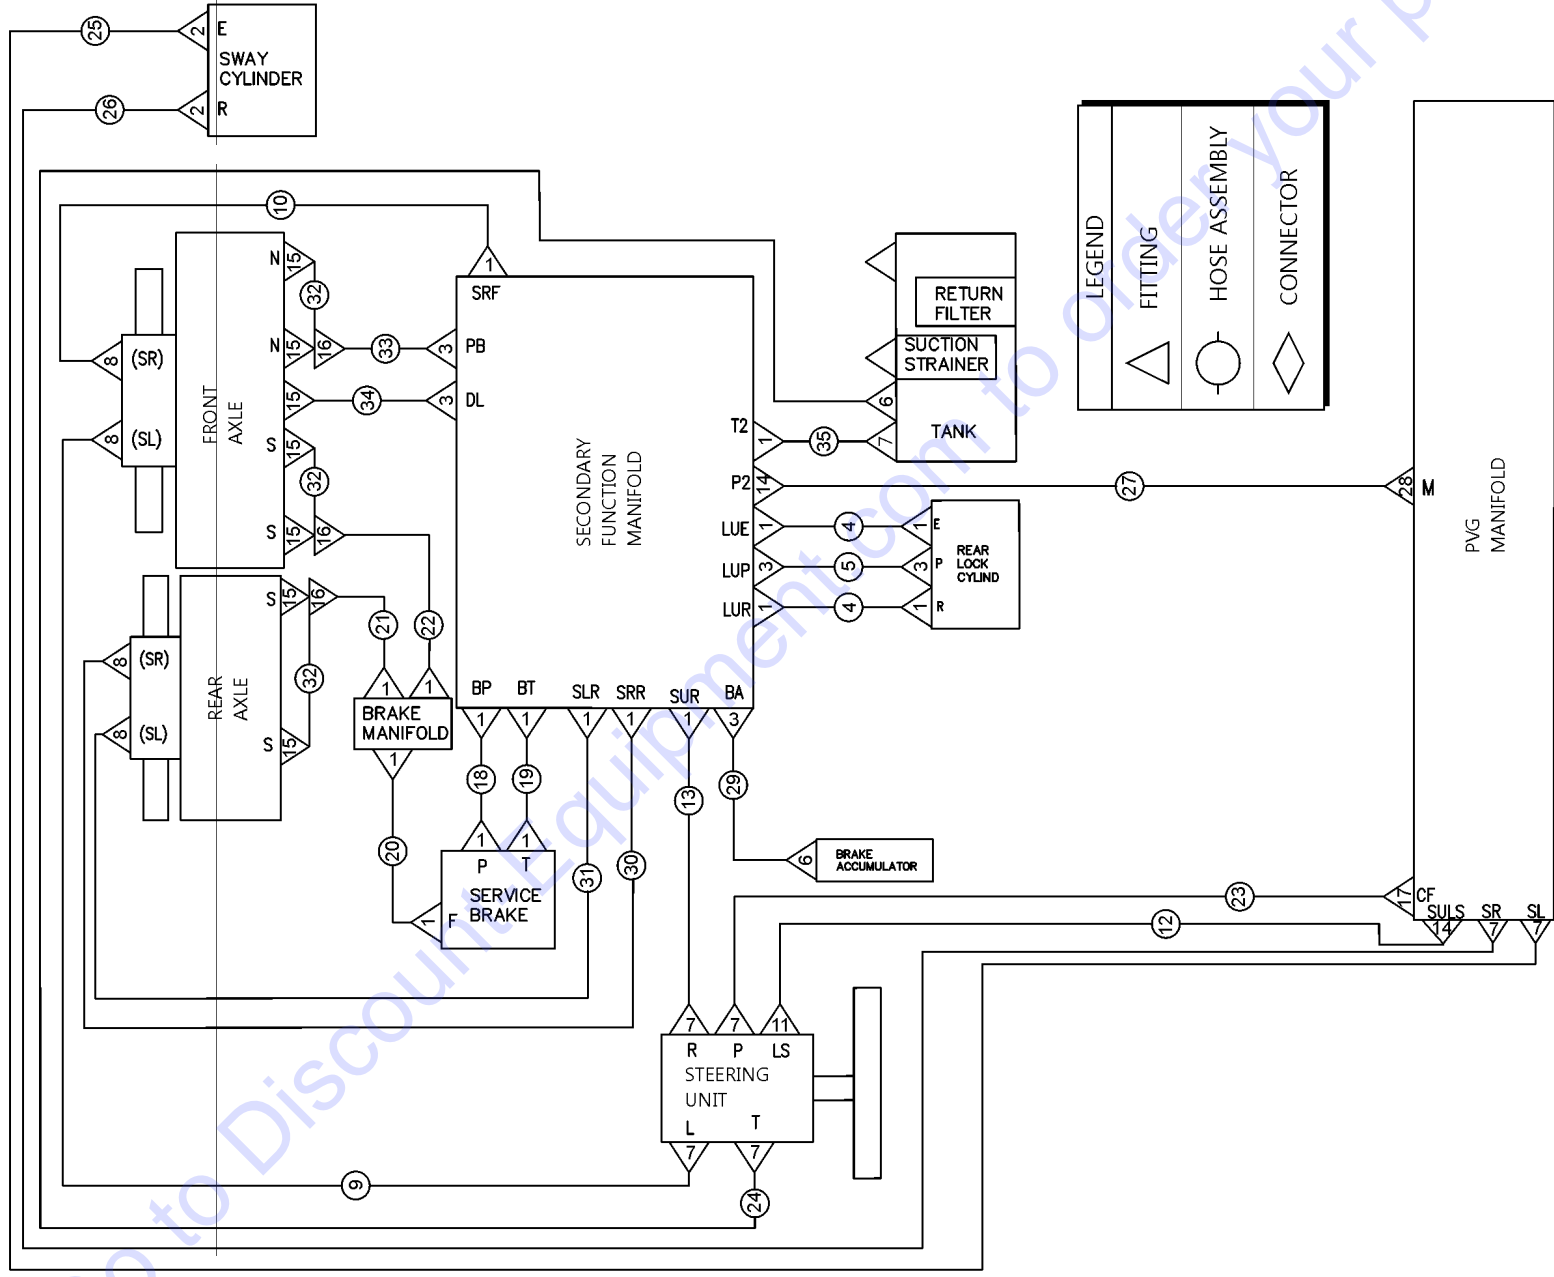

801.1 Steering and Axle Systems

801.1 Steering and Axle Systems

Item	Part No.	Description	Qty.
1	48916GT	CONN, 520120-6.....	17
2	48915GT	ELBOW,90D,520220-6.....	2
3	48905GT	CONNECTOR, 520120-4.....	5
4	1268299GT	HOSE ASSY,3/8,135",STR.FEM-STR.....	2
5	1268300GT	HOSE ASSY,1/4,135",STR.FEM-STR.....	1
6	48929GT	FITTING,ELBOW,90D,520220-6-8.....	2
7	48930GT	CONN,520120-6-8.....	7
8	1266588GT	ADAPTER,STR,6MFFOR-18MMB DIN3852.....	4
9	1280136GT	HOSE ASSY,3/8,66.0,90 FM,STR FM.....	1
10	1280137GT	HOSE ASSY,3/8,39.5,90 FM,STR FM.....	1
11	48904GT	ELBOW, 90D, 520220-4.....	1
12	49119-3800GT	HOSE ASSY,1/4,STR FEM,STR FEM.....	1
13	1267652GT	HOSE ASSY,3/8,43",STR.FEM-STR.....	1
14	48912GT	CONN,520120-4-6***.....	2
15	117809GT	ADAPTER,6MFFOR-14MMB.....	7
16	48875GT	TEE,RUN,SWIVEL,520432-6.....	3
17	61264GT	ELBOW,90D,520220,6-10.....	1
18	1268175GT	HOSE ASSY,3/8,52",STR.FEM-STR.....	1
19	1268176GT	HOSE ASSY,3/8,56",STR.FEM-STR.....	1
20	49130-4000GT	HOSE ASSY 3/8, STR FEM,STR FEM.....	1
21	49128-10209GT	HOSE ASSY,3/8,90 FEM,STR FEM.....	1
22	49130-4600GT	HOSE ASSY 3/8,STR FEM, STR FEM....	1
23	49130-3300GT	HOSE ASSY,3/8,STR FEM,STR FEM.....	1
24	49130-7600GT	HOSE ASSY,3/8"STR FEM,STR FEM.....	1
25	49128-8600GT	HOSE ASSY,3/8,90 FEM,STR FEM.....	1
26	49128-7600GT	HOSE ASSY,3/8,90 FEM,STR FEM.....	1
27	49119-7200GT	HOSE ASSY,1/4,STR FEM,STR FEM.....	1
28	1283937GT	ELBOW,90D,FS6801-4-5.....	1
29	49120-1550GT	HOSE ASSY,1/4"STR FEM STR FEM.....	1
30	1280138GT	HOSE ASSY,3/8,130.5,45 FM,STR FM...1	1
31	1280139GT	HOSE ASSY,3/8,117.5,45 FM,STR FM...1	1
32	49128-1600GT	HOSE ASSY,3/8,90 FEM,STR FEM.....	3
33	1268177GT	HOSE ASSY,1/4,30",STR.FEM-STR.....	1
34	49120-4400GT	HOSE ASSY,1/4"STR FEM STR FEM.....	1
35	49130-6300GT	HOSE ASSY,3/8"STR FEM,STR FEM.....	1