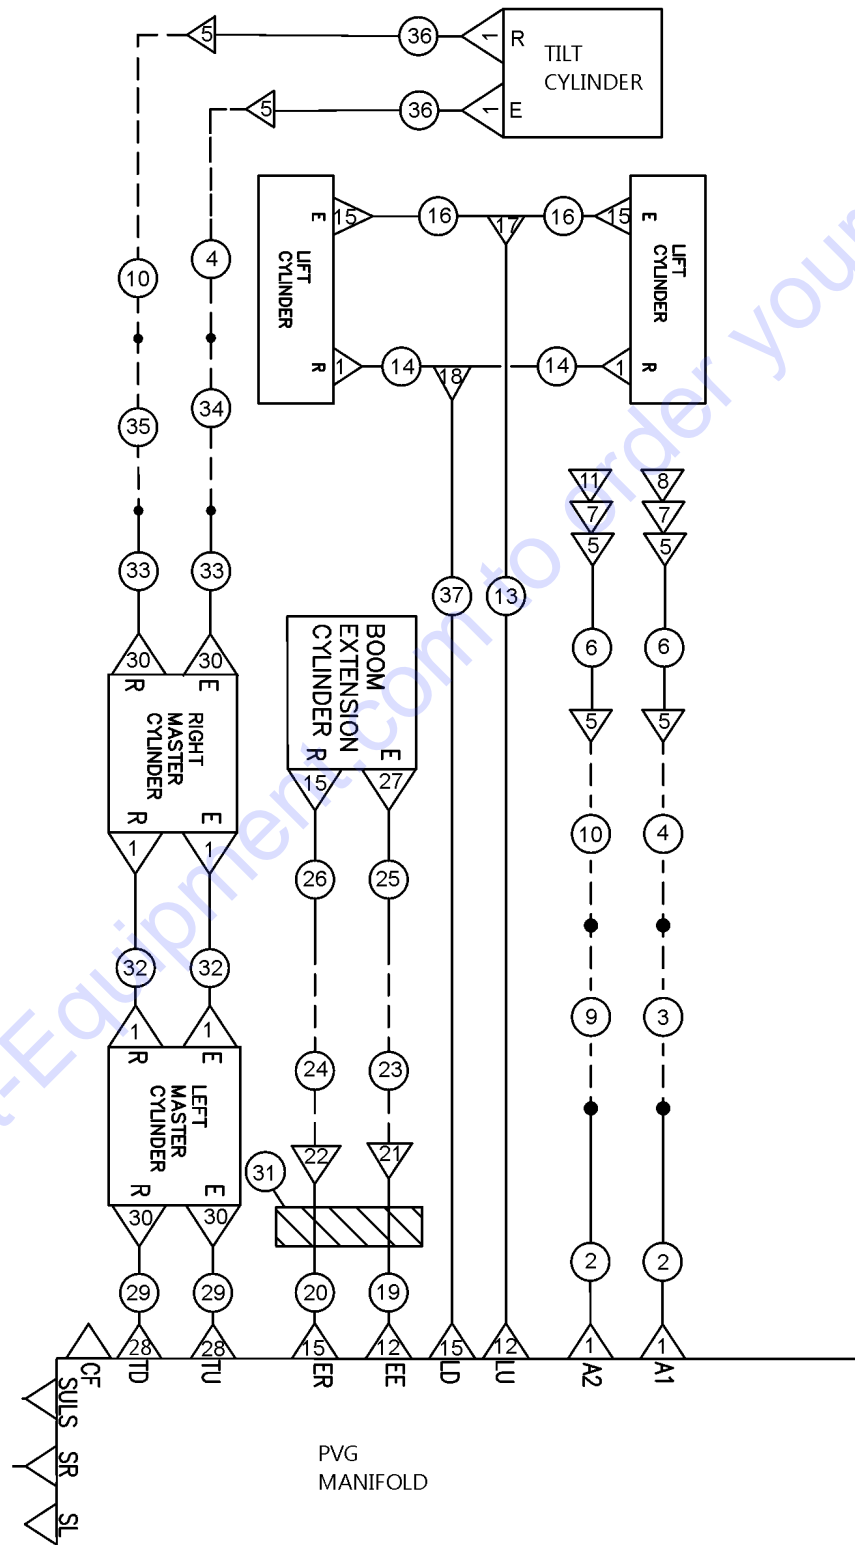

802.1 Boom Components

LEGEND	
	FITTING
	HOSE ASSEMBLY
	CONNECTOR