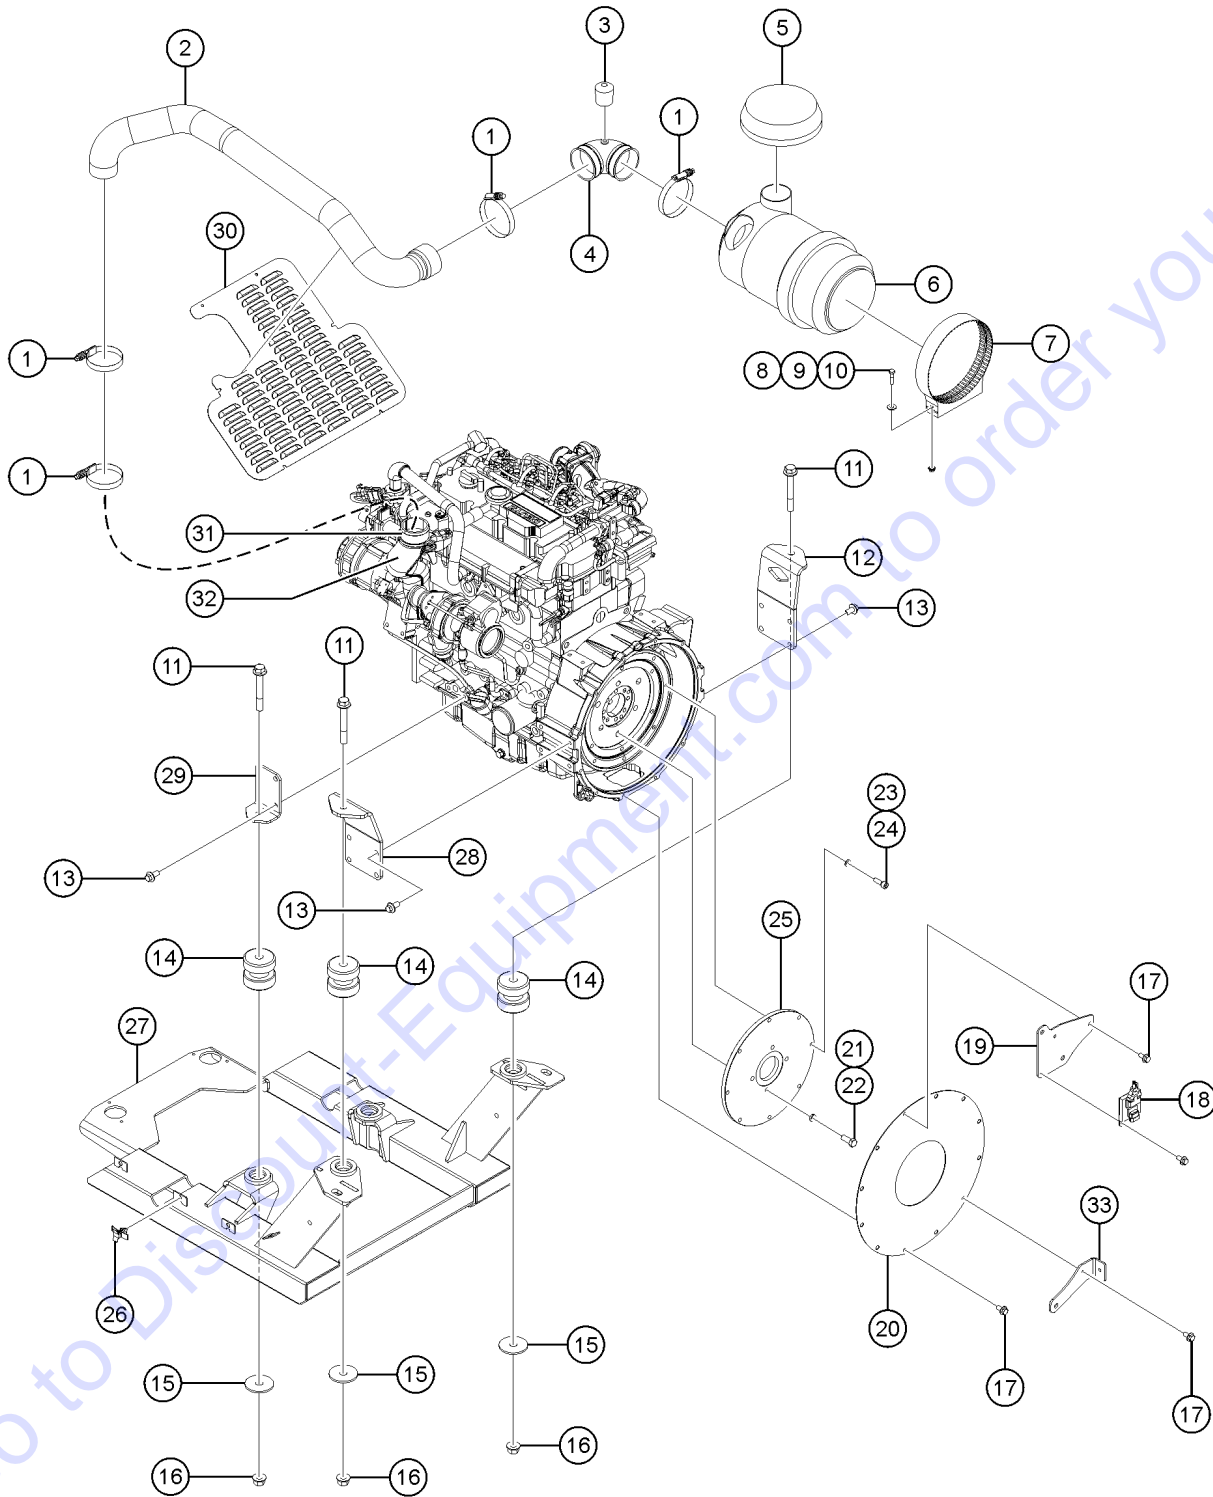

513.1 Deutz TCD3.6 T4Final Engine, View 3

513.1 Deutz TCD3.6 T4Final Engine, View 3

Item	Part No.	Description	Qty.	Item	Part No.	Description	Qty.
A		<i>Due to Tier 4 regulations, many engine replacement parts require the engine serial number at time of order placement. When ordering engine parts please have both machine and engine serial numbers available. For internal engine parts, contact engine dealer</i>		33	1254536GT	FORMING,BATT CABLE BRKT.....	1
1	1261460GT	CLAMP,HOSE,CT,SAE 48,2-9/16".....	4				
2	1277225GT	PIPE,INTAKE,TCD3.6,10K.....	1				
3	117588GT	GAUGE, AIR RESTRICT,90M-BAR.....	1				
4	219323GT	ELBOW, 90 DEG W/PORT.....	1				
5	7-109-02GT	RAIN CAP W/CLAMP.....	1				
6	123806GT	AIR CLEANER, M&H400, MIRROR IN....	1				
--	1281129GT	END CAP, AIR CLEANER 123806					
--	7-109-04GT	FILTER ELEMENT / PRIMARY					
--	7-109-14GT	SAFETY ELEMENT					
7	7-109-03GT	MOUNTING BAND, SMALL BASE.....	1				
8	824066GT	SCREW,HHF,5/16-18X1.5,8,ZAG.....	2				
9	825358GT	WASHER,FLAT,5/16,USS,ZAG.....	2				
10	1255805GT	NUT,SERRATED,5/16-18,8,ZAG.....	2				
11	824098GT	SCREW,HHF,5/8-11X4.5,8,ZAG.....	4				
12	1255561GT	FORMING,REAR,LT,TCD3.6 T4F.....	1				
13	231087GT	SCREW,HHF,M12-1.75X25,DIN6921,10.9,ZAB.16					
14	1266550GT	ISOLATOR,RUBBER,250/490LB,6003....	4				
15	1262281GT	WASHER,FENDER,VIB,MOUNT,DTZ....	4				
16	1253319GT	NUT,TL,FLG,5/8-11,G,ZAG.....	4				
17	231088GT	SCREW,HHF,M10-1.5X20,DIN6921,10.9,ZAB.12					
18	1258711GT	SENSOR,EXH,NOX, DOWNSREAM,TCD3.6 T4F.....	1				
19	1266287GT	WELDMENT,NOX SENSOR,TCD3.6,10K.....	1				
20	1254529GT	PLATE,PERKINS FLYWHEEL COVER....	1				
21	1257804GT	SCREW,HHC,1/2-20X1.25,8,ZAG.....	4				
22	1258418GT	WASHER,LOCK,HI COLLAR,1/2,ZAG....	4				
23	1255666GT	SCREW,SHC,M10-1.5X30,DIN912,12.9,ZAB.8					
24	824142GT	WASHER,LOCK,M10,ZAB.....	8				
25		REF. PLATE,FLYWHEEL ADP,TCD3.6,T4F..... <i>refer to 204.1</i>	1				
26	105214GT	CABLE TIE MOUNT, WINGED					
27	1255558GT	WELDMENT,ENG SKID,TCD3.6,T4F.....	1				
28	1258481GT	FORMING,REAR,RT,TCD3.6,T4F.....	1				
29	1255560GT	FORMING,FRONT,TCD3.6,T4F.....	2				
30	1277199GT	FORMING,ENGINE CVR,TCD3.6,10K....	1				
31	30967GT	HOSE,AIR INTAKE 2.75" I.D.***.....	1				
32	1264494GT	INLET,TURBO,TCD3.6,T4F,10K.....	1