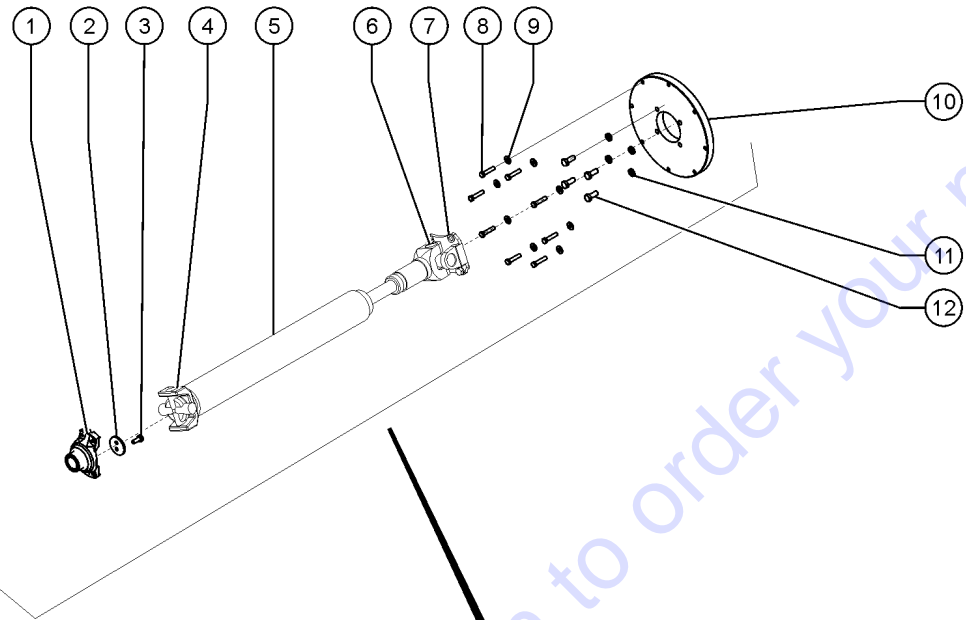

204.1 Drive Shaft and Transmission

204.1 Drive Shaft and Transmission

Item	Part No.	Description	Qty.	Item	Part No.	Description	Qty.
1	1252164GT	INPUT YOKE.....1 <i>Ref. 301.1</i>	1	25	1277549GT	WELDMENT,TRANS MOUNT BAR,ZF...2	2
--	1251896GT	1410 ROUND CAP U-JOINT.....1	1	26	1274322GT	NUT,NYLOCK FLG,3/8-16,F,ZAG.....2	2
2		WASHER.....1 <i>Ref. 301.1</i>	1	27	1269033GT	CLAMP,1.50,#24 X 3/8,RUB CUSH.....2	2
3		HEXAGON SCREW.....1 <i>Ref. 301.1</i>	1	28	824068GT	SCREW,HHC,3/8-16X1.25,8,ZAG.....2	2
4	T114018GT	WING STYLE U-JOINT 6C		29		REF. PUMP,SAUER SERIES 45,SAE C,AXL.....1 <i>(refer to 808.1)</i>	1
5A	217417GT	DRIVESHAFT,ENGINE-TO-TRANS.....1 <i>(for tier 3 and tier 4 interim engines)</i>	1	30	123577GT	STRAP KIT,DRIVESHAFT,1480.....4 <i>(for both transmission and axle ends)</i>	4
5B	1257209GT	DRIVESHAFT,ENG-TO-TRANS,10K,T4F.1 <i>for tier 4 final and Deutz T3 engines</i>	1	31	7-229-896GT	BOLT/3/8 UNF-2AX3/4 LG.....1	1
6	T114017GT	1480 (ROUND CAP) U-JOINT		32	825977GT	DRIVESHAFT,FRONT,GTH-1056.....1	1
9B	824142GT	WASHER,LOCK,M10,ZAB.....8 <i>(for Deutz engines)</i>	8	--	1263641GT	DRIVESHAFT, REAR, GTH-1056	
9C	1255758GT	WASHER,FLAT,3/8,USS,ZAG.....8 <i>(for Perkins 1104D)</i>	8				
10A	141365GT	ADAPTER PLATE.....1 <i>(for John Deere and Perkins engines)</i>	1				
10B	1257643GT	PLATE,FLYWHEEL ADP,TCD3.6,T4F.....1 <i>(for Deutz engines)</i>	1				
--	1279113GT	RING GEAR,TCD3.6,10K.....1 <i>(for Deutz engines)</i>	1				
--	1279114GT	RING,SPACER,TCD3.6,10K.....1 <i>(for Deutz engines)</i>	1				
11	1258418GT	WASHER,LOCK,HI COLLAR,1/2,ZAG....4	4				
12	1257804GT	SCREW,HHC,1/2-20X1.25,8,ZAG.....4	4				
13A	215888GT	TRANSMISSION,ZF 4WG98 TC.....1 <i>core charge applies</i>	1				
--	162065GT	HARNES, TRANSMISSION.....1	1				
--	45454GT	CLAMP,RUB CUSH,0.75,#12 X 3/8*.....2	2				
--	825471GT	HOSE ASSY 3/4,90 FEM,STR FEM.....2	2				
13B	1263779GT	TRANSMISSION,REMAN,ZF 4WG98 TC.....1 <i>remanufactured; core charge applies</i>	1				
14	1286036GT	SWITCH,TEMP,120C,3/4-16.....1	1				
15	1263361GT	SWITCH, PRESSURE NC 200PSI.....1	1				
--	1252472GT	SEALING WASHER M10.....1	1				
16	824098GT	SCREW,HHF,5/8-11X4.5,8,ZAG.....4	4				
17	824123GT	WASHER,FLAT,.625X2.25X.188,ZAG....8	8				
18	117779GT	ISOLATOR,RUBBER,TRANS.....4	4				
19	6024GT	NUT,NYLOCK,5/8-11.....4	4				
20	826172GT	SCREW,SHC,M16-2.0X50,DIN912,12....8	8				
21	825348GT	WASHER,FLAT,M16,DIN6916,HRD,ZAB.8	8				
22	1256172GT	SCREW,HHF,1/2-13X 2,8,ZAG.....8	8				
23	1251997GT	NUT,TL FLG,1/2-13,G,ZAG.....8	8				
24	1255015GT	WELDMENT,TRANS MOUNT,ZF.....2	2