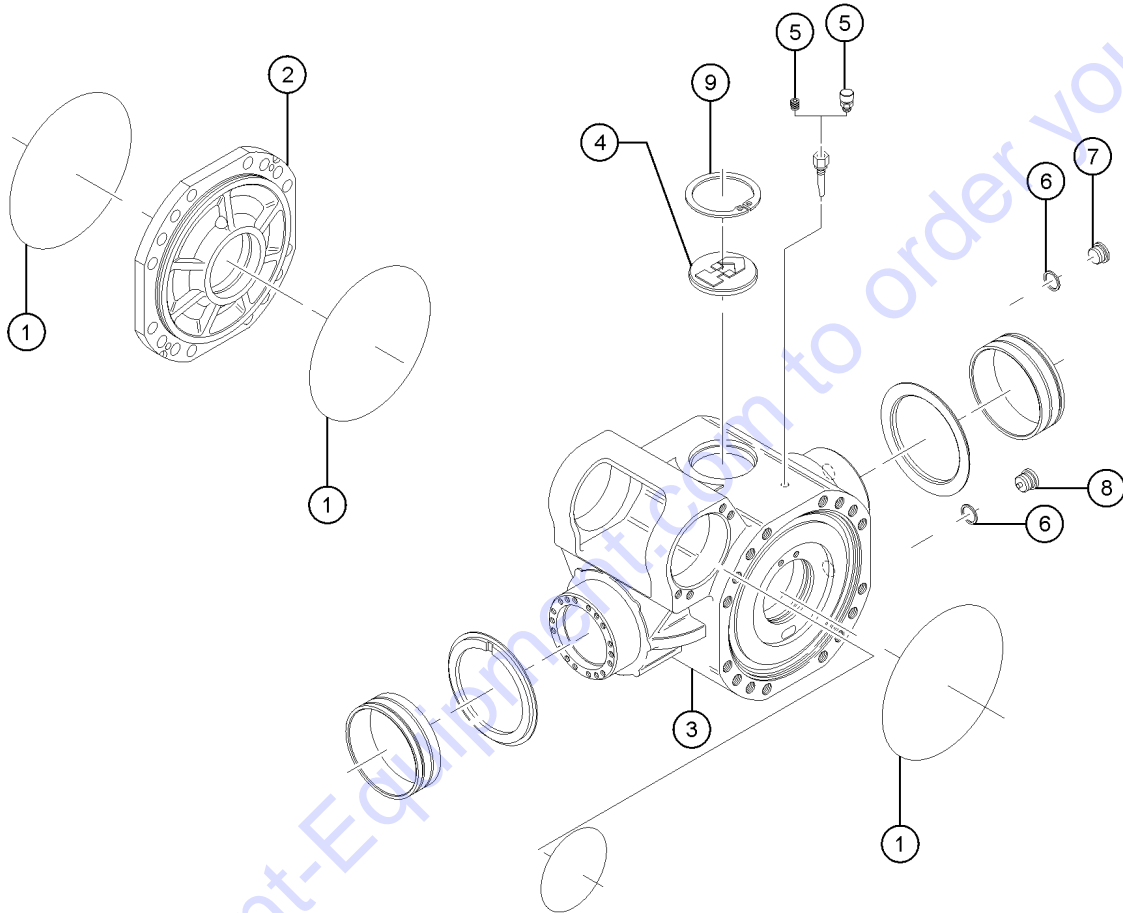

216.1 Rear Axle, Central Housing

Item	Part No.	Description	Qty.
2	1277434GT	COVER.....	1
3	1277435GT	HOUSING.....	1
4	1277436GT	PLUG.....	1
5	1277437GT	VENT.....	1
7	141104GT	PLUG, 213/143 REAR AXLE.....	1
8	1277438GT	MAGNETIC PLUG.....	1
9	1277439GT	CIRCLIP.....	1

Go to Discount-Equipment.com to order your parts