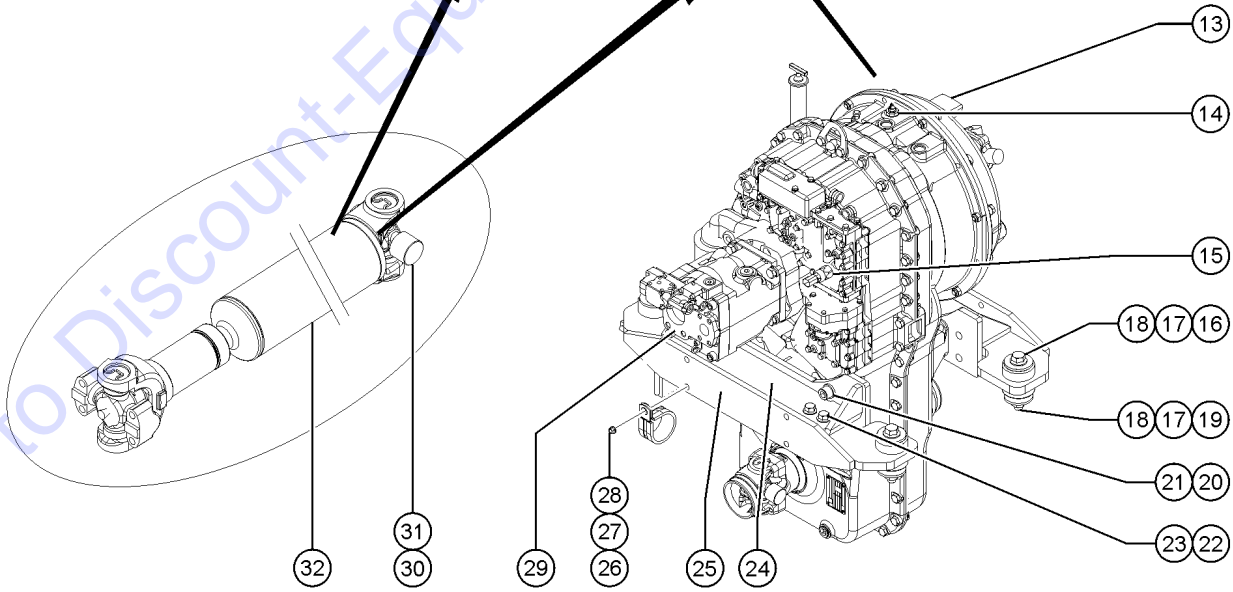

204.1 Drive Shaft and Transmission

204.1 Drive Shaft and Transmission

Item	Part No.	Description	Qty.	Item	Part No.	Description	Qty.
1	1252164GT	INPUT YOKE.....1 <i>Ref. 301.1</i>	1	25	1277549GT	WELDMENT,TRANS MOUNT BAR,ZF...2	2
--	1251896GT	1410 ROUND CAP U-JOINT.....1	1	26	1274322GT	NUT,NYLOCK FLG,3/8-16,F,ZAG.....2	2
2		WASHER.....1 <i>Ref. 301.1</i>	1	27	1269033GT	CLAMP,1.50,#24 X 3/8,RUB CUSH.....2	2
3		HEXAGON SCREW.....1 <i>Ref. 301.1</i>	1	28	824068GT	SCREW,HHC,3/8-16X1.25,8,ZAG.....2	2
4	T114018GT	WING STYLE U-JOINT 6C		29		REF. PUMP,SAUER SERIES 45,SAE C,AXL.....1 <i>(refer to 808.1)</i>	1
5A	217417GT	DRIVESHAFT,ENGINE-TO-TRANS.....1 <i>(for tier 3 and tier 4 interim engines)</i>	1	30	123577GT	STRAP KIT,DRIVESHAFT,1480.....4 <i>(for both transmission and axle ends)</i>	4
5B	1257209GT	DRIVESHAFT,ENG-TO-TRANS,10K,T4F.1 <i>for tier 4 final and Deutz T3 engines</i>	1	31	7-229-896GT	BOLT/3/8 UNF-2AX3/4 LG.....1	1
6	T114017GT	1480 (ROUND CAP) U-JOINT		32	825977GT	DRIVESHAFT,FRONT,GTH-1056.....1	1
9B	824142GT	WASHER,LOCK,M10,ZAB.....8 <i>(for Deutz engines)</i>	8	--	1263641GT	DRIVESHAFT, REAR, GTH-1056	
9C	1255758GT	WASHER,FLAT,3/8,USS,ZAG.....8 <i>(for Perkins 1104D)</i>	8				
10A	141365GT	ADAPTER PLATE.....1 <i>(for John Deere and Perkins engines)</i>	1				
10B	1257643GT	PLATE,FLYWHEEL ADP,TCD3.6,T4F.....1 <i>(for Deutz engines)</i>	1				
--	1279113GT	RING GEAR,TCD3.6,10K.....1 <i>(for Deutz engines)</i>	1				
--	1279114GT	RING,SPACER,TCD3.6,10K.....1 <i>(for Deutz engines)</i>	1				
11	1258418GT	WASHER,LOCK,HI COLLAR,1/2,ZAG....4	4				
12	1257804GT	SCREW,HHC,1/2-20X1.25,8,ZAG.....4	4				
13A	215888GT	TRANSMISSION,ZF 4WG98 TC.....1 <i>core charge applies</i>	1				
--	162065GT	HARNES, TRANSMISSION.....1	1				
--	45454GT	CLAMP,RUB CUSH,0.75,#12 X 3/8*.....2	2				
--	825471GT	HOSE ASSY 3/4,90 FEM,STR FEM.....2	2				
13B	1263779GT	TRANSMISSION,REMAN,ZF 4WG98 TC.....1 <i>remanufactured; core charge applies</i>	1				
14	1286036GT	SWITCH,TEMP,120C,3/4-16.....1	1				
15	1263361GT	SWITCH, PRESSURE NC 200PSI.....1	1				
--	1252472GT	SEALING WASHER M10.....1	1				
16	824098GT	SCREW,HHF,5/8-11X4.5,8,ZAG.....4	4				
17	824123GT	WASHER,FLAT,.625X2.25X.188,ZAG....8	8				
18	117779GT	ISOLATOR,RUBBER,TRANS.....4	4				
19	6024GT	NUT,NYLOCK,5/8-11.....4	4				
20	826172GT	SCREW,SHC,M16-2.0X50,DIN912,12....8	8				
21	825348GT	WASHER,FLAT,M16,DIN6916,HRD,ZAB.8	8				
22	1256172GT	SCREW,HHF,1/2-13X 2,8,ZAG.....8	8				
23	1251997GT	NUT,TL FLG,1/2-13,G,ZAG.....8	8				
24	1255015GT	WELDMENT,TRANS MOUNT,ZF.....2	2