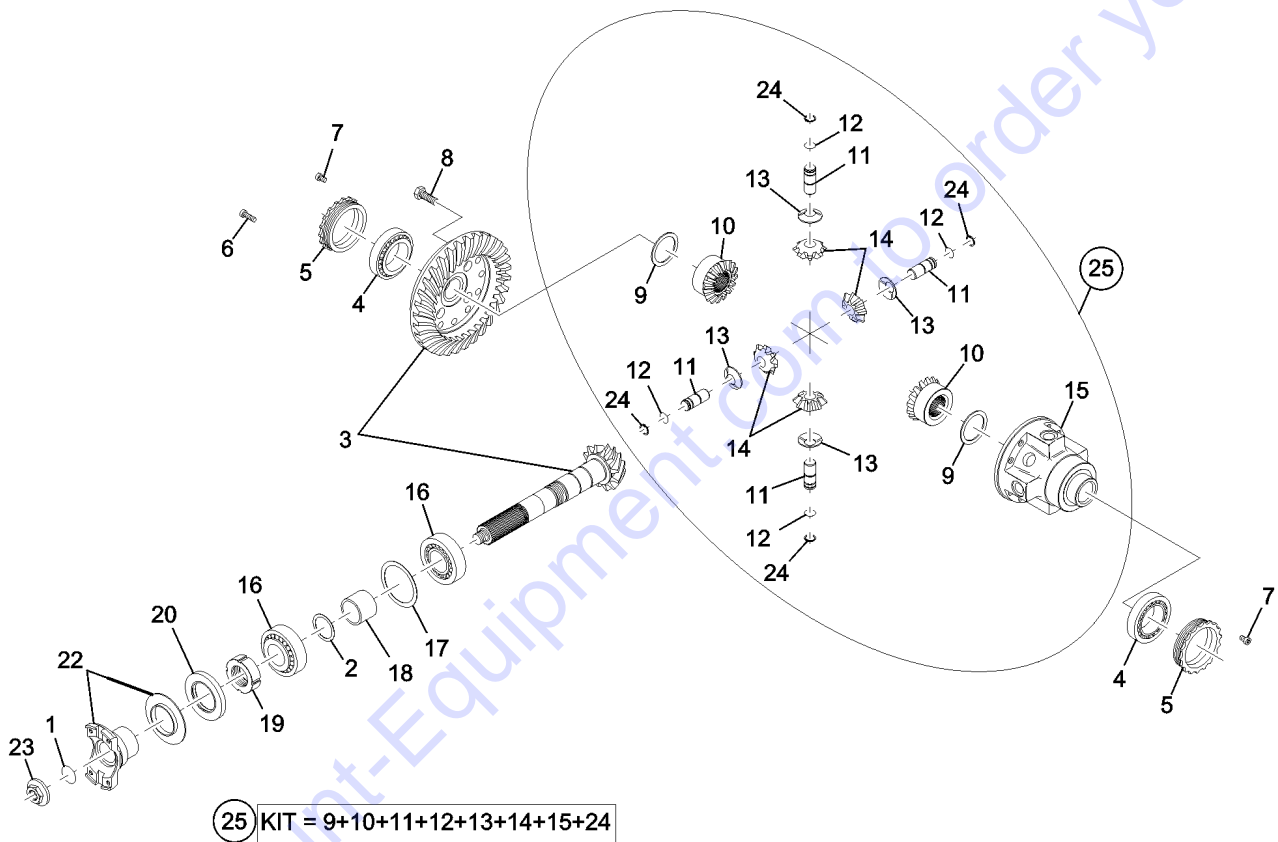

217.1 Rear Axle, Differential

Go to Discount-Equipment.com to order your parts

217.1 Rear Axle, Differential

Item	Part No.	Description	Qty.
1	1277440GT	O - RING.....	1
2	1277441GT	SHIM / 0.15mm.....	1
--	1277442GT	SHIM / 0.20mm.....	1
--	1277443GT	SHIM / 0.40mm.....	1
--	1277444GT	SHIM / 0.50mm.....	1
--	1277445GT	SHIM / 0.25mm.....	1
--	1277446GT	SHIM / 0.35mm.....	1
3	1277447GT	BEVEL GEAR SET.....	1
4	1277448GT	TAPER ROLLER BEARING.....	2
5	1277449GT	RING NUT.....	2
6	1277450GT	CYLINDER BOLT.....	4
7	1277451GT	BOLT.....	2
8	1277452GT	BOLT.....	12
9	1277453GT	FRICITION WASHER.....	2
10	1277454GT	DIFFERENTIAL SIDE GEAR.....	2
11	1277455GT	PIN.....	4
12	1277456GT	CIRCLIP.....	4
13	1277457GT	FRICITION WASHER.....	4
14	1277458GT	DIFFERENTIAL PINION (SPIDER GEAR).....	4
15	1277459GT	DIFFERENTIAL CARRIER.....	1
16	1277460GT	TAPER ROLLER BEARING.....	2
17	1277461GT	SHIM / 0.20mm.....	1
--	1277462GT	SHIM / 0.30mm.....	1
--	1277463GT	SHIM / 0.15mm.....	1
--	1277464GT	SHIM / 0.10mm.....	1
18	1277465GT	SPACER.....	1
19	1277466GT	RING NUT.....	1
20	1277467GT	SEAL.....	1
22	1277468GT	FLANGE.....	1
23	1277469GT	NUT.....	1
24	1277470GT	CIRCLIP.....	4
25	1277471GT	DIFFERENTIAL KIT.....	1