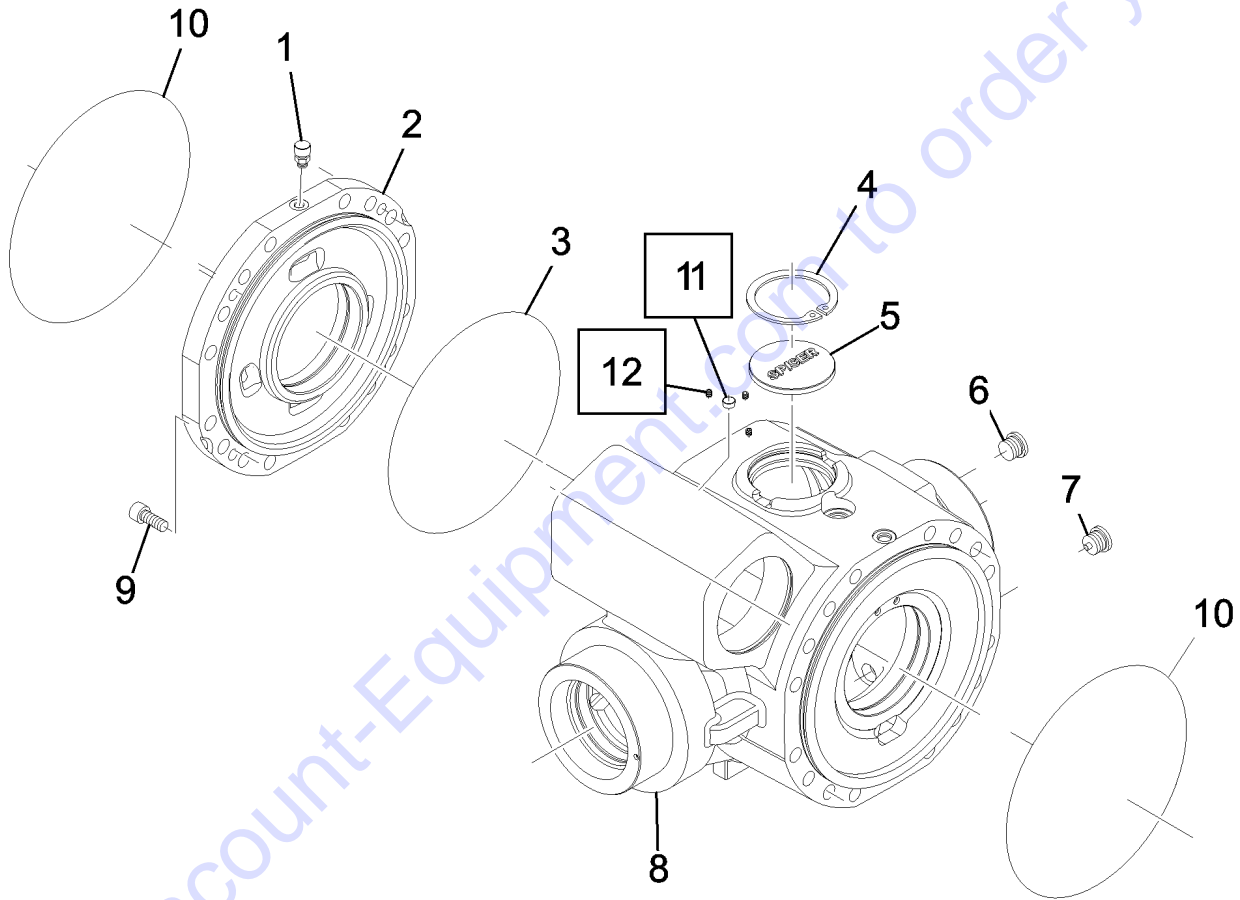

210.1 Front Axle, Central Housing

210.1 Front Axle, Central Housing

Item	Part No.	Description	Qty.
1	1252669GT	VENT.....	1
2	1277341GT	INTERMEDIATE COVER.....	1
3	1277342GT	O - RING.....	1
4	7-229-601GT	CIRCLIP.....	1
5	7-229-926GT	PLUG.....	1
6		PLUG (1277343)..... <i>(component no longer available)</i>	1
7	141103GT	MAGNETIC PLUG.....	1
8	1277344GT	HOUSING.....	1
9	1277345GT	BOLT.....	4
10	1277346GT	O - RING.....	2
11	1277347GT	PLUG.....	1
12	1277348GT	BOLT.....	3

Go to Discount-Equipment.com to order your parts