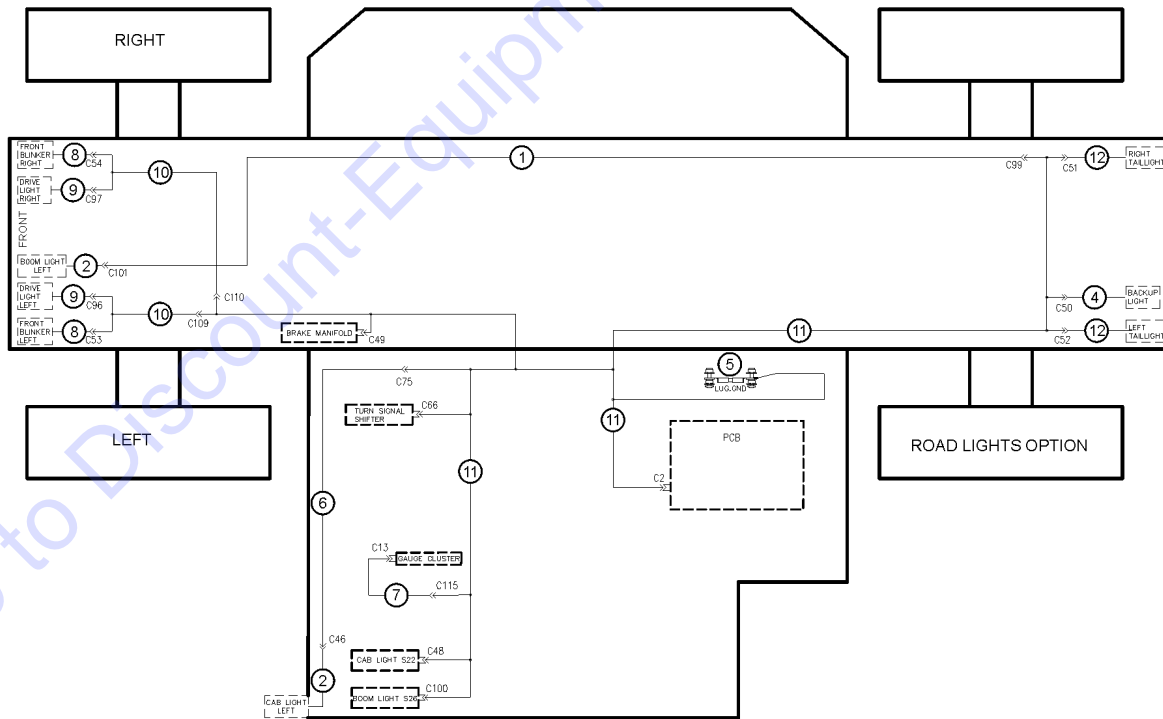

1004.1 Work and Road Light Harnesses

1004.1 Work and Road Light Harnesses

Item	Part No.	Description	Qty.
1	1263760GT	HARNESS, BOOM LIGHT POWER.....1	
2	1258527GT	HARNESS,LIGHT,LED,CLEAR,5"ROUND.2	
3	1263762GT	HARNESS, WORK LIGHTS.....1	
4	237934GT	HARNESS, BACKUP LIGHT.....1	
5	161444GT	ASSEMBLY, GROUND BUSS.....1	
6	1258775GT	HARNESS, CAB LIGHT POWER.....1	
7	1277695GT	HARNESS,DASHBOARD,1056.....1	
8	1255647GT	HARNESS,LIGHT,TURN SIGNAL,AMBR.....2	
9	1253241GT	HARNESS,LIGHT,DRIVE,CLEAR,3LED.2	
10	1258919GT	HARNESS, FRONT LIGHTS POWER....2	
11	1263761GT	HARNESS, ROAD LIGHTS.....1	
12	229677GT	HARNESS, TAILLIGHT LED.....2	

Go to Discount-Equipment.com to order your parts