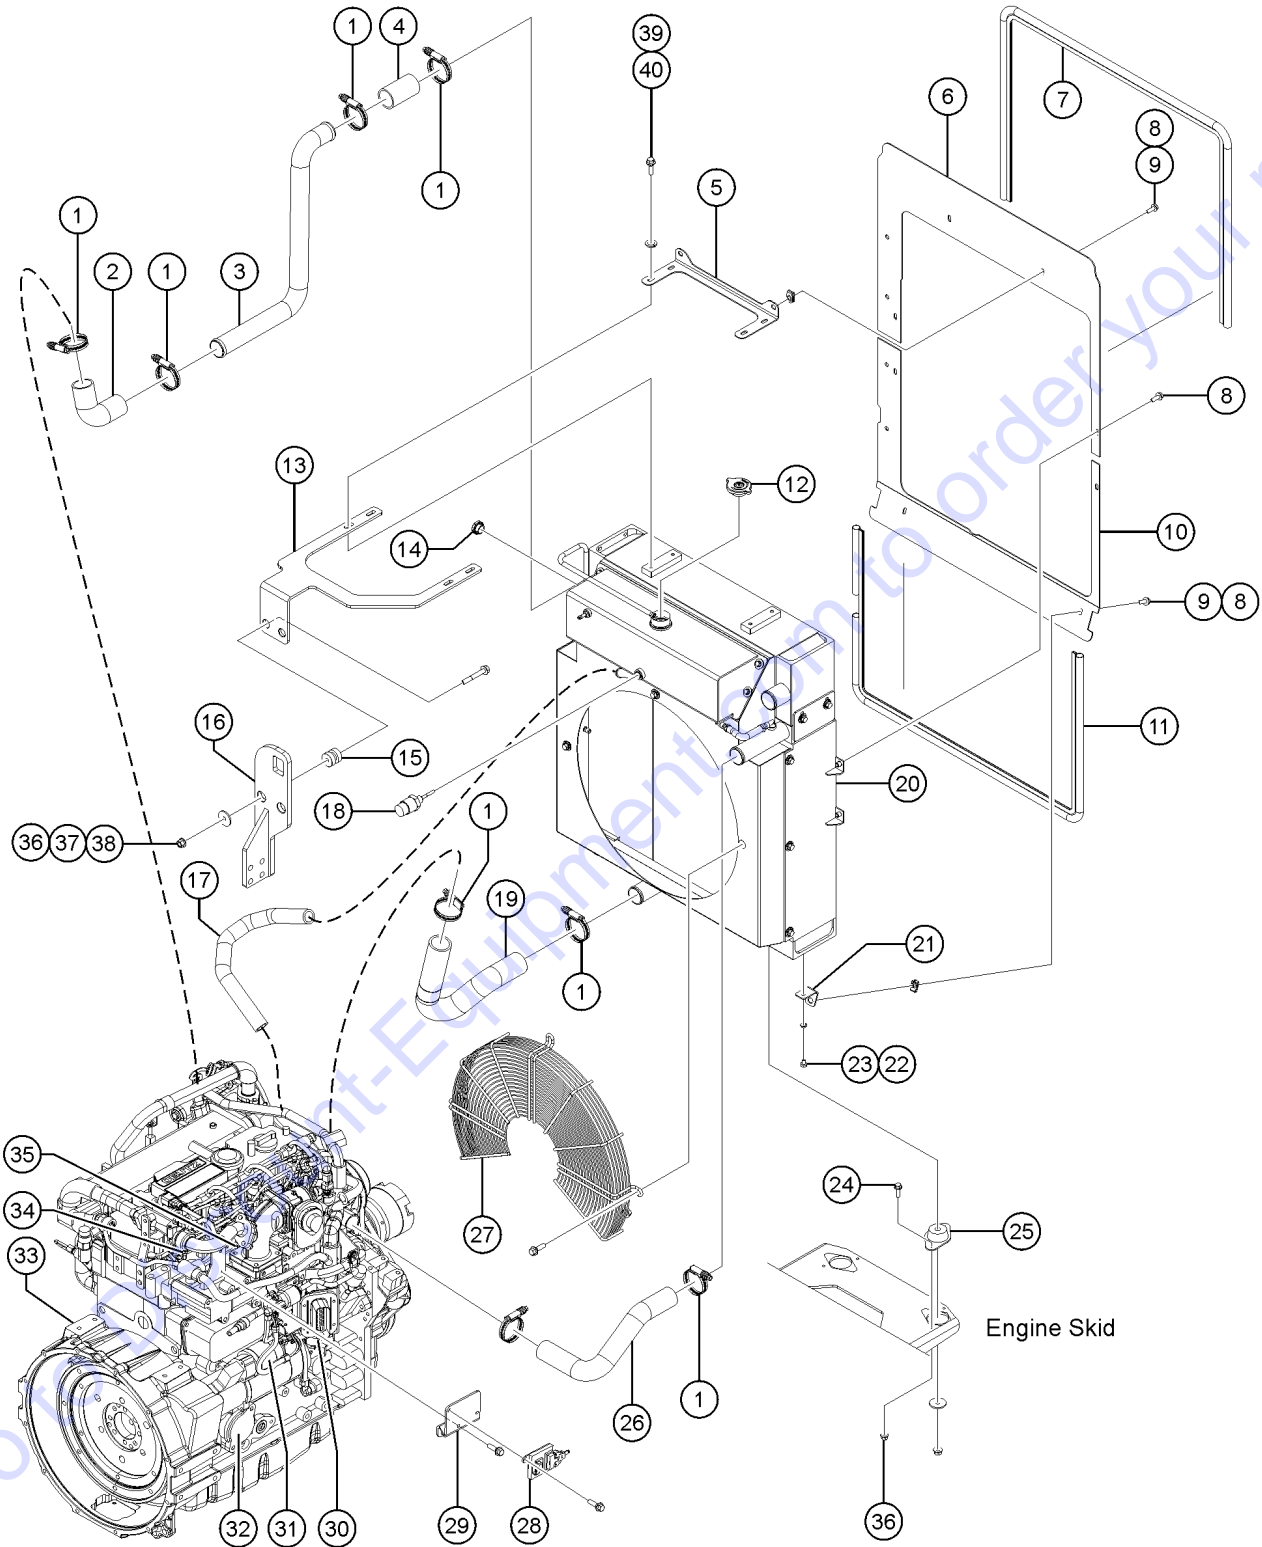

511.1 Deutz TCD3.6 T4Final Engine, View 1

511.1 Deutz TCD3.6 T4Final Engine, View 1

Item	Part No.	Description	Qty.	Item	Part No.	Description	Qty.
A		<i>Due to Tier 4 regulations, many engine replacement parts require the engine serial number at time of order placement. When ordering engine parts please have both machine and engine serial numbers available. For internal engine parts, contact engine dealer</i>		29	1264816GT	PLATE,NOX SENSOR,MP,TCD3.6,T4F.....	1
B	1257300GT	BASE ENGINE,TCD3.6,T4F.....	1	30	1257343GT	RELAY,STARTER,TCD3.6 T4F.....	1
C	1279744GT	HOSE,COOLANT,5/16" DIA,12".....	1	31	236247GT	STARTER,4KW,DEUTZ TCD3.6.....	1
--	1283445GT	WRAP,FIBERGLASS,HEAT RESISTANT,4".....	1	32	1257353GT	COVER,OIL FILL,TCD 3.6,T4F.....	1
1	215216GT	CLAMP,HOSE,CT,SAE 262,1-3/4" T.....	8	33	219321GT	FLYWHL HOUSING, DTZ TCD3.6, 10K.....	1
2	215219GT	SLEEVE,TUBE,CAC TURBO,TCD3.6.....	1	34	1257350GT	GLOW PLUG,TCD3.6 T4F.....	4
3	1264765GT	PIPE,CAC INLET,TCD3.6,T4F.....	1	35	1278206GT	SENSOR,FUEL,HIGH PRESSURE,DEUTZ TD 2.9-3.6.....	1
4	215217GT	COUPLING,CAC,1.75X3.5 LONG.....	1			<i>(sensor on end of fuel rail)</i>	
5	1266290GT	FORMING,BAFFLE MNT,TOP,10K,TCD.....	1	36	824028GT	NUT,TL FLG,5/16-18,G,ZAG.....	6
6	1258702GT	PLATE,RAD BAF,TOP,TCD3.6 T4F.....	1	37	824120GT	WASHER,FLAT,375X1.50X.125,ZAG.....	2
7	119219-7250GT	TRIM, EDGE, 1/8X3/4 END BULB.....	1	38	1255801GT	SCREW,HHF,5/16-18X2.25,8,ZAG.....	2
8	824133GT	SCREW,HHF,M8-1.25X25,DIN6921,10.9,ZAB.8		39	824132GT	SCREW,HHF,M8-1.25X20,DIN6921,10.9,ZAB.4	
9	230820GT	SPRING CLIP, M8-1.25, 0.8-4.0 X 13, ZAB.....	4	40	824145GT	WASHER,FLAT,M10,DIN125,ZAB.....	4
10	1258703GT	FORMING,RAD BAF,BOT,TCD3.6 T4F.....	1	41	825358GT	WASHER,FLAT,5/16,USS,ZAG.....	2
11	119219-6650GT	TRIM, EDGE, 1/8X3/4 END BULB.....	1				
12	1279661GT	CAP,RADIATOR,TCD3.6.....	1				
13	1283320GT	FORMING,RAD MOUNT,TCD3.6,T4F.....	1				
14	1257648GT	SIGHT GLASS,COOLANT,TCD3.6,T4F.....	1				
15	236334GT	ISOLATOR,UP RADIATOR SUPPORT.....	2				
16	1283321GT	WELDMENT,ENGINE LIFT,TCD3.6,T4F.....	1				
17	1257363GT	HOSE,COMP,TCD3.6,T4F.....	1				
--	1266688GT	SLEEVE,COMP HOSE,TCD3.6,T4F.....					
18	218715GT	SENSOR,COOLANT LEVEL, DEUTZ.....	1				
--	1279746GT	GASKET,COOLANT LEVEL,TCD3.6.....	1				
19	1264767GT	HOSE,RAD. INLET,TCD3.6,T4F.....	1				
20	1264743GT	RADIATOR,TCD 3.6,T4F,CAST.....	1				
21	1266291GT	FORMING,BAFFLE MNT,BOT,10K,TCD.....	2				
22	1257704GT	SCREW,HHC,M8-1.25X12,DIN933,10.....	2				
23	824141GT	WASHER,LOCK,M8,ZAB.....	2				
24	824085GT	SCREW,HHF,5/16-18X.75,8,ZAG.....	4				
25	1266551GT	ISOLATOR,RUBBER,150LB,57100-3.....	2				
26	1264768GT	HOSE,RAD. OULET,TCD3.6,T4F.....	1				
27	1257362GT	FAN GUARD,TCD3.6 T4F.....	1				
28	1259049GT	SENSOR,EXH,NOX,UPSTREAM,TCD 3.6 T4F.....	1