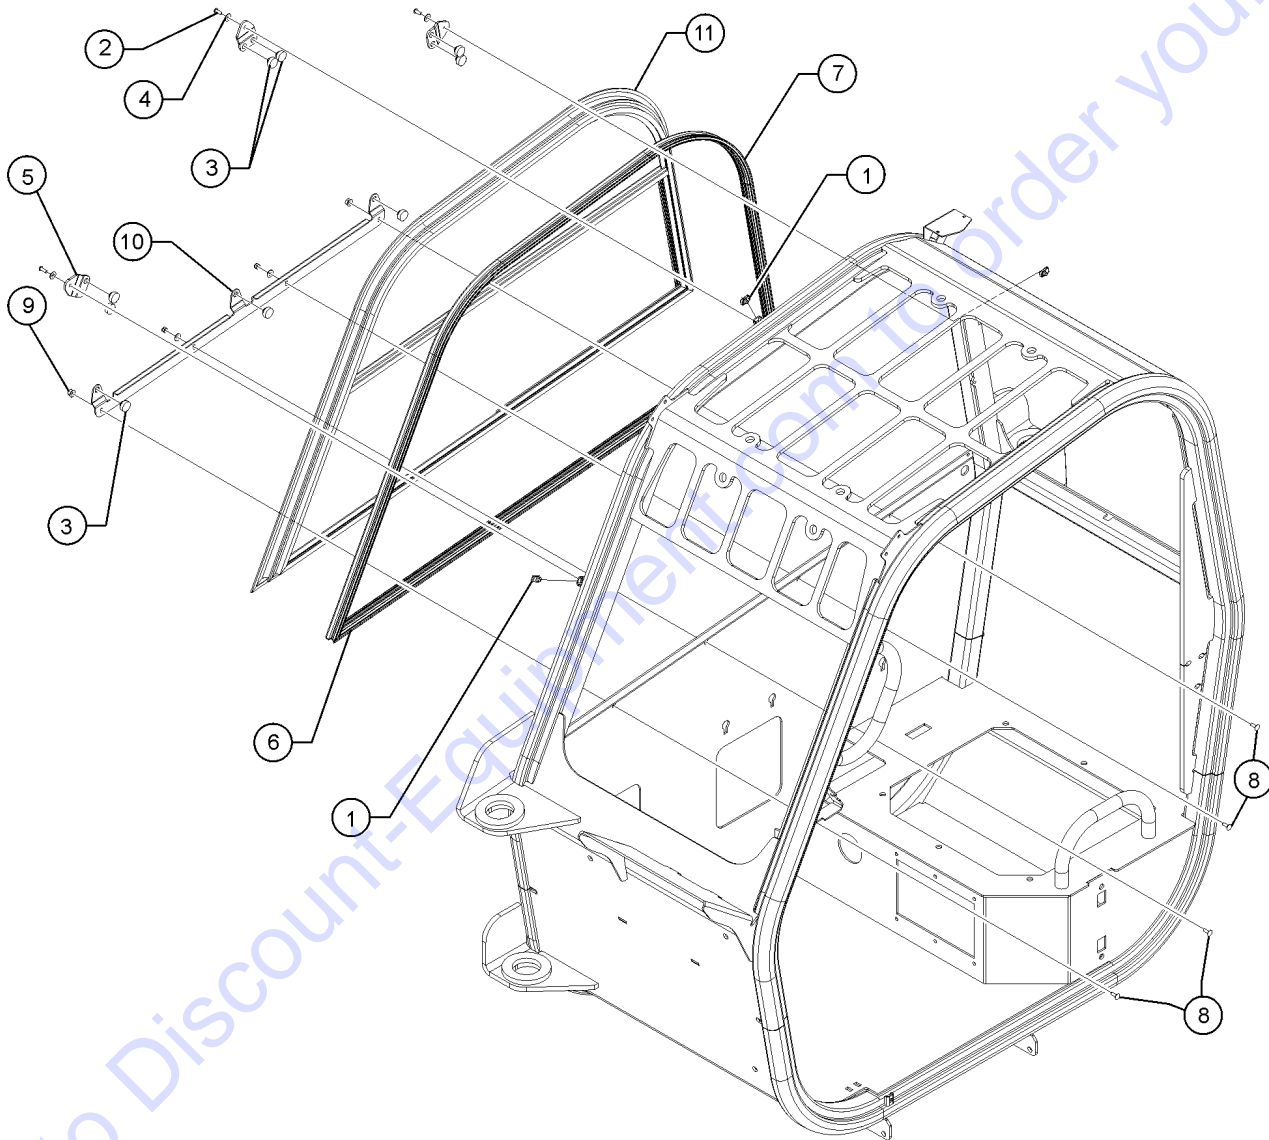

409.1 Enclosed Cab Assembly Option, View 4

409.1 Enclosed Cab Assembly Option, View 4

Item	Part No.	Description	Qty.
1	56912GT	SPRING CLIP,1/4-20,.025-.15X.54,ZAG.....	3
2	1278088GT	SCREW,BHC,TORX PLUS, 1/4-20X3/4,F835,ZAG.....	3
3	43392GT	BUMPER,BATTERY BOX & RAILS.....	9
4	824113GT	WASHER,FLAT,USS,1/4,ZAG.....	3
5	1253972GT	FORMING,GLASS RETAINER,SMALL...	3
6	130163-5763GT	WEATHERSTRIP, DOUBLE BULB.....	1
7	130163-9556GT	WEATHERSTRIP, DOUBLE BULB.....	1
8	824124GT	BOLT,CARRIAGE,1/4-20X.75,5,ZAG.....	4
9	824027GT	NUT,TL FLG,1/4-20,G,ZAG.....	4
10	1253973GT	FORMING,GLASS RETAINER,LARGE...	1
11	230045GT	WINDOW, RH SLIDING GTH.....	1
--	218489GT	KNOB, LOCKING	

Go to Discount-Equipment.com to order your parts