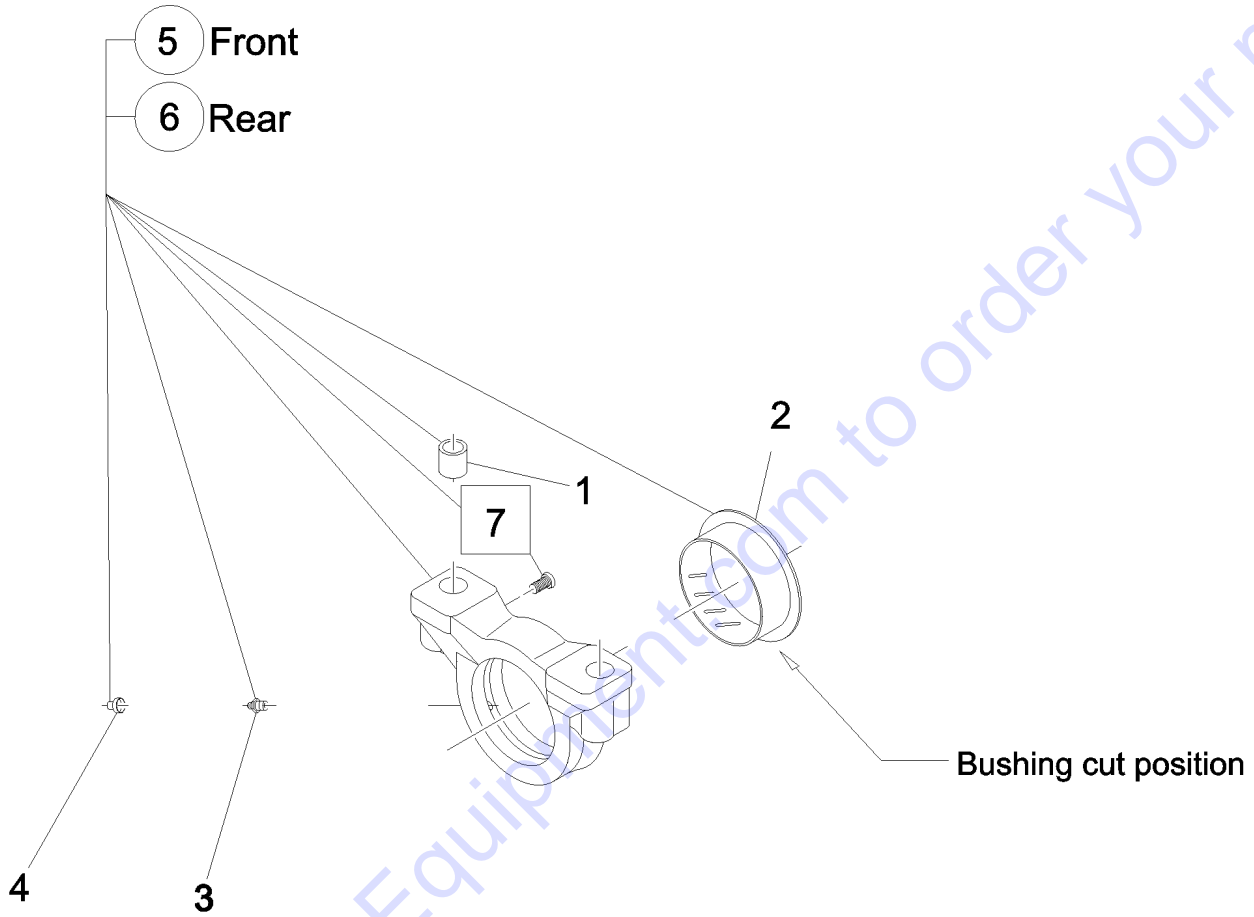

215.1 Front Axle, Trunnion

Item	Part No.	Description	Qty.
1	1277587GT	BUSHING.....	2
2	1277588GT	THRUST BUSHING.....	1
3	1277589GT	GREASE FITTING.....	1
4	1277590GT	PLUG.....	1
5	1277591GT	TRUNION KIT.....	1
6	1277592GT	TRUNION KIT.....	1
7	1277593GT	BOLT.....	1

Go to Discount-Equipment.com to order your parts