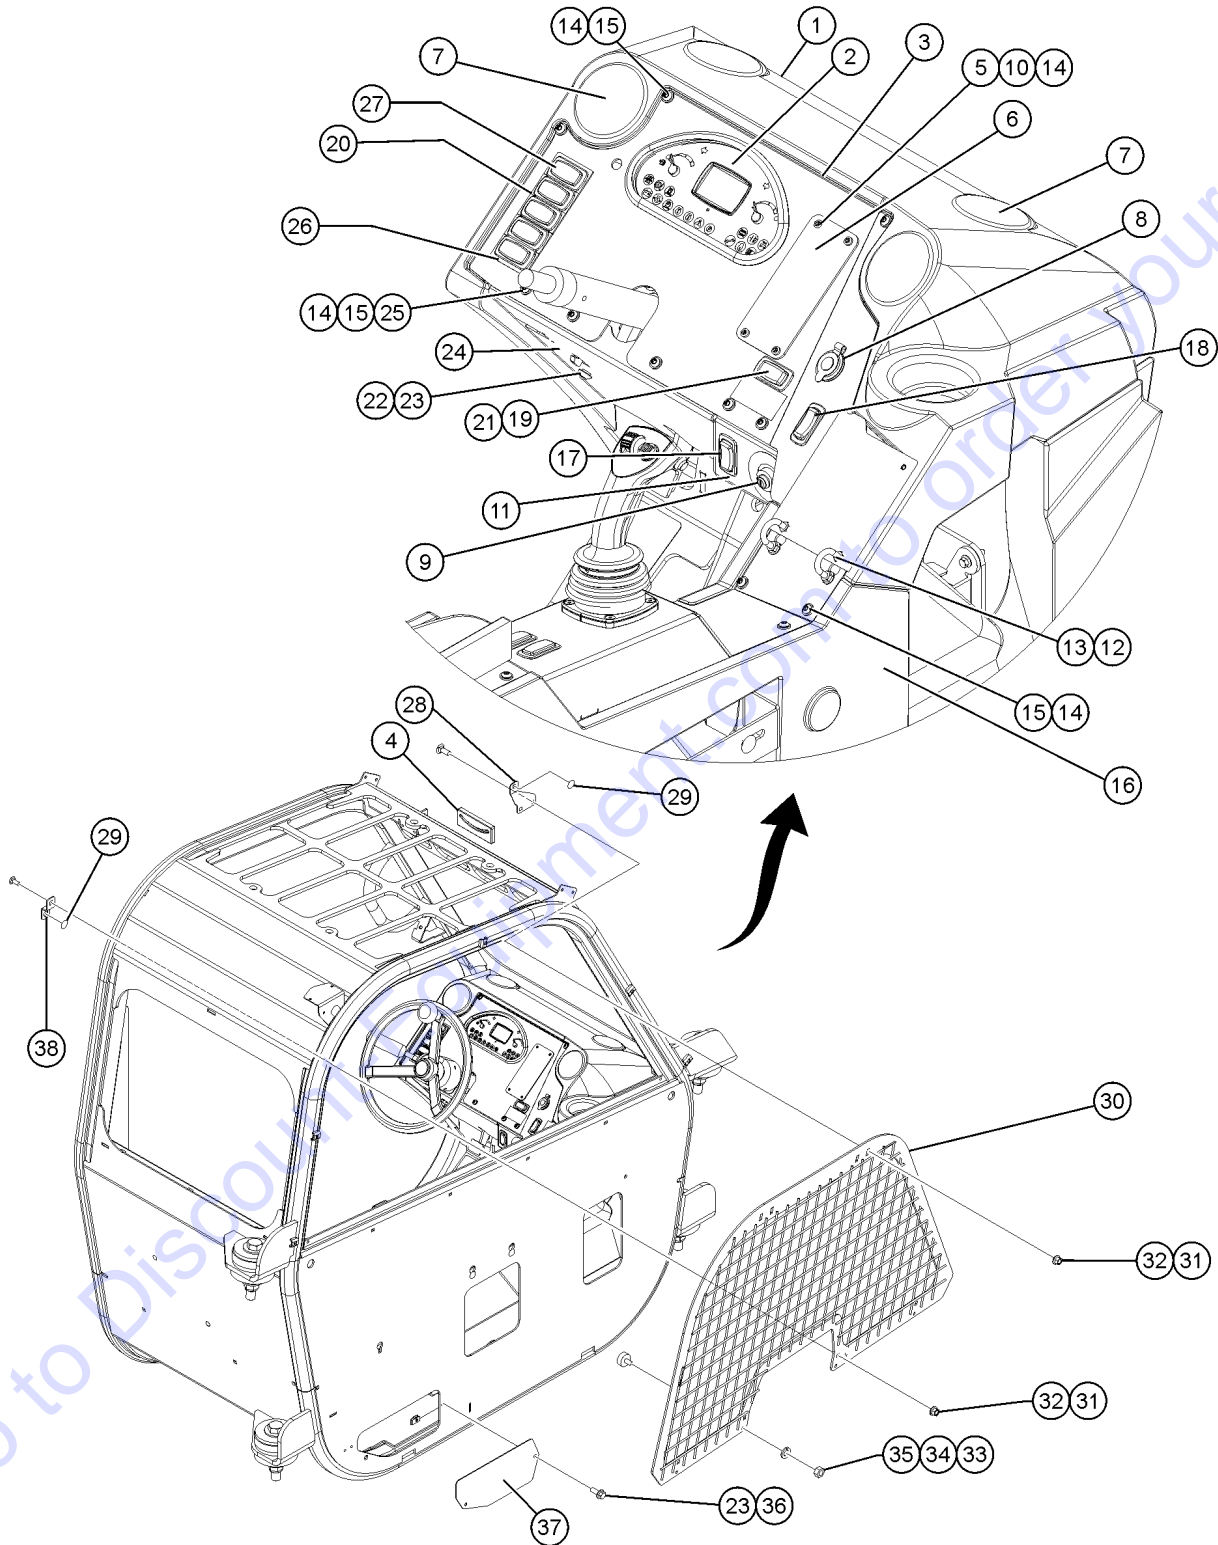

402.1 Standard Cab Components, View 2

402.1 Standard Cab Components, View 2

Item	Part No.	Description	Qty.
1	1253960GT	COVER,DASH.....	1
2	1284039GT	GAUGE CLUSTER, CAN ENABLED, GENII.....	1
3	1275658GT	FORMING,DASH PANEL.....	1
4	123561GT	LEV-O-GAGE INDICATOR.....	1
5	1277924GT	NUT,NYLOCK FLG,1/4-20,F,ZAG.....	4
6	1253983GT	COVER,CONTROL PANEL.....	1
7	123572GT	HOLE PLUG, 3 IN.....	4
8	229978GT	PORT POWER 12V, 10A.....	1
9	123196GT	SWITCH, IGNITION W/KEYS.....	1
10	13268GT	CLAMP,0.75,#12 X 1/4,RUB CUSH.....	1
11	1275660GT	FORMING, IGN SWITCH MOUNTING....	1
--	105214GT	CABLE TIE MOUNT, WINGED.....	1
12	28611GT	UBOLT,1/4-20 X .75,1.75X1.00.....	2
13	1256679GT	NUT,SERRATED,1/4-20,8,ZAG.....	8
14	1278088GT	SCREW,BHC,TORX PLUS, 1/4-20X3/4,F835,ZAG.....	17
15	1256125GT	WASHER,FLAT,#12,SAE,HRD,ZAG.....	13
16	1253958GT	PLASTIC SIDE.....	1
17	123200GT	SWITCH, PARKING BRAKE.....	1
18	1282179GT	SWITCH,DIFFERENTIAL LOCK.....	1
19	130157GT	CONNECTOR, L-SERIES,SWITCH.....	1
20	123569GT	CENTER BEZEL.....	3
21	123201GT	SWITCH,STEER/WIPER.....	1
22	1255393GT	SCREW,BHC,3/8-16X1,F835,ZAG.....	2
23	29868GT	SPRING CLIP,3/8-16,.05-.20X.73,ZAG....	4
24	1275657GT	FORMING,LOWER DASH.....	1
25	56912GT	SPRING CLIP,1/4-20,.025-.15X.54,ZAG.....	7
26	123568GT	END BEZEL.....	2
27	123567GT	PANEL PLUG.....	5
28	1254053GT	FORMING,SCREEN MOUNT,TOP.....	2
29	47478GT	BUMPER, RUBBER, 1"OD X .461H.....	6
30	1256605GT	WELDMENT,RH SCREEN.....	1
31	824029GT	NUT,TL FLG,3/8-16,G,ZAG.....	8
32	824125GT	BOLT,CARRIAGE,3/8-16X1,5,ZAG.....	8
33	1261250GT	NUT,5/16-18,8,ZAG.....	4
34	1255764GT	WASHER,LOCK,5/16,ZAG.....	4
35	79090GT	BUMPER, 1.00 X .375 X 5/16.....	4
36	824090GT	SCREW,HHF,3/8-16X1,8,ZAG.....	2
37	1253982GT	COVER,PANEL ACCESS.....	1
38	1254052GT	FORMING,SCREEN MOUNT,BOTTOM.....	4