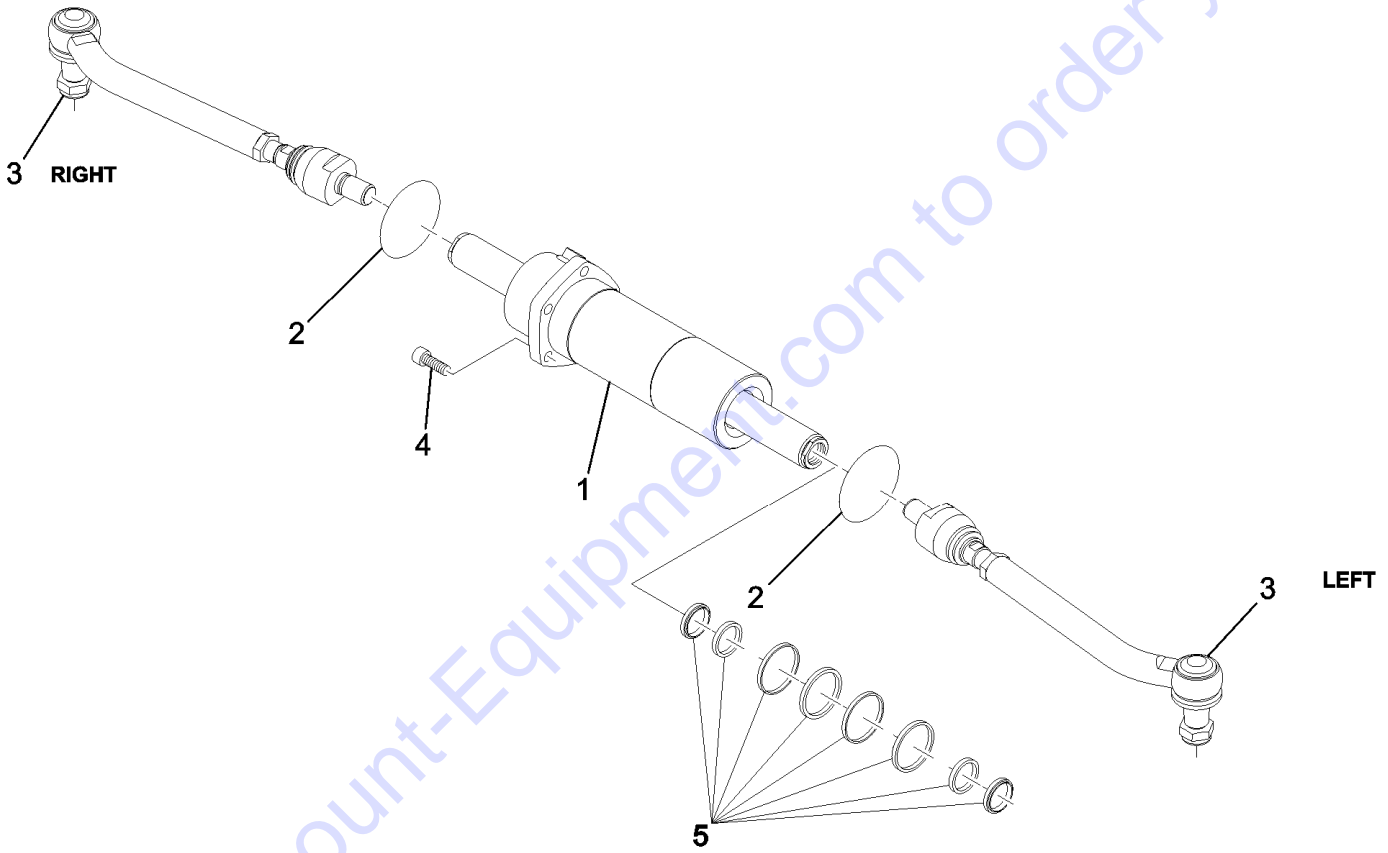

214.1 Front Axle, Steering

Item	Part No.	Description	Qty.
1	1277582GT	CYLINDER.....	1
2	1277583GT	O - RING.....	2
3	1277584GT	BAR.....	2
4	1277585GT	BOLT.....	5
5	1277586GT	SEAL KIT.....	1

Go to Discount-Equipment.com to order your parts