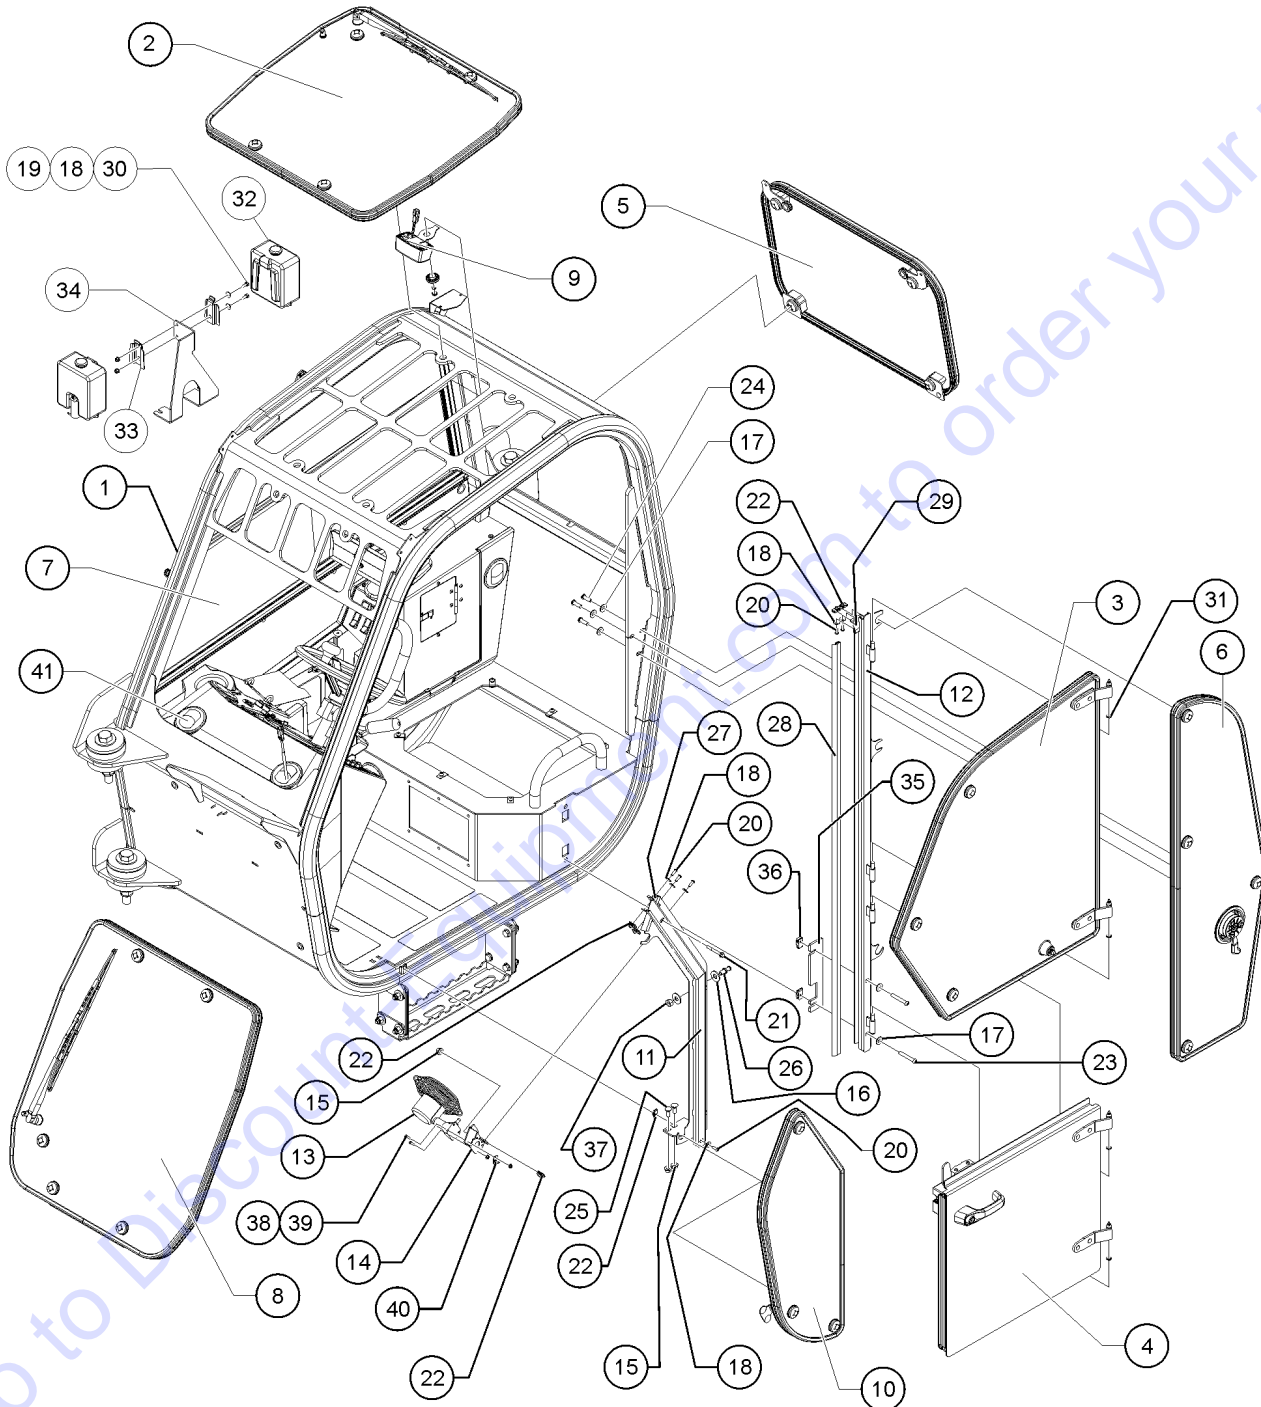

406.1 Enclosed Cab Assembly Option, View 1

406.1 Enclosed Cab Assembly Option, View 1

Item	Part No.	Description	Qty.	Item	Part No.	Description	Qty.
A	1269532GT	PUNCH SAFE T PUNCH DECAL GLASS BREAKING PUNCH DECAL GLASS SAFETY PUNCH EXIT DECAL		28	130259-6030GT	SEAL,J HOOK.....	1
B	1270245GT	KIT, GLASS BREAK PUNCH		29	130259-305GT	SEAL,J HOOK.....	1
C	229302GT	CAP PLUG, 1".....	2	30	824027GT	NUT,TL FLG,1/4-20,G,ZAG.....	2
1		Ref. WELDMENT,CAB.....	1	31	130327GT	WASHER,THRUST,4X.6X.1.....	4
		<i>refer to 401.1</i>		32	123245GT	WASHER BOTTLE/BRACKET ASSY.....	2
2	230008GT	ASSEMBLY, SKYLIGHT GTH.....	1			<i>Includes part# 33</i>	
		<i>refer to 408.1</i>		33	123222GT	BRACKET,WASHER RESERVOIR.....	2
3	231118GT	ASSY,UPPER DOOR,ENCL.CAB.....	1	34	1253980GT	FORMING,WASHER BOTTLE.....	1
		<i>refer to 412.1</i>		35	214715GT	PLATE,DOOR POST SPACER CLOSEOUT.....	1
4	236667GT	ASSY,LOWER DOOR,ENCL.CAB.....	1	36	29868GT	SPRING CLIP,3/8-16,.05-.20X.73,ZAG...	2
		<i>refer to 414.1</i>		37	1256470GT	NUT,M12-1.0,DIN934,10,ZAB.....	1
5	130164GT	ASSEMBLY, REAR WINDOW.....	1	38	1256477GT	SCREW, SHC, 10-32X.75,A574,ZAG.....	4
		<i>refer to 410.1</i>		39	1283005GT	NUT,NYLOCK FLG,10-32,A,ZAG.....	4
6	236782GT	ASSEMBLY, RR WINDOW.....	1	40	45470GT	CLAMP,0.31,#5 X 1/4,RUB CUSH.....	1
		<i>refer to 413.1</i>		41	229303GT	VENT,3" DEFROSTER.....	6
7	231330GT	ASSEMBLY, RH WINDOW, GTH.....	1				
		<i>refer to 409.1</i>					
8	230043GT	ASSEMBLY,WINDSHIELD,GTH.....	1				
		<i>refer to 407.1</i>					
9	230030GT	ASSEMBLY, DOME LIGHT.....	1				
10	130243GT	ASSY,LEFT,FRONT,WINDOW <i>refer to 411.1</i>					
11	1253977GT	WELDMENT,SLAM POST.....	1				
12	1253978GT	WELDMENT,DOOR POST (TRF BLACK).....	1				
13	234859GT	HARNESS, CAB FAN.....	1				
--	130536GT	FAN,DEFROSTER,GENIE CAB.....	1				
--	80220GT	SWITCH,TOGGLE,SPDT***.....	1				
14	1253979GT	FORMING,DEFROST FAN MOUNT.....	1				
15	824029GT	NUT,TL FLG,3/8-16,G,ZAG.....	3				
16	1255760GT	WASHER,FLAT,1/2,USS,ZAG.....	2				
17	1255758GT	WASHER,FLAT,3/8,USS,ZAG.....	5				
18	824113GT	WASHER,FLAT,USS,1/4,ZAG.....	8				
19	824059GT	SCREW,HHC,1/4-20X.75,8,ZAG.....	2				
20	1278088GT	SCREW,BHC,TORX PLUS, 1/4-20X3/4,F835,ZAG.....	6				
21	824095GT	SCREW,HHF,3/8-16X3,8,ZAG.....	1				
22	56912GT	SPRING CLIP,1/4-20,.025-.15X.54,ZAG.....	6				
23	1256474GT	SCREW,BHC,3/8-16X2.5,F835,ZAG.....	2				
24	1255630GT	SCREW,BHC,3/8-16X1.5,F835,ZAG.....	3				
25	824125GT	BOLT,CARRIAGE,3/8-16X1,5,ZAG.....	2				
26	130241GT	POST,STRIKER.....	1				
--	130301GT	NUT,M12-1.00 <i>for 130241</i>					
27	130259-450GT	SEAL,J HOOK.....	1