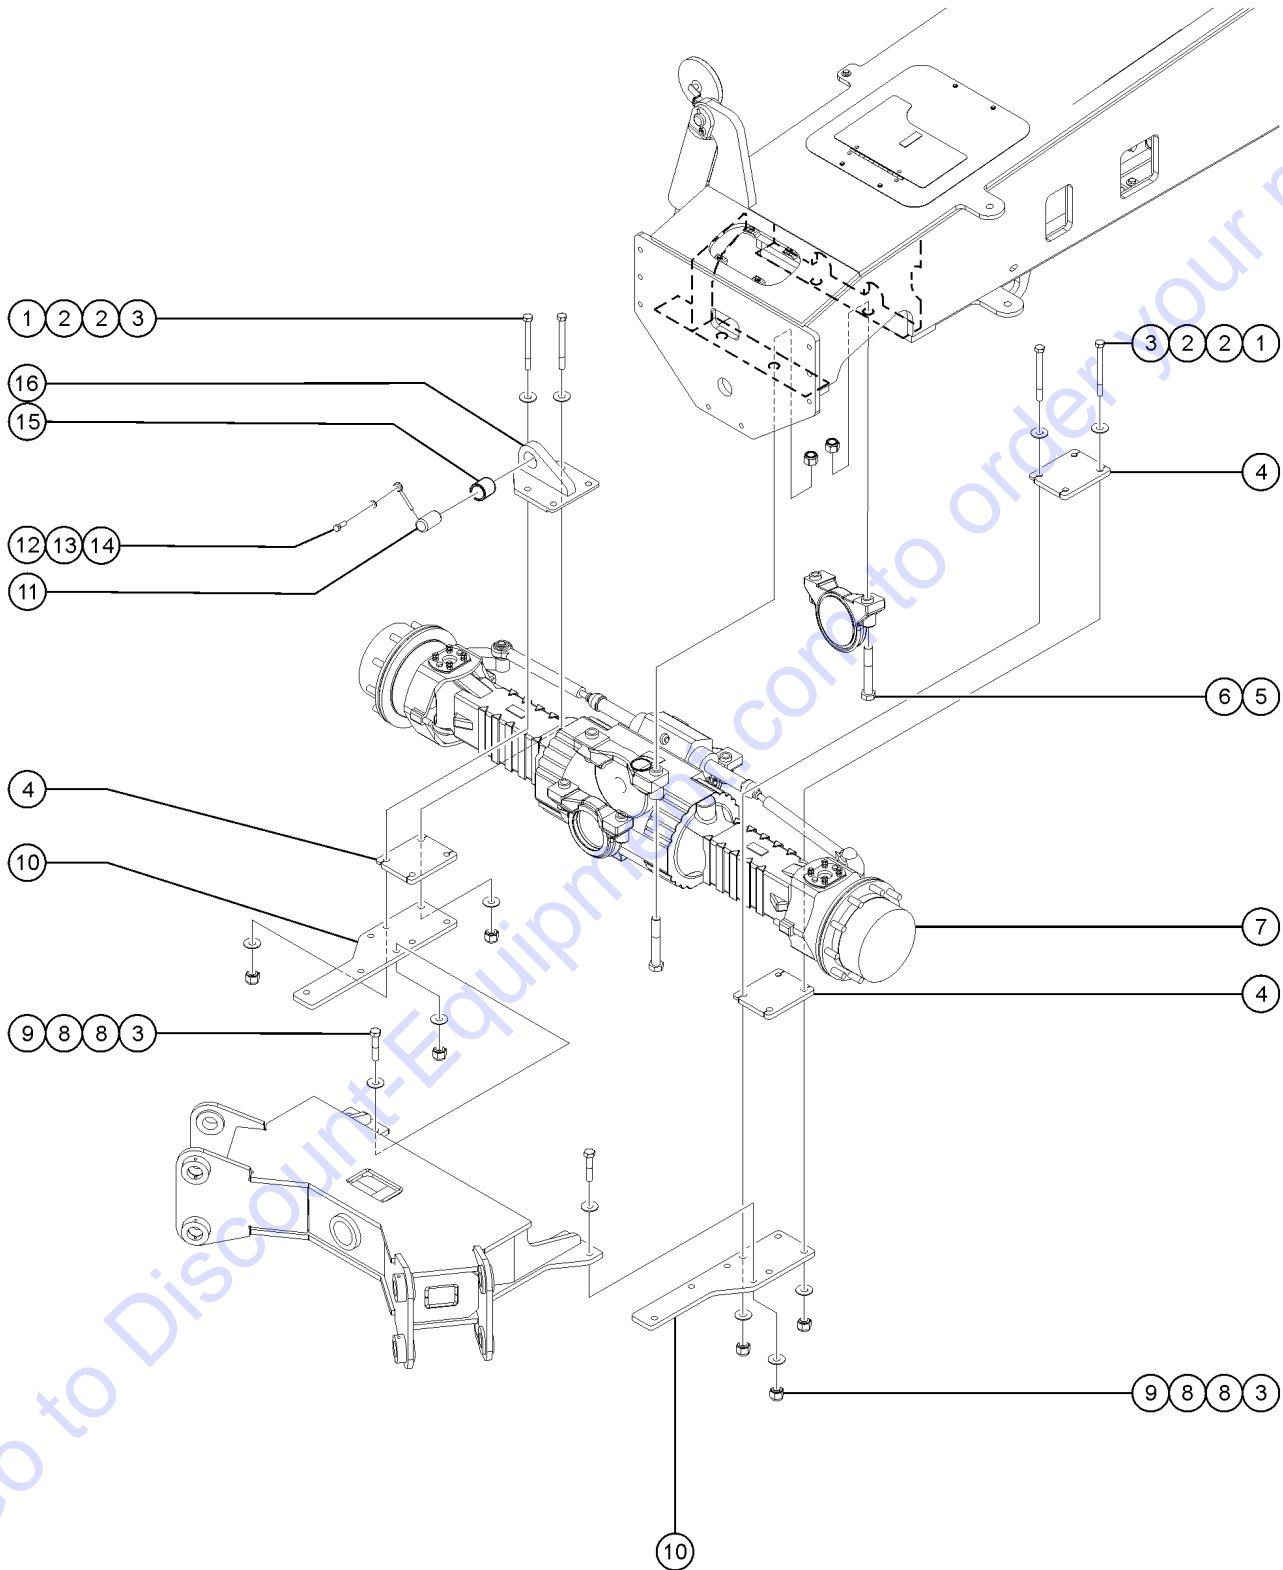

202.1 Front Axle View

Item	Part No.	Description	Qty.
1	1257461GT	SCREW,HHC,3/4-10X12,8,ZAG.....	8
2	1255761GT	WASHER,FLAT,3/4,USS,HRD,ZAG.....	16
3	77051GT	NUT,NYLOCK,3/4-10,GRD.8.....	16
4	1253929GT	PLATE,CYLINDER MOUNTING.....	3
5	1256466GT	SCREW,HHC,1-8X6.5,8,ZAG.....	4
6	123189GT	NUT,NYLOCK,1-8,GR8.....	4
7	1263639GT	AXLE, DANA, 223, FRONT, 2180.....	1
8	1256863GT	WASHER,FLAT,.75,SAE,HRD,ZAG.....	16
9	1257459GT	SCREW,HHC,3/4-10X3,8,ZAG.....	8
10	117069GT	PLATE,STAB/AXLE CONNECTOR.....	2
11	117125GT	PIN,2.00DIA X4.00LG,1 HOLE.....	1
12	824068GT	SCREW,HHC,3/8-16X1.25,8,ZAG.....	1
13	824110GT	WASHER,LOCK,3/8,ZAG.....	1
14	825019GT	ROD END,.375X3.69,ZAG.....	1
15	123188GT	BEARING,2.00IDX2.50ODX1.50L.....	1
16	1253930GT	WELDMENT,LOWER CYL MOUNT.....	1

Go to Discount-Equipment.com to order your parts