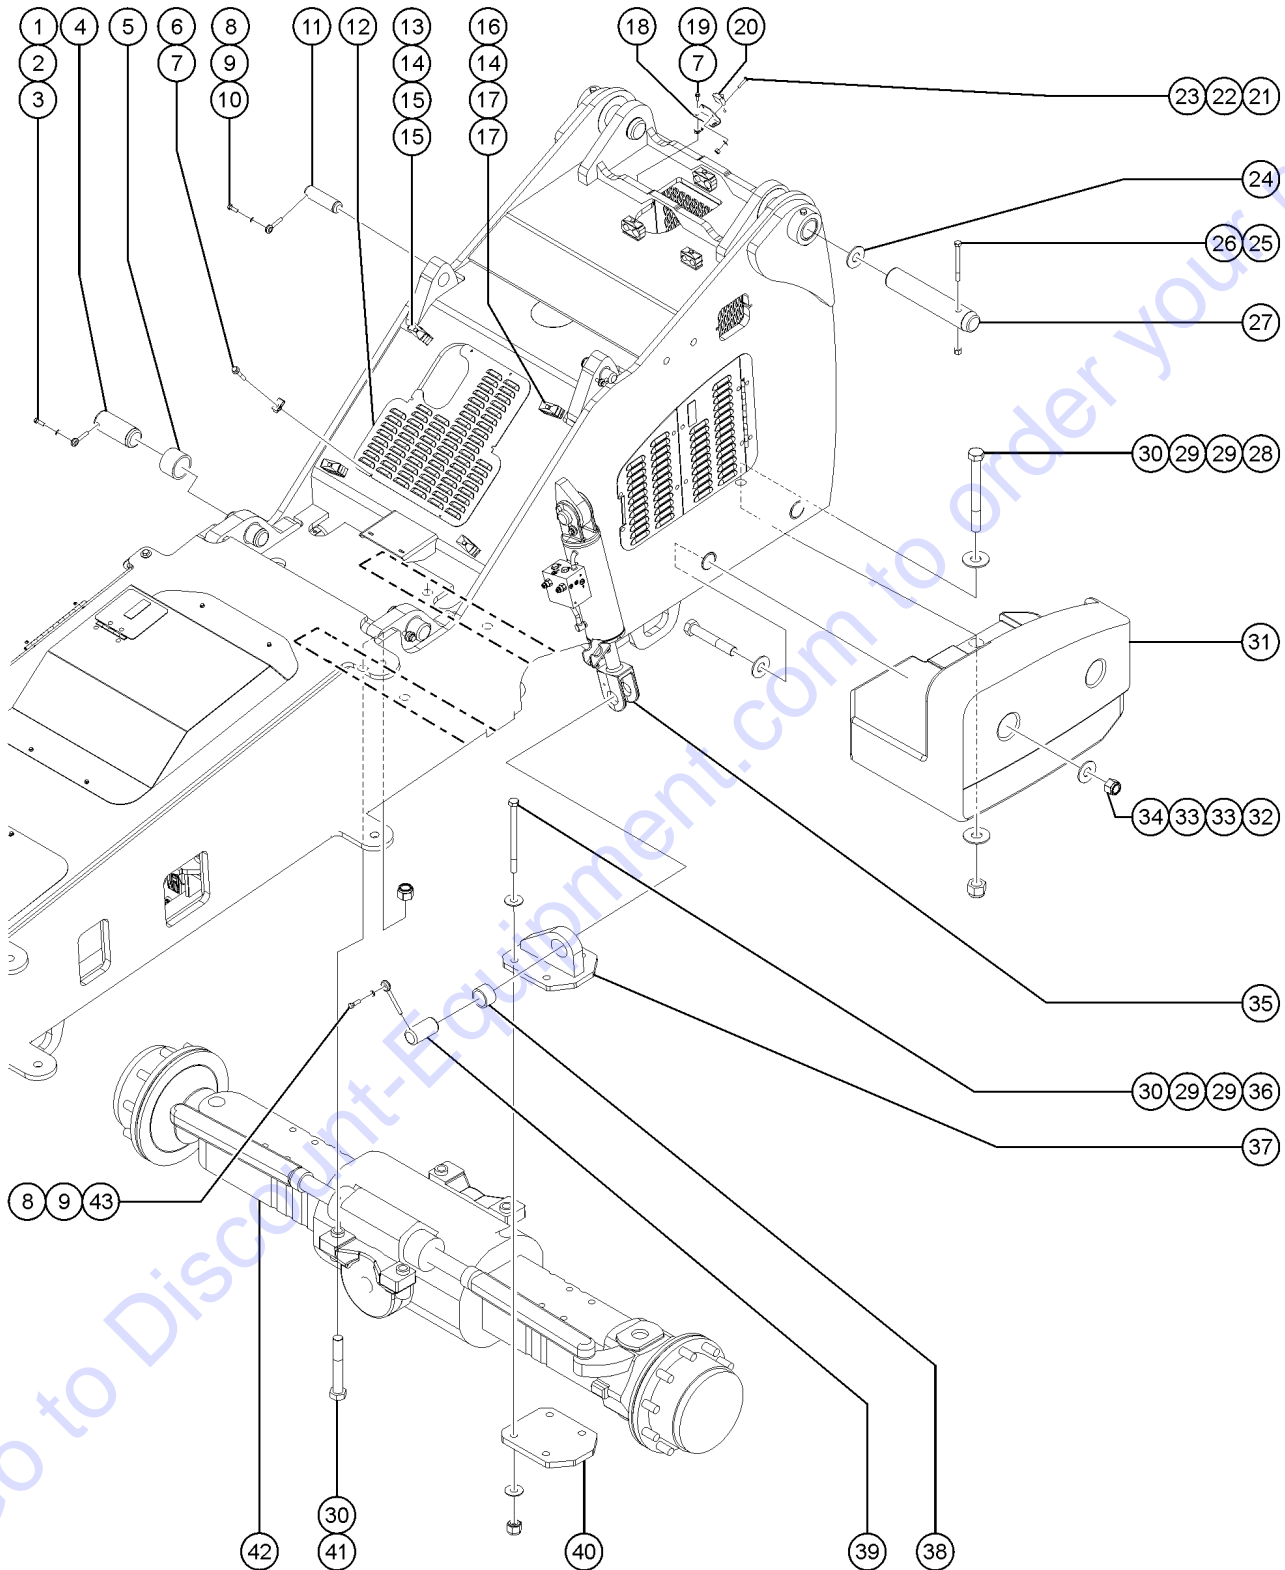

207.1 Rear Axle View

207.1 Rear Axle View

Item	Part No.	Description	Qty.	Item	Part No.	Description	Qty.
1	1256844GT	SCREW,HHC,1/2-13X1.5,8,ZAG.....	2	40	1253505GT	PLATE,SWAY CYL MOUNT BASE.....	1
2	824111GT	WASHER,LOCK,1/2,ZAG.....	2	41	1256072GT	SCREW,HHF,3/4-10X6,8,ZAG.....	4
3	1256267GT	ROD END,.5 X 3.75,ZAG.....	2	42	1263640GT	AXLE, DANA, 212HY, REAR, 2180.....	1
4	108859GT	PIN,2.50DIA X5.94LG,1HOLE.....	2	43	825019GT	ROD END,.375X3.69,ZAG.....	2
5	108865GT	BEARING,2.50IDX3.00ODX2.00LG.....	2				
6	824081GT	SCREW,HHF,1/4-20X1.5,8,ZAG.....	6				
7	56912GT	SPRING CLIP,1/4-20,.025-.15X.54,ZAG.....	8				
8	824068GT	SCREW,HHC,3/8-16X1.25,8,ZAG.....	4				
9	824110GT	WASHER,LOCK,3/8,ZAG.....	4				
10	1255452GT	ROD END,.375 X 2.25,ZAG.....	2				
11	108855GT	PIN,1.50DIA X5.25LG,1HOLE.....	2				
12	1277199GT	FORMING,ENGINE CVR,TCD3.6,10K....	1				
13	825674GT	SCREW, HHC, 5/16-18X2,8,ZAG.....	2				
14	123177GT	CLAMP CVR PLATE,TWIN,GRP 3.....	4				
15	123538GT	CLAMP HALVES,TWIN,EXTEND.....	4				
16	1255642GT	SCREW,HHC,5/16-18X1.75,8,ZAG.....	2				
17	7-273-32GT	CLAMP HALVES,TWIN,7/8" TUBE.....	4				
18	123395GT	FORMING,BOOM ANGLE SENSOR MNT.....	1				
19	824078GT	SCREW,HHF,1/4-20X.75,8,ZAG.....	2				
20	123259GT	PROXIMITY SWITCH,15MM RANGE....	1				
21	1257909GT	SCREW,PHPM,8-32 X .875,ZAG.....	2				
22	1257390GT	WASHER,FLAT,#8,SAE,ZAG.....	2				
23	1271081GT	NUT,NYLOCK,8-32,8,ZAG.....	2				
24	117051GT	WASHER,THRUST,3.06X6.00X.06.....	2				
25	1257462GT	SCREW,HHC,1/2-13X5.25,8,ZAG.....	2				
26	1274320GT	NUT,NYLOCK,1/2-13,C,ZAG.....	2				
27	108860GT	PIN,3.00DIA X9.00LG,1HOLE.....	2				
28	1255762GT	SCREW,HHC,3/4-10X7,8,ZAG.....	2				
29	1255761GT	WASHER,FLAT,3/4,USS,HRD,ZAG.....	12				
30	77051GT	NUT,NYLOCK,3/4-10,GRD.8.....	10				
31	1253942GT	COUNTERWEIGHT,CAST,LEFT.....	1				
--	1253941GT	COUNTERWEIGHT,CAST,RIGHT					
32	123189GT	NUT,NYLOCK,1-8,GR8.....	4				
33	1256469GT	WASHER,FLAT,1.0,USS,ZAG.....	8				
34	1257463GT	SCREW,HHC,1-8X6,8,ZAG.....	4				
35	1253249GT	CYLINDER,REAR LOCK,1056.....	1				
--	123868GT	VALVE,CB.CBCH-LJN@2000					
--	1258125GT	SEAL KIT, SWAY CYL 1253248/49					
36	1266809GT	SCREW,HHC,3/4-10X10,8,ZAG.....	4				
37	1263582GT	WELDMENT, MOUNT, LOCK CYL.....	1				
38	123188GT	BEARING,2.00IDX2.50ODX1.50L.....	2				
39	117125GT	PIN,2.00DIA X4.00LG,1 HOLE.....	2