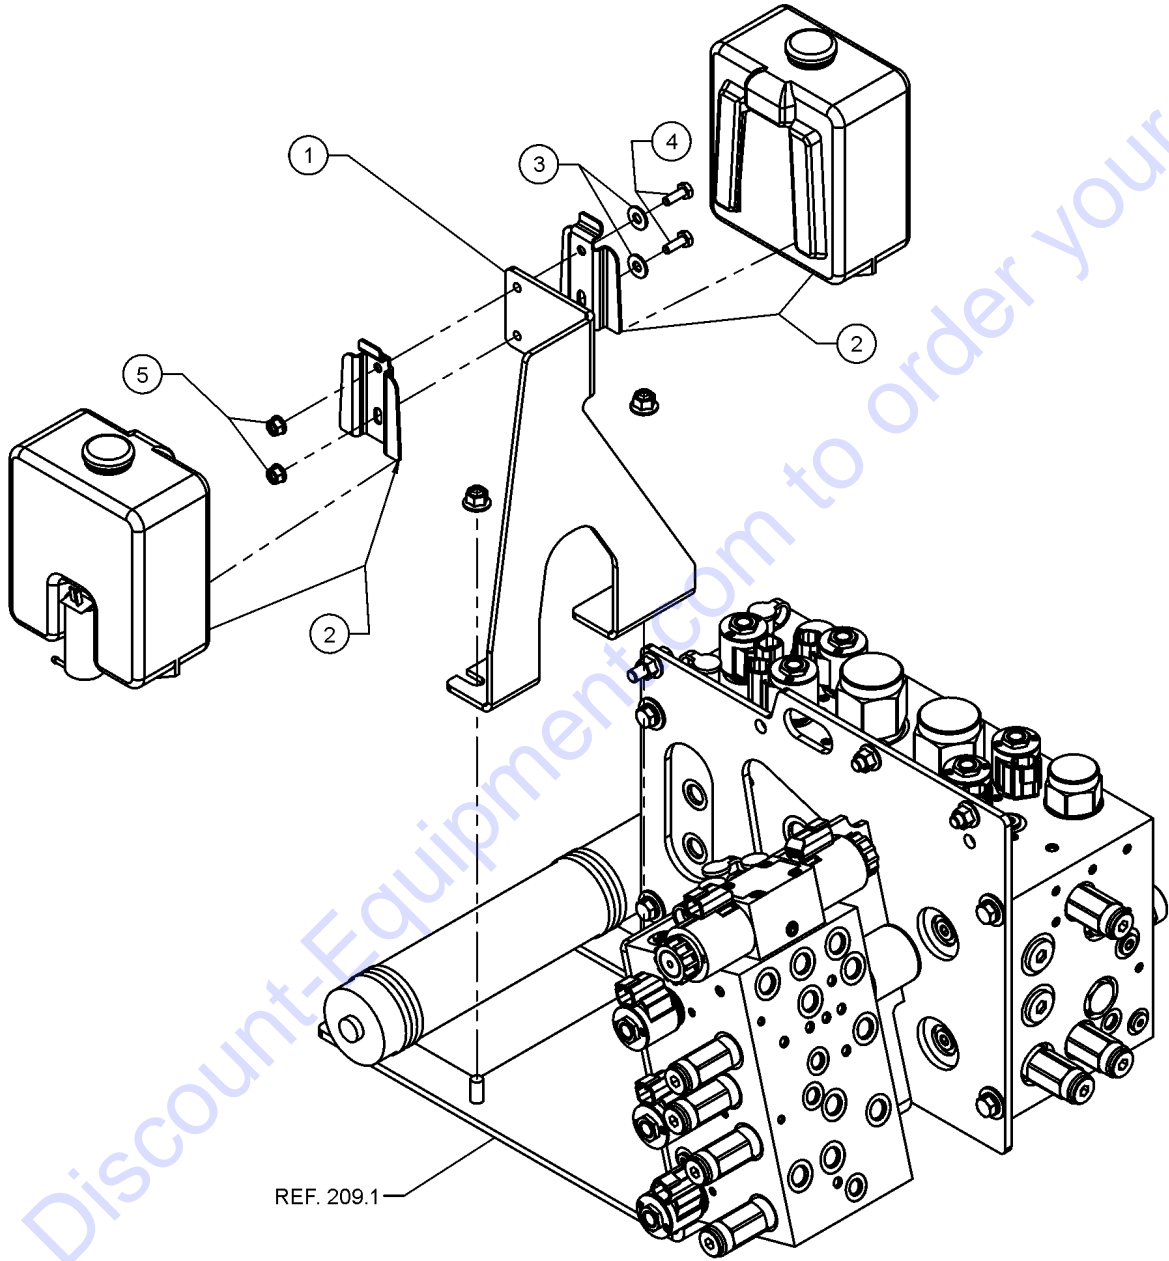

416.1 Washer Bottle Assembly

416.1 Washer Bottle Assembly

Item	Part No.	Description	Qty.
1	1253980GT	FORMING,WASHER BOTTLE.....	1
2	123245GT	WASHER BOTTLE/BRACKET ASSY....	2
3	824113GT	WASHER,FLAT,USS,1/4,ZAG.....	2
4	824059GT	SCREW,HHC,1/4-20X.75,8,ZAG.....	2
5	824027GT	NUT,TL FLG,1/4-20,G,ZAG.....	2

Go to Discount-Equipment.com to order your parts