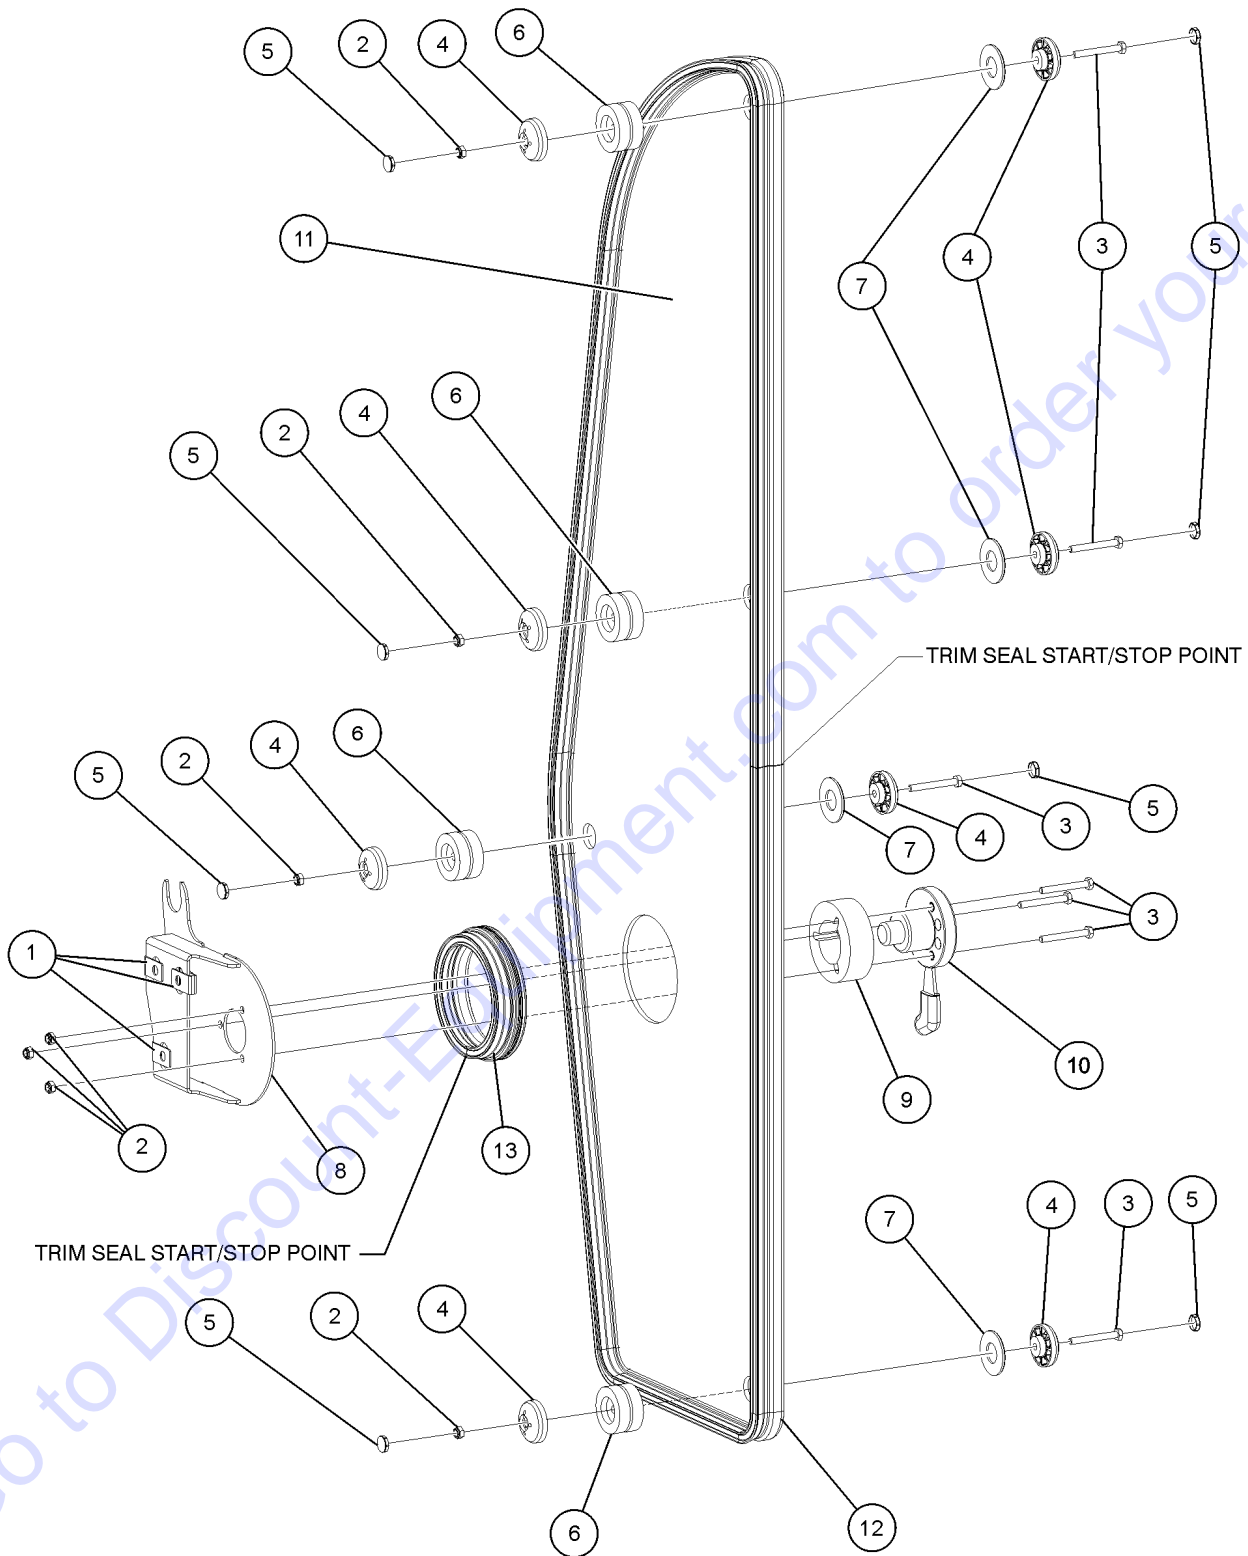

413.1 Enclosed Cab Assembly Option, View 8

413.1 Enclosed Cab Assembly Option, View 8

Item	Part No.	Description	Qty.
1	29868GT	SPRING CLIP,3/8-16,.05-.20X.73,ZAG...3	
2	1256455GT	NUT,TL,M6-1.0,DIN980,10,ZAB.....7	
3	1256453GT	SCREW,HHC,M6-1.0X50,DIN931,10.....7	
4	130123GT	BUSHING,WINDOW FASTENER.....8	
5	130124GT	CAP,WINDOW BUSHING.....8	
6	130134GT	SPACER,WINDOW.....4	
7	130189GT	SPACER,GLASS BUSHING.....4	
8	1253971GT	WELDMENT, HOLDBACK MOUNTING.....1	
9	130215GT	SPACER,HOLDBACK MOUNT.....1	
10	130220GT	HOLDBACK LATCH.....1	
11	236783GT	GLASS, SIDE, LR.....1	
12	130163-12150GT	WEATHERSTRIP, DOUBLE BULB.....1	
13	130163-1253GT	WEATHERSTRIP, DOUBLE BULB.....1	

Go to Discount-Equipment.com to order your parts