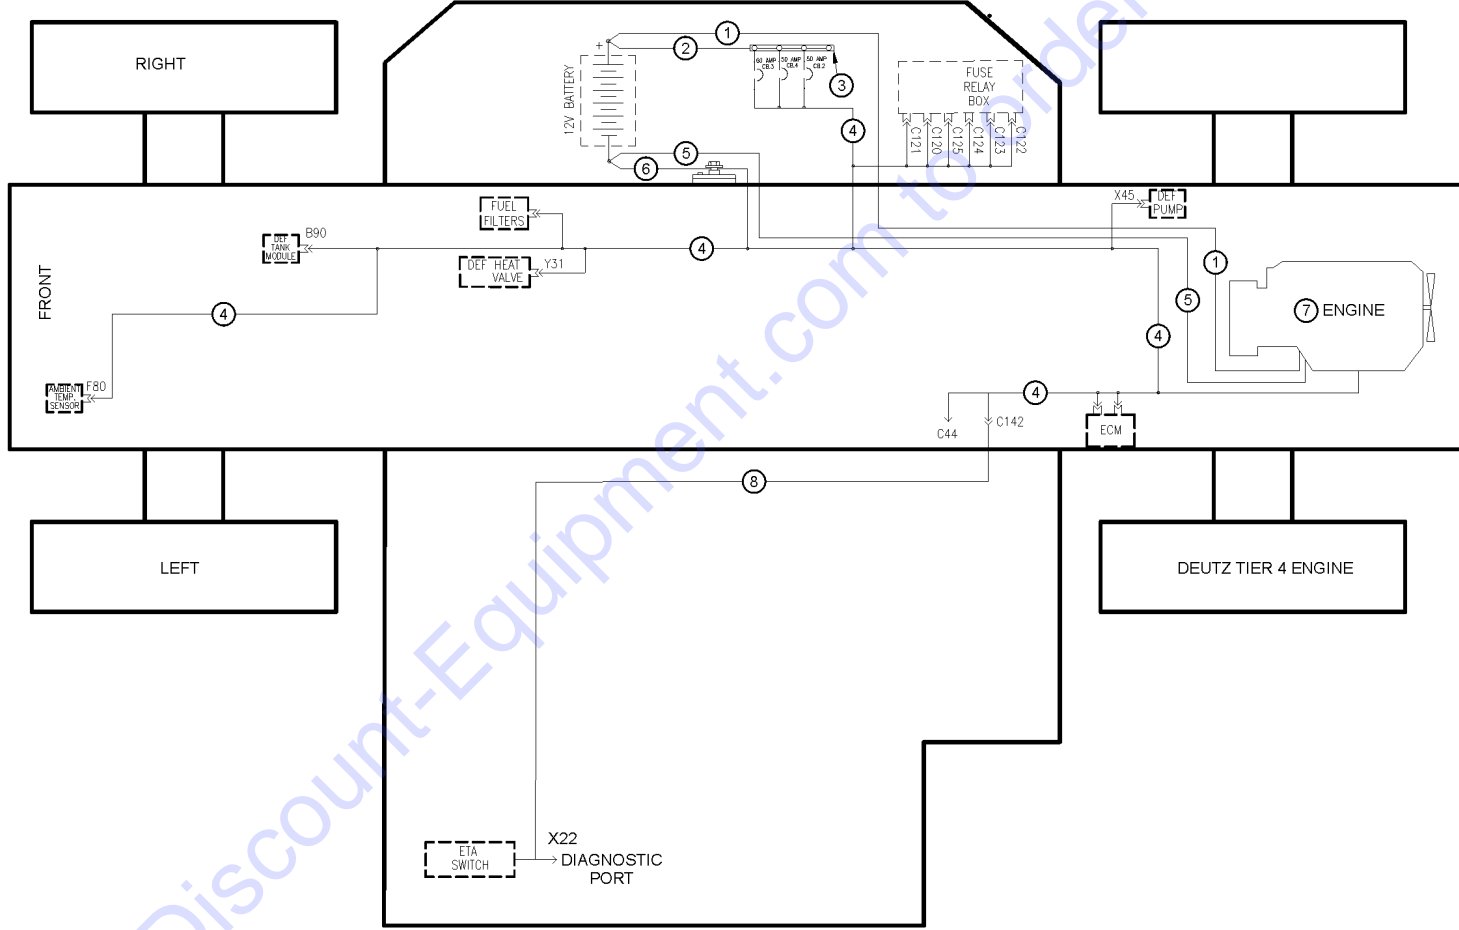

Go to Discount-Equipment.com to order your parts

1003.1 Engine Harness - Deutz Engines Tier 4

1003.1 Engine Harness - Deutz Engines Tier 4

Item	Part No.	Description	Qty.
1	1260945GT	BATT CABLE ASSY,RED,3/0.....	1
2	1267793GT	HARNESS, POWER LEAD.....	1
3	1262330GT	PLATE, BUSS BAR.....	1
4	1283094GT	HARNESS, DEUTZ TCD3.6 T4F.....	1
5	130719GT	BATTERY CABLE ASSY,BLACK,000.....	1
6	7-319-17GT	GROUND STRAP,12 IN.....	1
7	1257347GT	HARNESS,ENGINE BASE,TCD 3.6,T4...	1
8	1279930GT	HARNESS, T4F USER INTERFACE.....	1