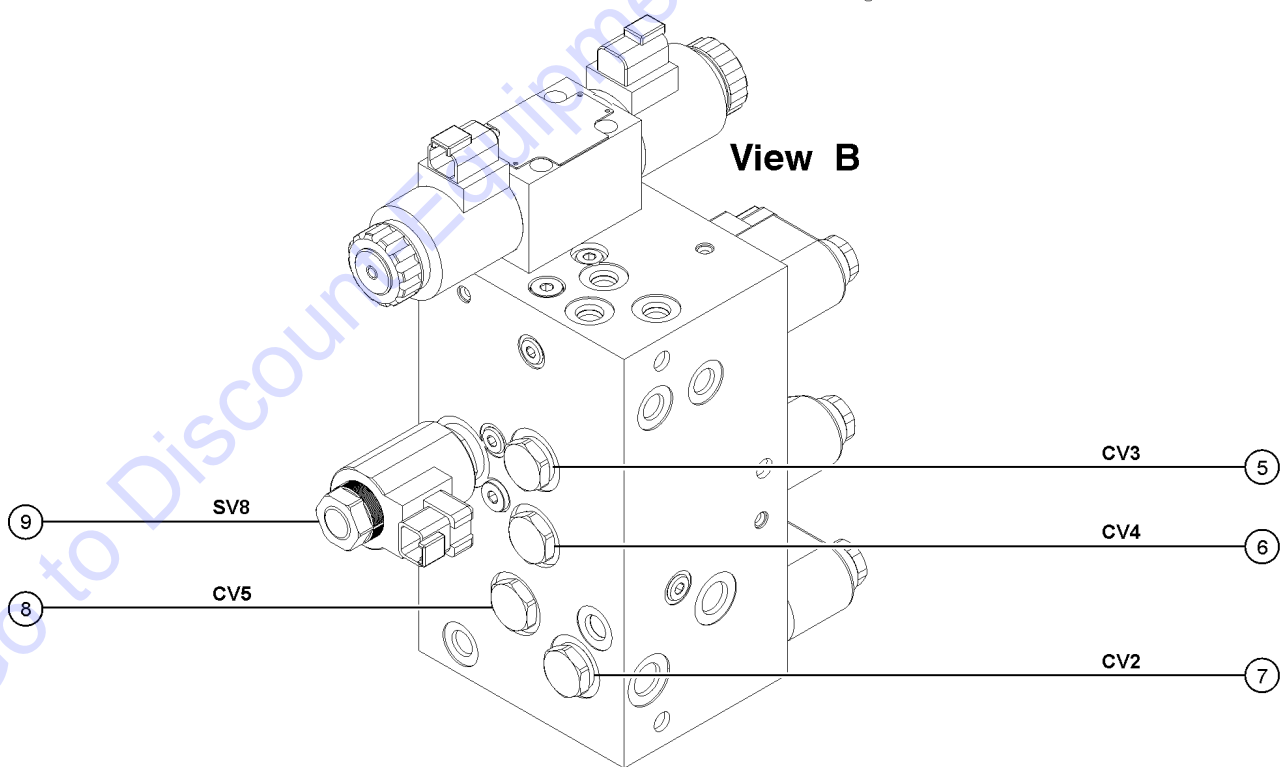

804.1 Secondary Function Manifold

804.1 Secondary Function Manifold

Item	Part No.	Description	Qty.
A	1283317GT	MANIFOLD FOR PVG,SECONDARY,GTH1056	
1	1286187GT	VALVE,SOLENOID,STEER SELECT (SVD1)	
2	1286194GT	VALVE,PRESSURE REDUCING,50PSI (PR2)	
3	1286188GT	VALVE,PRESSURE REDUCING,400PSI (PR1)	
4	1286188GT	VALVE,PRESSURE REDUCING,400PSI (PR4)	
5	231037GT	CHECK VALVE,BALL TYPE,NORMAL (CV3)	
6	231037GT	CHECK VALVE,BALL TYPE,NORMAL (CV4)	
7	231037GT	CHECK VALVE,BALL TYPE,NORMAL (CV2)	
8	231037GT	CHECK VALVE,BALL TYPE,NORMAL (CV5)	
9	1286198GT	VALVE,SOLENOID,2POS 3WAY (SV8)	
10	161534GT	VALVE, SOLENOID, 2POS 3WAY (SV5)	
11	161534GT	VALVE, SOLENOID, 2POS 3WAY (SV7)	
12	1286195GT	ORIFICE,1.50MM (ORF2)	
13	161534GT	VALVE, SOLENOID, 2POS 3WAY (SV6)	
14	1286196GT	ORIFICE,1.32MM (ORF1)