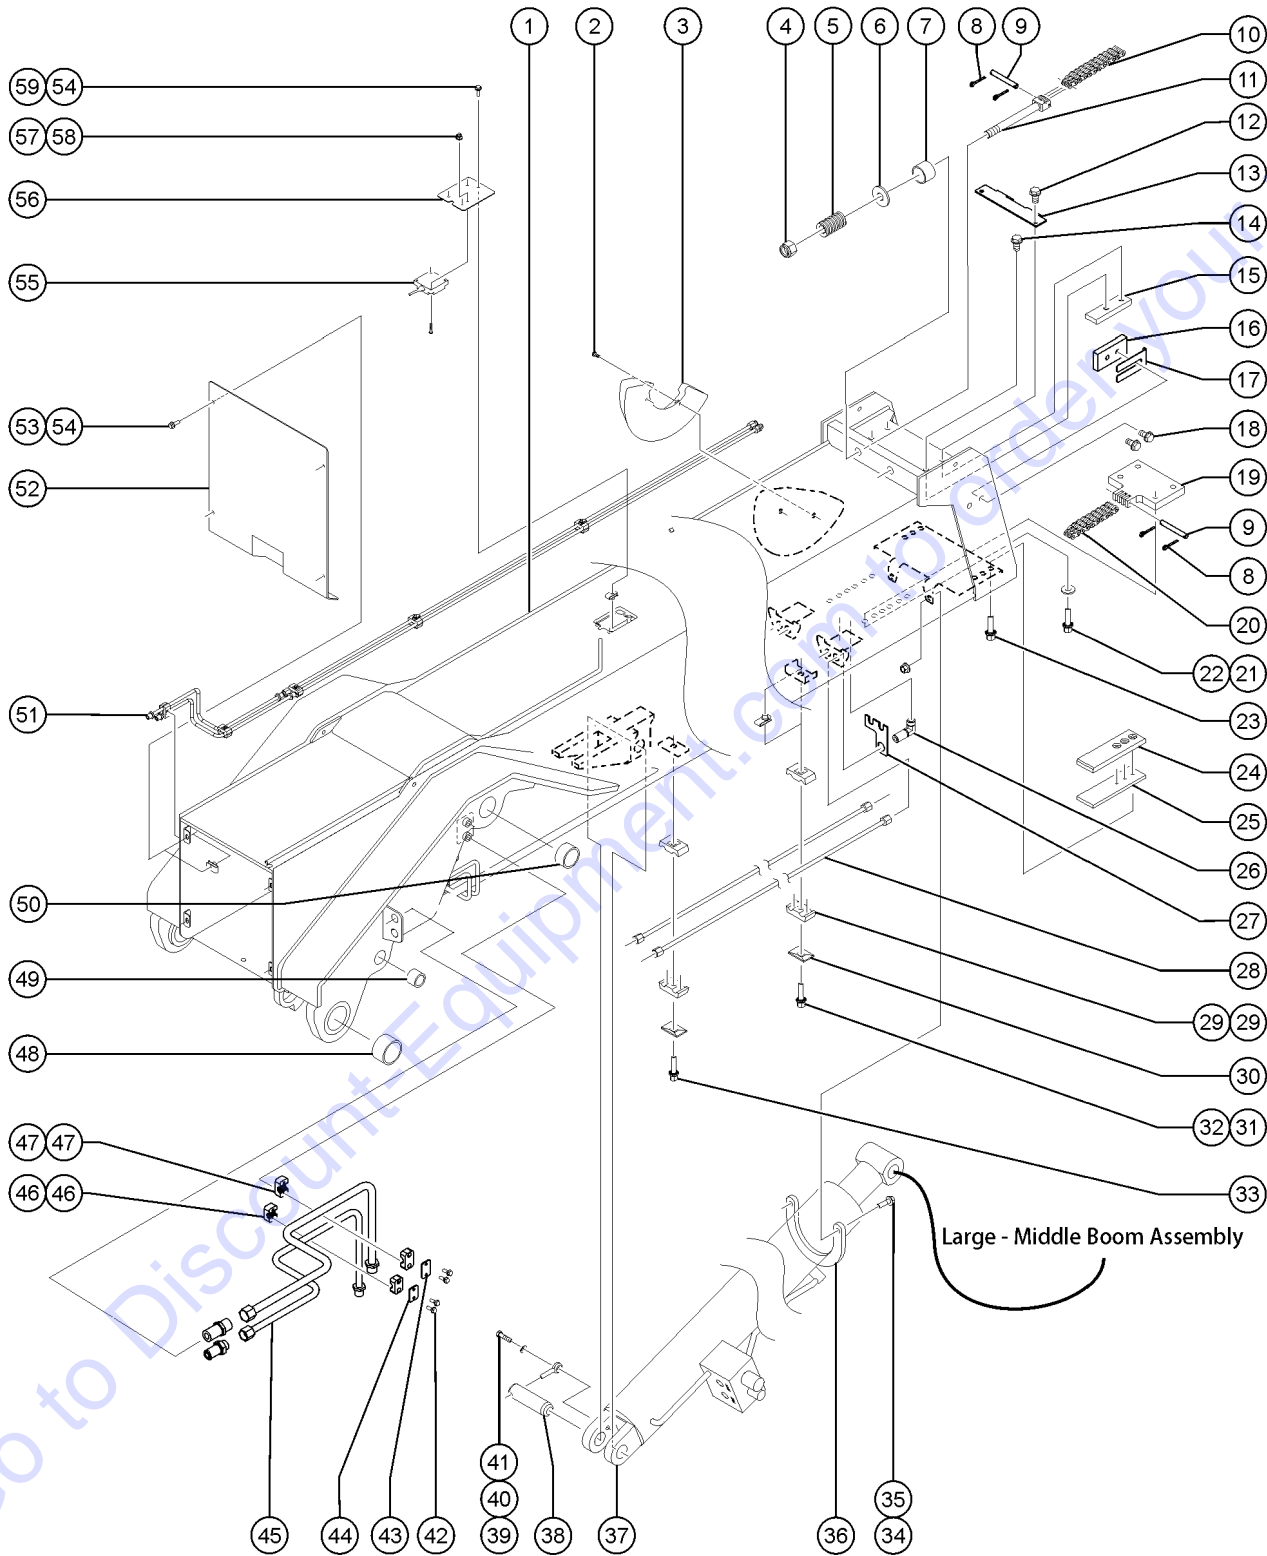

704.1 Large Boom Assembly

704.1 Large Boom Assembly

Item	Part No.	Description	Qty.	Item	Part No.	Description	Qty.
1	141018GT	WELDMENT,#1 BOOM, 1056.....	1	41	1255452GT	ROD END,.375 X 2.25,ZAG.....	1
2	1257456GT	SCREW,PHPM,10-24X.38,ZAG.....	2	42	824081GT	SCREW,HHF,1/4-20X1.5,8,ZAG.....	4
3	123545GT	ANGLE INDICATOR,GTH.....	1	43	117315GT	CLAMP CVR PLATE,SINGLE,GRP 3.....	1
4	123231GT	NUT,NYLOCK,1-14.....	2	44	117312GT	CLAMP CVR PLATE,SINGLE,GRP 2.....	1
5	123169GT	SPRING, COMPRESSION.....	2	45		REF. TUBE ASSY (Refer to 802.1)	
6	117774GT	WASHER,FLAT,1.06X2.75X.25.....	2	46	117310GT	CLAMP HALF SET,SINGLE,5/8" TUBE....	2
7	1254038GT	TUBE,RD,STL,2.5 X .180 X 1.75L.....	2	47	117313GT	CLAMP HALF SET,SINGLE,3/4" TUBE....	2
8	6-6243-06GT	COTTERPIN,3/32X3/4LG.....	6	48	108862GT	BEARING,3.00IDX3.50ODX2.00LG.....	2
9	141045GT	PIN,CHAIN ANCHOR,.375X2.96.....	3	49	117304GT	BEARING,1.5"IDX2"ODX1.5"LG.....	1
10	141028GT	CHAIN,BL866 EXTEND,GTH-1056.....	2	50	108864GT	BEARING,2.50IDX3.00 ODX1.50LG.....	1
11	130931GT	CHAIN ANCHOR,THREADED,BL866.....	2	51		REF. TUBE ASSY (Refer to 802.1)	
12	1257725GT	SCREW,HHF-S,1/2-13X1.25,5,ZAG.....	2	52	123657GT	WELDMENT,BOOM COVER.....	1
13	141046GT	FORMING,EXTEND CHAIN GUIDE.....	1	53	824078GT	SCREW,HHF,1/4-20X.75,8,ZAG.....	4
14	1257724GT	SCREW,HHF-S,1/2-13X1.5,ZAG.....	2	54	56912GT	SPRING	
15	108869GT	WEARPAD,2X7X.75,LD.....	2			CLIP,1/4-20,.025-.15X.54,ZAG.....	7
16	141027GT	ASSY,WEAR PAD,FRT 0.7" THK.....	4	55		REF. HARNESS,BOOM EXT SW,1056 (Refer to 1001.1)	
17	81851GT	SHIM,PAD 2.0 X 4.0 X .06 THK.....	4	56	123678GT	PLATE,EXT LS COVER.....	1
18	1257722GT	SCREW,HHF-S,3/8-16X1.25,8,ZAG.....	8	57	824032GT	NUT,TL FLG,10-32,F,ZAG.....	2
19	130938GT	CHAIN ANCHOR,BOLT ON.....	1	58	826516GT	SCREW, PHPM, 10-32 X 1.0, ZAG.....	2
20	141029GT	CHAIN,BL866 RETRACT,GTH-1056.....	1	59	824080GT	SCREW,HHF,1/4-20X1.25,8,ZAG.....	3
21	1256116GT	SCREW,HHC,3/4-16X1.5,8,ZAG.....	4				
22	141090GT	WASHER,3/4 NORDLOCK SECURE.....	4				
23	1257727GT	SCREW,HHF-S,1/2-13X1.75,ZAG.....	6				
24	108868GT	WEARPAD,10X3X.75HD.....	2				
25	117676GT	SPACER,10X3X.50.....	2				
26		REF. ELBOW,BULKHEAD UNION 520701-8 (Refer to 802.1)					
27	130826GT	PLATE,HOSE GUIDE.....	2				
28		REF. TUBE ASSY..... (Refer to 802.1)	2				
29	123175GT	CLAMP HALF SET,TWIN,1/2" TUBE....	20				
30	123176GT	PLATE, TOP.....	10				
31	1255800GT	SCREW,HHF,5/16-18X1.75,8,ZAG.....	4				
32	36456GT	SPRING CLIP,5/16-18,.025-.15X.....	4				
33	824087GT	SCREW,HHF,5/16-18X1.25,8,ZAG.....	6				
34	826171GT	SCREW,HHF,1/2-13X1.75,ZAG.....	2				
35	1251997GT	NUT,TL FLG,1/2-13,G,ZAG.....	2				
36	1254029GT	PLATE,CYLINDER SUPPORT.....	1				
37	1288200GT	CYLINDER,BOOM,1056,EATON CBV.....	1				
--	7-277-01GT	TRIM,BLACK,1/2"					
38	108855GT	PIN,1.50DIA X 5.25LG,1HOLE.....	1				
39	1256118GT	SCREW,HHC,3/8-16X1.5,8,ZAG.....	1				
40	824110GT	WASHER,LOCK,3/8,ZAG.....	1