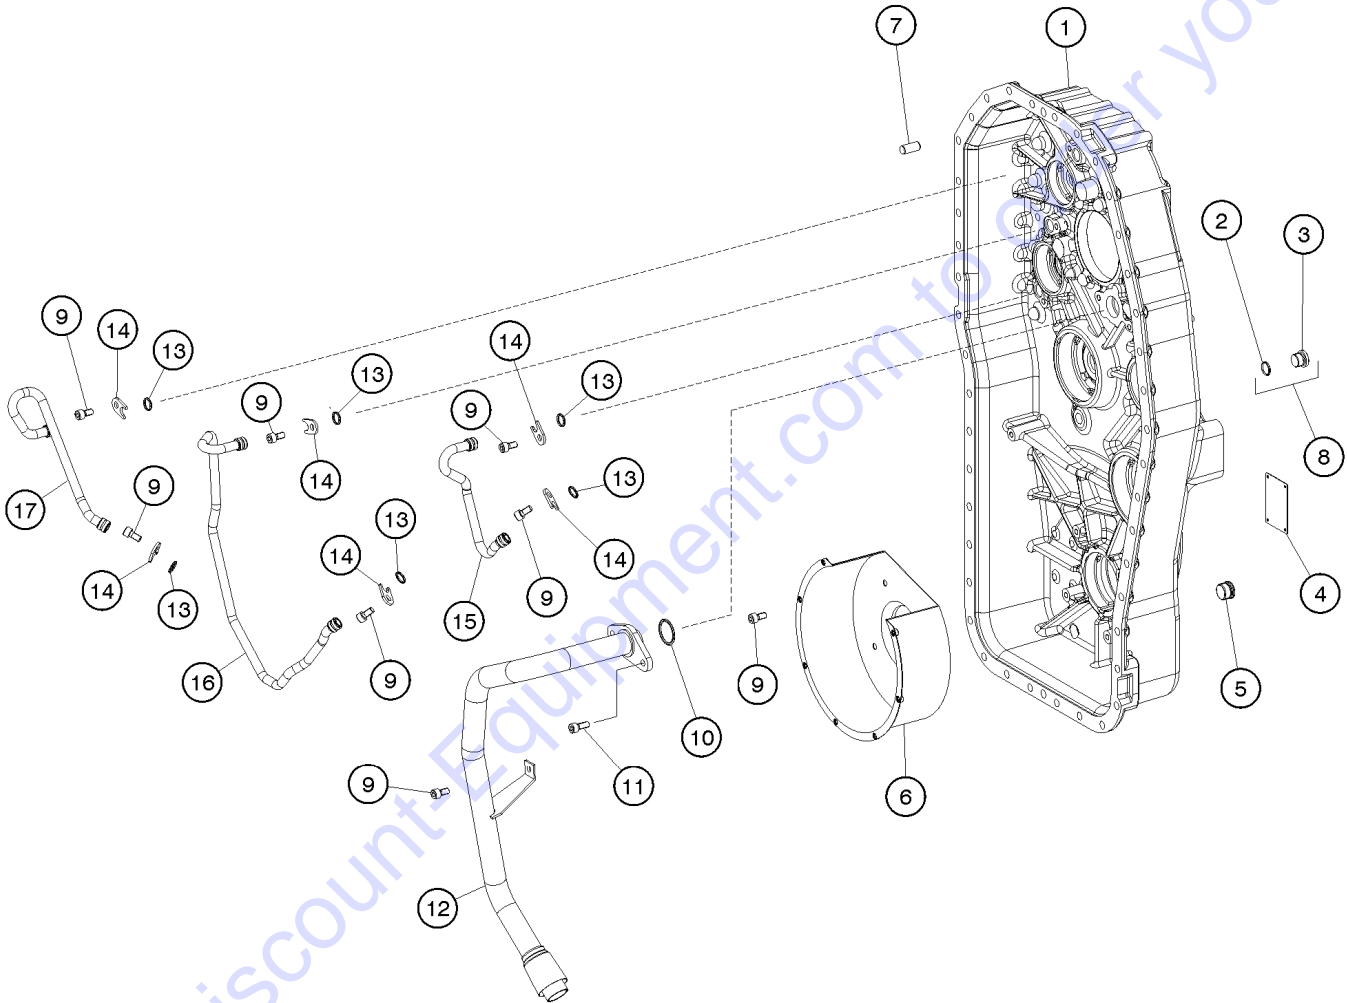

Item	Part No.	Description	Qty.
1	1252426GT	CENTRAL SHAFT.....	1
2	1252355GT	R-RING.....	1
3	1252238GT	CIRCLIP.....	1
4	1252244GT	SNAP RING.....	1
5	1252366GT	BALL BEARING.....	1
6	1252401GT	TURBINE SHAFT.....	1
7	1252230GT	BEARING BUSHING.....	1
8	1252427GT	STATOR SHAFT.....	1

Go to Discount-Equipment.com to order your parts

303.1 ZF Transmission Tubing