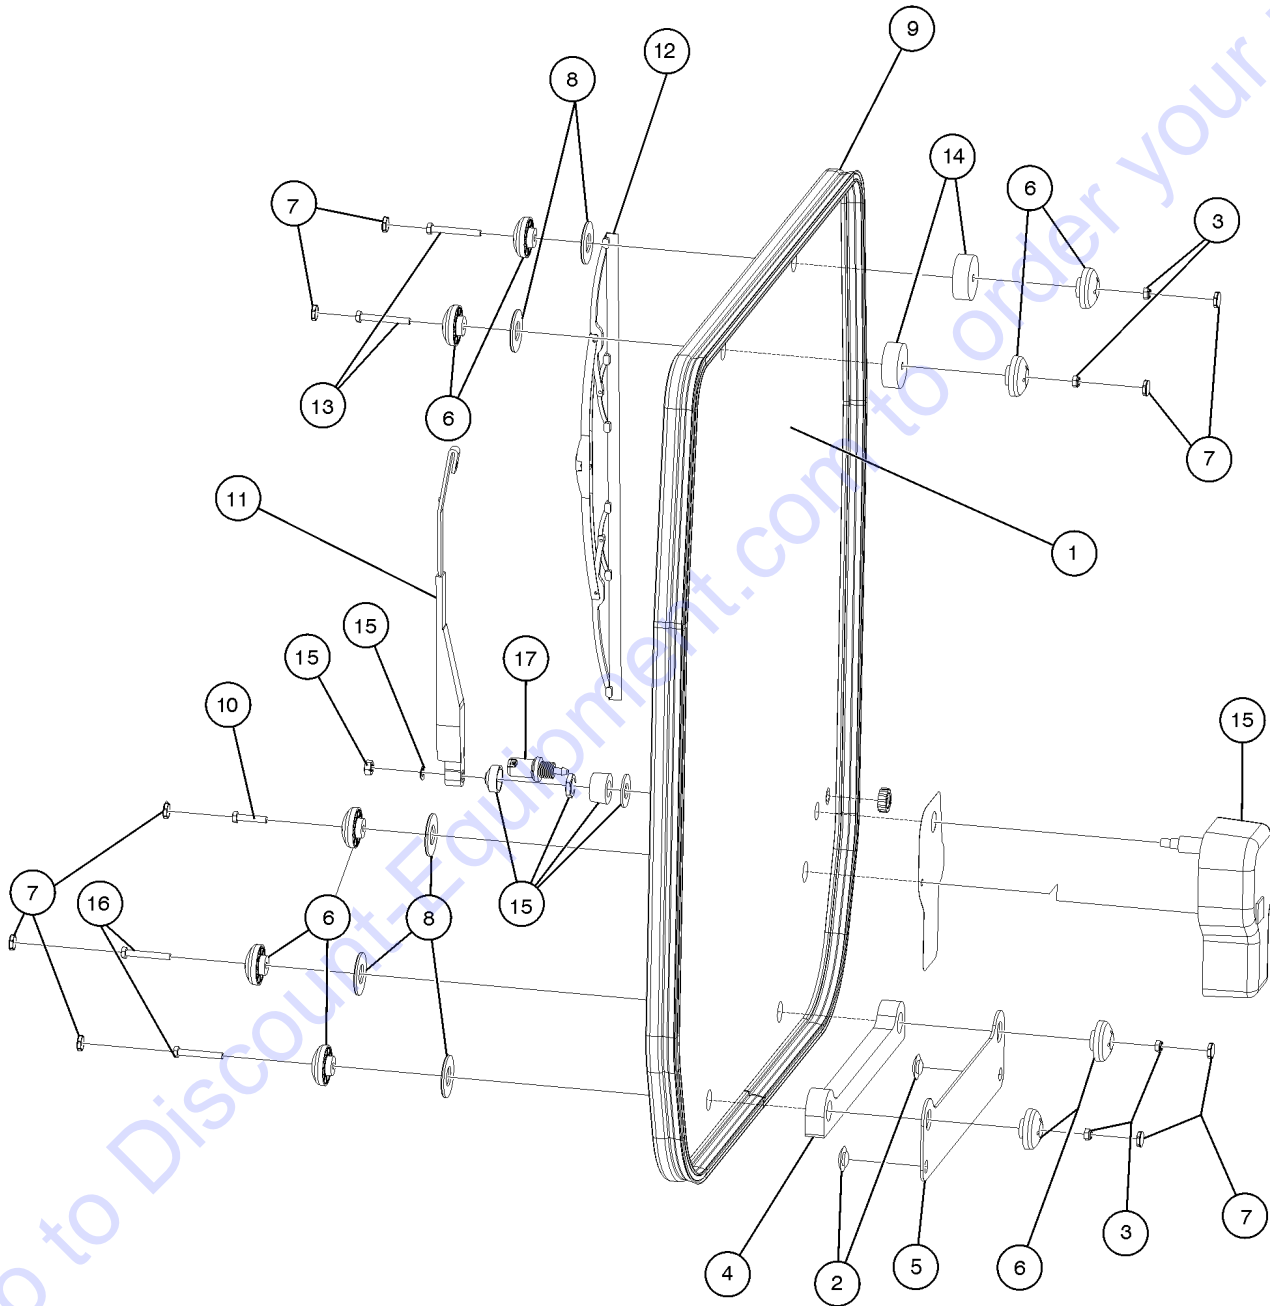

407.1 Enclosed Cab Assembly Option, View 2

407.1 Enclosed Cab Assembly Option, View 2

Item	Part No.	Description	Qty.
A	236350GT	SWITCH, WINDSHIELD WIPER/WSHER.....	1
1	230044GT	GLASS,FRONT WINDSHIELD.....	1
2	47478GT	BUMPER, RUBBER, 1"OD X .461H.....	2
3	1256455GT	NUT,TL,M6-1.0,DIN980,10,ZAB.....	4
4	237667GT	HDPE,FRONT WINDOW SPACER.....	1
5	1253974GT	PLATE,WINDSHIELD RETAINER.....	1
6	130123GT	BUSHING,WINDOW FASTENER.....	9
7	130124GT	CAP,WINDOW BUSHING.....	9
8	130189GT	SPACER,GLASS BUSHING.....	5
9	130163-11892GT	WEATHERSTRIP,DOUBLE BULB.....	1
10	1256451GT	SCREW,HHC,M6-1.0X30,DIN931,10.....	1
11	130160GT	WIPER ARM,14".....	1
12	130208GT	WIPER BLADE,20".....	1
13	1256453GT	SCREW,HHC,M6-1.0X50,DIN931,10.....	2
14	230009GT	SPACER,WINDOW.....	2
15	130198GT	WIPER MOTOR.....	1
16	1256452GT	SCREW,HHC,M6-1.0X45,DIN931,10.....	2
17	130203GT	NOZZLE,WINDSHIELD WASHER.....	1