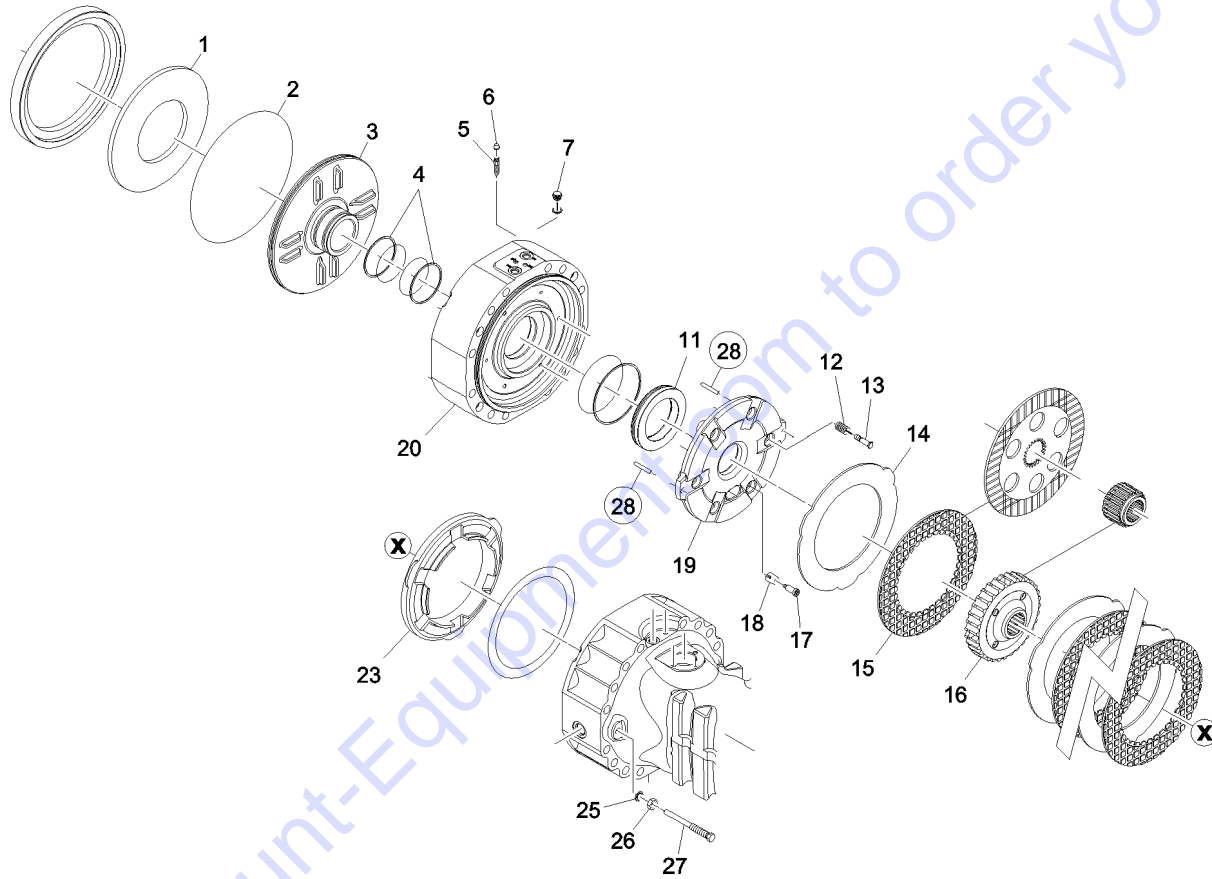

213.1 Front Axle, Brakes

Item	Part No.	Description	Qty.
1	7-229-844GT	SPRING.....	2
2	1252537GT	O-RING.....	2
3	824246GT	PISTON,NEGATIVE BRAKE.....	2
4	1252575GT	BACK-UP RING.....	4
5	824478GT	BLEEDER BOLT.....	4
6	1277419GT	PLUG.....	4
7	1277420GT	PLUG.....	4
10	1277421GT	SEAL.....	2
11	1277422GT	PISTON.....	2
12	1277423GT	SPRING.....	6
13	1277424GT	ADJUSTING BOLT.....	6
14	1252626GT	INTERMEDIATE BRAKE DISC.....	6
15	1252617GT	BRAKE DISC.....	6
16	7-229-998GT	REDUCTION BUSHING.....	2
17	825921GT	BOLT,ADJUSTING (112.07.037.13).....	6
18	1277425GT	SPRING.....	6
19	1277426GT	INTERMEDIATE BRAKE DISC.....	2
20	1277427GT	COVER.....	2
23	1277428GT	SPACER.....	2
25	1277429GT	LOCK WASHER.....	4
26	1277430GT	NUT.....	4
27	1277431GT	BOLT.....	4
28	1277432GT	DOWEL.....	4