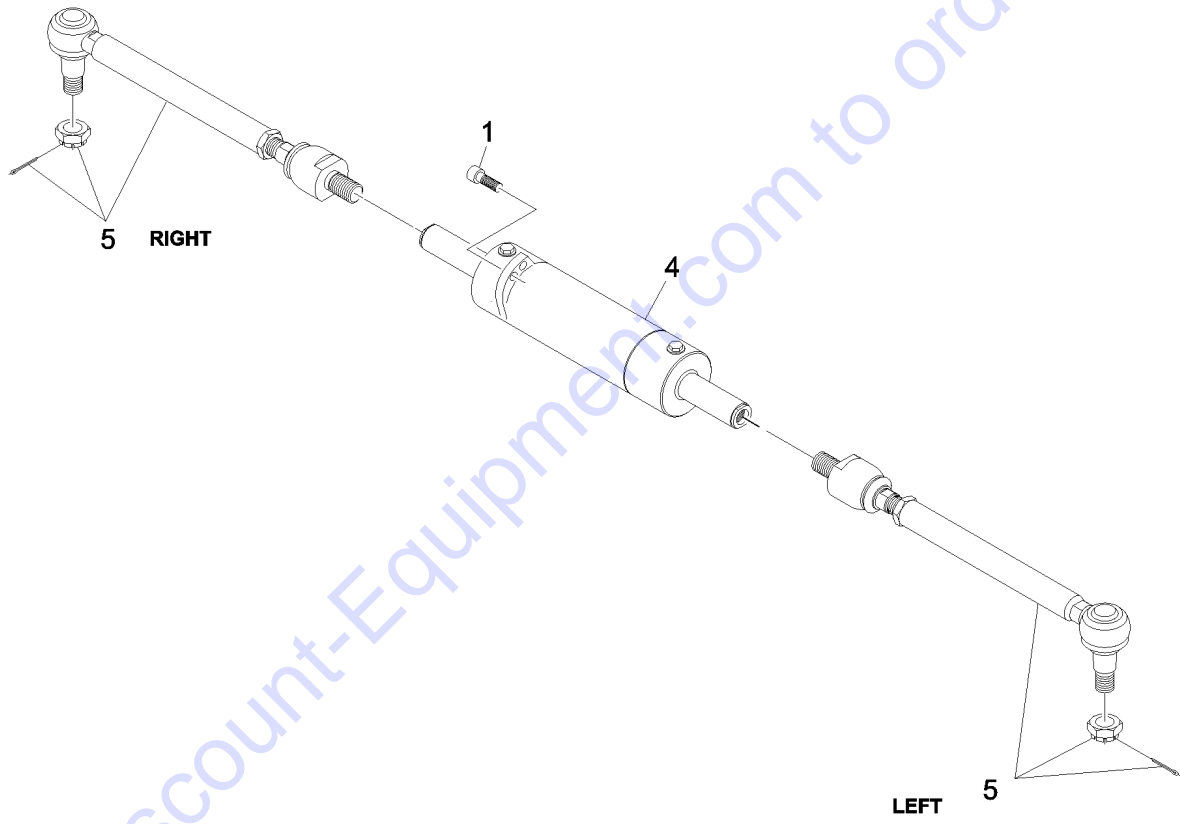

220.1 Rear Axle, Steering

Item	Part No.	Description	Qty.
1	1277537GT	BOLT.....	4
4	1277538GT	CYLINDER.....	1
5	1277539GT	BAR.....	2

Go to Discount-Equipment.com to order your parts