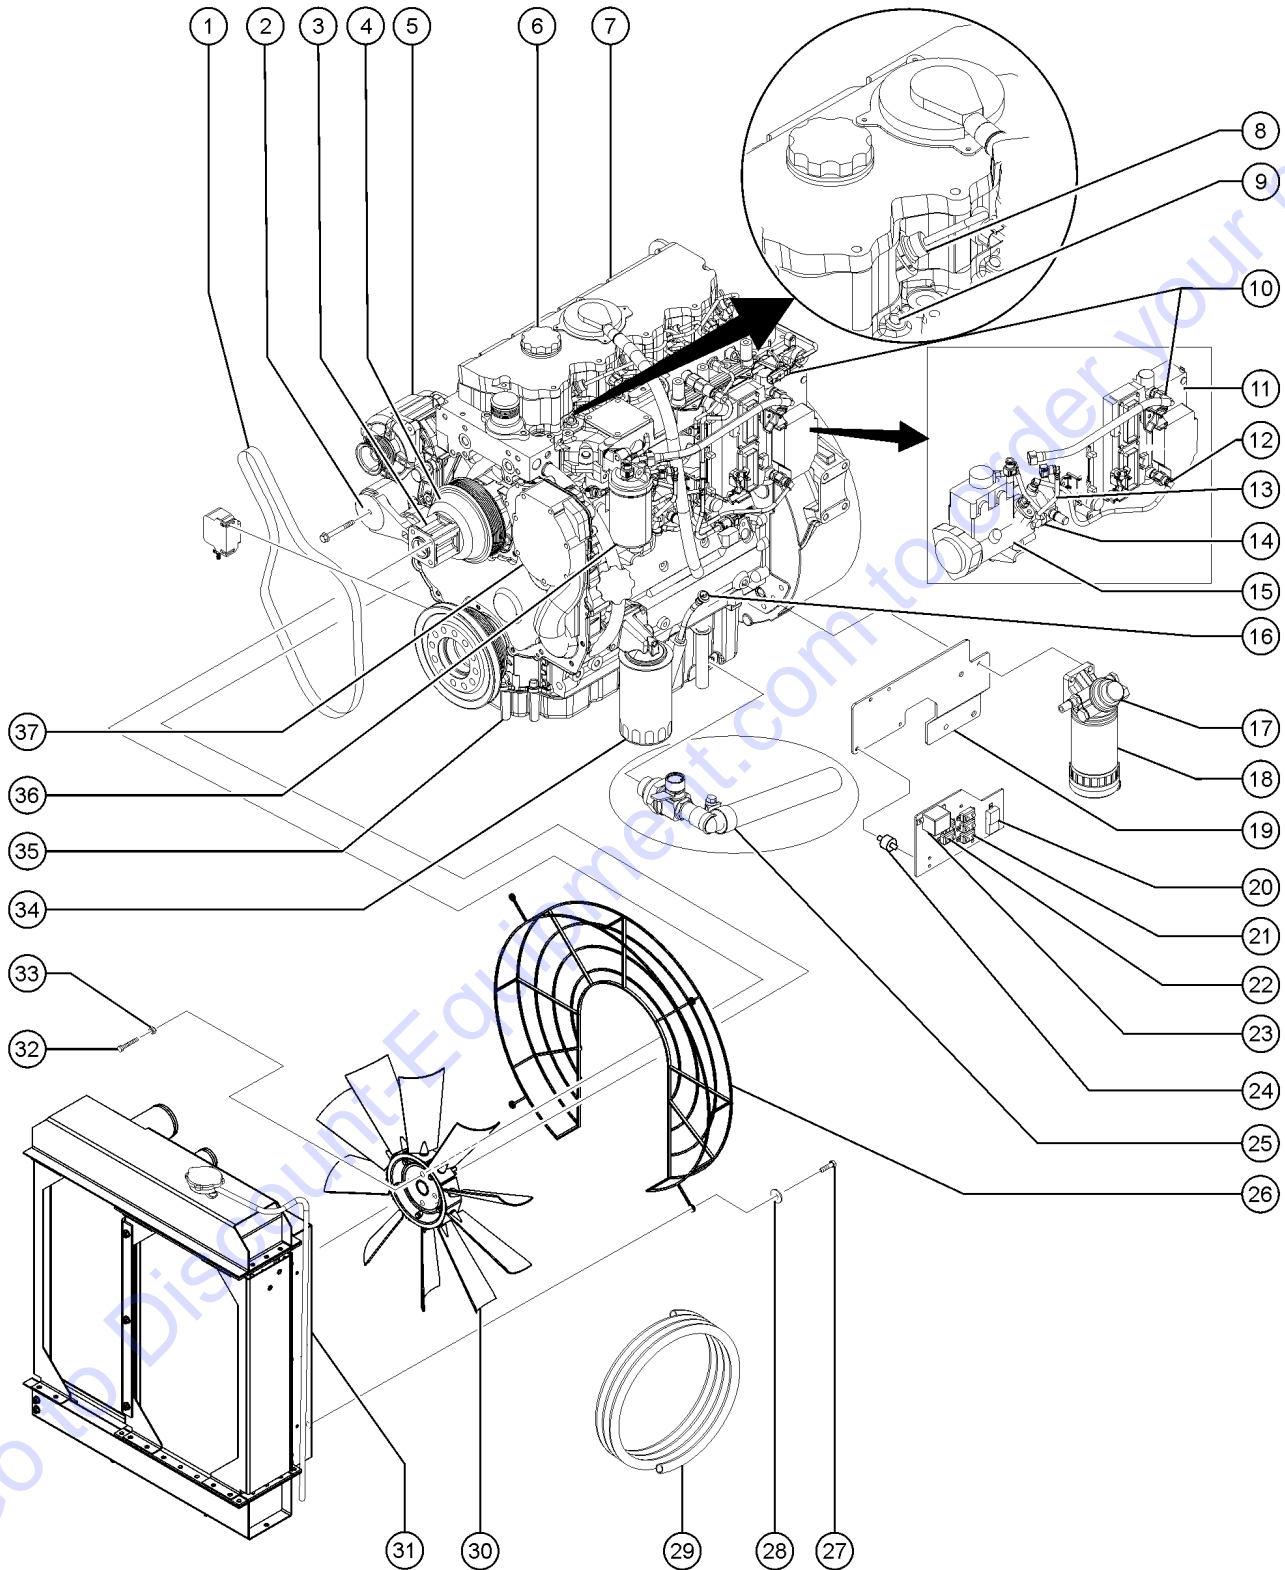

416.1 Washer Bottle Assembly

Item	Part No.	Description	Qty.
1	1253980GT	FORMING,WASHER BOTTLE.....	1
2	123245GT	WASHER BOTTLE/BRACKET ASSY....	2
3	824113GT	WASHER,FLAT,USS,1/4,ZAG.....	2
4	824059GT	SCREW,HHC,1/4-20X.75,8,ZAG.....	2
5	824027GT	NUT,TL FLG,1/4-20,G,ZAG.....	2

Go to Discount-Equipment.com to order your parts

501.1 Perkins 1104D-E44TA, Tier 3 Engine, View 1