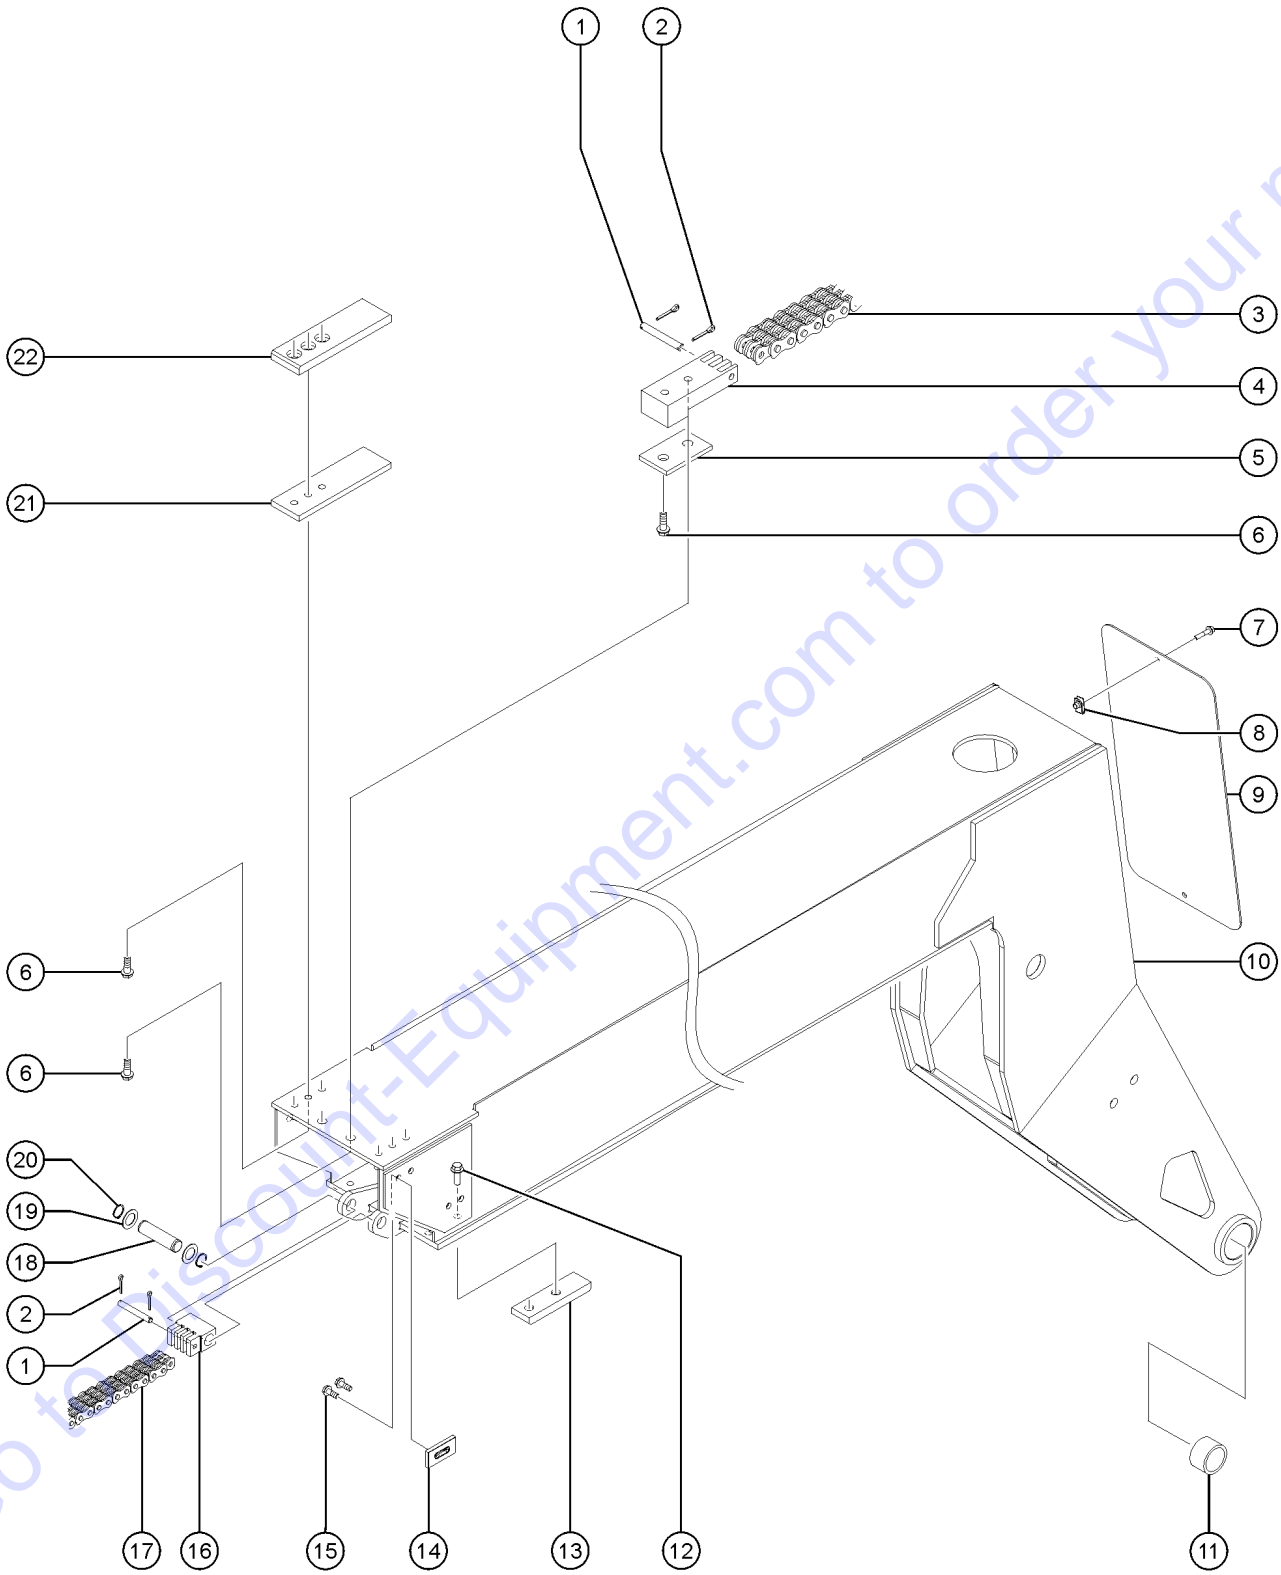

701.1 Small Boom Assembly

701.1 Small Boom Assembly

Item	Part No.	Description	Qty.
1	130386GT	PIN,CHAIN ANCHOR,.313X2.625.....	3
2	6-6243-06GT	COTTERPIN,3/32X3/4LG.....	6
3	117502GT	CHAIN,BL666 EXTEND,GTH-1056.....	2
4	117780GT	ANCHOR,CHAIN,STEPPED,BL666.....	2
5	1254025GT	PLATE,CHAIN ANCHOR MOUNT.....	2
6	1257726GT	SCREW,HHF-S,1/2-13X1.5,5,ZAG.....	10
7	824080GT	SCREW,HHF,1/4-20X1.25,8,ZAG.....	2
8	56912GT	SPRING CLIP,1/4-20,.025-.15X.54,ZAG.....	2
9	236221GT	PLATE,FRONT BOOM COVER,1056.....	1
10	131499GT	WELDMENT,#4 BOOM, 1056.....	1
11	108864GT	BEARING,2.50IDX3.00 ODX1.50LG.....	2
12	1257724GT	SCREW,HHF-S,1/2-13X1.5,ZAG.....	4
13	108869GT	WEARPAD,2X7X.75,LD.....	2
14	141025GT	ASSY,WEAR PAD,RR 0.5"THK.....	2
--	81851GT	SHIM,PAD 2.0 X 4.0 X .06 THK	
15	1257721GT	SCREW,HHF-S,3/8-16X.75,8,ZAG.....	4
16	130872GT	CHAIN ANCHOR,PINNED,BL-666.....	1
17	141030GT	CHAIN,BL666 RETRACT,GTH-1056.....	1
18	79579GT	PIN,1.00DIA X4.51LG,2RING.....	1
19	1256119GT	WASHER,SHIM,1.01X1.63X.062,ZAG.....	2
20	1253843GT	SNAP RING,EXTERNAL,1.00,ZAG.....	2
21	117676GT	SPACER,10X3X.50.....	2
22	108868GT	WEARPAD,10X3X.75HD.....	2