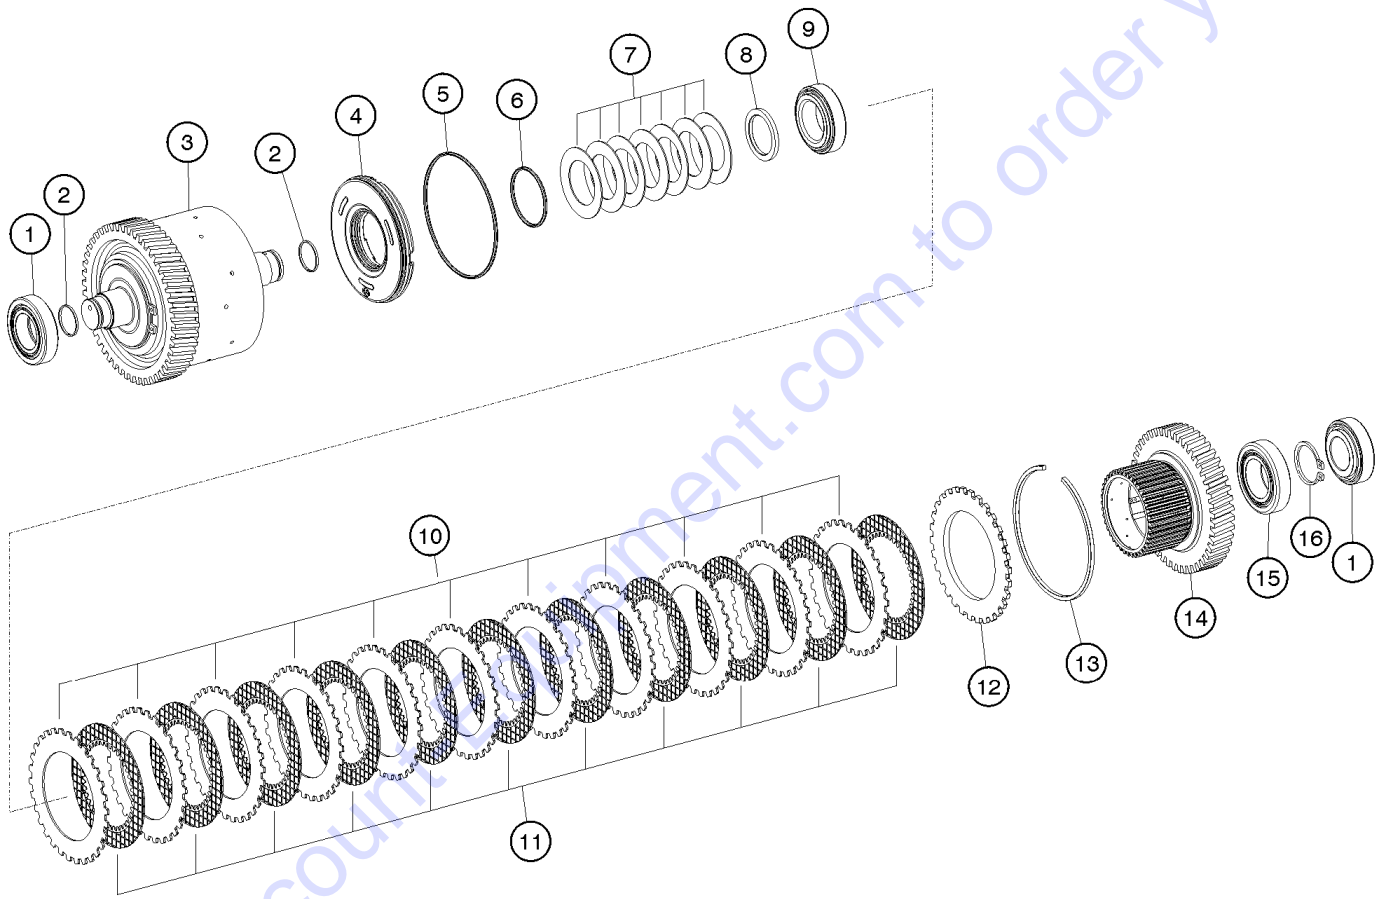

306.1 ZF Clutch Assembly, Reverse