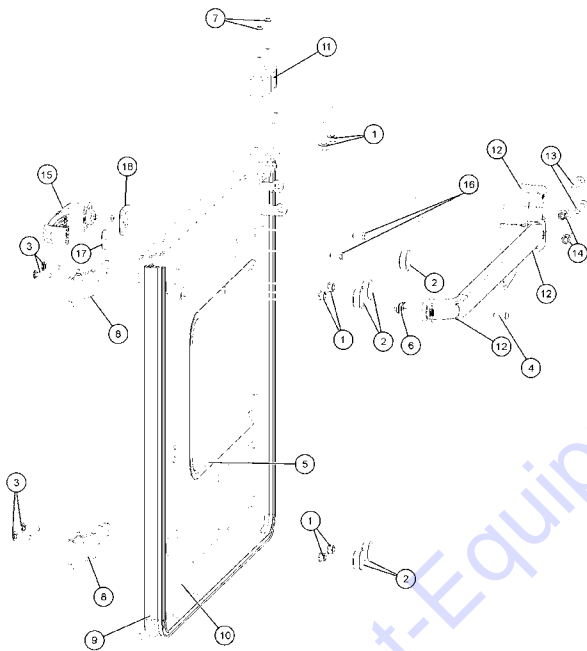

414.1 Enclosed Cab Assembly Option, View 9

Go to Discount-Equipment.com to order your parts

414.1 Enclosed Cab Assembly Option, View 9

Item	Part No.	Description	Qty.
1	824027GT	NUT,TL FLG,1/4-20,G,ZAG.....	6
2	7-144-09GT	HOLE PLUG,1 1/8 DIA.....	5
3	1256127GT	BOLT,CARRIAGE,1/4-20X1.5,ZAG.....	4
4	1278088GT	SCREW,BHC,TORX PLUS, 1/4-20X3/4,F835,ZAG.....	1
5	46718-4679GT	TRIMLOCK,BLACK,3/16.....	1
6	56912GT	SPRING CLIP,1/4-20,.025-.15X.54,ZAG.....	1
7	1256176GT	SCREW,BHC,1/4-20X1.75,F835,ZAG.....	2
8	1253962GT	WELDMENT,FEMALE HINGE.....	2
9	130163-7313GT	WEATHERSTRIP,DOUBLE BULB.....	1
10	1253968GT	WELDMENT,CAB DOOR.....	1
11	130223GT	MOUNT,LATCH.....	1
12	214437GT	LATCH, INNER BAR.....	1
13	1256458GT	SCREW,FHS,M8-1.25X35,DIN7991,1.....	2
14	237832GT	NUT,TL FLG,M8-1.25,DIN6927,10,ZAB.....	2
15	1260061GT	HANDLE,LHANDLE,LATCH,GOLDENROD	1
16	824131GT	SCREW,HHF,M6-1.0X16,DIN6921,10.9,ZAB	2
17	215772GT	GASKET, OUTER HANDLE, SM.....	1
18	215771GT	GASKET, OUTER HANDLE, LG.....	1