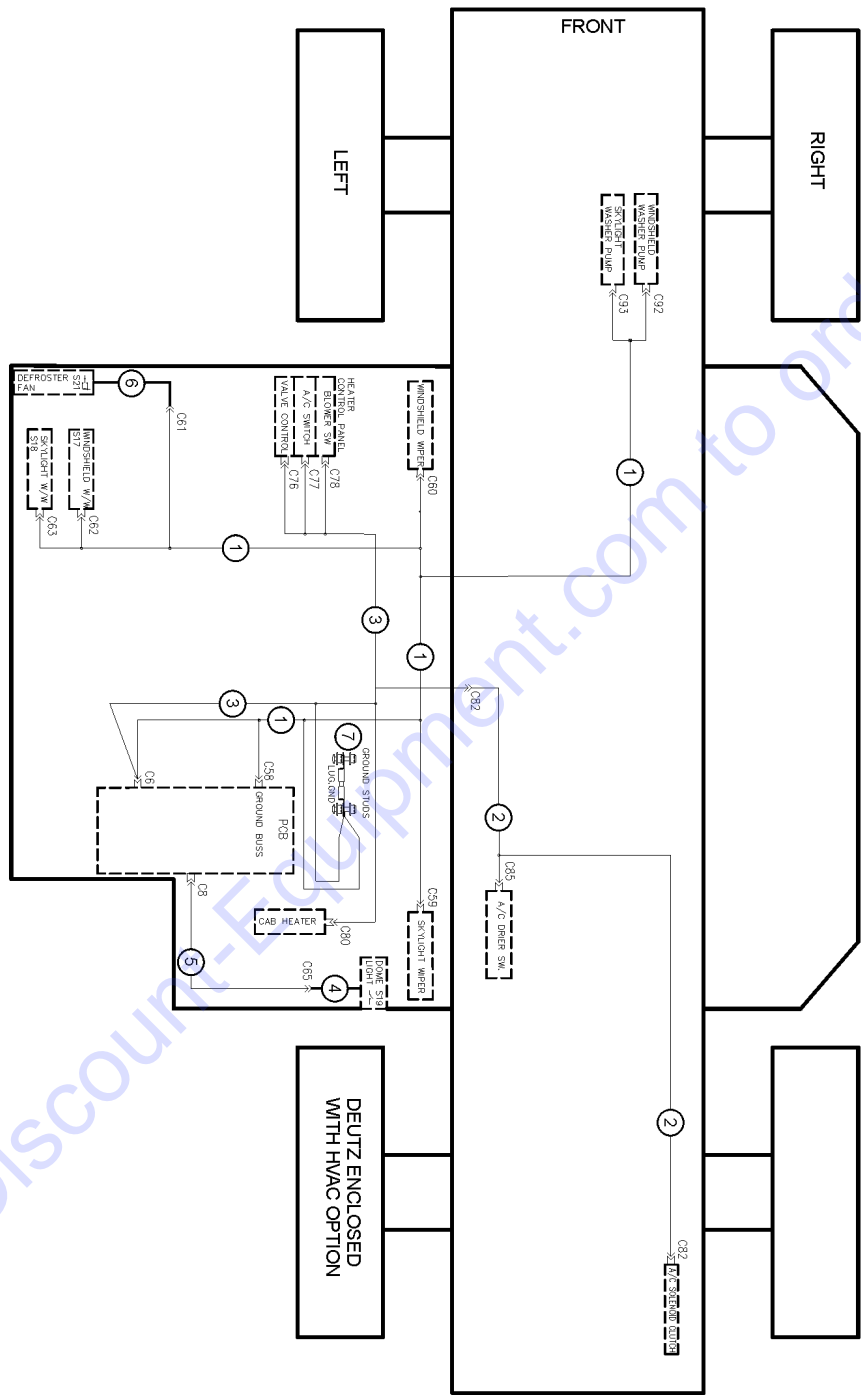

Go to Discount-Equipment.com to order your parts

1007.1 HVAC Harnesses - Deutz

Item	Part No.	Description	Qty.
1	233812GT	HARNESS, ENCLOSED CAB.....	1
2	216083GT	HARNESS, A/C, GTH844.....	1
3	238126GT	HARNESS, CAB A/C.....	1
4	123817GT	DOME LIGHT WITH CONNECTOR.....	1
5	233940GT	HARNESS, POWER, DOME LIGHT.....	1
6	234859GT	HARNESS, CAB FAN.....	1
7	161444GT	ASSEMBLY, GROUND BUSS.....	1