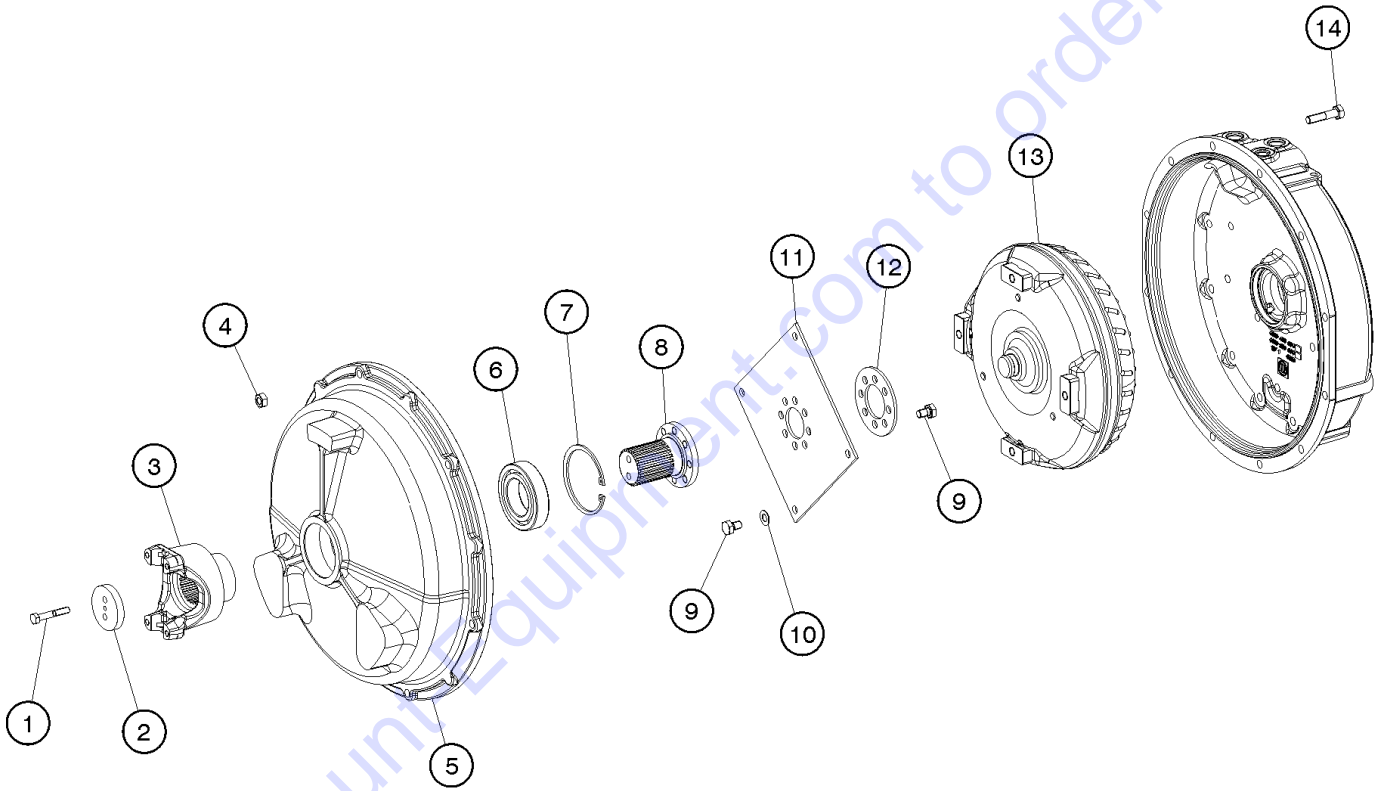

301.1 ZF Converter Housing Assembly

Go to DiscountEquipment.com to order your parts

301.1 ZF Converter Housing Assembly

Item	Part No.	Description	Qty.
1	1252163GT	HEXAGON SCREW.....	2
2	1252375GT	WASHER.....	1
3	1252164GT	INPUT YOKE.....	1
4	1252307GT	NUT.....	6
5	1252454GT	COVER.....	1
6	1252357GT	BALL BEARING.....	1
7	1252243GT	CIRCLIP.....	1
8	1252380GT	INPUT SHAFT.....	1
9	1252284GT	SCREW M10X16.....	12
10	1252326GT	WASHER.....	6
11	1252376GT	DIAPHRAGM.....	1

Go to Discount-Equipment.com to order your parts