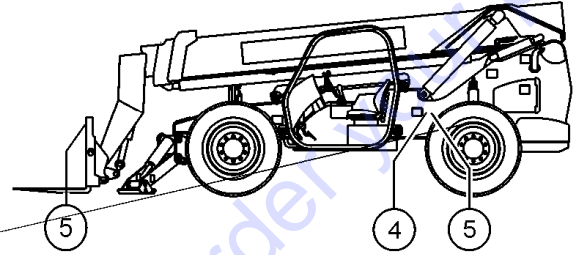

Genie
A TEREX BRAND

MODEL: GTH1056
SERIAL NUMBER: GTH10E-12500
ATTACHMENT:
YEAR OF MANUFACTURE: 08/01/18
TOTAL TRUCK WEIGHT (LBS):
MAX LIFT CAPACITY (LBS):
LIFT CAPACITY (LBS)

GTH10 E - 12500

1

2

3

(models with quick attach frame)