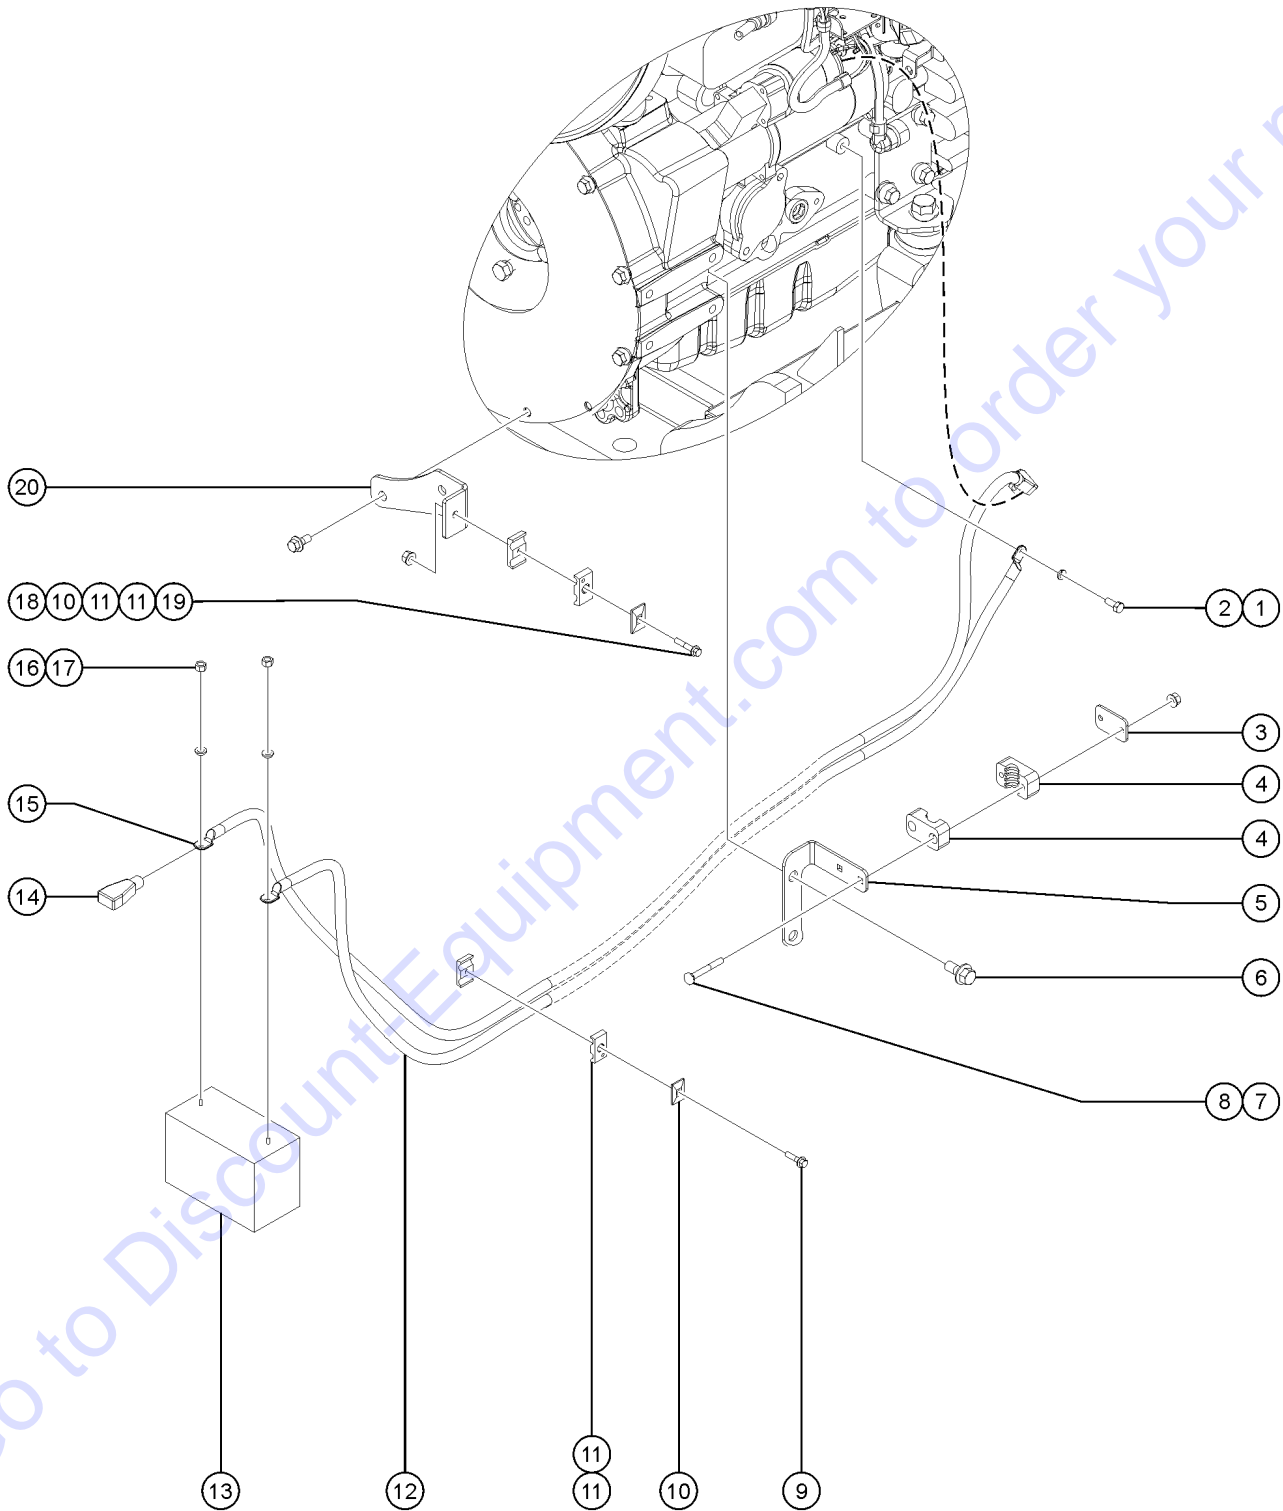

205.3 Deutz T4F and Deutz T3 after SN GTH10E-12014 Battery Cable Assembly

205.3 Deutz T4F and Deutz T3 after SN GTH10E-12014 Battery Cable Assembly

Item	Part No.	Description	Qty.
1	23057GT	SCREW,HHC,M8 X 20MM.....	1
2	49408GT	WASHER,LOCK,M8.....	1
3	117315GT	CLAMP CVR PLATE,SINGLE,GRP 3....	1
4	117313GT	CLAMP HALF SET,SINGLE,3/4" TUBE...	2
5	1268987GT	FORMING, BATTERY CABLE MOUNT...	1
6	1255806GT	SCREW,HHF,M12-1.75X20,DIN6921,10.9,ZAB.2	
7	1255797GT	BOLT,CARRIAGE,1/4-20X2,5,ZAG.....	2
8	824027GT	NUT,TL FLG,1/4-20,G,ZAG.....	2
9	824087GT	SCREW,HHF,5/16-18X1.25,8,ZAG.....	3
10	123176GT	PLATE, TOP.....	4
11	7-273-27GT	CLAMP HALVES,TWIN,3/8" PIPE.....	8
12	130719GT	BATTERY CABLE ASSY,BLACK,000....	1
13		Ref. Battery (refer to 205.1)	
14	141174GT	BOOT,BATTERY CABLE,3/0 RED.....	2
15	1260945GT	BATT CABLE ASSY,RED,3/0.....	1
--	131018GT	SLEEVE,HOSE,PARTEK	
16	6-6201-06GT	NUT,HEX,3/8-16.....	2
17	6021GT	WASHER,LOCK,.375.....	2
18	1257803GT	SCREW,HHF,5/16-18X2,8,ZAG.....	1
19	824028GT	NUT,TL FLG,5/16-18,G,ZAG.....	1
20	1254536GT	FORMING,BATT CABLE BRKT.....	1