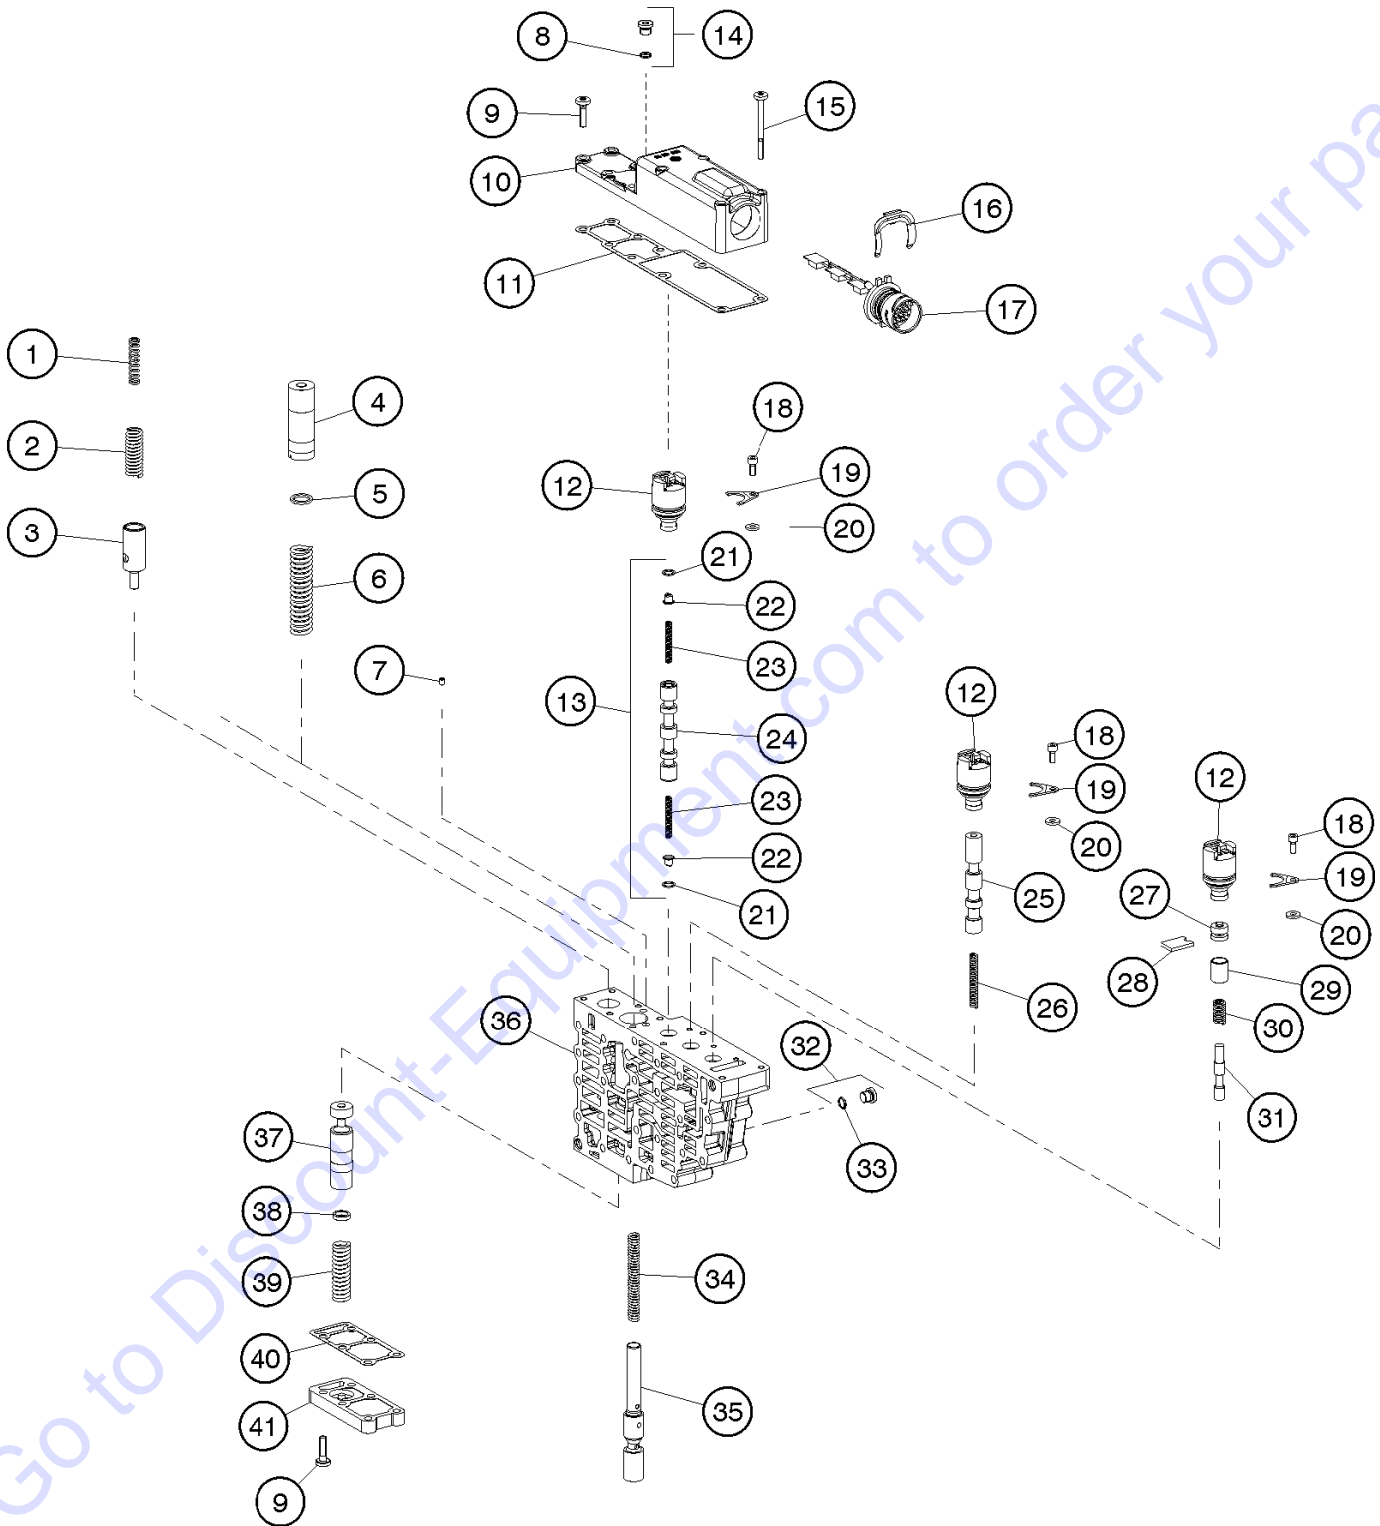

313.1 ZF Valve Assembly

313.1 ZF Valve Assembly

Item	Part No.	Description	Qty.	Item	Part No.	Description	Qty.
1	1252351GT	COMPRESSION SPRING.....	1	--	1252311GT	SPACER RING	
2	1252346GT	COMPRESSION SPRING.....	1	--	1252312GT	SPACER RING	
3	1252446GT	PISTON.....	1	--	1252313GT	SPACER RING	
4	1252449GT	PISTON.....	1	--	1252314GT	SPACER RING	
5	1252324GT	WASHER		--	1252315GT	SPACER RING	
--	1252323GT	WASHER		--	1252316GT	SPACER RING	
--	1252320GT	WASHER		--	1252317GT	SPACER RING	
--	1252321GT	WASHER		--	1252318GT	SPACER RING	
--	1252322GT	WASHER		--	1252319GT	SPACER RING	
6	1252349GT	COMPRESSION SPRING.....	1	39	1252352GT	COMPRESSION SPRING.....	1
7	1252377GT	ORIFICE.....	1	40	1252440GT	GASKET.....	1
8	1252268GT	O-RING.....	1	41	1252433GT	COVER.....	1
9	1252360GT	TORX SCREW.....	12				
10	1252450GT	COVER.....	1				
11	1252443GT	GASKET.....	1				
12	1252179GT	SOLENOID VALVE.....	3				
13	1252403GT	VALVE.....	1				
14	1252373GT	SCREW PLUG.....	1				
15	1252363GT	TORX SCREW.....	4				
16	1252369GT	RETAINING CLAMP.....	1				
17	1252443GT	GASKET.....	1				
18	1252306GT	CAP SCREW.....	3				
19	1252368GT	FIXING PLATE.....	3				
20	1252308GT	WASHER.....	3				
21	1252245GT	SNAP RING.....	2				
22	1252378GT	SPRING SLEEVE.....	2				
23	1252345GT	COMPRESSION SPRING.....	2				
24	1252434GT	PISTON.....	1				
25	1252435GT	PISTON.....	1				
26	1252348GT	COMPRESSION SPRING.....	1				
27	1252442GT	PLUG.....	1				
28	1252432GT	FIXING PLATE.....	1				
29	1252444GT	FORMED TUBE.....	1				
30	1252347GT	COMPRESSION SPRING.....	1				
31	1252441GT	PISTON.....	1				
32	1252373GT	SCREW PLUG.....	1				
33	1252268GT	O-RING.....	1				
34	1252350GT	COMPRESSION SPRING.....	1				
35	1252448GT	CONTROL PISTON.....	1				
36	1252439GT	VALVE HOUSING.....	1				
37	1252445GT	PISTON.....	1				
38	1252409GT	ROLLER BEARING					
--	1252310GT	SPACER RING