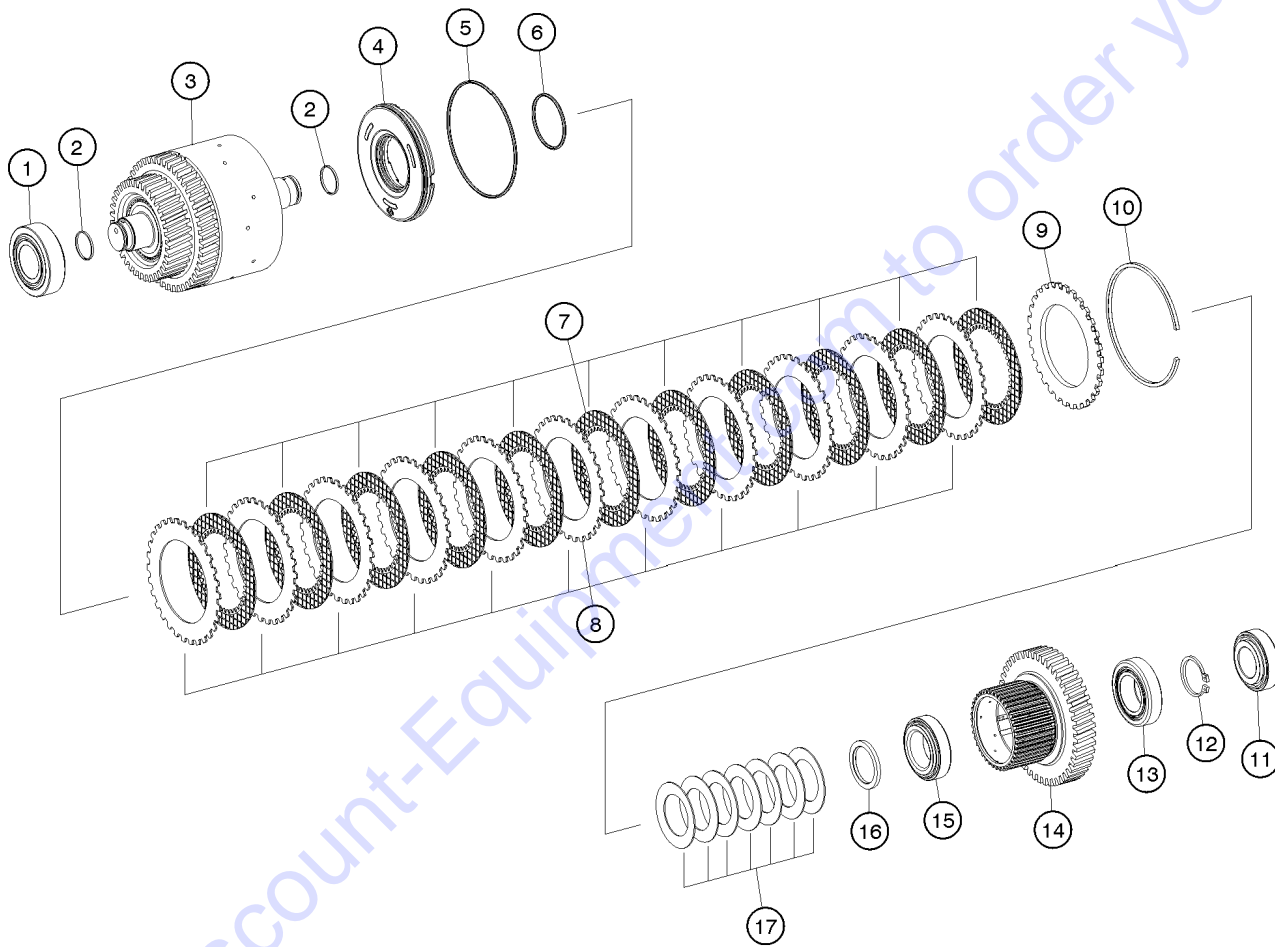

Item	Part No.	Description	Qty.
--		TRANSMISSION EXTERNAL COMPONENTS <i>ref. 216.1 and 216.2</i>	
1	1252425GT	HOUSING.....	1
2	1252423GT	BRACKET.....	1
3	1252277GT	HEXAGON SCREW.....	36
4	1252278GT	HEXAGON SCREW.....	6
5	1252281GT	CAP SCREW M10X50.....	6
6	1252186GT	O-RING.....	1
7	1252282GT	CAP SCREW M8X20.....	2
8	1252185GT	OIL TUBE.....	1
9	1252188GT	CAP SCREW M8X16.....	1
10	1252187GT	OIL DIPSTICK.....	1
11	1252353GT	SHAFT SEAL 55X75X8.....	1
12	1252455GT	CONVERTER BELL HOUSING.....	1
13	1252167GT	BREATHER.....	1
14	1252229GT	BEARING BUSH.....	1
15	1252424GT	HOUSING 1.....	1

Go to Discount-Equipment.com to order your parts

305.1 ZF Transmission Clutch Assembly

Go to Discount-Equipment.com to order your parts