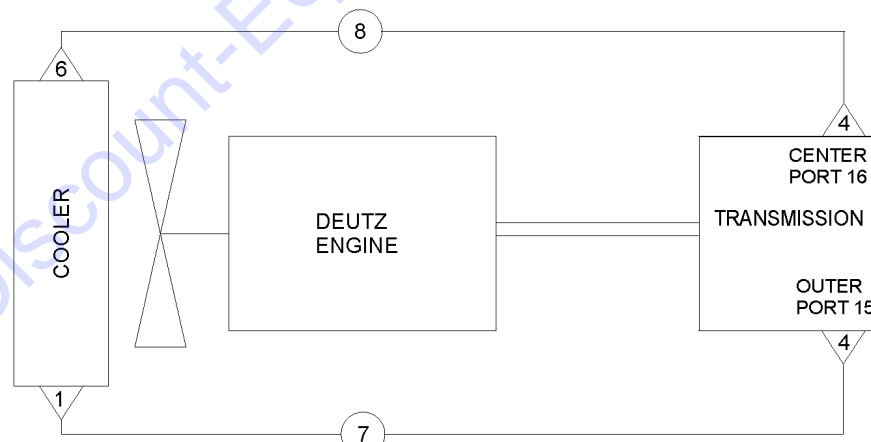

Deutz T4F Engine Transmission Cooling Assembly