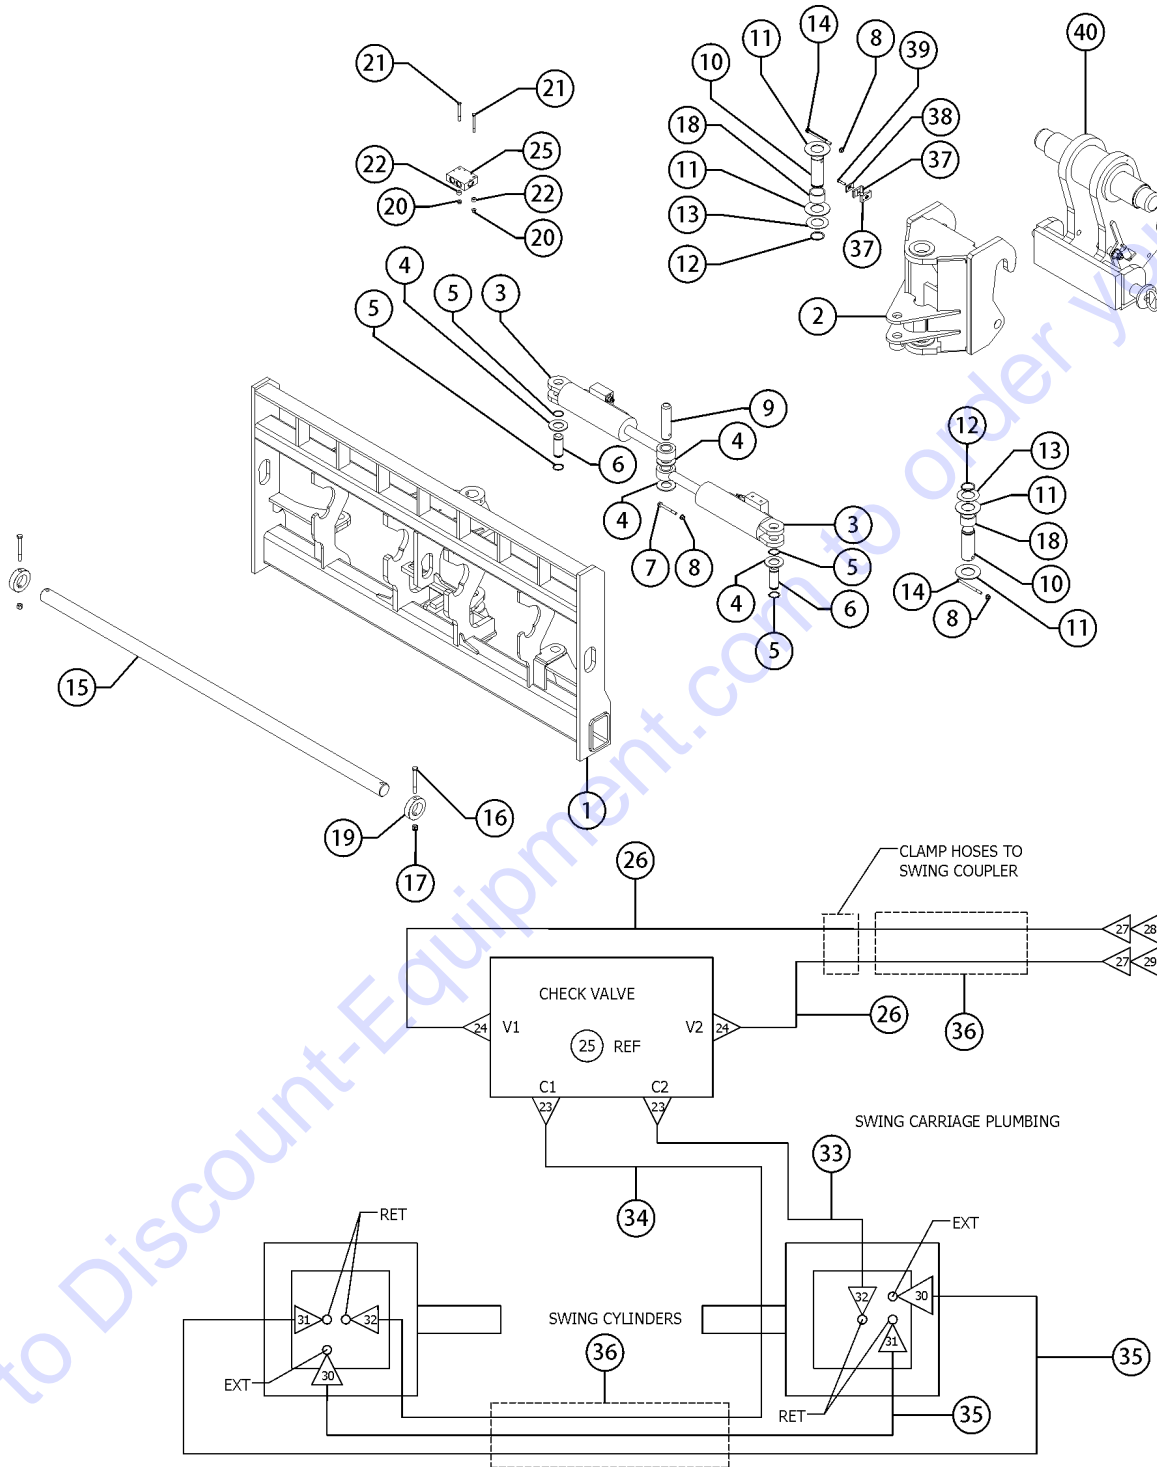

603.1 Fork Frame, Swing Carriage Attachment

603.1 Fork Frame, Swing Carriage Attachment

Item	Part No.	Description	Qty.
1	1253935GT	WELDMENT,72" CARRIAGE,SWING.....1	
2	1254405GT	WELDMENT,QA SWING COUPLER.....1	
3	162342GT	CYLINDER,SWING CARRIAGE.....2	
4	1257899GT	WASHER,FLAT,1.5,F436,HRD,ZAG.....4	
5	825796GT	SNAP RING,EXTERNAL,1.50,ZAG.....4	
6	130353GT	PIN,1.50DIA X 3.38LG,2RING.....2	
7	824096GT	SCREW,HHF,3/8-16 X 3.5,8,ZAG.....1	
8	824029GT	NUT,TL FLG,3/8-16,G,ZAG.....3	
9	130107GT	PIN,1.50DIA X 6.38LG,1HOLE.....1	
10	1280380GT	PIN,2.00DIA X 5.75LG,1HOLE/1RING...2	
11	130319GT	WASHER,THRUST.....4	
12	1253815GT	SNAP RING,EXTERNAL,2.00,ZAG.....2	
13	1256864GT	WASHER,FLAT,2.01 X 3.5 X .06,ZAG.....2	
14	1257828GT	SCREW,HHC,3/8-16 X 5,8,ZAG.....2	
15	141004GT	PIN,FORK,72" FORK FRAME.....1 <i>pin measures 76 x 2.25 inches</i>	
16	1256107GT	SCREW,HHC,1/2-13 X 4.5,8,ZAG.....2	
17	1256106GT	NUT,TL,1/2-13,C,ZAG.....2	
18	123188GT	BEARING,2.00ID X 2.50OD X 1.50L.....2	
19	1254525GT	COLLAR,FORK TINE PIN.....2	
20	824028GT	NUT,TL FLG,5/16-18,G,ZAG.....2	
21	1256310GT	SCREW,HHC,5/16-18 X 3.25,8,ZAG.....2	
22	44723GT	SPACER,OUTRIGGER PIN***.....2	
23	130352GT	FITTING,RESTRICTOR,(.0625).....2	
24	48929GT	FITTING,ELBOW,90D,520220-6-8.....2	
25	7-234-04GT	VALVE,DUAL CHECK.....1	
26	49130-7200GT	HOSE ASSY,3/8,STR FEM,STR FEM....2	
27	48930GT	CONN,520120-6-8.....2	
28	123180GT	QUICK COUPLING,MALE.....1	
29	123181GT	QUICK COUPLING,FEMALE.....1	
30	48904GT	ELBOW, 90D, 520220-4.....2	
31	48905GT	CONNECTOR, 520120-4.....2	
32	48926GT	FITTING,ELBOW,90D,520220-6-4.....2	
33	49128-2460GT	HOSE ASSY,3/8,90 FEM,STR FEM.....1	
34	49128-4610GT	HOSE ASSY,3/8,90 FEM,STR FEM.....1	
35	49117-3800GT	HOSE ASSY,1/4,90 FEM,STR FEM.....2	
36	123838GT	COIL,PROTECTIVE,PLASTIC...68-inches	
37	7-273-27GT	CLAMP HALVES,TWIN,3/8"PIPE.....2	
38	123176GT	PLATE, TOP.....1	
39	824066GT	SCREW,HHF,5/16-18 X 1.5,8,ZAG.....1	
40		Ref., Quick attach.....1 <i>(Refer to 601.1)</i>