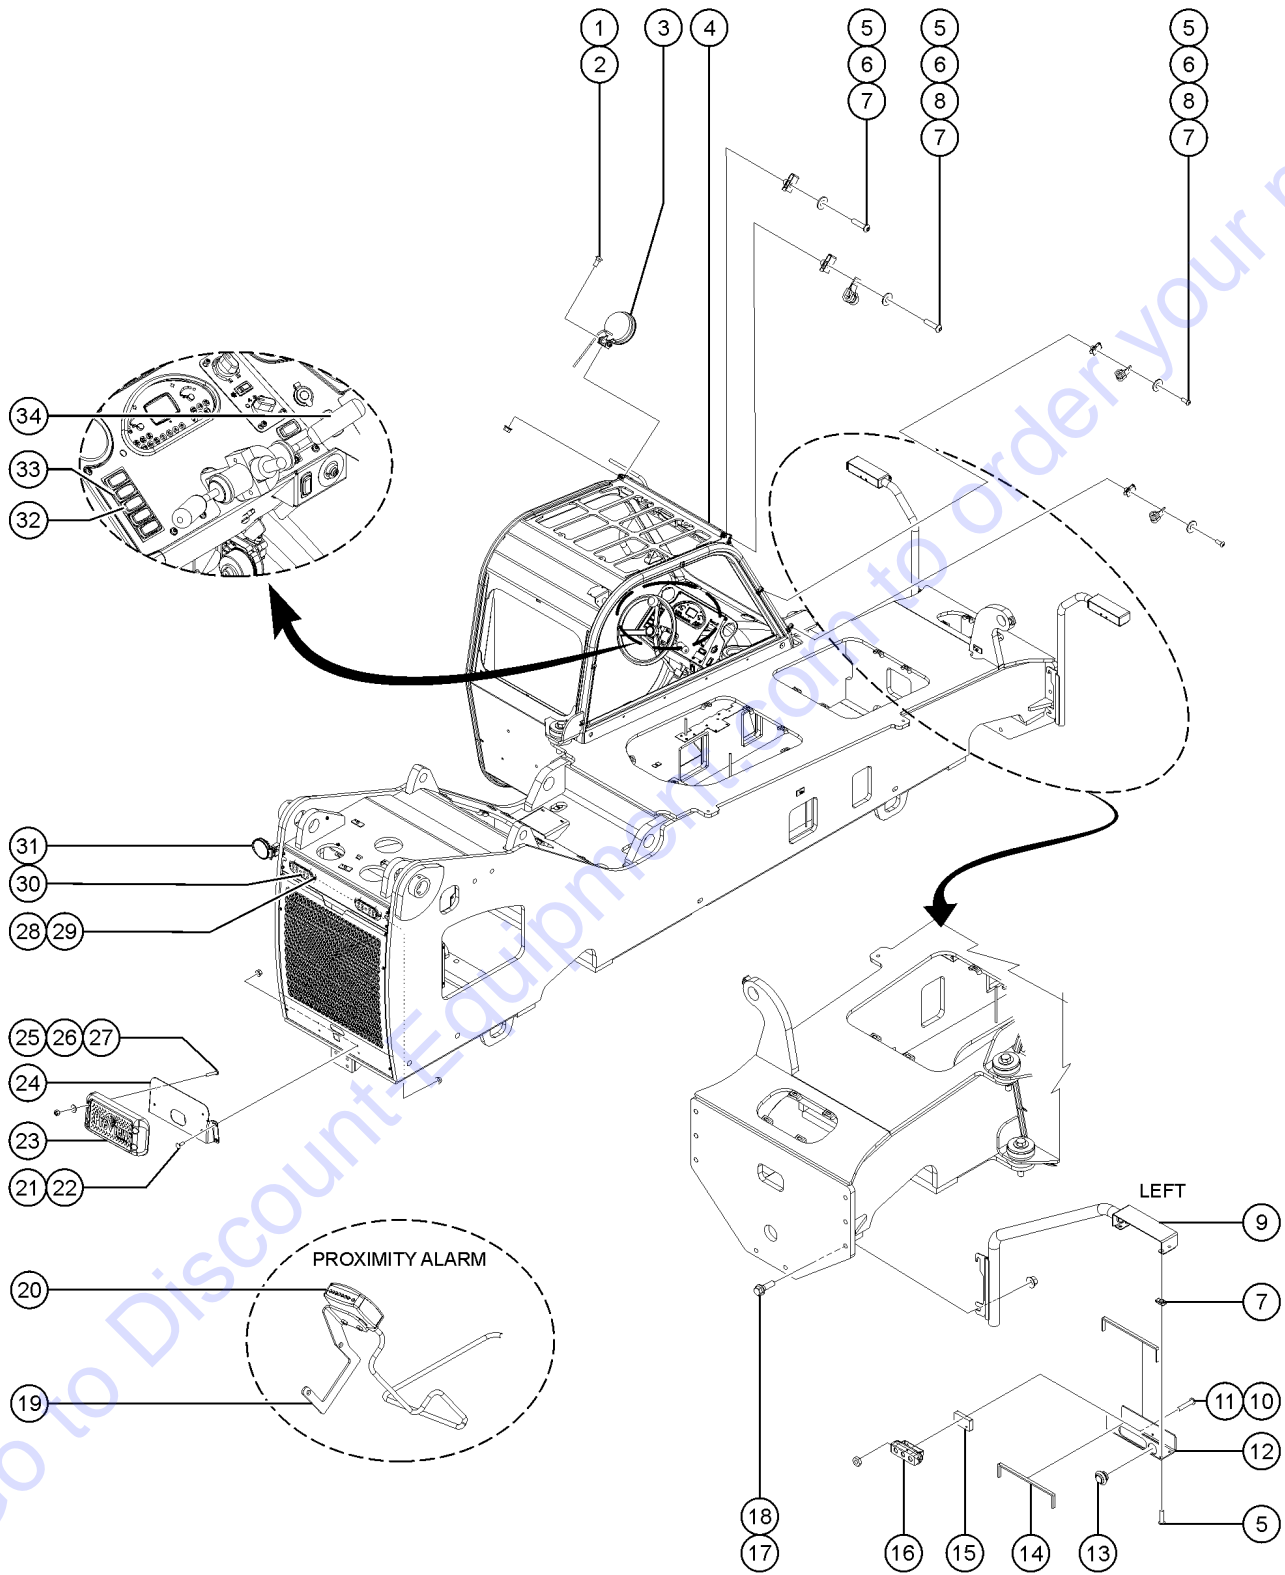

Go to Discount-Equipment.com to order your parts

901.1 Work light, Roadlight and Proximity Alarm

901.1 Work light, Roadlight and Proximity Alarm

Item	Part No.	Description	Qty.	Item	Part No.	Description	Qty.
--	1286180GT	KIT,WORKLIGHT INSTALL,GTH-1056....1		33	1255735GT	SWITCH, BOOM LIGHTS.....1	
--	1286181GT	KIT,CAB/BACK UP LIGHTS,GTH-1056...1		34	7-125-06GT	SWITCH, TURN SIGNAL.....1	
--	1286182GT	KIT,BOOM LIGHT,GTH-1056.....1 <i>Must have CAB LIGHTS or ROAD LIGHTS installed before ordering this kit.</i>		--	1256922GT	SCREW,PHPM,10-32X2.25,ZAG.....2	
--	1286179GT	INSTRUCTIONS,INSTALL,WORKLIGHT,GTH-1056.1		--	824032GT	NUT,TL FLG,10-32,F,ZAG.....2	
1	1257745GT	BOLT,CARRIAGE,5/16-18X.75,5,ZAG.....1					
2	824028GT	NUT,TL FLG,5/16-18,G,ZAG.....1					
3	1258527GT	HARNESS,LIGHT,LED,CLEAR,5"ROUND.1					
--	1255882GT	LIGHT,LED,CLEAR,5"ROUND 12/24V					
4	1254057GT	FORMING,LIGHT BAR.....1					
5	824227GT	SCREW, BHC, 1/4-20 X 1, ZAG.....14					
6	824113GT	WASHER,FLAT,USS,1/4,ZAG.....6					
7	56912GT	SPRING CLIP,1/4-20,.025-.15X.54,ZAG.....14					
8	124728GT	CLAMP,0.44,#7X1/4,RUB CUSH.....3					
9	1262372GT	WELDMENT,MOUNT,ROAD LIGHT.....2					
10	1257047GT	SCREW,BHS,10-32X1,F835,ZAG.....4					
11	1256804GT	NUT,10-32,ZAG.....4					
12A	1254564GT	FORMING,COVER,CAB,ROAD LIGHT...1 <i>Left side Weldment</i>					
12B	1254565GT	FORMING,COVER,ENG,ROAD LIGHT...1 <i>Right side Weldment</i>					
13	1255647GT	HARNESS,LIGHT,TURN SIGNAL,AMBR.....2					
14	69773-1267GT	SEAL, RIBBED FOAM, 3/8X1/8 PSA....4					
15	1258715GT	SPACER,LIGHT MOUNT,.500".....2					
16	1253241GT	HARNESS,LIGHT,DRIVE,CLEAR,3LED.2					
17	1256126GT	SCREW,HHF,5/8-11X2,8,ZAG.....4					
18	1253319GT	NUT,TL,FLG,5/8-11,G,ZAG.....4					
19	1258105GT	FORMING, DISPLAY MOUNT.....1					
--	1277858GT	NUT,4-40,SS.....2					
20	1257988GT	DISPLAY,LED,REAR PROX ALARM.....1					
21	824124GT	BOLT,CARRIAGE,1/4-20X.75,5,ZAG.....4					
22	824027GT	NUT,TL FLG,1/4-20,G,ZAG.....4					
23	1257987GT	SENSOR,REAR PROXIMITY ALARM.....1					
24	1257488GT	FORMING, RADAR MOUNTING.....1					
25	1277856GT	SCREW,PHPM,10-24X1,SS.....4					
26	1278285GT	WASHER,FLAT,#10,USS,SS.....4					
27	1277857GT	NUT,NYLOCK,10-24,A,SS.....4					
28	824215GT	SCREW,PHPM,10-32X.75,ZAG.....4					
29	824032GT	NUT,TL FLG,10-32,F,ZAG.....4					
30	229677GT	HARNESS, TAILLIGHT LED.....2					
31	237934GT	HARNESS, BACKUP LIGHT.....1					
32	236348GT	SWITCH, LIGHTS.....1					