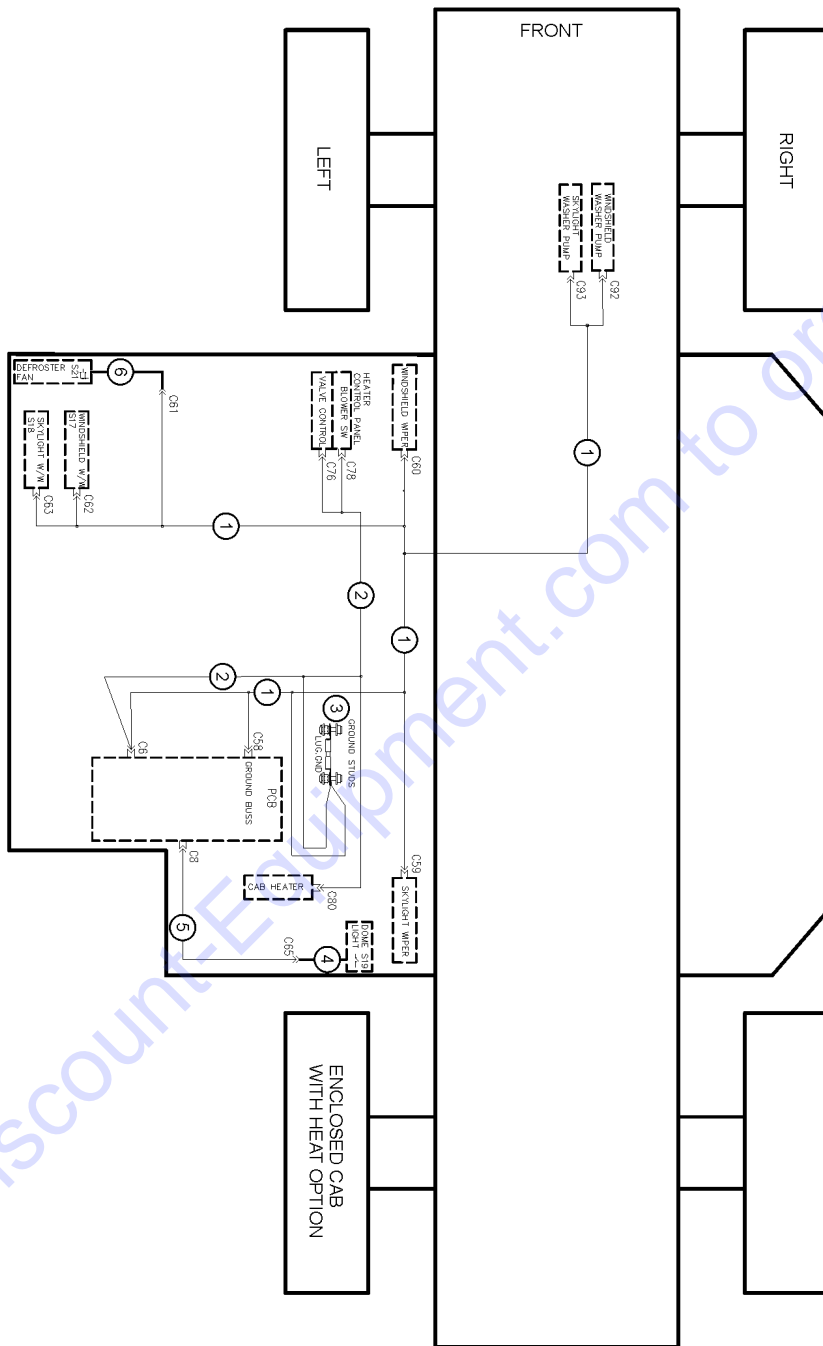

1005.1 Cab Heater Harnesses

Go to DiscountEquipment.com to order your parts

1005.1 Cab Heater Harnesses

Item	Part No.	Description	Qty.
1	233812GT	HARNESS, ENCLOSED CAB.....	1
2	234861GT	HARNESS, CAB HEATER.....	1
3	161444GT	ASSEMBLY, GROUND BUSS.....	1
4	123817GT	DOME LIGHT WITH CONNECTOR.....	1
5	233940GT	HARNESS, POWER, DOME LIGHT.....	1
6	234859GT	HARNESS, CAB FAN.....	1

Go to Discount-Equipment.com to order your parts