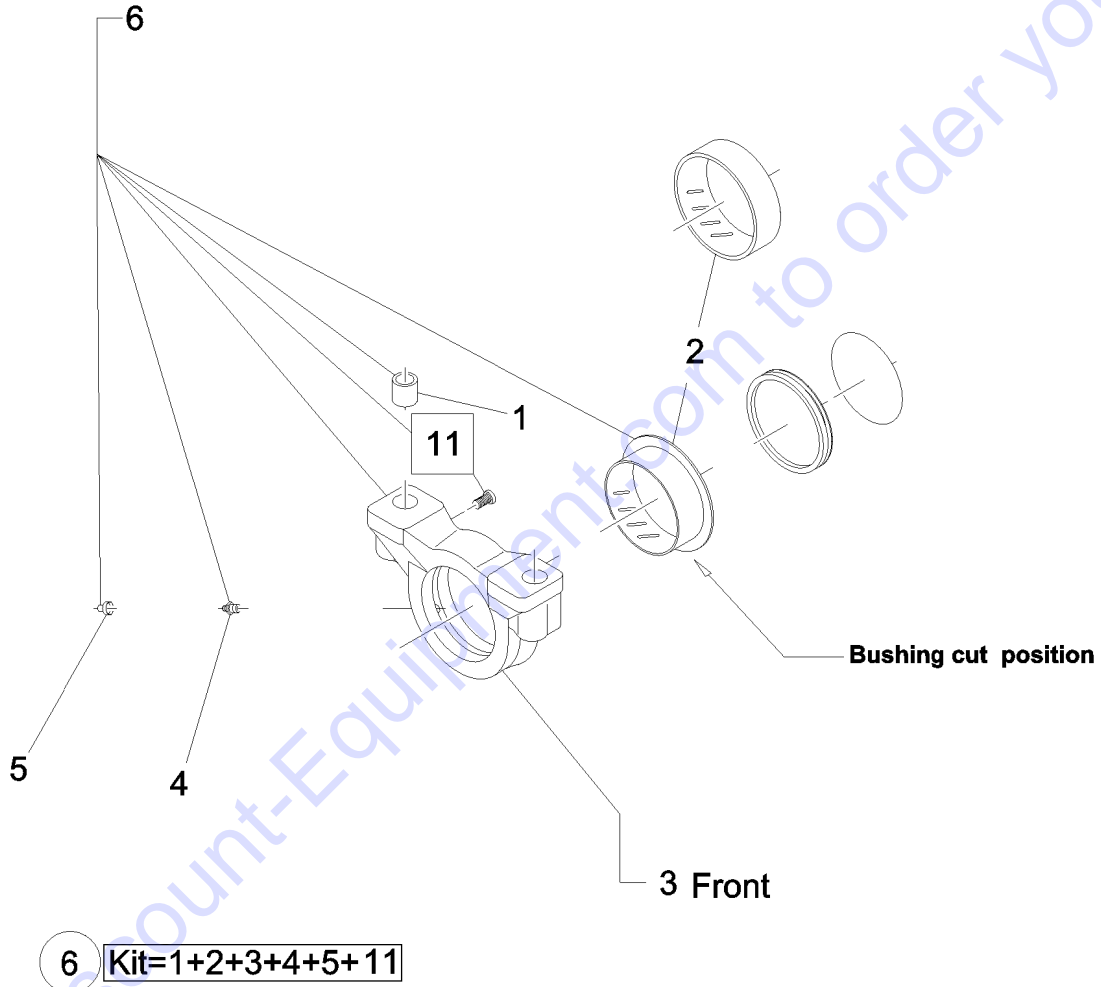

221.1 Rear Axle, Trunion

Item	Part No.	Description	Qty.
1	1277540GT	REDUCTION BUSHING.....	4
2	1277541GT	THRUST BUSHING.....	2
4	1277542GT	GREASE FITTING.....	2
5	1277543GT	PLUG.....	2
6	1277544GT	TRUNION KIT.....	2
11	1277545GT	BOLT.....	2

Go to Discount-Equipment.com to order your parts