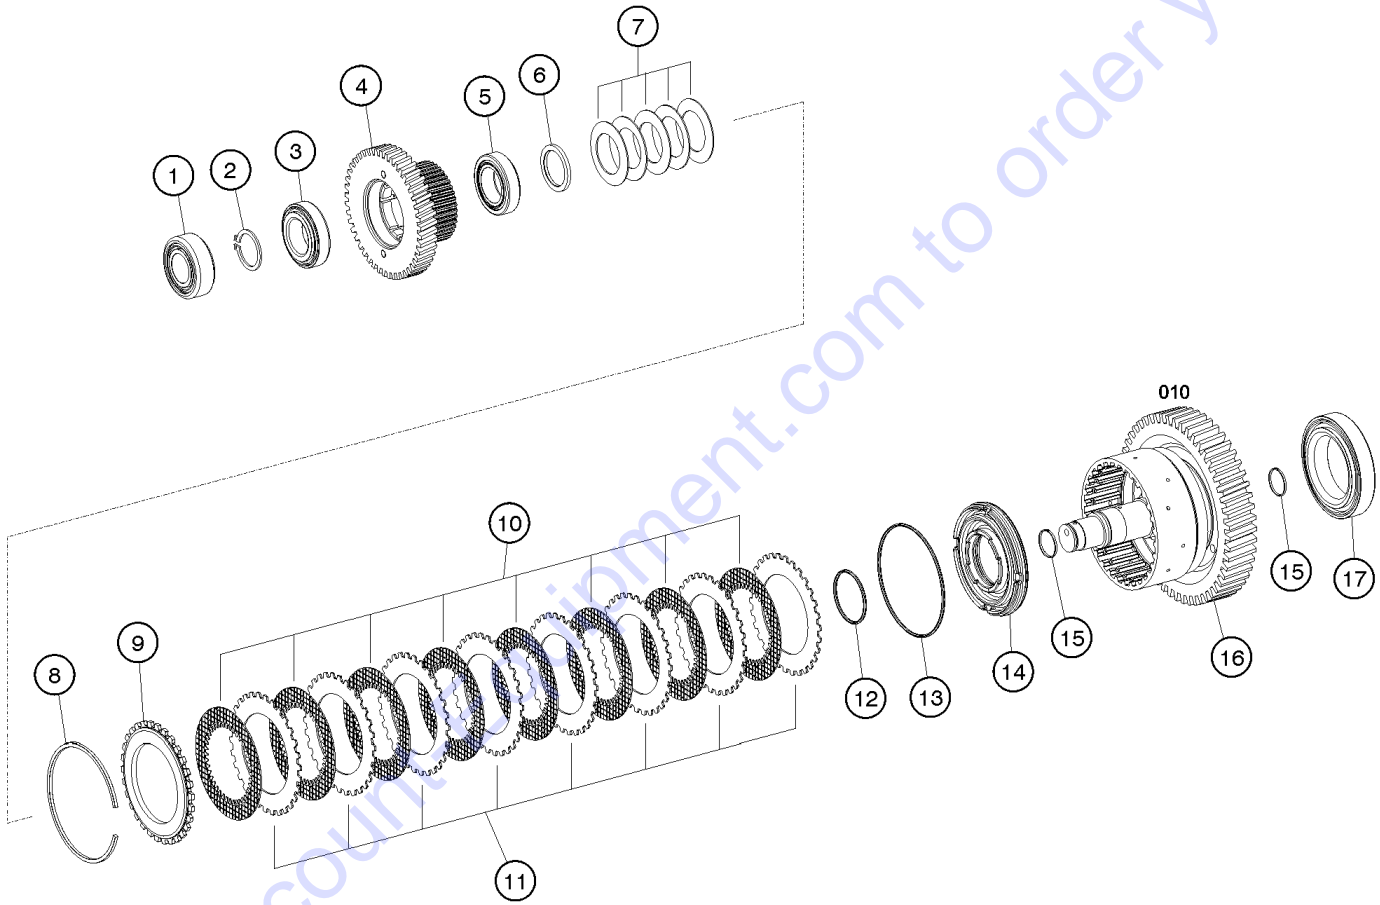

Item	Part No.	Description	Qty.
1	1252410GT	ROLLER BEARING.....	1
1	1252354GT	RECTANGULAR RING.....	1
3	1252417GT	COUPLING.....	1
4	1252464GT	PISTON.....	1
5	1252272GT	O-RING.....	1
6	1252273GT	O-RING.....	1
7	1252365GT	CUP SPRING.....	5
8	1252325GT	SHIM.....	1
9	1252237GT	CIRCLIP.....	1
10	1252231GT	OUTER CLUTCH DISC.....	12
11	1252226GT	INNER CLUTCH DISC.....	12
12	1252234GT	END SHIM.....	1
13	1252327GT	SNAP RING	
--	1252328GT	SNAP RING	
--	1252329GT	SNAP RING	
--	1252330GT	SNAP RING	
--	1252331GT	SNAP RING	
--	1252332GT	SNAP RING	
--	1252333GT	SNAP RING	
--	1252334GT	SNAP RING	
--	1252335GT	SNAP RING	
14	1252414GT	SELF-ALIGNING BEARING.....	1
--	1252416GT	CLUTCH.....	1
15	1252457GT	DISC CARRIER.....	1
16	1252370GT	TAPERED ROLLER BEARING.....	1

Go to Discount-Equipment.com to order your parts

309.1 ZF Third Gear Assembly

Go to DiscountEquipment.com to order your parts