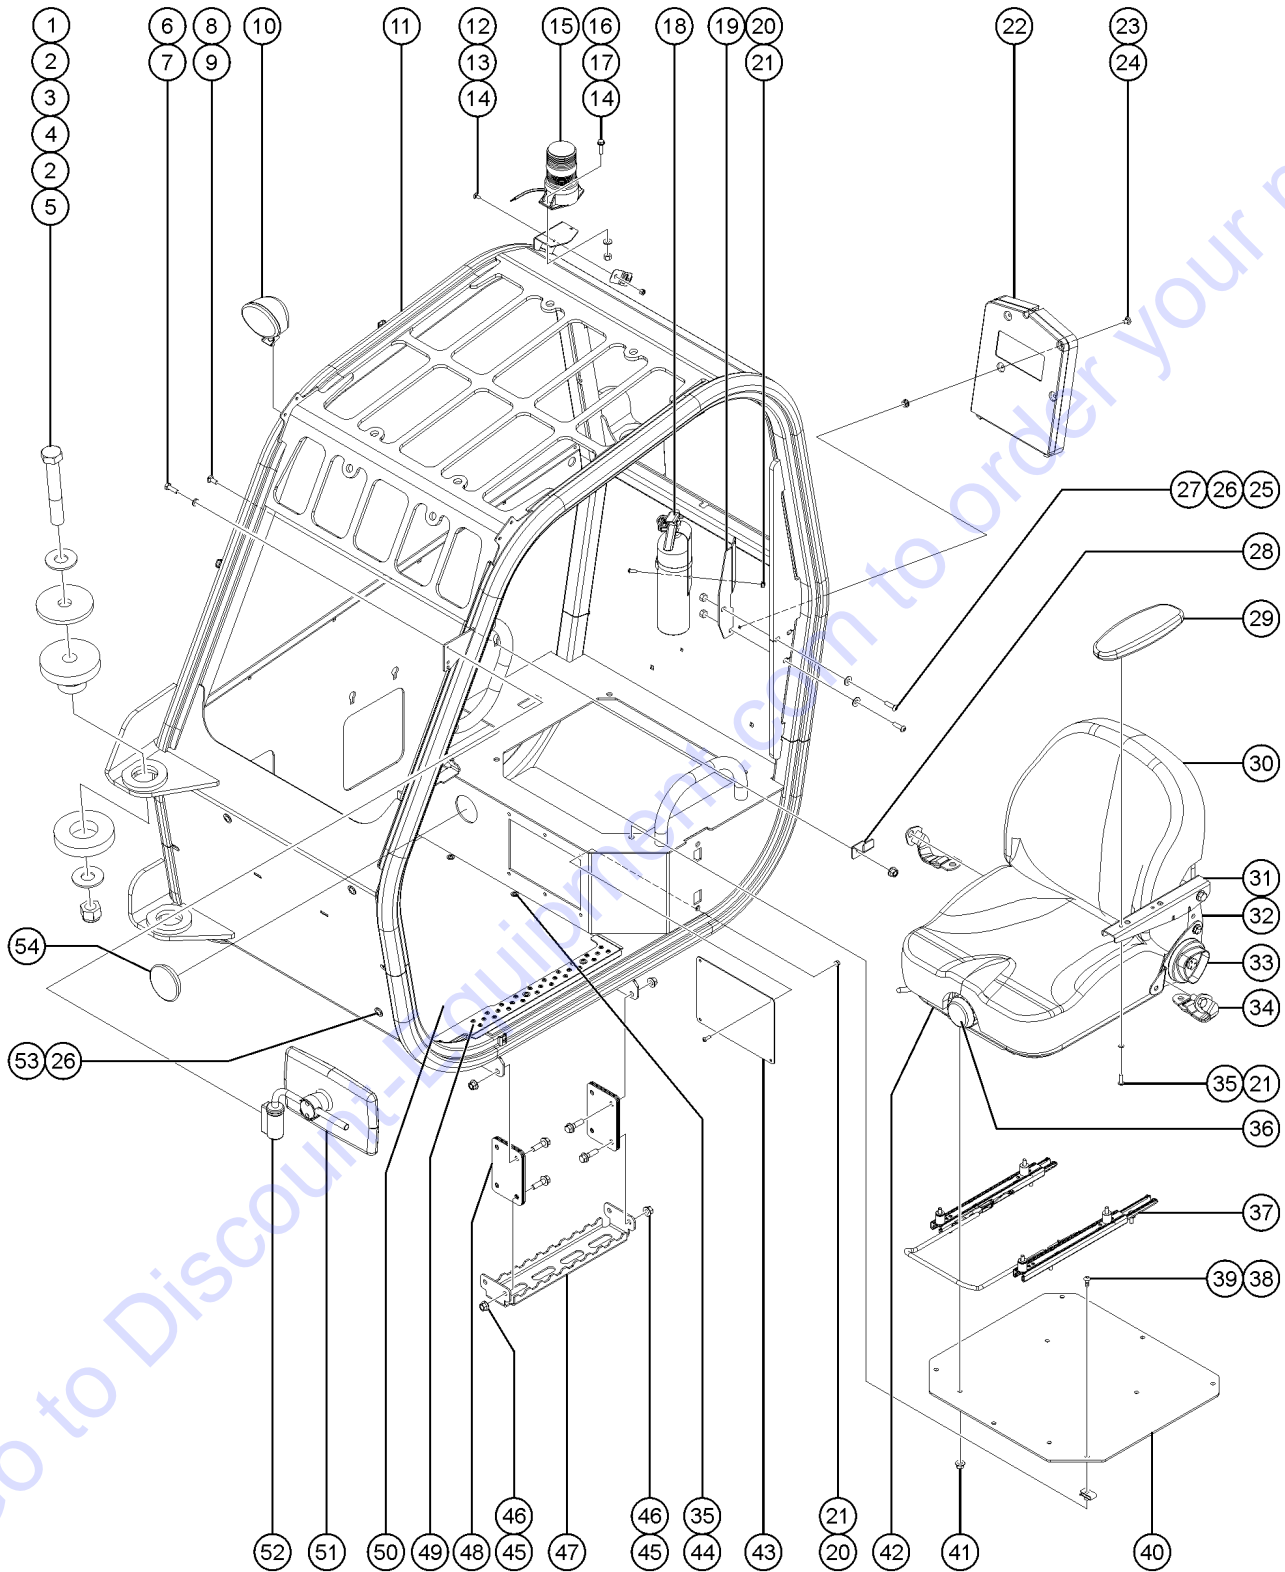

401.1 Standard Cab Components, View 1

401.1 Standard Cab Components, View 1

Item	Part No.	Description	Qty.	Item	Part No.	Description	Qty.
1	1256466GT	SCREW,HHC,1-8X6.5,8,ZAG.....	4	37	1263771GT	TRACK ASSY, SEAT ADJUST.....	1
2	1256469GT	WASHER,FLAT,1.0,USS,ZAG.....	8	38	1255393GT	SCREW,BHC,3/8-16X1,F835,ZAG.....	4
3	1254034GT	WASHER,RUBBER MOUNT,CAB.....	4	39	29868GT	SPRING CLIP,3/8-16,.05-.20X.73,ZAG....	4
4	123139GT	ISOLATOR,CAB.....	4	40	1254148GT	PLATE,SEAT MOUNT.....	1
5	123189GT	NUT,NYLOCK,1-8,GR8.....	4	41	237832GT	NUT,TL FLG,M8-1.25,DIN6927,10,ZAB.....	4
6	1256450GT	SCREW,HHC,M6-1.0X20,DIN933,10.9,ZAB.3		42	1263772GT	BELLOWS W/HARDWARE.....	1
7	825355GT	WASHER,FLAT,M6,DIN125,ZAB.....	3	43	1253981GT	COVER,CAB AIR INTAKE.....	1
8	824125GT	BOLT,CARRIAGE,3/8-16X1.5,ZAG.....	1	44	824227GT	SCREW, BHC, 1/4-20 X 1, ZAG.....	7
9	1274322GT	NUT,NYLOCK FLG,3/8-16,F,ZAG.....	1	45	1251997GT	NUT,TL FLG,1/2-13,G,ZAG.....	8
10		REF. LIGHT,LED,CLEAR,5"ROUND 12/24V <i>refer to 901.1</i>		46	826171GT	SCREW,HHF,1/2-13X1.75,ZAG.....	8
11	1281518GT	WELDMENT,CAB.....	1	47	1253956GT	FORMING,CAB STEP.....	1
12	1256282GT	BOLT,CARRIAGE,10-24X.5,5,ZAG.....	1	48	123108GT	STRAP,FLEXIBLE STEP.....	2
13	229987GT	CLIP,METAL MOUNT RECEP DEUTSCH.....	1	49A	1256323GT	FORMING, FLOOR MAT..... <i>(used in open cab)</i>	1
14	1274170GT	NUT, NYLOCK, 10-24, A, ZAG.....	3	49B	1254146GT	FORMING, FLOORMAT GUARD..... <i>(used in closed cab)</i>	1
15	231931GT	STROBE,BEACON, AC COMP 12-80V...1		50	214581GT	FLOORMAT, CAB.....	1
16	1262031GT	SCREW,HHF,10-24X.75,ZAG.....	2	51	1279208GT	MIRROR, CAB, GTH.....	1
17	1253185GT	WASHER,FLAT,#10,USS,ZAG.....	2	52	1279209GT	MIRROR ARM, CAB, GTH.....	1
18	88406GT	FIRE EXTINGUISHER.....	1	53	1256472GT	SCREW,BHC,3/8-16X.75,F835,ZAG.....	3
19	1254055GT	FORMING,EXTINGUISHER MOUNT.....	1	54	123572GT	HOLE PLUG, 3 IN.....	1
20	824027GT	NUT,TL FLG,1/4-20,G,ZAG.....	6				
21	1278088GT	SCREW,BHC,TORX PLUS, 1/4-20X3/4,F835,ZAG.....	8				
22A	24514GT	BOX,INSTRUCTION STORAGE..... <i>Europe/Asia/South America</i>	1				
22B	44743GT	MANUAL BOX W/DECALS***..... <i>USA/Canada/Australia</i>	1				
23	1256462GT	BOLT,CARRIAGE,1/4-20X.5,5,ZAG.....	2				
24	1256679GT	NUT,SERRATED,1/4-20,8,ZAG.....	2				
25	1255629GT	SCREW,BHC,3/8-16X1.25,F835,ZAG....	2				
26	1255758GT	WASHER,FLAT,3/8,USS,ZAG.....	5				
27	824038GT	NUT, TL JAM, 3/8-16, A, ZAG.....	2				
28	1253961GT	FORMING,SIDE CONSOLE MOUNT.....	1				
29	229304GT	PAD, ARMREST.....	1				
30	1253474GT	COVER, SEAT BASE, SUSPENSION.....	1				
--	1253475GT	COVER, SEAT BACK, SUSPENSION.....	1				
--	1276678GT	SEAT ASSY, SUSPENSION, RECLINE					
31	1263776GT	ARMREST, LH.....	1				
32	1263778GT	SEAT, SUSPENSION, RECLINE.....	1				
33	1263775GT	RECLINER KNOB KIT, SEAT.....	1				
34	1263774GT	CABLE TETHER KIT, SEAT.....	1				
35	824113GT	WASHER,FLAT,USS,1/4,ZAG.....	9				
36	1263770GT	KNOB ASSEMBLY, WEIGHT ADJ.....	1