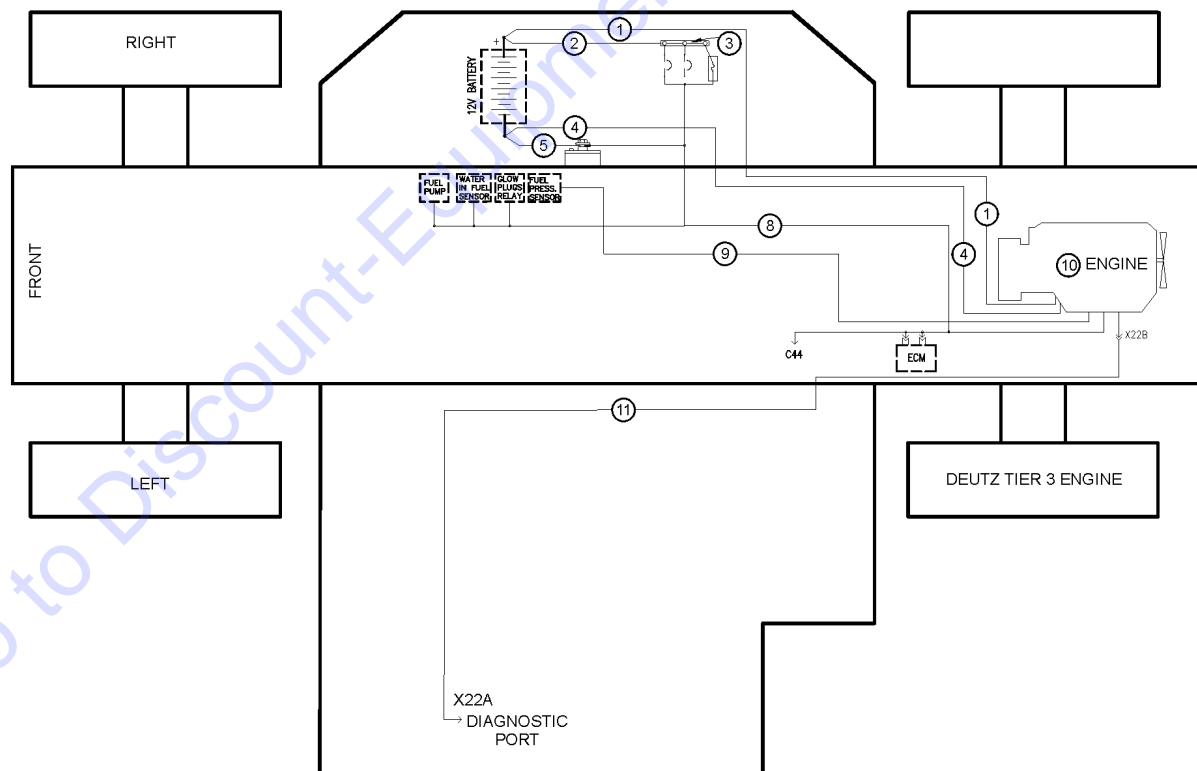

1002.1 Engine Harnesses - Deutz & Perkins Engines T3, T4i

1002.1 Engine Harnesses - Deutz & Perkins Engines T3, T4i

Item	Part No.	Description	Qty.
1	1260945GT	BATT CABLE ASSY,RED,3/0.....1	1
2	1267793GT	HARNESS, POWER LEAD.....1	1
3	236979GT	FORMING, BUSS BAR.....1	1
4	130719GT	BATTERY CABLE ASSY,BLACK,000.....1	1
5	7-319-17GT	GROUND STRAP,12 IN.....1	1
6A	220016GT	ENGINE HARNESS,1204E-E44TA.....1 <i>PERKINS T4I ENGINE</i>	1
6B	217940GT	HARNESS,ENGINE WIRING,PERKINS.....1 <i>PERKINS T3 ENGINE</i>	1
7	220015GT	WIRING HARNESS,1204E-E44TA.....1	1
8	1280500GT	HARNESS,DEUTZ TCD3.6,T3,10K.....1	1
9	1262902GT	HARNESS,FUEL PRESS SWITCH,5.0M.....1	1
10	219334GT	HARNESS,ENGINE BASE,TCD3.6.....1	1
11	1283272GT	HARNESS,DIAGNOSTIC PLUG EXT.....1	1

Go to Discount-Equipment.com to order your parts