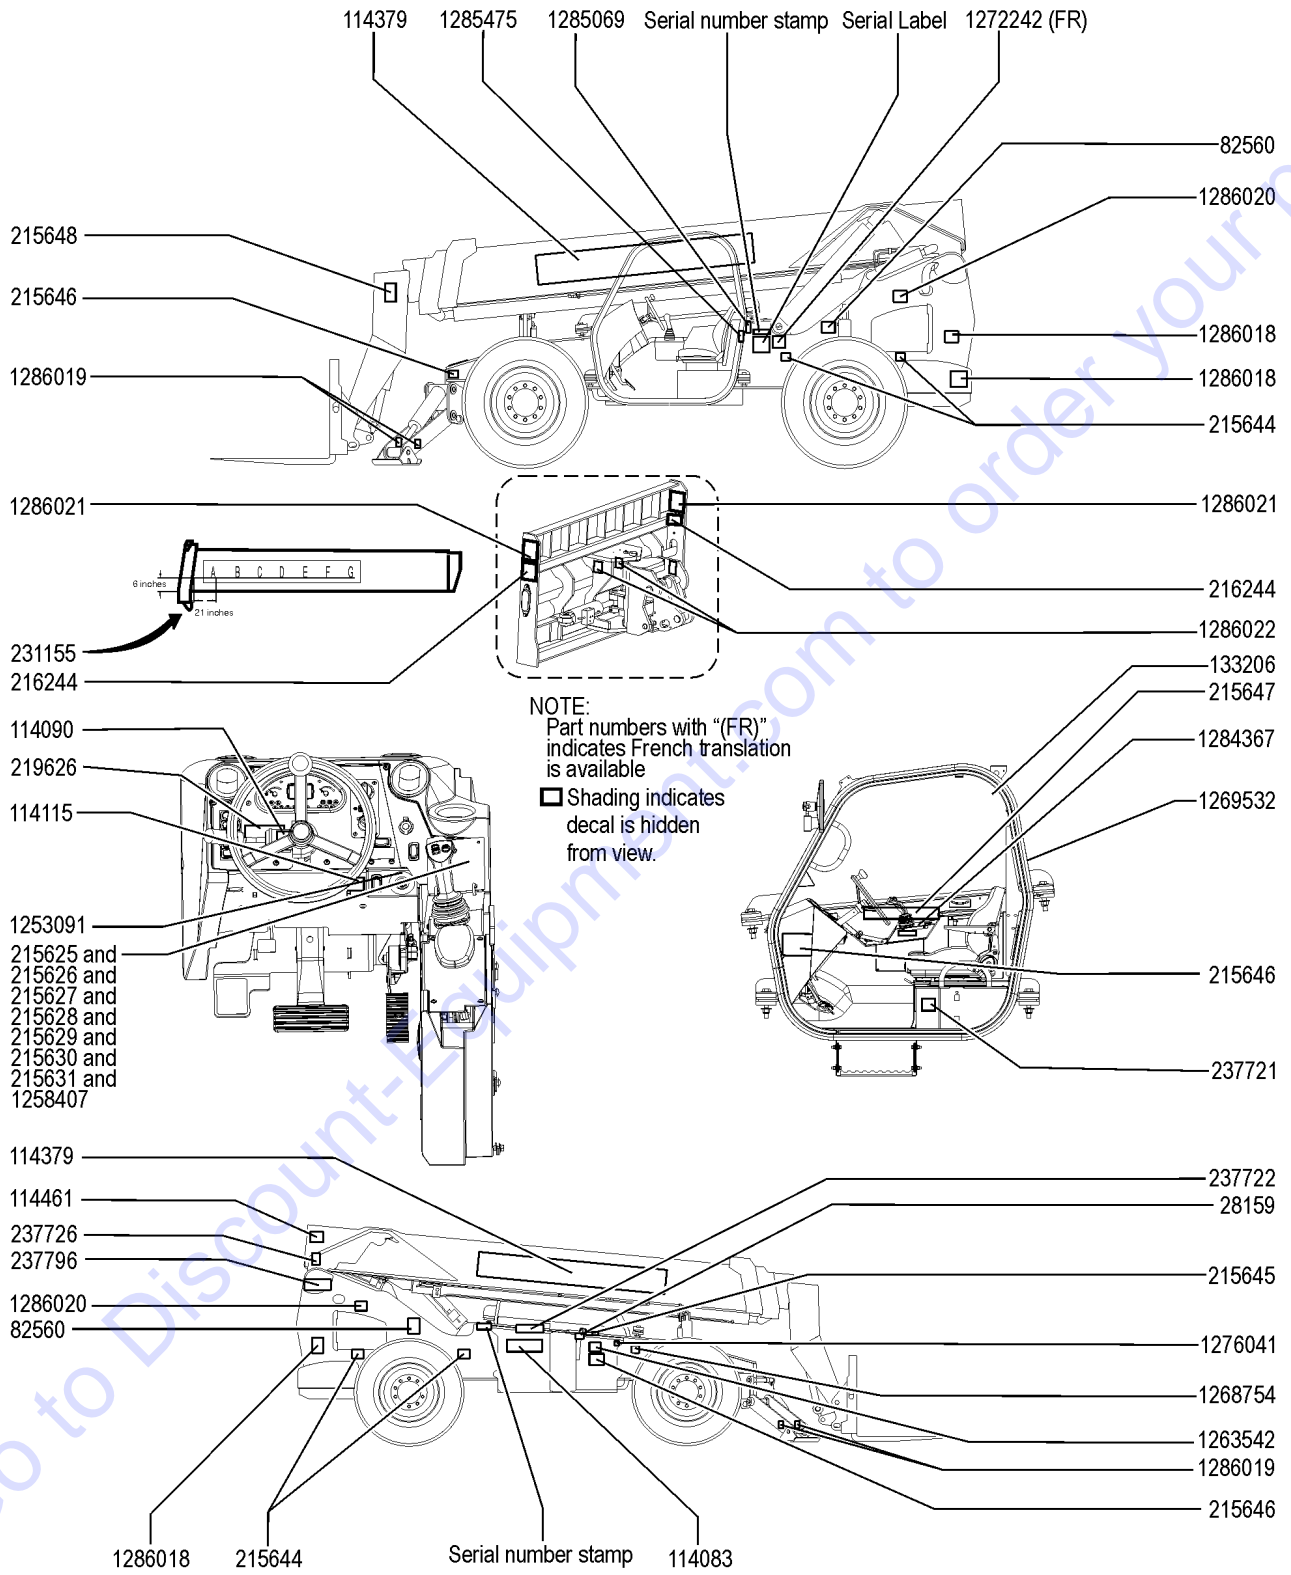

102.1 Decals with Symbols

102.1 Decals with Symbols

Item	Part No.	Description	Qty.	Item	Part No.	Description	Qty.
1	28159GT	DECAL,DIESEL.....	1	36	1285069GT	DECAL – WARNING, CYLINDER CHOCK,SYMB.....	1
2	82560GT	DECAL,SYMBOL-SKIN INJECT HAZRD.....	2	37	1285475GT	DECAL – INSTRUCTIONS, CYLINDER CHOCK, 10K.....	1
3	114083GT	DECAL,COSMETIC,GENIE LOGO,WHT.....	1	38	1286018GT	DECAL, BODY CRUSH, ROLLING TELE, SYM.....	3
4	114090GT	DECAL,TRANSMISSION CONTROL.....	1	39	1286019GT	DECAL, FOOT CRUSH, OUTRIG, SYM.....	4
5	114115GT	DECAL,STEERING SELECTOR.....	1	40	1286020GT	DECAL, BURN HAZARD, SYM.....	2
6	114379GT	DECAL,COSMETIC,GENIE GTH-1056..	2	41	1286021GT	DECAL, 48" FORKS ONLY, SYM.....	2
7	114461GT	DECAL,GTH 1056 STACKED,WHITE.....	1	42	1286022GT	DECAL, CRUSH HAZ, MOVING PT, SYM.....	2
8	133206GT	DECAL,OPEN WINDOW INST.....	1				
9	215625GT	Load Chart, GTH-1056, 1-2.....	1				
10	215626GT	Load Chart, GTH-1056, 2-3.....	1				
11	215627GT	Load Chart, GTH-1056, 3-4.....	1				
12	215628GT	Load Chart, GTH-1056, 4-5.....	1				
13	215629GT	Load Chart, GTH-1056, 5-6.....	1				
14	215630GT	Load Chart, GTH-1056, 6-7.....	1				
15	215631GT	Load Chart, GTH-1056, 7-8.....	1				
16	215644GT	DECAL,WARNING,CRUSH HAZARD,TIRES&CHASSIS.....	4				
17	215645GT	DECAL,DANGER,EXPLOSION/BURN,DIESEL FUELING.....	1				
18	215646GT	DECAL, 2 DECAL COMBO.....	3				
19	215647GT	DECAL, 2 DECAL COMBO.....	1				
20	215648GT	DECAL, FALL HAZARD.....	1				
21	216244GT	DECAL,TRUSS BOOM WARNING,SYM.....	2				
22	219626GT	DECAL,COSMETIC,GENIE DOMED, BLK/SILVER.....	1				
23	231155GT	DECAL, A-G, GTH1056, WHITE.....	1				
24	237721GT	DECAL,WARN,WEAR SEAT BELT.....	1				
25	237722GT	DECAL,DANGER,BATTERY SAFETY.....	1				
26	237726GT	DECAL,WARN,EXPLOSION/BURN HAZARD.....	1				
27	237796GT	DECAL,GENIE LOGO,3X9 WHITE.....	1				
28	1253091GT	DECAL,KEY IGNITION, 8/10K.....	1				
29	1258407GT	LOAD CHART,GTH-1056,8-9.....	1				
30	1263542GT	DECAL, COMPARTMENT ACCESS.....	1				
31	1268754GT	DECAL,WARN,SWG OVERTURN EN.....	1				
32	1269532GT	PUNCH SAFE T PUNCH DECAL GLASS BREAKING PUNCH DECAL GLASS SAFETY PUNCH EXIT DECAL.....	1				
33	1272242GT	DECAL,MACHINE REGISTRATION/OWNER TRANSFER....	1				
34	1276041GT	DECAL,FILL LEVEL,TANK,20 GAL.....	1				
35	1284367GT	DECAL,UNIVERSAL CONTROLLER,2X5.....	1