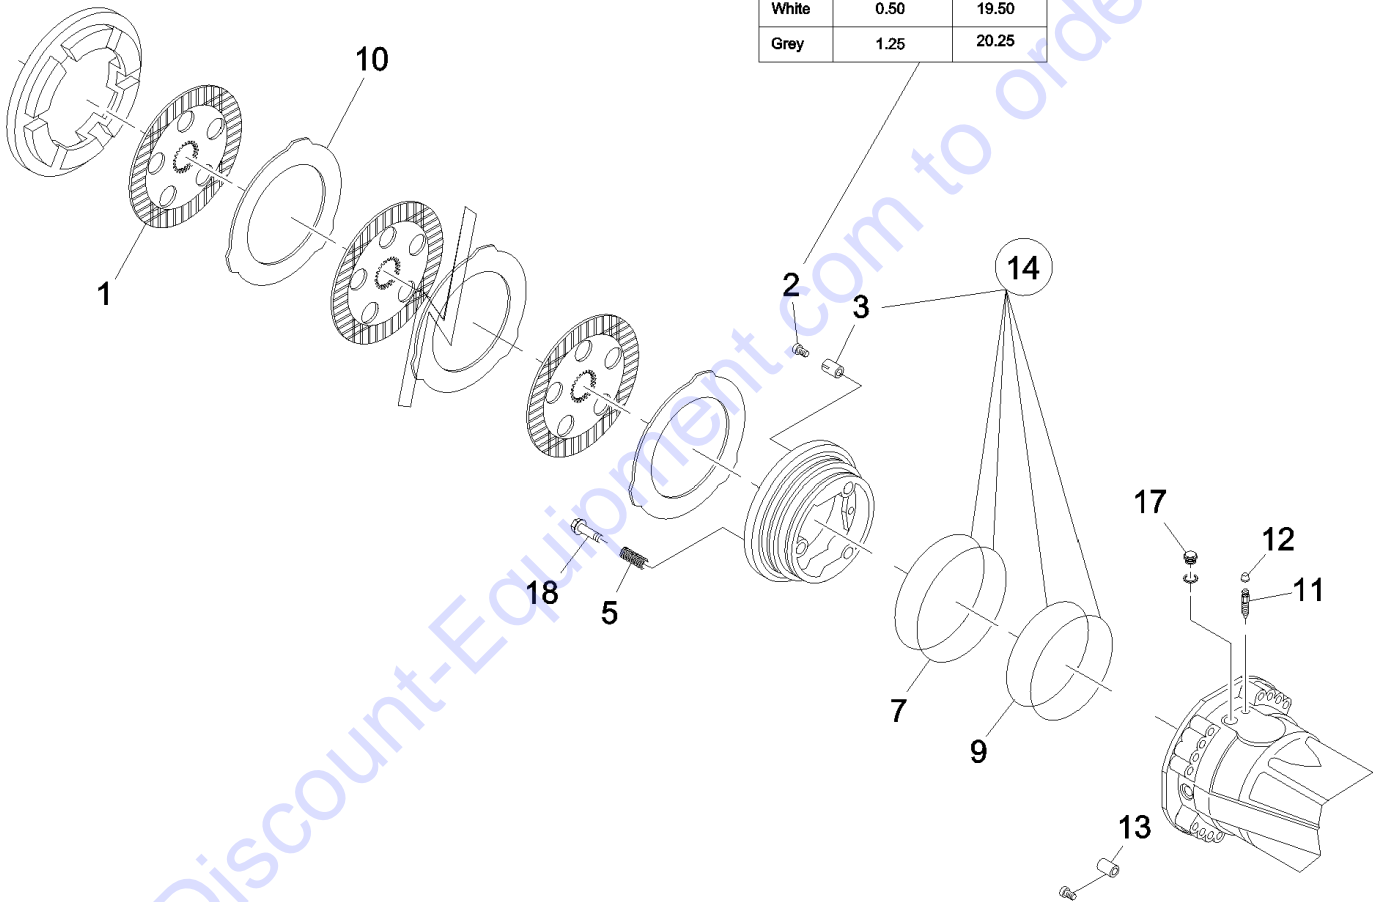

219.1 Rear Axle, Brakes

Colour	Brake Gap SAHR or SAHR + Service Brake (mm)	Length (mm)
Black	1.00	20.00
Yellow	0.75	19.75
White	0.50	19.50
Grey	1.25	20.25

Go to Discount-Equipment.com to order your parts