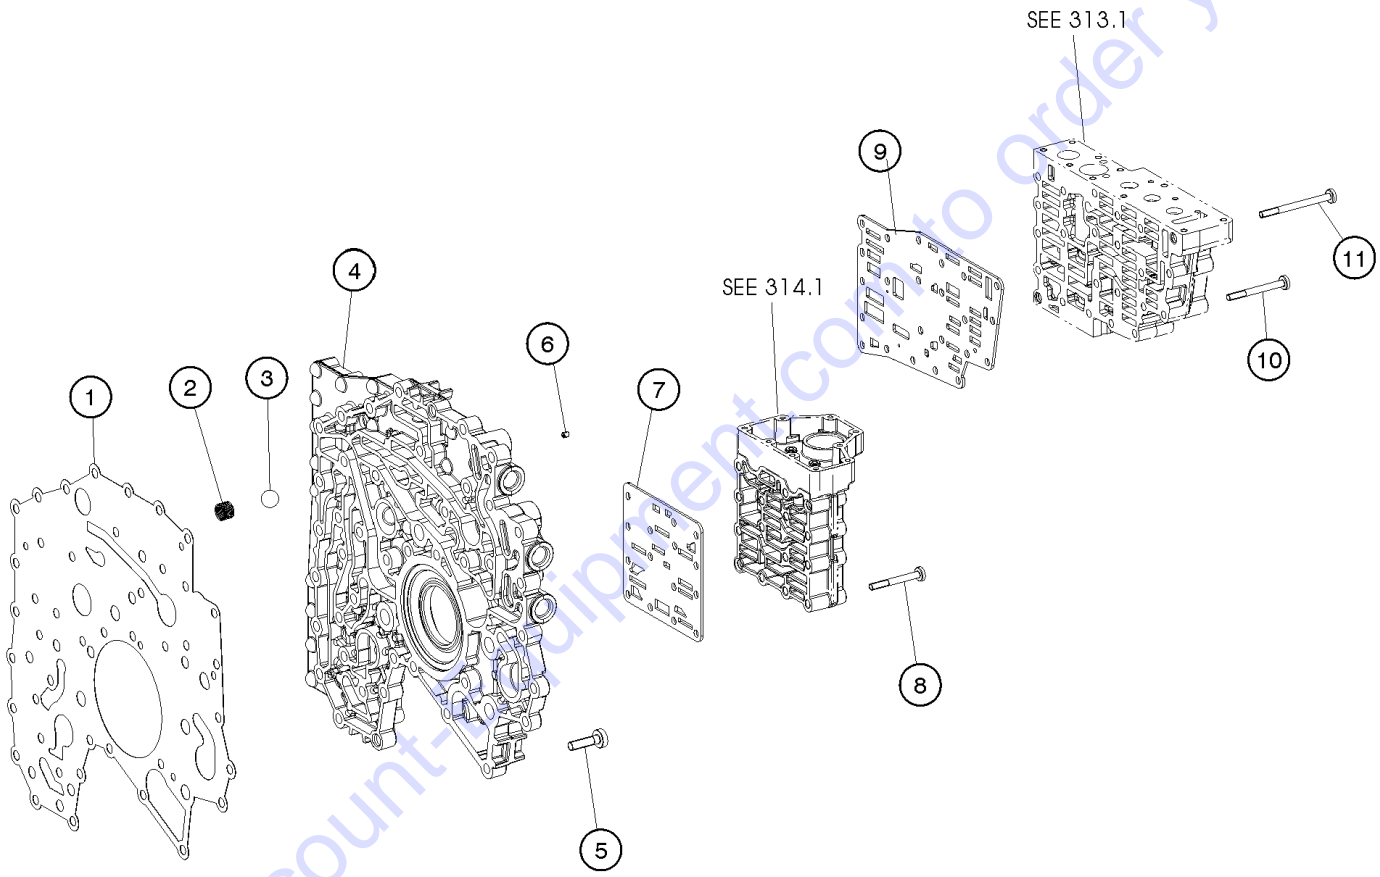

312.1 ZF Control Unit

Go to Discount-Equipment.com to order your parts

Item	Part No.	Description	Qty.
1	1252173GT	GASKET.....	1
2	1252344GT	COMPRESSION SPRING.....	1
3	1252225GT	BALL.....	1
4	1252174GT	DUCT PLATE.....	1
5	1252358GT	TORX SCREW M8X30.....	43
6	1252377GT	ORIFICE.....	1
7	1252176GT	INTERMEDIATE SHEET.....	1
8	1252362GT	TORX SCREW.....	15
9	1252451GT	INTERMEDIATE SHEET.....	1
10	1252363GT	TORX SCREW.....	19
11	1252364GT	TORX SCREW.....	4

Go to Discount-Equipment.com to order your parts