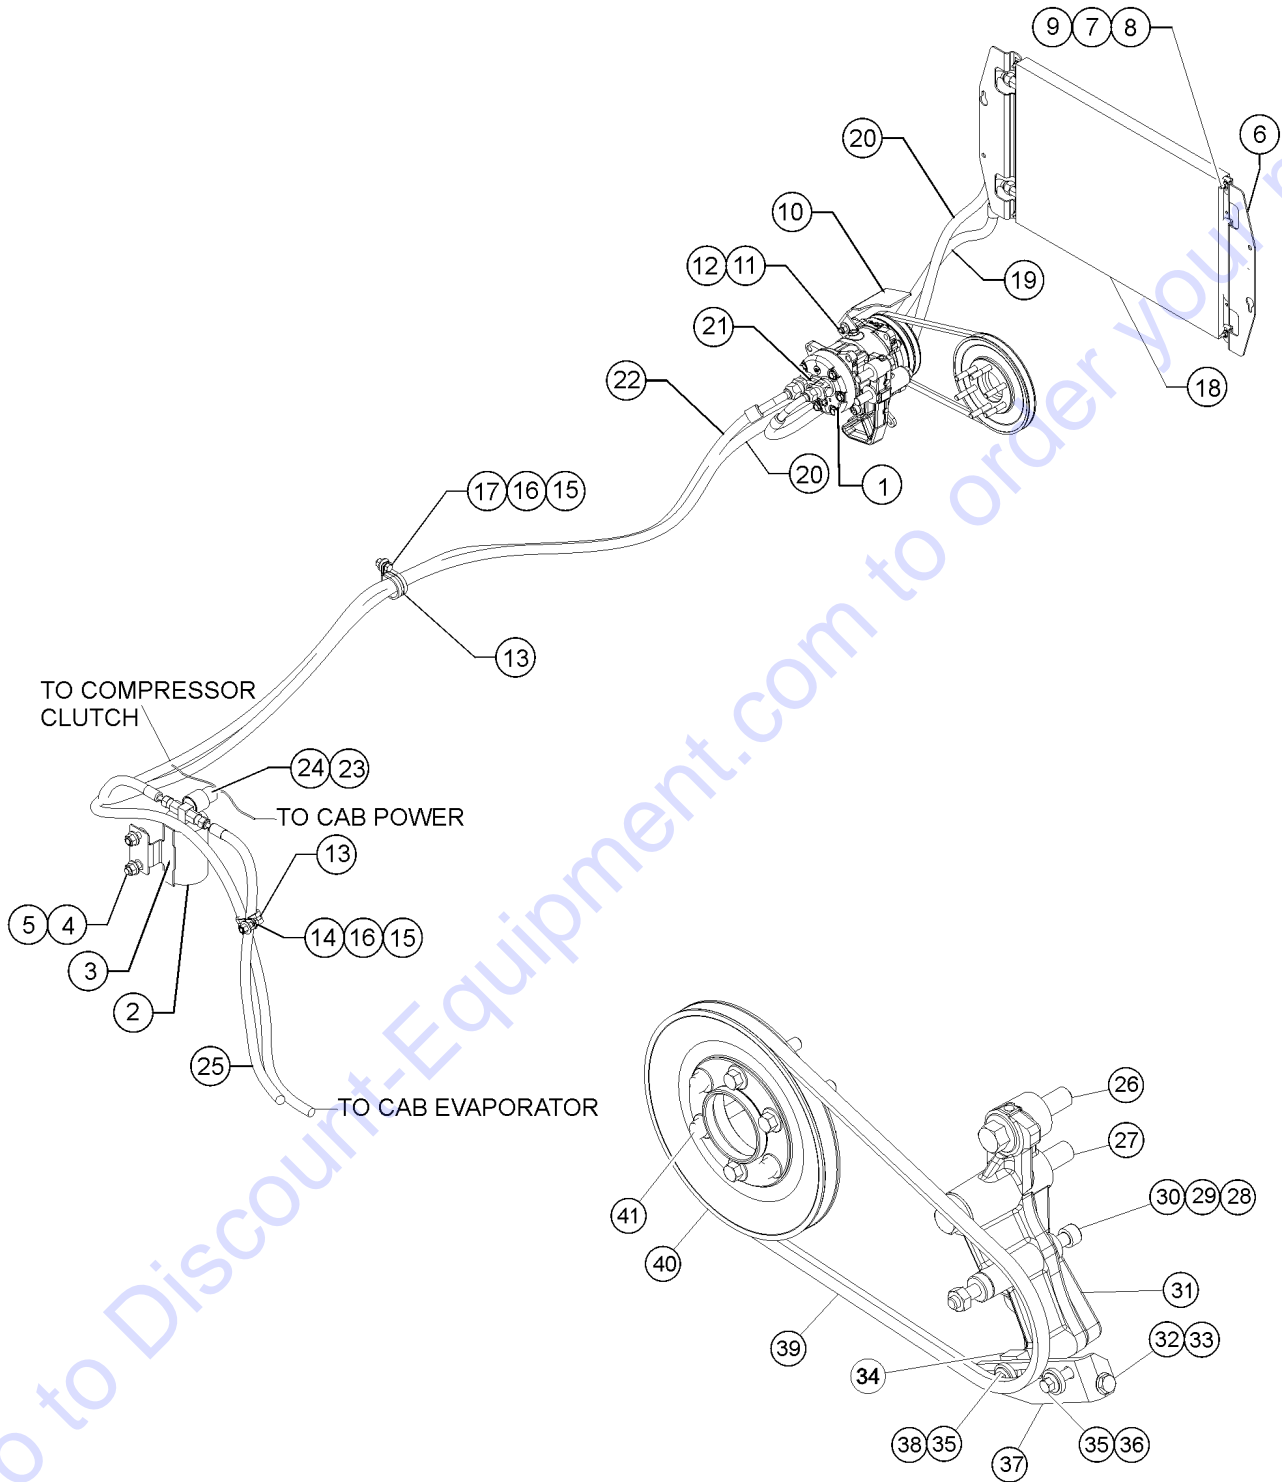

902.1 Air Conditioning Assembly - Belt Driven

902.1 Air Conditioning Assembly - Belt Driven

Item	Part No.	Description	Qty.	Item	Part No.	Description	Qty.
A	217874GT	HARNESS, CHASSIS, AC		41	215071GT	BOLT, HEX, FLANGE, 10MM X 65MM....6	
B		<i>(machines with belt drive A/C compressors)</i>					
1	215753GT	A/C COMPRESSOR.....1	1				
2	T107209GT	RECEIVER-DRIER, AC.....1	1				
3	1264448GT	FORMING, REC-DRIER.....1	1				
4	1256843GT	SCREW,HHC,1/2-13X1.25,8,ZAG.....2	2				
5	1251997GT	NUT,TL FLG,1/2-13,G,ZAG.....2	2				
6	1264449GT	FORMING,CNDSR MNT,TCD3.6,T4F.....2	2				
7	1253185GT	WASHER,FLAT,#10,USS,ZAG.....8	8				
8	49816GT	SCREW,PHILLIPS,PHM,10-32 X .75.....4	4				
9	824032GT	NUT,TL FLG,10-32,F,ZAG.....4	4				
10	1269272GT	FORMING,AC COMP GUARD,854/TCD.....1	1				
11	824091GT	SCREW,HHF,3/8-16X1.25,8,ZAG.....1	1				
12	824029GT	NUT,TL FLG,3/8-16,G,ZAG.....1	1				
13	1269033GT	CLAMP,1.50,#24 X 3/8,RUB CUSH.....2	2				
14	824068GT	SCREW,HHC,3/8-16X1.25,8,ZAG.....1	1				
15	824025GT	NUT,TL,3/8-16,C,ZAG.....2	2				
16	1255758GT	WASHER,FLAT,3/8,USS,ZAG.....2	2				
17	824067GT	SCREW,HHC,3/8-16X1,8,ZAG.....1	1				
18	T107211GT	AC CONDENSER, RAD MNTD.....1	1				
19	1264454GT	HOSE, RFG, #6, DRIER-COND.....1	1				
20	1264455GT	HOSE, RFG, #8, W/CHG SPL.....1	1				
21	215754GT	COMPRESSOR MANIFOLD ADAPTOR.....1	1				
22	1264451GT	HOSE, RFG, #10, W/CHG SPL.....1	1				
23	216083GT	HARNESS, A/C, GTH844.....1	1				
24	T107212GT	BINARY SWITCH, AC.....1	1				
25	1264453GT	HOSE, RFG, #6, DRIER-EVAP.....1	1				
26	216072GT	BOLT, HEX, FLANGE, 16MMX70MM....1	1				
27	1271035GT	BOLT,HHF,M16 X 120MM,10.9,DTZ.....1	1				
28	216068GT	SCREW, SHC, 10MM X 125MM.....1	1				
29	216067GT	BUSHING, 10MM X 8.5MM.....1	1				
30	216076GT	NUT, HEX, 10MM, DEUTZ A/C.....1	1				
31	1270666GT	BRACKET, A/C DEUTZ TCD3.6.....1	1				
32	216073GT	BOLT, HEX, 8MMX130MM.....1	1				
33	216070GT	WASHER, 8MM, DOMED.....1	1				
34	216078GT	THREADED PIECE, DEUTZ, A/C.....1	1				
35	216077GT	WASHER, 8MM, PLAIN.....2	2				
36	216074GT	BOLT, HEX, FLANGE, 8MM X 30MM....1	1				
37	216069GT	CLAMPING STRAP, A/C, DEUTZ3.6.....1	1				
38	216075GT	BOLT, HEX, FLANGE, 8MMX40MM.....1	1				
39	215757GT	BELT, A/C, DEUTZ TCD3.6.....1	1				
40	215755GT	PULLEY, A/C COMPRSR, DEUTZ3.6.....1	1