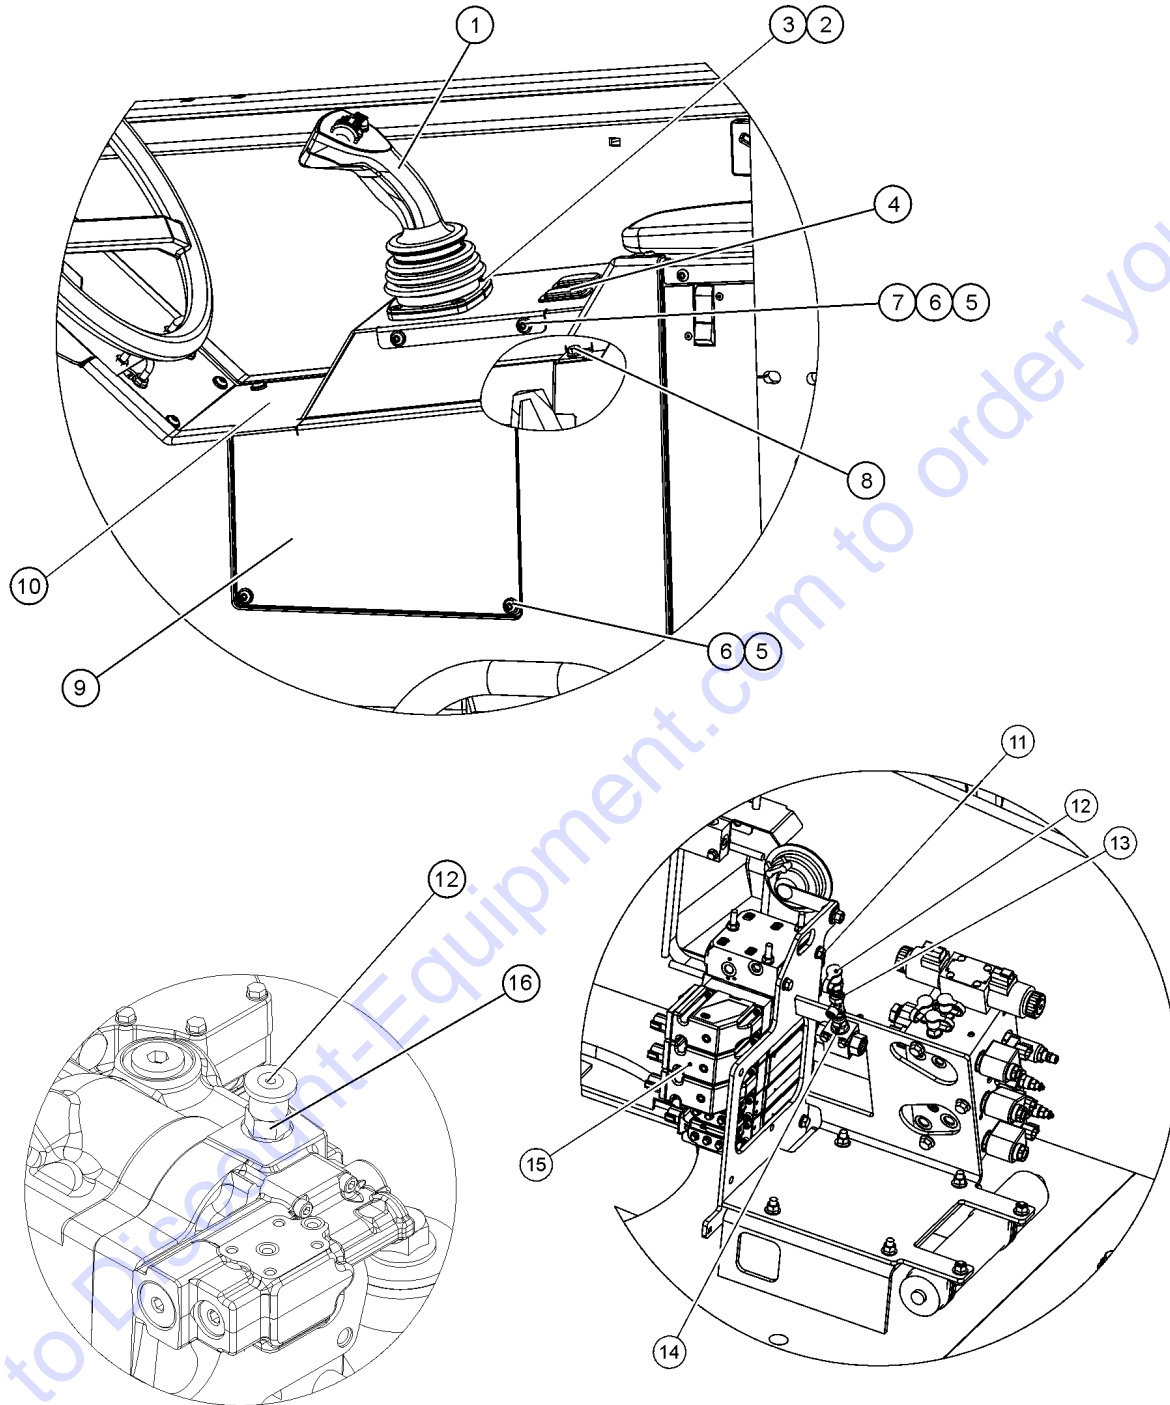

405.1 Electronic Joystick Components

405.1 Electronic Joystick Components

Item	Part No.	Description	Qty.
1	1284342GT	CONTROLLER,UNIVERSAL ELECTRONIC GTH.....	1
2	1257046GT	SCREW,FHS,10-32X1,F835,ZAG.....	4
3	1283005GT	NUT,NYLOCK FLG,10-32,A,ZAG.....	4
4	123567GT	PANEL PLUG.....	2
5	1278088GT	SCREW,BHC,TORX PLUS, 1/4-20X3/4,F835,ZAG.....	5
6	1256125GT	WASHER,FLAT,#12,SAE,HRD,ZAG.....	5
7	56912GT	SPRING CLIP,1/4-20,.025-.15X.54,ZAG.....	2
8	824078GT	SCREW,HHF,1/4-20X.75,8,ZAG.....	1
9	1284346GT	FORMING,SIDE,MOUNT,UNIVERSAL CONTROLLER.....	1
10	1284347GT	FORMING,TOP,MOUNT,UNIVERSAL CONTROLLER.....	1
11	824085GT	SCREW,HHF,5/16-18X.75,8,ZAG.....	3
12	48880GT	CAP,DIAGNOSTIC NIPPLE.....	2
13	49207GT	NIPPLE,DIAGNOSTIC,ORFS,FM,SWIV..	1
14	48908GT	FITTING,TEE,RUN,SWIVEL520432-4.....	1
15	1283381GT	PVG,5 SECTION,PRIMARY.....	1
16	48998GT	NIPPLE,DIAGNOSTIC,#6 PORT***.....	1