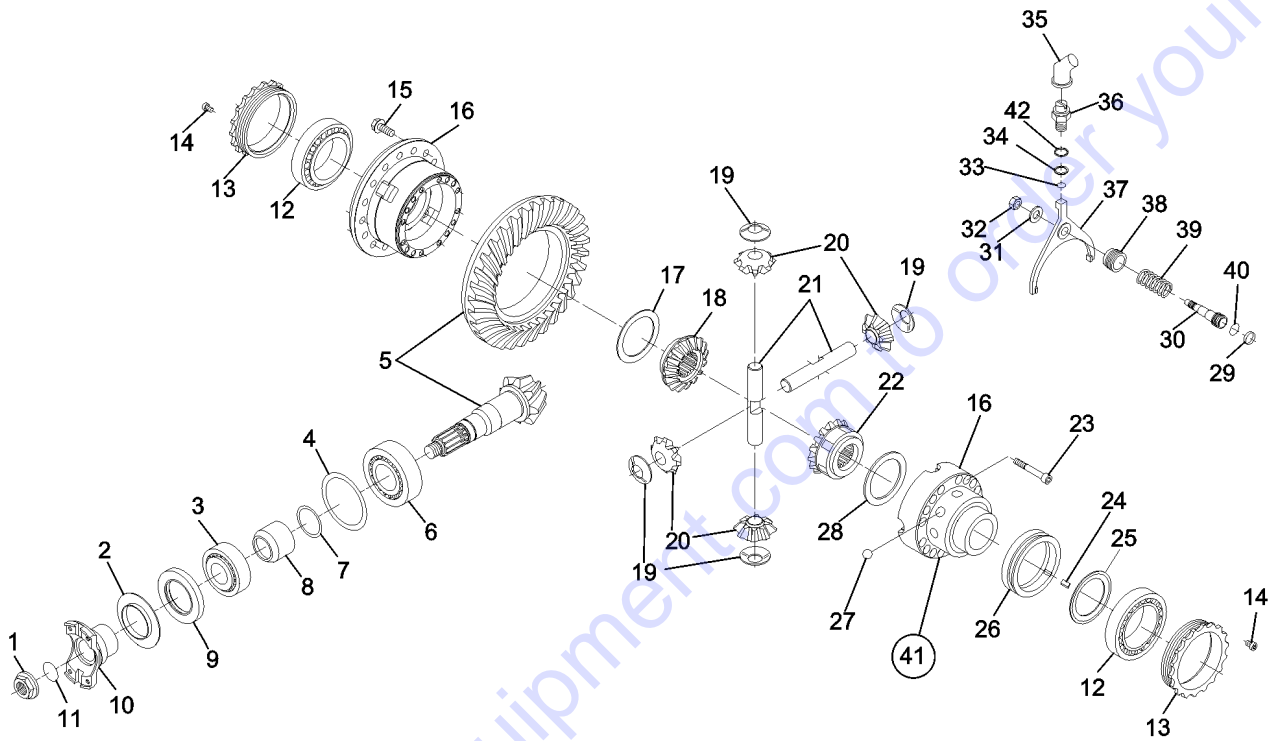

211.1 Front Axle, Differential

41 KIT = 16+17+18+19+20+21+22+23+28

Go to Discount-Equipment.com to order your parts

211.1 Front Axle, Differential

Item	Part No.	Description	Qty.	Item	Part No.	Description	Qty.
1	1277349GT	NUT.....	1	41	1277375GT	DIFFERENTIAL.....	1
2	1252656GT	COVER PLATE.....	1	42	1252557GT	SEAL WASHER.....	1
3	1277350GT	TAPER ROLLER BEARING.....	1				
4	7-229-662GT	SHIM / 0.10MM.....	1				
--	7-229-663GT	SHIM / 0.20MM.....	1				
--	7-229-664GT	SHIM / 0.50MM.....	1				
--	7-229-665GT	SHIM / 0.15MM.....	1				
5	1277351GT	BEVEL GEAR SET.....	1				
6	7-229-781GT	BEARING.....	1				
7	1252618GT	SHIM KIT.....	1				
8	1277352GT	SPACER.....	1				
9	1252538GT	SEAL.....	1				
10	1277353GT	FLANGE.....	1				
11	7-229-792GT	O-RING.....	1				
12	7-229-773GT	BEARING.....	2				
13	1277354GT	RING NUT.....	2				
14	1277355GT	BOLT.....	2				
15	1252570GT	BOLT.....	16				
16	1252605GT	DIFFERENTIAL CARRIER.....	1				
17	1252621GT	FRICTION WASHER.....	1				
18	1277356GT	DIFFERENTIAL SIDE GEAR.....	1				
19	228991GT	FRICTION WASHER.....	4				
20	1277357GT	DIFFERENTIAL PINION.....	4				
21	1277358GT	DIFFERENTIAL SHAFT.....	2				
22	1277359GT	DIFFERENTIAL SIDE GEAR.....	1				
23	1277360GT	BOLT.....	15				
24	1277361GT	WOODRUFF KEY.....	1				
25	7-229-796GT	FRICTION WASHER.....	1				
26	1277362GT	SLEEVE.....	1				
27	7-229-731GT	DETENT BALL.....	8				
28	7-229-805GT	FRICTION WASHER.....	1				
29	1252539GT	GASKET.....	1				
30	1252594GT	PISTON.....	1				
31	1252555GT	SPRING WASHER.....	1				
32	1252551GT	NUT.....	1				
33	1252533GT	O-RING.....	1				
34	1252556GT	SEAL WASHER.....	1				
35	1277369GT	BOOT.....	1				
36	1277370GT	SECURITY SWITCH.....	1				
37	1277371GT	SELECTOR FORK.....	1				
38	1277372GT	RING NUT.....	1				
39	1277373GT	SPRING.....	1				
40	1252534GT	O-RING.....	1				

Go to www.genieequipment.com to order your parts