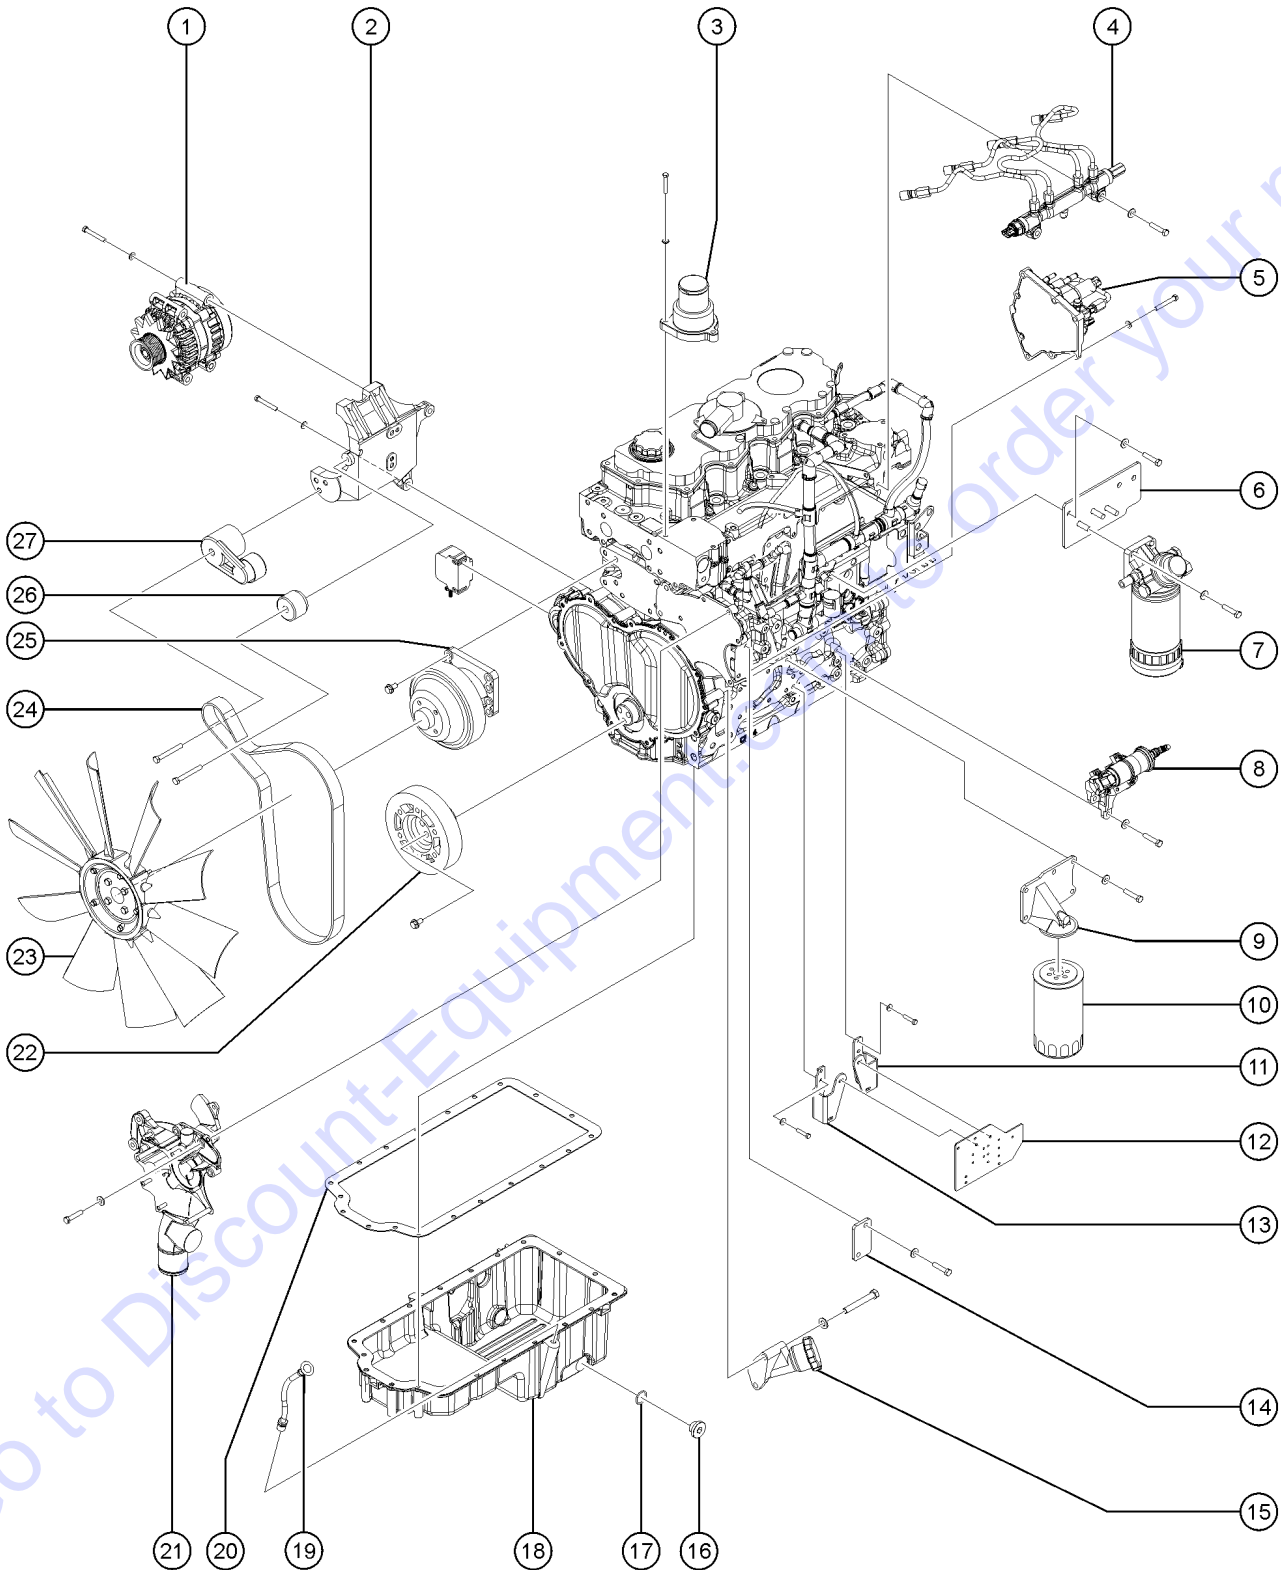

507.1 Perkins 1204E-E44TA Engine, View 4

507.1 Perkins 1204E-E44TA Engine, View 4

Item	Part No.	Description	Qty.
A		<i>Due to Tier 4 regulations, many engine replacement parts require the engine serial number at time of order. When ordering engine parts please have both machine and engine serial numbers available. For internal engine parts, contact engine dealer</i>	
B	220009GT	ECM,1204E-E44TA.....1 <i>(contact Discount-Equipment for assistance)</i>	1
C	220016GT	ENGINE HARNESS,1204E-E44TA.....1	1
1	219543GT	ALTERNATOR,1204E-E44TA.....1	1
2	219544GT	MOUNT,ALTERNATOR,1204E-E44TA....1	1
3	219539GT	THERMOSTAT HSING,1204E-E44TA....1	1
4	220018GT	FUEL RAIL,1204E-E44TA.....1	1
5	220017GT	FUEL INJ PUMP,1204E-E44TA.....1	1
6	220014GT	FUEL FILTER MTG,1204E-E44TA.....1	1
7	220019GT	FILTER,FUEL,PRI,1204E-E44TA.....1	1
--	1251454GT	FILTER ELEMENT,FUEL,PRI,1204E.....1	1
--	T114448GT	FUEL LINE,TRANS PUMP TO ECM <i>(fuel line from lift pump to ecm)</i>	1
--	T114450GT	FUEL LINE,ECM TO FUEL FILTER	1
--	T114451GT	FUEL LINE,FUEL FILTER-HP PUMP <i>(fuel line from fuel filter to injector pump)</i>	1
8	220013GT	FUEL LIFT PUMP,1204E-E44TA.....1	1
9	219530GT	FILTER HEAD,OIL,1204E-E44TA.....1	1
10	219529GT	FILTER,OIL,1204E-E44TA.....1	1
11	220025GT	BRKT,ELEC,REAR,1204E-E44TA.....1	1
12	220026GT	BRKT,BREAKER,1204E-E44TA.....1	1
13	220024GT	BRKT,ELEC,FRNT,1204E-E44TA.....1	1
14	219550GT	PLATE,OIL FILL,1204E-E44TA.....1	1
15	220010GT	OIL FILLER,1204E-E44TA.....1 <i>(includes item # 14)</i>	1
16	219534GT	PLUG,OIL DRAIN,1204E-E44TA.....1	1
17	219535GT	SEAL,OIL DRAIN,1204E-E44TA.....1	1
18	219533GT	OIL PAN,1204E-E44TA.....1	1
19	219538GT	DIPSTICK,OIL,1204E-E44TA.....1	1
20	219536GT	GASKET,OIL PAN,1204E-E44TA.....1	1
21	219548GT	WATER PUMP,1204E-E44TA.....1	1
22	219546GT	PULLEY,CRANKSHAFT,1204E-E44TA....1	1
23	217939GT	FAN, PERKINS 1104D,PUSHER.....1	1
24	219545GT	BELT,DRIVE,1204E-E44TA.....1	1
25	219547GT	PULLEY,ASSY,RAD,1204E-E44TA.....1	1
26	220057GT	PULLEY,IDLER,1204E-E44TA.....1	1
27	220056GT	BELT TENSIONER,1204E-E44TA.....1	1