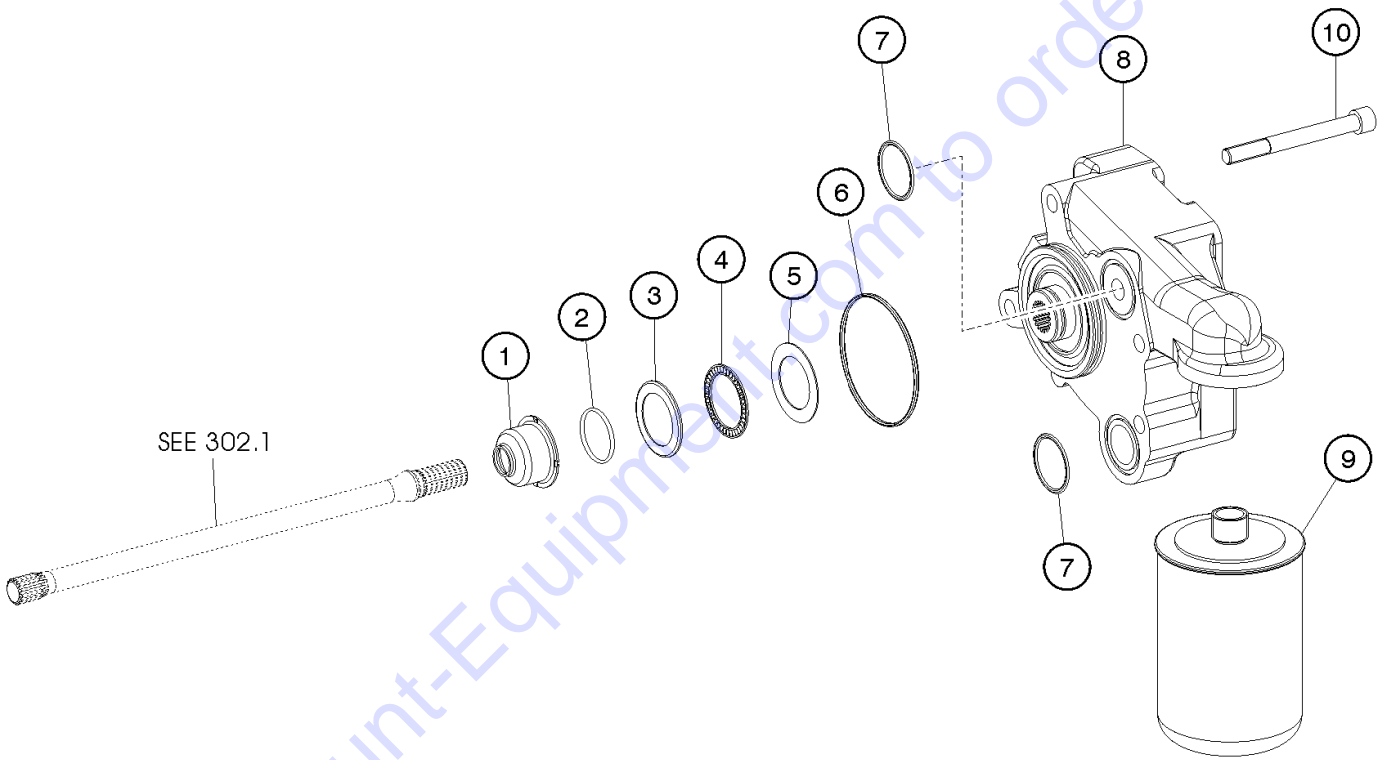

315.1 ZF Oil Pump Assembly

Item	Part No.	Description	Qty.
1	1252453GT	STOP SLEEVE.....	1
2	1252269GT	O-RING.....	1
3	1252227GT	ANGLE DISC.....	1
4	1252356GT	AX. NEEDLE CAGE.....	1
5	1252274GT	AXIAL WASHER.....	1
6	1252181GT	O-RING.....	1
7	1252182GT	O-RING.....	2
8	1252180GT	PUMP..... (includes #7)	1
9	1252184GT	OIL FILTER.....	1
10	1252285GT	CAP SCREW.....	4

Go to Discount-Equipment.com to order your parts