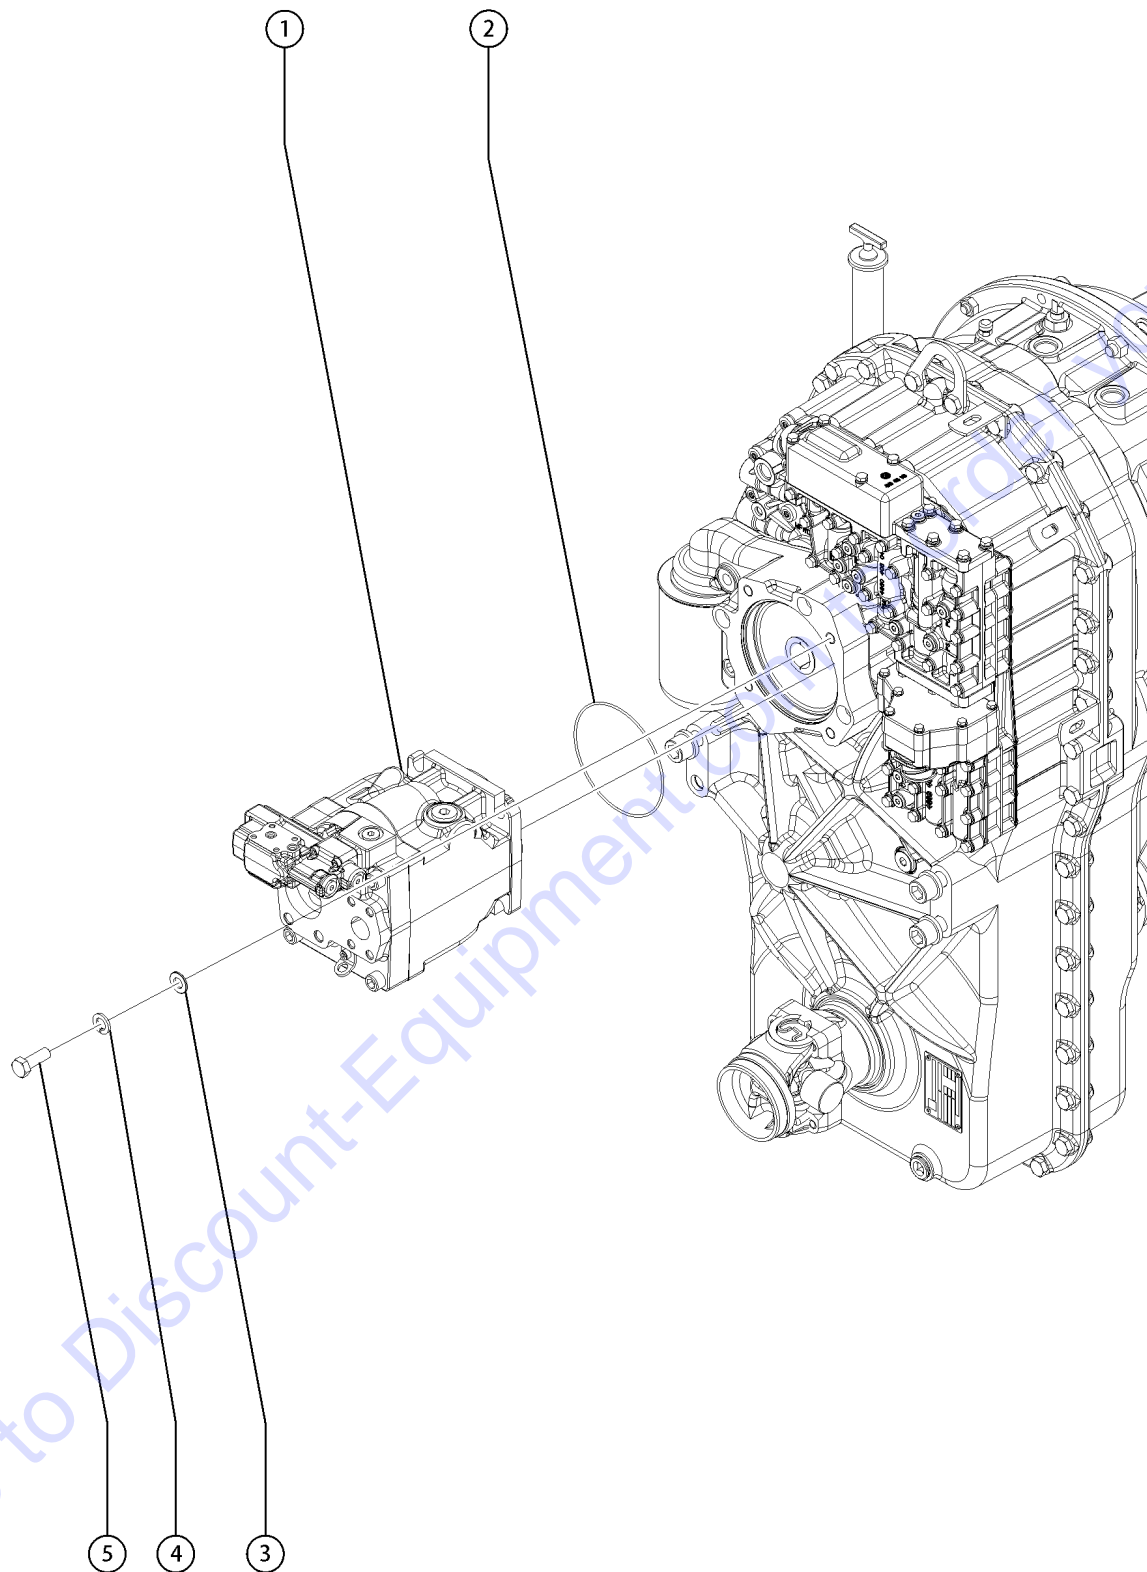

Item	Part No.	Description	Qty.
A	117655GT	MANIFOLD,BRAKE PRESSURE	
1	229977GT	SWITCH,PRESS,NO,50 PSI,04 OR.....1 <i>(brake light switch; part of Road Light Option)</i>	
2	229976GT	SWITCH PRESSURE NC,450PSI.....1	

Go to Discount-Equipment.com to order your parts

808.1 Hydraulic Pump