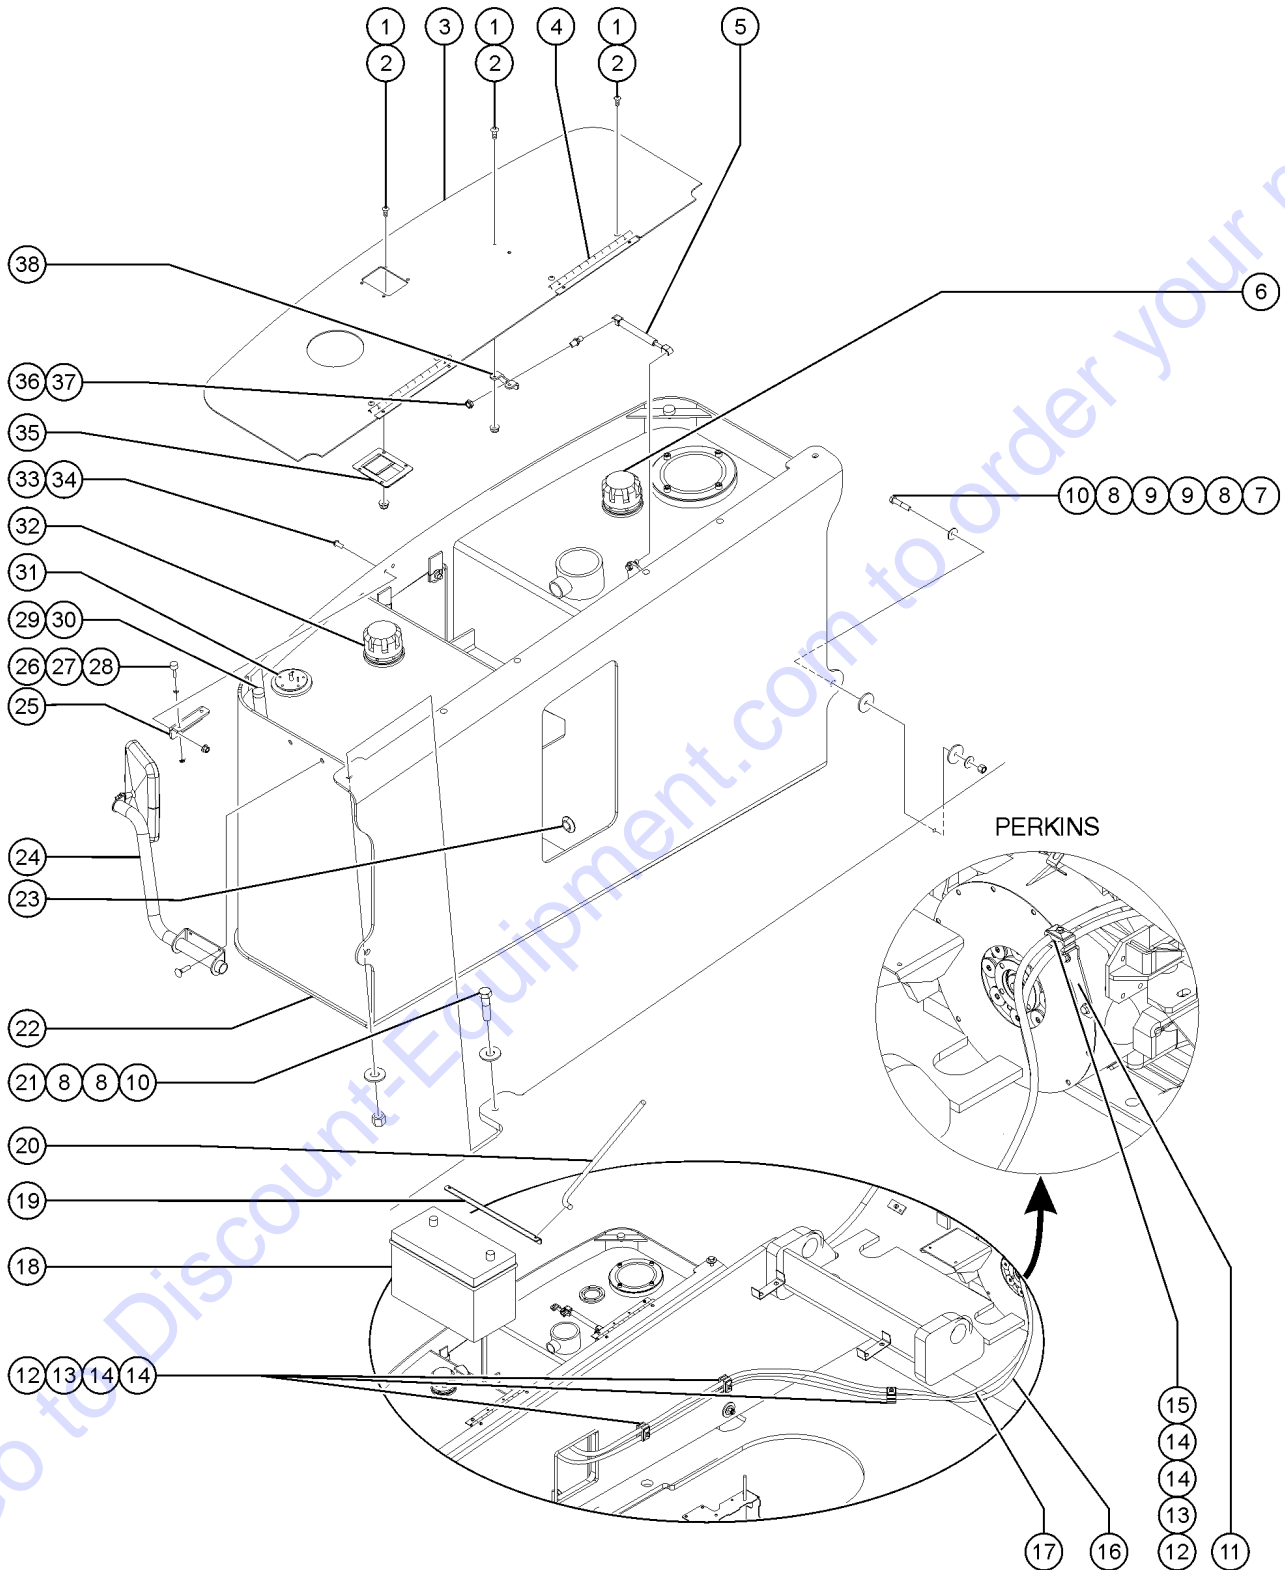

205.1 Fuel and Hydraulic Tank Assembly

205.1 Fuel and Hydraulic Tank Assembly

Item	Part No.	Description	Qty.	Item	Part No.	Description	Qty.
A	123915GT	PLATE,TANK SIDE ACCESS COVER		--	117379GT	ELEMENT,HYDRAULIC FILTER	
B	117302GT	TANK ASSY,GTH1056/48		23	123644GT	FUEL FITTING,3/8 STRAIGHT <i>return fitting for all engines; outlet for all engines except Perkins 1204E</i>	
C	117414GT	FITTING,SIGHT GLASS,#24,O.R.		--	823217GT	FITTING,FUEL,#8 ORB TO 1/2 HB <i>outlet fitting for Perkins 1204E engine</i>	
1	1278088GT	SCREW,BHC,TORX PLUS, 1/4-20X3/4,F835,ZAG.....	14	24		REF. MIRROR <i>(refer to 203.1)</i>	
2	1277924GT	NUT,NYLOCK FLG,1/4-20,F,ZAG.....	14	25	1277546GT	FORMING, UPPER DOOR MOUNT.....	1
3	1253939GT	PLATE,TANK TOP COVER.....	1	26	36388GT	BUMPER,RUBBER,.75 X .50H,STUD.....	2
4	47569GT	HINGE,11"X 2.5"X.44".....	2	27	824037GT	NUT,HH JAM,1/4-20,A,ZAG.....	2
5	39542GT	GAS SHOCK,SCISSORS***.....	1	28	1256679GT	NUT,SERRATED,1/4-20,8,ZAG.....	2
6	123148GT	BREATHER,FILLER,3 PSI.....	1	29	79090GT	BUMPER, 1.00 X .375 X 5/16.....	2
--	49819GT	SCREW,PHILLIPS,PHM,10-32 X .5		30	1255805GT	NUT,SERRATED,5/16-18,8,ZAG.....	2
7	1257464GT	SCREW,HHC,1/2-13X2.5,8,ZAG.....	2	31	217206GT	ASSEMBLY, FUEL SENDER.....	1
8	1255760GT	WASHER,FLAT,1/2,USS,ZAG.....	8	--	49819GT	SCREW,PHILLIPS,PHM,10-32 X .5	
9	1256283GT	WASHER,FLAT,.5X2.25X.188,ZAG.....	4	32	1264166GT	FILLER CAP,FUEL,BREATHER,GRN,1.....	1
10	1274320GT	NUT,NYLOCK,1/2-13,C,ZAG.....	4	--	49819GT	SCREW,PHILLIPS,PHM,10-32 X .5	
11	1254536GT	FORMING,BATT CABLE BRKT.....	1	33	1255393GT	SCREW,BHC,3/8-16X1,F835,ZAG.....	2
12	1257803GT	SCREW,HHF,5/16-18X2,8,ZAG.....	1	34	1274322GT	NUT,NYLOCK FLG,3/8-16,F,ZAG.....	2
13	123176GT	PLATE, TOP.....	4	35	55675GT	LATCH, LRG PADDLE HANDLE GS90...1	
14	7-273-27GT	CLAMP HALVES,TWIN,3/8"PIPE.....	8	36	1283028GT	NUT,LP NYLOCK,3/8-16,2,ZAG.....	2
15	824028GT	NUT,TL FLG,5/16-18,G,ZAG.....	1	37	78086GT	BALL STUD, GAS STRUT, 3/8-16.....	2
16	130718GT	BATTERY CABLE ASSY,RED,000.....	1	38	1277550GT	FORMING,STRUT MOUNT.....	1
--	1260945GT	BATT CABLE ASSY,RED,3/0 <i>(for all Perkins engines)</i>					
--	141174GT	BOOT,BATTERY CABLE,3/0 RED					
--	229022GT	BATT CABLE ASSY,RED,3/0.....	1				
17	130719GT	BATTERY CABLE ASSY,BLACK,000.....	1				
--	7-319-17GT	GROUND STRAP,12 IN.....	1				
--	1256464GT	SCREW,HHC,5/16-18X.75,8,ZAG					
--	1255764GT	WASHER,LOCK,5/16,ZAG					
--	825358GT	WASHER,FLAT,5/16,USS,ZAG					
18	67325GT	BATTERY,12V 1000CCA,5/16STUD W...1					
--	234966GT	OPTION,BATTERY BLANKET,1056 <i>includes GPN 28853 battery blanket and GPN 23877 cable ties,28" (4)</i>					
--	234969GT	BATTERY,AGM,GP31,1150CCA <i>optional battery</i>					
19	1254056GT	FORMING,BATTERY HOLDDOWN.....	1				
20	123150GT	HOOK, BATTERY HOLD DOWN.....	2				
21	1255782GT	SCREW,HHC,1/2-13X2.0,8,ZAG.....	2				
22	1283421GT	WELDMENT,1056 HYDRAULIC TANK...1					
--	1253938GT	PLATE,TANK SIDE ACCESS COVER					
--	1255393GT	SCREW,BHC,3/8-16X1,F835,ZAG					
--	29868GT	SPRING CLIP,3/8-16,.05-.20X.73,ZAG					
--	123153GT	SPLIT FLANGE KIT, 2 IN.					
--	123152GT	1"O-RING PLUG