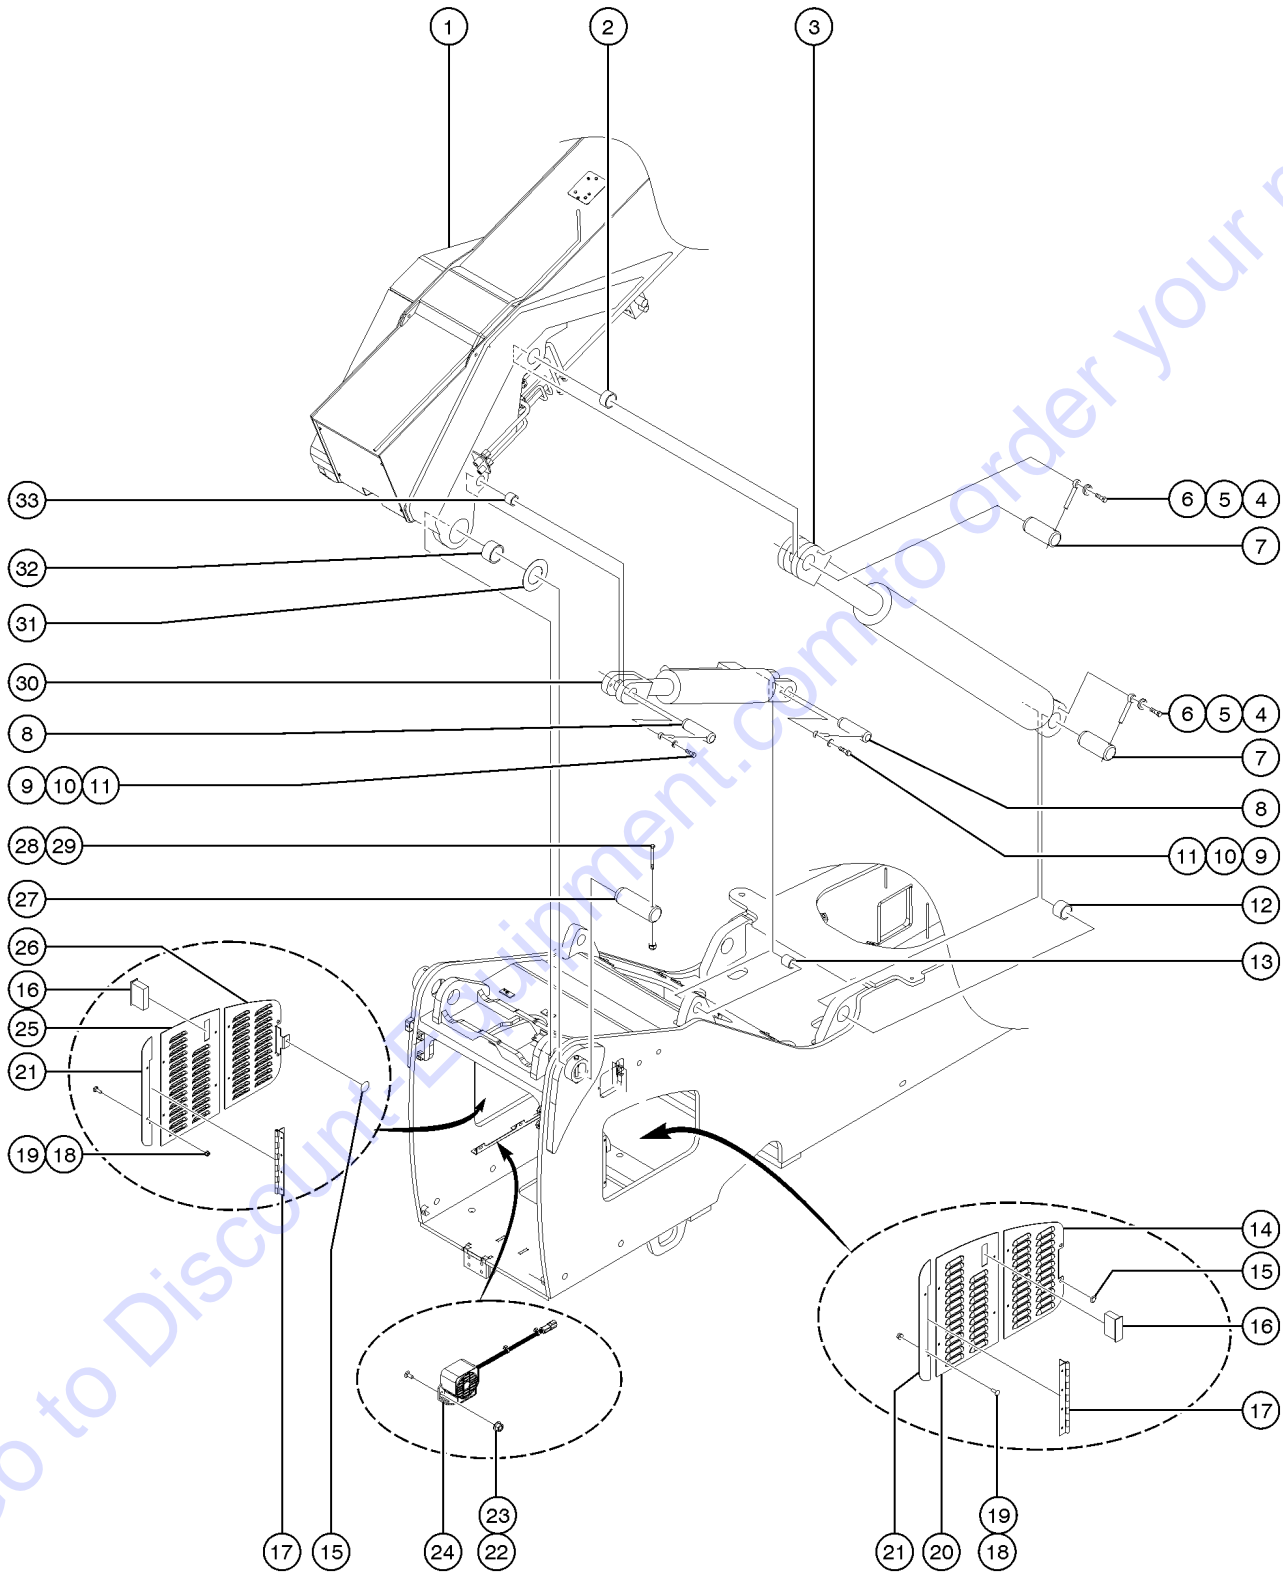

208.1 Rear Chassis Assembly

208.1 Rear Chassis Assembly

Item	Part No.	Description	Qty.
1		Ref. LARGE BOOM ASSEMBLY	
2	108864GT	BEARING,2.50IDX3.00 ODX1.50LG.....2	
3	1253243GT	CYLINDER,LIFT,1056.....2	
--	1258120GT	SEAL KIT,CYLINDER 1253243	
--	76069GT	VALVE,COUNTERBALANCE 4000 PSI	
4	1256844GT	SCREW,HHC,1/2-13X1.5,8,ZAG.....2	
5	824111GT	WASHER,LOCK,1/2,ZAG.....2	
6	1256267GT	ROD END,.5 X 3.75,ZAG.....2	
7	108859GT	PIN,2.50DIA X5.94LG,1HOLE.....2	
8	108855GT	PIN,1.50DIA X5.25LG,1HOLE.....2	
9	824068GT	SCREW,HHC,3/8-16X1.25,8,ZAG.....2	
10	824110GT	WASHER,LOCK,3/8,ZAG.....2	
11	1255452GT	ROD END,.375 X 2.25,ZAG.....2	
12	108865GT	BEARING,2.50IDX3.00ODX2.00LG.....2	
13	108863GT	BEARING,1.50IDX2.00ODX2.00LG.....2	
14	237871GT	FORMING, LOUVER FRONT DOOR, RT.....1	
15	47478GT	BUMPER, RUBBER, 1"OD X .461H.....6	
16	123286GT	LATCH,COMPRESSION,THIN GRIP....2	
17	47569GT	HINGE,11"X 2.5"X.44".....4	
18	824124GT	BOLT,CARRIAGE,1/4-20X.75,5,ZAG....16	
19	824027GT	NUT,TL FLG,1/4-20,G,ZAG.....16	
20	237870GT	FORMING, LOUVER REAR DOOR, RT.....1	
21	117634GT	PLATE, ENG DOOR HINGE MOUNT....2	
22	1274167GT	NUT,NYLOCK FLG,5/16-18,F,ZAG.....2	
23	1257745GT	BOLT,CARRIAGE,5/16-18X.75,5,ZAG....2	
24	219457GT	HARNES, BACKUP ALARM.....1	
25	237868GT	FORMING, LOUVER REAR DOOR, LT...1	
26	237869GT	FORMING, LOUVER FRONT DOOR, LT.....1	
27	108860GT	PIN,3.00DIA X9.00LG,1HOLE.....2	
28	1257462GT	SCREW,HHC,1/2-13X5.25,8,ZAG.....2	
29	1274320GT	NUT,NYLOCK,1/2-13,C,ZAG.....2	
30	1253246GT	CYLINDER,MASTER,1056.....2	
--	1258123GT	SEAL KIT,CYLINDER 1253246	
31	117051GT	WASHER,THRUST,3.06X6.00X.06.....2	
32	108862GT	BEARING,3.00IDX3.50ODX2.00LG.....2	
33	117304GT	BEARING,1.5"IDX2"ODX1.5"LG.....2