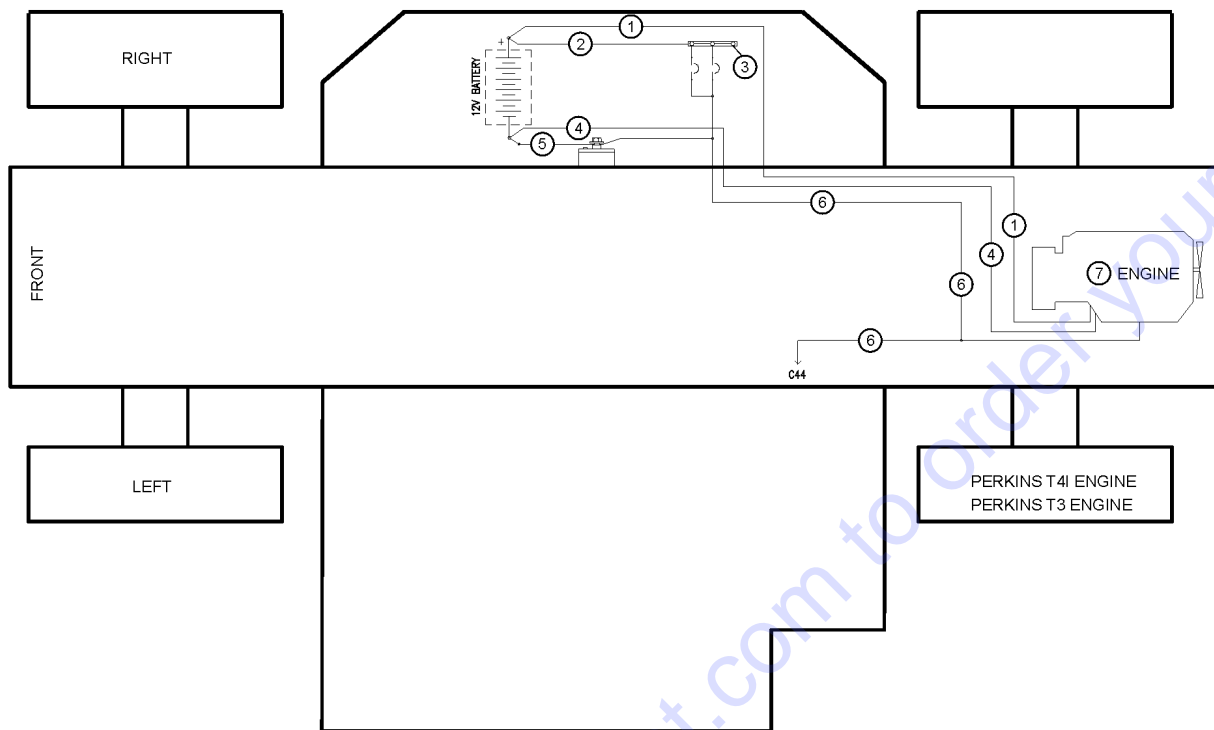

1002.1 Engine Harnesses - Deutz & Perkins Engines T3, T4i

1002.1 Engine Harnesses - Deutz & Perkins Engines T3, T4i

Item	Part No.	Description	Qty.
1	1260945GT	BATT CABLE ASSY,RED,3/0.....1	1
2	1267793GT	HARNESS, POWER LEAD.....1	1
3	236979GT	FORMING, BUSS BAR.....1	1
4	130719GT	BATTERY CABLE ASSY,BLACK,000.....1	1
5	7-319-17GT	GROUND STRAP,12 IN.....1	1
6A	220016GT	ENGINE HARNESS,1204E-E44TA.....1 <i>PERKINS T4I ENGINE</i>	1
6B	217940GT	HARNESS,ENGINE WIRING,PERKINS.....1 <i>PERKINS T3 ENGINE</i>	1
7	220015GT	WIRING HARNESS,1204E-E44TA.....1	1
8	1280500GT	HARNESS,DEUTZ TCD3.6,T3,10K.....1	1
9	1262902GT	HARNESS,FUEL PRESS SWITCH,5.0M.....1	1
10	219334GT	HARNESS,ENGINE BASE,TCD3.6.....1	1
11	1283272GT	HARNESS,DIAGNOSTIC PLUG EXT.....1	1

Go to Discount-Equipment.com to order your parts