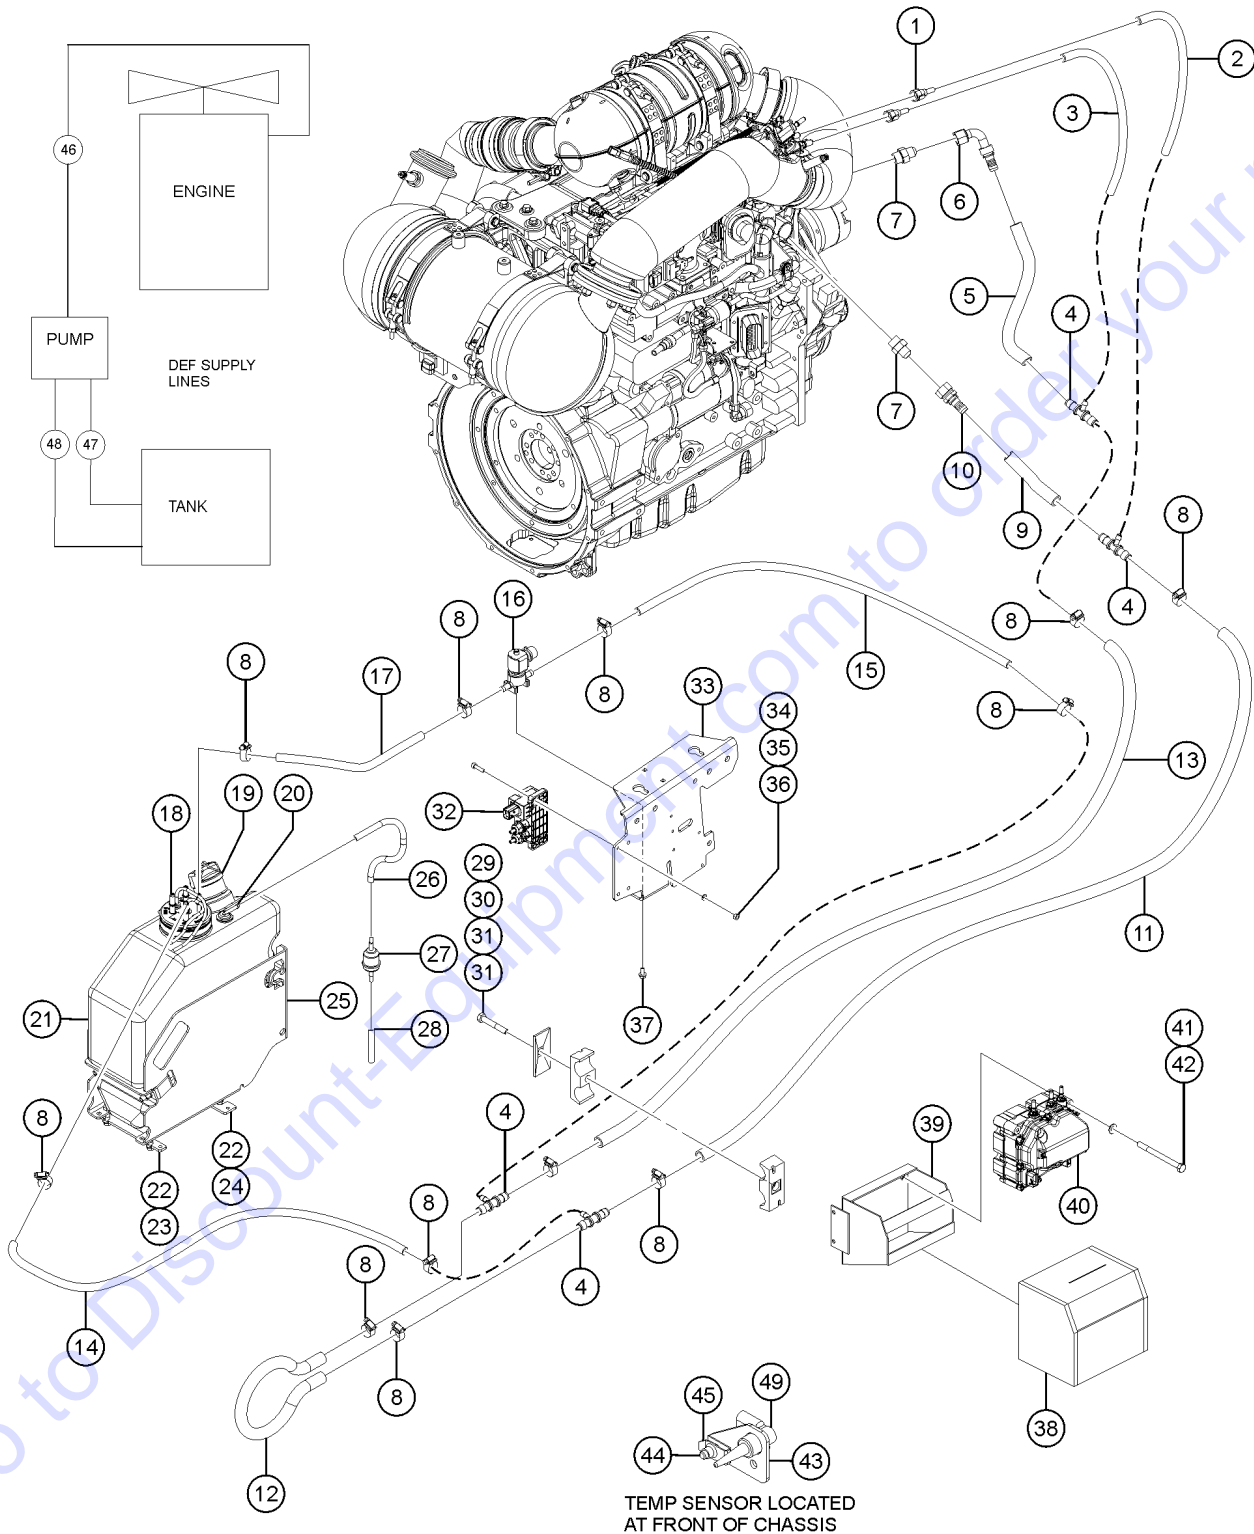

515.1 Deutz TCD3.6 T4Final, DEF Assembly

515.1 Deutz TCD3.6 T4Final, DEF Assembly

Item	Part No.	Description	Qty.	Item	Part No.	Description	Qty.
A		<i>Due to Tier 4 regulations, many engine replacement parts require the engine serial number at time of order placement. When ordering engine parts please have both machine and engine serial numbers available. For internal engine parts, contact engine dealer</i>		32	1257786GT	MODULE,CAN INT,DEF,TCD3.6,T4F.....1	1
				33		REF. FORMING,FILTER MOUNT,DEUTZ,10K (refer to 514.1)	
B	1268168GT	WRAP,FIBERGLASS,HEAT RESISTANT,4 FT.....	3	34	1266587GT	NUT,M6-1.0,DIN934,10,ZAB.....	4
1	1266546GT	CONNECTOR,J2044,3/8,QUICK CONN.....	2	35	1256457GT	WASHER,LOCK, M6,ZAB.....	4
2	1264646GT	HOSE,COOLAND,BLUE,DEF,INJECT.....	1	36	1266586GT	SCREW,SHC,M6-1.0X25,DIN912,12.....	4
3	1264645GT	HOSE,COOLANT,SUP,DEF,INJECT.....	1	37	824131GT	SCREW,HHF,M6-1.0X16,DIN6921,10.9,ZAB.4	4
4	1264529GT	TEE,5/8 X 5/8 X 3/8,BARB,NYLON.....	4	38	1274445GT	INSULATION,DEF PUMP COVR,10K.....	1
5	1264643GT	HOSE,COOLANT,BLK,DEF,ENG,5/8".....	1	39	1274444GT	WELDMENT,DEF PUMP COVR, T4F,10.....	1
6	237957GT	CONN,M22X1.5X5/8 FEM,JIC,90DEG....	1	--	824089GT	SCREW,HHF,3/8-16X.75,8,ZAG.....	4
7	237956GT	CONN,M22X1.5X5/8XMALE JIC.....	2	--	48425GT	NUT,FLG-LRG,3/8-16,YZ.....	4
8	46131GT	CLAMP,HOSE,.63" - 1.0" X .5".....	15	40	1257797GT	ASSY,MODULE,SUPPLY,DEF,TCD3.6....	1
9	1264644GT	HOSE,COOLANT,RTN,DEF,ENG,5/8".....	1	--	1257785GT	FILTER,SM,DEF,TCD 3.6	
10	237958GT	CONN,5/8FEM JIC SWIV5/8 HOSBRB...	1	41	1257774GT	SCREW,HHC,M8-1.25X95,DIN931,10....	3
11	1264737GT	HOSE,COOLANT,BLUE,DEF,BACKBONE.1	1	42	824144GT	WASHER,FLAT,M8,DIN125,ZAB.....	3
12	1264738GT	HOSE,COOLANT,BLK,DEF,LOOP..... (replaced by heater hose in enclosed cab option)	1	43	1266548GT	PLATE,AMB.TEMP.SENSOR,T4F,TCD... (includes sensor)	1
13	1264739GT	HOSE,COOLANT,BLK,DEF,BACKBONE.1	1	44	824078GT	SCREW,HHF,1/4-20X.75,8,ZAG.....	1
14	1264742GT	HOSE,COOLANT,BLUE,DEF,TANK.....	1	45	56912GT	SPRING CLIP,1/4-20,.025-.15X.54,ZAG.....	1
15	1264740GT	HOSE,COOLANT,BLK,DEF,VALVE.....	1	46	1283830GT	HOSE,FLEX,HEATED,PRESSURE,DEF,10K.1 (hose from DEF pump to DEF injector)	1
16	1260900GT	VALVE,DEF COOLANT,TCD3.6,T4F.....	1	47	1283831GT	HOSE,FLEX,HEATED,RETURN,DEF,10K.1 (return hose from DEF pump to DEF tank)	1
17	1264741GT	HOSE,COOLANT,BLK,DEF,TANK.....	1	48	1283832GT	HOSE,FLEX,HEATED,SUCTION,DEF,10K.1 (hose from DEF tank to DEF pump)	1
18	1257782GT	HEADER,DEF TANK,10L.....	1	49	1266547GT	SENSOR,TEMP,AMBIENT,T4F,TCD3.6...1	1
--	1268771GT	COUPLING,90DEG,J2044,10MMX3/8"....	2				
19	1257783GT	CAP,FILLER,DEF TANK,10L.....	1				
20		VENT, DEF TANK,10L..... <i>Part is not available by supplier, must order the entire DEF Tank</i>	1				
21	1288323GT	TANK,DEF,10L,10K.....	1				
22	237820GT	SCREW,HHF,M8-1.25X40,DIN6921,10.9,ZAB.4	4				
23	1277329GT	PLATE,DEF TNK MTG,TCD3.6 10L,2.....	1				
24	1277558GT	PLATE,DEF TANK MTG,TCD 3.6,10L.....	1				
25	1258439GT	ASSY,CARRIER,DEF TANK,10L.....	1				
--	47230GT	BUMPER,RUBBER					
26	1263446GT	HOSE,1/4 FUEL LINE,14LG.....	1				
27	1263069GT	FILTER,INLINE,FUEL,MANN+HUMMEL.1	1				
28	1263447GT	HOSE,1/4 FUEL LINE,3LG.....	1				
29	825674GT	SCREW, HHC, 5/16-18X2,8,ZAG.....	1				
30	229861GT	PLATE, TOP (CLAMP).....	1				
31	229860GT	CLAMP PAIR,.875 OD.....	2