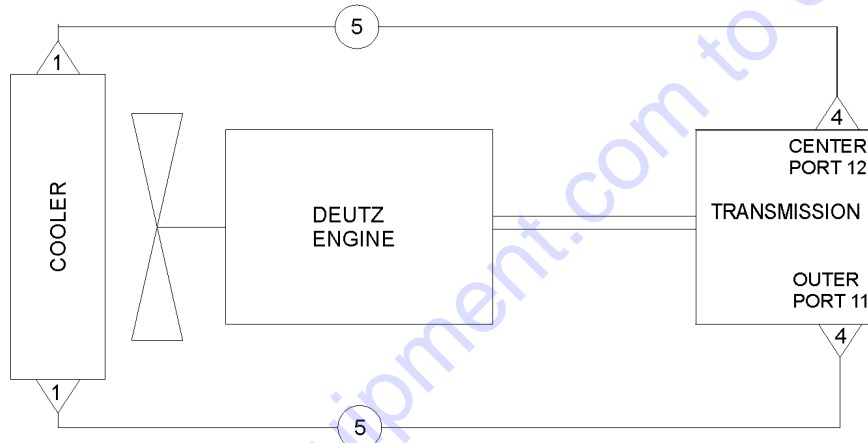

Deutz T3 & T4i Engine Transmission Cooling Assembly