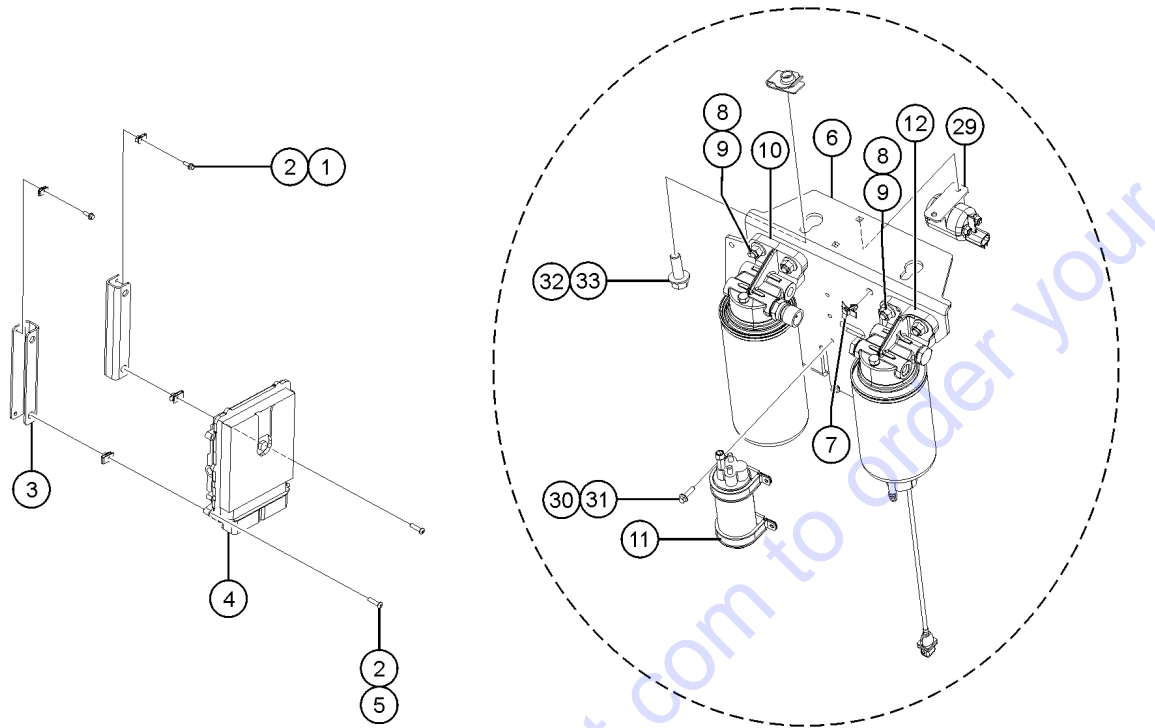

514.1 Deutz TCD3.6 T4Final Engine, View 4

514.1 Deutz TCD3.6 T4Final Engine, View 4

Item	Part No.	Description	Qty.	Item	Part No.	Description	Qty.
A		<i>Due to Tier 4 regulations, many engine replacement parts require the engine serial number at time of order placement. When ordering engine parts please have both machine and engine serial numbers available. For internal engine parts, contact engine dealer</i>		--	824027GT	NUT,TL FLG,1/4-20,G,ZAG.....	2
1	824078GT	SCREW,HHF,1/4-20X.75,8,ZAG.....	4	30	218458GT	SCREW,HHF,M5-0.8X20,DIN6921,10.9,ZAB.4	4
2	56912GT	SPRING CLIP,1/4-20,.025-.15X.54,ZAG.....	8	31	826214GT	NUT,TL,M5-0.8,DIN980,10,ZAB.....	4
3	1277547GT	FORMING,MNT,ECU,TCD3.6 T4F.....	2	32	824090GT	SCREW,HHF,3/8-16X1,8,ZAG.....	2
4	1257646GT	ECM,10K,TCD3.6,T4F.....	1	33	29868GT	SPRING CLIP,3/8-16,.05-.20X.73,ZAG....	2
5	824227GT	SCREW, BHC, 1/4-20 X 1, ZAG.....	4				
6	825048GT	FORMING,FILTER MOUNT,DEUTZ,10K.....	1				
7	105214GT	CABLE TIE MOUNT, WINGED.....	1				
8	824091GT	SCREW,HHF,3/8-16X1.25,8,ZAG.....	4				
9	824029GT	NUT,TL FLG,3/8-16,G,ZAG.....	4				
10	236266GT	ASSY, FUEL FILTER TCD 3.6..... <i>(refer to 516.1)</i>	1				
--	823057GT	FILTER,FUEL,SPIN-ON TCD3.6.....	1				
--	824673GT	SENSOR,LOW PRESSURE,DEUTZ 2.9L.....	1				
11	236259GT	LIFT PUMP,FUEL,DEUTZ..... <i>(refer to 516.1)</i>	1				
12	236260GT	PRE-FILTER,FUEL,DEUTZ TCD3.6..... <i>(refer to 516.1)</i>	1				
13	1264484GT	CAP, THREAD, 10-32.....	2				
14	1253185GT	WASHER,FLAT,#10,USS,ZAG.....	2				
15	1263497GT	FORMING.GUARD,ALT,TCD3.6.....	1				
16	1263498GT	SPACER, GUARD,ALTERNATOR.....	1				
17	1263973GT	STRAP, DOUBLE-T, 11.5L X .63W.....	1				
18	218457GT	SCREW,HHF,M5X12,DIN6921,10.9,Z....	2				
19	1257356GT	ASSEMBLY,DIPSTICK,TCD3.6 T4F.....	1				
20	49924GT	FILTER,OIL,DEUTZ F4L1011F.....	1				
21	1257352GT	CAP,OIL FILLER,TCD 3.6,T4F.....	1				
22	824673GT	SENSOR,LOW PRESSURE,DEUTZ 2.9L.....	1				
23	1257344GT	ALTERNATOR,TCD3.6 T4F..... <i>(120 amp)</i>	1				
24	236243GT	OIL PAN,DEUTZ TCD3.6.....	1				
25	236267GT	V-BELT,ALTERNATOR,DEUTZ TCD3.6.....	1				
26	1257319GT	SPACER,FAN,TCD3.6 T4F.....	1				
27	1257318GT	BELT,DRIVE,TCD 3.6,T4F.....	1				
28	219329GT	FAN,RADIATOR,DEUTZ TCD3.6, 10K....	1				
29	824987GT	RELAY,STARTER,DEUTZ.....	1				
--	824124GT	BOLT,CARRIAGE,1/4-20X.75,5,ZAG.....	2