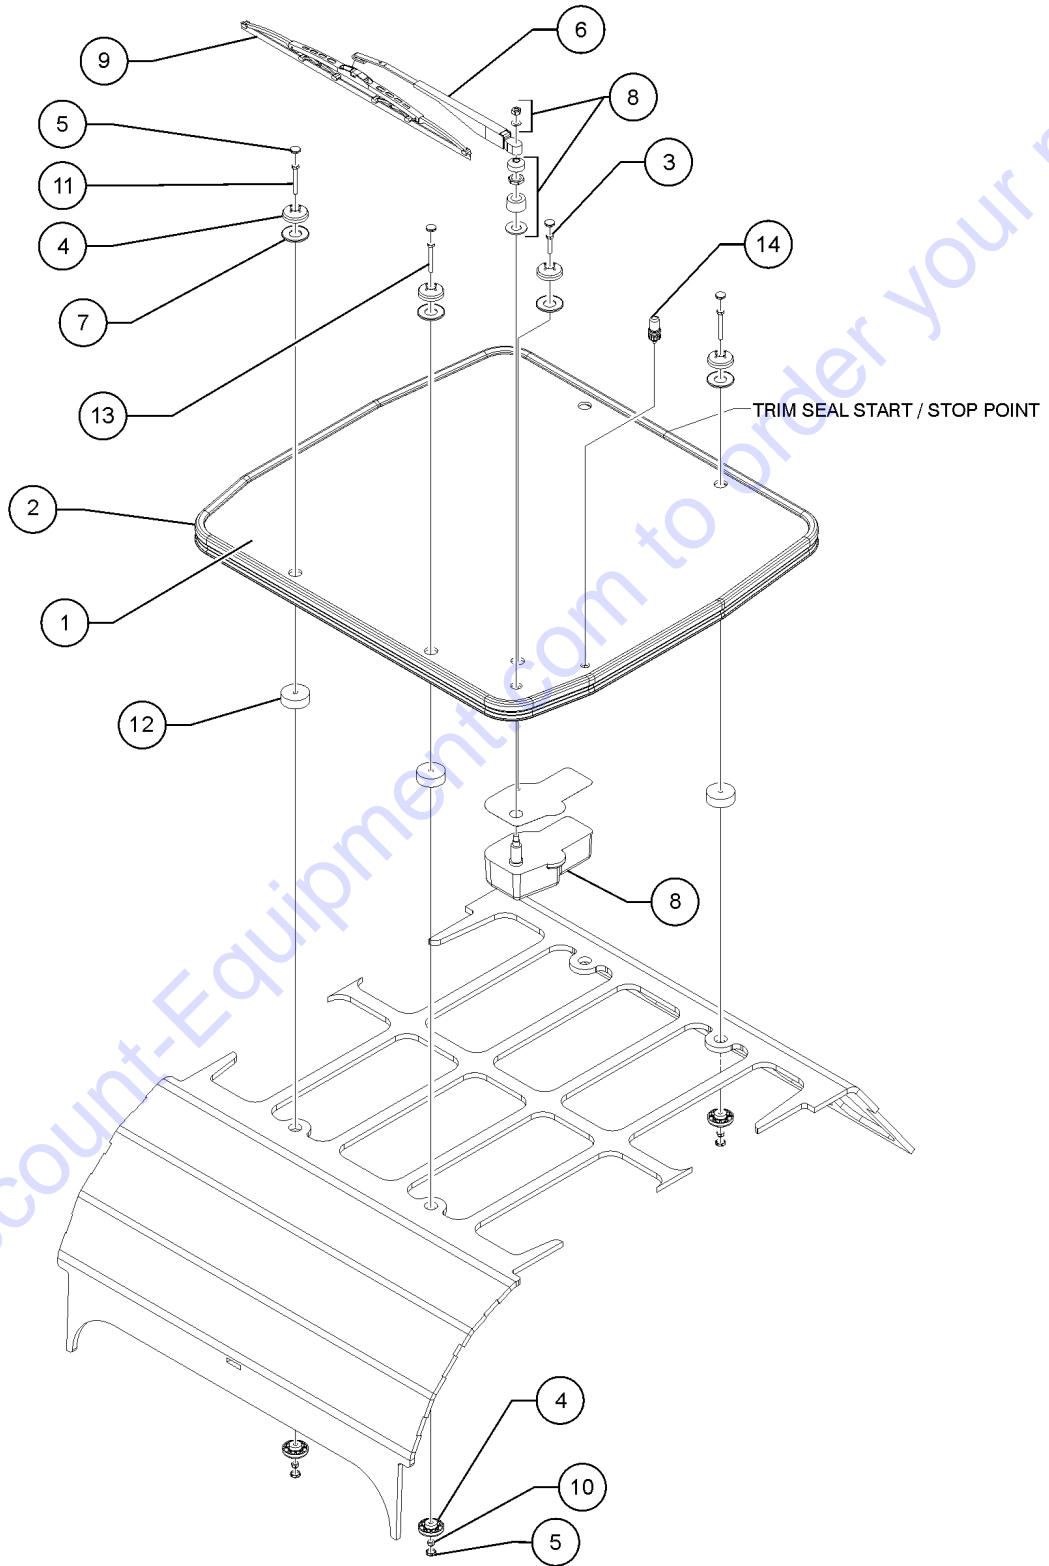

408.1 Enclosed Cab Assembly Option, View 3

408.1 Enclosed Cab Assembly Option, View 3

Item	Part No.	Description	Qty.
A	236351GT	SWITCH, SKYLIGHT WIPER/WASHER.....	1
1	230007GT	GLASS,SKYLIGHT,GTH.....	1
2	130163-1084GT	WEATHERSTRIP, DOUBLE BULB.....	1
3	1256451GT	SCREW,HHC,M6-1.0X30,DIN931,10.....	1
4	130123GT	BUSHING,WINDOW FASTENER.....	9
5	130124GT	CAP,WINDOW BUSHING.....	9
6	130160GT	WIPER ARM,14".....	1
7	130189GT	SPACER,GLASS BUSHING.....	5
8	130198GT	WIPER MOTOR.....	1
9	130208GT	WIPER BLADE,20".....	1
10	1256455GT	NUT,TL,M6-1.0,DIN980,10,ZAB.....	4
11	1256453GT	SCREW,HHC,M6-1.0X50,DIN931,10.....	3
12	230009GT	SPACER,WINDOW.....	4
13	1256454GT	SCREW,HHC,M6-1.0X55,DIN931,10.....	1
14	130203GT	NOZZLE,WINDSHIELD WASHER.....	1

Go to Discount-Equipment.com to order your parts