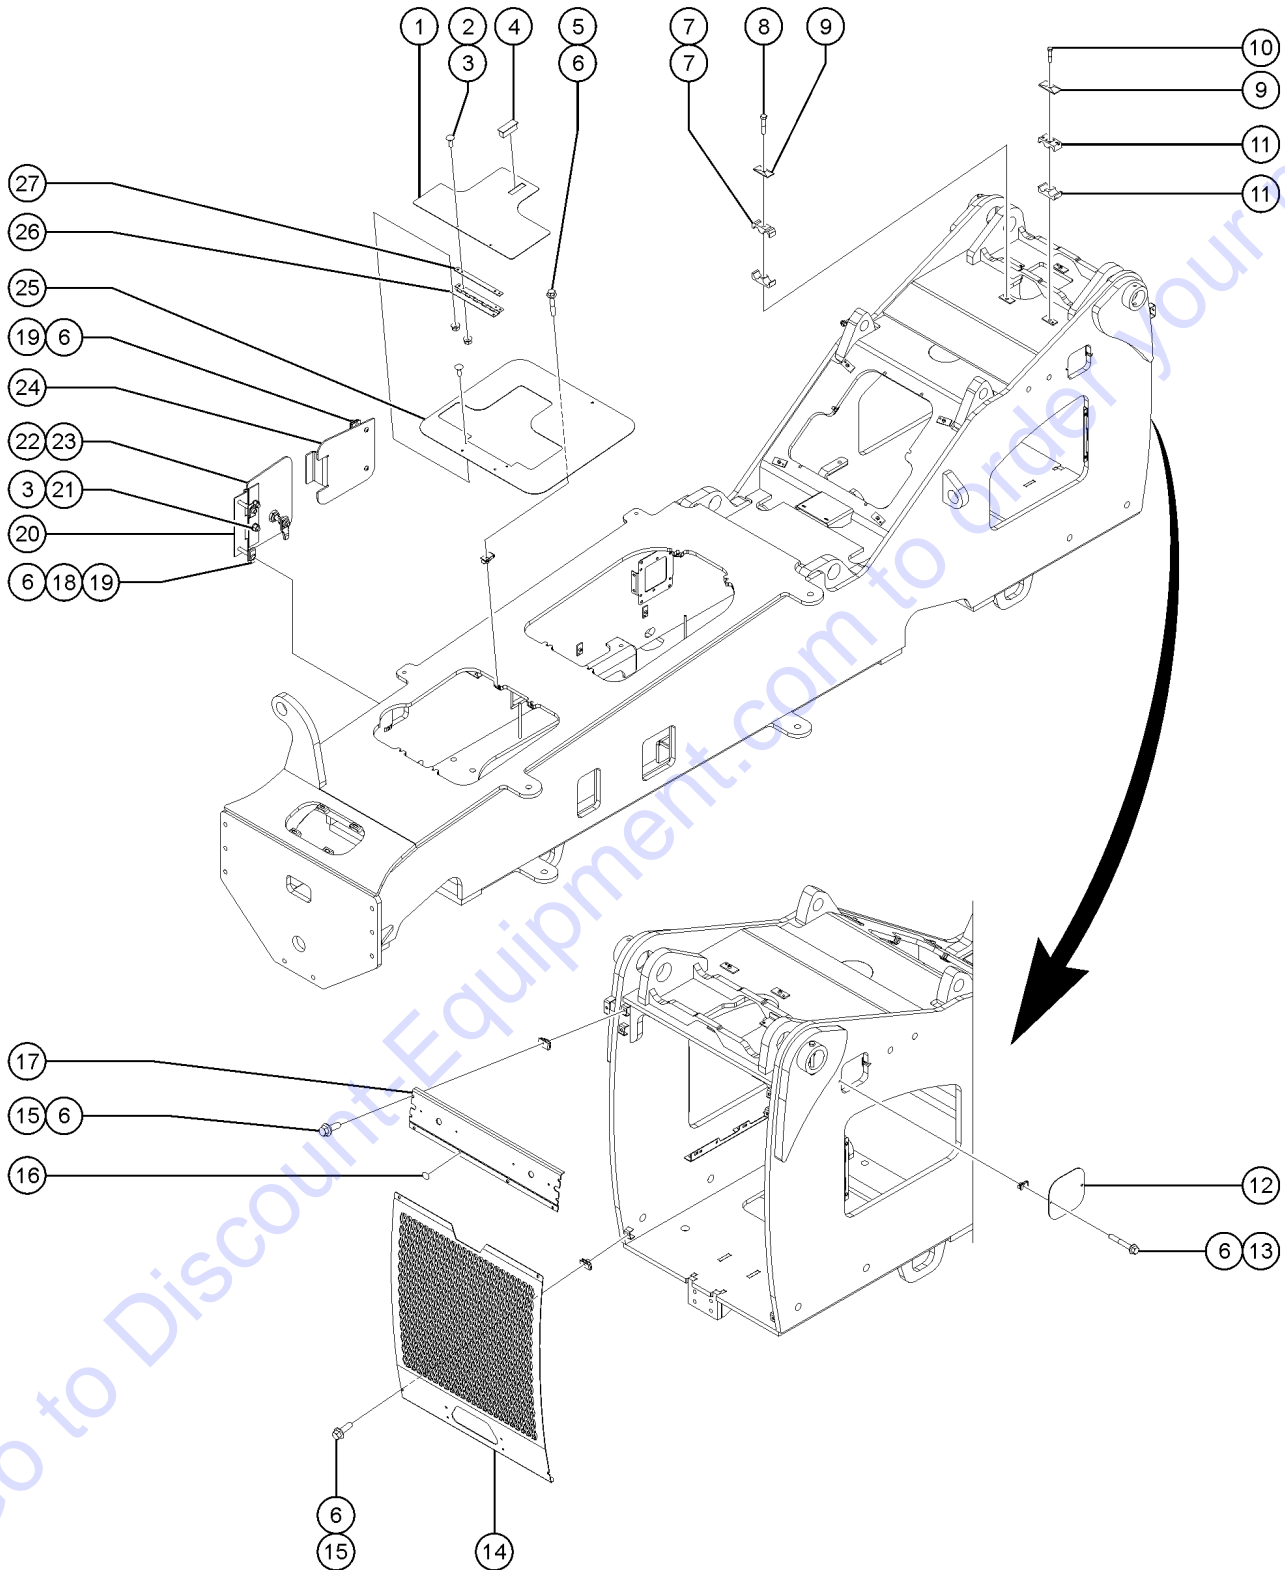

206.1 Deutz T4F Chassis Assembly

206.1 Deutz T4F Chassis Assembly

Item	Part No.	Description	Qty.
1	1262231GT	PLATE,DOOR,ACCESS.DEF,10K,T4F....1	
2	824124GT	BOLT,CARRIAGE,1/4-20X.75,5,ZAG.....4	
3	824027GT	NUT,TL FLG,1/4-20,G,ZAG.....6	
4	123287GT	LATCH,COMPRESSION,WIDE GRIP.....1	
5	824081GT	SCREW,HHF,1/4-20X1.5,8,ZAG.....4	
6	56912GT	SPRING CLIP,1/4-20,.025-.15X.54,ZAG.....18	
7	123538GT	CLAMP HALVES,TWIN,EXTEND.....4	
8	825674GT	SCREW, HHC, 5/16-18X2,8,ZAG.....2	
9	123177GT	CLAMP CVR PLATE,TWIN,GRP 3.....3	
10	1255642GT	SCREW,HHC,5/16-18X1.75,8,ZAG.....1	
11	7-273-32GT	CLAMP HALVES,TWIN,7/8" TUBE.....2	
12	1264876GT	PLATE,REAR CUTOOUT CVR,T4F,10K....1 (T4F chassis)	
--	219151GT	PLATE,REAR CUT OUT COVER.....1 (T3 chassis)	
13	824082GT	SCREW,HHF,1/4-20X1.75,8,ZAG.....2	
14	1258536GT	FORMING,REAR COVER,10K,T4F.....1 (T4F chassis)	
--	233833GT	FORMING, REAR ENGINE COVER TIER 4.....1 (T3 chassis)	
15	824078GT	SCREW,HHF,1/4-20X.75,8,ZAG.....8	
16	47478GT	BUMPER, RUBBER, 1"OD X .461H.....2	
17	1258546GT	FORMING,REAR LIGHT PLATE,T4F.....1 (T4F chassis)	
--	233827GT	FORMING, REAR LIGHT PLATE.....1 (T3 chassis)	
18	824113GT	WASHER,FLAT,USS,1/4,ZAG.....2	
19	1256176GT	SCREW,BHC,1/4-20X1.75,F835,ZAG....4	
20	123556GT	HINGE,ACCESS COVER.....1	
21	1256471GT	SCREW,BHC,1/4-20X.625,F835,ZAG....2	
22	1258705GT	PLATE,DEF TANK FILL,10L.....1	
23	1255454GT	LATCH,SOUTHCO 62-10-35.....1	
24	1276575GT	FORMING,COVER,DEF ACCESS,10K...1	
--	47478GT	BUMPER, RUBBER, 1"OD X .461H	
25	1262230GT	PLATE,MANIFOLD COVER.....1	
26	117539GT	HINGE,BAT COV & ENG ENCLOSURE.....1	
27	123441GT	PLATE,DOOR SPACER.....1