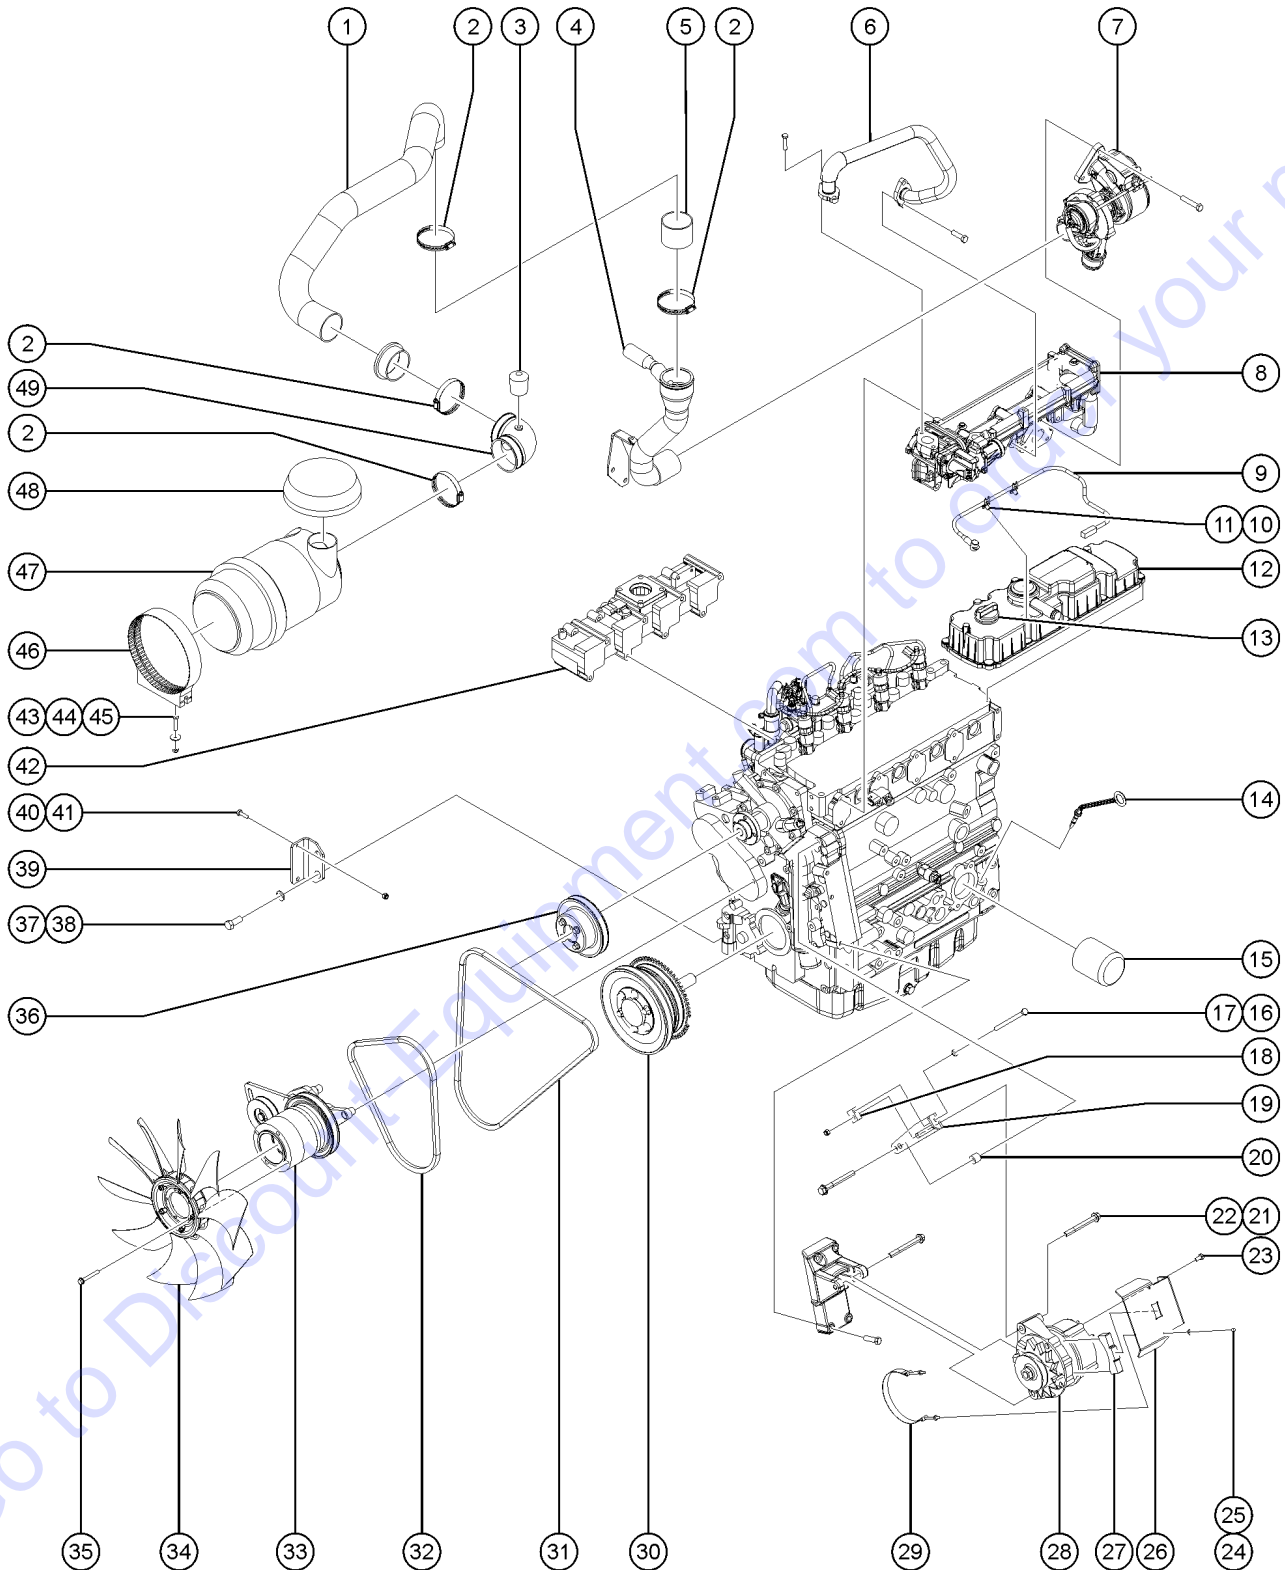

510.1 Deutz TCD3.6 T3 Engine, View 3

510.1 Deutz TCD3.6 T3 Engine, View 3

Item	Part No.	Description	Qty.	Item	Part No.	Description	Qty.
A	1277561GT	BASE ENGINE,TCD3.6,T3,10k		30	236244GT	PULLEY,CRANKSHAFT,DEUTZ TCD3.6.....	1
B	1280500GT	HARNNESS,DEUTZ TCD3.6,T3,10K.....1		31	1279425GT	V-BELT,ALTERNATOR,DEUTZ TCD3.6.....	1
1	1277225GT	PIPE,INTAKE,TCD3.6,10K.....	1	32	236268GT	V-BELT,RADIATOR FAN,DEUTZ TCD3.....	1
2	1261460GT	CLAMP,HOSE,CT,SAE 48,2-9/16".....	4	33	236245GT	PULLEY ASSEMBLY,RADIATOR FAN,T.....	1
3	117588GT	GAUGE, AIR RESTRICT,90M-BAR.....	1	--	1257319GT	SPACER,FAN,TCD3.6 T4F	
4	1257339GT	INLET,TURBO,TCD 3.6,T4.....	1	--	1275970GT	PULLEY,TENSIONING,RAD.FAN,TC3.6L	
5	30967GT	HOSE,AIR INTAKE 2.75" I.D.**	1	--	1275971GT	BRACKET, PULLEY	
6	219327GT	PIPE,EGR TUBE DEUTZ TD3.6,10K..... <i>order with 2ea gasket 1272577</i>	1	34	219329GT	FAN,RADIATOR,DEUTZ TCD3.6, 10K....	1
--	1272577GT	GASKET,EGR TUBE DEUTZ TD3.6,10... <i>sold separately</i>	2	35	1258771GT	SCREW,HHF,M8-1.25X60,DIN6921,10.9,ZAB.4	
7	236258GT	TURBOCHARGER,DEUTZ TCD3.6.....	1	36	236248GT	PULLEY ASSEMBLY,ALTERNATOR,TCD.....	1
--	1270487GT	EGR COOLER, DEUTZ TCD3.6		37	1255807GT	SCREW,HHF,M16-2.0X30,DIN6921,1.....	2
--	236254GT	MANIFOLD,EXHAUST,DEUTZ TCD3.6.....	1	38	1257827GT	WASHER,LOCK, M16,ZAB.....	2
8	219328GT	PIPES, EXHAUST MAN., TCD3.6 8K....	1	39	1254543GT	BRACKET,BACK UP ALARM.....	1
9	1264487GT	HARNNESS,POWER LEAD,GLOW PLUGS.....	1	40	824079GT	SCREW,HHF,1/4-20X1,8,ZAG.....	2
10	1279745GT	CABLE TIE MOUNT BKT, 3/8" HOLE....	2	41	824027GT	NUT,TL FLG,1/4-20,G,ZAG.....	2
11	237352GT	SCREW,HHF,M10-1.5X16,DIN6921,10.9,ZAB.2		42	236252GT	MANIFOLD,INTAKE,DEUTZ TCD3.6.....	1
--	1255758GT	WASHER,FLAT,3/8,USS,ZAG.....	2	43	824066GT	SCREW,HHF,5/16-18X1.5,8,ZAG.....	2
12	236246GT	VALVE COVER,DEUTZ TCD3.6.....	1	44	825358GT	WASHER,FLAT,5/16,USS,ZAG.....	2
13	1257352GT	CAP,OIL FILLER,TCD 3.6,T4F.....	1	45	1255805GT	NUT,SERRATED,5/16-18,8,ZAG.....	2
14	1257386GT	DIPSTICK,TCD3.6 T4F		46	7-109-03GT	MOUNTING BAND, SMALL BASE.....	1
15	49924GT	FILTER,OIL,DEUTZ F4L1011F..... <i>GENIE GENUINE PART. SEE PN 1255653 FOR COMPATIBLE AFTERMARKET REPLACEMENT.</i>	1	47	123806GT	AIR CLEANER, M&H400, MIRROR IN....	1
--	1255653GT	FILTER,OIL,DEUTZ,REPLACEMENT <i>GENIE AFTERMARKET PART. COMPATIBLE WITH GENIE GENUINE PART 49924.</i>		--	1281129GT	END CAP, AIR CLEANER 123806 <i>for 123806</i>	
16	218718GT	HEX BOLT, TCD3.6 ALT		--	7-109-04GT	FILTER ELEMENT / PRIMARY..... <i>for 123806</i>	1
17	218719GT	WASHER, TCD3.6 ALT		--	7-109-14GT	SAFETY ELEMENT..... <i>for 123806</i>	1
18	218717GT	THREADED PIECE, TCD3.6 ALT.....	1	48	7-109-02GT	RAIN CAP W/CLAMP.....	1
19	218716GT	CLAMPING STRAP, TCD3.6 ALT.....	1	49	219323GT	ELBOW, 90 DEG W/PORT.....	1
20	218722GT	SPACER SLEEVE, TCD3.6 ALT.....	1				
21	218723GT	HEX BOLT, TCD3.6 ALT.....	1				
22	218724GT	HEX NUT, TCD3.6 ALT.....	1				
23	218457GT	SCREW,HHF,M5X12,DIN6921,10.9,Z.....	2				
24	1264484GT	CAP, THREAD, 10-32.....	2				
25	1253185GT	WASHER,FLAT,#10,USS,ZAG.....	2				
26	1263497GT	FORMING.GUARD,ALT,TCD3.6.....	1				
27	1263498GT	SPACER,GUARD,ALTERNATOR.....	1				
28	236251GT	ALTERNATOR,95 AMP,DEUTZ..... <i>(95 amp)</i>	1				
29	1263973GT	STRAP, DOUBLE-T, 11.5L X .63W.....	1