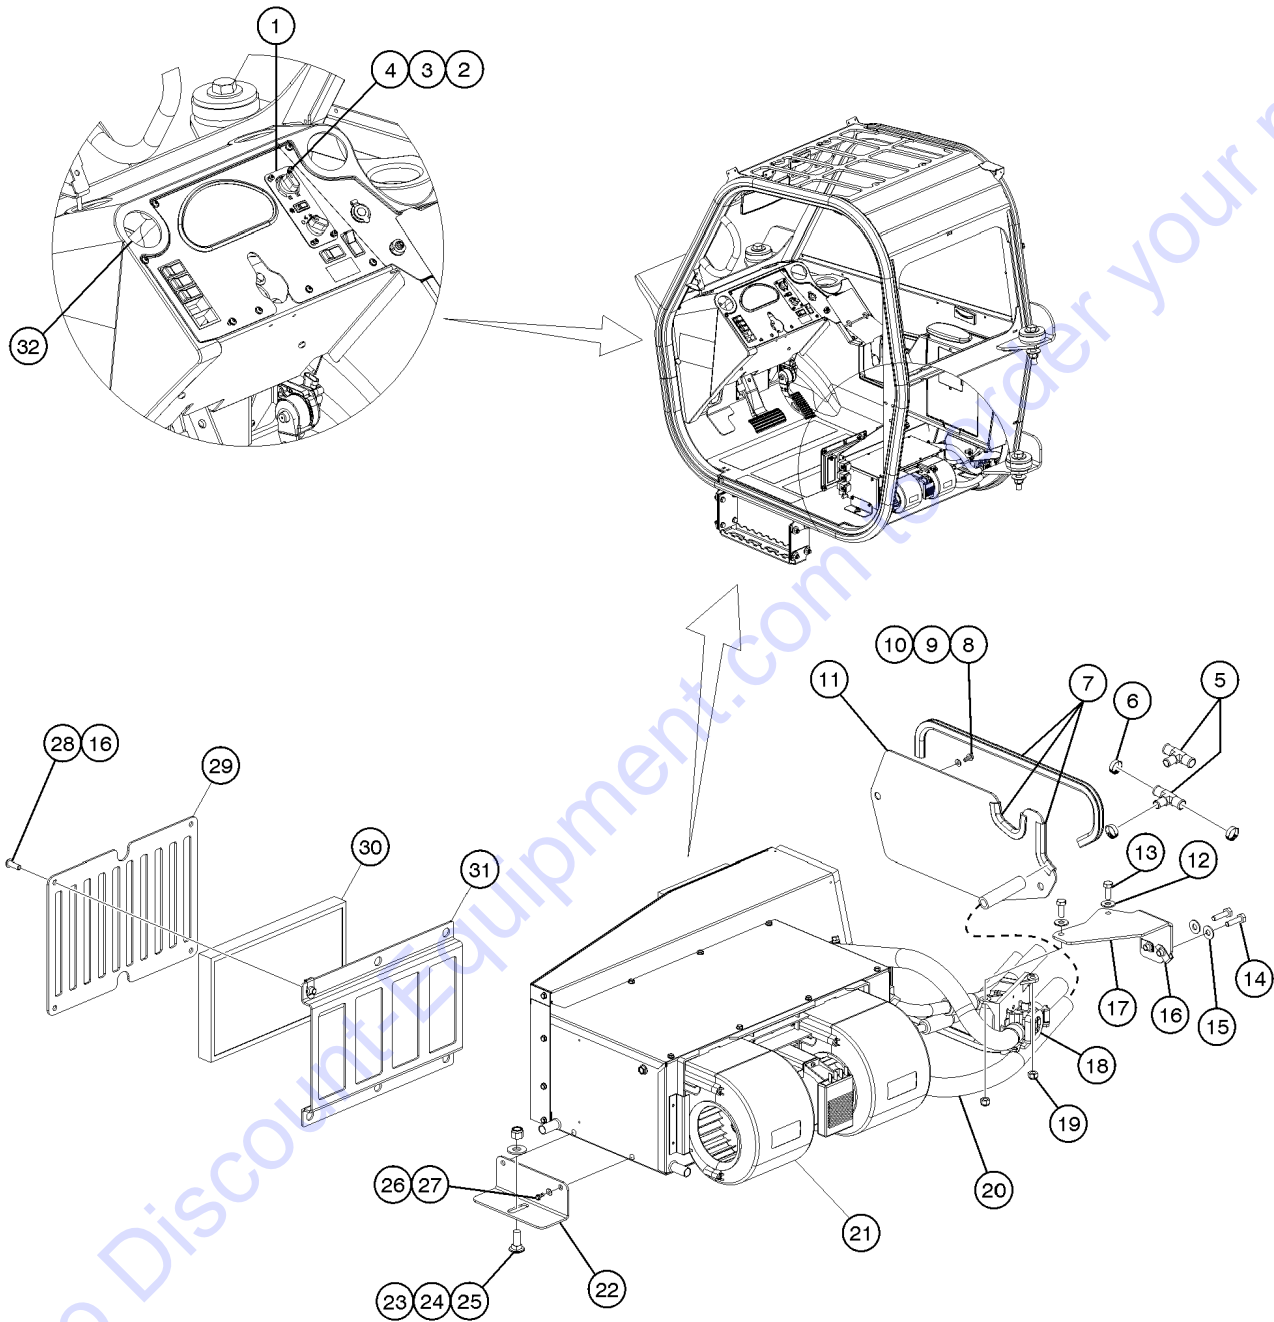

415.1 Enclosed Cab Assembly Option, View 10

415.1 Enclosed Cab Assembly Option, View 10

Item	Part No.	Description	Qty.
1	214580GT	HEAT-AC CONTROL 56-0048.....	1
--	36206GT	FUSE,25 AMP,ATC.....	1
--	34052GT	RELAY,SPDT,12V(AUTO) PLUG IN**.....	1
2	1256479GT	SCREW,PHPM,10-24X.50,ZAG.....	2
3		WASHER,FLAT,MS,#10,Y..... (not used)	2
4	1256467GT	NUT,TL FLG,10-24,F,ZAG.....	2
5	7-297-02GT	CONNECTOR,HOSE,Y.....	2
6	46131GT	CLAMP,HOSE,.63" - 1.0" X .5".....	10
7	46718GT	TRIMLOCK,BLACK,3/16.....	33.5
8	6175GT	SCREW,HHC,3/8-16 X 1.....	2
9	6097GT	WASHER,FLAT,USS,3/8",Y.....	2
10	29868GT	SPRING CLIP,3/8-16,.05-.20X.73,ZAG....	2
11	1254045GT	COVER,PANEL,CAB HEAT.....	1
12	824078GT	SCREW,HHF,1/4-20X.75,8,ZAG.....	2
13		WASHER,FLAT,USS,1/4"Y..... (not used)	2
14	824079GT	SCREW,HHF,1/4-20X1,8,ZAG.....	2
15		WASHER,FLAT,USS,1/4"Y..... (not used)	2
16	56912GT	SPRING CLIP,1/4-20,.025-.15X.54,ZAG.....	2
17	1254047GT	FORMING,VALVE MOUNT.....	1
18	214588GT	VALVE, HEATER.....	1
19	824027GT	NUT,TL FLG,1/4-20,G,ZAG.....	2
20	1702GT	HOSE-HEATER,5/8 ID-BLACK.....	138
21	214585GT	HEATER, GTH.....	1
--	214586GT	HEATER-AC,GTH.....	1
22	1254046GT	FORMING,HEATER MOUNT.....	2
23	824125GT	BOLT,CARRIAGE,3/8-16X1,5,ZAG.....	2
24		WASHER,FLAT,USS,3/8",Y..... (not used)	2
25	824029GT	NUT,TL FLG,3/8-16,G,ZAG.....	2
26	115285GT	TAPPING SCREW M6 X 10 (117649)....	2
27	6356GT	WASHER,LOCK,.25.....	2
28	1256124GT	SCREW,BHC,1/4-20X.75,F835,ZAG.....	2
29	1254048GT	COVER,CAB AIR INTAKE.....	1
30	214584GT	FILTER, CAB AIR INTAKE.....	1
31	1254049GT	FORMING,FILTER BRACKET.....	1
32	229303GT	VENT,3" DEFROSTER.....	3