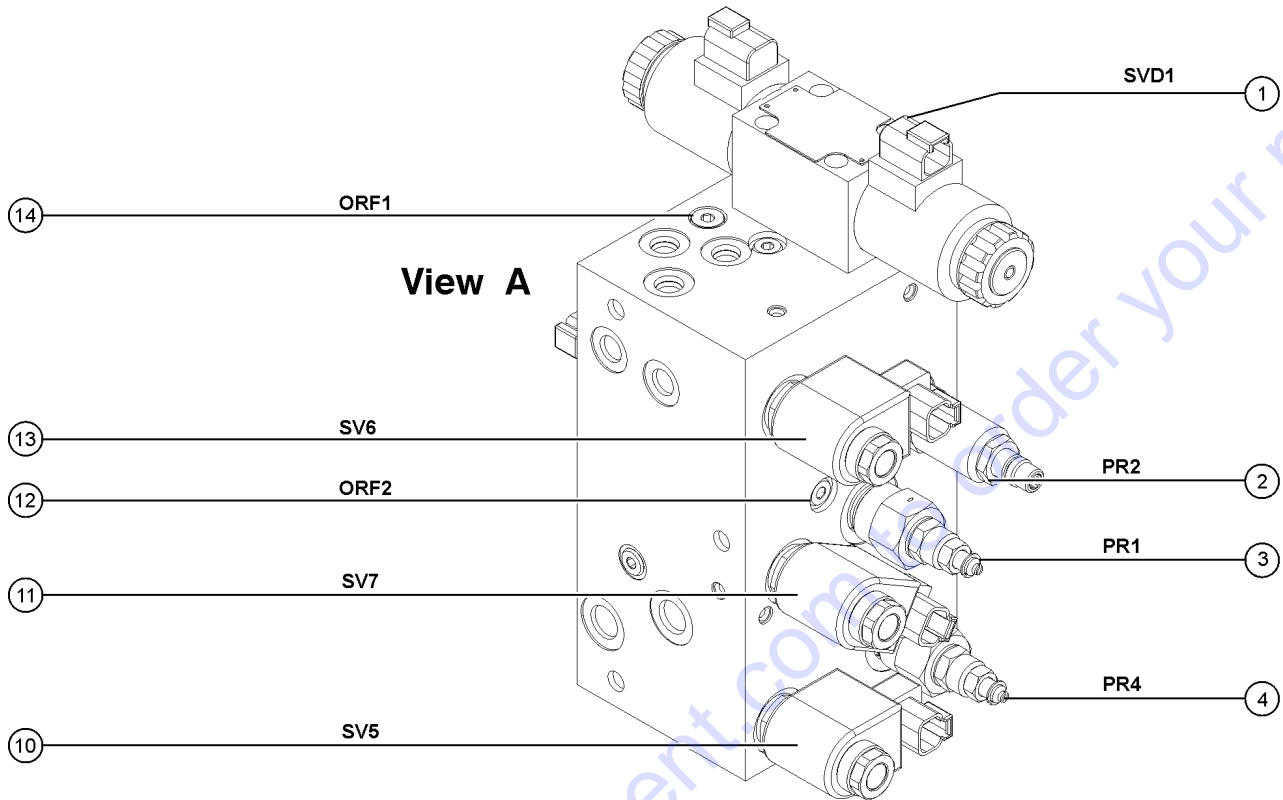

804.1 Secondary Function Manifold

804.1 Secondary Function Manifold

Item	Part No.	Description	Qty.
A	1283317GT	MANIFOLD FOR PVG,SECONDARY,GTH1056	
1	1286187GT	VALVE,SOLENOID,STEER SELECT (SVD1)	
2	1286194GT	VALVE,PRESSURE REDUCING,50PSI (PR2)	
3	1286188GT	VALVE,PRESSURE REDUCING,400PSI (PR1)	
4	1286188GT	VALVE,PRESSURE REDUCING,400PSI (PR4)	
5	231037GT	CHECK VALVE,BALL TYPE,NORMAL (CV3)	
6	231037GT	CHECK VALVE,BALL TYPE,NORMAL (CV4)	
7	231037GT	CHECK VALVE,BALL TYPE,NORMAL (CV2)	
8	231037GT	CHECK VALVE,BALL TYPE,NORMAL (CV5)	
9	1286198GT	VALVE,SOLENOID,2POS 3WAY (SV8)	
10	161534GT	VALVE, SOLENOID, 2POS 3WAY (SV5)	
11	161534GT	VALVE, SOLENOID, 2POS 3WAY (SV7)	
12	1286195GT	ORIFICE,1.50MM (ORF2)	
13	161534GT	VALVE, SOLENOID, 2POS 3WAY (SV6)	
14	1286196GT	ORIFICE,1.32MM (ORF1)