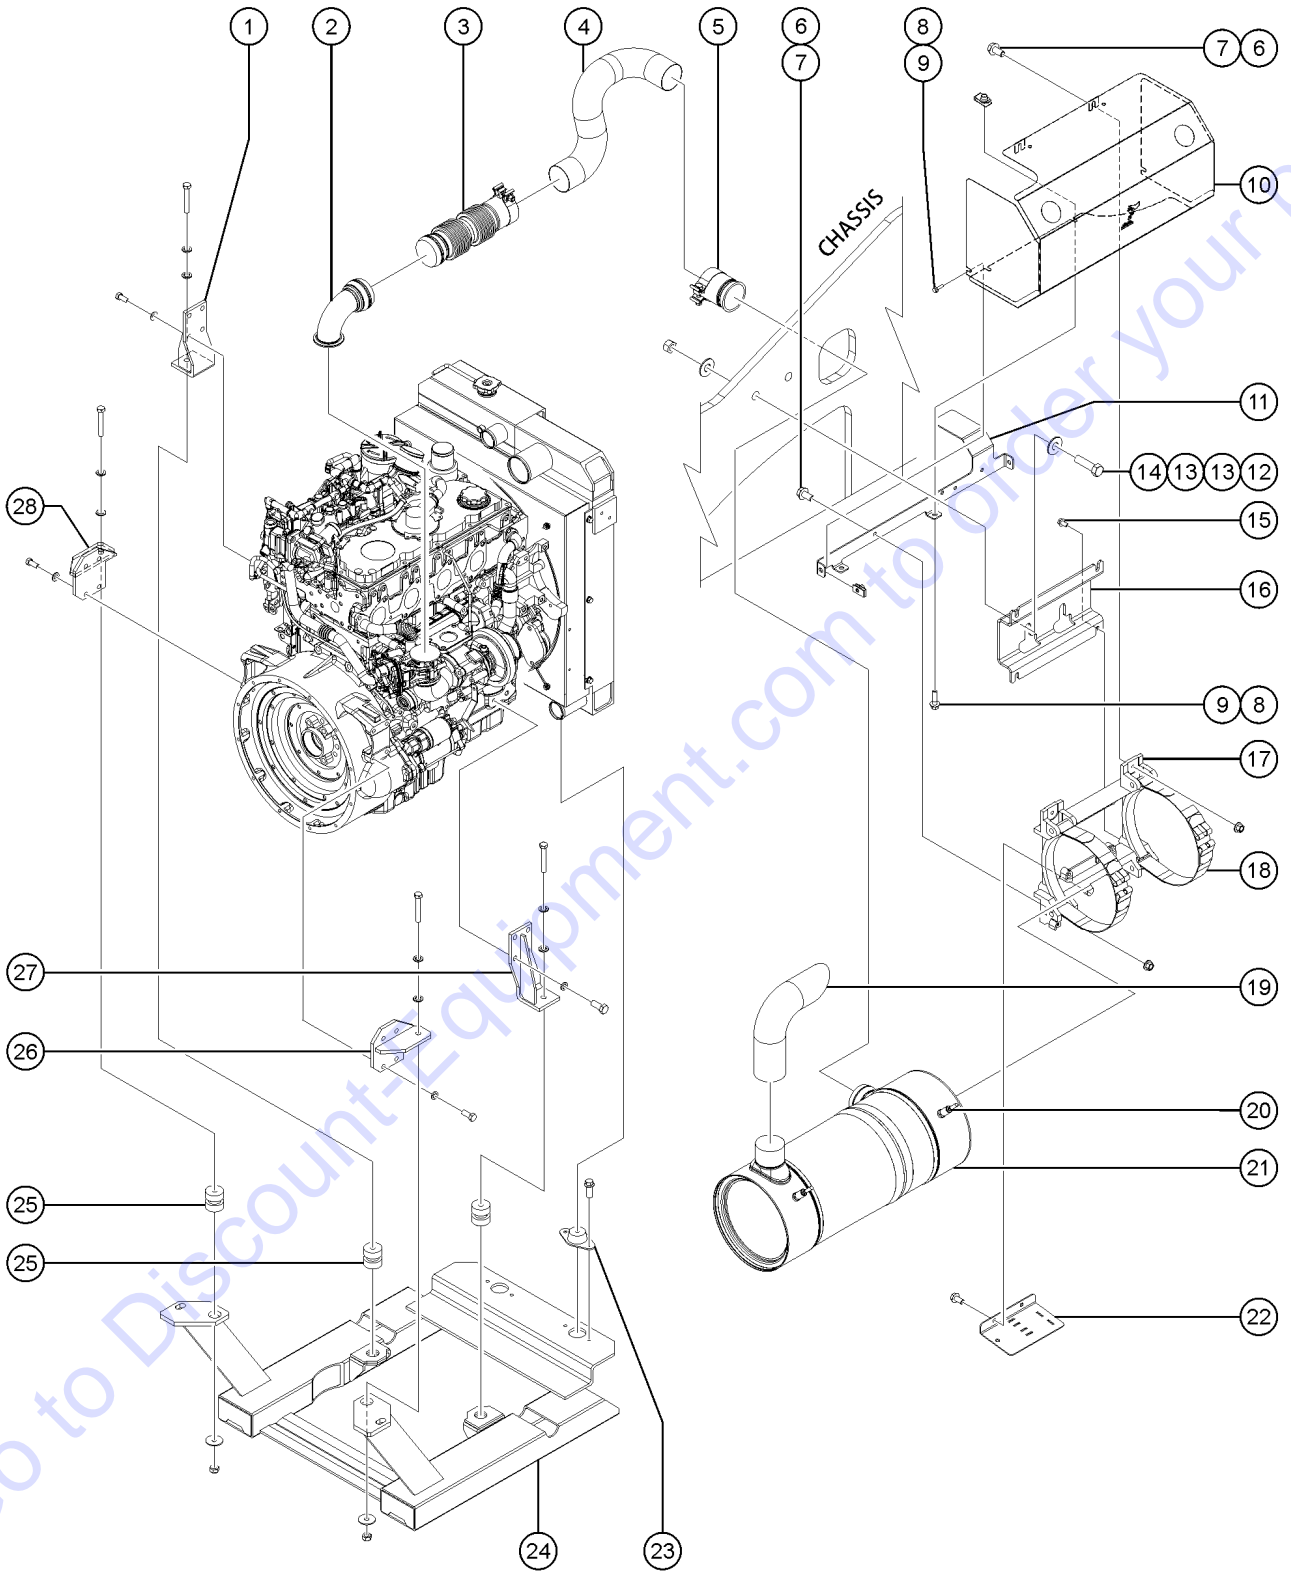

505.1 Perkins 1204E-E44TA Engine, View 2

505.1 Perkins 1204E-E44TA Engine, View 2

Item	Part No.	Description	Qty.
--		<i>Due to Tier 4 regulations, many engine replacement parts require the engine serial number at time of order. When ordering engine parts please have both machine and engine serial numbers available. For internal engine parts, contact engine dealer</i>	
A	217469GT	ALARM, BACKUP WARNING	
B	219457GT	HARNES, BACKUP ALARM (includes alarm)	
1	220030GT	WELDMENT,FL,1204E-E44TA.....	1
2	220033GT	ELBOW,EXHAUST,1204E-E44TA.....	1
3	220034GT	FLEX-HOSE,EXHAUST,1204E-E44TA....	1
4	220032GT	PIPE,EXHAUST,1204E-E44TA.....	1
5	220053GT	PIPE,EXHAUST,ADP,1204E-E44TA.....	1
6	824090GT	SCREW,HHF,3/8-16X1,8,ZAG.....	4
7	824029GT	NUT,TL FLG,3/8-16,G,ZAG.....	4
8	824079GT	SCREW,HHF,1/4-20X1,8,ZAG.....	4
9	56912GT	SPRING CLIP,1/4-20,.025-.15X.54,ZAG.....	4
--	105214GT	CABLE TIE MOUNT, WINGED.....	2
10	233828GT	GUARD, DPF, 1204E-E44TA.....	1
--	105214GT	CABLE TIE MOUNT, WINGED.....	2
11	1277553GT	FORMING, DPF HEAT SHIELD.....	1
12	1256114GT	SCREW,HHC,3/4-10X2.75,8,ZAG.....	1
13	1255761GT	WASHER,FLAT,3/4,USS,HRD,ZAG.....	2
14	10258GT	NUT,NYLOCK,3/4-10,GRD.2.....	1
15	231088GT	SCREW,HHF,M10-1.5X20,DIN6921,10.9,ZAB.4	
16	1277554GT	FORMING, DPF MOUNT.....	1
17	220049GT	CASTING,DPF,1204E-E44TA.....	1
18	220050GT	CLAMP,DPF,1204E-E44TA.....	2
19	220055GT	PIPE,EXST,TIP,1204E-E44TA.....	1
20	220051GT	SENSOR,DPF,1204E-E44TA.....	2
21	220048GT	DPF,1204E-E44TA.....	1
22	220052GT	FORMING,DPF BRKT,1204E-E44TA....	1
23	T114350GT	ISOLATOR,RADIATOR,PERKINS.....	2
24	220031GT	WELDMENT,ENG SKID,1204E-E44TA....	1
25	T114337GT	ISOLATOR,MOUNTS,PERKINS 127HP.....	4
26	220028GT	WELDMENT,RR,1204E-E44TA.....	1
27	220029GT	WELDMENT,FR,1204E-E44TA.....	1
28	220027GT	WELDMENT,RL,1204E-E44TA.....	1