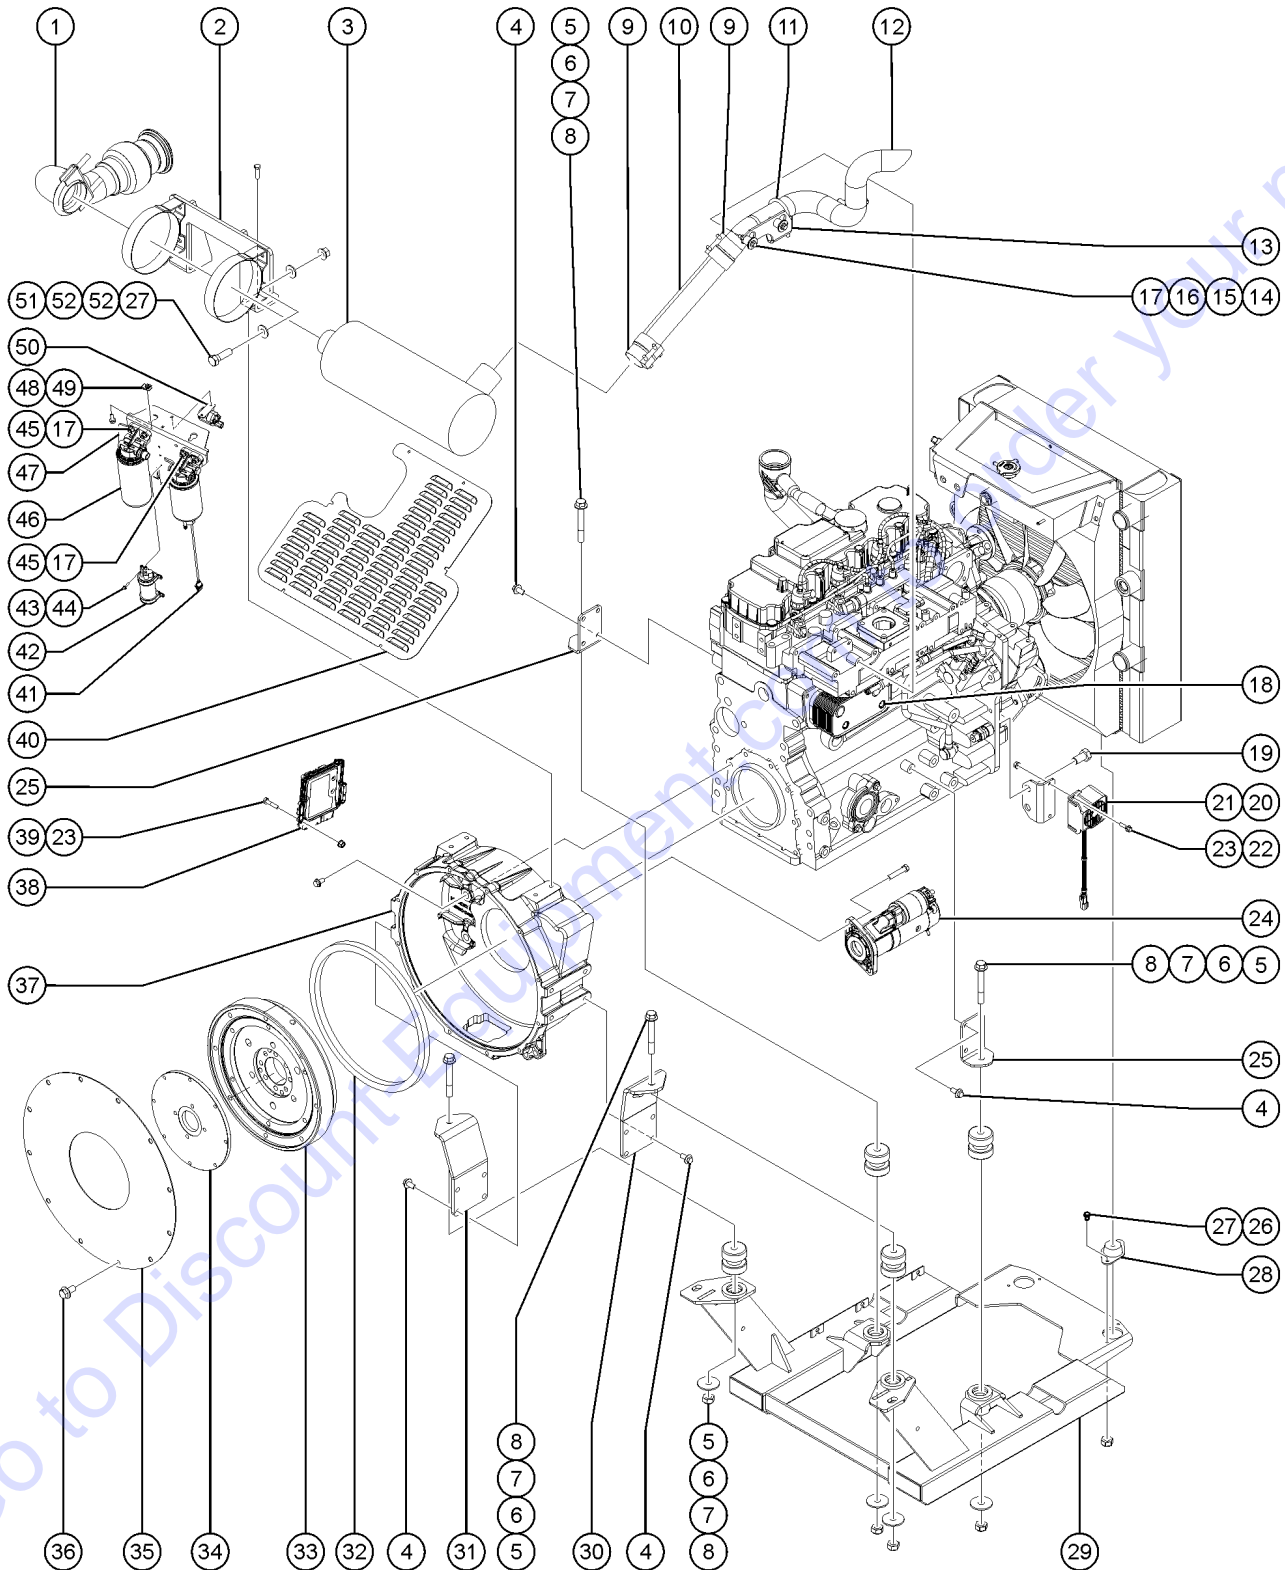

509.1 Deutz TCD3.6 T3 Engine, View 2

509.1 Deutz TCD3.6 T3 Engine, View 2

Item	Part No.	Description	Qty.
32	1279114GT	RING,SPACER,TCD3.6,10K.....	1
33	1257644GT	PLATE,FLYWHEEL,TCD3.6.....	1
34		REF. PLATE,FLYWHEEL ADP,TCD3.6,T4F.....	1
		<i>refer to 204.1</i>	
35	1254529GT	PLATE,PERKINS FLYWHEEL COVER....	1
36	231088GT	SCREW,HHF,M10-1.5X20,DIN6921,10.9,ZAB.12	
37	219321GT	FLYWHL HOUSING, DTZ TCD3.6, 10K.....	1
38	219429GT	ECM, DEUTZ TCD3.6 T3, 10K.....	1
39	824061GT	SCREW,HHC,1/4-20X1.25,8,ZAG.....	4
40	1277199GT	FORMING,ENGINE CVR,TCD3.6,10K....	1
41	1261239GT	ASSY,FUEL PREFILTER,DEUTZ 2.9.....	1
--	236260GT	PRE-FILTER,FUEL,DEUTZ TCD3.6.....	1
42	236259GT	LIFT PUMP,FUEL,DEUTZ.....	1
43	218458GT	SCREW,HHF,M5-0.8X20,DIN6921,10.9,ZAB.4	
44	826214GT	NUT,TL,M5-0.8,DIN980,10,ZAB.....	4
--	826215GT	WASHER,FLAT,M5,DIN125,ZAB.....	4
45	824091GT	SCREW,HHF,3/8-16X1.25,8,ZAG.....	4
46	236266GT	ASSY, FUEL FILTER TCD 3.6.....	1
		<i>includes filter, head</i>	
--	823057GT	FILTER,FUEL,SPIN-ON TCD3.6.....	1
--	824673GT	SENSOR,LOW PRESSURE,DEUTZ 2.9L.....	1
47	825048GT	FORMING,FILTER MOUNT,DEUTZ,10K.....	1
48	29868GT	SPRING CLIP,3/8-16,.05-.20X.73,ZAG...2	
49	824090GT	SCREW,HHF,3/8-16X1,8,ZAG.....	2
50	824987GT	RELAY,STARTER,DEUTZ.....	1
--	824027GT	NUT,TL FLG,1/4-20,G,ZAG.....	2
--	824124GT	BOLT,CARRIAGE,1/4-20X.75,5,ZAG.....	2
51	824068GT	SCREW,HHC,3/8-16X1.25,8,ZAG.....	4
52	1255758GT	WASHER,FLAT,3/8,USS,ZAG.....	8