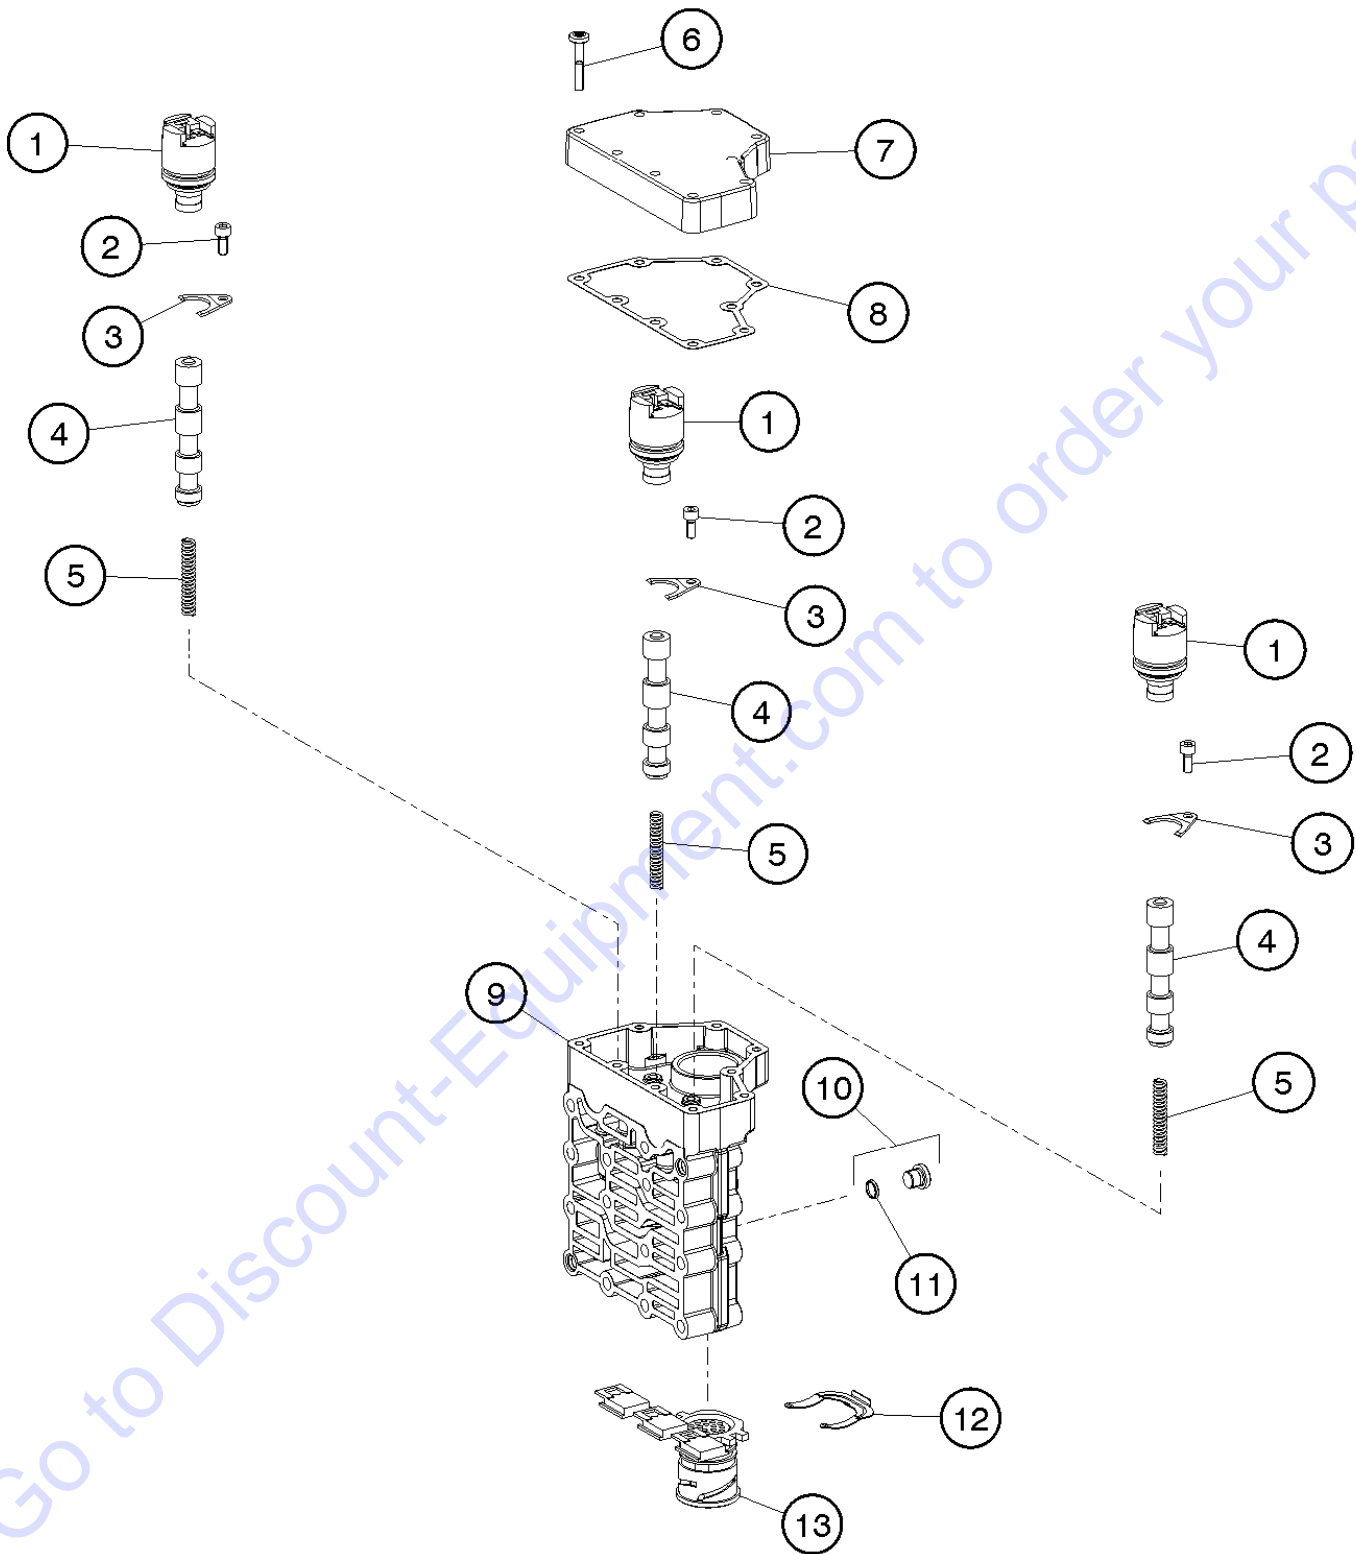

314.1 ZF Valve Assembly

Item	Part No.	Description	Qty.
1	1252179GT	SOLENOID VALVE.....	3
2	1252306GT	CAP SCREW.....	3
3	1252368GT	FIXING PLATE.....	3
4	1252438GT	PISTON.....	3
5	1252348GT	COMPRESSION SPRING.....	3
6	1252361GT	TORX SCREW.....	9
7	1252437GT	COVER.....	1
8	1252436GT	GASKET.....	1
9	1252447GT	VALVE BLOCK.....	1
10	1252373GT	SCREW PLUG.....	3
11	1252268GT	O-RING.....	1
12	1252369GT	RETAINING CLAMP.....	1
13	1252404GT	WIRING HARNESS.....	1

Go to Discount-Equipment.com to order your parts