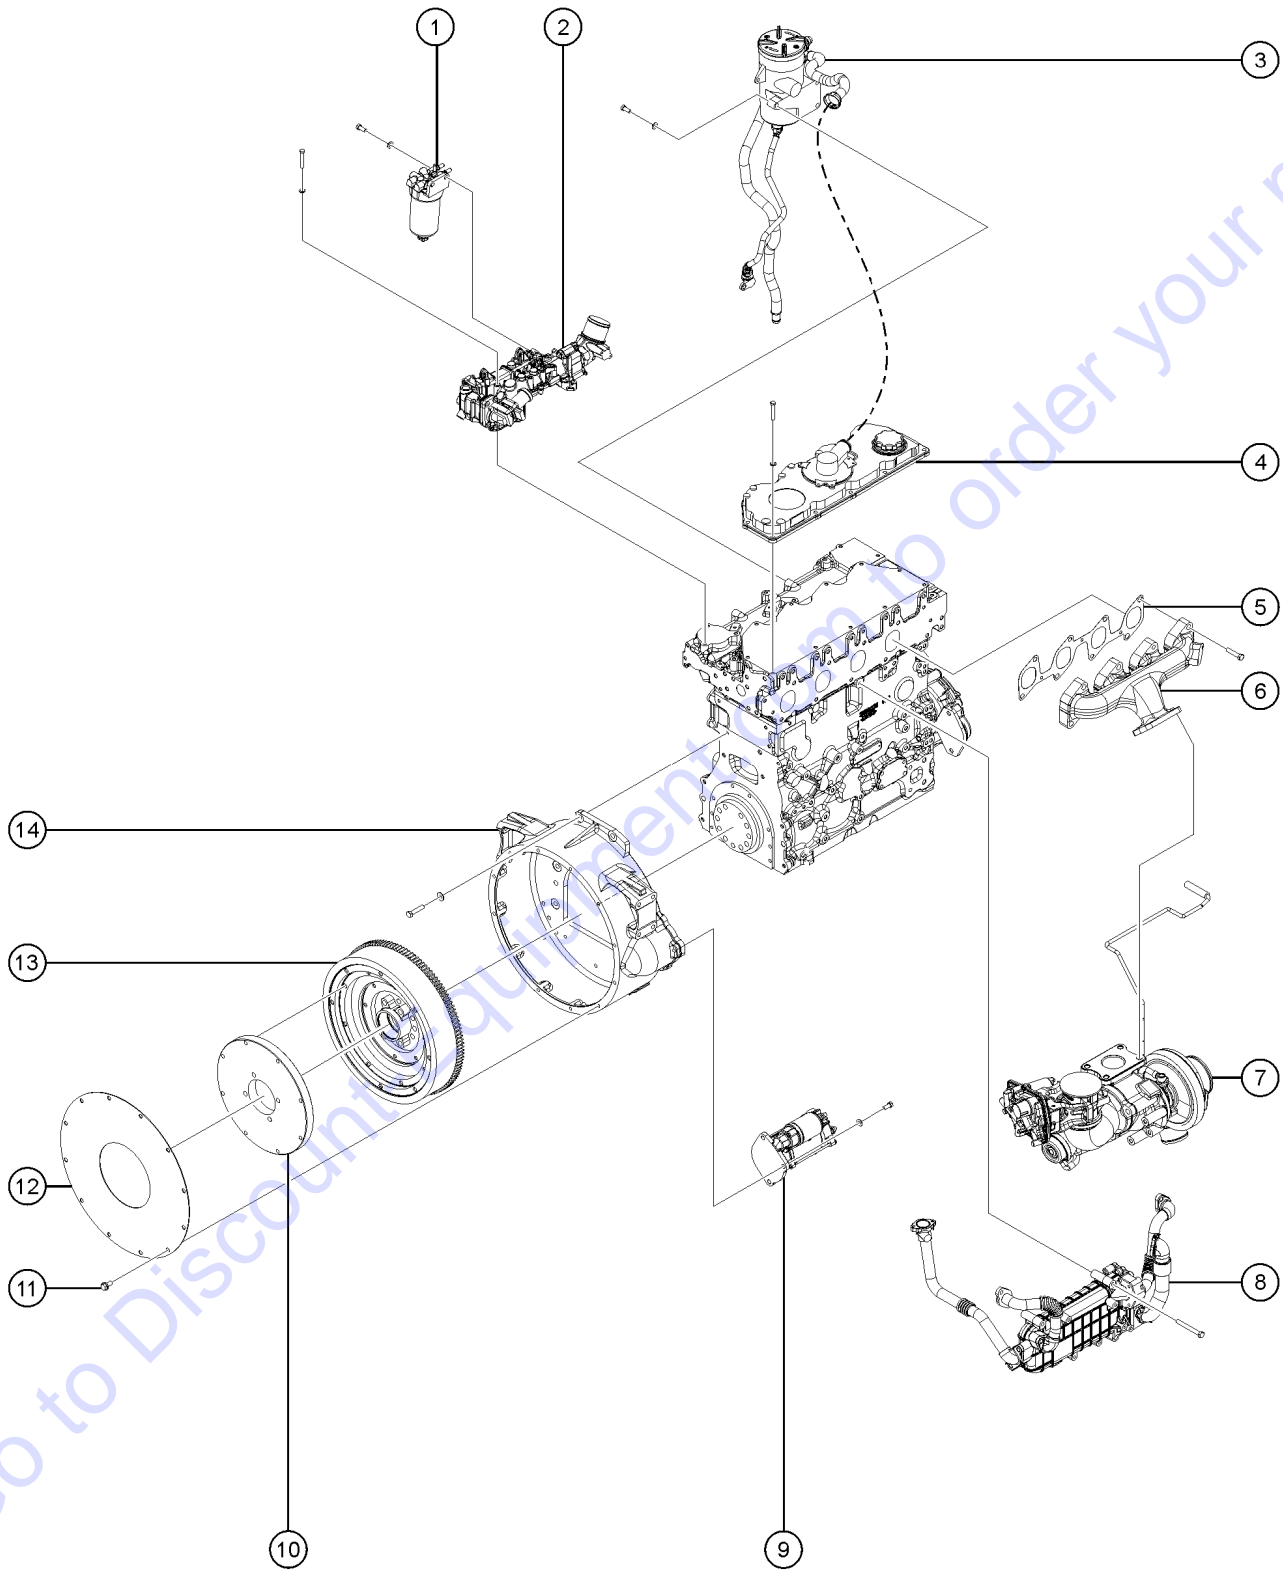

506.1 Perkins 1204E-E44TA Engine, View 3

506.1 Perkins 1204E-E44TA Engine, View 3

Item	Part No.	Description	Qty.
A		<i>Due to Tier 4 regulations, many engine replacement parts require the engine serial number at time of order. When ordering engine parts please have both machine and engine serial numbers available. For internal engine parts, contact engine dealer</i>	
B	7-900-152GT	KIT, OIL COOLER.....	1
--	7-236-09GT	OIL COOLER.....	1
1	220020GT	FILTER,FUEL,SEC,1204E-E44TA.....	1
-1	1251455GT	FILTER ELEMENT,FUEL,SEC,1204E.....	1
2	220012GT	EXHAUST MIXER,1204E-E44TA.....	1
3	219537GT	BREATHER VALVE,1204E-E44TA.....	1
-3	825601GT	CRNKCASE BREATHR ELEM, 1204E.....	1
4	219549GT	VALVE COVER,1204E-E44TA.....	1
5	219541GT	GSKT,MANIFLD,EXST,1204E-E44TA.....	1
6	219542GT	MANIFOLD,EXHAUST,1204E-E44TA.....	1
7	219540GT	TURBOCHARGER,1204E-E44TA.....	1
8	220011GT	NOX REDUCTION,1204E-E44TA.....	1
9	219531GT	STARTER,1204E-E44TA.....	1
10		REF. ADAPTER PLATE <i>refer to 204.1</i>	
11	231088GT	SCREW,HHF,M10-1.5X20,DIN6921,10.9,ZAB.12	
12	1254529GT	PLATE,PERKINS FLYWHEEL COVER....	1
13	219528GT	FLYWHEEL,1204E-E44TA.....	1
14	219532GT	FLYWHEEL HOUSING,1204E-E44TA.....	1