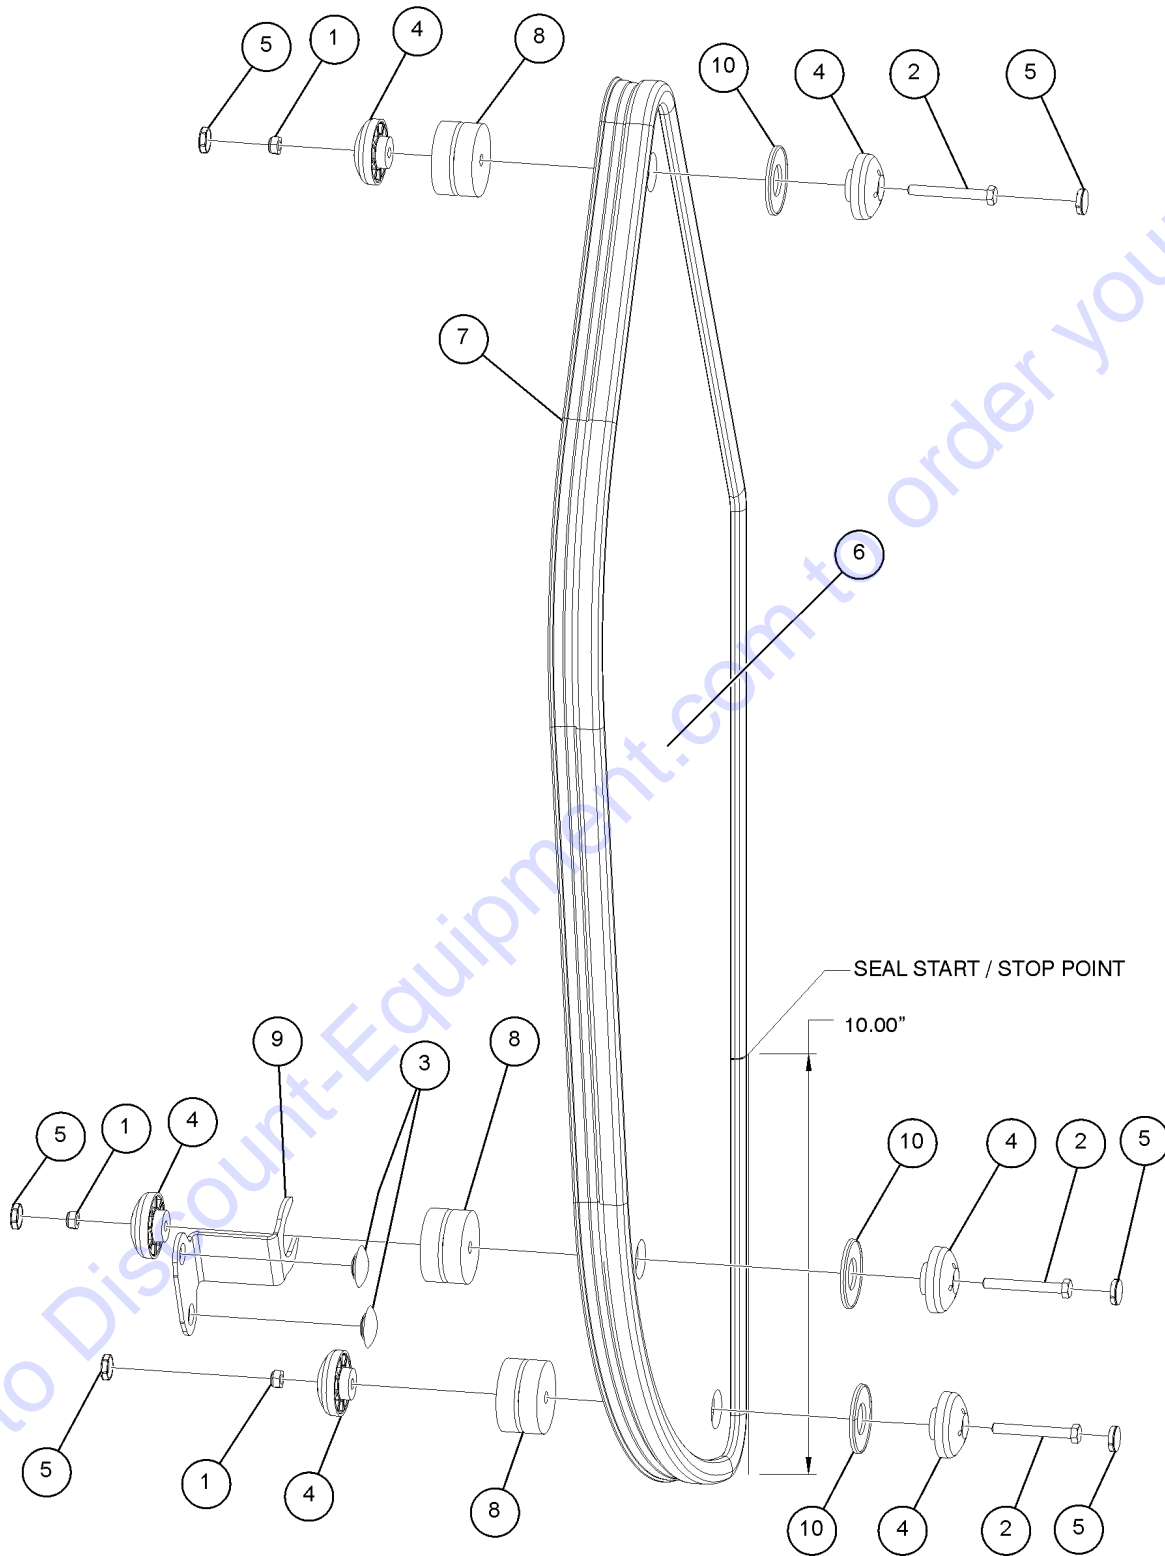

411.1 Enclosed Cab Assembly Option, View 6

411.1 Enclosed Cab Assembly Option, View 6

Item	Part No.	Description	Qty.
1	1256455GT	NUT,TL,M6-1.0,DIN980,10,ZAB.....	3
2	1256453GT	SCREW,HHC,M6-1.0X50,DIN931,10.....	3
3	47478GT	BUMPER, RUBBER, 1"OD X .461H.....	2
4	130123GT	BUSHING,WINDOW FASTENER.....	6
5	130124GT	CAP,WINDOW BUSHING.....	6
6	130132GT	GLASS,FRONT SIDE WINDOW.....	1
7	130163-7983GT	WEATHERSTRIP, DOUBLE BULB.....	1
8	130134GT	SPACER,WINDOW.....	3
9	1253976GT	FORMING,GLASS RETAINER.....	1
10	130189GT	SPACER,GLASS BUSHING.....	3

Go to Discount-Equipment.com to order your parts