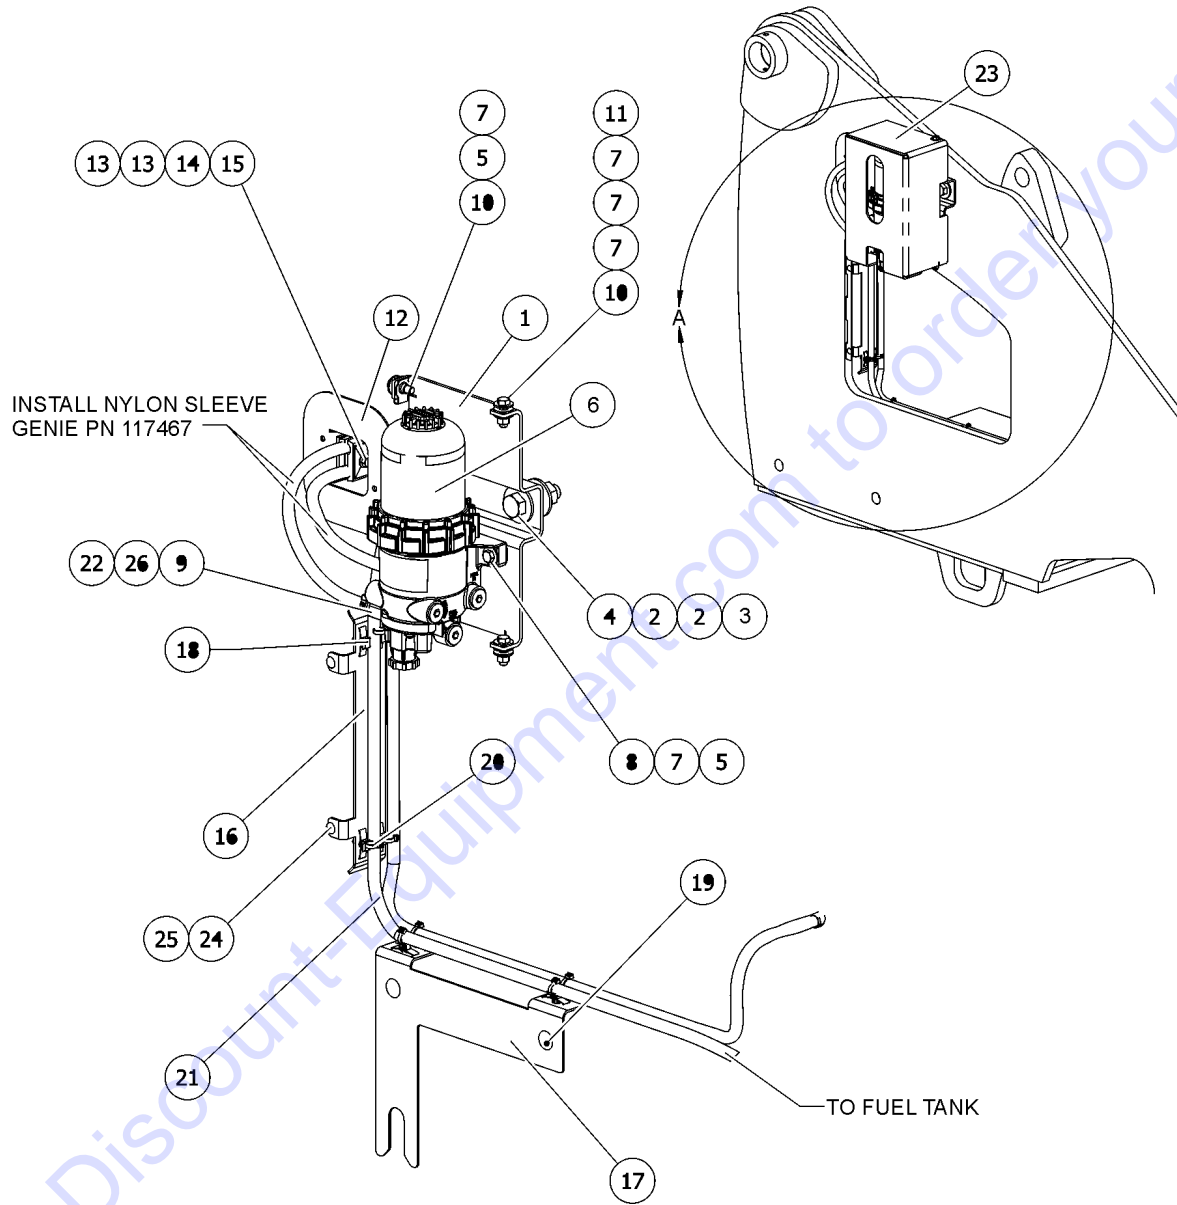

906.1 Perkins 1104D Water Separator/Fuel Filter

DETAIL A
FOR PERKINS 1104D ENGINE

906.1 Perkins 1104D Water Separator/Fuel Filter

Item	Part No.	Description	Qty.
1	822691GT	WATER SEP.FUEL FILTER BRKT.....1	1
2	1255761GT	WASHER,FLAT,3/4,USS,HRD,ZAG.....4	4
3	1257458GT	NUT,TL,3/4-10,C,ZAG.....2	2
4	1256114GT	SCREW,HHC,3/4-10X2.75,8,ZAG.....2	2
5	29868GT	SPRING CLIP,3/8-16,.05-.20X.73,ZAG...4	4
6	822757GT	LRG.CAP.FILTER ASSY.....1	1
7	1255758GT	WASHER,FLAT,3/8,USS,ZAG.....10	10
8	1256847GT	SCREW,HHC,3/8-16X1.75,8,ZAG.....2	2
9	822746GT	10-8 ORB REDUCER FITTING.....2	2
10	824068GT	SCREW,HHC,3/8-16X1.25,8,ZAG.....4	4
11	824029GT	NUT,TL FLG,3/8-16,G,ZAG.....5	5
12	822733GT	WLDMT,FUEL HOSE BULKHEAD.....1	1
13	7-273-27GT	CLAMP HALVES,TWIN,3/8"PIPE.....2	2
14	123176GT	PLATE, TOP.....1	1
15	824087GT	SCREW,HHF,5/16-18X1.25,8,ZAG.....1	1
16	822736GT	FRMG,UPPER FUEL HOSE SUPPORT.....1	1
17	822737GT	FRMG,LOWER FUEL HOSE SUPPORT.....1	1
18	105214GT	CABLE TIE MOUNT, WINGED.....8	8
19	47478GT	BUMPER, RUBBER, 1"OD X .461H.....2	2
20	6578GT	CABLE TIE,7 3/8".....8	8
21	226458GT	FUEL LINE,3/8"	
22	21465GT	CLAMP,HOSE,.25" - .63" X .3125.....4	4
23	822734GT	FRMG,FILTER GUARD.....1	1
24	1256127GT	BOLT,CARRIAGE,1/4-20X1.5,ZAG.....2	2
25	824027GT	NUT,TL FLG,1/4-20,G,ZAG.....2	2
26	123644GT	FUEL FITTING,3/8 STRAIGHT.....2	2