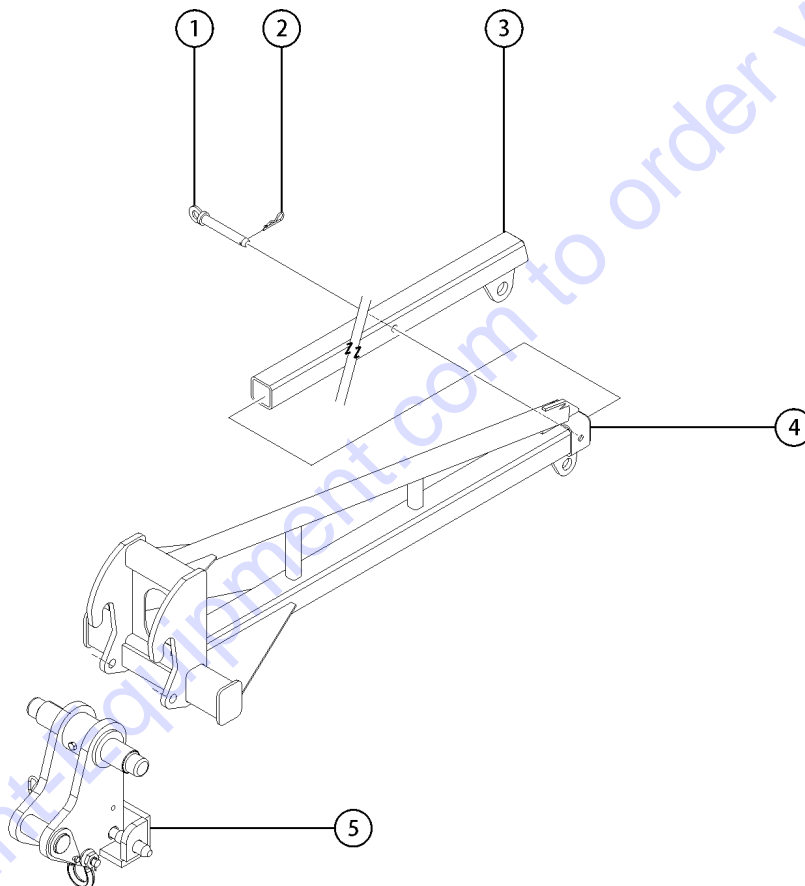

605.1 Truss Boom, Quick Attachment

Item	Part No.	Description	Qty.
1	3-1145-2GT	PIN,TRUSS BOOM,ADJUSTING.....1	1
2	7-194-39GT	COTTERPIN.....1	1
3	1254812GT	MEMBER,TRUSS BOOM.....1	1
4	1254398GT	ASSY, TRUSS BOOM FOR 2" PIN.....1 <i>(must also order 108948GT and 3-1069-7GT)</i>	1
--	108948GT	DECAL,ATTACHMENT SERIAL LABEL	
--	3-1069-7GT	DECAL,TRUSS BOOM	
5		Ref. Quick attach.....1 <i>(Refer to 601.1)</i>	1

Go to Discount-Equipment.com to order your parts