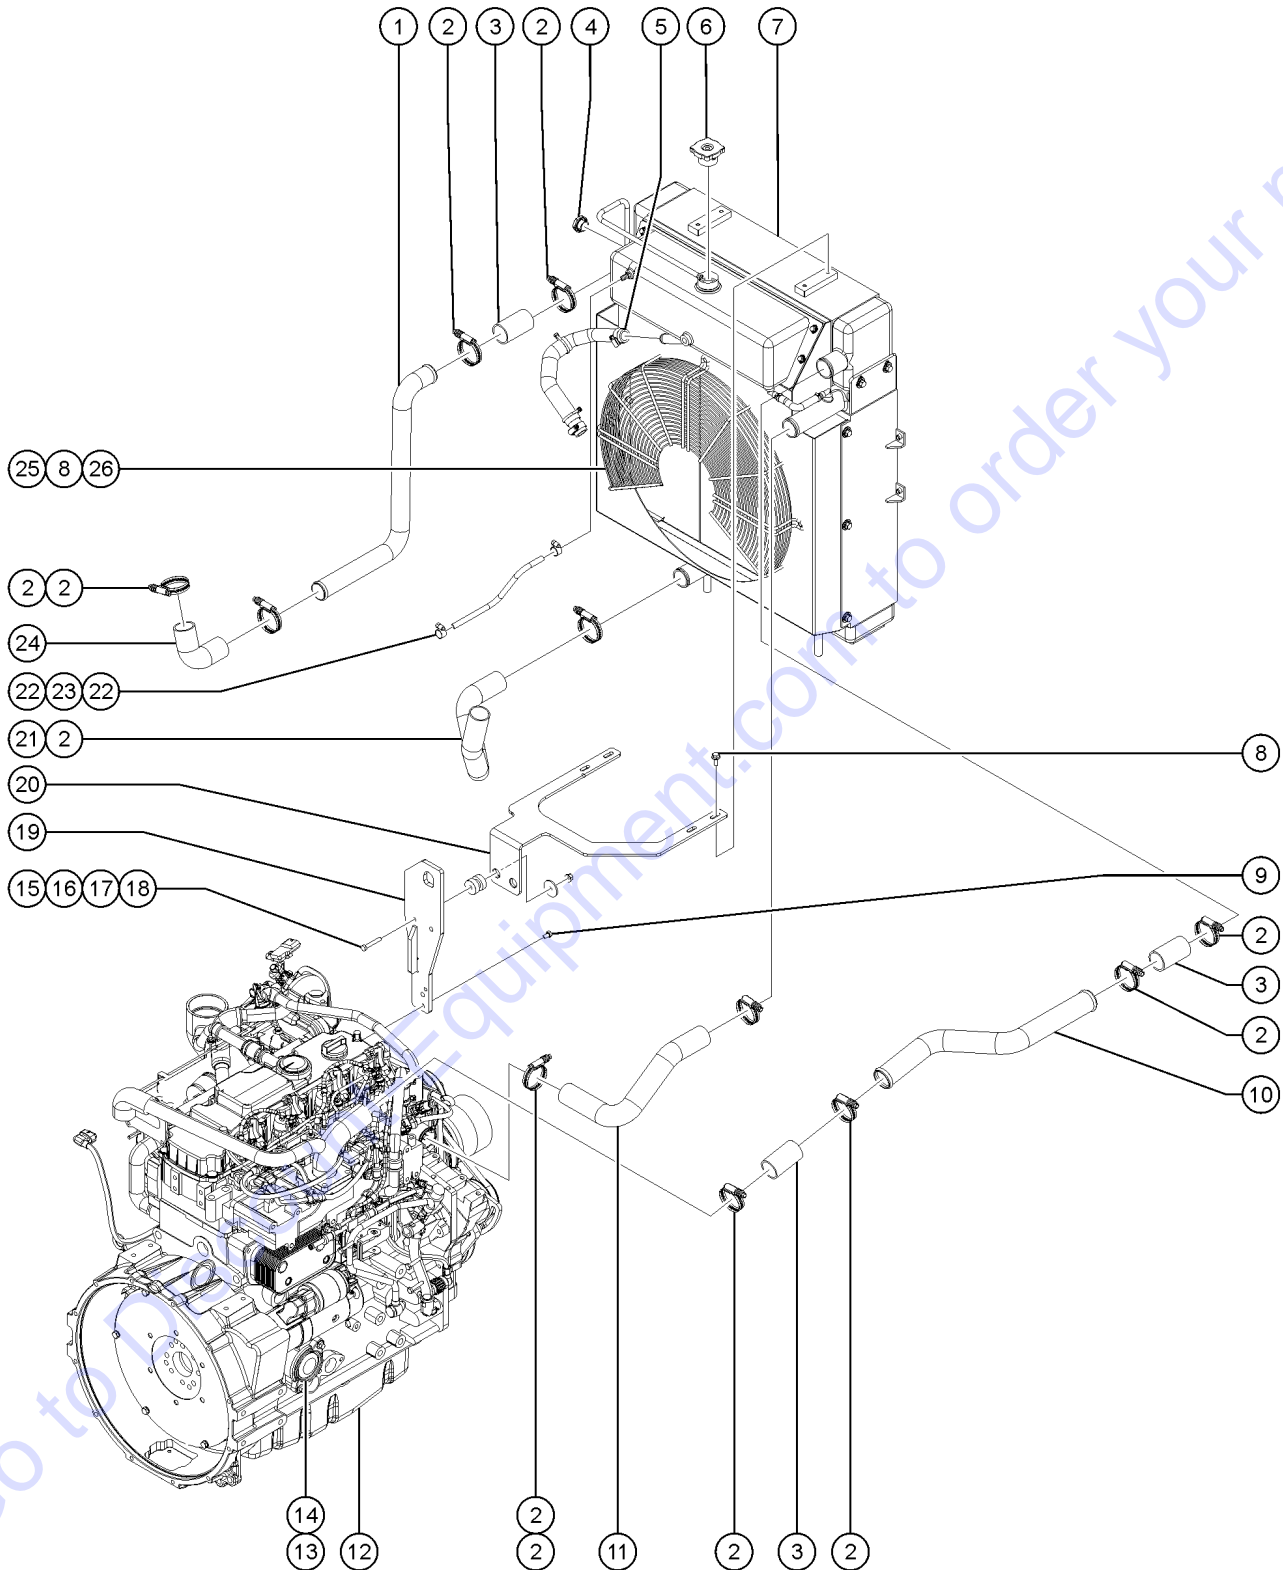

508.1 Deutz TCD3.6 T3 Engine, View 1

508.1 Deutz TCD3.6 T3 Engine, View 1

Item	Part No.	Description	Qty.
A	218715GT	SENSOR,COOLANT LEVEL, DEUTZ.....1	
--	1279746GT	GASKET,COOLANT LEVEL,TCD3.6.....1	
1	1264765GT	PIPE,CAC INLET,TCD3.6,T4F.....1	
2	215216GT	CLAMP,HOSE,CT,SAE 262,1-3/4" T.....12	
3	215217GT	COUPLING,CAC,1.75X3.5 LONG.....3	
4	1257648GT	SIGHT GLASS,COOLANT,TCD3.6,T4F.....1	
--	1273074GT	SIGHT GLASS KIT.....1	
--	1279746GT	GASKET,COOLANT LEVEL,TCD3.6	
5	1257363GT	HOSE,COMP,TCD3.6,T4F.....1	
--	1266688GT	SLEEVE,COMP HOSE,TCD3.6,T4F.....1	
--	28443GT	CABLE TIE,11.5" BLACK.....2	
--	36208GT	CLAMP,HOSE,1.25***.....2	
6	1279661GT	CAP,RADIATOR,TCD3.6.....1	
7	1264743GT	RADIATOR,TCD 3.6,T4F,CAST.....1	
8	824132GT	SCREW,HHF,M8-1.25X20,DIN6921,10.9,ZAB.7	
--	824145GT	WASHER,FLAT,M10,DIN125,ZAB.....4	
9	231530GT	SCREW,HHF,M10-1.5X25,DIN6921,10.9,ZAB.2	
10	236274GT	PIPE,CAC OUTLET,DEUTZ TCD3.6.....1	
11	1264768GT	HOSE,RAD. OULET,TCD3.6,T4F.....1	
12	236243GT	OIL PAN,DEUTZ TCD3.6.....1	
13	1257353GT	COVER,OIL FILL,TCD 3.6,T4F.....1	
14	1278738GT	O-RING,OIL FILL COVER,TCD 3.6.....1	
15	1255801GT	SCREW,HHF,5/16-18X2.25,8,ZAG.....2	
16	236334GT	ISOLATOR,UP RADIATOR SUPPORT....2	
17	824120GT	WASHER,FLAT,.375X1.50X.125,ZAG....2	
18	824028GT	NUT,TL FLG,5/16-18,G,ZAG.....2	
19	1279663GT	WELDMENT, ENGINE LIFT,TCD3.6.....1	
20	1279662GT	WELDMENT,RAD MOUNT,TCD3.6.....1	
21	1264767GT	HOSE,RAD. INLET,TCD3.6,T4F.....1	
22	130006GT	HOSE CLAMP,SAE #4.....2	
23	1279744GT	HOSE,COOLANT,5/16" DIA,12".....1	
24	215219GT	SLEEVE,TUBE,CAC TURBO,TCD3.6.....1	
--	825249GT	PIPE,DOC EXHAUST ELBOW.....1	
25	1257362GT	FAN GUARD,TCD3.6 T4F.....1	
26	1255758GT	WASHER,FLAT,3/8,USS,ZAG.....3