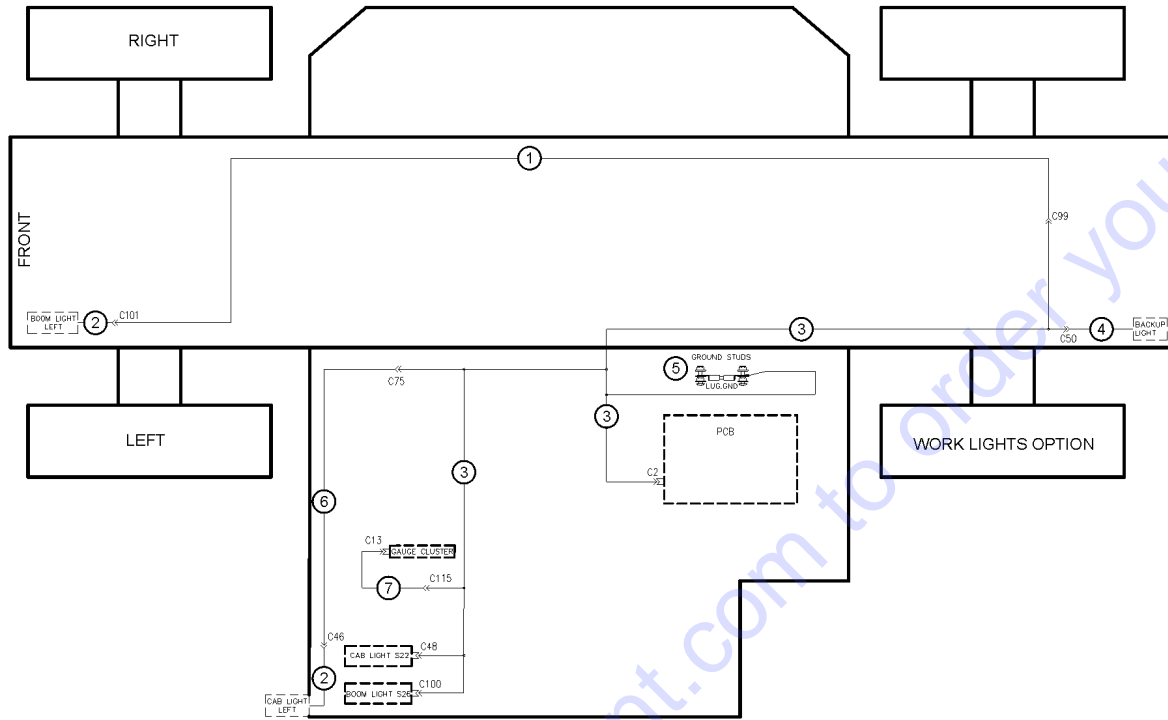

1004.1 Work and Road Light Harnesses

1004.1 Work and Road Light Harnesses

Item	Part No.	Description	Qty.
1	1263760GT	HARNESS, BOOM LIGHT POWER.....1	
2	1258527GT	HARNESS,LIGHT,LED,CLEAR,5"ROUND.2	
3	1263762GT	HARNESS, WORK LIGHTS.....1	
4	237934GT	HARNESS, BACKUP LIGHT.....1	
5	161444GT	ASSEMBLY, GROUND BUSS.....1	
6	1258775GT	HARNESS, CAB LIGHT POWER.....1	
7	1277695GT	HARNESS,DASHBOARD,1056.....1	
8	1255647GT	HARNESS,LIGHT,TURN SIGNAL,AMBR.....2	
9	1253241GT	HARNESS,LIGHT,DRIVE,CLEAR,3LED.2	
10	1258919GT	HARNESS, FRONT LIGHTS POWER....2	
11	1263761GT	HARNESS, ROAD LIGHTS.....1	
12	229677GT	HARNESS, TAILLIGHT LED.....2	

Go to Discount-Equipment.com to order your parts