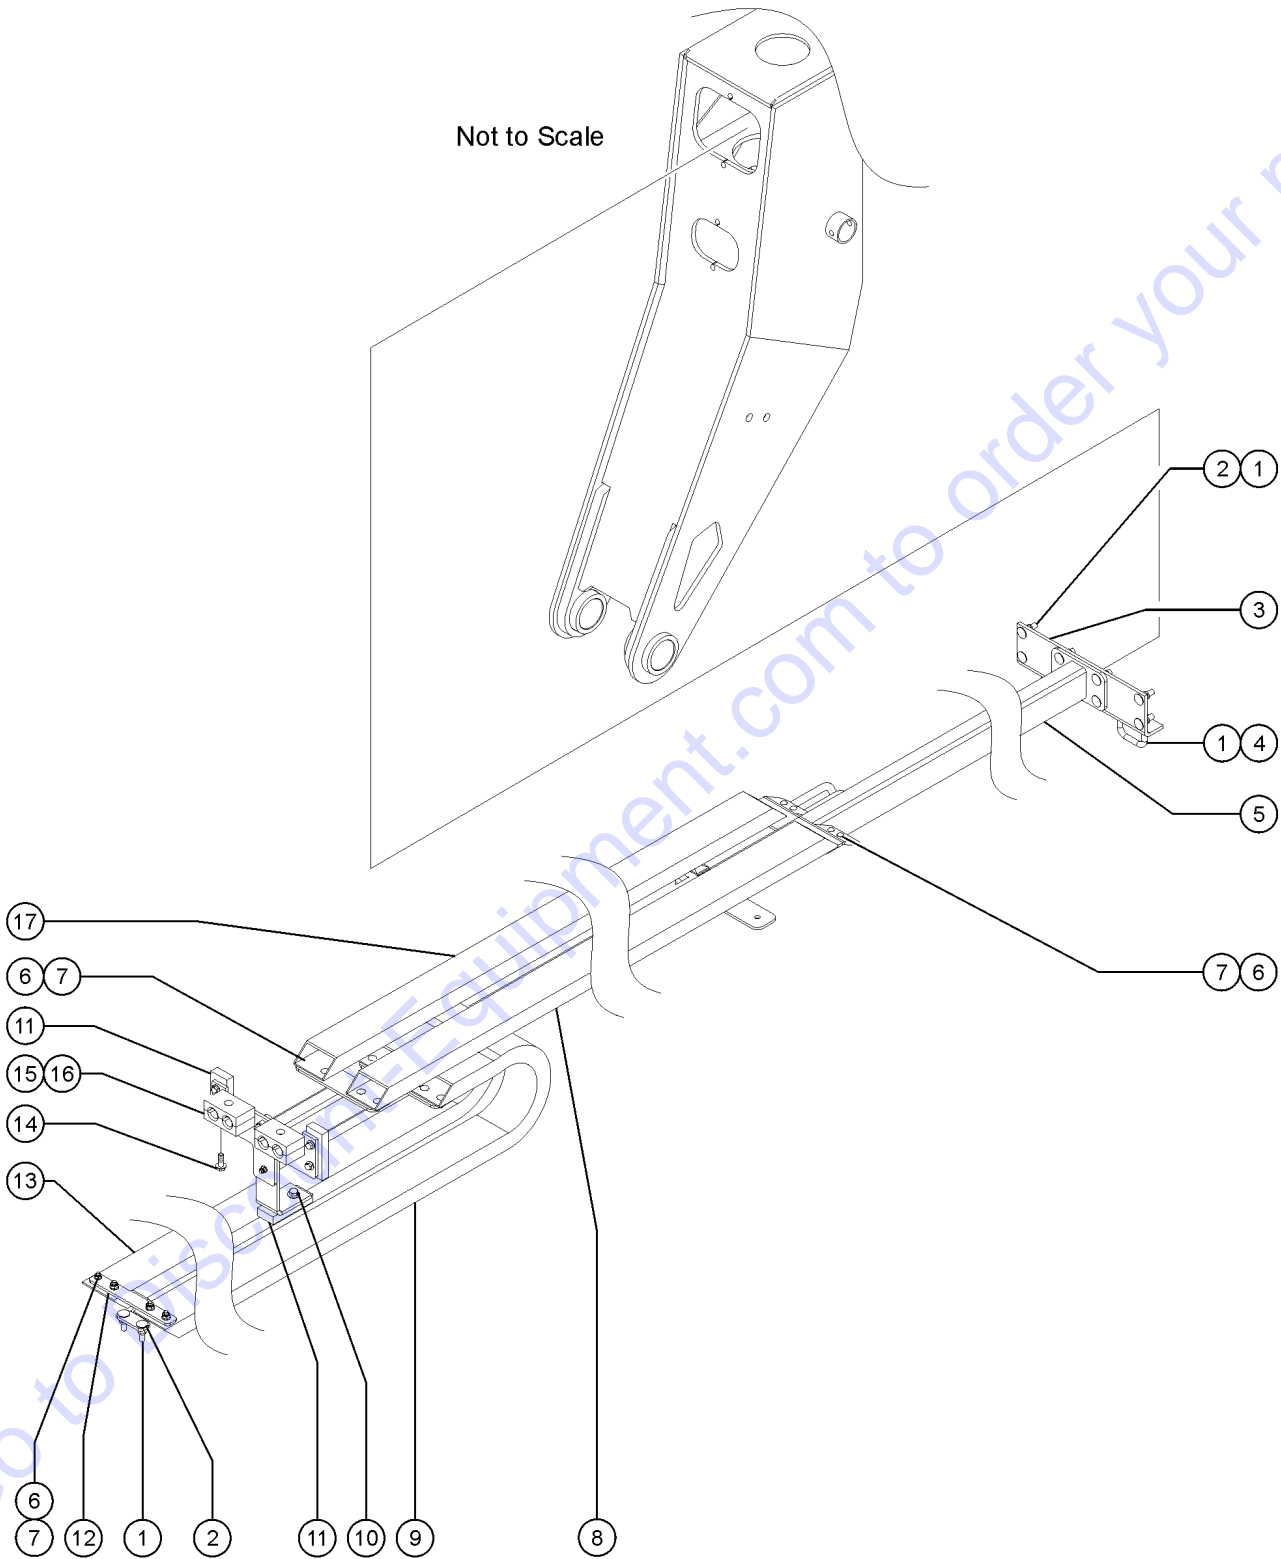

705.1 Cable Track Assembly

Not to Scale

705.1 Cable Track Assembly

Item	Part No.	Description	Qty.
1	1274322GT	NUT,NYLOCK FLG,3/8-16,F,ZAG.....	14
2	1255757GT	BOLT,CARRIAGE,3/8-16X1.25,5,ZAG...	12
3	1277557GT	FORMING,CABLE BRIDGE MOUNT.....	1
4	1257910GT	U-BOLT,3/8-16X2X3 ZAG.....	1
5	141201GT	WELDMENT,CABLE BRIDGE.....	1
6	824124GT	BOLT,CARRIAGE,1/4-20X.75,5,ZAG.....	8
7	1277924GT	NUT,NYLOCK FLG,1/4-20,F,ZAG.....	8
8	141204GT	TRACK,PLASTIC CABLE..... <i>(models with auxiliary hydraulics only)</i>	1
9	219651GT	TRACK,PLASTIC CABLE..... <i>(models with auxiliary hydraulics only) GPN 108951 is obsolete."</i>	1
10	824078GT	SCREW,HHF,1/4-20X.75,8,ZAG.....	6
11	104741GT	WEAR PAD,3.75 X 1.50 X .63.....	3
12	1254031GT	FORMING,CABLE TRACK MOUNT.....	1
13	219651GT	TRACK,PLASTIC CABLE..... <i>(all models)</i>	1
14	824092GT	SCREW,HHF,3/8-16X1.5,8,ZAG.....	1
15	1254030GT	WELDMENT,HOSE CLAMP.....	1
16	1256788GT	PLATE,HOSE CLAMP,TAPPED.....	1
17	141204GT	TRACK,PLASTIC CABLE..... <i>(all models)</i>	1