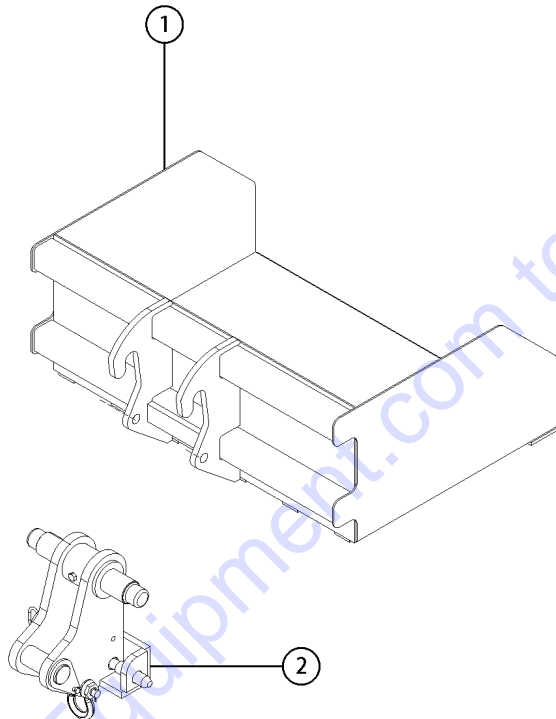

604.1 Rubbish Bucket, Quick Attachment

Go to Discount-Equipment.com to order your parts

Item	Part No.	Description	Qty.
1	1254406GT	WELDMENT, RUBBISH BUCKET, QA	
2		Ref. Quick attach.....1 (Refer to 601.1)	

Go to Discount-Equipment.com to order your parts