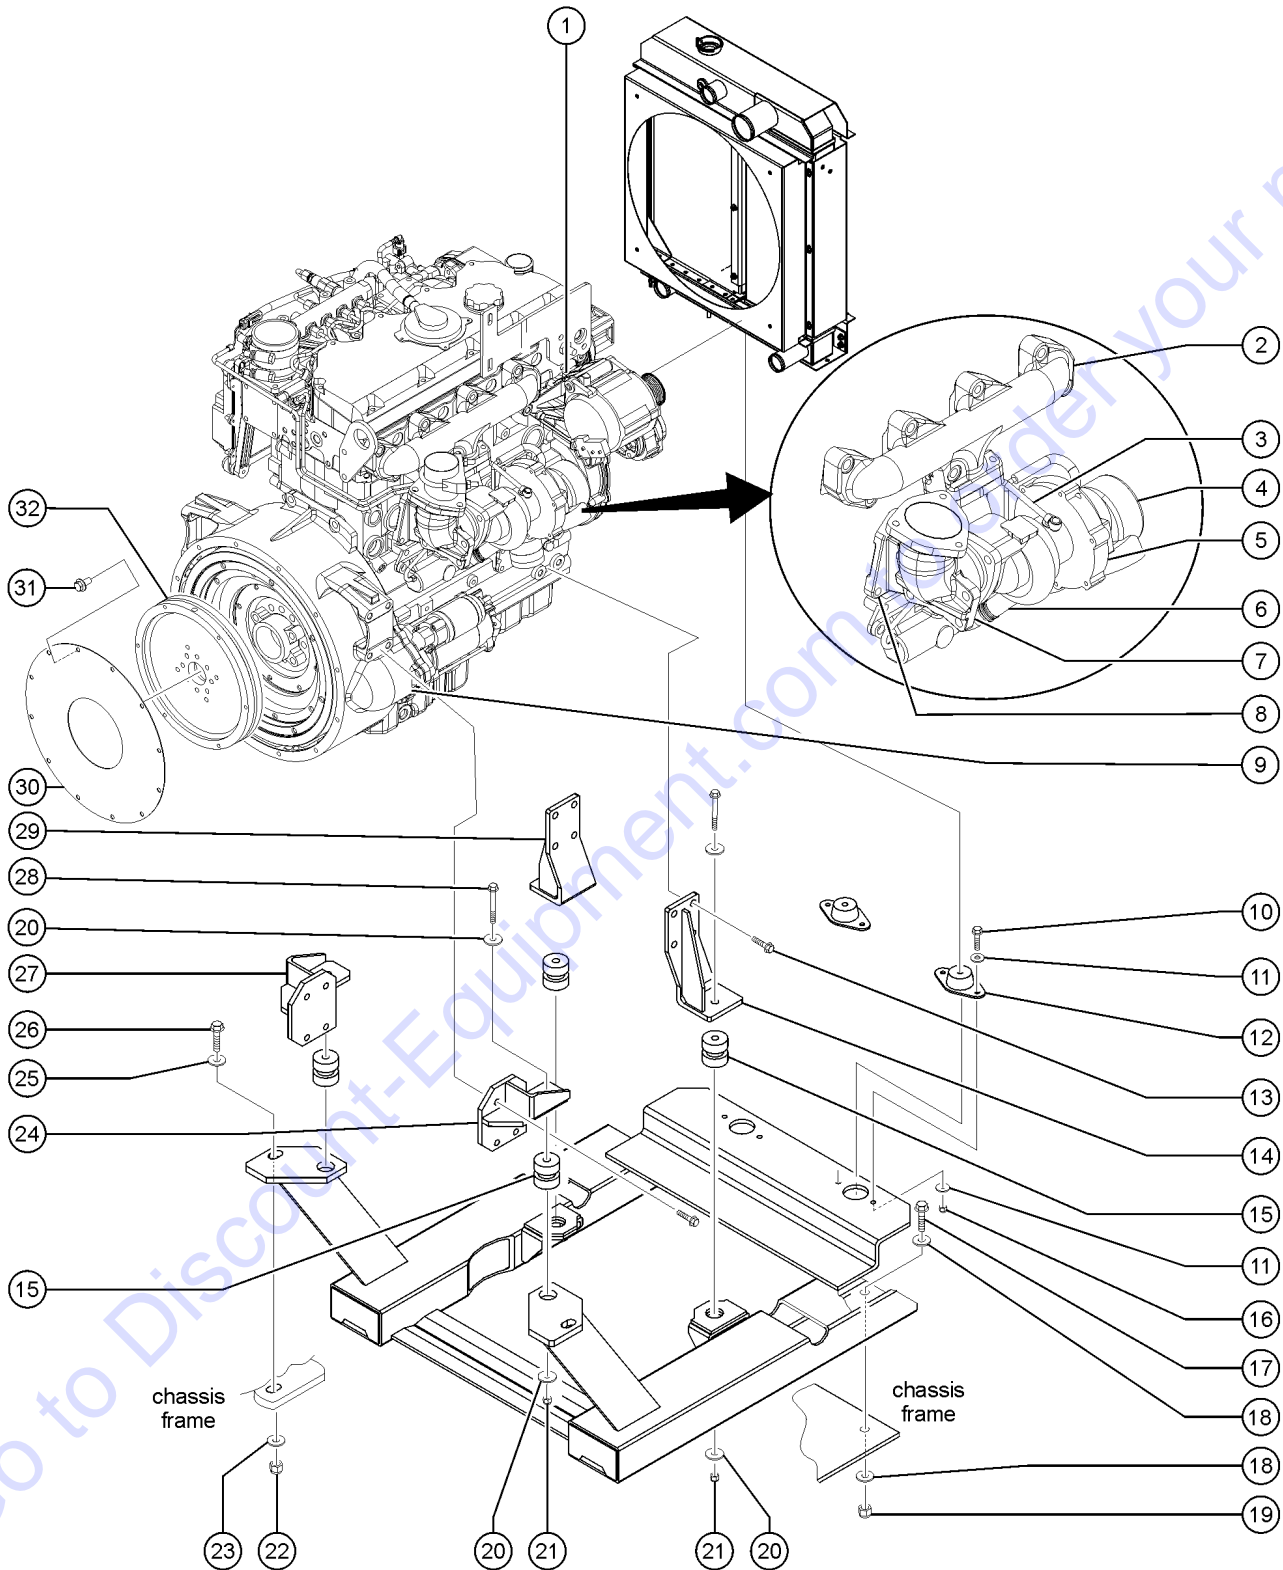

502.1 Perkins 1104D-E44TA, Tier 3 Engine, View 2

502.1 Perkins 1104D-E44TA, Tier 3 Engine, View 2

Item	Part No.	Description	Qty.	Item	Part No.	Description	Qty.
A	217469GT	ALARM, BACKUP WARNING		29	T114339GT	BRACKET,MOUNTING,LH,FRONT.....1	1
B	219457GT	HARNES, BACKUP ALARM (includes alarm)		30	1254529GT	PLATE,PERKINS FLYWHEEL COVER...1	1
C	235183GT	HTR,OILPAN,SILICONE,120V,250W For Arctic Option		31	231088GT	SCREW,HHF,M10-1.5X20,DIN6921,10.9,ZAB.12	1
1	T114418GT	SENSOR,WATER TEMP,PERKINS.....1	1	32	T114327GT	FLYWHEEL,WITH RING GEAR.....1	1
2	T114347GT	MANIFOLD,EXHAUST,PERKINS.....1	1	--	T114333GT	BOLTS,FLYWHEEL,PERKINS 127HP	
--	T114348GT	GASKET,EXHAUST MANIFOLD,PRKNS.....1	1	--	T114334GT	WASHER,FLYWHEEL,PERKINS 127HP	
3	227898GT	OIL FEED PIPE.....1	1				
4	130607GT	INTAKE COUPLING,90 DEG RUBBER...1	1				
--	6-6252-12GT	HOSE CLAMP.....1	1				
5	138087GT	TURBO CHARGER PERKINS 10KREV4.....1	1				
--	123357GT	GASKET,TURBOCHARGER					
--	215578GT	WASHER,CRUSH					
6	227899GT	OIL DRAIN PIPE.....1	1				
--	227900GT	OIL DRAIN GASKET, UPPER.....1	1				
--	227901GT	OIL DRAIN GASKET, LOWER.....1	1				
7	123086GT	ELBOW / EXHAUST.....1	1				
8	130611GT	PIPE,EXHAUST FLANGE,PERKINS.....1	1				
--	75306GT	GASKET,MUFFLER,PERKINS 1004-42					
9	226627GT	STARTER,ENG,PERK T3 6/8/10K.....1	1				
--	234968GT	STARTER,PERK,1104D,5KW For Arctic Option					
10	227913GT	BOLT,HHC,5/16 X 1					
11	227914GT	WASHER, 7/16, FLAT					
12	T114350GT	ISOLATOR,RADIATOR,PERKINS.....2	2				
13	227915GT	BOLT, 12MX30					
14	T114338GT	BRACKET,MOUNTING,RH,FRONT.....1	1				
15	T114337GT	ISOLATOR,MOUNTS,PERKINS 127HP.....4	4				
16	227916GT	NUT, NYLOCK, 5/16					
17	1255762GT	SCREW,HHC,3/4-10X7,8,ZAG					
18	1255761GT	WASHER,FLAT,3/4,USS,HRD,ZAG					
19	77051GT	NUT,NYLOCK,3/4-10,GRD.8					
20	227917GT	WASHER, FLAT, 1/2					
21	227918GT	NUT, NYLOCK, 1/2					
22	1251997GT	NUT,TL FLG,1/2-13,G,ZAG					
23	6033GT	WASHER,LOCK,0.5"					
24	T114341GT	BRACKET,MOUNTING,RH REAR.....1	1				
25	1256106GT	NUT,TL,1/2-13,C,ZAG					
26	1255782GT	SCREW,HHC,1/2-13X2.0,8,ZAG					
27	T114342GT	BRACKET,MOUNTING,LH REAR.....1	1				
28	227919GT	BOLT, HHC, 1/2 X 3.5