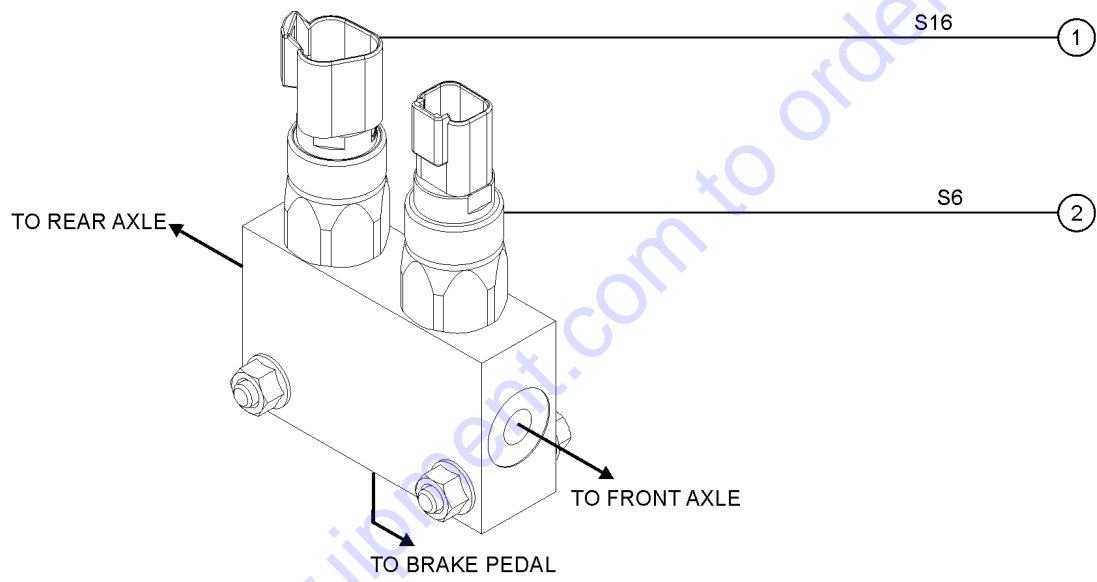

807.1 Brake Manifold

Go to Discount-Equipment.com to order your parts

Item	Part No.	Description	Qty.
A	117655GT	MANIFOLD,BRAKE PRESSURE	
1	229977GT	SWITCH,PRESS,NO,50 PSI,04 OR.....1 <i>(brake light switch; part of Road Light Option)</i>	
2	229976GT	SWITCH PRESSURE NC,450PSI.....1	

Go to Discount-Equipment.com to order your parts