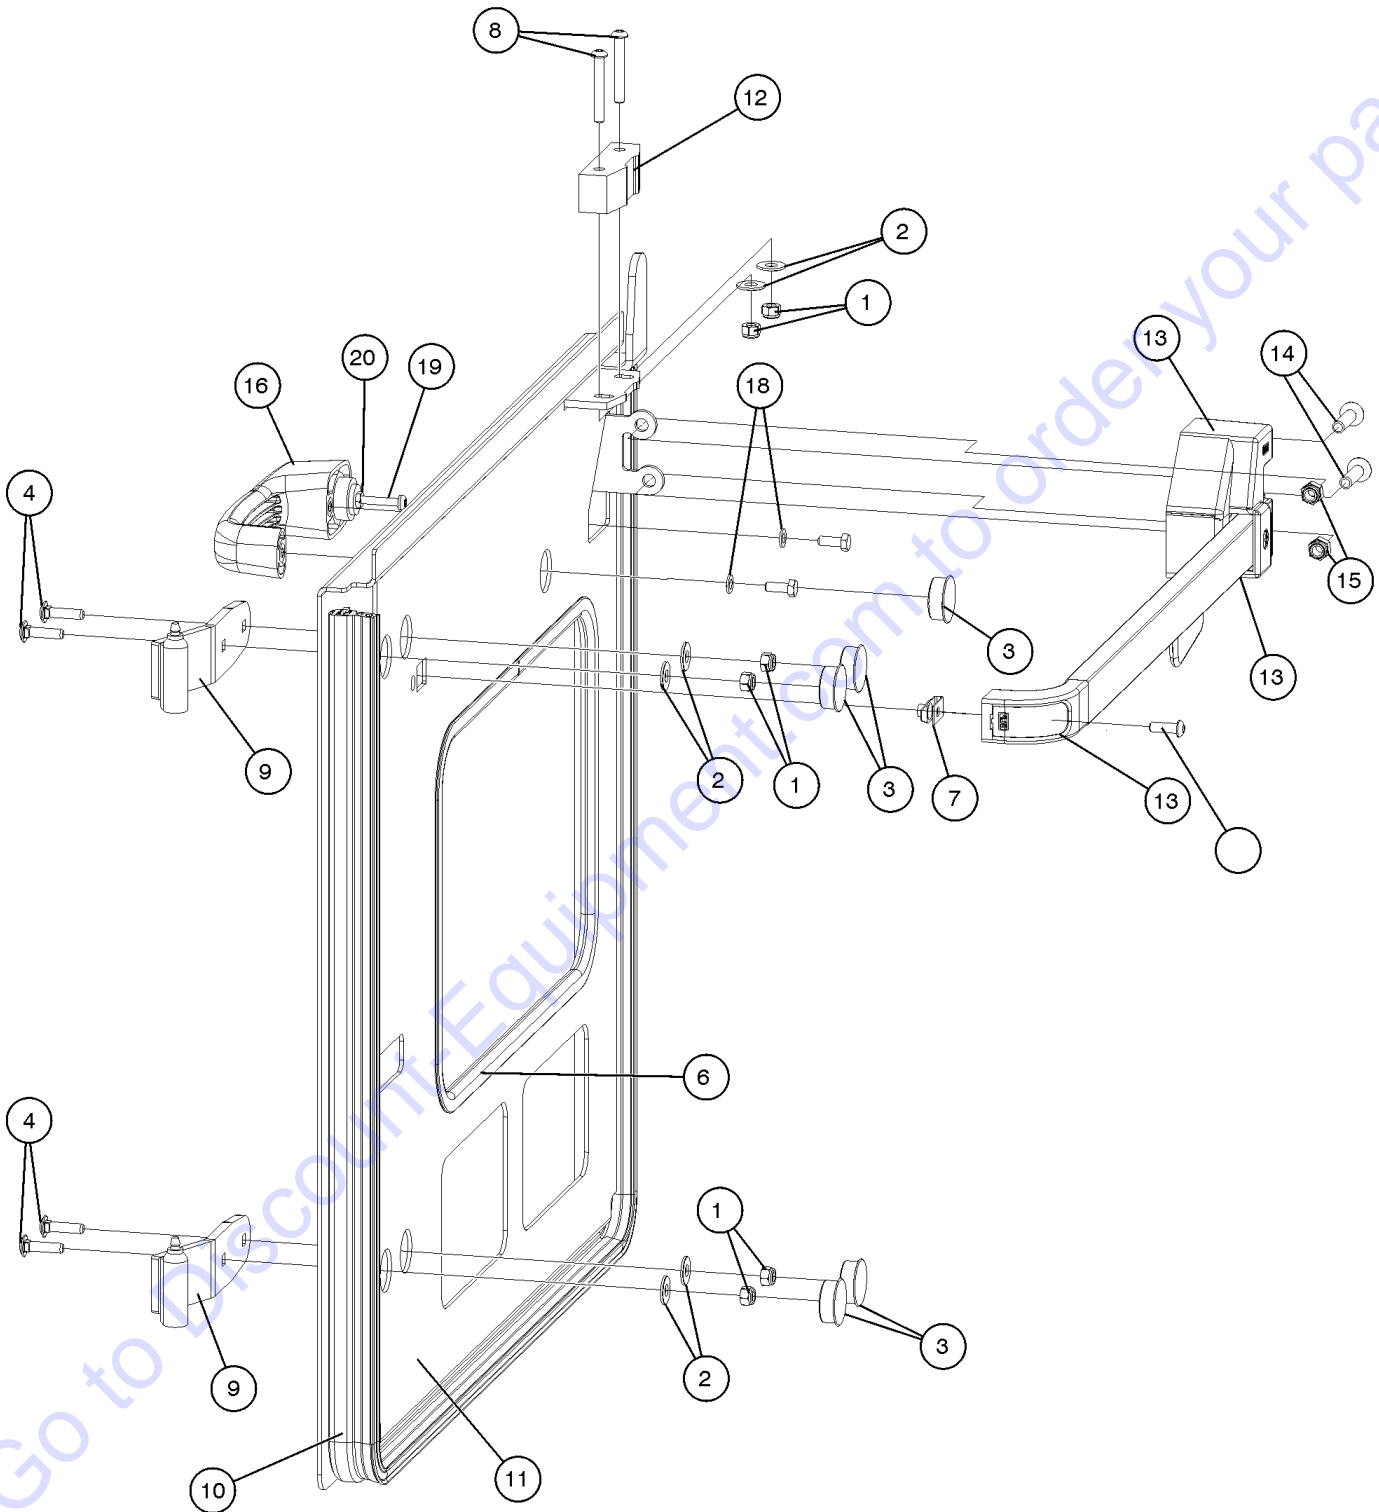

424.1 Enclosed Cab Assembly Option, View 9 (from serial number GTH1012-16292)

424.1 Enclosed Cab Assembly Option, View 9 (from serial number GTH1012-16292)

Item	Part No.	Description	Qty.
1	6091GT	NUT,NYLOCK,1/4-20.....	6
2	6638GT	WASHER,FLAT,USS,1/4"Y.....	6
3	7-144-09GT	HOLE PLUG,1 1/8 DIA.....	5
4	124576GT	BOLT,CARRIAGE,1/4-20X1.00 G5.....	4
5	14297GT	SCREW,BHHS,1/4-20 X .75.....	1
6	46718GT	TRIMLOCK,BLACK,3/16.....	46.8
7	56912GT	SPRING CLIP,1/4-20,.025-.15X.54,ZAG.....	1
8	88614GT	SCREW,BHHS,1/4-20 X 1.75.....	2
9	130128GT	HINGE WELDMENT,FEMALE.....	2
10	130163GT	WEATHERSTRIP,DOUBLE BULB.....	73.2
11	236668GT	WELDMENT, CAB DOOR.....	1
12	130223GT	MOUNT,LATCH.....	1
13	214437GT	LATCH, INNER BAR.....	1
14	236784GT	SCREW,FHS,M8 X 1.25 X 35.....	2
15	25368GT	NUT,NYLOCK,M8X1.25.....	2
16	215482GT	LATCH, HANDLE, OUTER.....	1
--	58322GT	KEY,SET 2 KEYS <i>Replacement key, also fits ignition switch</i>	
17	49375GT	SCREW,HHC,M6 X 16.....	2
18	25926GT	WASHER,FLAT,M6 PLTD.....	2
19	215772GT	GASKET, OUTER HANDLE, SM.....	1
20	215771GT	GASKET, OUTER HANDLE, LG.....	1