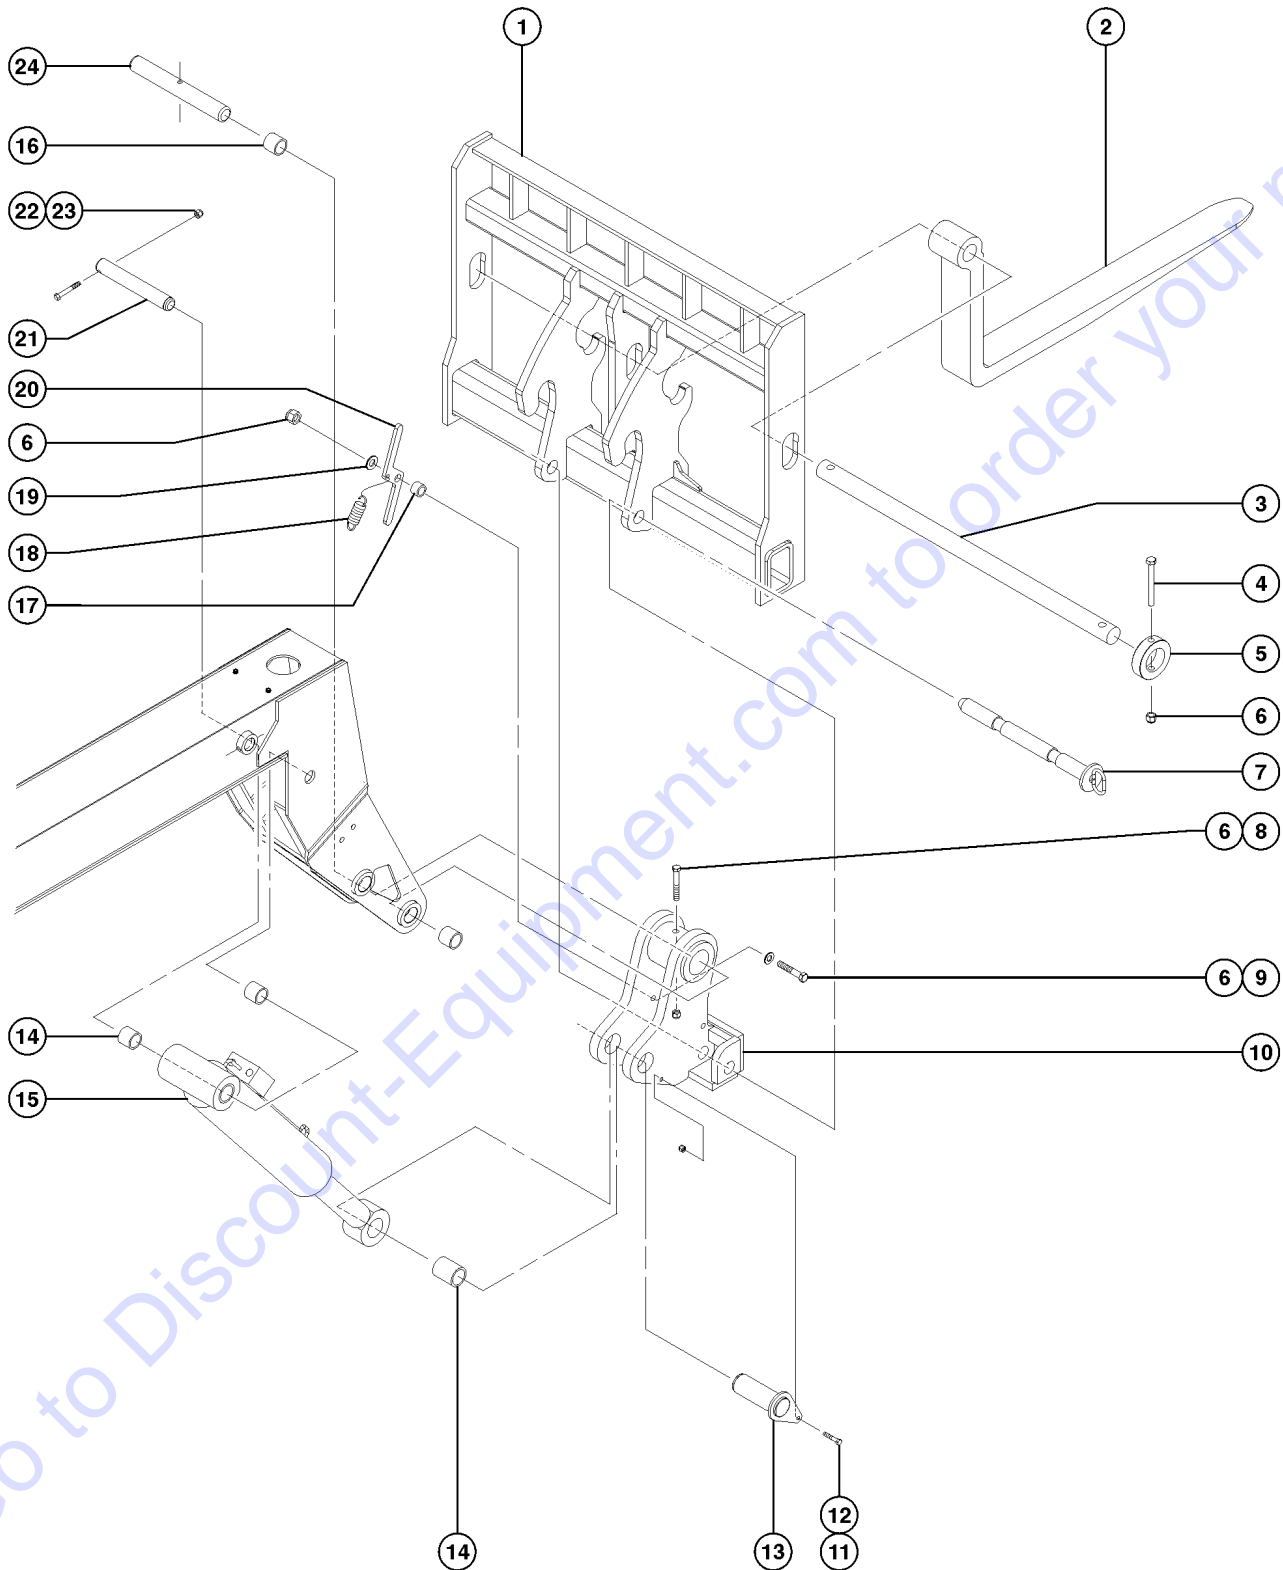

602.1 Fork Frame, Quick Attachment

Go to Discount-Equipment.com to order your parts

602.1 Fork Frame, Quick Attachment

Item	Part No.	Description	Qty.
1	130981GT	WELDMEMT,48"CARRIAGE,QA.....1	
1A	130980GT	WELDMEMT,60"CARRIAGE,QA	
1B	130979GT	WELDMEMT,72"CARRIAGE,QA	
2	1254548GT	WELDMENT,FORK TINE,48".....2	
2A	1254549GT	WELDMENT,FORK TINE,60"	
2B	1254550GT	WELDMENT,FORK TINE,72"	
2C	1254551GT	WELDMENT,FORK TINE,48" CUBING,	
2D	1254552GT	WELDMENT,FORK TINE,60" TAPERED	
2E	1254553GT	WELDMENT,FORK TINE,LUMBER	
3	141002GT	PIN,FORK,48" FORK FRAME.....1 <i>pin measures 52 x 2.25 inches</i>	
3A	141003GT	PIN,FORK,60" FORK FRAME <i>pin measures 64 x 2.25 inches</i>	
3B	141004GT	PIN,FORK,72" FORK FRAME <i>pin measures 76 x 2.25 inches</i>	
4	13854GT	SCREW,HHC,1/2-13 X 4.5,GRD.8.....2	
5	1-1113GT	COLLAR,FORK TINE PIN.....2	
6	117493GT	NUT,NYLOCK,1/2-13,GR8.....5	
7	3-1335GT	LOCK PIN.....1	
8	96430GT	SCREW,HHC,1/2-13 X 5.....1	
9	39479GT	SCREW,HHC,1/2-13 X 2.75.....1	
10	130855GT	WELDMENT,QA MOUNT.....1	
11	5224GT	SCREW,HHC,3/8-16 X 2.....1	
12	4828GT	NUT,NYLOCK,3/8-16.....1	
13	141949GT	WELDMENT,TILT PIN,KIT	
14	123188GT	BEARING,2.00IDX2.50ODX1.50L.....4	
15	1253245GT	CYLINDER,TILT,1056/844.....1 <i>(Replaces cylinder 108811 at SN GTH1015E-10978)</i>	
--	123897GT	VALVE,CB.CACG-LGN@4200 <i>for 1253245</i>	
--	1258122GT	SEAL KIT,TILT CYLINDER 1253245 <i>(Seal kit for cylinder 1253245)</i>	
--	130416GT	SEAL KIT, CYLINDER T109799 <i>(Seal kit for cylinder 108811- used in machines before SN GTH1015E-10978)</i>	
16	108864GT	BEARING,2.50IDX3.00 ODX1.50LG.....4	
17	123501GT	TUBE,QA LOCK LEVER SPACER.....1	
18	123500GT	SPRING.....1	
19	13066GT	WASHER,FLAT,5 HARDENED.....2	
20	123378GT	PLATE,QA LOCK SPRING LEVER.....1	
21	108857GT	PIN,2.00DIA X 13.88LG,1HOLE.....1	
22	6198GT	NUT,NYLOCK,1/2-13	
23	6732GT	SCREW,HHC,1/2-13 X 3.25.....1	
24	130944GT	PIN,2.50DIA X 15.38LG,1HOLE.....1