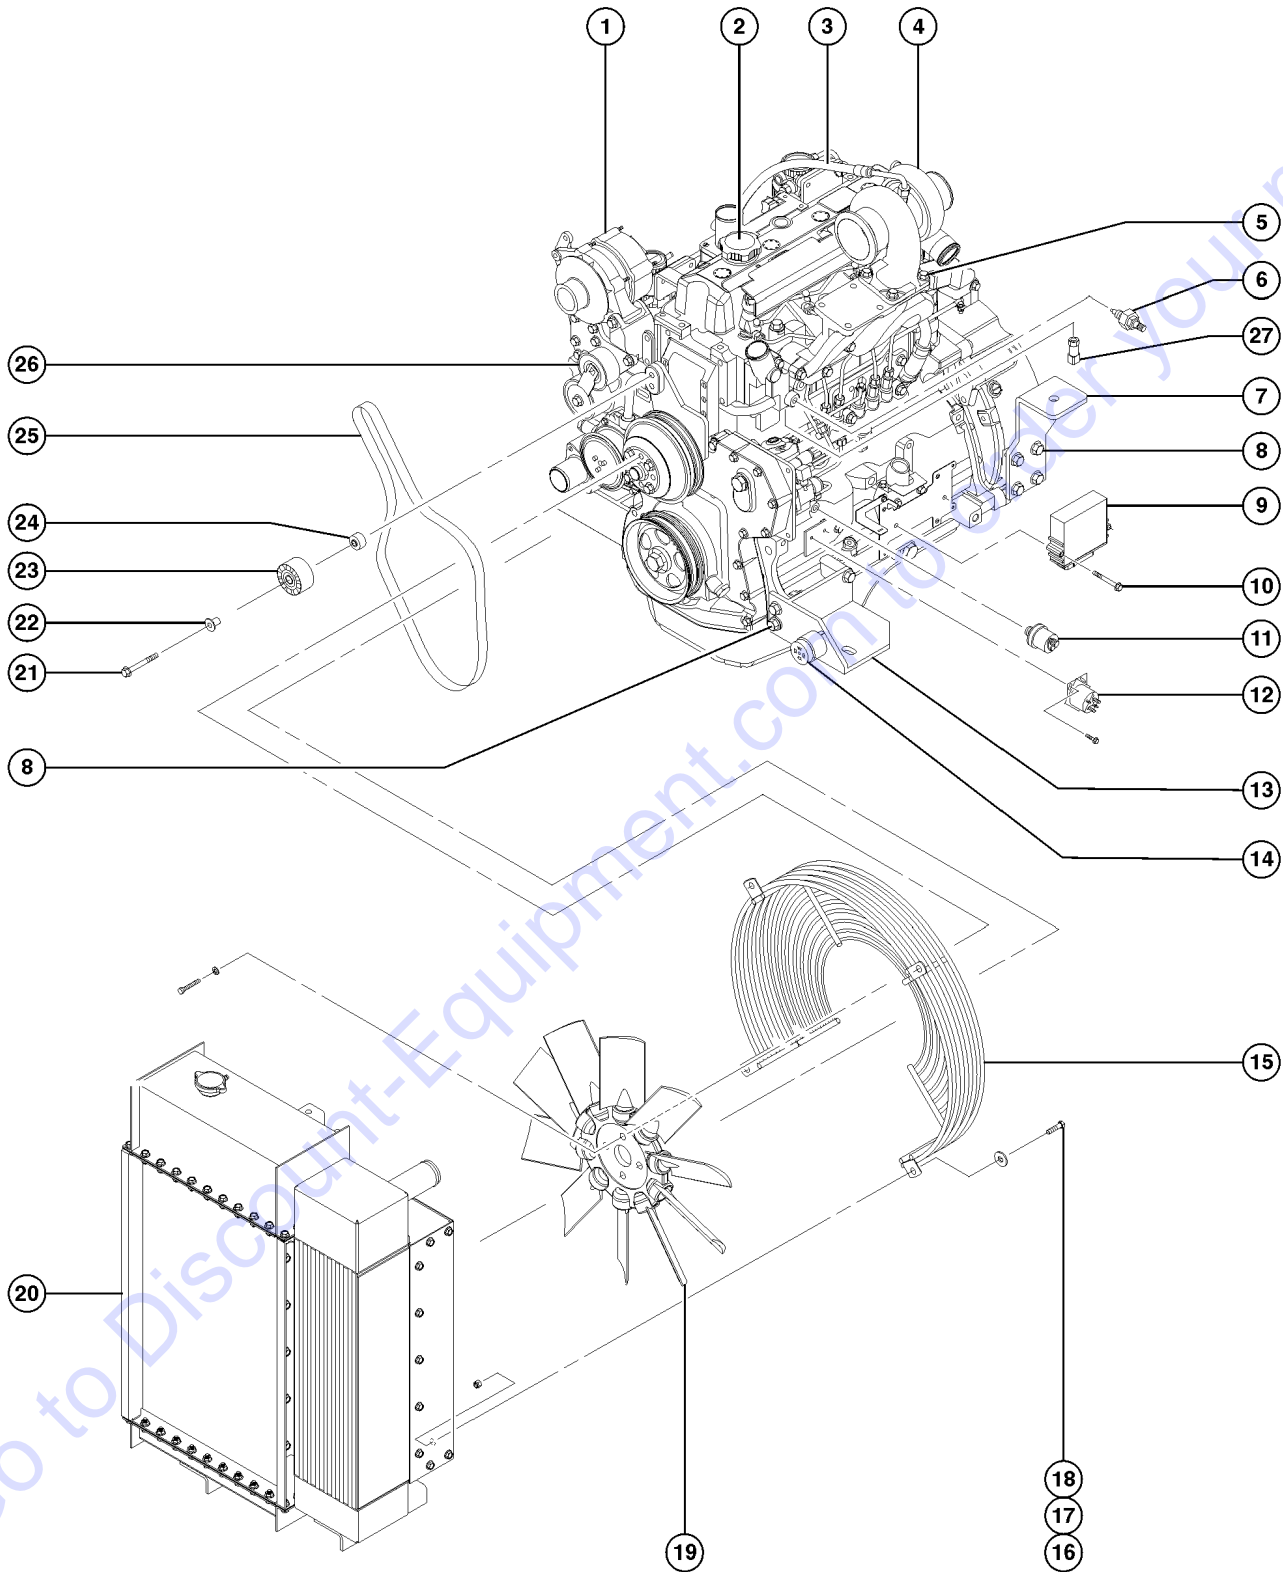

501.1 John Deere-4045, T3 Engine, View 1

501.1 John Deere-4045, T3 Engine, View 1

Item	Part No.	Description	Qty.
--	7-236-09GT	OIL COOLER	
1	115304GT	ALTERNATOR,JD-4045.....	1
2	115305GT	CAP,OIL FILLER,JD-4045.....	1
3	115309GT	OIL LINE,TURBO CHARGER,JD-4045...	1
4	115306GT	TURBO CHARGER,JD-4045.....	1
--	115307GT	GASKET,TURBO CHARGER,JD-4045	
--	115308GT	GASKET,TURBO CHARGER,SM,JD4045	
5	115310GT	SCREW,JD-4045	
6	227767GT	COOLANT TEMP SENDING UNIT.....	1
7	115312GT	ENG MOUNT,REAR LT SIDE,JD-4045....	1
8	49381GT	SCREW,HHC,M12 X 30.....	7
9	130735GT	CONTROLLER,ENG,GTH10XX,125HP..	1
--	123599GT	HARNES,ENGINE BH TO CAB	
--	138000GT	HARNES,ECU TO ENGINE,JD <i>harness also connects to harness 123599</i>	
--	217519GT	RESISTOR,DEUTSCH,120 OHM	
10	115314GT	SCREW,JD-4045	
11	123515GT	SWITCH,PRESS,NC,150PSI,1/8NPT.....	1
12	7-319-21GT	STARTER RELAY.....	1
13	822643GT	ASSY,ENG MNT,LH FR,JD4045 T3.....	1
14	217469GT	ALARM, BACKUP WARNING.....	1
15	7-183-53GT	GUARD / FAN.....	1
16	13000GT	SCREW,HHC,5/16-18 X 1.25	
17	5397GT	WASHER,FLAT,USS,5/16",Y	
18	6782GT	NUT,NYLOCK,5/16-18	
19	115318GT	FAN,JD-4045.....	1
20	229054GT	RADIATOR,DEERE,W/AC MTG.....	1
--	115300GT	HOSE, RADIATOR	
--	1279184GT	HOSE,RADIATOR,LOWER,GTH10K <i>1.75" ID for John Deere engines</i>	
--	130173GT	RADIATOR CAP	
--	7-183-201GT	THERMOSTAT, JD4045T	
--	7-183-202GT	THERMOSTAT GASKET, JD4045T	
20A	226579GT	FORMING,RH AC COND MTG,JD..... <i>(from SN 15241 to 19340)</i>	1
20A	T108404GT	FORMING,JD RAD SUPPL COND BRKT <i>(to SN 15240)</i>	
21	115319GT	BOLT,JD-4045	
22	115320GT	SLEEVE,FAN BELT,JD-4045.....	1
23	115321GT	PULLEY,FAN BELT,JD-4045.....	1
24	115322GT	SPACER,FAN BELT,JD-4045.....	1
25	141420GT	FAN BELT,JD-4045.....	1
26	115324GT	BELT TENSIONER,JD-4045.....	1
27	115311GT	WATER TEMP SENDER,JD-4045.....	1