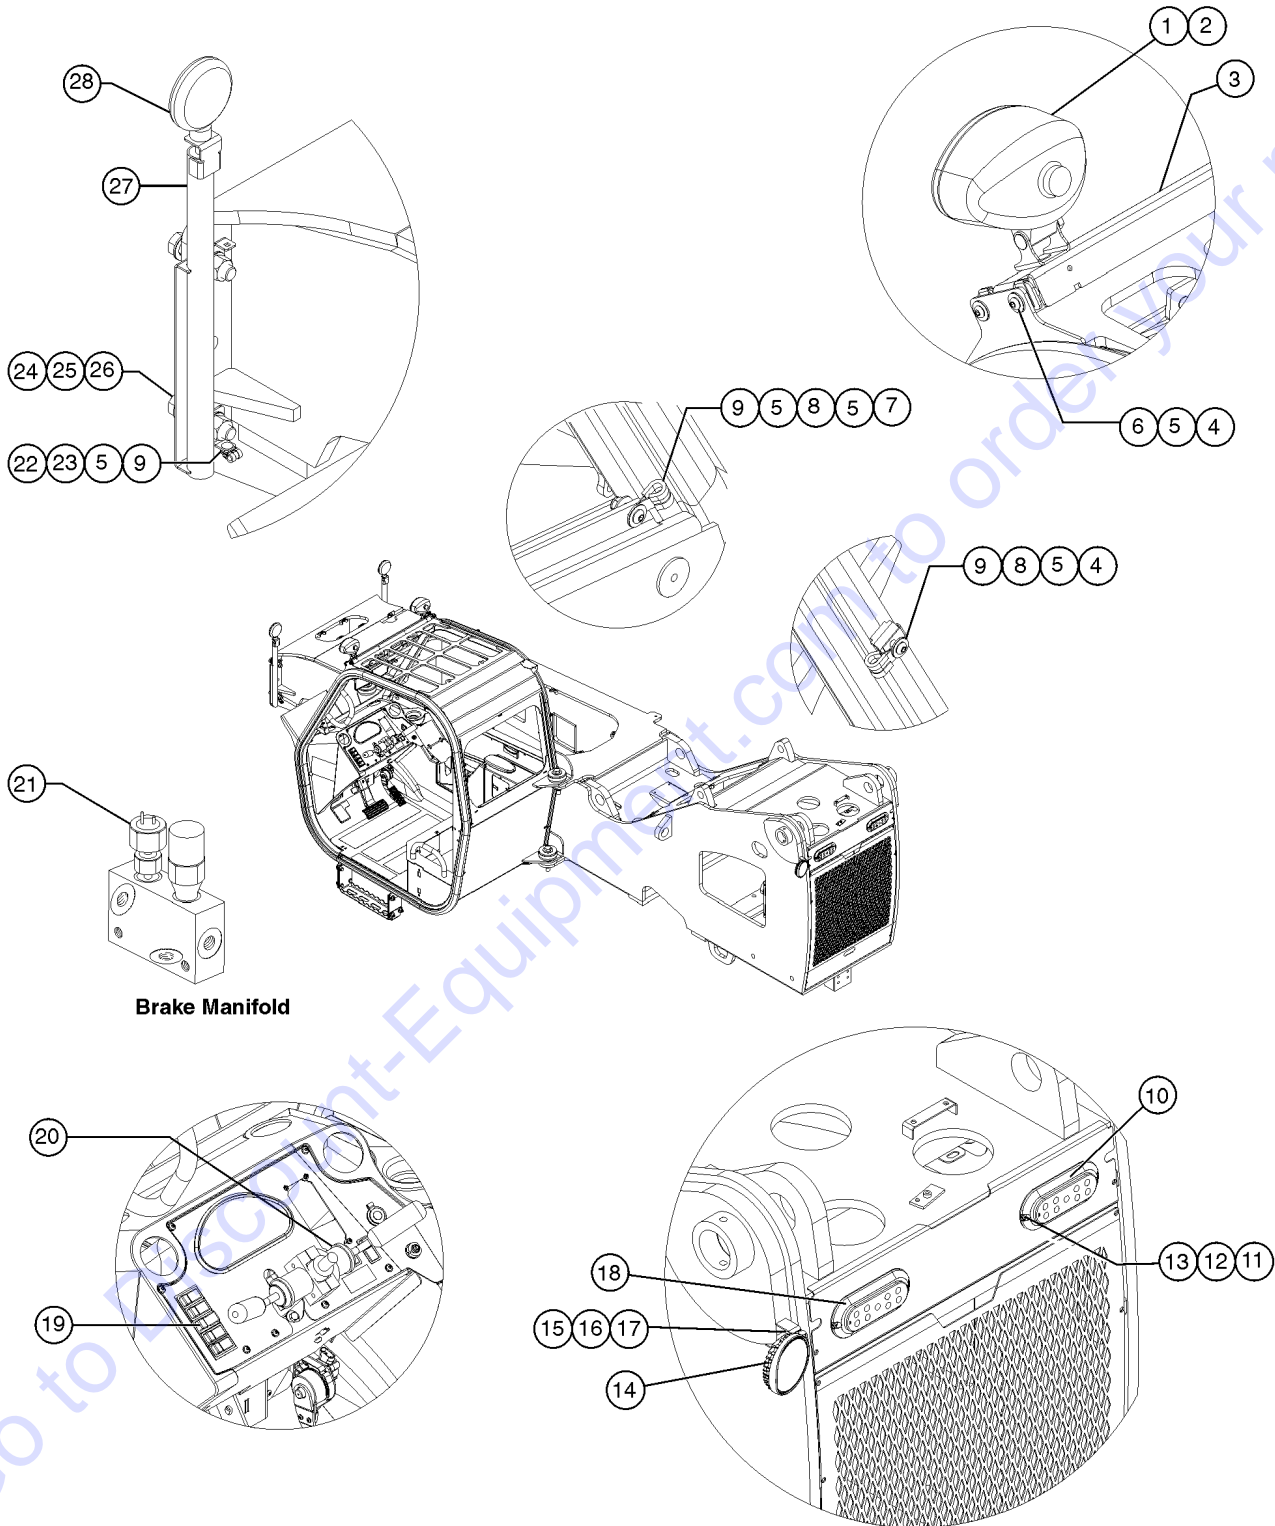

901.2 Road and Work Light Accessory (from serial number GTH1012-16292)

901.2 Road and Work Light Accessory (from serial number GTH1012-16292)

Item	Part No.	Description	Qty.
--		SVC KIT,ROADLIGHTS,10XX REV.4 (refer to 215416 Opt, Road Lights, GTH1056)	
1	233989GT	HARNESS, CAB LIGHT.....2 (includes 7-162-02)	
2	7-162-02GT	CAB LIGHT.....2	
--	7-319-31GT	BULB / HEADLIGHT for 7-162-02 for 7-162-02	
3	230032GT	FORMING,LIGHT BAR.....1	
--	124728GT	CLAMP,0.44,#7X1/4,RUB CUSH.....2	
4	11968GT	SCREW,BHHS,1/4-20 X 1.....4	
5	6638GT	WASHER,FLAT,USS,1/4"Y.....4	
6	56912GT	SPRING CLIP,1/4-20,.025-.15X.54,ZAG.....4	
7	124728GT	CLAMP,0.44,#7X1/4,RUB CUSH	
8	14297GT	SCREW,BHHS,1/4-20 X .75	
9	6091GT	NUT,NYLOCK,1/4-20	
10	229684GT	LIGHT, LED RED BRAKE TAIL TURN	
11	77048GT	SCREW,PHM,10-32X3/4,ST TYPE F	
12	6146GT	WASHER,FLAT,MS,#10,Y	
13	6178GT	NUT,NYLOCK,10-32	
14	215481GT	LIGHT, LED WHITE 12V	
15	49379GT	SCREW,HHC,M8 X 1.25 X 25	
16	49408GT	WASHER,LOCK,M8	
17	22571GT	NUT,HEX,M8 X 1.25	
18	229676GT	LIGHT LED WHITE BACKUP 12V	
19	236348GT	SWITCH, LIGHTS	
20	7-125-06GT	SWITCH, TURN SIGNAL	
--	108673GT	SCREW,MACHINE,10-32X2.25BLK.....2	
--	15513GT	NUT,HEX,10-32.....2	
21	229977GT	SWITCH,PRESS,NO,50 PSI,04 OR	
22	45470GT	CLAMP,0.31,#5 X 1/4,RUB CUSH	
23	6878GT	BOLT,CARRIAGE,1/4-20 X .75,G2	
24	117470GT	SCREW,HHC,3/4-10X3.50,GR8	
25	33278GT	WASHER,FLAT,.75 HARDENED	
26	77051GT	NUT,NYLOCK,3/4-10,GRD.8	
27	55987-2000GT	TUBE,RD,STL,1.375X.095X20"A513	
28	7-289-03GT	LIGHT,PEDESTAL BLINKER AMBER	