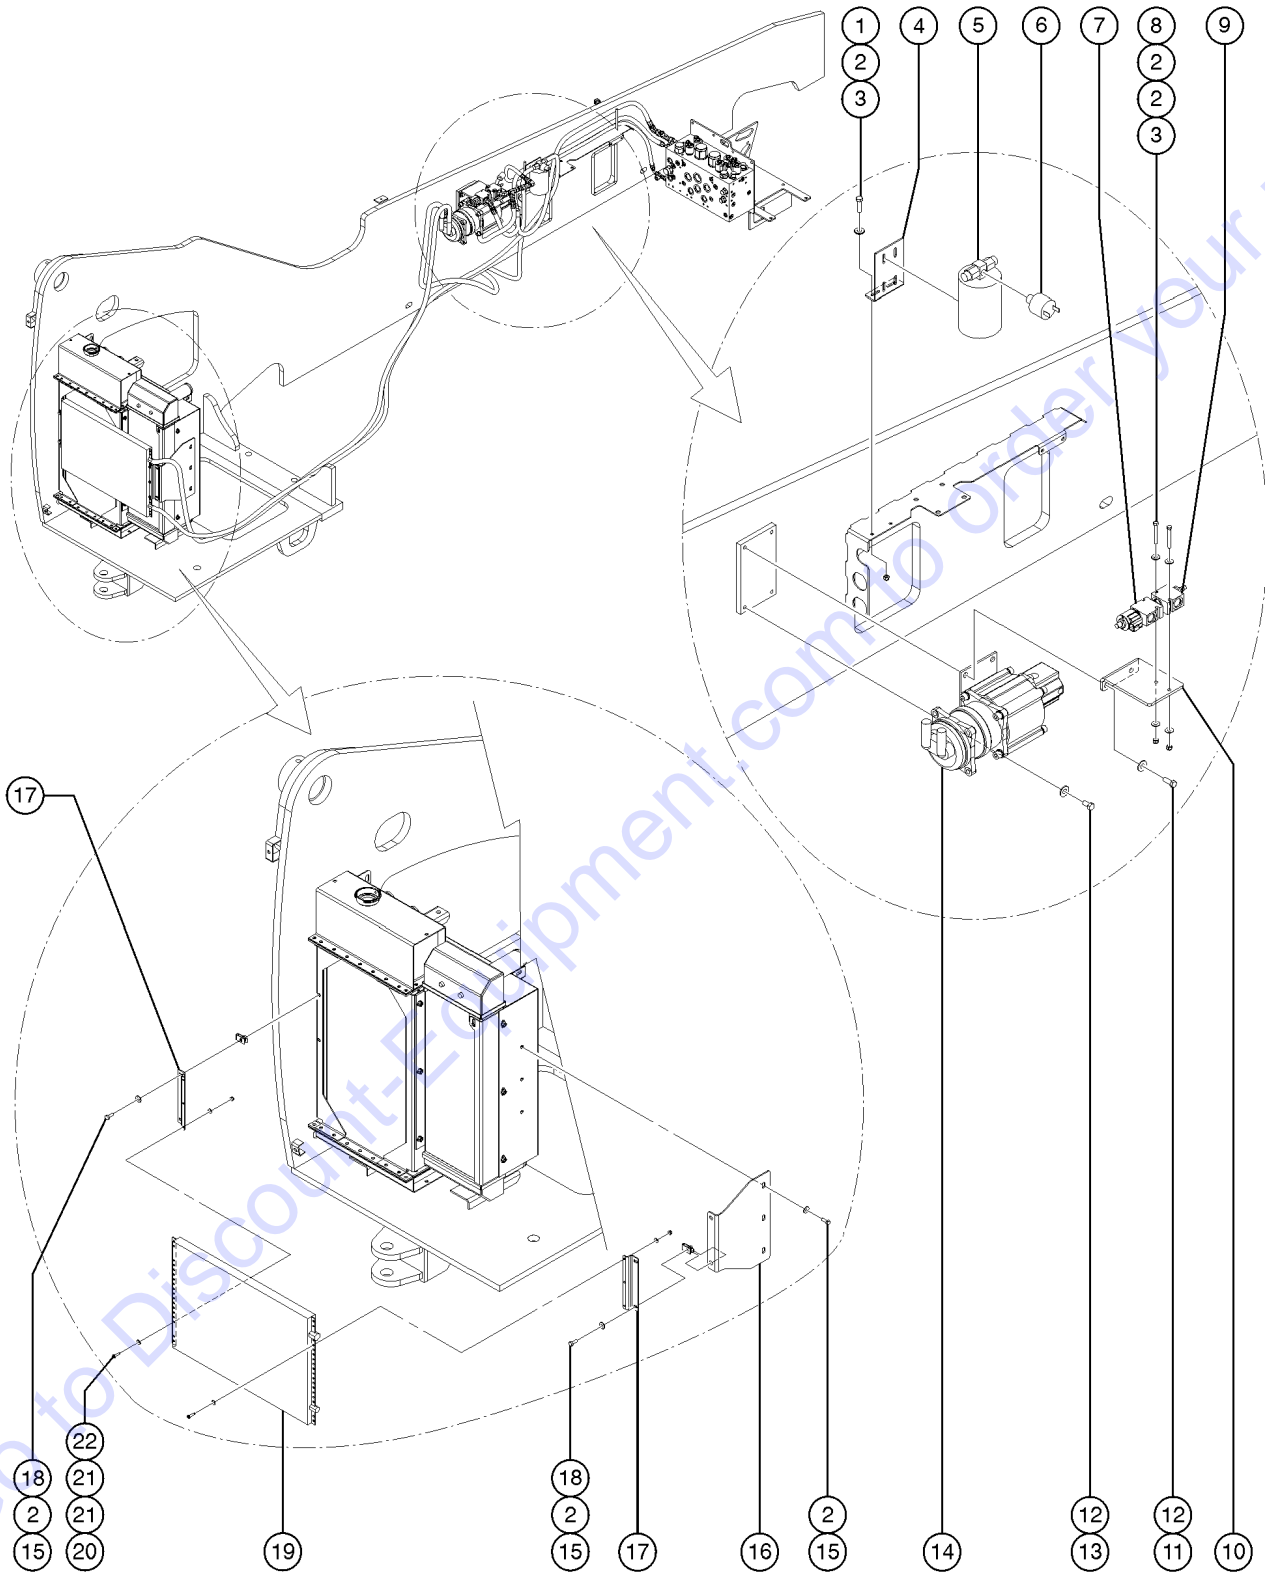

905.1 Air Conditioning Assembly, John Deere

905.1 Air Conditioning Assembly, John Deere

Item	Part No.	Description	Qty.
--	217874GT	HARNESS, CHASSIS, AC (from SN 16292)	
--	T107213GT	HARNESS, CHASSIS, AC (to SN 16291)	
--	T107218GT	LOOM,SPLIT,1" DIA X 10' LONG	
1	6888GT	SCREW,HHC,1/4-20 X 1	
2	6638GT	WASHER,FLAT,USS,1/4"Y	
3	6091GT	NUT,NYLOCK,1/4-20	
4	T107223GT	FORMING,REC-DRIER BRKT.....1	
5	T107209GT	RECEIVER-DRIER, AC.....1	
--	T107210GT	CLAMP, WORM DRIVE, 3IN.....2	
6	T107212GT	BINARY SWITCH, AC.....1	
7	T107384GT	VALVE ASSY,HYD AC CONTROL.....1	
--	104759GT	COIL,12VDC #8 DTSCH IP69 ECOIL	
--	115210GT	SOLENOID VALVE	
--	44174GT	NUT-COIL SHORT	
--	T107387GT	MANIFOLD, HYD	
8	4266GT	SCREW,HHC,1/4-20 X 2	
9	T107385GT	VALVE ASSY,AC FLOW CONTROL.....1	
--	T107386GT	MANIFOLD,HYD, FLOW CONTROL	
--	T107896GT	VALVE,FLOW CONTROL,ADJ PC	
10	T107220GT	FORMING,AC COMP VALVE MTG.....1	
11	6175GT	SCREW,HHC,3/8-16 X 1	
12	6097GT	WASHER,FLAT,USS,3/8",Y	
13	8255GT	SCREW,HHC,3/8-16 X .75	
14	T107208GT	AC COMPRESSOR,HYD.....1	
--	T107837GT	COMPRESSOR, AC, GTH10XX	
--	T107838GT	MOTOR,HYD,AC COMPRESSOR	
--	T107839GT	COUPLER, SHAFT, HYD AC COMP	
--	T107840GT	HOUSING, COUPLER/COMPRESSOR	
--	T107841GT	OIL. REFRIGERATION,10OZ BOTTLE	
15	6090GT	SCREW,HHC,1/4-20 X .75	
16	T108404GT	FORMING,JD RAD SUPPL COND BRKT.....1	
17	T107388GT	FORMING, AC COND MTG BRKT,JD....2	
18	56912GT	SPRING CLIP,1/4-20,.025-.15X.54,ZAG.....4	
19	T107211GT	AC CONDENSER, RAD MNTD.....1	
20	49816GT	SCREW,PHILLIPS,PHM,10-32 X .75	
21	6146GT	WASHER,FLAT,MS,#10,Y	
22	6178GT	NUT,NYLOCK,10-32