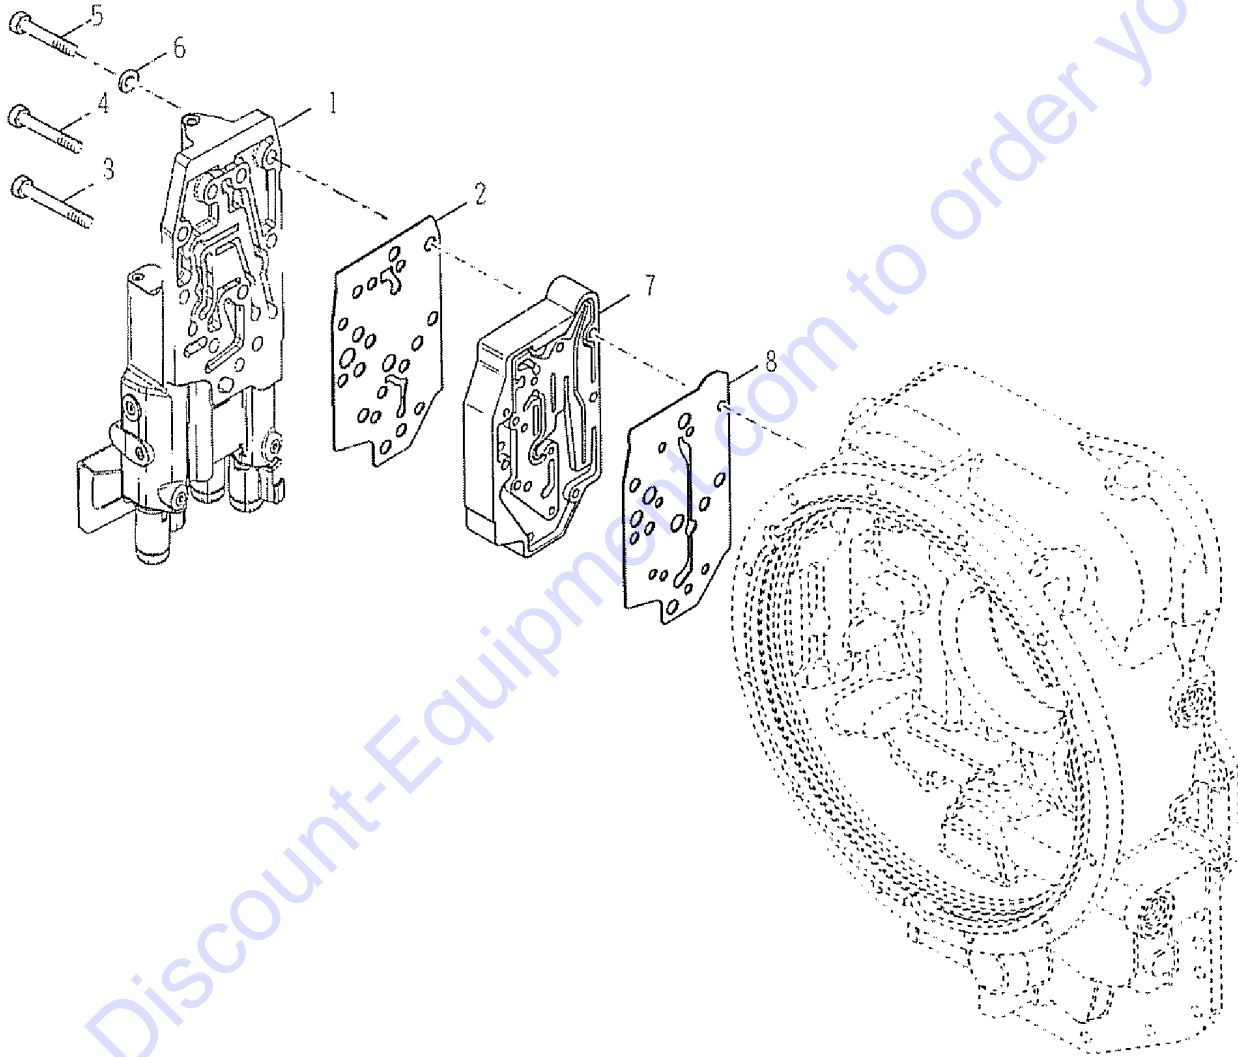

316.1 Valve Assembly Mounting

Go to Discount-Equipment.com to order your parts

Item	Part No.	Description	Qty.
1	7-126-784GT	VALVE ASSY.....	1
2	130061GT	GASKET,SHIFT COIL,T20000 TRANS....	1
3	130062GT	CAPSCREW,T20000 TRANS.....	4
4	130063GT	CAPSCREW,T20000 TRANS.....	3
5	130064GT	CAPSCREW,T20000 TRANS.....	2
6	7-126-54GT	WASHER,LOCK,SPLIT,3/8.....	9
7	130065GT	MOD VALVE ASSY,T20000 TRANS.....	1
8	7-126-586GT	GASKET,MODULATION VALVE.....	1

Go to Discount-Equipment.com to order your parts