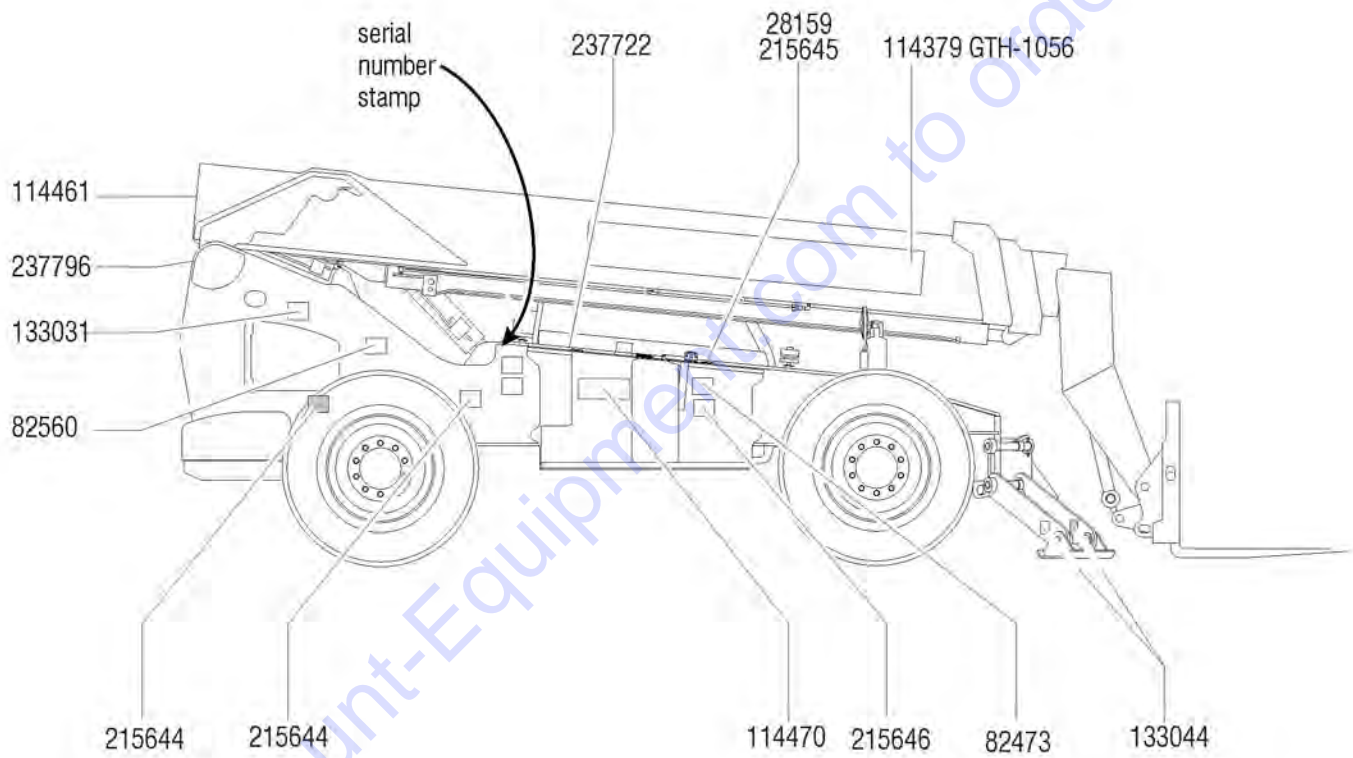

105.1 Decals with Symbols, Hydraulic Tank Side

Item	Part No.	Description	Qty.
--		Ref. DECAL KIT,SYM,1056,COMPLETE (refer to 104.1)	
1	28159GT	DECAL,DIESEL.....	1
2	82473GT	DECAL,SYMBOL-COMP ACCESS.....	1
3	82481GT	DECAL,SYMBOL-BATTERY SAFETY.....	1
4	82560GT	DECAL,SYMBOL-SKIN INJECT HAZRD.....	2
5	114379GT	DECAL,COSMETIC,GENIE GTH-1056...	2
6	114461GT	DECAL,GTH 1056 STACKED,WHITE.....	1
7	114470GT	Cosmetic - Genie Logo.....	1
8	123707GT	DECAL,GRAY VINYL,RECT SHAPE.....	1
9	123708GT	DECAL,GRAY VINYL, SHAPED.....	1
10	133029GT	DECAL,FALLING OBJECT HAZARD.....	2
11	133031GT	Label - Burn Hazard.....	3
12	133033GT	DECAL,CRUSH,ROLLING MACHIN SYM.....	2
13	133034GT	DECAL,CRUSH,TIRE ROTATE,SYMB...4	
14	133042GT	DECAL,EXPLSION/BURN HAZ SYMB...1	
15	133044GT	Label - Crush Hazard, Stabilizers.....	4
16	237720GT	DECAL BODYCRUSH ROLLING MACHINE.....	2

105.2 Decals with Symbols, Hydraulic Tank Side (from GTH1012-16292)

Go to Discount-Equipment.com to order your parts