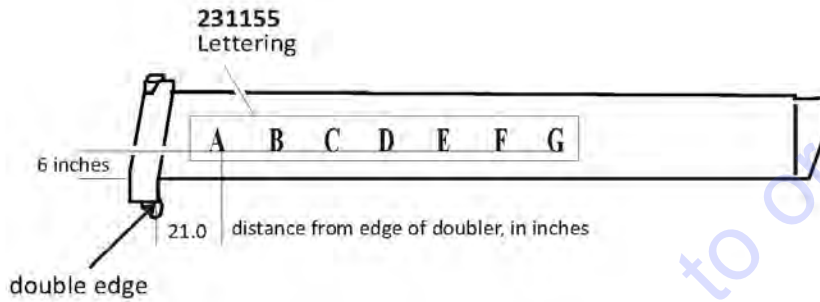

104.2 Decals with Symbols, Cab Side (from GTH1012-16292)

104.2 Decals with Symbols, Cab Side (from GTH1012-16292)

Item	Part No.	Description	Qty.
--		DECAL KIT,SYM,1056,COMPLETE	
1	82560GT	DECAL,SYMBOL-SKIN INJECT HAZRD.....	2
2	114379GT	DECAL,COSMETIC,GENIE GTH-1056...	2
3	133031GT	Label - Burn Hazard.....	3
4	237720GT	DECAL BODYCRUSH ROLLING MACHINE.....	1
5	215644GT	DECAL,WARNING,CRUSH HAZARD,TIRES&CHASSIS.....	2
6	133044GT	Label - Crush Hazard, Stabilizers.....	2
7	215646GT	DECAL, 2 DECAL COMBO.....	1
8	215648GT	DECAL, FALL HAZARD.....	2
9	231155GT	DECAL, A-G, GTH1056, WHITE.....	1

Go to Discount-Equipment.com to order your parts