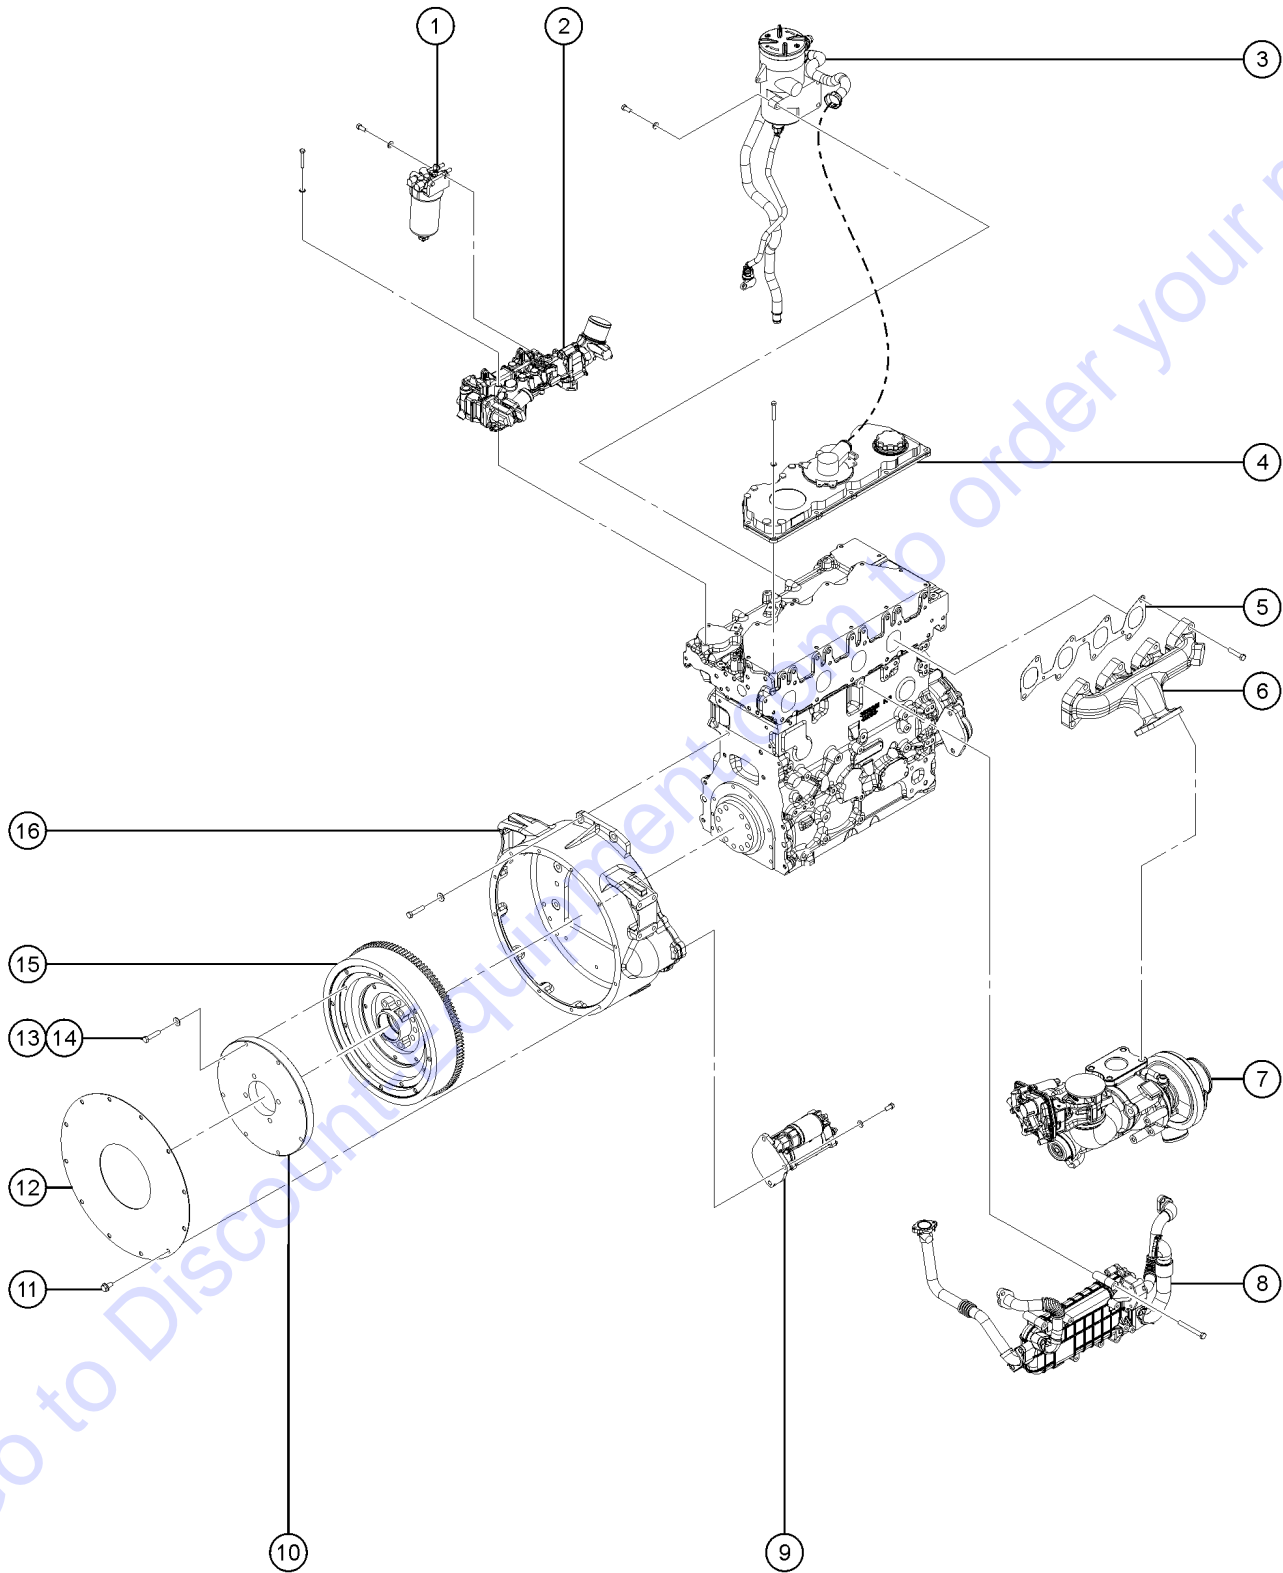

509.1 Perkins 1204E-E44TA Engine, View 3

Item	Part No.	Description	Qty.
1	220020GT	FILTER,FUEL,SEC,1204E-E44TA.....1	1
--	1251455GT	FILTER ELEMENT,FUEL,SEC,1204E.....1	1
2	220012GT	EXHAUST MIXER,1204E-E44TA.....1	1
3	219537GT	BREATHER VALVE,1204E-E44TA.....1	1
--	825601GT	CRNKCASE BREATHR ELEM, 1204E....1	1
4	219549GT	VALVE COVER,1204E-E44TA.....1	1
5	219541GT	GSKT,MANIFLD,EXST,1204E-E44TA....1	1
6	219542GT	MANIFOLD,EXHAUST,1204E-E44TA....1	1
7	219540GT	TURBOCHARGER,1204E-E44TA.....1	1
8	220011GT	NOX REDUCTION,1204E-E44TA.....1	1
9	226627GT	STARTER,ENG,PERK T3 6/8/10K.....1	1
10	141365GT	ADAPTER PLATE.....1	1
11	141233GT	BOLT, 10X20MM X 10.9GR FLANGE....12	12
12	130886GT	PLATE,PERKINS FLYWHEEL COVER....1	1
13	13918GT	SCREW,HHC,3/8-16 X 1.75,GRD.8.....8	8
14	57201GT	WASHER,FLAT,313, HARDENED.....8	8
15	219528GT	FLYWHEEL, 1204E-E44TA.....1	1
16	219532GT	FLYWHEEL HOUSING,1204E-E44TA....1	1

Go to Discount-Equipment.com to order your parts