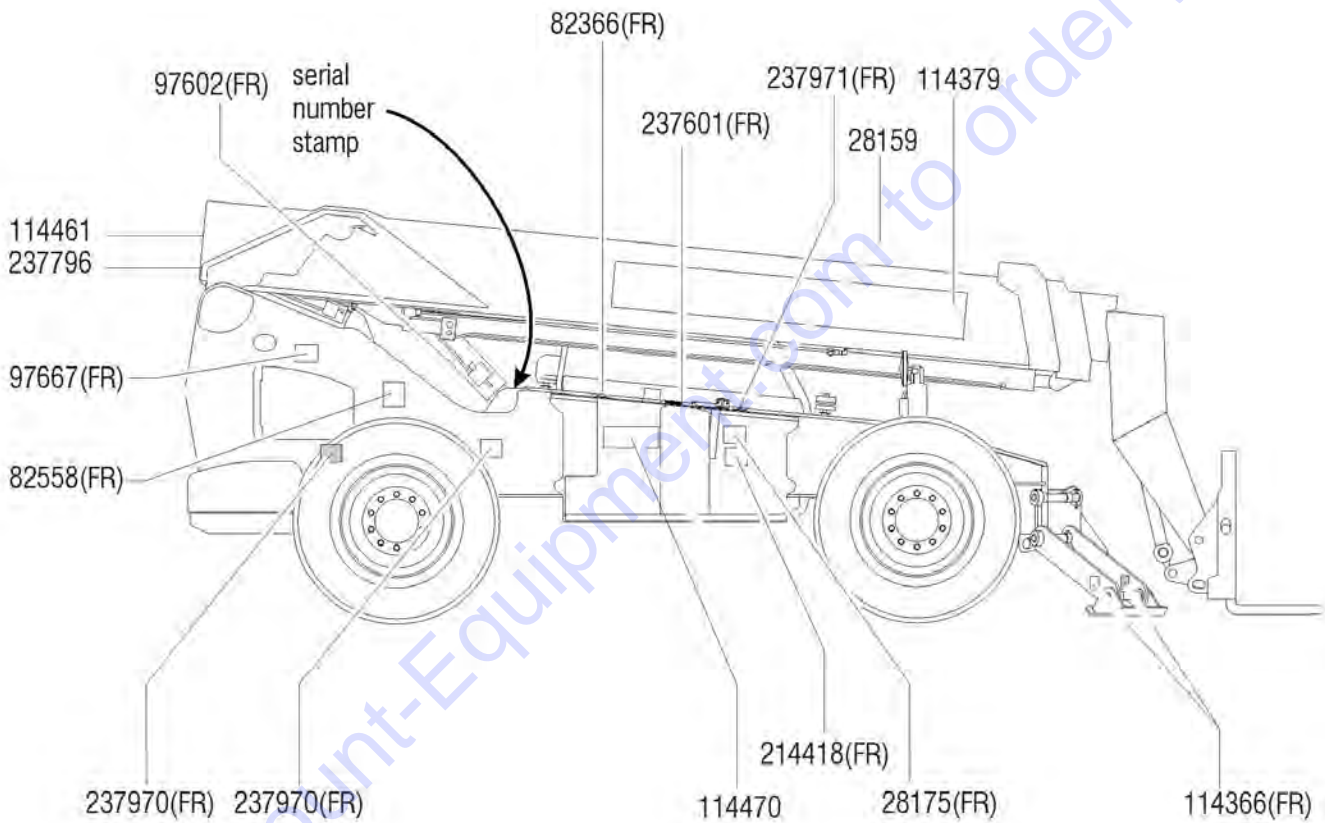

102.1 Decals with Words, Hydraulic Tank Side (to SN GTH1012-16291)

Item	Part No.	Description	Qty.
--		Ref. DECAL KIT,WORD,1056,COMPLETE (refer to 101.1)	
1	28159GT	DECAL,DIESEL.....	1
2	28175GT	DECAL,WARNING-COMPART ACCESS.....	1
3	31788GT	DECAL,DANGER,BATTERY SAFETY***.....	1
4	82366GT	DECAL,CHEVRON RANDO HD.....	1
5	82558GT	DECAL,WARN,SKIN INJECTION HAZ*.....	2
6	97667GT	DECAL,WARN,BURN HAZARD.....	3
7	97675GT	DECAL,WARN,EXPLSION/BURN HAZ...1	1
8	114365GT	DECAL,BODYCRUSH,ROLLING MACHIN.....	2
9	114366GT	Danger - Crush Hazard, Stabilizers.....	4
10	114367GT	DECAL,FALLING OBJECT HAZARD....	2
11	114374GT	DECAL,TIRE ROTATE,CRUSH.....	6
12	114379GT	DECAL,COSMETIC,GENIE GTH-1056...2	2
13	114461GT	DECAL,GTH 1056 STACKED,WHITE....	1
14	114470GT	Cosmetic - Genie Logo.....	1
15	123708GT	DECAL,GRAY VINYL, SHAPED.....	1
16	133059GT	DECAL,WARNING-EXPLOSION/ENGINE.1	1
17	114707GT	DECAL,GRAY VINYL,RECT SHAPE.....	1

102.2 Decals with Word, Hydraulic Tank Side (from GTH1012-16292)

Go to Discount-Equipment.com to order your parts