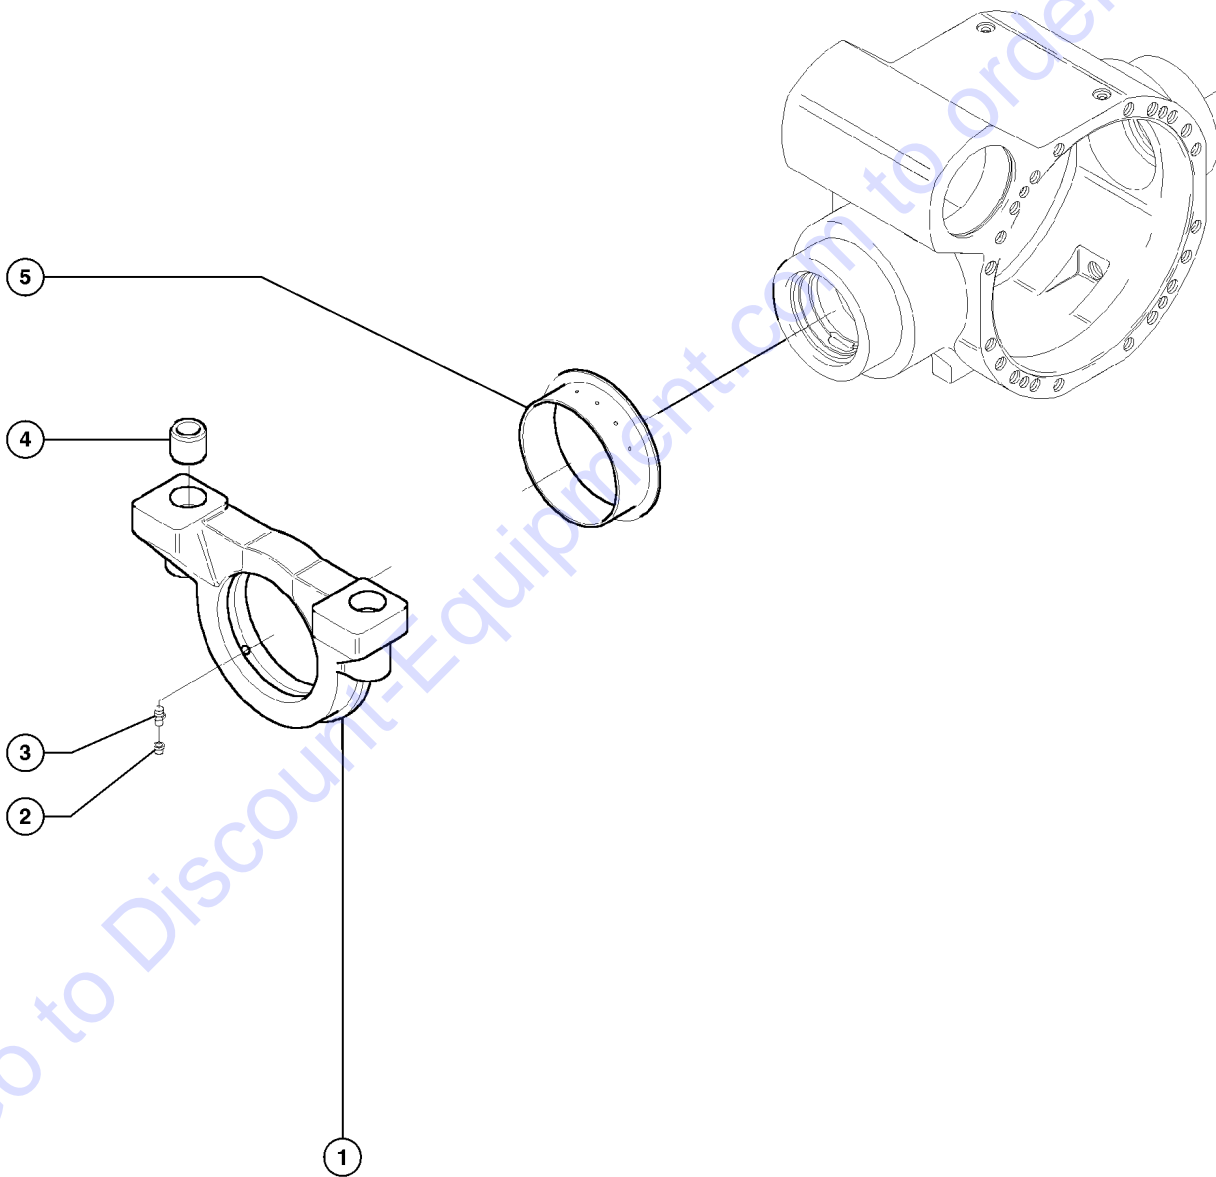

208.1 Front Axle, Trunnion

Item	Part No.	Description	Qty.
--			
--	1252655GT	SUPPORT..... <i>(includes 2, 3, 4, 5)</i>	2
1	130411GT	SUPPORT.....	2
2	1252674GT	PLUG.....	2
3	1252554GT	GREASE FITTING.....	2
4	1252657GT	.....	4
5	1252658GT	THRUST BUSHING.....	2

Go to Discount-Equipment.com to order your parts