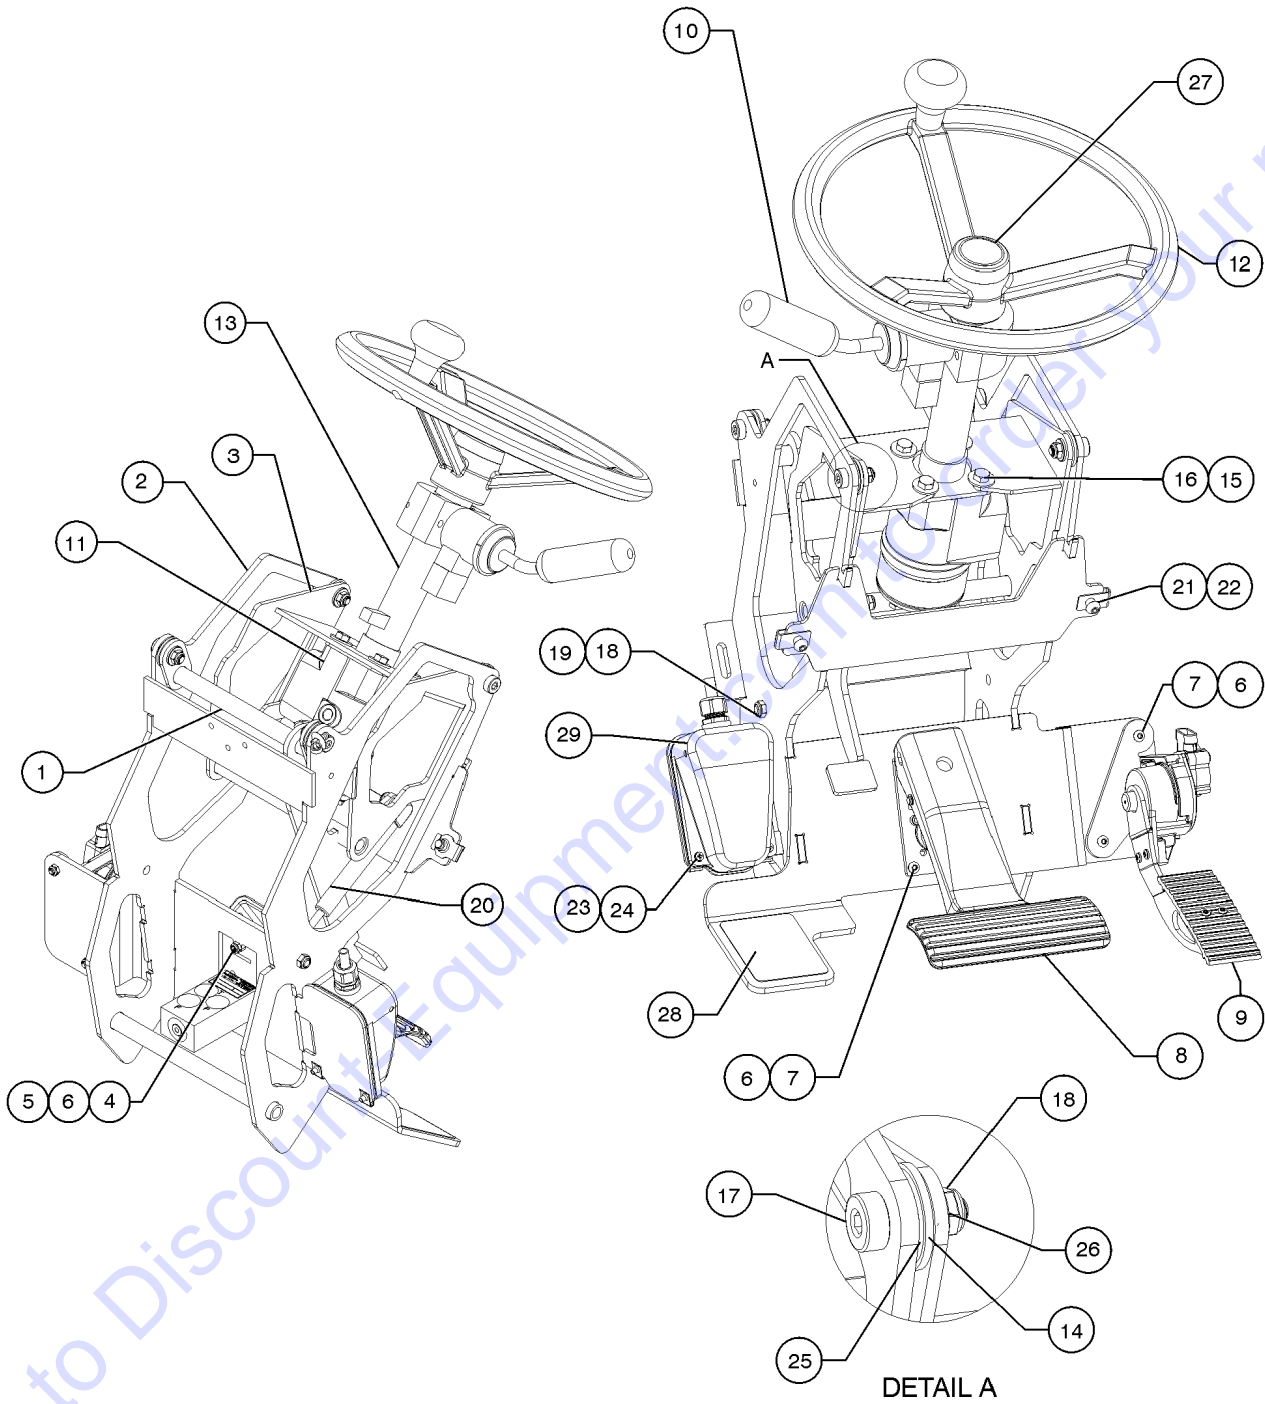

414.1 Standard Cab Components, View 3 (from serial number GTH1012-16292)

414.1 Standard Cab Components, View 3 (from serial number GTH1012-16292)

Item	Part No.	Description	Qty.
1	229296GT	WELDMENT, TILT LOCK.....	1
2	229961GT	WELDMENT, STEERING COLUMN.....	1
3	229965GT	WELDMENT, STEER COLUMN.....	1
4	6090GT	SCREW,HHC,1/4-20 X .75.....	1
5	6638GT	WASHER,FLAT,USS,1/4"Y.....	1
6	6889GT	NUT,LP NYLOCK,1/4-20.....	5
7	14297GT	SCREW,BHHS,1/4-20 X .75.....	4
8	226306GT	ASSEMBLY, BRAKE VALVE.....	1
9	227108GT	THROTTLE PEDAL, METAL, GTH.....	1
10	7-125-05GT	SHIFTER ASSEMBLY***.....	1
11	117654GT	STEERING UNIT, 250CC LOAD SENSE	
12	123136GT	STEERING WHEEL, 362MM.....	1
13	218100GT	COLUMN, STEERING, 225MM..... <i>replaced 123564</i>	1
14	6095GT	WASHER,FLAT,USS,1/2",Y.....	4
15	6097GT	WASHER,FLAT,USS,3/8",Y.....	4
16	6175GT	SCREW,HHC,3/8-16 X 1.....	4
17	11335GT	SCREW,SHS,3/8-16 X .5.....	4
18	7713GT	NUT, LP NYLOCK, 3/8-16.....	6
19	78086GT	BALL STUD, GAS STRUT, 3/8-16.....	2
20	39542GT	GAS SHOCK,SCISSORS***.....	1
21	28487GT	SCREW,BHHS,3/8-16 X 1.....	2
22	29868GT	SPRING CLIP,3/8-16,.05-.20X.73,ZAG...2	
23	73575GT	SPRING CLIP,10-24,.025-.125X.468,ZAG.....	2
24	73587GT	SCREW,PHIL,10-24 X .75.....	2
25	87075GT	WASHER,NYLON .50 X 1.25 X .063.....	4
26	5397GT	WASHER,FLAT,USS,5/16",Y.....	4
27	7-147-41GT	HORN BUTTON KIT***.....	1
--	7-147-44GT	CONTACT BRUSH SET(HORN) <i>for 7-147-41</i>	
28	237662GT	TAPE, NON-SKID, DIE CUT, 3" X 4".....	1
29	214443GT	ASSEMBLY, FOOT SWITCH.....	1