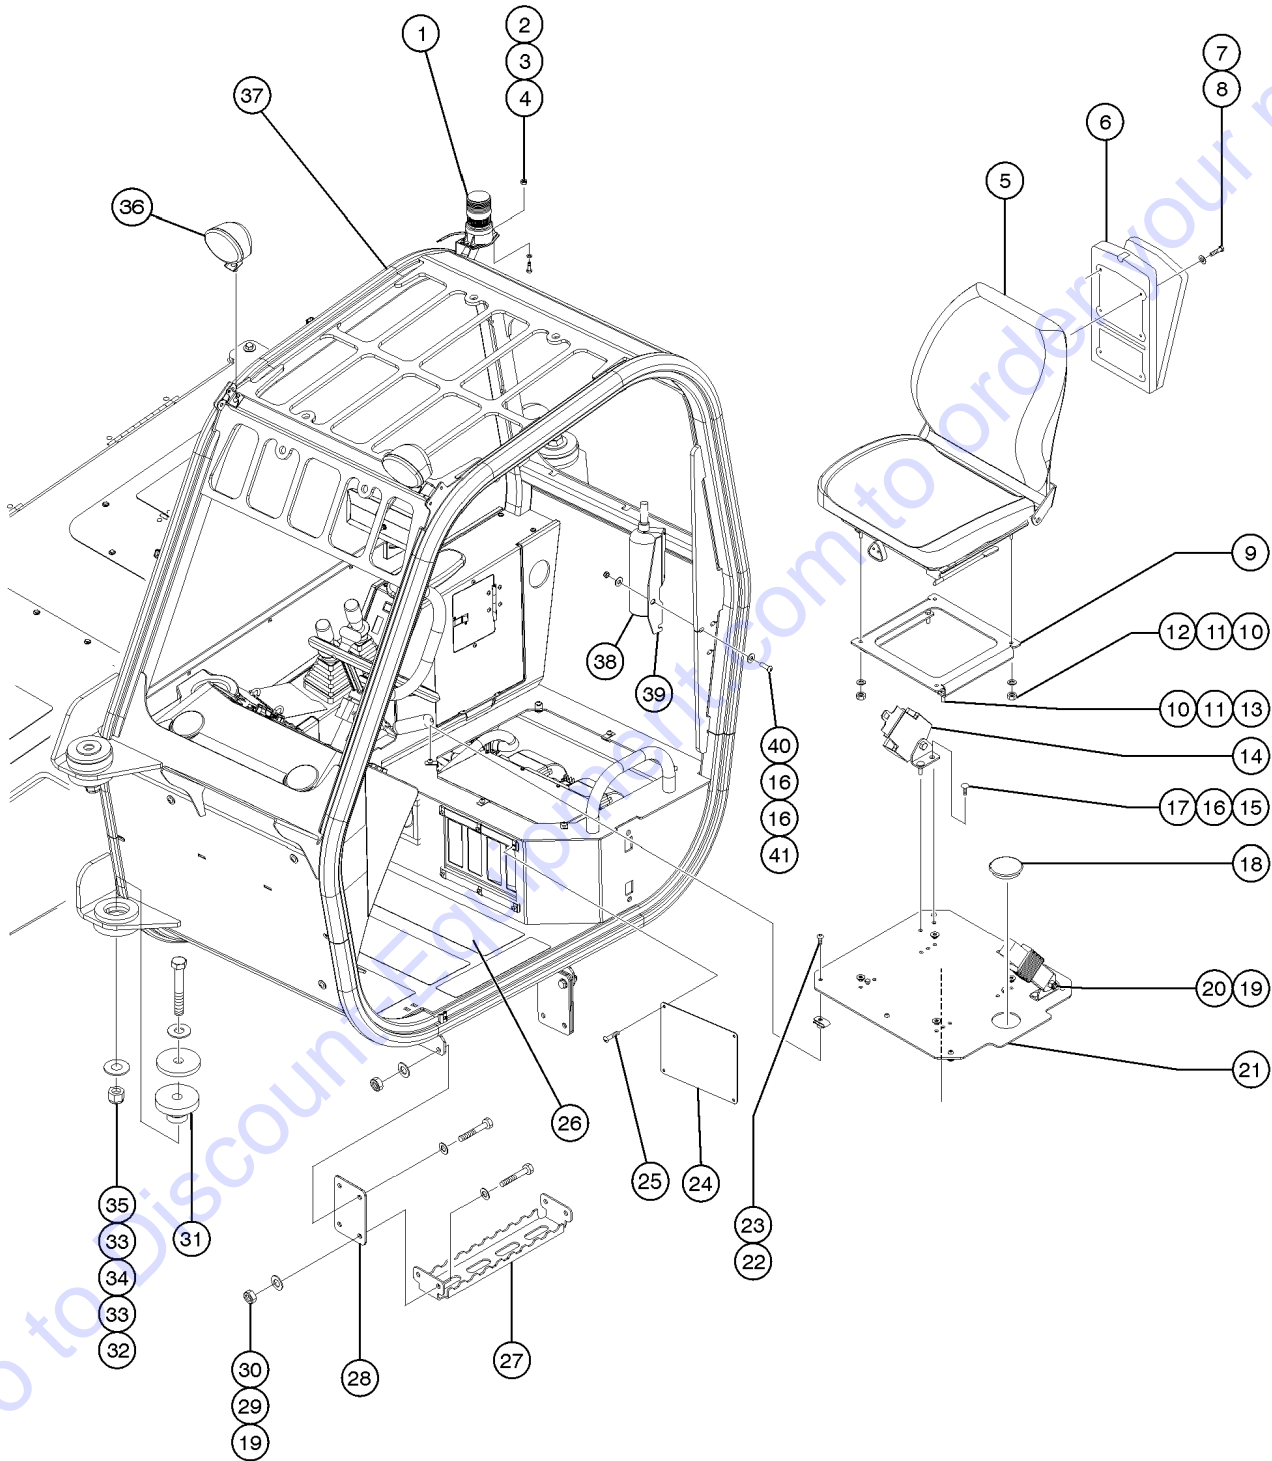

412.1 Standard Cab Components, View 1 (from serial number GTH1012-16292)

412.1 Standard Cab Components, View 1 (from serial number GTH1012-16292)

Item	Part No.	Description	Qty.	Item	Part No.	Description	Qty.
--	162446GT	ASSY, SKYLIGHT W/O WIPER, GTH		25	14297GT	SCREW,BHHS,1/4-20 X .75	
--	162447GT	GLASS,SKYLIGHT W/O WIPER, GTH		26	6091GT	NUT,NYLOCK,1/4-20	
--	162448GT	ASSY,FRNT WINDOW W/O WIPER, GTH		27	123265GT	FORMING,CAB STEP	
--	162449GT	GLASS,FRONT W/O WIPER, GTH		27A	24537GT	TAPE,NON-SKID,DIE CUT,6"X 2'	
--	233987GT	OPT.SUSPENSION SEAT		28	123108GT	STRAP,FLEXIBLE STEP	
1	229683GT	HARNESS, BEACON LIGHT <i>(includes beacon and wire harness connector)</i>		29	6095GT	WASHER,FLAT,USS,1/2",Y	
--	105556GT	LENS,FLASHING BEACON <i>for 231931</i>		30	141579GT	BOLT,FLANGE,1/2-13 X 1.75	
--	105557GT	BULB,FLASHING BEACON <i>for 231931</i>		31	123139GT	ISOLATOR,CAB	
--	214861GT	ASSY, BEACON LIGHT, GTH.....1 <i>fastener kit</i>	1	32	123189GT	NUT,NYLOCK,1-8,GR8	
--	229682GT	HARNESS, POWER, BEACON LIGHT <i>wire harness</i>		33	38859GT	WASHER,FLAT,USS,1",Y	
--	231931GT	STROBE,BEACON, AC COMP 12-80V <i>for 229683</i>		34	1-1532GT	WASHER,RUBBER MOUNT,CAB	
2	5365GT	NUT,NYLOCK,10-24		35	117316GT	SCREW,HHC,1-8X6.5,GR8	
3	6146GT	WASHER,FLAT,MS,#10,Y		36	123802GT	HEAD LIGHT <i>REFER TO SECTION 901.2</i>	
4	71874GT	BOLT,CARRIAGE,#10-24X.50,G2		37	229933GT	WELDMENT,CAB	
5	123137GT	SEAT ASSY, STD		38	88406GT	FIRE EXTINGUISHER	
5A	123574GT	SEAT ASSY, FULL-SUSPENSION		39	236433GT	FORMING, EXTINGUISHER MOUNT	
6A	44743GT	MANUAL BOX W/DECALS***.....1 <i>USA/Canada/Australia</i>	1	40	57072GT	SCREW,BHHS,3/8-16 X 1.25	
6B	24514GT	BOX,INSTRUCTION STORAGE <i>Europe/Asia/South America (decal required; refer to Section100)</i>		41	7713GT	NUT, LP NYLOCK, 3/8-16	
7	123773GT	BOLT,LAG,1/4NCX1,HEXHEAD					
8	6638GT	WASHER,FLAT,USS,1/4"Y					
9	229959GT	FORMING,SEAT RISER					
10	6782GT	NUT,NYLOCK,5/16-18					
11	5397GT	WASHER,FLAT,USS,5/16",Y					
12	13000GT	SCREW,HHC,5/16-18 X 1.25					
13	6-5205-08GT	SCREW,HHC,5/16-18X1					
14	117530GT	SEATBELT ASSY,3" RETRACTABLE					
15	105092GT	BOLT,CARRIAGE,3/8-16X1.25,GR5					
16	6097GT	WASHER,FLAT,USS,3/8",Y					
17	4828GT	NUT,NYLOCK,3/8-16					
18	123572GT	HOLE PLUG, 3 IN					
19	6198GT	NUT,NYLOCK,1/2-13					
20	10597GT	SCREW,HHC,1/2-13 X 1.25 GR5					
21	825144GT	PLATE, SEAT MOUNT					
22	28487GT	SCREW,BHHS,3/8-16 X 1					
23	29868GT	SPRING CLIP,3/8-16,.05-.20X.73,ZAG					
24	214854GT	COVER,CAB AIR INTAKE