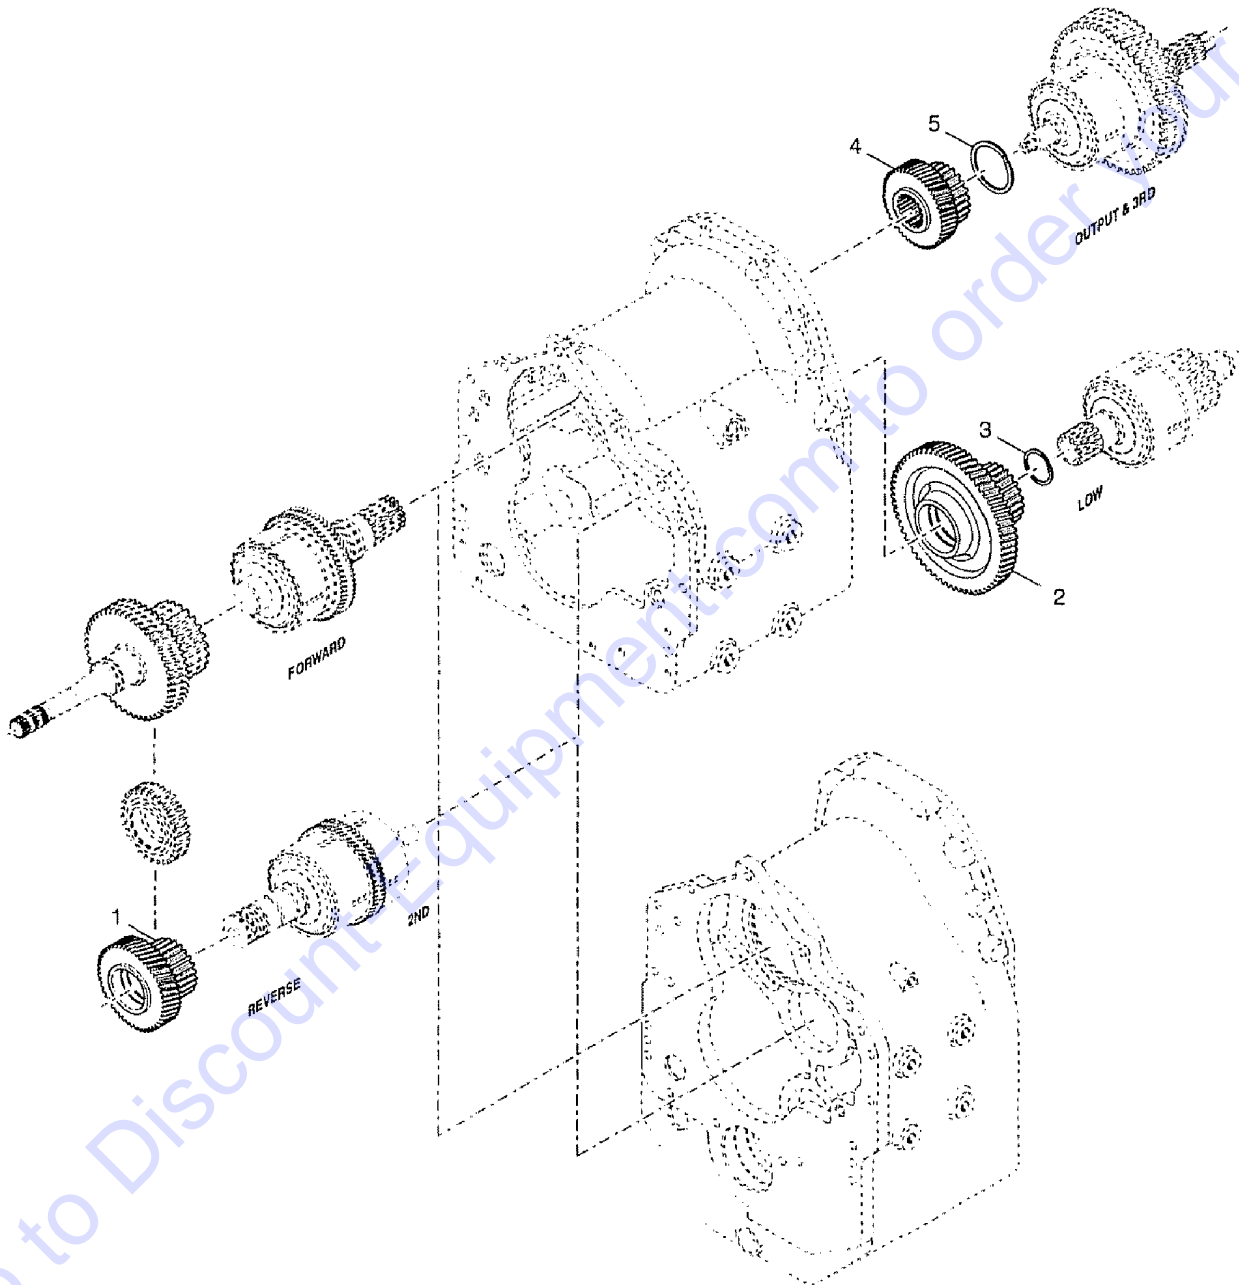

306.1 Gear Assembly

Go to DiscountEquipment.com to order your parts

Item	Part No.	Description	Qty.
1	7-126-641GT	GEAR,LOW & REVERSE CLUTCH.....1	1
2	130429GT	GEAR,LOW CLUTCH.....1	1
3	7-126-45GT	RING,RETAINING.....1	1
4	7-126-581GT	ASSY,3RD CLUTCH GEAR.....1 (includes item 6)	1
5	7-126-45GT	RING,RETAINING.....1	1

Go to Discount-Equipment.com to order your parts