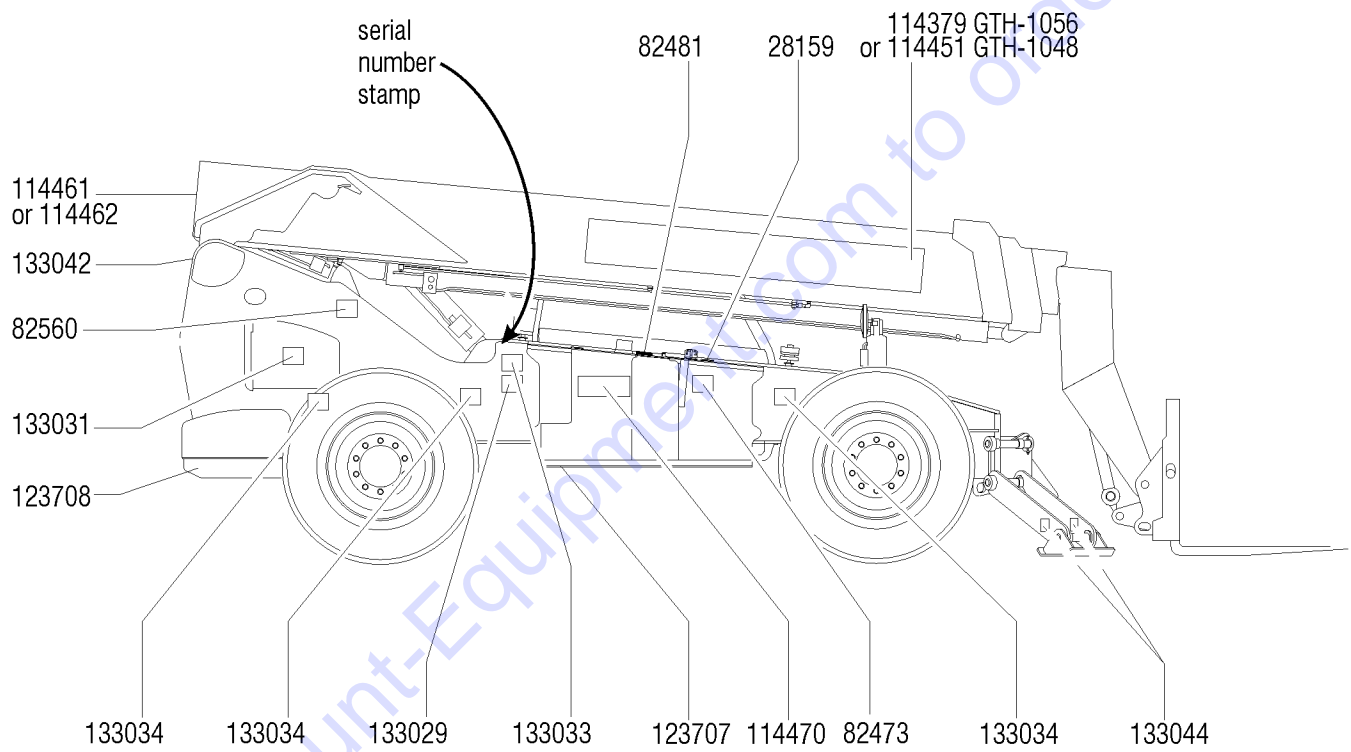

105.1 Decals with Symbols, Hydraulic Tank Side

Go to Discount-Equipment.com to order your parts

105.1 Decals with Symbols, Hydraulic Tank Side

Item	Part No.	Description	Qty.
--		Ref. DECAL KIT,SYM,1056,COMPLETE (refer to 104.1)	
1	28159GT	DECAL,DIESEL.....	1
2	82473GT	DECAL,SYMBOL-COMP ACCESS.....	1
3	82481GT	DECAL,SYMBOL-BATTERY SAFETY.....	1
4	82560GT	DECAL,SYMBOL-SKIN INJECT HAZRD.....	2
5	114379GT	DECAL,COSMETIC,GENIE GTH-1056...	2
6	114461GT	DECAL,GTH 1056 STACKED,WHITE.....	1
7	114470GT	Cosmetic - Genie Logo.....	1
8	123707GT	DECAL,GRAY VINYL,RECT SHAPE.....	1
9	123708GT	DECAL,GRAY VINYL, SHAPED.....	1
10	133029GT	DECAL,FALLING OBJECT HAZARD.....	2
11	133031GT	Label - Burn Hazard.....	3
12	133033GT	DECAL,CRUSH,ROLLING MACHIN SYM.....	2
13	133034GT	DECAL,CRUSH,TIRE ROTATE,SYMB...4	
14	133042GT	DECAL,EXPLSION/BURN HAZ SYMB...1	
15	133044GT	Label - Crush Hazard, Stabilizers.....	4
16	237720GT	DECAL BODYCRUSH ROLLING MACHINE.....	2