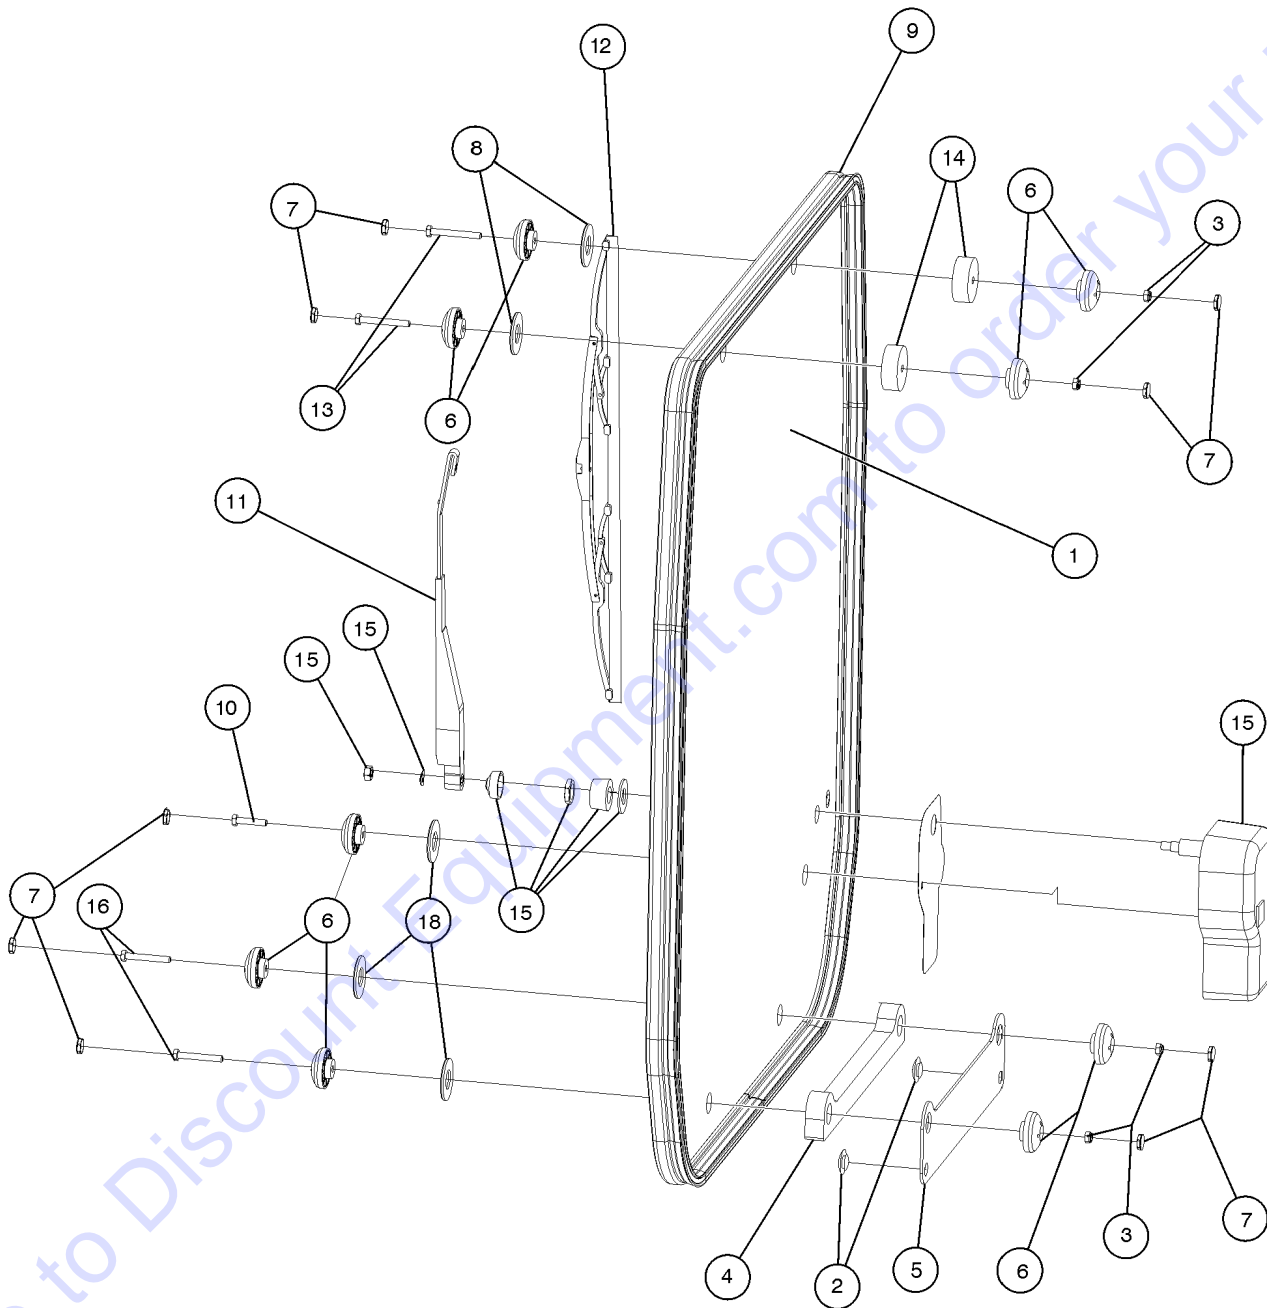

417.1 Enclosed Cab Assembly Option, View 2 (from serial number GTH1012-16292)

417.1 Enclosed Cab Assembly Option, View 2 (from serial number GTH1012-16292)

Item	Part No.	Description	Qty.
--	236350GT	SWITCH, WINDSHIELD WIPER/WSHER.....	1
1	230044GT	GLASS,FRONT WINDSHIELD.....	1
2	47478GT	BUMPER, RUBBER, 1"OD X .461H.....	2
3	49364GT	NUT,NYLOCK,M6X1.00.....	4
4	237667GT	HDPE,FRONT WINDOW SPACER.....	1
5	237668GT	PLATE WINDSHIELD RETAINER.....	1
6	130123GT	BUSHING,WINDOW FASTENER.....	9
7	130124GT	CAP,WINDOW BUSHING.....	9
8	130189GT	SPACER,GLASS BUSHING.....	5
9	130163GT	WEATHERSTRIP,DOUBLE BULB.....	118.92
10	25956GT	SCREW,HHC,M6 X 30MM,GRD 8.8.....	1
11	130160GT	WIPER ARM,14".....	1
12	130208GT	WIPER BLADE,20".....	1
13	49403GT	SCREW,HHC,M6 X 50.....	2
14	230009GT	SPACER,WINDOW.....	2
15	130198GT	WIPER MOTOR.....	1
16	236442GT	SCREW, HHC, M6 X 45.....	2