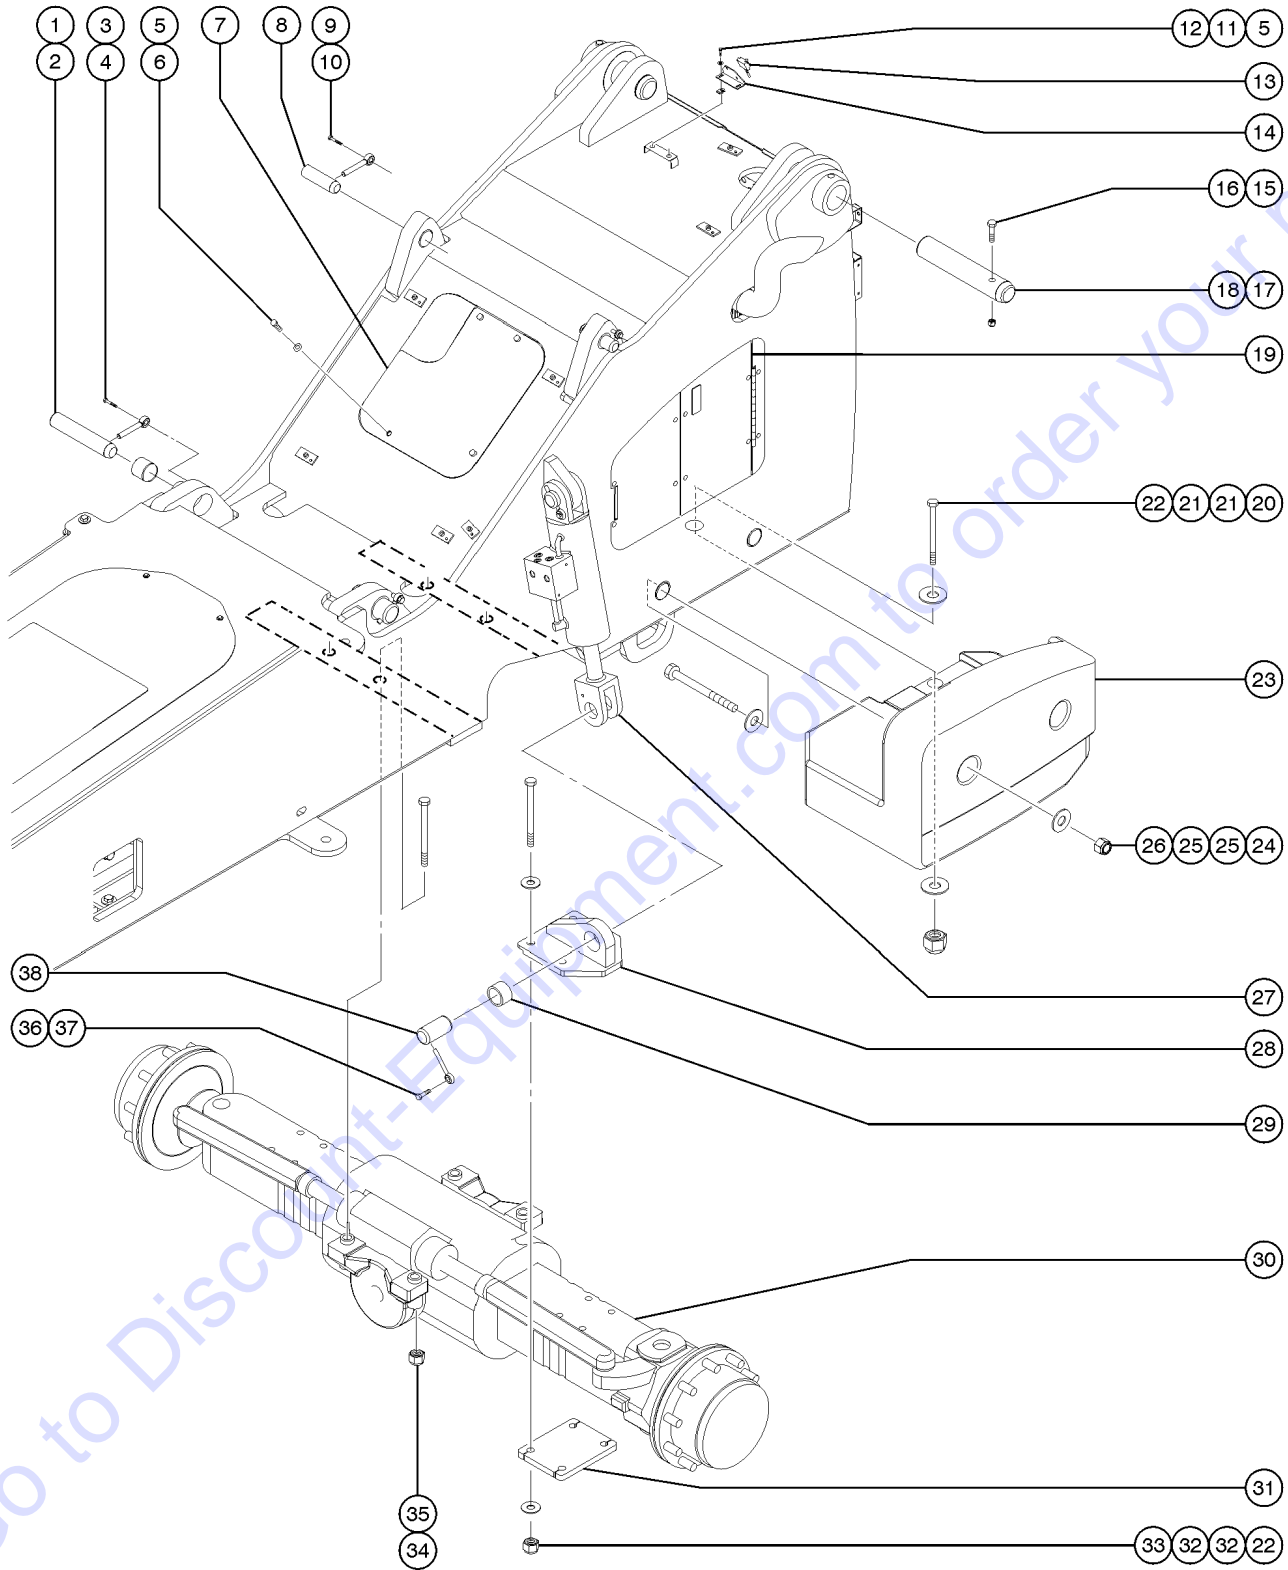

209.1 Rear Axle View

209.1 Rear Axle View

Item	Part No.	Description	Qty.	Item	Part No.	Description	Qty.
--	233804GT	10K SWAY HARDWARE KIT <i>(includes Items 1, 2, 8, 117639 shown in figure 209.1 and instructions)</i>		30B	1281658GT	AXLE,DANA,213 REAR,2180 FTF,REMAN <i>Remanufactured</i>	
--	235389GT	FENDER ASSY,SERVICE PART <i>for left or right side</i>		31	117635GT	PLATE,CYL MOUNT.....1	1
1	108859GT	PIN,2.50DIA X 5.94LG,1HOLE.....2	2	32	74323GT	WASHER,FLAT,.812X2X.14 HARDEN	
2	108865GT	BEARING,2.50IDX3.00ODX2.00LG.....2	2	33	117639GT	SCREW,HHC,3/4-10X11.0,GR8.....4	4
3	123663GT	SCREW,HHC,1/2-13X1.25,GR8,Y.....2	2	34	123189GT	NUT,NYLOCK,1-8,GR8.....4	4
4	1256267GT	ROD END,.5 X 3.75,ZAG		35	117316GT	SCREW,HHC,1-8X6.5,GR8.....4	4
5	6090GT	SCREW,HHC,1/4-20 X .75.....4	4	36	6175GT	SCREW,HHC,3/8-16 X 1	
6	75144GT	WASHER,FLAT,SAE 1/4,ZINC.....4	4	37	825019GT	ROD END,.375X3.69,ZAG	
7	130057GT	PLATE,ENGINE COVER,JD.....1	1	38	117125GT	PIN,2.00DIA X 4.00LG,1 HOLE.....1	1
8	108855GT	PIN,1.50DIA X 5.25LG,1HOLE.....2	2				
9	6019GT	SCREW,HHC,3/8-16 X 1.25 GRD 5					
10	1255452GT	ROD END,.375 X 2.25,ZAG					
11	6638GT	WASHER,FLAT,USS,1/4"Y					
12	56912GT	SPRING CLIP,1/4-20,.025-.15X.54,ZAG					
13	123259GT	PROXIMITY SWITCH,15MM RANGE....1	1				
14	123395GT	FORMING,BOOM ANGLE SENSOR MNT.....1	1				
15	61385GT	SCREW,HHC,1/2-13 X 5.25					
16	6198GT	NUT,NYLOCK,1/2-13					
17	108860GT	PIN,3.00DIA X 9.00LG,1HOLE.....2	2				
18	117051GT	WASHER,THRUST,3.06X6.00X.06.....2 <i>(not shown)</i>	2				
19	115226GT	ENGINE DOOR ASSEMBLY,LEFT.....1	1				
--	123286GT	LATCH,COMPRESSION,THIN GRIP					
19A	115227GT	ENGINE DOOR ASSEMBLY,RIGHT					
--	123286GT	LATCH,COMPRESSION,THIN GRIP					
20	123144GT	SCREW,HHC,3/4-10X7,GR8,Y.....1	1				
21	10256GT	WASHER,FLAT,USS,3/4",Y					
22	77051GT	NUT,NYLOCK,3/4-10,GRD.8.....4	4				
23	117890GT	COUNTERWEIGHT,CAST,LEFT.....1	1				
23A	117889GT	COUNTERWEIGHT,CAST,RIGHT					
24	123143GT	NUT,NYLOCK,1-8,GR8.....2	2				
25	38859GT	WASHER,FLAT,USS,1",Y					
26	117468GT	SCREW,HHC,1-8X6.00,GR8.....2	2				
27	1253249GT	CYLINDER,REAR LOCK,1056.....1	1				
--	123868GT	VALVE,CB.CBCH-LJN@2000					
--	1258125GT	SEAL KIT, SWAY CYL 1253248/49					
28	117369GT	WELDMENT,LOWER CYL MOUNT.....1	1				
29	123188GT	BEARING,2.00IDX2.50ODX1.50L.....2	2				
30A	117506GT	AXLE,DANA,213 REAR 2180 FTF.....1 <i>For use with machines equipped with Dana transmissions only. For ZF transmission equipped machines order part number 825932</i>	1