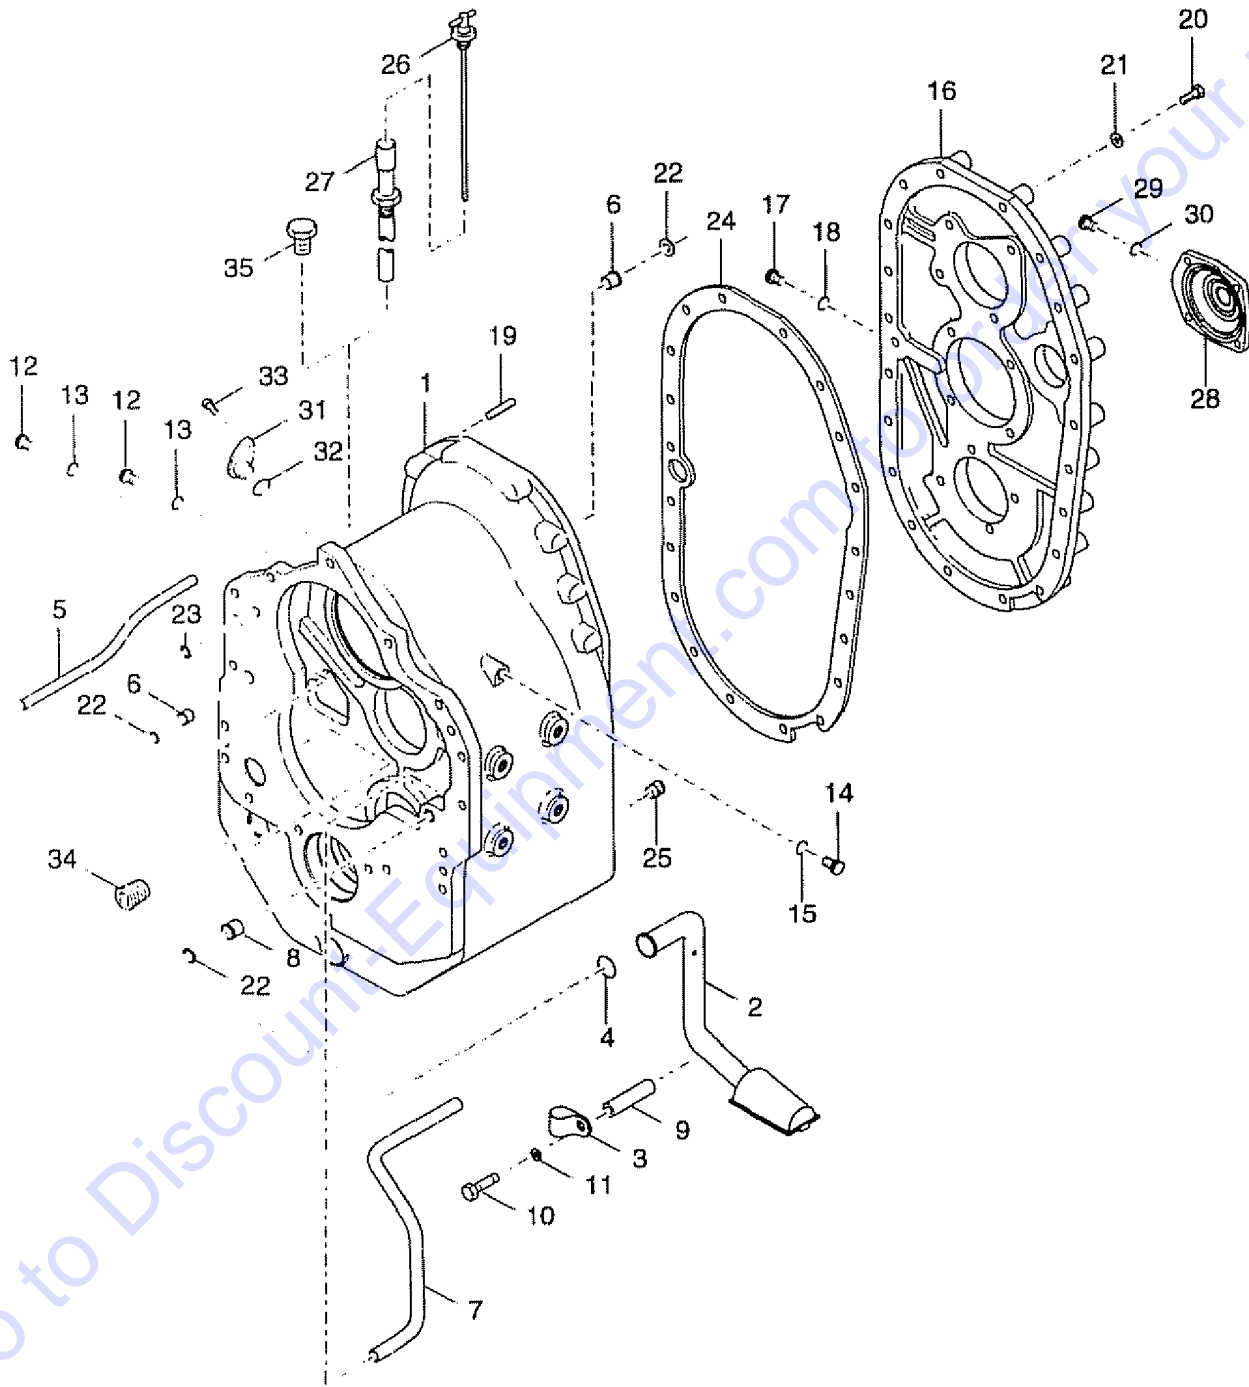

302.1 Transmission Case and Cover Assembly

302.1 Transmission Case and Cover Assembly

Item	Part No.	Description	Qty.
1	7-126-615GT	ASSY,TRANSMISSION CASE.....1 <i>(includes items 2-11)</i>	1
--	123515GT	SWITCH,PRESS,NC,150PSI,1/8NPT.....1 <i>(transmission pressure switch)</i>	1
--	123516GT	SWITCH,TEMP,NO,250F,1/2NPT.....1	1
--	141650GT	ADAPTER,04 FORB X02 MP	
--	226295GT	ASSY,TRANSMISSION CASE,REFURB.	
2	7-126-616GT	ASSY,SUCTION TUBE.....1 <i>(includes item 3)</i>	1
3	7-126-617GT	CLIP,CLOSED.....1	1
4	7-126-618GT	O-RING,SUCTION TUBE ASSEMBLY....1	1
5	7-126-23GT	TUBE.....1	1
6	7-126-21GT	SLEEVE,PRESSURE & LUBE TUBE....2	2
7	7-126-619GT	TUBE,LUBE.....1	1
8	7-126-41GT	TUBE SLEEVE.....1	1
9	7-126-620GT	SPACER,TUBE CLIP.....1	1
10	7-126-621GT	SCREW,TUBE CLIP.....1	1
11	7-126-10GT	LOCKWASHER,TUBE CLIP SCREW....1	1
12	7-126-528GT	PLUG,LUBE PORT.....2	2
13	7-126-594GT	O-RING,PLUG.....2	2
14	7-126-593GT	PLUG,LUBE PORT.....1	1
15	7-126-594GT	O-RING,PLUG.....1	1
16	7-126-622GT	ASSY,REAR COVER & PLUG.....1 <i>(includes item 7)</i>	1
17	7-126-528GT	PLUG,LUBE PORT.....1	1
18	7-126-614GT	O-RING,PLUG.....1	1
19	7-126-612GT	PIN.....2	2
20	7-126-624GT	SCREW,REAR COVER TO CASE.....20	20
21	7-126-10GT	LOCKWASHER,TUBE CLIP SCREW....20	20
22	7-126-20GT	O-RING,TUBE.....3	3
23	7-126-22GT	O-RING.....2	2
24	7-126-625GT	GASKET.....1	1
25	7-126-33GT	PLUG,MAGNETIC DRAIN.....2	2
26	7-126-271GT	DIPSTICK.....1	1
27	7-126-270GT	ASSY,DIPSTICK.....1	1
28	7-126-626GT	ASSY,LOW SHAFT BRG.CAP.....1	1
29	7-126-528GT	PLUG,LUBE PORT.....1	1
30	7-126-614GT	O-RING,PLUG.....1	1
31	7-126-404GT	PLUG,SPEED SENSOR PORT.....1	1
32	7-126-356GT	O-RING,SPEED SENSOR.....1	1
33	7-126-405GT	SCREW,SPEED SENSOR.....1	1
34	7-126-627GT	PLUG.....1	1
35		<i>(not used on this model)</i>