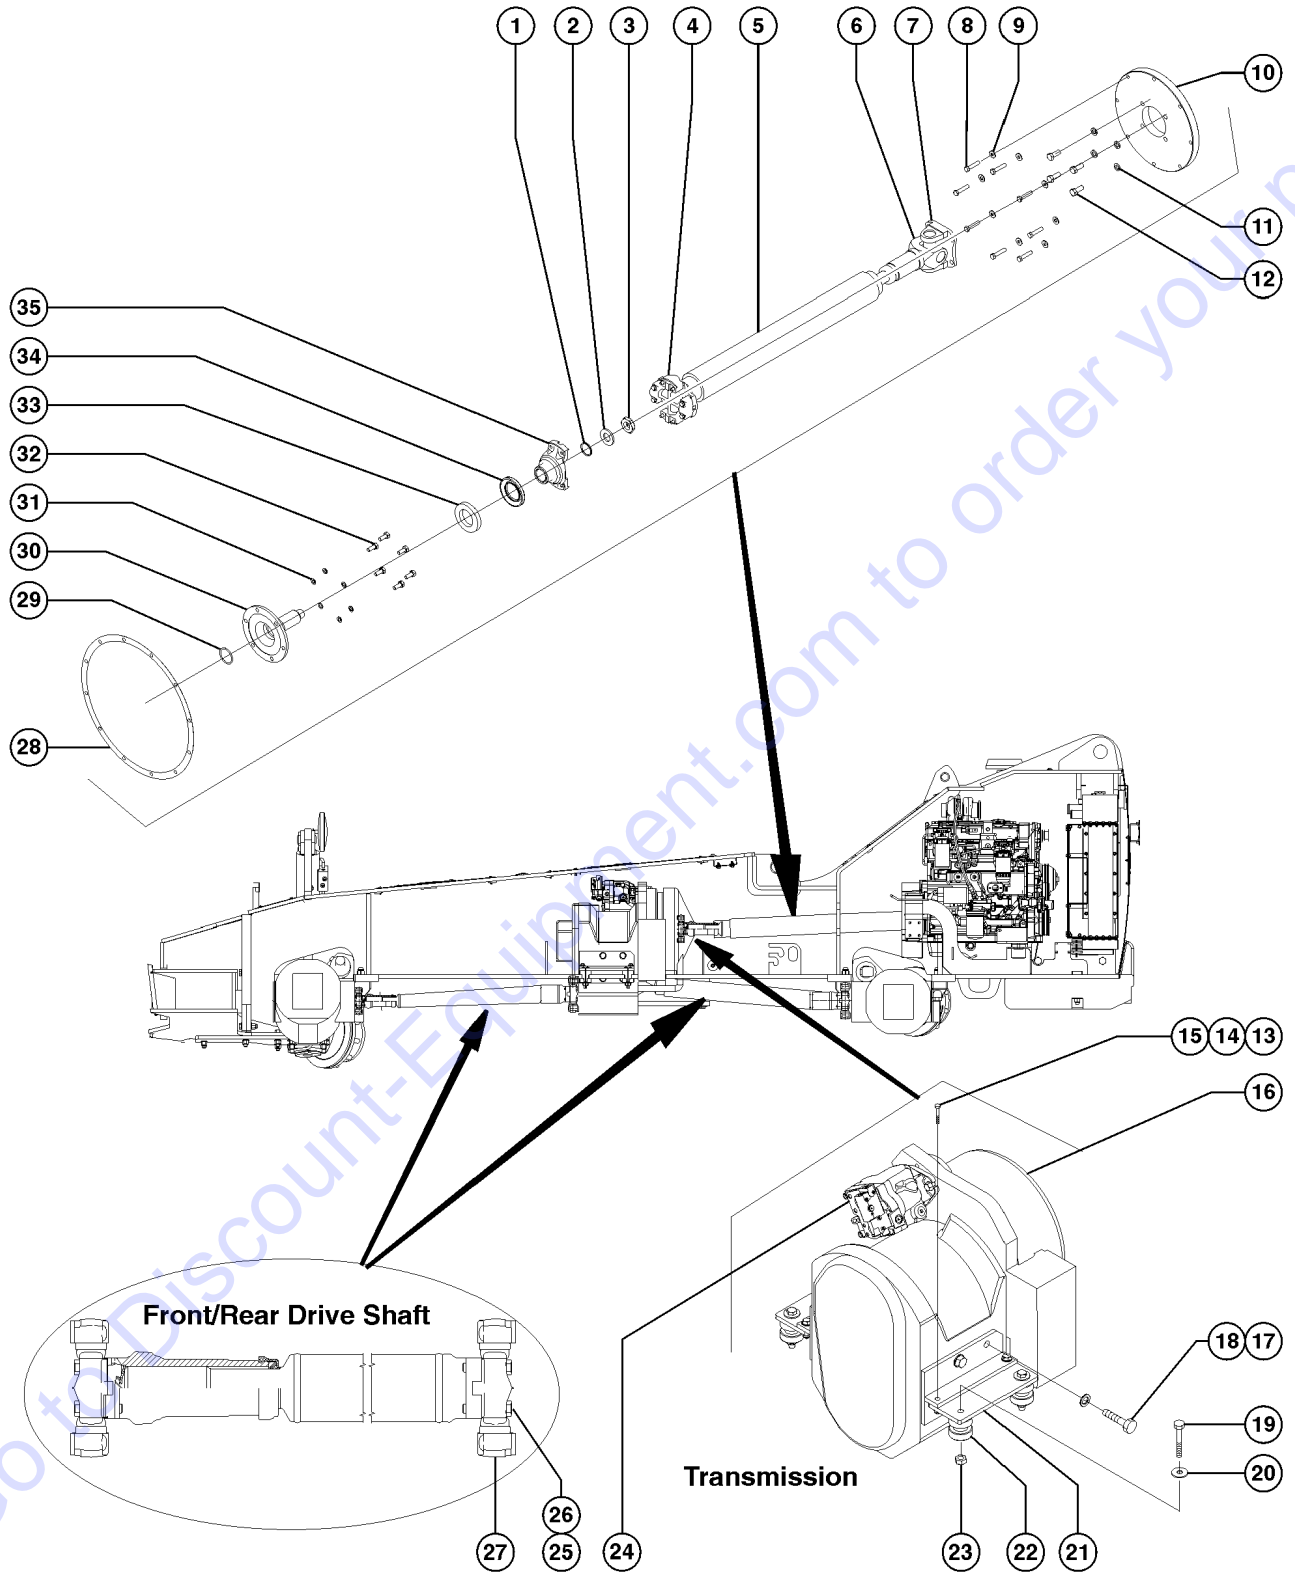

216.1 Drive Shaft and Transmission

216.1 Drive Shaft and Transmission

Item	Part No.	Description	Qty.	Item	Part No.	Description	Qty.
--	1263970GT	KIT, CANBUS CONTROLLED CUT OUT		27	117189GT	DRIVESHAFT ASSY,TRANS TO AXLE...2 <i>comes with 2 quantity of 123577 strap kit</i>	
--	1263974GT	KIT,DRIVESHAFT, ENG TO TRANS <i>(Deutz only, serial range 16745 to 19341. Includes driveshaft 1263975 and canbus controlled cut out 1263970)</i>		--	T114017GT	1480 (ROUND CAP) U-JOINT	
--	T114019GT	KIT,DRVSHFT,ISOLATED,GTH10XX.....1 <i>(For all JD and Perkins engines with Dana transmission)</i>		28	130422GT	GASKET.....1	
--	130715GT	UJOINT,DRVSHFT,GTH10XX(117188)		29	130427GT	O-RING,INPUT SHAFT.....1	
1	T114028GT	O-RING, INPUT FLANGE.....1		30	130426GT	SHAFT,INPUT.....1	
2	130363GT	WASHER,TRANSMISSION,GTH10XX....1		31	7-126-391GT	LOCKWASHER.....6	
3	130362GT	NUT,TRANSMISSION,GTH10XX.....1		32	T114029GT	CAPSCREW.....6	
4	T114018GT	WING STYLE U-JOINT 6C		33	130428GT	BEARING.....1	
5	1263975GT	DRIVESHAFT, 1480 ENG 6C TRANS....1		34	7-126-122GT	SEAL,OIL,INPUT FLANGE.....1	
6	T114017GT	1480 (ROUND CAP) U-JOINT		35	7-126-254GT	FLANGE,6C.....1	
7	T114016GT	1480 FLANGE YOKE					
8	13918GT	SCREW,HHC,3/8-16 X 1.75,GRD.8.....8					
9	57201GT	WASHER,FLAT,313, HARDENED.....8					
10	141365GT	ADAPTER PLATE.....1 <i>(for John Deere and Perkins engines)</i>					
--	1276075GT	FLYWHEEL PLATE, DEUTZ <i>(for Deutz engines)</i>					
--	1276076GT	FLYWHEEL SPACER RING, DEUTZ <i>(for Deutz engines)</i>					
--	1276536GT	BOLT,SHCS,ALL-STL,M10X50X12.9,ZN <i>(for Deutz engines)</i>					
--	1276537GT	WASHER,LOCK,SS,M10,18-8 <i>(for Deutz engines)</i>					
11	130902GT	WASHER,LOCK,HI COLLAR,.5.....4					
12	T114026GT	HHCS,1/2-20X1.25,GR 8,BLK.....4					
13	117491GT	SCREW,HHC,1/2-13X2.00 GR8.....4					
14	13066GT	WASHER,FLAT,.5 HARDENED					
15	117493GT	NUT,NYLOCK,1/2-13,GR8					
16	117430GT	TRANS/PUMP ASSY,GTH-1056/48.....1					
--	123515GT	SWITCH,PRESS,NC,150PSI,1/8NPT....1					
--	123516GT	SWITCH,TEMP,NO,250F,1/2NPT.....1					
17	123664GT	SCREW,HHC,3/4-10X1.75,GR8,Y.....8					
18	33278GT	WASHER,FLAT,.75 HARDENED					
19	123461GT	SCREW,HHC,5/8-11X4.50,GR8,Y.....4					
20	6-6212-10GT	WASHER,FLAT,.625, HARDENED					
21	117429GT	PLATE,TRANS ISOLATOR MOUNT.....2					
22	117779GT	ISOLATOR,RUBBER,TRANS.....4					
23	6024GT	NUT,NYLOCK,5/8-11					
24		Ref. PUMP, SAUER SERIES 45 <i>(refer to 814.1)</i>					
25	7-229-896GT	BOLT/3/8 UNF-2AX3/4 LG.					
26	123577GT	STRAP KIT,DRIVESHAFT,1480.....1 <i>required for installation of the driveshafts</i>