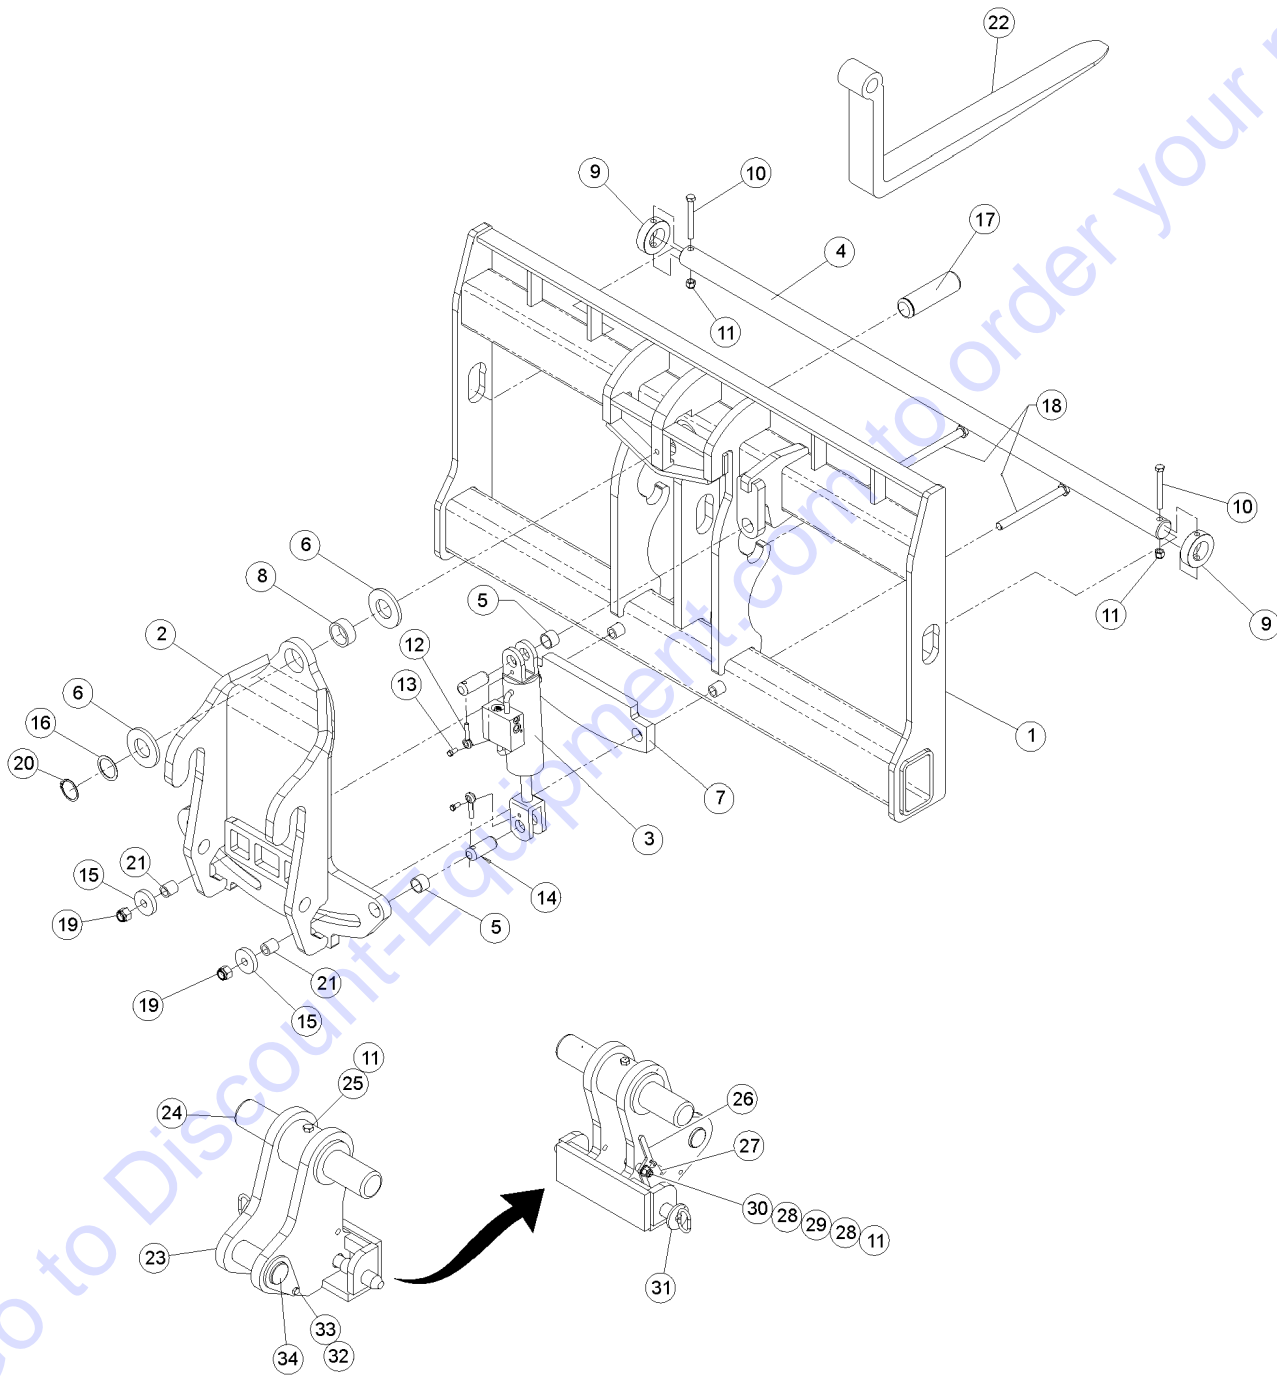

604.2 Fork Frame, Rotate Attachment

604.2 Fork Frame, Rotate Attachment

Item	Part No.	Description	Qty.	Item	Part No.	Description	Qty.
--	822267GT	ASSY, 48" ROT, CARRIAGE, 10K		29	123501GT	TUBE,QA LOCK LEVER SPACER.....	1
--	822268GT	ASSY, 60" ROT, CARRIAGE, 10K		30	39479GT	SCREW,HHC,1/2-13 X 2.75.....	1
--	822269GT	ASSY,72" ROT, CARRIAGE, 10K		31	3-1335GT	LOCK PIN.....	1
--	822275GT	PLUMB ASSY, ROTATE		32	4828GT	NUT,NYLOCK,3/8-16.....	3
1	822274GT	WELDMENT, 72" CARRIAGE, QA		33	5224GT	SCREW,HHC,3/8-16 X 2.....	1
--	822262GT	WELDMENT, 48" CARRIAGE, QA.....	1	34	141949GT	WELDMENT,TILT PIN,KIT.....	1
--	822273GT	WELDMENT, 60" CARRIAGE, QA.....	1				
2	822266GT	WELDMENT, CARRIAGE PIVOT,ROTATE.....	1				
3	216571GT	CYLINDER, ROTATE.....	1				
--	217158GT	SEAL KIT CYL ROTATE, 216571					
--	49130-3500GT	HOSE ASSY, 3/8, STR FEM, STR FEM.....	2				
--	77014GT	VALVE,COUNTERBALANCE,3800 PSI.....	2				
4	228391GT	PIN,FORK,60"FORK FRAME..... <i>pin measures 64 x 2.00 inches</i>	1				
--	228392GT	PIN,FORK,48"FORK FRAME..... <i>pin measures 52 x 2.00 inches</i>	1				
5	30370GT	BEARING,1.25IDX1.5ODX1.00L.....	2				
6	216567GT	WEAR PAD, SPACER PIVOT.....	2				
7	216568GT	WEAR PAD, LOWER ROTATE.....	1				
8	T107482GT	BEARING,2.0 ID X 2.5 OD X 1.0L.....	1				
9	1-1113GT	COLLAR,FORK TINE PIN.....	2				
10	13854GT	SCREW,HHC,1/2-13 X 4.5,GRD.8.....	2				
11	117493GT	NUT,NYLOCK,1/2-13,GR8.....	2				
12	1255452GT	ROD END,.375 X 2.25,ZAG.....	2				
13	94195GT	SCREW,HHC,3/8-16 X .75,GR 8.....	2				
14	216635GT	PIN,1.25DIA X 3.15LG, 1 HOLE.....	2				
15	215639GT	PLATE, RETAINER.....	2				
16	216569GT	WASHER,HRDND,2.01X2.75X.06PLTD..	1				
17	216570GT	PIN, 2.00 OD X 6.75 LG, 1 RING.....	1				
18	823939GT	SCREW, HHC, 3/4-10 X 8.5, GR8.....	2				
19	77051GT	NUT,NYLOCK,3/4-10,GRD.8.....	2				
20	1253815GT	SNAP RING,EXTERNAL,2.00,ZAG.....	1				
21	215638GT	TUBE, SPACER.....	2				
22	1254549GT	WELDMENT,FORK TINE,60".....	2				
22B	1254548GT	WELDMENT,FORK TINE,48".....	2				
22D	1254550GT	WELDMENT,FORK TINE,72".....	2				
23	130855GT	WELDMENT,QA MOUNT.....	1				
24	130944GT	PIN,2.50DIA X 15.38LG,1HOLE.....	1				
25	96430GT	SCREW,HHC,1/2-13 X 5.....	2				
26	123378GT	PLATE,QA LOCK SPRING LEVER.....	1				
27	123500GT	SPRING.....	1				
28	13066GT	WASHER,FLAT,5 HARDENED.....	2