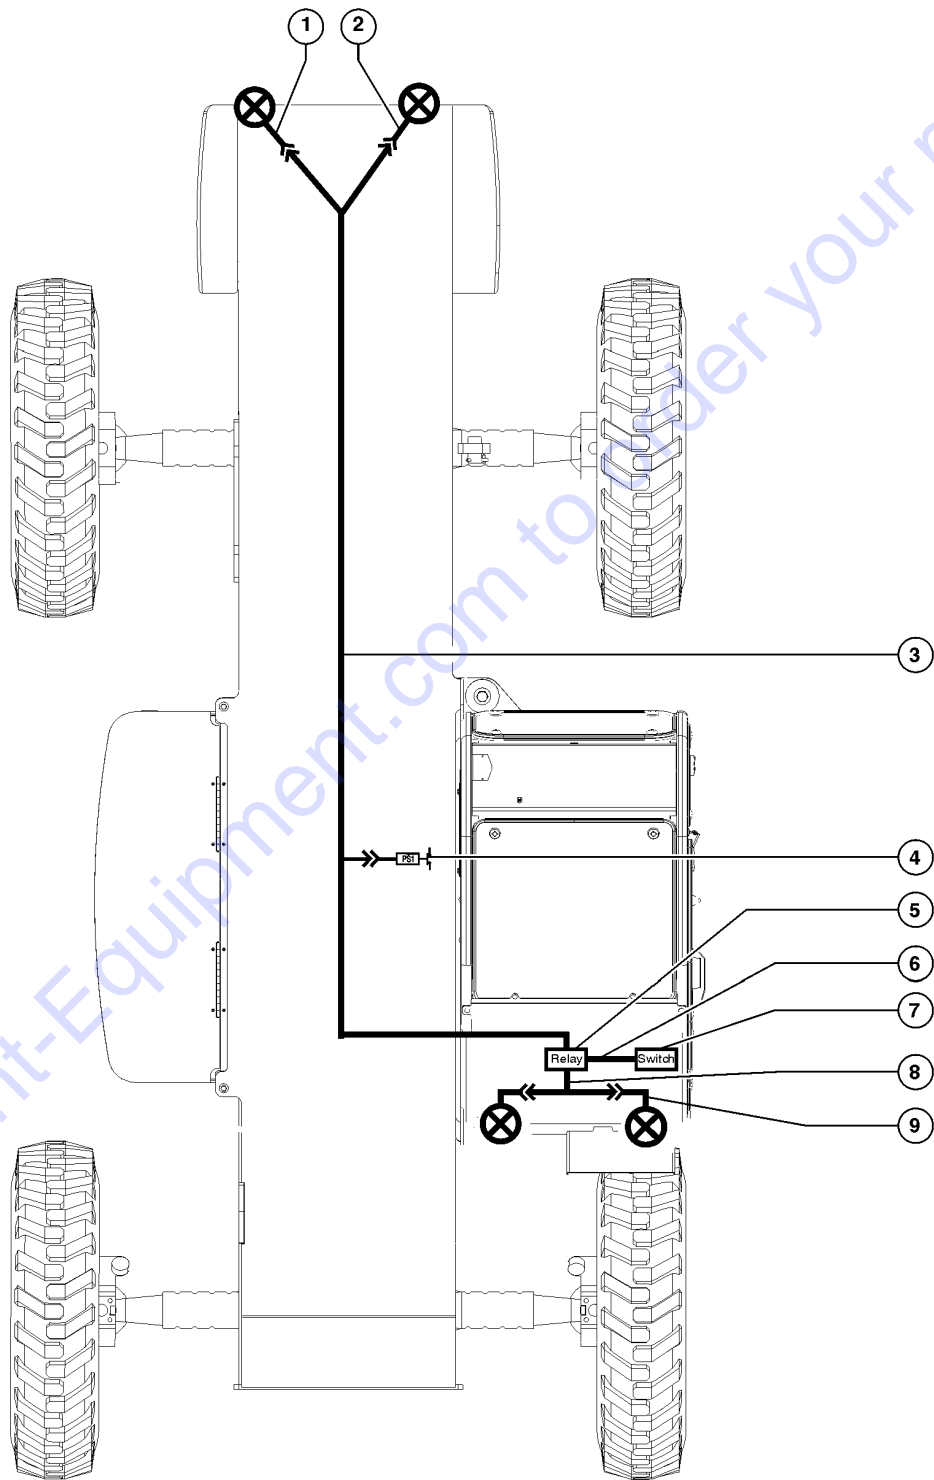

903.1 Work Light Wire Harnesses

903.1 Work Light Wire Harnesses

Item	Part No.	Description	Qty.
1A	123804GT	BACK-UP LIGHT.....1 <i>(light and harness) (to SN 11-15245)</i>	1
--	7-289-07GT	LIGHT,BACK-UP,CLEAR	
1B	230681GT	WORKLIGHT,REAR,WHITE,LED.....1 <i>(from SN 11-15246 to 12-16291)</i>	1
1C	229676GT	LIGHT LED WHITE BACKUP 12V <i>(from SN 12-16292)</i>	
2A	123803GT	TAIL LIGHT.....1 <i>(light and harness) (to SN 11-15245)</i>	1
--	7-289-04GT	LIGHT,BRAKE,TAIL,TURN	
2B	230682GT	TAIL LIGHT,RED,LED <i>(light and harness) (from SN 11-15246 to 12-16291)</i>	
2C	229684GT	LIGHT, LED RED BRAKE TAIL TURN <i>(light and harness) (from SN 12-16292)</i>	
3	123798GT	HARNESS,WORK LIGHTS, BACK.....1	1
4	117659GT	SWITCH,PRESS,NO,50 PSI,04 OR.....1	1
--	141653GT	KIT,BRAKE LT PS-FIELD REPLACE	
5	19274GT	RELAY,SPDT,12V(AUTO)**.....1	1
6	123816GT	HARNESS,WORK LIGHTS,SWITCH.....1	1
7	7-164-02GT	SWITCH,LIGHTS.....1	1
8	123799GT	HARNESS,WORKLIGHTS,FORWARD...1	1
9	123802GT	HEAD LIGHT.....2 <i>(light and harness)</i>	2
--	7-162-02GT	CAB LIGHT	
--	7-319-31GT	BULB / HEADLIGHT for 7-162-02 <i>for 7-162-02</i>