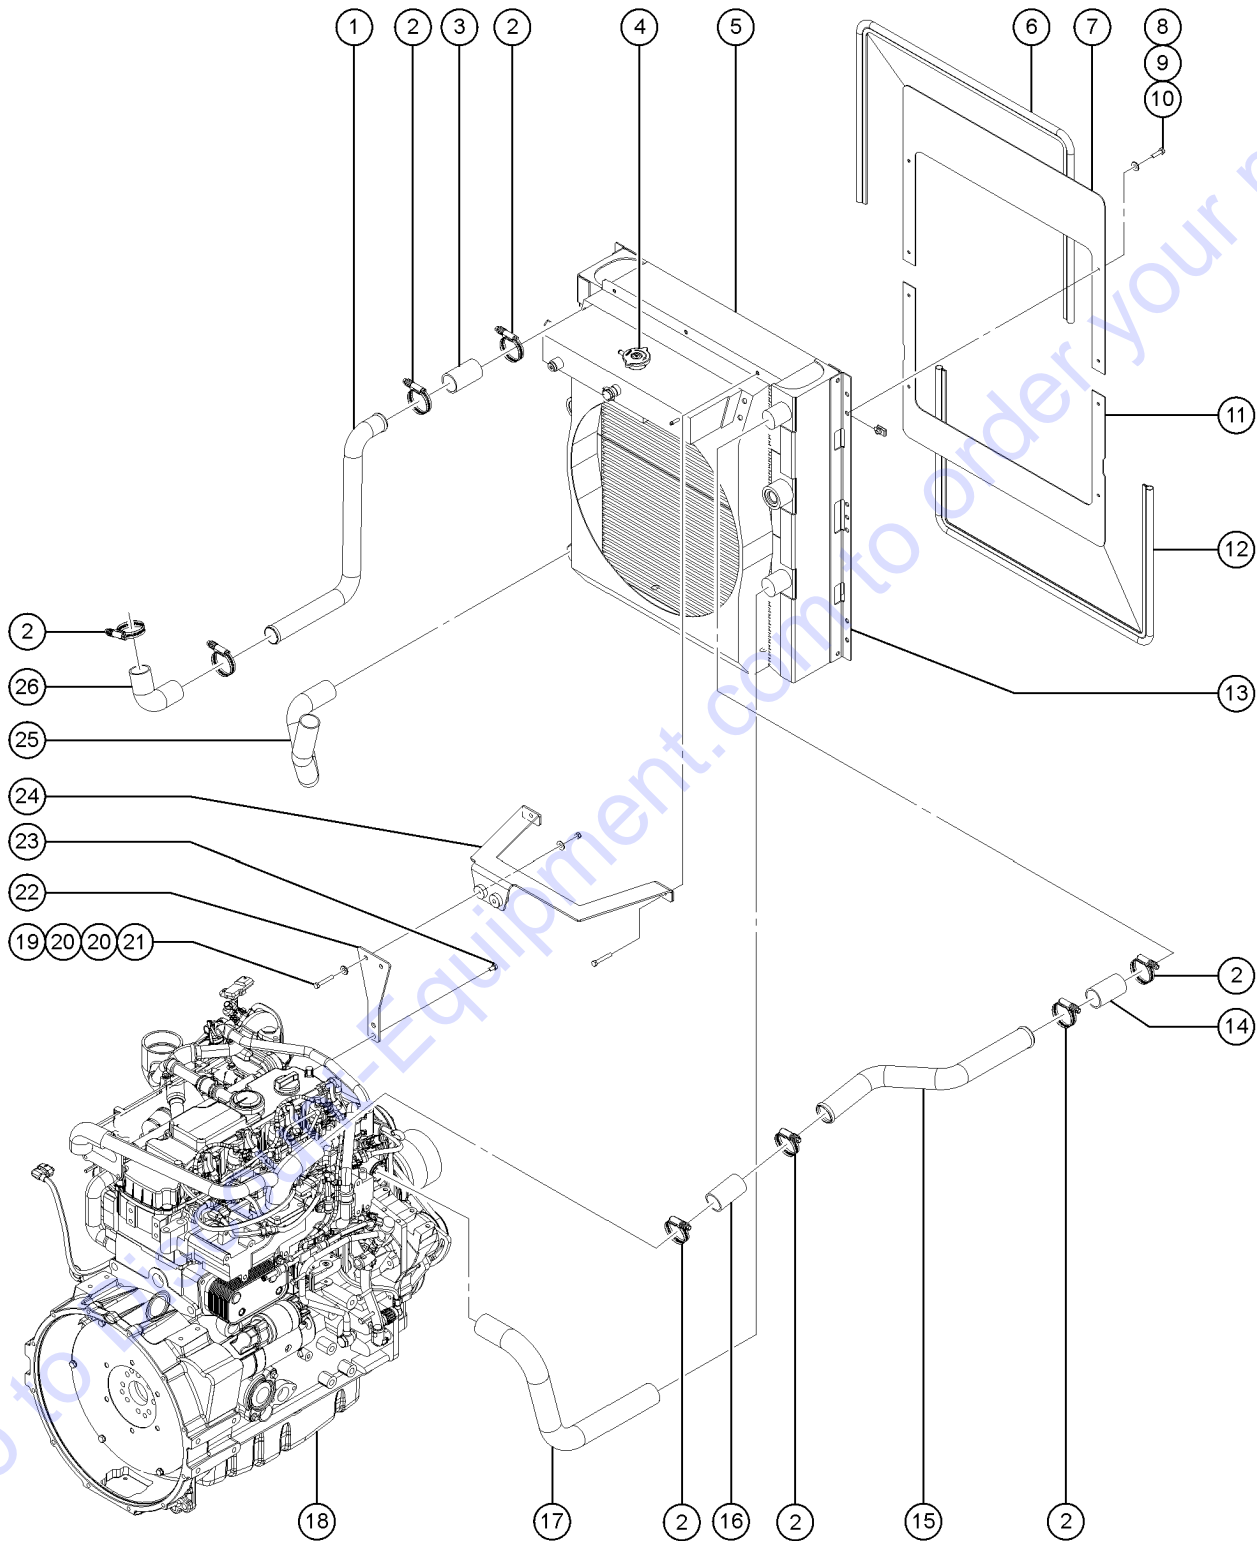

514.1 Deutz TCD 3.6 Tier IV Engine, View 1

514.1 Deutz TCD 3.6 Tier IV Engine, View 1

Item	Part No.	Description	Qty.
--	1257363GT	HOSE,COMP,TCD3.6,T4F.....1 <i>(hose from expansion tank to water pump)</i>	1
--	1266688GT	SLEEVE,COMP HOSE,TCD3.6,T4F.....1 <i>(protects hose 1257363GT)</i>	1
--	1279631GT	PULLEY,BELT TENSIONER,D2.9L4	
1	236273GT	PIPE,CAC INLET,DEUTZ TCD3.6.....1	1
2	215216GT	CLAMP,HOSE,CT,SAE 262,1-3/4" T.....8	8
3	215217GT	COUPLING,CAC,1.75X3.5 LONG.....1	1
4	218714GT	CAP,RADIATOR,DEUTZ TCD3.6.....1	1
5	236242GT	RADIATOR/HOC/CAC,DEUTZ TCD3.6...1	1
--	1273074GT	SIGHT GLASS KIT.....1	1
--	218715GT	SENSOR,COOLANT LEVEL, DEUTZ	
--	824774GT	FAN GUARD,WIRE,DEUTZ TCD3.6	
6	119219GT	TRIM,EDGE,1/8X3/4 END BULB.....73-inches	
7	1254530GT	PLATE,RAD BAFFLE,TOP,TCD3.6.....1	1
8	6888GT	SCREW,HHC,1/4-20 X 1	
9	6638GT	WASHER,FLAT,USS,1/4"Y	
10	56912GT	SPRING CLIP,1/4-20,.025-.15X.54,ZAG	
11	216179GT	PLATE,RAD. BAFFLE,TCD3.6.....1	1
12	119219GT	TRIM,EDGE,1/8X3/4 END BULB.....67-inches	
13	235478GT	FORMING,BAFFLE MOUNT,DEUTZ TCD.....2	2
14	215217GT	COUPLING,CAC,1.75X3.5 LONG.....1	1
15	236274GT	PIPE,CAC OUTLET,DEUTZ TCD3.6.....1	1
16	215217GT	COUPLING,CAC,1.75X3.5 LONG.....1	1
17	236271GT	HOSE,RAD. INLET,DEUTZ TCD3.6.....1	1
18	236243GT	OIL PAN,DEUTZ TCD3.6.....1	1
19	50793GT	SCREW,HHC,5/16-18 X 2.....2	2
20	5397GT	WASHER,FLAT,USS,5/16",Y	
21	6782GT	NUT,NYLOCK,5/16-18	
22	236333GT	PLATE,UPPER RADIATOR SUPPORT...1	1
23	49378GT	SCREW,HHC,M8 X 16.....2	2
24	236332GT	FORMING,UPPER RADIATOR SUPPORT.....1	1
--	236334GT	ISOLATOR,UP RADIATOR SUPPORT	
25	236272GT	HOSE,RAD. OUTLET,DEUTZ TCD3.6.....1	1
--	161387GT	ASSY, BLOCK HTR, DEUTZ.....1 <i>Includes the IN-LINE (hose) heater part 161373 and 2 clamps part 45435</i>	1
26	215219GT	SLEEVE,TUBE,CAC TURBO,TCD3.6.....1	1
--	825249GT	PIPE,DOC EXHAUST ELBOW.....1	1