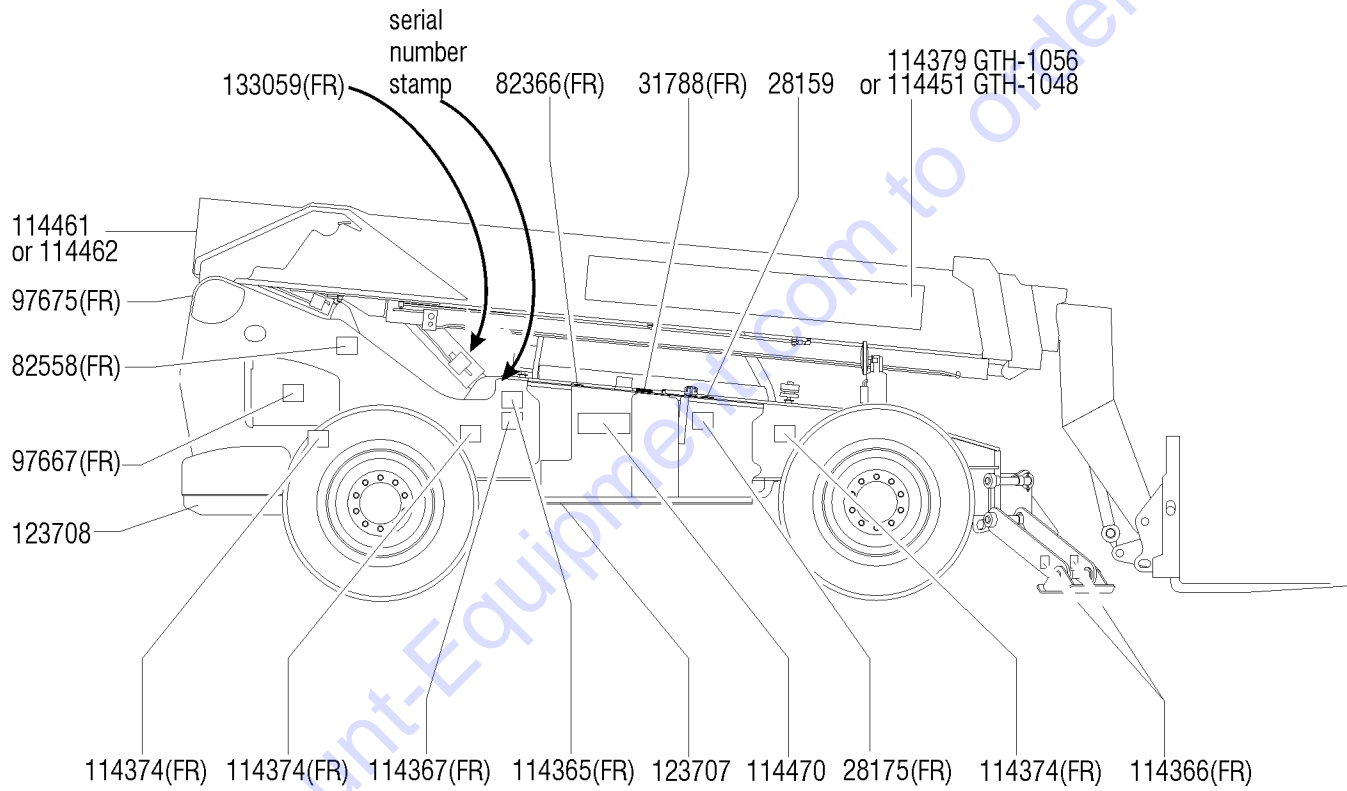

102.1 Decals with Words, Hydraulic Tank Side (to SN GTH1012-16291)

102.1 Decals with Words, Hydraulic Tank Side (to SN GTH1012-16291)

Item	Part No.	Description	Qty.
--		Ref. DECAL KIT,WORD,1056,COMPLETE (refer to 101.1)	
1	28159GT	DECAL,DIESEL.....	1
2	28175GT	DECAL,WARNING-COMPART ACCESS.....	1
3	31788GT	DECAL,DANGER,BATTERY SAFETY***.....	1
4	82366GT	DECAL,CHEVRON RANDO HD.....	1
5	82558GT	DECAL,WARN,SKIN INJECTION HAZ*.....	2
6	97667GT	DECAL,WARN,BURN HAZARD.....	3
7	97675GT	DECAL,WARN,EXPLSION/BURN HAZ...1	1
8	114365GT	DECAL,BODYCRUSH,ROLLING MACHIN.....	2
9	114366GT	Danger - Crush Hazard, Stabilizers.....	4
10	114367GT	DECAL,FALLING OBJECT HAZARD....	2
11	114374GT	DECAL,TIRE ROTATE,CRUSH.....	6
12	114379GT	DECAL,COSMETIC,GENIE GTH-1056...2	2
13	114461GT	DECAL,GTH 1056 STACKED,WHITE....	1
14	114470GT	Cosmetic - Genie Logo.....	1
15	123708GT	DECAL,GRAY VINYL, SHAPED.....	1
16	133059GT	DECAL,WARNING-EXPLOSION/ENGINE.1	1
17	114707GT	DECAL,GRAY VINYL,RECT SHAPE.....	1