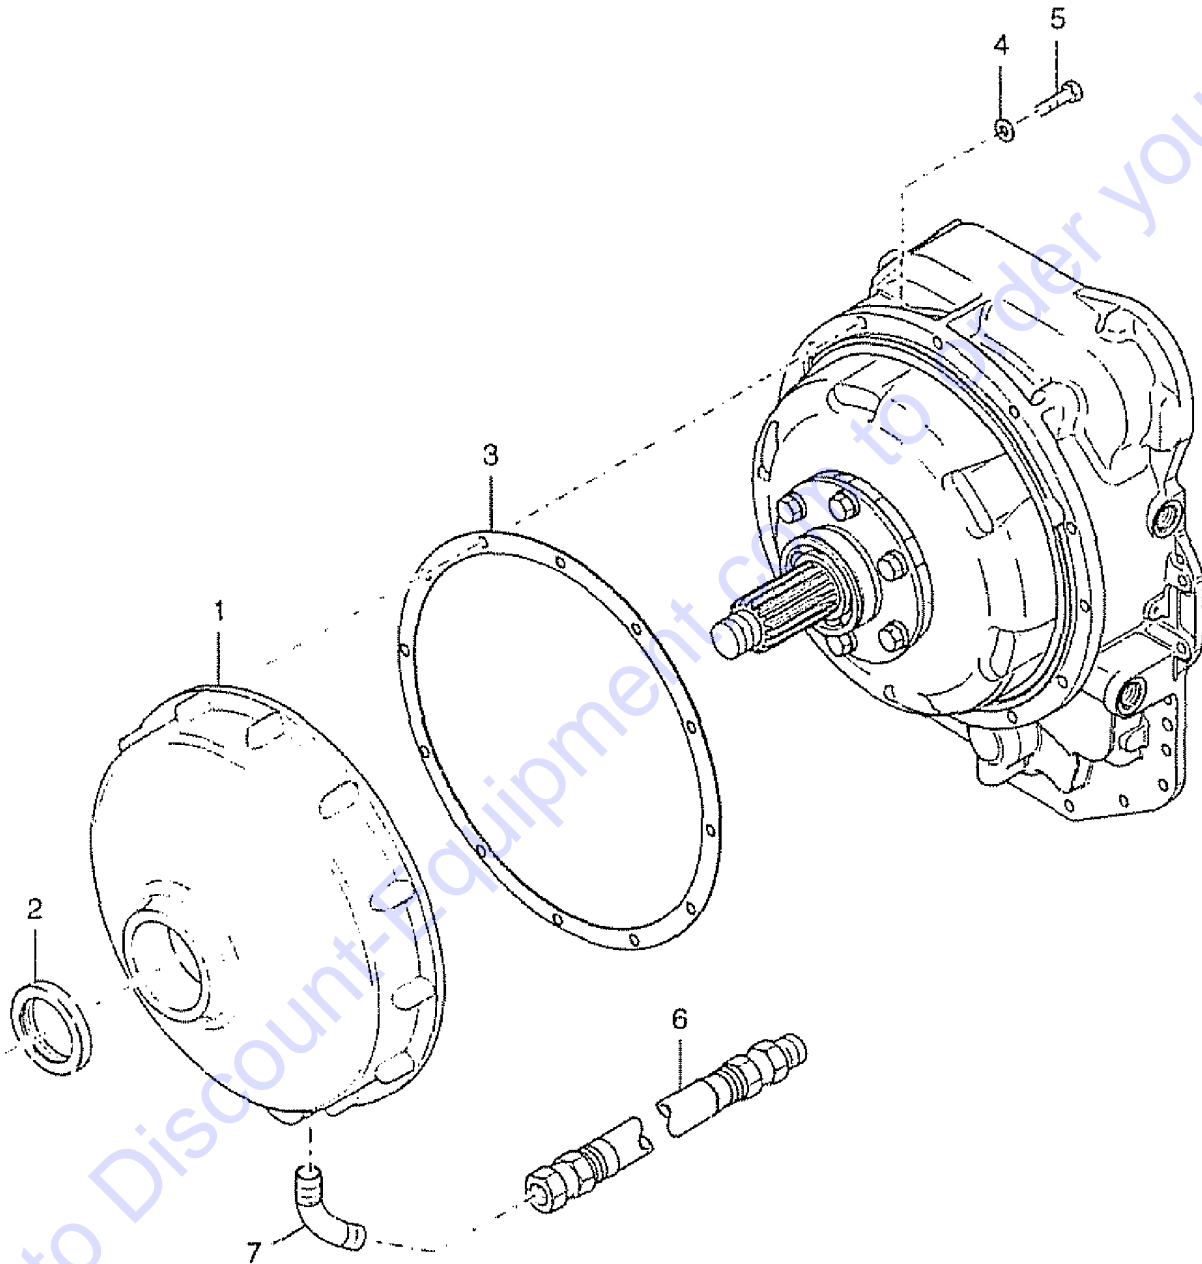

304.1 Front Cover

Go to Discount-Equipment.com to order your parts

Item	Part No.	Description	Qty.
--	130460GT	RING.....1 <i>(not shown)</i>	1
--	130461GT	STUD.....6 <i>(not shown)</i>	6
--	7-126-294GT	NUT,REAR BEARING CAP STUD.....6 <i>(not shown)</i>	6
1	130421GT	COVER,CONVERTER.....1	1
2	7-126-122GT	SEAL,OIL,INPUT FLANGE.....1	1
3	130422GT	GASKET.....1	1
4	7-126-54GT	WASHER,LOCK,SPLIT,3/8.....12	12
5	130459GT	SCREW,FRONT COVER TO CONVERTER.....6	6
6	130423GT	ASSY,DRAIN HOSE.....1	1
7	130424GT	FITTING,45 DEGREE,HOSE.....1	1

Go to Discount-Equipment.com to order your parts