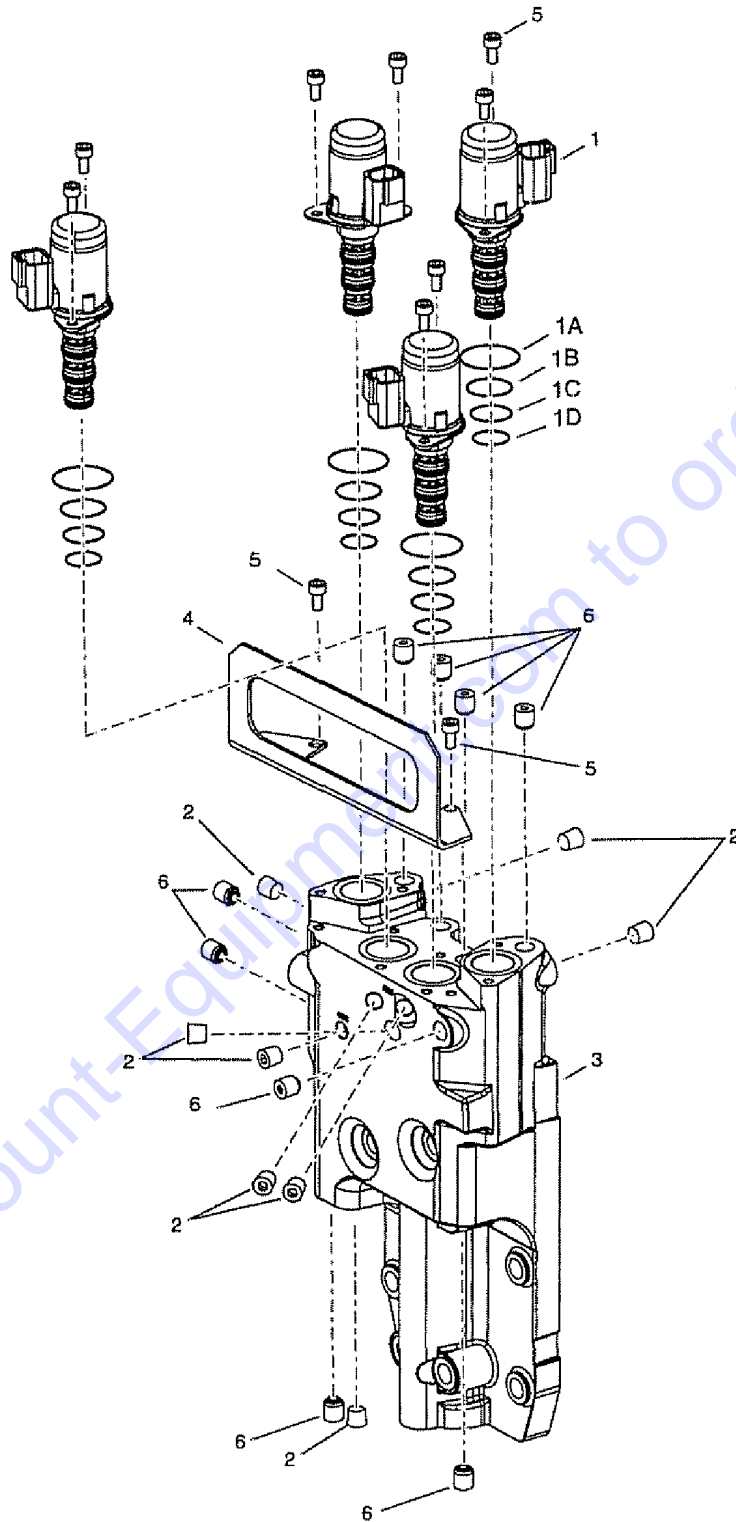

317.1 Electronic Control Valve Assembly

Go to Discount-Equipment.com to order your parts

317.1 Electronic Control Valve Assembly

Item	Part No.	Description	Qty.
1	117230GT	SOLENOID W/DEUTSCH CONNECTOR.....4 <i>(includes items 1A, 1B, 1C and 1D)</i>	
1A	7-126-773GT	O-RING,21.5 X 1.5 MM,VITON.....4	
1B	7-126-774GT	O-RING,15.1 X 1.60 MM,VITON.....4	
1C	7-126-775GT	O-RING,14.1 X 1.60 MM,VITON.....4	
1D	7-126-776GT	O-RING,12.1 X 1.60 MM,VITON.....4	
2	7-126-08GT	PLUG,PIPE.....8	
3	7-126-784GT	VALVE ASSY.....1	
4	130066GT	SOLENOID COVER,T20000 TRANS.....1	
5	130067GT	CAPSCREW,M5X10,T20000 TRANS....10	
6		EXPANSION PLUG	

Go to Discount-Equipment.com to order your parts