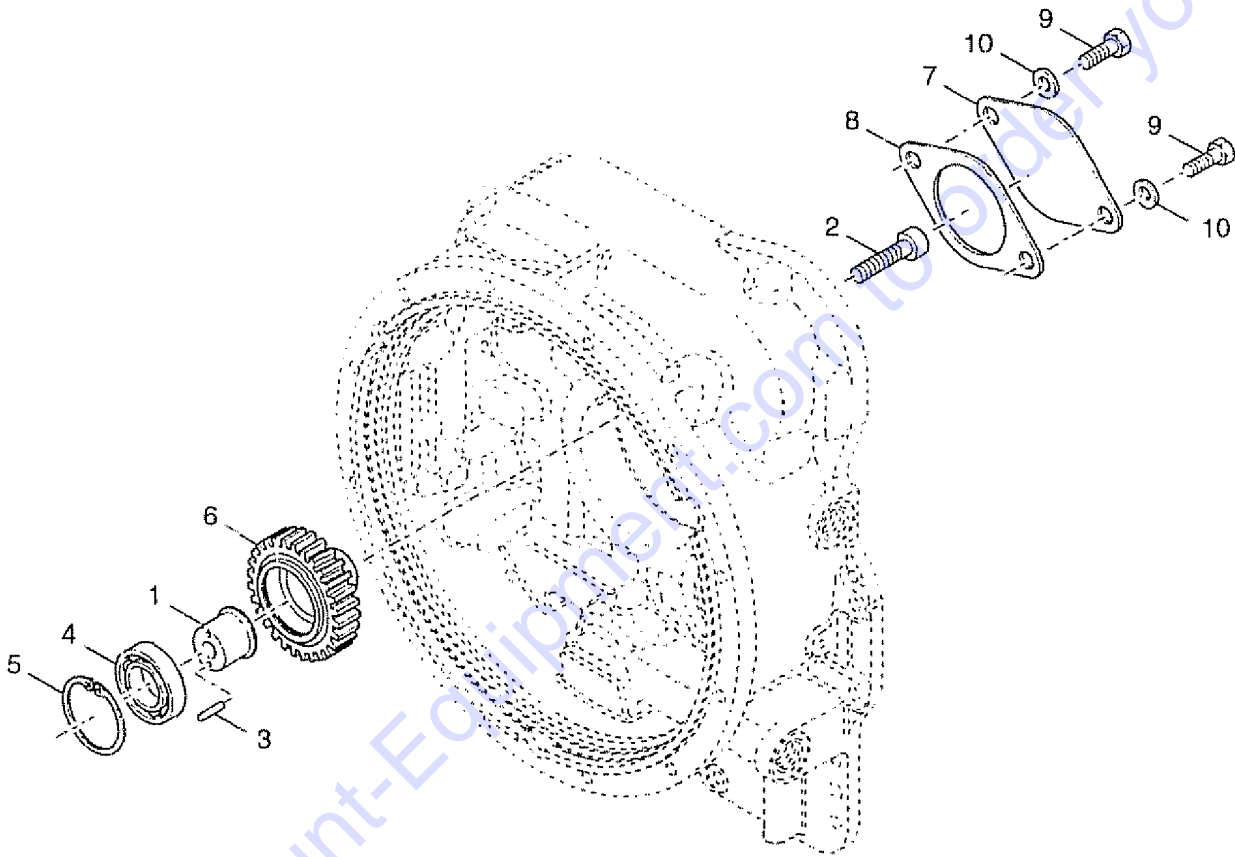

307.1 Auxilliary Pump Drive Assembly

307.1 Auxilliary Pump Drive Assembly

Item	Part No.	Description	Qty.
1	7-126-642GT	SUPPORT,PUMP DRIVE BEARING.....1	1
2	7-126-643GT	SCREW,BEARING SUPPORT.....1	1
3	7-126-644GT	PIN,BEARING SUPPORT.....1	1
4	7-126-440GT	BEARING,BALL.....1	1
5	7-126-280GT	RING,RETAINING,DRIVE GEAR BRG...1	1
6	130430GT	GEAR,AUX.PUMP DRIVE.....1	1
7	130431GT	COVER,PUMP MOUNTING,PERMANENT.....1	1
8	130432GT	GASKET.....1	1
9	7-126-519GT	SCREW,PUMP MTG.PERMANENT COVER.....2	2
10	7-126-215GT	LOCKWASHER,PUMP COVER SCREW.....2	2

Go to Discount-Equipment.com to order your parts