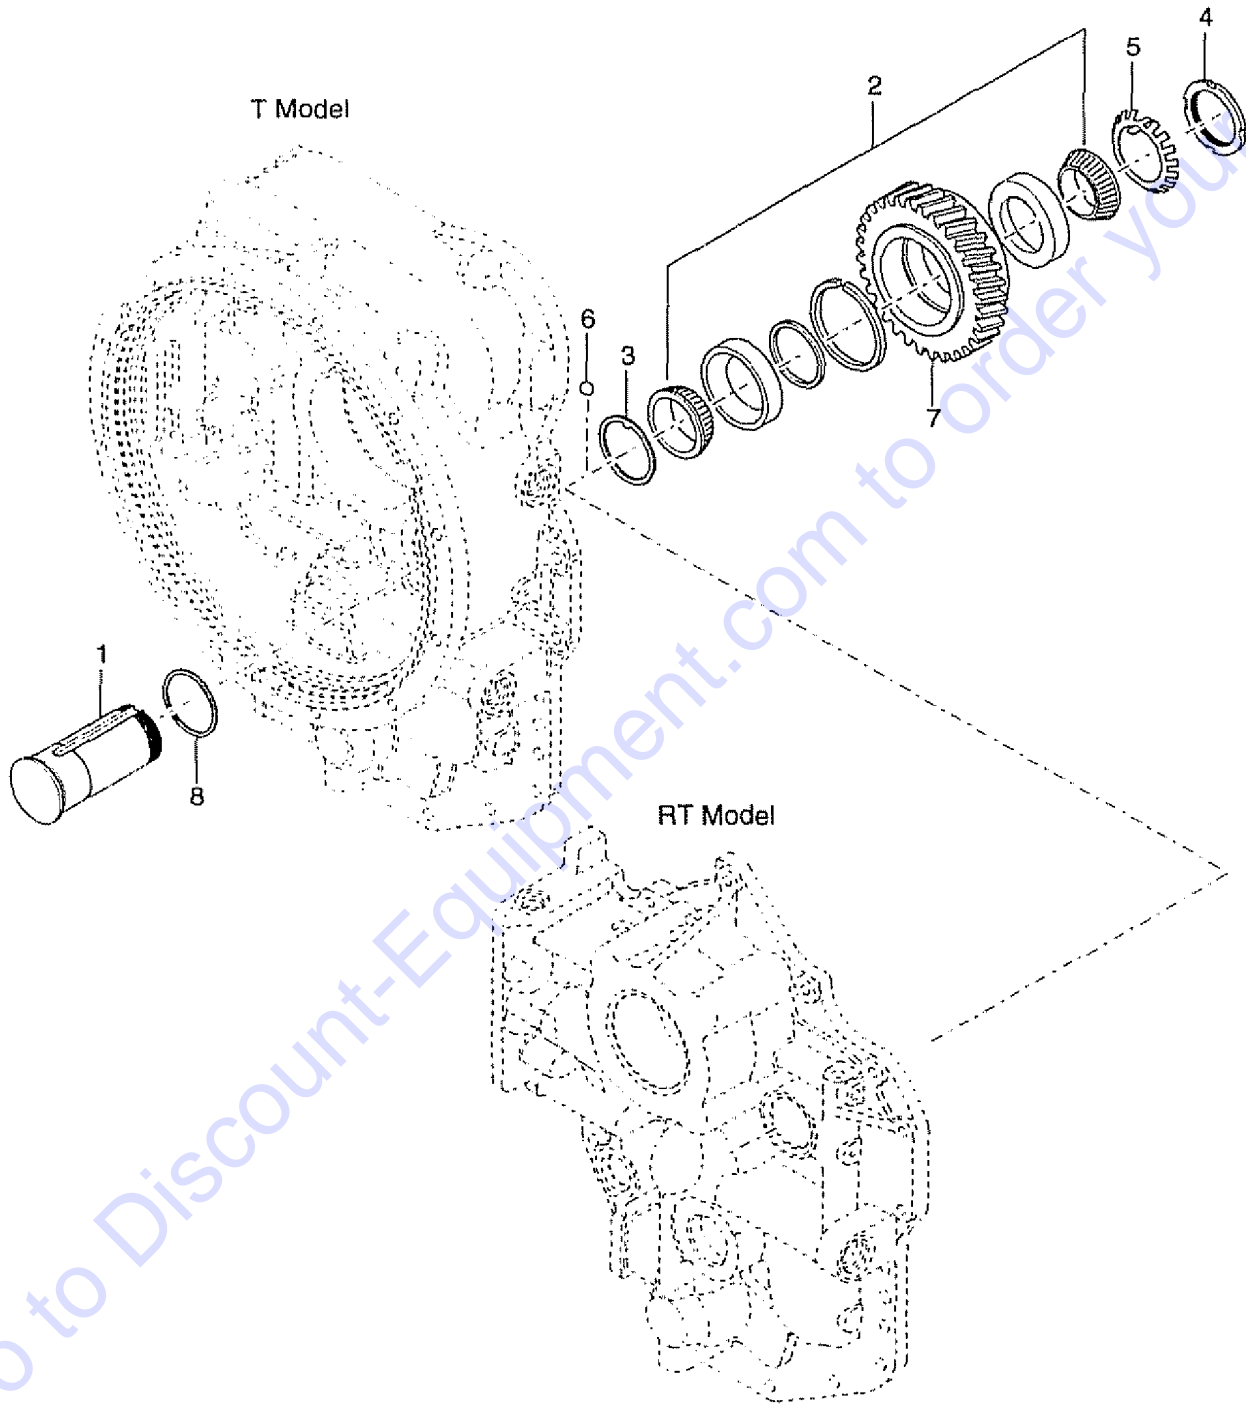

311.1 Reverse Idler Shaft Assembly

311.1 Reverse Idler Shaft Assembly

Item	Part No.	Description	Qty.
1	7-126-657GT	SHAFT,REVERSE IDLER.....	1
2	7-126-191GT	ASSY,REV.IDLER GEAR BEARING.....	1
3	7-126-658GT	WASHER.....	1
4	7-126-659GT	NUT,BEARING RETAINER.....	1
5	7-126-660GT	WASHER,BEARING RETAINER.....	1
6	7-126-286GT	LOCKBALL,IDLER SHAFT.....	1
7	7-126-661GT	GEAR,REVERSE IDLER.....	1
8	7-126-573GT	O-RING,IDLER SHAFT.....	1

Go to Discount-Equipment.com to order your parts