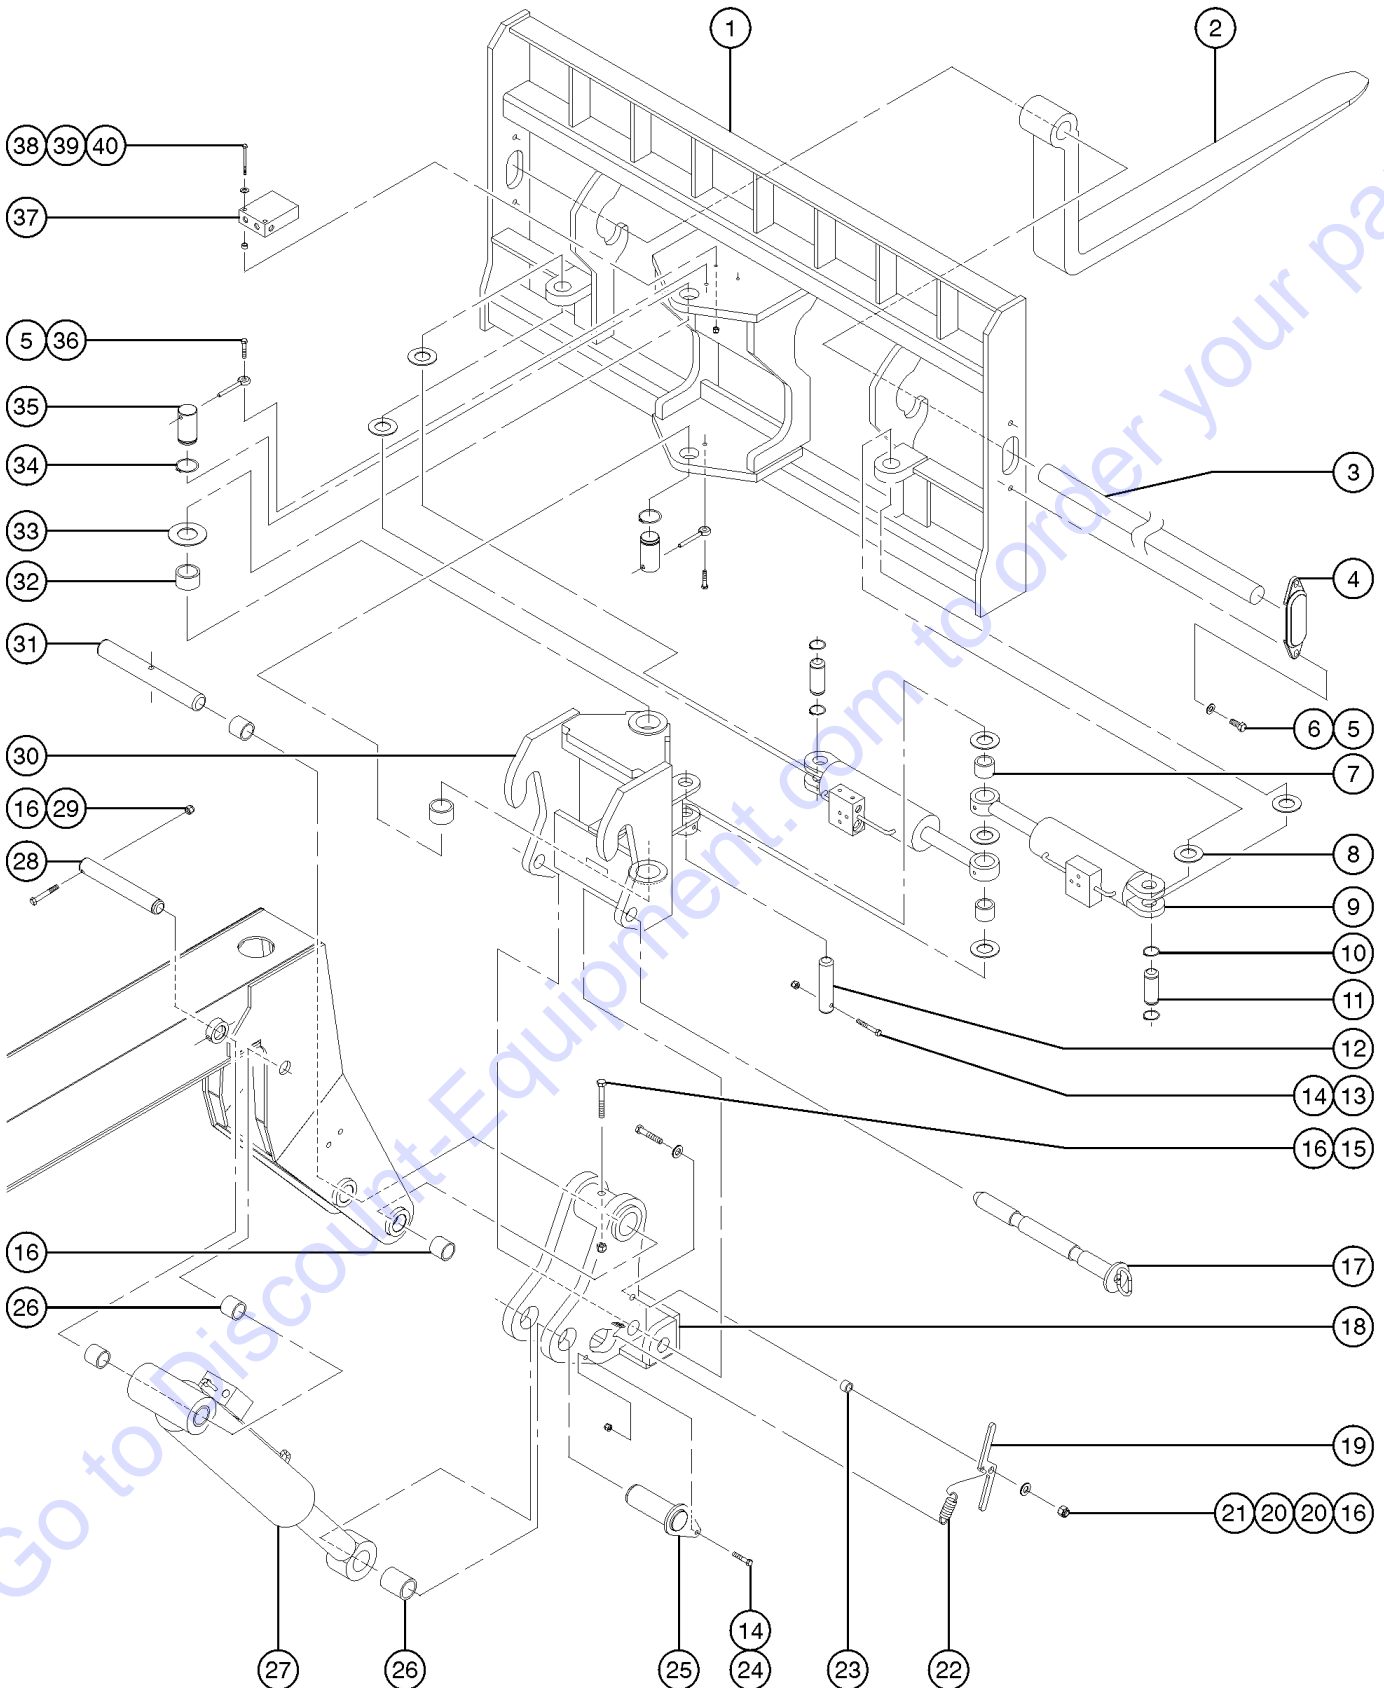

603.1 Fork Frame, Swing Carriage Attachment

603.1 Fork Frame, Swing Carriage Attachment

Item	Part No.	Description	Qty.	Item	Part No.	Description	Qty.
--	123897GT	VALVE,CB.CACG-LGN@4200 <i>for 1253245</i>		33	130319GT	WASHER,THRUST.....	1
1	130989GT	WELDMENT,72" CARRIAGE, SWING.....	1	34	18716GT	SNAP RING,EXTERNAL,2.00 DIA.....	1
2	125455GT	WELDMENT,FORK TINE,72".....	2	35	128038GT	PIN,2.00DIA X 5.75LG,1HOLE/1RING....	2
3	141004GT	PIN,FORK,72" FORK FRAME..... <i>pin measures 76 x 2.25 inches</i>	1	36	6-5206-40GT	SCREW,HHC,3/8-16X5.00,GR8.....	2
4	13854GT	SCREW,HHC,1/2-13 X 4.5,GRD.8.....	2	37	7-234-04GT	VALVE,DUAL CHECK.....	1
5	1-1113GT	COLLAR,FORK TINE PIN.....	2	38	6-5205-05GT	SCREW,HHC,5/16-18X5/8,GR8.....	2
6	117493GT	NUT,NYLOCK,1/2-13,GR8.....	5	39	6886GT	WASHER,LOCK,.313.....	4
7	66055GT	BEARING,1.50IDX1.77ODX1.25L.....	2	40	6782GT	NUT,NYLOCK,5/16-18.....	2
8	6-6215-24GT	WASHER,FLAT,1 1/2.....	7				
9	162342GT	CYLINDER,SWING CARRIAGE..... <i>(replaced 123579)</i>	2				
--	138030GT	CARTRIDGE,CB,SW.CARRIAGE CYL.					
--	7-234-41GT	RELIEF VALVE					
10	18383GT	SNAP RING,EXTERNAL,1.5 DIA***.....	4				
11	130353GT	PIN,1.50DIA X 3.38LG,2RING.....	2				
12	130107GT	PIN,1.50DIA X 6.38LG,1HOLE.....	1				
13	21604GT	SCREW,HHC,3/8-16 X 3.25.....	1				
14	4828GT	NUT,NYLOCK,3/8-16.....	4				
15	96430GT	SCREW,HHC,1/2-13 X 5.....	1				
16	108864GT	BEARING,2.50IDX3.00 ODX1.50LG.....	4				
17	123499GT	LOCK PIN.....	1				
18	130855GT	WELDMENT,QA MOUNT.....	1				
19	123378GT	PLATE,QA LOCK SPRING LEVER.....	1				
20	39479GT	SCREW,HHC,1/2-13 X 2.75.....	1				
21	13066GT	WASHER,FLAT,.5 HARDENED.....	2				
22	123500GT	SPRING.....	1				
23	123501GT	TUBE,QA LOCK LEVER SPACER.....	1				
24	5224GT	SCREW,HHC,3/8-16 X 2.....	1				
25	108910GT	WELDMENT,TILT PIN.....	1				
26	123188GT	BEARING,2.00IDX2.50ODX1.50L.....	4				
27	1253245GT	CYLINDER,TILT,1056/844..... <i>(Replaces cylinder 108811 at SN GTH1015E-10978)</i>	1				
--	1258122GT	SEAL KIT,TILT CYLINDER 1253245 <i>(Seal kit for cylinder 1253245)</i>					
--	130416GT	SEAL KIT, CYLINDER T109799 <i>(Seal kit for cylinder 108811- used in machines before SN GTH1015E-10978)</i>					
28	117626GT	PIN,2.00DIA X 16.00LG,1HOLE..... <i>(GTH-1048)</i>	1				
29	6732GT	SCREW,HHC,1/2-13 X 3.25.....	1				
30	141074GT	WELDMENT,QA SWING COUPLER.....	1				
31	130944GT	PIN,2.50DIA X 15.38LG,1HOLE.....	1				
32	123188GT	BEARING,2.00IDX2.50ODX1.50L.....	2