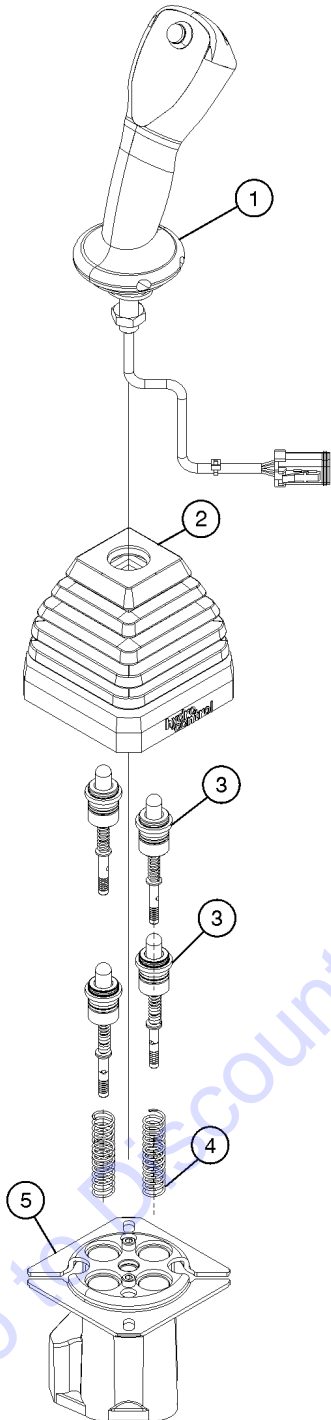

410.2 Joystick Controller Assemblies (from SN GTH1012-16292)

227494