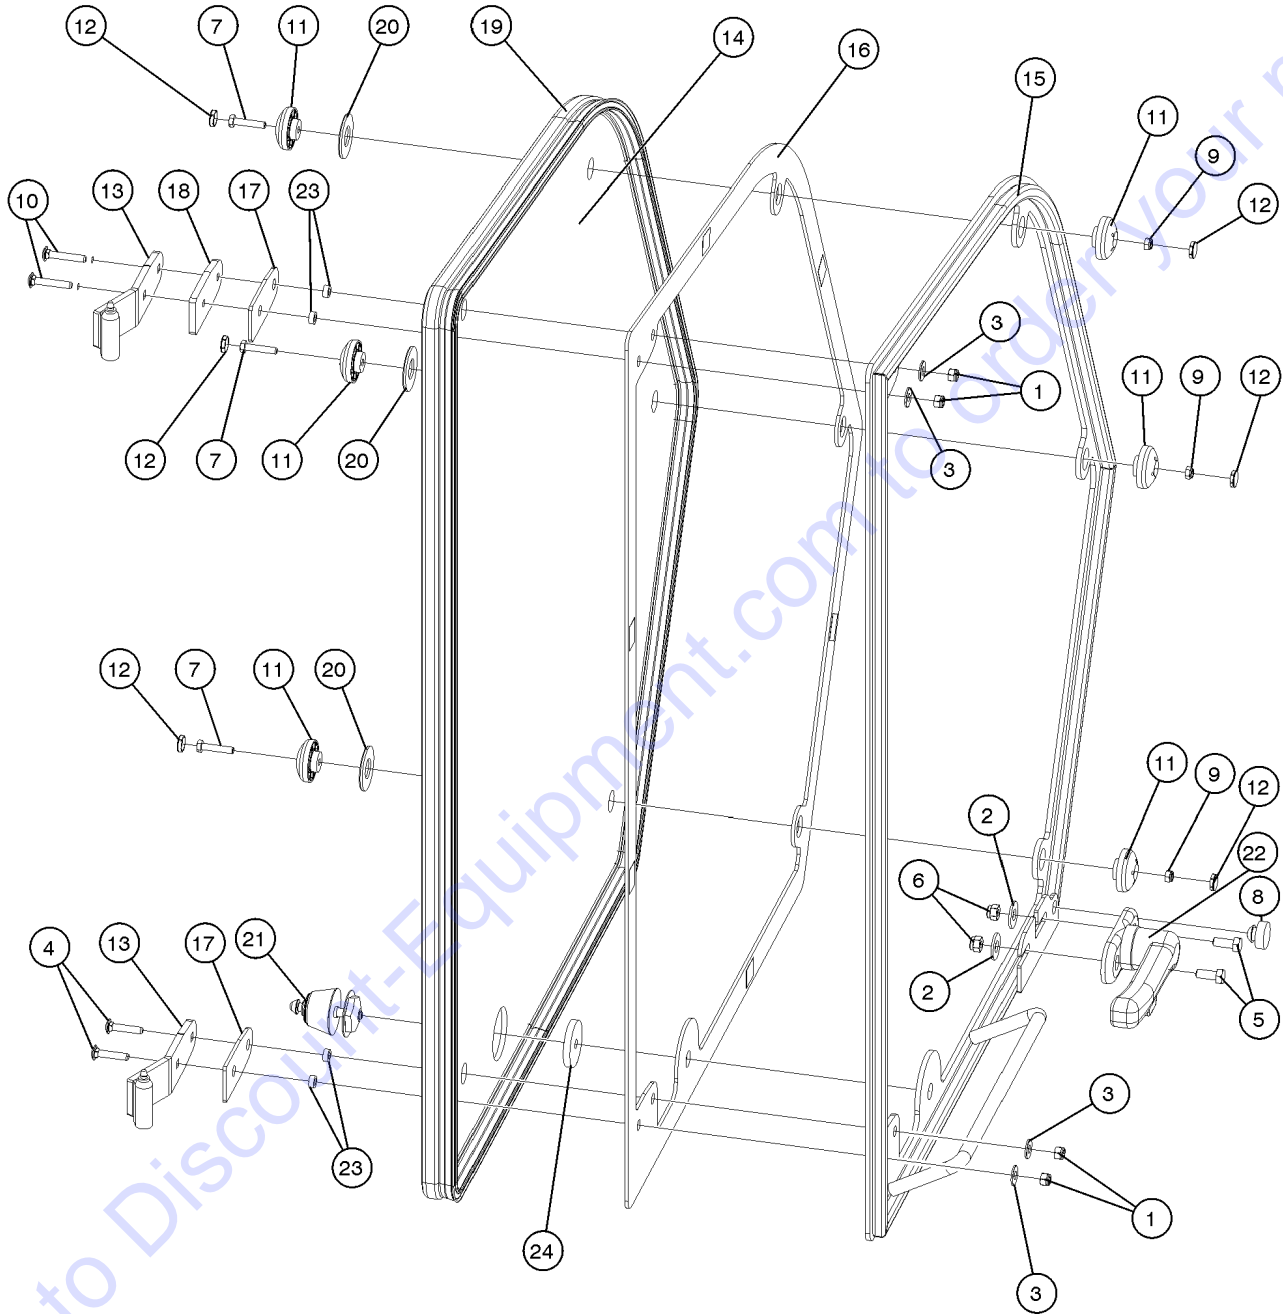

422.1 Enclosed Cab Assembly Option, View 7 (from serial number GTH1012-16292)

422.1 Enclosed Cab Assembly Option, View 7 (from serial number GTH1012-16292)

Item	Part No.	Description	Qty.
1	6091GT	NUT,NYLOCK,1/4-20.....	4
2	6097GT	WASHER,FLAT,USS,3/8",Y.....	2
3	6638GT	WASHER,FLAT,USS,1/4"Y.....	4
4	215378GT	BOLT,CARRIAGE,1/4-20 X1.25,GR5.....	2
5	23057GT	SCREW,HHC,M8 X 20MM.....	2
6	25368GT	NUT,NYLOCK,M8X1.25.....	2
7	25956GT	SCREW,HHC,M6 X 30MM,GRD 8.8.....	3
8	43392GT	BUMPER,BATTERY BOX & RAILS.....	1
9	49364GT	NUT,NYLOCK,M6X1.00.....	3
10	215379GT	BOLT,CARRIAGE,1/4-20 X1.50 GR5.....	2
11	130123GT	BUSHING,WINDOW FASTENER.....	6
12	130124GT	CAP,WINDOW BUSHING.....	6
13	130128GT	HINGE WELDMENT,FEMALE.....	2
14	231119GT	WINDOW, DOOR.....	1
15	231120GT	WELDMENT, WINDOW DOOR.....	1
16	231123GT	GASKET, DOOR WINDOW.....	1
17	130258GT	GASKET,HINGE.....	2
18	130147GT	SPACER,HINGE.....	1
19	130163GT	WEATHERSTRIP,DOUBLE BULB.....	125.91
20	130189GT	SPACER,GLASS BUSHING.....	3
21	130254GT	POST,HOLDBACK LATCH.....	1
22	640696GT	INTERNAL GLASS HANDLE.....	1
23	30490GT	HOSE,1/4 FUEL LINE,SAE 30R7...0.80-in (cut into 0.20 in pieces as a spacer)	
24	237067GT	SPACER, ANCHOR.....	1