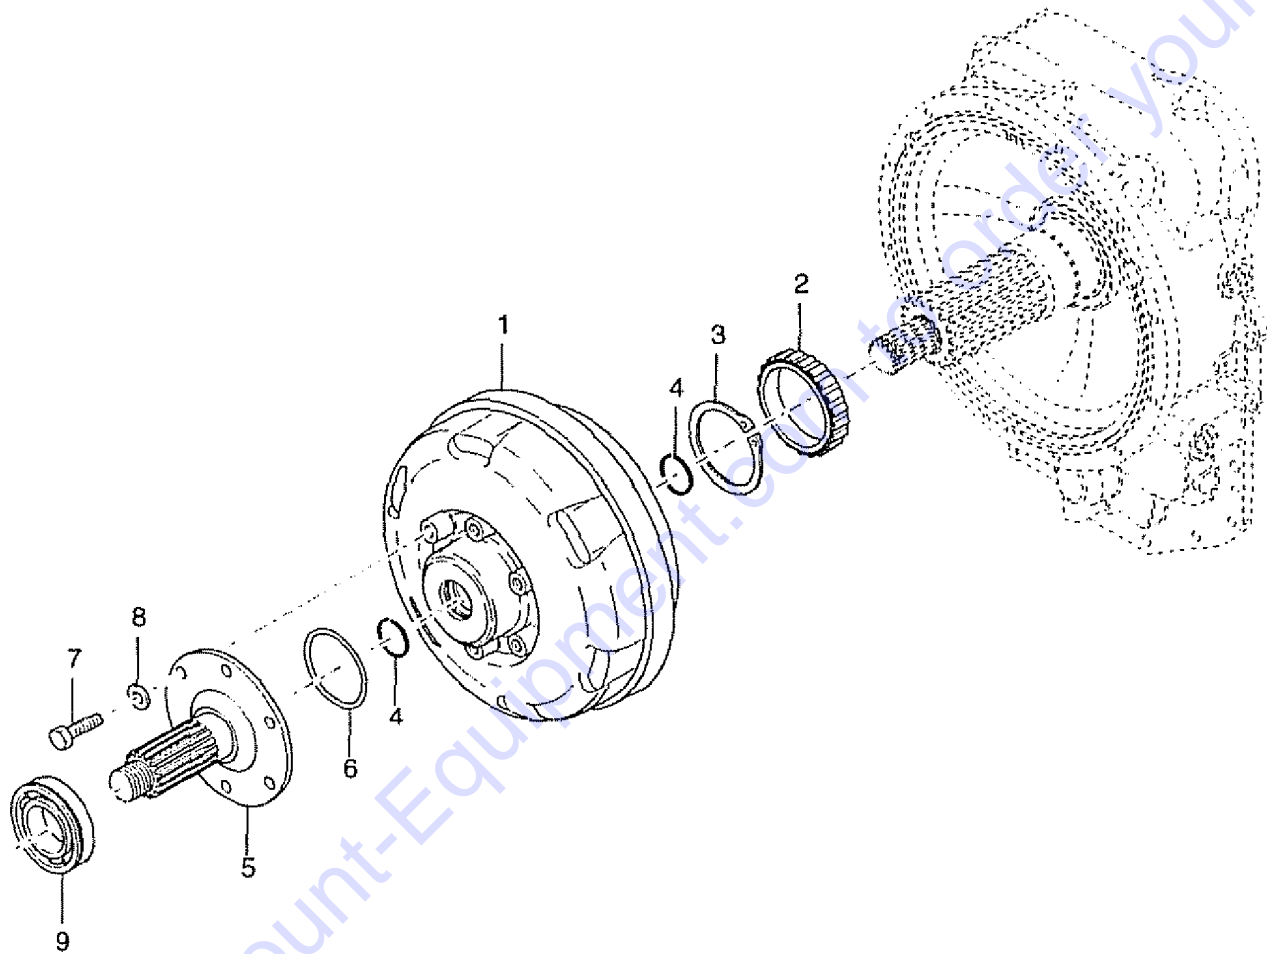

Go to Discount-Equipment.com to order your parts

305.1 Torque Converter Assembly

Item	Part No.	Description	Qty.
1	7-126-638GT	ASSY,TORQUE CONVERTER.....	1
2	7-126-540GT	BEARING,IMPELLER HUB GEAR.....	1
3	7-126-639GT	RING,EXTERNAL SNAP.....	1
4	7-126-640GT	RING,TURBINE RETAINING.....	2
5	130426GT	SHAFT,INPUT.....	1
6	130427GT	O-RING,INPUT SHAFT.....	1
7	7-126-53GT	SCREW,INPUT SHAFT TO CONVERTER.....	6
8	7-126-54GT	WASHER,LOCK,SPLIT,3/8.....	6
9	130428GT	BEARING.....	1