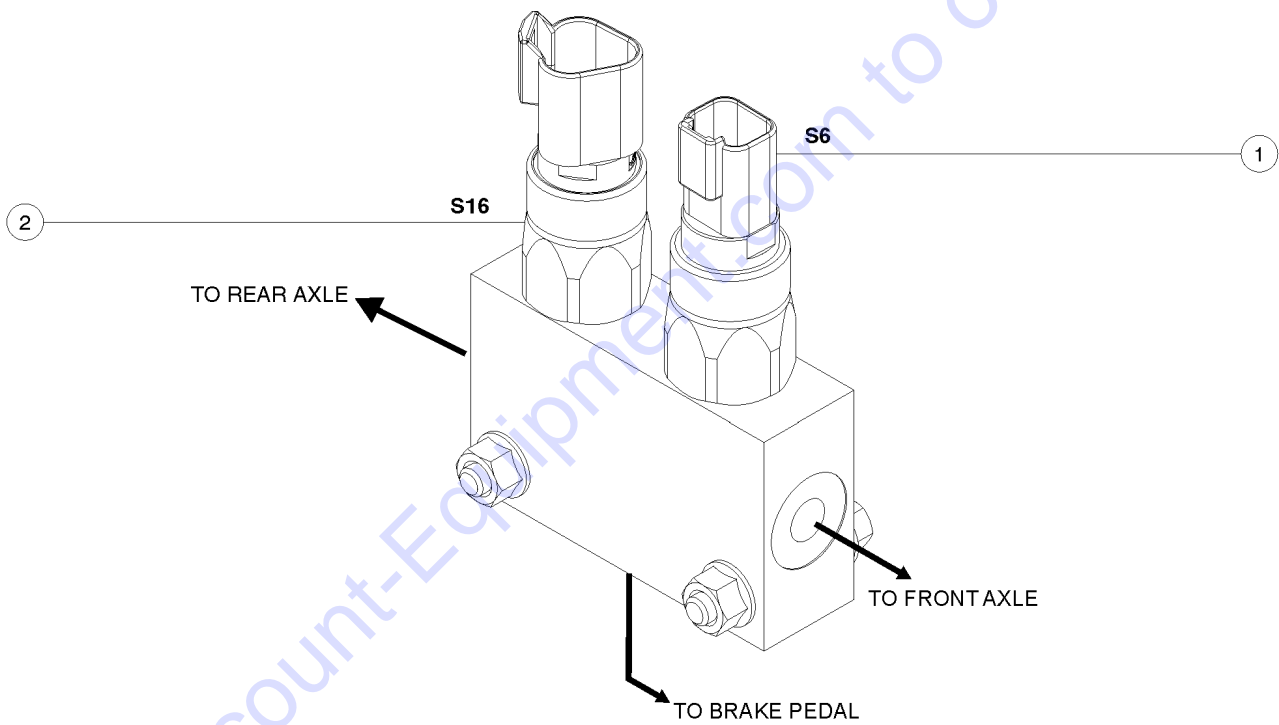

813.1 Brake Manifold

Item	Part No.	Description	Qty.
--	117655GT	MANIFOLD,BRAKE PRESSURE	
1	229976GT	SWITCH PRESSURE NC,450PSI	
2	229977GT	SWITCH,PRESS,NO,50 PSI,04 OR	

Go to Discount-Equipment.com to order your parts