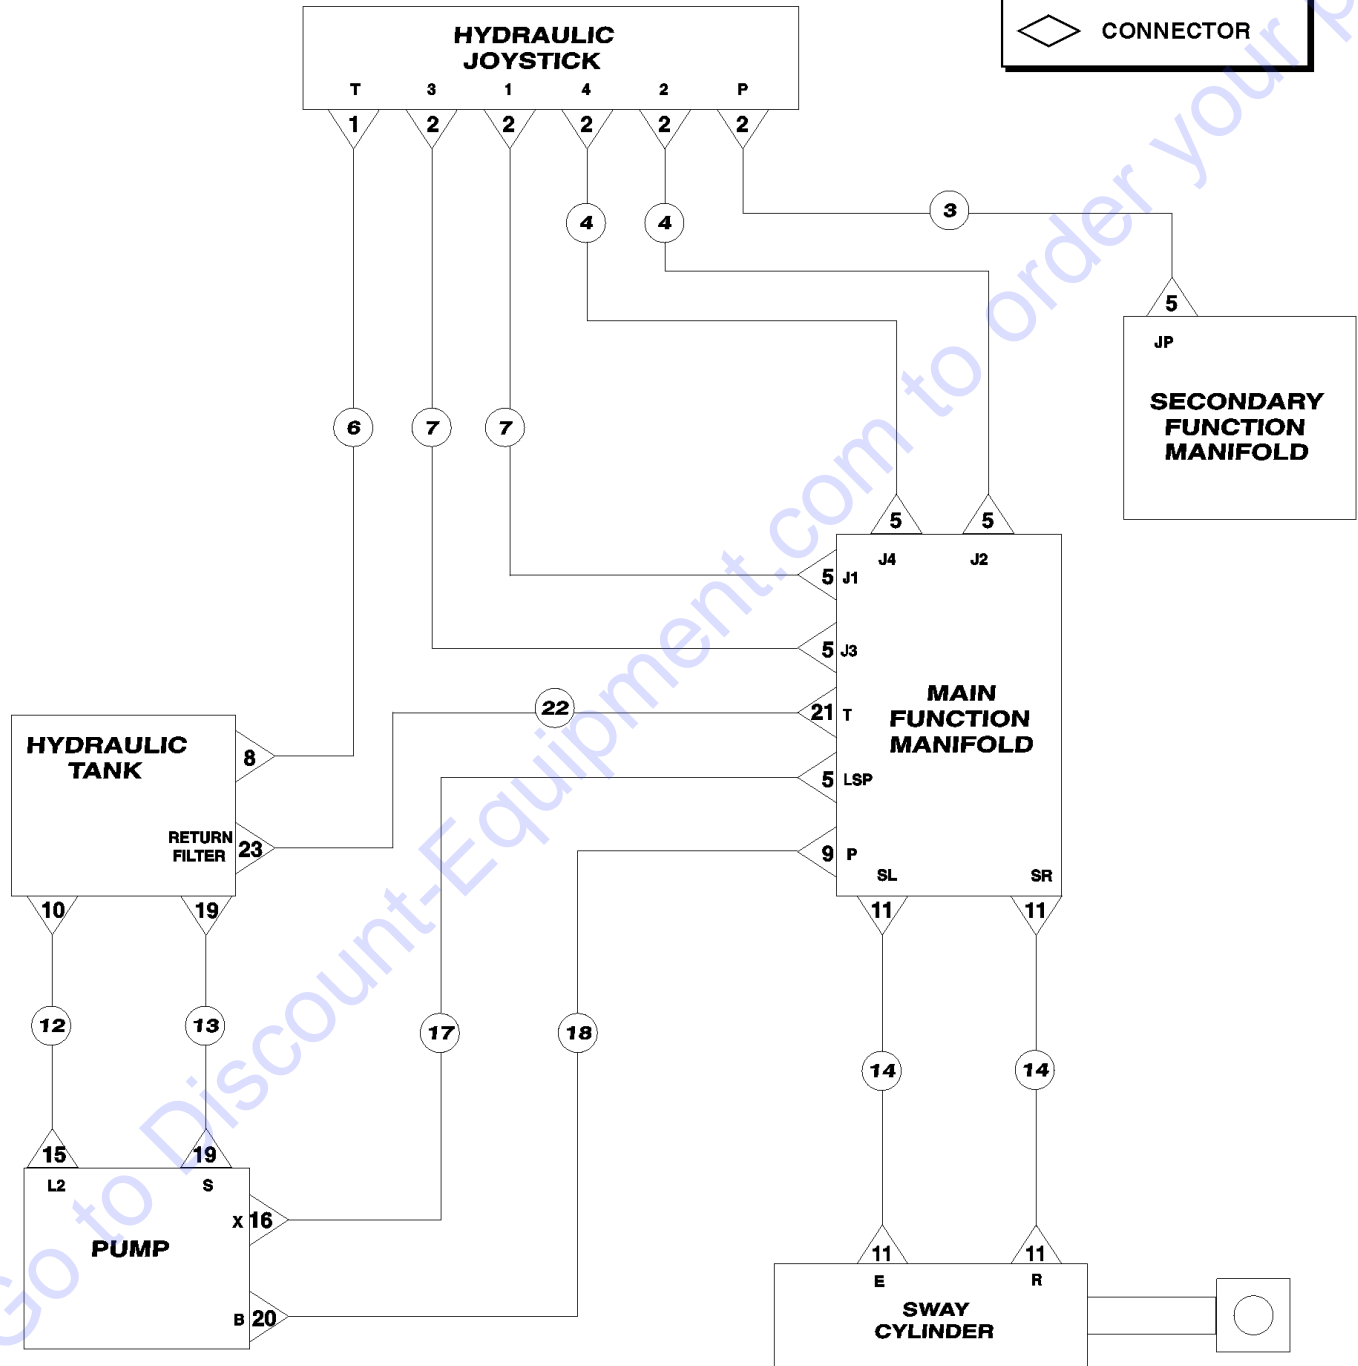

803.1 Sway Cylinder and Single Joystick Components

LEGEND	
	FITTING
	HOSE ASSEMBLY
	CONNECTOR