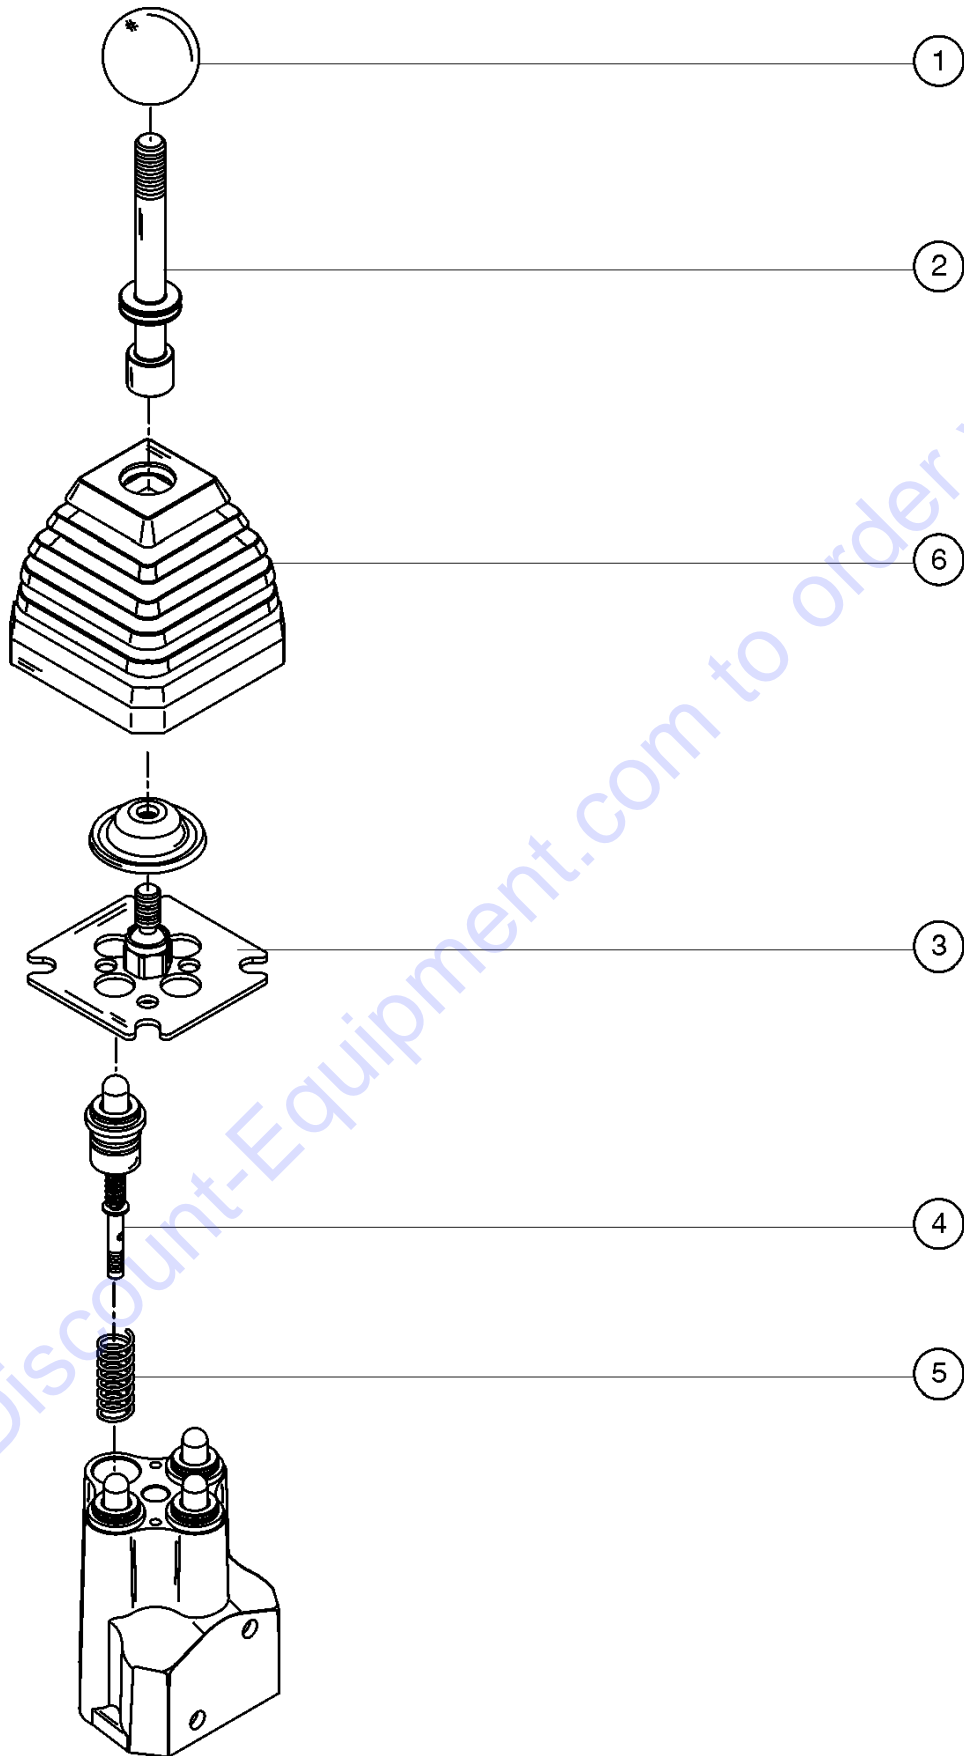

411.1 Joystick Controller Assembly, Spherical Knob

Go to Discount-Equipment.com to order your parts

411.1 Joystick Controller Assembly, Spherical Knob

Item	Part No.	Description	Qty.
--	117625GT	CONTROLLER, HYD SPHERICAL KNOB <i>(for double joystick option)</i>	
--	130742GT	KIT, GASKET, JD-4045	
1	130737GT	HANDLE, SPHERICAL(117265).....	1
2	130738GT	LEVER ROD (117625).....	1
3	130739GT	CONTROL(117625).....	1
4	130740GT	KIT, METERING CURVE.....	4
5	130741GT	RETURN SPRING, JD-4045.....	4
6	138007GT	RUBBER BOOT (117625).....	1

Go to Discount-Equipment.com to order your parts