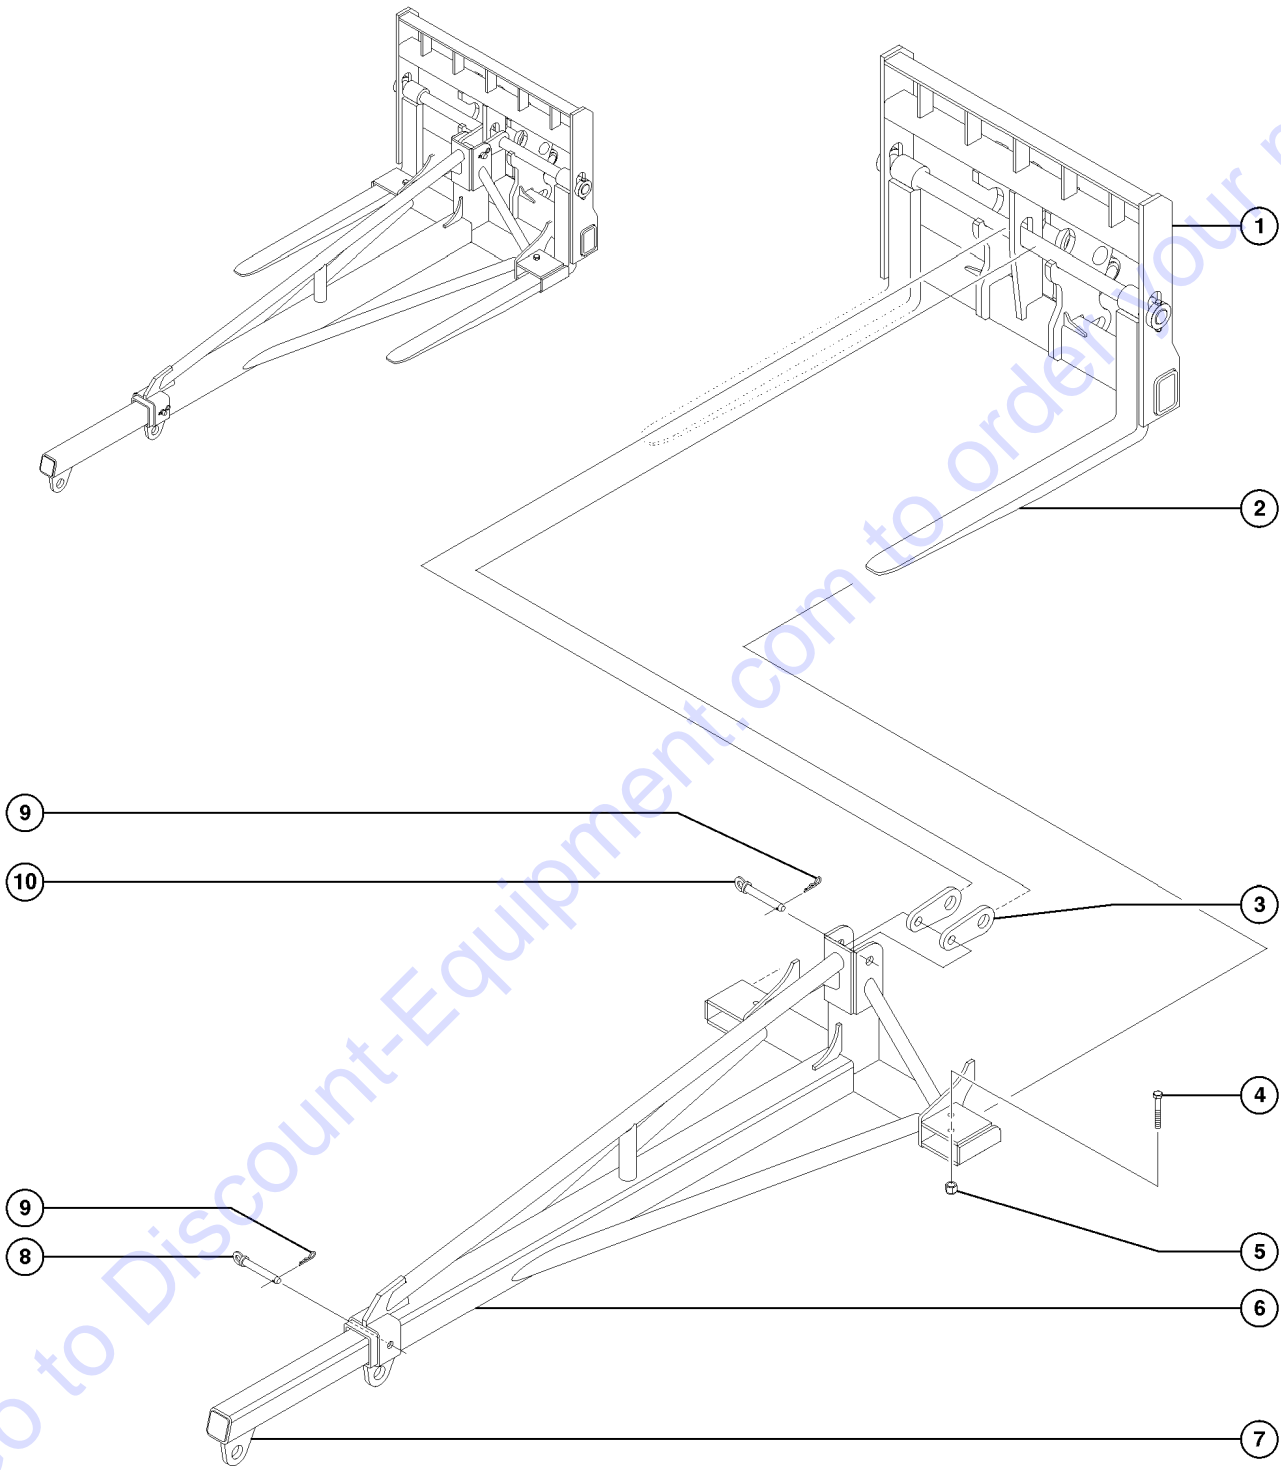

608.1 Slip On Truss Boom Attachment

608.1 Slip On Truss Boom Attachment

Item	Part No.	Description	Qty.
1		Ref. Carriage (Refer to 601.1 to 604.1)	
2		Ref. Fork (Refer to 601.1 to 604.1)	
3	2-1084-1GT	CLEVIS PLATE.....	2
4	6-5312-40GT	SCREW,HHC,3/4-16X5,GR8.....	2
5	6-6206-12GT	NUT,NYLOCK,3/4-16.....	2
6	BX-1060GT	TRUSS BOOM / SLIP ON / 10K MOD..... (includes items 3-5 and 7-10)	1
7	3-1136GT	MEMBER,TRUSS BOOM.....	1
8	3-1145-2GT	PIN,TRUSS BOOM,ADJUSTING..... (adjusting)	1
9	7-194-39GT	COTTERPIN.....	2
10	3-1145-1GT	PIN,TRUSS BOOM..... (attachment)	1

Go to Discount-Equipment.com to order your parts