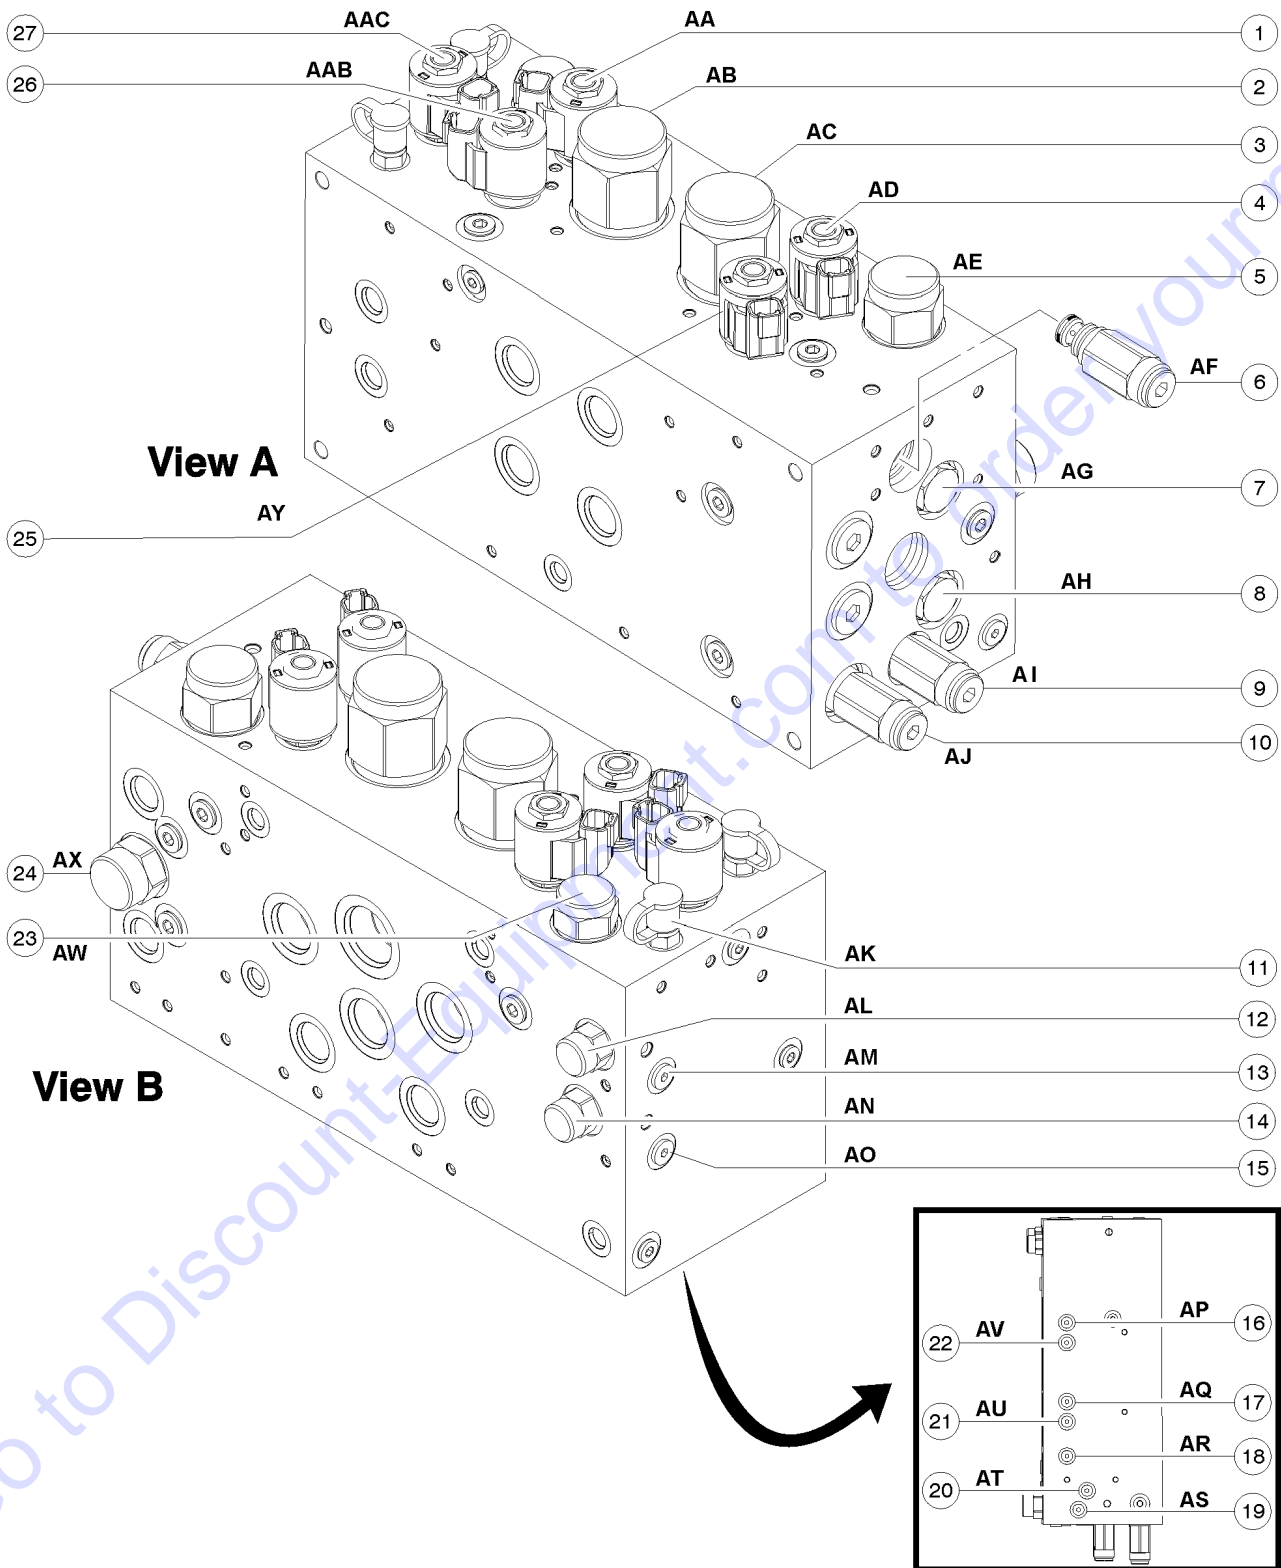

Item	Part No.	Description	Qty.
1	123180GT	QUICK COUPLING,MALE.....	1
2	123179GT	#8,90 DEG ORFS SWIVEL.....	2
3	75042GT	ELBOW,BULKHEAD UNION 520701-8...4	4
4	75278-60300GT	HOSE ASSY,1/2,90 FEM,STR FEM.....	2
5	75042GT	ELBOW,BULKHEAD UNION 520701-8...4	4
6	117191GT	TUBE ASSY,STRAIGHT,LB INNER.....	1
7	117183GT	TUBE ASSY,AUX,INNER.....	1
8	123181GT	QUICK COUPLING,FEMALE.....	1
9	117190GT	TUBE ASSY,STRAIGHT,LB OUTER.....	1
10	117182GT	TUBE ASSY,AUX,OUTER.....	1
11	49119-2500GT	HOSE ASSY,1/4,STR FEM,STR FEM.....	1
12	48905GT	CONN,520120-4***.....	2
13	49183-16600GT	HOSE ASSY,1/2,STR FEM,STR FEM....	2
14	48946GT	CONN,520120-8-10.....	2
15	49183-2700GT	HOSE ASSY,1/2,STR FEM,STR FEM....	2
16	48933GT	CONN,520120-8***.....	4

Go to Discount-Equipment.com to order your parts

808.1 Primary Function Manifold with Single Joystick