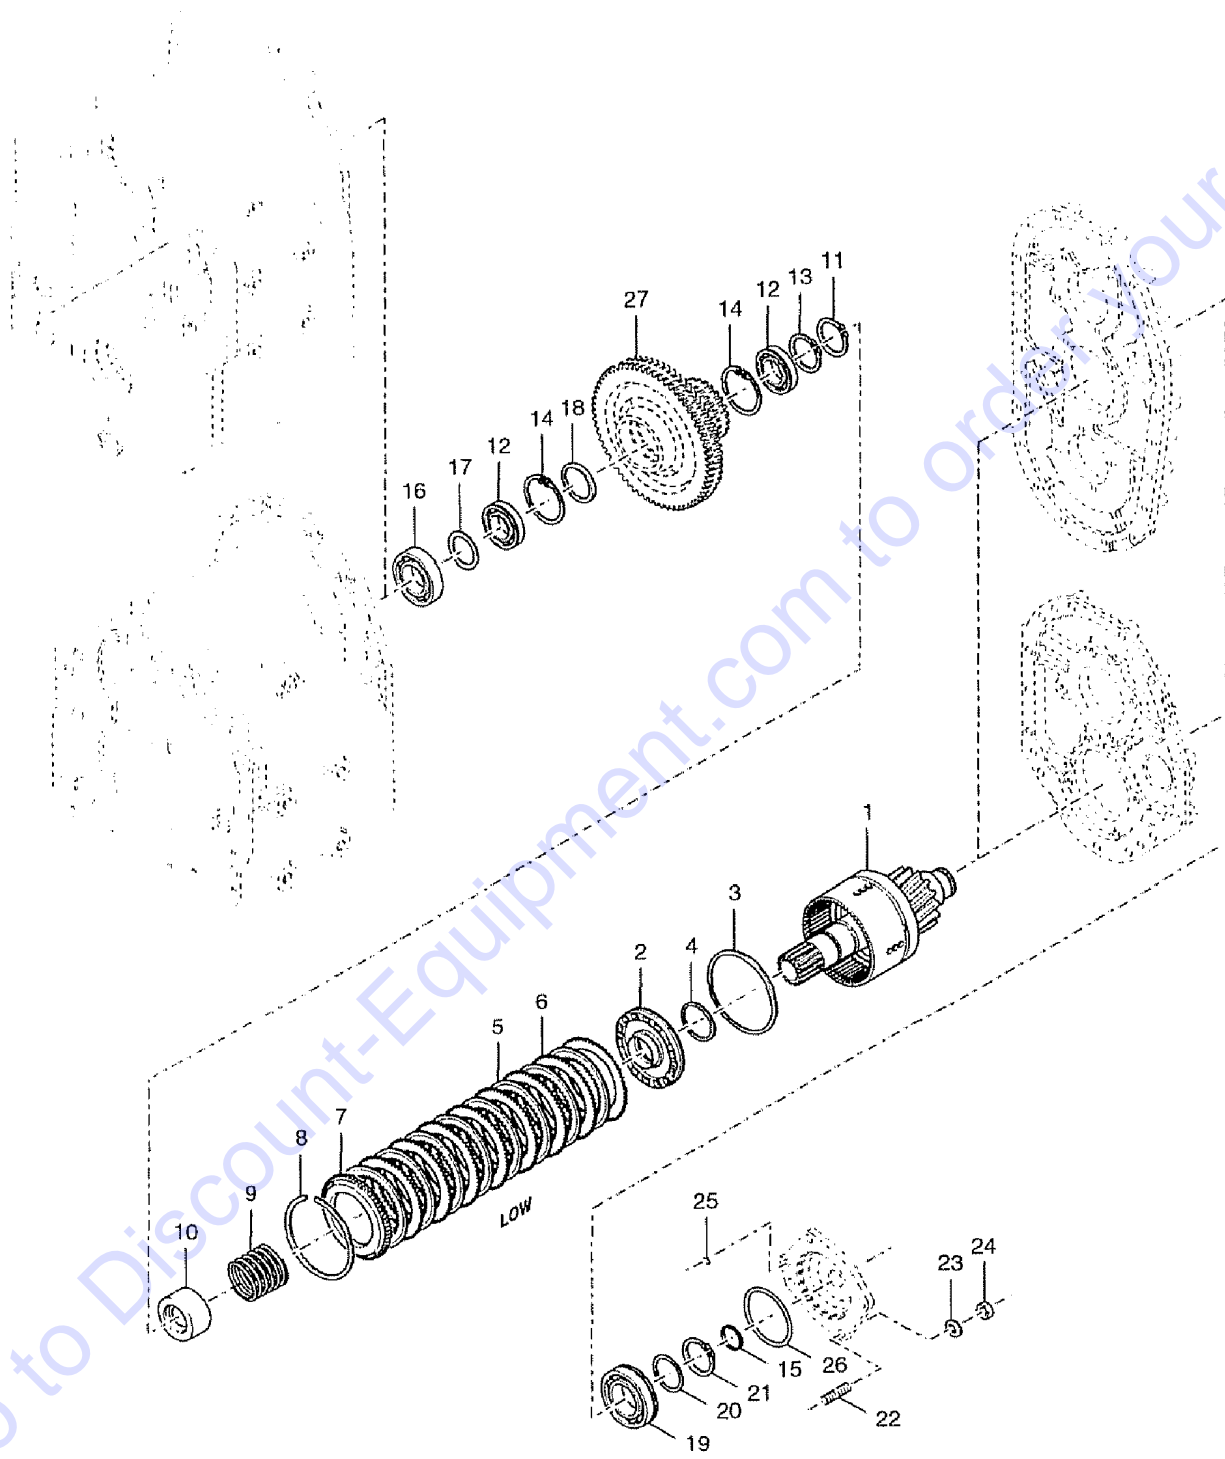

311.1 Reverse Idler Shaft Assembly

Item	Part No.	Description	Qty.
1	7-126-657GT	SHAFT,REVERSE IDLER.....	1
2	7-126-191GT	ASSY,REV.IDLER GEAR BEARING.....	1
3	7-126-658GT	WASHER.....	1
4	7-126-659GT	NUT,BEARING RETAINER.....	1
5	7-126-660GT	WASHER,BEARING RETAINER.....	1
6	7-126-286GT	LOCKBALL,IDLER SHAFT.....	1
7	7-126-661GT	GEAR,REVERSE IDLER.....	1
8	7-126-573GT	O-RING,IDLER SHAFT.....	1

Go to Discount-Equipment.com to order your parts

312.1 Low Speed Shaft Assembly

Go to Discount-Equipment.com to order your parts