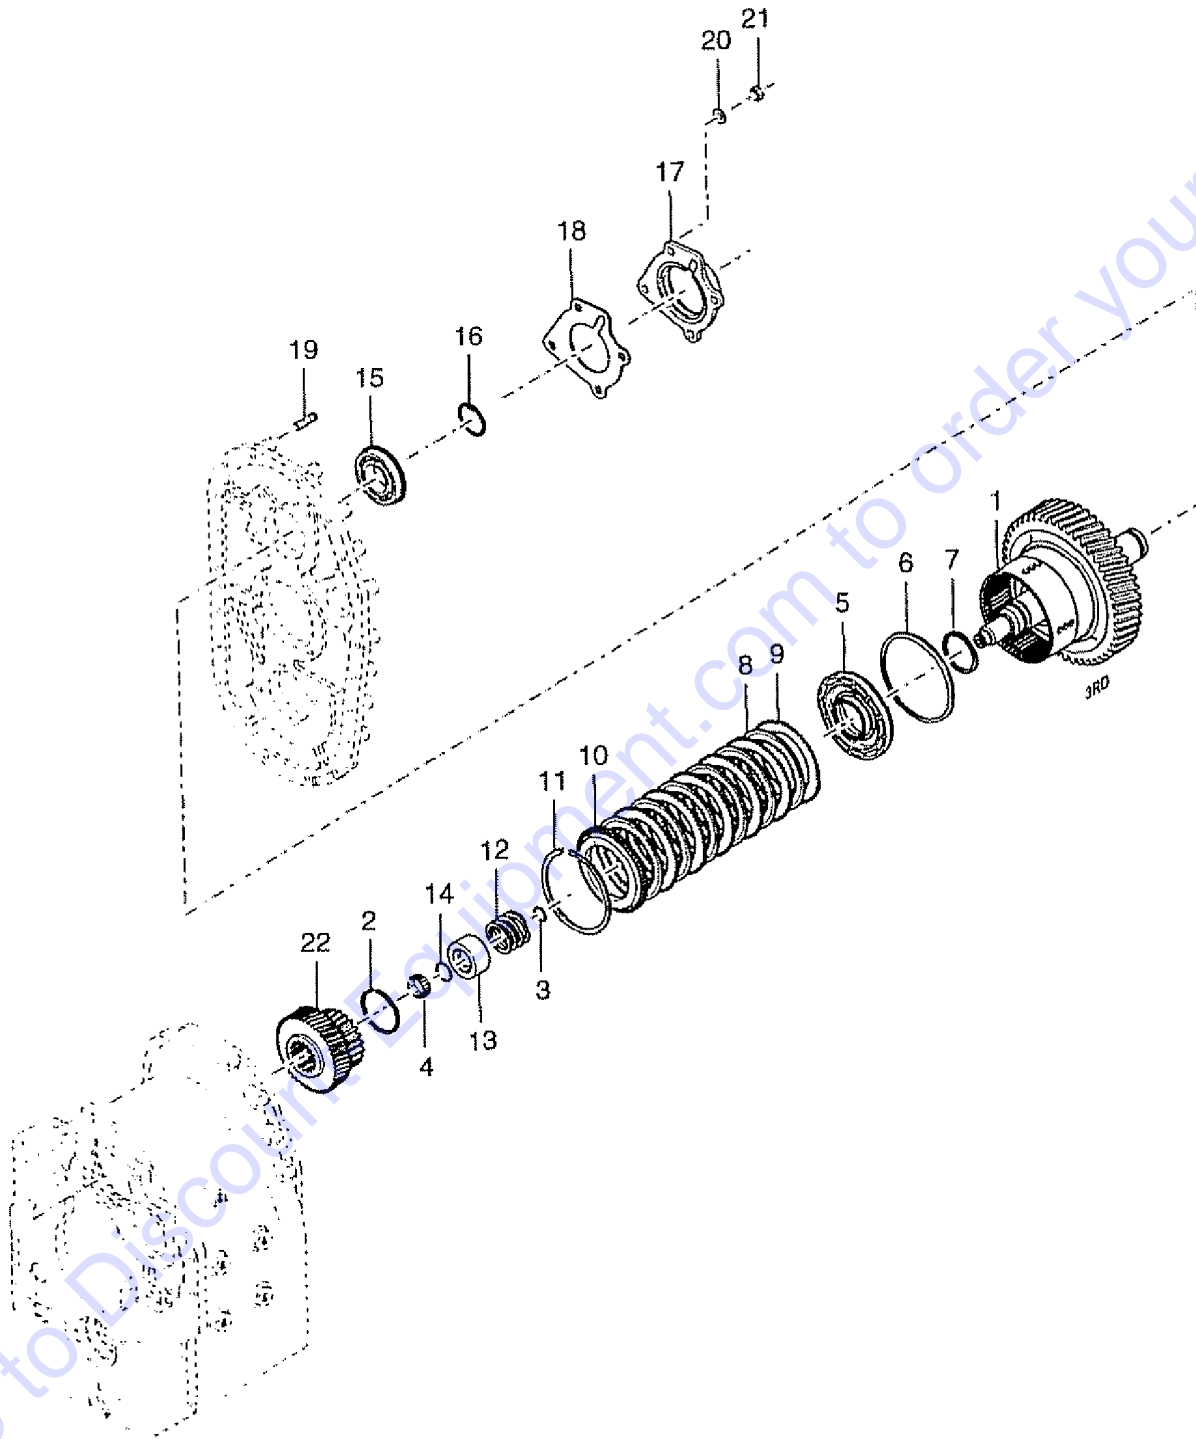

313.1 Third Shaft Assembly

Item	Part No.	Description	Qty.
1	7-126-579GT	ASSY,3RD CLUTCH,DRUM,HUB.....1	1
2	7-126-201GT	RING,RETAINING.....1	1
3	7-126-170GT	RING.....1	1
4	7-126-296GT	BEARING,3RD SHAFT PILOT.....1	1
5	130434GT	ASSY,CLUTCH PISTON & SEALS.....1 (includes items 6 and 7)	1
6	7-126-145GT	SEAL,CLUTCH PISTON,OUTER.....1	1
7	7-126-144GT	SEAL,CLUTCH PISTON,INNER.....1	1
8	7-126-148GT	DISC,CLUTCH,INNER.....6	6
9	7-126-147GT	DISC,CLUTCH,OUTER.....6	6
10	130435GT	END PLATE.....1	1
11	7-126-150GT	SNAP RING,BACKING PLATE.....1	1
12	7-126-151GT	SPRING,PISTON RETURN.....1	1
13	7-126-152GT	RETAINER,SPRING.....1	1
14	7-126-153GT	SNAP RING,SPRING RETAINER.....1	1
15	130462GT	BEARING,BALL.....1	1
16	7-126-565GT	RING,BEARING RETAINER.....1	1
17	7-126-273GT	SPACER / BEARING.....1	1
18	7-126-292GT	GASKET,3RD SHAFT BEARING CAP...1	1
19	7-126-291GT	STUD,REAR BEARING CAP.....4	4
20	7-126-54GT	WASHER,LOCK,SPLIT,3/8.....4	4
21	7-126-294GT	NUT,REAR BEARING CAP STUD.....4	4
22	7-126-318GT	GEAR / 3rd (refer to 306.1)