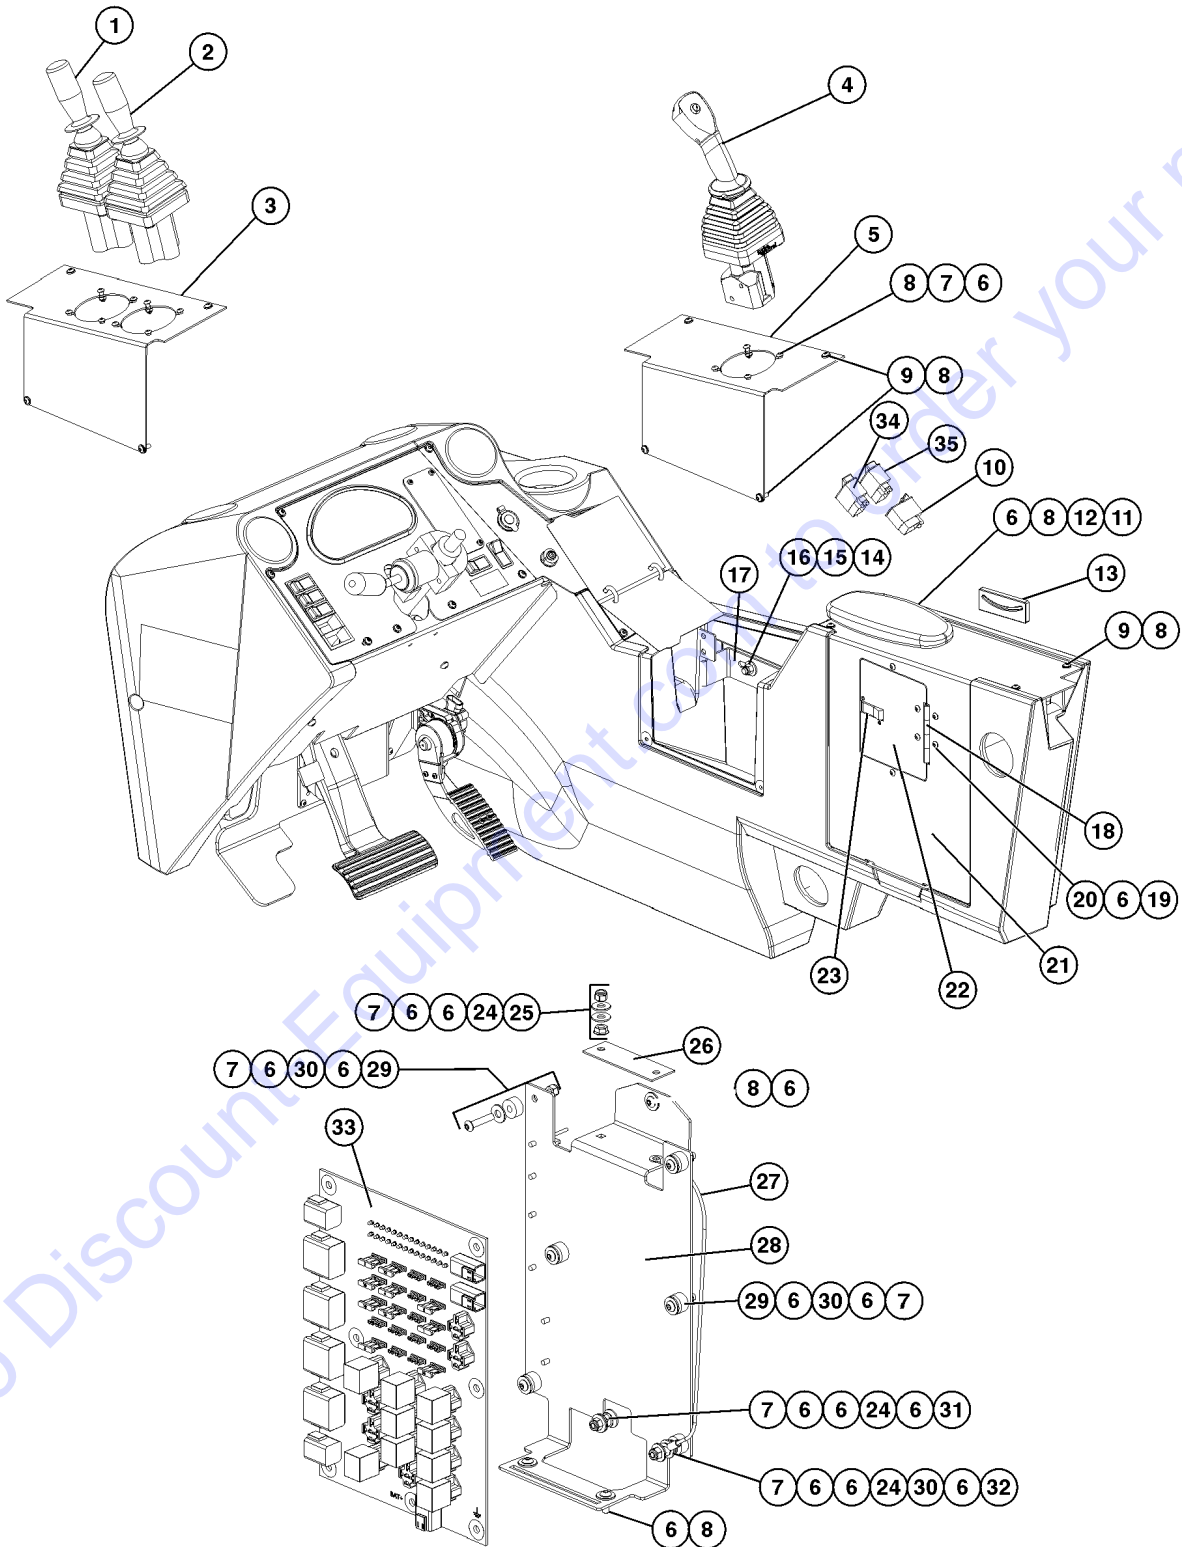

415.1 Standard Cab Components, View 4 (from serial number GTH1012-16292)

415.1 Standard Cab Components, View 4 (from serial number GTH1012-16292)

Item	Part No.	Description	Qty.	Item	Part No.	Description	Qty.
--				29	130561GT	SCREW,BHCS,1/4-20X1.25.....	4
1	214856GT	CONTROLLER,HYD ERGO W/O SW.....	1	30	236280GT	SPACER,NYL .26 X .75 X .375L.....	4
2	117625GT	CONTROLLER,HYD SPHERICAL KNOB.....	1	31	11968GT	SCREW,BHHS,1/4-20 X 1.....	4
3	823106GT	FORMING, DUAL JOYSTICK.....	1	32	88614GT	SCREW,BHHS,1/4-20 X 1.75.....	4
4	227494GT	CONTROLLER,HYD ERGO,2 SWITCHES.....	1	33	229819GT	PCBA, POWER DISTRIBUTION, ASSY.....	1
--	1256912GT	PUSH BUTTON, RED (227494)		--	1255536GT	PCBA, POWER DISTR, ASSY, 1056 (includes components: 229819, 34052, 123688)	
--	1256913GT	PUSH BUTTON, WHITE (227494)		--	34052GT	RELAY,SPDT,12V(AUTO) PLUG IN**	
--	1256914GT	HANDLE ASSY W/O BASE (227494)		34	236345GT	SWITCH,STABILIZER LEFT.....	1
--	138007GT	RUBBER BOOT (117625)		35	236346GT	SWITCH,STABILIZER RIGHT.....	1
--	826223GT	KIT, METERING, A13 (227494)					
--	826224GT	KIT, METERING, A21 (227494)					
--	826227GT	KIT, SEALS (227494) for 227494					
5	230002GT	FORMING,JOYSTICK MOUNT, TOP.....	1				
6	6638GT	WASHER,FLAT,USS,1/4"Y.....	4				
7	6091GT	NUT,NYLOCK,1/4-20.....	4				
8	14297GT	SCREW,BHHS,1/4-20 X .75.....	4				
9	236439GT	WASHER,FLAT,USS,#12,Y.....	4				
10	123138GT	SWITCH, AUXILIARY.....	3				
--	123567GT	PANEL PLUG					
11	229304GT	PAD, ARMREST.....	1				
12	236436GT	ROUNDBAR,ALUMINUM,.375X5.00.....	1				
13	123561GT	LEV-O-GAGE INDICATOR.....	1				
14	4828GT	NUT,NYLOCK,3/8-16.....	1				
15	6097GT	WASHER,FLAT,USS,3/8",Y.....	1				
16	64154GT	BOLT,CARRIAGE,3/8-16 X1.00,G5.....	1				
17	229970GT	FORMING, CAB SIDE MOUNT.....	1				
18	105573GT	HINGE,ACCESS DOOR***.....	1				
19	130909GT	SCREW,BHSCS,1/4-20X5/8,ZP.....	6				
20	6889GT	NUT,LP NYLOCK,1/4-20.....	6				
21	236435GT	FORMING, SIDE CONSOLE MOUNT.....	1				
22	230011GT	PLATE, FUSE DOOR.....	1				
22A	1274944GT	KIT, FUSE PANEL/PCB COVER includes installation instructions					
--	1274946GT	ASSY, FUSE PANEL/PCB COVER					
23	105759GT	LATCH,COMPRESSION,SMALL.....	1				
--	6272GT	RIVET,STL,STL,P,.125 X .25					
24	18504GT	NUT,LOCKING-LG.FLANGE,1/4-20.....	2				
25	9116GT	BOLT,CARRIAGE,1/4-20x1.25,G2.....	2				
26	236947GT	PLATE, GROUND BUSS.....	1				
27	237933GT	HARNESS, PCB GROUND.....	1				
28	162432GT	FORMING, PCB MOUNT.....	1