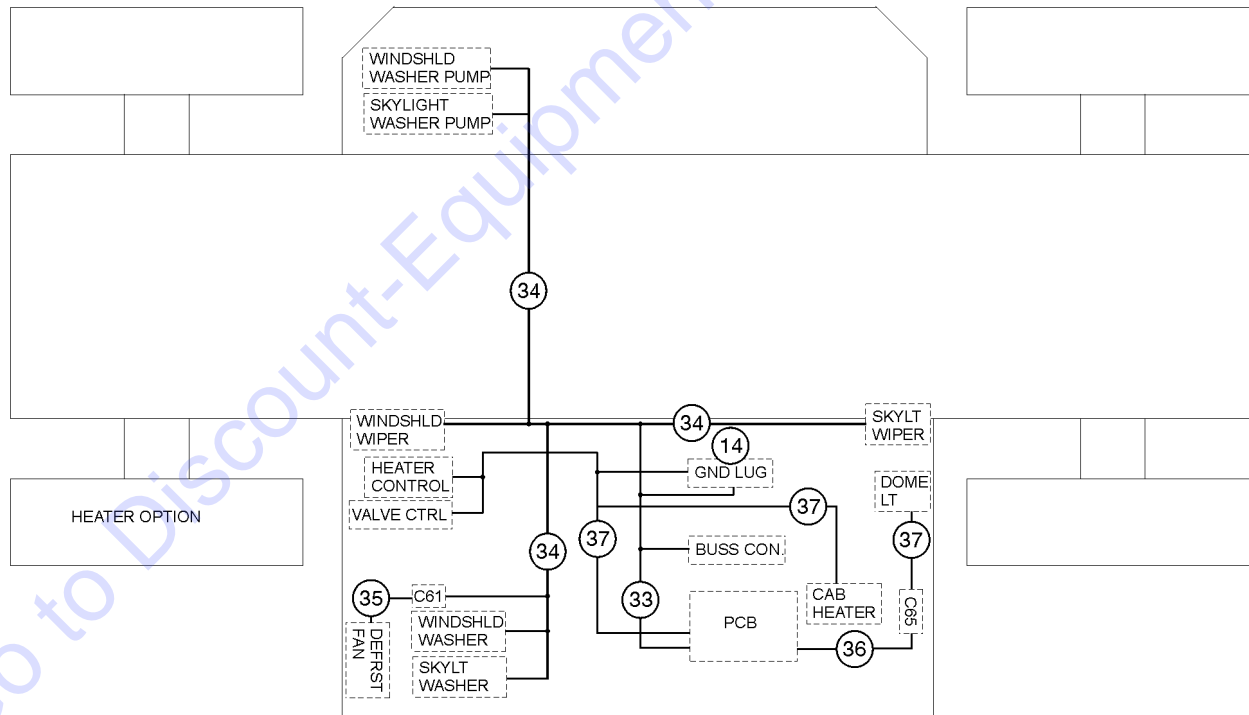

Go to Discount-Equipment.com to order your parts

1005.1 Cab Heater and HVAC Harnesses

1005.1 Cab Heater and HVAC Harnesses

Item	Part No.	Description	Qty.
14	161444GT	ASSEMBLY, GROUND BUSS.....	1
34	233812GT	HARNESS, ENCLOSED CAB.....	1
35	234859GT	HARNESS, CAB FAN.....	1
36	233940GT	HARNESS, POWER, DOME LIGHT.....	1
37	123817GT	DOME LIGHT WITH CONNECTOR.....	1
38	234861GT	HARNESS, CAB HEATER.....	1
39	238126GT	HARNESS, CAB A/C.....	1
40	217874GT	HARNESS, CHASSIS, AC.....	1