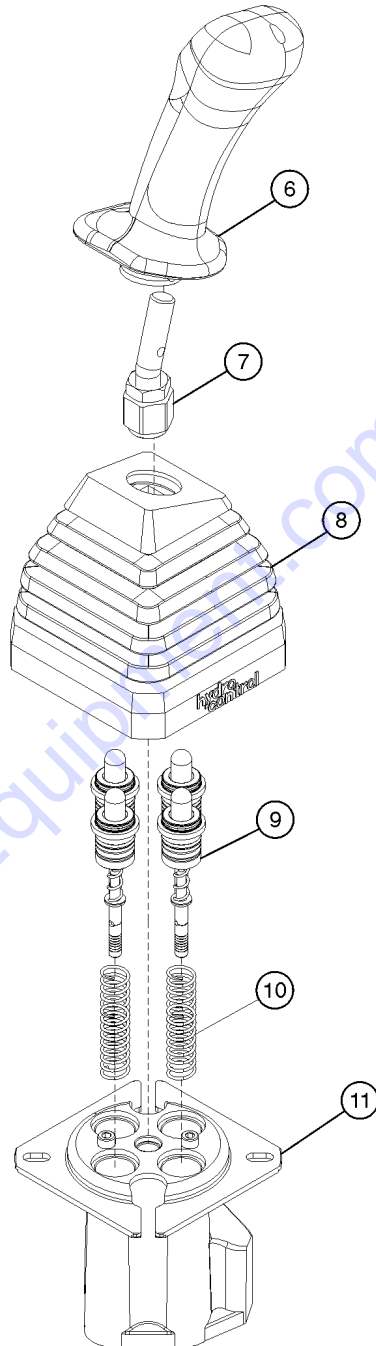

410.2 Joystick Controller Assemblies (from SN GTH1012-16292)

227494

214856

117625