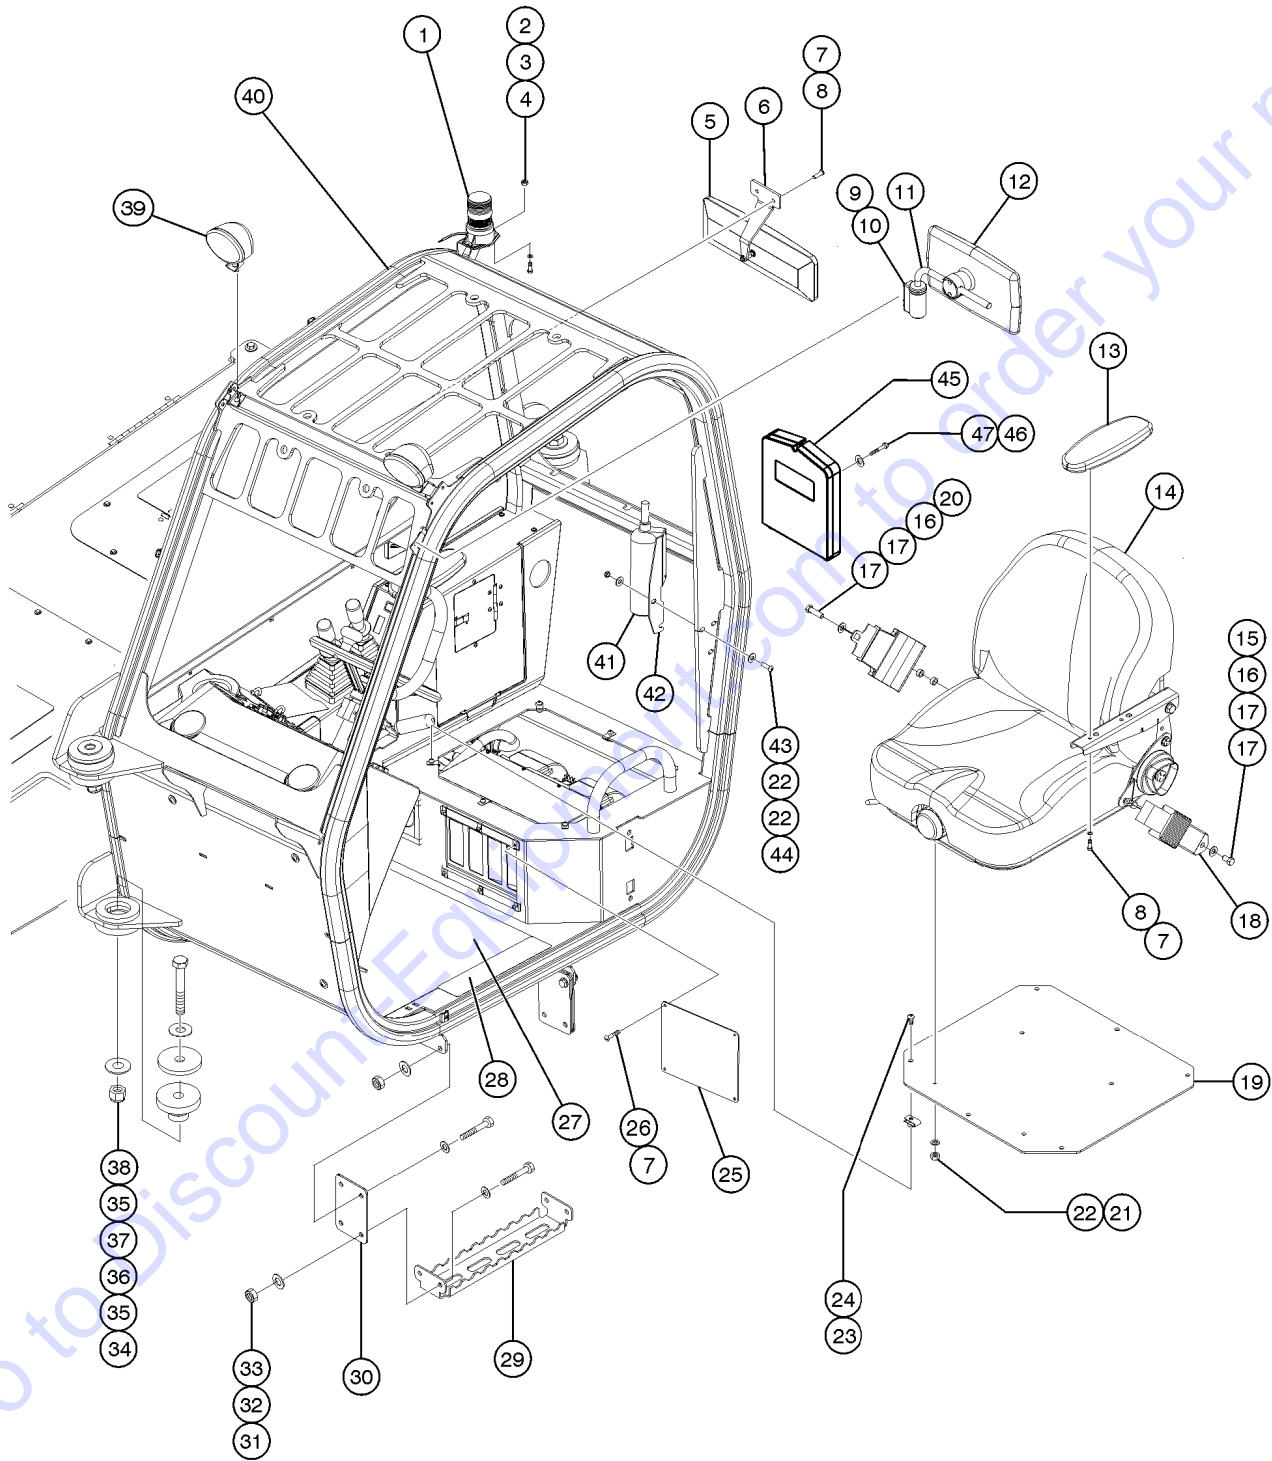

412.2 Standard Cab Components, View 1 (from serial number GTH1014-18895)

412.2 Standard Cab Components, View 1 (from serial number GTH1014-18895)

Item	Part No.	Description	Qty.	Item	Part No.	Description	Qty.
1	229683GT	HARNESS, BEACON LIGHT <i>(includes beacon and wire harness connector)</i>		29	123265GT	FORMING,CAB STEP.....	1
--	105556GT	LENS,FLASHING BEACON		--	1253956GT	FORMING,CAB STEP	
--	105557GT	BULB,FLASHING BEACON		30	123108GT	STRAP,FLEXIBLE STEP.....	2
--	214861GT	ASSY, BEACON LIGHT, GTH.....	1	31	6198GT	NUT,NYLOCK,1/2-13	
		<i>fastener kit</i>		32	6095GT	WASHER,FLAT,USS,1/2",Y	
--	229682GT	HARNESS, POWER, BEACON LIGHT <i>wire harness</i>		33	141579GT	BOLT,FLANGE,1/2-13 X 1.75	
--	231931GT	STROBE,BEACON, AC COMP 12-80V <i>for 229683</i>		34	123189GT	NUT,NYLOCK,1-8,GR8	
2	5365GT	NUT,NYLOCK,10-24		35	38859GT	WASHER,FLAT,USS,1",Y	
3	6146GT	WASHER,FLAT,MS,#10,Y		36	123139GT	ISOLATOR,CAB.....	4
4	71874GT	BOLT,CARRIAGE,#10-24X.50,G2		37	1-1532GT	WASHER,RUBBER MOUNT,CAB.....	4
5	123573GT	MIRROR, INTERIOR.....	1	--	1254034GT	WASHER,RUBBER MOUNT,CAB.....	4
6	1253959GT	FORMING,CAB MIRROR.....	1	38	117316GT	SCREW,HHC,1-8X6.5,GR8	
7	14297GT	SCREW,BHHS,1/4-20 X .75		39	233989GT	HARNESS, CAB LIGHT.....	2
8	6889GT	NUT,LP NYLOCK,1/4-20				<i>REFER TO SECTION 901.2</i>	
9	22578GT	SCREW,HHC,M6 X 20MM,GR8.8		40	229933GT	WELDMENT,CAB.....	1
10	825355GT	WASHER,FLAT,M6,DIN125,ZAB		--	1253947GT	WELDMENT,CAB	
11	1279209GT	MIRROR ARM, CAB, GTH.....	1	41	88406GT	FIRE EXTINGUISHER.....	1
12	1279208GT	MIRROR, CAB, GTH.....	1	42	1254055GT	FORMING,EXTINGUISHER MOUNT.....	1
13	229304GT	PAD, ARMREST.....	1	43	57072GT	SCREW,BHHS,3/8-16 X 1.25.....	3
14	218102GT	SEAT ASSY, SUSPENSION, RECLINE.....	1	44	7713GT	NUT, LP NYLOCK, 3/8-16.....	1
--	1253474GT	COVER, SEAT BASE, SUSPENSION <i>for 218102</i>		45A	44743GT	MANUAL BOX W/DECALS***.....	1
--	1253475GT	COVER, SEAT BACK, SUSPENSION <i>for 218102</i>				<i>USA/Canada/Australia</i>	
--	1260062GT	HANDLE, SEAT ADJUST <i>for 218102</i>		45B	24514GT	BOX,INSTRUCTION STORAGE <i>Europe/Asia/South America (decal required; refer to Section100)</i>	
15	823749GT	SCREW, HHC, 7/16-20X.75, G5, Z		46	80149GT	BOLT,CARRIAGE,1/4-20 X .5,G2	
16	106134GT	WASHER,FLAT,HARDENED 7/16		47	18504GT	NUT,LOCKING-LG.FLANGE,1/4-20	
17	822806GT	TUBE, SEAT BELT SPACER.....	4				
18	117530GT	SEATBELT ASSY,3" RETRACTABLE.....	1				
19	1254148GT	PLATE,SEAT MOUNT.....	1				
20	823750GT	SCREW, HHC, 7/16-20X1.5, G5,Z					
21	6782GT	NUT,NYLOCK,5/16-18					
22	5397GT	WASHER,FLAT,USS,5/16",Y					
23	28487GT	SCREW,BHHS,3/8-16 X 1					
24	29868GT	SPRING CLIP,3/8-16,.05-.20X.73,ZAG					
25	1253981GT	COVER,CAB AIR INTAKE.....	1				
26	6091GT	NUT,NYLOCK,1/4-20					
27	823055GT	FORMING, FLOORMAT GUARD.....	1				
--	1254146GT	FORMING, FLOORMAT GUARD					
28	214581GT	FLOORMAT, CAB.....	1