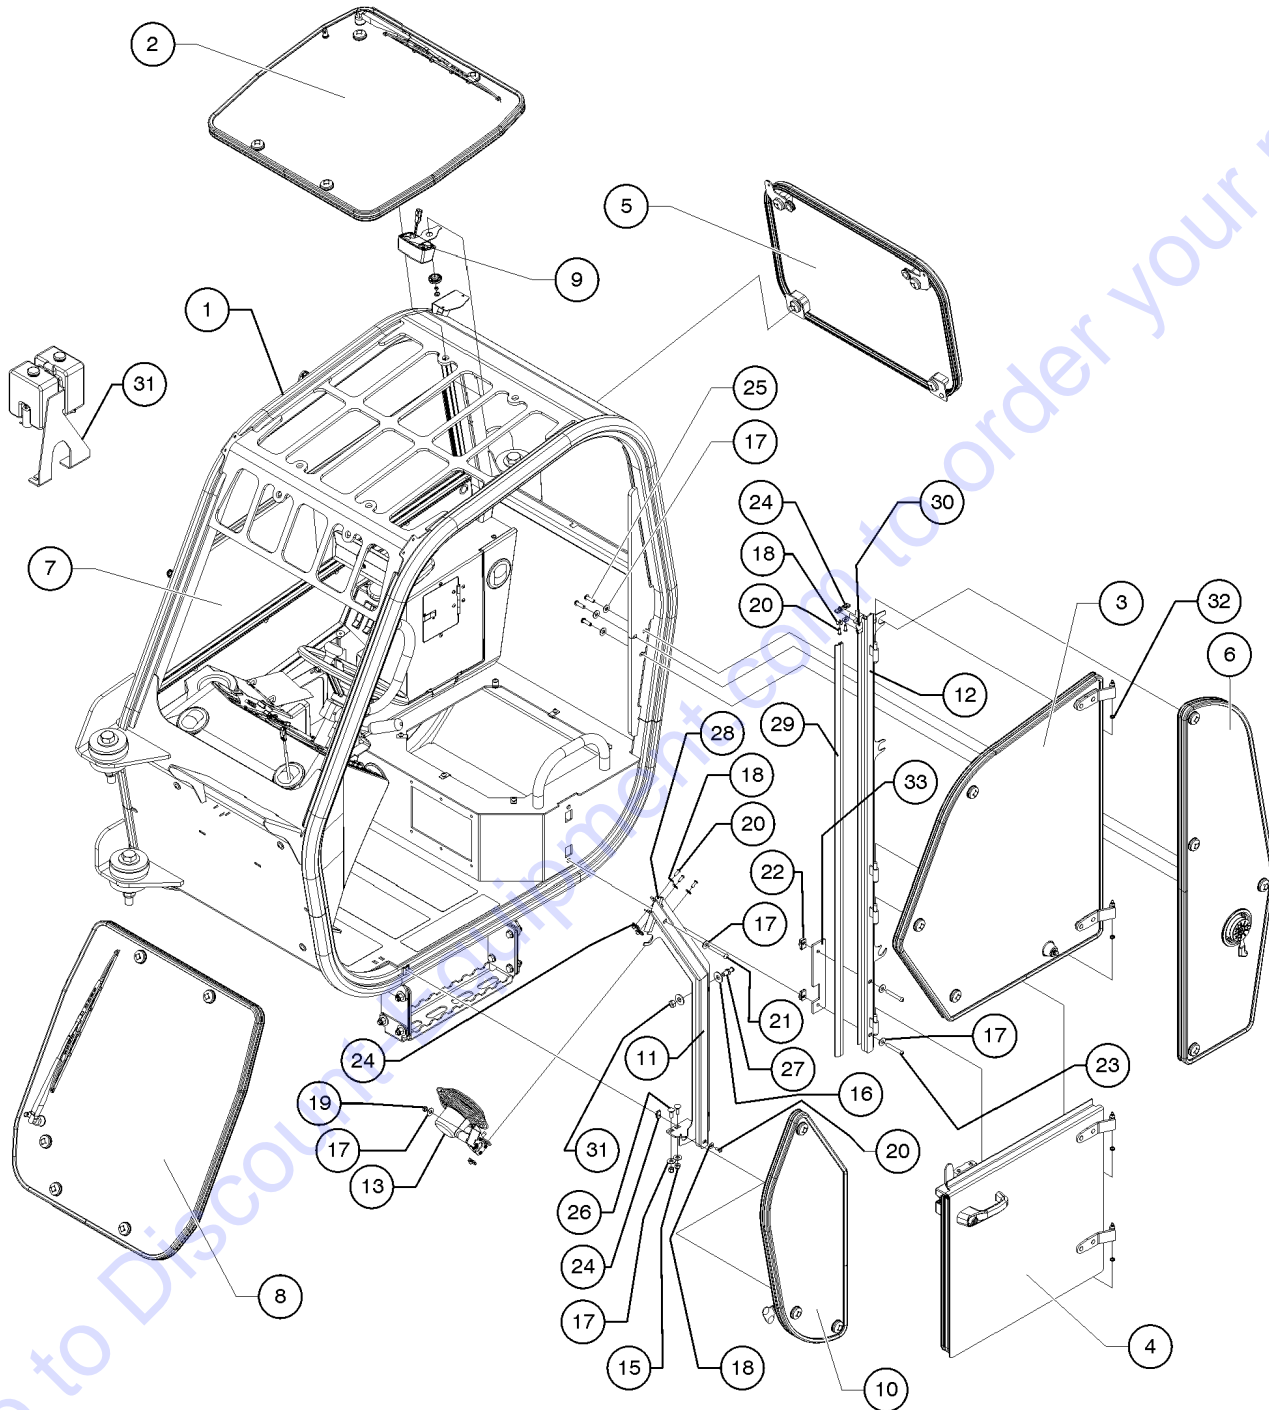

416.1 Enclosed Cab Assembly Option, View 1 (from serial number GTH1012-16292)

416.1 Enclosed Cab Assembly Option, View 1 (from serial number GTH1012-16292)

Item	Part No.	Description	Qty.
2	230008GT	ASSEMBLY, SKYLIGHT GTH.....1 <i>REFERENCE 418.1</i>	1
3	231118GT	ASSY,UPPER DOOR,ENCL.CAB.....1 <i>REFERENCE 422.1</i>	1
4	236667GT	ASSY,LOWER DOOR,ENCL.CAB.....1 <i>REFERENCE 424.1</i>	1
5	130164GT	ASSEMBLY, REAR WINDOW.....1 <i>REFERENCE 420.1</i>	1
6	236782GT	ASSEMBLY, RR WINDOW.....1 <i>REFERENCE 423.1</i>	1
7	231330GT	ASSEMBLY, RH WINDOW, GTH.....1 <i>REFERENCE 419.1</i>	1
8	230043GT	ASSEMBLY,WINDSHIELD,GTH.....1 <i>REFERENCE 417.1</i>	1
9	230030GT	ASSEMBLY, DOME LIGHT.....1	1
10	130243GT	ASSY,LEFT,FRONT,WINDOW.....1 <i>REFERENCE 421.1</i>	1
11	230039GT	WELDMENT, SLAM POST.....1	1
12	1253978GT	WELDMENT,DOOR POST (TRF BLACK).....1	1
--	130326GT	HINGE, WELD-ON, MALE.....2	2
13	130536GT	FAN,DEFROSTER,GENIE CAB.....1	1
15	4828GT	NUT,NYLOCK,3/8-16.....2	2
16	6095GT	WASHER,FLAT,USS,1/2",Y.....2	2
17	6097GT	WASHER,FLAT,USS,3/8",Y.....9	9
18	6638GT	WASHER,FLAT,USS,1/4"Y.....5	5
19	7713GT	NUT, LP NYLOCK, 3/8-16.....1	1
20	14297GT	SCREW,BHHS,1/4-20 X .75.....5	5
21	29868GT	SPRING CLIP;3/8-16,.05-.20X.73,ZAG...2	2
22	56912GT	SPRING CLIP,1/4-20,.025-.15X.54,ZAG.....5	5
23	57072GT	SCREW,BHHS,3/8-16 X 1.25.....3	3
24	73466GT	BOLT,CARRIAGE,3/8-16 X 1.00,G2.....2	2
25	57072GT	SCREW,BHHS,3/8-16 X 1.25.....2	2
26	73466GT	BOLT,CARRIAGE,3/8-16 X 1.00,G2.....2	2
27	130241GT	POST,STRIKER.....1	1
27A	130301GT	NUT,M12-1.00 <i>for 130241</i>	
28	130259GT	SEAL,J HOOK.....4.5	4.5
29	130259GT	SEAL,J HOOK.....60.3	60.3
30	130259GT	SEAL,J HOOK.....3.05	3.05
31	237665GT	ASSEMBLY, WASHER BOTTLE.....1	1
32	130327GT	WASHER,THRUST,4X.6X.1.....4	4
33	2124715GT	PLATE,DOOR PST SPCR CLOSEOUT.....1	1