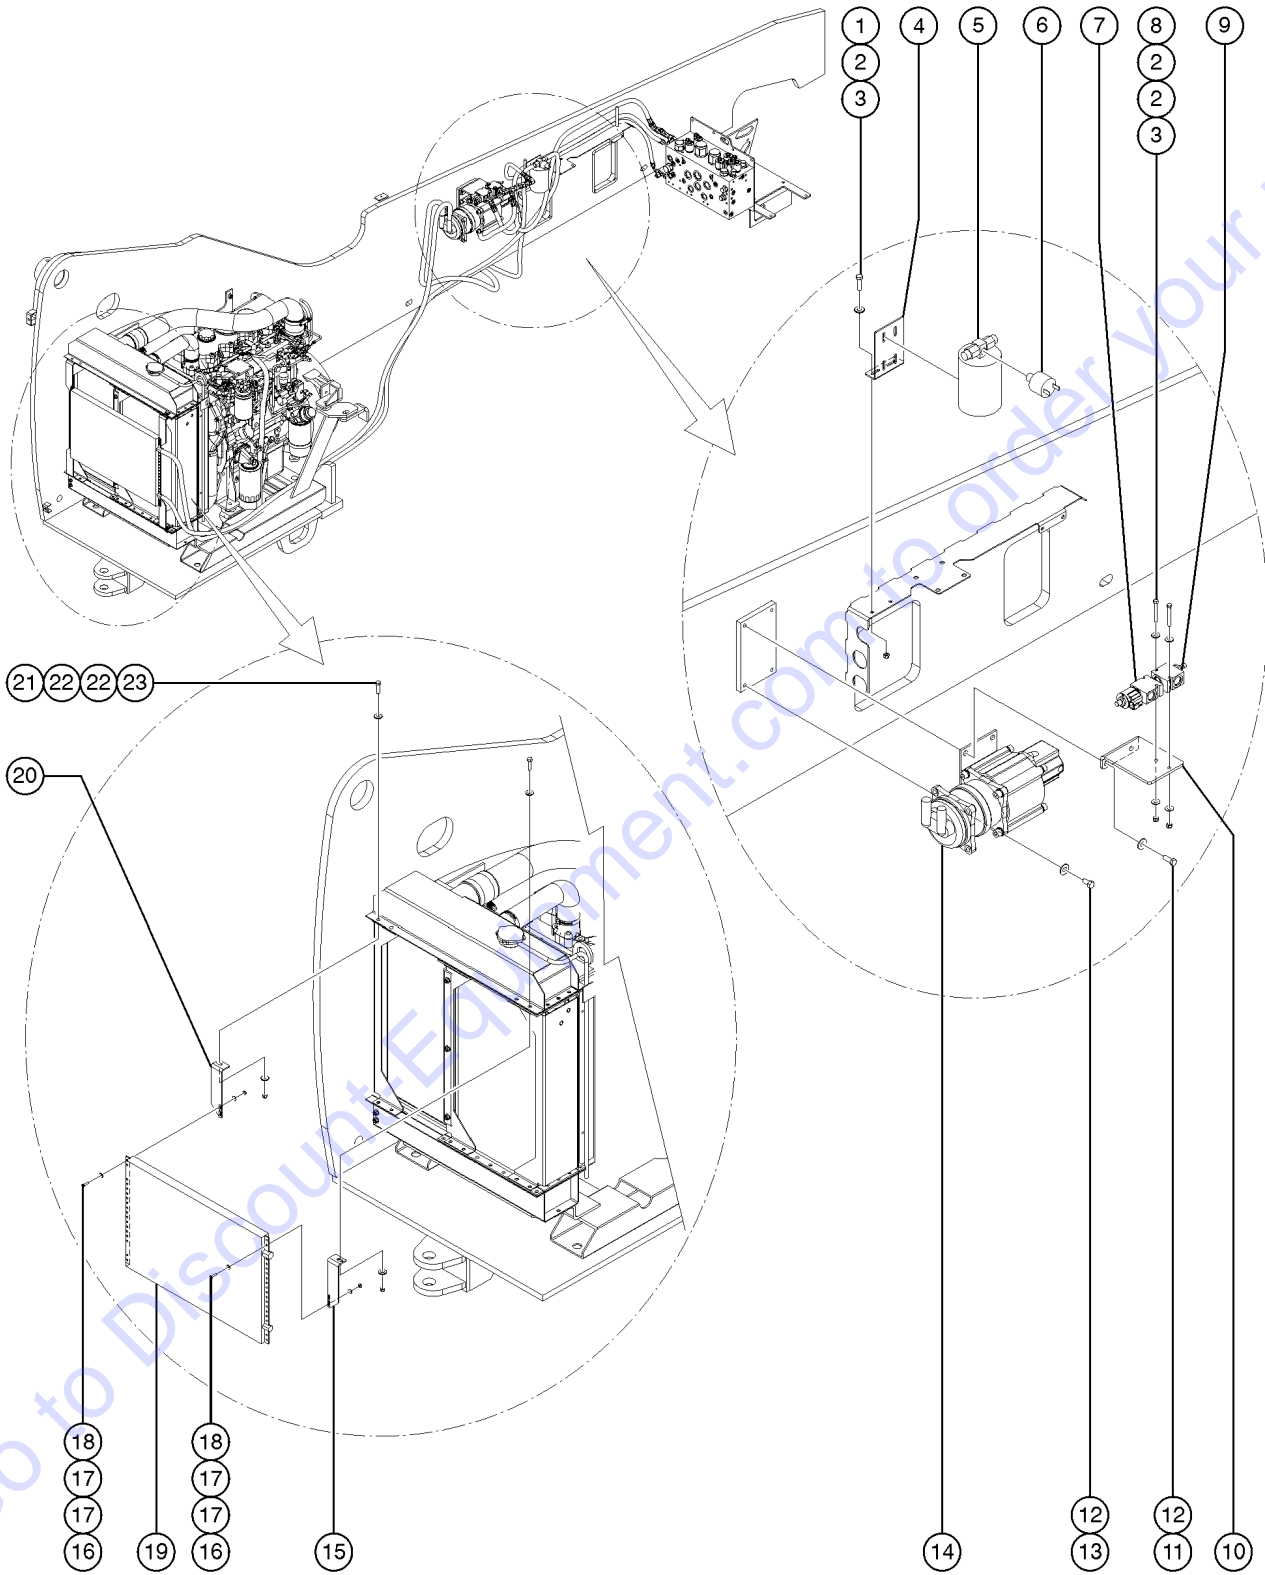

904.1 Air Conditioning Assembly, Perkins

904.1 Air Conditioning Assembly, Perkins

Item	Part No.	Description	Qty.	Item	Part No.	Description	Qty.
--	217874GT	HARNESS, CHASSIS, AC (from SN 16292)		23	6782GT	NUT,NYLOCK,5/16-18	
--	T107213GT	HARNESS, CHASSIS, AC (to SN 16291)					
--	T107218GT	LOOM,SPLIT,1" DIA X 10' LONG					
1	6888GT	SCREW,HHC,1/4-20 X 1					
2	6638GT	WASHER,FLAT,USS,1/4"Y					
3	6091GT	NUT,NYLOCK,1/4-20					
4	T107223GT	FORMING,REC-DRIER BRKT.....1					
5	T107209GT	RECEIVER-DRIER, AC.....1					
--	T107210GT	CLAMP, WORM DRIVE, 3IN.....2					
6	T107212GT	BINARY SWITCH, AC.....1					
7	T107384GT	VALVE ASSY,HYD AC CONTROL.....1					
--	104759GT	COIL,12VDC #8 DTSCH IP69 ECOIL					
--	115210GT	SOLENOID VALVE					
--	44174GT	NUT-COIL SHORT					
--	T107387GT	MANIFOLD, HYD					
8	4266GT	SCREW,HHC,1/4-20 X 2					
9	T107385GT	VALVE ASSY,AC FLOW CONTROL.....1					
--	T107386GT	MANIFOLD,HYD, FLOW CONTROL					
--	T107896GT	VALVE,FLOW CONTROL,ADJ PC					
10	T107220GT	FORMING,AC COMP VALVE MTG.....1					
11	6175GT	SCREW,HHC,3/8-16 X 1					
12	6097GT	WASHER,FLAT,USS,3/8",Y					
13	8255GT	SCREW,HHC,3/8-16 X .75					
14	T107208GT	AC COMPRESSOR,HYD.....1					
--	T107837GT	COMPRESSOR, AC, GTH10XX					
--	T107838GT	MOTOR,HYD,AC COMPRESSOR					
--	T107839GT	COUPLER, SHAFT, HYD AC COMP					
--	T107840GT	HOUSING, COUPLER/COMPRESSOR					
--	T107841GT	OIL. REFRIGERATION,10OZ BOTTLE					
15A	T107222GT	FORMING,AC COND MTG RB-LT.....2 (top, shown)					
15B	T107221GT	FORMING,AC COND MTG LB-RT (bottom)					
16	49816GT	SCREW,PHILLIPS,PHM,10-32 X .75					
17	6146GT	WASHER,FLAT,MS,#10,Y					
18	6178GT	NUT,NYLOCK,10-32					
19	T107211GT	AC CONDENSER, RAD MNTD.....1					
20A	T107221GT	FORMING,AC COND MTG LB-RT.....2 (top, shown)					
20B	T107222GT	FORMING,AC COND MTG RB-LT (bottom)					
21	13000GT	SCREW,HHC,5/16-18 X 1.25					
22	5397GT	WASHER,FLAT,USS,5/16",Y