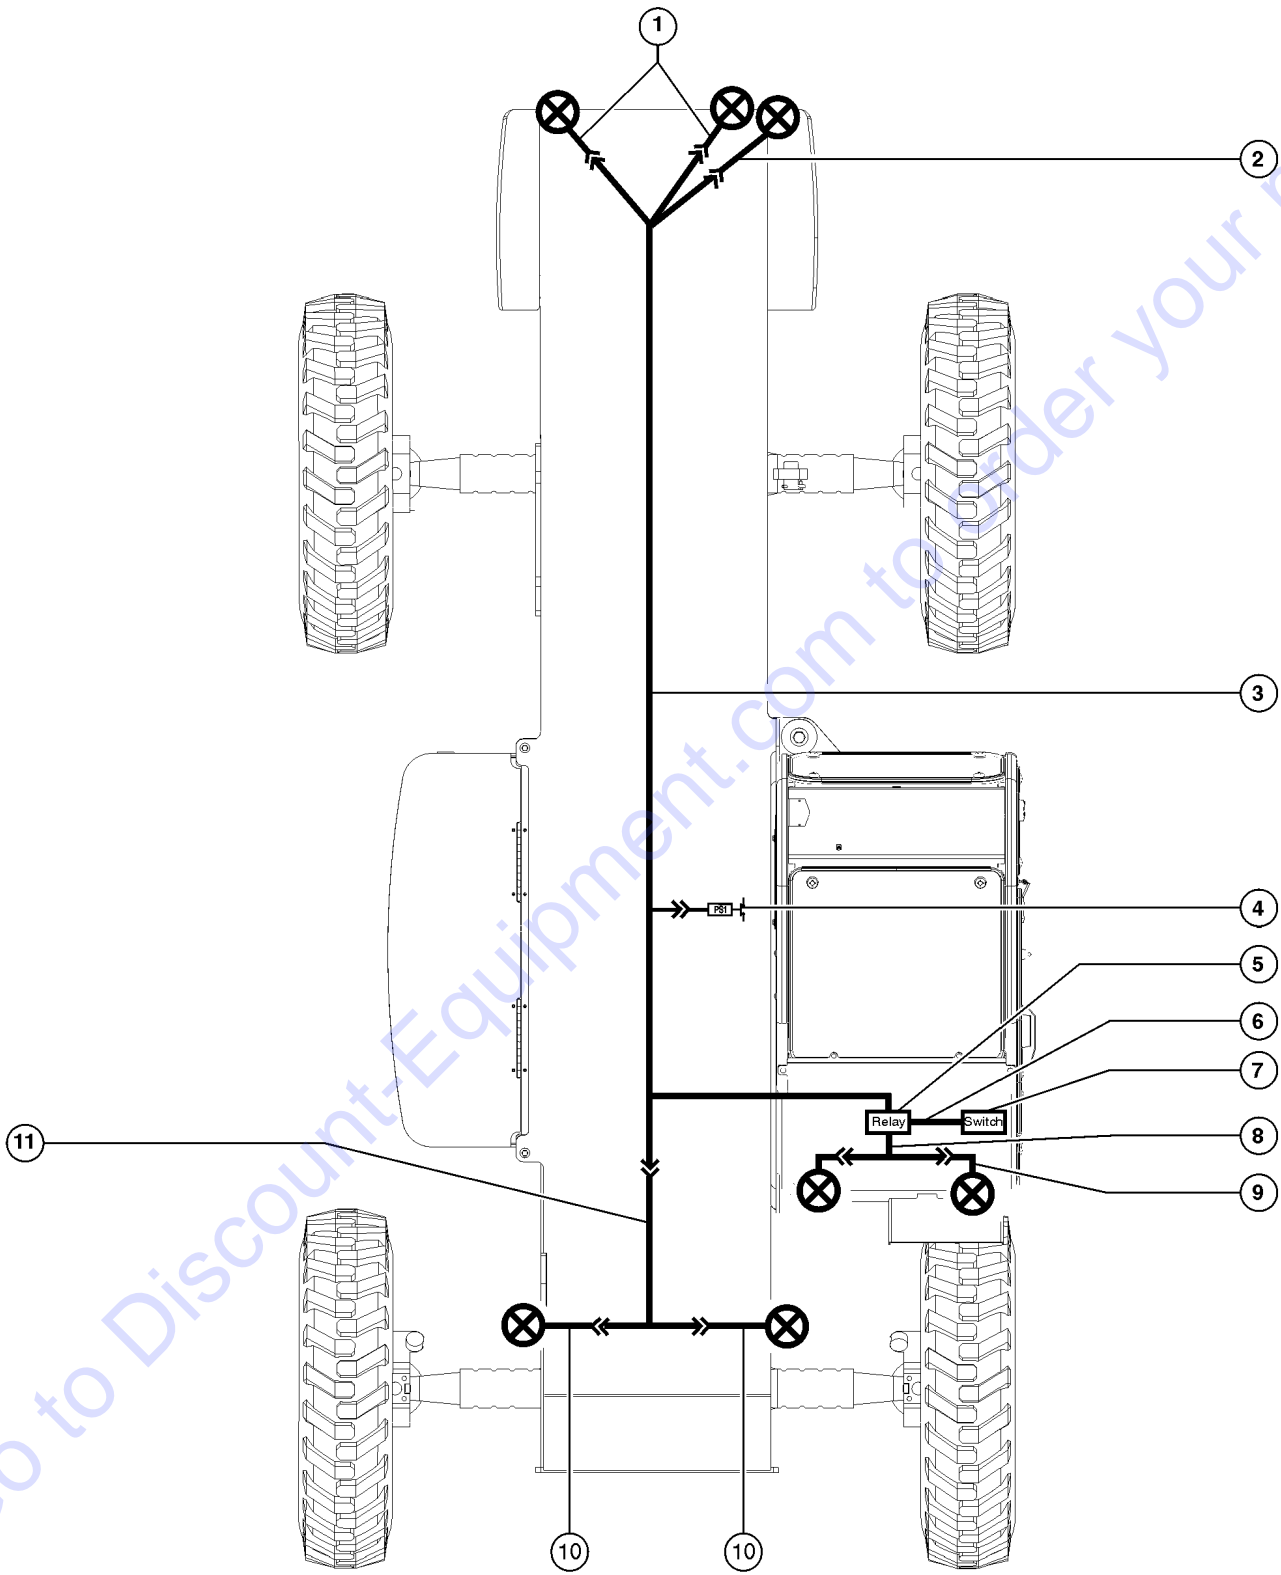

902.1 Road Light Wire Harnesses

902.1 Road Light Wire Harnesses

Item	Part No.	Description	Qty.
1A	123928GT	ROAD LIGHT, TAIL LT.....2 <i>(light and harness) (road light option) (to SN 11-15245)</i>	
--	7-289-04GT	LIGHT, BRAKE, TAIL, TURN	
1B	230683GT	ROAD LIGHT, RED, LED.....2 <i>(from SN 11-15246 to 12-16291)</i>	
1C	229684GT	LIGHT, LED RED BRAKE TAIL TURN....2 <i>(from SN 12-16292)</i>	
2A	1256223GT	HARNESS, ROADLIGHT, STD.....1 <i>(light and harness) (road light option) (to SN 11-15245)</i>	
--	7-289-05GT	LIGHT, HEADLIGHT	
2B	123925GT	HARNESS, ROAD LIGHT, LED <i>(from SN 11-15246 to 12-16291)</i>	
2C	215481GT	LIGHT, LED WHITE 12V <i>(from SN 12-16292)</i>	
3	123927GT	HARNESS, ROAD LIGHT, TURN SIG.....1 <i>(road light option)</i>	
4	117659GT	SWITCH, PRESS, NO, 50 PSI, 04 OR.....1	
--	141653GT	KIT, BRAKE LT PS-FIELD REPLACE	
5	19274GT	RELAY, SPDT, 12V(AUTO)**.....1	
6	123816GT	HARNESS, WORK LIGHTS, SWITCH.....1	
7	7-164-02GT	SWITCH, LIGHTS.....1	
8	123799GT	HARNESS, WORKLIGHTS, FORWARD...1	
9	123802GT	HEAD LIGHT.....2 <i>(light and harness)</i>	
10	123929GT	ROAD LIGHT, BLINKER.....2 <i>(light and harness) (road light option)</i>	
--	7-289-03GT	LIGHT, PEDESTAL BLINKER AMBER	
11	123924GT	HARNESS, ROAD LIGHT, FORWARD.....1 <i>(road light option)</i>