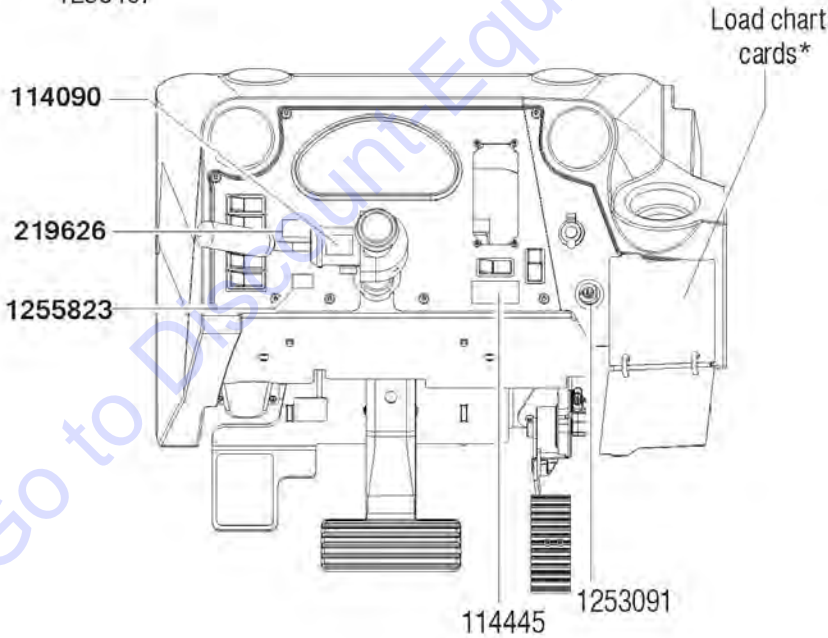

- *GTH-1056:
- Load Chart Cards
- 215625
- 215626
- 215627
- 215628
- 215629
- 215630
- 215631
- 1258407