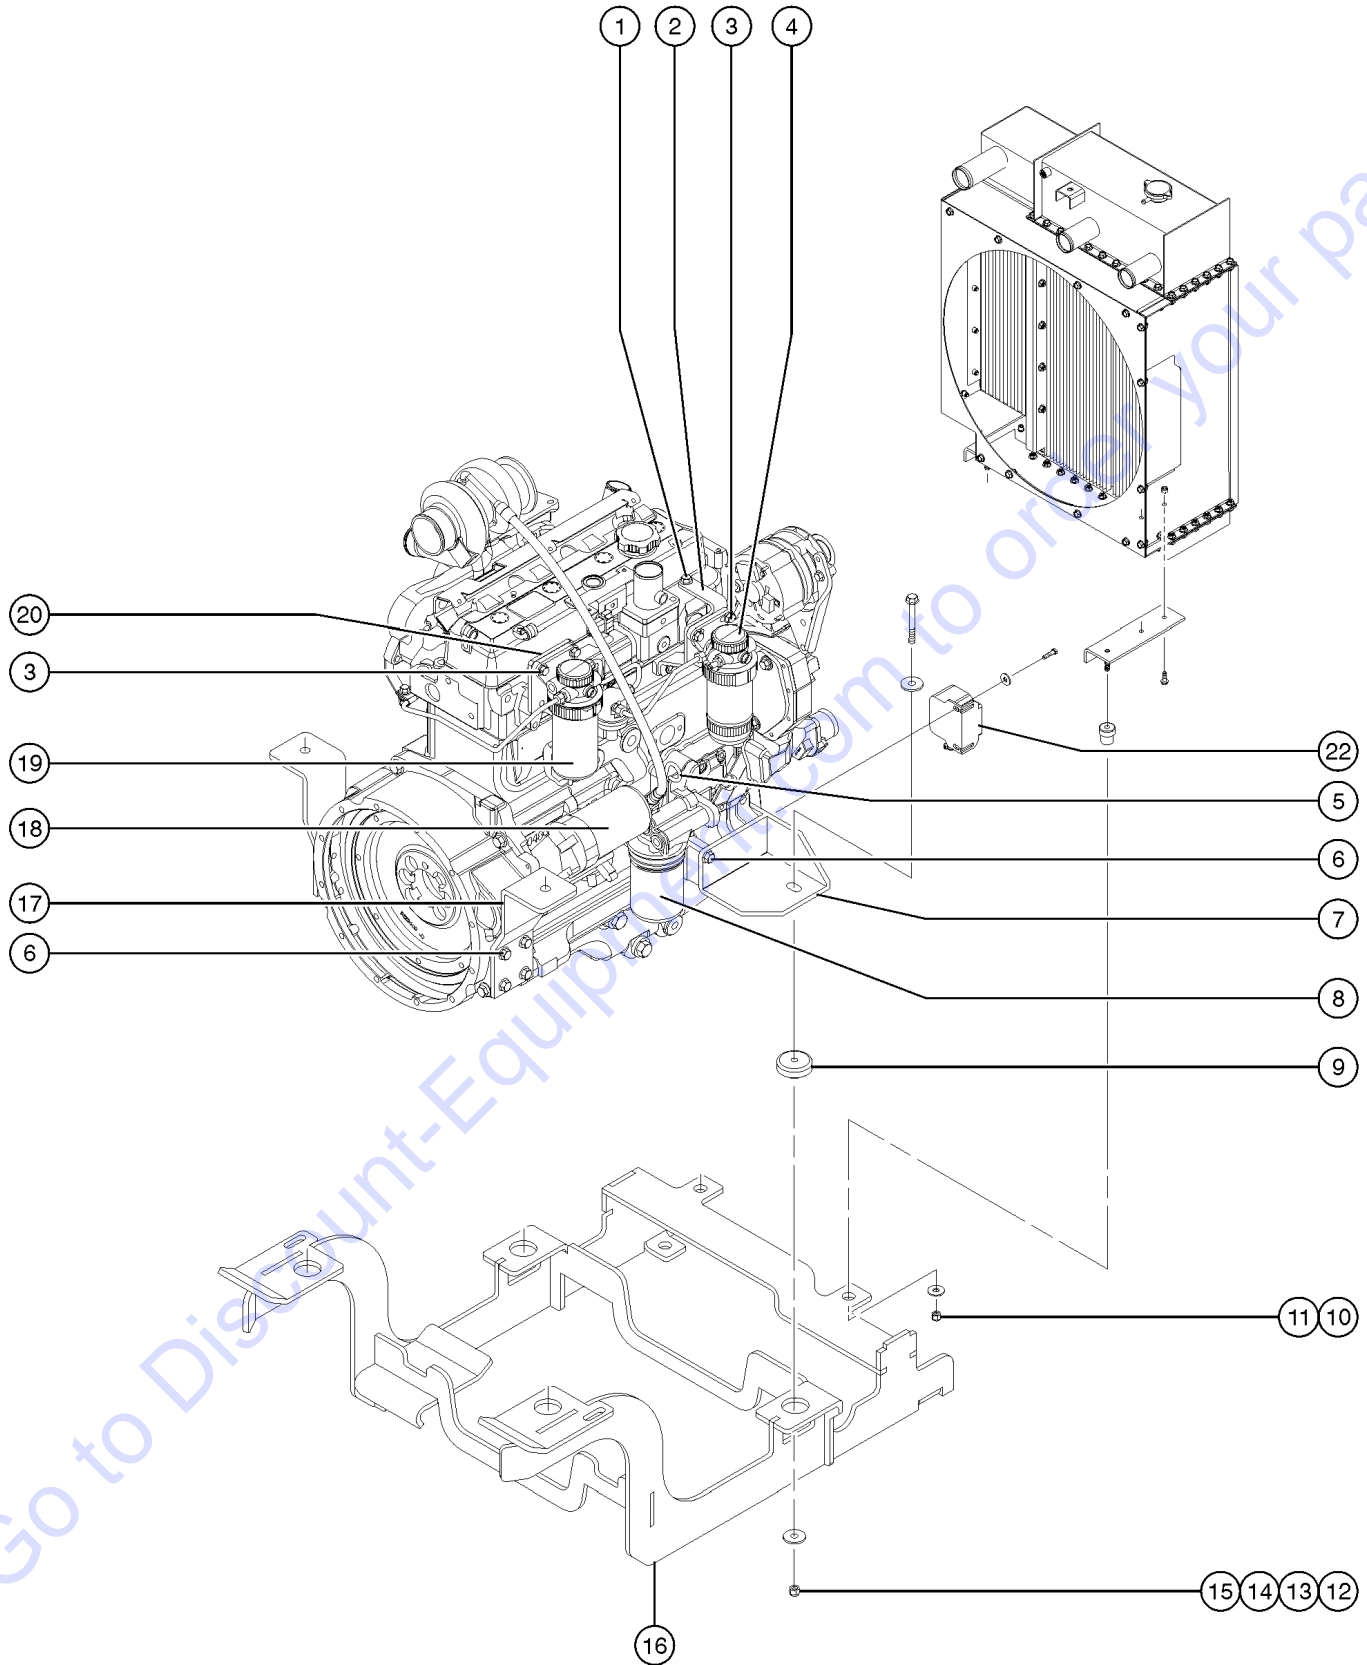

502.1 John Deere-4045, T3 Engine, View 2

502.1 John Deere-4045, T3 Engine, View 2

Item	Part No.	Description	Qty.
--			
--	1281482GT	FUEL FILTER HEAD,JD4045	
1	27034GT	SCREW,HHC,M10 X 25MM,GR 8.8.....1	
2	115326GT	FUEL FILTER BRACKET,JD-4045.....1	
3	115327GT	SCREW,M10X20,JD-4045.....2	
4	115328GT	FUEL FILTER,PRIMARY,JD-4045.....1	
--	115329GT	FILTER ELEMENT,JD-4045(115328)	
--	1281452GT	FUEL FILTER HEAD,JD4045	
5	115325GT	DIPSTICK,JD-4045.....1	
6	49381GT	SCREW,HHC,M12 X 30.....5	
7	822968GT	ASSY,ENG MNT,RH FR,JD4045 T3.....1	
8	7-183-184GT	OIL FILTER/ENGINE.....1	
9	115331GT	ISOLATOR MOUNT,JD-4045.....4	
10	4828GT	NUT,NYLOCK,3/8-16	
11	115332GT	WASHER,JD-4045	
12	138062GT	NUT,NYLOCK,5/8-11, GR. 8	
13	115333GT	WASHER,ENG.REAR,JD-4045	
14	6035GT	WASHER,FLAT,USS,5/8",Y	
15	13004GT	SCREW,HHC,5/8-11 X 3 GRD.8.....4	
16	115334GT	ENGINE WELDMENT SKID,JD-4045.....1	
17	115335GT	ENG.MOUNT,REAR RT SIDE,JD-4045...1	
18	115336GT	STARTER MOTOR,JD-4045.....1	
--	115337GT	SOLENOID,STARTER,JD4045(115336	
19	1281482GT	FUEL FILTER HEAD,JD4045.....1	
--	130493GT	FINAL FILTER,FUEL,JOHN DEERE	
20	115338GT	FILTER MNTG PLATE,JD-4045.....1	
21	7-190-04GT	MOUNT,RUBBER,CENTER,BONDED...3	
22	219457GT	HARNES, BACKUP ALARM.....1	
--	6091GT	NUT,NYLOCK,1/4-20	
--	6-6212-04GT	WASHER,FLAT,.250, HARDENED	
--	6888GT	SCREW,HHC,1/4-20 X 1