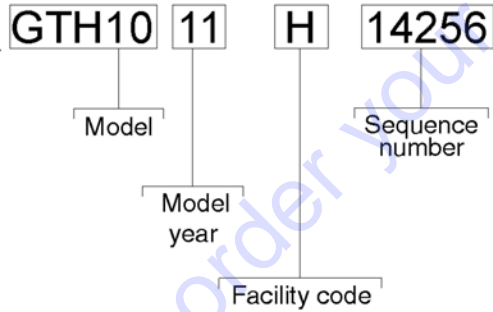

Genie
A TEREX BRAND

MODEL: GTH-1056

SERIAL NUMBER: GTH1011B-14256

ATTACHMENT: 48" WIDE FORK FRAME

MANUFACTURE DATE : 10/12/10

TOTAL TRUCK WEIGHT: 29,000 lbs / 13,182 kg

MAX. LIFT CAPACITY:
10,000 lbs

LIFT CAPACITY (LBS)
AT MAX LIFT HEIGHT: 6,000 lbs

OUTRIGGERS UP: N/A
OUTRIGGERS DOWN: N/A

THIS FORKLIFT TRUCK COMPLIES WITH:
ASME B56.6-2002 SAFETY STD FOR
ROUGH TERRAIN FORKLIFT TRUCK

COUNTRY OF MANUFACTURE:

Genie
A TEREX COMPANY

Model No.	<u>BX-1004</u>
Serial No.	<u>GTH0811-14256</u>
Yr. of Mfg.	<u>10/12/10</u>
Cap. (lbs)	<u>2000</u>
Max. Wt. (lbs)	<u>620.50</u>
C.G. (in)	<u>54.43</u>
Max. Hyd. Press. (psi)	<u> </u>

Capacity of truck and attachment combination may be less than the capacity shown here. Consult truck load capacity plate. Complies with ASME B56.6-2002