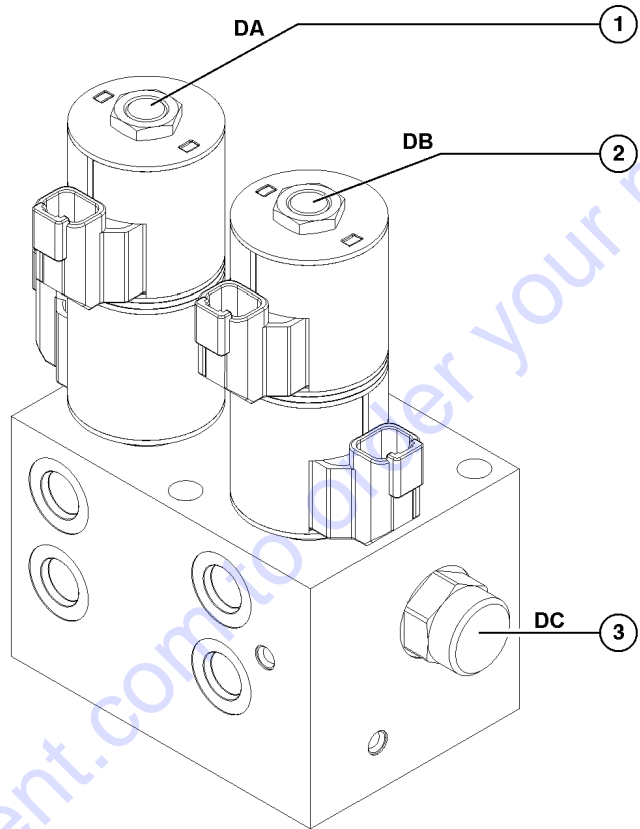

811.1 Stabilizer Manifold

View A