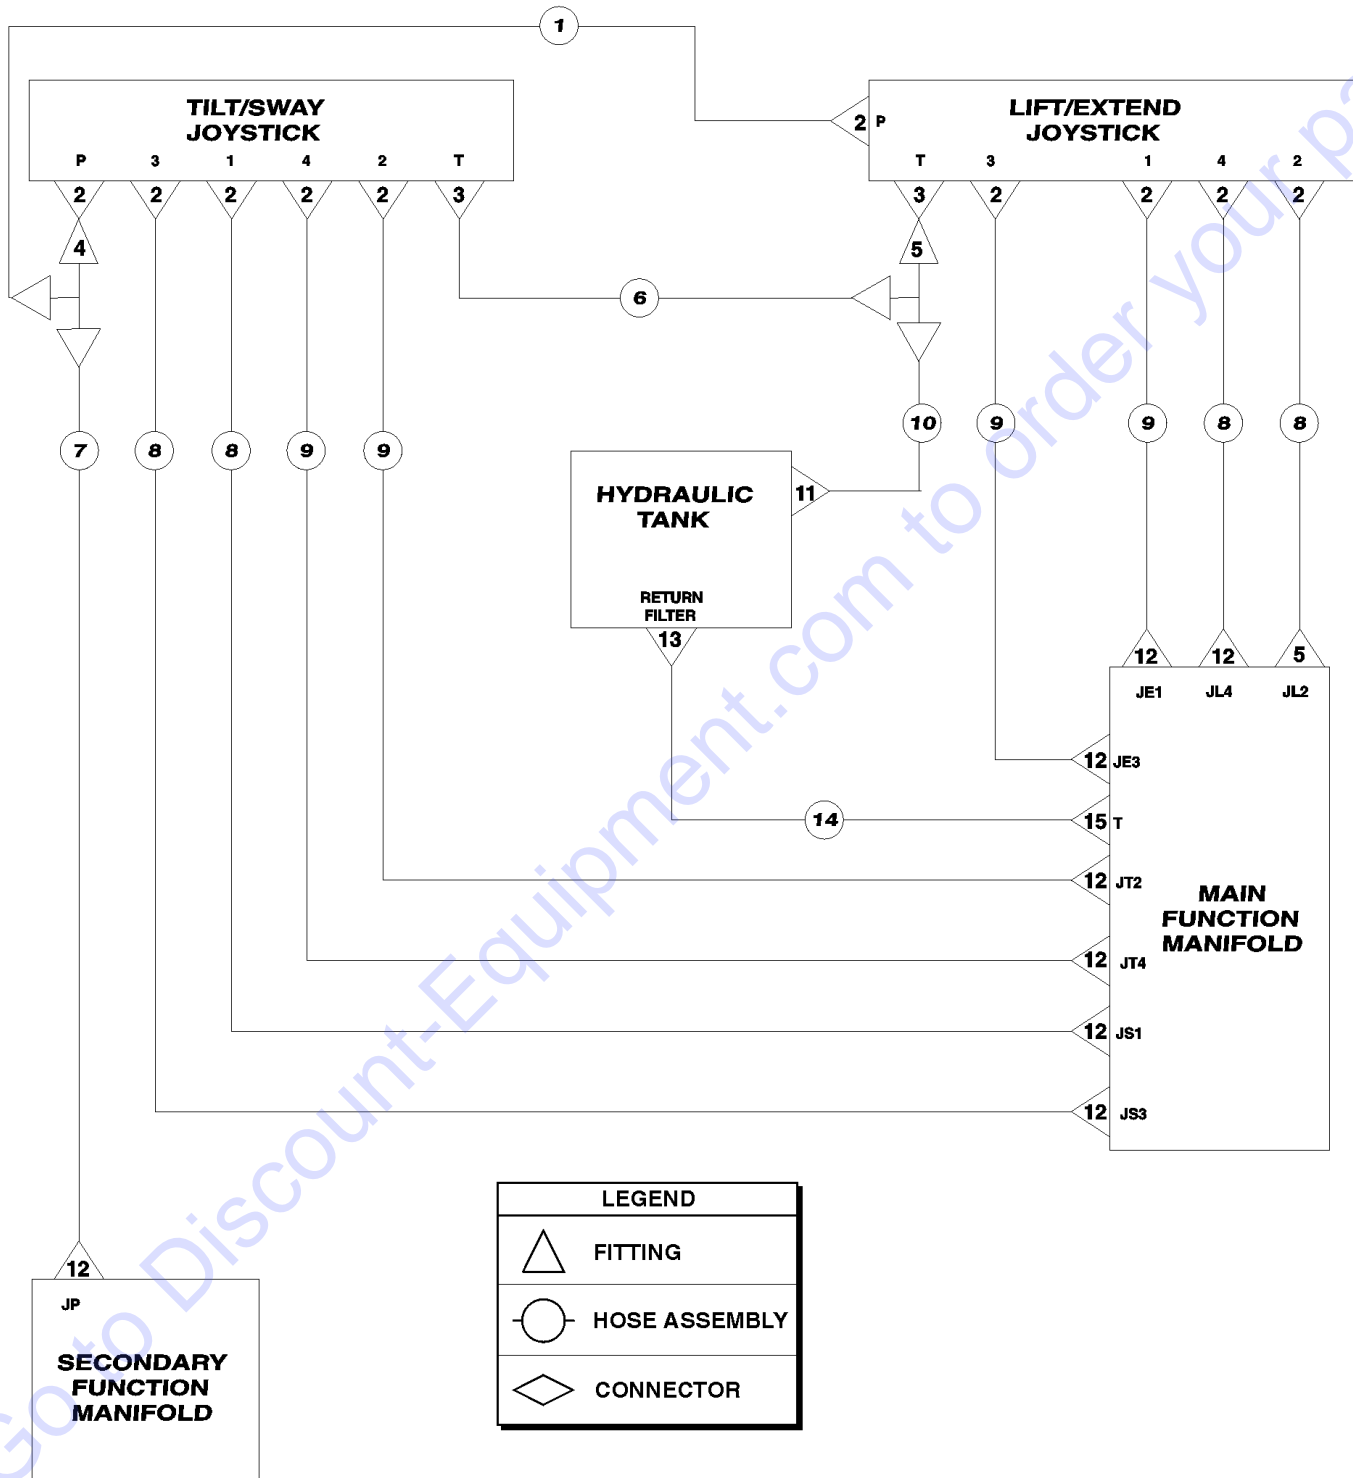

804.1 Dual Joystick Components

Item	Part No.	Description	Qty.
1	49119-5500GT	HOSE ASSY,1/4,STR FEM,STR FEM.....1	1
2	48912GT	CONN,520120-4-6***.....10	10
3	48916GT	CONN, 520120-6.....2	2
4	48908GT	FITTING,TEE,RUN,SWIVEL520432-4.....1	1
5	48875GT	TEE,RUN,SWIVEL,520432-6.....1	1
6	123794GT	HOSE ASSY,.38IDX06-90X06X15".....1	1
7	49119-5500GT	HOSE ASSY,1/4,STR FEM,STR FEM.....1	1
8	49119-4400GT	HOSE ASSY,1/4,STR FEM,STR FEM.....4	4
9	49119-5000GT	HOSE ASSY,1/4,STR FEM,STR FEM.....4	4
10	1263884GT	HOSE ASSY 3/8, STR FEM, 45DFEM, 68".....1	1
11	48929GT	FITTING,ELBOW,90D,520220-6-8.....1	1
12	48905GT	CONN,520120-4***.....9	9
13	48983GT	ELBOW,90D,520220-16.....1	1
14	49170-5100GT	HOSE ASSY,1",STR FEM,STR FEM.....1	1
15	48984GT	CONN,520120-16.....1	1