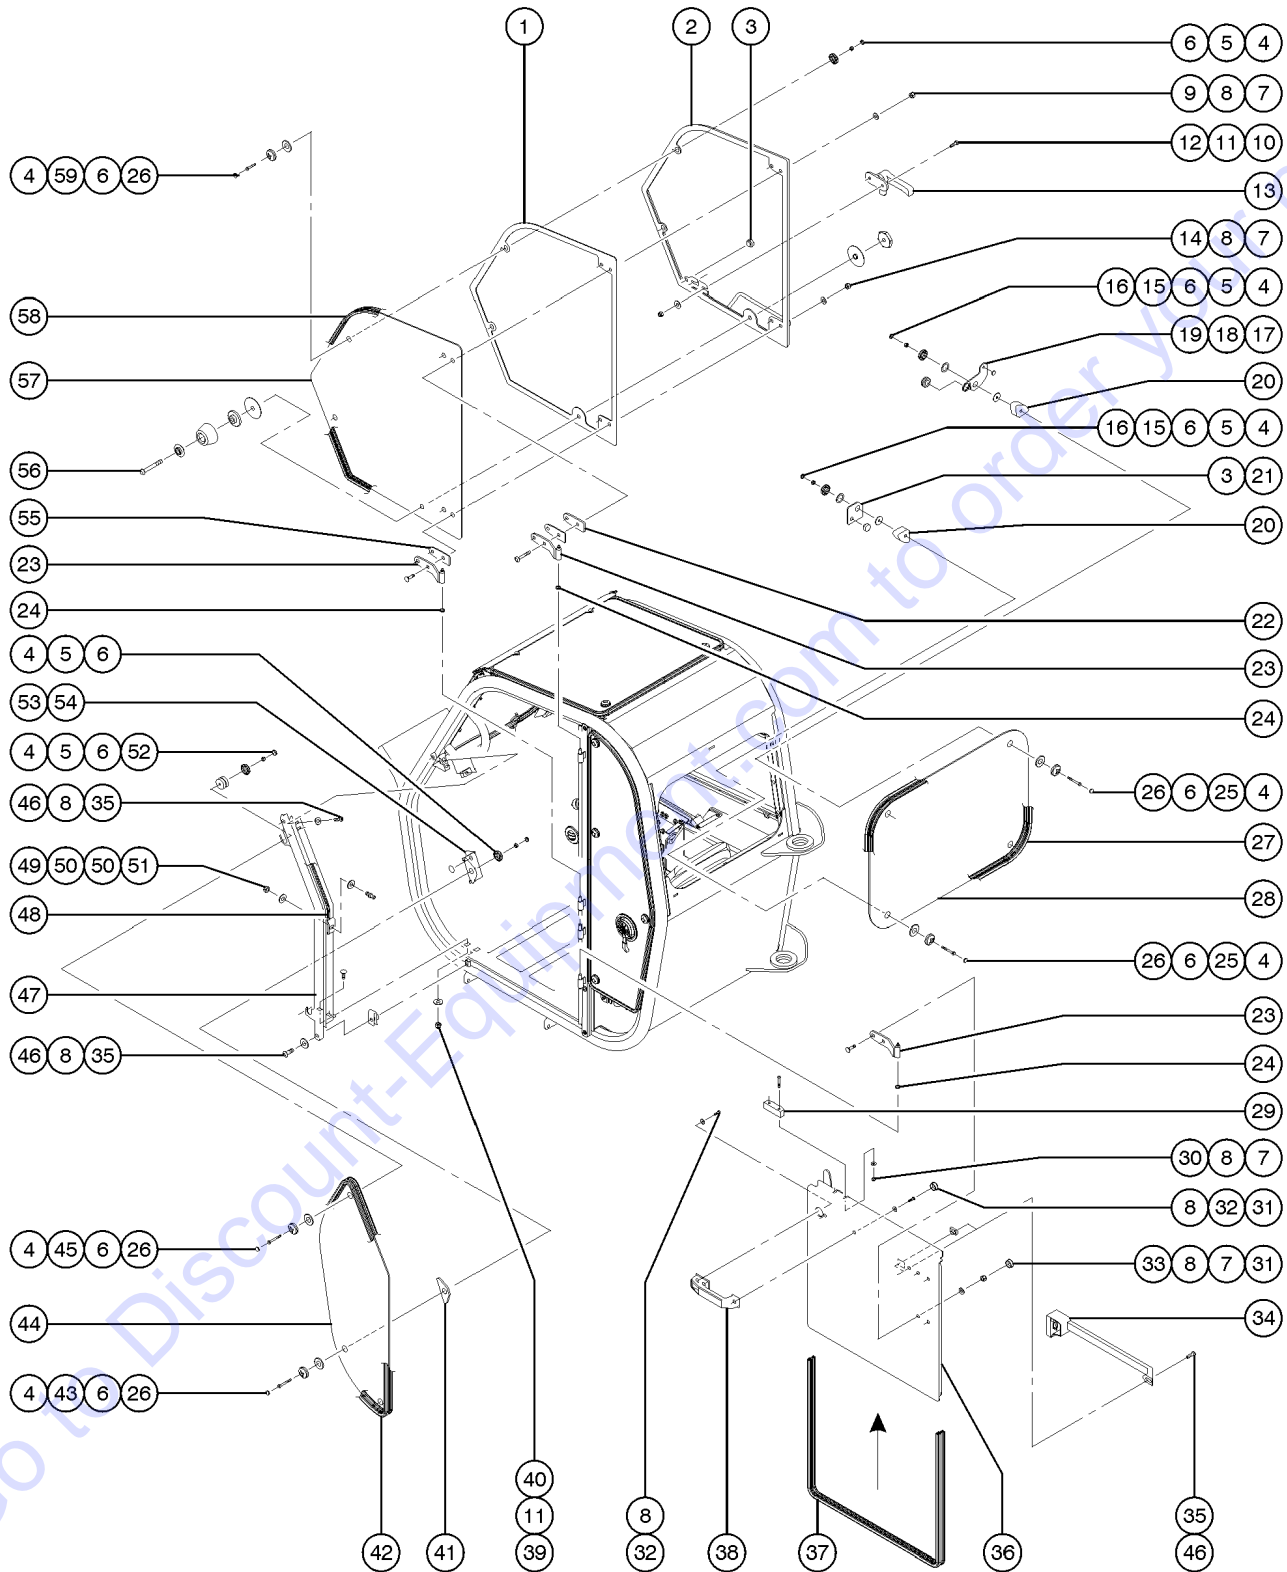

406.1 Enclosed Cab Assembly Option, View 2 (to SN GTH1012-16291)

406.1 Enclosed Cab Assembly Option, View 2 (to SN GTH1012-16291)

Item	Part No.	Description	Qty.	Item	Part No.	Description	Qty.
1	130141GT	GASKET,DOOR WINDOW.....	1	--	46718GT	TRIMLOCK,BLACK,3/16.....	32-inches
2	130242GT	ASSY,DOOR WINDOW,ENCL.CAB..... (includes items 1, 3-7, 8-14, 22-23, 26-27, 56-58 and 60)	1	37	130163GT	WEATHERSTRIP,DOUBLE BULB.....	74-inches
--	130139GT	WELDMENT,WINDOW FRAME		38	641025GT	HANDLE.....	1
3	43392GT	BUMPER,BATTERY BOX & RAILS.....	3	--	0908030119GT	KEY, CAB DOOR	
4	130124GT	CAP,WINDOW BUSHING.....	18	39	4828GT	NUT,NYLOCK,3/8-16	
5	49364GT	NUT,NYLOCK,M6X1.00		40	73466GT	BOLT,CARRIAGE,3/8-16 X 1.00,G2	
6	130123GT	BUSHING,WINDOW FASTENER.....	81	41	130165GT	SPACER,CAB WINDOW	
7	6091GT	NUT,NYLOCK,1/4-20		42	130163GT	WEATHERSTRIP,DOUBLE BULB	
8	6638GT	WASHER,FLAT,USS,1/4"Y		43	14162GT	SCREW,HHC,M6 X 35MM,GR 8.8	
9	73464GT	BOLT,CARRIAGE,1/4-20 X 1.75,G2		44	130132GT	GLASS,FRONT SIDE WINDOW	
10	23057GT	SCREW,HHC,M8 X 20MM		45	49403GT	SCREW,HHC,M6 X 50	
11	6097GT	WASHER,FLAT,USS,3/8",Y		46	14297GT	SCREW,BHHS,1/4-20 X .75	
12	25368GT	NUT,NYLOCK,M8X1.25		47	130148GT	WELDMENT,DOOR STOP.....	1
13	640696GT	INTERNAL GLASS HANDLE.....	1	48	130259GT	SEAL,J HOOK.....	20-inches
14	9116GT	BOLT,CARRIAGE,1/4-20x1.25,G2		49	130301GT	NUT,M12-1.00	
15	38709GT	WASHER,SHIM,.938 X 1.37 X .048		50	6095GT	WASHER,FLAT,USS,1/2",Y	
16	12906GT	WASHER,FENDER,.25 X 1.25 X.062		51	130241GT	POST,STRIKER.....	1
17	130162GT	PLATE,WINDOW LEVER.....	2	51A	130301GT	NUT,M12-1.00 for 130241	
18	11890GT	GLIDE BUTTON,SIDE,GLL,.100 TK		52	130134GT	SPACER,WINDOW.....	2
19	60584GT	GROMMET,RUBBER .75 X .19 X 1**.....	2	53	130133GT	FORMING,WINDOW CLAMP.....	1
20	130126GT	SPACER,CAB WINDOW.....	4	54	47478GT	BUMPER, RUBBER, 1"OD X .461H.....	2
21	130127GT	PLATE,WINDOW RETAINER.....	2	55	130258GT	GASKET,HINGE.....	2
22	130147GT	SPACER,HINGE.....	1	56	130254GT	POST,HOLDBACK LATCH.....	1
--	130258GT	GASKET,HINGE		57	130138GT	GLASS,DOOR WINDOW.....	1
23	130128GT	HINGE WELDMENT,FEMALE.....	4	58	130163GT	WEATHERSTRIP,DOUBLE BULB.....	123-inches
24	130327GT	WASHER,THRUST,4X.6X.1		59	25956GT	SCREW,HHC,M6 X 30MM,GRD 8.8	
25	25930GT	SCREW,HHC,M6 X 55MM,GRD 8.8					
26	130189GT	SPACER,GLASS BUSHING.....	9				
27	130163GT	WEATHERSTRIP,DOUBLE BULB.....	95-inches				
28	130161GT	GLASS,REAR WINDOW.....	1				
--	130164GT	ASSEMBLY, REAR WINDOW					
29	130223GT	MOUNT,LATCH.....	1				
30	88614GT	SCREW,BHHS,1/4-20 X 1.75					
31	7-144-09GT	HOLE PLUG,1 1/8 DIA.....	5				
32	22578GT	SCREW,HHC,M6 X 20MM,GR8.8					
33	124576GT	BOLT,CARRIAGE,1/4-20X1.00 G5.....	4				
34	641026GT	HANDLE / KIT.....	1				
35	56912GT	SPRING CLIP,1/4-20,.025-.15X.54,ZAG					
36	130195GT	DOOR ASSY,ENCL.CAB..... (Includes items 7-8, 23, 27, 29-35, 38 and 46)	1				
--	130194GT	WELDMENT,CAB DOOR