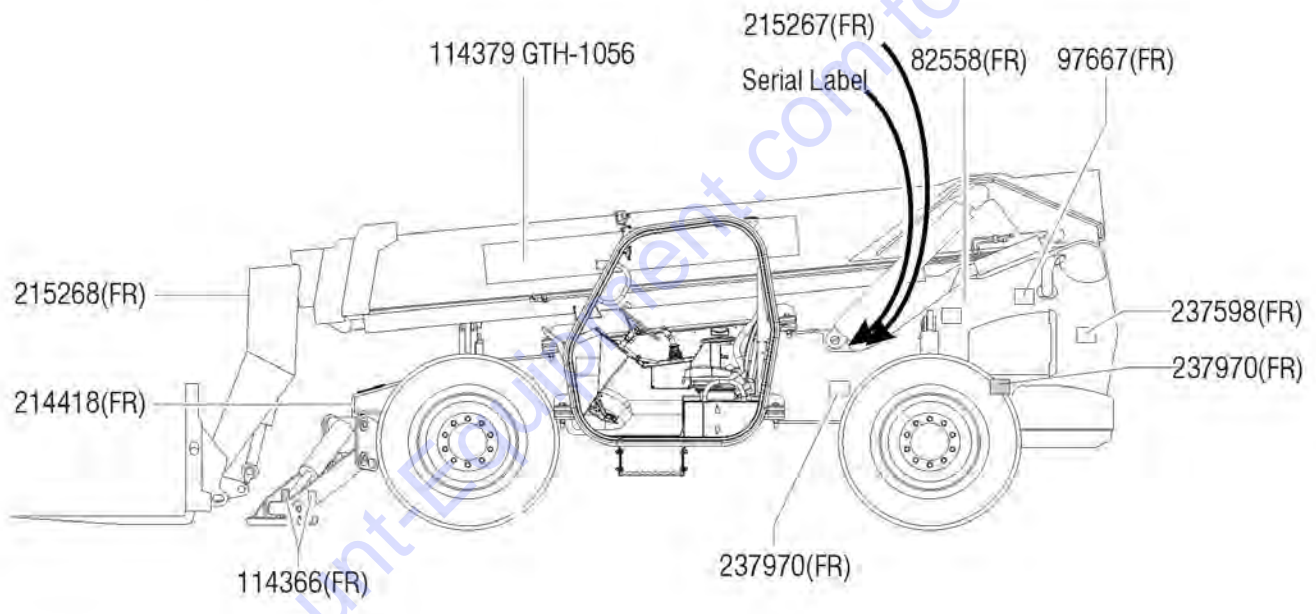

101.2 Decal with Words, Cab Side (from GTH1012-16292)

Go to Discount-Parts.com to order your parts

101.2 Decal with Words, Cab Side (from GTH1012-16292)

Item	Part No.	Description	Qty.
--		DECAL KIT,WORDS, 1056,COMPLETE	
1	231155GT	DECAL, A-G, GTH1056, WHITE.....1	1
2	114379GT	DECAL,COSMETIC,GENIE GTH-1056...1	1
3	215267GT	Label - Product Registration.....2	2
4	82558GT	DECAL,WARN,SKIN INJECTION HAZ*.....2	2
5	97667GT	DECAL,WARN,BURN HAZARD.....2	2
6	237598GT	DECAL,BODY CRUSH,ROLLING MACHINE.....2	2
7	237970GT	DECAL,WARNING,CRUSH HAZARD,TIRES&CHASSIS.....4	4
8	114366GT	Danger - Crush Hazard, Stabilizers.....4	4
9	215268GT	DECAL, FALL HAZARD.....2	2
10	214418GT	DECAL, 2 DECAL COMBO.....1	1

Go to Discount-Equipment.com to order your parts