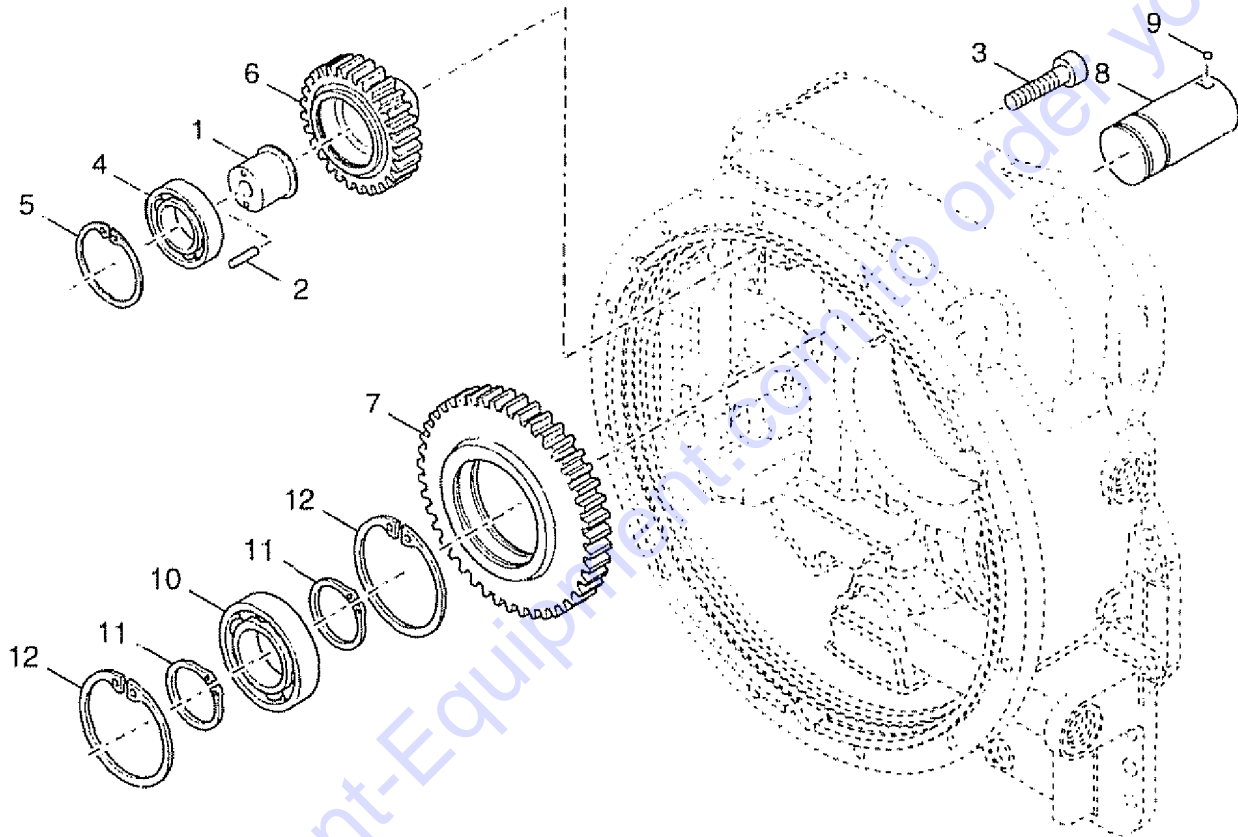

308.1 Pump Drive Assembly

Go to Discount-Equipment.com to order your parts

Item	Part No.	Description	Qty.
1	7-126-642GT	SUPPORT,PUMP DRIVE BEARING.....1	
2	7-126-644GT	PIN,BEARING SUPPORT.....1	
3	7-126-643GT	SCREW,BEARING SUPPORT.....1	
4	7-126-440GT	BEARING,BALL.....1	
5	7-126-280GT	RING,RETAINING,DRIVE GEAR BRG....1	
6	7-126-652GT	GEAR,CHARGING PUMP DRIVE.....1	
7	7-126-653GT	GEAR,PUMP DRIVE IDLER.....1	
8	7-126-561GT	SHAFT,IDLER GEAR HUB.....1	
9	7-126-208GT	BALL,IDLER SHAFT LOCK.....1	
10	7-126-654GT	BEARING,BALL.....1	
11	7-126-203GT	RING,LOCATING,IDLER GEAR BRG....2	
12	7-126-163GT	RING,RETAINING-LOCATING.....2	

Go to Discount-Equipment.com to order your parts