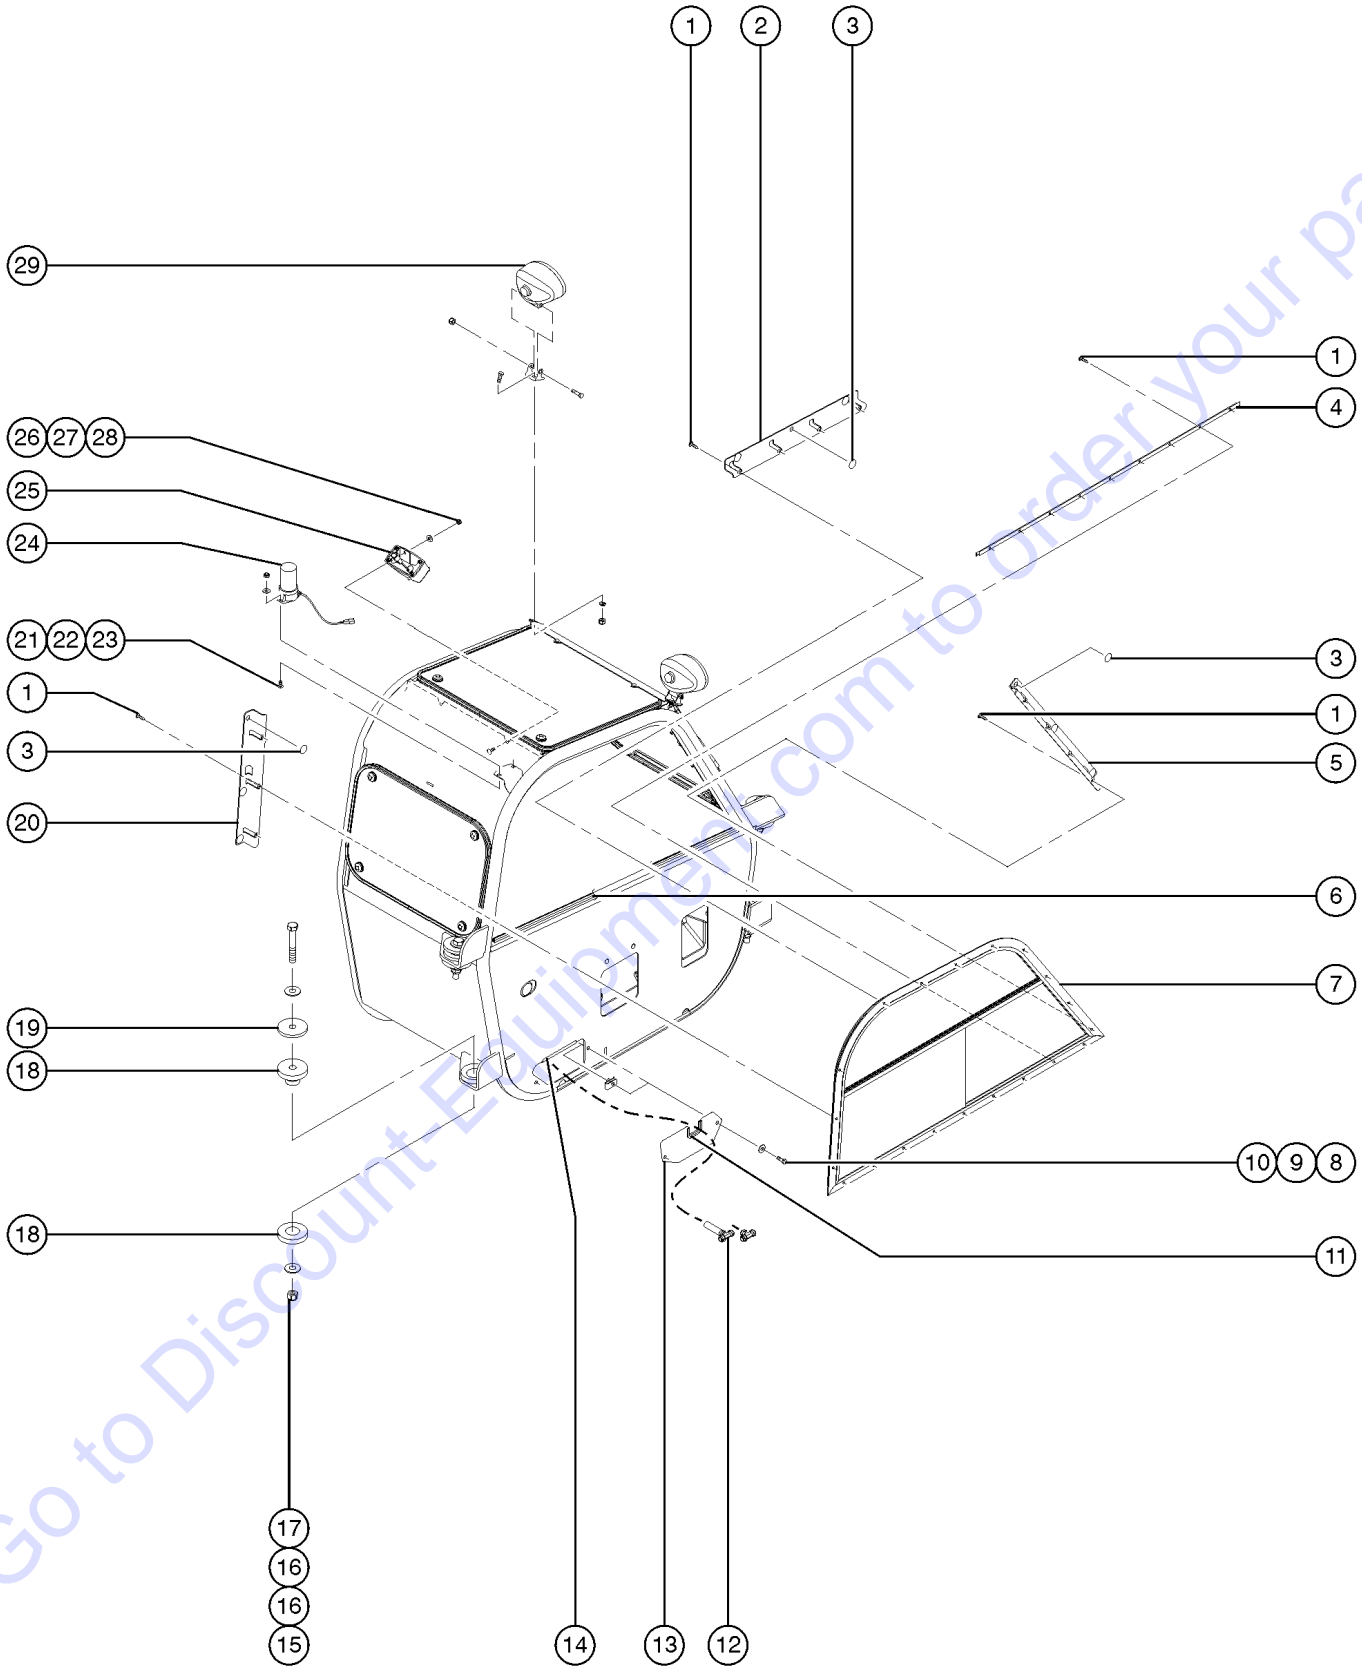

407.1 Enclosed Cab Assembly Option, View 3 (to SN GTH1012-16291)

407.1 Enclosed Cab Assembly Option, View 3 (to SN GTH1012-16291)

Item	Part No.	Description	Qty.	Item	Part No.	Description	Qty.
1	130333GT	SCREW,SELF DR TEK PH#8 X .75		--	138015GT	SVC ACC.,INTERIOR DOMELIGHT	
2	130250GT	FORMING,SLIDER MOUNT TOP		--	7-319-31GT	BULB / HEADLIGHT for 7-162-02 for 7-162-02	
3	47478GT	BUMPER, RUBBER, 1"OD X .461H.....9					
4		CAP.....1 <i>(component no longer available)</i>					
5	130252GT	FORMING,SLIDER MOUNT FRONT.....1					
6	46718GT	TRIMLOCK,BLACK,3/16.....54					
7	230045GT	WINDOW, RH SLIDING GTH.....1					
--		HANDLE, D15, HIGH (218490) <i>(component no longer available)</i>					
--	138014GT	SVC ACC.,RH SLIDING WINDOW					
--	218489GT	KNOB, LOCKING					
8	6175GT	SCREW,HHC,3/8-16 X 1					
9	6097GT	WASHER,FLAT,USS,3/8",Y					
10	108581GT	SPRING CLIP,3/8-16 LG ZINC					
11	46718GT	TRIMLOCK,BLACK,3/16.....5.5					
12	7-297-02GT	CONNECTOR,HOSE,Y.....2					
13	130125GT	COVER,PANEL ACCESS.....1					
14	46718GT	TRIMLOCK,BLACK,3/16.....8					
15	123189GT	NUT,NYLOCK,1-8,GR8.....4					
16	38859GT	WASHER,FLAT,USS,1",Y					
17	117316GT	SCREW,HHC,1-8X6.5,GR8.....4					
18	123139GT	ISOLATOR,CAB.....4					
19	1-1532GT	WASHER,RUBBER MOUNT,CAB.....4					
20	130251GT	FORMING,SLIDER MOUNT BACK.....1					
21	71874GT	BOLT,CARRIAGE,#10-24X.50,G2					
22	6146GT	WASHER,FLAT,MS,#10,Y					
23	5365GT	NUT,NYLOCK,10-24					
24	105107GT	STROBE,BEACON W/O HARDWARE***.....1					
--	105556GT	LENS,FLASHING BEACON for 105107					
--	105557GT	BULB,FLASHING BEACON for 105107					
--	123814GT	HARNES,STROBE.....1					
25	123819GT	LIGHT,DOME,GTH					
--	119065GT	CONN,RECEP 2 WAY ENDCAP DT					
--	123813GT	FORMING,DOME LIGHT,MOUNT					
--	123817GT	DOME LIGHT WITH CONNECTOR.....1					
26	6091GT	NUT,NYLOCK,1/4-20					
27	6638GT	WASHER,FLAT,USS,1/4"Y					
28	6878GT	BOLT,CARRIAGE,1/4-20 X .75,G2					
29	7-162-02GT	CAB LIGHT					
--	123802GT	HEAD LIGHT.....1 <i>(with mounting fasteners)</i>