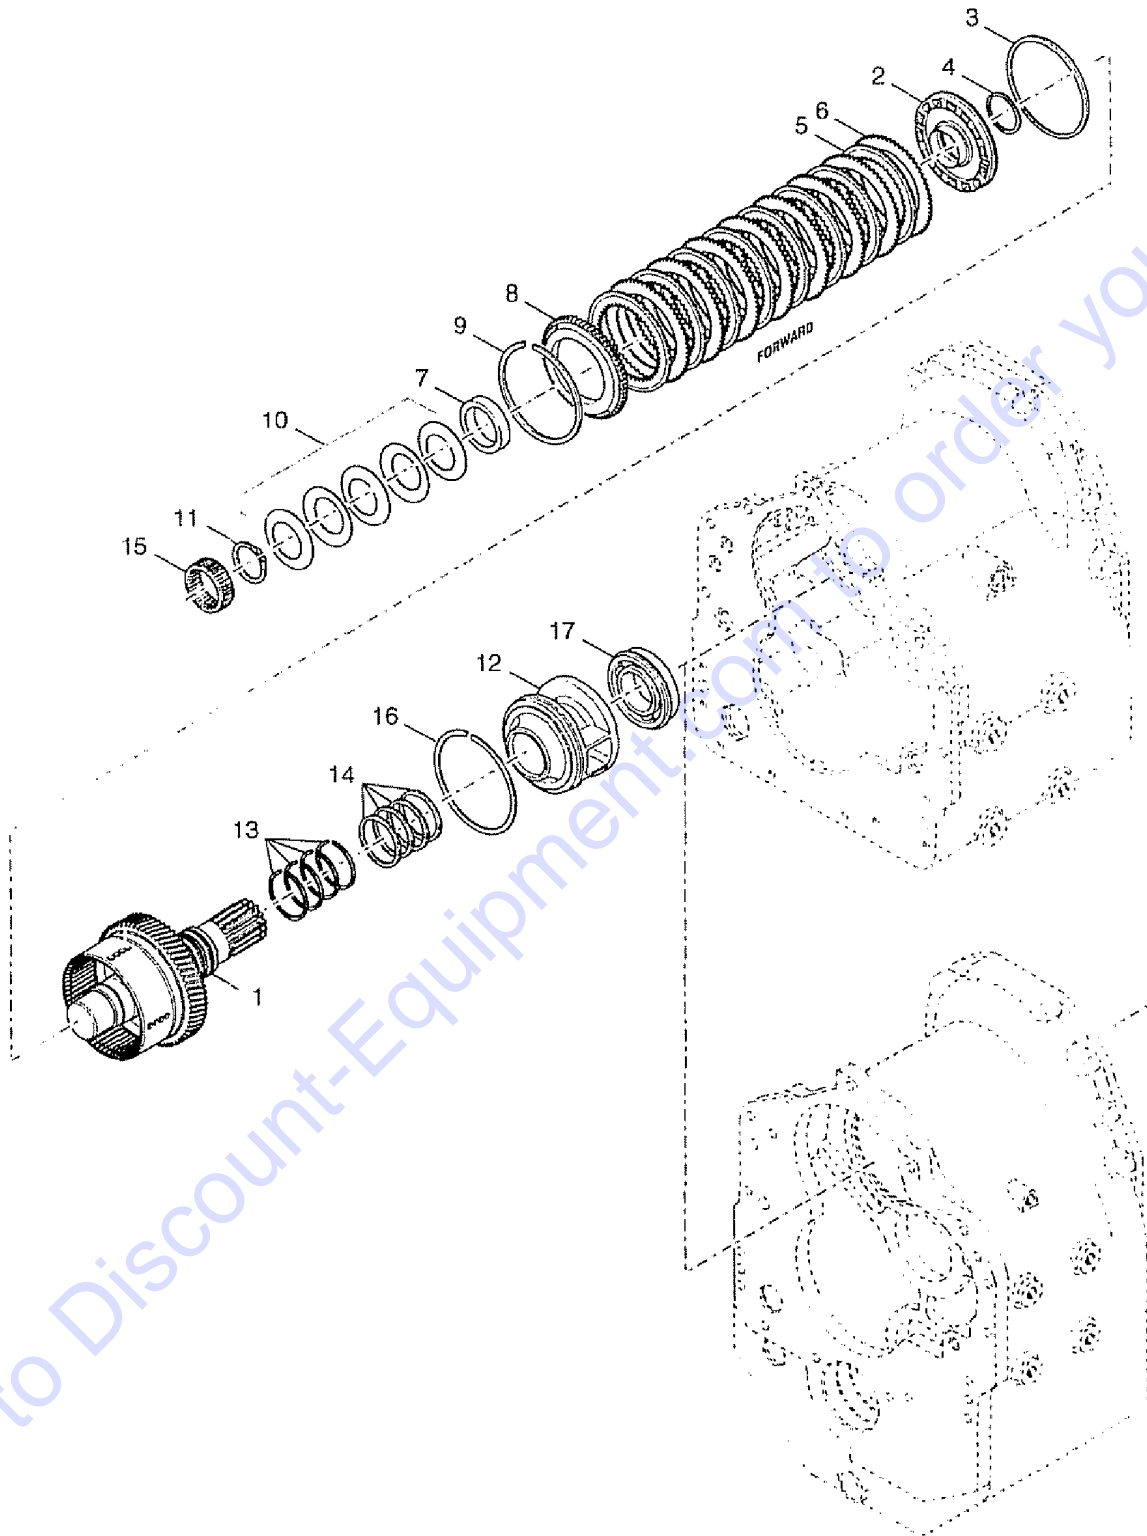

309.1 Forward Shaft Assembly

Item	Part No.	Description	Qty.
1	130437GT	ASSY,FWD SHAFT,DRUM & PLUG	
2	7-126-679GT	ASSY,CLUTCH PISTON & SEALS <i>(includes items 3 and 4)</i>	
3	7-126-145GT	SEAL,CLUTCH PISTON,OUTER	
4	7-126-144GT	SEAL,CLUTCH PISTON,INNER	
5	7-126-148GT	DISC,CLUTCH,INNER	
6	7-126-147GT	DISC,CLUTCH,OUTER	
7	7-126-183GT	SPACER,PISTON RETURN SPRING	
8	130435GT	END PLATE	
9	7-126-150GT	SNAP RING,BACKING PLATE	
10	7-126-566GT	ASSY,DISC SPRING <i>(includes 5 washers)</i>	
11	7-126-181GT	SNAP RING,SPRING RETAINING	
12	7-126-199GT	SLEEVE,PISTON RING	
13	7-126-55GT	SPRING,PISTON RING EXPANDER	
14	7-126-572GT	PISTON RING,FORWARD SHAFT	
15	7-126-195GT	BEARING,FORWARD SHAFT,FRONT	
16	7-126-198GT	RETAINING RING,INTERNAL	
17	7-126-200GT	BEARING,FORWARD SHAFT,REAR	

Go to Discount-Equipment.com to order your parts