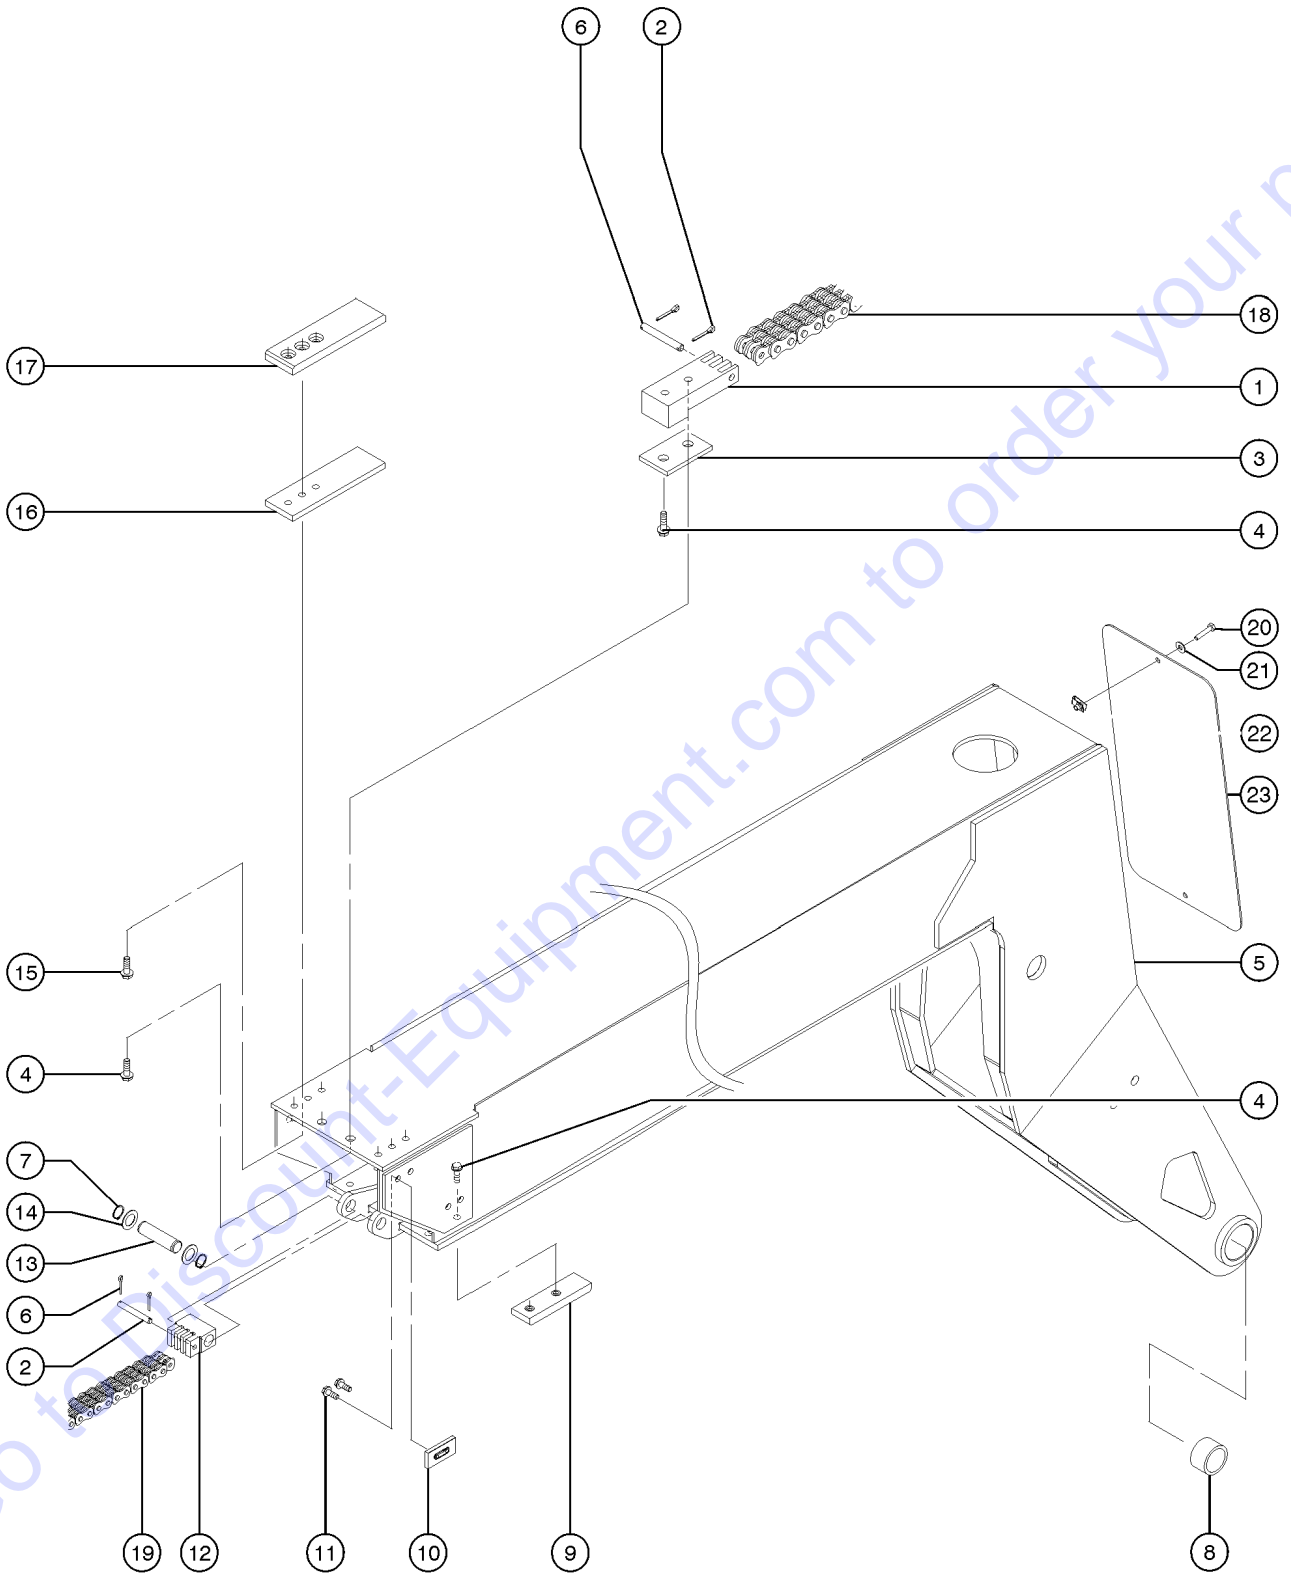

701.1 Small Boom Assembly

701.1 Small Boom Assembly

Item	Part No.	Description	Qty.
1	117780GT	ANCHOR,CHAIN,STEPPED,BL666.....	2
2	6-6243-06GT	COTTERPIN,3/32X3/4LG.....	6
3	123069GT	PLATE,CHAIN ANCHOR MOUNT.....	2
4	T106383GT	FLGHCS,1/2-13X1,GR5,ZN,LOC.....	4
5	131499GT	WELDMENT,#4 BOOM, 1056..... <i>(must specify color, gray or Genie Blue)</i>	1
--	228981GT	WELDMENT, SML BOOM 1056(BLUE) <i>(includes blue boom, items 8, 24)</i>	
6	130386GT	PIN,CHAIN ANCHOR,,313X2.625.....	3
7	44662GT	SNAP RING,EXTERNAL,1.00 DIA.....	2
8	108864GT	BEARING,2.50IDX3.00 ODX1.50LG.....	4
9	108869GT	WEARPAD,2X7X.75,LD.....	2
10	141025GT	ASSY,WEAR PAD,RR 0.5"THK.....	2
11	123121GT	BOLT FLANGE,3/8NC-16X3/4LG,LT.....	4
12	130872GT	CHAIN ANCHOR,PINNED,BL-666.....	1
13	79579GT	PIN,1.00DIA X4.51LG,2RING.....	1
14	30748GT	WASHER,SHIM,1.01 X 1.63 X.062.....	2
15	T106381GT	FLGHC,1/2-13X15,GR5,ZN,LOC.....	6
16	117676GT	SPACER,10X3X.50.....	2
17	108868GT	WEARPAD,10X3X.75HD.....	2
18	117502GT	CHAIN,BL666 EXTEND,GTH-1056.....	2
19	141030GT	CHAIN,BL666 RETRACT,GTH-1056.....	1
20	6-5204-10GT	SCREW,1/4-20 X 1.25,GR8..... <i>(from serial number GTH1011-15985)</i>	2
21	6638GT	WASHER,FLAT,USS,1/4"Y..... <i>(from serial number GTH1011-15985)</i>	2
22	56912GT	SPRING CLIP,1/4-20,.025-.15X.54,ZAG..... <i>(from serial number GTH1011-15985)</i>	2
23	236221GT	PLATE,FRONT BOOM COVER,1056..... <i>(from serial number GTH1011-15985)</i>	1
24	97673GT	Danger - Fall Hazard, No Riders.....	1