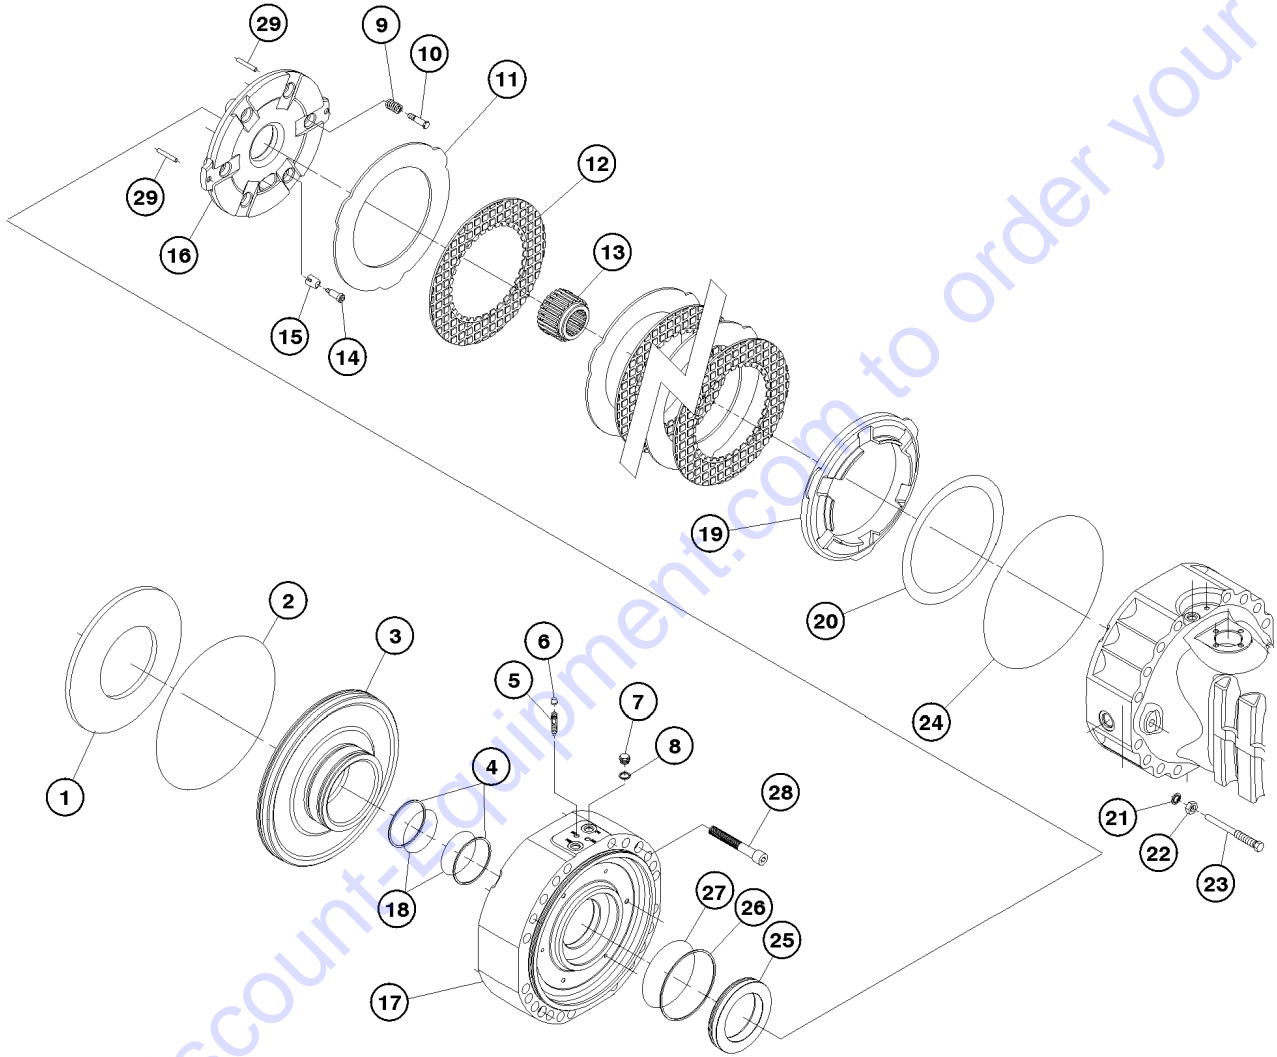

206.2 Front Axle, Brakes (from SN 1012-16525)

Go to DiscountEquipment.com to order your parts

206.2 Front Axle, Brakes (from SN 1012-16525)

Item	Part No.	Description	Qty.
1	1252613GT	SPRING.....	2
2	1252537GT	O-RING.....	2
3	1252611GT	PISTON.....	2
4	1252575GT	BACK-UP RING.....	4
5	824478GT	BLEEDER BOLT.....	4
6	1252674GT	PLUG.....	4
7	1252586GT	PLUG W/SEAL.....	4
8	1252586GT	PLUG W/SEAL.....	4
9	1252628GT	SPRING.....	6
10	1252625GT	ADJUSTING BOLT.....	6
11	1252626GT	INTERMEDIATE BRAKE DISC.....	4
12	1252617GT	BRAKE DISC.....	4
13	1252614GT	REDUCTION BUSHING.....	2
14	1252585GT	ADJUSTING BOLT.....	6
15	1252583GT	SPRING.....	4
16	825922GT	INTERMEDIATE BRAKE DISC.....	2
17	1252587GT	COVER..... <i>from SN 13-16791</i>	2
17	824244GT	COVER..... <i>to SN 13-16790</i>	
18	1252576GT	SEAL.....	4
19	1252615GT	SPACER.....	2
20	1252616GT	SHIM KIT.....	1
21	7-229-855GT	LOCKWASHER.....	4
22	7-229-856GT	NUT.....	4
23	1252624GT	BOLT.....	4
24	1252536GT	O-RING.....	2
25	1252612GT	PISTON.....	2
26	1252666GT	BACK-UP RING.....	2
27	1252584GT	O-RING.....	2
28	825929GT	CYLINDER BOLT.....	4
29	824241GT	DOWEL.....	4
30	1252586GT	PLUG W/SEAL.....	4