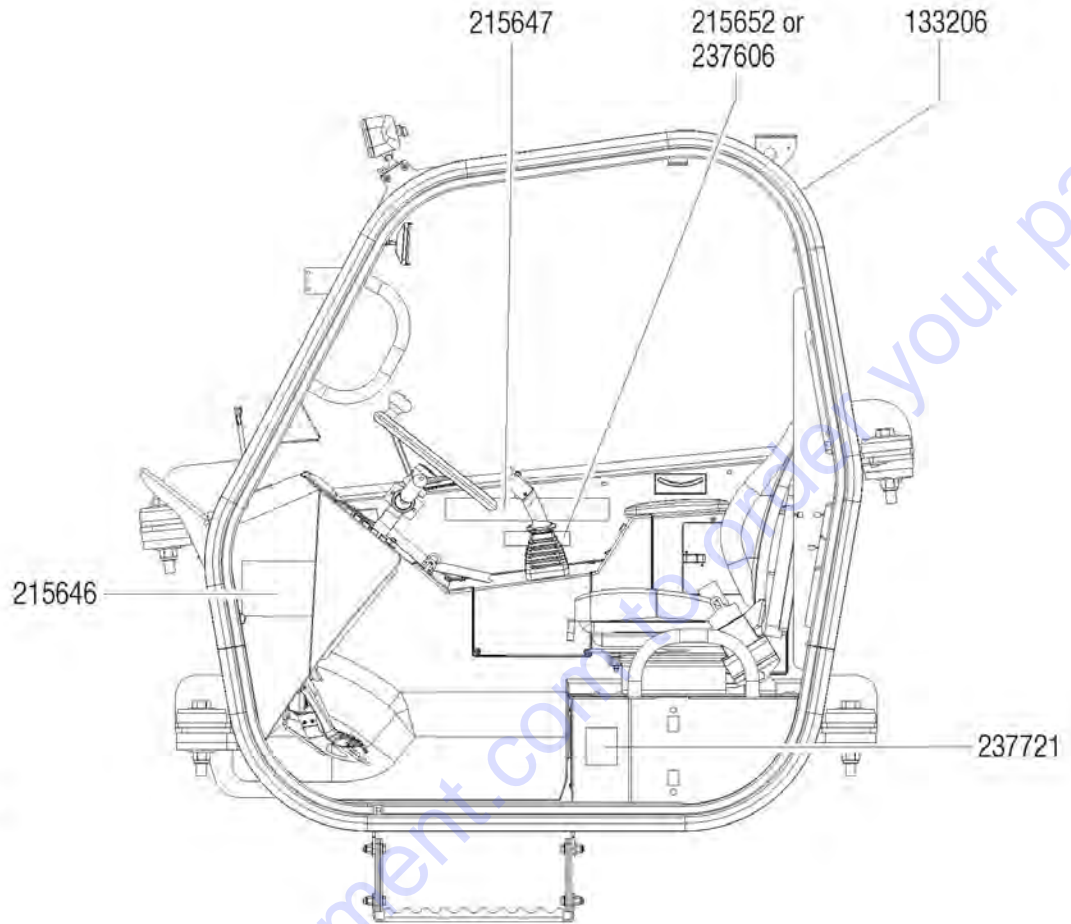

106.2 Decals with Symbols, Cab and Attachments (from GTH1012-16292)