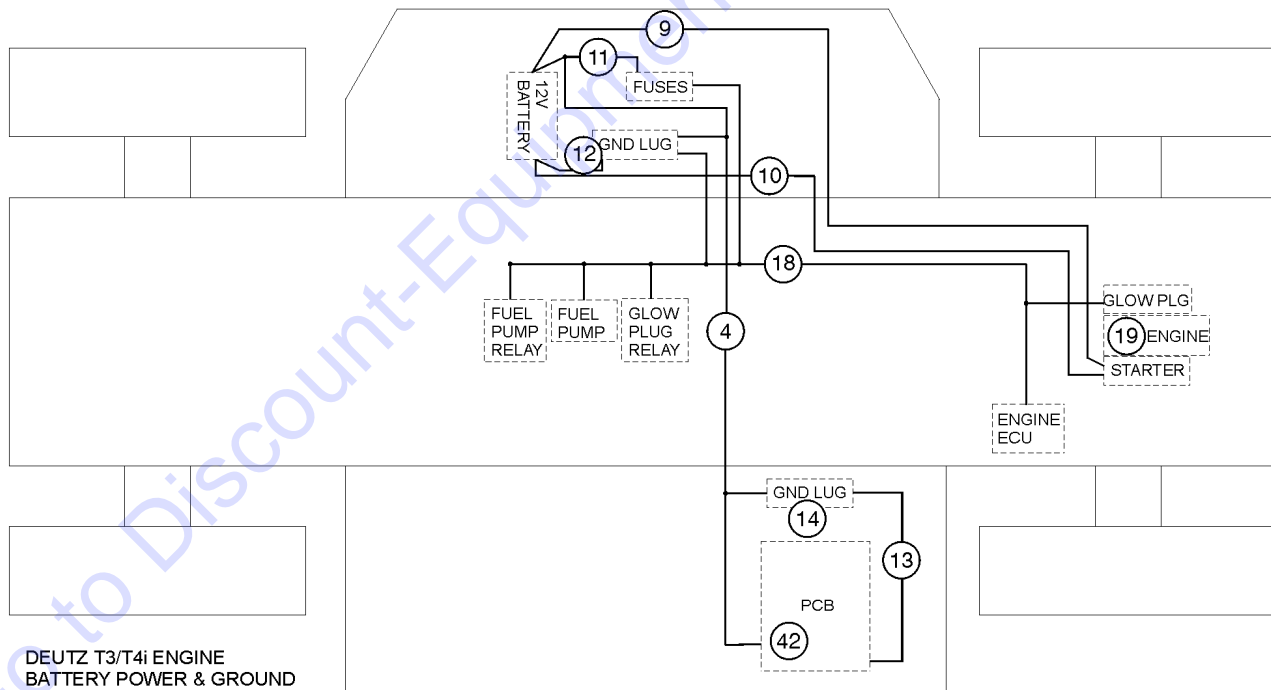

1003.1 Engine Harnesses

1003.1 Engine Harnesses

Item	Part No.	Description	Qty.
4	227493GT	HARNESS, TRANSMISSION.....1 <i>Serial numbers from 16292 to 19340</i>	
9	229022GT	BATT CABLE ASSY,RED,3/0.....1 <i>Serial numbers from 16292 to 19340</i>	
10	130719GT	BATTERY CABLE ASSY,BLACK,000.....1 <i>Serial numbers from 16292 to 19340</i>	
11	215522GT	HARNESS, POWER LEAD.....1 <i>Serial numbers from 16292 to 19340</i>	
12	7-319-17GT	GROUND STRAP,12 IN.....1 <i>Serial numbers from 16292 to 19340</i>	
13	237933GT	HARNESS, PCB GROUND.....1 <i>Serial numbers from 16292 to 19340</i>	
14	161444GT	ASSEMBLY, GROUND BUSS.....1 <i>Serial numbers from 16292 to 19340</i>	
18	219333GT	HARNESS,ENGINE ECM,TCD3.6,10K...1 <i>Serial numbers from 16292 to 19340</i> <i>(models with Dana Transmission)</i>	
--	825422GT	HARNESS,ENGINE ECM,TCD3.610K <i>Serial numbers from 19341 (models with</i> <i>ZF Transmission)</i>	
19	219334GT	HARNESS,ENGINE BASE,TCD3.6.....1 <i>Serial numbers from 19341</i>	
20	220016GT	ENGINE HARNESS,1204E-E44TA.....1 <i>Serial numbers from 16292 to 19340</i>	
21	220015GT	WIRING HARNESS,1204E-E44TA.....1 <i>Serial numbers from 16292 to 19340</i>	
22	T114415GT	HARNESS,ENGINE WIRING,PERKINS <i>Serial numbers from 14001 to 16291</i>	
--	217940GT	HARNESS,ENGINE WIRING,PERKINS.....1 <i>Serial numbers from 16292 to 19340</i> <i>(Perkins supplied harness)</i>	
42	161524GT	ASSEMBLY, POWER BUSS.....1 <i>Serial numbers from 16292 to 19340</i>