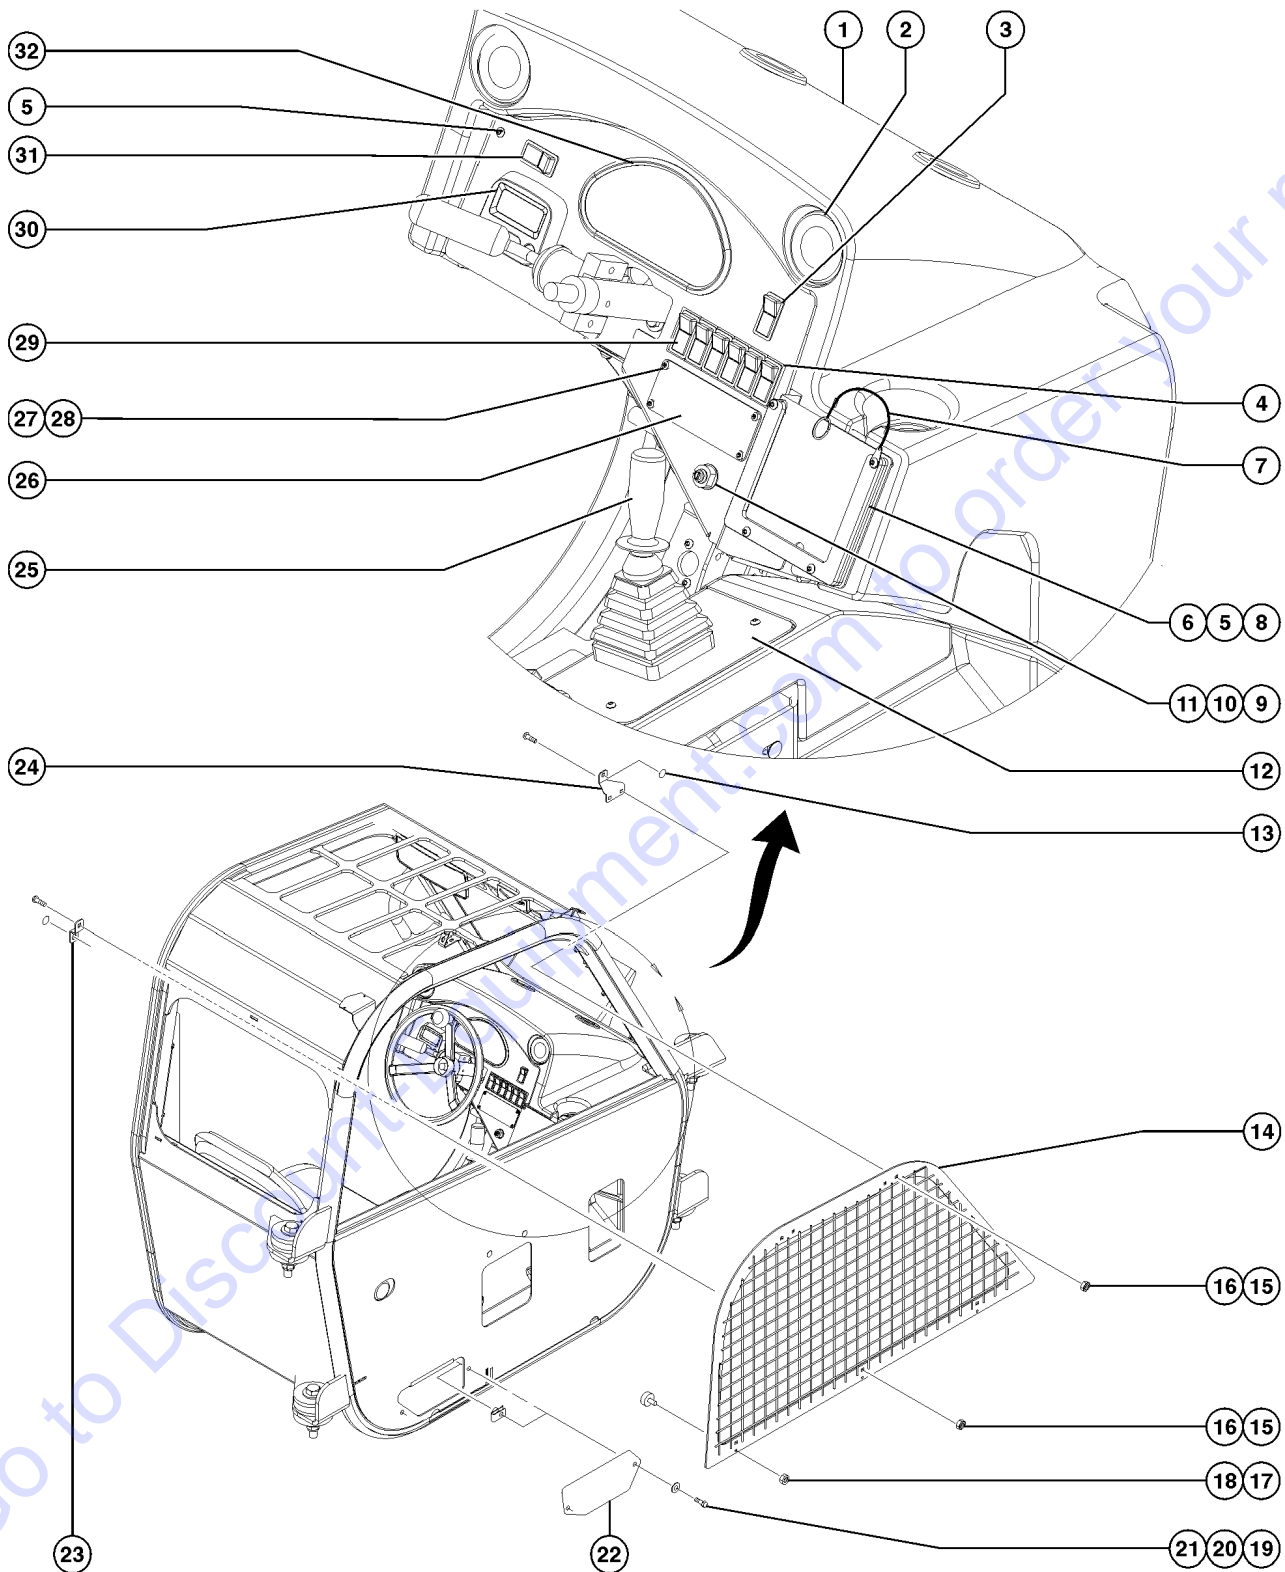

402.1 Standard Cab Components, View 2 (to SN GTH1012-16291)

402.1 Standard Cab Components, View 2 (to SN GTH1012-16291)

Item	Part No.	Description	Qty.
1	117224GT	PLASTIC DASH COVER.....	1
--	117402GT	PLATE,DASHBOARD.....	1
2	81900GT	PLUG,NYLON 2.093 BLACK DOMED.... <i>See section 406.1 for replacement vent</i>	4
3	123200GT	SWITCH, PARKING BRAKE.....	1
4	123568GT	END BEZEL.....	1
--	123569GT	CENTER BEZEL	
5	130909GT	SCREW,BHSCS,1/4-20X5/8,ZP.....	5
6	123291GT	PLATE,LOADCHART FRAME.....	1
7	123839GT	LANYARD ASSY,RETAINING WASHER.....	1
8	130480GT	HDPE,LOAD CHART HOLDER.....	1
9	1289104GT	KIT,SWITCH WITH KEYS.....	1
--	58322GT	KEY,SET 2 KEYS	
10	6607GT	WASHER,LOCK,#10 PLTD.....	4
11	104030GT	NUT HEX M5-0.8 CLASS 8 ZINC.....	4
12	117223GT	FORMING,JOYSTICK MOUNT, TOP.....	1
13	47478GT	BUMPER, RUBBER, 1"OD X .461H.....	5
14	123658GT	WELDMENT,RH SCREEN.....	1
15	4828GT	NUT,NYLOCK,3/8-16.....	9
16	64154GT	BOLT,CARRIAGE,3/8-16 X1.00,G5.....	9
17	79090GT	BUMPER, 1.00 X .375 X 5/16.....	3
18	6782GT	NUT,NYLOCK,5/16-18.....	3
19	6175GT	SCREW,HHC,3/8-16 X 1.....	2
20	6097GT	WASHER,FLAT,USS,3/8",Y.....	2
21	108581GT	SPRING CLIP,3/8-16 LG ZINC.....	2
22	130313GT	COVER,PANEL ACCESS.....	1
23	123705GT	FORMING,SCREEN MOUNT,BOTTOM.....	3
24	123706GT	FORMING,SCREEN MOUNT,TOP.....	2
25	117623GT	CONTROLLER,HYD ERGO W/SW <i>(refer to 410.1)</i>	
25A	117624GT	CONTROLLER,HYD ERGO W/O SW <i>(refer to 410.1)</i>	
25B	117625GT	CONTROLLER,HYD SPHERICAL KNOB <i>(refer to 411.1)</i>	
26	123367GT	COVER,CONTROL PANEL.....	1
27	110359GT	SCREW,PHM, 10-24 X .50.....	4
28	5365GT	NUT,NYLOCK,10-24.....	4
29	123567GT	PANEL PLUG.....	7
30	123273GT	DISPLAY,ENGINE DIAGNOSTIC.....	1
31	236350GT	SWITCH, WINDSHIELD WIPER/WSHER.....	1
32	117650GT	GAGE CLUSTER,CAB.....	1