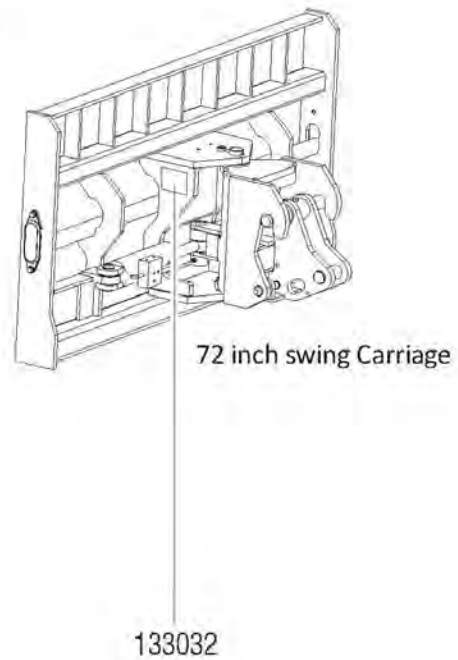

- *GTH-1056:
- Load Chart Cards
- 215625
- 215626
- 215627
- 215628
- 215629
- 215630
- 215631
- 1258407