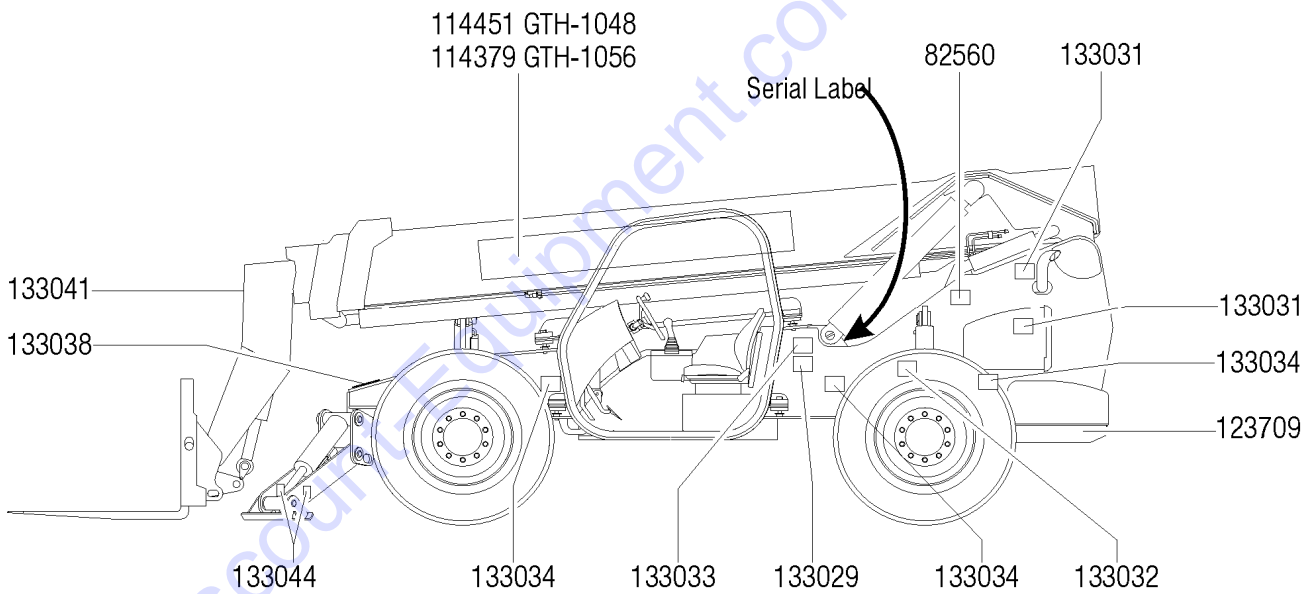

104.1 Decals with Symbols, Cab Side

104.1 Decals with Symbols, Cab Side

Item	Part No.	Description	Qty.
--		DECAL KIT,SYM,1056,COMPLETE <i>(214328 will be available soon) (does not include load charts)</i>	
1	82560GT	DECAL,SYMBOL-SKIN INJECT HAZRD.....	2
2	114379GT	DECAL,COSMETIC,GENIE GTH-1056...	2
3	123709GT	DECAL,GRAY VINYL, SHAPED.....	1
4	133029GT	DECAL,FALLING OBJECT HAZARD....	2
5	133031GT	Label - Burn Hazard.....	3
6	133032GT	DECAL,CRUSH HAZ MOVING PT,SYMB.....	1
7	133033GT	DECAL,CRUSH,ROLLING MACHIN SYM.....	2
8	133034GT	DECAL,CRUSH,TIRE ROTATE,SYMB...	4
9	133038GT	DECAL,CRUSH HAZ,MOVING PTS,SYM.....	1
10	133041GT	DECAL,FALL HAZ,NO RIDERS SYMB...	2
11	133044GT	Label - Crush Hazard, Stabilizers.....	4
12	231155GT	DECAL, A-G, GTH1056, WHITE.....	1

Go to Discount-Equipment.com to order your parts