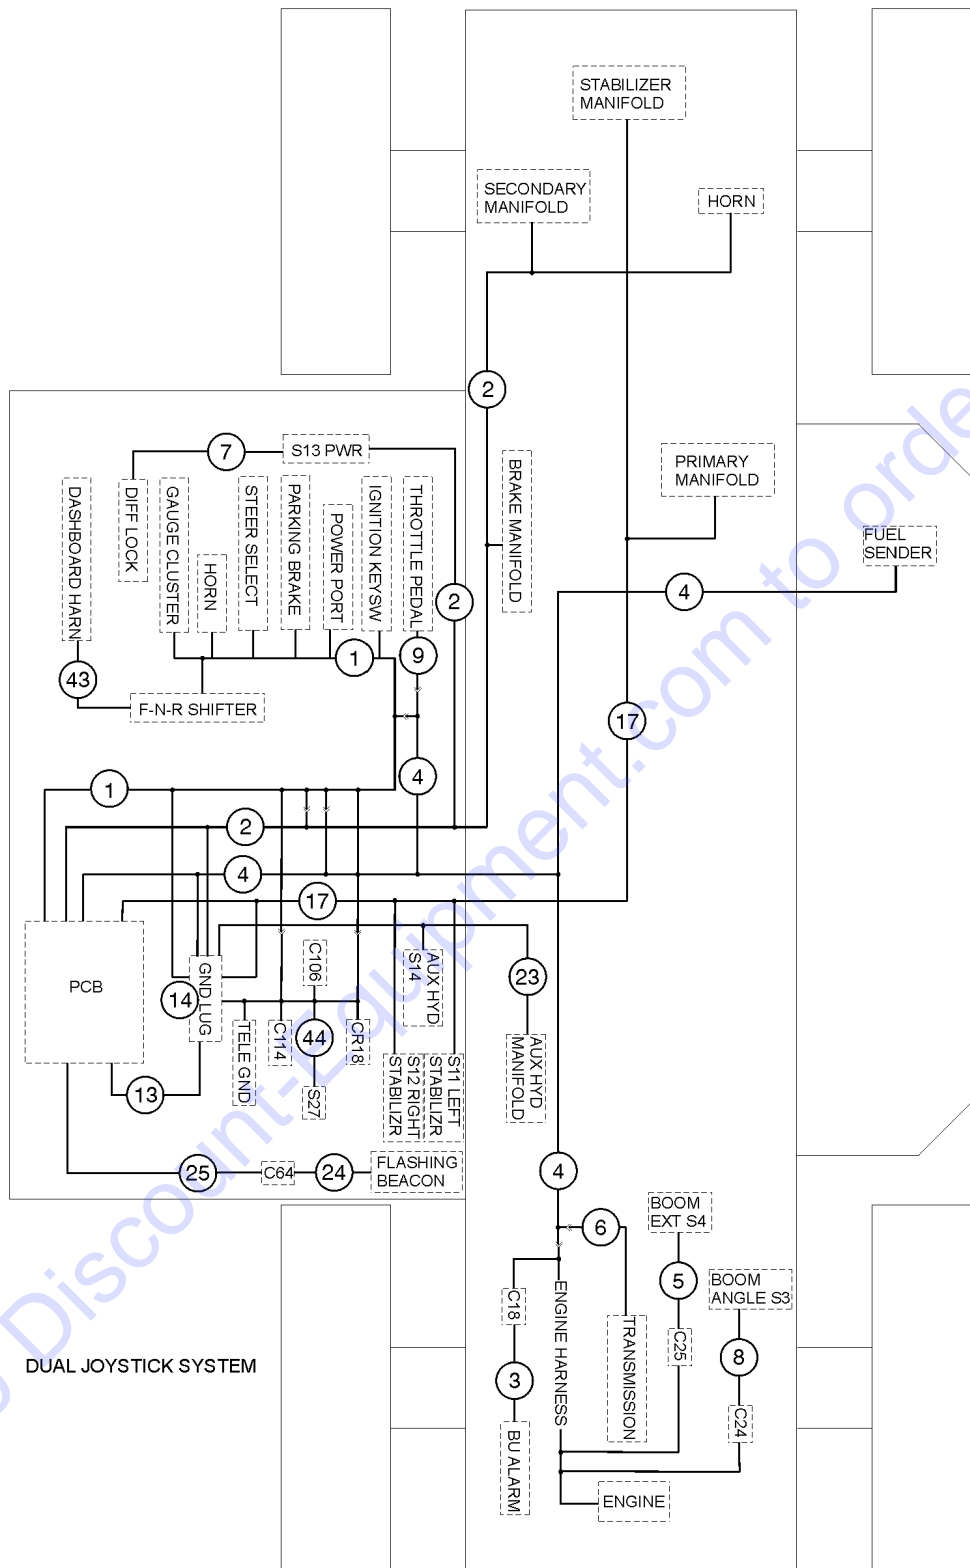

1002.1 Dual Joystick System Harnesses

DUAL JOYSTICK SYSTEM

1002.1 Dual Joystick System Harnesses

Item	Part No.	Description	Qty.
1	227495GT	HARNESS, DASHBOARD.....	1
2	214539GT	HARNESS, SECONDARY MANIFOLD....	1
3	219457GT	HARNESS, BACKUP ALARM.....	1
4	117662GT	HARNESS, TRANSMISSION (to sn 16291)	
--	214540GT	HARNESS, TRANSMISSION..... (from sn 16292 to 19340)	1
5	123588GT	HARNESS,BOOM EXT SW,1056.....	1
6	822924GT	HARNESS, TRANSMISSION CONTROL.....	1
7	214443GT	ASSEMBLY,FOOT SWITCH.....	1
8	117664GT	HARNESS,BOOM ANGLE SWITCH.....	1
9	217207GT	HARNESS, THROTTLE PEDAL.....	1
13	237933GT	HARNESS, PCB GROUND.....	1
14	161444GT	ASSEMBLY, GROUND BUSS.....	1
17	215446GT	HARNESS, PRIMARY MANIFOLD DJ....	1
23	215332GT	HARNESS,AUX HYDRAULICS.....	1
24	229683GT	HARNESS, BEACON LIGHT..... (includes beacon and wire harness connector)	1
--	105556GT	LENS,FLASHING BEACON for 231931	
--	105557GT	BULB,FLASHING BEACON for 231931	
--	231931GT	STROBE,BEACON, AC COMP 12-80V for 229683	
25	229682GT	HARNESS, POWER, BEACON LIGHT...1	
43	826879GT	HARNESS, TOP GEAR LOCKOUT.....	1
44	1255981GT	HARNESS, HERTZ TELEMATICS.....	1