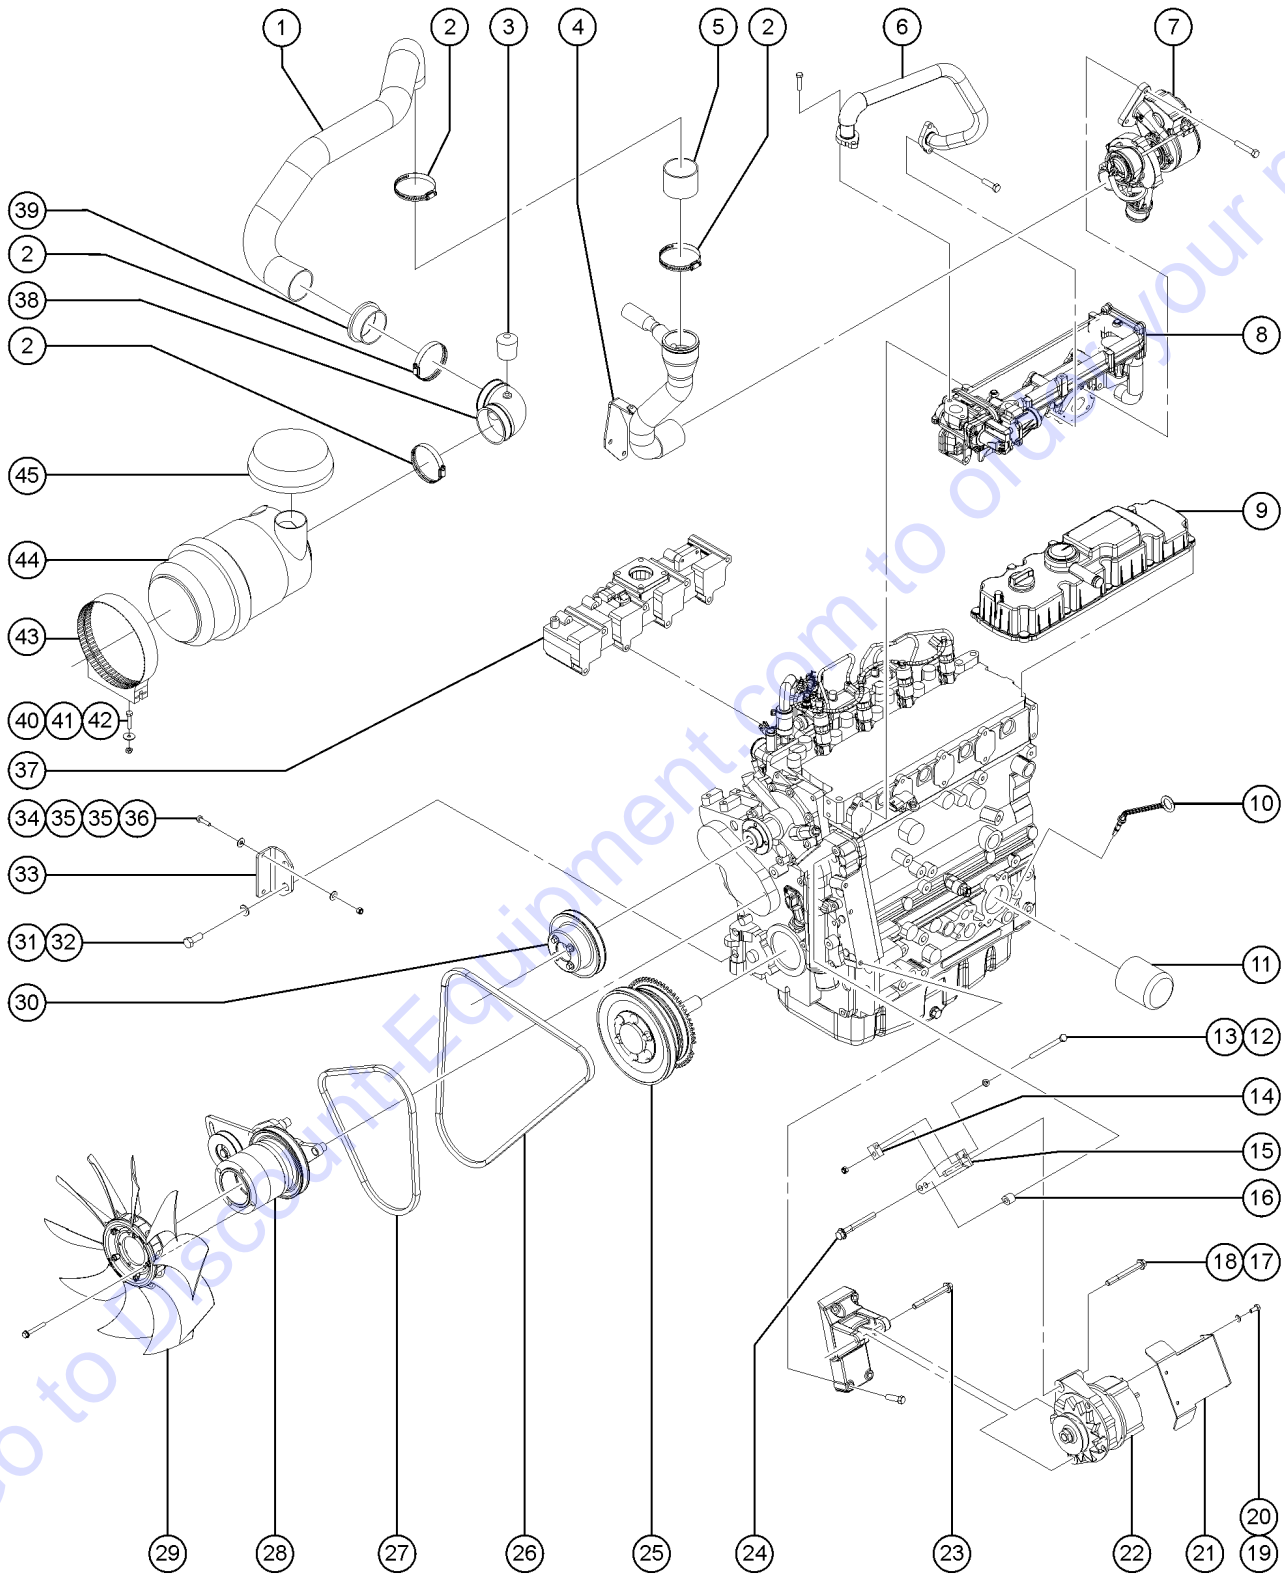

516.1 Deutz TCD 3.6 Tier IV Engine, View 3

516.1 Deutz TCD 3.6 Tier IV Engine, View 3

Item	Part No.	Description	Qty.	Item	Part No.	Description	Qty.
--		<i>Due to Tier 4 regulations, many engine replacement parts require the engine serial number at time of order placement. When ordering engine parts please have both machine and engine serial numbers available. For internal engine parts, contact engine dealer</i>		25	236244GT	PULLEY,CRANKSHAFT,DEUTZ TCD3.6.....	1
--	219334GT	HARNESS,ENGINE BASE,TCD3.6.....	1	26	236267GT	V-BELT,ALTERNATOR,DEUTZ TCD3.6.....	1
1	1263154GT	PIPE,TURBO INLET,TCD3.6,10K.....	1	27	236268GT	V-BELT,RADIATOR FAN,DEUTZ TCD3.....	1
2	30489GT	CLAMP,HOSE,3.50.....	4	28A	236245GT	PULLEY ASSEMBLY,RADIATOR FAN,T.....	1
3	117588GT	GAUGE, AIR RESTRICT,90M-BAR.....	1	28B	1275970GT	PULLEY,TENSIONING,RAD.FAN,TC3.6L	
4	219325GT	ASSY,TURBO INLET,TCD3.6,10K.....	1	28C	1275971GT	BRACKET, PULLEY	
5	130179GT	UPPER CAC PIPE CONNECTORS.....	1	29	219329GT	FAN,RADIATOR,DEUTZ TCD3.6, 10K....	1
6	219327GT	PIPE,EGR TUBE DEUTZ TD3.6,10K.....	1	30	236248GT	PULLEY ASSEMBLY,ALTERNATOR,TCD.....	1
--	1272577GT	GASKET,EGR TUBE DEUTZ TD3.6,10...2 <i>order with 2ea gasket 1272577 sold separately</i>	2	31	49381GT	SCREW,HHC,M12 X 30	
7	236258GT	TURBOCHARGER,DEUTZ TCD3.6.....	1	32	49409GT	WASHER,LOCK,M12	
--	1270487GT	EGR COOLER, DEUTZ TCD3.6		33	161853GT	BACK UP ALARM BRACKET.....	1
--	236254GT	MANIFOLD,EXHAUST,DEUTZ TCD3.6.....	1	34	6888GT	SCREW,HHC,1/4-20 X 1	
8	219328GT	PIPES, EXHAUST MAN., TCD3.6 8K		35	6638GT	WASHER,FLAT,USS,1/4"Y	
9	236246GT	VALVE COVER,DEUTZ TCD3.6.....	1	36	6091GT	NUT,NYLOCK,1/4-20	
10	236255GT	DIPSTICK,OIL,DEUTZ TCD3.6.....	1	37	236252GT	MANIFOLD,INTAKE,DEUTZ TCD3.6.....	1
11	49924GT	FILTER,OIL,DEUTZ F4L1011F.....	1	38	219323GT	ELBOW, 90 DEG W/PORT.....	1
--	1255653GT	FILTER,OIL,DEUTZ REPLACEMENT <i>GENIE GENUINE PART. SEE PN 1255653 FOR COMPATIBLE AFTERMARKET REPLACEMENT.</i>	1	39	88064GT	REDUCER,3" TO 2.75".....	1
12	218718GT	HEX BOLT, TCD3.6 ALT		40	13000GT	SCREW,HHC,5/16-18 X 1.25	
13	218719GT	WASHER, TCD3.6 ALT		41	5397GT	WASHER,FLAT,USS,5/16",Y	
14	218717GT	THREADED PIECE, TCD3.6 ALT.....	1	42	6782GT	NUT,NYLOCK,5/16-18	
15	218716GT	CLAMPING STRAP, TCD3.6 ALT.....	1	43	7-109-03GT	MOUNTING BAND, SMALL BASE.....	1
16	218722GT	SPACER SLEEVE, TCD3.6 ALT.....	1	44	123806GT	AIR CLEANER, M&H400, MIRROR IN....	1
17	218723GT	HEX BOLT, TCD3.6 ALT		--	1281129GT	END CAP, AIR CLEANER 123806 <i>for 123806</i>	
18	218724GT	HEX NUT, TCD3.6 ALT		--	7-109-04GT	FILTER ELEMENT / PRIMARY.....	1
19	67537GT	SCREW,HHC,M5 X 12MM		--	7-109-14GT	SAFETY ELEMENT.....	1
20	49413GT	WASHER,FLAT, M5 YELLOW ZINC				<i>for 123806</i>	
21	1251993GT	FORMING,ALTERNATOR GRD,TCD3.6.....	1	45	7-109-02GT	RAIN CAP W/CLAMP.....	1
--	1263499GT	KIT, GUARD, ALTERNATOR, TCD3.6.....	1				
22	236251GT	ALTERNATOR,95 AMP,DEUTZ.....	1				
23		HEX BOLT, TCD3.6 ALT					
24		HEX BOLT, TCD3.6 ALT