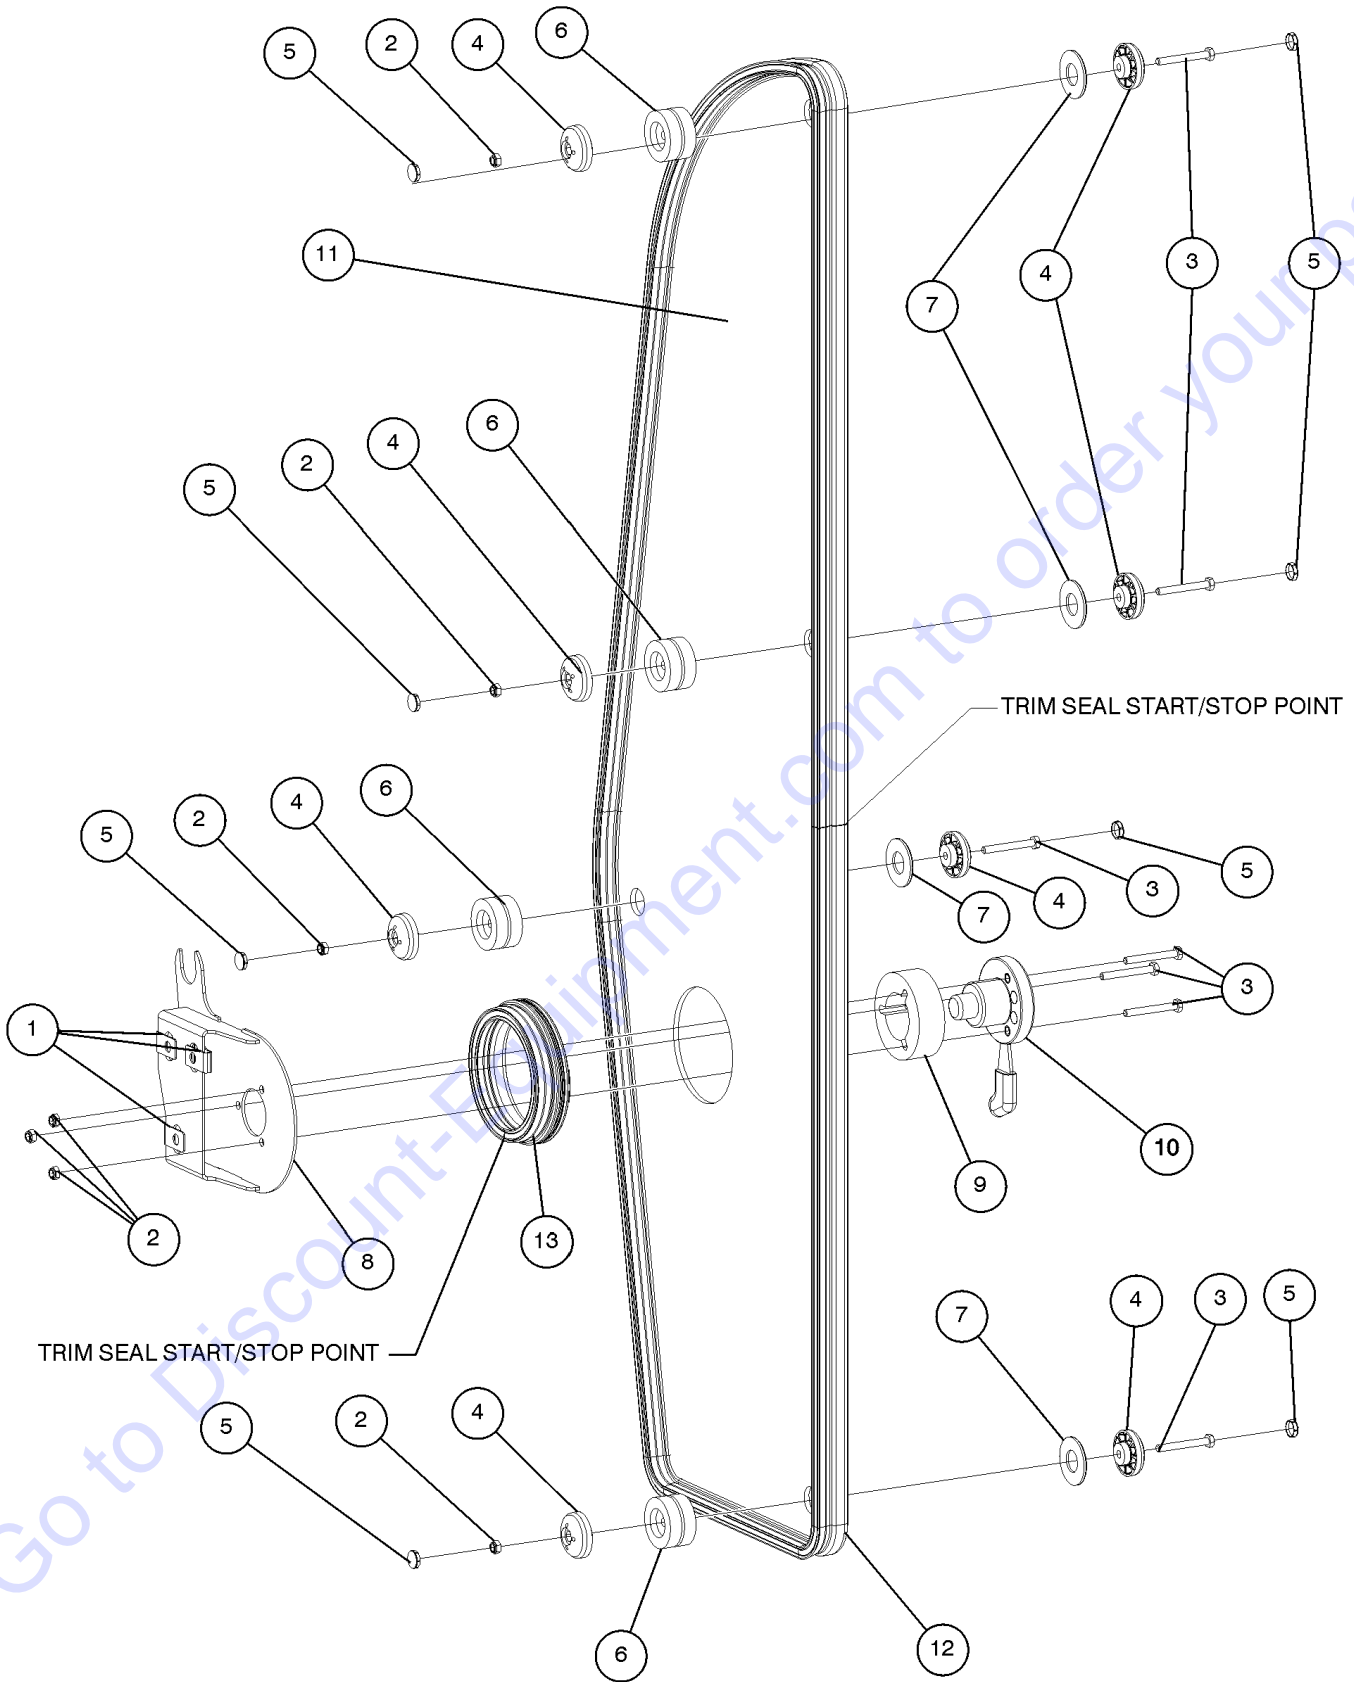

423.1 Enclosed Cab Assembly Option, View 8 (from serial number GTH1012-16292)

423.1 Enclosed Cab Assembly Option, View 8 (from serial number GTH1012-16292)

Item	Part No.	Description	Qty.
1	29868GT	SPRING CLIP,3/8-16,.05-.20X.73,ZAG....3	
2	49364GT	NUT,NYLOCK,M6X1.00.....7	
3	49403GT	SCREW,HHC,M6 X 50.....7	
4	130123GT	BUSHING,WINDOW FASTENER.....8	
5	130124GT	CAP,WINDOW BUSHING.....8	
6	130134GT	SPACER,WINDOW.....4	
7	130189GT	SPACER,GLASS BUSHING.....4	
8	130212GT	WELDMENT,HOLDBACK MOUNTING....1	
9	130215GT	SPACER,HOLDBACK MOUNT.....1	
10	130220GT	HOLDBACK LATCH.....1	
11	236783GT	GLASS, SIDE, LR.....1	
12	130163GT	WEATHERSTRIP,DOUBLE BULB....121.5	
13	130163GT	WEATHERSTRIP,DOUBLE BULB.....12.5	

Go to Discount-Equipment.com to order your parts