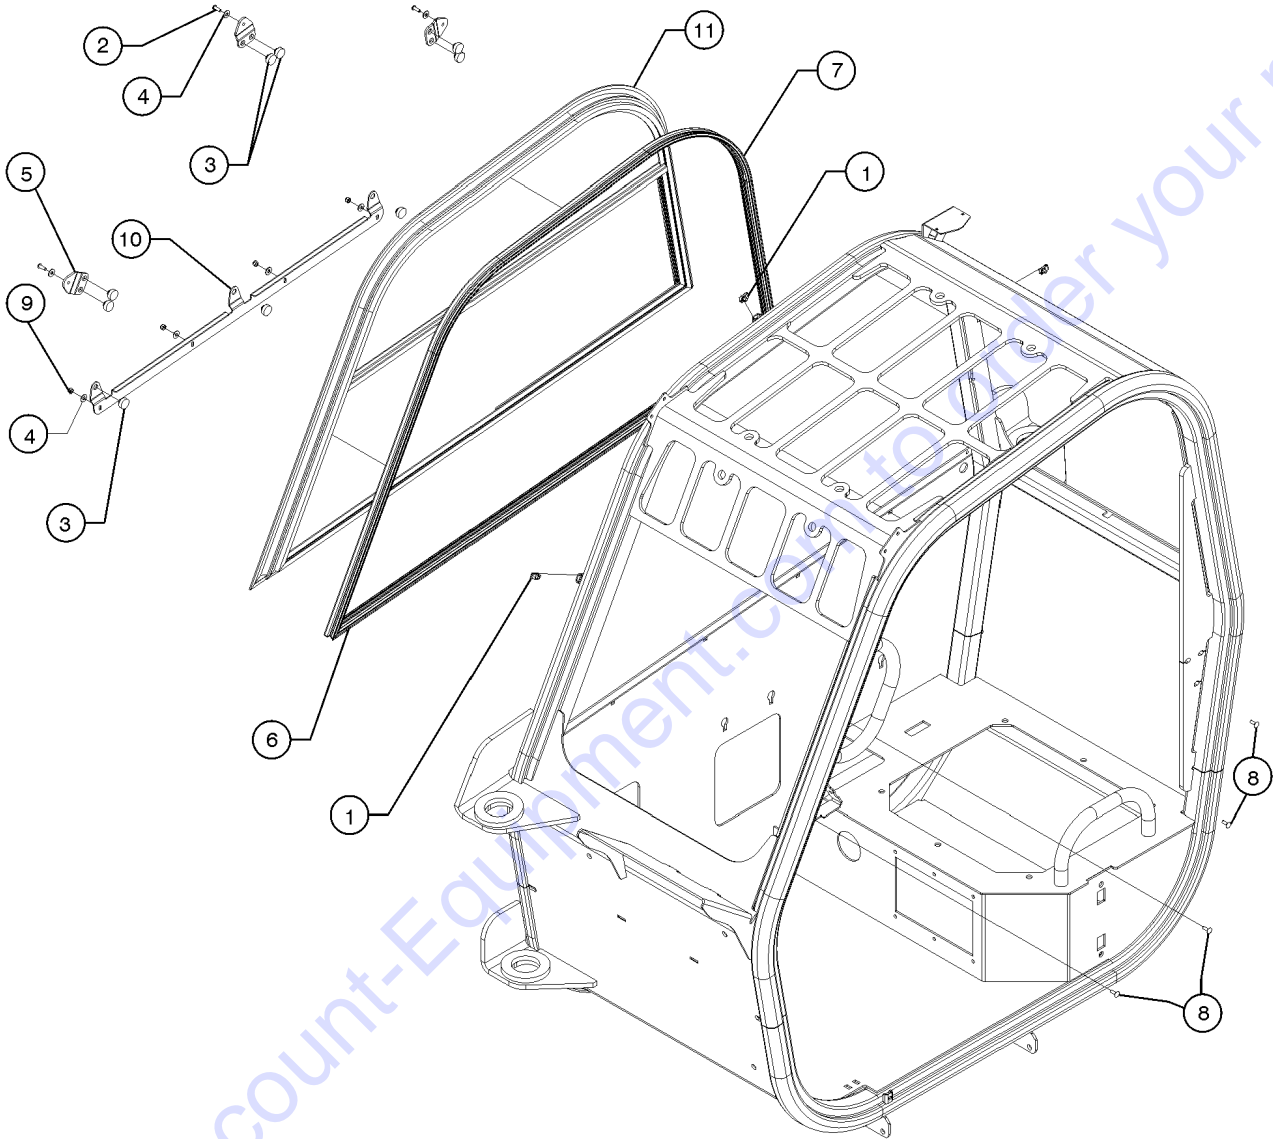

419.1 Enclosed Cab Assembly Option, View 4 (from serial number GTH1012-16292)

419.1 Enclosed Cab Assembly Option, View 4 (from serial number GTH1012-16292)

Item	Part No.	Description	Qty.
1	56912GT	SPRING CLIP,1/4-20,.025-.15X.54,ZAG.....	3
2	14297GT	SCREW,BHHS,1/4-20 X .75.....	3
3	43392GT	BUMPER,BATTERY BOX & RAILS.....	9
4	6638GT	WASHER,FLAT,USS,1/4"Y.....	7
5	230026GT	FORMING, GLASS RETAINER.....	3
6	130163GT	WEATHERSTRIP,DOUBLE BULB....	57.63
7	130163GT	WEATHERSTRIP,DOUBLE BULB....	95.56
8	6878GT	BOLT,CARRIAGE,1/4-20 X .75,G2.....	4
9	6097GT	WASHER,FLAT,USS,3/8",Y.....	4
10	230027GT	FORMING,GLASS RETAINER.....	1
11	230045GT	WINDOW, RH SLIDING GTH.....	1
--		HANDLE, D15, HIGH (218490) (component no longer available)	
--	218489GT	KNOB, LOCKING	

Go to Discount-Equipment.com to order your parts