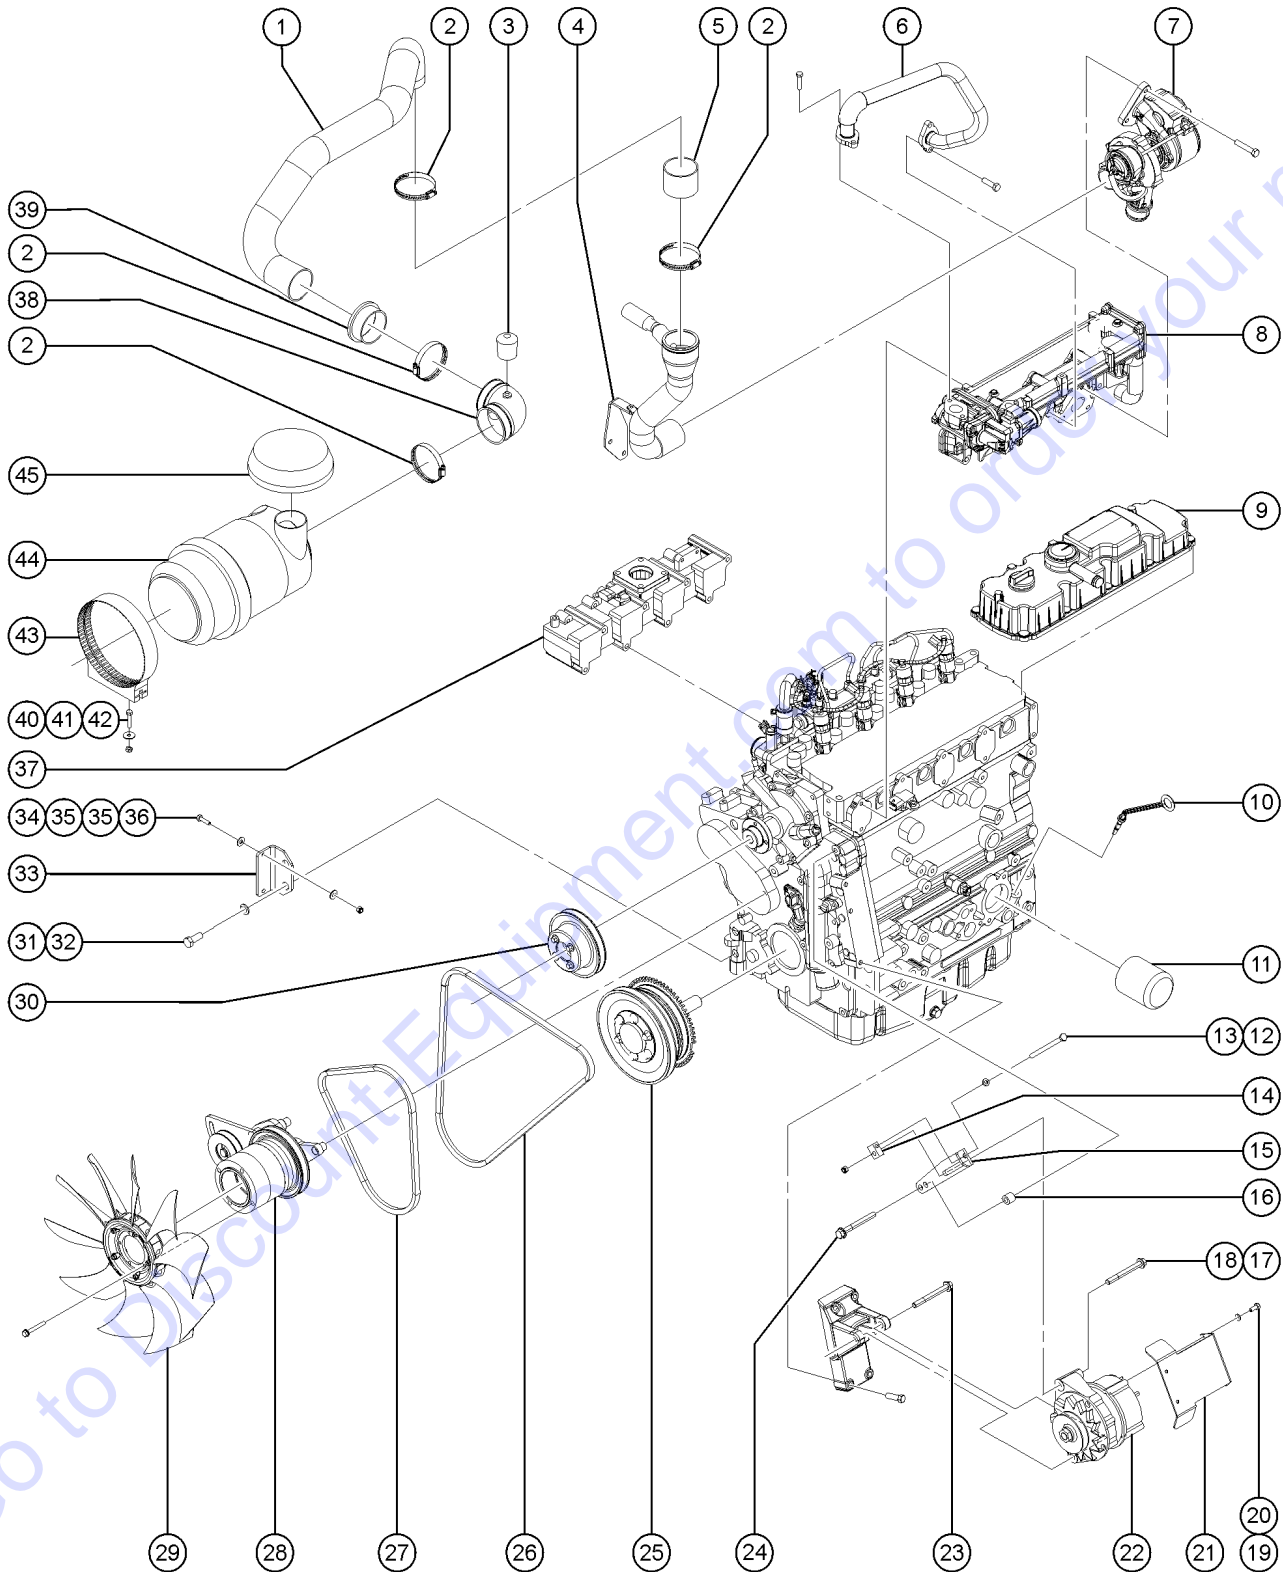

513.1 Deutz TCD3.6 T3 Engine, View 3

513.1 Deutz TCD3.6 T3 Engine, View 3

Item	Part No.	Description	Qty.	Item	Part No.	Description	Qty.
--	219334GT	HARNESSE,ENGINE BASE,TCD3.6.....1		28A	236245GT	PULLEY ASSEMBLY,RADIATOR FAN,T.....1	1
1	1263154GT	PIPE,TURBO INLET,TCD3.6,10K.....1		28B	1275970GT	PULLEY,TENSIONING,RAD.FAN,TC3.6L	
2	30489GT	CLAMP,HOSE,3.50.....4		28C	1275971GT	BRACKET, PULLEY	
3	117588GT	GAUGE, AIR RESTRICT,90M-BAR.....1		29	219329GT	FAN,RADIATOR,DEUTZ TCD3.6, 10K....1	
4	219325GT	ASSY,TURBO INLET,TCD3.6,10K.....1		30	236248GT	PULLEY ASSEMBLY,ALTERNATOR,TCD.....1	
5	130179GT	UPPER CAC PIPE CONNECTORS.....1		31	49381GT	SCREW,HHC,M12 X 30	
6	219327GT	PIPE,EGR TUBE DEUTZ TD3.6,10K.....1 <i>order with 2ea gasket 1272577</i>		32	49409GT	WASHER,LOCK,M12	
--	1272577GT	GASKET,EGR TUBE DEUTZ TD3.6,10...2 <i>sold separately</i>		33	161853GT	BACK UP ALARM BRACKET.....1	
7	236258GT	TURBOCHARGER,DEUTZ TCD3.6.....1		34	6888GT	SCREW,HHC,1/4-20 X 1	
--	1270487GT	EGR COOLER, DEUTZ TCD3.6		35	6638GT	WASHER,FLAT,USS,1/4"Y	
--	236254GT	MANIFOLD,EXHAUST,DEUTZ TCD3.6.....1		36	6091GT	NUT,NYLOCK,1/4-20	
8	219328GT	PIPES, EXHAUST MAN., TCD3.6 8K		37	236252GT	MANIFOLD,INTAKE,DEUTZ TCD3.6.....1	
9	236246GT	VALVE COVER,DEUTZ TCD3.6.....1		38	219323GT	ELBOW, 90 DEG W/PORT.....1	
10	236255GT	DIPSTICK,OIL,DEUTZ TCD3.6.....1		39	88064GT	REDUCER,3" TO 2.75".....1	
11	49924GT	FILTER,OIL,DEUTZ F4L1011F.....1 <i>GENIE GENUINE PART. SEE PN 1255653 FOR COMPATIBLE AFTERMARKET REPLACEMENT.</i>		40	13000GT	SCREW,HHC,5/16-18 X 1.25	
--	1255653GT	FILTER,OIL,DEUTZ,REPLACEMENT <i>GENIE AFTERMARKET PART. COMPATIBLE WITH GENIE GENUINE PART 49924.</i>		41	5397GT	WASHER,FLAT,USS,5/16",Y	
12	218718GT	HEX BOLT, TCD3.6 ALT		42	6782GT	NUT,NYLOCK,5/16-18	
13	218719GT	WASHER, TCD3.6 ALT		43	7-109-03GT	MOUNTING BAND, SMALL BASE.....1	
14	218717GT	THREADED PIECE, TCD3.6 ALT.....1		44	123806GT	AIR CLEANER, M&H400, MIRROR IN...1	
15	218716GT	CLAMPING STRAP, TCD3.6 ALT.....1		--	1281129GT	END CAP, AIR CLEANER 123806 <i>for 123806</i>	
16	218722GT	SPACER SLEEVE, TCD3.6 ALT.....1		--	7-109-04GT	FILTER ELEMENT / PRIMARY.....1 <i>for 123806</i>	
17	218723GT	HEX BOLT, TCD3.6 ALT		--	7-109-14GT	SAFETY ELEMENT.....1 <i>for 123806</i>	
18	218724GT	HEX NUT, TCD3.6 ALT		45	7-109-02GT	RAIN CAP W/CLAMP.....1	
19	67537GT	SCREW,HHC,M5 X 12MM					
20	49413GT	WASHER,FLAT, M5 YELLOW ZINC					
21	1251993GT	FORMING,ALTERNATOR GRD,TCD3.6.....1					
--	1263499GT	KIT, GUARD, ALTERNATOR, TCD3.6....1					
22	236251GT	ALTERNATOR,95 AMP,DEUTZ.....1					
23		HEX BOLT, TCD3.6 ALT					
24		HEX BOLT, TCD3.6 ALT					
25	236244GT	PULLEY,CRANKSHAFT,DEUTZ TCD3.6.....1					
26	236267GT	V-BELT,ALTERNATOR,DEUTZ TCD3.6.....1					
27	236268GT	V-BELT,RADIATOR FAN,DEUTZ TCD3.....1