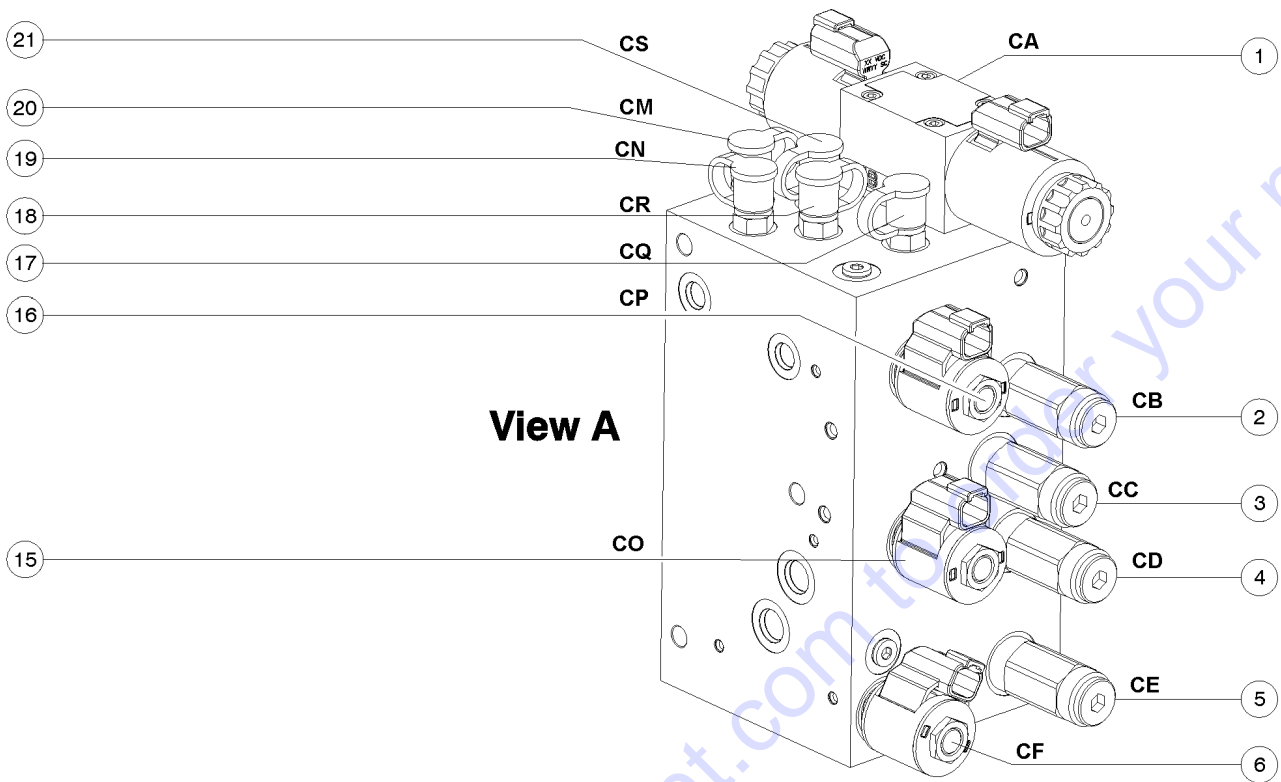

810.1 Secondary Function Manifold