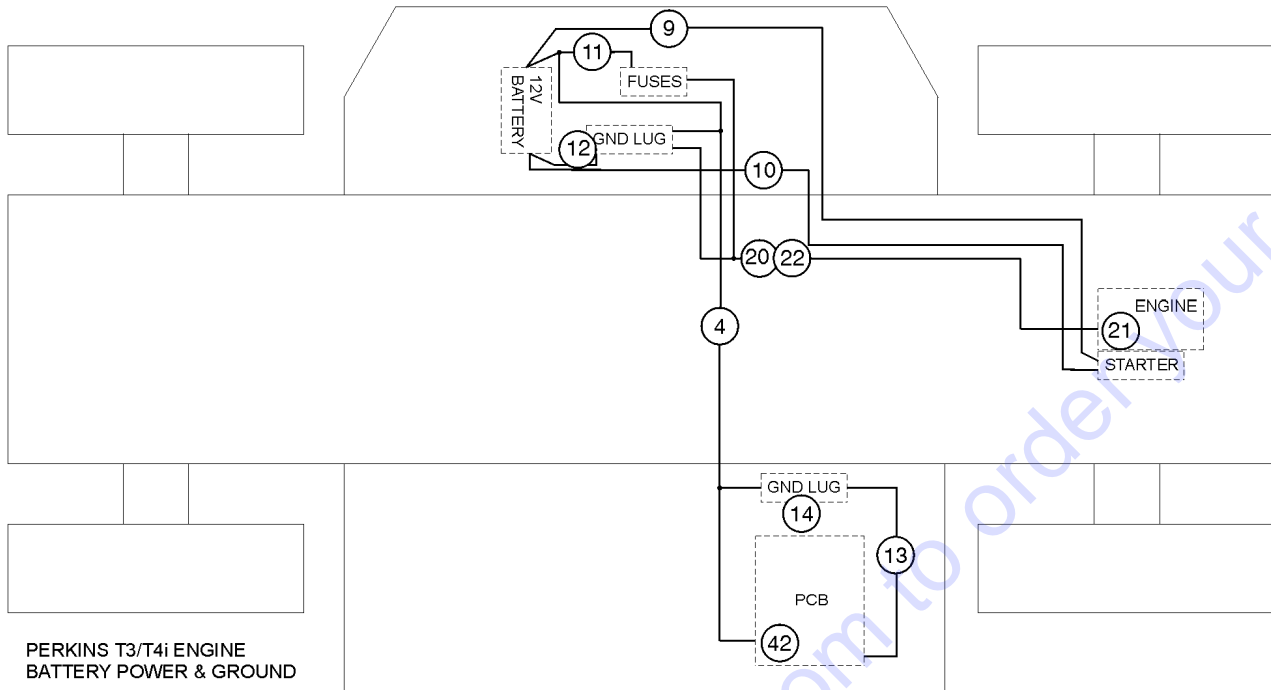

1003.1 Engine Harnesses

1003.1 Engine Harnesses

Item	Part No.	Description	Qty.
4	227493GT	HARNESS, TRANSMISSION.....1 <i>Serial numbers from 16292 to 19340</i>	
9	229022GT	BATT CABLE ASSY,RED,3/0.....1 <i>Serial numbers from 16292 to 19340</i>	
10	130719GT	BATTERY CABLE ASSY,BLACK,000.....1 <i>Serial numbers from 16292 to 19340</i>	
11	215522GT	HARNESS, POWER LEAD.....1 <i>Serial numbers from 16292 to 19340</i>	
12	7-319-17GT	GROUND STRAP,12 IN.....1 <i>Serial numbers from 16292 to 19340</i>	
13	237933GT	HARNESS, PCB GROUND.....1 <i>Serial numbers from 16292 to 19340</i>	
14	161444GT	ASSEMBLY, GROUND BUSS.....1 <i>Serial numbers from 16292 to 19340</i>	
18	219333GT	HARNESS,ENGINE ECM,TCD3.6,10K...1 <i>Serial numbers from 16292 to 19340</i> <i>(models with Dana Transmission)</i>	
--	825422GT	HARNESS,ENGINE ECM,TCD3.610K <i>Serial numbers from 19341 (models with</i> <i>ZF Transmission)</i>	
19	219334GT	HARNESS,ENGINE BASE,TCD3.6.....1 <i>Serial numbers from 19341</i>	
20	220016GT	ENGINE HARNESS,1204E-E44TA.....1 <i>Serial numbers from 16292 to 19340</i>	
21	220015GT	WIRING HARNESS,1204E-E44TA.....1 <i>Serial numbers from 16292 to 19340</i>	
22	T114415GT	HARNESS,ENGINE WIRING,PERKINS <i>Serial numbers from 14001 to 16291</i>	
--	217940GT	HARNESS,ENGINE WIRING,PERKINS.....1 <i>Serial numbers from 16292 to 19340</i> <i>(Perkins supplied harness)</i>	
42	161524GT	ASSEMBLY, POWER BUSS.....1 <i>Serial numbers from 16292 to 19340</i>