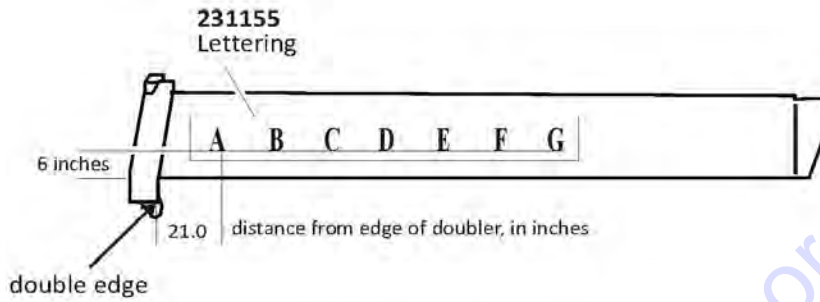

101.2 Decal with Words, Cab Side (from GTH1012-16292)

Go to Discount-Parts.com to order your parts

101.2 Decal with Words, Cab Side (from GTH1012-16292)

Item	Part No.	Description	Qty.
--		DECAL KIT,WORDS, 1056,COMPLETE	
1	231155GT	DECAL, A-G, GTH1056, WHITE.....1	1
2	114379GT	DECAL,COSMETIC,GENIE GTH-1056...1	1
3	215267GT	Label - Product Registration.....2	2
4	82558GT	DECAL,WARN,SKIN INJECTION HAZ*.....2	2
5	97667GT	DECAL,WARN,BURN HAZARD.....2	2
6	237598GT	DECAL,BODY CRUSH,ROLLING MACHINE.....2	2
7	237970GT	DECAL,WARNING,CRUSH HAZARD,TIRES&CHASSIS.....4	4
8	114366GT	Danger - Crush Hazard, Stabilizers.....4	4
9	215268GT	DECAL, FALL HAZARD.....2	2
10	214418GT	DECAL, 2 DECAL COMBO.....1	1

Go to Discount-Equipment.com to order your parts