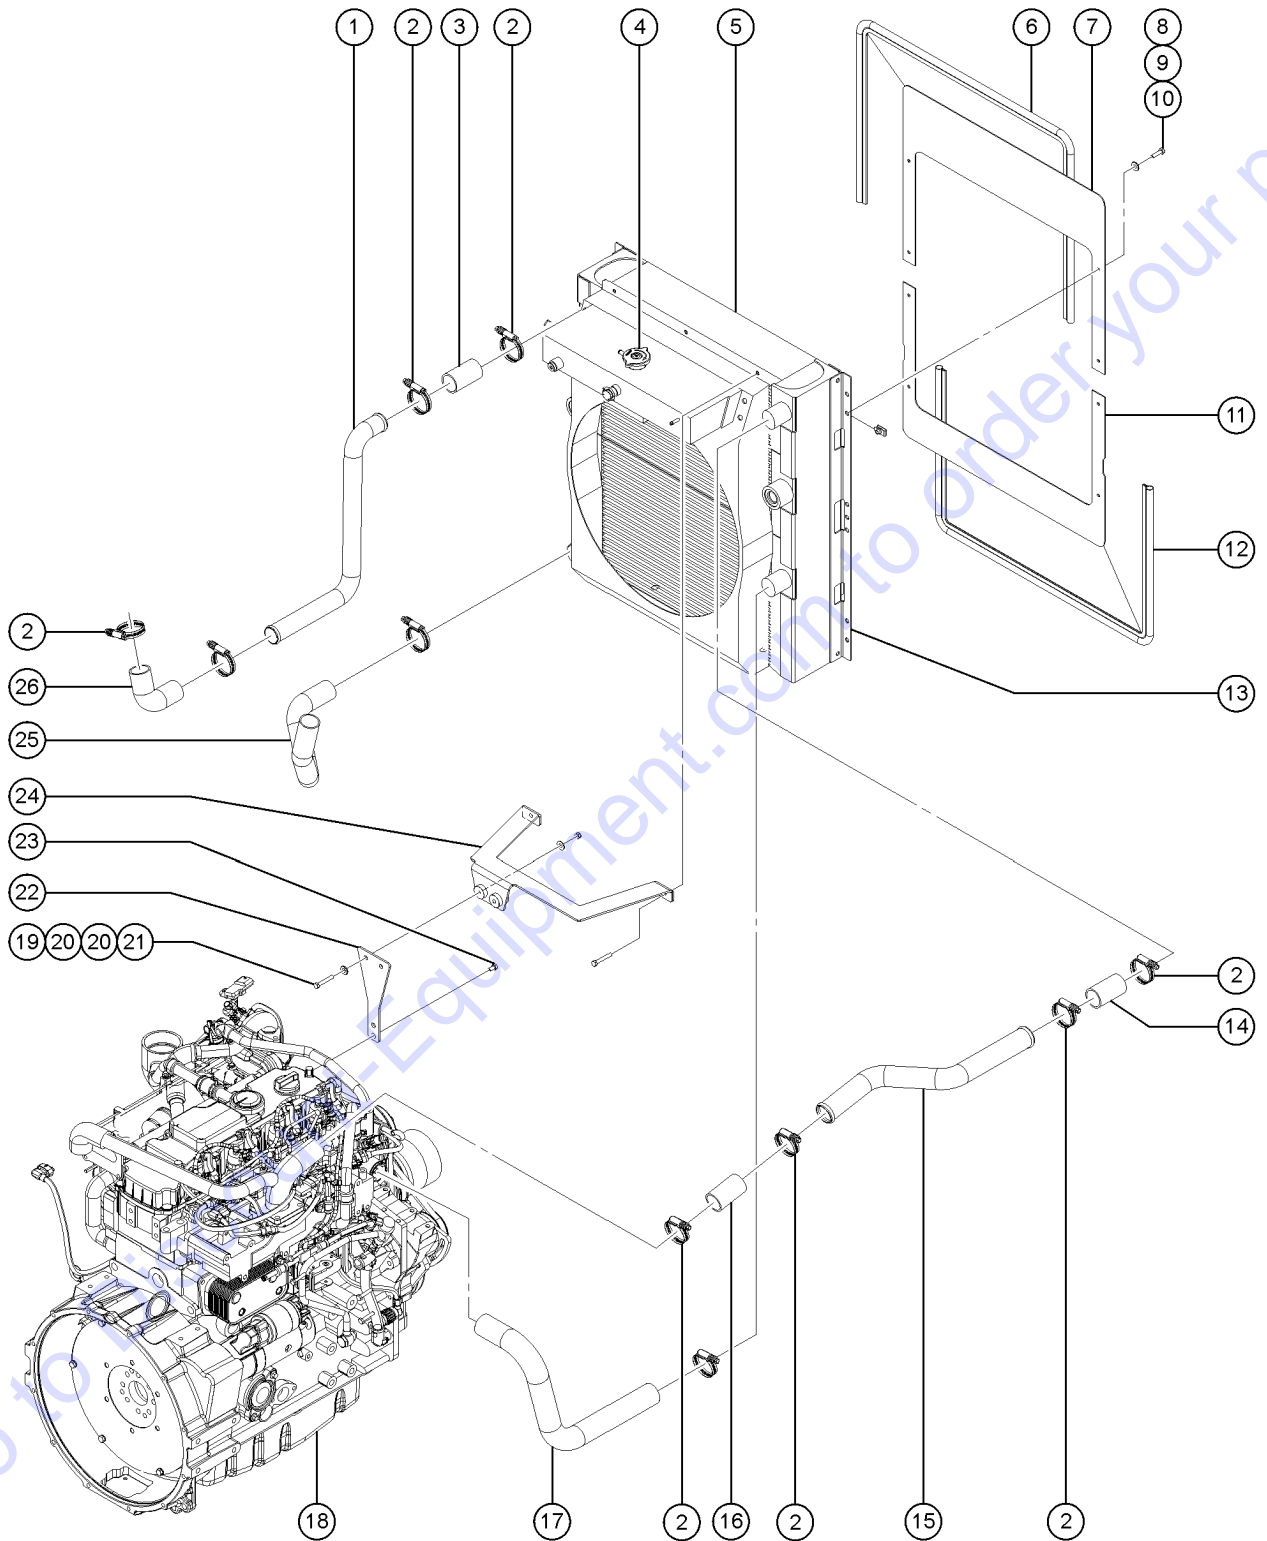

511.1 Deutz TCD3.6 T3 Engine, View 1

511.1 Deutz TCD3.6 T3 Engine, View 1

Item	Part No.	Description	Qty.
--	1257363GT	HOSE,COMP,TCD3.6,T4F.....1 <i>(hose from expansion tank to water pump)</i>	1
--	1266688GT	SLEEVE,COMP HOSE,TCD3.6,T4F.....1 <i>(protects hose 1257363GT)</i>	1
--	1279631GT	PULLEY,BELT TENSIONER,D2.9L4	
1	236273GT	PIPE,CAC INLET,DEUTZ TCD3.6.....1	1
2	215216GT	CLAMP,HOSE,CT,SAE 262,1-3/4" T.....8	8
3	215217GT	COUPLING,CAC,1.75X3.5 LONG.....1	1
4	218714GT	CAP,RADIATOR,DEUTZ TCD3.6.....1	1
5	236242GT	RADIATOR/HOC/CAC,DEUTZ TCD3.6...1	1
--	1273074GT	SIGHT GLASS KIT.....1	1
--	218715GT	SENSOR,COOLANT LEVEL, DEUTZ	
--	824774GT	FAN GUARD,WIRE,DEUTZ TCD3.6	
6	119219GT	TRIM,EDGE,1/8X3/4 END BULB.....73-inches	
7	1254530GT	PLATE,RAD BAFFLE,TOP,TCD3.6.....1	1
8	6888GT	SCREW,HHC,1/4-20 X 1	
9	6638GT	WASHER,FLAT,USS,1/4"Y	
10	56912GT	SPRING CLIP,1/4-20,.025-.15X.54,ZAG	
11	216179GT	PLATE,RAD. BAFFLE,TCD3.6.....1	1
12	119219GT	TRIM,EDGE,1/8X3/4 END BULB.....67-inches	
13	235478GT	FORMING,BAFFLE MOUNT,DEUTZ TCD.....2	2
14	215217GT	COUPLING,CAC,1.75X3.5 LONG.....1	1
15	236274GT	PIPE,CAC OUTLET,DEUTZ TCD3.6.....1	1
16	215217GT	COUPLING,CAC,1.75X3.5 LONG.....1	1
17	236271GT	HOSE,RAD. INLET,DEUTZ TCD3.6.....1	1
18	236243GT	OIL PAN,DEUTZ TCD3.6.....1	1
19	50793GT	SCREW,HHC,5/16-18 X 2.....2	2
20	5397GT	WASHER,FLAT,USS,5/16",Y	
21	6782GT	NUT,NYLOCK,5/16-18	
22	236333GT	PLATE,UPPER RADIATOR SUPPORT...1	1
23	49378GT	SCREW,HHC,M8 X 16.....2	2
24	236332GT	FORMING,UPPER RADIATOR SUPPORT.....1	1
--	236334GT	ISOLATOR,UP RADIATOR SUPPORT	
25	236272GT	HOSE,RAD. OUTLET,DEUTZ TCD3.6.....1	1
--	161378GT	161387GT ASSY, BLOCK HTR, DEUTZ.....1 <i>Includes the IN-LINE (hose) heater part 161373 and 2 clamps part 45435</i>	1
26	215219GT	SLEEVE,TUBE,CAC TURBO,TCD3.6.....1	1
--	825249GT	PIPE,DOC EXHAUST ELBOW.....1	1