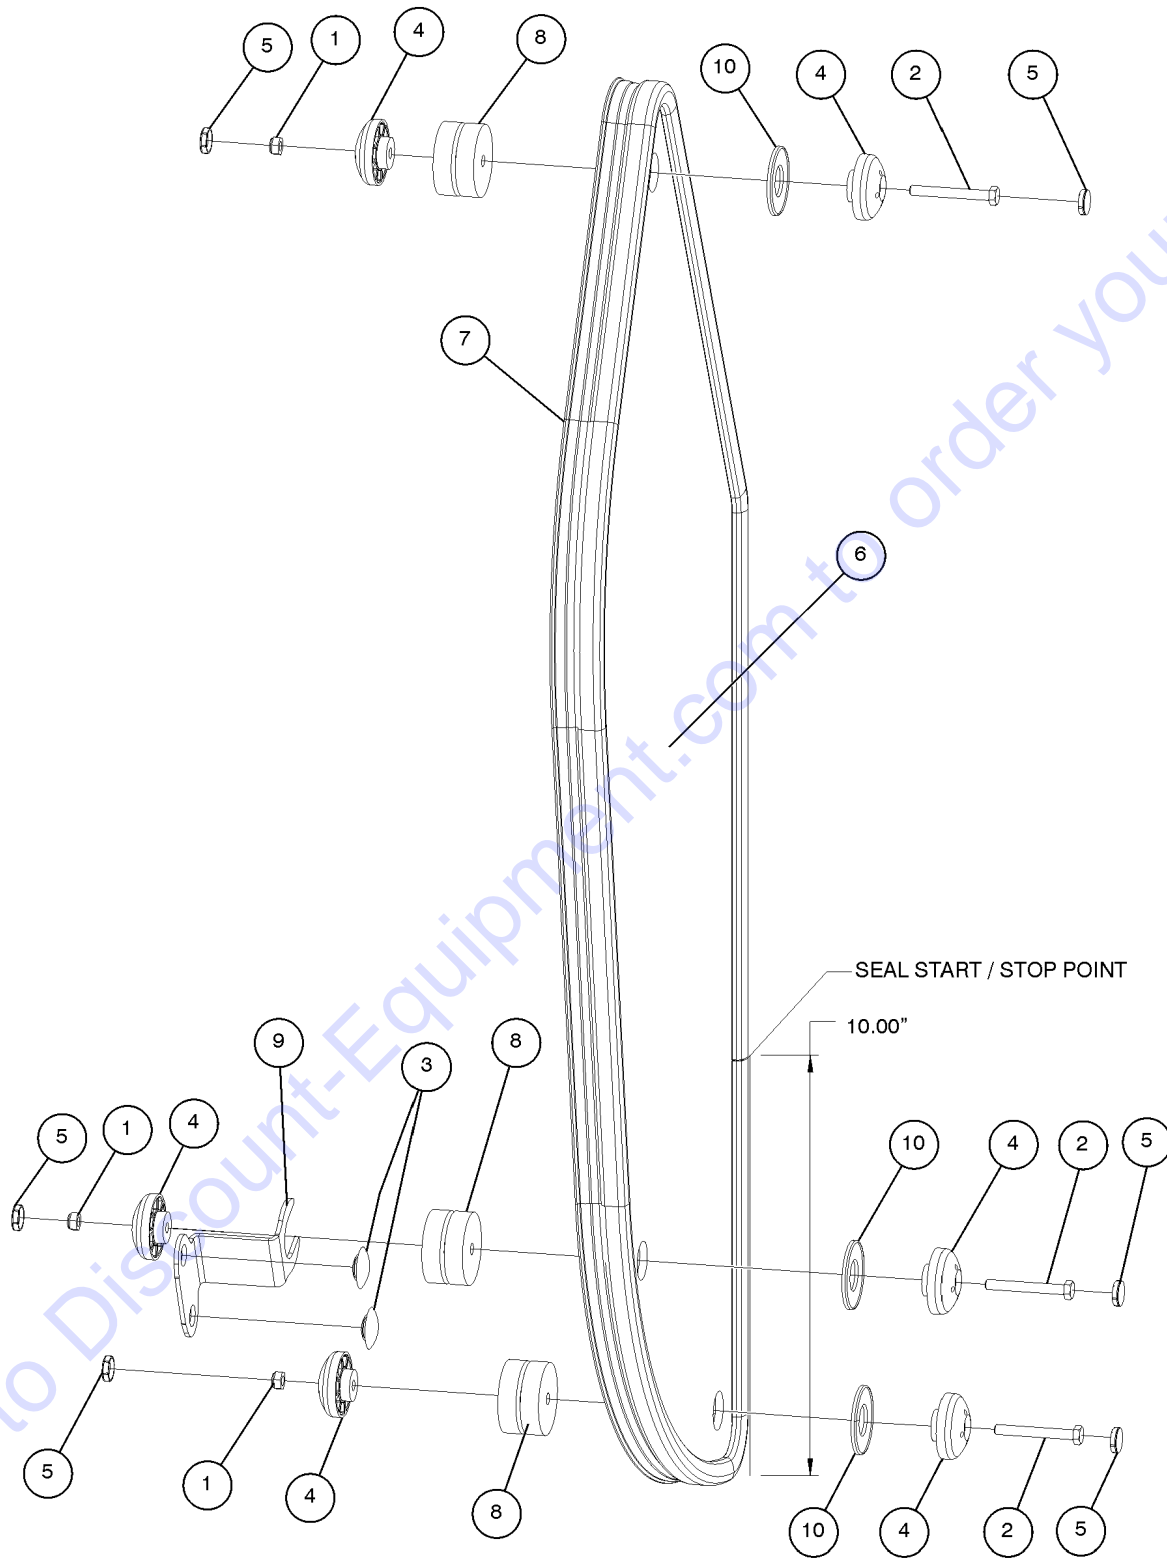

421.1 Enclosed Cab Assembly Option, View 6 (from serial number GTH1012-16292)

421.1 Enclosed Cab Assembly Option, View 6 (from serial number GTH1012-16292)

Item	Part No.	Description	Qty.
1	49364GT	NUT,NYLOCK,M6X1.00.....	3
2	49403GT	SCREW,HHC,M6 X 50.....	3
3	47478GT	BUMPER, RUBBER, 1"OD X .461H.....	2
4	130123GT	BUSHING,WINDOW FASTENER.....	6
5	130124GT	CAP,WINDOW BUSHING.....	6
6	130132GT	GLASS,FRONT SIDE WINDOW.....	1
7	130163GT	WEATHERSTRIP,DOUBLE BULB....	79.83
8	130134GT	SPACER,WINDOW.....	3
9	214857GT	FORMING, GLASS RETAINER.....	1
10	130189GT	SPACER,GLASS BUSHING.....	3

Go to Discount-Equipment.com to order your parts