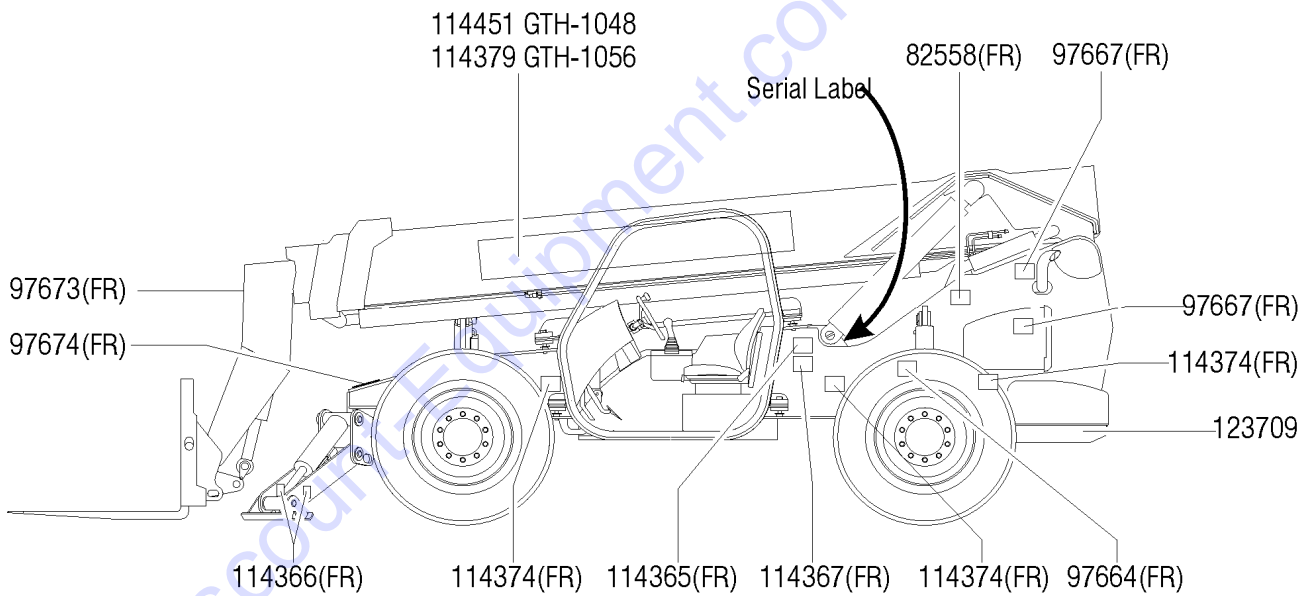

101.1 Decals with Words, Cab Side (to SN GTH1012-16291)

101.1 Decals with Words, Cab Side (to SN GTH1012-16291)

Item	Part No.	Description	Qty.
--	238312GT	DECAL KIT,WORDS, 1056,COMPLETE	
1	82558GT	DECAL,WARN,SKIN INJECTION HAZ*.....	2
2	97664GT	Warning - Crush Hazard, Moving Parts...	1
3	97667GT	DECAL,WARN,BURN HAZARD.....	3
4	97673GT	Danger - Fall Hazard, No Riders.....	2
5	97674GT	Warning - Crush Hazard, Overhead Parts.....	1
6	114365GT	DECAL,BODYCRUSH,ROLLING MACHIN.....	2
7	114366GT	Danger - Crush Hazard, Stabilizers.....	4
8	114367GT	DECAL,FALLING OBJECT HAZARD....	2
9	114374GT	DECAL,TIRE ROTATE,CRUSH.....	6
10	114379GT	DECAL,COSMETIC,GENIE GTH-1056..	2
11	123709GT	DECAL,GRAY VINYL, SHAPED.....	1
12	231155GT	DECAL, A-G, GTH1056, WHITE.....	1

Go to Discount-Equipment.com to order your parts