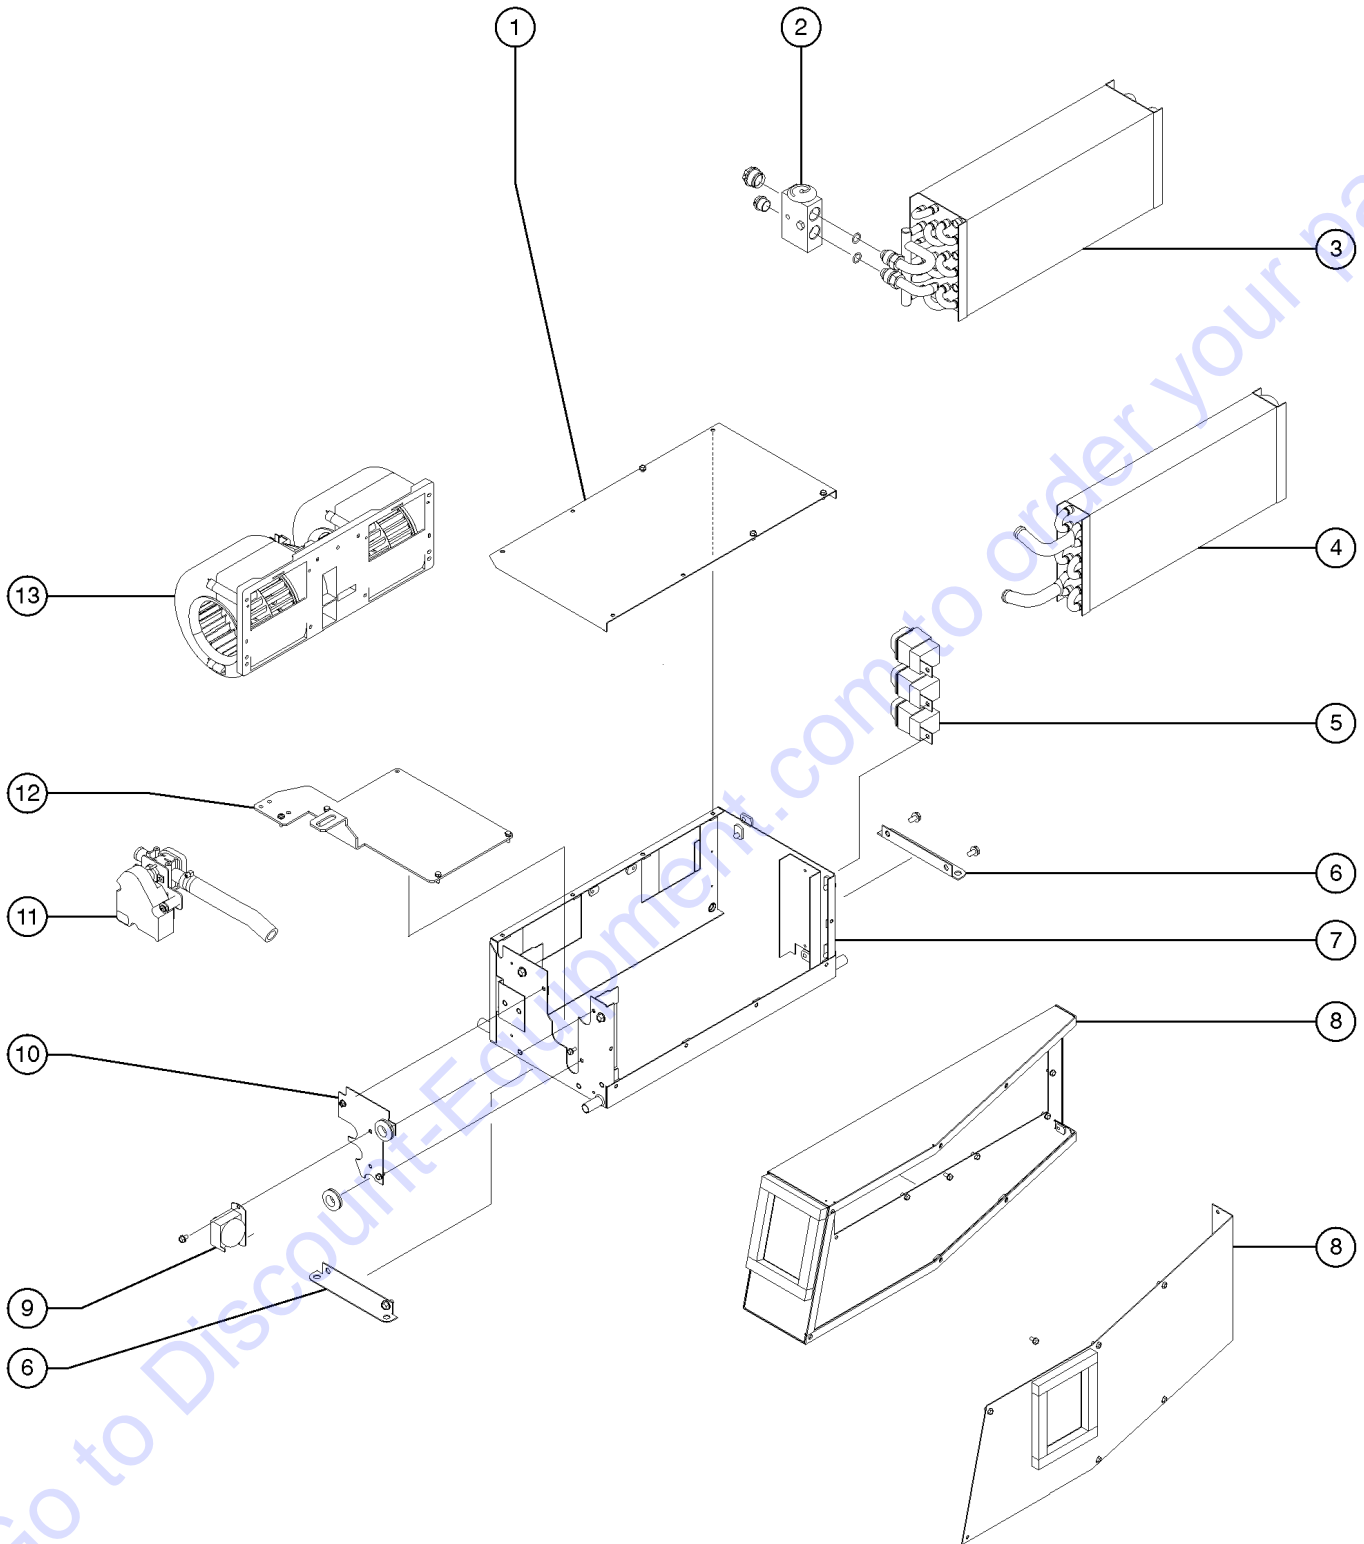

908.1 HVAC Unit

Item	Part No.	Description	Qty.
--	235298GT	WIRE HARNESS,10XX,AC	
1	235291GT	COVER,10XX,AC.....1	1
2	235299GT	BLOCK VALVE,10XX,AC.....1	1
3	235288GT	EVAPORATOR COIL,10XX,AC.....1	1
4	235289GT	HEATER COIL,10XX,AC.....1	1
5	235297GT	RELAY 12V,10XX,AC.....3	3
6	235292GT	MOUNTING BRACKET,1,10XX,AC.....2	2
7	235293GT	CASING,10XX,AS.....1	1
8	235294GT	DUCT ASSY,10XX,AC.....1	1
9	231146GT	THERMOSTAT.....1	1
10	235290GT	COIL,COVER,10XX,AC.....1	1
11	115277GT	MOTORIZED VALVE ASSY (117649)....1	1
12	235295GT	MOUNTING BRACKET,2,10XX,AC.....1	1
13	235287GT	BLOWER ASSY,12V,10XX,AC.....1	1

Go to Discount-Equipment.com to order your parts