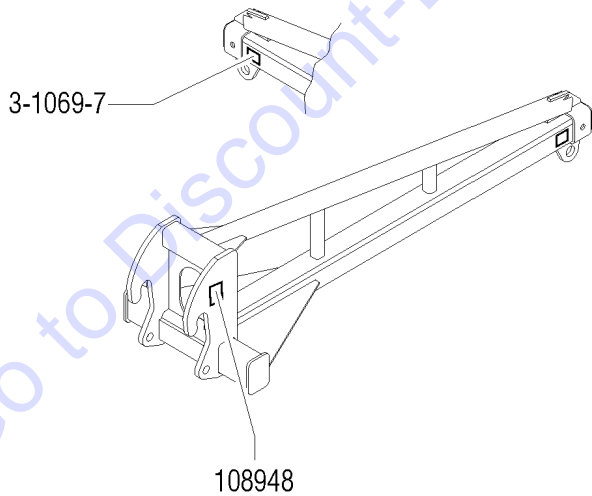

103.1 Decals with Words, Cab and Attachments (to SN GTH1012-16291)

103.1 Decals with Words, Cab and Attachments (to SN GTH1012-16291)

Item	Part No.	Description	Qty.	Item	Part No.	Description	Qty.
--		Ref. DECAL KIT,WORDS, 1056,COMPLETE (refer to 101.1)		39	141146GT	DECAL,48" FORKS ONLY,SWING.....	2
1	3-1069-4GT	DECAL,TRUSS BOOM.....	2				
2	3-1069-7GT	DECAL,TRUSS BOOM.....	2				
3	97664GT	Warning - Crush Hazard, Moving Parts...	1				
4	97665GT	DECAL,WARN,WEAR SEAT BELT.....	1				
5	97666GT	DECAL,WARN,READ MANUAL.....	1				
6	97668GT	DECAL,WARN,OVERTURN HAZARD....	1				
7	97669GT	DECAL,WARN,FALLING OBJECT HAZ.....	1				
8	97670GT	DECAL,DANGER,CRUSH HAZARD.....	1				
9	97672GT	DECAL,DANGER,CRUSH HAZARD.....	1				
10	97673GT	Danger - Fall Hazard, No Riders.....	2				
11	97676GT	DECAL,DANGER,ELECTRICAL HAZARD.....	1				
12	108948GT	DECAL,ATTACHMENT SERIAL LABEL.....	1				
13	114090GT	DECAL,TRANSMISSION CONTROL....	1				
14	114093GT	DECAL,AXLE DIFFERENTIAL LO.....	1				
15	114115GT	DECAL,STEERING SELECTOR.....	1				
16	114119GT	DECAL,OVERTURNING HAZARD.....	1				
17	114352GT	DECAL,OVERTURNING,KEEP LOAD LO.....	1				
18	114356GT	DECAL,WARNING,NO LOAD CHART....	1				
19	114444GT	DECAL,AUXILIARY HYDRAULICS.....	1				
20	114445GT	DECAL,LABEL,IGNITION.....	1				
21	114446GT	DECAL,LABEL,PARKING BRAKE.....	1				
22	114449GT	DECAL,LABEL,DASH ACCESSORIES...	1				
23	114452GT	DECAL,LABEL,FOBS/ROPS.....	1				
24	114453GT	DECAL,LABEL,DUAL CONTROLLER....	1				
25	130770GT	DECAL,TRUSS BOOM WARNING.....	2				
26	133207GT	Label - Single Controller.....	1				
27	141117GT	CARD,LOAD RNG,GTH1056,SU.....	1				
28	141118GT	CARD,LOAD RNG,GTH1056,SD.....	1				
29	141119GT	CARD,LOAD RNG,GTH1056,SU,ROT....	1				
30	141120GT	CARD,LOAD RNG,GTH1056,SD,ROT....	1				
31	141121GT	CARD,LOAD RNG,GTH1056,SU,SWG...1					
32	141122GT	CARD,LOAD RNG,GTH1056,SD,SWG...1					
33	141123GT	CARD,LOAD RNG,GTH1056,CAT,SU....1					
34	141124GT	CARD,LOAD RNG,GTH1056,CAT,SD....1					
35	141125GT	CARD,LOAD RNG,GTH1056,SU,TB.....1					
36	141126GT	CARD,LOAD RNG,GTH1056,SD,TB.....1					
37	141127GT	CARD,LOAD RNG,GTH1056,SU,RB.....1					
38	141128GT	CARD,LOAD RNG,GTH1056,SD,RB.....1