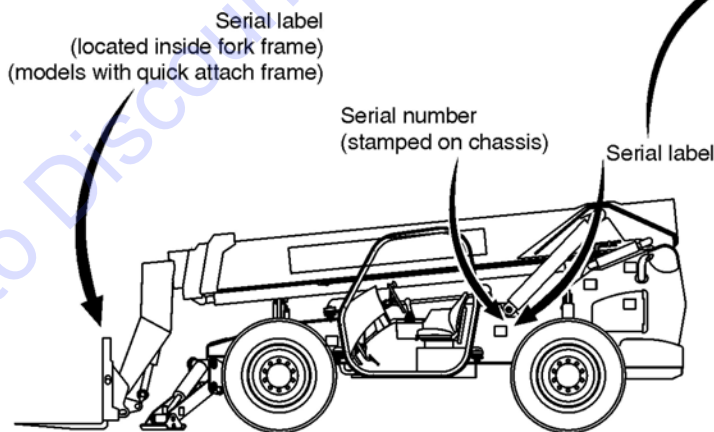

Genie
A TEREX BRAND

MODEL: GTH-1056

SERIAL NUMBER: GTH1011B-14256

ATTACHMENT: 48" WIDE FORK FRAME

MANUFACTURE DATE : 10/12/10

TOTAL TRUCK WEIGHT: 29,000 lbs / 13,182 kg

MAX. LIFT CAPACITY:
10,000 lbs

LIFT CAPACITY (LBS)
AT MAX LIFT HEIGHT: 6,000 lbs

OUTRIGGERS UP: N/A
OUTRIGGERS DOWN: N/A

THIS FORKLIFT TRUCK COMPLIES WITH:
ASME B56.6-2002 SAFETY STD FOR
ROUGH TERRAIN FORKLIFT TRUCK

COUNTRY OF MANUFACTURE:

Genie
A TEREX COMPANY

Model No.	<u>BX-1004</u>
Serial No.	<u>GTH0811-14256</u>
Yr. of Mfg.	<u>10/12/10</u>
Cap. (lbs)	<u>2000</u>
Max. Wt. (lbs)	<u>620.50</u>
C.G. (in)	<u>54.43</u>
Max. Hyd. Press. (psi)	<u> </u>

Capacity of truck and attachment combination may be less than the capacity shown here. Consult truck load capacity plate. Complies with ASME B56.6-2002