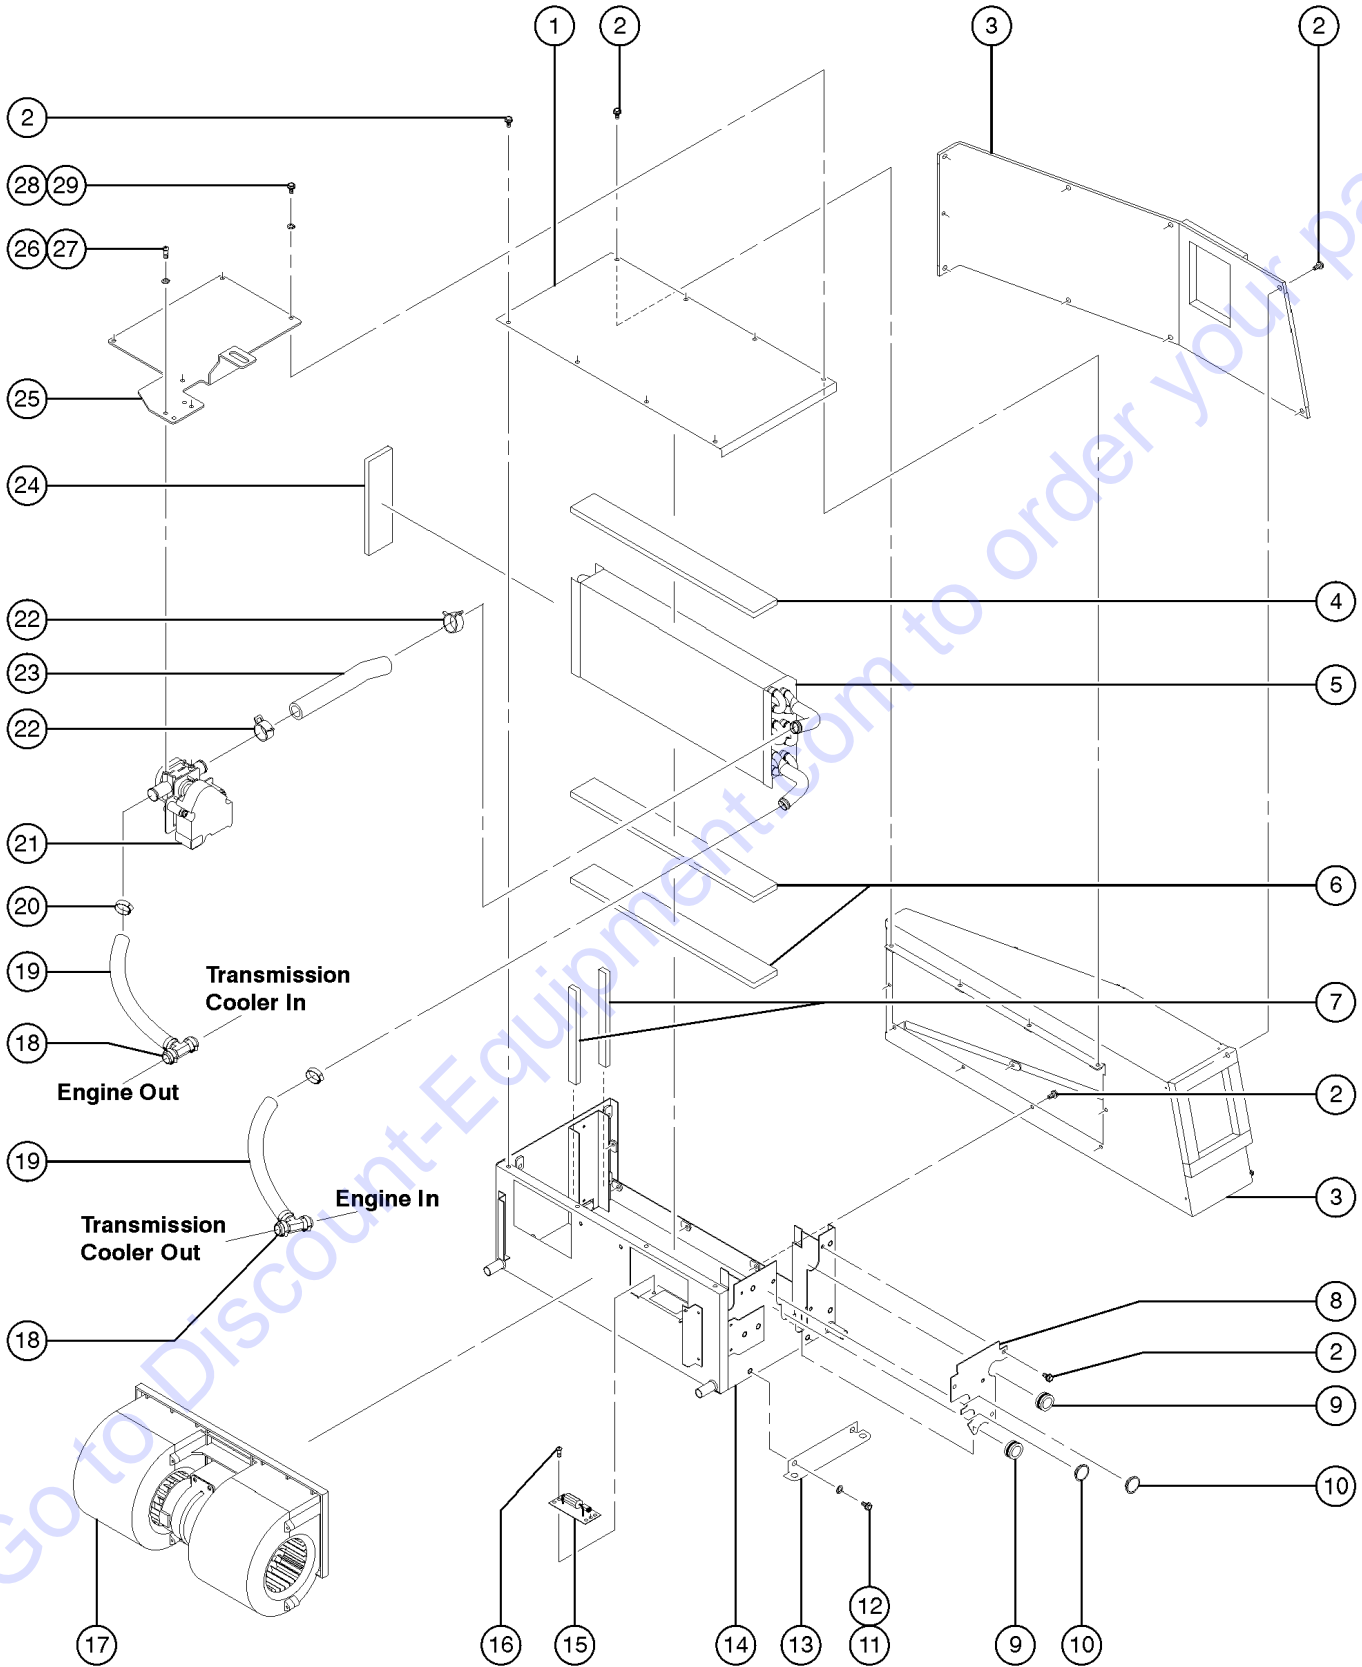

409.1 Enclosed Cab Assembly Option, Heater Assembly (to SN GTH1012-16291)

409.1 Enclosed Cab Assembly Option, Heater Assembly (to SN GTH1012-16291)

Item	Part No.	Description	Qty.
--	130207GT	FILTER,CAB AIR INTAKE	
--	117649GT	HEATER	
1	115272GT	COIL COVER, TOP (117649).....	1
2	115284GT	TAPPING SCREW M4 X 8 (117649)	
3	115274GT	DUCT ASSEMBLY (117649).....	1
4	115290GT	FOAM, 6.35 X 47.6MM (117649).....	1
5	115269GT	HEATER COIL (117649).....	1
6	115288GT	FOAM, 1/2 X 343MM (117649).....	2
7	115287GT	FOAM, 5/8 X 150MM (117649).....	2
8	115270GT	COIL COVER (117649).....	1
9	115280GT	GROMMET (117649).....	2
10	115281GT	HOLE PLUG (117649).....	2
11	115285GT	TAPPING SCREW M6 X 10 (117649)	
12	6356GT	WASHER, LOCK, .25	
13	123531GT	FORMING, HEATER MOUNT.....	1
14	115271GT	COIL CASING (117649).....	1
15	115276GT	RESISTOR (117649).....	1
16	115282GT	SCREW, #8 X 3/8 (117649)	
17	115268GT	BLOWER (117649) WITH MOTOR.....	1
--	138013GT	SVC ACC., CAB HEATER, GTH-10XX	
18	7-297-02GT	CONNECTOR, HOSE, Y.....	2
19	1702GT	HOSE-HEATER, 5/8 ID-BLACK.....	128-inches
20	6-6252-04GT	CLAMP, HOSE.....	2
21	115277GT	MOTORIZED VALVE ASSY (117649).....	1
22	115279GT	HOSE CLAMP (117649).....	2
23	115278GT	HEATER HOSE (117649).....	1
24	115289GT	FOAM, 1/2 X 140MM (117649).....	1
25	115275GT	MOUNTING PLATE (117649).....	1
26	115286GT	PLASTITE SCREW 4 X 6	
27	49412GT	WASHER, FLAT, M4	
28	22599GT	SCREW, PHM, M4 X 12MM, TAPP.SLOT	
29	49406GT	WASHER, LOCK, M4***