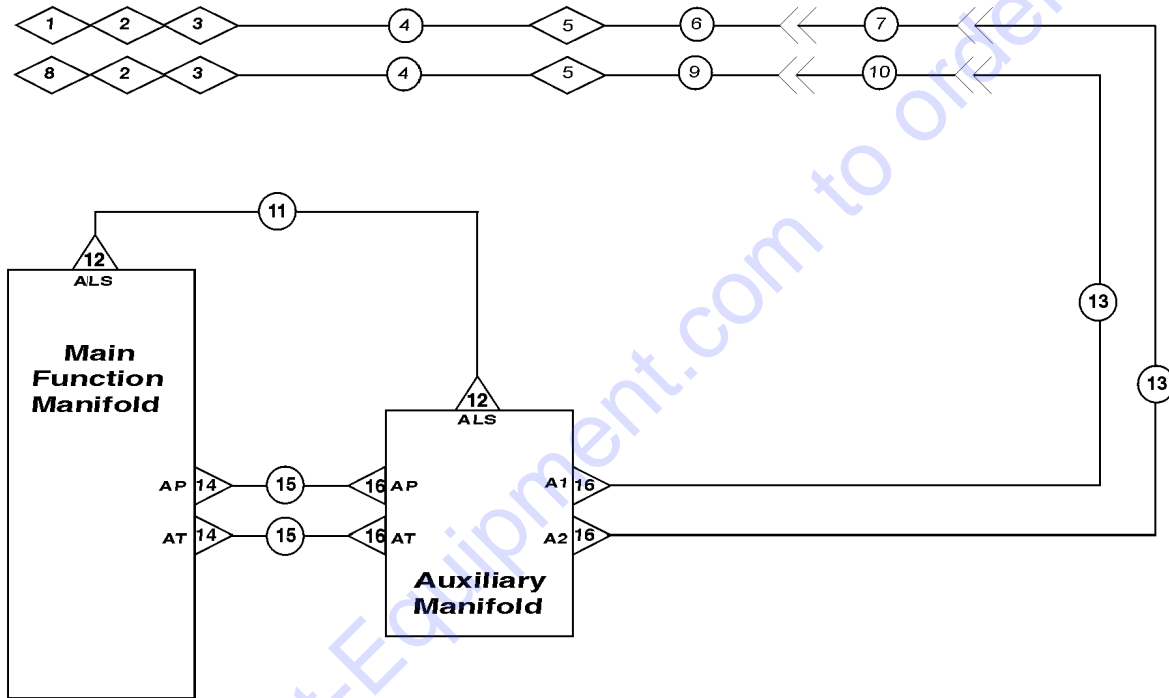

807.1 Boom Components, Auxiliary

LEGEND	
	FITTING
	HOSE ASSEMBLY
	CONNECTOR