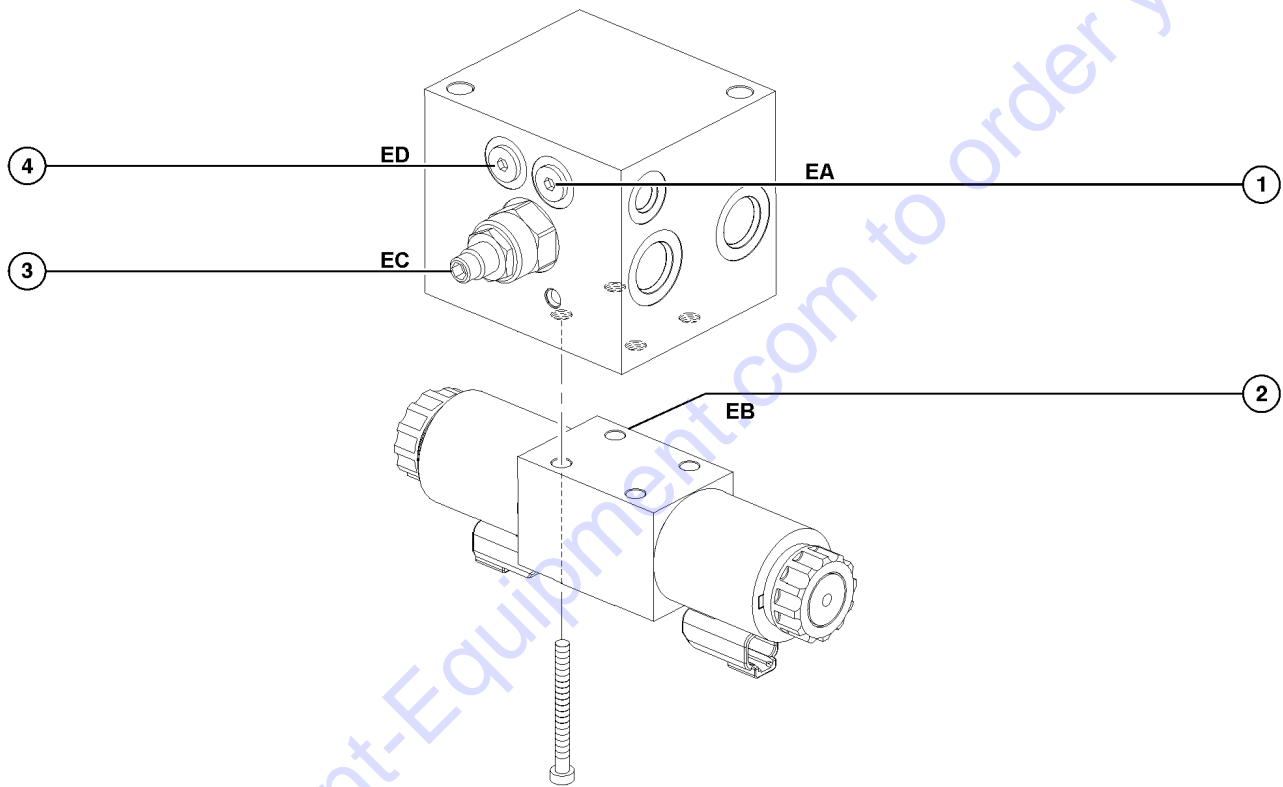

812.1 Auxiliary Manifold

Go to Discount-Equipment.com to order your parts