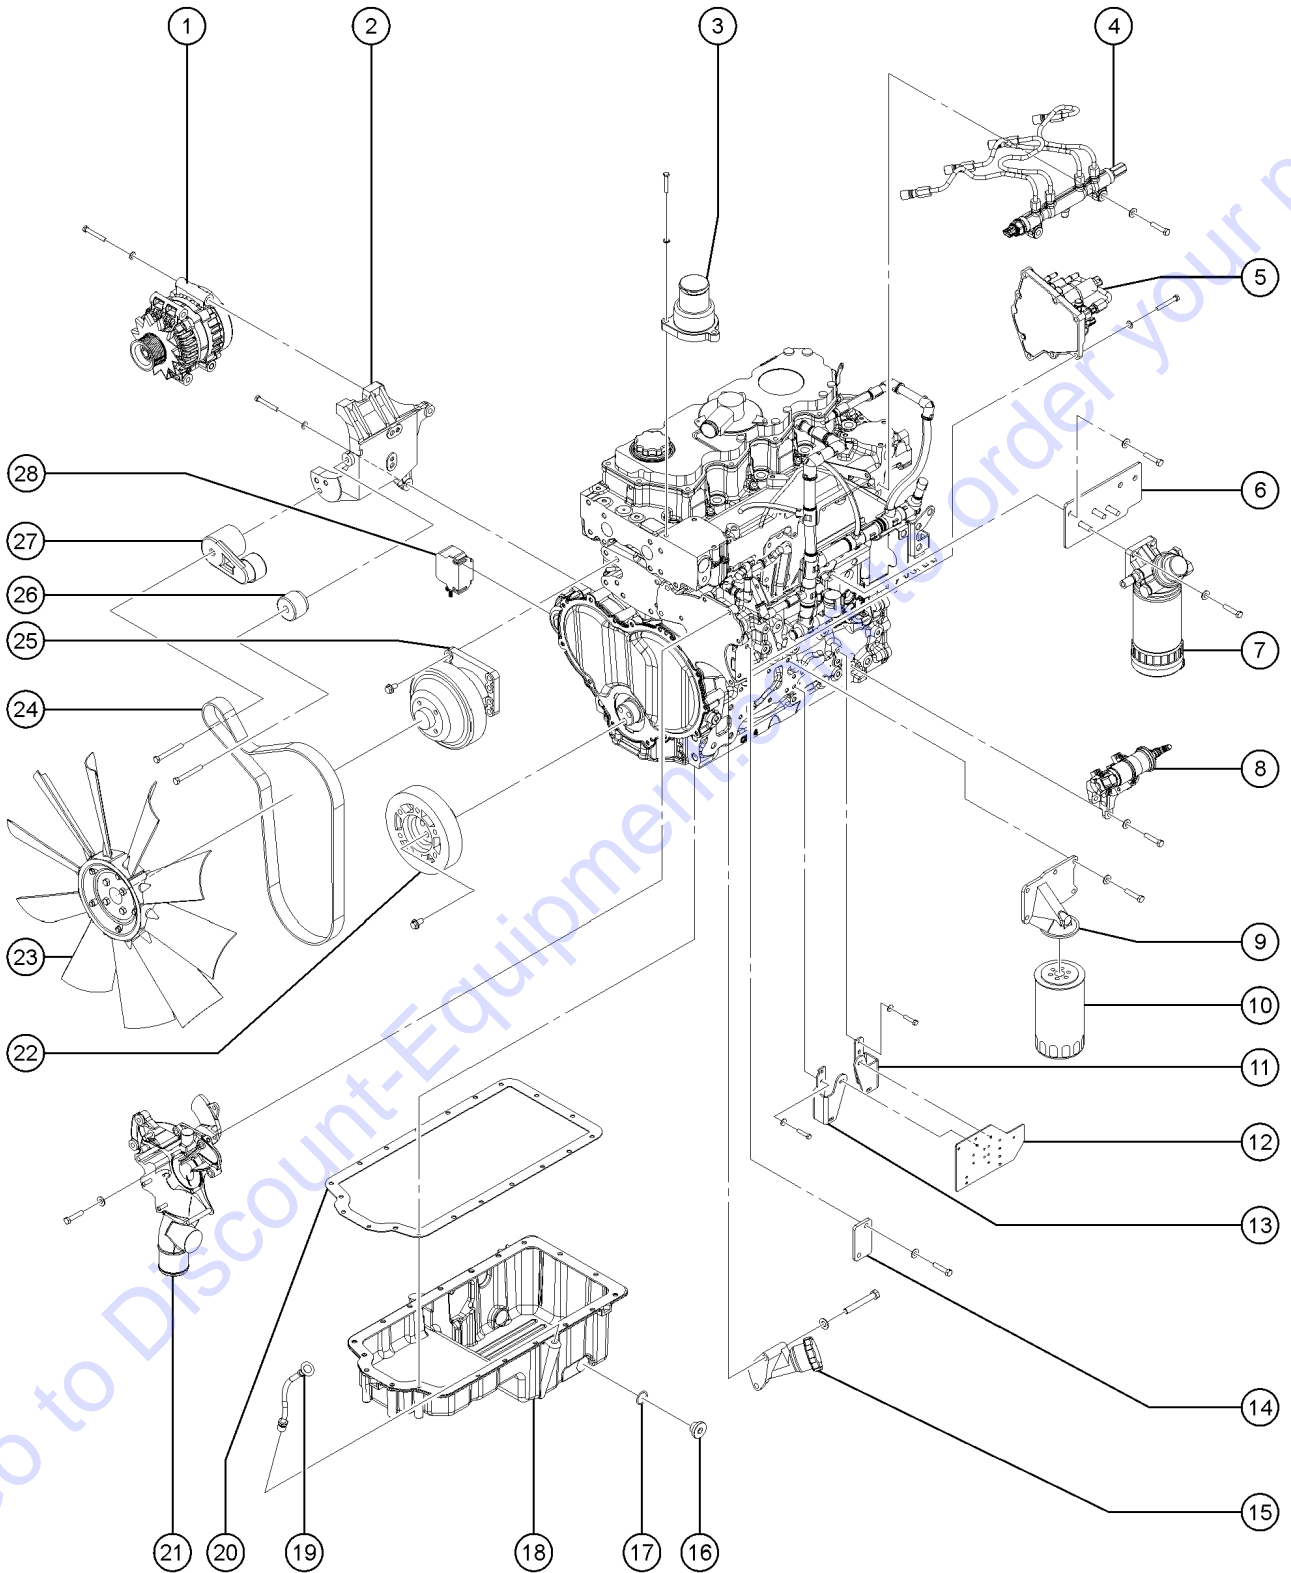

510.1 Perkins 1204E-E44TA Engine, View 4

510.1 Perkins 1204E-E44TA Engine, View 4

Item	Part No.	Description	Qty.
--		ECM,1204E-E44TA.....1 <i>(contact Discount-Equipment for assistance)</i>	1
--	220016GT	ENGINE HARNESS,1204E-E44TA.....1	1
1	219543GT	ALTERNATOR,1204E-E44TA.....1	1
2	219544GT	MOUNT,ALTERNATOR,1204E-E44TA.....1	1
3	219539GT	THERMOSTAT HSING,1204E-E44TA.....1	1
4	220018GT	FUEL RAIL,1204E-E44TA.....1	1
5	220017GT	FUEL INJ PUMP,1204E-E44TA.....1	1
6	220014GT	FUEL FILTER MTG,1204E-E44TA.....1	1
7	220019GT	FILTER,FUEL,PRI,1204E-E44TA.....1	1
--	1251454GT	FILTER ELEMENT,FUEL,PRI,1204E.....1	1
--	T114448GT	FUEL LINE,TRANS PUMP TO ECM <i>(fuel line from lift pump to ecm)</i>	
--	T114450GT	FUEL LINE,ECM TO FUEL FILTER	
--	T114451GT	FUEL LINE,FUEL FILTER-HP PUMP <i>(fuel line from fuel filter to injector pump)</i>	
8	220013GT	FUEL LIFT PUMP,1204E-E44TA.....1	1
9	219530GT	FILTER HEAD,OIL,1204E-E44TA.....1	1
10	219529GT	FILTER,OIL,1204E-E44TA.....1	1
11	220025GT	BRKT,ELEC,REAR,1204E-E44TA.....1	1
12	220026GT	BRKT,BREAKER,1204E-E44TA.....1	1
13	220024GT	BRKT,ELEC,FRNT,1204E-E44TA.....1	1
14	219550GT	PLATE,OIL FILL,1204E-E44TA.....1	1
15	220010GT	OIL FILLER,1204E-E44TA.....1 <i>(includes item # 14)</i>	1
16	219534GT	PLUG,OIL DRAIN,1204E-E44TA.....1	1
17	219535GT	SEAL,OIL DRAIN,1204E-E44TA.....1	1
18	219533GT	OIL PAN,1204E-E44TA.....1	1
19	219538GT	DIPSTICK,OIL,1204E-E44TA.....1	1
20	219536GT	GASKET,OIL PAN,1204E-E44TA.....1	1
21	219548GT	WATER PUMP,1204E-E44TA.....1	1
22	219546GT	PULLEY,CRANKSHAFT,1204E-E44TA.....1	1
23	217939GT	FAN, PERKINS 1104D,PUSHER.....1	1
24	219545GT	BELT,DRIVE,1204E-E44TA.....1	1
25	219547GT	PULLEY,ASSY,RAD,1204E-E44TA.....1	1
26	220057GT	PULLEY,IDLER,1204E-E44TA.....1	1
27	220056GT	BELT TENSIONER,1204E-E44TA.....1	1
28	219457GT	HARNESS, BACKUP ALARM.....1	1
--	6091GT	NUT,NYLOCK,1/4-20	
--	6-6212-04GT	WASHER,FLAT,250, HARDENED	
--	6888GT	SCREW,HHC,1/4-20 X 1