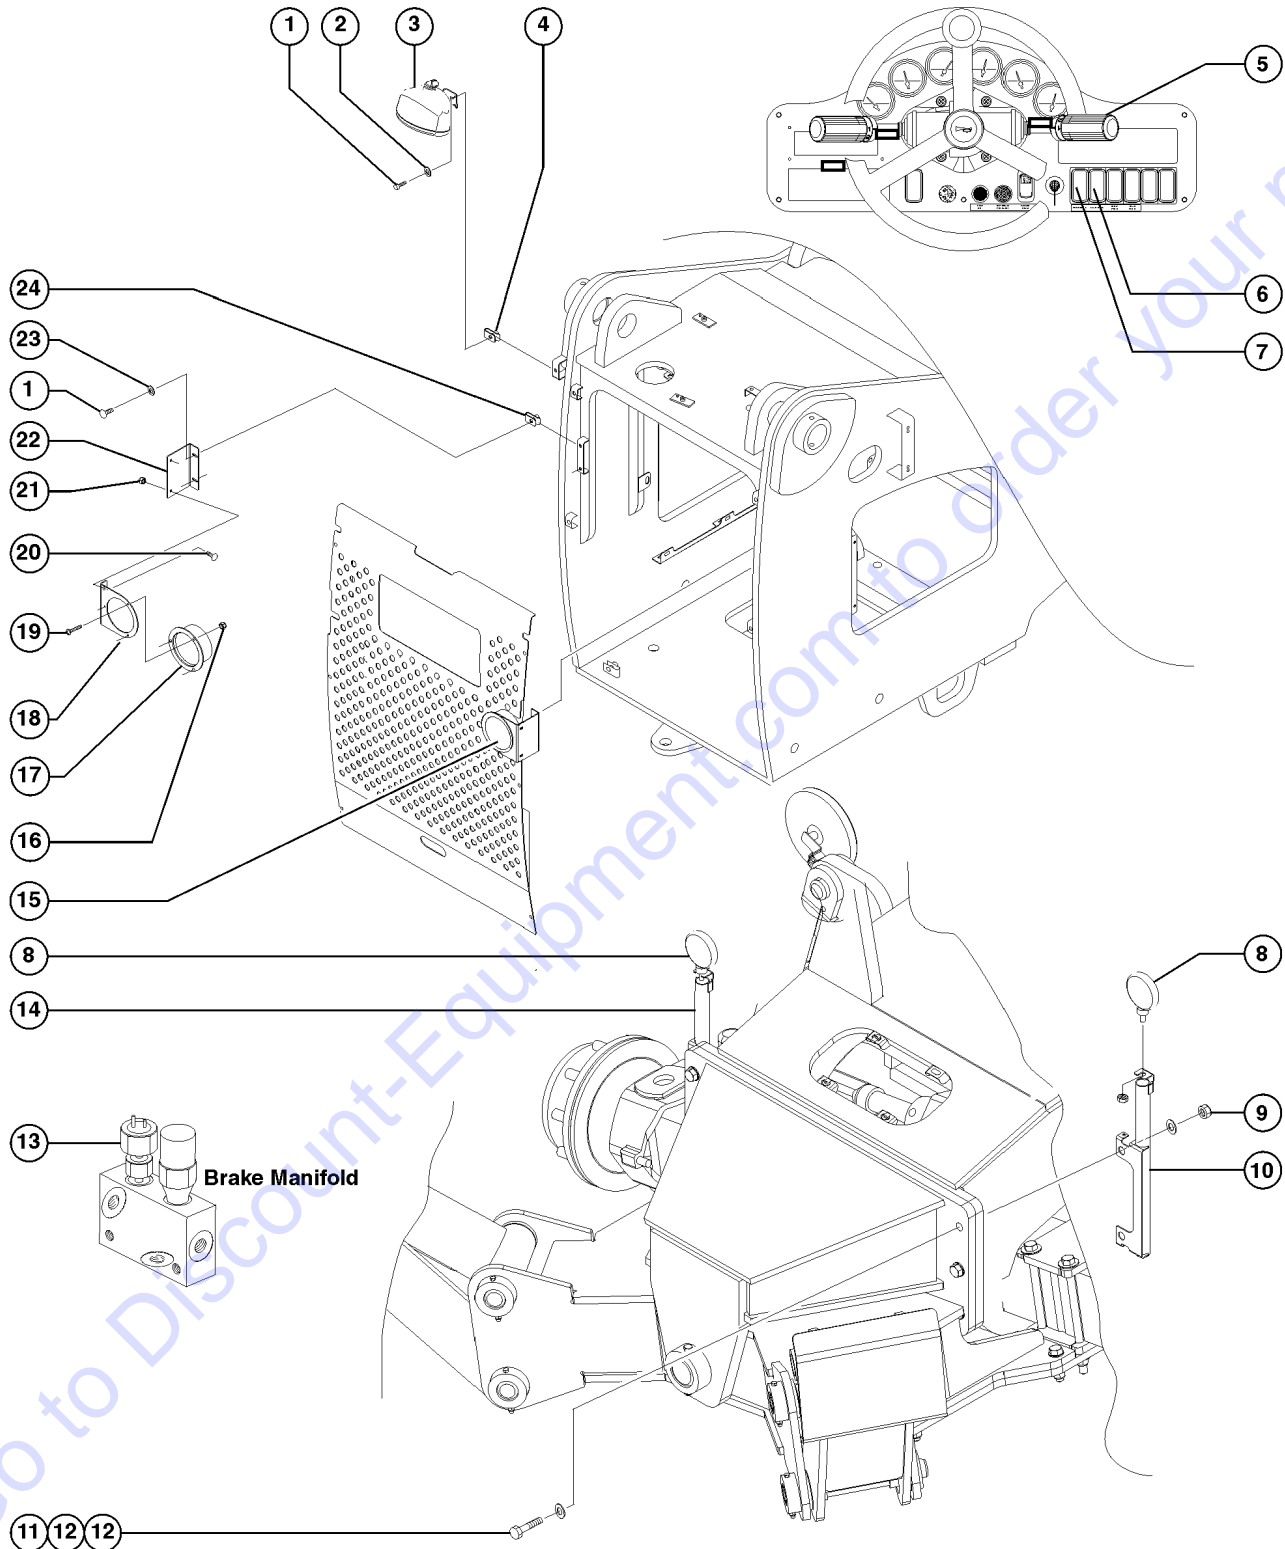

901.1 Road and Work Light Accessory (to serial number GTH1012-16291)

901.1 Road and Work Light Accessory (to serial number GTH1012-16291)

Item	Part No.	Description	Qty.	Item	Part No.	Description	Qty.
--	138065GT	SVC KIT,WORKLIGHTS,10XX REV.4		15D	230683GT	ROAD LIGHT,RED,LED.....1 (from SN 11-15246)	1
--	138066GT	SVC KIT,ROADLIGHTS,10XX REV.4		16	6-6286-04GT	NUT.....6	6
1	6090GT	SCREW,HHC,1/4-20 X .75.....1	1	17A	123803GT	TAIL LIGHT.....1 (to SN 11-15245)(light and harness) (models with work light option) (for harnesses, refer to 903.1)	1
2	6097GT	WASHER,FLAT,USS,3/8",Y.....1	1	--	7-289-04GT	LIGHT,BRAKE,TAIL,TURN.....1 (red)	1
3A	1256223GT	HARNESS, ROADLIGHT, STD.....1 (to SN 11-15245)(models with road light option) (for harnesses, refer to 902.1)	1	17B	230682GT	TAIL LIGHT,RED,LED.....1 (from SN 11-15246)	1
--	7-289-05GT	LIGHT,HEADLIGHT		17C	123804GT	BACK-UP LIGHT.....1 (to SN 11-15245)	1
3B	123925GT	HARNESS, ROAD LIGHT,LED.....1 (from SN 11-15246)(models with road light option) (for harnesses, refer to 902.1)	1	--	7-289-07GT	LIGHT,BACK-UP,CLEAR	
4	29868GT	SPRING CLIP,3/8-16,.05-.20X.73,ZAG....1	1	17D	230681GT	WORKLIGHT,REAR,WHITE,LED.....1	1
5	7-125-06GT	SWITCH, TURN SIGNAL.....1 (models with road light option) (for harnesses, refer to 902.1)	1	18	123711GT	FORMING,TAIL LIGHT, MOUNT.....2	2
6	7-164-02GT	SWITCH,LIGHTS.....1 (models with road light option) (for harnesses, refer to 902.1)	1	19	55906GT	SCREW,PHILLIPS,PHM,8-32 X .5.....6	6
7	7-164-02GT	SWITCH,LIGHTS.....1 (models with light options) (for harnesses, refer to 902.1 and 903.1)	1	20	6878GT	BOLT,CARRIAGE,1/4-20 X .75,G2.....4	4
8	123929GT	ROAD LIGHT, BLINKER.....1 (models with road light option) (for harnesses, refer to 902.1)	1	21	6091GT	NUT,NYLOCK,1/4-20.....4	4
--	7-289-03GT	LIGHT,PEDESTAL BLINKER AMBER.....2 (models with road light option) (for harnesses, refer to 902.1)	2	22	123712GT	FORMING,TAIL LIGHT,ADAPTER.....2	2
9	77051GT	NUT,NYLOCK,3/4-10,GRD.8.....1	1	23	6638GT	WASHER,FLAT,USS,1/4"Y.....4	4
10	123714GT	WELDMENT,LIGHT BAR,LT.....1	1	24	56912GT	SPRING CLIP,1/4-20,.025-.15X.54,ZAG.....4	4
11	117470GT	SCREW,HHC,3/4-10X3.50,GR8.....1	1				
12	33278GT	WASHER,FLAT,.75 HARDENED					
13		Ref. SWITCH,PRESS,NO,50 PSI,04 OR.....1 (refer to 813.1)	1				
14	123715GT	WELDMENT,LIGHT BAR,RT.....1	1				
15A	123804GT	BACK-UP LIGHT (to SN 11-15245)(clear) (light and harness) (models with work light option) (for harnesses, refer to 903.1)					
--	7-289-07GT	LIGHT,BACK-UP,CLEAR.....1 (models with work light option) (for harnesses, refer to 903.1)	1				
15B	230681GT	WORKLIGHT,REAR,WHITE,LED.....1 (from SN 11-15246)(models with work light option) (for harnesses, refer to 903.1)	1				
15C	123928GT	ROAD LIGHT,TAIL LT.....1 (to SN 11-15245)(light and harness) (models with road light option) (for harnesses, refer to 902.1)	1				
--	7-289-04GT	LIGHT,BRAKE,TAIL,TURN (red) (models with road light option) (for harnesses, refer to 902.1)