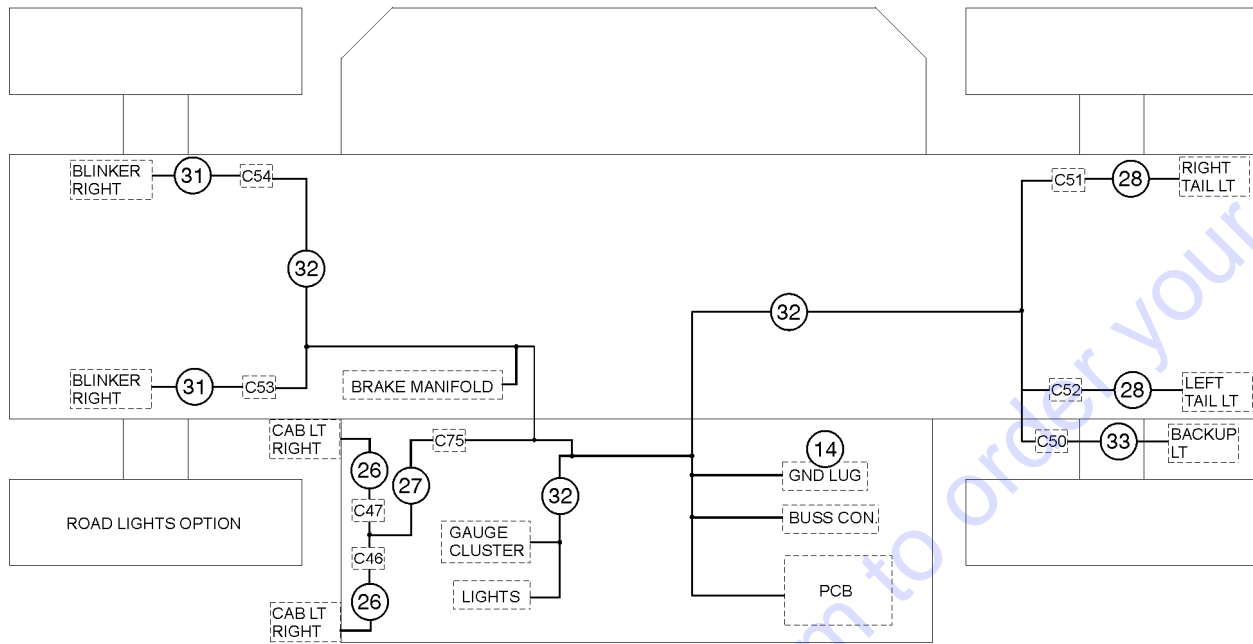

1004.1 Work and Road Light Harnesses

1004.1 Work and Road Light Harnesses

Item	Part No.	Description	Qty.
14	161444GT	ASSEMBLY, GROUND BUSS.....	1
26	233989GT	HARNESS, CAB LIGHT.....	2
27	214334GT	HARNESS, CAB LIGHT POWER.....	1
28	229677GT	HARNESS, TAILLIGHT LED	
29	229678GT	HARNESS, BACKUP LIGHT LED.....	1
30	229680GT	HARNESS, WORK LIGHTS.....	1
31	123929GT	ROAD LIGHT, BLINKER.....	2
32	215329GT	HARNESS, ROAD LIGHTS.....	1
33	123925GT	HARNESS, ROAD LIGHT,LED.....	1

Go to Discount-Equipment.com to order your parts