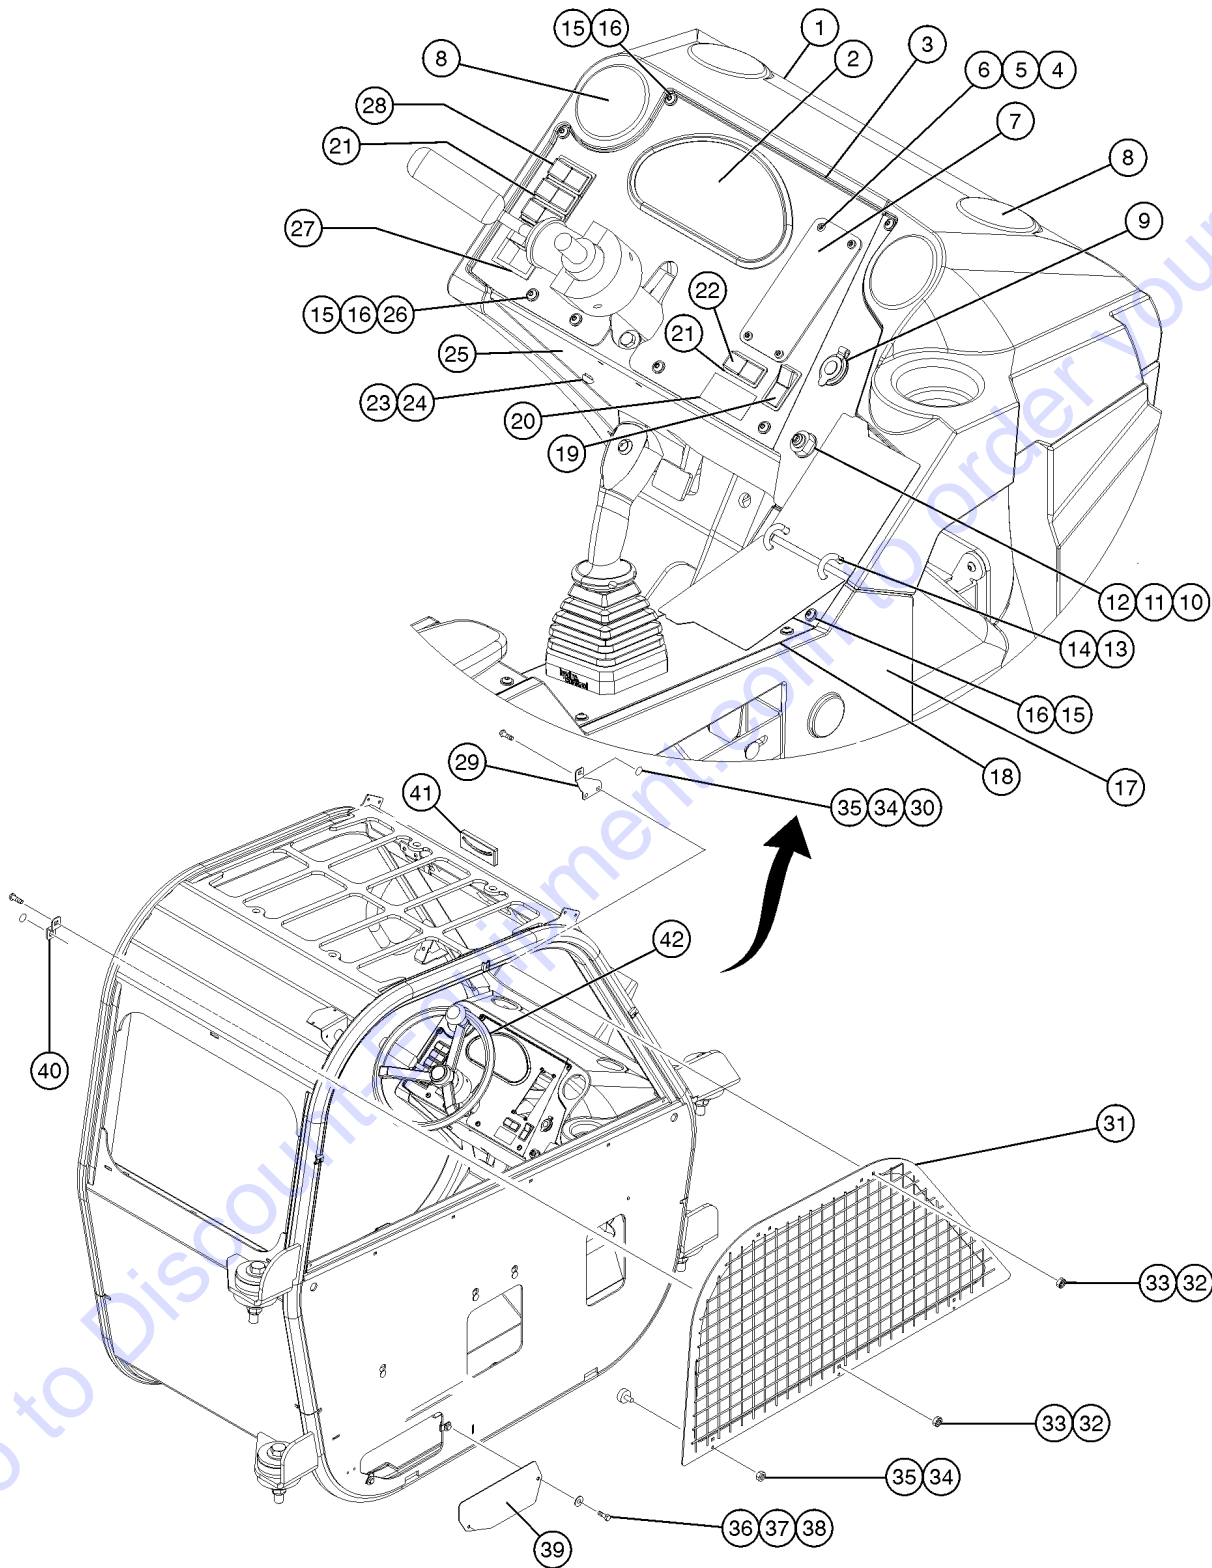

413.1 Standard Cab Components, View 2 (from serial number GTH1012-16292)

413.1 Standard Cab Components, View 2 (from serial number GTH1012-16292)

Item	Part No.	Description	Qty.	Item	Part No.	Description	Qty.
--	215625GT	Load Chart, GTH-1056, 1-2		35	6782GT	NUT,NYLOCK,5/16-18	
--	215626GT	Load Chart, GTH-1056, 2-3		36	56912GT	SPRING CLIP,1/4-20,.025-.15X.54,ZAG	
--	215627GT	Load Chart, GTH-1056, 3-4		37	6638GT	WASHER,FLAT,USS,1/4"Y	
--	215628GT	Load Chart, GTH-1056, 4-5		38	6888GT	SCREW,HHC,1/4-20 X 1	
--	215629GT	Load Chart, GTH-1056, 5-6		39	230033GT	COVER,PANEL, CAB AC	
--	215630GT	Load Chart, GTH-1056, 6-7		40	123705GT	FORMING,SCREEN MOUNT,BOTTOM	
--	215631GT	Load Chart, GTH-1056, 7-8		41	123561GT	LEV-O-GAGE INDICATOR	
1	229971GT	DASH COVER		42	123136GT	STEERING WHEEL, 362MM	
2	1271459GT	GAUGE CLUSTER,CAN ENABLED,CAB					
--	227495GT	HARNESS, DASHBOARD					
3	230015GT	FORMING, DASH PANEL					
4	110359GT	SCREW,PHM, 10-24 X .50					
5	6146GT	WASHER,FLAT,MS,#10,Y					
6	5365GT	NUT,NYLOCK,10-24					
7	215468GT	COVER,CONTROL PANEL					
8	123572GT	HOLE PLUG, 3 IN					
9	229978GT	PORT POWER 12V, 10A					
10	1289104GT	KIT,SWITCH WITH KEYS					
--	58322GT	KEY,SET 2 KEYS					
11	6607GT	WASHER,LOCK,#10 PLTD					
12	104030GT	NUT HEX M5-0.8 CLASS 8 ZINC					
13	18504GT	NUT,LOCKING-LG.FLANGE,1/4-20					
14	28611GT	UBOLT,1/4-20 X .75,1.75X1.00					
15	14297GT	SCREW,BHHS,1/4-20 X .75					
16	236439GT	WASHER,FLAT,USS,#12,Y					
17	229972GT	PLASTIC SIDE					
18	230002GT	FORMING,JOYSTICK MOUNT, TOP					
19	123200GT	SWITCH, PARKING BRAKE					
20	114115GT	DECAL,STEERING SELECTOR					
21	123569GT	CENTER BEZEL					
22	123201GT	SWITCH,STEER/WIPER					
23	28487GT	SCREW,BHHS,3/8-16 X 1					
24	29868GT	SPRING CLIP,3/8-16,.05-.20X.73,ZAG					
25	230017GT	FORMING, LOWER DASH					
26	56912GT	SPRING CLIP,1/4-20,.025-.15X.54,ZAG					
27	123568GT	END BEZEL					
28	123567GT	PANEL PLUG					
29	123706GT	FORMING,SCREEN MOUNT,TOP					
30	47478GT	BUMPER, RUBBER, 1"OD X .461H					
31	229300GT	WELDMENT,RH SCREEN					
32	4828GT	NUT,NYLOCK,3/8-16					
33	64154GT	BOLT,CARRIAGE,3/8-16 X1.00,G5					
34	79090GT	BUMPER, 1.00 X .375 X 5/16