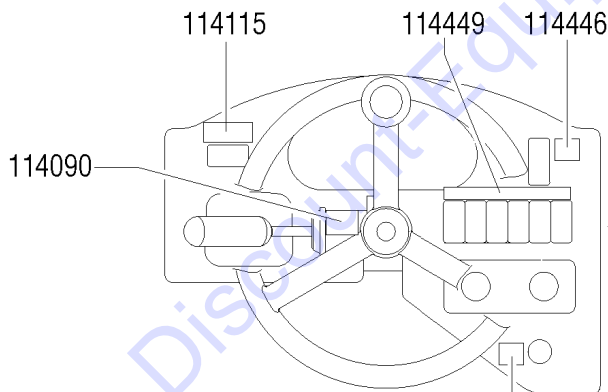

106.1 Decals with Symbols, Cab and Attachments

***GTH-1056:** 141117, 141118, 141119
141120, 141121, 141122
141123, 141124, 141125
141126, 141127, 141128

***GTH-1048:** 141129, 141130, 141131
141132, 141133, 141134
141135, 141136, 141137
141138, 141139, 141140

Load charts are available in
Portuguese, Brazilian and
Spanish