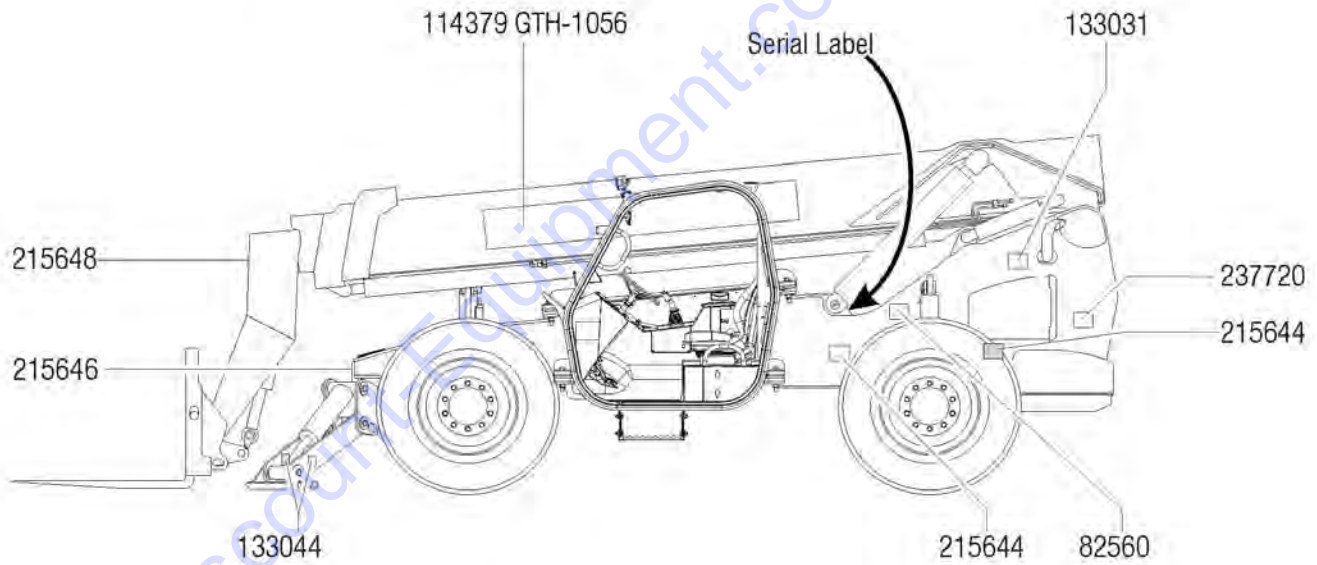

104.2 Decals with Symbols, Cab Side (from GTH1012-16292)

104.2 Decals with Symbols, Cab Side (from GTH1012-16292)

Item	Part No.	Description	Qty.
--		DECAL KIT,SYM,1056,COMPLETE	
1	82560GT	DECAL,SYMBOL-SKIN INJECT HAZRD.....	2
2	114379GT	DECAL,COSMETIC,GENIE GTH-1056...	2
3	133031GT	Label - Burn Hazard.....	3
4	237720GT	DECAL BODYCRUSH ROLLING MACHINE.....	1
5	215644GT	DECAL,WARNING,CRUSH HAZARD,TIRES&CHASSIS.....	2
6	133044GT	Label - Crush Hazard, Stabilizers.....	2
7	215646GT	DECAL, 2 DECAL COMBO.....	1
8	215648GT	DECAL, FALL HAZARD.....	2
9	231155GT	DECAL, A-G, GTH1056, WHITE.....	1

Go to Discount-Equipment.com to order your parts