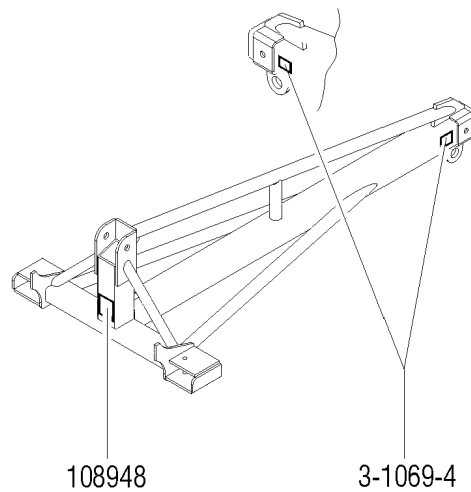

103.1 Decals with Words, Cab and Attachments (to SN GTH1012-16291)

103.1 Decals with Words, Cab and Attachments (to SN GTH1012-16291)

Item	Part No.	Description	Qty.	Item	Part No.	Description	Qty.
--		Ref. DECAL KIT,WORDS, 1056,COMPLETE (refer to 101.1)		39	141146GT	DECAL,48" FORKS ONLY,SWING.....	2
1	3-1069-4GT	DECAL,TRUSS BOOM.....	2				
2	3-1069-7GT	DECAL,TRUSS BOOM.....	2				
3	97664GT	Warning - Crush Hazard, Moving Parts...	1				
4	97665GT	DECAL,WARN,WEAR SEAT BELT.....	1				
5	97666GT	DECAL,WARN,READ MANUAL.....	1				
6	97668GT	DECAL,WARN,OVERTURN HAZARD....	1				
7	97669GT	DECAL,WARN,FALLING OBJECT HAZ.....	1				
8	97670GT	DECAL,DANGER,CRUSH HAZARD.....	1				
9	97672GT	DECAL,DANGER,CRUSH HAZARD.....	1				
10	97673GT	Danger - Fall Hazard, No Riders.....	2				
11	97676GT	DECAL,DANGER,ELECTRICAL HAZARD.....	1				
12	108948GT	DECAL,ATTACHMENT SERIAL LABEL.....	1				
13	114090GT	DECAL,TRANSMISSION CONTROL....	1				
14	114093GT	DECAL,AXLE DIFFERENTIAL LO.....	1				
15	114115GT	DECAL,STEERING SELECTOR.....	1				
16	114119GT	DECAL,OVERTURNING HAZARD.....	1				
17	114352GT	DECAL,OVERTURNING,KEEP LOAD LO.....	1				
18	114356GT	DECAL,WARNING,NO LOAD CHART....	1				
19	114444GT	DECAL,AUXILIARY HYDRAULICS.....	1				
20	114445GT	DECAL,LABEL,IGNITION.....	1				
21	114446GT	DECAL,LABEL,PARKING BRAKE.....	1				
22	114449GT	DECAL,LABEL,DASH ACCESSORIES...	1				
23	114452GT	DECAL,LABEL,FOBS/ROPS.....	1				
24	114453GT	DECAL,LABEL,DUAL CONTROLLER....	1				
25	130770GT	DECAL,TRUSS BOOM WARNING.....	2				
26	133207GT	Label - Single Controller.....	1				
27	141117GT	CARD,LOAD RNG,GTH1056,SU.....	1				
28	141118GT	CARD,LOAD RNG,GTH1056,SD.....	1				
29	141119GT	CARD,LOAD RNG,GTH1056,SU,ROT....	1				
30	141120GT	CARD,LOAD RNG,GTH1056,SD,ROT....	1				
31	141121GT	CARD,LOAD RNG,GTH1056,SU,SWG...1					
32	141122GT	CARD,LOAD RNG,GTH1056,SD,SWG...1					
33	141123GT	CARD,LOAD RNG,GTH1056,CAT,SU....1					
34	141124GT	CARD,LOAD RNG,GTH1056,CAT,SD....1					
35	141125GT	CARD,LOAD RNG,GTH1056,SU,TB.....1					
36	141126GT	CARD,LOAD RNG,GTH1056,SD,TB.....1					
37	141127GT	CARD,LOAD RNG,GTH1056,SU,RB.....1					
38	141128GT	CARD,LOAD RNG,GTH1056,SD,RB.....1