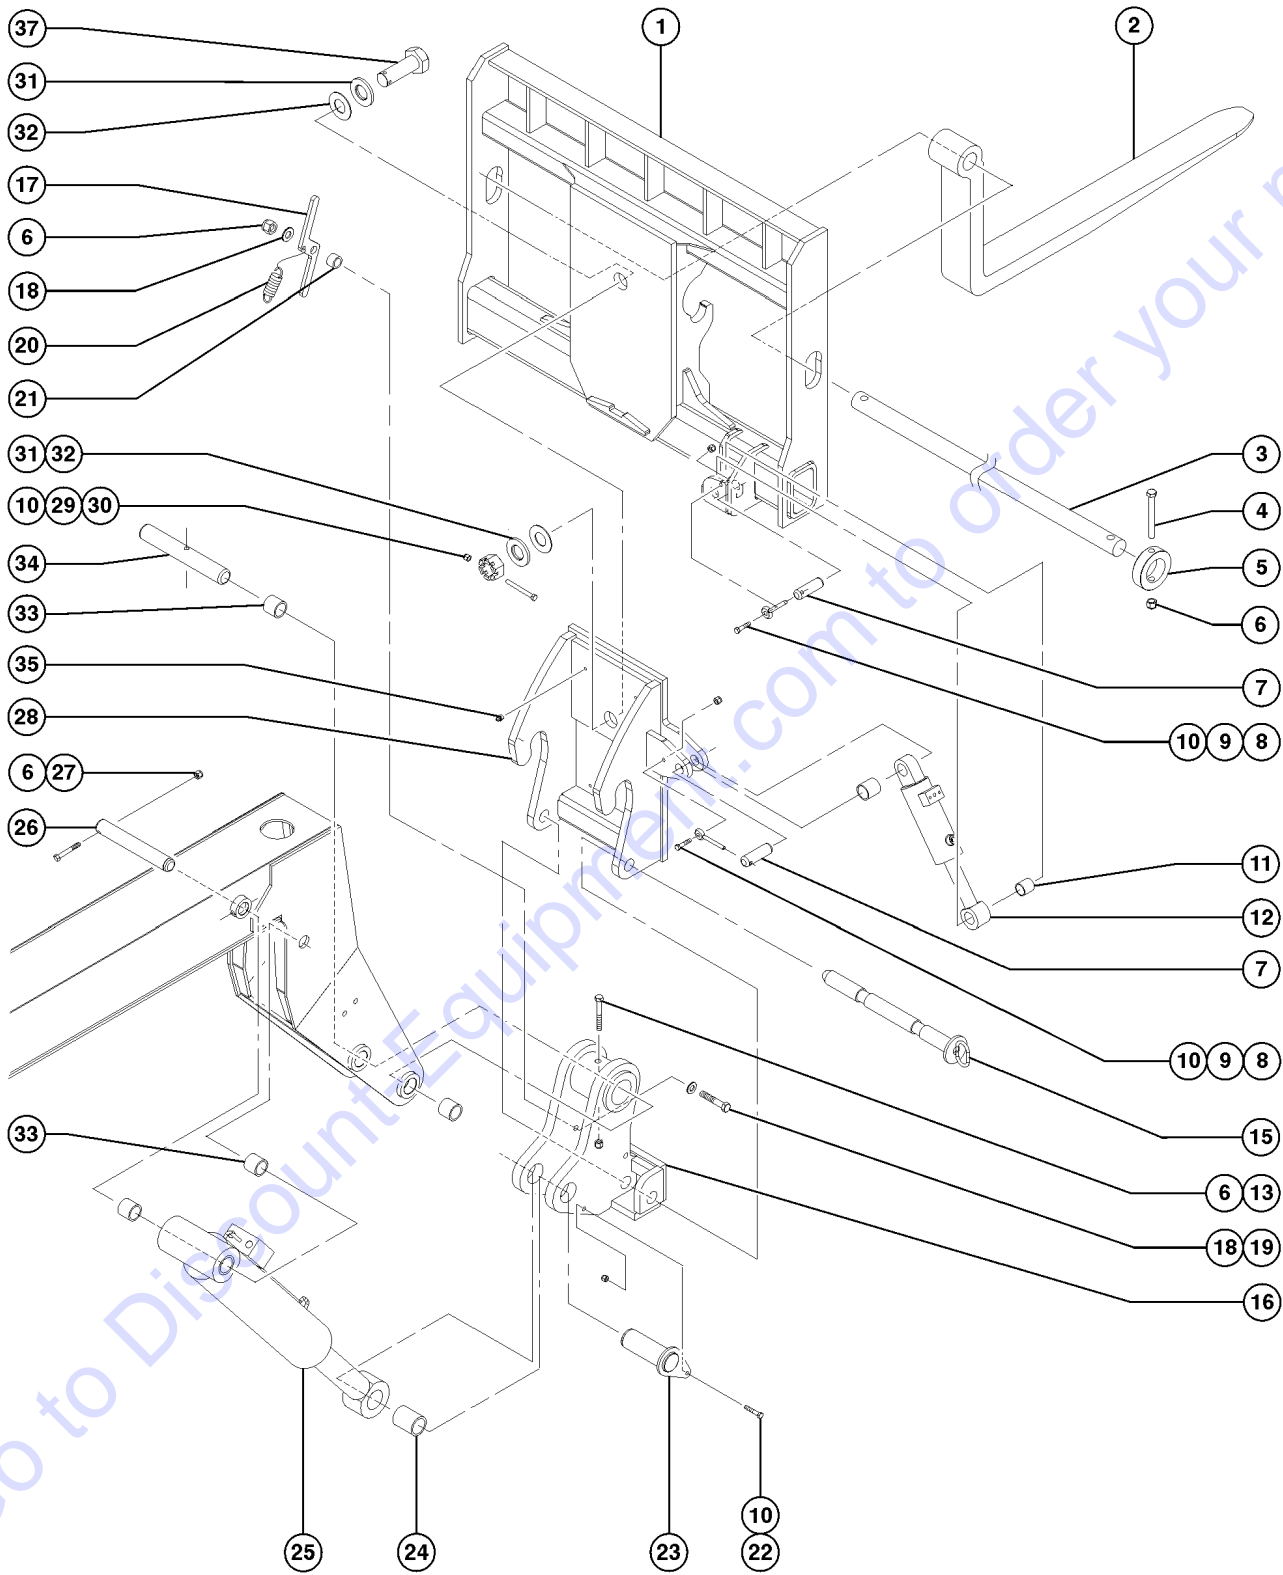

604.1 Fork Frame, Rotate Attachment

604.1 Fork Frame, Rotate Attachment

Item	Part No.	Description	Qty.	Item	Part No.	Description	Qty.
1	130987GT	WELDMENT,48"CARRIAGE,ROTATE.....1	1	37	141426GT	BOLT,HMB,2-12X5 7/8,GR8.....1	1
2	1254548GT	WELDMENT,FORK TINE,48".....2	2				
3	141002GT	PIN,FORK,48" FORK FRAME.....1 <i>pin measures 52 x 2.25 inches</i>	1				
4	13854GT	SCREW,HHC,1/2-13 X 4.5,GRD.8.....2	2				
5	1-1113GT	COLLAR,FORK TINE PIN.....2	2				
6	117493GT	NUT,NYLOCK,1/2-13,GR8.....4	4				
7	123581GT	PIN,ROTATE CYLINDER.....2	2				
8	13918GT	SCREW,HHC,3/8-16 X 1.75,GRD.8.....1	1				
9	825019GT	ROD END,.375X3.69,ZAG.....2	2				
10	4828GT	NUT,NYLOCK,3/8-16.....3	3				
11	112732GT	BUSH,1.249 1.503 1.500L 660BRZ.....2	2				
12	123580GT	CYLINDER,ROTATE*** .....1 <i>(includes item 11)</i>	1				
13	96430GT	SCREW,HHC,1/2-13 X 5.....1	1				
15	3-1335-1GT	PIN,QUICK ATTACH LOCKING.....1	1				
16	130855GT	WELDMENT,QA MOUNT.....1	1				
17	123378GT	PLATE,QA LOCK SPRING LEVER.....1	1				
18	13066GT	WASHER,FLAT,5 HARDENED.....2	2				
19	39479GT	SCREW,HHC,1/2-13 X 2.75.....1	1				
20	123500GT	SPRING.....1	1				
21	123501GT	TUBE,QA LOCK LEVER SPACER.....1	1				
22	5224GT	SCREW,HHC,3/8-16 X 2.....1	1				
23	108910GT	WELDMENT,TILT PIN.....1	1				
24	123188GT	BEARING,2.00IDX2.50ODX1.50L.....1	1				
25	1253245GT	CYLINDER,TILT,1056/844.....1 <i>(Replaces cylinder 108811 at SN GTH1015E-10978)</i>	1				
--	123897GT	VALVE,CB.CACG-LGN@4200 <i>for 1253245</i>					
--	1258122GT	SEAL KIT,TILT CYLINDER 1253245 <i>(Seal kit for cylinder 1253245)</i>					
--	130416GT	SEAL KIT, CYLINDER T109799 <i>(Seal kit for cylinder 108811- used in machines before SN GTH1015E-10978)</i>					
26	108857GT	PIN,2.00DIAX13.88LG,1HOLE.....1	1				
27	6732GT	SCREW,HHC,1/2-13 X 3.25.....1	1				
28	130990GT	WELDMENT,CARRIAGE,PIVOT, ROT.....1	1				
29	141427GT	NUT,SLOTTED HEX,2UNC-12THD,GR8.....1	1				
30	6-5206-28GT	SCREW,HHC,3/8-16X3.5,GR8.....1	1				
31	1-1073GT	WASHER.....2	2				
32	123445GT	T WASHER,4.00X2.00X.125.....2	2				
33	108864GT	BEARING,2.50IDX3.00 ODX1.50LG.....2	2				
34	130944GT	PIN,2.50DIAX15.38LG,1HOLE.....1	1				
35	28646GT	ZERK,GREASE,1/8 NPT.....4	4