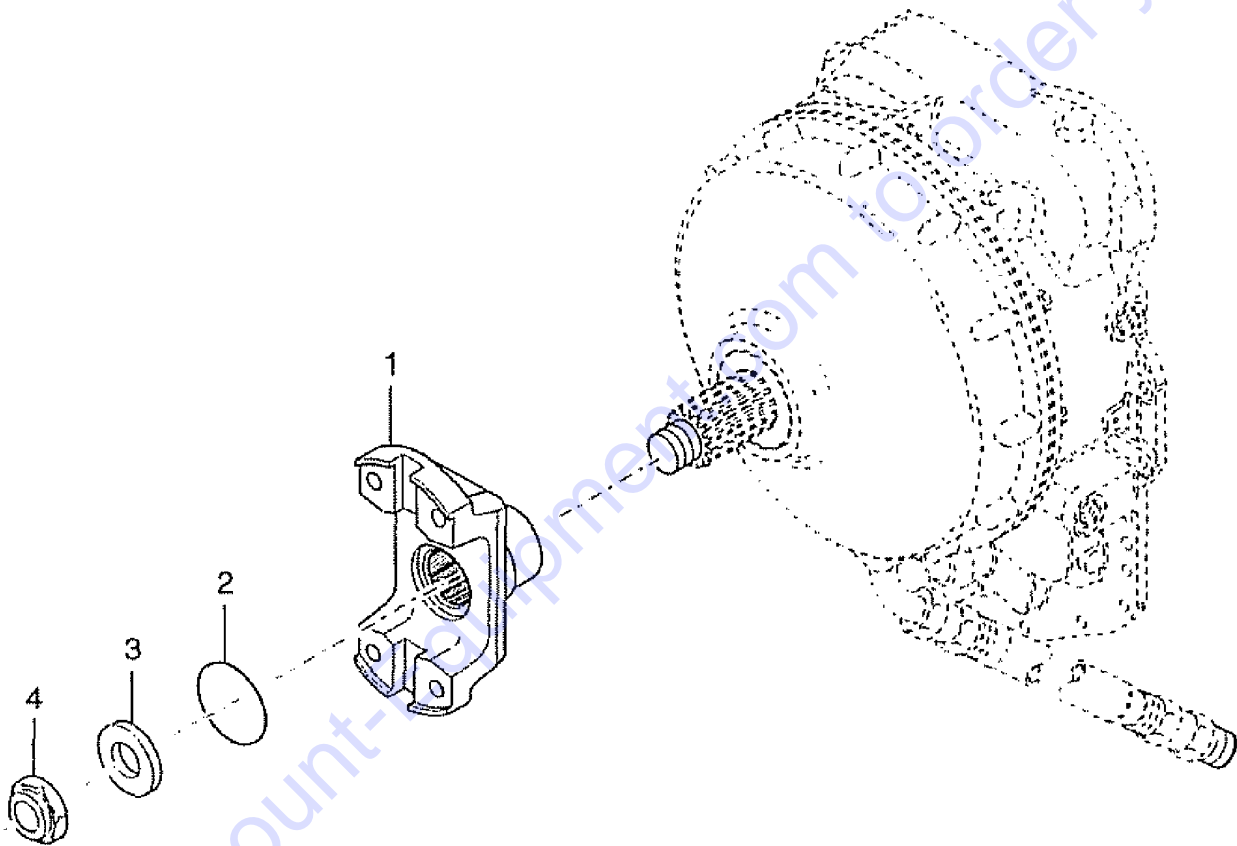

319.1 Input Flange

Go to Discount-Equipment.com to order your parts

Item	Part No.	Description	Qty.
1	7-126-254GT	FLANGE,6C.....	1
2	130440GT	O-RING.....	1
3	130363GT	WASHER,TRANSMISSION,GTH10XX....	1
4	130362GT	NUT,TRANSMISSION,GTH10XX.....	1

Go to Discount-Equipment.com to order your parts