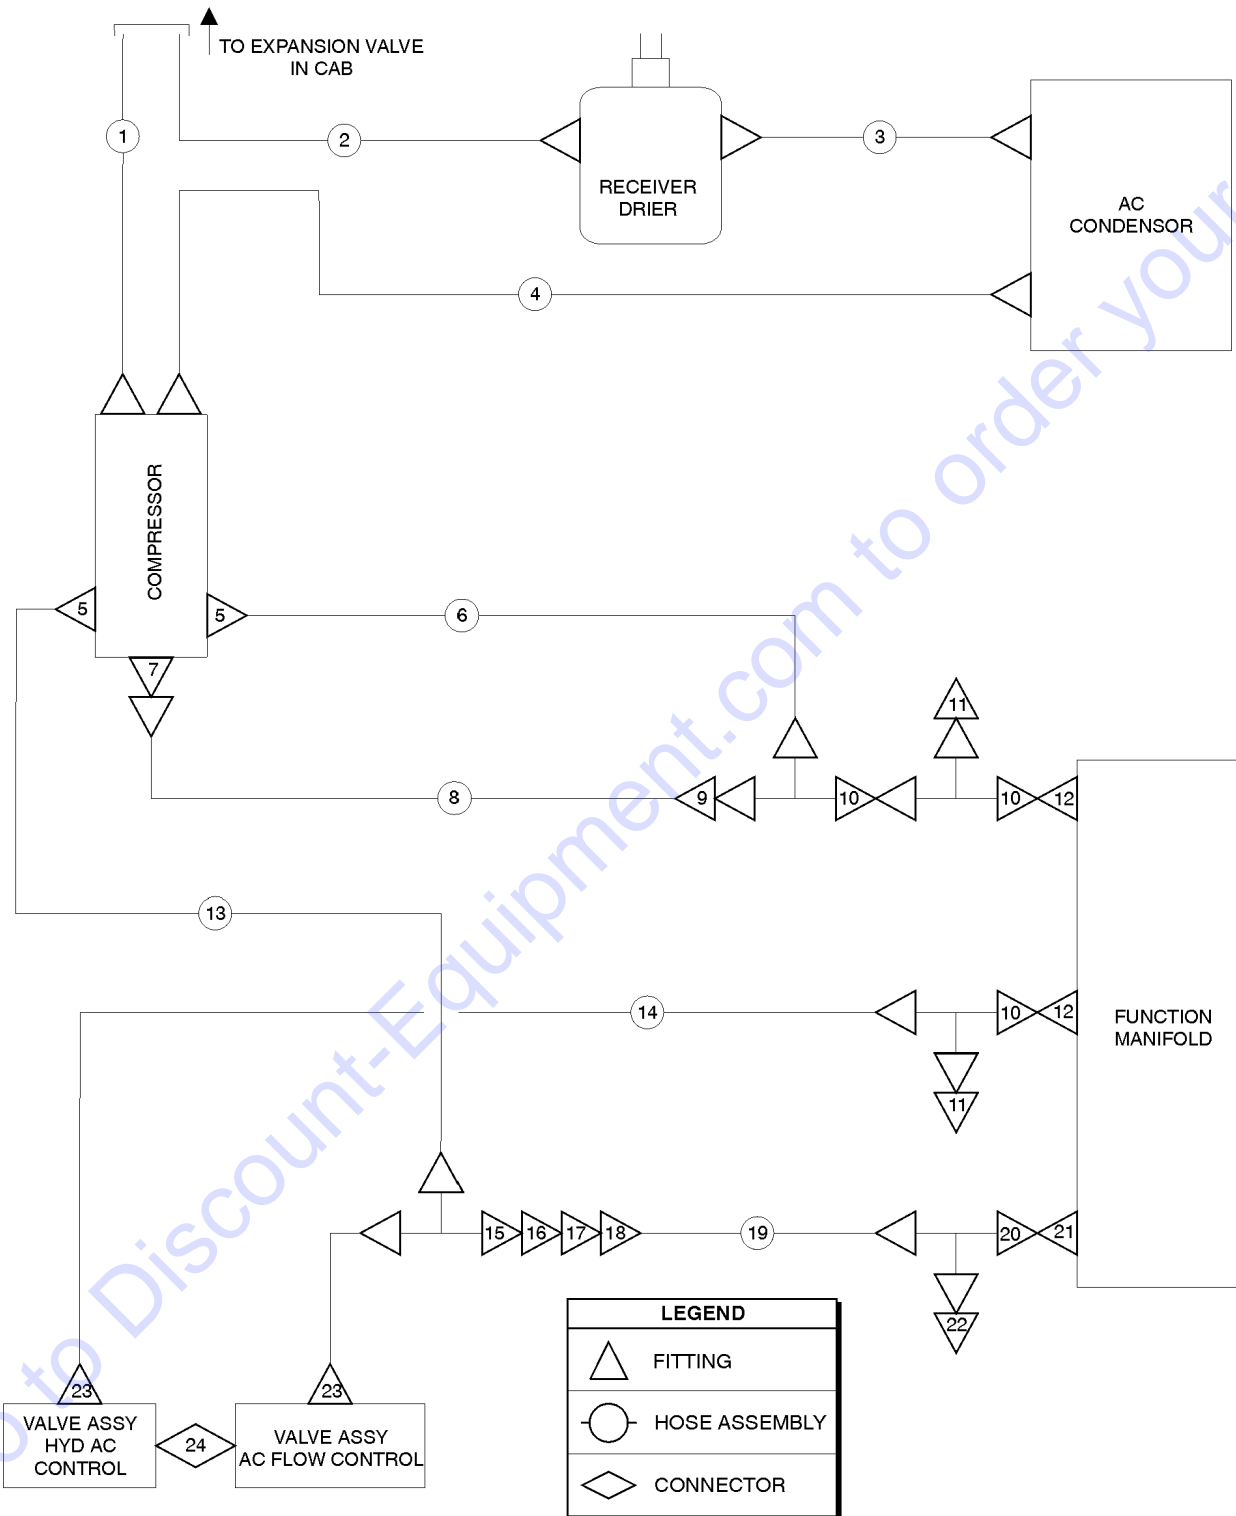

907.1 Air Conditioning Hoses and Fittings

907.1 Air Conditioning Hoses and Fittings

Item	Part No.	Description	Qty.
1	T107217GT	HOSE,REFRIGERANT,W/CHG SPL,#10.....	1
--	123314GT	ORING #10	
2	T107215GT	HOSE, REFRIGERANT, #6.....	1
--	130085GT	O-RING,#6	
3	T107214GT	HOSE, REFRIGERANT, #6.....	1
--	130085GT	O-RING,#6	
4	T107216GT	HOSE, REFRIGERANT,W/CHG SPL,#8.....	1
--	130084GT	O-RING,#8	
5	48933GT	CONN,520120-8***.....	2
6	49109-4229GT	HOSE ASSY,1/2,90 FEM,STR FEM** ..... (components: 48822, 48827, 48758 @ 40 inches)	1
7	48916GT	CONN, 520120-6.....	1
8	49180-4716GT	HOSE ASSY,3/8..... (components: 48816, 48819, 48753 @ 45 inches)	1
9	48879GT	ELBOW,SWIVEL 90D, 520221-8.....	1
10	48938GT	FITTING,TEE,RUN,SWIVEL520432-8.....	3
11	69775GT	CAP,520112-8.....	2
12	48946GT	CONN,520120-8-10.....	2
13	49129-1525GT	HOSE ASSY,3/8,90 FEM,STR FEM..... (components: 48821, 48812, 48753 @ 13 inches)	1
14	49129-5425GT	HOSE ASSY 3/8,90 FEM,STR FEM** ..... (components: 48821, 48812, 48753 @ 52 inches)	1
15	48875GT	TEE,RUN,SWIVEL,520432-6.....	1
16	T107382GT	FITTING,UNION,SW,-6,FEM-FEM.....	1
17	T107383GT	CHECK VALVE, HYD, -6 MALE-MALE, 5PSI.....	1
18	48892GT	ELBOW,SWIVEL 90D, 520221-6.....	1
19	49163-4600GT	HOSE ASSY,1/4"90 FEM,STR FEM..... (components: 48802, 48810, 48751 @ 43.6 inches)	1
20	48908GT	FITTING,TEE,RUN,SWIVEL520432-4.....	1
21	48905GT	CONN,520120-4***.....	1
22	67498GT	CAP,520112-4.....	1
23	48915GT	ELBOW,90D,520220-6.....	2
24	48893GT	UNION,STR.THREAD-6.....	1