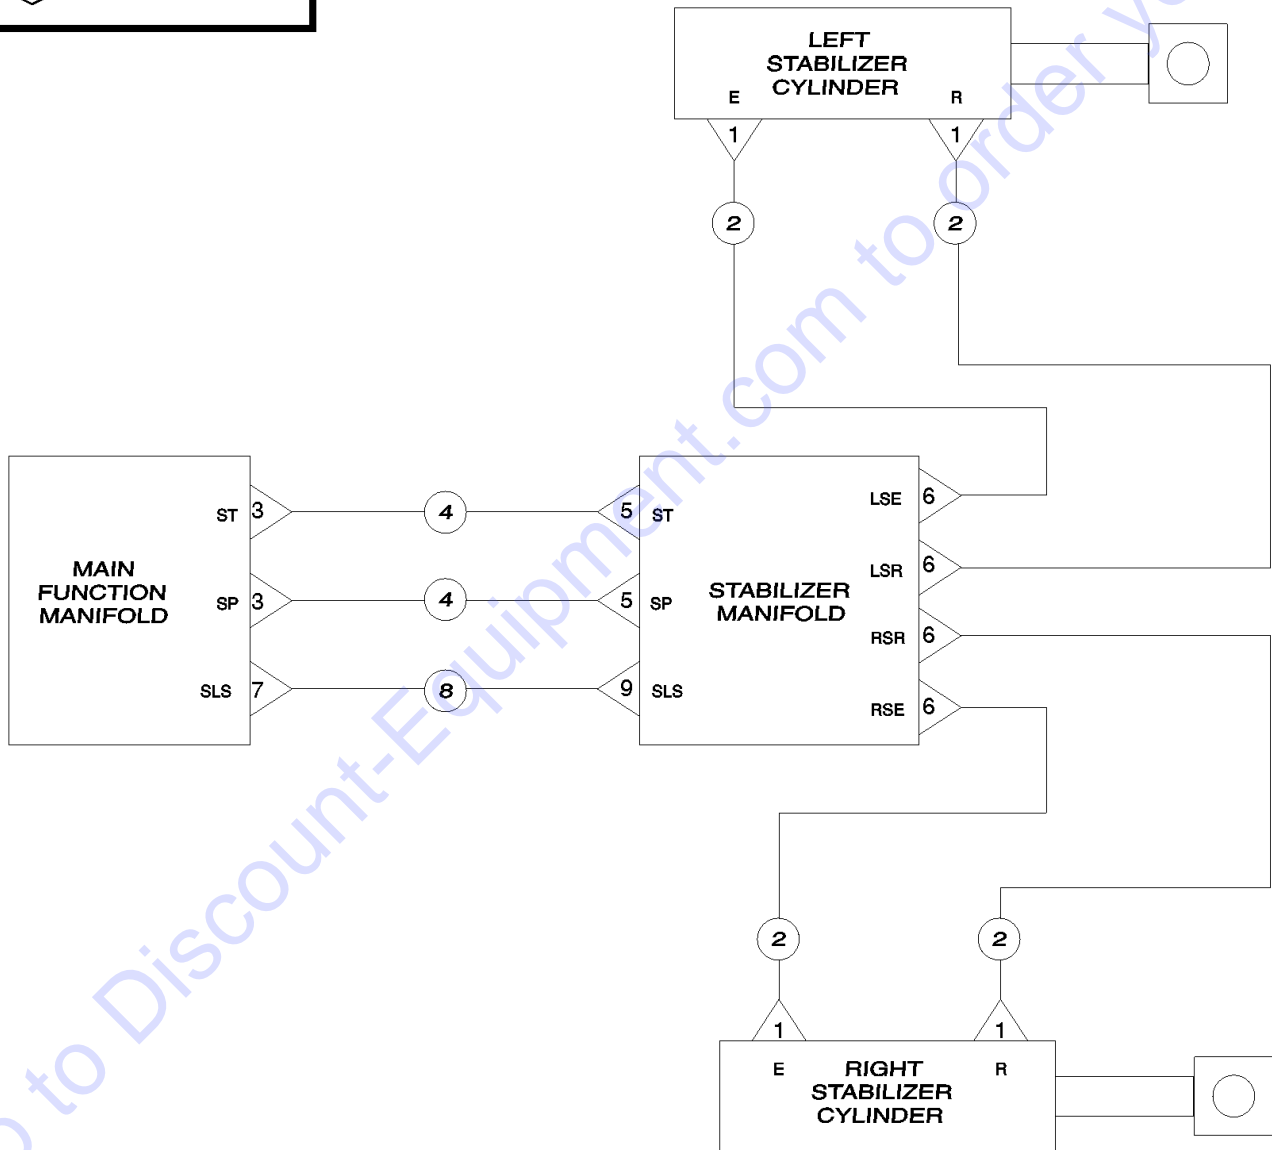

802.1 Stabilizer System

LEGEND	
	FITTING
	HOSE ASSEMBLY
	CONNECTOR