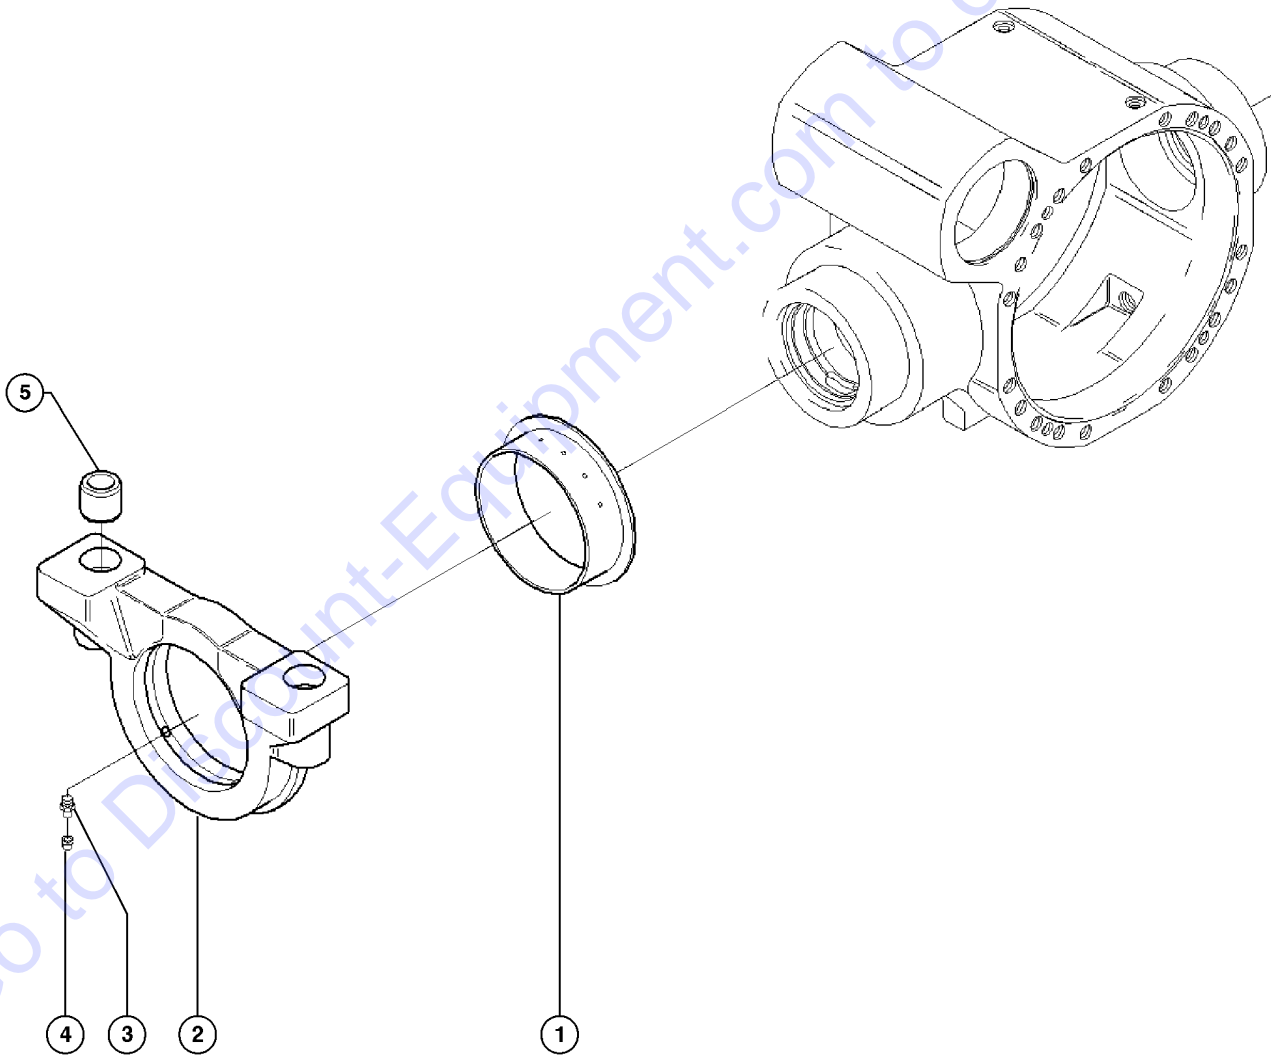

215.1 Rear Axle, Trunion

Item	Part No.	Description	Qty.
--	1252655GT	SUPPORT <i>(includes items 1, 2, 3, 4, and 5)</i>	
1	1252658GT	THRUST BUSHING.....	2
2	130411GT	SUPPORT.....	2
3	1252554GT	GREASE FITTING.....	2
4	1252674GT	PLUG.....	2
5	1252657GT	.....	4

Go to Discount-Equipment.com to order your parts