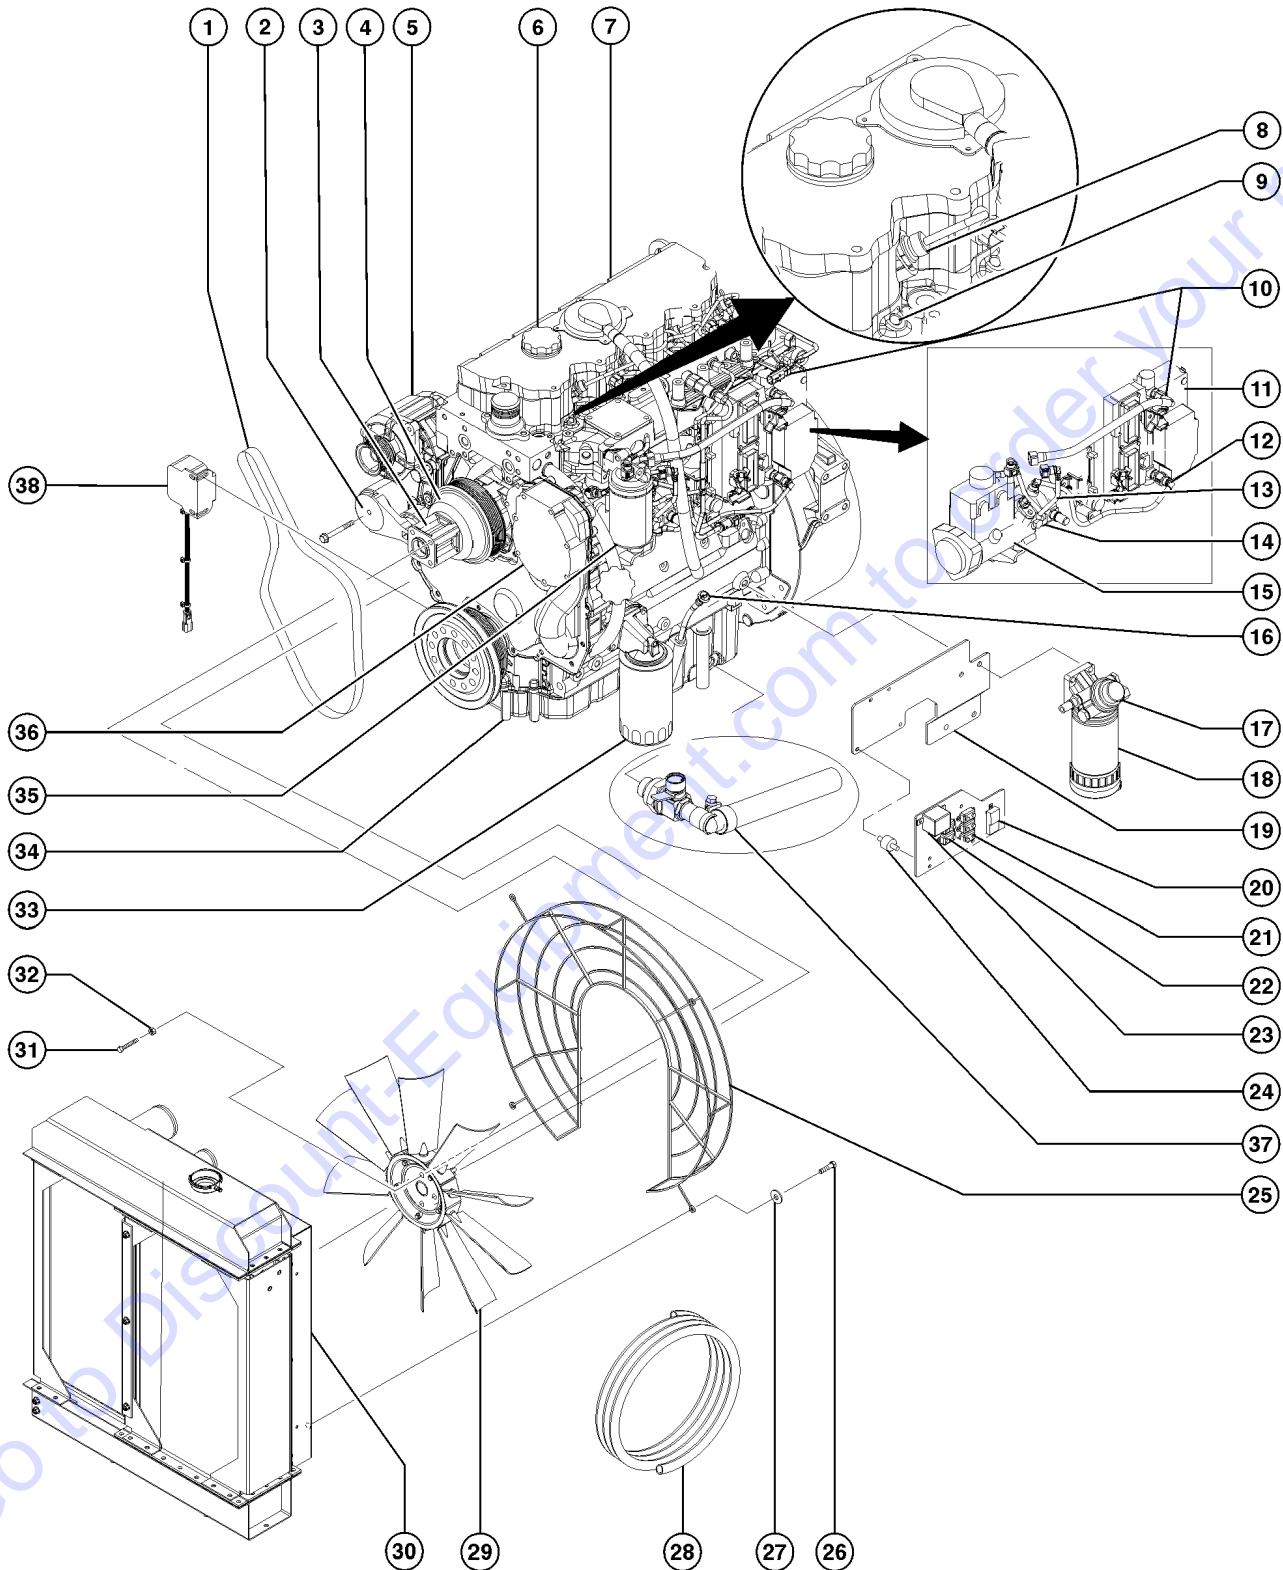

503.1 John Deere-4045, T3 Engine, Air Cleaner Assembly

Item	Part No.	Description	Qty.	Item	Part No.	Description	Qty.
1	115339GT	MUFFLER,JD-4045.....	1	34	115292GT	CLAMP,HOSE,JD-4045.....	1
2	115340GT	MUFFLER MNTG BAND,JD-4045.....	2	35	141325GT	BOLT,12X20MMX1.75X10.9 GR FLNG...	1
3	117877GT	PIPE, TAILPIPE.....	1	36	141303GT	FORMING,EXHAUST BRACKET.....	1
4	123017GT	PIPE,EXHAUST,GTH10XX.....	1	37	141326GT	CLAMP,MUFFLER,3".....	1
5	115291GT	MUFFLER CLAMP,JD-4045.....	2	38	218492GT	ISOLATOR, UPPER RAD, JD4045 T3.....	1
6	6175GT	SCREW,HHC,3/8-16 X 1					
7	48425GT	NUT,FLG-LRG,3/8-16, YZ					
8	13004GT	SCREW,HHC,5/8-11 X 3 GRD.8.....	2				
9	6035GT	WASHER,FLAT,USS,5/8",Y					
10	115333GT	WASHER,ENG.REAR,JD-4045					
11	6024GT	NUT,NYLOCK,5/8-11					
12	115331GT	ISOLATOR MOUNT,JD-4045.....	2				
13	115293GT	BRACKET, MUFFLER.....	1				
14	123161GT	HOSE CLAMP.....	2				
15	108612GT	CONNECTOR,RUBBER,AIR INTAKE.....	1				
16	130059GT	PIPE,AIR INTAKE,JD					
17	7-109-05GT	ELBOW,90 DEG					
18	123806GT	AIR CLEANER, M&H400, MIRROR IN					
--	1281129GT	END CAP, AIR CLEANER 123806 for 123806					
--	7-109-04GT	FILTER ELEMENT / PRIMARY for 123806					
--	7-109-14GT	SAFETY ELEMENT for 123806					
19	7-109-03GT	MOUNTING BAND, SMALL BASE.....	1				
20	13000GT	SCREW,HHC,5/16-18 X 1.25					
21	5397GT	WASHER,FLAT,USS,5/16",Y					
22	6782GT	NUT,NYLOCK,5/16-18					
23	7-109-02GT	RAIN CAP W/CLAMP.....	1				
24	115294GT	Exhaust Pipe, Muffler.....	1				
--	7-183-98GT	CLAMP,TURBO-EXHAUST PIPE (clamp used to couple turbo to exhaust pipe)					
25	115295GT	Clamp, 2 inches					
26	115296GT	ELBOW,SILICONE.....	1				
27	115297GT	Pipe, Lower.....	1				
28	115299GT	Clamp, 2 inches.....	1				
29	115298GT	Pipe, Upper.....	1				
30	115300GT	HOSE, RADIATOR..... (upper radiator hose w/o internal spring)	1				
--	130727GT	HOSE, RADIATOR (upper radiator hose with internal spring)					
31	130726GT	BRACKET,UPPER SUPPORT.....	1				
32	115313GT	WATER TUBE,W/FLANGE,JD-4045.....	1				
33	130379GT	RADIATOR HOSE / LOWER.....	1				

504.1 Perkins 1104D-E44TA, Tier 3 Engine, View 1