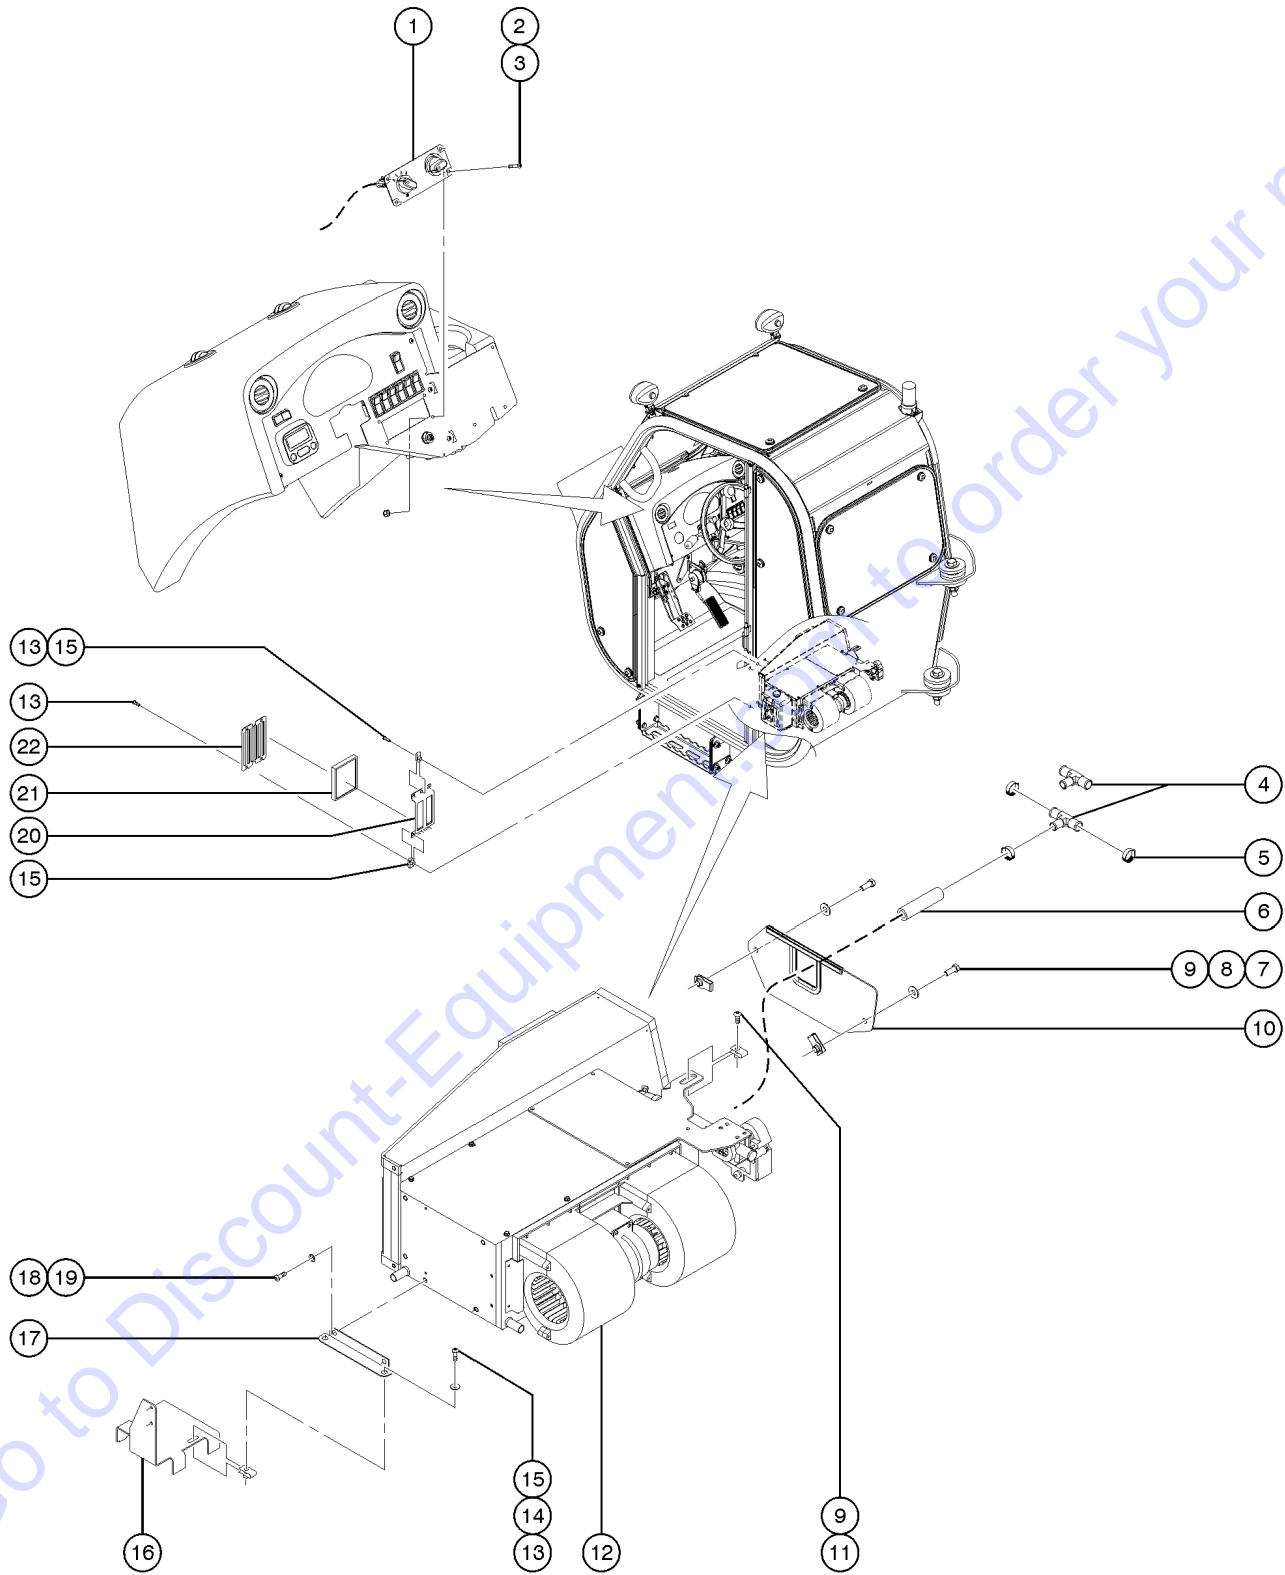

906.1 Heater/AC Blower Installation

906.1 Heater/AC Blower Installation

Item	Part No.	Description	Qty.
1	T107206GT	CONTROL PANEL, HEAT-AC.....	1
--	36206GT	FUSE,25 AMP,ATC	
--	T107205GT	HARNES,HEATER-AC CONTROL	
2	110359GT	SCREW,PHM, 10-24 X .50	
3	5365GT	NUT,NYLOCK,10-24	
4	7-297-02GT	CONNECTOR,HOSE,Y.....	2
5	46131GT	CLAMP,HOSE,.63" - 1.0" X .5".....	8
6	1702GT	HOSE-HEATER,5/8 ID-BLACK.....	128-inches
7	6175GT	SCREW,HHC,3/8-16 X 1	
8	6097GT	WASHER,FLAT,USS,3/8",Y	
9	108581GT	SPRING CLIP,3/8-16 LG ZINC.....	3
10	226392GT	COVER,CAB ACCESS,AC.....	1
--	46718GT	TRIMLOCK,BLACK,3/16	
11	28487GT	SCREW,BHHS,3/8-16 X 1	
12	T107204GT	HEATER-AC BLOWER ASSY,GTH10XX.....	1
13	14297GT	SCREW,BHHS,1/4-20 X .75	
14	6638GT	WASHER,FLAT,USS,1/4"Y	
15	56912GT	SPRING CLIP,1/4-20,.025-.15X.54,ZAG.....	8
16	123531GT	FORMING,HEATER MOUNT.....	1
17	115273GT	MOUNTING BRACKET (117649).....	1
18	115285GT	TAPPING SCREW M6 X 10 (117649)	
19	6356GT	WASHER,LOCK,.25	
20	123301GT	FORMING,FILTER BRACKET.....	1
21	130207GT	FILTER,CAB AIR INTAKE.....	1
22	130302GT	COVER,CAB AIR INTAKE.....	1