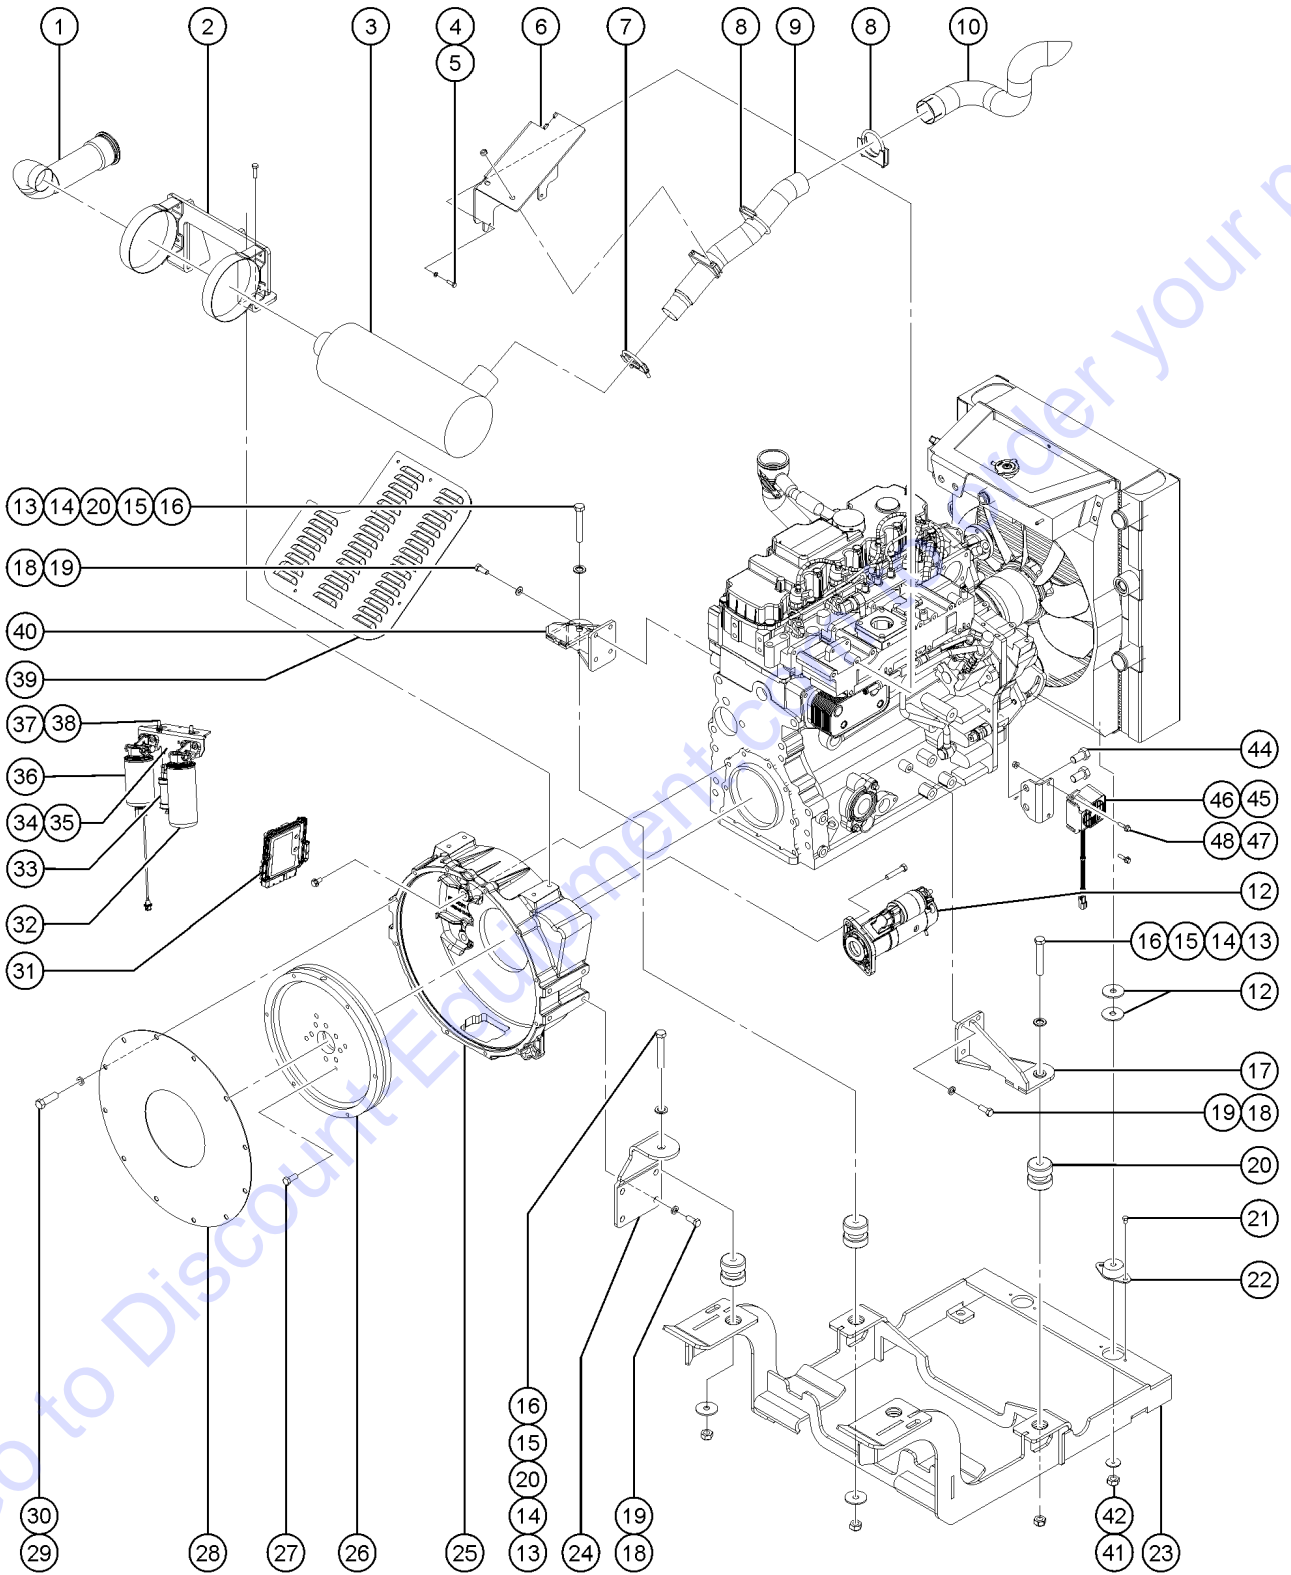

512.1 Deutz TCD3.6 T3 Engine, View 2

512.1 Deutz TCD3.6 T3 Engine, View 2

Item	Part No.	Description	Qty.	Item	Part No.	Description	Qty.
--				--	823057GT	FILTER,FUEL,SPIN-ON TCD3.6 (spin-on filter)	
1	237161GT	PIPE,TURBO TO MUFFLER,TCD3.6 T...1		--	824673GT	SENSOR,LOW PRESSURE,DEUTZ 2.9L	
2	237163GT	MOUNT,MUFFLER,DEUTZ TCD3.6 T3...1 muffler clamps sold separately		33	236259GT	LIFT PUMP,FUEL,DEUTZ.....1	
--	824764GT	BAND,MUFFLER,DEUTZ TCD3.6.....2		34	825048GT	FORMING,FILTER MOUNT,DEUTZ,10K.....1	
3	237162GT	MUFFLER,DEUTZ TCD3.6 T3.....1		35	105214GT	CABLE TIE MOUNT, WINGED.....1	
4	49379GT	SCREW,HHC,M8 X 1.25 X 25.....2		36	1261239GT	ASSY,FUEL PREFILTER,DEUTZ 2.9.....1 (includes head, filter and WIF sensor)	
5	33277GT	WASHER,FLAT,M8,YELLOW ZINC.....2		--	074501.0291GT	SENSOR (water-in-fuel sensor w/cable)	
6	1254527GT	WLDMNT,EXST MNT,TCD3.6 T3,10K....1 (traffic black)		--	236260GT	PRE-FILTER,FUEL,DEUTZ TCD3.6 (spin-on filter)	
7	71911GT	CLAMP,MUFFLER, 2.50 INCH.....1		37	122202GT	SCREW,FLANGE,HHC,3/8-16X1.25	
8	141326GT	CLAMP,MUFFLER,3".....3		38	48425GT	NUT,FLG-LRG,3/8-16,YZ	
9	219431GT	PIPE,EXHAUST,MID,TCD3.6 T3,10K....1		39	237872GT	FORMING, ENG COVER, DEUTZ-JD....1	
10	117877GT	PIPE, TAILPIPE.....1		40	218702GT	LEFT ENGINE MOUNT, DEUTZ TCD3.6.....1	
11	236247GT	STARTER,4KW,DEUTZ TCD3.6.....1		41	6022GT	NUT,HEX,3/8-16	
--	824987GT	RELAY,STARTER,DEUTZ.....1		42	6021GT	WASHER,LOCK, .375	
12	15086GT	WASHER,FLAT, .375 X 1.5 X .125		44	1255807GT	SCREW,HHF,M16-2.0X30,DIN6921,1....2	
13	53909GT	SCREW,HHC,5/8-11 X 4.0 GR8.....4		45	824079GT	SCREW,HHF,1/4-20X1,8,ZAG.....2	
14	13064GT	WASHER,FLAT, .625 HARDENED		46	824027GT	NUT,TL FLG,1/4-20,G,ZAG.....2	
15	33418GT	WASHER,FLAT, .625 X 2.25 X .15		47	219457GT	HARNES, BACKUP ALARM.....1 (includes alarm)	
16	6024GT	NUT,NYLOCK,5/8-11		--	217469GT	ALARM, BACKUP WARNING	
17	218703GT	RIGHT ENGINE MOUNT, DEUTZ TCD3.6.....1		48	1254543GT	BRACKET,BACK UP ALARM.....1	
18	49381GT	SCREW,HHC,M12 X 30					
19	49410GT	WASHER,FLAT,M12					
20	117779GT	ISOLATOR,RUBBER,TRANS.....4					
21	18544GT	SCREW,SHC,5/16-18 X .5					
22	218713GT	LOWER RAD ISOLATORS, DEUTZ TCD3.6.....2					
23	219322GT	ENGINE SKID, DEUTZ TCD 3.6.....1					
24	218709GT	MTG,L,FLYWHEEL HSNG,10K,TCD3.6.....1					
--	825551GT	MTG,RIGHT,FLYWHEEL HSNG,10K,TCD3.6.....1					
25	219321GT	FLYWHL HOUSING, DTZ TCD3.6, 10K.....1					
26	1259660GT	FLYWHEEL, SAE 8/10.....1					
27	141233GT	BOLT, 10X20MM X 10.9GR FLANGE....4					
28	130886GT	PLATE,PERKINS FLYWHEEL COVER....1					
29	85099GT	SCREW,SHC,M8X1.25X20,GR 12.9					
30	49408GT	WASHER,LOCK,M8					
31	214795GT	ECM, Deutz D2.9.....1					
--	18504GT	NUT,LOCKING-LG.FLANGE,1/4-20					
--	8915GT	SCREW,HHC,1/4-20 X 1.25					
32	236266GT	ASSY, FUEL FILTER TCD 3.6.....1 (includes filter head, spin-on filter)