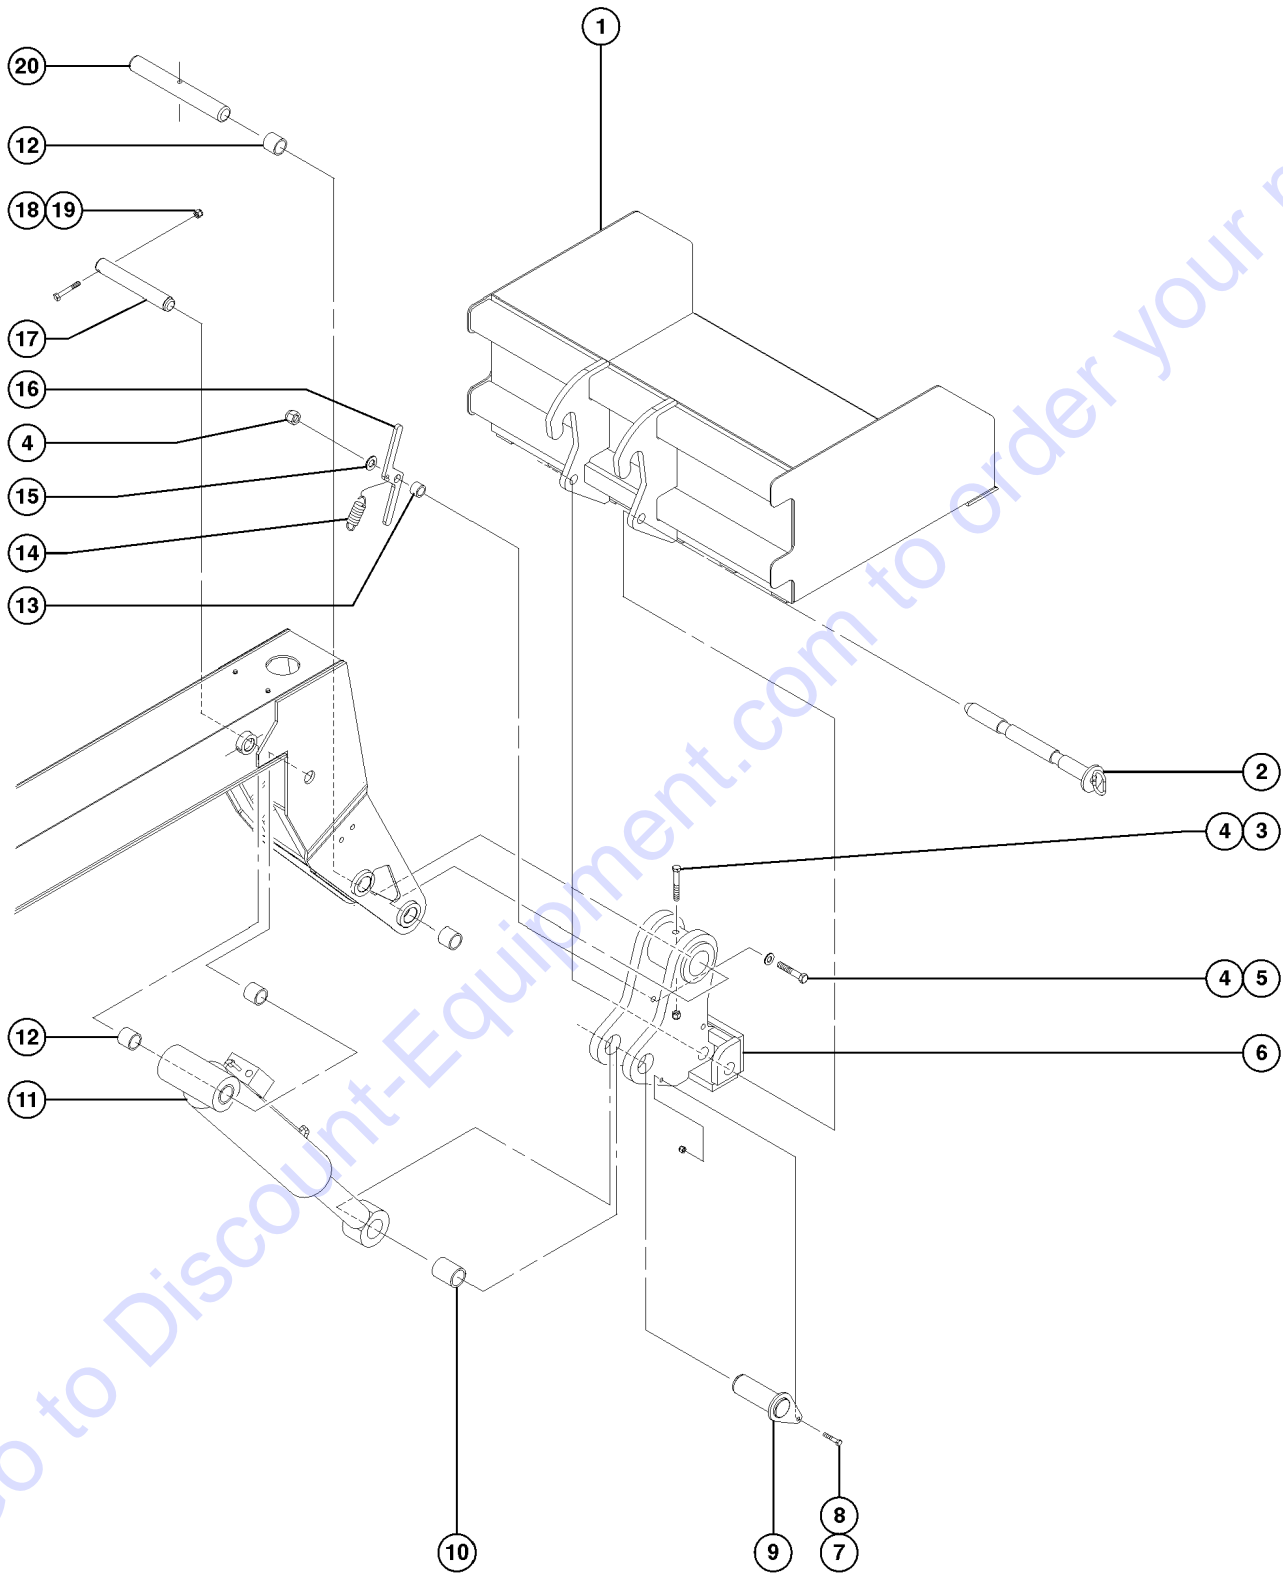

605.1 Rubbish Bucket, Quick Attachment

Go to Discount-Equipment.com to order your parts

605.1 Rubbish Bucket, Quick Attachment

Item	Part No.	Description	Qty.
1	227118GT	ASSY, RUBISH BUCKET.....1 <i>(includes decals)</i>	1
2	3-1335GT	LOCK PIN.....1	1
--	1254050GT	WELDMENT,LOCK PIN	
3	96430GT	SCREW,HHC,1/2-13 X 5.....2	2
4	117493GT	NUT,NYLOCK,1/2-13,GR8.....1	1
5	39479GT	SCREW,HHC,1/2-13 X 2.75.....1	1
6	130855GT	WELDMENT,QA MOUNT.....1	1
7	5224GT	SCREW,HHC,3/8-16 X 2.....1	1
8	4828GT	NUT,NYLOCK,3/8-16.....1	1
9	141949GT	WELDMENT,TILT PIN,KIT.....1	1
10	123188GT	BEARING,2.00IDX2.50ODX1.50L.....4	4
11	1253245GT	CYLINDER,TILT,1056/844.....1 <i>(Replaces cylinder 108811 at SN GTH1015E-10978)</i>	1
--	123897GT	VALVE,CB.CACG-LGN@4200 <i>for 1253245</i>	
--	1258122GT	SEAL KIT,TILT CYLINDER 1253245 <i>(Seal kit for cylinder 1253245)</i>	
--	130416GT	SEAL KIT, CYLINDER T109799 <i>(Seal kit for cylinder 108811- used in machines before SN GTH1015E-10978)</i>	
12	108864GT	BEARING,2.50IDX3.00 ODX1.50LG.....4	4
13	123501GT	TUBE,QA LOCK LEVER SPACER.....1	1
14	123500GT	SPRING.....1	1
15	13066GT	WASHER,FLAT,.5 HARDENED.....1	1
16	123378GT	PLATE,QA LOCK SPRING LEVER.....1	1
17	117626GT	PIN,2.00DIAX16.00LG,1HOLE.....1 <i>(GTH-1048)</i>	1
18	6198GT	NUT,NYLOCK,1/2-13.....1	1
19	6732GT	SCREW,HHC,1/2-13 X 3.25.....1	1
20	130944GT	PIN,2.50DIAX15.38LG,1HOLE.....1	1