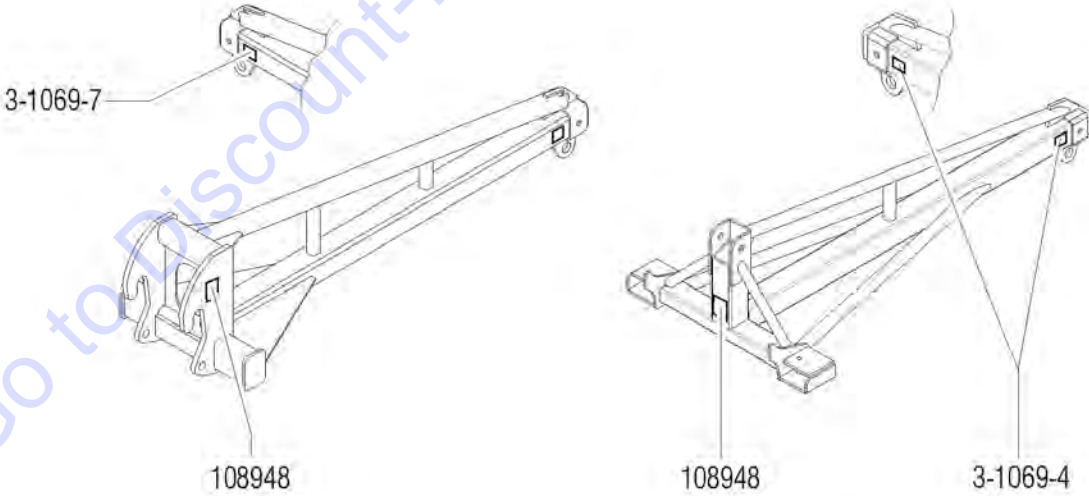

103.2 Decals with Words, Cab and Attachments (from GTH1012-16292)

103.2 Decals with Words, Cab and Attachments (from GTH1012-16292)

Item	Part No.	Description	Qty.	Item	Part No.	Description	Qty.
1	28159GT	DECAL,DIESEL.....	1	39	237796GT	DECAL,GENIE LOGO,3X9 WHITE.....	1
2	28175GT	DECAL,WARNING-COMPART ACCESS.....	1	40	237970GT	DECAL,WARNING,CRUSH HAZARD,TIRES&CHASSIS.....	1
3	82366GT	DECAL,CHEVRON RANDO HD.....	1	41	237971GT	DECAL,DANGER,EXPLOSION/BURN,DIESEL FUELING.....	1
4	82558GT	DECAL,WARN,SKIN INJECTION HAZ*.....	2	42	1255823GT	DECAL,TOP GEAR LOCKOUT,GC2,ZF.....	1
5	97602GT	DECAL,EXPLOSION HAZARD.....	1	43	826345GT	DECAL,ULS DIESEL ONLY,TIER 4.....	1
6	97664GT	Warning - Crush Hazard, Moving Parts...	1	44	1253091GT	DECAL,KEY IGNITION, 8/10K.....	1
7	97667GT	DECAL,WARN,BURN HAZARD.....	2				
8	114090GT	DECAL,TRANSMISSION CONTROL.....	1				
9	114115GT	DECAL,STEERING SELECTOR.....	1				
10	114366GT	Danger - Crush Hazard, Stabilizers.....	2				
11	114379GT	DECAL,COSMETIC,GENIE GTH-1056...	2				
12	114461GT	DECAL,GTH 1056 STACKED,WHITE.....	1				
13	114083GT	DECAL,COSMETIC,GENIE LOGO,WHT.....	1				
14	130770GT	DECAL,TRUSS BOOM WARNING.....	1				
15	133206GT	DECAL,OPEN WINDOW INST.....	1				
16	141146GT	DECAL,48" FORKS ONLY,SWING.....	1				
17	214418GT	DECAL, 2 DECAL COMBO.....	3				
18	214419GT	DECAL, 6 DECAL COMBO.....	1				
19	215267GT	Label - Product Registration.....	1				
20	215268GT	DECAL, FALL HAZARD.....	1				
21	215384GT	DECAL, LABEL, FOPS/ROPS.....	1				
22	215625GT	Load Chart, GTH-1056, 1-2.....	1				
23	215626GT	Load Chart, GTH-1056, 2-3.....	1				
24	215627GT	Load Chart, GTH-1056, 3-4.....	1				
25	215628GT	Load Chart, GTH-1056, 4-5.....	1				
26	215629GT	Load Chart, GTH-1056, 5-6.....	1				
27	215630GT	Load Chart, GTH-1056, 6-7.....	1				
28	215631GT	Load Chart, GTH-1056, 7-8.....	1				
29	215652GT	Label - Dual Controller.....	1				
30	216208GT	DECAL DIAGNOSTIC LED FUNCTIONS.....	1				
31	219626GT	DECAL,COSMETIC,GENIE DOMED, BLK/SILVER.....	1				
32	231155GT	DECAL, A-G, GTH1056, WHITE.....	1				
33	237598GT	DECAL,BODY CRUSH,ROLLING MACHINE.....	1				
34	237599GT	DECAL,WARNING,WEAR SEAT BELT...	1				
35	237600GT	Notice - Axle Differential Lock.....	1				
36	237601GT	DECAL DANGER BATTERY SAFETY.....	1				
37	237605GT	DECAL WARNING EXPLOSION/BURN HAZARD.....	1				
38	237606GT	Label - Single Controller.....	1