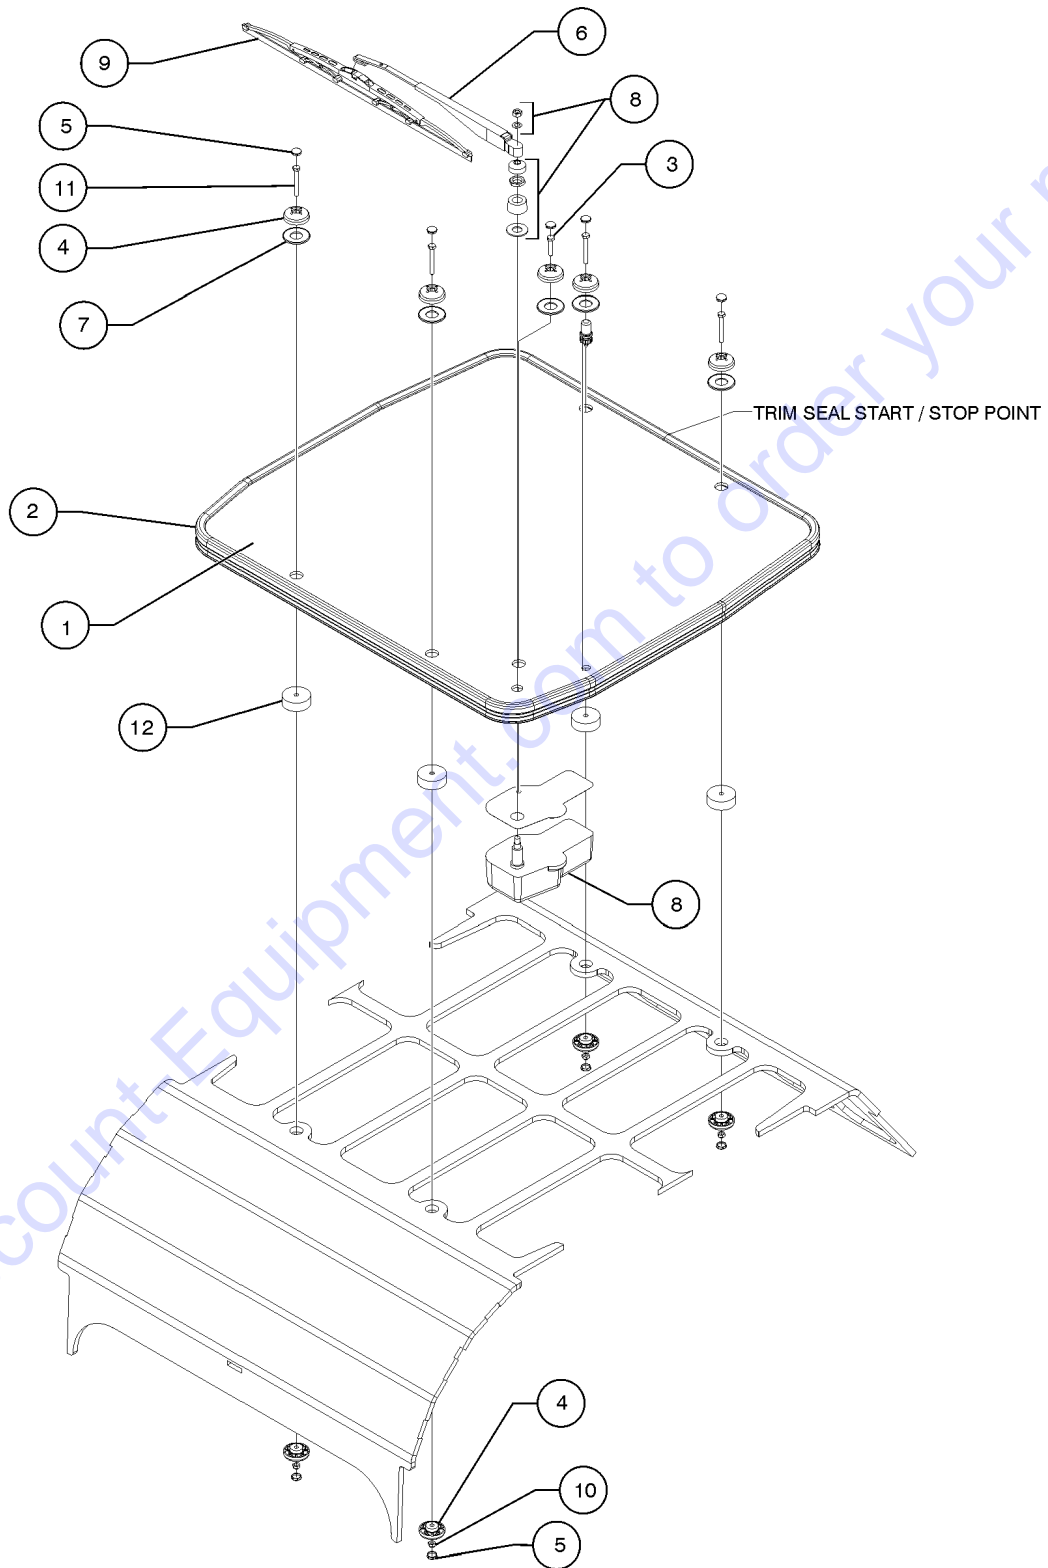

418.1 Enclosed Cab Assembly Option, View 3 (from serial number GTH1012-16292)

418.1 Enclosed Cab Assembly Option, View 3 (from serial number GTH1012-16292)

Item	Part No.	Description	Qty.
--	236351GT	SWITCH, SKYLIGHT WIPER/WASHER	
1	230007GT	GLASS,SKYLIGHT,GTH.....	1
2	130163GT	WEATHERSTRIP,DOUBLE BULB.....	108.44
3	25956GT	SCREW,HHC,M6 X 30MM,GRD 8.8.....	1
4	130123GT	BUSHING,WINDOW FASTENER.....	9
5	130124GT	CAP,WINDOW BUSHING.....	9
6	130160GT	WIPER ARM,14".....	1
7	130189GT	SPACER,GLASS BUSHING.....	5
8	130198GT	WIPER MOTOR.....	1
9	130208GT	WIPER BLADE,20".....	1
10	49364GT	NUT,NYLOCK,M6X1.00.....	4
11	49403GT	SCREW,HHC,M6 X 50.....	4
12	230009GT	SPACER,WINDOW.....	4

Go to Discount-Equipment.com to order your parts