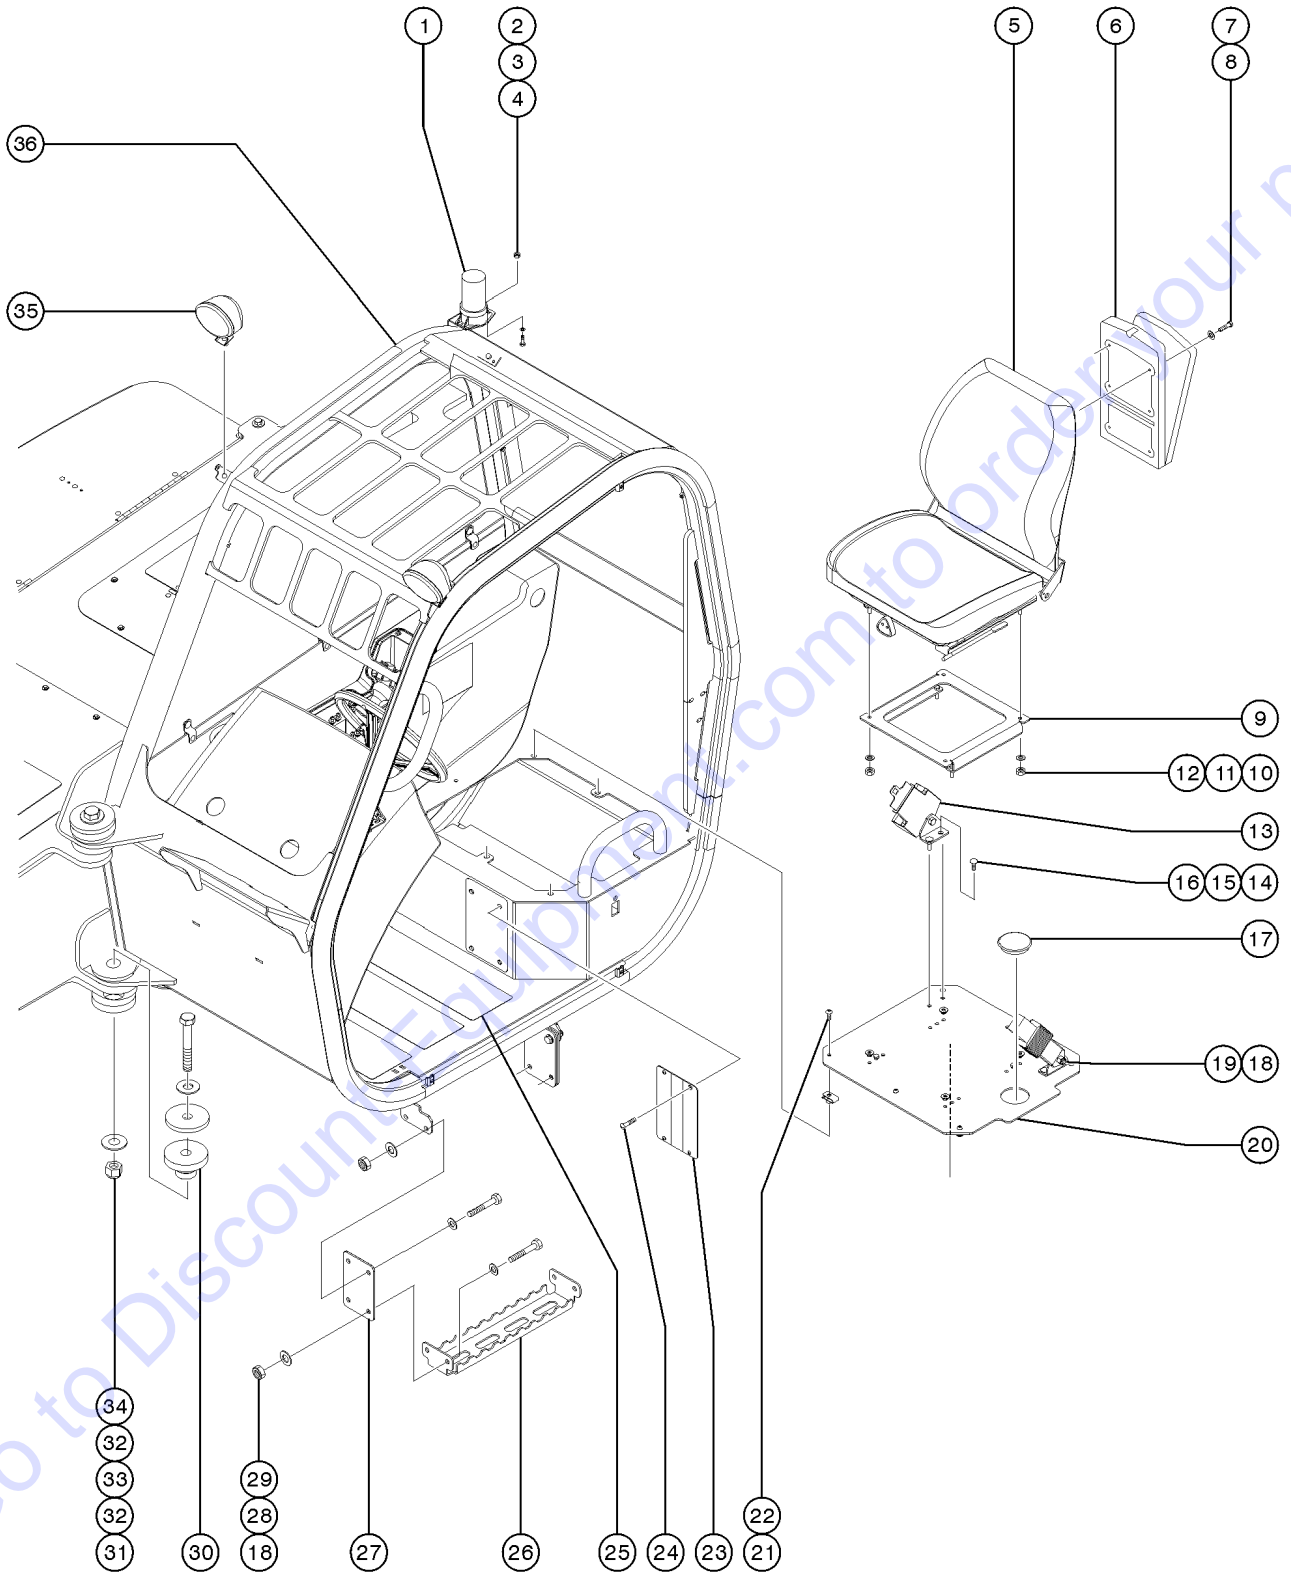

Go to Discount-Equipment.com to order your parts

401.1 Standard Cab Components, View 1 (to SN GTH1012-16291)

401.1 Standard Cab Components, View 1 (to SN GTH1012-16291)

Item	Part No.	Description	Qty.	Item	Part No.	Description	Qty.
--	825974GT	KIT, BEACON LIGHT		27	123108GT	STRAP,FLEXIBLE STEP.....	2
1	231931GT	STROBE,BEACON, AC COMP 12-80V		28	6095GT	WASHER,FLAT,USS,1/2",Y	
--	105556GT	LENS,FLASHING BEACON for 231931		29	141579GT	BOLT,FLANGE,1/2-13 X 1.75	
--	105557GT	BULB,FLASHING BEACON for 231931		30	123139GT	ISOLATOR,CAB.....	4
--	123814GT	HARNES,STROBE.....	1	31	123189GT	NUT,NYLOCK,1-8,GR8.....	4
2	5365GT	NUT,NYLOCK,10-24		32	38859GT	WASHER,FLAT,USS,1",Y	
3	6146GT	WASHER,FLAT,MS,#10,Y		33	1-1532GT	WASHER,RUBBER MOUNT,CAB.....	4
4	71874GT	BOLT,CARRIAGE,#10-24X.50,G2		34	117316GT	SCREW,HHC,1-8X6.5,GR8.....	4
5	123137GT	SEAT ASSY, STD.....	1	35	123802GT	HEAD LIGHT	
5A	123574GT	SEAT ASSY, FULL-SUSPENSION (option)		--	123802GT	HEAD LIGHT..... (includes fasteners)	2
6A	44743GT	MANUAL BOX W/DECALS***..... USA/Canada/Australia	1	--	123821GT	TERM.,156 BULLET MALE,16-14GA	
6B	24514GT	BOX,INSTRUCTION STORAGE Europe/Asia/South America (decal required; refer to Section100)		36	108995GT	WELDMENT,CAB.....	1
7	123773GT	BOLT,LAG,1/4NCX1,HEXHEAD					
8	6638GT	WASHER,FLAT,USS,1/4"Y					
9	117629GT	FORMING,SEAT RISER.....	1				
10	6782GT	NUT,NYLOCK,5/16-18					
11	5397GT	WASHER,FLAT,USS,5/16",Y					
12	13000GT	SCREW,HHC,5/16-18 X 1.25					
13	117530GT	SEATBELT ASSY,3" RETRACTABLE.....	1				
--	123310GT	FORMING,SEATBELT BRACKET					
14	105092GT	BOLT,CARRIAGE,3/8-16X1.25,GR5					
15	6097GT	WASHER,FLAT,USS,3/8",Y					
16	4828GT	NUT,NYLOCK,3/8-16					
17	123572GT	HOLE PLUG, 3 IN.....	1				
18	117493GT	NUT,NYLOCK,1/2-13,GR8					
19	33987GT	SCREW,HHC,1/2-13 X 1, GR 5					
20	117288GT	PLATE,SEAT MOUNT.....	1				
21	28487GT	SCREW,BHHS,3/8-16 X 1					
22	108581GT	SPRING CLIP,3/8-16 LG ZINC					
23	130314GT	COVER,CAB AIR INTAKE.....	1				
24	14297GT	SCREW,BHHS,1/4-20 X .75					
25	7-287-01GT	BLK SAFETY WALK 6 IN WIDE RO.....223-inches (Qty. 2)					
25A	7-287-01GT	BLK SAFETY WALK 6 IN WIDE RO.....12-inches (Qty. 1)					
25B	7-287-02GT	BLK SAFETY WALK 2 IN WIDE RO.....16-inches (Qty. 1)					
26	123265GT	FORMING,CAB STEP.....	1				