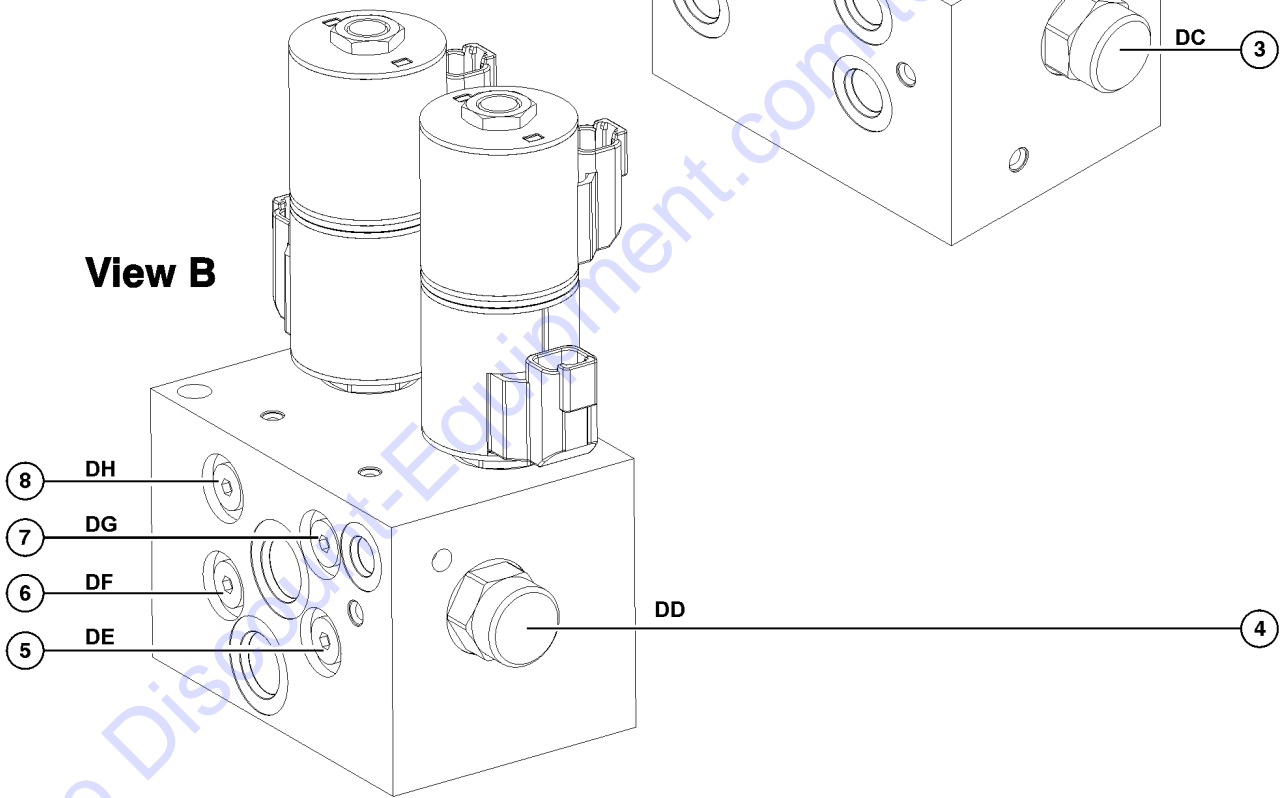

811.1 Stabilizer Manifold

View B