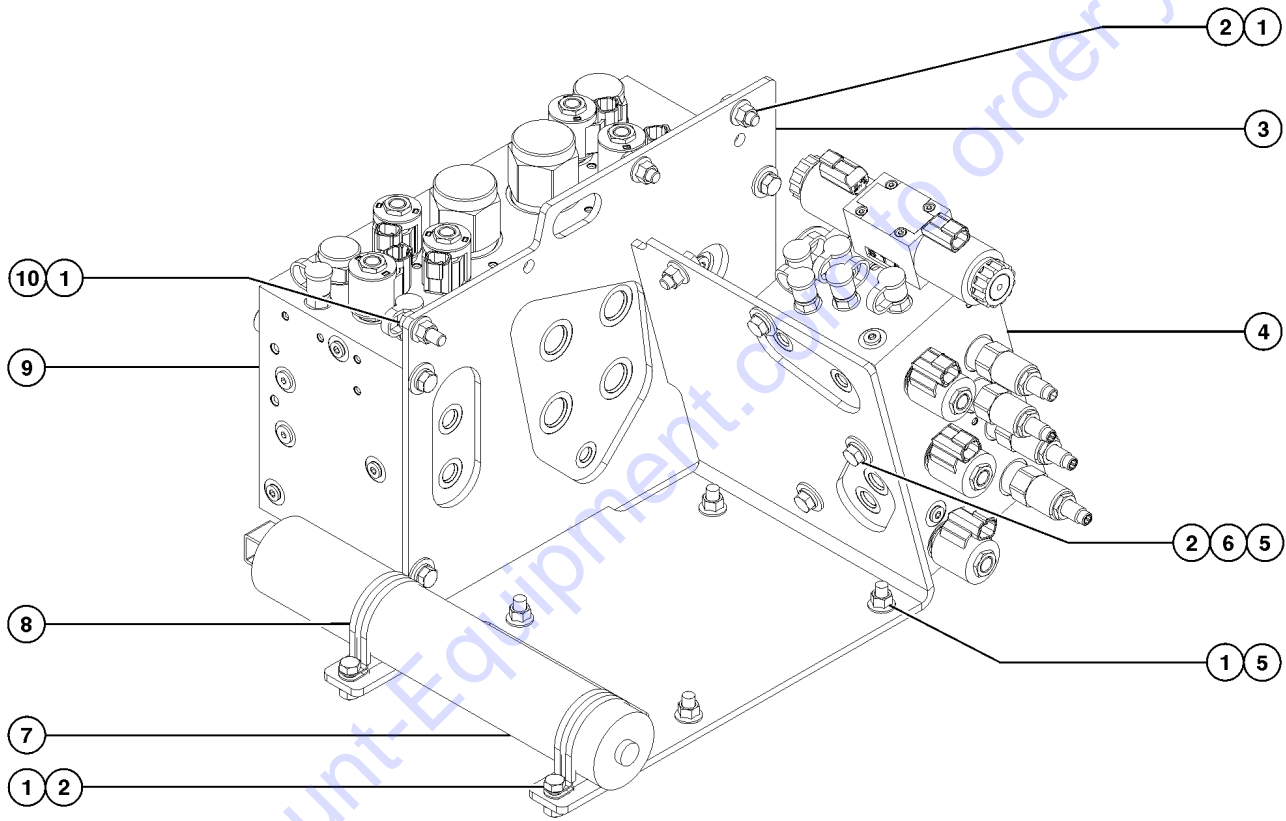

220.1 Function Manifold Assembly

220.1 Function Manifold Assembly

Item	Part No.	Description	Qty.
1	824029GT	NUT,TL FLG,3/8-16,G,ZAG	
2	827067GT	SCREW,HHC,3/8-16X1,8,ZAG	
3	1253936GT	WELDMENT,MANIFOLD MOUNT	
4	117167GT	MANIFOLD,SECONDARY FUNCTION (ref 810.1)	
5	1255757GT	BOLT,CARRIAGE,3/8-16X1.25,5,ZAG	
6	1255758GT	WASHER,FLAT,3/8,USS,ZAG	
7	117666GT	ACCUMULATOR,29CC,400PSI	
8	87188GT	CLAMP,2.38,#38 X 3/8 RUB CUSH	
9	214436GT	MANIFOLD,SJ MAIN FUNCTION (ref 808.1)	
--	214435GT	MANIFOLD,DJ MAIN FUNCTION (ref 809.1)	
10	824068GT	SCREW,HHC,3/8-16X1.25,8,ZAG	

Go to Discount-Equipment.com to order your parts