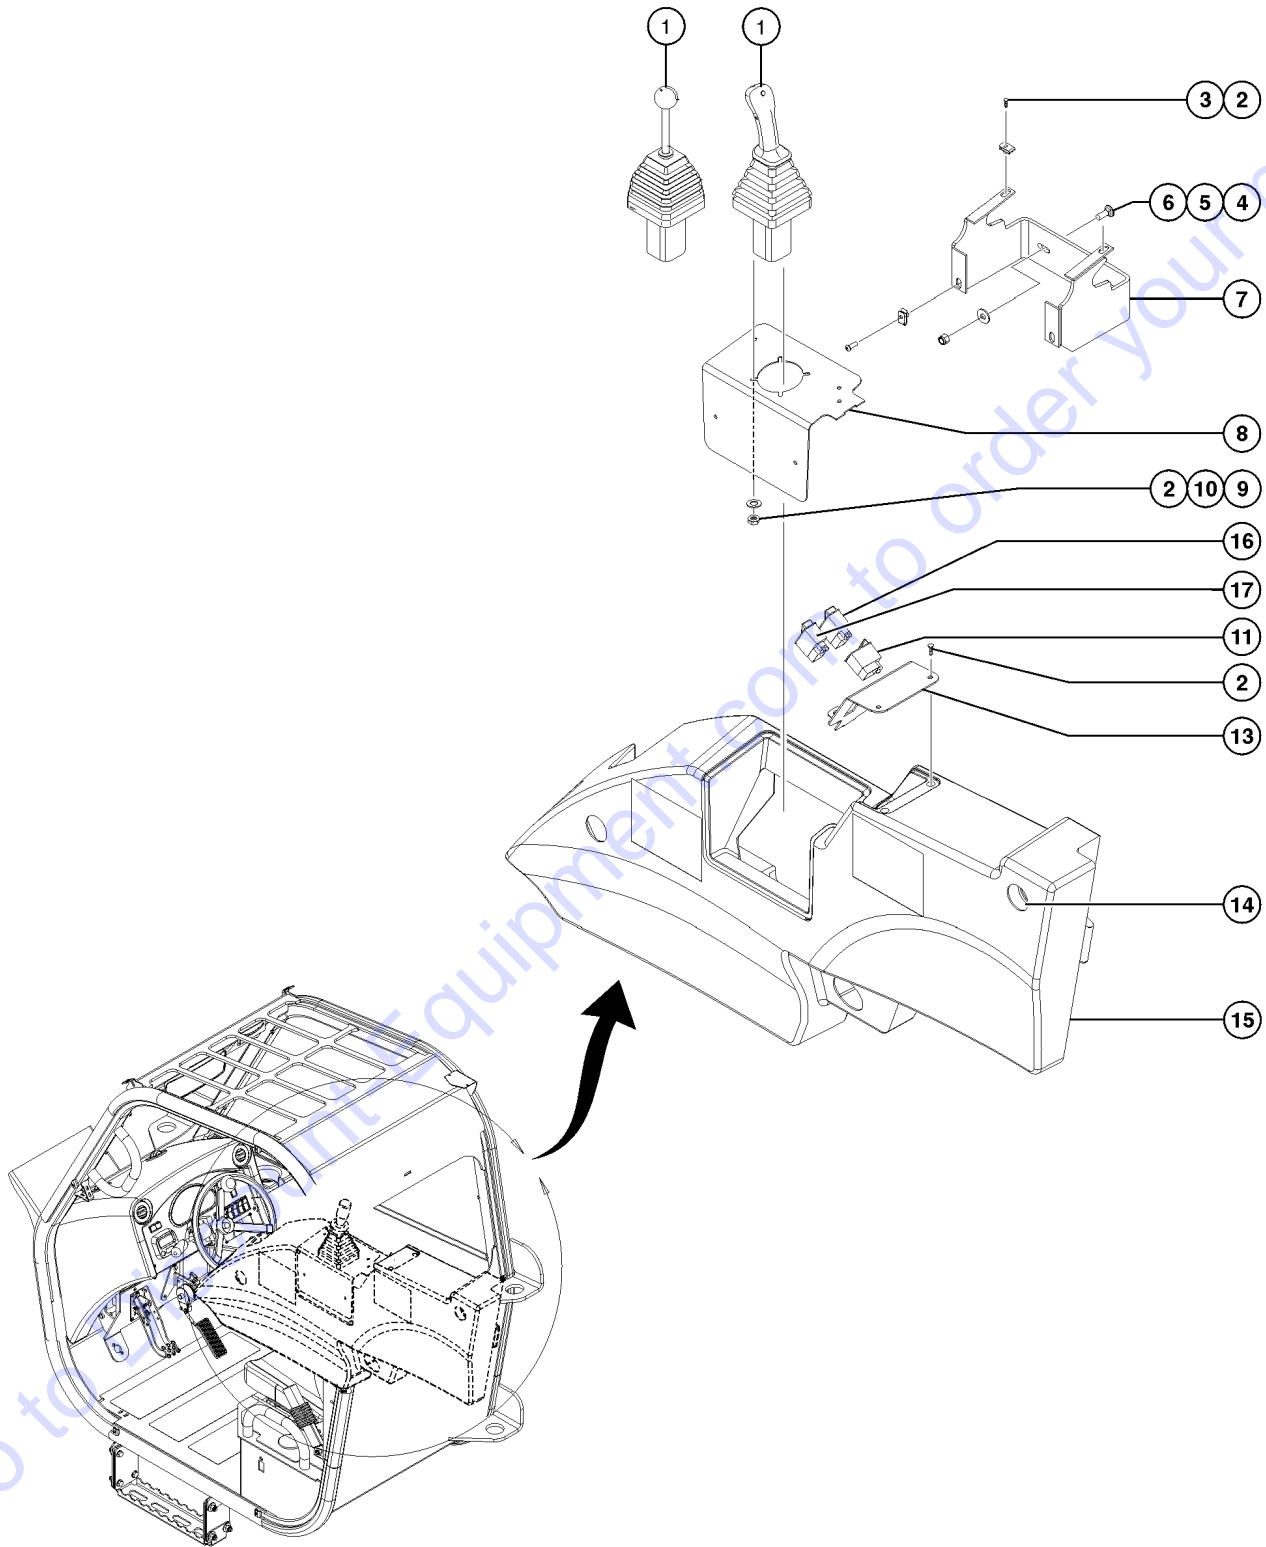

404.1 Standard Cab Components, View 4 (to SN GTH1012-16291)

404.1 Standard Cab Components, View 4 (to SN GTH1012-16291)

Item	Part No.	Description	Qty.
1		Ref. Joystick with Harness (refer to 410.1 or 411.1)	
1A		Ref. Joystick with Harness (Dual Option) (refer to 410.1 or 411.1)	
2	14297GT	SCREW,BHHS,1/4-20 X .75	
3	56912GT	SPRING CLIP,1/4-20,.025-.15X.54,ZAG	
4	64154GT	BOLT,CARRIAGE,3/8-16 X1.00,G5	
5	6097GT	WASHER,FLAT,USS,3/8",Y	
6	4828GT	NUT,NYLOCK,3/8-16	
7	117417GT	FORMING,JOYSTICK MOUNT.....1	
8	117223GT	FORMING,JOYSTICK MOUNT, TOP.....1	
9	6091GT	NUT,NYLOCK,1/4-20	
10	6638GT	WASHER,FLAT,USS,1/4"Y	
11	123138GT	SWITCH, AUXILIARY.....2	
--	123567GT	PANEL PLUG.....1 (optional)	
13	117227GT	FORMING,STAB SWITCH MOUNT.....1	
14	81900GT	PLUG,NYLON 2.093 BLACK DOMED.....2 see section 408.1 for replacement vent	
15	117225GT	PLASTIC SIDE.....1	
16	236346GT	SWITCH,STABILIZER RIGHT.....1	
17	236345GT	SWITCH,STABILIZER LEFT.....1