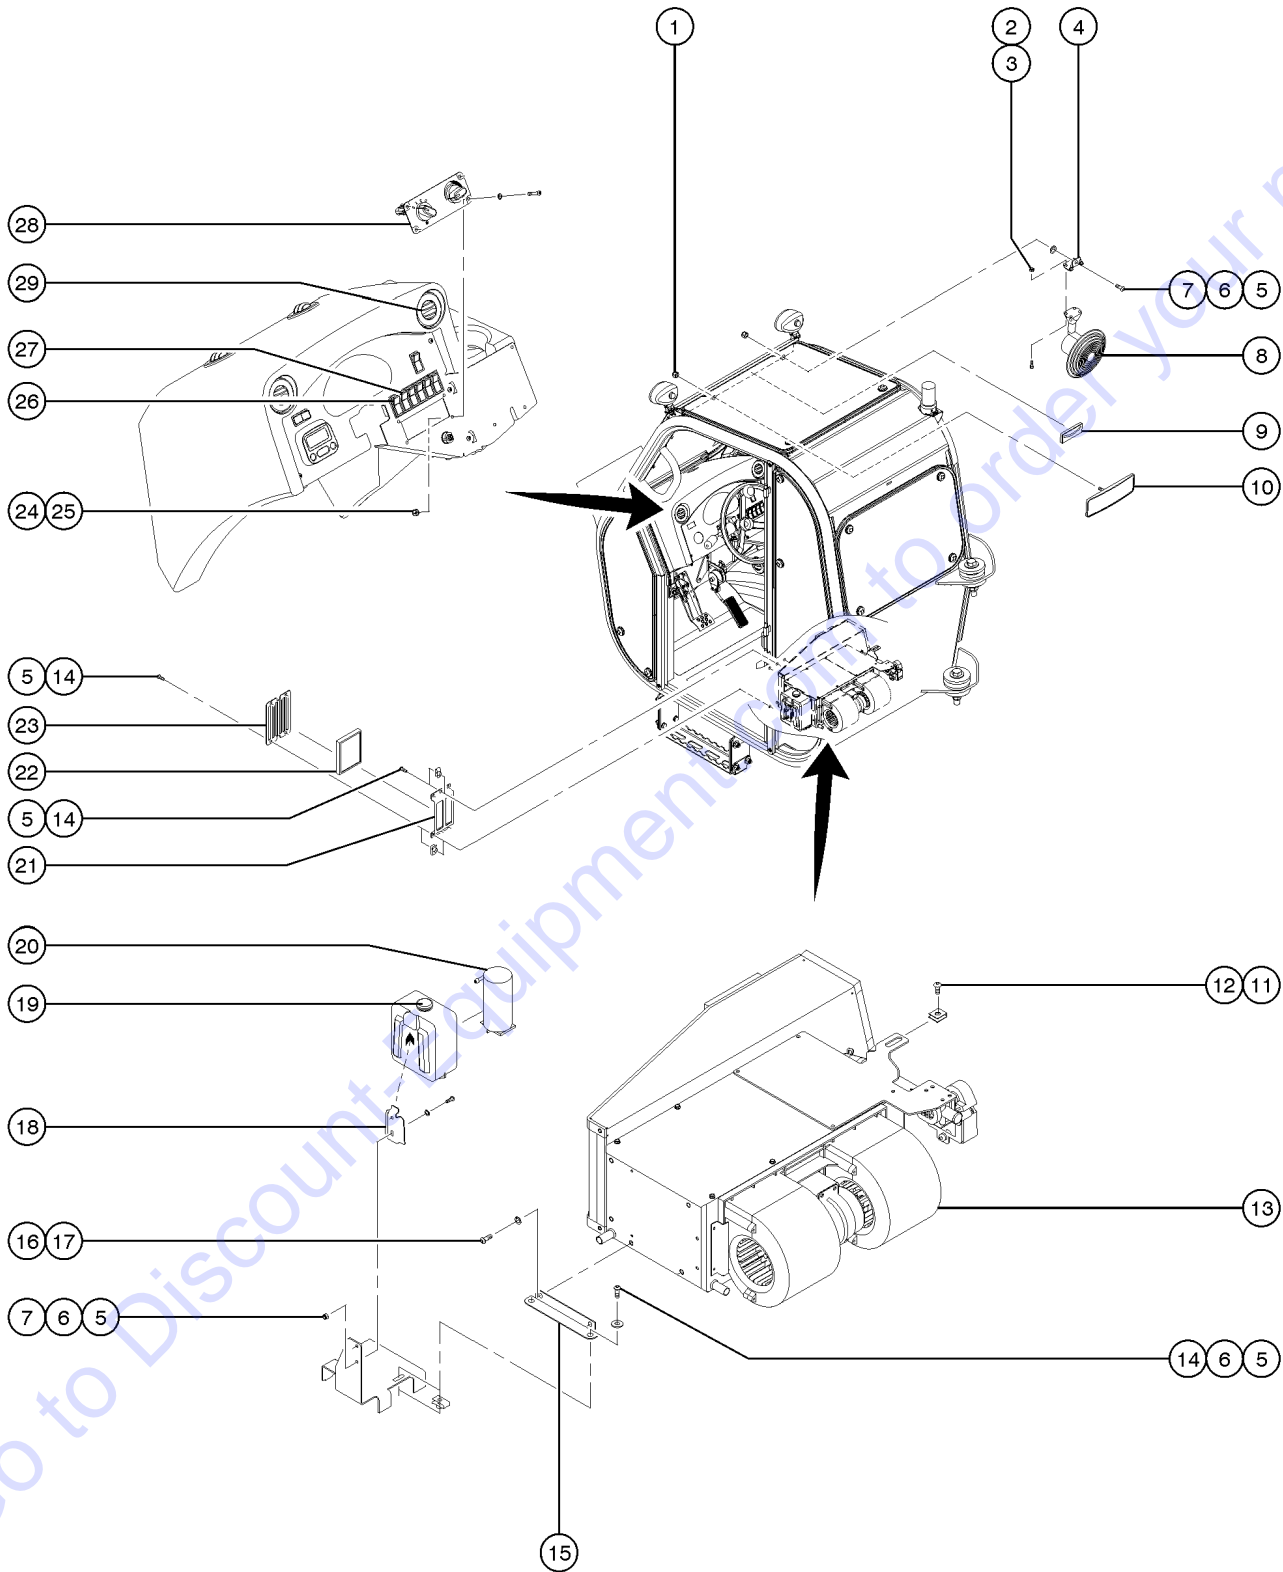

408.1 Enclosed Cab Assembly Option, View 4 (to SN GTH1012-16291)

408.1 Enclosed Cab Assembly Option, View 4 (to SN GTH1012-16291)

Item	Part No.	Description	Qty.
1	6889GT	NUT,LP NYLOCK,1/4-20	
2	6178GT	NUT,NYLOCK,10-32	
3	32328GT	SCREW,SHC,10-32 X .5.....1	1
4	130197GT	FORMING,DEFROSTER MOUNT	
5	14297GT	SCREW,BHHS,1/4-20 X .75	
6	6638GT	WASHER,FLAT,USS,1/4"Y	
7	6091GT	NUT,NYLOCK,1/4-20.....1	1
8	130536GT	FAN,DEFROSTER,GENIE CAB	
--	130245GT	HARNESS,DEFROSTER FAN.....1	1
--	138028GT	SVC ACC.,DEFROSTER FAN,GTH10XX	
9	123561GT	LEV-O-GAGE INDICATOR.....1	1
10	123573GT	MIRROR, INTERIOR	
11	28487GT	SCREW,BHHS,3/8-16 X 1	
12	108581GT	SPRING CLIP,3/8-16 LG ZINC	
13	117649GT	HEATER	
14	56912GT	SPRING CLIP,1/4-20,.025-.15X.54,ZAG.....1	1
15	115273GT	MOUNTING BRACKET (117649)	
16	115285GT	TAPPING SCREW M6 X 10 (117649)	
17	6356GT	WASHER,LOCK,.25.....1	1
18	123222GT	BRACKET,WASHER RESERVOIR.....1	1
19	123245GT	WASHER BOTTLE/BRACKET ASSY.....1	1
20	123223GT	PUMP,12V WASHER.....1	1
21	123301GT	FORMING,FILTER BRACKET.....1	1
22	130207GT	FILTER,CAB AIR INTAKE.....1	1
23	130302GT	COVER,CAB AIR INTAKE	
24	5365GT	NUT,NYLOCK,10-24	
25	110359GT	SCREW,PHM, 10-24 X .50	
26	7-164-09GT	SWITCH,DIFFERENTIAL LOCK	
27	130196GT	SWITCH, WIPER.....1 <i>three terminal, two position</i>	1
28	123288GT	HEAT-AC CONTROL,26-1538	
--	115220GT	POTENTIOMETER ASSY (123288)	
--	115221GT	OVERLAY (123288)	
--	115222GT	CONTROL KNOB (123288)	
--	115223GT	BLOWER SWITCH W/NUT (123288)	
--	115224GT	CONTROL PLATE (123288)	
29	123290GT	VENT,MCCI 23-0171