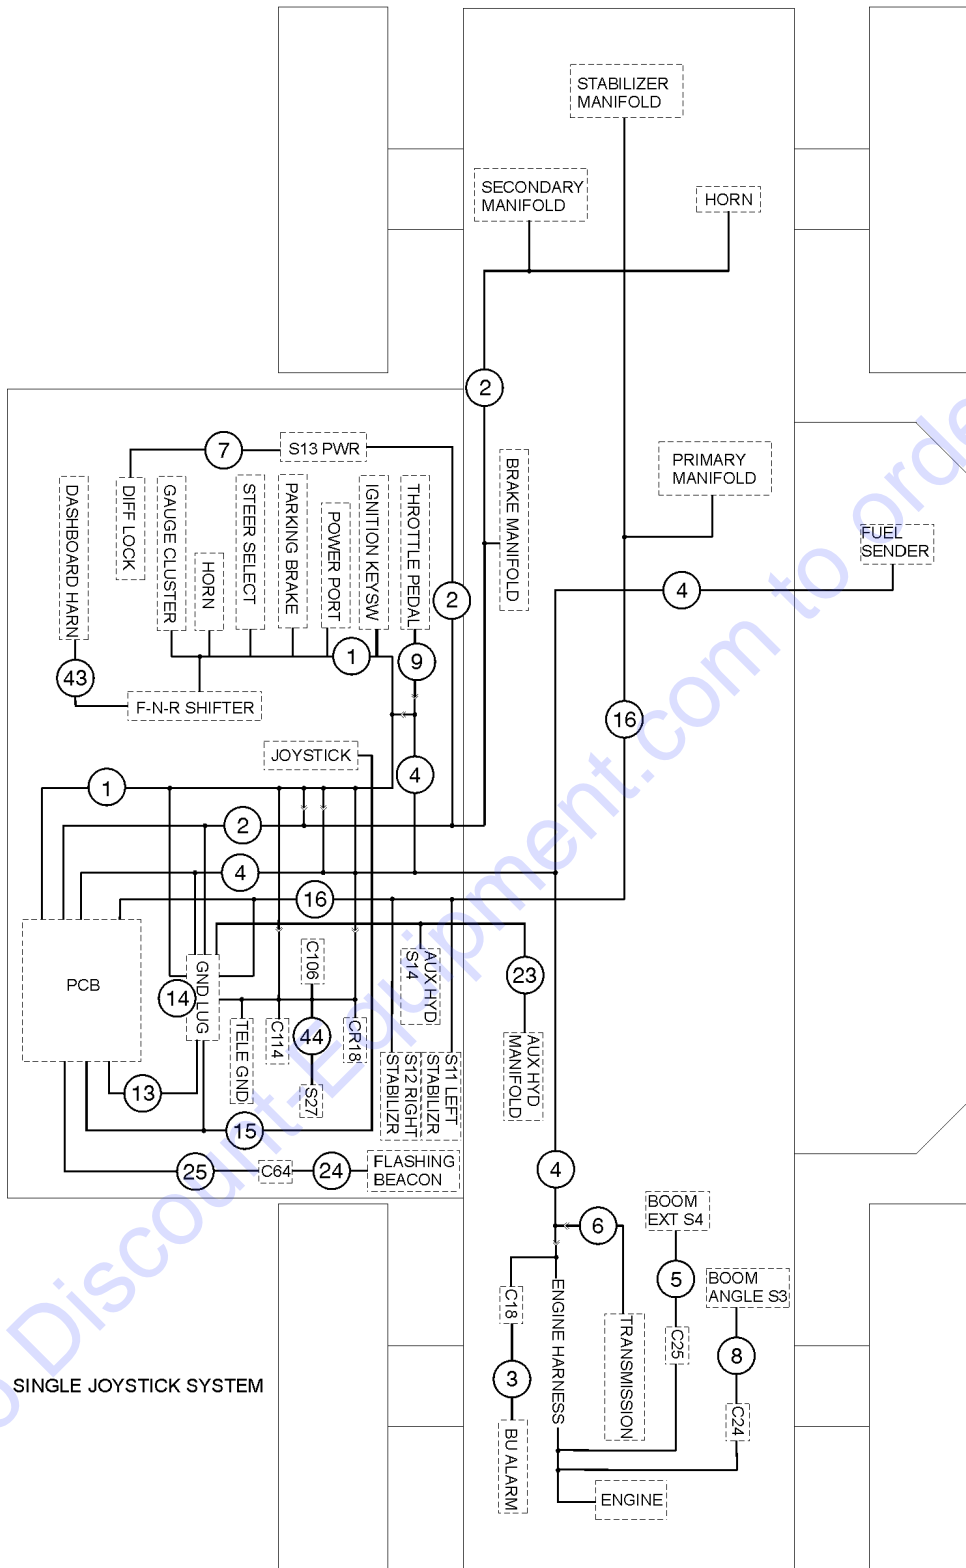

1001.1 Single Joystick System Harnesses

SINGLE JOYSTICK SYSTEM

1001.1 Single Joystick System Harnesses

Item	Part No.	Description	Qty.
B	1264823GT	KIT, TRC RETROFIT, GTH <i>Telematics (includes 1264835)</i>	
--	1264835GT	INSTRN, TRC RETROFIT, GTH	
1	227495GT	HARNESS, DASHBOARD.....	1
2	214539GT	HARNESS, SECONDARY MANIFOLD....	1
3	219457GT	HARNESS, BACKUP ALARM.....	1
4	117662GT	HARNESS, TRANSMISSION <i>(to sn 16291)</i>	
--	214540GT	HARNESS, TRANSMISSION..... <i>(from sn 16292-19340)</i>	1
5	123588GT	HARNESS,BOOM EXT SW,1056.....	1
6	822924GT	HARNESS, TRANSMISSION CONTROL.....	1
7	214443GT	ASSEMBLY,FOOT SWITCH.....	1
8	117664GT	HARNESS,BOOM ANGLE SWITCH.....	1
9	217207GT	HARNESS, THROTTLE PEDAL.....	1
13	237933GT	HARNESS, PCB GROUND.....	1
14	161444GT	ASSEMBLY, GROUND BUSS.....	1
15	227494GT	CONTROLLER,HYD ERGO,2 SWITCHES.....	1
--	138007GT	RUBBER BOOT (117625)	
16	214538GT	HARNESS, PRIMARY MANIFOLD SJ....	1
23	215332GT	HARNESS,AUX HYDRAULICS.....	1
24	229683GT	HARNESS, BEACON LIGHT..... <i>(includes beacon and wire harness connector)</i>	1
--	105556GT	LENS,FLASHING BEACON <i>for 231931</i>	
--	105557GT	BULB,FLASHING BEACON <i>for 231931</i>	
--	231931GT	STROBE,BEACON, AC COMP 12-80V <i>for 229683</i>	
25	229682GT	HARNESS, POWER, BEACON LIGHT...1	
43	826879GT	HARNESS, TOP GEAR LOCKOUT.....	1
44	1255981GT	HARNESS, HERTZ TELEMATICS.....	1