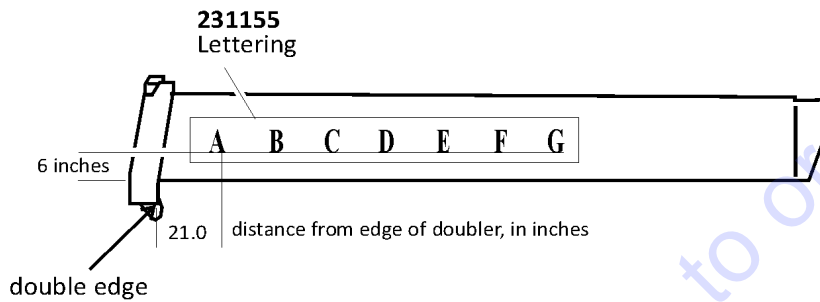

101.1 Decals with Words, Cab Side (to SN GTH1012-16291)

101.1 Decals with Words, Cab Side (to SN GTH1012-16291)

Item	Part No.	Description	Qty.
--	238312GT	DECAL KIT,WORDS, 1056,COMPLETE	
1	82558GT	DECAL,WARN,SKIN INJECTION HAZ*.....	2
2	97664GT	Warning - Crush Hazard, Moving Parts...	1
3	97667GT	DECAL,WARN,BURN HAZARD.....	3
4	97673GT	Danger - Fall Hazard, No Riders.....	2
5	97674GT	Warning - Crush Hazard, Overhead Parts.....	1
6	114365GT	DECAL,BODYCRUSH,ROLLING MACHIN.....	2
7	114366GT	Danger - Crush Hazard, Stabilizers.....	4
8	114367GT	DECAL,FALLING OBJECT HAZARD....	2
9	114374GT	DECAL,TIRE ROTATE,CRUSH.....	6
10	114379GT	DECAL,COSMETIC,GENIE GTH-1056..	2
11	123709GT	DECAL,GRAY VINYL, SHAPED.....	1
12	231155GT	DECAL, A-G, GTH1056, WHITE.....	1

Go to Discount-Equipment.com to order your parts