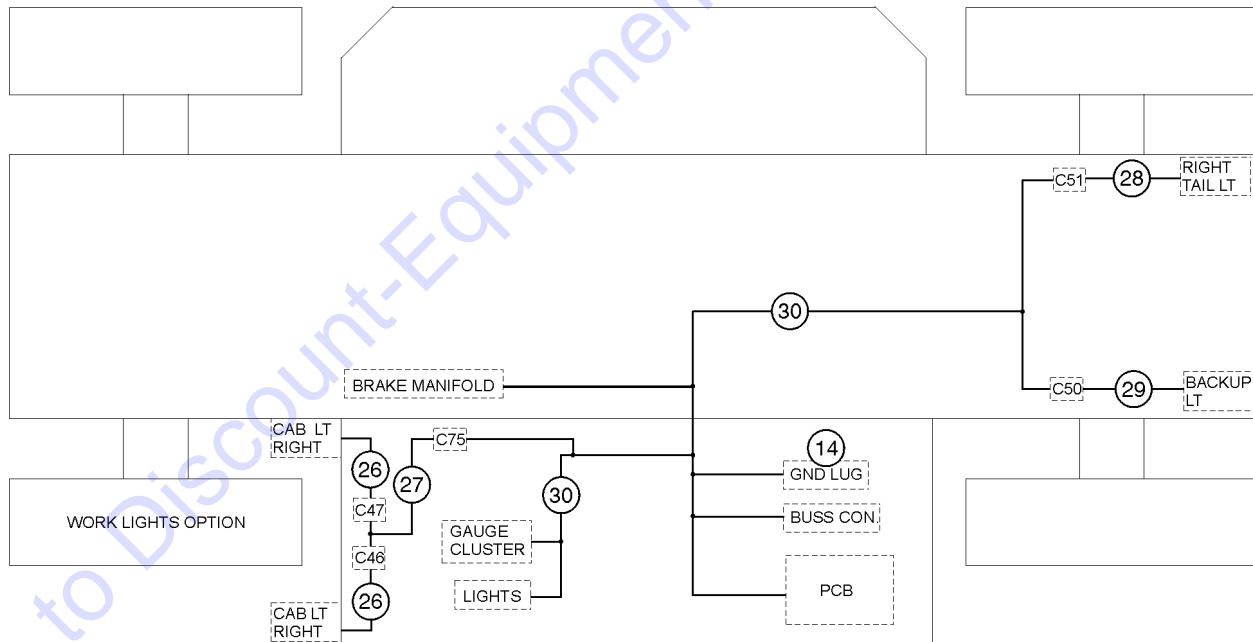

1004.1 Work and Road Light Harnesses

1004.1 Work and Road Light Harnesses

Item	Part No.	Description	Qty.
14	161444GT	ASSEMBLY, GROUND BUSS.....	1
26	233989GT	HARNESS, CAB LIGHT.....	2
27	214334GT	HARNESS, CAB LIGHT POWER.....	1
28	229677GT	HARNESS, TAILLIGHT LED	
29	229678GT	HARNESS, BACKUP LIGHT LED.....	1
30	229680GT	HARNESS, WORK LIGHTS.....	1
31	123929GT	ROAD LIGHT, BLINKER.....	2
32	215329GT	HARNESS, ROAD LIGHTS.....	1
33	123925GT	HARNESS, ROAD LIGHT,LED.....	1

Go to Discount-Equipment.com to order your parts