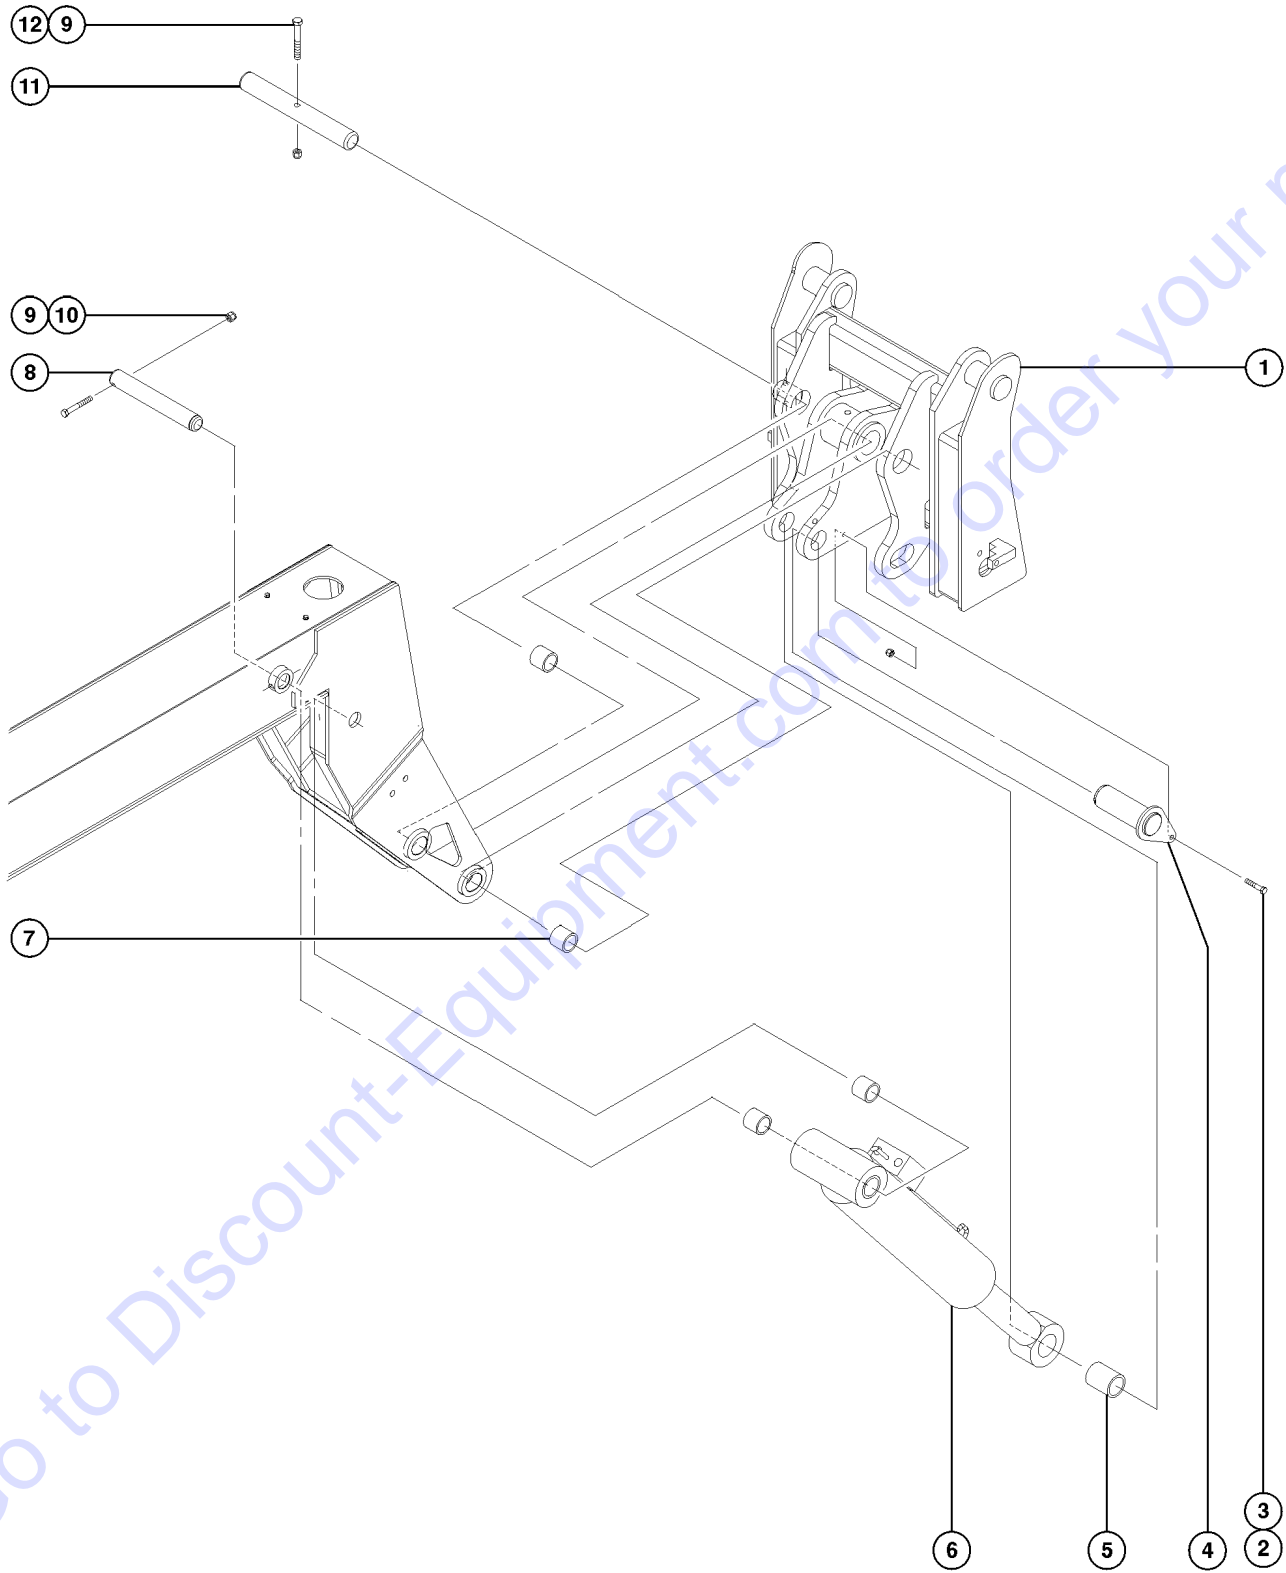

607.1 Cat Adapter

Item	Part No.	Description	Qty.
2	5224GT	SCREW,HHC,3/8-16 X 2.....	1
3	4828GT	NUT,NYLOCK,3/8-16.....	1
4	141949GT	WELDMENT,TILT PIN,KIT.....	1
5	123188GT	BEARING,2.00IDX2.50ODX1.50L.....	2
6	1253245GT	CYLINDER,TILT,1056/844..... <i>(Replaces cylinder 108811 at SN GTH1015E-10978)</i>	1
--	123188GT	BEARING,2.00IDX2.50ODX1.50L	
--	123897GT	VALVE,CB.CACG-LGN@4200 <i>for 1253245</i>	
--	1258122GT	SEAL KIT,TILT CYLINDER 1253245 <i>(Seal kit for cylinder 1253245)</i>	
--	130416GT	SEAL KIT, CYLINDER T109799 <i>(Seal kit for cylinder 108811- used in machines before SN GTH1015E-10978)</i>	
7	108864GT	BEARING,2.50IDX3.00 ODX1.50LG.....	2
8	108857GT	PIN,2.00DIA X13.88LG,1HOLE.....	1
9	117493GT	NUT,NYLOCK,1/2-13,GR8.....	2
10	6732GT	SCREW,HHC,1/2-13 X 3.25.....	1
11	130944GT	PIN,2.50DIA X15.38LG,1HOLE.....	1
12	96430GT	SCREW,HHC,1/2-13 X 5.....	1

Go to Discount-Equipment.com to order your parts