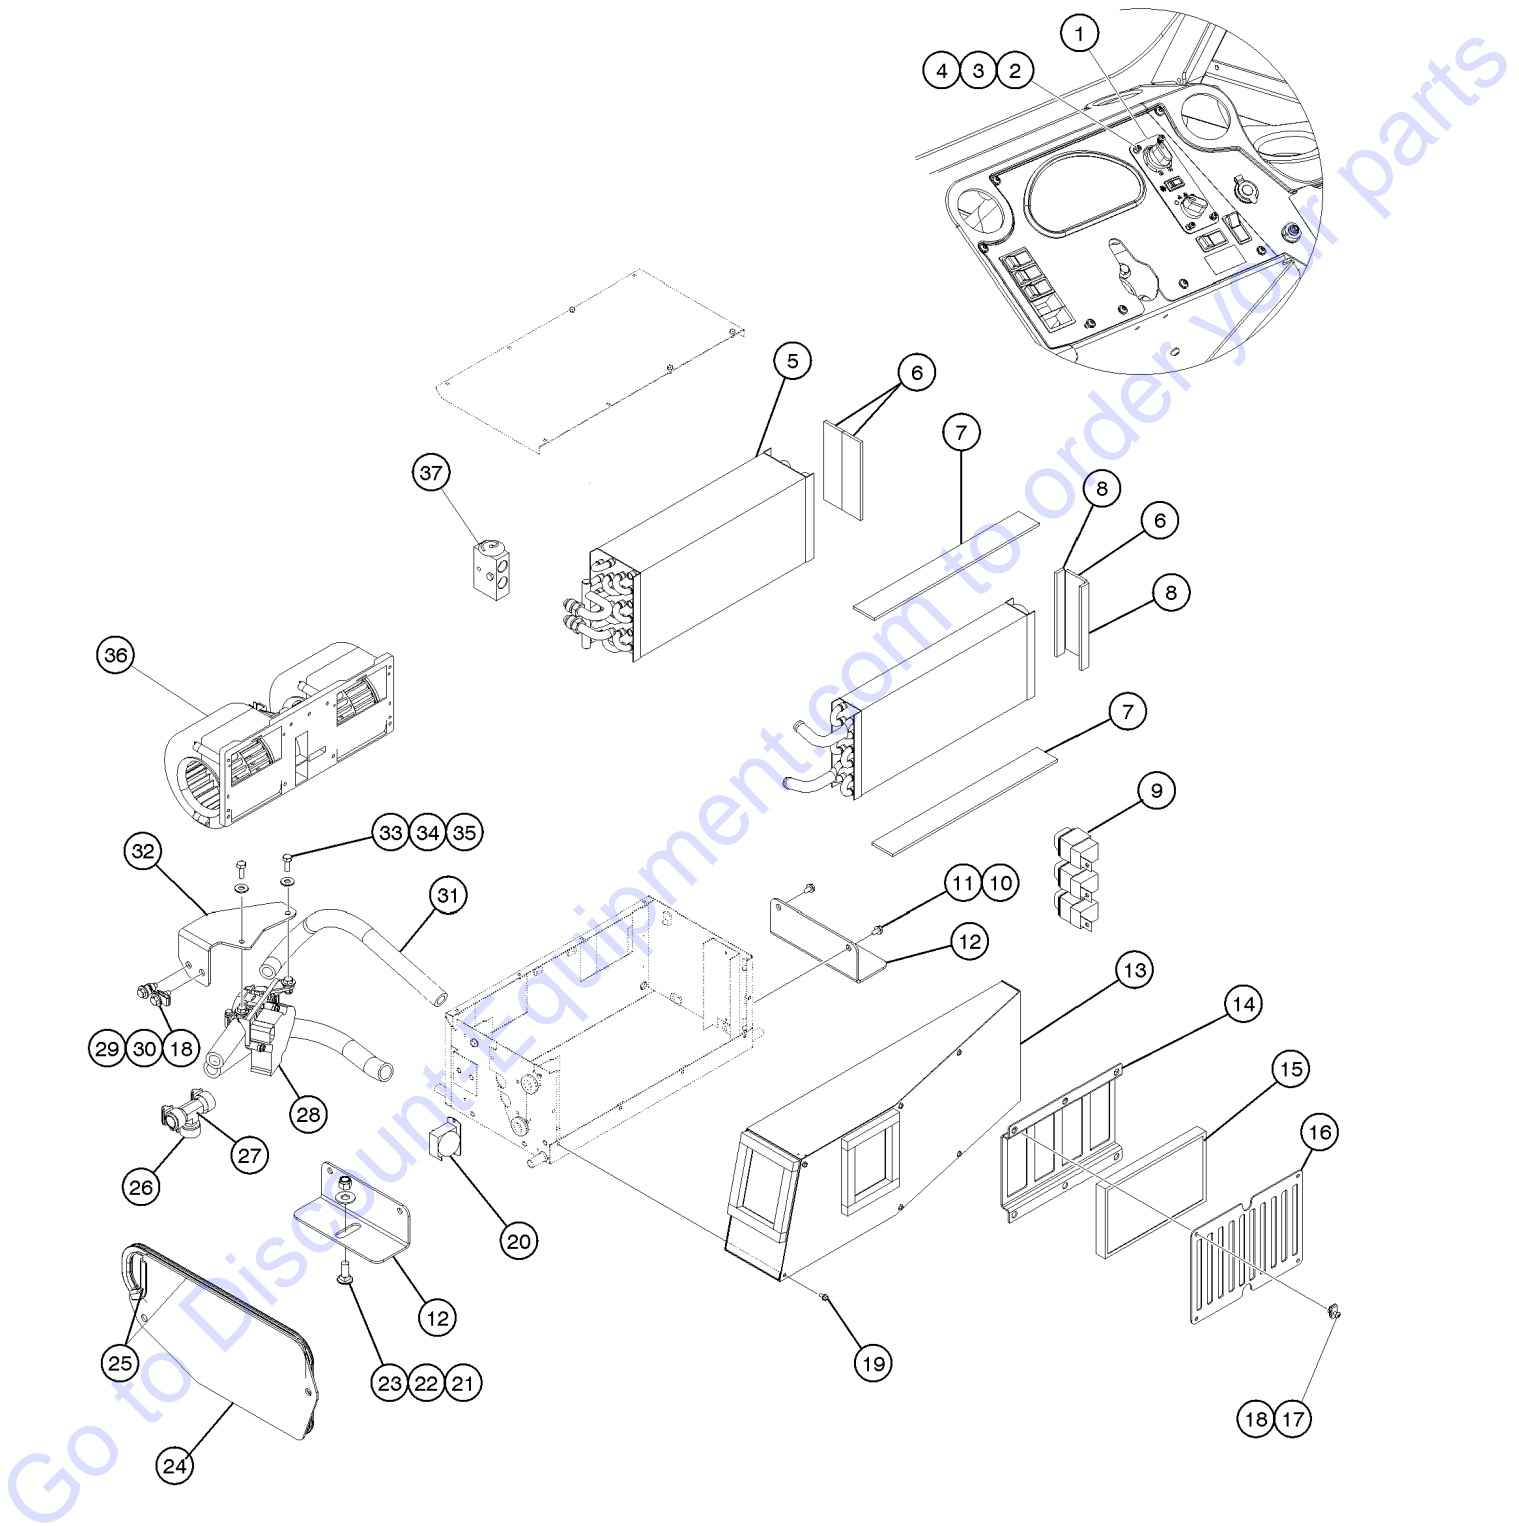

908.2 HVAC Unit (from serial number GTH1012-16292)

908.2 HVAC Unit (from serial number GTH1012-16292)

Item	Part No.	Description	Qty.
--	214585GT	HEATER, GTH	
--	214586GT	HEATER-AC,GTH	
1	214580GT	HEAT-AC CONTROL 56-0048	
--	34052GT	RELAY,SPDT,12V(AUTO) PLUG IN**	
--	36206GT	FUSE,25 AMP,ATC	
2	110359GT	SCREW,PHM, 10-24 X .50	
3	6146GT	WASHER,FLAT,MS,#10,Y	
4	5365GT	NUT,NYLOCK,10-24	
5	235288GT	EVAPORATOR COIL,10XX,AC	
6	115288GT	FOAM, 1/2 X 343MM (117649)	
7	115287GT	FOAM, 5/8 X 150MM (117649)	
8	115289GT	FOAM, 1/2 X 140MM (117649)	
9	235297GT	RELAY 12V,10XX,AC.....3	
10	115285GT	TAPPING SCREW M6 X 10 (117649)	
11	6356GT	WASHER,LOCK,.25	
12	214587GT	FORMING, HEATER MOUNT	
13	217035GT	ASSEMBLY, HEATER/AC DUCT	
14	214583GT	FORMING, FILTER BRACKET	
15	214584GT	FILTER, CAB AIR INTAKE	
16	214582GT	COVER, CAB AIR INTAKE	
17	14297GT	SCREW,BHHS,1/4-20 X .75	
18	56912GT	SPRING CLIP,1/4-20,.025-.15X.54,ZAG	
19	115284GT	TAPPING SCREW M4 X 8 (117649)	
20	231146GT	THERMOSTAT.....1	
21	64154GT	BOLT,CARRIAGE,3/8-16 X1.00,G5	
22	6097GT	WASHER,FLAT,USS,3/8",Y	
23	4828GT	NUT,NYLOCK,3/8-16	
24	214853GT	COVER,PANEL, CAB AC	
25	46718GT	TRIMLOCK,BLACK,3/16	
26	46131GT	CLAMP,HOSE,.63" - 1.0" X .5".....10	
27	7-297-02GT	CONNECTOR,HOSE,Y	
28	214588GT	VALVE, HEATER	
29	6888GT	SCREW,HHC,1/4-20 X 1	
30	6638GT	WASHER,FLAT,USS,1/4"Y	
31	1702GT	HOSE-HEATER,5/8 ID-BLACK.....138	
32	233510GT	FORMING, VALVE MOUNT	
33	6090GT	SCREW,HHC,1/4-20 X .75	
34	6638GT	WASHER,FLAT,USS,1/4"Y	
35	6091GT	NUT,NYLOCK,1/4-20	
36	115268GT	BLOWER (117649) WITH MOTOR	
37	235299GT	BLOCK VALVE,10XX,AC