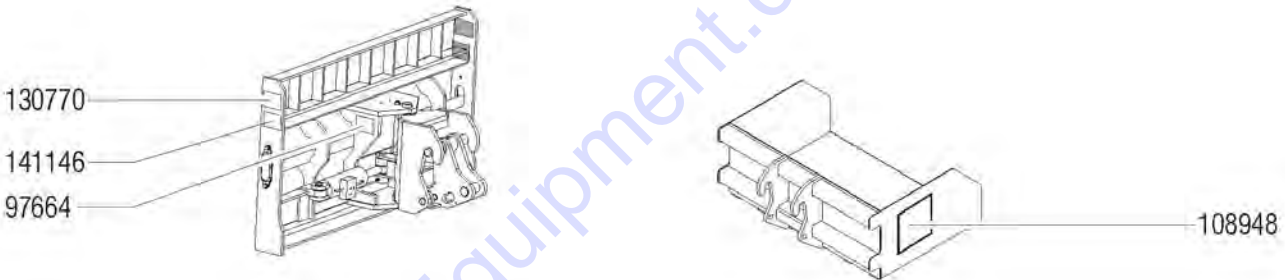

103.2 Decals with Words, Cab and Attachments (from GTH1012-16292)

103.2 Decals with Words, Cab and Attachments (from GTH1012-16292)

Item	Part No.	Description	Qty.	Item	Part No.	Description	Qty.
1	28159GT	DECAL,DIESEL.....	1	39	237796GT	DECAL,GENIE LOGO,3X9 WHITE.....	1
2	28175GT	DECAL,WARNING-COMPART ACCESS.....	1	40	237970GT	DECAL,WARNING,CRUSH HAZARD,TIRES&CHASSIS.....	1
3	82366GT	DECAL,CHEVRON RANDO HD.....	1	41	237971GT	DECAL,DANGER,EXPLOSION/BURN,DIESEL FUELING.....	1
4	82558GT	DECAL,WARN,SKIN INJECTION HAZ*.....	2	42	1255823GT	DECAL,TOP GEAR LOCKOUT,GC2,ZF.....	1
5	97602GT	DECAL,EXPLOSION HAZARD.....	1	43	826345GT	DECAL,ULS DIESEL ONLY,TIER 4.....	1
6	97664GT	Warning - Crush Hazard, Moving Parts...	1	44	1253091GT	DECAL,KEY IGNITION, 8/10K.....	1
7	97667GT	DECAL,WARN,BURN HAZARD.....	2				
8	114090GT	DECAL,TRANSMISSION CONTROL.....	1				
9	114115GT	DECAL,STEERING SELECTOR.....	1				
10	114366GT	Danger - Crush Hazard, Stabilizers.....	2				
11	114379GT	DECAL,COSMETIC,GENIE GTH-1056...	2				
12	114461GT	DECAL,GTH 1056 STACKED,WHITE.....	1				
13	114083GT	DECAL,COSMETIC,GENIE LOGO,WHT.....	1				
14	130770GT	DECAL,TRUSS BOOM WARNING.....	1				
15	133206GT	DECAL,OPEN WINDOW INST.....	1				
16	141146GT	DECAL,48" FORKS ONLY,SWING.....	1				
17	214418GT	DECAL, 2 DECAL COMBO.....	3				
18	214419GT	DECAL, 6 DECAL COMBO.....	1				
19	215267GT	Label - Product Registration.....	1				
20	215268GT	DECAL, FALL HAZARD.....	1				
21	215384GT	DECAL, LABEL, FOPS/ROPS.....	1				
22	215625GT	Load Chart, GTH-1056, 1-2.....	1				
23	215626GT	Load Chart, GTH-1056, 2-3.....	1				
24	215627GT	Load Chart, GTH-1056, 3-4.....	1				
25	215628GT	Load Chart, GTH-1056, 4-5.....	1				
26	215629GT	Load Chart, GTH-1056, 5-6.....	1				
27	215630GT	Load Chart, GTH-1056, 6-7.....	1				
28	215631GT	Load Chart, GTH-1056, 7-8.....	1				
29	215652GT	Label - Dual Controller.....	1				
30	216208GT	DECAL DIAGNOSTIC LED FUNCTIONS.....	1				
31	219626GT	DECAL,COSMETIC,GENIE DOMED, BLK/SILVER.....	1				
32	231155GT	DECAL, A-G, GTH1056, WHITE.....	1				
33	237598GT	DECAL,BODY CRUSH,ROLLING MACHINE.....	1				
34	237599GT	DECAL,WARNING,WEAR SEAT BELT...	1				
35	237600GT	Notice - Axle Differential Lock.....	1				
36	237601GT	DECAL DANGER BATTERY SAFETY.....	1				
37	237605GT	DECAL WARNING EXPLOSION/BURN HAZARD.....	1				
38	237606GT	Label - Single Controller.....	1