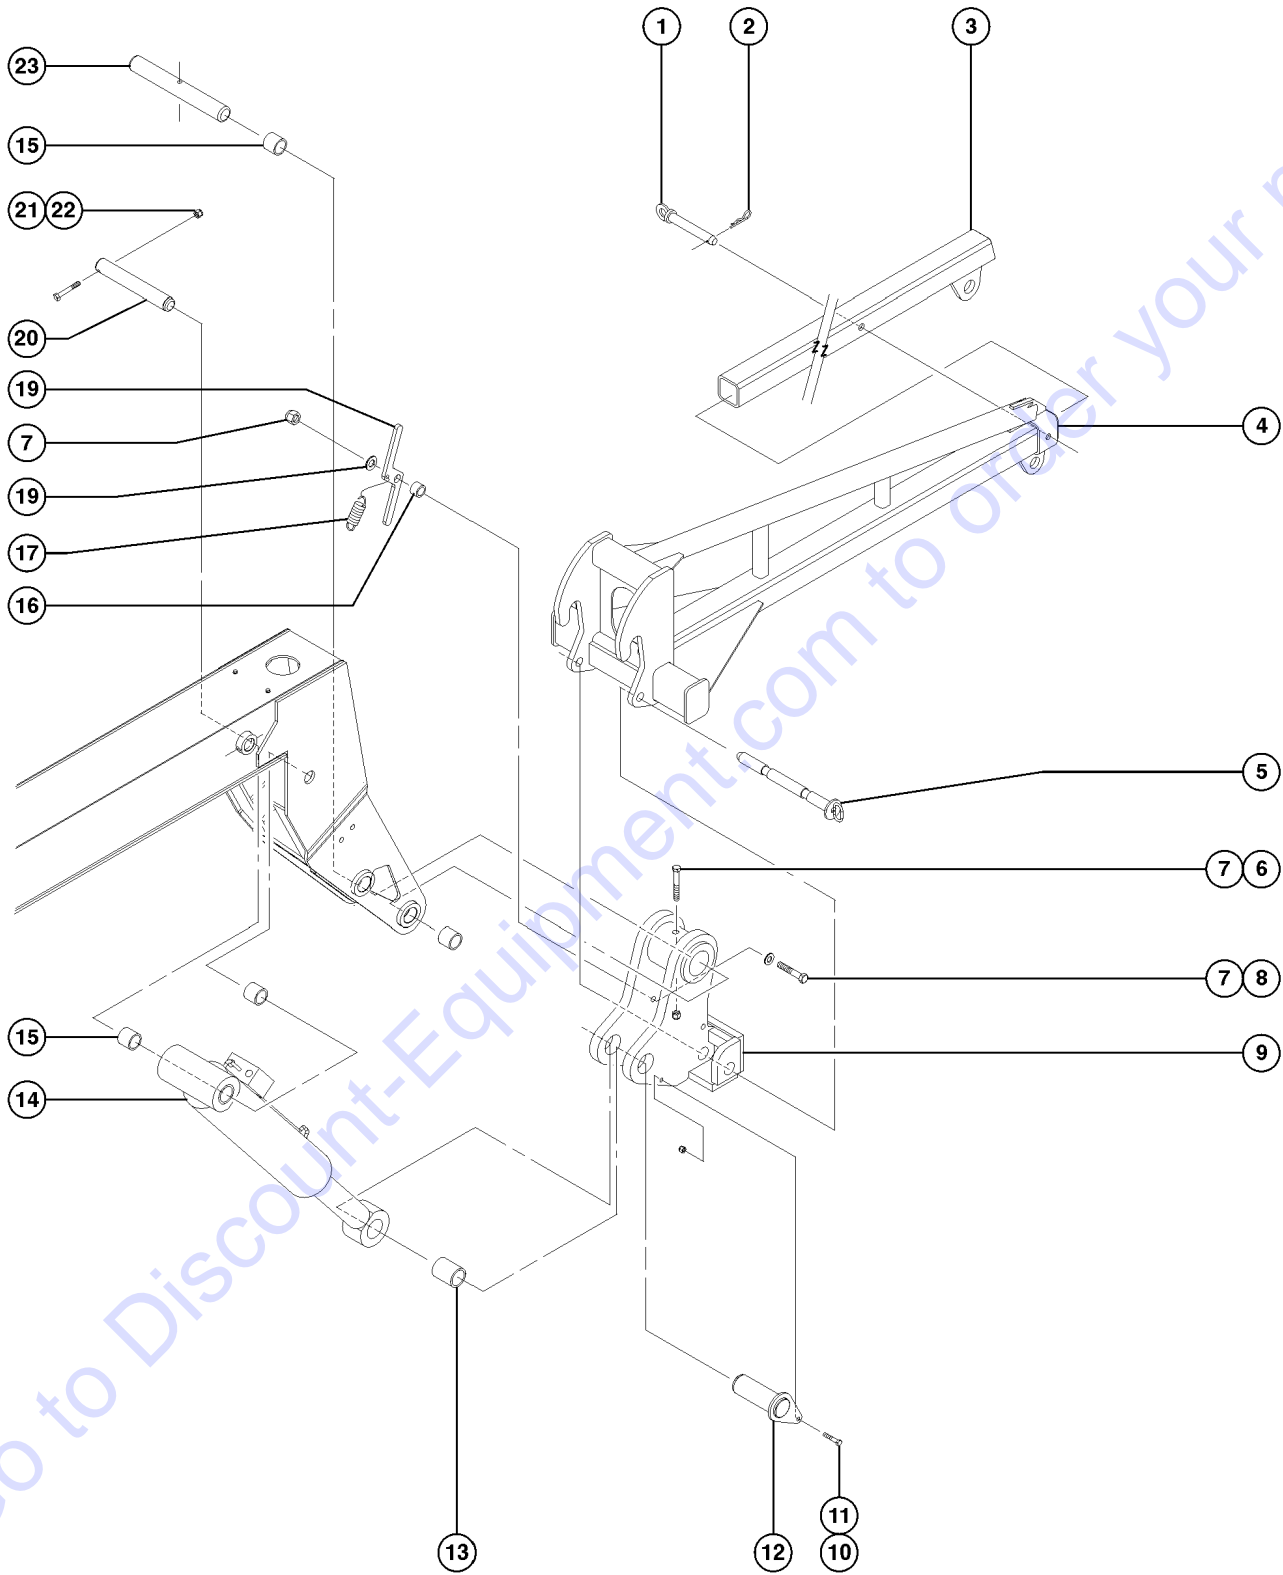

606.1 Truss Boom, Quick Attachment

Go to Discount-Equipment.com to order your parts

606.1 Truss Boom, Quick Attachment

Item	Part No.	Description	Qty.
--	138082GT	SVC KIT TRUSS BOOM QA 10K <i>(includes items 1, 2, 3, 4, and decals)</i>	
1	3-1145-2GT	PIN,TRUSS BOOM,ADJUSTING.....1	1
2	7-194-39GT	COTTERPIN.....1	1
3	3-1136GT	MEMBER,TRUSS BOOM.....1	1
4	227119GT	ASSY, TRUSS BOOM.....1 <i>(includes decals)</i>	1
5	3-1335GT	LOCK PIN.....1	1
6	96430GT	SCREW,HHC,1/2-13 X 5.....1	1
7	117493GT	NUT,NYLOCK,1/2-13,GR8.....2	2
8	39479GT	SCREW,HHC,1/2-13 X 2.75.....1	1
9	130855GT	WELDMENT,QA MOUNT.....1	1
10	5224GT	SCREW,HHC,3/8-16 X 2.....1	1
11	4828GT	NUT,NYLOCK,3/8-16.....1	1
12	141949GT	WELDMENT,TILT PIN,KIT.....1	1
13	123188GT	BEARING,2.00IDX2.50ODX1.50L.....4	4
14	1253245GT	CYLINDER,TILT,1056/844.....1 <i>(Replaces cylinder 108811 at SN GTH1015E-10978)</i>	1
--	123897GT	VALVE,CB.CACG-LGN@4200 <i>for 1253245</i>	
--	1258122GT	SEAL KIT,TILT CYLINDER 1253245 <i>(Seal kit for cylinder 1253245)</i>	
--	130416GT	SEAL KIT, CYLINDER T109799 <i>(Seal kit for cylinder 108811- used in machines before SN GTH1015E-10978)</i>	
15	108864GT	BEARING,2.50IDX3.00 ODX1.50LG.....4	4
16	123501GT	TUBE,QA LOCK LEVER SPACER.....1	1
17	123500GT	SPRING.....1	1
18	13066GT	WASHER,FLAT,5 HARDENED.....1	1
19	123378GT	PLATE,QA LOCK SPRING LEVER.....1	1
20	108857GT	PIN,2.00DIAX13.88LG,1HOLE	
21	6198GT	NUT,NYLOCK,1/2-13	
22	6732GT	SCREW,HHC,1/2-13 X 3.25	
23	130944GT	PIN,2.50DIAX15.38LG,1HOLE.....1	1