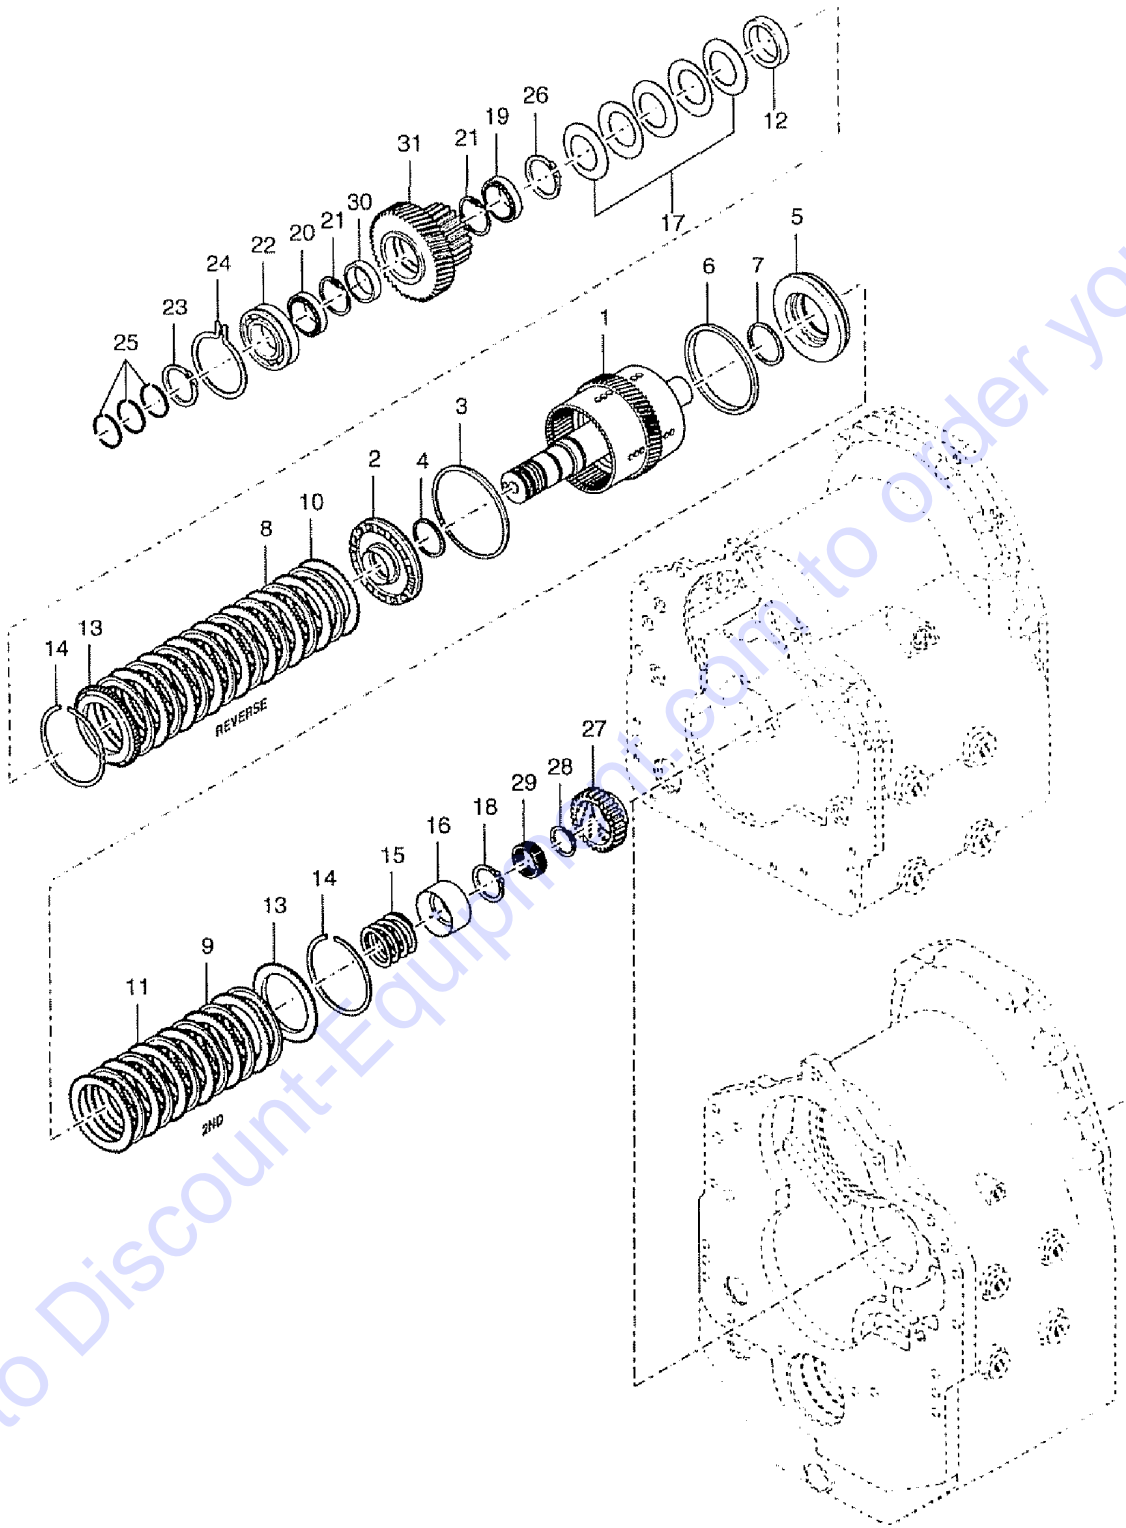

310.1 Reverse and Second Shaft Assembly

Go to Discount-Equipment.com to order your parts

310.1 Reverse and Second Shaft Assembly

Item	Part No.	Description	Qty.
1	130433GT	ASSY,REV.& 2ND SHAFT.....	1
2	7-126-679GT	ASSY,CLUTCH PISTON & SEALS.....	1
3	7-126-145GT	SEAL,CLUTCH PISTON,OUTER.....	1
4	7-126-144GT	SEAL,CLUTCH PISTON,INNER.....	1
5	130434GT	ASSY,CLUTCH PISTON & SEALS.....	1
6	7-126-145GT	SEAL,CLUTCH PISTON,OUTER.....	1
7	7-126-144GT	SEAL,CLUTCH PISTON,INNER.....	1
8	7-126-148GT	DISC,CLUTCH,INNER.....	8
9	7-126-148GT	DISC,CLUTCH,INNER.....	6
10	7-126-147GT	DISC,CLUTCH,OUTER.....	8
11	7-126-147GT	DISC,CLUTCH,OUTER.....	6
12	7-126-183GT	SPACER,PISTON RETURN SPRING.....	1
13	130435GT	END PLATE.....	1
14	7-126-150GT	SNAP RING,BACKING PLATE.....	1
15	7-126-151GT	SPRING,PISTON RETURN.....	1
16	7-126-152GT	RETAINER,SPRING.....	1
17	7-126-566GT	ASSY,DISC SPRING..... (includes 5 washers)	1
18	7-126-153GT	SNAP RING,SPRING RETAINER.....	1
19	7-126-180GT	BEARING,CLUTCH DRIVEN GEAR.....	1
20	7-126-177GT	BEARING,CLUTCH DRIVEN GEAR.....	1
21	7-126-178GT	RING,RETAINING,CLUTCH GEAR BRG.....	2
22	130436GT	BALL,BEARING.....	1
23	7-126-565GT	RING,BEARING RETAINER.....	1
24	7-126-175GT	SNAP RING,FRONT BEARING.....	1
25	7-126-158GT	PISTON RING.....	3
26	7-126-181GT	SNAP RING,SPRING RETAINING.....	1
27	7-126-569GT	HUB,2ND CLUTCH.....	1
28	7-126-165GT	RING,RETAINER.....	1
29	7-126-154GT	BEARING,REV.& 2ND SHAFT,REAR.....	1
30	7-126-656GT	SPACER,GEAR BEARING.....	1
31	7-126-641GT	GEAR,LOW & REVERSE CLUTCH.....	1