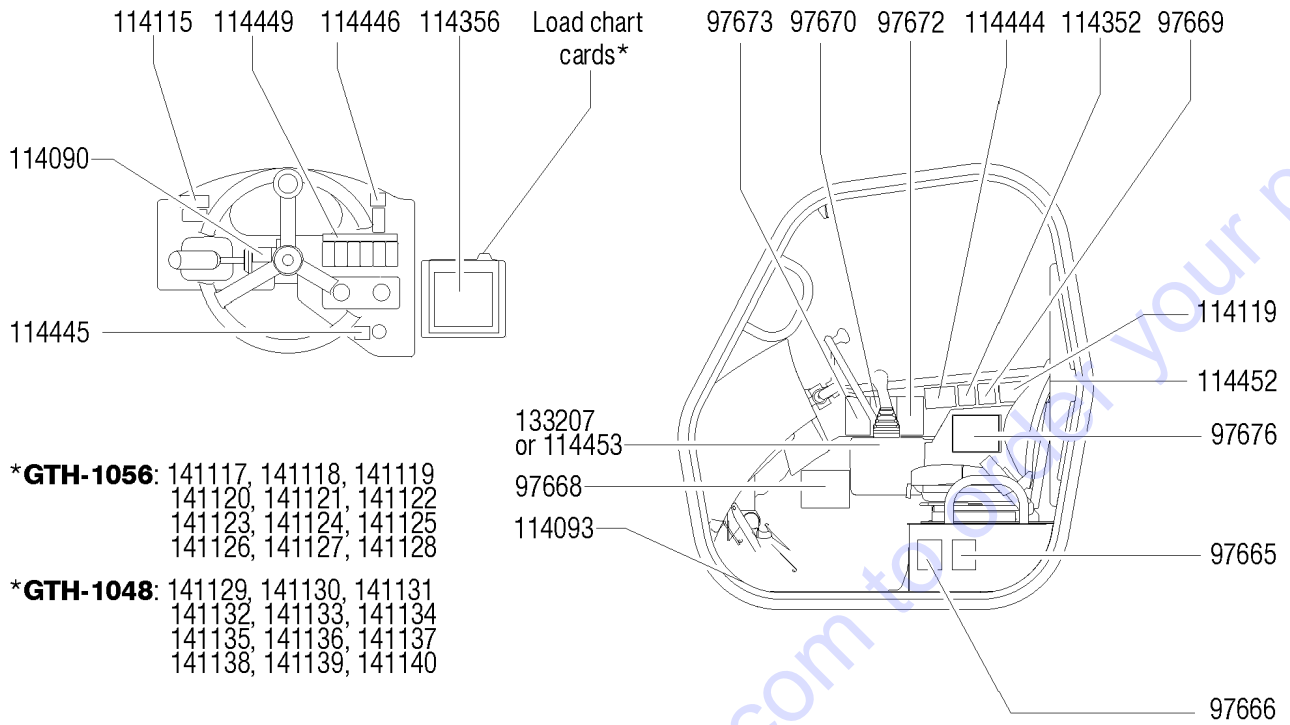

103.1 Decals with Words, Cab and Attachments (to SN GTH1012-16291)

103.1 Decals with Words, Cab and Attachments (to SN GTH1012-16291)

Item	Part No.	Description	Qty.	Item	Part No.	Description	Qty.
--		Ref. DECAL KIT,WORDS, 1056,COMPLETE (refer to 101.1)		39	141146GT	DECAL,48" FORKS ONLY,SWING.....	2
1	3-1069-4GT	DECAL,TRUSS BOOM.....	2				
2	3-1069-7GT	DECAL,TRUSS BOOM.....	2				
3	97664GT	Warning - Crush Hazard, Moving Parts...	1				
4	97665GT	DECAL,WARN,WEAR SEAT BELT.....	1				
5	97666GT	DECAL,WARN,READ MANUAL.....	1				
6	97668GT	DECAL,WARN,OVERTURN HAZARD....	1				
7	97669GT	DECAL,WARN,FALLING OBJECT HAZ.....	1				
8	97670GT	DECAL,DANGER,CRUSH HAZARD.....	1				
9	97672GT	DECAL,DANGER,CRUSH HAZARD.....	1				
10	97673GT	Danger - Fall Hazard, No Riders.....	2				
11	97676GT	DECAL,DANGER,ELECTRICAL HAZARD.....	1				
12	108948GT	DECAL,ATTACHMENT SERIAL LABEL.....	1				
13	114090GT	DECAL,TRANSMISSION CONTROL....	1				
14	114093GT	DECAL,AXLE DIFFERENTIAL LO.....	1				
15	114115GT	DECAL,STEERING SELECTOR.....	1				
16	114119GT	DECAL,OVERTURNING HAZARD.....	1				
17	114352GT	DECAL,OVERTURNING,KEEP LOAD LO.....	1				
18	114356GT	DECAL,WARNING,NO LOAD CHART....	1				
19	114444GT	DECAL,AUXILIARY HYDRAULICS.....	1				
20	114445GT	DECAL,LABEL,IGNITION.....	1				
21	114446GT	DECAL,LABEL,PARKING BRAKE.....	1				
22	114449GT	DECAL,LABEL,DASH ACCESSORIES...	1				
23	114452GT	DECAL,LABEL,FOBS/ROPS.....	1				
24	114453GT	DECAL,LABEL,DUAL CONTROLLER....	1				
25	130770GT	DECAL,TRUSS BOOM WARNING.....	2				
26	133207GT	Label - Single Controller.....	1				
27	141117GT	CARD,LOAD RNG,GTH1056,SU.....	1				
28	141118GT	CARD,LOAD RNG,GTH1056,SD.....	1				
29	141119GT	CARD,LOAD RNG,GTH1056,SU,ROT....	1				
30	141120GT	CARD,LOAD RNG,GTH1056,SD,ROT....	1				
31	141121GT	CARD,LOAD RNG,GTH1056,SU,SWG...1					
32	141122GT	CARD,LOAD RNG,GTH1056,SD,SWG...1					
33	141123GT	CARD,LOAD RNG,GTH1056,CAT,SU....1					
34	141124GT	CARD,LOAD RNG,GTH1056,CAT,SD....1					
35	141125GT	CARD,LOAD RNG,GTH1056,SU,TB.....1					
36	141126GT	CARD,LOAD RNG,GTH1056,SD,TB.....1					
37	141127GT	CARD,LOAD RNG,GTH1056,SU,RB.....1					
38	141128GT	CARD,LOAD RNG,GTH1056,SD,RB.....1