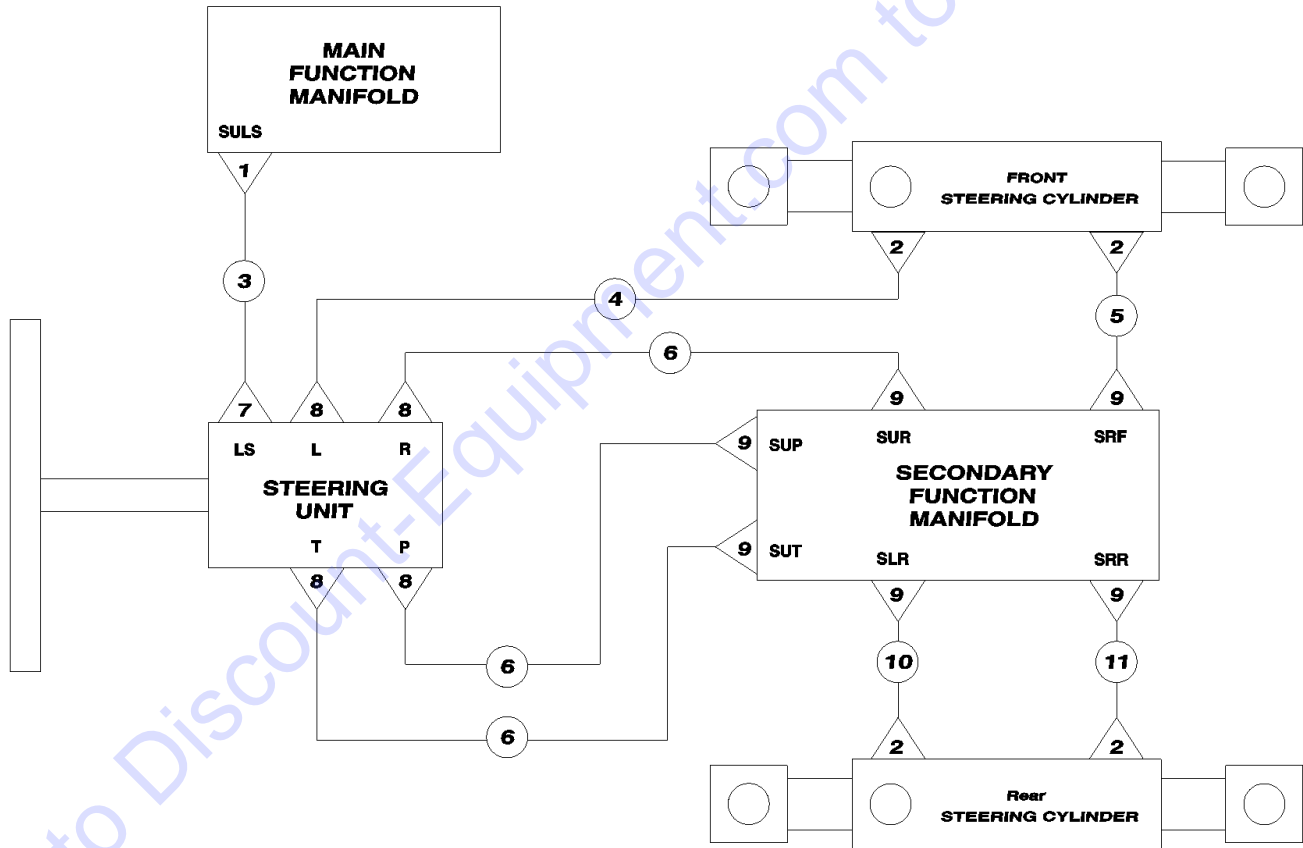

801.1 Steering System

LEGEND	
	FITTING
	HOSE ASSEMBLY
	CONNECTOR