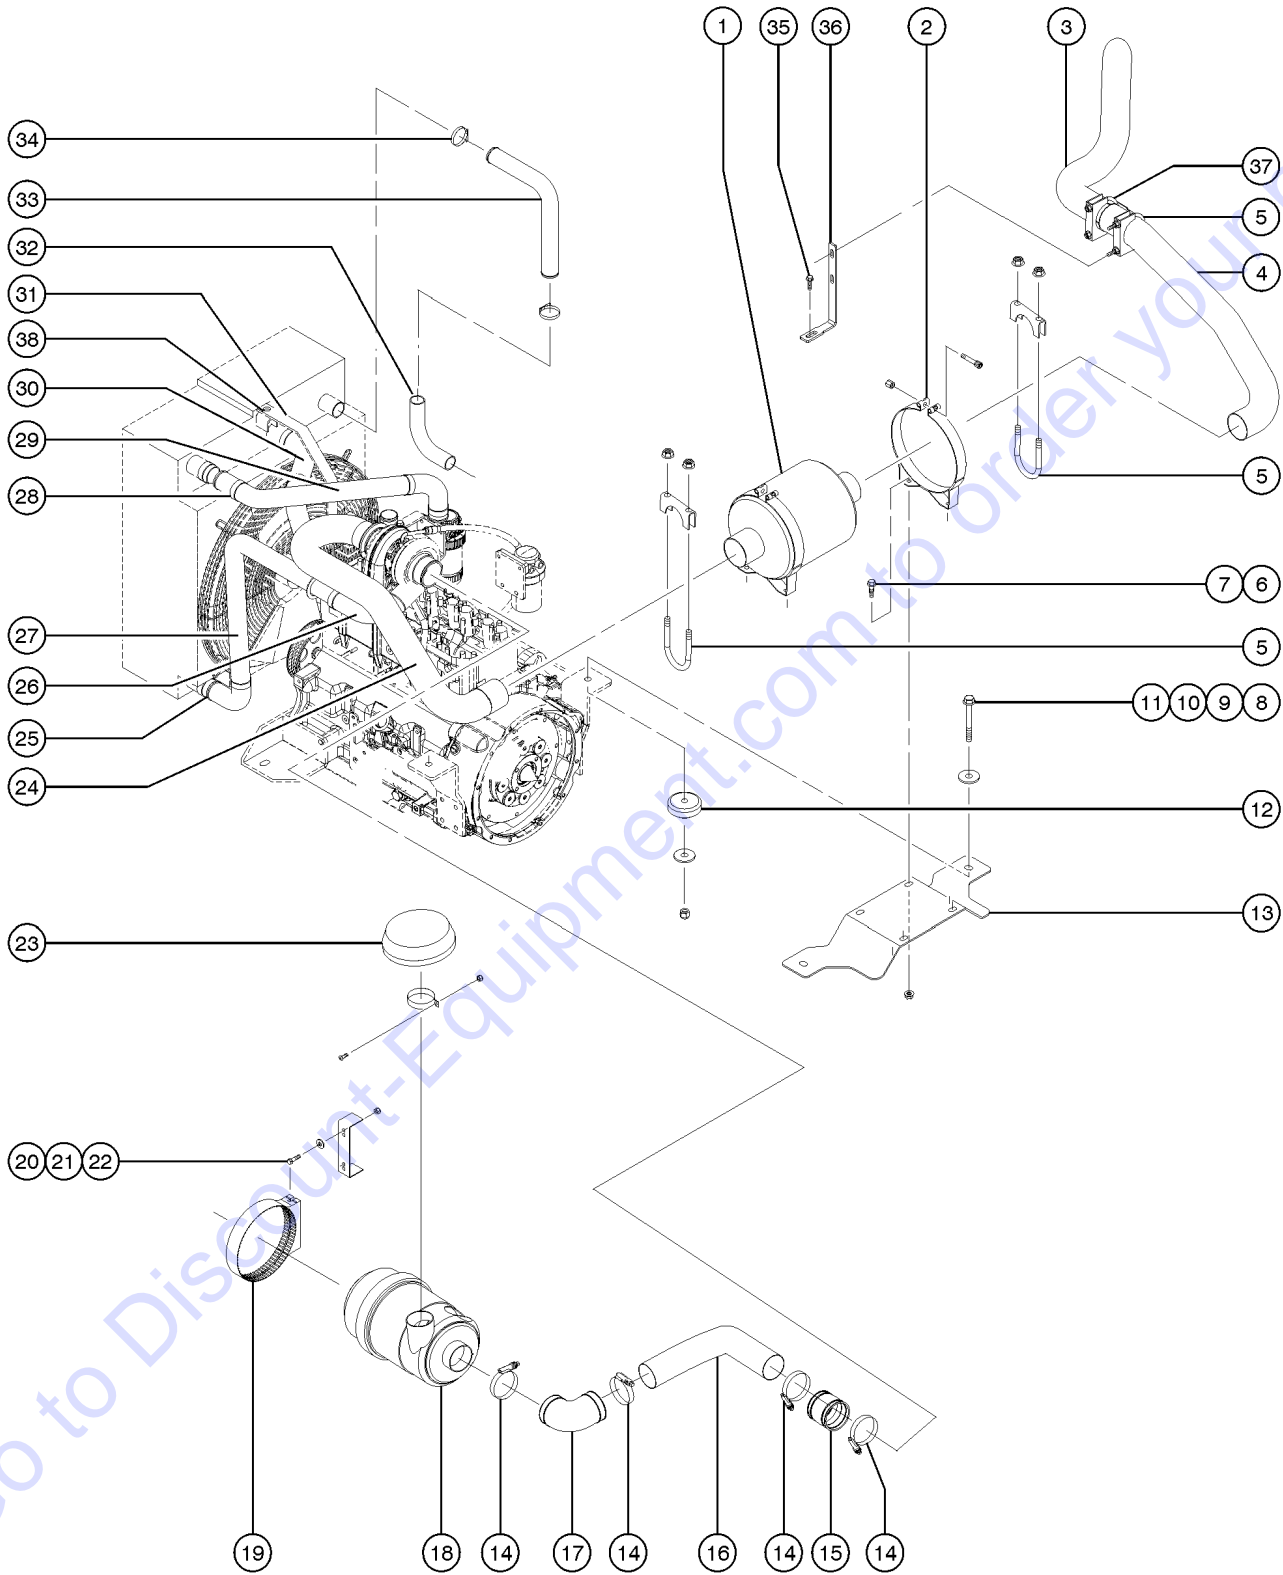

503.1 John Deere-4045, T3 Engine, Air Cleaner Assembly

503.1 John Deere-4045, T3 Engine, Air Cleaner Assembly

Item	Part No.	Description	Qty.	Item	Part No.	Description	Qty.
1	115339GT	MUFFLER,JD-4045.....	1	34	115292GT	CLAMP,HOSE,JD-4045.....	1
2	115340GT	MUFFLER MNTG BAND,JD-4045.....	2	35	141325GT	BOLT,12X20MMX1.75X10.9 GR FLNG...	1
3	117877GT	PIPE, TAILPIPE.....	1	36	141303GT	FORMING,EXHAUST BRACKET.....	1
4	123017GT	PIPE,EXHAUST,GTH10XX.....	1	37	141326GT	CLAMP,MUFFLER,3".....	1
5	115291GT	MUFFLER CLAMP,JD-4045.....	2	38	218492GT	ISOLATOR, UPPER RAD, JD4045 T3.....	1
6	6175GT	SCREW,HHC,3/8-16 X 1					
7	48425GT	NUT,FLG-LRG,3/8-16, YZ					
8	13004GT	SCREW,HHC,5/8-11 X 3 GRD.8.....	2				
9	6035GT	WASHER,FLAT,USS,5/8",Y					
10	115333GT	WASHER,ENG.REAR,JD-4045					
11	6024GT	NUT,NYLOCK,5/8-11					
12	115331GT	ISOLATOR MOUNT,JD-4045.....	2				
13	115293GT	BRACKET, MUFFLER.....	1				
14	123161GT	HOSE CLAMP.....	2				
15	108612GT	CONNECTOR,RUBBER,AIR INTAKE.....	1				
16	130059GT	PIPE,AIR INTAKE,JD					
17	7-109-05GT	ELBOW,90 DEG					
18	123806GT	AIR CLEANER, M&H400, MIRROR IN					
--	1281129GT	END CAP, AIR CLEANER 123806 for 123806					
--	7-109-04GT	FILTER ELEMENT / PRIMARY for 123806					
--	7-109-14GT	SAFETY ELEMENT for 123806					
19	7-109-03GT	MOUNTING BAND, SMALL BASE.....	1				
20	13000GT	SCREW,HHC,5/16-18 X 1.25					
21	5397GT	WASHER,FLAT,USS,5/16",Y					
22	6782GT	NUT,NYLOCK,5/16-18					
23	7-109-02GT	RAIN CAP W/CLAMP.....	1				
24	115294GT	Exhaust Pipe, Muffler.....	1				
--	7-183-98GT	CLAMP,TURBO-EXHAUST PIPE (clamp used to couple turbo to exhaust pipe)					
25	115295GT	Clamp, 2 inches					
26	115296GT	ELBOW,SILICONE.....	1				
27	115297GT	Pipe, Lower.....	1				
28	115299GT	Clamp, 2 inches.....	1				
29	115298GT	Pipe, Upper.....	1				
30	115300GT	HOSE, RADIATOR..... (upper radiator hose w/o internal spring)	1				
--	130727GT	HOSE, RADIATOR (upper radiator hose with internal spring)					
31	130726GT	BRACKET,UPPER SUPPORT.....	1				
32	115313GT	WATER TUBE,W/FLANGE,JD-4045.....	1				
33	130379GT	RADIATOR HOSE / LOWER.....	1