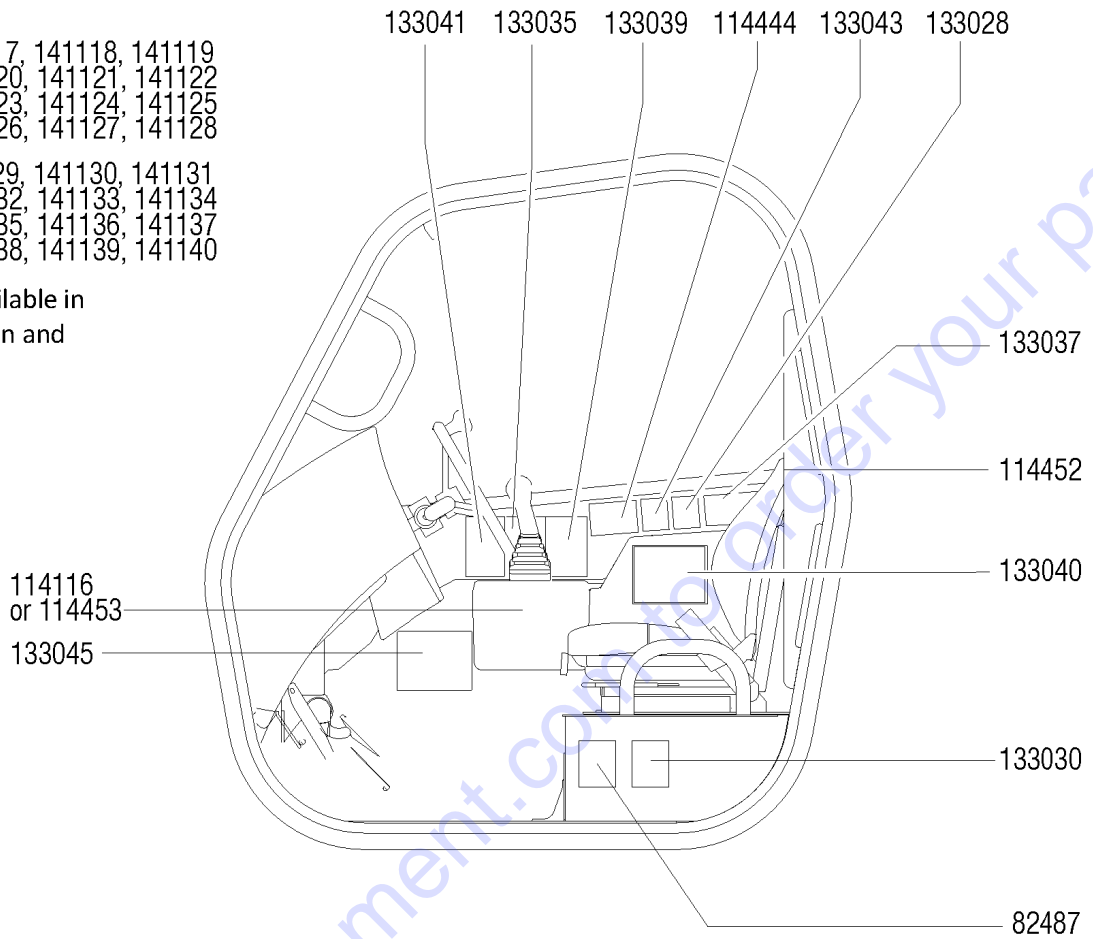

106.1 Decals with Symbols, Cab and Attachments

***GTH-1056:** 141117, 141118, 141119
141120, 141121, 141122
141123, 141124, 141125
141126, 141127, 141128

***GTH-1048:** 141129, 141130, 141131
141132, 141133, 141134
141135, 141136, 141137
141138, 141139, 141140

Load charts are available in
Portuguese, Brazilian and
Spanish