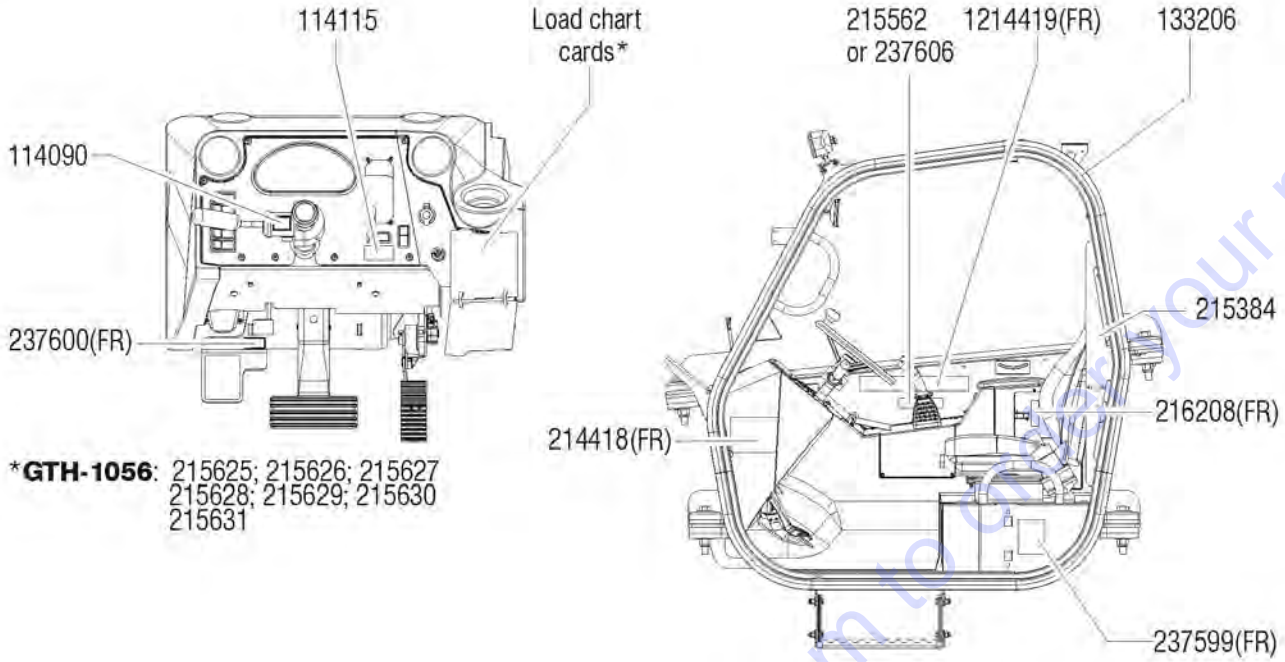

103.2 Decals with Words, Cab and Attachments (from GTH1012-16292)

103.2 Decals with Words, Cab and Attachments (from GTH1012-16292)

Item	Part No.	Description	Qty.	Item	Part No.	Description	Qty.
1	28159GT	DECAL,DIESEL.....	1	39	237796GT	DECAL,GENIE LOGO,3X9 WHITE.....	1
2	28175GT	DECAL,WARNING-COMPART ACCESS.....	1	40	237970GT	DECAL,WARNING,CRUSH HAZARD,TIRES&CHASSIS.....	1
3	82366GT	DECAL,CHEVRON RANDO HD.....	1	41	237971GT	DECAL,DANGER,EXPLOSION/BURN,DIESEL FUELING.....	1
4	82558GT	DECAL,WARN,SKIN INJECTION HAZ*.....	2	42	1255823GT	DECAL,TOP GEAR LOCKOUT,GC2,ZF.....	1
5	97602GT	DECAL,EXPLOSION HAZARD.....	1	43	826345GT	DECAL,ULS DIESEL ONLY,TIER 4.....	1
6	97664GT	Warning - Crush Hazard, Moving Parts...	1	44	1253091GT	DECAL,KEY IGNITION, 8/10K.....	1
7	97667GT	DECAL,WARN,BURN HAZARD.....	2				
8	114090GT	DECAL,TRANSMISSION CONTROL.....	1				
9	114115GT	DECAL,STEERING SELECTOR.....	1				
10	114366GT	Danger - Crush Hazard, Stabilizers.....	2				
11	114379GT	DECAL,COSMETIC,GENIE GTH-1056...	2				
12	114461GT	DECAL,GTH 1056 STACKED,WHITE.....	1				
13	114083GT	DECAL,COSMETIC,GENIE LOGO,WHT.....	1				
14	130770GT	DECAL,TRUSS BOOM WARNING.....	1				
15	133206GT	DECAL,OPEN WINDOW INST.....	1				
16	141146GT	DECAL,48" FORKS ONLY,SWING.....	1				
17	214418GT	DECAL, 2 DECAL COMBO.....	3				
18	214419GT	DECAL, 6 DECAL COMBO.....	1				
19	215267GT	Label - Product Registration.....	1				
20	215268GT	DECAL, FALL HAZARD.....	1				
21	215384GT	DECAL, LABEL, FOPS/ROPS.....	1				
22	215625GT	Load Chart, GTH-1056, 1-2.....	1				
23	215626GT	Load Chart, GTH-1056, 2-3.....	1				
24	215627GT	Load Chart, GTH-1056, 3-4.....	1				
25	215628GT	Load Chart, GTH-1056, 4-5.....	1				
26	215629GT	Load Chart, GTH-1056, 5-6.....	1				
27	215630GT	Load Chart, GTH-1056, 6-7.....	1				
28	215631GT	Load Chart, GTH-1056, 7-8.....	1				
29	215652GT	Label - Dual Controller.....	1				
30	216208GT	DECAL DIAGNOSTIC LED FUNCTIONS.....	1				
31	219626GT	DECAL,COSMETIC,GENIE DOMED, BLK/SILVER.....	1				
32	231155GT	DECAL, A-G, GTH1056, WHITE.....	1				
33	237598GT	DECAL,BODY CRUSH,ROLLING MACHINE.....	1				
34	237599GT	DECAL,WARNING,WEAR SEAT BELT...	1				
35	237600GT	Notice - Axle Differential Lock.....	1				
36	237601GT	DECAL DANGER BATTERY SAFETY.....	1				
37	237605GT	DECAL WARNING EXPLOSION/BURN HAZARD.....	1				
38	237606GT	Label - Single Controller.....	1