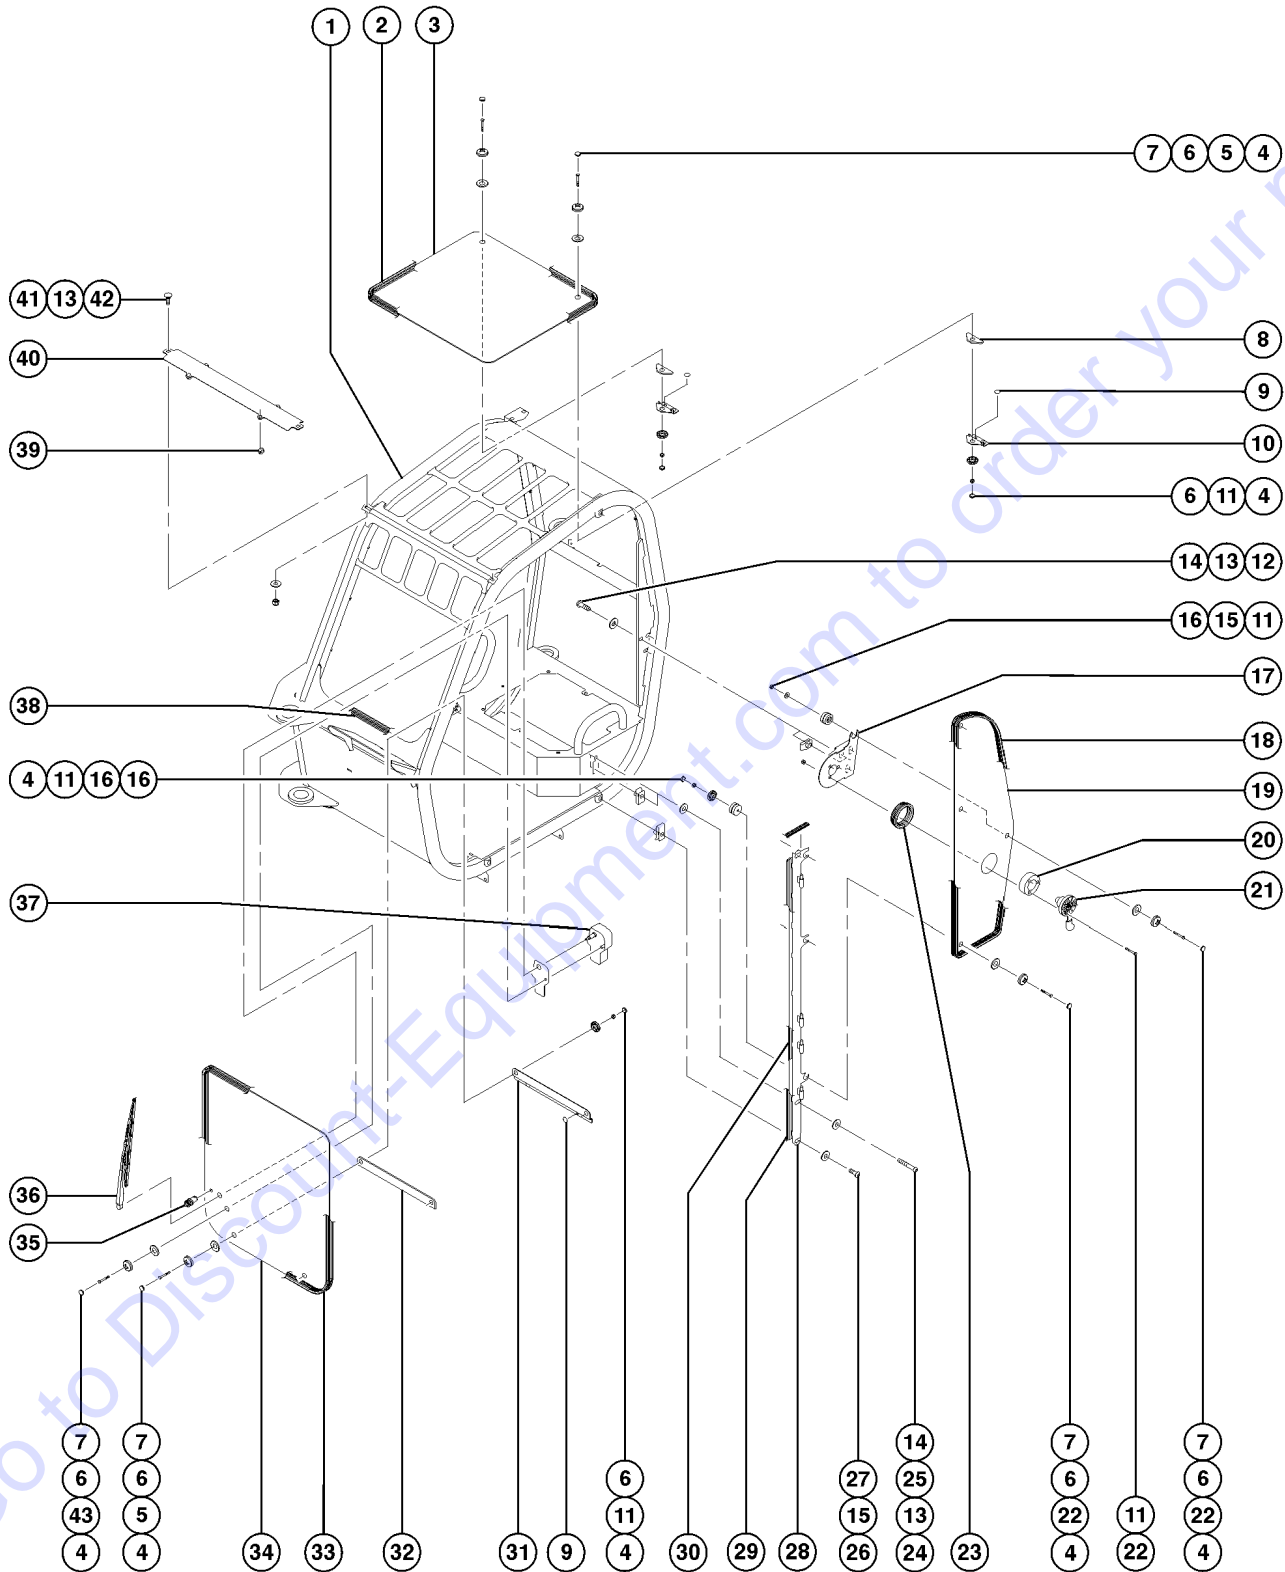

405.1 Enclosed Cab Assembly Option, View 1 (to SN GTH1012-16291)

405.1 Enclosed Cab Assembly Option, View 1 (to SN GTH1012-16291)

Item	Part No.	Description	Qty.	Item	Part No.	Description	Qty.
--	1269532GT	PUNCH SAFE T PUNCH DECAL GLASS BREAKING PUNCH DECAL GLASS SAFETY PUNCH EXIT DECAL		--	138011GT	SVC ACC.,FRONT WINDOW,GTH10XX	
--	1270245GT	KIT, GLASS BREAK PUNCH (includes decal pn 1269532)		35	130203GT	NOZZLE,WINDSHIELD WASHER.....1	1
--	130567GT	KIT,GTH10X ENCLOSED CAB (for machines up to GTH1012-16290)		36	130160GT	WIPER ARM,14".....1	1
1	108995GT	WELDMENT,CAB.....1	1	--	130208GT	WIPER BLADE,20"	
2	130163GT	WEATHERSTRIP,DOUBLE BULB.....111	111	--	138012GT	SVC ACC.,WIPER,GTH-10XX	
3	130159GT	GLASS,SKYLIGHT.....1	1	37	130198GT	WIPER MOTOR.....1	1
--	138017GT	SVC ACC.,GLASS OVER SKYLIGHT		--	130119GT	GASKET,WIPER MOTOR COVER-DECAL	
4	130124GT	CAP,WINDOW BUSHING.....16	16	--	233991GT	10XX WIPER SEAL KIT	
5	14162GT	SCREW,HHC,M6 X 35MM,GR 8.8		38	46718GT	TRIMLOCK,BLACK,3/16.....19-inches	19
6	130123GT	BUSHING,WINDOW FASTENER.....16	16	39	43392GT	BUMPER,BATTERY BOX & RAILS.....4	4
7	130189GT	SPACER,GLASS BUSHING.....9	9	40	130120GT	FORMING,WINDOW RETAINER.....1	1
8	130165GT	SPACER,CAB WINDOW.....2	2	41	73466GT	BOLT,CARRIAGE,3/8-16 X 1.00,G2	
9	47478GT	BUMPER, RUBBER, 1"OD X .461H.....6	6	42	4828GT	NUT,NYLOCK,3/8-16	
10	130166GT	FORMING,GLASS RETAINER.....2	2	43	25956GT	SCREW,HHC,M6 X 30MM,GRD 8.8	
11	49364GT	NUT,NYLOCK,M6X1.00					
12	57072GT	SCREW,BHHS,3/8-16 X 1.25					
13	6097GT	WASHER,FLAT,USS,3/8",Y					
14	29868GT	SPRING CLIP,3/8-16,.05-.20X.73,ZAG					
15	6638GT	WASHER,FLAT,USS,1/4"Y					
16	130134GT	SPACER,WINDOW.....4	4				
17	130212GT	WELDMENT,HOLDBACK MOUNTING....1	1				
18	130163GT	WEATHERSTRIP,DOUBLE BULB.....121-inches	121				
19	130225GT	GLASS,SIDE,LR.....1	1				
20	130215GT	SPACER,HOLDBACK MOUNT.....1	1				
21	130220GT	HOLDBACK LATCH.....1	1				
22	49403GT	SCREW,HHC,M6 X 50.....7	7				
23	130163GT	WEATHERSTRIP,DOUBLE BULB.....120	120				
24	36874GT	SCREW,BHHS,3/8-16 X 2.5					
25	15086GT	WASHER,FLAT,375 X 1.5 X .125					
26	14297GT	SCREW,BHHS,1/4-20 X .75					
27	56912GT	SPRING CLIP,1/4-20,.025-.15X.54,ZAG					
28	130135GT	WELDMENT,DOOR POST.....1	1				
--	130326GT	HINGE, WELD-ON, MALE.....2	2				
--	42726GT	WEATHER STRIPPING,1/2"X3/8 THK					
29	130259GT	SEAL,J HOOK.....61	61				
30	130332GT	WEATHERSTRIP,DOUBLE BULB.....21	21				
31	130122GT	FORMING,FRONT WINDOW MOUNT....1	1				
32	130121GT	SPACER,FRONT WINDOW,HDPE.....1	1				
33	130163GT	WEATHERSTRIP,DOUBLE BULB					
34	130117GT	GLASS,FRONT WINDSHIELD.....1	1