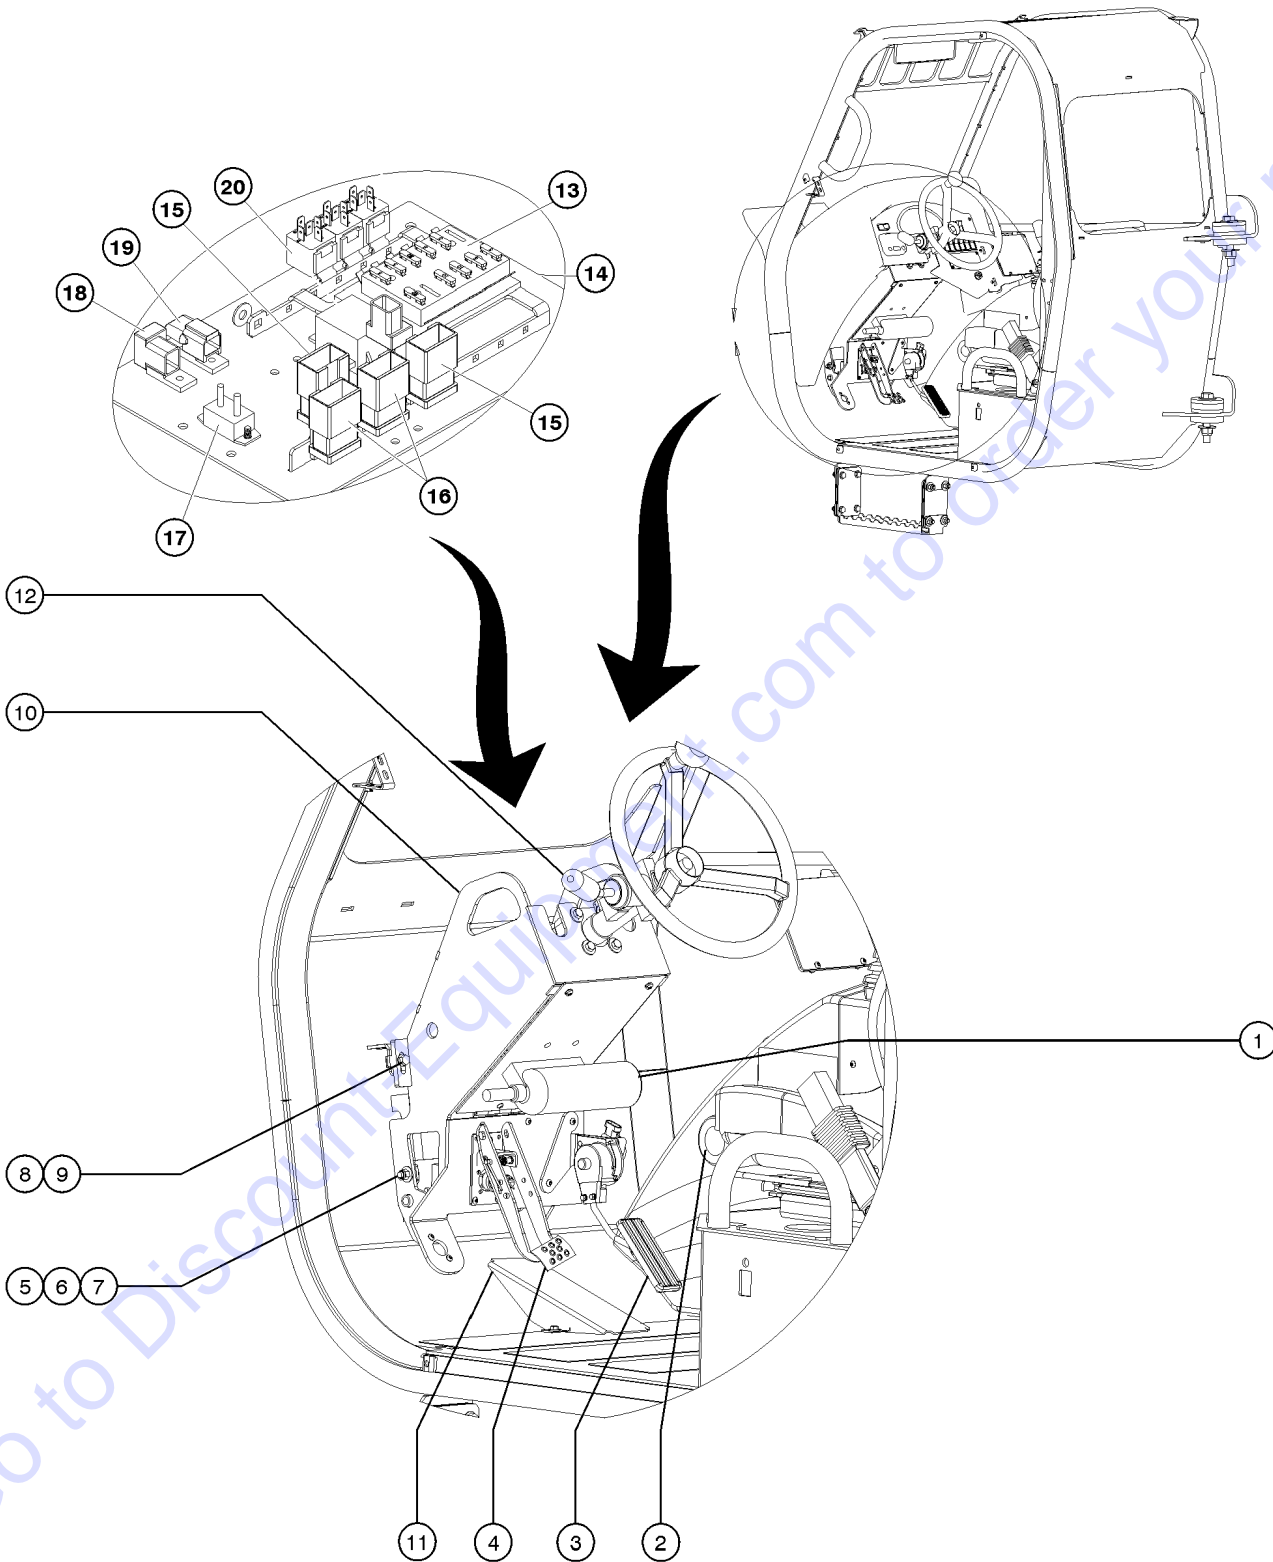

403.1 Standard Cab Components, View 3 (to SN GTH1012-16291)

403.1 Standard Cab Components, View 3 (to SN GTH1012-16291)

Item	Part No.	Description	Qty.
1	123563GT	FIRE EXTINGUISHER.....	1
2	81900GT	PLUG,NYLON 2.093 BLACK DOMED..... <i>see section 407.1 for replacement vent</i>	1
3	130965GT	THROTTLE PED,PLASTIC TREADLE)...	1
--	130942GT	HARNESS,THROTTLE PEDAL,WC.....	1
4	117614GT	BRAKE VALVE,GTH.....	1
5	105092GT	BOLT,CARRIAGE,3/8-16X1.25,GR5	
6	6097GT	WASHER,FLAT,USS,3/8",Y	
7	4828GT	NUT,NYLOCK,3/8-16	
8	T106382GT	FLGHCS,3/8-16X1.25.GR5,ZN,LOC	
9	29868GT	SPRING CLIP,3/8-16,.05-.20X.73,ZAG	
10	117692GT	ASSEMBLY,STEERING COLUMN..... <i>includes items 3 and 4</i>	1
--	117654GT	STEERING UNIT, 250CC LOAD SENSE	
--	117972GT	TRANSMISSION COL SHIFT CONTROL	
--	123136GT	STEERING WHEEL, 362MM	
--	218100GT	COLUMN, STEERING, 225MM <i>replaced 123564</i>	
--	7-147-41GT	HORN BUTTON KIT***	
--	7-147-44GT	CONTACT BRUSH SET(HORN) <i>for 7-147-41</i>	
11	141429GT	FORMING,THROTTLE PEDAL STOP.....	1
--	6091GT	NUT,NYLOCK,1/4-20.....	2
--	6-5204-06GT	SCREW,HHC,1/4-20X.75,GR8.....	2
--	6-6212-04GT	WASHER,FLAT,.250, HARDENED.....	2
12	7-125-05GT	SHIFTER ASSEMBLY***.....	1
13	123133GT	FUSE BLOCK	
14	117880GT	ASSEMBLY,FUSE PANEL	
--	123134GT	RELAY, HIGH CAPACITY	
--	123688GT	FUSE,10 AMP,ATC	
--	62822GT	FUSE,15A SWITCH (62823)	
--	69864GT	FUSE,5 AMP,ATC	
15	123271GT	CONN,RECEP 12WAY,BLK,2BUSS	
16	123272GT	CONN,RECEP 12 WAY,GRY,4 BUSS	
17	123135GT	CIRCUIT BREAKER,40AMP	
--	123677GT	CIRCUIT BREAKER BOOT	
18	123269GT	CONN,RECEP 4 WAY BLK,3 DIODE	
19	123268GT	CONN,RECEP 2 WAY BLK,1 DIODE	
20	19274GT	RELAY,SPDT,12V(AUTO)**