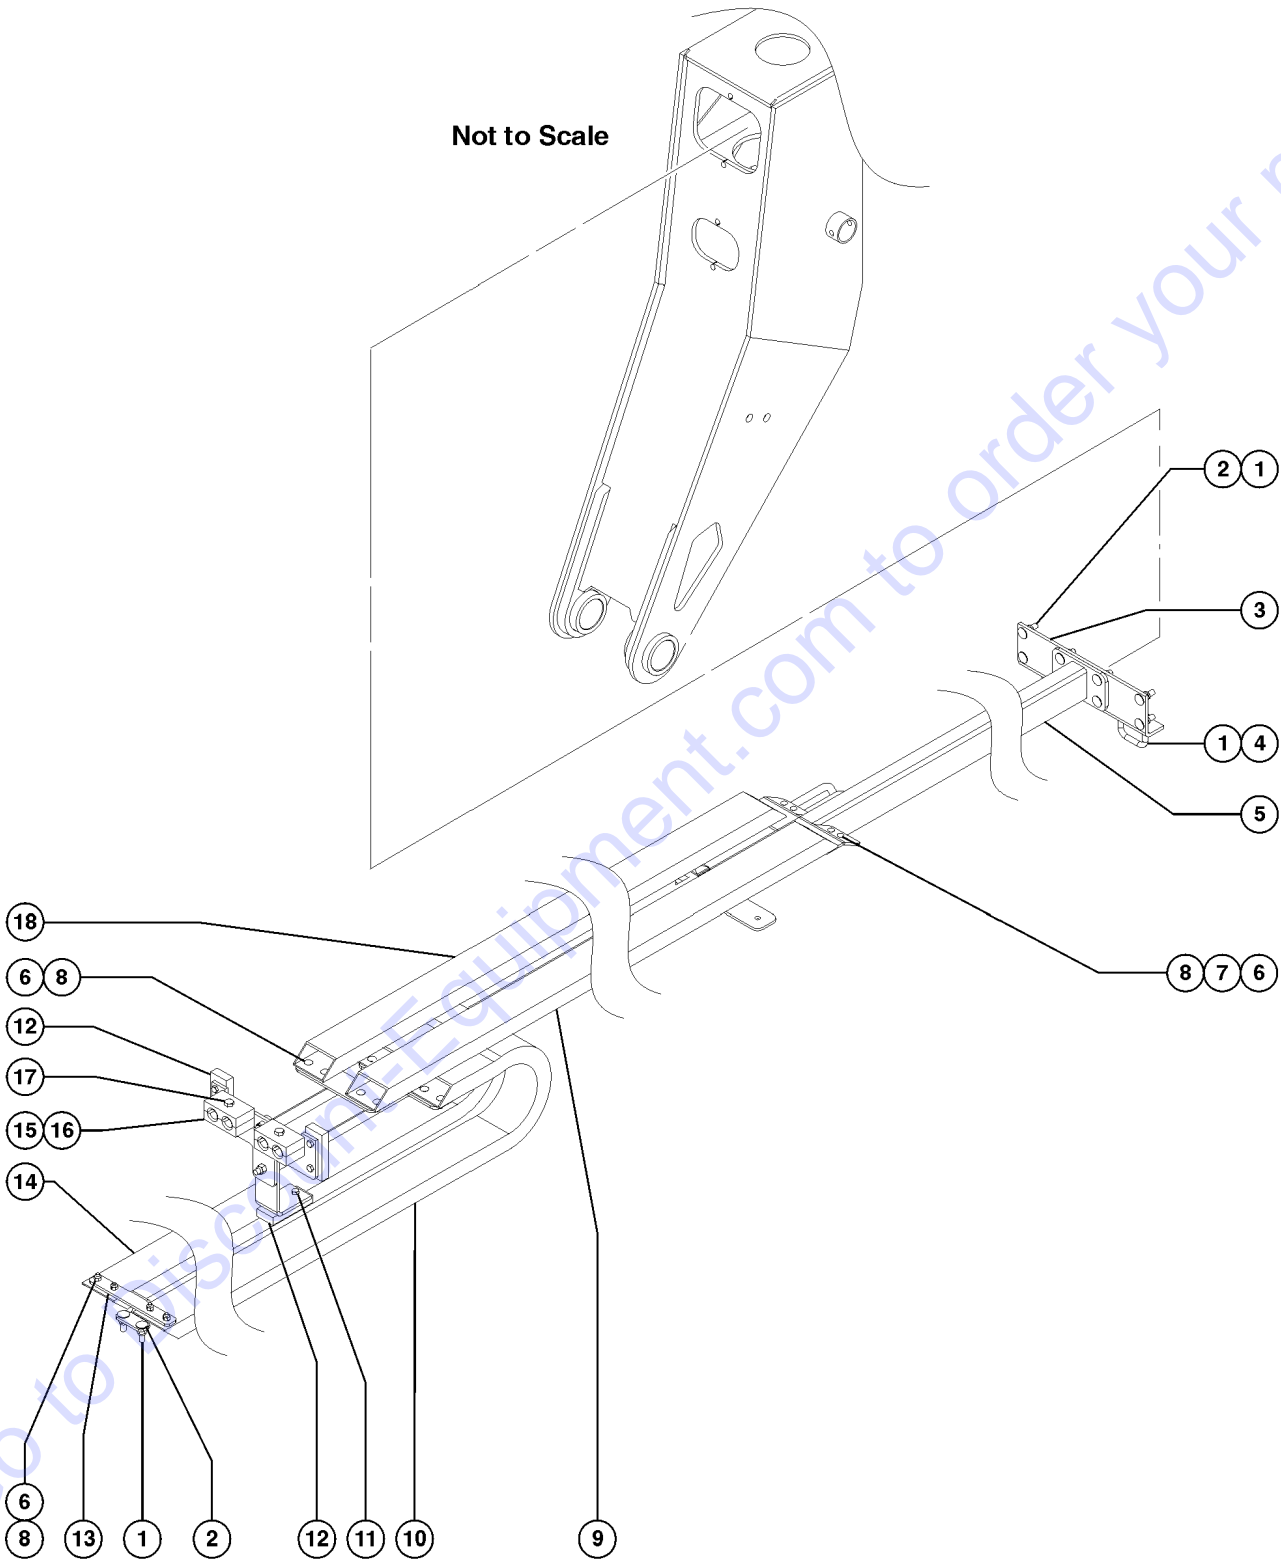

705.1 Cable Track Assembly

Not to Scale

705.1 Cable Track Assembly

Item	Part No.	Description	Qty.
--	1255546GT	HD CABLE TRACK KIT GTH-1056 <i>Heavy-duty Cable Track Replacement kit (includes heavy-duty track, track mount, fasteners and installation instructions)</i>	
1	4828GT	NUT,NYLOCK,3/8-16.....	14
2	105092GT	BOLT,CARRIAGE,3/8-16X1.25,GR5.....	12
3	141198GT	FORMING,CABLE BRIDGE MOUNT.....	1
4	141183GT	U-BOLT,3/8-16X2X3 ZINC.....	1
5	141201GT	WELDMENT,CABLE BRIDGE.....	1
6	6878GT	BOLT,CARRIAGE,1/4-20 X .75,G2.....	8
7	6638GT	WASHER,FLAT,USS,1/4"Y.....	2
8	6091GT	NUT,NYLOCK,1/4-20.....	8
9	141204GT	TRACK,PLASTIC CABLE..... <i>(models with auxiliary hydraulics only)</i>	1
10	108951GT	TRACK,PLASTIC CABLE..... <i>(models with auxiliary hydraulics only) GPN 108951 is obsolete.</i>	1
--	219651GT	TRACK,PLASTIC CABLE..... <i>(models with auxiliary hydraulics only)</i>	1
11	6090GT	SCREW,HHC,1/4-20 X .75.....	6
12	104741GT	WEAR PAD,3.75 X 1.50 X .63.....	3
13	123023GT	FORMING,CABLE TRACK MOUNT.....	1
14	219651GT	TRACK,PLASTIC CABLE..... <i>(all models)</i>	1
15	141197GT	WELDMENT,HOSE CLAMP.....	1
16	141200GT	PLATE,HOSE CLAMP,TAPPED.....	1
17	8516GT	SCREW, HCC, 3/8-16 X 1.50.....	1
18	141204GT	TRACK,PLASTIC CABLE..... <i>(all models)</i>	1