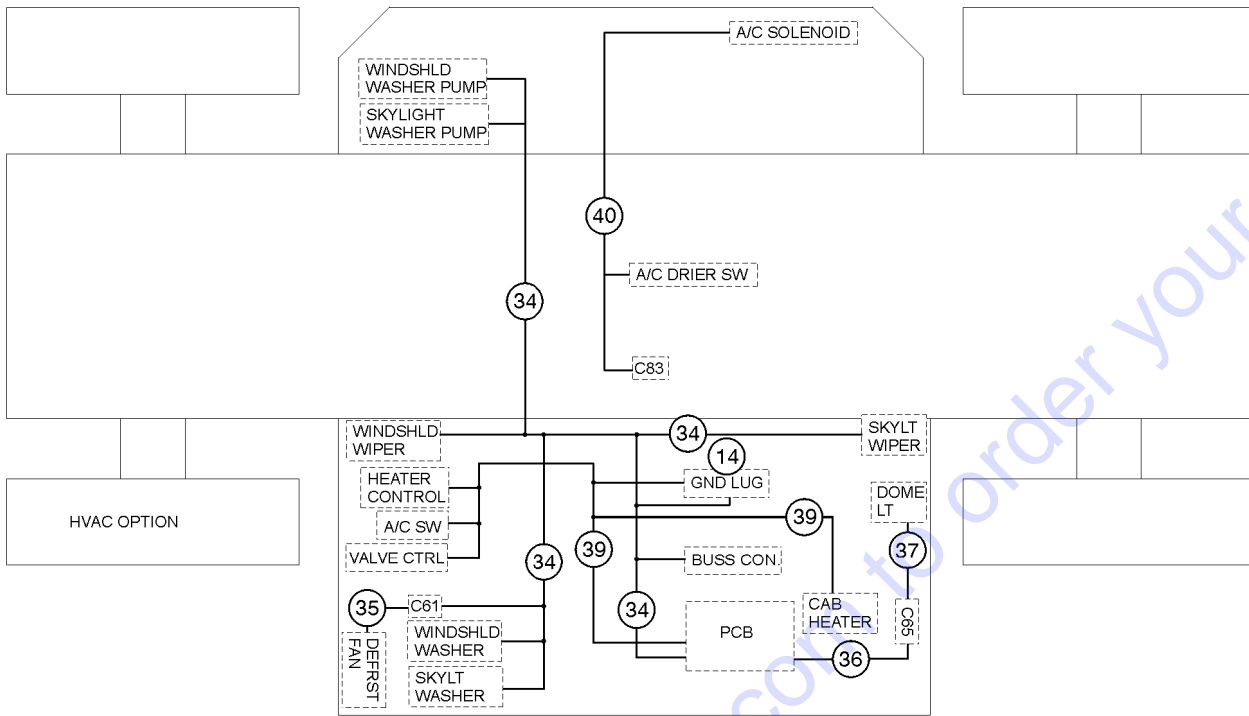

Go to Discount-Equipment.com to order your parts

1005.1 Cab Heater and HVAC Harnesses

1005.1 Cab Heater and HVAC Harnesses

Item	Part No.	Description	Qty.
14	161444GT	ASSEMBLY, GROUND BUSS.....	1
34	233812GT	HARNESS, ENCLOSED CAB.....	1
35	234859GT	HARNESS, CAB FAN.....	1
36	233940GT	HARNESS, POWER, DOME LIGHT.....	1
37	123817GT	DOME LIGHT WITH CONNECTOR.....	1
38	234861GT	HARNESS, CAB HEATER.....	1
39	238126GT	HARNESS, CAB A/C.....	1
40	217874GT	HARNESS, CHASSIS, AC.....	1