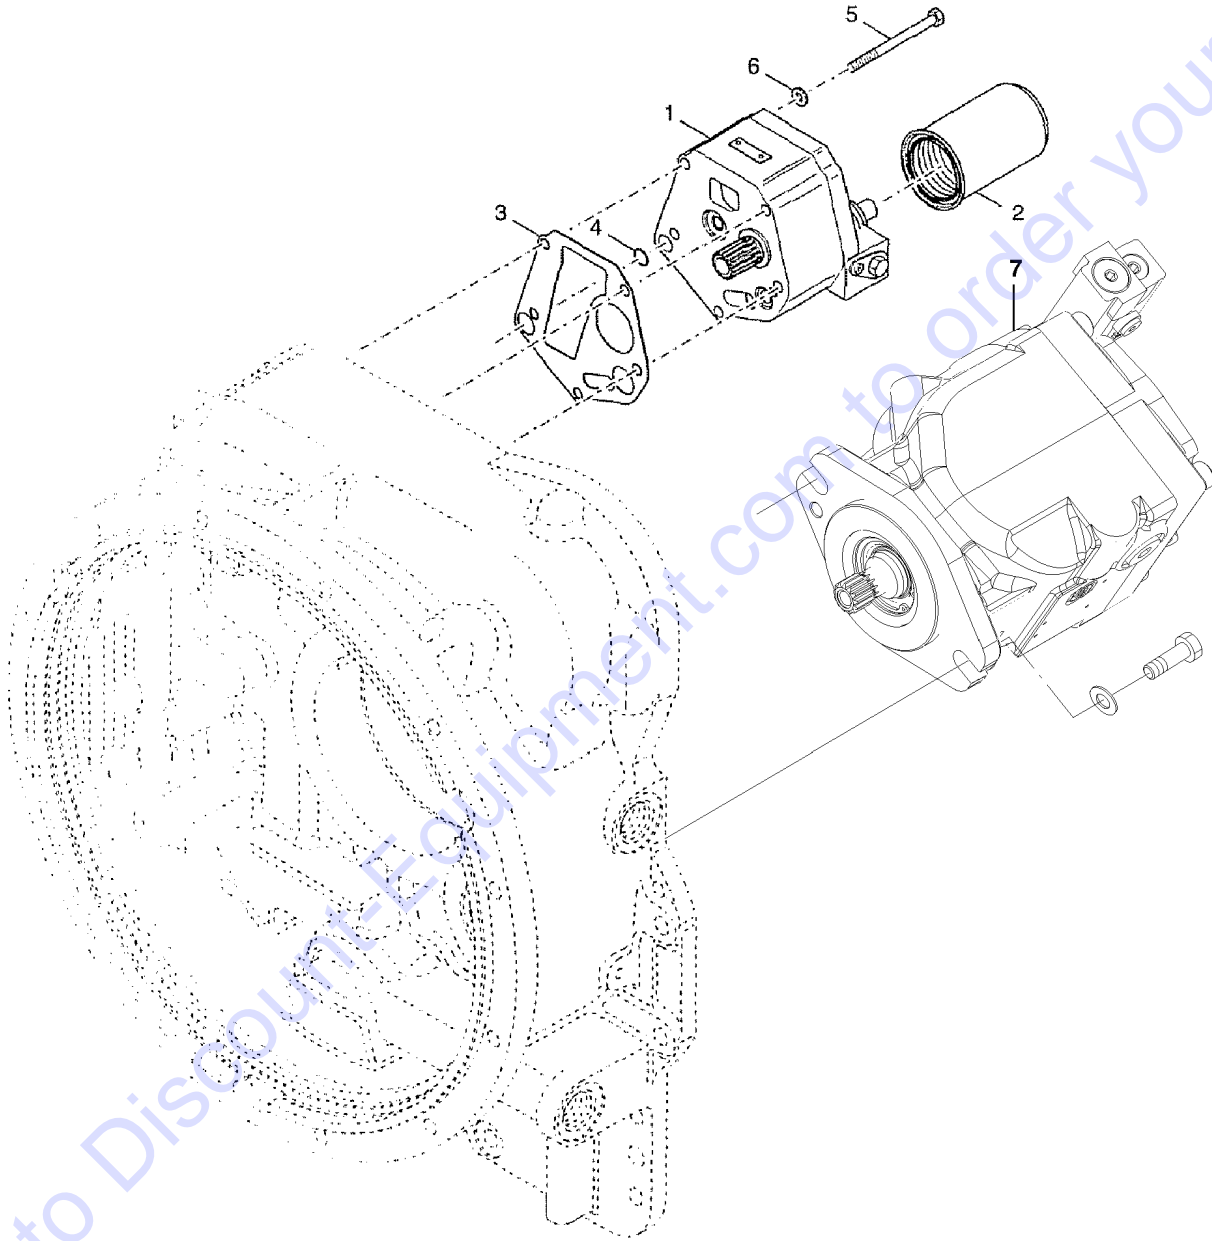

315.1 Charging Pump and Filter Assembly

315.1 Charging Pump and Filter Assembly

Item	Part No.	Description	Qty.
1	7-126-680GT	PUMP,CHARGING,STANDARD.....1 <i>(O-ring and gasket sold seperately)</i>	1
--	9990258GT	SEAL KIT <i>for 7-126-680</i>	
2	7-126-112GT	FILTER,HYDRAULIC,SPIN-ON.....1	1
3	7-126-107GT	GASKET,PUMP ASSY TO CONV.HSG.....1	1
4	7-126-22GT	O-RING.....1	1
5A	130441GT	SCREW,PUMP MOUNTING.....3	3
5B	7-126-109GT	SCREW,PUMP MOUNTING.....2	2
6	7-126-10GT	LOCKWASHER,TUBE CLIP SCREW.....5	5
7	824527GT	PUMP,SAUER 60CC LS PHASE 2.....1	1
--	7-112-63GT	SEAL KIT / PUMP OVERHAUL	

Go to Discount-Equipment.com to order your parts