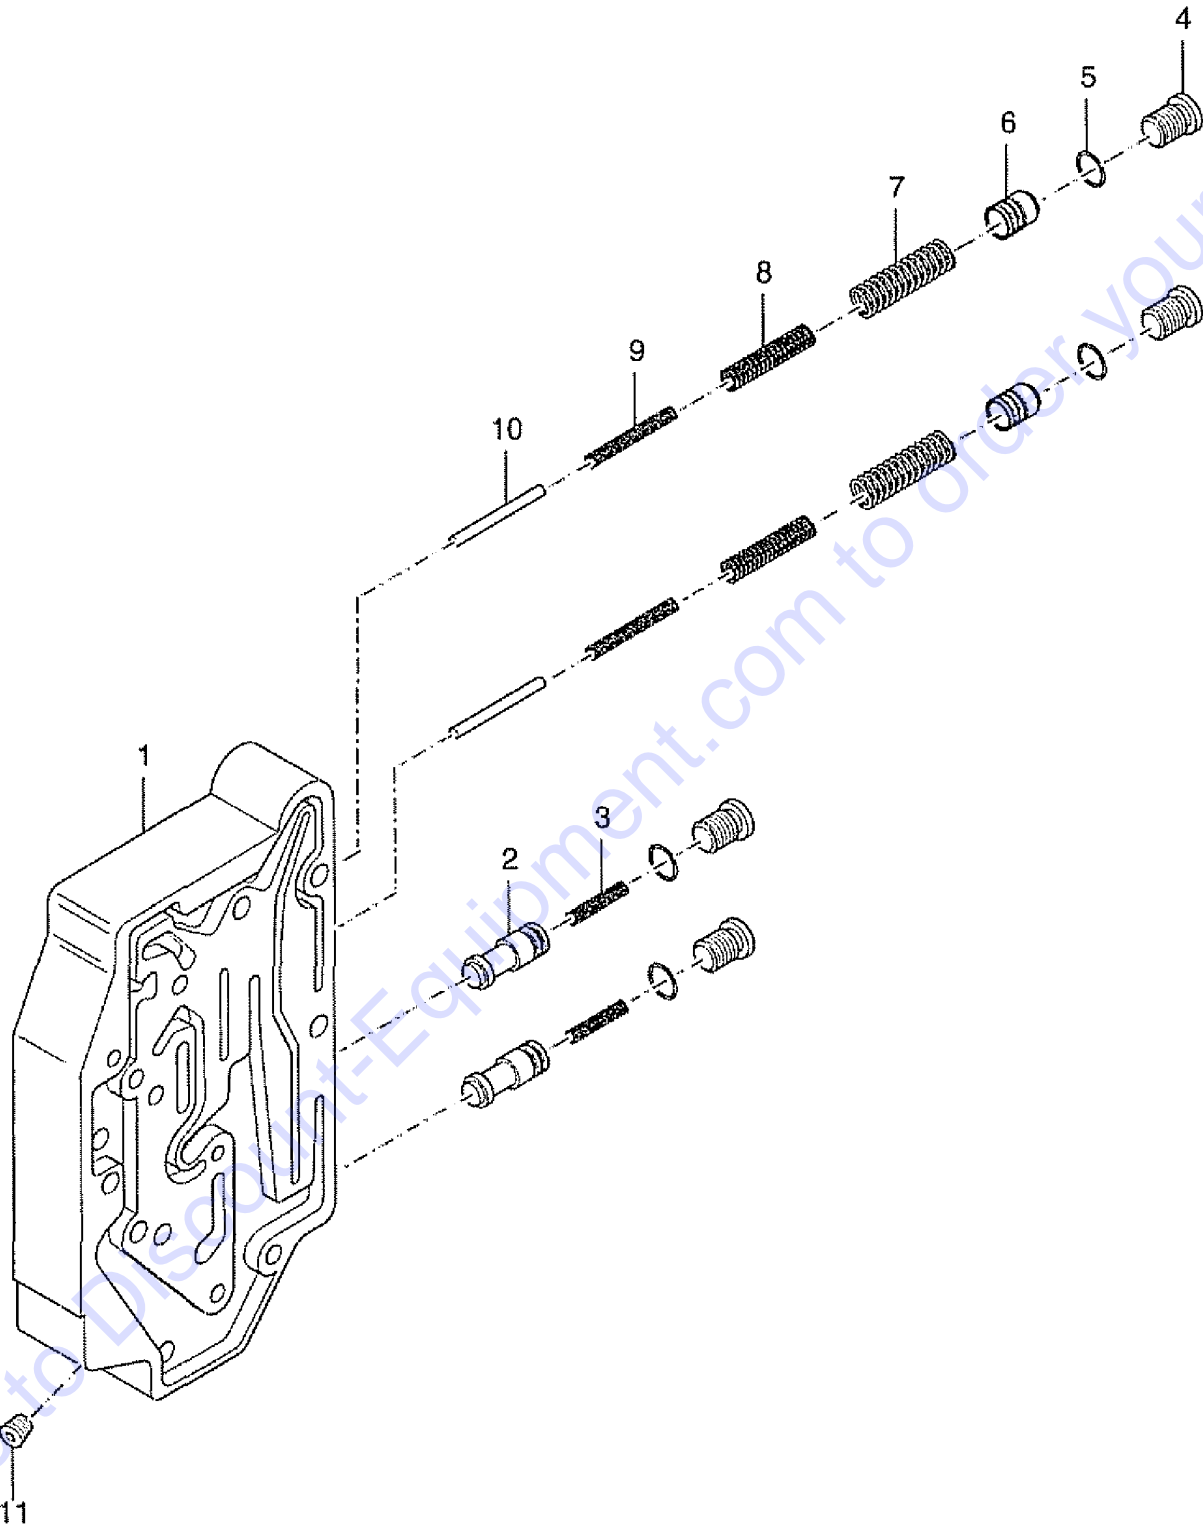

318.1 Modulator Valve Assembly

318.1 Modulator Valve Assembly

Item	Part No.	Description	Qty.
1	7-126-784GT	VALVE ASSY.....	1
2		Spool (part of the assembly body)	
3	7-126-69GT	SPRING,REGULATOR.....	2
4	7-126-68GT	PLUG,STOP.....	4
5	7-126-603GT	O-RING,PLUG.....	6
6	7-126-328GT	CAPSCREW.....	4
7	130068GT	SPRING,ACCUM,OUTER,T20000 TRAN.....	2
8	7-126-65GT	SPRING,ACCUMULATOR,MIDDLE.....	2
9	7-126-64GT	SPRING,ACCUMULATOR,INNER.....	2
10	7-126-63GT	PIN,ACCUMULATOR STOP.....	2
11	7-126-92GT	PLUG.....	1

Go to Discount-Equipment.com to order your parts