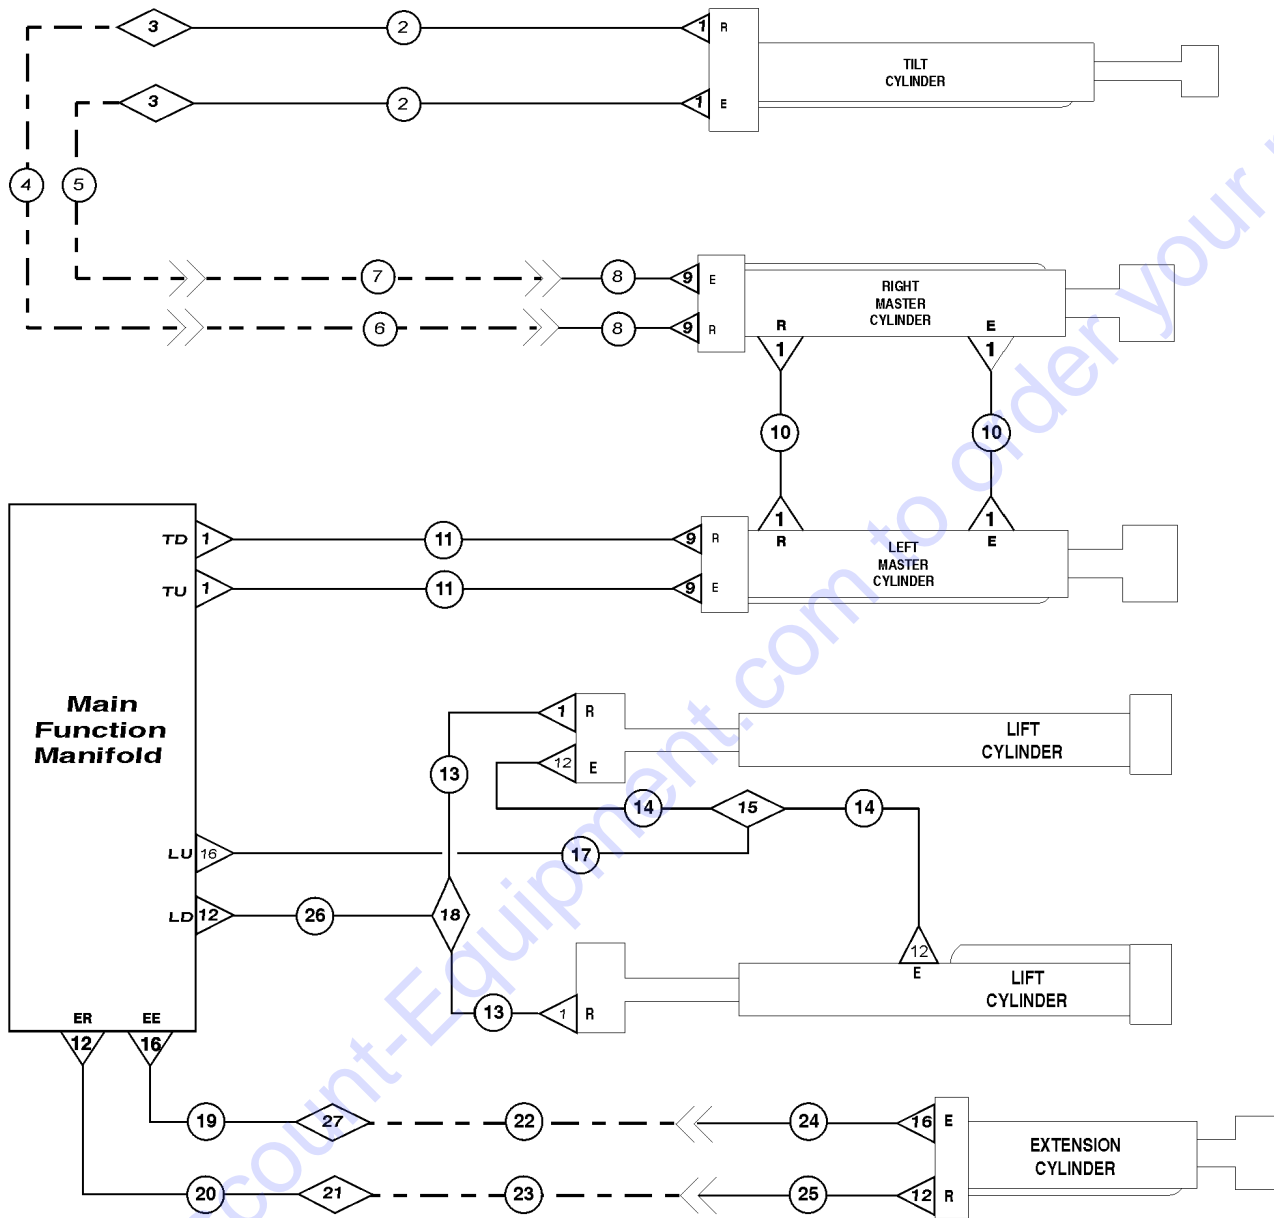

806.1 Boom Components

LEGEND	
	FITTING
	HOSE ASSEMBLY
	CONNECTOR