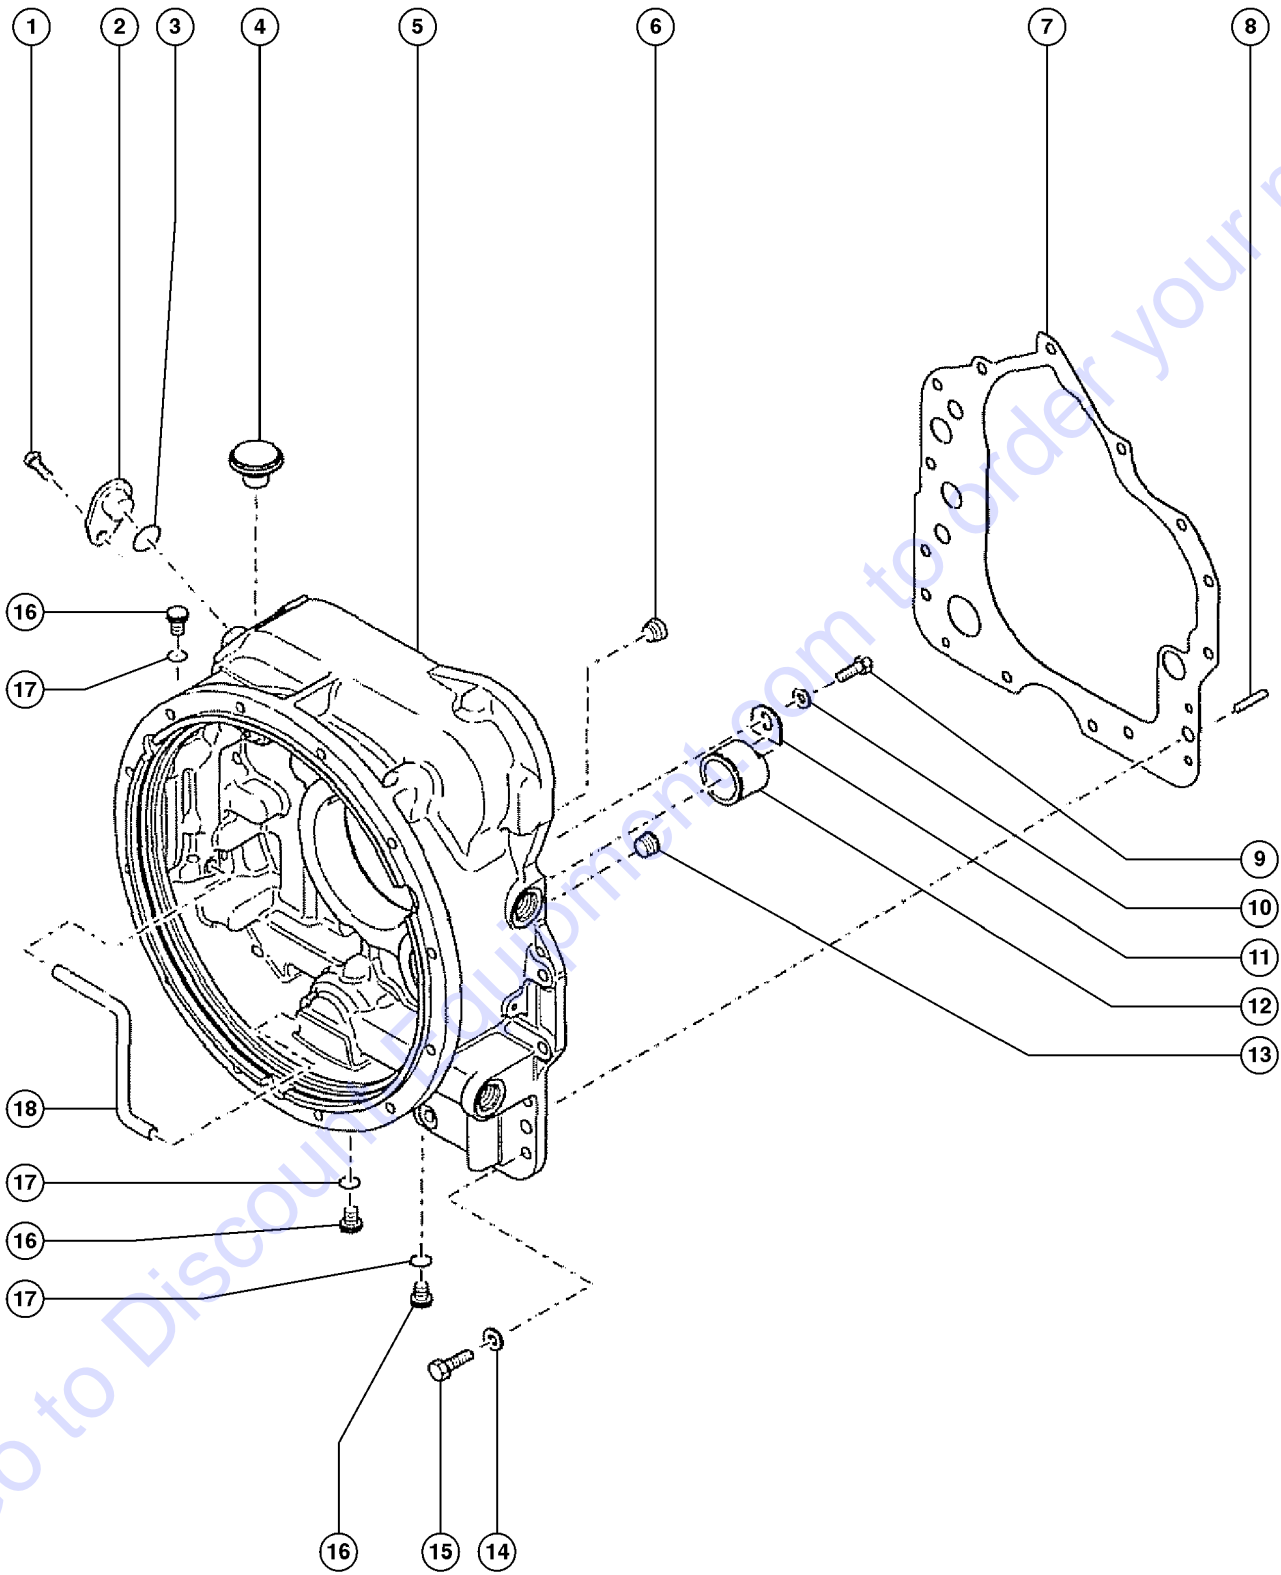

301.1 Converter Housing Assembly

301.1 Converter Housing Assembly

Item	Part No.	Description	Qty.
1	7-126-405GT	SCREW,SPEED SENSOR.....	1
2	7-126-404GT	PLUG,SPEED SENSOR PORT..... <i>(port is plugged and is not used)</i>	1
3	7-126-356GT	O-RING,SPEED SENSOR.....	1
4	7-126-05GT	BREATHER / AIR.....	1
5	7-126-608GT	ASSY,CONVERTER HOUSING..... <i>(includes item 18)</i>	1
--	226296GT	ASSY,CONVERTER HOUSING,REFURB.	
6	7-126-07GT	PIPE PLUG.....	1
7	7-126-611GT	GASKET,CONVERTER HOUSING.....	1
8	7-126-612GT	PIN.....	1
9	7-126-15GT	SCREW.....	1
10	7-126-14GT	LOCKWASHER.....	1
11	7-126-613GT	SCREW,CLIP.....	1
12	7-126-610GT	SLEEVE,CONVERTER HOUSING.....	1
13	7-126-08GT	PLUG,PIPE.....	1
14	7-126-10GT	LOCKWASHER,TUBE CLIP SCREW.....	1
15	7-126-533GT	SCREW,CONV.HSG.TO TRANS.CASE.....	16
16	7-126-528GT	PLUG,LUBE PORT..... <i>(includes item 17)</i>	3
17	7-126-614GT	O-RING,PLUG.....	3
18	7-126-609GT	TUBE,LUBE.....	1