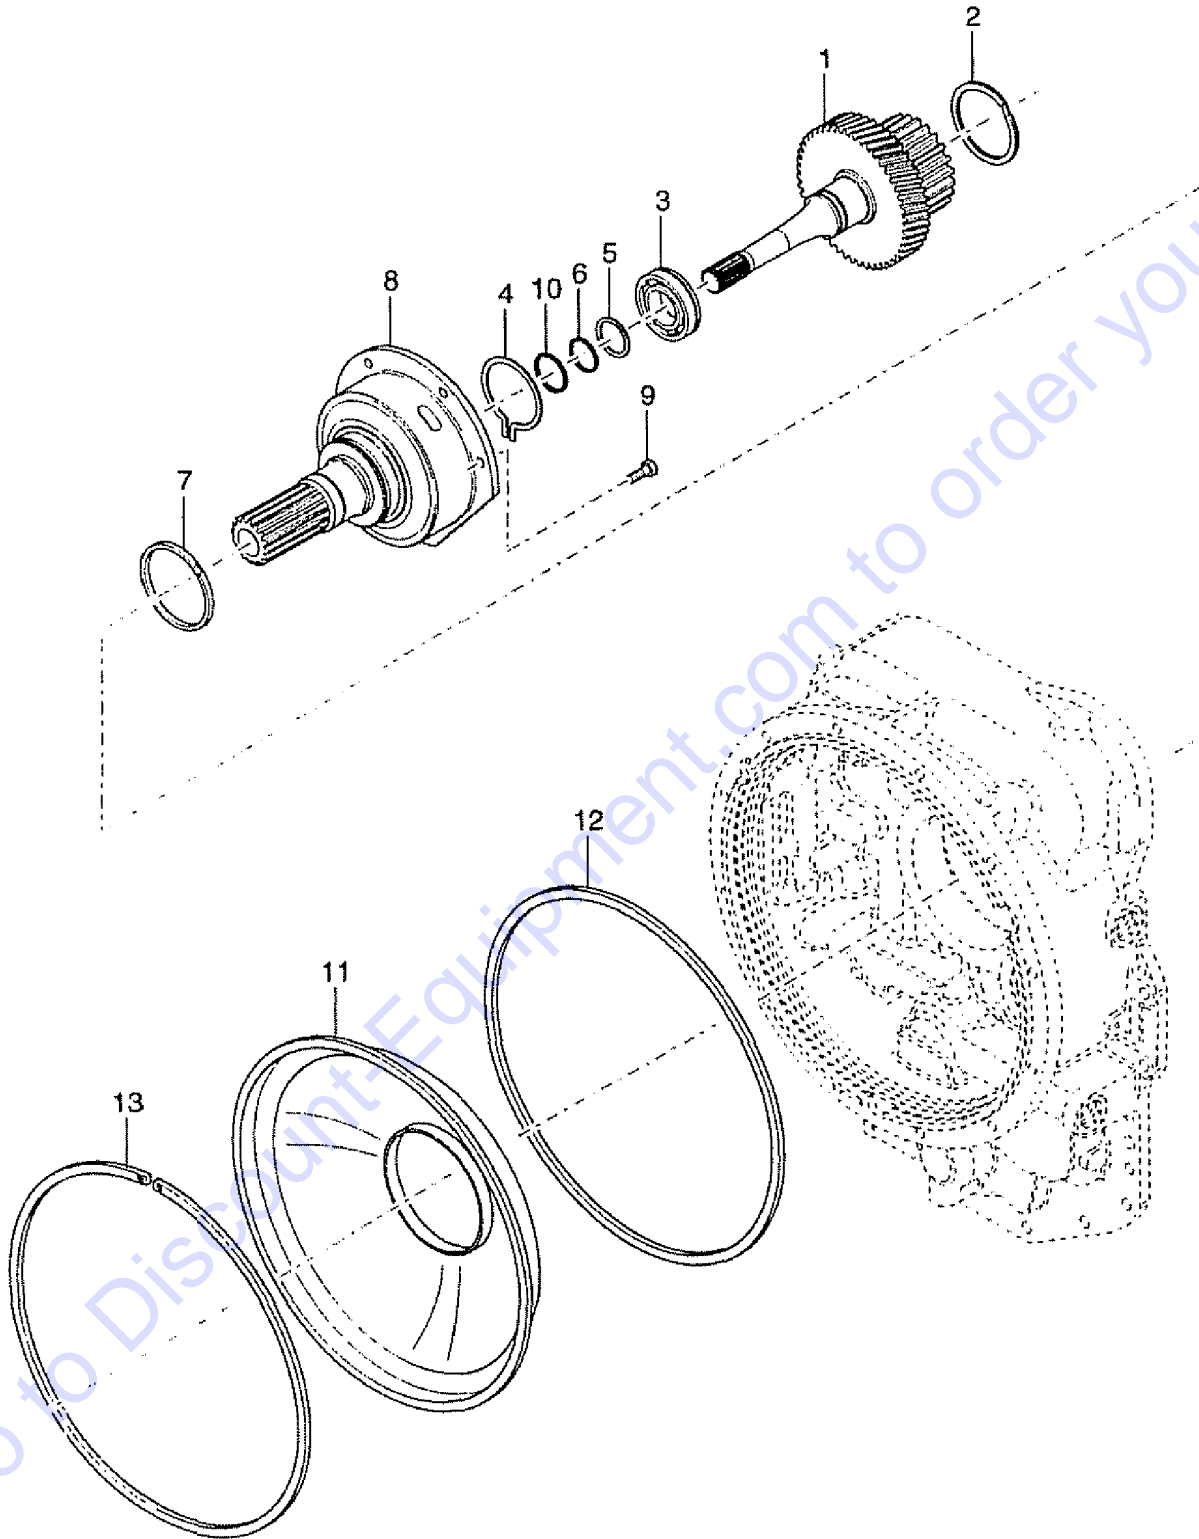

303.1 Turbine Shaft Assembly

Item	Part No.	Description	Qty.
1	7-126-628GT	ASSY,TURBINE SHAFT RING.....1 <i>(includes item 2)</i>	1
2	7-126-45GT	RING,RETAINING.....1	1
3	7-126-629GT	BALL,BEARING.....1	1
4	7-126-51GT	SNAP RING,BEARING.....1	1
5	7-126-48GT	WASHER,BEARING SUPPORT.....1	1
6	7-126-49GT	RING,BEARING RETAINER.....1	1
7	7-126-630GT	RING,PISTON.....1	1
8	7-126-631GT	SUPPORT,STATOR.....1	1
9	7-126-632GT	SCREW,STATOR SUPPORT.....6	6
10	7-126-633GT	RING,PISTON.....1	1
11	130425GT	BAFFLE,OIL.....1 <i>(includes item 12)</i>	1
12	7-126-539GT	OIL SEAL.....1	1
13	7-126-667GT	RING,OIL BAFFLE SEAL.....1	1
--	7-126-668GT	RING,OIL BAFFLE RETAINING.....1 <i>(not shown)</i>	1

Go to Discount-Equipment.com to order your parts