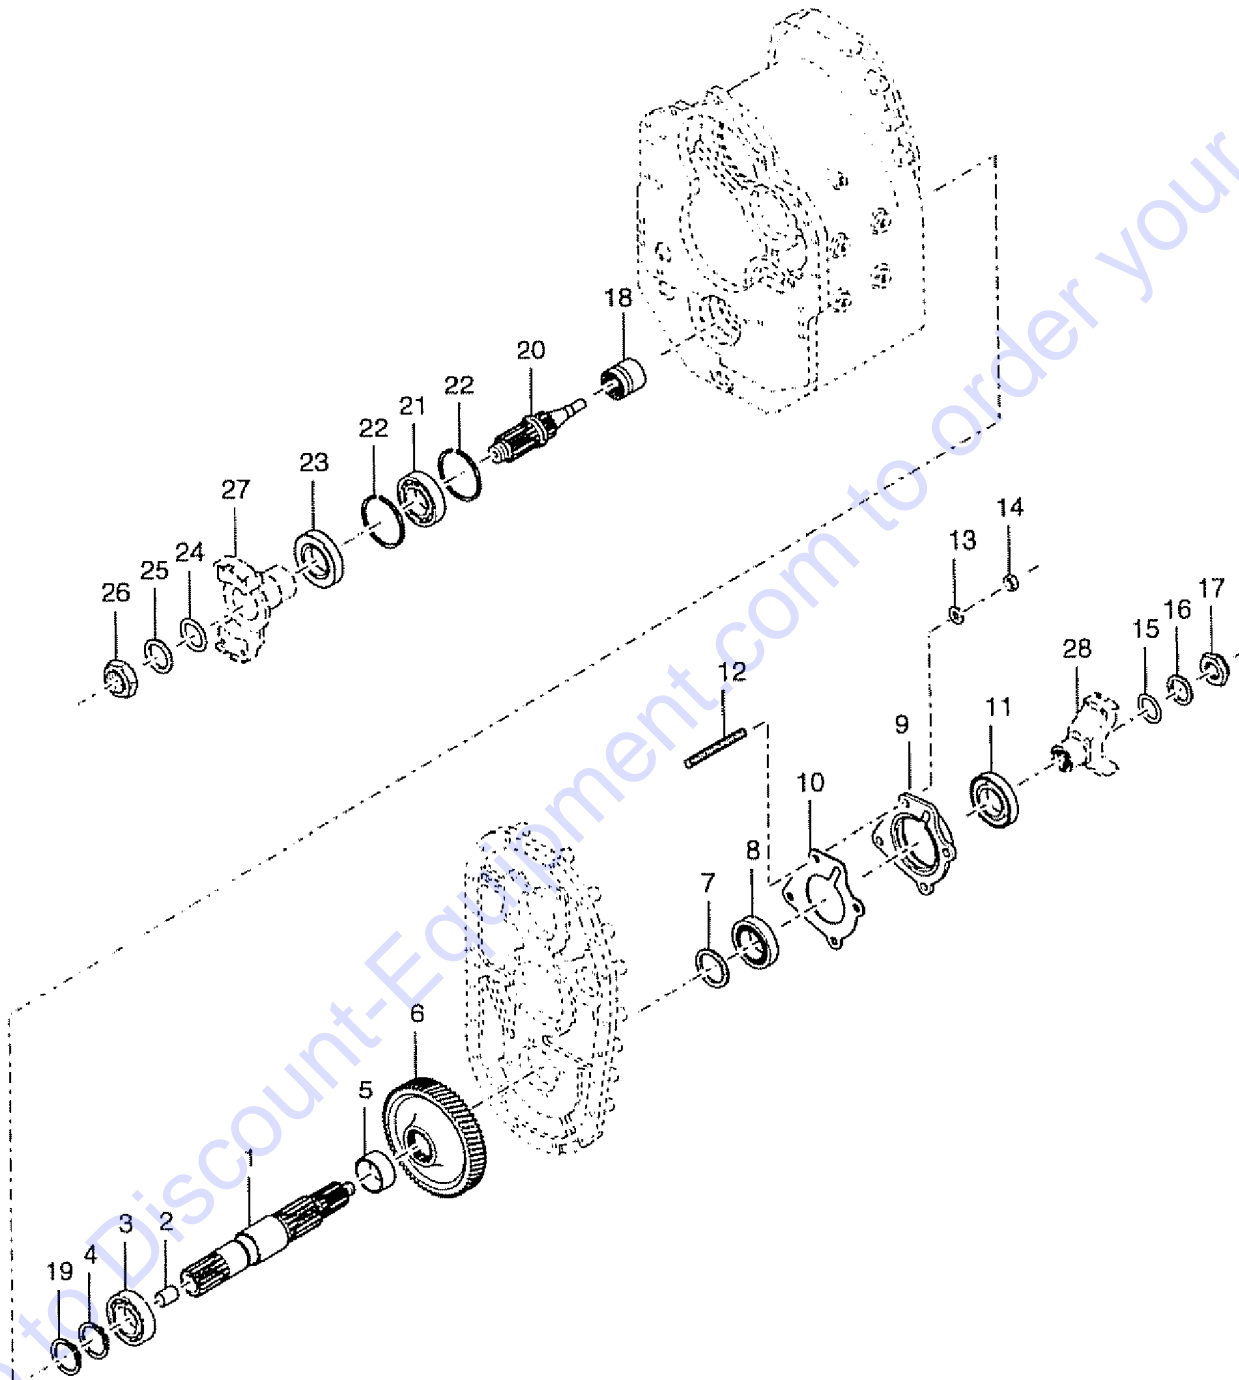

314.1 Output Shaft Assembly

314.1 Output Shaft Assembly

Item	Part No.	Description	Qty.
1	7-126-662GT	ASSY,OUTPUT SHAFT & BUSHING.....1 (includes item 2)	1
2	7-126-311GT	BUSHING.....1	1
3	7-126-161GT	BEARING,LOW SPEED CLUTCH SHAFT.....1	1
4	7-126-49GT	RING,BEARING RETAINER.....1	1
5	7-126-125GT	SPACER,OUTPUT SHAFT GEAR.....1	1
6	7-126-582GT	GEAR,OUTPUT SHAFT.....1	1
7	7-126-123GT	SPACER,OUTPUT SHAFT.....1	1
8	130462GT	BEARING,BALL.....1	1
9	7-126-663GT	CAP,REAR BEARING.....1	1
10	7-126-664GT	GASKET,BEARING CAP.....1	1
11	7-126-114GT	SEAL,OIL.....1	1
12	7-126-115GT	STUD,BEARING CAP.....4	4
13	7-126-116GT	LOCKWASHER.....4	4
14	7-126-117GT	NUT,STUD.....4	4
15	7-126-118GT	O-RING,INPUT FLANGE.....1	1
16	7-126-314GT	WASHER,FLANGE.....1	1
17	130362GT	NUT,TRANSMISSION,GTH10XX.....1	1
18	7-126-310GT	COUPLING,DRIVE.....1	1
19	7-126-49GT	RING,BEARING RETAINER.....1	1
20	7-126-309GT	SHAFT,DISCONNECT.....1	1
21	7-126-307GT	BEARING,BALL.....1	1
22	7-126-306GT	SNAP RING.....2	2
23	7-126-305GT	SEAL,OIL.....1	1
24	7-126-304GT	O-RING.....1	1
25	7-126-303GT	WASHER,FLANGE.....1	1
26	7-126-302GT	NUT,FLANGE.....1	1
27	130457GT	OUTPUT FLANGE.....1 (output flange to the rear axle)	1
28	130458GT	FLANGE,6C.....1 (output flange to the front axle)	1