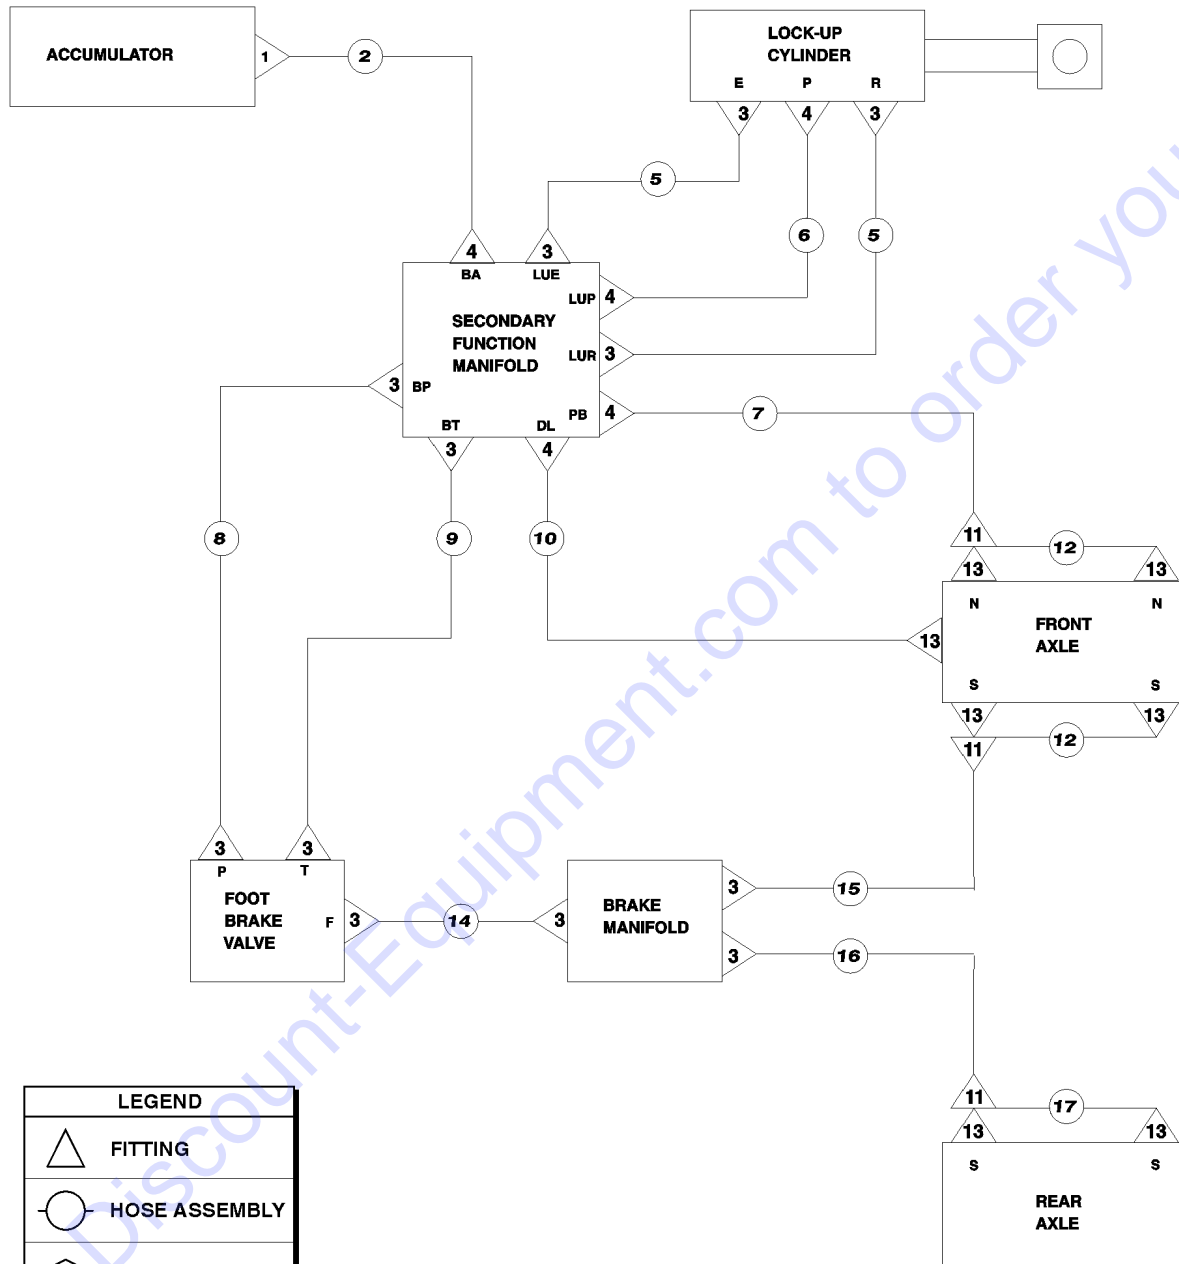

805.1 Front and Rear Axle System

805.1 Front and Rear Axle System

Item	Part No.	Description	Qty.
1	48929GT	FITTING,ELBOW,90D,520220-6-8.....1	1
2	49120-1550GT	HOSE ASSY,1/4"STR FEM STR FEM.....1	1
3	48916GT	CONN, 520120-6.....12	12
4	48905GT	CONN,520120-4***.....7	7
5	49130-13200GT	HOSE ASSY 3/8, STR FEM,STR FEM....2	2
6	49119-13700GT	HOSE ASSY,1/4,STR FEM,STR FEM.....1	1
7	49120-3200GT	HOSE ASSY,1/4" STR FEM STR FEM....1	1
8	49130-5500GT	HOSE ASSY 3/8, STR FEM,STR FEM....1	1
9	49130-5900GT	HOSE ASSY 3/8, STR FEM,STR FEM....1	1
10	49120-4400GT	HOSE ASSY,1/4"STR FEM STR FEM.....1	1
11	48875GT	TEE,RUN,SWIVEL,520432-6.....2	2
12	49128-1600GT	HOSE ASSY,3/8,90 FEM,STR FEM.....2	2
13	117809GT	ADAPTER,6MFFOR-14MMB.....7	7
14	49130-4000GT	HOSE ASSY 3/8, STR FEM,STR FEM....1	1
15	49130-4600GT	HOSE ASSY 3/8,STR FEM, STR FEM....1	1
16	49130-10200GT	HOSE ASSY 3/8, STR FEM,STR FEM....1	1
17	49128-1900GT	HOSE ASSY,3/8,90 FEM,STR FEM.....1	1

Go to Discount-Equipment.com to order your parts