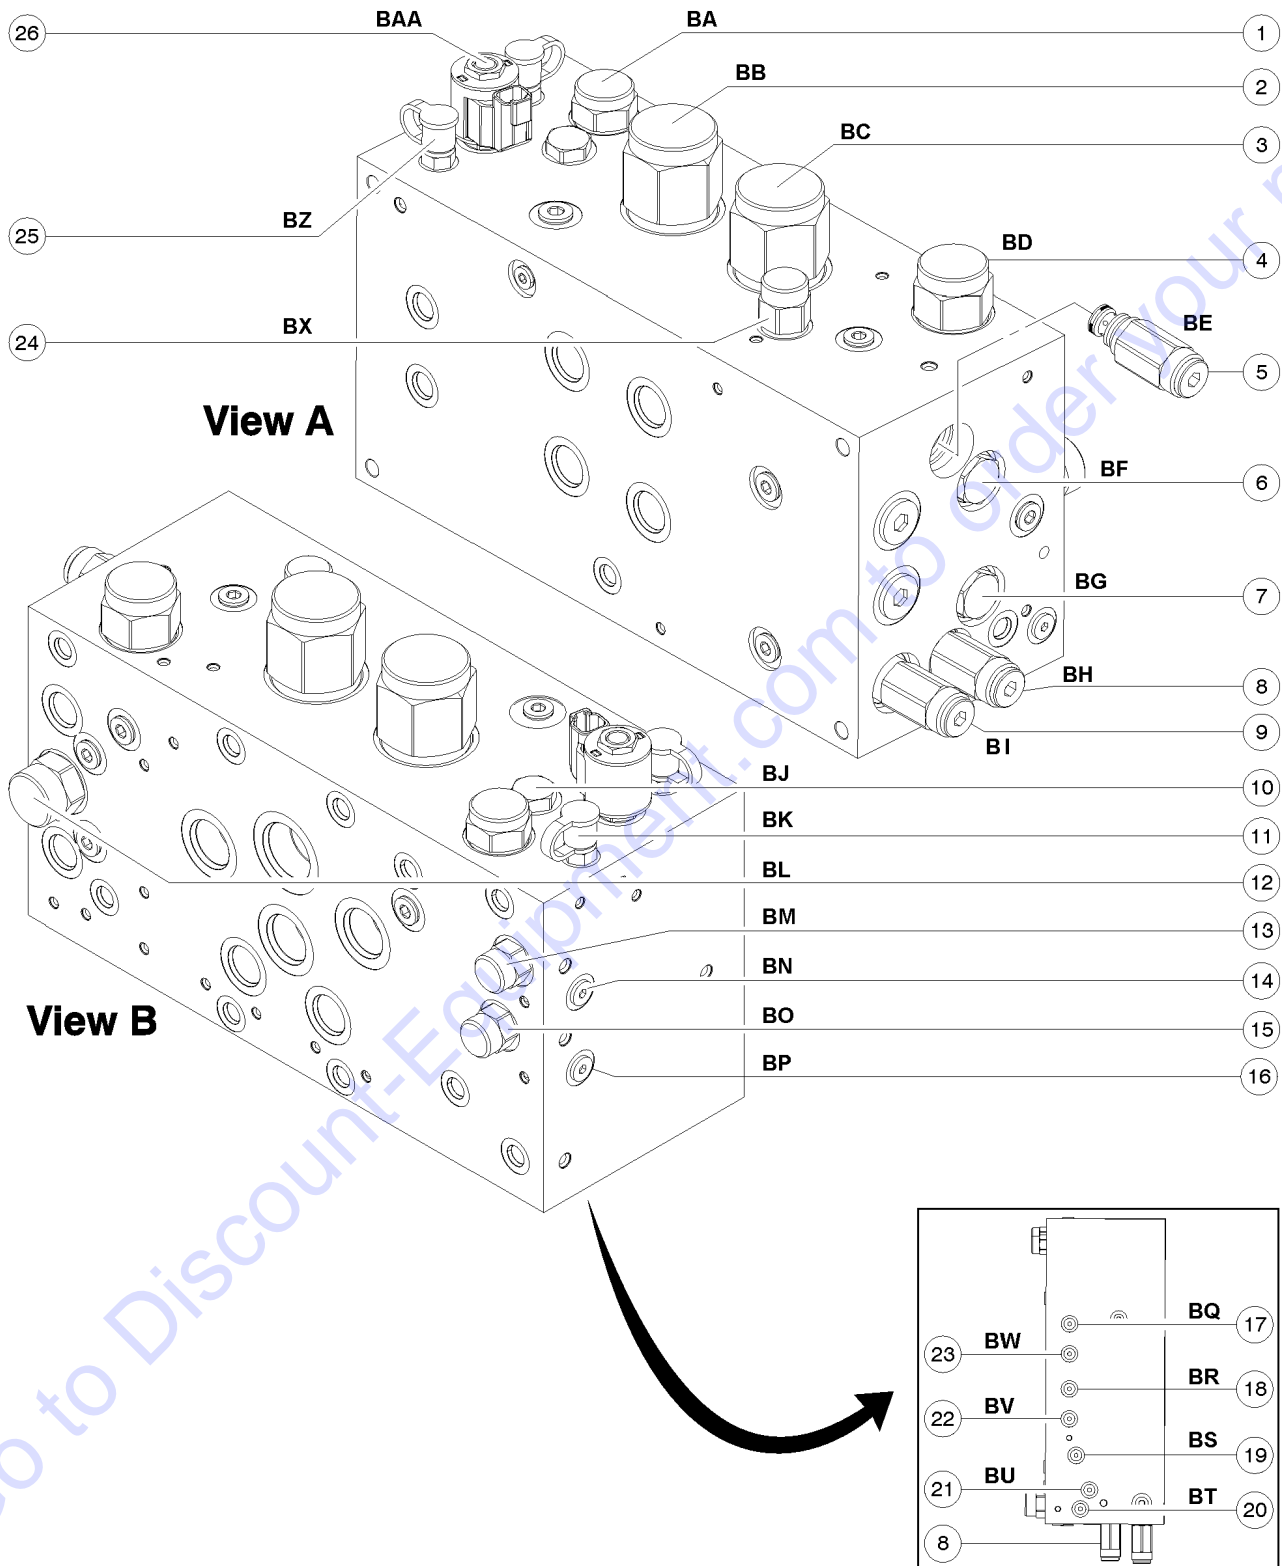

809.1 Primary Function Manifold with Dual Joystick