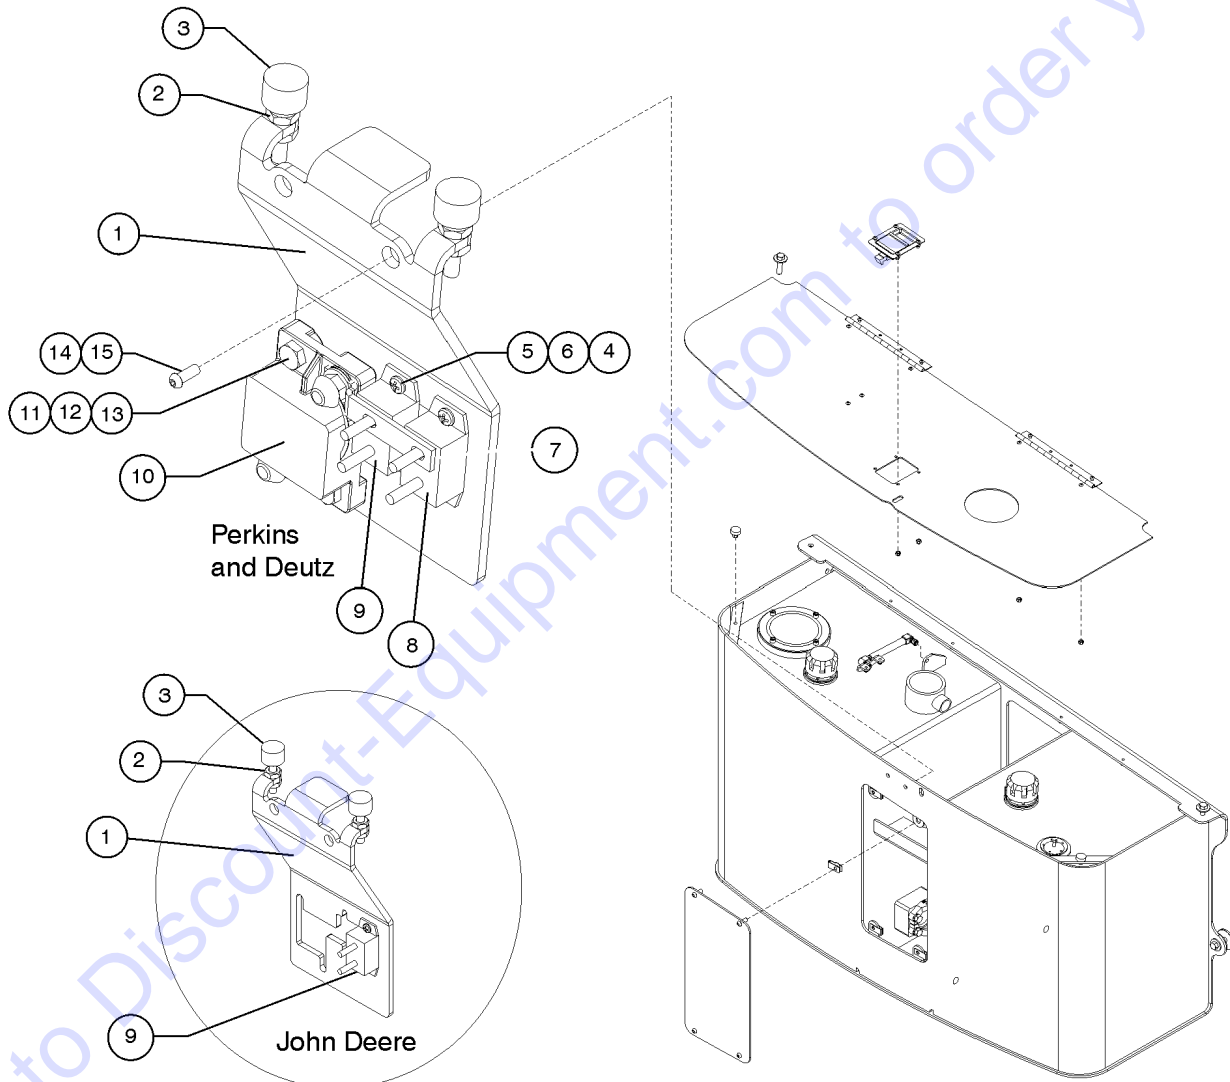

217.2 Engine Circuit Breakers- Fuel and Hydraulic Tank (from Serial Number GTH1012-16292)

217.2 Engine Circuit Breakers- Fuel and Hydraulic Tank (from Serial Number GTH1012-16292)

Item	Part No.	Description	Qty.
--	215327GT	BREAKER PANEL ASSEMBLY- PERKINS & DEUTZ	
--	218077GT	BREAKER PANEL ASSEMBLY- JOHN DEERE	
1	215326GT	FORMING,BREAKER PANEL.....1 <i>Serial numbers from 16292 to 16760</i>	
--	219725GT	FORMING, BREAKER PANEL.....1 <i>Serial numbers from 16761 to 19340</i>	
2	66094GT	NUT-THIN HEAVY HEX, 1/4-20.....2	
3	36388GT	BUMPER,RUBBER,.75 X .50H,STUD.....2	
4	56286GT	SCREW,RHM,8-32 X .75.....4	
5	35461GT	WASHER,FLAT,MS,#8,Y.....4	
6	18605GT	NUT,NYLOCK,8-32.....4	
7	236979GT	FORMING, BUSS BAR.....1	
8	229993GT	CIRCUIT BREAKER, 30AMP.....1	
--	123677GT	CIRCUIT BREAKER BOOT.....1	
9	229994GT	CIRCUIT BREAKER, 50AMP.....1	
--	123677GT	CIRCUIT BREAKER BOOT.....1	
10	233569GT	CIRCUIT BREAKER, 60AMP.....1	
11	8915GT	SCREW,HHC,1/4-20 X 1.25.....4	
12	6638GT	WASHER,FLAT,USS,1/4"Y.....4	
13	66094GT	NUT-THIN HEAVY HEX, 1/4-20.....4	
14	28487GT	SCREW,BHHS,3/8-16 X 1.....2	
15	108581GT	SPRING CLIP,3/8-16 LG ZINC.....2