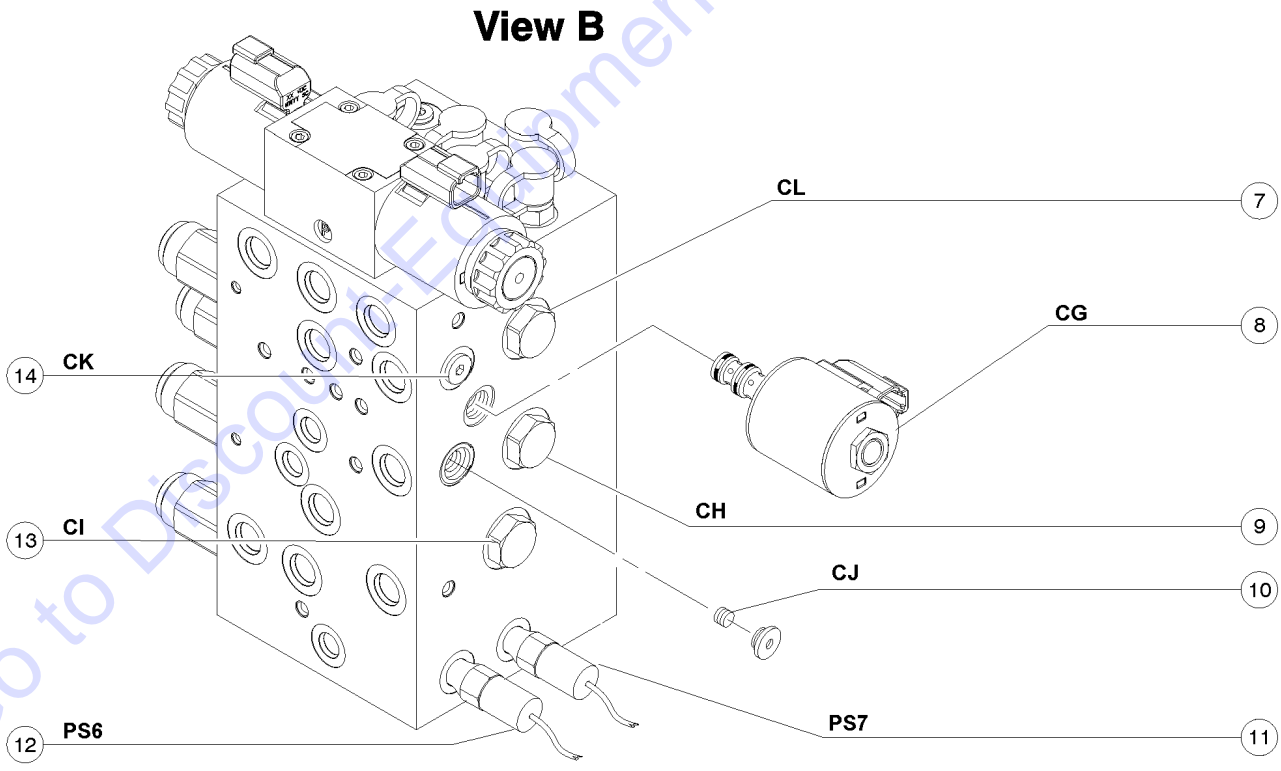

810.1 Secondary Function Manifold