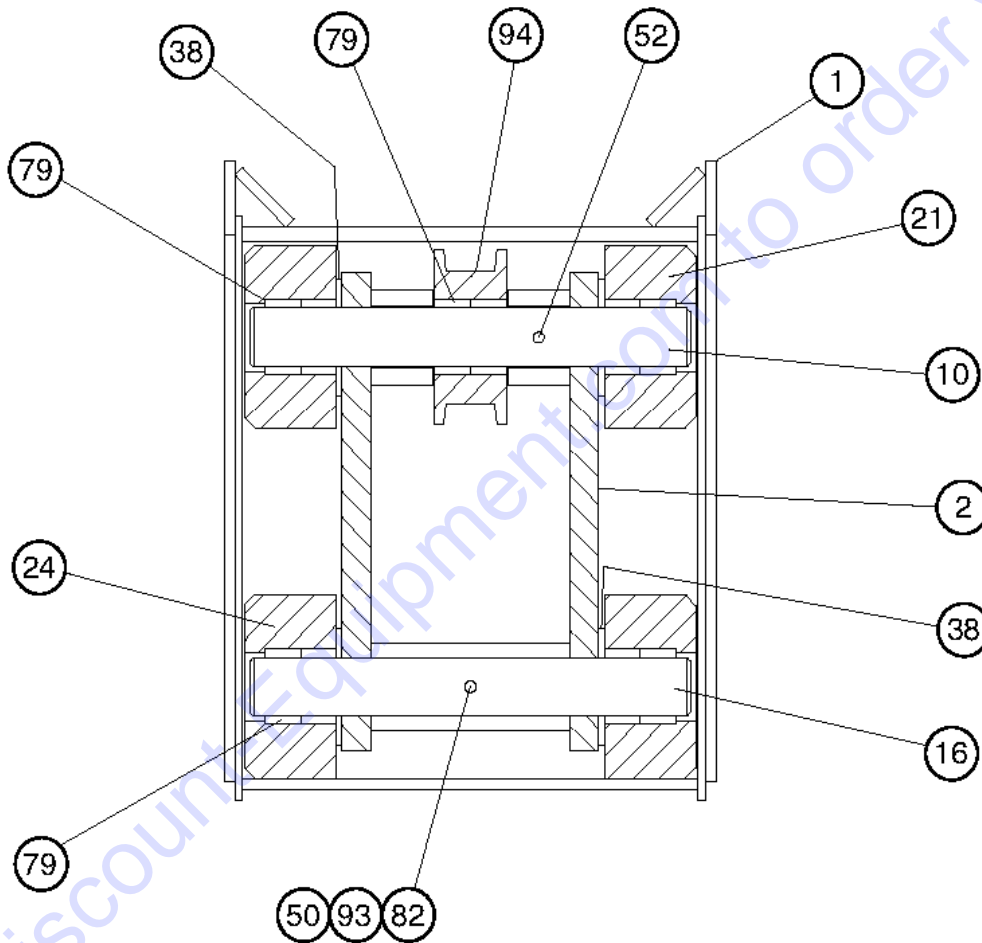

Item	Part No.	Description	Qty.
1	4-2302GT	WELDMENT,LARGE BOOM.....1 <i>(must specify color, gray or Genie Blue)</i>	1
6	4-1073-2GT	PIN, REAR MIDDLE BOOM.....1	1
9	4-1073-3GT	PIN, REAR MIDDLE BOOM.....1	1
15	4-1074-1BGT	ROLLER ASSEMBLY.....2 <i>includes item 71</i>	2
17	4-1074-2BGT	ROLLER ASSEMBLY.....2 <i>includes item 27</i>	2
21	4-1074-8BGT	ROLLER ASSEMBLY.....1 <i>includes item 71</i>	1
27	123514GT	BEARING,NEEDLE,1.5IDX1.25LG.....10	10
28	6-6600-04GT	THRUST WASHER.....4	4
30	6-6600-05GT	THRUST WASHER,4.00X2.00X.188.....4	4
41	6-6201-06GT	NUT,HEX,3/8-16.....4	4
42	6021GT	WASHER,LOCK,.375.....14	14
43	6-6275-04GT	SCREW,SET,3/8-16X.75.....2	2
50	6-5206-24GT	SCREW,HHC,3/8-16X3.00.....2	2
71	7-193-07GT	NEEDLE BEARING / 2.000.....16	16

508.1 Boom Assembly, View 4

Go to Discount Equipment to order your parts