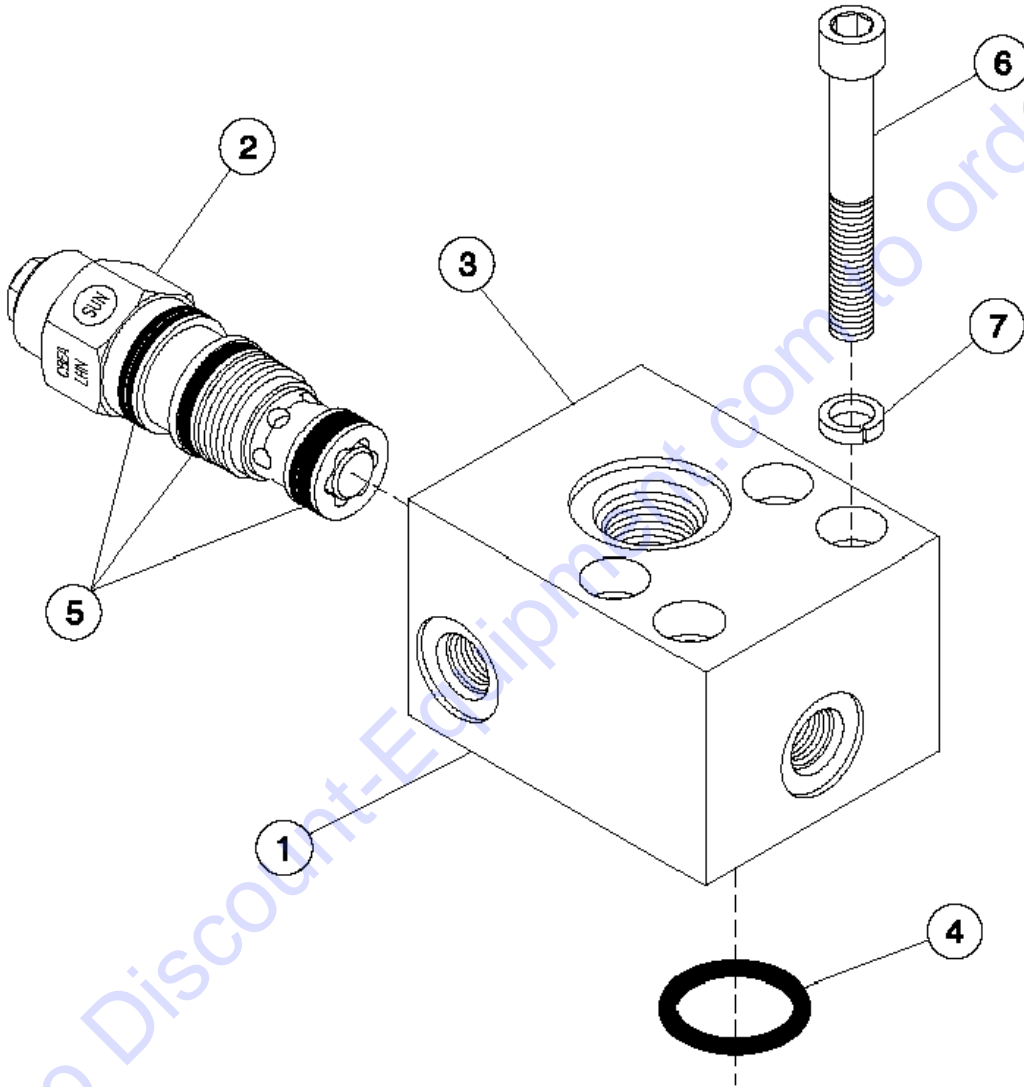

708.1 Motion Valve, Head/Base of Boom Cyl. Head of Boom Cyl.

708.1 Motion Valve, Head/Base of Boom Cyl. Head of Boom Cyl.

Item	Part No.	Description	Qty.
1	7-234-03GT	VALVE,MOTION.....1 <i>includes items 2-4</i>	1
2	7-234-22GT	CARTRIDGE / C-BALANCE.....1	1
3	7-234-03GT	VALVE,MOTION.....1	1
4	7-209-61GT	O-RING.....1	1
5	7-234-30GT	SEAL KIT.....1	1
6	6-5606-22GT	SCREW,SHC,3/8-16 X 2.75.....4	4
7	6-6214-06GT	WASHER,LOCK,HI COLLAR,.375.....4	4

Go to Discount-Equipment.com to order your parts