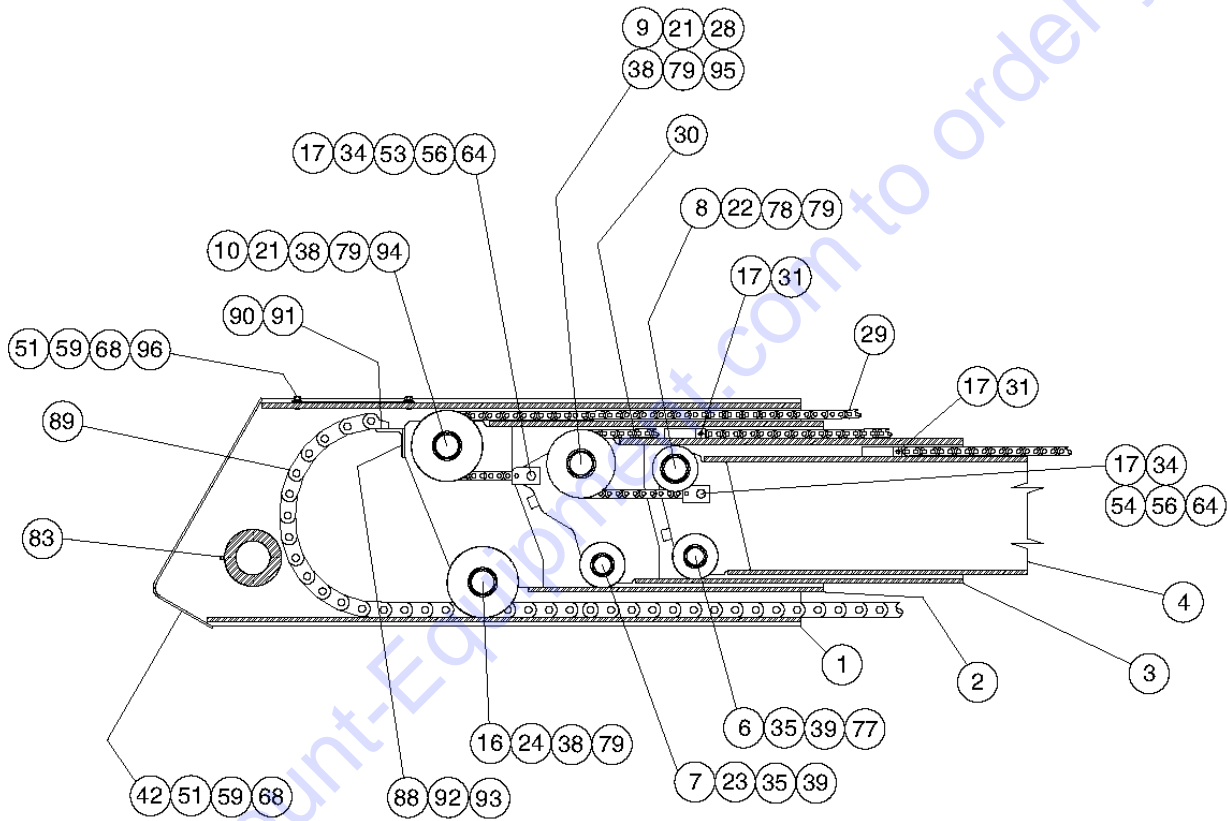

513.1 Boom Assembly, View 7

513.1 Boom Assembly, View 7

Item	Part No.	Description	Qty.	Item	Part No.	Description	Qty.
1	4-2205GT	WELDMENT,LARGE BOOM.....1 <i>(must specify color, gray or Genie Blue)</i>	1	79	7-193-07GT	NEEDLE BEARING / 2.000.....30	30
2A	226645GT	ASSY,LG MID BOOM,BLUE,1056.....1	1	83	28646GT	ZERK,GREASE,1/8 NPT.....4	4
2B	226646GT	ASSY,LG MID BOOM,GREY,1056.....1	1	88	3-1434GT	MOUNT,HOSE GUIDE.....1	1
2C	237376GT	ASSY,LG MID BOOM,GREEN,1056	1	89	7-111-01GT	CHAIN,ENERGY,PLASTIC.....1	1
3	4-2207GT	MIDDLE BOOM,SMALL.....1 <i>(must specify color, gray or Genie Blue)</i>	1	90	7-111-02GT	BRACKET,MOUNTING.....1	1
--	237377GT	ASSY,SM MIDDLE BOOM,GREEN	1	91	6-6004-08GT	SCREW,FHS,1/4-20X1.....4	4
4	4-2116GT	WELDMENT,SMALL BOOM.....1 <i>(must specify color, gray or Genie Blue)</i>	1	92	94195GT	SCREW,HHC,3/8-16 X .75,GR 8.....2	2
6	4-2121-1GT	PIN.....1	1	93	6021GT	WASHER,LOCK,.375.....6	6
7	4-2121-2GT	PIN / BOOM ROLLER.....1	1	94	2-1234BGT	CHAIN SHEAVE W/BEARINGS.....1 <i>includes item 79</i>	1
8	4-2121-3GT	PIN / BOOM ROLLER.....1	1	95	6-6600-15GT	THRUST WASHER.....2	2
9	4-2121-4GT	PIN.....1	1	96	3-1249-1GT	COVER,BOOM ACCESS.....1	1
10	4-2121-5GT	PIN / BOOM ROLLER.....1	1				
16	4-2121-11GT	PIN / BOOM ROLLER.....1	1				
17	130386GT	PIN,CHAIN ANCHOR,.313X2.625.....12	12				
21	4-1074-1BGT	ROLLER ASSEMBLY.....4 <i>includes item 79</i>	4				
22	4-1475-1BGT	ROLLER ASSEMBLY.....2 <i>includes item 79</i>	2				
23	4-1074-2BGT	ROLLER ASSEMBLY.....2 <i>includes item 35</i>	2				
24	4-1074-1BGT	ROLLER ASSEMBLY.....2 <i>includes item 79</i>	2				
28	4-1074-8BGT	ROLLER ASSEMBLY.....1 <i>includes item 79</i>	1				
29	5-2040-237GT	CHAIN,BL-666 LEAF,237 LINKS.....1	1				
30	5-2040-257GT	CHAIN,BL-666 LEAF,257 LINKS.....1	1				
31	5-2040-257GT	CHAIN,BL-666 LEAF,257 LINKS.....4	4				
34	4-1237-4GT	CHAIN ANCHOR, PINNED.....2	2				
35	123514GT	BEARING,NEEDLE,1.5IDX1.25LG.....14	14				
38	6-6600-05GT	THRUST WASHER,4.00X2.00X.188.....8	8				
39	6-6600-12GT	THRUST WASHER, 3.50X1.50X.125.....8	8				
42	3-1424GT	COVER,REAR ACCESS.....1	1				
51	6021GT	WASHER,LOCK,.375.....11	11				
53	6-5312-68GT	SCREW,HHC,3/4-16X8.5,GR8.....1	1				
54	6-5312-72GT	SCREW,3/4-16X9.00,GR8.....1	1				
56	6-6206-12GT	NUT,NYLOCK,3/4-16.....2	2				
59	94195GT	SCREW,HHC,3/8-16 X .75,GR 8.....8	8				
64	6-6243-06GT	COTTERPIN,3/32X3/4LG.....24	24				
68	19934GT	WASHER,3/8 HARD,STEEL-FLAT,USS.....8	8				
77	4-1074-3BGT	ROLLER ASSEMBLY.....2 <i>includes item 35</i>	2				
78	6-6600-03GT	THRUST WASHER, 3.00X2.00X.188.....2	2