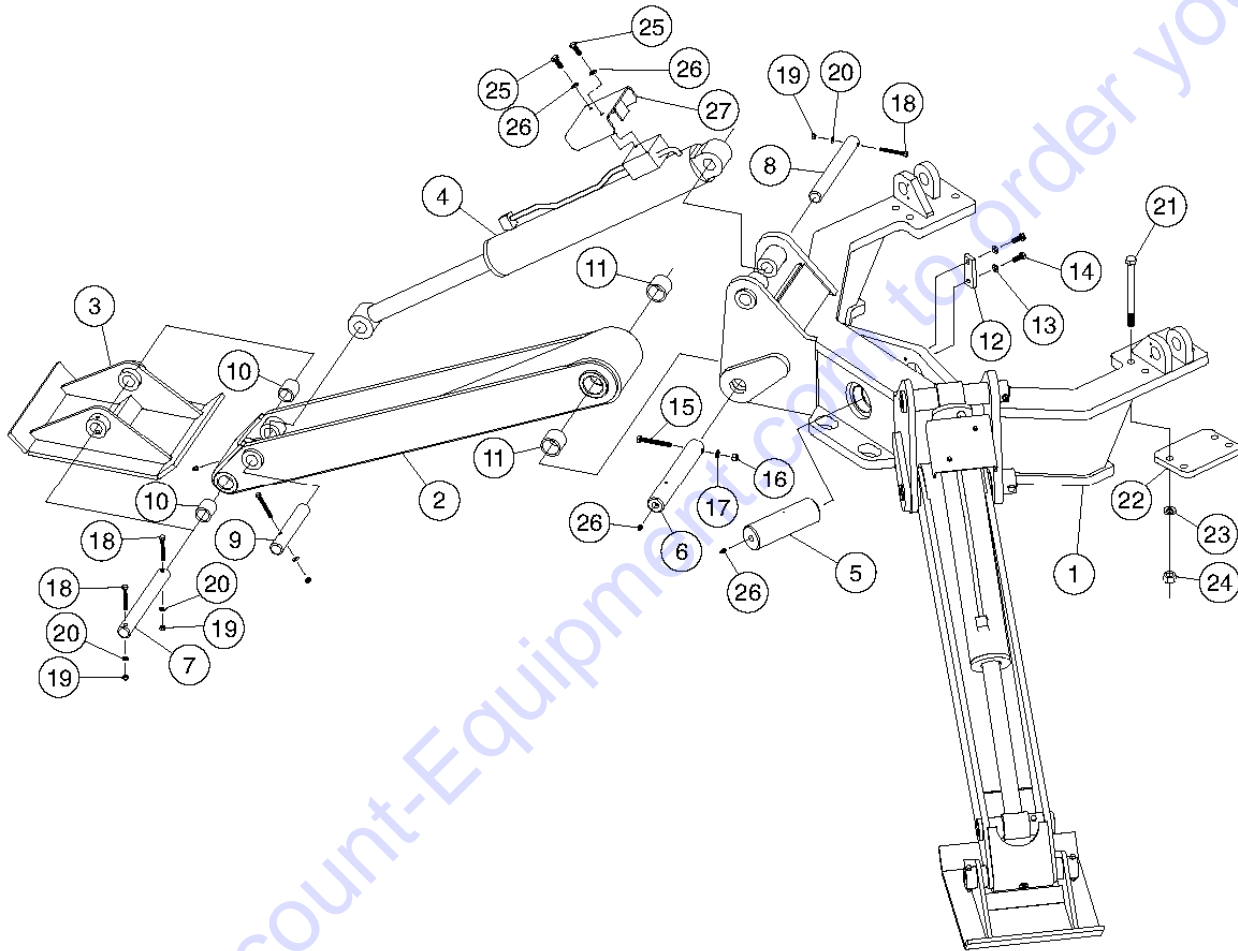

207.1 Stabilizer Assembly

Go to Discount-Equipment.com to order your parts

Item	Part No.	Description	Qty.
1	4-2268GT	STABILIZER FRAME.....	1
2	4-1166GT	STABILIZER ARM.....	2
3	3-1143GT	STABILIZER PAD.....	2
4	7-316-394GT	CYLINDER,STABILIZER TH1048/56.....	2
5	3-1479GT	PIN,STABILIZER.....	1
6	2-1093GT	PIN,STABILIZER ARM.....	2
7	6-3612-02GT	PIN,2 HOLE.....	2
8	6-3312-102GT	PIN,1 HOLE.....	2
9	6-3012-02GT	PIN,1 HOLE.....	2
10	7-296-01GT	BUSHING / TENSION.....	4
11	7-296-02GT	BUSHING / TENSION.....	4
12	1-1505GT	RETAINER,STABILIZER PIN.....	1
13	6033GT	WASHER,LOCK,0.5".....	2
14	123663GT	SCREW,HHC,1/2-13X1.25,GR8,Y.....	2
15	6-5208-30GT	SCREW,HHC,1/2-13X3.75,GR8.....	2
16	104328GT	NUT,HEX,1/2-13 GRD 8.....	2
17	6033GT	WASHER,LOCK,0.5".....	2
18	6-5206-24GT	SCREW,HHC,3/8-16X3.00.....	8
19	6-6201-06GT	NUT,HEX,3/8-16.....	8
20	6021GT	WASHER,LOCK,.375.....	8
21	6-5212-84GT	SCREW,HHC,3/4-10X10.50,GR8.....	8
22	2-1256GT	BASE PLATE, SWAY MOUNT.....	2
23	34550GT	WASHER,LOCK,.75 PLTD.....	8
24	77051GT	NUT,NYLOCK,3/4-10,GRD.8.....	8
25	123840GT	SCREW,HHC,5/16-18X.75,GR8,Y.....	4
26	6886GT	WASHER,LOCK,.313.....	4
27	3-1482GT	COVER,STABILIZER VALVE.....	2