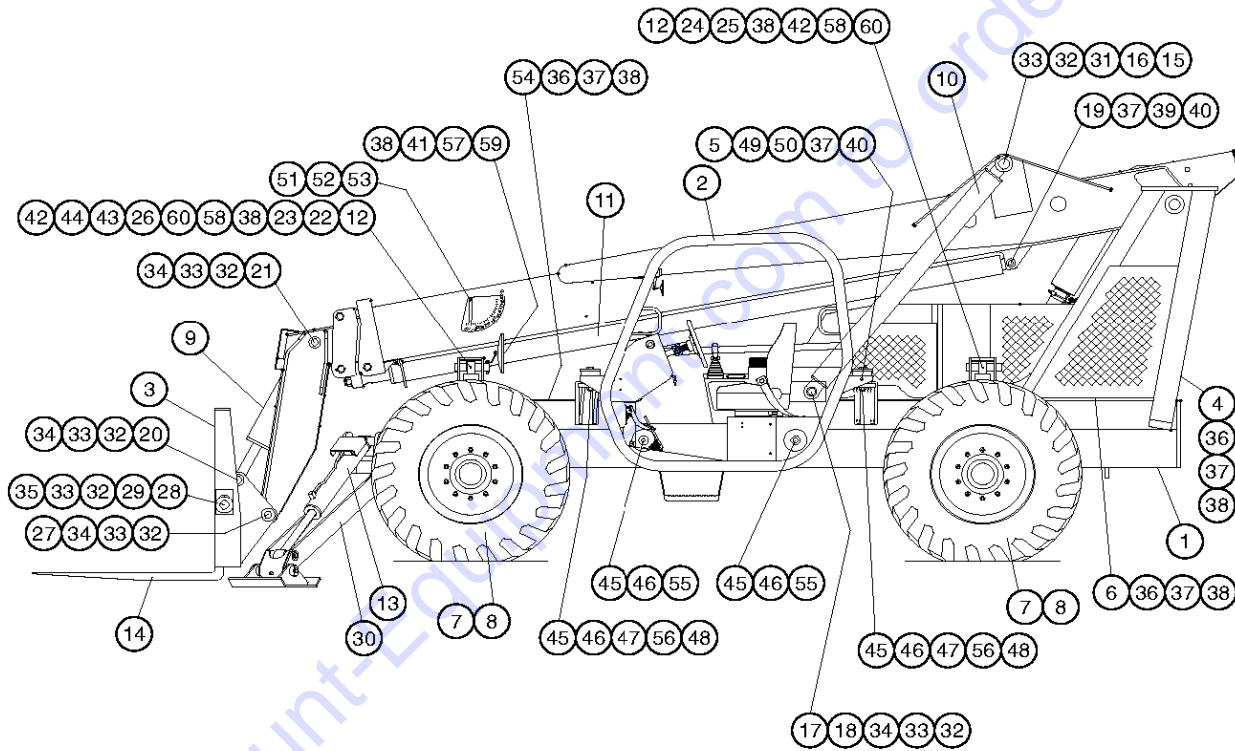

Item	Part No.	Description	Qty.
1	123149GT	FORMING,BATTERY HOLDDOWN.....1	
2	123150GT	HOOK, BATTERY HOLD DOWN.....2	
3	30143GT	BATTERY,12V,1000 CCA GRP 31.....1 (replaced 123193)	
4	6-7801-132BGT	BATTERY CABLE (RED).....1	
5	6-7802-88BGT	BATTERY CABLE (BLK).....1	

Go to Discount-Equipment.com to order your parts

205.1 General Assembly