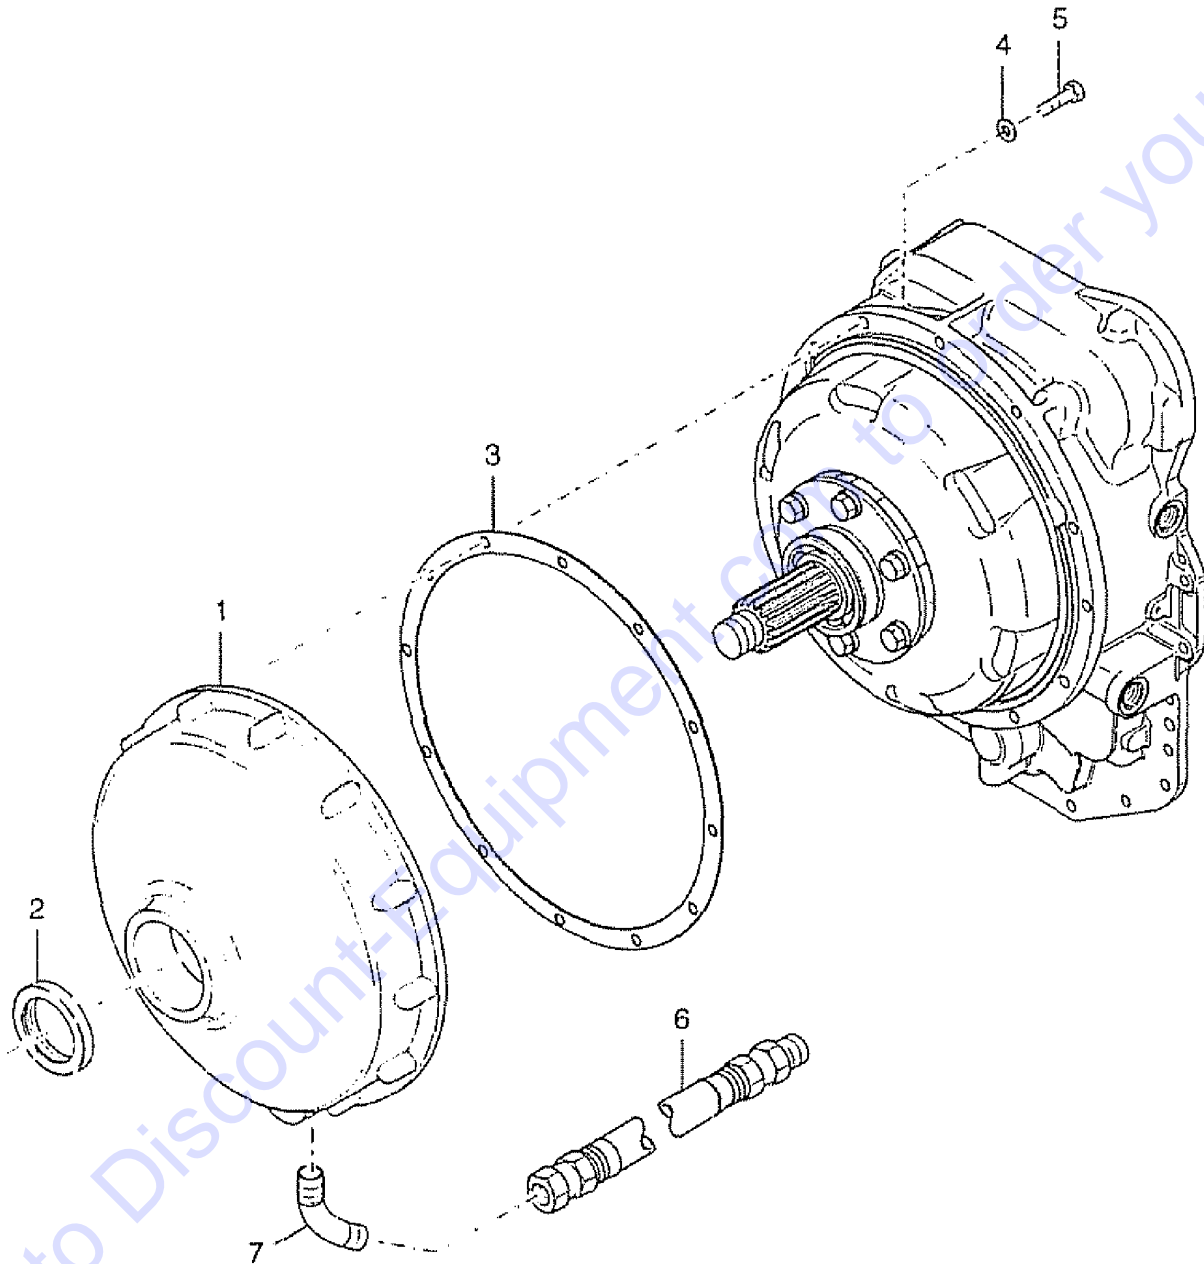

214.1 Transmission Front Cover

214.1 Transmission Front Cover

Item	Part No.	Description	Qty.
--	130460GT	RING.....1 (not shown)	1
--	130461GT	STUD.....6 (not shown)	6
--	7-126-294GT	NUT,REAR BEARING CAP STUD.....6 (not shown)	6
1	130421GT	COVER,CONVERTER.....1	1
2	7-126-122GT	SEAL,OIL,INPUT FLANGE.....1	1
3	130422GT	GASKET.....1	1
4	7-126-54GT	WASHER,LOCK,SPLIT,3/8.....12	12
5	130459GT	SCREW,FRONT COVER TO CONVERTER.....6	6
6	130423GT	ASSY,DRAIN HOSE.....1	1
7	130424GT	FITTING,45 DEGREE,HOSE.....1	1

Go to Discount-Equipment.com to order your parts