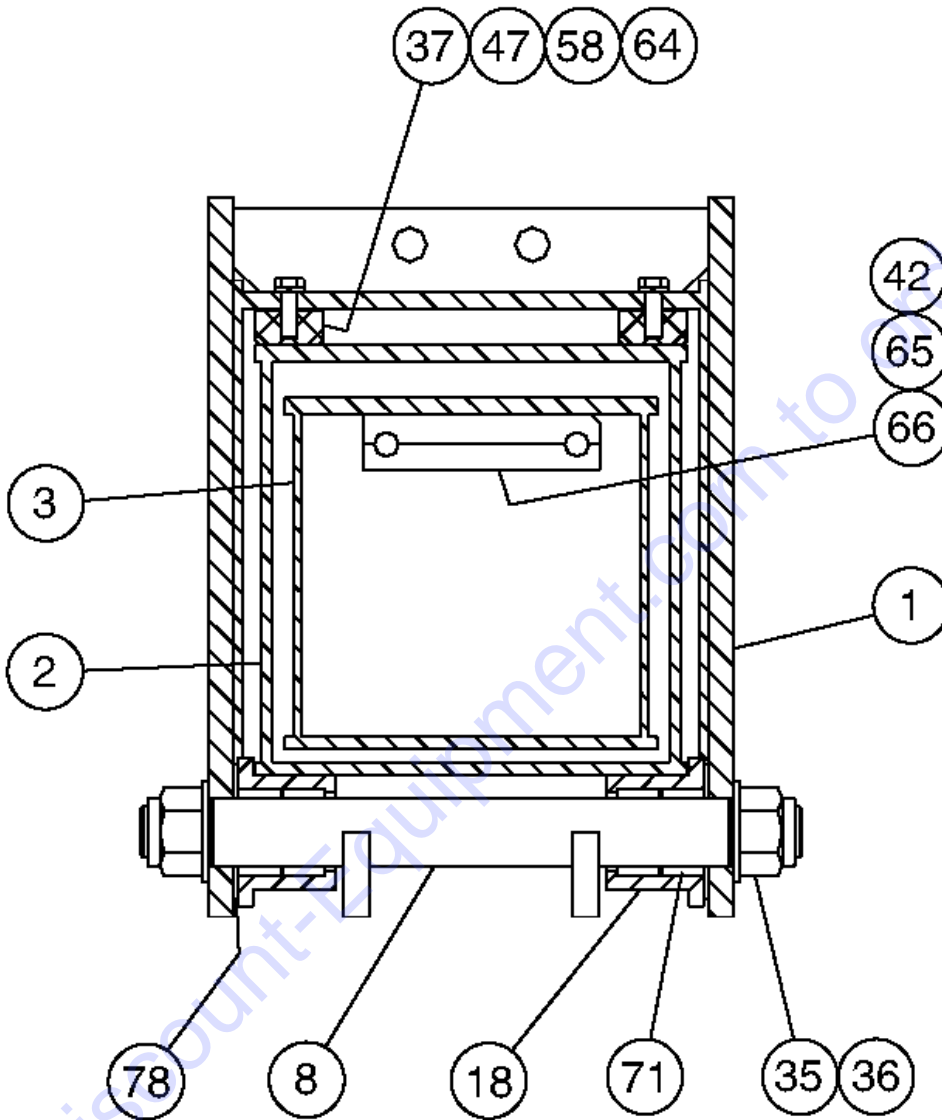

Item	Part No.	Description	Qty.
1	4-2205GT	WELDMENT,LARGE BOOM.....1 <i>(must specify color, gray or Genie Blue)</i>	1
2A	226645GT	ASSY,LG MID BOOM,BLUE,1056.....1	1
2B	226646GT	ASSY,LG MID BOOM,GREY,1056.....1	1
2C	237376GT	ASSY,LG MID BOOM,GREEN,1056	
3	4-2207GT	MIDDLE BOOM,SMALL.....1 <i>(must specify color, gray or Genie Blue)</i>	1
--	237377GT	ASSY,SM MIDDLE BOOM,GREEN	
4	4-2116GT	WELDMENT,SMALL BOOM.....1 <i>(must specify color, gray or Genie Blue)</i>	1
5	228978GT	CYLINDER,BOOM.....Ref.	
--	7-900-33GT	SEAL KIT / CYLINDER <i>(for Genie part number 228978)</i>	
40	3-1423GT	MANIFOLD BLOCK.....4	4
41	35463GT	SCREW,FHS,3/8-16 X 1.5.....8	8
47	4-1711-1GT	BOOM CYL SUPPORT.....1	1
49	94747GT	SCREW,HHC,1/2-13 X 1.75 GRD 8.....2	2
50	6-6201-06GT	NUT,HEX,3/8-16.....5	5
51	6021GT	WASHER,LOCK,.375.....11	11
62	2-1090GT	PIN, BOOM CYLINDER LOWER.....1	1
69	6033GT	WASHER,LOCK,0.5".....14	14
73	104328GT	NUT,HEX,1/2-13 GRD 8.....4	4
81	6-5206-22GT	SCREW,HHC,3/8-16X2.75.....1	1
87	7-277-01GT	TRIM,BLACK,1/2".....15	15

516.1 Boom Assembly, View 9