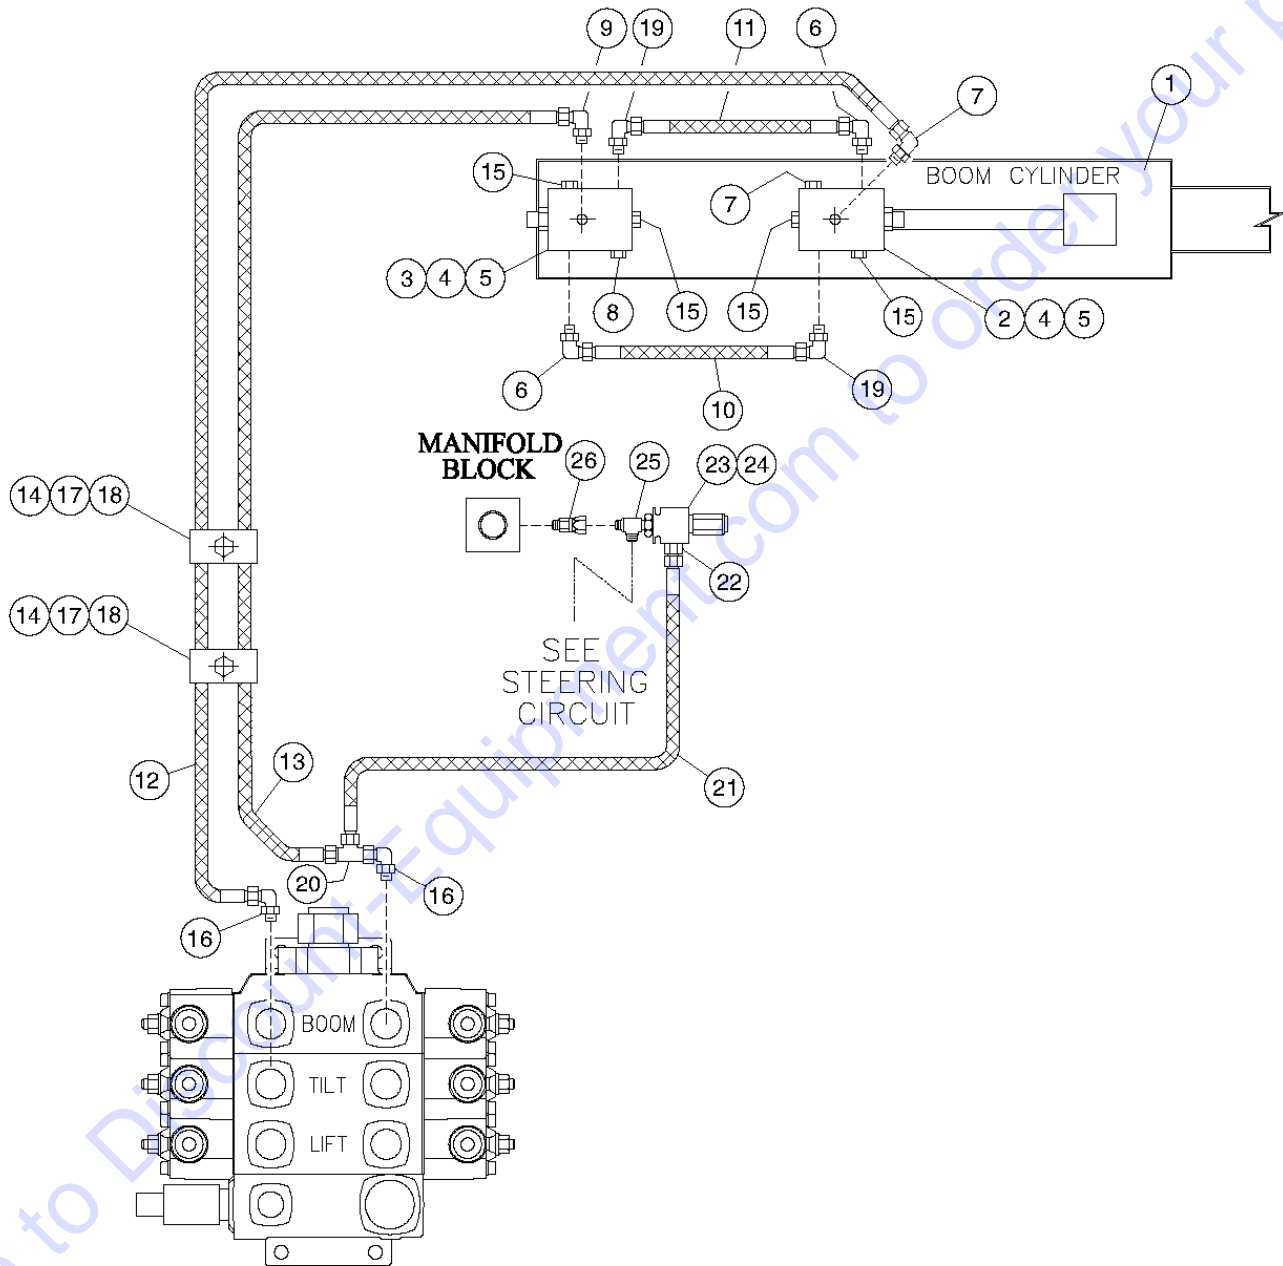

Item	Part No.	Description	Qty.
1	7-316-243GT	CYLINDER,BOOM TH1048.....Ref.	
2	7-234-03GT	VALVE,MOTION.....Ref.	
3	6-5606-22GT	SCREW,SHC,3/8-16 X 2.75.....8	
4	6-6214-06GT	WASHER,LOCK,HI COLLAR,.375.....8	
5	6-6453-04GT	FITTING,06 OR X 04 JIC 90.....2	
6	6-6453-12GT	FITTING,10 OR X 10 JIC 90.....1	
7	6-6457-03GT	FITTING,04 OR OR HEX HEAD PLUG...2	
8	6-6453-12GT	FITTING,10 OR X 10 JIC 90.....1	
9	6-7002-30GT	HOSE,04X04X15LG.....1	
10	6-7002-30GT	HOSE,04X04X15LG.....1	
11	6-7005-126GT	HOSE,10X10X63".....1	
12	6-7005-96GT	HOSE,10X10X48LG.....1	
13	6-6475-07GT	FITTING,10 JIC BH-UNION,STR.....2	
14	6-6457-05GT	FITTING,06 OR,HEX HEAD PLUG.....4	
15	7-273-32GT	CLAMP HALVES,TWIN,7/8" TUBE.....3	
16	123177GT	CLAMP CVR PLATE,TWIN,GRP 3.....3	
17	6-5205-16GT	SCREW,HHC,5/16-18 X 2.00,GR8.....1	
18	6-5205-30GT	SCREW,HHC,5/16-18X3.75,GR8.....2	
19	6-7005-154GT	HOSE,10X10X77".....2	
20	6-6453-13GT	FITTING,12 OR X 10 JIC 90.....2	
21	6-6453-03GT	FITTING,04 OR X 04 JIC 90.....2	

606.1 Circuit, Boom, GTH-1056