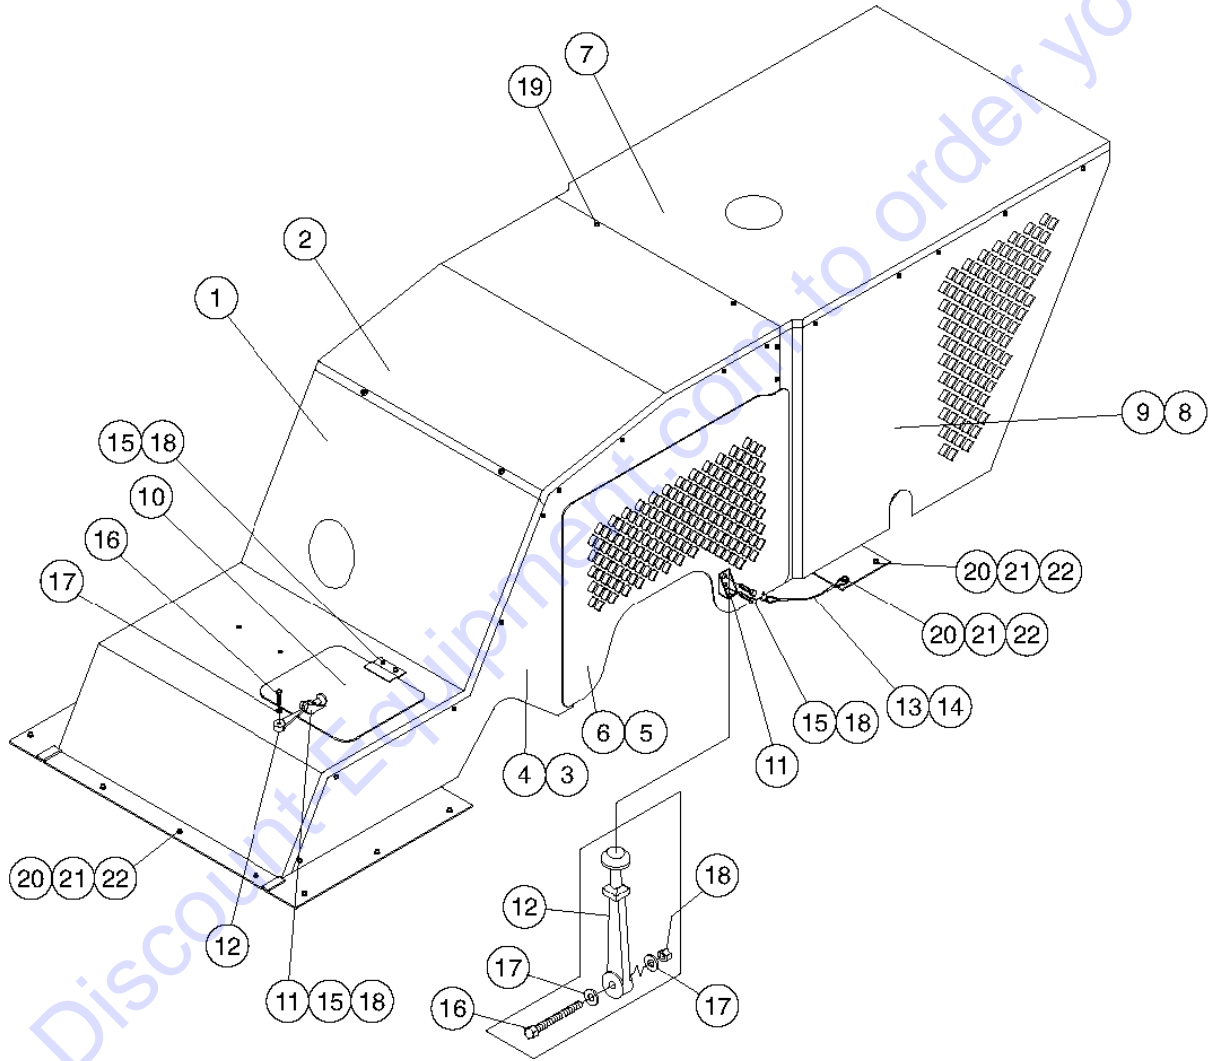

206.1 Engine Enclosure Assembly

Go to DiscountEquipments.com to order your parts

206.1 Engine Enclosure Assembly

Item	Part No.	Description	Qty.
--	4-2345GT	Engine Enclosure Assy <i>includes items 1-10</i>	
--	4-2347GT	Engine Enclosure Assy <i>includes items 1-10</i>	
1	4-2345-1GT	COVER,TOP FRONT HOUSING	
1	4-2347-1GT	COVER,TOP FRONT HOUSING.....1	
2	4-2345-2GT	COVER,TOP REAR FRONT HOUSING.....1	
3	4-2345-3GT	SIDE PLATE,LF HOUSING.....1	
4	4-2345-4GT	SIDE PLATE, RF HOUSING.....1	
5	4-2347-5GT	SCREEN,SIDE,RF HOUSING.....1	
6	4-2347-6GT	SCREEN,SIDE,LF HOUSING.....1	
7	4-2345-7GT	COVER,TOP,MID&REAR HOUSING	
7	4-2347-7GT	COVER,TOP,MID&REAR HOUSING.....1	
8	4-2345-8GT	SIDE PLATE,LEFTMID HOUSING.....1	
9	4-2345-9GT	SIDE PLATE, RF HOUSING.....1	
10	4-2346-7GT	COVER,ACCESS,FRONT HOUSING....1	
11	7-360-01GT	HOLDER,PLASTIC.....3	
12	7-360-02GT	LATCH,RUBBER.....3	
13	7-173-03GT	CABLE,TETHER.....2	
14	7-194-81GT	KEY RING,1".....2	
15	6-5204-06GT	SCREW,HHC,1/4-20X.75,GR8.....8	
16	6-5204-08GT	SCREW,HHC,1/4-20X1,GR8.....3	
17	6-6212-04GT	WASHER,FLAT,.250, HARDENED.....5	
18	6091GT	NUT,NYLOCK,1/4-20.....11	
19	7-290-01GT	BODY BOLT.....36	
20	94195GT	SCREW,HHC,3/8-16 X .75,GR 8.....13	
21	6021GT	WASHER,LOCK,.375.....13	
22	19934GT	WASHER,3/8 HARD.STEEL-FLAT,USS.....13