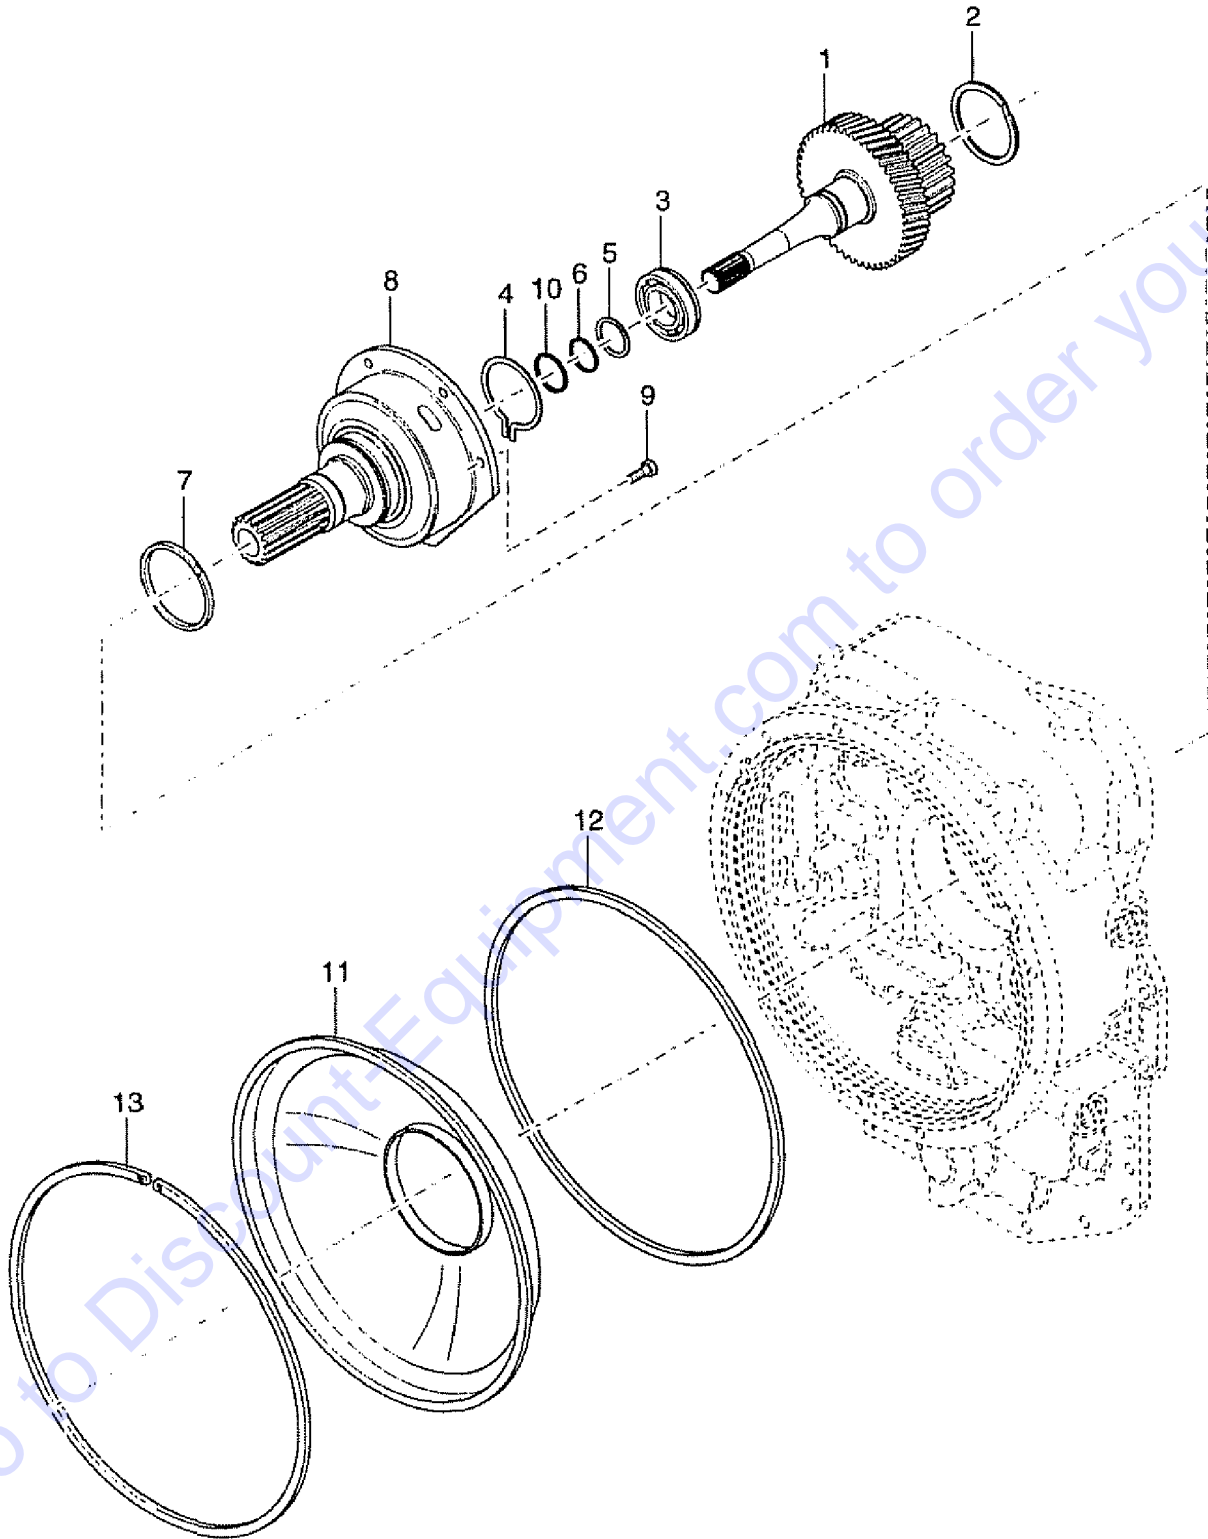

213.1 Turbine Shaft Assembly

Item	Part No.	Description	Qty.
1	7-126-628GT	ASSY,TURBINE SHAFT RING.....1 <i>(includes item 2)</i>	1
2	7-126-45GT	RING,RETAINING.....1	1
3	7-126-629GT	BALL,BEARING.....1	1
4	7-126-51GT	SNAP RING,BEARING.....1	1
5	7-126-48GT	WASHER,BEARING SUPPORT.....1	1
6	7-126-49GT	RING,BEARING RETAINER.....1	1
7	7-126-630GT	RING,PISTON.....1	1
8	7-126-631GT	SUPPORT,STATOR.....1	1
9	7-126-632GT	SCREW,STATOR SUPPORT.....6	6
10	7-126-633GT	RING,PISTON.....1	1
11	130425GT	BAFFLE,OIL.....1 <i>(includes item 12)</i>	1
12	7-126-539GT	OIL SEAL.....1	1
13	7-126-667GT	RING,OIL BAFFLE SEAL.....1	1
--	7-126-668GT	RING,OIL BAFFLE RETAINING.....1 <i>(not shown)</i>	1