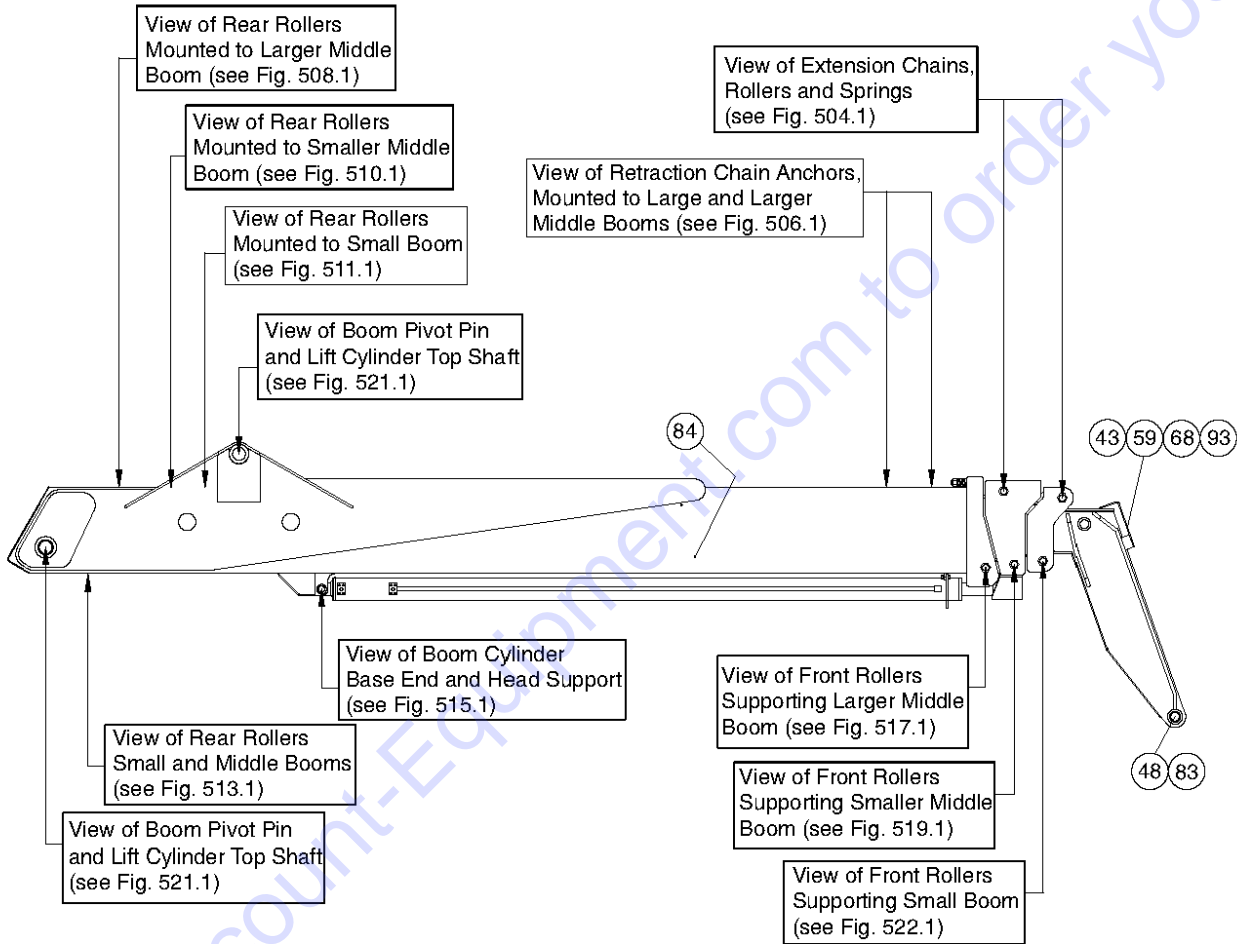

502.1 Boom Assembly, View 1

Item	Part No.	Description	Qty.
43	3-1246GT	GUARD,TILT VALVE.....	1
48	6-4516-24GT	BRONZE BUSHING.....	2
59	94195GT	SCREW,HHC,3/8-16 X .75,GR 8.....	8
68	19934GT	WASHER,3/8 HARD.STEEL-FLAT,USS.....	8
83	28646GT	ZERK,GREASE,1/8 NPT.....	4
84	55953GT	ZERK-GREASE,1/4-28, STRAIGHT.....	12
93	6021GT	WASHER,LOCK,.375.....	6

Go to Discount-Equipment.com to order your parts