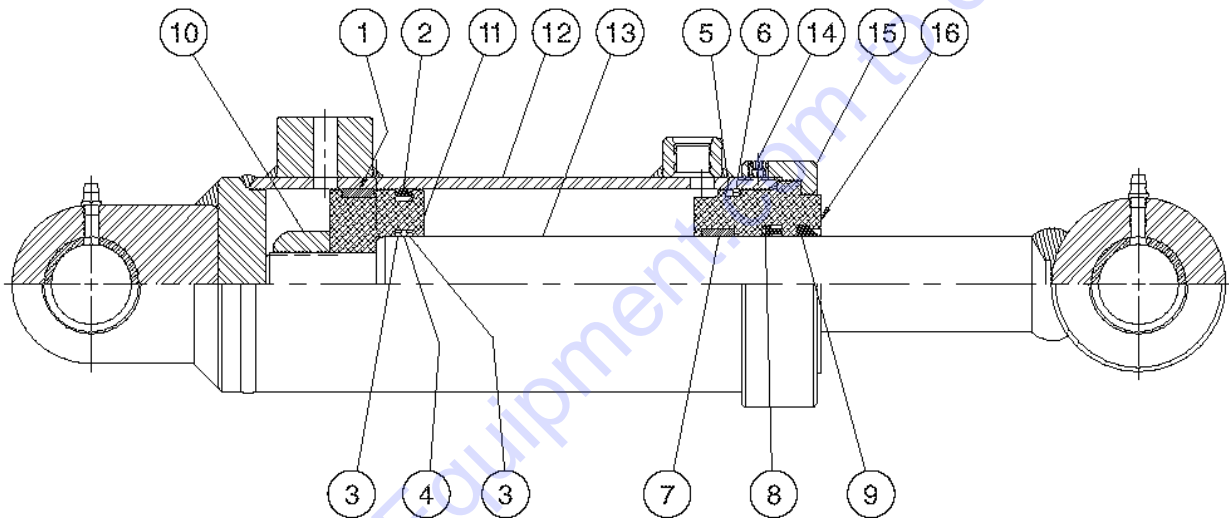

804.1 Rotate Cylinder Assembly

Go to Discount-Equipment.com to order your parts

804.1 Rotate Cylinder Assembly

Item	Part No.	Description	Qty.
--	123580GT	CYLINDER,ROTATE***.....	Ref.
--	7-900-86GT	SEAL KIT,CYLINDER***.....	Ref.
1	7-379-36GT	Wear Ring.....	1
2	7-379-37GT	PSP Seal.....	1
3	7-379-22GT	Back-up Ring.....	2
4	7-379-23GT	O-ring.....	1
5	7-379-38GT	O-ring.....	1
6	7-379-39GT	Back-up Ring.....	1
7	7-379-26GT	Wear Ring.....	1
8	7-379-45GT	Loaded U-cup.....	1
9	7-379-28GT	Rod Wiper.....	1
10	7-379-29GT	LOCKNUT.....	1
11	7-379-40GT	Piston.....	1
12	7-379-41GT	Barrel Assembly.....	1
13	7-379-42GT	Rod Assembly.....	1
14	7-379-33GT	SET SCREW.....	1
15	7-379-43GT	Thread Cap.....	1
16	7-379-44GT	Thread Cap Head.....	1