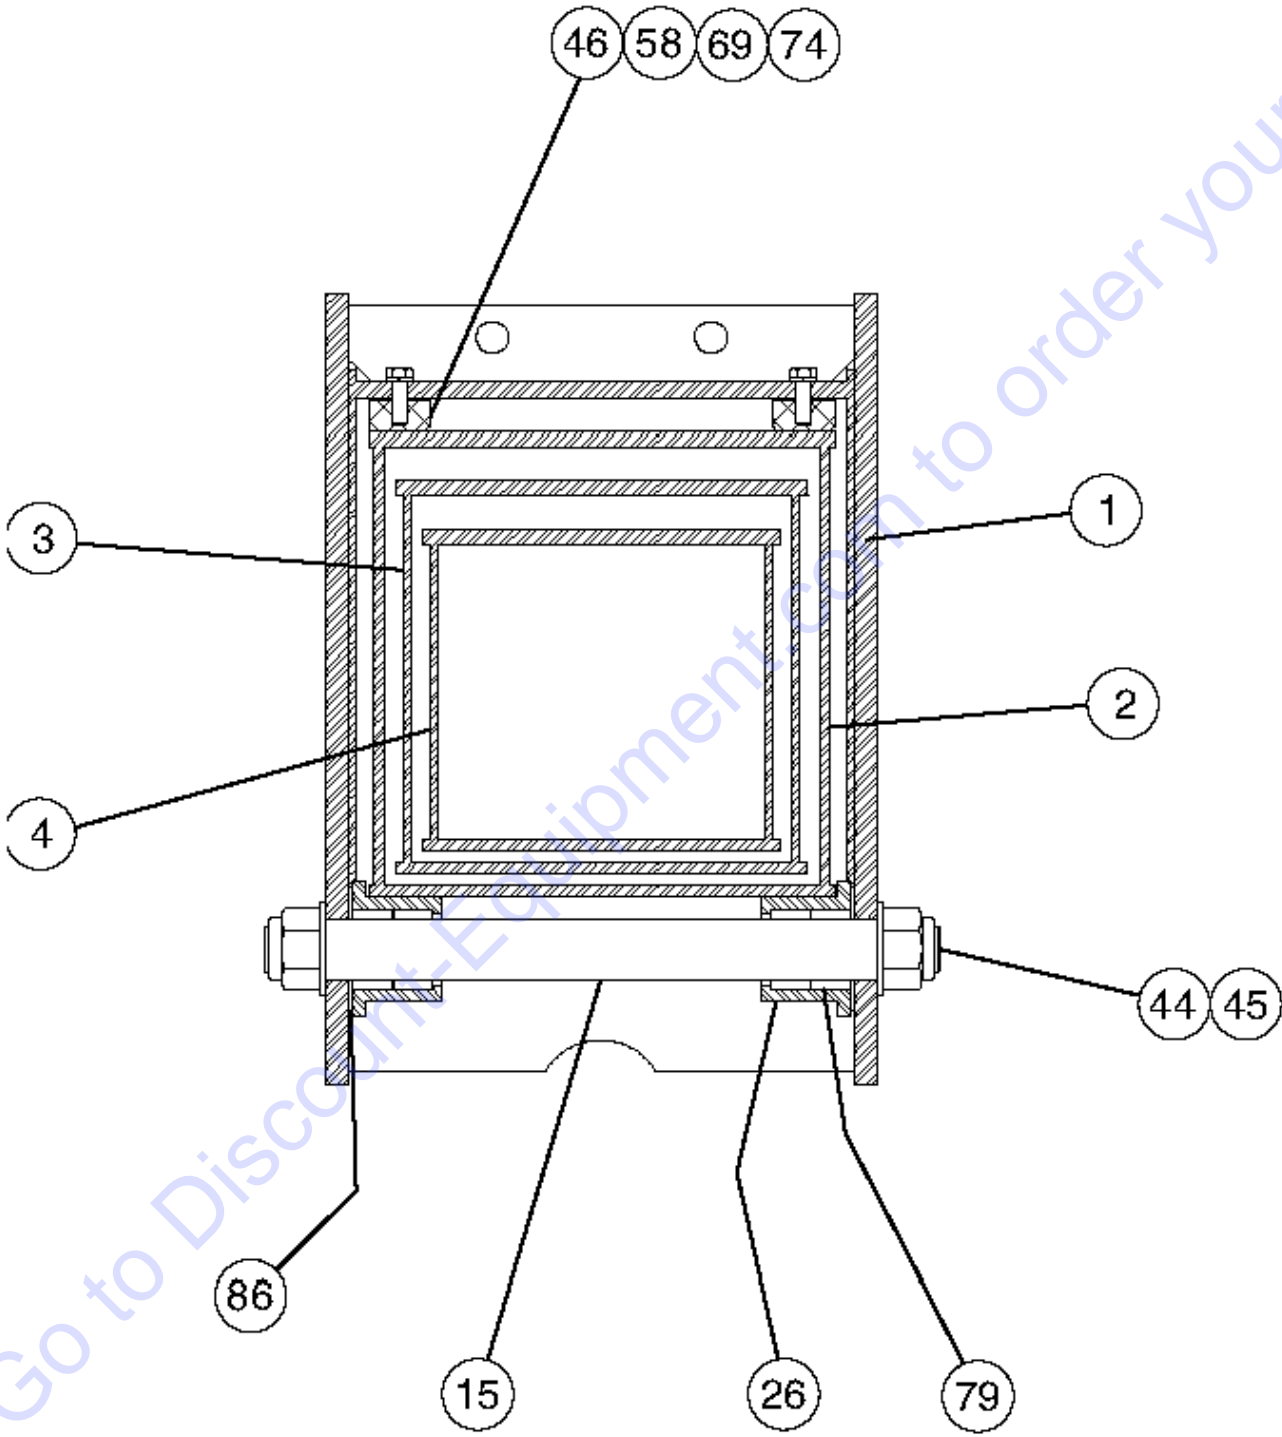

Item	Part No.	Description	Qty.
1	4-2302GT	WELDMENT,LARGE BOOM.....1 <i>(must specify color, gray or Genie Blue)</i>	1
2A	226643GT	ASSY,MID BOOM,BLUE,1048.....1	1
2B	226644GT	ASSY,MID BOOM,GREY,1048.....1	1
3	4-1440GT	WELDMENT,SMALL BOOM.....1 <i>(must specify color, gray or Genie Blue)</i>	1
8	4-1073-6GT	PIN, FRONT LARGE BOOM.....1	1
18	4-1475-2BGT	ROLLER ASSEMBLY.....2 <i>includes item 71</i>	2
35	6-6206-24GT	NUT,NYLOCK, 1 1/2.....8	8
36	6-6215-24GT	WASHER,FLAT,1 1/2.....6	6
37	117643GT	WEAR PAD,5.25X2X.75.....4	4
42	6021GT	WASHER,LOCK,.375.....14	14
47	123663GT	SCREW,HHC,1/2-13X1.25,GR8,Y.....8	8
58	6033GT	WASHER,LOCK,0.5".....12	12
64	1-1101-3GT	SHIM, 7 GA.....4	4
65	2-1109GT	CLAMP.....1	1
66	6-5206-18GT	SCREW,HHC,3/8-16X2.25,GR8.....2	2
71	7-193-07GT	NEEDLE BEARING / 2.000.....16	16
78	123445GT	T WASHER,4.00X2.00X.125.....2	2

517.1 Boom Assembly, View 9