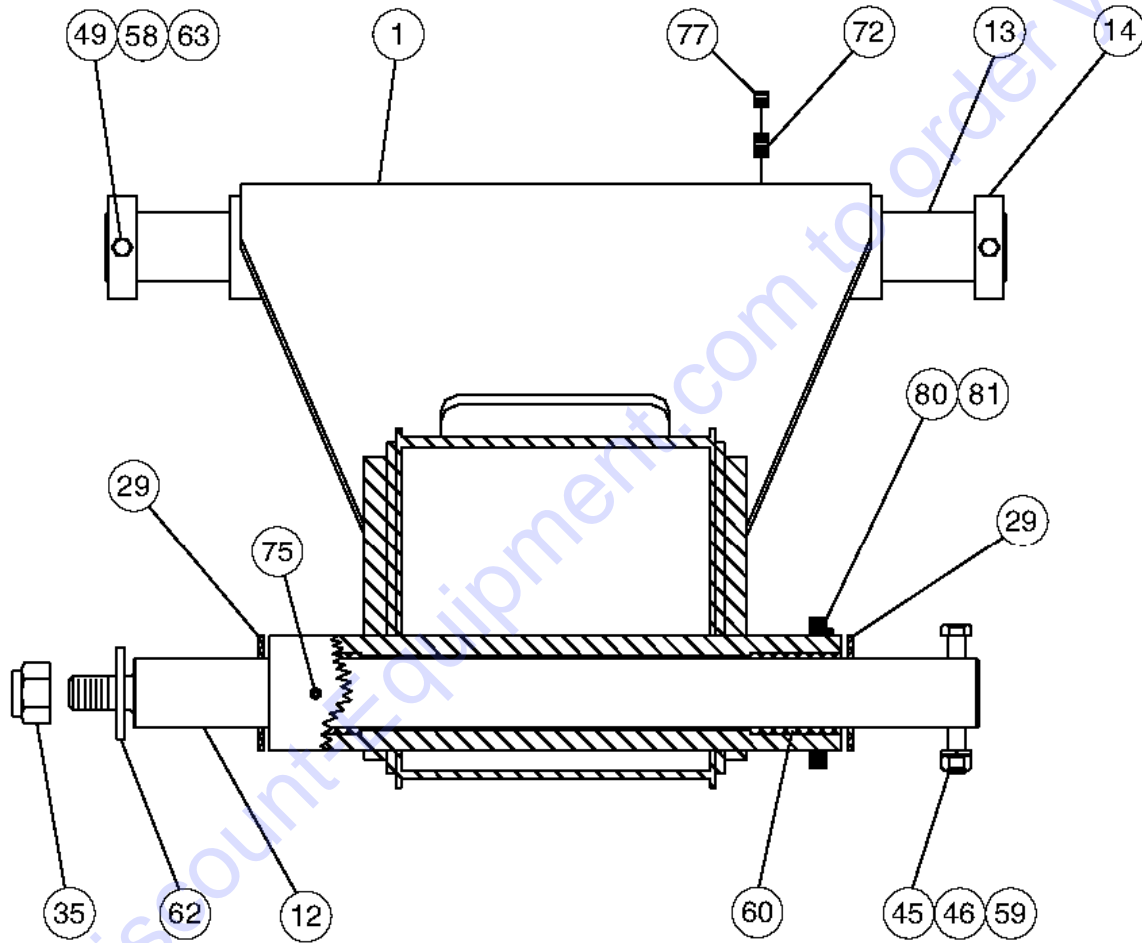

520.1 Boom Assembly, View 11

520.1 Boom Assembly, View 11

Item	Part No.	Description	Qty.
1	4-2302GT	WELDMENT,LARGE BOOM.....1 <i>(must specify color, gray or Genie Blue)</i>	1
12	3-1154-2GT	CROSS SHAFT,MAIN PIVOT.....1	1
13	3-1092-1GT	PIN,LIFT CYL HEAD.....1	1
14	6-2524-10GT	COLLAR.....2	2
29	6-6600-14GT	THRUST WASHER, 5.00X3.00X.250.....2	2
35	6-6206-24GT	NUT,NYLOCK, 1 1/2.....8	8
45	6-6202-12GT	NUT,HEX,3/4-16,GR8.....2	2
46	34550GT	WASHER,LOCK,.75 PLTD.....4	4
49	6-5208-44GT	SCREW,HHC,1/2-13 X 5.5,GRD.8.....2	2
58	6033GT	WASHER,LOCK,0.5".....12	12
59	6-5312-48GT	SCREW,HHC,3/4-16X6.0,GR8.....1	1
60	6-4524-32GT	BRONZE BUSHING.....2	2
62	1-1306GT	STEEL WASHER.....1	1
63	104328GT	NUT,HEX,1/2-13 GRD 8.....4	4
72	6-6275-05GT	SCREW,SET,5/8-11X1.....1	1
75	28646GT	ZERK,GREASE,1/8 NPT.....4	4
77	6-6275-07GT	SCREW,SET,5/8-11X.625.....1	1
80	3-1404GT	SWITCH ACTIVATOR.....1	1
81	6-6275-04GT	SCREW,SET,3/8-16X.75.....3	3