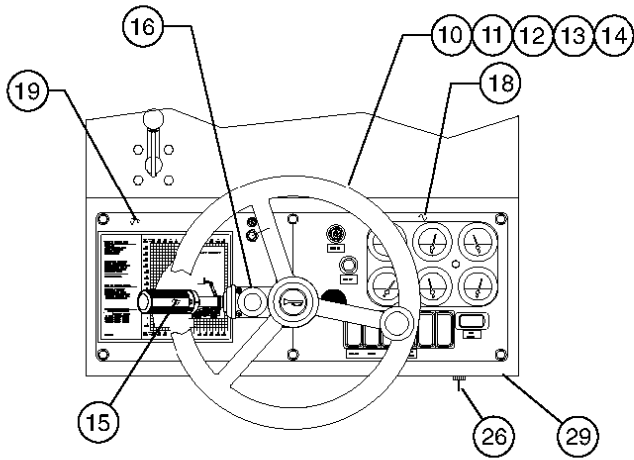

401.1 Operators Compartment Assembly, View 1

401.1 Operators Compartment Assembly, View 1

Item	Part No.	Description	Qty.
1	123137GT	SEAT ASSY, STD.....	1
--	123574GT	SEAT ASSY, FULL-SUSPENSION <i>option</i>	
2	6886GT	WASHER,LOCK,.313.....	4
3	6038GT	NUT,HEX,5/16-18,GR8.....	4
4	7-337-01GT	SEATBELT 2.5" WIDE STANDARD.....	1
5	6-5205-08GT	SCREW,HHC,5/16-18X1.....	2
6	57201GT	WASHER,FLAT,313, HARDENED.....	6
7	6886GT	WASHER,LOCK,.313.....	2
8	6038GT	NUT,HEX,5/16-18,GR8.....	2
9	123561GT	LEV-O-GAGE INDICATOR.....	1
10	123261GT	STEERING UNIT 250CC TEFLON***.....	1
--	7-147-56GT	SEAL KIT / FOR -48 ORB. <i>for 123261</i>	
11	123136GT	STEERING WHEEL, 362MM.....	1
12	7-147-41GT	HORN BUTTON KIT***.....	1
--	7-147-44GT	CONTACT BRUSH SET(HORN) <i>for 7-147-41</i>	
13	7-147-04GT	NUT / STEERING WHEEL.....	Ref.
14	218100GT	COLUMN, STEERING, 225MM..... <i>includes item 13; replaced 123564</i>	1
15	7-125-05GT	SHIFTER ASSEMBLY***.....	1
--	T109235GT	KIT, CLAMP (7-125-05)	
16	7-194-40GT	GROMMET.....	1
17	7-153-01GT	PAD,ARMREST.....	1
18	7-132-03GT	RH DASH PANEL,STCII.....	1
19	7-132-04GT	LEFT SIDE DASH PANEL.....	1
20	123903GT	ASSY,FLEX STEP,STC II.....	1
21	123663GT	SCREW,HHC,1/2-13X1.25,GR8,Y.....	2
22	6033GT	WASHER,LOCK,0.5".....	2
23	123573GT	MIRROR, INTERIOR.....	1
24	6-6212-04GT	WASHER,FLAT,250, HARDENED.....	1
25	7-144-11GT	HOLE PLUG, 1 3/8.....	1
26	1289104GT	KIT,SWITCH WITH KEYS.....	Ref.
27	7-144-02GT	HOLE PLUG, 5/8 DIA.....	1
29	7-144-10GT	HOLE PLUG, 1 3/16.....	1
31	7-127-09GT	SWITCH,DIFFERENTIAL LOCK.....	Ref.
32	6-5204-04GT	SCREW,HHC,1/4-20X.5,GR8.....	2
33	6356GT	WASHER,LOCK,.25.....	2
34	7-132-101GT	GLASS,SKYLIGHT OR REAR WINDOW.....	Ref.
35	46718GT	TRIMLOCK,BLACK,3/16