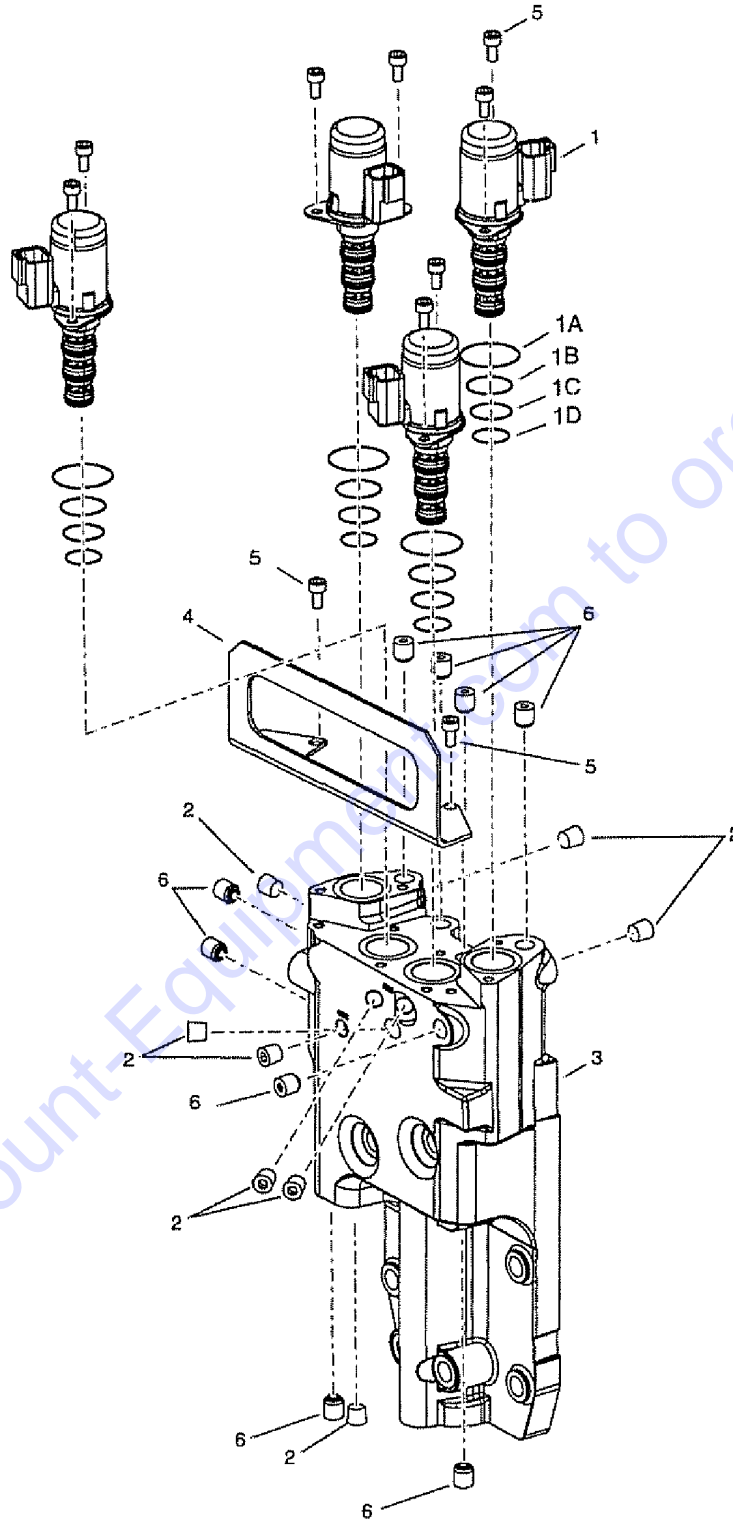

227.1 Electronic Control Valve Assembly (from GTH06A-8793)

Go to Discount-Equipment.com to order your parts

227.1 Electronic Control Valve Assembly (from GTH06A-8793)

Item	Part No.	Description	Qty.
1	117230GT	SOLENOID W/DEUTSCH CONNECTOR.....4 <i>(includes items 1A, 1B, 1C and 1D)</i>	
1A	7-126-773GT	O-RING,21.5 X 1.5 MM,VITON.....4	
1B	7-126-774GT	O-RING,15.1 X 1.60 MM,VITON.....4	
1C	7-126-775GT	O-RING,14.1 X 1.60 MM,VITON.....4	
1D	7-126-776GT	O-RING,12.1 X 1.60 MM,VITON.....4	
2	7-126-08GT	PLUG,PIPE.....8	
3	7-126-784GT	VALVE ASSY.....1	
4	130066GT	SOLENOID COVER,T20000 TRANS.....1	
5	130067GT	CAPSCREW,M5X10,T20000 TRANS....10	
6		EXPANSION PLUG