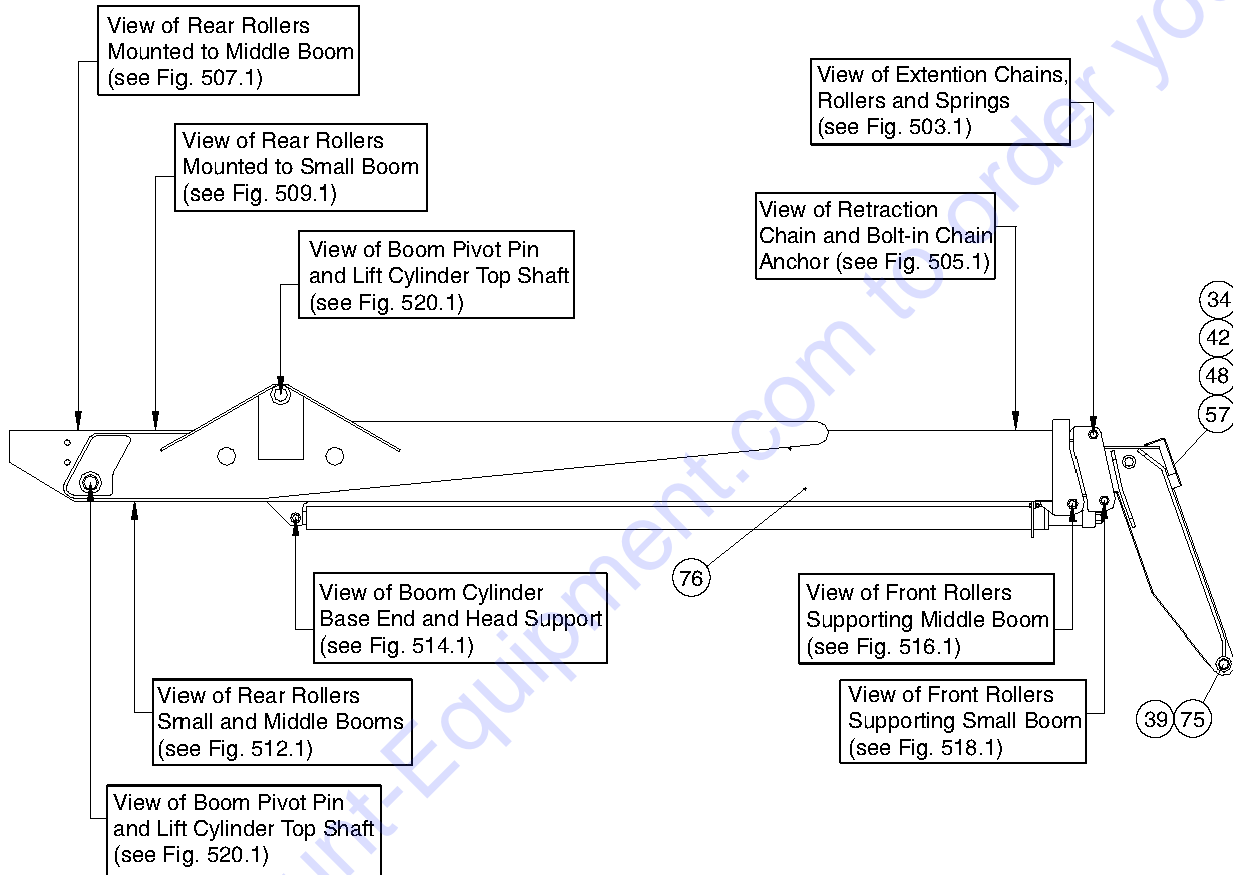

501.1 Boom Assembly, View 1

Item	Part No.	Description	Qty.
34	3-1246GT	GUARD,TILT VALVE.....	1
39	6-4516-24GT	BRONZE BUSHING.....	2
42	6021GT	WASHER,LOCK,.375.....	14
48	94195GT	SCREW,HHC,3/8-16 X .75,GR 8.....	6
57	19934GT	WASHER,3/8 HARD.STEEL-FLAT,USS.....	6
75	28646GT	ZERK,GREASE,1/8 NPT.....	4
76	55953GT	ZERK-GREASE,1/4-28, STRAIGHT.....	8

Go to Discount-Equipment.com to order your parts