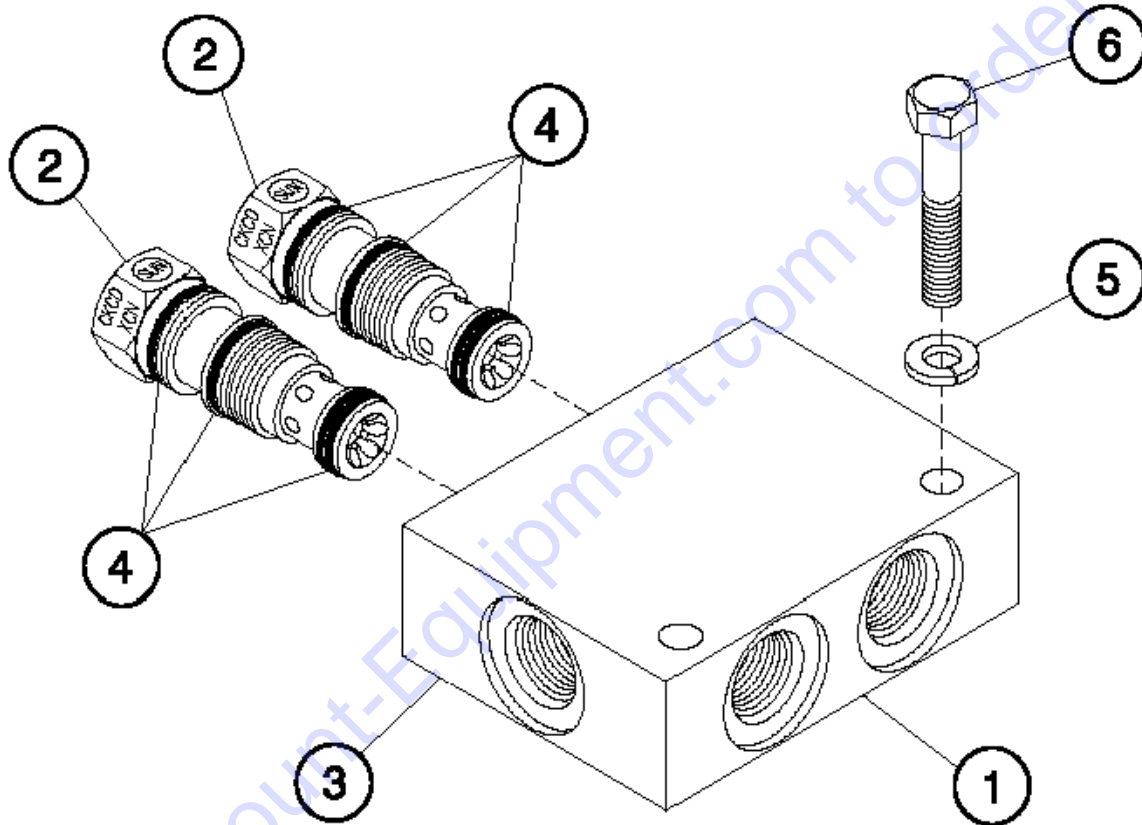

710.1 Dual Pilot check Valve

Go to Discount-Equipment.com to order your parts

710.1 Dual Pilot check Valve

Item	Part No.	Description	Qty.
1	7-234-04GT	VALVE,DUAL CHECK.....1 <i>includes items 2 and 3</i>	1
2	7-234-18GT	CARTRIDGE / PILOT CHECK.....2	2
3	7-234-21GT	BODY.....1	1
4	7-234-29GT	SEAL KIT.....2	2
5	6886GT	WASHER,LOCK,.313.....2	2
6	6-5205-14GT	SCREW,HHC,5/16-18X1.75,GR8.....2	2

Go to Discount-Equipment.com to order your parts