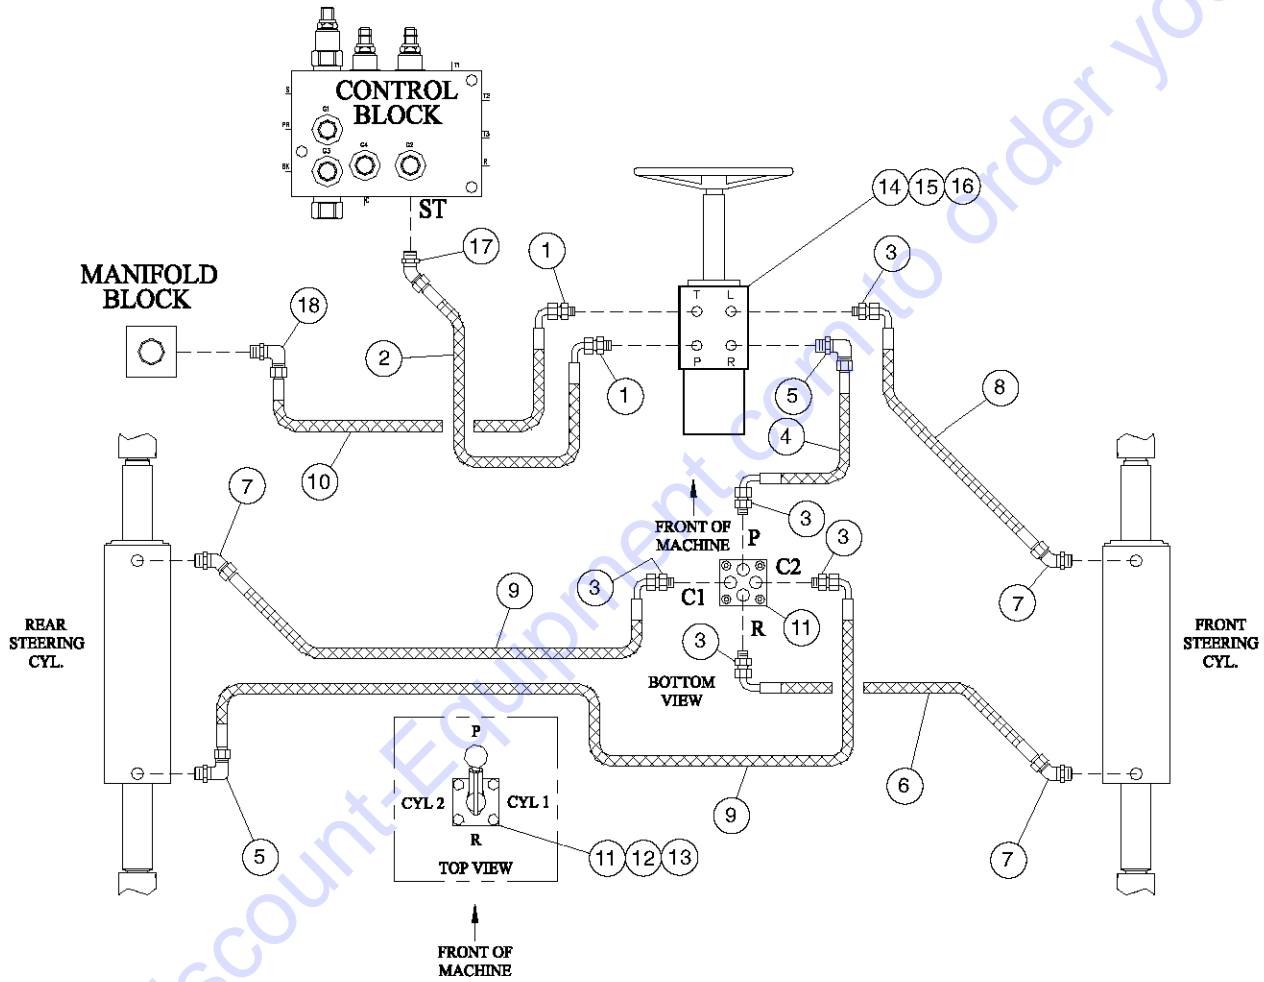

608.1 Circuit, 4-Way Controller, GTH-1056

Item	Part No.	Description	Qty.	Item	Part No.	Description	Qty.
1	6-6450-05GT	CONNECTOR,070120-4-6.....	7	42	7-367-07GT	BODY.....Ref. <i>7-367-07 is no longer available from supplier)</i>	
2	6-6455-05GT	FITTING,06 OR X 06 JIC RN-TEE.....	1	43	7-367-04GT	BODY.....Ref.	
3	6-6483-05GT	FITTING,06JIC CROSS.....	1	44	6-7022-28GT	HOSE,4X4-90X14".....	1
4	6-6453-04GT	FITTING,06 OR X 04 JIC 90.....	9	45	6-6481-05GT	FITTING,06 JIC SW-RN-TEE.....	1
5	6-6450-05GT	CONNECTOR,070120-4-6.....	4	46	6-5204-06GT	SCREW,HHC,1/4-20X.75,GR8.....	4
6	7-367-09GT	VALVE,ELECTRIC 4WAY.....	Ref.	47	6-7022-88GT	HOSE,04X04-90X44LG.....	1
7	6-6455-05GT	FITTING,06 OR X 06 JIC RN-TEE.....	1	48	6-7022-100GT	HOSE,04X04-90X50.....	Ref.
8	6-7002-180GT	HOSE ASSY.....	1	49	6-5204-14GT	SCREW,HHC,1/4-20X1.75,GR8.....	4
9	6-7003-174GT	HOSE,06X06X87LG.....	1	50	6-6495-07GT	FITTING,06 X 04 JIC REDUCER.....	1
10	6-7023-62GT	HOSE,06X06-90X31LG.....	1	51	6-6481-03GT	FITTING, 04 JIC,SW-RN-TEE.....	1
11	6-7003-150GT	HOSE ASSY.....	1				
12	6-7002-276GT	HOSE,04X04X138LG.....	4				
13	6-7023-100GT	HOSE ASSY.....	Ref.				
14	7-244-27GT	Ref. DIN CONNECTOR.....Ref. <i>(7-244-27 is no longer available from supplier, however, some Genie inventory may still be in stock)</i>					
15	6-6201-04GT	NUT,HEX,1/4-20.....	4				
16	6-7002-26GT	HOSE,4X4X13".....	1				
17	6-7002-34GT	HOSE,4X4X17".....	1				
18		CONTROLLER, 4 WAY.....Ref. <i>refer to figure 406.1</i>					
19	6-7022-44GT	HOSE,4X4-90X22".....	1				
20	7-234-94GT	CONTROL BLOCK.....	Ref.				
21	123671GT	FITTING, 06OR X 06 JIC STR.....	1				
22	6-6452-19GT	FITTING,06 OR X 04 JIC 45.....	2				
23	7-198-48GT	VALVE,BRAKE,HANGING.....	Ref.				
24	6-7022-34GT	HOSE, 4X4-90X17".....	2				
25	6-7002-17GT	HOSE,04X04X8 1/2LG.....	1				
26	6-6455-15GT	FITTING,06 OR X 04 JIC RN-TEE.....	1				
27	6-6485-06GT	UNION CROSS.....	1				
28	7-367-01GT	VALVE,CONTROLLER RELIEF.....	Ref.				
30	6-7003-26GT	HOSE ASSY.....	1				
31	6-6480-03GT	FITTING.....	1				
32	123670GT	FITTING,06 OR X 06 JIC 90.....	1				
33	6-7022-186GT	HOSE ASSY.....	1				
34	7-371-04GT	FITTING, 14MM OR X 06 JIC,STR.....	1				
35	7-367-02GT	VALVE,DIFF.LOCK&PARKING BRAKE.....	Ref.				
36	6-5204-12GT	SCREW,HHC,1/4-20 X1.50,GR8.....	2				
37	6-6212-04GT	WASHER,FLAT,250, HARDENED.....	10				
38	6356GT	WASHER,LOCK,25.....	10				
39	7-367-05GT	COIL.....	Ref.				
40	7-367-06GT	CARTRIDGE.....	Ref.				
41	7-367-03GT	CARTRIDGE / DIFF.LOCK.....	Ref.				

609.1 Circuit, Steering, GTH-1048