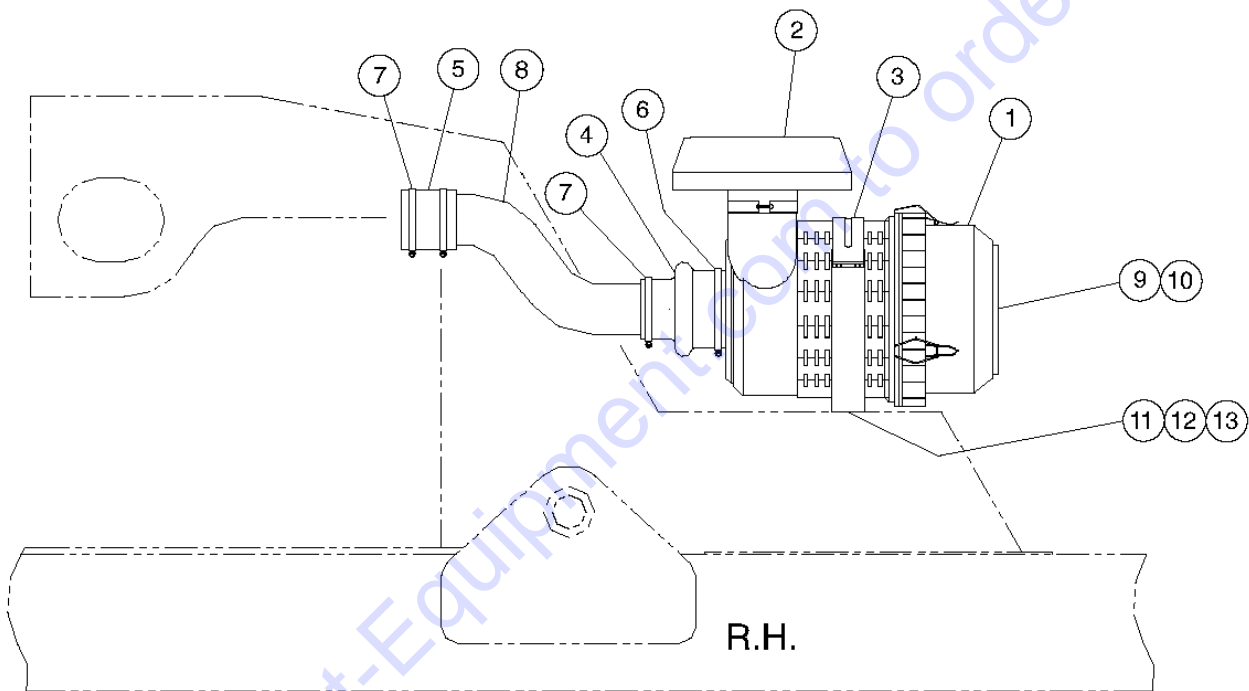

305.1 Air Cleaner Assembly, JD-4045 Tier II

Go to Discount-Equipment.com to order your parts

305.1 Air Cleaner Assembly, JD-4045 Tier II

Item	Part No.	Description	Qty.
1	7-109-09GT	AIR CLEANER ASSY.....	1
2	7-109-10GT	RAIN CAP W/CLAMP.....	1
3	7-109-11GT	MOUNTING BAND,SMALL BASE.....	1
4	7-135-26GT	HUMP REDUCER.....	1
5	108612GT	CONNECTOR,RUBBER,AIR INTAKE.....	1
6	6-6252-17GT	HOSE CLAMP.....	1
7	123161GT	HOSE CLAMP.....	3
8	3-1438GT	AIR INTAKE TUBE.....	1
9	220064GT	FILTER, SECONDARY, M&H500.....	Ref.
10	220063GT	FILTER, MAIN, M&H500..... <i>(Obsolete. Order Genie part number 220063)</i>	Ref.
11	6-5205-10GT	SCREW,HHC,5/16-18X1.25,GR8.....	2
12	57201GT	WASHER,FLAT,313, HARDENED.....	2
13	6-6205-05GT	NUT,NYLOCK,5/16-18,GR8.....	2