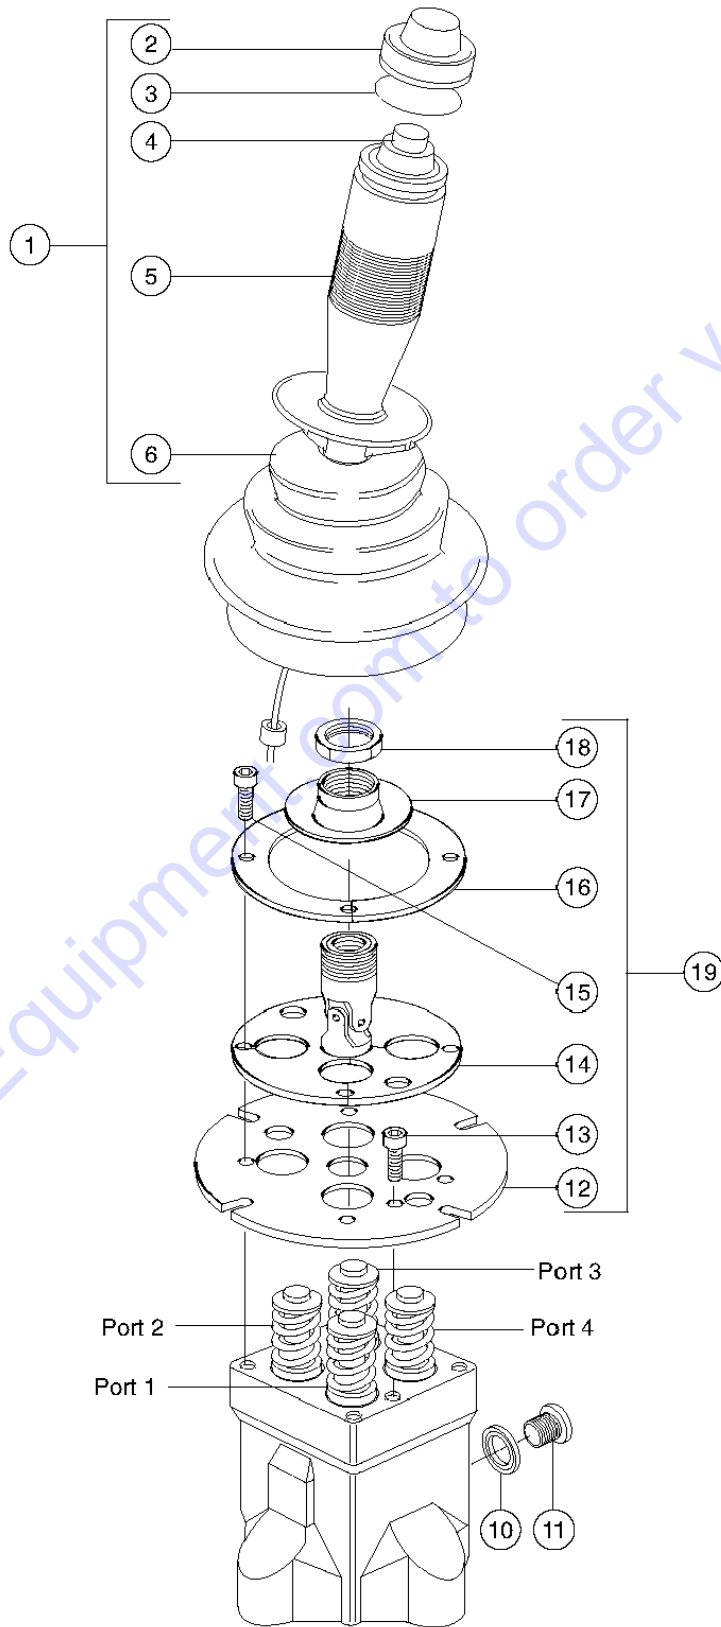

406.1 4-Way Controller Assembly

406.1 4-Way Controller Assembly

Item	Part No.	Description	Qty.
--	7-200-139GT	CONTROLLER, 4 WAY	
--	7-200-163GT	HANDLE ASSY / STEEL <i>STEEL replacement handle assy (does not include item 6; order separately)</i>	
1	7-200-15GT	HANDLE ASSEMBLY.....Ref. <i>PLASTIC handle assy, includes items 2-6 and 18 (does not include p/n 7-200-18; order separately)</i>	
2	238363GT	SERV KIT,CONTROL,HANDLE SWITCH.....	1
3	238363GT	SERV KIT,CONTROL,HANDLE SWITCH.....	1
4	238363GT	SERV KIT,CONTROL,HANDLE SWITCH.....	1
--	7-200-15GT	HANDLE ASSEMBLY..... <i>includes harness</i>	1
--	7-200-72GT	COLLAR..... <i>not shown</i>	1
5	7-200-14GT	HANDLE GRIP..... <i>Plastic, sold as package of 2 pcs.</i>	1
--		LEVER..... <i>inside joystick handle, not shown. Obsolete. Purchase pn 7-200-139.</i>	1
--	49363GT	NUT,NYLOCK,M4X.70..... <i>not shown</i>	2
--	7-200-11GT	SCREW,M3-0.5X4..... <i>not shown</i>	2
--	7-200-12GT	SCREW,SHC,M4-0.7X10..... <i>not shown</i>	2
6	7-200-05GT	BOOT.....	1
--	7-200-19GT	CLAMPING RING..... <i>not shown</i>	1
7	7-200-128GT	SPRING PIN KIT.....	2
8	7-200-158GT	SPRING PACK / FOR -139.....	4
9	7-200-159GT	RETURN SPRING / FOR -139.....	4
10	7-200-160GT	Flat Seal.....	1
11	7-200-161GT	Plug.....	1
12		Mounting Plate.....	1
13	7-200-157GT	Screw.....	2
14		Swivel Plate.....	1
15	7-200-156GT	Screw.....	4
16		Retaining Ring.....	1
17		Threaded Cap.....	1
18	7-200-16GT	NUT.....	1
19	7-200-155GT	MOUNTING PLATE (FOR 7-200-139).....Ref. <i>includes items 12 -18</i>