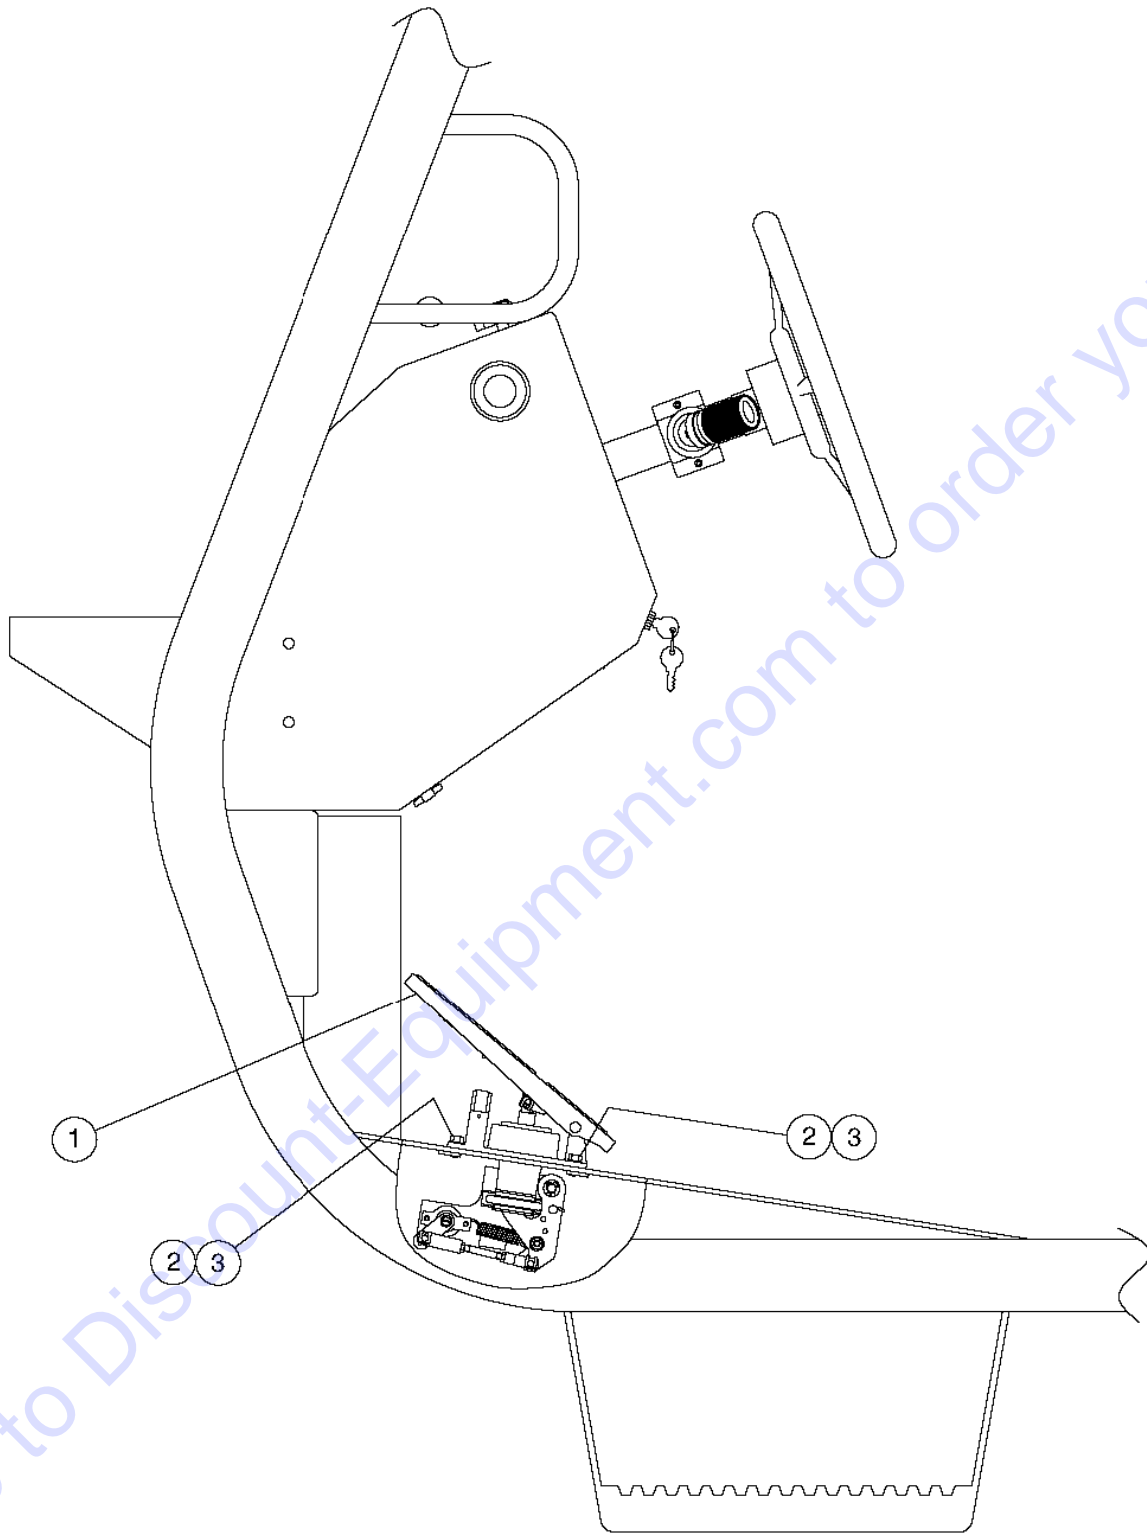

Go to Discount-Equipment.com to order your parts

404.1 Accelerator Assembly

Item	Part No.	Description	Qty.
1	108823GT	THROTTLE PEDAL, ELECTRIC.....	1
2	6-5204-06GT	SCREW,HHC,1/4-20X.75,GR8.....	3
3	6356GT	WASHER,LOCK,.25.....	3