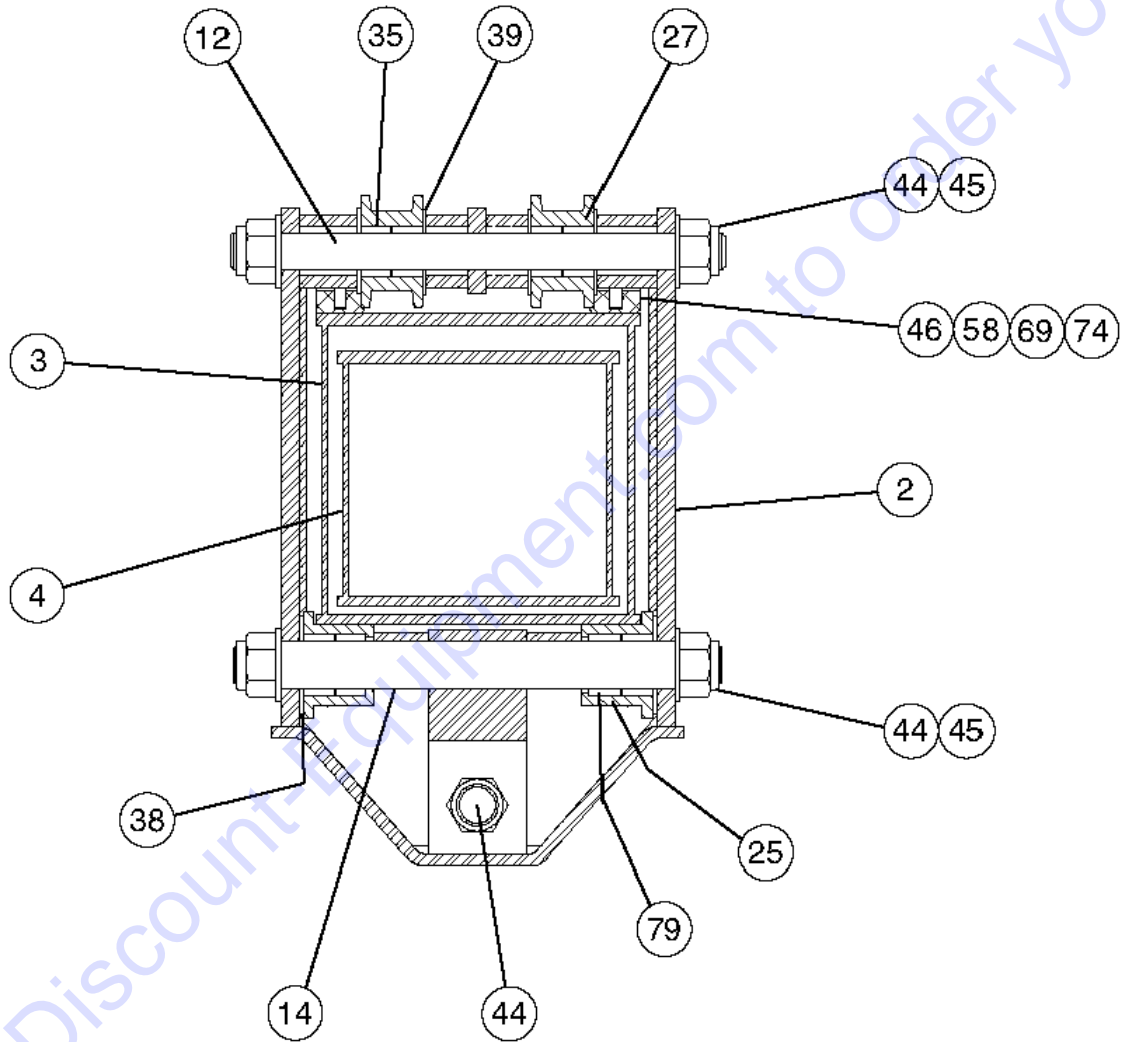

Item	Part No.	Description	Qty.
2A	226643GT	ASSY,MID BOOM,BLUE,1048.....1	1
2B	226644GT	ASSY,MID BOOM,GREY,1048.....1	1
3	4-1440GT	WELDMENT,SMALL BOOM.....1 <i>(must specify color, gray or Genie Blue)</i>	1
7	4-1449-6GT	PIN, MIDDLE BOOM.....1	1
10	4-1073-4GT	PIN,FRONT CHAIN SHEAVE.....1	1
19	4-1475-2BGT	ROLLER ASSEMBLY.....2 <i>includes item 71</i>	2
20	123187GT	SHEAVE,CHAIN.....2	2
--	130535GT	CHAIN SHEAVE ASSY,POLYGON <i>(includes 123187 and 141309)</i>	
27	123514GT	BEARING,NEEDLE,1.5IDX1.25LG.....10	10
30	6-6600-05GT	THRUST WASHER,4.00X2.00X.188.....4	4
31	6-6600-12GT	THRUST WASHER, 3.50X1.50X.125.....4	4
35	6-6206-24GT	NUT,NYLOCK, 1 1/2.....8	8
36	6-6215-24GT	WASHER,FLAT,1 1/2.....6	6
37	117643GT	WEAR PAD,5.25X2X.75.....4	4
47	123663GT	SCREW,HHC,1/2-13X1.25,GR8,Y.....8	8
58	6033GT	WASHER,LOCK,0.5".....12	12
64	1-1101-3GT	SHIM, 7 GA.....4	4
71	7-193-07GT	NEEDLE BEARING / 2.000.....16	16

519.1 Boom Assembly, View 10