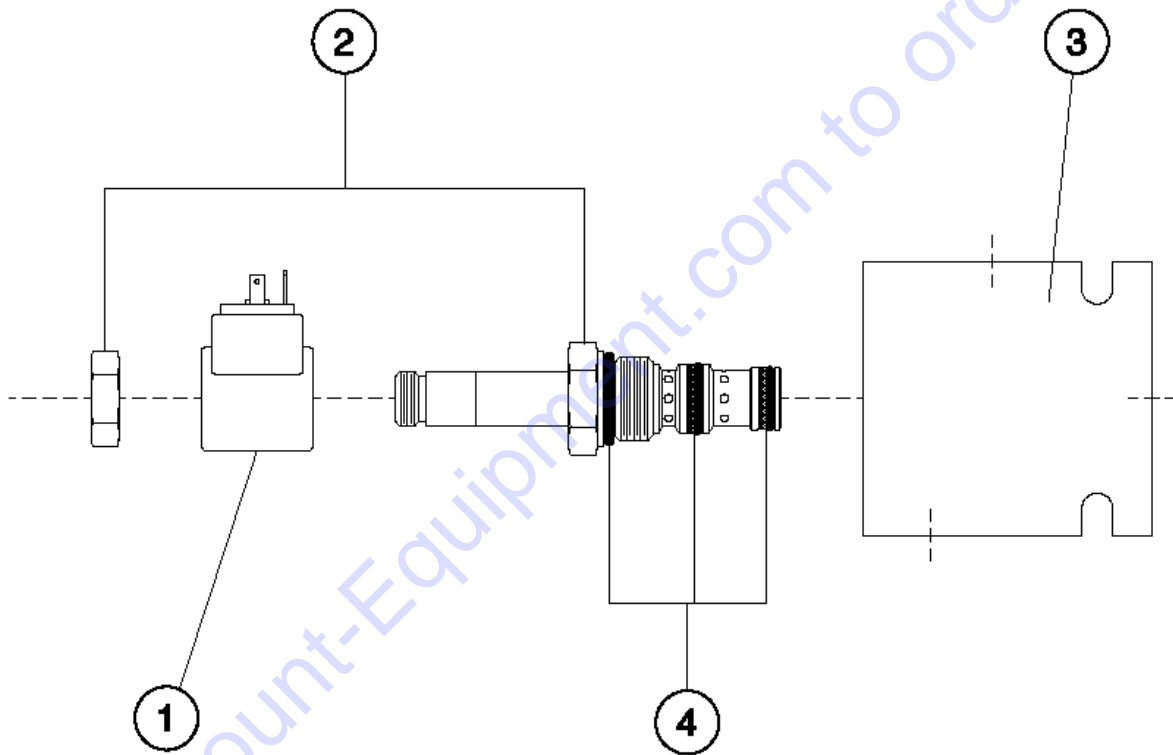

720.1 Valve, Boom Activated Rear-Lock

Go to Discount-Equipment.com to order your parts

720.1 Valve, Boom Activated Rear-Lock

Item	Part No.	Description	Qty.
1	7-367-05GT	COIL.....	1
2	7-367-14GT	CARTRIDGE.....	1
3	7-367-04GT	BODY.....	1
4	7-367-18GT	SEAL KIT.....	Ref.

Go to Discount-Equipment.com to order your parts