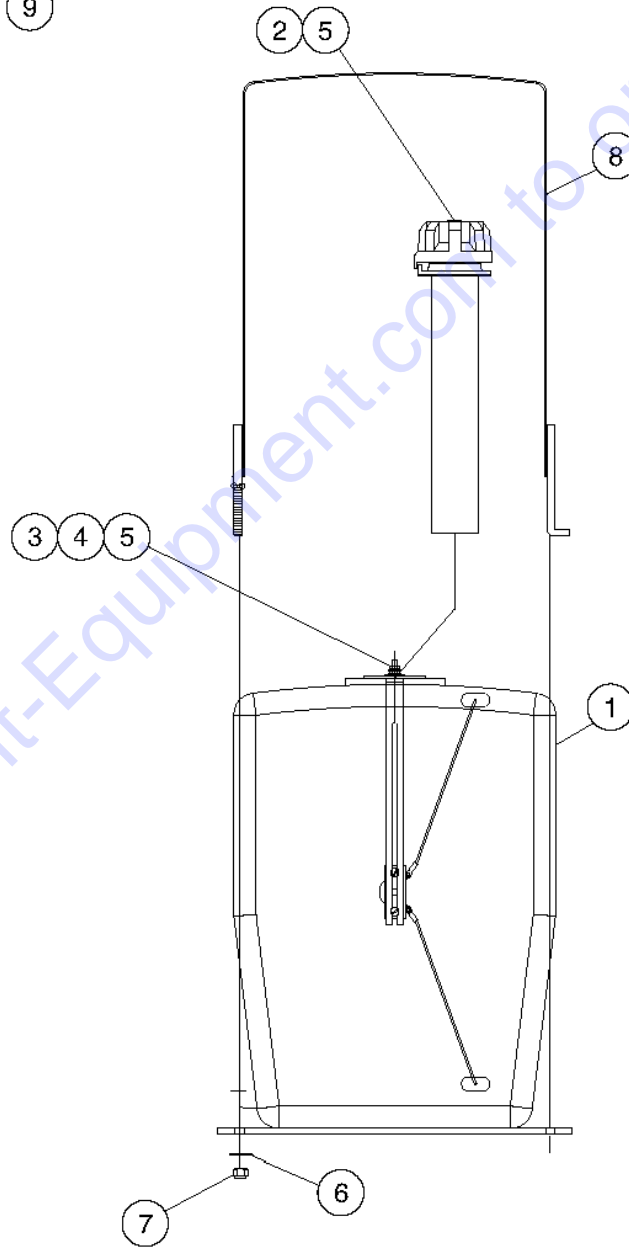

203.1 Fuel Tank Assembly

Go to Discount-Equipment.com to order your parts

203.1 Fuel Tank Assembly

Item	Part No.	Description	Qty.
1	123114GT	TANK,FUEL,30GAL.....	1
2	123147GT	FILLER CAP, FUEL, BREATHER.....	1
3	123151GT	KIT, FUEL SENDER..... <i>includes item 4</i>	1
4	7-169-22GT	GASKET / FUEL SENDER.....	Ref.
5	49819GT	SCREW,PHILLIPS,PHM,10-32 X .5.....	11
6	19934GT	WASHER,3/8 HARD.STEEL-FLAT,USS.....	2
7	4828GT	NUT,NYLOCK,3/8-16.....	2
8	3-1390GT	MOUNTING STRAP,FUEL TANK.....	2
9	4-2257GT	Battery Box & Fuel Tank Cover..... <i>includes item 10</i>	1
10	4-2257-3GT	Fuel Sender Cover.....	Ref.
11	94195GT	SCREW,HHC,3/8-16 X .75,GR 8.....	6
12	6021GT	WASHER,LOCK,.375.....	6
13	19934GT	WASHER,3/8 HARD.STEEL-FLAT,USS.....	6
14	6-5205-05GT	SCREW,HHC,5/16-18X5/8,GR8.....	2
15	6-6212-04GT	WASHER,FLAT,.250, HARDENED.....	3
16	7-360-01GT	HOLDER,PLASTIC.....	1
17	7-360-02GT	LATCH,RUBBER.....	1
18	6-5204-08GT	SCREW,HHC,1/4-20X1,GR8.....	6
19	6-5204-10GT	SCREW,1/4-20 X 1.25,GR8.....	1
20	6091GT	NUT,NYLOCK,1/4-20.....	7