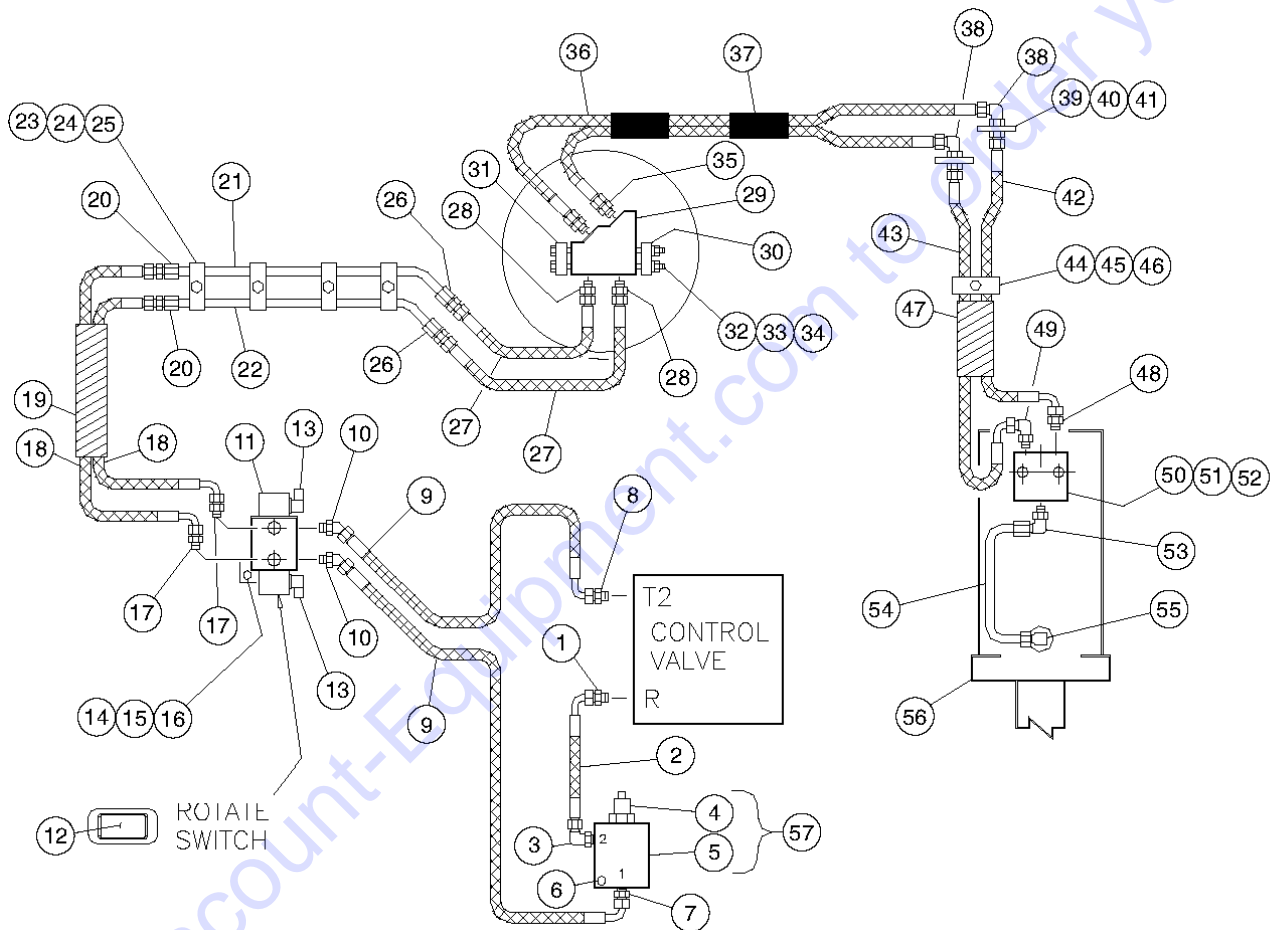

806.1 Circuit, Fork Rotate

806.1 Circuit, Fork Rotate

Item	Part No.	Description	Qty.	Item	Part No.	Description	Qty.
1	123671GT	FITTING, 06OR X 06 JIC STR.....	1	42	6-7022-144GT	HOSE.....	1
2	6-7023-40GT	HOSE,06X06-90X20LG.....	1	43	6-7022-152GT	HOSE.....	1
3	6-6453-07GT	FITTING,08 OR X 06 JIC 90.....	1	44	7-273-37GT	CLAMP HALVES,TWIN,1/4" TUBE.....	1
4	7-234-84GT	VALVE BODY.....	Ref.	45	123176GT	PLATE, TOP.....	1
5	7-234-17GT	CARTRIDGE / NEEDLE.....	Ref.	46	6-5205-14GT	SCREW,HHC,5/16-18X1.75,GR8.....	1
6	6-5205-30GT	SCREW,HHC,5/16-18X3.75,GR8.....	1	47	123838GT	COIL,PROTECTIVE,PLASTIC	
7	123673GT	FITTING, 08 OR X 06 JIC STR.....	1	48	6-6450-05GT	CONNECTOR,070120-4-6.....	1
8	123671GT	FITTING, 06OR X 06 JIC STR.....	1	49	6-6453-04GT	FITTING,06 OR X 04 JIC 90.....	1
9	6-7023-40GT	HOSE,06X06-90X20LG.....	2	50	7-234-35GT	VALVE,DUAL PILOT CHECK.....	1
10	6-6452-03GT	FITTING,06OR X 06 JIC 45.....	2	51	123668GT	SCREW,SHC,5/16-18X2.50.....	2
11	7-244-31GT	VALVE,ELECTRIC 4WAY.....	1	52	123669GT	WASHER,HI-LOCK.....	2
12	123138GT	SWITCH, AUXILIARY.....	1	53	123672GT	FITTING,06 SAE X 06 COMP,90.....	1
13	7-244-27GT	Ref. DIN CONNECTOR..... <i>(7-244-27 is no longer available from supplier, however, some Genie inventory may still be in stock)</i>	2	54	123674GT	FORMED TUBE.....	1
14	6-5204-12GT	SCREW,HHC,1/4-20 X1.50,GR8.....	2	55	123672GT	FITTING,06 SAE X 06 COMP,90.....	1
15	6356GT	WASHER,LOCK,.25.....	2	56	123580GT	CYLINDER,ROTATE***.....	Ref.
16	6-6201-04GT	NUT,HEX,1/4-20.....	2	57	7-234-103GT	NEEDLE VALVE ASSY..... <i>includes items 4 and 5</i>	1
17	123671GT	FITTING, 06OR X 06 JIC STR.....	2				
18	6-7043-184GT	HOSE,08X06-90X92LG.....	2				
19	123838GT	COIL,PROTECTIVE,PLASTIC					
20	6-6490-03GT	FITTING.....	2				
21	3-1064-3GT	TUBE.....	1				
22	3-1064-4GT	TUBE.....	1				
23	123175GT	CLAMP HALF SET,TWIN,1/2" TUBE.....	4				
24	123176GT	PLATE, TOP.....	4				
25	6-5205-10GT	SCREW,HHC,5/16-18X1.25,GR8.....	4				
26	6-6490-03GT	FITTING.....	2				
27	6-7013-26GT	HOSE.....	2				
28	123671GT	FITTING, 06OR X 06 JIC STR.....	2				
29	7-292-01GT	HOSE,REEL.....	1				
30	1-2020GT	MOUNT,HOSE REEL.....	Ref.				
31	1-2020GT	MOUNT,HOSE REEL.....	Ref.				
32	13854GT	SCREW,HHC,1/2-13 X 4.5,GRD.8.....	2				
33	6033GT	WASHER,LOCK,0.5".....	2				
34	104328GT	NUT,HEX,1/2-13 GRD 8.....	2				
35	6-6450-05GT	CONNECTOR,070120-4-6.....	2				
36	6-7002-648GT	HOSE,04X04X324LG.....	2				
37	7-269-96GT	SHRINK TUBE,1"ID					
38	6-6477-03GT	FITTING.....	2				
39	2-1138GT	BULKHEAD MOUNT.....	1				
40	6-5206-20GT	SCREW,HHC,3/8-16X2.5,GR8.....	2				
41	6021GT	WASHER,LOCK,.375.....	Ref.