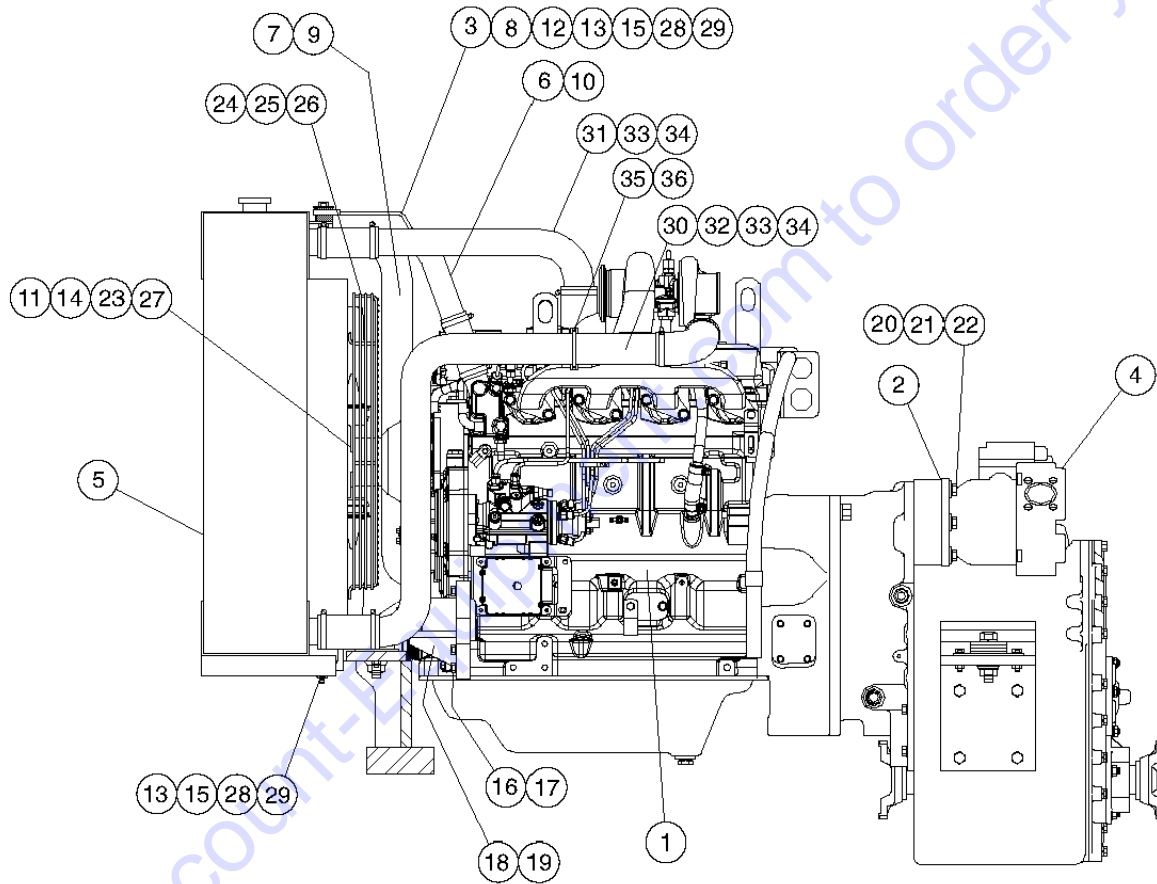

302.1 Engine and Pump Assembly, JD-4045 Tier II (GTH-1056)

302.1 Engine and Pump Assembly, JD-4045 Tier II (GTH-1056)

Item	Part No.	Description	Qty.	Item	Part No.	Description	Qty.
1	7-183-210GT	ENGINE ASSY / TH1056C TIER II.....	1	29	15086GT	WASHER,FLAT,.375 X 1.5 X .125.....	3
--	161587GT	HARNES,ECU TO ENGINE,SUP DSL		30	115296GT	ELBOW,SILICONE.....	1
2	7-126-517GT	GASKET,PUMP,DRIVE.....	1	31	7-183-226GT	CAC Line, Upper.....	1
3	6-9111-10GT	LOCKWASHER,10MM.....	2	32	7-183-227GT	CAC LINE-LOWER/TH 1056 TIER II.....	1
4A		PUMP ASSEMBLY,55CC REXROTH.....Ref. (was 7-345-113, refer to 4B)		33	7-272-13GT	CLAMP,T-HOSE,2 1/8 IN NOM.....	8
--	7-126-517GT	GASKET,PUMP,DRIVE (for 7-345-113)		34	7-183-228GT	STRAIGHT CONN-2" CAC LINE.....	25
--	7-345-172GT	GASKET,COMPENSATOR (for 7-345-113)		35	7-183-229GT	Clamp Bracket.....	1
--	7-345-173GT	COMPENSATOR,REXROTH PUMP (for 7-345-113)		36	7-183-230GT	Clamp, 2 inch.....	1
--	7-345-48GT	SEAL KIT (for 7-345-113)					
4B	229053GT	PUMP ASSEMBLY,SAUER 8K (may be used as a direct replacement for 7-345-113)					
--	7-112-63GT	SEAL KIT / PUMP OVERHAUL					
5	7-183-211GT	RADIATOR / CAC.....	1				
5A	7-183-86GT	RADIATOR CAP					
6	7-183-212GT	HOSE / RADIATOR / UPPER.....	1				
7	7-183-213GT	HOSE / RADIATOR / LOWER.....	1				
8	7-183-225GT	Mounting Strap, Radiator.....	1				
9	6-6252-07GT	CLAMP,RADIATOR HOSE.....	2				
10	6-6252-09GT	CLAMP,RADIATOR HOSE.....	2				
11	7-183-214GT	FAN 23"/TH1056C TIER11.....	Ref.				
12	25928GT	SCREW,HHC,M10X,20MM,GR5,WH ZIN.....	2				
13	6-5206-16GT	SCREW,HHC,3/8-16X2.0,GR8.....	3				
14	7-183-232GT	FAN SPACER 4 INCH.....	Ref.				
15	4828GT	NUT,NYLOCK,3/8-16.....	3				
16	6-8516-55GT	CAPSCREW / HEX HEAD.....	4				
17	6-9111-16GT	LOCKWASHER 16mm.....	4				
18	7-183-216GT	MOUNT ENGINE LH.....	1				
19	7-183-217GT	MOUNT,ENGINE RH.....	1				
20	6-5208-20GT	SCREW,HHC,1/2-13X2 1/2.....	4				
21	6-6212-08GT	WASHER,FLAT,USS,1/2",Y.....	4				
22	6033GT	WASHER,LOCK,0.5".....	4				
23	7-183-53GT	GUARD / FAN.....	1				
24	57201GT	WASHER,FLAT,313, HARDENED.....	4				
25	6-5205-08GT	SCREW,HHC,5/16-18X1.....	4				
26	6886GT	WASHER,LOCK,.313.....	4				
27	6-8110-120GT	CAP SCREW, 10 MM-1.5 X 120 MM.....	Ref.				
28	7-190-04GT	MOUNT,RUBBER,CENTER,BONDED....	3