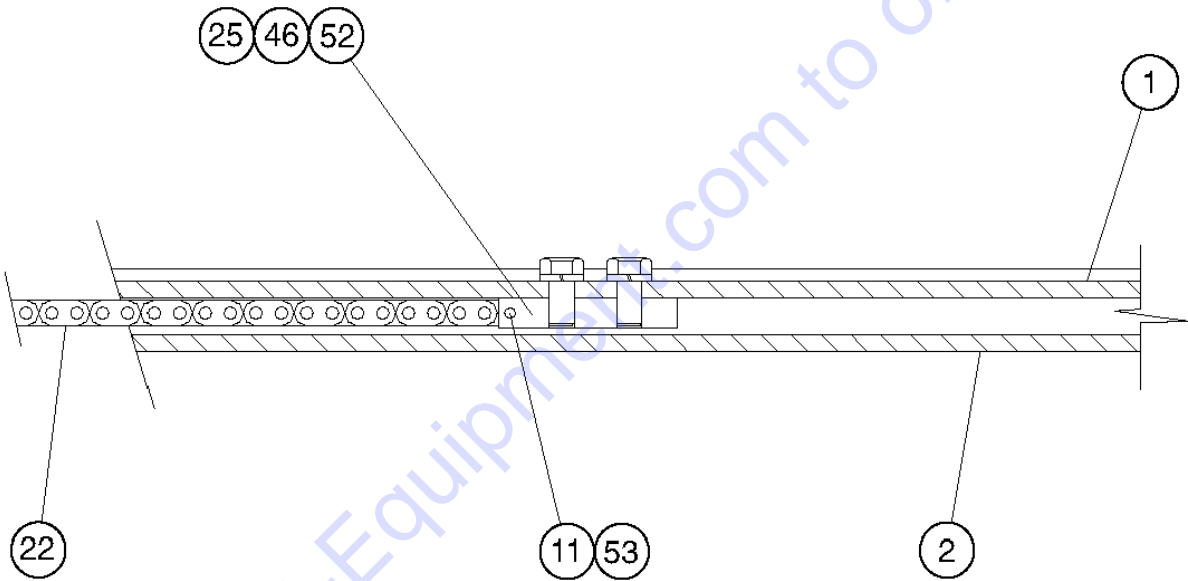

505.1 Boom Assembly, View 3

Item	Part No.	Description	Qty.
1	4-2302GT	WELDMENT,LARGE BOOM.....1 <i>(must specify color, gray or Genie Blue)</i>	1
2A	226643GT	ASSY,MID BOOM,BLUE,1048.....1	1
2B	226644GT	ASSY,MID BOOM,GREY,1048.....1	1
11	130386GT	PIN,CHAIN ANCHOR,.313X2.625.....6	6
22	5-2040-257GT	CHAIN,BL-666 LEAF,257 LINKS.....1	1
25	123168GT	CHAIN ANCHOR, BOLT ON.....1	1
46	34550GT	WASHER,LOCK,.75 PLTD.....4	4
52	123548GT	SCREW,HHC,3/4-16X1.5,GR8.....2	2
53	6-6243-06GT	COTTERPIN,3/32X3/4LG.....12	12

Go to Discount-Equipment.com to order your parts