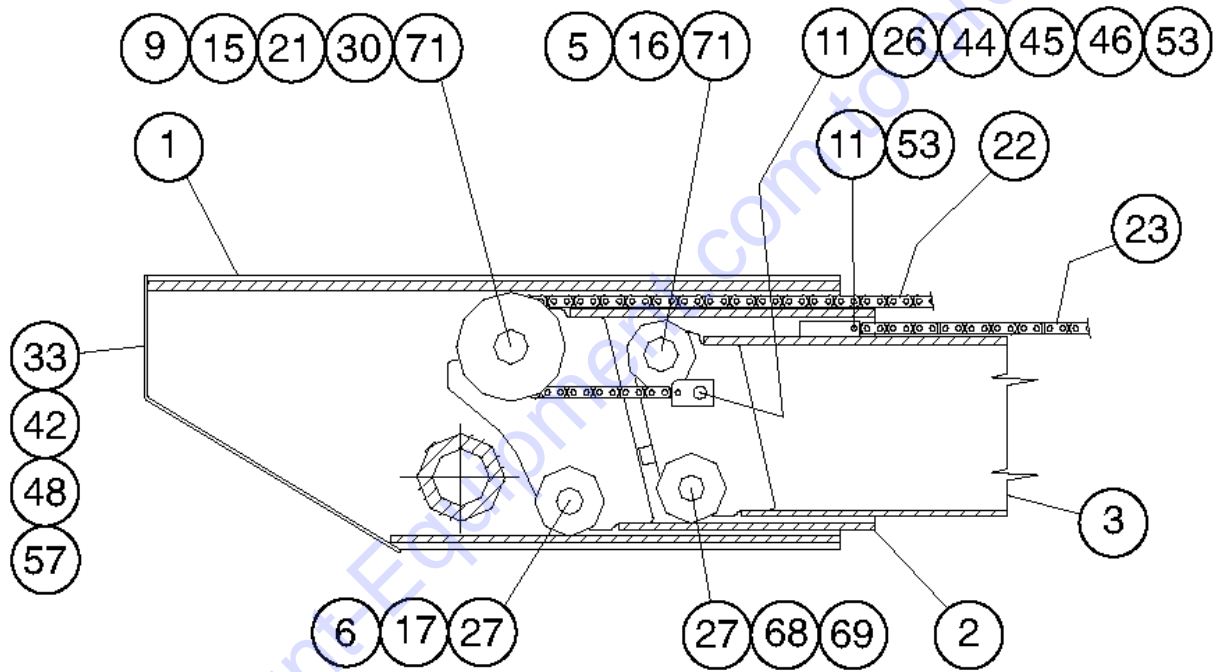

Item	Part No.	Description	Qty.
3	4-2207GT	MIDDLE BOOM,SMALL.....1 <i>(must specify color, gray or Genie Blue)</i>	1
--	237377GT	ASSY,SM MIDDLE BOOM,GREEN	
4	4-2116GT	WELDMENT,SMALL BOOM.....1 <i>(must specify color, gray or Genie Blue)</i>	1
6	4-2121-1GT	PIN.....1	1
8	4-2121-3GT	PIN / BOOM ROLLER.....1	1
22	4-1475-1BGT	ROLLER ASSEMBLY.....2 <i>includes item 79</i>	2
34	4-1237-4GT	CHAIN ANCHOR, PINNED.....2	2
35	123514GT	BEARING,NEEDLE,1.5IDX1.25LG.....14	14
36	6-6600-04GT	THRUST WASHER.....4	4
50	6-6201-06GT	NUT,HEX,3/8-16.....5	5
51	6021GT	WASHER,LOCK,,375.....11	11
54	6-5312-72GT	SCREW,3/4-16X9.00,GR8.....1	1
56	6-6206-12GT	NUT,NYLOCK,3/4-16.....2	2
61	6-5206-24GT	SCREW,HHC,3/8-16X3.00.....2	2
77	4-1074-3BGT	ROLLER ASSEMBLY.....2 <i>includes item 35</i>	2
78	6-6600-03GT	THRUST WASHER, 3.00X2.00X.188....2	2
79	7-193-07GT	NEEDLE BEARING / 2.000.....30	30
82	6-5206-28GT	SCREW,HHC,3/8-16X3.5,GR8.....2	2
84	55953GT	ZERK-GREASE,1/4-28, STRAIGHT....12	12
93	6021GT	WASHER,LOCK,,375.....6	6

512.1 Boom Assembly, View 7