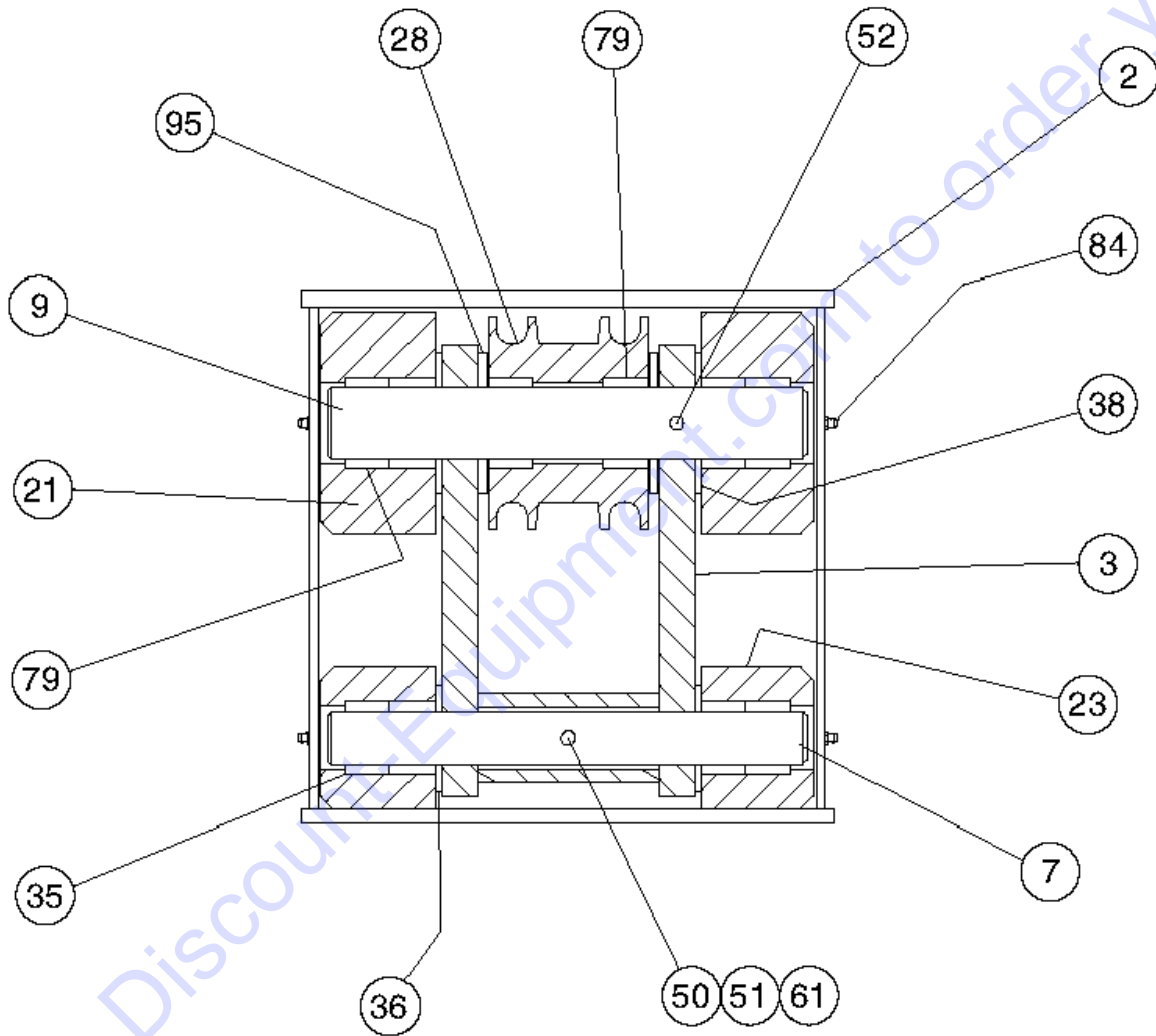

Item	Part No.	Description	Qty.
1	4-2302GT	WELDMENT,LARGE BOOM.....1 <i>(must specify color, gray or Genie Blue)</i>	1
5	4-1449-1GT	PIN, TOP/REAR, SMALL BOOM.....1	1
16	4-1475-1BGT	ROLLER ASSEMBLY.....2 <i>includes item 71</i>	2
26	4-1237-4GT	CHAIN ANCHOR, PINNED.....1	1
27	123514GT	BEARING,NEEDLE,1.5IDX1.25LG.....10	10
28	6-6600-04GT	THRUST WASHER.....4	4
41	6-6201-06GT	NUT,HEX,3/8-16.....4	4
42	6021GT	WASHER,LOCK,.375.....14	14
44	6-5312-68GT	SCREW,HHC,3/4-16X8.5,GR8.....1	1
45	6-6202-12GT	NUT,HEX,3/4-16,GR8.....2	2
46	34550GT	WASHER,LOCK,.75 PLTD.....4	4
50	6-5206-24GT	SCREW,HHC,3/8-16X3.00.....2	2
68	4-1074-3BGT	ROLLER ASSEMBLY.....2 <i>includes item 27</i>	2
69	4-1073-1GT	PIN, REAR SMALL BOOM.....1	1
70	6-6600-03GT	THRUST WASHER, 3.00X2.00X.188.....2	2
71	7-193-07GT	NEEDLE BEARING / 2.000.....16	16
74	6-5206-28GT	SCREW,HHC,3/8-16X3.5,GR8.....1	1
76	55953GT	ZERK-GREASE,1/4-28, STRAIGHT.....8	8

510.1 Boom Assembly, View 5