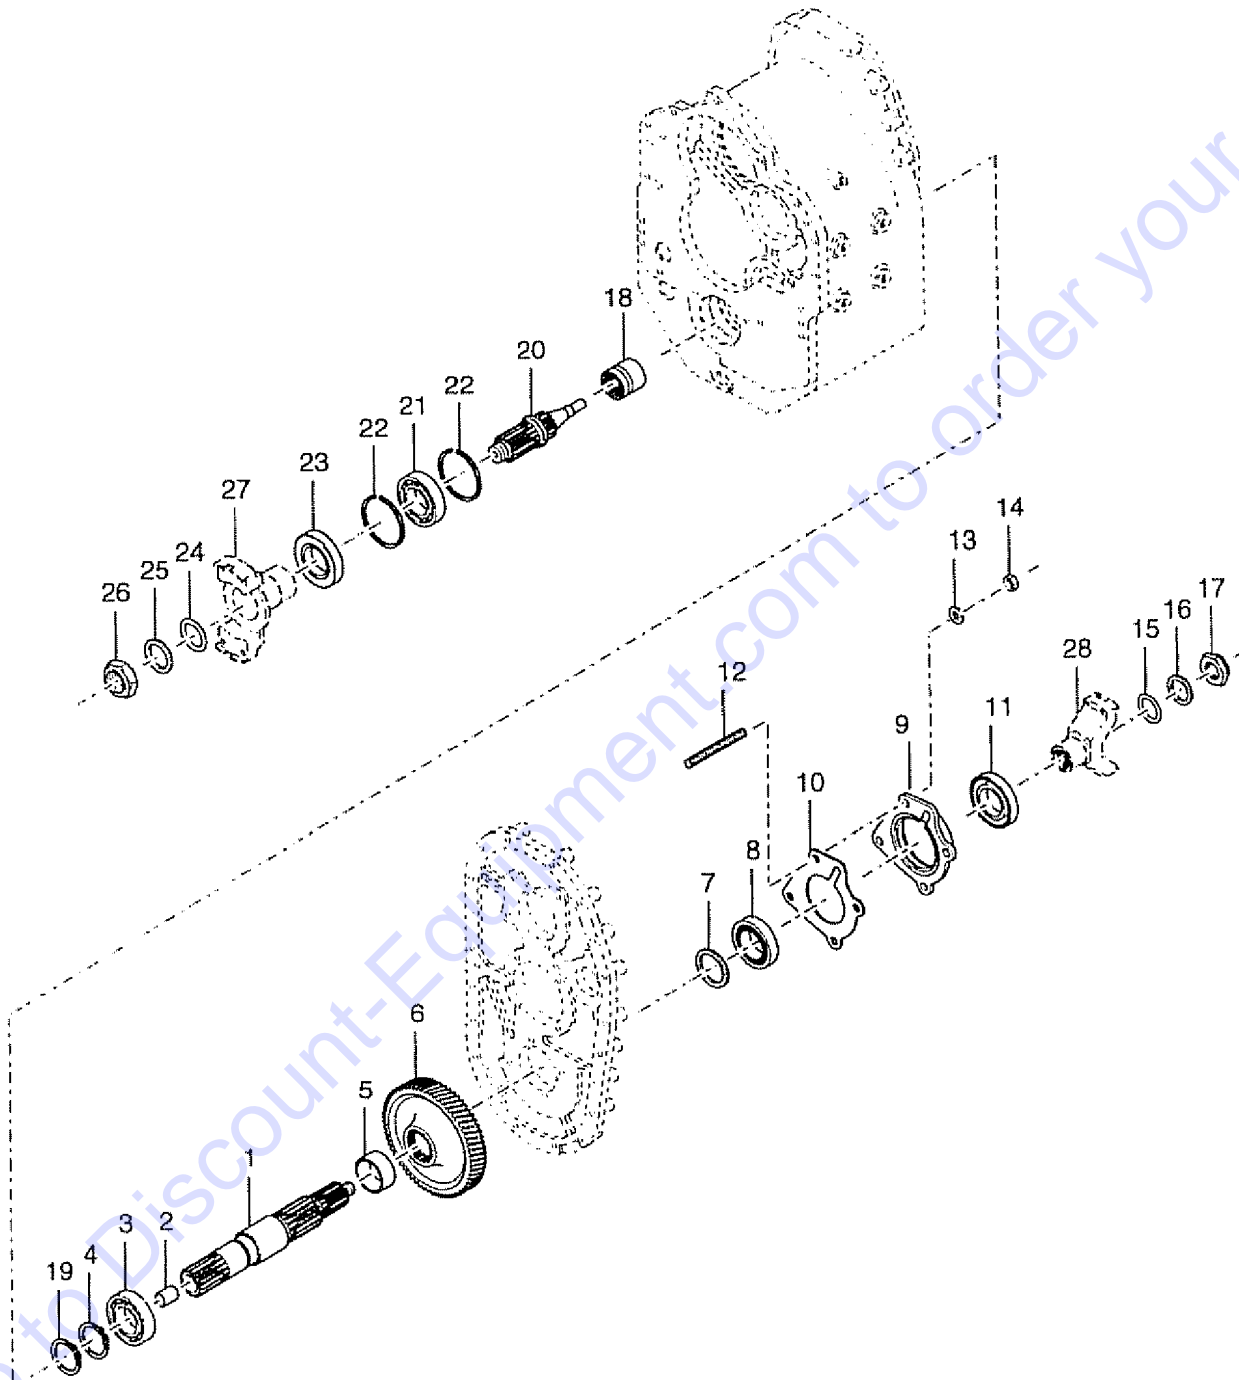

224.1 Transmission Output Shaft Assembly

224.1 Transmission Output Shaft Assembly

Item	Part No.	Description	Qty.
1	7-126-662GT	ASSY,OUTPUT SHAFT & BUSHING.....1 <i>(includes item 2)</i>	1
2	7-126-311GT	BUSHING.....1	1
3	7-126-161GT	BEARING,LOW SPEED CLUTCH SHAFT.....1	1
4	7-126-49GT	RING,BEARING RETAINER.....1	1
5	7-126-125GT	SPACER,OUTPUT SHAFT GEAR.....1	1
6	7-126-582GT	GEAR,OUTPUT SHAFT.....1	1
7	7-126-123GT	SPACER,OUTPUT SHAFT.....1	1
8	130462GT	BEARING,BALL.....1	1
9	7-126-663GT	CAP,REAR BEARING.....1	1
10	7-126-664GT	GASKET,BEARING CAP.....1	1
11	7-126-114GT	SEAL,OIL.....1	1
12	7-126-115GT	STUD,BEARING CAP.....4	4
13	7-126-116GT	LOCKWASHER.....4	4
14	7-126-117GT	NUT,STUD.....4	4
15	7-126-118GT	O-RING,INPUT FLANGE.....1	1
16	130363GT	WASHER,TRANSMISSION,GTH10XX....1	1
17	130362GT	NUT,TRANSMISSION,GTH10XX.....1	1
18	7-126-310GT	COUPLING,DRIVE.....1	1
19	7-126-49GT	RING,BEARING RETAINER.....1	1
20	7-126-309GT	SHAFT,DISCONNECT.....1	1
21	7-126-307GT	BEARING,BALL.....1	1
22	7-126-306GT	SNAP RING.....2	2
23	7-126-305GT	SEAL,OIL.....1	1
24	7-126-304GT	O-RING.....1	1
25	7-126-303GT	WASHER,FLANGE.....1	1
26	7-126-302GT	NUT,FLANGE.....1	1
27	130457GT	OUTPUT FLANGE.....1 <i>(output flange to the rear axle)</i>	1
28	130458GT	FLANGE,6C.....1 <i>(output flange to the front axle)</i>	1