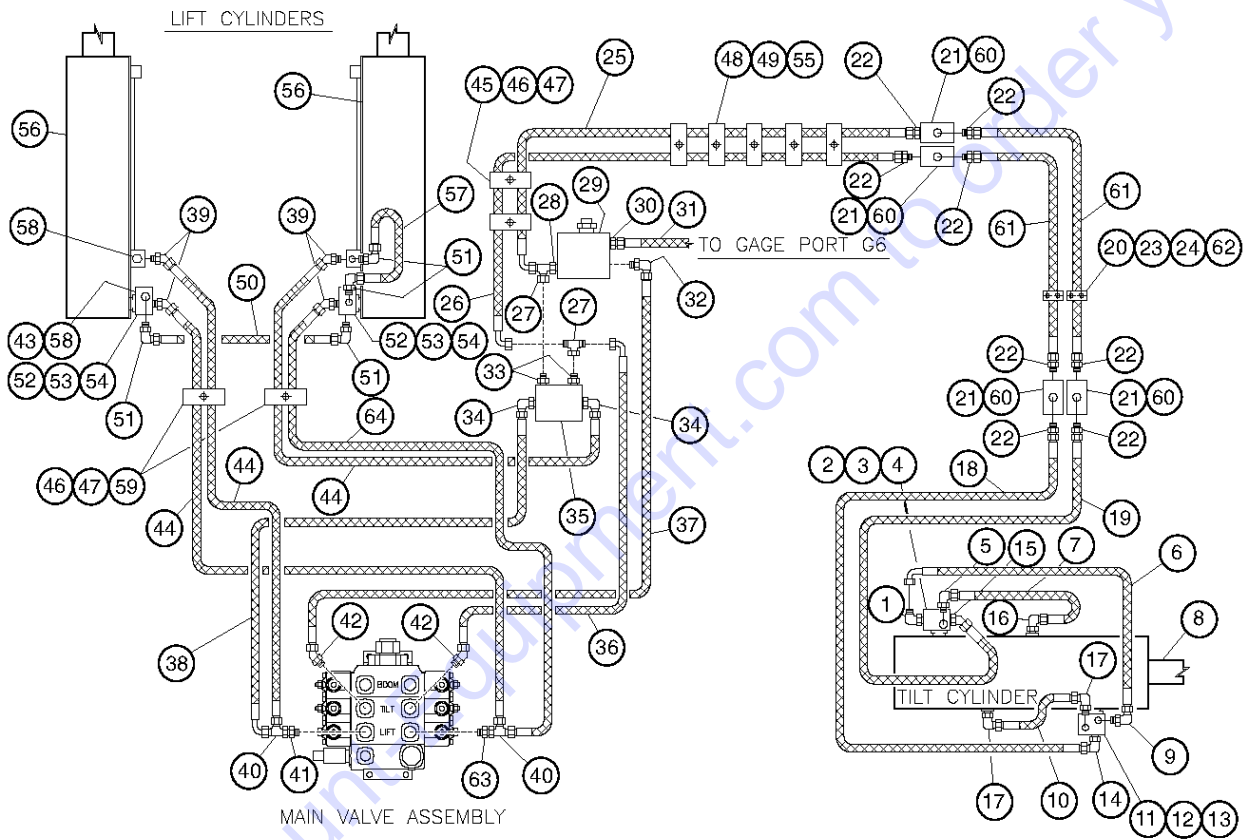

604.1 Circuit, Lift-tilt, GTH-1056

604.1 Circuit, Lift-tilt, GTH-1056

Item	Part No.	Description	Qty.	Item	Part No.	Description	Qty.
1	6-6453-04GT	FITTING,06 OR X 04 JIC 90.....	1	44	6-7005-180GT	HOSE,10X10X90LG.....	3
2	7-234-02GT	VALVE,MOTION.....	Ref.	45	6-5205-30GT	SCREW,HHC,5/16-18X3.75,GR8.....	Ref.
3	6-5606-14GT	SCREW,SHC,3/8-16 X 1.75.....	4	46	123177GT	CLAMP CVR PLATE,TWIN,GRP 3.....	2
4	6-6214-06GT	WASHER,LOCK,HI COLLAR,,375.....	4	47	7-273-32GT	CLAMP HALVES,TWIN,7/8" TUBE.....	3
5	6-6453-04GT	FITTING,06 OR X 04 JIC 90.....	1	48	6-5205-14GT	SCREW,HHC,5/16-18X1.75,GR8.....	5
6	6-7022-60GT	HOSE,04X04-90X30LG.....	1	49	123177GT	CLAMP CVR PLATE,TWIN,GRP 3.....	5
7	6-7002-26GT	HOSE,4X4X13".....	1	50	6-7002-108GT	HOSE ASSY.....	1
8	7-316-242GT	CYLINDER,TILT TH1048/56.....	Ref.	51	6-6453-04GT	FITTING,06 OR X 04 JIC 90.....	4
9	6-6453-04GT	FITTING,06 OR X 04 JIC 90.....	1	52	7-234-54GT	VALVE, MOTION.....	Ref.
10	6-7003-40GT	HOSE,06X06X20LG.....	1	53	6-5606-22GT	SCREW,SHC,3/8-16 X 2.75.....	8
11	7-234-01GT	VALVE,MOTION.....	Ref.	54	6-6214-06GT	WASHER,LOCK,HI COLLAR,,375.....	8
12	6-5606-22GT	SCREW,SHC,3/8-16 X 2.75.....	4	55	7-273-25GT	CLAMP HALVES,TWIN,1/2" PIPE.....	4
13	6-6214-06GT	WASHER,LOCK,HI COLLAR,,375.....	4	56	7-316-325GT	CYLINDER,LIFT TH1056***.....	Ref.
14	6-6453-09GT	FITTING,08 OR X 08 JIC 90.....	1	57	6-7002-17GT	HOSE,04X04X8 1/2LG.....	1
15	6-6452-04GT	FITTING,08 OR X 08 JIC 45.....	1	58	6-6457-05GT	FITTING,06 OR,HEX HEAD PLUG.....	3
16	6-6453-04GT	FITTING,06 OR X 04 JIC 90.....	1	59	6-5205-16GT	SCREW,HHC,5/16-18 X 2.00,GR8.....	2
17	123670GT	FITTING,06 OR X 06 JIC 90.....	2	60	35463GT	SCREW,FHS,3/8-16 X 1.5.....	8
18	6-7004-810GT	HOSE ASSY.....	1	61	6-7004-726GT	HOSE ASSY.....	2
19	6-7004-810GT	HOSE ASSY.....	1	62	7-273-42GT	PLATE, TOP.....	2
20	7-273-43GT	CLAMP HALVES,SINGLE,1/2" PIPE.....	2	63	108616GT	FITTING,ORIFICE,12-10STR.,187.....	1
21	3-1423GT	MANIFOLD BLOCK.....	4	64	6-7005-154GT	HOSE,10X10X77".....	1
22	6-6450-12GT	FITTING,08 OR X 08 JIC STR.....	8				
23	6-5204-16GT	SCREW,HHC,1/4-20X2.00,GR8.....	4				
24	6091GT	NUT,NYLOCK,1/4-20.....	4				
25	6-7034-440GT	HOSE ASSY.....	1				
26	6-7034-440GT	HOSE ASSY.....	1				
27	6-6480-07GT	FITTING,10 JIC,SW-BR-TEE.....	2				
28	6-6485-03GT	FITTING,10 OR X 10 JIC, SWIV.....	1				
29	7-234-50GT	VALVE.....	Ref.				
30	6-6450-05GT	CONNECTOR,070120-4-6.....	Ref.				
31	6-7022-38GT	HOSE ASSY.....	Ref.				
32	6-6453-12GT	FITTING,10 OR X 10 JIC 90.....	1				
33	6-6450-15GT	FITTING,08 OR X 10 JIC STR.....	2				
34	6-6453-11GT	FITTING,08 OR X 10 JIC 90.....	2				
35	7-234-04GT	VALVE,DUAL CHECK.....	Ref.				
36	6-7025-44GT	HOSE ASSY.....	1				
37	6-7005-44GT	HOSE ASSY.....	1				
38	6-7025-44GT	HOSE ASSY.....	1				
39	6-6452-06GT	FITTING,10 OR X 10 JIC 45.....	4				
40	6-6481-07GT	FITTING,10 JIC, SW-RUN-TEE.....	2				
41	6-6450-17GT	FITTING,12 OR X 10 JIC STR.....	1				
42	6-6452-17GT	FITTING,12 OR X 10 JIC 45.....	2				
43	6-6457-03GT	FITTING,04 OR OR HEX HEAD PLUG.....	Ref.