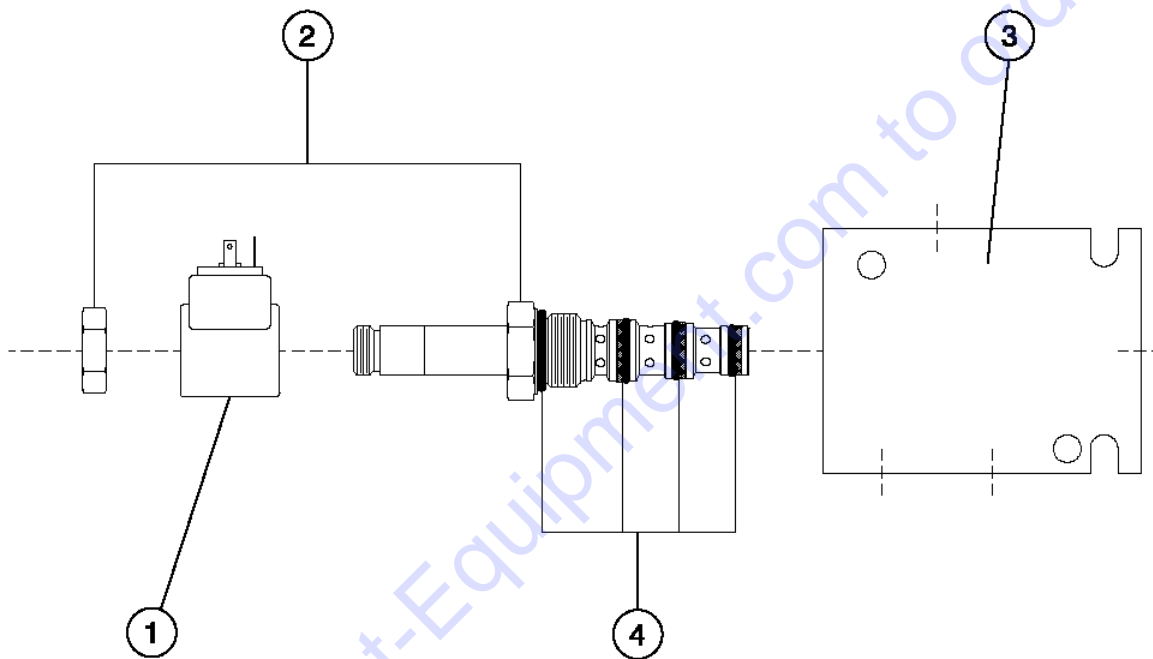

718.1 Electric Valve, 4-Way

Item	Part No.	Description	Qty.
1	7-367-05GT	COIL.....	1
2	7-367-10GT	CARTRIDGE.....	1
3	7-367-11GT	VALVE BODY.....	1
4	7-367-19GT	SEAL KIT.....	1

Go to Discount-Equipment.com to order your parts