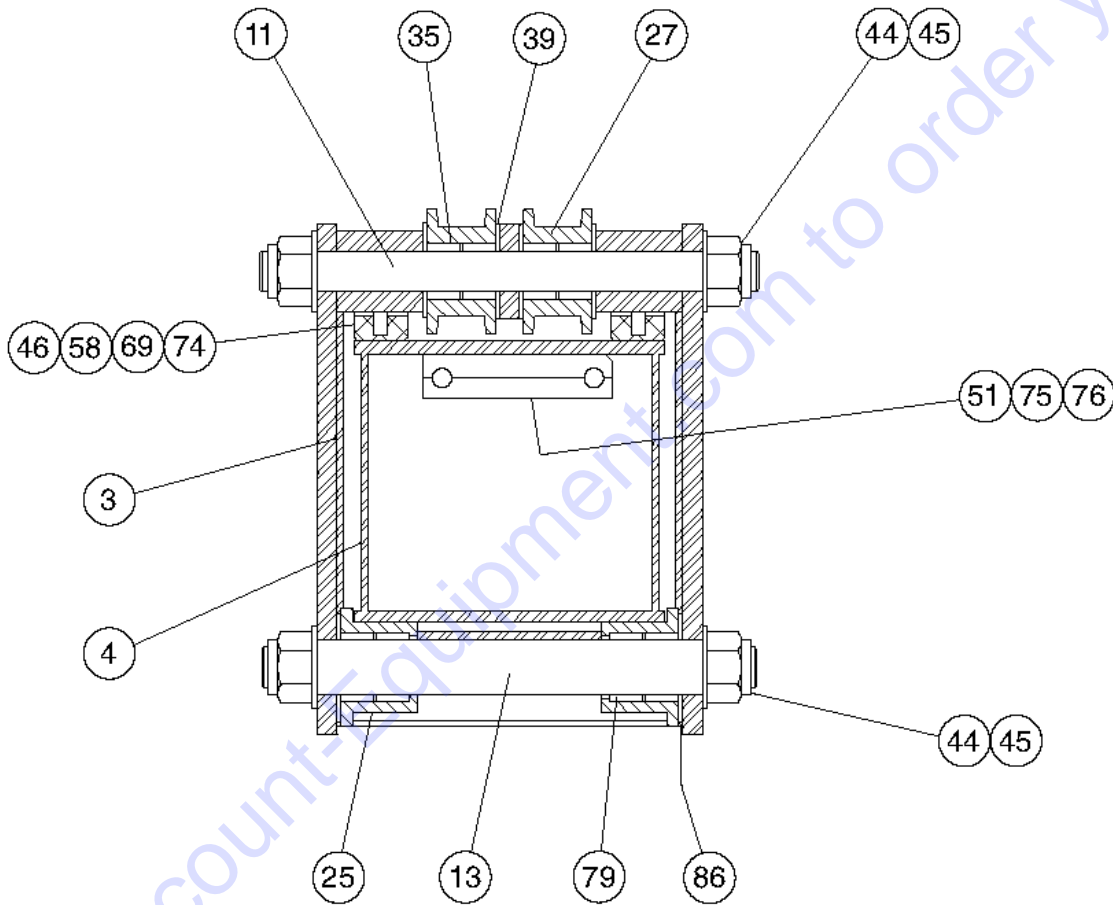

522.1 Boom Assembly, View 12

Go to Discount-Equipment.com to order your parts

522.1 Boom Assembly, View 12

Item	Part No.	Description	Qty.
3	4-2207GT	MIDDLE BOOM,SMALL.....1 <i>(must specify color, gray or Genie Blue)</i>	1
--	237377GT	ASSY,SM MIDDLE BOOM,GREEN	
4	4-2116GT	WELDMENT,SMALL BOOM.....1 <i>(must specify color, gray or Genie Blue)</i>	1
11	4-2121-6GT	PIN / FRONT CHAIN SHEAVE.....1	1
13	4-2121-8GT	PIN / BOOM ROLLER.....1	1
25	4-1475-2BGT	ROLLER ASSEMBLY.....4 <i>includes item 79</i>	4
27	123187GT	SHEAVE,CHAIN.....4 <i>(includes item 130535)</i>	4
35	123514GT	BEARING,NEEDLE,1.5IDX1.25LG.....14	14
39	6-6600-12GT	THRUST WASHER, 3.50X1.50X.125.....8	8
44	6-6206-24GT	NUT,NYLOCK, 1 1/2.....12	12
45	6-6215-24GT	WASHER,FLAT,1 1/2.....10	10
46	117643GT	WEAR PAD,5.25X2X.75.....6	6
51	6021GT	WASHER,LOCK,.375.....11	11
58	123663GT	SCREW,HHC,1/2-13X1.25,GR8,Y.....12	12
69	6033GT	WASHER,LOCK,0.5".....14	14
74	1-1101-3GT	SHIM, 7 GA.....6	6
75	2-1109GT	CLAMP.....1	1
76	6-5206-18GT	SCREW,HHC,3/8-16X2.25,GR8.....2	2
79	7-193-07GT	NEEDLE BEARING / 2.000.....30	30
86	123445GT	T WASHER,4.00X2.00X.125.....4	4