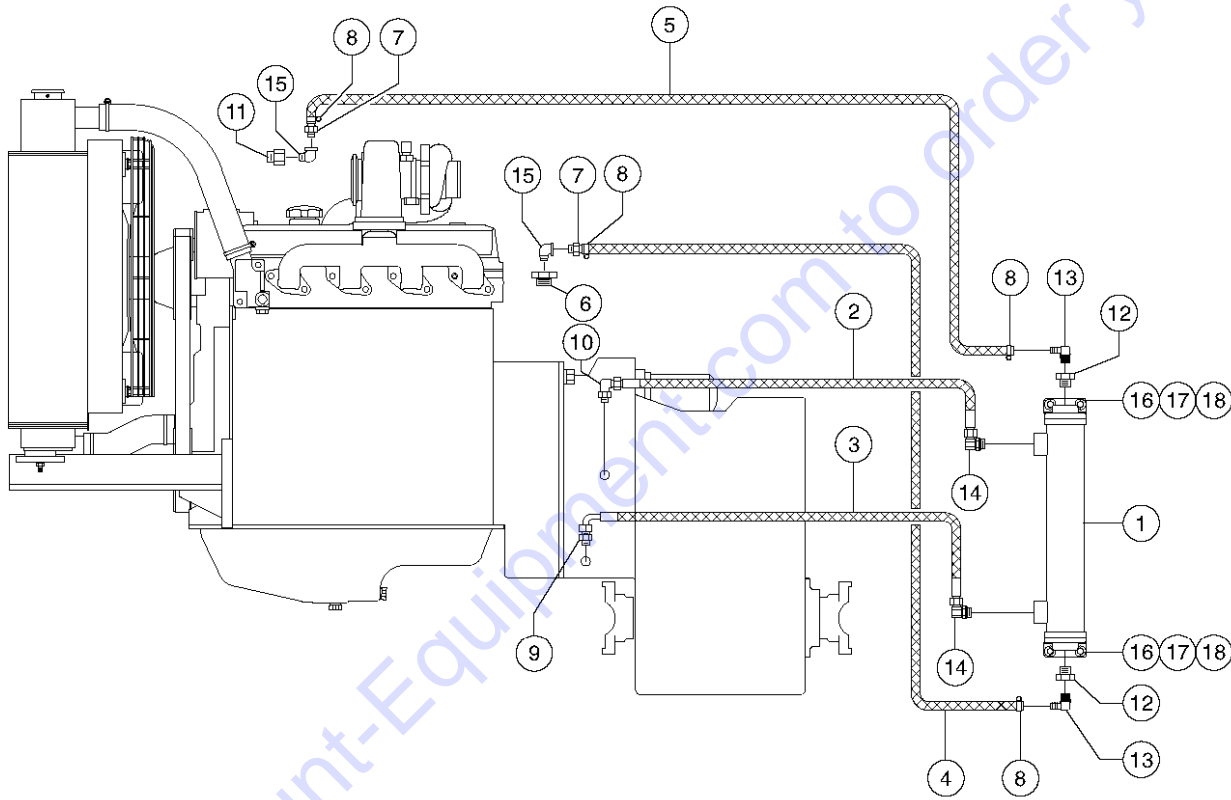

Item	Part No.	Description	Qty.
1	7-198-48GT	VALVE,BRAKE,HANGING.....Ref.	
2	7-110-02GT	ACCUMULATOR,BRAKE.....Ref.	
3	7-234-94GT	CONTROL BLOCK.....Ref.	
4	7-371-04GT	FITTING, 14MM OR X 06 JIC,STR.....1	
5	7-371-05GT	FITTING.....1	
6	6-7002-86GT	HOSE,04X04X43LG.....1	
7	6-7003-130GT	HOSE,06X06X65LG.....1	
8	6-7023-32GT	HOSE,6X6-90X16".....2	
9	108666GT	FITTING,14MM X 06 JIC RN-TEE.....2	
10	6-7002-244GT	HOSE,04X04X122LG.....1	
11	6-7003-100GT	HOSE,06X06X50LG.....1	
12	7-359-17GT	PRESSURE SWITCH,350NC***.....1	
13	6-7023-100GT	HOSE ASSY.....2	
14	6-6450-05GT	CONNECTOR,070120-4-6.....1	
15	123670GT	FITTING,06 OR X 06 JIC 90.....1	
16	6-6482-05GT	FITTING, 06 JIC, UNION TEE.....1	
17	6-6482-03GT	FITTING, 04 JIC, TEE.....1	
18	6-6453-04GT	FITTING,06 OR X 04 JIC 90.....1	
19	6-6450-06GT	FITTING, 08 OR X 04 JIC STR.....1	
20	6-7002-56GT	HOSE,04X04X28LG.....1	
21	6-6402-02GT	FITTING,02 NPT X 04 NPT CPLG.....1	
22	6-6435-03GT	FITTING,04 NPT X 06 JIC 90SW.....1	
23	6-5205-08GT	SCREW,HHC,5/16-18X1.....2	
24	57201GT	WASHER,FLAT,313, HARDENED.....2	
25	6-6483-05GT	FITTING,06JIC CROSS.....1	
26	7-110-03GT	MOUNTING BRACKET, ACCUMULATOR.....1	
27	36456GT	SPRING CLIP,5/16-18,.025-.15X.....2	

618.1 Circuit, Oil Cooler, GTH-1048

Go to Discount-Equipment.com to order your parts