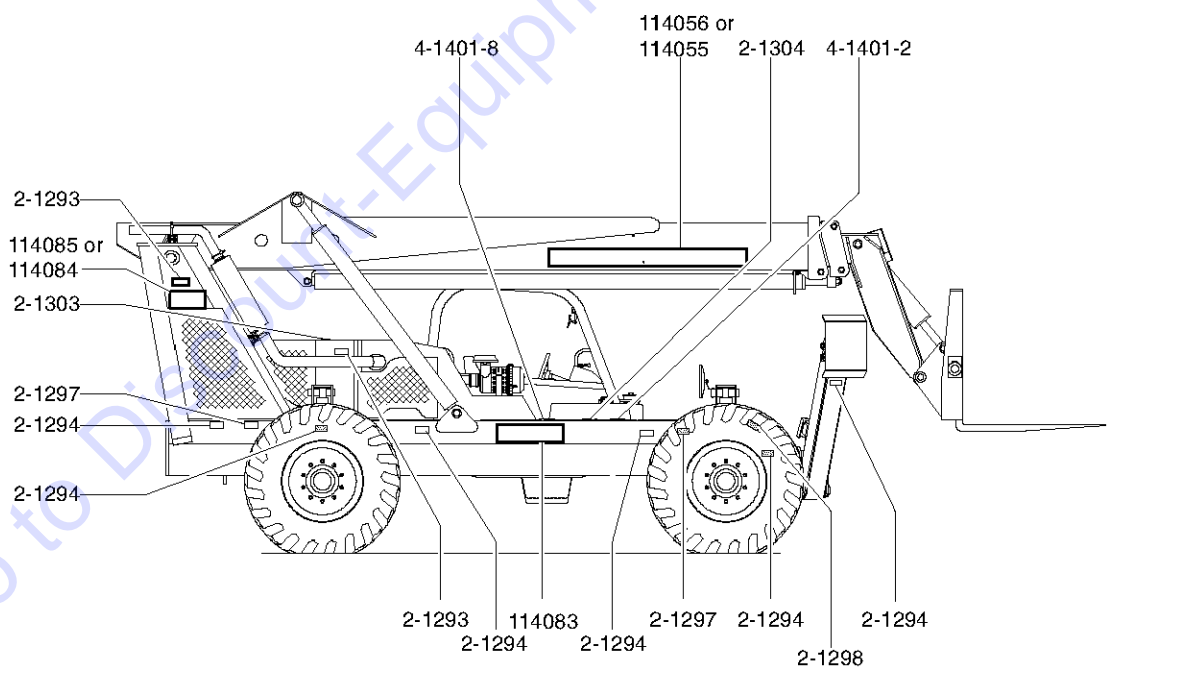

101.1 Decals, View 1

Item	Part No.	Description	Qty.
1	4-1105-11GT	DECAL, A, WHITE.....	1
2	4-1880-1GT	DECAL, BOOM ANGLE.....	1
3	4-1105-12GT	DECAL, B, WHITE.....	1
4	4-1105-13GT	DECAL, C, WHITE.....	1
5	4-1105-14GT	DECAL, D, WHITE.....	1
6	4-1105-15GT	DECAL,E,WHITE.....	1
7	114055GT	DECAL,COSMETIC,GENIE GTH-1056	
7	114056GT	DECAL,COSMETIC,GENIE GTH-1048...2	
8	114084GT	DECAL,COSMETIC,GTH 1056 SMALL	
8	114085GT	DECAL,COSMETIC,GTH 1048 SMALL...2	
9	2-1303GT	DECAL, EXPLOSION HAZARD, FLU....2	
10	3-1257-1GT	DECAL, HYDRAULIC OIL ONLY!.....1	
11	1-1286GT	DECAL,CHEVRON HYDRAULIC OIL....1	
12	4-1401-3GT	DECAL, HYD OIL LEVEL.....1	
13	114083GT	DECAL,COSMETIC,GENIE LOGO,WHT.....	2
14	2-1294GT	DECAL, CRUSH HAZARD, PINCH.....12	
15	2-1297GT	DECAL, OVERTURNING HAZARD, TIR.....	4
16	2-1298GT	DECAL, OVERHEAD CRUSH HAZARD.....	1
17	1-1684GT	DECAL, AXLE DIFFERENTIAL LO.....1	
18	4-1401-8GT	DECAL, TRANSMISSION OIL.....1	
19	2-1304GT	DECAL, EXPLOSION, BURN HAZ, AC...1	
20	4-1401-2GT	DECAL, DIESEL FUEL.....1	
21	2-1293GT	DECAL, BURN HAZARD.....2	
22	2-1302GT	DECAL, NOT A MAN LIFT.....2