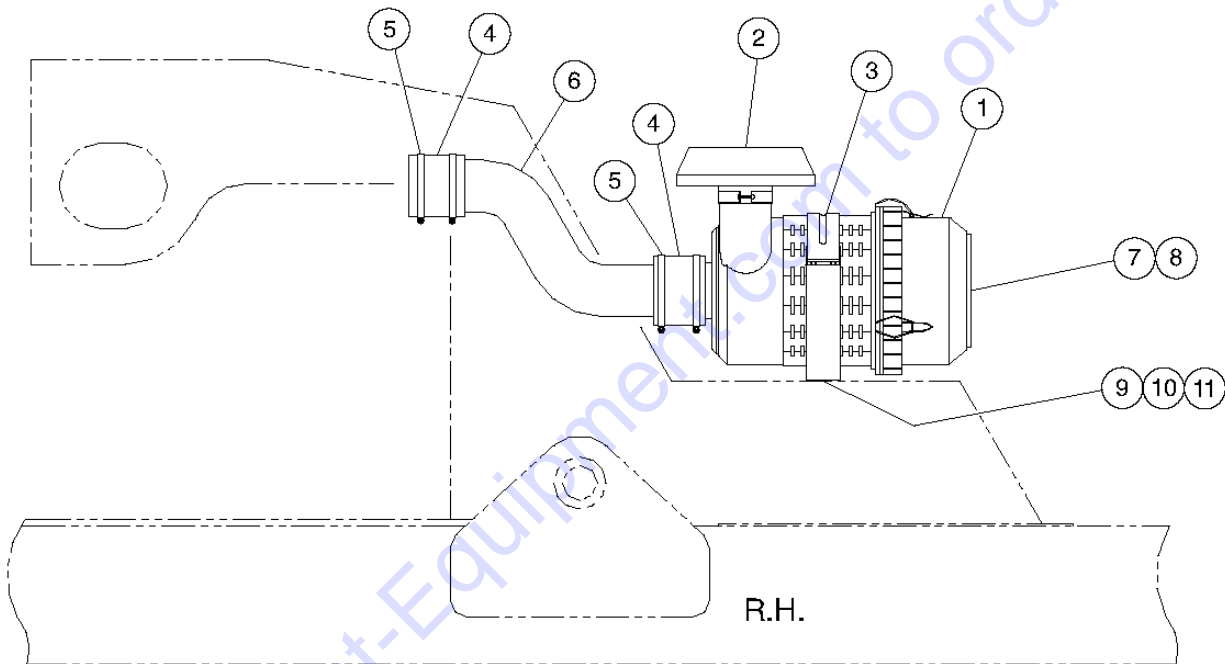

304.1 Air Cleaner Assembly, JD-4045 Tier II

304.1 Air Cleaner Assembly, JD-4045 Tier II

Item	Part No.	Description	Qty.
1	7-109-16GT	AIR CLEANER ASSEMBLY.....	1
2	7-109-02GT	RAIN CAP W/CLAMP.....	1
3	7-109-03GT	MOUNTING BAND, SMALL BASE.....	1
4	108612GT	CONNECTOR,RUBBER,AIR INTAKE.....	2
5	123161GT	HOSE CLAMP.....	4
6	3-1438GT	AIR INTAKE TUBE.....	1
7	7-109-04GT	FILTER ELEMENT / PRIMARY.....	Ref.
8	7-109-14GT	SAFETY ELEMENT.....	Ref.
9	6-5205-10GT	SCREW,HHC,5/16-18X1.25,GR8.....	2
10	57201GT	WASHER,FLAT,313, HARDENED.....	2
11	6-6205-05GT	NUT,NYLOCK,5/16-18,GR8.....	2

Go to Discount-Equipment.com to order your parts