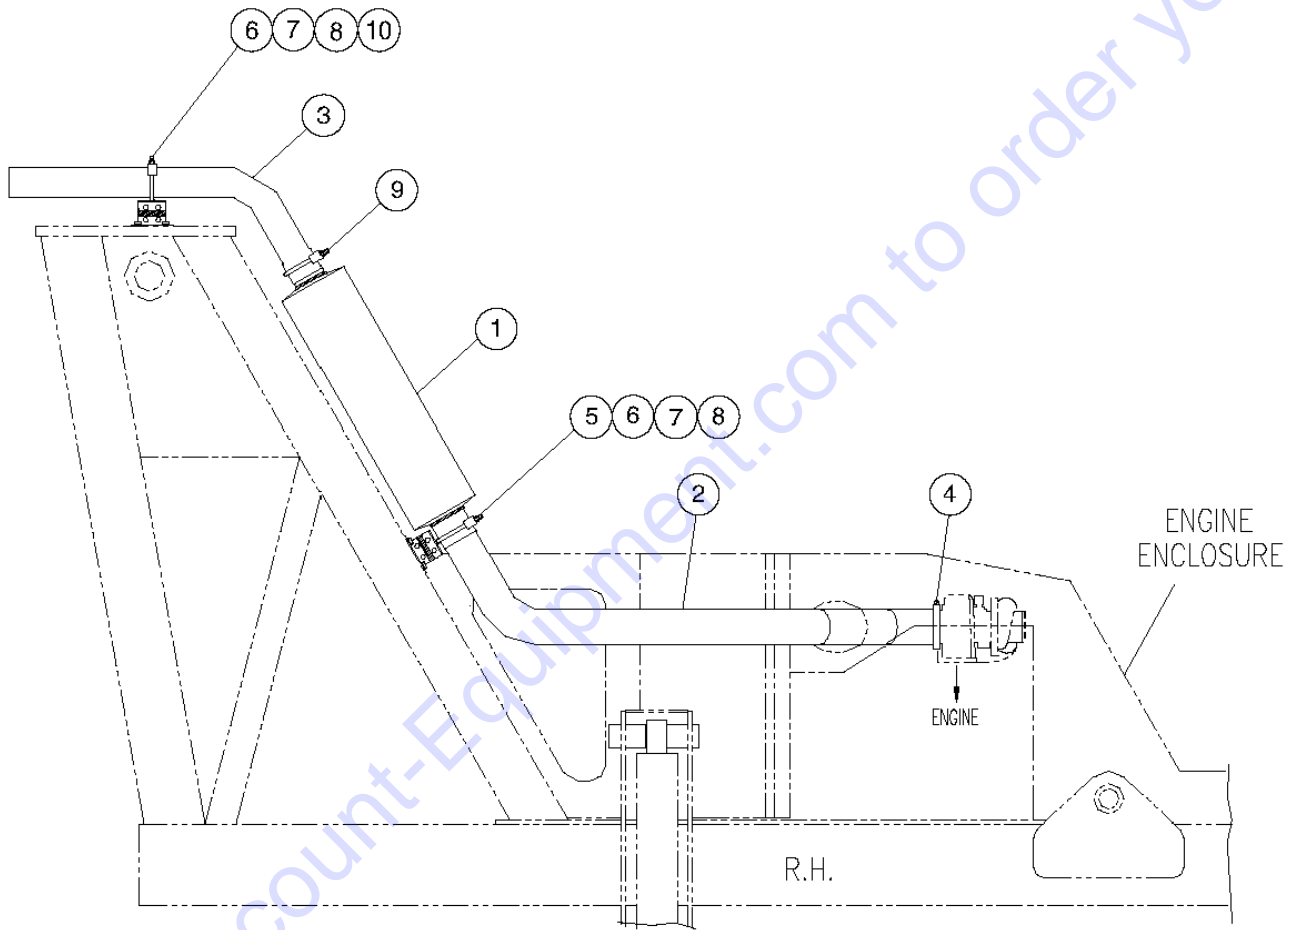

303.1 Exhaust Assembly, JD-4045 Tier II

303.1 Exhaust Assembly, JD-4045 Tier II

Item	Part No.	Description	Qty.
1	7-282-05GT	MUFFLER.....	1
2	4-1721GT	EXHAUST PIPE.....	1
3	3-1349GT	TAILPIPE.....	1
4	7-183-98GT	CLAMP,TURBO-EXHAUST PIPE.....Ref.	
5	3-1481GT	EXHAUST BRKT ASSY.....	1
6	77692GT	SCREW,HHC,3/8-16 X 1 GRD 8.....	4
7	6021GT	WASHER,LOCK, .375.....	4
8	19934GT	WASHER,3/8 HARD.STEEL-FLAT,USS.....	4
9	7-319-14GT	CLAMP,MUFFLER,3 1/4".....	1
10	3-1400GT	EXHAUST BRACKET ASSY.....	1

Go to Discount-Equipment.com to order your parts