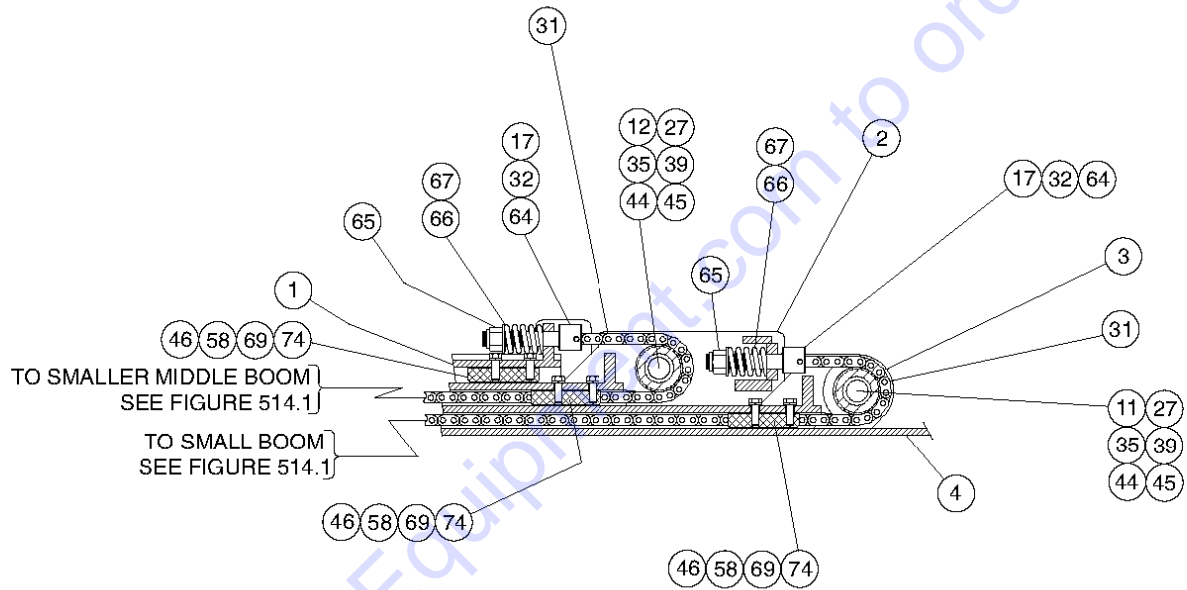

504.1 Boom Assembly, View 2

Item	Part No.	Description	Qty.
1	4-2205GT	WELDMENT,LARGE BOOM.....1 <i>(must specify color, gray or Genie Blue)</i>	1
2A	226645GT	ASSY,LG MID BOOM,BLUE,1056.....1	1
2B	226646GT	ASSY,LG MID BOOM,GREY,1056.....1	1
2C	237376GT	ASSY,LG MID BOOM,GREEN,1056	
3	4-2207GT	MIDDLE BOOM,SMALL.....1 <i>(must specify color, gray or Genie Blue)</i>	1
--	237377GT	ASSY,SM MIDDLE BOOM,GREEN	
4	4-2116GT	WELDMENT,SMALL BOOM.....1	1
11	4-2121-6GT	PIN / FRONT CHAIN SHEAVE.....1	1
12	4-2121-7GT	PIN / FRONT CHAIN SHEAVE.....1	1
17	130386GT	PIN,CHAIN ANCHOR,.313X2.625.....12	12
27	123187GT	SHEAVE,CHAIN.....4	4
31	5-2040-257GT	CHAIN,BL-666 LEAF,257 LINKS.....4	4
32	4-1237-1GT	CHAIN ANCHOR, ADJUSTABLE.....4	4
35	141309GT	BEARING,1.5 X 2.0 X 2.5.....4	4
39	6-6600-12GT	THRUST WASHER, 3.50X1.50X.125....8	8
44	6-6206-24GT	NUT,NYLOCK, 1 1/2.....12	12
45	6-6215-24GT	WASHER,FLAT,1 1/2.....10	10
46	117643GT	WEAR PAD,5.25X2X.75.....6	6
58	123663GT	SCREW,HHC,1/2-13X1.25,GR8,Y.....12	12
64	6-6243-06GT	COTTERPIN,3/32X3/4LG.....24	24
65	7-142-01GT	NUT,SELFLOCKING.....4	4
66	123169GT	SPRING, COMPRESSION.....4	4
67	6-6215-16GT	WASHER,FLAT,SAE,1",YZ GR8.....4	4
69	6033GT	WASHER,LOCK,0.5".....14	14
74	1-1101-3GT	SHIM, 7 GA.....6	6