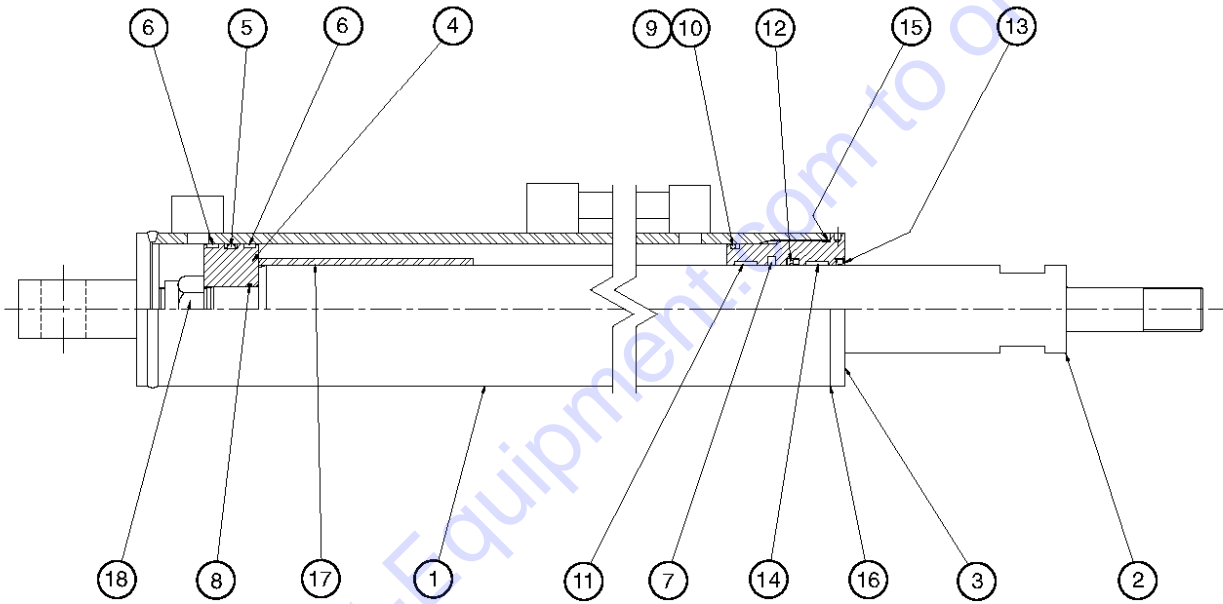

703.1 Boom Cylinder

Go to Discount-Equipment.com to order your parts

Item	Part No.	Description	Qty.
--	7-316-243GT	CYLINDER,BOOM TH1048.....Ref.	
--	7-900-33GT	SEAL KIT / CYLINDER.....Ref. <i>includes items 5-15</i>	
1	7-316-315GT	Barrel Assembly.....	1
2	7-316-316GT	ROD / 3.00 DIA X 175.56 LG.....	1
3	7-316-317GT	HEAD.....	1
4	7-316-311GT	PISTON.....	1
5	228986GT	KIT,844 LIFT CYL SERV..... <i>(piston seal kit)</i>	1
5A	7-900-22GT	SEAL KIT / CYLINDER*** <i>(complete seal kit)</i>	
6	7-316-234GT	WEAR RING.....	2
7	7-316-362GT	Buffer Seal.....	1
8	7-316-80GT	O-RING 1 9/16 ID X 3/32.....	1
9	7-316-81GT	O-RING 4 1/8 ID X 3/16.....	1
10	7-316-82GT	BACK-UP RING.....	1
11	7-316-50GT	WEAR RING.....	1
12	7-316-30GT	ROD SEAL.....	1
13	7-316-346GT	WIPER / DOUBLE LIP.....	1
14	7-316-214GT	Wear Ring / Head.....	1
15	7-316-245GT	O-RING.....	1
16	7-316-247GT	Self Tapping Screw.....	1
17	7-316-318GT	Stroke Limiter.....	1
18	7-316-205GT	NUT.....	1