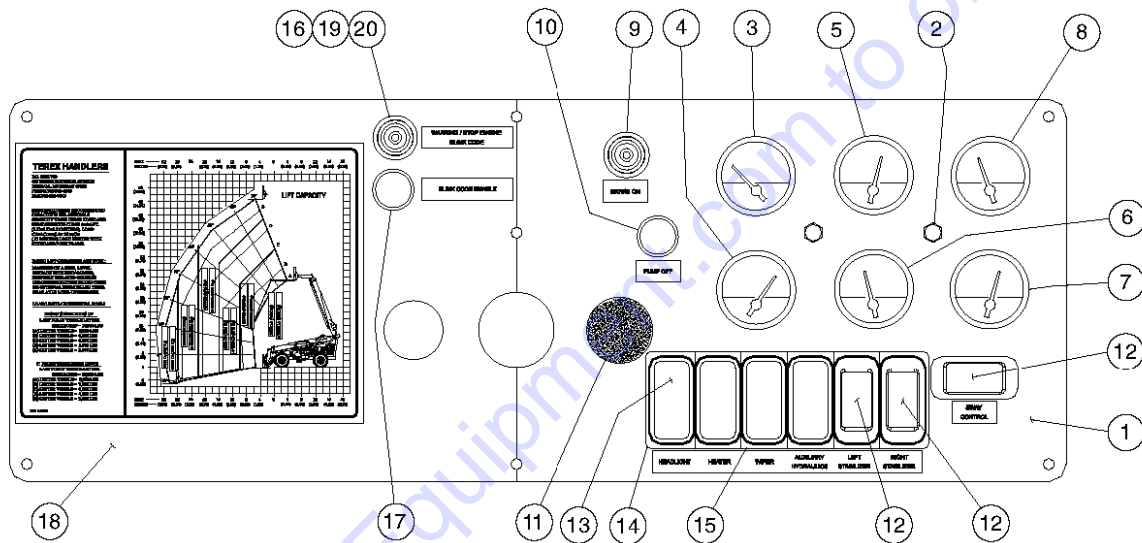

405.1 Instrument Panel Assembly

405.1 Instrument Panel Assembly

Item	Part No.	Description	Qty.
--	19506GT	HOUR METER,10-80 VOLTS***.....1	1
1	7-132-03GT	RH DASH PANEL,STCII.....Ref.	
2	6-5204-06GT	SCREW,HHC,1/4-20X.75,GR8.....2	2
3	7-172-02GT	GAUGE / FUEL.....1	1
4	7-187-04GT	GAUGE, ENGINE OIL PRESSURE.....1	1
5	7-187-06GT	GAUGE, TRANS OIL TEMP.....1	1
6	7-187-08GT	GAUGE, ENGINE WATER TEMP.....1	1
7	7-169-05GT	VOLTMETER GAUGE.....1 <i>replaced 7-187-10</i>	1
8	7-187-15GT	GAUGE, TRANS OIL PRESS.0-400 PSI	
--	7-187-16GT	SENDER, TRANS OIL PRESS.0-400 PSI.....1	1
9	123203GT	WARNING LIGHT.....1	1
10	7-319-03GT	SWITCH,PUSHBUTTON.....1	1
11	7-144-11GT	HOLE PLUG, 1 3/8.....1	1
12	123138GT	SWITCH, AUXILIARY.....3	3
13	123567GT	PANEL PLUG.....4	4
14	123568GT	END BEZEL.....2	2
15	123569GT	CENTER BEZEL.....4	4
16	7-101-05GT	SOCKET,RELAMPABLE,BLK.....1	1
17	7-319-03GT	SWITCH,PUSHBUTTON.....1	1
18	7-132-04GT	LEFT SIDE DASH PANEL.....Ref.	
19	7-101-06GT	2SNS,DOMED,AMBER.....1	1
20	7-101-07GT	BULB,LIGHT,10 PK.....1	1