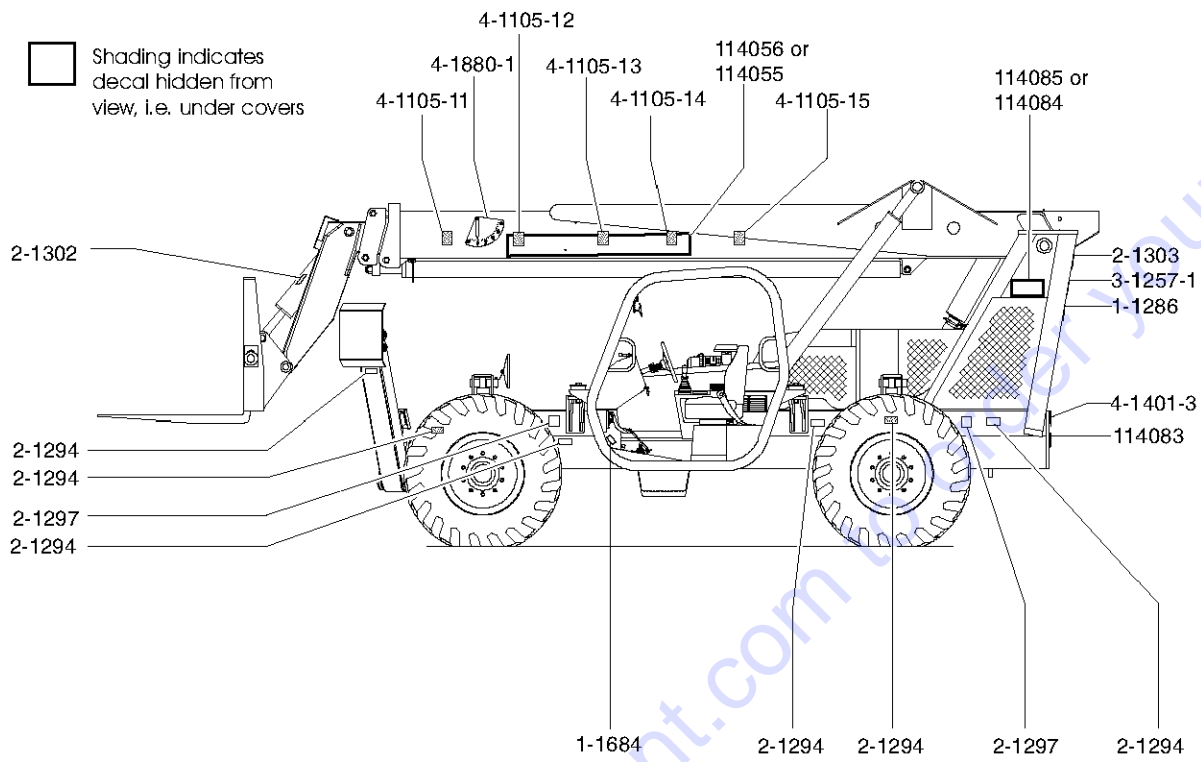

101.1 Decals, View 1

Item	Part No.	Description	Qty.
1	4-1105-11GT	DECAL, A, WHITE.....	1
2	4-1880-1GT	DECAL, BOOM ANGLE.....	1
3	4-1105-12GT	DECAL, B, WHITE.....	1
4	4-1105-13GT	DECAL, C, WHITE.....	1
5	4-1105-14GT	DECAL, D, WHITE.....	1
6	4-1105-15GT	DECAL,E,WHITE.....	1
7	114055GT	DECAL,COSMETIC,GENIE GTH-1056	
7	114056GT	DECAL,COSMETIC,GENIE GTH-1048...2	
8	114084GT	DECAL,COSMETIC,GTH 1056 SMALL	
8	114085GT	DECAL,COSMETIC,GTH 1048 SMALL...2	
9	2-1303GT	DECAL, EXPLOSION HAZARD, FLU....2	
10	3-1257-1GT	DECAL, HYDRAULIC OIL ONLY!.....1	
11	1-1286GT	DECAL,CHEVRON HYDRAULIC OIL....1	
12	4-1401-3GT	DECAL, HYD OIL LEVEL.....1	
13	114083GT	DECAL,COSMETIC,GENIE LOGO,WHT.....	2
14	2-1294GT	DECAL, CRUSH HAZARD, PINCH.....12	
15	2-1297GT	DECAL, OVERTURNING HAZARD, TIR.....	4
16	2-1298GT	DECAL, OVERHEAD CRUSH HAZARD.....	1
17	1-1684GT	DECAL, AXLE DIFFERENTIAL LO.....1	
18	4-1401-8GT	DECAL, TRANSMISSION OIL.....1	
19	2-1304GT	DECAL, EXPLOSION, BURN HAZ, AC...1	
20	4-1401-2GT	DECAL, DIESEL FUEL.....1	
21	2-1293GT	DECAL, BURN HAZARD.....2	
22	2-1302GT	DECAL, NOT A MAN LIFT.....2