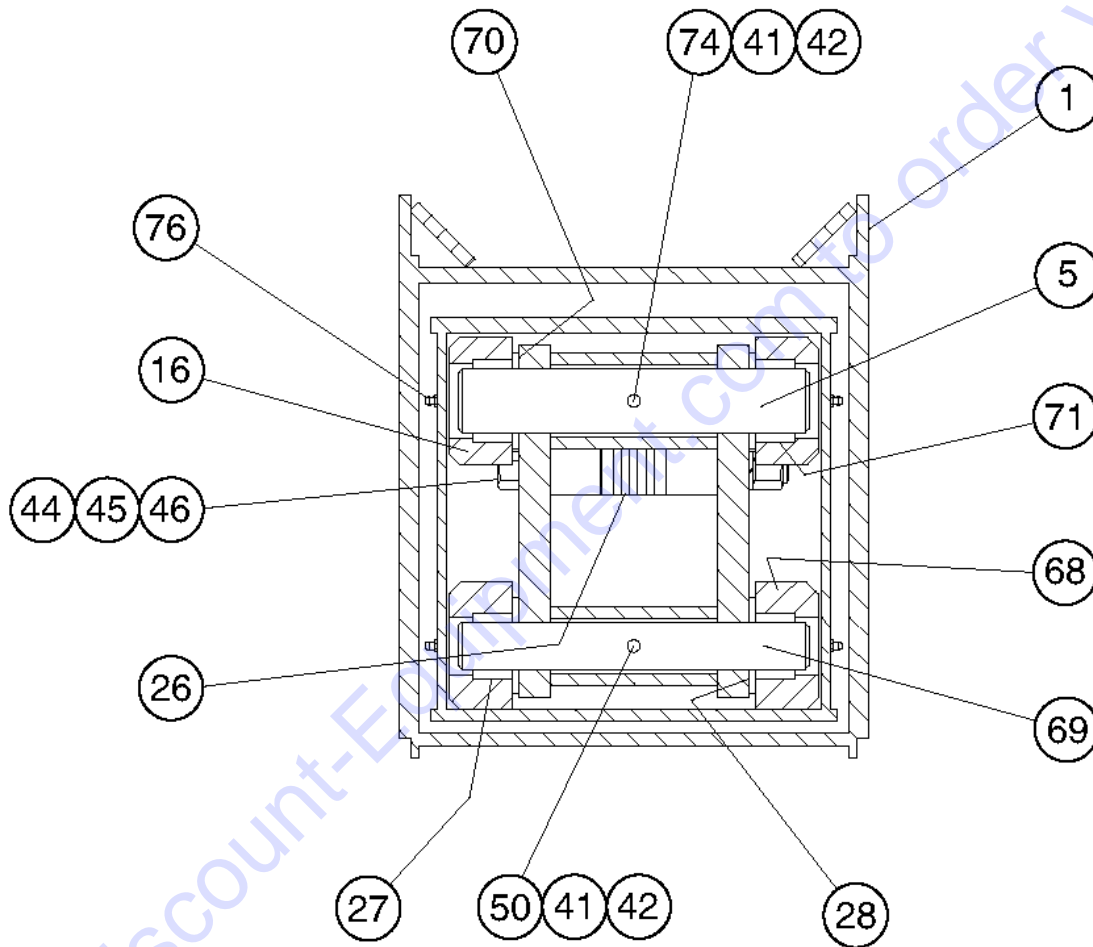

Item	Part No.	Description	Qty.
1	4-2205GT	WELDMENT,LARGE BOOM.....1 <i>(must specify color, gray or Genie Blue)</i>	1
2A	226645GT	ASSY,LG MID BOOM,BLUE,1056.....1	1
2B	226646GT	ASSY,LG MID BOOM,GREY,1056.....1	1
2C	237376GT	ASSY,LG MID BOOM,GREEN,1056	
10	4-2121-5GT	PIN / BOOM ROLLER.....1	1
16	4-2121-11GT	PIN / BOOM ROLLER.....1	1
21	4-1074-1BGT	ROLLER ASSEMBLY.....4 <i>includes item 79</i>	4
24	4-1074-1BGT	ROLLER ASSEMBLY.....2 <i>includes item 79</i>	2
38	6-6600-05GT	THRUST WASHER,4.00X2.00X.188.....8	8
50	6-6201-06GT	NUT,HEX,3/8-16.....5	5
52	6-6275-04GT	SCREW,SET,3/8-16X.75.....3	3
79	7-193-07GT	NEEDLE BEARING / 2.000.....30	30
82	6-5206-28GT	SCREW,HHC,3/8-16X3.5,GR8.....2	2
93	6021GT	WASHER,LOCK,.375.....6	6
94	2-1234BGT	CHAIN SHEAVE W/BEARINGS.....1 <i>includes item 79</i>	1

509.1 Boom Assembly, View 5