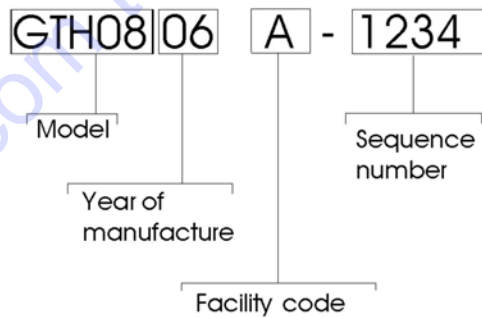

MODEL: GTH-1048/GTH-1056

SERIAL NUMBER: GTH1006A-1234

ATTACHMENT:

MANUFACTURE DATE: 02/20/06

TOTAL TRUCK WEIGHT(LBS): 29,500lbs / 13,409kg(1048)
30,500lbs/13864kg(1056)

MAX LIFT CAPACITY(LBS): 10,000lbs/ 454.5kg(1048)
10,000lbs/ 454.5kb(1056)

LIFT CAPACITY(LBS)

AT MAX LIFT HEIGHT: (See below)

OUTRIGGERS UP: 4000lbs(1048)/ 2000lbs(1056)

OUTRIGGERS DOWN: 6000lbs(1048)/ 4000lbs(1056)

THIS FORKLIFT TRUCK COMPLIES

WITH:

ASME B56.6-2002 SAFETY STD FOR
ROUGH TERRAIN FORKLIFT TRUCK

Serial label
(located inside chassis
upright at cab side of machine)

Serial label
(located inside fork frame)
(models with quick attach frame)

Serial number
stamped on chassis

Table of Contents

This manual is updated frequently. For the most up-to-date parts information, visit www.discount-equipment.com