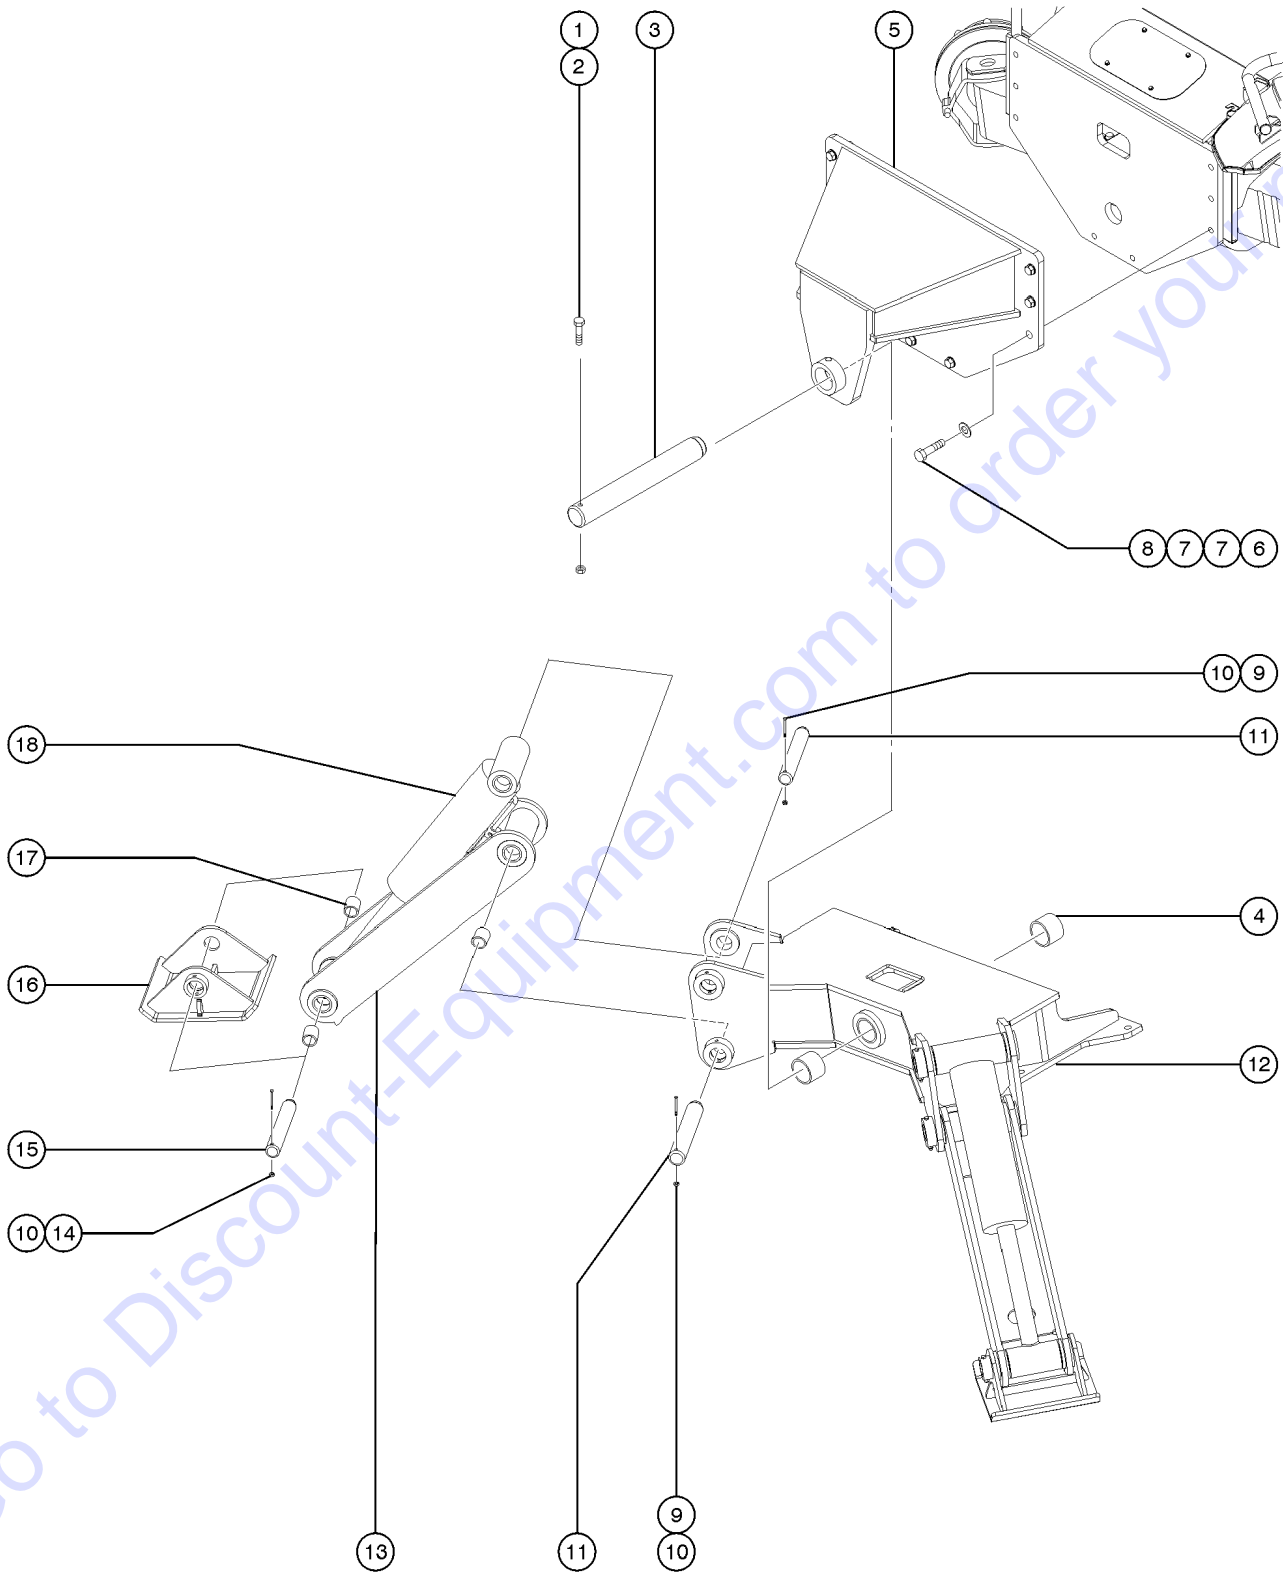

Go to Discount-Equipment.com to order your parts

201.1 Stabilizer Assembly

Item	Part No.	Description	Qty.
1	61385GT	SCREW,HHC,1/2-13 X 5.25	
2	6198GT	NUT,NYLOCK,1/2-13	
3	117101GT	PIN,3.00DIA X 22.50LG,1HOLE.....	1
4	117128GT	BEARING,3.00ID X 3.50OD X 2.5L.....	2
5	117070GT	WELDMENT,STABILIZER MOUNT.....	1
6	117470GT	SCREW,HHC,3/4-10 X 3.50,GR8.....	8
7	33278GT	WASHER,FLAT,.75 HARDENED.....	8
8	77051GT	NUT,NYLOCK,3/4-10,GRD.8.....	8
9	12981GT	SCREW,HHC,3/8-16 X 4.5	
10	4828GT	NUT,NYLOCK,3/8-16	
11	117104GT	PIN,2.00DIA X 13.88LG,1HOLE.....	4
12	117080GT	WELDMENT,STABILIZER PIVOT.....	1
13	117085GT	WELDMENT,STABILIZER ARM.....	2
14	6605GT	SCREW,HHC,3/8-16 X 3.5,GR5	
15	117344GT	PIN,2.00DIA X 13.00LG,1HOLE.....	2
16	117090GT	WELDMENT,STABILIZER FOOTPAD.....	2
17	123188GT	BEARING,2.00ID X 2.50OD X 1.50L.....	8
18	1253247GT	CYLINDER,STABILIZER.....	2
--	123893GT	VALVE,CB.CBCG-LJN@3400	
--	1258124GT	SEAL KIT,STAB CYLINDER 1253247	