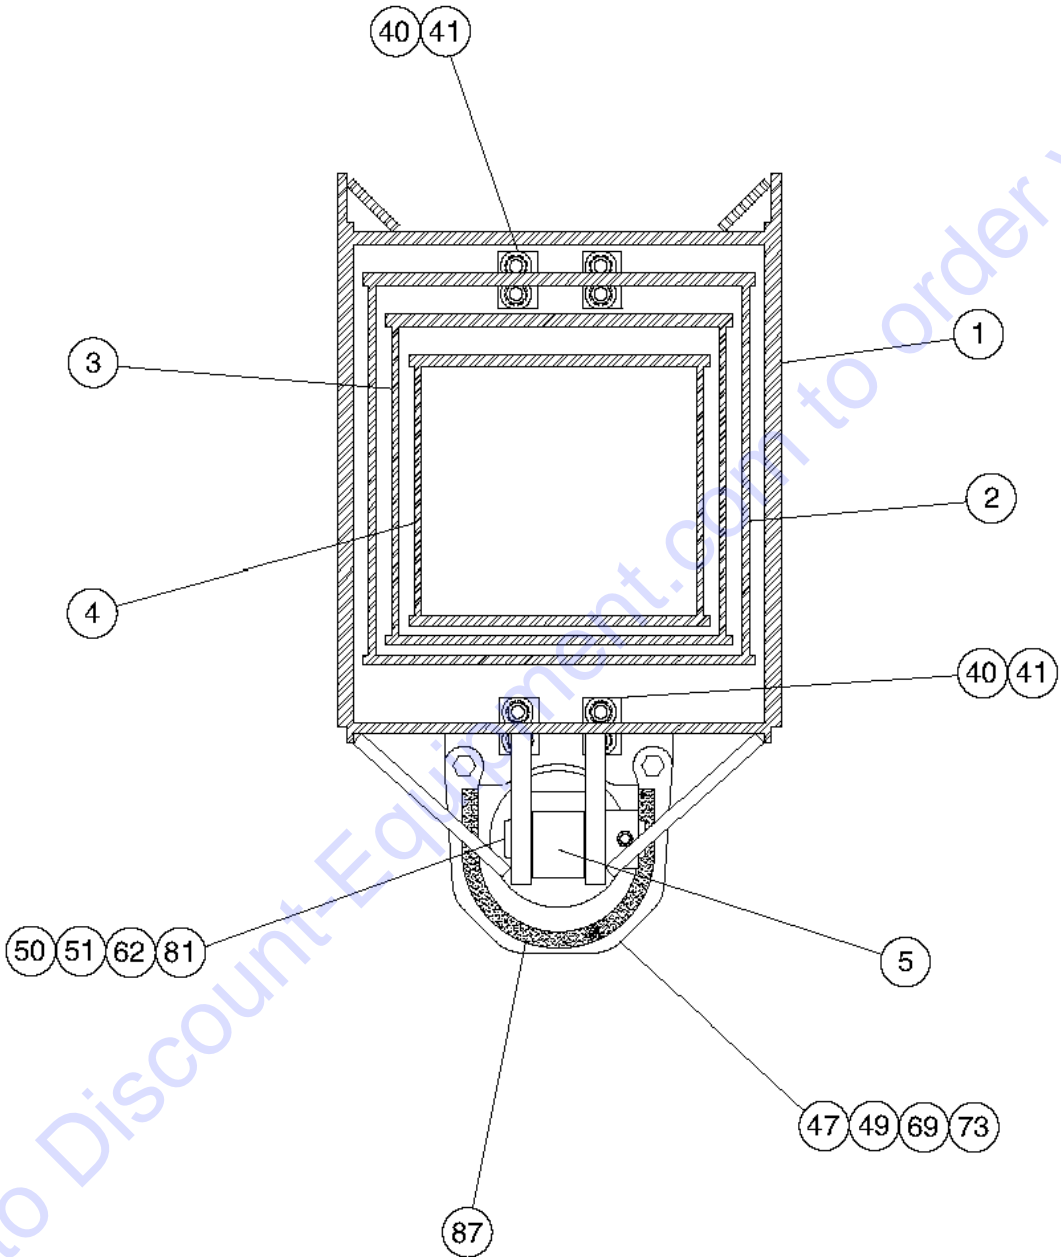

Item	Part No.	Description	Qty.
1	4-2302GT	WELDMENT,LARGE BOOM.....1 <i>(must specify color, gray or Genie Blue)</i>	1
2A	226643GT	ASSY,MID BOOM,BLUE,1048.....1	1
2B	226644GT	ASSY,MID BOOM,GREY,1048.....1	1
3	4-1440GT	WELDMENT,SMALL BOOM.....1 <i>(must specify color, gray or Genie Blue)</i>	1
4	7-316-243GT	CYLINDER,BOOM TH1048.....Ref.	
32	3-1244-1GT	MANIFOLD BLOCK.....1	1
38	4-1711-1GT	BOOM CYL SUPPORT.....1	1
40	94747GT	SCREW,HHC,1/2-13 X 1.75 GRD 8.....2	2
41	6-6201-06GT	NUT,HEX,3/8-16.....4	4
42	6021GT	WASHER,LOCK,.375.....14	14
51	2-1090GT	PIN, BOOM CYLINDER LOWER.....1	1
58	6033GT	WASHER,LOCK,0.5".....12	12
61	6-5206-20GT	SCREW,HHC,3/8-16X2.5,GR8.....2	2
63	104328GT	NUT,HEX,1/2-13 GRD 8.....4	4
67	3-1244-2GT	SPACER, MANIFOLD BLOCK.....1	1
73	6-5206-22GT	SCREW,HHC,3/8-16X2.75.....1	1
79	7-277-01GT	TRIM,BLACK,1/2".....15	15

515.1 Boom Assembly, View 8