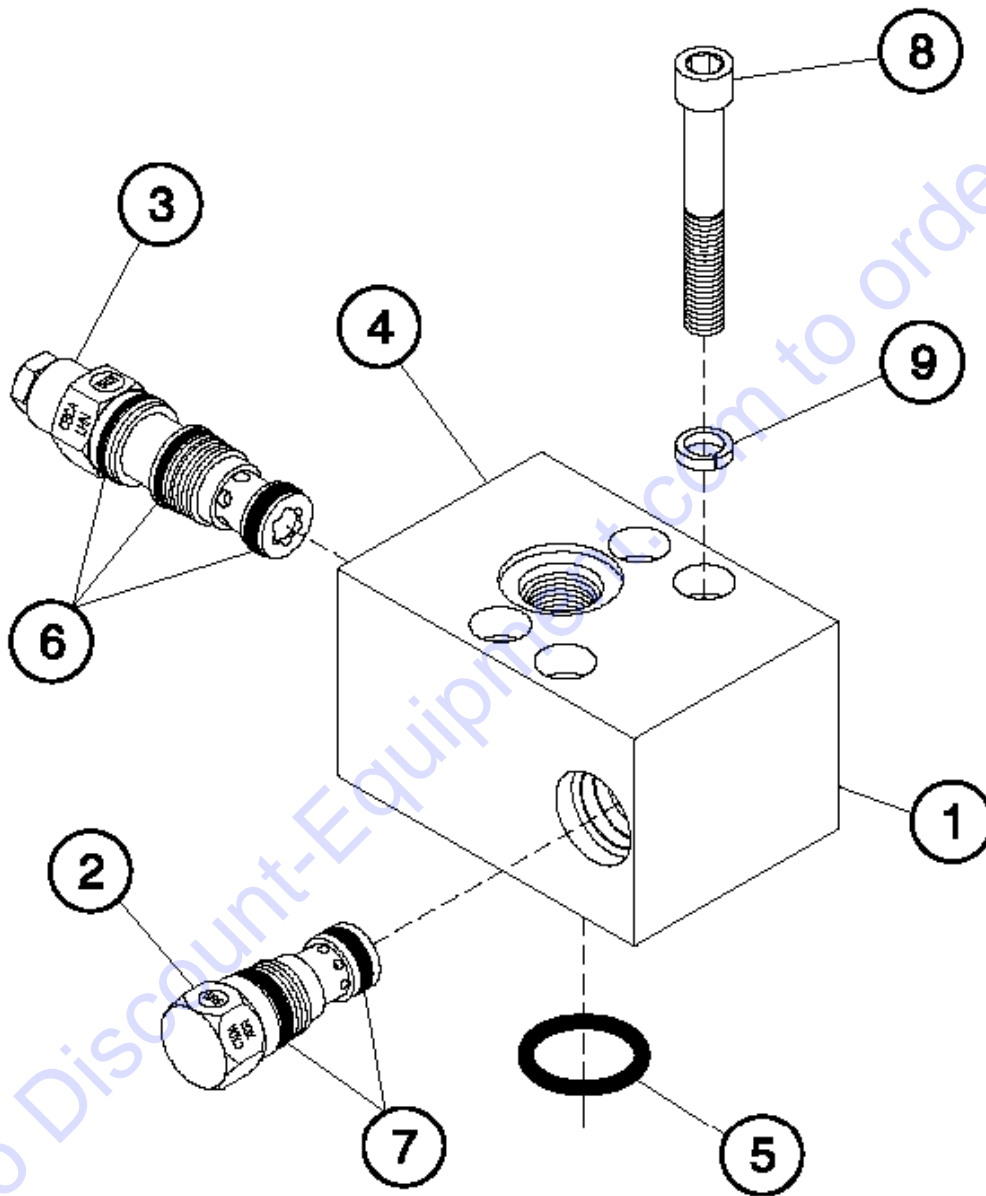

707.1 Motion Valve, Head of Tilt Cylinder

707.1 Motion Valve, Head of Tilt Cylinder

Item	Part No.	Description	Qty.
1	7-234-01GT	VALVE,MOTION.....1 <i>includes items 2-5</i>	1
2	7-234-80GT	CARTRIDGE / CHECK.....1	1
3	7-234-19GT	CARTRIDGE / C-BALANCE***.....1	1
4	7-234-25GT	BODY.....1	1
5	7-209-61GT	O-RING.....1	1
6	7-234-29GT	SEAL KIT.....1	1
7	7-234-31GT	SEAL KIT.....1	1
8	6-5606-22GT	SCREW,SHC,3/8-16 X 2.75.....4	4
9	6-6214-06GT	WASHER,LOCK,HI COLLAR,.375.....4	4

Go to Discount-Equipment.com to order your parts