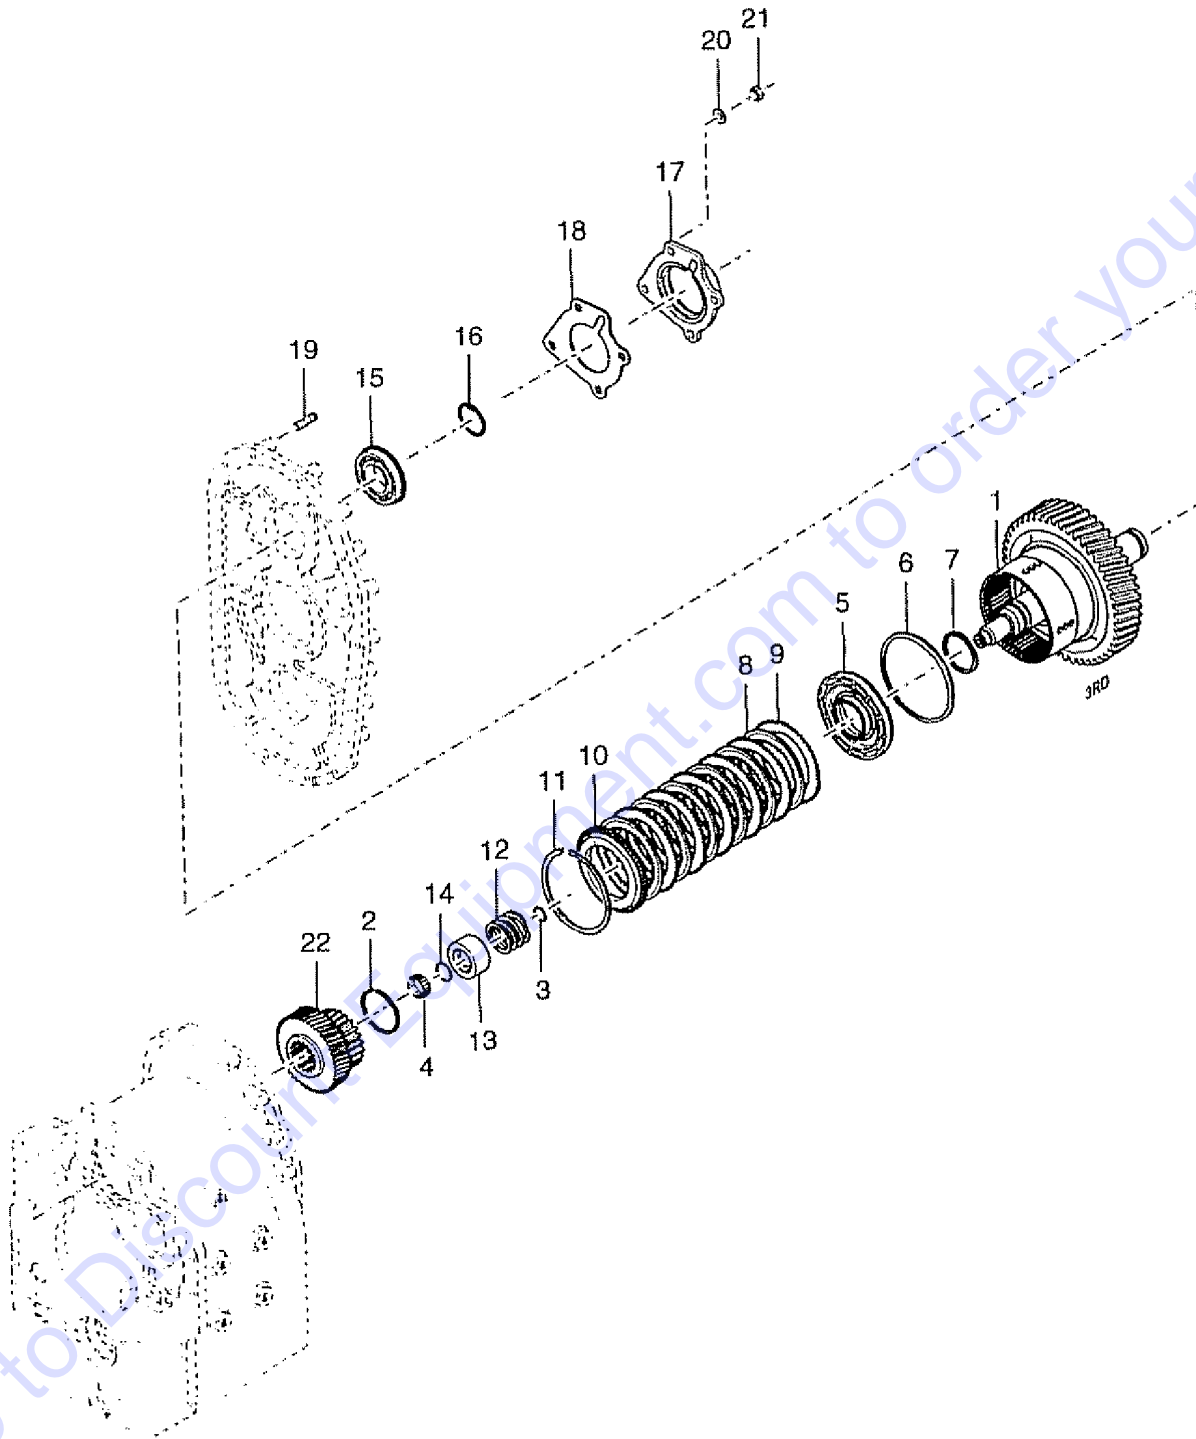

223.1 Transmission Third Shaft Assembly

223.1 Transmission Third Shaft Assembly

Item	Part No.	Description	Qty.
1	7-126-579GT	ASSY,3RD CLUTCH,DRUM,HUB.....1	1
2	7-126-201GT	RING,RETAINING.....1	1
3	7-126-170GT	RING.....1	1
4	7-126-296GT	BEARING,3RD SHAFT PILOT.....1	1
5	130434GT	ASSY,CLUTCH PISTON & SEALS.....1 (includes items 6 and 7)	1
6	7-126-145GT	SEAL,CLUTCH PISTON,OUTER.....1	1
7	7-126-144GT	SEAL,CLUTCH PISTON,INNER.....1	1
8	7-126-148GT	DISC,CLUTCH,INNER.....6	6
9	7-126-147GT	DISC,CLUTCH,OUTER.....6	6
10	130435GT	END PLATE.....1	1
11	7-126-150GT	SNAP RING,BACKING PLATE.....1	1
12	7-126-151GT	SPRING,PISTON RETURN.....1	1
13	7-126-152GT	RETAINER,SPRING.....1	1
14	7-126-153GT	SNAP RING,SPRING RETAINER.....1	1
15	130462GT	BEARING,BALL.....1	1
16	7-126-565GT	RING,BEARING RETAINER.....1	1
17	7-126-273GT	SPACER / BEARING.....1	1
18	7-126-292GT	GASKET,3RD SHAFT BEARING CAP...1	1
19	7-126-291GT	STUD,REAR BEARING CAP.....4	4
20	7-126-54GT	WASHER,LOCK,SPLIT,3/8.....4	4
21	7-126-294GT	NUT,REAR BEARING CAP STUD.....4	4
22	7-126-318GT	GEAR / 3rd (refer to 306.1)