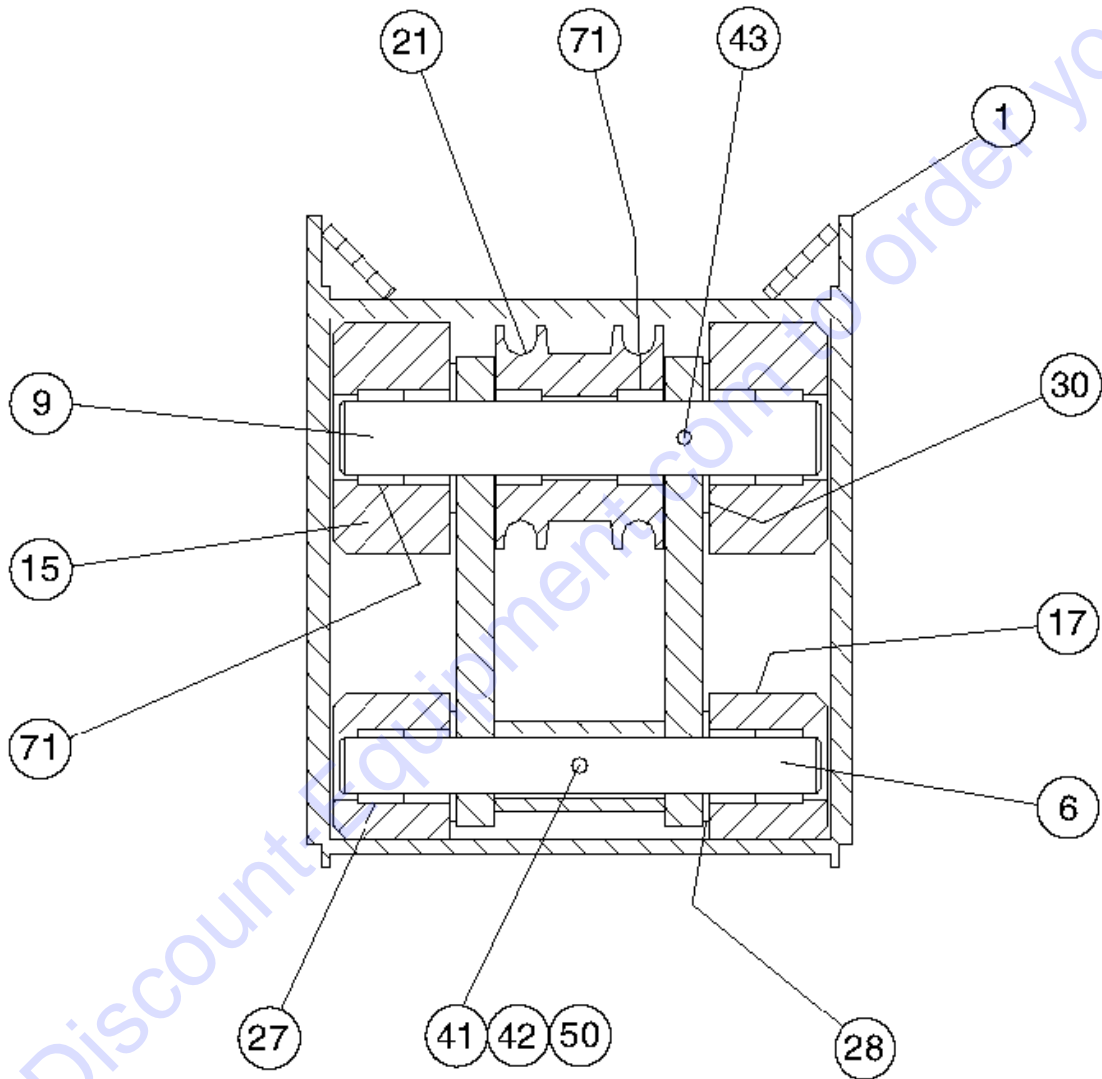

Item	Part No.	Description	Qty.
1	4-2205GT	WELDMENT,LARGE BOOM.....1 <i>(must specify color, gray or Genie Blue)</i>	1
2A	226645GT	ASSY,LG MID BOOM,BLUE,1056.....1	1
2B	226646GT	ASSY,LG MID BOOM,GREY,1056.....1	1
2C	237376GT	ASSY,LG MID BOOM,GREEN,1056	
3	4-2207GT	MIDDLE BOOM,SMALL.....1 <i>(must specify color, gray or Genie Blue)</i>	1
--	237377GT	ASSY,SM MIDDLE BOOM,GREEN	
4	4-2116GT	WELDMENT,SMALL BOOM.....1 <i>(must specify color, gray or Genie Blue)</i>	1
17	130386GT	PIN,CHAIN ANCHOR,.313X2.625.....12	12
29	5-2040-237GT	CHAIN,BL-666 LEAF,237 LINKS.....1	1
30	5-2040-257GT	CHAIN,BL-666 LEAF,257 LINKS.....1	1
33	123168GT	CHAIN ANCHOR, BOLT ON.....2	2
57	34550GT	WASHER,LOCK,.75 PLTD.....5	5
63	123548GT	SCREW,HHC,3/4-16X1.5,GR8.....4	4
64	6-6243-06GT	COTTERPIN,3/32X3/4LG.....24	24

507.1 Boom Assembly, View 4