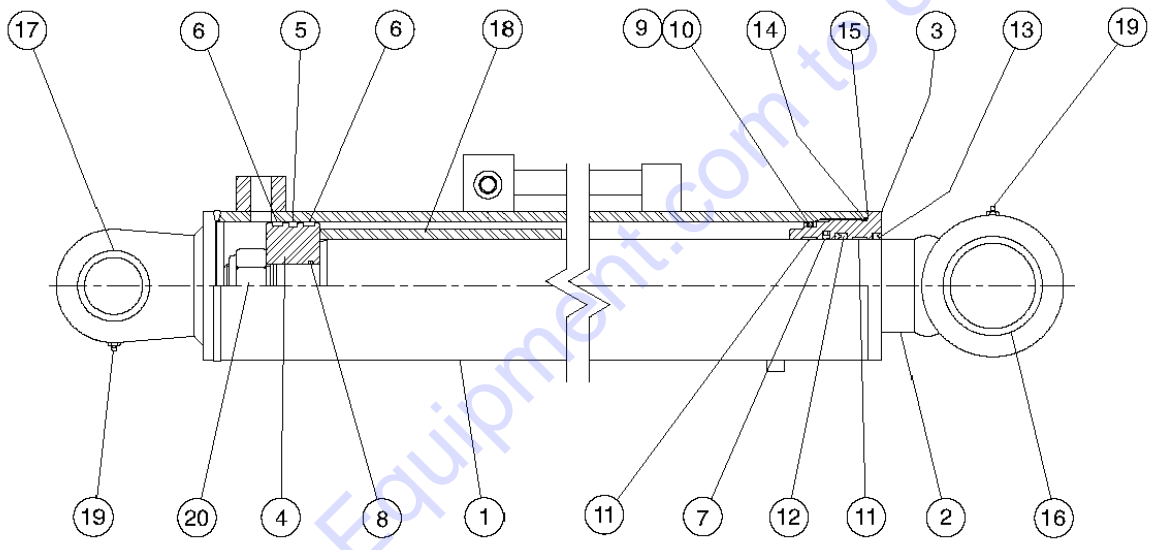

701.1 Lift Cylinder

Go to Discount-Equipment.com to order your parts

Item	Part No.	Description	Qty.
--	7-316-241GT	CYLINDER,LIFT TH1048.....Ref.	
--	7-900-34GT	SEAL KIT / CYLINDER.....Ref. <i>includes items 5-14</i>	
1	7-316-309GT	Barrel Assembly.....	1
2	7-316-241GT	CYLINDER,LIFT TH1048.....	1
3	7-316-313GT	Head.....	1
4	7-316-311GT	PISTON.....	1
5	228986GT	KIT,844 LIFT CYL SERV..... <i>(piston seal kit)</i>	1
5A	7-900-22GT	SEAL KIT / CYLINDER*** <i>(complete seal kit)</i>	
6	7-316-234GT	WEAR RING.....	2
7	7-316-385GT	BUFFER SEAL.....	1
8	7-316-80GT	O-RING 1 9/16 ID X 3/32.....	1
9	7-316-81GT	O-RING 4 1/8 ID X 3/16.....	1
10	7-316-82GT	BACK-UP RING.....	1
11	7-316-384GT	Head Wear Ring.....	2
12	7-316-20GT	ROD SEAL.....	1
13	7-316-347GT	WIPER / DOUBLE LIP.....	1
14	7-316-245GT	O-RING.....	1
15	7-316-247GT	Self Tapping Screw.....	1
16	6-4524-32GT	BRONZE BUSHING.....	1
17	6-4516-24GT	BRONZE BUSHING.....	1
18	7-316-312GT	Stroke Limiter.....	1
19	7-316-150GT	LUBE FITTING.....	2
20	7-316-205GT	NUT.....	1