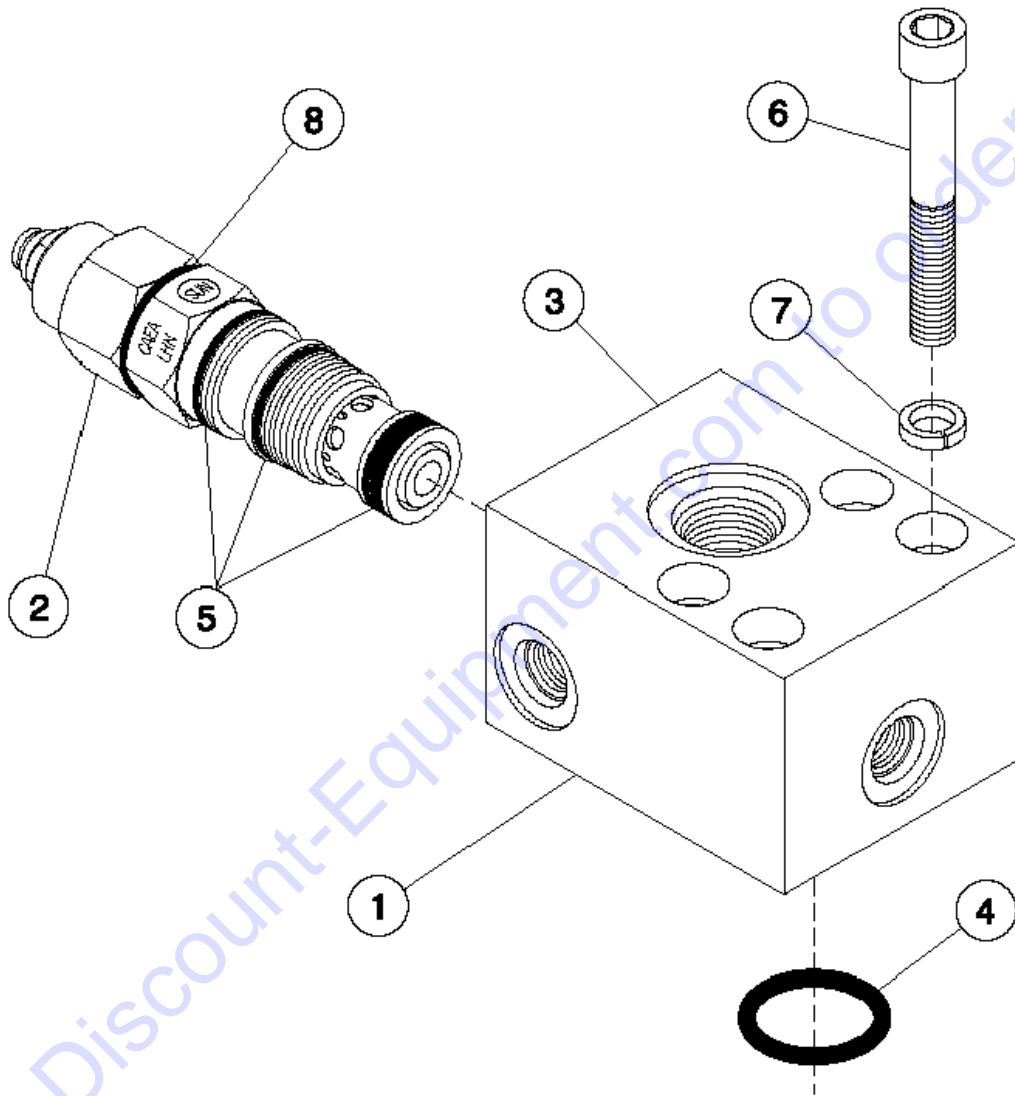

709.1 Motion Valve, Base of Lift Cylinder, Base of Boom Cylinder

709.1 Motion Valve, Base of Lift Cylinder, Base of Boom Cylinder

Item	Part No.	Description	Qty.
1	7-234-54GT	VALVE, MOTION.....1 <i>includes items 2-4</i>	1
2	7-234-53GT	CARTRIDGE / COUNTERBALANCE VALVE.....1	1
3	7-234-03GT	VALVE, MOTION.....1	1
4	7-209-61GT	O-RING.....1	1
5	7-234-30GT	SEAL KIT.....1	1
6	6-5606-22GT	SCREW, SHC, 3/8-16 X 2.75.....4	4
7	6-6214-06GT	WASHER, LOCK, HI COLLAR, .375.....4	4
8	7-234-60GT	O-RING / -021.....1	1

Go to Discount-Equipment.com to order your parts