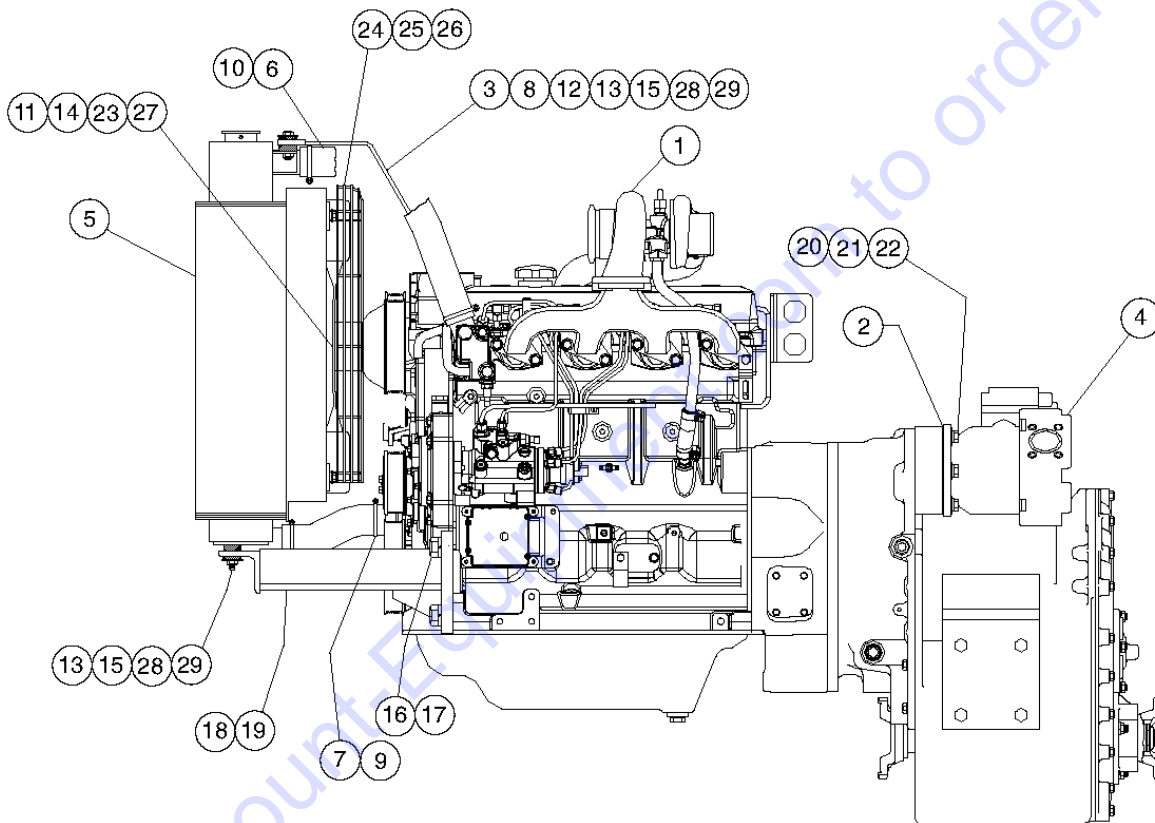

301.1 Engine and Pump Assembly, JD-4045 Tier II (GTH-1048)

301.1 Engine and Pump Assembly, JD-4045 Tier II (GTH-1048)

Item	Part No.	Description	Qty.
1	7-183-193GT	Engine Assembly, JD-4045T.....	1
2	7-126-517GT	GASKET,PUMP,DRIVE.....	1
3	6-9111-10GT	LOCKWASHER,10MM.....	2
4A		PUMP ASSEMBLY,55CC REXROTH.....	Ref. <i>(was 7-345-113, refer to 4B)</i>
--	7-126-517GT	GASKET,PUMP,DRIVE <i>(for 7-345-113)</i>	
--	7-345-172GT	GASKET,COMPENSATOR <i>(for 7-345-113)</i>	
--	7-345-173GT	COMPENSATOR,REXROTH PUMP <i>(for 7-345-113)</i>	
--	7-345-48GT	SEAL KIT <i>(for 7-345-113)</i>	
4B	229053GT	PUMP ASSEMBLY,SAUER 8K <i>(order service kit P/N 234953 when replacing 7-345-113)</i>	
--	7-112-63GT	SEAL KIT / PUMP OVERHAUL	
5	7-183-187GT	RADIATOR / JOHN DEERE TIERII.....	1
6	7-158-72GT	RADIATOR HOSE,UPPER.....	1
7	7-158-73GT	RADIATOR HOSE,LOWER.....	1
8	7-183-164GT	RADIATOR STRAP.....	1
9	6-6252-07GT	CLAMP,RADIATOR HOSE.....	2
10	6-6252-09GT	CLAMP,RADIATOR HOSE.....	2
11	7-183-70GT	FAN / 21 INCH.....	Ref.
12	25928GT	SCREW,HHC,M10X,20MM,GR5,WH ZIN.....	2
13	6-5206-16GT	SCREW,HHC,3/8-16X2.0,GR8.....	3
14	7-183-96GT	SPACER,FAN,2" W/ENGINE.....	Ref.
15	4828GT	NUT,NYLOCK,3/8-16.....	3
16	6-8516-55GT	CAPSCREW / HEX HEAD.....	4
17	6-9111-16GT	LOCKWASHER 16mm.....	4
18	4-2076GT	Engine Mount, LH.....	1
19	4-2077GT	Engine Mount, RH.....	1
20	6-5208-20GT	SCREW,HHC,1/2-13X2 1/2.....	4
21	6-6212-08GT	WASHER,FLAT,USS,1/2",Y.....	4
22	6033GT	WASHER,LOCK,0.5".....	4
23	7-183-53GT	GUARD / FAN.....	1
24	57201GT	WASHER,FLAT,313, HARDENED.....	4
25	6-5205-08GT	SCREW,HHC,5/16-18X1.....	4
26	6886GT	WASHER,LOCK,.313.....	4
27	6-8110-80GT	HEX HEAD CAPSCREW.....	Ref.
28	7-190-04GT	MOUNT,RUBBER,CENTER,BONDED...3	
29	15086GT	WASHER,FLAT,.375 X 1.5 X .125.....	3