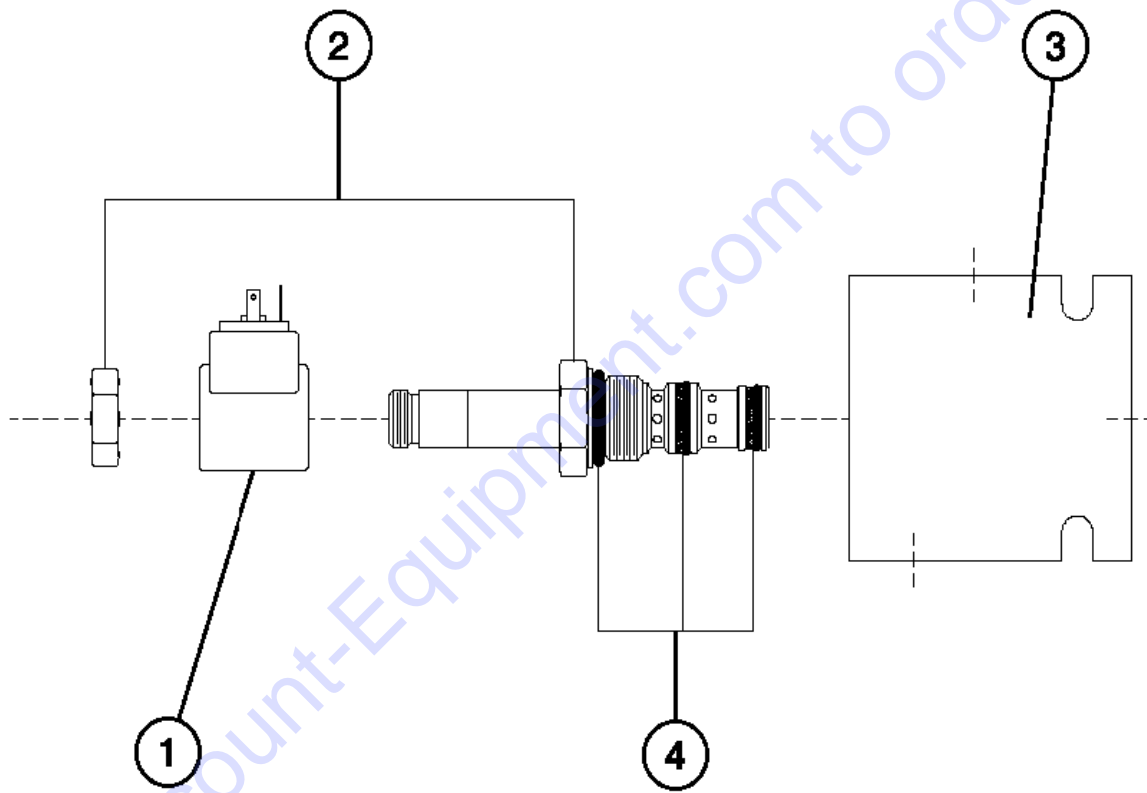

721.1 Valve, Differential Lock

Item	Part No.	Description	Qty.
1	7-367-05GT	COIL.....	1
2	7-367-03GT	CARTRIDGE / DIFF.LOCK.....	1
3	7-367-04GT	BODY.....	1
4	7-367-18GT	SEAL KIT.....	Ref.

Go to Discount-Equipment.com to order your parts