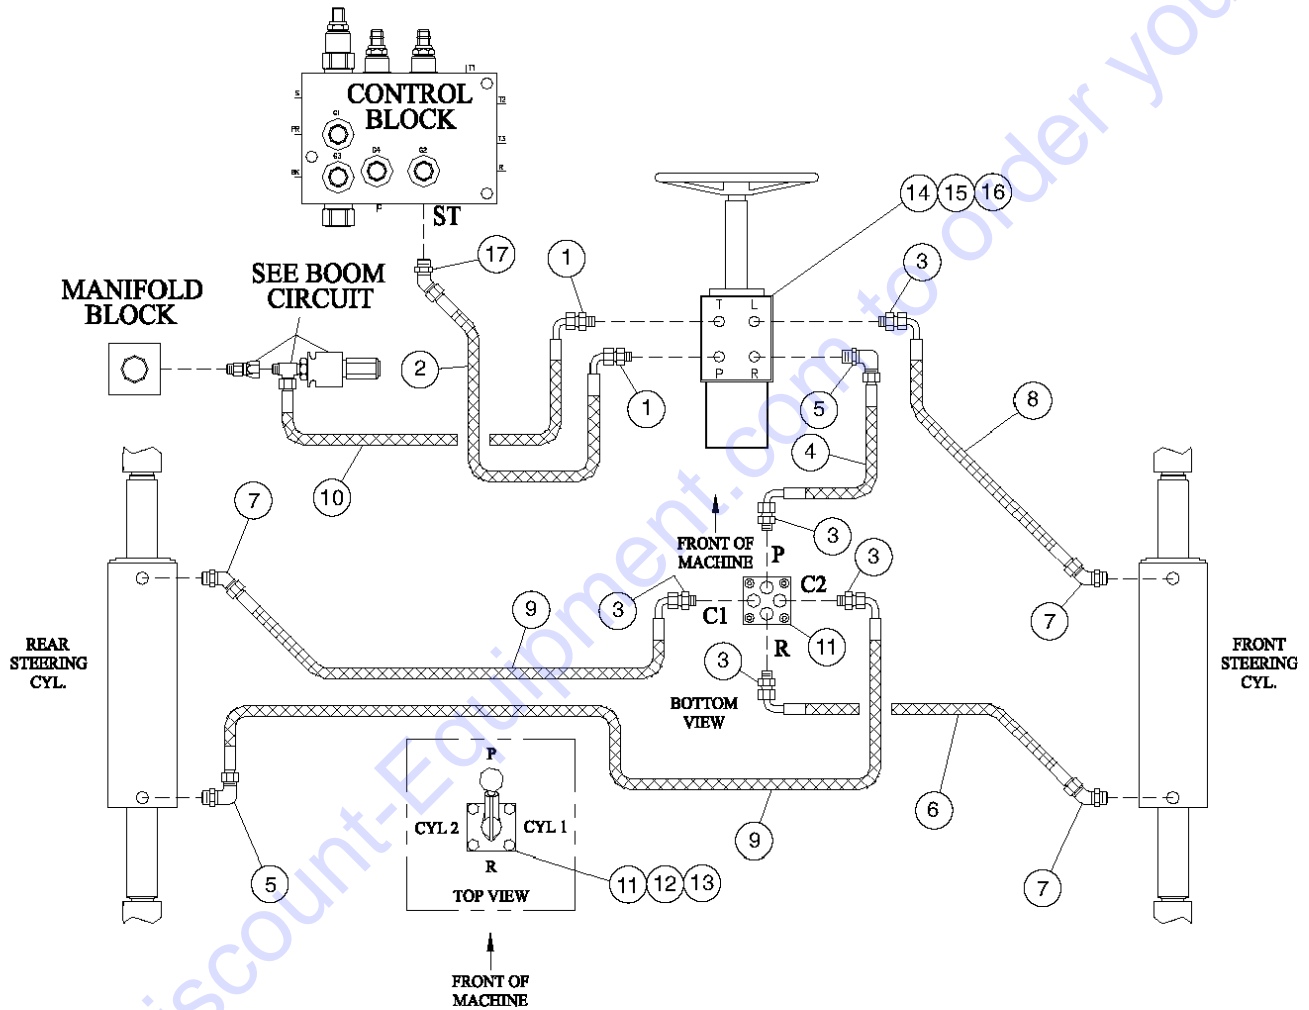

Item	Part No.	Description	Qty.
1	6-6450-12GT	FITTING,08 OR X 08 JIC STR.....	2
2	6-7024-328GT	HOSE ASSY.....	1
3	123673GT	FITTING, 08 OR X 06 JIC STR.....	5
4	6-7023-40GT	HOSE,06X06-90X20LG.....	1
5	6-6453-07GT	FITTING,08 OR X 06 JIC 90.....	2
6	6-7023-252GT	HOSE ASSY.....	1
7	6-6452-14GT	FITTING,08 ORX06 JIC 45.....	3
8	6-7023-214GT	HOSE ASSY.....	1
9	6-7023-290GT	HOSE ASSY.....	2
10	6-7024-388GT	HOSE,08X08-90X194LG.....	1
11	7-359-02GT	VALVE,STEERING.....	Ref.
12	123840GT	SCREW,HHC,5/16-18X.75,GR8,Y.....	4
13	6886GT	WASHER,LOCK,.313.....	4
14		Ref. STEERING UNIT 250CC TEFLON (refer to 401.1)	
15	77692GT	SCREW,HHC,3/8-16 X 1 GRD 8.....	4
16	6021GT	WASHER,LOCK,.375.....	4
17	6-6452-04GT	FITTING,08 OR X 08 JIC 45.....	1
18	6-6453-09GT	FITTING,08 OR X 08 JIC 90.....	1

610.1 Circuit, Steering, GTH-1056