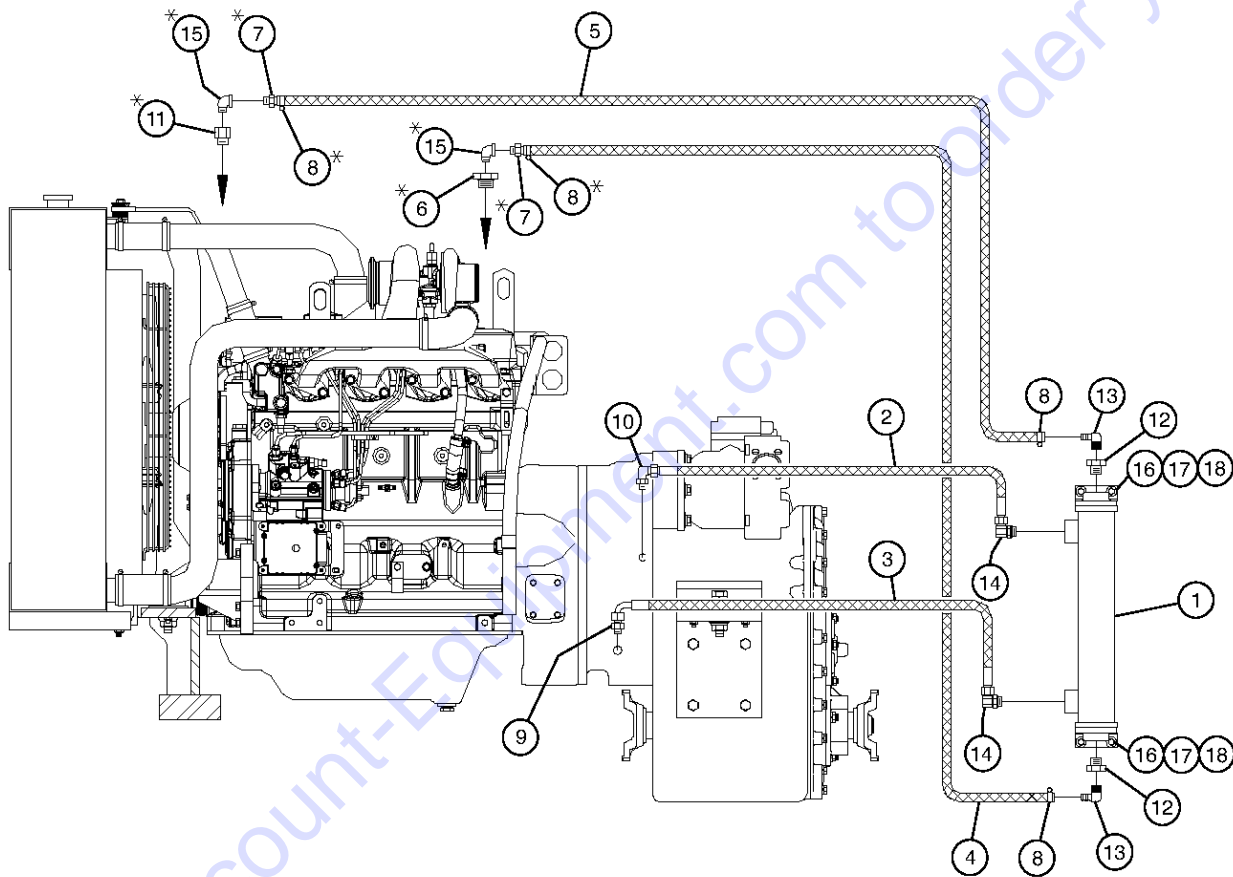

Item	Part No.	Description	Qty.
1	7-236-11GT	OIL COOLER.....	1
2	6-7006-58GT	HOSE.....	1
3	6-7026-50GT	HOSE,12 X 12-90 X 25 LG.....	1
4	7-158-63GT	HOSE,HEATER,3/4IDX40"	
5	7-158-63GT	HOSE,HEATER,3/4IDX40"	
6	1254596GT	FITTING, HEATER, JOHN DEERE.....	1
7	6-6423-18GT	HOSE END,12-08 MALE PIPE.....	2
8	6-6252-04GT	CLAMP,HOSE.....	4
9	6-6450-20GT	FITTING,10ORX10JIC,STRAIGHT.....	1
10	6-6453-15GT	FITTING,12ORX12JIC,90.....	1
11	6-6459-01GT	FITTING,18MMX08 NPT,RED.....	1
12	6-6406-13GT	FITTING.....	2
13	6-6400-19GT	FITTING, AIR BREATHER, DEUTZ.....	2
14	6-6453-15GT	FITTING,12ORX12JIC,90.....	2
15	6-6437-04GT	FITTING,08NPT ST ELBOW,BLK.....	1
16	94195GT	SCREW,HHC,3/8-16 X .75,GR 8.....	4
17	6021GT	WASHER,LOCK,.375.....	4
18	19934GT	WASHER,3/8 HARD.STEEL-FLAT,USS.....	4

619.1 Circuit, Oil Cooler, GTH-1056