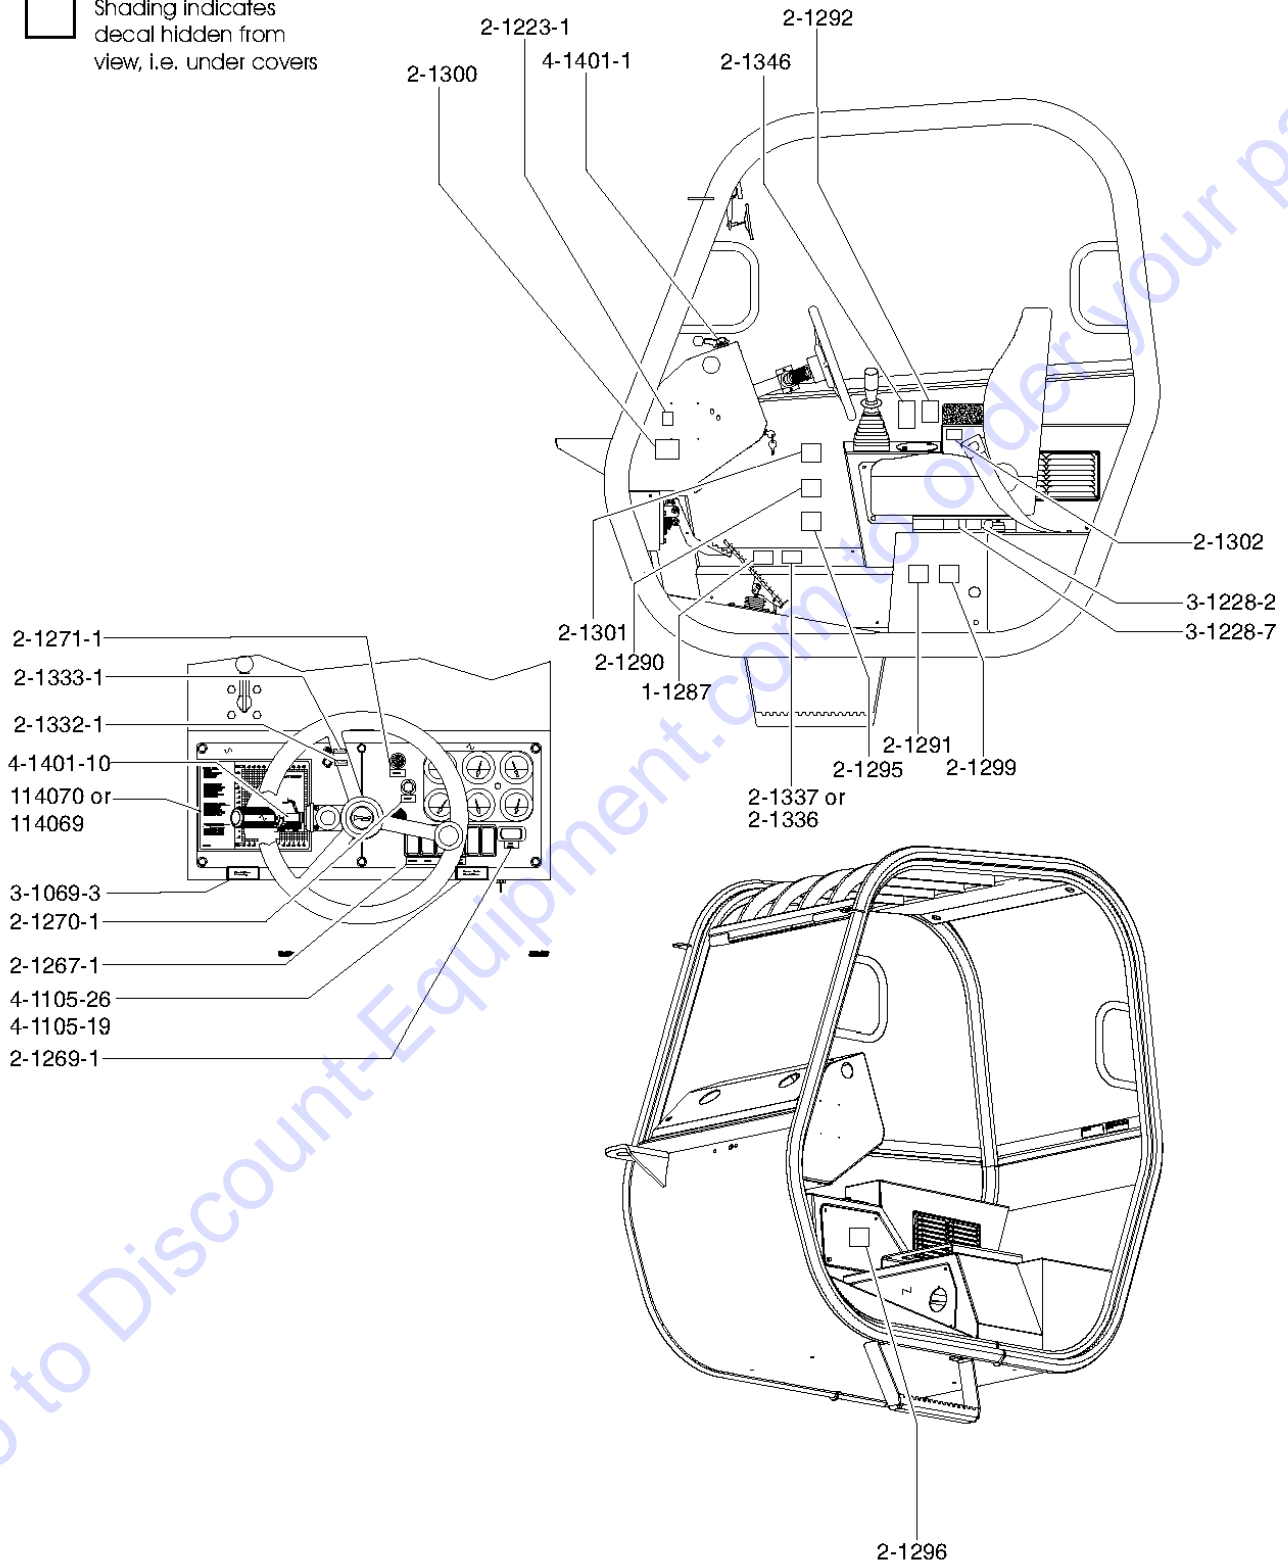

102.1 Decals, View 2

☐ Shading indicates decal hidden from view, i.e. under covers

Item	Part No.	Description	Qty.
1	2-1300GT	DECAL, CRUSH HAZARD, NO RIDE.....1	
2		DECAL, TECHNICAL SUPPORT.....1 (no longer available)	
3	4-1401-1GT	DECAL,STEERING SELECTOR.....1	
4	2-1346GT	DECAL, 4WAY CONTROLLER.....1	
5	2-1292GT	DECAL, READ OPERATORS MANUAL.....1	
6	114069GT	DECAL,LOAD CHART,GTH-1056	
6	114070GT	DECAL,LOAD CHART,GTH-1048.....1	
7	2-1299GT	DECAL, CRUSH HAZARD, PARK BR.....1	
8	2-1302GT	DECAL, NOT A MAN LIFT.....2	
9	3-1228-2GT	DECAL,BRAKE ON.....1	
10	3-1228-7GT	DECAL,BRAKE OFF.....1	
11	2-1291GT	DECAL, ALWAYS USE SEAT BELT.....1	
12	2-1295GT	DECAL, OVERTURNING HAZARD.....1	
13	2-1336GT	DECAL,FILTER GUIDE.....1	
13	2-1337GT	DECAL,FILTER GUIDE	
14	1-1287GT	DECAL, DAILY CHECK LIST.....1	
15	2-1290GT	DECAL, FALLING OBJECT HAZARD.....1	
16	2-1301GT	DECAL, ELECTRICAL HAZARD.....1	
17	2-1296GT	DECAL, OVERTURNING HAZARD.....1	
18	2-1269-1GT	DECAL,SWAY CONTROL.....1	
19	4-1105-19GT	DECAL, REAR AXLE STABILIZER.....1	
19	4-1105-26GT	DECAL,REAR AXLE STABILIZER	
20	2-1267-1GT	DECAL,DASH GANG SWITCHES.....1	
21	2-1270-1GT	DECAL,PUMP OFF.....1	
22	3-1069-3GT	DECAL,STABILIZER WARNING.....1	
23	4-1401-10GT	DECAL, TRANSMISSION CONTROL.....1	
24	2-1332-1GT	DECAL,BLINK CODE ENABLE.....1	
25	2-1333-1GT	DECAL,WARNING-BLINK CODE.....1	
26	2-1271-1GT	DECAL,BRAKE ON.....1