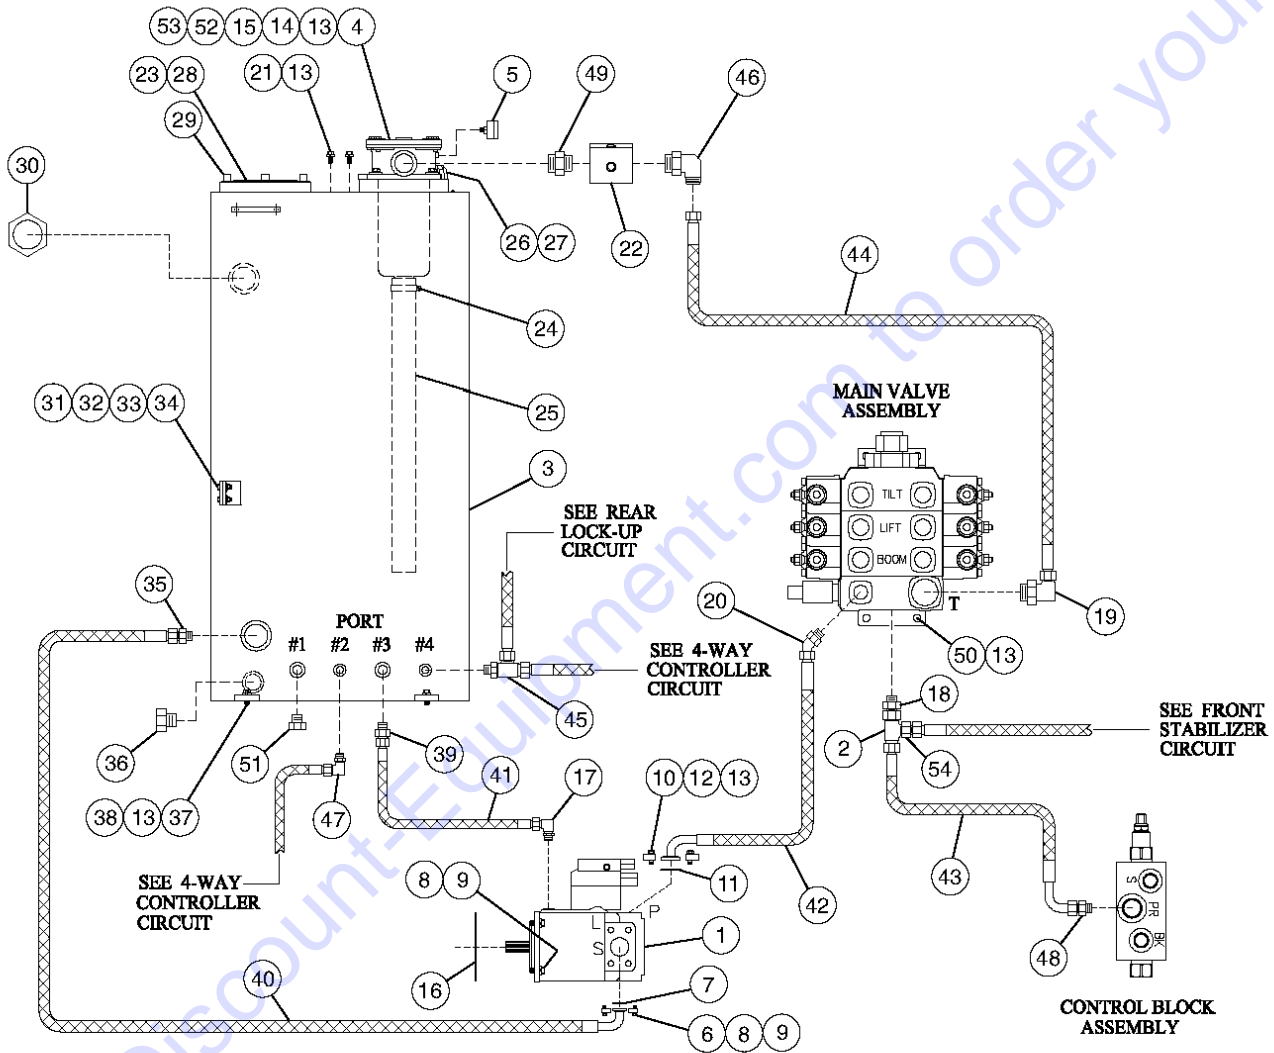

601.1 Circuit, Pump, Oil Reservoir, GTH-1048

601.1 Circuit, Pump, Oil Reservoir, GTH-1048

Item	Part No.	Description	Qty.	Item	Part No.	Description	Qty.
1		Ref. PUMP ASSEMBLY,55CC REXROTH.....Ref. <i>(refer to 301.1)</i>		39	6-6450-12GT	FITTING,08 OR X 08 JIC STR.....1	1
2	6-6481-07GT	FITTING,10 JIC, SW-RUN-TEE.....1	1	40	6-7191-193GT	HOSE ASSY.....1	1
3	4-2270GT	Oil Reservoir.....1	1	41	6-7004-256GT	HOSE ,08X08X128LG.....1	1
4	117044GT	RETURN FILTER ASSEMBLY.....Ref.		42	6-7156-218GT	HOSE ASSY.....1	1
5	117567GT	GAUGE,RETURN FILTER.....Ref.		43	6-7025-36GT	HOSE,10X10-90X18".....1	1
6	123153GT	SPLIT FLANGE KIT, 2 IN.....1 <i>includes items 7, 8 and 9</i>	1	44	6-7148-52GT	HOSE ASSY.....1	1
7	7-209-66GT	O-RING.....Ref. <i>included with item 6</i>		45	6-6455-05GT	FITTING,06 OR X 06 JIC RN-TEE.....Ref.	
8	54177GT	SCREW,HHC,1/2-13 X 1.5 GRD 8.....Ref. <i>included with item 6</i>		46	6-6453-25GT	FITTING,20 OR X 16 JIC 90.....1	1
9	6033GT	WASHER,LOCK,0.5".....Ref. <i>included with item 6</i>		47	6-6453-04GT	FITTING,06 OR X 04 JIC 90.....1	1
10	123565GT	O-RING FLANGE.....2	2	48	6-6450-15GT	FITTING,08 OR X 10 JIC STR.....1	1
11	123576GT	O-RING.....1	1	49	6-6436-01GT	FITTING,20 OR X 20 NPT, STR.....1	1
12	123559GT	SCREW,HHC,3/8-16X1.25GR8.....4	4	50	94195GT	SCREW,HHC,3/8-16 X .75,GR 8.....4	4
13	6021GT	WASHER,LOCK, .375.....16	16	51	6-6457-06GT	FITTING.....1	1
14	19934GT	WASHER,3/8 HARD.STEEL-FLAT,USS.....4	4	52	117043GT	ELEMENT,RETURN FILTER***.....Ref.	
15	77692GT	SCREW,HHC,3/8-16 X 1 GRD 8.....4	4	53	7-118-03GT	O-RING.....Ref.	
16	7-126-517GT	GASKET,PUMP,DRIVE.....Ref.		54	6-6495-04GT	FITTING.....1	1
17	108740GT	FITTING,10 OR X 08 JIC-90 LONG.....1	1				
18	6-6450-17GT	FITTING,12 OR X 10 JIC STR.....1	1				
19	6-6453-19GT	FITTING,16 ORX16 JIC 90.....1	1				
20	6-6452-08GT	FITTING,12 OR X 12 JIC 45.....1	1				
21	94195GT	SCREW,HHC,3/8-16 X .75,GR 8.....2	2				
22	3-1376GT	MANIFOLD.....1	1				
23	7-145-02GT	O-RING.....Ref.					
24	7-272-13GT	CLAMP,T-HOSE,2 1/8 IN NOM.....1	1				
25	61100-2400GT	HOSE ASSY.....1	1				
26	123148GT	BREATHER,FILLER,3 PSI.....1 <i>includes cap, casting under cap and gasket</i>	1				
27	49816GT	SCREW,PHILLIPS,PHM,10-32 X .75.....6	6				
28	7-145-01GT	COVER PLATE.....Ref.					
29	6-5606-04GT	SOCKET HEAD CAPSCREW.....Ref.					
30	7-161-01GT	SIGHT GAUGE.....1	1				
31	2-1262GT	PORT CHECK PLATE / 7 HOLE.....Ref.					
32	6-5204-06GT	SCREW,HHC,1/4-20X.75,GR8.....2	2				
33	6-6201-04GT	NUT,HEX,1/4-20.....2	2				
34	6356GT	WASHER,LOCK, .25.....2	2				
35	7-364-22GT	FITTING/24 OR X 24 JIC O STR.....1	1				
36	6-6457-10GT	FITTING,16 OR HEX HEAD PLUG.....1	1				
37	123497GT	FORMING,TANK MOUNT.....2	2				
38	6-5206-12GT	SCREW,HHC,3/8-16X1.5,GR8.....2	2