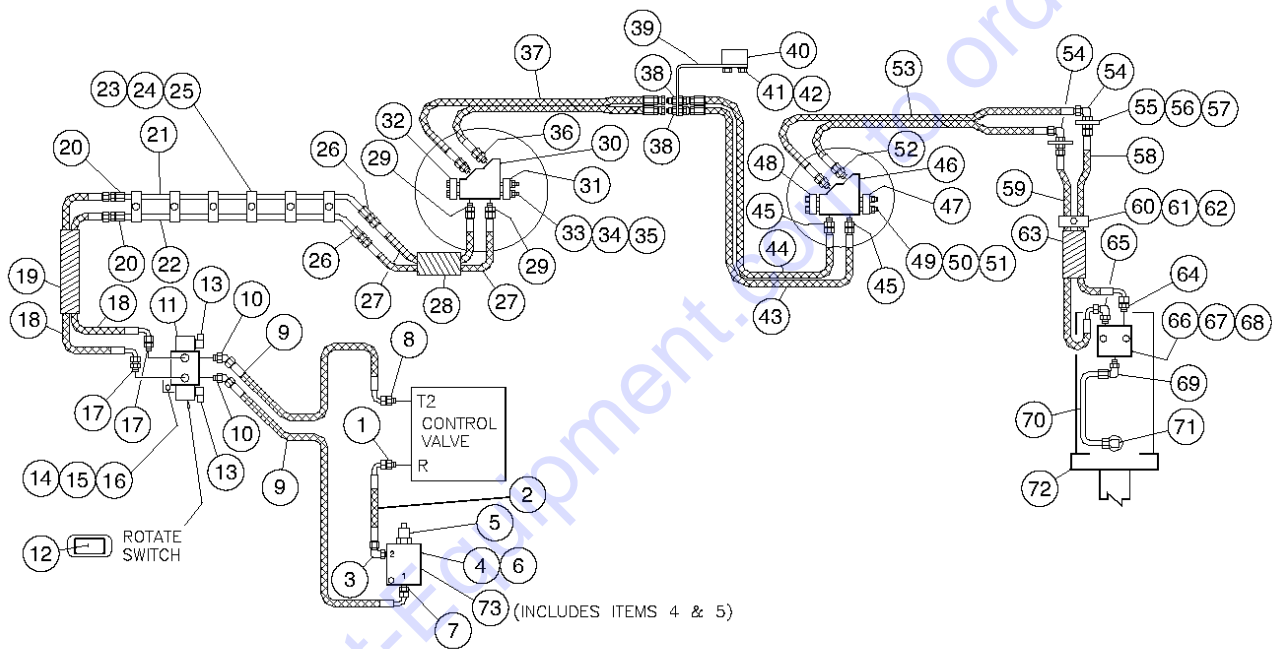

807.1 Circuit, Fork Rotate

807.1 Circuit, Fork Rotate

Item	Part No.	Description	Qty.	Item	Part No.	Description	Qty.
1	123671GT	FITTING, 06OR X 06 JIC STR.....	1	42	6033GT	WASHER, LOCK, 0.5".....	2
2	6-7023-40GT	HOSE, 06X06-90X20LG.....	1	43	6-7023-26GT	HOSE, 06X06-90X13LG.....	1
3	6-6453-07GT	FITTING, 08 OR X 06 JIC 90.....	1	44	6-7023-24GT	HOSE ASSY.....	1
4	7-234-84GT	VALVE BODY.....	Ref.	45	123671GT	FITTING, 06OR X 06 JIC STR.....	2
5	7-234-17GT	CARTRIDGE / NEEDLE.....	Ref.	46	7-292-11GT	HOSE REEL, RH.....	1
6	6-5205-30GT	SCREW, HHC, 5/16-18X3.75, GR8.....	1	47	1-2020GT	MOUNT, HOSE REEL.....	Ref.
7	123673GT	FITTING, 08 OR X 06 JIC STR.....	1	48	1-2020GT	MOUNT, HOSE REEL.....	Ref.
8	123671GT	FITTING, 06OR X 06 JIC STR.....	1	49	13854GT	SCREW, HHC, 1/2-13 X 4.5, GRD.8.....	2
9	6-7023-40GT	HOSE, 06X06-90X20LG.....	2	50	6033GT	WASHER, LOCK, 0.5".....	2
10	6-6452-03GT	FITTING, 06OR X 06 JIC 45.....	2	51	104328GT	NUT, HEX, 1/2-13 GRD 8.....	2
11	7-244-31GT	VALVE, ELECTRIC 4WAY.....	1	52	123671GT	FITTING, 06OR X 06 JIC STR.....	2
12	123138GT	SWITCH, AUXILIARY.....	1	53	7-292-12GT	HOSE, 3/8X180 BONDED.....	1
13	7-244-27GT	Ref. DIN CONNECTOR..... <i>(7-244-27 is no longer available from supplier, however, some Genie inventory may still be in stock)</i>	2	54	6-6477-05GT	FITTING.....	2
14	6-5204-12GT	SCREW, HHC, 1/4-20 X1.50, GR8.....	2	55	3-1222-1GT	BULKHEAD MT/SS-636 ROTATE.....	1
15	6356GT	WASHER, LOCK, .25.....	2	56	6-5206-20GT	SCREW, HHC, 3/8-16X2.5, GR8.....	2
16	6-6201-04GT	NUT, HEX, 1/4-20.....	2	57	6021GT	WASHER, LOCK, .375.....	Ref.
17	123671GT	FITTING, 06OR X 06 JIC STR.....	2	58	6-7023-144GT	HOSE ASSY.....	1
18	6-7043-184GT	HOSE, 08X06-90X92LG.....	2	59	6-7023-152GT	HOSE ASSY.....	1
19	123838GT	COIL, PROTECTIVE, PLASTIC		60	7-273-27GT	CLAMP HALVES, TWIN, 3/8" PIPE.....	1
20	6-6490-03GT	FITTING.....	2	61	123176GT	PLATE, TOP.....	1
21	3-1064-3GT	TUBE.....	1	62	6-5205-14GT	SCREW, HHC, 5/16-18X1.75, GR8.....	1
22	3-1064-4GT	TUBE.....	1	63	123838GT	COIL, PROTECTIVE, PLASTIC	
23	123175GT	CLAMP HALF SET, TWIN, 1/2" TUBE.....	6	64	123671GT	FITTING, 06OR X 06 JIC STR.....	1
24	123176GT	PLATE, TOP.....	6	65	123670GT	FITTING, 06 OR X 06 JIC 90.....	1
25	6-5205-10GT	SCREW, HHC, 5/16-18X1.25, GR8.....	6	66	7-234-35GT	VALVE, DUAL PILOT CHECK.....	1
26	6-6490-03GT	FITTING.....	2	67	123668GT	SCREW, SHC, 5/16-18X2.50.....	2
27	6-7013-54GT	HOSE ASSY.....	2	68	123669GT	WASHER, HI-LOCK.....	2
28	123838GT	COIL, PROTECTIVE, PLASTIC		69	123672GT	FITTING, 06 SAE X 06 COMP, 90.....	1
29	123671GT	FITTING, 06OR X 06 JIC STR.....	2	70	123674GT	FORMED TUBE.....	1
30	7-292-01GT	HOSE, REEL.....	1	71	123672GT	FITTING, 06 SAE X 06 COMP, 90.....	1
31	1-2020GT	MOUNT, HOSE REEL.....	Ref.	72	123580GT	CYLINDER, ROTATE***.....	Ref.
32	1-2020GT	MOUNT, HOSE REEL.....	Ref.	73	7-234-103GT	NEEDLE VALVE ASSY..... <i>includes items 4 and 5</i>	1
33	13854GT	SCREW, HHC, 1/2-13 X 4.5, GRD.8.....	2				
34	6033GT	WASHER, LOCK, 0.5".....	2				
35	104328GT	NUT, HEX, 1/2-13 GRD 8.....	2				
36	123671GT	FITTING, 06OR X 06 JIC STR.....	2				
37	7-292-03GT	HOSE, BONDED.....	1				
38	6-6475-05GT	FITTING, BULKHEADW/LOCKNUT.....	2				
39	3-1442-1GT	MOUNT PLATE.....	1				
40	3-1442-2GT	TAPPED BLOCK.....	Ref.				
41	54177GT	SCREW, HHC, 1/2-13 X 1.5 GRD 8.....	2