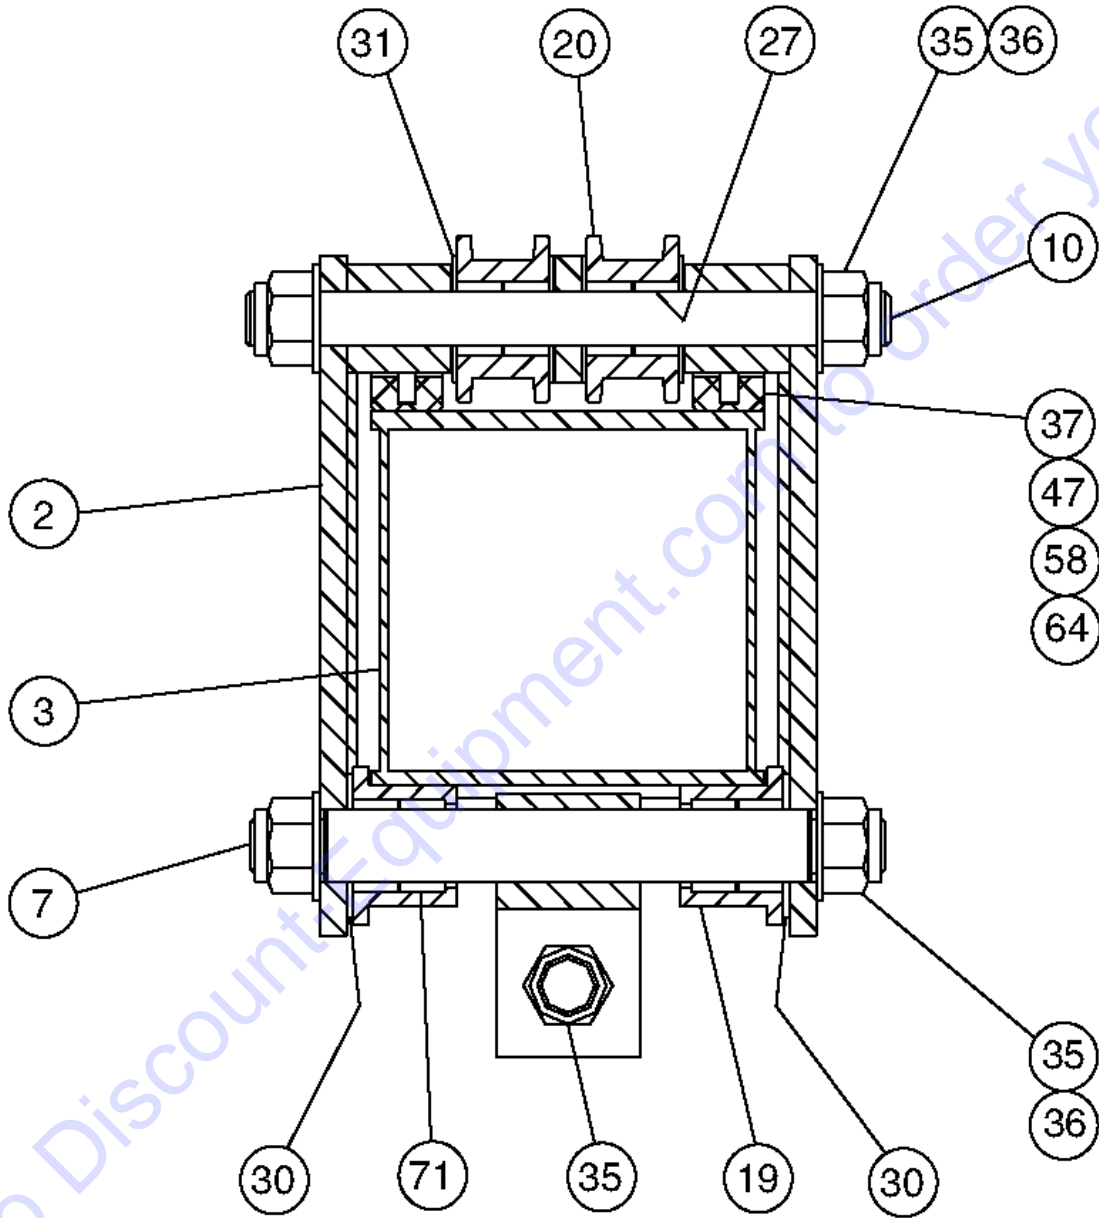

Item	Part No.	Description	Qty.
1	4-2205GT	WELDMENT,LARGE BOOM.....1 <i>(must specify color, gray or Genie Blue)</i>	1
2A	226645GT	ASSY,LG MID BOOM,BLUE,1056.....1	1
2B	226646GT	ASSY,LG MID BOOM,GREY,1056.....1	1
2C	237376GT	ASSY,LG MID BOOM,GREEN,1056	
3	4-2207GT	MIDDLE BOOM,SMALL.....1 <i>(must specify color, gray or Genie Blue)</i>	1
--	237377GT	ASSY,SM MIDDLE BOOM,GREEN	
4	4-2116GT	WELDMENT,SMALL BOOM.....1 <i>(must specify color, gray or Genie Blue)</i>	1
15	4-2121-10GT	PIN.....1	1
26	4-1475-2BGT	ROLLER ASSEMBLY.....2 <i>includes item 79</i>	2
44	6-6206-24GT	NUT,NYLOCK, 1 1/2.....12	12
45	6-6215-24GT	WASHER,FLAT,1 1/2.....10	10
46	117643GT	WEAR PAD,5.25X2X.75.....6	6
58	123663GT	SCREW,HHC,1/2-13X1.25,GR8,Y.....12	12
69	6033GT	WASHER,LOCK,0.5".....14	14
74	1-1101-3GT	SHIM, 7 GA.....6	6
79	7-193-07GT	NEEDLE BEARING / 2.000.....30	30
86	123445GT	T WASHER,4.00X2.00X.125.....4	4

518.1 Boom Assembly, View 10