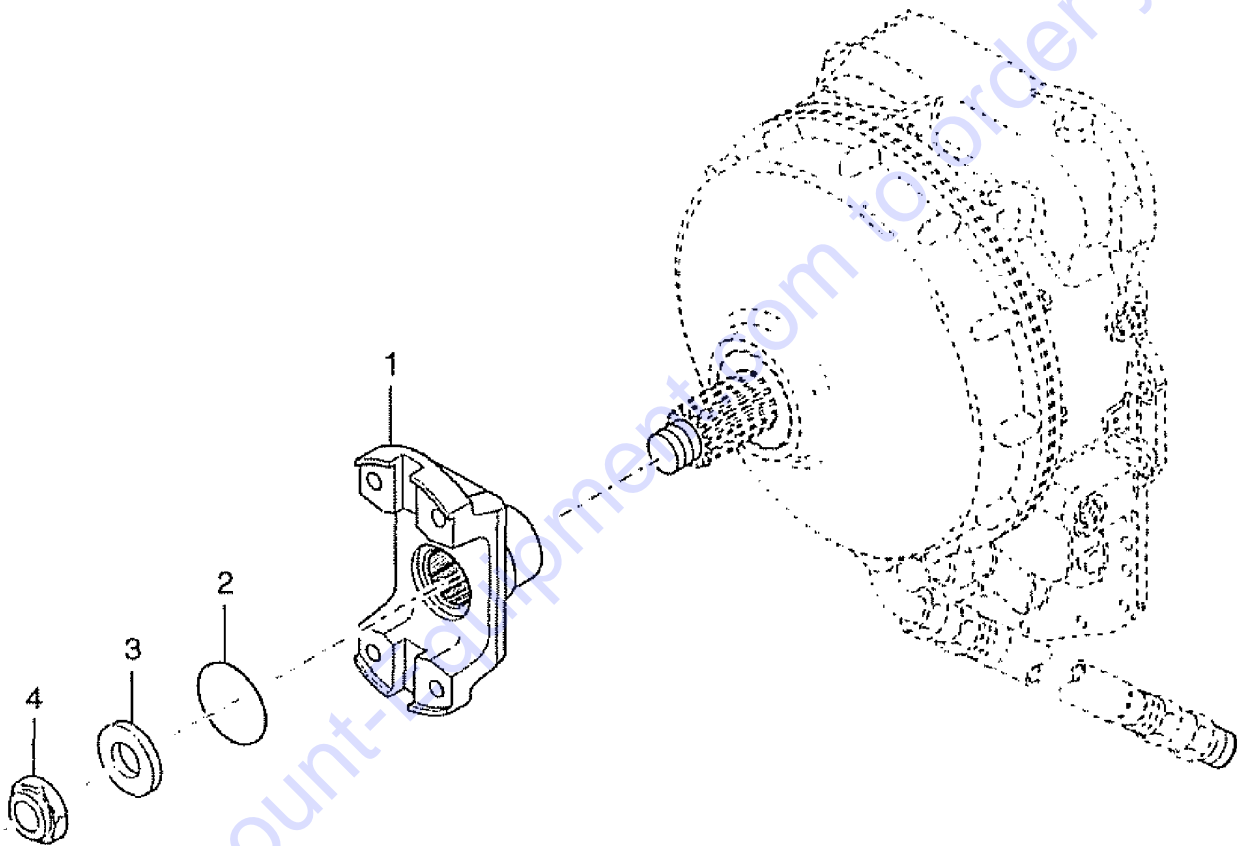

229.1 Input Flange

Item	Part No.	Description	Qty.
1	7-126-254GT	FLANGE,6C.....	1
2	130440GT	O-RING.....	1
3	130363GT	WASHER,TRANSMISSION,GTH10XX....	1
4	130362GT	NUT,TRANSMISSION,GTH10XX.....	1

Go to Discount-Equipment.com to order your parts