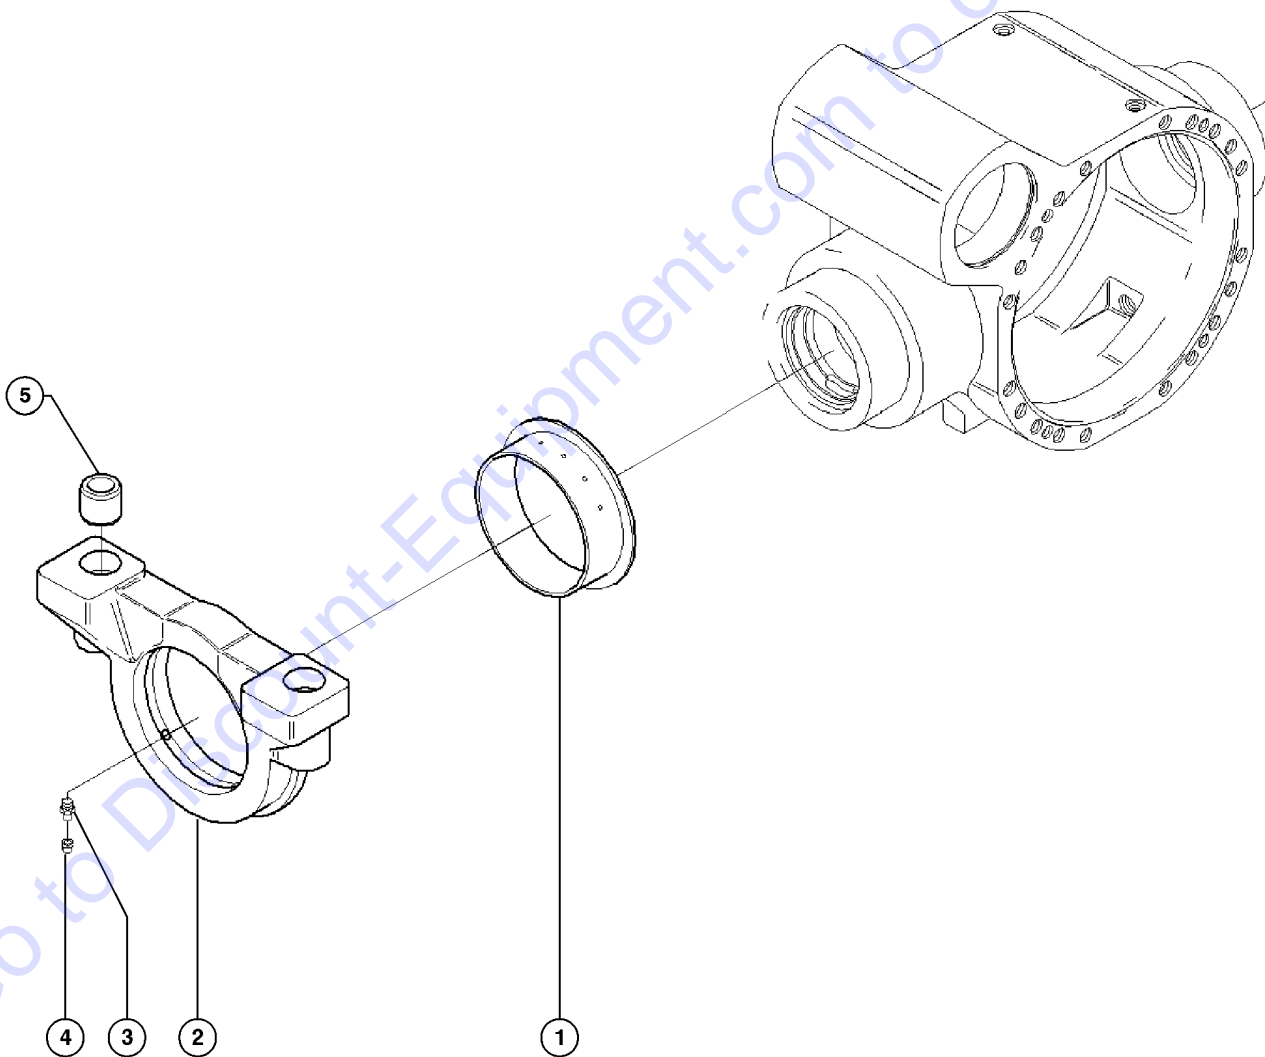

215.1 Rear Axle, Trunion

Item	Part No.	Description	Qty.
--	1252655GT	SUPPORT <i>(includes items 1, 2, 3, 4, and 5)</i>	
1	1252658GT	THRUST BUSHING.....	2
2	130411GT	SUPPORT.....	2
3	1252554GT	GREASE FITTING.....	2
4	1252674GT	PLUG.....	2
5	1252657GT	.....	4

Go to Discount-Equipment.com to order your parts