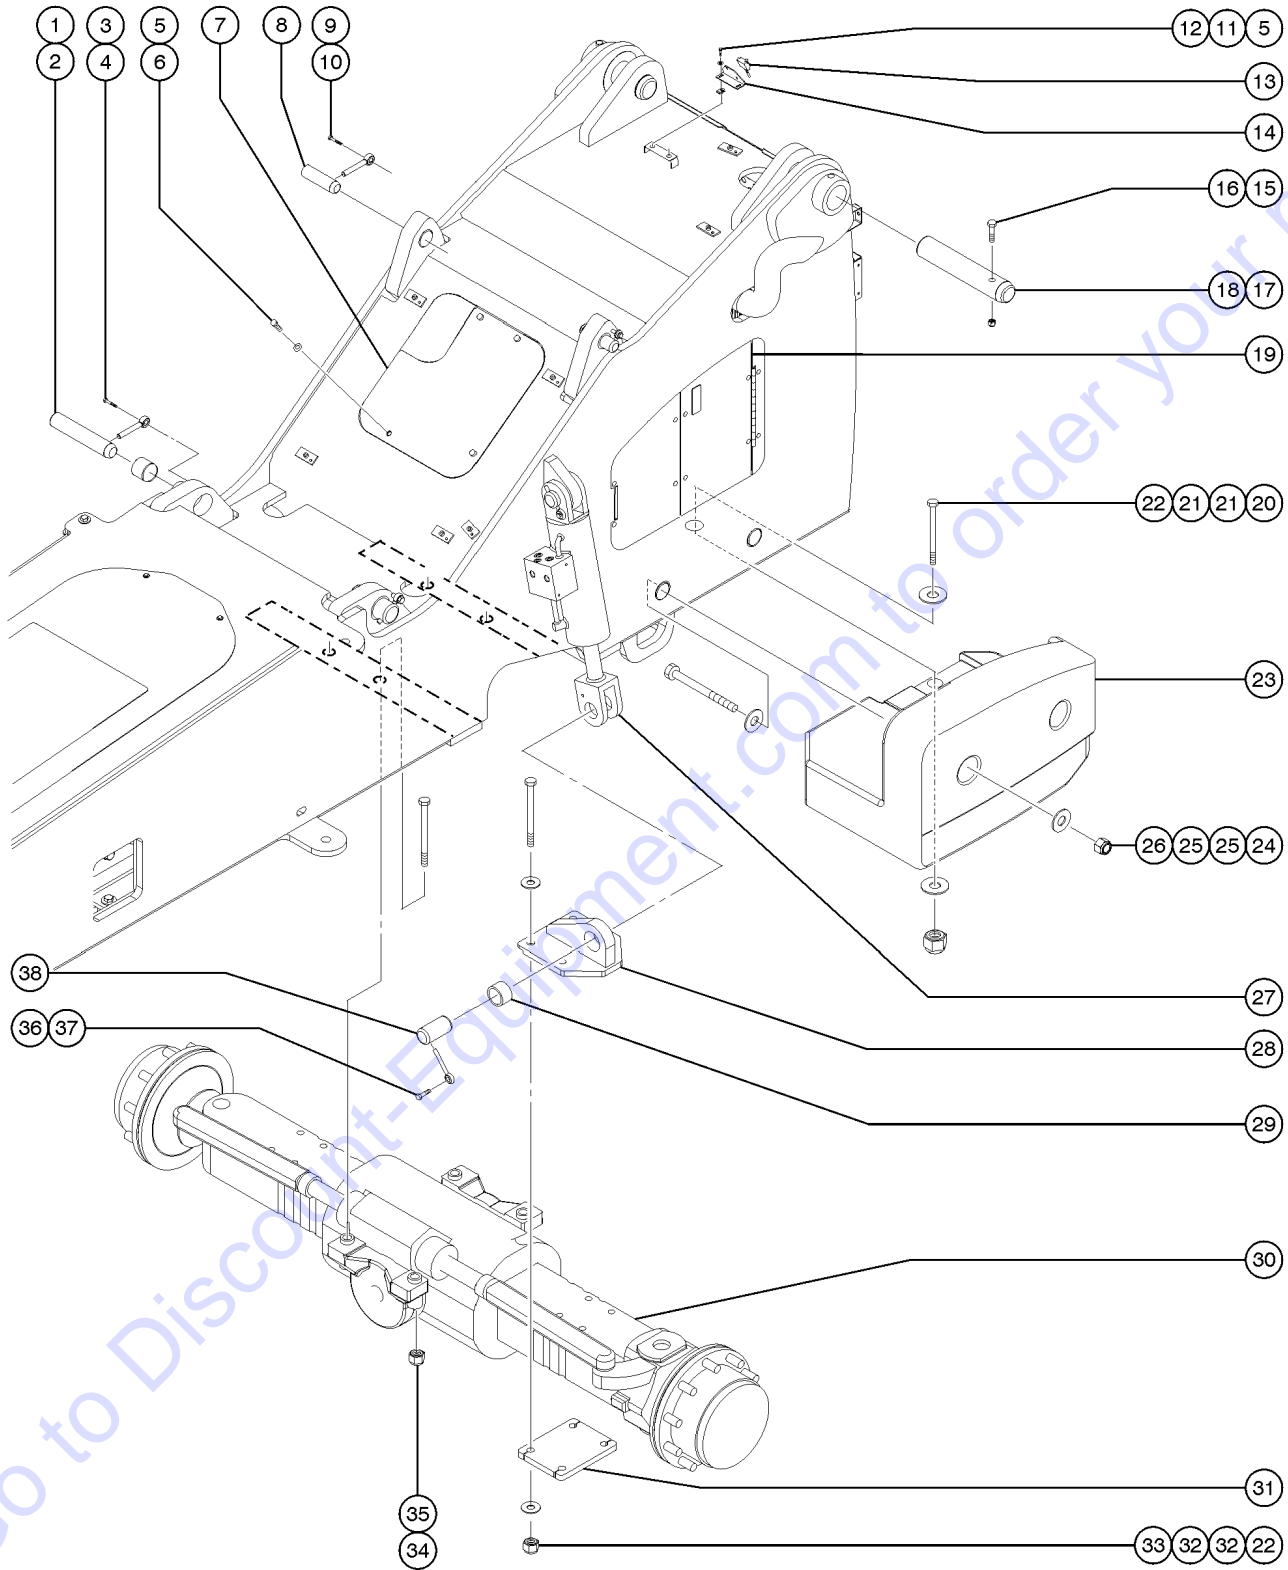

209.1 Rear Axle View

209.1 Rear Axle View

Item	Part No.	Description	Qty.	Item	Part No.	Description	Qty.
--	233804GT	10K SWAY HARDWARE KIT <i>(includes items 22, 32, 33, 117471 from figure 202.1, and instructions)</i>		31	117635GT	PLATE,CYL MOUNT.....	1
1	108859GT	PIN,2.50DIA X 5.94LG,1HOLE.....	2	32	74323GT	WASHER,FLAT,.812X2X.14 HARDEN	
2	108865GT	BEARING,2.50IDX3.00ODX2.00LG.....	2	33	117639GT	SCREW,HHC,3/4-10X11.0,GR8.....	4
3	123663GT	SCREW,HHC,1/2-13X1.25,GR8,Y.....	2	34	123189GT	NUT,NYLOCK,1-8,GR8.....	4
4	1256267GT	ROD END,.5 X 3.75,ZAG		35	117316GT	SCREW,HHC,1-8X6.5,GR8.....	4
5	6090GT	SCREW,HHC,1/4-20 X .75.....	4	36	6175GT	SCREW,HHC,3/8-16 X 1	
6	75144GT	WASHER,FLAT,SAE 1/4,ZINC.....	4	37	825019GT	ROD END,.375X3.69,ZAG	
7	130057GT	PLATE,ENGINE COVER,JD.....	1	38	117125GT	PIN,2.00DIA X 4.00LG,1 HOLE.....	1
8	108855GT	PIN,1.50DIA X 5.25LG,1HOLE.....	2				
9	6019GT	SCREW,HHC,3/8-16 X 1.25 GRD 5					
10	1255452GT	ROD END,.375 X 2.25,ZAG					
11	6638GT	WASHER,FLAT,USS,1/4"Y					
12	56912GT	SPRING CLIP,1/4-20,.025-.15X.54,ZAG					
13	123259GT	PROXIMITY SWITCH,15MM RANGE.....	1				
14	123395GT	FORMING,BOOM ANGLE SENSOR MNT.....	1				
15	61385GT	SCREW,HHC,1/2-13 X 5.25					
16	6198GT	NUT,NYLOCK,1/2-13					
17	108860GT	PIN,3.00DIA X 9.00LG,1HOLE.....	2				
18	117051GT	WASHER,THRUST,3.06X6.00X.06..... <i>(not shown)</i>	2				
19	115226GT	ENGINE DOOR ASSEMBLY,LEFT.....	1				
--	123286GT	LATCH,COMPRESSION,THIN GRIP					
19A	115227GT	ENGINE DOOR ASSEMBLY,RIGHT					
--	123286GT	LATCH,COMPRESSION,THIN GRIP					
20	123144GT	SCREW,HHC,3/4-10X7,GR8,Y.....	1				
21	10256GT	WASHER,FLAT,USS,3/4",Y					
22	77051GT	NUT,NYLOCK,3/4-10,GRD.8.....	4				
23	117890GT	COUNTERWEIGHT,CAST,LEFT.....	1				
23A	117889GT	COUNTERWEIGHT,CAST,RIGHT					
24	123143GT	NUT,NYLOCK,1-8,GR8.....	2				
25	38859GT	WASHER,FLAT,USS,1",Y					
26	117468GT	SCREW,HHC,1-8X6.00,GR8.....	2				
27	1253249GT	CYLINDER,REAR LOCK,1056.....	1				
--	123868GT	VALVE,CB.CBCH-LJN@2000.....	2				
--	1258125GT	SEAL KIT, SWAY CYL 1253248/49					
28	117369GT	WELDMENT,LOWER CYL MOUNT.....	1				
29	123188GT	BEARING,2.00IDX2.50ODX1.50L.....	2				
30A	117506GT	AXLE,DANA,213 REAR 2180 FTF..... <i>New Axle. For use with machines equipped with Dana transmissions only. For ZF transmission equipped machines order part number 825932</i>	1				
30B	1281658GT	AXLE,DANA,213 REAR,2180 FTF,REMAN <i>Remanufactured</i>