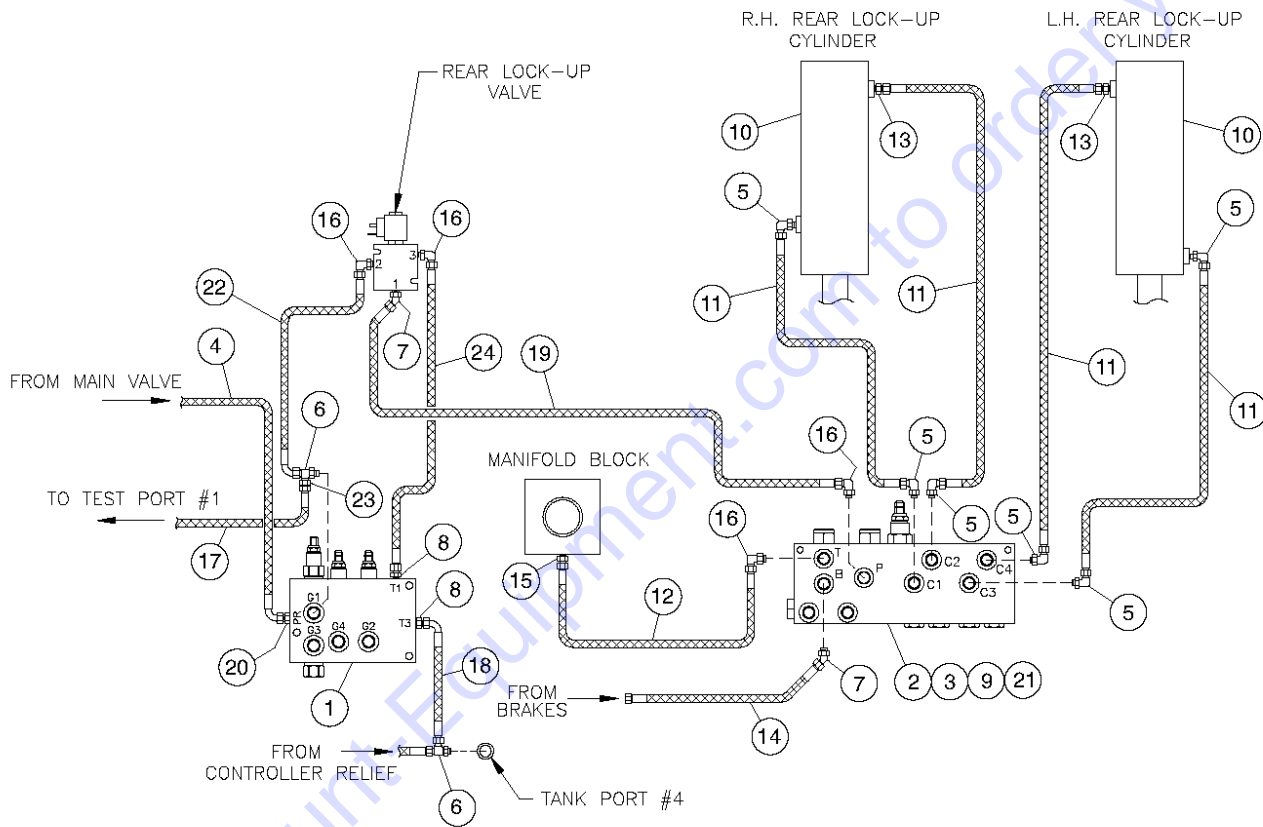

614.1 Circuit, Rear Axle Lock-up, GTH-1056

Go to DiscountEquipment.com to order your parts

614.1 Circuit, Rear Axle Lock-up, GTH-1056

Item	Part No.	Description	Qty.
1	7-234-94GT	CONTROL BLOCK.....Ref.	
2	7-168-02GT	REAR LOCK UP BLOCK ASSEMBLY.....Ref. <i>individual valves are still available; the assembly has been replaced by T113552.</i>	
--	T113552GT	MANIFOLD, REAR LOCKUP.....1 <i>replaces 7-168-02 assembly; individual parts not interchangeable</i>	
3	7-304-07GT	CARTRIDGE / MODULAR CONTROL....2 <i>for use with 7-168-02 assembly only</i>	
--	226403GT	VALVE,DIRECTIONAL,3W2P.....2 <i>for use with T113552 assembly only</i>	
--	226404GT	VALVE PRESSURE REDUCING.....1 <i>for use with T113552 assembly only</i>	
--	226405GT	VALVE,PO CHECK.....4 <i>for use with T113552 assembly only</i>	
--	44216GT	VALVE,SHUTTLE.....1 <i>for use with T113552 assembly only</i>	
--	7-321-88GT	CARTRIDGE / PILOT CHECK.....4 <i>for use with 7-168-02 assembly only</i>	
--	7-321-89GT	CARTRIDGE / REDUCING-RELIEVING.....1 <i>for use with 7-168-02 assembly only</i>	
--	7-321-90GT	CARTRIDGE / SHUTTLE.....1 <i>for use with 7-168-02 assembly only</i>	
4	6-7025-36GT	HOSE,10X10-90X18".....Ref.	
5	6-6453-04GT	FITTING,06 OR X 04 JIC 90.....6	
6	6-6455-05GT	FITTING,06 OR X 06 JIC RN-TEE.....Ref.	
7	6-6452-03GT	FITTING,06OR X 06 JIC 45.....2	
8	123671GT	FITTING, 06OR X 06 JIC STR.....2	
9	6886GT	WASHER,LOCK,,.313.....2	
10		CYLINDER, SWAY (DEUTZ CHASSIS).....Ref. <i>refer to 704.1</i>	
11	6-7002-74GT	HOSE,04X04X37LG.....4	
12	6-7003-90GT	HOSE,6X6X45".....1	
13	6-6450-05GT	CONNECTOR,070120-4-6.....2	
14	6-7003-194GT	HOSE,06X06X97LG.....1	
15	123673GT	FITTING, 08 OR X 06 JIC STR.....1	
16	123670GT	FITTING,06 OR X 06 JIC 90.....4	
17	6-7002-26GT	HOSE,4X4X13".....Ref.	
18	6-7023-32GT	HOSE,6X6-90X16".....1	
19	6-7003-62GT	HOSE ASSY.....1	
20	6-6450-15GT	FITTING,08 OR X 10 JIC STR.....Ref.	
21	6-5205-22GT	SCREW,HHC,5/16-18X2.75,GR8.....2	
22	6-7023-26GT	HOSE,06X06-90X13LG.....1	
23	6-6495-07GT	FITTING,06 X 04 JIC REDUCER.....Ref.	
24	6-7003-20GT	HOSE,6X6X10".....1