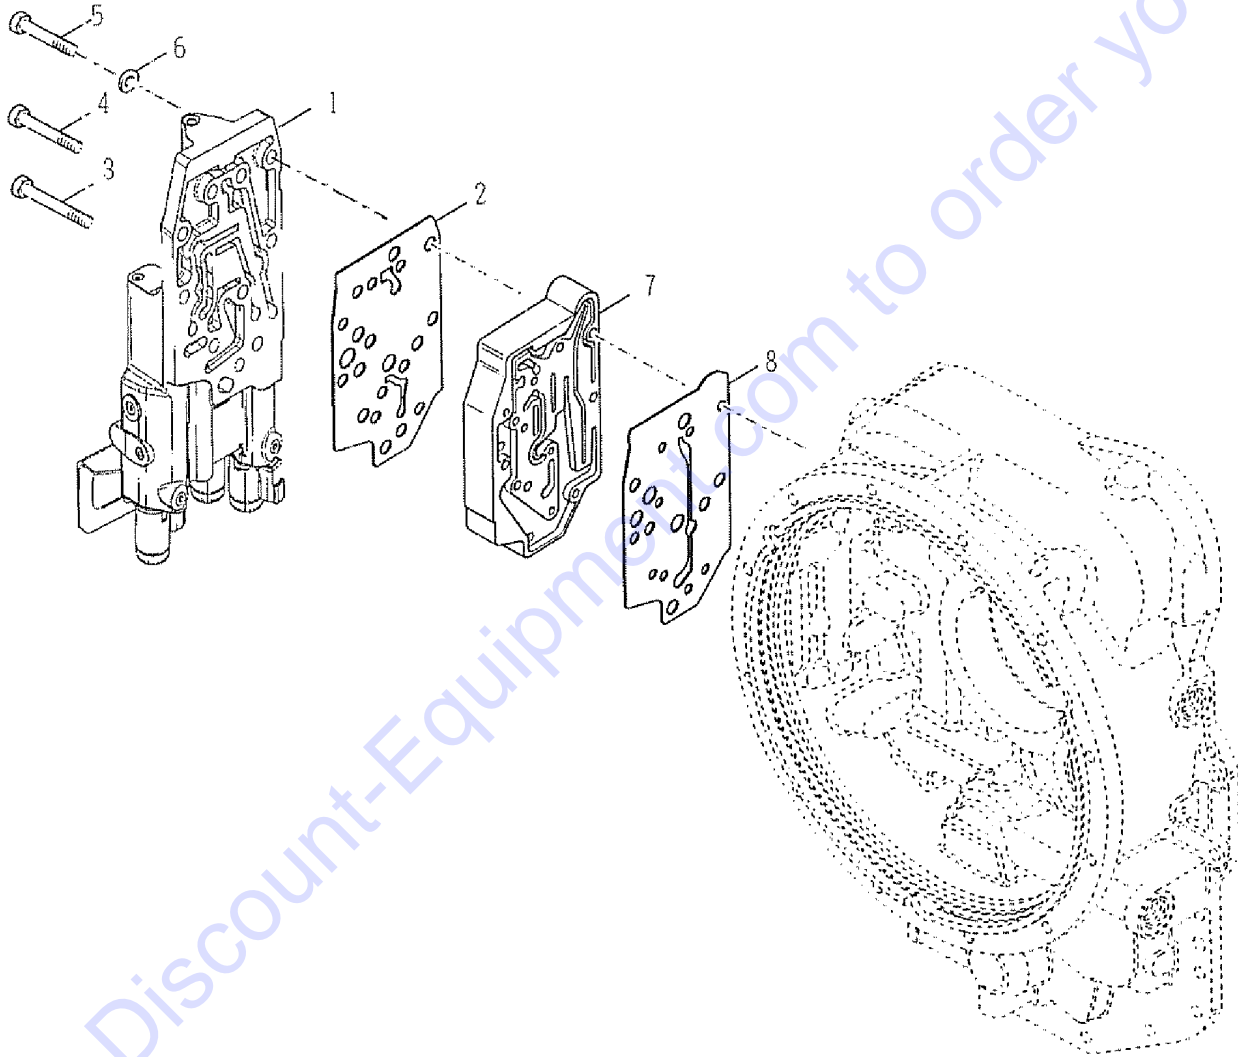

226.1 Valve Assembly Mounting

Go to Discount-Equipment.com to order your parts

Item	Part No.	Description	Qty.
1	7-126-784GT	VALVE ASSY.....	1
2	130061GT	GASKET,SHIFT COIL,T20000 TRANS....	1
3	130062GT	CAPSCREW,T20000 TRANS.....	4
4	130063GT	CAPSCREW,T20000 TRANS.....	3
5	130064GT	CAPSCREW,T20000 TRANS.....	2
6	7-126-54GT	WASHER,LOCK,SPLIT,3/8.....	9
7	130065GT	MOD VALVE ASSY,T20000 TRANS.....	1
8	7-126-586GT	GASKET,MODULATION VALVE.....	1

Go to Discount-Equipment.com to order your parts