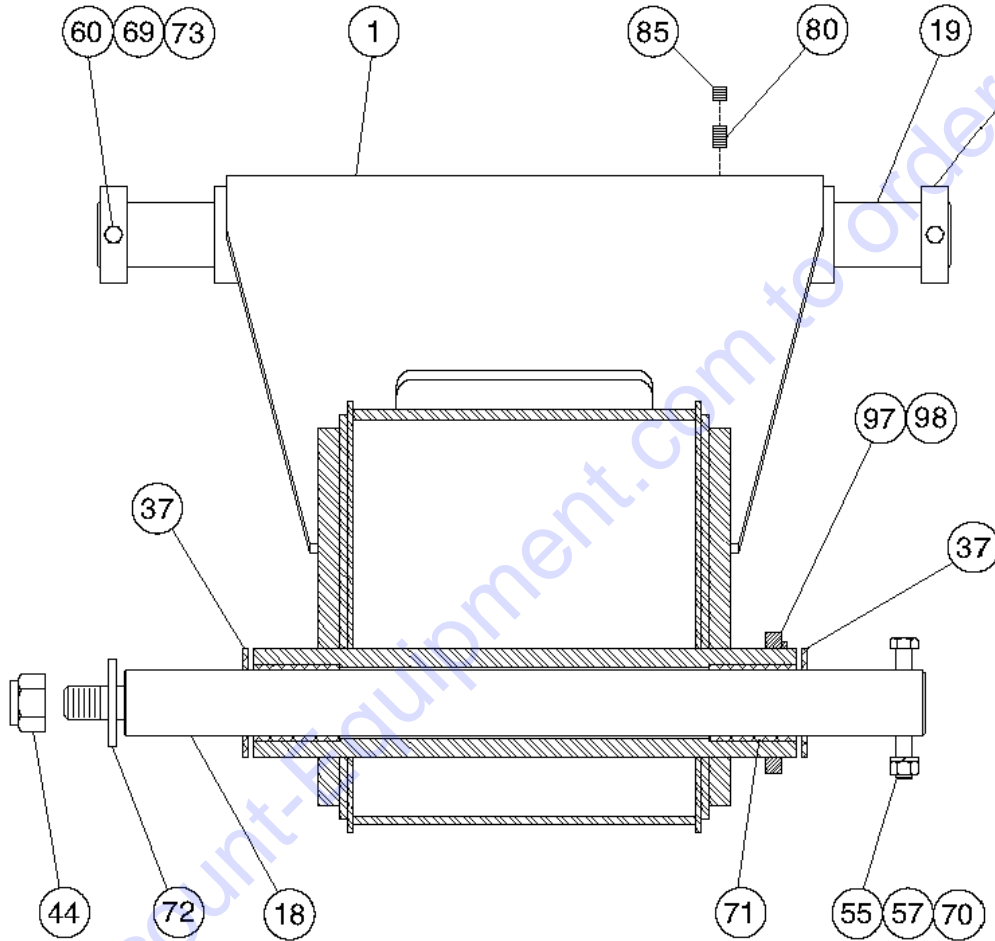

521.1 Boom Assembly, View 11

Go to Discount-Equipment.com to Order your parts

521.1 Boom Assembly, View 11

Item	Part No.	Description	Qty.
1	4-2205GT	WELDMENT,LARGE BOOM.....1 <i>(must specify color, gray or Genie Blue)</i>	1
18	3-1154-2GT	CROSS SHAFT,MAIN PIVOT.....1	1
19	3-1092-1GT	PIN,LIFT CYL HEAD.....1	1
20	6-2524-10GT	COLLAR.....2	2
37	6-6600-14GT	THRUST WASHER, 5.00X3.00X.250.....2	2
44	6-6206-24GT	NUT,NYLOCK, 1 1/2.....12	12
55	6-6202-12GT	NUT,HEX,3/4-16,GR8.....1	1
57	34550GT	WASHER,LOCK,.75 PLTD.....5	5
60	6-5208-44GT	SCREW,HHC,1/2-13 X 5.5,GRD.8.....2	2
69	6033GT	WASHER,LOCK,0.5".....14	14
70	6-5312-48GT	SCREW,HHC,3/4-16X6.0,GR8.....1	1
71	6-4524-32GT	BRONZE BUSHING.....2	2
72	1-1306GT	STEEL WASHER.....1	1
73	104328GT	NUT,HEX,1/2-13 GRD 8.....4	4
80	6-6275-05GT	SCREW,SET,5/8-11X1.....1	1
85	6-6275-07GT	SCREW,SET,5/8-11X.625.....1	1
97	3-1404GT	SWITCH ACTIVATOR.....1	1
--	7-101-04GT	SWITCH,SNAP ACTION	
98	6-6275-04GT	SCREW,SET,3/8-16X.75.....3	3