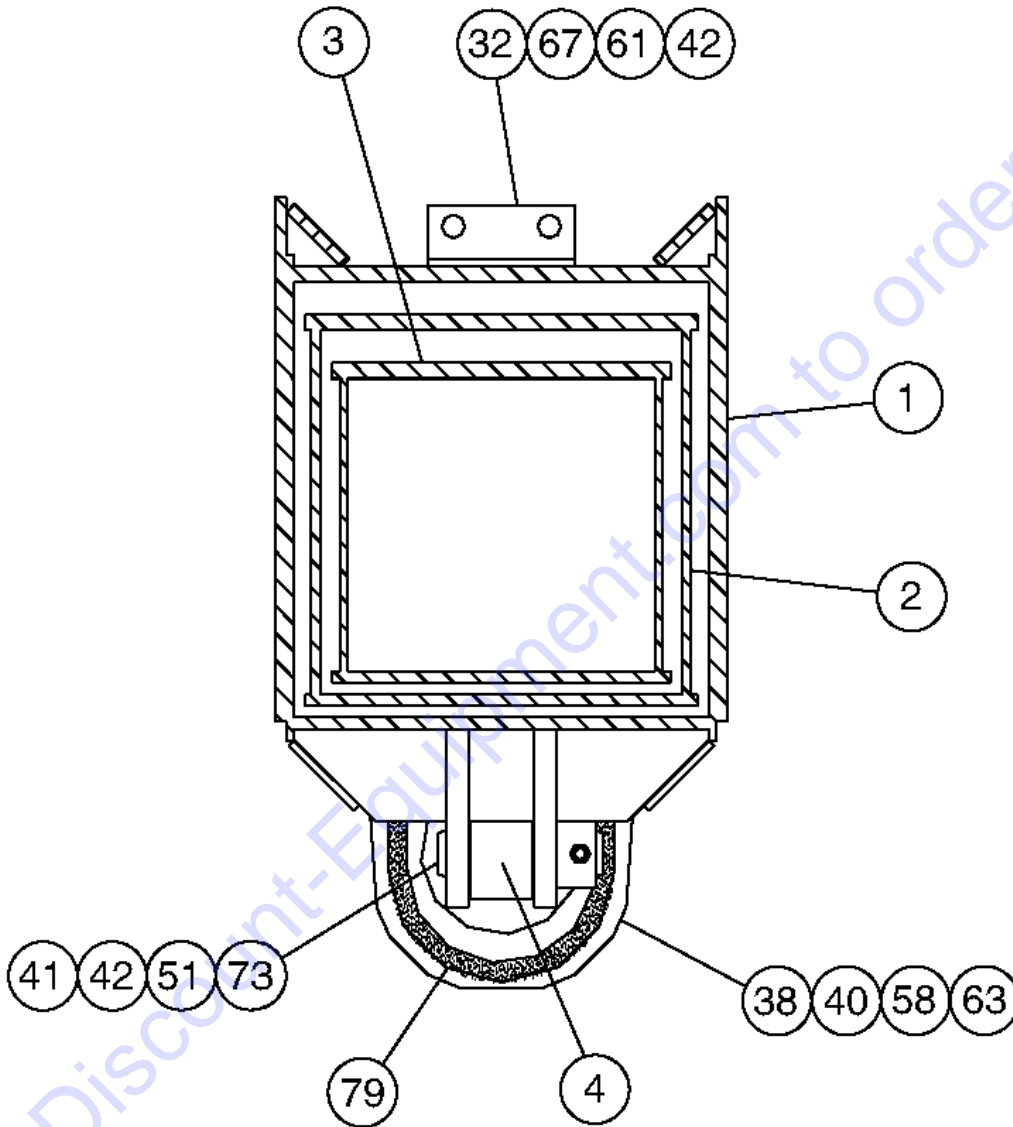

513.1 Boom Assembly, View 7

Item	Part No.	Description	Qty.	Item	Part No.	Description	Qty.
1	4-2205GT	WELDMENT,LARGE BOOM.....1 <i>(must specify color, gray or Genie Blue)</i>	1	79	7-193-07GT	NEEDLE BEARING / 2.000.....30	30
2A	226645GT	ASSY,LG MID BOOM,BLUE,1056.....1	1	83	28646GT	ZERK,GREASE,1/8 NPT.....4	4
2B	226646GT	ASSY,LG MID BOOM,GREY,1056.....1	1	88	3-1434GT	MOUNT,HOSE GUIDE.....1	1
2C	237376GT	ASSY,LG MID BOOM,GREEN,1056	1	89	7-111-01GT	CHAIN,ENERGY,PLASTIC.....1	1
3	4-2207GT	MIDDLE BOOM,SMALL.....1 <i>(must specify color, gray or Genie Blue)</i>	1	90	7-111-02GT	BRACKET,MOUNTING.....1	1
--	237377GT	ASSY,SM MIDDLE BOOM,GREEN	1	91	6-6004-08GT	SCREW,FHS,1/4-20X1.....4	4
4	4-2116GT	WELDMENT,SMALL BOOM.....1 <i>(must specify color, gray or Genie Blue)</i>	1	92	94195GT	SCREW,HHC,3/8-16 X .75,GR 8.....2	2
6	4-2121-1GT	PIN.....1	1	93	6021GT	WASHER,LOCK,.375.....6	6
7	4-2121-2GT	PIN / BOOM ROLLER.....1	1	94	2-1234BGT	CHAIN SHEAVE W/BEARINGS.....1 <i>includes item 79</i>	1
8	4-2121-3GT	PIN / BOOM ROLLER.....1	1	95	6-6600-15GT	THRUST WASHER.....2	2
9	4-2121-4GT	PIN.....1	1	96	3-1249-1GT	COVER,BOOM ACCESS.....1	1
10	4-2121-5GT	PIN / BOOM ROLLER.....1	1				
16	4-2121-11GT	PIN / BOOM ROLLER.....1	1				
17	130386GT	PIN,CHAIN ANCHOR,.313X2.625.....12	12				
21	4-1074-1BGT	ROLLER ASSEMBLY.....4 <i>includes item 79</i>	4				
22	4-1475-1BGT	ROLLER ASSEMBLY.....2 <i>includes item 79</i>	2				
23	4-1074-2BGT	ROLLER ASSEMBLY.....2 <i>includes item 35</i>	2				
24	4-1074-1BGT	ROLLER ASSEMBLY.....2 <i>includes item 79</i>	2				
28	4-1074-8BGT	ROLLER ASSEMBLY.....1 <i>includes item 79</i>	1				
29	5-2040-237GT	CHAIN,BL-666 LEAF,237 LINKS.....1	1				
30	5-2040-257GT	CHAIN,BL-666 LEAF,257 LINKS.....1	1				
31	5-2040-257GT	CHAIN,BL-666 LEAF,257 LINKS.....4	4				
34	4-1237-4GT	CHAIN ANCHOR, PINNED.....2	2				
35	123514GT	BEARING,NEEDLE,1.5IDX1.25LG.....14	14				
38	6-6600-05GT	THRUST WASHER,4.00X2.00X.188.....8	8				
39	6-6600-12GT	THRUST WASHER, 3.50X1.50X.125.....8	8				
42	3-1424GT	COVER,REAR ACCESS.....1	1				
51	6021GT	WASHER,LOCK,.375.....11	11				
53	6-5312-68GT	SCREW,HHC,3/4-16X8.5,GR8.....1	1				
54	6-5312-72GT	SCREW,3/4-16X9.00,GR8.....1	1				
56	6-6206-12GT	NUT,NYLOCK,3/4-16.....2	2				
59	94195GT	SCREW,HHC,3/8-16 X .75,GR 8.....8	8				
64	6-6243-06GT	COTTERPIN,3/32X3/4LG.....24	24				
68	19934GT	WASHER,3/8 HARD,STEEL-FLAT,USS.....8	8				
77	4-1074-3BGT	ROLLER ASSEMBLY.....2 <i>includes item 35</i>	2				
78	6-6600-03GT	THRUST WASHER, 3.00X2.00X.188.....2	2				

514.1 Boom Assembly, View 8