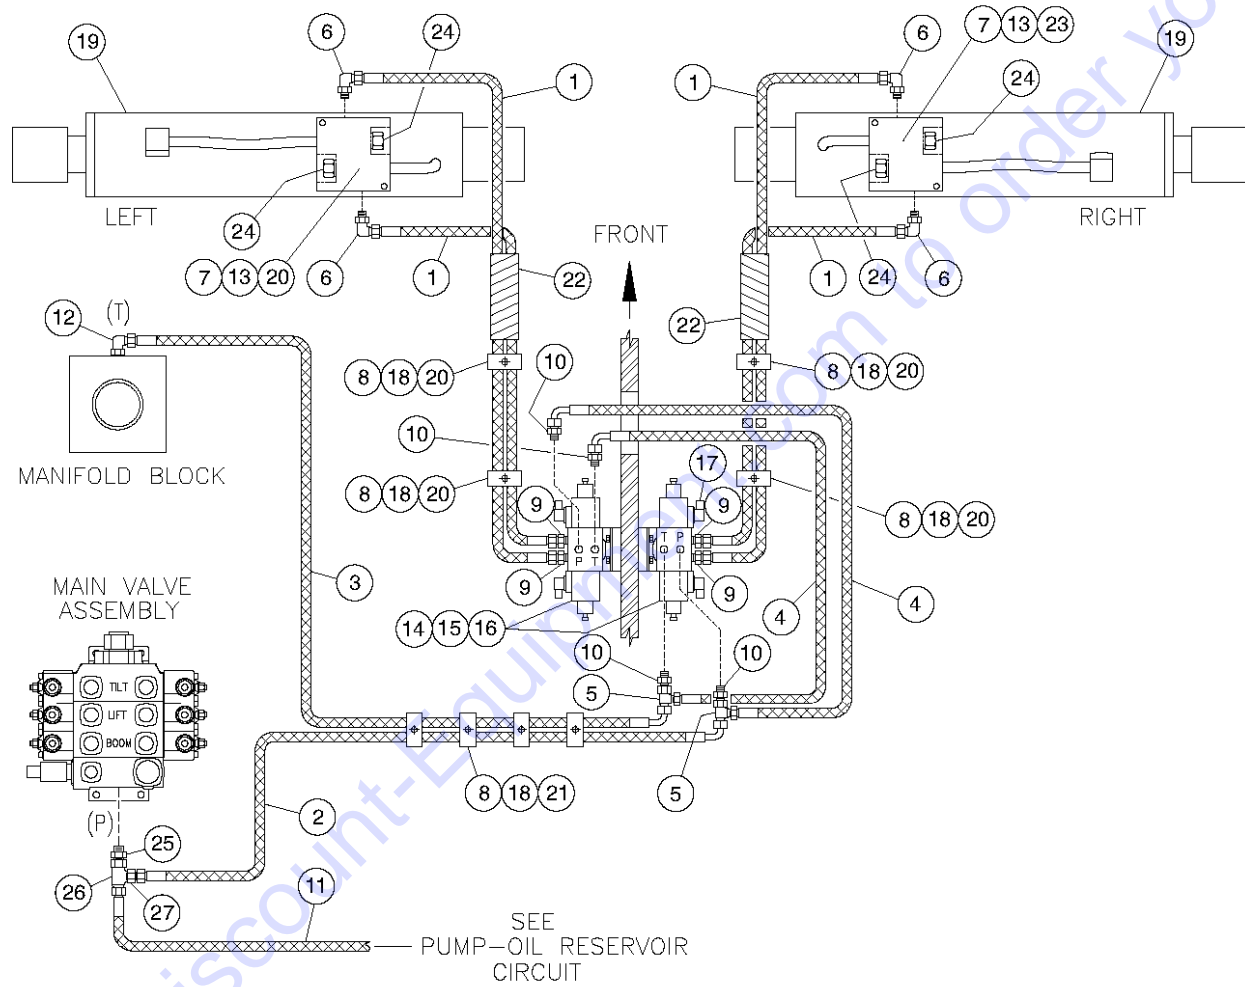

Item	Part No.	Description	Qty.
1	7-234-04GT	VALVE,DUAL CHECK.....Ref.	
2	6-6453-04GT	FITTING,06 OR X 04 JIC 90.....2	
3	6-6452-19GT	FITTING,06 OR X 04 JIC 45.....2	
4	6-6454-06GT	FITTING,08 OR X 08 JIC BR-TEE.....2	
5	6-6450-06GT	FITTING, 08 OR X 04 JIC STR.....4	
6	6-6453-09GT	FITTING,08 OR X 08 JIC 90.....2	
7		CYLINDER, SWAY (DEUTZ CHASSIS) <i>refer to 704.1</i>	
8	6-7002-86GT	HOSE,04X04X43LG.....4	
9	6-7004-44GT	HOSE,08X08X22LG.....2	
10	6-7033-296GT	HOSE,08X08-90X148LG.....2	
11	110129GT	CONNECTOR,ORIF,6-6,.062.....2	
12	6-6450-15GT	FITTING,08 OR X 10 JIC STR.....Ref.	
13	6-7003-40GT	HOSE,06X06X20LG.....2	
14	6886GT	WASHER,LOCK,.313.....4	
15	6-5205-14GT	SCREW,HHC,5/16-18X1.75,GR8.....4	
16	123671GT	FITTING, 06OR X 06 JIC STR.....2	
17	7-244-31GT	VALVE,ELECTRIC 4WAY.....1	
18	7-234-94GT	CONTROL BLOCK.....Ref.	
19	6-5204-04GT	SCREW,HHC,1/4-20X.5,GR8.....2	
20	6356GT	WASHER,LOCK,.25.....2	
21	6-5205-20GT	SCREW,HHC,5/16-18X2.50,GR8.....3	
22	6886GT	WASHER,LOCK,.313.....3	
23	7-273-27GT	CLAMP HALVES,TWIN,3/8"PIPE.....4	
24	123176GT	PLATE, TOP.....4	
25	123643GT	SCREW,HHC,5/16-18X2.25,GR8,Y.....4	
26	7-244-27GT	Ref. DIN CONNECTOR.....Ref. <i>(7-244-27 is no longer available from supplier, however, some Genie inventory may still be in stock)</i>	
27	6-7025-36GT	HOSE,10X10-90X18".....Ref.	
28	6-7003-40GT	HOSE,06X06X20LG.....1	
29	6-6455-05GT	FITTING,06 OR X 06 JIC RN-TEE.....2	
30	3-1376GT	MANIFOLD.....Ref.	
31	6-7003-74GT	HOSE,6X6X37".....1	
32	6-6453-07GT	FITTING,08 OR X 06 JIC 90.....1	
33	123670GT	FITTING,06 OR X 06 JIC 90.....1	

612.1 Circuit, Front Stabilizer