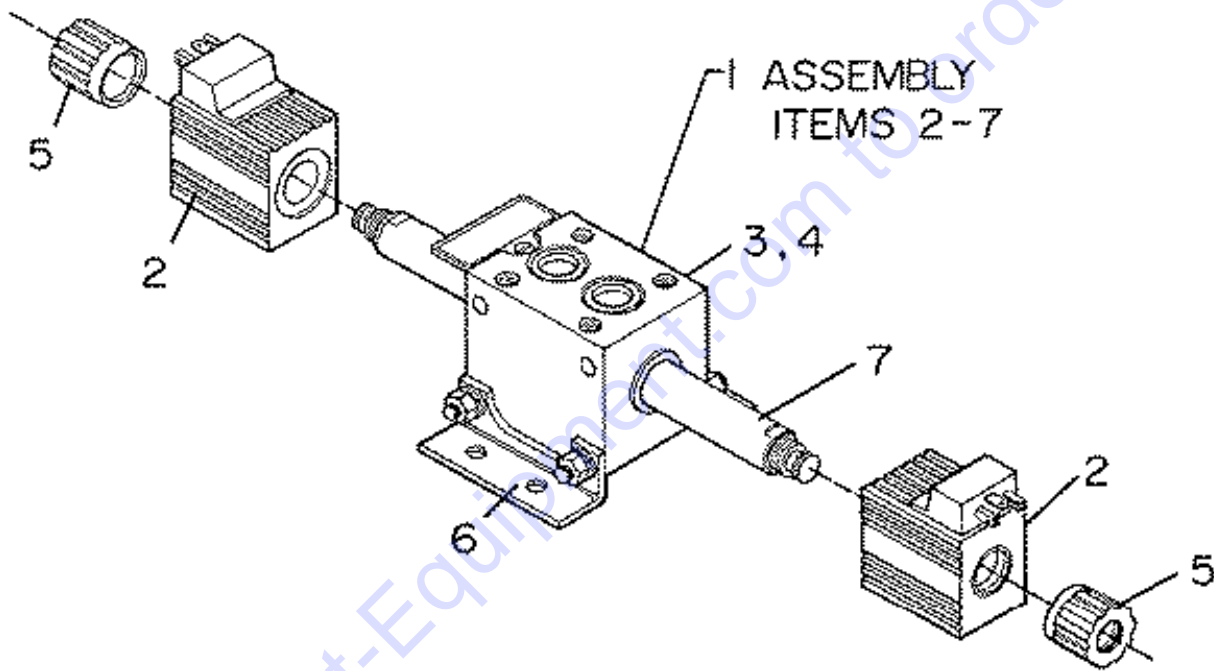

719.1 Electric Valve, 4-Way

Item	Part No.	Description	Qty.
1	7-244-31GT	VALVE,ELECTRIC 4WAY.....1 <i>includes items 2-7</i>	
2		Ref. COIL DIN CONNECTOR.....REF <i>(7-244-40, no longer available from supplier)</i>	
3		SPOOL for 7-244-11 & 7-244-31.....1 <i>(no longer available)</i>	
4		VALVE BLOCK for 7-244-11 & -31.....1 <i>(no longer available)</i>	
5		Ref. CAP.....2	
6		BRACKET ASSEMBLY.....1 <i>(no longer available)</i>	
7		TUBE / SPOOL ACTUATING.....1 <i>(no longer available)</i>