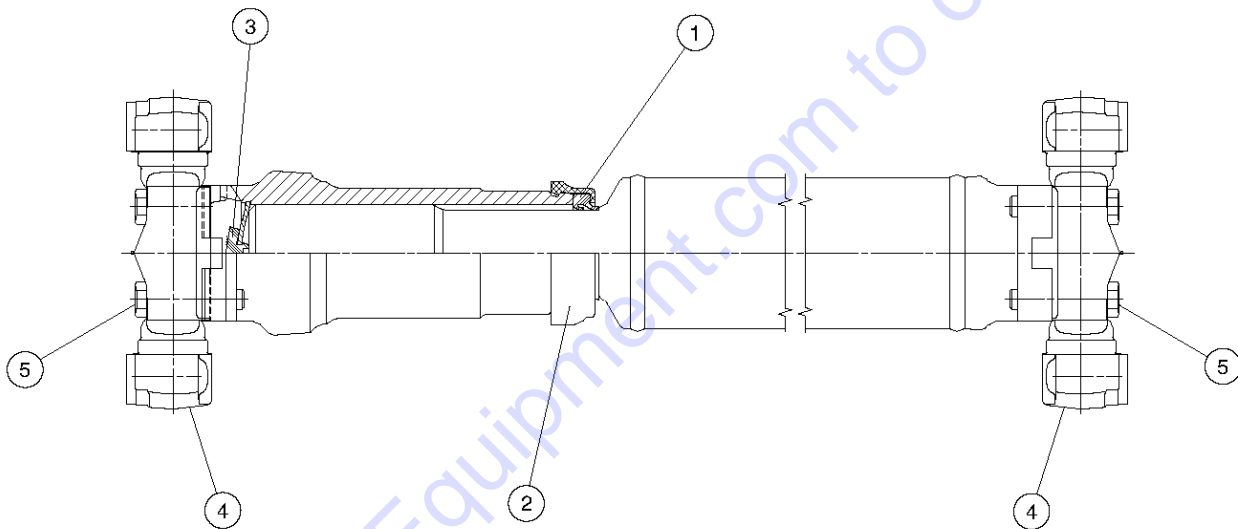

202.1 Drive Shaft Assembly, Front and Rear

202.1 Drive Shaft Assembly, Front and Rear

Item	Part No.	Description	Qty.
--	108741GT	DRIVESHAFT,FRONT,TH10XX	
--	108742GT	DRIVESHAFT,REAR,TH10XX	
1		Shaft Seal.....	1
2		Cap.....	1
3		Air Relief Valve.....	1
4	117133GT	U-joint Assembly.....	2
5	117134GT	Screw.....	8

Go to Discount-Equipment.com to order your parts