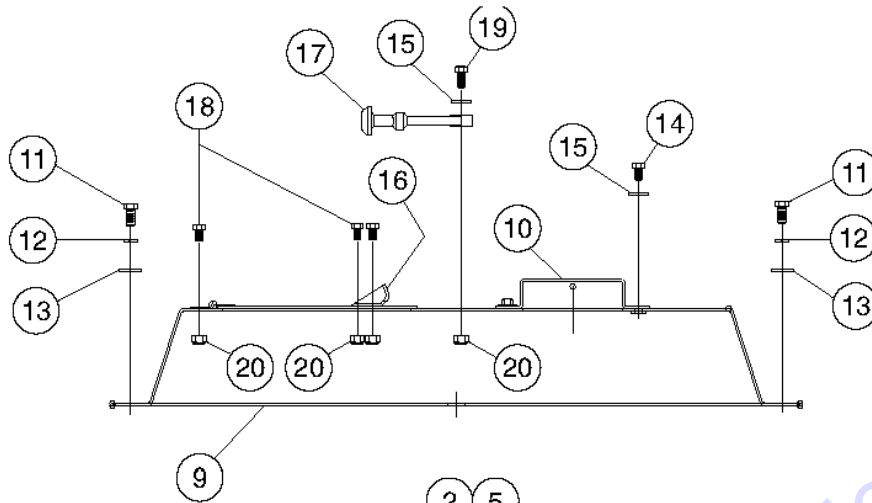

203.1 Fuel Tank Assembly

Go to Discount-Equipment.com to order your parts

203.1 Fuel Tank Assembly

Item	Part No.	Description	Qty.
1	123114GT	TANK,FUEL,30GAL.....	1
2	123147GT	FILLER CAP, FUEL, BREATHER.....	1
3	123151GT	KIT, FUEL SENDER..... <i>includes item 4</i>	1
4	7-169-22GT	GASKET / FUEL SENDER.....	Ref.
5	49819GT	SCREW,PHILLIPS,PHM,10-32 X .5.....	11
6	19934GT	WASHER,3/8 HARD.STEEL-FLAT,USS.....	2
7	4828GT	NUT,NYLOCK,3/8-16.....	2
8	3-1390GT	MOUNTING STRAP,FUEL TANK.....	2
9	4-2257GT	Battery Box & Fuel Tank Cover..... <i>includes item 10</i>	1
10	4-2257-3GT	Fuel Sender Cover.....	Ref.
11	94195GT	SCREW,HHC,3/8-16 X .75,GR 8.....	6
12	6021GT	WASHER,LOCK,.375.....	6
13	19934GT	WASHER,3/8 HARD.STEEL-FLAT,USS.....	6
14	6-5205-05GT	SCREW,HHC,5/16-18X5/8,GR8.....	2
15	6-6212-04GT	WASHER,FLAT,.250, HARDENED.....	3
16	7-360-01GT	HOLDER,PLASTIC.....	1
17	7-360-02GT	LATCH,RUBBER.....	1
18	6-5204-08GT	SCREW,HHC,1/4-20X1,GR8.....	6
19	6-5204-10GT	SCREW,1/4-20 X 1.25,GR8.....	1
20	6091GT	NUT,NYLOCK,1/4-20.....	7