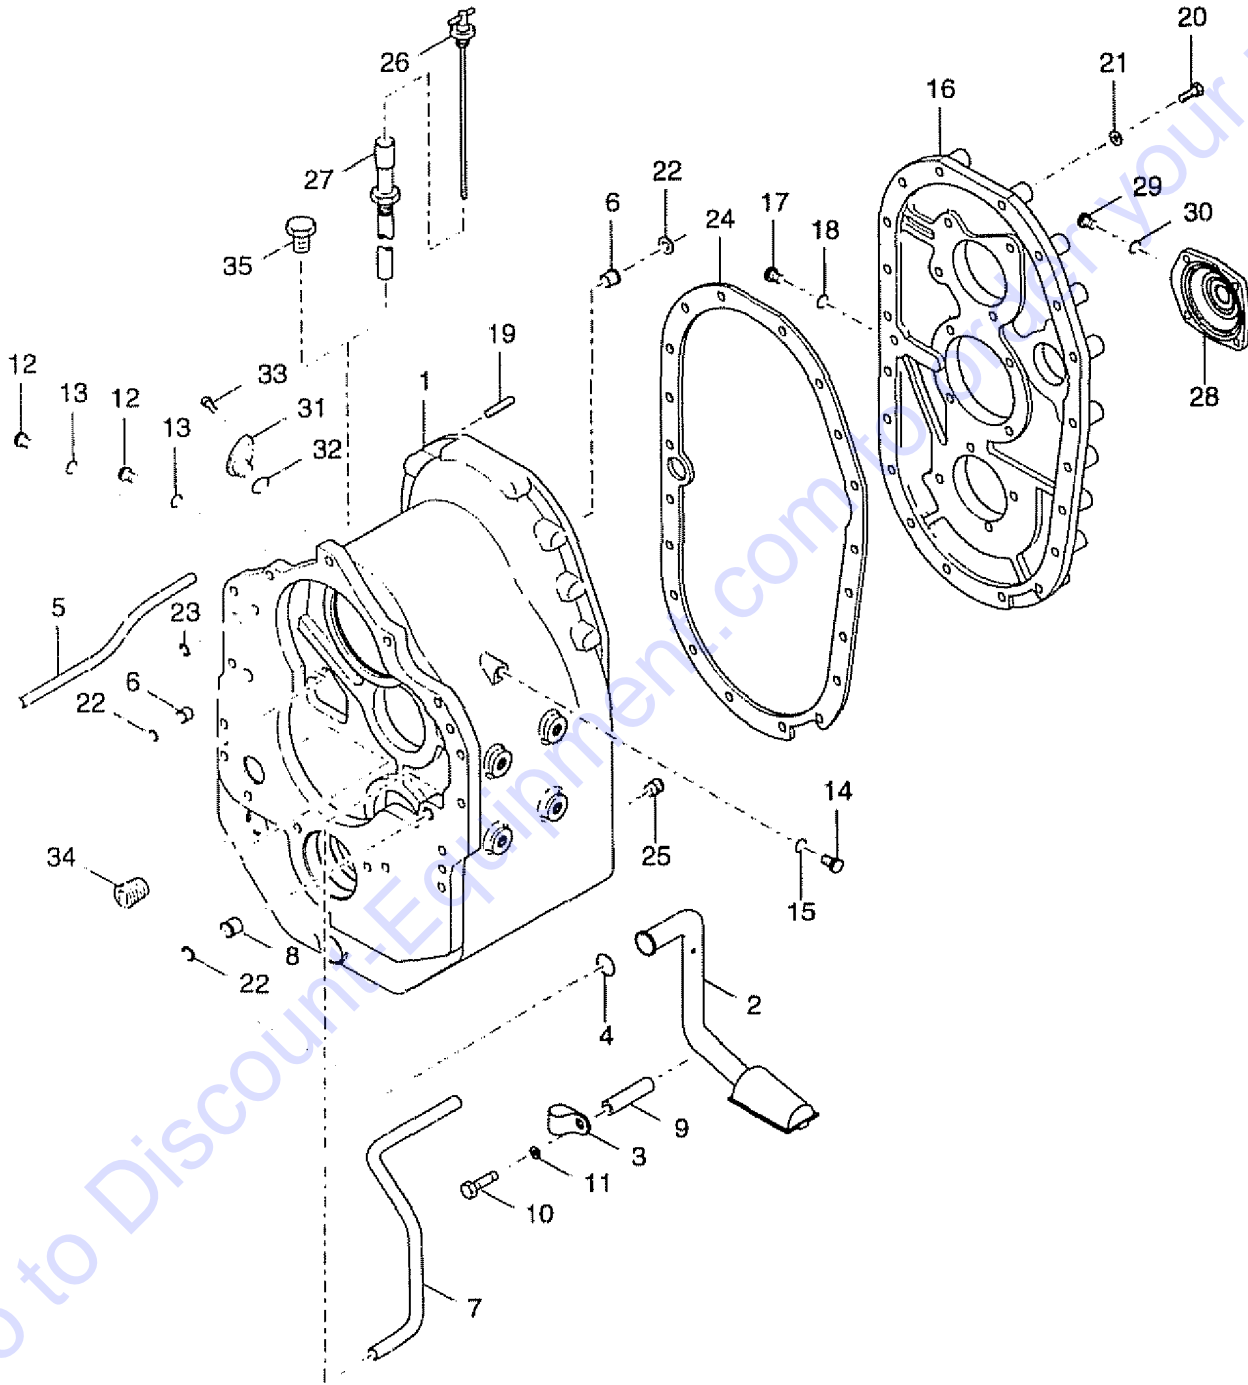

212.1 Transmission Case and Cover Assembly

212.1 Transmission Case and Cover Assembly

Item	Part No.	Description	Qty.
1	7-126-615GT	ASSY,TRANSMISSION CASE.....1 <i>(includes items 2-11)</i>	1
--	123515GT	SWITCH,PRESS,NC,150PSI,1/8NPT.....1 <i>(transmission pressure switch)</i>	1
--	123516GT	SWITCH,TEMP,NO,250F,1/2NPT.....1	1
--	226295GT	ASSY,TRANSMISSION CASE,REFURB.	
2	7-126-616GT	ASSY,SUCTION TUBE.....1 <i>(includes item 3)</i>	1
3	7-126-617GT	CLIP,CLOSED.....1	1
4	7-126-618GT	O-RING,SUCTION TUBE ASSEMBLY....1	1
5	7-126-23GT	TUBE.....1	1
6	7-126-21GT	SLEEVE,PRESSURE & LUBE TUBE....2	2
7	7-126-619GT	TUBE,LUBE.....1	1
8	7-126-41GT	TUBE SLEEVE.....1	1
9	7-126-620GT	SPACER,TUBE CLIP.....1	1
10	7-126-621GT	SCREW,TUBE CLIP.....1	1
11	7-126-10GT	LOCKWASHER,TUBE CLIP SCREW....1	1
12	7-126-528GT	PLUG,LUBE PORT.....2	2
13	7-126-594GT	O-RING,PLUG.....2	2
14	7-126-593GT	PLUG,LUBE PORT.....1	1
15	7-126-594GT	O-RING,PLUG.....1	1
16	7-126-622GT	ASSY,REAR COVER & PLUG.....1 <i>(includes item 7)</i>	1
17	7-126-528GT	PLUG,LUBE PORT.....1	1
18	7-126-614GT	O-RING,PLUG.....1	1
19	7-126-612GT	PIN.....2	2
20	7-126-624GT	SCREW,REAR COVER TO CASE.....20	20
21	7-126-10GT	LOCKWASHER,TUBE CLIP SCREW....20	20
22	7-126-20GT	O-RING,TUBE.....3	3
23	7-126-22GT	O-RING.....2	2
24	7-126-625GT	GASKET.....1	1
25	7-126-33GT	PLUG,MAGNETIC DRAIN.....2	2
26	7-126-271GT	DIPSTICK.....1	1
27	7-126-270GT	ASSY,DIPSTICK.....1	1
28	7-126-626GT	ASSY,LOW SHAFT BRG.CAP.....1	1
29	7-126-528GT	PLUG,LUBE PORT.....1	1
30	7-126-614GT	O-RING,PLUG.....1	1
31	7-126-404GT	PLUG,SPEED SENSOR PORT.....1	1
32	7-126-356GT	O-RING,SPEED SENSOR.....1	1
33	7-126-405GT	SCREW,SPEED SENSOR.....1	1
34	7-126-627GT	PLUG.....1	1
35		<i>(not used on this model)</i>