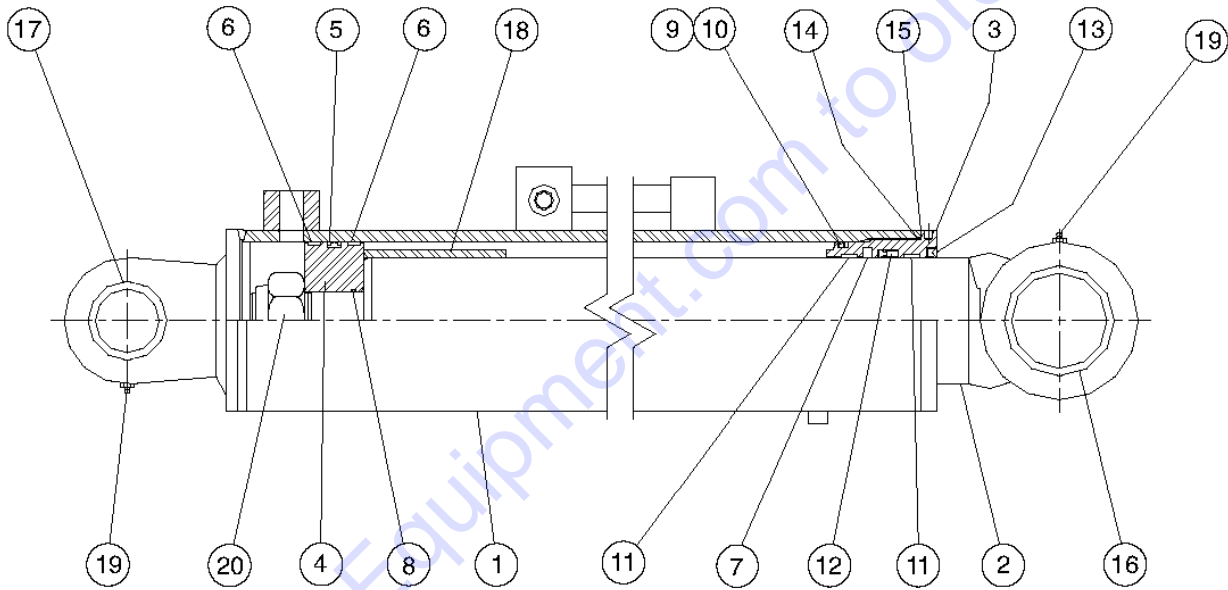

701.2 Lift Cylinder

Item	Part No.	Description	Qty.
--	7-316-325GT	CYLINDER,LIFT TH1056***.....Ref.	
--	7-900-93GT	SEAL KIT / CYLINDER***.....Ref. <i>includes items 5-14</i>	
1	7-316-352GT	Barrel Assembly.....	1
2	7-316-353GT	Rod Assembly.....	1
3	7-316-355GT	Head.....	1
4	7-316-354GT	Piston.....	1
5	7-316-217GT	Piston Seal.....	1
6	7-316-338GT	Piston Wear Ring.....	2
7	7-316-382GT	Buffer Seal.....	1
8	7-316-236GT	O-RING, STUB SHAFT.....	1
9	7-316-337GT	Head O-ring.....	1
10	7-316-340GT	Head Back-up Ring.....	1
11	7-316-393GT	Head Wear Ring.....	2
12	7-316-335GT	Shaft Seal.....	1
13	7-316-341GT	Shaft Wiper.....	1
14	7-316-336GT	O-ring.....	1
15	7-316-247GT	Self Tapping Screw.....	1
16	6-4524-32GT	BRONZE BUSHING.....	1
17	6-4516-24GT	BRONZE BUSHING.....	1
18	7-316-351GT	Stroke Limiter.....	1
19	7-316-150GT	LUBE FITTING.....	2
20	7-316-205GT	NUT.....	1