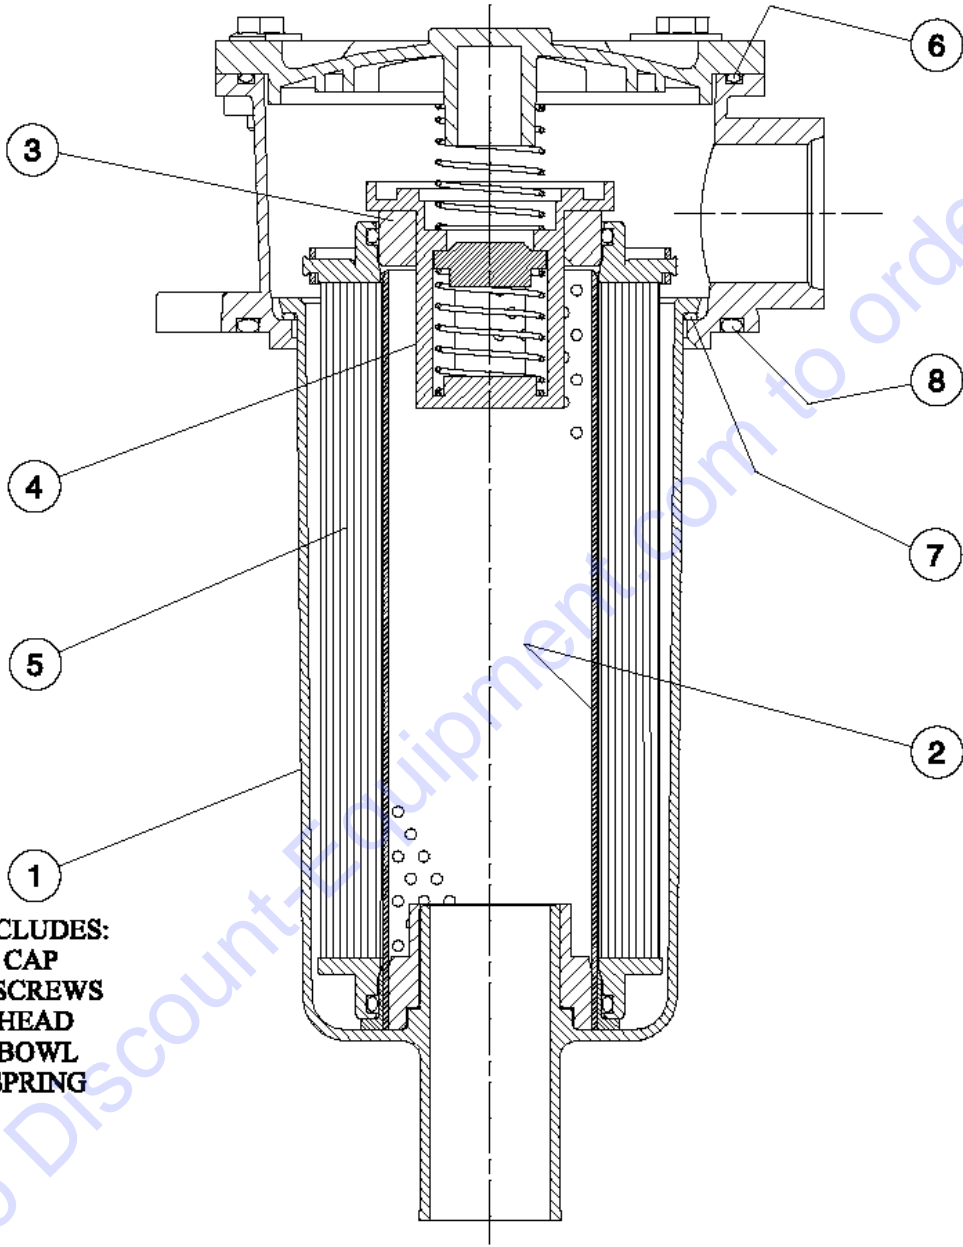

713.1 Return Filter Assembly

**INCLUDES:
CAP
4 SCREWS
HEAD
BOWL
SPRING**

Go to Discount-Equipment.com to order your parts

Item	Part No.	Description	Qty.
1	117044GT	RETURN FILTER ASSEMBLY.....	1
--	117567GT	GAUGE,RETURN FILTER.....	1
2	7-118-05GT	CORE ASSY.....	1
3	7-118-06GT	Upper Nipple.....	1
4	7-118-07GT	By-pass Valve for 7-118-01.....	1
5	117043GT	ELEMENT,RETURN FILTER***.....	1
6	7-118-03GT	O-RING.....	1
7	7-118-08GT	O-RING.....	1
8	7-118-09GT	O-RING.....	1

Go to Discount-Equipment.com to order your parts