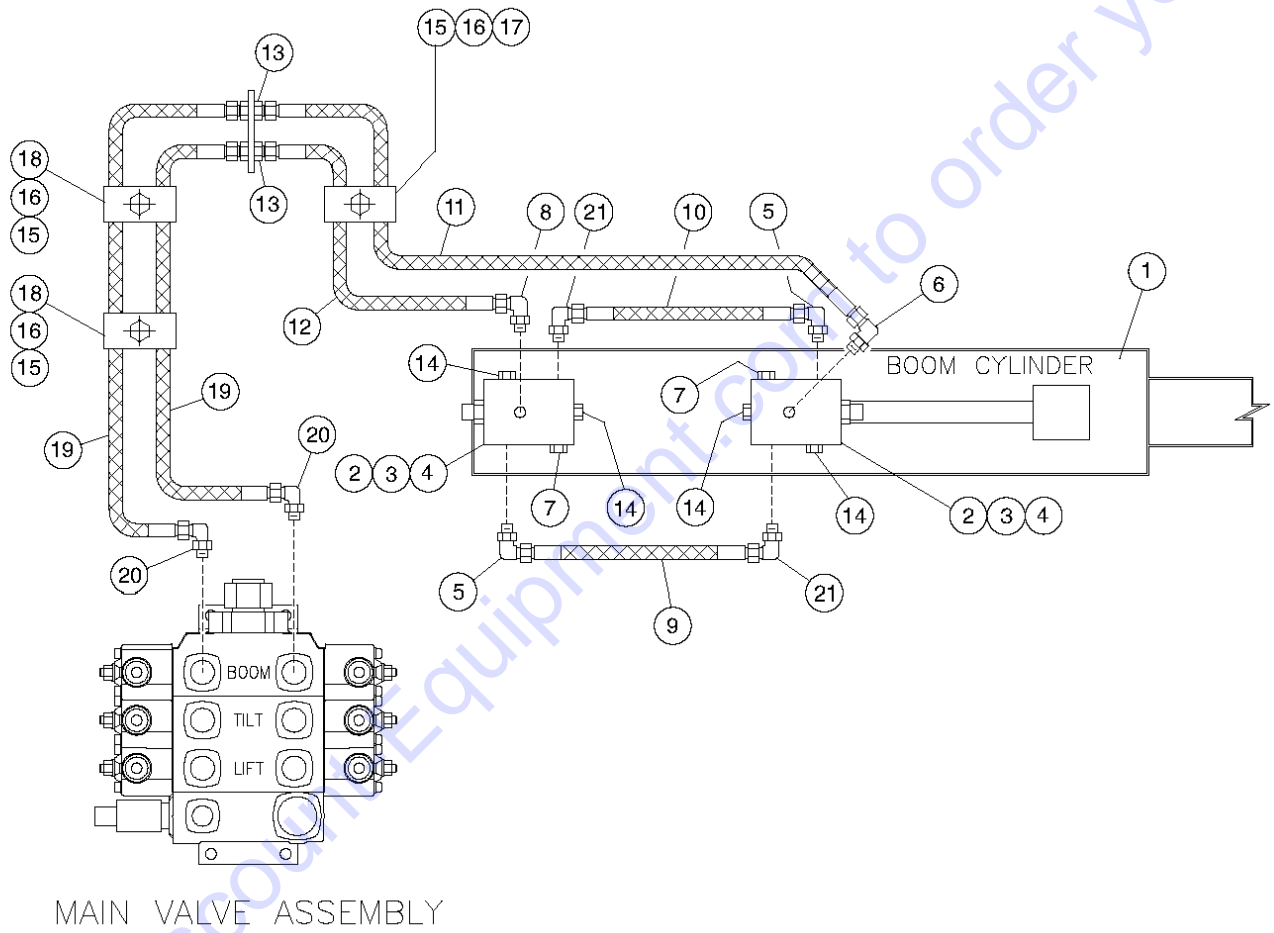

604.1 Circuit, Lift-tilt, GTH-1056

Item	Part No.	Description	Qty.	Item	Part No.	Description	Qty.
1	6-6453-04GT	FITTING,06 OR X 04 JIC 90.....	1	44	6-7005-180GT	HOSE,10X10X90LG.....	3
2	7-234-02GT	VALVE,MOTION.....	Ref.	45	6-5205-30GT	SCREW,HHC,5/16-18X3.75,GR8.....	Ref.
3	6-5606-14GT	SCREW,SHC,3/8-16 X 1.75.....	4	46	123177GT	CLAMP CVR PLATE,TWIN,GRP 3.....	2
4	6-6214-06GT	WASHER,LOCK,HI COLLAR,,375.....	4	47	7-273-32GT	CLAMP HALVES,TWIN,7/8" TUBE.....	3
5	6-6453-04GT	FITTING,06 OR X 04 JIC 90.....	1	48	6-5205-14GT	SCREW,HHC,5/16-18X1.75,GR8.....	5
6	6-7022-60GT	HOSE,04X04-90X30LG.....	1	49	123177GT	CLAMP CVR PLATE,TWIN,GRP 3.....	5
7	6-7002-26GT	HOSE,4X4X13".....	1	50	6-7002-108GT	HOSE ASSY.....	1
8	7-316-242GT	CYLINDER,TILT TH1048/56.....	Ref.	51	6-6453-04GT	FITTING,06 OR X 04 JIC 90.....	4
9	6-6453-04GT	FITTING,06 OR X 04 JIC 90.....	1	52	7-234-54GT	VALVE, MOTION.....	Ref.
10	6-7003-40GT	HOSE,06X06X20LG.....	1	53	6-5606-22GT	SCREW,SHC,3/8-16 X 2.75.....	8
11	7-234-01GT	VALVE,MOTION.....	Ref.	54	6-6214-06GT	WASHER,LOCK,HI COLLAR,,375.....	8
12	6-5606-22GT	SCREW,SHC,3/8-16 X 2.75.....	4	55	7-273-25GT	CLAMP HALVES,TWIN,1/2" PIPE.....	4
13	6-6214-06GT	WASHER,LOCK,HI COLLAR,,375.....	4	56	7-316-325GT	CYLINDER,LIFT TH1056***.....	Ref.
14	6-6453-09GT	FITTING,08 OR X 08 JIC 90.....	1	57	6-7002-17GT	HOSE,04X04X8 1/2LG.....	1
15	6-6452-04GT	FITTING,08 OR X 08 JIC 45.....	1	58	6-6457-05GT	FITTING,06 OR,HEX HEAD PLUG.....	3
16	6-6453-04GT	FITTING,06 OR X 04 JIC 90.....	1	59	6-5205-16GT	SCREW,HHC,5/16-18 X 2.00,GR8.....	2
17	123670GT	FITTING,06 OR X 06 JIC 90.....	2	60	35463GT	SCREW,FHS,3/8-16 X 1.5.....	8
18	6-7004-810GT	HOSE ASSY.....	1	61	6-7004-726GT	HOSE ASSY.....	2
19	6-7004-810GT	HOSE ASSY.....	1	62	7-273-42GT	PLATE, TOP.....	2
20	7-273-43GT	CLAMP HALVES,SINGLE,1/2" PIPE.....	2	63	108616GT	FITTING,ORIFICE,12-10STR.,187.....	1
21	3-1423GT	MANIFOLD BLOCK.....	4	64	6-7005-154GT	HOSE,10X10X77".....	1
22	6-6450-12GT	FITTING,08 OR X 08 JIC STR.....	8				
23	6-5204-16GT	SCREW,HHC,1/4-20X2.00,GR8.....	4				
24	6091GT	NUT,NYLOCK,1/4-20.....	4				
25	6-7034-440GT	HOSE ASSY.....	1				
26	6-7034-440GT	HOSE ASSY.....	1				
27	6-6480-07GT	FITTING,10 JIC,SW-BR-TEE.....	2				
28	6-6485-03GT	FITTING,10 OR X 10 JIC, SWIV.....	1				
29	7-234-50GT	VALVE.....	Ref.				
30	6-6450-05GT	CONNECTOR,070120-4-6.....	Ref.				
31	6-7022-38GT	HOSE ASSY.....	Ref.				
32	6-6453-12GT	FITTING,10 OR X 10 JIC 90.....	1				
33	6-6450-15GT	FITTING,08 OR X 10 JIC STR.....	2				
34	6-6453-11GT	FITTING,08 OR X 10 JIC 90.....	2				
35	7-234-04GT	VALVE,DUAL CHECK.....	Ref.				
36	6-7025-44GT	HOSE ASSY.....	1				
37	6-7005-44GT	HOSE ASSY.....	1				
38	6-7025-44GT	HOSE ASSY.....	1				
39	6-6452-06GT	FITTING,10 OR X 10 JIC 45.....	4				
40	6-6481-07GT	FITTING,10 JIC, SW-RUN-TEE.....	2				
41	6-6450-17GT	FITTING,12 OR X 10 JIC STR.....	1				
42	6-6452-17GT	FITTING,12 OR X 10 JIC 45.....	2				
43	6-6457-03GT	FITTING,04 OR OR HEX HEAD PLUG.....	Ref.				

605.1 Circuit, Boom, GTH-1048

Go to Discount Equipment.com to order your parts