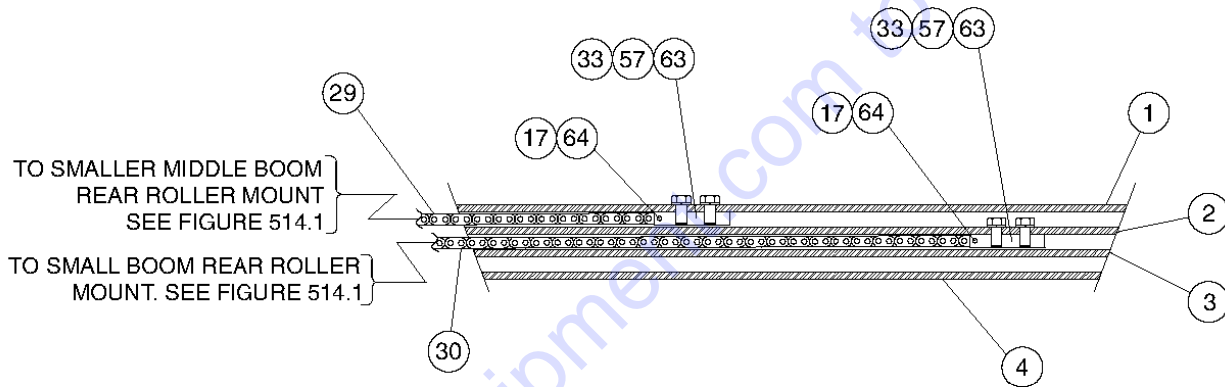

Item	Part No.	Description	Qty.
1	4-2302GT	WELDMENT,LARGE BOOM.....1 <i>(must specify color, gray or Genie Blue)</i>	1
2A	226643GT	ASSY,MID BOOM,BLUE,1048.....1	1
2B	226644GT	ASSY,MID BOOM,GREY,1048.....1	1
11	130386GT	PIN,CHAIN ANCHOR,.313X2.625.....6	6
22	5-2040-257GT	CHAIN,BL-666 LEAF,257 LINKS.....1	1
25	123168GT	CHAIN ANCHOR, BOLT ON.....1	1
46	34550GT	WASHER,LOCK,.75 PLTD.....4	4
52	123548GT	SCREW,HHC,3/4-16X1.5,GR8.....2	2
53	6-6243-06GT	COTTERPIN,3/32X3/4LG.....12	12

Go to Discount-Equipment.com to order your parts

506.1 Boom Assembly, View 3