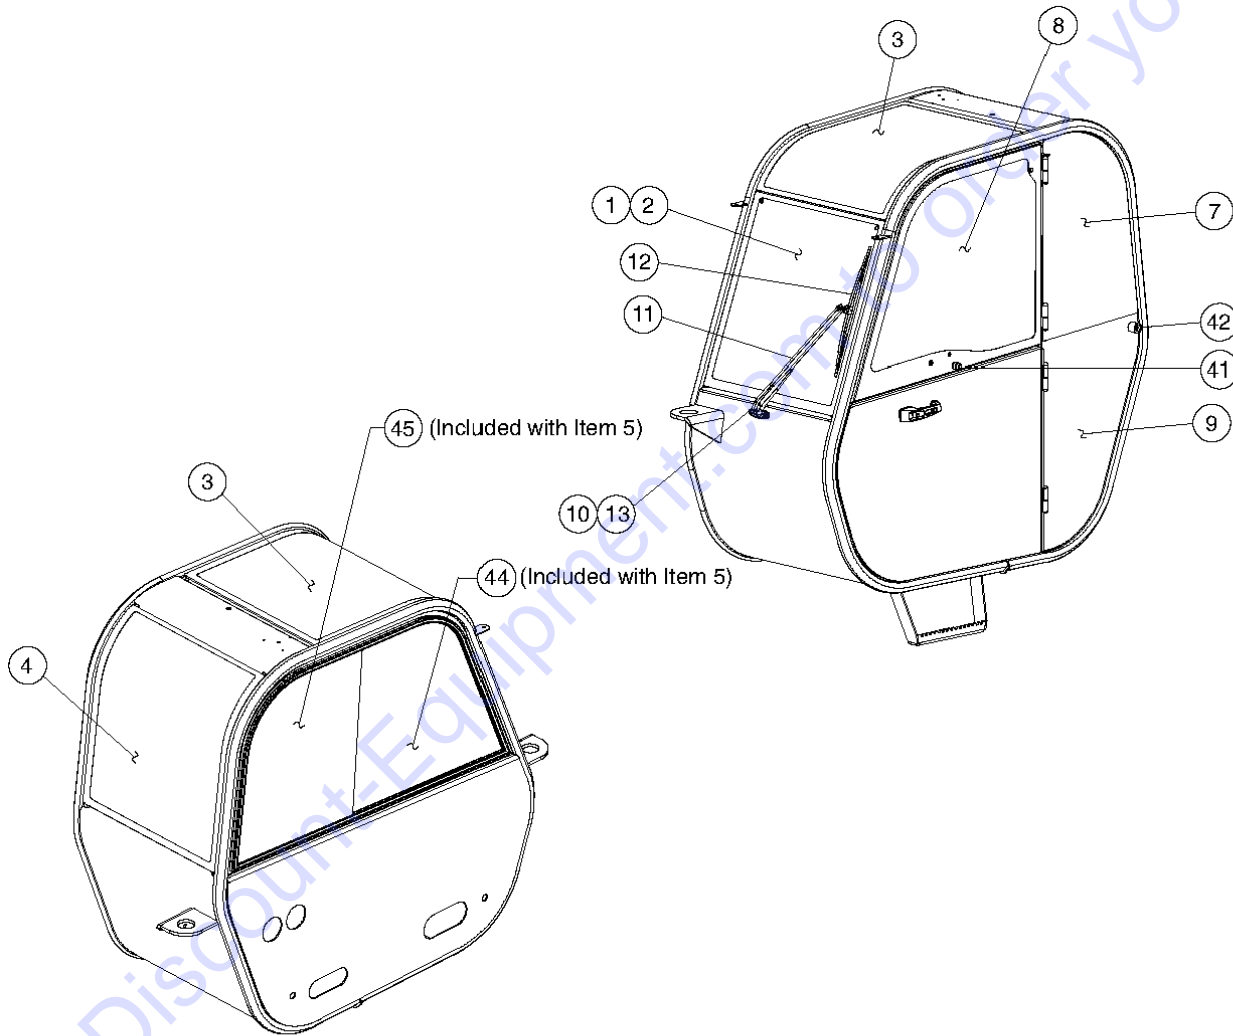

801.1 Fully Enclosed Cab Assembly, View 1

801.1 Fully Enclosed Cab Assembly, View 1

Item	Part No.	Description	Qty.
1	7-132-29GT	GLASS/WINDSHIELD/TINTED***.....1	1
2	7-132-29GT	GLASS/WINDSHIELD/TINTED***.....1	1
3	7-132-101GT	GLASS,SKYLIGHT OR REAR WINDOW.....1	1
4	7-132-101GT	GLASS,SKYLIGHT OR REAR WINDOW.....1	1
5	7-132-33GT	SLIDING WINDOW ASSY,RH SIDE.....1 <i>includes items 44 and 45</i>	1
6	7-132-23GT	WINDOW / RH SLIDER ASSY.....1	1
7	7-132-117GT	GLASS/LH REAR.....1	1
8	7-132-39GT	GLASS / UPPER SPLIT DOOR.....1	1
9	7-132-121GT	LEFT REAR LOWER PANEL,STCII.....1	1
10	7-132-124GT	WIPER MOTOR / SAF T CAB 2 & 3.....1	1
11	123226GT	ARM,STCII,20"WET WIPER.....1	1
12	7-132-125GT	Wiper blade / 20 inch / Saf-T.....1	1
13	7-132-210GT	PANTOGRAPH WIPER BASE w/ GASKE.....1	1
41		Door Holdback Stub.....1 <i>(not available separately. Order assy pn 7-132-123)</i>	1
42	7-132-123GT	HOLD BACK SOCKET ASSY.....1	1
44	7-132-64GT	GLASS / FRONT SLIDER.....1 <i>included with item 5</i>	1
45	7-132-65GT	REAR FIXED GLASS / RH SLIDER A.....1 <i>included with item 5</i>	1