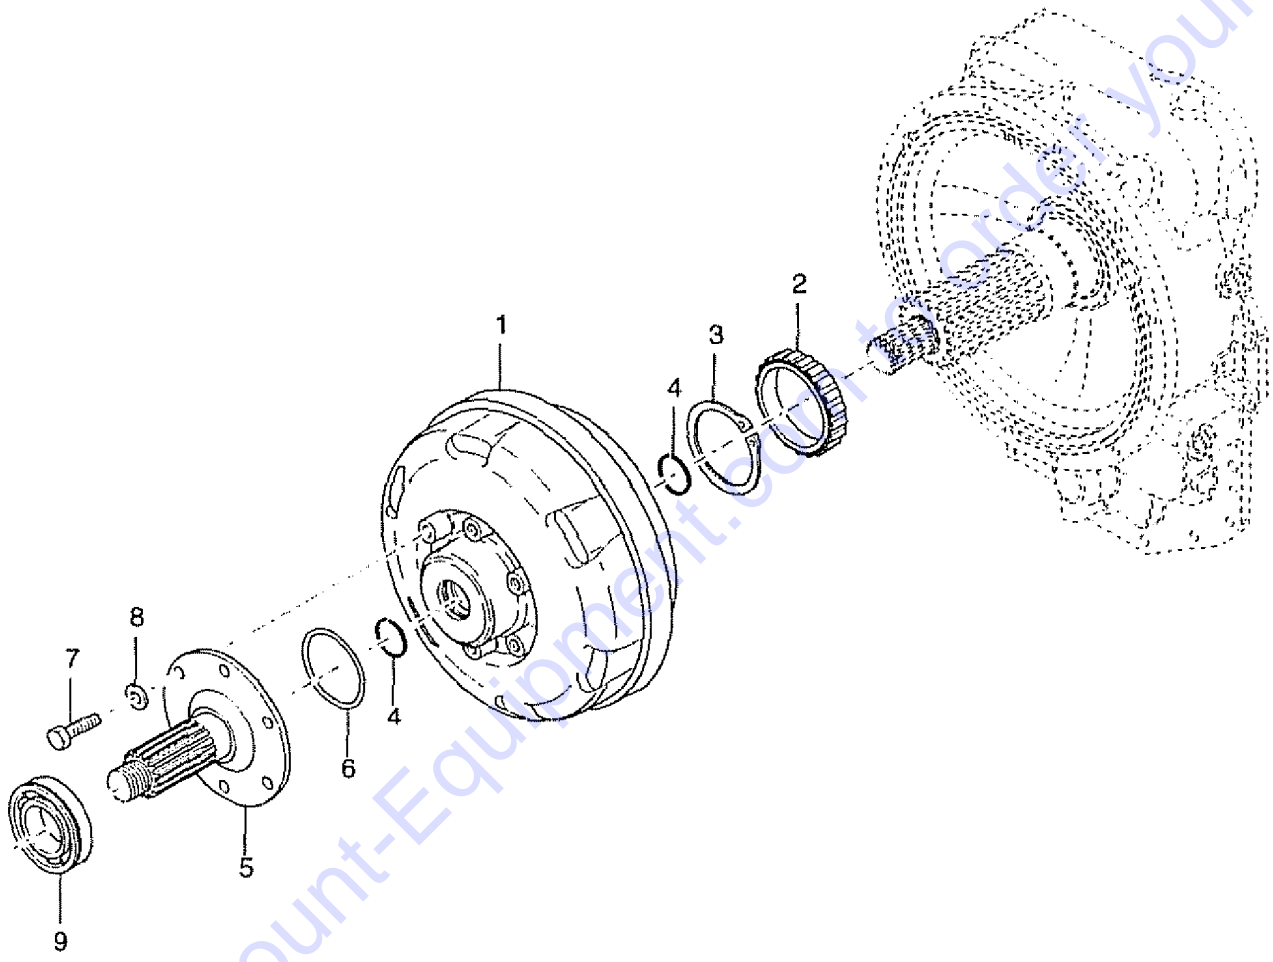

215.1 Torque Converter Assembly

215.1 Torque Converter Assembly

Item	Part No.	Description	Qty.
1	7-126-638GT	ASSY,TORQUE CONVERTER.....	1
2	7-126-540GT	BEARING,IMPELLER HUB GEAR.....	1
3	7-126-639GT	RING,EXTERNAL SNAP.....	1
4	7-126-640GT	RING,TURBINE RETAINING.....	2
5	130426GT	SHAFT,INPUT.....	1
6	130427GT	O-RING,INPUT SHAFT.....	1
7	7-126-53GT	SCREW,INPUT SHAFT TO CONVERTER.....	6
8	7-126-54GT	WASHER,LOCK,SPLIT,3/8.....	6
9	130428GT	BEARING.....	1

Go to Discount-Equipment.com to order your parts