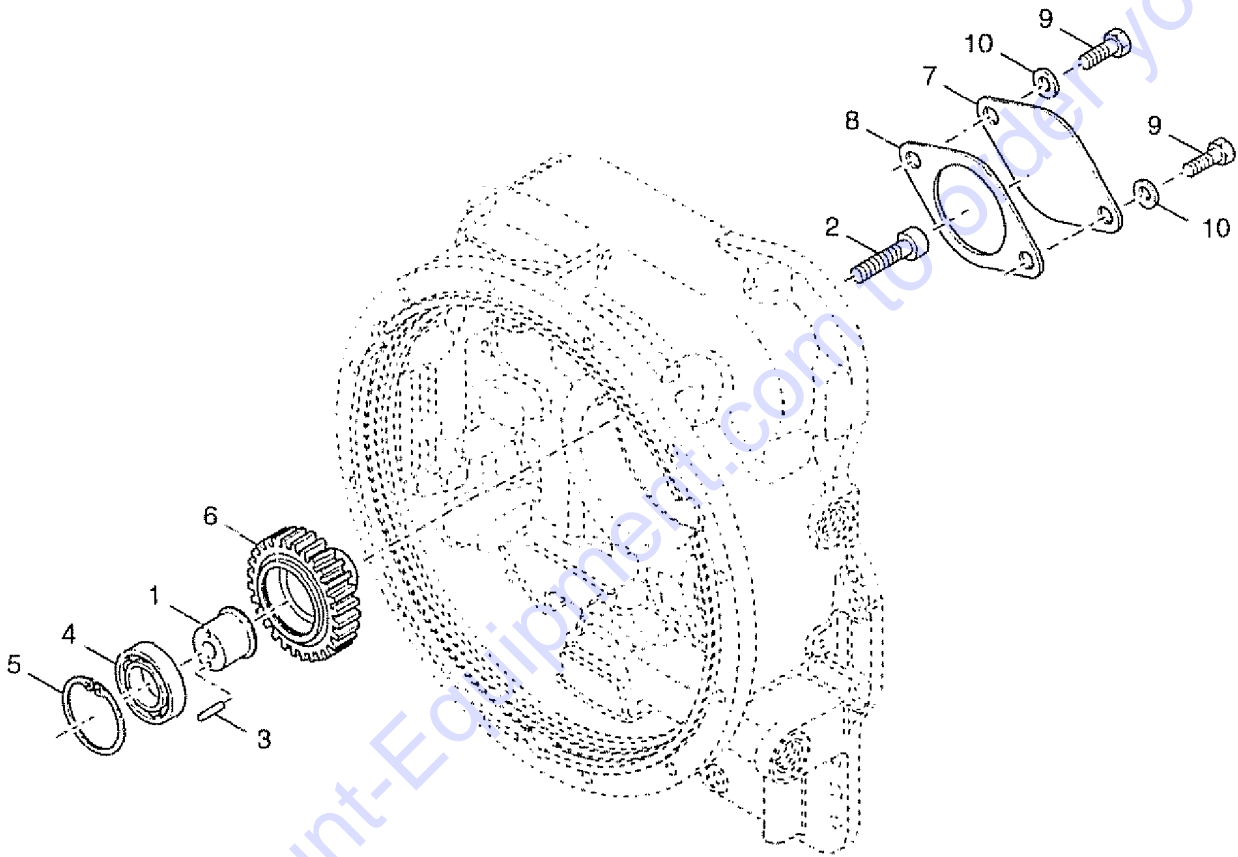

217.1 Transmission Auxilliary Pump Drive Assembly

217.1 Transmission Auxilliary Pump Drive Assembly

Item	Part No.	Description	Qty.
1	7-126-642GT	SUPPORT,PUMP DRIVE BEARING.....1	1
2	7-126-643GT	SCREW,BEARING SUPPORT.....1	1
3	7-126-644GT	PIN,BEARING SUPPORT.....1	1
4	7-126-440GT	BEARING,BALL.....1	1
5	7-126-280GT	RING,RETAINING,DRIVE GEAR BRG...1	1
6	130430GT	GEAR,AUX.PUMP DRIVE.....1	1
7	130431GT	COVER,PUMP MOUNTING,PERMANENT.....1	1
8	130432GT	GASKET.....1	1
9	7-126-519GT	SCREW,PUMP MTG.PERMANENT COVER.....2	2
10	7-126-215GT	LOCKWASHER,PUMP COVER SCREW.....2	2