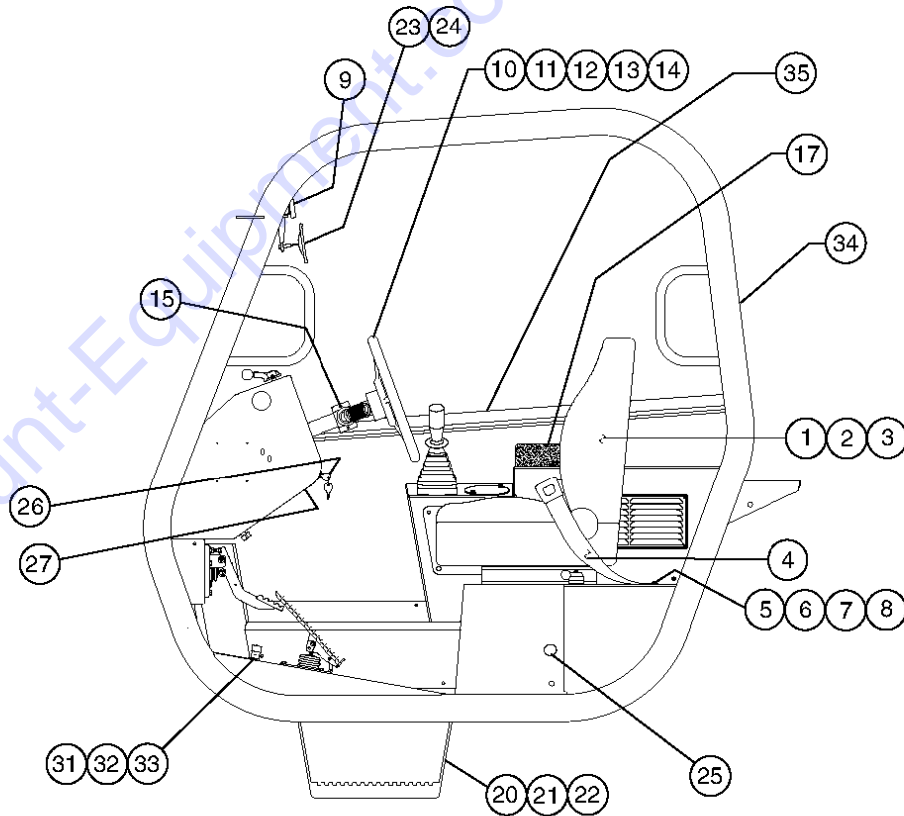

401.1 Operators Compartment Assembly, View 1

401.1 Operators Compartment Assembly, View 1

Item	Part No.	Description	Qty.
1	123137GT	SEAT ASSY, STD.....	1
--	123574GT	SEAT ASSY, FULL-SUSPENSION <i>option</i>	
2	6886GT	WASHER,LOCK,.313.....	4
3	6038GT	NUT,HEX,5/16-18,GR8.....	4
4	7-337-01GT	SEATBELT 2.5" WIDE STANDARD.....	1
5	6-5205-08GT	SCREW,HHC,5/16-18X1.....	2
6	57201GT	WASHER,FLAT,313, HARDENED.....	6
7	6886GT	WASHER,LOCK,.313.....	2
8	6038GT	NUT,HEX,5/16-18,GR8.....	2
9	123561GT	LEV-O-GAGE INDICATOR.....	1
10	123261GT	STEERING UNIT 250CC TEFLON***.....	1
--	7-147-56GT	SEAL KIT / FOR -48 ORB. <i>for 123261</i>	
11	123136GT	STEERING WHEEL, 362MM.....	1
12	7-147-41GT	HORN BUTTON KIT***.....	1
--	7-147-44GT	CONTACT BRUSH SET(HORN) <i>for 7-147-41</i>	
13	7-147-04GT	NUT / STEERING WHEEL.....	Ref.
14	218100GT	COLUMN, STEERING, 225MM..... <i>includes item 13; replaced 123564</i>	1
15	7-125-05GT	SHIFTER ASSEMBLY***.....	1
--	T109235GT	KIT, CLAMP (7-125-05)	
16	7-194-40GT	GROMMET.....	1
17	7-153-01GT	PAD,ARMREST.....	1
18	7-132-03GT	RH DASH PANEL,STCII.....	1
19	7-132-04GT	LEFT SIDE DASH PANEL.....	1
20	123903GT	ASSY,FLEX STEP,STC II.....	1
21	123663GT	SCREW,HHC,1/2-13X1.25,GR8,Y.....	2
22	6033GT	WASHER,LOCK,0.5".....	2
23	123573GT	MIRROR, INTERIOR.....	1
24	6-6212-04GT	WASHER,FLAT,250, HARDENED.....	1
25	7-144-11GT	HOLE PLUG, 1 3/8.....	1
26	1289104GT	KIT,SWITCH WITH KEYS.....	Ref.
27	7-144-02GT	HOLE PLUG, 5/8 DIA.....	1
29	7-144-10GT	HOLE PLUG, 1 3/16.....	1
31	7-127-09GT	SWITCH,DIFFERENTIAL LOCK.....	Ref.
32	6-5204-04GT	SCREW,HHC,1/4-20X.5,GR8.....	2
33	6356GT	WASHER,LOCK,.25.....	2
34	7-132-101GT	GLASS,SKYLIGHT OR REAR WINDOW.....	Ref.
35	46718GT	TRIMLOCK,BLACK,3/16