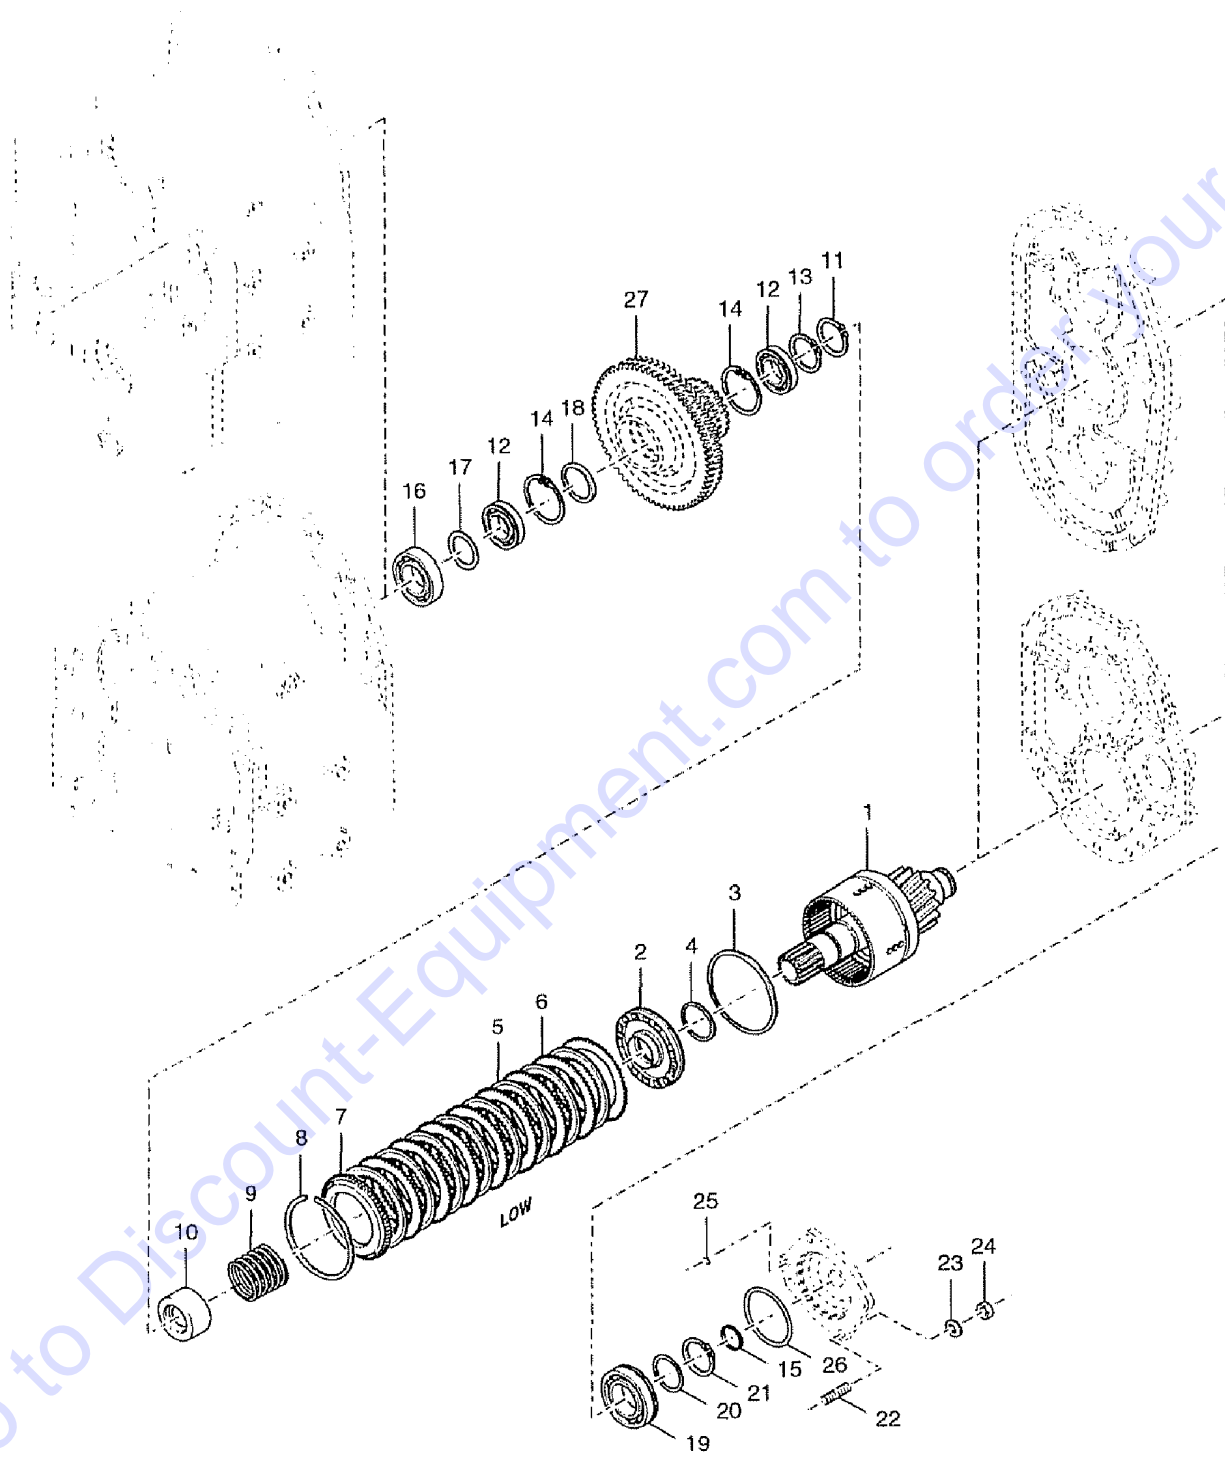

222.1 Transmission Low Speed Shaft Assembly

222.1 Transmission Low Speed Shaft Assembly

Item	Part No.	Description	Qty.
1	7-126-576GT	ASSY,VALVE.....1 <i>(includes items 3 and 4)</i>	1
2	7-126-575GT	ASSY,CLUTCH PISTON & SEALS.....1	1
3	7-126-145GT	SEAL,CLUTCH PISTON,OUTER.....1	1
4	7-126-144GT	SEAL,CLUTCH PISTON,INNER.....1	1
5	7-126-166GT	DISC,CLUTCH,INNER.....8	8
6	7-126-147GT	DISC,CLUTCH,OUTER.....8	8
7	130435GT	END PLATE.....1	1
8	7-126-150GT	SNAP RING,BACKING PLATE.....1	1
9	7-126-151GT	SPRING,PISTON RETURN.....1	1
10	7-126-152GT	RETAINER,SPRING.....1	1
11	7-126-153GT	SNAP RING,SPRING RETAINER.....1	1
12	7-126-156GT	BEARING,LOW SPEED GEAR.....2	2
13	7-126-165GT	RING,RETAINER.....1	1
14	7-126-163GT	RING,RETAINING-LOCATING.....1	1
15	7-126-170GT	RING.....1	1
16	7-126-161GT	BEARING,LOW SPEED CLUTCH SHAFT.....1	1
17	7-126-162GT	SPACER,LOW SPEED SHAFT,FRT.BRG.....1	1
18	7-126-164GT	SPACER,LOW SPEED GEAR.....1	1
19	130438GT	BEARING.....1	1
20	7-126-48GT	WASHER,BEARING SUPPORT.....1	1
21	7-126-165GT	RING,RETAINER.....2	2
22	7-126-176GT	BEARING.....4	4
23	7-126-10GT	LOCKWASHER,TUBE CLIP SCREW....4	4
24	7-126-111GT	NUT,BEARING CAP STUD.....4	4
25	7-126-173GT	O-RING,REAR BEARING CAP.....1	1
26	7-126-171GT	O-RING,REAR BEARING CAP.....1	1
27	130429GT	GEAR,LOW CLUTCH.....1 <i>(refer to 306.1)</i>	1