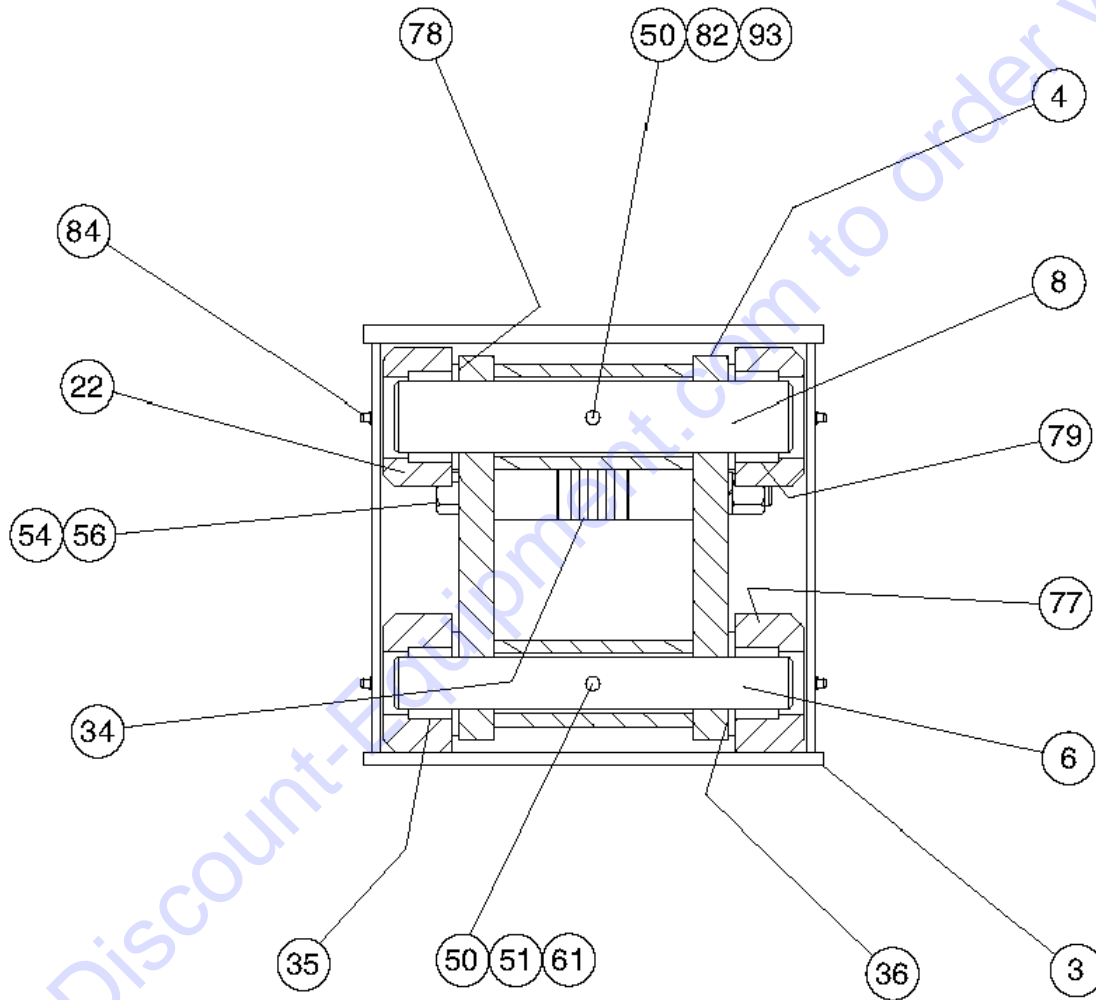

Item	Part No.	Description	Qty.
2A	226645GT	ASSY, LG MID BOOM, BLUE, 1056.....	1
2B	226646GT	ASSY, LG MID BOOM, GREY, 1056.....	1
2C	237376GT	ASSY, LG MID BOOM, GREEN, 1056	
3	4-2207GT	MIDDLE BOOM, SMALL..... <i>(must specify color, gray or Genie Blue)</i>	1
--	237377GT	ASSY, SM MIDDLE BOOM, GREEN	
7	4-2121-2GT	PIN / BOOM ROLLER.....	1
9	4-2121-4GT	PIN.....	1
21	4-1074-1BGT	ROLLER ASSEMBLY..... <i>includes item 79</i>	4
23	4-1074-2BGT	ROLLER ASSEMBLY..... <i>includes item 35</i>	2
28	4-1074-8BGT	ROLLER ASSEMBLY..... <i>includes item 79</i>	1
35	123514GT	BEARING, NEEDLE, 1.5IDX1.25LG.....	14
36	6-6600-04GT	THRUST WASHER.....	4
38	6-6600-05GT	THRUST WASHER, 4.00X2.00X.188.....	8
50	6-6201-06GT	NUT, HEX, 3/8-16.....	5
51	6021GT	WASHER, LOCK, .375.....	11
52	6-6275-04GT	SCREW, SET, 3/8-16X.75.....	3
61	6-5206-24GT	SCREW, HHC, 3/8-16X3.00.....	2
79	7-193-07GT	NEEDLE BEARING / 2.000.....	30
84	55953GT	ZERK-GREASE, 1/4-28, STRAIGHT.....	12
95	6-6600-15GT	THRUST WASHER.....	2

511.1 Boom Assembly, View 6