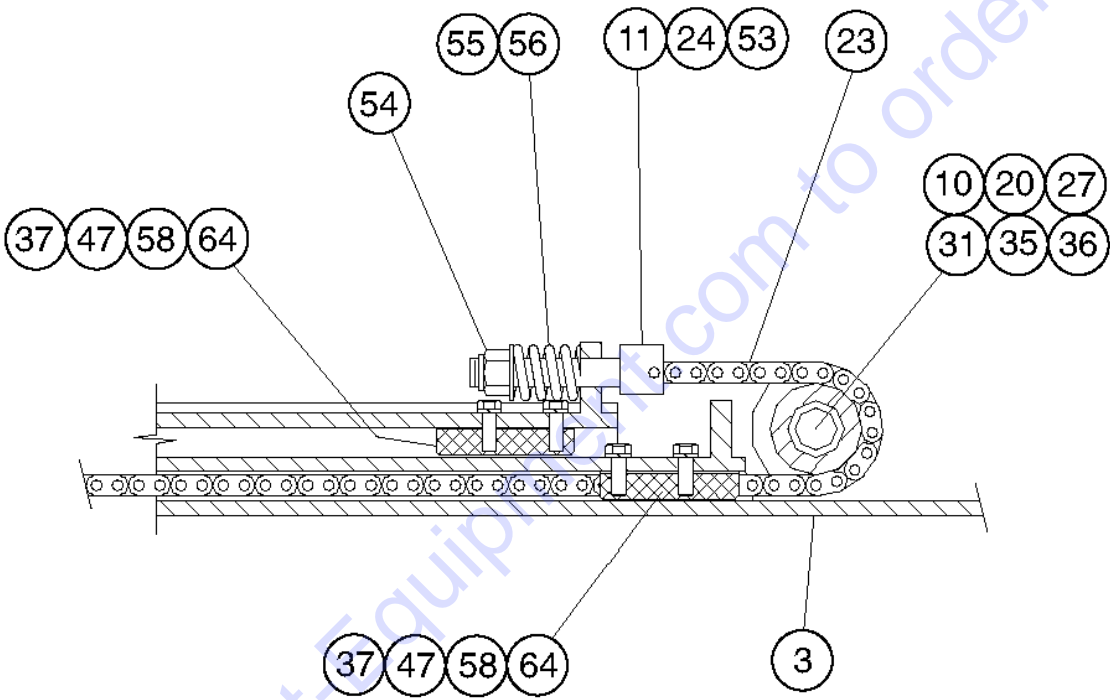

503.1 Boom Assembly, View 2

Item	Part No.	Description	Qty.
3	4-1440GT	WELDMENT,SMALL BOOM.....1 <i>(must specify color, gray or Genie Blue)</i>	1
10	4-1073-4GT	PIN,FRONT CHAIN SHEAVE.....1	1
11	130386GT	PIN,CHAIN ANCHOR,,313X2.625.....6	6
20	123187GT	SHEAVE,CHAIN.....2	2
23	5-2040-257GT	CHAIN,BL-666 LEAF,257 LINKS.....2	2
24	4-1237-1GT	CHAIN ANCHOR, ADJUSTABLE.....2	2
27	141309GT	BEARING,1.5 X 2.0 X 2.5.....2 <i>(includes item 130535)</i>	2
31	6-6600-12GT	THRUST WASHER, 3.50X1.50X.125....4	4
35	6-6206-24GT	NUT,NYLOCK, 1 1/2.....8	8
36	6-6215-24GT	WASHER,FLAT,1 1/2.....6	6
37	117643GT	WEAR PAD,5.25X2X.75.....4	4
47	123663GT	SCREW,HHC,1/2-13X1.25,GR8,Y.....8	8
53	6-6243-06GT	COTTERPIN,3/32X3/4LG.....12	12
54	7-142-01GT	NUT,SELFLOCKING.....2	2
55	123169GT	SPRING, COMPRESSION.....2	2
56	6-6215-16GT	WASHER,FLAT,SAE,1",YZ GR8.....2	2
58	6033GT	WASHER,LOCK,0.5".....12	12
64	1-1101-3GT	SHIM, 7 GA.....4	4