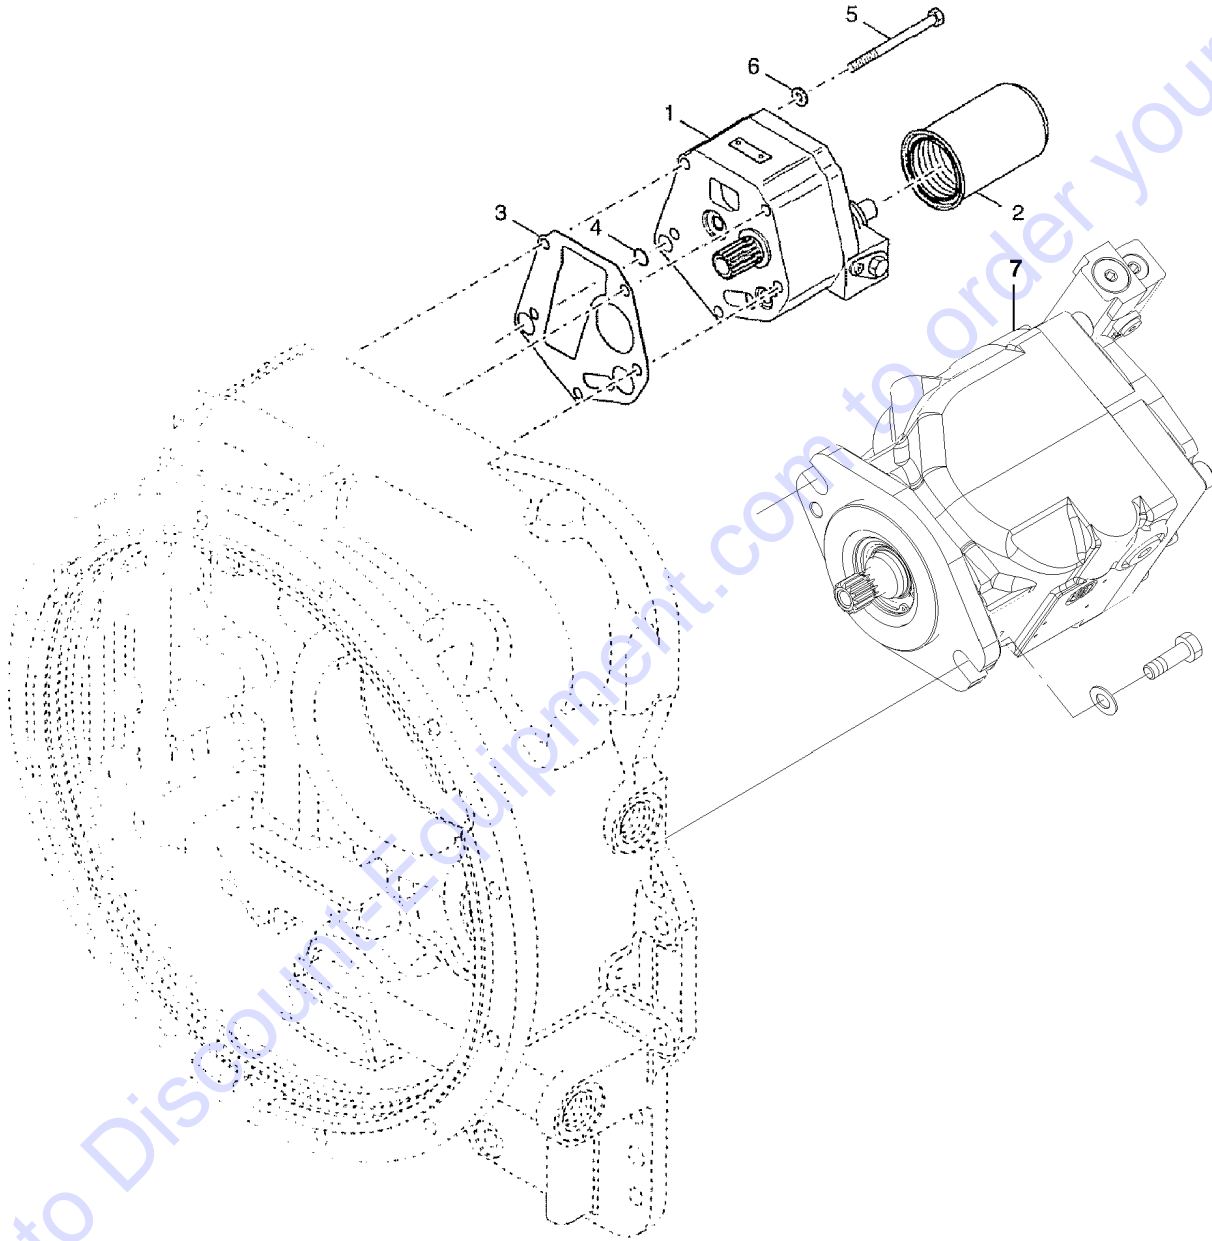

225.1 Charging Pump and Filter Assembly

225.1 Charging Pump and Filter Assembly

Item	Part No.	Description	Qty.
1	7-126-680GT	PUMP,CHARGING,STANDARD.....1 <i>(O-ring and gasket sold seperately)</i>	1
--	9990258GT	SEAL KIT <i>for 7-126-680</i>	
2	7-126-112GT	FILTER,HYDRAULIC,SPIN-ON.....1	1
3	7-126-107GT	GASKET,PUMP ASSY TO CONV.HSG.....1	1
4	7-126-22GT	O-RING.....1	1
5A	130441GT	SCREW,PUMP MOUNTING.....3	3
5B	7-126-109GT	SCREW,PUMP MOUNTING.....2	2
6	7-126-10GT	LOCKWASHER,TUBE CLIP SCREW.....5	5
7	824527GT	PUMP,SAUER 60CC LS PHASE 2.....1 <i>(refer to 814.1)</i>	1

Go to Discount-Equipment.com to order your parts