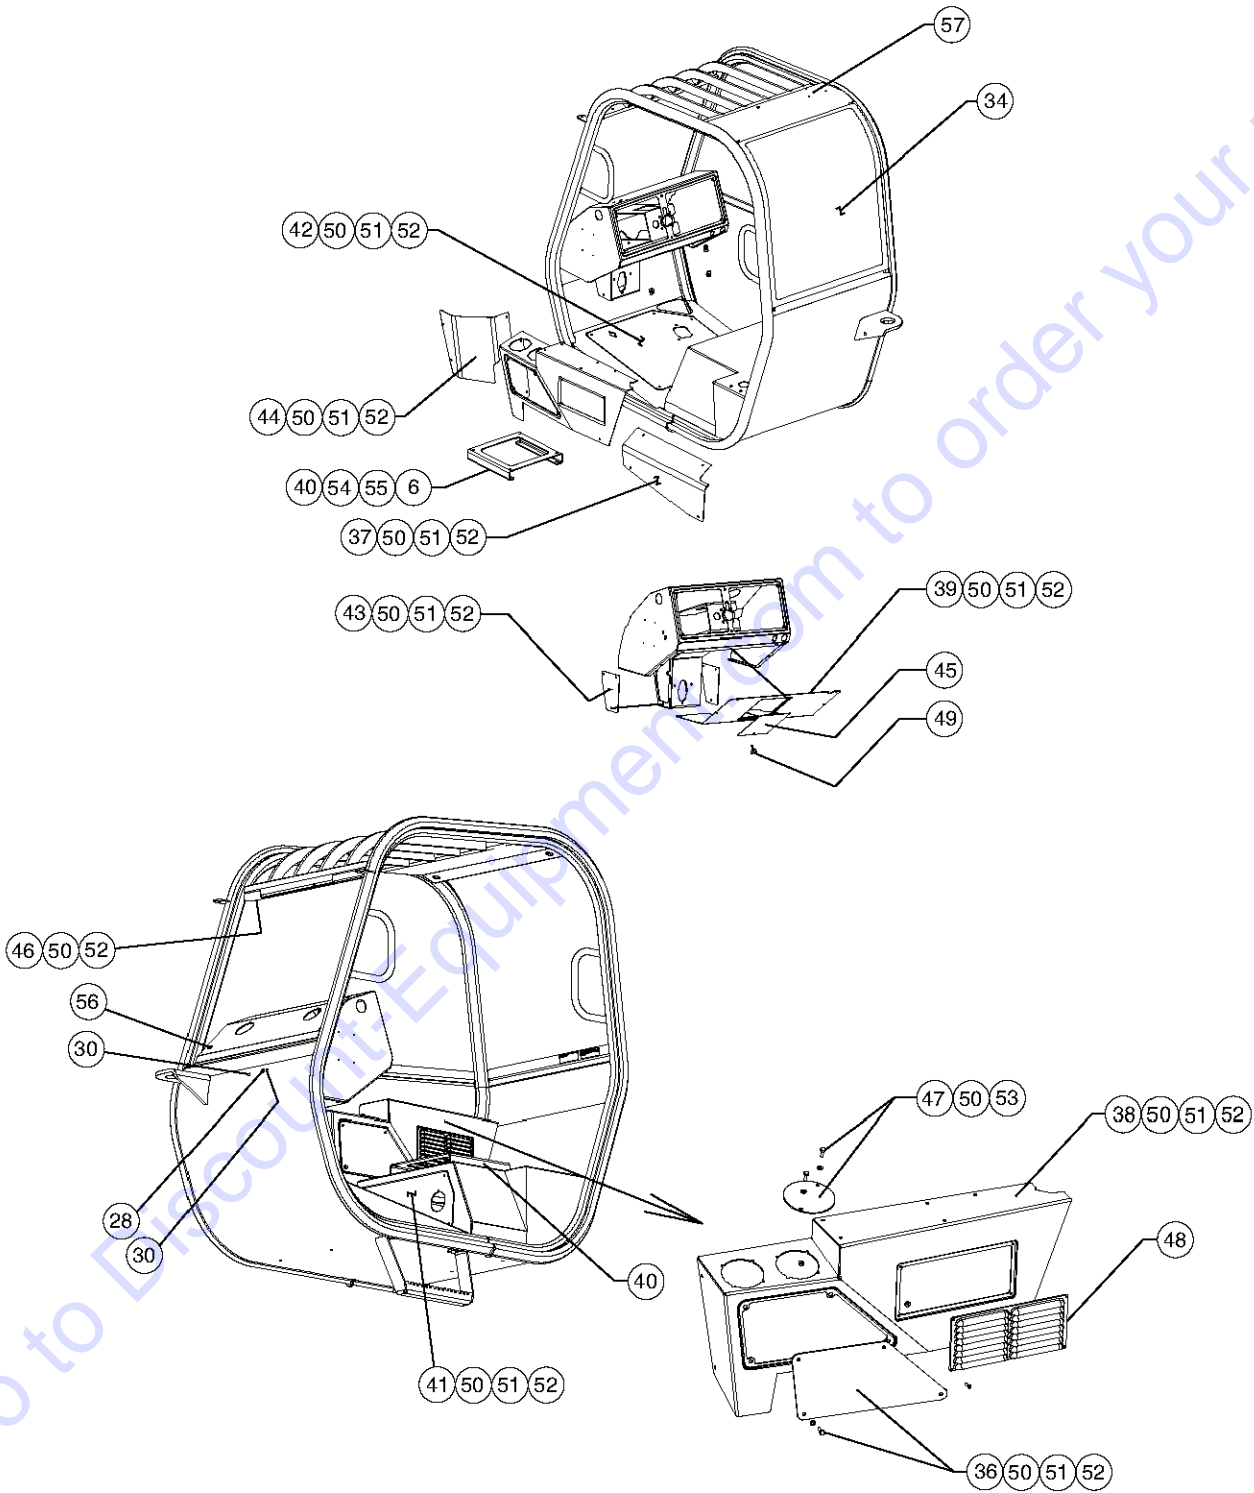

402.1 Operators Compartment Assembly, View 2

402.1 Operators Compartment Assembly, View 2

Item	Part No.	Description	Qty.
6	57201GT	WASHER,FLAT,313, HARDENED.....	6
28	7-144-03GT	HOLE PLUG, 3/4 DIA.....	1
30	7-144-07GT	HOLE PLUG, 3/8 DIA.....	2
34	7-132-101GT	GLASS,SKYLIGHT OR REAR WINDOW.....	Ref.
36	7-132-116GT	JOYSTICK ACCESS COVER.....	Ref.
37	7-132-105GT	COVER / SIDE HOSE.....	Ref.
38	7-132-106GT	SIDE CONSOLE,BOLT-ON.....	Ref.
39	7-132-107GT	CONSOLE COVER,LOWER FRONT..... <i>(use 141175 kit for all machines prior to GTH0609A-13610)</i>	Ref.
40	7-132-108GT	SEAT MOUNT RISER.....	Ref.
41	7-132-109GT	SEAT COVER.....	Ref.
42	7-132-110GT	PANEL /FLOOR/SAFTCABII.....	Ref.
--	7-287-01GT	BLK SAFETY WALK 6 IN WIDE RO..... <i>Qty. 1</i>	12-inches
--	7-287-02GT	BLK SAFETY WALK 2 IN WIDE RO..... <i>Qty. 1</i>	16-inches
43	7-132-111GT	BRAKE ACCESS COVER.....	Ref.
44	7-132-112GT	HOSE COVER.....	Ref.
45	7-132-113GT	FUSE COVER / S.T.C. II.....	Ref.
46	7-132-114GT	Mount, Fan.....	Ref.
47	7-132-115GT	COVER / JOYSTICK.....	Ref.
48	7-132-122GT	HEATER GRILL.....	Ref.
49	7-132-22GT	TRI-WING BOLT.....	Ref.
50	6-5204-06GT	SCREW,HHC,1/4-20X.75,GR8.....	44
51	6356GT	WASHER,LOCK,25.....	42
52	6-6212-04GT	WASHER,FLAT,250, HARDENED.....	44
53	6091GT	NUT,NYLOCK,1/4-20.....	2
54	123840GT	SCREW,HHC,5/16-18X.75,GR8,Y.....	4
55	6-6205-05GT	NUT,NYLOCK,5/16-18,GR8.....	4
56	15243GT	PLUG,NYLON .875 BLACK DOMED..... <i>replaced 7-144-06</i>	1
57	7-144-07GT	HOLE PLUG, 3/8 DIA.....	Ref.