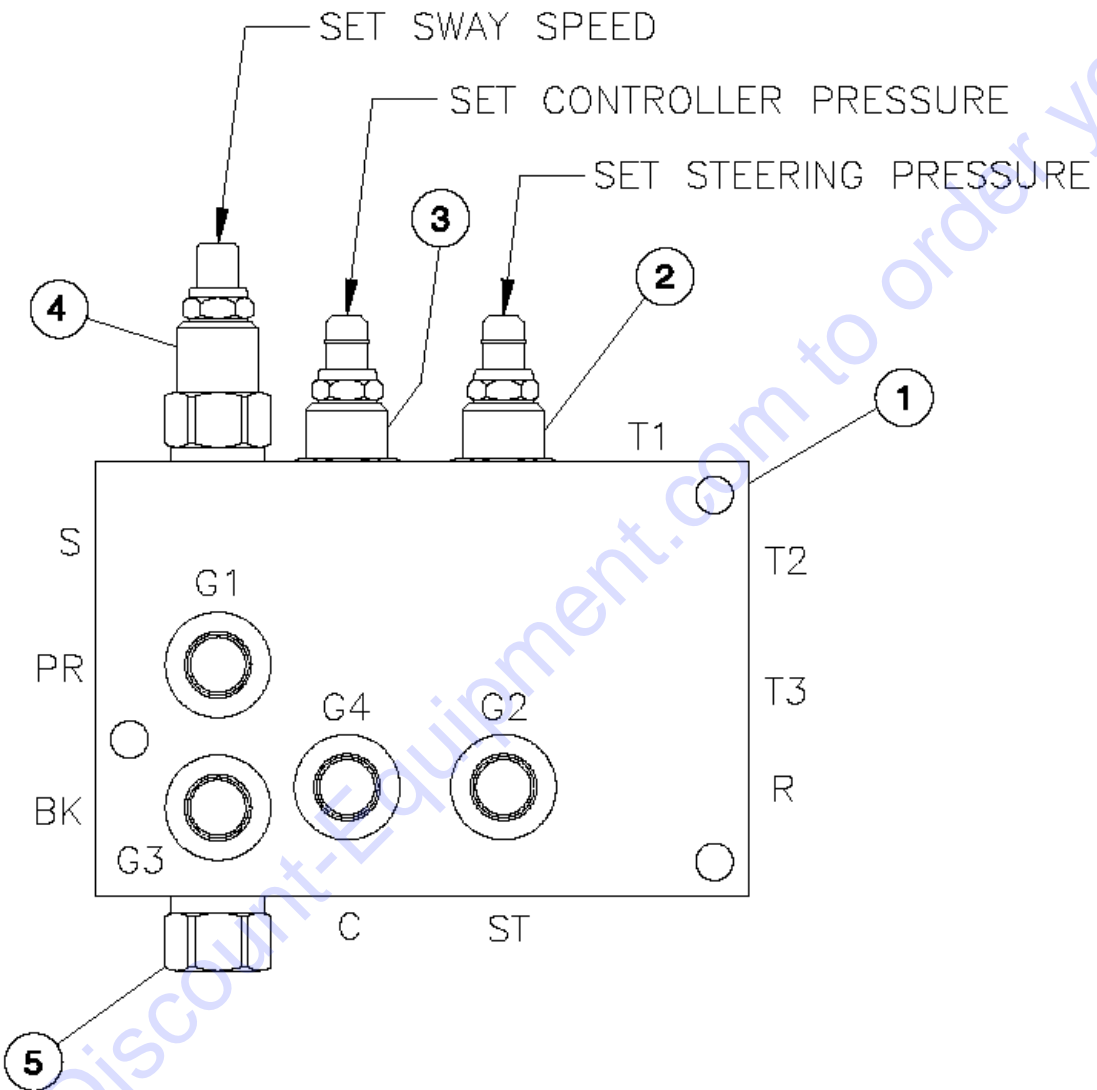

Go to Discount-Equipment.com to order your parts

714.1 Control Block Assembly

Item	Part No.	Description	Qty.
--	7-234-94GT	CONTROL BLOCK.....1 <i>includes items 1-5</i>	1
1	7-234-97GT	Body.....1	1
2	7-234-28GT	CARTRIDGE / RELIEVING.....1	1
--	43018GT	SEAL KIT (39345)	
3	7-234-13GT	CARTRIDGE / REDUCING.....1	1
4	7-234-37GT	CARTRIDGE / NEEDLE.....1	1
5	7-234-80GT	CARTRIDGE / CHECK.....1	1