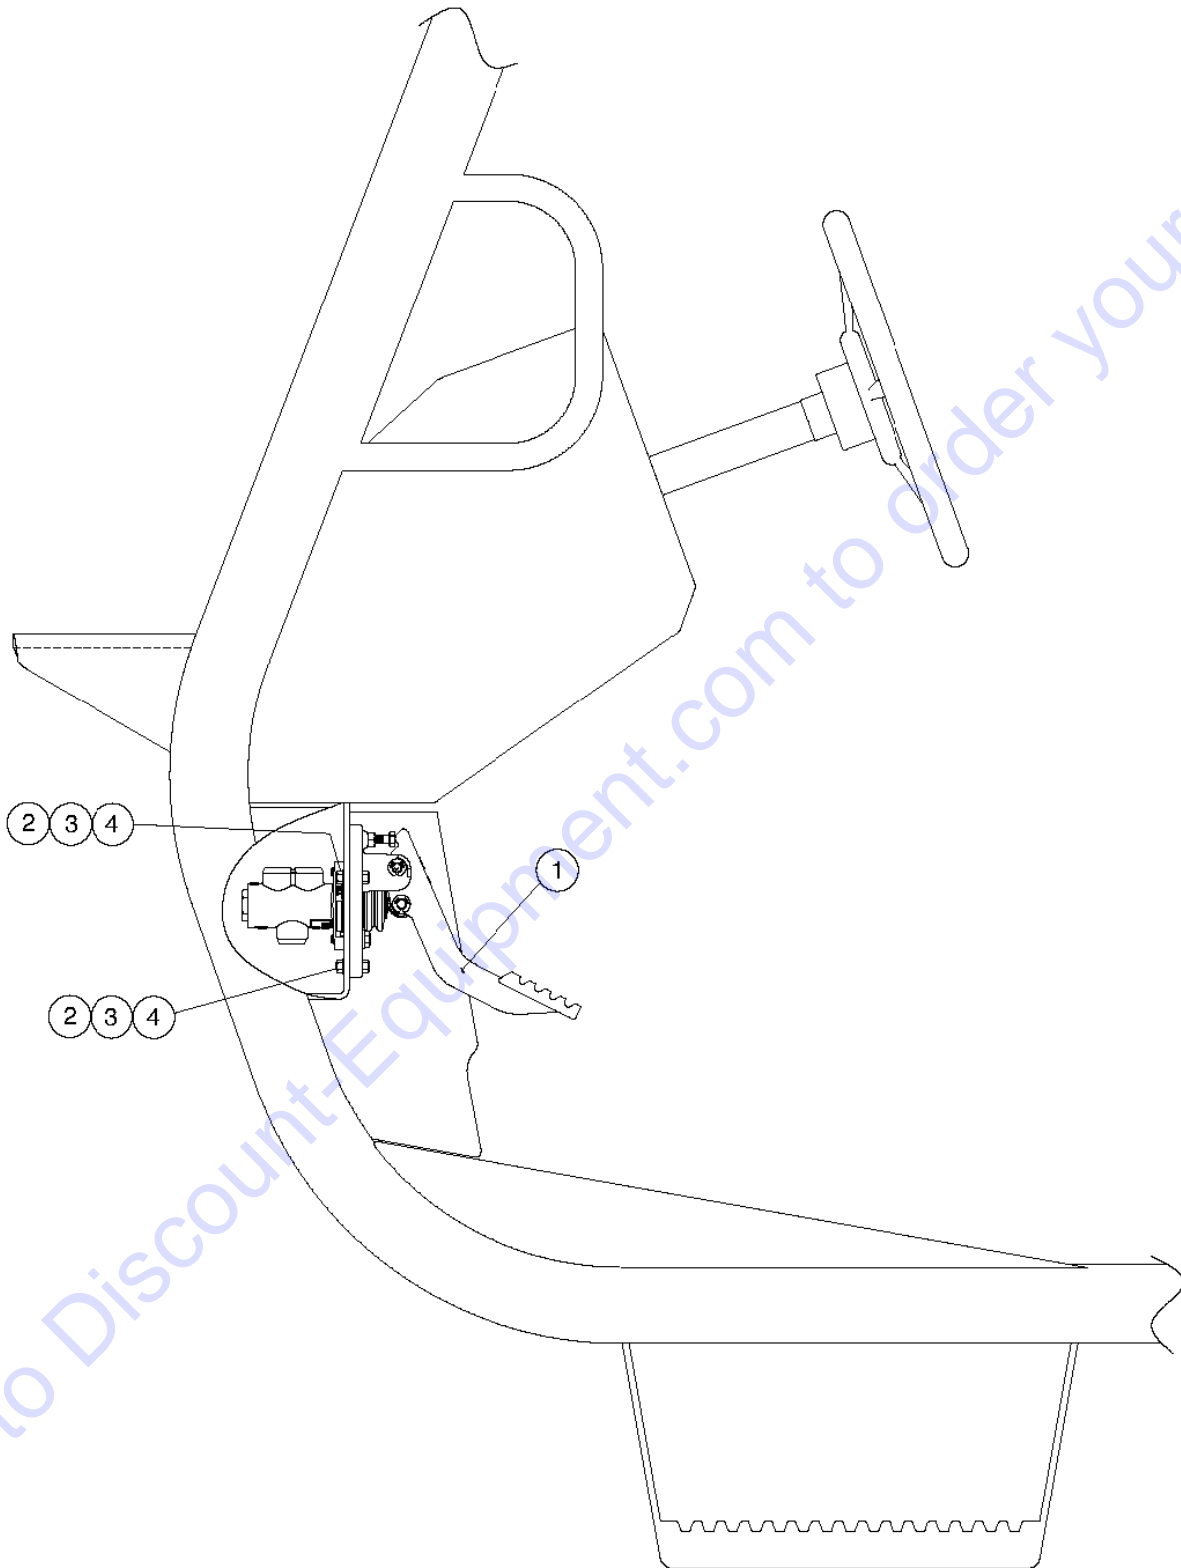

403.1 Foot Brake Assembly

403.1 Foot Brake Assembly

Item	Part No.	Description	Qty.
1	7-198-48GT	VALVE,BRAKE,HANGING.....	1
1	7-198-49GT	SEAL KIT	
2	123559GT	SCREW,HHC,3/8-16X1.25GR8.....	3
3	6021GT	WASHER,LOCK,.375.....	3
4	6-6201-06GT	NUT,HEX,3/8-16.....	3

Go to Discount-Equipment.com to order your parts