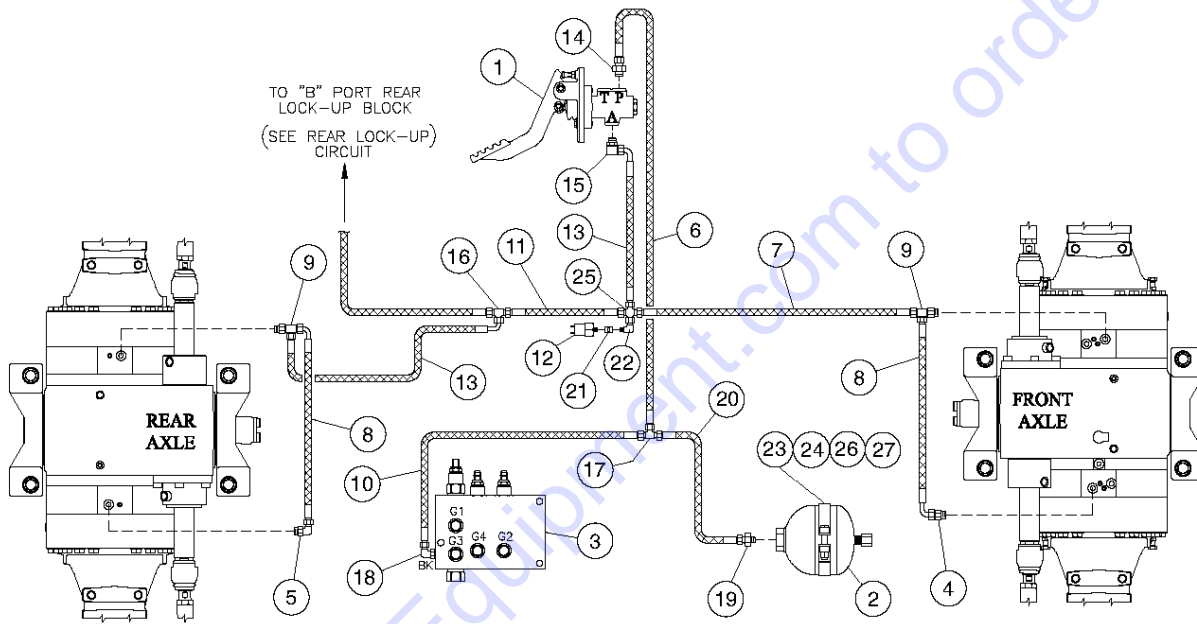

Item	Part No.	Description	Qty.
1	6-6450-05GT	CONNECTOR,070120-4-6.....	1
2	6-6452-19GT	FITTING,06 OR X 04 JIC 45.....	3
3	7-256-27GT	VALVE,MALE PRESSURE CHECK.....	2
4	7-302-01GT	VALVE,PRESSURE CHECK,MALE.....	2
5	6-7022-38GT	HOSE ASSY.....	1
6	6-7002-34GT	HOSE,4X4X17".....	3
7	7-234-94GT	CONTROL BLOCK.....	Ref.
8	7-234-50GT	VALVE.....	Ref.
9	6-6457-05GT	FITTING,06 OR,HEX HEAD PLUG.....	2
10	6-7002-26GT	HOSE,4X4X13".....	1
11	6-6455-05GT	FITTING,06 OR X 06 JIC RN-TEE.....	1
12	6-7023-26GT	HOSE,06X06-90X13LG.....	Ref.
13	6-6495-07GT	FITTING,06 X 04 JIC REDUCER.....	1
14	6-7002-30GT	HOSE,04X04X15LG.....	1

Go to Discount-Equipment.com to order your parts

617.1 Circuit, Brake