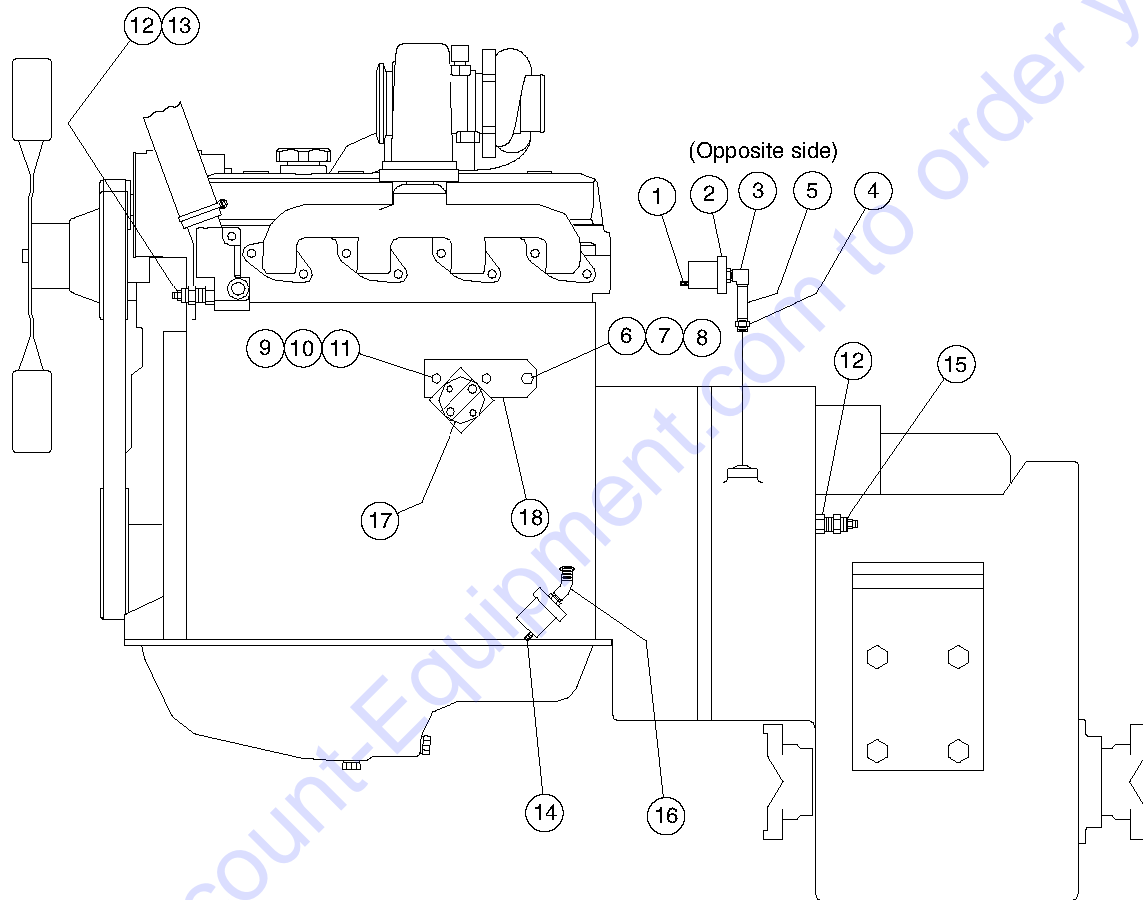

306.1 Starter Relay/Sender Assembly, JD-4045 Tier II

Go to DiscountEquipment.com to order your parts

306.1 Starter Relay/Sender Assembly, JD-4045 Tier II

Item	Part No.	Description	Qty.
1	15513GT	NUT,HEX,10-32.....	1
2	7-187-12GT	SENDER / TRANSMISSION OIL PRES.....	Ref.
3	6-6404-01GT	FITTING.....	1
4	6-6458-02GT	STRAIGHT.....	1
5	6-6410-03GT	FITTING.....	1
6	25928GT	SCREW,HHC,M10X,20MM,GR5,WH ZIN.....	1
7	6-9111-10GT	LOCKWASHER,10MM.....	1
8	6-9112-10GT	FLATWASHER,10MM.....	1
9	6-5204-04GT	SCREW,HHC,1/4-20X.5,GR8.....	2
10	6356GT	WASHER,LOCK,.25.....	2
11	6-6212-04GT	WASHER,FLAT,.250, HARDENED.....	2
12	6-6406-04GT	REDUCER BUSHING.....	2
13		SENDER / ENGINE WATER TEMP (3/..... <i>(part is no longer available by supplier)</i>	Ref.
14	7-187-05GT	SENDER / ENGINE OIL PRESSURE.....	Ref.
15	7-187-07GT	SENDER / TRANSMISSION OIL TEMP.....	Ref.
16	7-183-192GT	Fitting, 02 NPT 45 Brass ST. Elbow.....	1
17	7-319-21GT	STARTER RELAY.....	1
18	1-1024GT	MOUNT / STARTER RELAY.....	1