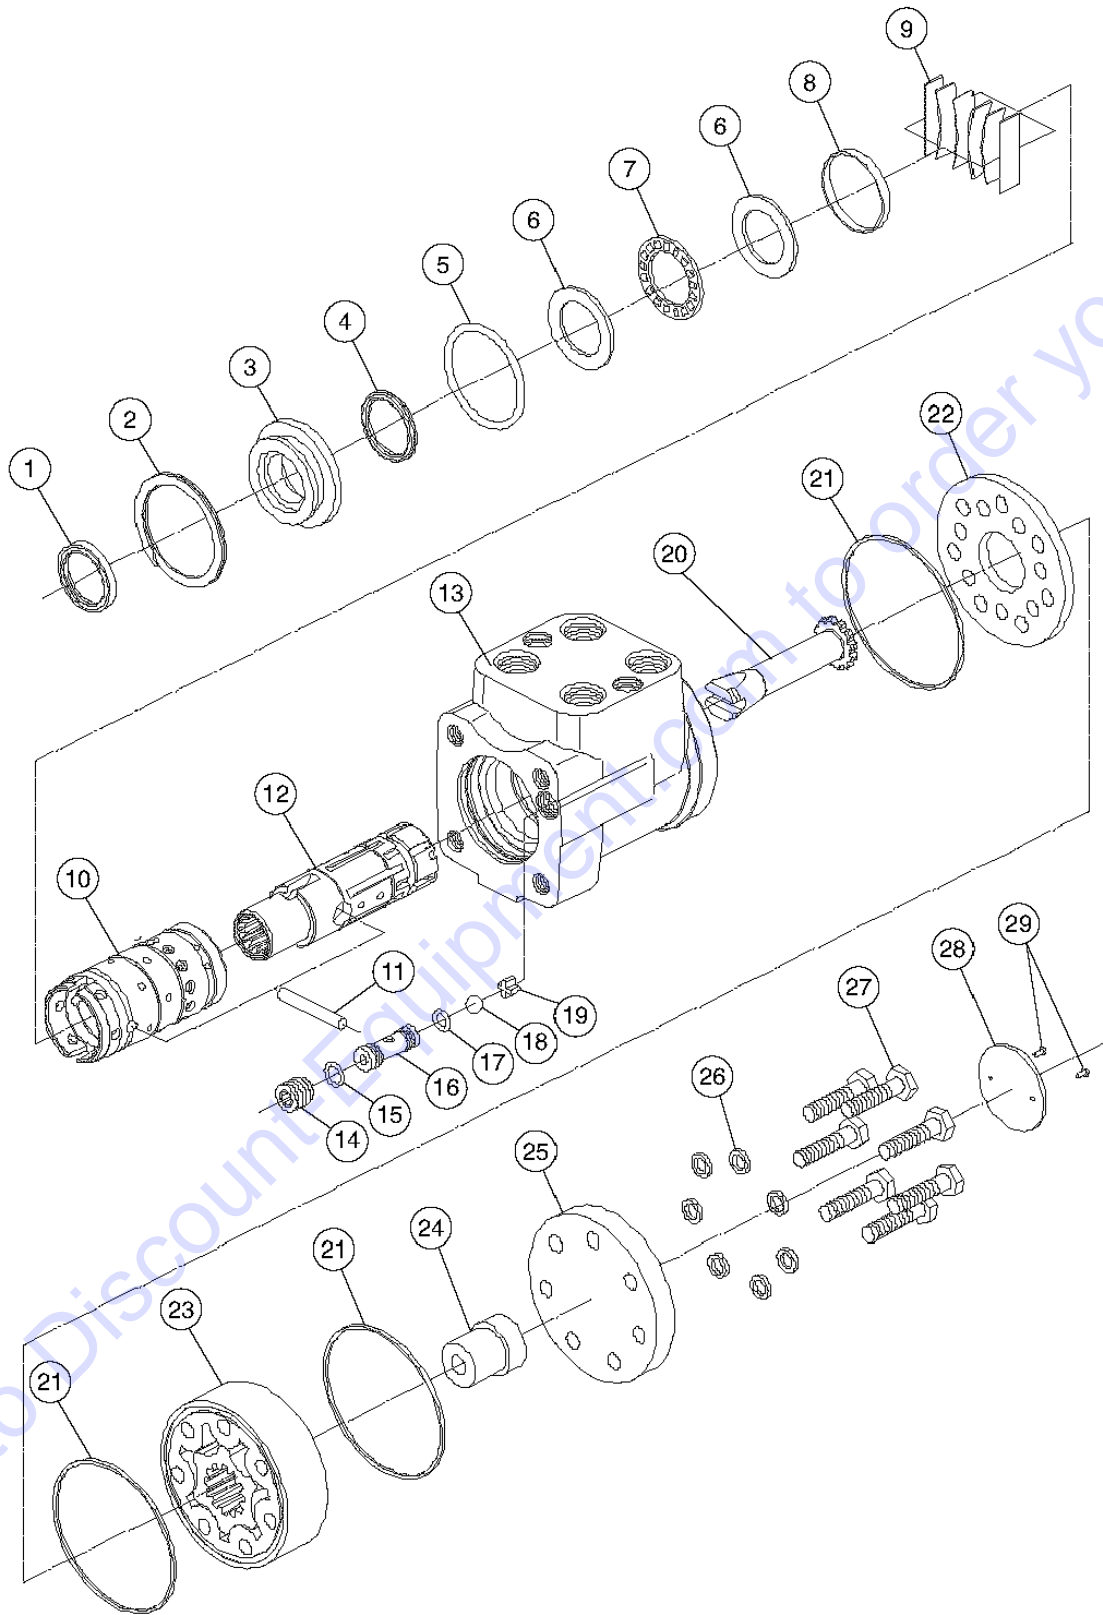

711.1 Orbital Assembly

Item	Part No.	Description	Qty.
--		Ref. SEAL KIT / FOR -48 ORB. <i>(refer to 401.1) includes items 1, 4, 5, 15, 17 and 21</i>	
1		Dust Seal.....1 <i>not available separately</i>	
2		Retaining Ring.....1	
3		Ref. Front Cover.....1	
4		Ref. X-ring.....1	
5		Ref. O-ring.....1	
6		Ref. Bearing Race 1.....1	
7		Ref. Thrust Bearing.....1	
8		Ref. Ring.....1	
9		Ref. Spring.....4	
10		Control Sleeve.....1 <i>component no longer available</i>	
11		Ref. Pin.....1	
12		Control Spool.....1 <i>not available separately</i>	
13		Ref. Housing.....1	
14		Ref. Plug.....1	
15		Ref. O-ring.....1	
16		Ref. Valve Seat.....1	
17		Ref. O-ring.....1	
18		Ref. Ball.....1	
19		Ref. Cross Support.....1	
20		Ref. Drive.....1	
21		Ref. Cant Seal.....3	
22		Ref. Distributor Plate.....1	
23		Ref. Gear Wheel Set.....1	
24		Ref. Spacer.....1	
25		Ref. End Cover.....1	
26		Ref. Washer.....7	
27		Ref. Screw.....7	
28		Ref. Name Plate.....1	
29		Ref. Rivet.....1