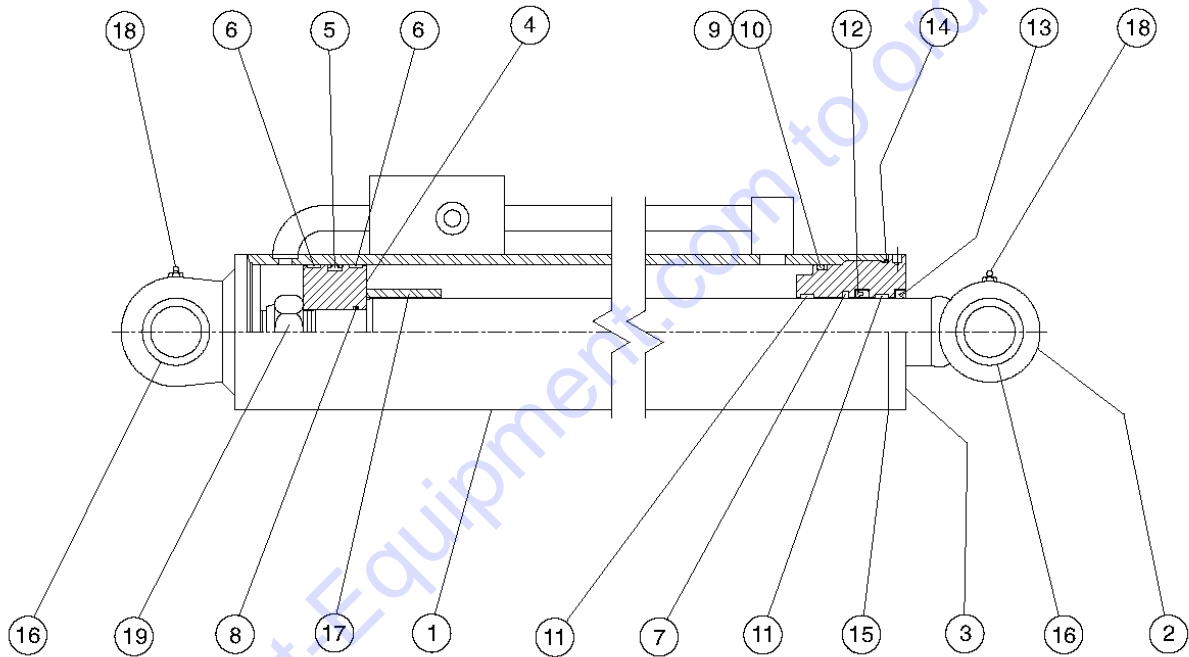

705.1 Stabilizer cylinder

705.1 Stabilizer cylinder

Item	Part No.	Description	Qty.
--	7-316-394GT	CYLINDER,STABILIZER TH1048/56.....	Ref.
--	7-900-114GT	SEAL KIT / STABILIZER CYL..... <i>includes items 5-14</i>	Ref.
1	7-316-399GT	Barrel Assembly.....	1
2	7-316-320GT	ROD ASSEMBLY.....	1
3	7-316-402GT	Head.....	1
4	7-316-400GT	Piston.....	1
5	7-316-53GT	T-SEAL / 4.00 OD.....	1
6	7-316-361GT	WEAR RING / PISTON.....	2
7	7-316-376GT	BUFFER SEAL.....	1
8	7-316-87GT	O-RING 1 5/16 ID X 3/32.....	1
9	7-316-85GT	O-RING 3 5/8 ID X 3/16.....	1
10	7-316-86GT	BACK-UP RING.....	1
11	7-316-398GT	WEAR RING / HEAD.....	2
12	7-316-19GT	ROD SEAL.....	1
13	7-316-375GT	WIPER / SHAFT.....	1
14	7-316-323GT	O-RING.....	1
15	7-316-247GT	Self Tapping Screw.....	1
16	7-316-161GT	BUSHING / 1.50 I.D. x 3.00 LG.....	2
17	7-316-401GT	Stroke Limiter.....	1
18	7-316-150GT	LUBE FITTING.....	2
19	7-316-74GT	SELF-LOCKING NUT 1.25-12 THD.....	1