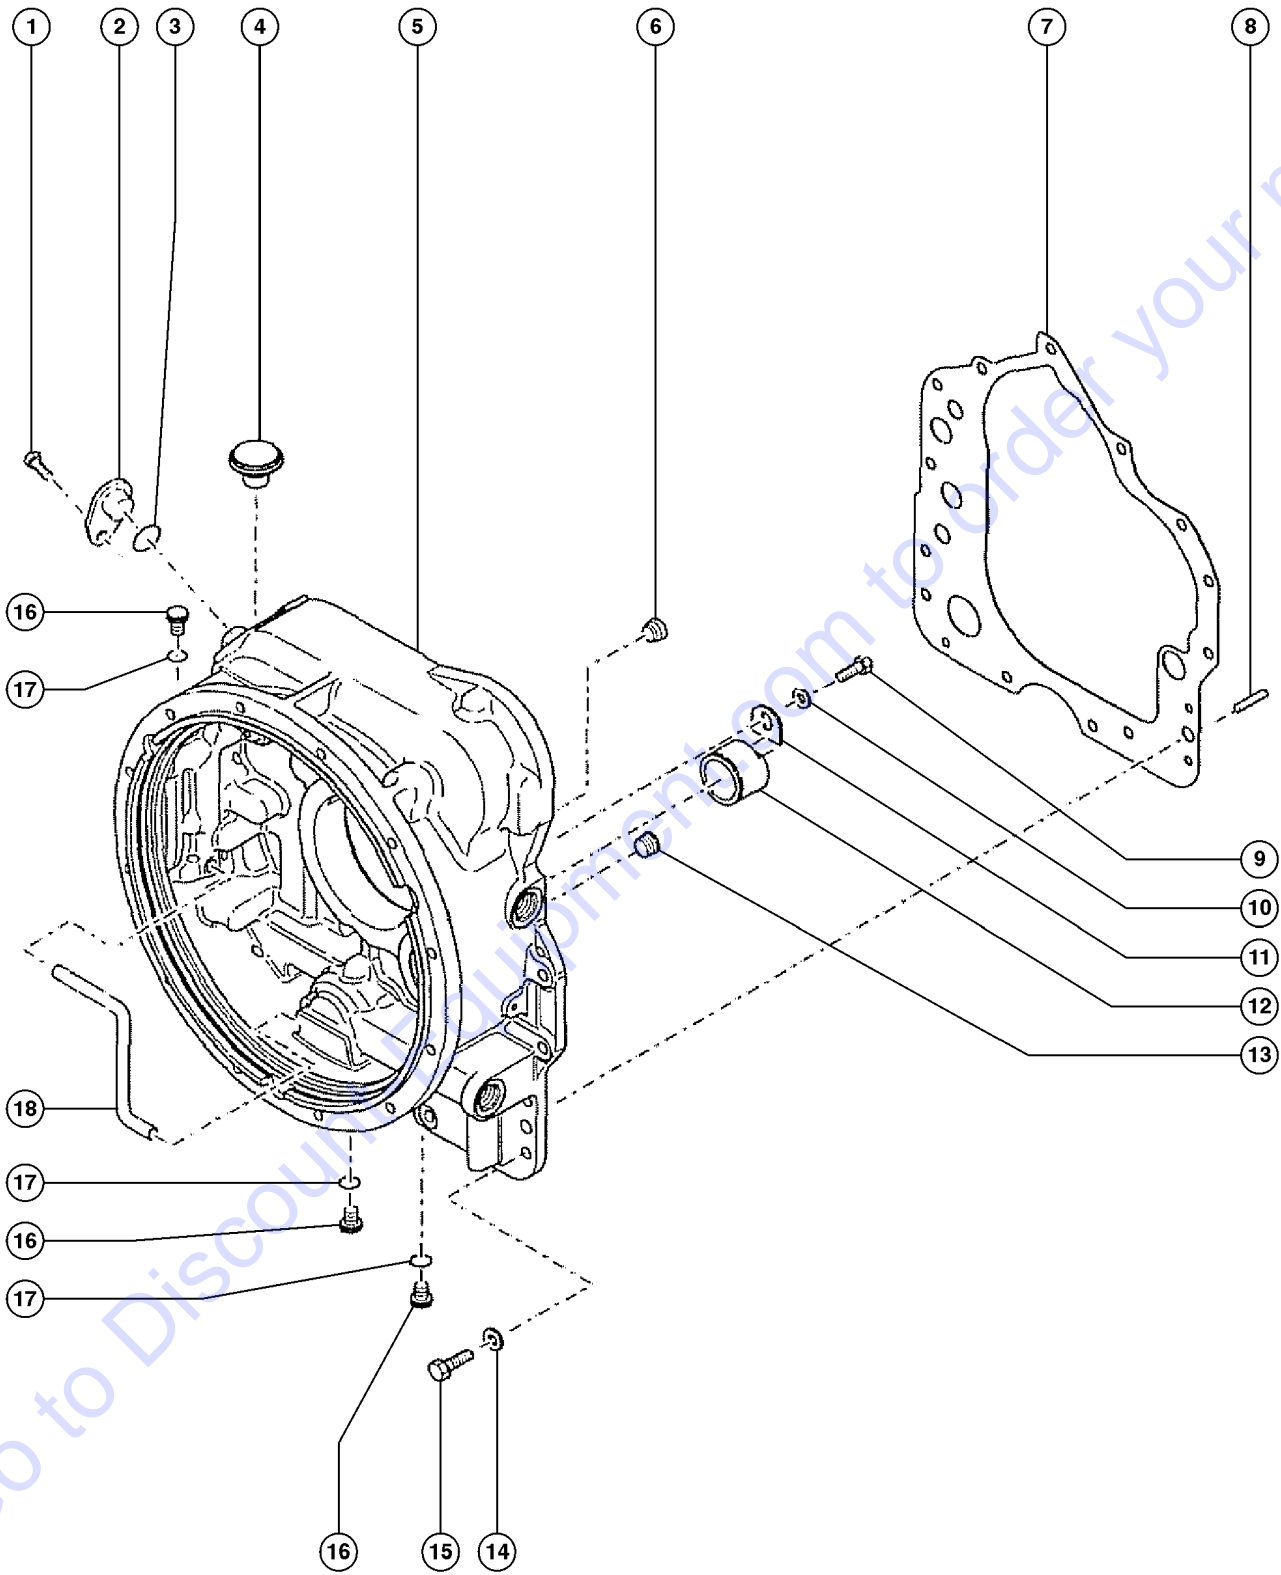

211.1 Converter Housing Assembly

211.1 Converter Housing Assembly

Item	Part No.	Description	Qty.
1	7-126-405GT	SCREW,SPEED SENSOR.....	1
2	7-126-404GT	PLUG,SPEED SENSOR PORT.....	1
3	7-126-356GT	O-RING,SPEED SENSOR.....	1
4	7-126-05GT	BREATHER / AIR.....	1
5	7-126-608GT	ASSY,CONVERTER HOUSING..... (includes item 18)	1
--	226296GT	ASSY,CONVERTER HOUSING,REFURB.	
6	7-126-07GT	PIPE PLUG.....	1
7	7-126-611GT	GASKET,CONVERTER HOUSING.....	1
8	7-126-612GT	PIN.....	1
9	7-126-15GT	SCREW.....	1
10	7-126-14GT	LOCKWASHER.....	1
11	7-126-613GT	SCREW,CLIP.....	1
12	7-126-610GT	SLEEVE,CONVERTER HOUSING.....	1
13	7-126-08GT	PLUG,PIPE.....	1
14	7-126-10GT	LOCKWASHER,TUBE CLIP SCREW....	1
15	7-126-533GT	SCREW,CONV.HSG.TO TRANS.CASE.....	16
16	7-126-528GT	PLUG,LUBE PORT..... (includes item 17)	3
17	7-126-614GT	O-RING,PLUG.....	3
18	7-126-609GT	TUBE,LUBE.....	1