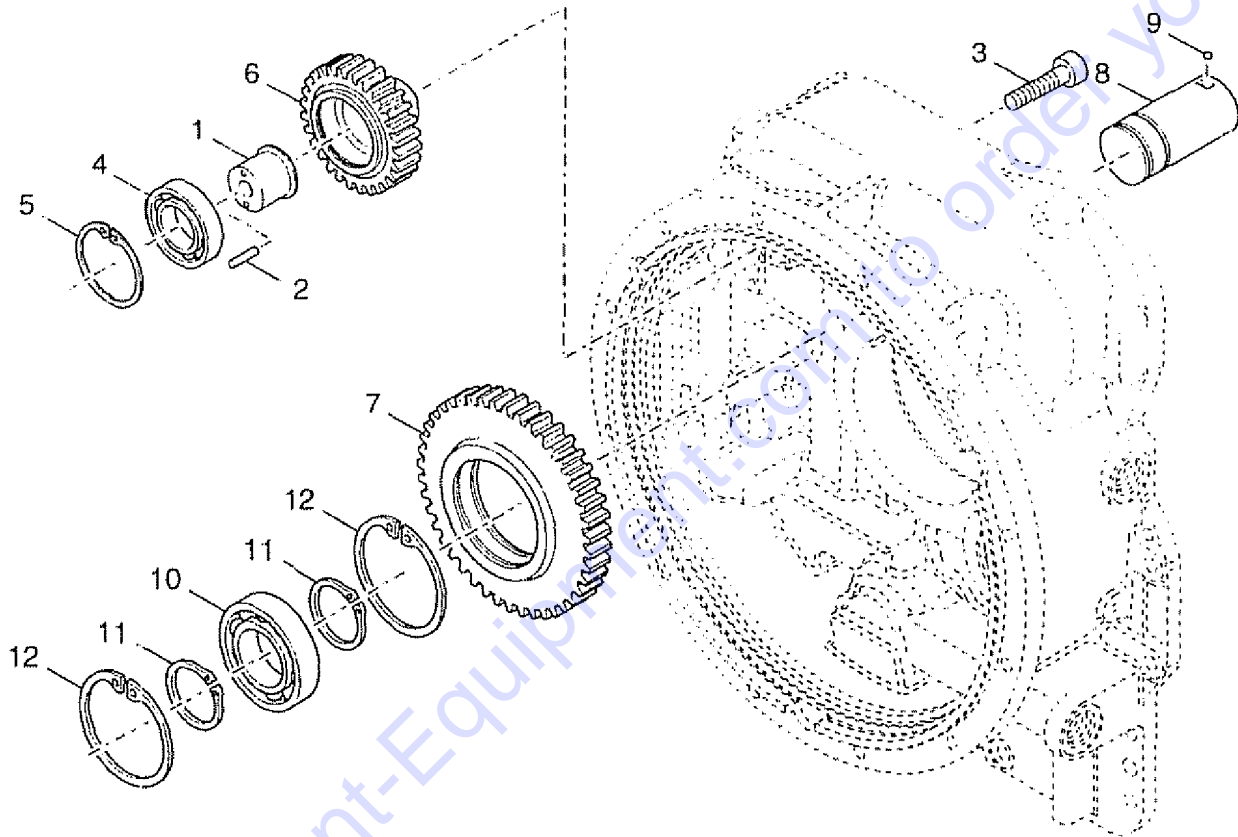

218.1 Transmission Pump Drive Assembly

218.1 Transmission Pump Drive Assembly

Item	Part No.	Description	Qty.
1	7-126-642GT	SUPPORT,PUMP DRIVE BEARING.....1	1
2	7-126-644GT	PIN,BEARING SUPPORT.....1	1
3	7-126-643GT	SCREW,BEARING SUPPORT.....1	1
4	7-126-440GT	BEARING,BALL.....1	1
5	7-126-280GT	RING,RETAINING,DRIVE GEAR BRG....1	1
6	7-126-652GT	GEAR,CHARGING PUMP DRIVE.....1	1
7	7-126-653GT	GEAR,PUMP DRIVE IDLER.....1	1
8	7-126-561GT	SHAFT,IDLER GEAR HUB.....1	1
9	7-126-208GT	BALL,IDLER SHAFT LOCK.....1	1
10	7-126-654GT	BEARING,BALL.....1	1
11	7-126-203GT	RING,LOCATING,IDLER GEAR BRG....2	2
12	7-126-163GT	RING,RETAINING-LOCATING.....2	2

Go to Discount-Equipment.com to order your parts