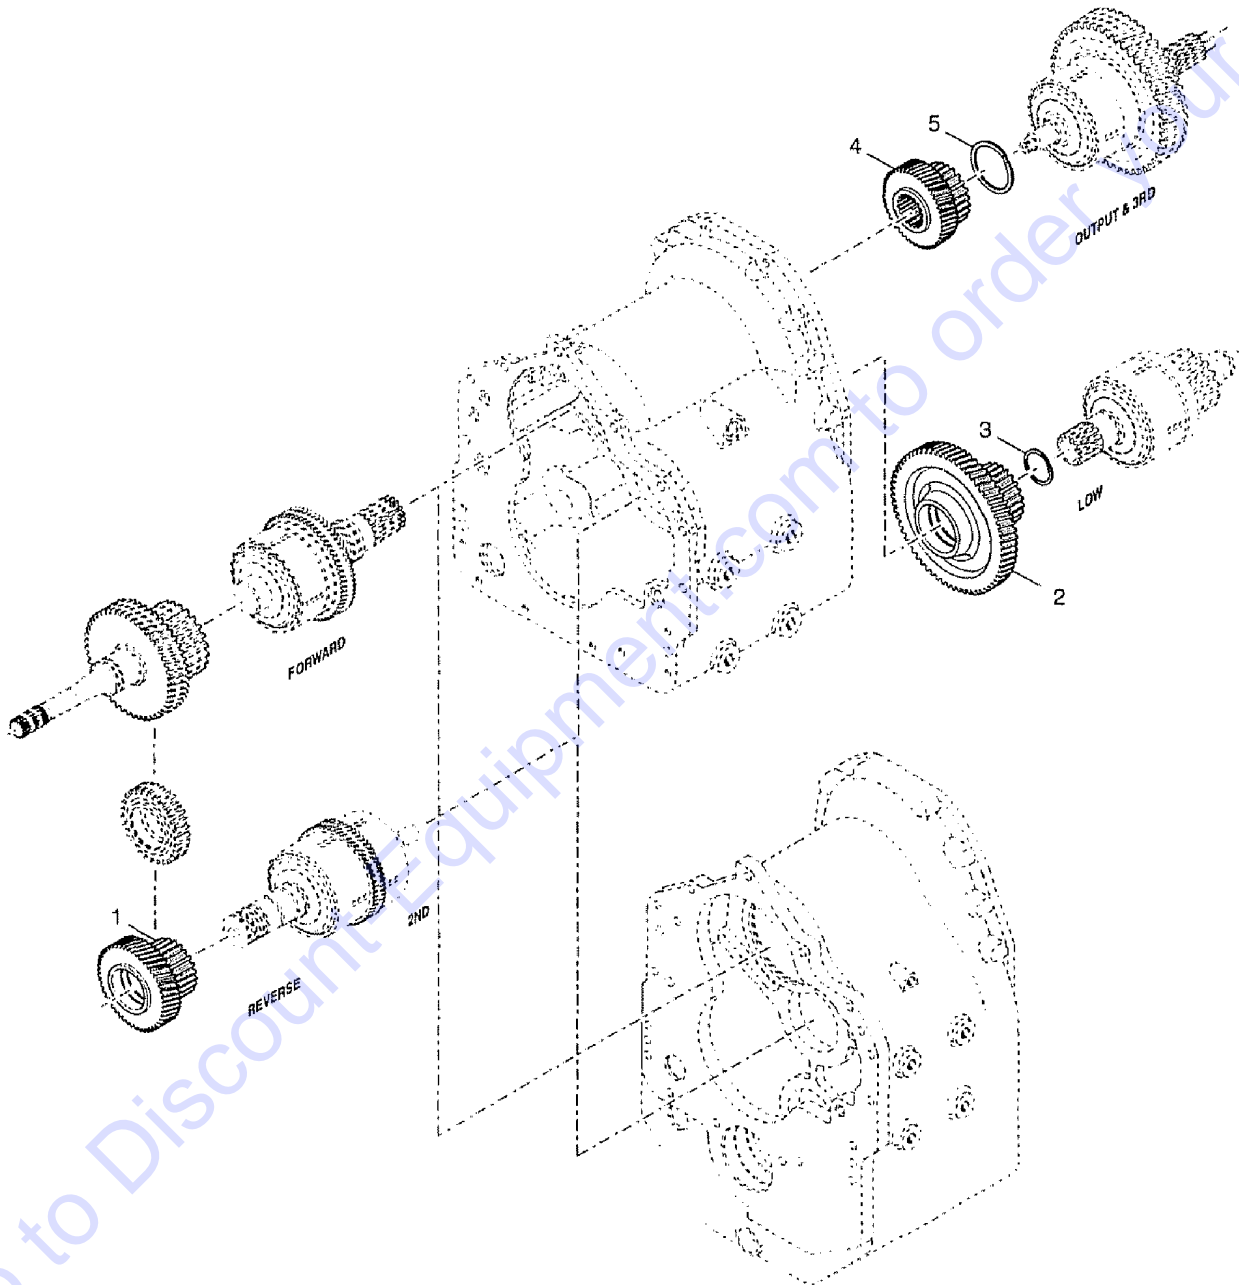

216.1 Transmission Gear Assembly

216.1 Transmission Gear Assembly

Item	Part No.	Description	Qty.
1	7-126-641GT	GEAR,LOW & REVERSE CLUTCH.....1	1
2	130429GT	GEAR,LOW CLUTCH.....1	1
3	7-126-45GT	RING,RETAINING.....1	1
4	7-126-581GT	ASSY,3RD CLUTCH GEAR.....1 (includes item 6)	1
5	7-126-45GT	RING,RETAINING.....1	1

Go to Discount-Equipment.com to order your parts