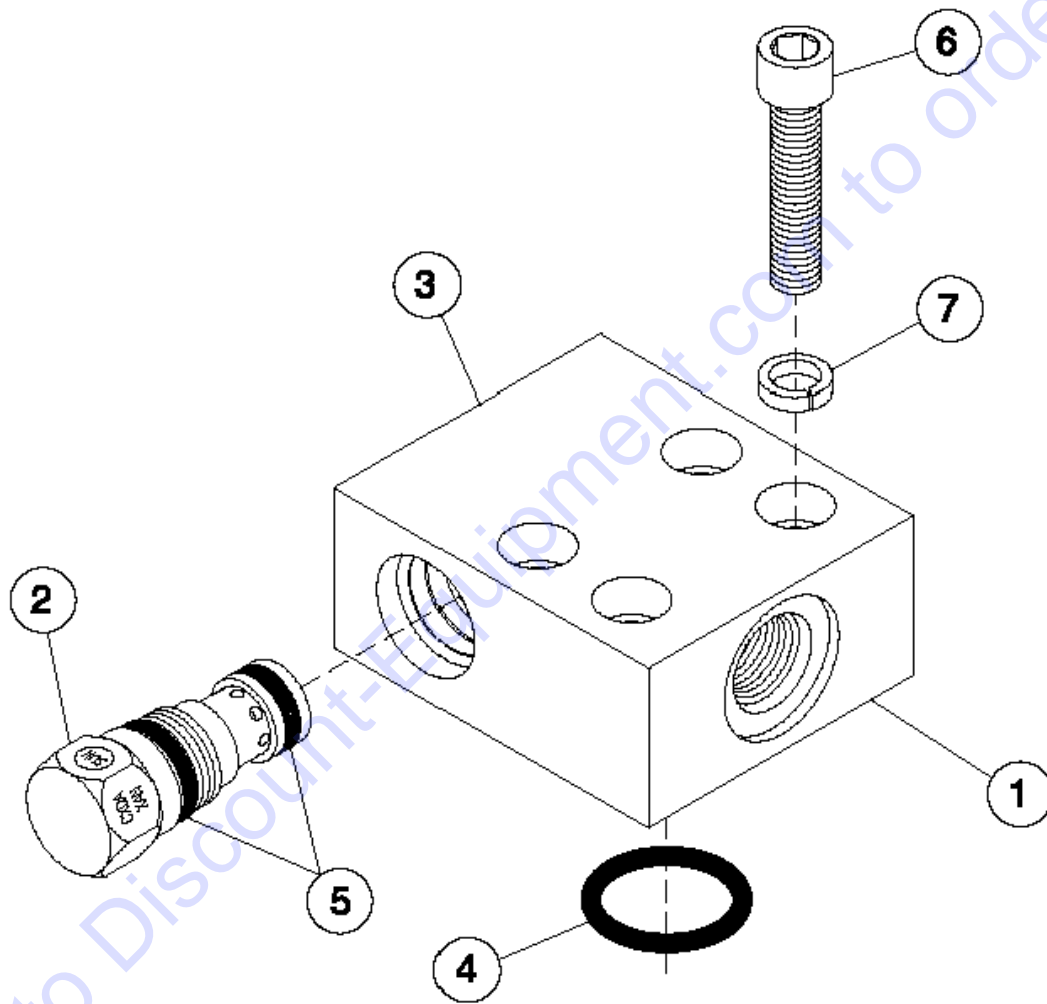

706.1 Motion Valve, Base of Tilt Cylinder

706.1 Motion Valve, Base of Tilt Cylinder

Item	Part No.	Description	Qty.
1	7-234-02GT	VALVE,MOTION.....1 <i>includes items 2-4</i>	1
2	7-234-16GT	CARTRIDGE / CHECK.....1	1
3	7-234-24GT	BODY.....1	1
4	7-209-61GT	O-RING.....1	1
5	7-234-31GT	SEAL KIT.....1	1
6	6-5606-14GT	SCREW,SHC,3/8-16 X 1.75.....4	4
7	6-6214-06GT	WASHER,LOCK,HI COLLAR,.375.....4	4

Go to Discount-Equipment.com to order your parts