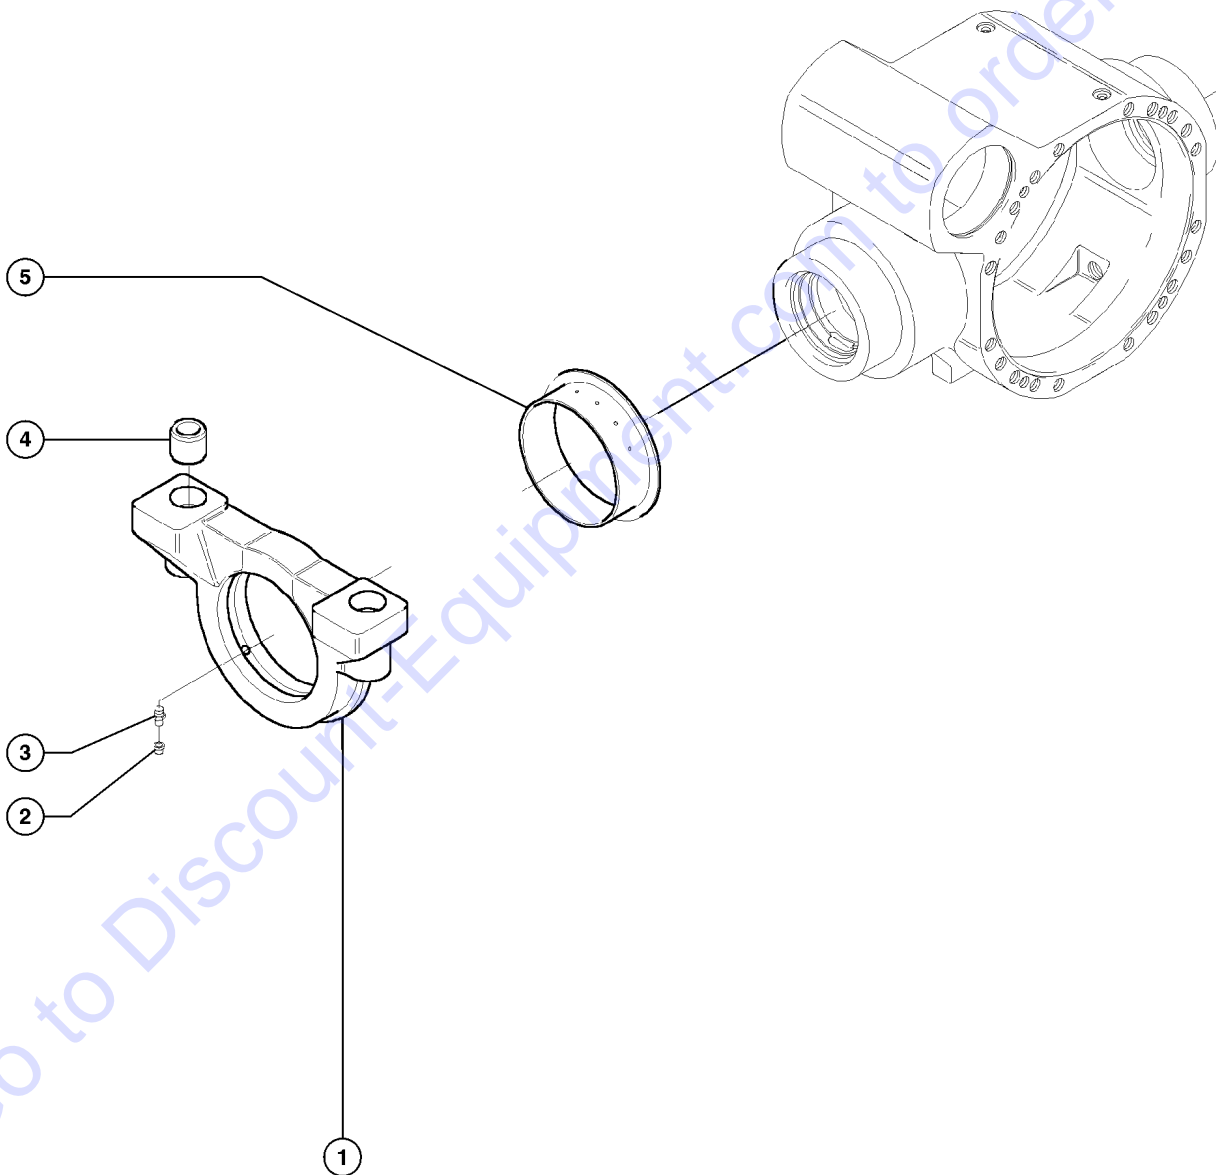

208.1 Front Axle, Trunnion

Item	Part No.	Description	Qty.
--	1252655GT	SUPPORT.....	2
1	130411GT	SUPPORT.....	2
2	1252674GT	PLUG.....	2
3	1252554GT	GREASE FITTING.....	2
4	1252657GT	.....	4
5	1252658GT	THRUST BUSHING.....	2

Go to Discount-Equipment.com to order your parts