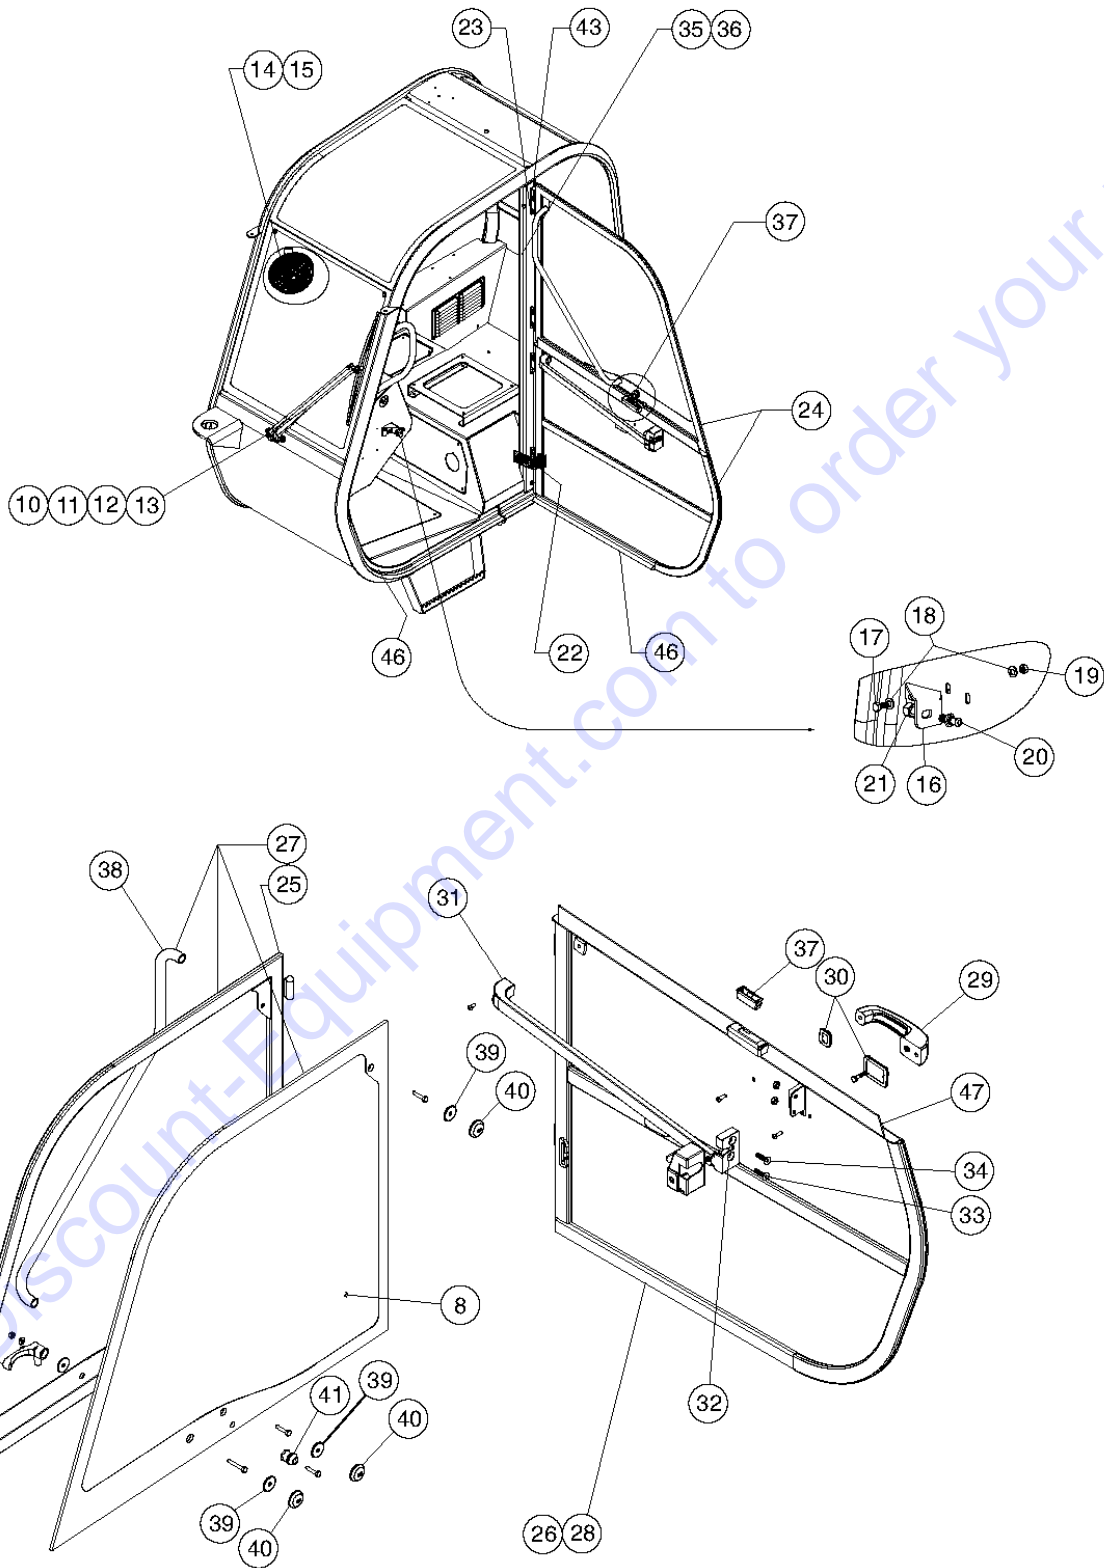

802.1 Fully Enclosed Cab Assembly, View 2

802.1 Fully Enclosed Cab Assembly, View 2

Item	Part No.	Description	Qty.	Item	Part No.	Description	Qty.
8	7-132-39GT	GLASS / UPPER SPLIT DOOR.....	1	47	42726GT	WEATHER STRIPPING,1/2"X3/8 THK.....	38-inches
10	7-132-124GT	WIPER MOTOR / SAF T CAB 2 & 3.....	1	48	7-132-71GT	FRONT SCREEN ASSEMBLY.....	Ref.
--	226582GT	SHAFT,WIPER MOTOR PIVOT*** (THIS P/N IS FOR WIPER MOTOR SHAFT AND RELATED HARDWARE ONLY)		49	7-132-70GT	SCREEN,RH.....	Ref.
--	T115360GT	WIPER MOTOR WITHOUT SHAFT***					
11	123226GT	ARM,STCII,20"WET WIPER.....	1				
12	7-132-125GT	Wiper blade / 20 inch / Saf-T.....	1				
13	7-132-210GT	PANTOGRAPH WIPER BASE w/ GASKE.....	1				
14	7-347-02GT	FAN ASSEMBLY.....	1				
15	6-6284-05GT	SCREW,RLM,10-24-3/4.....	4				
16	7-132-133GT	STRIKER BOLT BRACKET.....	1				
17	6-5205-08GT	SCREW,HHC,5/16-18X1.....	2				
18	57201GT	WASHER,FLAT,313, HARDENED.....	4				
19	6-6205-05GT	NUT,NYLOCK,5/16-18,GR8.....	2				
20	7-132-41GT	DOOR STRIKER.....	1				
21	7-132-57GT	NUT / DOOR STRIKER.....	1				
22	7-132-134GT	DOOR STRAP / 5 1/2 INCHES.....	1				
23	7-132-44GT	HINGE ASSEMBLY.....	4				
24	7-132-118GT	DOOR ASSY,UPPER & LOWER,STC II.....	1				
25	7-132-130GT	UPPER DOOR ASSEMBLY / SAF-T-CA.....	1				
26	7-132-131GT	WELDMENT / LOWER DOOR.....	1				
27	7-132-104GT	COMPLETE UPPER DOOR ASSY/SA.....	Ref.				
28	7-132-135GT	COMPLETE LOWER DOOR ASSY. / SA.....	Ref.				
29	7-132-136GT	DOOR LATCH / EXTERIOR.....	1				
30	7-132-138GT	LATCH GASKET.....	1				
31	7-132-50GT	INTERIOR DOOR LATCH.....	1				
32	7-132-52GT	PIVOT ASSEMBLY.....	1				
33	7-132-58GT	BOLT.....	1				
34	7-132-59GT	BOLT.....	1				
35	7-132-119GT	DOOR MOUNT POST.....	1				
36	7-132-63GT	SPACER / DOOR POST.....	4				
37	7-132-137GT	LATCH KIT / UPPER DOOR.....	1				
38	7-132-132GT	UPPER DOOR HANDLE.....	1				
39	7-132-84GT	WASHER,STC PLASTIC COVER.....	3				
40	7-132-74GT	COVER,STC PLASTIC BOLT.....	3				
41		Door Holdback Stub..... (not available separately. Order assy pn 7-132-123)	1				
43	7-132-120GT	DOOR HINGE RETAINER.....	1				
46	7-132-46GT	SEAL RUBBER.....	Ref.