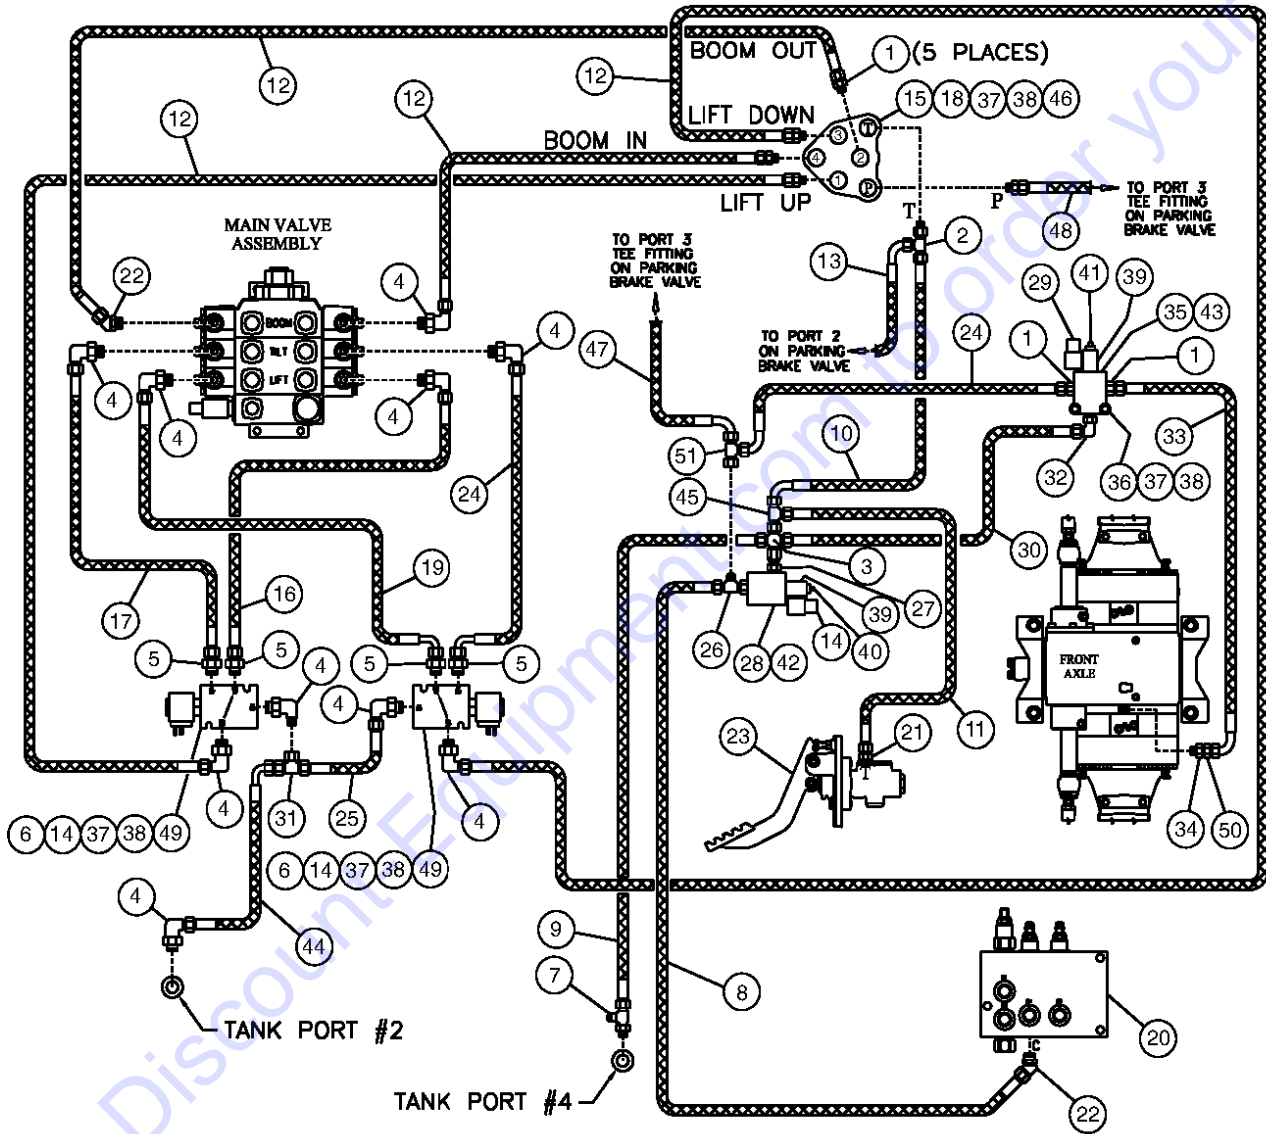

608.1 Circuit, 4-Way Controller, GTH-1056

608.1 Circuit, 4-Way Controller, GTH-1056

Item	Part No.	Description	Qty.	Item	Part No.	Description	Qty.
1	6-6450-05GT	CONNECTOR,070120-4-6.....	7	42	7-367-07GT	BODY.....Ref. <i>7-367-07 is no longer available from supplier)</i>	
2	6-6455-05GT	FITTING,06 OR X 06 JIC RN-TEE.....	1	43	7-367-04GT	BODY.....Ref.	
3	6-6483-05GT	FITTING,06JIC CROSS.....	1	44	6-7022-28GT	HOSE,4X4-90X14".....	1
4	6-6453-04GT	FITTING,06 OR X 04 JIC 90.....	9	45	6-6481-05GT	FITTING,06 JIC SW-RN-TEE.....	1
5	6-6450-05GT	CONNECTOR,070120-4-6.....	4	46	6-5204-06GT	SCREW,HHC,1/4-20X.75,GR8.....	4
6	7-367-09GT	VALVE,ELECTRIC 4WAY.....	Ref.	47	6-7022-88GT	HOSE,04X04-90X44LG.....	1
7	6-6455-05GT	FITTING,06 OR X 06 JIC RN-TEE.....	1	48	6-7022-100GT	HOSE,04X04-90X50.....	Ref.
8	6-7002-180GT	HOSE ASSY.....	1	49	6-5204-14GT	SCREW,HHC,1/4-20X1.75,GR8.....	4
9	6-7003-174GT	HOSE,06X06X87LG.....	1	50	6-6495-07GT	FITTING,06 X 04 JIC REDUCER.....	1
10	6-7023-62GT	HOSE,06X06-90X31LG.....	1	51	6-6481-03GT	FITTING, 04 JIC,SW-RN-TEE.....	1
11	6-7003-150GT	HOSE ASSY.....	1				
12	6-7002-276GT	HOSE,04X04X138LG.....	4				
13	6-7023-100GT	HOSE ASSY.....	Ref.				
14	7-244-27GT	Ref. DIN CONNECTOR.....Ref. <i>(7-244-27 is no longer available from supplier, however, some Genie inventory may still be in stock)</i>					
15	6-6201-04GT	NUT,HEX,1/4-20.....	4				
16	6-7002-26GT	HOSE,4X4X13".....	1				
17	6-7002-34GT	HOSE,4X4X17".....	1				
18		CONTROLLER, 4 WAY.....Ref. <i>refer to figure 406.1</i>					
19	6-7022-44GT	HOSE,4X4-90X22".....	1				
20	7-234-94GT	CONTROL BLOCK.....	Ref.				
21	123671GT	FITTING, 06OR X 06 JIC STR.....	1				
22	6-6452-19GT	FITTING,06 OR X 04 JIC 45.....	2				
23	7-198-48GT	VALVE,BRAKE,HANGING.....	Ref.				
24	6-7022-34GT	HOSE, 4X4-90X17".....	2				
25	6-7002-17GT	HOSE,04X04X8 1/2LG.....	1				
26	6-6455-15GT	FITTING,06 OR X 04 JIC RN-TEE.....	1				
27	6-6485-06GT	UNION CROSS.....	1				
28	7-367-01GT	VALVE,CONTROLLER RELIEF.....	Ref.				
30	6-7003-26GT	HOSE ASSY.....	1				
31	6-6480-03GT	FITTING.....	1				
32	123670GT	FITTING,06 OR X 06 JIC 90.....	1				
33	6-7022-186GT	HOSE ASSY.....	1				
34	7-371-04GT	FITTING, 14MM OR X 06 JIC,STR.....	1				
35	7-367-02GT	VALVE,DIFF.LOCK&PARKING BRAKE.....	Ref.				
36	6-5204-12GT	SCREW,HHC,1/4-20 X1.50,GR8.....	2				
37	6-6212-04GT	WASHER,FLAT,250, HARDENED.....	10				
38	6356GT	WASHER,LOCK,25.....	10				
39	7-367-05GT	COIL.....	Ref.				
40	7-367-06GT	CARTRIDGE.....	Ref.				
41	7-367-03GT	CARTRIDGE / DIFF.LOCK.....	Ref.