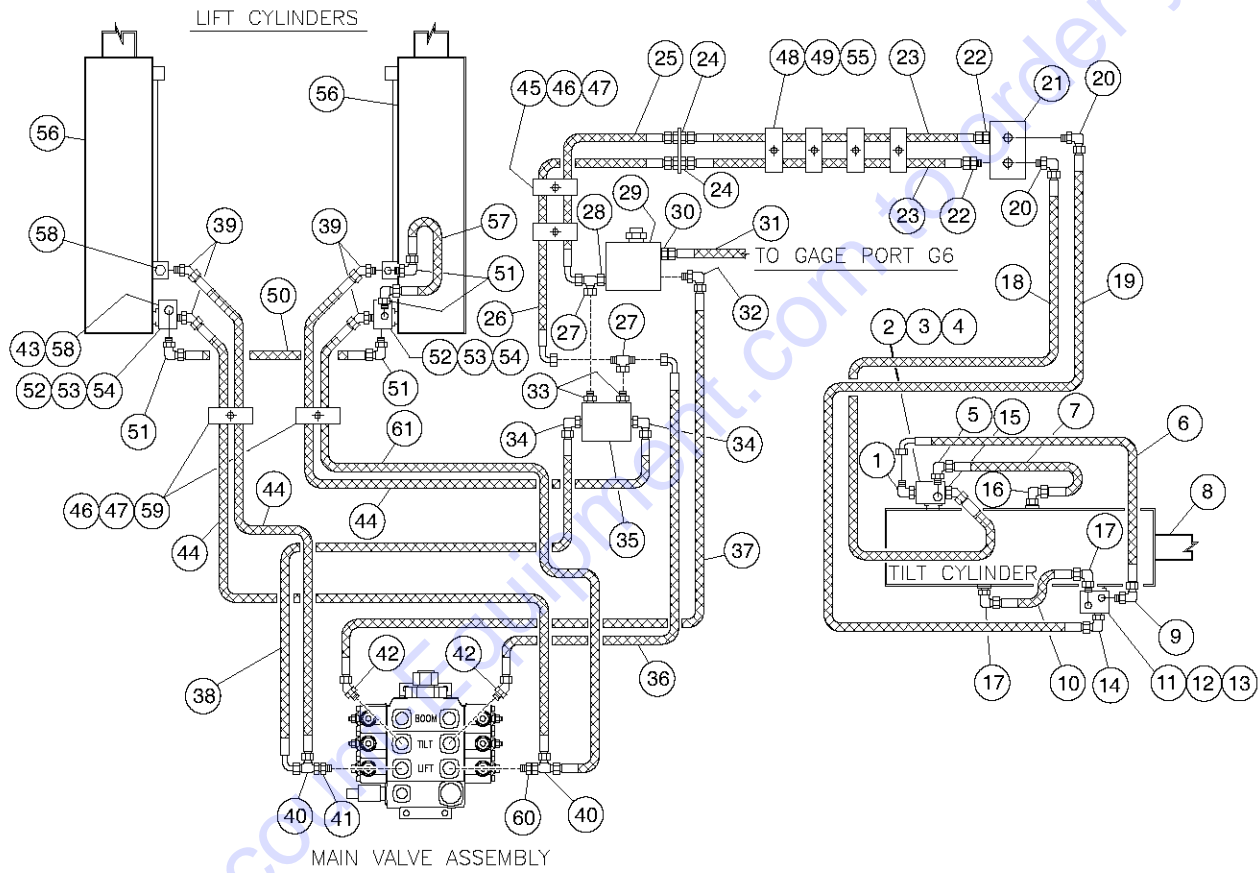

603.1 Circuit, Lift-tilt, GTH-1048

603.1 Circuit, Lift-tilt, GTH-1048

Item	Part No.	Description	Qty.	Item	Part No.	Description	Qty.
1	6-6453-04GT	FITTING,06 OR X 04 JIC 90.....	1	44	6-7005-180GT	HOSE,10X10X90LG.....	3
2	7-234-02GT	VALVE,MOTION.....	Ref.	45	6-5205-30GT	SCREW,HHC,5/16-18X3.75,GR8.....	Ref.
3	6-5606-14GT	SCREW,SHC,3/8-16 X 1.75.....	4	46	123177GT	CLAMP CVR PLATE,TWIN,GRP 3.....	2
4	6-6214-06GT	WASHER,LOCK,HI COLLAR,.375.....	4	47	7-273-32GT	CLAMP HALVES,TWIN,7/8" TUBE.....	3
5	6-6453-04GT	FITTING,06 OR X 04 JIC 90.....	1	48	6-5205-14GT	SCREW,HHC,5/16-18X1.75,GR8.....	4
6	6-7022-60GT	HOSE,04X04-90X30LG.....	1	49	123177GT	CLAMP CVR PLATE,TWIN,GRP 3.....	4
7	6-7002-26GT	HOSE,4X4X13".....	1	50	6-7002-108GT	HOSE ASSY.....	1
8	7-316-242GT	CYLINDER,TILT TH1048/56.....	Ref.	51	6-6453-04GT	FITTING,06 OR X 04 JIC 90.....	4
9	6-6453-04GT	FITTING,06 OR X 04 JIC 90.....	1	52	7-234-54GT	VALVE, MOTION.....	Ref.
10	6-7003-40GT	HOSE,06X06X20LG.....	1	53	6-5606-22GT	SCREW,SHC,3/8-16 X 2.75.....	8
11	7-234-01GT	VALVE,MOTION.....	Ref.	54	6-6214-06GT	WASHER,LOCK,HI COLLAR,.375.....	8
12	6-5606-22GT	SCREW,SHC,3/8-16 X 2.75.....	4	55	7-273-25GT	CLAMP HALVES,TWIN,1/2" PIPE.....	4
13	6-6214-06GT	WASHER,LOCK,HI COLLAR,.375.....	4	56	7-316-241GT	CYLINDER,LIFT TH1048.....	Ref.
14	6-6453-09GT	FITTING,08 OR X 08 JIC 90.....	1	57	6-7002-17GT	HOSE,04X04X8 1/2LG.....	1
15	6-6452-04GT	FITTING,08 OR X 08 JIC 45.....	1	58	6-6457-05GT	FITTING,06 OR,HEX HEAD PLUG.....	3
16	6-6453-04GT	FITTING,06 OR X 04 JIC 90.....	1	59	6-5205-16GT	SCREW,HHC,5/16-18 X 2.00,GR8.....	2
17	123670GT	FITTING,06 OR X 06 JIC 90.....	2	60	108616GT	FITTING,ORIFICE,12-10STR,.187.....	1
18	6-7004-810GT	HOSE ASSY.....	1	61	6-67005-154GT	Hose, 10 x 10 x 77 inches.....	1
19	6-7004-810GT	HOSE ASSY.....	1				
20	6-6453-09GT	FITTING,08 OR X 08 JIC 90.....	2				
21	3-1244-1GT	MANIFOLD BLOCK.....	Ref.				
22	6-6450-12GT	FITTING,08 OR X 08 JIC STR.....	2				
23	6-7014-350GT	HOSE ASSY.....	2				
24	6-6475-07GT	FITTING,10 JIC BH-UNION,STR.....	2				
25	6-7025-136GT	HOSE ASSY.....	1				
26	6-7025-136GT	HOSE ASSY.....	1				
27	6-6480-07GT	FITTING,10 JIC,SW-BR-TEE.....	2				
28	6-6485-03GT	FITTING,10 OR X 10 JIC, SWIV.....	1				
29	7-234-50GT	VALVE.....	Ref.				
30	6-6450-05GT	CONNECTOR,070120-4-6.....	Ref.				
31	6-7022-38GT	HOSE ASSY.....	Ref.				
32	6-6453-12GT	FITTING,10 OR X 10 JIC 90.....	1				
33	6-6450-15GT	FITTING,08 OR X 10 JIC STR.....	2				
34	6-6453-11GT	FITTING,08 OR X 10 JIC 90.....	2				
35	7-234-04GT	VALVE,DUAL CHECK.....	Ref.				
36	6-7025-44GT	HOSE ASSY.....	1				
37	6-7005-44GT	HOSE ASSY.....	1				
38	6-7025-44GT	HOSE ASSY.....	1				
39	6-6452-06GT	FITTING,10 OR X 10 JIC 45.....	4				
40	6-6481-07GT	FITTING,10 JIC, SW-RUN-TEE.....	2				
41	6-6450-17GT	FITTING,12 OR X 10 JIC STR.....	2				
42	6-6452-17GT	FITTING,12 OR X 10 JIC 45.....	2				
43	6-6457-03GT	FITTING,04 OR OR HEX HEAD PLUG.....	Ref.