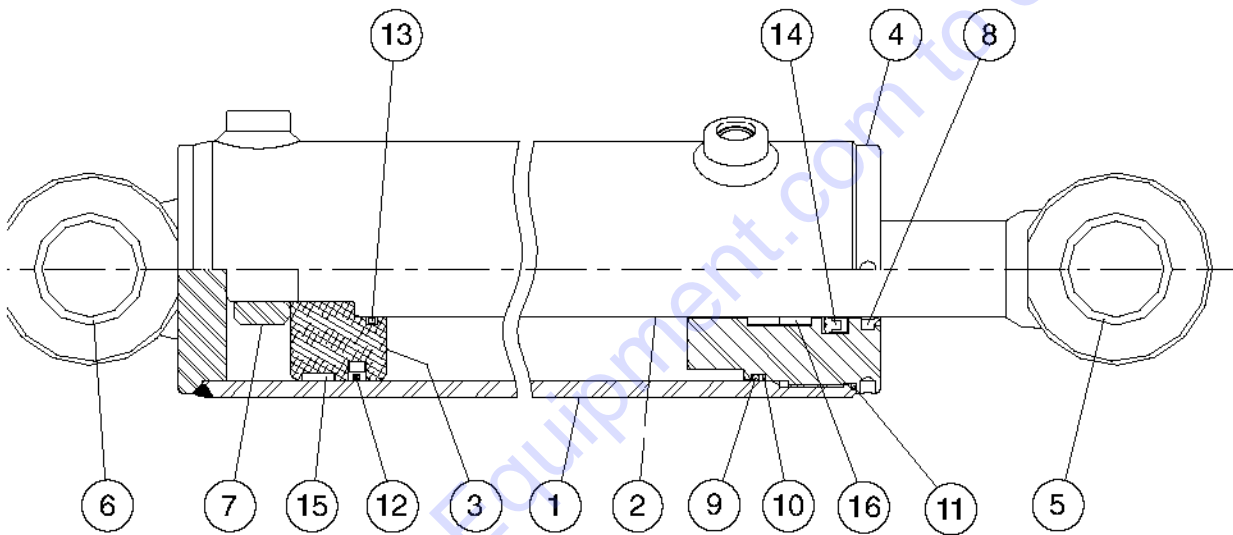

704.1 Sway-Rear Lock Cylinder

Go to Discount-Equipment.com to order your parts

704.1 Sway-Rear Lock Cylinder

Item	Part No.	Description	Qty.
A		ref. CYLINDER,SWAY/REAR LOCK-UP***.....Ref. (replaced 7-182-34) (must replace in pairs on the same axle. Do not mix 7-182-34 and 130809 on the same axle)	
--	130917GT	KIT,SEAL,SWAY CYL.,O.E.MFG. (for cylinder 130809) check stamping	
B	7-900-180GT	SEAL KIT / FOR 7-182-01 SWAY C....Ref. includes items 8-16	
C	1254613GT	CYLINDER,SWAY/REAR LOCK-UP (replaces service part 130809) (must replace in pairs on the same axle, do not mix cylinders)	
--	1254614GT	SEAL KIT, SWAY CYLINDER (for cylinder 1254613) check stamping	
1	7-182-35GT	Tube Assembly.....1 (part no longer available)	
2	7-182-36GT	ROD ASSEMBLY / CYLINDER.....1	
3	7-182-08GT	Piston.....1 (part no longer available)	
4	7-182-09GT	Head.....1 (part no longer available)	
5	7-182-37GT	BUSHING/ROD END.....1	
6	7-182-38GT	BUSHING/BASE END.....2	
7	7-182-13GT	Locknut.....1	
8		WIPER,ROD.....1 (part not sold separately, order seal kit 7-900-180)	
9		Head O-ring.....1 (part not sold separately, order seal kit 7-900-180)	
10		Head Back-up Ring.....1 (part not sold separately, order seal kit 7-900-180)	
11		Head O-ring.....1 (part not sold separately, order seal kit 7-900-180)	
12		Piston Seal.....1 (part not sold separately, order seal kit 7-900-180)	
13		Piston O-ring.....1 (part not sold separately, order seal kit 7-900-180)	
14		Rod Seal.....1 (part not sold separately, order seal kit 7-900-180)	
15		Piston Wear Ring.....1 (part not sold separately, order seal kit 7-900-180)	
16		Head Wear Ring.....2 (part not sold separately, order seal kit 7-900-180)