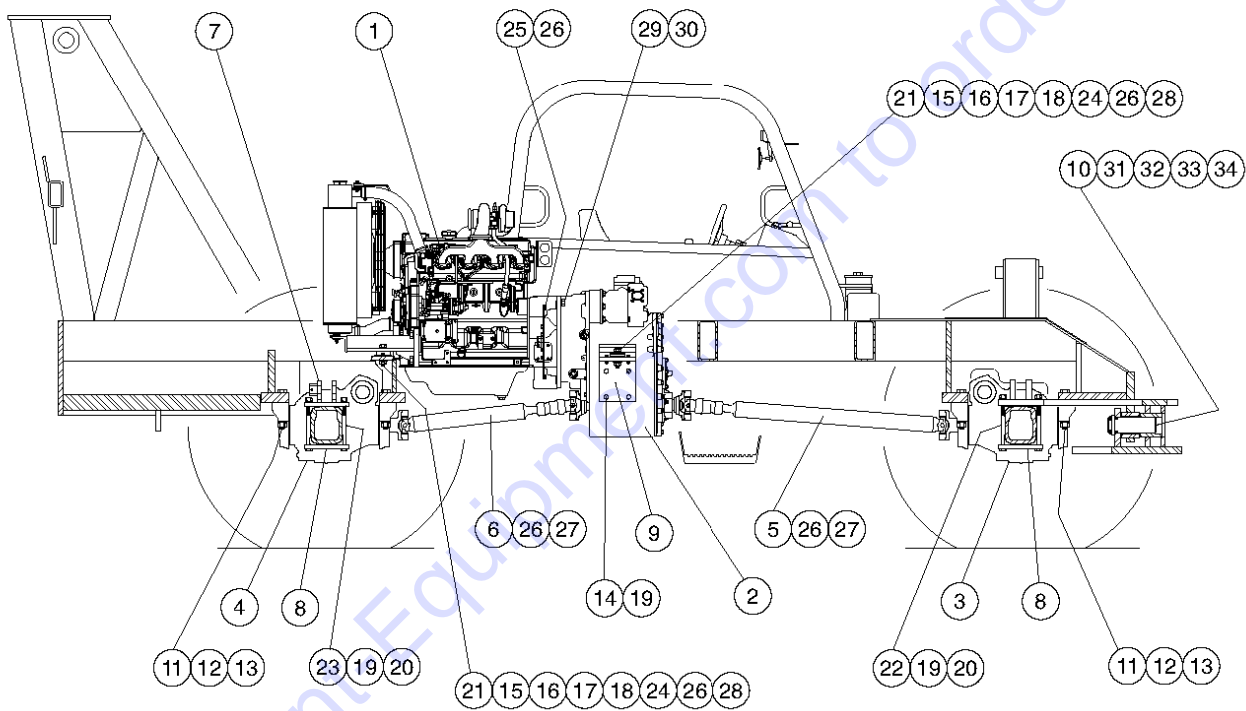

201.1 Power Train Assembly, JD-4045 Tier II

201.1 Power Train Assembly, JD-4045 Tier II

Item	Part No.	Description	Qty.
1		Ref. Engine and Pump Assembly (refer to 301.1)	
2	108679GT	TRANSMISSION ASSEMBLY / T20000.....	1
3	7-229-670GT	AXLE ASSY,FRONT.....	1
4	7-229-671GT	AXLE ASSY,REAR.....	1
5	108741GT	DRIVESHAFT,FRONT,TH10XX.....	1
6	108742GT	DRIVESHAFT,REAR,TH10XX.....	1
7	108615GT	WELDMENT,SWAY CYL MOUNT.....	2
8	2-1256GT	BASE PLATE, SWAY MOUNT.....	4
9	3-1237GT	TRANSMISSION MOUNT.....	2
10	3-1479GT	PIN,STABILIZER.....	1
11	6-5216-56GT	SCREW,HHC,1-8X7,GR8.....	8
12	29605GT	WASHER,LOCK,1".....	8
13	6-6201-16GT	NUT,HEX.....	8
14	6-5212-16GT	CAPSCREW.....	8
15	53909GT	SCREW,HHC,5/8-11 X 4.0 GR8.....	4
16	6-6211-10GT	WASHER,LOCK,.625 PLTD.....	4
17	6-6212-10GT	WASHER,FLAT,.625, HARDENED.....	6
18	6-6201-10GT	NUT,HEX,5/8NC.....	4
19	34550GT	WASHER,LOCK,.75 PLTD.....	24
20	77051GT	NUT,NYLOCK,3/4-10,GRD.8.....	16
21	7-326-01GT	MOUNT,ENGINE,RUBBER.....	4
22	6-5212-84GT	SCREW,HHC,3/4-10X10.50,GR8.....	8
23	57589GT	SCREW,HHC,3/4-10 X 10 GRADE 8.....	8
24	6-5206-12GT	SCREW,HHC,3/8-16X1.5,GR8.....	8
25	6-5306-14GT	SCREW,3/8NF 1 3/4.....	8
26	6021GT	WASHER,LOCK,.375.....	32
27	6-5306-14GT	SCREW,3/8NF 1 3/4.....	16
28	6-6201-06GT	NUT,HEX,3/8-16.....	8
29	6-8510-40GT	CAPSCREW / HEX HEAD.....	11
30	6-9111-10GT	LOCKWASHER,10MM.....	11
31	1-1505GT	RETAINER,STABILIZER PIN.....	1
32	123663GT	SCREW,HHC,1/2-13X1.25,GR8,Y.....	2
33	6033GT	WASHER,LOCK,0.5".....	2
34	28646GT	ZERK,GREASE,1/8 NPT.....	1