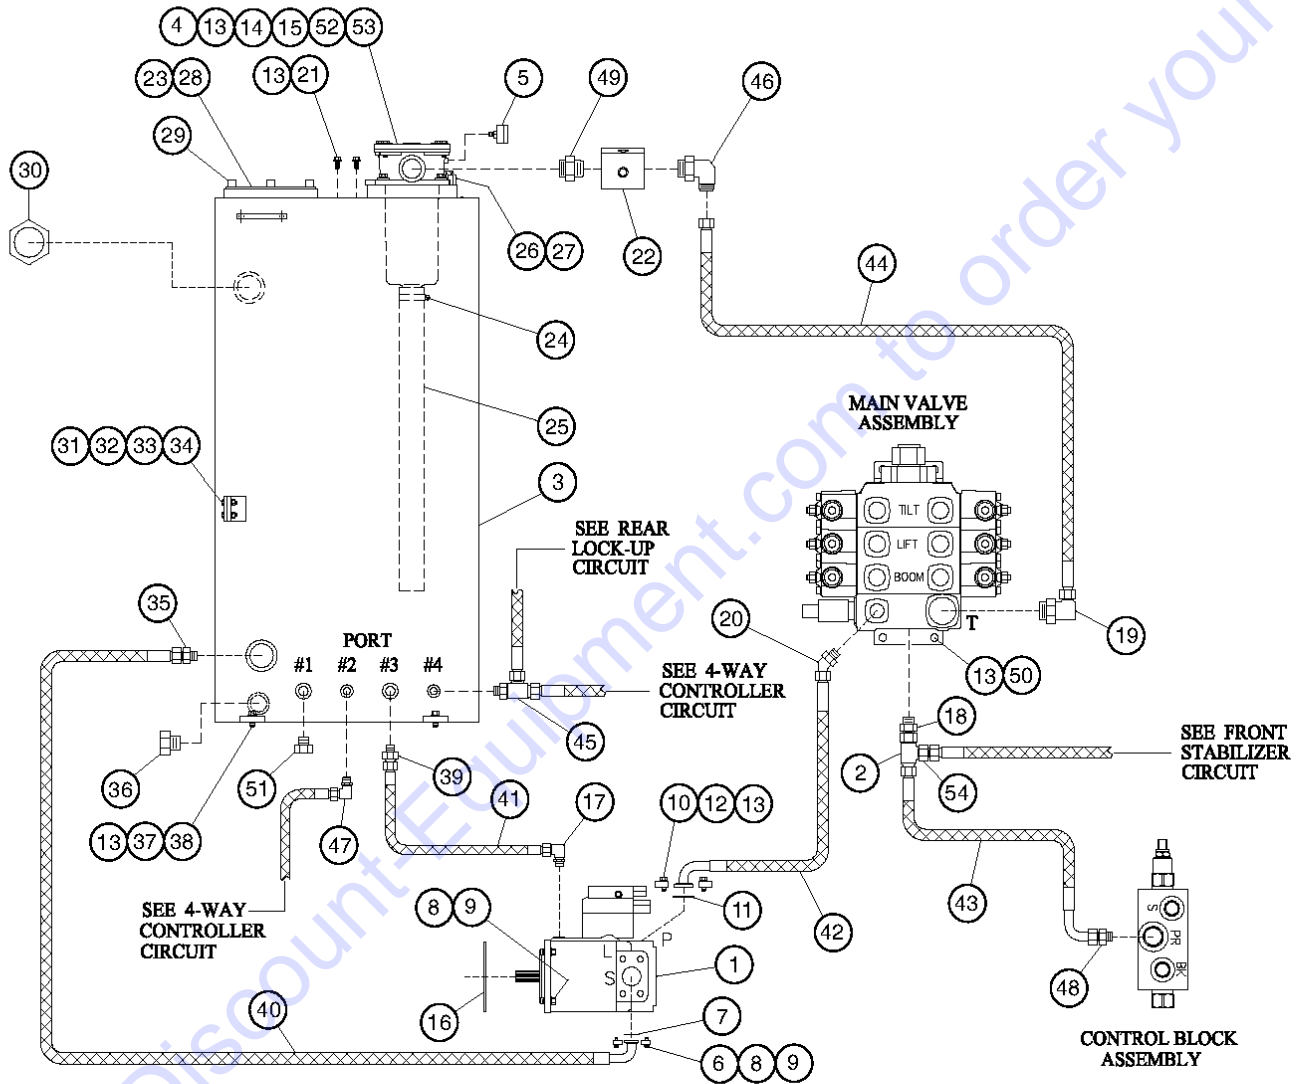

602.1 Circuit, Pump, Oil Reservoir, GTH-1056

602.1 Circuit, Pump, Oil Reservoir, GTH-1056

Item	Part No.	Description	Qty.	Item	Part No.	Description	Qty.
1		Ref. PUMP ASSEMBLY,55CC REXROTH.....Ref. <i>(refer to 302.1)</i>		39	6-6450-12GT	FITTING,08 OR X 08 JIC STR.....1	1
2	6-6481-07GT	FITTING,10 JIC, SW-RUN-TEE.....1	1	40	6-7191-193GT	HOSE ASSY.....1	1
3	4-2270GT	Oil Reservoir.....1	1	41	6-7004-210GT	HOSE ASSY.....1	1
4	117044GT	RETURN FILTER ASSEMBLY.....Ref.		42	6-7156-218GT	HOSE ASSY.....1	1
5	117567GT	GAUGE,RETURN FILTER.....Ref.		43	6-7025-36GT	HOSE,10X10-90X18".....1	1
6	123153GT	SPLIT FLANGE KIT, 2 IN.....1 <i>includes items 7, 8 and 9</i>	1	44	6-7148-52GT	HOSE ASSY.....1	1
7	7-209-66GT	O-RING.....Ref. <i>included with item 6</i>		45	6-6455-05GT	FITTING,06 OR X 06 JIC RN-TEE.....Ref.	
8	54177GT	SCREW,HHC,1/2-13 X 1.5 GRD 8.....Ref. <i>included with item 6</i>		46	6-6453-25GT	FITTING,20 OR X 16 JIC 90.....1	1
9	6033GT	WASHER,LOCK,0.5".....Ref. <i>included with item 6</i>		47	6-6453-04GT	FITTING,06 OR X 04 JIC 90.....1	1
10	123565GT	O-RING FLANGE.....2	2	48	6-6450-15GT	FITTING,08 OR X 10 JIC STR.....1	1
11	123576GT	O-RING.....1	1	49	6-6436-01GT	FITTING,20 OR X 20 NPT, STR.....1	1
12	123559GT	SCREW,HHC,3/8-16X1.25GR8.....4	4	50	94195GT	SCREW,HHC,3/8-16 X .75,GR 8.....4	4
13	6021GT	WASHER,LOCK,,375.....16	16	51	6-6457-06GT	FITTING.....1	1
14	19934GT	WASHER,3/8 HARD.STEEL-FLAT,USS.....4	4	52	117043GT	ELEMENT,RETURN FILTER***.....Ref.	
15	77692GT	SCREW,HHC,3/8-16 X 1 GRD 8.....4	4	53	7-118-03GT	O-RING.....Ref.	
16	7-126-517GT	GASKET,PUMP,DRIVE.....Ref.		54	6-6495-04GT	FITTING.....1	1
17	108740GT	FITTING,10 OR X 08 JIC-90 LONG.....1	1				
18	6-6450-17GT	FITTING,12 OR X 10 JIC STR.....1	1				
19	6-6453-19GT	FITTING,16 ORX16 JIC 90.....1	1				
20	6-6452-08GT	FITTING,12 OR X 12 JIC 45.....1	1				
21	94195GT	SCREW,HHC,3/8-16 X .75,GR 8.....2	2				
22	3-1376GT	MANIFOLD.....1	1				
23	7-145-02GT	O-RING.....Ref.					
24	7-272-13GT	CLAMP,T-HOSE,2 1/8 IN NOM.....1	1				
25	61100-2400GT	HOSE ASSY.....1	1				
26	123148GT	BREATHER,FILLER,3 PSI.....1 <i>includes cap, casting under cap and gasket</i>	1				
27	49816GT	SCREW,PHILLIPS,PHM,10-32 X .75.....6	6				
28	7-145-01GT	COVER PLATE.....Ref.					
29	6-5606-04GT	SOCKET HEAD CAPSCREW.....Ref.					
30	7-161-01GT	SIGHT GAUGE.....1	1				
31	2-1262GT	PORT CHECK PLATE / 7 HOLE.....Ref.					
32	6-5204-06GT	SCREW,HHC,1/4-20X.75,GR8.....2	2				
33	6-6201-04GT	NUT,HEX,1/4-20.....2	2				
34	6356GT	WASHER,LOCK,,25.....2	2				
35	7-364-22GT	FITTING/24 OR X 24 JIC O STR.....1	1				
36	6-6457-10GT	FITTING,16 OR HEX HEAD PLUG.....1	1				
37	123497GT	FORMING,TANK MOUNT.....2	2				
38	6-5206-12GT	SCREW,HHC,3/8-16X1.5,GR8.....2	2