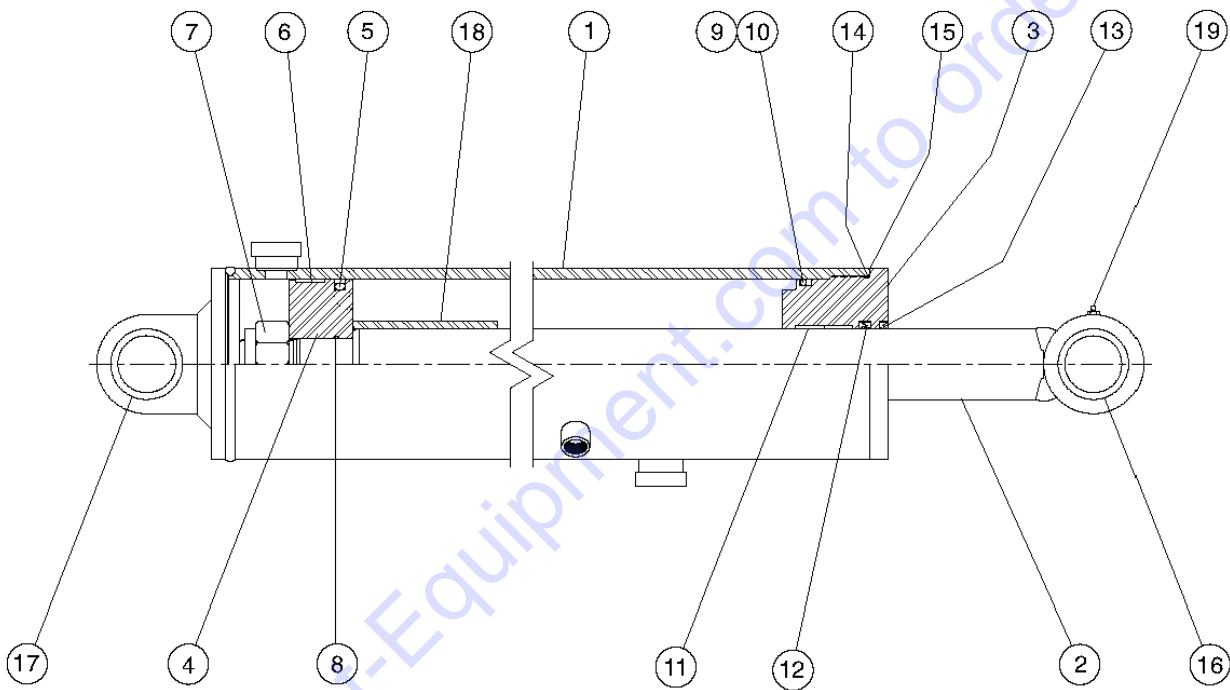

702.1 Tilt Cylinder

Item	Part No.	Description	Qty.
--	228986GT	KIT,844 LIFT CYL SERV.....1 <i>(piston seal kit)</i>	
--	7-316-242GT	CYLINDER,TILT TH1048/56.....Ref.	
--	7-900-22GT	SEAL KIT / CYLINDER*** <i>(complete seal kit)</i>	
1	7-316-306GT	Barrel Assembly.....1	
2	7-316-307GT	CYLINDER ROD.....1	
3	7-316-293GT	Head.....1	
4	7-316-249GT	Piston.....1	
5	228987GT	TILT CYL SEAL KIT.....1 <i>complete seal kit (includes piston seal and wear ring which are only available as part of this kit).</i>	
6		Ref. WEAR RING / 6.00 OD X 1.00.....1	
7	7-316-246GT	NUT.....1	
8	7-316-236GT	O-RING, STUB SHAFT.....1	
9	7-316-83GT	O-RING 5 1/2 ID X 1/4.....1	
10	7-316-84GT	BACK-UP RING.....1	
11	7-316-49GT	WEAR RING / HEAD.....1	
12	7-316-29GT	ROD SEAL.....1	
13	7-316-345GT	WIPER / DOUBLE LIP.....1	
14	7-316-294GT	O-ring.....1	
15	7-316-247GT	Self Tapping Screw.....1	
16	6-4516-24GT	BRONZE BUSHING.....1	
17	6-4516-24GT	BRONZE BUSHING.....1	
18	7-316-308GT	Spacer.....1	
19	7-316-150GT	LUBE FITTING.....1