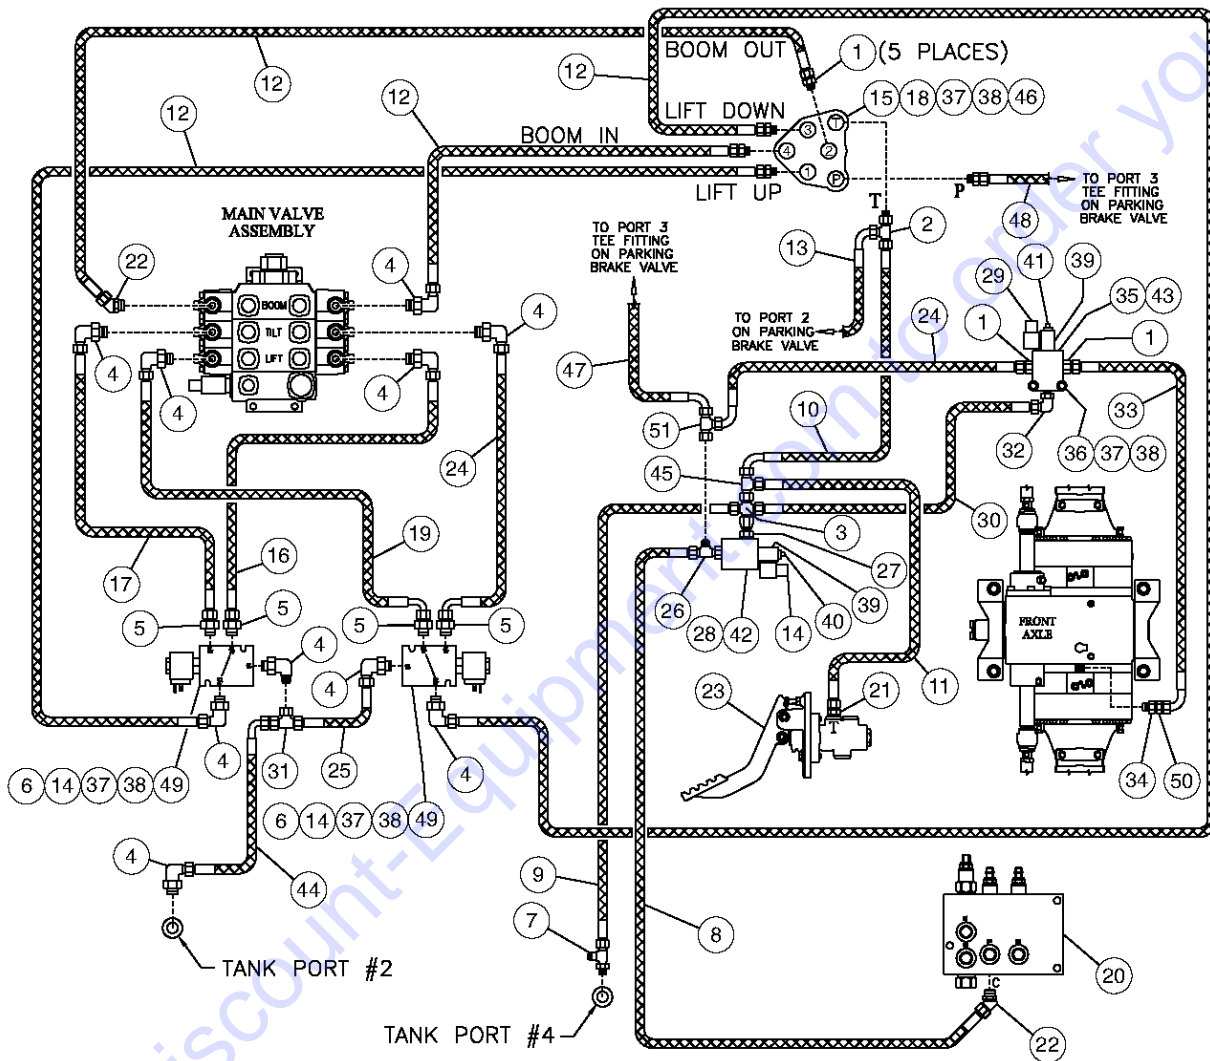

607.1 Circuit, 4-Way Controller, GTH-1048

607.1 Circuit, 4-Way Controller, GTH-1048

Item	Part No.	Description	Qty.	Item	Part No.	Description	Qty.
1	6-6450-05GT	CONNECTOR,070120-4-6.....	7	39	7-367-05GT	COIL.....	Ref.
2	6-6455-05GT	FITTING,06 OR X 06 JIC RN-TEE.....	1	40	7-367-06GT	CARTRIDGE.....	Ref.
3	6-6483-05GT	FITTING,06JIC CROSS.....	1	41	7-367-03GT	CARTRIDGE / DIFF.LOCK.....	Ref.
4	6-6453-04GT	FITTING,06 OR X 04 JIC 90.....	9	42	7-367-07GT	BODY.....	Ref.
5	6-6450-05GT	CONNECTOR,070120-4-6.....	4			<i>(7-367-07GT is no longer available from supplier)</i>	
6	7-367-09GT	VALVE,ELECTRIC 4WAY.....	Ref.	43	7-367-04GT	BODY.....	Ref.
7	6-6455-05GT	FITTING,06 OR X 06 JIC RN-TEE.....	1	44	6-7022-28GT	HOSE,4X4-90X14".....	1
8	6-7002-180GT	HOSE ASSY.....	1	45	6-6481-05GT	FITTING,06 JIC SW-RN-TEE.....	1
9	6-7003-174GT	HOSE,06X06X87LG.....	1	46	6-5204-06GT	SCREW,HHC,1/4-20X.75,GR8.....	4
10	6-7023-62GT	HOSE,06X06-90X31LG.....	1	47	6-7022-88GT	HOSE,04X04-90X44LG.....	1
11	6-7003-150GT	HOSE ASSY.....	1	48	6-7022-100GT	HOSE,04X04-90X50.....	Ref.
12	6-7002-276GT	HOSE,04X04X138LG.....	4	49	6-5204-14GT	SCREW,HHC,1/4-20X1.75,GR8.....	4
13	6-7023-100GT	HOSE ASSY.....	Ref.	50	6-6495-07GT	FITTING,06 X 04 JIC REDUCER.....	1
14	7-244-27GT	Ref. DIN CONNECTOR.....	Ref.	51	6-6481-03GT	FITTING, 04 JIC,SW-RN-TEE.....	1
		<i>(7-244-27 is no longer available from supplier, however, some Genie inventory may still be in stock)</i>					
15	6-6201-04GT	NUT,HEX,1/4-20.....	4				
16	6-7002-26GT	HOSE,4X4X13".....	1				
17	6-7002-34GT	HOSE,4X4X17".....	1				
18		CONTROLLER, 4 WAY.....	Ref.				
		<i>Refer to Figure 406.1</i>					
19	6-7022-44GT	HOSE,4X4-90X22".....	1				
20	7-234-94GT	CONTROL BLOCK.....	Ref.				
21	123671GT	FITTING, 06OR X 06 JIC STR.....	1				
22	6-6452-19GT	FITTING,06 OR X 04 JIC 45.....	2				
23	7-198-48GT	VALVE,BRAKE,HANGING.....	Ref.				
24	6-7022-34GT	HOSE, 4X4-90X17".....	2				
25	6-7002-17GT	HOSE,04X04X8 1/2LG.....	1				
26	6-6455-15GT	FITTING,06 OR X 04 JIC RN-TEE.....	1				
27	6-6485-06GT	UNION CROSS.....	1				
28	7-367-01GT	VALVE,CONTROLLER RELIEF.....	Ref.				
29	7-244-27GT	Ref. DIN CONNECTOR.....	Ref.				
		<i>(7-244-27 is no longer available from supplier, however, some Genie inventory may still be in stock)</i>					
30	6-7003-26GT	HOSE ASSY.....	1				
31	6-6480-03GT	FITTING.....	1				
32	123670GT	FITTING,06 OR X 06 JIC 90.....	1				
33	6-7022-186GT	HOSE ASSY.....	1				
34	7-371-04GT	FITTING, 14MM OR X 06 JIC,STR.....	1				
35	7-367-02GT	VALVE,DIFF.LOCK&PARKING BRAKE.....	Ref.				
36	6-5204-12GT	SCREW,HHC,1/4-20 X1.50,GR8.....	2				
37	6-6212-04GT	WASHER,FLAT,250, HARDENED.....	10				
38	6356GT	WASHER,LOCK,.25.....	10