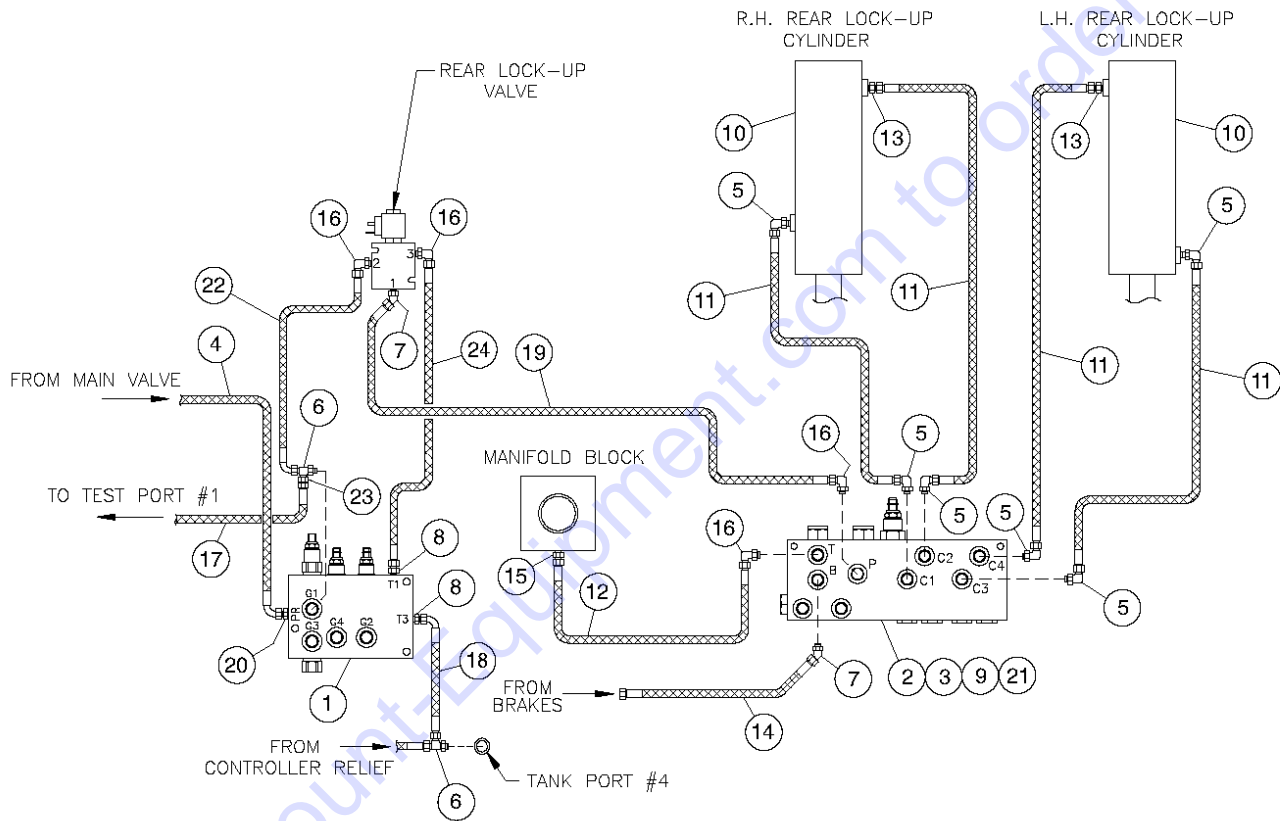

613.1 Circuit, Rear Axle Lock-up, GTH-1048

613.1 Circuit, Rear Axle Lock-up, GTH-1048

Item	Part No.	Description	Qty.
1	7-234-94GT	CONTROL BLOCK.....Ref.	
2	7-168-02GT	REAR LOCK UP BLOCK ASSEMBLY.....Ref. <i>replaced by T113552. Cartridges for 7-168-02 are still available</i>	
--	T113552GT	MANIFOLD, REAR LOCKUP.....1 <i>replaces 7-168-02 assembly; individual parts not interchangeable</i>	
3	7-304-07GT	CARTRIDGE / MODULAR CONTROL....2 <i>for use with 7-168-02 assembly only</i>	
--	226403GT	VALVE,DIRECTIONAL,3W2P.....2 <i>for use with T113552 assembly only</i>	
--	226404GT	VALVE PRESSURE REDUCING.....1 <i>for use with T113552 assembly only</i>	
--	226405GT	VALVE,PO CHECK.....4 <i>for use with T113552 assembly only</i>	
--	44216GT	VALVE,SHUTTLE.....1 <i>for use with T113552 assembly only</i>	
--	7-321-88GT	CARTRIDGE / PILOT CHECK.....4 <i>for use with 7-168-02 assembly only</i>	
--	7-321-89GT	CARTRIDGE / REDUCING-RELIEVING.....1 <i>for use with 7-168-02 assembly only</i>	
--	7-321-90GT	CARTRIDGE / SHUTTLE.....1 <i>for use with 7-168-02 assembly only</i>	
4	6-7025-36GT	HOSE,10X10-90X18".....Ref.	
5	6-6453-04GT	FITTING,06 OR X 04 JIC 90.....6	
6	6-6455-05GT	FITTING,06 OR X 06 JIC RN-TEE.....Ref.	
7	6-6452-03GT	FITTING,06OR X 06 JIC 45.....2	
8	123671GT	FITTING, 06OR X 06 JIC STR.....2	
9	6886GT	WASHER,LOCK,.313.....2	
10		CYLINDER, SWAY (DEUTZ CHASSIS) <i>refer to 704.1</i>	
11	6-7002-74GT	HOSE,04X04X37LG.....4	
12	6-7003-90GT	HOSE,6X6X45".....1	
13	6-6450-05GT	CONNECTOR,070120-4-6.....2	
14	6-7003-194GT	HOSE,06X06X97LG.....1	
15	123673GT	FITTING, 08 OR X 06 JIC STR.....1	
16	123670GT	FITTING,06 OR X 06 JIC 90.....4	
17	6-7002-26GT	HOSE,4X4X13".....Ref.	
18	6-7023-32GT	HOSE,6X6-90X16".....1	
19	6-7003-62GT	HOSE ASSY.....1	
20	6-6450-15GT	FITTING,08 OR X 10 JIC STR.....Ref.	
21	6-5205-22GT	SCREW,HHC,5/16-18X2.75,GR8.....2	
22	6-7023-26GT	HOSE,06X06-90X13LG.....1	
23	6-6495-07GT	FITTING,06 X 04 JIC REDUCER.....Ref.	
24	6-7003-20GT	HOSE,6X6X10".....1