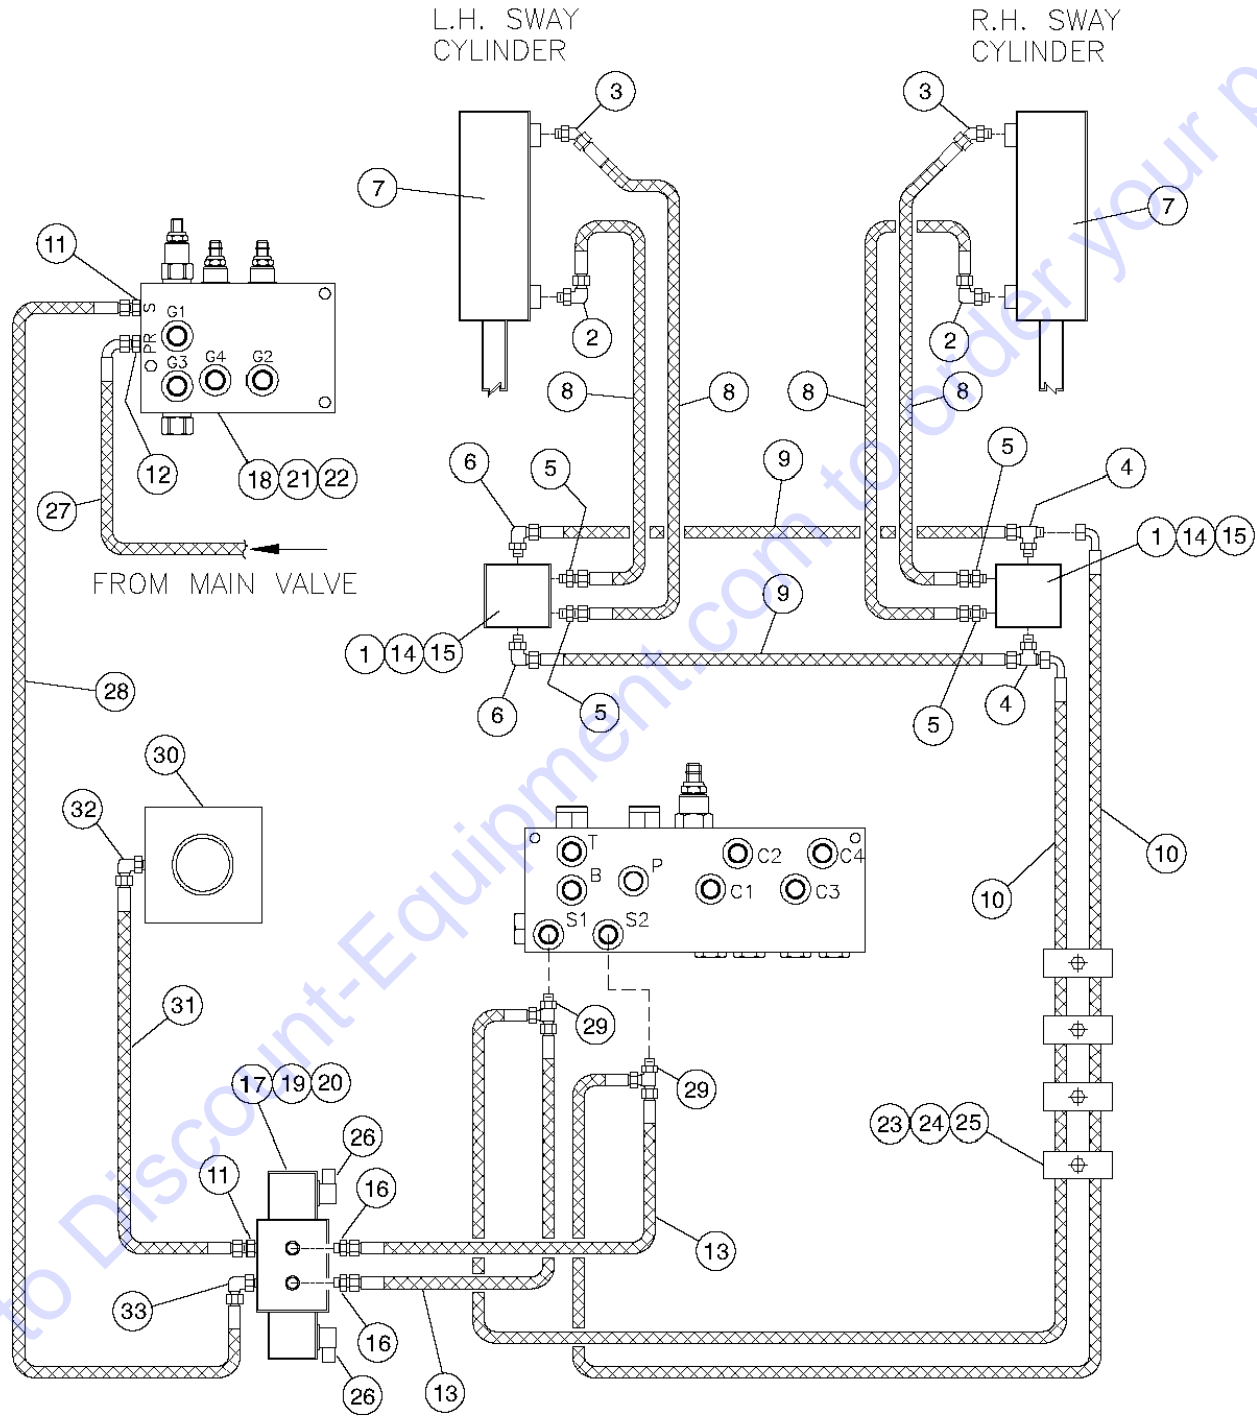

Item	Part No.	Description	Qty.
1	6-6450-12GT	FITTING,08 OR X 08 JIC STR.....	2
2	6-7024-328GT	HOSE ASSY.....	1
3	123673GT	FITTING, 08 OR X 06 JIC STR.....	5
4	6-7023-40GT	HOSE,06X06-90X20LG.....	1
5	6-6453-07GT	FITTING,08 OR X 06 JIC 90.....	2
6	6-7023-252GT	HOSE ASSY.....	1
7	6-6452-14GT	FITTING,08 ORX06 JIC 45.....	3
8	6-7023-214GT	HOSE ASSY.....	1
9	6-7023-290GT	HOSE ASSY.....	2
10	6-7024-388GT	HOSE,08X08-90X194LG.....	1
11	7-359-02GT	VALVE,STEERING.....	Ref.
12	123840GT	SCREW,HHC,5/16-18X.75,GR8,Y.....	4
13	6886GT	WASHER,LOCK,.313.....	4
14	123261GT	STEERING UNIT 250CC TEFLON***.....	Ref.
15	77692GT	SCREW,HHC,3/8-16 X 1 GRD 8.....	4
16	6021GT	WASHER,LOCK,.375.....	4
17	6-6452-04GT	FITTING,08 OR X 08 JIC 45.....	1

611.1 Circuit, Sway