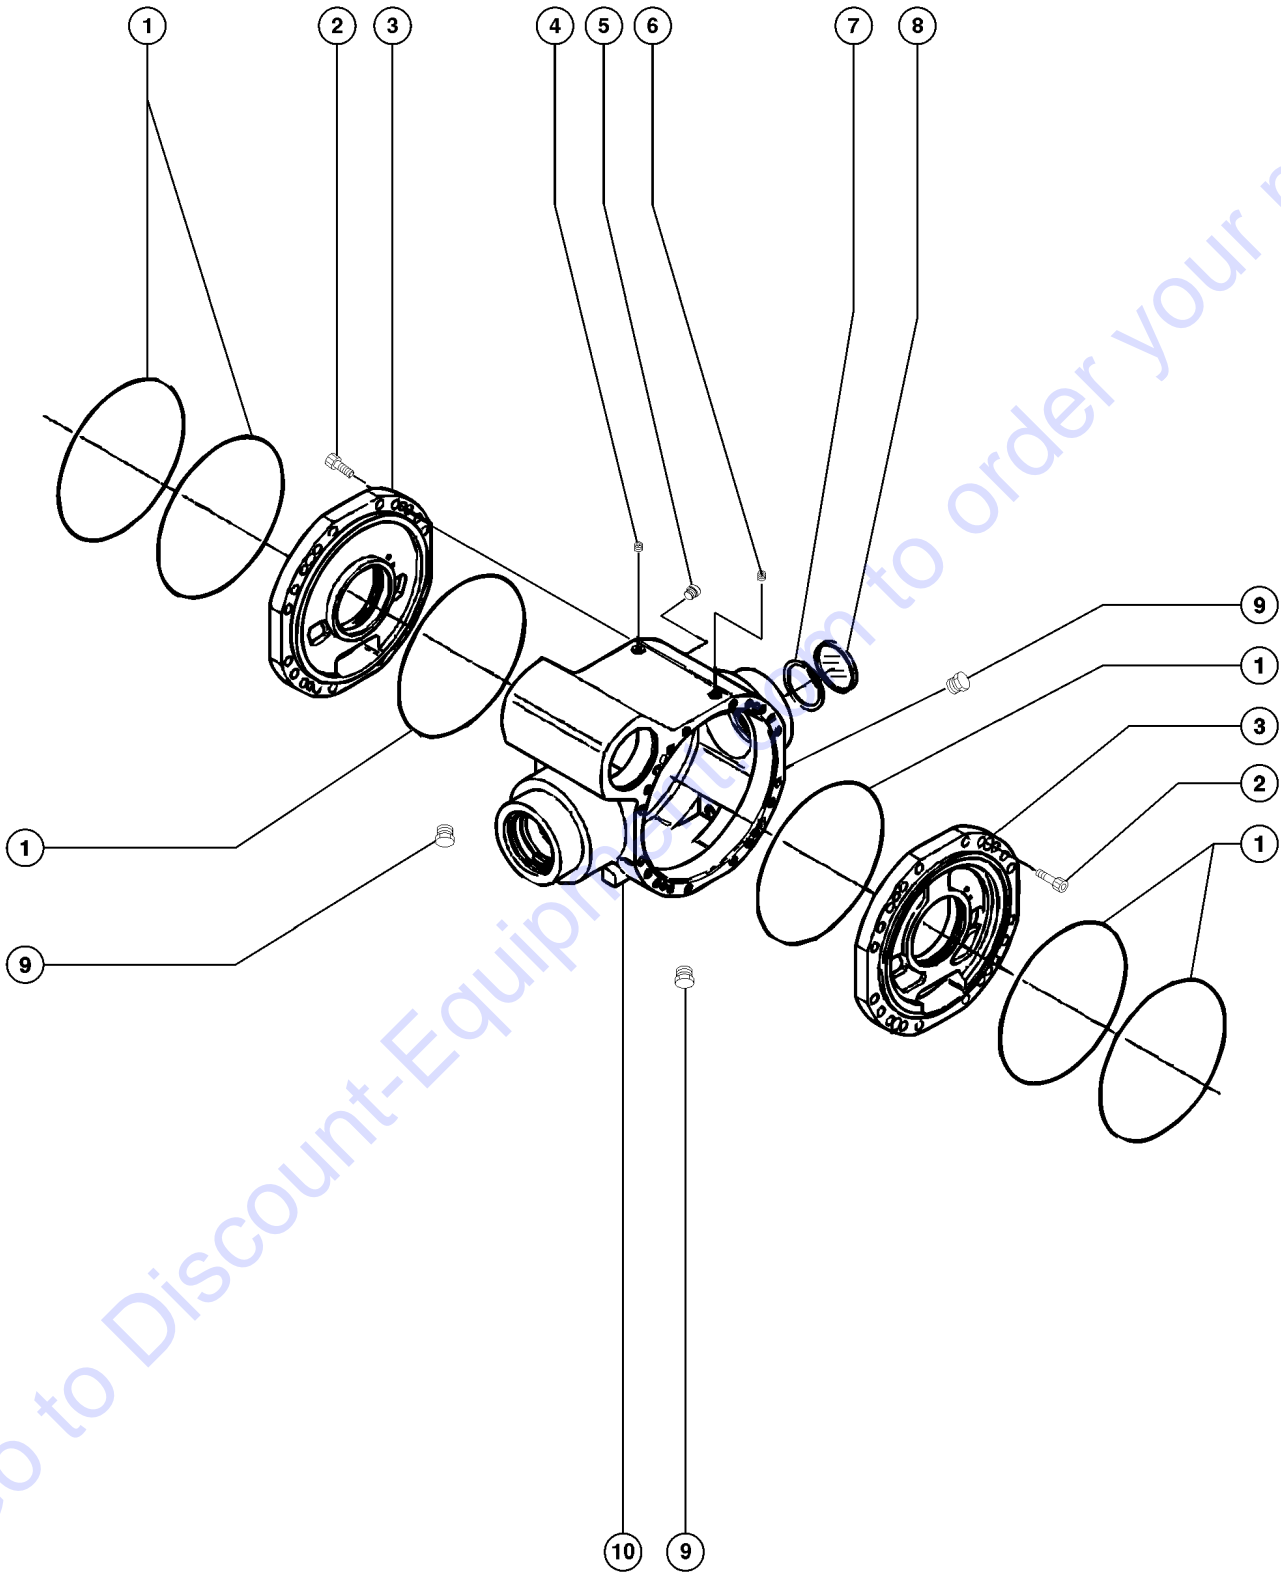

210.1 Rear Axle, Central Housing

210.1 Rear Axle, Central Housing

Item	Part No.	Description	Qty.
1	1252536GT	O-RING.....	4
2	7-229-767GT	CYLINDER BOLT.....	4
3	226569GT	INTERMEDIATE COVER.....	2
4	7-229-765GT	PLUG.....	1
5	7-229-526GT	PLUG	
6	1252577GT	VENT..... (vent)	1
7	7-229-601GT	CIRCLIP.....	1
8	1252627GT	PLUG.....	1
9	7-229-764GT	MAGNETIC PLUG.....	1
10	130388GT	HOUSING,REAR AXLE..... (for models with only one trunnion)	1

Go to Discount-Equipment.com to order your parts