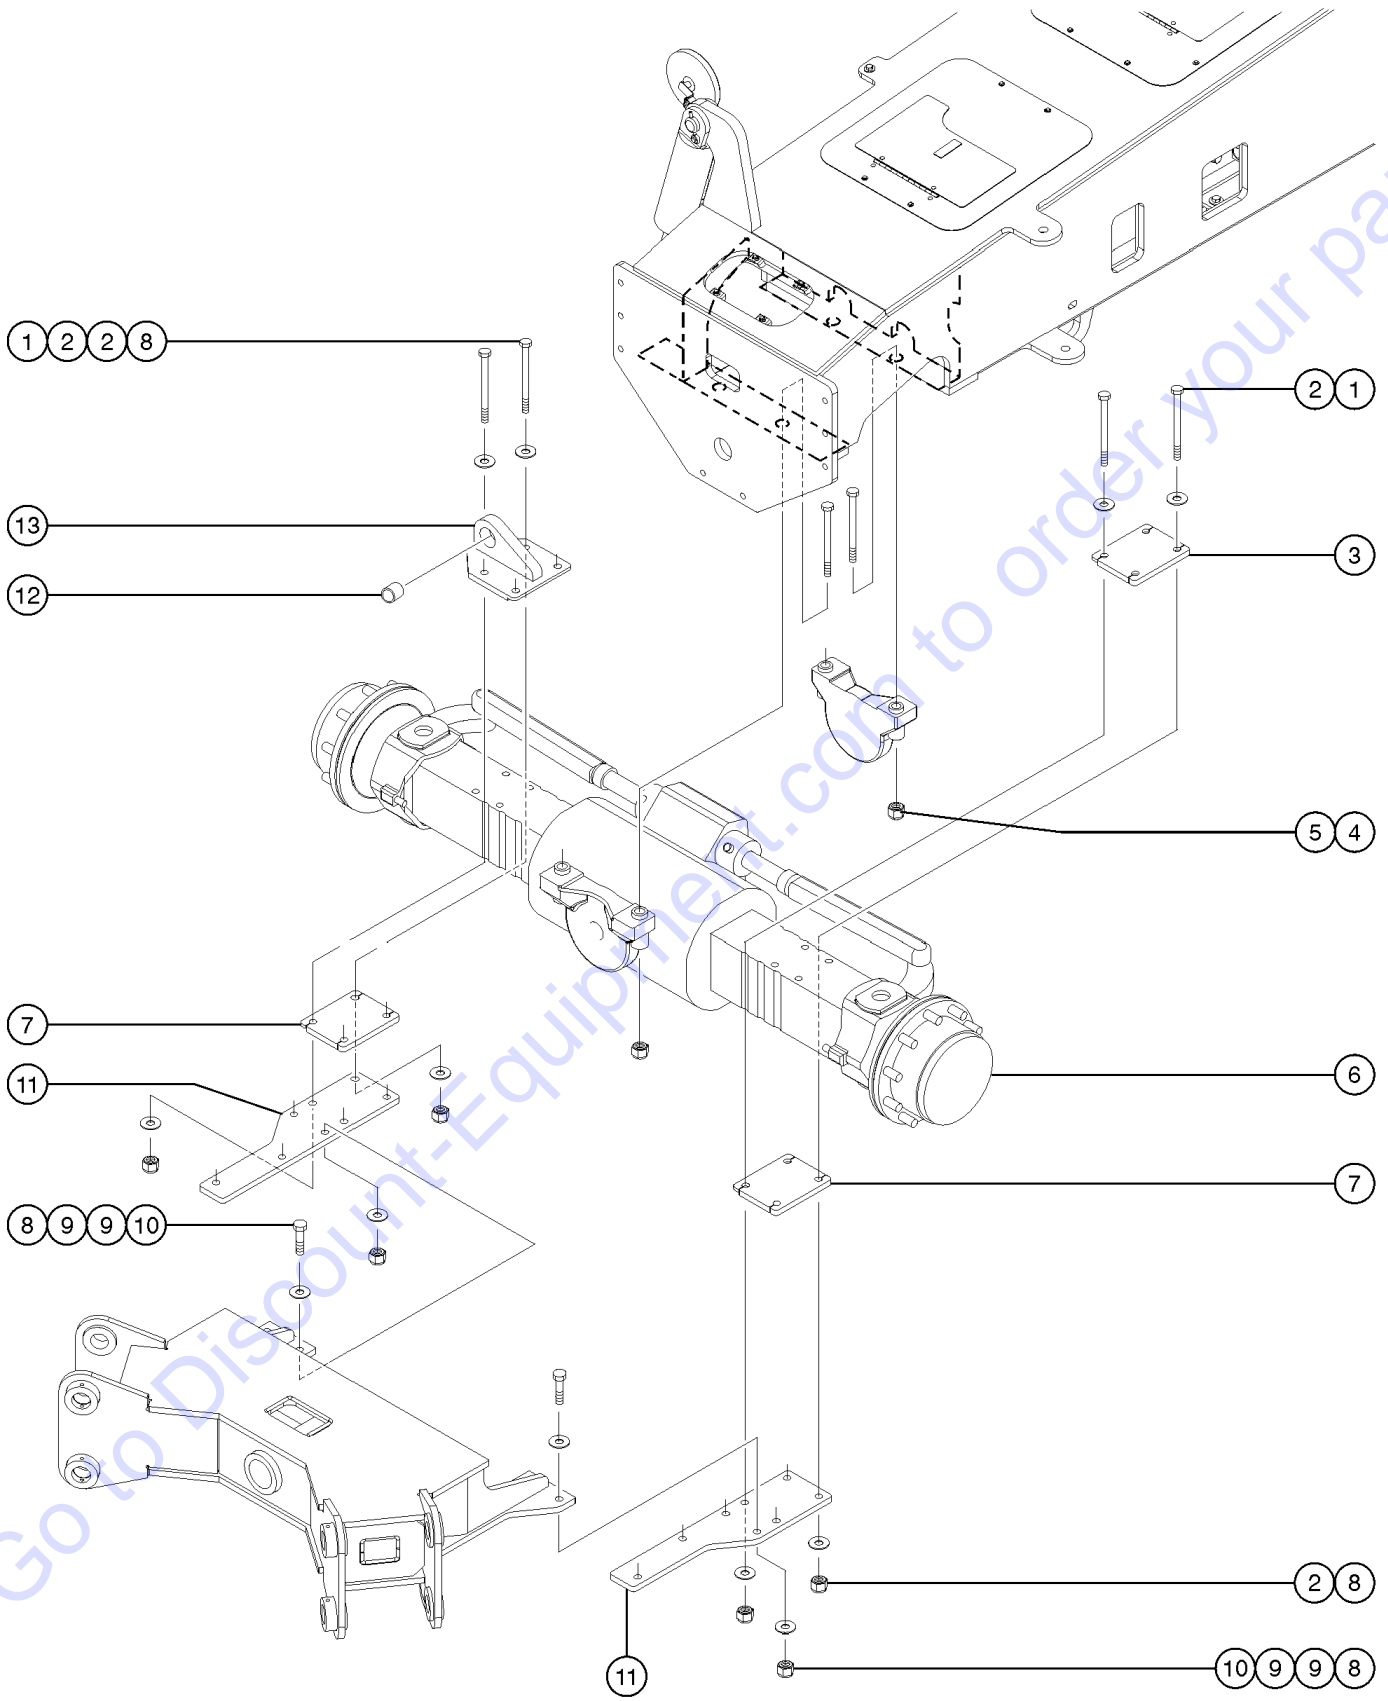

202.1 Front Axle View

Item	Part No.	Description	Qty.
--	233804GT	10K SWAY HARDWARE KIT <i>(includes Items 1, 2, 8, 117639 shown in figure 209.1 and instructions)</i>	
1	117471GT	SCREW,HHC,3/4-10X12.00,GR8.....8	
2	74323GT	WASHER,FLAT,.812X2X.14 HARDEN	
3	117086GT	PLATE,STABILIZER SPACER.....1	
4	123189GT	NUT,NYLOCK,1-8,GR8.....4	
5	117316GT	SCREW,HHC,1-8X6.5,GR8.....4	
6	117505GT	AXLE,DANA 213 FRONT 2180 FTF.....1 <i>For use with machines equipped with Dana transmissions only. For ZF transmission equipped machines order part number 825931</i>	
7	117635GT	PLATE,CYL MOUNT.....2	
8	77051GT	NUT,NYLOCK,3/4-10,GRD.8.....16	
9	33278GT	WASHER,FLAT,.75 HARDENED	
10	34348GT	SCREW,HHC,3/4-10 X 3 GRD.8.....8	
11	117069GT	PLATE,STAB/AXLE CONNECTOR.....2	
12	123188GT	BEARING,2.00IDX2.50ODX1.50L.....1	
13	117369GT	WELDMENT,LOWER CYL MOUNT.....1