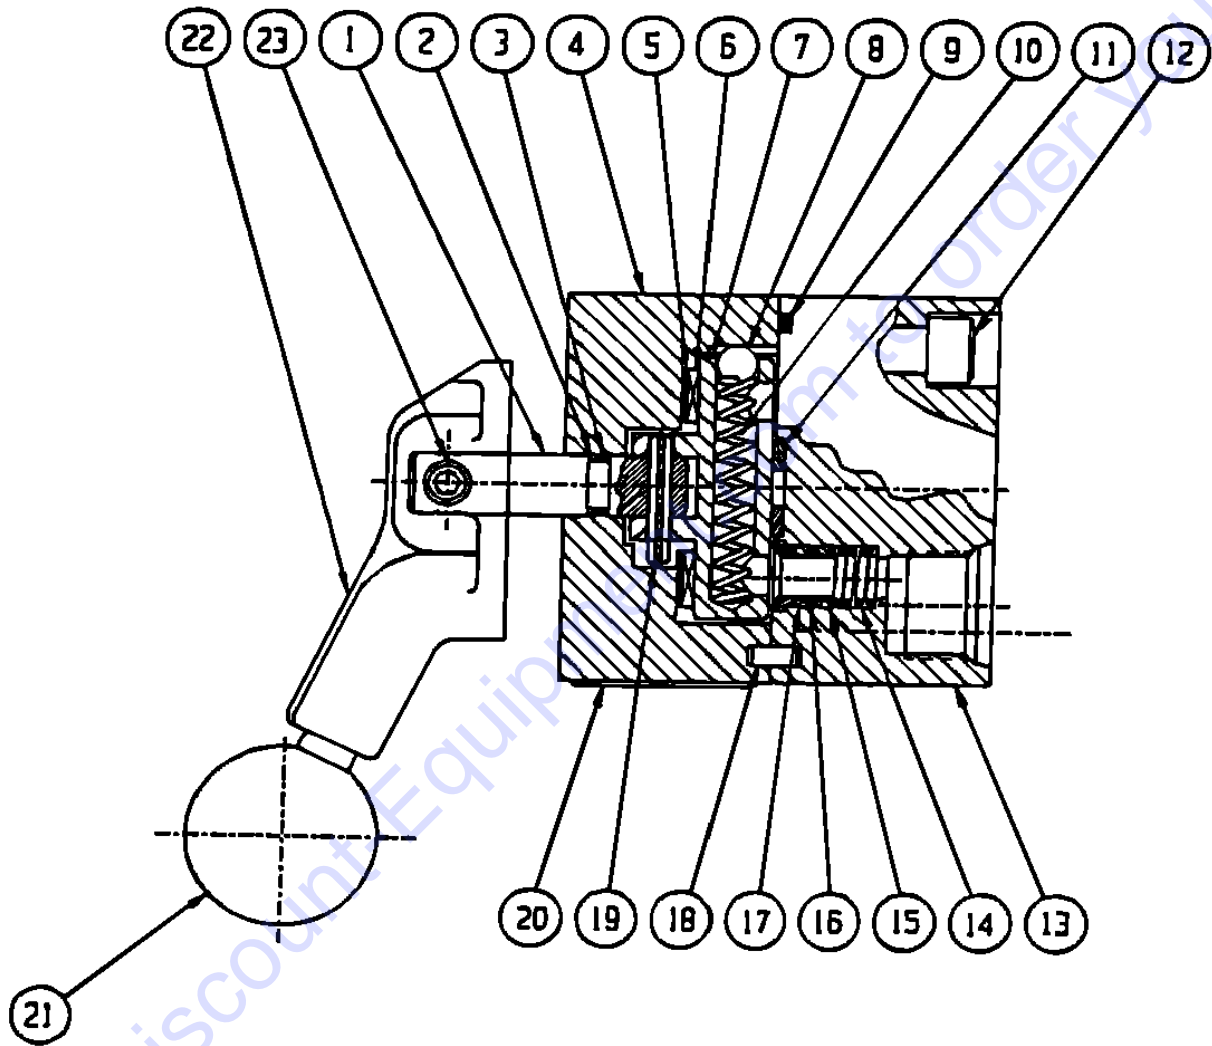

712.1 Selector Valve, Steering

712.1 Selector Valve, Steering

Item	Part No.	Description	Qty.
1		Shaft.....	1
2	7-359-06GT	BACK-UP RING.....	1
3	7-359-07GT	O-RING.....	1
4		Housing.....	1
5		Thrust Washer.....	1
6	7-359-08GT	BEARING.....	1
7	7-359-09GT	ROTOR.....	1
8	7-359-10GT	BALL.....	1
9	7-359-11GT	O-RING.....	1
10	7-359-12GT	SPRING.....	1
11		Spacer Washer.....	1
12		Body Screw.....	4
13		Body.....	1
14	7-359-13GT	SPRING.....	4
15	7-359-14GT	PRESSURE SEAL.....	4
16	7-359-07GT	O-RING.....	4
17	7-359-06GT	BACK-UP RING.....	8
18		Locating Pin.....	1
19		Rotor Roll Pin.....	1
20		Nameplate.....	1
21	7-359-04GT	KNOB.....	1
22	7-359-03GT	5/8 LONG HANDLE.....	1
23		Set Screw.....	2