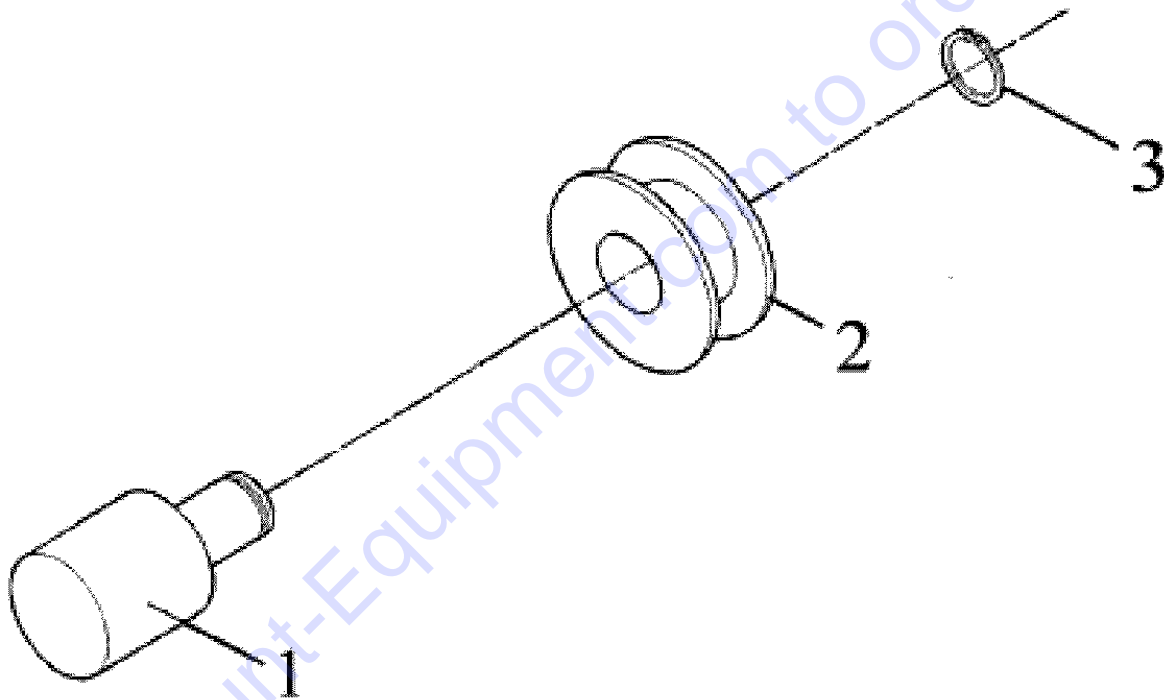

808.1 Hose Roller Assembly

808.1 Hose Roller Assembly

Item	Part No.	Description	Qty.
1	3-1109GT	PIN,HOSE ROLLER.....	1
2	2-1065PGT	HOSE,ROLLER,PLASTIC.....	1
3	7-239-04GT	RING,RETAINING,EXTERNAL.....	1

Go to Discount-Equipment.com to order your parts