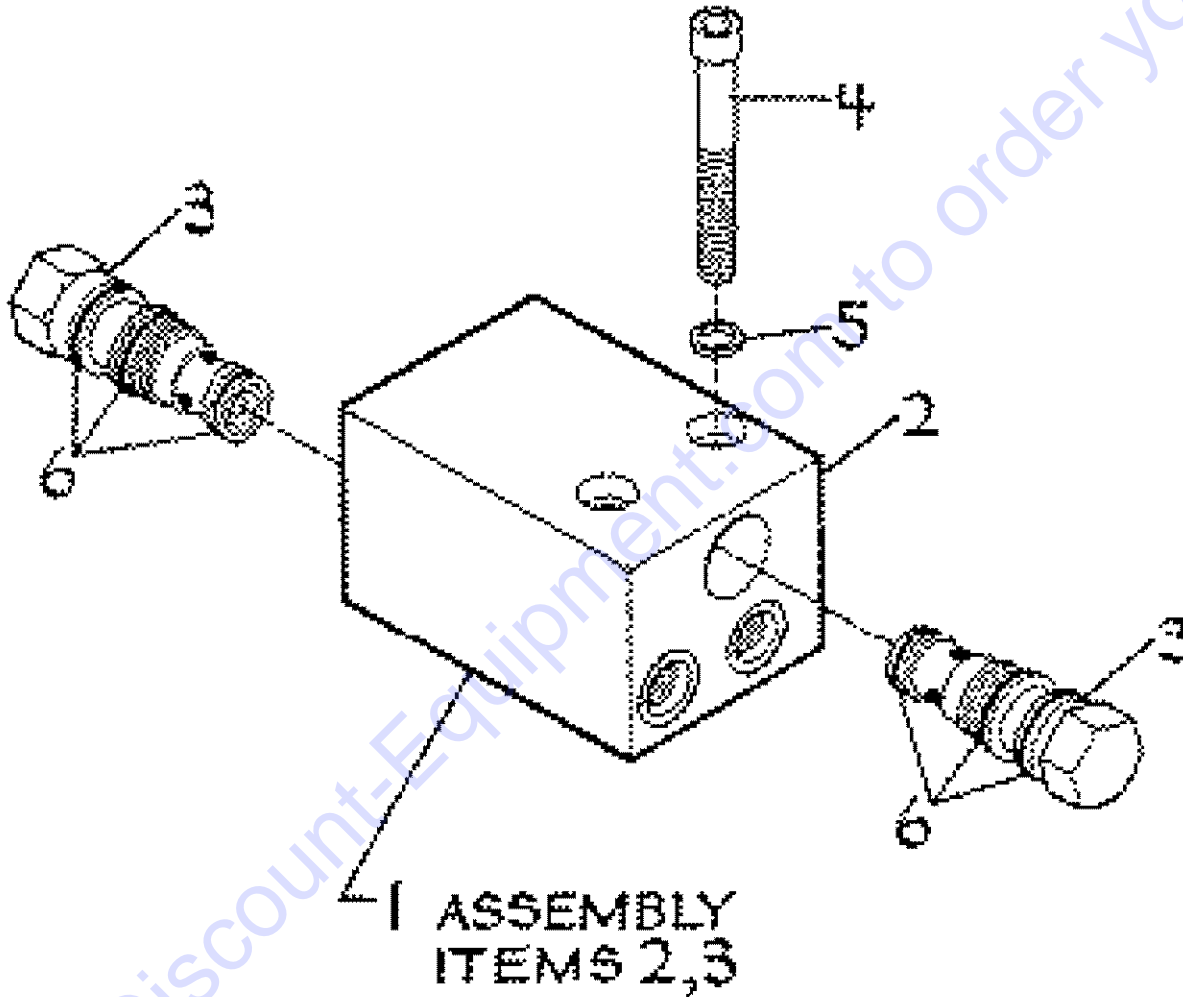

805.1 Dual Pilot Check Valve

805.1 Dual Pilot Check Valve

Item	Part No.	Description	Qty.
1	7-234-35GT	VALVE,DUAL PILOT CHECK.....	1
2	7-234-46GT	BODY.....	1
3	7-234-18GT	CARTRIDGE / PILOT CHECK.....	2
4	123668GT	SCREW,SHC,5/16-18X2.50.....	2
5	123669GT	WASHER,HI-LOCK.....	2
6	7-234-29GT	SEAL KIT.....	2

Go to Discount-Equipment.com to order your parts