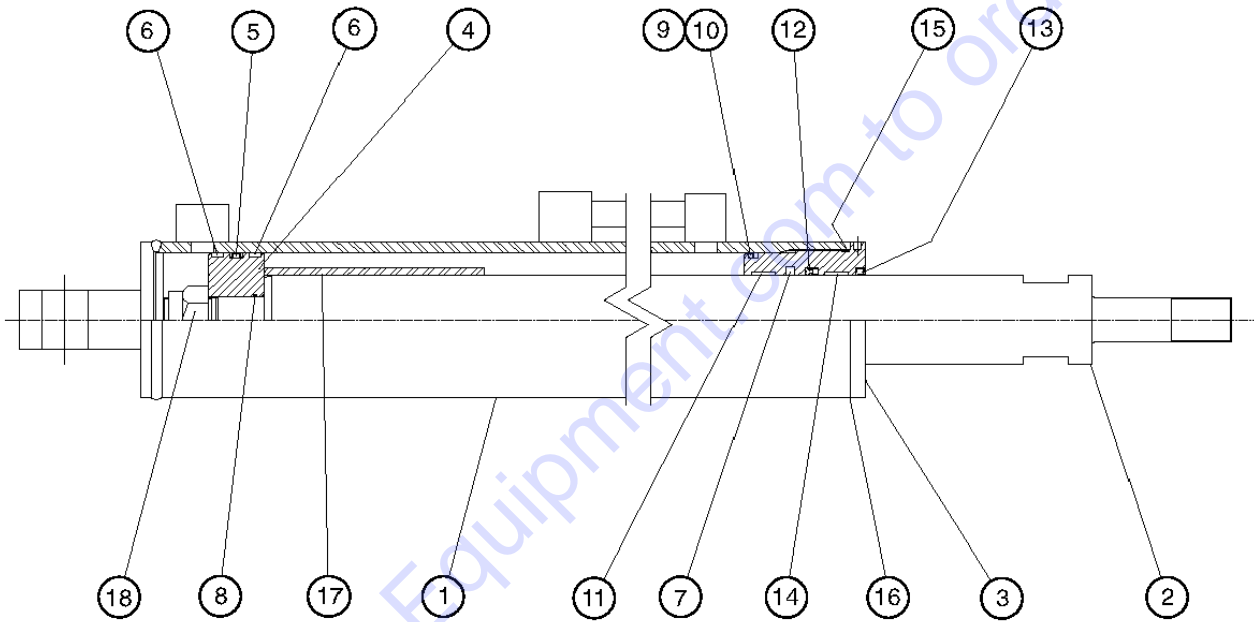

703.2 Boom Cylinder

Go to Discount-Equipment.com to order your parts

Item	Part No.	Description	Qty.
--	228978GT	CYLINDER,BOOM.....Ref.	
--	7-900-33GT	SEAL KIT / CYLINDER.....Ref. <i>includes items 5-15</i>	
1	7-316-348GT	BARREL ASSEMBLY / CYLINDER.....1	
2	7-316-349GT	ROD / CYLINDER.....1	
3	7-316-317GT	HEAD.....1	
4	7-316-311GT	PISTON.....1	
5	228986GT	KIT,844 LIFT CYL SERV.....1 <i>(piston seal kit)</i>	
5A	7-900-22GT	SEAL KIT / CYLINDER*** <i>(complete seal kit)</i>	
6	7-316-234GT	WEAR RING.....2	
7	7-316-362GT	Buffer Seal.....1	
8	7-316-80GT	O-RING 1 9/16 ID X 3/32.....1	
9	7-316-81GT	O-RING 4 1/8 ID X 3/16.....1	
10	7-316-82GT	BACK-UP RING.....1	
11	7-316-50GT	WEAR RING.....1	
12	7-316-30GT	ROD SEAL.....1	
13	7-316-346GT	WIPER / DOUBLE LIP.....1	
14	7-316-214GT	Wear Ring / Head.....1	
15	7-316-245GT	O-RING.....1	
16	7-316-247GT	Self Tapping Screw.....1	
17	7-316-350GT	Stroke Limiter.....1	
18	7-316-205GT	NUT.....1