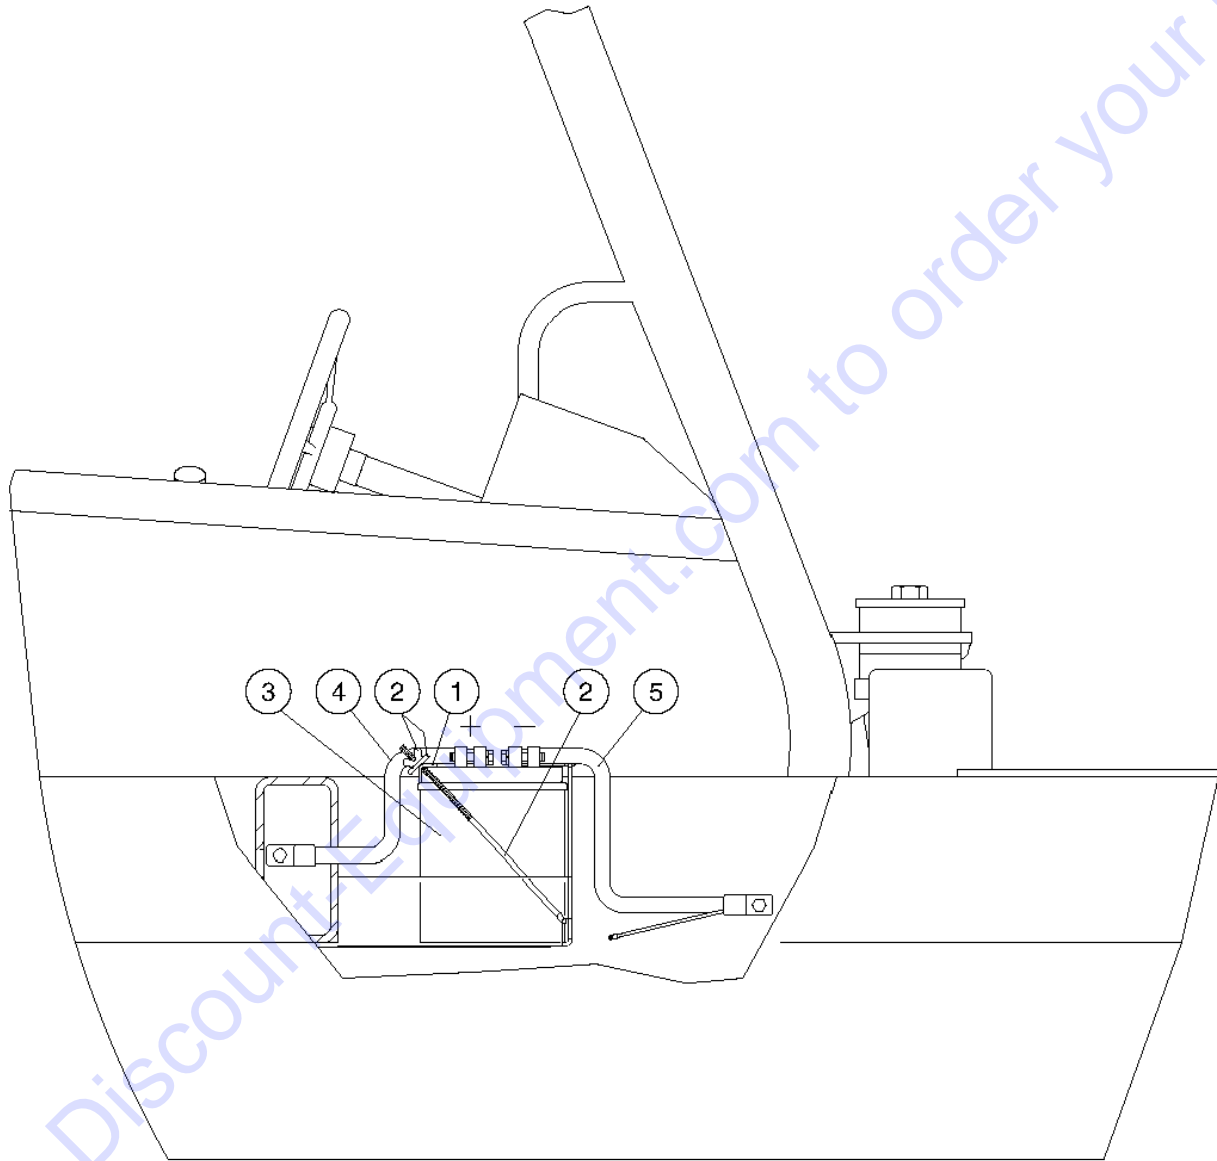

203.1 Fuel Tank Assembly

Item	Part No.	Description	Qty.
1	123114GT	TANK,FUEL,30GAL.....	1
2	123147GT	FILLER CAP, FUEL, BREATHER.....	1
3	123151GT	KIT, FUEL SENDER..... <i>includes item 4</i>	1
4	7-169-22GT	GASKET / FUEL SENDER.....	Ref.
5	49819GT	SCREW,PHILLIPS,PHM,10-32 X .5.....	11
6	19934GT	WASHER,3/8 HARD.STEEL-FLAT,USS.....	2
7	4828GT	NUT,NYLOCK,3/8-16.....	2
8	3-1390GT	MOUNTING STRAP,FUEL TANK.....	2
9	4-2257GT	Battery Box & Fuel Tank Cover..... <i>includes item 10</i>	1
10	4-2257-3GT	Fuel Sender Cover.....	Ref.
11	94195GT	SCREW,HHC,3/8-16 X .75,GR 8.....	6
12	6021GT	WASHER,LOCK,.375.....	6
13	19934GT	WASHER,3/8 HARD.STEEL-FLAT,USS.....	6
14	6-5205-05GT	SCREW,HHC,5/16-18X5/8,GR8.....	2
15	6-6212-04GT	WASHER,FLAT,.250, HARDENED.....	3
16	7-360-01GT	HOLDER,PLASTIC.....	1
17	7-360-02GT	LATCH,RUBBER.....	1
18	6-5204-08GT	SCREW,HHC,1/4-20X1,GR8.....	6
19	6-5204-10GT	SCREW,1/4-20 X 1.25,GR8.....	1
20	6091GT	NUT,NYLOCK,1/4-20.....	7

204.1 Battery Box Assembly