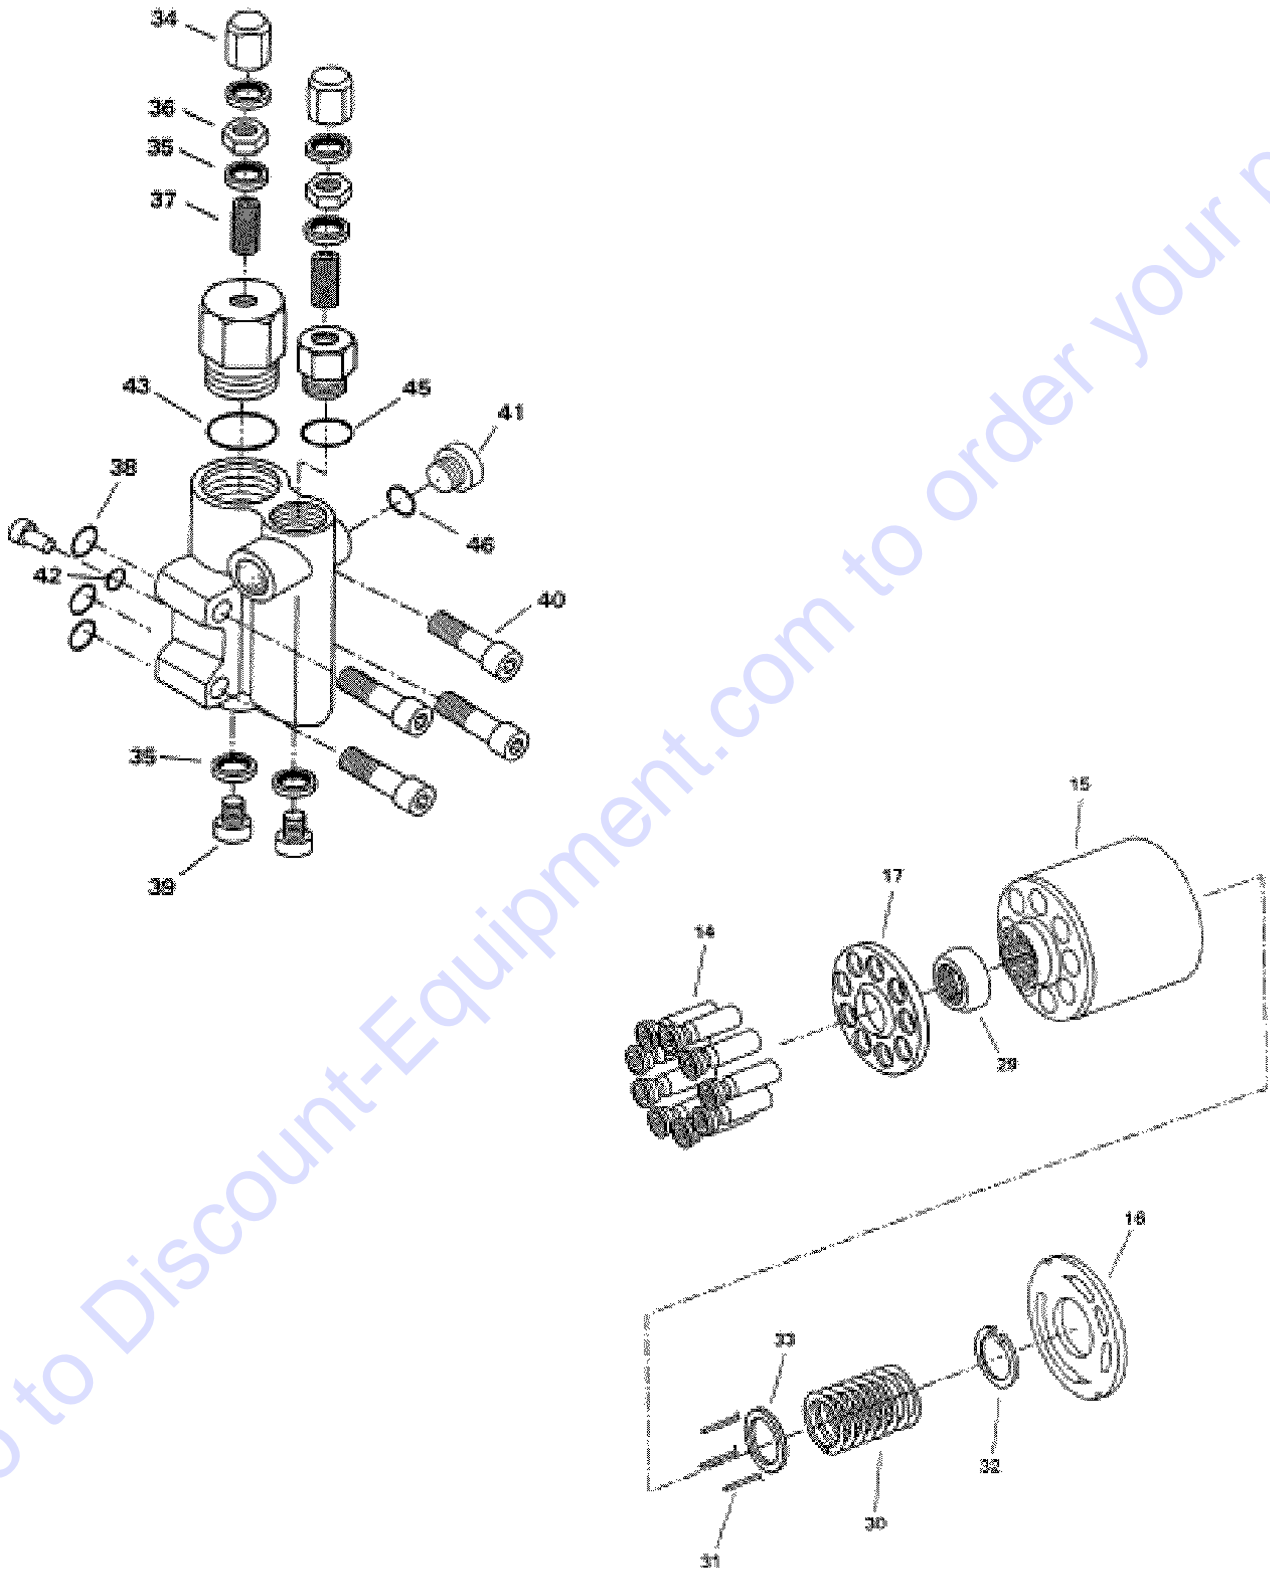

717.1 Hydraulic Pump Assembly, View 2

717.1 Hydraulic Pump Assembly, View 2

Item	Part No.	Description	Qty.
--	7-345-48GT	SEAL KIT <i>includes items 5, 7, 9, 22, 23, 35, 38, 42, 43, 45 and 46</i>	
14	7-345-27GT	PISTON.....	9
15	7-345-28GT	Barrel.....	1
16	7-345-158GT	LENS PLATE.....	1
17	7-345-30GT	RETAINER PLATE.....	1
29	7-345-31GT	Retaining Ball.....	1
30	7-345-32GT	SPRING.....	1
31	7-345-157GT	PRESSURE PIN.....	3
32	7-345-34GT	Seeger V-ring.....	1
33	7-345-35GT	Disc-Retaining Clip.....	1
34	7-345-36GT	ACORN NUT.....	2
35	7-345-37GT	O-RING.....	6
36	7-345-38GT	JAM NUT.....	2
37	7-345-39GT	Adjusting Screw.....	2
38	7-345-40GT	O-RING,COMPENSATOR.....	3
39	7-345-41GT	Plug.....	2
40	7-345-42GT	CAPSCREW.....	4
41	7-345-43GT	Plug.....	1
42	7-345-45GT	O-RING.....	1
43	7-345-46GT	ORING.....	1
45	7-345-47GT	O-ring.....	1
46	7-345-44GT	O-Ring.....	1