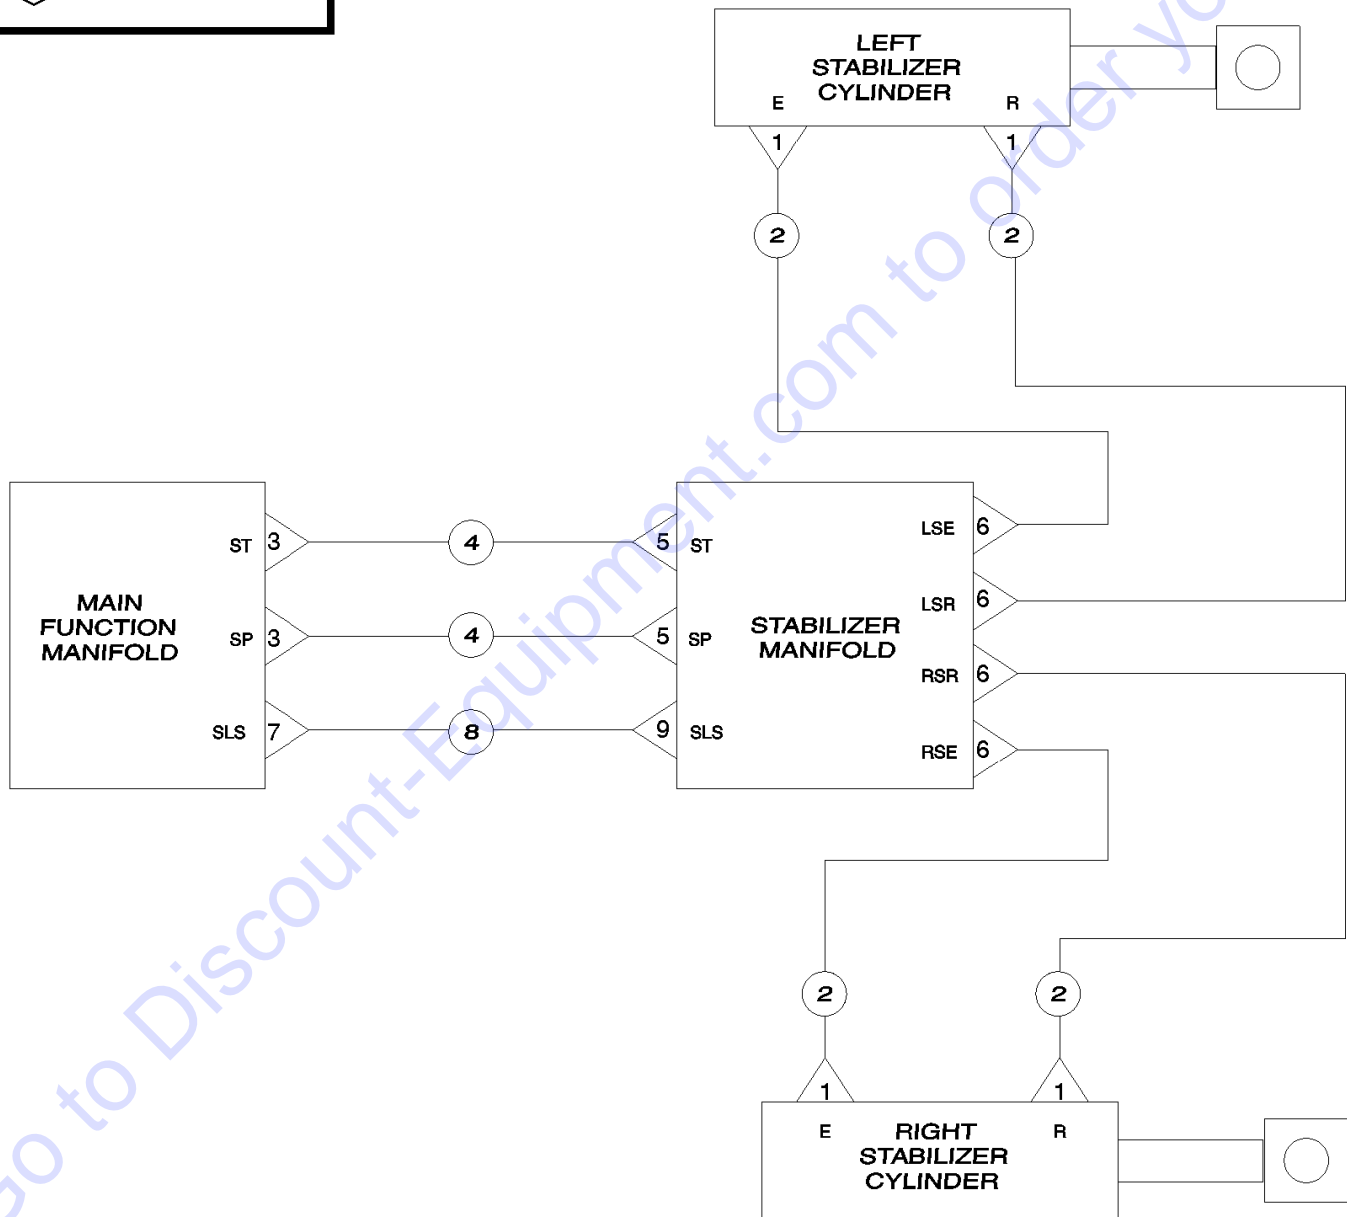

802.1 Stabilizer System

LEGEND	
	FITTING
	HOSE ASSEMBLY
	CONNECTOR