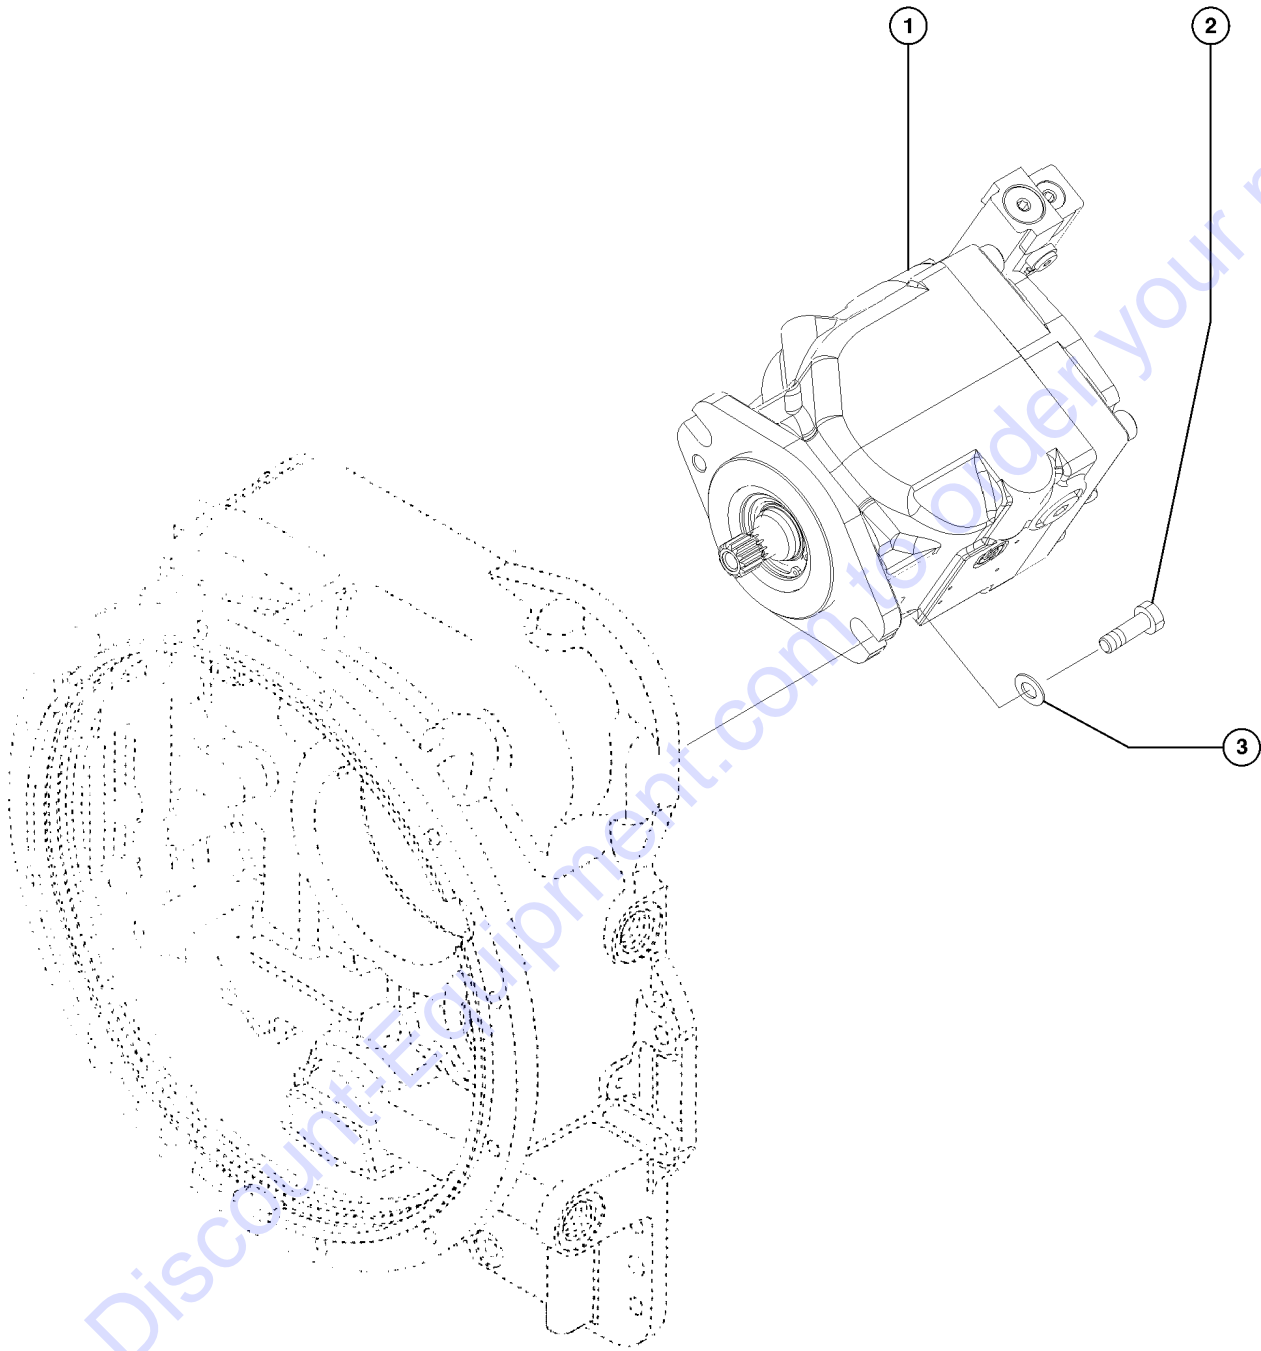

814.1 Hydraulic Pump

Item	Part No.	Description	Qty.
1	824527GT	PUMP,SAUER 60CC LS PHASE 2.....	1
--	7-112-63GT	SEAL KIT / PUMP OVERHAUL	
2	123663GT	SCREW,HHC,1/2-13X1.25,GR8,Y.....	2
3	13066GT	WASHER,FLAT,.5 HARDENED.....	2

Go to Discount-Equipment.com to order your parts