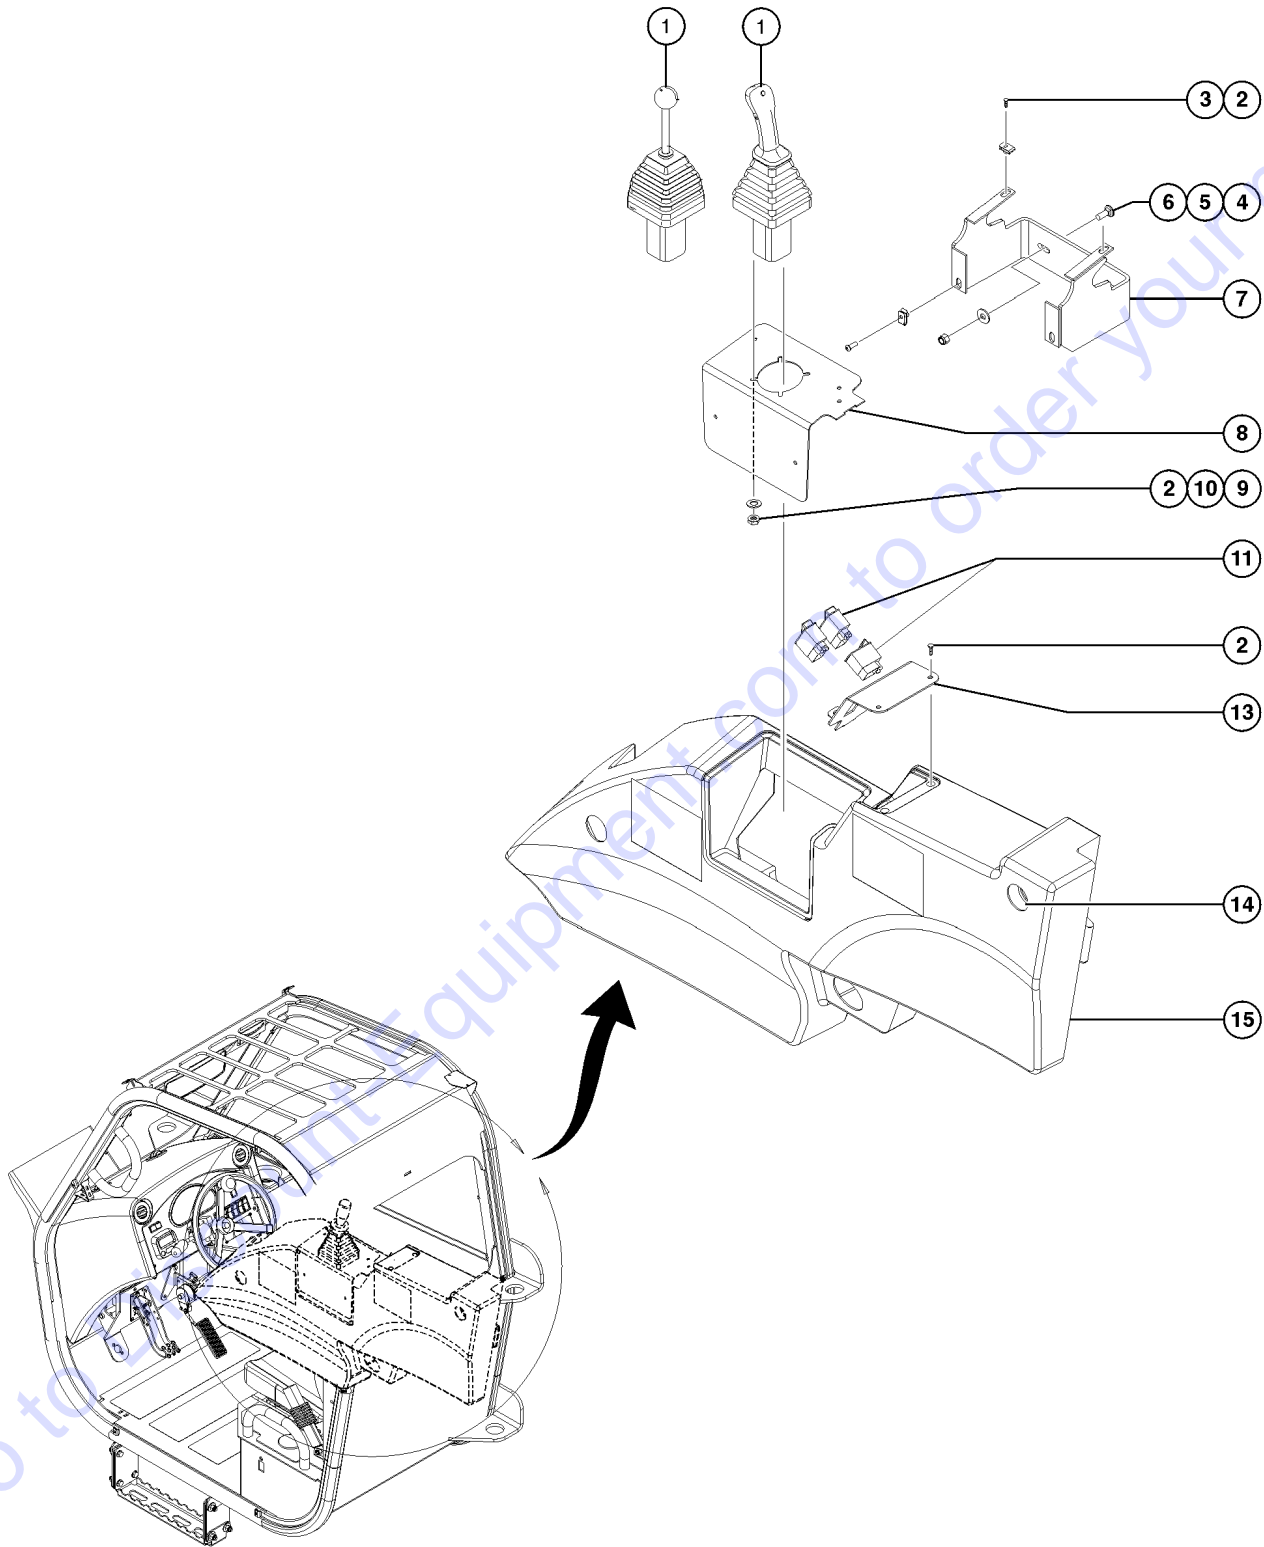

404.1 Standard Cab Components, View 4

404.1 Standard Cab Components, View 4

Item	Part No.	Description	Qty.
1		Ref. Joystick with Harness (refer to 410.1 or 411.1)	
1A		Ref. Joystick with Harness (Dual Option) (refer to 410.1 or 411.1)	
2	14297GT	SCREW,BHHS,1/4-20 X .75	
3	56912GT	SPRING CLIP,1/4-20,.025-.15X.54,ZAG	
4	64154GT	BOLT,CARRIAGE,3/8-16 X1.00,G5	
5	6097GT	WASHER,FLAT,USS,3/8",Y	
6	4828GT	NUT,NYLOCK,3/8-16	
7	117417GT	FORMING,JOYSTICK MOUNT.....1	
8	117223GT	FORMING,JOYSTICK MOUNT, TOP.....1	
9	6091GT	NUT,NYLOCK,1/4-20	
10	6638GT	WASHER,FLAT,USS,1/4"Y	
11	123138GT	SWITCH, AUXILIARY.....2	
--	123567GT	PANEL PLUG.....1 (optional)	
13	117227GT	FORMING,STAB SWITCH MOUNT.....1	
14	123290GT	VENT,MCCI 23-0171.....2	
15	117225GT	PLASTIC SIDE.....1