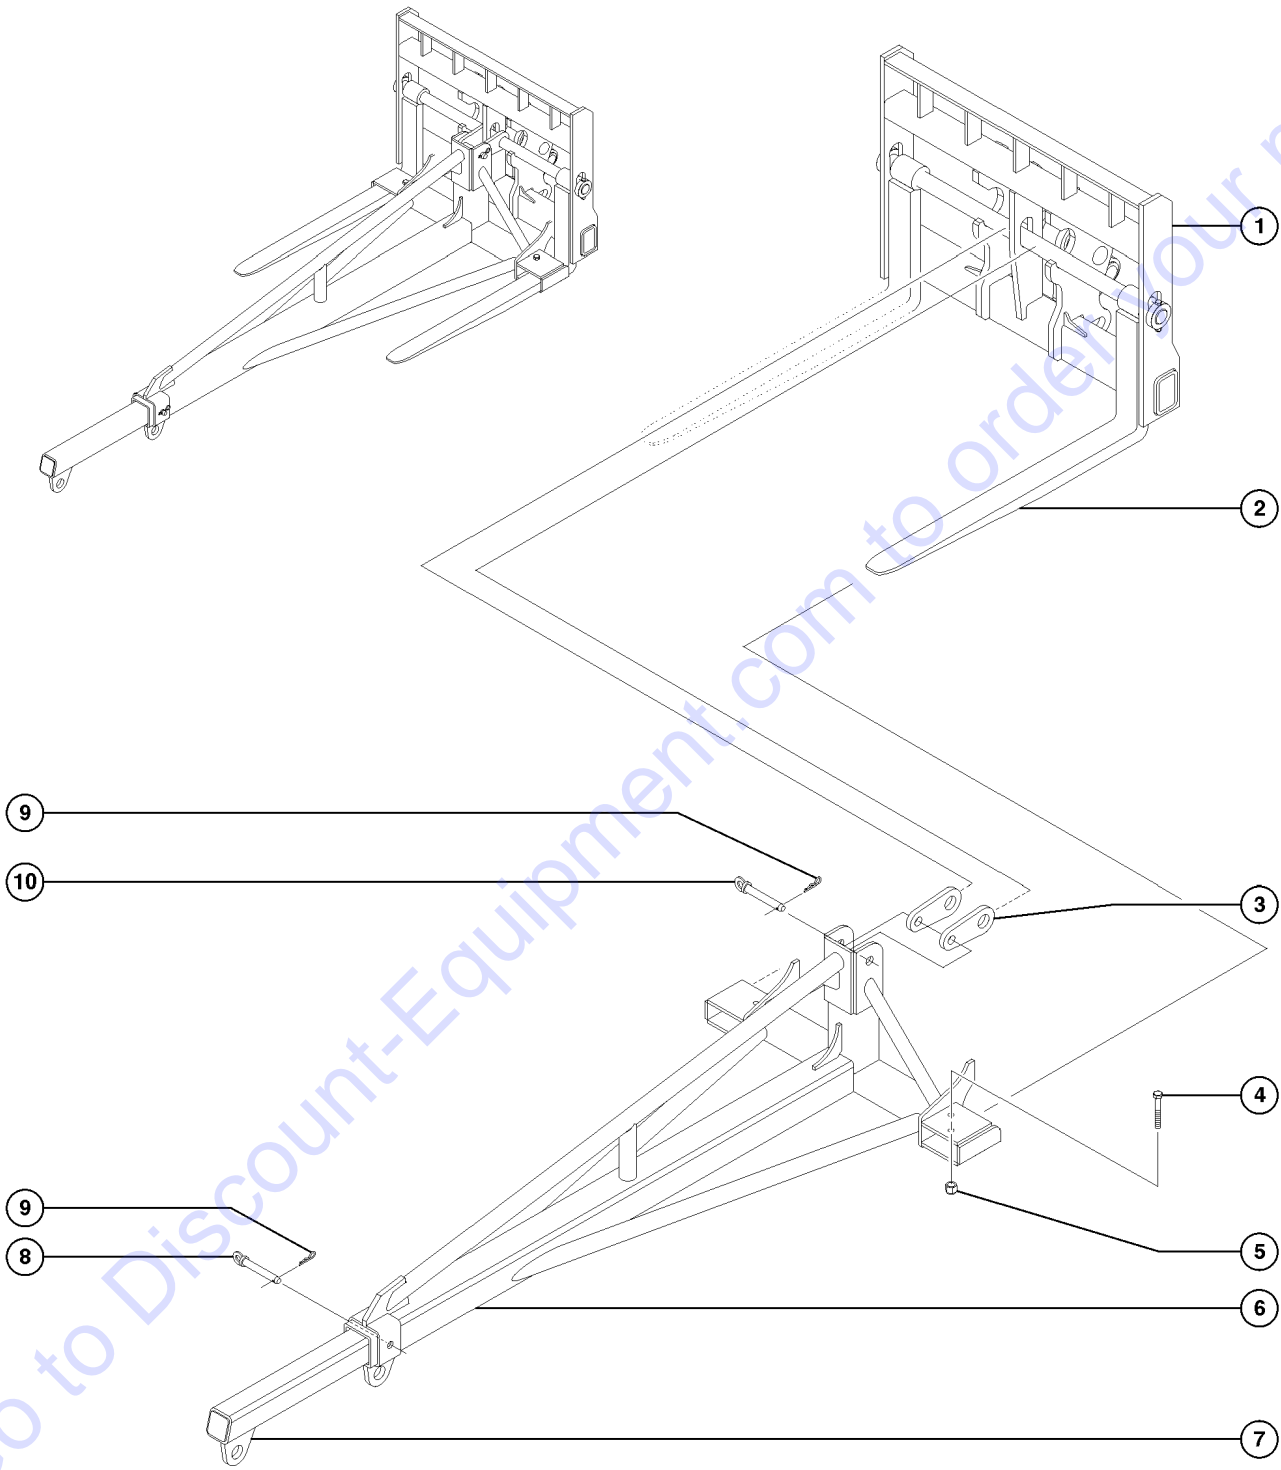

608.1 Slip On Truss Boom Attachment

608.1 Slip On Truss Boom Attachment

Item	Part No.	Description	Qty.
1		Ref. Carriage <i>(Refer to 601.1 to 604.1)</i>	
2		Ref. Fork <i>(Refer to 601.1 to 604.1)</i>	
3	2-1084-1GT	CLEVIS PLATE.....	2
4	6-5312-40GT	SCREW,HHC,3/4-16X5,GR8.....	2
5	6-6206-12GT	NUT,NYLOCK,3/4-16.....	2
6	BX-1060GT	TRUSS BOOM / SLIP ON / 10K MOD..... <i>(includes items 3-5 and 7-10)</i>	1
7	3-1136GT	MEMBER,TRUSS BOOM.....	1
8	3-1145-2GT	PIN,TRUSS BOOM,ADJUSTING..... <i>(adjusting)</i>	1
9	7-194-39GT	COTTERPIN.....	2
10	3-1145-1GT	PIN,TRUSS BOOM..... <i>(attachment)</i>	1

Go to Discount-Equipment.com to order your parts