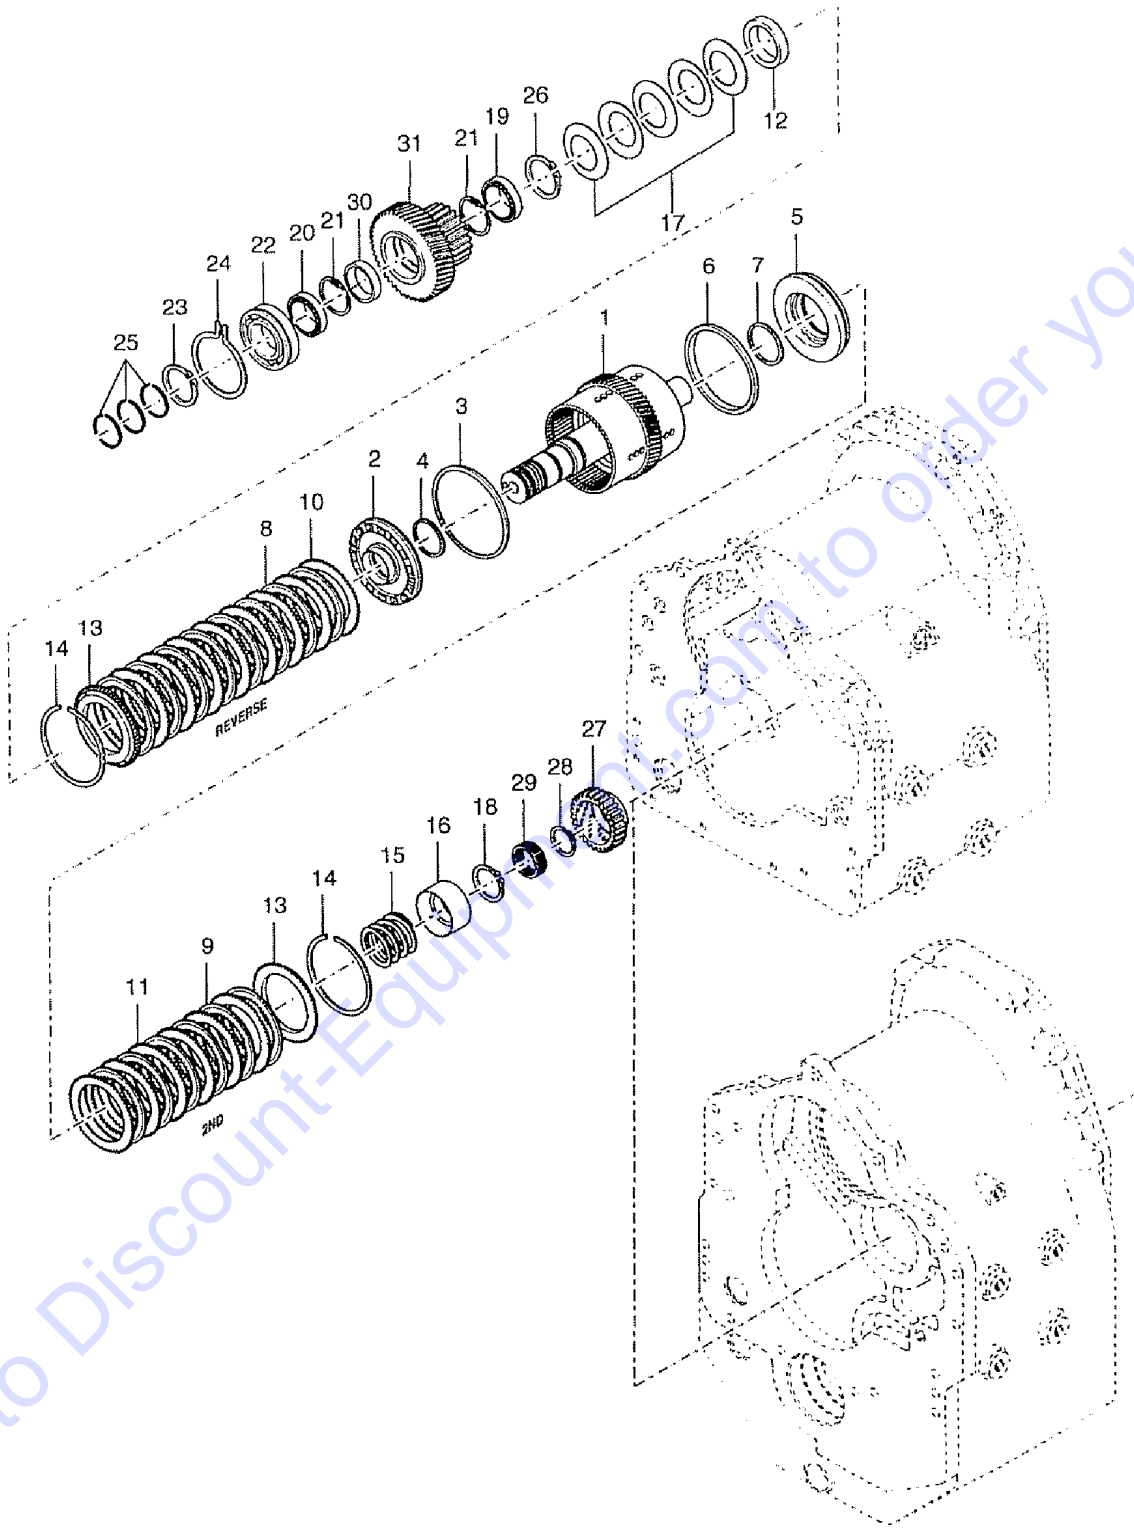

310.1 Reverse and Second Shaft Assembly

Go to Discount-Equipment.com to order your parts

310.1 Reverse and Second Shaft Assembly

Item	Part No.	Description	Qty.
1	130433GT	ASSY,REV.& 2ND SHAFT.....	1
2	7-126-679GT	ASSY,CLUTCH PISTON & SEALS.....	1
3	7-126-145GT	SEAL,CLUTCH PISTON,OUTER.....	1
4	7-126-144GT	SEAL,CLUTCH PISTON,INNER.....	1
5	130434GT	ASSY,CLUTCH PISTON & SEALS.....	1
6	7-126-145GT	SEAL,CLUTCH PISTON,OUTER.....	1
7	7-126-144GT	SEAL,CLUTCH PISTON,INNER.....	1
8	7-126-148GT	DISC,CLUTCH,INNER.....	8
9	7-126-148GT	DISC,CLUTCH,INNER.....	6
10	7-126-147GT	DISC,CLUTCH,OUTER.....	8
11	7-126-147GT	DISC,CLUTCH,OUTER.....	6
12	7-126-183GT	SPACER,PISTON RETURN SPRING.....	1
13	130435GT	END PLATE.....	1
14	7-126-150GT	SNAP RING,BACKING PLATE.....	1
15	7-126-151GT	SPRING,PISTON RETURN.....	1
16	7-126-152GT	RETAINER,SPRING.....	1
17	7-126-566GT	ASSY,DISC SPRING..... <i>(includes 5 washers)</i>	1
18	7-126-153GT	SNAP RING,SPRING RETAINER.....	1
19	7-126-180GT	BEARING,CLUTCH DRIVEN GEAR.....	1
20	7-126-177GT	BEARING,CLUTCH DRIVEN GEAR.....	1
21	7-126-178GT	RING,RETAINING,CLUTCH GEAR BRG.....	2
22	130436GT	BALL,BEARING.....	1
23	7-126-565GT	RING,BEARING RETAINER.....	1
24	7-126-175GT	SNAP RING,FRONT BEARING.....	1
25	7-126-158GT	PISTON RING.....	3
26	7-126-181GT	SNAP RING,SPRING RETAINING.....	1
27	7-126-569GT	HUB,2ND CLUTCH.....	1
28	7-126-165GT	RING,RETAINER.....	1
29	7-126-154GT	BEARING,REV.& 2ND SHAFT,REAR.....	1
30	7-126-656GT	SPACER,GEAR BEARING.....	1
31	7-126-641GT	GEAR,LOW & REVERSE CLUTCH.....	1