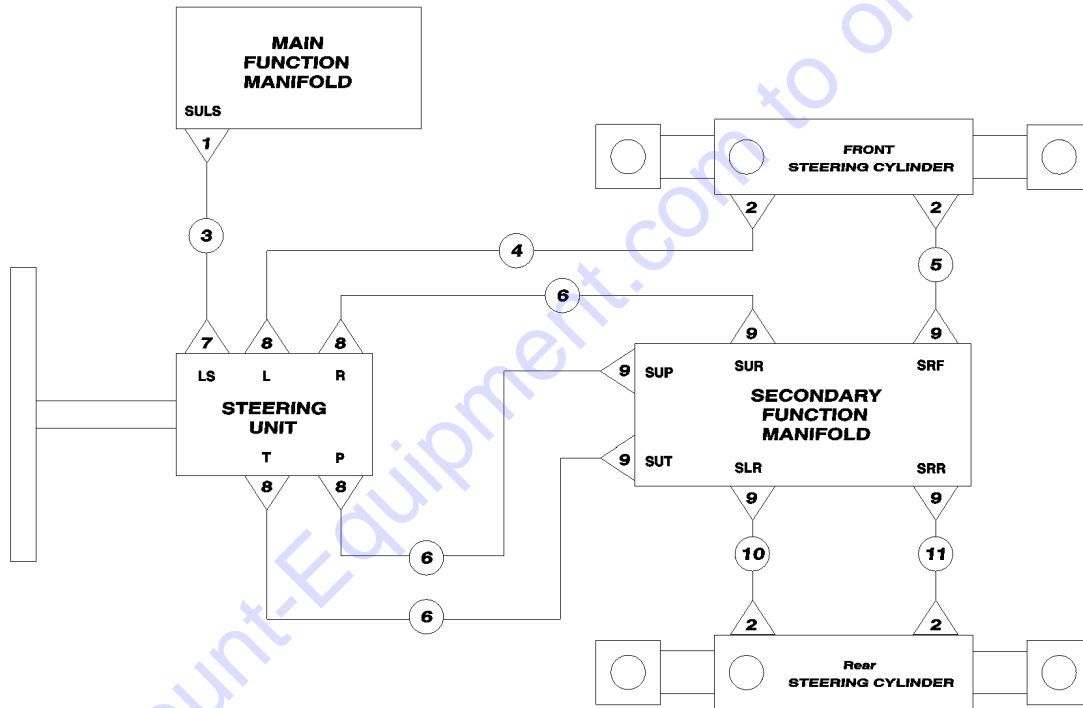

801.1 Steering System

LEGEND	
	FITTING
	HOSE ASSEMBLY
	CONNECTOR