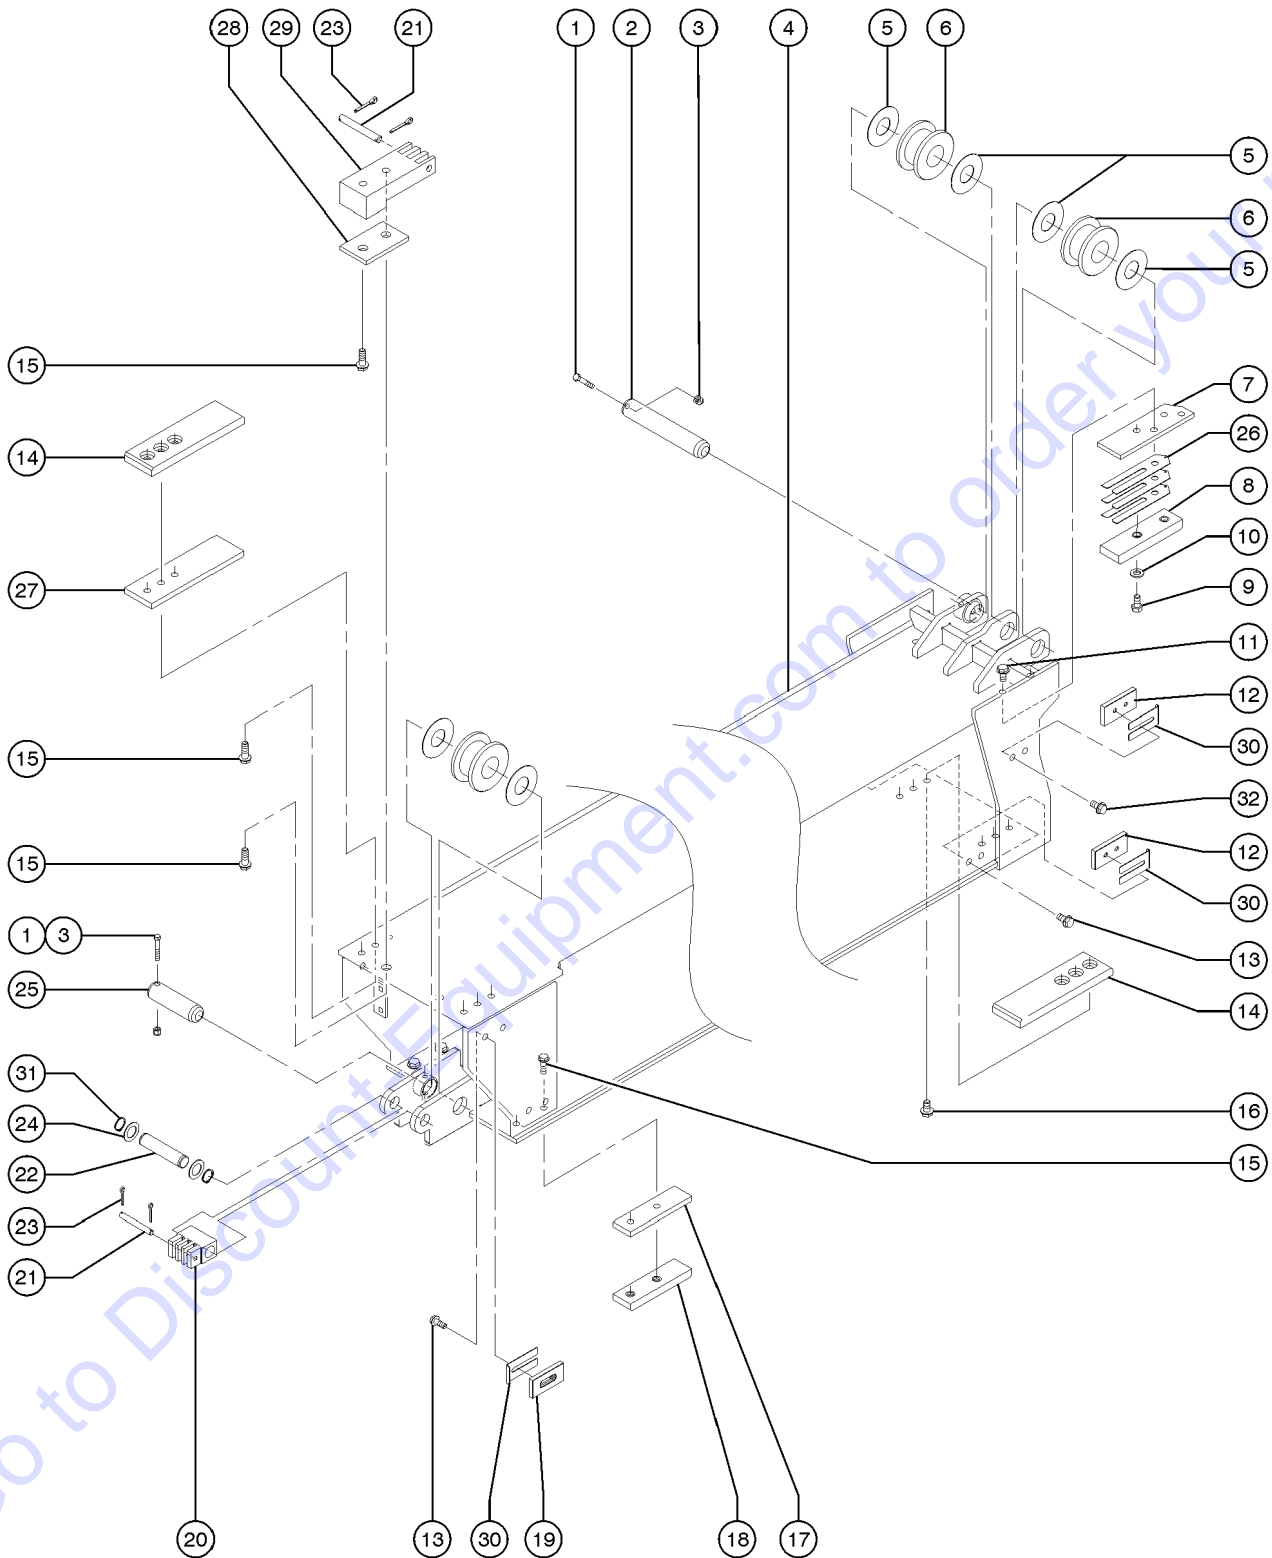

705.1 Small Middle Boom Assembly, GTH-1056

705.1 Small Middle Boom Assembly, GTH-1056

Item	Part No.	Description	Qty.
1	6-5206-20GT	SCREW,HHC,3/8-16X2.5,GR8.....	2
2	117777GT	PIN,1.50DIA X 8.75LG,1HOLE.....	1
3	4828GT	NUT,NYLOCK,3/8-16.....	2
4	226666GT	ASSY SM MID BOOM BLUE 1056..... (must specify color, gray or Genie Blue)	1
5	36603GT	WASHER,FLAT,1.56 X 3.5 X .061.....	6
6	130535GT	CHAIN SHEAVE ASSY,POLYGON (includes items 123187 and 141309)	
--	123187GT	SHEAVE,CHAIN.....	3
--	141309GT	BEARING,1.5 X 2.0 X 2.5	
7	123379GT	PLATE,WP SPACER,TAPPED.....	2
8	108871GT	WEARPAD,2X7X.88,LD.....	2
9	141448GT	SCREW,HHC,1/2-13X.875,GR8.....	4
10	13066GT	WASHER,FLAT,5 HARDENED.....	4
11	123163GT	FLGHCS,1/2-13X.75,GR5,BLK PH.....	4
12	141027GT	ASSY,WEAR PAD,FRT 0.7" THK.....	4
13	123121GT	BOLT FLANGE,3/8NC-16X3/4LG,LT.....	12
14	108868GT	WEARPAD,10X3X.75HD.....	4
15	T106381GT	FLGHC,1/2-13X15,GR5,ZN,LOC.....	14
16	123163GT	FLGHCS,1/2-13X.75,GR5,BLK PH.....	6
17	108912GT	SPACER,2X7X.50.....	2
18	108869GT	WEARPAD,2X7X.75,LD.....	2
19	141025GT	ASSY,WEAR PAD,RR 0.5"THK	
20	130926GT	CHAIN ANCHOR,1"PIN,866.....	1
21	141045GT	PIN,CHAIN ANCHOR,.375X2.96.....	3
22	79579GT	PIN,1.00DIA X 4.51LG,2RING.....	1
23	6-6243-06GT	COTTERPIN,3/32X3/4LG.....	6
24	30748GT	WASHER,SHIM,1.01 X 1.63 X .062.....	2
25	108855GT	PIN,1.50DIA X 5.25LG,1HOLE.....	1
26	5-2134GT	SHIM,2X7X.06.....	6
27	117676GT	SPACER,10X3X.50.....	2
28	123069GT	PLATE,CHAIN ANCHOR MOUNT.....	2
29	130930GT	CHAIN ANCHOR,STEPPED,866.....	2
30	81851GT	SHIM,PAD 2.0 X 4.0 X .06 THK.....	8
31	44662GT	SNAP RING,EXTERNAL,1.00 DIA.....	2
32	T106382GT	FLGHCS,3/8-16X1.25.GR5,ZN,LOC.....	4