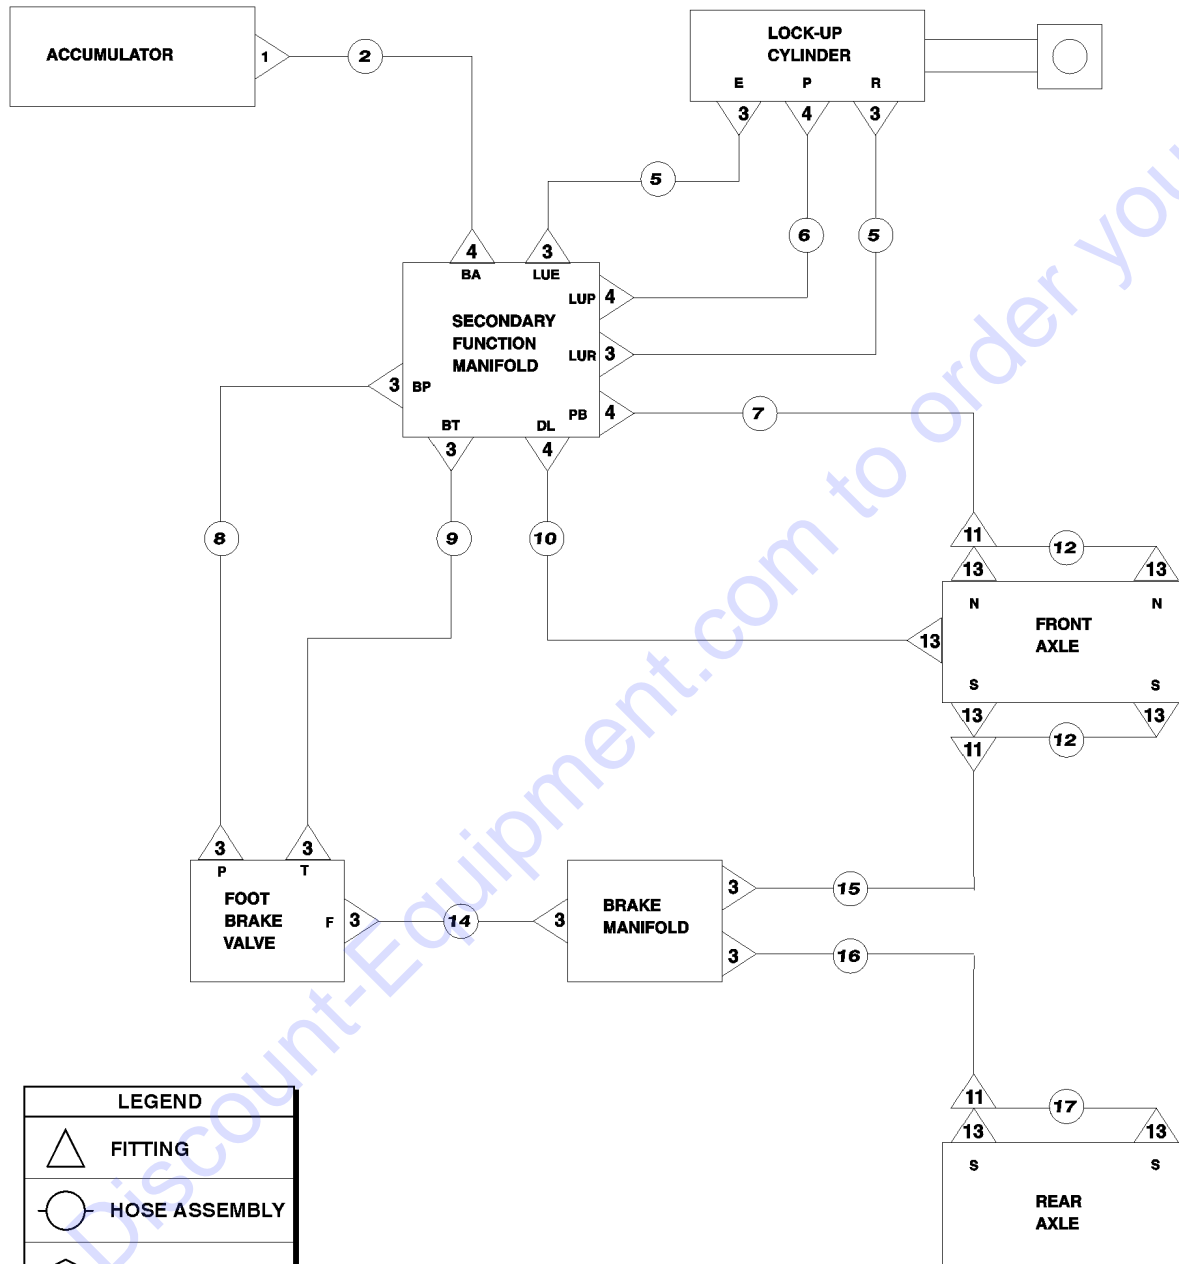

805.1 Front and Rear Axle System

805.1 Front and Rear Axle System

Item	Part No.	Description	Qty.
1	48929GT	FITTING,ELBOW,90D,520220-6-8.....1	1
2	49120-1550GT	HOSE ASSY,1/4"STR FEM STR FEM....1	1
3	48916GT	CONN, 520120-6.....12	12
4	48905GT	CONN,520120-4***.....7	7
5	49130-13200GT	HOSE ASSY 3/8, STR FEM,STR FEM....2	2
6	49119-13700GT	HOSE ASSY,1/4,STR FEM,STR FEM....1	1
7	49120-3200GT	HOSE ASSY,1/4" STR FEM STR FEM....1	1
8	49130-5500GT	HOSE ASSY 3/8, STR FEM,STR FEM....1	1
9	49130-5900GT	HOSE ASSY 3/8, STR FEM,STR FEM....1	1
10	49120-4400GT	HOSE ASSY,1/4"STR FEM STR FEM....1	1
11	48875GT	TEE,RUN,SWIVEL,520432-6.....2	2
12	49128-1600GT	HOSE ASSY,3/8,90 FEM,STR FEM.....2	2
13	117809GT	ADAPTER,6MFFOR-14MMB.....7	7
14	49130-4000GT	HOSE ASSY 3/8, STR FEM,STR FEM....1	1
15	49130-4600GT	HOSE ASSY 3/8,STR FEM, STR FEM....1	1
16	49130-10200GT	HOSE ASSY 3/8, STR FEM,STR FEM....1	1
17	49128-1900GT	HOSE ASSY,3/8,90 FEM,STR FEM.....1 (from SN GTH1008A-12462)	1
17A	49128-1600GT	HOSE ASSY,3/8,90 FEM,STR FEM.....1 (to SN GTH1008A-12461, to SN GTH1007B-7251)	1