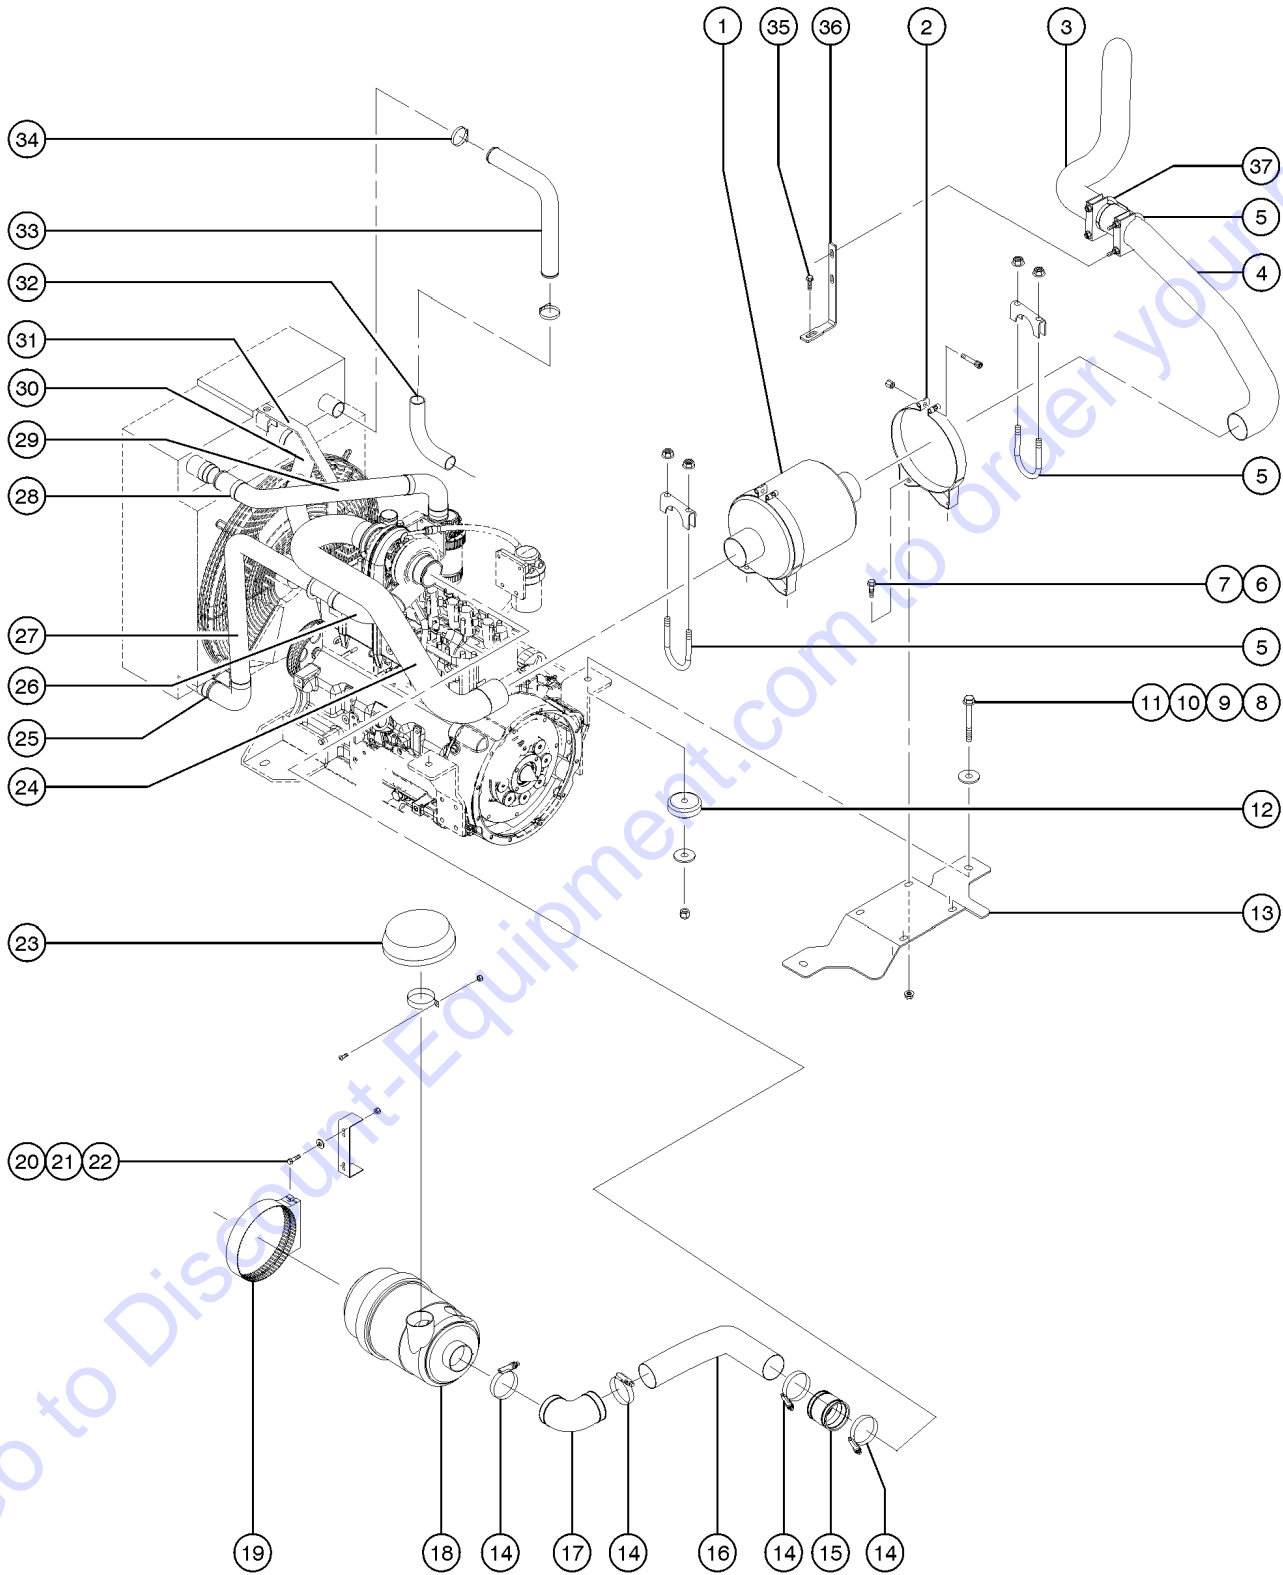

503.1 John Deere-4045, T3 Engine, Air Cleaner Assembly

503.1 John Deere-4045, T3 Engine, Air Cleaner Assembly

Item	Part No.	Description	Qty.	Item	Part No.	Description	Qty.
1	115339GT	MUFFLER,JD-4045.....	1	27	115297GT	Pipe, Lower.....	1
2	115340GT	MUFFLER MNTG BAND,JD-4045.....	2	28	115299GT	Clamp, 2 inches.....	1
3	117877GT	PIPE, TAILPIPE.....	1	29	115298GT	Pipe, Upper.....	1
4	123017GT	PIPE, EXHAUST, GTH10XX.....	1	30	115300GT	HOSE, RADIATOR..... (upper hose w/o internal spring)	1
5	115291GT	MUFFLER CLAMP, JD-4045.....	2	--	130727GT	HOSE, RADIATOR (upper hose with internal spring)	
6	6175GT	SCREW, HHC, 3/8-16 X 1		31	130726GT	BRACKET, UPPER SUPPORT.....	1
7	48425GT	NUT, FLG-LRG, 3/8-16, YZ		32	115313GT	WATER TUBE, W/FLANGE, JD-4045.....	1
8	13004GT	SCREW, HHC, 5/8-11 X 3 GRD.8.....	2	33	7-158-87GT	RADIATOR HOSE / LOWER..... (flex hose, length 14")	2
9	6035GT	WASHER, FLAT, USS, 5/8", Y		--	130379GT	RADIATOR HOSE / LOWER (pre-formed hose, length- 18.2")	
10	115333GT	WASHER, ENG. REAR, JD-4045		34	115292GT	CLAMP, HOSE, JD-4045.....	1
11	6024GT	NUT, NYLOCK, 5/8-11		35	141325GT	BOLT, 12X20MMX1.75X10.9 GR FLNG...1	
12	115331GT	ISOLATOR MOUNT, JD-4045.....	2	36	141303GT	FORMING, EXHAUST BRACKET.....	1
13	115293GT	BRACKET, MUFFLER.....	1	37	141326GT	CLAMP, MUFFLER, 3".....	1
14	123161GT	HOSE CLAMP.....	2				
15	108612GT	CONNECTOR, RUBBER, AIR INTAKE....1					
16	130059GT	PIPE, AIR INTAKE, JD (from SN GTH1008A-12335)					
16A	123008GT	PIPE, AIR CLEANER, GTH10XX..... (to SN GTH1008A-12334)	1				
--	123022GT	ISOLATOR, RUBBER, EXHAUST PIPE...4 (to SN GTH1008A-12334)	4				
--	123190GT	CLAMP BRACKET, EXHAUST, 3..... (to SN GTH1008A-12334)	2				
17	7-109-05GT	ELBOW, 90 DEG					
18	123806GT	AIR CLEANER, M&H400, MIRROR IN (from SN GTH1008A-12335) (shown)					
--	1281129GT	END CAP, AIR CLEANER 123806 for 123806					
--	7-109-04GT	FILTER ELEMENT / PRIMARY for 123806					
--	7-109-14GT	SAFETY ELEMENT for 123806					
18A	7-109-16GT	AIR CLEANER ASSEMBLY..... (to SN GTH1008A-12334)	1				
--	130495GT	KIT, SVC, JD 125 HP AIR CLEANER (to SN GTH1008A-12334)					
19	7-109-03GT	MOUNTING BAND, SMALL BASE.....	1				
20	13000GT	SCREW, HHC, 5/16-18 X 1.25					
21	5397GT	WASHER, FLAT, USS, 5/16", Y					
22	6782GT	NUT, NYLOCK, 5/16-18					
23	7-109-02GT	RAIN CAP W/CLAMP.....	1				
24	115294GT	Exhaust Pipe, Muffler.....	1				
--	7-183-98GT	CLAMP, TURBO-EXHAUST PIPE (clamp used to couple turbo to exhaust pipe)					
25	115295GT	Clamp, 2 inches					
26	115296GT	ELBOW, SILICONE.....	1