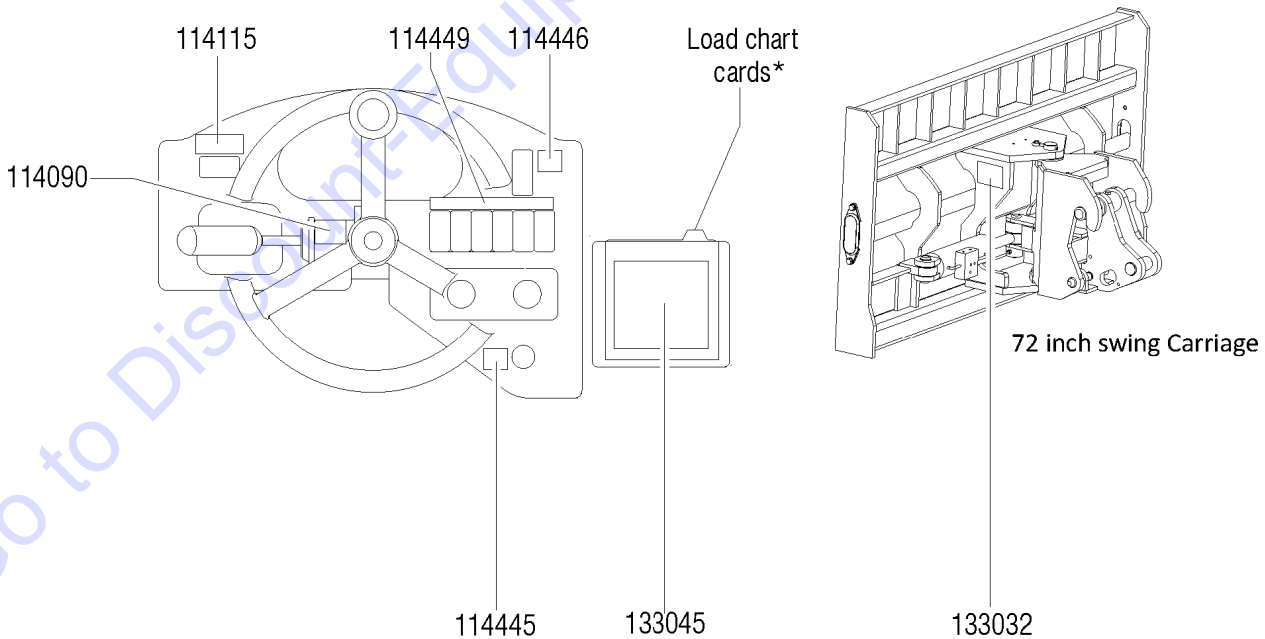

106.1 Decals with Symbols, Cab and Attachments

***GTH-1056:** 141117, 141118, 141119
141120, 141121, 141122
141123, 141124, 141125
141126, 141127, 141128

***GTH-1048:** 141129, 141130, 141131
141132, 141133, 141134
141135, 141136, 141137
141138, 141139, 141140

Load charts are available in
Portuguese, Brazilian and
Spanish