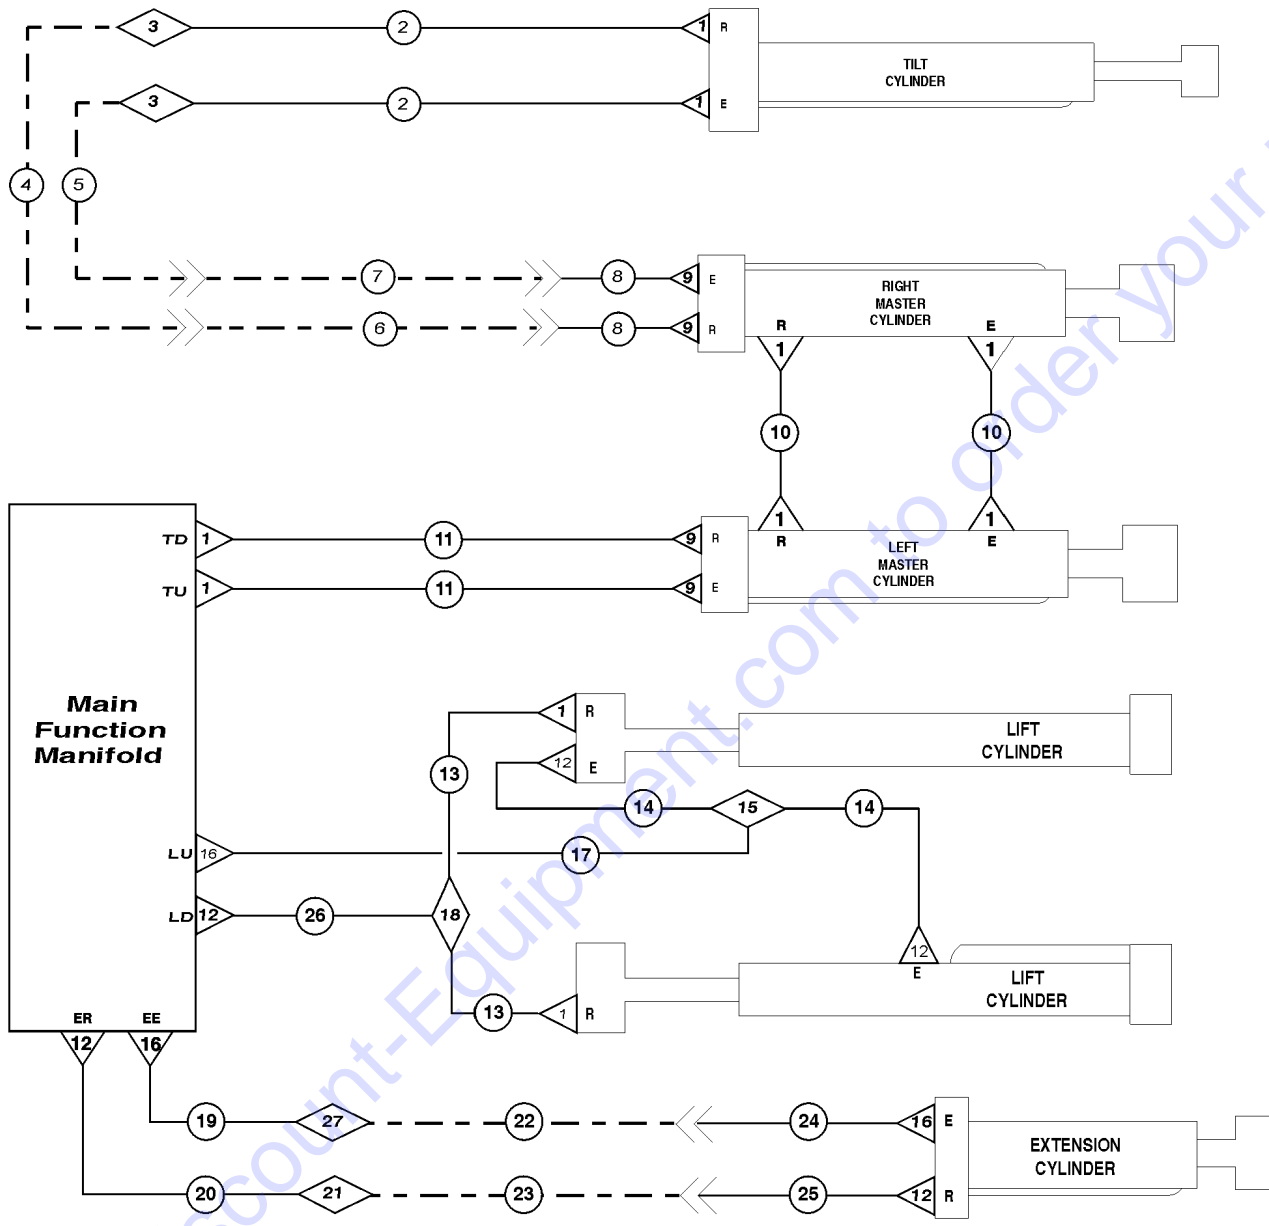

806.2 Boom Components, GTH-1056 (from serial number GTH1009A-13658)

LEGEND	
	FITTING
	HOSE ASSEMBLY
	CONNECTOR