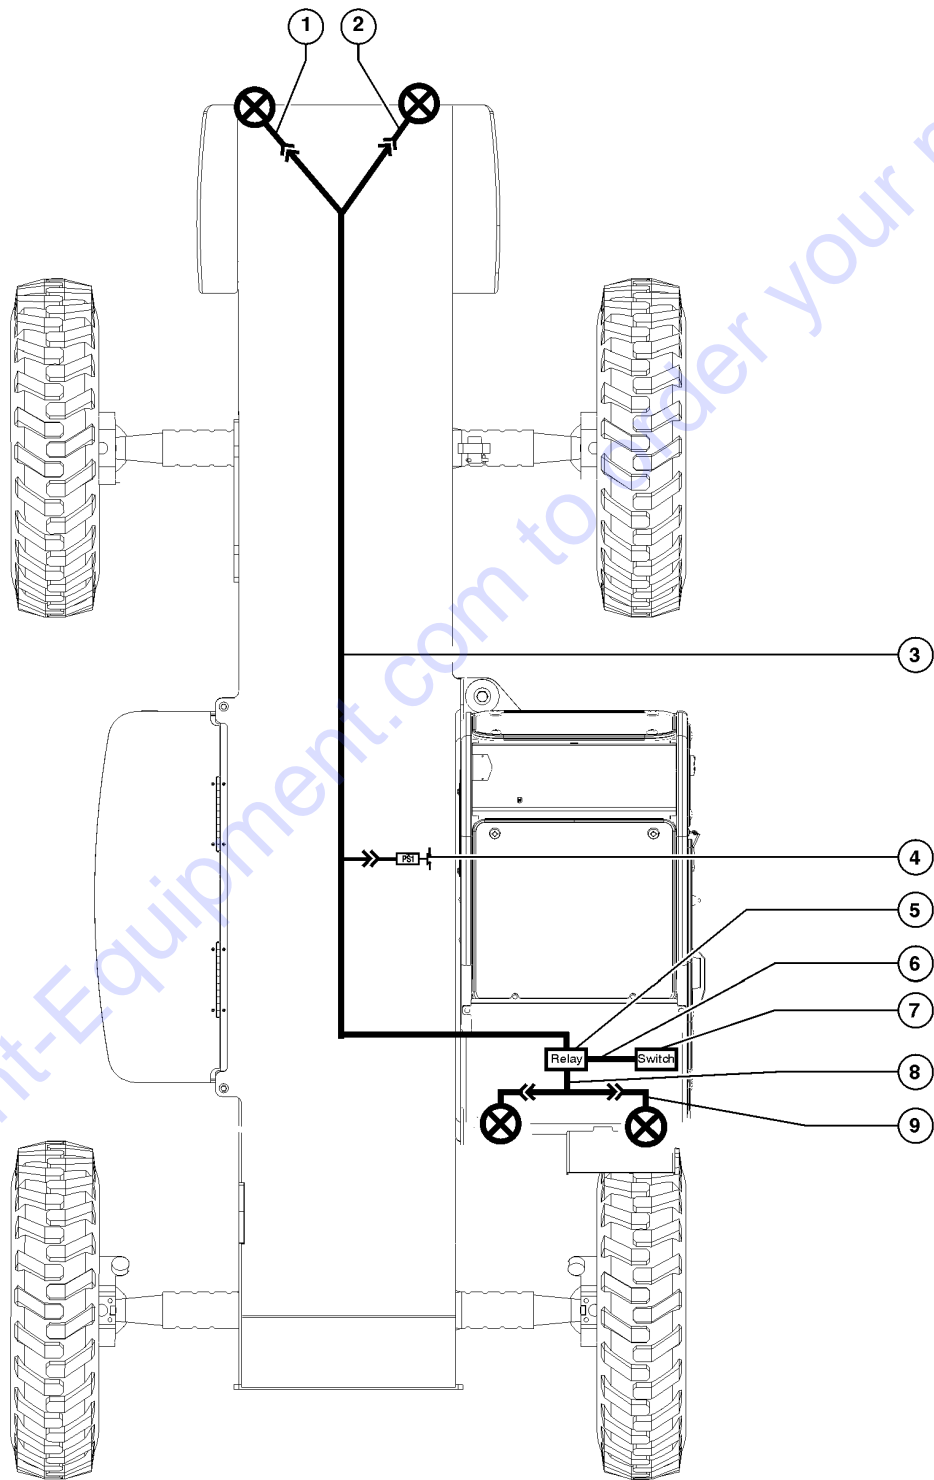

903.1 Work Light Wire Harnesses

903.1 Work Light Wire Harnesses

Item	Part No.	Description	Qty.
1	123804GT	BACK-UP LIGHT.....1 (light and harness)	1
--	7-289-07GT	LIGHT,BACK-UP,CLEAR	
2	123803GT	TAIL LIGHT.....1 (light and harness)	1
--	7-289-04GT	LIGHT,BRAKE,TAIL,TURN	
3	123798GT	HARNESS,WORK LIGHTS, BACK.....1	1
4	117659GT	SWITCH,PRESS,NO,50 PSI,04 OR.....1	1
--	141653GT	KIT,BRAKE LT PS-FIELD REPLACE	
5	19274GT	RELAY,SPDT,12V(AUTO)**.....1	1
6	123816GT	HARNESS,WORK LIGHTS,SWITCH.....1	1
7	7-164-02GT	SWITCH,LIGHTS.....1	1
8	123799GT	HARNESS,WORKLIGHTS,FORWARD...1	1
9	123802GT	HEAD LIGHT.....2 (light and harness)	2
--	7-162-02GT	CAB LIGHT	
--	7-319-31GT	BULB / HEADLIGHT for 7-162-02 for 7-162-02	

Go to Discount-Equipment.com to order your parts