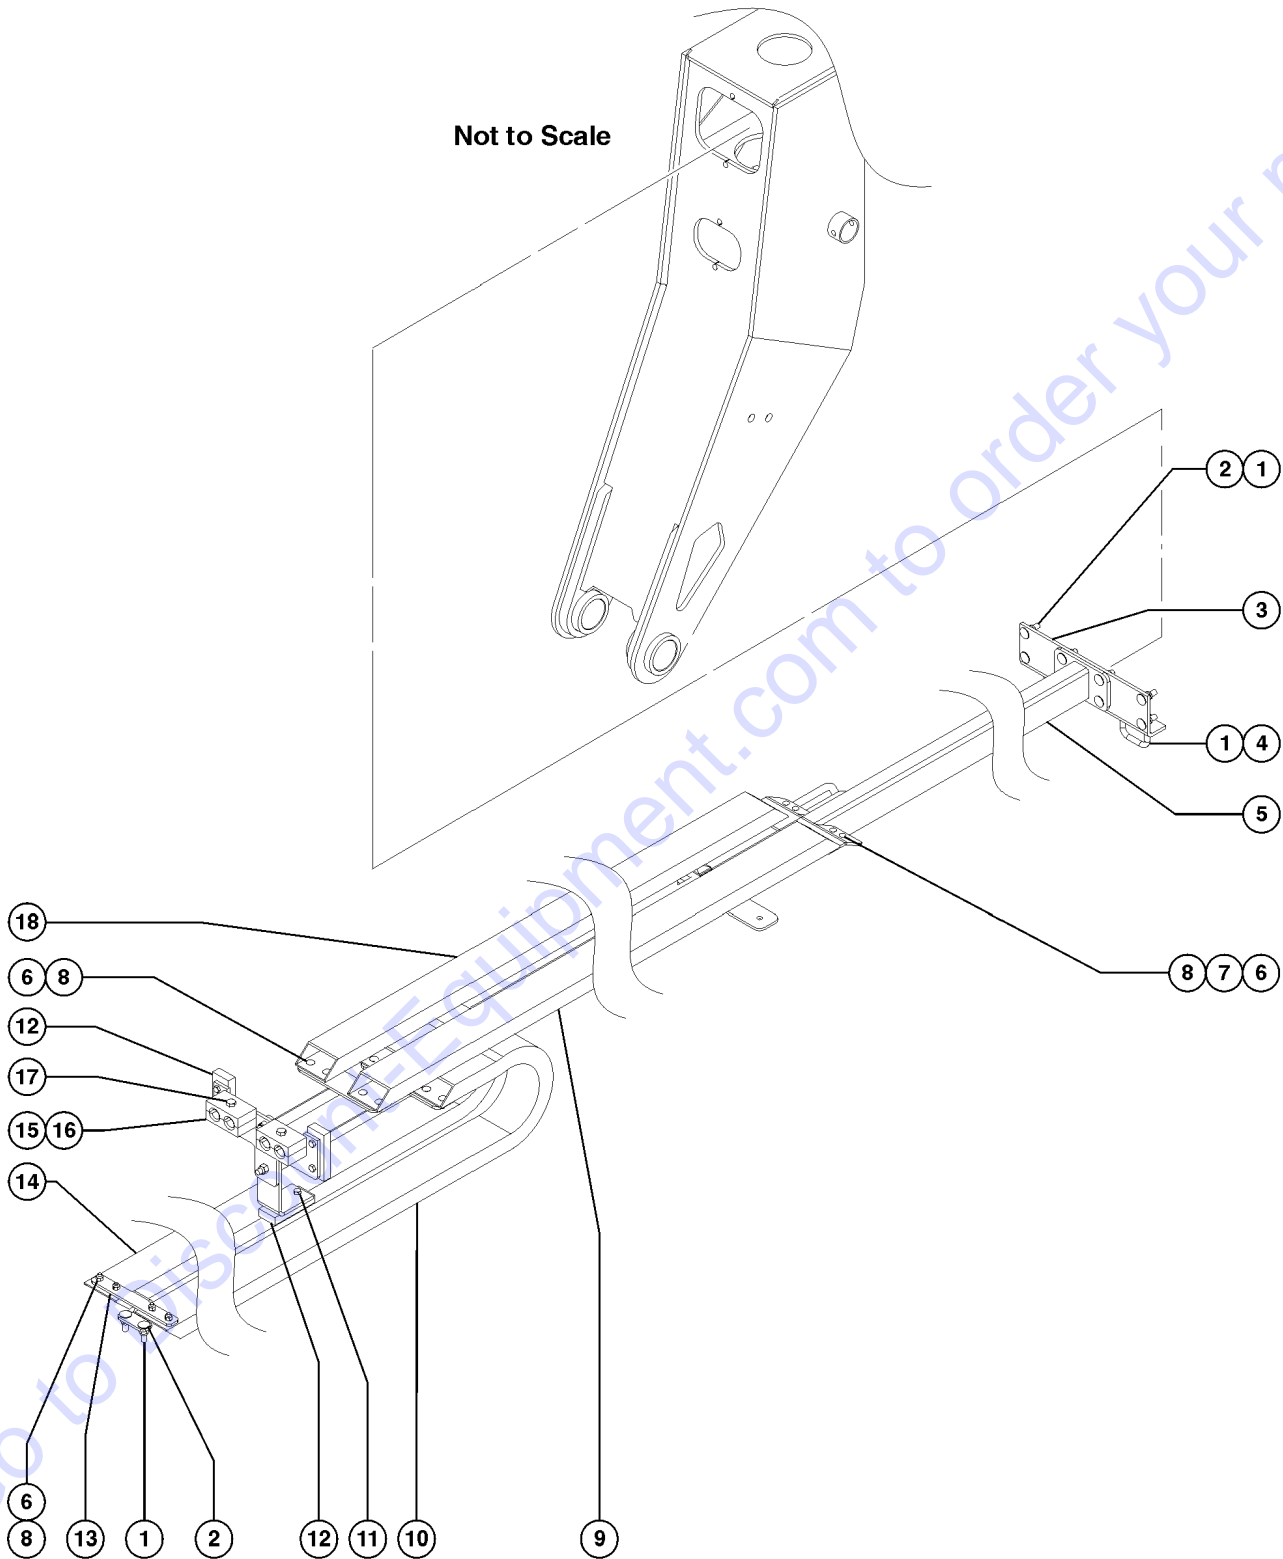

708.2 Cable Track Assembly, GTH-1056 (from serial number GTH1009A-13658)

Not to Scale

708.2 Cable Track Assembly, GTH-1056 (from serial number GTH1009A-13658)

Item	Part No.	Description	Qty.
1	4828GT	NUT,NYLOCK,3/8-16.....	14
2	105092GT	BOLT,CARRIAGE,3/8-16X1.25,GR5.....	12
3	141198GT	FORMING,CABLE BRIDGE MOUNT.....	1
4	141183GT	U-BOLT,3/8-16X2X3 ZINC.....	1
5	141201GT	WELDMENT,CABLE BRIDGE.....	1
6	6878GT	BOLT,CARRIAGE,1/4-20 X .75,G2.....	8
7	6638GT	WASHER,FLAT,USS,1/4"Y.....	2
8	6091GT	NUT,NYLOCK,1/4-20.....	8
9	141204GT	TRACK,PLASTIC CABLE..... <i>(models with auxiliary hydraulics only)</i>	1
10	219651GT	TRACK,PLASTIC CABLE..... <i>(models with auxiliary hydraulics only)</i>	1
11	6090GT	SCREW,HHC,1/4-20 X .75.....	6
12	104741GT	WEAR PAD,3.75 X 1.50 X .63.....	3
13	123023GT	FORMING,CABLE TRACK MOUNT.....	1
14	219651GT	TRACK,PLASTIC CABLE..... <i>(all models)</i>	1
15	141197GT	WELDMENT,HOSE CLAMP.....	1
16	141200GT	PLATE,HOSE CLAMP,TAPPED.....	1
17	8516GT	SCREW, HCC, 3/8-16 X 1.50.....	1
18	141204GT	TRACK,PLASTIC CABLE..... <i>(all models)</i>	1