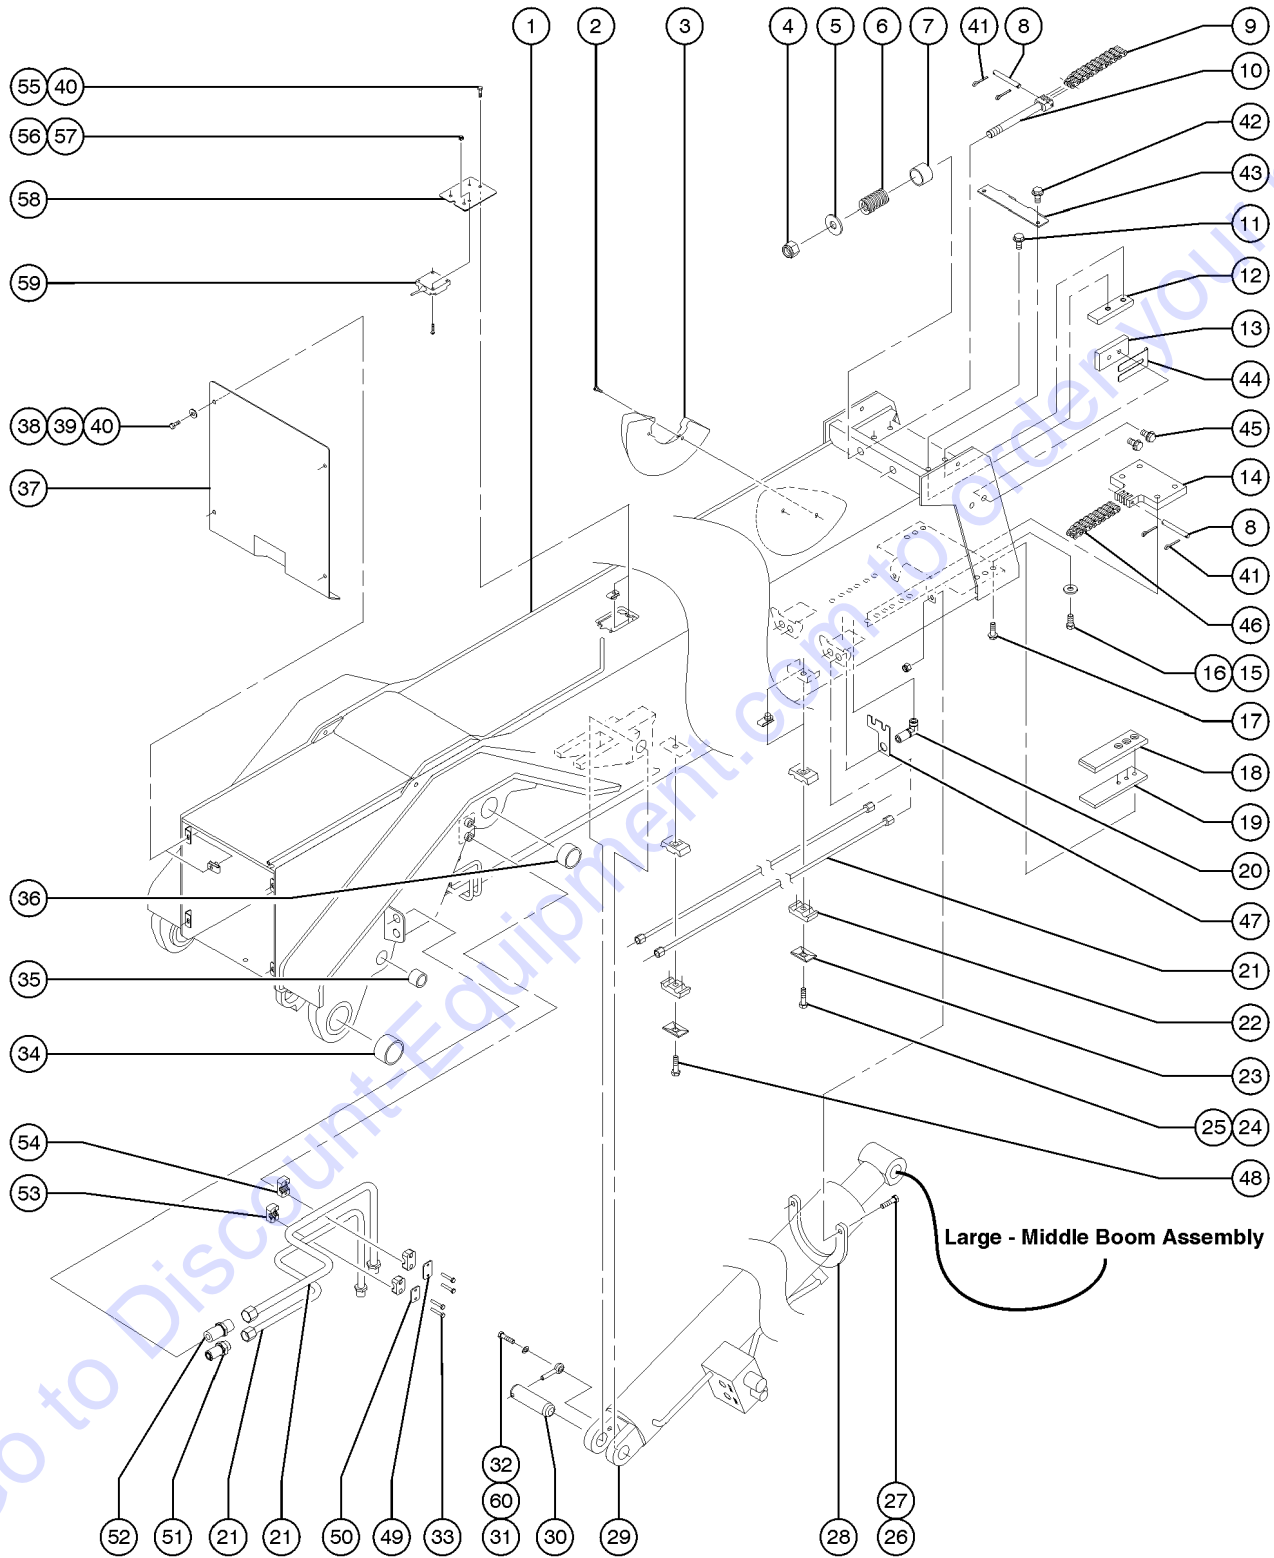

707.1 Large Boom Assembly, GTH-1056

707.1 Large Boom Assembly, GTH-1056

Item	Part No.	Description	Qty.	Item	Part No.	Description	Qty.
1	141018GT	WELDMENT,#1 BOOM, 1056.....1 <i>(must specify color, gray or Genie Blue)</i>	1	38	6090GT	SCREW,HHC,1/4-20 X .75.....7	7
2	44290GT	SCREW,FILLISTER PHIL,10-24X.38.....2	2	39	6638GT	WASHER,FLAT,USS,1/4"Y.....4	4
3	123545GT	ANGLE INDICATOR,GTH.....1	1	40	56912GT	SPRING CLIP,1/4-20,.025-.15X.54,ZAG.....7	7
4	123231GT	NUT,NYLOCK,1-14.....2	2	41	6-6243-06GT	COTTERPIN,3/32X3/4LG.....6	6
5	117774GT	WASHER,FLAT,1.06X2.75X.25.....2	2	42	117489GT	BOLT,FLANGE,1/2-13X1.25,LKTITE.....2	2
6	123169GT	SPRING, COMPRESSION.....2	2	43	141046GT	FORMING,EXTEND CHAIN GUIDE.....1	1
7	1626-175GT	TUBE,RD,STL 2.5X.180X1.75LG.....2	2	44	81851GT	SHIM,PAD 2.0 X 4.0 X .06 THK.....4	4
8	141045GT	PIN,CHAIN ANCHOR,.375X2.96.....3	3	45	T106382GT	FLGHCS,3/8-16X1.25.GR5,ZN,LOC.....8	8
9	141028GT	CHAIN,BL866 EXTEND,GTH-1056.....2	2	46	141029GT	CHAIN,BL866 RETRACT,GTH-1056.....1	1
10	130931GT	CHAIN ANCHOR,THREADED,BL866.....2	2	47	130826GT	PLATE,HOSE GUIDE.....2	2
11	T106383GT	FLGHCS,1/2-13X1,GR5,ZN,LOC.....2	2	48	13000GT	SCREW,HHC,5/16-18 X 1.25.....6 <i>(flat plate with holes for two fasteners; for single-line installation)</i>	6
12	108869GT	WEARPAD,2X7X.75,LD.....2	2	49	117315GT	CLAMP CVR PLATE,SINGLE,GRP 3.....1	1
13	141027GT	ASSY,WEAR PAD,FRT 0.7" THK.....4	4	50	117312GT	CLAMP CVR PLATE,SINGLE,GRP 2.....1	1
14	130938GT	CHAIN ANCHOR,BOLT ON.....1	1	51	117255GT	CONN,BULKHEAD,520601-10.....1	1
15	123548GT	SCREW,HHC,3/4-16X1.5,GR8.....4	4	52	48968GT	CONN,BULKHEAD,520601-12.....1	1
16	141090GT	WASHER,3/4 NORDLOCK SECURE.....4	4	53	117310GT	CLAMP HALF SET,SINGLE,5/8" TUBE....2	2
17	T106384GT	FLGHCS,1/2-13X1.75,GR5,ZN,LOC.....6	6	54	117313GT	CLAMP HALF SET,SINGLE,3/4" TUBE....2	2
18	108868GT	WEARPAD,10X3X.75HD.....2	2	55	6-5204-10GT	SCREW,1/4-20 X 1.25,GR8.....3	3
19	117676GT	SPACER,10X3X.50.....2	2	56	6178GT	NUT,NYLOCK,10-32.....2	2
20	75042GT	ELBOW,BULKHEAD UNION 520701-8....4	4	57	6147GT	SCREW,RHM,10-32 X 1.....2	2
21		Ref. Hose Assembly.....— <i>(refer to 807.1)</i>	—	58	123678GT	PLATE,EXT LS COVER.....1	1
22	123175GT	CLAMP HALF SET,TWIN,1/2" TUBE....20	20	59	123783GT	PROXIMITY SWITCH,40MM RANGE....1	1
23	123176GT	PLATE, TOP.....10	10	--	123588GT	HARNESS,BOOM EXT SW,1056	
24	14723GT	SCREW,HHC,5/16-18 X 1.75.....4	4	--	60424GT	CONN,PLUG 2 WAY,14-18GA	
25	7-173-05GT	THREADED SPRING CLIP, 5/16.....4 <i>(dome-shaped plate with hole for one fastener, for two-line installation)</i>	4	--	60425GT	LOCK, PLUG 2WAY, 14-18GA	
26	94747GT	SCREW,HHC,1/2-13 X 1.75 GRD 8.....2	2	--	64325GT	TERM,NI SOC,16-18GA SOLID	
27	117493GT	NUT,NYLOCK,1/2-13,GR8.....2	2	60	6021GT	WASHER,LOCK,.375	
28	117135GT	PLATE,CYLINDER SUPPORT.....1	1				
29	1253244GT	CYLINDER,BOOM,1056.....1	1				
--	123896GT	VALVE,CBEA-LHN@3200:PSI					
--	1258121GT	SEAL KIT,CYLINDER.....1	1				
--	141334GT	VALVE,C'BALANCE,DUAL STAGE					
30	108855GT	PIN,1.50DIAX5.25LG,1HOLE.....1	1				
31	6-5206-16GT	SCREW,HHC,3/8-16X2.0,GR8.....1	1				
32	1255452GT	ROD END,.375 X 2.25,ZAG.....1	1				
33	6145GT	SCREW,HHC,1/4-20 X 1.5.....4	4				
34	108862GT	BEARING,3.00IDX3.50ODX2.00LG.....2	2				
35	117304GT	BEARING,1.5"IDX2"ODX1.5"LG.....2	2				
36	108864GT	BEARING,2.50IDX3.00 ODX1.50LG.....2	2				
37	123657GT	WELDMENT,BOOM COVER.....1	1