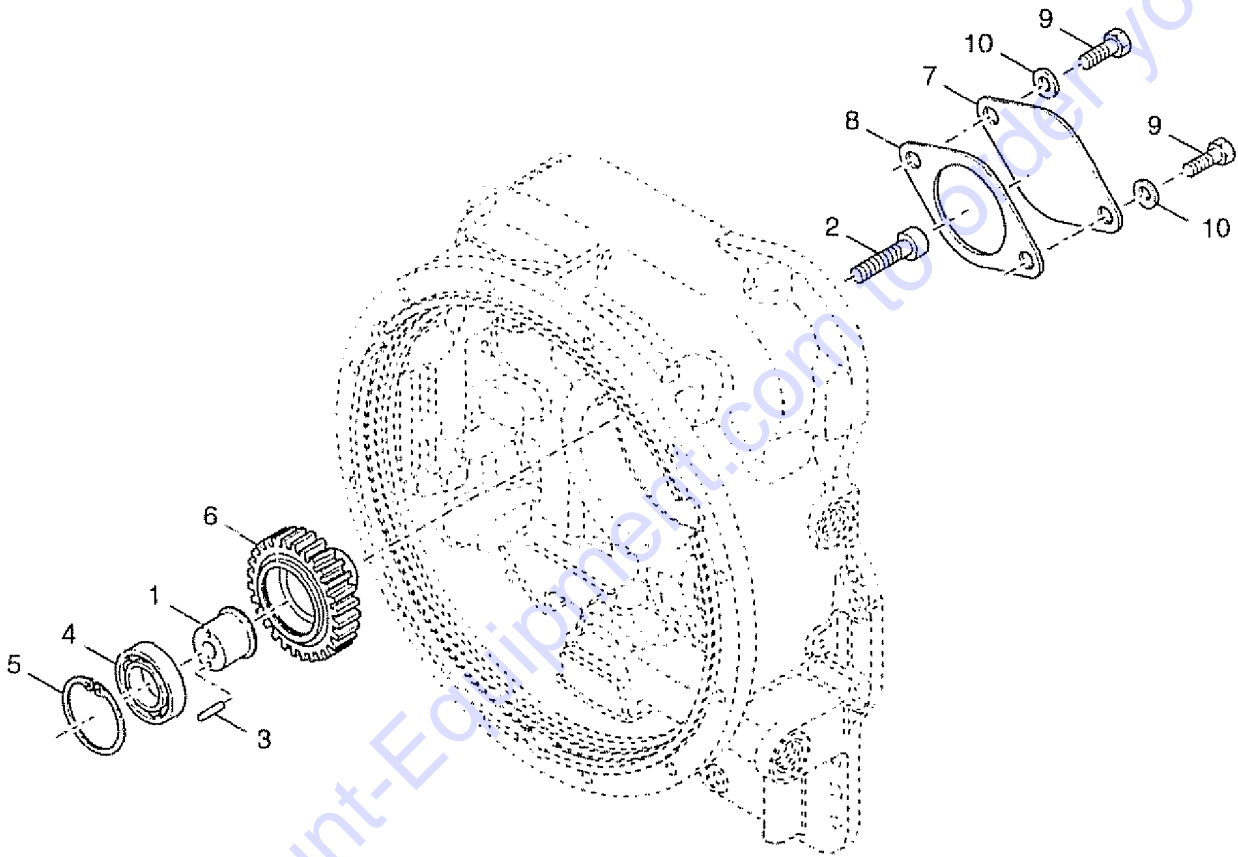

307.1 Auxilliary Pump Drive Assembly

307.1 Auxilliary Pump Drive Assembly

Item	Part No.	Description	Qty.
1	7-126-642GT	SUPPORT,PUMP DRIVE BEARING.....1	1
2	7-126-643GT	SCREW,BEARING SUPPORT.....1	1
3	7-126-644GT	PIN,BEARING SUPPORT.....1	1
4	7-126-440GT	BEARING,BALL.....1	1
5	7-126-280GT	RING,RETAINING,DRIVE GEAR BRG...1	1
6	130430GT	GEAR,AUX.PUMP DRIVE.....1	1
7	130431GT	COVER,PUMP MOUNTING,PERMANENT.....1	1
8	130432GT	GASKET.....1	1
9	7-126-519GT	SCREW,PUMP MTG.PERMANENT COVER.....2	2
10	7-126-215GT	LOCKWASHER,PUMP COVER SCREW.....2	2

Go to Discount-Equipment.com to order your parts