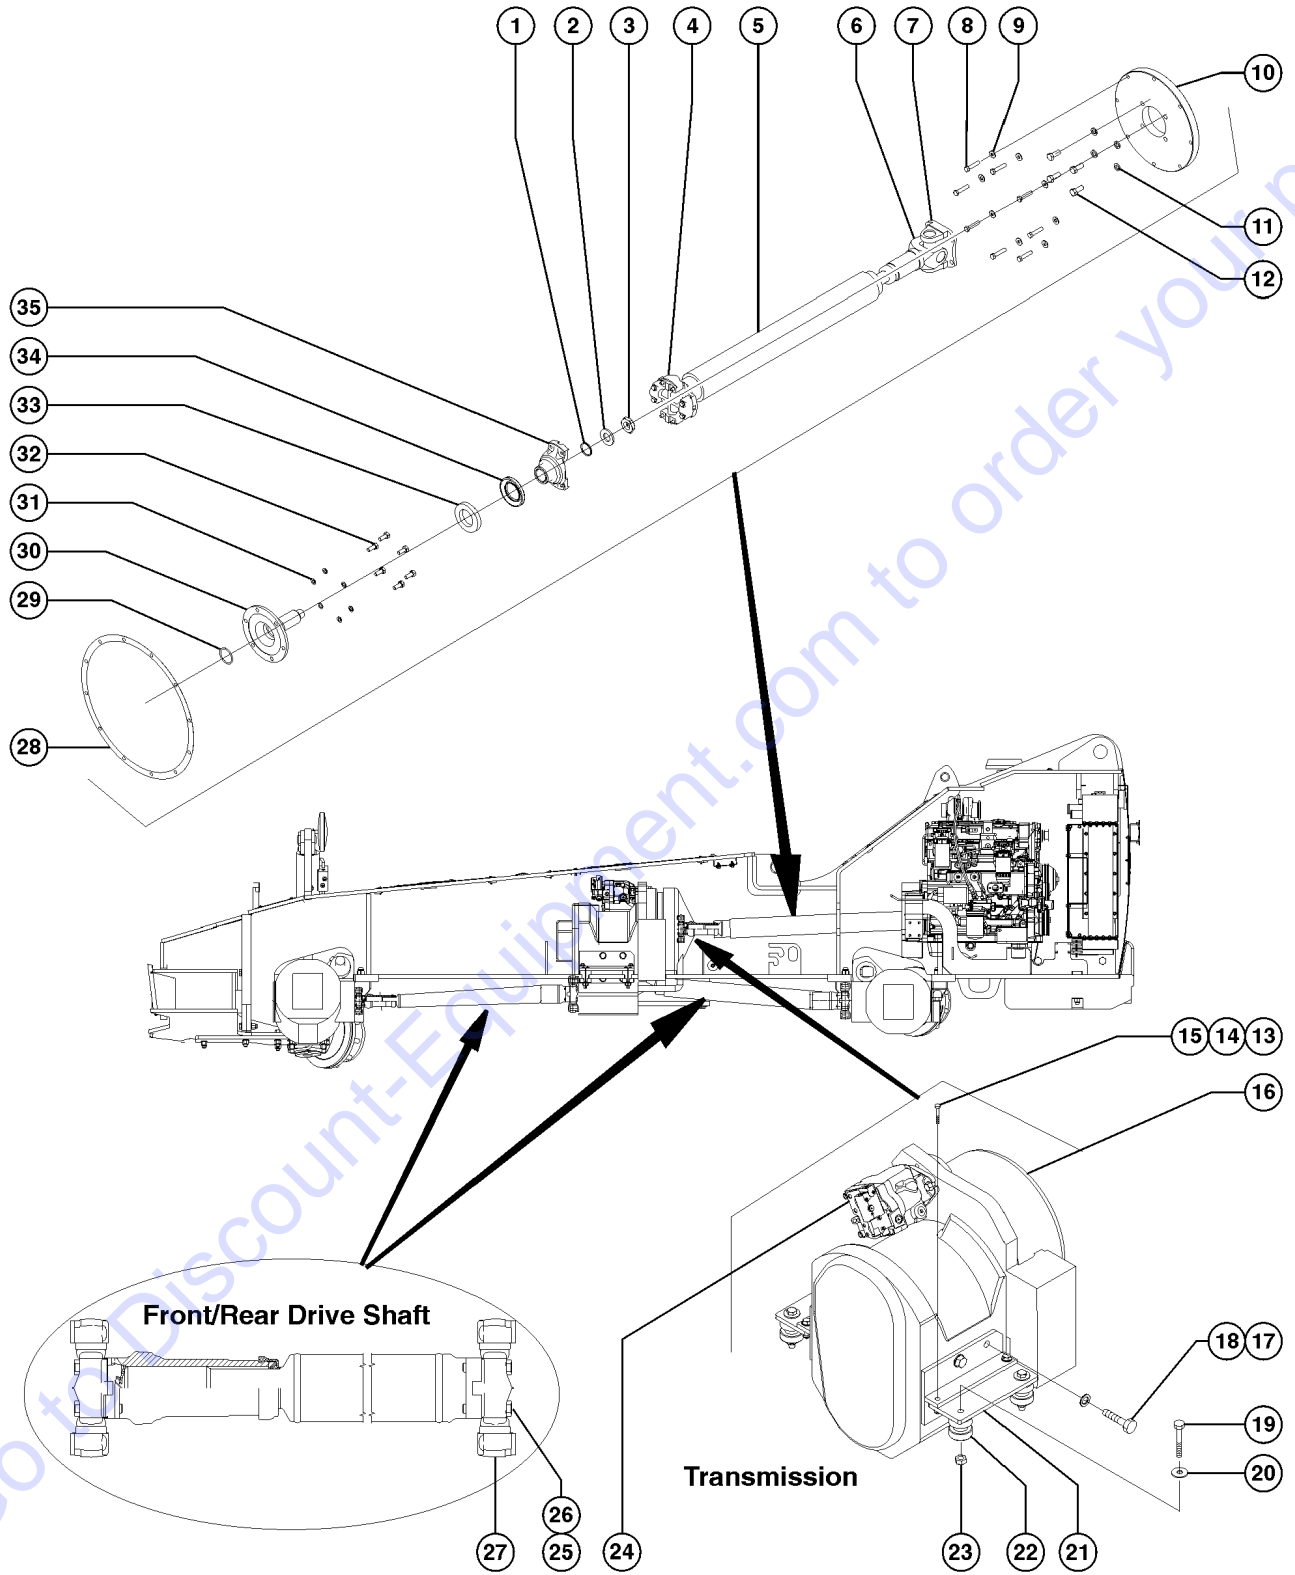

216.1 Drive Shaft and Transmission

216.1 Drive Shaft and Transmission

Item	Part No.	Description	Qty.	Item	Part No.	Description	Qty.
A	130715GT	UJOINT,DRVSHFT,GTH10XX(117188) <i>(For obsolete drive shaft, 117188, identifying marking is N3-3-508) (refer to item B)</i>		--	123516GT	SWITCH,TEMP,NO,250F,1/2NPT	
B	T114019GT	KIT,DRVSHFT,ISOLATED,GTH10XX <i>(to SN GTH-14473) (includes items listed below as well as items 1-12 and 28-35)</i>		17	123664GT	SCREW,HHC,3/4-10X1.75,GR8,Y.....8	
--	141141GT	PIN,3/8-16 X 4 MOUNTING GUIDE.....2		18	33278GT	WASHER,FLAT,.75 HARDENED	
--	141142GT	PIN,3/8-24 X 4 MOUNTING GUIDE.....2		19	123461GT	SCREW,HHC,5/8-11X4.50,GR8,Y.....4	
--	6-5306-14GT	SCREW,3/8NF 1 3/4.....8		20	6-6212-10GT	WASHER,FLAT,.625, HARDENED	
--	7-126-53GT	SCREW,INPUT SHAFT TO CONVERTER.....6		21	117429GT	PLATE,TRANS ISOLATOR MOUNT.....2	
--	7-126-54GT	WASHER,LOCK,SPLIT,3/8.....6		22	117779GT	ISOLATOR,RUBBER,TRANS.....4	
--	T114020GT	INSTR,INSTALL,DRVSHFT KIT.....1		23	6024GT	NUT,NYLOCK,5/8-11	
--	T114024GT	FLYWHEEL BOLTS (JOHN DEERE).....4		24		Ref. PUMP, SAUER SERIES 45 <i>(refer to 907.1)</i>	
--	T114025GT	FLYWHEEL DOWEL (JOHN DEERE).....1		25	7-229-896GT	BOLT/3/8 UNF-2AX3/4 LG.	
--	T114333GT	BOLTS,FLYWHEEL,PERKINS 127HP.....6		26	123577GT	STRAP KIT,DRIVESHAFT,1480.....1 <i>required for installation of driveshafts</i>	
1	T114028GT	O-RING, INPUT FLANGE.....1 <i>(from SN GTH-14474)</i>		27	117189GT	DRIVESHAFT ASSY,TRANS TO AXLE...2 <i>comes with 2 quantity of 123577 strap kit</i>	
2	130363GT	WASHER,TRANSMISSION,GTH10XX....1 <i>(from SN GTH-14474)</i>		--	T114017GT	1480 (ROUND CAP) U-JOINT	
3	130362GT	NUT,TRANSMISSION,GTH10XX.....1 <i>(from SN GTH-14474)</i>		28	130422GT	GASKET.....1 <i>(from SN GTH-14474)</i>	
4	T114018GT	WING STYLE U-JOINT 6C <i>(from SN GTH-14474)</i>		29	130427GT	O-RING,INPUT SHAFT.....1 <i>(from SN GTH-14474)</i>	
5	1263975GT	DRIVESHAFT, 1480 ENG 6C TRANS....1 <i>(from SN GTH-14474)</i>		30	130426GT	SHAFT,INPUT.....1 <i>(from SN GTH-14474)</i>	
5A	T114019GT	KIT,DRVSHFT,ISOLATED,GTH10XX <i>(to SN GTH-14474) (coupler, part number 141151, is no longer available, must order update kit)</i>		31	7-126-391GT	LOCKWASHER.....6 <i>(from SN GTH-14474)</i>	
6	T114017GT	1480 (ROUND CAP) U-JOINT <i>(from SN GTH-14474)</i>		32	T114029GT	CAPSCREW.....6 <i>(from SN GTH-14474)</i>	
7	T114016GT	1480 FLANGE YOKE <i>(from SN GTH-14474)</i>		33	130428GT	BEARING.....1 <i>(from SN GTH-14474)</i>	
8	13918GT	SCREW,HHC,3/8-16 X 1.75,GRD.8.....8 <i>(from SN GTH-14474)</i>		34	7-126-122GT	SEAL,OIL,INPUT FLANGE.....1 <i>(from SN GTH-14474)</i>	
9	57201GT	WASHER,FLAT,313, HARDENED.....8 <i>(from SN GTH-14474)</i>		35	7-126-254GT	FLANGE,6C.....1 <i>(from SN GTH-14474)</i>	
10	141365GT	ADAPTER PLATE.....1 <i>(from SN GTH-14474)</i>					
11	130902GT	WASHER,LOCK,HI COLLAR,.5.....4 <i>(from SN GTH-14474)</i>					
12	T114026GT	HHCS,1/2-20X1.25,GR 8,BLK.....4 <i>(from SN GTH-14474)</i>					
13	117491GT	SCREW,HHC,1/2-13X2.00 GR8.....4					
14	13066GT	WASHER,FLAT,.5 HARDENED					
15	117493GT	NUT,NYLOCK,1/2-13,GR8					
16	117430GT	TRANS/PUMP ASSY,GTH-1056/48.....1