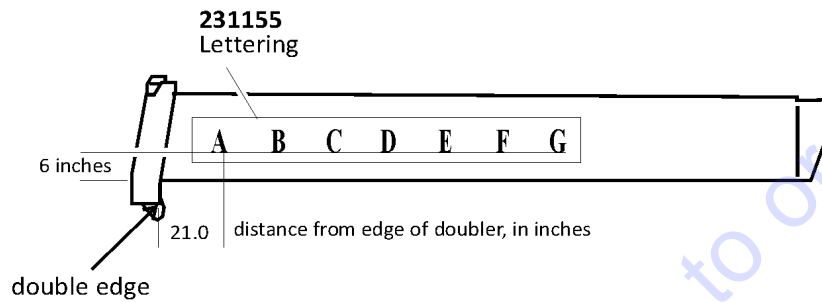

101.1 Decals with Words, Cab Side

101.1 Decals with Words, Cab Side

Item	Part No.	Description	Qty.
--		DECAL KIT,WORDS, 1056,COMPLETE <i>(238312 will be available soon) (does not include load charts)</i>	
--		DECAL KIT, WORD, GTH-1048 <i>(214350 will be available soon) (does not include load charts or QA attachment label)</i>	
1	82558GT	DECAL,WARN,SKIN INJECTION HAZ*.....	2
2	97664GT	Warning - Crush Hazard, Moving Parts...	1
3	97667GT	DECAL,WARN,BURN HAZARD.....	3
4	97673GT	Danger - Fall Hazard, No Riders.....	2
5	97674GT	Warning - Crush Hazard, Overhead Parts.....	1
6	114365GT	DECAL,BODYCRUSH,ROLLING MACHIN.....	2
7	114366GT	Danger - Crush Hazard, Stabilizers.....	4
8	114367GT	DECAL,FALLING OBJECT HAZARD....	2
9	114374GT	DECAL,TIRE ROTATE,CRUSH.....	6
10A	114379GT	DECAL,COSMETIC,GENIE GTH-1056...	2
10B	114451GT	DECAL,COSMETIC,GENIE GTH-1048...	2
11	123709GT	DECAL,GRAY VINYL, SHAPED.....	1
12	231155GT	DECAL, A-G, GTH1056, WHITE.....	1