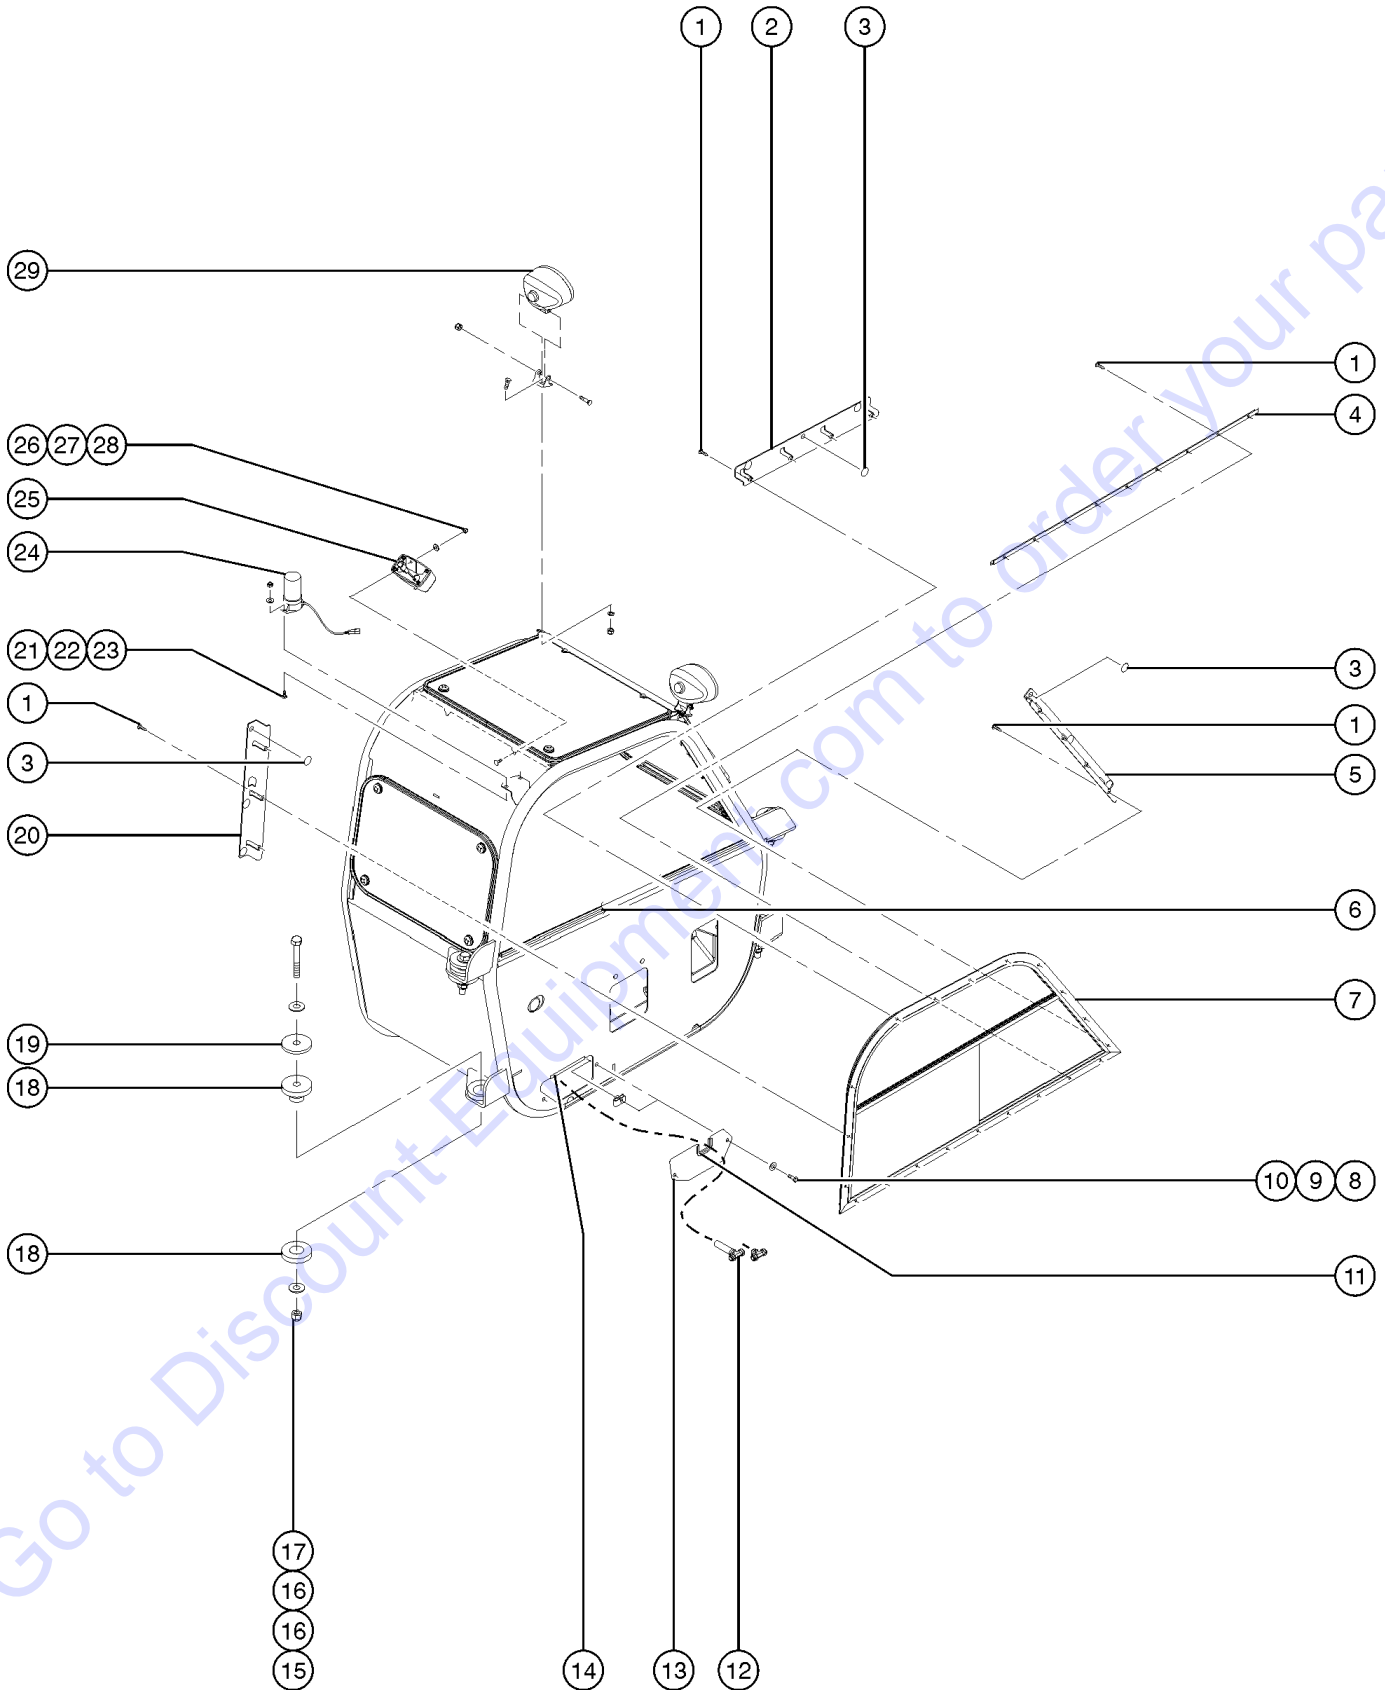

407.1 Enclosed Cab Assembly Option, View 3

407.1 Enclosed Cab Assembly Option, View 3

Item	Part No.	Description	Qty.	Item	Part No.	Description	Qty.
1	130333GT	SCREW,SELF DR TEK PH#8 X .75		--	7-319-31GT	BULB / HEADLIGHT for 7-162-02 for 7-162-02	
2	130250GT	FORMING,SLIDER MOUNT TOP					
3	47478GT	BUMPER, RUBBER, 1"OD X .461H.....9					
4		CAP.....1 (component no longer available)					
5	130252GT	FORMING,SLIDER MOUNT FRONT.....1					
6	46718GT	TRIMLOCK,BLACK,3/16.....54-inches					
7	230045GT	WINDOW, RH SLIDING GTH.....1					
--		HANDLE, D15, HIGH (218490) (component no longer available)					
--	138014GT	SVC ACC.,RH SLIDING WINDOW					
--	218489GT	KNOB, LOCKING					
8	6175GT	SCREW,HHC,3/8-16 X 1					
9	6097GT	WASHER,FLAT,USS,3/8",Y					
10	108581GT	SPRING CLIP,3/8-16 LG ZINC					
11	46718GT	TRIMLOCK,BLACK,3/16.....5.5-inches					
12	7-297-02GT	CONNECTOR,HOSE,Y.....2					
13	130125GT	COVER,PANEL ACCESS.....1					
14	46718GT	TRIMLOCK,BLACK,3/16.....8					
15	123189GT	NUT,NYLOCK,1-8,GR8.....4					
16	38859GT	WASHER,FLAT,USS,1",Y					
17	117316GT	SCREW,HHC,1-8X6.5,GR8.....4					
18	123139GT	ISOLATOR,CAB.....4					
19	1-1532GT	WASHER,RUBBER MOUNT,CAB.....4					
20	130251GT	FORMING,SLIDER MOUNT BACK.....1					
21	71874GT	BOLT,CARRIAGE,#10-24X.50,G2					
22	6146GT	WASHER,FLAT,MS,#10,Y					
23	5365GT	NUT,NYLOCK,10-24					
24	105107GT	STROBE,BEACON W/O HARDWARE***					
--	105556GT	LENS,FLASHING BEACON for 105107					
--	105557GT	BULB,FLASHING BEACON for 105107					
--	123814GT	HARNES,STROBE.....1					
25	123819GT	LIGHT,DOME,GTH					
--	119065GT	CONN,RECEP 2 WAY ENDCAP DT					
--	123813GT	FORMING,DOME LIGHT,MOUNT					
--	123817GT	DOME LIGHT WITH CONNECTOR.....1					
26	6091GT	NUT,NYLOCK,1/4-20					
27	6638GT	WASHER,FLAT,USS,1/4"Y					
28	6878GT	BOLT,CARRIAGE,1/4-20 X .75,G2					
29	7-162-02GT	CAB LIGHT					
--	123802GT	HEAD LIGHT.....1 (with mounting fasteners)					
--	138015GT	SVC ACC.,INTERIOR DOMELIGHT