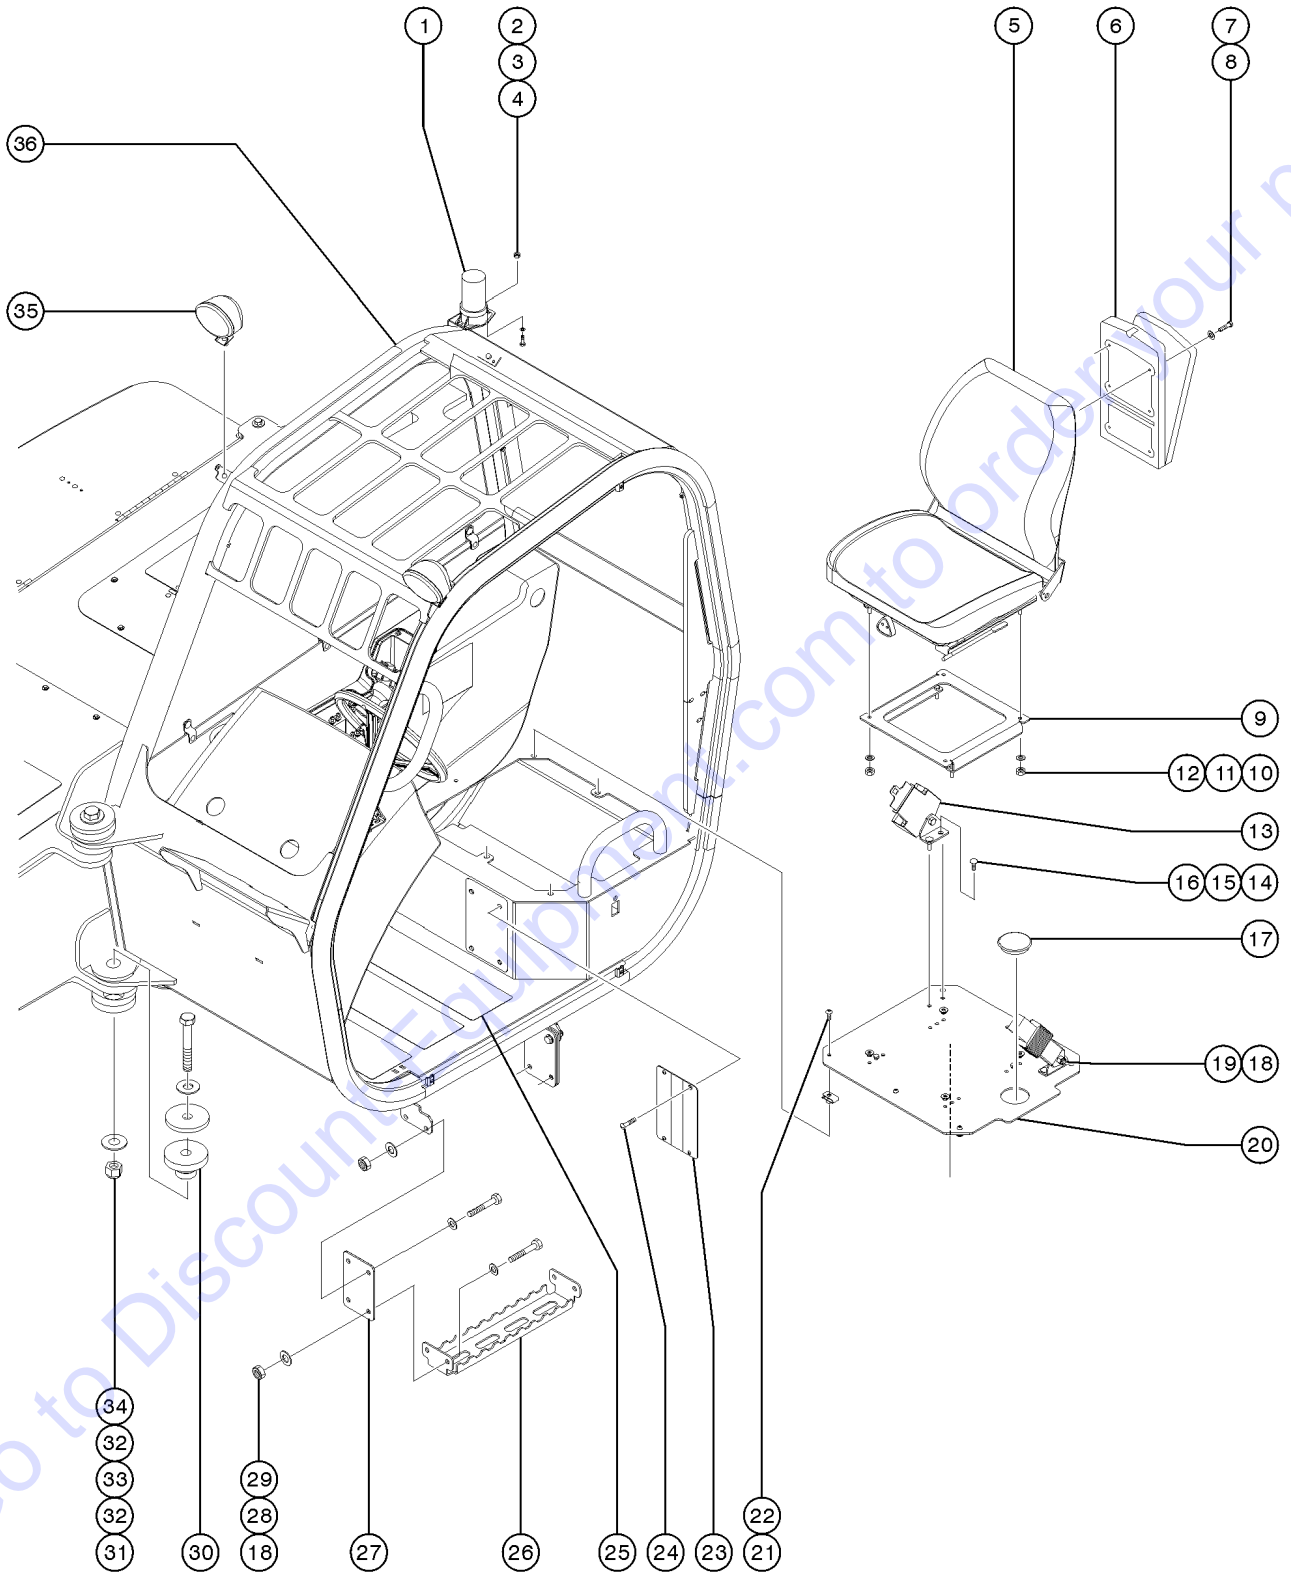

Go to Discount-Equipment.com to order your parts

401.1 Standard Cab Components, View 1

401.1 Standard Cab Components, View 1

Item	Part No.	Description	Qty.	Item	Part No.	Description	Qty.
--	130945GT	KIT,FOPS OVERHEAD GUARD,10XX GTH-1056 (from SN GTH-1007A-11697 to GTH-1008A-12379) GTH-1048 (from SN GTH-1007A-11703 to GTH-1008A-12255)		25B	7-287-02GT	BLK SAFETY WALK 2 IN WIDE RO.....16-inches (Qty. 1)	
1	105107GT	STROBE,BEACON W/O HARDWARE***		26	123265GT	FORMING,CAB STEP.....1	
--	105556GT	LENS,FLASHING BEACON for 105107		27	123108GT	STRAP,FLEXIBLE STEP.....2	
--	105557GT	BULB,FLASHING BEACON for 105107		28	6095GT	WASHER,FLAT,USS,1/2",Y	
--	123814GT	HARNESS,STROBE.....1		29	141579GT	BOLT,FLANGE,1/2-13 X 1.75	
2	5365GT	NUT,NYLOCK,10-24		30	123139GT	ISOLATOR,CAB.....4	
3	6146GT	WASHER,FLAT,MS,#10,Y		31	123189GT	NUT,NYLOCK,1-8,GR8.....4	
4	71874GT	BOLT,CARRIAGE,#10-24X.50,G2		32	38859GT	WASHER,FLAT,USS,1",Y	
5	123137GT	SEAT ASSY, STD.....1		33	1-1532GT	WASHER,RUBBER MOUNT,CAB.....4	
5A	123574GT	SEAT ASSY, FULL-SUSPENSION (option)		34	117316GT	SCREW,HHC,1-8X6.5,GR8.....4	
6A	44743GT	MANUAL BOX W/DECALS***.....1 USA/Canada/Australia		35	7-162-02GT	CAB LIGHT	
6B	24514GT	BOX,INSTRUCTION STORAGE Europe/Asia/South America (decal required; refer to Section100)		--	123802GT	HEAD LIGHT.....2 (includes fasteners)	
7	123773GT	BOLT,LAG,1/4NCX1,HEXHEAD		--	123821GT	TERM.,156 BULLET MALE,16-14GA	
8	6638GT	WASHER,FLAT,USS,1/4"Y		--	7-319-31GT	BULB / HEADLIGHT for 7-162-02	
9	117629GT	FORMING,SEAT RISER.....1		36	108995GT	WELDMENT,CAB.....1	
10	6782GT	NUT,NYLOCK,5/16-18					
11	5397GT	WASHER,FLAT,USS,5/16",Y					
12	13000GT	SCREW,HHC,5/16-18 X 1.25					
13	117530GT	SEATBELT ASSY,3" RETRACTABLE.....1					
--	123310GT	FORMING,SEATBELT BRACKET					
14	105092GT	BOLT,CARRIAGE,3/8-16X1.25,GR5					
15	6097GT	WASHER,FLAT,USS,3/8",Y					
16	4828GT	NUT,NYLOCK,3/8-16					
17	123572GT	HOLE PLUG, 3 IN.....1					
18	117493GT	NUT,NYLOCK,1/2-13,GR8					
19	33987GT	SCREW,HHC,1/2-13 X 1, GR 5					
20	117288GT	PLATE,SEAT MOUNT.....1					
21	28487GT	SCREW,BHHS,3/8-16 X 1					
22	108581GT	SPRING CLIP,3/8-16 LG ZINC					
23	130314GT	COVER,CAB AIR INTAKE.....1					
24	14297GT	SCREW,BHHS,1/4-20 X .75					
25	7-287-01GT	BLK SAFETY WALK 6 IN WIDE RO.....22.5-inches (Qty. 2)					
25A	7-287-01GT	BLK SAFETY WALK 6 IN WIDE RO.....12-inches (Qty. 1)					