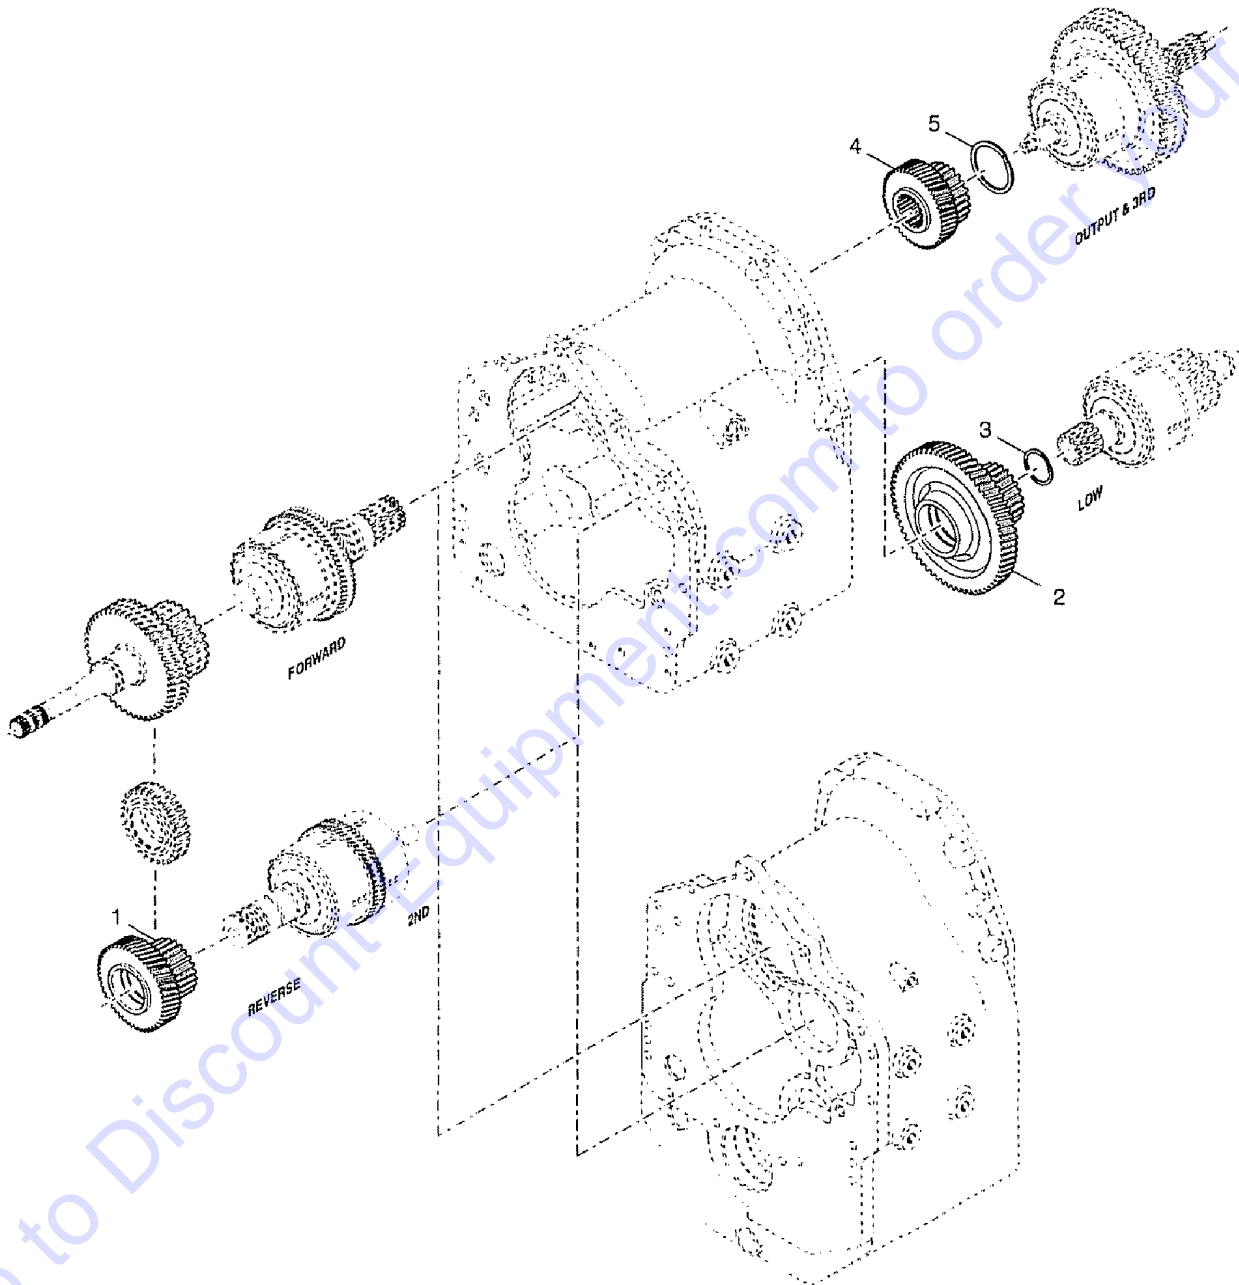

306.1 Gear Assembly

Item	Part No.	Description	Qty.
1	7-126-641GT	GEAR,LOW & REVERSE CLUTCH.....1	1
2	130429GT	GEAR,LOW CLUTCH.....1	1
3	7-126-45GT	RING,RETAINING.....1	1
4	7-126-581GT	ASSY,3RD CLUTCH GEAR.....1 (includes item 6)	1
5	7-126-45GT	RING,RETAINING.....1	1

Go to Discount-Equipment.com to order your parts