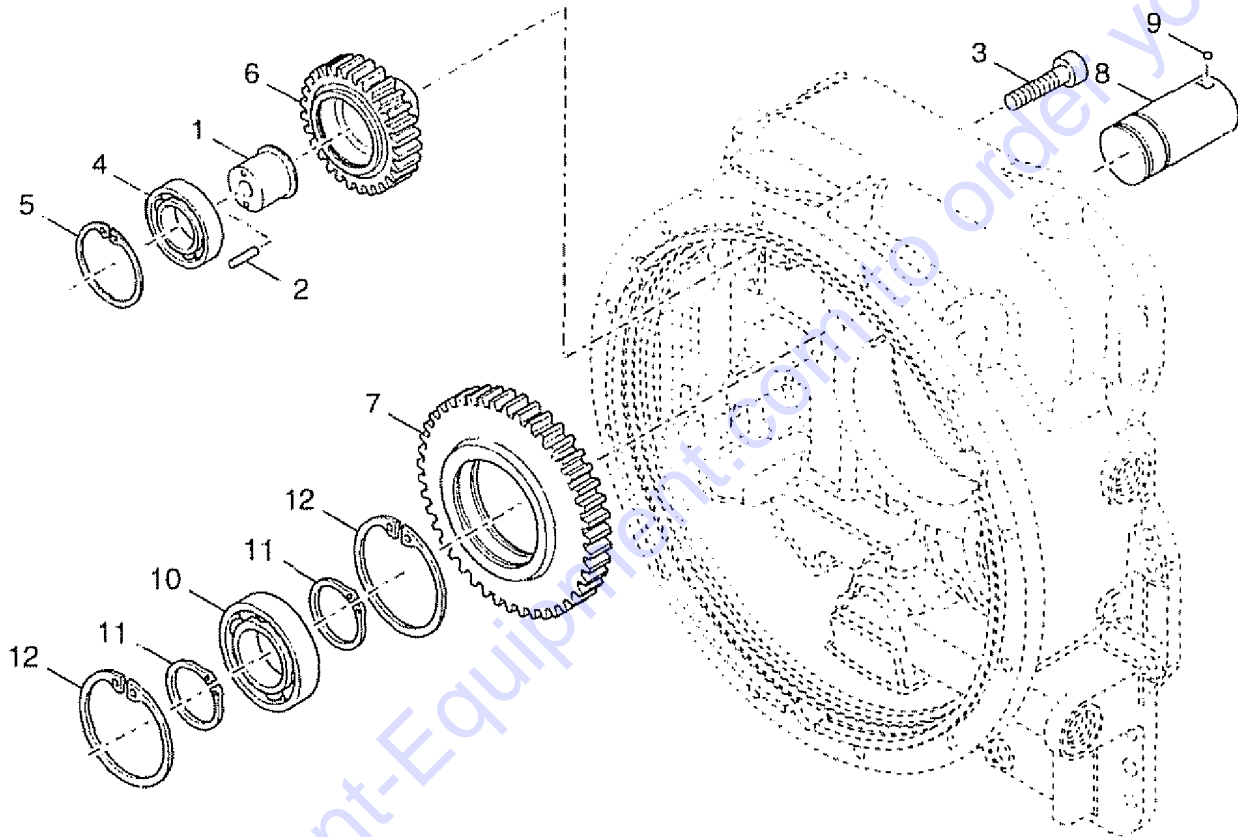

308.1 Pump Drive Assembly

Go to Discount-Equipment.com to order your parts

Item	Part No.	Description	Qty.
1	7-126-642GT	SUPPORT,PUMP DRIVE BEARING.....1	1
2	7-126-644GT	PIN,BEARING SUPPORT.....1	1
3	7-126-643GT	SCREW,BEARING SUPPORT.....1	1
4	7-126-440GT	BEARING,BALL.....1	1
5	7-126-280GT	RING,RETAINING,DRIVE GEAR BRG....1	1
6	7-126-652GT	GEAR,CHARGING PUMP DRIVE.....1	1
7	7-126-653GT	GEAR,PUMP DRIVE IDLER.....1	1
8	7-126-561GT	SHAFT,IDLER GEAR HUB.....1	1
9	7-126-208GT	BALL,IDLER SHAFT LOCK.....1	1
10	7-126-654GT	BEARING,BALL.....1	1
11	7-126-203GT	RING,LOCATING,IDLER GEAR BRG....2	2
12	7-126-163GT	RING,RETAINING-LOCATING.....2	2

Go to Discount-Equipment.com to order your parts