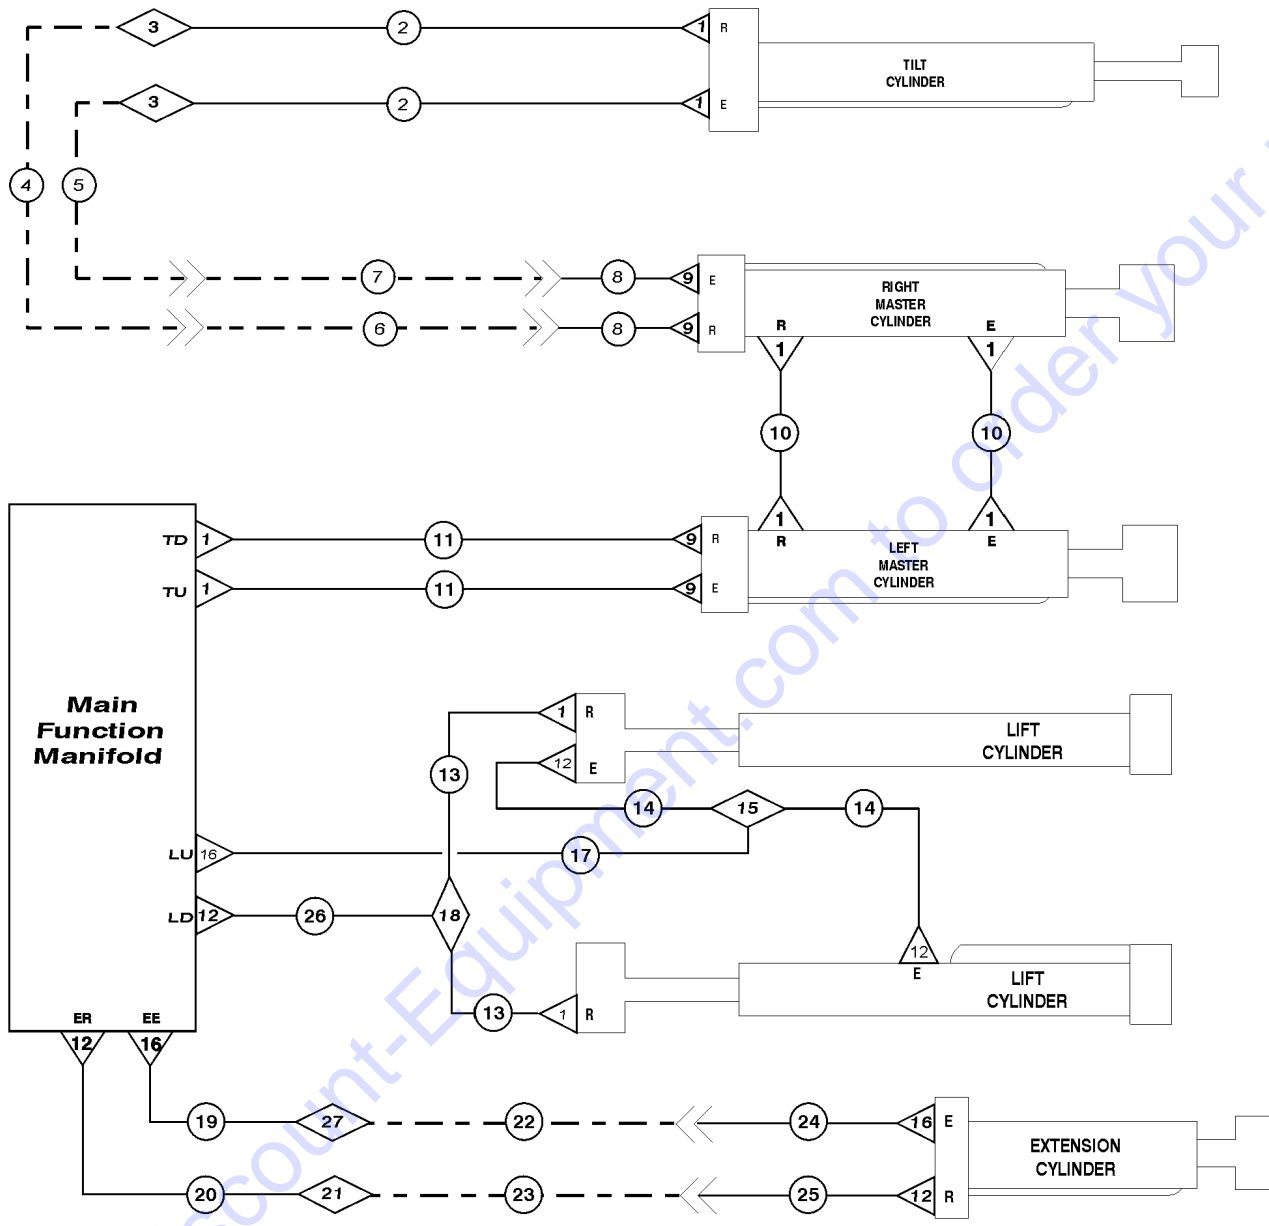

806.3 Boom Components, GTH1048

LEGEND	
	FITTING
	HOSE ASSEMBLY
	CONNECTOR