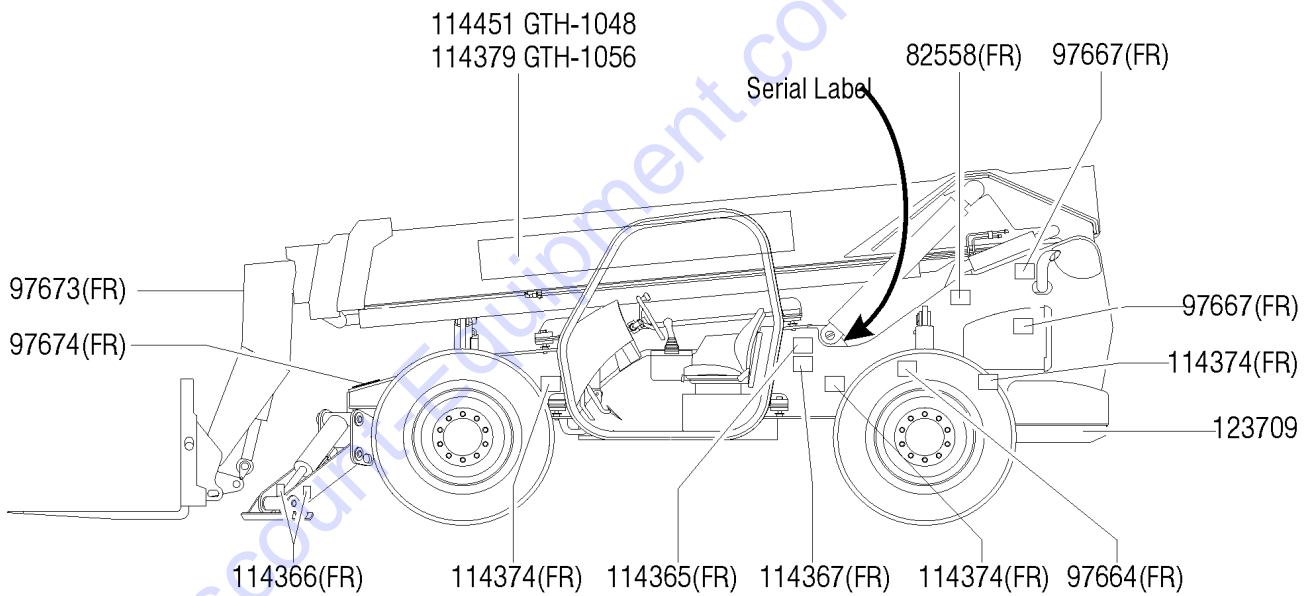

101.1 Decals with Words, Cab Side

101.1 Decals with Words, Cab Side

Item	Part No.	Description	Qty.
--		DECAL KIT,WORDS, 1056,COMPLETE <i>(238312 will be available soon) (does not include load charts)</i>	
--		DECAL KIT, WORD, GTH-1048 <i>(214350 will be available soon) (does not include load charts or QA attachment label)</i>	
1	82558GT	DECAL,WARN,SKIN INJECTION HAZ*.....	2
2	97664GT	Warning - Crush Hazard, Moving Parts...	1
3	97667GT	DECAL,WARN,BURN HAZARD.....	3
4	97673GT	Danger - Fall Hazard, No Riders.....	2
5	97674GT	Warning - Crush Hazard, Overhead Parts.....	1
6	114365GT	DECAL,BODYCRUSH,ROLLING MACHIN.....	2
7	114366GT	Danger - Crush Hazard, Stabilizers.....	4
8	114367GT	DECAL,FALLING OBJECT HAZARD....	2
9	114374GT	DECAL,TIRE ROTATE,CRUSH.....	6
10A	114379GT	DECAL,COSMETIC,GENIE GTH-1056...	2
10B	114451GT	DECAL,COSMETIC,GENIE GTH-1048...	2
11	123709GT	DECAL,GRAY VINYL, SHAPED.....	1
12	231155GT	DECAL, A-G, GTH1056, WHITE.....	1