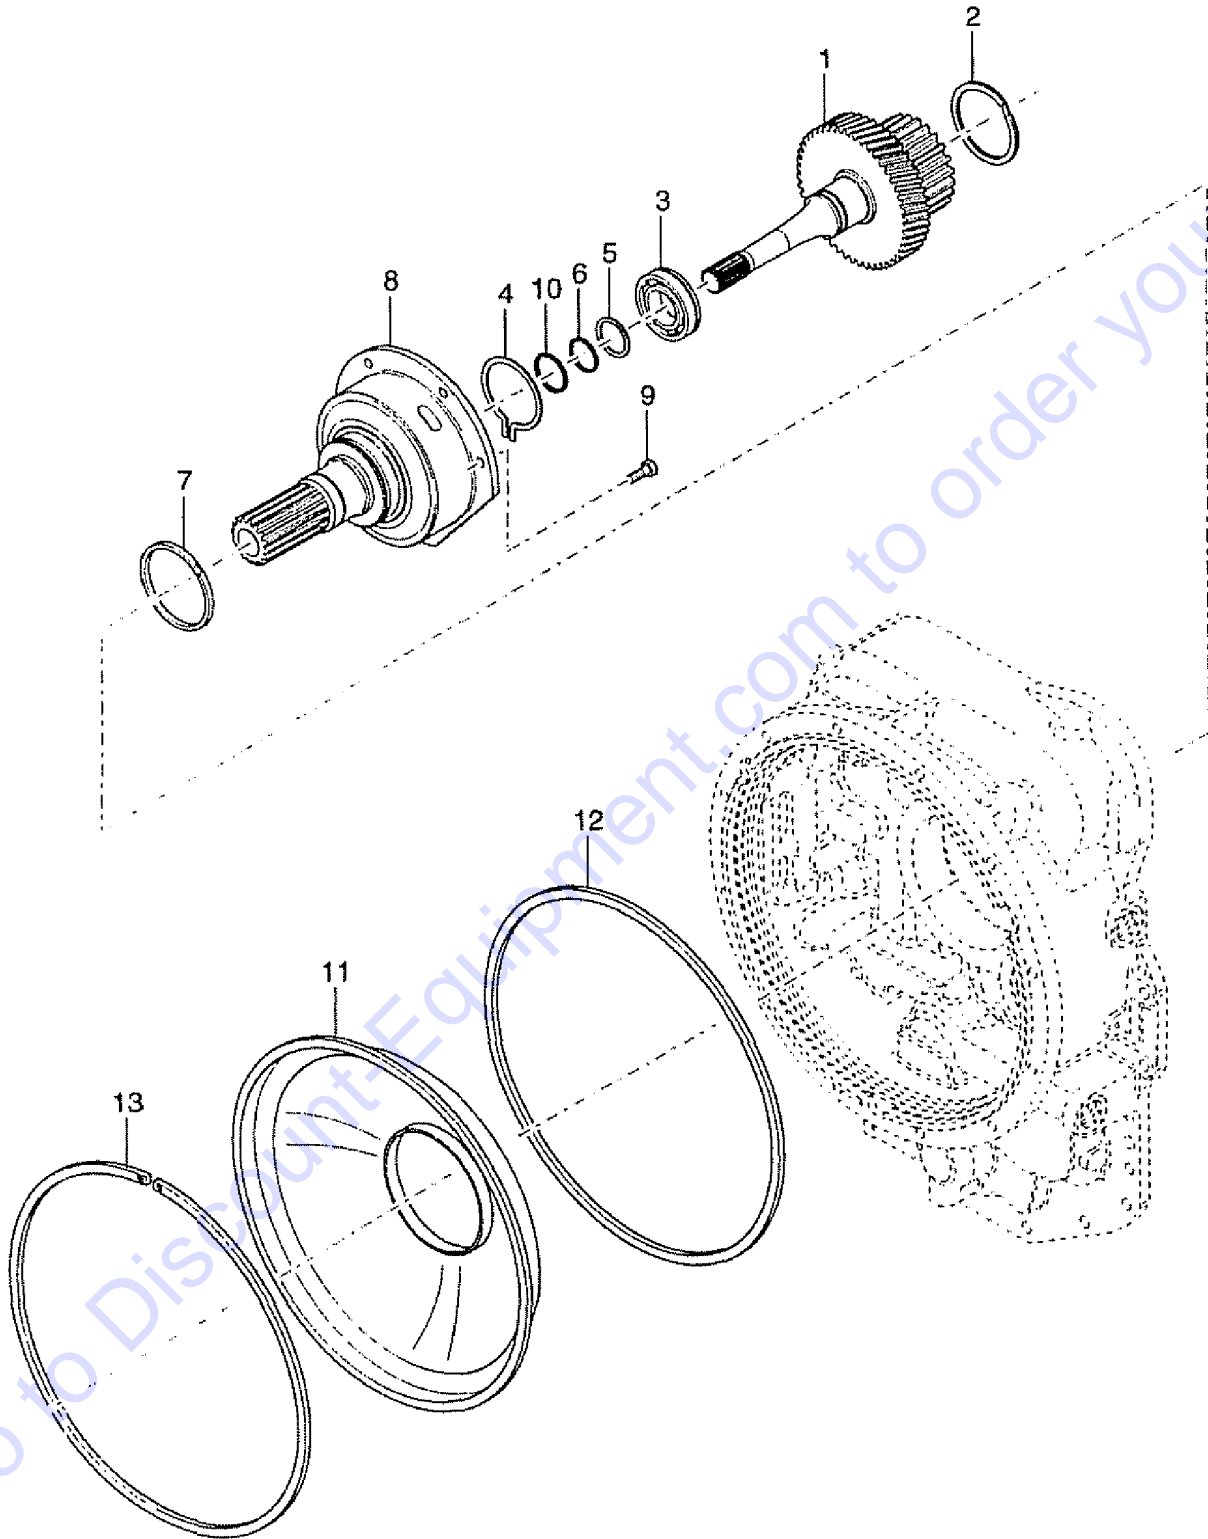

303.1 Turbine Shaft Assembly

Item	Part No.	Description	Qty.
1	7-126-628GT	ASSY,TURBINE SHAFT RING.....1 <i>(includes item 2)</i>	1
2	7-126-45GT	RING,RETAINING.....1	1
3	7-126-629GT	BALL,BEARING.....1	1
4	7-126-51GT	SNAP RING,BEARING.....1	1
5	7-126-48GT	WASHER,BEARING SUPPORT.....1	1
6	7-126-49GT	RING,BEARING RETAINER.....1	1
7	7-126-630GT	RING,PISTON.....1	1
8	7-126-631GT	SUPPORT,STATOR.....1	1
9	7-126-632GT	SCREW,STATOR SUPPORT.....6	6
10	7-126-633GT	RING,PISTON.....1	1
11	130425GT	BAFFLE,OIL.....1 <i>(includes item 12)</i>	1
12	7-126-539GT	OIL SEAL.....1	1
13	7-126-667GT	RING,OIL BAFFLE SEAL.....1	1
--	7-126-668GT	RING,OIL BAFFLE RETAINING.....1 <i>(not shown)</i>	1

Go to Discount-Equipment.com to order your parts