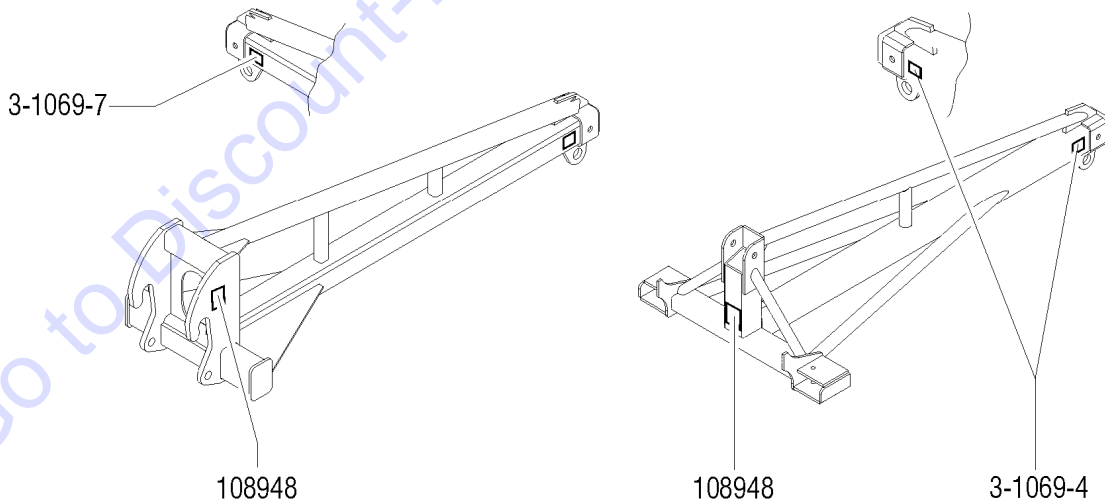

103.1 Decals with Words, Cab and Attachments

103.1 Decals with Words, Cab and Attachments

Item	Part No.	Description	Qty.	Item	Part No.	Description	Qty.
--		Ref. DECAL KIT,WORDS, 1056,COMPLETE (refer to 101.1)		37	141127GT	CARD,LOAD RNG,GTH1056,SU,RB.....1	
--		Ref. DECAL KIT, WORD, GTH-1048 (refer to 101.1)		38	141128GT	CARD,LOAD RNG,GTH1056,SD,RB.....1	
1	3-1069-4GT	DECAL,TRUSS BOOM.....2		39	141129GT	CARD,LOAD RNG,GTH1048,SU.....1	
2	3-1069-7GT	DECAL,TRUSS BOOM.....2		40	141130GT	CARD,LOAD RNG,GTH1048,SD.....1	
3	97664GT	Warning - Crush Hazard, Moving Parts...1		41	141131GT	CARD,LOAD RNG,GTH1048,SU,ROT....1	
4	97665GT	DECAL,WARN,WEAR SEAT BELT.....1		42	141132GT	CARD,LOAD RNG,GTH1048,SD,ROT....1	
5	97666GT	DECAL,WARN,READ MANUAL.....1		43	141133GT	CARD,LOAD RNG,GTH1048,SU,SWG...1	
6	97668GT	DECAL,WARN,OVERTURN HAZARD....1		44	141134GT	CARD,LOAD RNG,GTH1048,SD,SWG...1	
7	97669GT	DECAL,WARN,FALLING OBJECT HAZ.....1		45	141135GT	CARD,LOAD RNG,GTH1048,CAT,SU.....1	
8	97670GT	DECAL,DANGER,CRUSH HAZARD.....1		46	141136GT	CARD,LOAD RNG,GTH1048,CAT,SD.....1	
9	97672GT	DECAL,DANGER,CRUSH HAZARD.....1		47	141137GT	CARD,LOAD RNG,GTH1048,SU,TB.....1	
10	97673GT	Danger - Fall Hazard, No Riders.....2		48	141138GT	CARD,LOAD RNG,GTH1048,SD,TB.....1	
11	97676GT	DECAL,DANGER,ELECTRICAL HAZARD.....1		49	141139GT	CARD,LOAD RNG,GTH1048,SU,RB.....1	
12	108948GT	DECAL,ATTACHMENT SERIAL LABEL.....1		50	141140GT	CARD,LOAD RNG,GTH1048,SD,RB.....1	
13	114090GT	DECAL,TRANSMISSION CONTROL....1		51	141146GT	DECAL,48" FORKS ONLY,SWING.....2	
14	114093GT	DECAL,AXLE DIFFERENTIAL LO.....1					
15	114115GT	DECAL,STEERING SELECTOR.....1					
16	114119GT	DECAL,OVERTURNING HAZARD.....1					
17	114352GT	DECAL,OVERTURNING,KEEP LOAD LO.....1					
18	114356GT	DECAL,WARNING,NO LOAD CHART....1					
19	114444GT	DECAL,AUXILIARY HYDRAULICS.....1					
20	114445GT	DECAL,LABEL,IGNITION.....1					
21	114446GT	DECAL,LABEL,PARKING BRAKE.....1					
22	114449GT	DECAL,LABEL,DASH ACCESSORIES...1					
23	114452GT	DECAL,LABEL,FOBS/ROPS.....1					
24	114453GT	DECAL,LABEL,DUAL CONTROLLER....1					
25	130770GT	DECAL,TRUSS BOOM WARNING.....2					
26	133207GT	Label - Single Controller.....1					
27	141117GT	CARD,LOAD RNG,GTH1056,SU.....1					
28	141118GT	CARD,LOAD RNG,GTH1056,SD.....1					
29	141119GT	CARD,LOAD RNG,GTH1056,SU,ROT....1					
30	141120GT	CARD,LOAD RNG,GTH1056,SD,ROT....1					
31	141121GT	CARD,LOAD RNG,GTH1056,SU,SWG...1					
32	141122GT	CARD,LOAD RNG,GTH1056,SD,SWG...1					
33	141123GT	CARD,LOAD RNG,GTH1056,CAT,SU.....1					
34	141124GT	CARD,LOAD RNG,GTH1056,CAT,SD.....1					
35	141125GT	CARD,LOAD RNG,GTH1056,SU,TB.....1					
36	141126GT	CARD,LOAD RNG,GTH1056,SD,TB.....1