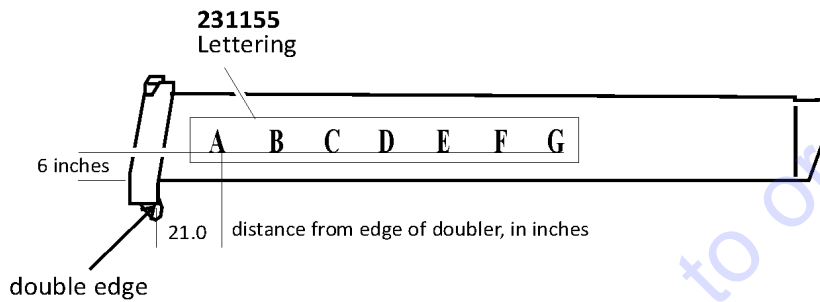

104.1 Decals with Symbols, Cab Side

104.1 Decals with Symbols, Cab Side

Item	Part No.	Description	Qty.
--	214328GT	DECAL KIT,SYM,1056,COMPLETE <i>(214328 will be available soon) (does not include load charts)</i>	
--		DECAL KIT, SYMBOL, GTH-1048 <i>(214352 will be available soon) (does not include load charts)</i>	
1	82560GT	DECAL,SYMBOL-SKIN INJECT HAZRD.....	2
2A	114379GT	DECAL,COSMETIC,GENIE GTH-1056...	2
2B	114451GT	DECAL,COSMETIC,GENIE GTH-1048...	2
3	123709GT	DECAL,GRAY VINYL, SHAPED.....	1
4	133029GT	DECAL,FALLING OBJECT HAZARD....	2
5	133031GT	Label - Burn Hazard.....	3
6	133032GT	DECAL,CRUSH HAZ MOVING PT,SYMB.....	1
7	133033GT	DECAL,CRUSH,ROLLING MACHIN SYM.....	2
8	133034GT	DECAL,CRUSH,TIRE ROTATE,SYMB....	4
9	133038GT	DECAL,CRUSH HAZ,MOVING PTS,SYM.....	1
10	133041GT	DECAL,FALL HAZ,NO RIDERS SYMB...	2
11	133044GT	Label - Crush Hazard, Stabilizers.....	4
12	231155GT	DECAL, A-G, GTH1056, WHITE.....	1