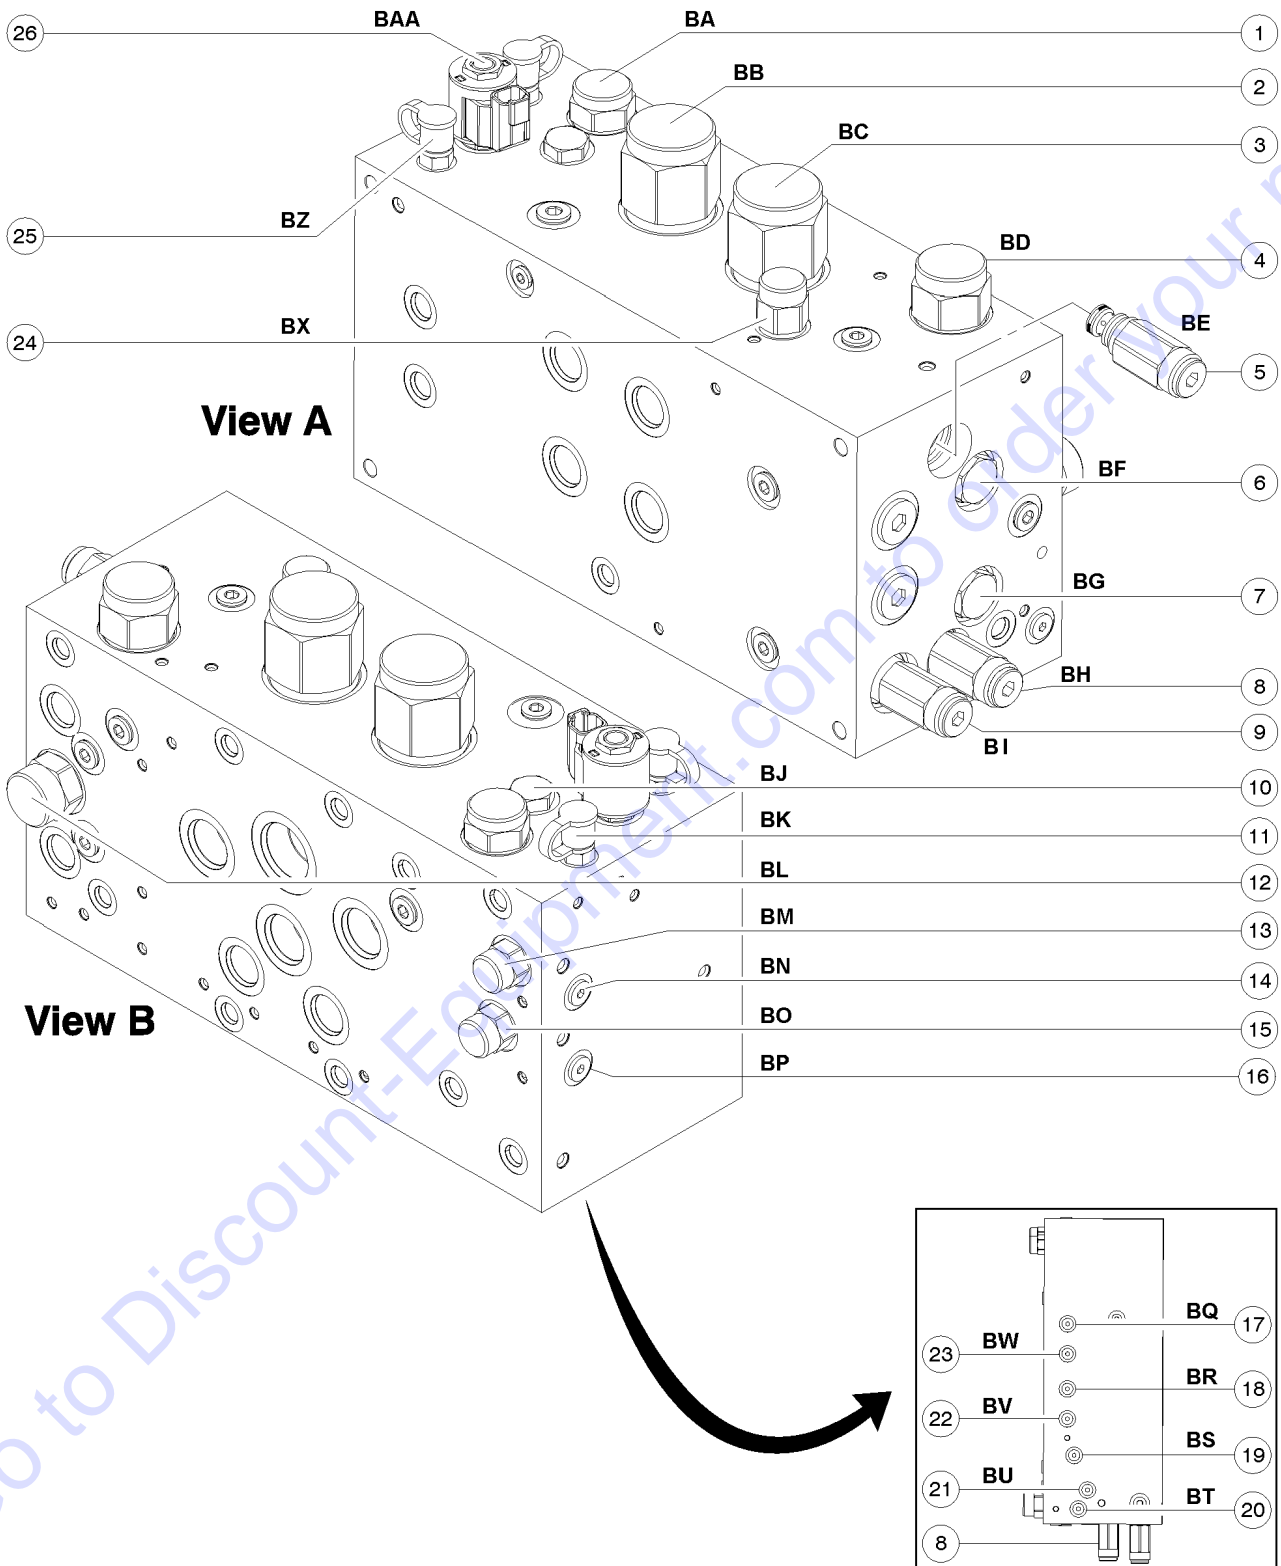

809.1 Primary Function Manifold with Dual Joystick