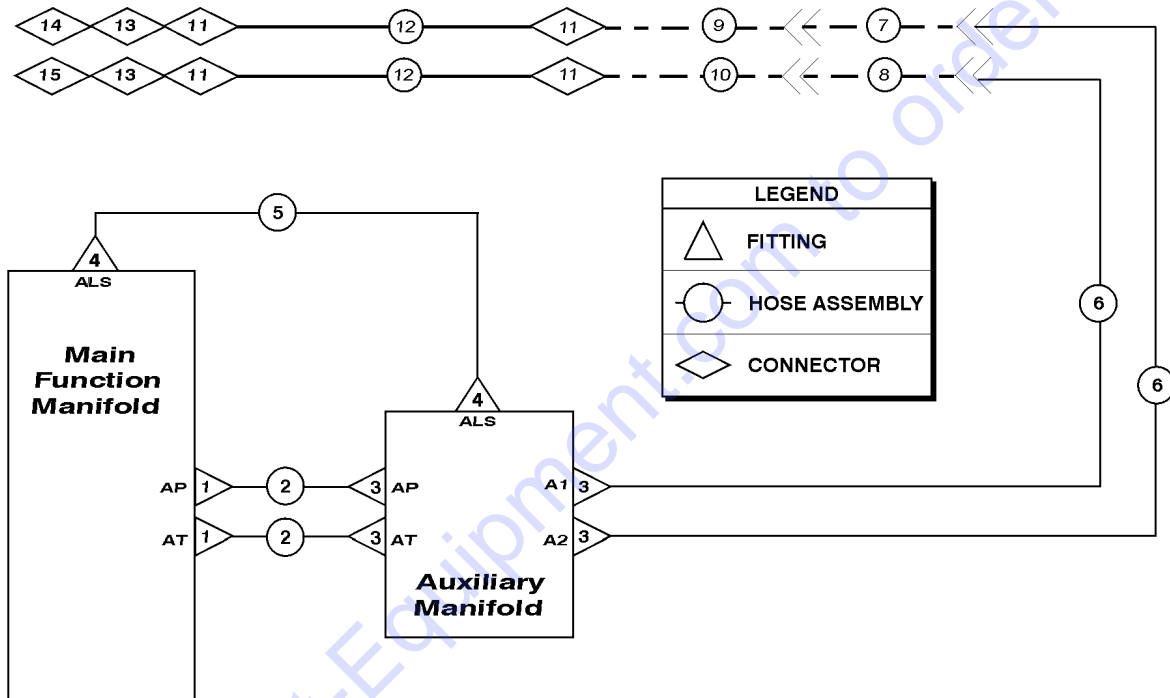

807.2 Boom Components, GTH-1048 Auxiliary

Go to Discount-Equipment.com to order your parts

807.2 Boom Components, GTH-1048 Auxiliary

Item	Part No.	Description	Qty.
1	48946GT	CONN,520120-8-10.....	2
2	49183-2700GT	HOSE ASSY,1/2,STR FEM,STR FEM....	2
3	48933GT	CONN,520120-8***.....	4
4	48905GT	CONN,520120-4***.....	2
5	49119-2500GT	HOSE ASSY,1/4,STR FEM,STR FEM....	1
6	49183-16600GT	HOSE ASSY,1/2,STR FEM,STR FEM....	2
7	117183GT	TUBE ASSY,AUX,INNER.....	1
8	117182GT	TUBE ASSY,AUX,OUTER.....	1
9	117628GT	TUBE ASSY,STRT,LB INNER,1048.....	1
10	117627GT	TUBE ASSY,STRT,LB OUTER,1048.....	1
11	75042GT	ELBOW,BULKHEAD UNION 520701-8...4	4
12	49143-43200GT	HOSE ASSY,1/2,90 FEM,STR FEM....	2
13	123179GT	#8,90 DEG ORFS SWIVEL.....	2
14	123180GT	QUICK COUPLING,MALE.....	1
15	123181GT	QUICK COUPLING,FEMALE.....	1