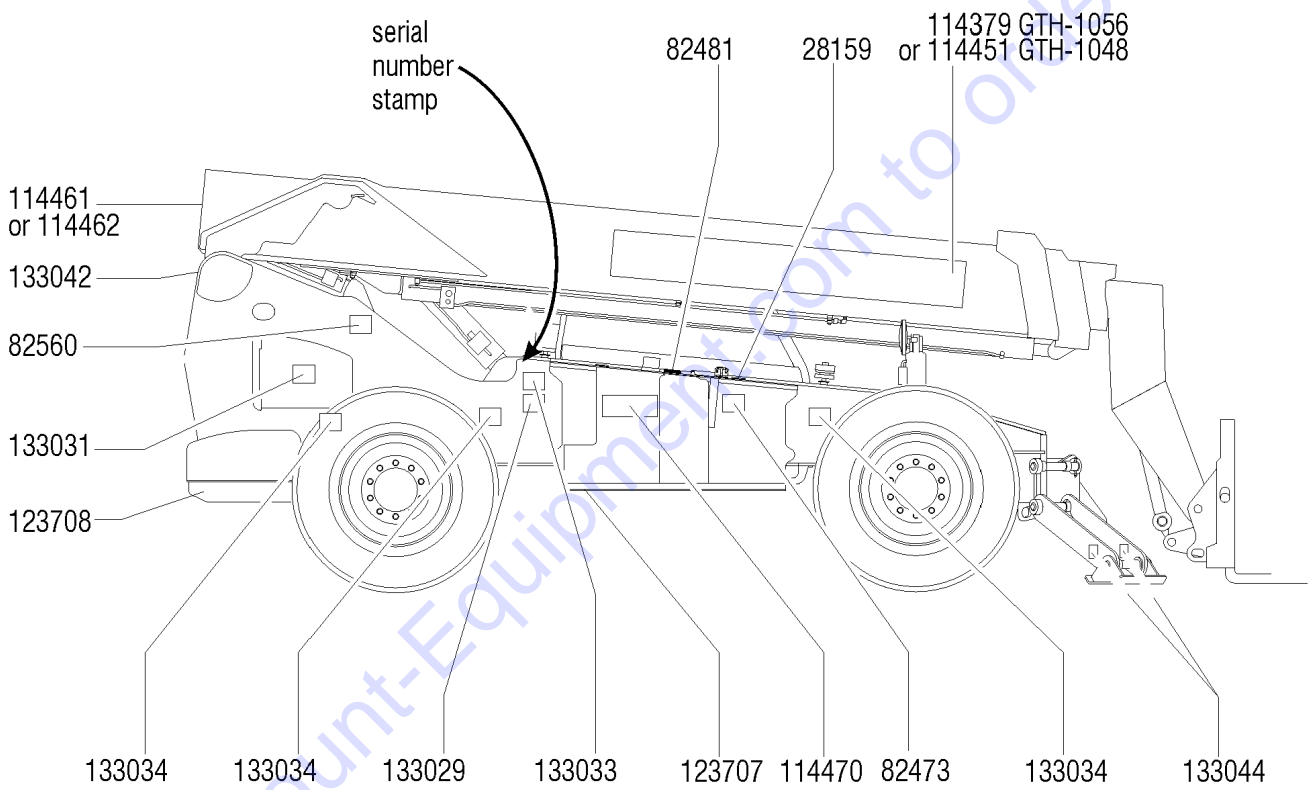

105.1 Decals with Symbols, Engine Side

105.1 Decals with Symbols, Engine Side

Item	Part No.	Description	Qty.
--	214328GT	DECAL KIT,SYM,1056,COMPLETE (refer to 104.1)	
--	214352GT	Ref. DECAL KIT, SYMBOL, GTH-1048 (refer to 104.1)	
1	28159GT	DECAL,DIESEL.....1	1
2	82473GT	DECAL,SYMBOL-COMP ACCESS.....1	1
3	82481GT	DECAL,SYMBOL-BATTERY SAFETY.....1	1
4	82560GT	DECAL,SYMBOL-SKIN INJECT HAZRD.....2	2
5A	114379GT	DECAL,COSMETIC,GENIE GTH-1056...2	2
5B	114451GT	DECAL,COSMETIC,GENIE GTH-1048...2	2
6	114461GT	DECAL,GTH 1056 STACKED,WHITE.....1	1
7	114462GT	DECAL,GTH 1048 STACKED,WHITE.....1	1
8	114470GT	Cosmetic - Genie Logo.....1	1
9	123707GT	DECAL,GRAY VINYL,RECT SHAPE.....1	1
10	123708GT	DECAL,GRAY VINYL, SHAPED.....1	1
11	133029GT	DECAL,FALLING OBJECT HAZARD....2	2
12	133031GT	Label - Burn Hazard.....3	3
13	133033GT	DECAL,CRUSH,ROLLING MACHIN SYM.....2	2
14	133034GT	DECAL,CRUSH,TIRE ROTATE,SYMB....4	4
15	133042GT	DECAL,EXPLSION/BURN HAZ SYMB...1	1
16	133044GT	Label - Crush Hazard, Stabilizers.....4	4