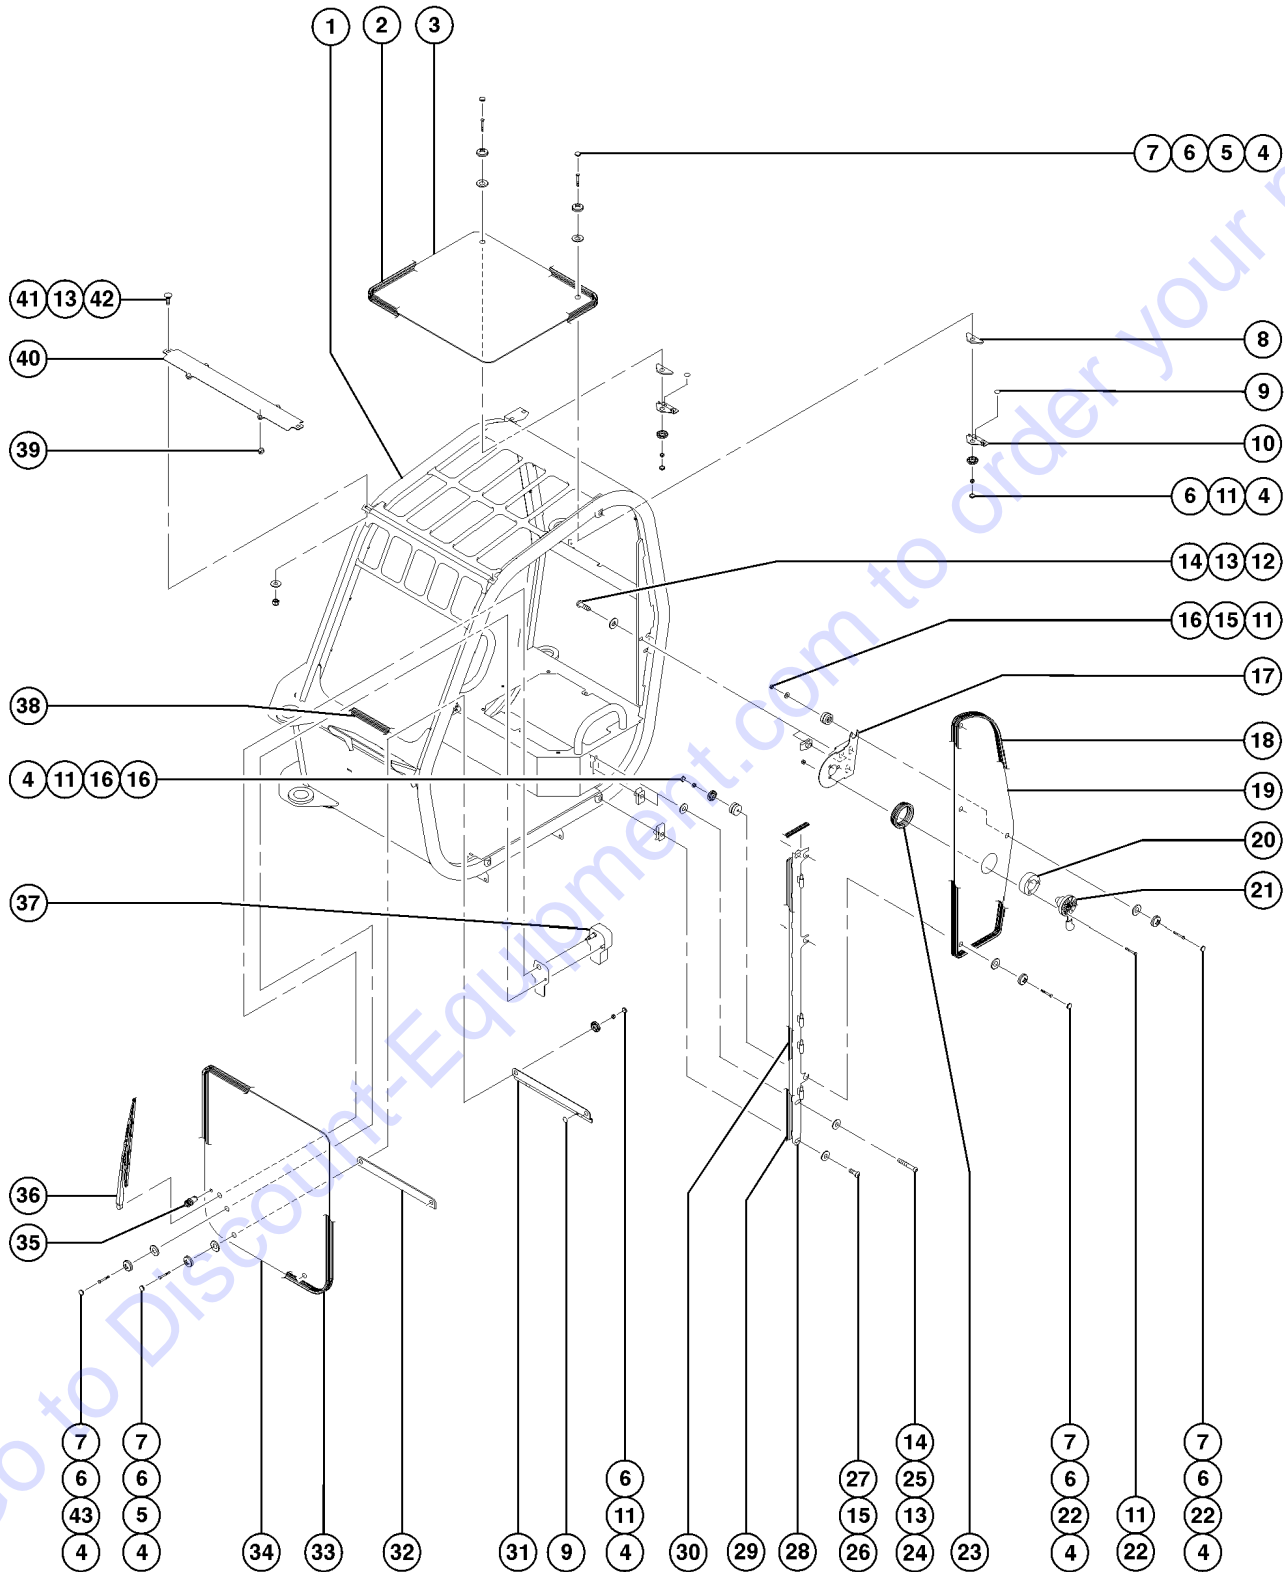

405.1 Enclosed Cab Assembly Option, View 1

405.1 Enclosed Cab Assembly Option, View 1

Item	Part No.	Description	Qty.	Item	Part No.	Description	Qty.
--	130567GT	KIT,GTH10X ENCLOSED CAB		34	130117GT	GLASS,FRONT WINDSHIELD.....1	1
--	130945GT	KIT,FOPS OVERHEAD GUARD,10XX GTH-1056 (from SN GTH-1007A-11697 to GTH-1008A-12379) GTH-1048 (from SN GTH-1007A-11703 to GTH-1008A-12255)		--	138011GT	SVC ACC.,FRONT WINDOW,GTH10XX	
1	108995GT	WELDMENT,CAB.....1	1	35	130203GT	NOZZLE,WINDSHIELD WASHER.....1	1
2	130163GT	WEATHERSTRIP,DOUBLE BULB.....111-inches		36	130160GT	WIPER ARM,14".....1	1
3	130159GT	GLASS,SKYLIGHT.....1	1	--	130208GT	WIPER BLADE,20"	
--	138017GT	SVC ACC.,GLASS OVER SKYLIGHT		--	138012GT	SVC ACC.,WIPER,GTH-10XX	
4	130124GT	CAP,WINDOW BUSHING.....16	16	37	130198GT	WIPER MOTOR.....1	1
5	14162GT	SCREW,HHC,M6 X 35MM,GR 8.8		--	130119GT	GASKET,WIPER MOTOR COVER-DECAL	
6	130123GT	BUSHING,WINDOW FASTENER.....16	16	--	233991GT	10XX WIPER SEAL KIT	
7	130189GT	SPACER,GLASS BUSHING.....9	9	38	46718GT	TRIMLOCK,BLACK,3/16.....19-inches	19
8	130165GT	SPACER,CAB WINDOW.....2	2	39	43392GT	BUMPER,BATTERY BOX & RAILS.....4	4
9	47478GT	BUMPER, RUBBER, 1"OD X .461H.....6	6	40	130120GT	FORMING,WINDOW RETAINER.....1	1
10	130166GT	FORMING,GLASS RETAINER.....2	2	41	73466GT	BOLT,CARRIAGE,3/8-16 X 1.00,G2	
11	49364GT	NUT,NYLOCK,M6X1.00		42	4828GT	NUT,NYLOCK,3/8-16	
12	57072GT	SCREW,BHHS,3/8-16 X 1.25		43	25956GT	SCREW,HHC,M6 X 30MM,GRD 8.8	
13	6097GT	WASHER,FLAT,USS,3/8",Y					
14	29868GT	SPRING CLIP,3/8-16,.05-.20X.73,ZAG					
15	6638GT	WASHER,FLAT,USS,1/4"Y					
16	130134GT	SPACER,WINDOW.....4	4				
17	130212GT	WELDMENT,HOLDBACK MOUNTING....1	1				
18	130163GT	WEATHERSTRIP,DOUBLE BULB.....120.68-inches					
19	130225GT	GLASS,SIDE,LR.....1	1				
20	130215GT	SPACER,HOLDBACK MOUNT.....1	1				
21	130220GT	HOLDBACK LATCH.....1	1				
22	49403GT	SCREW,HHC,M6 X 50.....7	7				
23	130163GT	WEATHERSTRIP,DOUBLE BULB.....120-inches					
24	36874GT	SCREW,BHHS,3/8-16 X 2.5					
25	15086GT	WASHER,FLAT,.375 X 1.5 X .125					
26	14297GT	SCREW,BHHS,1/4-20 X .75					
27	56912GT	SPRING CLIP,1/4-20,.025-.15X.54,ZAG					
28	130135GT	WELDMENT,DOOR POST.....1	1				
--	130326GT	HINGE, WELD-ON, MALE.....2	2				
--	42726GT	WEATHER STRIPPING,1/2"X3/8 THK					
29	130259GT	SEAL,J HOOK.....61.28-inches	61.28				
30	130332GT	WEATHERSTRIP,DOUBLE BULB.....21-inches					
31	130122GT	FORMING,FRONT WINDOW MOUNT....1	1				
32	130121GT	SPACER,FRONT WINDOW,HDPE.....1	1				
33	130163GT	WEATHERSTRIP,DOUBLE BULB.....125-inches