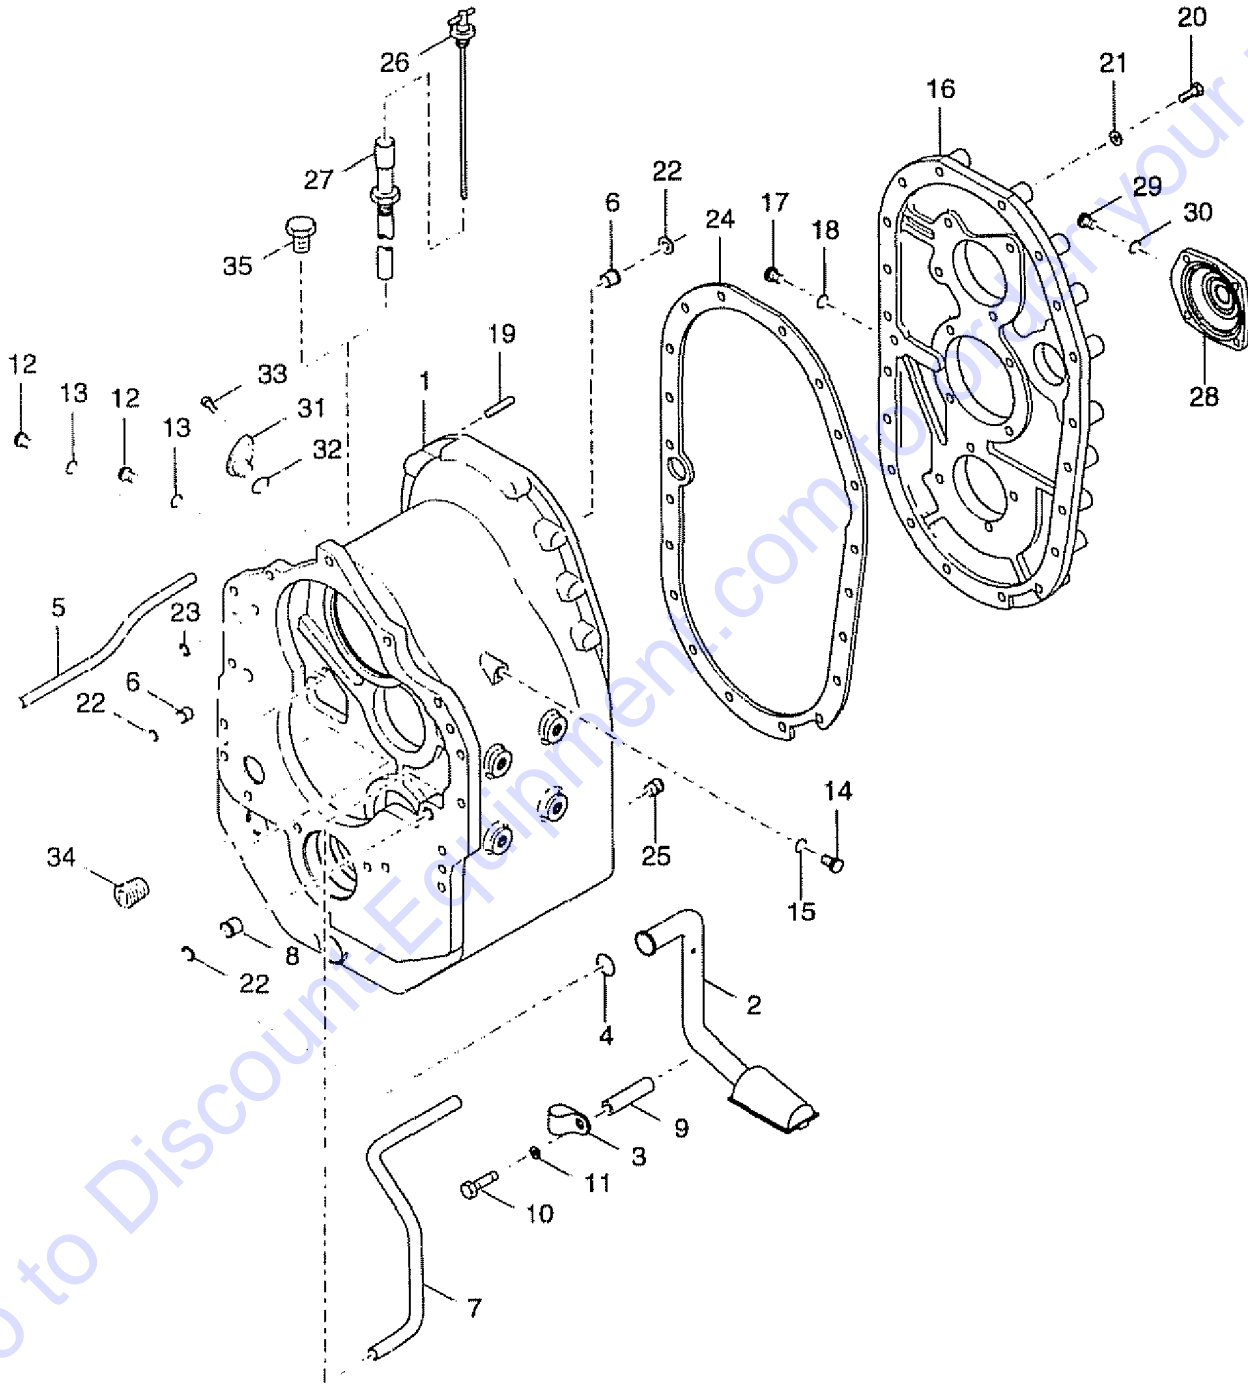

302.1 Transmission Case and Cover Assembly

302.1 Transmission Case and Cover Assembly

Item	Part No.	Description	Qty.
1	7-126-615GT	ASSY,TRANSMISSION CASE.....1 <i>(includes items 2-11)</i>	1
--	123515GT	SWITCH,PRESS,NC,150PSI,1/8NPT.....1 <i>(transmission pressure switch)</i>	1
--	123516GT	SWITCH,TEMP,NO,250F,1/2NPT.....1	1
--	226295GT	ASSY,TRANSMISSION CASE,REFURB.	
2	7-126-616GT	ASSY,SUCTION TUBE.....1 <i>(includes item 3)</i>	1
3	7-126-617GT	CLIP,CLOSED.....1	1
4	7-126-618GT	O-RING,SUCTION TUBE ASSEMBLY....1	1
5	7-126-23GT	TUBE.....1	1
6	7-126-21GT	SLEEVE,PRESSURE & LUBE TUBE....2	2
7	7-126-619GT	TUBE,LUBE.....1	1
8	7-126-41GT	TUBE SLEEVE.....1	1
9	7-126-620GT	SPACER,TUBE CLIP.....1	1
10	7-126-621GT	SCREW,TUBE CLIP.....1	1
11	7-126-10GT	LOCKWASHER,TUBE CLIP SCREW....1	1
12	7-126-528GT	PLUG,LUBE PORT.....2	2
13	7-126-594GT	O-RING,PLUG.....2	2
14	7-126-593GT	PLUG,LUBE PORT.....1	1
15	7-126-594GT	O-RING,PLUG.....1	1
16	7-126-622GT	ASSY,REAR COVER & PLUG.....1 <i>(includes item 7)</i>	1
17	7-126-528GT	PLUG,LUBE PORT.....1	1
18	7-126-614GT	O-RING,PLUG.....1	1
19	7-126-612GT	PIN.....2	2
20	7-126-624GT	SCREW,REAR COVER TO CASE.....20	20
21	7-126-10GT	LOCKWASHER,TUBE CLIP SCREW....20	20
22	7-126-20GT	O-RING,TUBE.....3	3
23	7-126-22GT	O-RING.....2	2
24	7-126-625GT	GASKET.....1	1
25	7-126-33GT	PLUG,MAGNETIC DRAIN.....2	2
26	7-126-271GT	DIPSTICK.....1	1
27	7-126-270GT	ASSY,DIPSTICK.....1	1
28	7-126-626GT	ASSY,LOW SHAFT BRG.CAP.....1	1
29	7-126-528GT	PLUG,LUBE PORT.....1	1
30	7-126-614GT	O-RING,PLUG.....1	1
31	7-126-404GT	PLUG,SPEED SENSOR PORT.....1	1
32	7-126-356GT	O-RING,SPEED SENSOR.....1	1
33	7-126-405GT	SCREW,SPEED SENSOR.....1	1
34	7-126-627GT	PLUG.....1	1
35		<i>(not used on this model)</i>