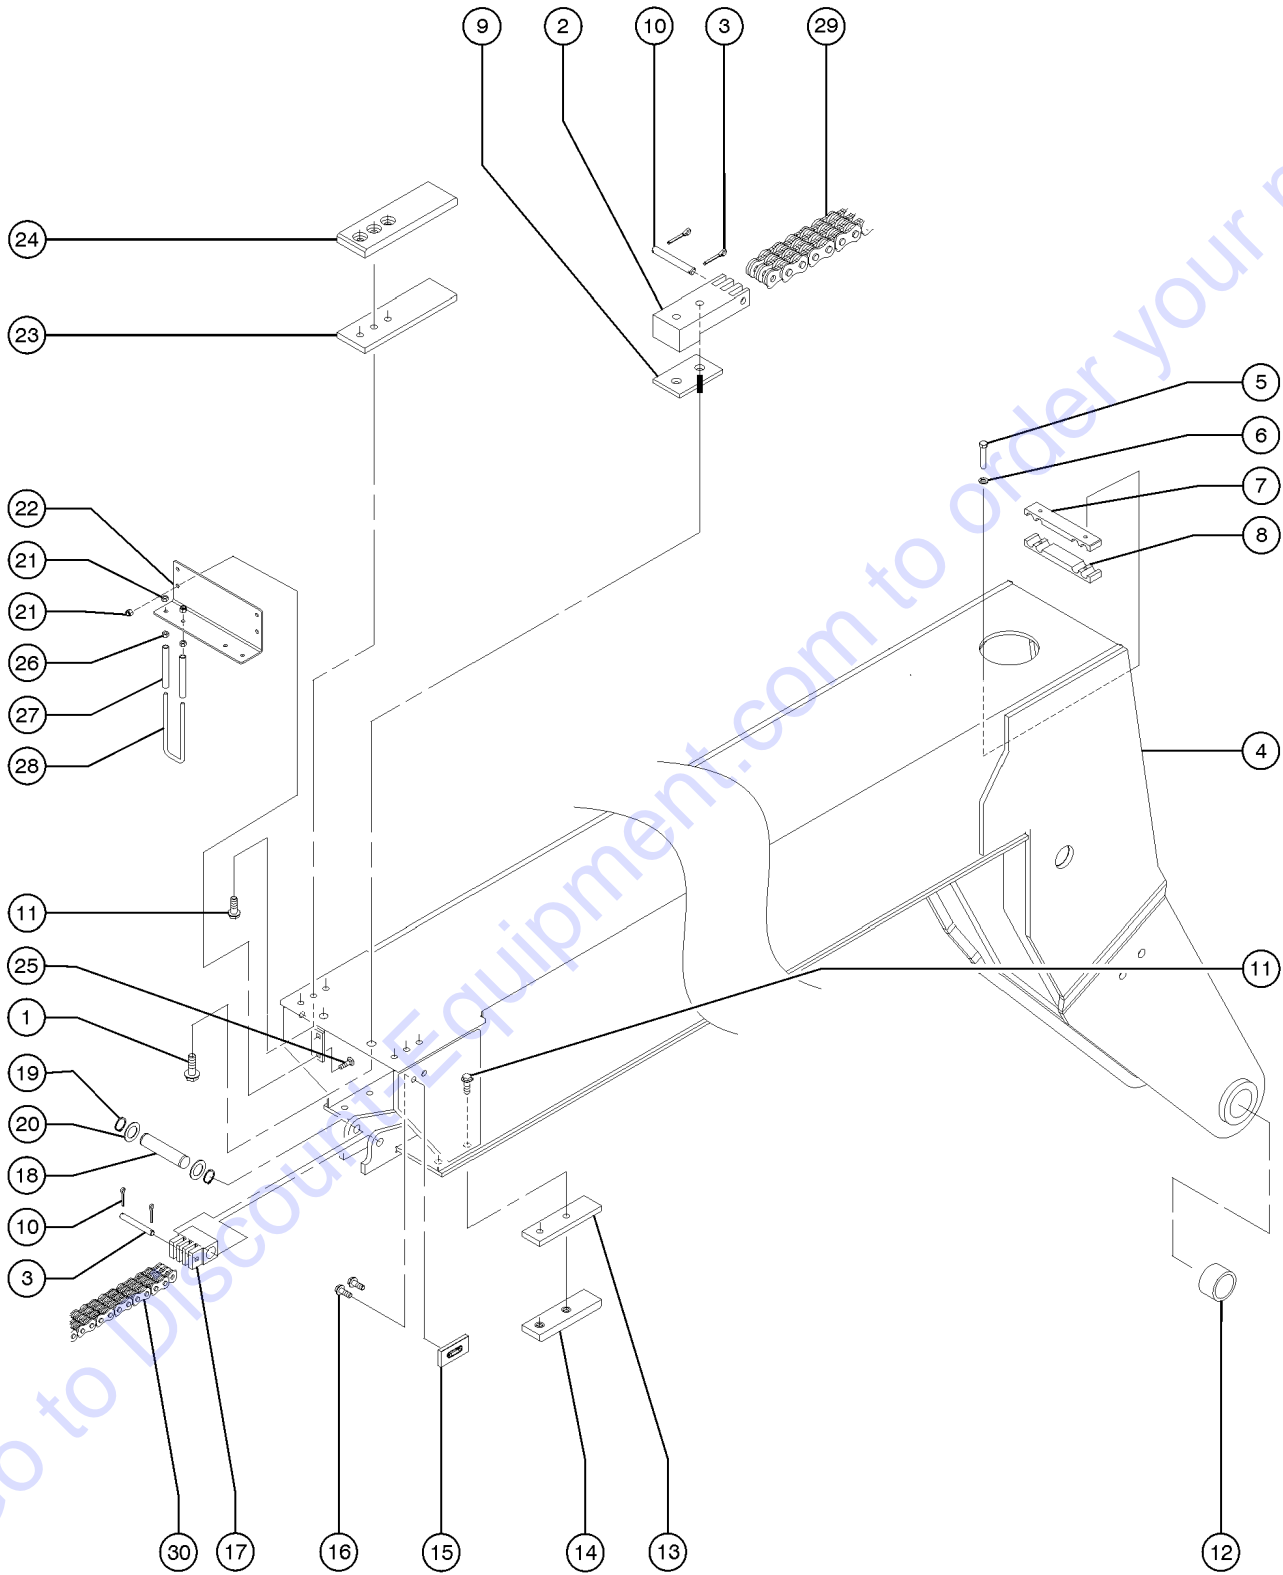

701.1 Small Boom Assembly, GTH-1048

701.1 Small Boom Assembly, GTH-1048

Item	Part No.	Description	Qty.
1	T106383GT	FLGHCS,1/2-13X1,GR5,ZN,LOC.....	4
2	130930GT	CHAIN ANCHOR,STEPPED,866.....	2
3	6-6243-06GT	COTTERPIN,3/32X3/4LG.....	6
4	141062GT	WELDMENT,SM BOOM,1048 #3..... (must specify color, gray or Genie Blue)	1
5	6-5206-16GT	SCREW,HHC,3/8-16X2.0,GR8.....	2
6	6021GT	WASHER,LOCK,.375.....	2
7	117172GT	PLATE,HOSE CLAMP,TOP HALF.....	1
8	117146GT	PLATE,HOSE CLAMP,BOT HALF.....	1
9	123069GT	PLATE,CHAIN ANCHOR MOUNT.....	2
10	141045GT	PIN,CHAIN ANCHOR,.375X2.96.....	3
11	T106381GT	FLGHC,1/2-13X15,GR5,ZN,LOC.....	14
12	108864GT	BEARING,2.50IDX3.00 ODX1.50LG.....	4
13	108912GT	SPACER,2X7X.50.....	2
14	108869GT	WEARPAD,2X7X.75,LD.....	2
15	141025GT	ASSY,WEAR PAD,RR 0.5"THK.....	4
16	123121GT	BOLT FLANGE,3/8NC-16X3/4LG,LT.....	8
17	130926GT	CHAIN ANCHOR,1"PIN,866.....	1
18	79579GT	PIN,1.00DIA X 4.51LG,2RING.....	1
19	44662GT	SNAP RING,EXTERNAL,1.00 DIA.....	2
20	30748GT	WASHER,SHIM,1.01 X 1.63 X .062.....	2
21	4828GT	NUT,NYLOCK,3/8-16.....	8
22	123769GT	FORMING,HOSE GUIDE,1048.....	1
23	117676GT	SPACER,10X3X.50.....	2
24	108868GT	WEARPAD,10X3X.75HD.....	2
25	105092GT	BOLT,CARRIAGE,3/8-16X1.25,GR5.....	4
26	6-6201-06GT	NUT,HEX,3/8-16.....	4
27	141211GT	SPACER, HOSE PROTECTOR.....	4
28	130916GT	U-BOLT.....	2
29	141115GT	CHAIN,BL866 EXTEND,GTH-1048.....	2
30	141116GT	CHAIN,BL866 RETRACT,GTH-1048.....	1