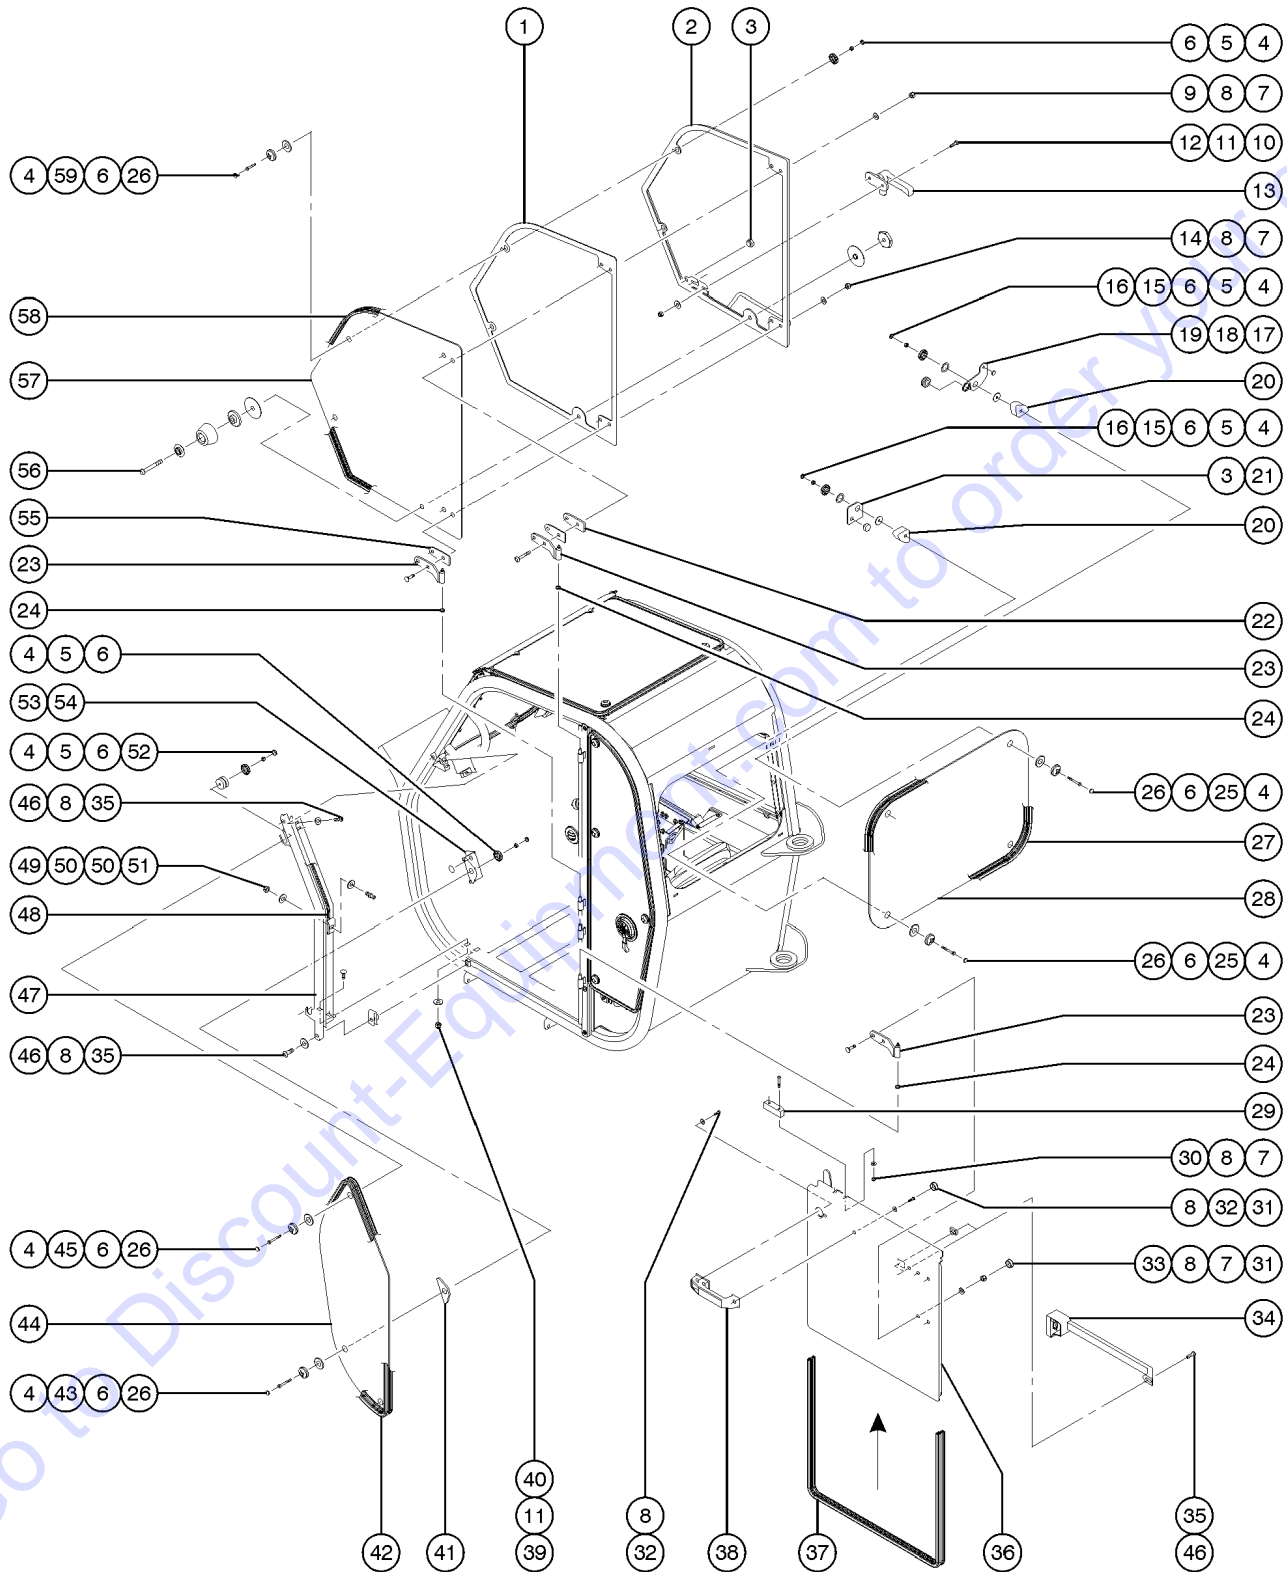

406.1 Enclosed Cab Assembly Option, View 2

406.1 Enclosed Cab Assembly Option, View 2

Item	Part No.	Description	Qty.	Item	Part No.	Description	Qty.
--	7-319-26GT	WINDO-WELD,UETHANE,SUPER FAST (glass adhesive)		--	130194GT	WELDMENT,CAB DOOR	
1	130141GT	GASKET,DOOR WINDOW.....1	1	--	46718GT	TRIMLOCK,BLACK,3/16.....32-inches	
2	130242GT	ASSY,DOOR WINDOW,ENCL.CAB.....1 (includes items 1, 3-7, 8-14, 22-23, 26-27, 56-58 and 60)	1	37	130163GT	WEATHERSTRIP,DOUBLE BULB.....74-inches	
--	130139GT	WELDMENT,WINDOW FRAME		38	641025GT	HANDLE.....1	
3	43392GT	BUMPER,BATTERY BOX & RAILS.....3	3	--	090803019GT	KEY, CAB DOOR	
4	130124GT	CAP,WINDOW BUSHING.....18	18	39	4828GT	NUT,NYLOCK,3/8-16	
5	49364GT	NUT,NYLOCK,M6X1.00		40	73466GT	BOLT,CARRIAGE,3/8-16 X 1.00,G2	
6	130123GT	BUSHING,WINDOW FASTENER.....81	81	41	130165GT	SPACER,CAB WINDOW	
7	6091GT	NUT,NYLOCK,1/4-20		42	130163GT	WEATHERSTRIP,DOUBLE BULB.....79.83-inches	
8	6638GT	WASHER,FLAT,USS,1/4"Y		43	14162GT	SCREW,HHC,M6 X 35MM,GR 8.8	
9	73464GT	BOLT,CARRIAGE,1/4-20 X 1.75,G2		44	130132GT	GLASS,FRONT SIDE WINDOW	
10	23057GT	SCREW,HHC,M8 X 20MM		45	49403GT	SCREW,HHC,M6 X 50	
11	6097GT	WASHER,FLAT,USS,3/8",Y		46	14297GT	SCREW,BHHS,1/4-20 X .75	
12	25368GT	NUT,NYLOCK,M8X1.25		47	130148GT	WELDMENT,DOOR STOP.....1	
13	640696GT	INTERNAL GLASS HANDLE.....1	1	48	130259GT	SEAL,J HOOK.....20-inches	
14	9116GT	BOLT,CARRIAGE,1/4-20x1.25,G2		49	130301GT	NUT,M12-1.00	
15	38709GT	WASHER,SHIM,.938 X 1.37 X .048		50	6095GT	WASHER,FLAT,USS,1/2",Y	
16	12906GT	WASHER,FENDER,.25 X 1.25 X.062		51	130241GT	POST,STRIKER.....1	
17	130162GT	PLATE,WINDOW LEVER.....2	2	51A	130301GT	NUT,M12-1.00 for 130241	
18	11890GT	GLIDE BUTTON,SIDE,GLL,.100 TK		52	130134GT	SPACER,WINDOW.....2	
19	60584GT	GROMMET,RUBBER .75 X .19 X 1**.....2	2	53	130133GT	FORMING,WINDOW CLAMP.....1	
20	130126GT	SPACER,CAB WINDOW.....4	4	54	47478GT	BUMPER, RUBBER, 1"OD X .461H.....2	
21	130127GT	PLATE,WINDOW RETAINER.....2	2	55	130258GT	GASKET,HINGE.....2	
22	130147GT	SPACER,HINGE.....1	1	56	130254GT	POST,HOLDBACK LATCH.....1	
--	130258GT	GASKET,HINGE		57	130138GT	GLASS,DOOR WINDOW.....1	
23	130128GT	HINGE WELDMENT,FEMALE.....4	4	58	130163GT	WEATHERSTRIP,DOUBLE BULB.....123-inches	
24	130327GT	WASHER,THRUST,4X.6X.1		59	25956GT	SCREW,HHC,M6 X 30MM,GRD 8.8	
25	25930GT	SCREW,HHC,M6 X 55MM,GRD 8.8					
26	130189GT	SPACER,GLASS BUSHING.....9	9				
27	130163GT	WEATHERSTRIP,DOUBLE BULB.....95-inches					
28	130161GT	GLASS,REAR WINDOW.....1	1				
--	130164GT	ASSEMBLY, REAR WINDOW					
29	130223GT	MOUNT,LATCH.....1	1				
30	88614GT	SCREW,BHHS,1/4-20 X 1.75					
31	7-144-09GT	HOLE PLUG,1 1/8 DIA.....5	5				
32	22578GT	SCREW,HHC,M6 X 20MM,GR8.8					
33	124576GT	BOLT,CARRIAGE,1/4-20X1.00 G5.....4	4				
34	641026GT	HANDLE / KIT.....1	1				
35	56912GT	SPRING CLIP,1/4-20,.025-.15X.54,ZAG					
36	130195GT	DOOR ASSY,ENCL.CAB.....1 (Includes items 7-8, 23, 27, 29-35, 38 and 46)	1