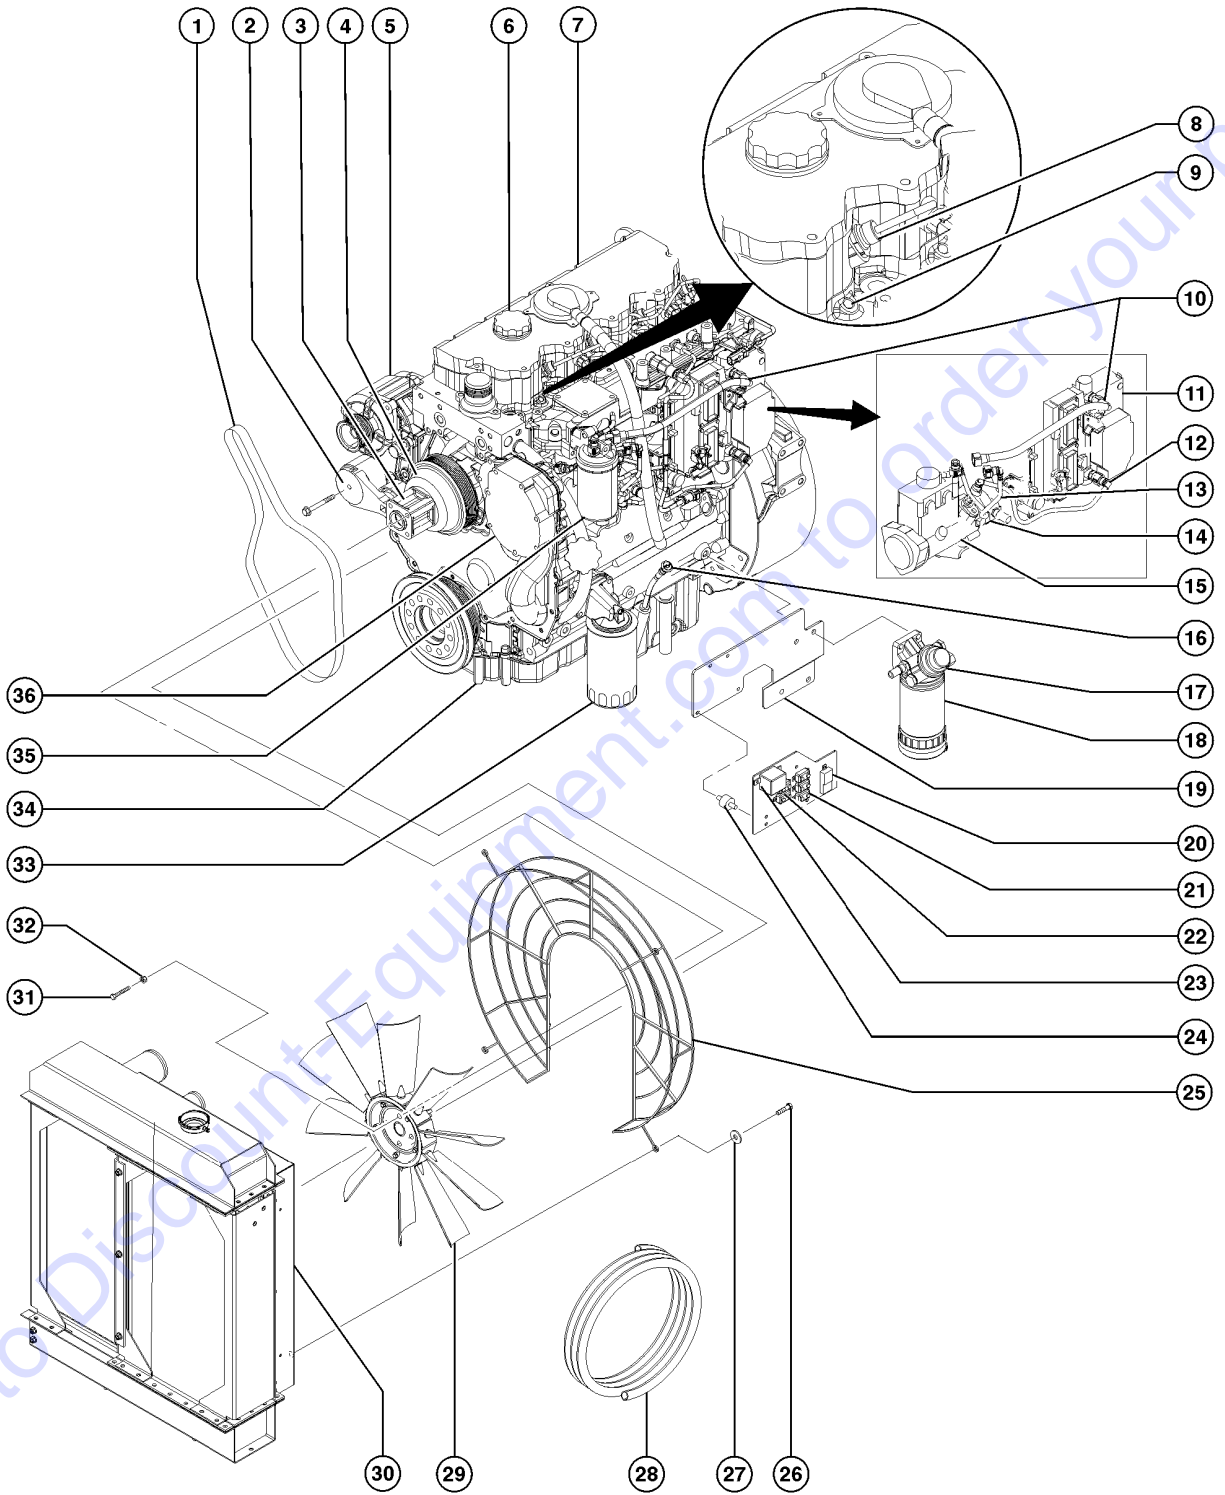

504.1 Perkins 1104D-E44TA, Tier 3 Engine, View 1

504.1 Perkins 1104D-E44TA, Tier 3 Engine, View 1

Item	Part No.	Description	Qty.	Item	Part No.	Description	Qty.
--	7-236-09GT	OIL COOLER.....	1	--	214545GT	BOWL,FUEL PREFILTER,PRKNS 1056.....	1
--	T114415	HARNES,ENGINE WIRING,PERKINS		18	214546GT	ELEMENT, FUEL PRE FILTER, PERKINS 1056	
--	1264127GT	SENSOR,CRANKSFT SPD,1104D-E44T		19	227894GT	FILTER BRACKET.....	1
--	226575GT	ENG,ASSY,PER,1104D-E44TA.T3,10		20	227893GT	STARTER RELAY.....	1
1A	T114405GT	FAN BELT, SERPENTINE,PERKINS..... <i>BELT FOR TENSIONER PART NUMBER T114416 ONLY.</i>	1	21	227889GT	CIRCUIT BREAKER, 50A.....	2
1B	1259567GT	FAN BELT, SERP., PERKINS <i>BELT FOR TENSIONER PART NUMBER 235388 ONLY.</i>		--	227892GT	CIRCUIT BREAKER, 15A.....	1
2A	T114416GT	TENSIONER ARM,PERKINS 127HP..... <i>USE FOR PULLEY WITH 3.24" DIAMETER, OTHERWISE USE PART NUMBER 235388.</i>	1	22	227890GT	CIRCUIT BREAKER, 30A.....	1
2B	235388GT	TENSIONER ARM ALT, PERKINS <i>USE FOR PULLEY WITH 2.56" DIAMETER. OTHERWISE USE PART NUMBER T114416. ENGINE SERIAL NUMBER MUST BE PROVIDED AT TIME OF PURCHASE TO ASSURE CORRECT TENSIONER AND BELT ARE ORDERED.</i>		--	227891GT	CIRCUIT BREAKER, 25A.....	1
3	T114406GT	FAN,SPACER,PERKINS 127HP T3.....	1	23	227895GT	GLOW PLUG RELAY.....	1
4	T114404GT	FAN PULLEY, PERKINS 127HP T3.....	1	24	236662GT	ISOLATOR,RELAY BOARD,PERK 1104.....	4
5	102646GT	ALTERNATOR,PERKINS 1104C-44.....	1	25	130668GT	FAN GUARD,PERKINS,GTH10XX,T3.....	1
--	75321GT	SCREW,THERMSTAT.PERKINS1004-42		26	227911GT	BOLT, NC, 5/16-1/2	
--	75326GT	NUT,FAN BLADE,PERKINS 1004-42		27	227912GT	WASHER, FLAT, 10MM	
--	T114411GT	SCREW,ALTERNATOR MOUNTING		28	T114400GT	HOSE,HEATER,3/4.....	1
--	T114412GT	BRACKET, ALTERNATOR.....	1	29	T114403GT	FAN, PERKINS 127HP T3.....	1
--	T114413GT	PLATE,MOUNTING,TENSIONER ARM.....	1	30	T114335GT	RADIATOR,PERKINS 127HP..... <i>See 1283290 outlet reducer, below, if required</i>	1
--	T114414GT	BOLT,MOUNTING PLATE,PERKINS		--	218403GT	CAP,RADIATOR,GTH137CAP.....	1
--	T114416GT	TENSIONER ARM,PERKINS 127HP.....	1	30A	1283290GT	REDUCER,RADIATOR OUTLET,PERKINS 127HP	
6	T114346GT	CAP,VALVE COVER,OIL FILLER,PRK....	1	--	30971GT	CLAMP,HOSE,3.00" <i>for 1283290</i>	
7	T114344GT	ASSEMBLY,VALVE COVER,PERKINS....	1	--	35434GT	CLAMP,HOSE,2.00*** <i>for 1283290</i>	
--	T114345GT	GASKET,VALVE COVER,PERKINS.....	1	31	T114407GT	STUDS,FAN,8MMX1.25MMX90MM	
8	T114476GT	INJECTOR,PERKINS 127HP T3.....	4	32	75326GT	NUT,FAN BLADE,PERKINS 1004-42	
--	T114478GT	BOLT,INJECTOR,PERKINS 127HP.....	4	33	102632GT	FILTER,OIL,PERKINS 1104C-44.....	1
9	T114425GT	GLOW PLUGS,PERKINS 127HP T3.....	4	--	123084GT	HEAD / OIL FILTER.....	1
10	T114450GT	FUEL LINE,ECM TO FUEL FILTER.....	1	--	123085GT	GASKET / OIL FILTER HEAD.....	1
11	T114424GT	MODULE,ENGINE CONTROL,PERKINS.....	1	--	134396GT	LOW OIL PRESSURE SWITCH, PERK..	1
12	T114448GT	FUEL LINE,TRANS PUMP TO ECM.....	1	34	227896GT	OIL PUMP	
13	T114451GT	FUEL LINE,FUEL FILTER-HP PUMP.....	1	--	102642GT	GASKET - OIL PAN, PERKIN 1104C.....	1
14	T114445GT	PUMP,LIFT,FUEL TRANSFER.....	1	--	75342GT	PLUG,ENGINE OIL,PERKIN 1004-42.....	1
15	T114441GT	PUMP,FUEL,HIGH PRESSURE.....	1	--	75343GT	WASHER,OIL DRAIN,PERKIN1004-42...1	
16	75340GT	DIPSTICK,PERKINS 1004-42.....	1	35	130564GT	FUEL FILTER,PERKINS,GTH-1056.....	1
--	123081GT	ASSY / OIL TUBE.....	1	36	227897GT	WATER PUMP KIT.....	1
17	134394GT	WATER SEP ASY,PERKINS.....	1	--	102644GT	GASKET-PUMP WATE,PERK 1104C-44.....	1
				--	T114398GT	GASKET,COVER,WATER PUMP.....	1