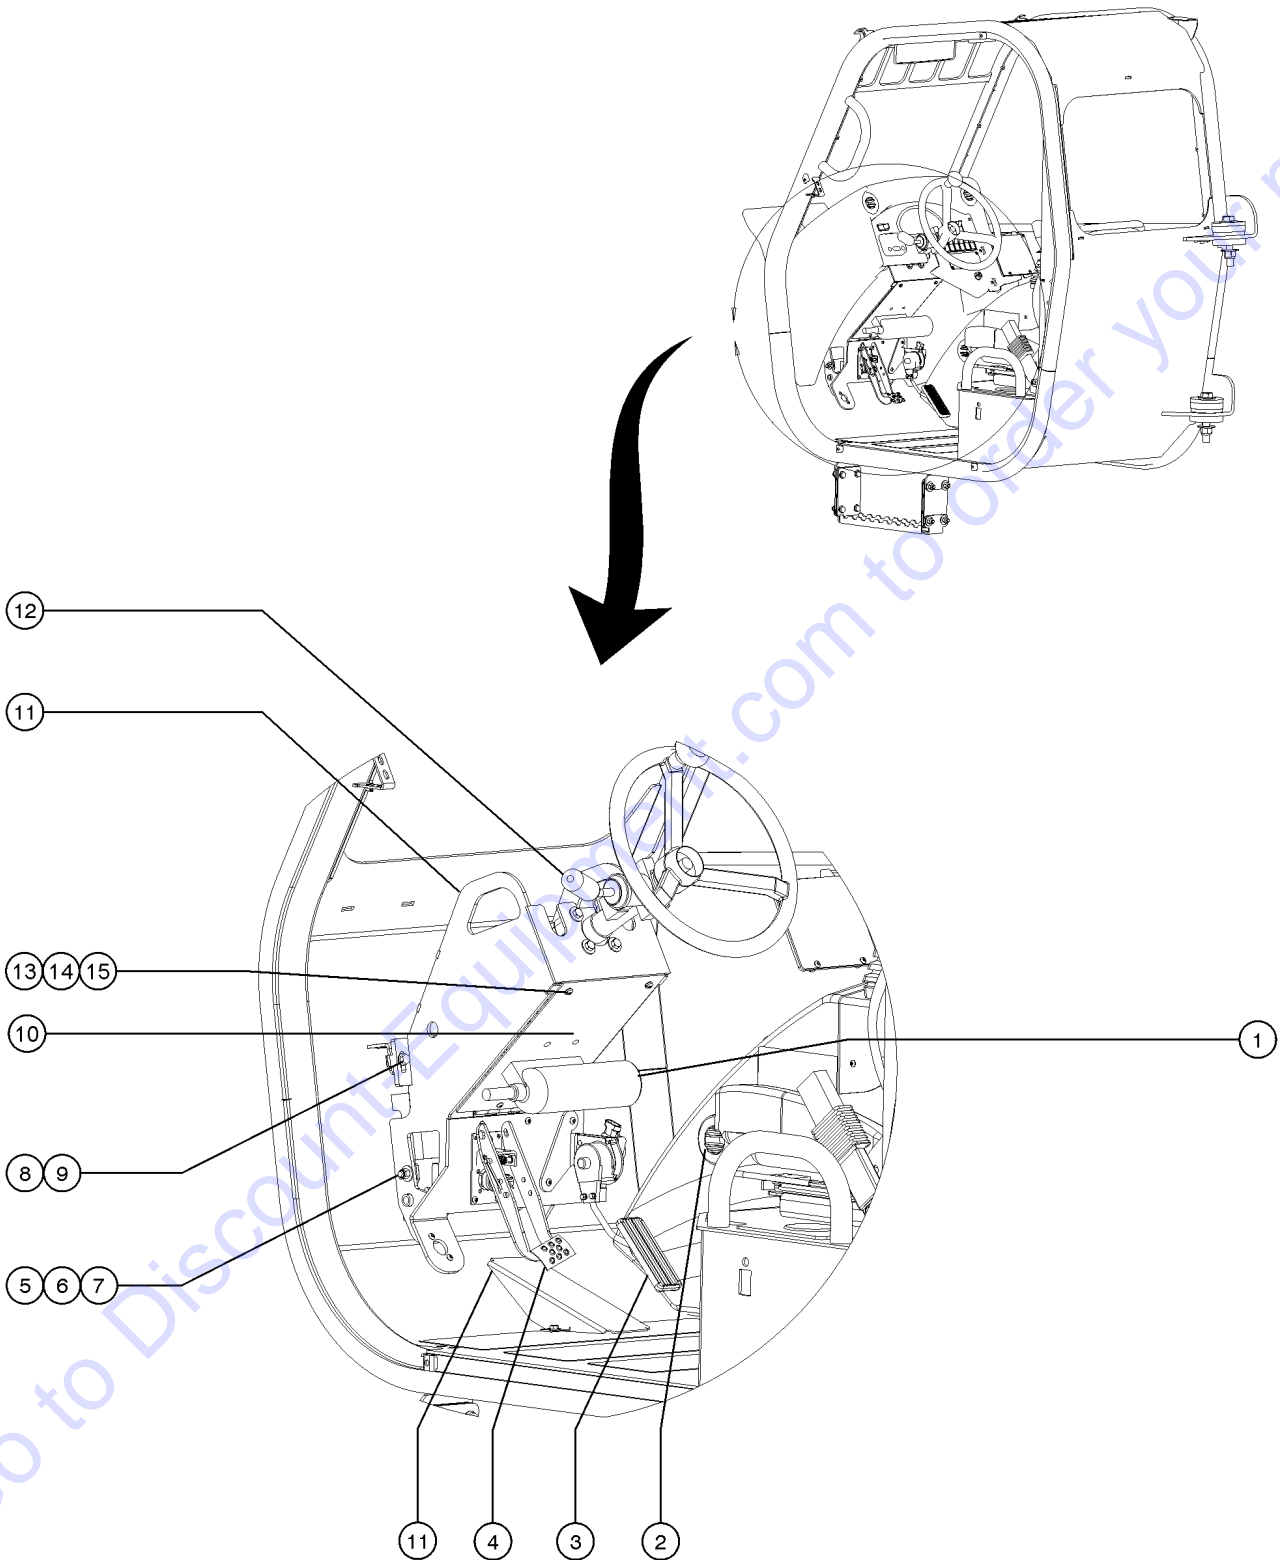

403.1 Standard Cab Components, View 3

403.1 Standard Cab Components, View 3

Item	Part No.	Description	Qty.
1	123563GT	FIRE EXTINGUISHER.....	1
2	123290GT	VENT,MCCI 23-0171.....	7
3	130965GT	THROTTLE PED,PLASTIC TREADLE)...1 <i>Models with Perkins engines before SN GTH1008A-12973 will need to have the ECM reprogrammed</i>	
--	130942GT	HARNESS,THROTTLE PEDAL,WC.....1 <i>Models with Perkins engines before SN GTH1008A-12973 will need to have the ECM reprogrammed</i>	
4	117614GT	BRAKE VALVE,GTH.....	1
5	105092GT	BOLT,CARRIAGE,3/8-16X1.25,GR5	
6	6097GT	WASHER,FLAT,USS,3/8",Y	
7	4828GT	NUT,NYLOCK,3/8-16	
8	T106382GT	FLGHCS,3/8-16X1.25.GR5,ZN,LOC	
9	29868GT	SPRING CLIP,3/8-16,.05-.20X.73,ZAG	
10	123324GT	WELDMENT,ELECTRICAL PANEL	
11	117692GT	ASSEMBLY,STEERING COLUMN.....1 <i>includes items 3 and 4</i>	
11	141429GT	FORMING,THROTTLE PEDAL STOP.....1	
--	117880GT	ASSEMBLY,FUSE PANEL	
--	6091GT	NUT,NYLOCK,1/4-20.....	2
--	6-5204-06GT	SCREW,HHC,1/4-20X.75,GR8.....	2
--	6-6212-04GT	WASHER,FLAT,.250, HARDENED.....	2
12	7-125-05GT	SHIFTER ASSEMBLY***	
--	117654GT	STEERING UNIT, 250CC LOAD SENSE	
--	123136GT	STEERING WHEEL, 362MM	
--	218100GT	COLUMN, STEERING, 225MM <i>replaced 123564</i>	
--	7-147-41GT	HORN BUTTON KIT***	
--	7-147-44GT	CONTACT BRUSH SET(HORN) <i>for 7-147-41</i>	
13	71877GT	KEEPER, 1/4 TURN FASTENER.....	2
14	71875GT	SPRING CLIP,1/4 TURN,.188PANEL.....	2
15	71876GT	STUD, 1/4 TURN, .35 LONG.....	2