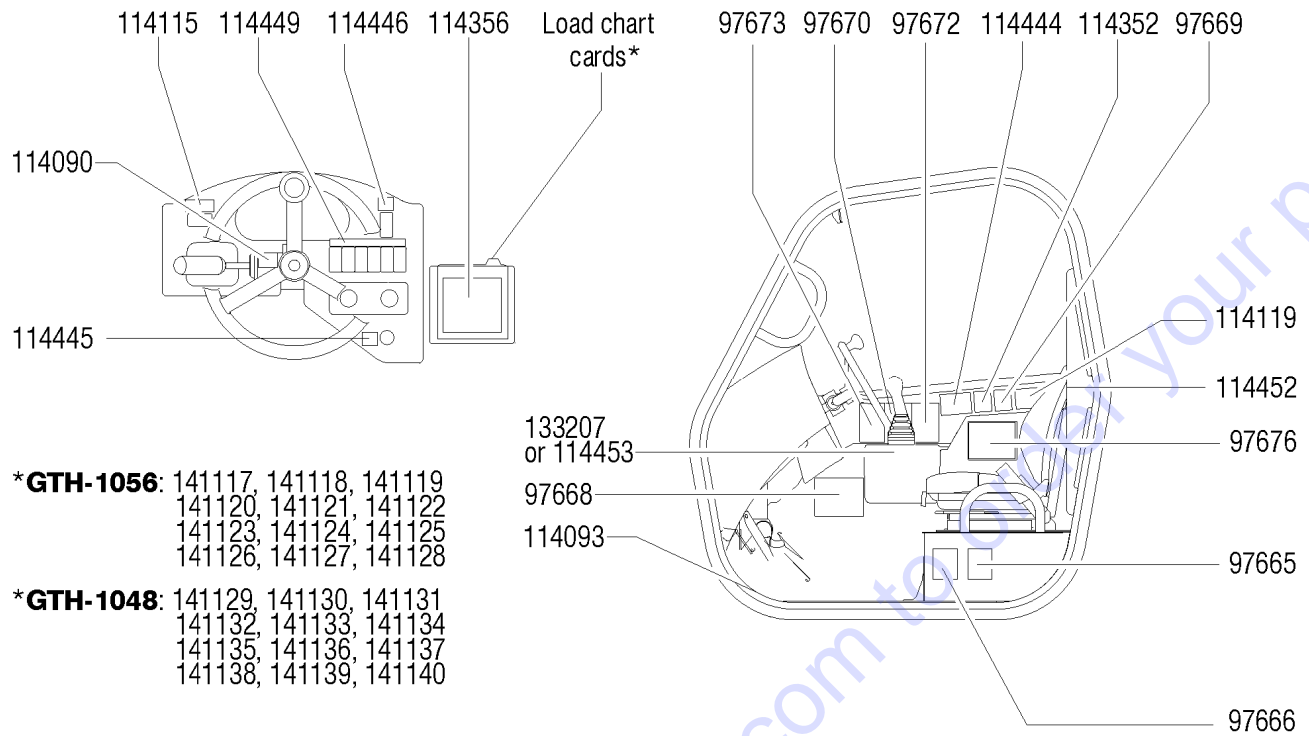

103.1 Decals with Words, Cab and Attachments

103.1 Decals with Words, Cab and Attachments

Item	Part No.	Description	Qty.	Item	Part No.	Description	Qty.
--		Ref. DECAL KIT,WORDS, 1056,COMPLETE (refer to 101.1)		37	141127GT	CARD,LOAD RNG,GTH1056,SU,RB.....1	
--		Ref. DECAL KIT, WORD, GTH-1048 (refer to 101.1)		38	141128GT	CARD,LOAD RNG,GTH1056,SD,RB.....1	
1	3-1069-4GT	DECAL,TRUSS BOOM.....2		39	141129GT	CARD,LOAD RNG,GTH1048,SU.....1	
2	3-1069-7GT	DECAL,TRUSS BOOM.....2		40	141130GT	CARD,LOAD RNG,GTH1048,SD.....1	
3	97664GT	Warning - Crush Hazard, Moving Parts...1		41	141131GT	CARD,LOAD RNG,GTH1048,SU,ROT....1	
4	97665GT	DECAL,WARN,WEAR SEAT BELT.....1		42	141132GT	CARD,LOAD RNG,GTH1048,SD,ROT....1	
5	97666GT	DECAL,WARN,READ MANUAL.....1		43	141133GT	CARD,LOAD RNG,GTH1048,SU,SWG...1	
6	97668GT	DECAL,WARN,OVERTURN HAZARD....1		44	141134GT	CARD,LOAD RNG,GTH1048,SD,SWG...1	
7	97669GT	DECAL,WARN,FALLING OBJECT HAZ.....1		45	141135GT	CARD,LOAD RNG,GTH1048,CAT,SU.....1	
8	97670GT	DECAL,DANGER,CRUSH HAZARD.....1		46	141136GT	CARD,LOAD RNG,GTH1048,CAT,SD.....1	
9	97672GT	DECAL,DANGER,CRUSH HAZARD.....1		47	141137GT	CARD,LOAD RNG,GTH1048,SU,TB.....1	
10	97673GT	Danger - Fall Hazard, No Riders.....2		48	141138GT	CARD,LOAD RNG,GTH1048,SD,TB.....1	
11	97676GT	DECAL,DANGER,ELECTRICAL HAZARD.....1		49	141139GT	CARD,LOAD RNG,GTH1048,SU,RB.....1	
12	108948GT	DECAL,ATTACHMENT SERIAL LABEL.....1		50	141140GT	CARD,LOAD RNG,GTH1048,SD,RB.....1	
13	114090GT	DECAL,TRANSMISSION CONTROL....1		51	141146GT	DECAL,48" FORKS ONLY,SWING.....2	
14	114093GT	DECAL,AXLE DIFFERENTIAL LO.....1					
15	114115GT	DECAL,STEERING SELECTOR.....1					
16	114119GT	DECAL,OVERTURNING HAZARD.....1					
17	114352GT	DECAL,OVERTURNING,KEEP LOAD LO.....1					
18	114356GT	DECAL,WARNING,NO LOAD CHART....1					
19	114444GT	DECAL,AUXILIARY HYDRAULICS.....1					
20	114445GT	DECAL,LABEL,IGNITION.....1					
21	114446GT	DECAL,LABEL,PARKING BRAKE.....1					
22	114449GT	DECAL,LABEL,DASH ACCESSORIES...1					
23	114452GT	DECAL,LABEL,FOBS/ROPS.....1					
24	114453GT	DECAL,LABEL,DUAL CONTROLLER....1					
25	130770GT	DECAL,TRUSS BOOM WARNING.....2					
26	133207GT	Label - Single Controller.....1					
27	141117GT	CARD,LOAD RNG,GTH1056,SU.....1					
28	141118GT	CARD,LOAD RNG,GTH1056,SD.....1					
29	141119GT	CARD,LOAD RNG,GTH1056,SU,ROT....1					
30	141120GT	CARD,LOAD RNG,GTH1056,SD,ROT....1					
31	141121GT	CARD,LOAD RNG,GTH1056,SU,SWG...1					
32	141122GT	CARD,LOAD RNG,GTH1056,SD,SWG...1					
33	141123GT	CARD,LOAD RNG,GTH1056,CAT,SU.....1					
34	141124GT	CARD,LOAD RNG,GTH1056,CAT,SD.....1					
35	141125GT	CARD,LOAD RNG,GTH1056,SU,TB.....1					
36	141126GT	CARD,LOAD RNG,GTH1056,SD,TB.....1