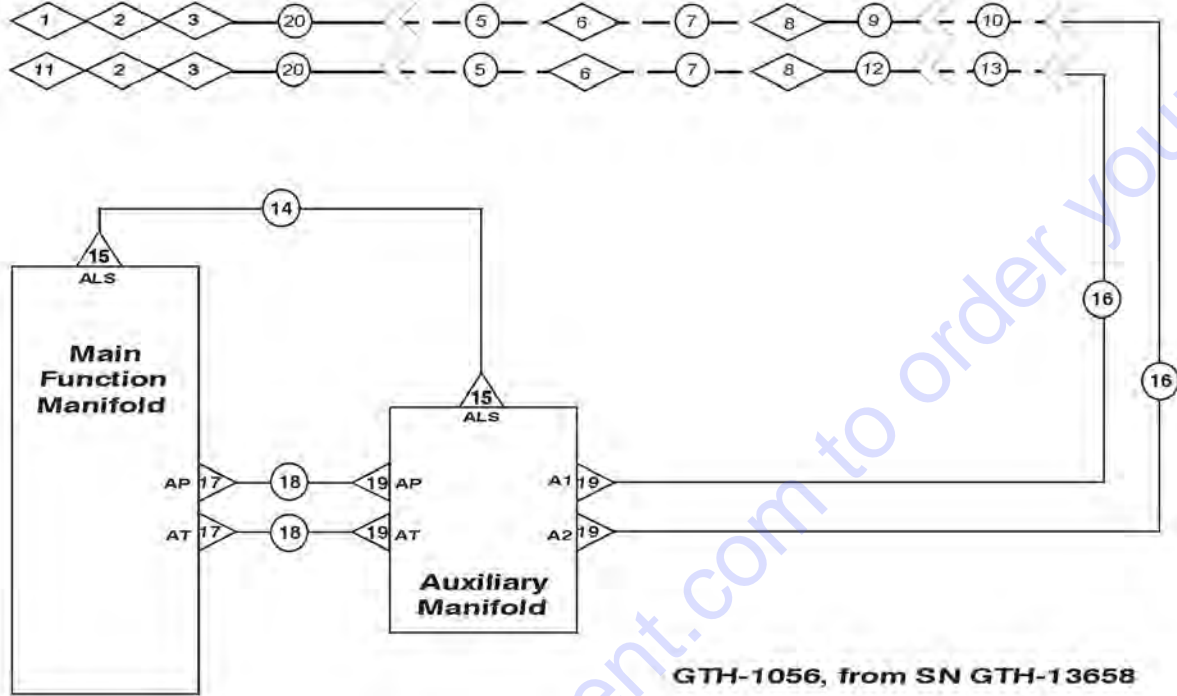

807.1 Boom Components, GTH-1056 Auxiliary

GTH-1056, to SN GTH-13657