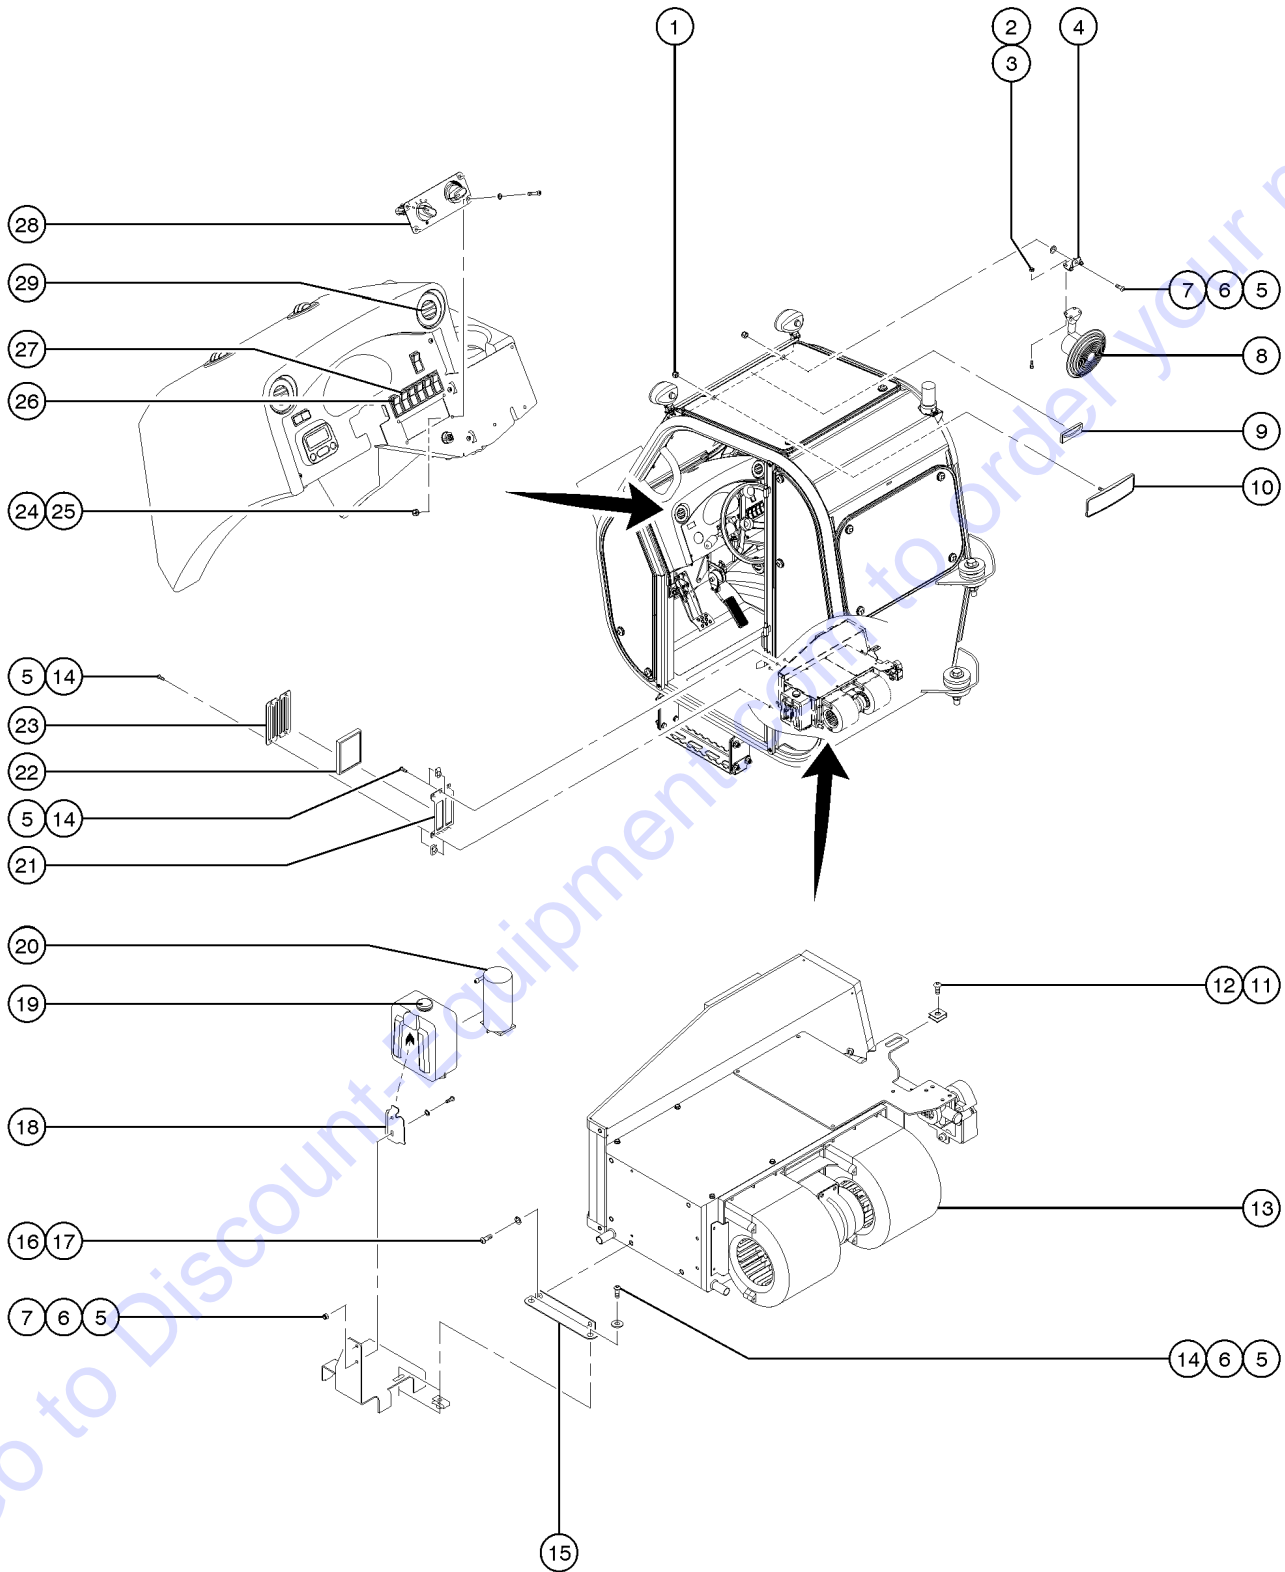

408.1 Enclosed Cab Assembly Option, View 4

408.1 Enclosed Cab Assembly Option, View 4

Item	Part No.	Description	Qty.
1	6889GT	NUT,LP NYLOCK,1/4-20	
2	6178GT	NUT,NYLOCK,10-32	
3	32328GT	SCREW,SHC,10-32 X .5.....	1
4	130197GT	FORMING,DEFROSTER MOUNT	
5	14297GT	SCREW,BHHS,1/4-20 X .75	
6	6638GT	WASHER,FLAT,USS,1/4"Y	
7	6091GT	NUT,NYLOCK,1/4-20.....	1
8	130245GT	HARNES,DEFROSTER FAN.....	1
--	130536GT	FAN,DEFROSTER,GENIE CAB	
--	138028GT	SVC ACC.,DEFROSTER FAN,GTH10XX	
9	123561GT	LEV-O-GAGE INDICATOR.....	1
10	123573GT	MIRROR, INTERIOR	
11	28487GT	SCREW,BHHS,3/8-16 X 1	
12	108581GT	SPRING CLIP,3/8-16 LG ZINC	
13	117649GT	HEATER	
14	56912GT	SPRING CLIP,1/4-20,.025-.15X.54,ZAG.....	1
15	115273GT	MOUNTING BRACKET (117649)	
16	115285GT	TAPPING SCREW M6 X 10 (117649)	
17	6356GT	WASHER,LOCK,.25.....	1
18	123222GT	BRACKET,WASHER RESERVOIR.....	1
19	123245GT	WASHER BOTTLE/BRACKET ASSY.....	1
20	123223GT	PUMP,12V WASHER.....	1
21	123301GT	FORMING,FILTER BRACKET.....	1
22	130207GT	FILTER,CAB AIR INTAKE.....	1
23	130302GT	COVER,CAB AIR INTAKE	
24	5365GT	NUT,NYLOCK,10-24	
25	110359GT	SCREW,PHM, 10-24 X .50	
26	7-164-09GT	SWITCH,DIFFERENTIAL LOCK	
27	130196GT	SWITCH, WIPER..... <i>three terminal, two position</i>	1
28	123288GT	HEAT-AC CONTROL,26-1538	
--	115220GT	POTENTIOMETER ASSY (123288)	
--	115221GT	OVERLAY (123288)	
--	115222GT	CONTROL KNOB (123288)	
--	115223GT	BLOWER SWITCH W/NUT (123288)	
--	115224GT	CONTROL PLATE (123288)	
29	123290GT	VENT,MCCI 23-0171.....	7