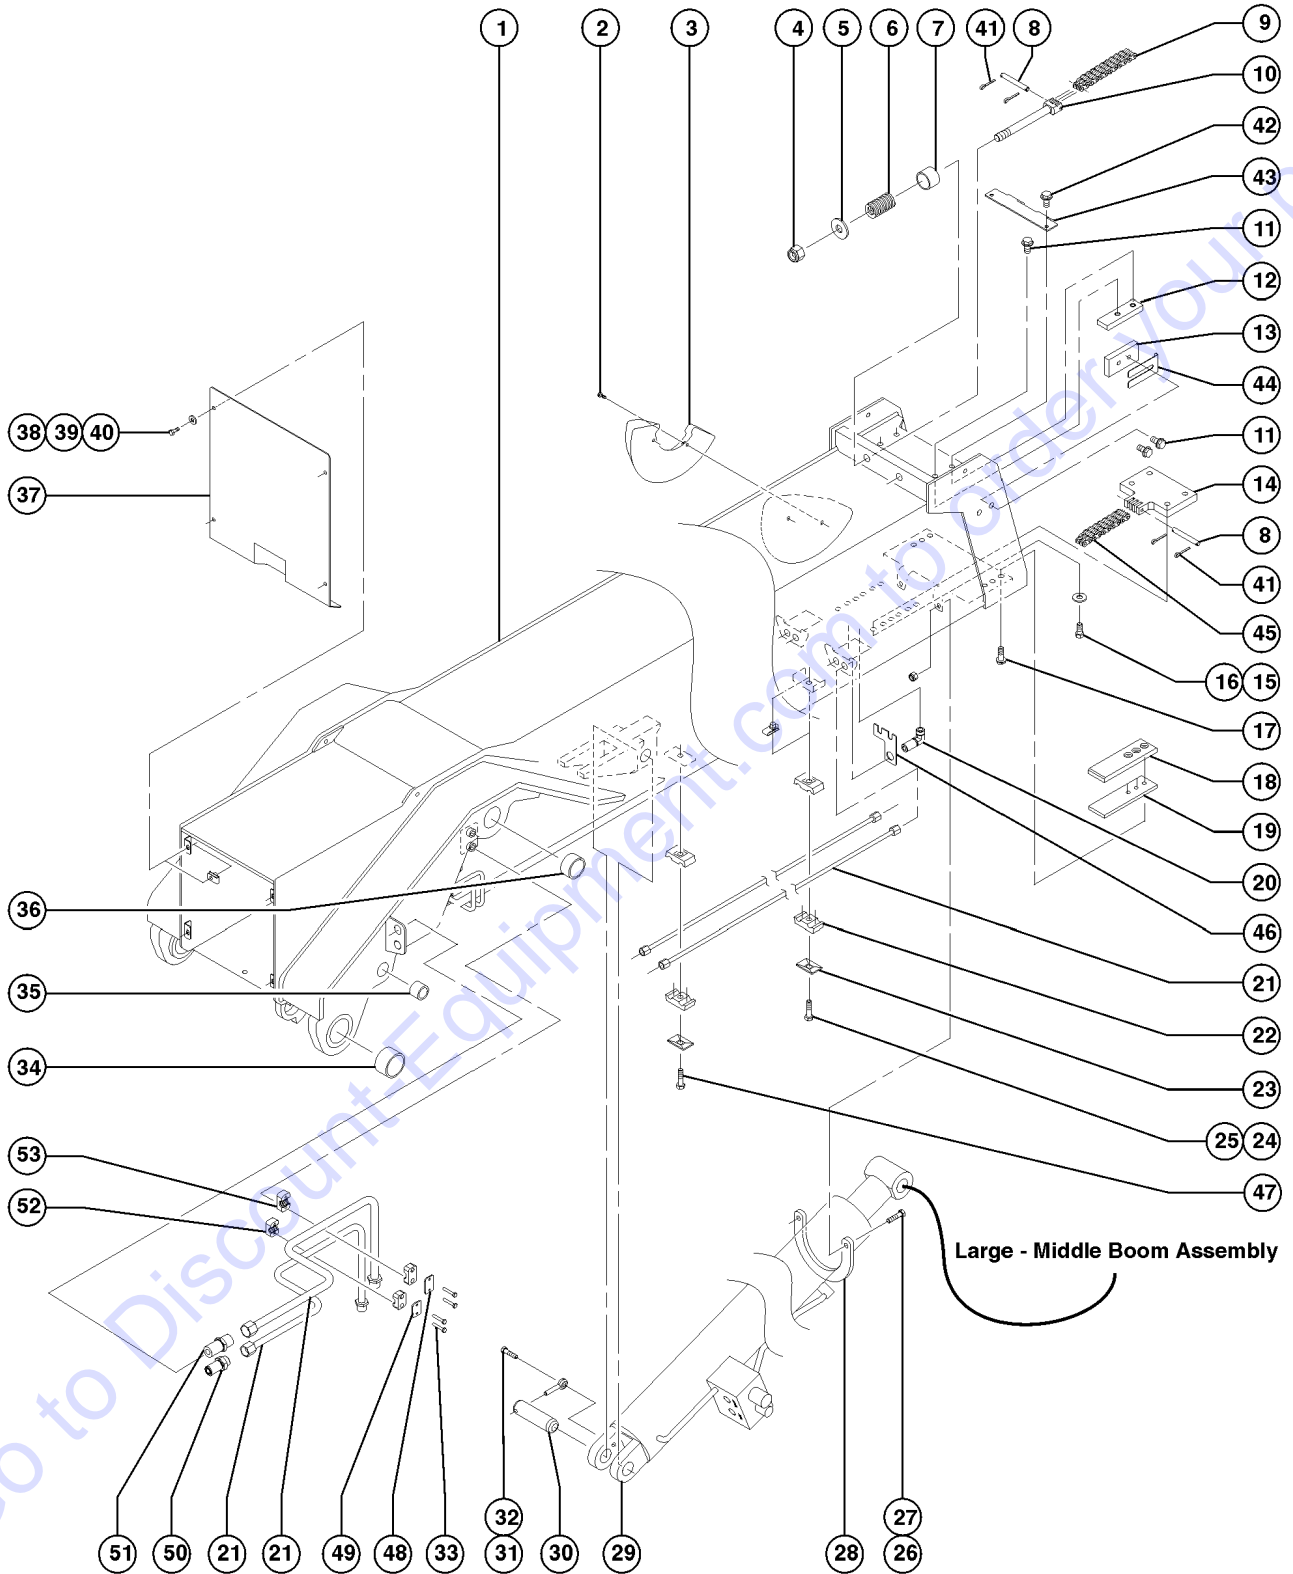

703.1 Large Boom Assembly, GTH-1048

703.1 Large Boom Assembly, GTH-1048

Item	Part No.	Description	Qty.	Item	Part No.	Description	Qty.
1	141060GT	WELDMENT,LG BOOM,1048 #1.....1 (must specify color, gray or Genie Blue)	1	40	56912GT	SPRING CLIP,1/4-20,.025-.15X.54,ZAG.....4	4
2	44290GT	SCREW,FILLISTER PHIL,10-24X.38.....2	2	41	6-6243-06GT	COTTERPIN,3/32X3/4LG.....6	6
3	123545GT	ANGLE INDICATOR,GTH.....1	1	42	117489GT	BOLT,FLANGE,1/2-13X1.25,LKTITE.....2	2
4	123231GT	NUT,NYLOCK,1-14.....2	2	43	141046GT	FORMING,EXTEND CHAIN GUIDE.....1	1
5	117774GT	WASHER,FLAT,1.06X2.75X.25.....2	2	44	81851GT	SHIM,PAD 2.0 X 4.0 X .06 THK.....4	4
6	123169GT	SPRING, COMPRESSION.....2	2	45	141116GT	CHAIN,BL866 RETRACT,GTH-1048.....1	1
7	1626-175GT	TUBE,RD,STL 2.5X.180X1.75LG.....2	2	46	130826GT	PLATE,HOSE GUIDE.....2	2
8	141045GT	PIN,CHAIN ANCHOR,.375X2.96.....3	3	47	13000GT	SCREW,HHC,5/16-18 X 1.25.....6	6
9	141115GT	CHAIN,BL866 EXTEND,GTH-1048.....2	2	48	117315GT	CLAMP CVR PLATE,SINGLE,GRP 3.....1	1
10	130931GT	CHAIN ANCHOR,THREADED,BL866.....2	2	49	117312GT	CLAMP CVR PLATE,SINGLE,GRP 2.....1	1
11	T106382GT	FLGHCS,3/8-16X1.25.GR5,ZN,LOC.....10	10	50	117255GT	CONN,BULKHEAD,520601-10.....1	1
12	108869GT	WEARPAD,2X7X.75,LD.....2	2	51	48968GT	CONN,BULKHEAD,520601-12.....1	1
13	141027GT	ASSY,WEAR PAD,FRT 0.7" THK.....4	4	52	117310GT	CLAMP HALF SET,SINGLE,5/8" TUBE.....2	2
14	130938GT	CHAIN ANCHOR,BOLT ON.....1	1	53	117313GT	CLAMP HALF SET,SINGLE,3/4" TUBE.....2	2
15	123548GT	SCREW,HHC,3/4-16X1.5,GR8.....4	4				
16	141090GT	WASHER,3/4 NORDLOCK SECURE.....4	4				
17	T106384GT	FLGHCS,1/2-13X1.75,GR5,ZN,LOC.....6	6				
18	108868GT	WEARPAD,10X3X.75HD.....2	2				
19	117676GT	SPACER,10X3X.50.....2	2				
20	48968GT	CONN,BULKHEAD,520601-12.....4	4				
21		Ref. Hose Assembly (refer to 806.1)					
22	123175GT	CLAMP HALF SET,TWIN,1/2" TUBE.....20	20				
23	123176GT	PLATE, TOP.....10	10				
24	14723GT	SCREW,HHC,5/16-18 X 1.75.....4	4				
25	7-173-05GT	THREADED SPRING CLIP, 5/16.....4	4				
26	94747GT	SCREW,HHC,1/2-13 X 1.75 GRD 8.....2	2				
27	117493GT	NUT,NYLOCK,1/2-13,GR8.....2	2				
28	117135GT	PLATE,CYLINDER SUPPORT.....1	1				
29	108813GT	CYLINDER,BOOM,GTH1048.....1	1				
--	130413GT	SEAL KIT,CYLINDER,4.13BX2.95R.....1	1				
--	141334GT	VALVE,C' BALANCE,DUAL STAGE					
30	108855GT	PIN,1.50DIAX5.25LG,1HOLE.....1	1				
31	6175GT	SCREW,HHC,3/8-16 X 1.....1	1				
32	1255452GT	ROD END,.375 X 2.25,ZAG.....1	1				
33	6145GT	SCREW,HHC,1/4-20 X 1.5.....4	4				
34	108862GT	BEARING,3.00IDX3.50ODX2.00LG.....2	2				
35	117304GT	BEARING,1.5"IDX2"ODX1.5"LG.....2	2				
36	108864GT	BEARING,2.50IDX3.00 ODX1.50LG.....2	2				
37	123657GT	WELDMENT,BOOM COVER.....1	1				
38	6090GT	SCREW,HHC,1/4-20 X .75.....4	4				
39	6638GT	WASHER,FLAT,USS,1/4"Y.....4	4