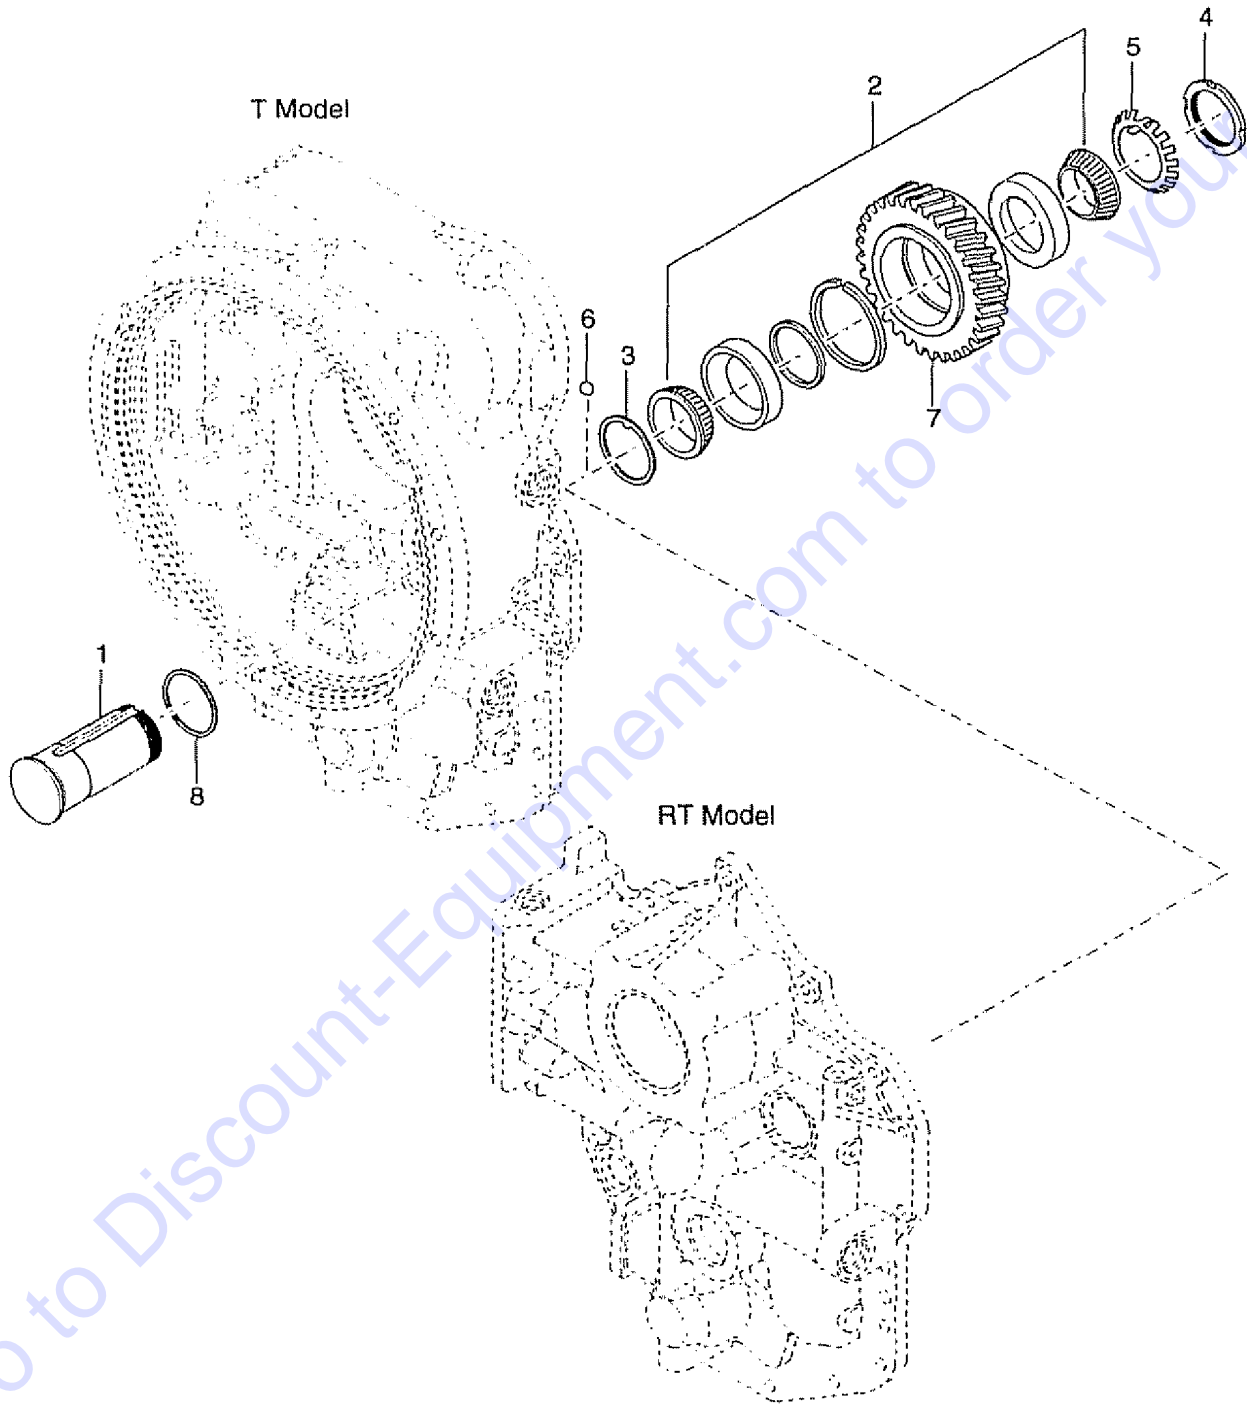

311.1 Reverse Idler Shaft Assembly

311.1 Reverse Idler Shaft Assembly

Item	Part No.	Description	Qty.
1	7-126-657GT	SHAFT,REVERSE IDLER.....	1
2	7-126-191GT	ASSY,REV.IDLER GEAR BEARING.....	1
3	7-126-658GT	WASHER.....	1
4	7-126-659GT	NUT,BEARING RETAINER.....	1
5	7-126-660GT	WASHER,BEARING RETAINER.....	1
6	7-126-286GT	LOCKBALL,IDLER SHAFT.....	1
7	7-126-661GT	GEAR,REVERSE IDLER.....	1
8	7-126-573GT	O-RING,IDLER SHAFT.....	1

Go to Discount-Equipment.com to order your parts