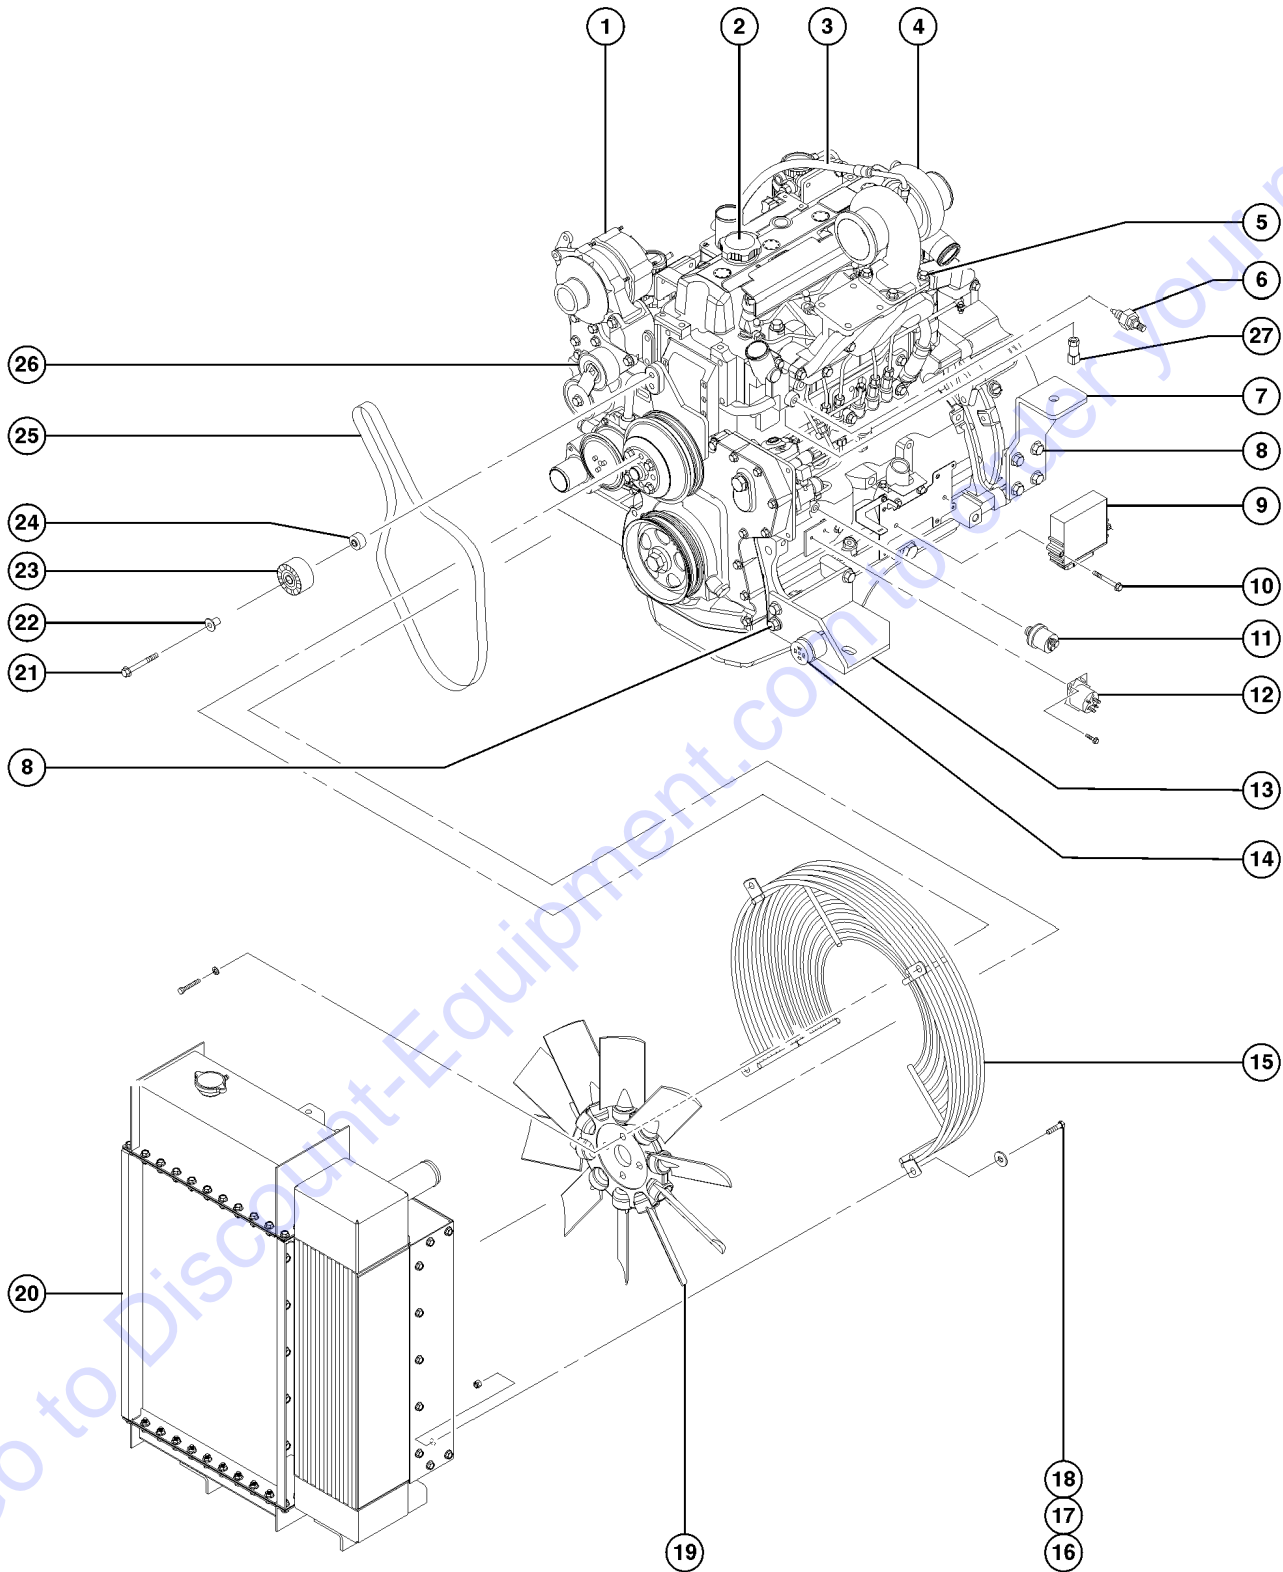

501.1 John Deere-4045, T3 Engine, View 1

501.1 John Deere-4045, T3 Engine, View 1

Item	Part No.	Description	Qty.
--	7-236-09GT	OIL COOLER	
1	115304GT	ALTERNATOR,JD-4045.....	1
2	115305GT	CAP,OIL FILLER,JD-4045.....	1
3	115309GT	OIL LINE,TURBO CHARGER,JD-4045...	1
4	115306GT	TURBO CHARGER,JD-4045.....	1
--	115297GT	PIPE, LOWER..... <i>Pipe from Intercooler to Turbocharger</i>	1
--	115307GT	GASKET,TURBO CHARGER,JD-4045	
--	115308GT	GASKET,TURBO CHARGER,SM,JD4045	
5	115310GT	SCREW,JD-4045	
6	227767GT	COOLANT TEMP SENDING UNIT.....	1
7	115312GT	ENG MOUNT,REAR LT SIDE,JD-4045....	1
8	49381GT	SCREW,HHC,M12 X 30.....	7
9	130735GT	CONTROLLER,ENG,GTH10XX,125HP..	1
--	123599GT	HARNESS,ENGINE BH TO CAB	
--	138000GT	HARNESS,ECU TO ENGINE,JD <i>harness also connects to harness 123599</i>	
--	217519GT	RESISTOR,DEUTSCH,120 OHM	
10	115314GT	SCREW,JD-4045	
11	123515GT	SWITCH,PRESS,NC,150PSI,1/8NPT.....	1
12	7-319-21GT	STARTER RELAY.....	1
13	822643GT	ASSY,ENG MNT,LH FR,JD4045 T3.....	1
14	217469GT	ALARM, BACKUP WARNING.....	1
15	7-183-53GT	GUARD / FAN.....	1
16	13000GT	SCREW,HHC,5/16-18 X 1.25	
17	5397GT	WASHER,FLAT,USS,5/16",Y	
18	6782GT	NUT,NYLOCK,5/16-18	
19	115318GT	FAN,JD-4045.....	1
20	229054GT	RADIATOR,DEERE,W/AC MTG.....	1
--	115300GT	HOSE, RADIATOR	
--	1279184GT	HOSE,RADIATOR,LOWER,GTH10K <i>1.75" ID for John Deere engines</i>	
--	130173GT	RADIATOR CAP	
--	7-183-201GT	THERMOSTAT, JD4045T	
--	7-183-202GT	THERMOSTAT GASKET, JD4045T	
--	T108404GT	FORMING,JD RAD SUPPL COND BRKT.....	1
21	115319GT	BOLT,JD-4045	
22	115320GT	SLEEVE,FAN BELT,JD-4045.....	1
23	115321GT	PULLEY,FAN BELT,JD-4045.....	1
24	115322GT	SPACER,FAN BELT,JD-4045.....	1
25	141420GT	FAN BELT,JD-4045.....	1
26	115324GT	BELT TENSIONER,JD-4045.....	1
27	115311GT	WATER TEMP SENDER,JD-4045.....	1