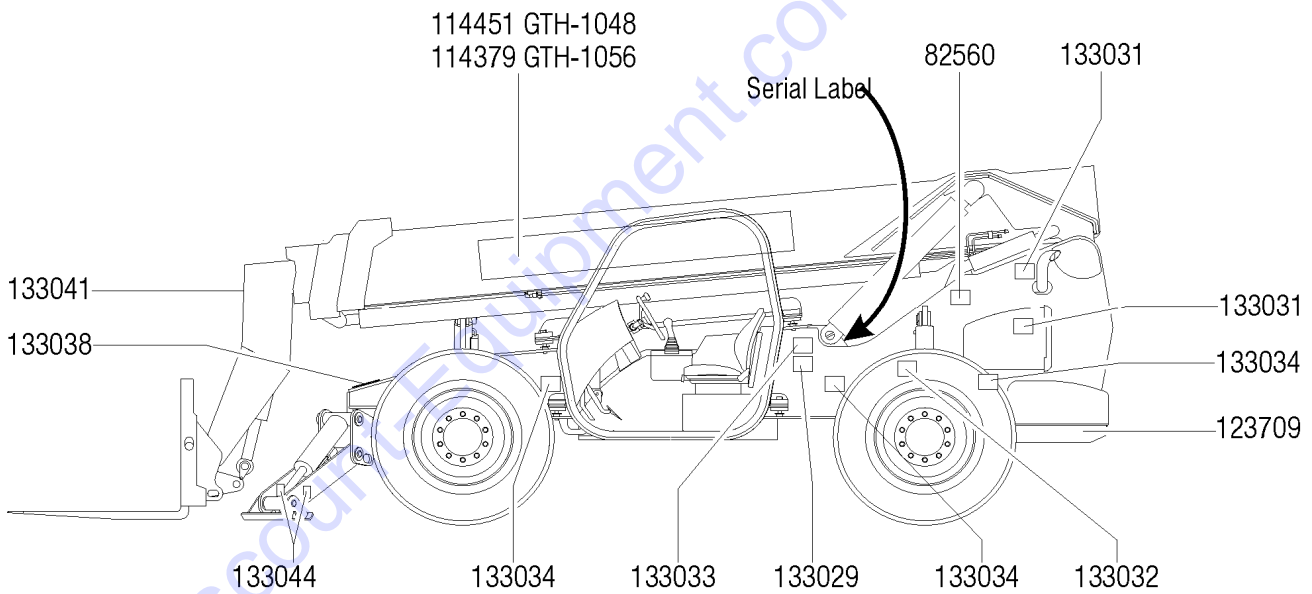

104.1 Decals with Symbols, Cab Side

104.1 Decals with Symbols, Cab Side

Item	Part No.	Description	Qty.
--	214328GT	DECAL KIT,SYM,1056,COMPLETE <i>(214328 will be available soon) (does not include load charts)</i>	
--		DECAL KIT, SYMBOL, GTH-1048 <i>(214352 will be available soon) (does not include load charts)</i>	
1	82560GT	DECAL,SYMBOL-SKIN INJECT HAZRD.....	2
2A	114379GT	DECAL,COSMETIC,GENIE GTH-1056...	2
2B	114451GT	DECAL,COSMETIC,GENIE GTH-1048...	2
3	123709GT	DECAL,GRAY VINYL, SHAPED.....	1
4	133029GT	DECAL,FALLING OBJECT HAZARD....	2
5	133031GT	Label - Burn Hazard.....	3
6	133032GT	DECAL,CRUSH HAZ MOVING PT,SYMB.....	1
7	133033GT	DECAL,CRUSH,ROLLING MACHIN SYM.....	2
8	133034GT	DECAL,CRUSH,TIRE ROTATE,SYMB....	4
9	133038GT	DECAL,CRUSH HAZ,MOVING PTS,SYM.....	1
10	133041GT	DECAL,FALL HAZ,NO RIDERS SYMB...	2
11	133044GT	Label - Crush Hazard, Stabilizers.....	4
12	231155GT	DECAL, A-G, GTH1056, WHITE.....	1