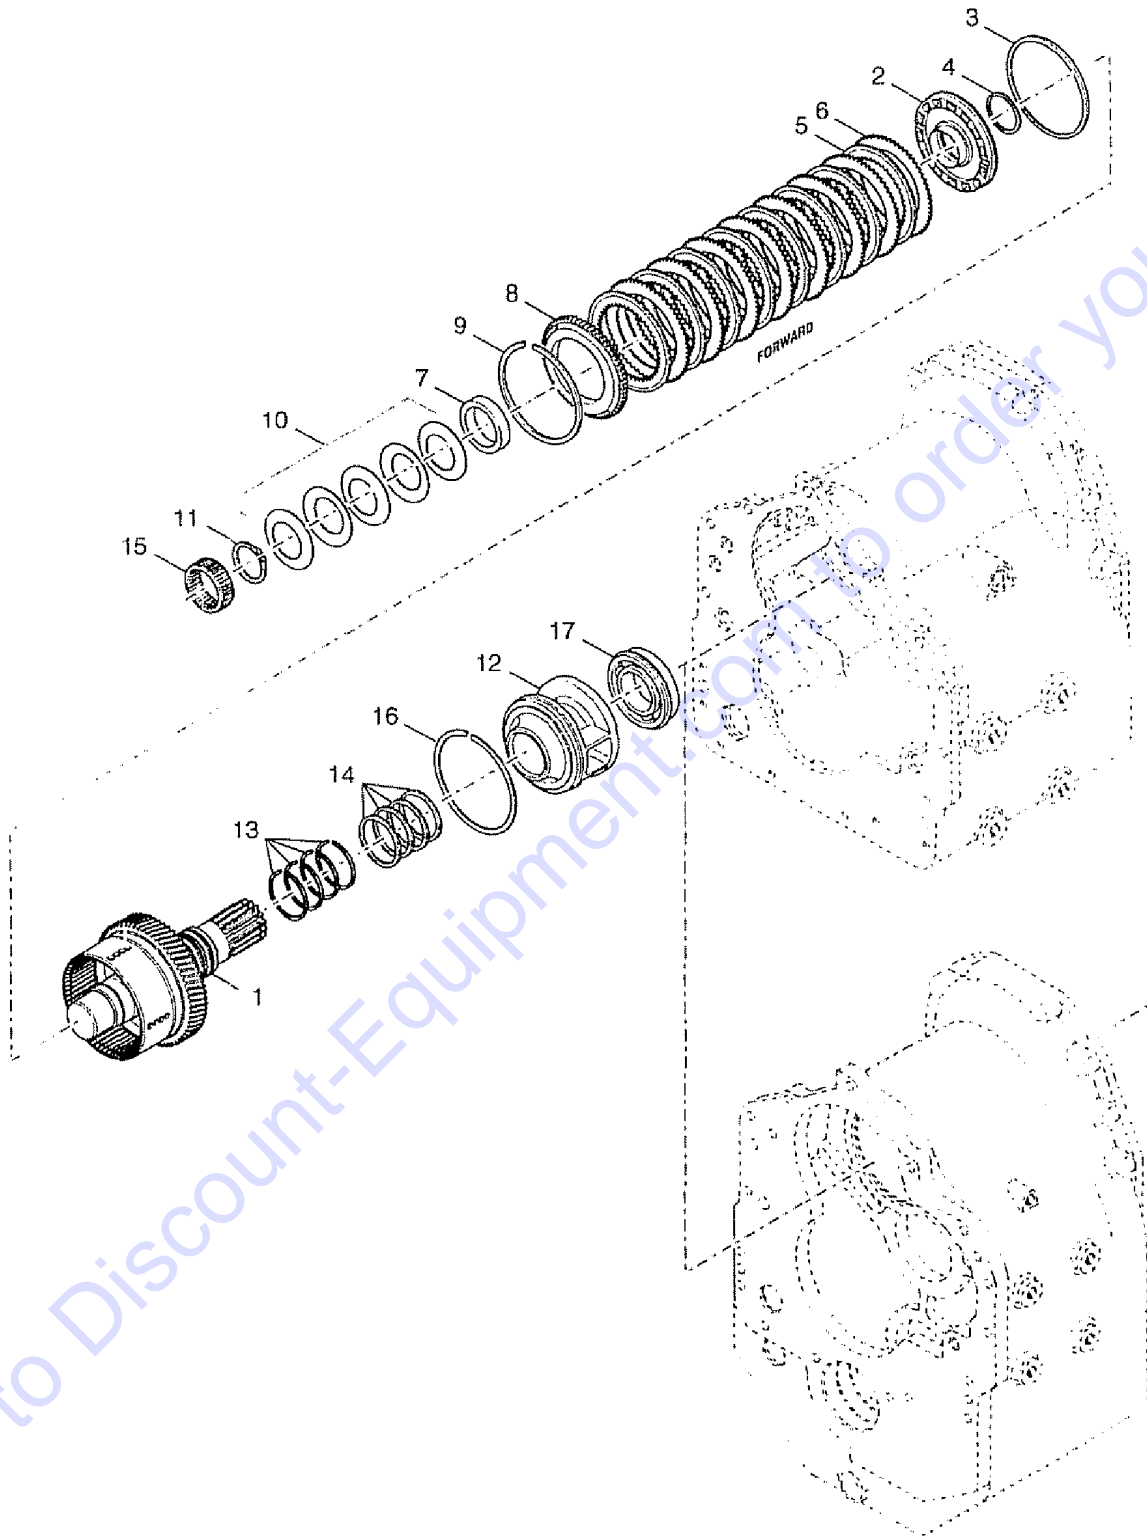

309.1 Forward Shaft Assembly

Item	Part No.	Description	Qty.
1	130437GT	ASSY,FWD SHAFT,DRUM & PLUG	
2	7-126-679GT	ASSY,CLUTCH PISTON & SEALS <i>(includes items 3 and 4)</i>	
3	7-126-145GT	SEAL,CLUTCH PISTON,OUTER	
4	7-126-144GT	SEAL,CLUTCH PISTON,INNER	
5	7-126-148GT	DISC,CLUTCH,INNER	
6	7-126-147GT	DISC,CLUTCH,OUTER	
7	7-126-183GT	SPACER,PISTON RETURN SPRING	
8	130435GT	END PLATE	
9	7-126-150GT	SNAP RING,BACKING PLATE	
10	7-126-566GT	ASSY,DISC SPRING <i>(includes 5 washers)</i>	
11	7-126-181GT	SNAP RING,SPRING RETAINING	
12	7-126-199GT	SLEEVE,PISTON RING	
13	7-126-55GT	SPRING,PISTON RING EXPANDER	
14	7-126-572GT	PISTON RING,FORWARD SHAFT	
15	7-126-195GT	BEARING,FORWARD SHAFT,FRONT	
16	7-126-198GT	RETAINING RING,INTERNAL	
17	7-126-200GT	BEARING,FORWARD SHAFT,REAR