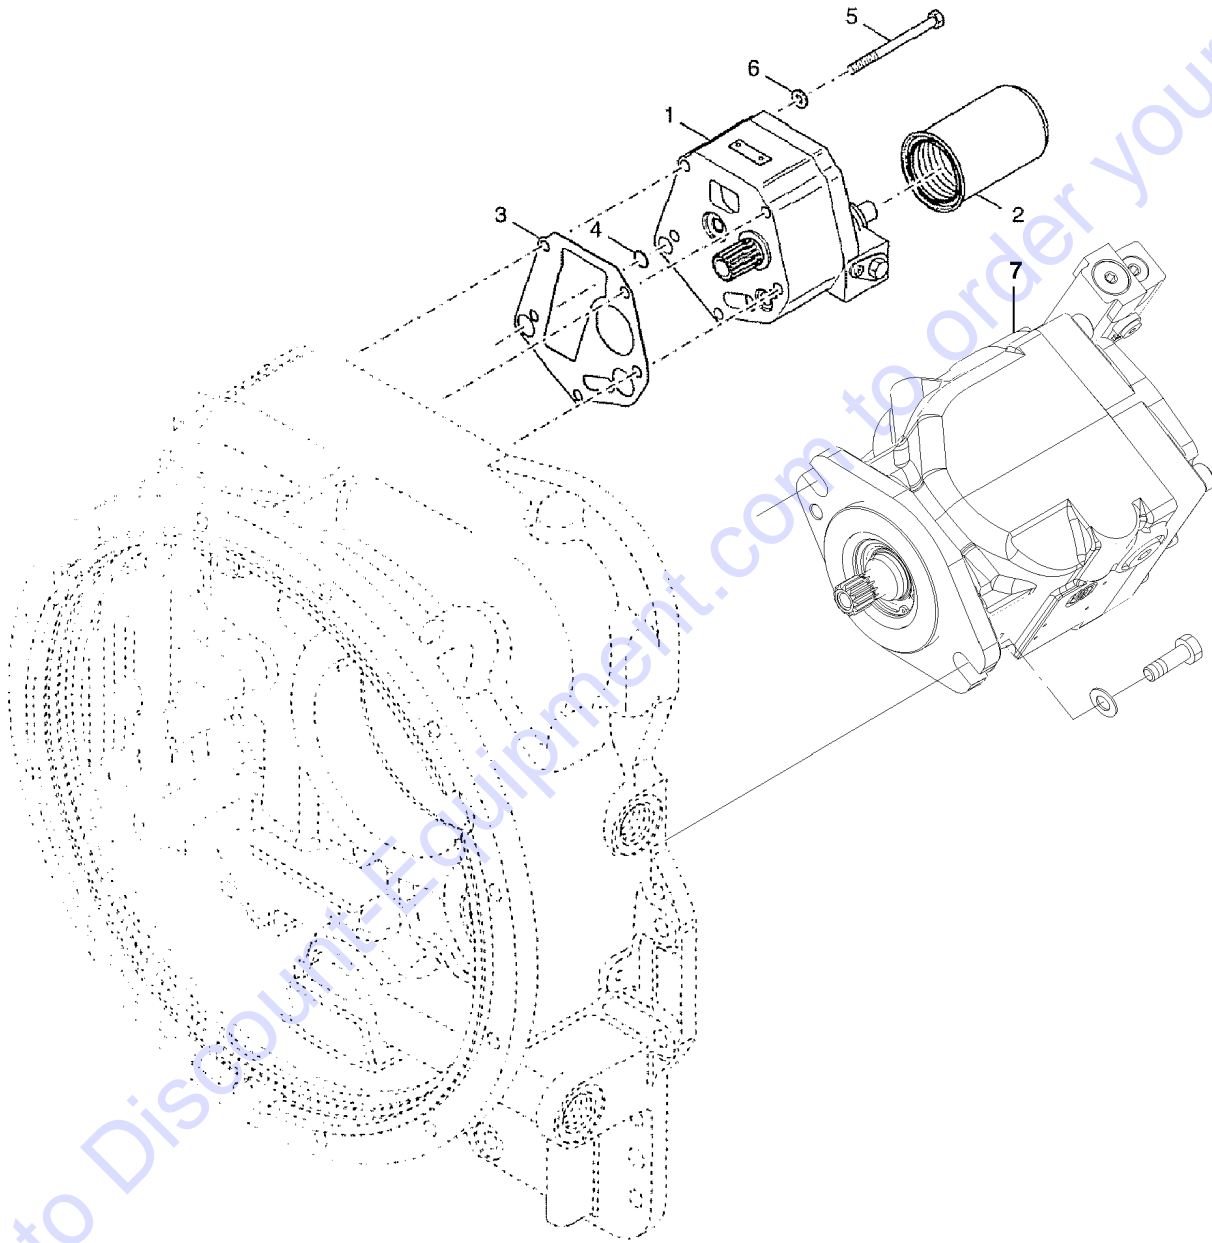

315.1 Charging Pump and Filter Assembly

Go to Discount-Equipment.com to order your parts

315.1 Charging Pump and Filter Assembly

Item	Part No.	Description	Qty.
1	7-126-680GT	PUMP,CHARGING,STANDARD.....1 <i>(O-ring and gasket sold seperately)</i>	1
--	9990258GT	SEAL KIT <i>for 7-126-680</i>	
2	7-126-112GT	FILTER,HYDRAULIC,SPIN-ON.....1	1
3	7-126-107GT	GASKET,PUMP ASSY TO CONV.HSG.....1	1
4	7-126-22GT	O-RING.....1	1
5A	130441GT	SCREW,PUMP MOUNTING.....3	3
5B	7-126-109GT	SCREW,PUMP MOUNTING.....2	2
6	7-126-10GT	LOCKWASHER,TUBE CLIP SCREW.....5	5
7	824527GT	PUMP,SAUER 60CC LS PHASE 2.....1 <i>(refer to 814.1)</i>	1