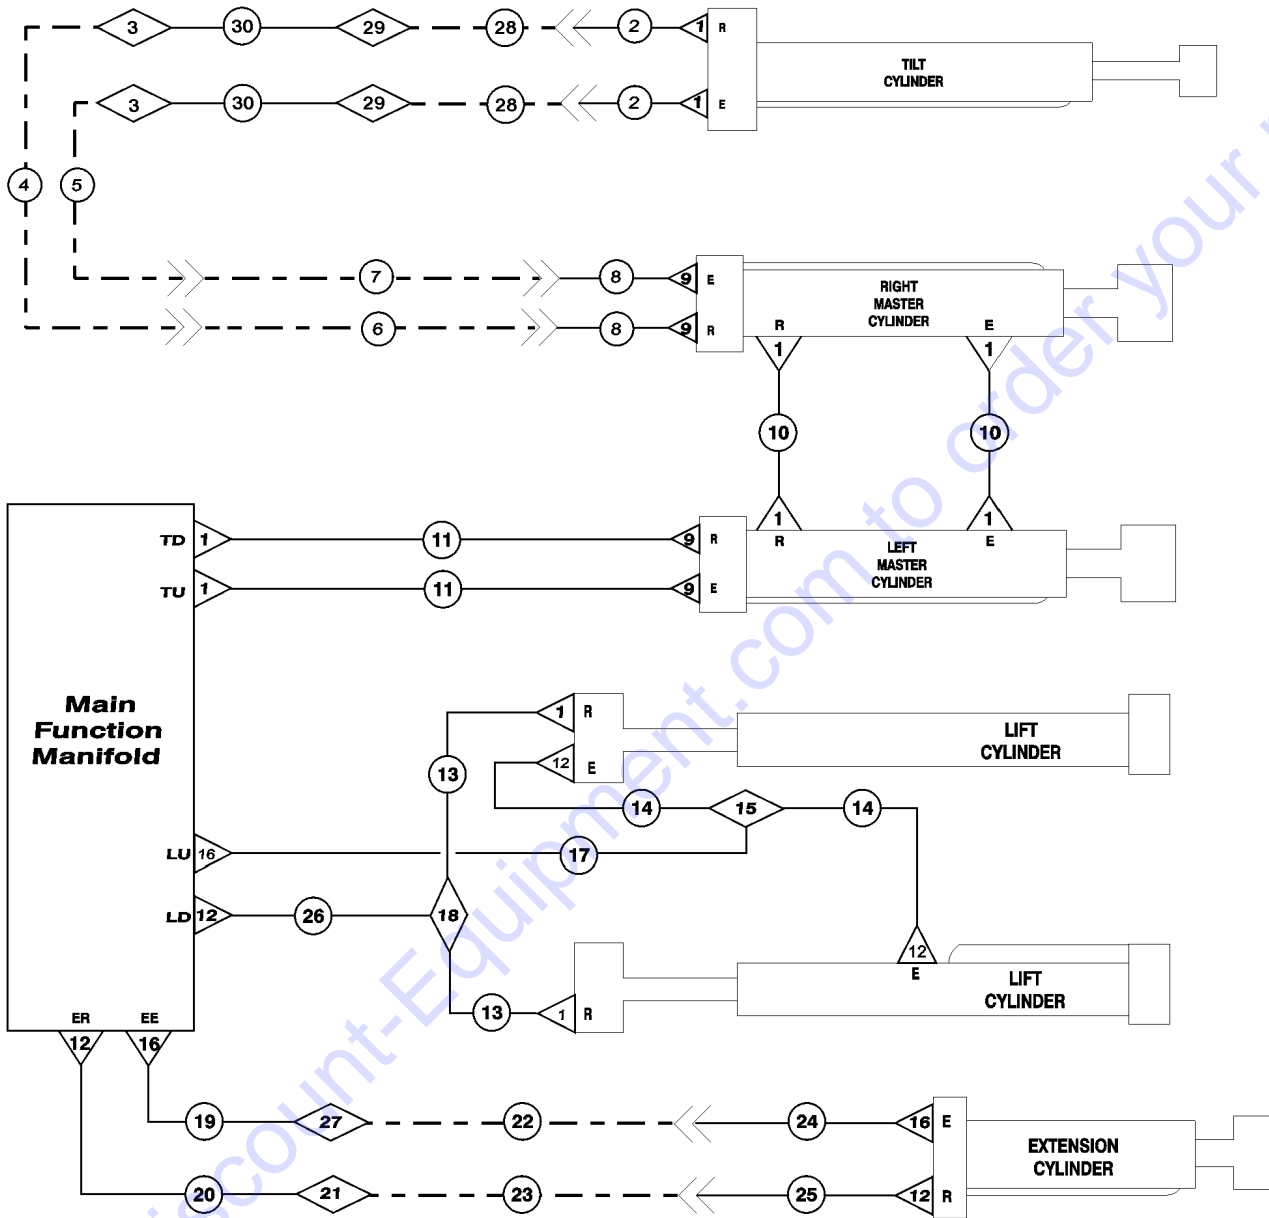

806.1 Boom Components, GTH-1056 (to serial number GTH1009A-13657)

LEGEND	
△	FITTING
○	HOSE ASSEMBLY
◇	CONNECTOR