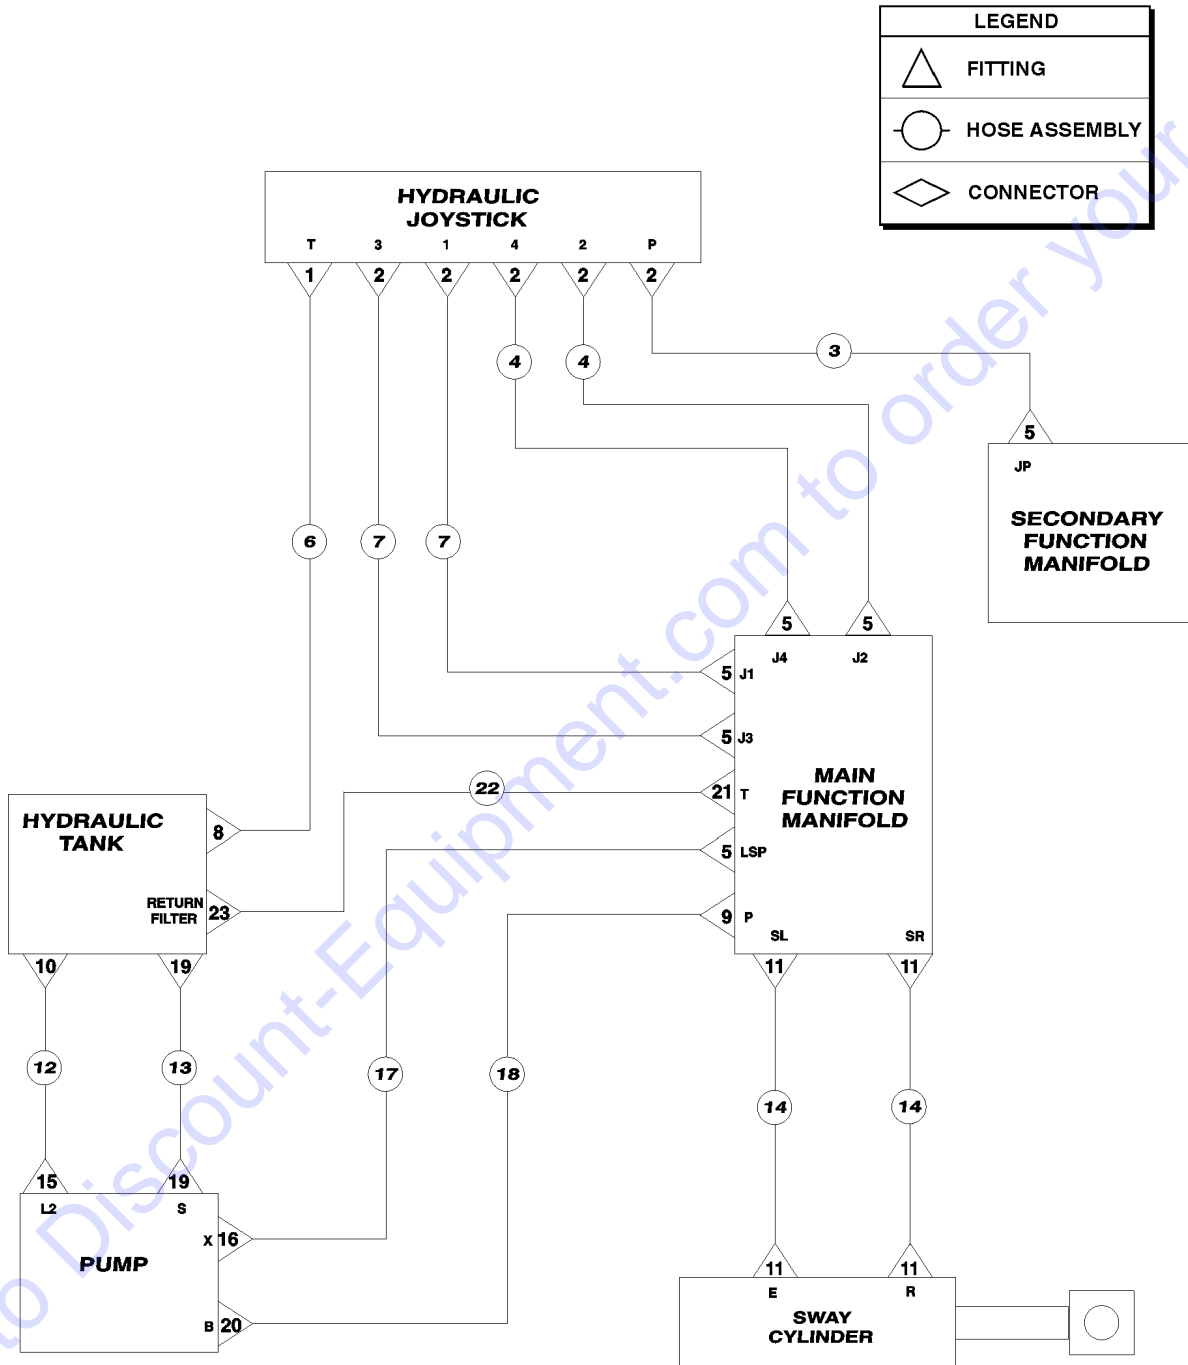

803.1 Sway Cylinder and Single Joystick Components

803.1 Sway Cylinder and Single Joystick Components

Item	Part No.	Description	Qty.
1	48916GT	CONN, 520120-6.....	1
2	48912GT	CONN,520120-4-6***.....	5
3	49119-5500GT	HOSE ASSY,1/4,STR FEM,STR FEM.....	1
4	49119-4400GT	HOSE ASSY,1/4,STR FEM,STR FEM.....	2
5	48905GT	CONN,520120-4***.....	5
6	49130-6800GT	HOSE ASSY 3/8, STR FEM,STR FEM.....	1
7	49119-5000GT	HOSE ASSY,1/4,STR FEM,STR FEM.....	2
8	48929GT	FITTING,ELBOW,90D,520220-6-8.....	1
9	48960GT	FITTING,CONN,520120-12***.....	1
10	48933GT	CONN,520120-8***.....	1
11	48915GT	ELBOW,90D,520220-6.....	43
12	49143-2600GT	HOSE ASSY,1/2,90 FEM,STR FEM.....	1
13	117818GT	HOSE ASSY,2IDX2SF90X2SF90X32".....	1
14	49130-5600GT	HOSE ASSY 3/8, STR FEM,STR FEM.....	2
15	54283GT	ELBOW,90D,520220-8-10.....	1
16	48904GT	ELBOW,90D,520220-4-4.....	1
17	49119-3200GT	HOSE ASSY,1/4,STR FEM,STR FEM.....	1
18	117819GT	HOSE ASSY,.75IDX1"SFX12X30".....	1
19	123153GT	SPLIT FLANGE KIT, 2 IN.....	2
20	123565GT	O-RING FLANGE.....	1
21	48984GT	CONN,520120-16.....	1
22	49170-5100GT	HOSE ASSY,1",STR FEM,STR FEM.....	1
23	49983GT	ELBOW,90D,520220-16.....	1