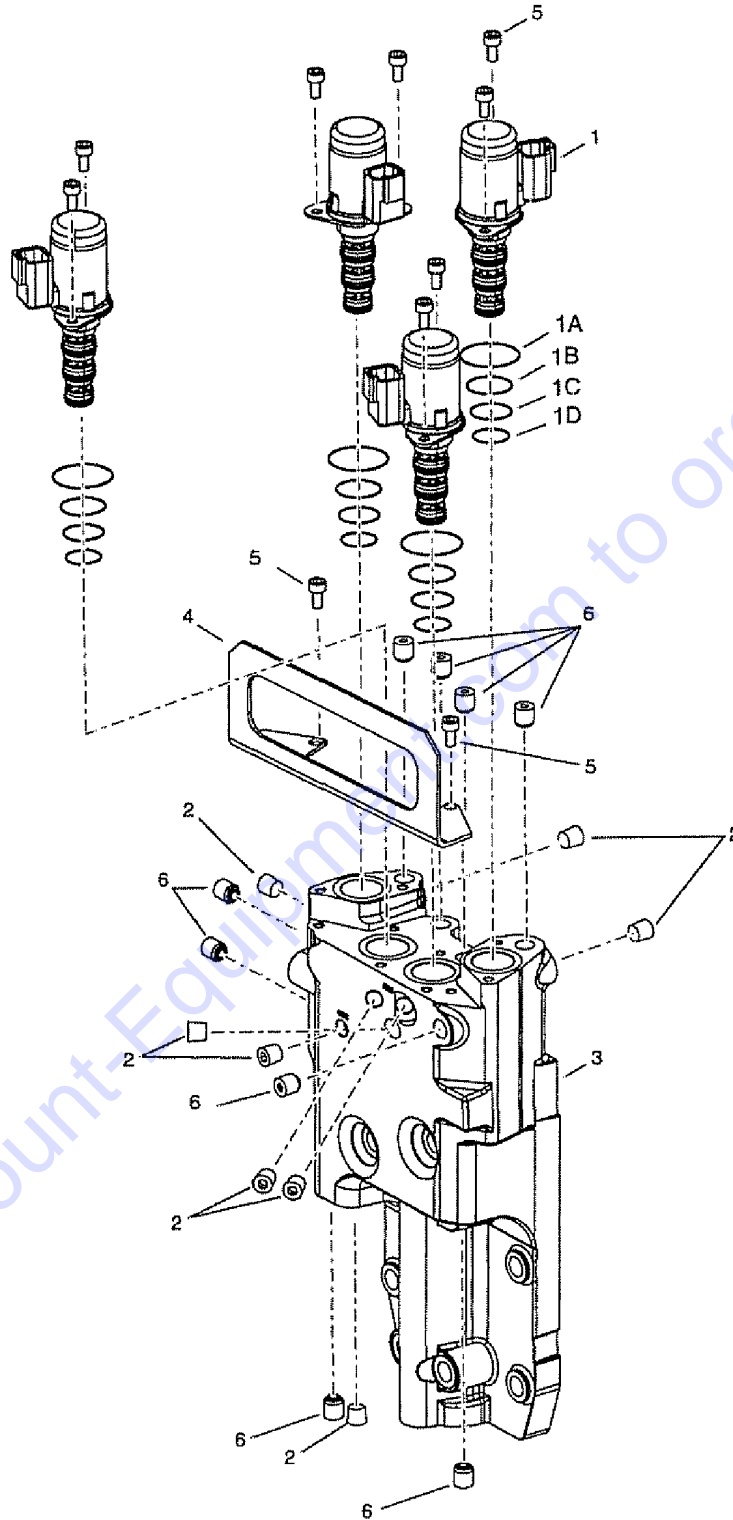

317.1 Electronic Control Valve Assembly

Go to Discount-Equipment.com to order your parts

317.1 Electronic Control Valve Assembly

Item	Part No.	Description	Qty.
1	117230GT	SOLENOID W/DEUTSCH CONNECTOR.....4 <i>(includes items 1A, 1B, 1C and 1D)</i>	
1A	7-126-773GT	O-RING,21.5 X 1.5 MM,VITON.....4	
1B	7-126-774GT	O-RING,15.1 X 1.60 MM,VITON.....4	
1C	7-126-775GT	O-RING,14.1 X 1.60 MM,VITON.....4	
1D	7-126-776GT	O-RING,12.1 X 1.60 MM,VITON.....4	
2	7-126-08GT	PLUG,PIPE.....8	
3	7-126-784GT	VALVE ASSY.....1	
4	130066GT	SOLENOID COVER,T20000 TRANS.....1	
5	130067GT	CAPSCREW,M5X10,T20000 TRANS....10	
6		EXPANSION PLUG	

Go to Discount-Equipment.com to order your parts