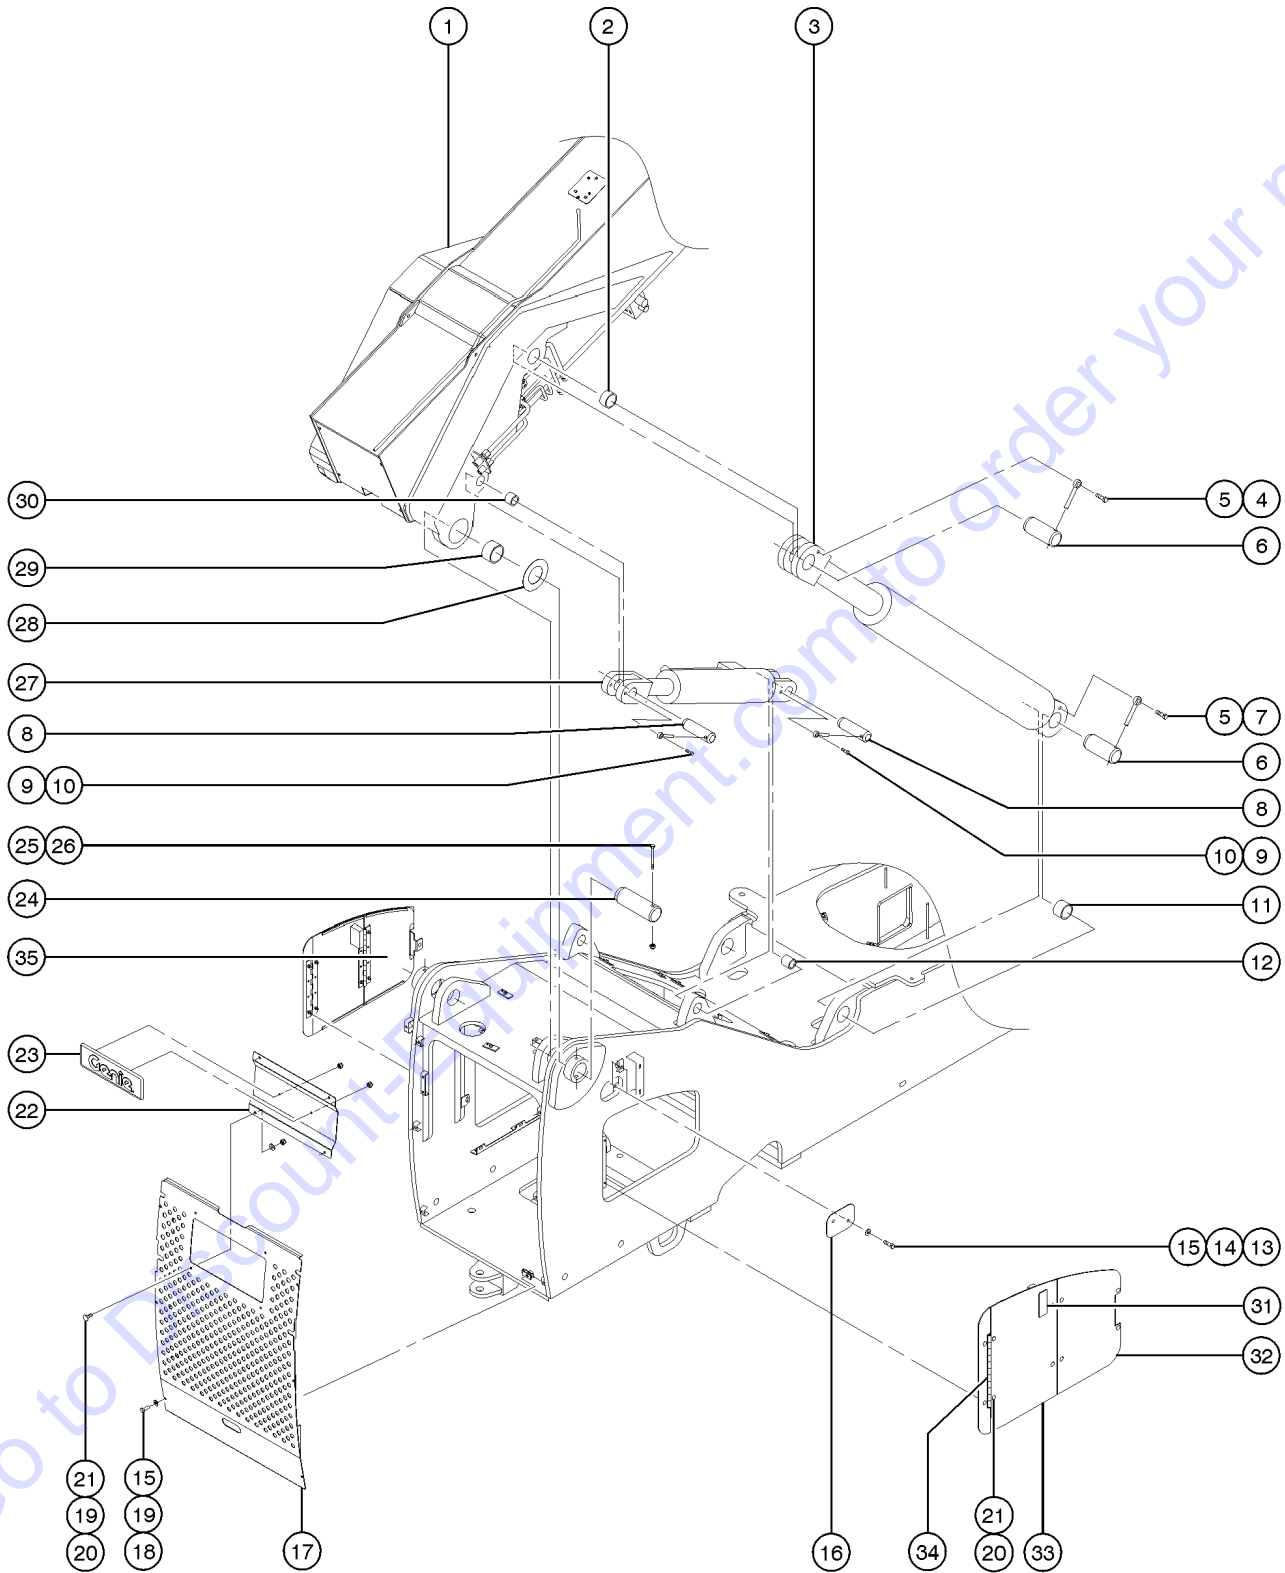

219.1 Rear Chassis View

219.1 Rear Chassis View

Item	Part No.	Description	Qty.	Item	Part No.	Description	Qty.
1		Ref. LARGE BOOM ASSEMBLY (refer to 703.1)		--	123906GT	FORMING,BI-FOLD,RT.....1 (from SN GTH1008A-12335)	1
2	108864GT	BEARING,2.50IDX3.00 ODX1.50LG.....2		--	69773GT	SEAL,RIBBED FOAM,3/8X1/8 PSA**.....9-inches	9
3	1253243GT	CYLINDER,LIFT,1056.....2		33	123904GT	PLATE,BI-FOLD,ENG DOOR.....1 (fits left and right door assemblies)	1
--	1258120GT	SEAL KIT,CYLINDER 1253243 for 1253243		--	69773GT	SEAL,RIBBED FOAM,3/8X1/8 PSA**.....7-inches	7
--	130415GT	SEAL KIT,CYLINDER,5.51BX3.54R for 108809		34	47569GT	HINGE,11"X 2.5"X.44".....2 (fits left and right door assemblies)	2
--	76069GT	VALVE,COUNTERBALANCE 4000 PSI		35	123905GT	FORMING,BI-FOLD,LT.....1	1
4	8177GT	SCREW,HHC,1/2-13 X 1.5		--	69773GT	SEAL,RIBBED FOAM,3/8X1/8 PSA**.....10-inches	10
5	1256267GT	ROD END,.5 X 3.75,ZAG					
6	108859GT	PIN,2.50DIA X 5.94LG,1HOLE.....2					
7	123663GT	SCREW,HHC,1/2-13X1.25,GR8,Y.....2					
8	108855GT	PIN,1.50DIA X 5.25LG,1HOLE.....2					
9	6019GT	SCREW,HHC,3/8-16 X 1.25 GRD 5					
10	1255452GT	ROD END,.375 X 2.25,ZAG					
11	108865GT	BEARING,2.50IDX3.00ODX2.00LG.....2					
12	108863GT	BEARING,1.50IDX2.00ODX2.00LG.....2					
13	6637GT	SCREW,HHC,1/4-20 X 1.75					
14	6638GT	WASHER,FLAT,USS,1/4"Y					
15	56912GT	SPRING CLIP,1/4-20,.025-.15X.54,ZAG					
16	123762GT	PLATE,REAR CUT OUT COVER.....1 (includes items 18 through 23)					
17	T107224GT	ASSY, REAR COVER.....1 (replaced 123207) (includes items 15 and 18-23)					
--	T107225GT	WELDMENT,REAR ENGINE COVER (replaced 123542)					
18	6090GT	SCREW,HHC,1/4-20 X .75					
19	75144GT	WASHER,FLAT,SAE 1/4,ZINC					
20	6878GT	BOLT,CARRIAGE,1/4-20 X .75,G2					
21	6091GT	NUT,NYLOCK,1/4-20					
22	123206GT	PLATE,GENIE EMBLEM MOUNT					
23	114470GT	Cosmetic - Genie Logo.....1					
24	108860GT	PIN,3.00DIA X 9.00LG,1HOLE.....2					
25	61385GT	SCREW,HHC,1/2-13 X 5.25					
26	6198GT	NUT,NYLOCK,1/2-13					
27	1253246GT	CYLINDER,MASTER,1056					
--	1258123GT	SEAL KIT,CYLINDER 1253246.....1					
28	117051GT	WASHER,THRUST,3.06X6.00X.06					
29	108862GT	BEARING,3.00IDX3.50ODX2.00LG.....2					
30	117304GT	BEARING,1.5"IDX2"ODX1.5"LG.....2					
31	123286GT	LATCH,COMPRESSION,THIN GRIP.....1 (fits left and right door assemblies)					
32	123494GT	FORMING,BI-FOLD,RT.....1 (to SN GTH1008A-12335)