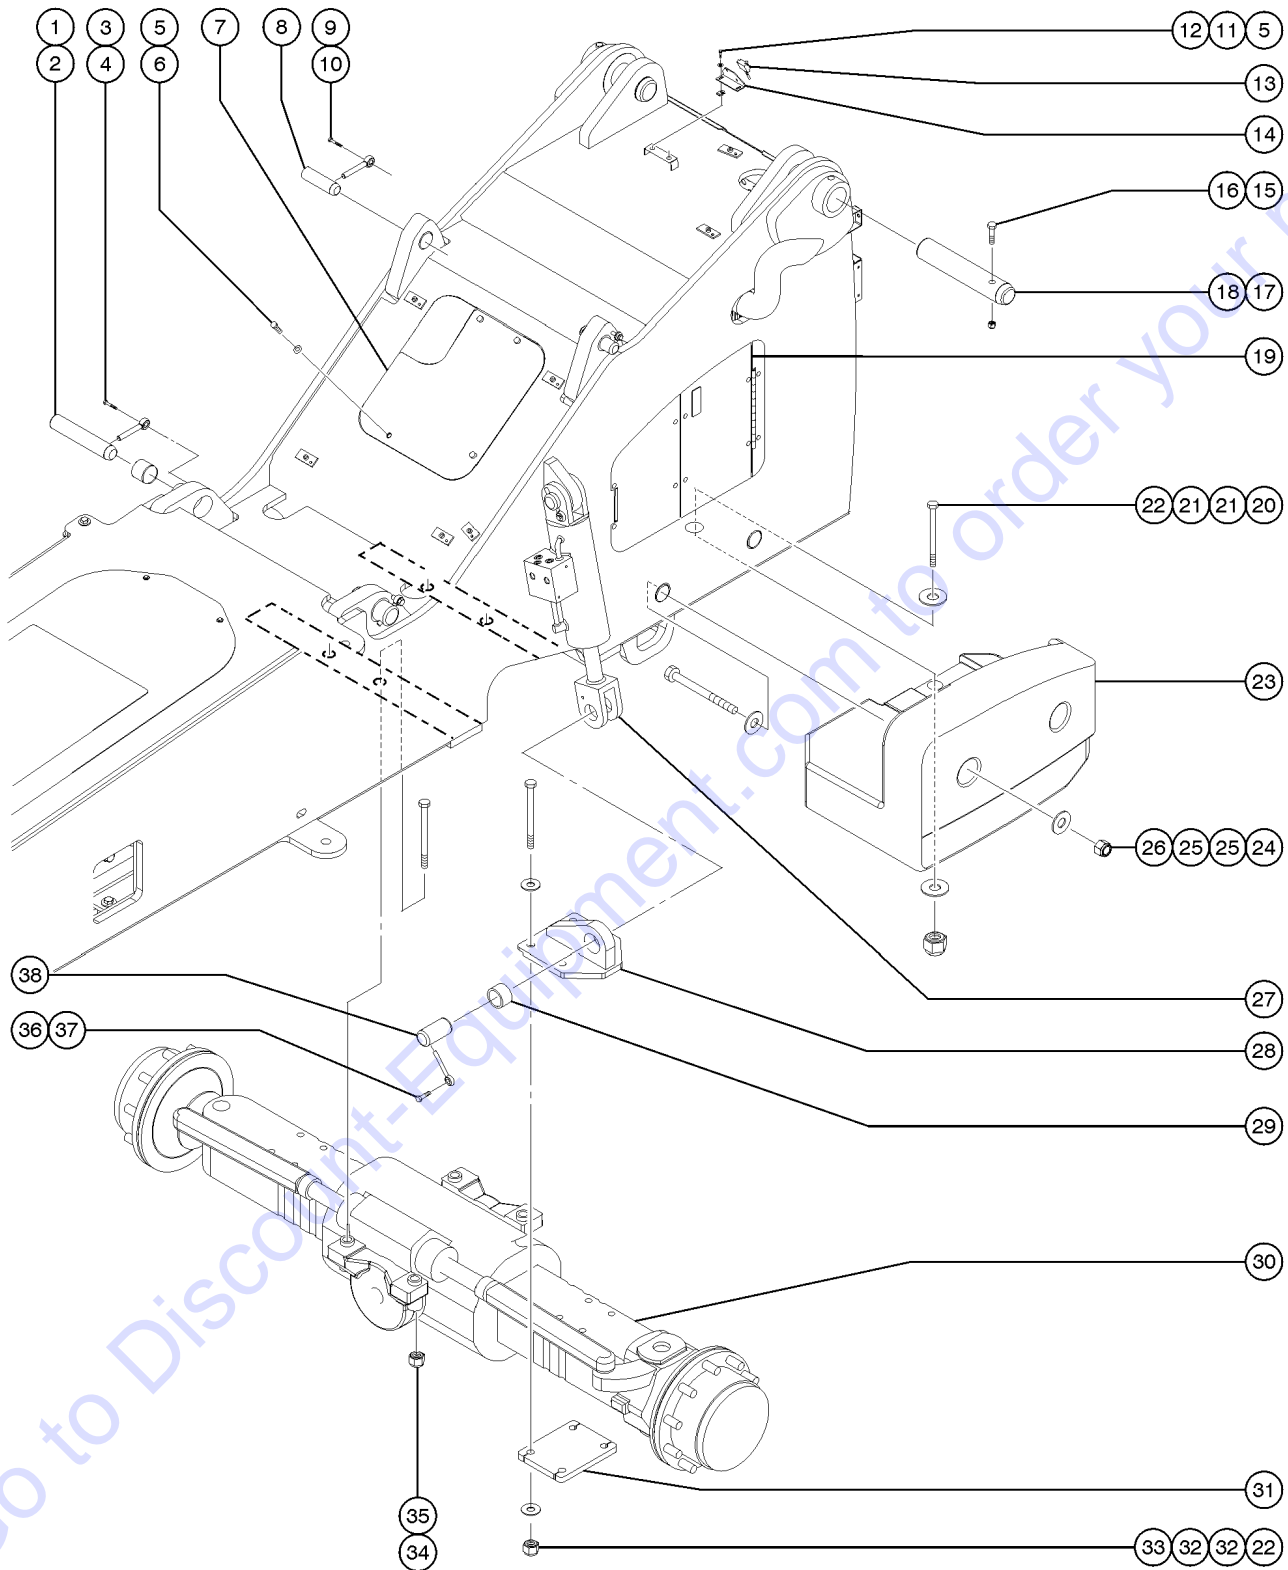

209.1 Rear Axle View

209.1 Rear Axle View

Item	Part No.	Description	Qty.	Item	Part No.	Description	Qty.
--	233804GT	10K SWAY HARDWARE KIT <i>(includes items 22, 32, 33, 117471 from figure 202.1, and instructions)</i>		31	117635GT	PLATE,CYL MOUNT.....	1
1	108859GT	PIN,2.50DIA X 5.94LG,1HOLE.....	2	32	74323GT	WASHER,FLAT,.812X2X.14 HARDEN	
2	108865GT	BEARING,2.50IDX3.00ODX2.00LG.....	2	33	117639GT	SCREW,HHC,3/4-10X11.0,GR8.....	4
3	123663GT	SCREW,HHC,1/2-13X1.25,GR8,Y.....	2	34	123189GT	NUT,NYLOCK,1-8,GR8.....	4
4	1256267GT	ROD END,.5 X 3.75,ZAG		35	117316GT	SCREW,HHC,1-8X6.5,GR8.....	4
5	6090GT	SCREW,HHC,1/4-20 X .75.....	4	36	6175GT	SCREW,HHC,3/8-16 X 1	
6	75144GT	WASHER,FLAT,SAE 1/4,ZINC.....	4	37	825019GT	ROD END,.375X3.69,ZAG	
7	130057GT	PLATE,ENGINE COVER,JD.....	1	38	117125GT	PIN,2.00DIA X 4.00LG,1 HOLE.....	1
8	108855GT	PIN,1.50DIA X 5.25LG,1HOLE.....	2				
9	6019GT	SCREW,HHC,3/8-16 X 1.25 GRD 5					
10	1255452GT	ROD END,.375 X 2.25,ZAG					
11	6638GT	WASHER,FLAT,USS,1/4"Y					
12	56912GT	SPRING CLIP,1/4-20,.025-.15X.54,ZAG					
13	123259GT	PROXIMITY SWITCH,15MM RANGE.....	1				
14	123395GT	FORMING,BOOM ANGLE SENSOR MNT.....	1				
15	61385GT	SCREW,HHC,1/2-13 X 5.25					
16	6198GT	NUT,NYLOCK,1/2-13					
17	108860GT	PIN,3.00DIA X 9.00LG,1HOLE.....	2				
18	117051GT	WASHER,THRUST,3.06X6.00X.06..... <i>(not shown)</i>	2				
19	115226GT	ENGINE DOOR ASSEMBLY,LEFT.....	1				
--	123286GT	LATCH,COMPRESSION,THIN GRIP					
19A	115227GT	ENGINE DOOR ASSEMBLY,RIGHT					
--	123286GT	LATCH,COMPRESSION,THIN GRIP					
20	123144GT	SCREW,HHC,3/4-10X7,GR8,Y.....	1				
21	10256GT	WASHER,FLAT,USS,3/4",Y					
22	77051GT	NUT,NYLOCK,3/4-10,GRD.8.....	4				
23	117890GT	COUNTERWEIGHT,CAST,LEFT.....	1				
23A	117889GT	COUNTERWEIGHT,CAST,RIGHT					
24	123143GT	NUT,NYLOCK,1-8,GR8.....	2				
25	38859GT	WASHER,FLAT,USS,1",Y					
26	117468GT	SCREW,HHC,1-8X6.00,GR8.....	2				
27	1253249GT	CYLINDER,REAR LOCK,1056.....	1				
--	123868GT	VALVE,CB.CBCH-LJN@2000.....	2				
--	1258125GT	SEAL KIT, SWAY CYL 1253248/49					
28	117369GT	WELDMENT,LOWER CYL MOUNT.....	1				
29	123188GT	BEARING,2.00IDX2.50ODX1.50L.....	2				
30A	117506GT	AXLE,DANA,213 REAR 2180 FTF..... <i>New Axle. For use with machines equipped with Dana transmissions only. For ZF transmission equipped machines order part number 825932</i>	1				
30B	1281658GT	AXLE,DANA,213 REAR,2180 FTF,REMAN <i>Remanufactured</i>