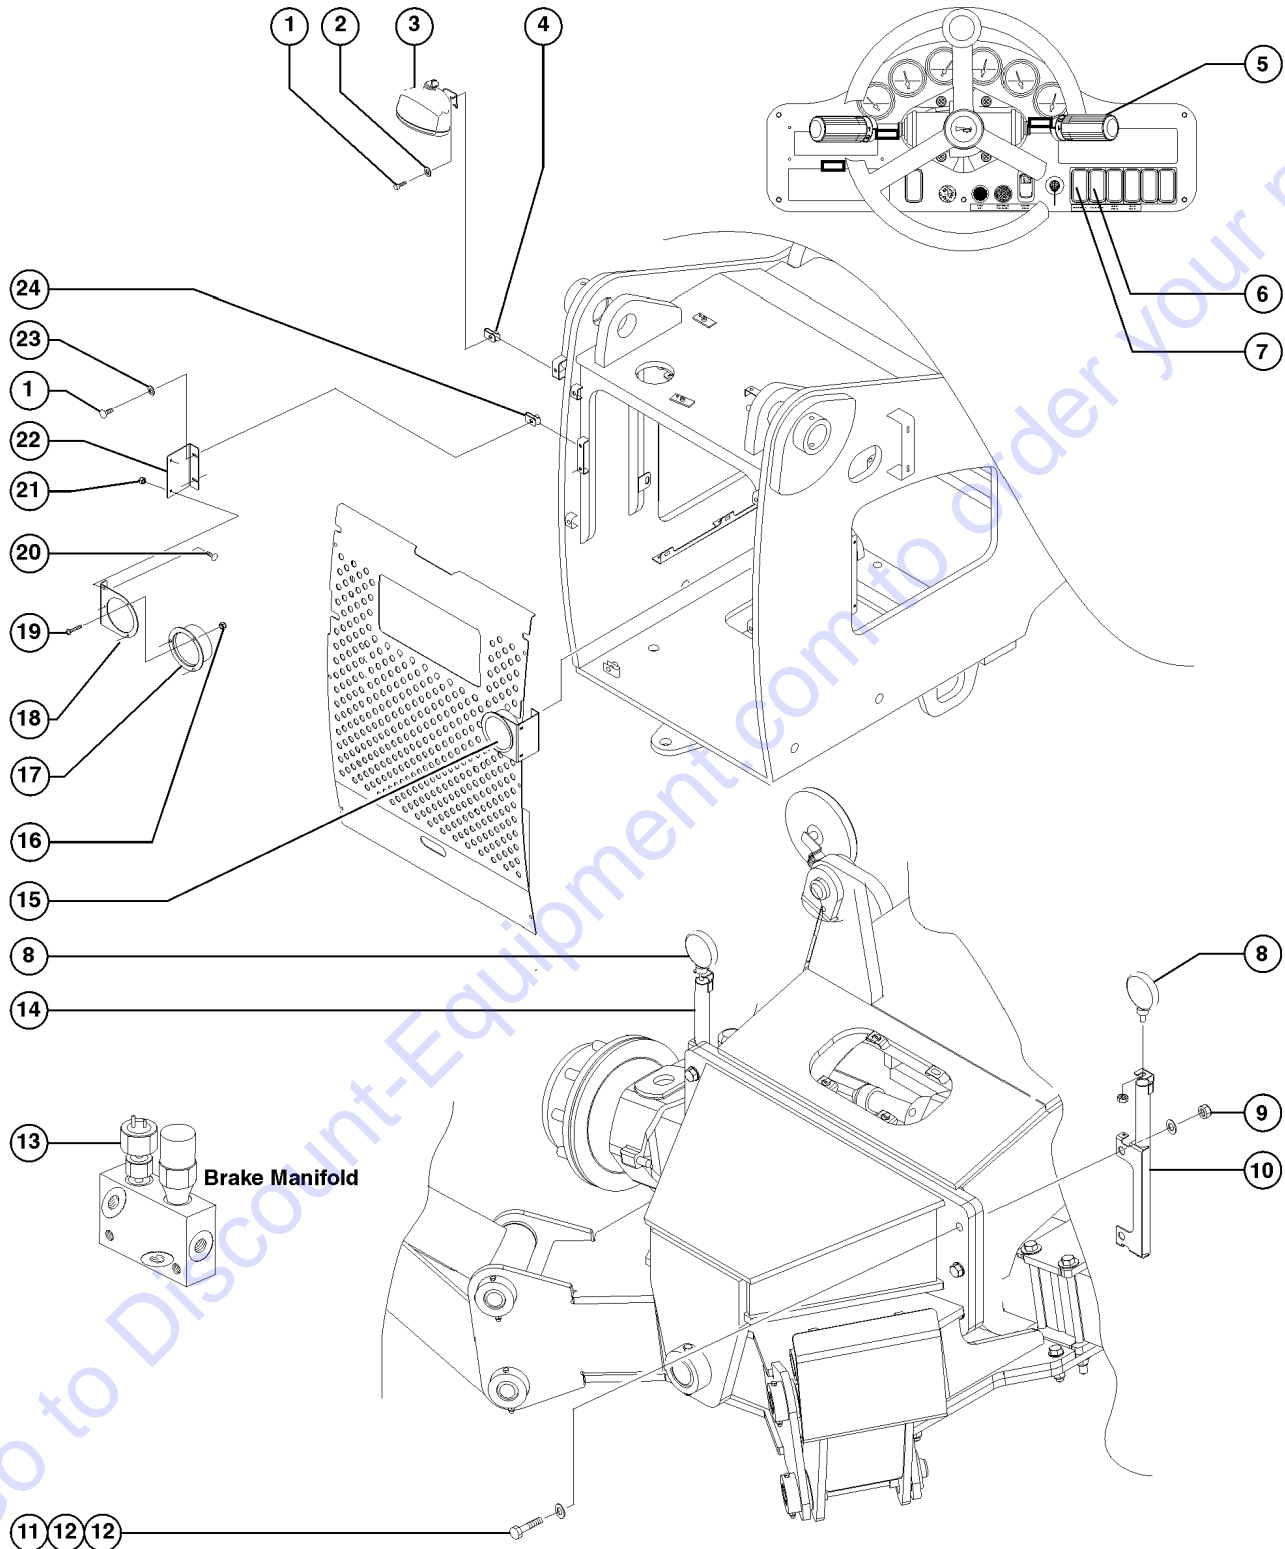

Item	Part No.	Description	Qty.
1	824527GT	PUMP,SAUER 60CC LS PHASE 2.....	1
--	7-112-63GT	SEAL KIT / PUMP OVERHAUL	
2	123663GT	SCREW,HHC,1/2-13X1.25,GR8,Y.....	2
3	13066GT	WASHER,FLAT,.5 HARDENED.....	2

Go to Discount-Equipment.com to order your parts

901.1 Road and Work Light Accessory