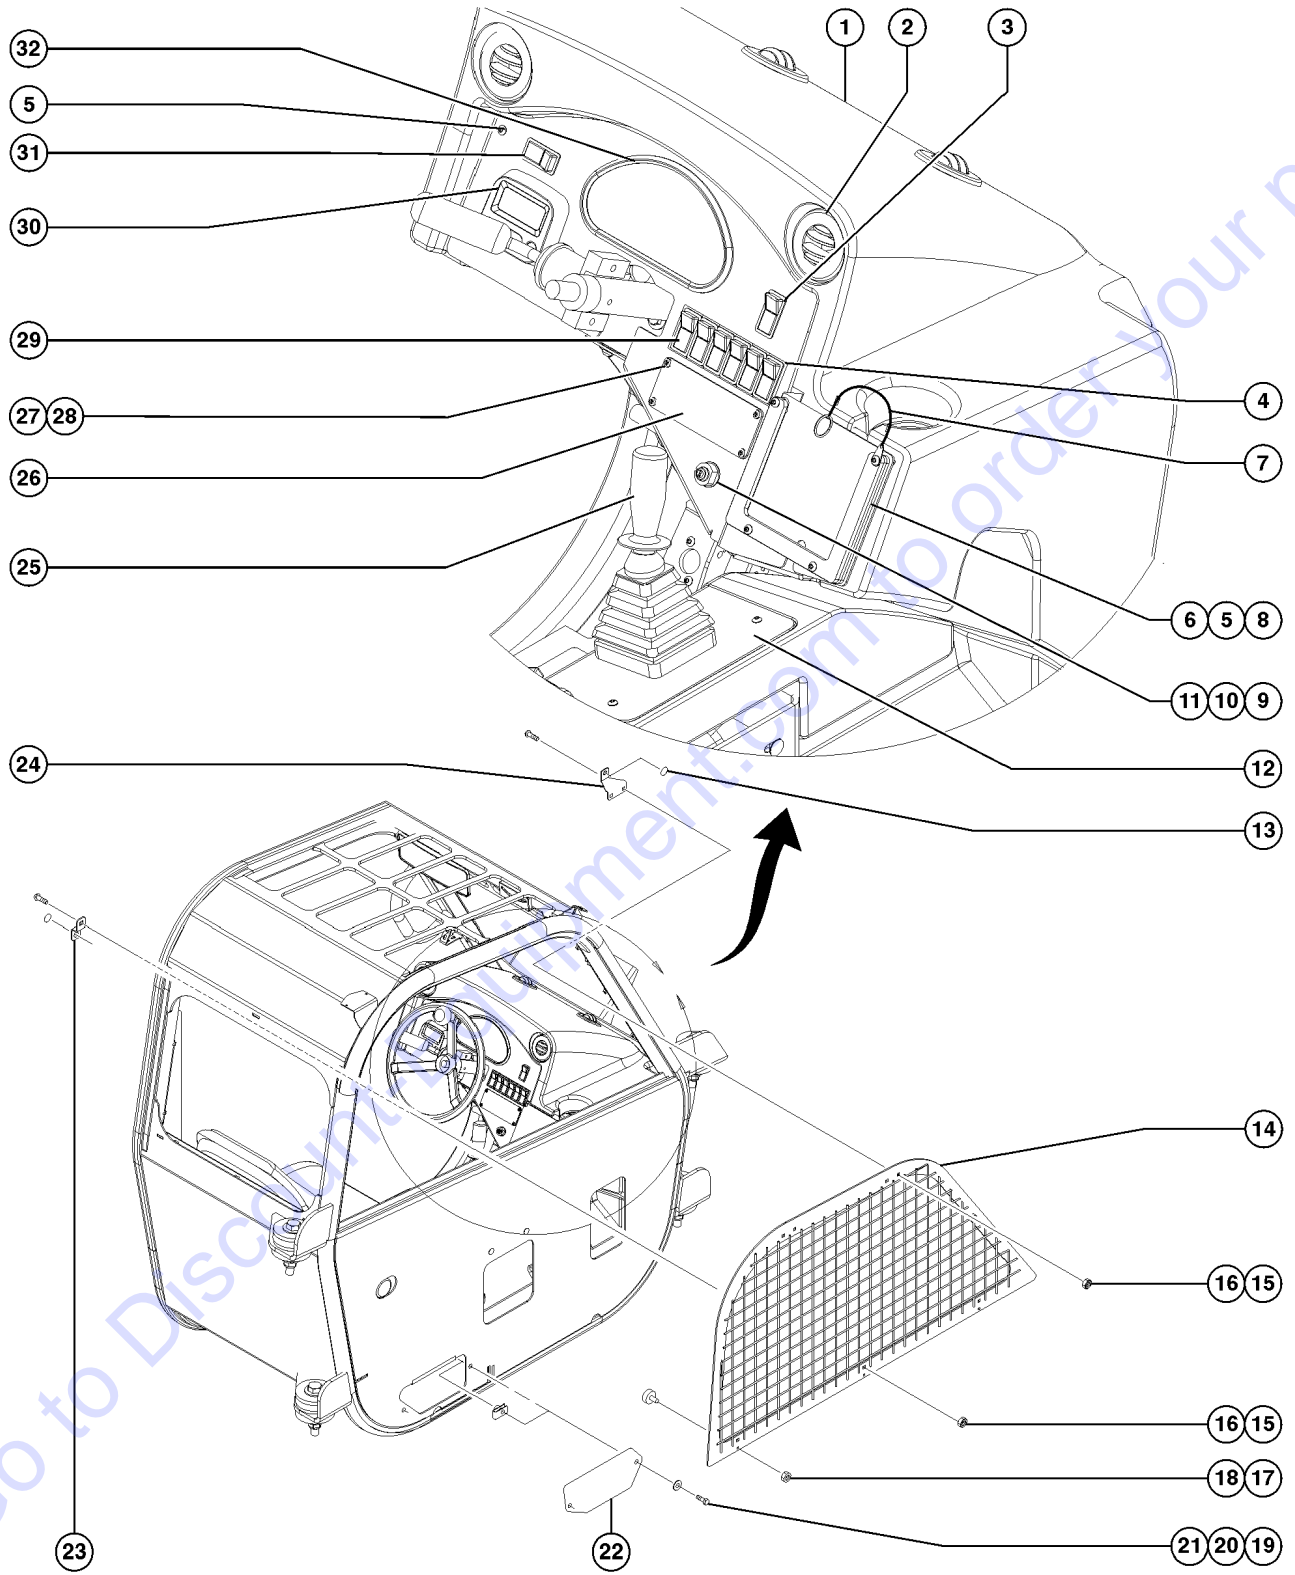

402.1 Standard Cab Components, View 2

402.1 Standard Cab Components, View 2

Item	Part No.	Description	Qty.
1	117224GT	PLASTIC DASH COVER.....	1
--	117402GT	PLATE,DASHBOARD.....	1
2	123290GT	VENT,MCCI 23-0171.....	7
2A	123289GT	VENT,MCCI 23-0046 (to SN 7170, top dash only)	
3	123200GT	SWITCH, PARKING BRAKE.....	1
4	123568GT	END BEZEL.....	1
--	123569GT	CENTER BEZEL	
5	130909GT	SCREW,BHSCS,1/4-20X5/8,ZP.....	5
6	123291GT	PLATE,LOADCHART FRAME.....	1
7	123839GT	LANYARD ASSY,RETAINING WASHER.....	1
8	130480GT	HDPE,LOAD CHART HOLDER.....	1
9	1289104GT	KIT,SWITCH WITH KEYS.....	1
--	58322GT	KEY,SET 2 KEYS	
10	6607GT	WASHER,LOCK,#10 PLTD.....	4
11	104030GT	NUT HEX M5-0.8 CLASS 8 ZINC.....	4
12	117223GT	FORMING,JOYSTICK MOUNT, TOP.....	1
13	47478GT	BUMPER, RUBBER, 1"OD X .461H.....	5
14	123658GT	WELDMENT,RH SCREEN.....	1
15	4828GT	NUT,NYLOCK,3/8-16.....	9
16	64154GT	BOLT,CARRIAGE,3/8-16 X1.00,G5.....	9
17	79090GT	BUMPER, 1.00 X .375 X 5/16.....	3
18	6782GT	NUT,NYLOCK,5/16-18.....	3
19	6175GT	SCREW,HHC,3/8-16 X 1.....	2
20	6097GT	WASHER,FLAT,USS,3/8",Y.....	2
21	108581GT	SPRING CLIP,3/8-16 LG ZINC.....	2
22	130313GT	COVER,PANEL ACCESS.....	1
23	123705GT	FORMING,SCREEN MOUNT,BOTTOM.....	3
24	123706GT	FORMING,SCREEN MOUNT,TOP.....	2
25	117623GT	CONTROLLER,HYD ERGO W/SW (refer to 410.1)	
25A	117624GT	CONTROLLER,HYD ERGO W/O SW (refer to 410.1)	
25B	117625GT	CONTROLLER,HYD SPHERICAL KNOB (refer to 411.1)	
26	123367GT	COVER,CONTROL PANEL.....	1
27	110359GT	SCREW,PHM, 10-24 X .50.....	4
28	5365GT	NUT,NYLOCK,10-24.....	4
29	123567GT	PANEL PLUG.....	7
30	123273GT	DISPLAY,ENGINE DIAGNOSTIC.....	1
31	123201GT	SWITCH,STEER/WIPER.....	1
32	117650GT	GAGE CLUSTER,CAB.....	1