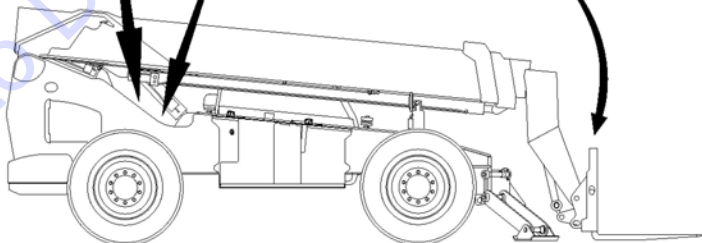

Serial label
(located inside chassis at tank side of machine)

Serial number
(stamped on chassis)

Serial label
(located inside fork frame)
(models with quick attach frame)