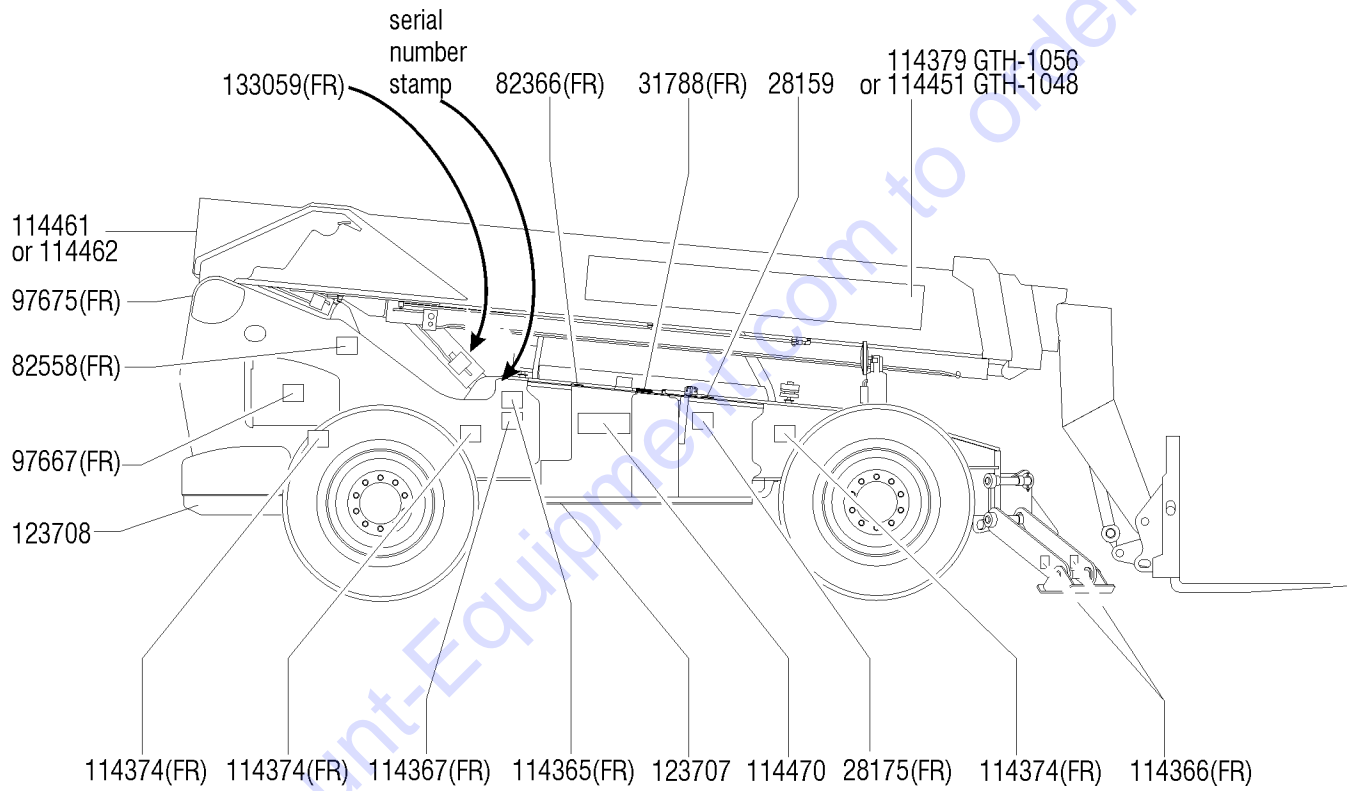

102.1 Decals with Words, Engine Side

102.1 Decals with Words, Engine Side

Item	Part No.	Description	Qty.
--		Ref. DECAL KIT, WORD, GTH-1048 (refer to 101.1)	
1	28159GT	DECAL,DIESEL.....1	1
2	28175GT	DECAL,WARNING-COMPART ACCESS.....1	1
3	31788GT	DECAL,DANGER,BATTERY SAFETY***.....1	1
4	82366GT	DECAL,CHEVRON RANDO HD.....1	1
5	82558GT	DECAL,WARN,SKIN INJECTION HAZ*.....2	2
6	97667GT	DECAL,WARN,BURN HAZARD.....3	3
7	97675GT	DECAL,WARN,EXPLSION/BURN HAZ...1	1
8	114365GT	DECAL,BODYCRUSH,ROLLING MACHIN.....2	2
9	114366GT	Danger - Crush Hazard, Stabilizers.....4	4
10	114367GT	DECAL,FALLING OBJECT HAZARD....2	2
11	114374GT	DECAL,TIRE ROTATE,CRUSH.....6	6
12A	114379GT	DECAL,COSMETIC,GENIE GTH-1056...2	2
12B	114451GT	DECAL,COSMETIC,GENIE GTH-1048...2	2
13A	114461GT	DECAL,GTH 1056 STACKED,WHITE....1	1
13B	114462GT	DECAL,GTH 1048 STACKED,WHITE....1	1
14	114470GT	Cosmetic - Genie Logo.....1	1
15	123707GT	DECAL,GRAY VINYL,RECT SHAPE....1	1
16	123708GT	DECAL,GRAY VINYL, SHAPED.....1	1
17	133059GT	DECAL,WARNING-EXPLOSION/ENGINE.1	1