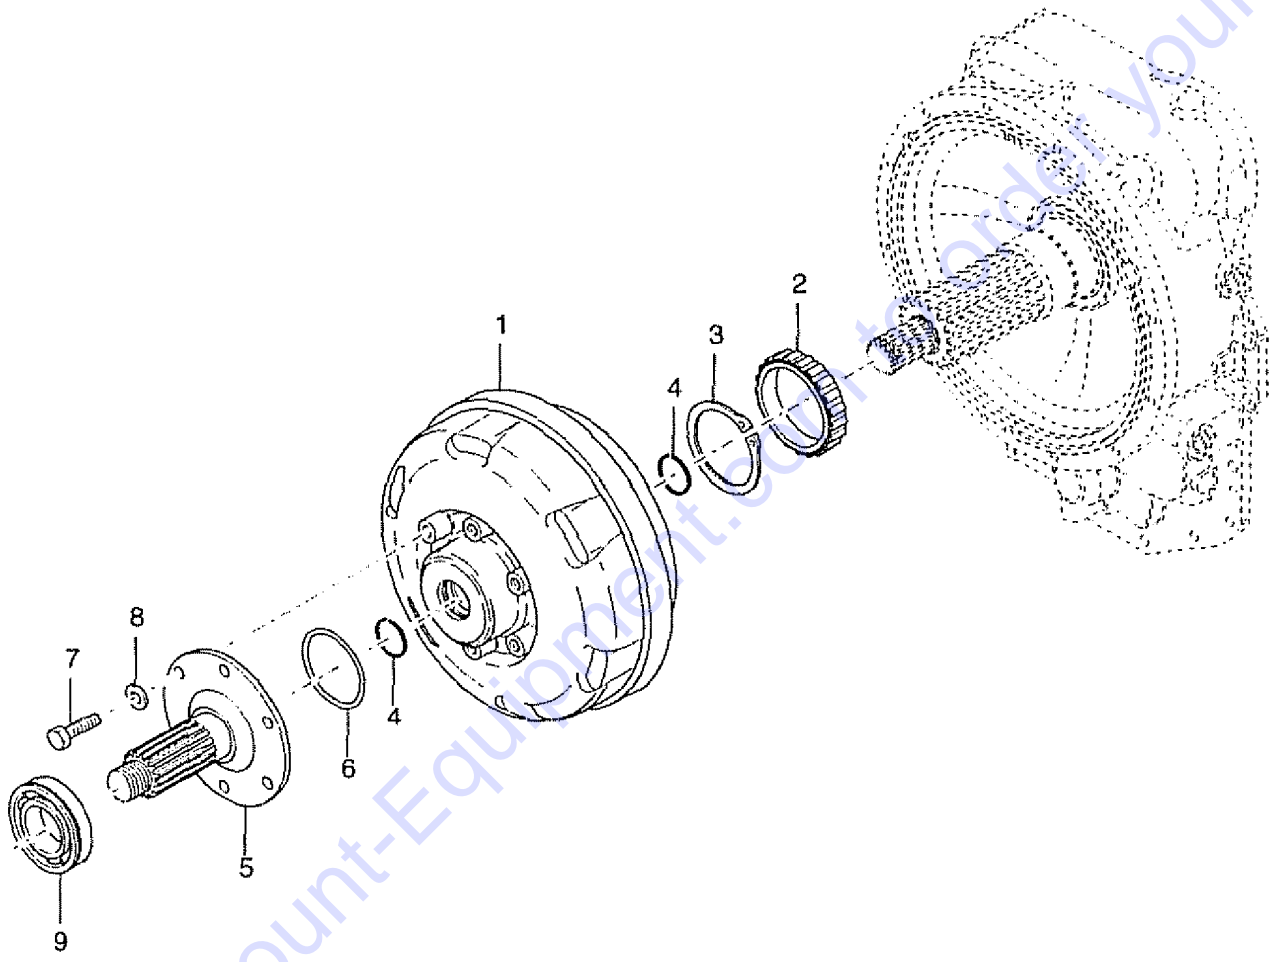

Go to Discount-Equipment.com to order your parts

305.1 Torque Converter Assembly

Go to Discount-Equipment.com to order your parts

Item	Part No.	Description	Qty.
1	7-126-638GT	ASSY,TORQUE CONVERTER.....	1
2	7-126-540GT	BEARING,IMPELLER HUB GEAR.....	1
3	7-126-639GT	RING,EXTERNAL SNAP.....	1
4	7-126-640GT	RING,TURBINE RETAINING.....	2
5	130426GT	SHAFT,INPUT.....	1
6	130427GT	O-RING,INPUT SHAFT.....	1
7	7-126-53GT	SCREW,INPUT SHAFT TO CONVERTER.....	6
8	7-126-54GT	WASHER,LOCK,SPLIT,3/8.....	6
9	130428GT	BEARING.....	1