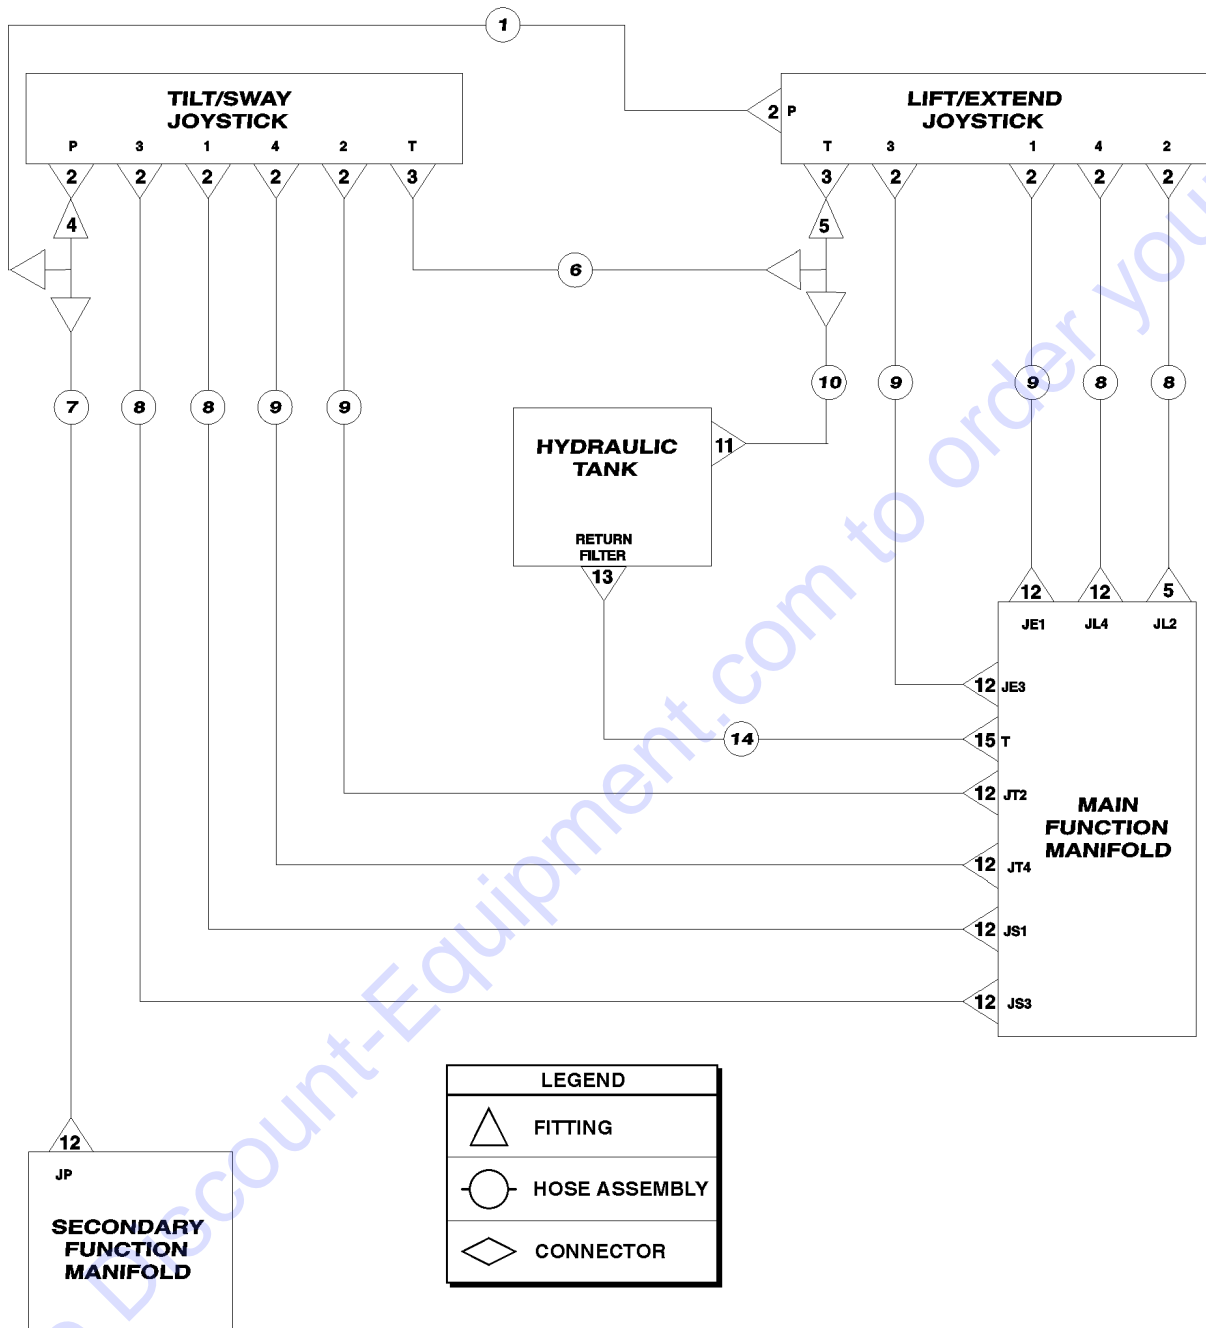

804.1 Dual Joystick Components

804.1 Dual Joystick Components

Item	Part No.	Description	Qty.
1	49119-5500GT	HOSE ASSY,1/4,STR FEM,STR FEM.....1	
2	48912GT	CONN,520120-4-6***.....10	
3	48916GT	CONN, 520120-6.....2	
4	48908GT	FITTING,TEE,RUN,SWIVEL520432-4.....1	
5	48875GT	TEE,RUN,SWIVEL,520432-6.....1	
6	123794GT	HOSE ASSY,.38IDX06-90X06X15".....1	
7	49119-5500GT	HOSE ASSY,1/4,STR FEM,STR FEM.....1	
8	49119-4400GT	HOSE ASSY,1/4,STR FEM,STR FEM.....4	
9	49119-5000GT	HOSE ASSY,1/4,STR FEM,STR FEM.....4	
10	49130-6800GT	HOSE ASSY 3/8, STR FEM,STR FEM.....1	
11	48929GT	FITTING,ELBOW,90D,520220-6-8.....1	
12	48905GT	CONN,520120-4***.....9	
13	48983GT	ELBOW,90D,520220-16.....1	
14	49170-5100GT	HOSE ASSY,1",STR FEM,STR FEM.....1	
15	48984GT	CONN,520120-16.....1	

Go to Discount-Equipment.com to order your parts