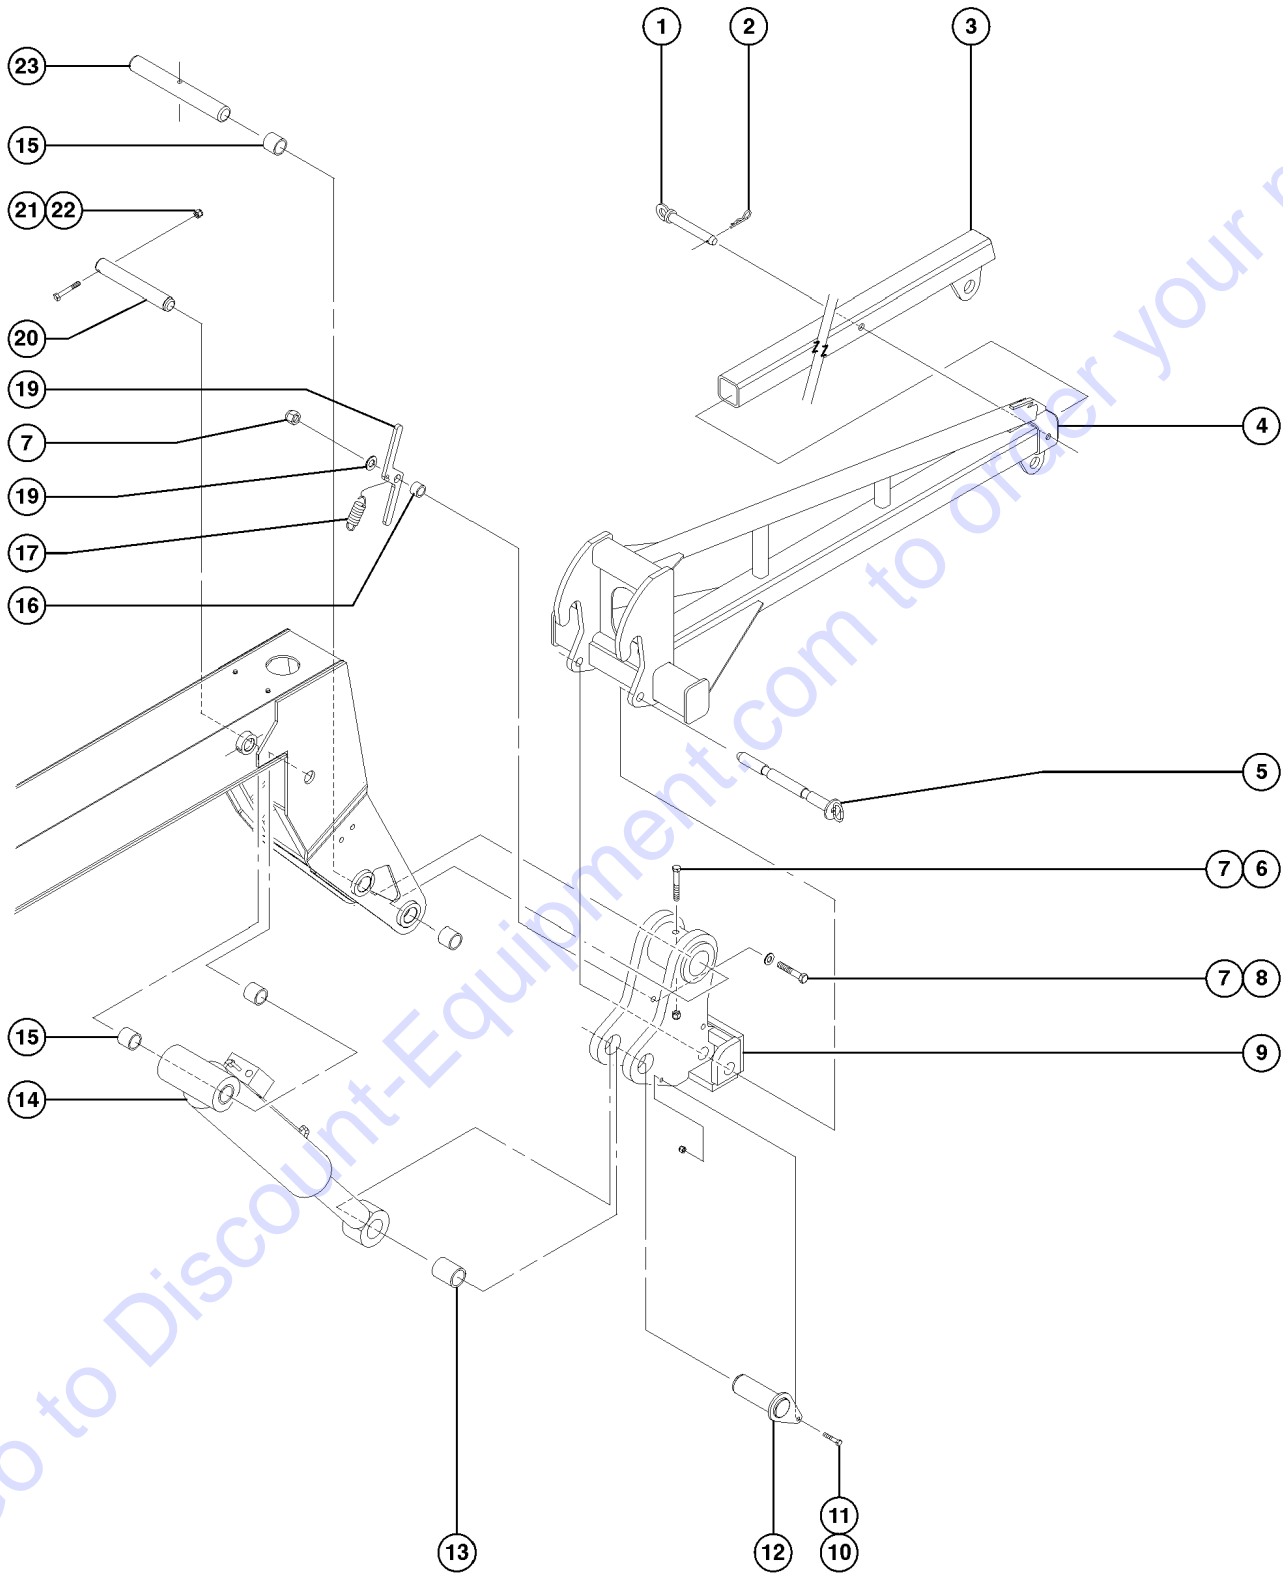

606.1 Truss Boom, Quick Attachment

606.1 Truss Boom, Quick Attachment

Item	Part No.	Description	Qty.
--	138082GT	SVC KIT TRUSS BOOM QA 10K <i>(includes items 1, 2, 3, 4, and decals)</i>	
1	3-1145-2GT	PIN,TRUSS BOOM,ADJUSTING.....1	1
2	7-194-39GT	COTTERPIN.....1	1
3	3-1136GT	MEMBER,TRUSS BOOM.....1	1
4	227119GT	ASSY, TRUSS BOOM.....1 <i>(includes decals)</i>	1
5	3-1335GT	LOCK PIN.....1	1
6	96430GT	SCREW,HHC,1/2-13 X 5.....1	1
7	117493GT	NUT,NYLOCK,1/2-13,GR8.....2	2
8	39479GT	SCREW,HHC,1/2-13 X 2.75.....1	1
9	130855GT	WELDMENT,QA MOUNT.....1	1
10	5224GT	SCREW,HHC,3/8-16 X 2.....1	1
11	4828GT	NUT,NYLOCK,3/8-16.....1	1
12	141949GT	WELDMENT,TILT PIN,KIT.....1	1
13	123188GT	BEARING,2.00IDX2.50ODX1.50L.....4	4
14	1253245GT	CYLINDER,TILT,1056/844.....1 <i>(Replaces cylinder 108811)</i>	1
--	123897GT	VALVE,CB.CACG-LGN@4200 <i>for 1253245</i>	
--	1258122GT	SEAL KIT,TILT CYLINDER 1253245 <i>(Seal kit for cylinder 1253245)</i>	
--	130416GT	SEAL KIT, CYLINDER T109799 <i>(Seal kit for cylinder 108811- used in machines before SN GTH1015E-10978)</i>	
15	108864GT	BEARING,2.50IDX3.00 ODX1.50LG.....4	4
16	123501GT	TUBE,QA LOCK LEVER SPACER.....1	1
17	123500GT	SPRING.....1	1
18	13066GT	WASHER,FLAT,.5 HARDENED.....1	1
19	123378GT	PLATE,QA LOCK SPRING LEVER.....1	1
20	117626GT	PIN,2.00DIA X16.00LG,1HOLE.....1 <i>(GTH-1048)</i>	1
20A	108857GT	PIN,2.00DIA X13.88LG,1HOLE <i>(GTH-1056)</i>	
21	6198GT	NUT,NYLOCK,1/2-13	
22	6732GT	SCREW,HHC,1/2-13 X 3.25	
23	130944GT	PIN,2.50DIA X15.38LG,1HOLE.....1	1