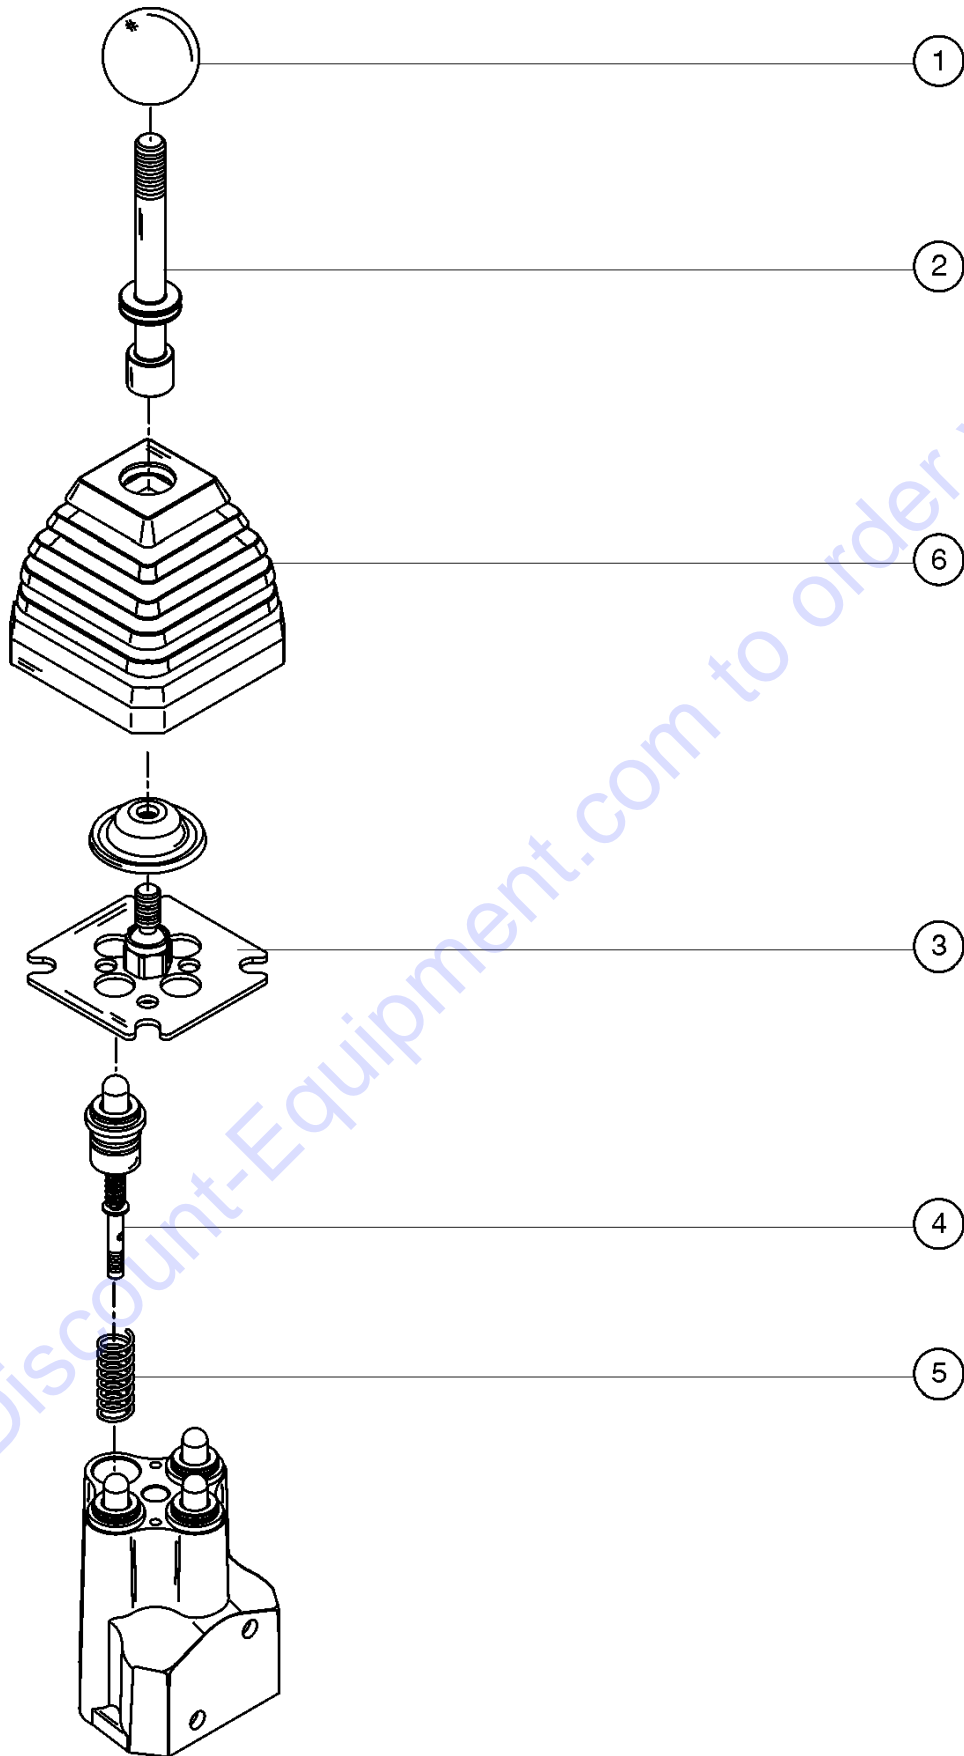

411.1 Joystick Controller Assembly, Spherical Knob

Go to Discount-Equipment.com to order your parts

411.1 Joystick Controller Assembly, Spherical Knob

Item	Part No.	Description	Qty.
--	117625GT	CONTROLLER, HYD SPHERICAL KNOB <i>(for double joystick option)</i>	
--	130742GT	KIT, GASKET, JD-4045	
1	130737GT	HANDLE, SPHERICAL(117265).....	1
2	130738GT	LEVER ROD (117625).....	1
3	130739GT	CONTROL(117625).....	1
4	130740GT	KIT, METERING CURVE.....	4
5	130741GT	RETURN SPRING, JD-4045.....	4
6	138007GT	RUBBER BOOT (117625).....	1