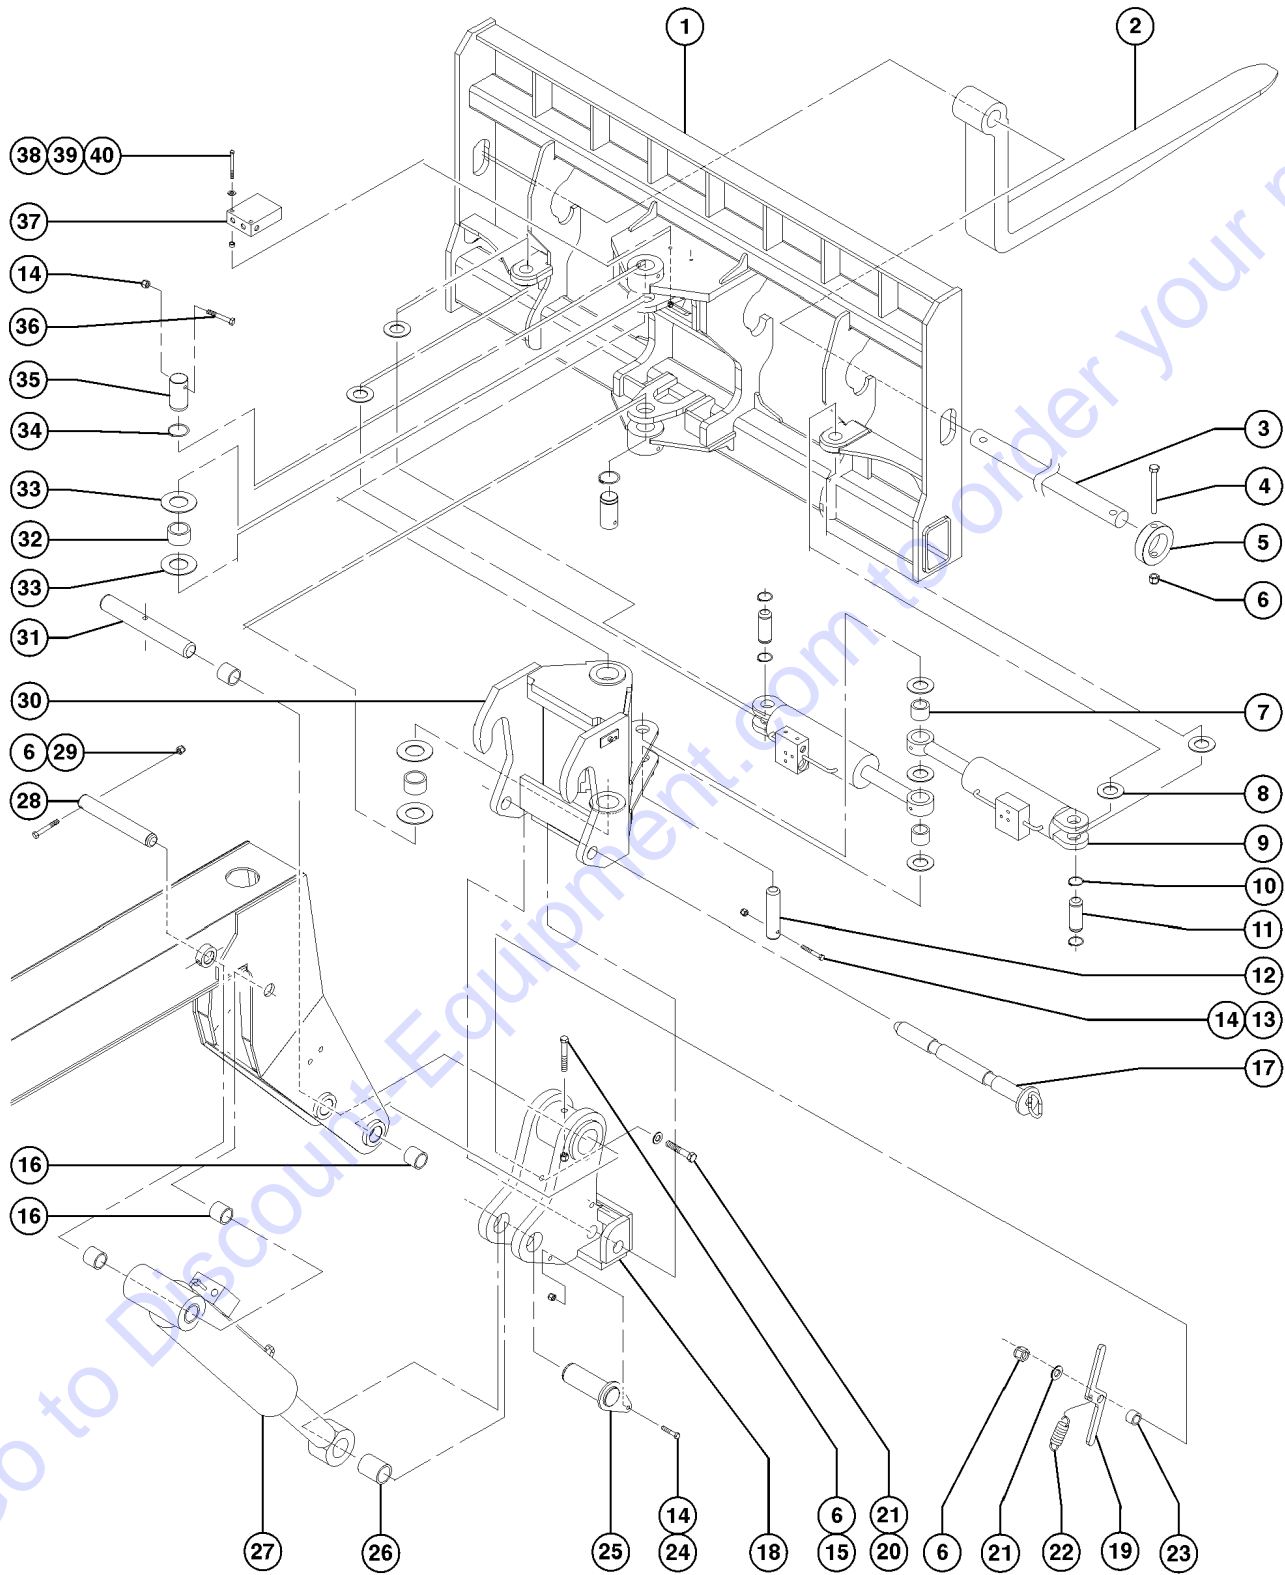

603.1 Fork Frame, Swing Carriage Attachment

603.1 Fork Frame, Swing Carriage Attachment

Item	Part No.	Description	Qty.	Item	Part No.	Description	Qty.
1	130989GT	WELDMENT,72" CARRIAGE, SWING.....1		28A	108857GT	PIN,2.00DIA X 13.88LG,1HOLE.....1 (GTH-1056)	1
2	1254550GT	WELDMENT,FORK TINE,72".....2		29	6732GT	SCREW,HHC,1/2-13 X 3.25.....1	1
3	141004GT	PIN,FORK,72" FORK FRAME.....1 <i>pin measures 76 x 2.25 inches</i>		30	141074GT	WELDMENT,QA SWING COUPLER.....1	1
4	13854GT	SCREW,HHC,1/2-13 X 4.5,GRD.8.....2		31	130944GT	PIN,2.50DIA X 15.38LG,1HOLE.....1	1
5	1-1113GT	COLLAR,FORK TINE PIN.....2		32	123188GT	BEARING,2.00IDX2.50ODX1.50L.....2	2
6	117493GT	NUT,NYLOCK,1/2-13,GR8.....5		33	130319GT	WASHER,THRUST.....1	1
7	66055GT	BEARING,1.50IDX1.77ODX1.25L.....2		34	18716GT	SNAP RING,EXTERNAL,2.00 DIA.....1	1
8	6-6215-24GT	WASHER,FLAT,1 1/2.....7		35	1280380GT	PIN,2.00DIA X 5.75LG,1HOLE/1RING....2	2
9	162342GT	CYLINDER,SWING CARRIAGE.....2 <i>(replaces cylinder 123579)</i>		36	6-5206-40GT	SCREW,HHC,3/8-16X5.00,GR8.....2	2
--	1257749GT	BUSH,AL-BZ,1.50IDX2.00ODX1.50L		37	7-234-04GT	VALVE,DUAL CHECK.....1	1
--	138030GT	CARTRIDGE,CB,SW.CARRIAGE CYL.		38	6-5205-05GT	SCREW,HHC,5/16-18X5/8,GR8.....2	2
--	162345GT	KIT,CYLINDER SEALING		39	6886GT	WASHER,LOCK,313.....4	4
--	162346GT	VALVE,CBAL,CBCH-LCN-3000 <i>(replaces cb valve 138030)</i>		40	6782GT	NUT,NYLOCK,5/16-18.....2	2
--	162349GT	VALVE,RELIEF,RDDA-LAN-1700 <i>(replaces relief valve 7-234-41)</i>					
--	7-234-41GT	RELIEF VALVE					
10	18383GT	SNAP RING,EXTERNAL,1.5 DIA***.....4					
11	130353GT	PIN,1.50DIA X 3.38LG,2RING.....2					
12	130107GT	PIN,1.50DIA X 6.38LG,1HOLE.....1					
13	21604GT	SCREW,HHC,3/8-16 X 3.25.....1					
14	4828GT	NUT,NYLOCK,3/8-16.....4					
15	96430GT	SCREW,HHC,1/2-13 X 5.....1					
16	108864GT	BEARING,2.50IDX3.00 ODX1.50LG.....4					
17	123499GT	LOCK PIN.....1					
18	130855GT	WELDMENT,QA MOUNT.....1					
19	123378GT	PLATE,QA LOCK SPRING LEVER.....1					
20	39479GT	SCREW,HHC,1/2-13 X 2.75.....1					
21	13066GT	WASHER,FLAT,5 HARDENED.....2					
22	123500GT	SPRING.....1					
23	123501GT	TUBE,QA LOCK LEVER SPACER.....1					
24	5224GT	SCREW,HHC,3/8-16 X 2.....1					
25	141949GT	WELDMENT,TILT PIN,KIT.....1					
26	123188GT	BEARING,2.00IDX2.50ODX1.50L.....4					
27	1253245GT	CYLINDER,TILT,1056/844.....1 <i>(Replaces cylinder 108811)</i>					
--	123897GT	VALVE,CB.CACG-LGN@4200 <i>for 1253245</i>					
--	1258122GT	SEAL KIT,TILT CYLINDER 1253245 <i>(Seal kit for cylinder 1253245)</i>					
--	130416GT	SEAL KIT, CYLINDER T109799 <i>(for cylinder 108811- machines prior to GTH1015E-10978)</i>					
28	117626GT	PIN,2.00DIA X 16.00LG,1HOLE.....1 (GTH-1048)