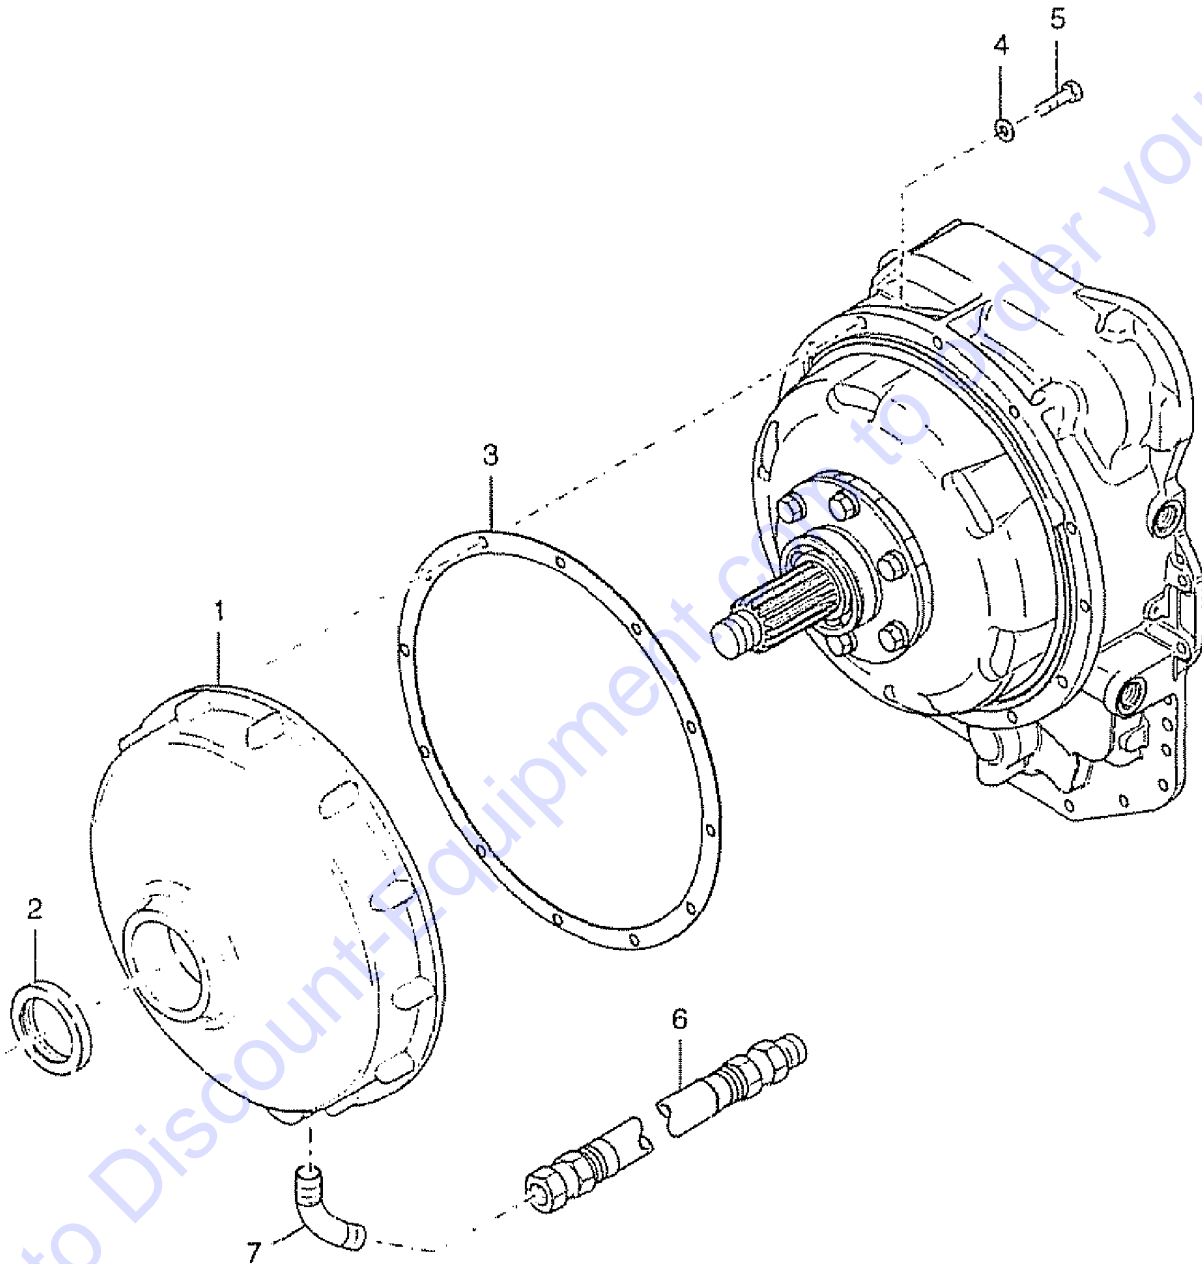

304.1 Front Cover

Item	Part No.	Description	Qty.
--	130460GT	RING.....1 <i>(not shown)</i>	1
--	130461GT	STUD.....6 <i>(not shown)</i>	6
--	7-126-294GT	NUT,REAR BEARING CAP STUD.....6 <i>(not shown)</i>	6
1	130421GT	COVER,CONVERTER.....1	1
2	7-126-122GT	SEAL,OIL,INPUT FLANGE.....1	1
3	130422GT	GASKET.....1	1
4	7-126-54GT	WASHER,LOCK,SPLIT,3/8.....12	12
5	130459GT	SCREW,FRONT COVER TO CONVERTER.....6	6
6	130423GT	ASSY,DRAIN HOSE.....1	1
7	130424GT	FITTING,45 DEGREE,HOSE.....1	1

Go to Discount-Equipment.com to order your parts