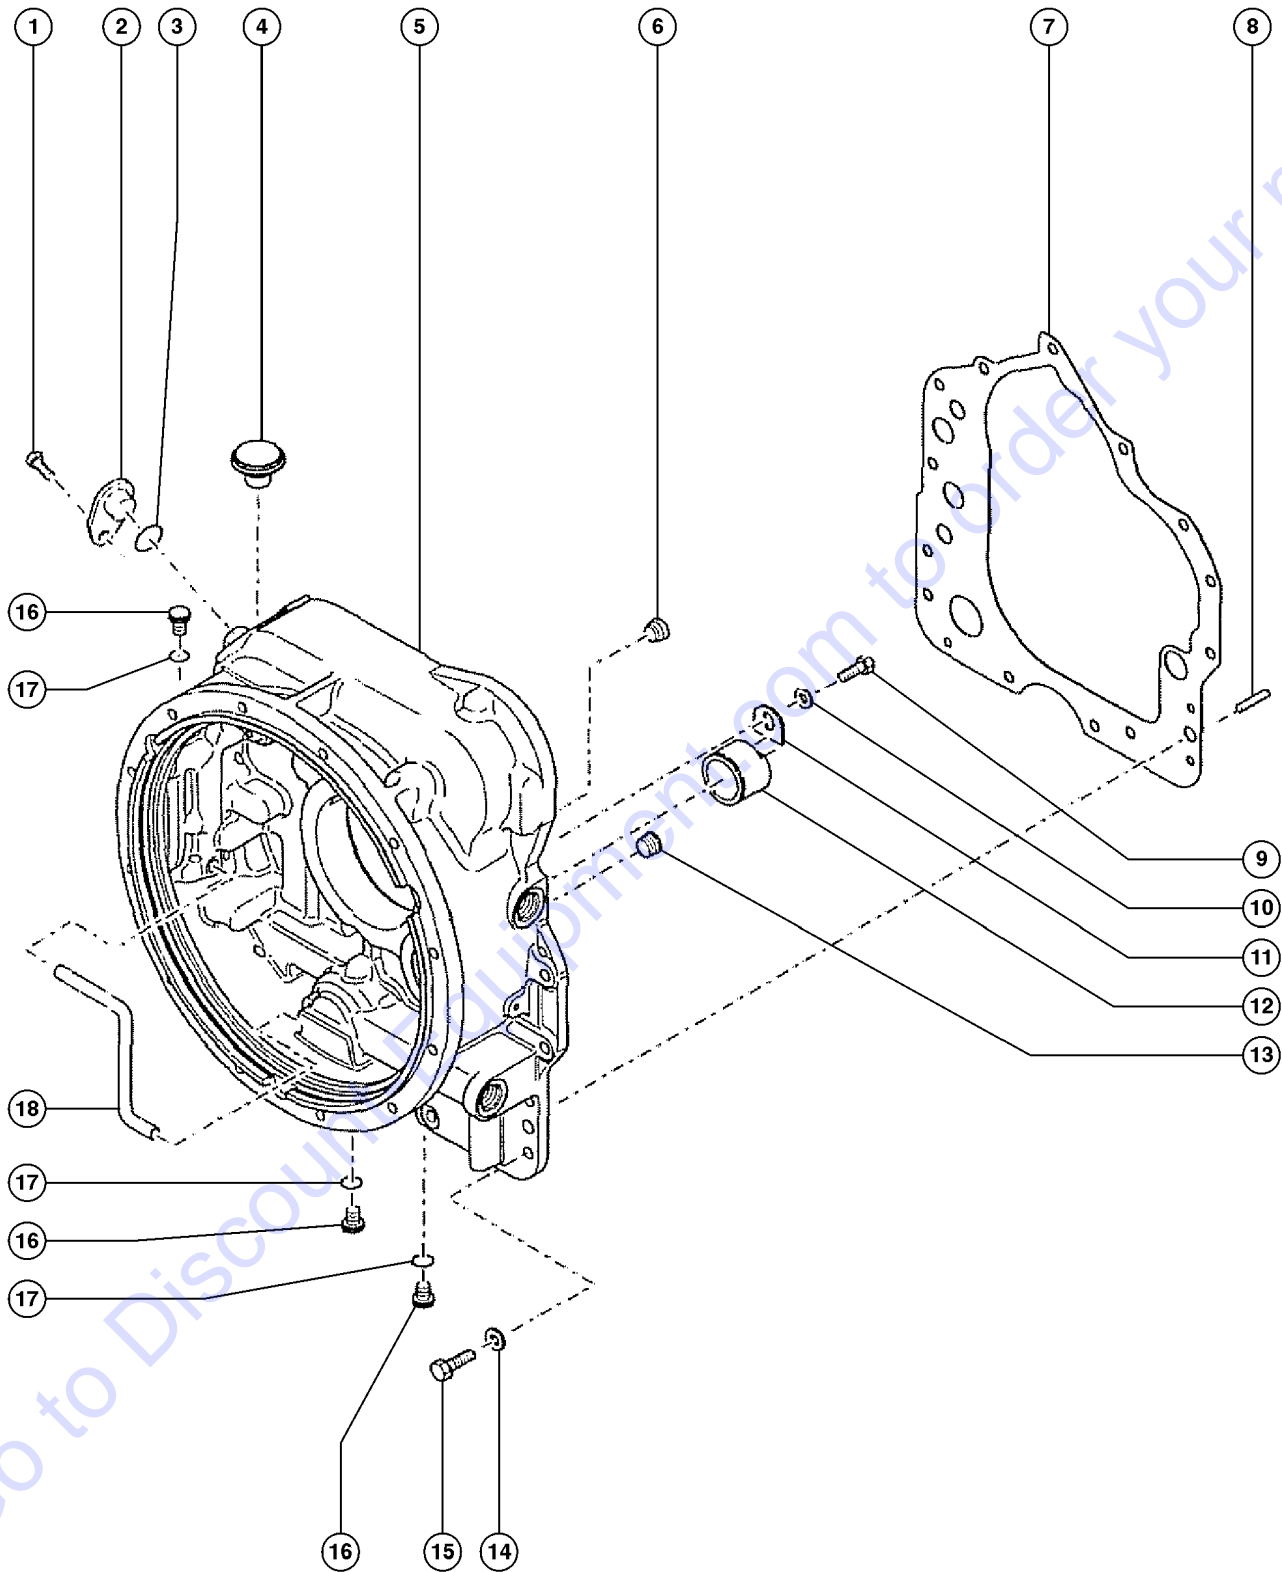

301.1 Converter Housing Assembly

301.1 Converter Housing Assembly

Item	Part No.	Description	Qty.
1	7-126-405GT	SCREW,SPEED SENSOR.....	1
2	7-126-404GT	PLUG,SPEED SENSOR PORT.....	1
3	7-126-356GT	O-RING,SPEED SENSOR.....	1
4	7-126-05GT	BREATHER / AIR.....	1
5	7-126-608GT	ASSY,CONVERTER HOUSING..... <i>(includes item 18)</i>	1
--	226296GT	ASSY,CONVERTER HOUSING,REFURB.	
6	7-126-07GT	PIPE PLUG.....	1
7	7-126-611GT	GASKET,CONVERTER HOUSING.....	1
8	7-126-612GT	PIN.....	1
9	7-126-15GT	SCREW.....	1
10	7-126-14GT	LOCKWASHER.....	1
11	7-126-613GT	SCREW,CLIP.....	1
12	7-126-610GT	SLEEVE,CONVERTER HOUSING.....	1
13	7-126-08GT	PLUG,PIPE.....	1
14	7-126-10GT	LOCKWASHER,TUBE CLIP SCREW....	1
15	7-126-533GT	SCREW,CONV.HSG.TO TRANS.CASE.....	16
16	7-126-528GT	PLUG,LUBE PORT..... <i>(includes item 17)</i>	3
17	7-126-614GT	O-RING,PLUG.....	3
18	7-126-609GT	TUBE,LUBE.....	1