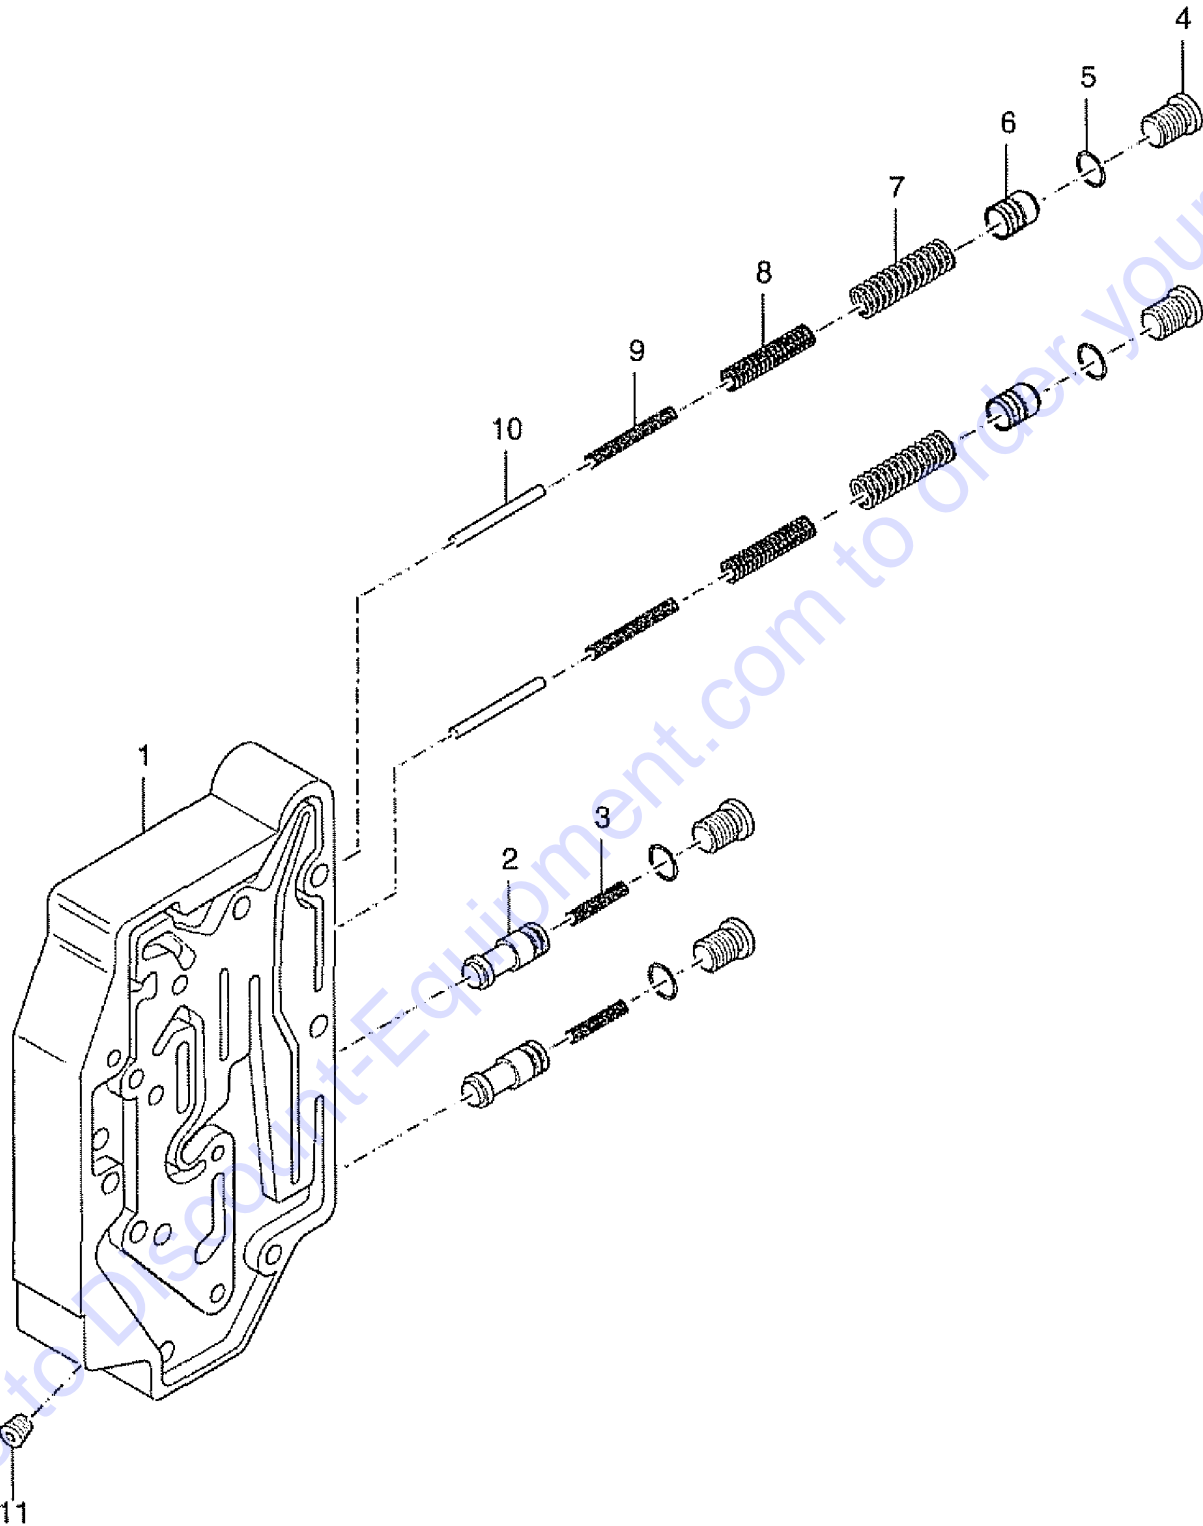

318.1 Modulator Valve Assembly

Item	Part No.	Description	Qty.
1	7-126-784GT	VALVE ASSY.....	1
2		Spool (part of the assembly body)	
3	7-126-69GT	SPRING,REGULATOR.....	2
4	7-126-68GT	PLUG,STOP.....	4
5	7-126-603GT	O-RING,PLUG.....	6
6	7-126-328GT	CAPSCREW.....	4
7	130068GT	SPRING,ACCUM,OUTER,T20000 TRAN.....	2
8	7-126-65GT	SPRING,ACCUMULATOR,MIDDLE.....	2
9	7-126-64GT	SPRING,ACCUMULATOR,INNER.....	2
10	7-126-63GT	PIN,ACCUMULATOR STOP.....	2
11	7-126-92GT	PLUG.....	1

Go to Discount-Equipment.com to order your parts