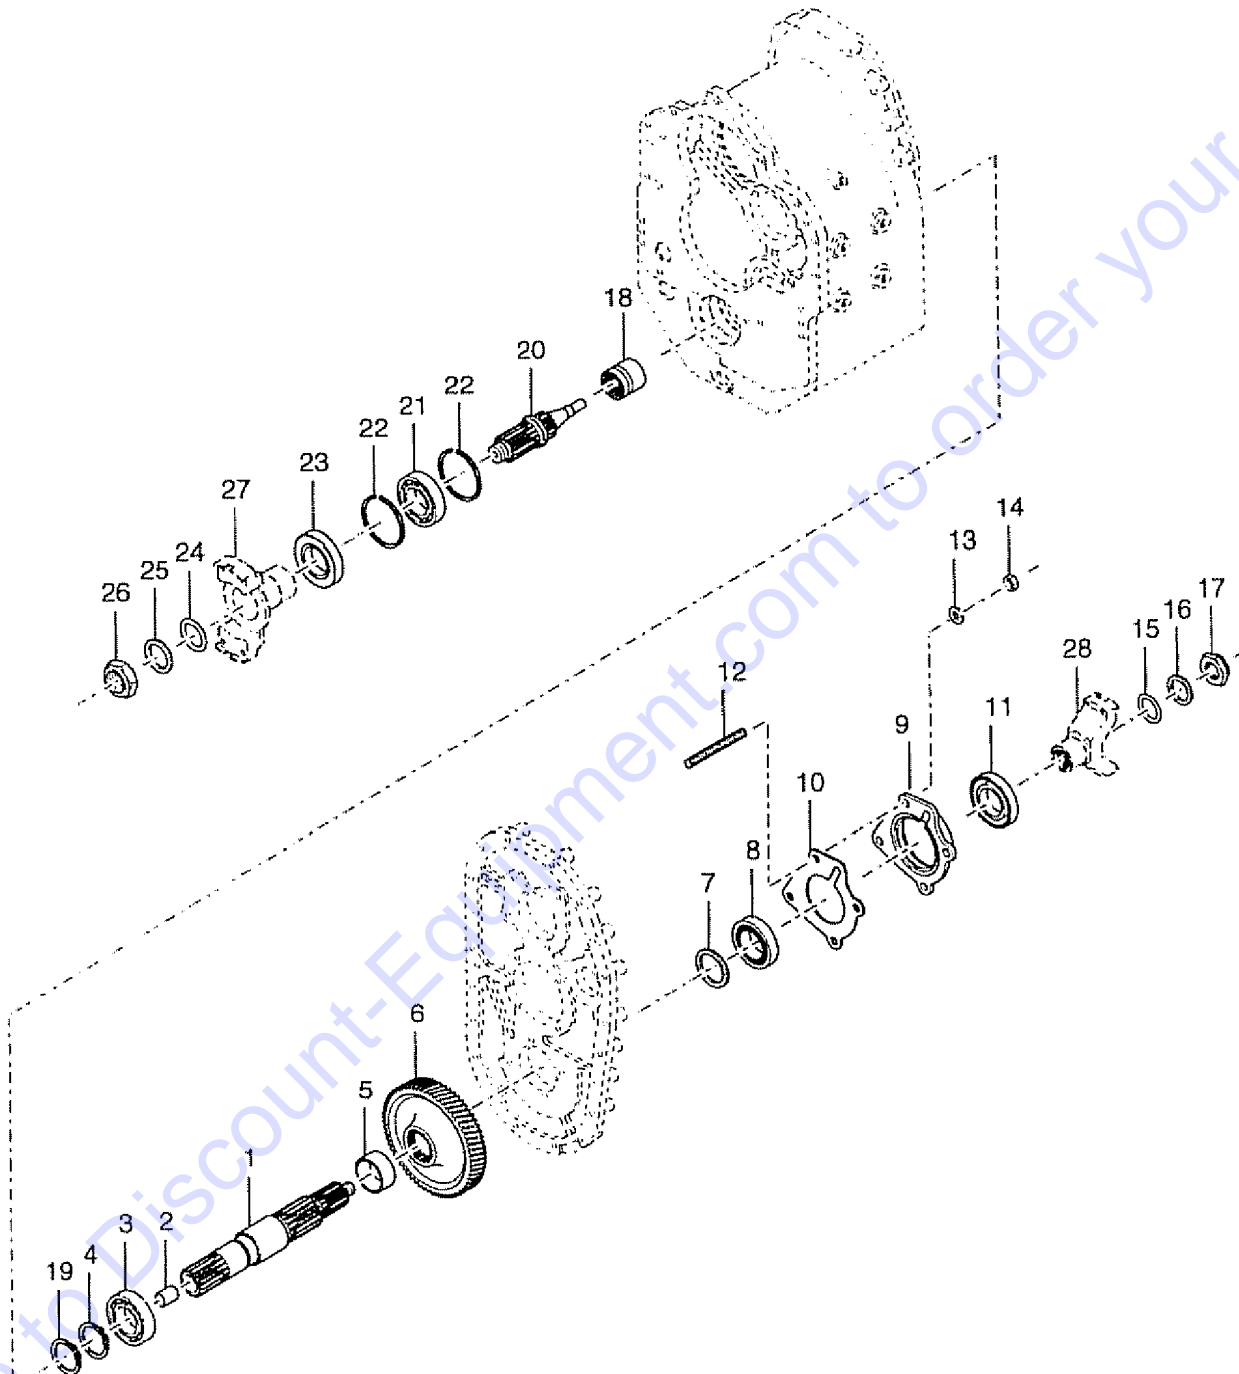

314.1 Output Shaft Assembly

314.1 Output Shaft Assembly

Item	Part No.	Description	Qty.
1	7-126-662GT	ASSY,OUTPUT SHAFT & BUSHING.....1 (includes item 2)	1
2	7-126-311GT	BUSHING.....1	1
3	7-126-161GT	BEARING,LOW SPEED CLUTCH SHAFT.....1	1
4	7-126-49GT	RING,BEARING RETAINER.....1	1
5	7-126-125GT	SPACER,OUTPUT SHAFT GEAR.....1	1
6	7-126-582GT	GEAR,OUTPUT SHAFT.....1	1
7	7-126-123GT	SPACER,OUTPUT SHAFT.....1	1
8	130462GT	BEARING,BALL.....1	1
9	7-126-663GT	CAP,REAR BEARING.....1	1
10	7-126-664GT	GASKET,BEARING CAP.....1	1
11	7-126-114GT	SEAL,OIL.....1	1
12	7-126-115GT	STUD,BEARING CAP.....4	4
13	7-126-116GT	LOCKWASHER.....4	4
14	7-126-117GT	NUT,STUD.....4	4
15	7-126-118GT	O-RING,INPUT FLANGE.....1	1
16	130363GT	WASHER,TRANSMISSION,GTH10XX....1	1
17	130362GT	NUT,TRANSMISSION,GTH10XX.....1	1
18	7-126-310GT	COUPLING,DRIVE.....1	1
19	7-126-49GT	RING,BEARING RETAINER.....1	1
20	7-126-309GT	SHAFT,DISCONNECT.....1	1
21	7-126-307GT	BEARING,BALL.....1	1
22	7-126-306GT	SNAP RING.....2	2
23	7-126-305GT	SEAL,OIL.....1	1
24	7-126-304GT	O-RING.....1	1
25	7-126-303GT	WASHER,FLANGE.....1	1
26	7-126-302GT	NUT,FLANGE.....1	1
27	130457GT	OUTPUT FLANGE.....1 (output flange to the rear axle)	1
28	130458GT	FLANGE,6C.....1 (output flange to the front axle)	1