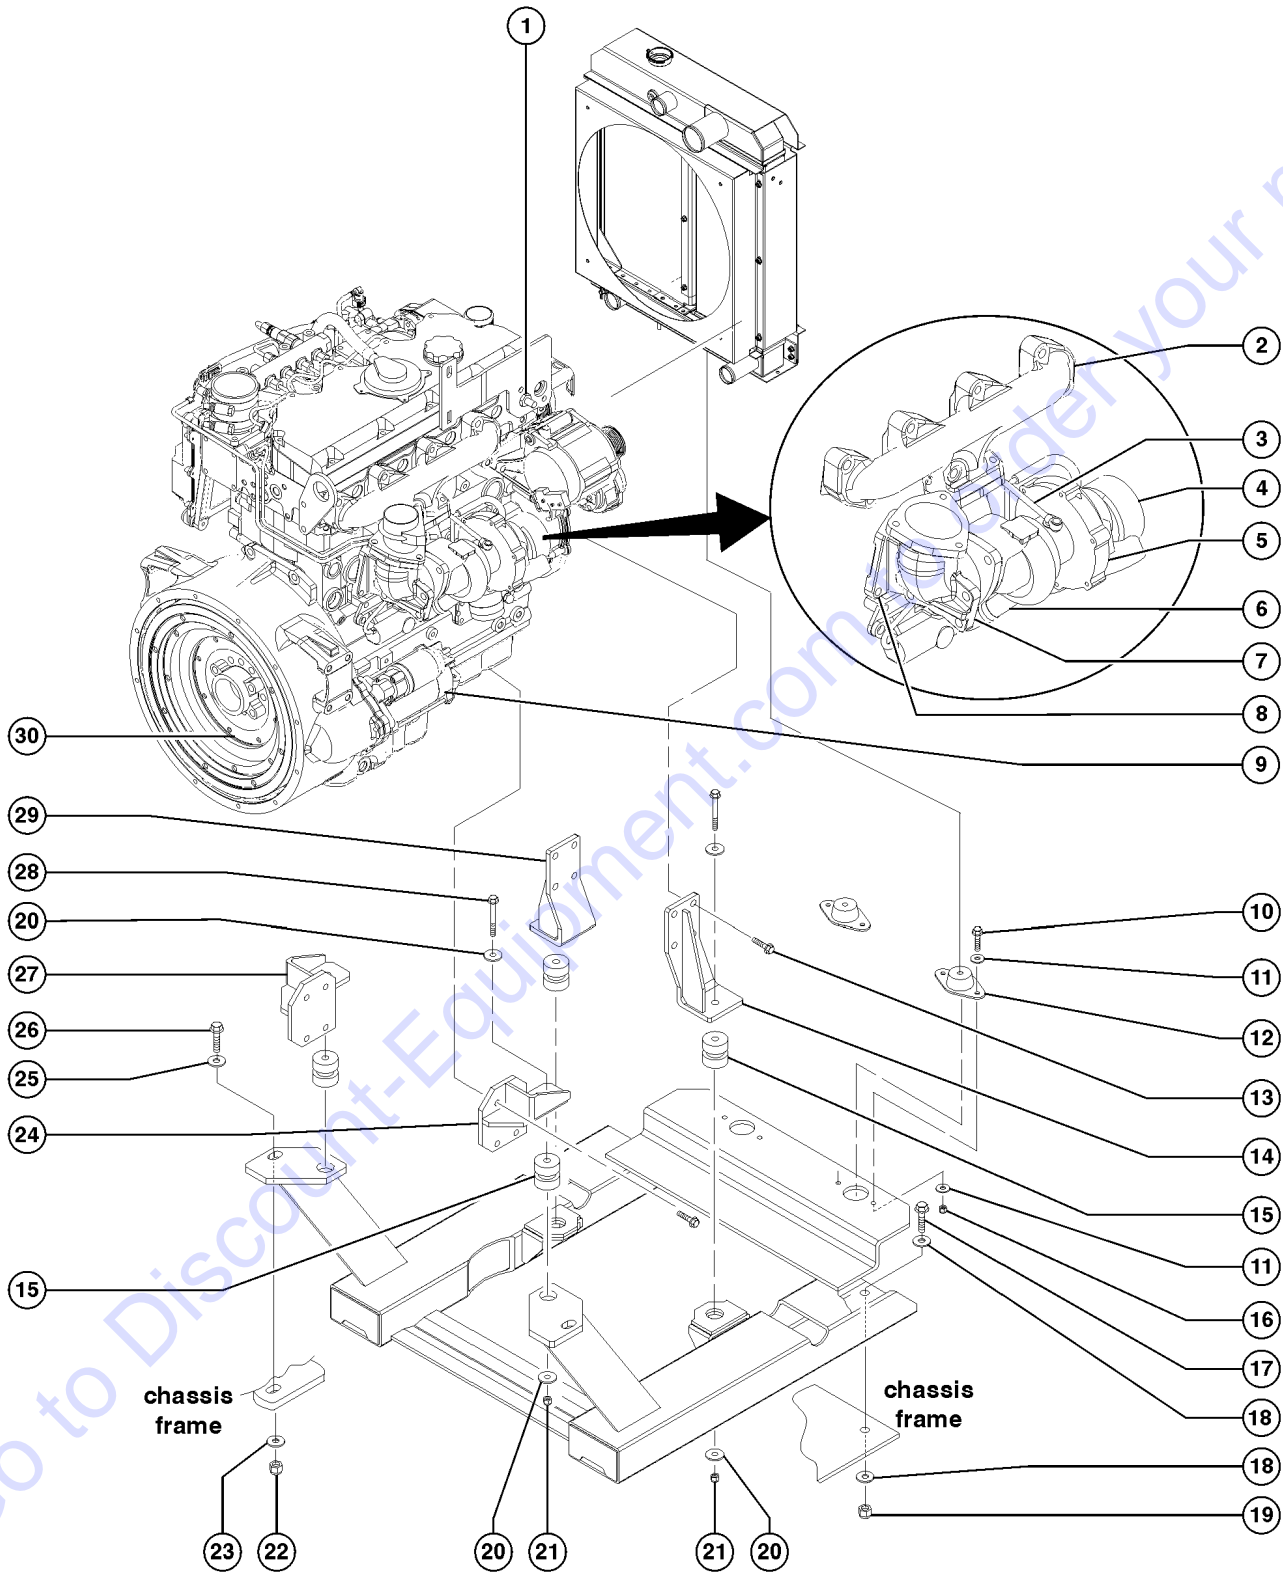

505.1 Perkins 1104D-E44TA, Tier 3 Engine, View 2

505.1 Perkins 1104D-E44TA, Tier 3 Engine, View 2

Item	Part No.	Description	Qty.
--	217469GT	ALARM, BACKUP WARNING	
1	T114418GT	SENSOR,WATER TEMP,PERKINS.....1	
2	T114347GT	MANIFOLD,EXHAUST,PERKINS.....1	
--	T114348GT	GASKET,EXHAUST MANIFOLD,PRKNS.....1	
3	227898GT	OIL FEED PIPE.....1	
4	130607GT	INTAKE COUPLING,90 DEG RUBBER...1	
--	6-6252-12GT	HOSE CLAMP.....1	
5	138087GT	TURBO CHARGER PERKINS 10KREV4.....1	
--	123357GT	GASKET,TURBOCHARGER	
--	215578GT	WASHER,CRUSH	
6	227899GT	OIL DRAIN PIPE.....1	
--	227900GT	OIL DRAIN GASKET, UPPER.....1	
--	227901GT	OIL DRAIN GASKET, LOWER.....1	
7	123086GT	ELBOW / EXHAUST.....1	
8	130611GT	PIPE,EXHAUST FLANGE,PERKINS.....1	
--	75306GT	GASKET,MUFFLER,PERKINS 1004-42	
9	226627GT	STARTER,ENG,PERK T3 6/8/10K.....1	
10	227913GT	BOLT,HHC,5/16 X 1	
11	227914GT	WASHER, 7/16, FLAT	
12	T114350GT	ISOLATOR,RADIATOR,PERKINS.....2	
13	227915GT	BOLT, 12MX30	
14	T114338GT	BRACKET,MOUNTING,RH,FRONT.....1	
15	T114337GT	ISOLATOR,MOUNTS,PERKINS 127HP.....4	
16	227916GT	NUT, NYLOCK, 5/16	
17	123144GT	SCREW,HHC,3/4-10X7,GR8,Y	
18	74323GT	WASHER,FLAT,.812X2X.14 HARDEN	
19	77051GT	NUT,NYLOCK,3/4-10,GRD.8	
20	227917GT	WASHER, FLAT, 1/2	
21	227918GT	NUT, NYLOCK, 1/2	
22	104328GT	NUT,HEX,1/2-13 GRD 8	
23	6033GT	WASHER,LOCK,0.5"	
24	T114341GT	BRACKET,MOUNTING,RH REAR.....1	
25	6095GT	WASHER,FLAT,USS,1/2",Y	
26	117491GT	SCREW,HHC,1/2-13X2.00 GR8.....2	
27	T114342GT	BRACKET,MOUNTING,LH REAR.....1	
28	227919GT	BOLT, HHC, 1/2 X 3.5.....1	
29	T114339GT	BRACKET,MOUNTING,LH,FRONT	
30	T114327GT	FLYWHEEL,WITH RING GEAR	
--	T114333GT	BOLTS,FLYWHEEL,PERKINS 127HP	
--	T114334GT	WASHER,FLYWHEEL,PERKINS 127HP