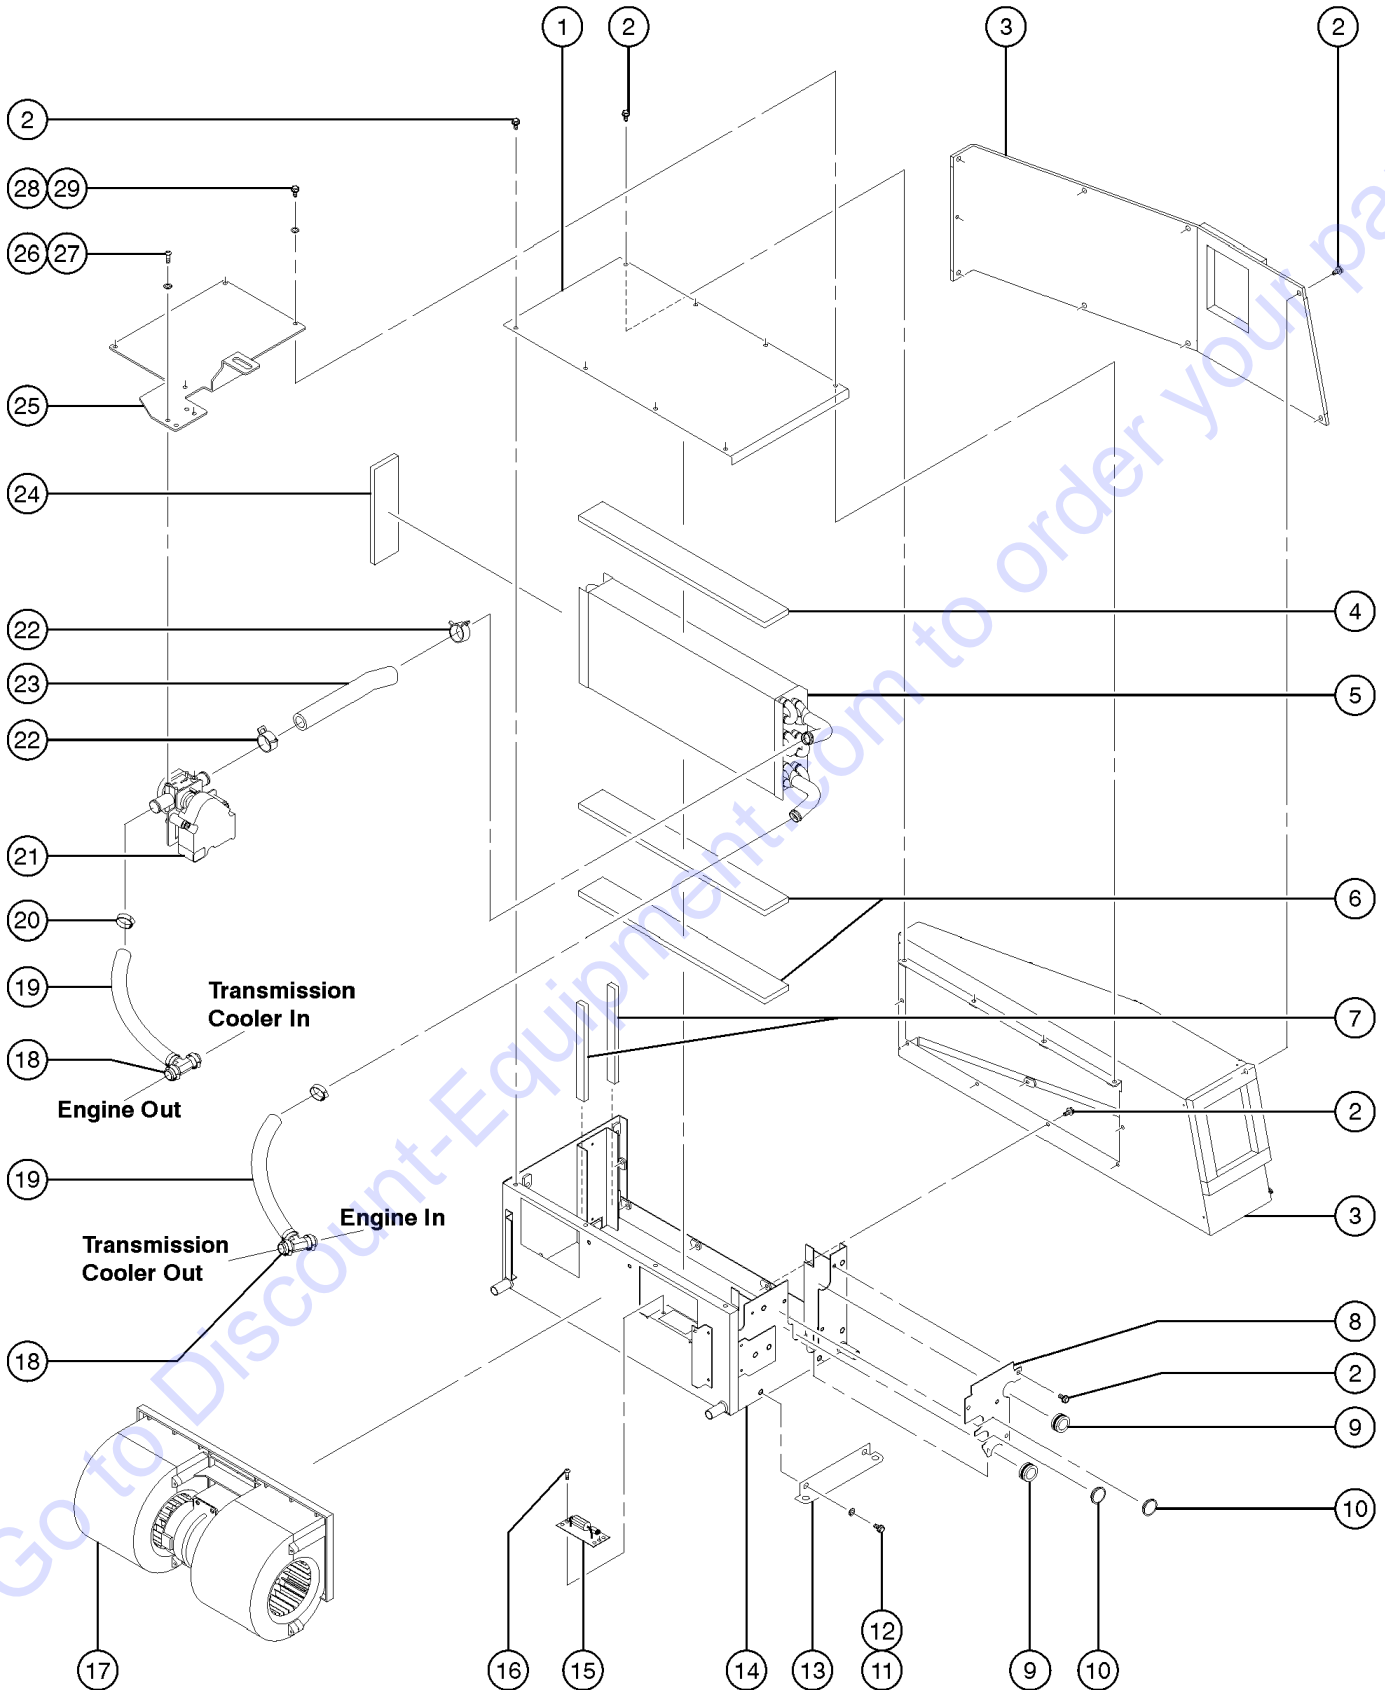

409.1 Enclosed Cab Assembly Option, Heater Assembly

409.1 Enclosed Cab Assembly Option, Heater Assembly

Item	Part No.	Description	Qty.
--	117649GT	HEATER (from SN GTH-1008A-11849)	
--	BX-1319GT	CAB HEATER KIT ALL W/ SAF-T-CA (to SN GTH-1008A-11848)	
1	115272GT	COIL COVER, TOP (117649).....	1
2	115284GT	TAPPING SCREW M4 X 8 (117649)	
3	115274GT	DUCT ASSEMBLY (117649).....	1
4	115290GT	FOAM, 6.35 X 47.6MM (117649).....	1
5	115269GT	HEATER COIL (117649).....	1
6	115288GT	FOAM, 1/2 X 343MM (117649).....	2
7	115287GT	FOAM, 5/8 X 150MM (117649).....	2
8	115270GT	COIL COVER (117649).....	1
9	115280GT	GROMMET (117649).....	2
10	115281GT	HOLE PLUG (117649).....	2
11	115285GT	TAPPING SCREW M6 X 10 (117649)	
12	6356GT	WASHER, LOCK, .25	
13	123531GT	FORMING, HEATER MOUNT.....	1
14	115271GT	COIL CASING (117649).....	1
15	115276GT	RESISTOR (117649).....	1
16	115282GT	SCREW, #8 X 3/8 (117649)	
17	115268GT	BLOWER (117649) WITH MOTOR..... (from SN GTH-1008A-11849)	1
--	138013GT	SVC ACC., CAB HEATER, GTH-10XX (from SN GTH-1008A-11849)	
--	7-157-07GT	BLOWER MOTOR ASSEMBLY (to SN GTH-1008A-11848)	
18	7-297-02GT	CONNECTOR, HOSE, Y.....	2
19	1702GT	HOSE-HEATER, 5/8 ID-BLACK.....	128-inches
20	6-6252-04GT	CLAMP, HOSE.....	2
21	115277GT	MOTORIZED VALVE ASSY (117649).....	1
22	115279GT	HOSE CLAMP (117649).....	2
23	115278GT	HEATER HOSE (117649).....	1
24	115289GT	FOAM, 1/2 X 140MM (117649).....	1
25	115275GT	MOUNTING PLATE (117649).....	1
26	115286GT	PLASTITE SCREW 4 X 6	
27	49412GT	WASHER, FLAT, M4	
28	22599GT	SCREW, PHM, M4 X 12MM, TAPP. SLOT	
29	49406GT	WASHER, LOCK, M4***