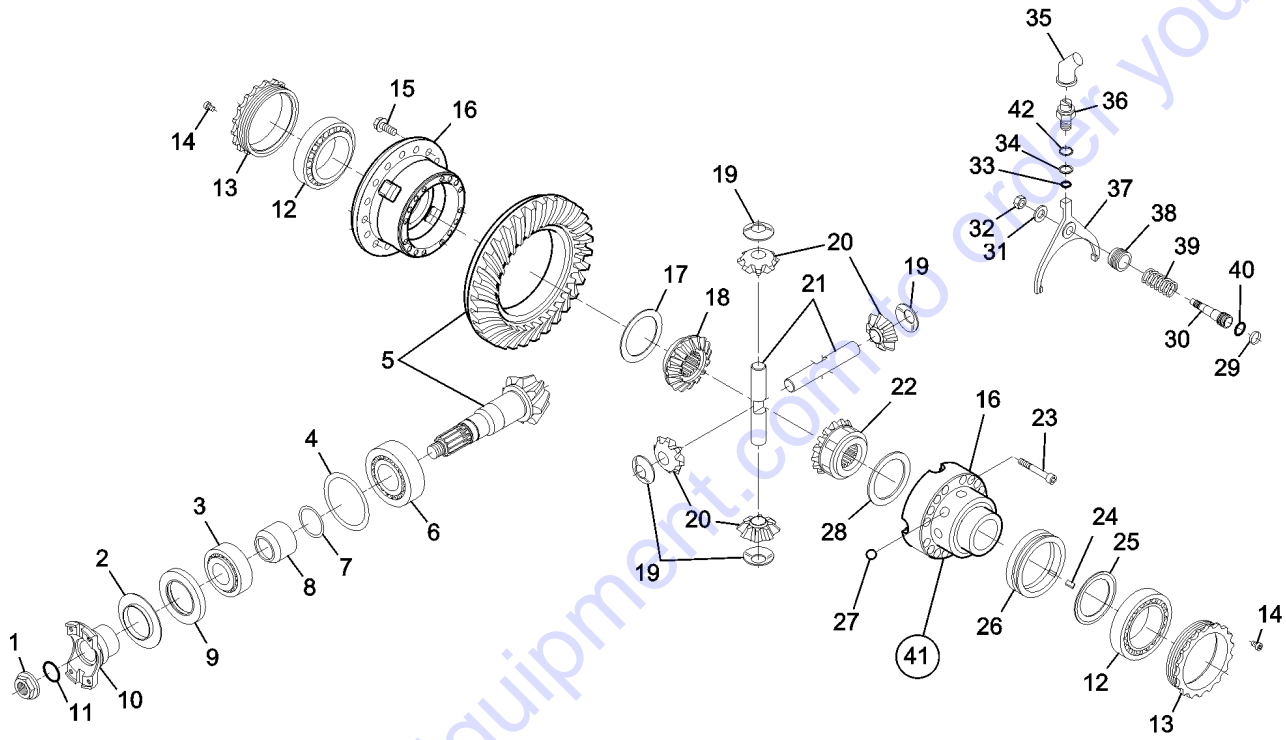

211.2 Front Axle, Differential (from SN 10E-11937)

41 KIT = 16+17+18+19+20+21+22+23+28

211.2 Front Axle, Differential (from SN 10E-11937)

Item	Part No.	Description	Qty.	Item	Part No.	Description	Qty.
1	1277349GT	NUT.....	1	41	1277375GT	DIFFERENTIAL.....	1
2	1252656GT	COVER PLATE.....	1	42	1252557GT	SEAL WASHER.....	1
3	1277350GT	TAPER ROLLER BEARING.....	1				
4	7-229-662GT	SHIM / 0.10mm.....	1				
--	7-229-663GT	SHIM / 0.20mm.....	1				
--	7-229-664GT	SHIM / 0.50mm.....	1				
--	7-229-665GT	SHIM / 0.15mm.....	1				
5	1277351GT	BEVEL GEAR SET.....	1				
6	7-229-781GT	BEARING.....	1				
7	1252618GT	SHIM KIT.....	1				
8	1277352GT	SPACER.....	1				
9	1252538GT	SEAL.....	1				
10	1277353GT	FLANGE.....	1				
11	7-229-792GT	O-RING.....	1				
12	7-229-773GT	BEARING.....	2				
13	1277354GT	RING NUT.....	2				
14	1277355GT	BOLT.....	2				
15	7-229-691GT	BOLT.....	16				
16	1252605GT	DIFFERENTIAL CARRIER.....	1				
17	1252621GT	FRICTION WASHER.....	1				
18	1277356GT	DIFFERENTIAL SIDE GEAR.....	1				
19	228991GT	FRICTION WASHER.....	4				
20	1277357GT	DIFFERENTIAL PINION.....	4				
21	1277358GT	DIFFERENTIAL SHAFT.....	2				
22	1277359GT	DIFFERENTIAL SIDE GEAR.....	1				
23	1277360GT	BOLT.....	15				
24	1277361GT	WOODRUFF KEY.....	1				
25	7-229-796GT	FRICTION WASHER.....	1				
26	1277362GT	SLEEVE.....	1				
27	7-229-731GT	DETENT BALL.....	8				
28	7-229-805GT	FRICTION WASHER.....	1				
29	1252539GT	GASKET.....	1				
30	1252594GT	PISTON.....	1				
31	1252555GT	SPRING WASHER.....	1				
32	1252551GT	NUT.....	1				
33	1252533GT	O-RING.....	1				
34	1252556GT	SEAL WASHER.....	1				
35	1277369GT	BOOT.....	1				
36	1277370GT	SECURITY SWITCH.....	1				
37	1277371GT	SELECTOR FORK.....	1				
38	1277372GT	RING NUT.....	1				
39	1277373GT	SPRING.....	1				
40	1252534GT	O-RING.....	1