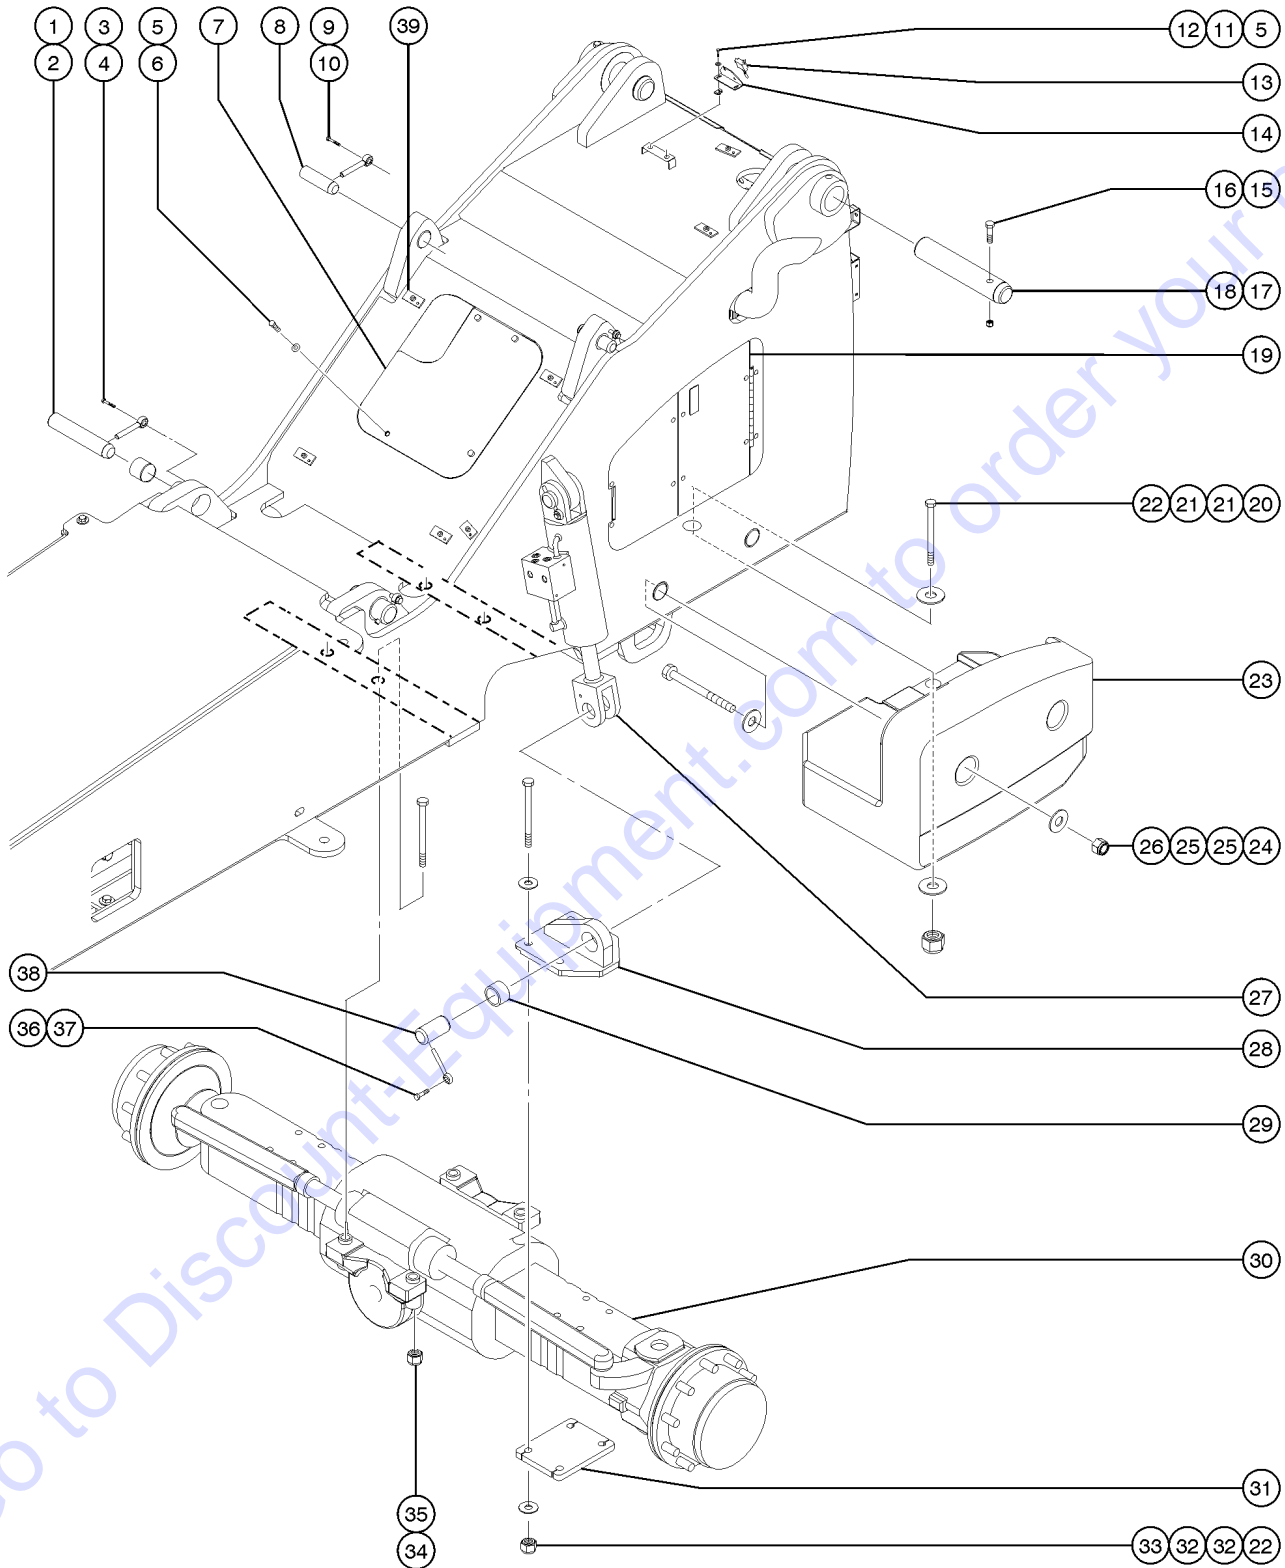

207.1 Rear Axle View

207.1 Rear Axle View

Item	Part No.	Description	Qty.	Item	Part No.	Description	Qty.
--	235389GT	FENDER ASSY,SERVICE PART <i>for left or right side</i>		--	1258125GT	SEAL KIT, SWAY CYL 1253248/49	
--	233804GT	10K SWAY HARDWARE KIT <i>(includes Items 1, 2, 8, 117639 shown in figure 209.1 and instructions)</i>		--	123868GT	VALVE,CB.CBCH-LJN@2000.....2	2
1	108859GT	PIN,2.50DIA X5.94LG,1HOLE.....2	2	28	1253930GT	WELDMENT,LOWER CYL MOUNT.....1	1
2	108865GT	BEARING,2.50IDX3.00ODX2.00LG.....2	2	29	123188GT	BEARING,2.00IDX2.50ODX1.50L.....2	2
3	1256844GT	SCREW,HHC,1/2-13X1.5,8,ZAG.....2	2	30	825932GT	AXLE,DANA,213 REAR 2180 FTF.....1 <i>(to SN 10E-11936)</i>	1
4	1256267GT	ROD END,.5 X 3.75,ZAG		--	1263640GT	AXLE, DANA, 212HY, REAR, 2180 <i>(from SN 10E-11937)</i>	
5	824078GT	SCREW,HHF,1/4-20X.75,8,ZAG.....4	4	31	1253929GT	PLATE,CYLINDER MOUNTING.....1	1
6		WASHER,FLAT,SAE 1/4",ZINC.....4 <i>(not used)</i>	4	32	1255761GT	WASHER,FLAT,3/4,USS,HRD,ZAG	
7	237872GT	FORMING, ENG COVER, DEUTZ-JD.....1 <i>(only used with Deutz T3 or T4i engines. Refer to appropriate engine section)</i>	1	33	1257908GT	SCREW,HHC,3/4-10X11,8,ZAG.....4	4
8	108855GT	PIN,1.50DIA X5.25LG,1HOLE.....2	2	34	123189GT	NUT,NYLOCK,1-8,GR8.....4	4
9	824068GT	SCREW,HHC,3/8-16X1.25,8,ZAG		35	1256466GT	SCREW,HHC,1-8X6.5,8,ZAG.....4	4
10	1255452GT	ROD END,.375 X 2.25,ZAG		36	824068GT	SCREW,HHC,3/8-16X1.25,8,ZAG	
11		WASHER,FLAT,USS,1/4"Y <i>(not used)</i>		37	825019GT	ROD END,.375X3.69,ZAG	
12	56912GT	SPRING CLIP,1/4-20,.025-.15X.54,ZAG		38	117125GT	PIN,2.00DIA X4.00LG,1 HOLE.....1	1
13	123259GT	PROXIMITY SWITCH,15MM RANGE.....1 <i>(to SN GTH10E-11889)</i>	1	39	105214GT	CABLE TIE MOUNT, WINGED.....7	7
--	1270589GT	SWITCH,PROXIMITY, 15MM RANGE.....1 <i>(from SN GTH10E-11890)</i>	1				
14	123395GT	FORMING,BOOM ANGLE SENSOR MNT.....1	1				
15	1257462GT	SCREW,HHC,1/2-13X5.25,8,ZAG					
16	1256106GT	NUT,TL,1/2-13,C,ZAG					
17	108860GT	PIN,3.00DIA X9.00LG,1HOLE.....2	2				
18	117051GT	WASHER,THRUST,3.06X6.00X.06.....2 <i>(not shown)</i>	2				
19	237875GT	ENGINE LOUVER DOOR ASSY, LT.....1 <i>(shown)</i>	1				
--	123286GT	LATCH,COMPRESSION,THIN GRIP					
19A	237874GT	ENGINE LOUVER DOOR ASSY, RT					
--	123286GT	LATCH,COMPRESSION,THIN GRIP					
20	1255762GT	SCREW,HHC,3/4-10X7,8,ZAG.....1	1				
21	1255761GT	WASHER,FLAT,3/4,USS,HRD,ZAG					
22	77051GT	NUT,NYLOCK,3/4-10,GRD.8.....4	4				
23	1253942GT	COUNTERWEIGHT,CAST,LEFT.....1 <i>(shown)</i>	1				
23A	1253941GT	COUNTERWEIGHT,CAST,RIGHT					
24	123143GT	NUT,NYLOCK,1-8,GR8.....2	2				
25	1256469GT	WASHER,FLAT,1.0,USS,ZAG					
26	1257463GT	SCREW,HHC,1-8X6,8,ZAG.....2	2				
27	1253249GT	CYLINDER,REAR LOCK,1056.....1	1