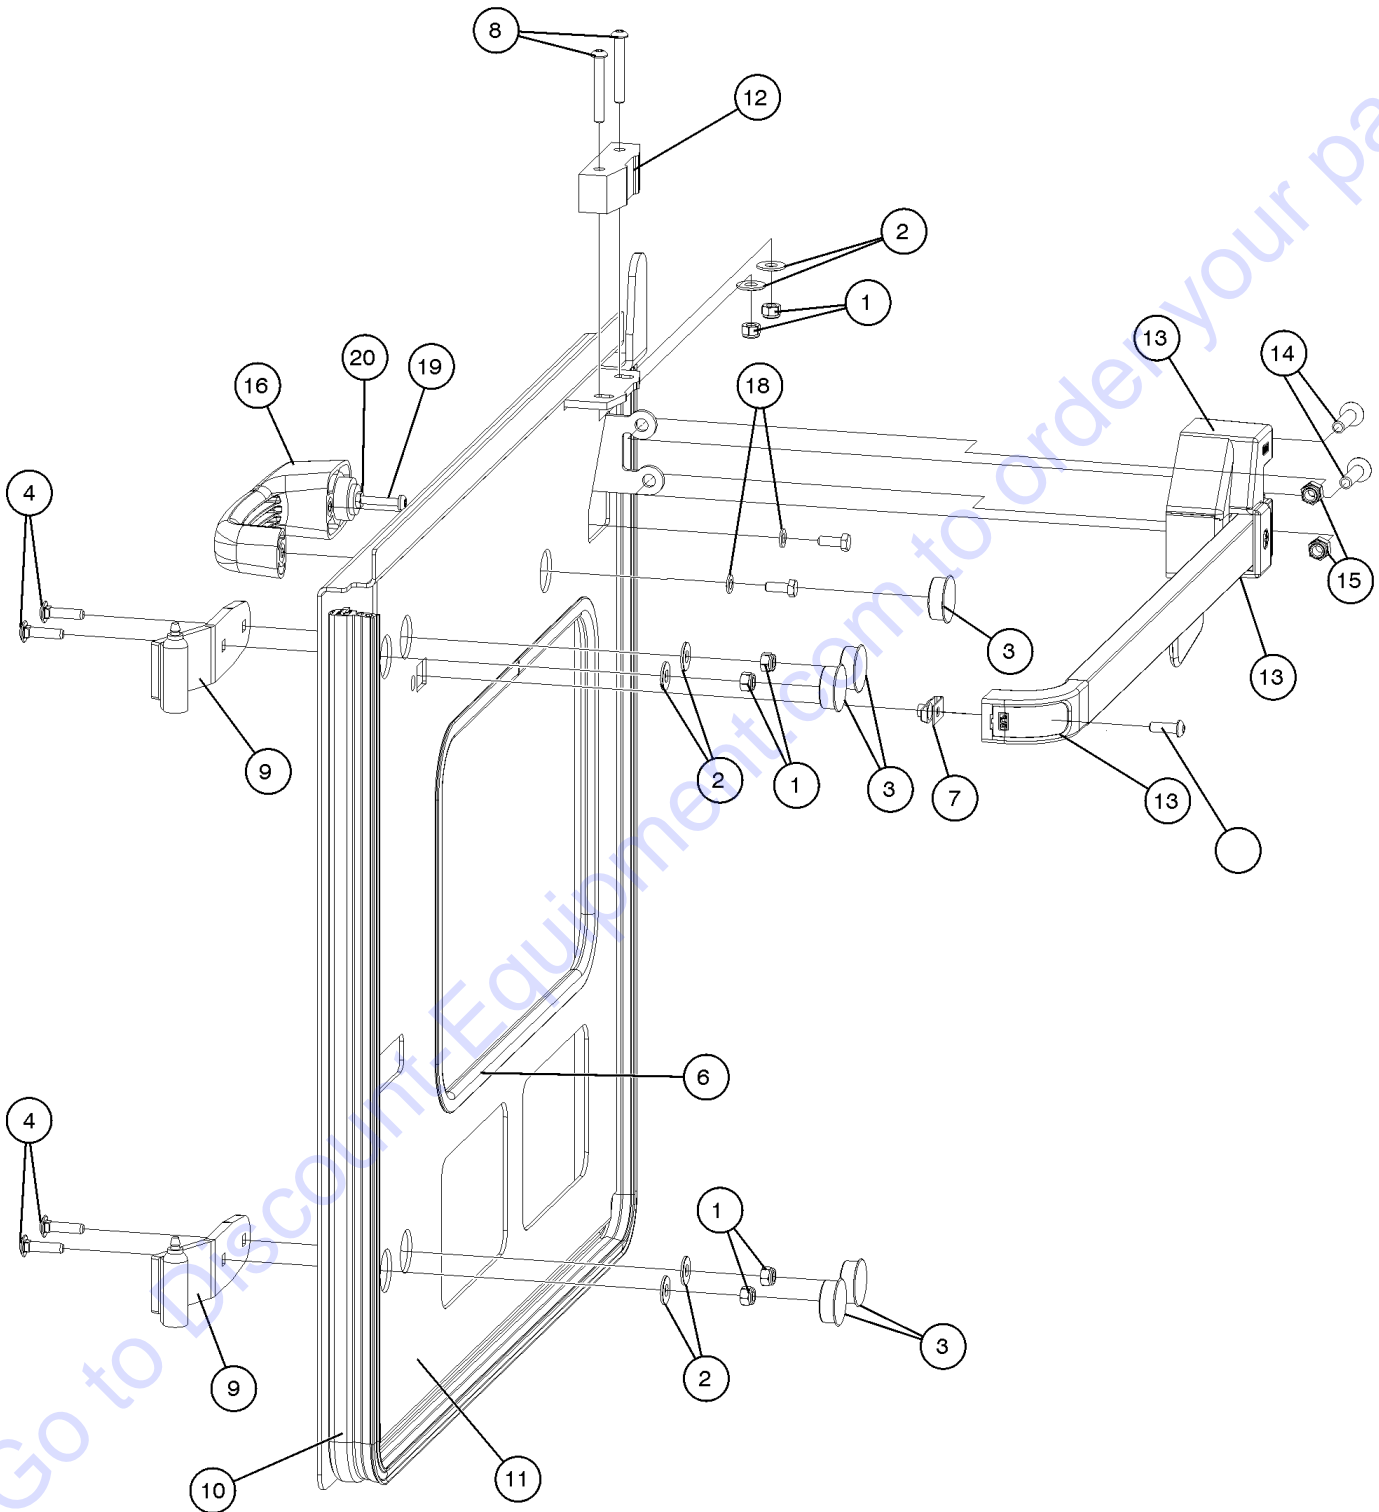

414.1 Enclosed Cab Assembly Option, View 9

414.1 Enclosed Cab Assembly Option, View 9

Item	Part No.	Description	Qty.
1	824027GT	NUT,TL FLG,1/4-20,G,ZAG.....	6
2		WASHER,FLAT,USS,1/4"Y..... <i>(not used)</i>	6
3	7-144-09GT	HOLE PLUG,1 1/8 DIA.....	5
4	1256127GT	BOLT,CARRIAGE,1/4-20X1.5,ZAG.....	4
5	1256124GT	SCREW,BHC,1/4-20X.75,F835,ZAG.....	1
6	46718GT	TRIMLOCK,BLACK,3/16.....	46.8
7	56912GT	SPRING CLIP,1/4-20,.025-.15X.54,ZAG.....	1
8	1256176GT	SCREW,BHC,1/4-20X1.75,F835,ZAG.....	2
9	1253962GT	WELDMENT,FEMALE HINGE.....	2
10	130163GT	WEATHERSTRIP,DOUBLE BULB.....	73.2
11	1253968GT	WELDMENT,CAB DOOR.....	1
12	130223GT	MOUNT,LATCH.....	1
13	214437GT	LATCH, INNER BAR.....	1
14	1256458GT	SCREW,FHS,M8-1.25X35,DIN7991,1.....	2
15	237832GT	NUT,TL FLG,M8-1.25,DIN6927,10,ZAB.....	2
16	1260061GT	HANDLE,LHANDLE,LATCH,GOLDENROD.1	1
--	58322GT	KEY,SET 2 KEYS <i>Replacement key, also fits ignition switch</i>	
17	824131GT	SCREW,HHF,M6-1.0X16,DIN6921,10.9,ZAB.2	2
18		WASHER,FLAT,M6 PLTD..... <i>(not used)</i>	2
19	215772GT	GASKET, OUTER HANDLE, SM.....	1
20	215771GT	GASKET, OUTER HANDLE, LG.....	1