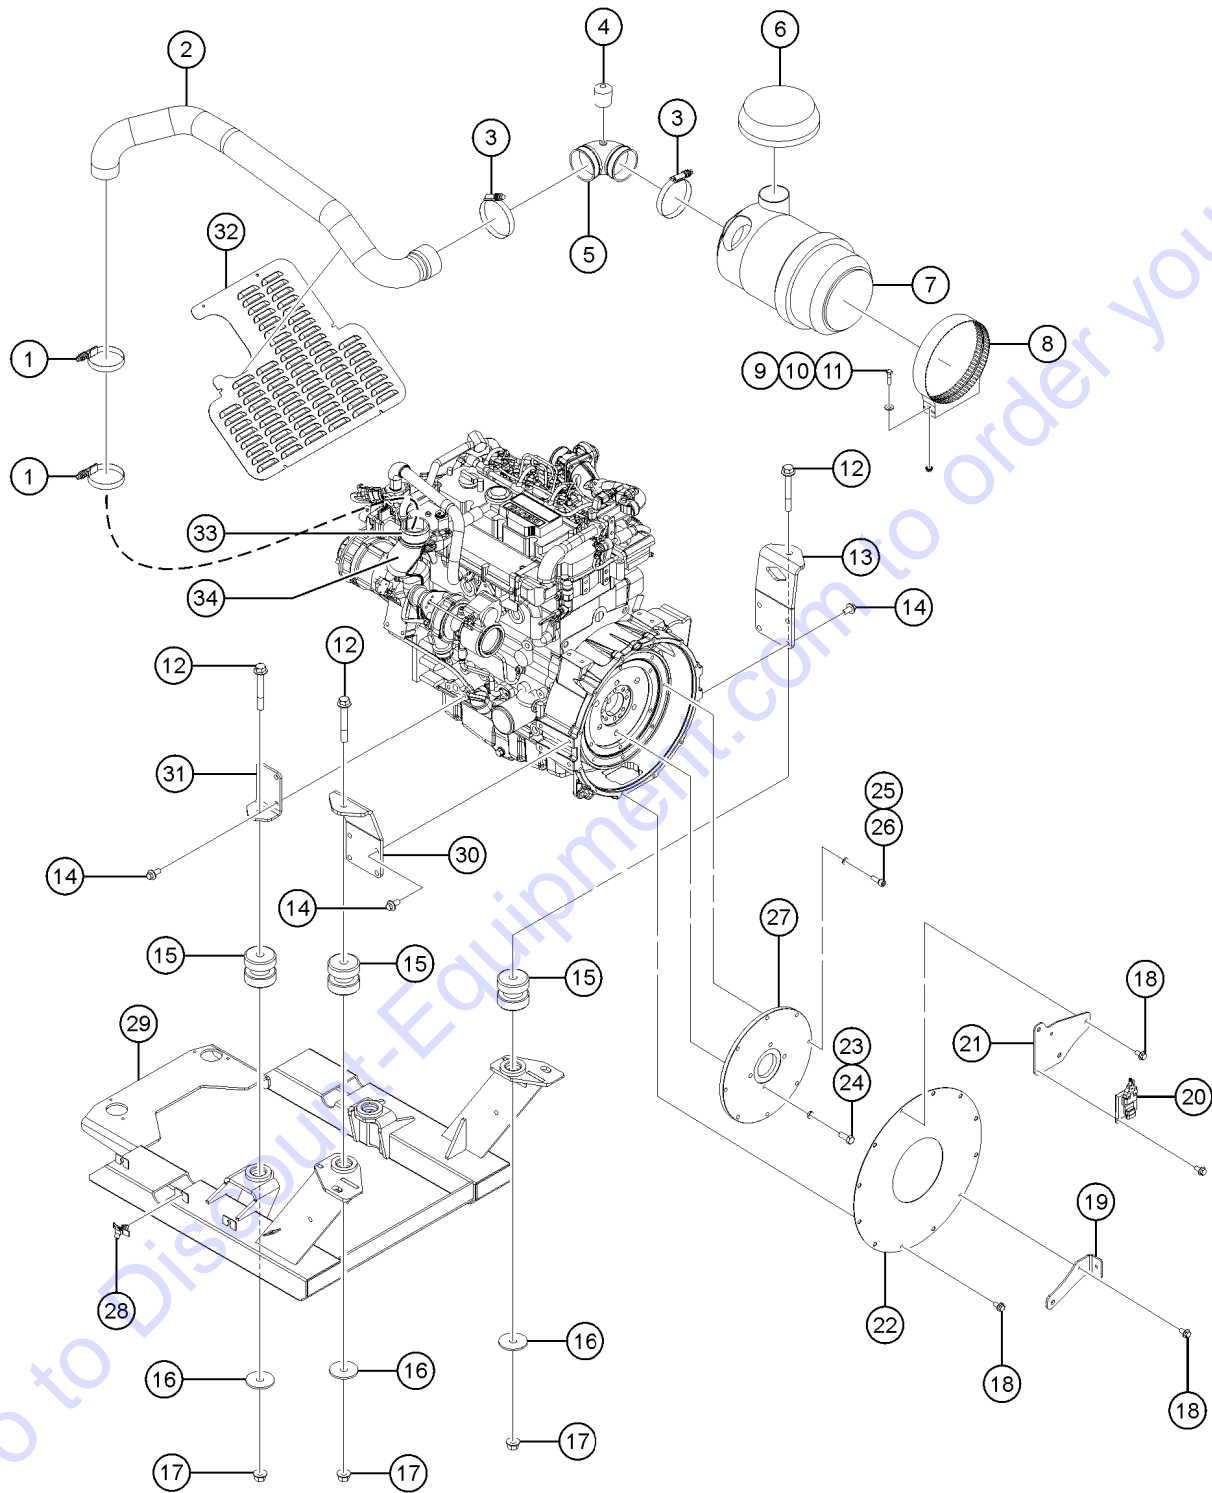

513.1 Deutz TCD3.6 T4Final Engine, View 3

513.1 Deutz TCD3.6 T4Final Engine, View 3

Item	Part No.	Description	Qty.	Item	Part No.	Description	Qty.
--		<i>Due to Tier 4 regulations, many engine replacement parts require the engine serial number at time of order placement. When ordering engine parts please have both machine and engine serial numbers available. For internal engine parts, contact engine dealer</i>		33	30967GT	HOSE,AIR INTAKE 2.75" I.D.**	1
				34	1264494GT	INLET,TURBO,TCD3.6,T4F,10K	1
1	1261460GT	CLAMP,HOSE,CT,SAE 48,2-9/16"	2				
2	1277225GT	PIPE,INTAKE,TCD3.6,10K	1				
3	1261461GT	CLAMP,HOSE,CT,SAE 412,3-1/4"	2				
4	117588GT	GAUGE, AIR RESTRICT,90M-BAR	1				
5	219323GT	ELBOW, 90 DEG W/PORT	1				
6	7-109-02GT	RAIN CAP W/CLAMP	1				
7	123806GT	AIR CLEANER, M&H400, MIRROR IN	1				
--	7-109-04GT	FILTER ELEMENT / PRIMARY for 123806					
--	7-109-14GT	SAFETY ELEMENT for 123806					
--	1281129GT	END CAP, AIR CLEANER 123806 for 123806					
8	7-109-03GT	MOUNTING BAND, SMALL BASE	1				
9	824066GT	SCREW,HHF,5/16-18X1.5,8,ZAG	2				
10	825358GT	WASHER,FLAT,5/16,USS,ZAG	2				
11	1255805GT	NUT,SERRATED,5/16-18,8,ZAG	2				
12	824098GT	SCREW,HHF,5/8-11X4.5,8,ZAG	4				
13	1255561GT	FORMING,REAR,LT,TCD3.6 T4F	1				
14	231087GT	SCREW,HHF,M12-1.75X25,DIN6921,10.9,ZAB.16					
15	1266550GT	ISOLATOR,RUBBER,250/490LB,6003	4				
16	1262281GT	WASHER,FENDER,VIB,MOUNT,DTZ	4				
17	1253319GT	NUT,TL,FLG,5/8-11,G,ZAG	4				
18	231088GT	SCREW,HHF,M10-1.5X20,DIN6921,10.9,ZAB.12					
19	1254536GT	FORMING,BATT CABLE BRKT	1				
20	1258711GT	SENSOR,EXH,NOX, DOWNSREAM,TCD3.6 T4F	1				
21	1263706GT	PLATE,MNT,NOX SNSR,10K,TCD3.6	1				
22	1254529GT	PLATE,PERKINS FLYWHEEL COVER	1				
23	1257804GT	SCREW,HHC,1/2-20X1.25,8,ZAG	4				
24	1258418GT	WASHER,LOCK,HI COLLAR,1/2,ZAG	4				
25	1255666GT	SCREW,SHC,M10-1.5X30,DIN912,12.9,ZAB.8					
26	824142GT	WASHER,LOCK,M10,ZAB	8				
27	1257643GT	PLATE,FLYWHEEL ADP,TCD3.6,T4F	1				
28	105214GT	CABLE TIE MOUNT, WINGED	21				
29	1255558GT	WELDMENT,ENG SKID,TCD3.6,T4F	1				
30	1258481GT	FORMING,REAR,RT,TCD3.6,T4F	1				
31	1255560GT	FORMING,FRONT,TCD3.6,T4F	2				
32	1277199GT	FORMING,ENGINE CVR,TCD3.6,10K	1				