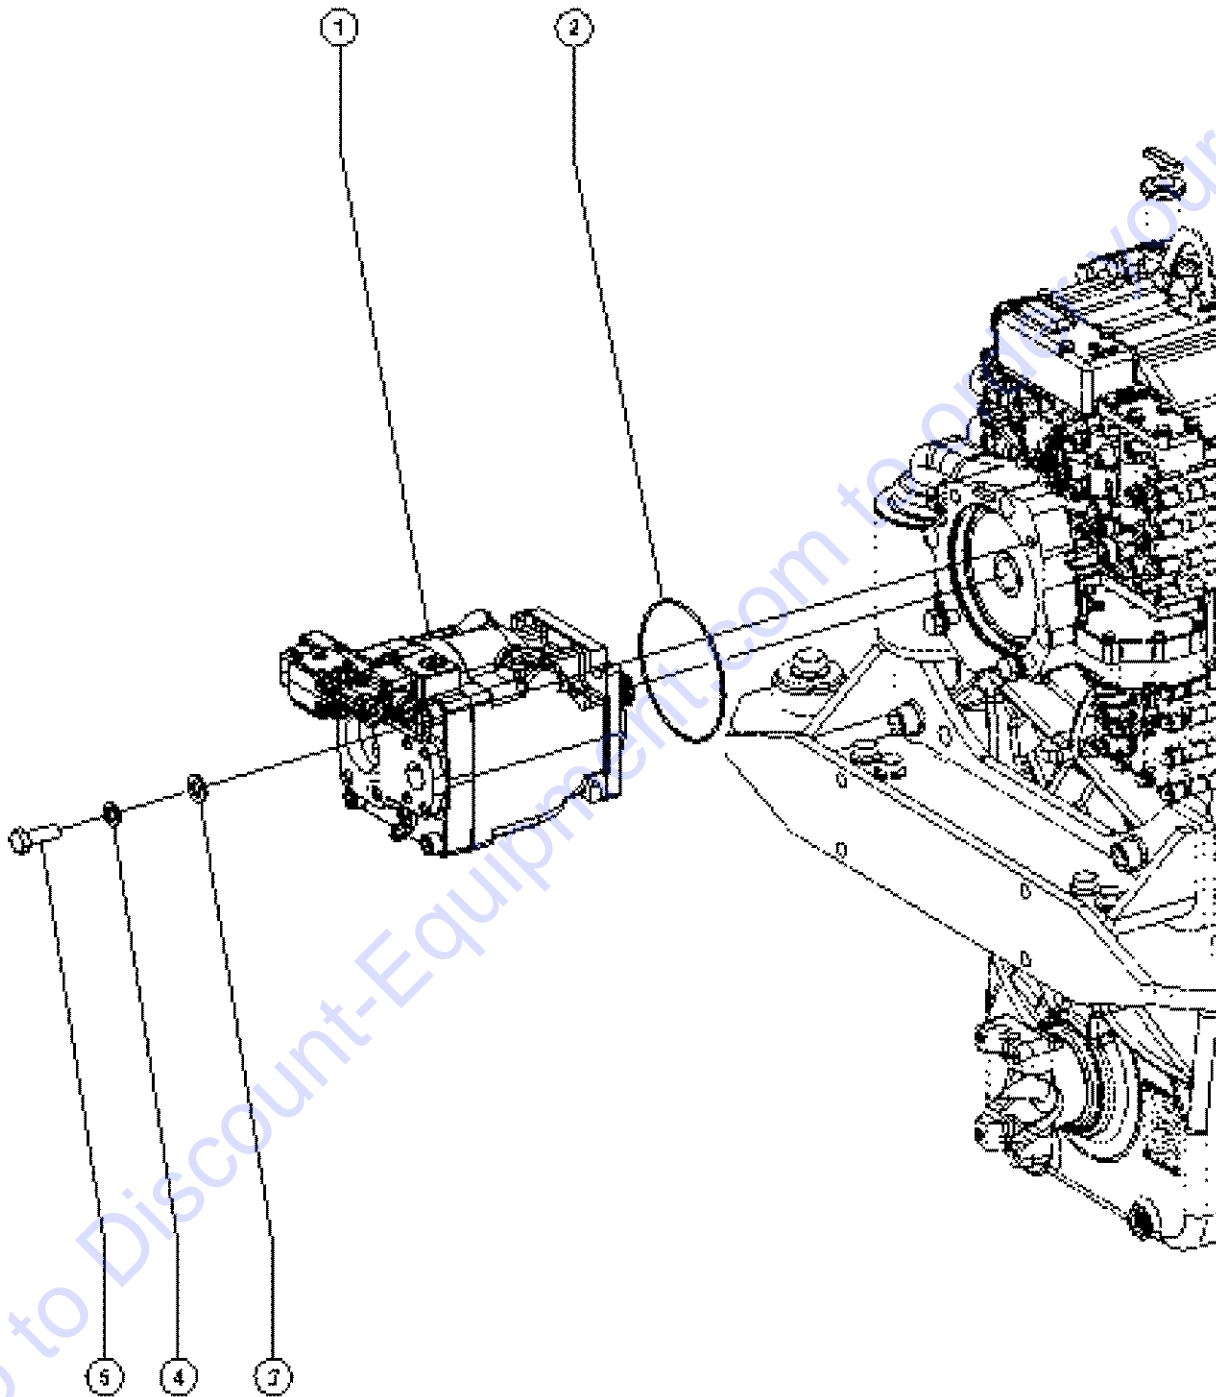

814.1 Hydraulic Pump

Item	Part No.	Description	Qty.
1	219883GT	PUMP,SAUER SERIES 45,SAE C,AXL...1 <i>(refer to 216.1)</i>	
--	1257245GT	HYD.PUMP SEAL KIT	
2	825423GT	ORING,4.75IDX4.94ODX.094DIA.....1	
3	824146GT	WASHER,FLAT,M12,DIN125,ZAB.....4	
4	1256286GT	WASHER,LOCK, M12,ZAB.....2	
5	1256285GT	SCREW,HHC,M12-1.75X35,DIN931,1...2	

Go to Discount-Equipment.com to order your parts