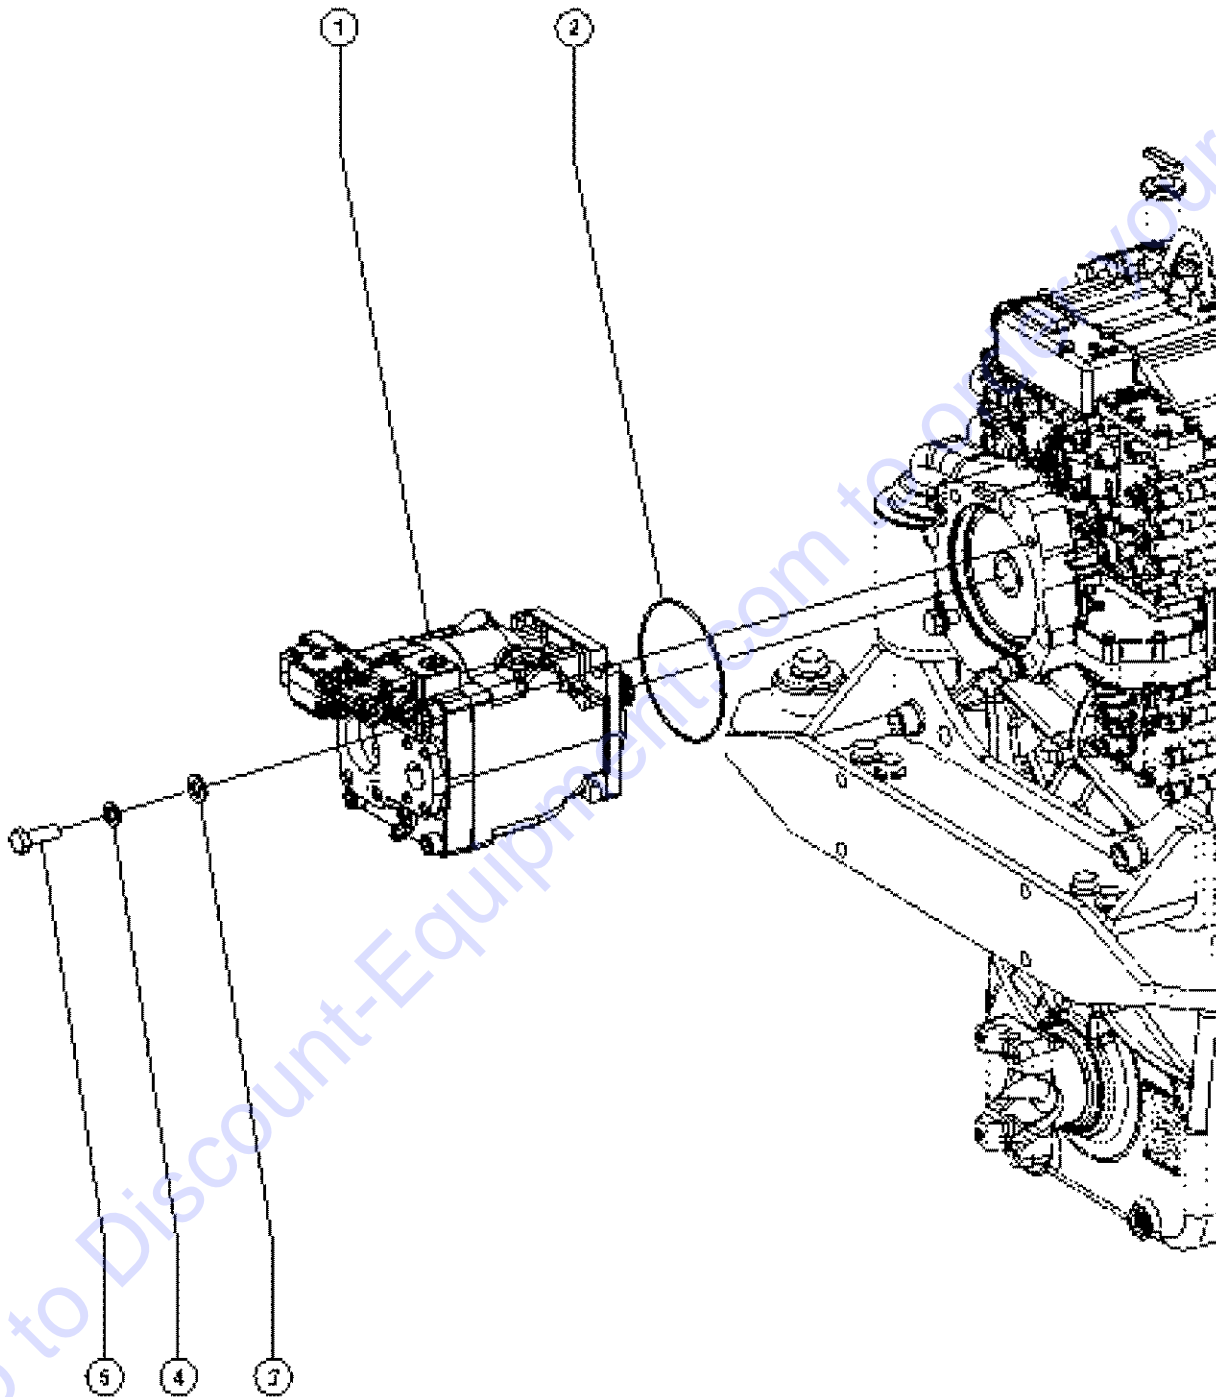

807.2 Hydraulic Pump

Item	Part No.	Description	Qty.
1	219883GT	PUMP,SAUER SERIES 45,SAE C,AXL...1 <i>(refer to 216.1)</i>	
--	1257245GT	HYD.PUMP SEAL KIT	
2	825423GT	ORING,4.75IDX4.94ODX.094DIA.....1	
3	824146GT	WASHER,FLAT,M12,DIN125,ZAB.....4	
4	1256286GT	WASHER,LOCK, M12,ZAB.....2	
5	1256285GT	SCREW,HHC,M12-1.75X35,DIN931,1...2	

Go to Discount-Equipment.com to order your parts