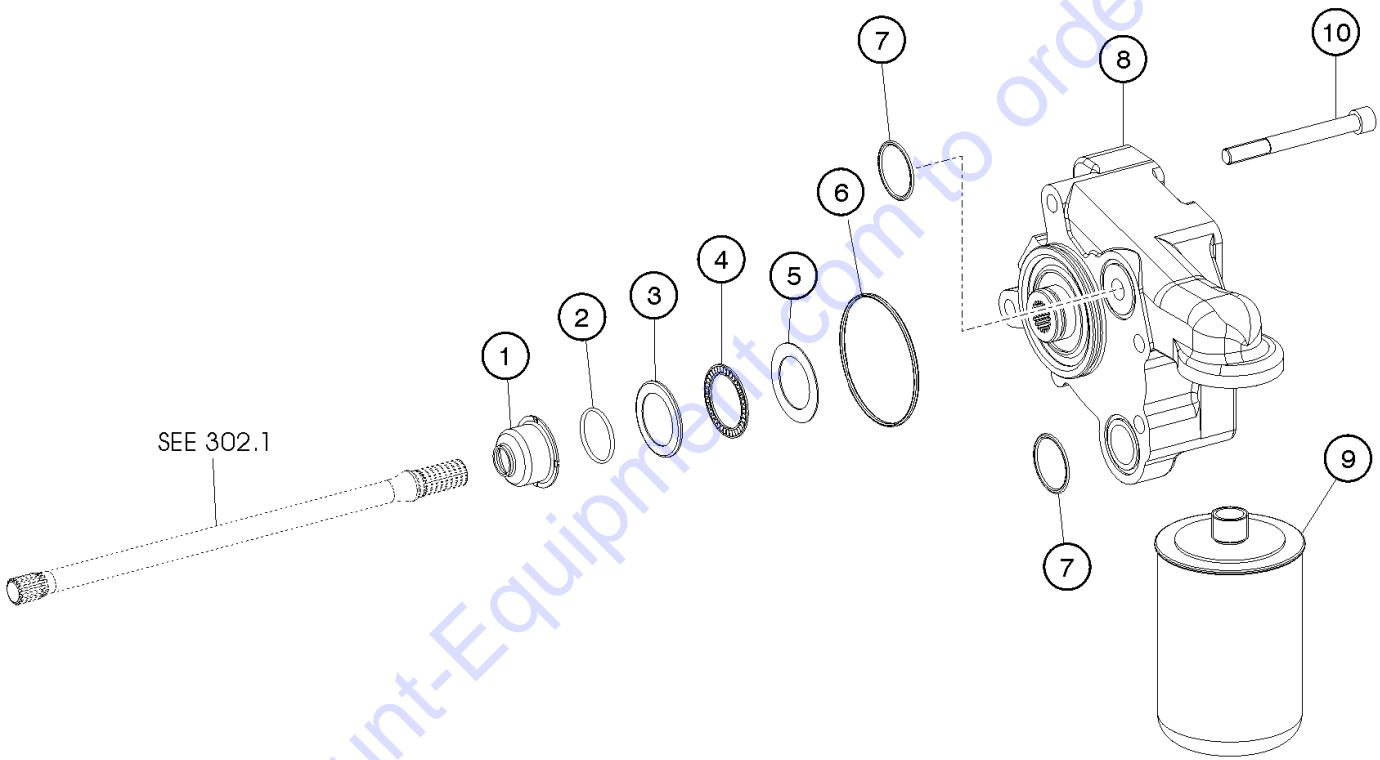

315.1 ZF Oil Pump Assembly

Item	Part No.	Description	Qty.
1	1252453GT	STOP SLEEVE.....	1
2	1252269GT	O-RING.....	1
3	1252227GT	ANGLE DISC.....	1
4	1252356GT	AX. NEEDLE CAGE.....	1
5	1252274GT	AXIAL WASHER.....	1
6	1252181GT	O-RING.....	1
7	1252182GT	O-RING.....	2
8	1252180GT	PUMP..... (includes #7)	1
9	1252184GT	OIL FILTER.....	1
10	1252285GT	CAP SCREW.....	4

Go to Discount-Equipment.com to order your parts