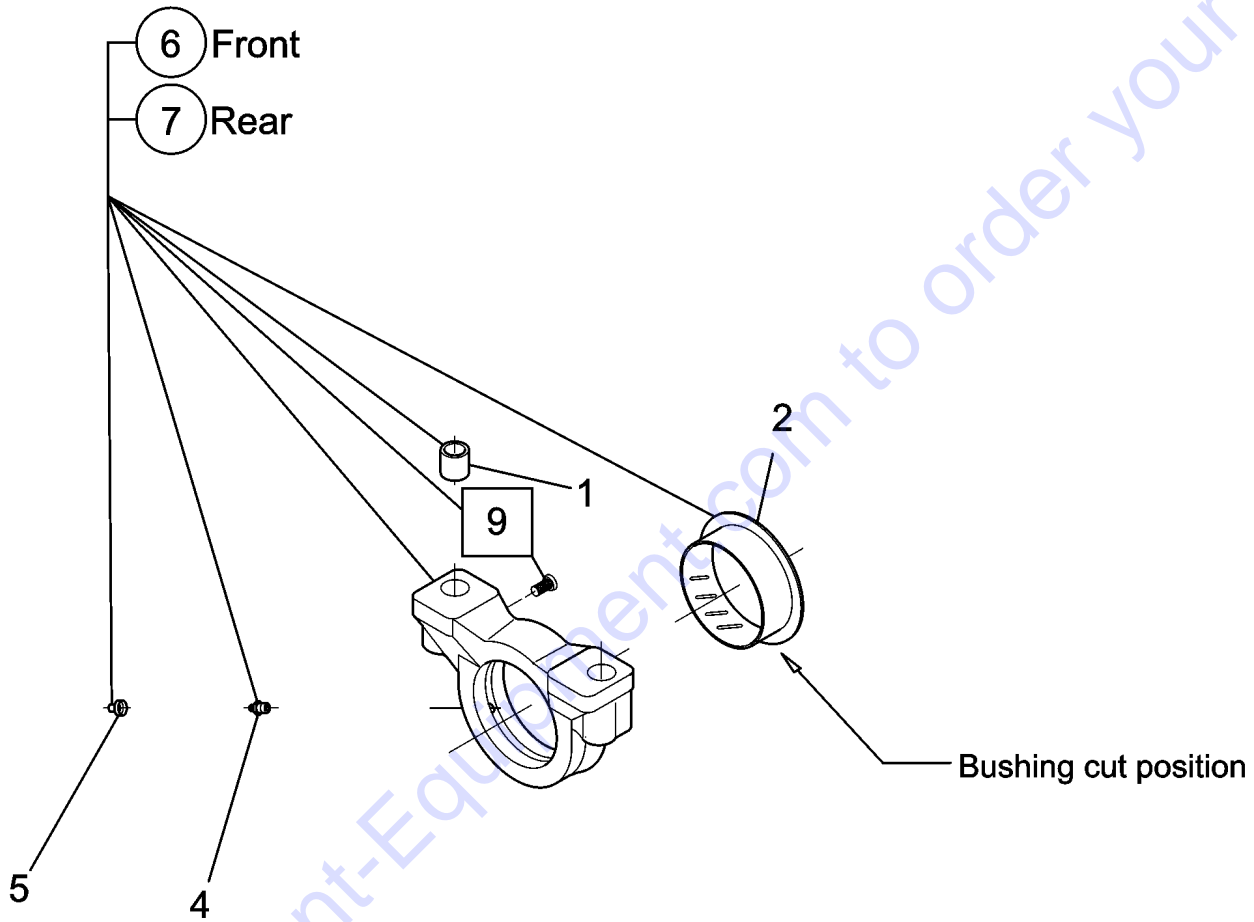

215.2 Front Axle, Trunion (from SN 10E-11937)

215.2 Front Axle, Trunion (from SN 10E-11937)

Item	Part No.	Description	Qty.
1	1277587GT	BUSHING.....	2
2	1277588GT	THRUST BUSHING.....	1
4	1277589GT	GREASE FITTING.....	1
5	1277590GT	PLUG.....	1
6	1277591GT	TRUNION KIT.....	1
7	1277592GT	TRUNION KIT.....	1
9	1277593GT	BOLT.....	1

Go to Discount-Equipment.com to order your parts