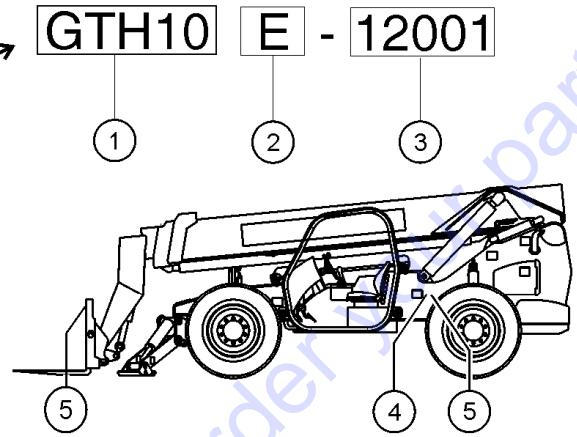

Genie
A TEREX BRAND

MODEL: GTH1056
SERIAL NUMBER: GTH10E-12001
ATTACHMENT:
YEAR OF MANUFACTURE: 01/12/15
TOTAL TRUCK WEIGHT (LBS):
MAX LIFT CAPACITY (LBS):
LIFT CAPACITY (LBS)

(models with quick attach frame)