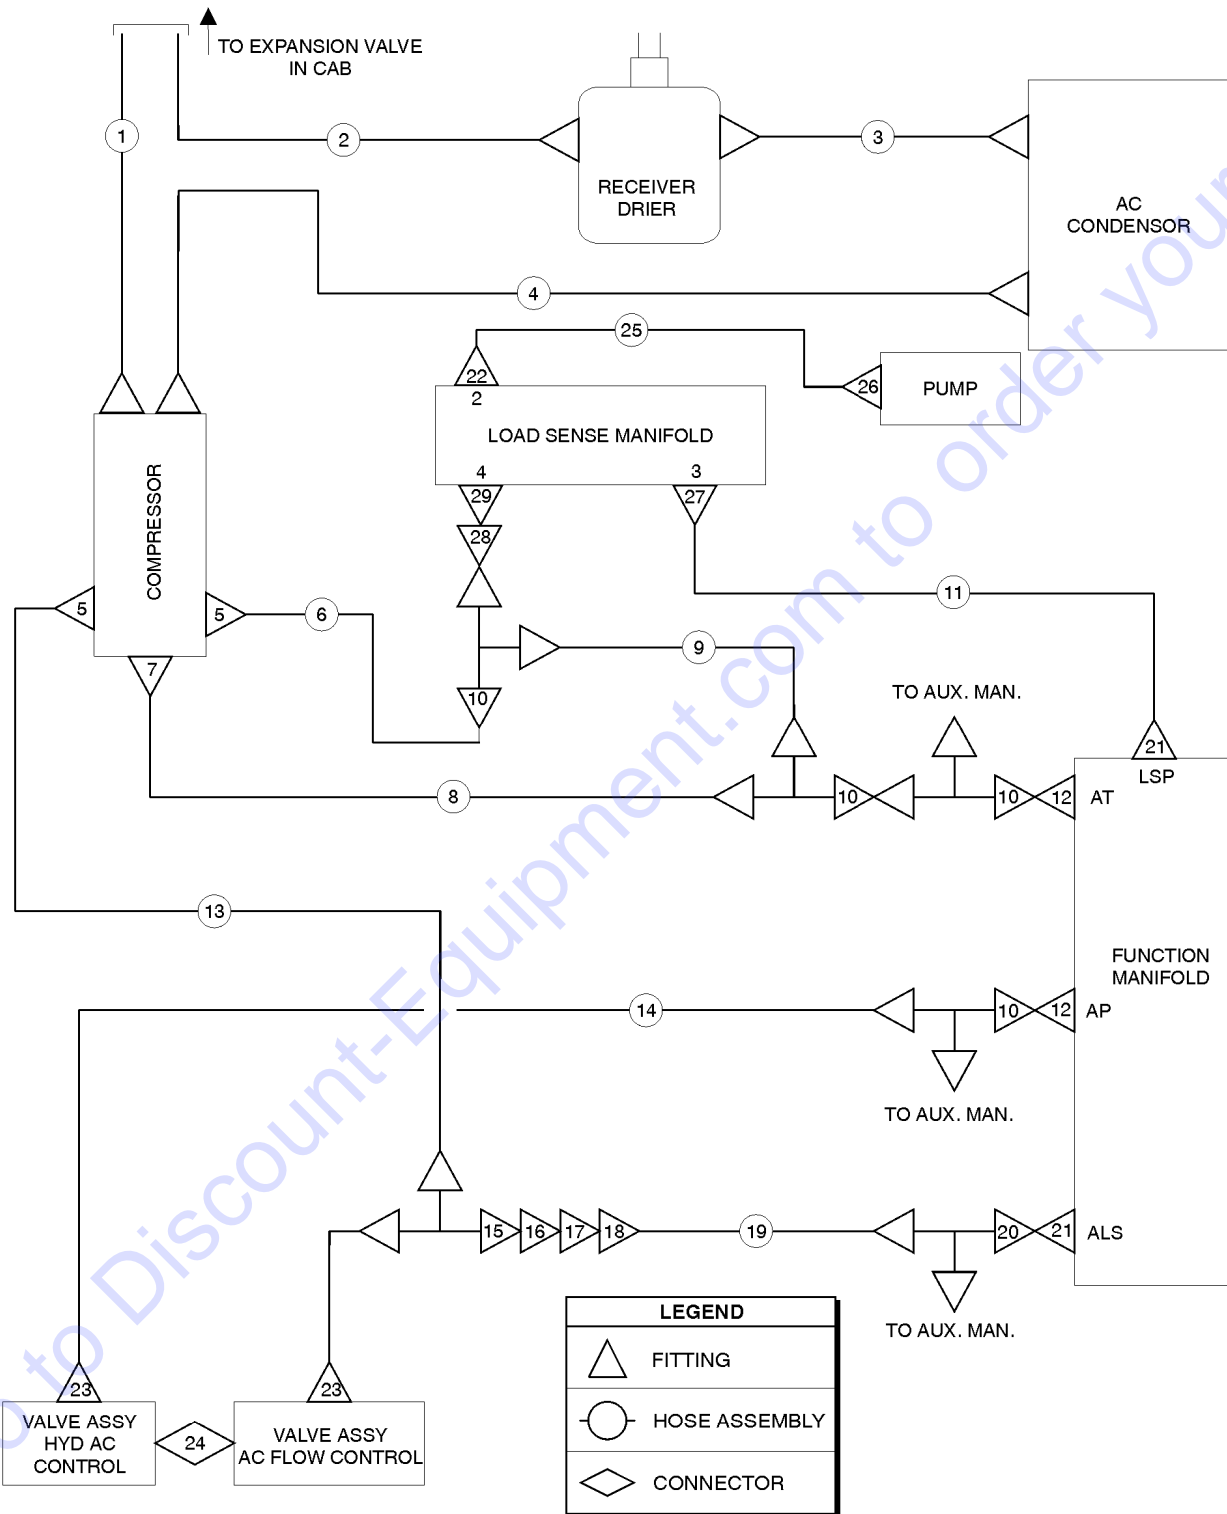

906.2 Air Conditioning Hoses and Fittings - Hydraulic Load Bypass

906.2 Air Conditioning Hoses and Fittings - Hydraulic Load Bypass

Item	Part No.	Description	Qty.
--		<i>(for hydraulic driven A/C compressors)</i>	
1	1264451GT	HOSE, RFG, #10, W/CHG SPL.....1	
--	123314GT	ORING #10	
2	1264453GT	HOSE, RFG, #6, DRIER-EVAP.....1	
--	130085GT	O-RING,#6	
3	1264455GT	HOSE, RFG, #8, W/CHG SPL.....1	
--	130084GT	O-RING,#8	
4	1264454GT	HOSE, RFG, #6, DRIER-COND.....1	
--	130085GT	O-RING,#6	
5	48933GT	CONN,520120-8***.....2	
6	1269340GT	HOSE ASSY,1/2,90 FEM,STR FEM**.....1 <i>(components: 48822, 48827, 48758 @ 40 inches)</i>	
7	48916GT	CONN, 520120-6.....1	
8	1254892GT	HOSE ASSY,3/8.....1	
9	1269341GT	HOSE ASSY, 1/2"90 FEM, STR FEM.....1	
10	48938GT	FITTING,TEE,RUN,SWIVEL520432-8.....3	
11	49119-3200GT	HOSE ASSY,1/4,STR FEM,STR FEM.....2	
12	48946GT	CONN,520120-8-10.....2	
13	1254890GT	HOSE ASSY,3/8,90 FEM,STR FEM.....1	
14	825510GT	HOSE ASSY 3/8,90 FEM,STR FEM**.....1 <i>(components: 48821, 48812, 48753 @ 38 inches)</i>	
15	48875GT	TEE,RUN,SWIVEL,520432-6.....1	
16	T107382GT	FITTING,UNION,SW,-6,FEM-FEM.....1	
17	T107383GT	CHECK VALVE, HYD, -6 MALE-MALE, 5PSI.....1	
18	48892GT	ELBOW,SWIVEL 90D, 520221-6.....1	
19	1253226GT	HOSE ASSY,1/4"90 FEM,STR FEM.....1 <i>(components: 48802, 48810, 48751 @ 28 inches)</i>	
20	48908GT	FITTING,TEE,RUN,SWIVEL520432-4.....1	
21	48905GT	CONNECTOR, 520120-4.....1	
22	48912GT	CONN,520120-4-6***.....1	
23	48915GT	ELBOW,90D,520220-6.....2	
24	48893GT	UNION,STR.THREAD-6.....1	
25	1259100GT	HOSE ASSY, 1/4"90 FEM, STR FEM.....1	
26	48911GT	ELBOW,90D,520220-4-6***.....1	
27	48919GT	TEE,BRANCH,520429-6.....1	
28	1268979GT	FITTING, ADAPTER, 06, 08, ORFS.....1	
29	162002GT	CHECK VALVE 6ORB,6ORFS.....1