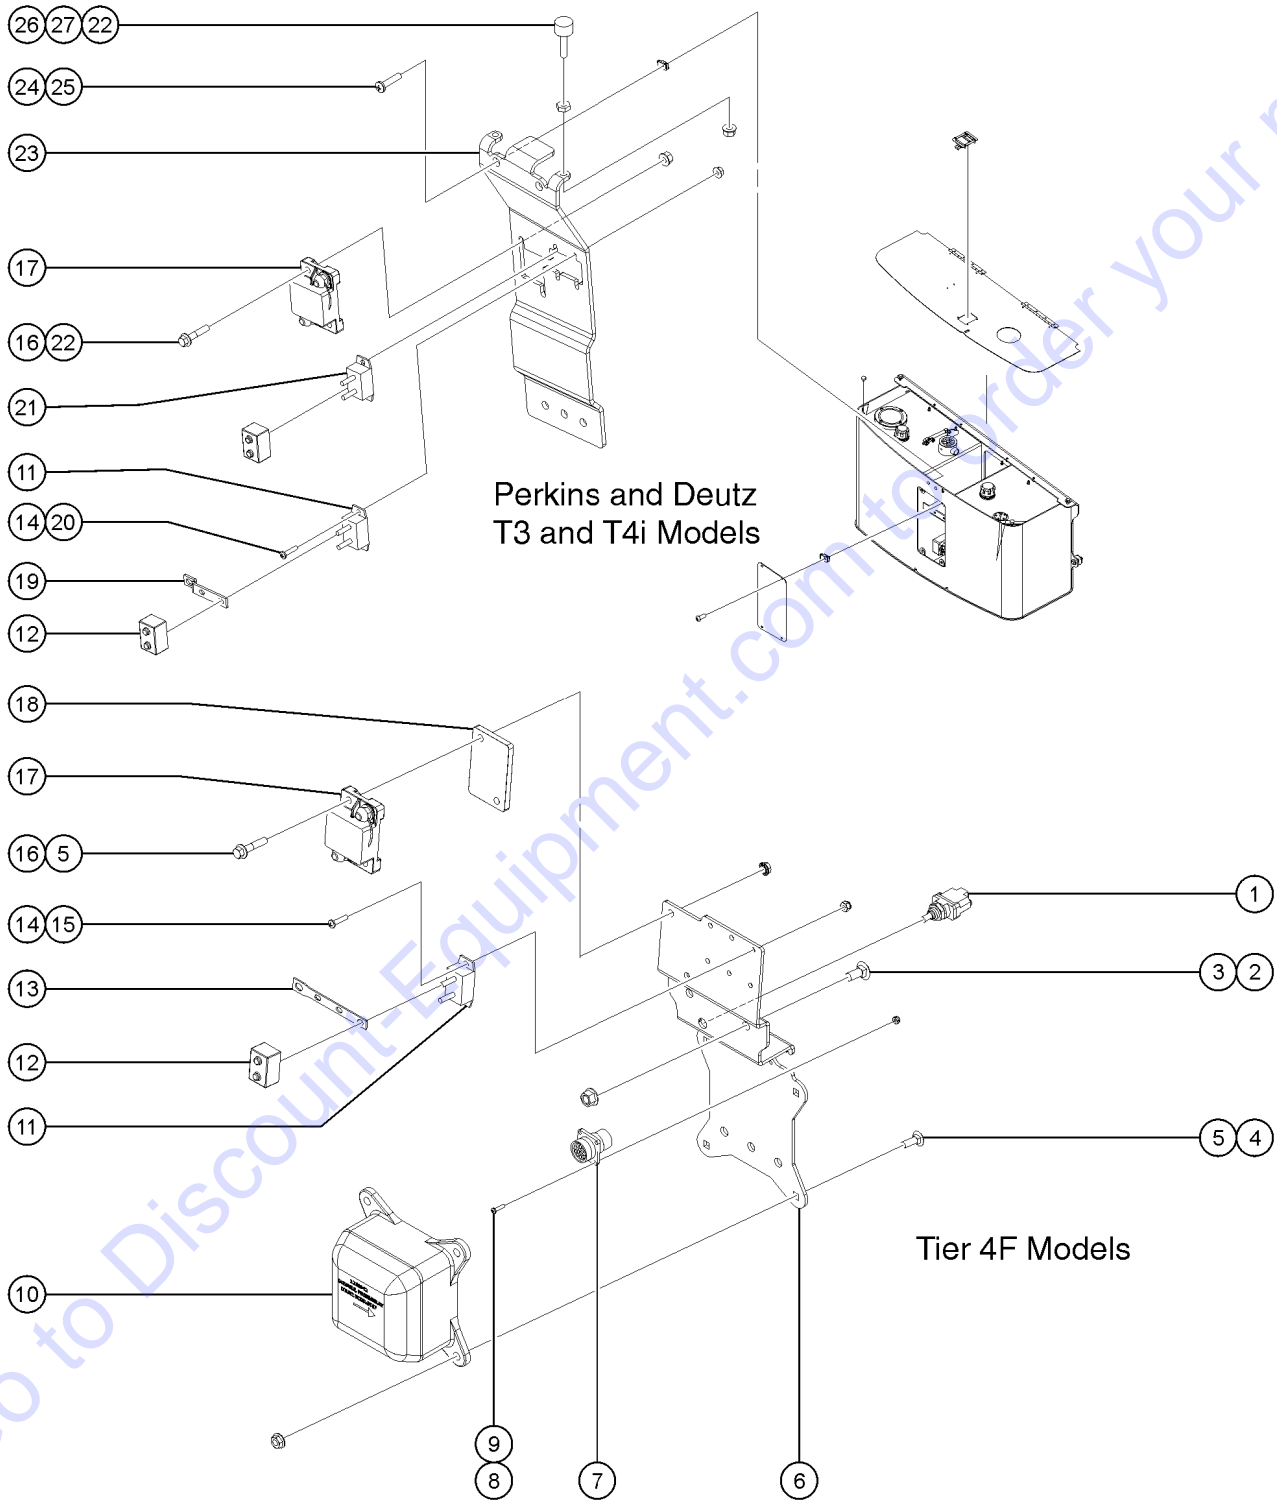

205.2 Engine Circuit Breakers- Fuel and Hydraulic Tank

205.2 Engine Circuit Breakers- Fuel and Hydraulic Tank

Item	Part No.	Description	Qty.
--	1267793GT	HARNESS, POWER LEAD.....	1
1	128203GT	SWITCH TOGGLE ASSY SPDT 2P MOM.....	1
2	1257745GT	BOLT,CARRIAGE,5/16-18X.75,5,ZAG....	2
3	824028GT	NUT,TL FLG,5/16-18,G,ZAG.....	2
4	824124GT	BOLT,CARRIAGE,1/4-20X.75,5,ZAG....	4
5	1256679GT	NUT,SERRATED,1/4-20,8,ZAG.....	6
6	1277559GT	FORMING, VEC MODULE MOUNT.....	1
7	822448GT	CONN,REC,CANN TR 12WAY,SIZE14....	1
8	1253477GT	SCREW,PHPM,4-40X.5,ZAG.....	4
9	40766GT	NUT,NYLOCK,4-40.....	4
10	1261942GT	MODULE, FUSE & RELAY, DEUTZ.....	1
11A	229994GT	CIRCUIT BREAKER, 50AMP.....	1
11B	229994GT	CIRCUIT BREAKER, 50AMP.....	3
12A	123677GT	CIRCUIT BREAKER BOOT.....	2
12B	123677GT	CIRCUIT BREAKER BOOT.....	3
13	1262330GT	PLATE, BUSS BAR.....	1
14A	1253490GT	SCREW,PHPM,8-32 X .75,ZAG.....	4
14B	1253490GT	SCREW,PHPM,8-32 X .75,ZAG.....	6
15	18605GT	NUT,NYLOCK,8-32.....	6
16	824080GT	SCREW,HHF,1/4-20X1.25,8,ZAG.....	2
17	233569GT	CIRCUIT BREAKER, 60AMP.....	1
18	824856GT	PLATE, SPACER.....	1
19	236979GT	FORMING, BUSS BAR.....	1
20	1255803GT	NUT,TL FLG,8-32,F,ZAG.....	4
21	229993GT	CIRCUIT BREAKER, 30AMP.....	1
22	824027GT	NUT,TL FLG,1/4-20,G,ZAG.....	4
23	1254039GT	FORMING, BREAKER PANEL..... <i>(used on T3 chassis only)</i>	1
24	1255393GT	SCREW,BHC,3/8-16X1,F835,ZAG.....	2
25	29868GT	SPRING CLIP,3/8-16,.05-.20X.73,ZAG...2	2
26	36388GT	BUMPER,RUBBER,.75 X .50H,STUD....2	2
27	824037GT	NUT,HH JAM,1/4-20,A,ZAG.....	6