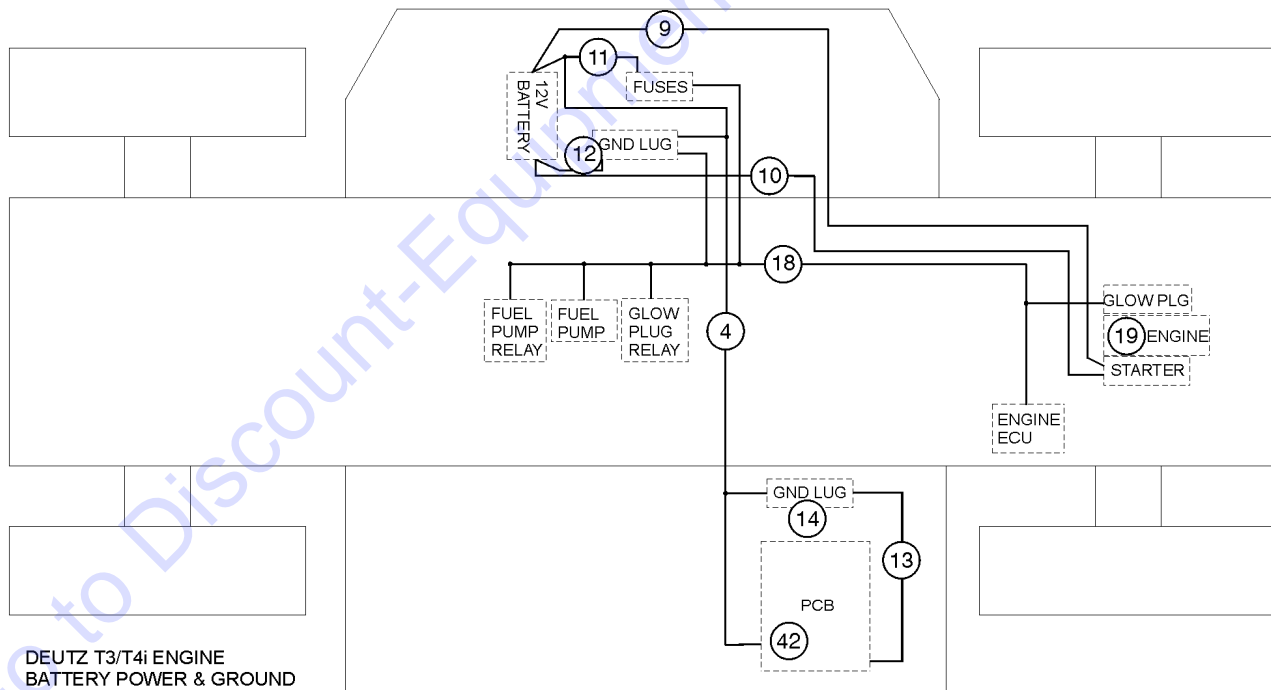

1003.1 Engine Harnesses - Deutz & Perkins T3, T4i

1003.1 Engine Harnesses - Deutz & Perkins T3, T4i

Item	Part No.	Description	Qty.
4	1623763GT	HARNESS, TRANSMISSION.....1 <i>(before SN GTH10E-11890)</i>	
--	1263768GT	HARNESS, TRANSMISSION <i>(from SN GTH10E-11890)</i>	
9	1260945GT	BATT CABLE ASSY,RED,3/0.....1	
10	130719GT	BATTERY CABLE ASSY,BLACK,000.....1	
11	1267793GT	HARNESS, POWER LEAD.....1	
12	7-319-17GT	GROUND STRAP,12 IN.....1	
13	237933GT	HARNESS, PCB GROUND.....1	
14	161444GT	ASSEMBLY, GROUND BUSS.....1	
18	825422GT	HARNESS,ENGINE ECM,TCD3.610K....1 <i>(before SN GTH10E-12014)</i>	
--	1280500GT	HARNESS,DEUTZ TCD3.6,T3,10K.....1 <i>(from SN GTH10E-12014)</i>	
19	219334GT	HARNESS,ENGINE BASE,TCD3.6.....1	
20	220016GT	ENGINE HARNESS,1204E-E44TA.....1	
21	220015GT	WIRING HARNESS,1204E-E44TA.....1	
22	217940GT	HARNESS,ENGINE WIRING,PERKINS.....1 <i>(Perkins supplied harness)</i>	
42	161524GT	ASSEMBLY, POWER BUSS.....1