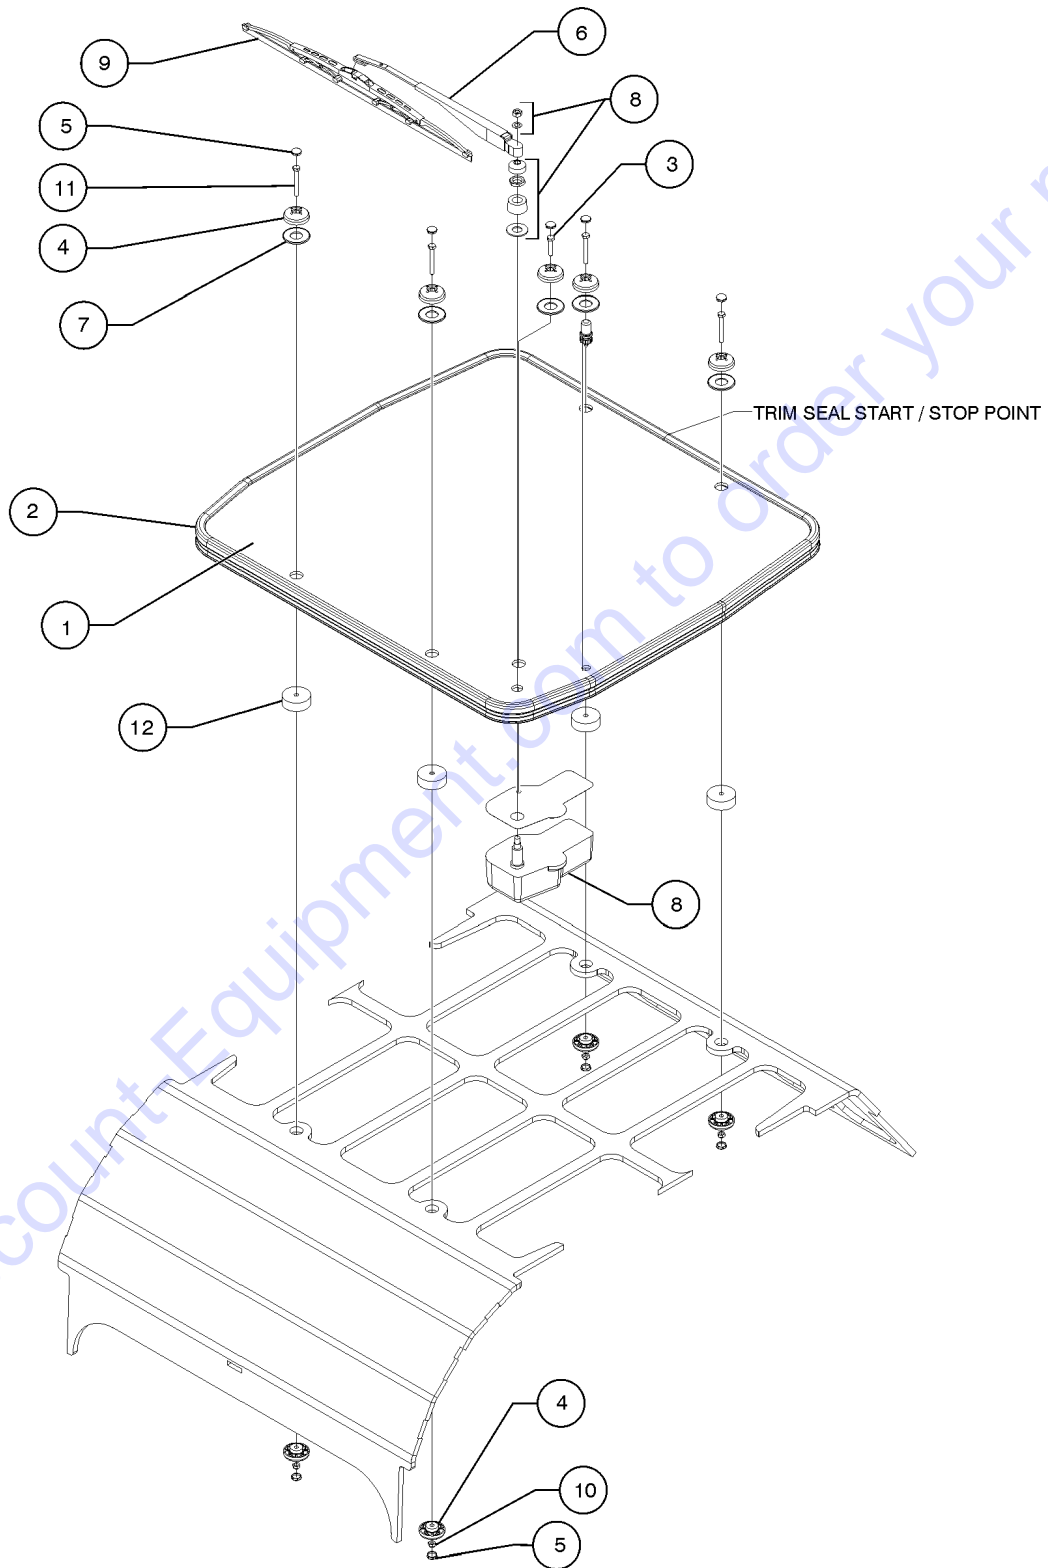

408.1 Enclosed Cab Assembly Option, View 3

408.1 Enclosed Cab Assembly Option, View 3

Item	Part No.	Description	Qty.
--	130203GT	NOZZLE,WINDSHIELD WASHER.....	1
--	236351GT	SWITCH, SKYLIGHT WIPER/WASHER.....	1
1	230007GT	GLASS,SKYLIGHT,GTH.....	1
2	130163GT	WEATHERSTRIP,DOUBLE BULB.....	108.44
3	1256451GT	SCREW,HHC,M6-1.0X30,DIN931,10.....	1
4	130123GT	BUSHING,WINDOW FASTENER.....	9
5	130124GT	CAP,WINDOW BUSHING.....	9
6	130160GT	WIPER ARM,14".....	1
7	130189GT	SPACER,GLASS BUSHING.....	5
8	130198GT	WIPER MOTOR.....	1
9	130208GT	WIPER BLADE,20".....	1
10	1256455GT	NUT,TL,M6-1.0,DIN980,10,ZAB.....	4
11	1256453GT	SCREW,HHC,M6-1.0X50,DIN931,10.....	4
12	230009GT	SPACER,WINDOW.....	4

Go to Discount-Equipment.com to order your parts