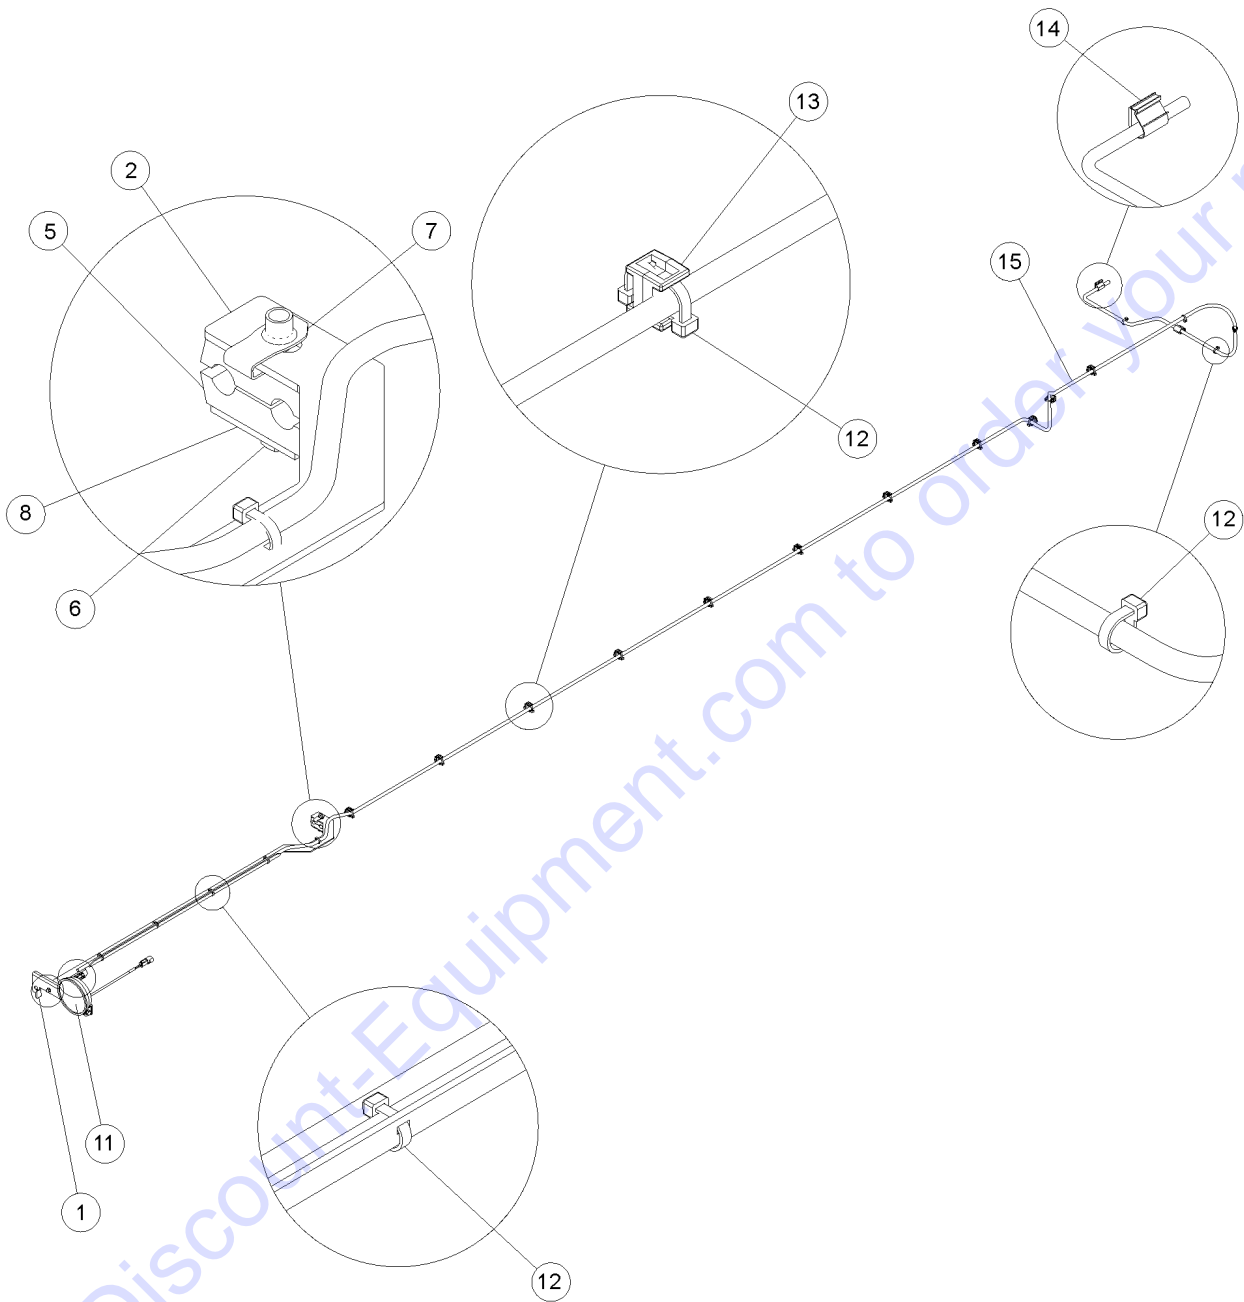

706.1 Boom Light

Item	Part No.	Description	Qty.
--	1255735GT	SWITCH, BOOM LIGHTS.....	1
1	1262195GT	FORMING,SUPPORT,BOOM LIGHT.....	1
2	1262309GT	FORMING,SUPPORT,BOOM HARNES.....	1
3	824078GT	SCREW,HHF,1/4-20X.75,8,ZAG.....	1
4	824027GT	NUT,TL FLG,1/4-20,G,ZAG.....	1
5	123175GT	CLAMP HALF SET,TWIN,1/2" TUBE.....	2
6	1255800GT	SCREW,HHF,5/16-18X1.75,8,ZAG.....	1
7	36456GT	SPRING CLIP,5/16-18,.025-.15X.....	1
8	123176GT	PLATE, TOP.....	1
9	87085GT	RIVET,ALUM,P,188 X .25.....	1
10	123270GT	CLIP,RECEP MOUNT,2,4,6,12 WAY.....	1
11	1258527GT	HARNES,LIGHT,LED,CLEAR,5" ROUND.1	
12	28443GT	CABLE TIE,11.5" BLACK.....	32
13	119781GT	MOUNT,CABLE TIE,SWIVEL,NYLON...11	
14	7-269-125GT	CLAMP,ADHESIVE BACK,1/2.....	2
15	1263760GT	HARNES, BOOM LIGHT POWER.....	1