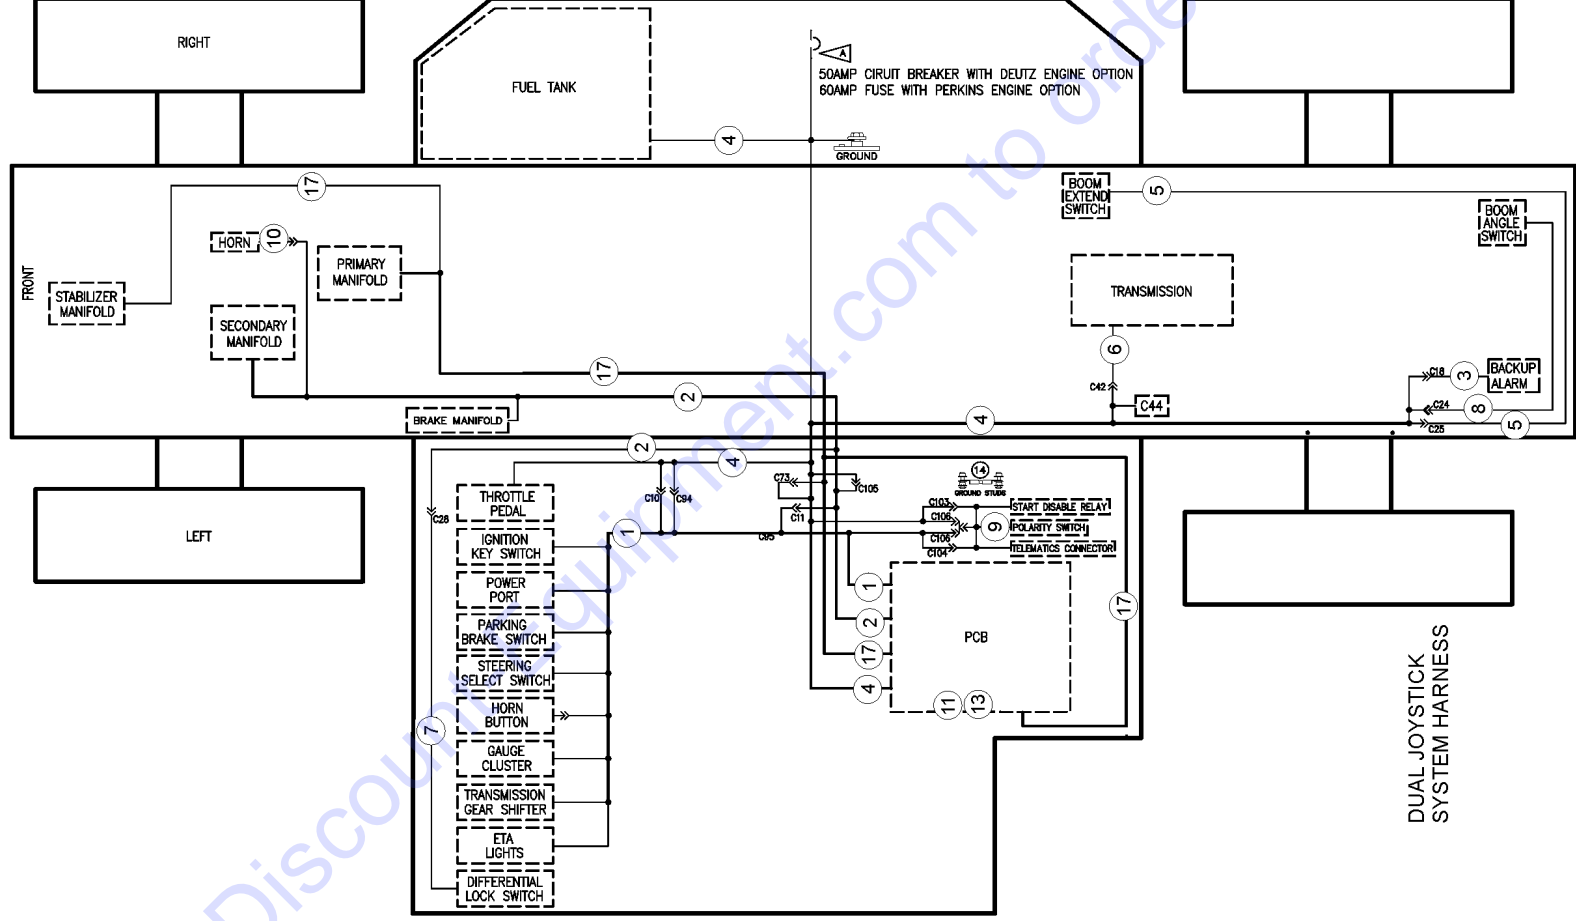

1002.1 Dual Joystick System Harnesses

1002.1 Dual Joystick System Harnesses

Item	Part No.	Description	Qty.
--		<i>(For all T4F machines and all T4/T4i machines after SN GTH10E-11890)</i>	
1	1258062GT	HARNESS, DASHBOARD.....	1
2	1258065GT	HARNESS, SECONDARY MANIFOLD....	1
3	219457GT	HARNESS, BACKUP ALARM.....	1
4	1263768GT	HARNESS, TRANSMISSION.....	1
5	1264661GT	HARNESS,BOOM EXT SWITCH..... <i>(Use 123588GT for T3/T4i units before SN GTH10E-11890. 123588GT has rectangular 2-prong plug terminals, updated versions have triangular 3-prong terminals)</i>	1
6	822924GT	HARNESS, TRANSMISSION CONTROL..... <i>(Use 822924GT for T3/T4i units before SN GTH10E-11890. 822924GT has rectangular 2-prong plug terminals, updated versions have triangular 3-prong terminals)</i>	1
7	214443GT	ASSEMBLY,FOOT SWITCH.....	1
8	1264990GT	HARNESS,BOOM ANGLE SWITCH..... <i>(Use 117664GT for T3/T4i units before SN GTH10E-11890. 117664GT has rectangular 2-prong plug terminals, updated versions have triangular 3-prong terminals)</i>	1
11	161524GT	ASSEMBLY, POWER BUSS.....	1
13	237933GT	HARNESS, PCB GROUND.....	1
14	161444GT	ASSEMBLY, GROUND BUSS.....	1
15	227494GT	CONTROLLER,HYD ERGO,2 SWITCHES.....	1
--	138007GT	RUBBER BOOT (117625).....	1
17	1258067GT	HARNESS, PRIMARY MANIFOLD DJ....	1