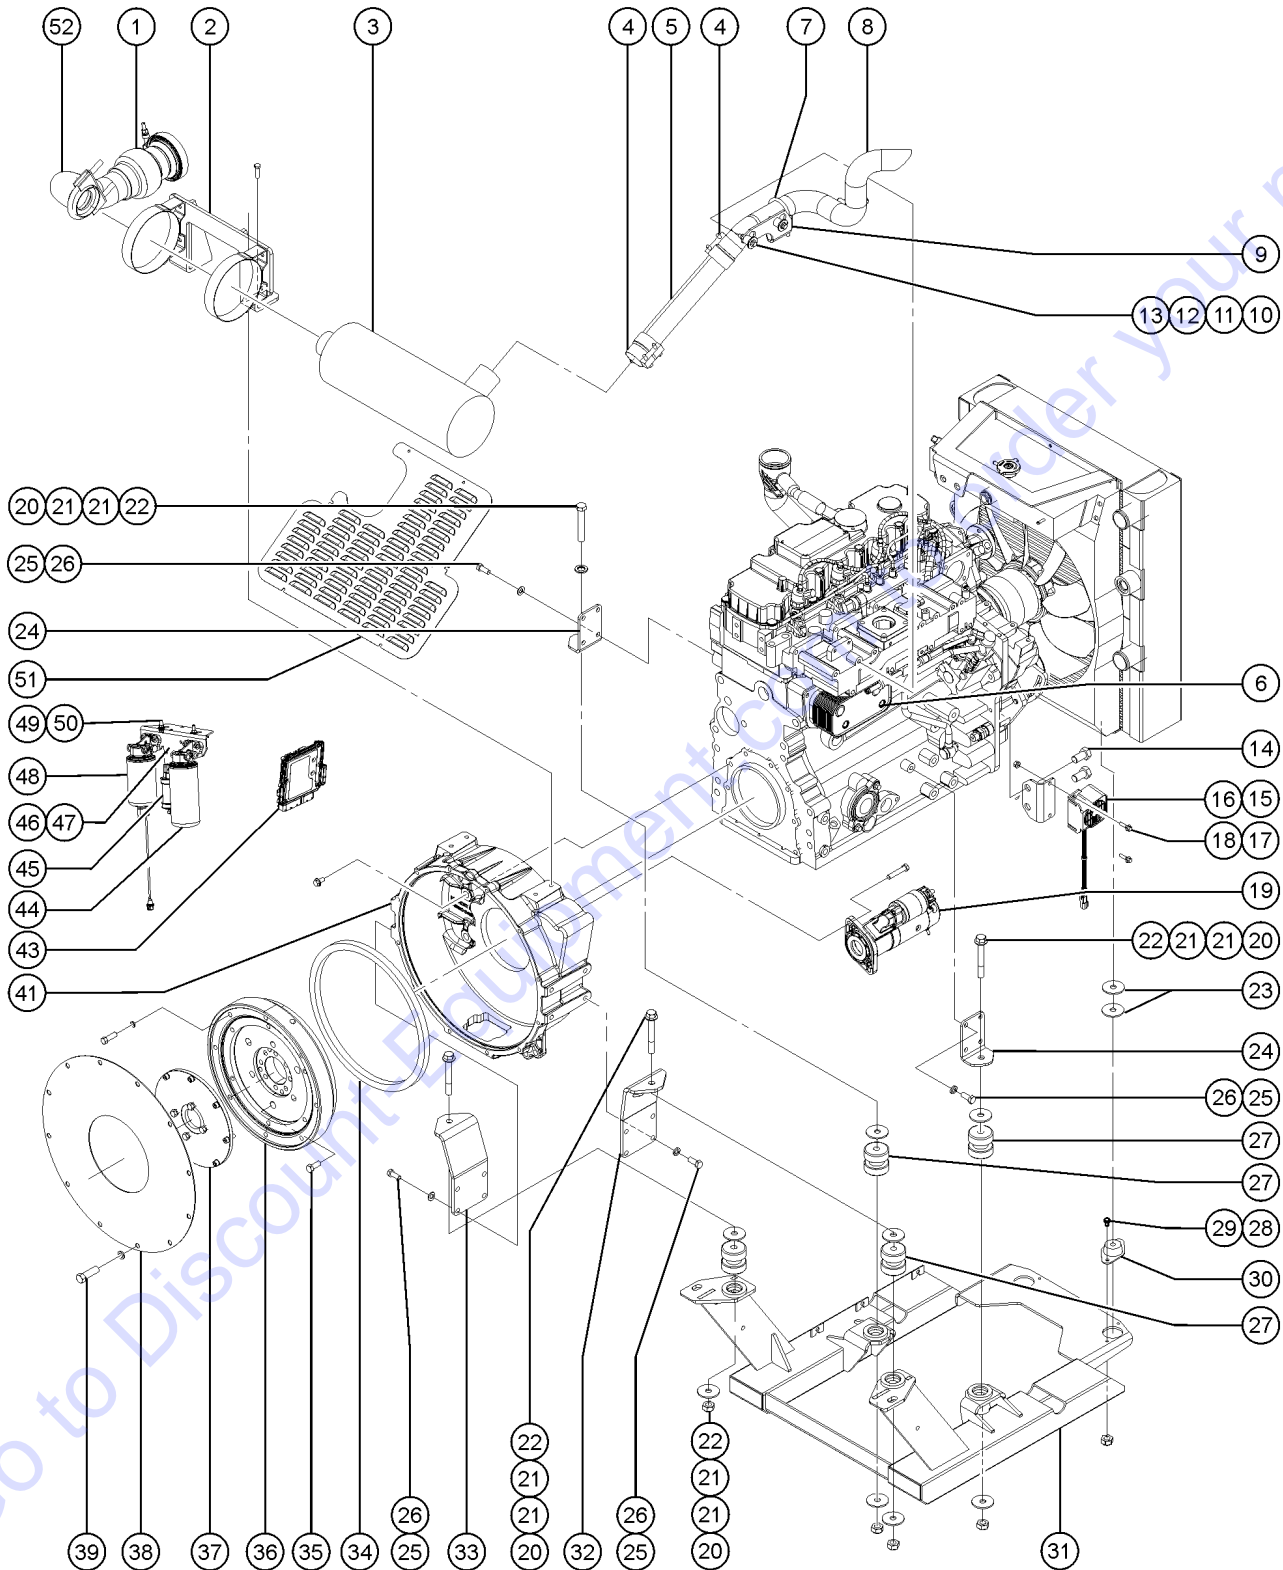

509.2 Deutz TCD3.6 T3 Engine, View 2 (from GTH10E-12014)

509.2 Deutz TCD3.6 T3 Engine, View 2 (from GTH10E-12014)

Item	Part No.	Description	Qty.	Item	Part No.	Description	Qty.
1	1257373GT	CLAMP,TURBO TO DOC,TCD3.6 T4F....1		--	1255758GT	WASHER,FLAT,3/8,USS,ZAG.....8	
2	237163GT	MOUNT,MUFFLER,DEUTZ TCD3.6 T3...1 <i>muffler clamps sold separately</i>		37	1257643GT	PLATE,FLYWHEEL ADP,TCD3.6,T4F....1	
--	824764GT	BAND,MUFFLER,DEUTZ TCD3.6.....2		--	1256666GT	SCREW,SHC,M10-1.5X30,DIN912,12.9,ZAB.8	
3	237162GT	MUFFLER,DEUTZ TCD3.6 T3.....1		38	1254529GT	PLATE,PERKINS FLYWHEEL COVER....1	
4	234962GT	CLAMP,EXHAUST,2.5".....2		39	231088GT	SCREW,HHF,M10-1.5X20,DIN6921,10.9,ZAB.10	
5	1279548GT	TUBE,EXST,FLEX-PIPE,TCD3.6,T3.....1		41	219321GT	FLYWHL HOUSING, DTZ TCD3.6, 10K.....1	
6	1257357GT	COOLER,OIL,TCD3.6 T4F.....1		43	214795GT	ECM, Deutz D2.9.....1	
7	71911GT	CLAMP,MUFFLER, 2.50 INCH.....1		--	8915GT	SCREW,HHC, 1/4-20 X 1.25	
8	1277197GT	PIPE, TAILPIPE.....1		--	18504GT	NUT,LOCKING-LG.FLANGE, 1/4-20	
9	1279546GT	FORMING,EXHAUST,TCD3.6,T3,10K....1		44	236266GT	ASSY, FUEL FILTER TCD 3.6.....1 <i>includes filter head, filter</i>	
10	1256693GT	SCREW,HHF,3/8-16X2.25,8,ZAG.....2		--	823057GT	FILTER,FUEL,SPIN-ON TCD3.6	
11	15086GT	WASHER,FLAT,.375 X 1.5 X .125.....2		--	824673GT	SENSOR,LOW PRESSURE,DEUTZ 2.9L.....1	
12	824348GT	BUSHING,RUBBER,1"ODX.510"IDX1"....2		45	236259GT	LIFT PUMP,FUEL,DEUTZ.....1	
13	824029GT	NUT,TL FLG,3/8-16,G,ZAG.....2		46	825048GT	FORMING,FILTER MOUNT,DEUTZ,10K.....1	
14	1255807GT	SCREW,HHF,M16-2.0X30,DIN6921,1....2		47	105214GT	CABLE TIE MOUNT, WINGED.....1	
15	219457GT	HARNESS, BACKUP ALARM.....1 <i>(includes alarm)</i>		48	1261239GT	ASSY,FUEL PREFILTER,DEUTZ 2.9	
--	217469GT	ALARM, BACKUP WARNING		--	236260GT	PRE-FILTER,FUEL,DEUTZ TCD3.6.....1	
16	1254543GT	BRACKET,BACK UP ALARM.....1		--	0745010291GT	SENSOR <i>(water-in-fuel sensor w/cable)</i>	
17	824079GT	SCREW,HHF,1/4-20X1,8,ZAG.....2		49	824091GT	SCREW,HHF,3/8-16X1.25,8,ZAG	
18	824027GT	NUT,TL FLG,1/4-20,G,ZAG.....2		50	824029GT	NUT,TL FLG,3/8-16,G,ZAG.....4	
19	236247GT	STARTER,4KW,DEUTZ TCD3.6.....1		51	1277199GT	FORMING,ENGINE CVR,TCD3.6,10K....1	
--	824987GT	RELAY,STARTER,DEUTZ.....1		52	1279743GT	TUBE,EXST,TURBO,FLEX,TCD3.6,T3...1	
20	824098GT	SCREW,HHF,5/8-11X4.5,8,ZAG.....4		--	71911GT	CLAMP,MUFFLER, 2.50 INCH.....1	
21	1262281GT	WASHER,FENDER,VIB,MOUNT,DTZ....4					
22	1253319GT	NUT,TL,FLG,5/8-11,G,ZAG.....4					
23	15086GT	WASHER,FLAT,.375 X 1.5 X .125					
24	1255560GT	FORMING,FRONT,TCD3.6,T4F.....2					
25	49381GT	SCREW,HHC,M12 X 30					
26	49410GT	WASHER,FLAT,M12					
27	1266550GT	ISOLATOR,RUBBER,250/490LB,6003...4					
28	824085GT	SCREW,HHF,5/16-18X.75,8,ZAG					
29	824028GT	NUT,TL FLG,5/16-18,G,ZAG					
30	1266551GT	ISOLATOR,RUBBER,150lb,57100-3.....2					
31	1255558GT	WELDMENT,ENG SKID,TCD3.6,T4F....1					
32	1255561GT	FORMING,REAR,LT,TCD3.6 T4F.....1					
33	1258481GT	FORMING,REAR,RT,TCD3.6,T4F.....1					
34	1279114GT	RING,SPACER,TCD3.6,10K.....1					
35	141233GT	BOLT, 10X20MM X 10.9GR FLANGE....4					
36	1257644GT	PLATE,FLYWHEEL,TCD3.6.....1					
--	1279113GT	RING GEAR,TCD3.6,10K					
--	1258417GT	SCREW,HHC,3/8-24X1.75,8,ZAG.....8					
--