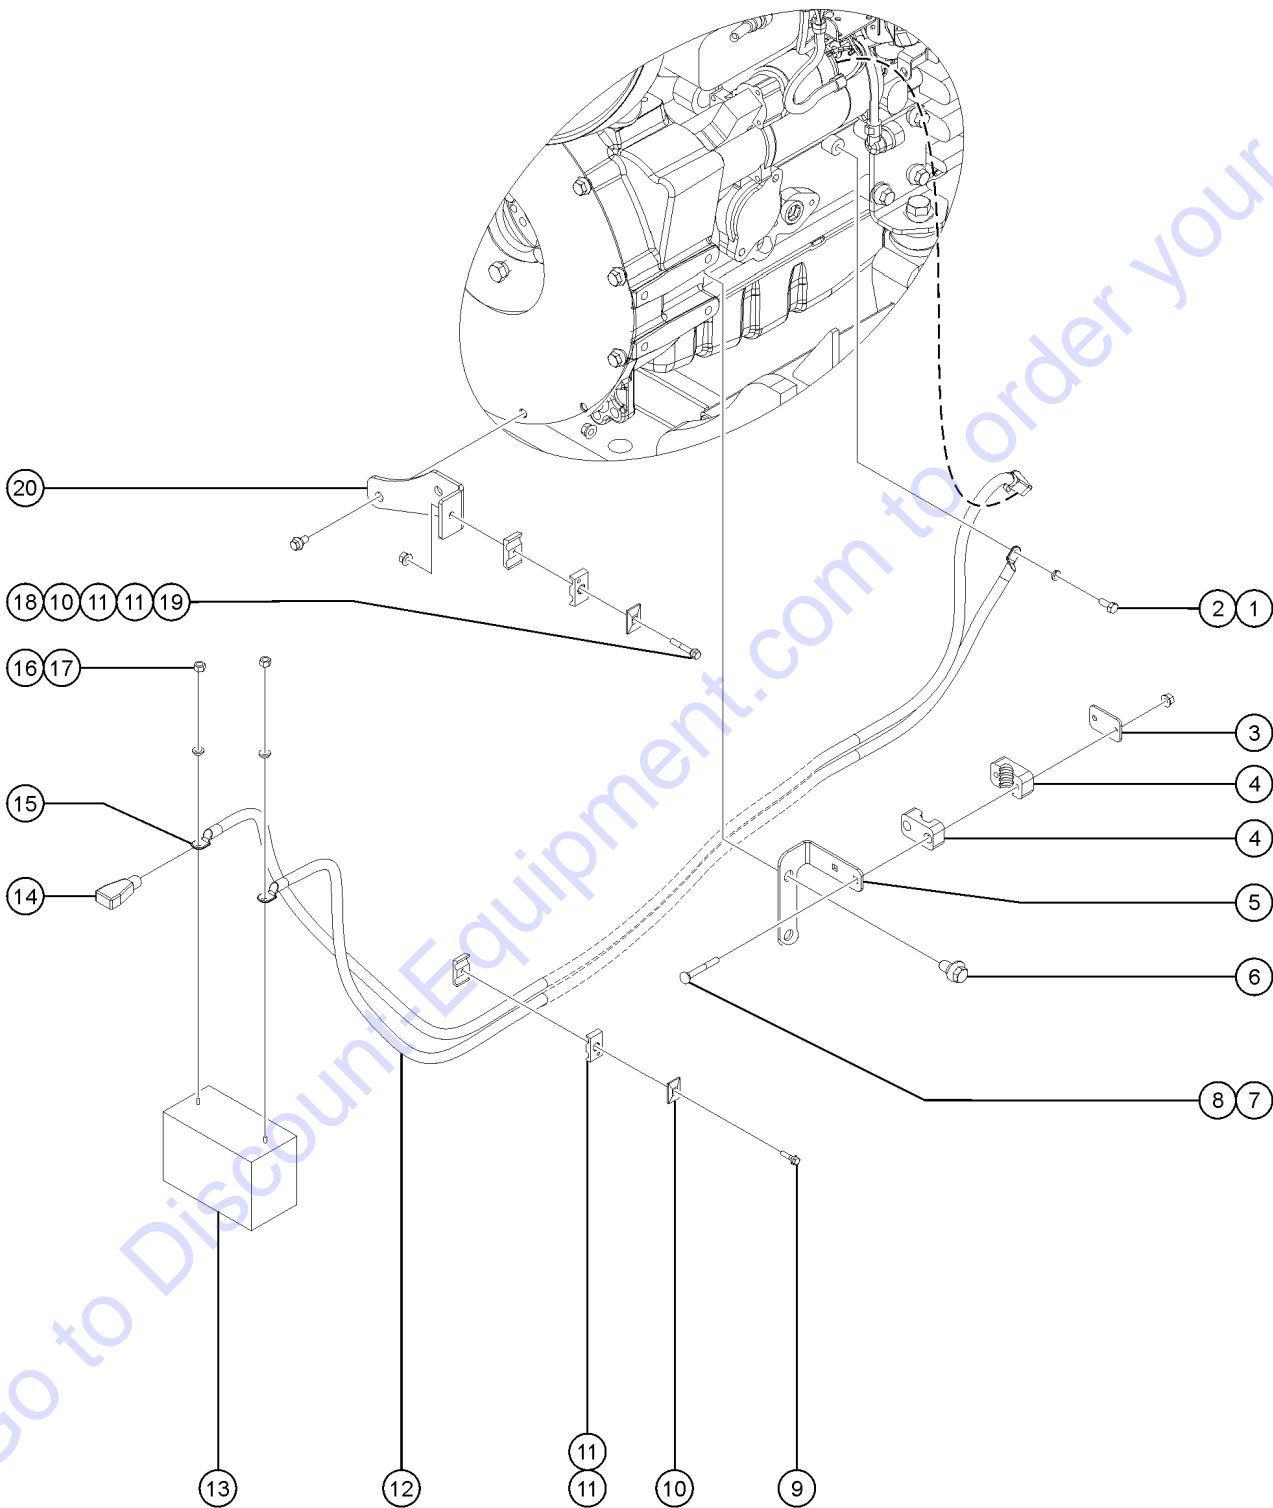

205.3 Deutz T4F and Deutz T3 after SN GTH10E-12014 Battery Cable Assembly

205.3 Deutz T4F and Deutz T3 after SN GTH10E-12014 Battery Cable Assembly

Item	Part No.	Description	Qty.
1	23057GT	SCREW,HHC,M8 X 20MM.....	1
2	49408GT	WASHER,LOCK,M8.....	1
3	117315GT	CLAMP CVR PLATE,SINGLE,GRP 3....	1
4	117313GT	CLAMP HALF SET,SINGLE,3/4" TUBE...	2
5	1268987GT	FORMING, BATTERY CABLE MOUNT...	1
6	1255806GT	SCREW,HHF,M12-1.75X20,DIN6921,10.9,ZAB.2	
7	1255797GT	BOLT,CARRIAGE,1/4-20X2,5,ZAG.....	2
8	824027GT	NUT,TL FLG,1/4-20,G,ZAG.....	2
9	824087GT	SCREW,HHF,5/16-18X1.25,8,ZAG.....	3
10	123176GT	PLATE, TOP.....	4
11	7-273-27GT	CLAMP HALVES,TWIN,3/8" PIPE.....	8
12	130719GT	BATTERY CABLE ASSY,BLACK,000....	1
13		Ref. Battery (refer to 205.1)	
14	141174GT	BOOT,BATTERY CABLE,3/0 RED.....	2
15	1260945GT	BATT CABLE ASSY,RED,3/0.....	1
--	131018GT	SLEEVE,HOSE,PARTEK	
16	6-6201-06GT	NUT,HEX,3/8-16.....	2
17	6021GT	WASHER,LOCK,.375.....	2
18	1257803GT	SCREW,HHF,5/16-18X2,8,ZAG.....	1
19	824028GT	NUT,TL FLG,5/16-18,G,ZAG.....	1
20	1254536GT	FORMING,BATT CABLE BRKT.....	1