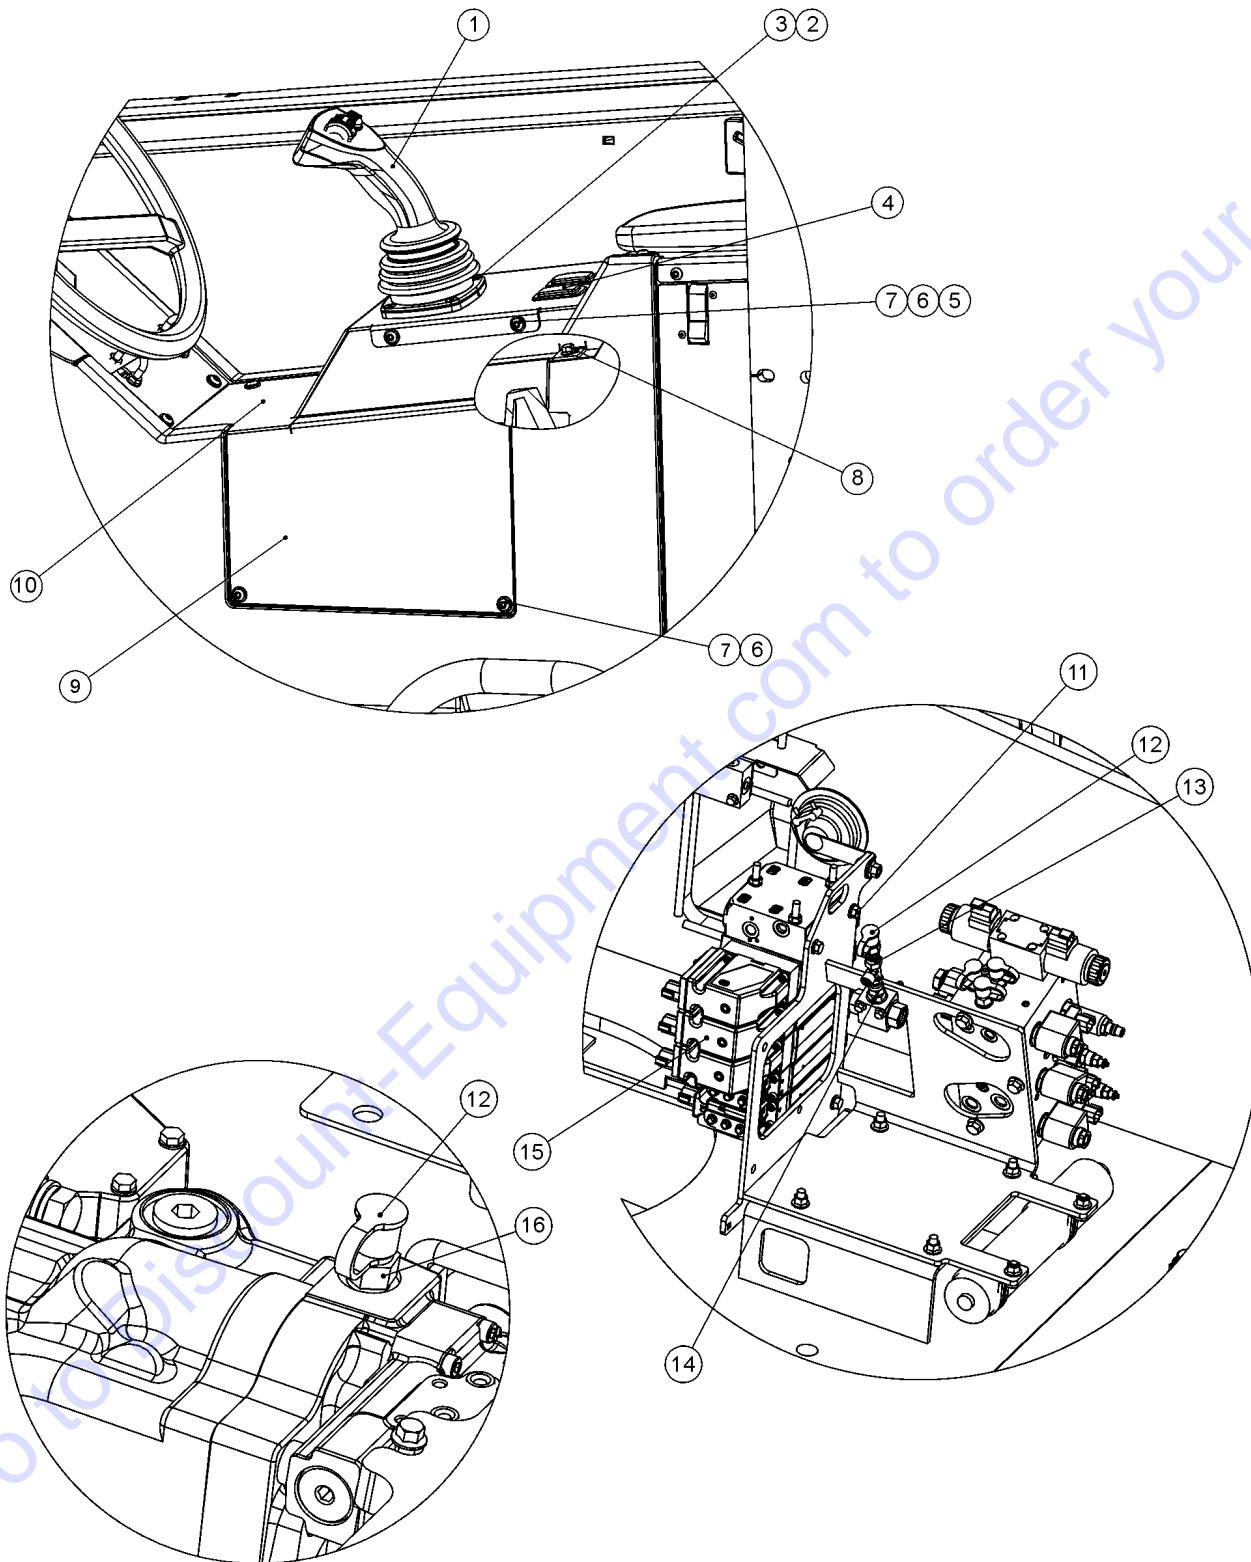

405.2 Electronic Joystick Components (from GTH10E-12500)

405.2 Electronic Joystick Components (from GTH10E-12500)

Item	Part No.	Description	Qty.
--	1283715GT	HARNESS,PRIMARY PVG,GTH-10XX...	1
--	1283942GT	HARNESS,CAN INTERFACE JUMPER.....	1
--	1284367GT	DECAL,UNIVERSAL CONTROLLER,2X5.....	1
1	1284342GT	CONTROLLER,UNIVERSAL ELECTRONIC GTH.....	1
2	1283005GT	NUT,NYLOCK FLG,10-32,A,ZAG.....	4
3	1257046GT	SCREW,FHS,10-32X1,F835,ZAG.....	4
4	123567GT	PANEL PLUG.....	2
5	56912GT	SPRING CLIP,1/4-20,.025-.15X.54,ZAG.....	2
6	1256125GT	WASHER,FLAT,#12,SAE,HRD,ZAG.....	5
7	1278088GT	SCREW,BHC,TORX PLUS, 1/4-20X3/4,F835,ZAG.....	5
8	824078GT	SCREW,HHF,1/4-20X.75,8,ZAG.....	1
9	1284346GT	FORMING,SIDE,MOUNT,UNIVERSAL CONTROLLER.....	1
10	1284347GT	FORMING,TOP,MOUNT,UNIVERSAL CONTROLLER.....	1
11	824085GT	SCREW,HHF,5/16-18X.75,8,ZAG.....	3
12	48880GT	CAP,DIAGNOSTIC NIPPLE.....	1
13	49207GT	NIPPLE,DIAGNOSTIC,ORFS,FM,SWIV..	1
14	48908GT	FITTING,TEE,RUN,SWIVEL520432-4.....	1
15	1283381GT	PVG,5 SECTION,PRIMARY.....	1
16	48998GT	NIPPLE,DIAGNOSTIC,#6 PORT***.....	1