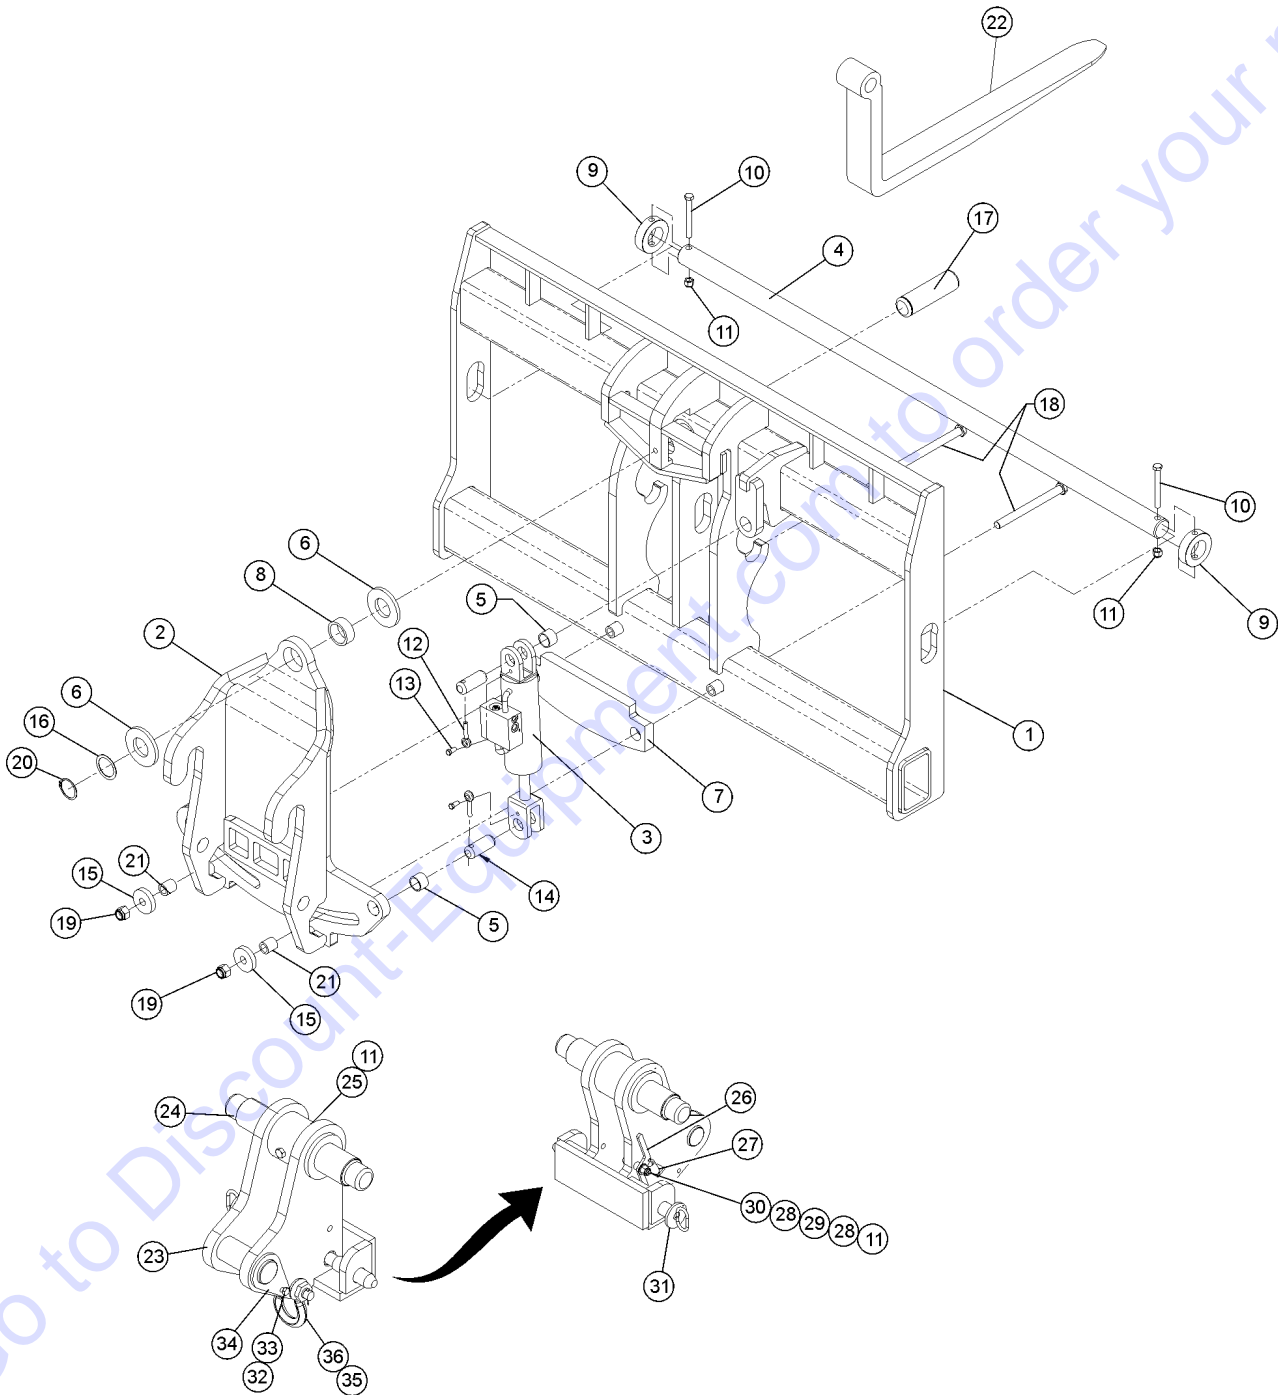

602.1 Fork Frame, Rotate Attachment

602.1 Fork Frame, Rotate Attachment

Item	Part No.	Description	Qty.	Item	Part No.	Description	Qty.
--	1255634GT	SVC KIT,48"ROTATE FORK,2", QA,10K		30	1257805GT	SCREW,HHC,1/2-13X2.75,8,ZAG.....	1
--	1255635GT	SVC KIT,60"ROTATE FORK,2", QA,10K.....	1	31	1254050GT	WELDMENT,LOCK PIN.....	1
--	1255636GT	SVC KIT,72"ROTATE FORK,2", QA,10K		32	1253478GT	SCREW,HHC,3/8-16X2,8,ZAG.....	1
1	1273765GT	ASSY,CRG WLDMT,LABELED,48",QA,2" PIN,BLK.....	1	33	824029GT	NUT,TL FLG,3/8-16,G,ZAG.....	1
--	1273766GT	ASSY,CRG WLDMT,LABELED ,60",QA,2" PIN,BLK		34	141949GT	WELDMENT,TILT PIN,KIT.....	1
--	1273767GT	ASSY,CRG WLDMT,LABELED, 72",QA,2" PIN,BLK		35	1256281GT	ASSEMBLY,LIFTING SHACKLE,4.75t....	1
2	1254971GT	WELDMENT,CARRIAGE PIVOT,ROTATE.....	1	36	5361GT	PIN,COTTER,.125 X 1.5..... <i>includes item 36</i>	1
3	216571GT	CYLINDER, ROTATE.....	1				
4	141002GT	PIN,FORK,48" FORK FRAME..... <i>pin measures 52 x 2.25 inches</i>	1				
--	141003GT	PIN,FORK,60" FORK FRAME <i>pin measures 64 x 2.25 inches</i>					
--	141004GT	PIN,FORK,72" FORK FRAME <i>pin measures 76 x 2.25 inches</i>					
5	1254525GT	COLLAR,FORK TINE PIN.....	2				
6	216567GT	WEAR PAD, SPACER PIVOT.....	2				
7	216568GT	WEAR PAD, LOWER ROTATE.....	1				
8	T107482GT	BEARING,2.0 ID X 2.5 OD X 1.0L.....	2				
9	1254525GT	COLLAR,FORK TINE PIN.....	2				
10	1256107GT	SCREW,HHC,1/2-13X4.5,8,ZAG.....	2				
11	1256106GT	NUT,TL,1/2-13,C,ZAG.....	2				
12	1255452GT	ROD END,.375 X 2.25,ZAG.....	1				
13	824089GT	SCREW,HHC,3/8-16X.75,8,ZAG.....	1				
14	216635GT	PIN,1.25DIA X 3.15LG, 1 HOLE.....	1				
15	1254533GT	PLATE,RETAINER.....	2				
16	216569GT	WASHER,HRDND,2.01X2.75X.06PLTD..	1				
17	216570GT	PIN, 2.00 OD X 6.75 LG, 1 RING					
18	1256465GT	SCREW,HHC,3/4-10X8.5,8,ZAG.....	2				
19	77051GT	NUT,NYLOCK,3/4-10,GRD.8.....	2				
20	1253815GT	SNAP RING,EXTERNAL,2.00,ZAG.....	1				
21	1254532GT	TUBE,SPACER.....	2				
22	1254548GT	WELDMENT,FORK TINE,48".....	2				
--	1254549GT	WELDMENT,FORK TINE,60".....	2				
--	1254550GT	WELDMENT,FORK TINE,72".....	2				
23	1254022GT	WELDMENT,QA MOUNT.....	1				
24	824927GT	STEP PIN 2.00/2.50X15.37,1HOLE.....	1				
25	1257102GT	SCREW,HHC,1/2-13X5,8,ZAG.....	1				
26	1254023GT	PLATE,QA LOCK SPRING LEVER.....	1				
27	123500GT	SPRING.....	1				
28	825353GT	WASHER,FLAT,1/2,SAE,HRD,ZAG.....	2				
29	1254024GT	TUBE,QA LOCK LEVER SPACER.....	1