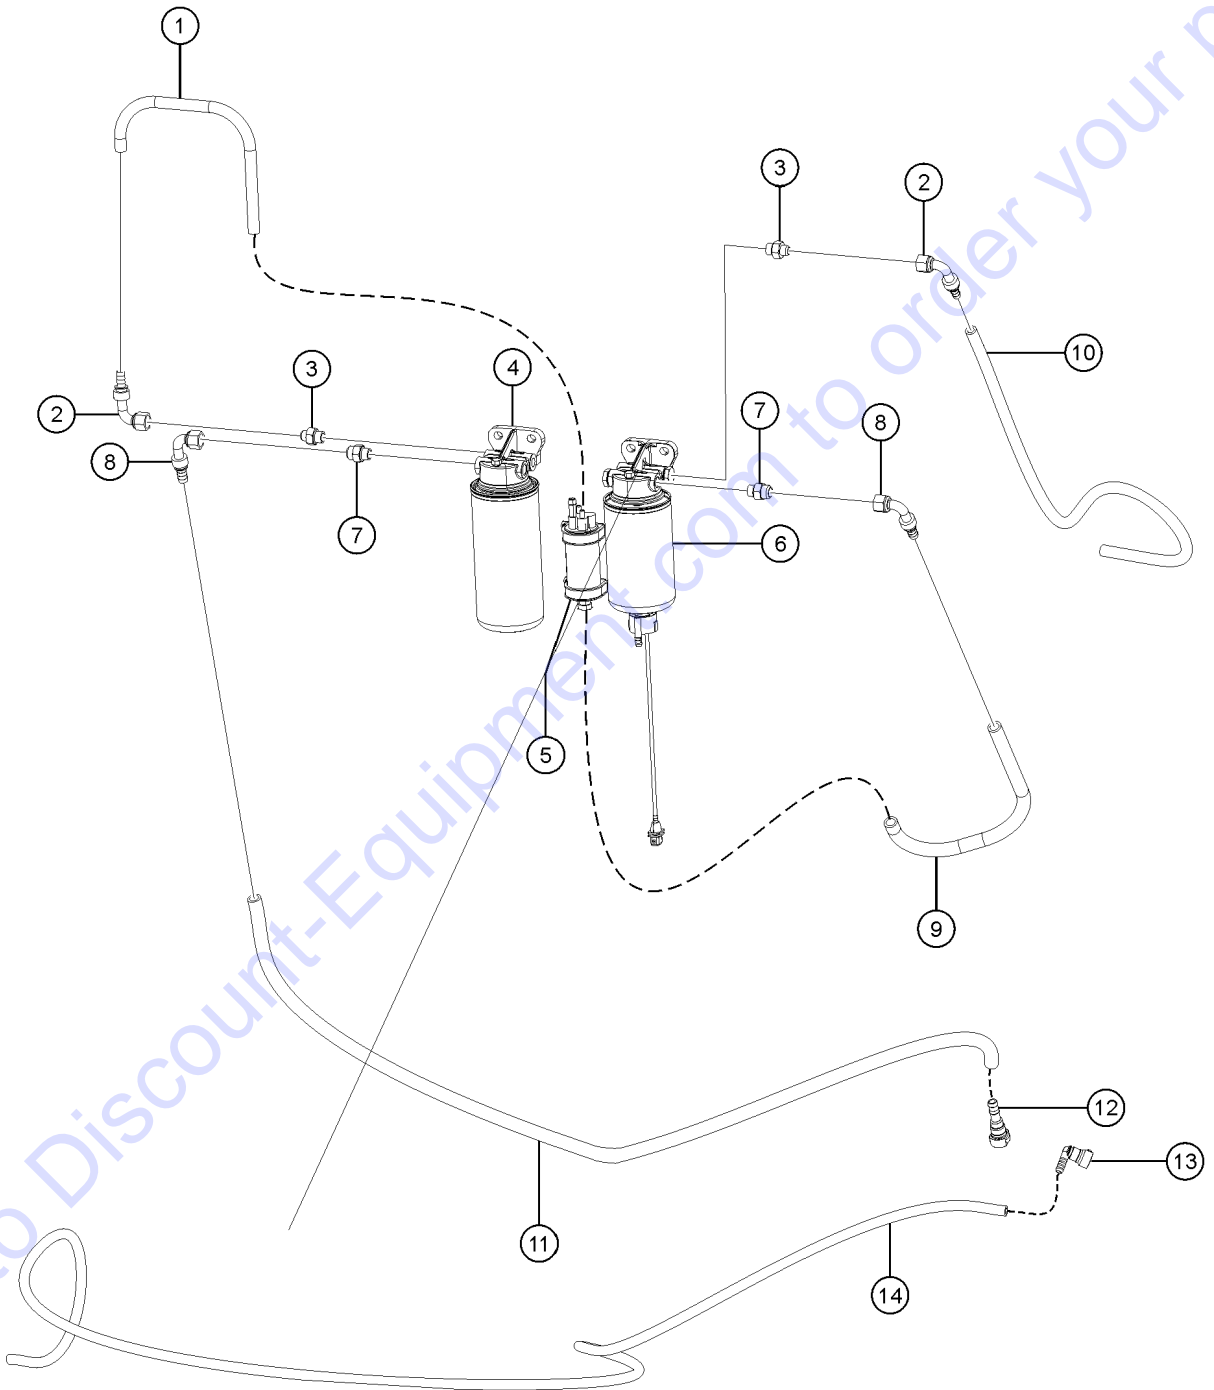

516.1 Deutz TCD3.6, Fuel Assembly

516.1 Deutz TCD3.6, Fuel Assembly

Item	Part No.	Description	Qty.
1	823420-1600GT	HOSE,FUEL,3/8,GATES RLA.....	1
2	1253642GT	ELBOW,90DEG,3/8" HOSE BARB.....	2
3	162208GT	FITTING,CONN,16MM-6MJ.....	2
4	236266GT	ASSY, FUEL FILTER TCD 3.6..... <i>(includes head, spin-on filter)</i>	1
--	823057GT	FILTER,FUEL,SPIN-ON TCD3.6	
--	824673GT	SENSOR,LOW PRESSURE,DEUTZ 2.9L.....	1
5	236259GT	LIFT PUMP,FUEL,DEUTZ.....	1
6	1261239GT	ASSY,FUEL PREFILTER,DEUTZ 2.9 <i>(includes head, filter, WIF sensor w/ cable)</i>	
--	236260GT	PRE-FILTER,FUEL,DEUTZ TCD3.6..... <i>(spin-on filter)</i>	1
--	074501.0291GT	SENSOR <i>(water-in-fuel sensor w/cable)</i>	
7	162209GT	FITTING,CONN,16MM-8MJ.....	2
8	1253641GT	ELBOW,90DEG,1/2" HOSE BARB.....	2
9	823421-1750GT	HOSE,FUEL, 1/2, GATES RLA.....	1
10	1266610GT	HOSE,FUEL,SUPPLY,10K,TCD3.6,T4... <i>(supply line from tank to filter)</i>	1
11	1266611GT	HOSE,FUEL,ENGINE,10K,TCD3.6,T4... <i>(supply line from filter to engine)</i>	1
12	1280082GT	QUICK CONNECT,FUEL,STRT,12MM... <i>(connects supply line to engine)</i>	1
13	1280083GT	QUICK CONNECT,FUEL,90 DEG,10MM..... <i>(connects return line to engine)</i>	1
14	1266612GT	HOSE,FUEL,RETURN,10K,TCD3.6,T4... <i>(return line from engine to tank)</i>	1