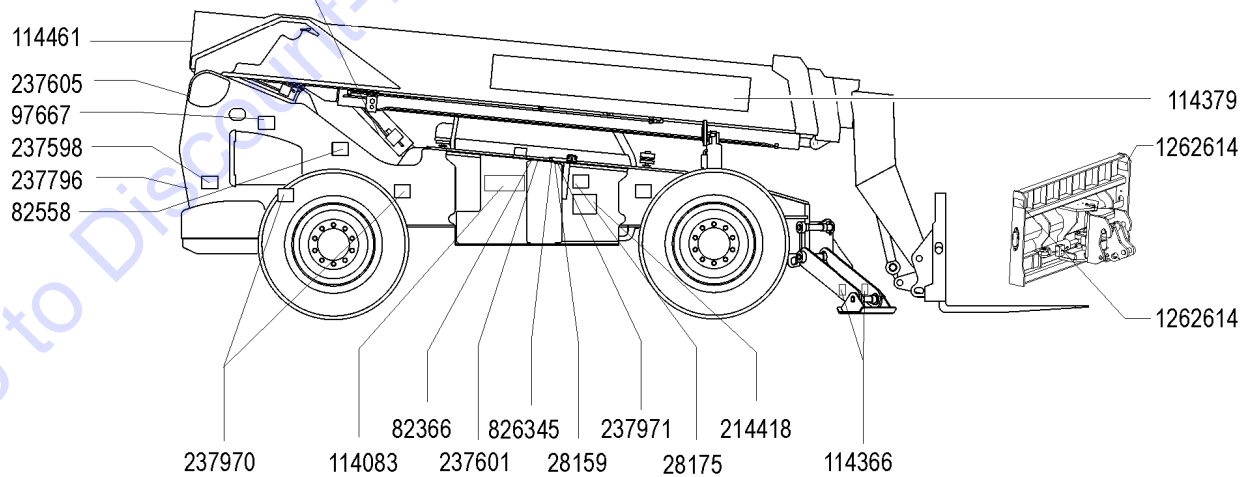

101.1 Decals with Words

101.1 Decals with Words

Item	Part No.	Description	Qty.	Item	Part No.	Description	Qty.
--		Label - Fuse and Relay Panel.....	1	54	237970GT	DECAL,WARNING,CRUSH HAZARD,TIRES&CHASSIS.....	1
1	28159GT	DECAL,DIESEL.....	1	55	237971GT	DECAL,DANGER,EXPLOSION/BURN,DIESEL FUELING.....	1
2	28175GT	DECAL,WARNING-COMPART ACCESS.....	1	56	826345GT	DECAL,ULS DIESEL ONLY,TIER 4.....	1
3	82366GT	DECAL,CHEVRON RANDO HD.....	1	57	1253091GT	DECAL,KEY IGNITION, 8/10K.....	1
4	82558GT	DECAL,WARN,SKIN INJECTION HAZ*.....	2	58	1255823GT	DECAL,TOP GEAR LOCKOUT,GC2,ZF.....	1
5	97602GT	DECAL,EXPLOSION HAZARD.....	1	59	1262614GT	DECAL,WARN,SWG OVERTURN EN.....	1
6	97664GT	Warning - Crush Hazard, Moving Parts...	1	60	1266002GT	DECAL, EAT STANDSTILL.....	1
7	97667GT	DECAL,WARN,BURN HAZARD.....	2	61	1266003GT	DECAL, EAT LIGHTS.....	1
8	114083GT	DECAL,COSMETIC,GENIE LOGO,WHT.....	1	62	1268754GT	DECAL,WARN,SWG OVERTURN EN.....	1
9	114090GT	DECAL,TRANSMISSION CONTROL.....	1	63	1268754GT	DECAL,WARN,SWG OVERTURN EN.....	1
10	114115GT	DECAL,STEERING SELECTOR.....	2	64	1269532GT	PUNCH SAFE T PUNCH DECAL GLASS BREAKING PUNCH DECAL GLASS SAFETY PUNCH EXIT DECAL.....	1
11	114366GT	Danger - Crush Hazard, Stabilizers.....	2				
12	114379GT	DECAL,COSMETIC,GENIE GTH-1056...	1				
13	114461GT	DECAL,GTH 1056 STACKED,WHITE....	1				
14	133206GT	DECAL,OPEN WINDOW INST.....	1				
15	133207GT	Label - Single Controller.....	1				
16	214418GT	DECAL, 2 DECAL COMBO.....	1				
17	214419GT	DECAL, 6 DECAL COMBO.....	3				
18	215267GT	Label - Product Registration.....	1				
19	215268GT	DECAL, FALL HAZARD.....	1				
20	215384GT	DECAL, LABEL, FOPS/ROPS.....	1				
21	215625GT	Load Chart, GTH-1056, 1-2.....	1				
22	215630GT	Load Chart, GTH-1056, 6-7.....	1				
23	215626GT	Load Chart, GTH-1056, 2-3.....	1				
24	215627GT	Load Chart, GTH-1056, 3-4.....	1				
25	215628GT	Load Chart, GTH-1056, 4-5.....	1				
26	215631GT	Load Chart, GTH-1056, 7-8.....	1				
42	1258407GT	LOAD CHART,GTH-1056,8-9.....	1				
43	215652GT	Label - Dual Controller.....	1				
44	216208GT	DECAL DIAGNOSTIC LED FUNCTIONS.....	1				
45	219626 GT	Label - Genie Logo.....	1				
46	231155GT	DECAL, A-G, GTH1056, WHITE.....	1				
47	237598GT	DECAL,BODY CRUSH,ROLLING MACHINE.....	1				
48	237599GT	DECAL,WARNING,WEAR SEAT BELT...	1				
49	237600GT	Notice - Axle Differential Lock.....	1				
50	237601GT	DECAL DANGER BATTERY SAFETY.....	1				
51	237605GT	DECAL WARNING EXPLOSION/BURN HAZARD.....	1				
52	237606GT	Label - Single Controller.....	1				
53	237796GT	DECAL,GENIE LOGO,3X9 WHITE.....	1