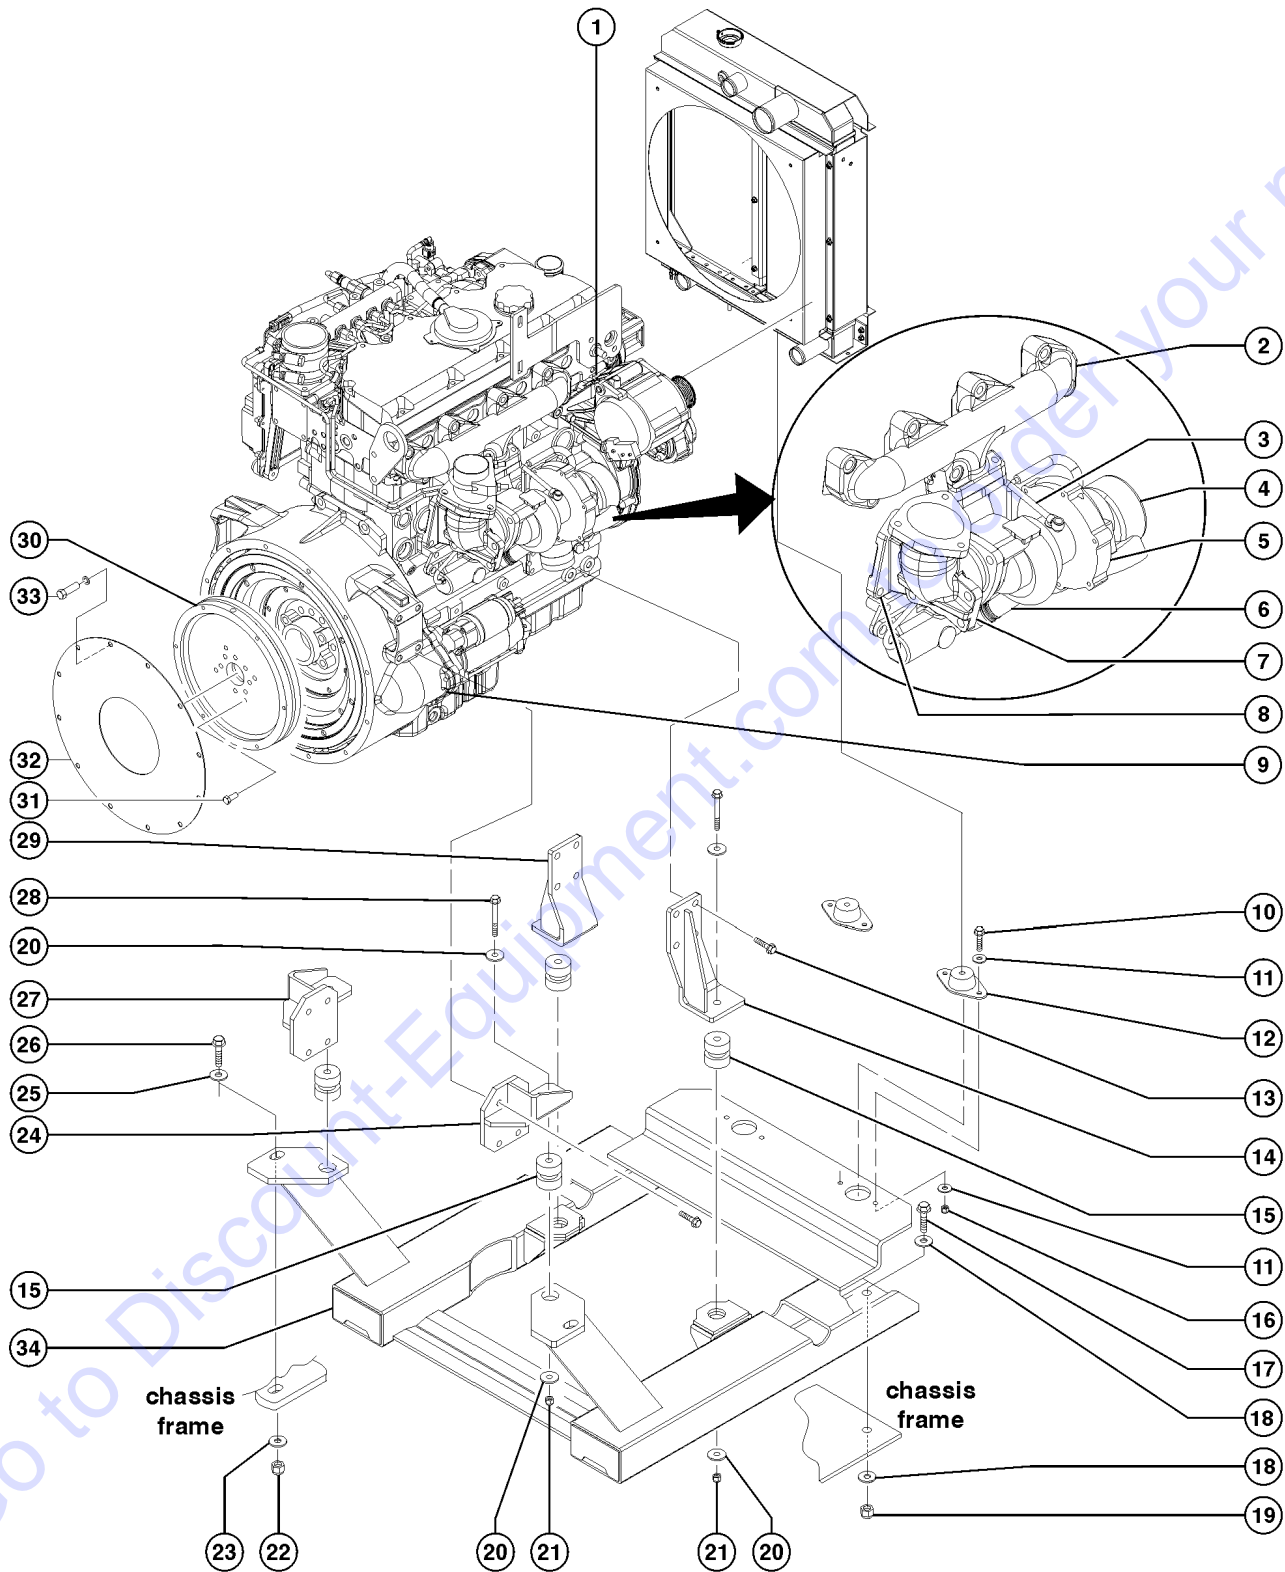

502.1 Perkins 1104D-E44TA, Tier 3 Engine, View 2

502.1 Perkins 1104D-E44TA, Tier 3 Engine, View 2

Item	Part No.	Description	Qty.	Item	Part No.	Description	Qty.
--	219457GT	HARNESSES, BACKUP ALARM <i>(includes alarm)</i>		29	T114339GT	BRACKET,MOUNTING,LH,FRONT.....1	1
--	217469GT	ALARM, BACKUP WARNING		30	T114327GT	FLYWHEEL, WITH RING GEAR.....1	1
--	235183GT	HTR,OILPAN,SILICONE,120V,250W <i>For Arctic Option</i>		--	T114333GT	BOLTS,FLYWHEEL,PERKINS 127HP	
1	T114418GT	SENSOR,WATER TEMP,PERKINS.....1	1	--	T114334GT	WASHER,FLYWHEEL,PERKINS 127HP	
2	T114347GT	MANIFOLD,EXHAUST,PERKINS.....1	1	31	220031GT	WELDMENT,ENG SKID,1204E-E44TA <i>used for Perkins 1104D engine</i>	
--	T114348GT	GASKET,EXHAUST MANIFOLD,PRKNS.....1	1				
3	227898GT	OIL FEED PIPE.....1	1				
4	130607GT	INTAKE COUPLING,90 DEG RUBBER...1	1				
--	6-6252-12GT	HOSE CLAMP.....1	1				
5	138087GT	TURBO CHARGER PERKINS 10KREV4.....1	1				
--	123357GT	GASKET,TURBOCHARGER					
--	215578GT	WASHER,CRUSH					
6	227899GT	OIL DRAIN PIPE.....1	1				
--	227900GT	OIL DRAIN GASKET, UPPER.....1	1				
--	227901GT	OIL DRAIN GASKET, LOWER.....1	1				
7	123086GT	ELBOW / EXHAUST.....1	1				
8	130611GT	PIPE,EXHAUST FLANGE,PERKINS.....1	1				
--	75306GT	GASKET,MUFFLER,PERKINS 1004-42					
9	226627GT	STARTER,ENG,PERK T3 6/8/10K.....1	1				
--	234968GT	STARTER,PERK,1104D,5KW <i>For Arctic Option</i>					
10	227913GT	BOLT,HHC,5/16 X 1					
11	227914GT	WASHER, 7/16, FLAT					
12	T114350GT	ISOLATOR,RADIATOR,PERKINS.....2	2				
13	227915GT	BOLT, 12MX30					
14	T114338GT	BRACKET,MOUNTING,RH,FRONT.....1	1				
15	T114337GT	ISOLATOR,MOUNTS,PERKINS 127HP.....4	4				
16	227916GT	NUT, NYLOCK, 5/16					
17	1255762GT	SCREW,HHC,3/4-10X7,8,ZAG					
18	1255761GT	WASHER,FLAT,3/4,USS,HRD,ZAG					
19	77051GT	NUT,NYLOCK,3/4-10,GRD.8					
20	227917GT	WASHER, FLAT, 1/2					
21	227918GT	NUT, NYLOCK, 1/2					
22	1251997GT	NUT,TL FLG,1/2-13,G,ZAG					
23	6033GT	WASHER,LOCK,0.5"					
24	T114341GT	BRACKET,MOUNTING,RH REAR.....1	1				
25	1256106GT	NUT,TL,1/2-13,C,ZAG					
26	1255782GT	SCREW,HHC,1/2-13X2.0,8,ZAG					
27	T114342GT	BRACKET,MOUNTING,LH REAR.....1	1				
28	227919GT	BOLT, HHC, 1/2 X 3.5