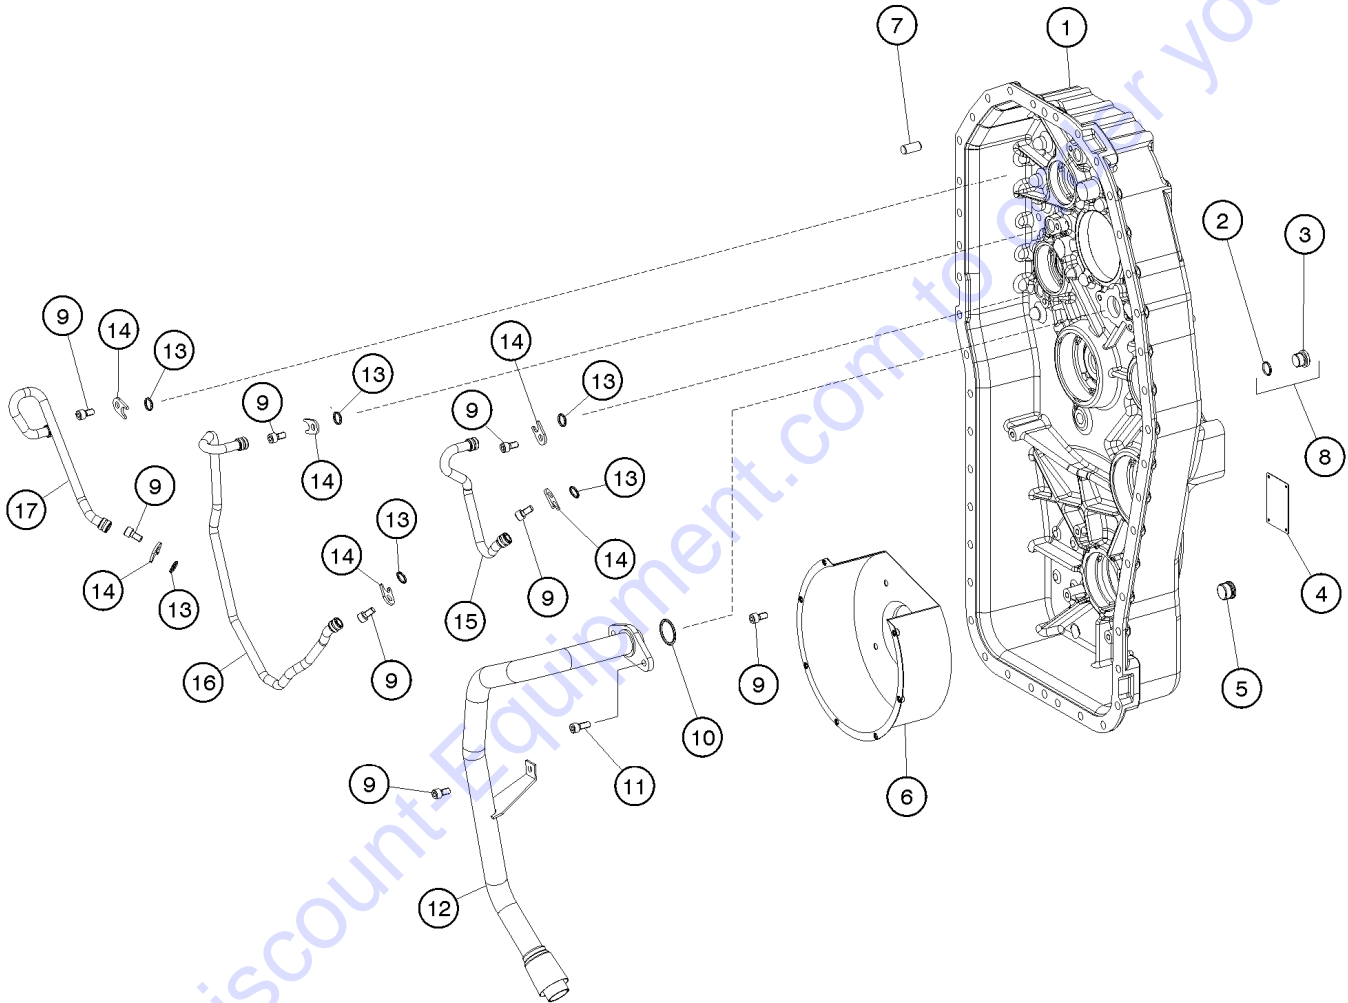

Item	Part No.	Description	Qty.
1	1252426GT	CENTRAL SHAFT.....	1
2	1252355GT	R-RING.....	1
3	1252238GT	CIRCLIP.....	1
4	1252244GT	SNAP RING.....	1
5	1252366GT	BALL BEARING.....	1
6	1252401GT	TURBINE SHAFT.....	1
7	1252230GT	BEARING BUSHING.....	1
8	1252427GT	STATOR SHAFT.....	1

Go to Discount-Equipment.com to order your parts

303.1 ZF Transmission Tubing

Go to DiscountEquipment.com to get your parts