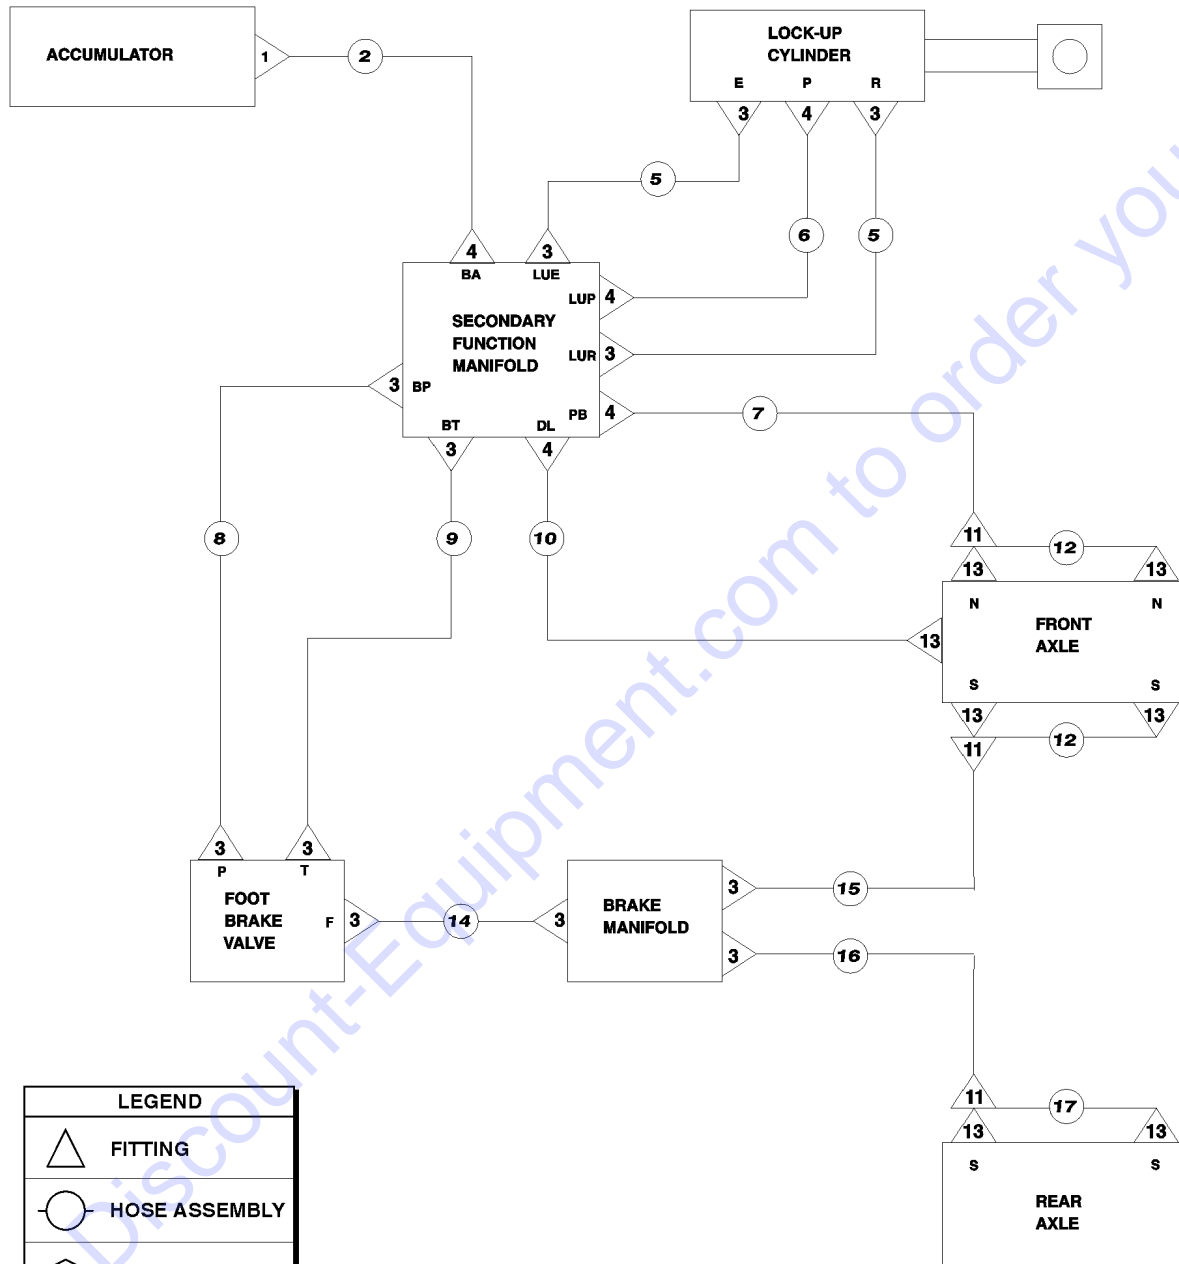

805.1 Front and Rear Axle System

Item	Part No.	Description	Qty.
1	48929GT	FITTING,ELBOW,90D,520220-6-8.....1	1
2	49120-1550GT	HOSE ASSY,1/4"STR FEM STR FEM.....1	1
3	48916GT	CONN, 520120-6.....12	12
4	48905GT	CONNECTOR, 520120-4.....7	7
5	1268299GT	HOSE ASSY,3/8,135",STR.FEM-STR.....2	2
6	1268300GT	HOSE ASSY,1/4,135",STR.FEM-STR.....1	1
7	1268177GT	HOSE ASSY,1/4,30",STR.FEM-STR.....1	1
8	1268175GT	HOSE ASSY,3/8,52",STR.FEM-STR.....1	1
9	1268176GT	HOSE ASSY,3/8,56",STR.FEM-STR.....1	1
10	49120-4400GT	HOSE ASSY,1/4"STR FEM STR FEM.....1	1
11	48875GT	TEE,RUN,SWIVEL,520432-6.....2	2
12	49128-1600GT	HOSE ASSY,3/8,90 FEM,STR FEM.....2	2
13	117809GT	ADAPTER,6MFF0R-14MMB.....7	7
14	49130-4000GT	HOSE ASSY 3/8, STR FEM,STR FEM....1	1
15	49130-4600GT	HOSE ASSY 3/8,STR FEM, STR FEM....1	1
16	49128-10209GT	HOSE ASSY,3/8,90 FEM,STR FEM.....1	1
17	49128-1900GT	HOSE ASSY,3/8,90 FEM,STR FEM.....1	1

Go to Discount-Equipment.com to order your parts