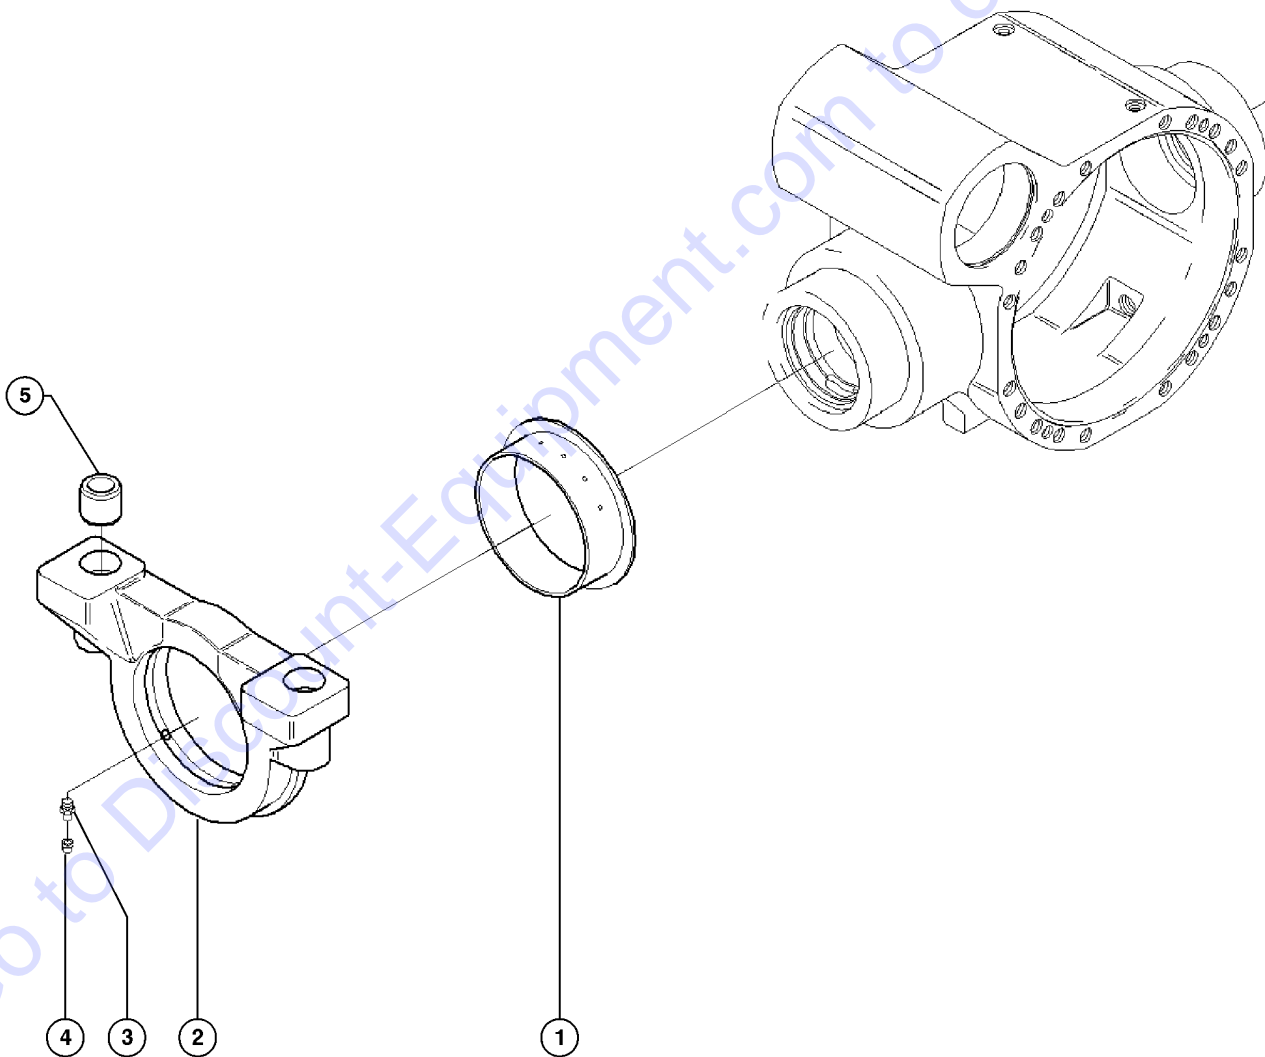

221.1 Rear Axle, Trunion (to SN 10E-11936)

221.1 Rear Axle, Trunion (to SN 10E-11936)

Item	Part No.	Description	Qty.
--	1252655GT	SUPPORT <i>(includes items 1, 2, 3, 4, and 5)</i>	
1	1252658GT	THRUST BUSHING.....	2
2	130411GT	SUPPORT.....	2
3	1252554GT	GREASE FITTING.....	2
4	1252674GT	PLUG.....	2
5	1252657GT	.....	4

Go to Discount-Equipment.com to order your parts