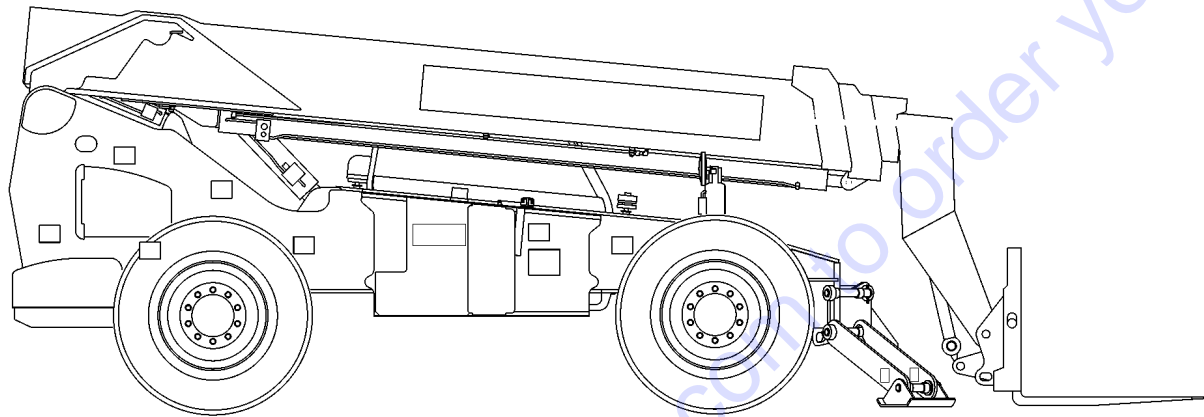

001.1 Parts Stocking List

- A- General service parts
- B- Manuals
- C- Filters
- D- Deutz TCD3.6 model specific parts
- E- Perkins 1104D model specific parts
- F- Perkins 854E model specific parts

Go to Discount-Equipment.com to order your parts