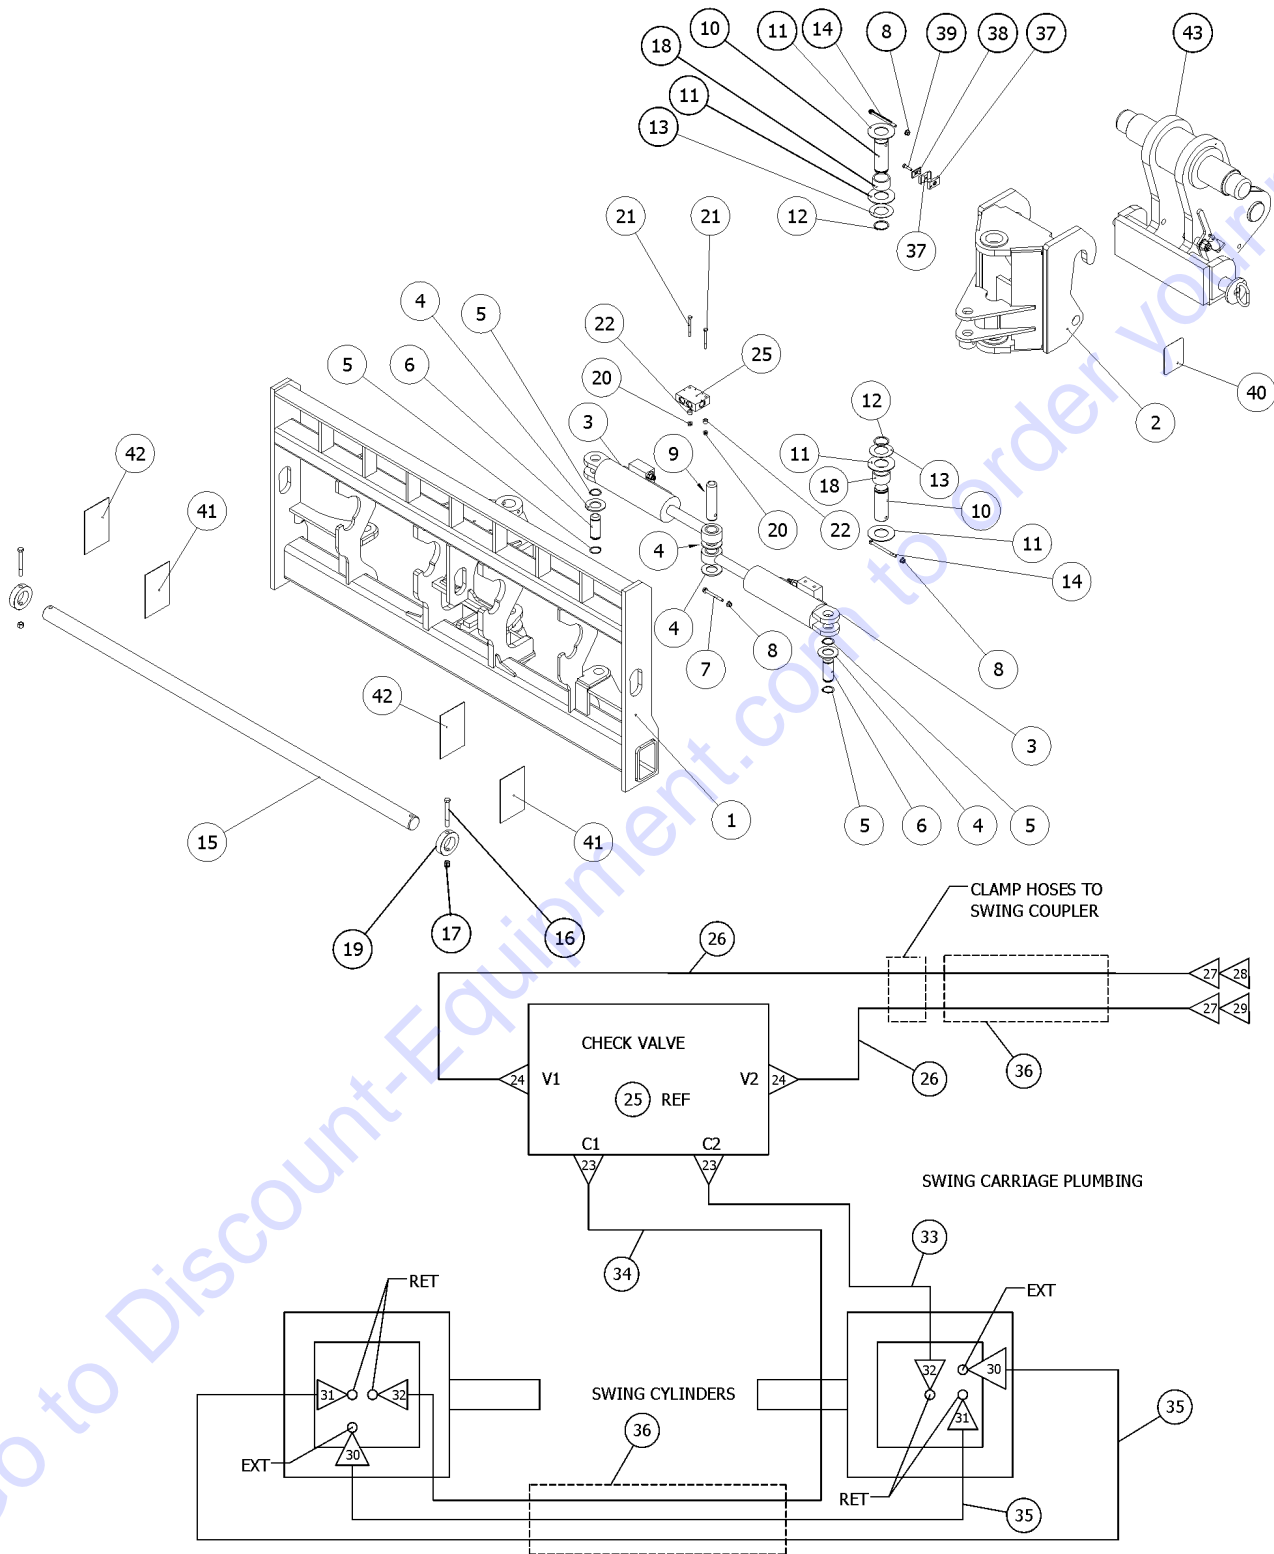

603.1 Fork Frame, Swing Carriage Attachment

603.1 Fork Frame, Swing Carriage Attachment

Item	Part No.	Description	Qty.	Item	Part No.	Description	Qty.
1	1253935GT	WELDMENT,72" CARRIAGE,SWING.....1		40	108948GT	DECAL,ATTACHMENT SERIAL LABEL.....1	
2	1254542GT	WELDMENT,QA SWING COUPLER.....1 <i>(before serial number GTH1016E-11303)</i>		41	1262614FRGT	DECAL,WARN,SWG OVERTURN FR.....2	
--	1254405GT	WELDMENT,QA SWING COUPLER.....1 <i>(from serial number GTH1016E-11303 and from GTH10E-11800)</i>		42	1262614GT	DECAL,WARN,SWG OVERTURN EN.....2	
3	162342GT	CYLINDER,SWING CARRIAGE.....2		43		Ref., Quick attach.....1 <i>(Refer to 601.1 or 601.2)</i>	
4	1257899GT	WASHER,FLAT,1.5,F436,HRD,ZAG.....4					
5	825796GT	SNAP RING,EXTERNAL,1.50,ZAG.....4					
6	130353GT	PIN,1.50DIA X 3.38LG,2RING.....2					
7	824096GT	SCREW,HHF,3/8-16X3.5,8,ZAG.....1					
8	824029GT	NUT,TL FLG,3/8-16,G,ZAG.....3					
9	130107GT	PIN,1.50DIA X 6.38LG,1HOLE.....1					
10	1280380GT	PIN,2.00DIA X 5.75LG,1HOLE/1RING...2					
11	130319GT	WASHER,THRUST.....4					
12	1253815GT	SNAP RING,EXTERNAL,2.00,ZAG.....2					
13	1256864GT	WASHER,FLAT,2.01X3.5X.06,ZAG.....2					
14	1257828GT	SCREW,HHC,3/8-16X5.8,ZAG.....2					
15	141004GT	PIN,FORK,72" FORK FRAME.....1 <i>pin measures 76 x 2.25 inches</i>					
16	1256107GT	SCREW,HHC,1/2-13X4.5,8,ZAG.....2					
17	1256106GT	NUT,TL,1/2-13,C,ZAG.....2					
18	123188GT	BEARING,2.00IDx2.50ODx1.50L.....2					
19	1254525GT	COLLAR,FORK TINE PIN.....2					
20	824028GT	NUT,TL FLG,5/16-18,G,ZAG.....2					
21	1256310GT	SCREW,HHC,5/16-18X3.25,8,ZAG.....2					
22	44723GT	SPACER,OUTRIGGER PIN***.....2					
23	130352GT	FITTING,RESTRICTOR,(.0625).....2					
24	48929GT	FITTING,ELBOW,90D,520220-6-8.....2					
25	7-234-04GT	VALVE,DUAL CHECK.....1					
26	49130-7200GT	HOSE ASSY,3/8,STR FEM,STR FEM....2					
27	48930GT	CONN,520120-6-8.....2					
28	123180GT	QUICK COUPLING,MALE.....1					
29	123181GT	QUICK COUPLING,FEMALE.....1					
30	48904GT	ELBOW, 90D, 520220-4.....2					
31	48905GT	CONNECTOR, 520120-4.....2					
32	48926GT	FITTING,ELBOW,90D,520220-6-4.....2					
33	49128-2460GT	HOSE ASSY,3/8,90 FEM,STR FEM.....1					
34	49128-4610GT	HOSE ASSY,3/8,90 FEM,STR FEM.....1					
35	49117-3800GT	HOSE ASSY,1/4,90 FEM,STR FEM.....2					
36	123838GT	COIL,PROTECTIVE,PLASTIC.....68					
37	7-273-27GT	CLAMP HALVES,TWIN,3/8"PIPE.....2					
38	123176GT	PLATE, TOP.....1					
39	824066GT	SCREW,HHF,5/16-18X1.5,8,ZAG.....1