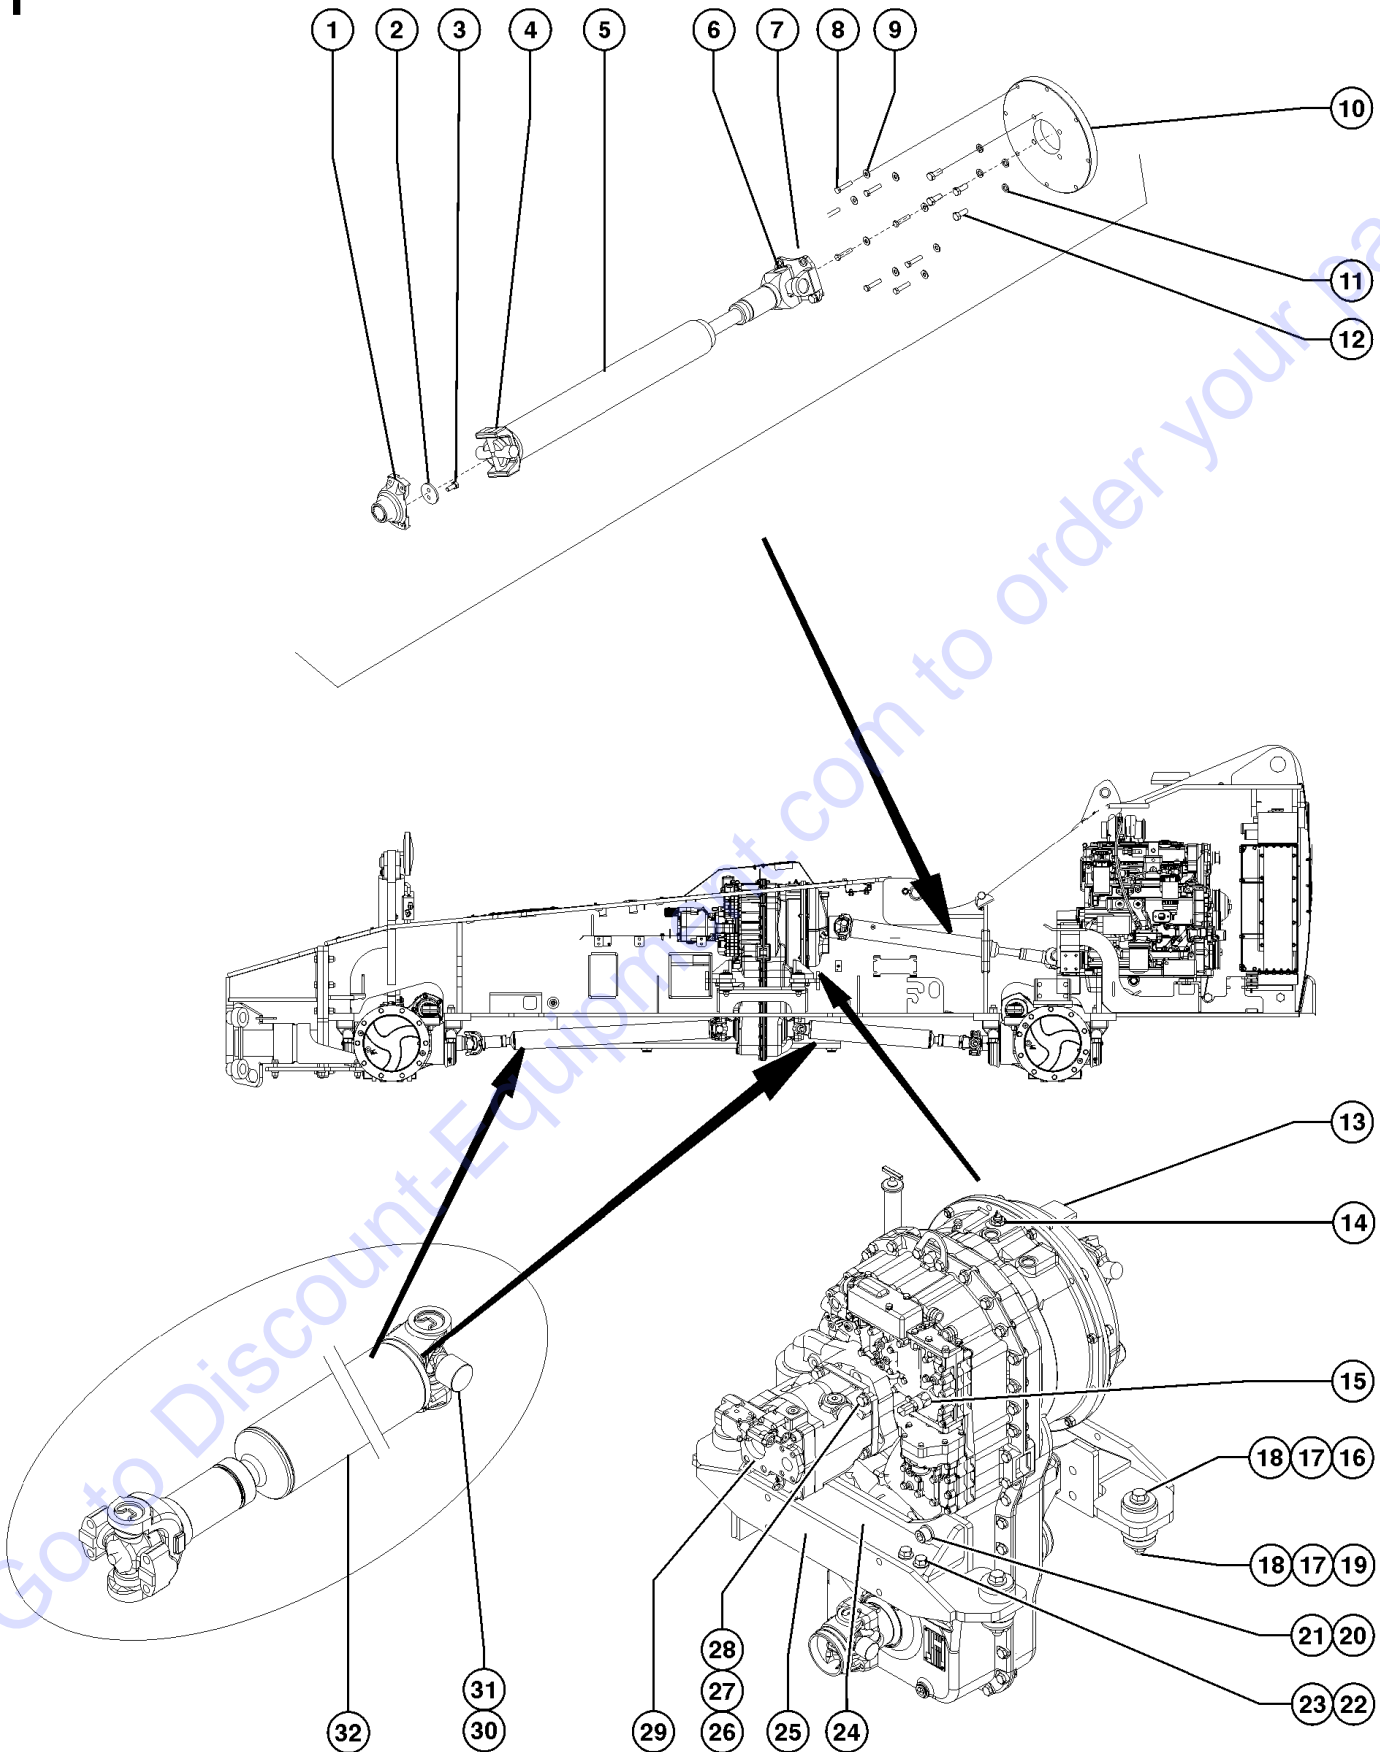

204.1 Drive Shaft and Transmission

204.1 Drive Shaft and Transmission

Item	Part No.	Description	Qty.	Item	Part No.	Description	Qty.
1	1252164GT	INPUT YOKE.....1 <i>Ref. 301.1</i>	1	16	824098GT	SCREW,HHF,5/8-11X4.5,8,ZAG.....4	4
--	1251896GT	1410 ROUND CAP U-JOINT.....1	1	17	824123GT	WASHER,FLAT,.625X2.25X.188,ZAG....8	8
2		WASHER.....1 <i>Ref. 301.1</i>	1	18	117779GT	ISOLATOR,RUBBER,TRANS.....8	8
3		HEXAGON SCREW.....1 <i>Ref. 301.1</i>	1	19	6024GT	NUT,NYLOCK,5/8-11.....4	4
4	T114018GT	WING STYLE U-JOINT 6C		20	826172GT	SCREW,SHC,M16-2.0X50,DIN912,12....8	8
5	217417GT	DRIVESHAFT,ENGINE-TO-TRANS.....1 <i>(for tier 3 and tier 4 interim engines)</i>	1	21	825348GT	WASHER,FLAT,M16,DIN6916,HRD,ZAB.8	8
--	1257209GT	DRIVESHAFT,ENG-TO-TRANS,10K,T4F.1 <i>(for tier 4 final and Deutz T 3 engines after SN GTH10E-12014)</i>	1	22	1256172GT	SCREW,HHF,1/2-13X 2,8,ZAG.....8	8
6	T114017GT	1480 (ROUND CAP) U-JOINT		23		WASHER,FLAT,.5 HARDENED.....16 <i>(not used)</i>	16
7	T114016GT	1480 FLANGE YOKE		24	1255015GT	WELDMENT,TRANS MOUNT,ZF.....2	2
8	13918GT	SCREW,HHC,3/8-16 X 1.75,GRD.8.....8 <i>(for Perkins engines)</i>	8	25	1277549GT	WELDMENT,TRANS MOUNT BAR,ZF....2	2
--	1255666GT	SCREW,SHC,M10-1.5X30,DIN912,12.9,ZAB <i>(for Deutz engines)</i>	8	26	1256285GT	SCREW,HHC,M12-1.75X35,DIN931,1....4	4
9	57201GT	WASHER,FLAT,313, HARDENED.....8 <i>(for Perkins engines)</i>	8	27	1256286GT	WASHER,LOCK, M12,ZAB.....4	4
--	824142GT	WASHER,LOCK,M10,ZAB <i>(for Deutz engines)</i>	4	28	824146GT	WASHER,FLAT,M12,DIN125,ZAB.....4	4
10	141365GT	ADAPTER PLATE.....1 <i>(for John Deere and Perkins engines)</i>	1	29	219883GT	PUMP,SAUER SERIES 45,SAE C,AXL...1	1
--	1257643GT	PLATE,FLYWHEEL ADP,TCD3.6,T4F.....1 <i>(for Deutz engines)</i>	1	--	1257245GT	HYD.PUMP SEAL KIT	
--	1279113GT	RING GEAR,TCD3.6,10K.....1 <i>(for Deutz engines)</i>	1	30	123577GT	STRAP KIT,DRIVESHAFT,1480.....4 <i>(for both transmission and axle ends)</i>	4
--	1279114GT	RING,SPACER,TCD3.6,10K.....1 <i>(for Deutz engines)</i>	1	31	7-229-896GT	BOLT/3/8 UNF-2AX3/4 LG.....1	1
--	1255666GT	SCREW,SHC,M10-1.5X30,DIN912,12.9,ZAB <i>(for Deutz engines)</i>	8	32	825977GT	DRIVESHAFT,FRONT,GTH-1056.....1	1
--	824142GT	WASHER,LOCK,M10,ZAB <i>(for Deutz engines)</i>	4	--	825976GT	DRIVESHAFT,REAR,GTH-1056.....1 <i>(to SN 10E-11936)</i>	1
11	1258418GT	WASHER,LOCK,HI COLLAR,1/2,ZAG....4	4	--	1263641GT	DRIVESHAFT, REAR, GTH-1056 <i>(from SN 10E-11937)</i>	
12	1257804GT	SCREW,HHC,1/2-20X1.25,8,ZAG.....4	4				
13A	215888GT	TRANSMISSION,ZF 4WG98 TC.....1 <i>core charge applies</i>	1				
--	162065GT	HARNESS, TRANSMISSION.....1	1				
--	45454GT	CLAMP,RUB CUSH,0.75,#12 X 3/8*.....2	2				
--	825471GT	HOSE ASSY 3/4,90 FEM,STR FEM.....2	2				
13B	1263779GT	TRANSMISSION,REMAN,ZF 4WG98 TC.....1 <i>remanufactured; core charge applies</i>	1				
14	1286036GT	SWITCH,TEMP,120C,3/4-16.....1	1				
15	1263361GT	SWITCH, PRESSURE NC 200PSI.....1 <i>replace pn 160901</i>	1				
--	1252472GT	SEALING WASHER M10.....1	1