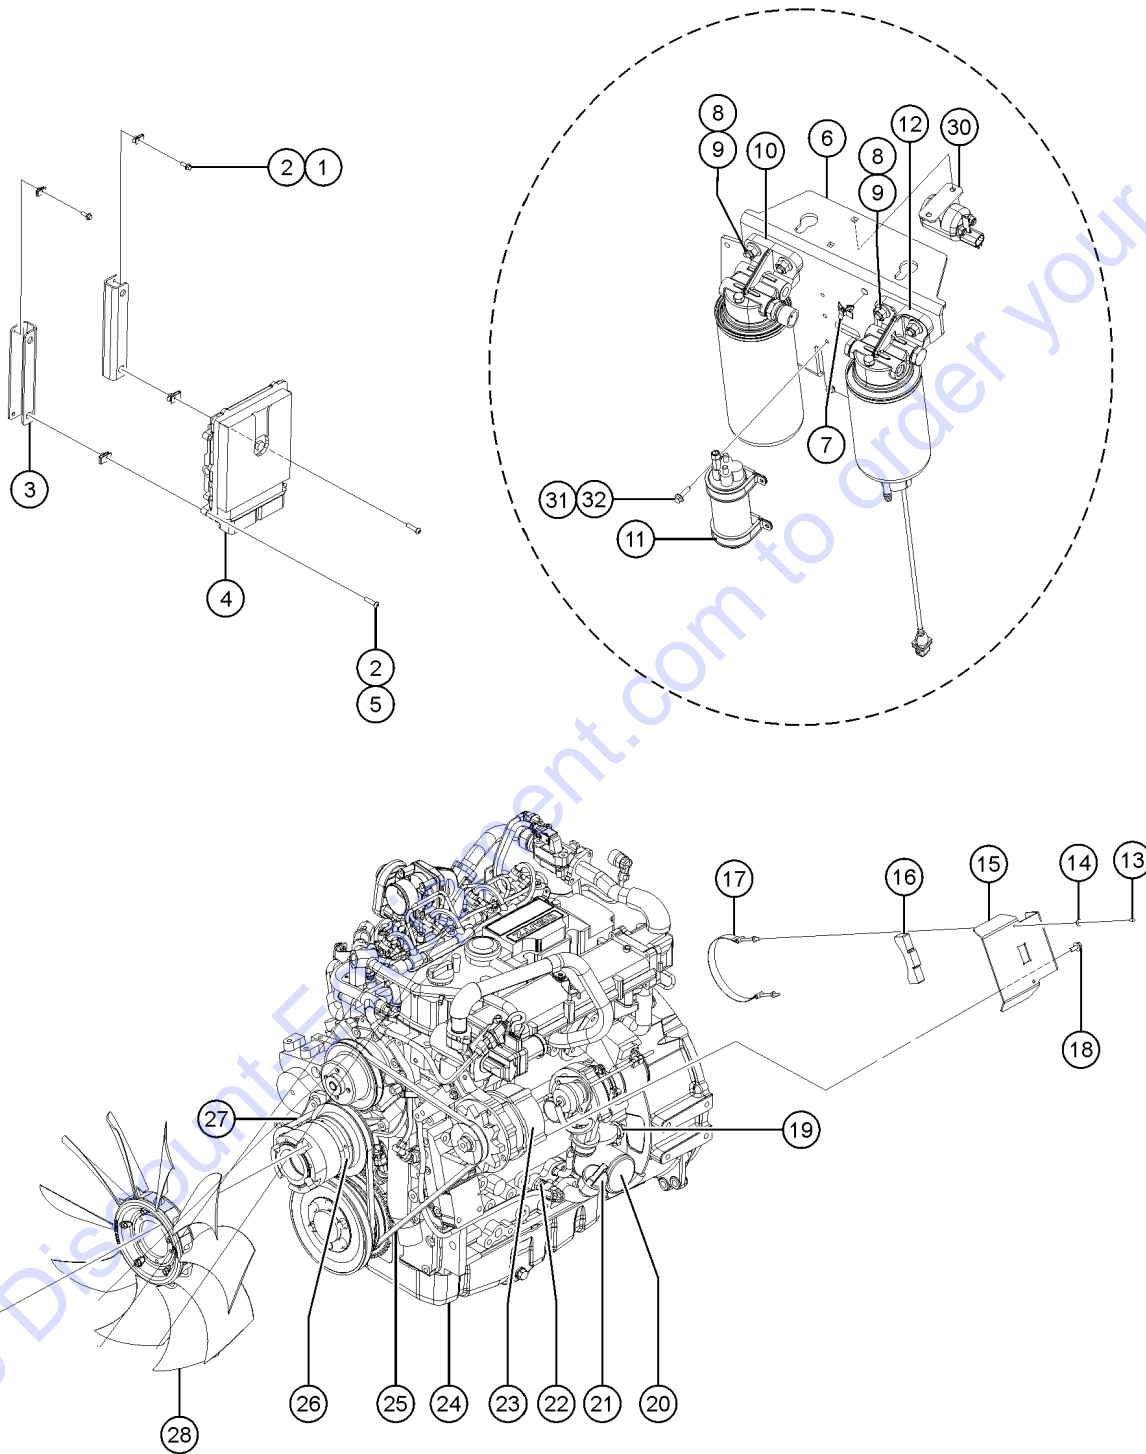

514.1 Deutz TCD3.6 T4Final Engine, View 4

514.1 Deutz TCD3.6 T4Final Engine, View 4

Item	Part No.	Description	Qty.	Item	Part No.	Description	Qty.
--		<i>Due to Tier 4 regulations, many engine replacement parts require the engine serial number at time of order placement. When ordering engine parts please have both machine and engine serial numbers available. For internal engine parts, contact engine dealer</i>		25	236267GT	V-BELT,ALTERNATOR,DEUTZ TCD3.6.....	1
1	824078GT	SCREW,HHF,1/4-20X.75,8,ZAG.....	4	26	1257319GT	SPACER,FAN,TCD3.6 T4F.....	1
2	56912GT	SPRING CLIP,1/4-20,.025-.15X.54,ZAG.....	8	27	236268GT	V-BELT,RADIATOR FAN,DEUTZ TCD3.....	1
3	1277547GT	FORMING,MNT,ECU,TCD3.6 T4F.....	2	28	219329GT	FAN,RADIATOR,DEUTZ TCD3.6, 10K....	1
4	1257646GT	ECM,10K,TCD3.6,T4F.....	1	29	1258871GT	SCREW,HHF,M8-1.25X60,DIN6921,1	
5	824227GT	SCREW, BHC, 1/4-20 X 1, ZAG.....	4	30	824987GT	RELAY,STARTER,DEUTZ.....	1
6	825048GT	FORMING,FILTER MOUNT,DEUTZ,10K.....	1	31	218458GT	SCREW,HHF,M5-0.8X20,DIN6921,10.9,ZAB.4	
--	824987GT	RELAY,STARTER,DEUTZ.....	1	32	826214GT	NUT,TL,M5-0.8,DIN980,10,ZAB.....	4
--	824124GT	BOLT,CARRIAGE,1/4-20X.75,5,ZAG.....	2				
--	824027GT	NUT,TL FLG,1/4-20,G,ZAG.....	2				
7	105214GT	CABLE TIE MOUNT, WINGED.....	1				
8	824091GT	SCREW,HHF,3/8-16X1.25,8,ZAG.....	4				
9	824029GT	NUT,TL FLG,3/8-16,G,ZAG.....	4				
10	236266GT	ASSY, FUEL FILTER TCD 3.6..... (ref 516.1)	1				
--	823057GT	FILTER,FUEL,SPIN-ON TCD3.6.....	1				
--	824673GT	SENSOR,LOW PRESSURE,DEUTZ 2.9L.....	1				
11	236259GT	LIFT PUMP,FUEL,DEUTZ..... (ref 516.1)	1				
12	1261239GT	ASSY,FUEL PREFILTER,DEUTZ 2.9.....	1				
--	236260GT	PRE-FILTER,FUEL,DEUTZ TCD3.6..... (ref 516.1)	1				
--	074501.0291GT	SENSOR (water-in-fuel sensor w/cable)					
13	1264484GT	CAP, THREAD, 10-32.....	2				
14	1253185GT	WASHER,FLAT,#10,USS,ZAG.....	2				
15	1263497GT	FORMING.GUARD,ALT,TCD3.6.....	1				
16	1263498GT	SPACER,GUARD,ALTERNATOR.....	1				
17	1263973GT	STRAP, DOUBLE-T, 11.5L X .63W.....	1				
18	218457GT	SCREW,HHF,M5X12,DIN6921,10.9,Z....	2				
19	1257356GT	ASSEMBLY,DIPSTICK,TCD3.6 T4F.....	1				
20	49924GT	FILTER,OIL,DEUTZ F4L1011F.....	1				
21	1257352GT	CAP,OIL FILLER,TCD 3.6,T4F.....	1				
22	824673GT	SENSOR,LOW PRESSURE,DEUTZ 2.9L.....	1				
23	1257344GT	ALTERNATOR,TCD3.6 T4F..... (120 amp)	1				
24	236243GT	OIL PAN,DEUTZ TCD3.6.....	1