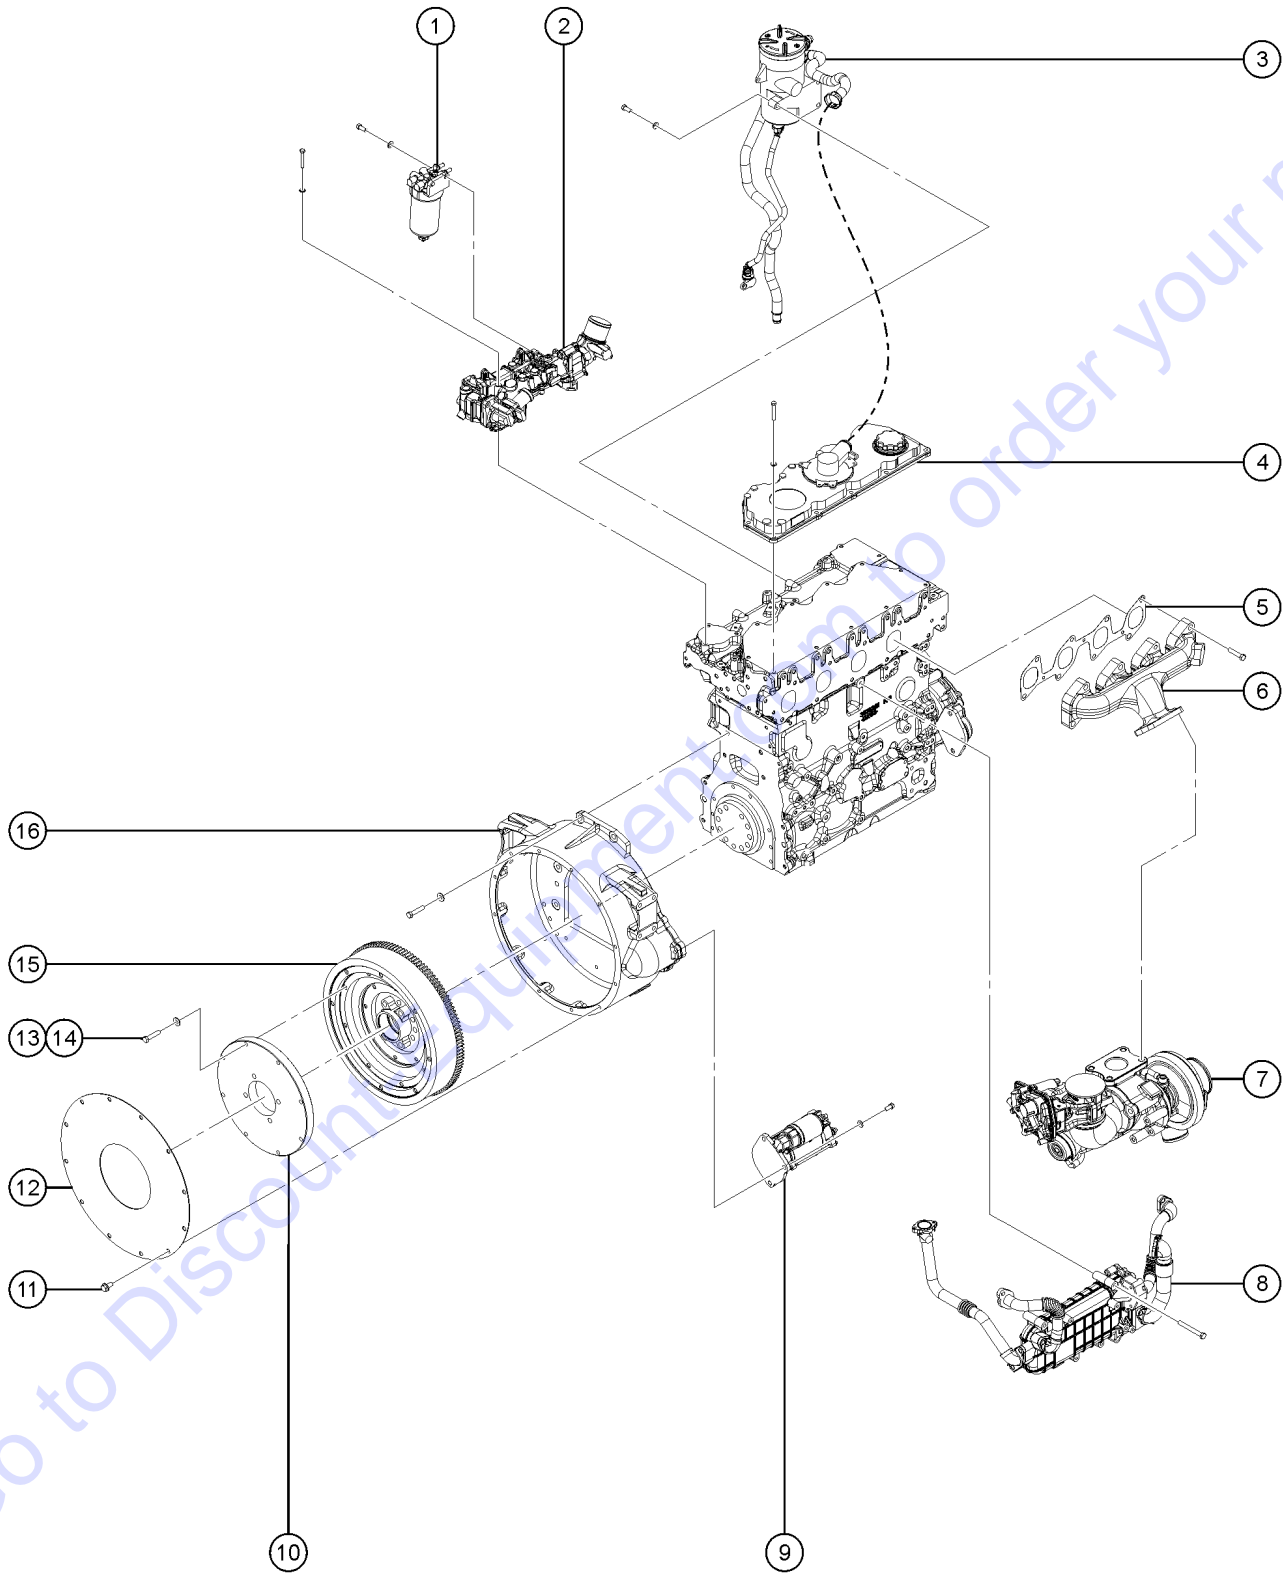

506.1 Perkins 1204E-E44TA Engine, View 3

506.1 Perkins 1204E-E44TA Engine, View 3

Item	Part No.	Description	Qty.
--		Due to Tier 4 regulations, many engine replacement parts require the engine serial number at time of order. When ordering engine parts please have both machine and engine serial numbers available. For internal engine parts, contact engine dealer	
1	220020GT	FILTER,FUEL,SEC,1204E-E44TA.....1	
--	1251455GT	FILTER ELEMENT,FUEL,SEC,1204E.....1	
2	220012GT	EXHAUST MIXER,1204E-E44TA.....1	
3	219537GT	BREATHER VALVE,1204E-E44TA.....1	
--	825601GT	CRNKCASE BREATHR ELEM, 1204E....1	
4	219549GT	VALVE COVER,1204E-E44TA.....1	
5	219541GT	GSKT,MANIFLD,EXST,1204E-E44TA.....1	
6	219542GT	MANIFOLD,EXHAUST,1204E-E44TA.....1	
7	219540GT	TURBOCHARGER,1204E-E44TA.....1	
8	220011GT	NOX REDUCTION,1204E-E44TA.....1	
9	226627GT	STARTER,ENG,PERK T3 6/8/10K.....1	
10	141365GT	ADAPTER PLATE.....1	
11	231088GT	SCREW,HHF,M10-1.5X20,DIN6921,10.9,ZAB.12	
12	1254529GT	PLATE,PERKINS FLYWHEEL COVER....1	
13	13918GT	SCREW,HHC,3/8-16 X 1.75,GRD.8.....8	
14	57201GT	WASHER,FLAT,313, HARDENED.....8	
15	219528GT	FLYWHEEL,1204E-E44TA.....1	
16	219532GT	FLYWHEEL HOUSING,1204E-E44TA.....1