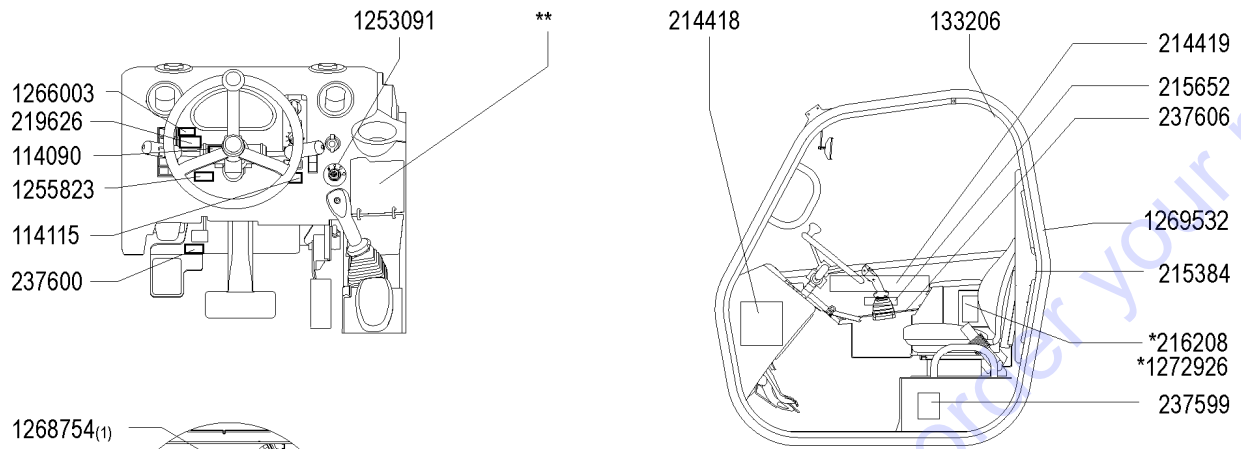

101.1 Decals with Words

101.1 Decals with Words

Item	Part No.	Description	Qty.	Item	Part No.	Description	Qty.
--		Label - Fuse and Relay Panel.....	1	54	237970GT	DECAL,WARNING,CRUSH HAZARD,TIRES&CHASSIS.....	1
1	28159GT	DECAL,DIESEL.....	1	55	237971GT	DECAL,DANGER,EXPLOSION/BURN,DIESEL FUELING.....	1
2	28175GT	DECAL,WARNING-COMPART ACCESS.....	1	56	826345GT	DECAL,ULS DIESEL ONLY,TIER 4.....	1
3	82366GT	DECAL,CHEVRON RANDO HD.....	1	57	1253091GT	DECAL,KEY IGNITION, 8/10K.....	1
4	82558GT	DECAL,WARN,SKIN INJECTION HAZ*.....	2	58	1255823GT	DECAL,TOP GEAR LOCKOUT,GC2,ZF.....	1
5	97602GT	DECAL,EXPLOSION HAZARD.....	1	59	1262614GT	DECAL,WARN,SWG OVERTURN EN.....	1
6	97664GT	Warning - Crush Hazard, Moving Parts...	1	60	1266002GT	DECAL, EAT STANDSTILL.....	1
7	97667GT	DECAL,WARN,BURN HAZARD.....	2	61	1266003GT	DECAL, EAT LIGHTS.....	1
8	114083GT	DECAL,COSMETIC,GENIE LOGO,WHT.....	1	62	1268754GT	DECAL,WARN,SWG OVERTURN EN.....	1
9	114090GT	DECAL,TRANSMISSION CONTROL.....	1	63	1268754GT	DECAL,WARN,SWG OVERTURN EN.....	1
10	114115GT	DECAL,STEERING SELECTOR.....	2	64	1269532GT	PUNCH SAFE T PUNCH DECAL GLASS BREAKING PUNCH DECAL GLASS SAFETY PUNCH EXIT DECAL.....	1
11	114366GT	Danger - Crush Hazard, Stabilizers.....	2				
12	114379GT	DECAL,COSMETIC,GENIE GTH-1056...	1				
13	114461GT	DECAL,GTH 1056 STACKED,WHITE....	1				
14	133206GT	DECAL,OPEN WINDOW INST.....	1				
15	133207GT	Label - Single Controller.....	1				
16	214418GT	DECAL, 2 DECAL COMBO.....	1				
17	214419GT	DECAL, 6 DECAL COMBO.....	3				
18	215267GT	Label - Product Registration.....	1				
19	215268GT	DECAL, FALL HAZARD.....	1				
20	215384GT	DECAL, LABEL, FOPS/ROPS.....	1				
21	215625GT	Load Chart, GTH-1056, 1-2.....	1				
22	215630GT	Load Chart, GTH-1056, 6-7.....	1				
23	215626GT	Load Chart, GTH-1056, 2-3.....	1				
24	215627GT	Load Chart, GTH-1056, 3-4.....	1				
25	215628GT	Load Chart, GTH-1056, 4-5.....	1				
26	215631GT	Load Chart, GTH-1056, 7-8.....	1				
42	1258407GT	LOAD CHART,GTH-1056,8-9.....	1				
43	215652GT	Label - Dual Controller.....	1				
44	216208GT	DECAL DIAGNOSTIC LED FUNCTIONS.....	1				
45	219626 GT	Label - Genie Logo.....	1				
46	231155GT	DECAL, A-G, GTH1056, WHITE.....	1				
47	237598GT	DECAL,BODY CRUSH,ROLLING MACHINE.....	1				
48	237599GT	DECAL,WARNING,WEAR SEAT BELT...	1				
49	237600GT	Notice - Axle Differential Lock.....	1				
50	237601GT	DECAL DANGER BATTERY SAFETY.....	1				
51	237605GT	DECAL WARNING EXPLOSION/BURN HAZARD.....	1				
52	237606GT	Label - Single Controller.....	1				
53	237796GT	DECAL,GENIE LOGO,3X9 WHITE.....	1