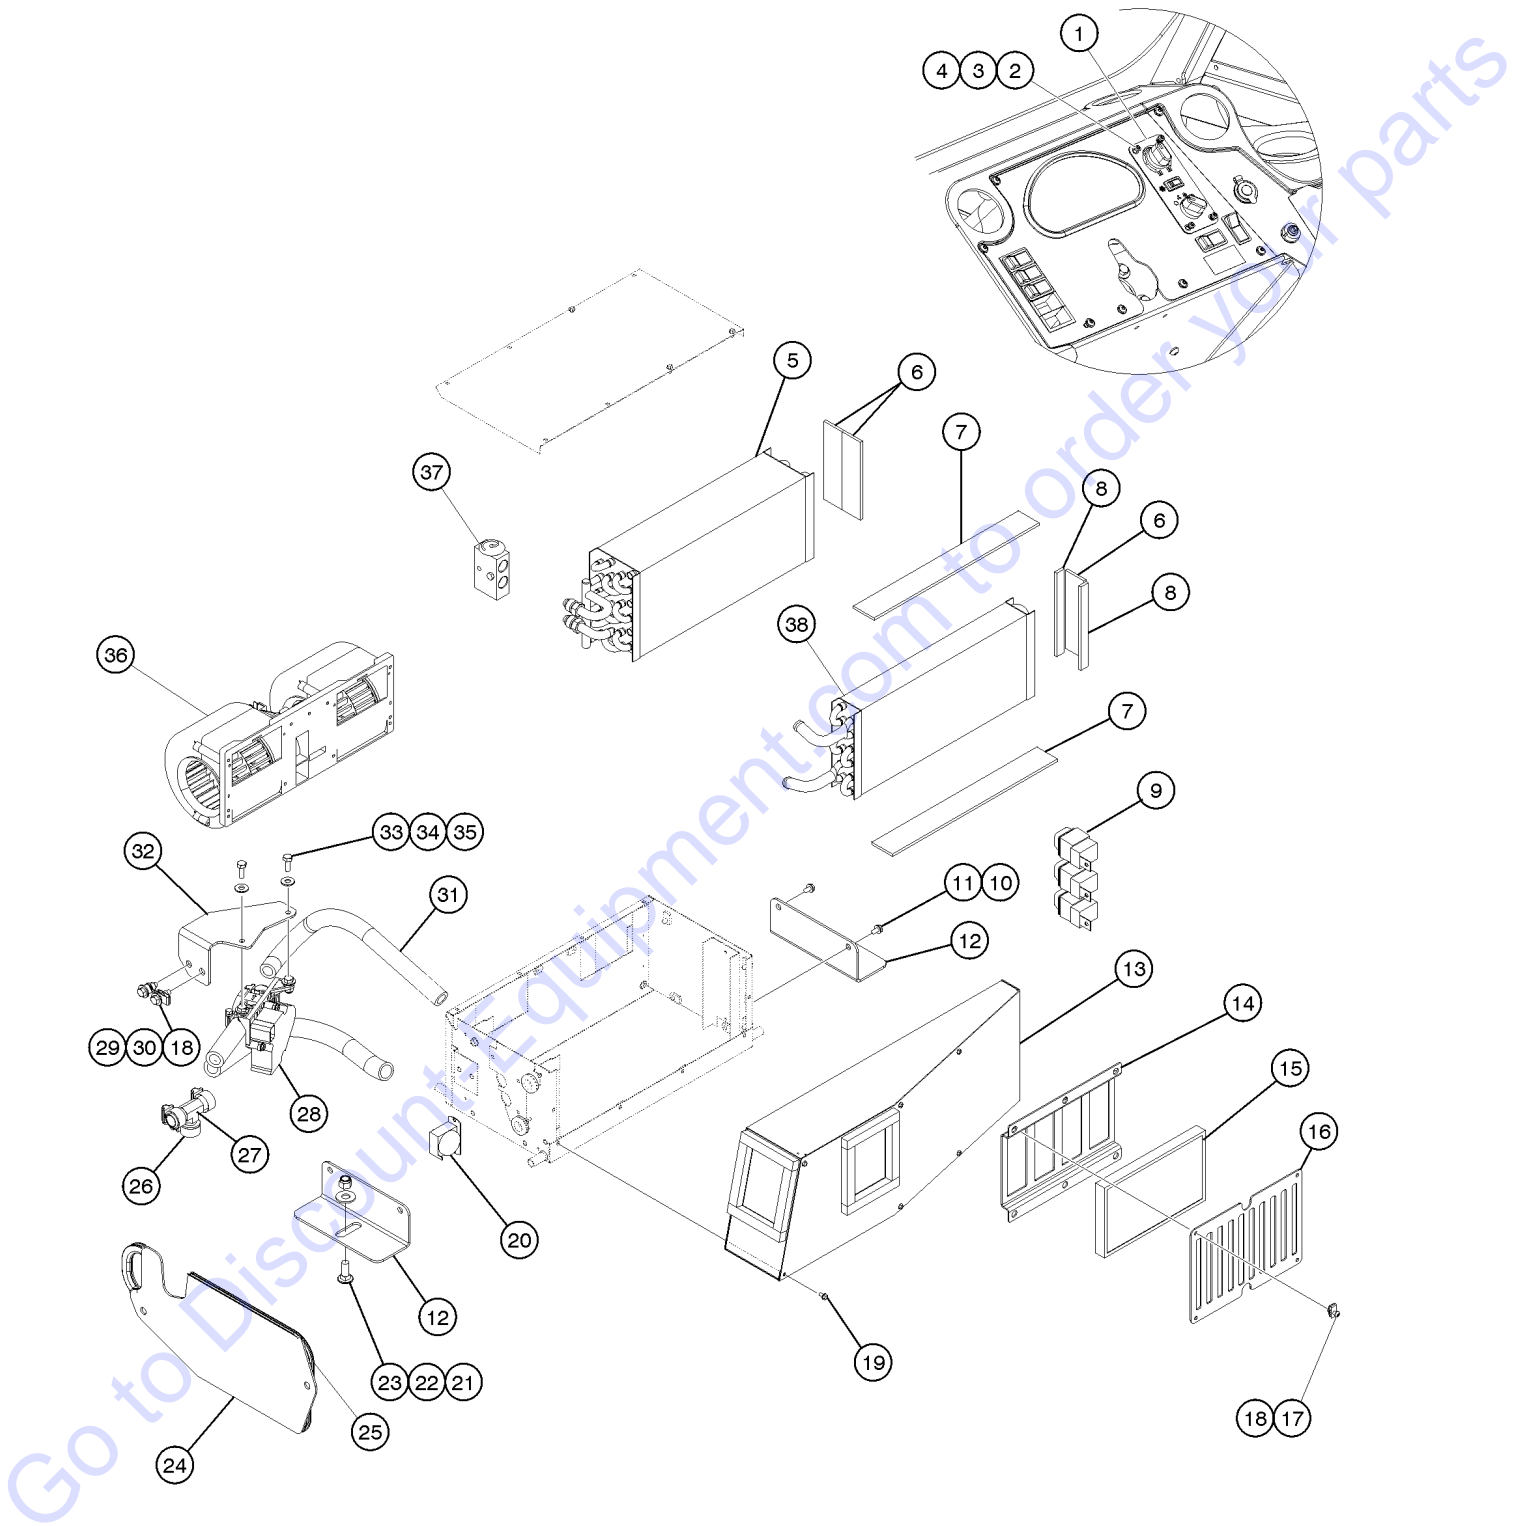

Go to www.genie.com to order your parts

905.1 Heater/AC Blower Installation

905.1 Heater/AC Blower Installation

Item	Part No.	Description	Qty.	Item	Part No.	Description	Qty.
--	236350GT	SWITCH, WINDSHIELD WIPER/WSHER		33	824078GT	SCREW,HHF,1/4-20X.75,8,ZAG.....	2
--	236351GT	SWITCH, SKYLIGHT WIPER/WASHER		34	824113GT	WASHER,FLAT,USS,1/4,ZAG.....	2
--	236348GT	SWITCH, LIGHTS		35	824027GT	NUT,TL FLG,1/4-20,G,ZAG.....	2
1	214580GT	HEAT-AC CONTROL 56-0048 <i>(for units with heat only)</i>		36	115268GT	BLOWER (117649) WITH MOTOR	
--	214579GT	HEAT-AC CONTROL 26-1379 <i>(for units with heat/AC)</i>		37	235299GT	BLOCK VALVE,10XX,AC	
--	36206GT	FUSE,25 AMP,ATC		38	214585GT	HEATER, GTH.....	1
--	34052GT	RELAY,SPDT,12V(AUTO) PLUG IN**		--	214586GT	HEATER-AC,GTH <i>(units with heat/AC)</i>	
2	110359GT	SCREW,PHM, 10-24 X .50					
3	6146GT	WASHER,FLAT,MS,#10,Y					
4	5365GT	NUT,NYLOCK,10-24					
5	235288GT	EVAPORATOR COIL,10XX,AC					
6	115288GT	FOAM, 1/2 X 343MM (117649)					
7	115287GT	FOAM, 5/8 X 150MM (117649)					
8	115289GT	FOAM, 1/2 X 140MM (117649)					
9	235297GT	RELAY 12V,10XX,AC.....	3				
		<i>(not used)</i>					
10	115285GT	TAPPING SCREW M6 X 10 (117649)					
11	6356GT	WASHER,LOCK,.25					
12	1254046GT	FORMING,HEATER MOUNT					
13	217035GT	ASSEMBLY, HEATER/AC DUCT					
14	1254049GT	FORMING,FILTER BRACKET					
15	214584GT	FILTER, CAB AIR INTAKE					
16	1254048GT	COVER,CAB AIR INTAKE					
17	14297GT	SCREW,BHHS,1/4-20 X .75					
18	56912GT	SPRING CLIP,1/4-20,.025-.15X.54,ZAG					
19	115284GT	TAPPING SCREW M4 X 8 (117649)					
20	231146GT	THERMOSTAT.....	1				
21	64154GT	BOLT,CARRIAGE,3/8-16 X1.00,G5					
22	6097GT	WASHER,FLAT,USS,3/8",Y					
23	4828GT	NUT,NYLOCK,3/8-16					
24	1254045GT	COVER,PANEL,CAB HEAT <i>(for units with heat only)</i>					
--	1254531GT	COVER,PANEL,CAB AC <i>(units with heat/AC)</i>					
25	46718GT	TRIMLOCK,BLACK,3/16					
26	46131GT	CLAMP,HOSE,.63" - 1.0" X .5".....	10				
27	7-297-02GT	CONNECTOR,HOSE,Y					
28	214588GT	VALVE, HEATER					
29	824079GT	SCREW,HHF,1/4-20X1,8,ZAG					
30	824113GT	WASHER,FLAT,USS,1/4,ZAG					
31	1702GT	HOSE-HEATER,5/8 ID-BLACK.....	65				
--	1264546GT	HOSE,COOLANT,5/8,BLUE,.801.....	56				
32	1254047GT	FORMING,VALVE MOUNT					