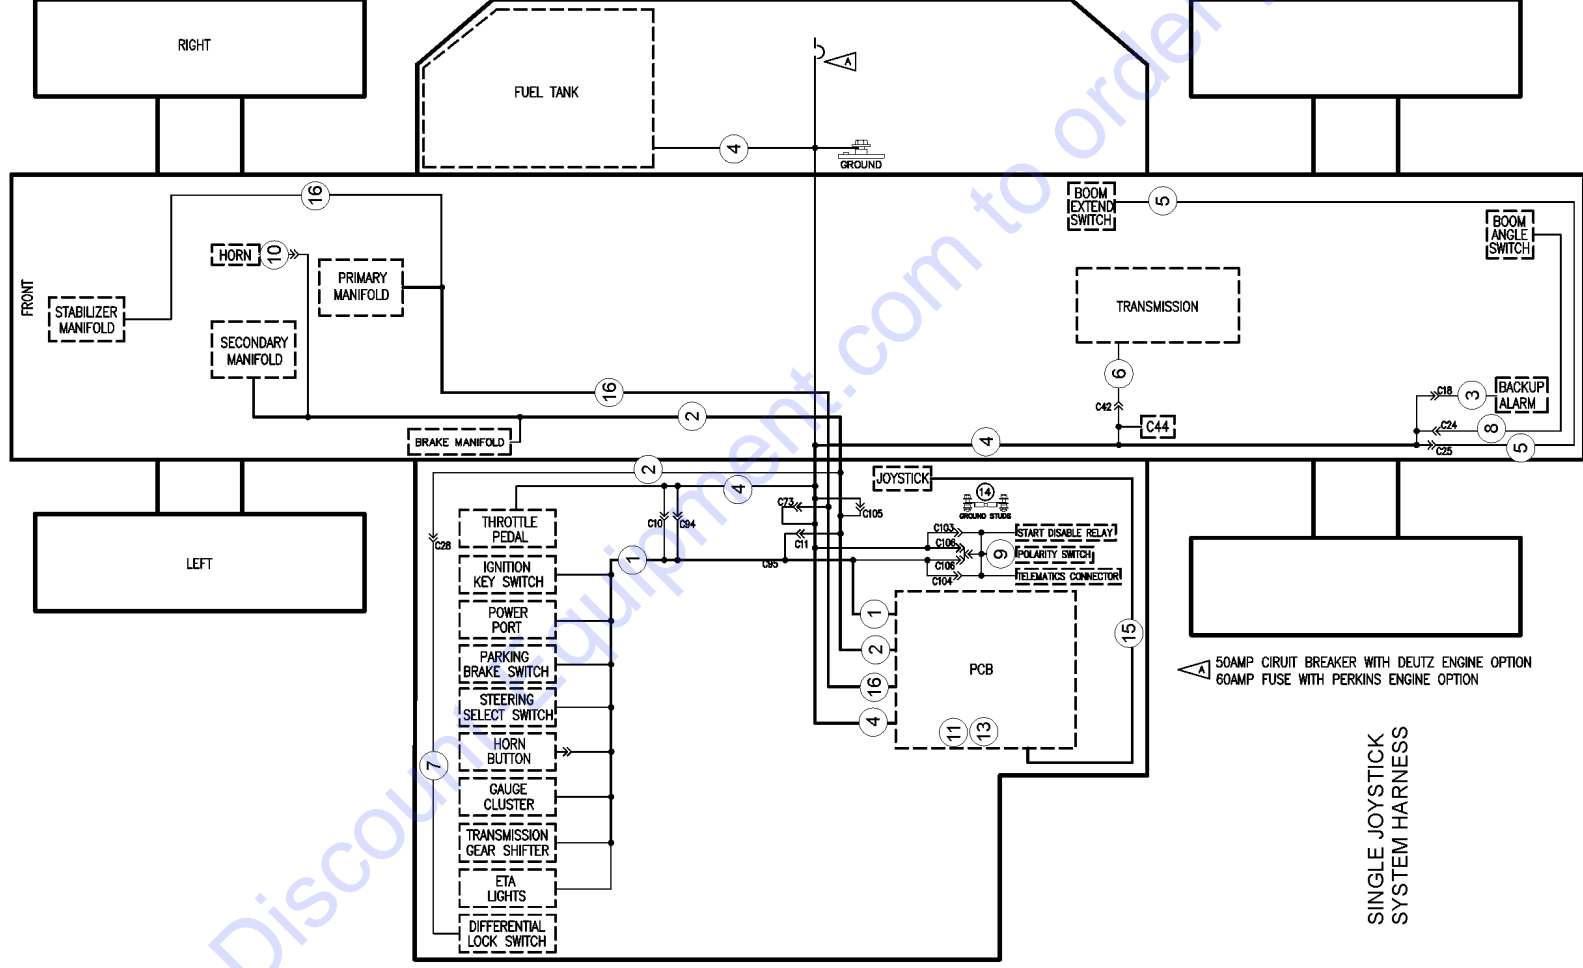

1001.1 Single Joystick System Harnesses

SINGLE JOYSTICK SYSTEM HARNESS

Go to Discover.com to order your parts

1001.1 Single Joystick System Harnesses

Item	Part No.	Description	Qty.
--		<i>(For all T4F machines and all T4/T4i machines after SN GTH10E-11890)</i>	
1	1258062GT	HARNESS, DASHBOARD.....	1
2	1258065GT	HARNESS, SECONDARY MANIFOLD....	1
3	219457GT	HARNESS, BACKUP ALARM.....	1
4	1263768GT	HARNESS, TRANSMISSION.....	1
5	1264661GT	HARNESS,BOOM EXT SWITCH..... <i>(Use 123588GT for T3/T4i units before SN GTH10E-11890. 123588GT has rectangular 2-prong plug terminals, updated versions have triangular 3-prong terminals)</i>	1
6	822924GT	HARNESS, TRANSMISSION CONTROL..... <i>(Use 822924GT for T3/T4i units before SN GTH10E-11890. 822924GT has rectangular 2-prong plug terminals, updated versions have triangular 3-prong terminals)</i>	1
7	214443GT	ASSEMBLY,FOOT SWITCH.....	1
8	1264990GT	HARNESS,BOOM ANGLE SWITCH..... <i>(Use 117664GT for T3/T4i units before SN GTH10E-11890. 117664GT has rectangular 2-prong plug terminals, updated versions have triangular 3-prong terminals)</i>	1
11	161524GT	ASSEMBLY, POWER BUSS.....	1
13	237933GT	HARNESS, PCB GROUND.....	1
14	161444GT	ASSEMBLY, GROUND BUSS.....	1
15	227494GT	CONTROLLER,HYD ERGO,2 SWITCHES.....	1
--	138007GT	RUBBER BOOT (117625)	
16	1258066GT	HARNESS, PRIMARY MANIFOLD SJ.....	1