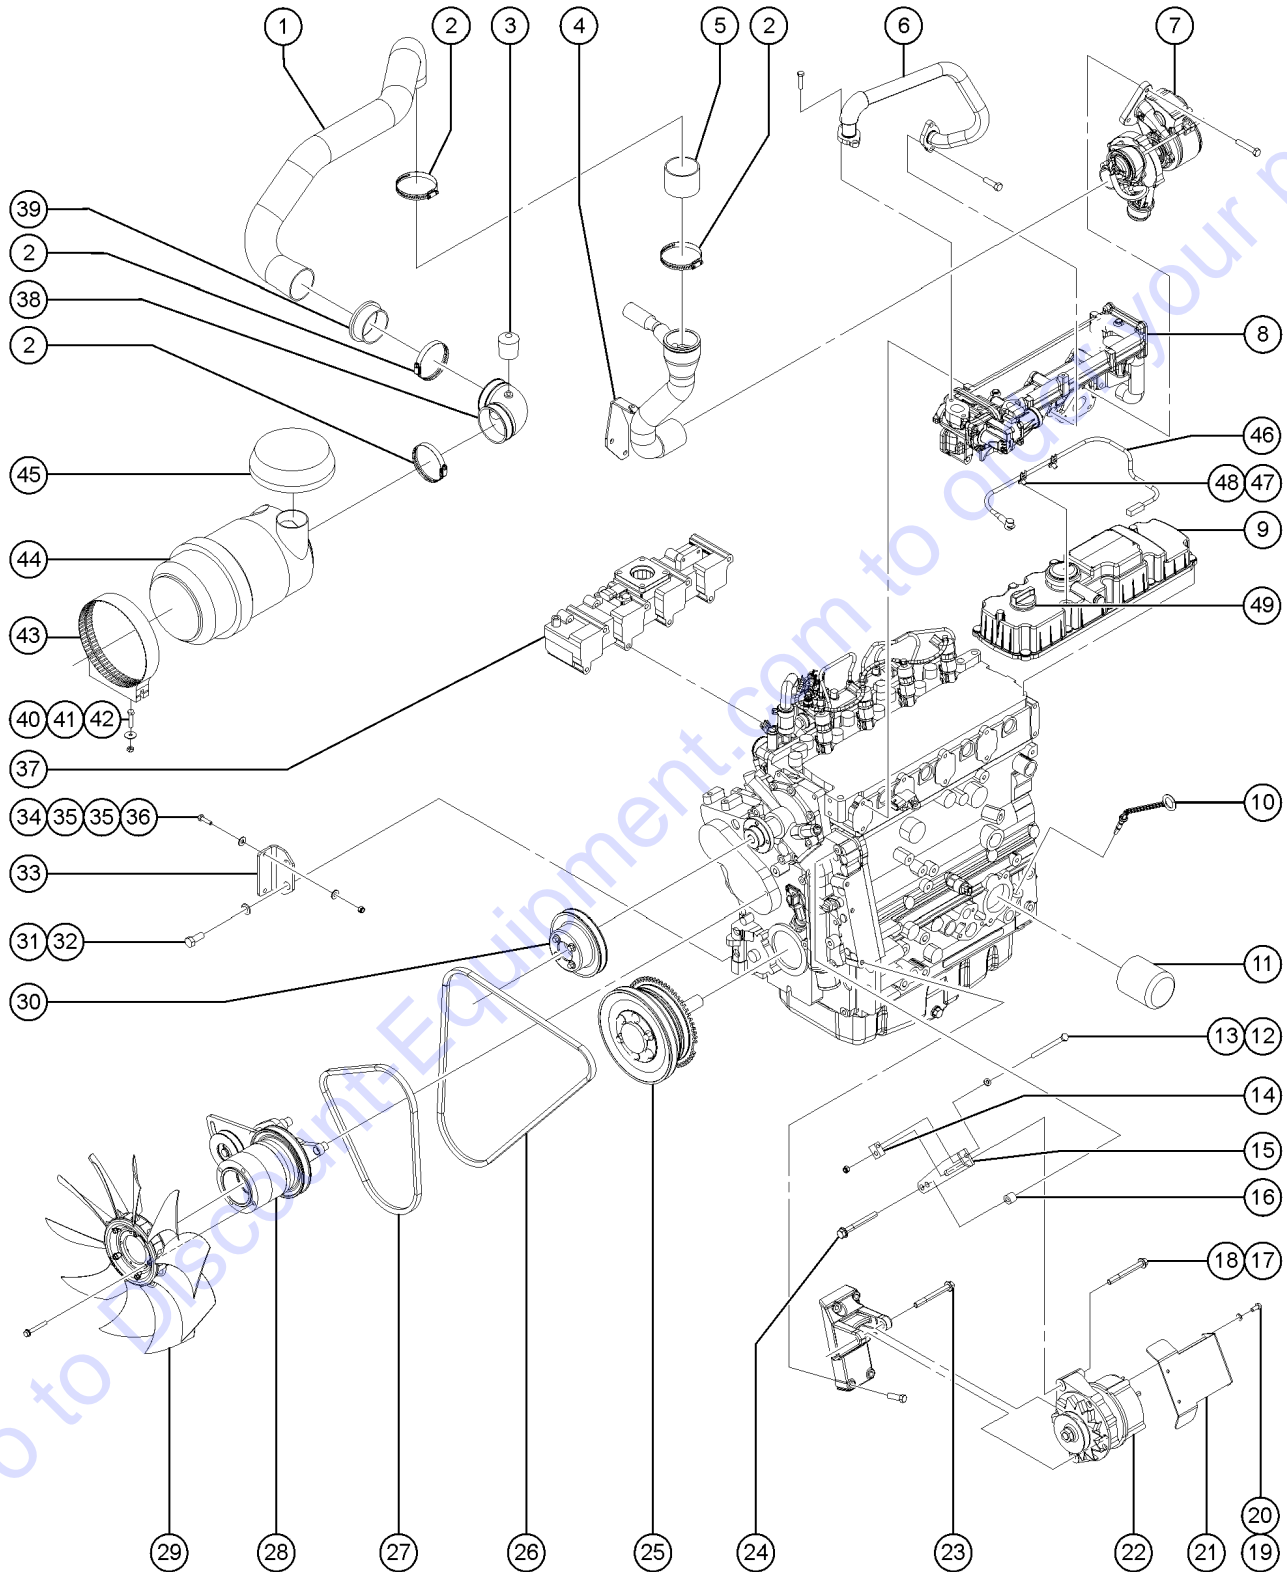

510.1 Deutz TCD3.6 T3 Engine, View 3

510.1 Deutz TCD3.6 T3 Engine, View 3

Item	Part No.	Description	Qty.	Item	Part No.	Description	Qty.
--	219334GT	HARNESSE,ENGINE BASE,TCD3.6.....1	1	27	236268GT	V-BELT,RADIATOR FAN,DEUTZ TCD3.....1	1
1	1277198GT	PIPE,TURBO INLET,TCD3.6,10K.....1	1	28	236245GT	PULLEY ASSEMBLY,RADIATOR FAN,T.....1	1
2	30489GT	CLAMP,HOSE,3.50.....4	4	--	1275970GT	PULLEY,TENSIONING,RAD.FAN,TC3.6L	
3	117588GT	GAUGE, AIR RESTRICT,90M-BAR.....1	1	--	1275971GT	BRACKET, PULLEY	
4	1257339GT	INLET,TURBO,TCD 3.6,T4.....1	1	--	1257319GT	SPACER,FAN,TCD3.6 T4F	
5	130179GT	UPPER CAC PIPE CONNECTORS.....1	1	29	219329GT	FAN,RADIATOR,DEUTZ TCD3.6, 10K....1	1
6	219327GT	PIPE,EGR TUBE DEUTZ TD3.6,10K.....1 <i>order with 2ea gasket 1272577</i>	1	30	236248GT	PULLEY ASSEMBLY,ALTERNATOR,TCD.....1	1
--	1272577GT	GASKET,EGR TUBE DEUTZ TD3.6,10...2 <i>sold separately</i>	2	31	1255807GT	SCREW,HHF,M16-2.0X30,DIN6921,1	
7	236258GT	TURBOCHARGER,DEUTZ TCD3.6.....1	1	32	1257827GT	WASHER,LOCK, M16,ZAB	
--	236254GT	MANIFOLD,EXHAUST,DEUTZ TCD3.6.....1	1	33	1254543GT	BRACKET,BACK UP ALARM.....1	1
--	1270487GT	EGR COOLER, DEUTZ TCD3.6		34	824079GT	SCREW,HHF,1/4-20X1,8,ZAG	
8	219328GT	PIPES, EXHAUST MAN., TCD3.6 8K		35		WASHER,FLAT,USS,1/4"Y <i>(not used)</i>	
9	236246GT	VALVE COVER,DEUTZ TCD3.6.....1	1	36	824027GT	NUT,TL FLG,1/4-20,G,ZAG	
10	236255GT	DIPSTICK,OIL,DEUTZ TCD3.6.....1	1	37	236252GT	MANIFOLD,INTAKE,DEUTZ TCD3.6.....1	1
11	49924GT	FILTER,OIL,DEUTZ F4L1011F.....1 <i>GENIE GENUINE PART. SEE PN 1255653 FOR COMPATIBLE AFTERMARKET REPLACEMENT.</i>	1	38	219323GT	ELBOW, 90 DEG W/PORT.....1	1
--	1255653GT	FILTER,OIL,DEUTZ,REPLACEMENT <i>GENIE AFTERMARKET PART. COMPATIBLE WITH GENIE GENUINE PART 49924.</i>		39	88064GT	REDUCER,3" TO 2.75".....1	1
12	218718GT	HEX BOLT, TCD3.6 ALT		40	1255763GT	SCREW,HHF,5/16-18X1.5,8,ZAG	
13	218719GT	WASHER, TCD3.6 ALT		41	825538GT	WASHER,FLAT,USS,5/16",Y	
14	218717GT	THREADED PIECE, TCD3.6 ALT.....1	1	42	824028GT	NUT,TL FLG,5/16-18,G,ZAG	
15	218716GT	CLAMPING STRAP, TCD3.6 ALT.....1	1	43	7-109-03GT	MOUNTING BAND, SMALL BASE.....1	1
16	218722GT	SPACER SLEEVE, TCD3.6 ALT.....1	1	44	123806GT	AIR CLEANER, M&H400, MIRROR IN....1	1
17	218723GT	HEX BOLT, TCD3.6 ALT		--	7-109-04GT	FILTER ELEMENT / PRIMARY.....1 <i>for 123806</i>	1
18	218724GT	HEX NUT, TCD3.6 ALT		--	7-109-14GT	SAFETY ELEMENT.....1 <i>for 123806</i>	1
19	218457GT	SCREW,HHF,M5X12,DIN6921,10.9,Z		--	1281129GT	END CAP, AIR CLEANER 123806 <i>for 123806</i>	
20	49413GT	WASHER,FLAT, M5 YELLOW ZINC		45	7-109-02GT	RAIN CAP W/CLAMP.....1	1
21	1251993GT	FORMING,ALTERNATOR GRD,TCD3.6.....1	1	46	1264487GT	HARNESSE,POWER LEAD,GLOW PLUGS.....1	1
22	236251GT	ALTERNATOR,95 AMP,DEUTZ.....1 <i>(95 amp)</i>	1	47	1279745GT	CABLE TIE MOUNT BKT, 3/8" HOLE....2	2
23		HEX BOLT, TCD3.6 ALT		48	237352GT	SCREW,HHF,M10-1.5X16,DIN6921,10.9,ZAB.2	
24		HEX BOLT, TCD3.6 ALT		--	1255758GT	WASHER,FLAT,3/8,USS,ZAG.....2	2
25	236244GT	PULLEY,CRANKSHAFT,DEUTZ TCD3.6.....1	1	49	1257352GT	CAP,OIL FILLER,TCD 3.6,T4F.....1	1
26	236267GT	V-BELT,ALTERNATOR,DEUTZ TCD3.6.....1 <i>(before SN GTH10E-12014)</i>	1				
--	1279425GT	V-BELT,ALTERNATOR,DEUTZ TCD3.6.....1 <i>(from SN GTH10E-12014)</i>	1