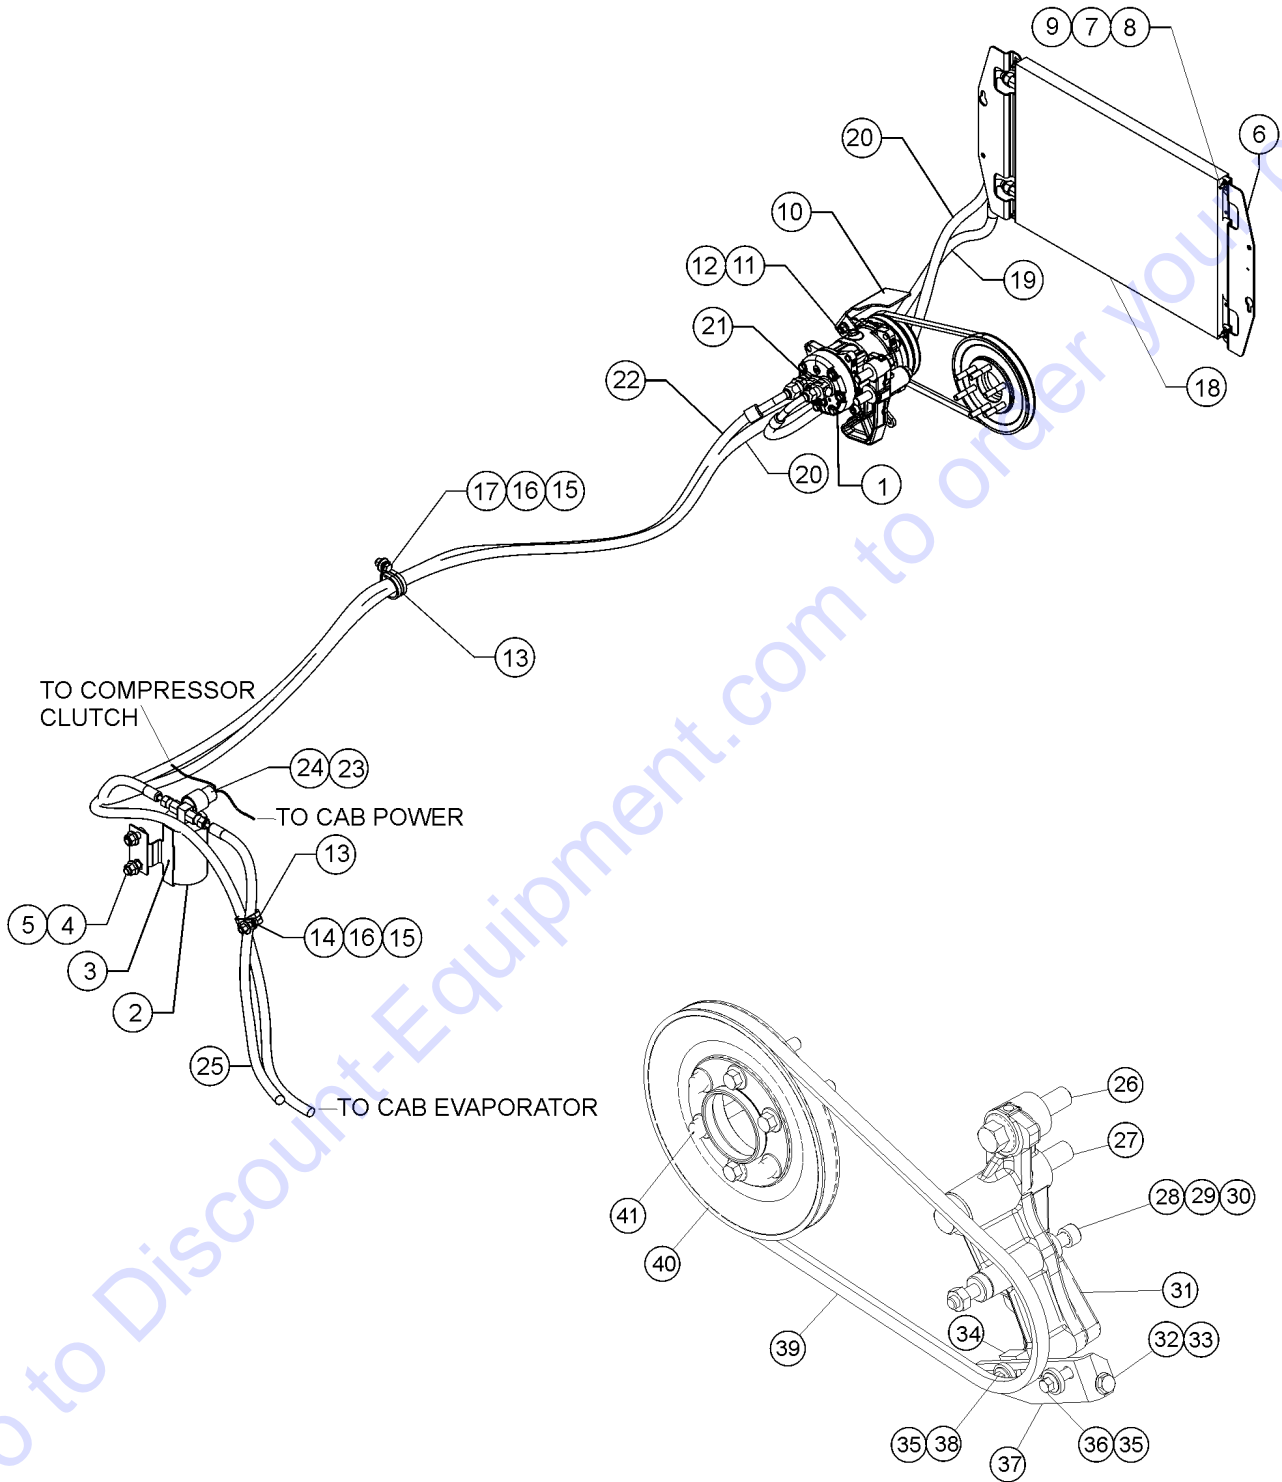

903.1 Air Conditioning Assembly - Belt Driven, Deutz (from SN GTH10E-11329)

903.1 Air Conditioning Assembly - Belt Driven, Deutz (from SN GTH10E-11329)

Item	Part No.	Description	Qty.	Item	Part No.	Description	Qty.
--		(machines with belt drive A/C compressors)		41	215071GT	BOLT, HEX, FLANGE, 10MM X 65MM...	6
--	217874GT	HARNESS, CHASSIS, AC.....	1				
1	215753GT	A/C COMPRESSOR.....	1				
2	T107209GT	RECEIVER-DRIER, AC.....	1				
3	1264448GT	FORMING, REC-DRIER.....	1				
4	1256843GT	SCREW,HHC,1/2-13X1.25,8,ZAG.....	2				
5	1251997GT	NUT,TL FLG,1/2-13,G,ZAG.....	2				
6	1264449GT	FORMING,CNDSR MNT,TCD3.6,T4F.....	1				
7	1253185GT	WASHER,FLAT,#10,USS,ZAG.....	8				
8	49816GT	SCREW,PHILLIPS,PHM,10-32 X .75.....	4				
9	824032GT	NUT,TL FLG,10-32,F,ZAG.....	4				
10	1269272GT	FORMING,AC COMP GUARD,854/TCD.....	1				
11	824091GT	SCREW,HHF,3/8-16X1.25,8,ZAG.....	1				
12	824029GT	NUT,TL FLG,3/8-16,G,ZAG.....	1				
13	1269033GT	CLAMP,1.50,#24 X 3/8,RUB CUSH.....	2				
14	824068GT	SCREW,HHC,3/8-16X1.25,8,ZAG.....	1				
15	824025GT	NUT,TL,3/8-16,C,ZAG.....	2				
16	1255758GT	WASHER,FLAT,3/8,USS,ZAG.....	2				
17	824067GT	SCREW,HHC,3/8-16X1,8,ZAG.....	1				
18	T107211GT	AC CONDENSER, RAD MNTD.....	1				
19	1264454GT	HOSE, RFG, #6, DRIER-COND.....	1				
20	1264455GT	HOSE, RFG, #8, W/CHG SPL.....	1				
21	215754GT	COMPRESSOR MANIFOLD ADAPTOR.....	1				
22	1264451GT	HOSE, RFG, #10, W/CHG SPL.....	1				
23	T107212GT	BINARY SWITCH, AC.....	1				
24	216083GT	HARNESS, A/C, GTH844.....	1				
25	1264453GT	HOSE, RFG, #6, DRIER-EVAP.....	1				
26	216072GT	BOLT, HEX, FLANGE, 16MMX70MM.....	1				
27	1271035GT	BOLT,HHF,M16 X 120MM,10.9,DTZ.....	1				
28	216068GT	SCREW, SHC, 10MM X 125MM.....	1				
29	216076GT	NUT, HEX, 10MM, DEUTZ A/C.....	1				
30	216067GT	BUSHING, 10MM X 8.5MM.....	1				
31	1270666GT	BRACKET, A/C DEUTZ TCD3.6.....	1				
32	216073GT	BOLT, HEX, 8MMX130MM.....	1				
33	216070GT	WASHER, 8MM, DOMED.....	1				
34	216078GT	THREADED PIECE, DEUTZ, A/C.....	1				
35	216077GT	WASHER, 8MM, PLAIN.....	2				
36	216074GT	BOLT, HEX, FLANGE, 8MM X 30MM.....	1				
37	216069GT	CLAMPING STRAP, A/C, DEUTZ3.6.....	1				
38	216075GT	BOLT, HEX, FLANGE, 8MMX40MM.....	1				
39	215757GT	BELT, A/C, DEUTZ TCD3.6.....	1				
40	215755GT	PULLEY, A/C COMPRSR, DEUTZ3.6.....	1				