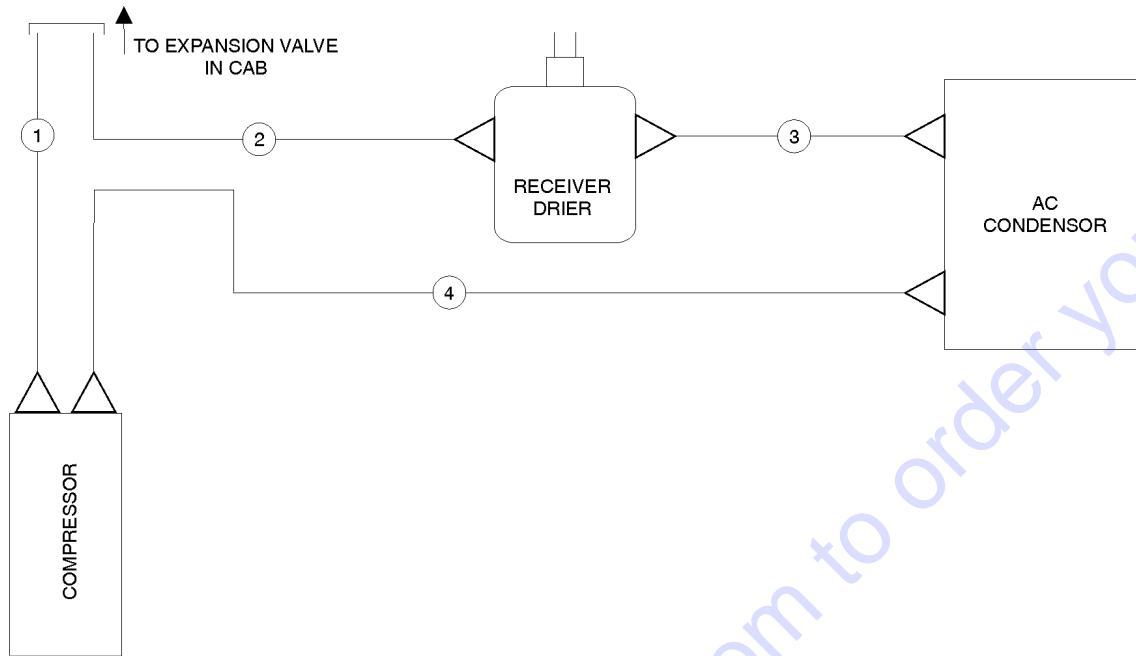

906.1 Air Conditioning Hoses and Fittings - Belt Driven

LEGEND	
	FITTING
	HOSE ASSEMBLY
	CONNECTOR