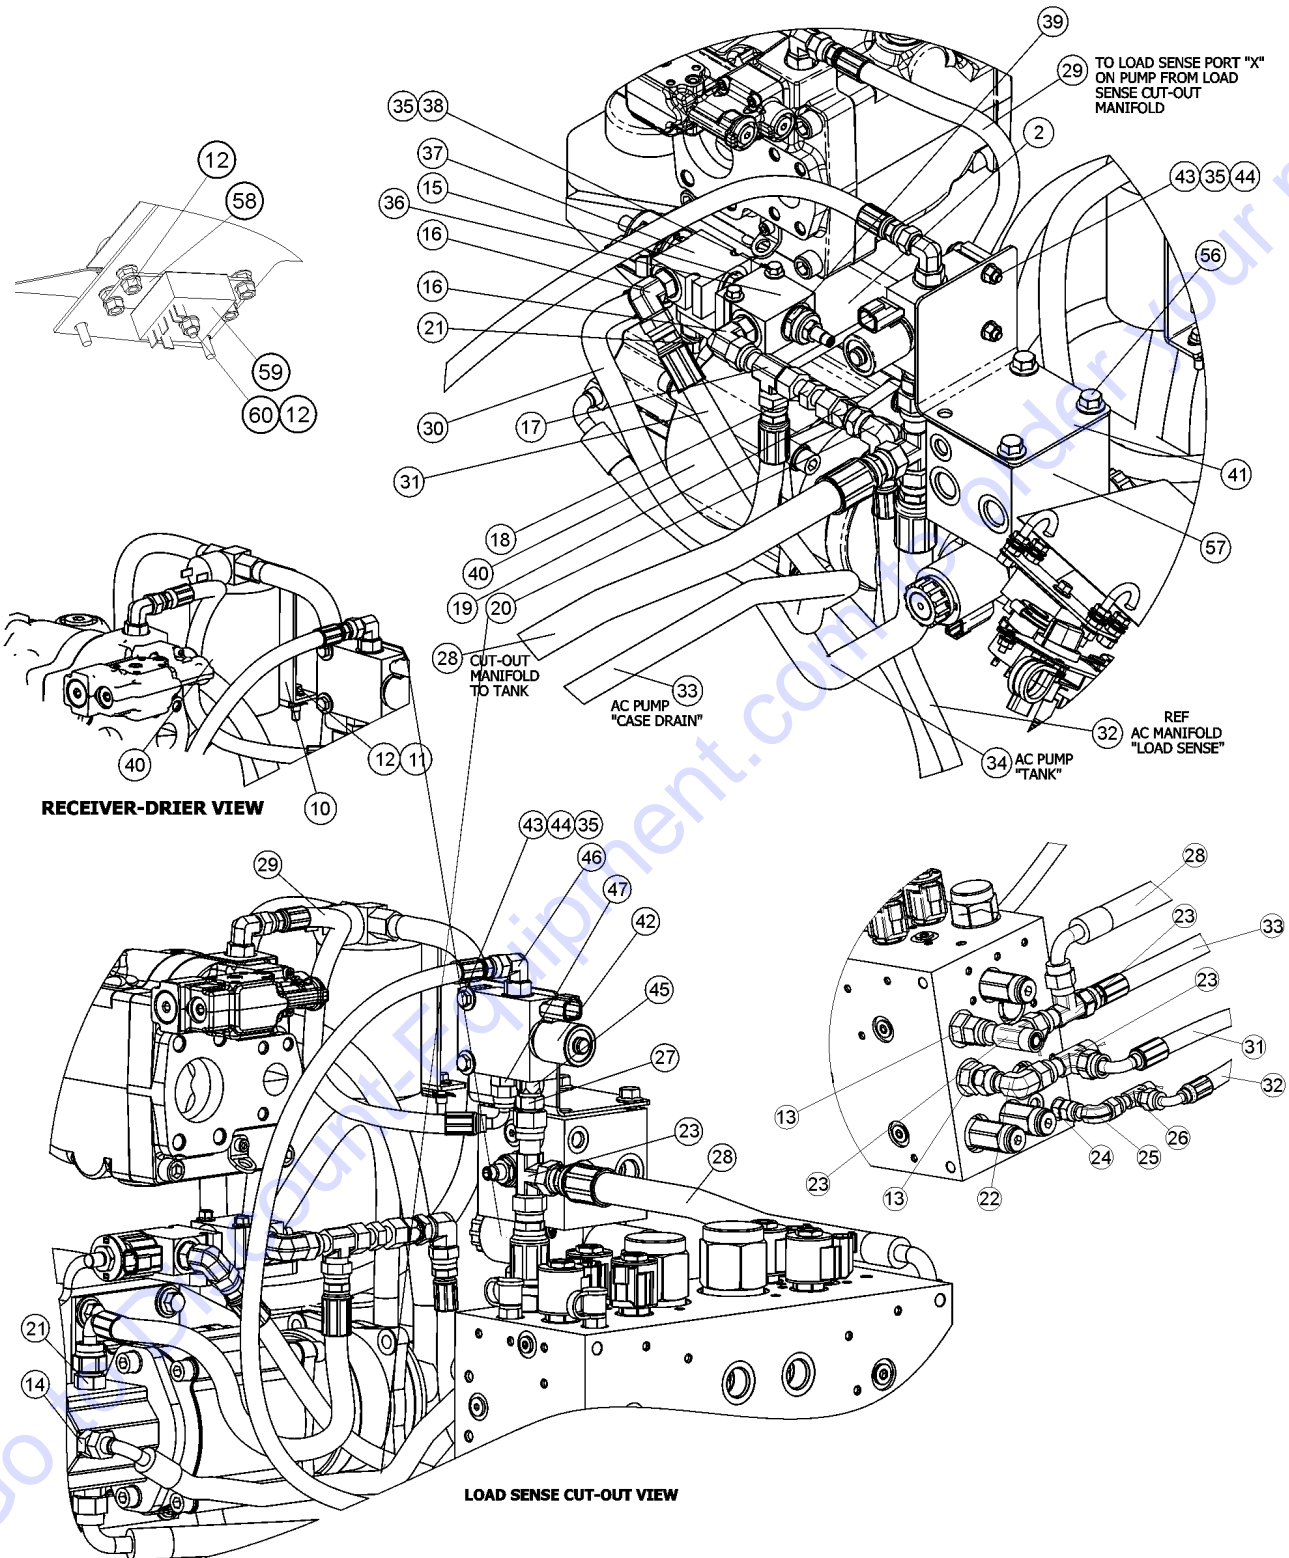

904.2 Air Conditioning Assembly - Hydraulic Load Bypass

904.2 Air Conditioning Assembly - Hydraulic Load Bypass

Item	Part No.	Description	Qty.	Item	Part No.	Description	Qty.
--		(for hydraulic driven A/C compressors)		59	121846GT	RELAY,TIME DELAY,2 SEC,10A.....	1
10	1277560GT	FORMING, AC REC-DRIER BRKT.....	1	60	824081GT	SCREW,HHF,1/4-20X1.5,8,ZAG.....	1
11	56912GT	SPRING CLIP,1/4-20,.025-.15X.54,ZAG.....	2				
12	824079GT	SCREW,HHF,1/4-20X1,8,ZAG.....	2				
13	48946GT	CONN,520120-8-10.....	2				
14	48916GT	CONN, 520120-6.....	1				
15	48893GT	UNION,STR.THREAD-6.....	1				
16	48915GT	ELBOW,90D,520220-6.....	2				
17	48875GT	TEE,RUN,SWIVEL,520432-6.....	1				
18	T107382GT	FITTING,UNION,SW,-6,FEM-FEM.....	1				
19	T107383GT	CHECK VALVE, HYD, -6 MALE-MALE, 5PSI.....	1				
20	48892GT	ELBOW,SWIVEL 90D, 520221-6.....	1				
21	48933GT	CONN,520120-8***.....	2				
22	48879GT	ELBOW,SWIVEL 90D, 520221-8.....	1				
23	48938GT	FITTING,TEE,RUN,SWIVEL520432-8.....	4				
24	48905GT	CONNECTOR, 520120-4.....	1				
25	54132GT	ELBOW,SWIVEL 90D, 520221-4.....	1				
26	48908GT	FITTING,TEE,RUN,SWIVEL520432-4.....	1				
27	1268979GT	FITTING, ADAPTER, 06, 08, ORFS.....	1				
28	1269341GT	HOSE ASSY, 1/2"90 FEM, STR FEM.....	1				
29	1259100GT	HOSE ASSY, 1/4"90 FEM, STR FEM.....	1				
30	1254890GT	HOSE ASSY,3/8,90 FEM,STR FEM.....	1				
31	825510GT	HOSE ASSY 3/8,90 FEM,STR FEM**.....	1				
32	1253226GT	HOSE ASSY,1/4"90 FEM,STR FEM.....	1				
33	1269339GT	HOSE ASSY, 3/8" 90 FEM, STR FEM.....	1				
34	1269340GT	HOSE ASSY,1/2,90 FEM,STR FEM**.....	1				
35	824027GT	NUT,TL FLG,1/4-20,G,ZAG.....	9				
36	T107386GT	MANIFOLD,HYD, FLOW CONTROL.....	1				
37	T107384GT	VALVE ASSY,HYD AC CONTROL.....	1				
38	1253485GT	SCREW,HHF,1/4-20X2,8,ZAG.....	2				
39	T107896GT	VALVE,FLOW CONTROL,ADJ PC.....	1				
40	825635GT	KIT, TK AC COMPONENTS.....	1				
41	1258962GT	BRACKET, MANIFOLD, LS BP.....	1				
42	1259043GT	MANIFOLD, LOAD SENSE BYPASS.....	1				
43	824063GT	SCREW,HHC,1/4-20X1.75,8,ZAG.....	2				
44	824113GT	WASHER,FLAT,USS,1/4,ZAG.....	2				
45	162002GT	CHECK VALVE 6ORB,6ORFS.....	1				
46	48911GT	ELBOW,90D,520220-4-6***.....	1				
47	48912GT	CONN,520120-4-6***.....	1				
56	824090GT	SCREW,HHF,3/8-16X1,8,ZAG.....	3				
57	117391GT	MANIFOLD,AUXILIARY.....	1				
58	1258999GT	BRACKET, RELAY, LS BP.....	1				

Go to www.genie.com to order your parts