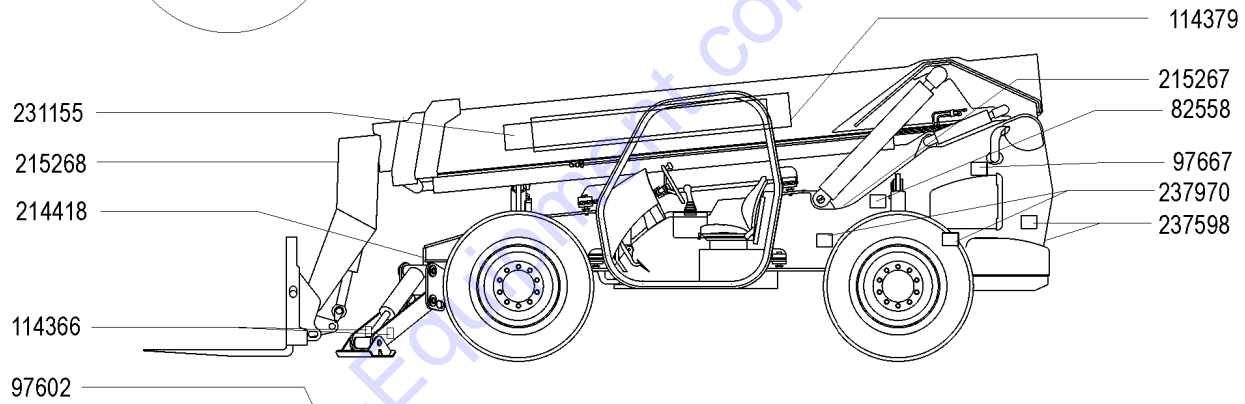

101.1 Decals with Words

101.1 Decals with Words

Item	Part No.	Description	Qty.	Item	Part No.	Description	Qty.
--		Label - Fuse and Relay Panel.....	1	54	237970GT	DECAL,WARNING,CRUSH HAZARD,TIRES&CHASSIS.....	1
1	28159GT	DECAL,DIESEL.....	1	55	237971GT	DECAL,DANGER,EXPLOSION/BURN,DIESEL FUELING.....	1
2	28175GT	DECAL,WARNING-COMPART ACCESS.....	1	56	826345GT	DECAL,ULS DIESEL ONLY,TIER 4.....	1
3	82366GT	DECAL,CHEVRON RANDO HD.....	1	57	1253091GT	DECAL,KEY IGNITION, 8/10K.....	1
4	82558GT	DECAL,WARN,SKIN INJECTION HAZ*.....	2	58	1255823GT	DECAL,TOP GEAR LOCKOUT,GC2,ZF.....	1
5	97602GT	DECAL,EXPLOSION HAZARD.....	1	59	1262614GT	DECAL,WARN,SWG OVERTURN EN.....	1
6	97664GT	Warning - Crush Hazard, Moving Parts...	1	60	1266002GT	DECAL, EAT STANDSTILL.....	1
7	97667GT	DECAL,WARN,BURN HAZARD.....	2	61	1266003GT	DECAL, EAT LIGHTS.....	1
8	114083GT	DECAL,COSMETIC,GENIE LOGO,WHT.....	1	62	1268754GT	DECAL,WARN,SWG OVERTURN EN.....	1
9	114090GT	DECAL,TRANSMISSION CONTROL.....	1	63	1268754GT	DECAL,WARN,SWG OVERTURN EN.....	1
10	114115GT	DECAL,STEERING SELECTOR.....	2	64	1269532GT	PUNCH SAFE T PUNCH DECAL GLASS BREAKING PUNCH DECAL GLASS SAFETY PUNCH EXIT DECAL.....	1
11	114366GT	Danger - Crush Hazard, Stabilizers.....	2				
12	114379GT	DECAL,COSMETIC,GENIE GTH-1056...	1				
13	114461GT	DECAL,GTH 1056 STACKED,WHITE....	1				
14	133206GT	DECAL,OPEN WINDOW INST.....	1				
15	133207GT	Label - Single Controller.....	1				
16	214418GT	DECAL, 2 DECAL COMBO.....	1				
17	214419GT	DECAL, 6 DECAL COMBO.....	3				
18	215267GT	Label - Product Registration.....	1				
19	215268GT	DECAL, FALL HAZARD.....	1				
20	215384GT	DECAL, LABEL, FOPS/ROPS.....	1				
21	215625GT	Load Chart, GTH-1056, 1-2.....	1				
22	215630GT	Load Chart, GTH-1056, 6-7.....	1				
23	215626GT	Load Chart, GTH-1056, 2-3.....	1				
24	215627GT	Load Chart, GTH-1056, 3-4.....	1				
25	215628GT	Load Chart, GTH-1056, 4-5.....	1				
26	215631GT	Load Chart, GTH-1056, 7-8.....	1				
42	1258407GT	LOAD CHART,GTH-1056,8-9.....	1				
43	215652GT	Label - Dual Controller.....	1				
44	216208GT	DECAL DIAGNOSTIC LED FUNCTIONS.....	1				
45	219626 GT	Label - Genie Logo.....	1				
46	231155GT	DECAL, A-G, GTH1056, WHITE.....	1				
47	237598GT	DECAL,BODY CRUSH,ROLLING MACHINE.....	1				
48	237599GT	DECAL,WARNING,WEAR SEAT BELT...	1				
49	237600GT	Notice - Axle Differential Lock.....	1				
50	237601GT	DECAL DANGER BATTERY SAFETY.....	1				
51	237605GT	DECAL WARNING EXPLOSION/BURN HAZARD.....	1				
52	237606GT	Label - Single Controller.....	1				
53	237796GT	DECAL,GENIE LOGO,3X9 WHITE.....	1