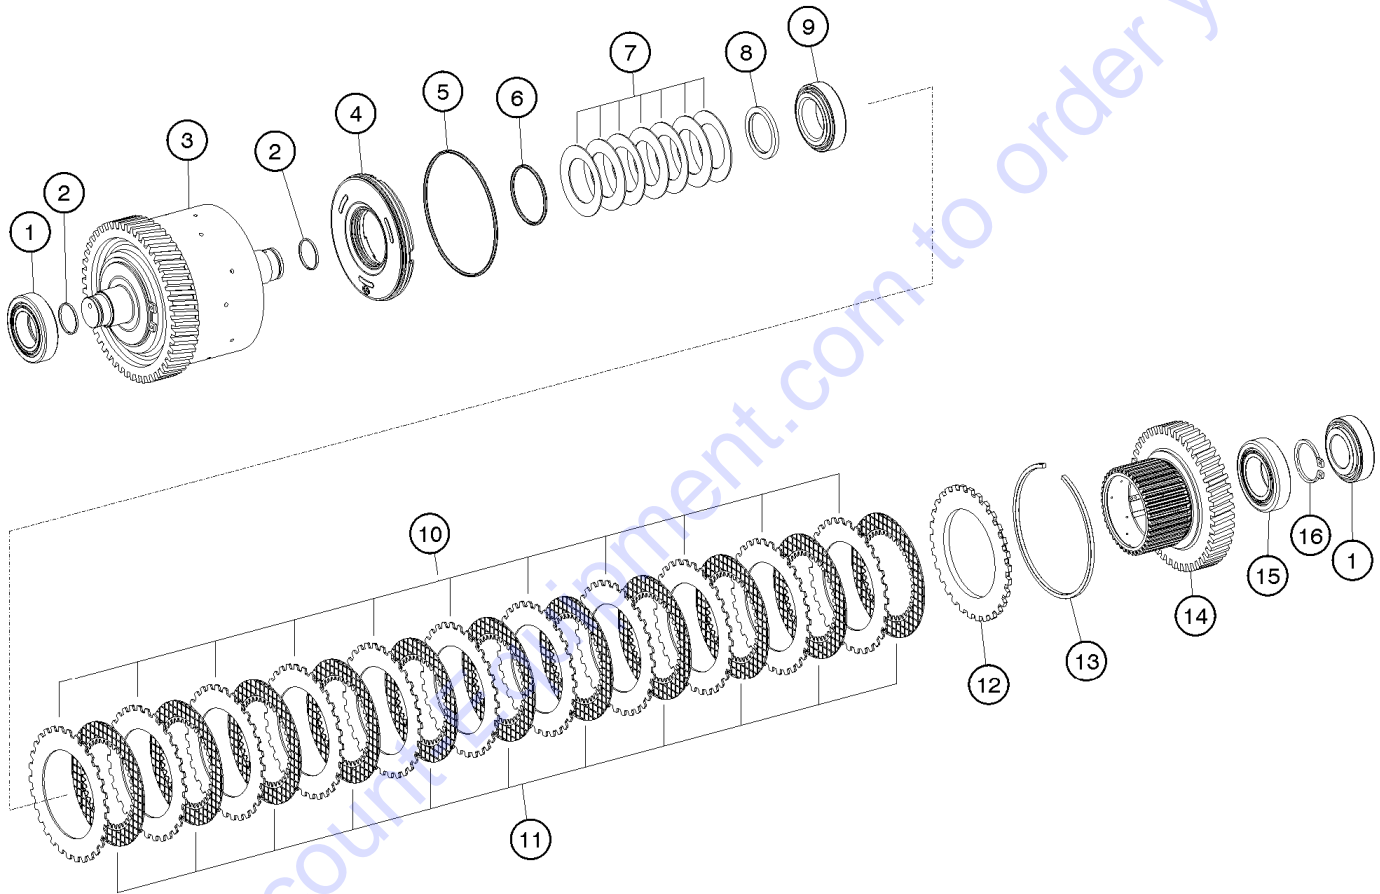

306.1 ZF Clutch Assembly, Reverse