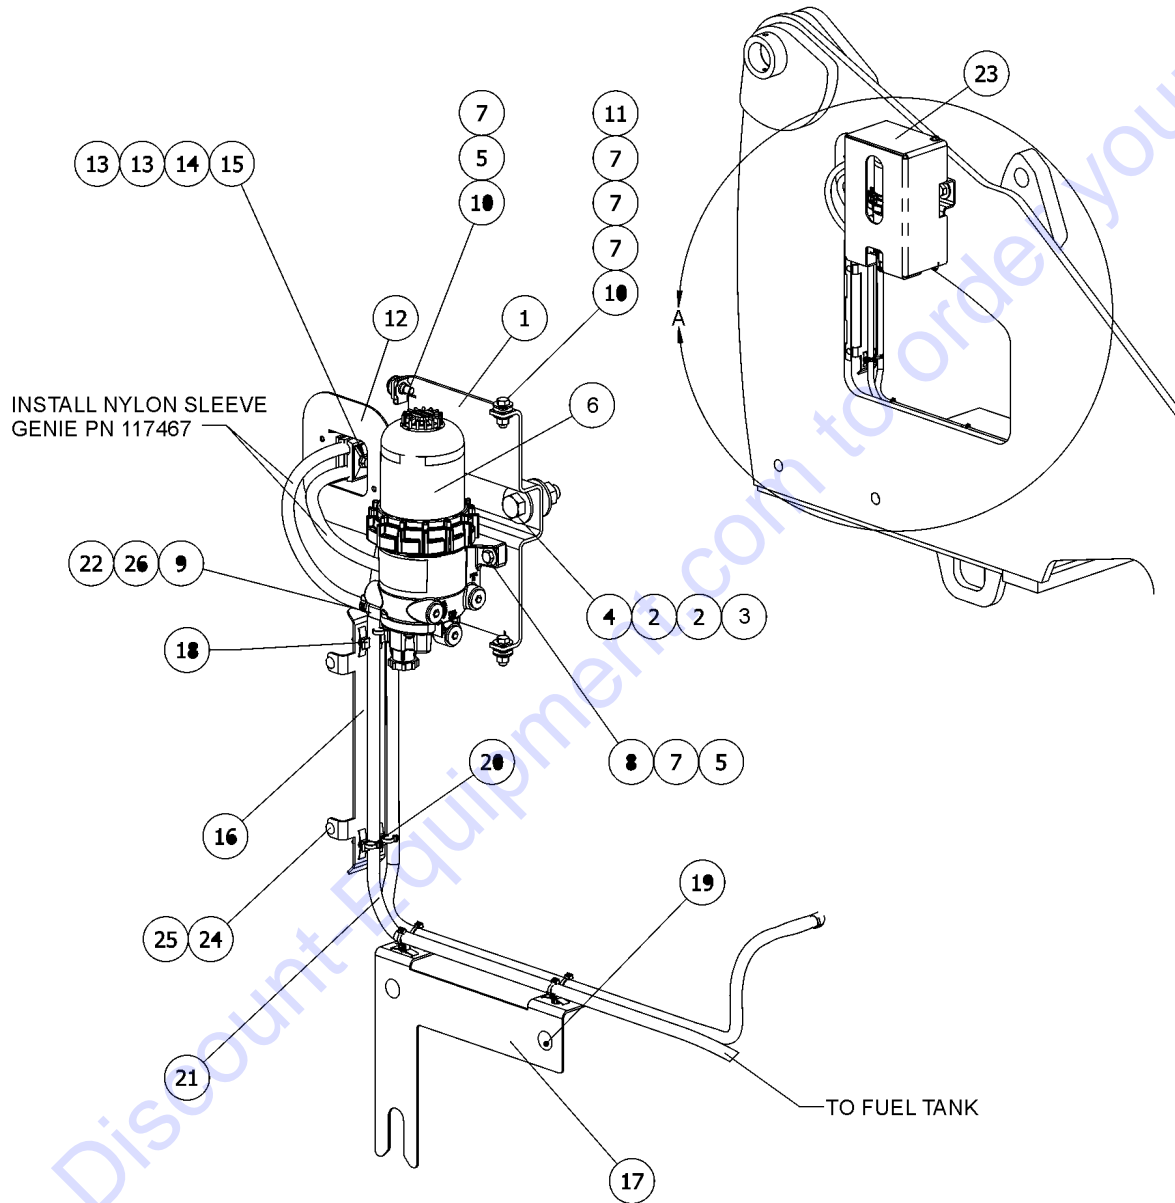

907.1 Perkins 1104D Water Separator/Fuel Filter

DETAIL A
FOR PERKINS 1104D ENGINE

907.1 Perkins 1104D Water Separator/Fuel Filter

Item	Part No.	Description	Qty.
1	822691GT	WATER SEP.FUEL FILTER BRKT.....1	1
2	1255761GT	WASHER,FLAT,3/4,USS,HRD,ZAG.....4	4
3	1257458GT	NUT,TL,3/4-10,C,ZAG.....2	2
4	1256114GT	SCREW,HHC,3/4-10X2.75,8,ZAG.....2	2
5	29868GT	SPRING CLIP,3/8-16,.05-.20X.73,ZAG...4	4
6	822757GT	LRG.CAP.FILTER ASSY.....1	1
7	1255758GT	WASHER,FLAT,3/8,USS,ZAG.....10	10
8	1256847GT	SCREW,HHC,3/8-16X1.75,8,ZAG.....2	2
9	822746GT	10-8 ORB REDUCER FITTING.....2	2
10	824068GT	SCREW,HHC,3/8-16X1.25,8,ZAG.....4	4
11	824029GT	NUT,TL FLG,3/8-16,G,ZAG.....5	5
12	822733GT	WLDMT,FUEL HOSE BULKHEAD.....1	1
13	7-273-27GT	CLAMP HALVES,TWIN,3/8"PIPE.....2	2
14	123176GT	PLATE, TOP.....1	1
15	824087GT	SCREW,HHF,5/16-18X1.25,8,ZAG.....1	1
16	822736GT	FRMG,UPPER FUEL HOSE SUPPORT.....1	1
17	822737GT	FRMG,LOWER FUEL HOSE SUPPORT.....1	1
18	105214GT	CABLE TIE MOUNT, WINGED.....8	8
19	47478GT	BUMPER, RUBBER, 1"OD X .461H.....2	2
20	6578GT	CABLE TIE,7 3/8".....8	8
21	226458GT	FUEL LINE,3/8".....250	250
22	21465GT	CLAMP,HOSE,.25" - .63" X .3125.....4	4
23	822734GT	FRMG,FILTER GUARD.....1	1
24	1256127GT	BOLT,CARRIAGE,1/4-20X1.5,ZAG.....2	2
25	824027GT	NUT,TL FLG,1/4-20,G,ZAG.....2	2
26	123644GT	FUEL FITTING,3/8 STRAIGHT.....2	2