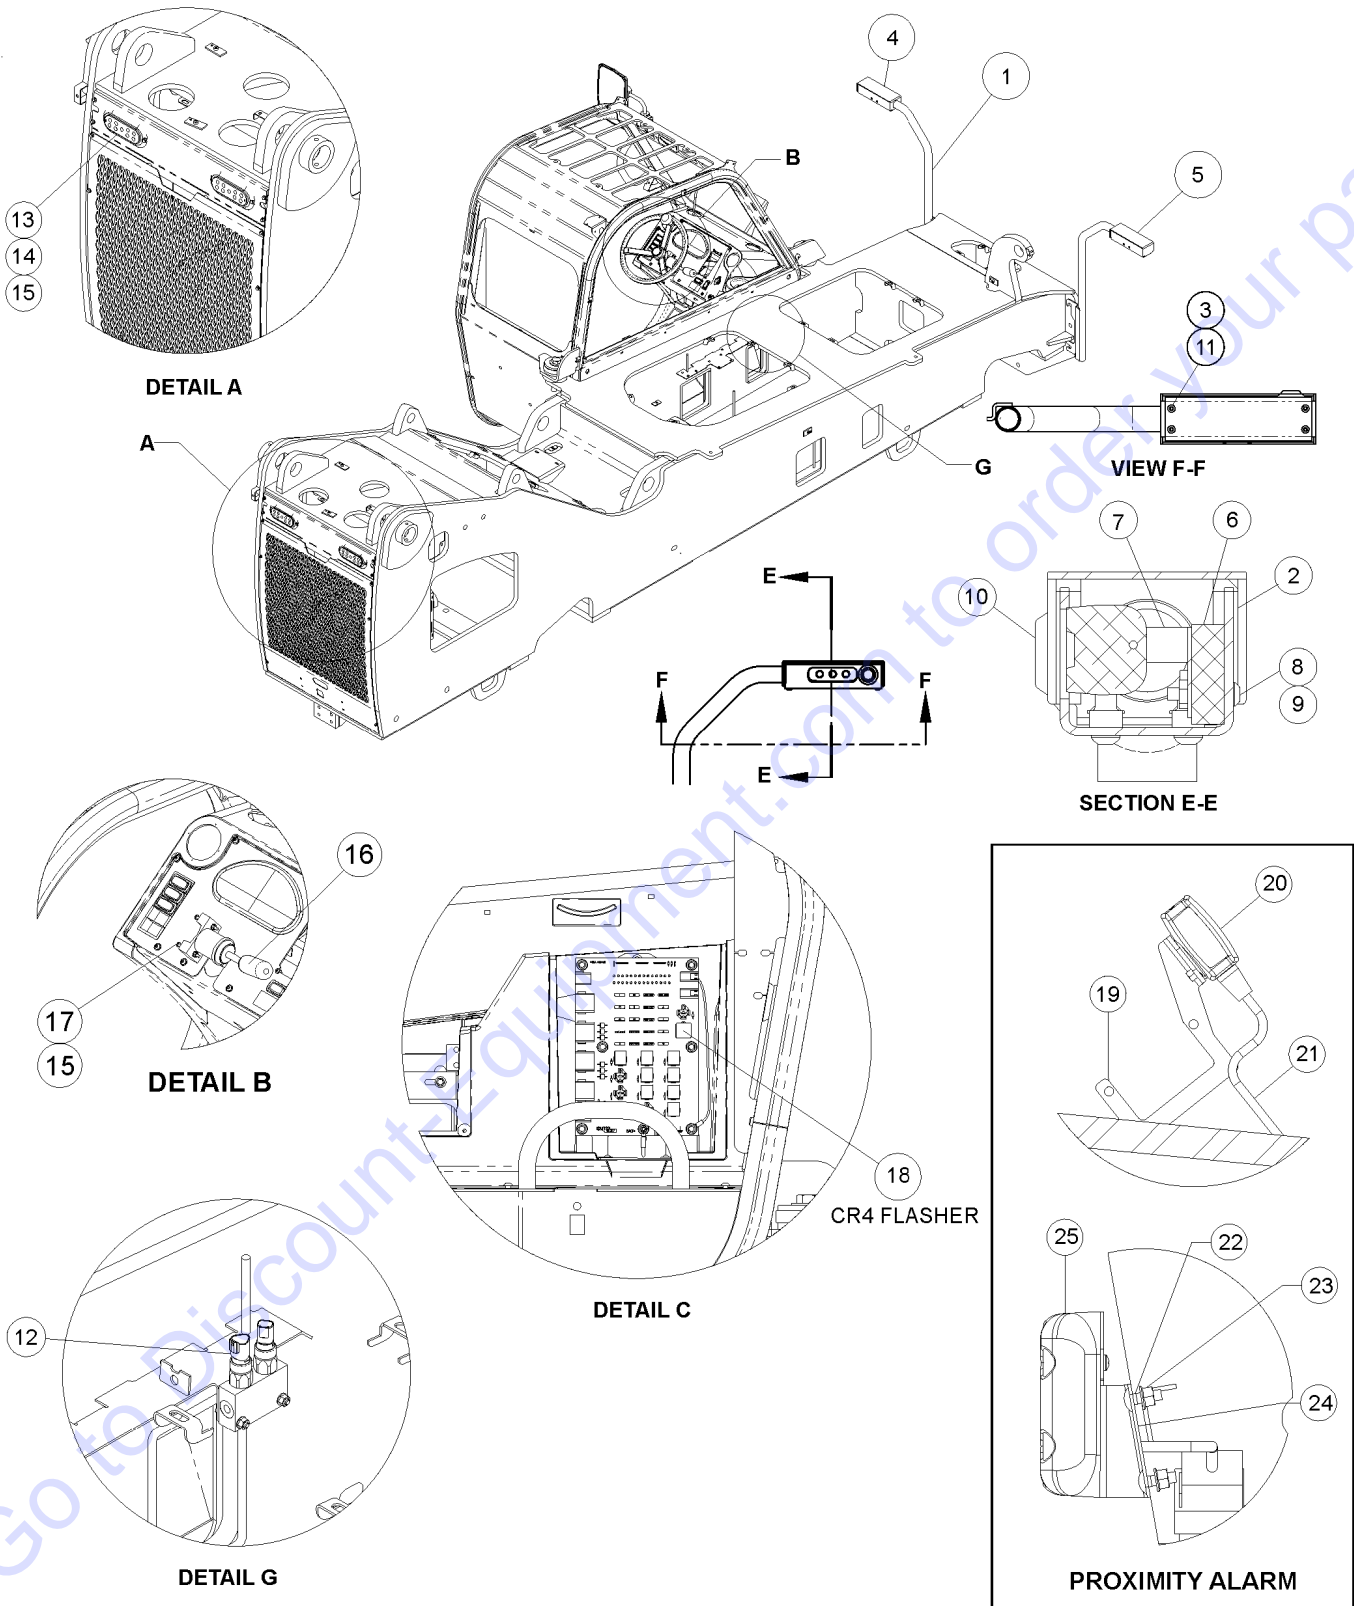

902.1 Road Light and Proximity Alarm

902.1 Road Light and Proximity Alarm

Item	Part No.	Description	Qty.
--	1286180GT	KIT,WORKLIGHT INSTALL,GTH-1056....1	
--	1286181GT	KIT,CAB/BACK UP LIGHTS,GTH-1056....1	
--	1286182GT	KIT,BOOM LIGHT,GTH-1056.....1 <i>Must have CAB LIGHTS or ROAD LIGHTS installed before ordering this kit.</i>	
--	1286179GT	INSTRUCTIONS,INSTALL,WORKLIGHT,GTH-1056.1	
--	1275497GT	KIT,PROXIMITY ALARM	
--	1275645GT	INSTRUCTIONS, PROXIMITY ALARM SYSTEM INSTALLATION	
1	1262372GT	WELDMENT,MOUNT,ROAD LIGHT.....2	
2	69773-1267GT	SEAL, RIBBED FOAM, 3/8X1/8 PSA....4	
3	56912GT	SPRING CLIP,1/4-20,.025-.15X.54,ZAG.....8	
4	1254565GT	FORMING,COVER,ENG,ROAD LIGHT...1	
5	1254564GT	FORMING,COVER,CAB,ROAD LIGHT...1	
6	1258715GT	SPACER,LIGHT MOUNT,.500".....2	
7	1253241GT	HARNESS,LIGHT,DRIVE,CLEAR,3LED.2	
8	1257047GT	SCREW,BHS,10-32X1,F835,ZAG.....4	
9	1256804GT	NUT,10-32,ZAG.....4	
10	1255647GT	HARNESS,LIGHT,TURN SIGNAL,AMBR.....2	
11	824227GT	SCREW, BHC, 1/4-20 X 1, ZAG.....8	
12	229977GT	SWITCH,PRESS,NO,50 PSI,04 OR.....1	
13	229677GT	HARNESS, TAILLIGHT LED.....2	
14	824215GT	SCREW,PHPM,10-32X.75,ZAG.....4	
15	824032GT	NUT,TL FLG,10-32,F,ZAG.....6	
16	7-125-06GT	SWITCH, TURN SIGNAL.....1	
17	1256922GT	SCREW,PHPM,10-32X2.25,ZAG.....2	
18	1253240GT	RELAY, FLASHER, LED, 12V(AUTO)....1	
19	1258105GT	FORMING, DISPLAY MOUNT	
20	1257988GT	DISPLAY,LED,REAR PROX ALARM	
21	1257991GT	HARNESS,REAR PROX ALARM,BACKUP CAMERA,GTH	
22	824124GT	BOLT,CARRIAGE,1/4-20X.75,5,ZAG	
23	824027GT	NUT,TL FLG,1/4-20,G,ZAG	
24	1257488GT	FORMING, RADAR MOUNTING	
25	1257987GT	SENSOR,REAR PROXIMITY ALARM