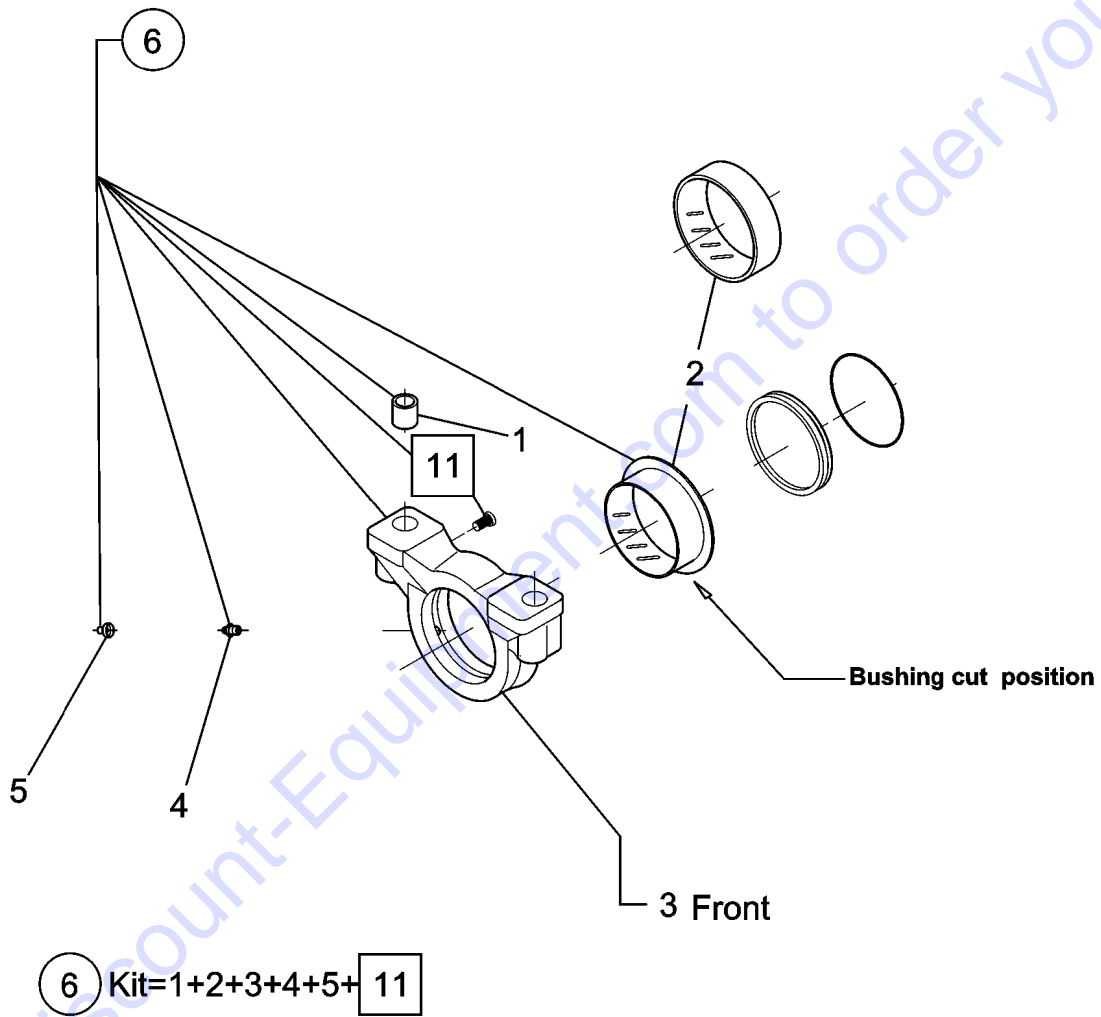

221.2 Rear Axle, Trunion (from SN 10E-11937)

221.2 Rear Axle, Trunion (from SN 10E-11937)

Item	Part No.	Description	Qty.
1	1277540GT	REDUCTION BUSHING.....	4
2	1277541GT	THRUST BUSHING.....	2
4	1277542GT	GREASE FITTING.....	2
5	1277543GT	PLUG.....	2
6	1277544GT	TRUNION KIT.....	2
11	1277545GT	BOLT.....	2

Go to Discount-Equipment.com to order your parts