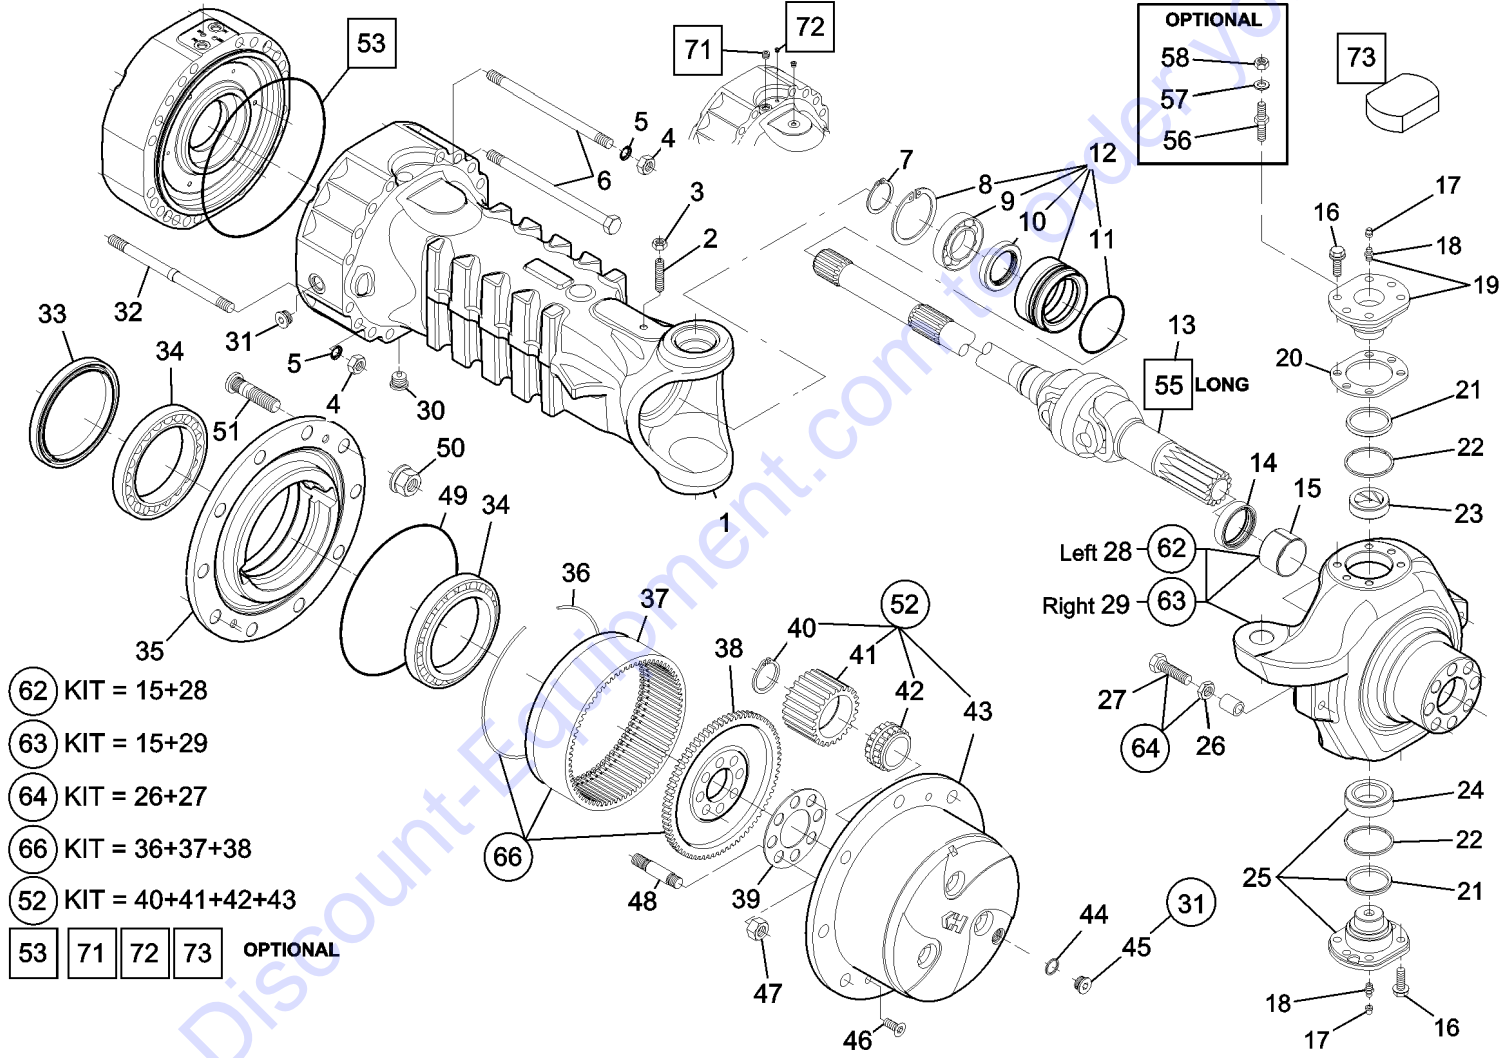

Go to Discount-Equipment.com for your parts

212.2 Front Axle, Hub Reduction (from SN 10E-11937)

Item	Part No.	Description	Qty.	Item	Part No.	Description	Qty.
1	824251GT	AXLE ARM,BRAKE (213.06.035.01).....	2	42	1277402GT	BEARING.....	6
2	1277377GT	BOLT.....	2	43	1277403GT	PLANET GEAR CARRIER.....	1
3	7-229-623GT	NUT.....	2	45	1277404GT	PLUG.....	2
4	1277378GT	NUT.....	8	46	1277405GT	COUNTERSUNK BOLT.....	4
5	1277379GT	WASHER.....	8	47	1277406GT	NUT.....	16
6	1277380GT	BOLT.....	24	48	1277407GT	STUD.....	16
7	1277381GT	CIRCLIP.....	2	49	1277408GT	O - RING.....	2
8	1277382GT	CIRCLIP.....	2	50	1277409GT	WHEEL NUT - M22x1.5.....	20
9	7-229-564GT	BALL BEARING.....	2	51	1277497GT	WHEEL STUD - M22x1.5 - 76mm.....	20
10	1252670GT	SEAL.....	2	52	1277411GT	PLANET GEAR CARRIER KIT.....	2
11	7-229-566GT	O-RING.....	2	53	1277346GT	O - RING.....	2
12	7-229-562GT	REDUCTION BUSHING.....	2	62	1277413GT	STEERING CASE.....	1
13	1277383GT	DOUBLE UNIVERSAL JOINT.....	2	63	1277414GT	STEERING CASE.....	1
14	1277384GT	SEAL.....	2	64	1277415GT	STEERING ADJUST BOLT KIT.....	4
15	1277385GT	THRUST BUSHING.....	1	66	1277416GT	RING GEAR SUPPORT KIT.....	2
16	1277386GT	BOLT.....	24	71	1277417GT	PLUG.....	2
18	1277387GT	GREASE FITTING.....	2	73	1277418GT	COVER.....	2
19	1277388GT	PIVOT PIN.....	2				
20	7-229-813GT	SHIM / 0.15mm.....	2				
--	7-229-814GT	SHIM/020MM.....	2				
--	7-229-815GT	SHIM / 0.50mm.....	2				
21	1277389GT	DUST EXCLUDER.....	2				
23	1277390GT	BUSHING.....	2				
24	7-229-819GT	BEARING.....	2				
25	1277391GT	PIVOT PIN.....	2				
26	1277392GT	NUT.....	4				
27	1277393GT	BOLT.....	4				
30	1277394GT	MAGNETIC PLUG.....	2				
31		PLUG (1277395)..... <i>(component no longer available)</i>	2				
32	1277396GT	STUD.....	8				
33	1277397GT	SEAL.....	2				
34	7-229-827GT	BEARING..... <i>also order 7-229-938</i>	4				
34A	7-229-938GT	BEARING CUP..... <i>also order 7-229-827</i>	4				
35	1277398GT	WHEEL HUB.....	2				
36	1252662GT	CIRCLIP.....	2				
37		RING GEAR (1277399)..... <i>(component no longer available)</i>	2				
38	1277400GT	RING GEAR SUPPORT.....	2				
39	1277401GT	LOCKING PLATE.....	2				
40	7-229-838GT	SNAP RING.....	2				
41	7-229-839GT	PLANET GEAR.....	6