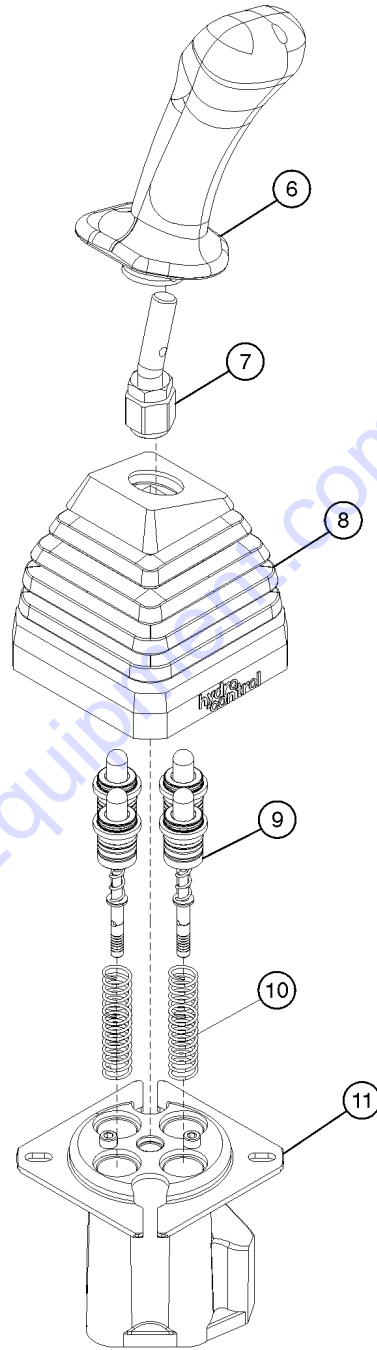

405.1 Joystick Controller Assemblies (to SN GTH10E-12499)

227494

214856

117625