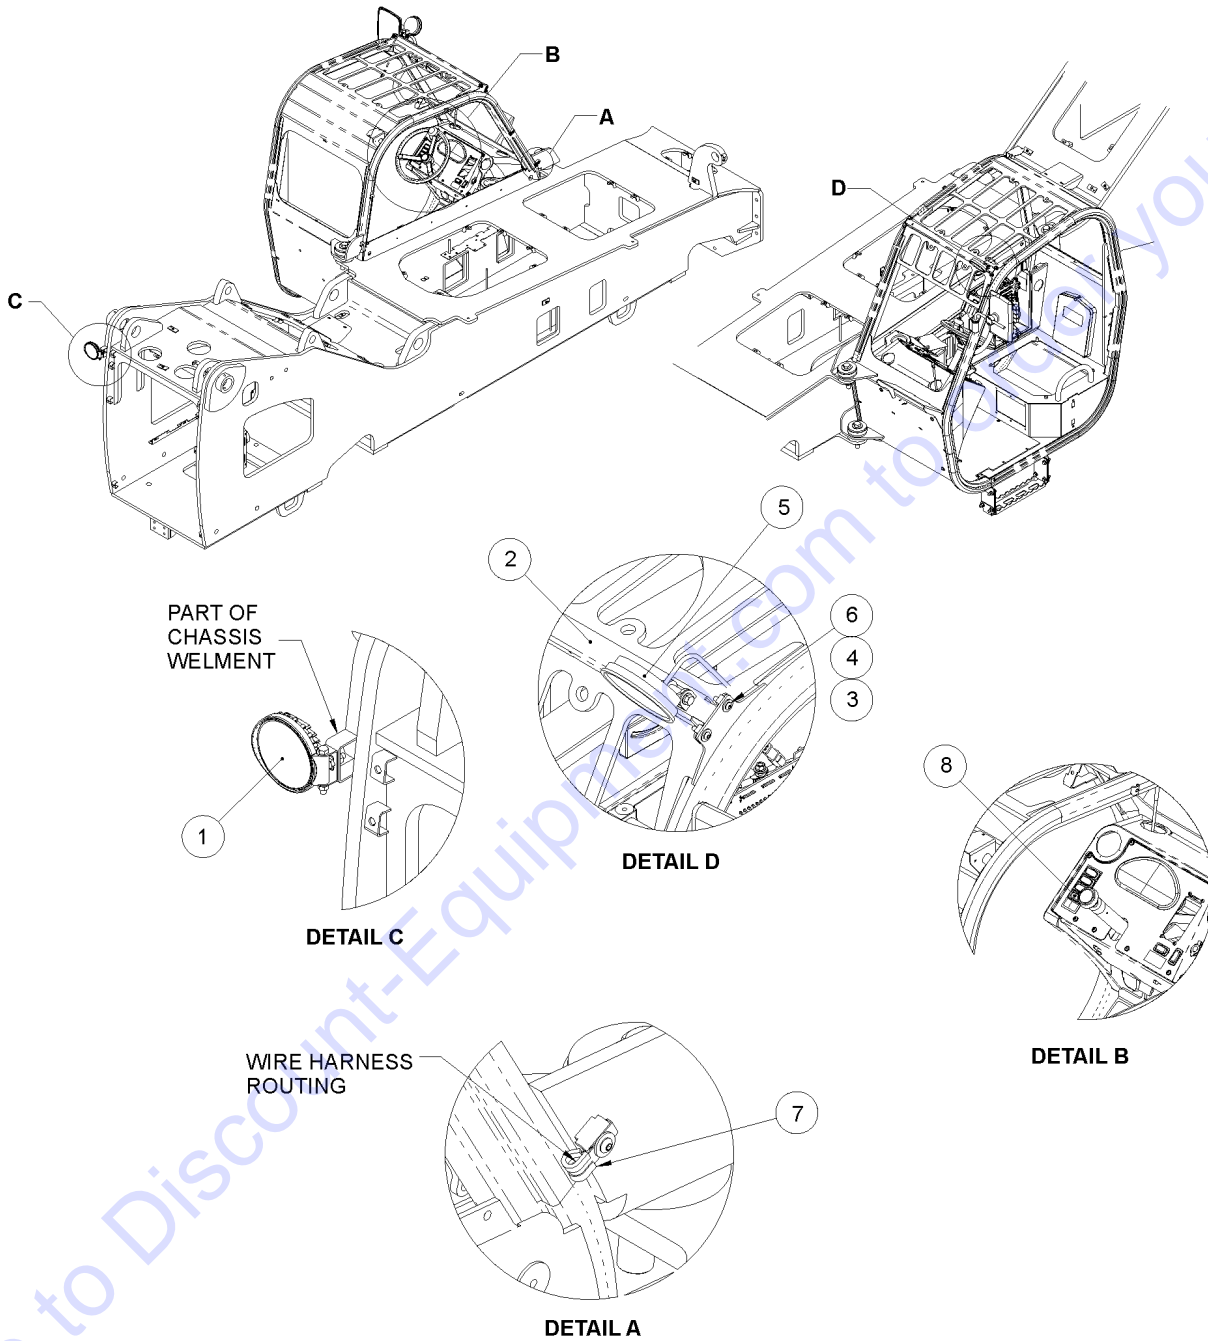

901.1 Work Light

Item	Part No.	Description	Qty.
--	1286180GT	KIT,WORKLIGHT INSTALL,GTH-1056....1	
--	1286181GT	KIT,CAB/BACK UP LIGHTS,GTH-1056...1	
--	1286182GT	KIT,BOOM LIGHT,GTH-1056.....1 <i>Must have CAB LIGHTS or ROAD LIGHTS installed before ordering this kit.</i>	
--	1286179GT	INSTRUCTIONS,INSTALL,WORKLIGHT,GTH-1056.1	
--	34052GT	RELAY,SPDT,12V(AUTO) PLUG IN**.....2	
--	123199GT	FUSE,20 AMP.....1	
1	237934GT	HARNESS, BACKUP LIGHT.....1	
2	1254057GT	FORMING,LIGHT BAR.....1	
3	56912GT	SPRING CLIP,1/4-20,.025-.15X.54,ZAG.....6	
4	824113GT	WASHER,FLAT,USS,1/4,ZAG.....6	
5	1258527GT	HARNESS,LIGHT,LED,CLEAR,5"ROUND.1	
6	824227GT	SCREW, BHC, 1/4-20 X 1, ZAG.....6	
7	124728GT	CLAMP,0.44,#7X1/4,RUB CUSH.....3	
8	236348GT	SWITCH, LIGHTS.....1	

Go to Discount-Equipment.com to order your parts