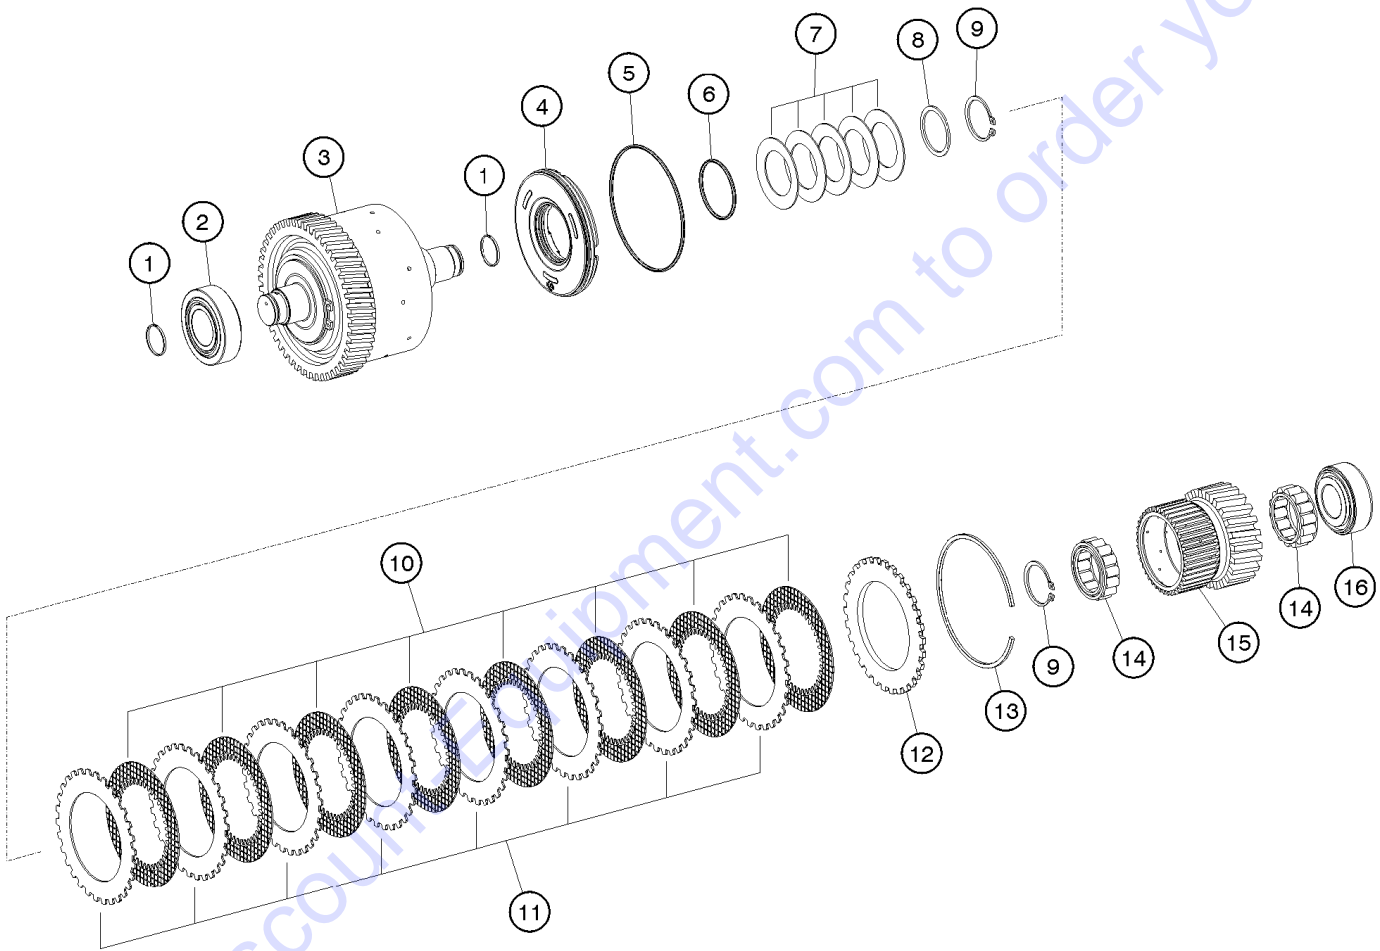

308.1 ZF Second Gear Assembly

Go to DiscountEquipment.com to order your parts

308.1 ZF Second Gear Assembly

Item	Part No.	Description	Qty.
1	1252410GT	ROLLER BEARING.....	1
1	1252354GT	RECTANGULAR RING.....	1
3	1252417GT	COUPLING.....	1
4	1252464GT	PISTON.....	1
5	1252272GT	O-RING.....	1
6	1252273GT	O-RING.....	1
7	1252365GT	CUP SPRING.....	5
8	1252325GT	SHIM.....	1
9	1252237GT	CIRCLIP.....	1
10	1252231GT	OUTER CLUTCH DISC.....	12
11	1252226GT	INNER CLUTCH DISC.....	12
12	1252234GT	END SHIM.....	1
13	1252327GT	SNAP RING	
--	1252328GT	SNAP RING	
--	1252329GT	SNAP RING	
--	1252330GT	SNAP RING	
--	1252331GT	SNAP RING	
--	1252332GT	SNAP RING	
--	1252333GT	SNAP RING	
--	1252334GT	SNAP RING	
--	1252335GT	SNAP RING	
14	1252414GT	SELF-ALIGNING BEARING.....	1
--	1252416GT	CLUTCH.....	1
15	1252457GT	DISC CARRIER.....	1
16	1252370GT	TAPERED ROLLER BEARING.....	1

Go to Discount-Equipment.com to order your parts