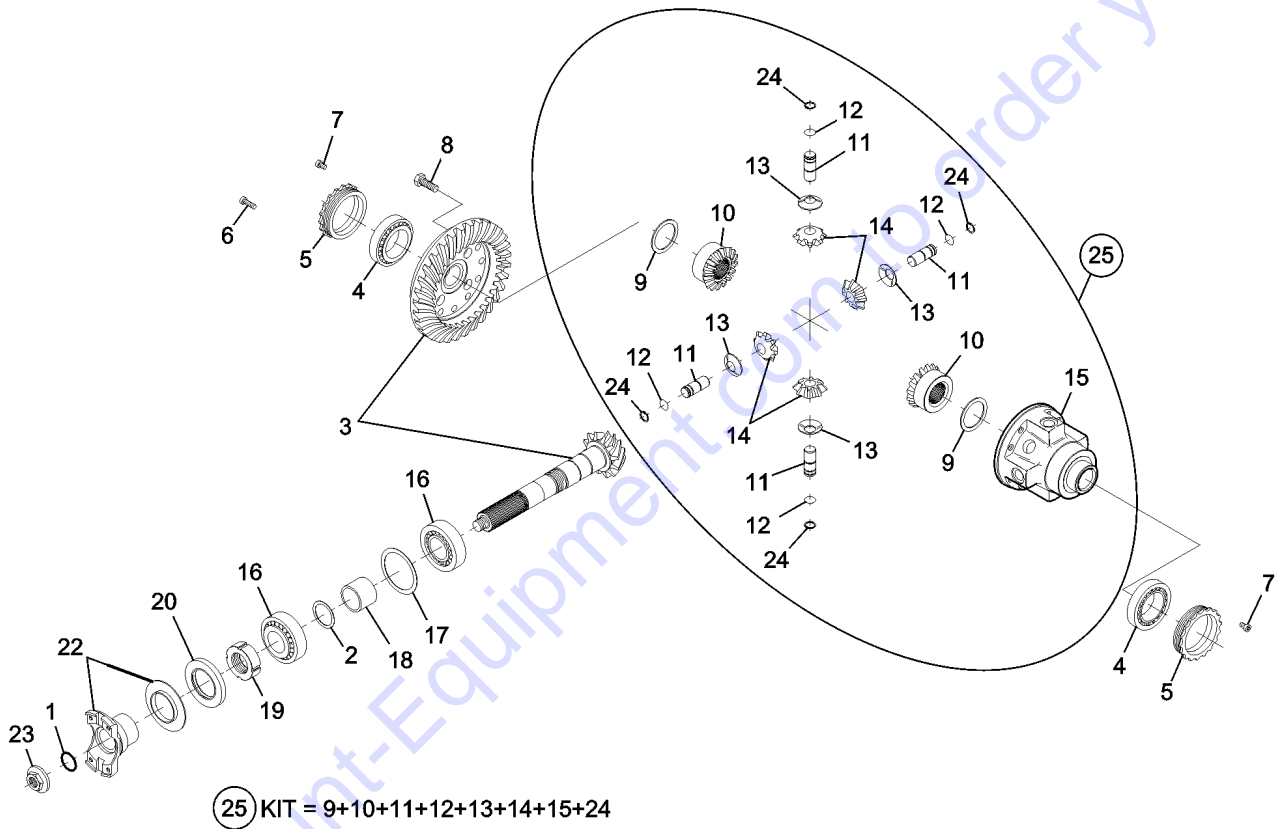

217.2 Rear Axle, Differential (from SN 11937)

Go to Discount-Equipment.com to order your parts

217.2 Rear Axle, Differential (from SN 11937)

Item	Part No.	Description	Qty.
1	1277440GT	O - RING.....	1
2	1277441GT	SHIM / 0.15mm.....	1
--	1277442GT	SHIM / 0.20mm.....	1
--	1277443GT	SHIM / 0.40mm.....	1
--	1277444GT	SHIM / 0.50mm.....	1
--	1277445GT	SHIM / 0.25mm.....	1
--	1277446GT	SHIM / 0.35mm.....	1
3	1277447GT	BEVEL GEAR SET.....	1
4	1277448GT	TAPER ROLLER BEARING.....	2
5	1277449GT	RING NUT.....	2
6	1277450GT	CYLINDER BOLT.....	4
7	1277451GT	BOLT.....	2
8	1277452GT	BOLT.....	12
9	1277453GT	FRICITION WASHER.....	2
10	1277454GT	DIFFERENTIAL SIDE GEAR.....	2
11	1277455GT	PIN.....	4
12	1277456GT	CIRCLIP.....	4
13	1277457GT	FRICITION WASHER.....	4
14	1277458GT	DIFFERENTIAL PINION (SPIDER GEAR).....	4
15	1277459GT	DIFFERENTIAL CARRIER.....	1
16	1277460GT	TAPER ROLLER BEARING.....	2
17	1277461GT	SHIM / 0.20mm.....	1
--	1277462GT	SHIM / 0.30mm.....	1
--	1277463GT	SHIM / 0.15mm.....	1
--	1277464GT	SHIM / 0.10mm.....	1
18	1277465GT	SPACER.....	1
19	1277466GT	RING NUT.....	1
20	1277467GT	SEAL.....	1
22	1277468GT	FLANGE.....	1
23	1277469GT	NUT.....	1
24	1277470GT	CIRCLIP.....	4
25	1277471GT	DIFFERENTIAL KIT.....	1