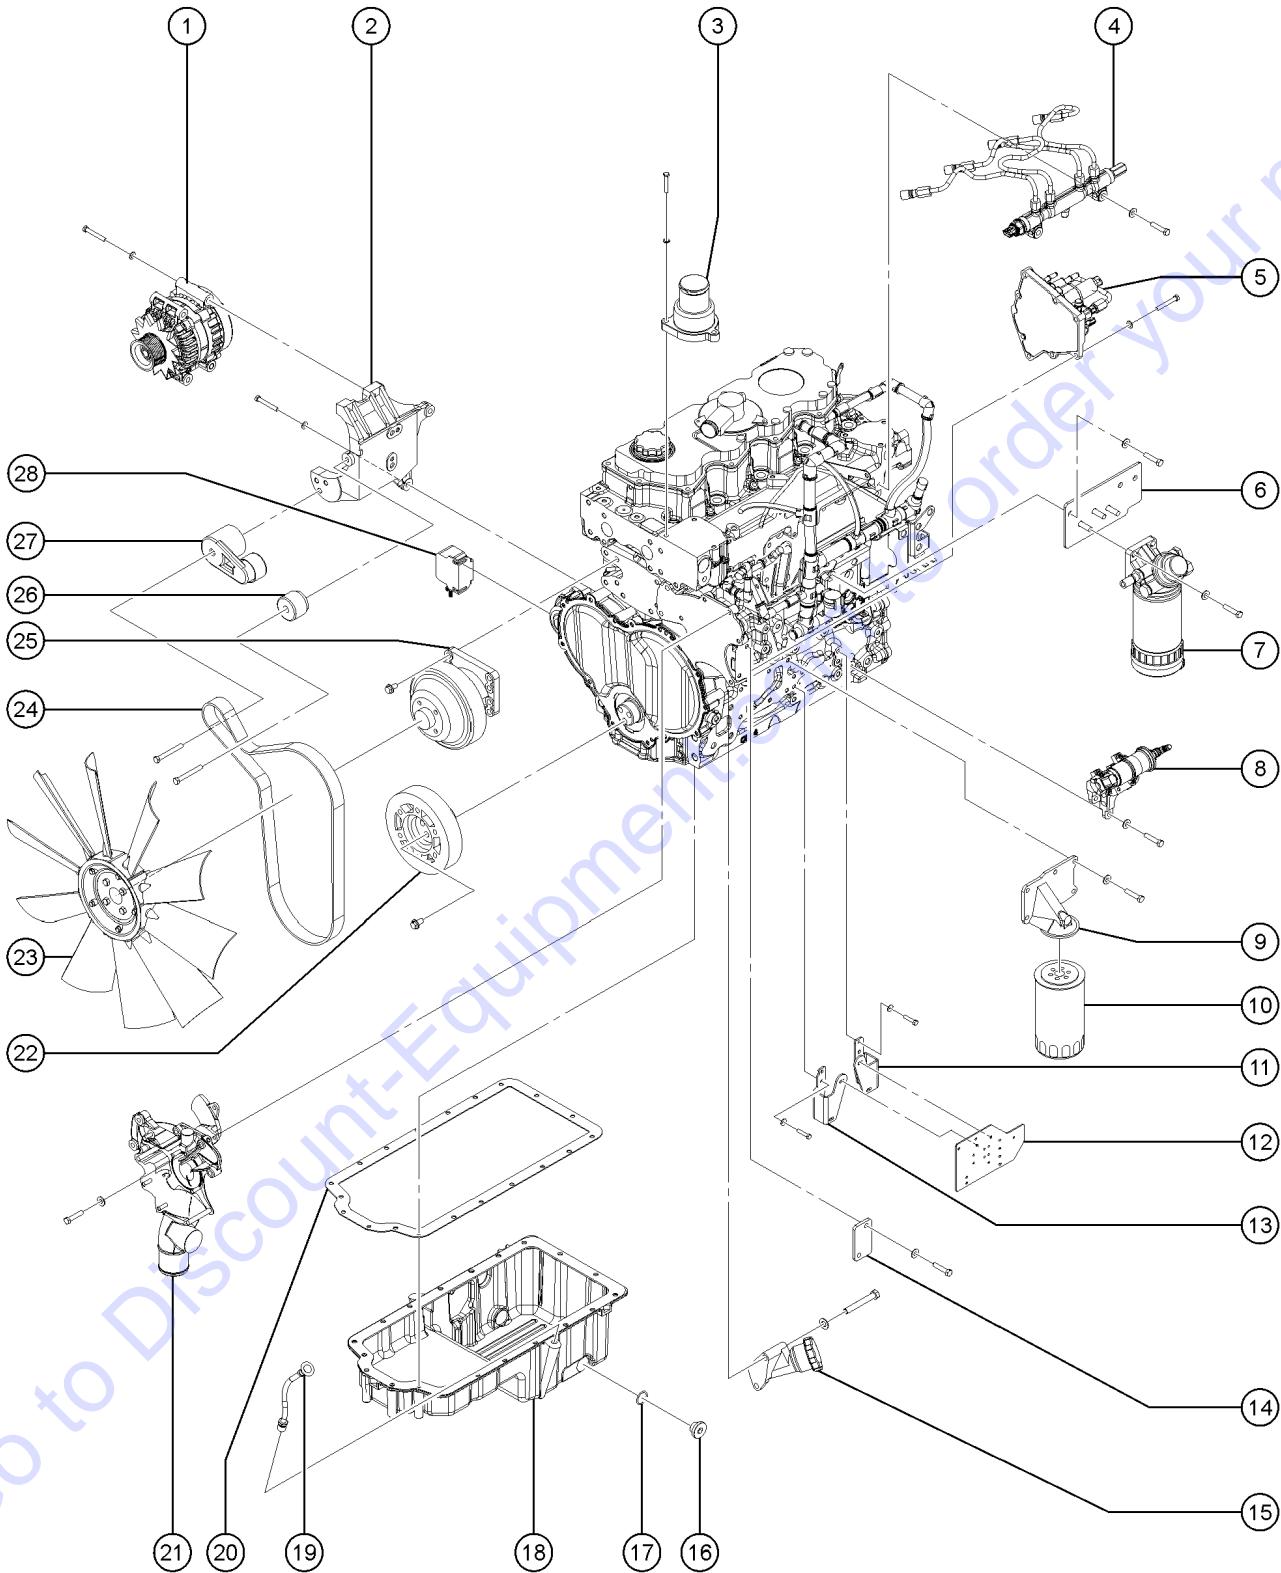

507.1 Perkins 1204E-E44TA Engine, View 4

507.1 Perkins 1204E-E44TA Engine, View 4

Item	Part No.	Description	Qty.
--		Due to Tier 4 regulations, many engine replacement parts require the engine serial number at time of order. When ordering engine parts please have both machine and engine serial numbers available. For internal engine parts, contact engine dealer	
--		ECM,1204E-E44TA.....1 <i>(contact Discount-Equipment for assistance)</i>	1
--	220016GT	ENGINE HARNESS,1204E-E44TA.....1	1
1	219543GT	ALTERNATOR,1204E-E44TA.....1	1
2	219544GT	MOUNT,ALTERNATOR,1204E-E44TA....1	1
3	219539GT	THERMOSTAT HSING,1204E-E44TA....1	1
4	220018GT	FUEL RAIL,1204E-E44TA.....1	1
5	220017GT	FUEL INJ PUMP,1204E-E44TA.....1	1
6	220014GT	FUEL FILTER MTG,1204E-E44TA.....1	1
7	220019GT	FILTER,FUEL,PRI,1204E-E44TA.....1	1
--	1251454GT	FILTER ELEMENT,FUEL,PRI,1204E.....1	1
--	T114448GT	FUEL LINE,TRANS PUMP TO ECM <i>(fuel line from lift pump to ecm)</i>	
--	T114450GT	FUEL LINE,ECM TO FUEL FILTER	
--	T114451GT	FUEL LINE,FUEL FILTER-HP PUMP <i>(fuel line from fuel filter to injector pump)</i>	
8	220013GT	FUEL LIFT PUMP,1204E-E44TA.....1	1
9	219530GT	FILTER HEAD,OIL,1204E-E44TA.....1	1
10	219529GT	FILTER,OIL,1204E-E44TA.....1	1
11	220025GT	BRKT,ELEC,REAR,1204E-E44TA.....1	1
12	220026GT	BRKT,BREAKER,1204E-E44TA.....1	1
13	220024GT	BRKT,ELEC,FRNT,1204E-E44TA.....1	1
14	219550GT	PLATE,OIL FILL,1204E-E44TA.....1	1
15	220010GT	OIL FILLER,1204E-E44TA.....1 <i>(includes item # 14)</i>	1
16	219534GT	PLUG,OIL DRAIN,1204E-E44TA.....1	1
17	219535GT	SEAL,OIL DRAIN,1204E-E44TA.....1	1
18	219533GT	OIL PAN,1204E-E44TA.....1	1
19	219538GT	DIPSTICK,OIL,1204E-E44TA.....1	1
20	219536GT	GASKET,OIL PAN,1204E-E44TA.....1	1
21	219548GT	WATER PUMP,1204E-E44TA.....1	1
22	219546GT	PULLEY,CRANKSHAFT,1204E-E44TA....1	1
23	217939GT	FAN, PERKINS 1104D,PUSHER.....1	1
24	219545GT	BELT,DRIVE,1204E-E44TA.....1	1
25	219547GT	PULLEY,ASSY,RAD,1204E-E44TA.....1	1
26	220057GT	PULLEY,IDLER,1204E-E44TA.....1	1
27	220056GT	BELT TENSIONER,1204E-E44TA.....1	1