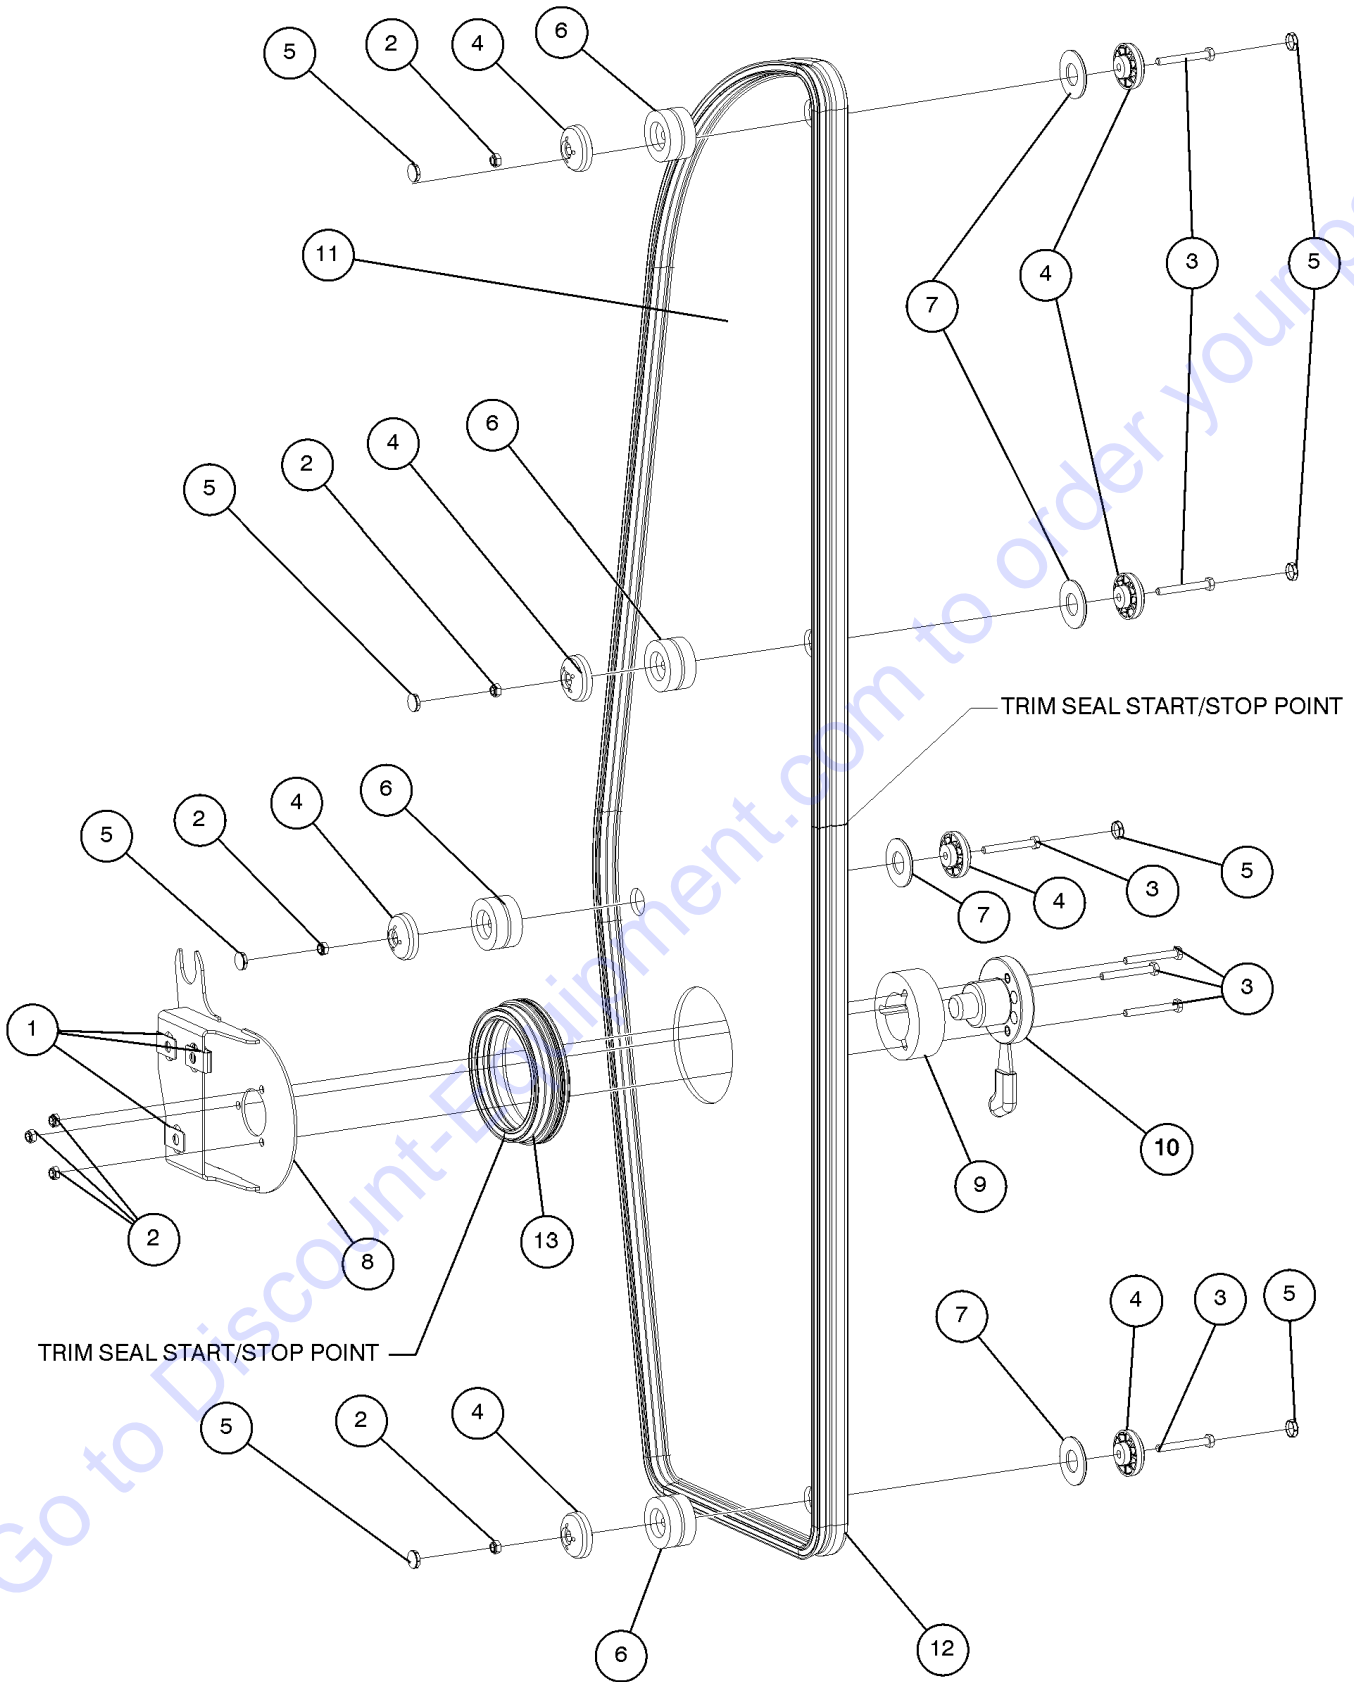

413.1 Enclosed Cab Assembly Option, View 8

413.1 Enclosed Cab Assembly Option, View 8

Item	Part No.	Description	Qty.
1	29868GT	SPRING CLIP,3/8-16,.05-.20X.73,ZAG...3	
2	1256455GT	NUT,TL,M6-1.0,DIN980,10,ZAB.....7	
3	1256453GT	SCREW,HHC,M6-1.0X50,DIN931,10.....7	
4	130123GT	BUSHING,WINDOW FASTENER.....8	
5	130124GT	CAP,WINDOW BUSHING.....8	
6	130134GT	SPACER,WINDOW.....4	
7	130189GT	SPACER,GLASS BUSHING.....4	
8	1253971GT	WELDMENT, HOLDBACK MOUNTING.....1	
9	130215GT	SPACER,HOLDBACK MOUNT.....1	
10	130220GT	HOLDBACK LATCH.....1	
11	236783GT	GLASS, SIDE, LR.....1	
12	130163GT	WEATHERSTRIP,DOUBLE BULB....121.5	
13	130163GT	WEATHERSTRIP,DOUBLE BULB.....12.5	

Go to Discount-Equipment.com to order your parts