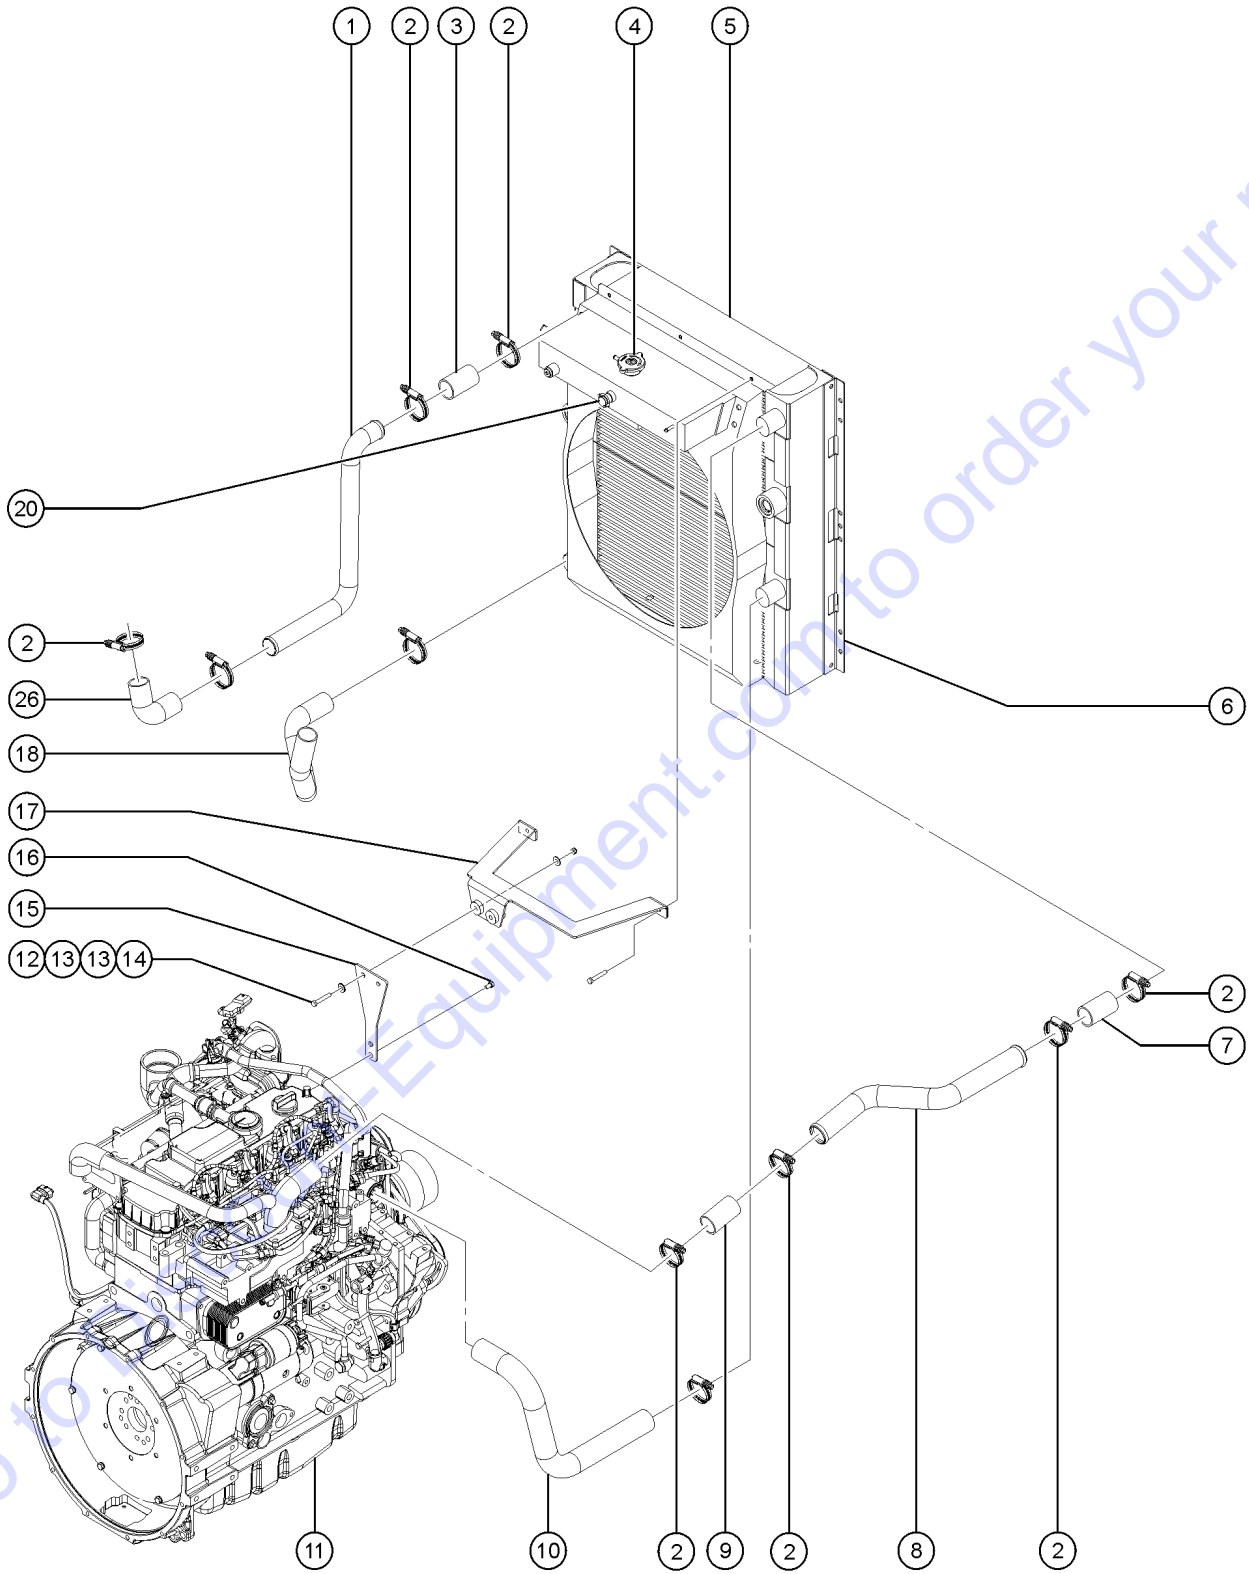

508.1 Deutz TCD3.6 T3 Engine, View 1 (to GTH10E-12013)

508.1 Deutz TCD3.6 T3 Engine, View 1 (to GTH10E-12013)

Item	Part No.	Description	Qty.	Item	Part No.	Description	Qty.
--	218715GT	SENSOR,COOLANT LEVEL, DEUTZ		--	1257648GT	SIGHT GLASS,COOLANT,TCD3.6,T4F.....1 <i>(from SN GTH10E-12014)</i>	1
--	824774GT	FAN GUARD,WIRE,DEUTZ TCD3.6		--	1279746GT	GASKET,COOLANT LEVEL,TCD3.6 <i>(from SN GTH10E-12014)</i>	
--	1273074GT	SIGHT GLASS KIT		--	1273074GT	SIGHT GLASS KIT.....1 <i>(from SN GTH10E-12014)</i>	1
--	1279631GT	PULLEY,BELT TENSIONER,D2.9L4					
1	236273GT	PIPE,CAC INLET,DEUTZ TCD3.6.....1	1				
2	215216GT	CLAMP,HOSE,CT,SAE 262,1-3/4" T.....8	8				
3	215217GT	COUPLING,CAC,1.75X3.5 LONG.....1	1				
4	218714GT	CAP,RADIATOR,DEUTZ TCD3.6.....1 <i>(before SN GTH10E-12014)</i>	1				
--	1279661GT	CAP,RADIATOR,TCD3.6.....1 <i>(from SN GTH10E-12014)</i>	1				
5	236242GT	RADIATOR/HOC/CAC,DEUTZ TCD3.6...1 <i>(before SN GTH10E-12014)</i>	1				
--	218715GT	SENSOR,COOLANT LEVEL, DEUTZ <i>for 236242</i>					
--	824774GT	FAN GUARD,WIRE,DEUTZ TCD3.6 <i>for 236242</i>					
--	1273074GT	SIGHT GLASS KIT <i>for 236242</i>					
--	1264743GT	RADIATOR,TCD 3.6,T4F,CAST <i>(from SN GTH10E-12014)</i>					
6	1254539GT	FORMING,BAFFLE MOUNT,DEUTZ TCD.....2	2				
7	215217GT	COUPLING,CAC,1.75X3.5 LONG.....1	1				
8	236274GT	PIPE,CAC OUTLET,DEUTZ TCD3.6.....1	1				
9	215217GT	COUPLING,CAC,1.75X3.5 LONG.....1	1				
10	236271GT	HOSE,RAD. INLET,DEUTZ TCD3.6.....1	1				
11	236243GT	OIL PAN,DEUTZ TCD3.6.....1	1				
12	50793GT	SCREW,HHC,5/16-18 X 2.....2	2				
13	5397GT	WASHER,FLAT,USS,5/16",Y					
14	6782GT	NUT,NYLOCK,5/16-18					
15	236333GT	PLATE,UPPER RADIATOR SUPPORT...1	1				
16	49378GT	SCREW,HHC,M8 X 16.....2	2				
17	236332GT	FORMING,UPPER RADIATOR SUPPORT.....1 <i>(before SN GTH10E-12014)</i>	1				
--	1279662GT	WELDMENT,RAD MOUNT,TCD3.6 <i>(from SN GTH10E-12014)</i>					
--	236334GT	ISOLATOR,UP RADIATOR SUPPORT					
18	236272GT	HOSE,RAD. OUTLET,DEUTZ TCD3.6.....1	1				
--	161387GT	ASSY, BLOCK HTR, DEUTZ.....1 <i>Includes the IN-LINE (hose) heater part 161373 and 2 clamps part 45435</i>	1				
19	215219GT	SLEEVE,TUBE,CAC TURBO,TCD3.6.....1	1				
--	825249GT	PIPE,DOC EXHAUST ELBOW.....1	1				
20	218715GT	SENSOR,COOLANT LEVEL, DEUTZ <i>(before SN GTH10E-12014)</i>