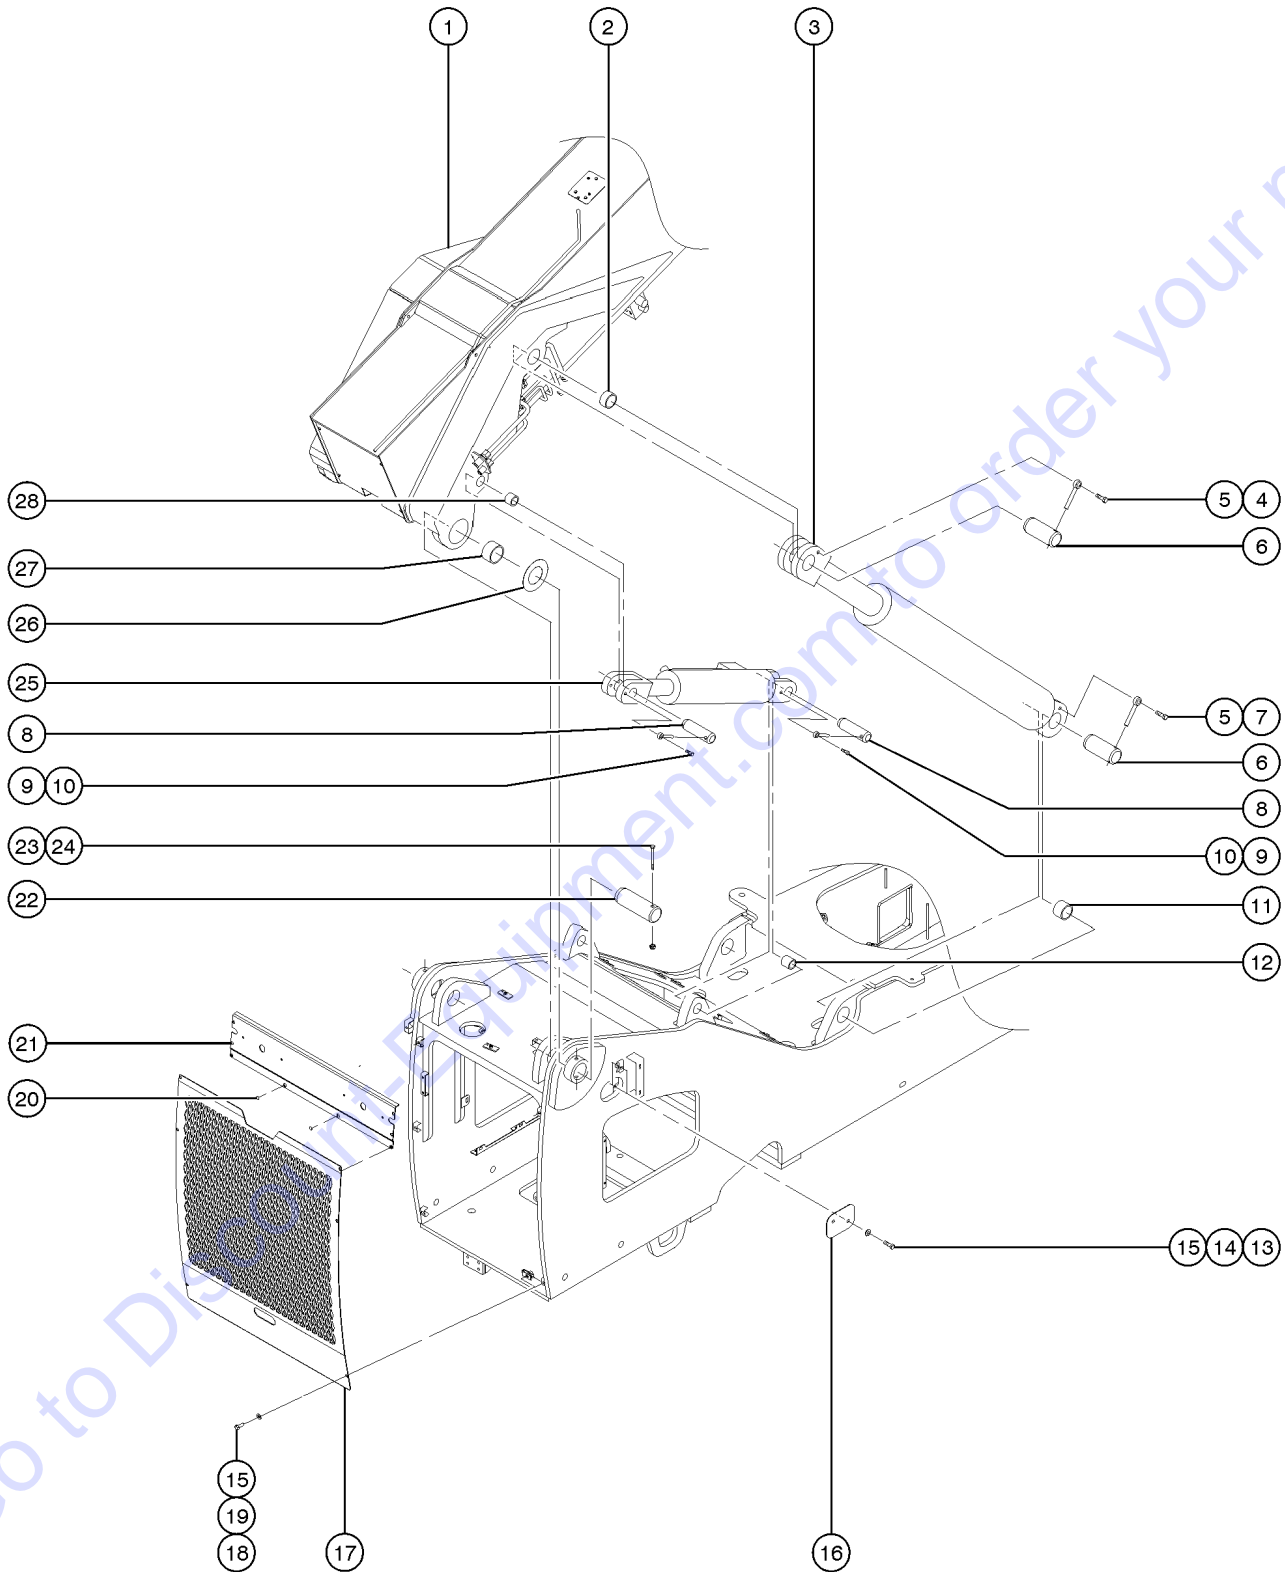

208.1 Rear Chassis Assembly

208.1 Rear Chassis Assembly

Item	Part No.	Description	Qty.
--	1255578GT	KIT,PINTLE HOOK HITCH,GTH <i>(includes hitch, fasteners and instructions)</i>	
1		Ref. LARGE BOOM ASSEMBLY <i>(refer to 703.1)</i>	
2	108864GT	BEARING,2.50IDX3.00 ODX1.50LG.....2	
3	1253243GT	CYLINDER,LIFT,1056.....2	
--	76069GT	VALVE,COUNTERBALANCE 4000 PSI	
--	1258120GT	SEAL KIT,CYLINDER 1253243	
4	8177GT	SCREW,HHC,1/2-13 X 1.5	
5	1256267GT	ROD END,.5 X 3.75,ZAG	
6	108859GT	PIN,2.50DIA X 5.94LG,1HOLE.....2	
7	1256844GT	SCREW,HHC,1/2-13X1.5,8,ZAG.....2	
8	108855GT	PIN,1.50DIA X 5.25LG,1HOLE.....2	
9	824068GT	SCREW,HHC,3/8-16X1.25,8,ZAG	
10	1255452GT	ROD END,.375 X 2.25,ZAG	
11	108865GT	BEARING,2.50IDX3.00ODX2.00LG.....2	
12	108863GT	BEARING,1.50IDX2.00ODX2.00LG.....2	
13	824082GT	SCREW,HHF,1/4-20X1.75,8,ZAG	
14		WASHER,FLAT,USS,1/4"Y <i>(not used)</i>	
15	56912GT	SPRING CLIP,1/4-20,.025-.15X.54,ZAG	
16	219151GT	PLATE,REAR CUT OUT COVER.....1 <i>(for T3 and T4i engines)</i>	
17	233833GT	FORMING, REAR ENGINE COVER TIER 4	
18	824078GT	SCREW,HHF,1/4-20X.75,8,ZAG	
19		WASHER,FLAT,SAE 1/4",ZINC <i>(not used)</i>	
20	47478GT	BUMPER, RUBBER, 1"OD X .461H	
21	233827GT	FORMING, REAR LIGHT PLATE.....1	
22	108860GT	PIN,3.00DIA X 9.00LG,1HOLE.....2	
23	1257462GT	SCREW,HHC,1/2-13X5.25,8,ZAG	
24	1256106GT	NUT,TL,1/2-13,C,ZAG	
25	1253246GT	CYLINDER,MASTER,1056	
--	1258123GT	SEAL KIT,CYLINDER 1253246.....1	
26	117051GT	WASHER,THRUST,3.06X6.00X.06	
27	108862GT	BEARING,3.00IDX3.50ODX2.00LG.....2	
28	117304GT	BEARING,1.5"IDX2"ODX1.5"LG.....2