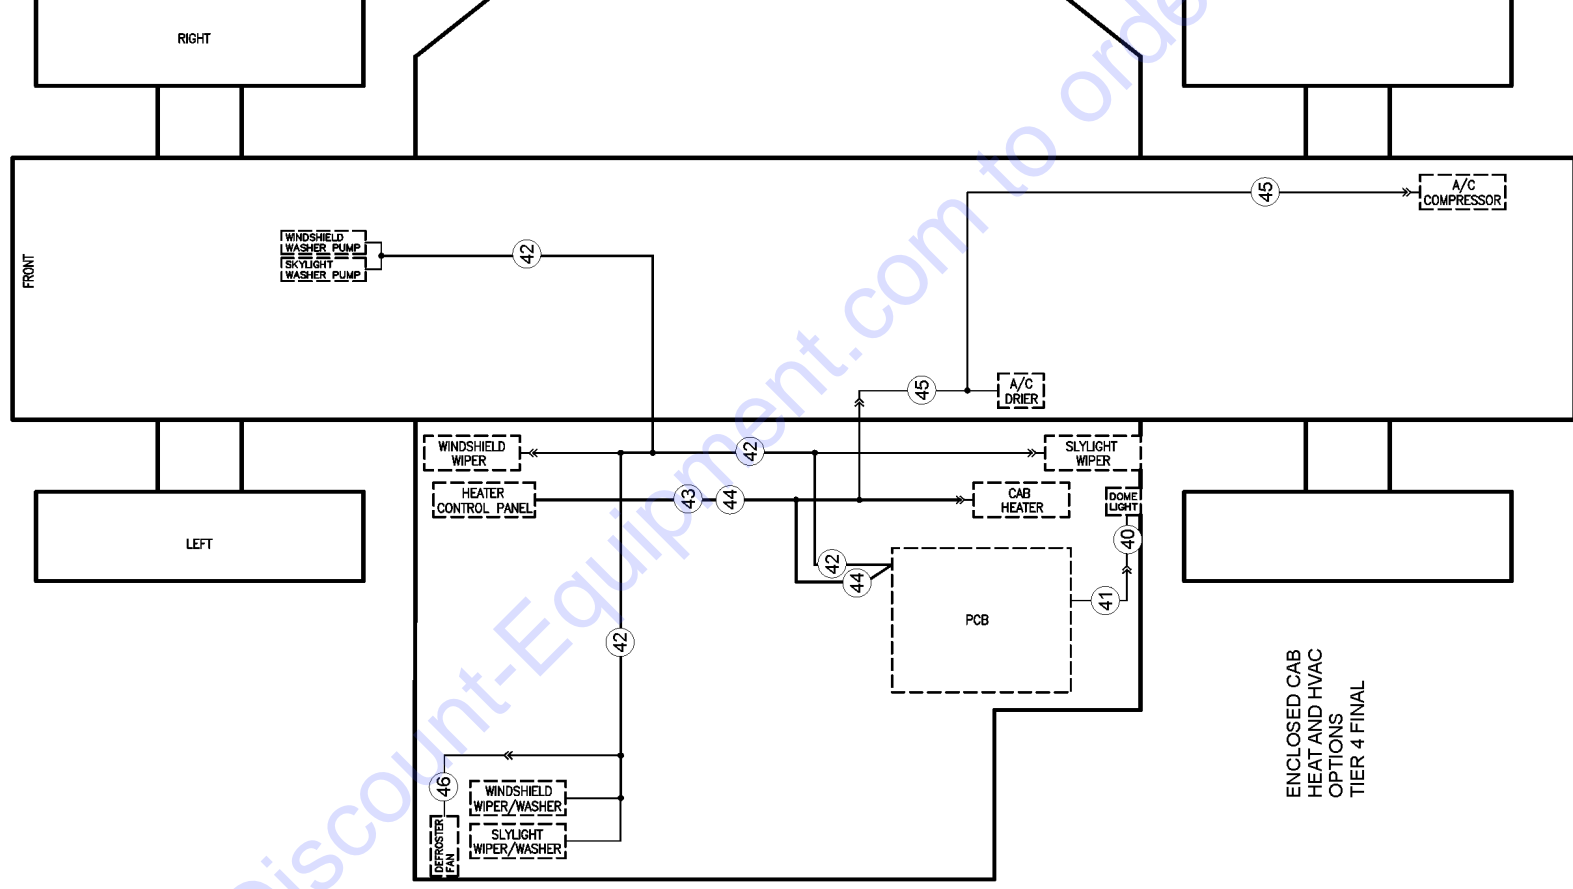

1005.1 Cab Heater and HVAC Harnesses - Belt Driven A/C

ENCLOSED CAB
HEAT AND HVAC
OPTIONS
TIER 4 FINAL

1005.1 Cab Heater and HVAC Harnesses - Belt Driven A/C

Item	Part No.	Description	Qty.
39	234859GT	HARNES, CAB FAN.....1 <i>(heat and A/C options)</i>	
40	123817GT	DOME LIGHT WITH CONNECTOR.....1 <i>(heat and A/C options)</i>	
41	233940GT	HARNES, POWER, DOME LIGHT.....1 <i>(heat and A/C options)</i>	
42	233812GT	HARNES, ENCLOSED CAB.....1 <i>(heat and A/C options)</i>	
43	234861GT	HARNES, CAB HEATER.....1 <i>(heat option only)</i>	
44	238126GT	HARNES, CAB A/C.....1 <i>(A/C option only)</i>	
45	217874GT	HARNES, CHASSIS, AC.....1 <i>(A/C option only)</i>	

Go to Discount-Equipment.com to order your parts