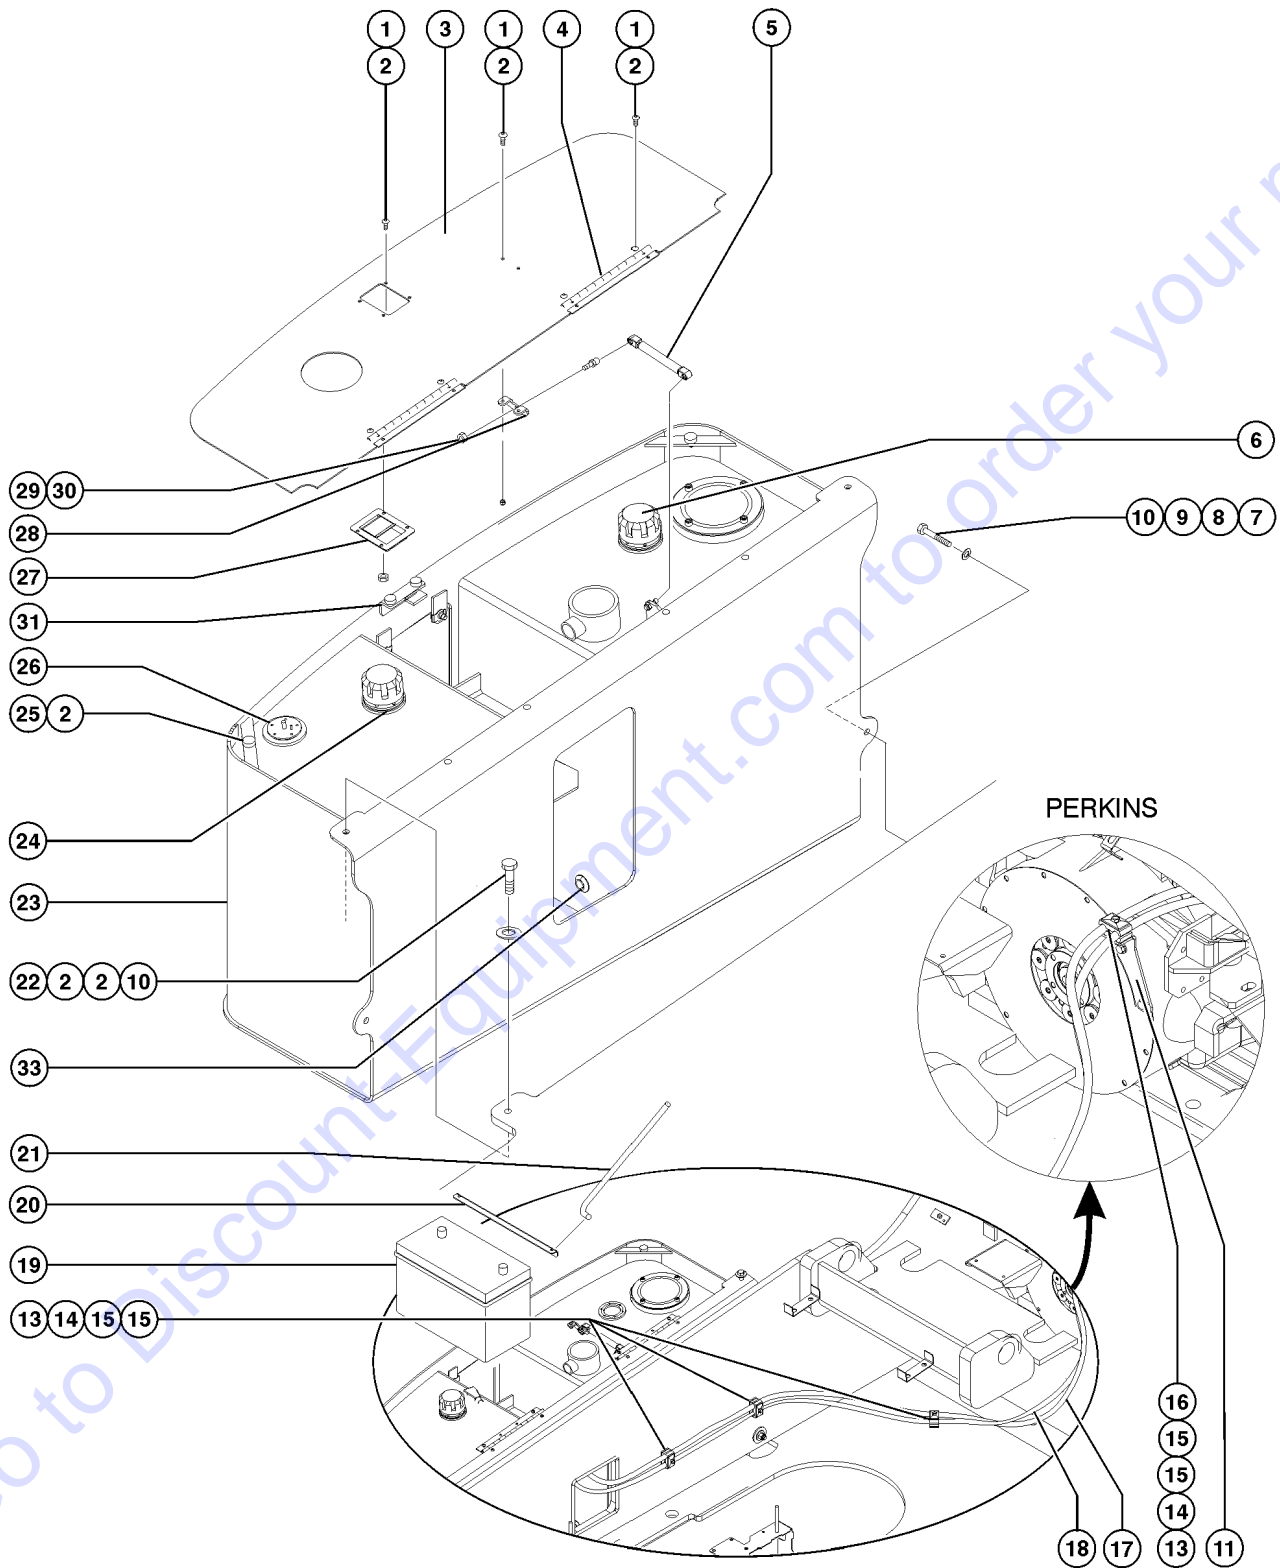

205.1 Fuel and Hydraulic Tank Assembly

205.1 Fuel and Hydraulic Tank Assembly

Item	Part No.	Description	Qty.	Item	Part No.	Description	Qty.
--	117302GT	TANK ASSY,GTH1056/48		29	824038GT	NUT, TL JAM, 3/8-16, A, ZAG	
--	123915GT	PLATE,TANK SIDE ACCESS COVER		30	78086GT	BALL STUD, GAS STRUT, 3/8-16.....2	
--	117414GT	FITTING,SIGHT GLASS,#24,O.R.		31	1277546GT	FORMING, UPPER DOOR MOUNT.....1	
--	123152GT	1"O-RING PLUG		32	117379GT	ELEMENT,HYDRAULIC FILTER.....1	
1	1256124GT	SCREW,BHC,1/4-20X.75,F835,ZAG		33	123644GT	FUEL FITTING,3/8 STRAIGHT <i>return fitting for all engines; outlet for all engines except Perkins 1204E</i>	
2	824027GT	NUT,TL FLG,1/4-20,G,ZAG		--	823217GT	FITTING,FUEL,#8 ORB TO 1/2 HB <i>outlet fitting for Perkins 1204E engine</i>	
3	1253939GT	PLATE,TANK TOP COVER.....1					
4	47569GT	HINGE,11"X 2.5"X.44".....2					
5	39542GT	GAS SHOCK,SCISSORS***.....1					
6	123148GT	BREATHER,FILLER,3 PSI.....1					
7	1257464GT	SCREW,HHC,1/2-13X2.5,8,ZAG.....2					
8	1255760GT	WASHER,FLAT,1/2,USS,ZAG					
9	1256283GT	WASHER,FLAT,.5X2.25X.188,ZAG					
10	1256106GT	NUT,TL,1/2-13,C,ZAG.....4					
11	1254536GT	FORMING,BATT CABLE BRKT.....1					
12	229014GT	FORMING,BATT CABLE BRKT, JD.....1					
13	1257803GT	SCREW,HHF,5/16-18X2,8,ZAG.....1					
14	123176GT	PLATE, TOP.....4					
15	7-273-27GT	CLAMP HALVES,TWIN,3/8"PIPE.....8					
16	824028GT	NUT,TL FLG,5/16-18,G,ZAG.....1					
17	130718GT	BATTERY CABLE ASSY,RED,000.....1					
--	229022GT	BATT CABLE ASSY,RED,3/0.....1 <i>(See 205.3 for Deutz Tier 4 Final)</i>					
--	141174GT	BOOT,BATTERY CABLE,3/0 RED					
--	1260945GT	BATT CABLE ASSY,RED,3/0 <i>(for all Perkins engines)</i>					
18	130719GT	BATTERY CABLE ASSY,BLACK,000.....1					
--	7-319-17GT	GROUND STRAP,12 IN.....1					
19	67325GT	BATTERY,12V 1000CCA,5/16STUD W...1					
--	234969GT	BATTERY,AGM,GP31,1150CCA <i>optional battery</i>					
--	234966GT	OPTION,BATTERY BLANKET,1056 <i>includes GPN 28853 battery blanket and GPN 23877 cable ties,28" (4)</i>					
20	1254056GT	FORMING,BATTERY HOLDDOWN.....1					
21	123150GT	HOOK, BATTERY HOLD DOWN.....2					
22	1255782GT	SCREW,HHC,1/2-13X2.0,8,ZAG.....2					
23	1253937GT	WELDMENT,10XX HYDRAULIC TANK...1					
--	1253938GT	PLATE,TANK SIDE ACCESS COVER					
24	123148GT	BREATHER,FILLER,3 PSI.....1 <i>includes cap, casting under cap and gasket</i>					
25	79090GT	BUMPER, 1.00 X .375 X 5/16.....4					
26	217206GT	ASSEMBLY, FUEL SENDER.....1					
27	55675GT	LATCH, LRG PADDLE HANDLE GS90...1					
28	1277550GT	FORMING,STRUT MOUNT.....1