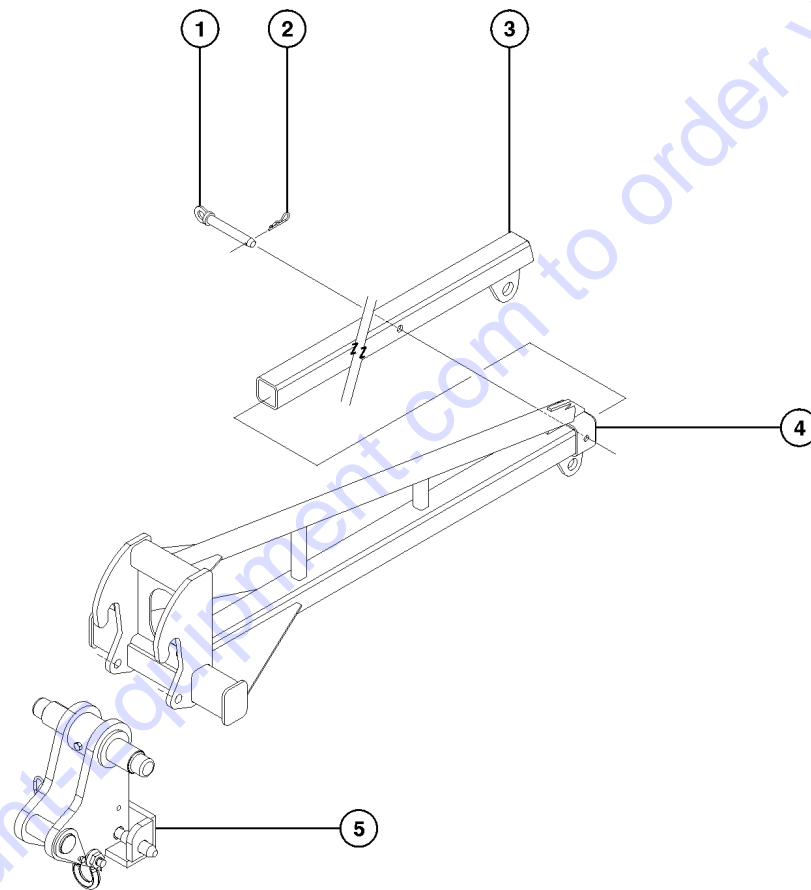

605.1 Truss Boom, Quick Attachment

605.1 Truss Boom, Quick Attachment

Item	Part No.	Description	Qty.
--	138082GT	SVC KIT TRUSS BOOM QA 10K <i>(includes items 1, 2, 3, 4, and decals)</i> <i>(before SN GTH1015E-10819)</i>	
1	3-1145-2GT	PIN,TRUSS BOOM,ADJUSTING.....	1
2	7-194-39GT	COTTERPIN.....	1
3	1254812GT	MEMBER,TRUSS BOOM	
4	227119GT	ASSY, TRUSS BOOM..... <i>(includes 108948GT, 3-1069-7GT)</i>	1
--	1254398GT	ASSY, TRUSS BOOM FOR 2" PIN <i>(must also order 108948GT and 3-1069-7GT)</i>	
--	108948GT	DECAL,ATTACHMENT SERIAL LABEL.....	1
--	3-1069-7GT	DECAL,TRUSS BOOM.....	1
5		Ref., Quick attach..... <i>(Refer to 601.1 or 601.2)</i>	1

Go to Discount-Equipment.com to order your parts