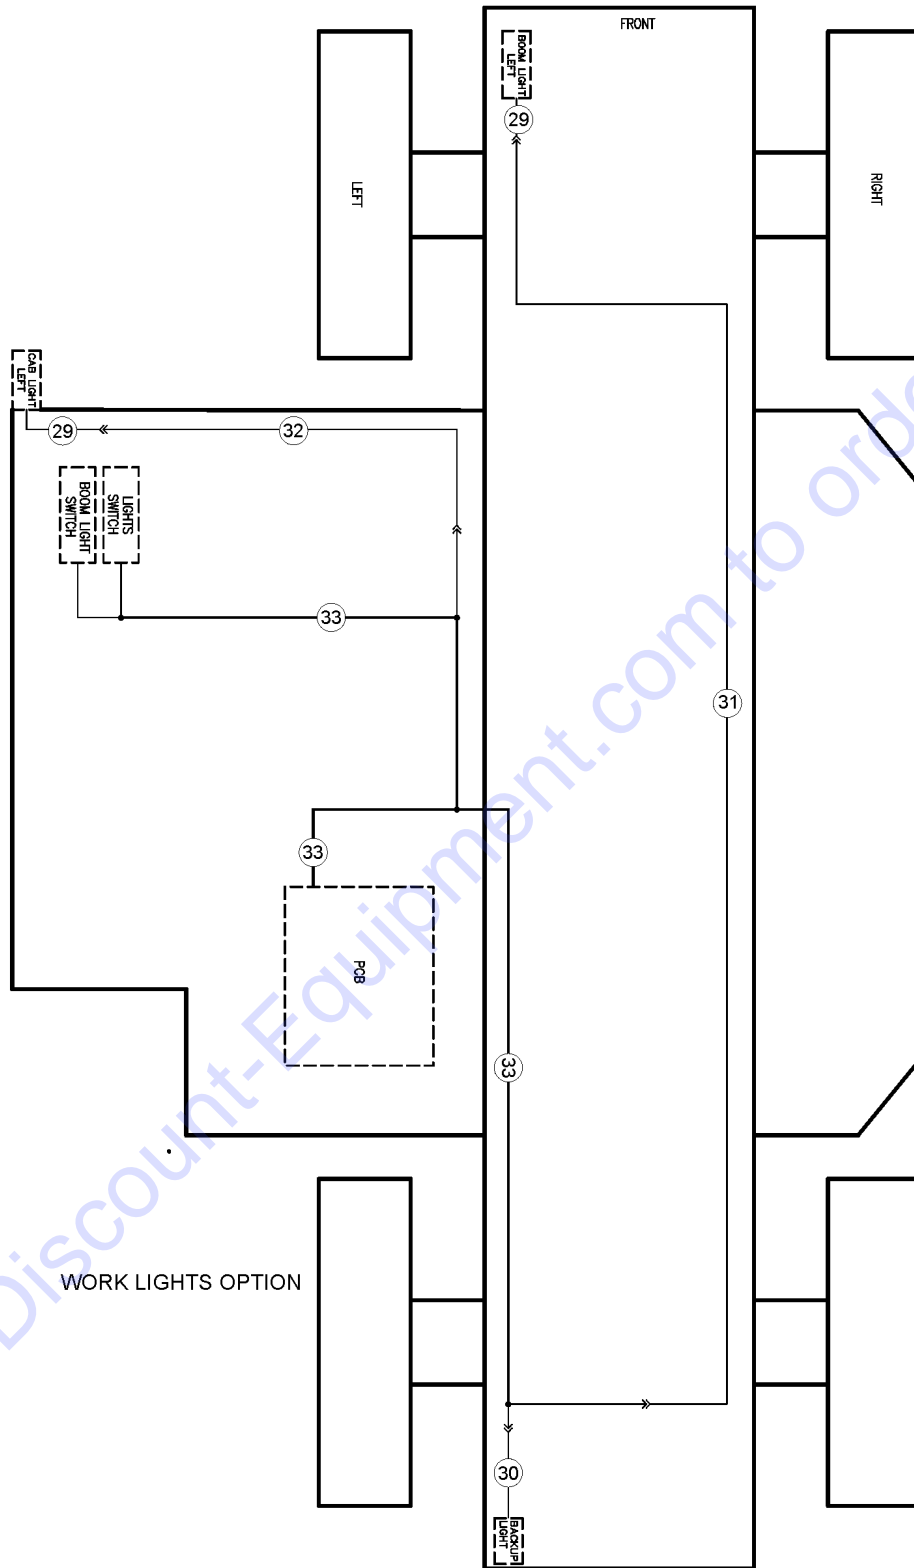

Go to Discount-Equipment.com to order your parts

1004.1 Work Light Harnesses

Item	Part No.	Description	Qty.
29	1258527GT	HARNES,LIGHT,LED,CLEAR,5"ROUND.2	
30	237934GT	HARNES, BACKUP LIGHT.....1	
32	1258775GT	HARNES, CAB LIGHT POWER.....1	
33	1263762GT	HARNES, WORK LIGHTS.....1	