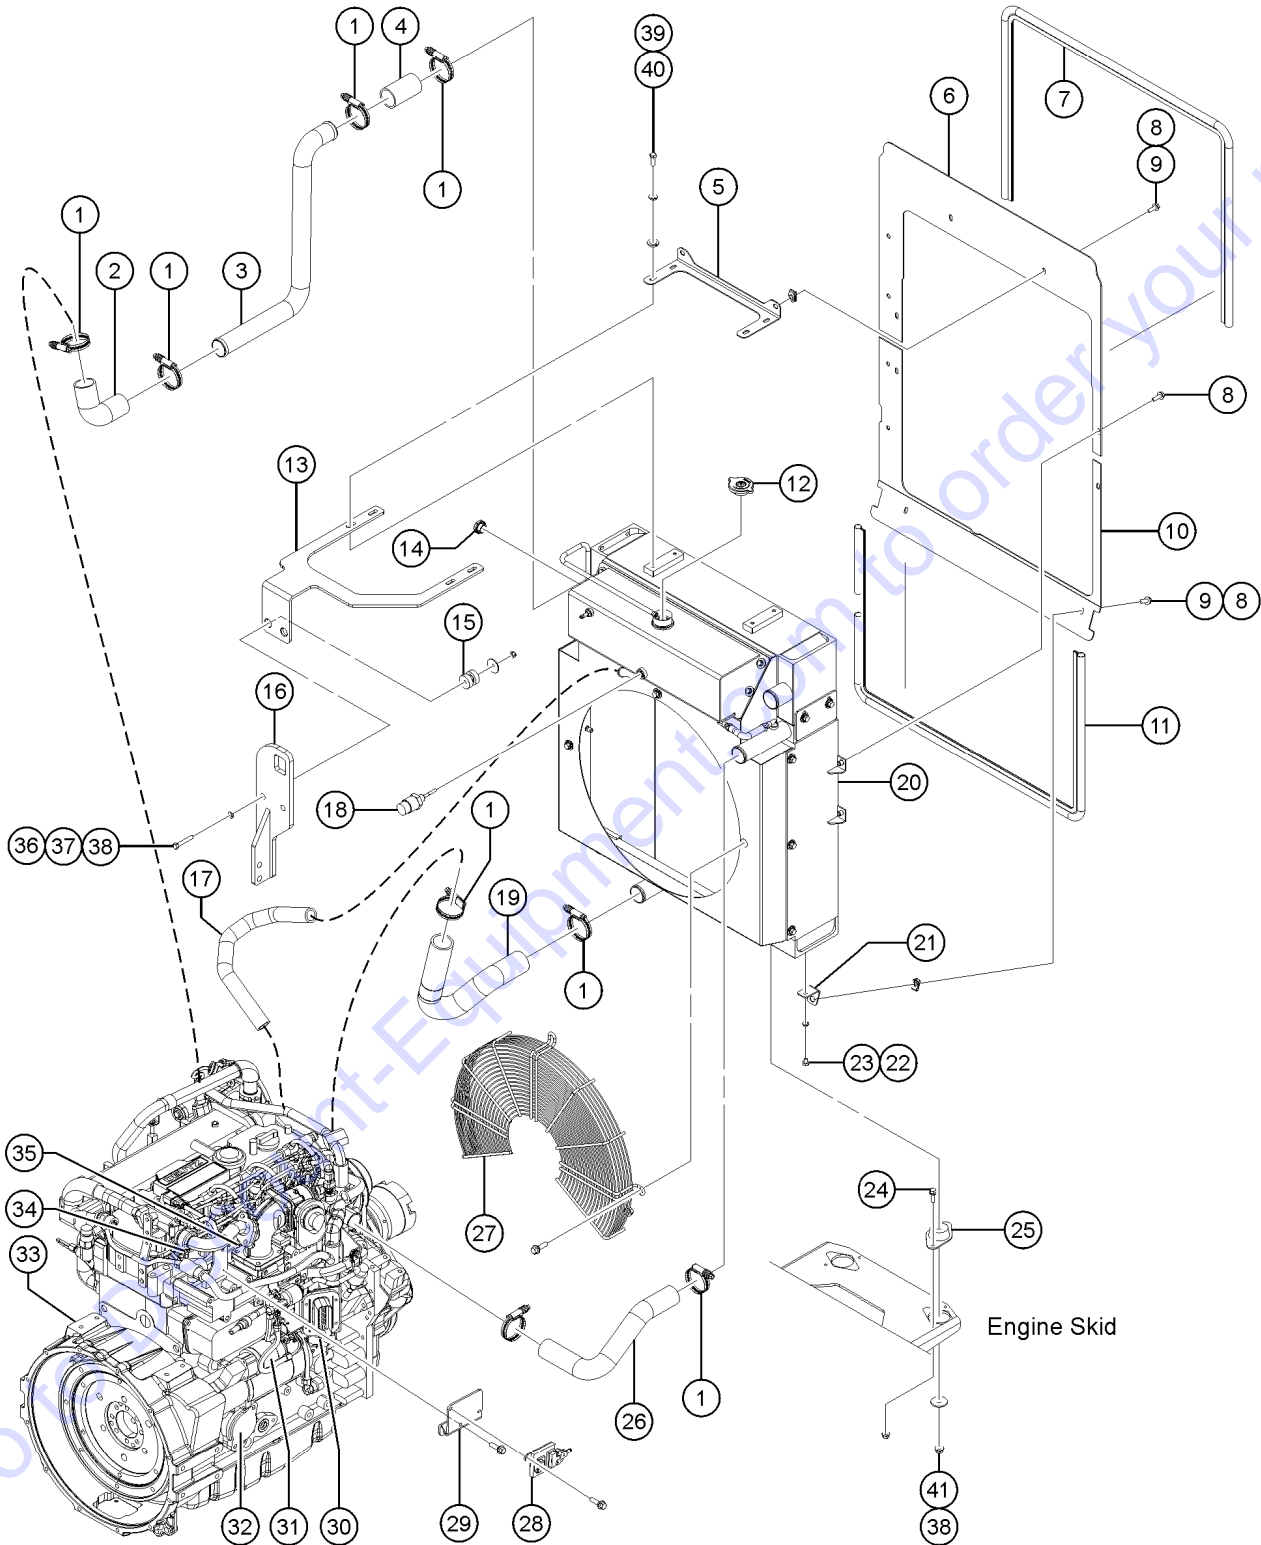

511.1 Deutz TCD3.6 T4Final Engine, View 1

Engine Skid

511.1 Deutz TCD3.6 T4Final Engine, View 1

Item	Part No.	Description	Qty.	Item	Part No.	Description	Qty.
--		<i>Due to Tier 4 regulations, many engine replacement parts require the engine serial number at time of order placement. When ordering engine parts please have both machine and engine serial numbers available. For internal engine parts, contact engine dealer</i>		28	1259049GT	SENSOR,EXH,NOX,UPSTREAM,TCD 3.6 T4F.....	1
--	1279631GT	PULLEY,BELT TENSIONER,D2.9L4		29	1264816GT	PLATE,NOX SENSOR,MP,TCD3.6,T4F.....	1
1	215216GT	CLAMP,HOSE,CT,SAE 262,1-3/4" T.....	8	30	824987GT	RELAY,STARTER,DEUTZ.....	1
2	215219GT	SLEEVE,TUBE,CAC TURBO,TCD3.6.....	1	31	236247GT	STARTER,4KW,DEUTZ TCD3.6.....	1
3	1264765GT	PIPE,CAC INLET,TCD3.6,T4F.....	1	32	1257353GT	COVER,OIL FILL,TCD 3.6,T4F.....	1
4	215217GT	COUPLING,CAC,1.75X3.5 LONG.....	1	33	219321GT	FLYWHL HOUSING, DTZ TCD3.6, 10K.....	1
5	1266290GT	FORMING,BAFFLE MNT,TOP,10K,TCD.....	1	34	1257350GT	GLOW PLUG,TCD3.6 T4F.....	4
6	1258702GT	PLATE,RAD BAF,TOP,TCD3.6 T4F.....	1	35	1278206GT	SENSOR,FUEL,HIGH PRESSURE,DEUTZ TD 2.9-3.6..... <i>(sensor on end of fuel rail)</i>	1
7	119219GT	TRIM,EDGE,1/8X3/4 END BULB.....	73	36	1255800GT	SCREW,HHF,5/16-18X1.75,8,ZAG	
8	824133GT	SCREW,HHF,M8-1.25X25,DIN6921,10.9,ZAB.8		37	824120GT	WASHER,FLAT,375X1.50X.125,ZAG	
9	230820GT	SPRING CLIP, M8-1.25, 0.8-4.0 X 13, ZAB.....	4	38	824028GT	NUT,TL FLG,5/16-18,G,ZAG	
10	1258703GT	FORMING,RAD BAF,BOT,TCD3.6 T4F...1		39	824132GT	SCREW,HHF,M8-1.25X20,DIN6921,10.9,ZAB	
11	119219GT	TRIM,EDGE,1/8X3/4 END BULB.....	67	40	824145GT	WASHER,FLAT,M10,DIN125,ZAB	
12	1257647GT	CAP,RADIATOR,TCD3.6,T4F.....	1	41	825358GT	WASHER,FLAT,5/16,USS,ZAG	
--	1279661GT	CAP,RADIATOR,TCD3.6 <i>(from SN GTH10E-12014)</i>					
13	1264818GT	FORMING,RAD MOUNT,TCD3.6,T4F.....	1				
14	1257648GT	SIGHT GLASS,COOLANT,TCD3.6,T4F.....	1				
15	236334GT	ISOLATOR,UP RADIATOR SUPPORT....	2				
16	1258707GT	WELDMENT,RAD BRACK,TCD3.6,T4F.....	1				
17	1257363GT	HOSE,COMP,TCD3.6,T4F.....	1				
--	1266688GT	SLEEVE,COMP HOSE,TCD3.6,T4F					
18	218715GT	SENSOR,COOLANT LEVEL, DEUTZ....	1				
--	1279746GT	GASKET,COOLANT LEVEL,TCD3.6					
19	1264767GT	HOSE,RAD. INLET,TCD3.6,T4F.....	1				
20	1257361GT	RADIATOR,TCD3.6 T4F.....	1				
--	1264743GT	RADIATOR,TCD 3.6,T4F,CAST <i>(from SN GTH10E-12014)</i>					
21	1266291GT	FORMING,BAFFLE MNT,BOT,10K,TCD.....	2				
22	1257704GT	SCREW,HHC,M8-1.25X12,DIN933,10...2					
23	824141GT	WASHER,LOCK,M8,ZAB.....	2				
24	824085GT	SCREW,HHF,5/16-18X.75,8,ZAG.....	4				
25	1266551GT	ISOLATOR,RUBBER,150LB,57100-3....	2				
26	1264768GT	HOSE,RAD. OULET,TCD3.6,T4F.....	1				
27	1257362GT	FAN GUARD,TCD3.6 T4F.....	1