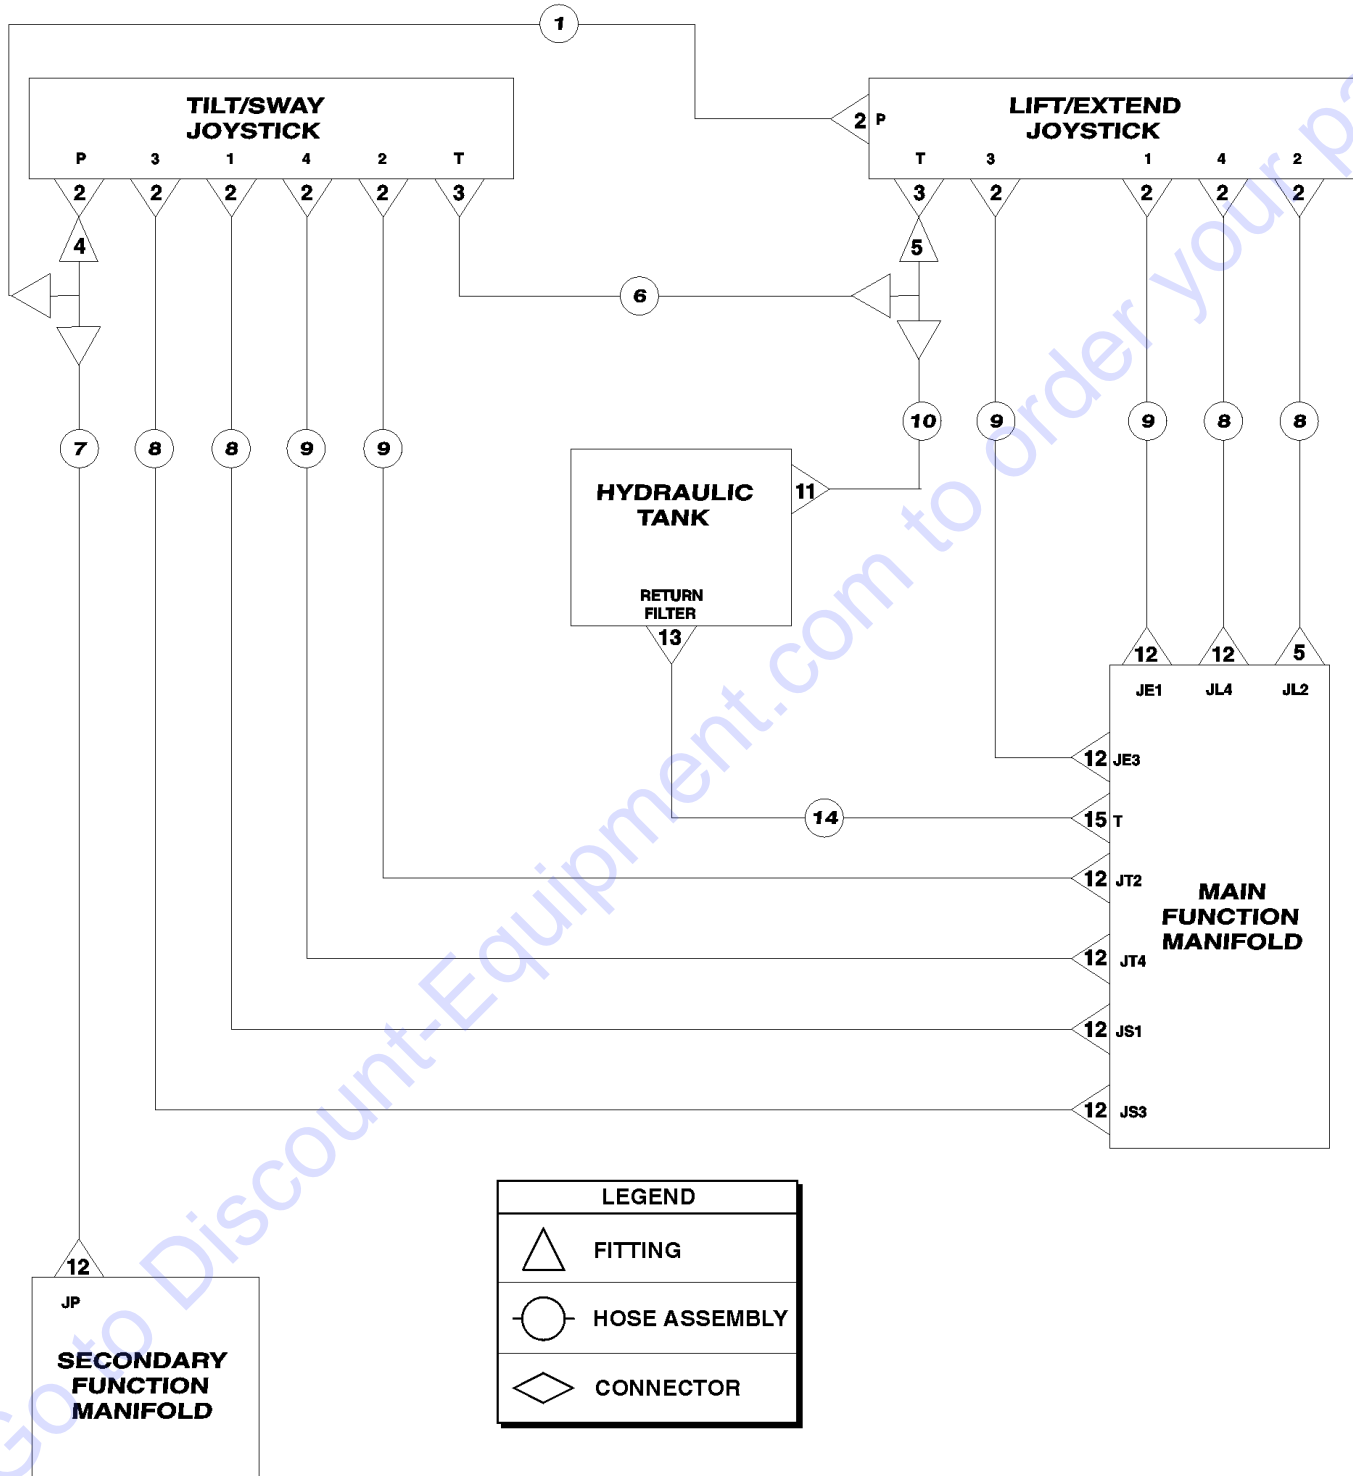

804.1 Dual Joystick Components

804.1 Dual Joystick Components

Item	Part No.	Description	Qty.
1	49119-5500GT	HOSE ASSY,1/4,STR FEM,STR FEM.....1	1
2	48912GT	CONN,520120-4-6***.....10	10
3	48916GT	CONN, 520120-6.....2	2
4	48908GT	FITTING,TEE,RUN,SWIVEL520432-4.....1	1
5	48875GT	TEE,RUN,SWIVEL,520432-6.....1	1
6	123794GT	HOSE ASSY,.38IDX06-90X06X15".....1	1
7	1269529GT	HOSE ASSY,1/4,53",STR.FEM-STR.....1	1
8	49119-4400GT	HOSE ASSY,1/4,STR FEM,STR FEM.....4	4
9	49119-5000GT	HOSE ASSY,1/4,STR FEM,STR FEM.....4	4
10	1263884GT	HOSE ASSY 3/8, STR FEM, 45DFEM, 68".....1	1
11	48929GT	FITTING,ELBOW,90D,520220-6-8.....1	1
12	48905GT	CONNECTOR, 520120-4.....9	9
13	48983GT	ELBOW,90D,520220-16.....1	1
14	49170-5100GT	HOSE ASSY,1",STR FEM,STR FEM.....1	1
15	48984GT	CONN,520120-16.....1	1