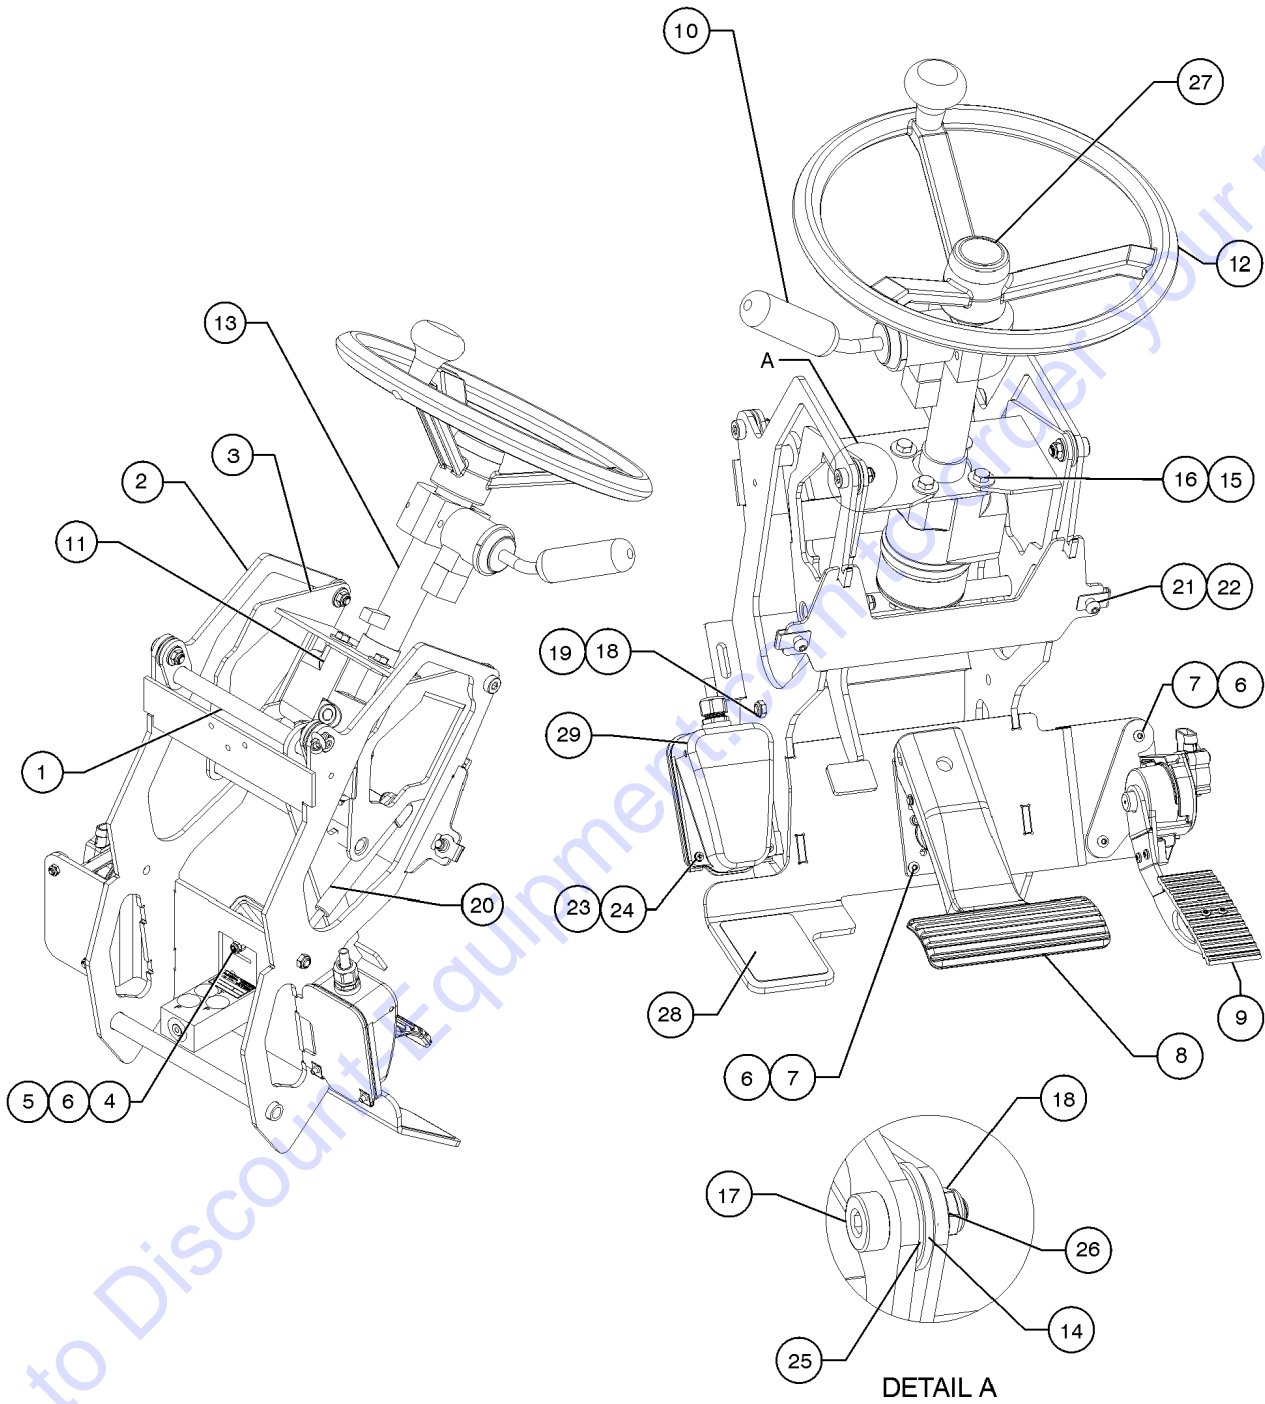

403.1 Standard Cab Components, View 3

403.1 Standard Cab Components, View 3

Item	Part No.	Description	Qty.
1	1253948GT	WELDMENT,TILT LOCK.....	1
2	1253949GT	WELDMENT, STEERING COLUMN.....	1
3	1254033GT	WELDMENT,STEER COLUMN.....	1
4	824079GT	SCREW,HHF,1/4-20X1,8,ZAG.....	1
5	824113GT	WASHER,FLAT,USS,1/4,ZAG.....	1
6	824027GT	NUT,TL FLG,1/4-20,G,ZAG.....	5
7	824079GT	SCREW,HHF,1/4-20X1,8,ZAG.....	4
8	226306GT	ASSEMBLY, BRAKE VALVE.....	1
9	227108GT	THROTTLE PEDAL, METAL, GTH.....	1
10	823127GT	SHIFTER ASSEMBLY 4 SPD.....	1
--	1255535GT	SHIFTER MOUNTING KIT.....	1
11	117654GT	STEERING UNIT, 250CC LOAD SENSE (to GTH10E-12499)	
--	1283327GT	STEERING UNIT, 250CC W/LS RELIEF (from GTH10E-12500) (compatible with Danfoss PVG primary manifold and electronic joystick system)	
12	123136GT	STEERING WHEEL, 362MM.....	1
13	218100GT	COLUMN, STEERING, 225MM.....	1
14	1255760GT	WASHER,FLAT,1/2,USS,ZAG.....	4
15		WASHER,FLAT,USS,3/8",Y..... (not used)	4
16	824090GT	SCREW,HHF,3/8-16X1,8,ZAG.....	4
17	1256478GT	BOLT,SHS,1/2X.5X3/8-16,ZAG.....	4
18	824038GT	NUT, TL JAM, 3/8-16, A, ZAG.....	6
19	78086GT	BALL STUD, GAS STRUT, 3/8-16.....	2
20	39542GT	GAS SHOCK,SCISSORS***.....	1
21	1255393GT	SCREW,BHC,3/8-16X1,F835,ZAG.....	2
22	29868GT	SPRING CLIP,3/8-16,.05-.20X.73,ZAG...2	
23	73575GT	SPRING CLIP,10-24,.025-.125X.468,ZAG.....	2
24	1256460GT	SCREW,PHPM,10-24X1,ZAG.....	2
25	87075GT	WASHER,NYLON .50 X 1.25 X .063.....	4
26	825538GT	WASHER,FLAT,USS,5/16",Y.....	4
27	7-147-41GT	HORN BUTTON KIT***.....	1
--	7-147-44GT	CONTACT BRUSH SET(HORN) for 7-147-41	
28	237662GT	TAPE,NON-SKID,DIE CUT,3"X 4".....	1
29	214443GT	ASSEMBLY,FOOT SWITCH.....	1