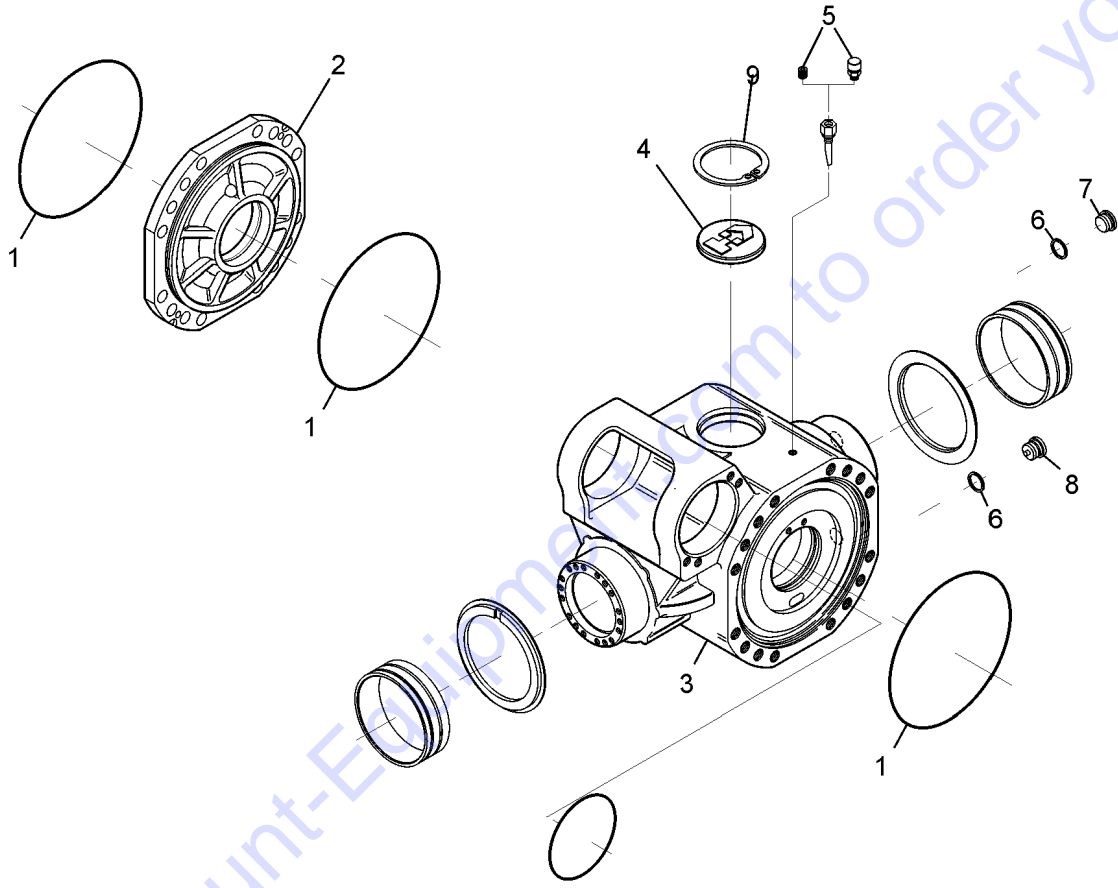

216.2 Rear Axle, Central Housing (from SN 11937)

216.2 Rear Axle, Central Housing (from SN 11937)

Item	Part No.	Description	Qty.
1	1277433GT	O - RING.....	3
2	1277434GT	COVER.....	1
3	1277435GT	HOUSING.....	1
4	1277436GT	PLUG.....	1
5	1277437GT	VENT.....	1
7	141104GT	PLUG, 213/143 REAR AXLE.....	1
8	1277438GT	MAGNETIC PLUG.....	1
9	1277439GT	CIRCLIP.....	1

Go to Discount-Equipment.com to order your parts