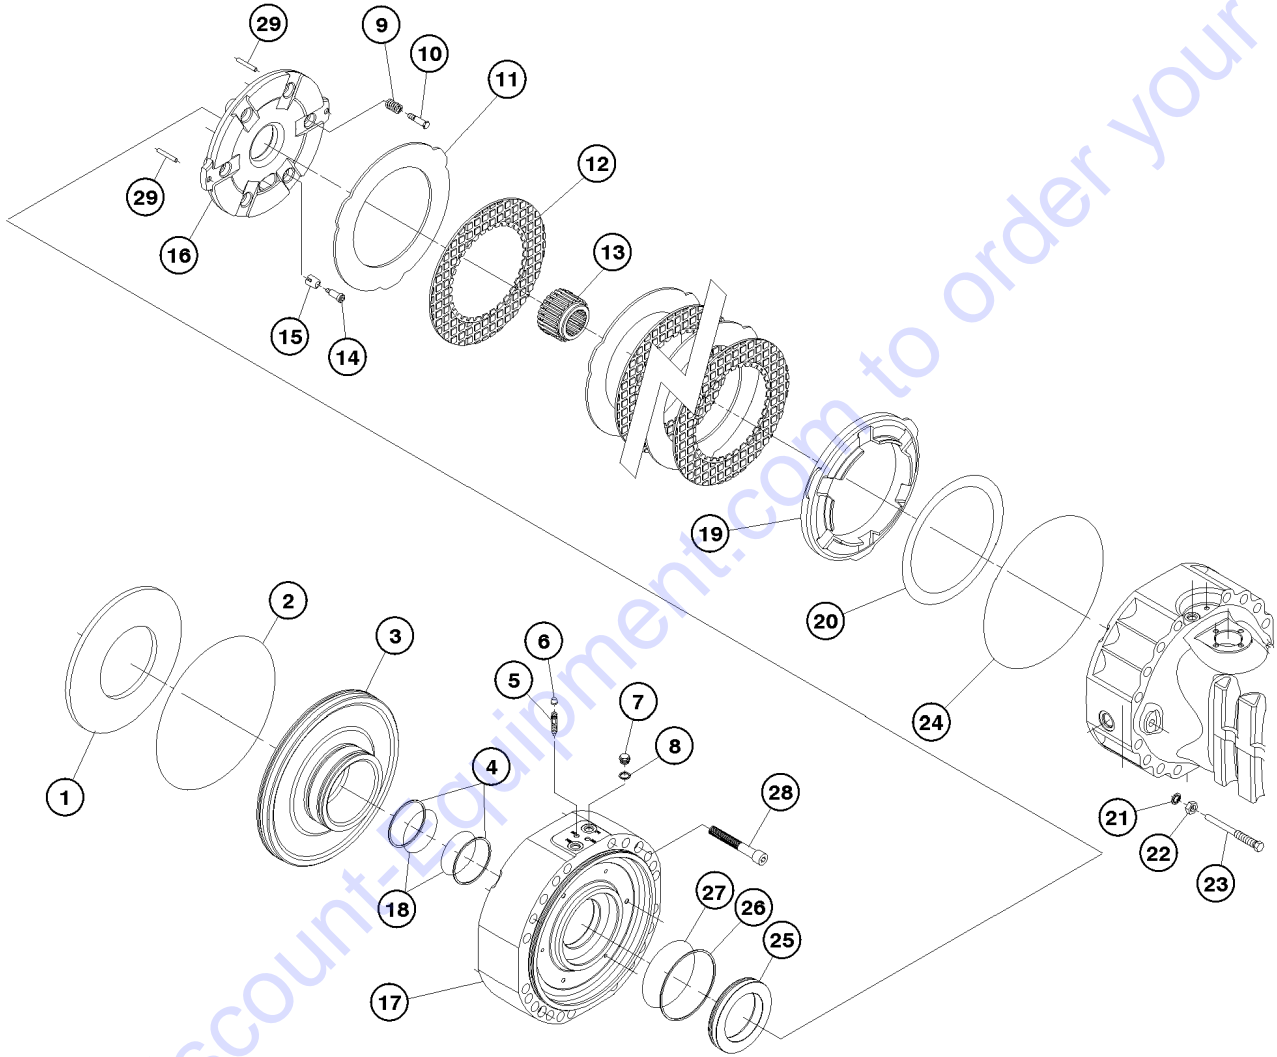

213.1 Front Axle, Brakes (to SN 10E-11936)

Go to DiscountEquipment.com to order your parts

213.1 Front Axle, Brakes (to SN 10E-11936)

Item	Part No.	Description	Qty.
1	1252613GT	SPRING.....	2
2	1252537GT	O-RING.....	2
3	1252611GT	PISTON.....	2
4	1252575GT	BACK-UP RING.....	4
5	824478GT	BLEEDER BOLT.....	4
6	1252674GT	PLUG.....	4
7	1252566GT	PLUG.....	4
8	1252558GT	SEAL WASHER.....	4
9	1252628GT	SPRING.....	6
10	1252625GT	ADJUSTING BOLT.....	6
11	1252626GT	INTERMEDIATE BRAKE DISC.....	4
12	1252617GT	BRAKE DISC.....	4
13	1252614GT	REDUCTION BUSHING.....	2
14	1252585GT	ADJUSTING BOLT.....	6
15	1252583GT	SPRING.....	4
16	825922GT	INTERMEDIATE BRAKE DISC.....	2
17	1252587GT	COVER.....	2
18	1252576GT	SEAL.....	4
19	1252615GT	SPACER.....	2
20	1252616GT	SHIM KIT.....	1
21	7-229-855GT	LOCKWASHER.....	4
22	7-229-856GT	NUT.....	4
23	1252624GT	BOLT.....	4
24	1252536GT	O-RING.....	2
25	1252612GT	PISTON.....	2
26	1252666GT	BACK-UP RING.....	2
27	1252584GT	O-RING.....	2
28	825929GT	CYLINDER BOLT.....	4
29	824241GT	DOWEL.....	4
30	1252586GT	PLUG W/SEAL.....	4