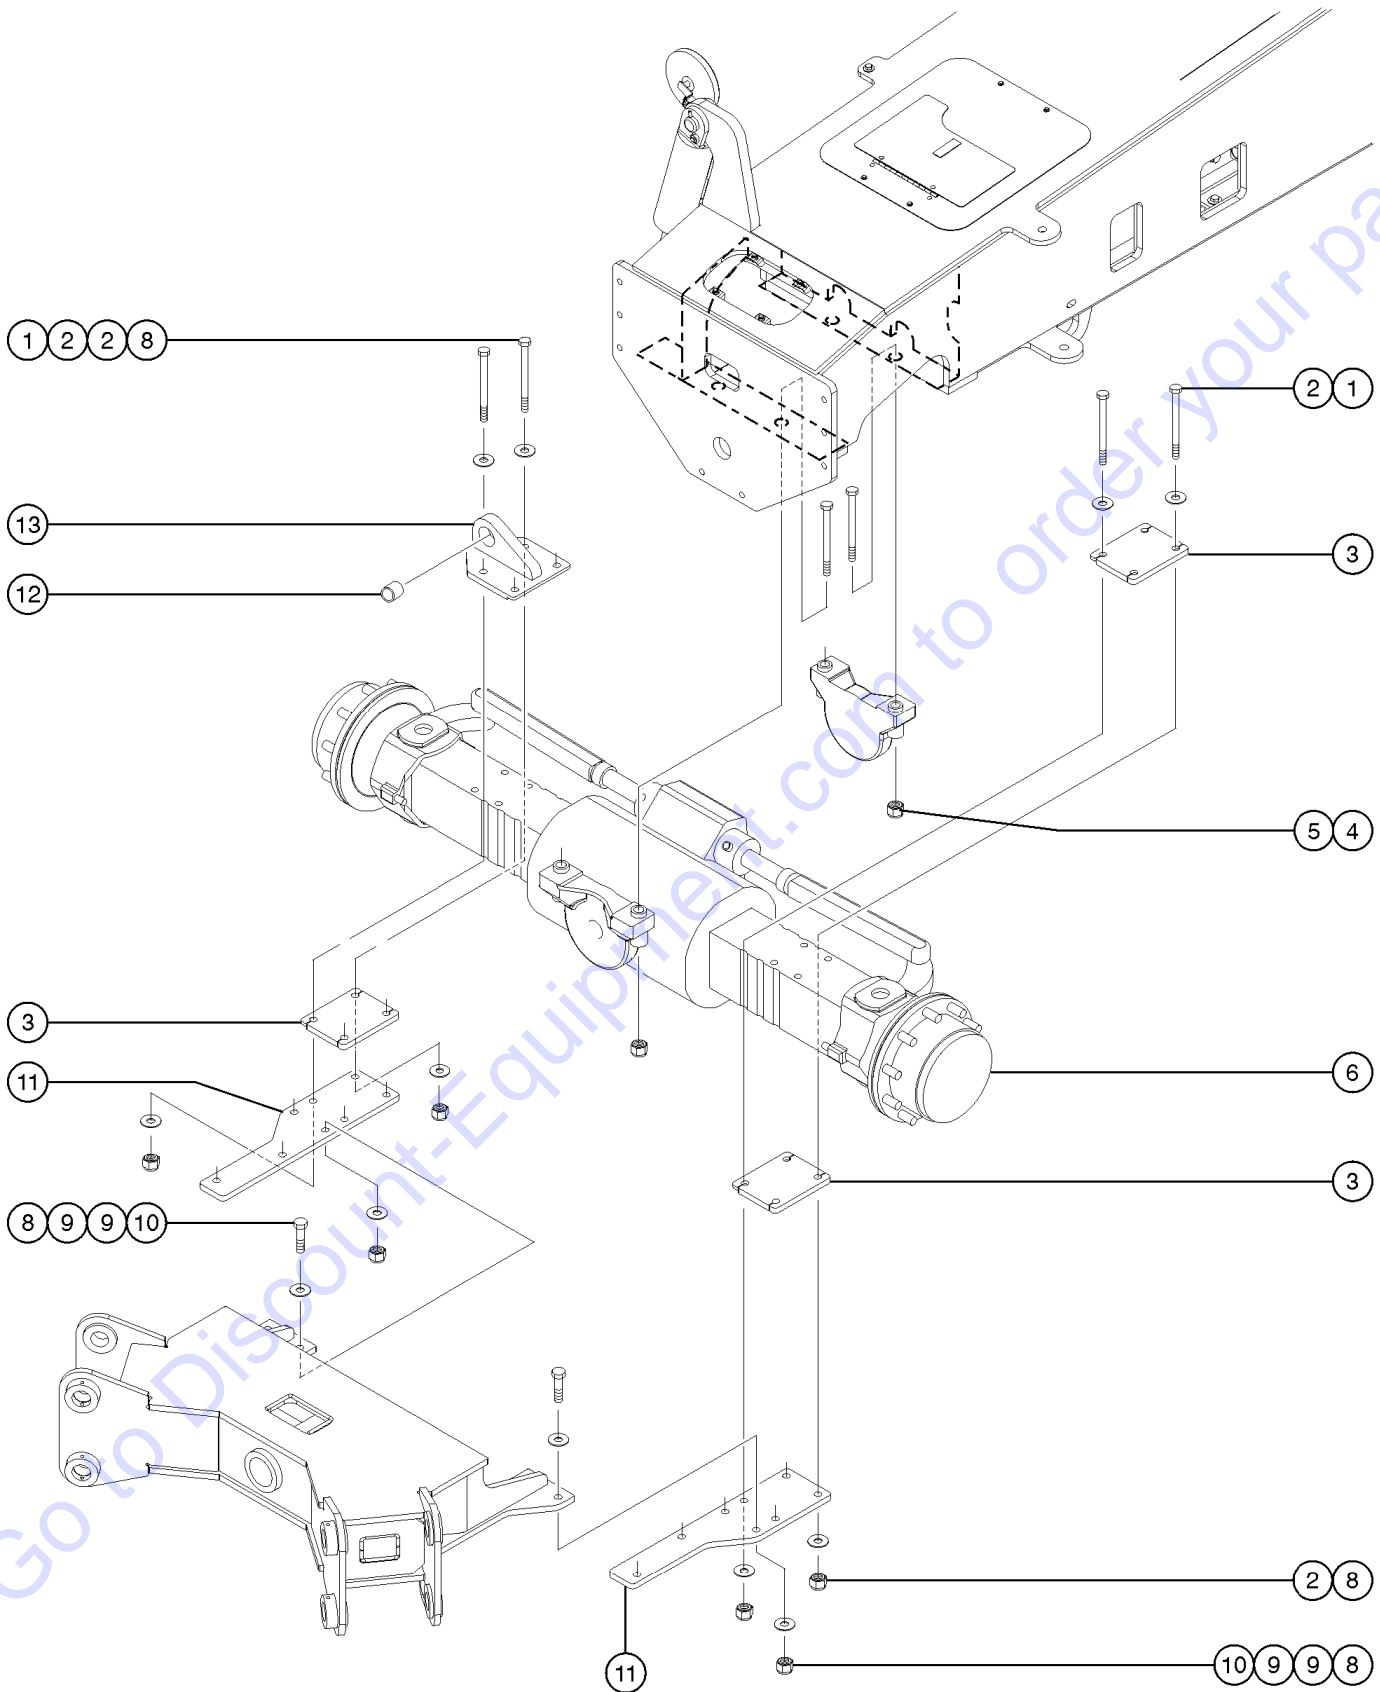

Item	Part No.	Description	Qty.
1	1257462GT	SCREW,HHC,1/2-13X5.25,8,ZAG	
2	1251997GT	NUT,TL FLG,1/2-13,G,ZAG	
3	117101GT	PIN,3.00DIA X 22.50LG,1HOLE.....	1
4	117128GT	BEARING,3.00IDX3.50OD X 2.5L.....	2
5	117070GT	WELDMENT,STABILIZER MOUNT.....	1
6	1257460GT	SCREW,HHC,3/4-10X3.5,8,ZAG.....	8
7	1256863GT	WASHER,FLAT,.75,SAE,HRD,ZAG.....	8
8	77051GT	NUT,NYLOCK,3/4-10,GRD.8.....	8
9	1256173GT	SCREW,HHC,3/8-16X4.5,8,ZAG	
10	824029GT	NUT,TL FLG,3/8-16,G,ZAG	
11	117104GT	PIN,2.00DIA X 13.88LG,1HOLE.....	4
12	117080GT	WELDMENT,STABILIZER PIVOT.....	1
13	117085GT	WELDMENT,STABILIZER ARM.....	2
14	824096GT	SCREW,HHF,3/8-16X3.5,8,ZAG	
15	117344GT	PIN,2.00DIA X 13.00LG,1HOLE.....	2
16	117090GT	WELDMENT,STABILIZER FOOTPAD....	2
17	123188GT	BEARING,2.00IDX2.50OD X 1.50L.....	8
18	1253247GT	CYLINDER,STABILIZER.....	2
--	1258124GT	SEAL KIT,STAB CYLINDER 1253247....	1
--	123893GT	VALVE,CB.CBCG-LJN@3400.....	2

202.1 Front Axle View