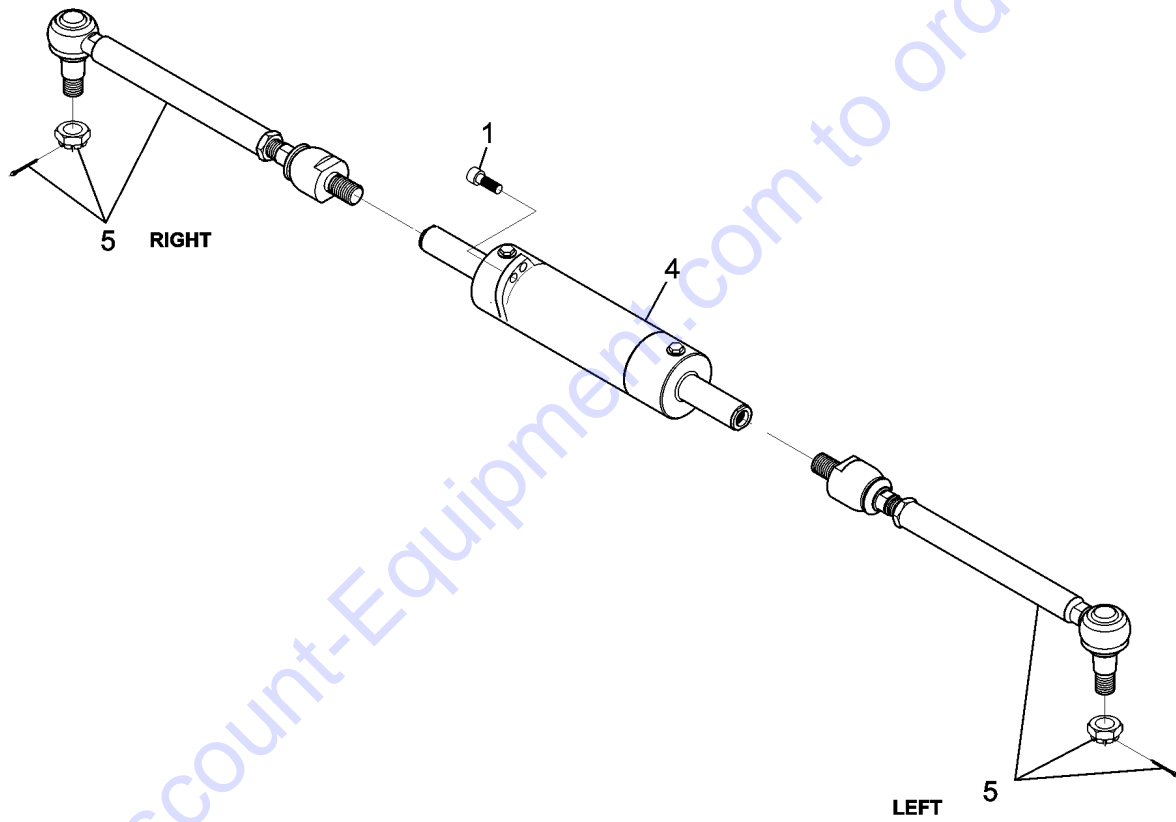

220.2 Rear Axle, Steering (from SN 10E-11937)

220.2 Rear Axle, Steering (from SN 10E-11937)

Item	Part No.	Description	Qty.
1	1277537GT	BOLT.....	4
4	1277538GT	CYLINDER.....	1
5	1277539GT	BAR.....	2

Go to Discount-Equipment.com to order your parts