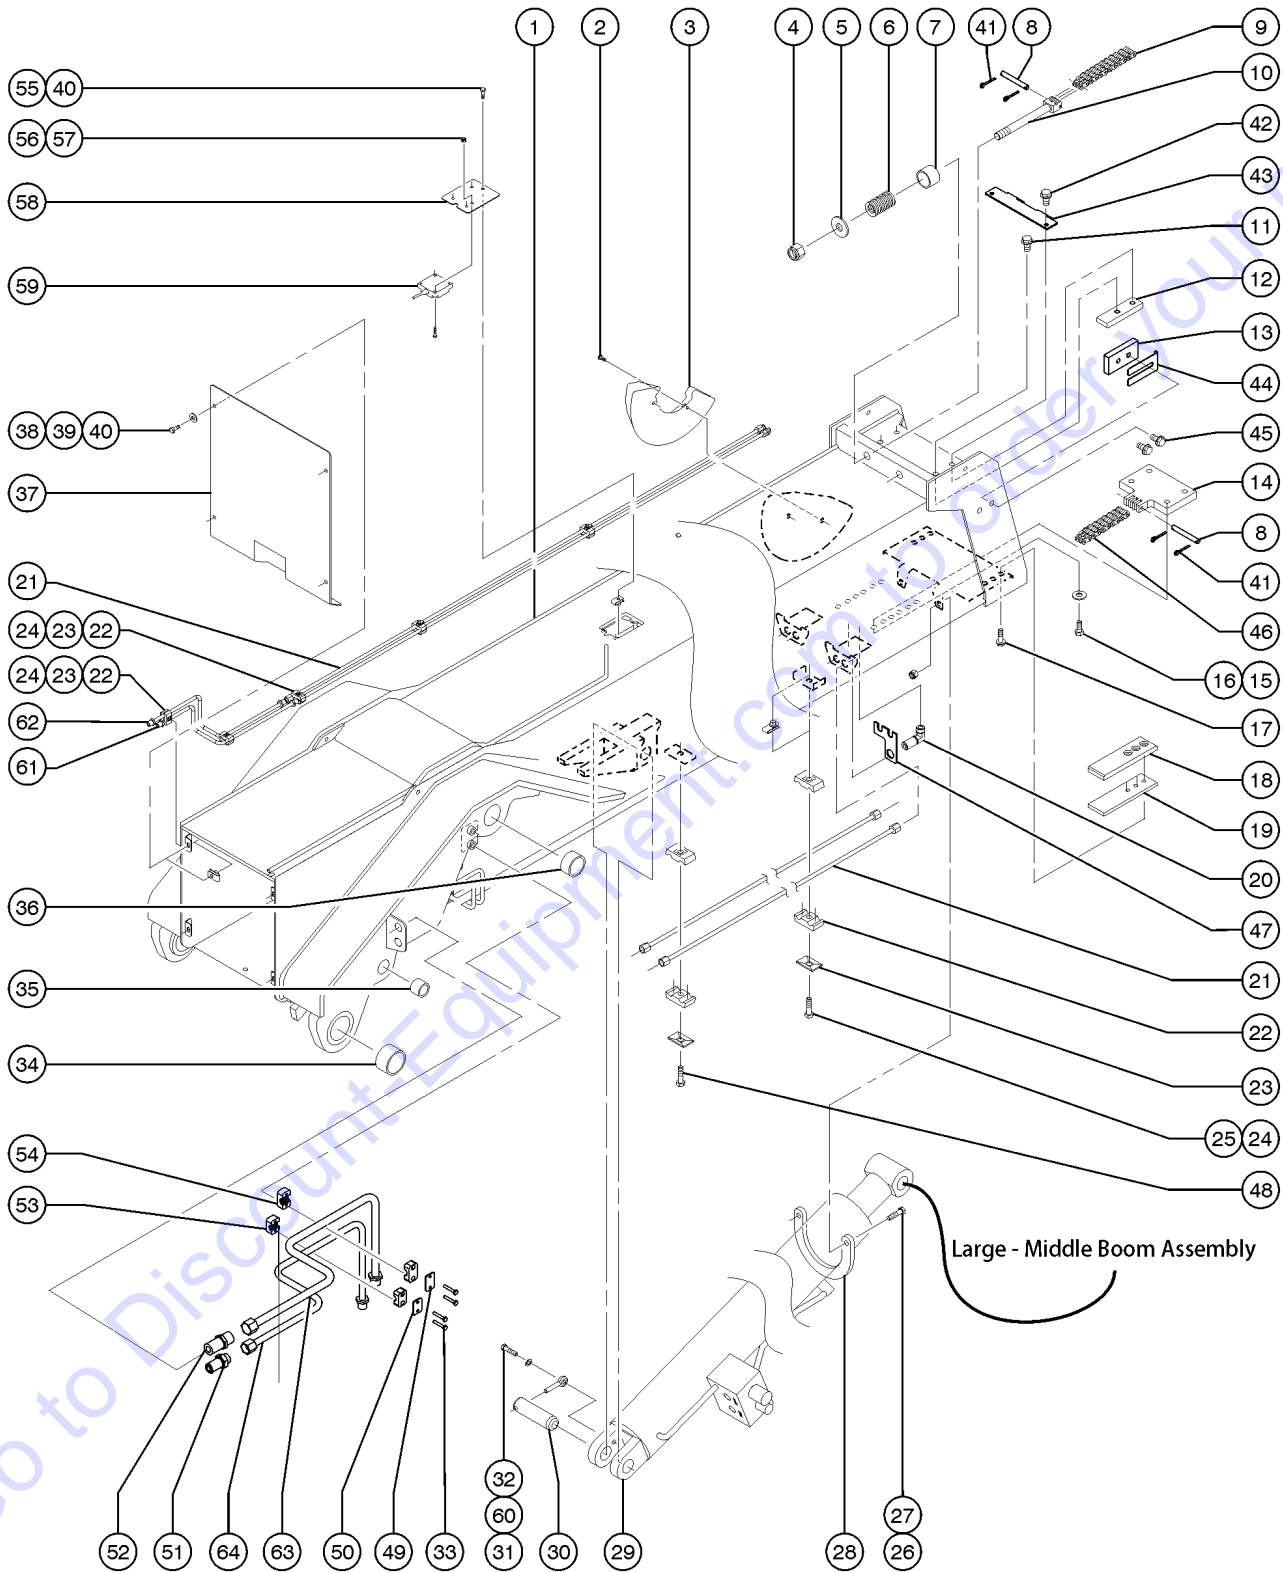

704.1 Large Boom Assembly

704.1 Large Boom Assembly