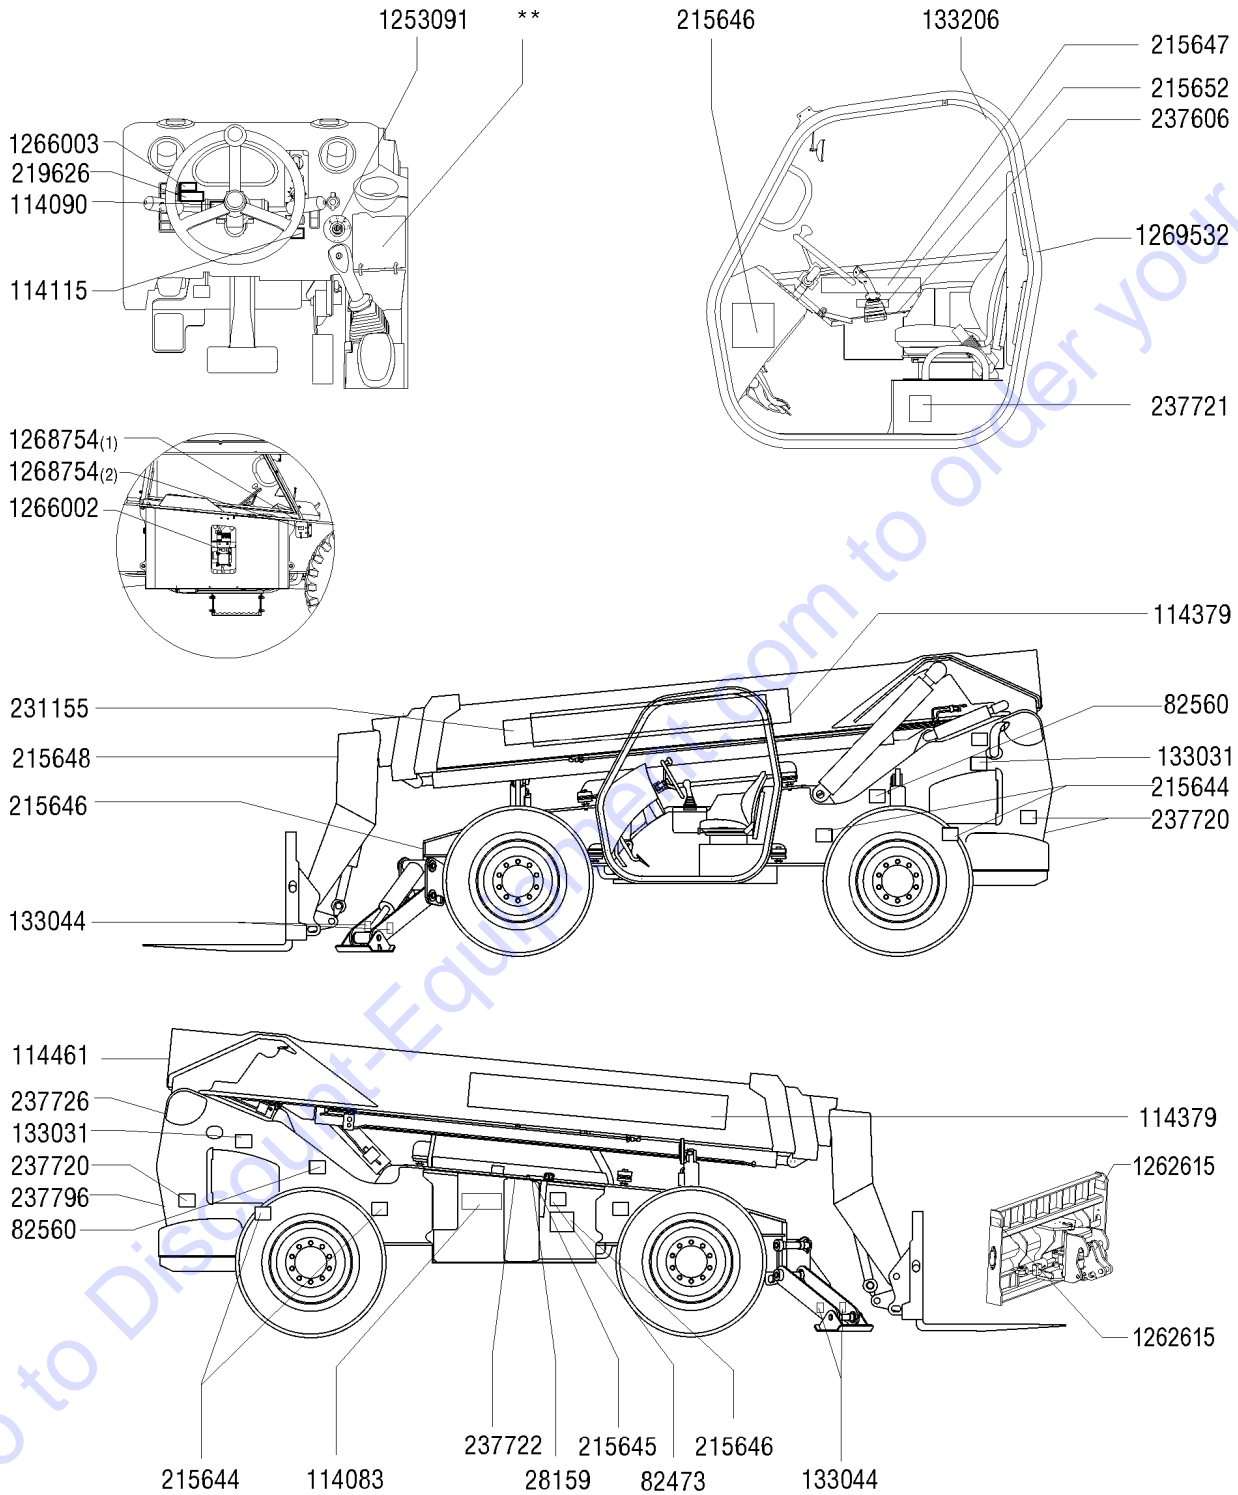

102.1 Decals with Symbols

102.1 Decals with Symbols

Item	Part No.	Description	Qty.	Item	Part No.	Description	Qty.
1	28159GT	DECAL,DIESEL.....	1	39	1268754GT	DECAL,WARN,SWG OVERTURN EN.....	1
2	82473GT	DECAL,SYMBOL-COMP ACCESS.....	1	40	1269532GT	PUNCH SAFE T PUNCH DECAL GLASS BREAKING PUNCH DECAL GLASS SAFETY PUNCH EXIT DECAL.....	1
3	82560GT	DECAL,SYMBOL-SKIN INJECT HAZRD.....	1				
4	114083GT	DECAL,COSMETIC,GENIE LOGO,WHT.....	2				
5	114090GT	DECAL,TRANSMISSION CONTROL.....	1				
6	114115GT	DECAL,STEERING SELECTOR.....	1				
7	114379GT	DECAL,COSMETIC,GENIE GTH-1056..	2				
8	114461GT	DECAL,GTH 1056 STACKED,WHITE....	1				
9	133031GT	Label - Burn Hazard.....	1				
10	133044GT	Label - Crush Hazard, Stabilizers.....	2				
11	133206GT	DECAL,OPEN WINDOW INST.....	2				
12	215625GT	Load Chart, GTH-1056, 1-2.....	1				
13	215626GT	Load Chart, GTH-1056, 2-3.....	1				
14	215627GT	Load Chart, GTH-1056, 3-4.....	1				
15	215628GT	Load Chart, GTH-1056, 4-5.....	1				
16	215629GT	Load Chart, GTH-1056, 5-6.....	1				
17	215630GT	Load Chart, GTH-1056, 6-7.....	3				
18	215631GT	Load Chart, GTH-1056, 7-8.....	1				
19	1258407GT	LOAD CHART,GTH-1056,8-9.....	1				
20	215644GT	DECAL,WARNING,CRUSH HAZARD,TIRES&CHASSIS.....	1				
21	215645GT	DECAL,DANGER,EXPLOSION/BURN,DIESEL FUELING.....	1				
22	215646GT	DECAL, 2 DECAL COMBO.....	1				
23	215647GT	DECAL, 2 DECAL COMBO.....	1				
24	215648GT	DECAL, FALL HAZARD.....	1				
25	215652GT	Label - Dual Controller.....	1				
26	219626GT	DECAL,COSMETIC,GENIE DOMED, BLK/SILVER.....	1				
27	231155GT	DECAL, A-G, GTH1056, WHITE.....	1				
28	237606GT	Label - Single Controller.....	1				
29	237720GT	DECAL BODYCRUSH ROLLING MACHINE.....	1				
30	237721GT	DECAL,WARN,WEAR SEAT BELT.....	1				
31	237722GT	DECAL,DANGER,BATTERY SAFETY.....	1				
32	237726GT	DECAL,WARN,EXPLOSION/BURN HAZARD.....	1				
33	237796GT	DECAL,GENIE LOGO,3X9 WHITE.....	1				
34	1253091GT	DECAL,KEY IGNITION, 8/10K.....	1				
35	1262615GT	DECAL,WARN,SWG OVERTURN SYM.....	1				
36	1266002GT	DECAL, EAT STANDSTILL.....	1				
37	1266003GT	DECAL, EAT LIGHTS.....	1				
38	1268754GT	DECAL,WARN,SWG OVERTURN EN.....	1