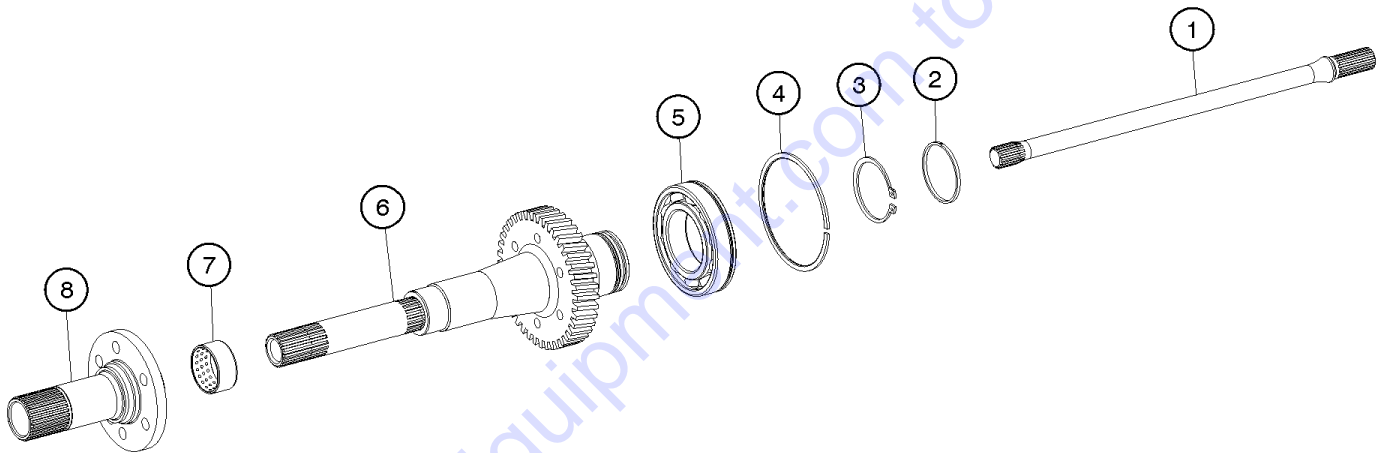

Item	Part No.	Description	Qty.
1	1252163GT	HEXAGON SCREW.....	2
2	1252375GT	WASHER.....	1
3	1252164GT	INPUT YOKE.....	1
4	1252307GT	NUT.....	6
5	1252454GT	COVER.....	1
6	1252357GT	BALL BEARING.....	1
7	1252243GT	CIRCLIP.....	1
8	1252380GT	INPUT SHAFT.....	1
9	1252284GT	SCREW M10X16.....	12
10	1252326GT	WASHER.....	6
11	1252376GT	DIAPHRAGM.....	1
12	1252379GT	WASHER.....	1
13	1252371GT	CONVERTER.....	1
14	1252276GT	HEXAGON SCREW.....	1

Go to Discount-Equipment.com to order your parts

302.1 ZF Drive Shaft Assembly

Go to Discount-Equipment.com to order your parts