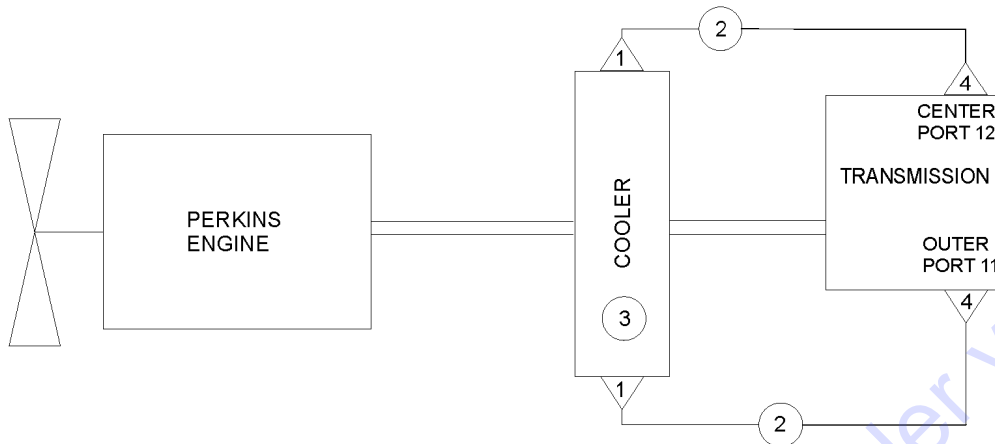

204.2 Transmission Cooling Assembly

Perkins Engine Transmission Cooling Assembly