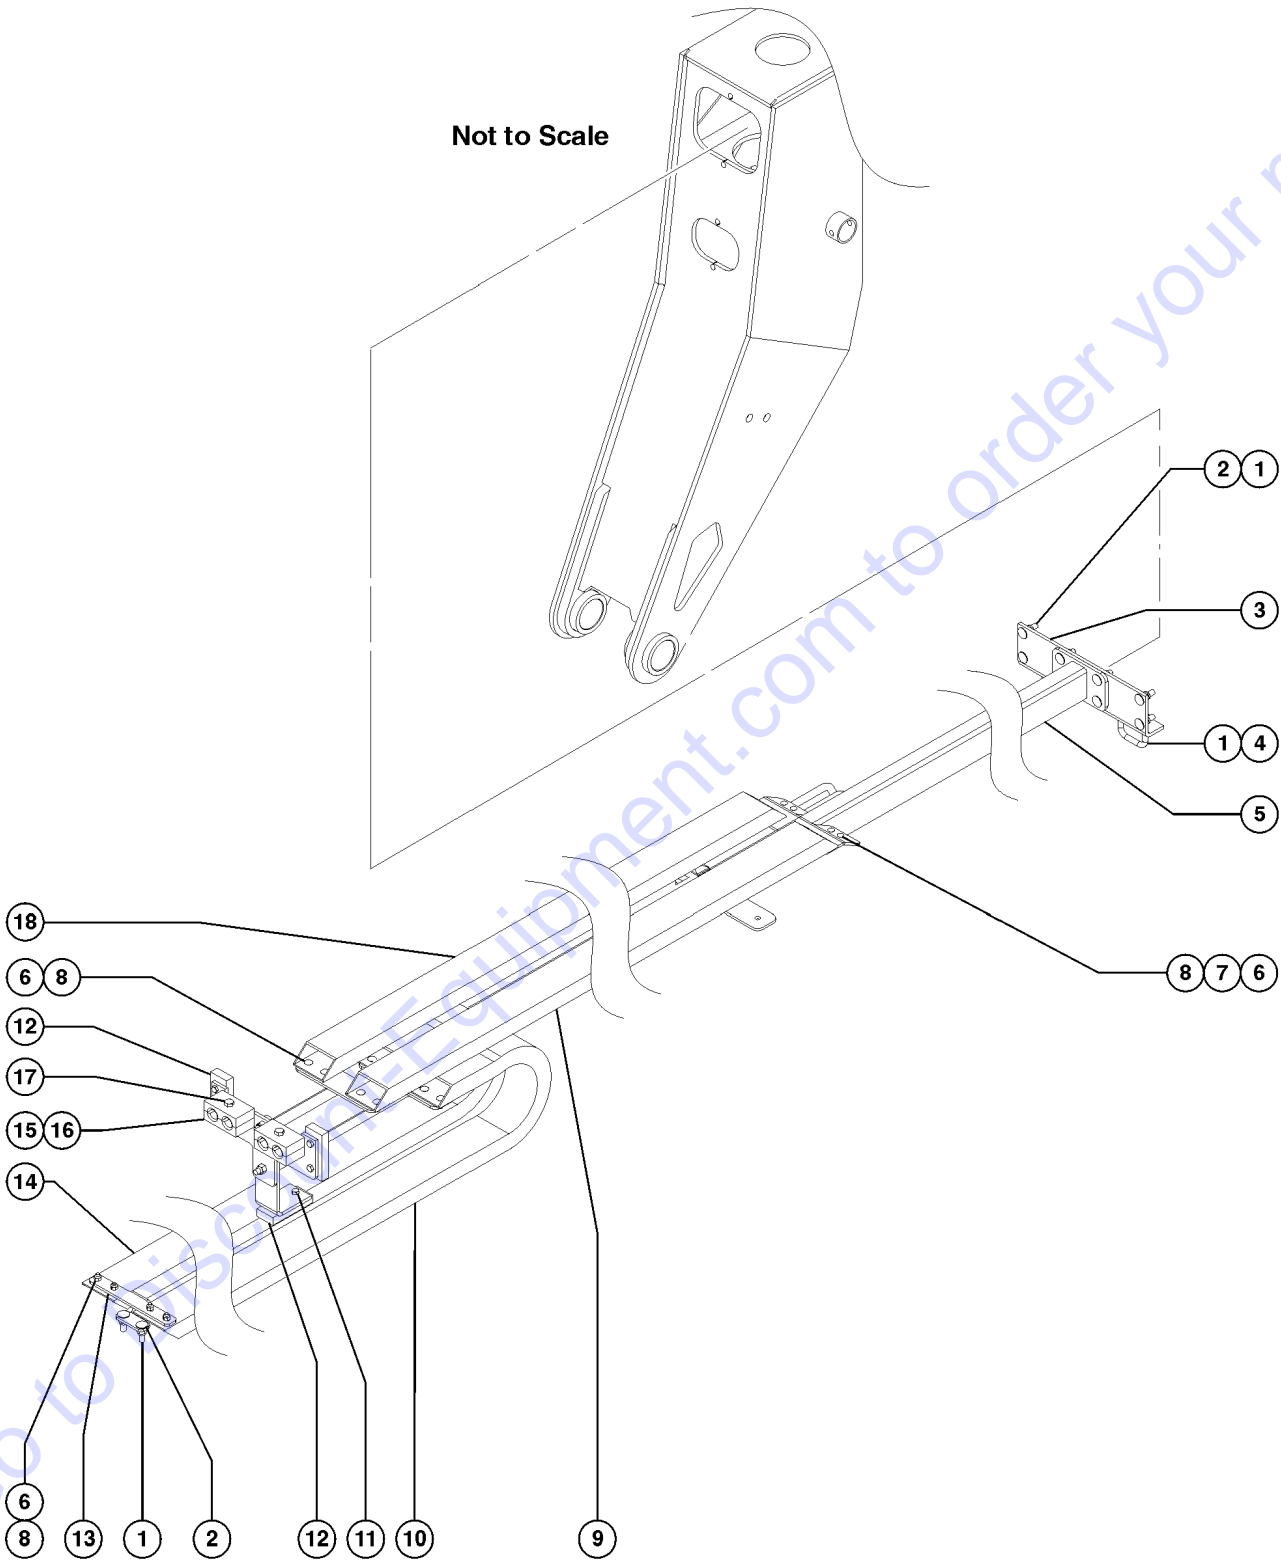

705.1 Cable Track Assembly

Not to Scale

705.1 Cable Track Assembly

Item	Part No.	Description	Qty.
--	1255546GT	HD CABLE TRACK KIT GTH-1056 <i>Heavy-duty Cable Track Replacement kit (includes heavy-duty track, track mount, fasteners and installation instructions)</i>	
1	824029GT	NUT,TL FLG,3/8-16,G,ZAG.....	14
2	1255757GT	BOLT,CARRIAGE,3/8-16X1.25,5,ZAG...	12
3	1277557GT	FORMING,CABLE BRIDGE MOUNT.....	1
4	1257910GT	U-BOLT,3/8-16X2X3 ZAG.....	1
5	1277556GT	WELDMENT,CABLE BRIDGE.....	1
6	824124GT	BOLT,CARRIAGE,1/4-20X.75,5,ZAG.....	8
7		WASHER,FLAT,USS,1/4"Y..... <i>(not used)</i>	2
8	824027GT	NUT,TL FLG,1/4-20,G,ZAG.....	8
9	141204GT	TRACK,PLASTIC CABLE..... <i>(models with auxiliary hydraulics only)</i>	1
10	219651GT	TRACK,PLASTIC CABLE..... <i>(models with auxiliary hydraulics only) GPN 108951 is obsolete.</i>	1
--	219651GT	TRACK,PLASTIC CABLE..... <i>(models with auxiliary hydraulics only)</i>	1
11	824078GT	SCREW,HHF,1/4-20X.75,8,ZAG.....	6
12	104741GT	WEAR PAD,3.75 X 1.50 X .63.....	3
13	1254031GT	FORMING,CABLE TRACK MOUNT.....	1
14	219651GT	TRACK,PLASTIC CABLE..... <i>(all models)</i>	1
15	1254030GT	WELDMENT,HOSE CLAMP.....	1
16	141200GT	PLATE,HOSE CLAMP,TAPPED.....	1
17	824092GT	SCREW,HHF,3/8-16X1.5,8,ZAG.....	1
18	141204GT	TRACK,PLASTIC CABLE..... <i>(all models)</i>	1