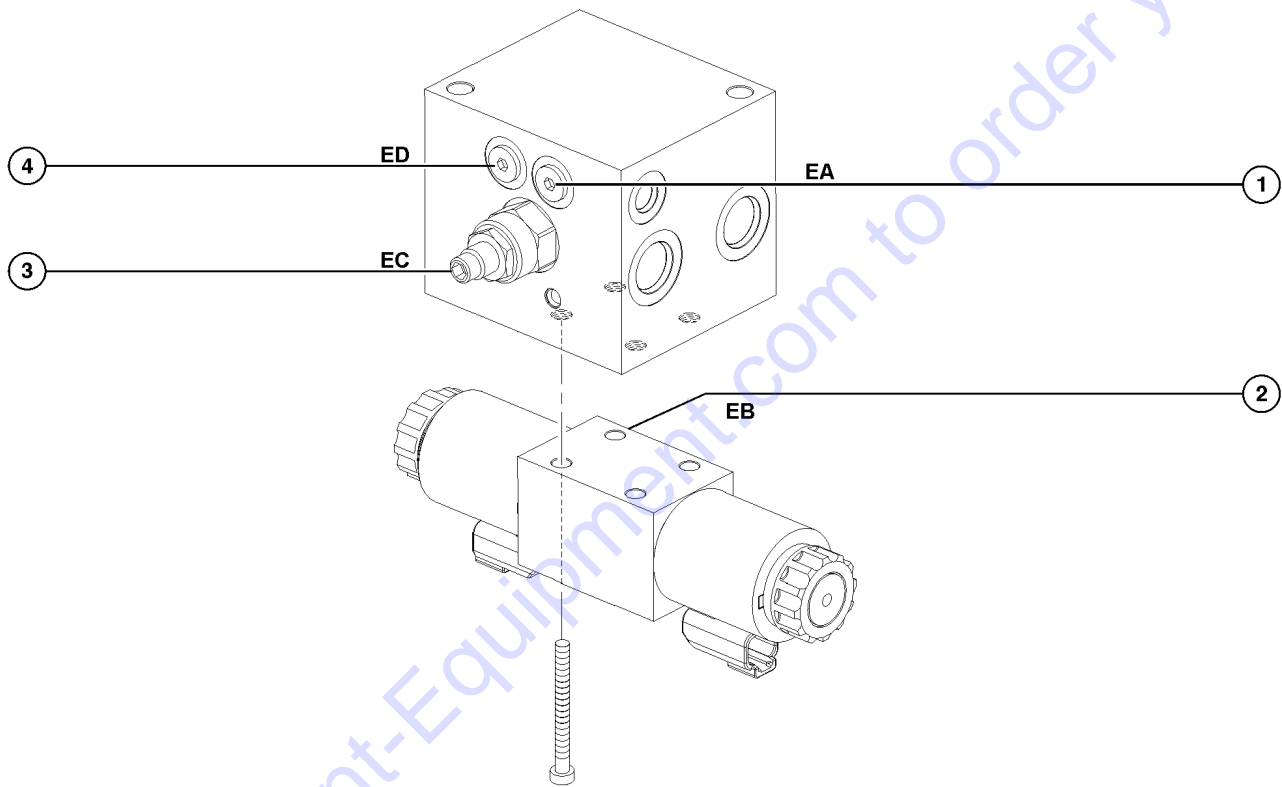

812.1 Auxiliary Manifold