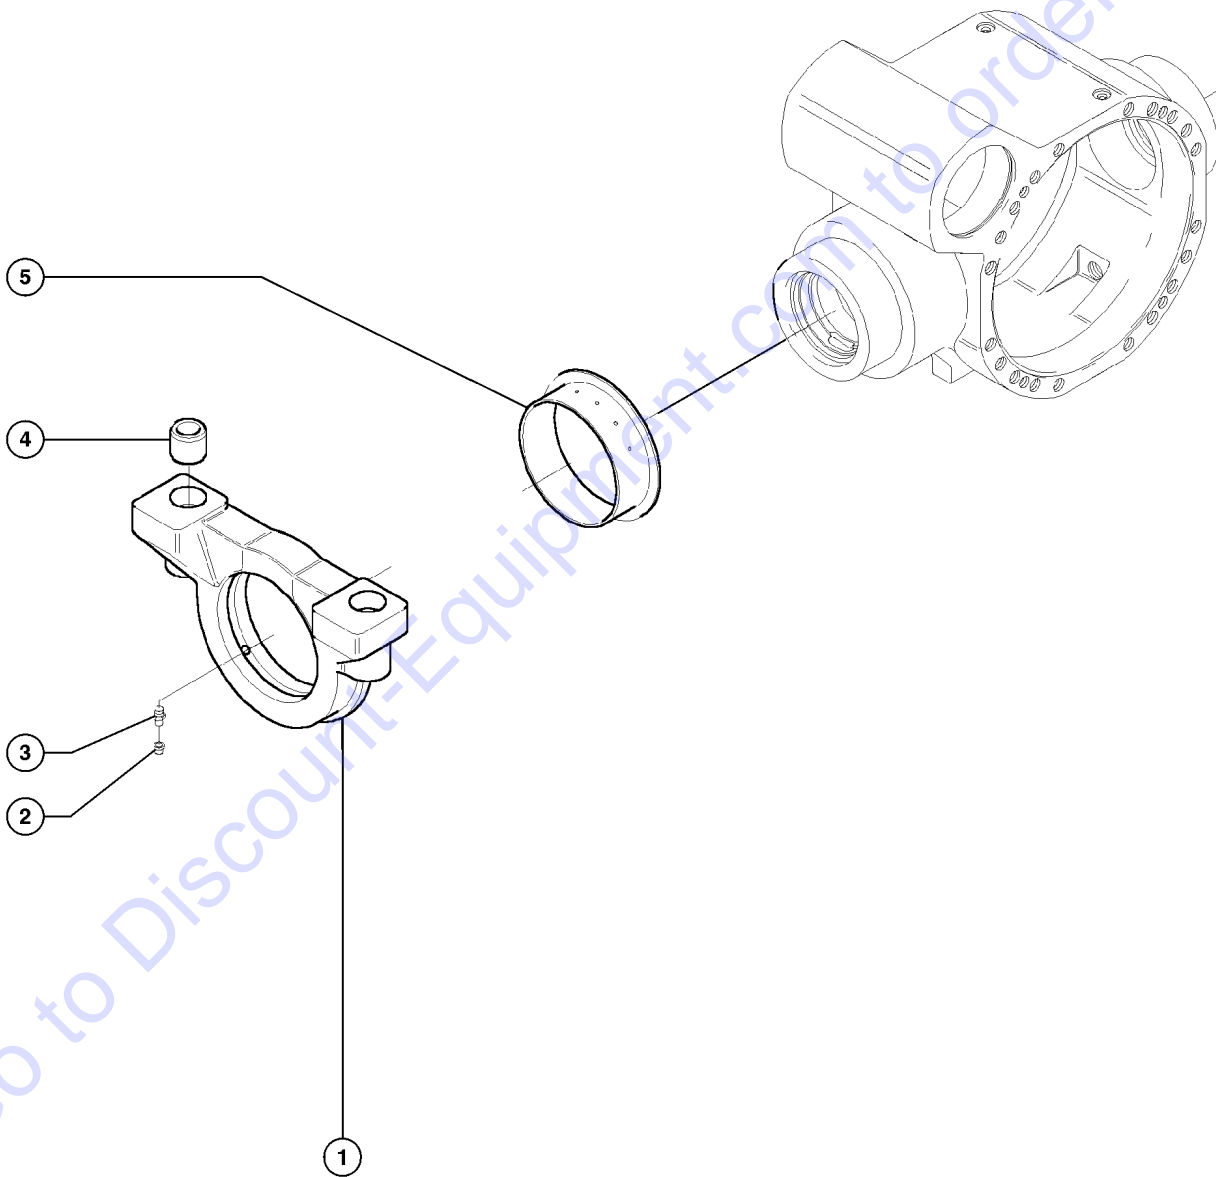

215.1 Front Axle, Trunnion (to SN 10E-11936)

215.1 Front Axle, Trunnion (to SN 10E-11936)

Item	Part No.	Description	Qty.
--			
--	1252655GT	SUPPORT..... <i>(includes 2, 3, 4, 5)</i>	2
1	130411GT	SUPPORT.....	2
2	1252674GT	PLUG.....	2
3	1252554GT	GREASE FITTING.....	2
4	1252657GT	.....	4
5	1252658GT	THRUST BUSHING.....	2

Go to Discount-Equipment.com to order your parts