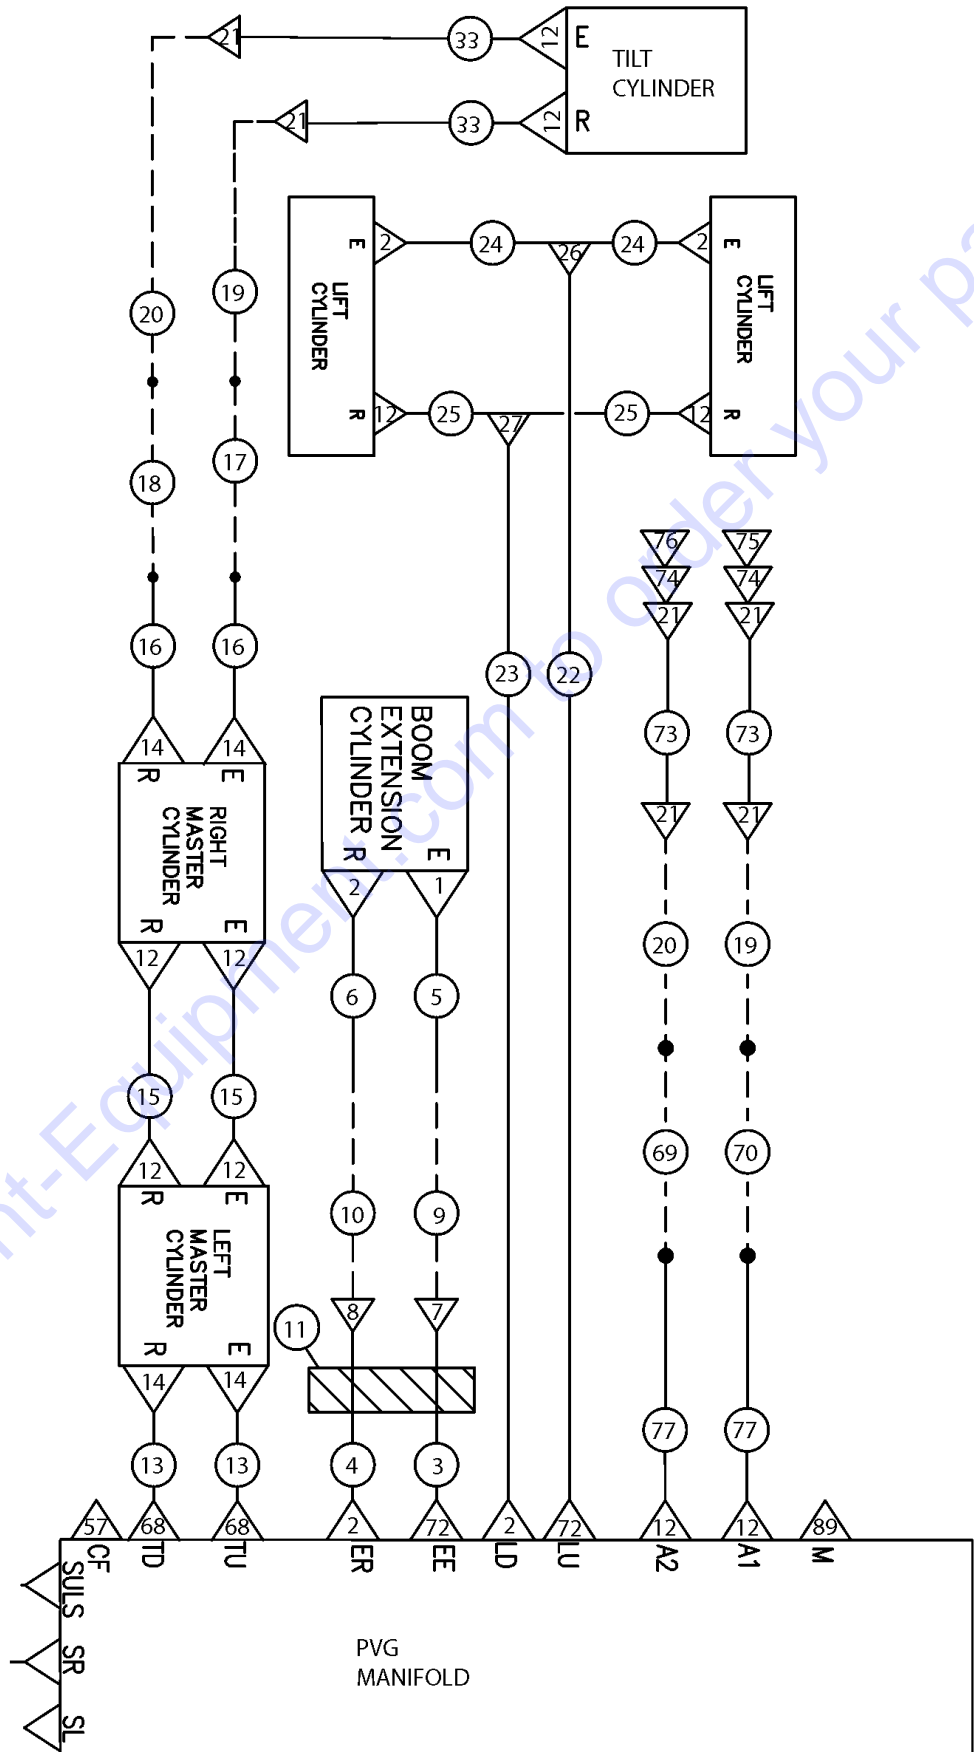

802.2 Boom Components

LEGEND	
	FITTING
	HOSE ASSEMBLY
	CONNECTOR

**No Parts List associated
with this diagram**

Go to Discount-Equipment.com to order your parts

803.2 Stabilizer System

Item	Part No.	Description	Qty.
12	48933GT	CONN,520120-8***.....	13
14	48932GT	FITTING,ELBOW,90D,520220-8***.....	4
28	49143-6400GT	HOSE ASSY,1/2,90 FEM,STR FEM.....	1
29	48916GT	CONN, 520120-6.....	21
30	48915GT	ELBOW,90D,520220-6.....	6
31	48905GT	CONNECTOR, 520120-4.....	6
32	49183-8600GT	HOSE ASSY,1/2,STR FEM,STR FEM.....	1
34	49130-5400GT	HOSE ASSY,3/8,STR FEM,STR FEM.....	4
37	48911GT	ELBOW,90D,520220-4-6***.....	1
40	49519GT	CONN,520120-16-12.....	1
41	49170-5100GT	HOSE ASSY,1",STR FEM,STR FEM.....	1
49	48904GT	ELBOW, 90D, 520220-4.....	2
52	48912GT	CONN,520120-4-6***.....	4
64	825552GT	HOSE ASSY,.75IDX1"SFX12X24".....	1
65	823311GT	HOSE ASSY,2IDX2SF90X2SF90X35.5".....	1
66	1254891GT	HOSE ASSY,1/2,90 FEM,STR FEM.....	1
67	54283GT	ELBOW,90D,520220-8-10.....	1
71	1283758GT	CONN,520120-4-5.....	2
78	48948GT	CONN,520120-8-12.....	1
83	49119-6000GT	HOSE ASSY,1/4,STR FEM,STR FEM.....	1
88	49117-2700GT	HOSE ASSY,1/4,90 FEM,STR FEM.....	1
90	48978GT	ELBOW,45D,520320-12-16.....	1
92	1284333GT	ELBOW,90D,520220-4-8.....	1