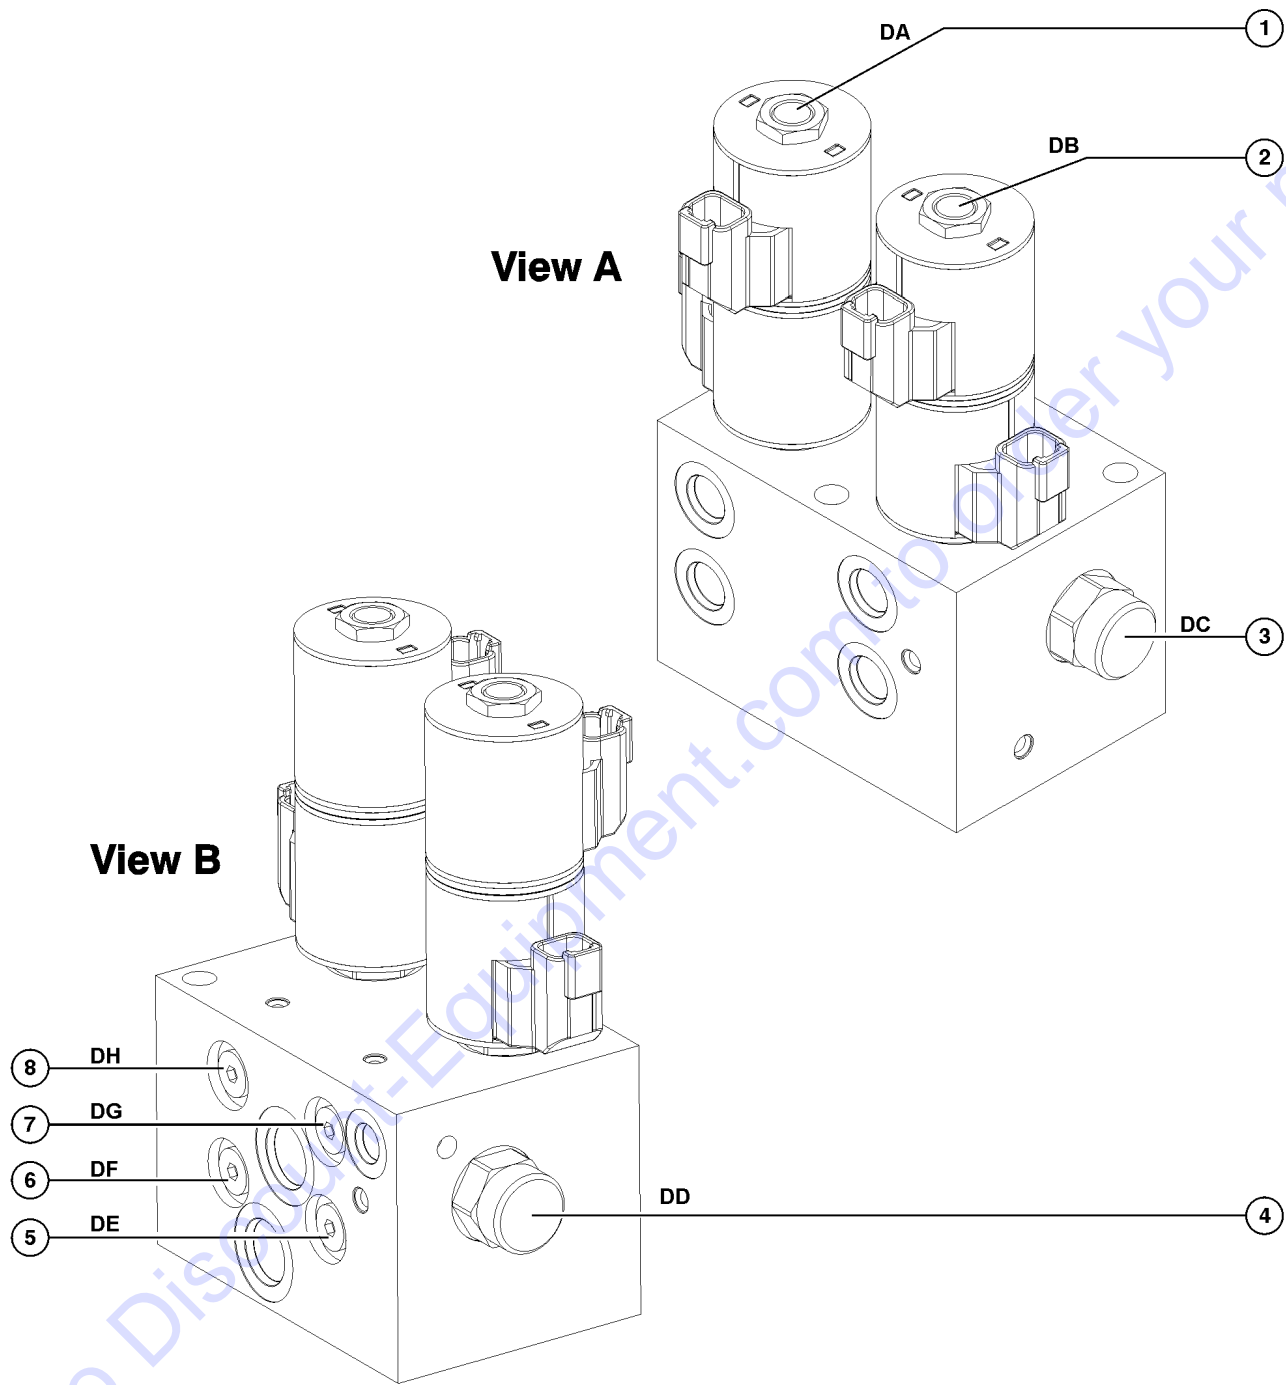

811.1 Stabilizer Manifold