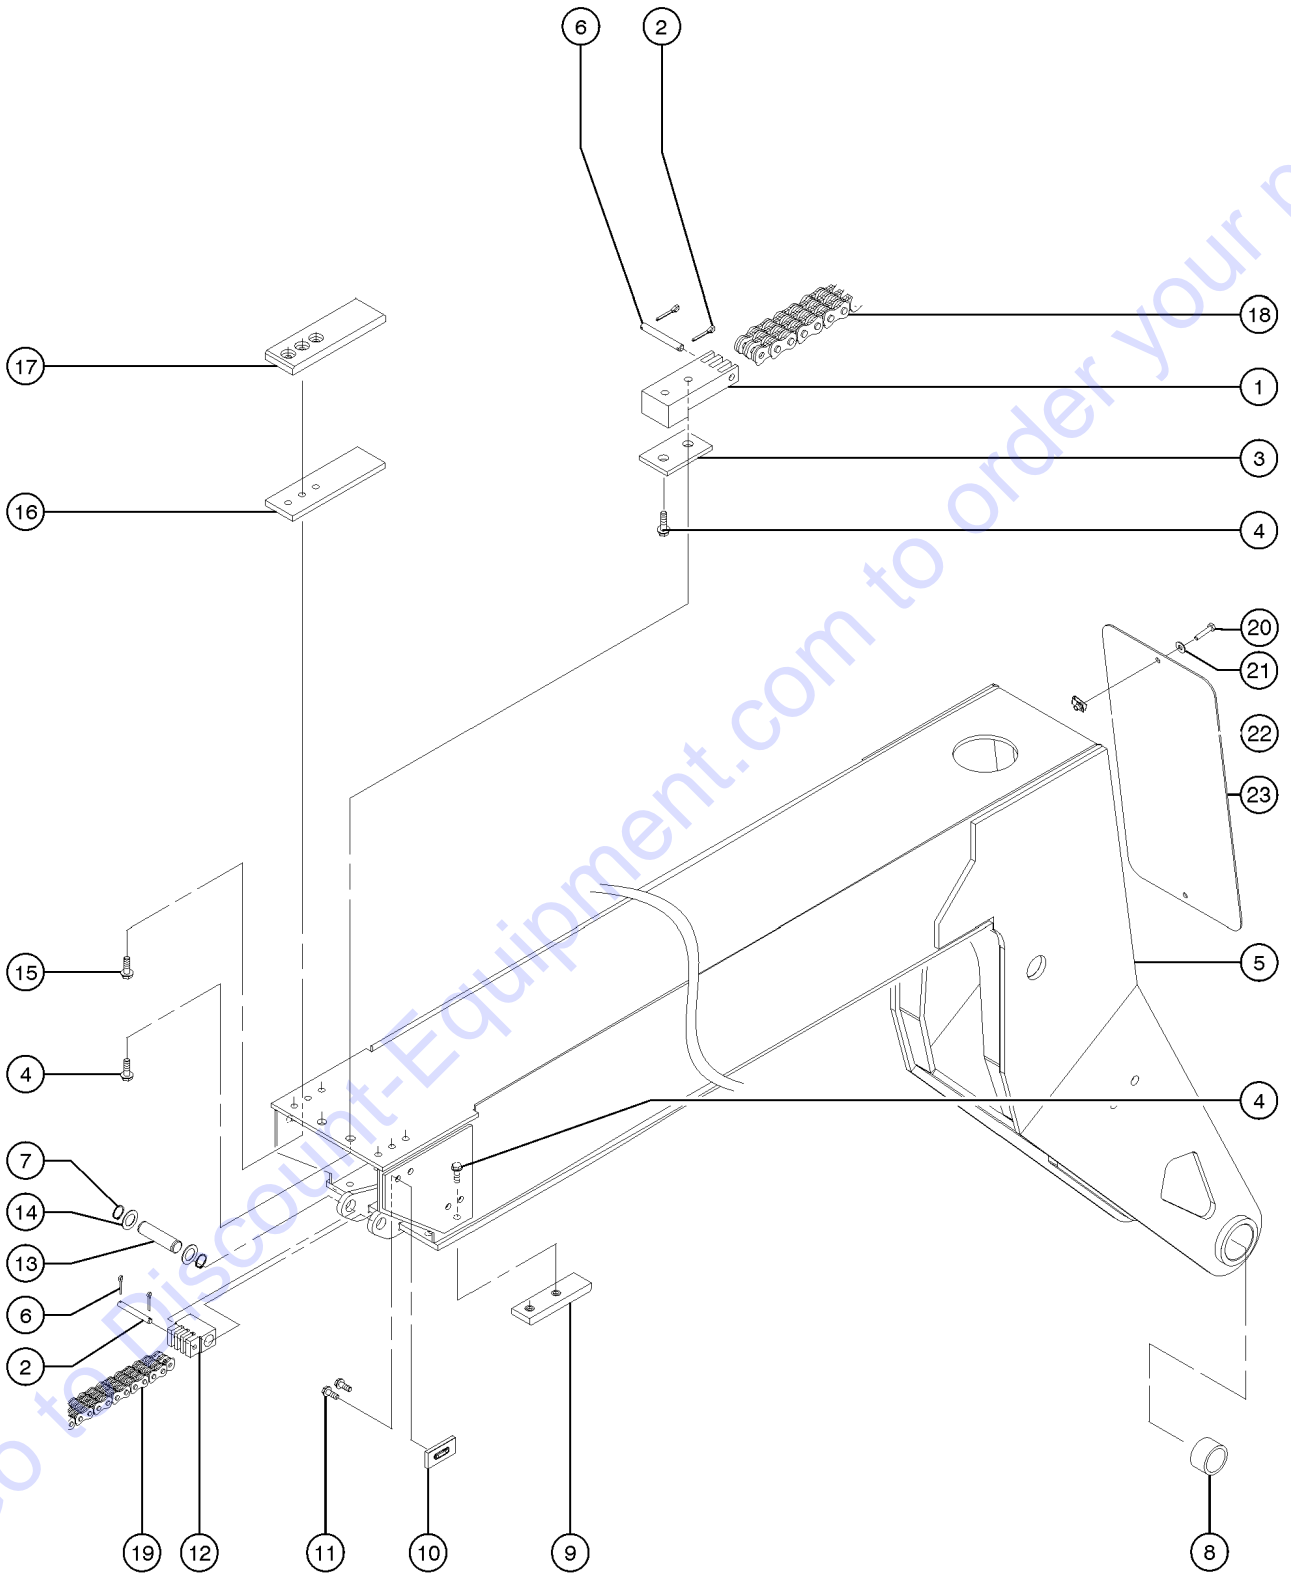

605.1 Truss Boom, Quick Attachment

Item	Part No.	Description	Qty.
--	138082GT	SVC KIT TRUSS BOOM QA 10K <i>(includes items 1, 2, 3, 4, and decals)</i> <i>(before SN GTH1015E-10819)</i>	
1	3-1145-2GT	PIN,TRUSS BOOM,ADJUSTING.....	1
2	7-194-39GT	COTTERPIN.....	1
3	1254812GT	MEMBER,TRUSS BOOM	
4	227119GT	ASSY, TRUSS BOOM..... <i>(includes 108948GT, 3-1069-7GT)</i>	1
--	1254398GT	ASSY, TRUSS BOOM FOR 2" PIN <i>(must also order 108948GT and 3-1069-7GT)</i>	
--	108948GT	DECAL,ATTACHMENT SERIAL LABEL.....	1
--	3-1069-7GT	DECAL,TRUSS BOOM.....	1
5		Ref., Quick attach..... <i>(Refer to 601.1 or 601.2)</i>	1

Go to Discount-Equipment.com to order your parts

701.1 Small Boom Assembly