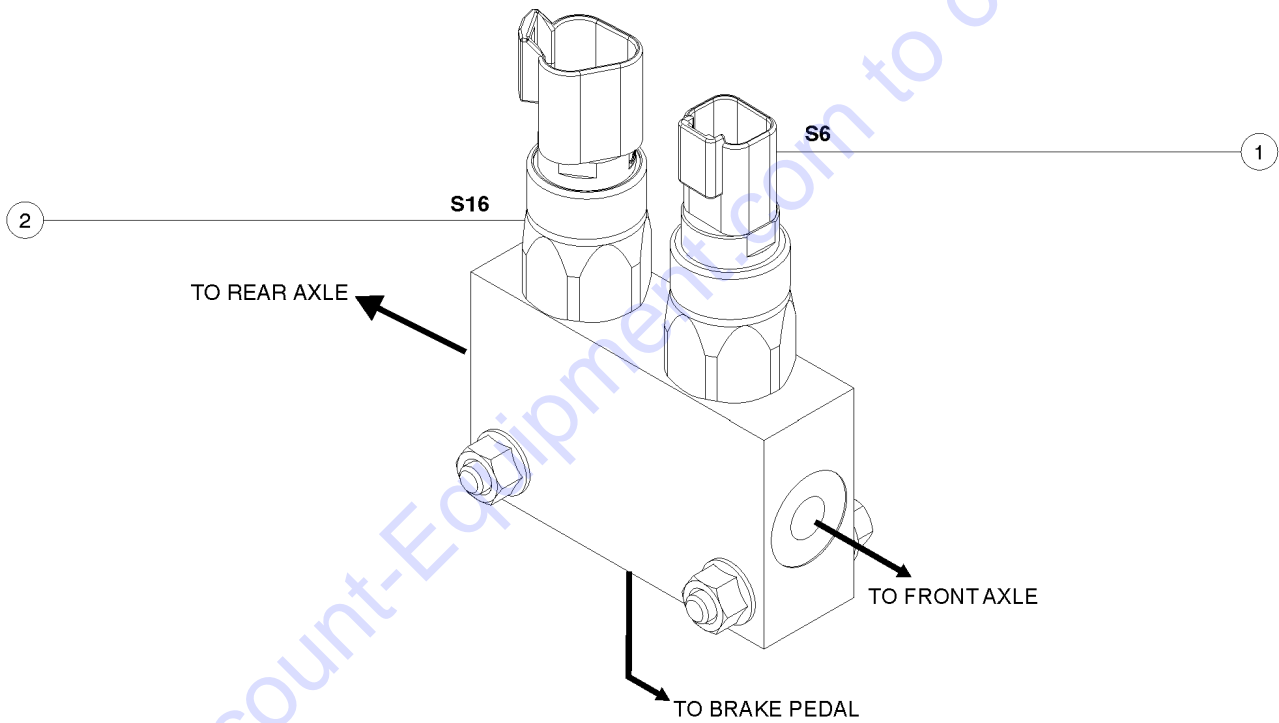

806.2 Brake Manifold

Item	Part No.	Description	Qty.
--	117655GT	MANIFOLD,BRAKE PRESSURE	
1	229976GT	SWITCH PRESSURE NC,450PSI	
2	229977GT	SWITCH,PRESS,NO,50 PSI,04 OR	

Go to Discount-Equipment.com to order your parts