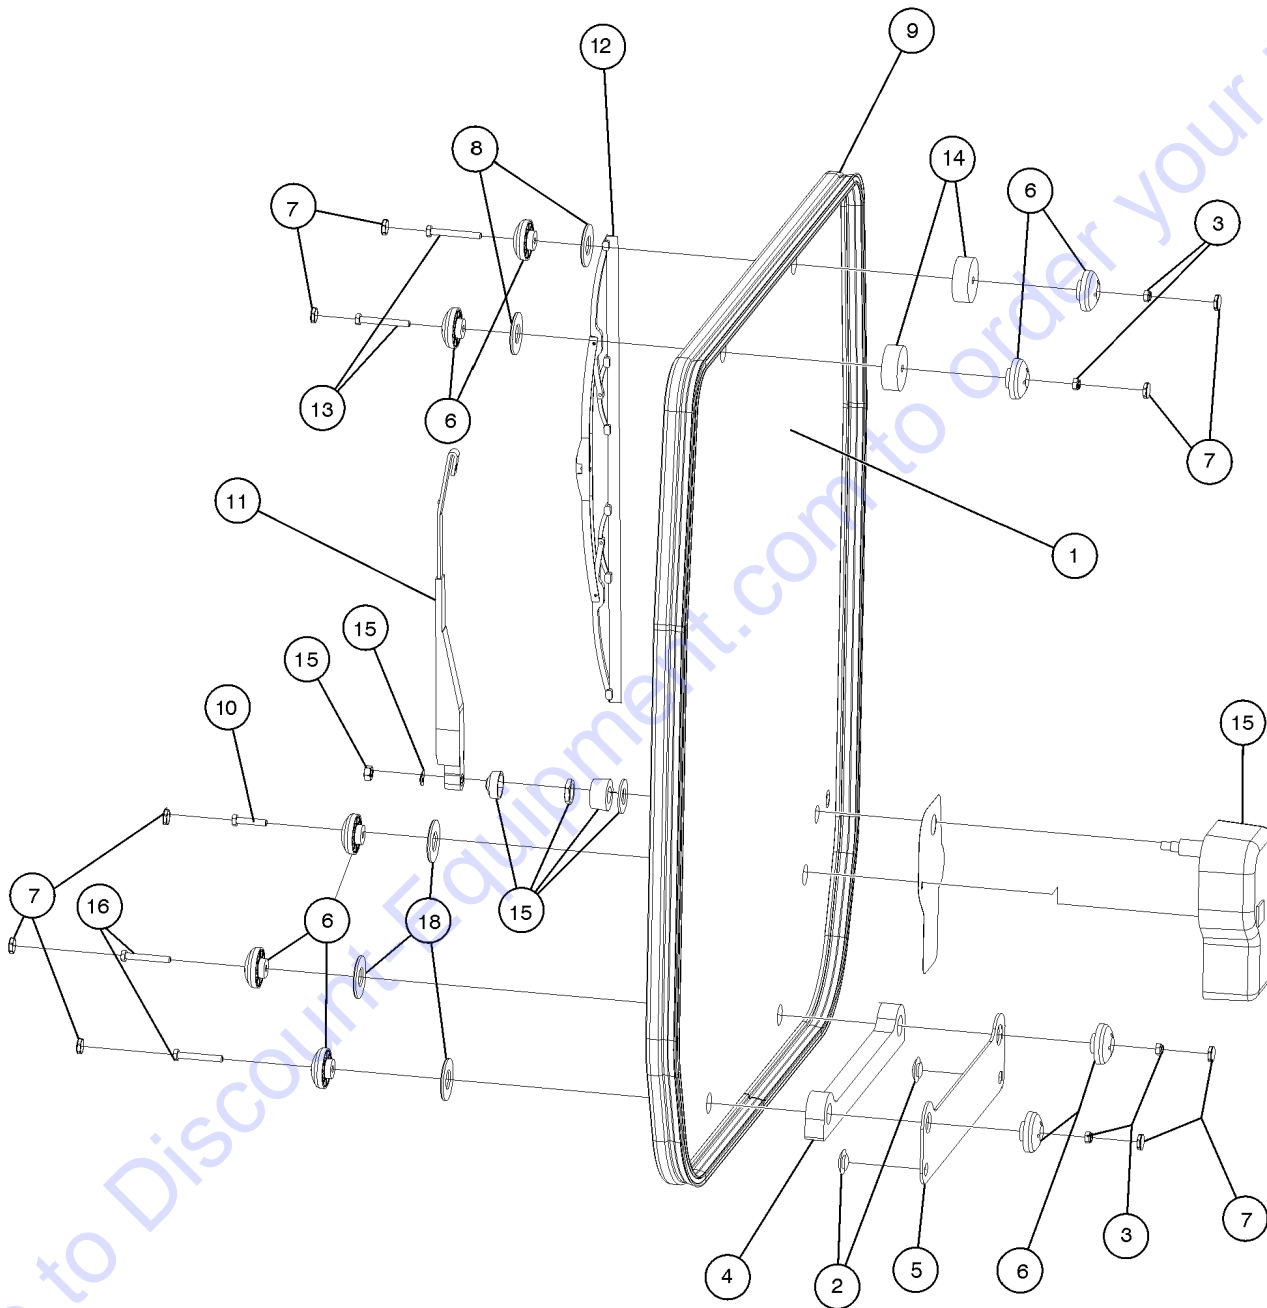

407.1 Enclosed Cab Assembly Option, View 2

407.1 Enclosed Cab Assembly Option, View 2

Item	Part No.	Description	Qty.
--	130203GT	NOZZLE,WINDSHIELD WASHER.....	1
--	236350GT	SWITCH, WINDSHIELD WIPER/WSHER.....	1
1	230044GT	GLASS,FRONT WINDSHIELD.....	1
2	47478GT	BUMPER, RUBBER, 1"OD X .461H.....	2
3	1256455GT	NUT,TL,M6-1.0,DIN980,10,ZAB.....	4
4	237667GT	HDPE,FRONT WINDOW SPACER.....	1
5	1253974GT	PLATE,WINDSHIELD RETAINER.....	1
6	130123GT	BUSHING,WINDOW FASTENER.....	9
7	130124GT	CAP,WINDOW BUSHING.....	9
8	130189GT	SPACER,GLASS BUSHING.....	5
9	130163GT	WEATHERSTRIP,DOUBLE BULB.....	118.92
10	1256451GT	SCREW,HHC,M6-1.0X30,DIN931,10.....	1
11	130160GT	WIPER ARM,14".....	1
12	130208GT	WIPER BLADE,20".....	1
13	1256453GT	SCREW,HHC,M6-1.0X50,DIN931,10.....	2
14	230009GT	SPACER,WINDOW.....	2
15	130198GT	WIPER MOTOR.....	1
16	1256452GT	SCREW,HHC,M6-1.0X45,DIN931,10.....	2