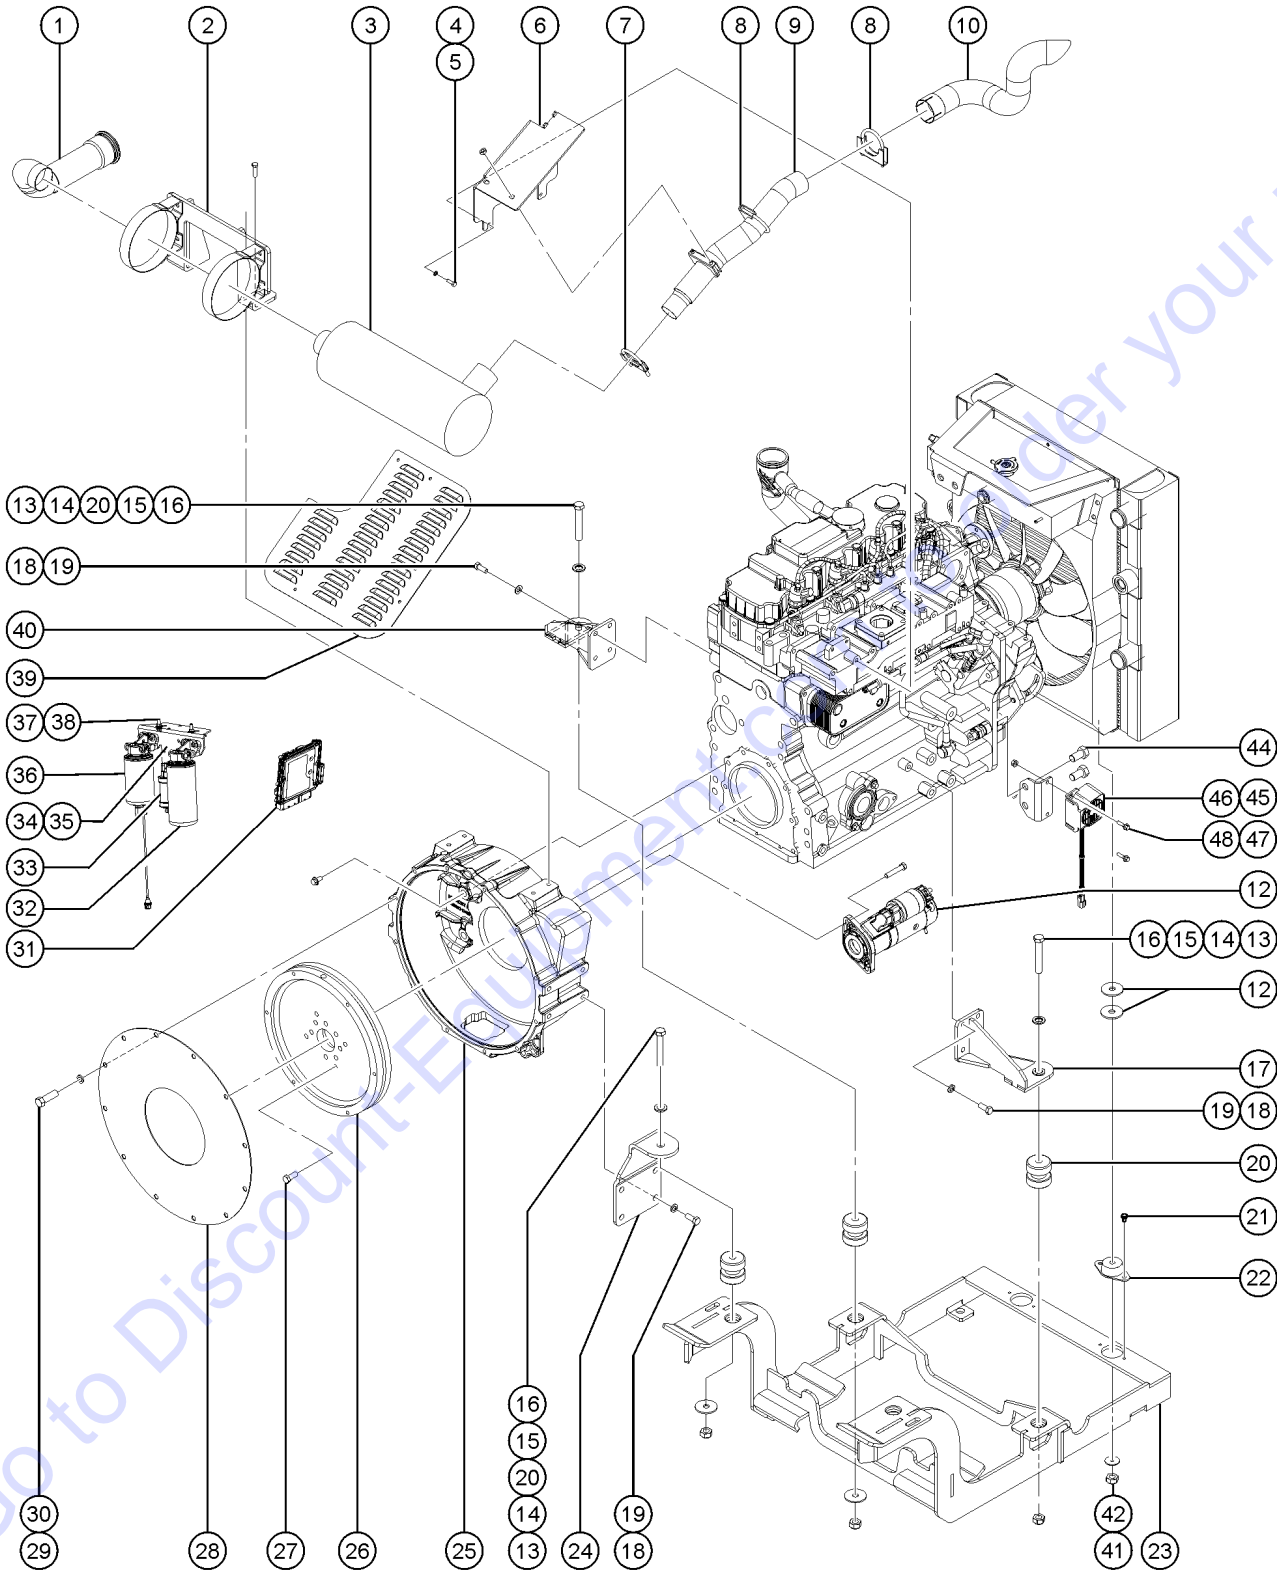

509.1 Deutz TCD3.6 T3 Engine, View 2 (to GTH10E-12013)

509.1 Deutz TCD3.6 T3 Engine, View 2 (to GTH10E-12013)

Item	Part No.	Description	Qty.	Item	Part No.	Description	Qty.
1	237161GT	PIPE,TURBO TO MUFFLER,TCD3.6 T...1		--	824673GT	SENSOR,LOW PRESSURE,DEUTZ 2.9L.....1	1
2	237163GT	MOUNT,MUFFLER,DEUTZ TCD3.6 T3...1 <i>muffler clamps sold separately</i>		33	236259GT	LIFT PUMP,FUEL,DEUTZ.....1	1
--	824764GT	BAND,MUFFLER,DEUTZ TCD3.6.....2		34	825048GT	FORMING,FILTER MOUNT,DEUTZ,10K.....1	1
3	237162GT	MUFFLER,DEUTZ TCD3.6 T3.....1		35	105214GT	CABLE TIE MOUNT, WINGED.....1	1
4	824136GT	SCREW,HHC,M8-1.25X25,DIN933,10...2		36	1261239GT	ASSY,FUEL PREFILTER,DEUTZ 2.9....1	
5	824144GT	WASHER,FLAT,M8,DIN125,ZAB.....2		--	236260GT	PRE-FILTER,FUEL,DEUTZ TCD3.6	
6	1254527GT	WLDMNT,EXST MNT,TCD3.6 T3,10K....1		--	0745010291GT	SENSOR <i>(water-in-fuel sensor w/cable)</i>	
7	71911GT	CLAMP,MUFFLER, 2.50 INCH.....1		37	824091GT	SCREW,HHF,3/8-16X1.25,8,ZAG	
8	141326GT	CLAMP,MUFFLER,3".....3		38	824029GT	NUT,TL FLG,3/8-16,G,ZAG	
9	219431GT	PIPE,EXHAUST,MID,TCD3.6 T3,10K....1		39	1277199GT	FORMING,ENGINE CVR,TCD3.6,10K....1	
10	1277197GT	PIPE, TAILPIPE.....1		40	218702GT	LEFT ENGINE MOUNT, DEUTZ TCD3.6.....1	1
11	236247GT	STARTER,4KW,DEUTZ TCD3.6.....1		41	6022GT	NUT,HEX,3/8-16	
--	824987GT	RELAY,STARTER,DEUTZ.....1		42	6021GT	WASHER,LOCK,.375	
12	15086GT	WASHER,FLAT,.375 X 1.5 X .125		44	1255807GT	SCREW,HHF,M16-2.0X30,DIN6921,1....2	
13	53909GT	SCREW,HHC,5/8-11 X 4.0 GR8.....4		45	824079GT	SCREW,HHF,1/4-20X1,8,ZAG.....2	
14	13064GT	WASHER,FLAT,.625 HARDENED		46	824027GT	NUT,TL FLG,1/4-20,G,ZAG.....2	
15	33418GT	WASHER,FLAT,.625 X 2.25 X .15		47	219457GT	HARNES, BACKUP ALARM.....1 <i>(includes alarm)</i>	1
16	6024GT	NUT,NYLOCK,5/8-11		--	217469GT	ALARM, BACKUP WARNING	
17	218703GT	RIGHT ENGINE MOUNT, DEUTZ TCD3.6.....1		48	1254543GT	BRACKET,BACK UP ALARM.....1	1
18	49381GT	SCREW,HHC,M12 X 30					
19	49410GT	WASHER,FLAT,M12					
20	117779GT	ISOLATOR,RUBBER,TRANS.....4					
21	18544GT	SCREW,SHC,5/16-18 X .5					
22	218713GT	LOWER RAD ISOLATORS, DEUTZ TCD3.6.....2					
23	219322GT	ENGINE SKID, DEUTZ TCD 3.6.....1					
24	218709GT	MTG,L,FLYWHEEL HSNG,10K,TCD3.6.....1					
--	825551GT	MTG,RIGHT,FLYWHEEL HSNG,10K,TCD3.6.....1					
25	219321GT	FLYWHL HOUSING, DTZ TCD3.6, 10K.....1					
26	1259660GT	FLYWHEEL, SAE 8/10.....1					
27	141233GT	BOLT, 10X20MM X 10.9GR FLANGE....4					
28	1254529GT	PLATE,PERKINS FLYWHEEL COVER....1					
29	231088GT	SCREW,HHF,M10-1.5X20,DIN6921,10.9,ZAB.10					
30		WASHER, LOCK, M8 <i>(not used)</i>					
31	214795GT	ECM, Deutz D2.9.....1					
--	8915GT	SCREW,HHC,1/4-20 X 1.25					
--	18504GT	NUT,LOCKING-LG.FLANGE,1/4-20					
32	236266GT	ASSY, FUEL FILTER TCD 3.6.....1 <i>includes filter head, filter</i>					
--	823057GT	FILTER,FUEL,SPIN-ON TCD3.6