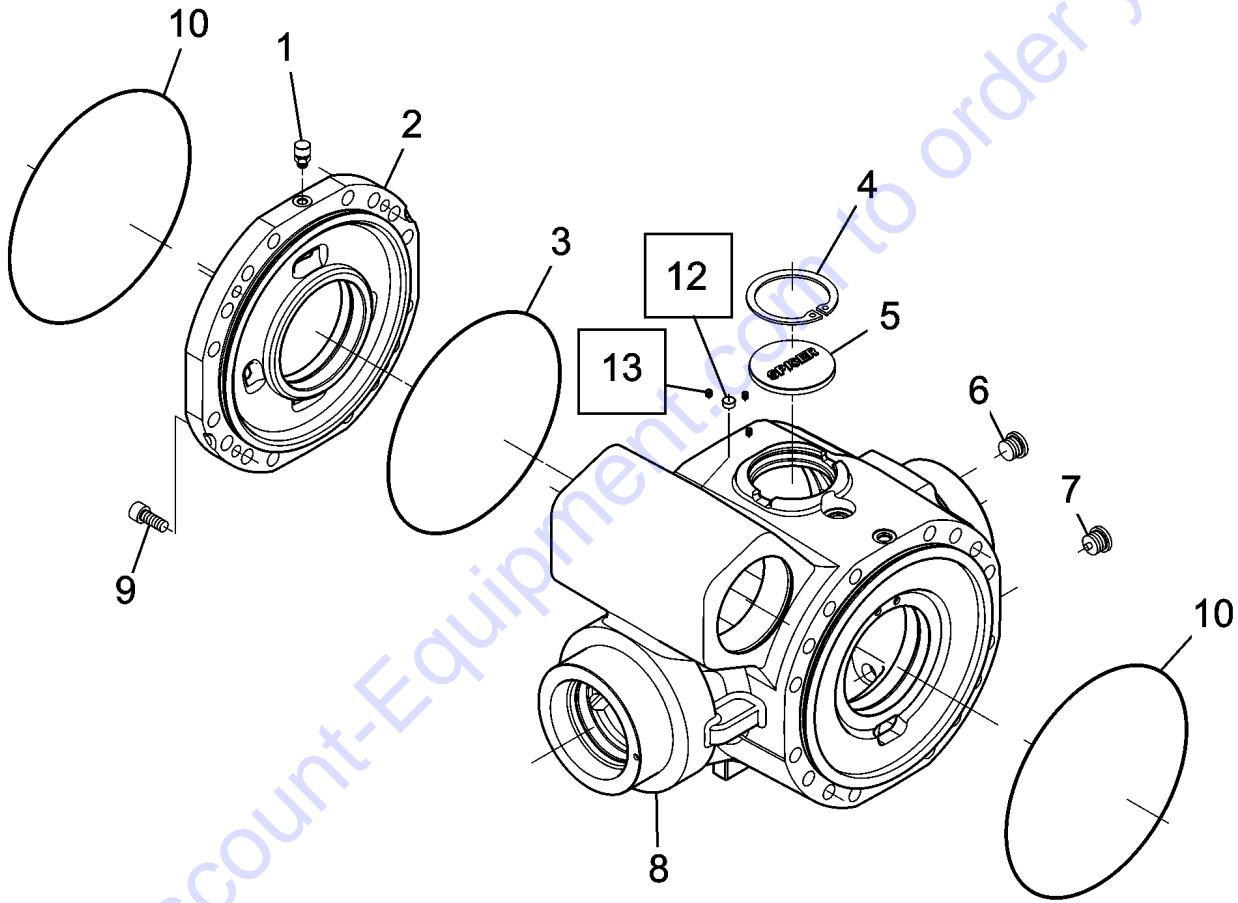

210.2 Front Axle, Central Housing (from SN 10E-11937)

Go to Discount-Equipment.com to order your parts

210.2 Front Axle, Central Housing (from SN 10E-11937)

Item	Part No.	Description	Qty.
1	1252669GT	VENT.....	1
2	1277341GT	INTERMEDIATE COVER.....	1
3	1277342GT	O - RING.....	1
4	7-229-601GT	CIRCLIP.....	1
5	7-229-926GT	PLUG.....	1
6		PLUG (1277343)..... (component no longer available)	1
7	141103GT	MAGNETIC PLUG.....	1
8	1277344GT	HOUSING.....	1
9	1277345GT	BOLT.....	4
10	1277346GT	O - RING.....	2
12	1277347GT	PLUG.....	1
13	1277348GT	BOLT.....	3

Go to Discount-Equipment.com to order your parts