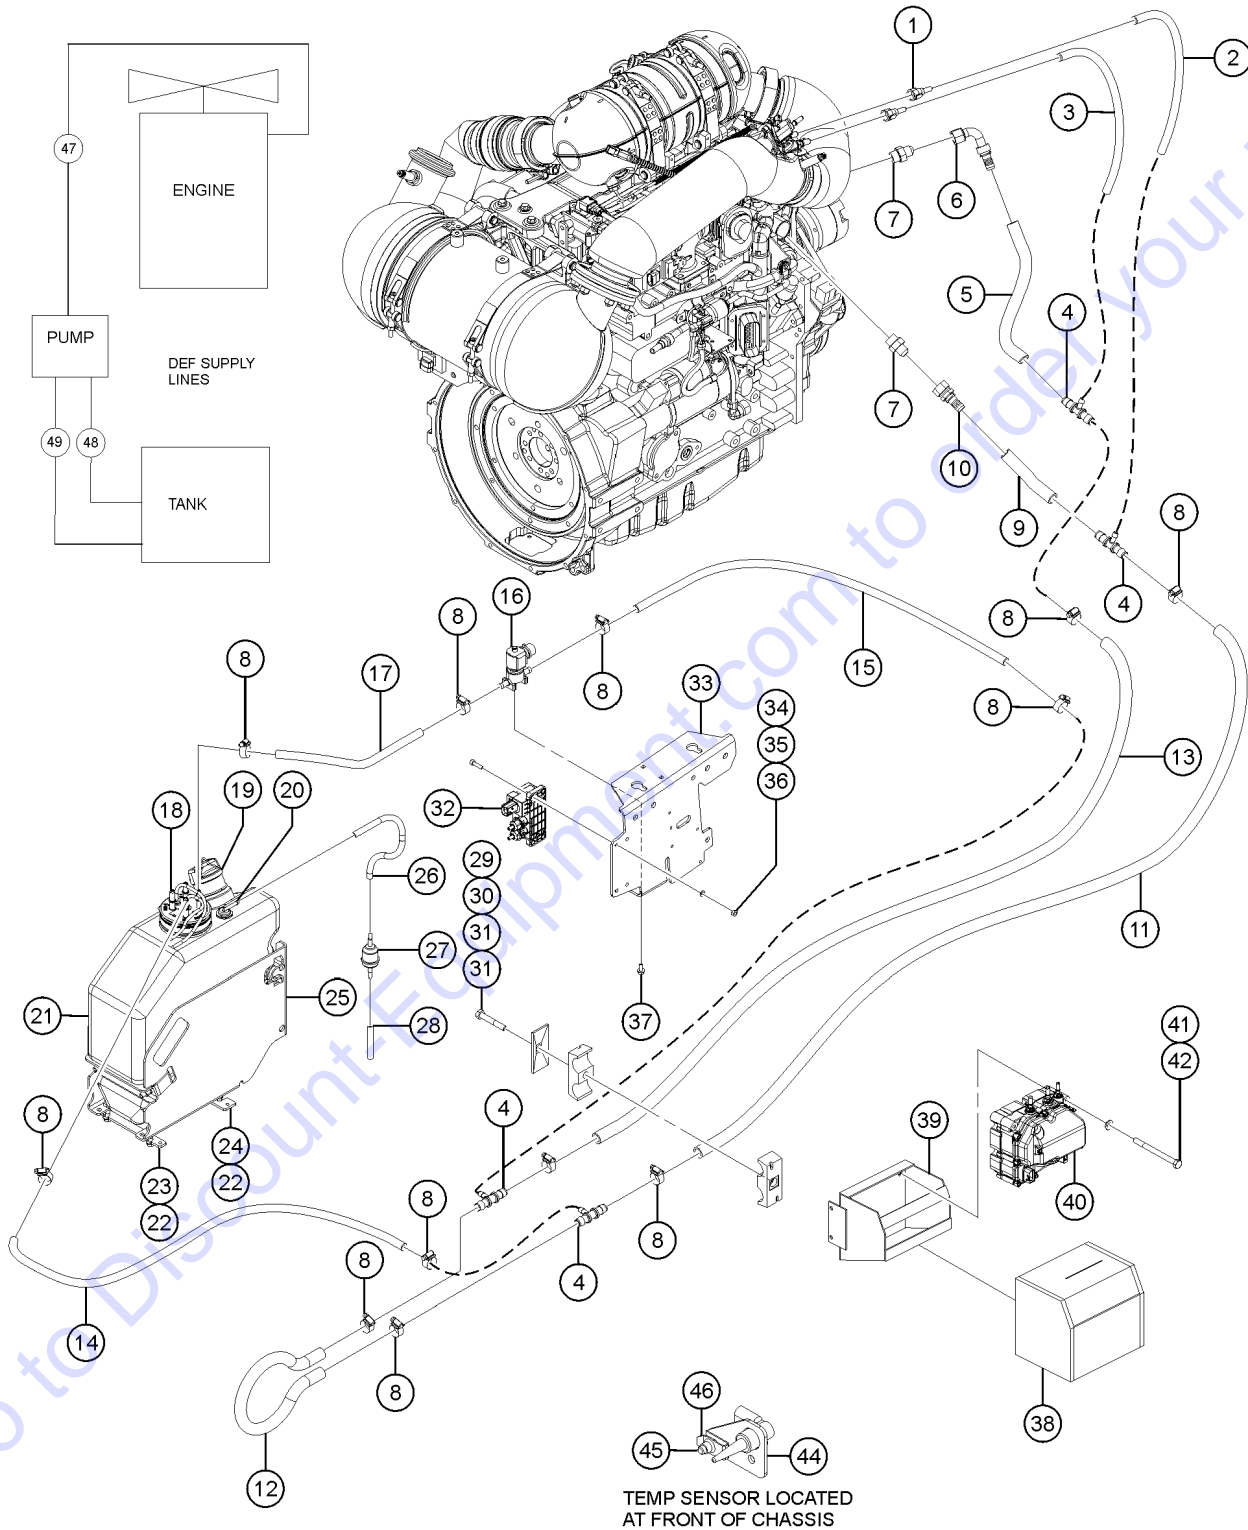

515.1 Deutz TCD3.6 T4Final, DEF Assembly

515.1 Deutz TCD3.6 T4Final, DEF Assembly

Item	Part No.	Description	Qty.	Item	Part No.	Description	Qty.
--		<i>Due to Tier 4 regulations, many engine replacement parts require the engine serial number at time of order placement. When ordering engine parts please have both machine and engine serial numbers available. For internal engine parts, contact engine dealer</i>		29	825674GT	SCREW, HHC, 5/16-18X2,8,ZAG.....	1
--	1258452GT	LIGHT, IND.T4F, LED X 2, -12V..... <i>(dashboard light)</i>	1	30	229861GT	PLATE, TOP (CLAMP).....	1
--	1266003GT	DECAL, EAT LIGHTS..... <i>(dashboard decal)</i>	1	31	229860GT	CLAMP PAIR,.875 OD.....	2
--	1268168GT	WRAP,FIBERGLASS,HEAT RESISTANT,4 FT.....	1	32	1257786GT	MODULE,CAN INT,DEF,TCD3.6,T4F.....	1
1	1266546GT	CONNECTOR,J2044,3/8,QUICK CONN.....	2	33		REF. FORMING,FILTER MOUNT,DEUTZ,10K <i>refer to 517.1</i>	
2	1264646GT	HOSE,COOLAND,BLUE,DEF,INJECT.....	1	34	1266587GT	NUT,M6-1.0,DIN934,10,ZAB.....	4
3	1264645GT	HOSE,COOLANT,SUP,DEF,INJECT.....	1	35	1256457GT	WASHER,LOCK, M6,ZAB.....	4
4	1264529GT	TEE,5/8 X 5/8 X 3/8,BARB,NYLON.....	4	36	1266586GT	SCREW,SHC,M6-1.0X25,DIN912,12.....	4
5	1264643GT	HOSE,COOLANT,BLK,DEF,ENG,5/8".....	1	37	824131GT	SCREW,HHF,M6-1.0X16,DIN6921,10,9,ZAB.4	
6	237957GT	CONN,M22X1.5X5/8 FEM,JIC,90DEG....	1	38	1274445GT	INSULATION,DEF PUMP COVR,10K.....	1
7	237956GT	CONN,M22X1.5X5/8MALE JIC.....	2	39	1274444GT	WELDMENT,DEF PUMP COVR, T4F,10.....	1
8	46131GT	CLAMP,HOSE,.63" - 1.0" X .5".....	12	--	1277329GT	PLATE,DEF TNK MTG,TCD3.6 10L,2.....	1
9	1264644GT	HOSE,COOLANT,RTN,DEF,ENG,5/8".....	1	40	1257797GT	ASSY,MODULE,SUPPLY,DEF,TCD3.6.....	1
10	237958GT	CONN,5/8FEM JIC SWIV5/8 HOSBRB...	1	--	1257785GT	FILTER,SM,DEF,TCD 3.6	
11	1264737GT	HOSE,COOLANT,BLUE,DEF,BACKBONE.1		41	1257774GT	SCREW,HHC,M8-1.25X95,DIN931,10....	3
12	1264738GT	HOSE,COOLANT,BLK,DEF,LOOP..... <i>(replaced by heater hose in enclosed cab option)</i>	1	42	824144GT	WASHER,FLAT,M8,DIN125,ZAB.....	3
13	1264739GT	HOSE,COOLANT,BLK,DEF,BACKBONE.1		44A	1266548GT	PLATE,AMB.TEMP.SENSOR,T4F,TCD... <i>(order sensor separately)</i>	1
14	1264742GT	HOSE,COOLANT,BLUE,DEF,TANK.....	1	44B	1266547GT	SENSOR,TEMP,AMBIENT,T4F,TCD3.6...	1
15	1264740GT	HOSE,COOLANT,BLK,DEF,VALVE.....	1	45	56912GT	SPRING CLIP,1/4-20,.025-.15X.54,ZAG.....	1
16	1260900GT	VALVE,DEF COOLANT,TCD3.6,T4F.....	1	46	824078GT	SCREW,HHF,1/4-20X.75,8,ZAG.....	1
17	1264741GT	HOSE,COOLANT,BLK,DEF,TANK.....	1	47	1257787GT	HOSE,HEATED,PRESSURE,DEF,10K.... <i>(hose from DEF pump to DEF injector)</i>	1
18	1257782GT	HEADER,DEF TANK,10L.....	1	48	1257788GT	HOSE,HEATED,RETURN,DEF,10K..... <i>(return hose from DEF pump to DEF tank)</i>	1
19	1257783GT	CAP,FILLER,DEF TANK,10L.....	1	49	1257789GT	HOSE,HEATED,SUCTION,DEF,10K..... <i>(hose from DEF tank to DEF pump)</i>	1
20		VENT, DEF TANK,10L..... <i>Part is not available by supplier, must order the entire DEF Tank</i>	1				
21	1257781GT	TANK,DEF,10L,10K.....	1				
22	237820GT	SCREW,HHF,M8-1.25X40,DIN6921,10,9,ZAB.4					
23	1277329GT	PLATE,DEF TNK MTG,TCD3.6 10L,2.....	1				
24	1277558GT	PLATE,DEF TANK MTG,TCD 3.6,10L.....	1				
25	1258439GT	ASSY,CARRIER,DEF TANK,10L.....	1				
--	47230GT	BUMPER,RUBBER					
26	1263446GT	HOSE,1/4 FUEL LINE,14LG.....	1				
27	1263069GT	FILTER,INLINE,FUEL,MANN+HUMMEL.1					
28	1263447GT	HOSE,1/4 FUEL LINE,3LG.....	1