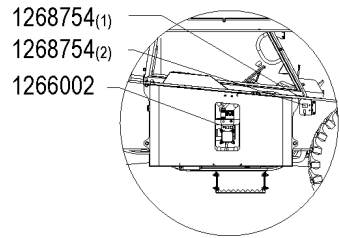

101.1 Decals with Words

101.1 Decals with Words

Item	Part No.	Description	Qty.	Item	Part No.	Description	Qty.
--		Label - Fuse and Relay Panel.....	1	54	237970GT	DECAL,WARNING,CRUSH HAZARD,TIRES&CHASSIS.....	1
1	28159GT	DECAL,DIESEL.....	1	55	237971GT	DECAL,DANGER,EXPLOSION/BURN,DIESEL FUELING.....	1
2	28175GT	DECAL,WARNING-COMPART ACCESS.....	1	56	826345GT	DECAL,ULS DIESEL ONLY,TIER 4.....	1
3	82366GT	DECAL,CHEVRON RANDO HD.....	1	57	1253091GT	DECAL,KEY IGNITION, 8/10K.....	1
4	82558GT	DECAL,WARN,SKIN INJECTION HAZ*.....	2	58	1255823GT	DECAL,TOP GEAR LOCKOUT,GC2,ZF.....	1
5	97602GT	DECAL,EXPLOSION HAZARD.....	1	59	1262614GT	DECAL,WARN,SWG OVERTURN EN.....	1
6	97664GT	Warning - Crush Hazard, Moving Parts...	1	60	1266002GT	DECAL, EAT STANDSTILL.....	1
7	97667GT	DECAL,WARN,BURN HAZARD.....	2	61	1266003GT	DECAL, EAT LIGHTS.....	1
8	114083GT	DECAL,COSMETIC,GENIE LOGO,WHT.....	1	62	1268754GT	DECAL,WARN,SWG OVERTURN EN.....	1
9	114090GT	DECAL,TRANSMISSION CONTROL.....	1	63	1268754GT	DECAL,WARN,SWG OVERTURN EN.....	1
10	114115GT	DECAL,STEERING SELECTOR.....	2	64	1269532GT	PUNCH SAFE T PUNCH DECAL GLASS BREAKING PUNCH DECAL GLASS SAFETY PUNCH EXIT DECAL.....	1
11	114366GT	Danger - Crush Hazard, Stabilizers.....	2				
12	114379GT	DECAL,COSMETIC,GENIE GTH-1056...	1				
13	114461GT	DECAL,GTH 1056 STACKED,WHITE....	1				
14	133206GT	DECAL,OPEN WINDOW INST.....	1				
15	133207GT	Label - Single Controller.....	1				
16	214418GT	DECAL, 2 DECAL COMBO.....	1				
17	214419GT	DECAL, 6 DECAL COMBO.....	3				
18	215267GT	Label - Product Registration.....	1				
19	215268GT	DECAL, FALL HAZARD.....	1				
20	215384GT	DECAL, LABEL, FOPS/ROPS.....	1				
21	215625GT	Load Chart, GTH-1056, 1-2.....	1				
22	215630GT	Load Chart, GTH-1056, 6-7.....	1				
23	215626GT	Load Chart, GTH-1056, 2-3.....	1				
24	215627GT	Load Chart, GTH-1056, 3-4.....	1				
25	215628GT	Load Chart, GTH-1056, 4-5.....	1				
26	215631GT	Load Chart, GTH-1056, 7-8.....	1				
42	1258407GT	LOAD CHART,GTH-1056,8-9.....	1				
43	215652GT	Label - Dual Controller.....	1				
44	216208GT	DECAL DIAGNOSTIC LED FUNCTIONS.....	1				
45	219626 GT	Label - Genie Logo.....	1				
46	231155GT	DECAL, A-G, GTH1056, WHITE.....	1				
47	237598GT	DECAL,BODY CRUSH,ROLLING MACHINE.....	1				
48	237599GT	DECAL,WARNING,WEAR SEAT BELT...	1				
49	237600GT	Notice - Axle Differential Lock.....	1				
50	237601GT	DECAL DANGER BATTERY SAFETY.....	1				
51	237605GT	DECAL WARNING EXPLOSION/BURN HAZARD.....	1				
52	237606GT	Label - Single Controller.....	1				
53	237796GT	DECAL,GENIE LOGO,3X9 WHITE.....	1