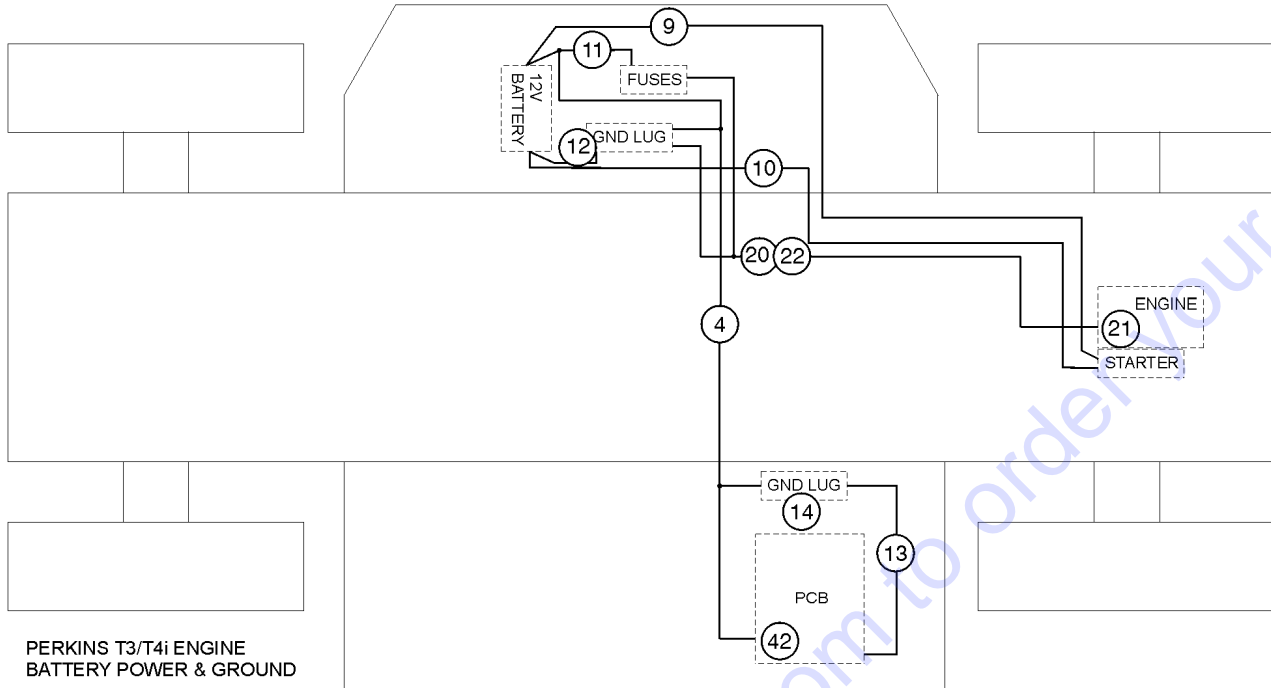

1003.1 Engine Harnesses - Deutz & Perkins T3, T4i

1003.1 Engine Harnesses - Deutz & Perkins T3, T4i

Item	Part No.	Description	Qty.
4	1623763GT	HARNESS, TRANSMISSION.....1 <i>(before SN GTH10E-11890)</i>	
--	1263768GT	HARNESS, TRANSMISSION <i>(from SN GTH10E-11890)</i>	
9	1260945GT	BATT CABLE ASSY,RED,3/0.....1	
10	130719GT	BATTERY CABLE ASSY,BLACK,000.....1	
11	1267793GT	HARNESS, POWER LEAD.....1	
12	7-319-17GT	GROUND STRAP,12 IN.....1	
13	237933GT	HARNESS, PCB GROUND.....1	
14	161444GT	ASSEMBLY, GROUND BUSS.....1	
18	825422GT	HARNESS,ENGINE ECM,TCD3.610K....1 <i>(before SN GTH10E-12014)</i>	
--	1280500GT	HARNESS,DEUTZ TCD3.6,T3,10K.....1 <i>(from SN GTH10E-12014)</i>	
19	219334GT	HARNESS,ENGINE BASE,TCD3.6.....1	
20	220016GT	ENGINE HARNESS,1204E-E44TA.....1	
21	220015GT	WIRING HARNESS,1204E-E44TA.....1	
22	217940GT	HARNESS,ENGINE WIRING,PERKINS.....1 <i>(Perkins supplied harness)</i>	
42	161524GT	ASSEMBLY, POWER BUSS.....1