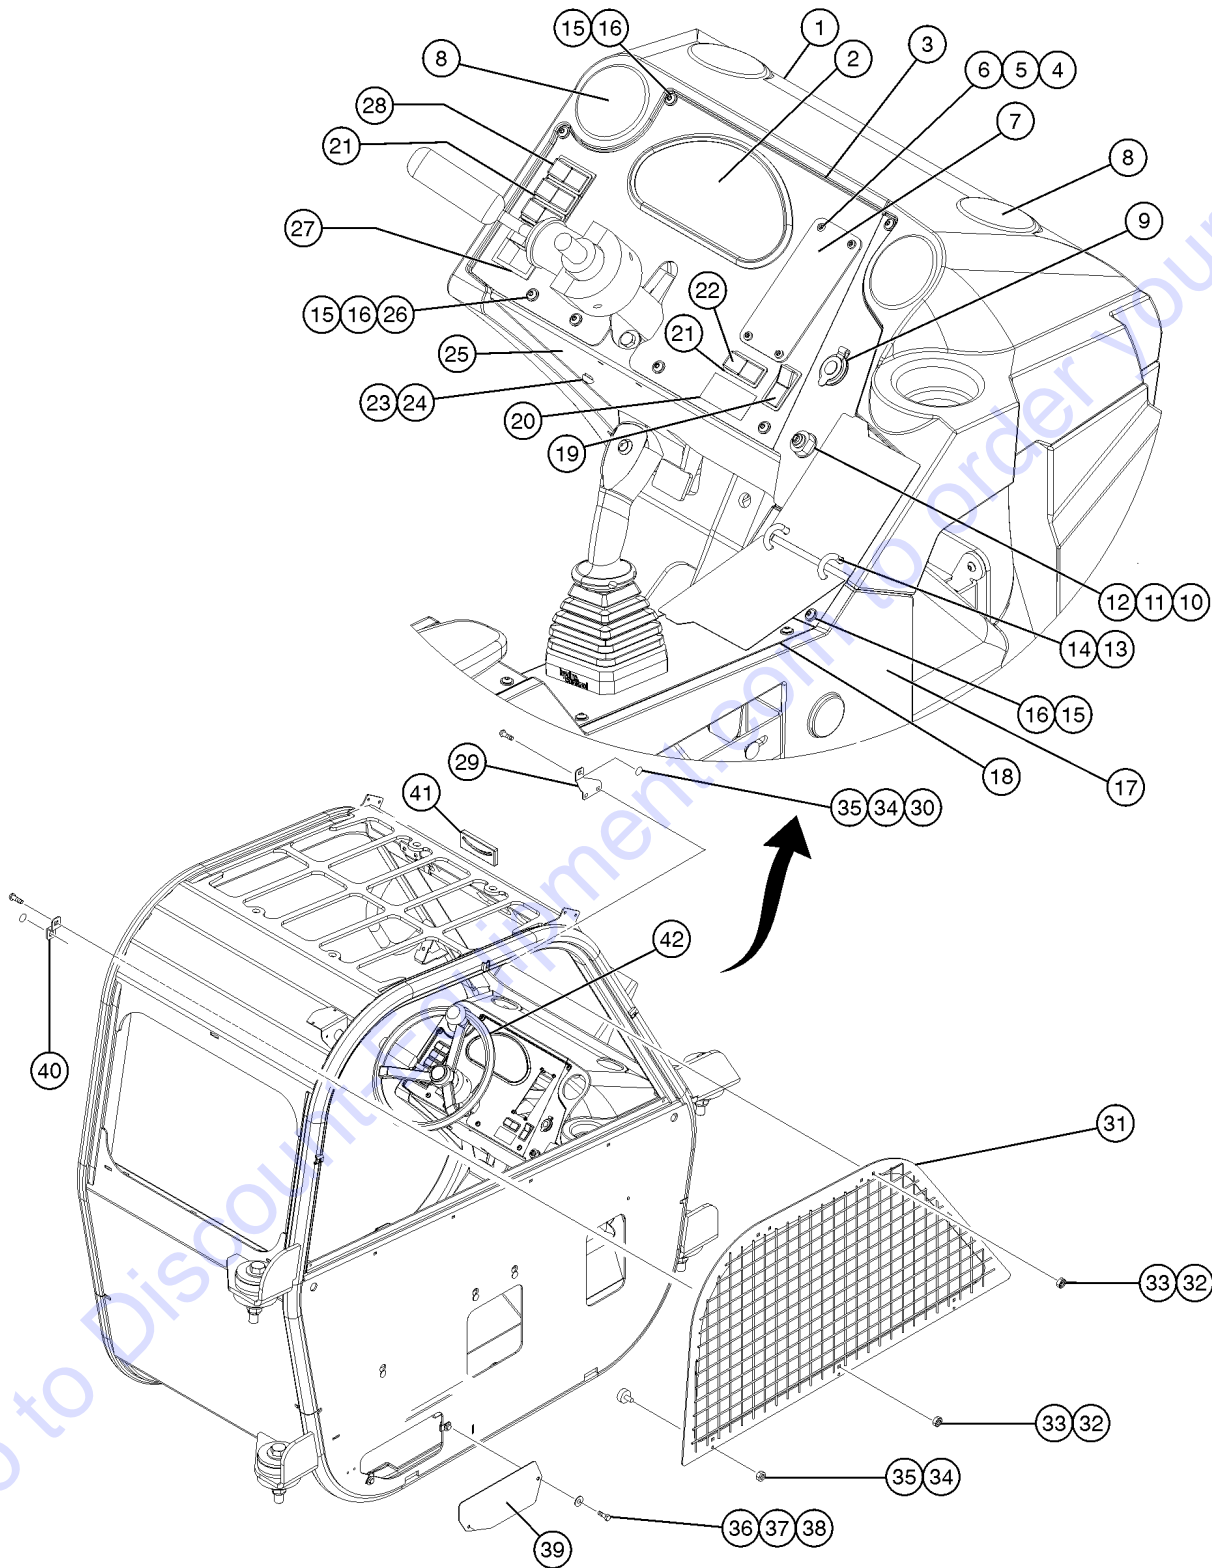

402.1 Standard Cab Components, View 2

402.1 Standard Cab Components, View 2

Item	Part No.	Description	Qty.	Item	Part No.	Description	Qty.
--	215625GT	Load Chart, GTH-1056, 1-2		31	1256605GT	WELDMENT,RH SCREEN	
--	215626GT	Load Chart, GTH-1056, 2-3		32	824029GT	NUT,TL FLG,3/8-16,G,ZAG	
--	215627GT	Load Chart, GTH-1056, 3-4		33		BOLT,CARRIAGE,3/8-16 X1.00,G5	
--	215628GT	Load Chart, GTH-1056, 4-5		34	79090GT	BUMPER, 1.00 X .375 X 5/16	
--	215629GT	Load Chart, GTH-1056, 5-6		35	1255764GT	WASHER,LOCK,5/16,ZAG	
--	215630GT	Load Chart, GTH-1056, 6-7		--	1255764GT	WASHER,LOCK,5/16,ZAG	
--	215631GT	Load Chart, GTH-1056, 7-8		36	56912GT	SPRING CLIP,1/4-20,.025-.15X.54,ZAG	
1	1253960GT	COVER,DASH		37		WASHER,FLAT,USS,1/4"Y (not used)	
2	1271459GT	GAUGE CLUSTER,CAN ENABLED,CAB (to SN GTH10E-12499)		38	824079GT	SCREW,HHF,1/4-20X1,8,ZAG	
--	227495GT	HARNES, DASHBOARD		39	1254531GT	COVER,PANEL,CAB AC	
--	1284039GT	GAUGE CLUSTER, CAN ENABLED, GENII (from SN GTH10E-12500)		40	1254052GT	FORMING,SCREEN MOUNT,BOTTOM	
3	1253954GT	FORMING, DASH PANEL		41	123561GT	LEV-O-GAGE INDICATOR	
4	1256479GT	SCREW,PHPM,10-24X.50,ZAG		42	123136GT	STEERING WHEEL, 362MM	
5		WASHER,FLAT,MS,#10,Y (not used)					
6	1256467GT	NUT,TL FLG,10-24,F,ZAG					
7	1253983GT	COVER,CONTROL PANEL					
8	123572GT	HOLE PLUG, 3 IN					
9	229978GT	PORT POWER 12V, 10A					
10	1289104GT	KIT,SWITCH WITH KEYS					
--	58322GT	KEY,SET 2 KEYS					
11	1256312GT	WASHER,LOCK,#10,ZAG					
12	104030GT	NUT HEX M5-0.8 CLASS 8 ZINC					
13	1256679GT	NUT,SERRATED,1/4-20,8,ZAG					
14	28611GT	UBOLT,1/4-20 X .75,1.75X1.00					
15	1256124GT	SCREW,BHC,1/4-20X.75,F835,ZAG					
16	1256125GT	WASHER,FLAT,#12,SAE,HRD,ZAG					
17	1253958GT	PLASTIC SIDE					
18	1254537GT	FORMING,JOYSTICK					
19	123200GT	SWITCH, PARKING BRAKE					
20	114115GT	DECAL,STEERING SELECTOR					
21	123569GT	CENTER BEZEL					
22	123201GT	SWITCH,STEER/WIPER					
23	1255393GT	SCREW,BHC,3/8-16X1,F835,ZAG					
24	29868GT	SPRING CLIP,3/8-16,.05-.20X.73,ZAG					
25	1253955GT	FORMING, LOWER DASH					
26	56912GT	SPRING CLIP,1/4-20,.025-.15X.54,ZAG					
27	123568GT	END BEZEL					
28	123567GT	PANEL PLUG					
29	1253972GT	FORMING,GLASS RETAINER,SMALL					
30	47478GT	BUMPER, RUBBER, 1"OD X .461H