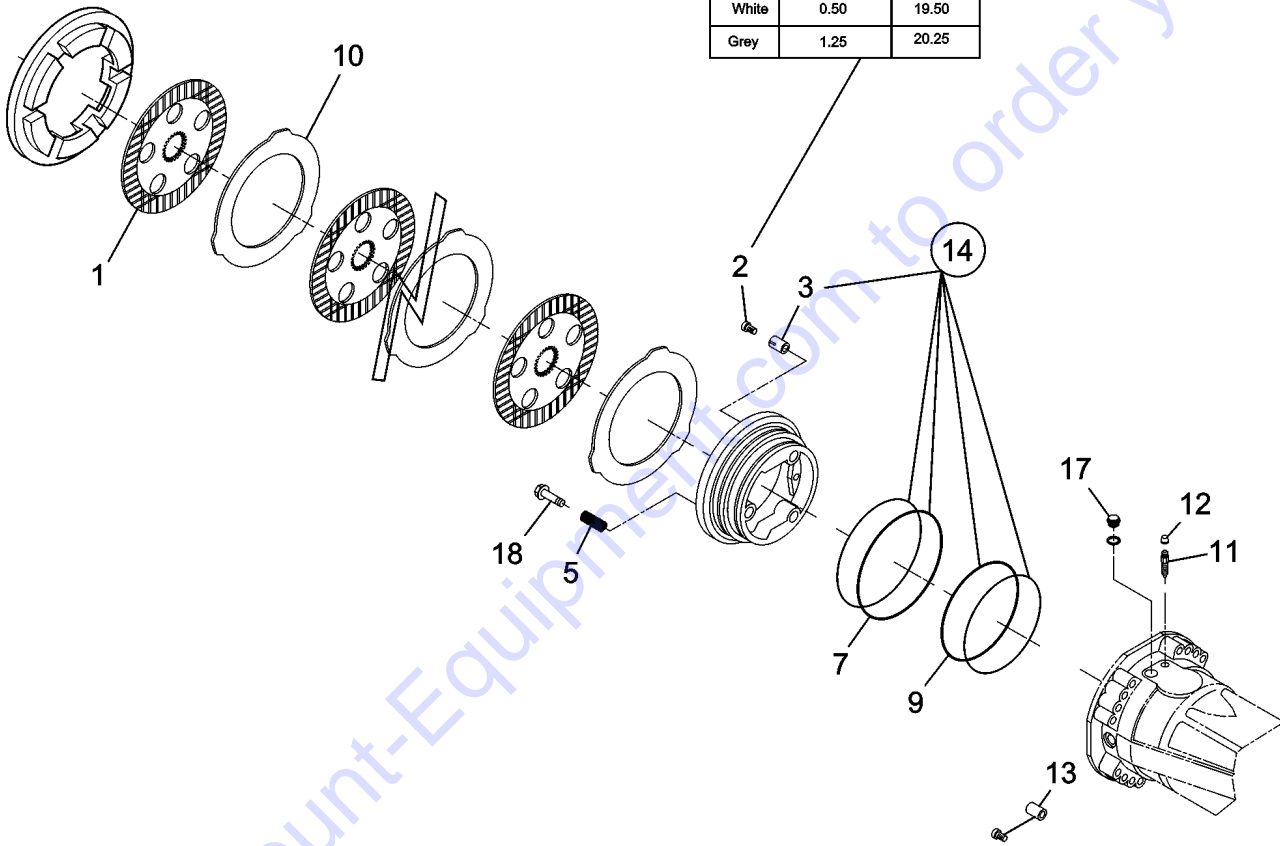

219.2 Rear Axle, Brakes (from SN 10E-11937)

Colour	SAHR or SAHR + Service Brake (mm)	Length (mm)
Black	1.00	20.00
Yellow	0.75	19.75
White	0.50	19.50
Grey	1.25	20.25

Go to Discount-Equipment.com to order your parts