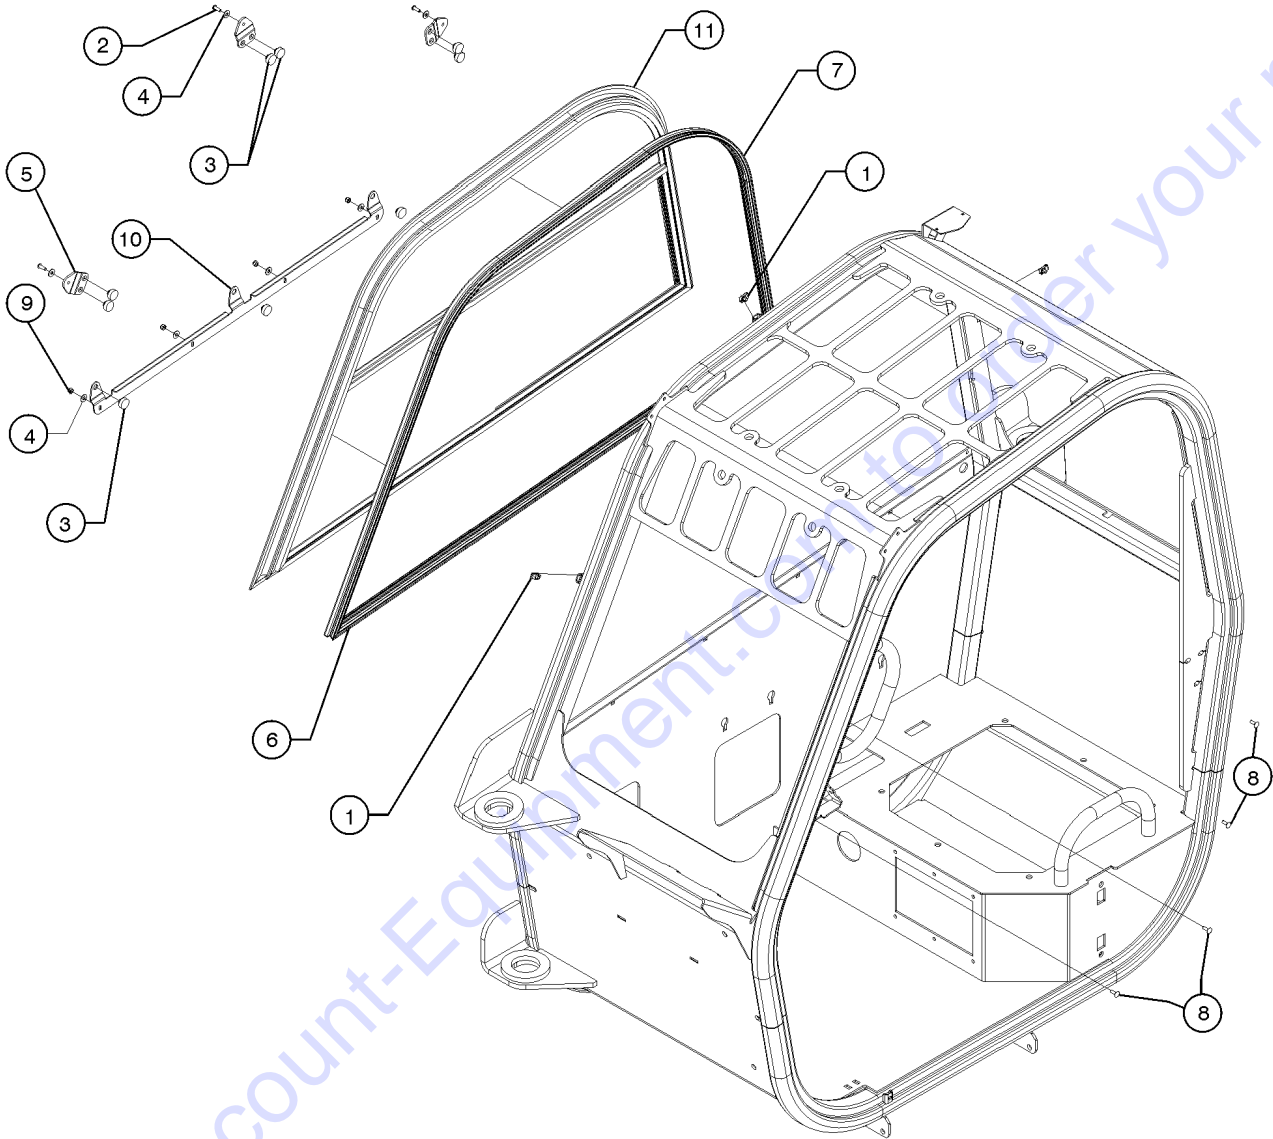

409.1 Enclosed Cab Assembly Option, View 4

409.1 Enclosed Cab Assembly Option, View 4

Item	Part No.	Description	Qty.
1	56912GT	SPRING CLIP,1/4-20,.025-.15X.54,ZAG.....	3
2	1256124GT	SCREW,BHC,1/4-20X.75,F835,ZAG.....	3
3	43392GT	BUMPER,BATTERY BOX & RAILS.....	9
4	824113GT	WASHER,FLAT,USS,1/4,ZAG.....	7
5	1253972GT	FORMING,GLASS RETAINER,SMALL...	3
6	130163GT	WEATHERSTRIP,DOUBLE BULB....	57.63
7	130163GT	WEATHERSTRIP,DOUBLE BULB....	95.56
8	824124GT	BOLT,CARRIAGE,1/4-20X.75,5,ZAG.....	4
9	824027GT	NUT,TL FLG,1/4-20,G,ZAG.....	4
10	1253973GT	FORMING,GLASS RETAINER,LARGE...	1
11	230045GT	WINDOW, RH SLIDING GTH.....	1
--	218489GT	KNOB, LOCKING	
--		HANDLE, D15, HIGH (218490) (component no longer available)	

Go to Discount-Equipment.com to order your parts