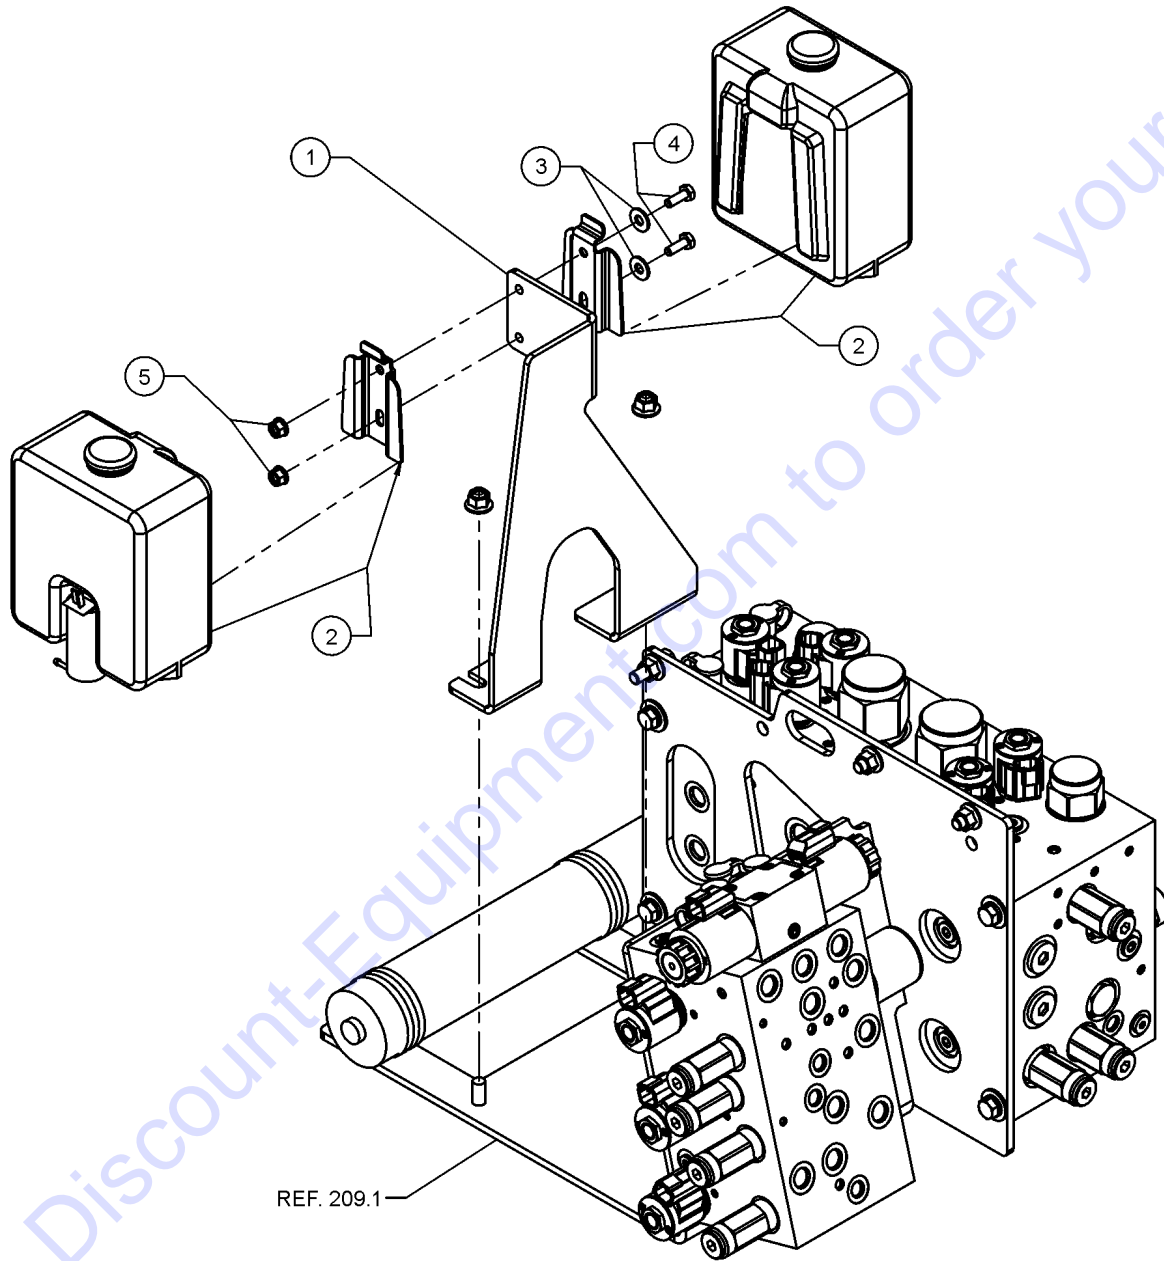

416.1 Washer Bottle Assembly

Go to Discount-Equipment.com to order your parts

416.1 Washer Bottle Assembly

Item	Part No.	Description	Qty.
1	1253980GT	FORMING,WASHER BOTTLE.....	1
2	123245GT	WASHER BOTTLE/BRACKET ASSY....	2
3	824113GT	WASHER,FLAT,USS,1/4,ZAG.....	2
4	824059GT	SCREW,HHC,1/4-20X.75,8,ZAG.....	2
5	824027GT	NUT,TL FLG,1/4-20,G,ZAG.....	2

Go to Discount-Equipment.com to order your parts