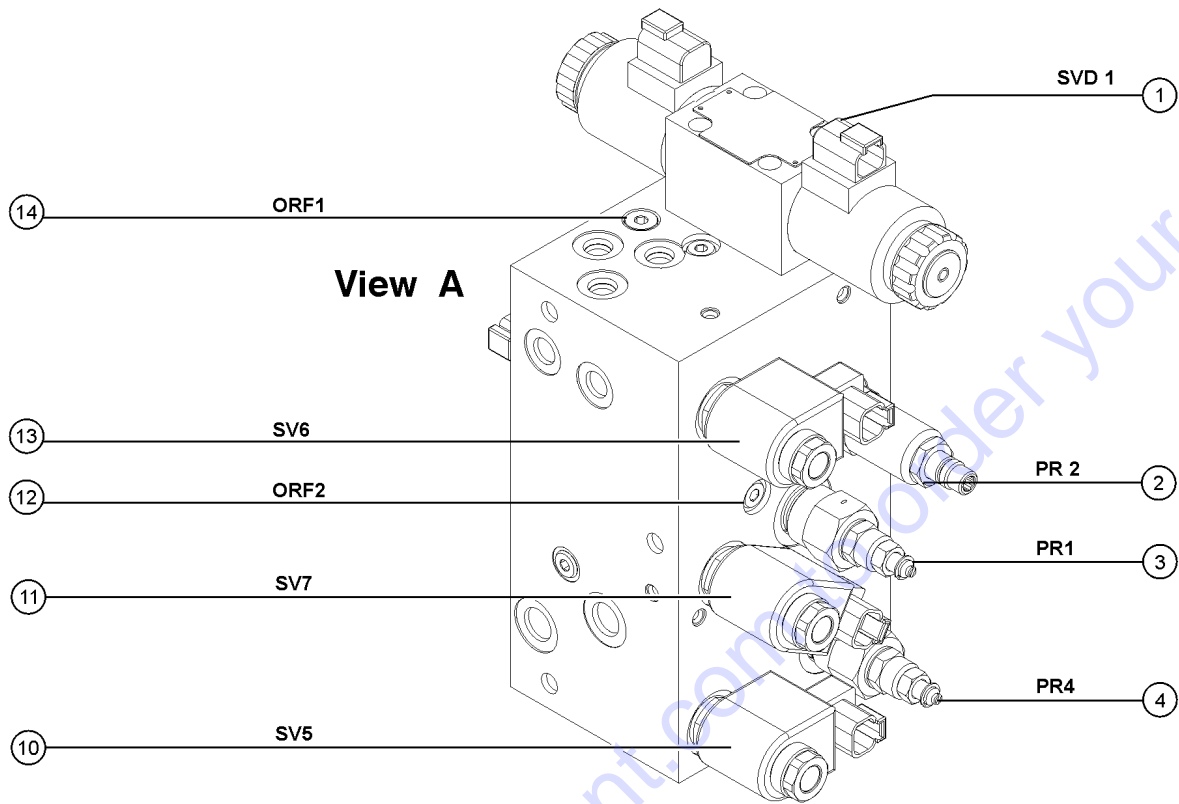

805.2 Secondary Function Manifold

805.2 Secondary Function Manifold

Item	Part No.	Description	Qty.
--	1283317GT	MANIFOLD FOR PVG,SECONDARY,GTH1056	
1	1286187GT	VALVE,SOLENOID,STEER SELECT (SVD1)	
2	1286194GT	VALVE,PRESSURE REDUCING,50PSI (PR2)	
3	1286188GT	VALVE,PRESSURE REDUCING,400PSI (PR1)	
4	1286188GT	VALVE,PRESSURE REDUCING,400PSI (PR4)	
5	231037GT	CHECK VALVE,BALL TYPE,NORMAL (CV3)	
6	231037GT	CHECK VALVE,BALL TYPE,NORMAL (CV4)	
7	231037GT	CHECK VALVE,BALL TYPE,NORMAL (CV2)	
8	231037GT	CHECK VALVE,BALL TYPE,NORMAL (CV5)	
9	1286198GT	VALVE,SOLENOID,2POS 3WAY (SV8)	
10	161534GT	VALVE, SOLENOID, 2POS 3WAY (SV5)	
11	161534GT	VALVE, SOLENOID, 2POS 3WAY (SV7)	
12	1286195GT	ORIFICE,1.50MM (ORF2)	
13	161534GT	VALVE, SOLENOID, 2POS 3WAY (SV6)	
14	1286196GT	ORIFICE,1.32MM (ORF1)