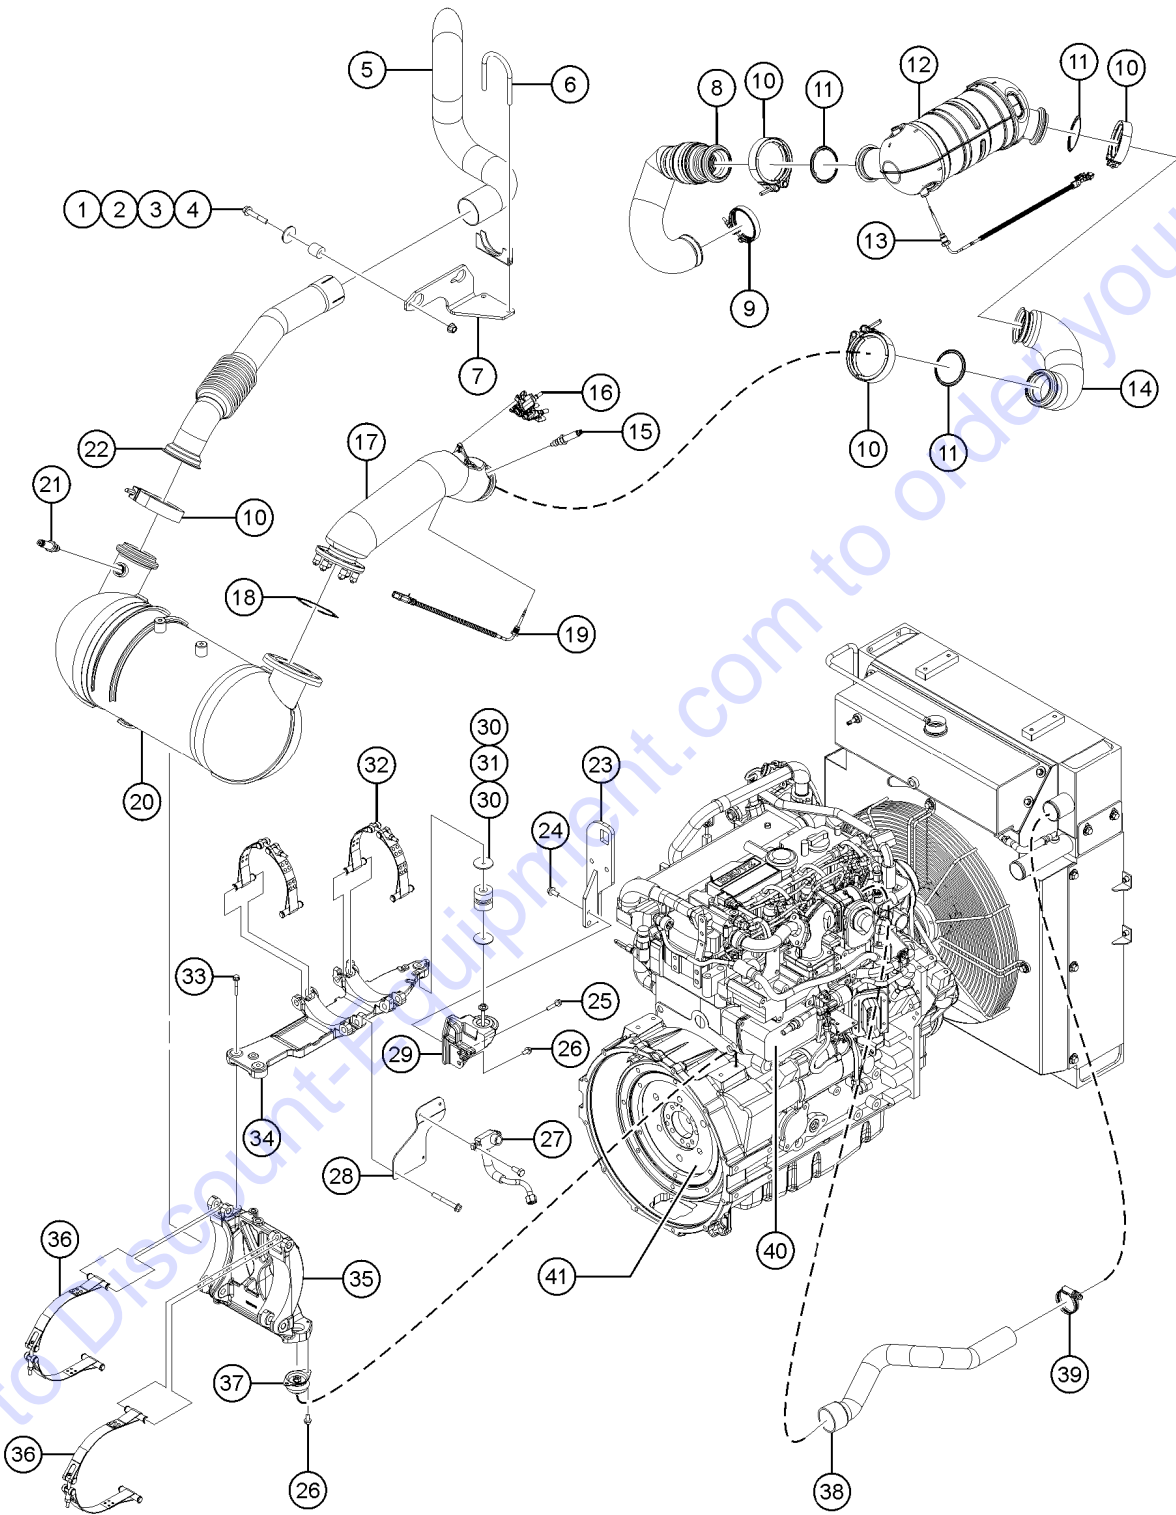

512.1 Deutz TCD3.6 T4Final Engine, View 2

512.1 Deutz TCD3.6 T4Final Engine, View 2

Item	Part No.	Description	Qty.	Item	Part No.	Description	Qty.
--		<i>Due to Tier 4 regulations, many engine replacement parts require the engine serial number at time of order placement. When ordering engine parts please have both machine and engine serial numbers available. For internal engine parts, contact engine dealer</i>		24	231530GT	SCREW,HHF,M10-1.5X25,DIN6921,10.9,ZAB.2 (Deutz PN 01183652)	
1	1256693GT	SCREW,HHF,3/8-16X2.25,8,ZAG.....	2	25	237820GT	SCREW,HHF,M8-1.25X40,DIN6921,10.9,ZAB.1 (Deutz PN 01148623)	
2	15086GT	WASHER,FLAT,.375 X 1.5 X .125.....	2	26	824132GT	SCREW,HHF,M8-1.25X20,DIN6921,10.9,ZAB.5 (Deutz PN 01183651)	
3	824348GT	BUSHING,RUBBER,1"ODX.510"IDX1".....	2	27	1257778GT	SENSOR,EXH,PRESS,TCD3.6 T4F.....1 (Deutz PN 04212361)	
4	824029GT	NUT,TL FLG,3/8-16,G,ZAG.....	2	28	1264817GT	PLATE,PRESS. SENSOR,TCD3.6,T4F...1	
5	1257121GT	PIPE,TAIPIPE,T4F.....	1	29	1257368GT	CASTING,DOC MTG, FR, TCD 3.6, 10K.....1 (Deutz PN 04605445)	
6	71911GT	CLAMP,MUFFLER, 2.50 INCH.....	1	30	1257699GT	WASHER,DOC MTG,TCD 3.6 T4F.....2 (Deutz PN 04608459)	
7		FORMING,EXHAUST,T4F,10K.....1 (Contact Deutz with engine SN for part information)	1	31	1257371GT	ISOLATOR,DOC MT,FR,TCD3.6.....1 (Deutz PN 04606039)	
8	1257374GT	PIPE,TURBO TO DOC,TCD3.6 T4F.....	1	32		BAND,MTG,DOC,TCD3.6,4F.....2 (Contact Deutz with engine SN for part information)	
9	1257373GT	CLAMP,TURBO TO DOC,TCD3.6 T4F....1 (Deutz PN 04602018)	1	33	1257231GT	SCREW,HHF,M8-1.25X50,DIN6921,10.9,ZAB.3 (Deutz PN 01181431)	
10	824776GT	CLAMP,TURBO PIPE-DOC,DEUTZ TCD.....4 (Deutz PN 04603585)	4	34	1257369GT	CASTING,DOC MTG,MID,TCD3.6,10K...1 (Deutz PN 04606008)	
11	1257377GT	GASKET,MIXING PIPE,TCD3.6 T4F.....3 (Deutz PN 04600004)	3	35	1257370GT	CASTING,DOC MTG,R,TCD3.6 T4F.....1 (Contact Deutz with engine SN for part information)	
12		DOC,DEUTZ,TCD3.6 T4F.....1 (Contact Deutz with engine SN for part information)	1	36		BAND,MTG,SCR,TCD3.6,T4F.....2 (Contact Deutz with engine SN for part information)	
13	1257779GT	SENSOR,EXH,TEMP,TCD3.6 T4F.....1 (Deutz PN 04216425)	1	37	1257372GT	ISOLATOR,DOC MTG,REAR,TCD3.6.....2 (Deutz PN 04605491)	
14		PIPE,DOC TO MIXING,TCD3.6 T4F.....1 (Contact Deutz with engine SN for part information)	1	38	1264766GT	PIPE,CAC OUTLET,TCD3.6,T4F.....1	
15	1259049GT	SENSOR,EXH,NOX,UPSTREAM,TCD 3.6 T4F.....1 (Deutz PN 02937841)	1	39	215216GT	CLAMP,HOSE,CT,SAE 262,1-3/4" T.....1	
16	1257698GT	DOSING UNIT,TCD3.6 T4F.....	1	40	1257357GT	COOLER,OIL,TCD3.6 T4F.....1	
17		PIPE,MIXING,TCD3.6 T4F.....1 (Contact Deutz with engine SN for part information)	1	--	1257358GT	GASKET,COOLER,OIL,TCD3.6 T4F	
18	1257384GT	GASKET,SCR,TCD3.6 T4F.....1 (Deutz PN 04605479)	1	41	1257359GT	ASSY,FLYWHEEL,TCD3.6 T4F.....1	
19	1257780GT	SENSOR,EXH,TEMP,UPSTREAM,TCD3.6 T4F.....1 (Deutz PN 04210188)	1	--	1276075GT	FLYWHEEL PLATE, DEUTZ.....1	
20	1262890GT	OXIDATION CATALYST,DEUTZ.....	1	--	1276076GT	FLYWHEEL SPACER RING, DEUTZ.....1	
21	1258711GT	SENSOR,EXH,NOX, DOWNSREAM,TCD3.6 T4F.....1 (Deutz PN 02937840)	1	--	1276536GT	BOLT,SHCS,ALL-STL,M10X50X12.9,ZN.8	
22	1257826GT	TUBE,EXHAUST,ADP,TCD3.6,T4F.....	1	--	1276537GT	WASHER,LOCK,SS,M10,18-8.....8	
23		REF. WELDMENT,RAD BRACK,TCD3.6,T4F.....1 refer to 514.1	1