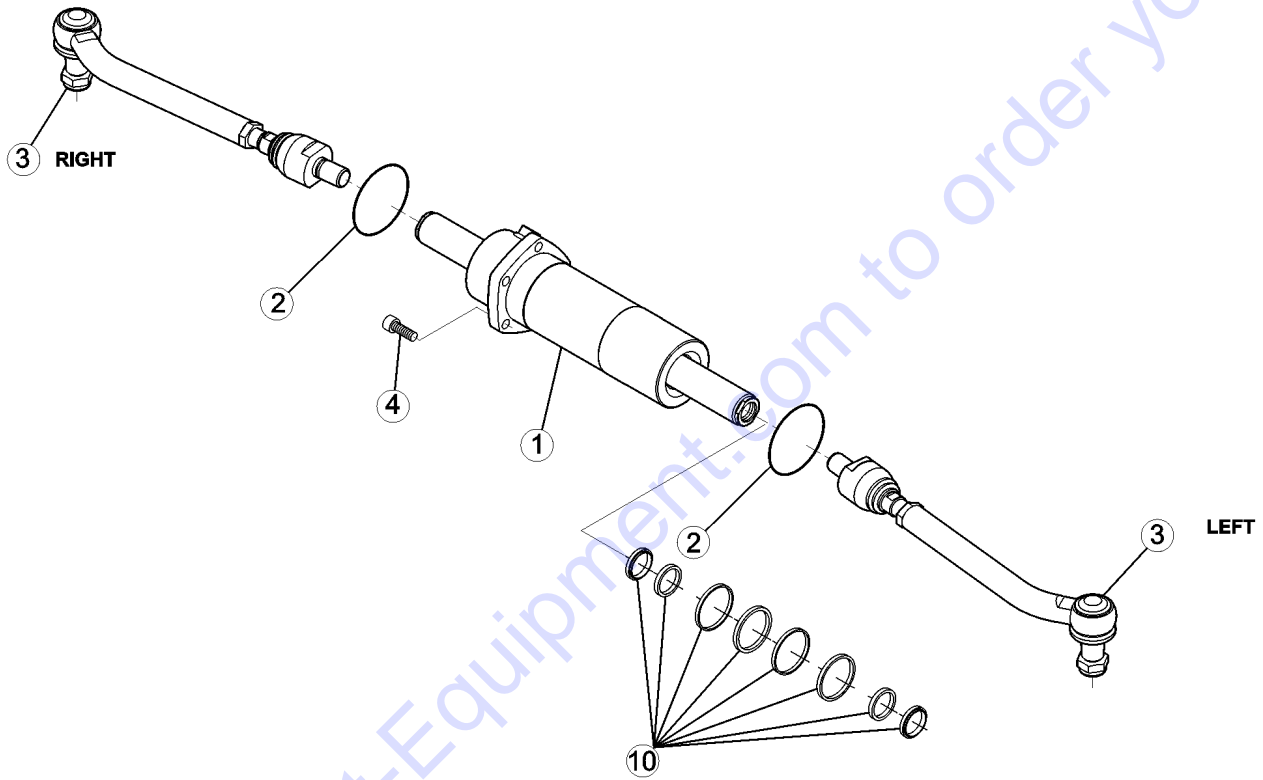

214.2 Front Axle, Steering (from SN 10E-11937)

214.2 Front Axle, Steering (from SN 10E-11937)

Item	Part No.	Description	Qty.
1	1277582GT	CYLINDER.....	1
2	1277583GT	O - RING.....	2
3	1277584GT	BAR.....	2
4	1277585GT	BOLT.....	5
10	1277586GT	SEAL KIT.....	1

Go to Discount-Equipment.com to order your parts