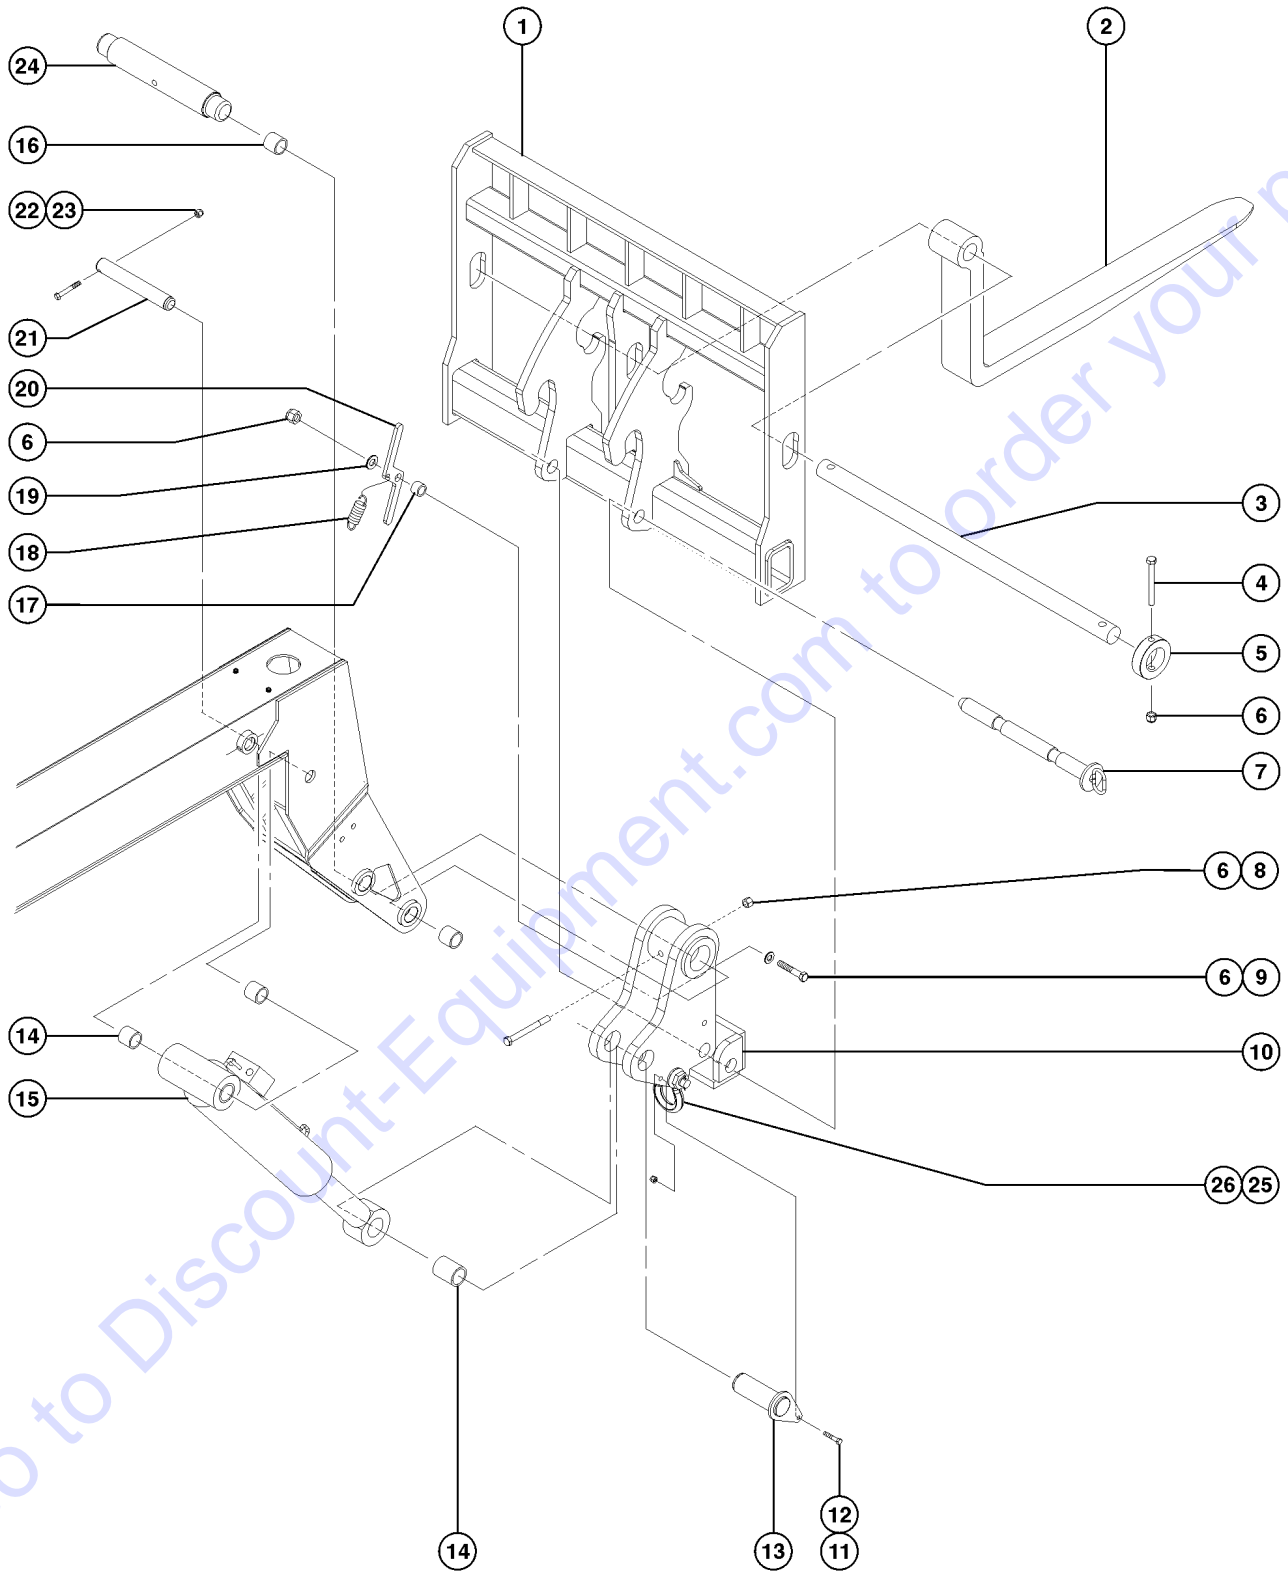

601.1 Fork Frame, Quick Attachment

601.1 Fork Frame, Quick Attachment

Item	Part No.	Description	Qty.	Item	Part No.	Description	Qty.
1	1273765GT	ASSY,CRG WLDMT,LABELED,48",QA,2" PIN,BLK.....1 <i>(includes serial label)</i>	1	23	6732GT	SCREW,HHC,1/2-13 X 3.25.....1	1
1A	1273766GT	ASSY,CRG WLDMT,LABELED ,60",QA,2" PIN,BLK.....1 <i>(includes serial label)</i>	1	24	130944GT	PIN,2.50DIAX15.38LG,1HOLE.....1	1
1B	1273767GT	ASSY,CRG WLDMT,LABELED, 72",QA,2" PIN,BLK.....1 <i>(includes serial label)</i>	1	25	1256281GT	ASSEMBLY,LIFTING SHACKLE,4.75t.....1 <i>includes item 26</i>	1
2	1254548GT	WELDMENT,FORK TINE,48".....2	2	26	5361GT	PIN,COTTER,.125 X 1.5.....1	1
2A	1254549GT	WELDMENT,FORK TINE,60".....2	2				
2B	1254550GT	WELDMENT,FORK TINE,72".....2	2				
2C	1254551GT	WELDMENT,FORK TINE,48" CUBING.....2	2				
2D	1254552GT	WELDMENT,FORK TINE,60" TAPERED.....2	2				
2E	1254553GT	WELDMENT,FORK TINE,LUMBER.....2	2				
3	141002GT	PIN,FORK,48" FORK FRAME.....1 <i>pin measures 52 x 2.25 inches</i>	1				
3A	141003GT	PIN,FORK,60" FORK FRAME.....1 <i>pin measures 64 x 2.25 inches</i>	1				
3B	141004GT	PIN,FORK,72" FORK FRAME.....1 <i>pin measures 76 x 2.25 inches</i>	1				
4	1256107GT	SCREW,HHC,1/2-13X4.5,8,ZAG.....2	2				
5	1254525GT	COLLAR,FORK TINE PIN.....2	2				
6	1256106GT	NUT,TL,1/2-13,C,ZAG.....5	5				
7	1254050GT	WELDMENT,LOCK PIN.....1	1				
8	1257102GT	SCREW,HHC,1/2-13X5,8,ZAG.....1	1				
9	1257805GT	SCREW,HHC,1/2-13X2.75,8,ZAG.....1	1				
10	1255088GT	WELDMENT,QA MOUNT.....1	1				
11	1253478GT	SCREW,HHF,3/8-16X2,8,ZAG.....1	1				
12	824029GT	NUT,TL FLG,3/8-16,G,ZAG.....1	1				
13	141949GT	WELDMENT,TILT PIN,KIT.....1	1				
14	123188GT	BEARING,2.00IDX2.50ODX1.50L.....4	4				
15	1253245GT	CYLINDER,TILT,1056/844.....1 <i>(Replaces cylinder 108811 at SN GTH1015E-10978)</i>	1				
--	123897GT	VALVE,CB.CACG-LGN@4200 <i>for 1253245</i>					
--	1258122GT	SEAL KIT,TILT CYLINDER 1253245 <i>(Seal kit for cylinder 1253245)</i>					
16	108864GT	BEARING,2.50IDX3.00 ODX1.50LG.....4	4				
17	1254024GT	TUBE,QA LOCK LEVER SPACER.....1	1				
18	123500GT	SPRING.....1	1				
19	825353GT	WASHER,FLAT,1/2,SAE,HRD,ZAG.....2	2				
20	1254023GT	PLATE,QA LOCK SPRING LEVER.....1	1				
21	824927GT	STEP PIN 2.00/2.50X15.37,1HOLE.....1	1				
22	6198GT	NUT,NYLOCK,1/2-13.....1	1