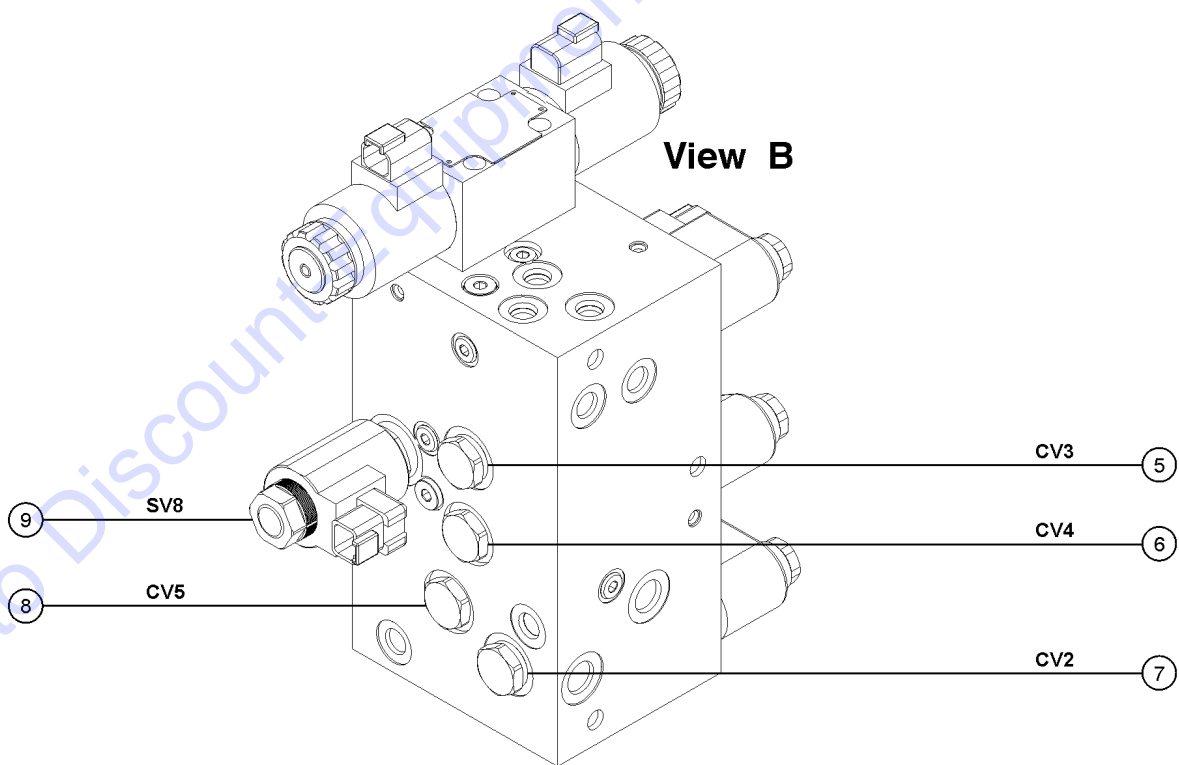

805.2 Secondary Function Manifold

805.2 Secondary Function Manifold

Item	Part No.	Description	Qty.
--	1283317GT	MANIFOLD FOR PVG,SECONDARY,GTH1056	
1	1286187GT	VALVE,SOLENOID,STEER SELECT (SVD1)	
2	1286194GT	VALVE,PRESSURE REDUCING,50PSI (PR2)	
3	1286188GT	VALVE,PRESSURE REDUCING,400PSI (PR1)	
4	1286188GT	VALVE,PRESSURE REDUCING,400PSI (PR4)	
5	231037GT	CHECK VALVE,BALL TYPE,NORMAL (CV3)	
6	231037GT	CHECK VALVE,BALL TYPE,NORMAL (CV4)	
7	231037GT	CHECK VALVE,BALL TYPE,NORMAL (CV2)	
8	231037GT	CHECK VALVE,BALL TYPE,NORMAL (CV5)	
9	1286198GT	VALVE,SOLENOID,2POS 3WAY (SV8)	
10	161534GT	VALVE, SOLENOID, 2POS 3WAY (SV5)	
11	161534GT	VALVE, SOLENOID, 2POS 3WAY (SV7)	
12	1286195GT	ORIFICE,1.50MM (ORF2)	
13	161534GT	VALVE, SOLENOID, 2POS 3WAY (SV6)	
14	1286196GT	ORIFICE,1.32MM (ORF1)