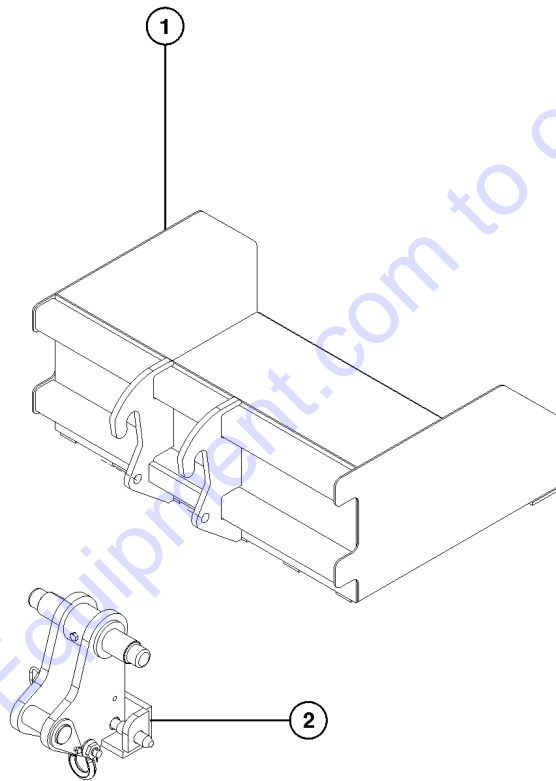

603.1 Fork Frame, Swing Carriage Attachment

Item	Part No.	Description	Qty.	Item	Part No.	Description	Qty.
1	1253935GT	WELDMENT,72" CARRIAGE,SWING.....1		40	108948GT	DECAL,ATTACHMENT SERIAL LABEL.....1	
2	1254542GT	WELDMENT,QA SWING COUPLER.....1 <i>(before serial number GTH1016E-11303)</i>		41	1262614FRGT	DECAL,WARN,SWG OVERTURN FR.....2	
--	1254405GT	WELDMENT,QA SWING COUPLER.....1 <i>(from serial number GTH1016E-11303 and from GTH10E-11800)</i>		42	1262614GT	DECAL,WARN,SWG OVERTURN EN.....2	
3	162342GT	CYLINDER,SWING CARRIAGE.....2		43		Ref., Quick attach.....1 <i>(Refer to 601.1 or 601.2)</i>	
4	1257899GT	WASHER,FLAT,1.5,F436,HRD,ZAG.....4					
5	825796GT	SNAP RING,EXTERNAL,1.50,ZAG.....4					
6	130353GT	PIN,1.50DIA X 3.38LG,2RING.....2					
7	824096GT	SCREW,HHF,3/8-16X3.5,8,ZAG.....1					
8	824029GT	NUT,TL FLG,3/8-16,G,ZAG.....3					
9	130107GT	PIN,1.50DIA X 6.38LG,1HOLE.....1					
10	1280380GT	PIN,2.00DIA X 5.75LG,1HOLE/1RING...2					
11	130319GT	WASHER,THRUST.....4					
12	1253815GT	SNAP RING,EXTERNAL,2.00,ZAG.....2					
13	1256864GT	WASHER,FLAT,2.01X3.5X.06,ZAG.....2					
14	1257828GT	SCREW,HHC,3/8-16X5.8,ZAG.....2					
15	141004GT	PIN,FORK,72" FORK FRAME.....1 <i>pin measures 76 x 2.25 inches</i>					
16	1256107GT	SCREW,HHC,1/2-13X4.5,8,ZAG.....2					
17	1256106GT	NUT,TL,1/2-13,C,ZAG.....2					
18	123188GT	BEARING,2.00IDx2.50ODx1.50L.....2					
19	1254525GT	COLLAR,FORK TINE PIN.....2					
20	824028GT	NUT,TL FLG,5/16-18,G,ZAG.....2					
21	1256310GT	SCREW,HHC,5/16-18X3.25,8,ZAG.....2					
22	44723GT	SPACER,OUTRIGGER PIN***.....2					
23	130352GT	FITTING,RESTRICTOR,(.0625).....2					
24	48929GT	FITTING,ELBOW,90D,520220-6-8.....2					
25	7-234-04GT	VALVE,DUAL CHECK.....1					
26	49130-7200GT	HOSE ASSY,3/8,STR FEM,STR FEM....2					
27	48930GT	CONN,520120-6-8.....2					
28	123180GT	QUICK COUPLING,MALE.....1					
29	123181GT	QUICK COUPLING,FEMALE.....1					
30	48904GT	ELBOW, 90D, 520220-4.....2					
31	48905GT	CONNECTOR, 520120-4.....2					
32	48926GT	FITTING,ELBOW,90D,520220-6-4.....2					
33	49128-2460GT	HOSE ASSY,3/8,90 FEM,STR FEM.....1					
34	49128-4610GT	HOSE ASSY,3/8,90 FEM,STR FEM.....1					
35	49117-3800GT	HOSE ASSY,1/4,90 FEM,STR FEM.....2					
36	123838GT	COIL,PROTECTIVE,PLASTIC.....68					
37	7-273-27GT	CLAMP HALVES,TWIN,3/8"PIPE.....2					
38	123176GT	PLATE, TOP.....1					
39	824066GT	SCREW,HHF,5/16-18X1.5,8,ZAG.....1					

604.1 Rubbish Bucket, Quick Attachment

Go to Discount-Equipment.com to order your parts