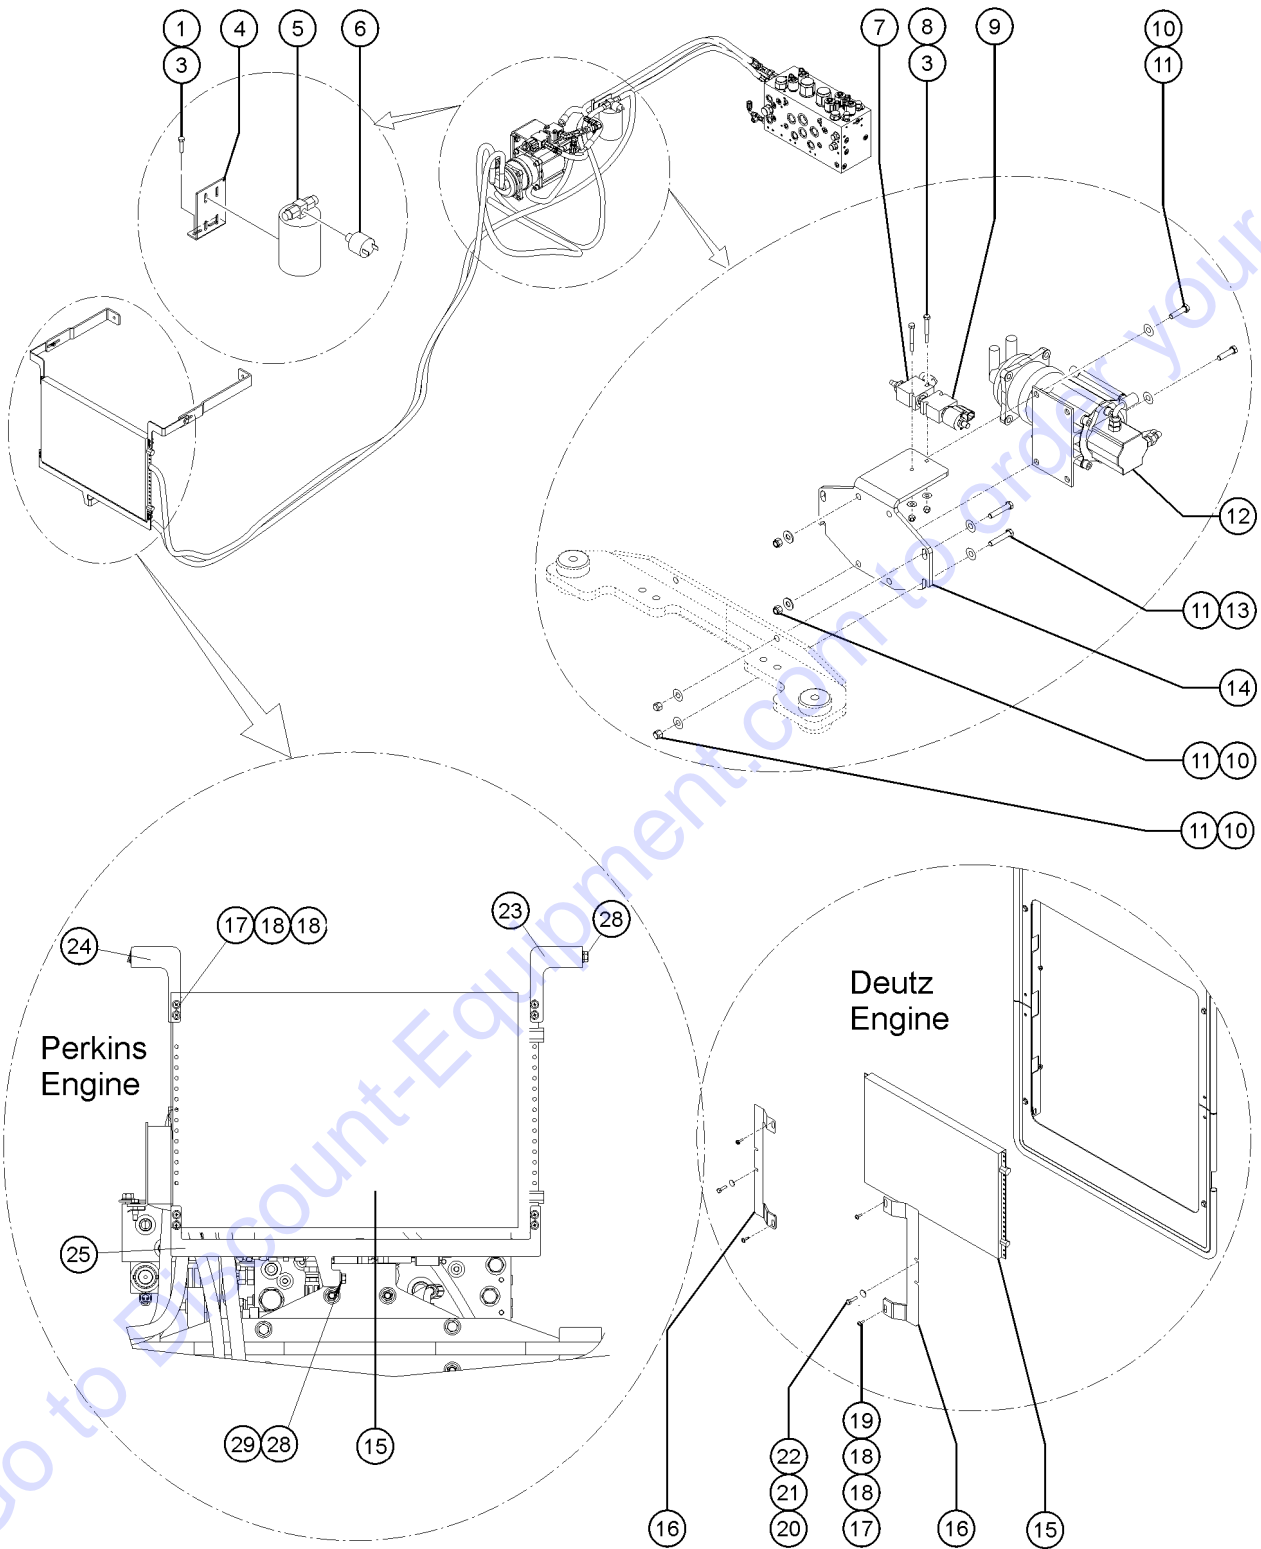

904.1 Air Conditioning Assembly - Hydraulic Driven, Perkins and Deutz (before SN GTH10E-11329)

904.1 Air Conditioning Assembly - Hydraulic Driven, Perkins and Deutz (before SN
GTH10E-11329)

Item	Part No.	Description	Qty.	Item	Part No.	Description	Qty.
--		(machines with hydraulic driven A/C compressors)		28	824133GT	SCREW,HHF,M8-1.25X25,DIN6921,10,9,ZAB,3	
--		(refer to 906.1 for load sense bypass detail)		29	1256456GT	NUT,TL,M8-1.25,DIN980,10,ZAB.....1	
--	217874GT	HARNESS, CHASSIS, AC					
--	T107218GT	LOOM,SPLIT,1" DIA X 10' LONG					
1	824079GT	SCREW,HHF,1/4-20X1,8,ZAG					
3	824027GT	NUT,TL FLG,1/4-20,G,ZAG					
4	1277560GT	FORMING, AC REC-DRIER BRKT.....1					
5	T107209GT	RECEIVER-DRIER, AC.....1					
--	T107210GT	CLAMP, WORM DRIVE, 3IN.....2					
6	T107212GT	BINARY SWITCH, AC.....1					
7	T107384GT	VALVE ASSY,HYD AC CONTROL.....1					
--	T107387GT	MANIFOLD, HYD					
--	104759GT	COIL,12VDC #8 DTSCH IP69 ECOIL					
--	115210GT	SOLENOID VALVE					
--	44174GT	NUT-COIL SHORT					
8	1253485GT	SCREW,HHF,1/4-20X2,8,ZAG					
9	T107385GT	VALVE ASSY,AC FLOW CONTROL.....1					
--	T107386GT	MANIFOLD,HYD, FLOW CONTROL					
--	T107896GT	VALVE,FLOW CONTROL,ADJ PC					
10	8516GT	SCREW, HCC, 3/8-16 X 1.50.....1					
11	6097GT	WASHER,FLAT,USS,3/8",Y					
12	T107208GT	AC COMPRESSOR,HYD.....1					
--	T107838GT	MOTOR,HYD,AC COMPRESSOR					
--	T107839GT	COUPLER, SHAFT, HYD AC COMP					
--	T107840GT	HOUSING, COUPLER/COMPRESSOR					
--	T107841GT	OIL. REFRIGERATION,10OZ BOTTLE					
13	5224GT	SCREW,HHC,3/8-16 X 2					
14	1277552GT	PLATE, AC COMP ZF MTG.....1					
15	T107211GT	AC CONDENSER, RAD MNTD.....1					
16	1254041GT	FRMNG,CONDENSOR MNT,TCD3.6,10K.....2					
17	49816GT	SCREW,PHILLIPS,PHM,10-32 X .75					
18	6146GT	WASHER,FLAT,MS,#10,Y					
19	6178GT	NUT,NYLOCK,10-32					
20	6888GT	SCREW,HHC,1/4-20 X 1					
21	6638GT	WASHER,FLAT,USS,1/4"Y					
22	56912GT	SPRING CLIP,1/4-20,.025-.15X.54,ZAG					
23	1259489GT	FORMING,CONDENSER BRKT.RIGHT.....1					
24	1259488GT	FORMING,CONDENSER BRKT.LEFT....1					
25	1254535GT	FORMING,CONDENSER BRKT.LWR.....1					
26	1255763GT	SCREW,HHF,5/16-18X1.5,8,ZAG					
27	824028GT	NUT,TL FLG,5/16-18,G,ZAG