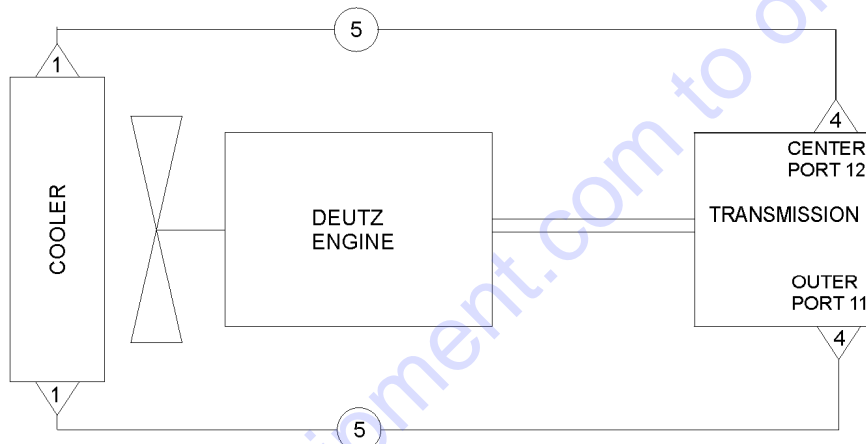

Deutz T3 & T4i Engine Transmission Cooling Assembly