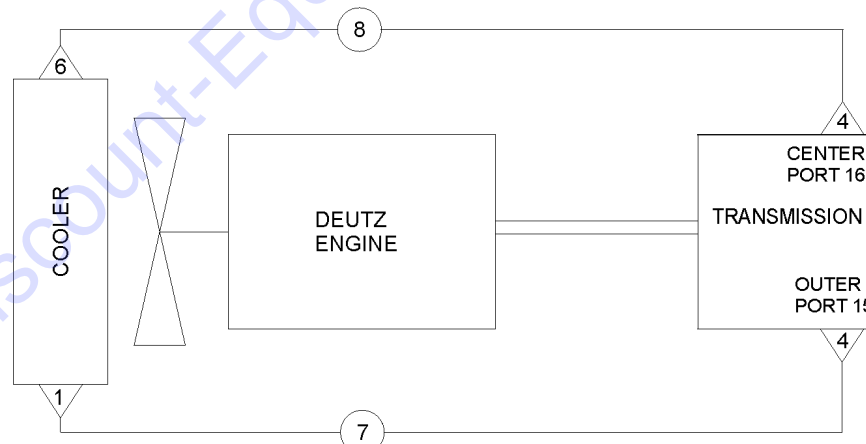

Deutz T4F Engine Transmission Cooling Assembly