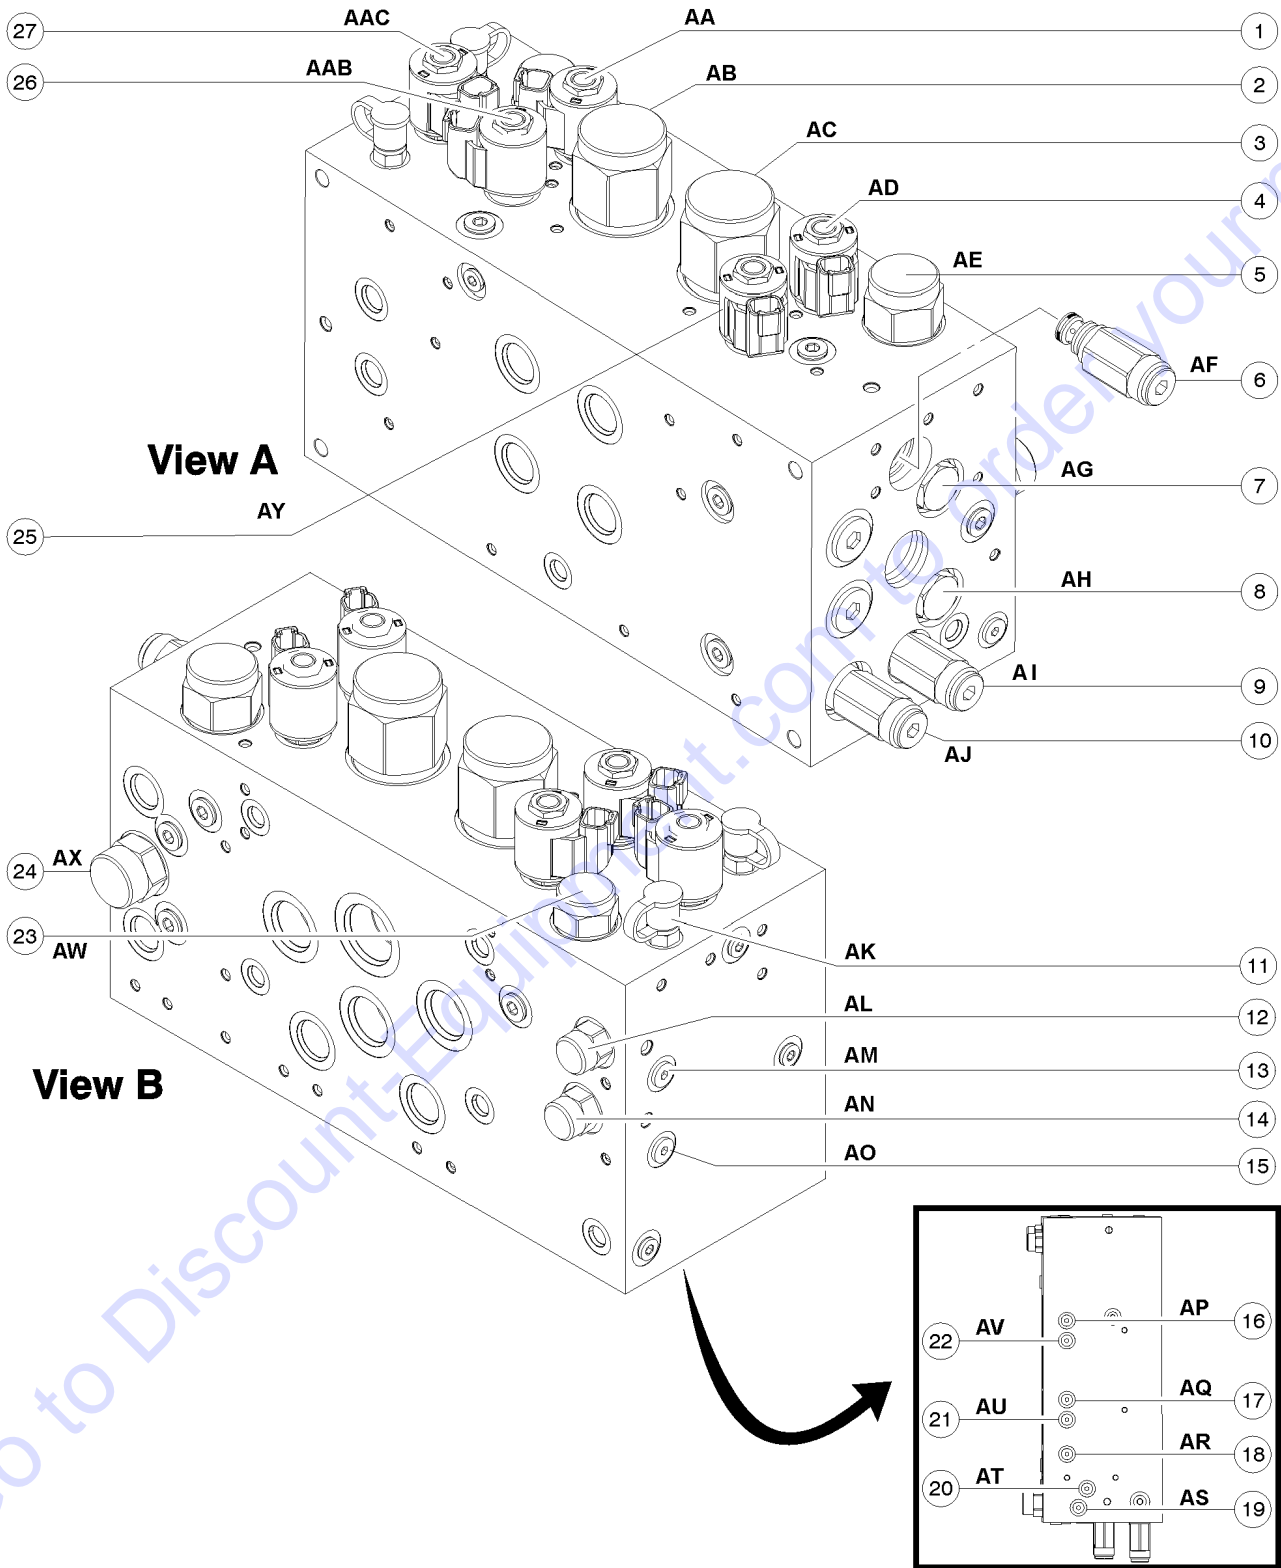

Item	Part No.	Description	Qty.
1	123180GT	QUICK COUPLING,MALE.....	1
2	123179GT	#8,90 DEG ORFS SWIVEL.....	2
3	75042GT	ELBOW,BULKHEAD UNION 520701-8...4	4
4	75278-60300GT	HOSE ASSY,1/2,90 FEM,STR FEM.....	2
5	75042GT	ELBOW,BULKHEAD UNION 520701-8...4	4
6	117191GT	TUBE ASSY,STRAIGHT,LB INNER.....	1
7	117183GT	TUBE ASSY,AUX,INNER.....	1
8	123181GT	QUICK COUPLING,FEMALE.....	1
9	117190GT	TUBE ASSY,STRAIGHT,LB OUTER.....	1
10	117182GT	TUBE ASSY,AUX,OUTER.....	1
11	1268301GT	HOSE ASSY,1/2,25",90FEM-STR.F.....	1
12	48905GT	CONNECTOR, 520120-4.....	2
13	49183-16600GT	HOSE ASSY,1/2,STR FEM,STR FEM....	2
14	48946GT	CONN,520120-8-10.....	2
15	1268302GT	HOSE ASSY,1/4,20",STR.FEM-STR.....	2
16	48933GT	CONN,520120-8***.....	4

Go to Discount-Equipment.com to order your parts

808.1 Primary Function Manifold with Single Joystick