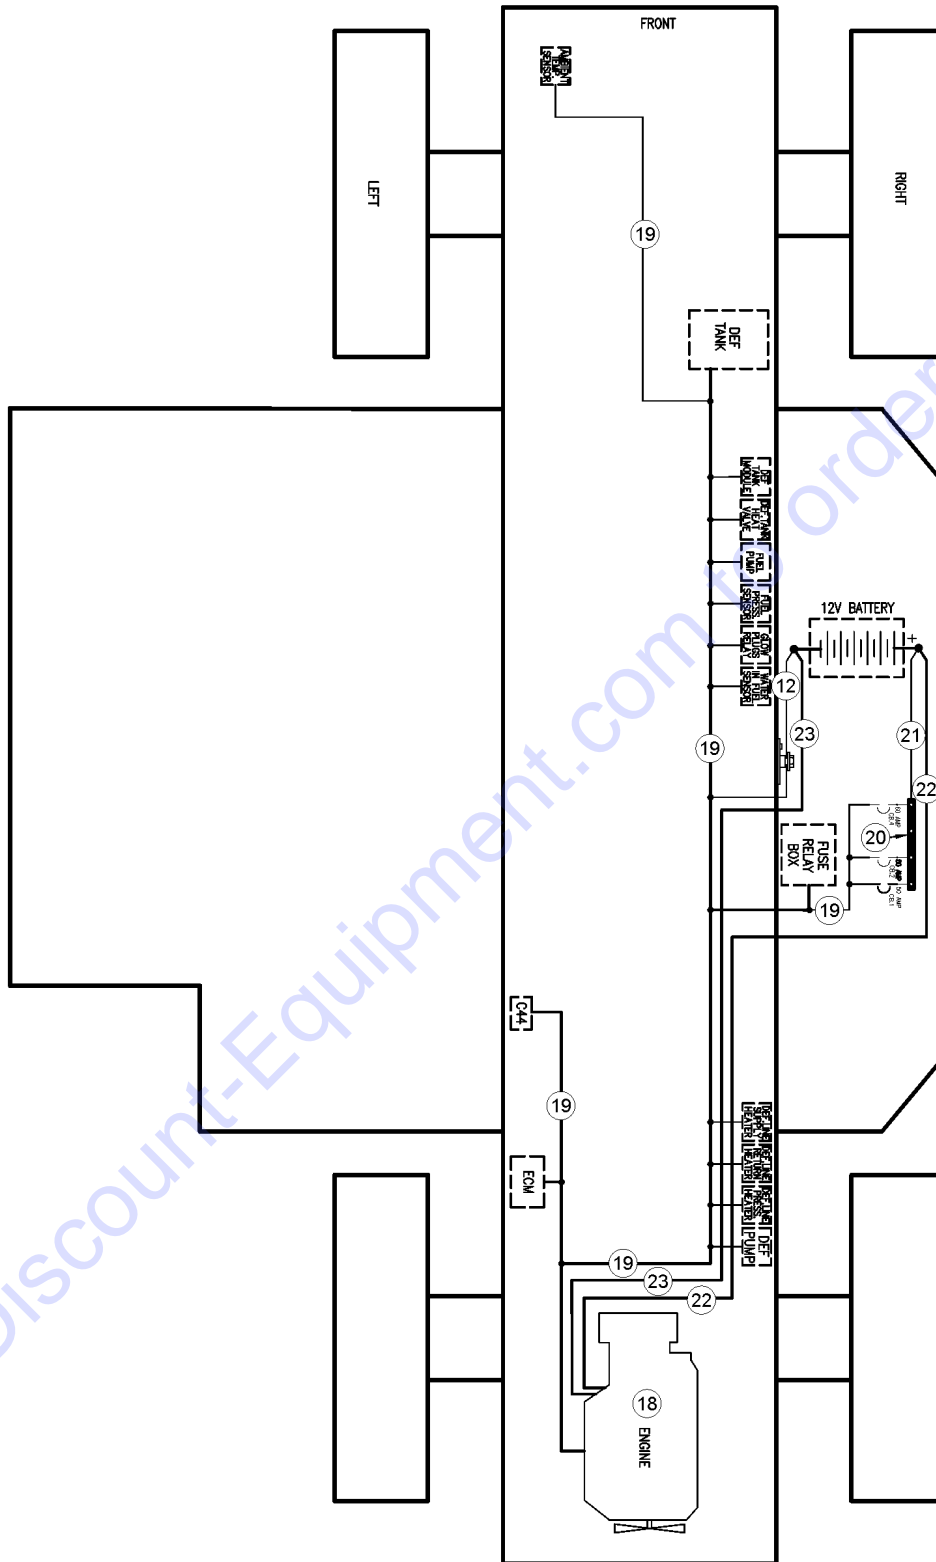

1003.2 Engine Harnesses - Deutz T4 Final

1003.2 Engine Harnesses - Deutz T4 Final

Item	Part No.	Description	Qty.
12	7-319-17GT	GROUND STRAP,12 IN.....	1
13	237933GT	HARNESS, PCB GROUND.....	1
18	1257347GT	HARNESS,ENGINE BASE,TCD 3.6,T4...	1
19	1263629GT	HARNESS, DEUTZ TCD3.6 T4F.....	1
21	1267793GT	HARNESS, POWER LEAD.....	1
22	1260945GT	BATT CABLE ASSY,RED,3/0.....	1
23	130719GT	BATTERY CABLE ASSY,BLACK,000.....	1

Go to Discount-Equipment.com to order your parts