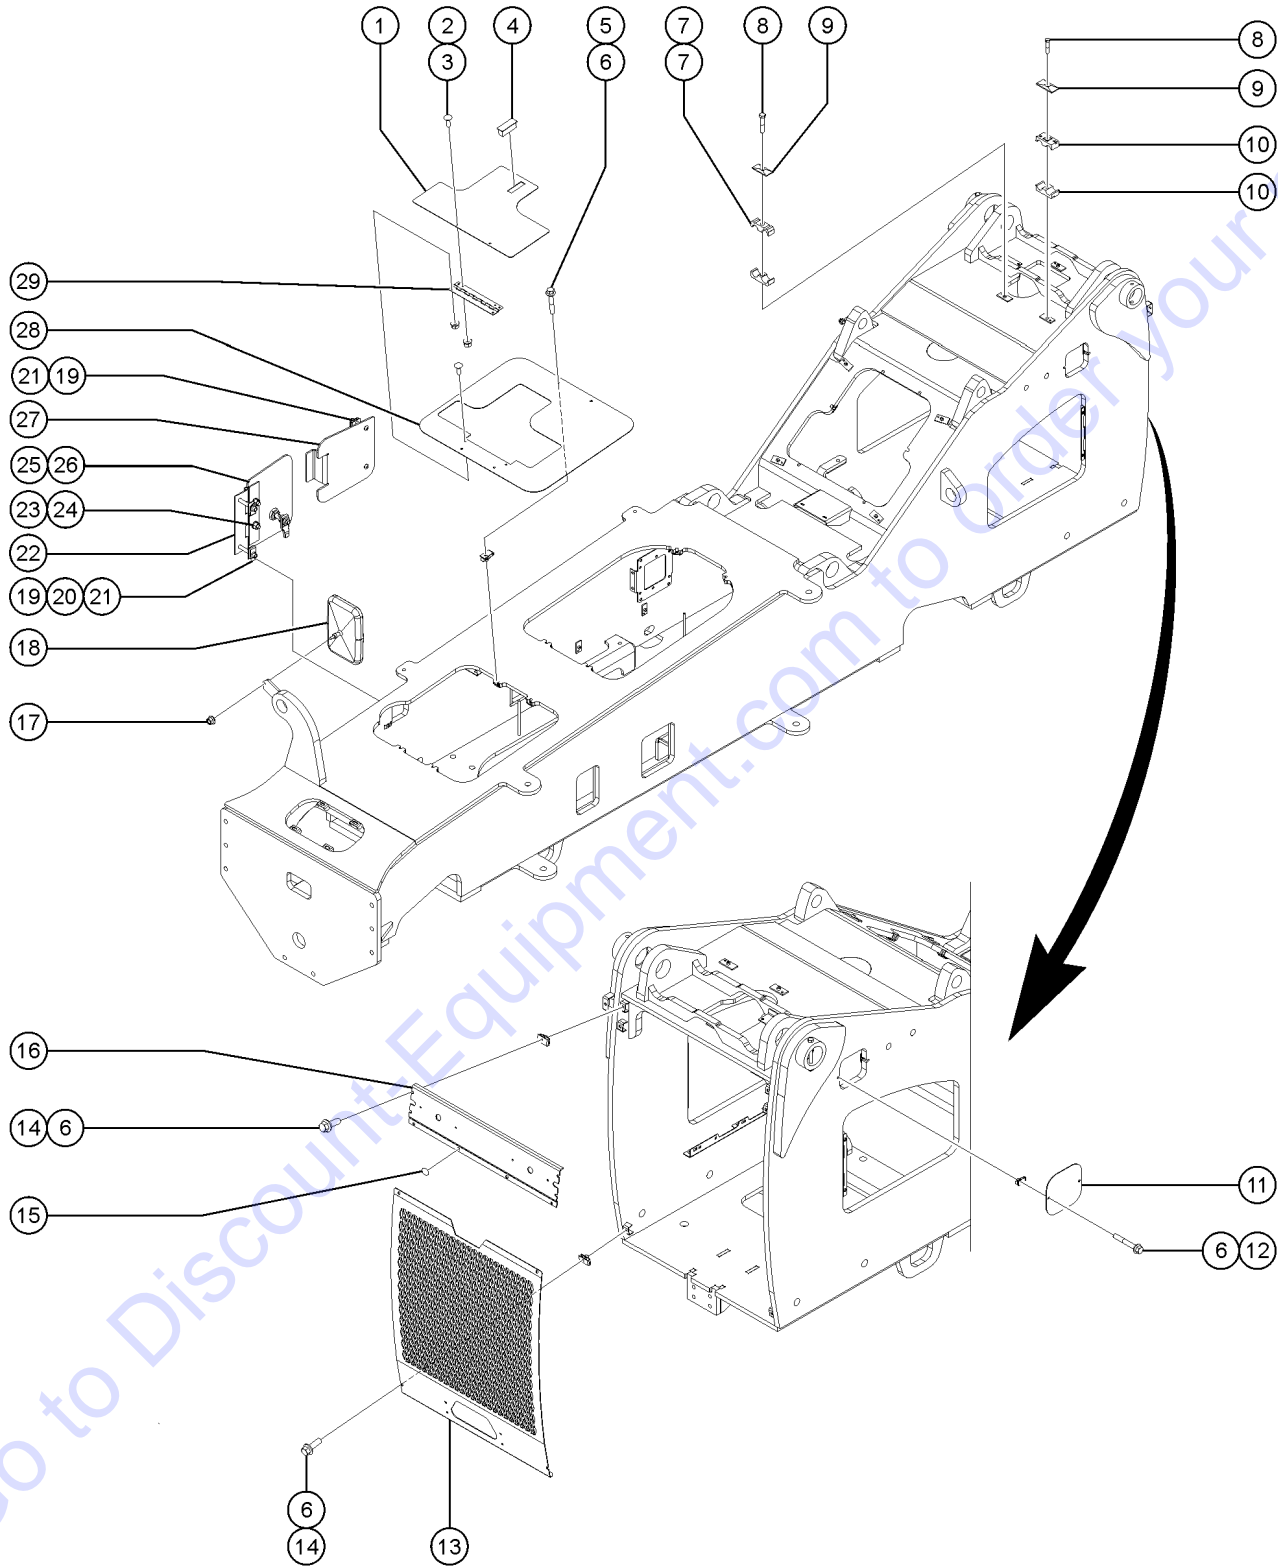

206.1 Deutz T4F Chassis Assembly

206.1 Deutz T4F Chassis Assembly

Item	Part No.	Description	Qty.
1	1262231GT	PLATE,DOOR,ACCESS.DEF,10K,T4F....1	
2	824124GT	BOLT,CARRIAGE,1/4-20X.75,5,ZAG.....4	
3	824027GT	NUT,TL FLG,1/4-20,G,ZAG.....4	
4	123287GT	LATCH,COMPRESSION,WIDE GRIP.....1	
5	824081GT	SCREW,HHF,1/4-20X1.5,8,ZAG.....4	
6	56912GT	SPRING CLIP,1/4-20,.025-.15X.54,ZAG.....14	
7	123538GT	CLAMP HALVES,TWIN,EXTEND.....8	
8	1255642GT	SCREW,HHC,5/16-18X1.75,8,ZAG.....7	
9	123177GT	CLAMP CVR PLATE,TWIN,GRP 3.....7	
10	7-273-32GT	CLAMP HALVES,TWIN,7/8" TUBE.....6	
11	1264876GT	PLATE,REAR CUTOUT CVR,T4F,10K....1 (T4F chassis)	
--	219151GT	PLATE,REAR CUT OUT COVER.....1 (T3 chassis)	
12	824082GT	SCREW,HHF,1/4-20X1.75,8,ZAG.....2	
13	1258536GT	FORMING,REAR COVER,10K,T4F.....1 (T4F chassis)	
--	233833GT	FORMING, REAR ENGINE COVER TIER 4.....1 (T3 chassis)	
14	824078GT	SCREW,HHF,1/4-20X.75,8,ZAG.....8	
15	47478GT	BUMPER, RUBBER, 1"OD X .461H.....2	
16	1258546GT	FORMING,REAR LIGHT PLATE,T4F....1 (T4F chassis)	
--	233827GT	FORMING, REAR LIGHT PLATE.....1 (T3 chassis)	
17	824029GT	NUT,TL FLG,3/8-16,G,ZAG.....1	
18	229853GT	MIRROR, CONVEX, 8X12.....1 (T4F chassis)	
--	123142GT	MIRROR,8 1/2,CONVEX.....1 (T3 chassis)	
19	1256176GT	SCREW,BHC,1/4-20X1.75,F835,ZAG	
20	824113GT	WASHER,FLAT,USS,1/4,ZAG	
21	56912GT	SPRING CLIP,1/4-20,.025-.15X.54,ZAG	
22	123556GT	HINGE,ACCESS COVER	
23	1256471GT	SCREW,BHC,1/4-20X.625,F835,ZAG	
24	824027GT	NUT,TL FLG,1/4-20,G,ZAG	
25	1258705GT	PLATE,DEF TANK FILL,10L	
26	1255454GT	LATCH,SOUTHCO 62-10-35	
27	1276575GT	FORMING,COVER,DEF ACCESS,10K	
--	47478GT	BUMPER, RUBBER, 1"OD X .461H	
28	1262230GT	PLATE,MANIFOLD COVER.....1	
29	117539GT	HINGE,BAT COV & ENG ENCLOSURE.....1	
--	123441GT	PLATE,DOOR SPACER