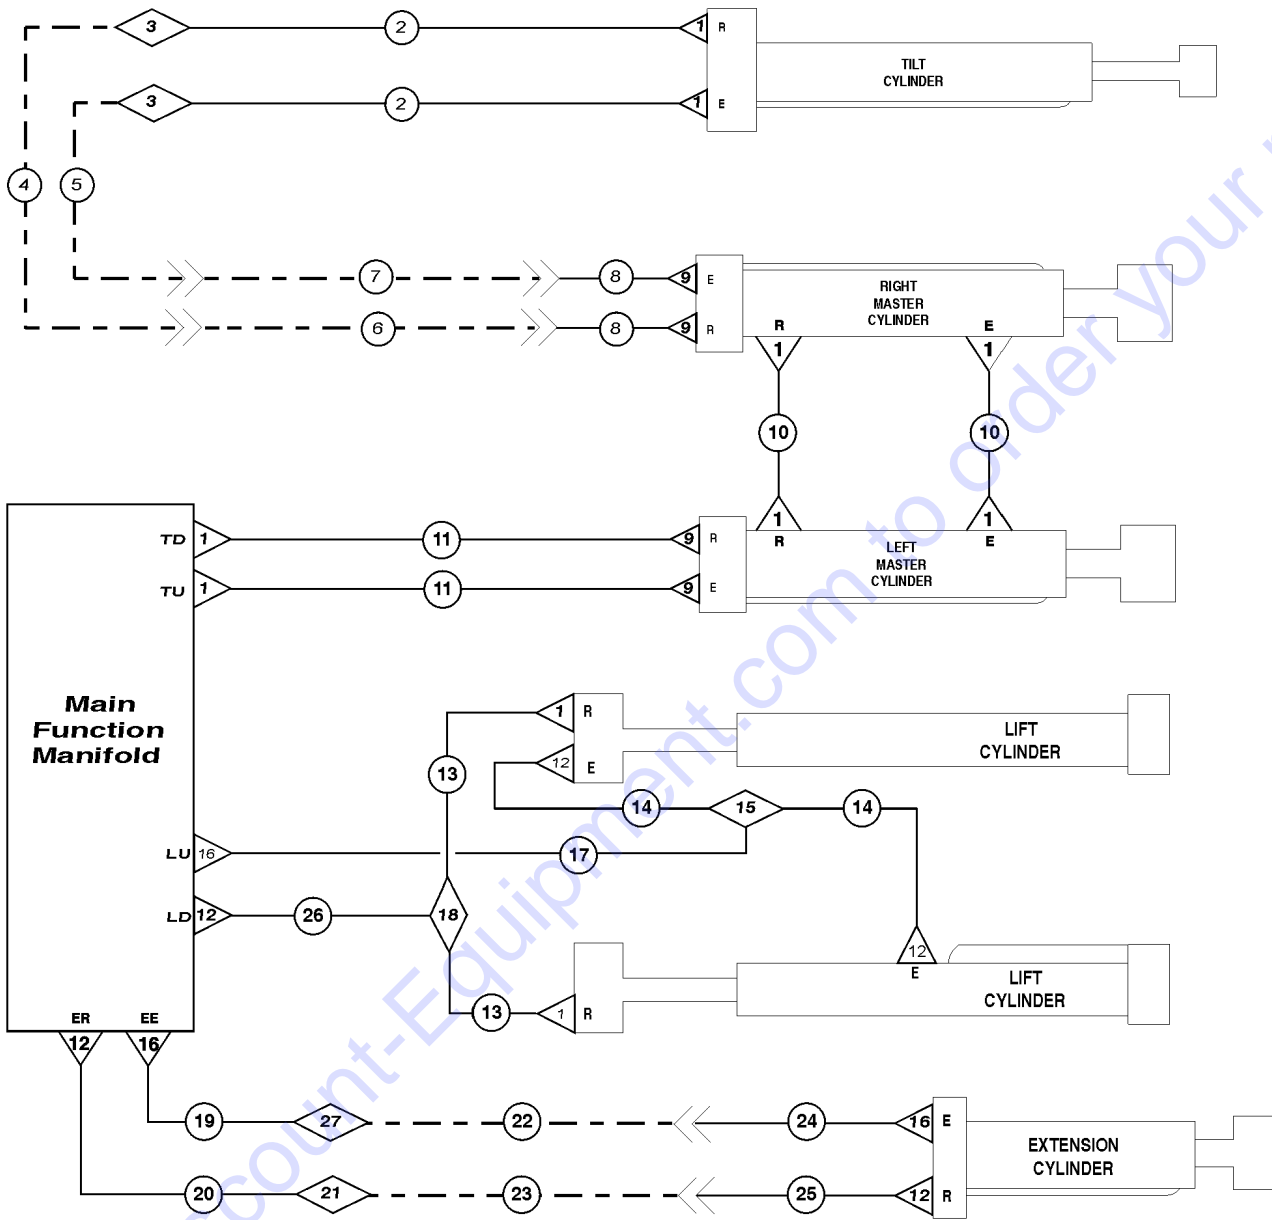

806.1 Boom Components

LEGEND	
	FITTING
	HOSE ASSEMBLY
	CONNECTOR