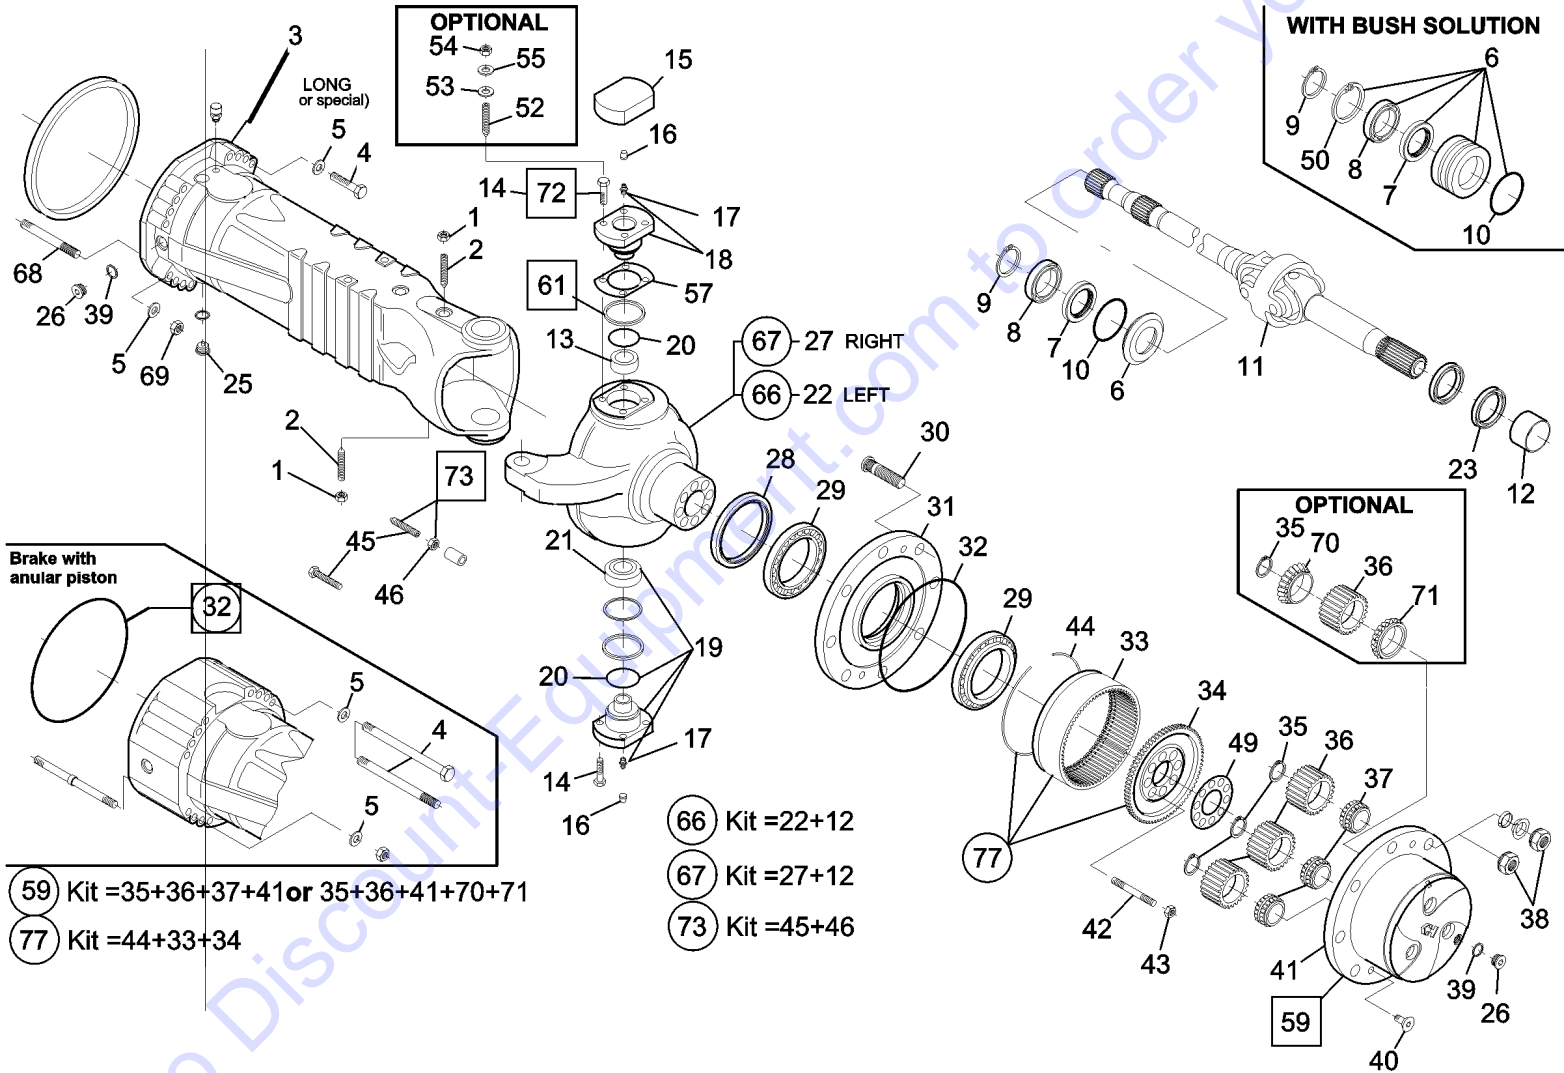

218.2 Rear Axle, Hub Reduction (from SN 10E-11937)

218.2 Rear Axle, Hub Reduction (from SN 10E-11937)

Item	Part No.	Description	Qty.	Item	Part No.	Description	Qty.
1	1277472GT	NUT.....	2	--	1277515GT	SHIM / 0.20mm.....	2
2	1277473GT	BOLT.....	2	--	1277516GT	SHIM / 0.50mm.....	2
3	1277474GT	AXLE CASE.....	2	59	1277517GT	PLANET GEAR CARRIER.....	2
4	1277475GT	BOLT.....	32	66	1277518GT	STEERING CASE.....	1
6	1277476GT	REDUCTION BUSHING.....	2	67	1277519GT	STEERING CASE.....	1
7	1277477GT	SEAL.....	2	70	1277520GT	BEARING.....	6
8	1277478GT	BALL BEARING.....	2	71	1277521GT	BEARING.....	6
9	1277479GT	CIRCLIP.....	2	73	1277522GT	STEERING ADJUST BOLT KIT.....	4
10	1277480GT	O - RING.....	2	77	1277523GT	RING GEAR SUPPORT.....	2
11	1277481GT	DOUBLE UNIVERSAL JOINT.....	2				
12	1277482GT	THRUST BUSHING.....	1				
13	1277483GT	BUSHING.....	2				
14	1277484GT	BOLT.....	24				
15	1277485GT	COVER.....	2				
16	1277486GT	PLUG.....	2				
17	1277487GT	GREASE FITTING.....	2				
18	1277488GT	PIVOT PIN.....	2				
19	1277489GT	PIVOT PIN.....	2				
20	1277490GT	DUST EXCLUDER.....	2				
21	1277491GT	BEARING.....	2				
23	1277492GT	SEAL.....	2				
25	1277493GT	MAGNETIC PLUG.....	2				
26	1277494GT	PLUG.....	4				
28	1277495GT	SEAL.....	2				
29	1277496GT	BEARING.....	2				
30	1277497GT	WHEEL STUD - M22x1.5 - 76mm.....	4				
31	1277498GT	WHEEL HUB.....	20				
32	1277499GT	O - RING.....	2				
33	1277500GT	RING GEAR.....	2				
34	1277501GT	RING GEAR SUPPORT.....	2				
35	1277502GT	CIRCLIP.....	2				
36	1277503GT	DIFFERENTIAL PINION.....	3				
38	1277504GT	WHEEL NUT - M22x1.5.....	20				
40	1277505GT	COUNTERSUNK BOLT.....	4				
41	1277506GT	PLANET GEAR CARRIER.....	1				
42	1277507GT	STUD.....	20				
43	1277508GT	NUT.....	20				
44	1277509GT	CIRCLIP.....	2				
45	1277510GT	BOLT.....	4				
46	1277511GT	NUT.....	4				
49	1277512GT	LOCKING PLATE.....	2				
50	1277513GT	CIRCLIP.....	2				
57	1277514GT	SHIM / 0.15mm.....	2