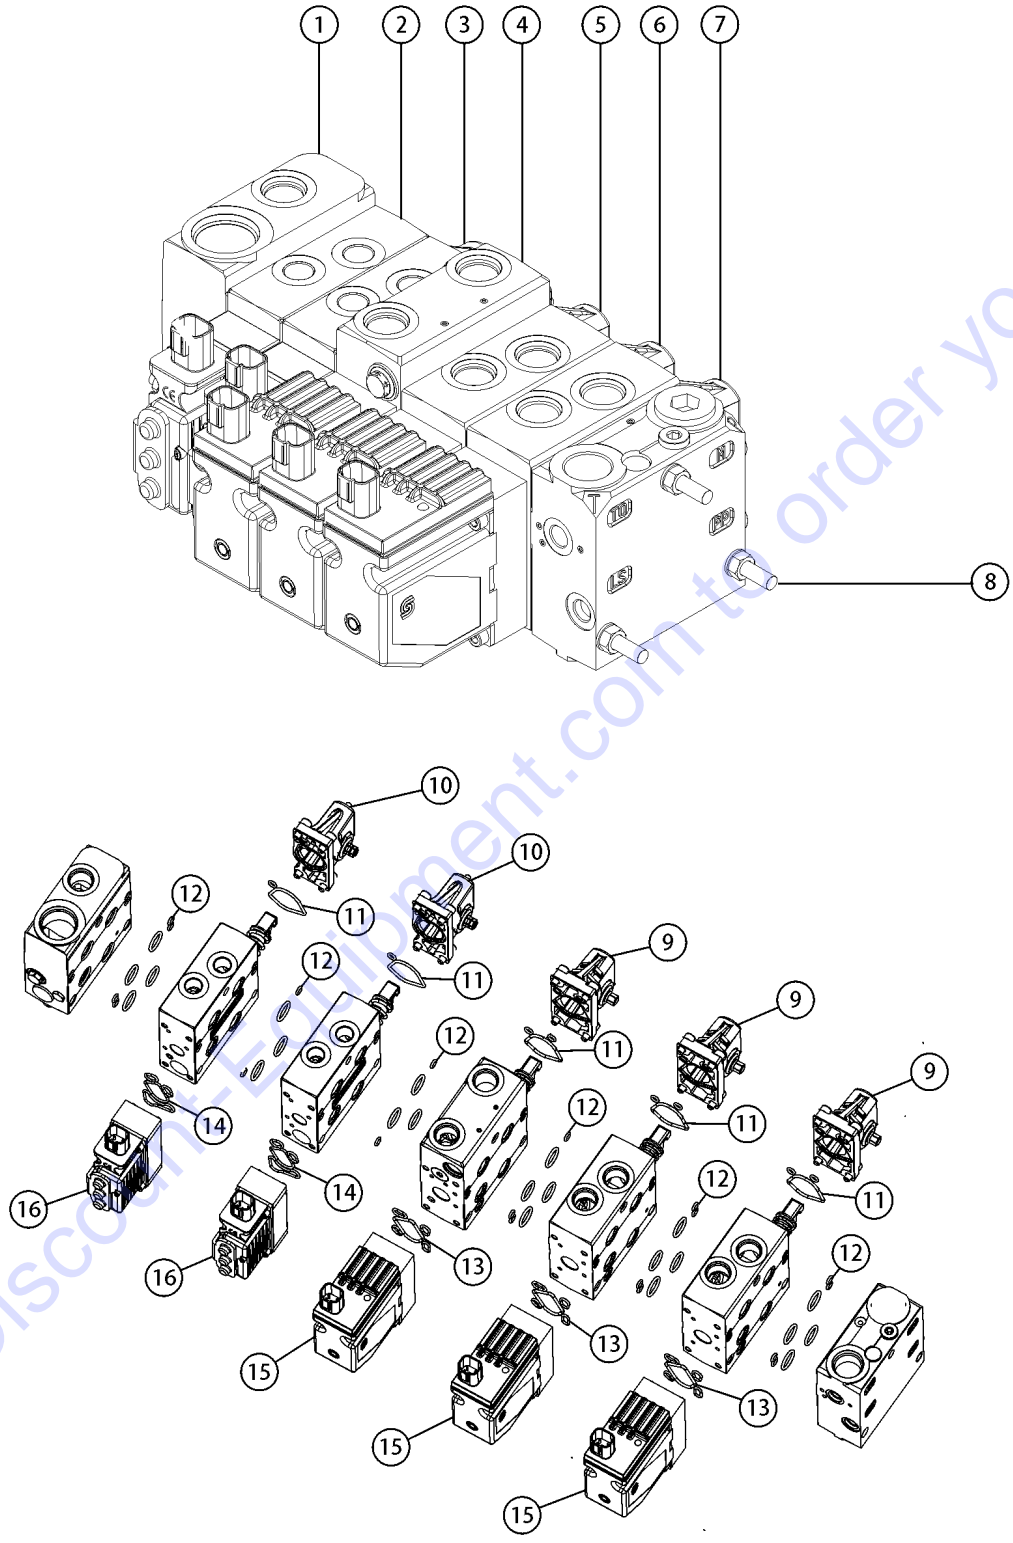

804.2 PVG Manifold

Item	Part No.	Description	Qty.
--	1283381GT	PVG,5 SECTION,PRIMARY	
1	1285619GT	INLET,PRIORITY,PVG	
2	1285612GT	SLICE ASSEMBLY,AUX <i>(controls auxiliary functions)</i>	
3	1285613GT	SLICE ASSEMBLY,EXTEND 6K/8K <i>(controls boom extend/retract functions)</i>	
4	1285617GT	SLICE ASSEMBLY,TILT 6K <i>(controls tilt functions)</i>	
5	1285616GT	SLICE ASSEMBLY,SWAY <i>(controls sway functions)</i>	
6	1285614GT	SLICE ASSEMBLY,LIFT 6K/8K <i>(controls boom up/down functions)</i>	
7	1285620GT	OUTLET,PVG	
8	1285621GT	KIT,SEALS AND STUDS <i>(includes item 12)</i>	
9	1285604GT	CAP,LG MANUAL ADJ <i>(includes O-rings)</i>	
10	1285608GT	CAP,SM MANUAL ADJ <i>(includes O-rings)</i>	
11	1285605GT	KIT,SEAL,MANUAL ADJ CAP	
12	1285622GT	KIT,INTER-SLICE SEALS, 6 SETS <i>(included with item 1)</i>	
13	1285607GT	KIT,SEAL,LG ACTUATOR	
14	1285611GT	KIT,SEAL,SM ACTUATOR	
15	1285606GT	ACTUATOR,LG PROP ELEC <i>(includes item 14)</i>	
16	1285609GT	ACTUATOR,SM ELEC <i>(includes item 13)</i>