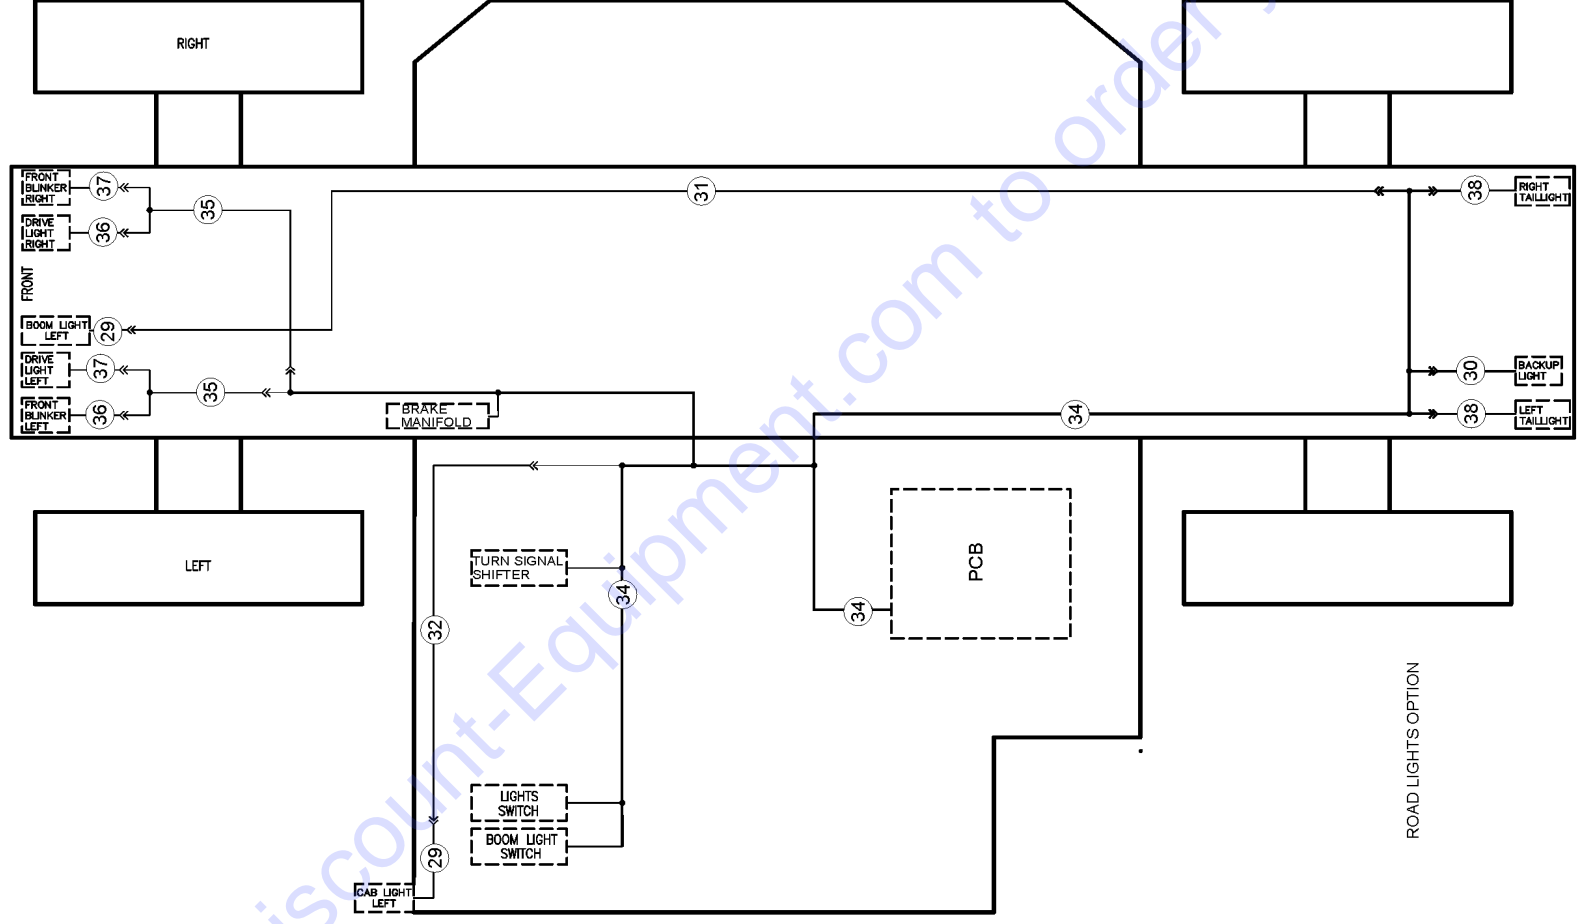

1004.2 Road Light Harnesses

ROAD LIGHTS OPTION

1004.2 Road Light Harnesses

Item	Part No.	Description	Qty.
29	1258257GT	HARNESS, LIGHT,LED,CLEAR,5"ROUND.....	2
30	237934GT	HARNESS, BACKUP LIGHT.....	1
31	1263760GT	HARNESS, BOOM LIGHT POWER.....	1
32	1258775GT	HARNESS, CAB LIGHT POWER.....	1
34	1263761GT	HARNESS, ROAD LIGHTS.....	1
35	1258919GT	HARNESS, FRONT LIGHTS POWER....	2
36	1255647GT	HARNESS,LIGHT,TURN SIGNAL,AMBR.....	2
37	1253241GT	HARNESS,LIGHT,DRIVE,CLEAR,3LED.	2
38	229677GT	HARNESS, TAILLIGHT LED.....	2

Go to Discount-Equipment.com to order your parts