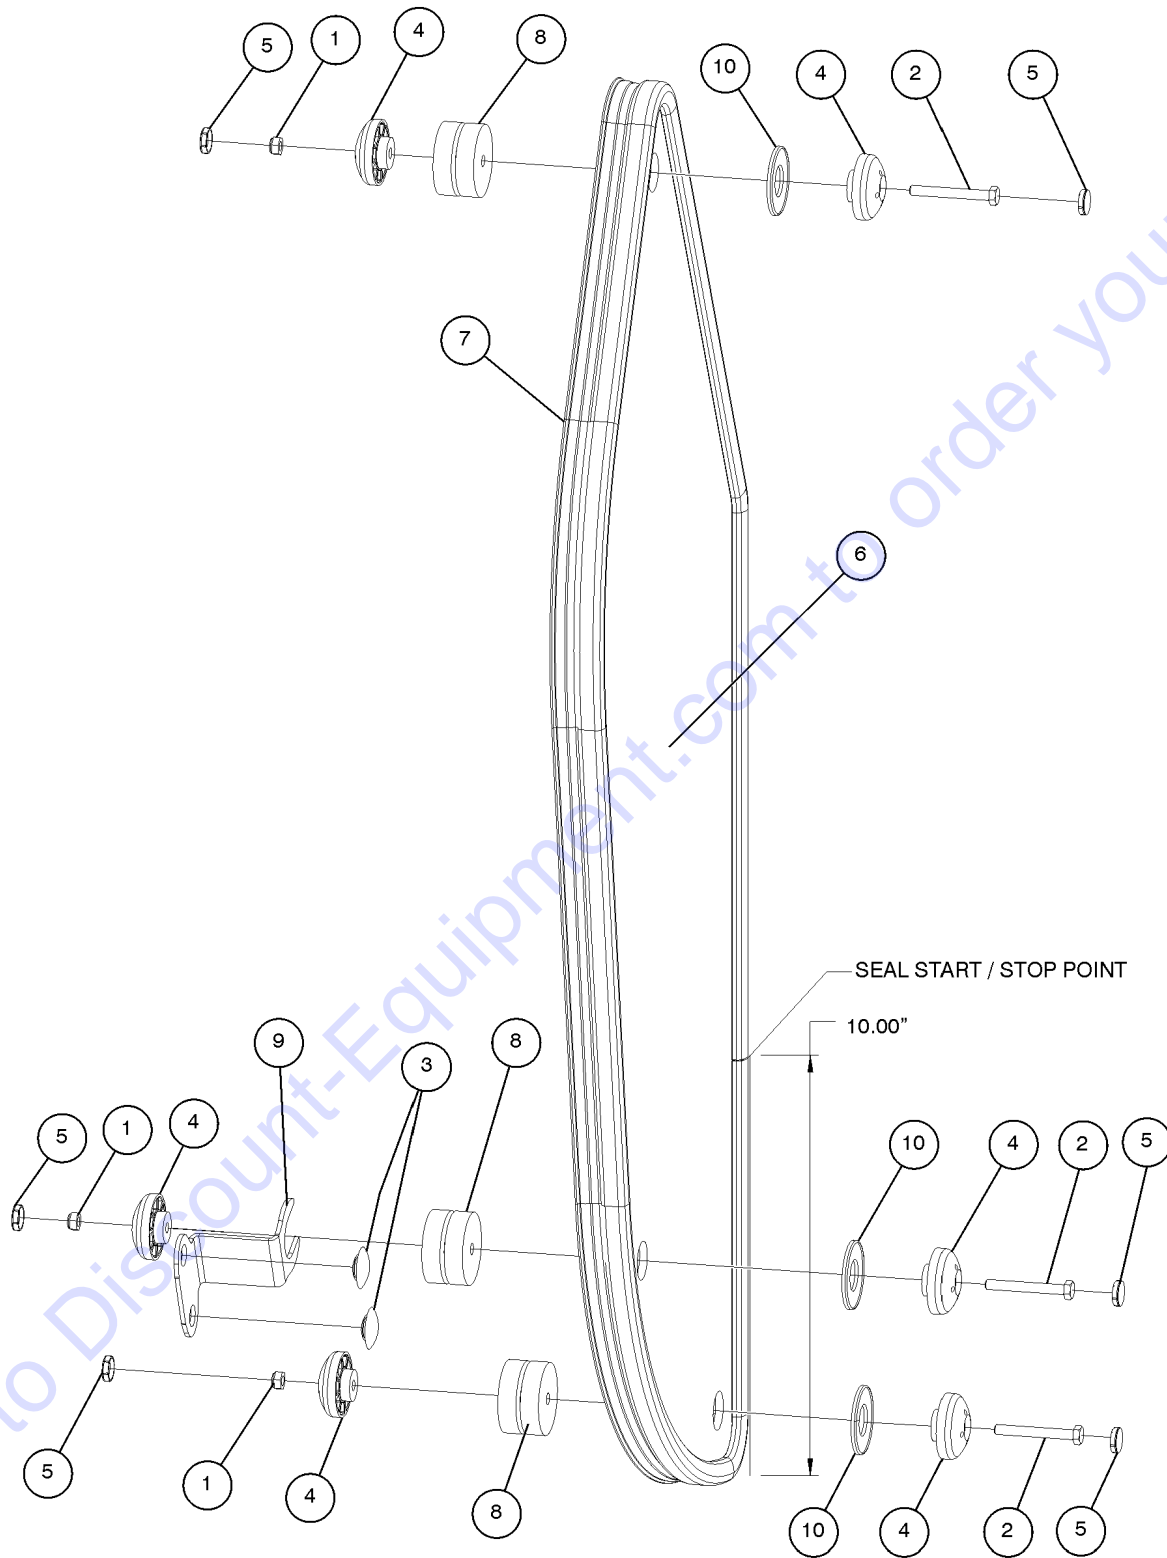

411.1 Enclosed Cab Assembly Option, View 6

411.1 Enclosed Cab Assembly Option, View 6

Item	Part No.	Description	Qty.
1	1256455GT	NUT,TL,M6-1.0,DIN980,10,ZAB.....	3
2	1256453GT	SCREW,HHC,M6-1.0X50,DIN931,10.....	3
3	47478GT	BUMPER, RUBBER, 1"OD X .461H.....	2
4	130123GT	BUSHING,WINDOW FASTENER.....	6
5	130124GT	CAP,WINDOW BUSHING.....	6
6	130132GT	GLASS,FRONT SIDE WINDOW.....	1
7	130163GT	WEATHERSTRIP,DOUBLE BULB...79.83	
8	130134GT	SPACER,WINDOW.....	3
9	1253976GT	FORMING,GLASS RETAINER.....	1
10	130189GT	SPACER,GLASS BUSHING.....	3

Go to Discount-Equipment.com to order your parts