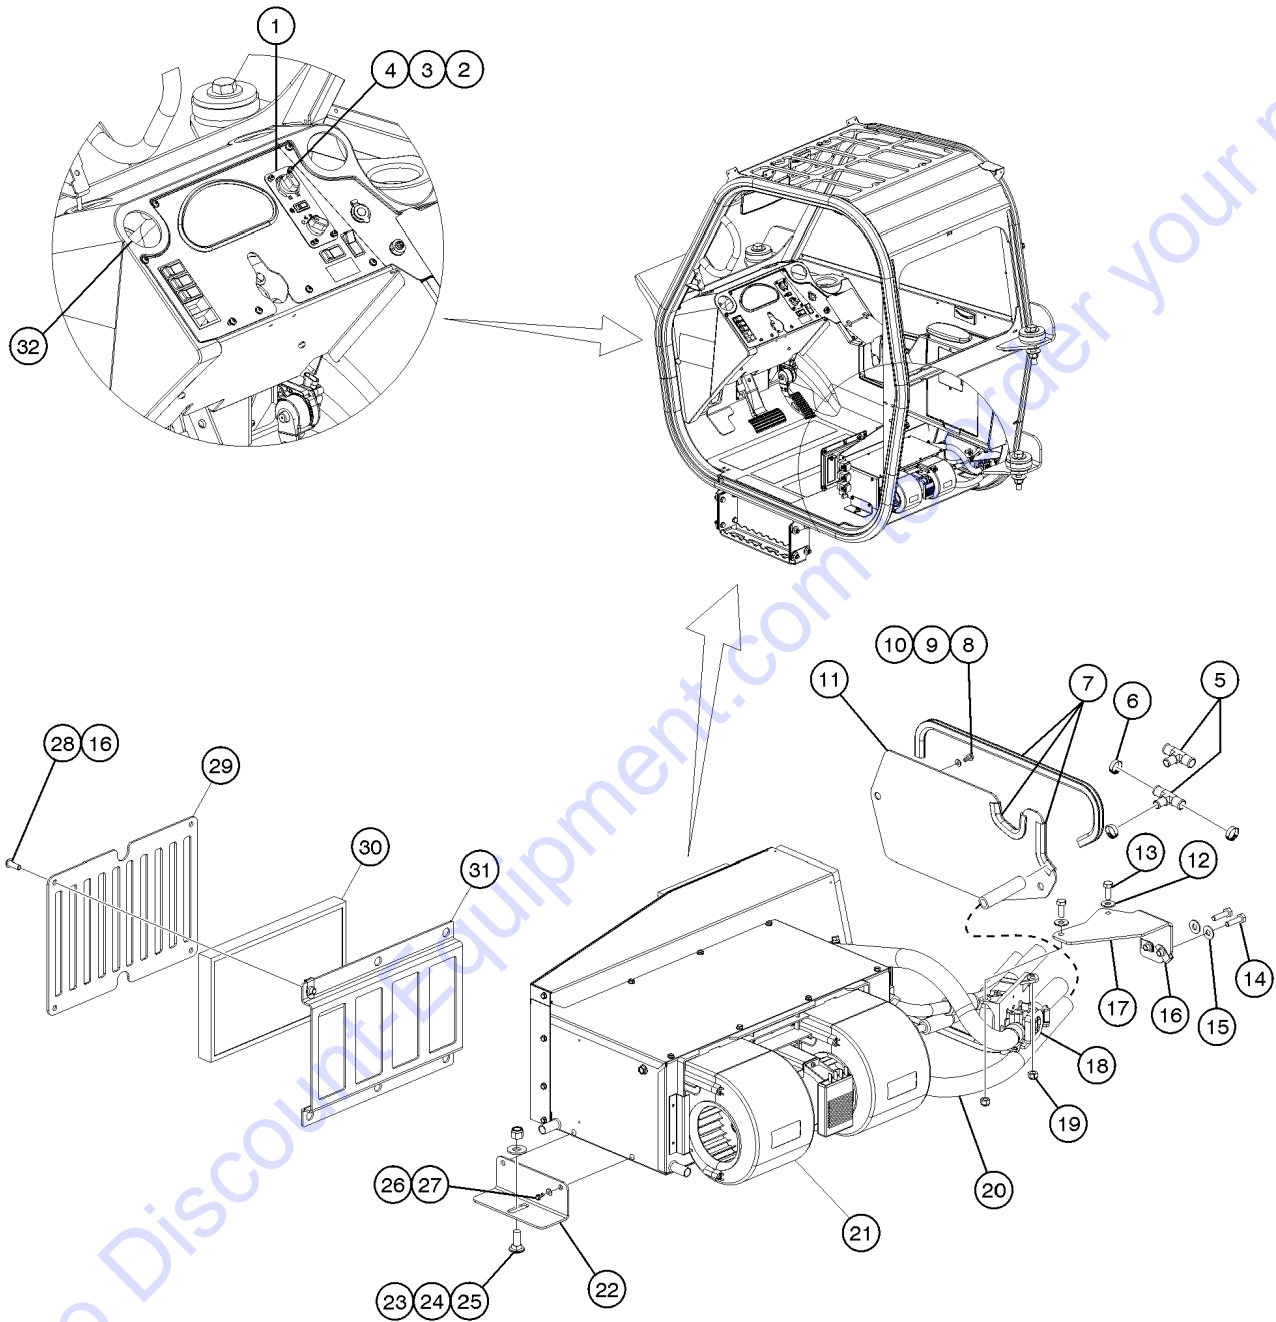

415.1 Enclosed Cab Assembly Option, View 10

415.1 Enclosed Cab Assembly Option, View 10

Item	Part No.	Description	Qty.
1	214580GT	HEAT-AC CONTROL 56-0048.....	1
--	36206GT	FUSE,25 AMP,ATC.....	1
--	34052GT	RELAY,SPDT,12V(AUTO) PLUG IN**.....	1
2	1256479GT	SCREW,PHPM,10-24X.50,ZAG.....	2
3		WASHER,FLAT,MS,#10,Y..... (not used)	2
4	1256467GT	NUT,TL FLG,10-24,F,ZAG.....	2
5	7-297-02GT	CONNECTOR,HOSE,Y.....	2
6	46131GT	CLAMP,HOSE,.63" - 1.0" X .5".....	10
7	46718GT	TRIMLOCK,BLACK,3/16.....	33.5
8	6175GT	SCREW,HHC,3/8-16 X 1.....	2
9	6097GT	WASHER,FLAT,USS,3/8",Y.....	2
10	29868GT	SPRING CLIP,3/8-16,.05-.20X.73,ZAG....	2
11	1254045GT	COVER,PANEL,CAB HEAT.....	1
12	824078GT	SCREW,HHF,1/4-20X.75,8,ZAG.....	2
13		WASHER,FLAT,USS,1/4"Y..... (not used)	2
14	824079GT	SCREW,HHF,1/4-20X1,8,ZAG.....	2
15		WASHER,FLAT,USS,1/4"Y..... (not used)	2
16	56912GT	SPRING CLIP,1/4-20,.025-.15X.54,ZAG.....	2
17	1254047GT	FORMING,VALVE MOUNT.....	1
18	214588GT	VALVE, HEATER.....	1
19	824027GT	NUT,TL FLG,1/4-20,G,ZAG.....	2
20	1702GT	HOSE-HEATER,5/8 ID-BLACK.....	138
21	214585GT	HEATER, GTH.....	1
--	214586GT	HEATER-AC,GTH.....	1
22	1254046GT	FORMING,HEATER MOUNT.....	2
23	824125GT	BOLT,CARRIAGE,3/8-16X1,5,ZAG.....	2
24		WASHER,FLAT,USS,3/8",Y..... (not used)	2
25	824029GT	NUT,TL FLG,3/8-16,G,ZAG.....	2
26	115285GT	TAPPING SCREW M6 X 10 (117649)....	2
27	6356GT	WASHER,LOCK,.25.....	2
28	1256124GT	SCREW,BHC,1/4-20X.75,F835,ZAG.....	2
29	1254048GT	COVER,CAB AIR INTAKE.....	1
30	214584GT	FILTER, CAB AIR INTAKE.....	1
31	1254049GT	FORMING,FILTER BRACKET.....	1
32	229303GT	VENT,3" DEFROSTER.....	3