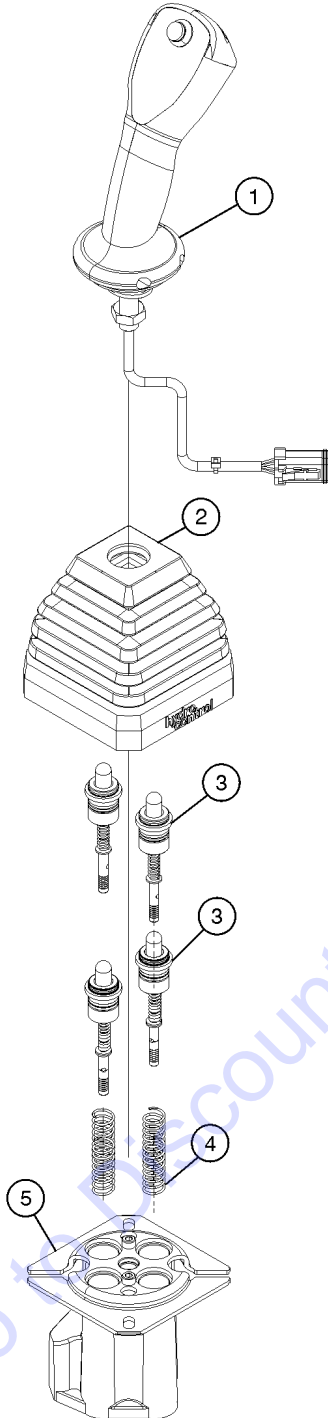

405.1 Joystick Controller Assemblies (to SN GTH10E-12499)

227494