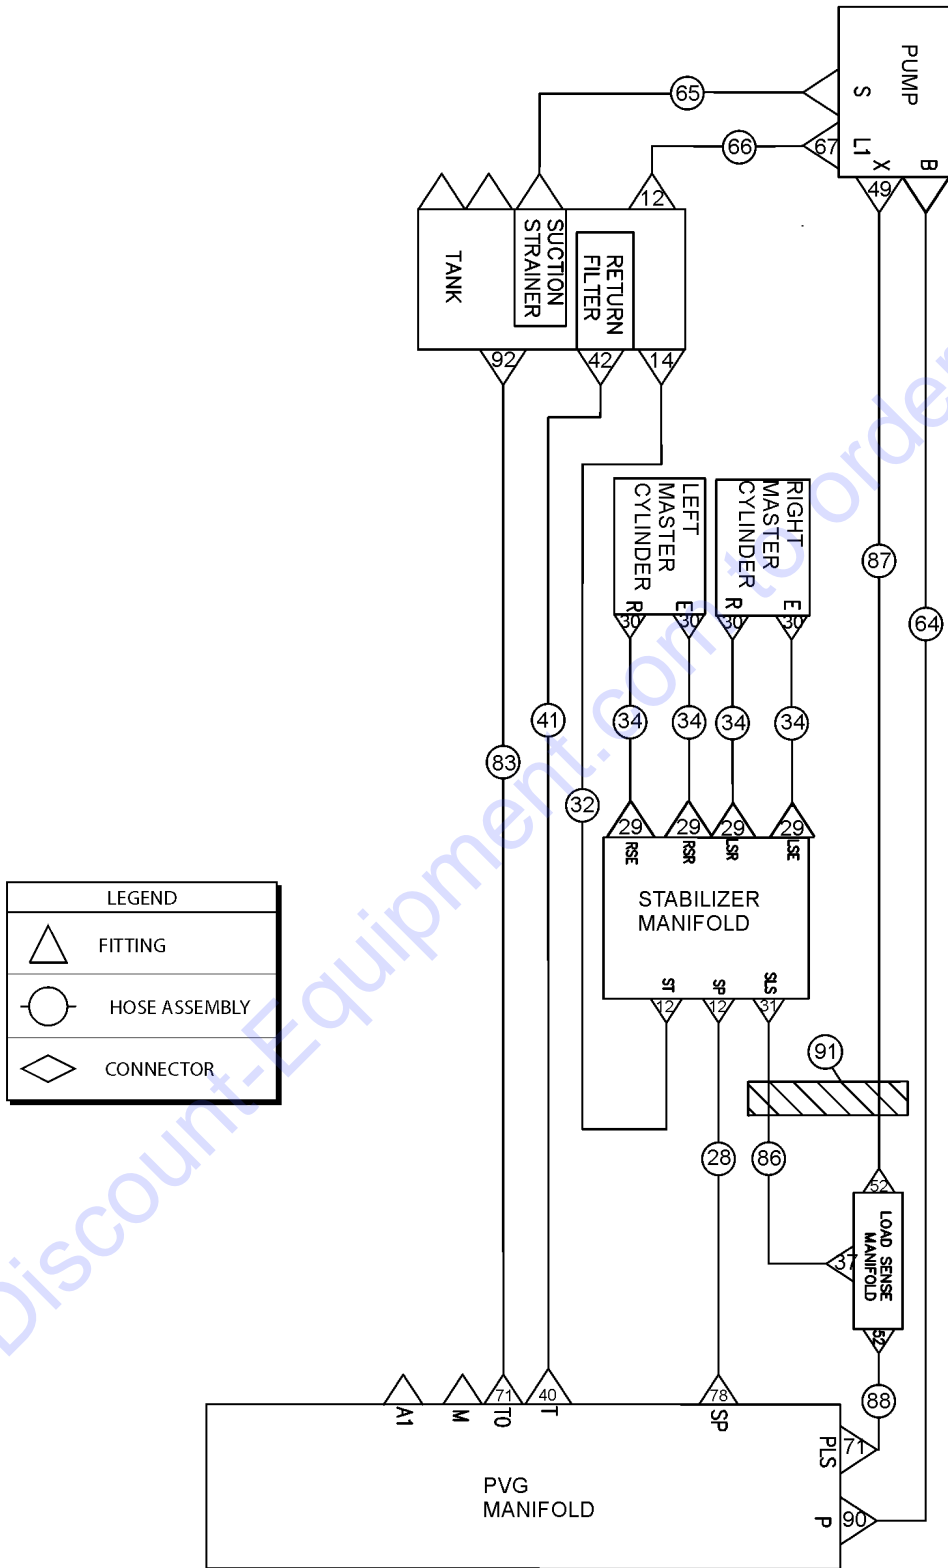

802.2 Boom Components

LEGEND	
	FITTING
	HOSE ASSEMBLY
	CONNECTOR

**No Parts List associated
with this diagram**

Go to Discount-Equipment.com to order your parts

803.2 Stabilizer System

Item	Part No.	Description	Qty.
12	48933GT	CONN,520120-8***.....	13
14	48932GT	FITTING,ELBOW,90D,520220-8***.....	4
28	49143-6400GT	HOSE ASSY,1/2,90 FEM,STR FEM.....	1
29	48916GT	CONN, 520120-6.....	21
30	48915GT	ELBOW,90D,520220-6.....	6
31	48905GT	CONNECTOR, 520120-4.....	6
32	49183-8600GT	HOSE ASSY,1/2,STR FEM,STR FEM.....	1
34	49130-5400GT	HOSE ASSY,3/8,STR FEM,STR FEM.....	4
37	48911GT	ELBOW,90D,520220-4-6***.....	1
40	49519GT	CONN,520120-16-12.....	1
41	49170-5100GT	HOSE ASSY,1",STR FEM,STR FEM.....	1
49	48904GT	ELBOW, 90D, 520220-4.....	2
52	48912GT	CONN,520120-4-6***.....	4
64	825552GT	HOSE ASSY,.75IDX1"SFX12X24".....	1
65	823311GT	HOSE ASSY,2IDX2SF90X2SF90X35.5".....	1
66	1254891GT	HOSE ASSY,1/2,90 FEM,STR FEM.....	1
67	54283GT	ELBOW,90D,520220-8-10.....	1
71	1283758GT	CONN,520120-4-5.....	2
78	48948GT	CONN,520120-8-12.....	1
83	49119-6000GT	HOSE ASSY,1/4,STR FEM,STR FEM.....	1
88	49117-2700GT	HOSE ASSY,1/4,90 FEM,STR FEM.....	1
90	48978GT	ELBOW,45D,520320-12-16.....	1
92	1284333GT	ELBOW,90D,520220-4-8.....	1