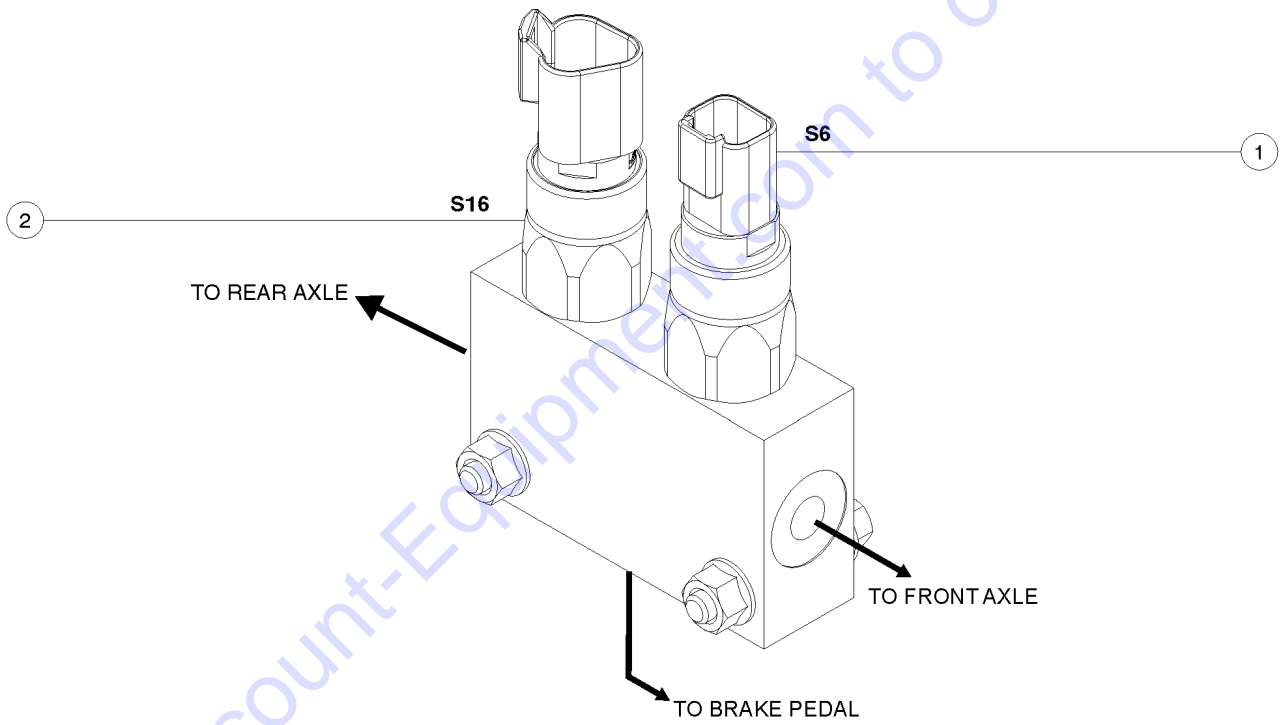

813.1 Brake Manifold

Item	Part No.	Description	Qty.
--	117655GT	MANIFOLD,BRAKE PRESSURE	
1	229976GT	SWITCH PRESSURE NC,450PSI	
2	229977GT	SWITCH,PRESS,NO,50 PSI,04 OR	

Go to Discount-Equipment.com to order your parts