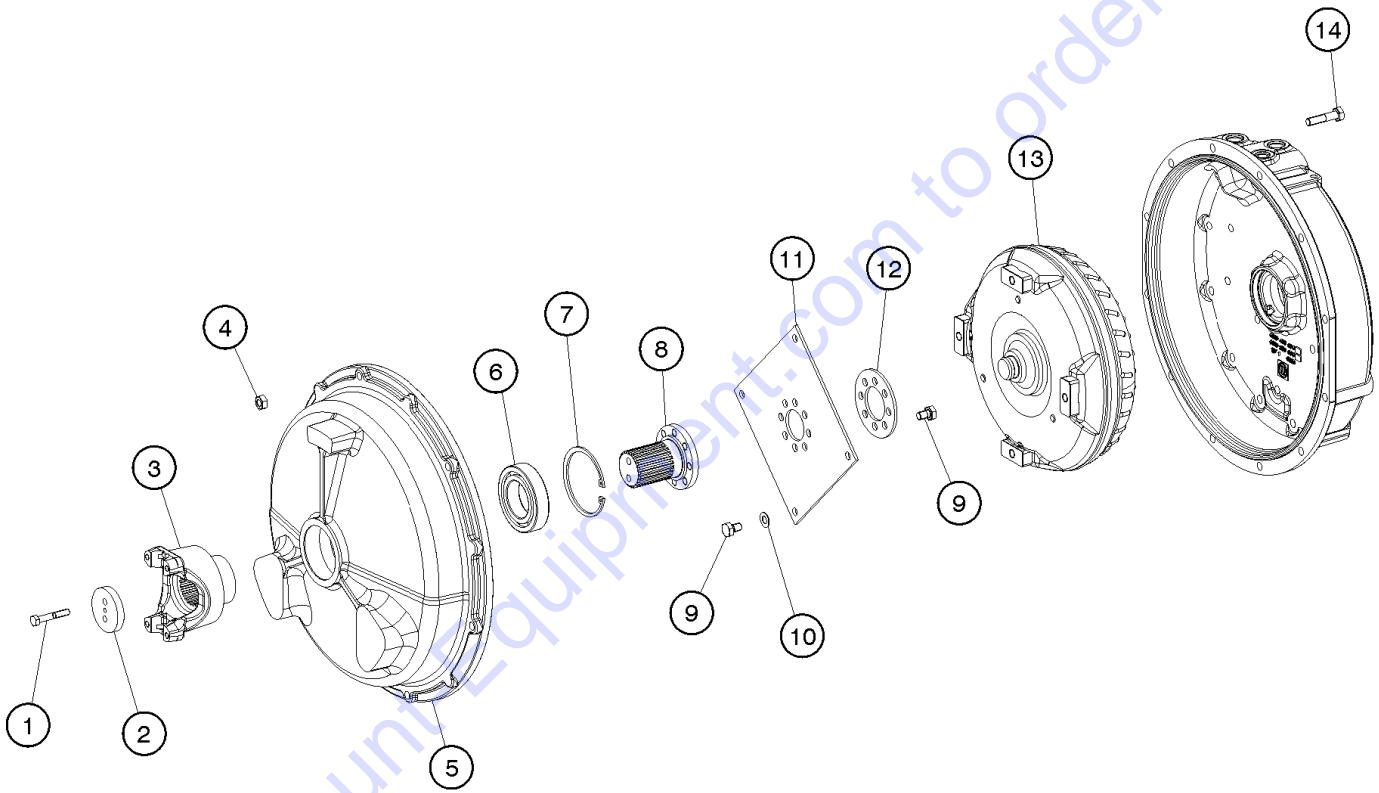

301.1 ZF Converter Housing Assembly

Item	Part No.	Description	Qty.
1	1252163GT	HEXAGON SCREW.....	2
2	1252375GT	WASHER.....	1
3	1252164GT	INPUT YOKE.....	1
4	1252307GT	NUT.....	6
5	1252454GT	COVER.....	1
6	1252357GT	BALL BEARING.....	1
7	1252243GT	CIRCLIP.....	1
8	1252380GT	INPUT SHAFT.....	1
9	1252284GT	SCREW M10X16.....	12
10	1252326GT	WASHER.....	6
11	1252376GT	DIAPHRAGM.....	1
12	1252379GT	WASHER.....	1
13	1252371GT	CONVERTER.....	1
14	1252276GT	HEXAGON SCREW.....	1

Go to Discount-Equipment.com to order your parts