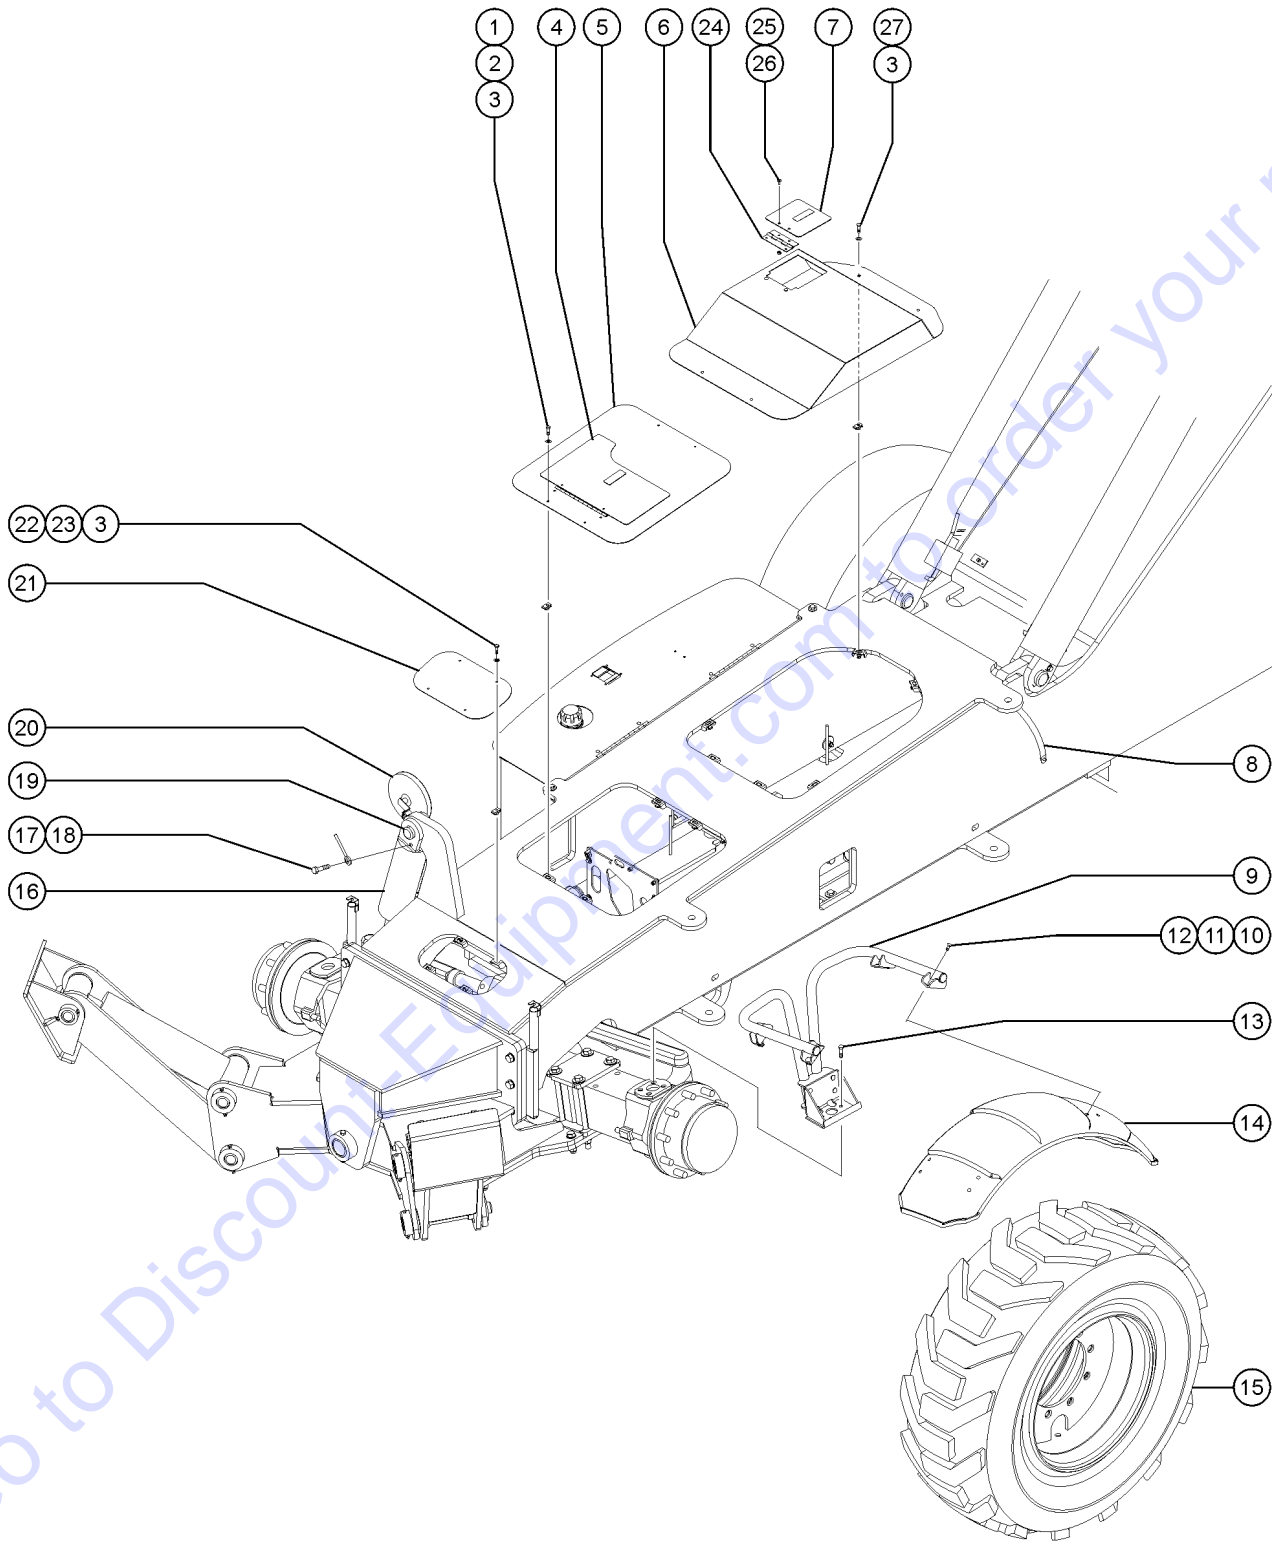

Item	Part No.	Description	Qty.
--	235389GT	FENDER ASSY,SERVICE PART <i>for left or right side</i>	
--	233804GT	10K SWAY HARDWARE KIT <i>(includes Items 1, 2, 8, 117639 shown in figure 209.1 and instructions)</i>	
1	1257908GT	SCREW,HHC,3/4-10X11,8,ZAG.....	8
2	1255761GT	WASHER,FLAT,3/4,USS,HRD,ZAG	
3	1253929GT	PLATE,CYLINDER MOUNTING.....	1
4	123189GT	NUT,NYLOCK,1-8,GR8.....	4
5	1256466GT	SCREW,HHC,1-8X6.5,8,ZAG.....	4
6A	825931GT	AXLE,DANA 213 FRONT 2180 FTF..... <i>(to SN 10E-11936)</i>	1
6B	1275623GT	AXLE,DANA 213 FRONT 2180 FTF *REFURB*..... <i>This is the refurbished version of P/N 825931GT</i>	1
6C	1263639GT	AXLE, DANA, 223, FRONT, 2180..... <i>(from SN 10E-11937)</i>	1
7	117635GT	PLATE,CYL MOUNT.....	2
8	77051GT	NUT,NYLOCK,3/4-10,GRD.8.....	16
9	1256863GT	WASHER,FLAT,.75,SAE,HRD,ZAG	
10	1257460GT	SCREW,HHC,3/4-10X3.5,8,ZAG.....	8
11	117069GT	PLATE,STAB/AXLE CONNECTOR.....	2
12	123188GT	BEARING,2.00IDX2.50ODX1.50L.....	1
13	117369GT	WELDMENT,LOWER CYL MOUNT.....	1

203.1 Front Chassis Assembly