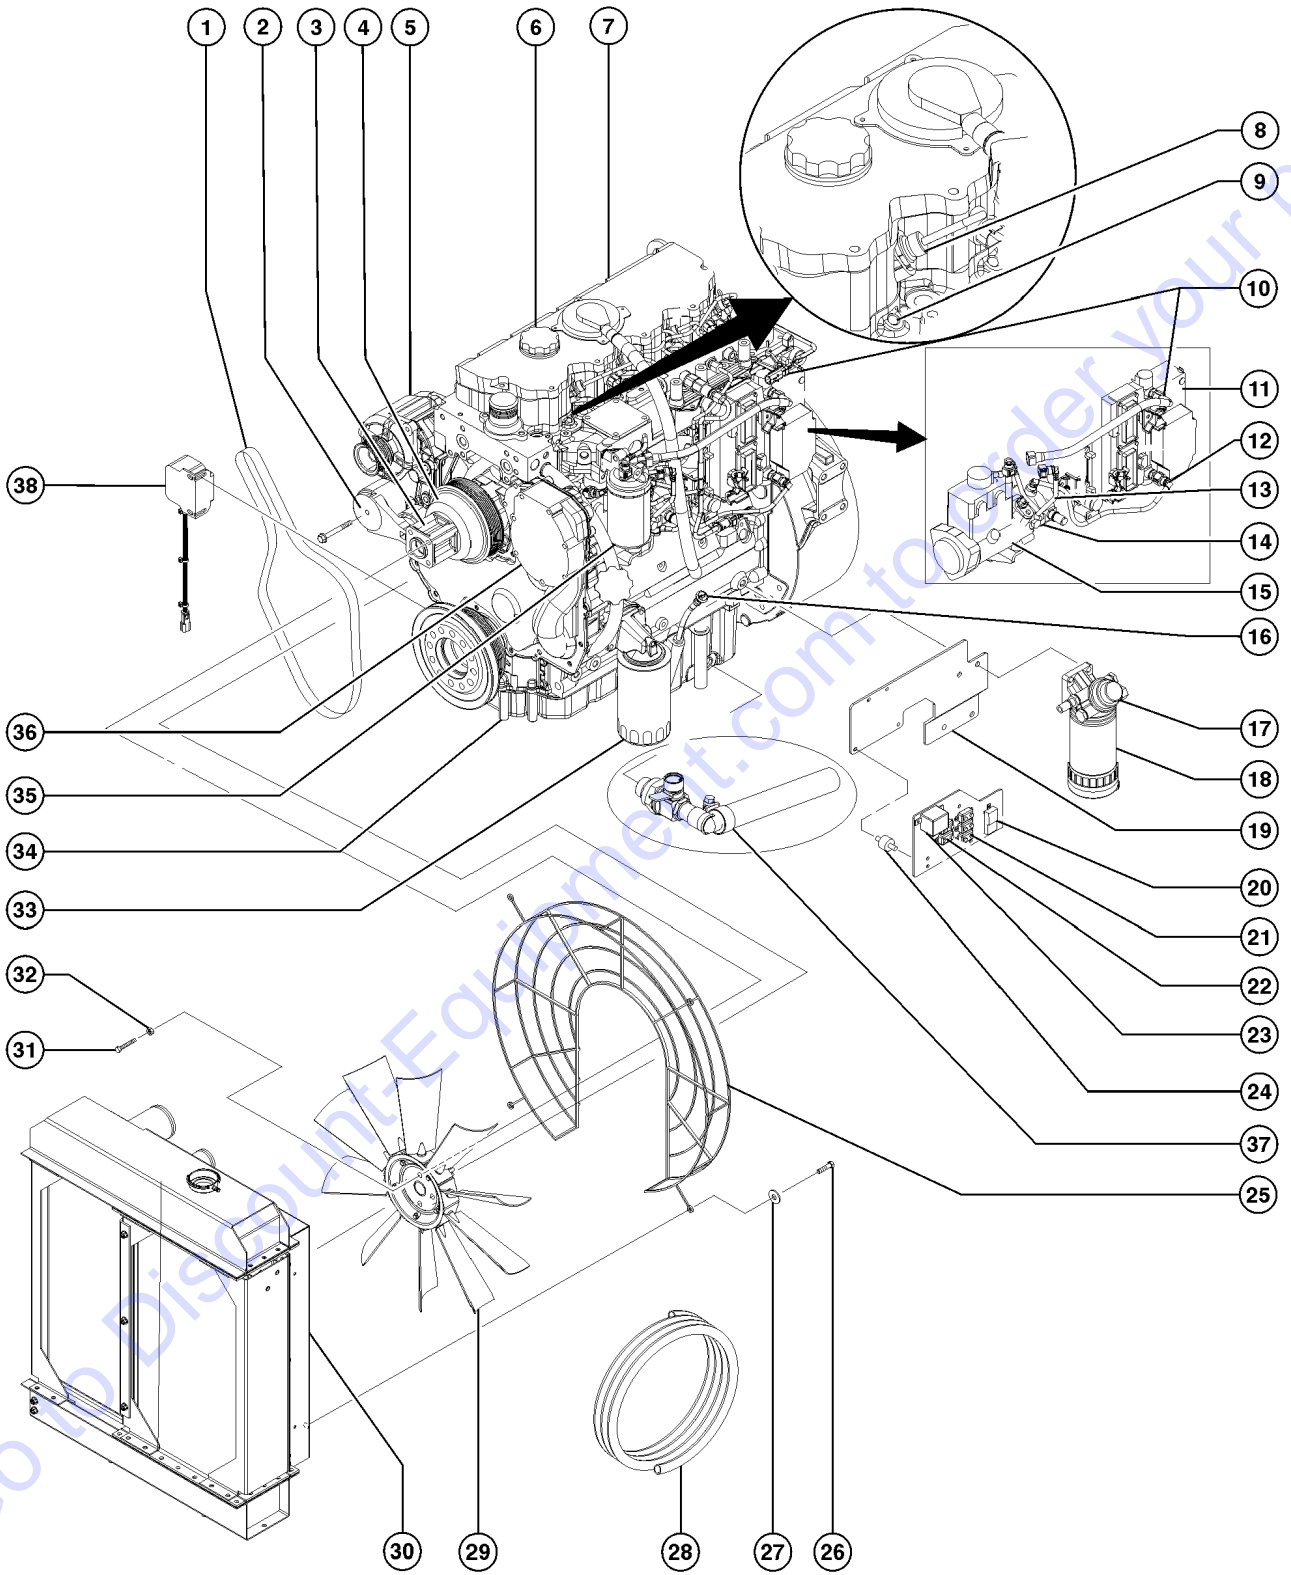

416.1 Washer Bottle Assembly

Item	Part No.	Description	Qty.
1	1253980GT	FORMING,WASHER BOTTLE.....	1
2	123245GT	WASHER BOTTLE/BRACKET ASSY....	2
3	824113GT	WASHER,FLAT,USS,1/4,ZAG.....	2
4	824059GT	SCREW,HHC,1/4-20X.75,8,ZAG.....	2
5	824027GT	NUT,TL FLG,1/4-20,G,ZAG.....	2

Go to Discount-Equipment.com to order your parts

501.1 Perkins 1104D-E44TA, Tier 3 Engine, View 1