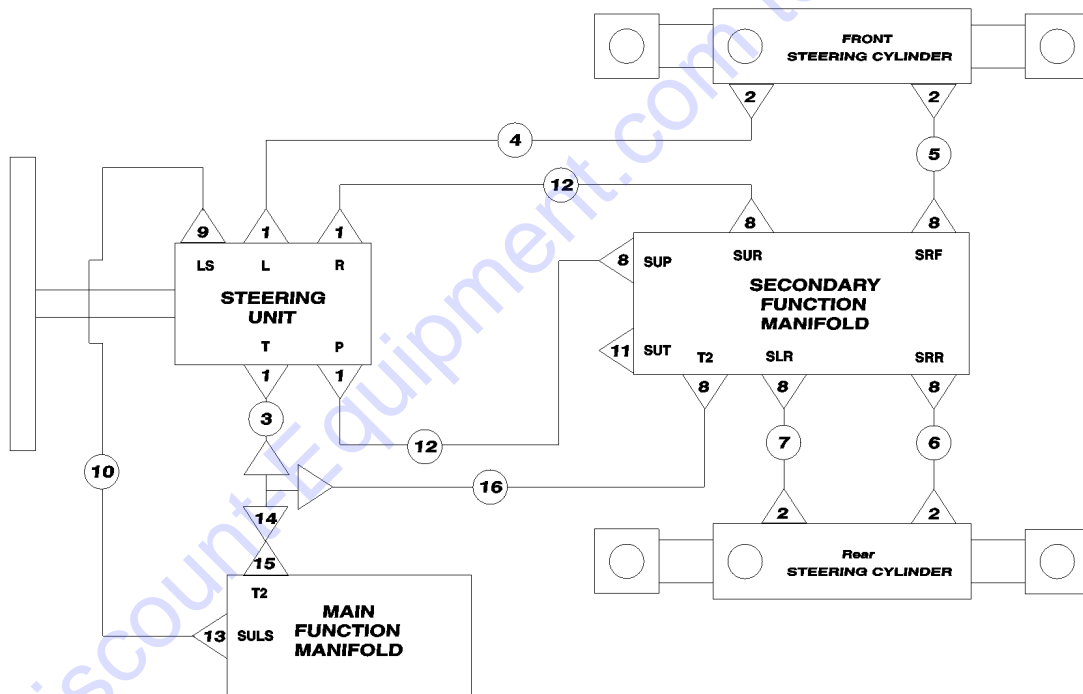

801.1 Steering System

LEGEND	
	FITTING
	HOSE ASSEMBLY
	CONNECTOR

Go to DiscountEquipment.com to order your parts