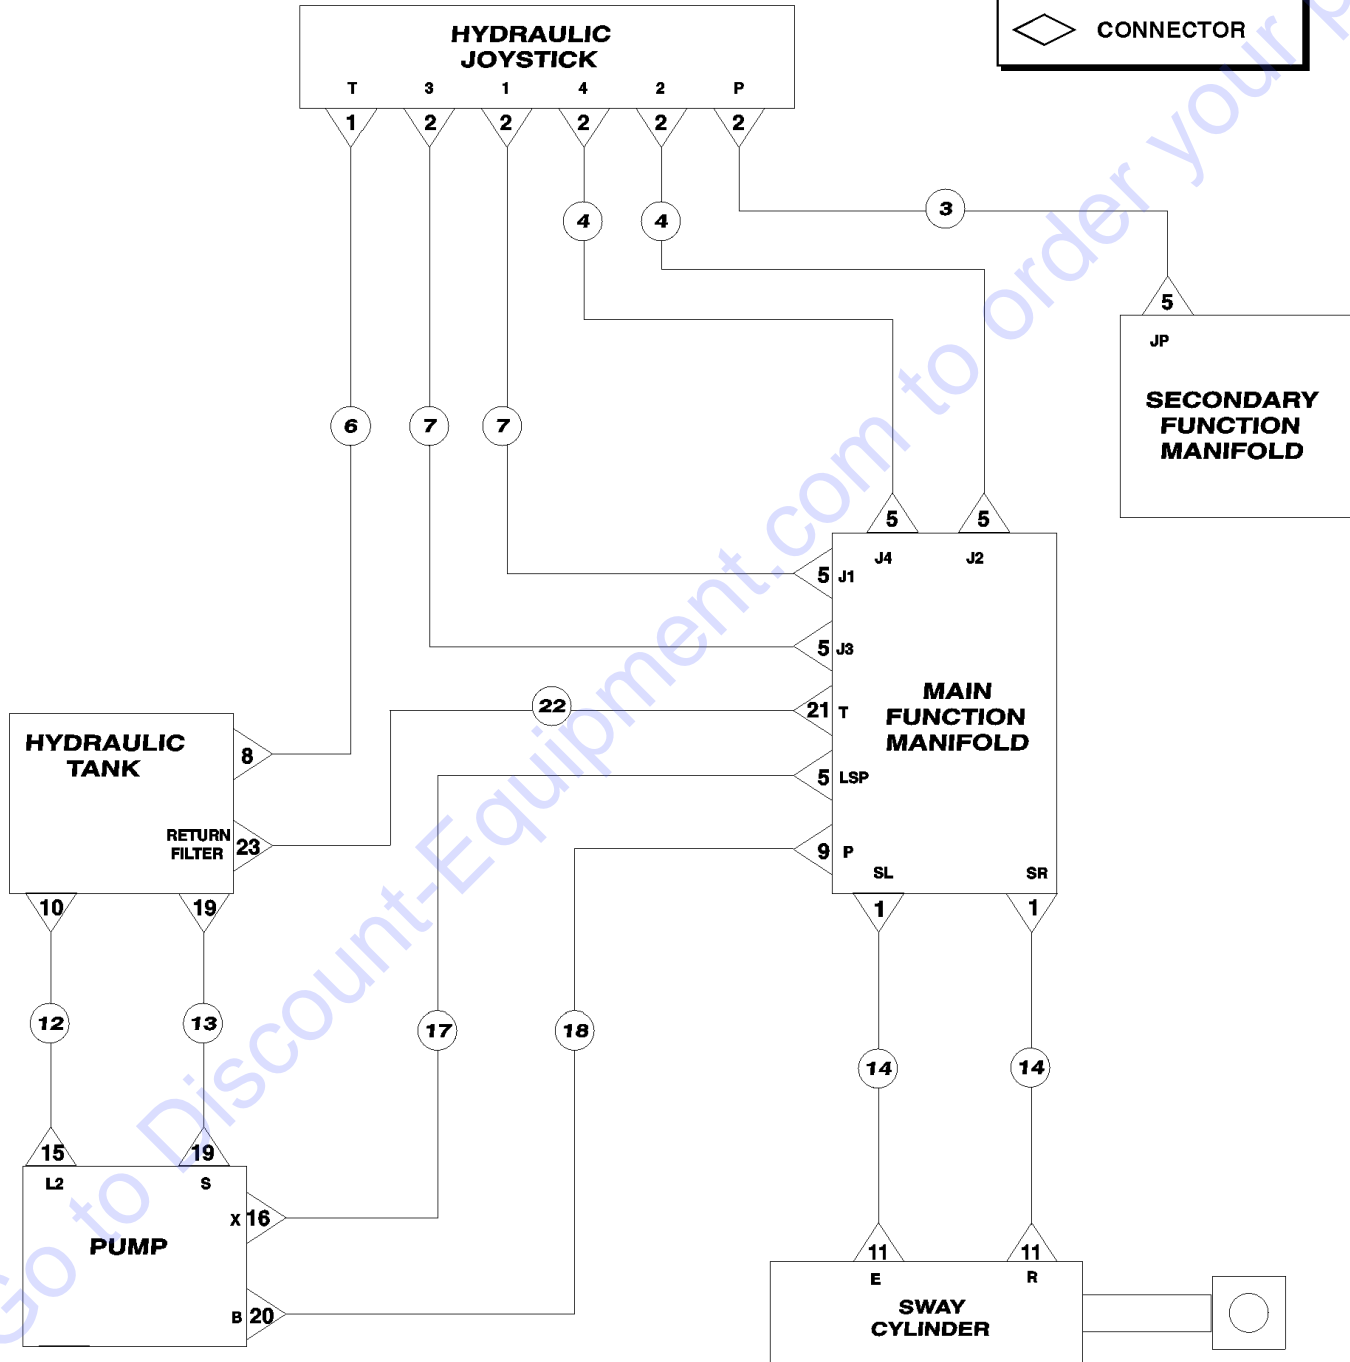

803.1 Sway Cylinder and Single Joystick Components

LEGEND	
	FITTING
	HOSE ASSEMBLY
	CONNECTOR