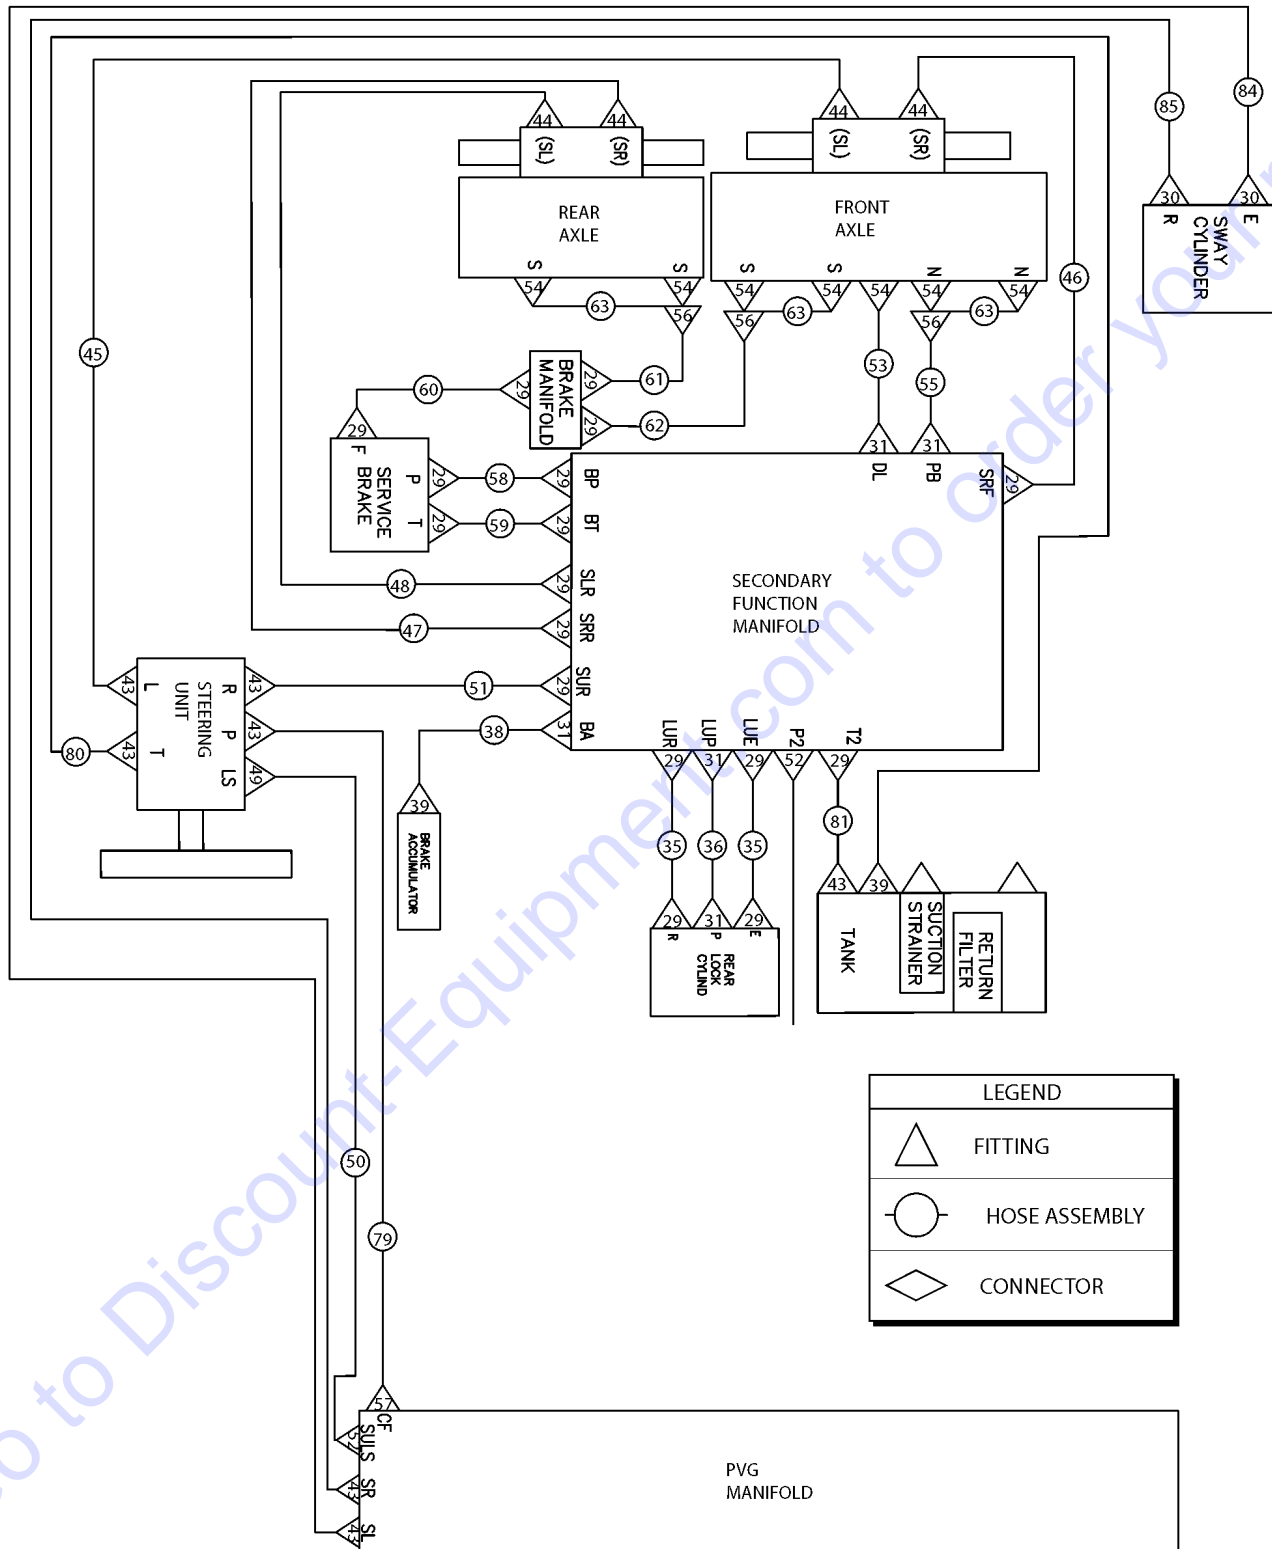

801.2 Steering_Sway and Axle Systems

LEGEND	
	FITTING
	HOSE ASSEMBLY
	CONNECTOR