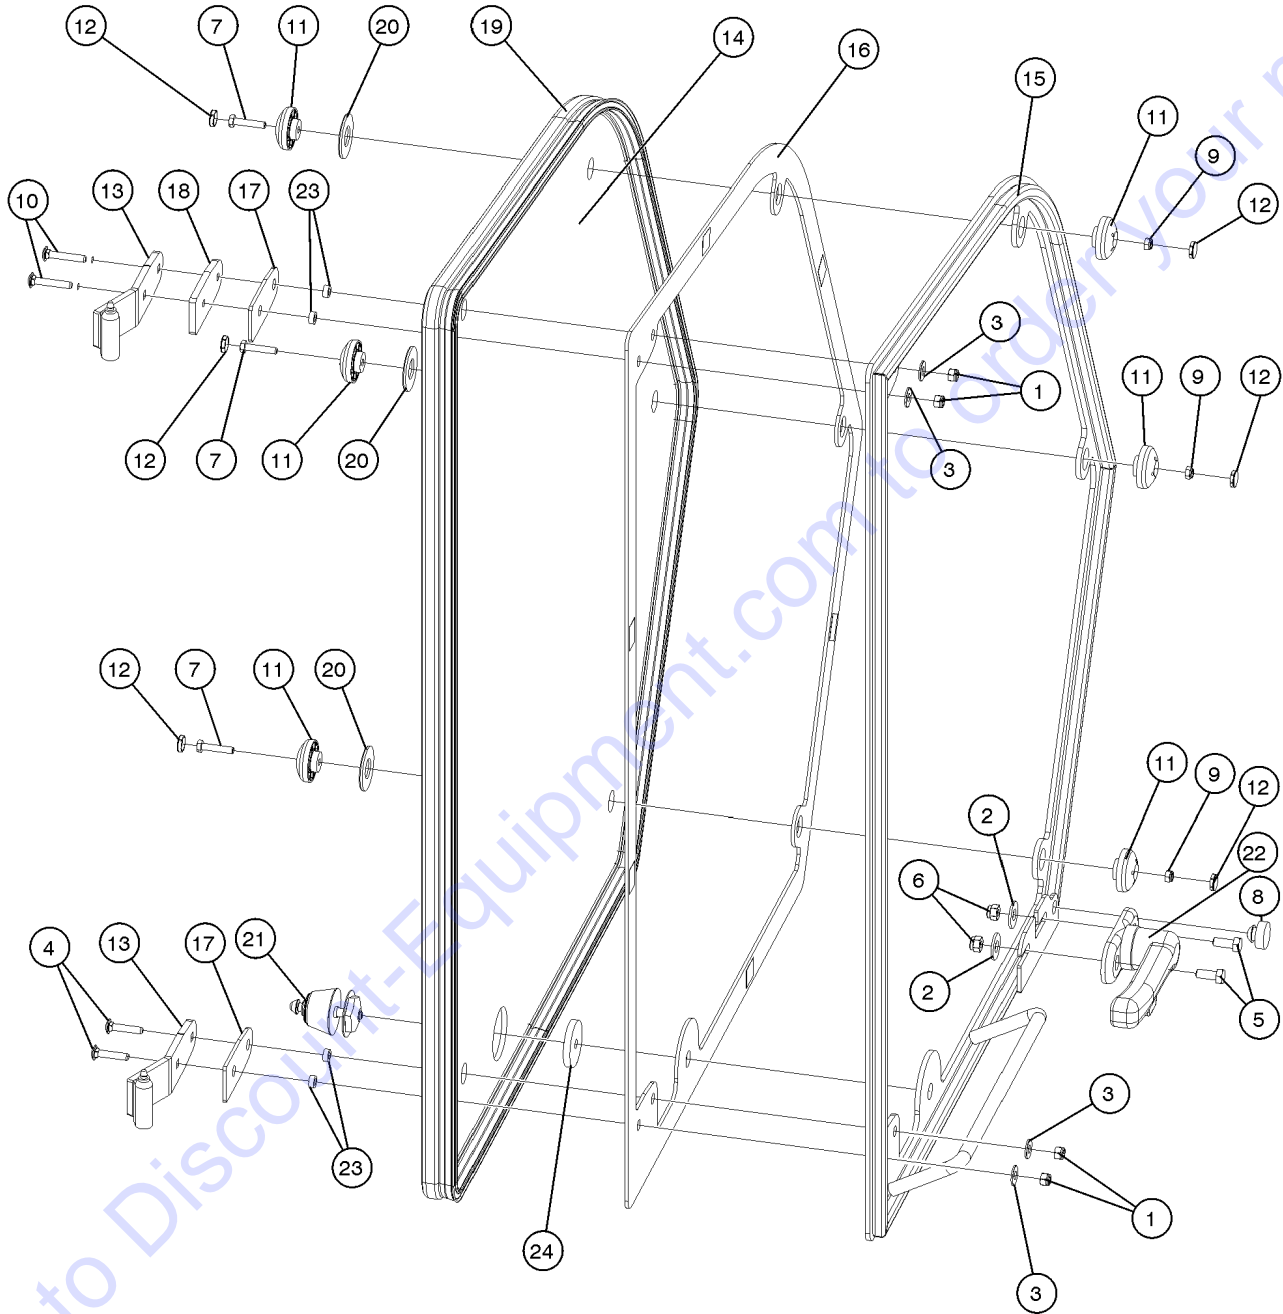

412.1 Enclosed Cab Assembly Option, View 7

412.1 Enclosed Cab Assembly Option, View 7

Item	Part No.	Description	Qty.
1	824027GT	NUT,TL FLG,1/4-20,G,ZAG.....	4
2	1255758GT	WASHER,FLAT,3/8,USS,ZAG.....	2
3		WASHER,FLAT,USS,1/4"Y..... (not used)	4
4	1256463GT	BOLT,CARRIAGE,1/4-20X1.25,5,ZAG....	2
5	824135GT	SCREW,HHC,M8-1.25X20,DIN933,10....	2
6	1256456GT	NUT,TL,M8-1.25,DIN980,10,ZAB.....	2
7	1256451GT	SCREW,HHC,M6-1.0X30,DIN931,10.....	3
8	43392GT	BUMPER,BATTERY BOX & RAILS.....	1
9	1256455GT	NUT,TL,M6-1.0,DIN980,10,ZAB.....	3
10	1255756GT	BOLT,CARRIAGE,1/4-20X1.5,5,ZAG....	2
11	130123GT	BUSHING,WINDOW FASTENER.....	6
12	130124GT	CAP,WINDOW BUSHING.....	6
13	1253962GT	WELDMENT,FEMALE HINGE.....	2
14	231119GT	WINDOW, DOOR.....	1
15	1253967GT	WELDMENT,WINDOW DOOR.....	1
16	231123GT	GASKET, DOOR WINDOW.....	1
17	130258GT	GASKET,HINGE.....	2
18	130147GT	SPACER,HINGE.....	1
19	130163GT	WEATHERSTRIP,DOUBLE BULB.....	125.91
20	130189GT	SPACER,GLASS BUSHING.....	3
21	130254GT	POST,HOLDBACK LATCH.....	1
22	640696GT	INTERNAL GLASS HANDLE.....	1
23	30490GT	HOSE,1/4 FUEL LINE,SAE 30R7..... (cut into 0.20 in pieces as a spacer)	0.8
24	237067GT	SPACER, ANCHOR.....	1