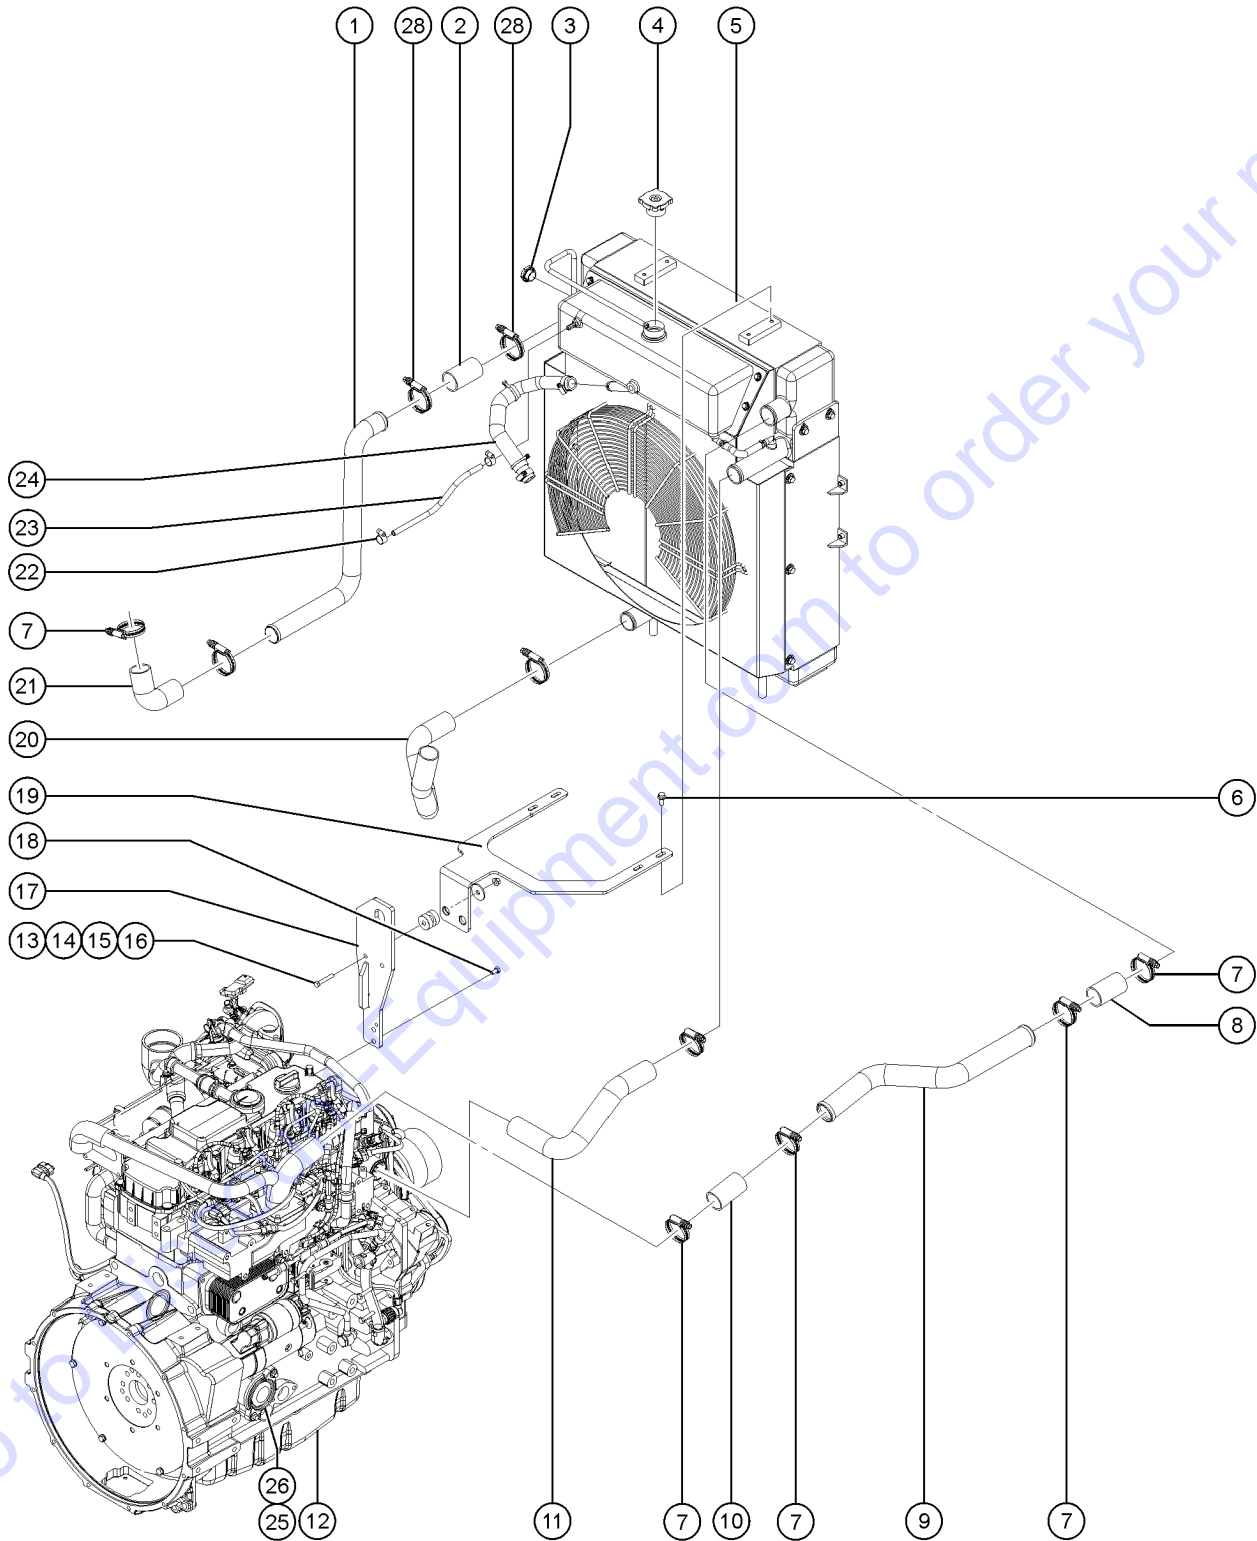

508.2 Deutz TCD3.6 T3 Engine, View 1 (from GTH10E-12014)

508.2 Deutz TCD3.6 T3 Engine, View 1 (from GTH10E-12014)

Item	Part No.	Description	Qty.
1	236273GT	PIPE,CAC INLET,DEUTZ TCD3.6.....1	1
2	215217GT	COUPLING,CAC,1.75X3.5 LONG.....1	1
3	1257648GT	SIGHT GLASS,COOLANT,TCD3.6,T4F.....1	1
--	1273074GT	SIGHT GLASS KIT.....1	1
--	1279746GT	GASKET,COOLANT LEVEL,TCD3.6	
4	1279661GT	CAP,RADIATOR,TCD3.6.....1	1
5	1264743GT	RADIATOR,TCD 3.6,T4F,CAST	
6	824132GT	SCREW,HHF,M8-1.25X20,DIN6921,10.9,ZAB.4	
7	215216GT	CLAMP,HOSE,CT,SAE 262,1-3/4" T.....8	8
8	215217GT	COUPLING,CAC,1.75X3.5 LONG.....1	1
9	236274GT	PIPE,CAC OUTLET,DEUTZ TCD3.6.....1	1
10	215217GT	COUPLING,CAC,1.75X3.5 LONG.....1	1
11	236271GT	HOSE,RAD. INLET,DEUTZ TCD3.6.....1	1
12	236243GT	OIL PAN,DEUTZ TCD3.6.....1	1
13	1255801GT	SCREW,HHF,5/16-18X2.25,8,ZAG.....2	2
14	236334GT	ISOLATOR,UP RADIATOR SUPPORT....2	2
15	824120GT	WASHER,FLAT,.375X1.50X.125,ZAG	
16	824028GT	NUT,TL FLG,5/16-18,G,ZAG	
17	1279662GT	WELDMENT,RAD MOUNT,TCD3.6.....1	1
18	231530GT	SCREW,HHF,M10-1.5X25,DIN6921,10.9,ZAB.2	
19	1279662GT	WELDMENT,RAD MOUNT,TCD3.6.....1	1
20	236272GT	HOSE,RAD. OUTLET,DEUTZ TCD3.6.....1	1
--	161387GT	ASSY, BLOCK HTR, DEUTZ.....1 <i>Includes the IN-LINE (hose) heater part 161373 and 2 clamps part 45435</i>	1
21	215219GT	SLEEVE,TUBE,CAC TURBO,TCD3.6.....1	1
--	825249GT	PIPE,DOC EXHAUST ELBOW.....1	1
22	130006GT	HOSE CLAMP,SAE #4.....2	2
23	1279744GT	HOSE,COOLANT,5/16" DIA,12".....1	1
24	1257363GT	HOSE,COMP,TCD3.6,T4F.....1	1
--	1266688GT	SLEEVE,COMP HOSE,TCD3.6,T4F.....1	1
--	28443GT	CABLE TIE,11.5" BLACK.....2	2
25	1257353GT	COVER,OIL FILL,TCD 3.6,T4F.....1	1
26	1278738GT	O-RING,OIL FILL COVER,TCD 3.6.....1	1