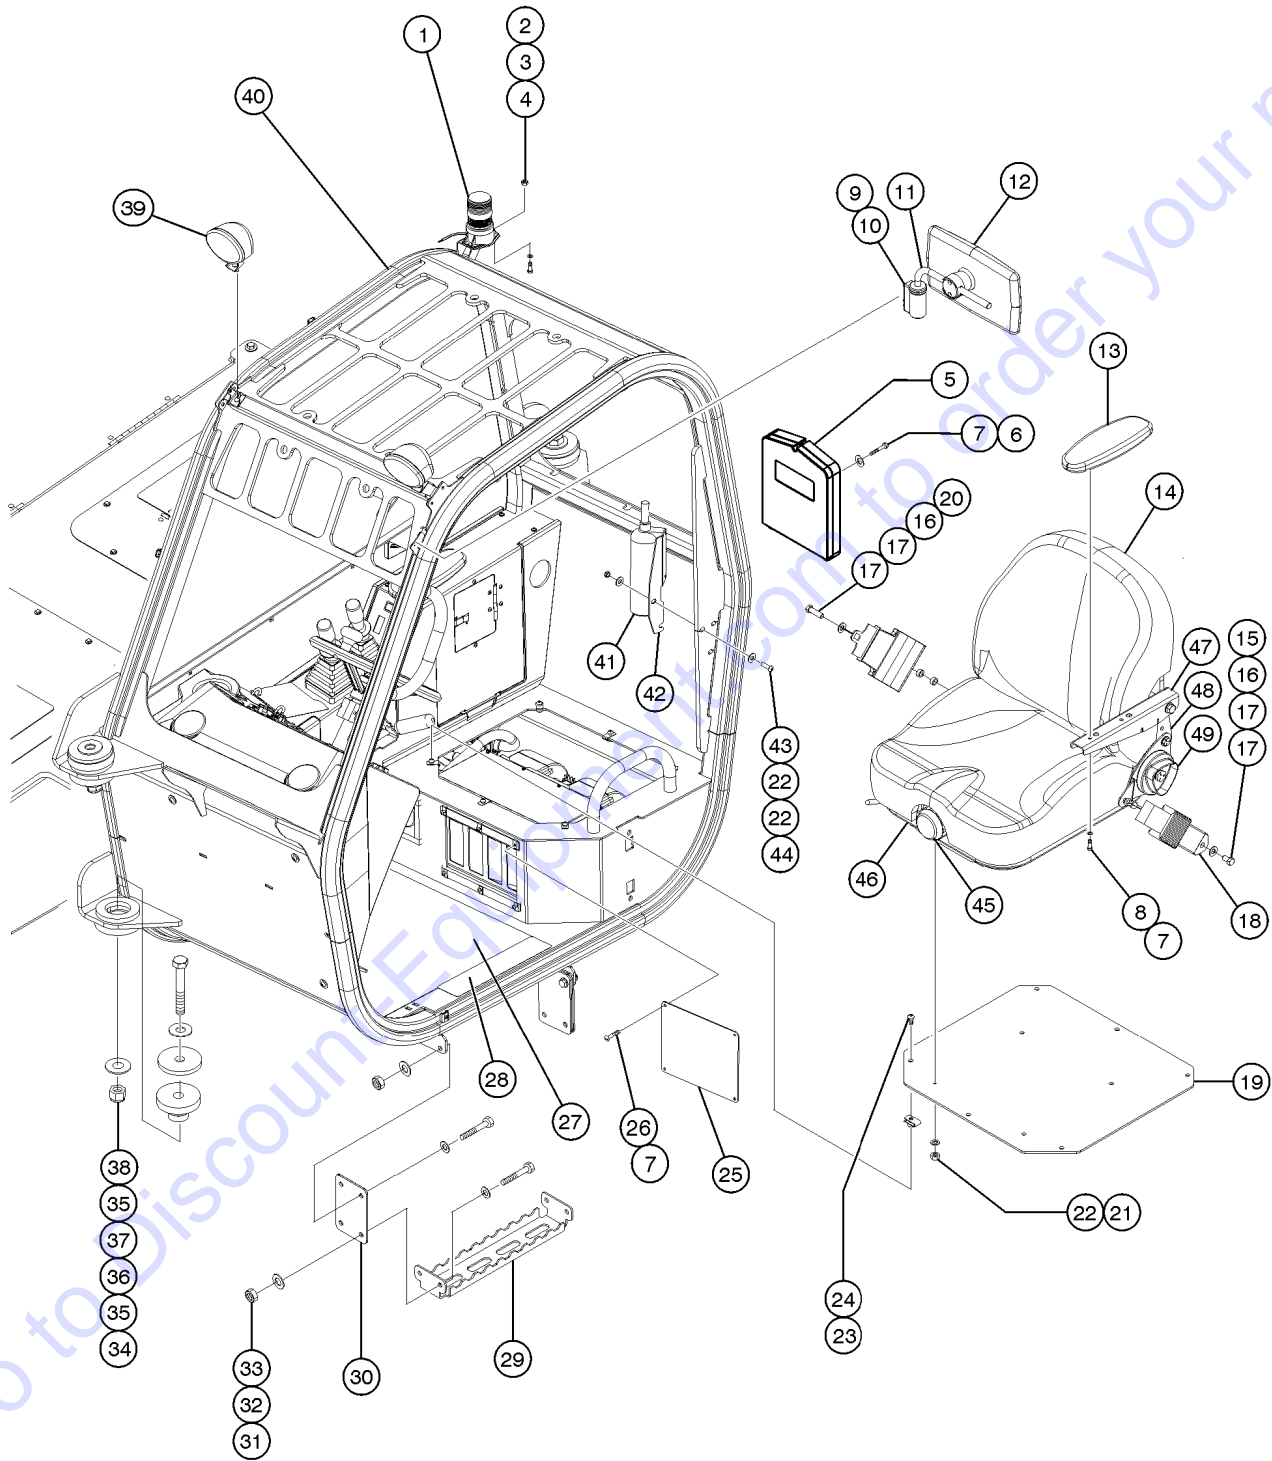

401.1 Standard Cab Components, View 1

401.1 Standard Cab Components, View 1

Item	Part No.	Description	Qty.	Item	Part No.	Description	Qty.
--	162446GT	ASSY, SKYLIGHT W/O WIPER, GTH		28	1256323GT	FORMING, FLOOR MAT.....1 (used in open cab)	1
--	162447GT	GLASS,SKYLIGHT W/O WIPER, GTH		--	1254146GT	FORMING, FLOORMAT GUARD.....1 (used in closed cab)	1
--	162448GT	ASSY,FRNT WINDOW W/O WIPER, GTH		29	1253956GT	FORMING,CAB STEP.....1	1
--	162449GT	GLASS,FRONT W/O WIPER, GTH		30	123108GT	STRAP,FLEXIBLE STEP.....2	2
--	825974GT	KIT, BEACON LIGHT		31	1251997GT	NUT,TL FLG,1/2-13,G,ZAG	
1	229683GT	HARNES, BEACON LIGHT.....1 (includes beacon and wire harness connector)	1	32		WASHER,FLAT,USS,1/2",Y (not used)	
--	231931GT	STROBE,BEACON, AC COMP 12-80V for 229683		33	826171GT	SCREW,HHF,1/2-13X1.75,ZAG	
--	105556GT	LENS,FLASHING BEACON		34	123189GT	NUT,NYLOCK,1-8,GR8	
--	105557GT	BULB,FLASHING BEACON		35	1256469GT	WASHER,FLAT,1.0,USS,ZAG	
2	1256467GT	NUT,TL FLG,10-24,F,ZAG		36	123139GT	ISOLATOR,CAB.....4	4
3		WASHER,FLAT,MS,#10,Y (not used)		37	1254034GT	WASHER,RUBBER MOUNT,CAB.....4	4
4	1256282GT	BOLT,CARRIAGE,10-24X.5,5,ZAG		38	1256466GT	SCREW,HHC,1-8X6.5,8,ZAG	
5A	44743GT	MANUAL BOX W/DECALS***.....1 USA/Canada/Australia	1	39	7-162-02GT	CAB LIGHT.....2 REFER TO SECTION 901.2	2
5B	24514GT	BOX,INSTRUCTION STORAGE Europe/Asia/South America (decals required; refer to Section 100)		40	1253947GT	WELDMENT,CAB.....1	1
6	1256462GT	BOLT,CARRIAGE,1/4-20X.5,5,ZAG		41	88406GT	FIRE EXTINGUISHER.....1	1
7	1256679GT	NUT,SERRATED,1/4-20,8,ZAG.....4	4	42	236433GT	FORMING, EXTINGUISHER MOUNT.....1	1
9	1256450GT	SCREW,HHC,M6-1.0X20,DIN933,10,9,ZAB		43	1255630GT	SCREW,BHC,3/8-16X1.5,F835,ZAG.....3	3
10	825355GT	WASHER,FLAT,M6,DIN125,ZAB		44	824038GT	NUT, TL JAM, 3/8-16, A, ZAG.....1	1
11	1279209GT	MIRROR ARM, CAB, GTH.....1	1	45	1263770GT	KNOB ASSEMBLY, WEIGHT ADJ.....1	1
12	1279208GT	MIRROR, CAB, GTH.....1	1	46	1263772GT	BELLOWS W/HARDWARE.....1	1
13	229304GT	PAD, ARMREST.....1	1	--	1263771GT	TRACK ASSY, SEAT ADJUST.....1	1
14	1276678GT	SEAT ASSY, SUSPENSION, RECLINE.....1	1	47	1263776GT	ARMREST, LH.....1	1
--	1260062GT	HANDLE, SEAT ADJUST.....1	1	48	1263778GT	SEAT, SUSPENSION, RECLINE.....1	1
--	1253474GT	COVER, SEAT BASE, SUSPENSION		49	1263775GT	RECLINER KNOB KIT, SEAT.....1	1
--	1253475GT	COVER, SEAT BACK, SUSPENSION					
15	823749GT	SCREW, HHC, 7/16-20X.75, G5, Z					
16	106134GT	WASHER,FLAT,HARDENED 7/16					
17	822806GT	TUBE, SEAT BELT SPACER.....4	4				
18	1277215GT	KIT, SEATBELT, GTH.....1	1				
19	1254148GT	PLATE,SEAT MOUNT.....1	1				
20	823750GT	SCREW, HHC, 7/16-20X1.5, G5,Z					
21	824028GT	NUT,TL FLG,5/16-18,G,ZAG					
22	825358GT	WASHER,FLAT,5/16,USS,ZAG					
23	1255393GT	SCREW,BHC,3/8-16X1,F835,ZAG					
24	29868GT	SPRING CLIP,3/8-16,.05-.20X.73,ZAG					
25	214854GT	COVER,CAB AIR INTAKE.....1	1				
26	824027GT	NUT,TL FLG,1/4-20,G,ZAG.....4	4				
27	214581GT	FLOORMAT, CAB.....1	1