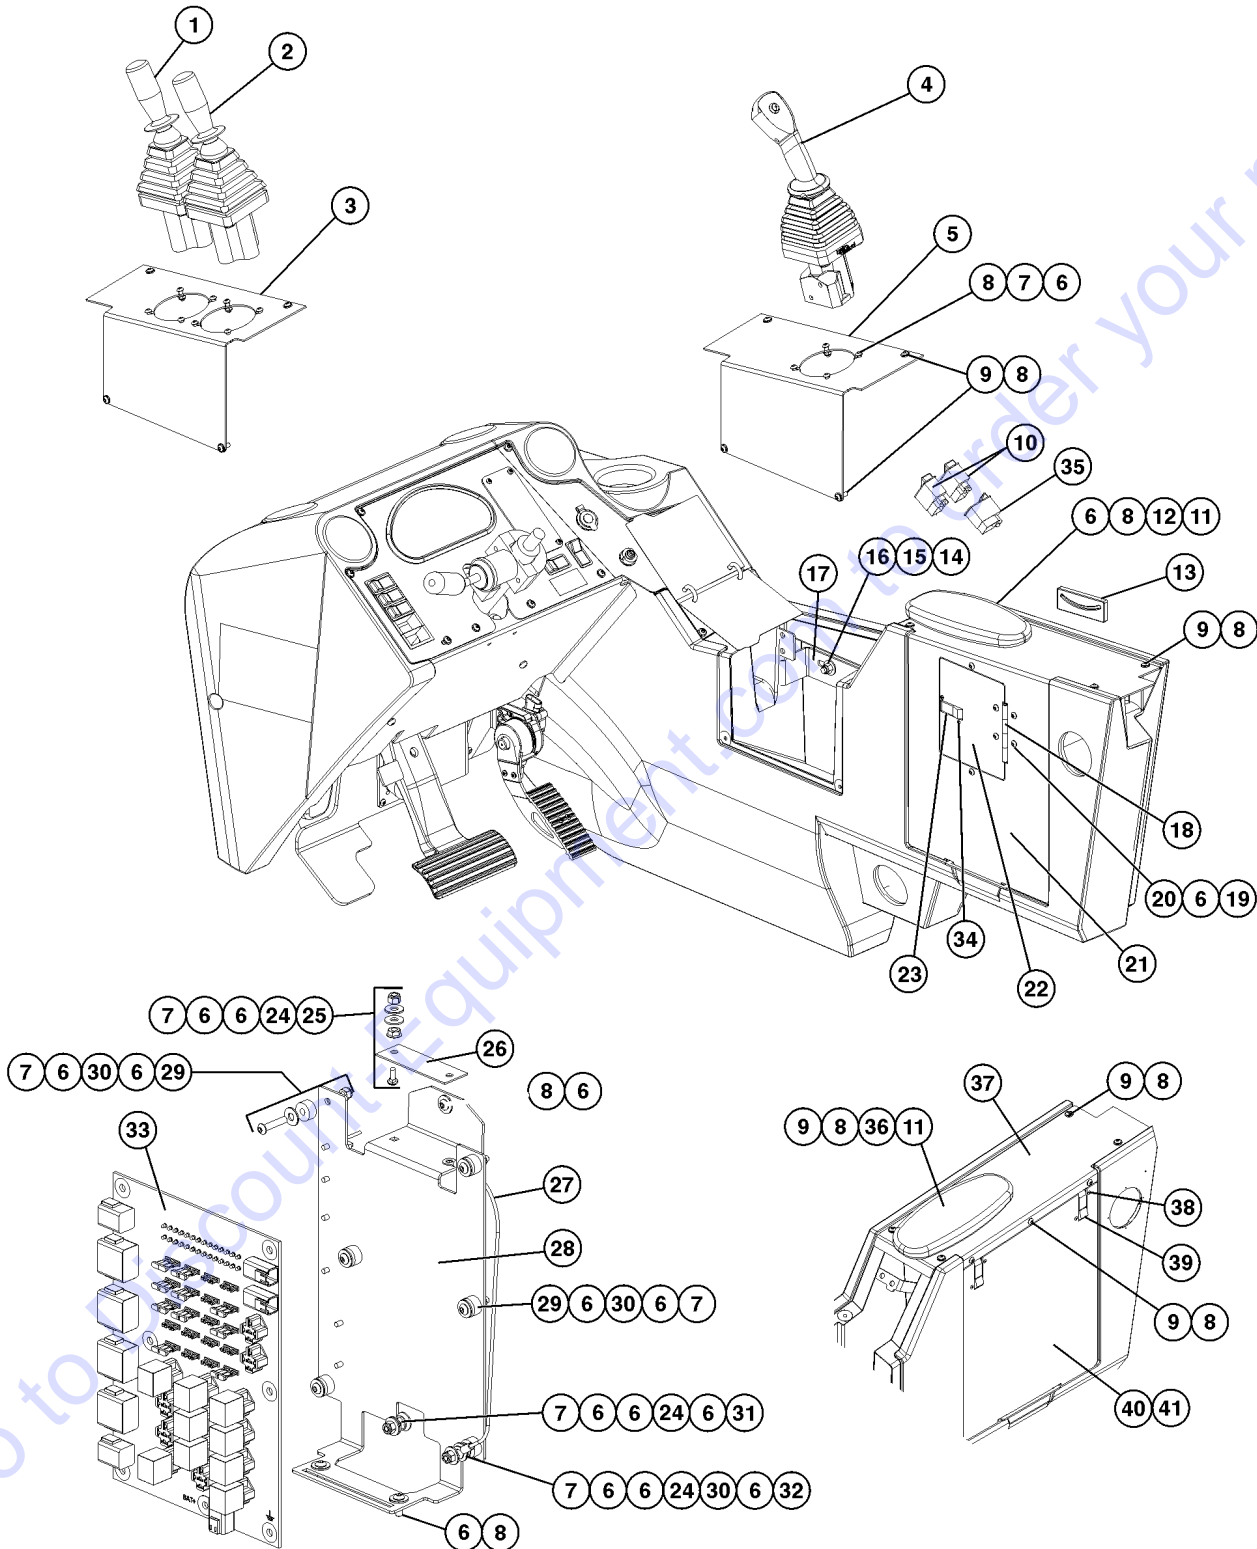

404.1 Standard Cab Components, View 4

404.1 Standard Cab Components, View 4

Item	Part No.	Description	Qty.	Item	Part No.	Description	Qty.
1	214856GT	CONTROLLER,HYD ERGO W/O SW.....1 <i>(to SN GTH10E-12499. Refer to 405.2 after that SN)</i>		25	1256463GT	BOLT,CARRIAGE,1/4-20X1.25,5,ZAG.....2	
2	117625GT	CONTROLLER,HYD SPHERICAL KNOB.....1 <i>(to SN GTH10E-12499. Refer to 405.2 after that SN)</i>		26	236947GT	PLATE, GROUND BUSS.....1	
3	1254538GT	FORMING, DUAL JOYSTICK.....1		27	237933GT	HARNESS, PCB GROUND.....1	
4	227494GT	CONTROLLER,HYD ERGO,2 SWITCHES.....1 <i>(to SN GTH10E-12499. Refer to 405.2 after that SN)</i>		28	162432GT	FORMING, PCB MOUNT.....1	
--	1256912GT	PUSH BUTTON, RED (227494)		29	1256175GT	SCREW,BHC,1/4-20X1.25,F835,ZAG.....4	
--	1256913GT	PUSH BUTTON, WHITE (227494)		30	236280GT	SPACER,NYL .26 X .75 X .375L.....4	
--	1256914GT	HANDLE ASSY W/O BASE (227494)		31	1256178GT	SCREW,BHHS,1/4-20 X 1.....1	
--	826223GT	KIT, METERING, A13 (227494)		32	1256175GT	SCREW,BHC,1/4-20X1.25,F835,ZAG.....2	
--	826224GT	KIT, METERING, A21 (227494)		33	229819GT	PCBA, POWER DISTRIBUTION, ASSY.....1	
--	826227GT	KIT, SEALS (227494)		--	1255536GT	PCBA, POWER DISTR, ASSY, 1056 <i>(includes components: 229819, 34052, 123688)</i>	
--	138007GT	RUBBER BOOT (117625)		--	34052GT	RELAY,SPDT,12V(AUTO) PLUG IN**	
5	1254537GT	FORMING,JOYSTICK.....1		34	236345GT	SWITCH,STABILIZER LEFT.....1	
6		WASHER,FLAT,USS,1/4"Y.....4 <i>(not used)</i>		35	236346GT	SWITCH,STABILIZER RIGHT.....1	
7	824027GT	NUT,TL FLG,1/4-20,G,ZAG.....4		36	236436GT	ROUNDBAR,ALUMINUM,.375X5.00.....1 <i>(from SN GTH10E-11359)</i>	
8	1256124GT	SCREW,BHC,1/4-20X.75,F835,ZAG.....4		37	1271302GT	FORMING, ARMREST.....1 <i>(from SN GTH10E-11359)</i>	
9	1256125GT	WASHER,FLAT,#12,SAE,HRD,ZAG.....4		38	824206GT	RIVET,STL,STL,DOME,1/8X.25,ZAG.....4 <i>(from SN GTH10E-11359)</i>	
10	123138GT	SWITCH, AUXILIARY.....3		39	105759GT	LATCH,COMPRESSION,SMALL.....1 <i>(from SN GTH10E-11359)</i>	
--	123567GT	PANEL PLUG		40	1271304GT	PLATE, PCB COVER.....1 <i>(from SN GTH10E-11359)</i>	
11	229304GT	PAD, ARMREST.....1		41	1271302GT	FORMING, ARMREST.....1 <i>(from SN GTH10E-11359)</i>	
12	236436GT	ROUNDBAR,ALUMINUM,.375X5.00.....1					
13	123561GT	LEV-O-GAGE INDICATOR.....1					
14	824029GT	NUT,TL FLG,3/8-16,G,ZAG.....1					
15		WASHER,FLAT,USS,3/8",Y.....1 <i>(not used)</i>					
16	824125GT	BOLT,CARRIAGE,3/8-16X1,5,ZAG.....1					
17	1253957GT	FORMING, CAB SIDE MOUNT.....1					
18	105573GT	HINGE,ACCESS DOOR***.....1					
19	1256471GT	SCREW,BHC,1/4-20X.625,F835,ZAG.....6					
20	1256679GT	NUT,SERRATED,1/4-20,8,ZAG.....6					
21	1254803GT	FORMING, SIDE CONSOLE.....1					
22	1253951GT	PLATE, FUSE DOOR.....1					
22A	1274944GT	KIT, FUSE PANEL/PCB COVER <i>includes installation instructions (to SN 11358)</i>					
--	1274946GT	ASSY, FUSE PANEL/PCB COVER					
23	105759GT	LATCH,COMPRESSION,SMALL.....1					
--	6272GT	RIVET,STL,STL,P.125 X .25					
24	824027GT	NUT,TL FLG,1/4-20,G,ZAG.....2