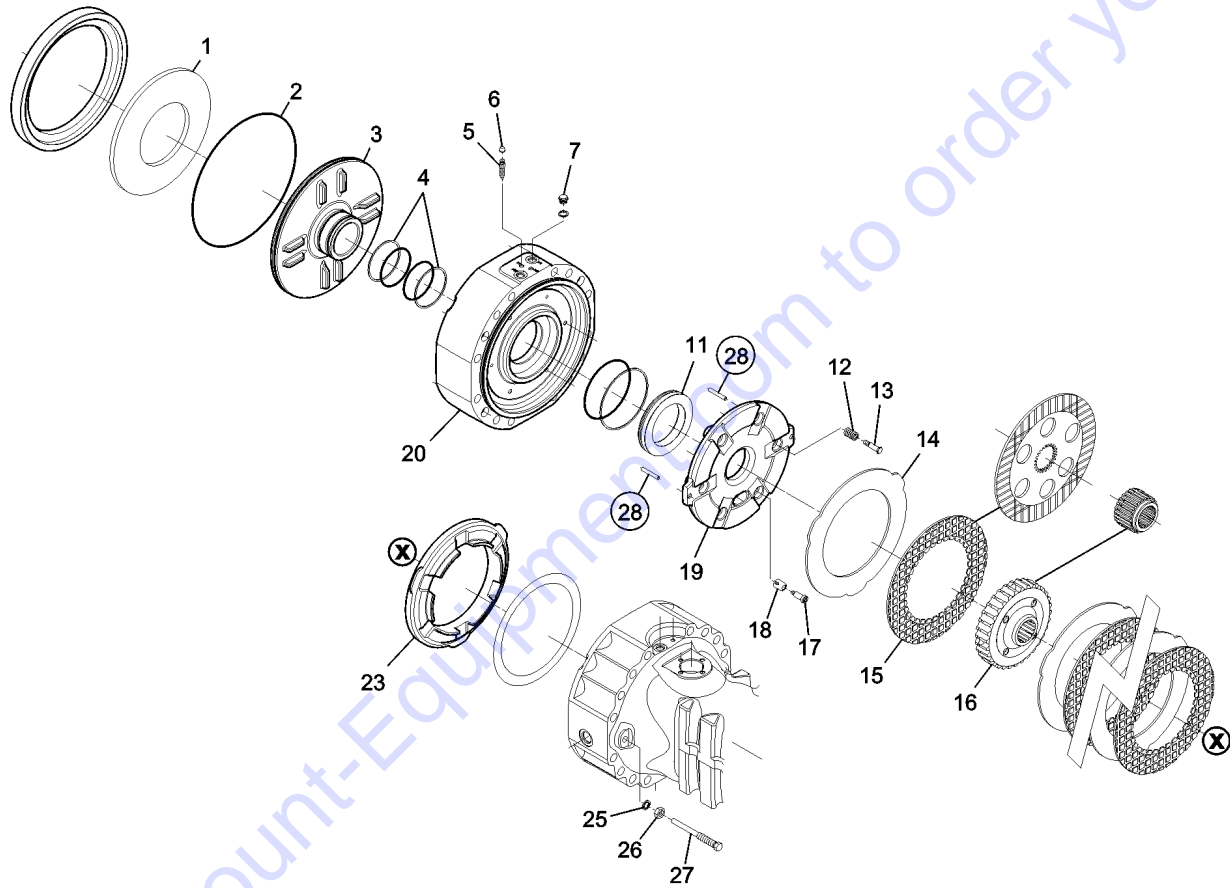

213.2 Front Axle, Brakes (from SN 10E-11937)

213.2 Front Axle, Brakes (from SN 10E-11937)

Item	Part No.	Description	Qty.
1	7-229-844GT	SPRING.....	2
2		O-RING.....	2
3	824246GT	PISTON,NEGATIVE BRAKE.....	2
4	1273946GT	SEAL.....	4
5	824478GT	BLEEDER BOLT.....	4
6	1277419GT	PLUG.....	4
7	1277420GT	PLUG.....	4
10	1277421GT	SEAL.....	2
11	1277422GT	PISTON.....	2
12	1277423GT	SPRING.....	6
13	1277424GT	ADJUSTING BOLT.....	6
14	1252626GT	INTERMEDIATE BRAKE DISC.....	6
15	1252617GT	BRAKE DISC.....	6
16	7-229-998GT	REDUCTION BUSHING.....	2
17	825921GT	BOLT,ADJUSTING (112.07.037.13).....	6
18	1277425GT	SPRING.....	6
19	1277426GT	INTERMEDIATE BRAKE DISC.....	2
20	1277427GT	COVER.....	2
23	1277428GT	SPACER.....	2
25	1277429GT	LOCK WASHER.....	4
26	1277430GT	NUT.....	4
27	1277431GT	BOLT.....	4
28	1277432GT	DOWEL.....	4