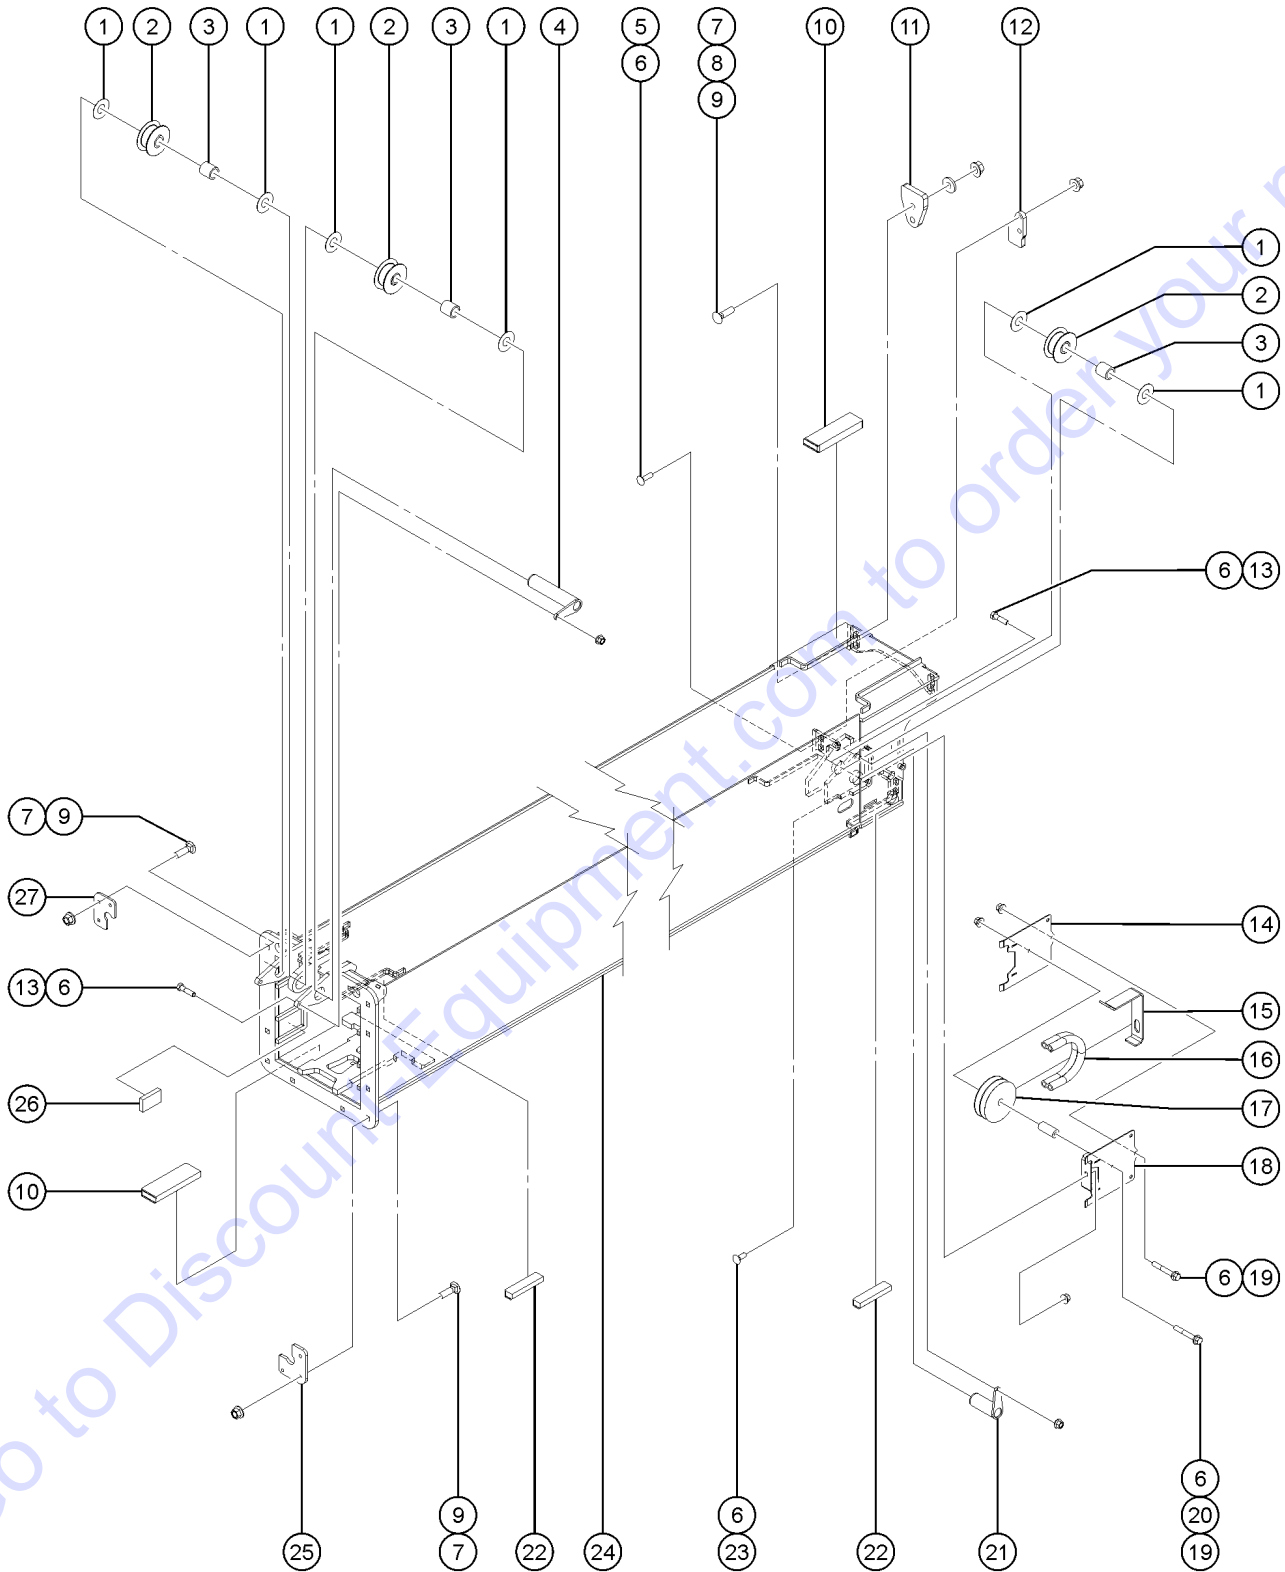

602.1 Middle Boom Assembly

602.1 Middle Boom Assembly

Item	Part No.	Description	Qty.
A	826169GT	ASSEMBLY, HOSE SHEAVE.....1 <i>includes items 14-20</i>	
1	1256117GT	WASHER, SHIM, 1.56X3.5X.061, ZAG.....6	
2	141717GT	ASSY, 666 SHEAVE POLYLUBE.....3 <i>includes 141716 and 141445</i>	
--	141716GT	SHEAVE, #2 666 CHAIN	
3	1272894GT	BEARING, 1.51 X 2.06 X 2.16.....3	
4	826219GT	WELDMENT, PIN, RET. CHAIN.....1	
5	1255757GT	BOLT, CARRIAGE, 3/8-16X1.25, 5, ZAG.....4	
6	824029GT	NUT, TL FLG, 3/8-16, G, ZAG.....11	
7	1256115GT	BOLT, CARRIAGE, 1/2-13X1.75, 5, ZA.....16	
8	141745GT	WASHER, HARDEND 1.375X.531X.177.....4	
9	1251997GT	NUT, TL FLG, 1/2-13, G, ZAG.....16	
10	141707GT	WEAR PAD, 10X3.3 X 1.3125.....4	
11	1278701GT	PLATE, RETAIN, WEAR PAD RR UPPER.....2	
12	1278881GT	PLATE, RETAIN WPAD RR LOW.....2	
13	1256118GT	SCREW, HHC, 3/8-16X1.5, 8, ZAG.....2	
14	1278886GT	FORMING, SHEAVE PLT, PAINTED.....1	
15	1278888GT	FORMING, SHEAVE COVER.....1	
16		Ref. HOSE, DUAL #8.....1 <i>(refer to 806.1)</i>	
17	141735GT	SHEAVE, #8 DUAL HOSE.....1	
18	1278887GT	WELDMENT, SHEAVE, HOSE.....1	
19	1256856GT	SCREW, HHF, 3/8-16X2.5, 8, ZAG.....4	
20	141733GT	SPACER, HOSE ROLLER.....3	
21	141935GT	WELDMENT, PIN RET CHAIN.....1	
22	141708GT	WEARPAD, 7.0 X 1.686 X 1.2225.....4	
23	824125GT	BOLT, CARRIAGE, 3/8-16X1.5, ZAG.....1	
24	826021GT	WELDMENT, #2 BOOM.....1	
25	141729GT	PLATE, RETAINER WEARPAD FF.....2	
26	141713GT	WEARPAD, 4.0 X 2.375 X .75.....4	
27	826228GT	PLATE, RETAINER WEARPAD FF.....2