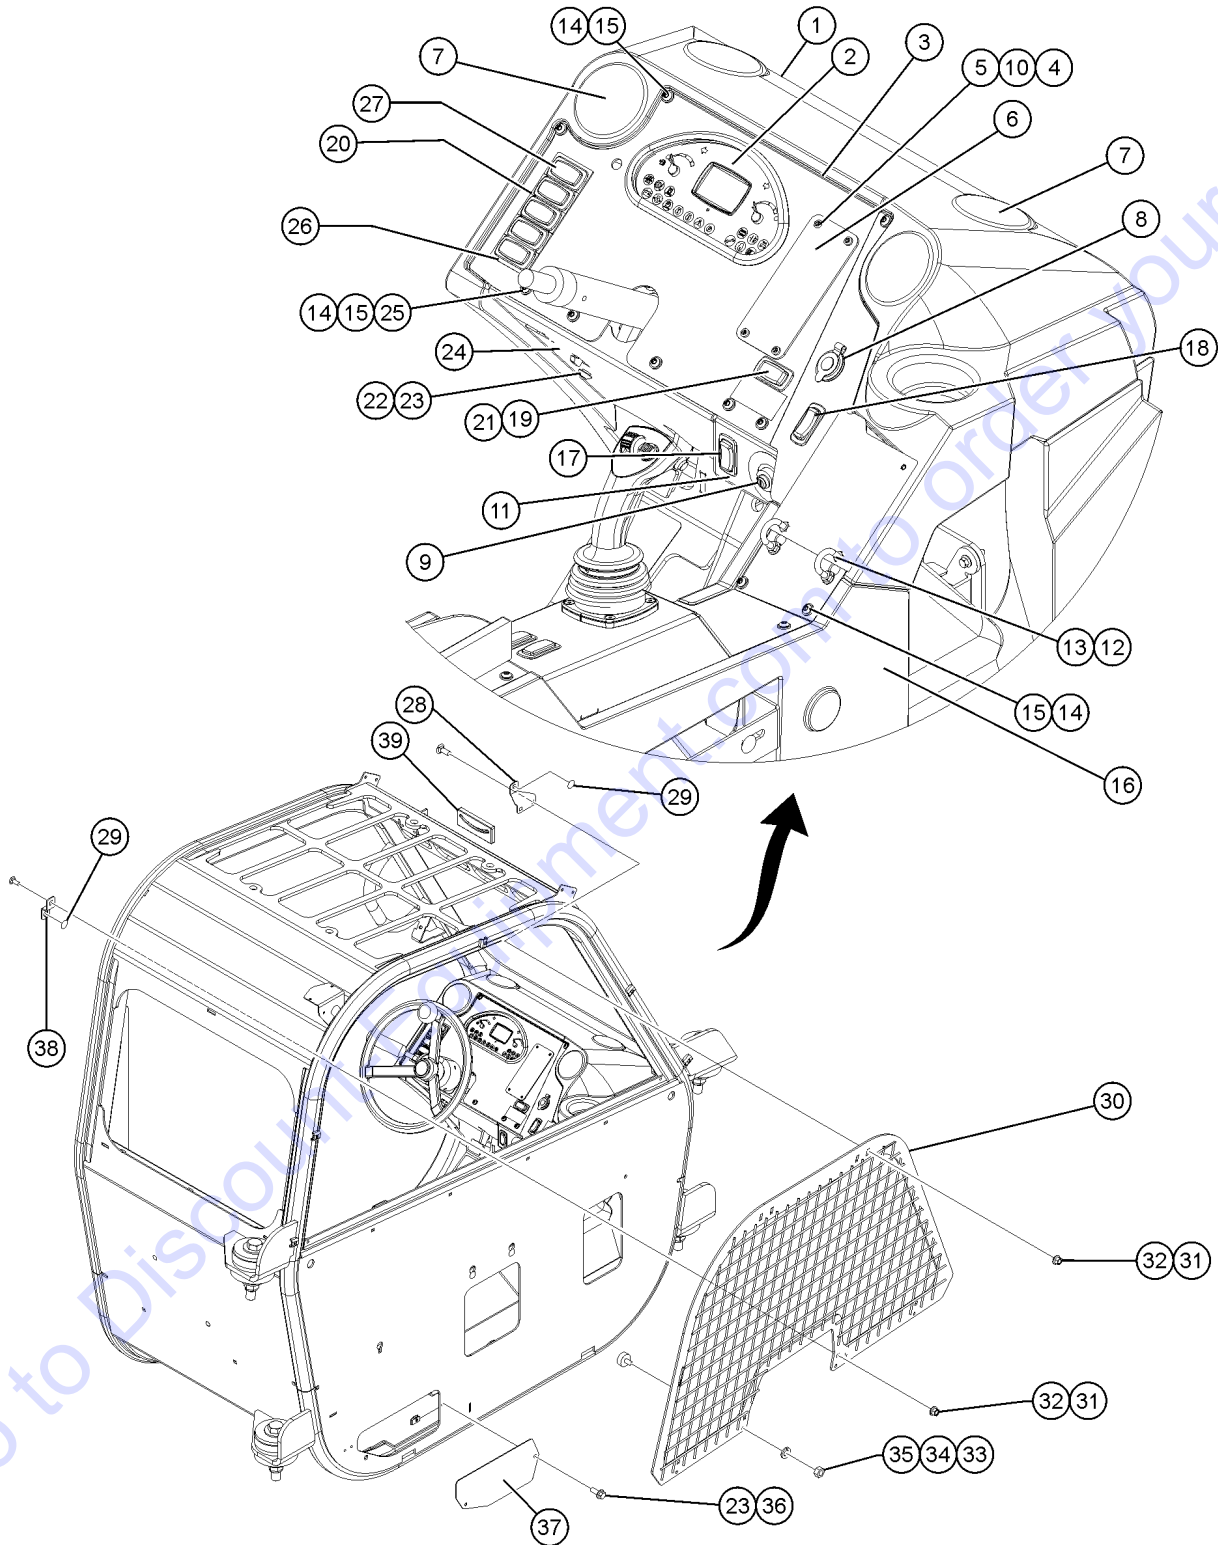

402.1 Standard Cab Components, View 2

402.1 Standard Cab Components, View 2

Item	Part No.	Description	Qty.	Item	Part No.	Description	Qty.
1	1253960GT	COVER,DASH.....	1	39	123561GT	LEV-O-GAGE INDICATOR.....	1
2	1284039GT	GAUGE CLUSTER, CAN ENABLED, GENII.....	1				
3	1275658GT	FORMING,DASH PANEL.....	1				
4	1256479GT	SCREW,PHPM,10-24X.50,ZAG.....	4				
5	1256467GT	NUT,TL FLG,10-24,F,ZAG.....	4				
6	1253983GT	COVER,CONTROL PANEL.....	1				
7	123572GT	HOLE PLUG, 3 IN.....	4				
8	229978GT	PORT POWER 12V, 10A.....	1				
9	1289104GT	KIT,SWITCH WITH KEYS.....	1				
--	58322GT	KEY,SET 2 KEYS					
10	13268GT	CLAMP,0.75,#12 X 1/4,RUB CUSH.....	1				
11	1275660GT	FORMING, IGN SWITCH MOUNTING....	1				
--	105214GT	CABLE TIE MOUNT, WINGED.....	1				
12	28611GT	UBOLT,1/4-20 X .75,1.75X1.00.....	2				
13	1256679GT	NUT,SERRATED,1/4-20,8,ZAG.....	8				
14	1278088GT	SCREW,BHC,TORX PLUS, 1/4-20X3/4,F835,ZAG.....	13				
15	1256125GT	WASHER,FLAT,#12,SAE,HRD,ZAG.....	13				
16	1253958GT	PLASTIC SIDE.....	1				
17	123200GT	SWITCH, PARKING BRAKE.....	1				
18	1282179GT	SWITCH,DIFFERENTIAL LOCK.....	1				
19	130157GT	CONNECTOR, L-SERIES,SWITCH.....	1				
20	123569GT	CENTER BEZEL.....	3				
21	123201GT	SWITCH,STEER/WIPER.....	1				
22	1255393GT	SCREW,BHC,3/8-16X1,F835,ZAG.....	2				
23	29868GT	SPRING CLIP,3/8-16,.05-.20X.73,ZAG....	4				
24	1275657GT	FORMING,LOWER DASH.....	1				
25	56912GT	SPRING CLIP,1/4-20,.025-.15X.54,ZAG.....	7				
26	123568GT	END BEZEL.....	2				
27	123567GT	PANEL PLUG.....	5				
28	1254053GT	FORMING,SCREEN MOUNT,TOP.....	2				
29	47478GT	BUMPER, RUBBER, 1"OD X .461H.....	6				
30	1256605GT	WELDMENT,RH SCREEN.....	1				
31	824029GT	NUT,TL FLG,3/8-16,G,ZAG.....	8				
32	824125GT	BOLT,CARRIAGE,3/8-16X1,5,ZAG.....	8				
33	1261250GT	NUT,5/16-18,8,ZAG.....	4				
34	1255764GT	WASHER,LOCK,5/16,ZAG.....	4				
35	79090GT	BUMPER, 1.00 X .375 X 5/16.....	4				
36	824090GT	SCREW,HHF,3/8-16X1,8,ZAG.....	2				
37	1253982GT	COVER,PANEL ACCESS.....	1				
38	1254052GT	FORMING,SCREEN MOUNT,BOTTOM.....	4