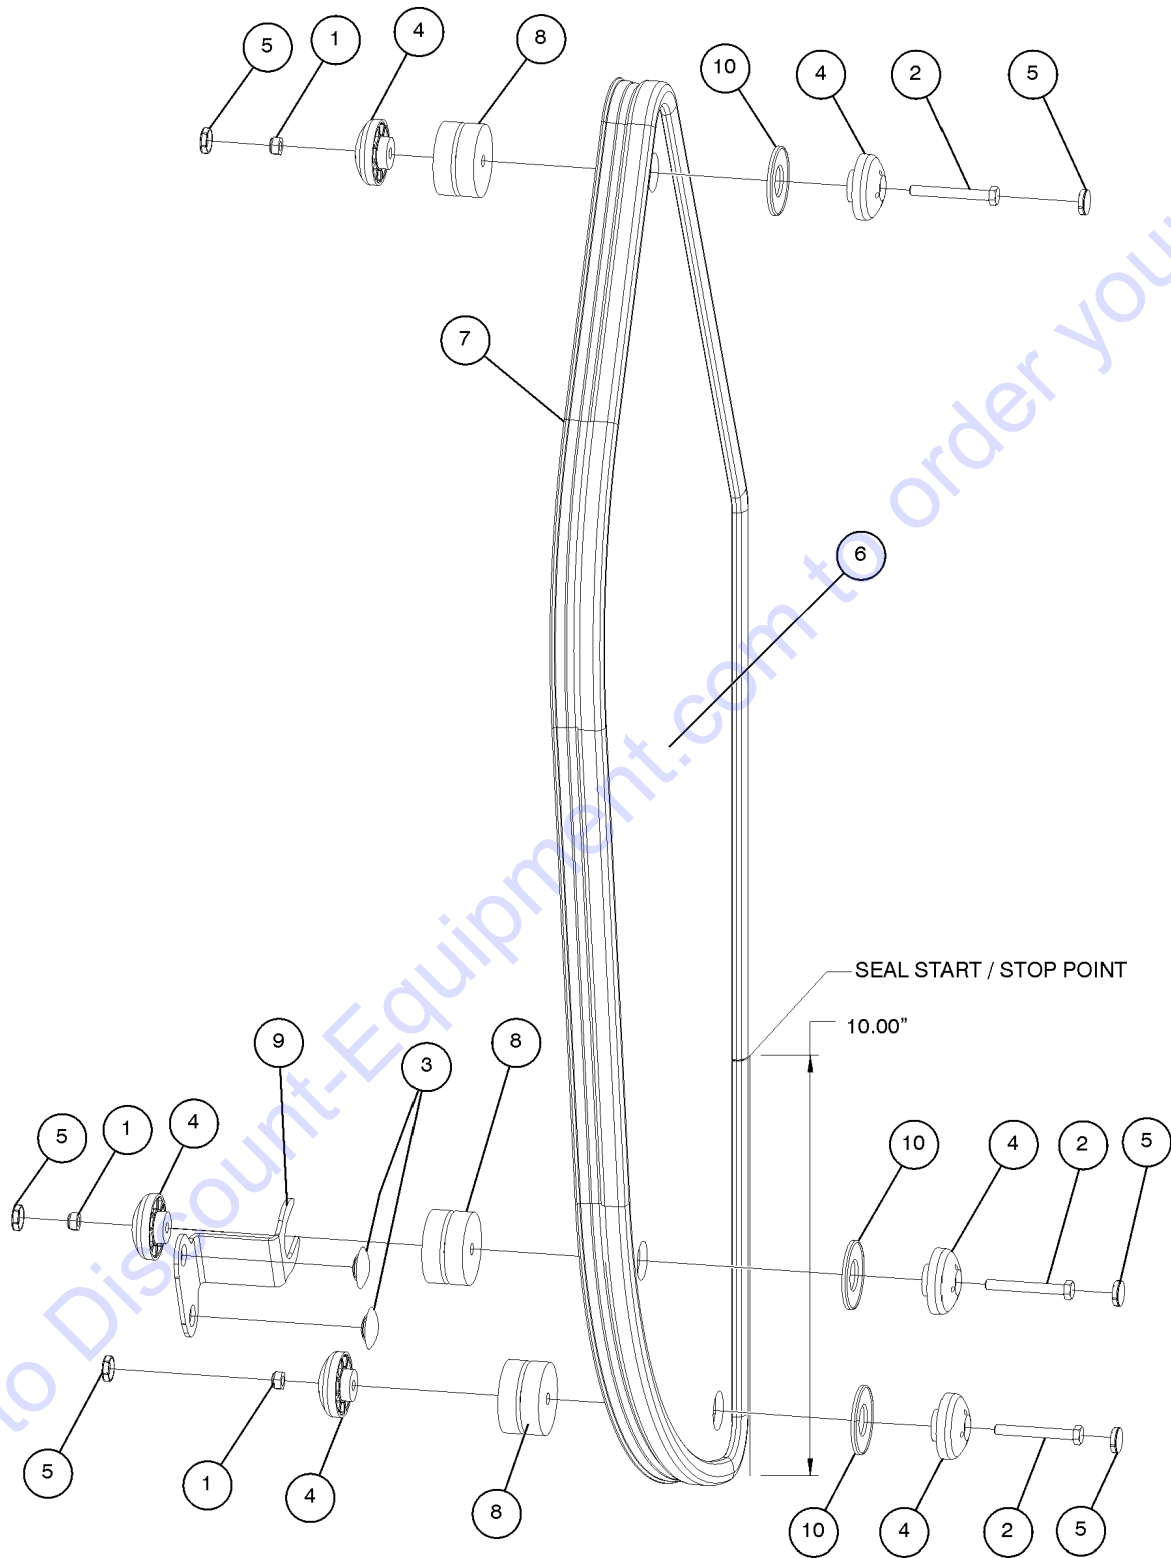

410.1 Enclosed Cab Assembly Option, View 5

410.1 Enclosed Cab Assembly Option, View 5

Item	Part No.	Description	Qty.
1	11890GT	GLIDE BUTTON,SIDE,GLL,.100 TK.....	2
2	824119GT	WASHER,FLAT,.25X1.25X.062,ZAG.....	4
3	1256454GT	SCREW,HHC,M6-1.0X55,DIN931,10.....	4
4	1256459GT	WASHER,SHIM,.938X1.37X0.048,ZA.....	4
5	43392GT	BUMPER,BATTERY BOX & RAILS.....	2
6	1256455GT	NUT,TL,M6-1.0,DIN980,10,ZAB.....	4
7	60584GT	GROMMET,RUBBER .75 X .19 X 1**.....	2
8	130123GT	BUSHING,WINDOW FASTENER.....	8
9	130124GT	CAP,WINDOW BUSHING.....	8
10	130126GT	SPACER,CAB WINDOW.....	4
11	1253969GT	PLATE,WINDOW RETAINER.....	2
12	130161GT	GLASS,REAR WINDOW.....	1
13	1253970GT	PLATE,WINDOW LEVER.....	2
14	130163-9185GT	WEATHERSTRIP, DOUBLE BULB.....	1
15	130189GT	SPACER,GLASS BUSHING.....	4

Go to Discount-Equipment.com to order your parts