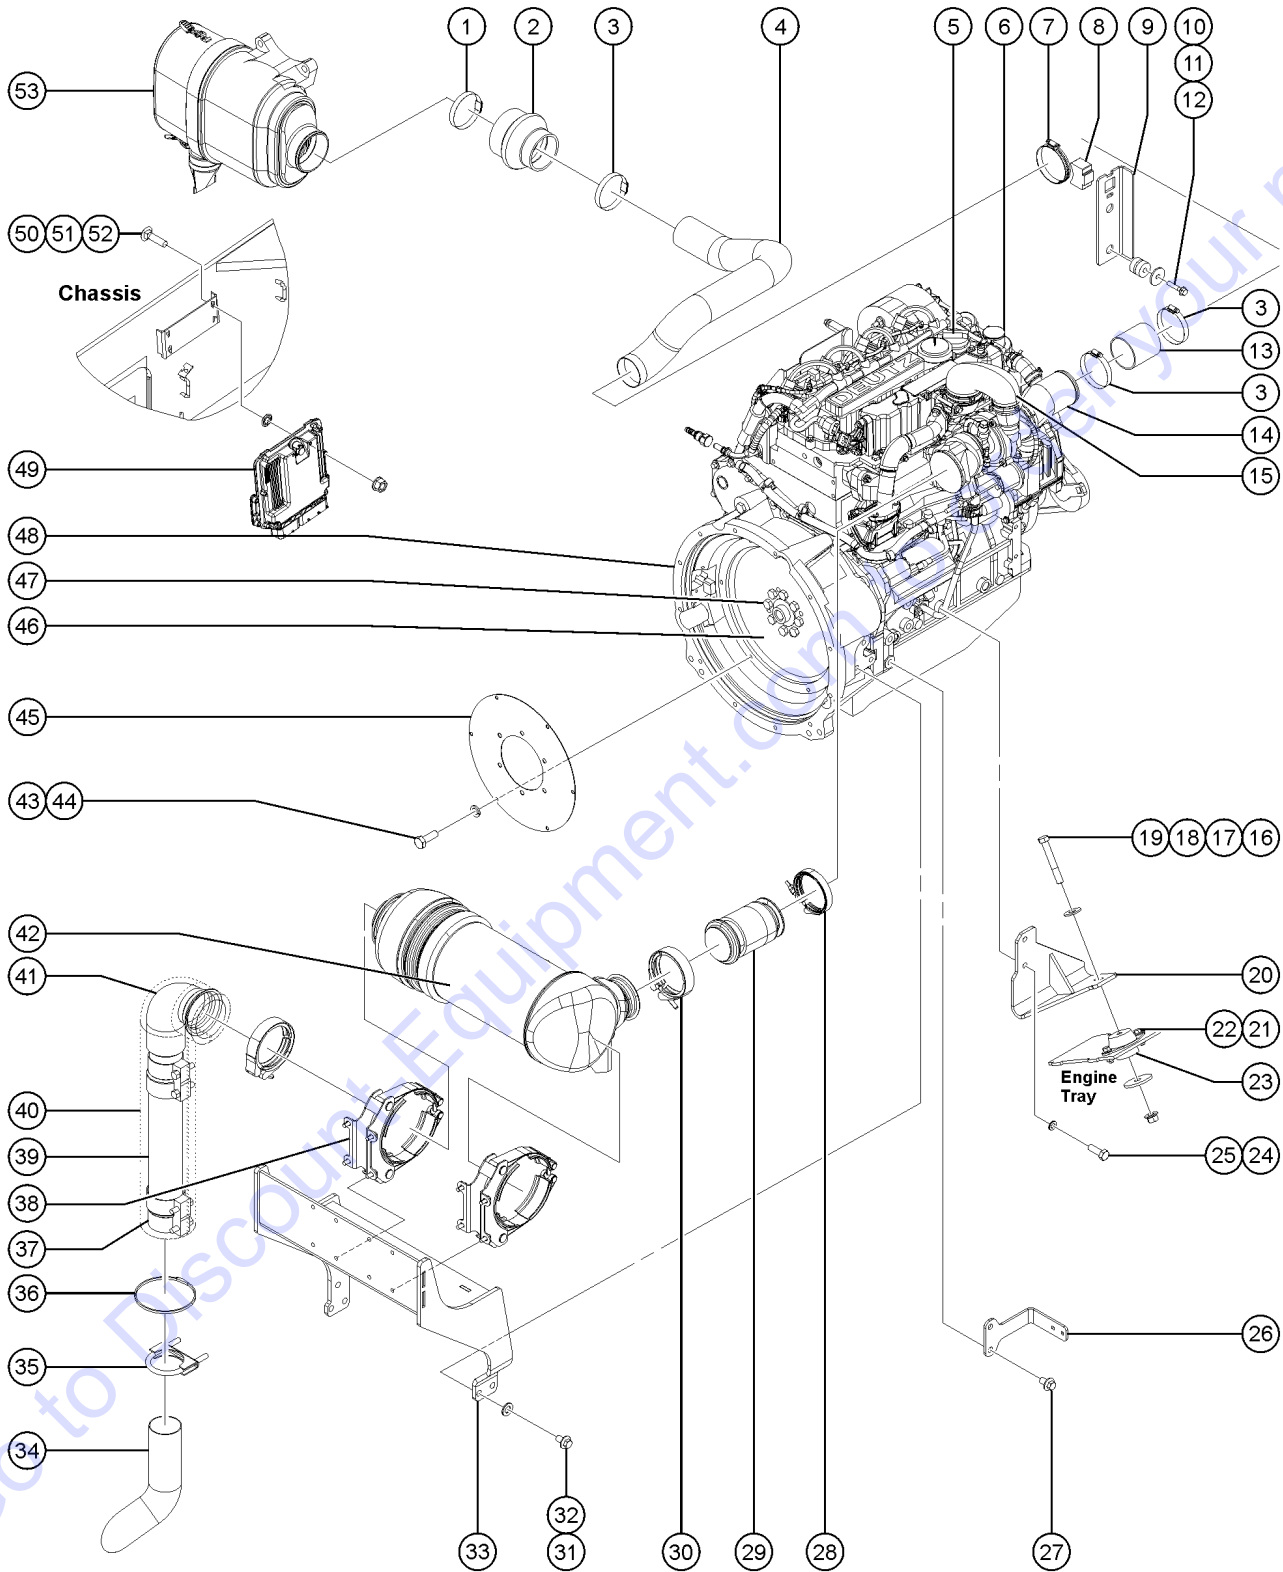

502.1 Deutz 2.9TCD T4 Engine, View 2

502.1 Deutz 2.9TCD T4 Engine, View 2

Item	Part No.	Description	Qty.	Item	Part No.	Description	Qty.
A		<i>"Due to Tier 4 regulations, many engine replacement parts require the engine serial number at time of order placement. When ordering engine parts please have both machine and engine serial numbers available. For internal engine parts, contact engine dealer"</i>		36	1257664GT	THERMAL TIE,3/16X20"L.....	6
				37	234962GT	CLAMP,EXHAUST,2.5".....	2
				38	1286790GT	MUFFLER,DOC,CLAMP,DEUTZ.....	2
				39	234961GT	TUBE,EXHAUST,FLEXPIPE,2.5"X12".....	1
				40	1257663GT	WRAP,HEAT SHIELD,11"X30".....	1
B	1263074GT	KIT, INTAKE PIPE SUPPORT		41	214354GT	PIPE,DOC OUTLET ELBOW.....	1
1	1261461GT	CLAMP,HOSE,CT,SAE 412,3-1/4".....	1	42	1286789GT	MUFFLER,DOC,DEUTZ TCD3.6 74HP/ TD2.9.....	1
2	825560GT	REDUCER,HUMP HOSE,3.5"-2.75".....	1	43	1256464GT	SCREW,HHC,5/16-18X.75,8,ZAG.....	6
3	1261460GT	CLAMP,HOSE,CT,SAE 48,2-9/16".....	3	44	1255764GT	WASHER, LOCK,5/16,ZAG.....	6
4	161995GT	PIPE,TURBO INLET,TD2.9,GTH.....	1	45	1263050GT	ASSEMBLY KIT,FLEXPLATE,DEUTZ.....	1
5	1257352GT	CAP,OIL FILLER,TCD 3.6,T4F.....	1	46	822509GT	FLYWHEEL,TD2.9,GTH-636.....	1
6	825697GT	THERMOSTAT HOUSING,TD2.9.....	1	--	822504GT	FLYWHEEL HOUSING,SAE3,TD2.9	
--	825698GT	THERMOSTAT HOUSING GASKET,TD2.9		47	1252048GT	BOLT,FLYWHEEL MOUNT,TD2.9.....	8
7	30489GT	CLAMP,HOSE,3.50.....	1	48	1261340GT	FLYWHEEL HOUSING,SAE 3,TD2.9.....	1
8	1262811GT	SPACER, SUPPORT, AIR INTAKE.....	1	49	214795GT	ECM, Deutz D2.9.....	1
9	1262810GT	FORMING, SUPPORT, AIR INTAKE.....	1	50	1256127GT	BOLT,CARRIAGE,1/4-20X1.5,ZAG.....	4
10	237820GT	SCREW,HHF,M8-1.25X40,DIN6921,10.9,ZAB.2		51	105633GT	PUSHRETAINER FOR 1/4"THD SCREW.....	4
11	824120GT	WASHER,FLAT,.375X1.50X.125,ZAG.....	2	52	824027GT	NUT,TL FLG,1/4-20,G,ZAG.....	4
12	1262812GT	ISOLATOR,UNIV MOUNT,.39IDX.....	2	53		REF. FILTER,AIR,M+H IQORON V7.....	1
13	825561GT	CONNECTOR,HOSE,2.75".....	1			(refer to 204.1)	
14	825511GT	TURBO INLET,TD2.9.....	1				
15	822508GT	ELBOW,INTAKE,TD2.9.....	1				
16	1256287GT	SCREW,HHC,1/2-13X3.5,8,ZAG.....	1				
17	1255760GT	WASHER,FLAT,1/2,USS,ZAG.....	1				
18	1256283GT	WASHER,FLAT,.5X2.25X.188,ZAG.....	1				
19	1251997GT	NUT,TL FLG,1/2-13,G,ZAG.....	1				
20	161991GT	WELDMENT,ENGINE MNT,IN,TD2.9.....	1				
21	824090GT	SCREW,HHF,3/8-16X1.8,ZAG.....	2				
31	1278087GT	SCREW,HHC,M12-1.75X25,DIN933,10.9.5					
22	824029GT	NUT,TL FLG,3/8-16,G,ZAG.....	2				
23	822621GT	ISOLATOR,ENGINE,570LB MAX.....	1				
24	22558GT	SCREW,HHC,M14 X 40MM,GR 8.8.....	2				
25	49411GT	WASHER,FLAT,M14.....	2				
26	1252678GT	FORMING, BATTERY CABLE MOUNT...1					
27	1255806GT	SCREW,HHF,M12-1.75X20,DIN6921,10.9,ZAB.2					
28	1252122GT	CLAMP,EXHAUST,TURBO OUT,TD2.9.....	1				
29	822511GT	HOSE,FLEX,EXHAUST,TD2.9.....	1				
30	1252123GT	CLAMP,EXHAUST,DOC IN,TD2.9.....	1				
32	49410GT	WASHER,FLAT,M12.....	5				
33	1285132GT	WELDMENT,DOC MOUNT,TD2.9.....	1				
34	825006GT	TAILPIPE,TD2.9,T4,GTH-636.....	1				
35	71911GT	CLAMP,MUFFLER, 2.50 INCH.....	1