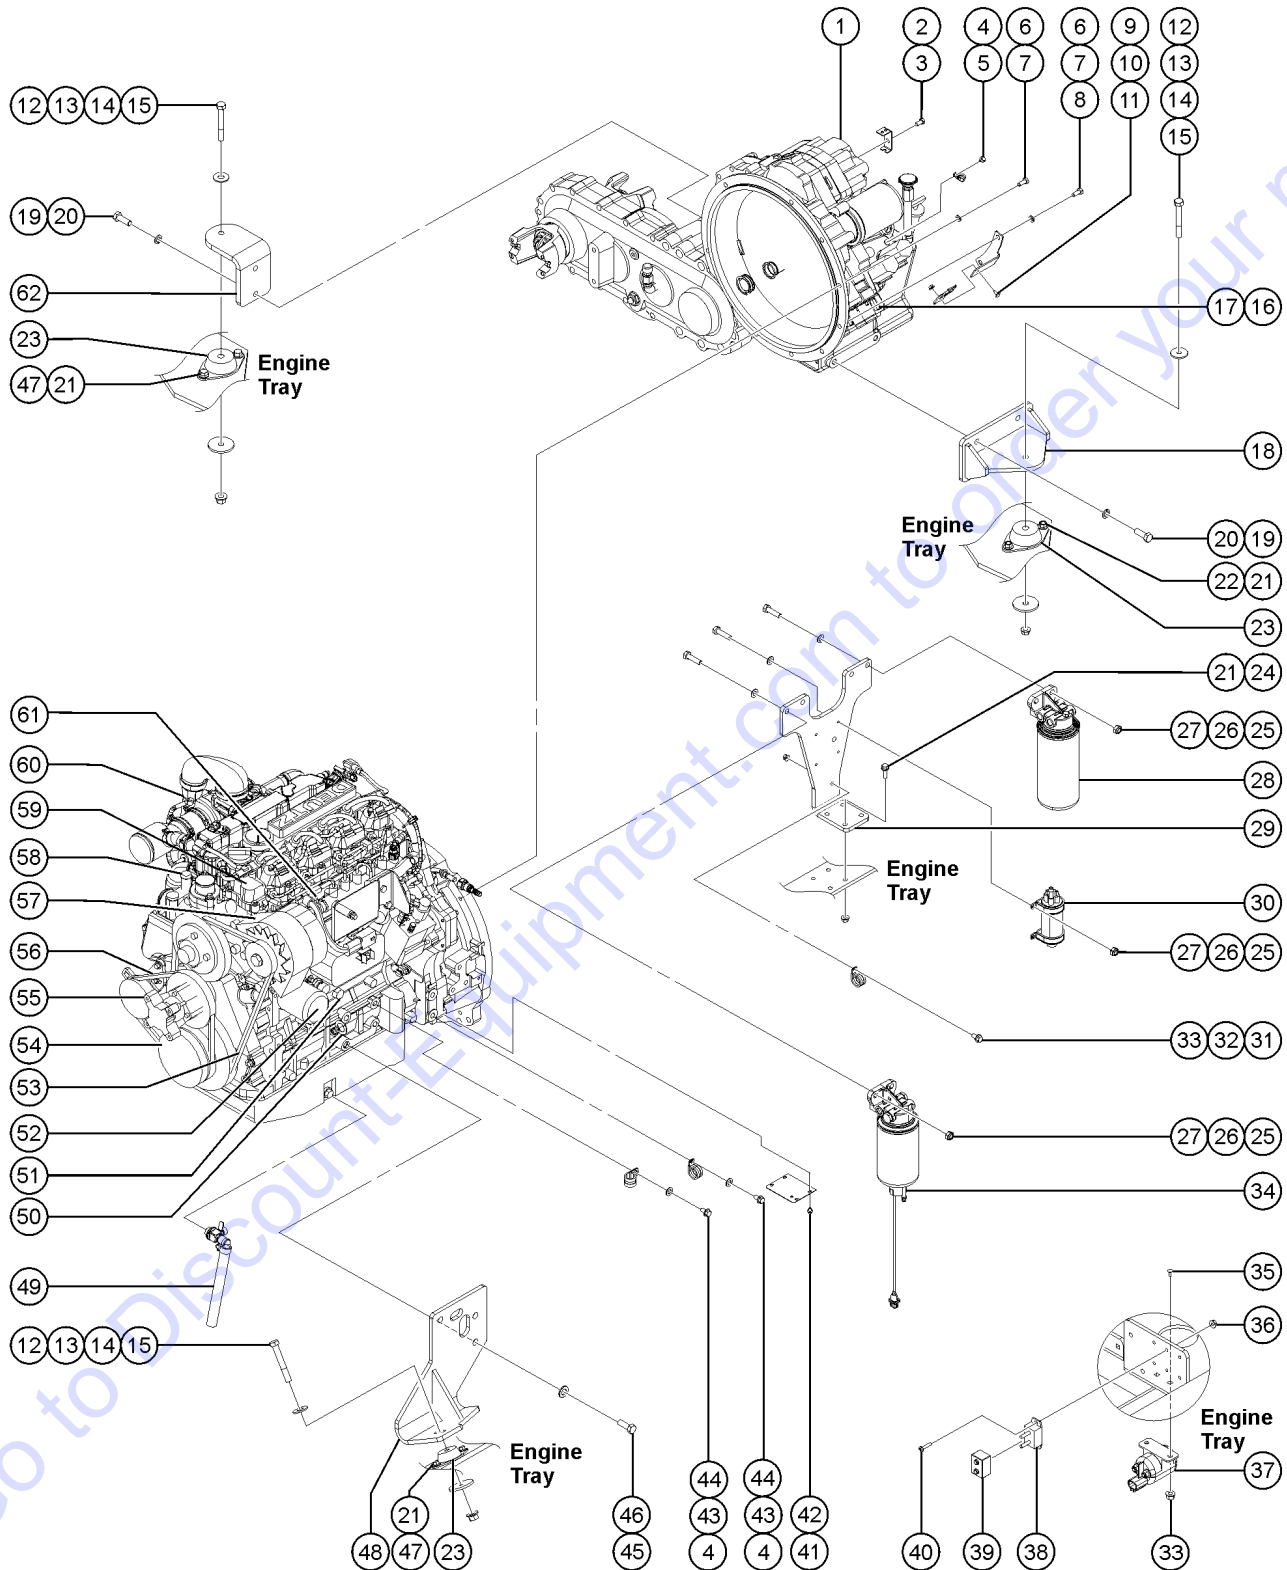

506.1 Deutz 2.9TCD T3 Engine, View 3

506.1 Deutz 2.9TCD T3 Engine, View 3

Item	Part No.	Description	Qty.	Item	Part No.	Description	Qty.
A	229675GT	SWITCH,TEMP,NO,250F,1/4-18NPTF.....1		38	229993GT	CIRCUIT BREAKER, 30AMP.....1	
1	823009GT	ASSY,TRANS,DANA VDT DTZ FP,636....1		39	123677GT	CIRCUIT BREAKER BOOT.....1	
--	7-126-349GT	TRANSMISSION OIL FILTER		40	1253490GT	SCREW,PHPM,8-32 X .75,ZAG.....2	
2	1255807GT	SCREW,HHF,M16-2.0X30,DIN6921,1.....1		41	826001GT	SCREW,HHF,M6-1.0X10,DIN6921,10,9,ZAB.4	
3	1255000GT	FORMING,TRANS HARNESS MOUNT..1		42	1261341GT	PLATE,COVER,FLYWHEEL HOUSING.....1	
4	1255806GT	SCREW,HHF,M12-1.75X20,DIN6921,10,9,ZAB.4		43	824146GT	WASHER,FLAT,M12,DIN125,ZAB.....3	
5	214537GT	CLAMP,1.00,#16 X 5/8,RUB CUSH.....1		44	1257993GT	CLAMP, .875, #14 X .531, RUB CUSH...2	
6	1256284GT	SCREW,HHC,M10-1.5X30,DIN933,10..10		45	22558GT	SCREW,HHC,M14 X 40MM,GR 8.8.....3	
7	824142GT	WASHER,LOCK,M10,ZAB.....10		46	49411GT	WASHER,FLAT,M14.....3	
8	1257213GT	FORMING, CONNECTOR MOUNT.....1		47	824090GT	SCREW,HHF,3/8-16X1.8,ZAG.....4	
9	1256282GT	BOLT,CARRIAGE,10-24X.5,5,ZAG.....1		48	161992GT	WELDMENT,ENGINE MNT,OUT,TD2.9.....1	
10	229987GT	CLIP,METAL MOUNT RECEP DEUTSCH.....1		49	826377GT	ASSEMBLY,OIL DRAIN VALVE KIT.....1	
11	1274170GT	NUT, NYLOCK, 10-24, A, ZAG.....1		--	1702-2400GT	HOSE-HEATER,5/8 ID-BLACK	
12	1256287GT	SCREW,HHC,1/2-13X3.5,8,ZAG.....3		--	19273GT	CLAMP,HOSE,.75 **	
13	1255760GT	WASHER,FLAT,1/2,USS,ZAG.....3		--	216745GT	ELBOW, OIL DRAIN VALVE	
14	1256283GT	WASHER,FLAT,.5X2.25X.188,ZAG.....3		--	826378GT	VALVE,OIL DRAIN,DEUTZ	
15	1251997GT	NUT,TL FLG,1/2-13,G,ZAG.....3		50	825708GT	DIPSTICK,TD2.9.....1	
16	229989GT	SWITCH PRESSURE NC, 150PSI.....1		51	824673GT	SENSOR,LOW PRESSURE,DEUTZ 2.9L.....1	
17	141650GT	ADAPTER,04 FORB X02 MP.....1		52	49924GT	FILTER,OIL,DEUTZ F4L1011F.....1	
18	1254977GT	WELDMENT,TRANSMISSION MOUNT,LT.....1		53	825704GT	MAIN DRIVE BELT,TD2.9.....1	
19	1256285GT	SCREW,HHC,M12-1.75X35,DIN931,1...6		54	1252028GT	ENGINE PULLEY SET,MAIN,TD2.9.....1	
20	1256286GT	WASHER,LOCK, M12,ZAB.....6		55	825700GT	RADIATOR FAN SPACER,TD2.9.....1	
21	824029GT	NUT,TL FLG,3/8-16,G,ZAG.....8		56	1262867GT	V-BELT, DEUTZ.....1	
22	824125GT	BOLT,CARRIAGE,3/8-16X1.5,ZAG.....2		57	825689GT	ALTERNATOR,95AMP,TD2.9.....1	
23	822621GT	ISOLATOR,ENGINE,570LB MAX.....3		58	825712GT	WATER PUMP,TD2.9.....1	
24	824092GT	SCREW,HHF,3/8-16X1.5,8,ZAG.....2		59	825695GT	VALVE COVER,TD2.9.....1	
25	22736GT	NUT,NYLOCK,M10X1.50.....8		--	825696GT	VALVE COVER GASKET,TD2.9	
26	22699GT	WASHER,FLAT,M10,ZINC PLTD.....8		60	822505GT	TURBO,TD2.9.....1	
27	25548GT	SCREW,HHC,M10 X 40MM,GRD8.....8		61	1278206GT	SENSOR,FUEL,HIGH PRESSURE,DEUTZ TD 2.9-3.6.....1	
28		REF. FILTER, DEUTZ 2.9, FUEL.....1 (refer to 507.1)		62	1254975GT	FORMING,TRANSMISSION MOUNT,RT.....1	
29	822641GT	FORMING,FILTER MOUNT,TD2.9.....1					
30		REF. LIFT PUMP,FUEL,DEUTZ.....1 (refer to 507.1)					
31	824079GT	SCREW,HHF,1/4-20X1.8,ZAG.....1					
32	13268GT	CLAMP,0.75,#12 X 1/4,RUB CUSH.....1					
33	824027GT	NUT,TL FLG,1/4-20,G,ZAG.....3					
34		REF. ASSY,FUEL PREFILTER,DEUTZ 2.9.....1 (refer to 507.1)					
35	824124GT	BOLT,CARRIAGE,1/4-20X.75,5,ZAG.....2					
36	1255803GT	NUT,TL FLG,8-32,F,ZAG.....2					
37	824987GT	RELAY,STARTER,DEUTZ.....1