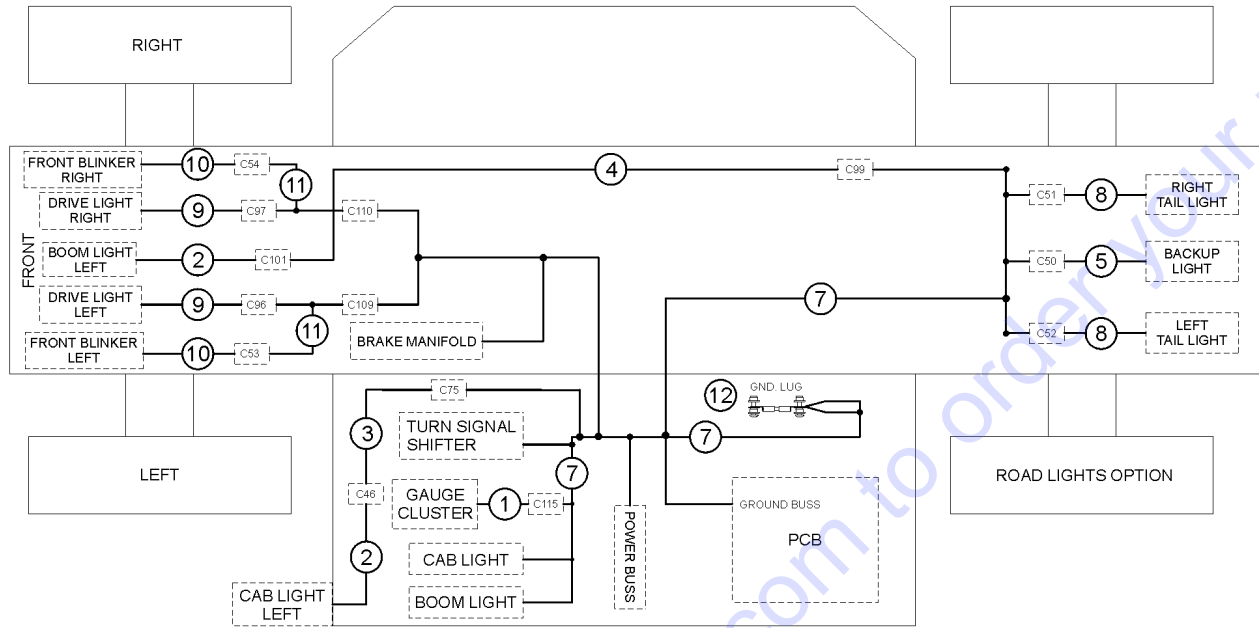

1003.1 Work and Road Light Harnesses

1003.1 Work and Road Light Harnesses

Item	Part No.	Description	Qty.
1	1283065GT	HARNESS,DASHBOARD,636/844	
2	1258527GT	HARNESS,LIGHT,LED,CLEAR,5"ROUND.2	
3	1258775GT	HARNESS, CAB LIGHT POWER.....1	
4	1256520GT	HARNESS, BOOM LIGHT POWER.....1	
5	237934GT	HARNESS, BACKUP LIGHT.....1	
6	1258528GT	HARNESS, WORK LIGHTS.....1	
7	1255589GT	HARNESS, ROAD LIGHTS.....1	
8	229677GT	HARNESS, TAILLIGHT LED.....2	
9	1253241GT	HARNESS,LIGHT,DRIVE,CLEAR,3LED.2	
10	1255647GT	HARNESS,LIGHT,TURN SIGNAL,AMBR.....2	
11	1258919GT	HARNESS, FRONT LIGHTS POWER....2	
12	161444GT	ASSEMBLY, GROUND BUSS.....1	

Go to Discount-Equipment.com to order your parts