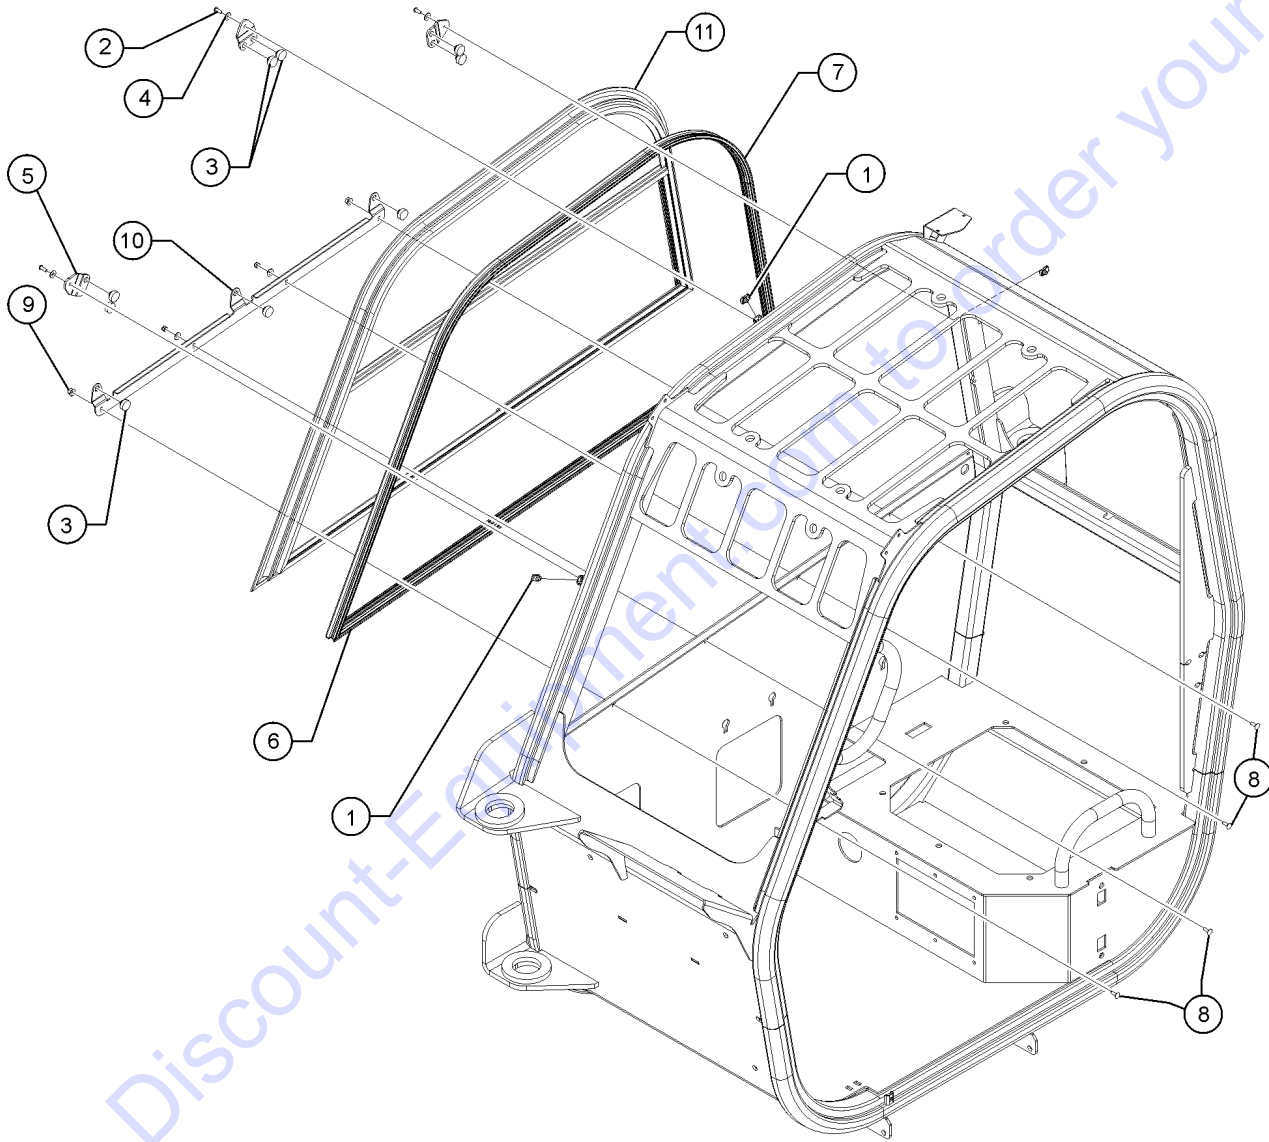

409.1 Enclosed Cab Assembly Option, View 4

Go to Discount-Equipment.com to order your parts

409.1 Enclosed Cab Assembly Option, View 4

Item	Part No.	Description	Qty.
1	56912GT	SPRING CLIP,1/4-20,.025-.15X.54,ZAG.....	3
2	1278088GT	SCREW,BHC,TORX PLUS, 1/4-20X3/4,F835,ZAG.....	3
3	43392GT	BUMPER,BATTERY BOX & RAILS.....	9
4	824113GT	WASHER,FLAT,USS,1/4,ZAG.....	3
5	1253972GT	FORMING,GLASS RETAINER,SMALL...	3
6	130163-5763GT	WEATHERSTRIP, DOUBLE BULB.....	1
7	130163-9556GT	WEATHERSTRIP, DOUBLE BULB.....	1
8	824124GT	BOLT,CARRIAGE,1/4-20X.75,5,ZAG.....	4
9	824027GT	NUT,TL FLG,1/4-20,G,ZAG.....	4
10	1253973GT	FORMING,GLASS RETAINER,LARGE...	1
11	230045GT	WINDOW, RH SLIDING GTH.....	1
--	218489GT	KNOB, LOCKING	

Go to Discount-Equipment.com to order your parts