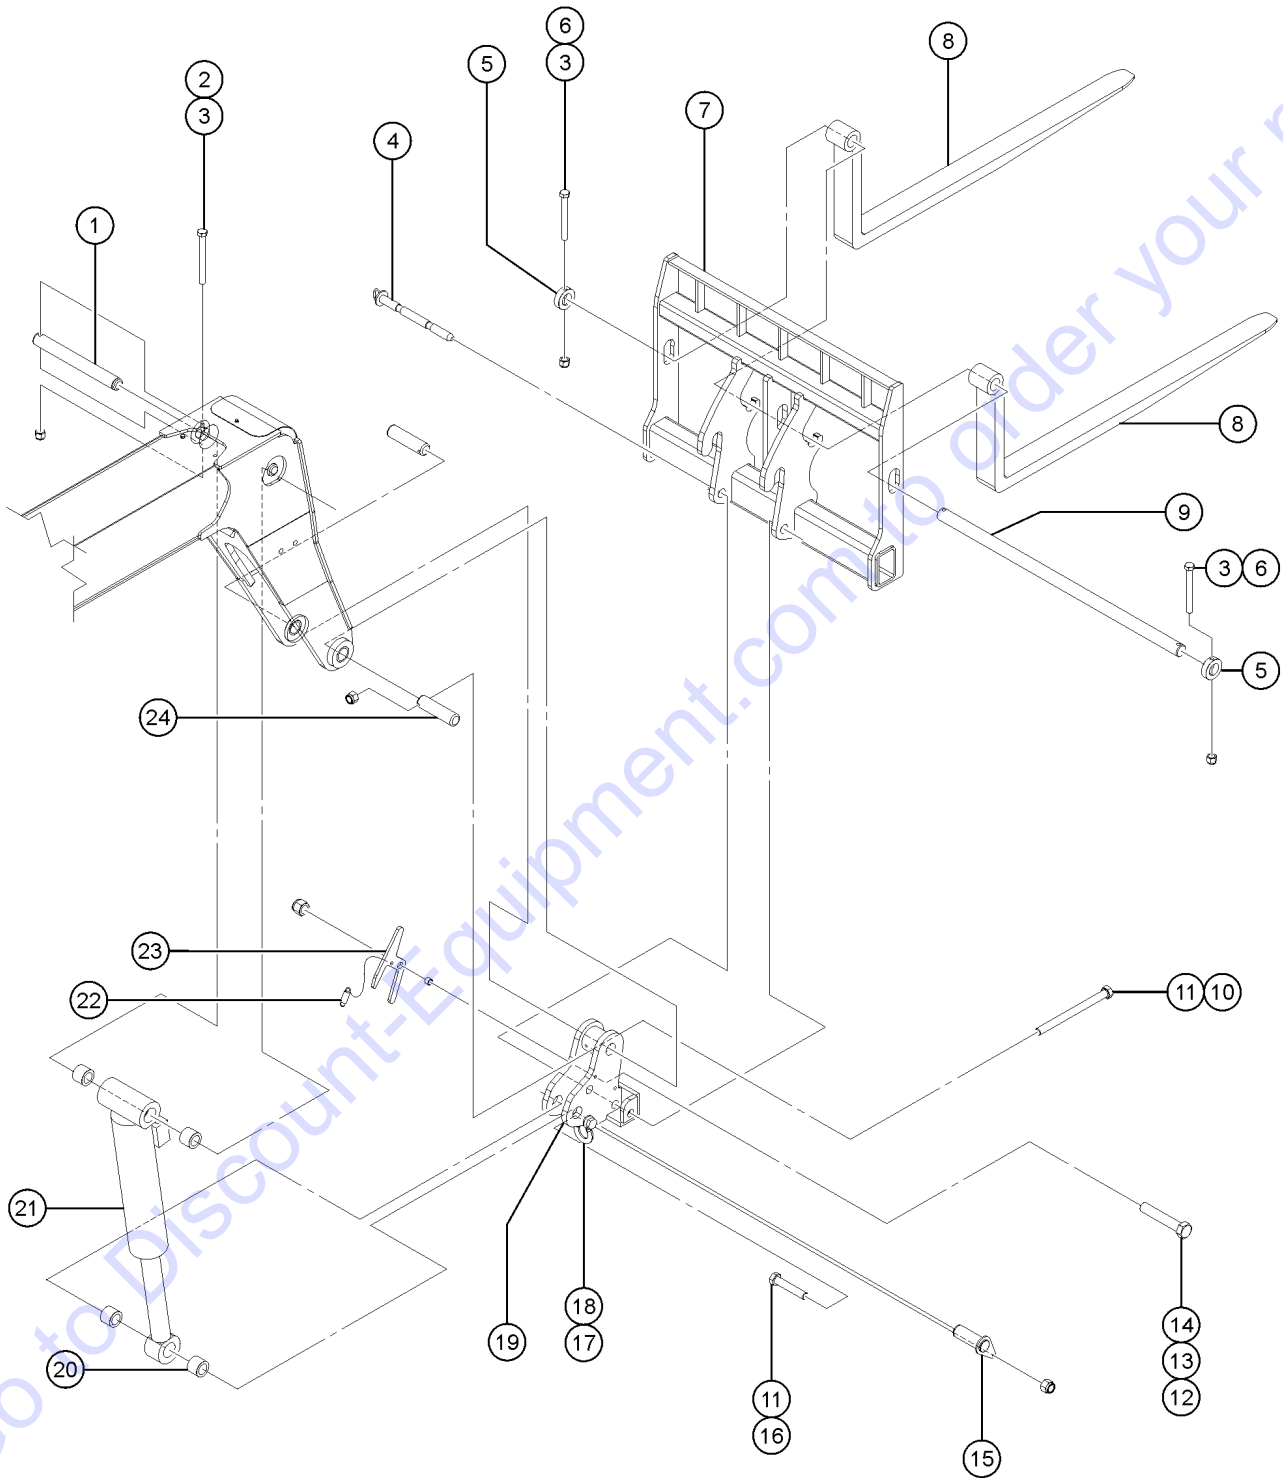

701.1 Fork Frame, Quick Attachment

701.1 Fork Frame, Quick Attachment

Item	Part No.	Description	Qty.	Item	Part No.	Description	Qty.
A	226814GT	OPTION,48"FORK FRAME, QA <i>includes items 3, 5, 6, 7C and 9C</i>		24	5-2041-2GT	PIN,2.00DIA X7.50 LG,1 HOLE.....	2
B	226813GT	OPTION,60"FORK FRAME,QA <i>includes items 3, 5, 6, 7A and 9A</i>					
C	226812GT	OPTION,72" FORK FRAME, QA <i>includes items 3, 5, 6, 7B and 9B</i>					
1	108857GT	PIN,2.00DIA X13.88LG,1HOLE.....	1				
2	1256120GT	SCREW,HHC,1/2-13X3.25,8,ZAG.....	1				
3	1256106GT	NUT,TL,1/2-13,C,ZAG.....	3				
4	1254050GT	WELDMENT,LOCK PIN.....	1				
5	1254967GT	COLLAR,FORK TINE PIN.....	2				
6	1256107GT	SCREW,HHC,1/2-13X4.5,8,ZAG.....	2				
7A	1254968GT	WELDMENT,60" CARRIAGE,QA.....	1				
7B	1254969GT	WELDMENT,72" CARRIAGE,QA.....	1				
7C	1254966GT	WELDMENT,48" CARRIAGE,QA.....	1				
8A	108828GT	WELDMENT,FORK TINE,60".....	2				
8B	108829GT	WELDMENT,FORK TINE,72".....	2				
8C	108827GT	WELDMENT,FORK TINE,48****.....	2				
8D	3-1467-60GT	FORK TINE, 60"LUMBER 1.75X7X60.....	2				
8E	3-1085-10GT	FORK TINE,48"CUBING 6/842/844.....	6				
9A	228391GT	PIN,FORK,60"FORK FRAME..... <i>pin measures 64 x 2.00 inches</i>	1				
9B	228389GT	PIN,FORK,72"FORK FRAME..... <i>pin measures 76 x 2.00 inches</i>	1				
9C	228392GT	PIN,FORK,48"FORK FRAME..... <i>pin measures 52 x 2.00 inches</i>	1				
10	1256923GT	SCREW,HHC,3/8-16X4.75,8,ZAG.....	2				
11	824029GT	NUT,TL FLG,3/8-16,G,ZAG.....	3				
12	1255802GT	SCREW,HHF,1/2-13X2.5,8,ZAG.....	1				
13	1254024GT	TUBE,QA LOCK LEVER SPACER.....	1				
14	1251997GT	NUT,TL FLG,1/2-13,G,ZAG.....	1				
15	141949GT	WELDMENT,TILT PIN,KIT.....	1				
16	1253478GT	SCREW,HHF,3/8-16X2,8,ZAG.....	1				
17	1256281GT	ASSEMBLY,LIFTING SHACKLE,4.75t.....	1				
18	5361GT	PIN,COTTER, .125 X 1.5.....	1				
19	1255070GT	WELDMENT,QA MOUNT.....	1				
--	1255071GT	ASSEMBLY,QA MOUNT..... <i>includes items 4,10-18 and 22-24</i>	1				
20	123188GT	BEARING,2.00IDX2.50ODX1.50L.....	4				
21	823932GT	CYLINDER,TILT.....	1				
--	1257819GT	SEAL KIT, CYL 823932/823933 <i>for 1255071, 823932</i>					
--	1258122GT	SEAL KIT,TILT CYLINDER 1253245.....	2				
--	130416GT	SEAL KIT, CYLINDER T109799					
22	123500GT	SPRING.....	1				
23	1275934GT	PLATE,QA LOCK SPRING LEVER.....	1