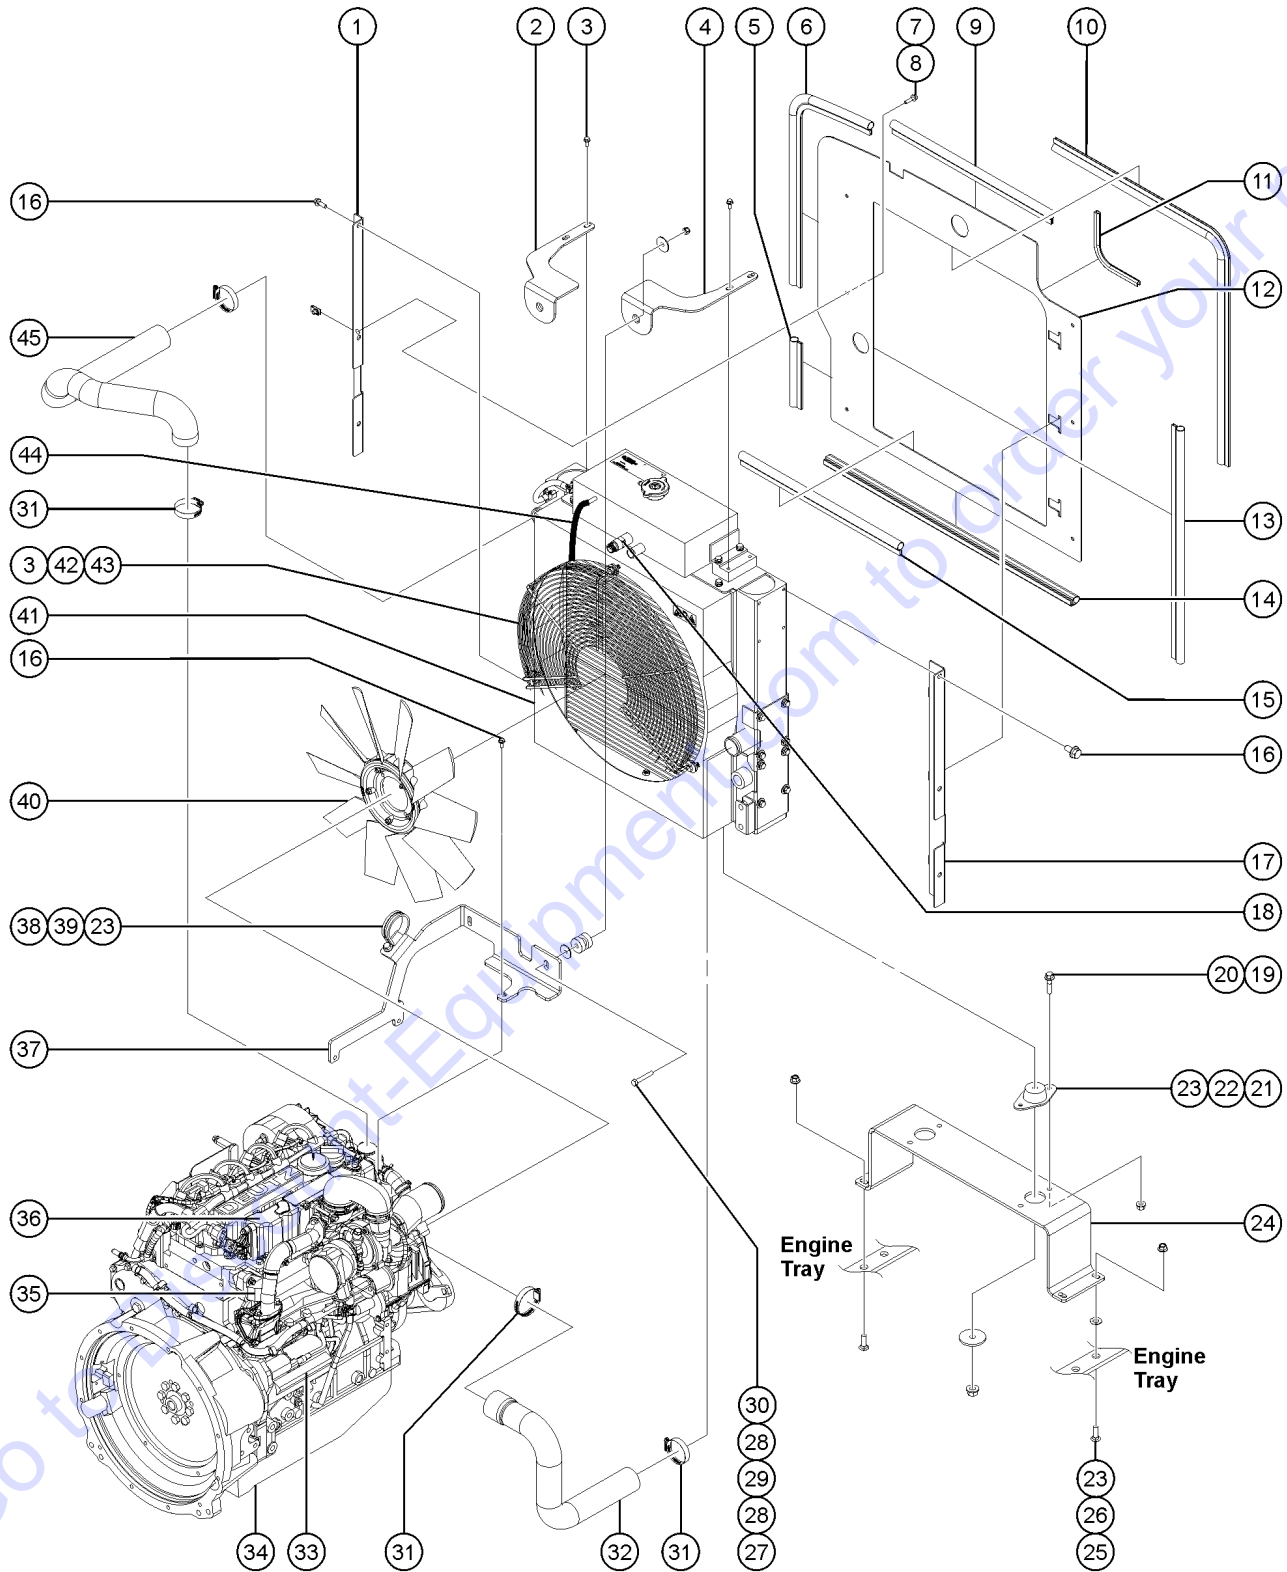

504.1 Deutz 2.9TCD T3 Engine, View 1

504.1 Deutz 2.9TCD T3 Engine, View 1

Item	Part No.	Description	Qty.	Item	Part No.	Description	Qty.
1	822494GT	FORMING,BAFFLE MNT,OUT,TD2.9.....1		41	1282634GT	COOLER PACKAGE,RAD,TD2.9,GTH....1	
2	822637GT	WELDMENT,RAD SPRT,OUT,TD2.9.....1		--	1282629GT	HOSE,RADITAOOR,COOLANT,3/ 4"ID,11.5"CUT PC,75 PSI	
3	824132GT	SCREW,HHF,M8-1.25X20,DIN6921,10.9,ZAB.9		--	1282636GT	FITTING,PIPE,BARBED,M16 x 1.5-6G x3/ 4"HoseID	
4	822636GT	WELDMENT,RAD SPRT,IN,TD2.9.....1		--	36208GT	CLAMP,HOSE,1.25***	
5	119219-675GT	TRIM,EDGE,1/8X3/4 END BULB		42	1255758GT	WASHER,FLAT,3/8,USS,ZAG.....5	
6	119219-2740GT	TRIM,EDGE,1/8X3/4 END BULB		43	1282635GT	GUARD,FAN,5 BOLTS,TD2.9.....1	
7	824079GT	SCREW,HHF,1/4-20X1,8,ZAG.....3		44	1279744GT	HOSE,COOLANT,5/16" DIA,12".....1	
8	56912GT	SPRING CLIP,1/4-20,.025-.15X.54,ZAG.....3		--	44909GT	CLAMP,HOSE,.35"-.86" X .3125"	
9	119219-1588GT	TRIM,EDGE,1/8X3/4 END BULB		45	161993GT	HOSE,RADIATOR,UPR,TD2.9,GTH.....1	
10	119219-4260GT	TRIM,EDGE,1/8X3/4 END BULB					
11	46718-885GT	TRIMLOCK,3/16,ALUM.....1					
12	822495GT	PLATE,RADIATOR BAFFLE,TD2.9.....1					
13	119219-2200GT	TRIM,EDGE,1/8X3/4 END BULB					
14	81476-2950GT	TRIM, RUBBER "D" SEAL, 1/16.....1					
15	119219-1900GT	TRIM,EDGE,1/8X3/4 END BULB					
16	1251983GT	SCREW,HHF,M8-1.25X16,DIN6921,10.9,ZAB.3					
17	822493GT	FORMING,BAFFLE MNT,IN,TD2.9.....1					
18	218715GT	SENSOR,COOLANT LEVEL, DEUTZ....1 <i>This part is used on other engine models</i>					
--	1279746GT	GASKET,COOLANT LEVEL,TCD3.6					
19	824086GT	SCREW,HHF,5/16-18X1,8,ZAG.....4					
20	824028GT	NUT,TL FLG,5/16-18,G,ZAG.....4					
21	T114350GT	ISOLATOR,RADIATOR,PERKINS.....2					
22	824120GT	WASHER,FLAT,.375X1.50X.125,ZAG....2					
23	824029GT	NUT,TL FLG,3/8-16,G,ZAG.....7					
24	822501GT	FORMING,RAD. SUPPORT,TD2.9.....1					
25	1255757GT	BOLT,CARRIAGE,3/8-16X1.25,5,ZAG....4					
26	87684GT	PUSH RETAINER, 3/8" SCREW.....4					
27	67349GT	SCREW,HHC,M8 X 50.....2					
28	823059GT	WASHER,SNUBBING,M8.....4					
29	236334GT	ISOLATOR,UP RADIATOR SUPPORT...2					
30	25368GT	NUT,NYLOCK,M8X1.25.....2					
31	13014GT	CLAMP,HOSE,2.25" DIA.....4					
32	161994GT	HOSE,RADIATOR,LOW,TD2.9,GTH.....1					
33	1254594GT	STARTER,3.2KW,DEUTZ D2.9.....1					
34	825709GT	OIL PAN,TD2.9.....1					
35	825706GT	EXHAUST MANIFOLD,TD2.9.....1					
36	822507GT	MANIFOLD,INTAKE,TD2.9.....1					
37	822496GT	FORMING,UP RAD. SPRT,ENG,TD2.9...1					
38	824090GT	SCREW,HHF,3/8-16X1,8,ZAG.....1					
39	87188GT	CLAMP,2.38,#38 X 3/8 RUB CUSH.....1					
40	1257036GT	FAN,RADIATOR,TD2.9,495MM,10 BLADE.....1