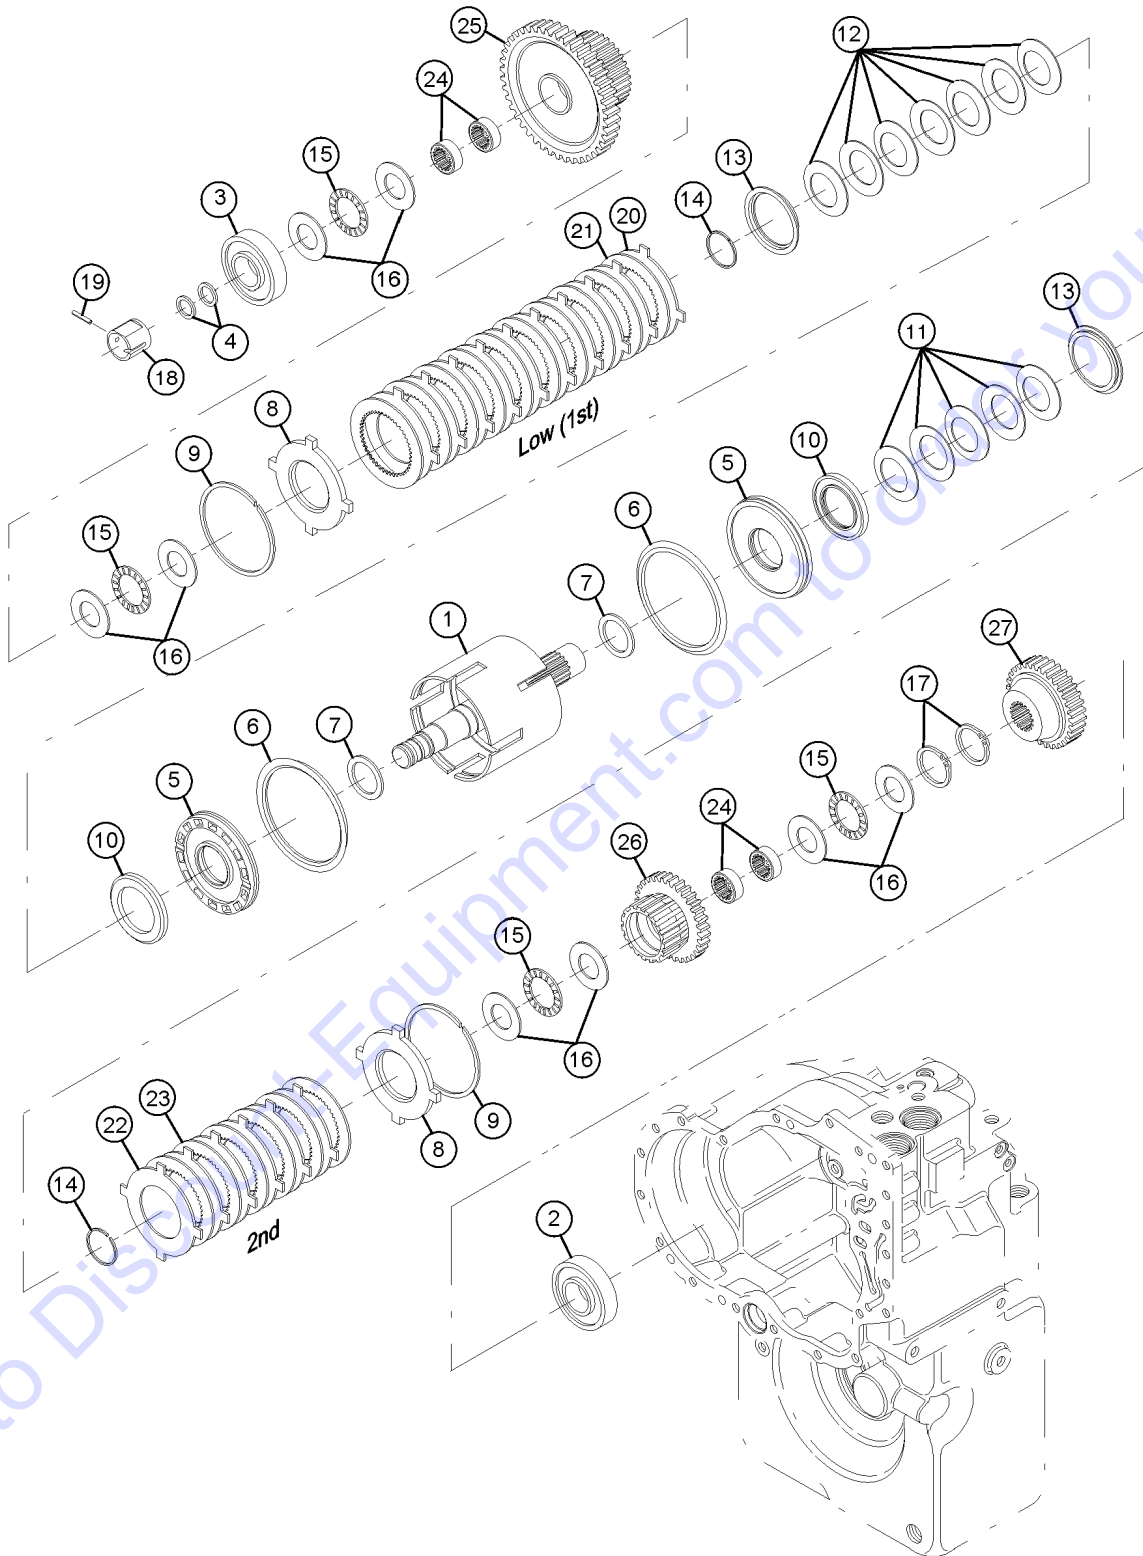

310.1 First and Second Gear Shaft

310.1 First and Second Gear Shaft

Item	Part No.	Description	Qty.
1	220089GT	SHAFT.....	1
2	220185GT	BALL BEARING.....	1
3	7-126-485GT	BEARING.....	1
4	7-126-468GT	PISTON RING.....	2
5	7-126-495GT	A CLU PISTON.....	2
6	7-126-470GT	SEAL.....	1
7	7-126-471GT	SEAL.....	2
8	7-126-472GT	PLATE.....	2
9	7-126-473GT	SNAP RING.....	2
10	7-126-474GT	WEAR RING.....	2
11	7-126-475GT	DISC SPRING ASSEMBLY.....	1
12	7-126-496GT	DISC SPRING ASSY.....	1
13	7-126-476GT	RETAINER.....	2
14	7-126-477GT	RETAINER.....	2
15	7-126-480GT	BEARING.....	4
16	7-126-481GT	WASHER.....	8
17	7-126-497GT	SNAP RING.....	2
18	7-126-498GT	SLEEVE.....	1
19	7-126-381GT	SOLENOID BORE PLUG.....	1
20	7-126-478GT	OUTER DISC, FIRST.....	15
21	7-126-479GT	DISC.....	15
22	—		
23	—		
24	—		
25	—		
26	—		
27	—		
28	220186GT	DETENT BALL.....	2
29	220090GT	VALVE.....	2