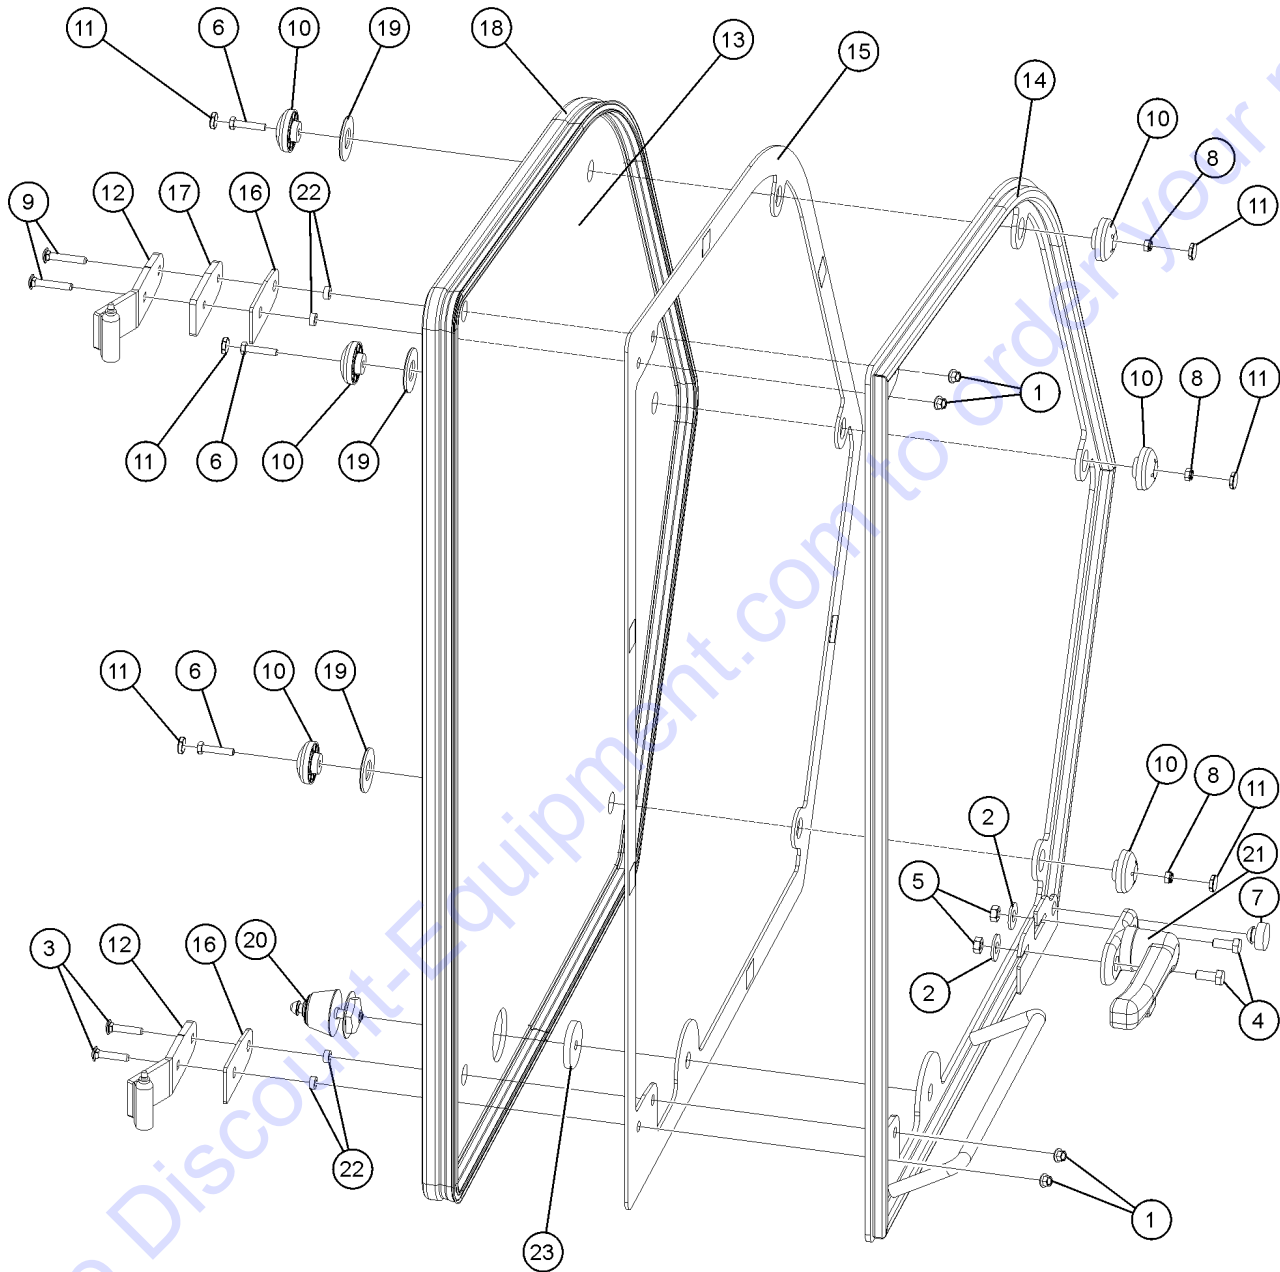

411.1 Enclosed Cab Assembly Option, View 6

Item	Part No.	Description	Qty.
1	1256455GT	NUT,TL,M6-1.0,DIN980,10,ZAB.....	3
2	1256453GT	SCREW,HHC,M6-1.0X50,DIN931,10.....	3
3	47478GT	BUMPER, RUBBER, 1"OD X .461H.....	2
4	130123GT	BUSHING,WINDOW FASTENER.....	6
5	130124GT	CAP,WINDOW BUSHING.....	6
6	130132GT	GLASS,FRONT SIDE WINDOW.....	1
7	130163-7983GT	WEATHERSTRIP, DOUBLE BULB.....	1
8	130134GT	SPACER,WINDOW.....	3
9	1253976GT	FORMING,GLASS RETAINER.....	1
10	130189GT	SPACER,GLASS BUSHING.....	3

Go to Discount-Equipment.com to order your parts

412.1 Enclosed Cab Assembly Option, View 7