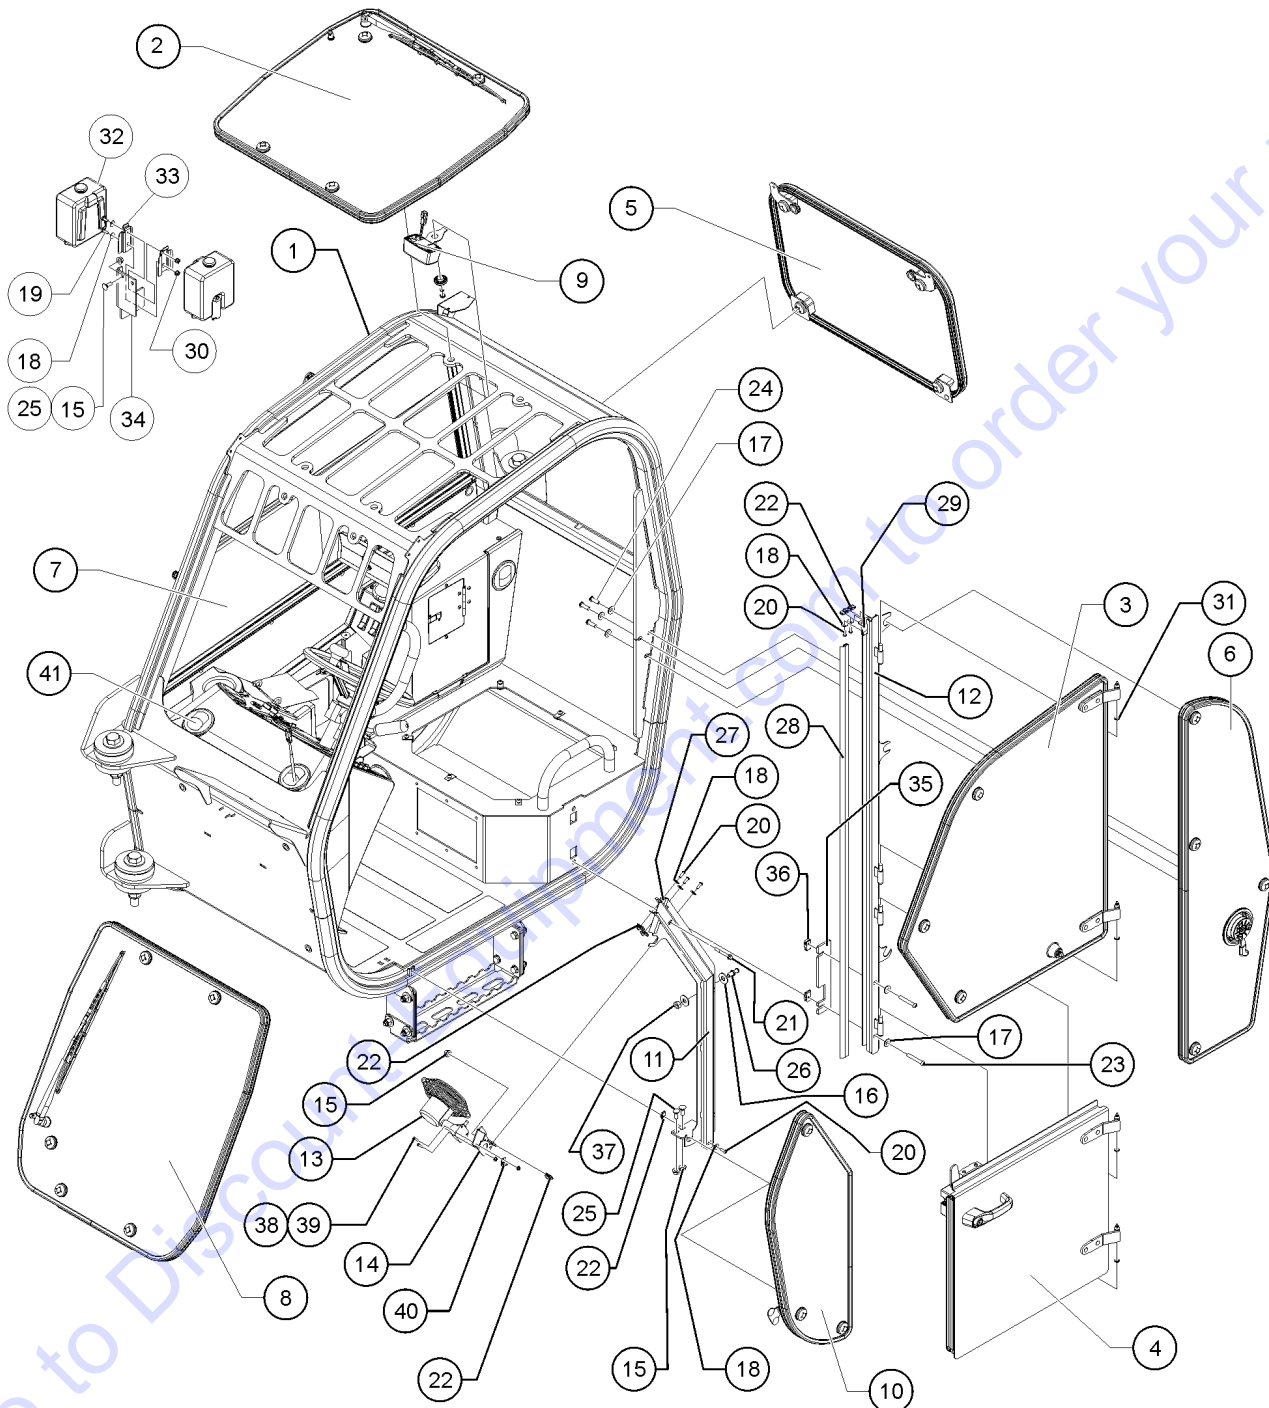

406.1 Enclosed Cab Assembly Option, View 1

406.1 Enclosed Cab Assembly Option, View 1

Item	Part No.	Description	Qty.	Item	Part No.	Description	Qty.
A	1269532GT	PUNCH SAFE T PUNCH DECAL GLASS BREAKING PUNCH DECAL GLASS SAFETY PUNCH EXIT DECAL		27	130259-450GT	SEAL,J HOOK.....	1
B	1270245GT	KIT, GLASS BREAK PUNCH <i>(includes decal pn 1269532)</i>		28	130259-6030GT	SEAL,J HOOK.....	1
C	229302GT	CAP PLUG, 1".....	2	29	130259-305GT	SEAL,J HOOK.....	1
1		Ref. WELDMENT,CAB.....	1	30	824027GT	NUT,TL FLG,1/4-20,G,ZAG.....	2
		<i>refer to 401.1</i>		31	130327GT	WASHER,THRUST,4X.6X.1.....	4
2	230008GT	ASSEMBLY, SKYLIGHT GTH.....	1	32	123245GT	WASHER BOTTLE/BRACKET ASSY....	2
		<i>refer to 408.1</i>				<i>Includes part# 33</i>	
20	1278088GT	SCREW,BHC,TORX PLUS, 1/4-20X3/4,F835,ZAG.....	6	33	123222GT	BRACKET,WASHER RESERVOIR.....	2
3	231118GT	ASSY,UPPER DOOR,ENCL.CAB.....	1	34	1257261GT	FORMING,WASHER BOTTLE MOUNT.....	1
		<i>refer to 412.1</i>		35	214715GT	PLATE,DOOR POST SPACER CLOSEOUT.....	1
4	236667GT	ASSY,LOWER DOOR,ENCL.CAB.....	1	36	29868GT	SPRING CLIP,3/8-16,.05-.20X.73,ZAG...2	
		<i>refer to 414.1</i>		37	1256470GT	NUT,M12-1.0,DIN934,10,ZAB.....	1
5	130164GT	ASSEMBLY, REAR WINDOW.....	1	38	1256477GT	SCREW, SHC, 10-32X.75,A574,ZAG....4	
		<i>refer to 410.1</i>		39	824032GT	NUT,TL FLG,10-32,F,ZAG.....	4
6	236782GT	ASSEMBLY, RR WINDOW.....	1	40	45470GT	CLAMP,0.31,#5 X 1/4,RUB CUSH.....	1
		<i>refer to 413.1</i>		41	229303GT	VENT,3" DEFROSTER.....	6
7	231330GT	ASSEMBLY, RH WINDOW, GTH.....	1				
		<i>refer to 409.1</i>					
8	230043GT	ASSEMBLY,WINDSHIELD,GTH.....	1				
		<i>refer to 407.1</i>					
9	230030GT	ASSEMBLY, DOME LIGHT.....	1				
10	130243GT	ASSY,LEFT,FRONT,WINDOW <i>refer to 411.1</i>					
11	1253977GT	WELDMENT,SLAM POST.....	1				
12	1253978GT	WELDMENT,DOOR POST (TRF BLACK).....	1				
13	234859GT	HARNESS, CAB FAN.....	1				
--	130536GT	FAN,DEFROSTER,GENIE CAB.....	1				
--	80220GT	SWITCH,TOGGLE,SPDT***.....	1				
14	1253979GT	FORMING,DEFROST FAN MOUNT.....	1				
15	824029GT	NUT,TL FLG,3/8-16,G,ZAG.....	5				
16	1255760GT	WASHER,FLAT,1/2,USS,ZAG.....	2				
17	1255758GT	WASHER,FLAT,3/8,USS,ZAG.....	5				
18	824113GT	WASHER,FLAT,USS,1/4,ZAG.....	8				
19	824059GT	SCREW,HHC,1/4-20X.75,8,ZAG.....	2				
21	824095GT	SCREW,HHF,3/8-16X3,8,ZAG.....	1				
22	56912GT	SPRING CLIP,1/4-20,.025-.15X.54,ZAG.....	6				
23	1256474GT	SCREW,BHC,3/8-16X2.5,F835,ZAG.....	2				
24	1255630GT	SCREW,BHC,3/8-16X1.5,F835,ZAG.....	3				
25	824125GT	BOLT,CARRIAGE,3/8-16X1,5,ZAG.....	4				
26	130241GT	POST,STRIKER.....	1				
--	130301GT	NUT,M12-1.00 <i>for 130241</i>