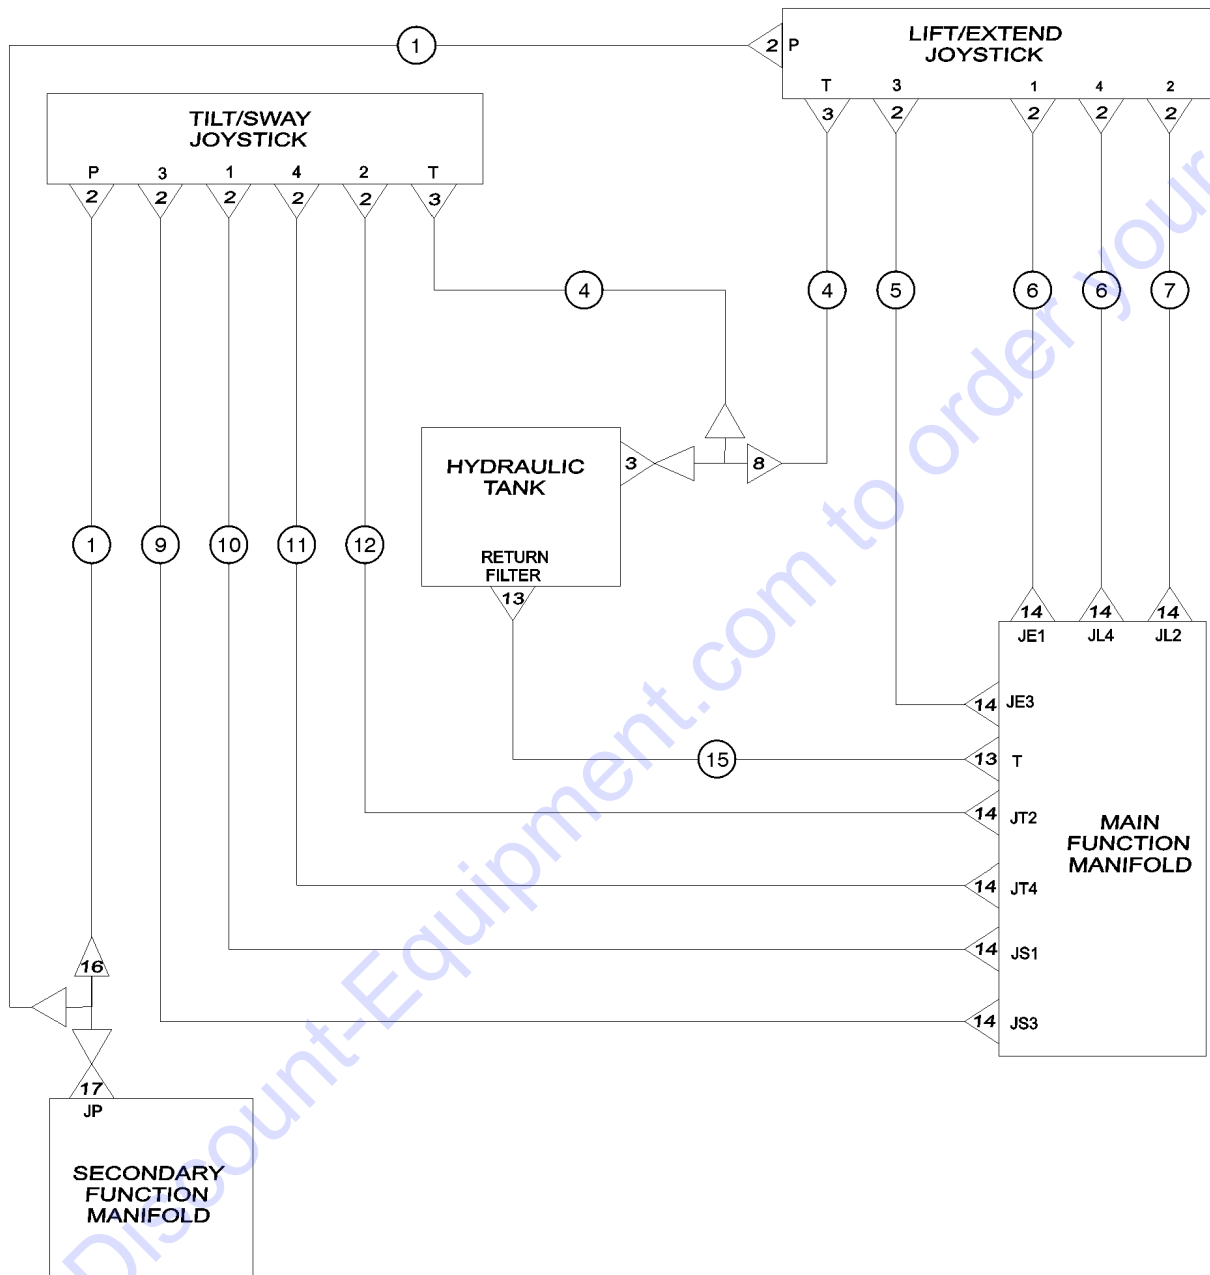

803.1 Dual Joystick Components

LEGEND	
	FITTING
	HOSE ASSEMBLY