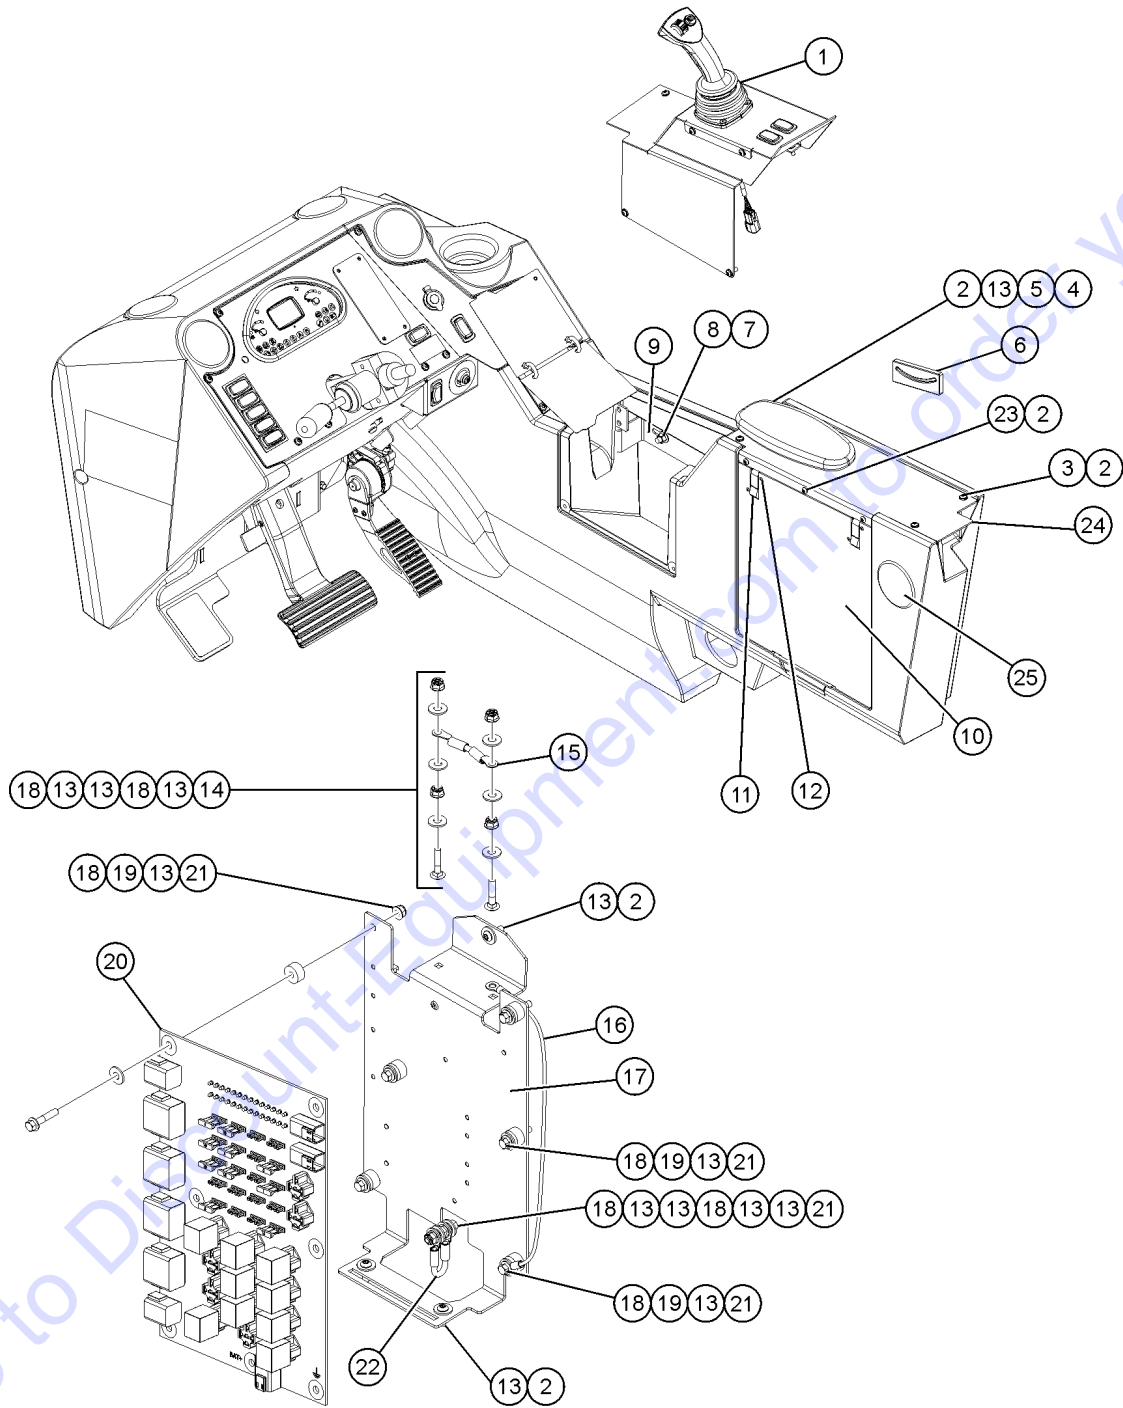

404.1 Standard Cab Components, View 4

404.1 Standard Cab Components, View 4

Item	Part No.	Description	Qty.
1		REF. CONTROLLER, UNIVERSAL ELECTRONIC GTH.....1 <i>refer to 405.1</i>	
2	1278088GT	SCREW, BHC, TORX PLUS, 1/4-20X3/4, F835, ZAG.....12	
3	1256125GT	WASHER, FLAT, #12, SAE, HRD, ZAG.....4	
4	229304GT	PAD, ARMREST.....1	
5	236436GT	ROUNDBAR, ALUMINUM, .375X5.00.....1	
6	123561GT	LEV-O-GAGE INDICATOR.....1	
7	824029GT	NUT, TL FLG, 3/8-16, G, ZAG.....2	
8	824125GT	BOLT, CARRIAGE, 3/8-16X1.5, ZAG.....2	
9	1253957GT	FORMING, CAB SIDE MOUNT.....1	
10	1271304GT	PLATE, PCB COVER.....1	
11	105759GT	LATCH, COMPRESSION, SMALL.....2	
12	824206GT	RIVET, STL, STL, DOME, 1/8X.25, ZAG.....4	
13	824113GT	WASHER, FLAT, USS, 1/4, ZAG.....21	
14	1256463GT	BOLT, CARRIAGE, 1/4-20X1.25, 5, ZAG.....2	
15	161444GT	ASSEMBLY, GROUND BUSS.....1	
16	237933GT	HARNESS, PCB GROUND.....1	
--	34053GT	ASSY, RELAY SOCKET, AUTO.....1	
--	123270GT	CLIP, RECEP MOUNT, 2, 4, 6, 12 WAY.....10	
--	231917GT	CLIP, PLASTIC, RECEP MOUNT, 8 WAY.....3	
--	87085GT	RIVET, ALUM, P, .188 X .25.....14	
--	1257390GT	WASHER, FLAT, #8, SAE, ZAG.....1	
17	1287128GT	FORMING, PCB MOUNT, EJ.....1	
18	1277924GT	NUT, NYLOCK FLG, 1/4-20, F, ZAG.....12	
19	236280GT	SPACER, NYL .26 X .75 X .375L.....6	
20	229819GT	PCBA, POWER DISTRIBUTION, ASSY.....1	
21	824080GT	SCREW, HHF, 1/4-20X1.25, 8, ZAG.....7	
22	161524GT	ASSEMBLY, POWER BUSS.....1	
23	1256679GT	NUT, SERRATED, 1/4-20, 8, ZAG.....3	
24	1271302GT	FORMING, ARMREST.....1	
--	1271303GT	PLATE, LATCH STRIKER.....1	
25	123572GT	HOLE PLUG, 3 IN.....1