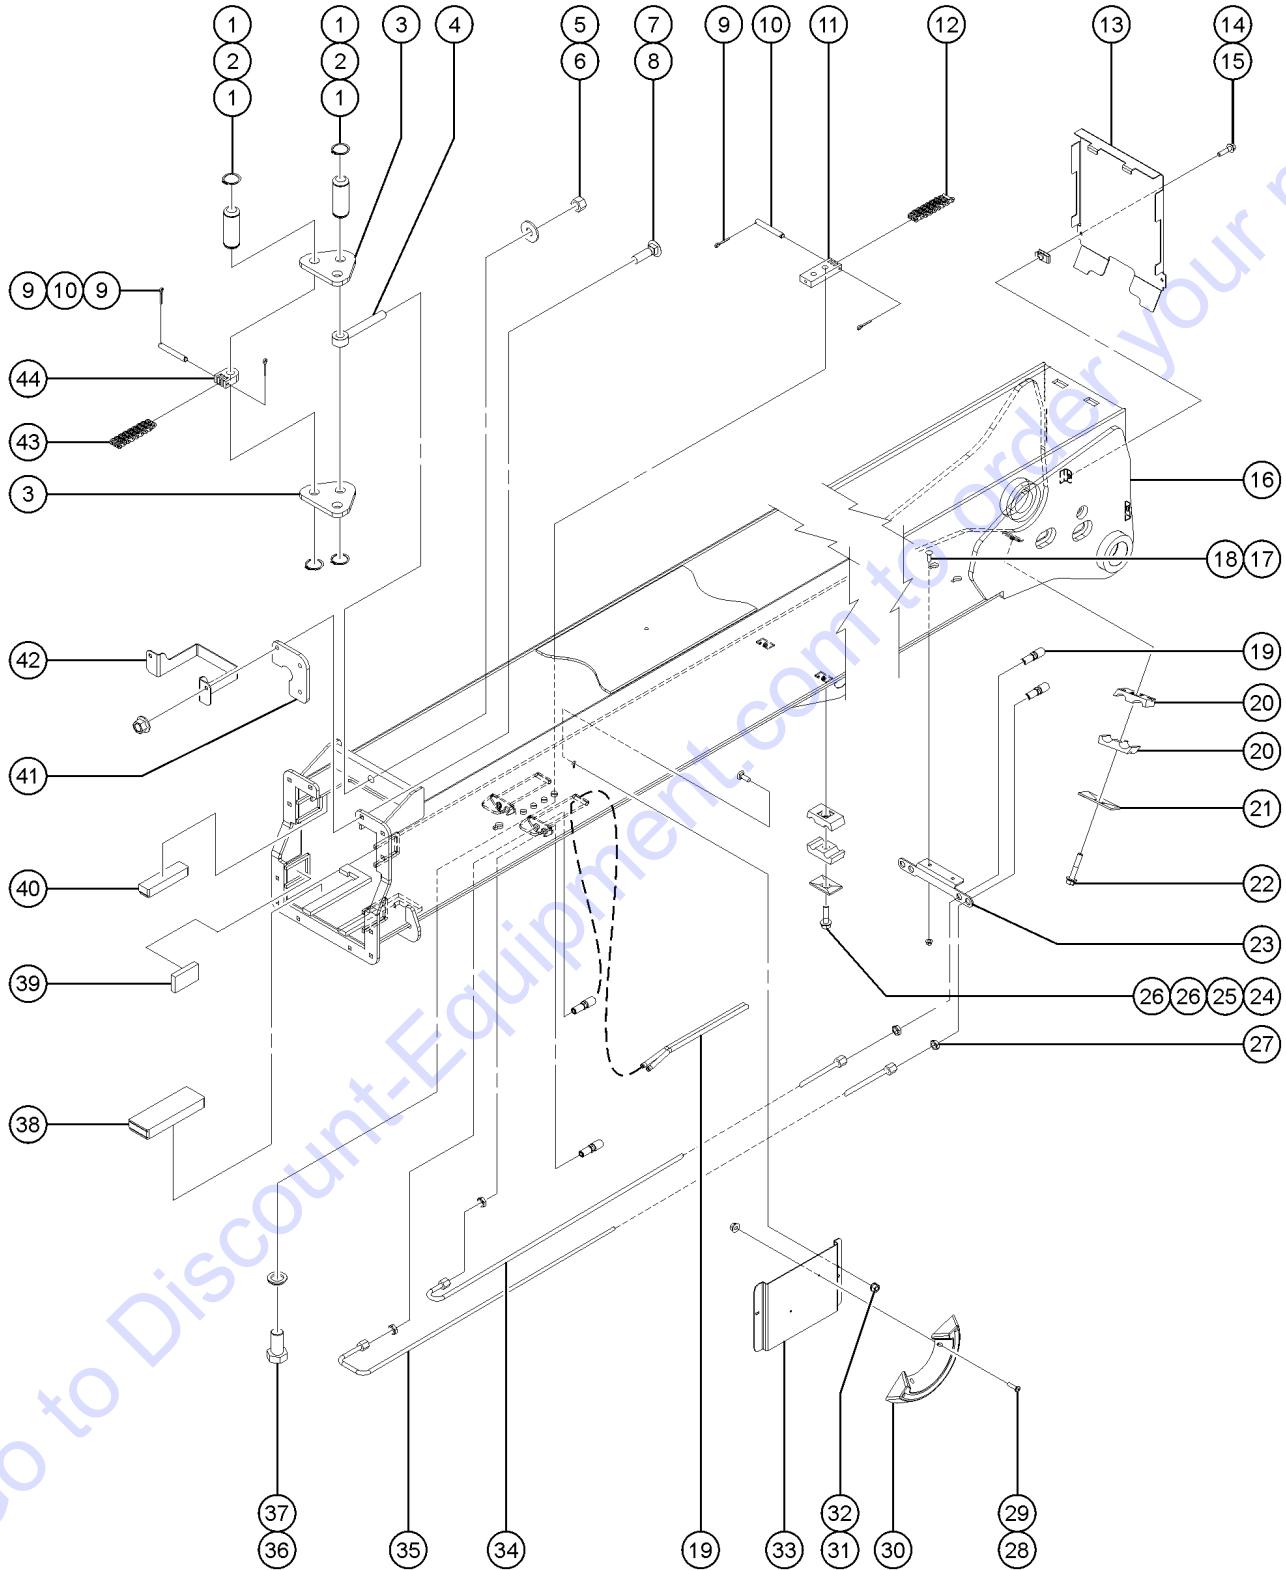

603.1 Large Boom Assembly

603.1 Large Boom Assembly

Item	Part No.	Description	Qty.	Item	Part No.	Description	Qty.
A	1261954GT	KIT, BOOM HARDLINE.....1 <i>(includes 1261802, 1255757 (2) and 824029 (2))</i>	1	40	141708GT	WEARPAD, 7.0 X 1.686 X 1.2225.....2	2
1	1253843GT	SNAP RING,EXTERNAL,1.00,ZAG.....6	6	41	141729GT	PLATE, RETAINER WEARPAD FF.....4	4
2	123184GT	PIN,2 RING GROOVE.....3	3	42	826141GT	FORMING, GUARD, EXT CHAIN.....1	1
3	123185GT	PLATE,CHAIN PIVOT.....2	2	43	826232GT	CHAIN, BL666, (223 PITCH).....1	1
4	5-2030GT	ROD END,CHAIN TENSIONER.....1	1	44	T108829GT	ANCHOR, CHAIN - PINNED.....2	2
5	5-2137GT	NUT,NYLOCK,1-14.....1	1				
6	117774GT	WASHER,FLAT,1.06X2.75X.25.....1	1				
7	1256115GT	BOLT,CARRIAGE,1/2-13X1.75,5,ZA.....12	12				
8	1251997GT	NUT,TL FLG,1/2-13,G,ZAG.....12	12				
9	6-6243-06GT	COTTERPIN,3/32X3/4LG.....6	6				
10	235637GT	PIN, CHAIN ANCHOR, .3115X2.27.....3	3				
11	123168GT	CHAIN ANCHOR, BOLT ON.....1	1				
12	826233GT	CHAIN, BL666, (169 PITCH).....1	1				
13	826918GT	COVER, REAR #1 BOOM.....1	1				
14	824079GT	SCREW,HHF,1/4-20X1,8,ZAG.....2	2				
15	56912GT	SPRING CLIP,1/4-20,.025-.15X.54,ZAG.....2	2				
16	823064GT	WELDMENT, #1 BOOM.....1	1				
17	1255757GT	BOLT,CARRIAGE,3/8-16X1.25,5,ZAG.....2	2				
18	824029GT	NUT,TL FLG,3/8-16,G,ZAG.....2	2				
19		Ref. Hose Assembly <i>(refer to 806.1)</i>					
20	7-273-32GT	CLAMP HALVES,TWIN,7/8" TUBE.....2	2				
21	123177GT	CLAMP CVR PLATE,TWIN,GRP 3.....1	1				
22	1255800GT	SCREW,HHF,5/16-18X1.75,8,ZAG.....1	1				
23	1261802GT	FORMING, BULKHEAD MOUNT.....1	1				
24	824087GT	SCREW,HHF,5/16-18X1.25,8,ZAG.....1	1				
25	123176GT	PLATE, TOP.....1	1				
26	123175GT	CLAMP HALF SET,TWIN,1/2" TUBE.....2	2				
27	77309GT	NUT,BULKHEAD,520118-8.....4	4				
28	824215GT	SCREW,PHPM,10-32X.75,ZAG.....2	2				
29	824032GT	NUT,TL FLG,10-32,F,ZAG.....2	2				
30	123545GT	ANGLE INDICATOR,GTH.....1	1				
31	824027GT	NUT,TL FLG,1/4-20,G,ZAG.....2	2				
32	824124GT	BOLT,CARRIAGE,1/4-20X.75,5,ZAG.....2	2				
33	160649GT	PLATE, BOOM ANGLE INDICATOR.....1	1				
34	826143GT	TUBE ASSEMBLY, LH FORMING #1.....1	1				
35	826142GT	TUBE ASSEMBLY, RH FORMING #1.....1	1				
36	1256116GT	SCREW,HHC,3/4-16X1.5,8,ZAG.....2	2				
37	141090GT	WASHER,3/4 NORDLOCK SECURE.....2	2				
38	141707GT	WEAR PAD, 10X3.3 X 1.3125.....2	2				
39	141713GT	WEARPAD,4.0 X 2.375 X .75.....4	4