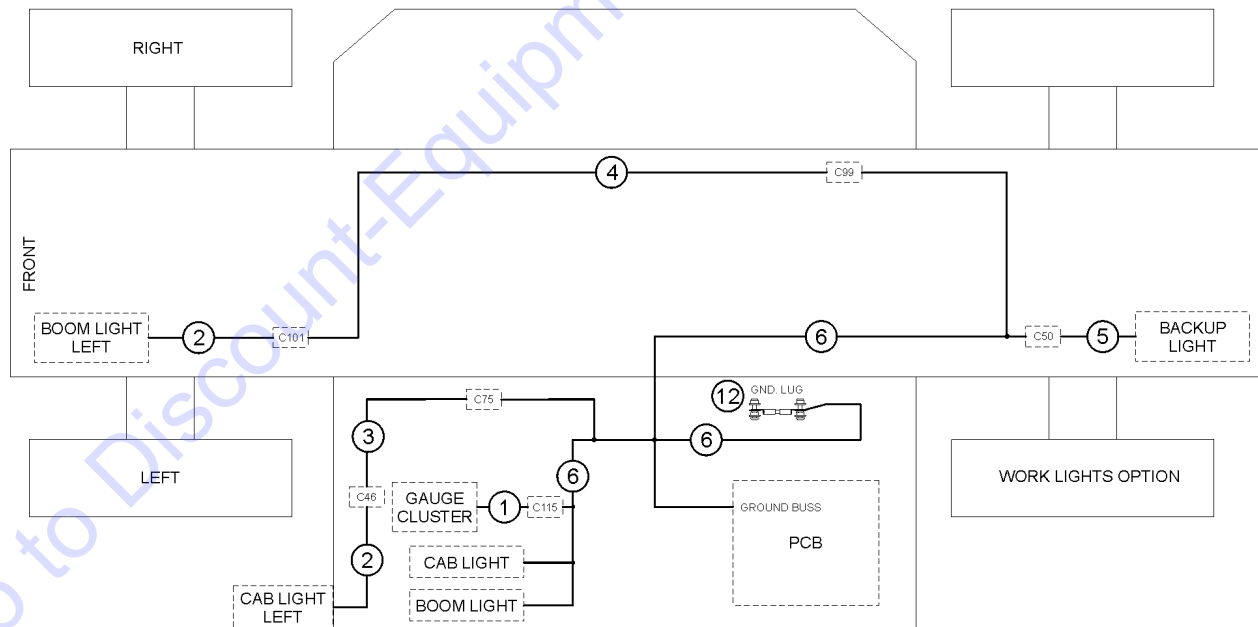

1003.1 Work and Road Light Harnesses

1003.1 Work and Road Light Harnesses

Item	Part No.	Description	Qty.
1	1283065GT	HARNESS,DASHBOARD,636/844	
2	1258527GT	HARNESS,LIGHT,LED,CLEAR,5"ROUND.2	
3	1258775GT	HARNESS, CAB LIGHT POWER.....1	
4	1256520GT	HARNESS, BOOM LIGHT POWER.....1	
5	237934GT	HARNESS, BACKUP LIGHT.....1	
6	1258528GT	HARNESS, WORK LIGHTS.....1	
7	1255589GT	HARNESS, ROAD LIGHTS.....1	
8	229677GT	HARNESS, TAILLIGHT LED.....2	
9	1253241GT	HARNESS,LIGHT,DRIVE,CLEAR,3LED.2	
10	1255647GT	HARNESS,LIGHT,TURN SIGNAL,AMBR.....2	
11	1258919GT	HARNESS, FRONT LIGHTS POWER....2	
12	161444GT	ASSEMBLY, GROUND BUSS.....1	

Go to Discount-Equipment.com to order your parts