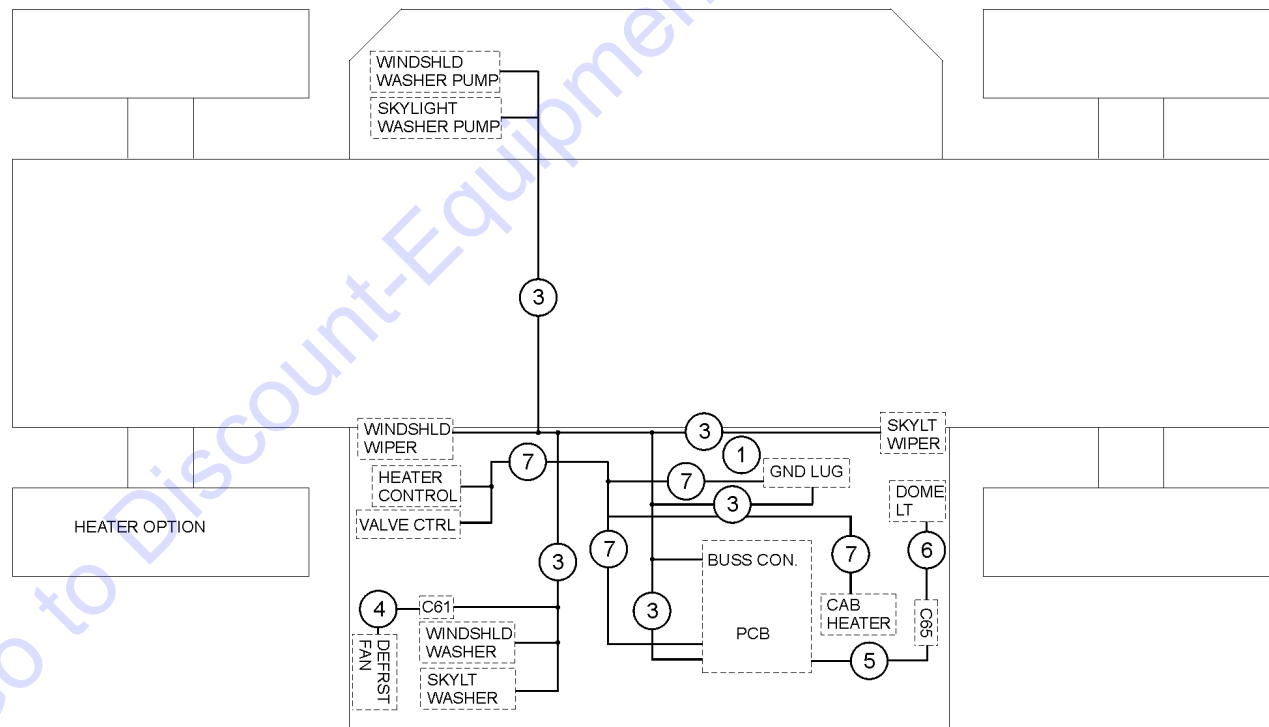

1004.1 Cab Heater and HVAC Harnesses

1004.1 Cab Heater and HVAC Harnesses

Item	Part No.	Description	Qty.
1	161444GT	ASSEMBLY, GROUND BUSS.....	1
2	824612GT	PLATE, BUSS BAR.....	1
3	1257913GT	HARNESS, ENCLOSED CAB.....	1
4	234859GT	HARNESS, CAB FAN.....	1
5	233940GT	HARNESS, POWER, DOME LIGHT.....	1
6	123817GT	DOMELIGHT WITH CONNECTOR.....	1
7	234861GT	HARNESS, CAB HEATER.....	1
8	238126GT	HARNESS, CAB A/C.....	1
9	1258956GT	HARNESS, A/C GTH636.....	1
10	1260044GT	FAN ASSY, CONDENSER 12V 18A.....	1

Go to Discount-Equipment.com to order your parts