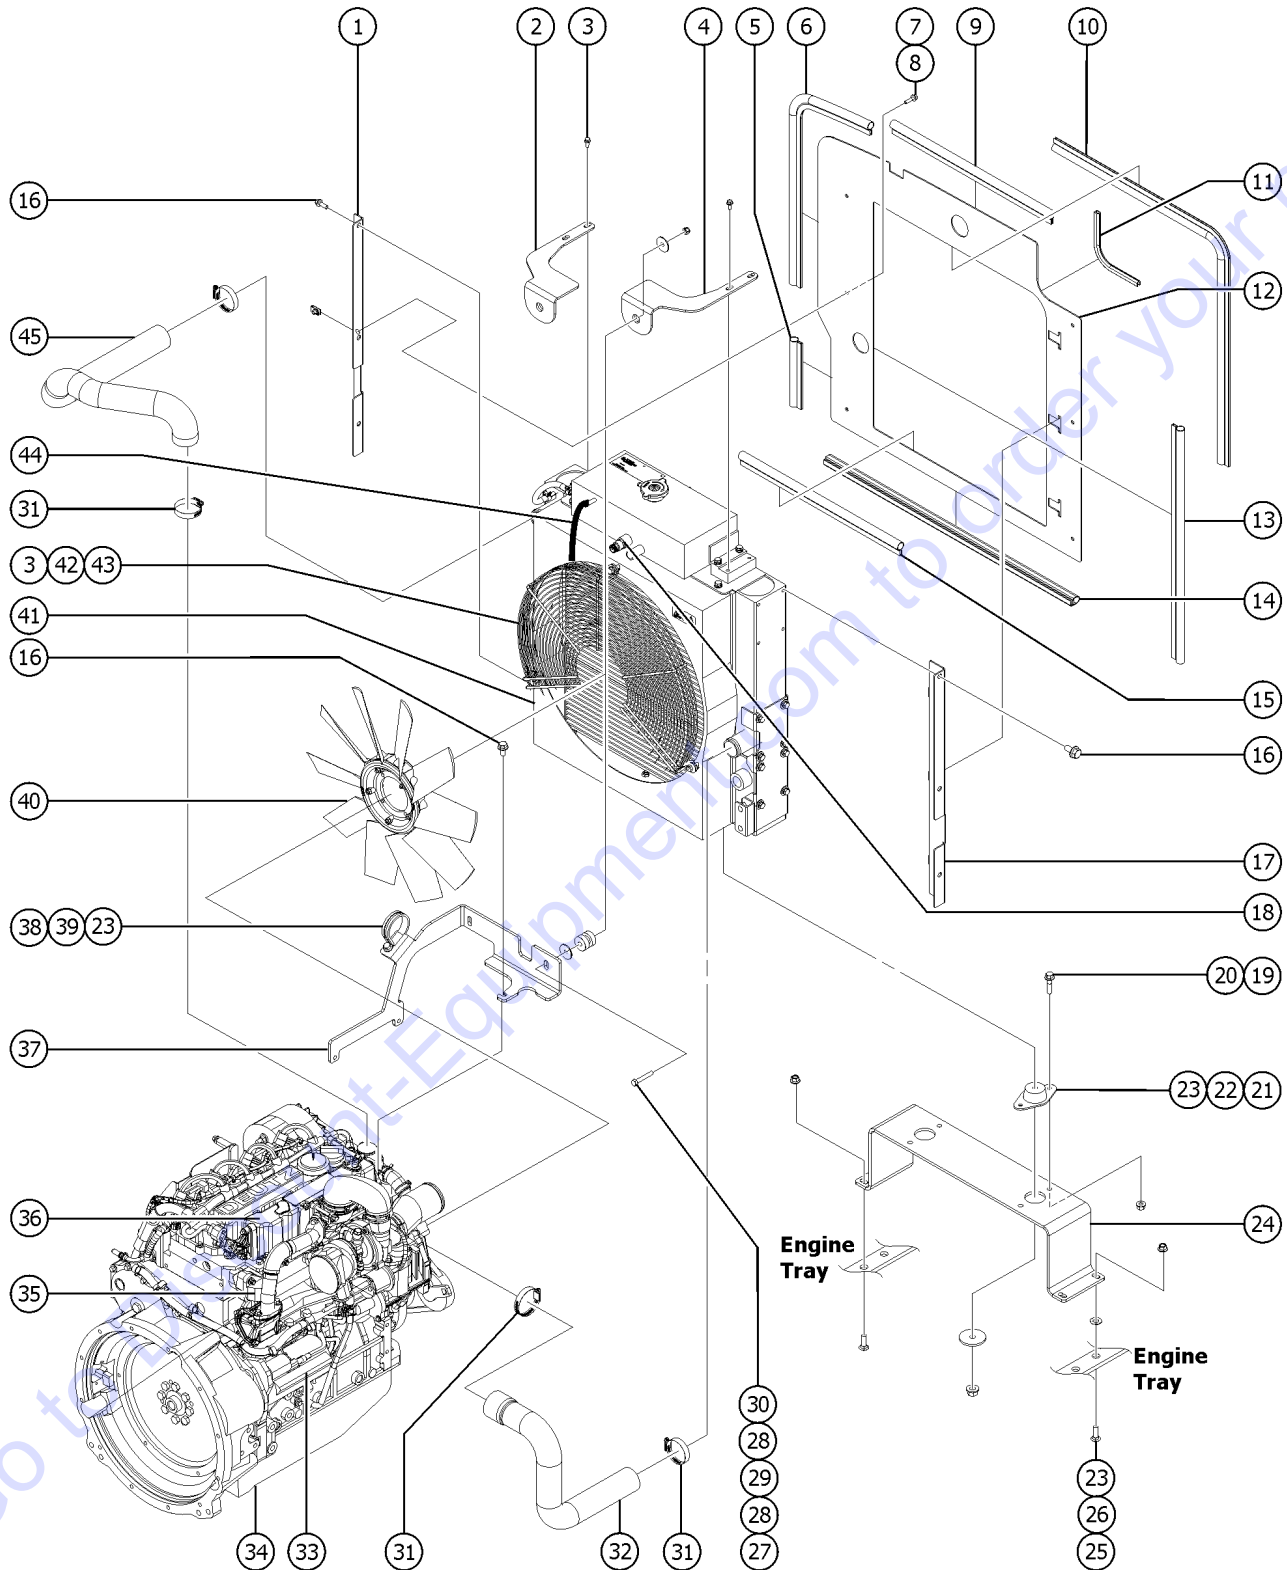

501.1 Deutz 2.9TCD T4 Engine, View 1

501.1 Deutz 2.9TCD T4 Engine, View 1

Item	Part No.	Description	Qty.	Item	Part No.	Description	Qty.
A		<i>"Due to Tier 4 regulations, many engine replacement parts require the engine serial number at time of order placement. When ordering engine parts please have both machine and engine serial numbers available. For internal engine parts, contact engine dealer"</i>		--	1260355GT	GASKET,INTAKE MANIFOLD,TD2.9(04133129)	
				--	1260356GT	GASKET,RING,INTAKE,TD2.9(04133131)	
1	822494GT	FORMING,BAFFLE MNT,OUT,TD2.9.....1		37	822496GT	FORMING,UP RAD. SPRT,ENG,TD2.9...1	
2	822637GT	WELDMENT,RAD SPRT,OUT,TD2.9.....1		38	824090GT	SCREW,HHF,3/8-16X1,8,ZAG.....1	
3	824132GT	SCREW,HHF,M8-1.25X20,DIN6921,10,9,ZAB.9		39	87188GT	CLAMP,2.38,#38 X 3/8 RUB CUSH.....1	
4	822636GT	WELDMENT,RAD SPRT,IN,TD2.9.....1		40	1257036GT	FAN,RADIATOR,TD2.9,495MM,10 BLADE.....1	
5	119219-675GT	TRIM,EDGE,1/8X3/4 END BULB		41	1282634GT	COOLER PACKAGE,RAD,TD2.9,GTH....1	
6	119219-2740GT	TRIM,EDGE,1/8X3/4 END BULB		--	1282629GT	HOSE,RADITAO,COOLANT,3/4"ID,11.5"CUT PC,75 PSI <i>(hose from overflow tank to water pump)</i>	
7	824079GT	SCREW,HHF,1/4-20X1,8,ZAG.....3		--	1282636GT	FITTING,PIPE,BARBED,M16 x 1.5-6G x3/4"HoseID	
8	56912GT	SPRING CLIP,1/4-20,.025-.15X.54,ZAG.....3		--	36208GT	CLAMP,HOSE,1.25***	
9	119219-1588GT	TRIM,EDGE,1/8X3/4 END BULB		42	1255758GT	WASHER,FLAT,3/8,USS,ZAG.....5	
10	119219-4260GT	TRIM,EDGE,1/8X3/4 END BULB		43	1282635GT	GUARD,FAN,5 BOLTS,TD2.9.....1	
11	46718-885GT	TRIMLOCK,3/16,ALUM.....1		44	1279744GT	HOSE,COOLANT,5/16" DIA,12".....1	
12	822495GT	PLATE,RADIATOR BAFFLE,TD2.9.....1		--	44909GT	CLAMP,HOSE,.35"-.86" X .3125"	
13	119219-2200GT	TRIM,EDGE,1/8X3/4 END BULB		45	161993GT	HOSE,RADIATOR,UPR,TD2.9,GTH.....1	
14	81476-2950GT	TRIM, RUBBER "D" SEAL, 1/16.....1					
15	119219-1900GT	TRIM,EDGE,1/8X3/4 END BULB					
16	1251983GT	SCREW,HHF,M8-1.25X16,DIN6921,10,9,ZAB.4					
17	822493GT	FORMING,BAFFLE MNT,IN,TD2.9.....1					
18	218715GT	SENSOR,COOLANT LEVEL, DEUTZ.....1 <i>This part is used on other engine models</i>					
--	1279746GT	GASKET,COOLANT LEVEL,TCD3.6					
19	824086GT	SCREW,HHF,5/16-18X1,8,ZAG.....4					
20	824028GT	NUT,TL FLG,5/16-18,G,ZAG.....4					
21	T114350GT	ISOLATOR,RADIATOR,PERKINS.....2					
22	824120GT	WASHER,FLAT,.375X1.50X.125,ZAG....2					
23	824029GT	NUT,TL FLG,3/8-16,G,ZAG.....7					
24	822501GT	FORMING,RAD. SUPPORT,TD2.9.....1					
25	1255757GT	BOLT,CARRIAGE,3/8-16X1.25,5,ZAG....4					
26	87684GT	PUSH RETAINER, 3/8" SCREW.....4					
27	67349GT	SCREW,HHC,M8 X 50.....2					
28	823059GT	WASHER,SNUBBING,M8.....4					
29	236334GT	ISOLATOR,UP RADIATOR SUPPORT....2					
30	25368GT	NUT,NYLOCK,M8X1.25.....2					
31	13014GT	CLAMP,HOSE,2.25" DIA.....4					
32	161994GT	HOSE,RADIATOR,LOW,TD2.9,GTH.....1					
33	1254594GT	STARTER,3.2KW,DEUTZ D2.9.....1					
34	825709GT	OIL PAN,TD2.9.....1					
35	825706GT	EXHAUST MANIFOLD,TD2.9.....1					
36	822507GT	MANIFOLD,INTAKE,TD2.9.....1