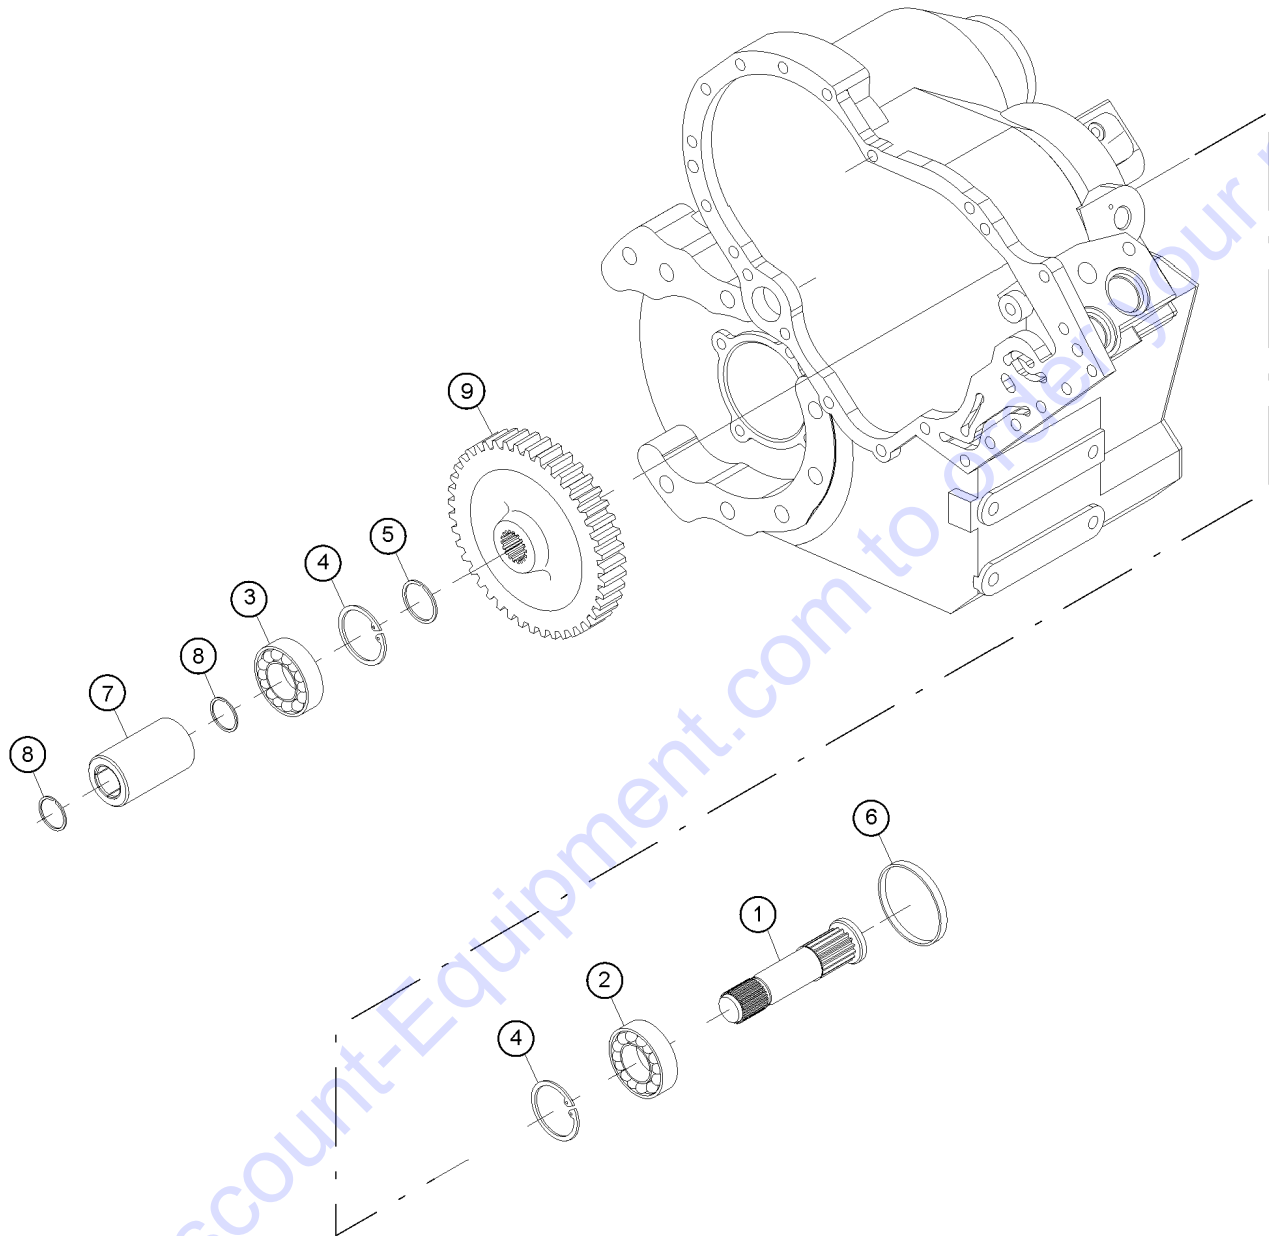

311.1 Output Shaft

Item	Part No.	Description	Qty.
1	220086GT	SHAFT.....	1
2	7-126-307GT	BEARING,BALL.....	1
3	220184GT	BEARING.....	1
4	7-126-365GT	SNAP RING / OUTPUT FLANGE.....	1
5	7-126-369GT	FLANGE RETAINING RING.....	1
6	220087GT	PLUG.....	1
7	220088GT	REDUCTION BUSHING.....	1
8	7-126-492GT	SNAP RING.....	2

Go to Discount-Equipment.com to order your parts