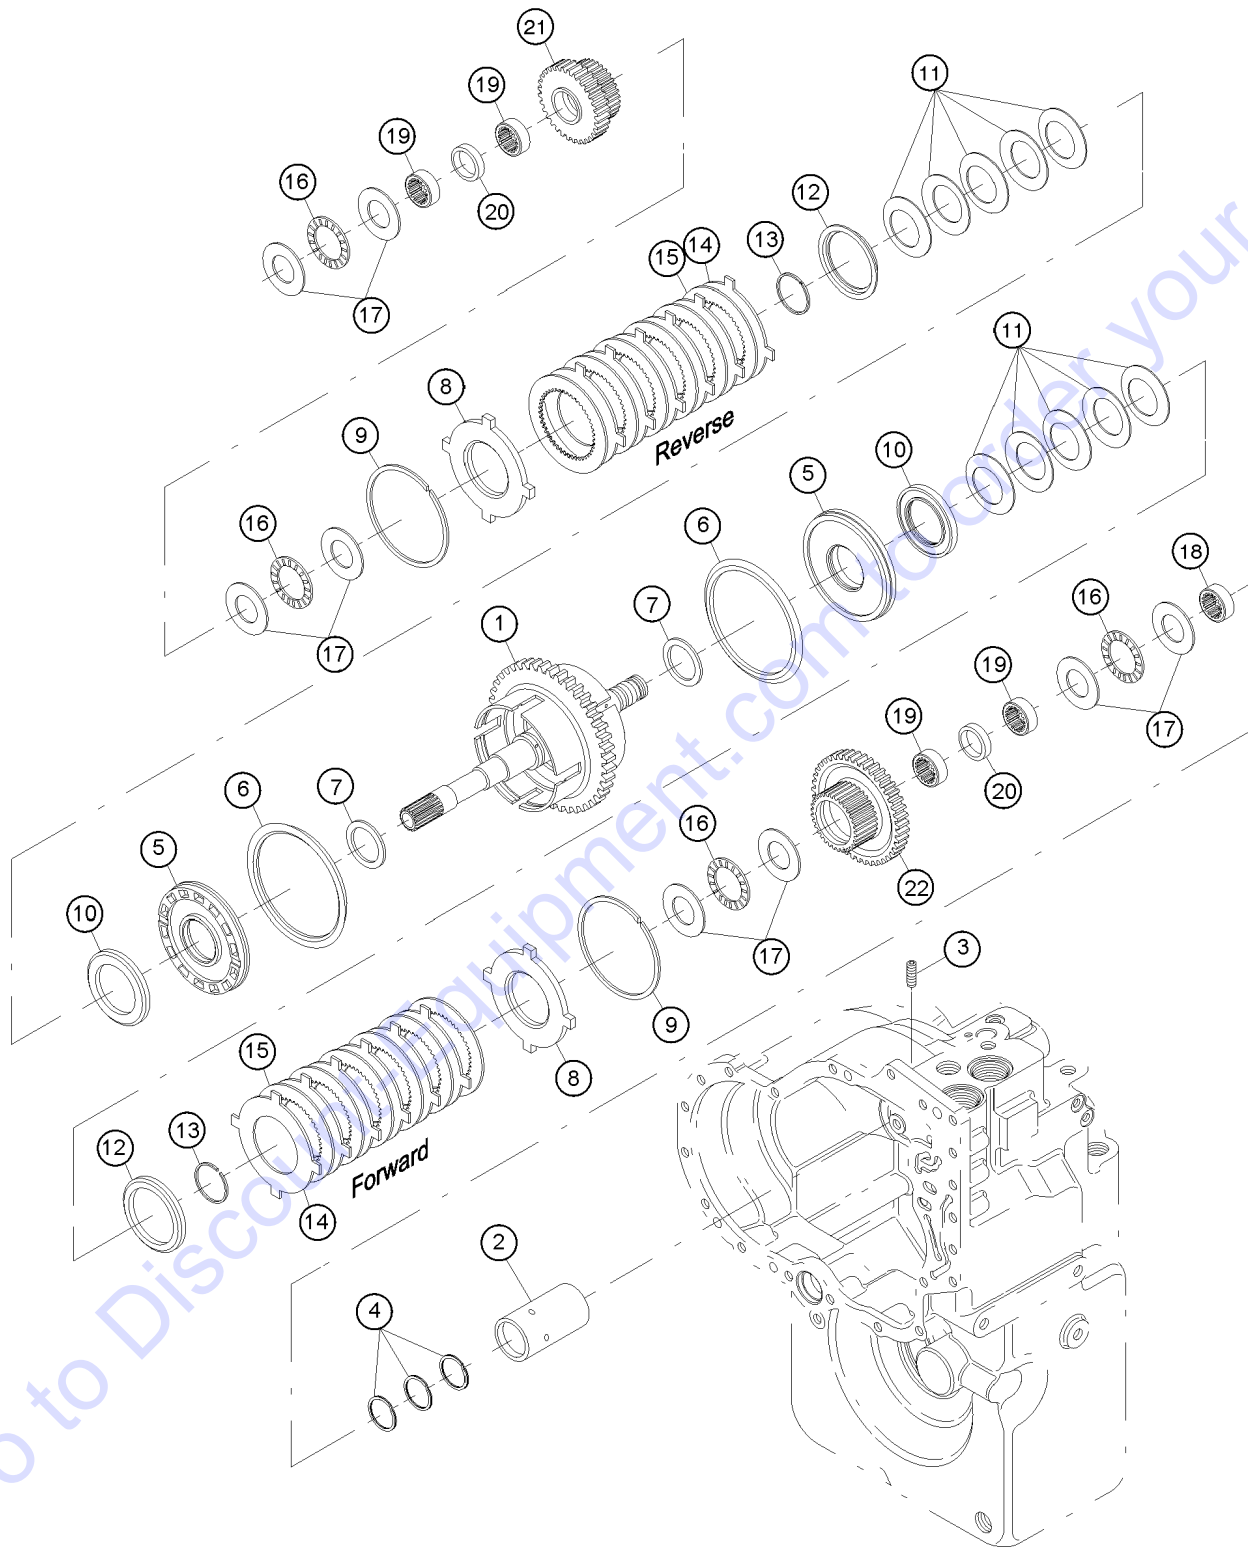

308.1 Forward and Reverse Shaft

Item	Part No.	Description	Qty.
1	220084GT	SHAFT.....	1
2	7-126-466GT	OIL DISTRIBUTOR SLEEVE.....	1
3	220085GT	PLUG.....	1
4	7-126-468GT	PISTON RING.....	3
5	7-126-469GT	PISTON & SEAL ASSEMBLY.....	2
6	—		
7	—		
8	7-126-472GT	PLATE.....	2
9	7-126-473GT	SNAP RING.....	2
10	7-126-474GT	WEAR RING.....	2
11	7-126-475GT	DISC SPRING ASSEMBLY.....	2
12	7-126-476GT	RETAINER.....	2
13	7-126-477GT	RETAINER.....	2
14	7-126-478GT	OUTER DISC, FIRST.....	12
15	7-126-479GT	DISC.....	12
16	7-126-480GT	BEARING.....	4
17	7-126-481GT	WASHER.....	8
18	7-126-482GT	BEARING.....	1