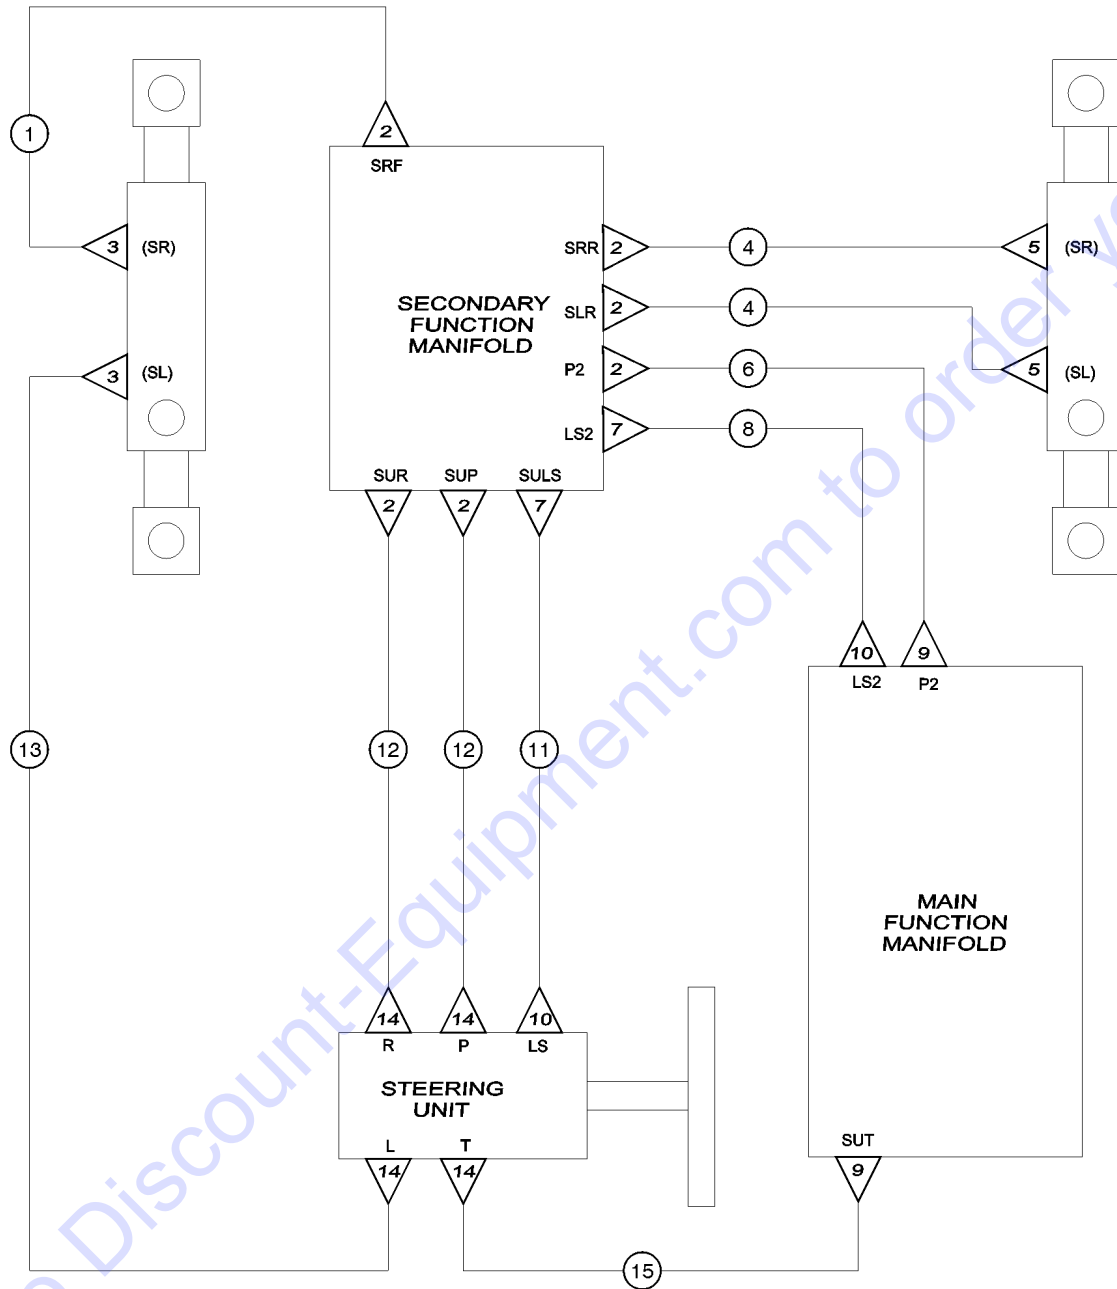

801.1 Steering System

LEGEND	
	FITTING
	HOSE ASSEMBLY