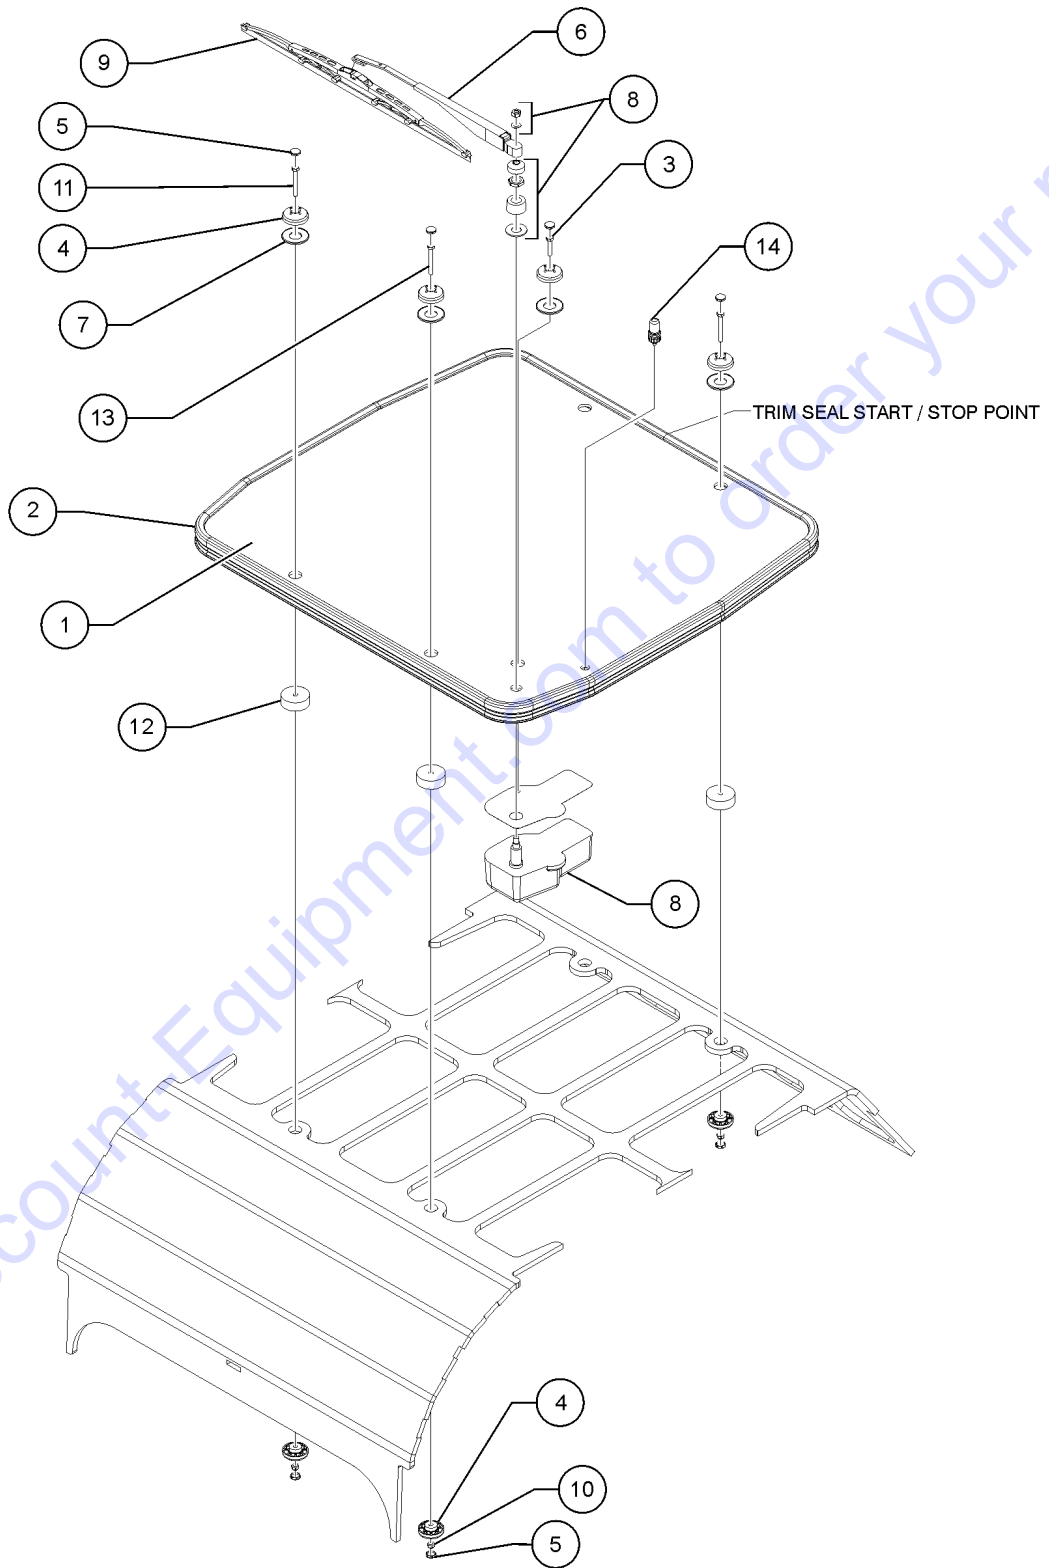

408.1 Enclosed Cab Assembly Option, View 3

408.1 Enclosed Cab Assembly Option, View 3

Item	Part No.	Description	Qty.
A	236351GT	SWITCH, SKYLIGHT WIPER/WASHER.....	1
1	230007GT	GLASS,SKYLIGHT,GTH.....	1
2	130163-1084GT	WEATHERSTRIP, DOUBLE BULB.....	1
3	1256451GT	SCREW,HHC,M6-1.0X30,DIN931,10.....	1
4	130123GT	BUSHING,WINDOW FASTENER.....	9
5	130124GT	CAP,WINDOW BUSHING.....	9
6	130160GT	WIPER ARM,14".....	1
7	130189GT	SPACER,GLASS BUSHING.....	5
8	130198GT	WIPER MOTOR.....	1
9	130208GT	WIPER BLADE,20".....	1
10	1256455GT	NUT,TL,M6-1.0,DIN980,10,ZAB.....	4
11	1256453GT	SCREW,HHC,M6-1.0X50,DIN931,10.....	3
12	230009GT	SPACER,WINDOW.....	4
13	1256454GT	SCREW,HHC,M6-1.0X55,DIN931,10.....	1
14	130203GT	NOZZLE,WINDSHIELD WASHER.....	1