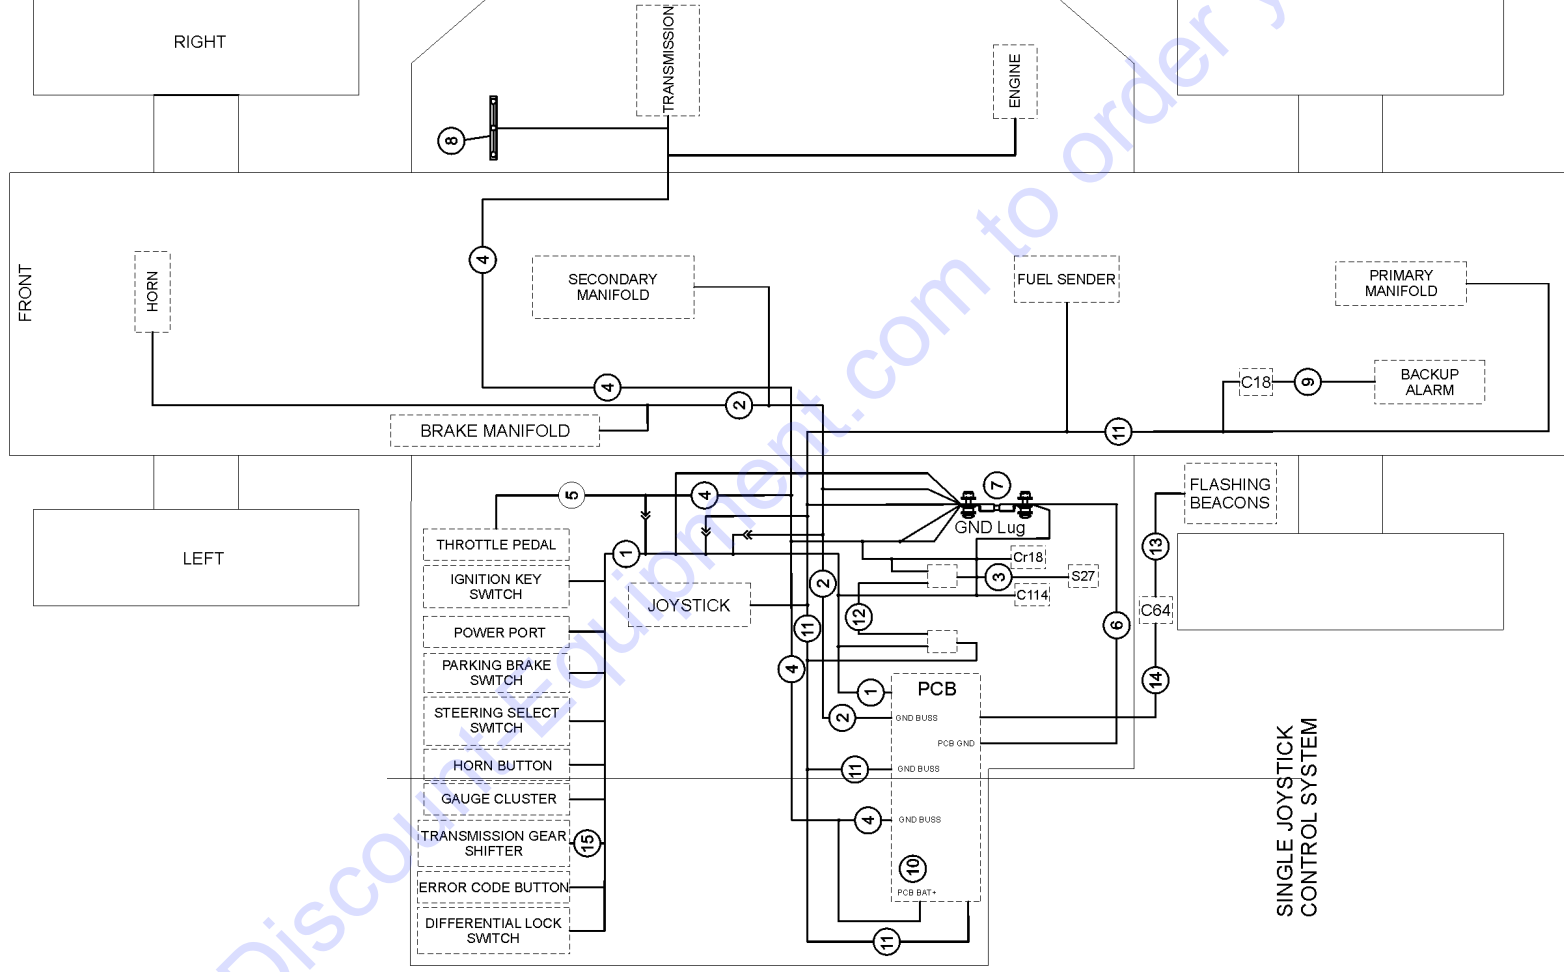

1001.1 Single Joystick System Harnesses

Go to DiscoverGenie.com to order your parts

1001.1 Single Joystick System Harnesses

Item	Part No.	Description	Qty.
A	1257991GT	HARNESS,REAR PROX ALARM,BACKUP CAMERA,GTH.....	1
1	1283065GT	HARNESS,DASHBOARD,636/844.....	1
2	1282182GT	HARNESS,SECONDARY MANIFOLD,636.....	1
3	1256744GT	HARNESS, TELEMATICS.....	1
4	826149GT	HARNESS, TRANSMISSION.....	1
5	1258119GT	HARNESS, THROTTLE PEDAL.....	1
5	1258119GT	HARNESS, THROTTLE PEDAL.....	1
7	161444GT	ASSEMBLY, GROUND BUSS.....	1
8	824612GT	PLATE, BUSS BAR.....	1
9	219457GT	HARNESS, BACKUP ALARM.....	1
10	161524GT	ASSEMBLY, POWER BUSS.....	1
11	1283713GT	HARNESS,PRIMARY PVG,GTH-6XX....	1
12	1283942GT	HARNESS,CAN INTERFACE JUMPER.....	1
13	229683GT	HARNESS, BEACON LIGHT.....	1
14	229682GT	HARNESS, POWER, BEACON LIGHT...1	1
15	162281GT	HARNESS, 3RD GEAR LOCKOUT.....	1

Go to Discount-Equipment.com to order your parts