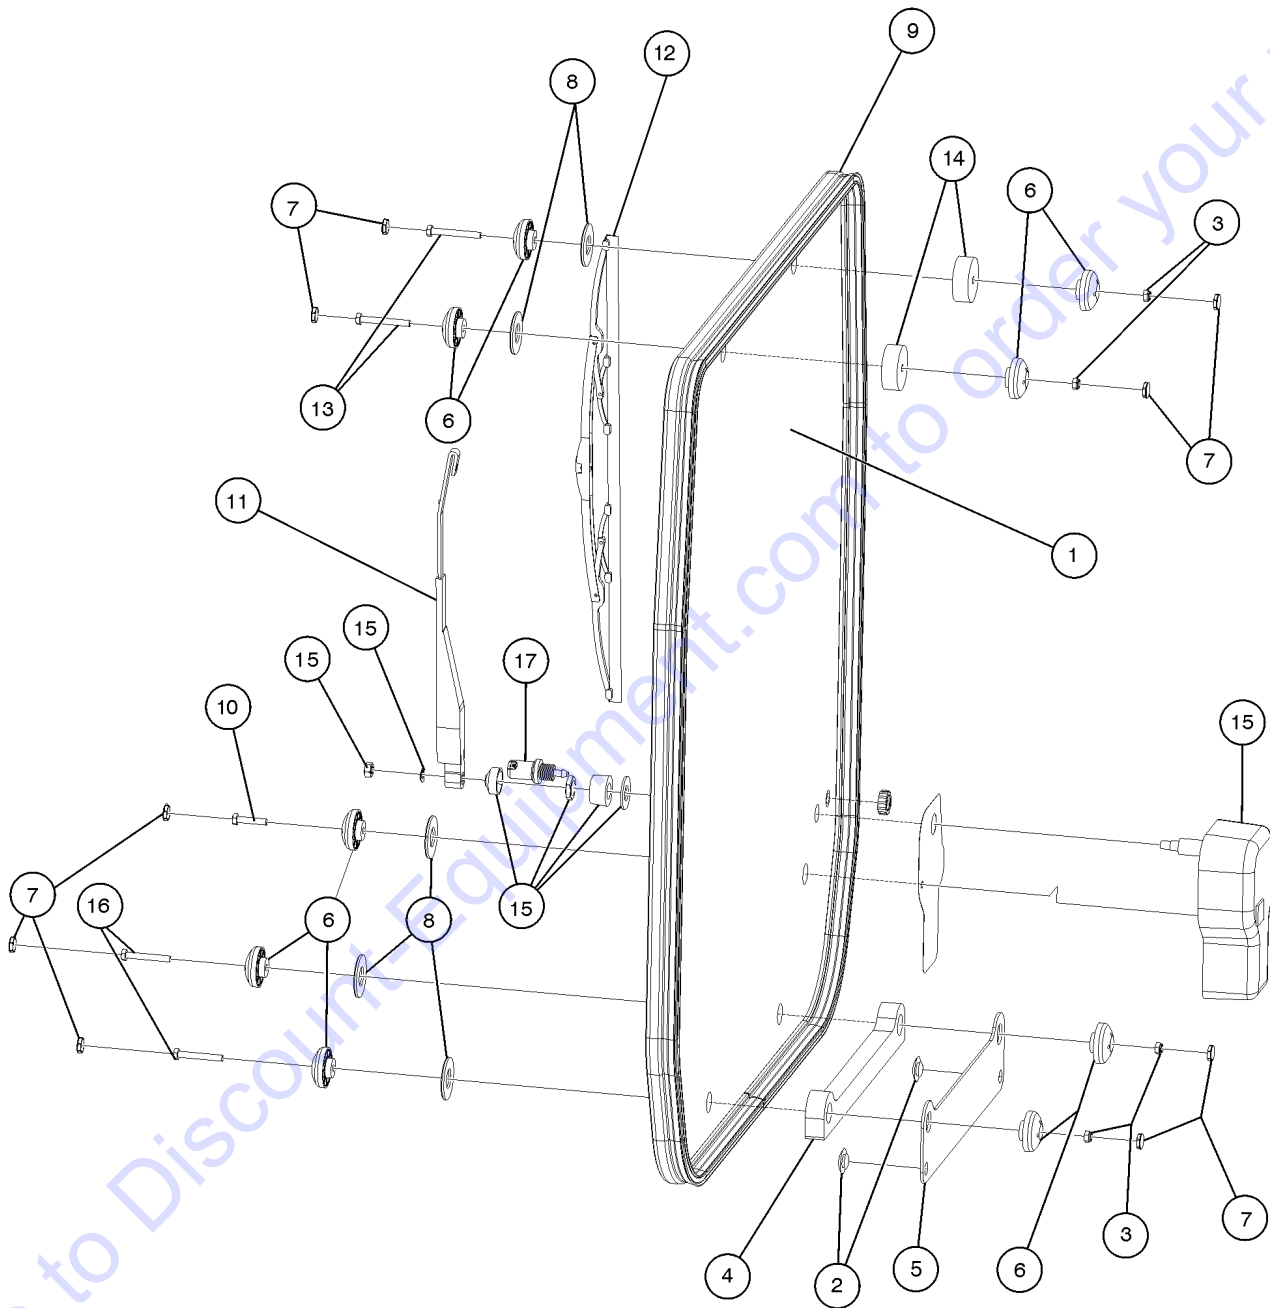

407.1 Enclosed Cab Assembly Option, View 2

407.1 Enclosed Cab Assembly Option, View 2

Item	Part No.	Description	Qty.
A	236350GT	SWITCH, WINDSHIELD WIPER/WSHER.....	1
1	230044GT	GLASS,FRONT WINDSHIELD.....	1
2	47478GT	BUMPER, RUBBER, 1"OD X .461H.....	2
3	1256455GT	NUT,TL,M6-1.0,DIN980,10,ZAB.....	4
4	237667GT	HDPE,FRONT WINDOW SPACER.....	1
5	1253974GT	PLATE,WINDSHIELD RETAINER.....	1
6	130123GT	BUSHING,WINDOW FASTENER.....	9
7	130124GT	CAP,WINDOW BUSHING.....	9
8	130189GT	SPACER,GLASS BUSHING.....	5
9	130163-11892GT	WEATHERSTRIP,DOUBLE BULB.....	1
10	1256451GT	SCREW,HHC,M6-1.0X30,DIN931,10.....	1
11	130160GT	WIPER ARM,14".....	1
12	130208GT	WIPER BLADE,20".....	1
13	1256453GT	SCREW,HHC,M6-1.0X50,DIN931,10.....	2
14	230009GT	SPACER,WINDOW.....	2
15	130198GT	WIPER MOTOR.....	1
16	1256452GT	SCREW,HHC,M6-1.0X45,DIN931,10.....	2
17	130203GT	NOZZLE,WINDSHIELD WASHER.....	1