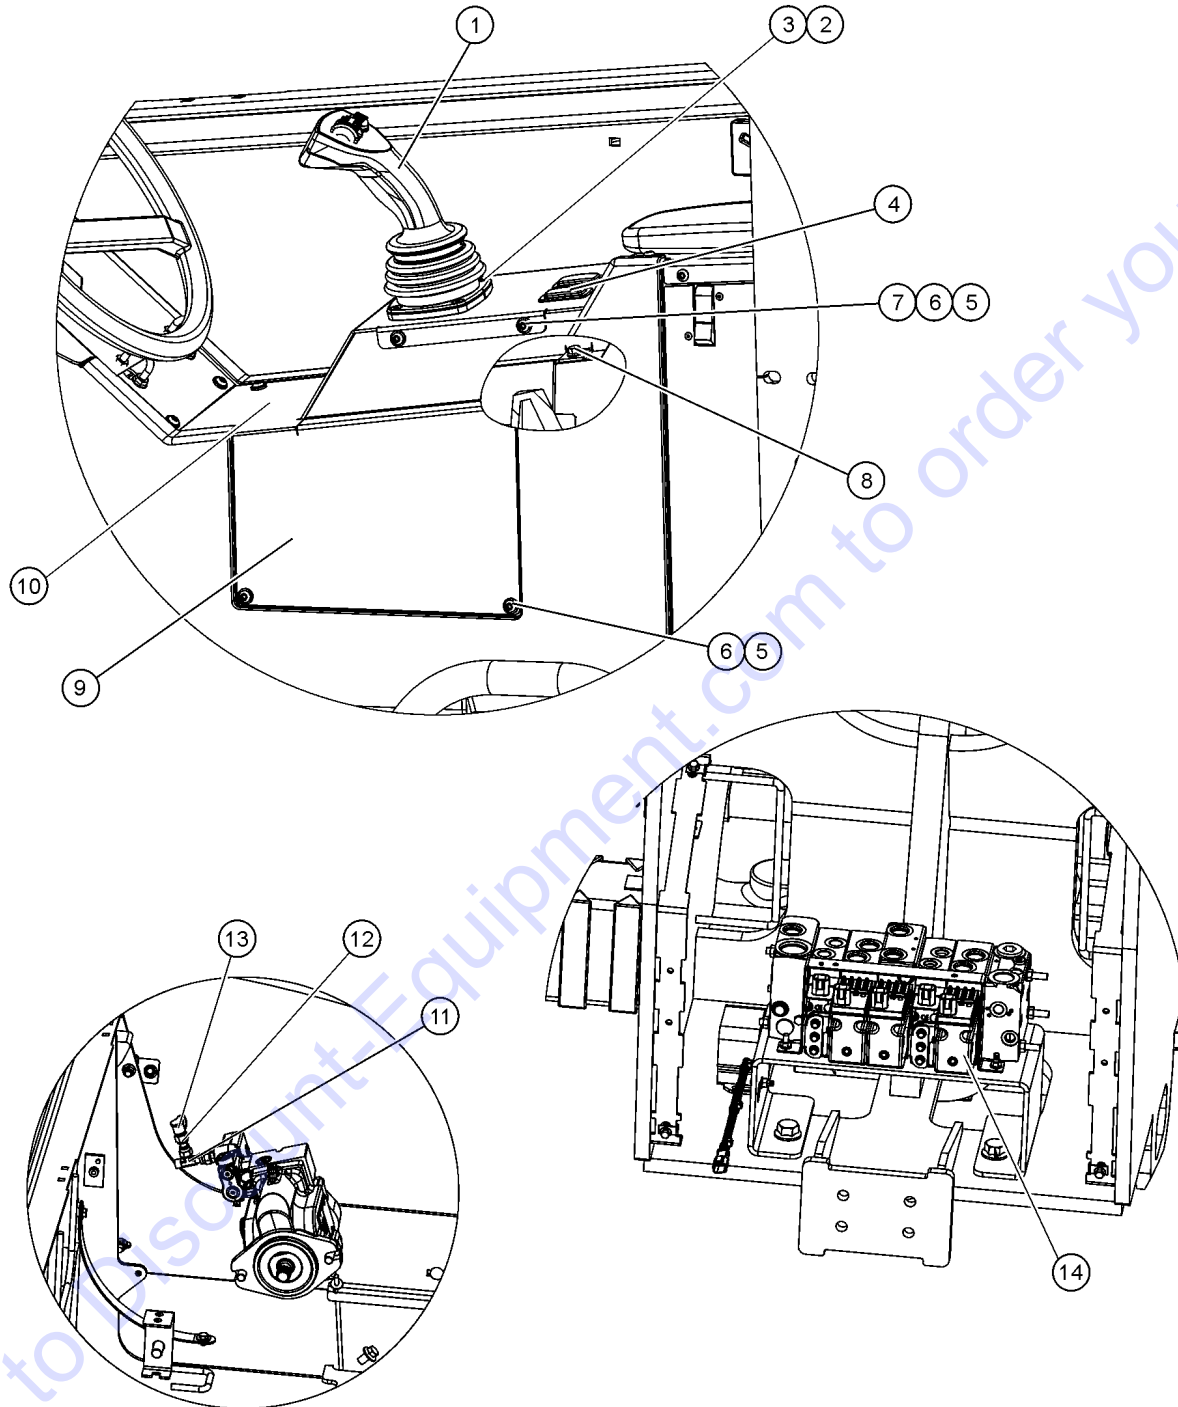

405.1 Joystick Controller Assemblies

405.1 Joystick Controller Assemblies

Item	Part No.	Description	Qty.
1	1284342GT	CONTROLLER,UNIVERSAL ELECTRONIC GTH.....	1
2	1257046GT	SCREW,FHS,10-32X1,F835,ZAG.....	4
3	1283005GT	NUT,NYLOCK FLG,10-32,A,ZAG.....	4
4	123567GT	PANEL PLUG.....	2
5	1278088GT	SCREW,BHC,TORX PLUS, 1/4-20X3/4,F835,ZAG.....	5
6	1256125GT	WASHER,FLAT,#12,SAE,HRD,ZAG.....	5
7	56912GT	SPRING CLIP,1/4-20,.025-.15X.54,ZAG.....	2
8	824078GT	SCREW,HHF,1/4-20X.75,8,ZAG.....	1
9	1284346GT	FORMING,SIDE,MOUNT,UNIVERSAL CONTROLLER.....	1
10	1284347GT	FORMING,TOP,MOUNT,UNIVERSAL CONTROLLER.....	1
11	48908GT	FITTING,TEE,RUN,SWIVEL520432-4.....	1
12	49207GT	NIPPLE,DIAGNOSTIC,ORFS,FM,SWIV..	1
13	48880GT	CAP,DIAGNOSTIC NIPPLE.....	1
14		REF. PRIMARY FUNCTION MANIFOLD (Refer to 202.1 or 806.1)