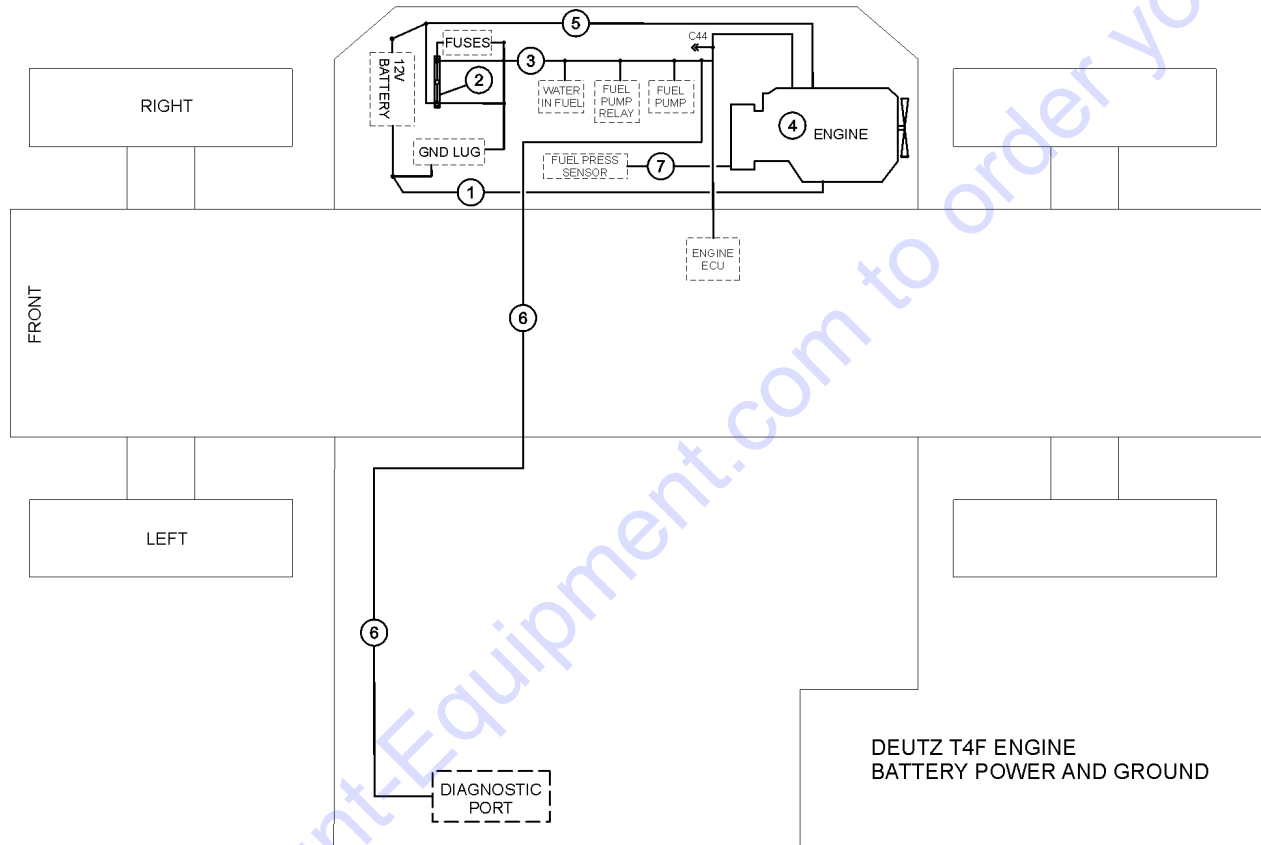

Go to Discount-Equipment.com to order your parts

1002.1 Engine Harnesses - Deutz Engines

Go to Discount-Equipment.com to order your parts

1002.1 Engine Harnesses - Deutz Engines

Item	Part No.	Description	Qty.
1	1256695GT	HARNESS, DASHBOARD.....	1
2	1260180GT	HARNESS, SECONDARY MANIFOLD....	1
3	1256744GT	HARNESS, TELEMATICS.....	1
4	826149GT	HARNESS, TRANSMISSION.....	1
5	1258119GT	HARNESS, THROTTLE PEDAL.....	1
6	214443GT	ASSEMBLY,FOOT SWITCH.....	1
7	219337GT	HARNESS,FUEL PRESS SWITCH,2.5M.....	1