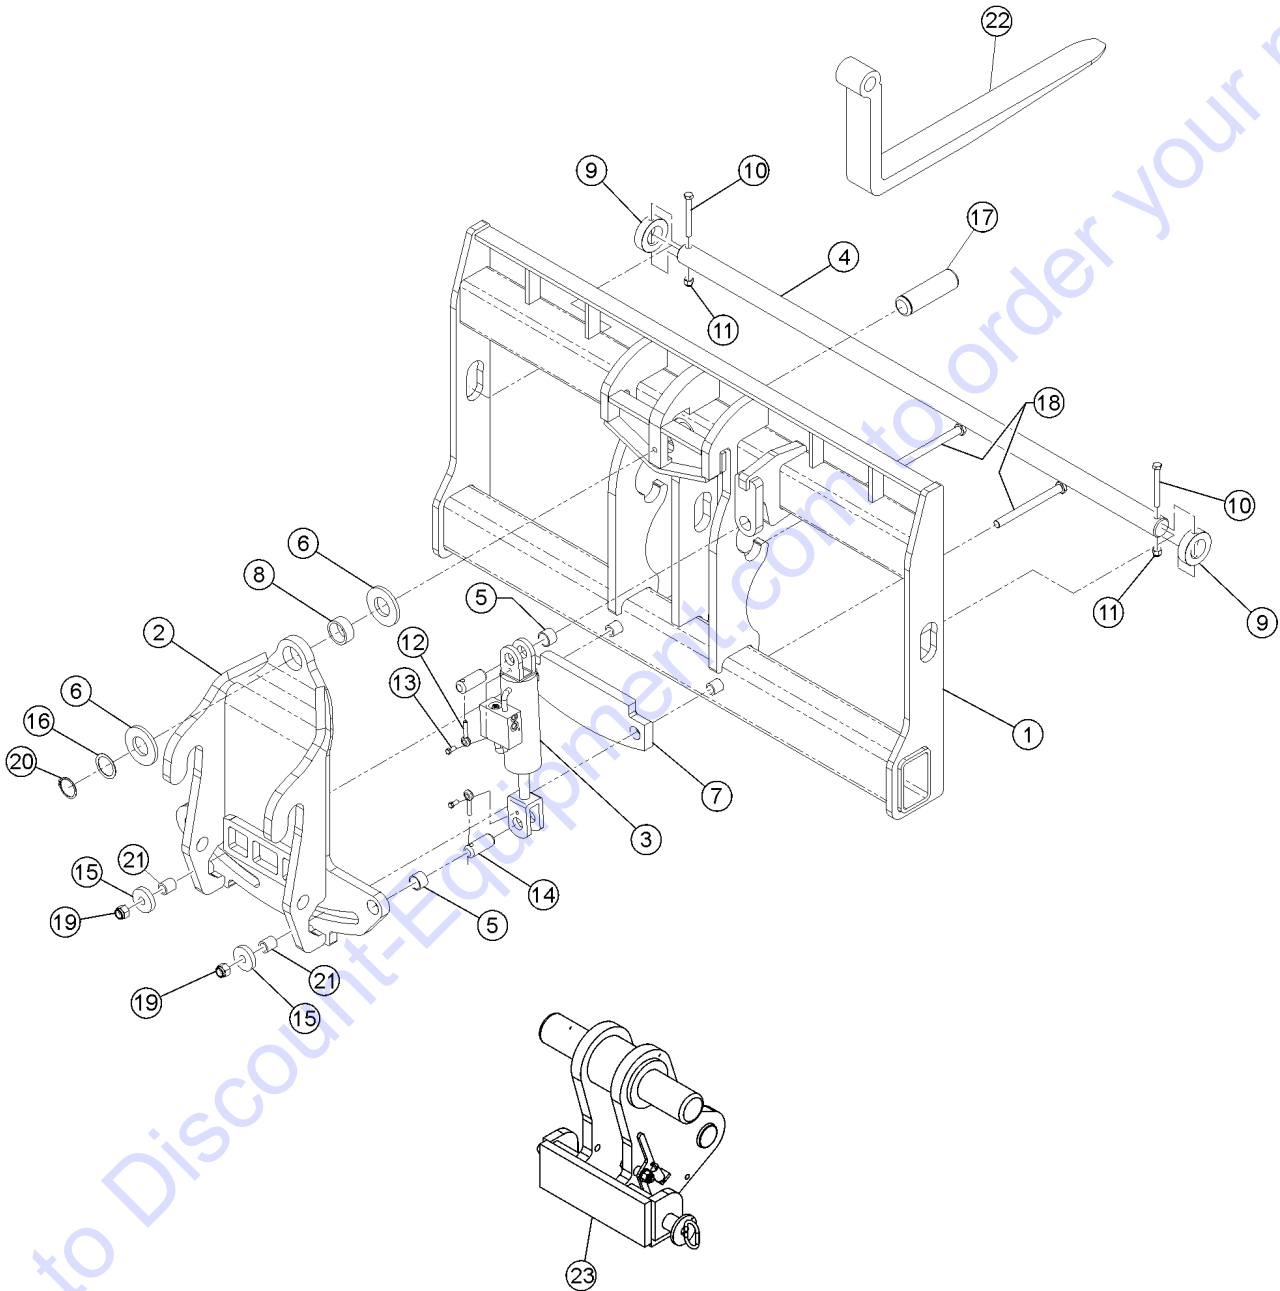

702.1 Fork Frame, Rotate Attachment

702.1 Fork Frame, Rotate Attachment

Item	Part No.	Description	Qty.
A	216572GT	ASSY, 60" ROTATE,FORKCARR,844	
B	822265GT	ASSY, 48" ROTATE, FORK CARRIAG	
C	822275GT	PLUMB ASSY, ROTATE.....1	
1A	1254972GT	WELDMENT,60" CARRIAGE,QA.....1	
1B	1254970GT	WELDMENT,48" CARRIAGE,QA.....1	
2	1254971GT	WELDMENT,CARRIAGE PIVOT,ROTATE.....1	
3	216571GT	CYLINDER, ROTATE.....1	
--	217158GT	SEAL KIT CYL ROTATE, 216571	
--	77014GT	VALVE,COUNTERBALANCE,3800 PSI.....2	
4A	228391GT	PIN,FORK,60"FORK FRAME.....1 <i>pin measures 64 x 2.00 inches</i>	
4B	228392GT	PIN,FORK,48"FORK FRAME.....1 <i>pin measures 52 x 2.00 inches</i>	
5	30370GT	BEARING, 1.25IDX1.5ODX1.00L.....2	
6	216567GT	WEAR PAD, SPACER PIVOT.....2	
7	216568GT	WEAR PAD, LOWER ROTATE.....1	
8	T107482GT	BEARING,2.0 ID X 2.5 OD X 1.0L.....1	
9	1254967GT	COLLAR,FORK TINE PIN.....2	
10	1256107GT	SCREW,HHC,1/2-13X4.5,8,ZAG.....2	
11	1256106GT	NUT,TL,1/2-13,C,ZAG.....2	
12	1255452GT	ROD END,.375 X 2.25,ZAG.....2	
13	824089GT	SCREW,HHF,3/8-16X.75,8,ZAG.....2	
14	216635GT	PIN,1.25DIA X 3.15LG, 1 HOLE.....2	
15	1254533GT	PLATE,RETAINER.....2	
16	216569GT	WASHER,HRDND,2.01X2.75X.06PLTD..1	
17	216570GT	PIN, 2.00 OD X 6.75 LG, 1 RING.....1	
18	1256465GT	SCREW,HHC,3/4-10X8.5,8,ZAG.....2	
19	824030GT	NUT,TL FLG,3/4-10,G,ZAG.....2	
20	1253815GT	SNAP RING,EXTERNAL,2.00,ZAG.....1	
21	1254532GT	TUBE,SPACER.....2	
22		REF. WELDMENT FORK.....1 (Ref. to 701.1)	
23		REF. ASSEMBLY,QA MOUNT.....1 (Ref. to 701.1)