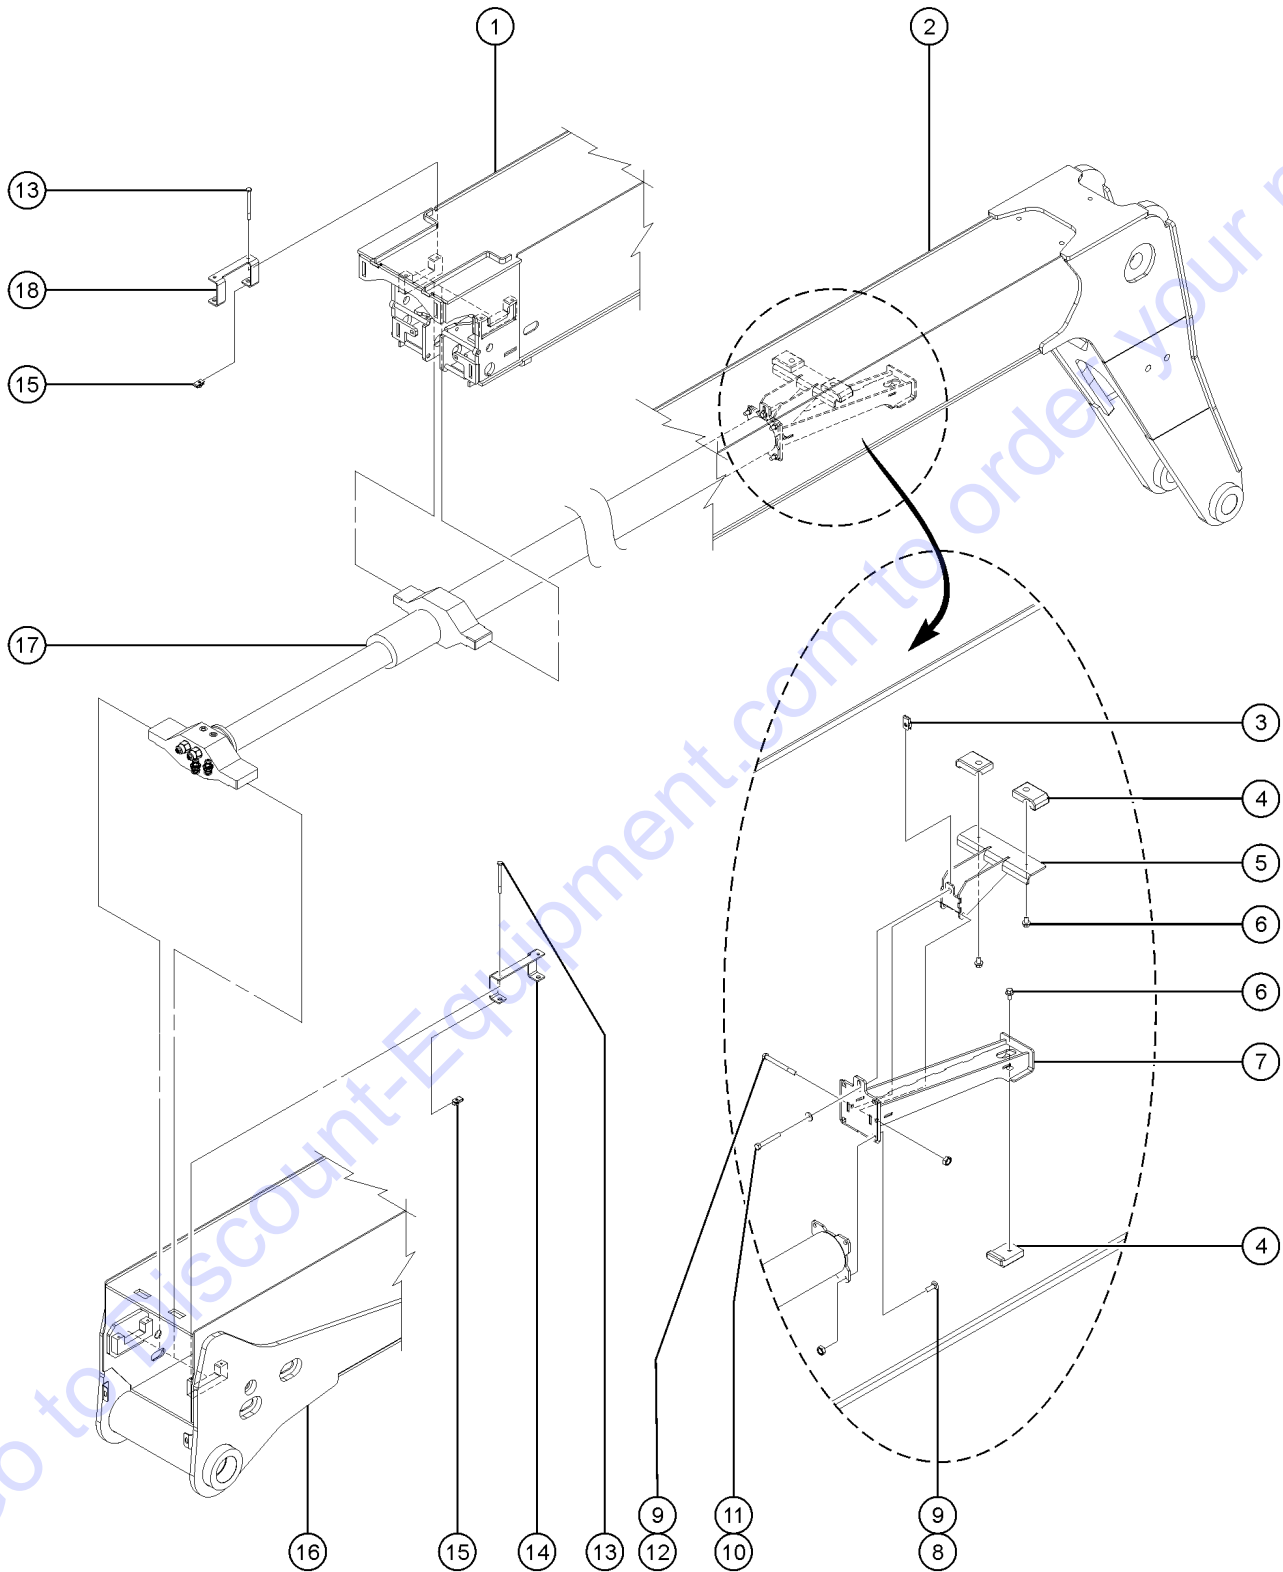

604.1 Extend Cylinder Assembly

604.1 Extend Cylinder Assembly

Item	Part No.	Description	Qty.
1		Ref. Middle Boom Assembly (refer to 602.1)	
2		Ref. Small Boom Assembly (refer to 601.1)	
3	29868GT	SPRING CLIP,3/8-16,.05-.20X.73,ZAG....1	
4	826607GT	WEARPAD,EXT CYLINDER,GTH-636....3	
5	826616GT	WELDMENT.UPPER WEARPAD MOUNT.....1	
6	824077GT	SCREW, HHF, 1/4-20 X .5, 8, ZAG.....3	
7	826612GT	WELDMENT,LOWER WEARPAD MOUNT.....1	
8	125575GT	BOLT,CARRIAGE,3/8-16X1.25,5,ZAG....4	
9	824025GT	NUT,TL,3/8-16,C,ZAG.....5	
10	1256121GT	BOLT,HEX TAP,3/8-16X2.75,8,ZAG.....1	
11	825358GT	WASHER,FLAT,5/16,USS,ZAG.....1	
12	1256122GT	SCREW,HHC,3/8-16X4,8,ZAG.....1	
13	1256123GT	SCREW,HHC,1/4-20X3.25,8,ZAG.....8	
14	1278889GT	FORMING,RETAINER,EXTEND CYLINDER.....2	
15	56912GT	SPRING CLIP,1/4-20,.025-.15X.54,ZAG.....4	
16		Ref. Large Boom Assembly (refer to 603.1)	
17	823930GT	CYLINDER, BOOM EXT.....1	
--	123896GT	VALVE,CBEA-LHN@3200:PSI	
--	1257817GT	SEAL KIT, CYLINDER	
18	1279212GT	FORMING,RETAINER,EXTEND CYLINDER, SHORT.....2