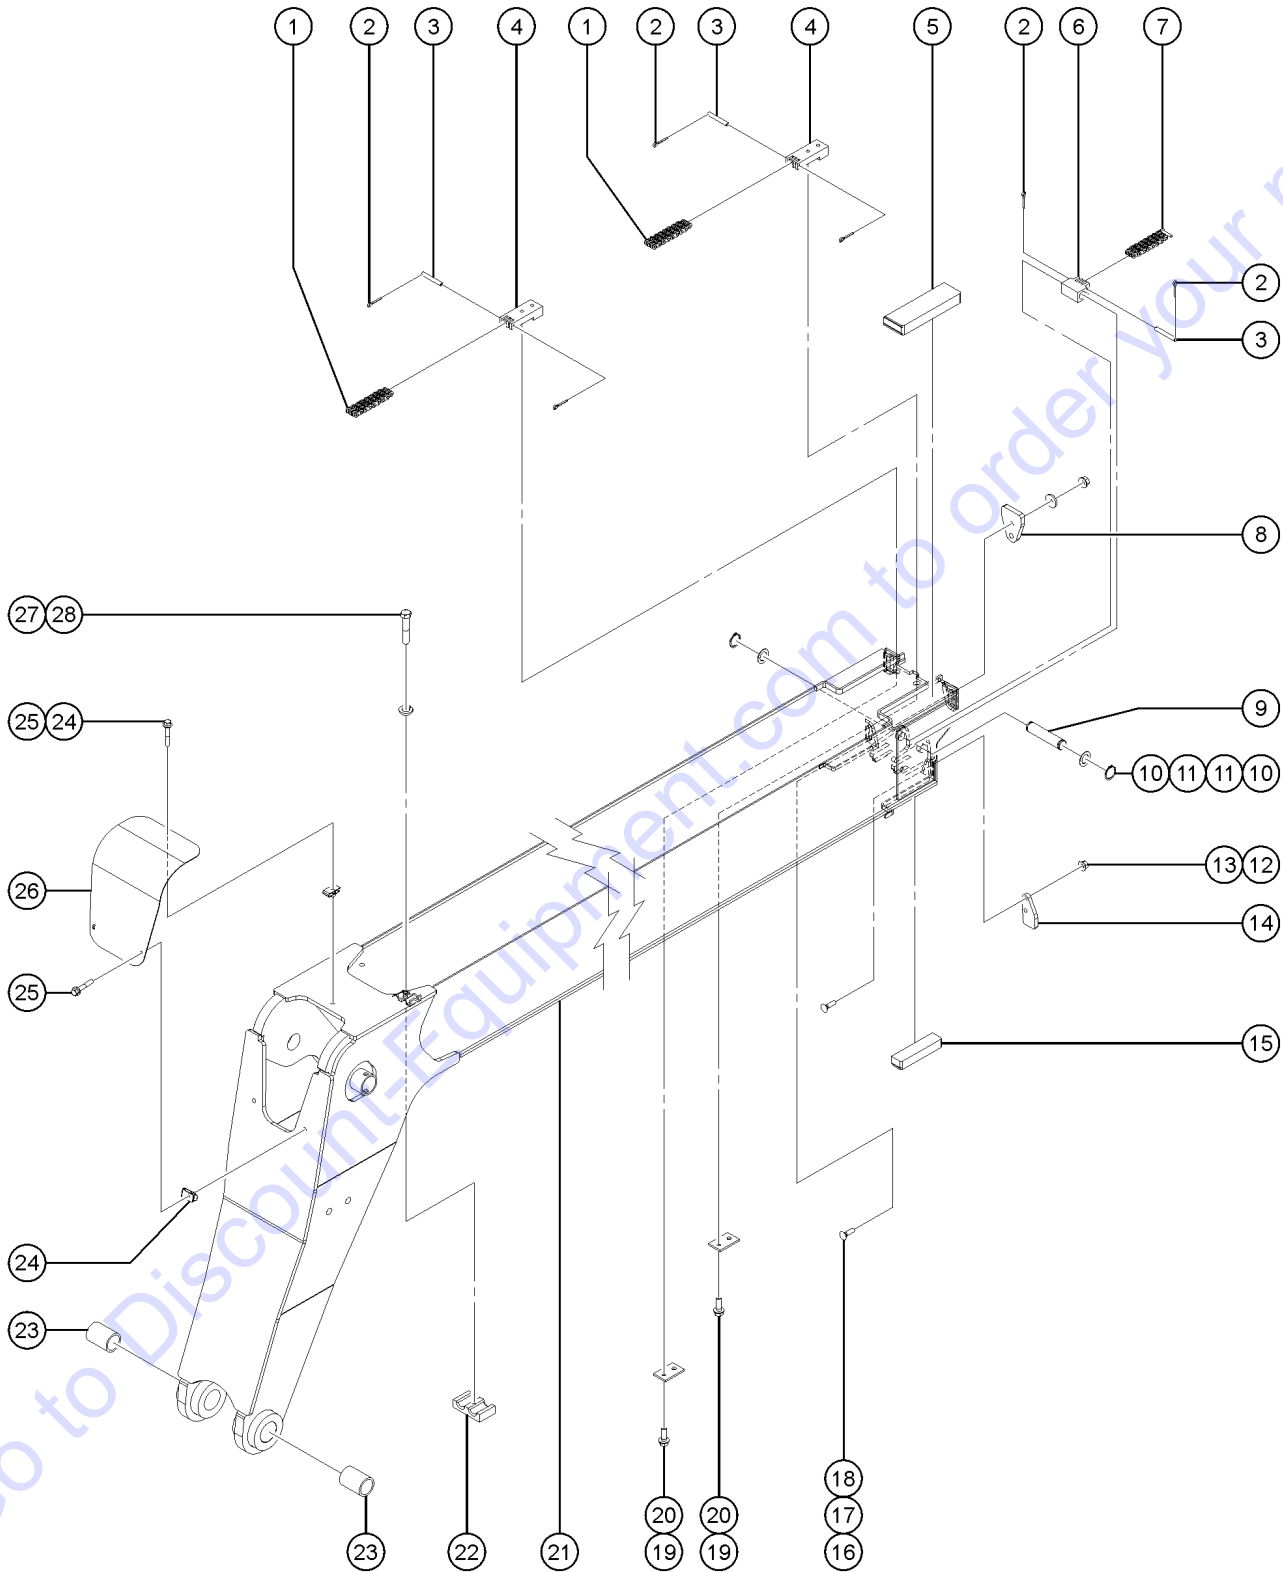

601.1 Small Boom Assembly

601.1 Small Boom Assembly

Item	Part No.	Description	Qty.
1	826232GT	CHAIN, BL666, (223 PITCH).....	2
2	6-6243-06GT	COTTERPIN,3/32X3/4LG.....	6
3	235637GT	PIN, CHAIN ANCHOR, .3115X2.27.....	3
4	117780GT	ANCHOR,CHAIN,STEPPED,BL666.....	2
5	141707GT	WEAR PAD, 10X3.3 X 1.3125.....	2
6	130872GT	CHAIN ANCHOR,PINNED,BL-666.....	1
7	826233GT	CHAIN, BL666, (169 PITCH).....	1
8	1278701GT	PLATE, RETAIN, WEAR PAD RR UPPER.....	2
9	79579GT	PIN,1.00DIA X 4.51LG,2RING.....	1
10	1253843GT	SNAP RING,EXTERNAL,1.00,ZAG.....	2
11	1256119GT	WASHER,SHIM,1.01X1.63X.062,ZAG...2	2
12	824029GT	NUT,TL FLG,3/8-16,G,ZAG.....	4
13	1255757GT	BOLT,CARRIAGE,3/8-16X1.25,5,ZAG....4	4
14	1278881GT	PLATE,RETAIN WPAD RR LOW.....	2
15	141708GT	WEARPAD, 7.0 X 1.686 X 1.2225.....	2
16	1256115GT	BOLT,CARRIAGE,1/2-13X1.75,5,ZA.....4	4
17	141745GT	WASHER,HARDEND 1.375X.531X.177.....	4
18	1251997GT	NUT,TL FLG,1/2-13,G,ZAG.....	4
19	1253498GT	SCREW,HHF,1/2-13X1.5,8,ZAG.....	4
20	1254025GT	PLATE,CHAIN ANCHOR MOUNT.....	2
21	826049GT	WELDMENT, #3 BOOM.....	1
22	1256788GT	PLATE,HOSE CLAMP,TAPPED.....	1
23	236441GT	BEARING,2.00IDX2.50ODX3.375L.....	2
24	56912GT	SPRING CLIP,1/4-20,.025-.15X.54,ZAG.....	3
25	824081GT	SCREW,HHF,1/4-20X1.5,8,ZAG.....	3
26	1251862GT	FORMING, FRONT BOOM COVER.....	1
27	1256108GT	SCREW,HHC,3/8-16X2,8,ZAG.....	1
28	824110GT	WASHER,LOCK,3/8,ZAG.....	1