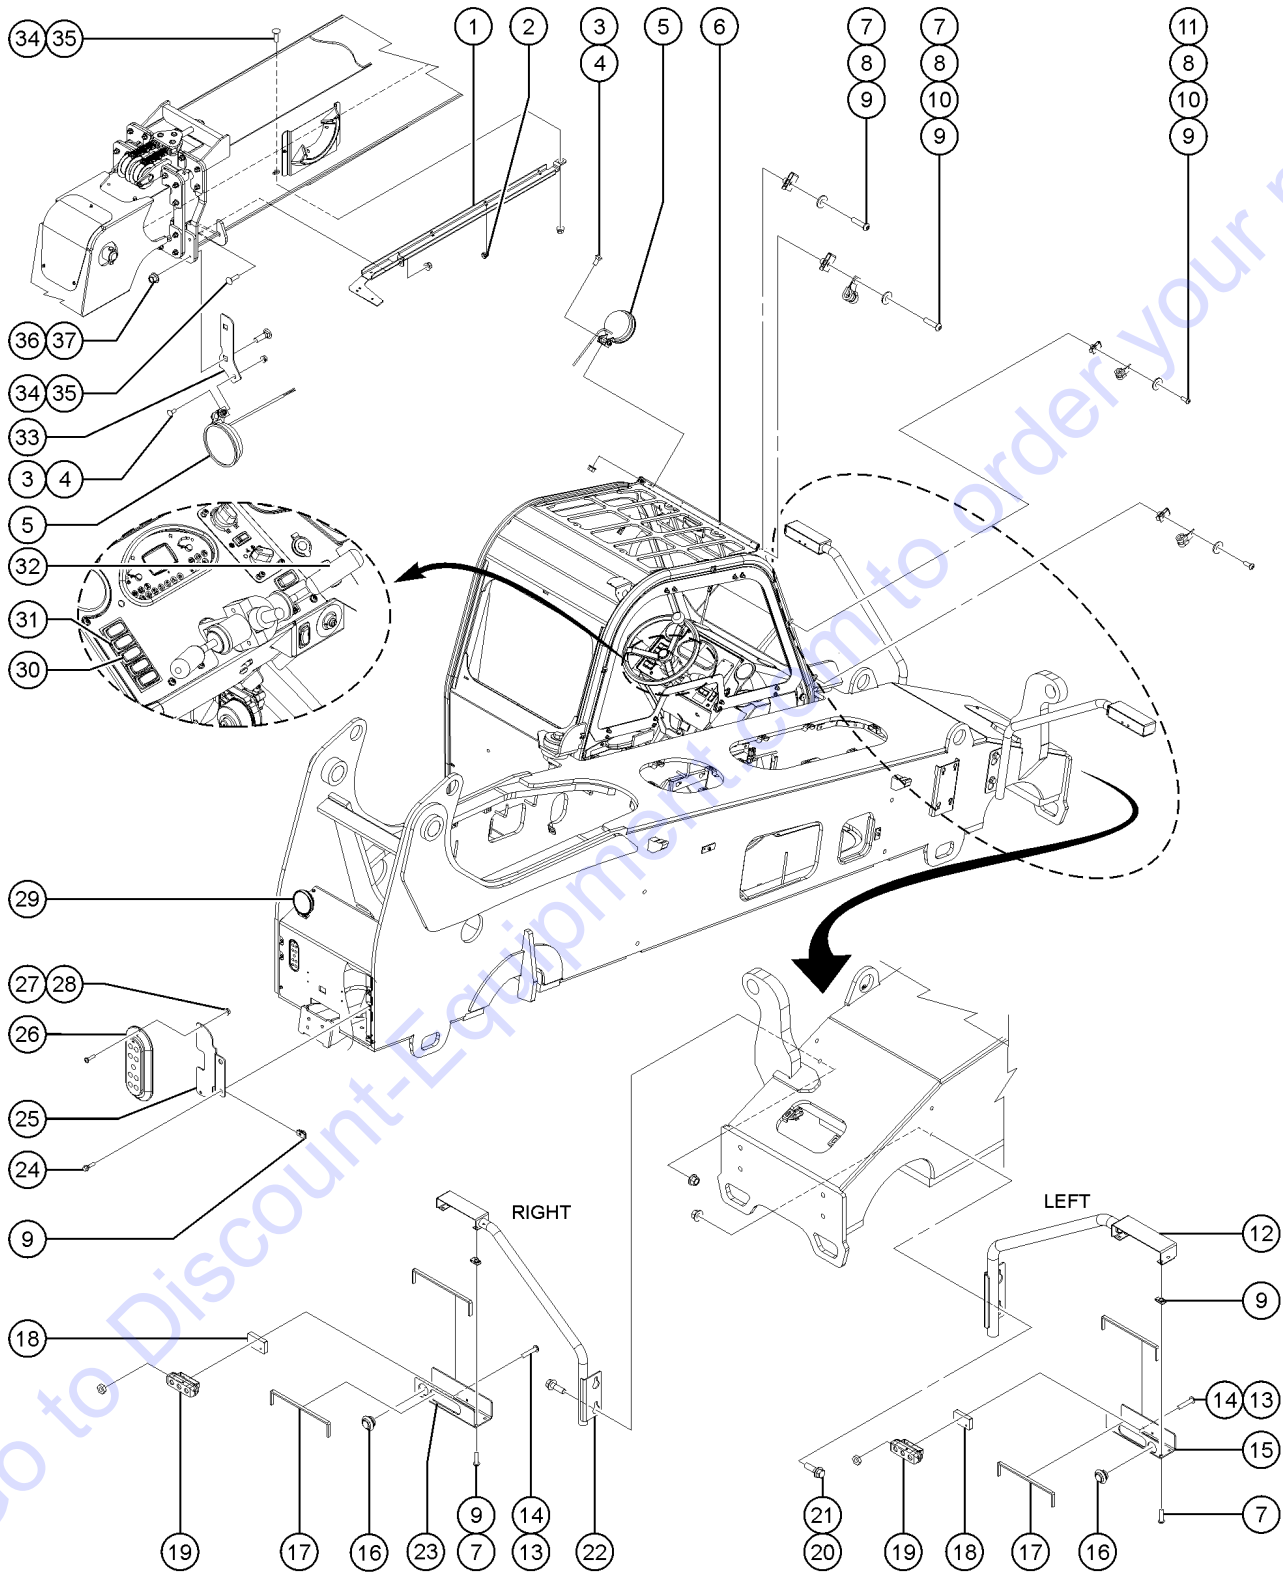

901.1 Worklights/Roadlights

901.1 Worklights/Roadlights

Item	Part No.	Description	Qty.	Item	Part No.	Description	Qty.
A	119056GT	CONN,PLUG 2 WAY,14-18GA		--	824113GT	WASHER,FLAT,USS,1/4,ZAG.....	1
B	119065GT	CONN,RECEP 2 WAY ENDCAP DT		30	236348GT	SWITCH, LIGHTS.....	1
C	1256520GT	HARNESS, BOOM LIGHT POWER		31	1255735GT	SWITCH, BOOM LIGHTS.....	1
1	1256648GT	FORMING, BOOM LIGHT SUPPORT.....	1	32	7-125-06GT	SWITCH, TURN SIGNAL.....	1
--	123270GT	CLIP,RECEP MOUNT,2,4,6,12 WAY		--	1256922GT	SCREW,PHPM,10-32X2.25,ZAG.....	2
--	87085GT	RIVET,ALUM,P,.188 X .25		--	824032GT	NUT,TL FLG,10-32,F,ZAG.....	2
2	28443GT	CABLE TIE,11.5" BLACK.....	26	33	1256649GT	PLATE, BOOM LIGHT MOUNT.....	1
--	119781GT	MOUNT,CABLE TIE,SWIVEL,NYLON		34	1255757GT	BOLT,CARRIAGE,3/8-16X1.25,5,ZAG.....	2
3	1257745GT	BOLT,CARRIAGE,5/16-18X.75,5,ZAG.....	2	35	824029GT	NUT,TL FLG,3/8-16,G,ZAG.....	2
4	824028GT	NUT,TL FLG,5/16-18,G,ZAG.....	2	36	1251997GT	NUT,TL FLG,1/2-13,G,ZAG.....	2
5	1258527GT	HARNESS,LIGHT,LED,CLEAR,5"ROUND.2		37	1256115GT	BOLT,CARRIAGE,1/2-13X1.75,5,ZA.....	2
--	1255882GT	LIGHT,LED,CLEAR,5"ROUND 12/24V		36	1256115GT	BOLT,CARRIAGE,1/2-13X1.75,5,ZA.....	2
6	1254057GT	FORMING,LIGHT BAR.....	1	37	1255735GT	SWITCH, BOOM LIGHTS.....	1
7	824227GT	SCREW, BHC, 1/4-20 X 1, ZAG.....	12				
8	824113GT	WASHER,FLAT,USS,1/4,ZAG.....	6				
9	56912GT	SPRING CLIP,1/4-20,.025-.15X.54,ZAG.....	18				
10	124728GT	CLAMP,0.44,#7X1/4,RUB CUSH.....	3				
11	1256471GT	SCREW,BHC,1/4-20X.625,F835,ZAG.....	2				
12	1254568GT	WELDMENT,MOUNT,CAB,ROAD LIGHT.....	1				
13	1257047GT	SCREW,BHS,10-32X1,F835,ZAG.....	4				
14	1256804GT	NUT,10-32,ZAG.....	4				
15	1254564GT	FORMING,COVER,CAB,ROAD LIGHT...1					
16	1255647GT	HARNESS,LIGHT,TURN SIGNAL,AMBR.....	2				
17	69773-1267GT	SEAL, RIBBED FOAM, 3/8X1/8 PSA....	4				
18	1258715GT	SPACER,LIGHT MOUNT,.500".....	2				
19	1253241GT	HARNESS,LIGHT,DRIVE,CLEAR,3LED.2					
20	1256126GT	SCREW,HHF,5/8-11X2,8,ZAG.....	4				
21	1253319GT	NUT,TL,FLG,5/8-11,G,ZAG.....	4				
22	1254569GT	WELDMENT,MOUNT,ENG,ROAD LIGHT.....	1				
23	1254565GT	FORMING,COVER,ENG,ROAD LIGHT...1					
24	824079GT	SCREW,HHF,1/4-20X1,8,ZAG.....	4				
25	1278702GT	FORMING,BRACKET,LED TAIL LIGHT.....	2				
26	229677GT	HARNESS, TAILLIGHT LED.....	2				
27	824032GT	NUT,TL FLG,10-32,F,ZAG.....	4				
28	824215GT	SCREW,PHPM,10-32X.75,ZAG.....	4				
29	237934GT	HARNESS, BACKUP LIGHT.....	1				
--	22571GT	NUT,HEX,M8 X 1.25					
--	49379GT	SCREW,HHC,M8 X 1.25 X 25					
--	49408GT	WASHER,LOCK,M8					
--	75185GT	SCREW,HHC,M8X1.25X 70MM,GR8.8