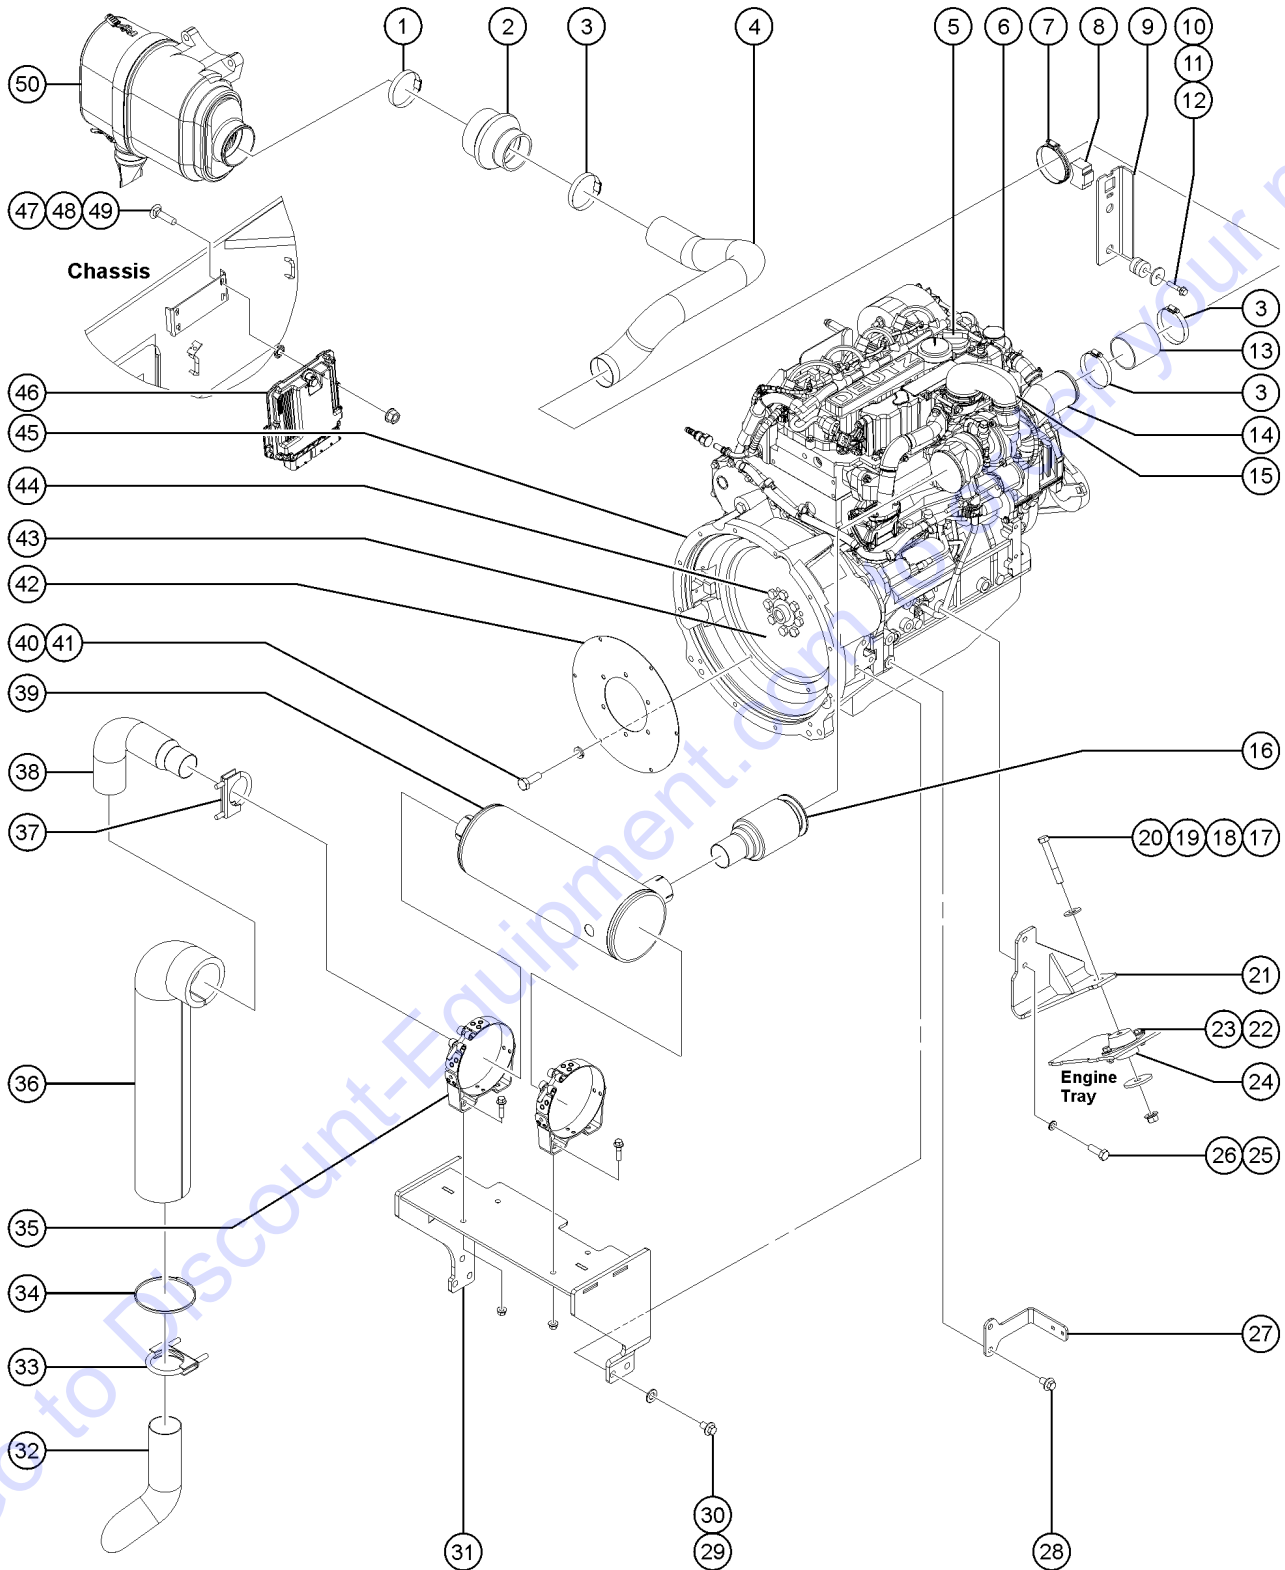

505.1 Deutz 2.9TCD T3 Engine, View 2

505.1 Deutz 2.9TCD T3 Engine, View 2

Item	Part No.	Description	Qty.	Item	Part No.	Description	Qty.
1	1261461GT	CLAMP,HOSE,CT,SAE 412,3-1/4".....	1	38	1252750GT	ELBOW,MUFFLER OUTLET,TD2.9 ROW.....	1
2	825560GT	REDUCER,HUMP HOSE,3.5"-2.75".....	1	39	1252742GT	MUFFLER,TD2.9 ROW.....	1
3	1261460GT	CLAMP,HOSE,CT,SAE 48,2-9/16".....	3	40	1256464GT	SCREW,HHC,5/16-18X.75,8,ZAG.....	6
4	161995GT	PIPE,TURBO INLET,TD2.9,GTH.....	1	41	1255764GT	WASHER,LOCK,5/16,ZAG.....	6
5	1257352GT	CAPOIL FILLER,TCD 3.6,T4F.....	1	42	1263050GT	ASSEMBLY KIT,FLEXPLATE,DEUTZ.....	1
6	825697GT	THERMOSTAT HOUSING,TD2.9.....	1	43	822509GT	FLYWHEEL,TD2.9,GTH-636.....	1
--	825698GT	THERMOSTAT HOUSING GASKET,TD2.9		44	1252048GT	BOLT,FLYWHEEL MOUNT,TD2.9.....	8
7	30489GT	CLAMP,HOSE,3.50.....	1	45	1261340GT	FLYWHEEL HOUSING,SAE 3,TD2.9.....	1
8	1262811GT	SPACER, SUPPORT, AIR INTAKE.....	1	46	214795GT	ECM, Deutz D2.9.....	1
9	1262810GT	FORMING, SUPPORT, AIR INTAKE.....	1	47	1256127GT	BOLT,CARRIAGE,1/4-20X1.5,ZAG.....	4
10	237820GT	SCREW,HHF,M8-1.25X40,DIN6921,10.9,ZAB.2		48	105633GT	PUSHRETAINER FOR 1/4"THD SCREW.....	4
11	824120GT	WASHER,FLAT,.375X1.50X.125,ZAG.....	2	49	824027GT	NUT,TL FLG,1/4-20,G,ZAG.....	4
12	1262812GT	ISOLATOR,UNIV MOUNT,.39IDX.....	2	50		REF. FILTER,AIR,M+H IQORON V7..... (refer to 204.1)	1
13	825561GT	CONNECTOR,HOSE,2.75".....	1				
14	825511GT	TURBO INLET,TD2.9.....	1				
15	822508GT	ELBOW,INTAKE,TD2.9.....	1				
16	1253892GT	PIPE,EXHAUST,TURBO OUT,TD2.9,ROW.....	1				
17	1256287GT	SCREW,HHC,1/2-13X3.5,8,ZAG.....	1				
18	1255760GT	WASHER,FLAT,1/2,USS,ZAG.....	1				
19	1256283GT	WASHER,FLAT,.5X2.25X.188,ZAG.....	1				
20	1251997GT	NUT,TL FLG,1/2-13,G,ZAG.....	1				
21	161991GT	WELDMENT,ENGINE MNT,IN,TD2.9.....	1				
22	824090GT	SCREW,HHF,3/8-16X1,8,ZAG.....	2				
23	824029GT	NUT,TL FLG,3/8-16,G,ZAG.....	2				
24	822621GT	ISOLATOR,ENGINE,570LB MAX.....	1				
25	22558GT	SCREW,HHC,M14 X 40MM,GR 8.8.....	2				
26	49411GT	WASHER,FLAT,M14.....	2				
27	1252678GT	FORMING, BATTERY CABLE MOUNT...1					
28	1255806GT	SCREW,HHF,M12-1.75X20,DIN6921,10.9,ZAB.2					
29	1278087GT	SCREW,HHC,M12-1.75X25,DIN933,10.9.5					
31	1254079GT	WELDMENT,MUFFLER MOUNT,TD2.9,ROW.....	1				
32	825006GT	TAILPIPE,TD2.9,T4,GTH-636.....	1				
30	49410GT	WASHER,FLAT,M12.....	5				
33	71911GT	CLAMP,MUFFLER, 2.50 INCH.....	1				
34	1257664GT	THERMAL TIE,3/16X20"L.....	6				
35	1254073GT	CLAMP,MUFFLER MOUNT,TD2.9 ROW.....	2				
36	1257663GT	WRAP,HEAT SHIELD,11"X30".....	1				
--	234961GT	TUBE,EXHAUST,FLEXPIPE,2.5"X12"					
--	234962GT	CLAMP,EXHAUST,2.5"					
37	30438GT	CLAMP,MUFFLER,2 1/4" ID.....	1