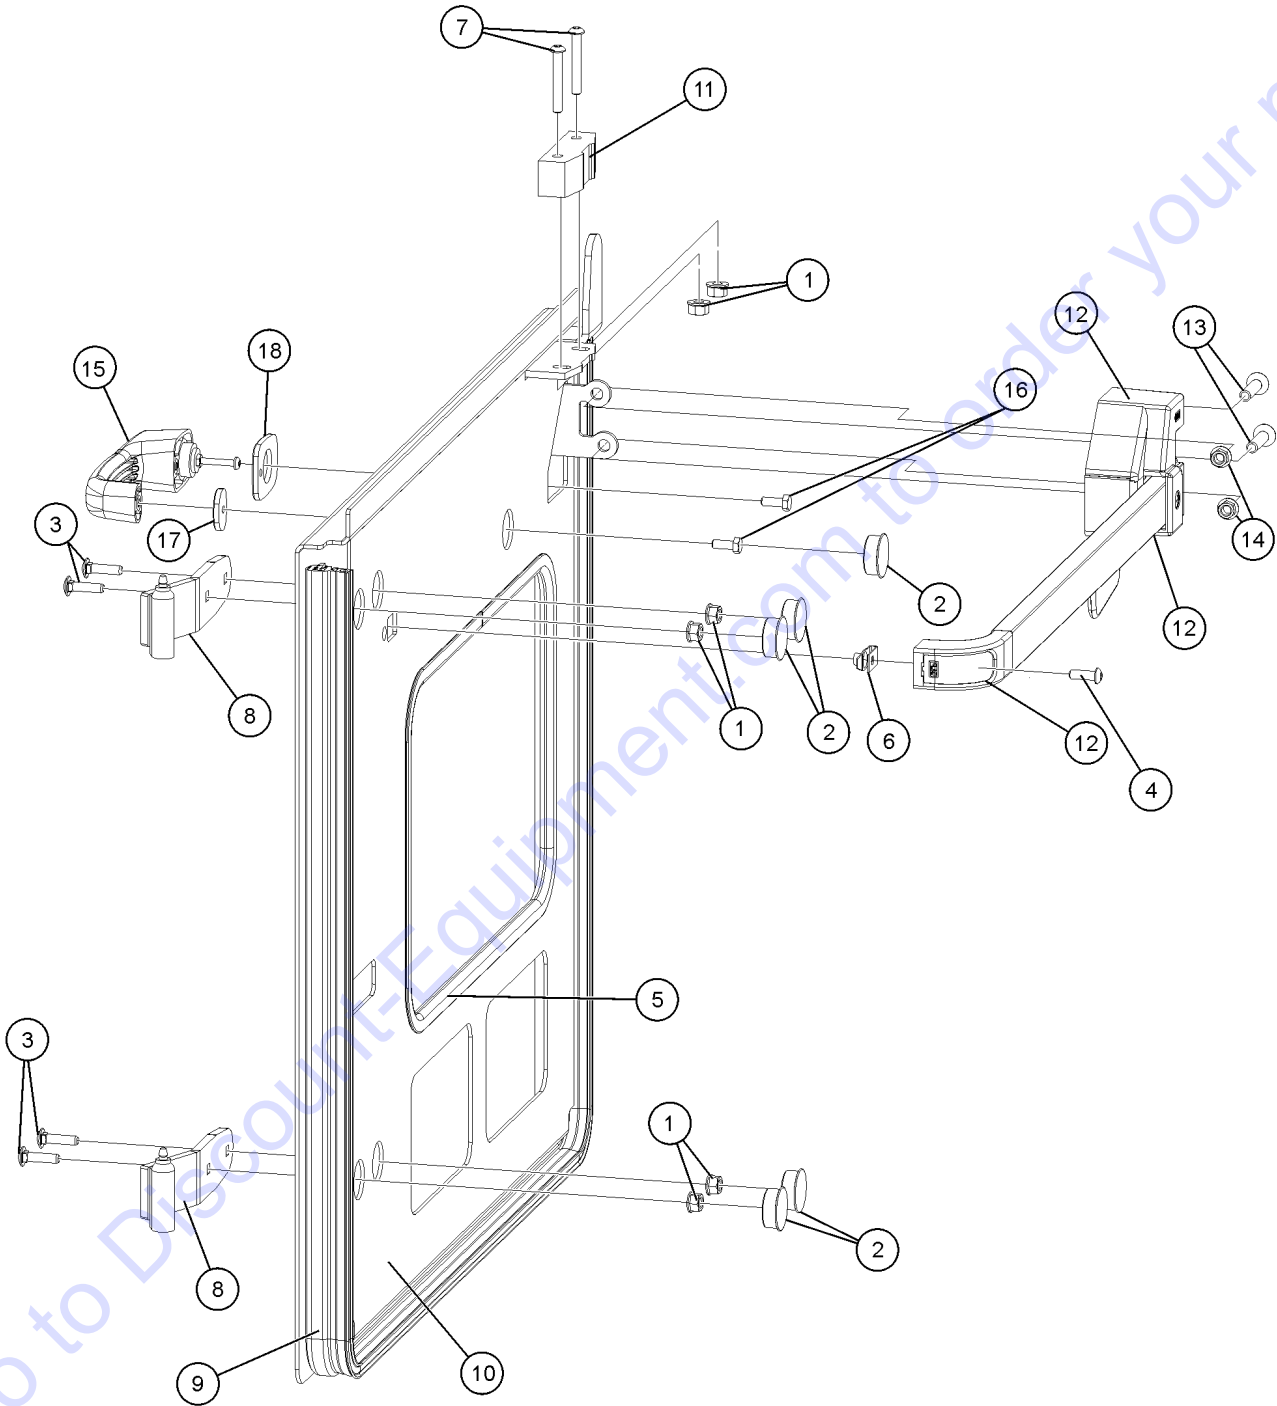

414.1 Enclosed Cab Assembly Option, View 9

414.1 Enclosed Cab Assembly Option, View 9

Item	Part No.	Description	Qty.
1	824027GT	NUT,TL FLG,1/4-20,G,ZAG.....	6
2	7-144-09GT	HOLE PLUG,1 1/8 DIA.....	5
3	1256127GT	BOLT,CARRIAGE,1/4-20X1.5,ZAG.....	4
4	1278088GT	SCREW,BHC,TORX PLUS, 1/4-20X3/4,F835,ZAG.....	1
5	46718-4679GT	TRIMLOCK,BLACK,3/16.....	1
6	56912GT	SPRING CLIP,1/4-20,.025-.15X.54,ZAG.....	1
7	1256176GT	SCREW,BHC,1/4-20X1.75,F835,ZAG.....	2
8	1253962GT	WELDMENT,FEMALE HINGE.....	2
9	130163-7313GT	WEATHERSTRIP,DOUBLE BULB.....	1
10	1253968GT	WELDMENT,CAB DOOR.....	1
11	130223GT	MOUNT,LATCH.....	1
12	214437GT	LATCH, INNER BAR.....	1
13	1256458GT	SCREW,FHS,M8-1.25X35,DIN7991,1.....	2
14	237832GT	NUT,TL FLG,M8-1.25,DIN6927,10,ZAB.....	2
15	1260061GT	HANDLE,LHANDLE,LATCH,GOLDENROD	1
16	824131GT	SCREW,HHF,M6-1.0X16,DIN6921,10.9,ZAB	2
17	215772GT	GASKET, OUTER HANDLE, SM.....	1
18	215771GT	GASKET, OUTER HANDLE, LG.....	1