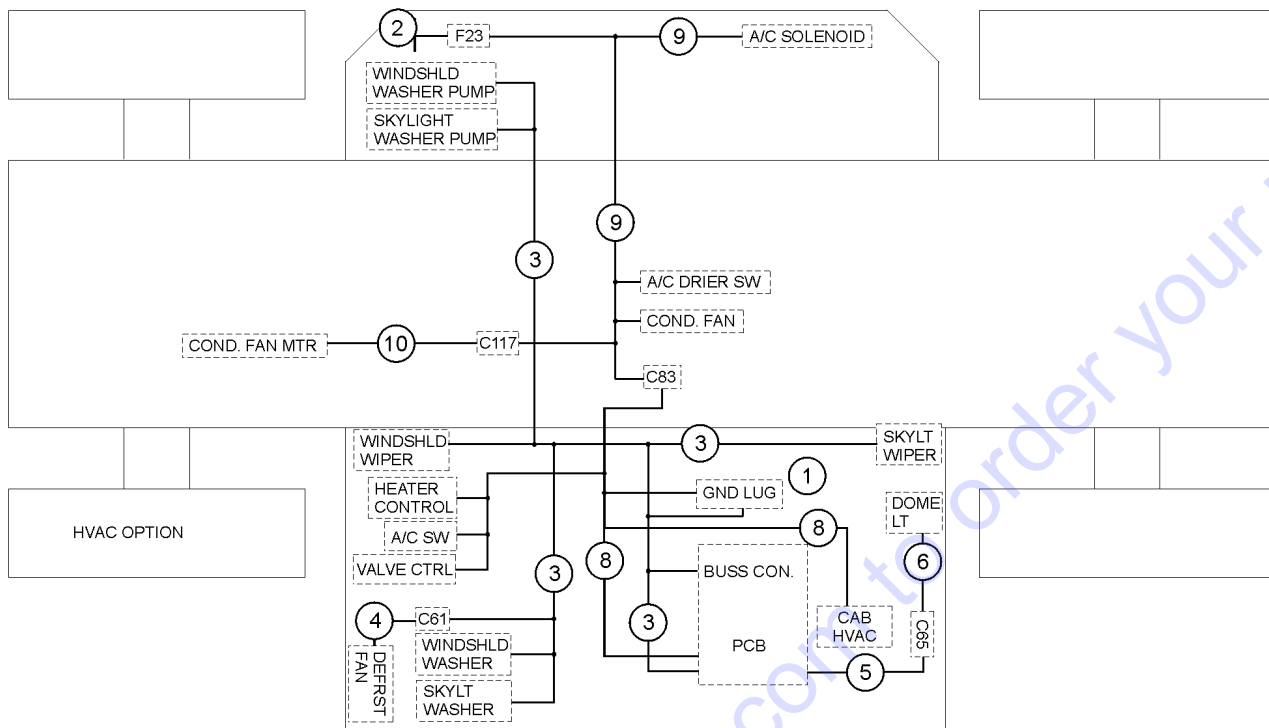

1004.1 Cab Heater and HVAC Harnesses

1004.1 Cab Heater and HVAC Harnesses

Item	Part No.	Description	Qty.
1	161444GT	ASSEMBLY, GROUND BUSS.....	1
2	824612GT	PLATE, BUSS BAR.....	1
3	1257913GT	HARNESS, ENCLOSED CAB.....	1
4	234859GT	HARNESS, CAB FAN.....	1
5	233940GT	HARNESS, POWER, DOME LIGHT.....	1
6	123817GT	DOMELIGHT WITH CONNECTOR.....	1
7	234861GT	HARNESS, CAB HEATER.....	1
8	238126GT	HARNESS, CAB A/C.....	1
9	1258956GT	HARNESS, A/C GTH636.....	1
10	1260044GT	FAN ASSY, CONDENSER 12V 18A.....	1

Go to Discount-Equipment.com to order your parts