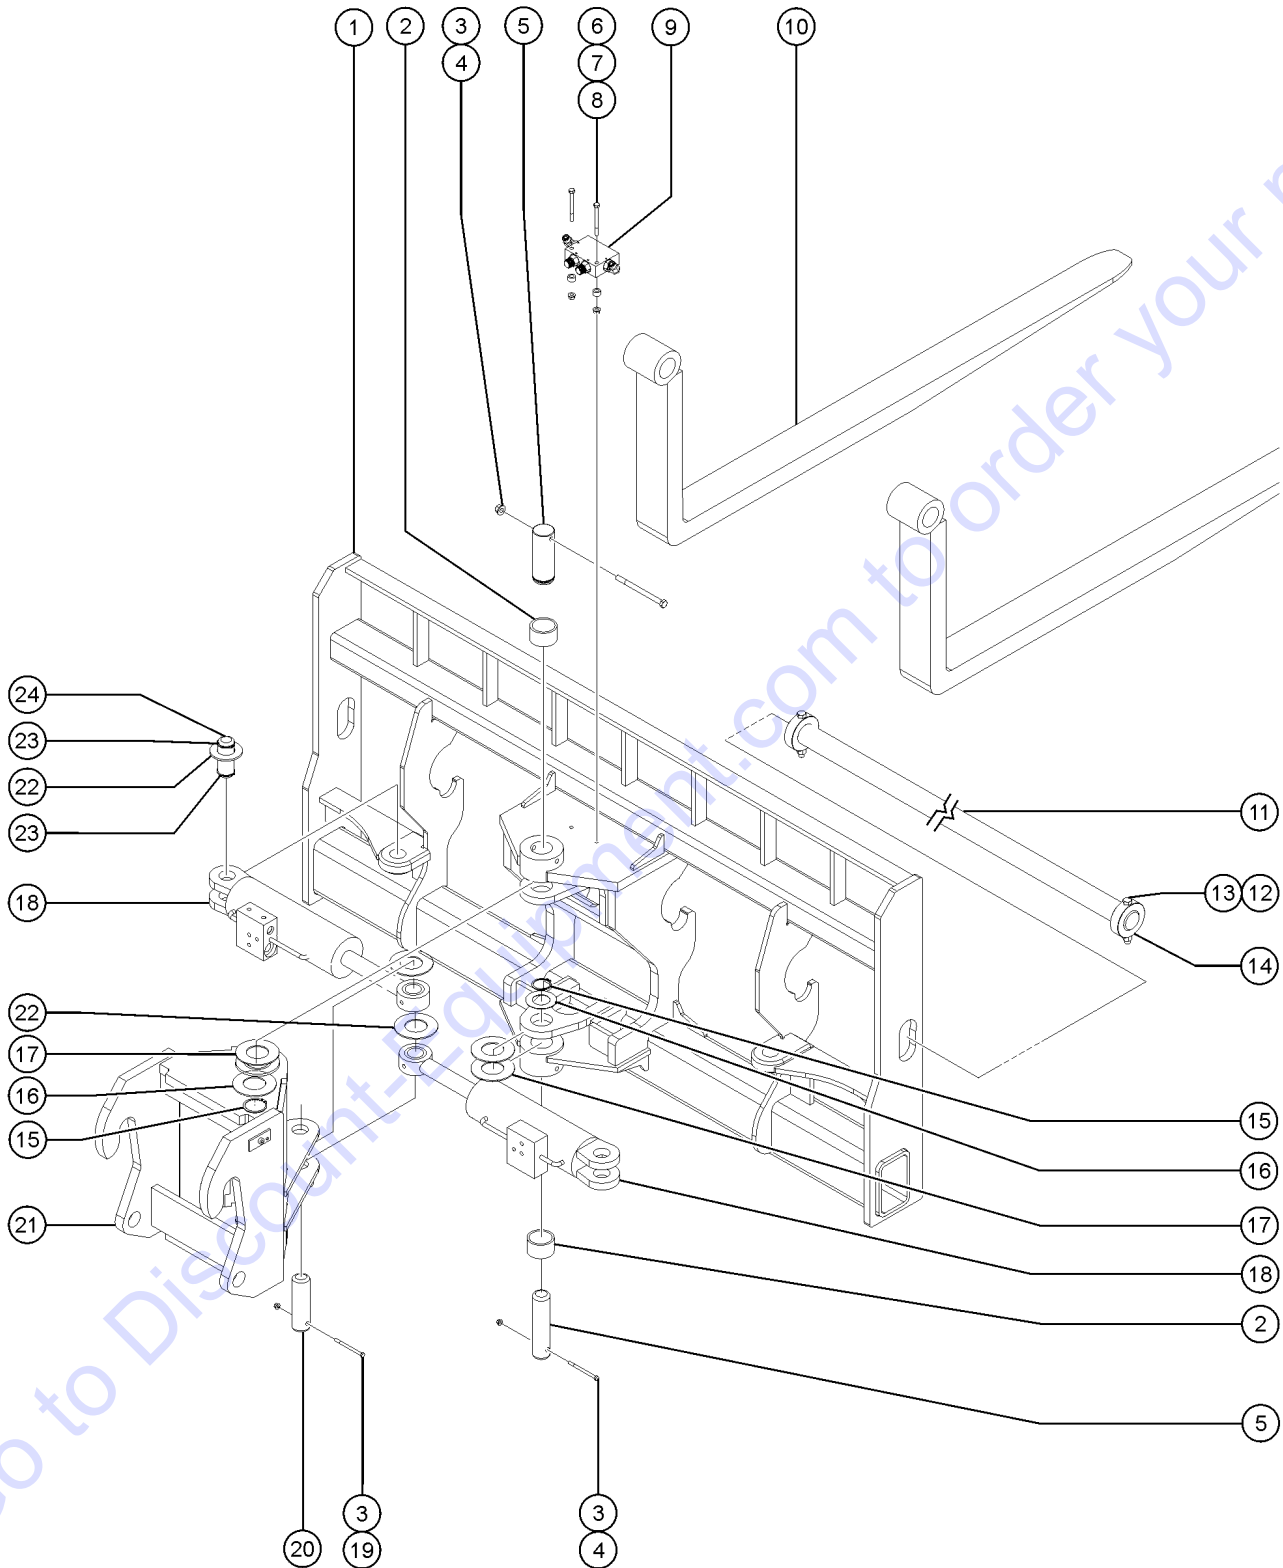

703.1 Fork Frame, Swing Carriage Attachment

703.1 Fork Frame, Swing Carriage Attachment

Item	Part No.	Description	Qty.
1	1259578GT	WELDMENT,72" SWING CARRIAGE.....1	
2	123188GT	BEARING,2.00IDX2.50ODX1.50L.....2	
3	824029GT	NUT,TL FLG,3/8-16,G,ZAG.....3	
4	1257828GT	SCREW,HHC,3/8-16X5,8,ZAG.....2	
5	1280380GT	PIN,2.00DIA X 5.75LG,1HOLE/1RING...2	
6	1256310GT	SCREW,HHC,5/16-18X3.25,8,ZAG.....2	
7	44723GT	SPACER,OUTRIGGER PIN*** 2	
8	824028GT	NUT,TL FLG,5/16-18,G,ZAG.....2	
9	7-234-04GT	VALVE,DUAL CHECK.....1	
10		REF. WELDMENT FORK (Refer to 701.1)	
11	228389GT	PIN,FORK,72"FORK FRAME.....1 <i>pin measures 76 x 2.00 inches</i>	
12	1256107GT	SCREW,HHC,1/2-13X4.5,8,ZAG.....2	
13	1256106GT	NUT,TL,1/2-13,C,ZAG.....2	
14	1254967GT	COLLAR,FORK TINE PIN.....2	
15	1253815GT	SNAP RING,EXTERNAL,2.00,ZAG.....2	
16	1256864GT	WASHER,FLAT,2.01X3.5X.06,ZAG.....2	
17	130319GT	WASHER,THRUST.....4	
18	162342GT	CYLINDER,SWING CARRIAGE.....2	
--	1257749GT	BUSH,AL-BZ,1.50IDX2.00ODX1.50L.....2	
19	824096GT	SCREW,HHF,3/8-16X3.5,8,ZAG.....1	
20	130107GT	PIN,1.50DIA X 6.38LG,1HOLE.....1	
21	1254405GT	WELDMENT,QA SWING COUPLER.....1	
22	1257899GT	WASHER,FLAT,1.5,F436,HRD,ZAG.....4	
23	825796GT	SNAP RING,EXTERNAL,1.50,ZAG.....4	
24	130353GT	PIN,1.50DIA X 3.38LG,2RING.....2