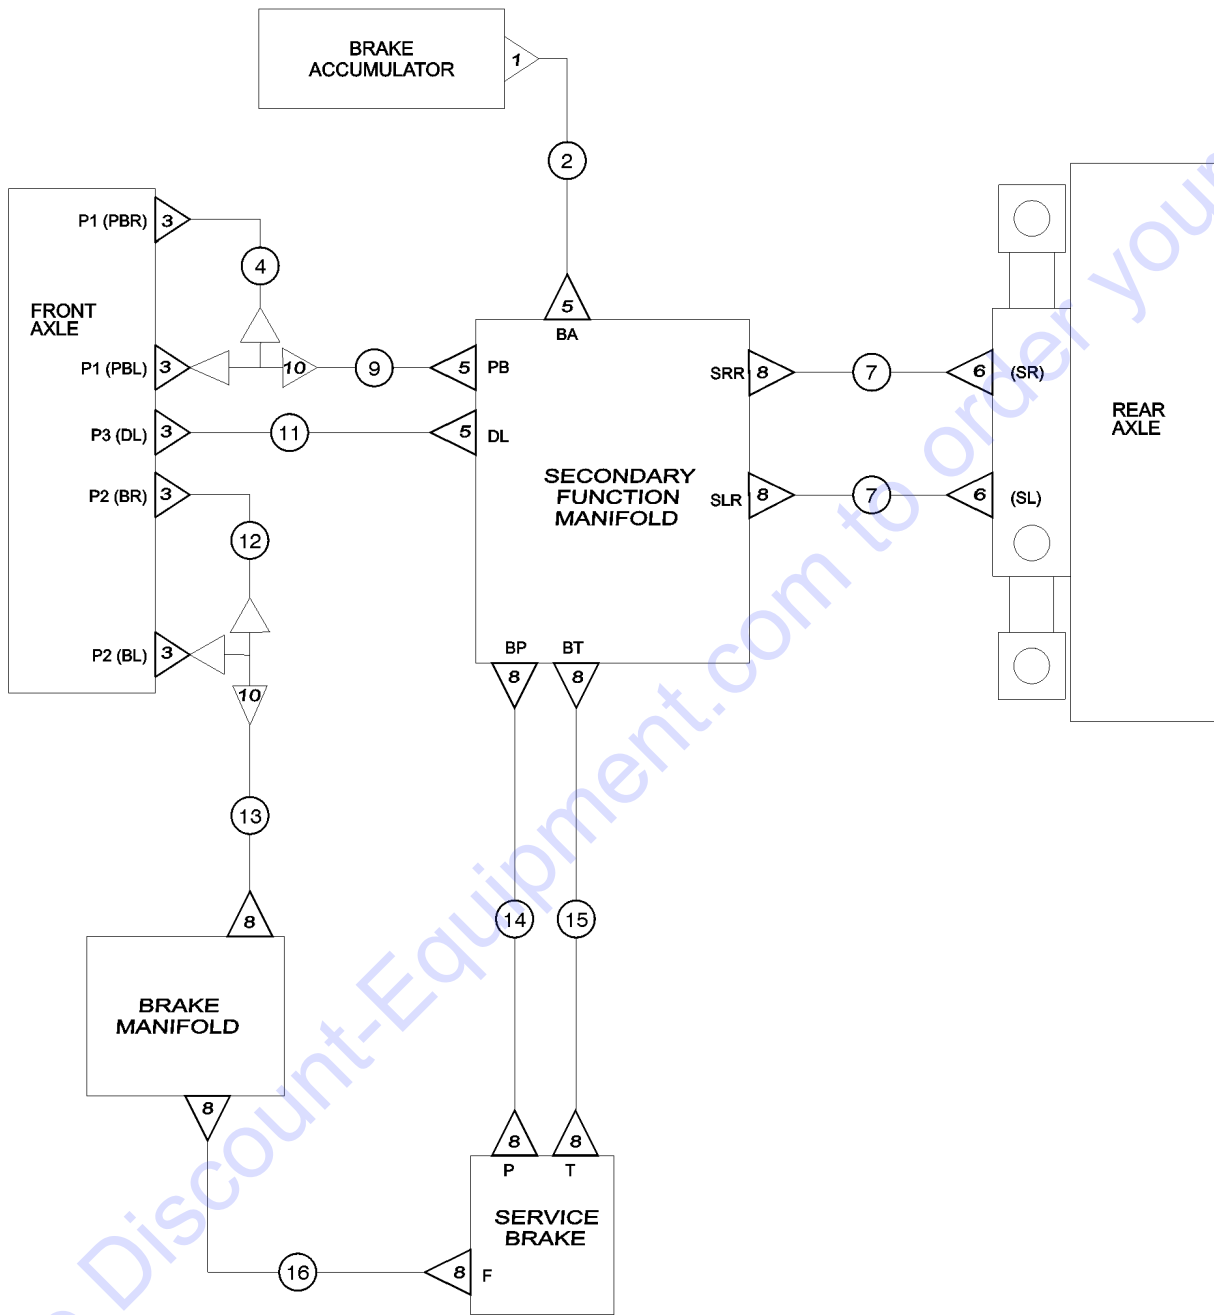

804.1 Front and Rear Axle System

LEGEND	
	FITTING
	HOSE ASSEMBLY