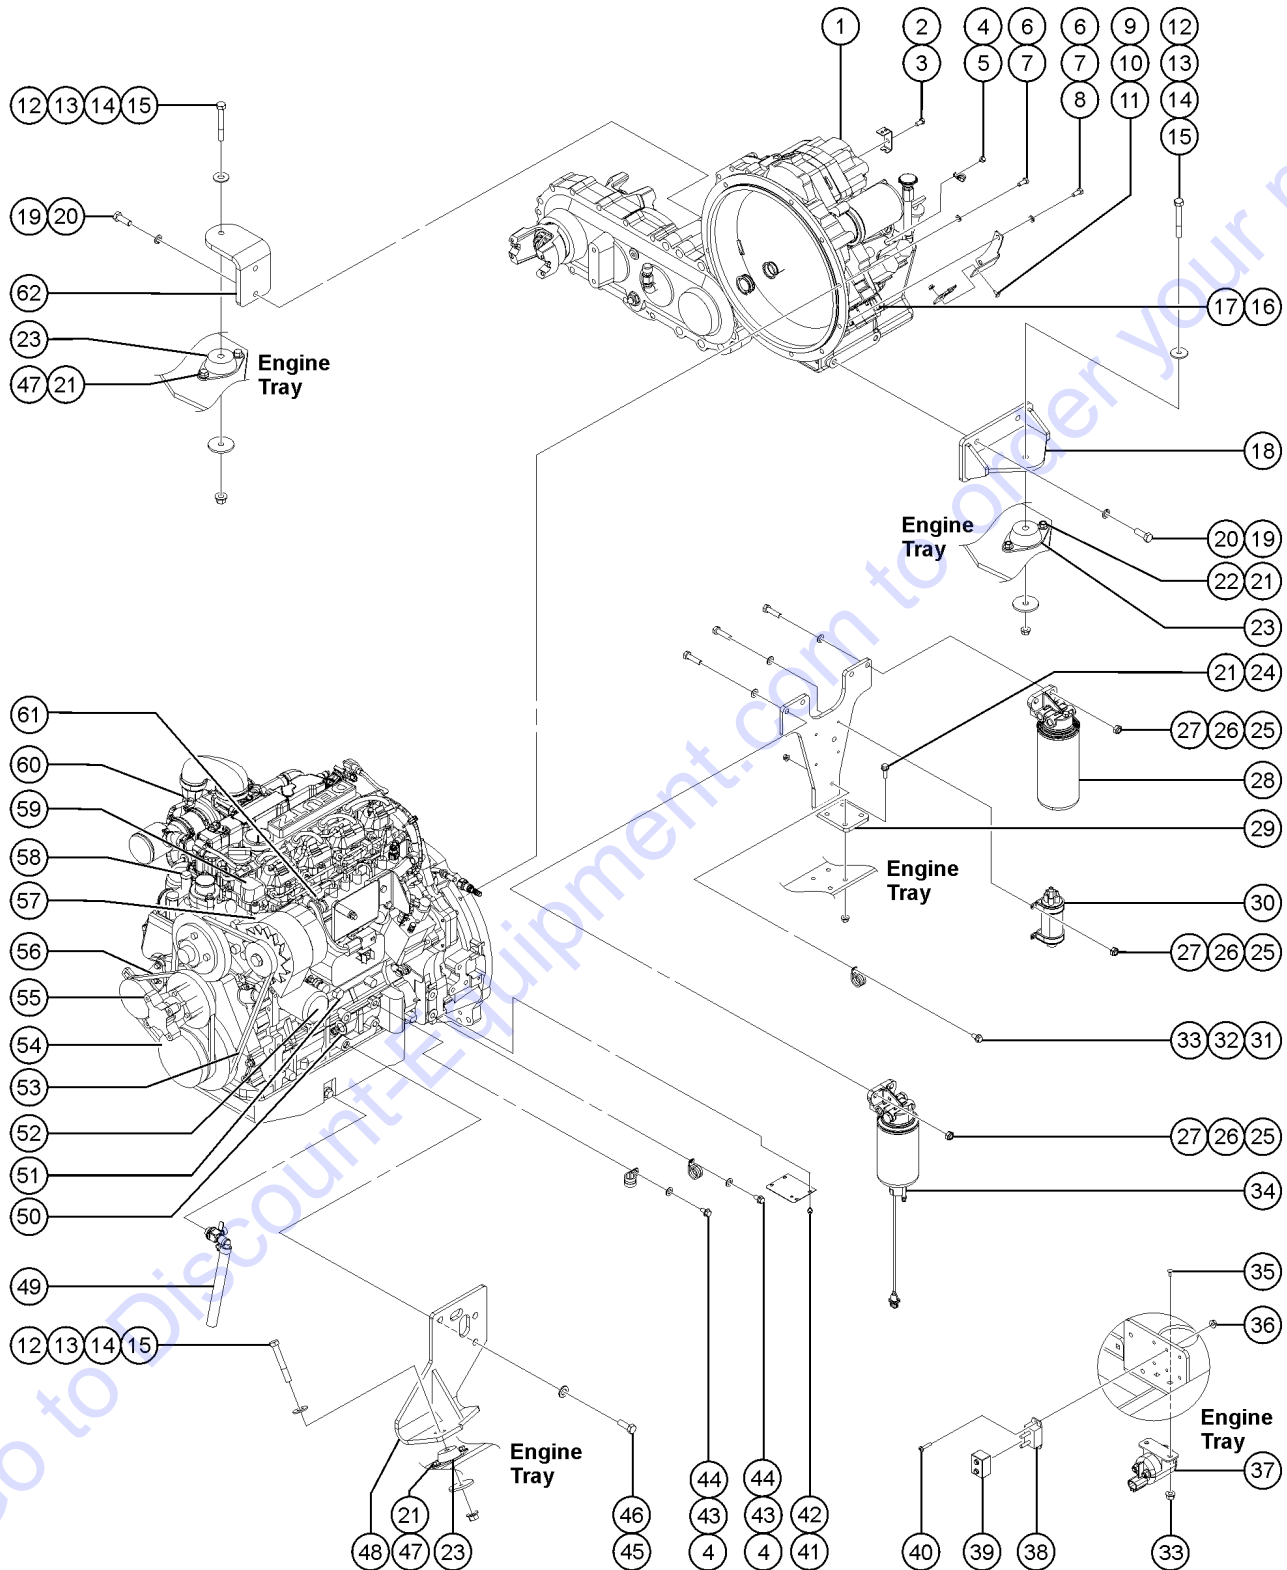

503.1 Deutz 2.9TCD T4 Engine, View 3

503.1 Deutz 2.9TCD T4 Engine, View 3

Item	Part No.	Description	Qty.	Item	Part No.	Description	Qty.
A	229675GT	SWITCH,TEMP,NO,250F,1/4-18NPTF.....1		38	229993GT	CIRCUIT BREAKER, 30AMP.....1	
1	823009GT	ASSY,TRANS,DANA VDT DTZ FP,636....1		39	123677GT	CIRCUIT BREAKER BOOT.....1	
--	7-126-349GT	TRANSMISSION OIL FILTER		40	1253490GT	SCREW,PHPM,8-32 X .75,ZAG.....2	
2	1255807GT	SCREW,HHF,M16-2.0X30,DIN6921,1.....1		41	826001GT	SCREW,HHF,M6-1.0X10,DIN6921,10,9,ZAB.4	
3	1255000GT	FORMING,TRANS HARNESS MOUNT..1		42	1261341GT	PLATE,COVER,FLYWHEEL HOUSING.....1	
4	1255806GT	SCREW,HHF,M12-1.75X20,DIN6921,10,9,ZAB.3		43	824146GT	WASHER,FLAT,M12,DIN125,ZAB.....3	
5	214537GT	CLAMP,1.00,#16 X 5/8,RUB CUSH.....1		44	1257993GT	CLAMP, .875, #14 X .531, RUB CUSH...2	
6	1256284GT	SCREW,HHC,M10-1.5X30,DIN933,10..10		45	22558GT	SCREW,HHC,M14 X 40MM,GR 8.8.....3	
7	824142GT	WASHER,LOCK,M10,ZAB.....10		46	49411GT	WASHER,FLAT,M14.....3	
8	1257213GT	FORMING, CONNECTOR MOUNT.....1		47	824090GT	SCREW,HHF,3/8-16X1.8,ZAG.....4	
9	1256282GT	BOLT,CARRIAGE,10-24X.5,5,ZAG.....1		48	161992GT	WELDMENT,ENGINE MNT,OUT,TD2.9.....1	
10	229987GT	CLIP,METAL MOUNT RECEP DEUTSCH.....1		49	826377GT	ASSEMBLY,OIL DRAIN VALVE KIT.....1	
11	1274170GT	NUT, NYLOCK, 10-24, A, ZAG.....1		--	1702-2400GT	HOSE-HEATER,5/8 ID-BLACK	
12	1256287GT	SCREW,HHC,1/2-13X3.5,8,ZAG.....3		--	19273GT	CLAMP,HOSE,.75 **	
13	1255760GT	WASHER,FLAT,1/2,USS,ZAG.....3		--	216745GT	ELBOW, OIL DRAIN VALVE	
14	1256283GT	WASHER,FLAT,.5X2.25X.188,ZAG.....3		--	826378GT	VALVE,OIL DRAIN,DEUTZ	
15	1251997GT	NUT,TL FLG,1/2-13,G,ZAG.....3		50	825708GT	DIPSTICK,TD2.9.....1	
16	229989GT	SWITCH PRESSURE NC, 150PSI.....1		51	824673GT	SENSOR,LOW PRESSURE,DEUTZ 2.9L.....1	
17	141650GT	ADAPTER,04 FORB X02 MP.....1		52	49924GT	FILTER,OIL,DEUTZ F4L1011F.....1	
18	1254977GT	WELDMENT,TRANSMISSION MOUNT,LT.....1		53	825704GT	MAIN DRIVE BELT,TD2.9.....1	
19	1256285GT	SCREW,HHC,M12-1.75X35,DIN931,1...6		54	1252028GT	ENGINE PULLEY SET,MAIN,TD2.9.....1	
20	1256286GT	WASHER,LOCK, M12,ZAB.....6		55	825700GT	RADIATOR FAN SPACER,TD2.9.....1	
21	824029GT	NUT,TL FLG,3/8-16,G,ZAG.....8		56	1262867GT	V-BELT, DEUTZ.....1	
22	824125GT	BOLT,CARRIAGE,3/8-16X1.5,ZAG.....2		57	825689GT	ALTERNATOR,95AMP,TD2.9.....1	
23	822621GT	ISOLATOR,ENGINE,570LB MAX.....3		58	825712GT	WATER PUMP,TD2.9.....1	
24	824092GT	SCREW,HHF,3/8-16X1.5,8,ZAG.....2		59	825695GT	VALVE COVER,TD2.9.....1	
25	22736GT	NUT,NYLOCK,M10X1.50.....8		--	825696GT	VALVE COVER GASKET,TD2.9	
26	22699GT	WASHER,FLAT,M10,ZINC PLTD.....8		60	822505GT	TURBO,TD2.9.....1	
27	25548GT	SCREW,HHC,M10 X 40MM,GRD8.....8		61	1278206GT	SENSOR,FUEL,HIGH PRESSURE,DEUTZ TD 2.9-3.6.....1	
28		Ref. FILTER, DEUTZ 2.9, FUEL.....1 (refer to 507.1)		62	1254975GT	FORMING,TRANSMISSION MOUNT,RT.....1	
29	822641GT	FORMING,FILTER MOUNT,TD2.9.....1					
30		Ref. LIFT PUMP,FUEL,DEUTZ.....1 (refer to 507.1)					
31	824079GT	SCREW,HHF,1/4-20X1.8,ZAG.....1					
32	13268GT	CLAMP,0.75,#12 X 1/4,RUB CUSH.....1					
33	824027GT	NUT,TL FLG,1/4-20,G,ZAG.....3					
34		Ref. ASSY,FUEL PREFILTER,DEUTZ 2.9.....1 (refer to 507.1)					
35	824124GT	BOLT,CARRIAGE,1/4-20X.75,5,ZAG.....2					
36	1255803GT	NUT,TL FLG,8-32,F,ZAG.....2					
37	824987GT	RELAY,STARTER,DEUTZ.....1