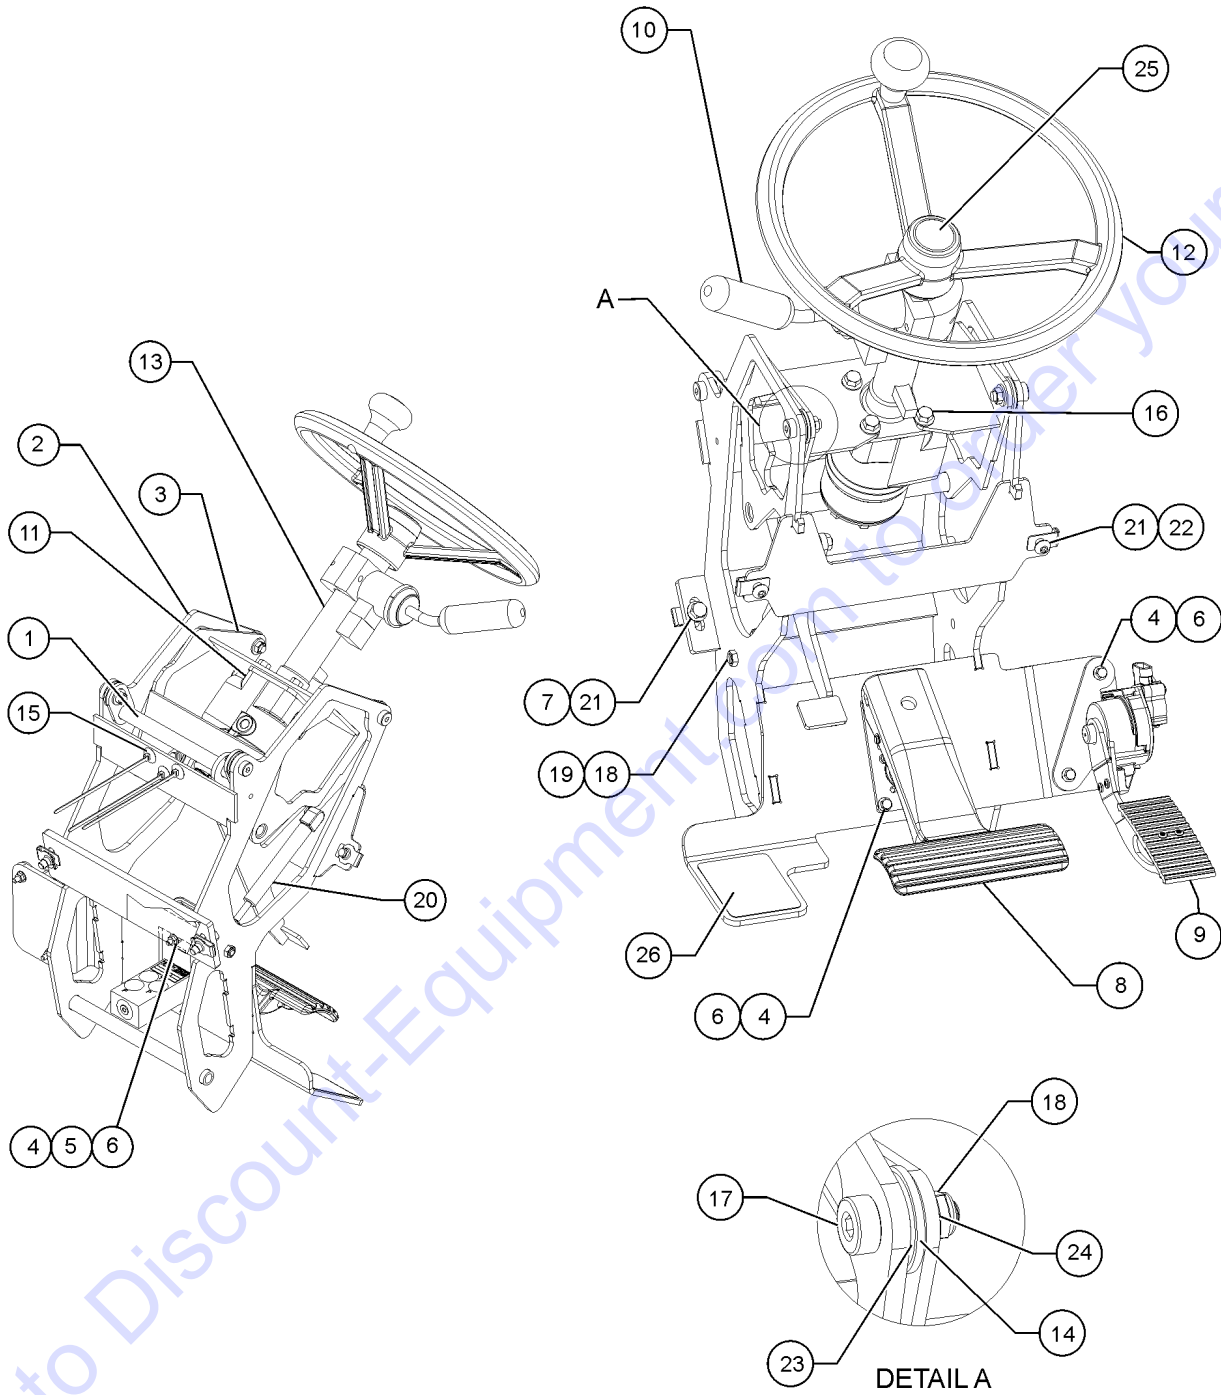

403.1 Standard Cab Components, View 3

403.1 Standard Cab Components, View 3

Item	Part No.	Description	Qty.
1	1253948GT	WELDMENT,TILT LOCK.....	1
2	1282269GT	WELDMENT,STEERING COLUMN.....	1
3	1254033GT	WELDMENT,STEER COLUMN.....	1
4	1256679GT	NUT,SERRATED,1/4-20,8,ZAG.....	5
5	824113GT	WASHER,FLAT,USS,1/4,ZAG.....	1
6	824079GT	SCREW,HHF,1/4-20X1,8,ZAG.....	5
7	824091GT	SCREW,HHF,3/8-16X1.25,8,ZAG.....	2
8	226306GT	ASSEMBLY, BRAKE VALVE.....	1
9	227108GT	THROTTLE PEDAL, METAL, GTH.....	1
10	7-125-05GT	SHIFTER ASSEMBLY***.....	1
--	1255535GT	SHIFTER MOUNTING KIT.....	1
11	1283327GT	STEERING UNIT, 250CC W/LS RELIEF..... <i>(compatible with Danfoss PVG primary manifold and electronic joystick system)</i>	1
12	123136GT	STEERING WHEEL, 362MM.....	1
13	218100GT	COLUMN, STEERING, 225MM.....	1
14	1255760GT	WASHER,FLAT,1/2,USS,ZAG.....	4
15	110149GT	CABLE TIE,DFT MOUNT,BLK,6.5".....	3
16	824090GT	SCREW,HHF,3/8-16X1,8,ZAG.....	4
17	1256478GT	BOLT,SHS,1/2X.5X3/8-16,ZAG.....	4
18	824038GT	NUT, TL JAM, 3/8-16, A, ZAG.....	6
19	78086GT	BALL STUD, GAS STRUT, 3/8-16.....	2
20	39542GT	GAS SHOCK,SCISSORS***.....	1
21	29868GT	SPRING CLIP,3/8-16,.05-.20X.73,ZAG....	4
22	1255393GT	SCREW,BHC,3/8-16X1,F835,ZAG.....	2
23	87075GT	WASHER,NYLON .50 X 1.25 X .063.....	4
24	825358GT	WASHER,FLAT,5/16,USS,ZAG.....	4
25	7-147-41GT	HORN BUTTON KIT***.....	1
--	7-147-44GT	CONTACT BRUSH SET(HORN) <i>for 7-147-41</i>	
26	237662GT	TAPE,NON-SKID,DIE CUT,3"X 4".....	1