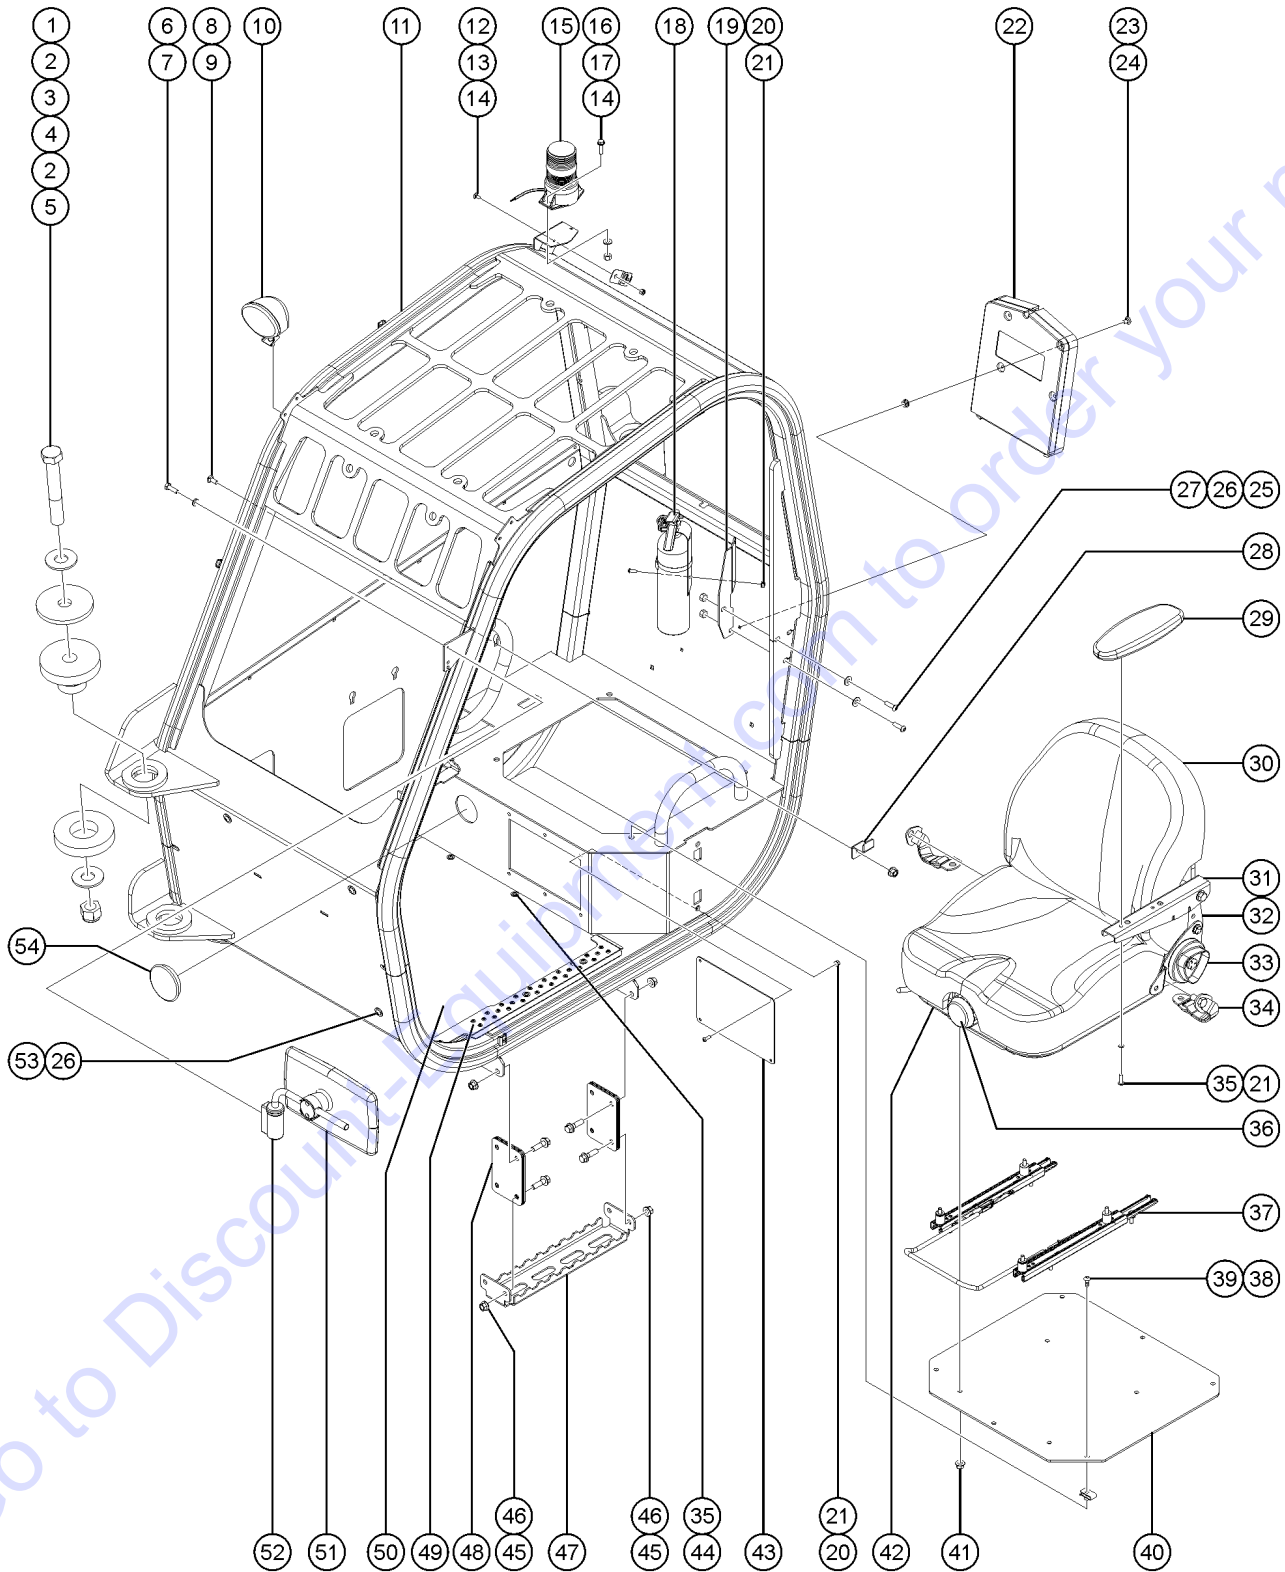

401.1 Standard Cab Components, View 1

401.1 Standard Cab Components, View 1

Item	Part No.	Description	Qty.	Item	Part No.	Description	Qty.
1	1256466GT	SCREW,HHC,1-8X6.5,8,ZAG.....	4	36	1263770GT	KNOB ASSEMBLY, WEIGHT ADJ.....	1
2	1256469GT	WASHER,FLAT,1.0,USS,ZAG.....	8	37	1263771GT	TRACK ASSY, SEAT ADJUST.....	1
3	1254034GT	WASHER,RUBBER MOUNT,CAB.....	4	38	1255393GT	SCREW,BHC,3/8-16X1,F835,ZAG.....	4
4	123139GT	ISOLATOR,CAB.....	4	39	29868GT	SPRING CLIP,3/8-16,.05-.20X.73,ZAG....	4
5	123189GT	NUT,NYLOCK,1-8,GR8.....	4	40	1254148GT	PLATE,SEAT MOUNT.....	1
6	1256450GT	SCREW,HHC,M6-1.0X20,DIN933,10.9,ZAB.3		41	237832GT	NUT,TL FLG,M8-1.25,DIN6927,10,ZAB.....	4
7	825355GT	WASHER,FLAT,M6,DIN125,ZAB.....	3	42	1263772GT	BELLOWS W/HARDWARE.....	1
8	824125GT	BOLT,CARRIAGE,3/8-16X1,5,ZAG.....	1	43	1253981GT	COVER,CAB AIR INTAKE.....	1
9	824029GT	NUT,TL FLG,3/8-16,G,ZAG.....	1	44	824227GT	SCREW, BHC, 1/4-20 X 1, ZAG.....	7
10		REF. LIGHT,LED,CLEAR,5"ROUND 12/24V <i>refer to 901.1</i>		45	1251997GT	NUT,TL FLG,1/2-13,G,ZAG.....	8
11	1281518GT	WELDMENT,CAB.....	1	46	826171GT	SCREW,HHF,1/2-13X1.75,ZAG.....	8
12	1256282GT	BOLT,CARRIAGE,10-24X.5,5,ZAG.....	1	47	1253956GT	FORMING,CAB STEP.....	1
13	229987GT	CLIP,METAL MOUNT RECEP DEUTSCH.....	1	48	123108GT	STRAP,FLEXIBLE STEP.....	2
14	1274170GT	NUT, NYLOCK, 10-24, A, ZAG.....	3	49A	1256323GT	FORMING, FLOOR MAT..... <i>(used in open cab)</i>	1
15	231931GT	STROBE,BEACON, AC COMP 12-80V...1		49B	1254146GT	FORMING, FLOORMAT GUARD..... <i>(used in closed cab)</i>	1
16	1262031GT	SCREW,HHF,10-24X.75,ZAG.....	2	50	214581GT	FLOORMAT, CAB.....	1
17	1253185GT	WASHER,FLAT,#10,USS,ZAG.....	2	51	1279208GT	MIRROR, CAB, GTH.....	1
18	88406GT	FIRE EXTINGUISHER.....	1	52	1279209GT	MIRROR ARM, CAB, GTH.....	1
19	1254055GT	FORMING,EXTINGUISHER MOUNT.....	1	53	1256472GT	SCREW,BHC,3/8-16X.75,F835,ZAG.....	3
20	824027GT	NUT,TL FLG,1/4-20,G,ZAG.....	6	54	123572GT	HOLE PLUG, 3 IN.....	1
21	1278088GT	SCREW,BHC,TORX PLUS, 1/4-20X3/4,F835,ZAG.....	8				
22A	24514GT	BOX,INSTRUCTION STORAGE..... <i>Europe/Asia/South America (decal required; refer to Section100)</i>	1				
22B	44743GT	MANUAL BOX W/DECALS***..... <i>USA/Canada/Australia</i>	1				
23	1256462GT	BOLT,CARRIAGE,1/4-20X.5,5,ZAG.....	2				
24	1256679GT	NUT,SERRATED,1/4-20,8,ZAG.....	2				
25	1255629GT	SCREW,BHC,3/8-16X1.25,F835,ZAG.....	2				
26	1255758GT	WASHER,FLAT,3/8,USS,ZAG.....	5				
27	824038GT	NUT, TL JAM, 3/8-16, A, ZAG.....	2				
28	1253961GT	FORMING,SIDE CONSOLE MOUNT.....	1				
29	229304GT	PAD, ARMREST.....	1				
30	1253474GT	COVER, SEAT BASE, SUSPENSION.....	1				
--	1253475GT	COVER, SEAT BACK, SUSPENSION.....	1				
--	1276678GT	SEAT ASSY, SUSPENSION, RECLINE					
31	1263776GT	ARMREST, LH.....	1				
32	1263778GT	SEAT, SUSPENSION, RECLINE.....	1				
33	1263775GT	RECLINER KNOB KIT, SEAT.....	1				
34	1263774GT	CABLE TETHER KIT, SEAT.....	1				
35	824113GT	WASHER,FLAT,USS,1/4,ZAG.....	9