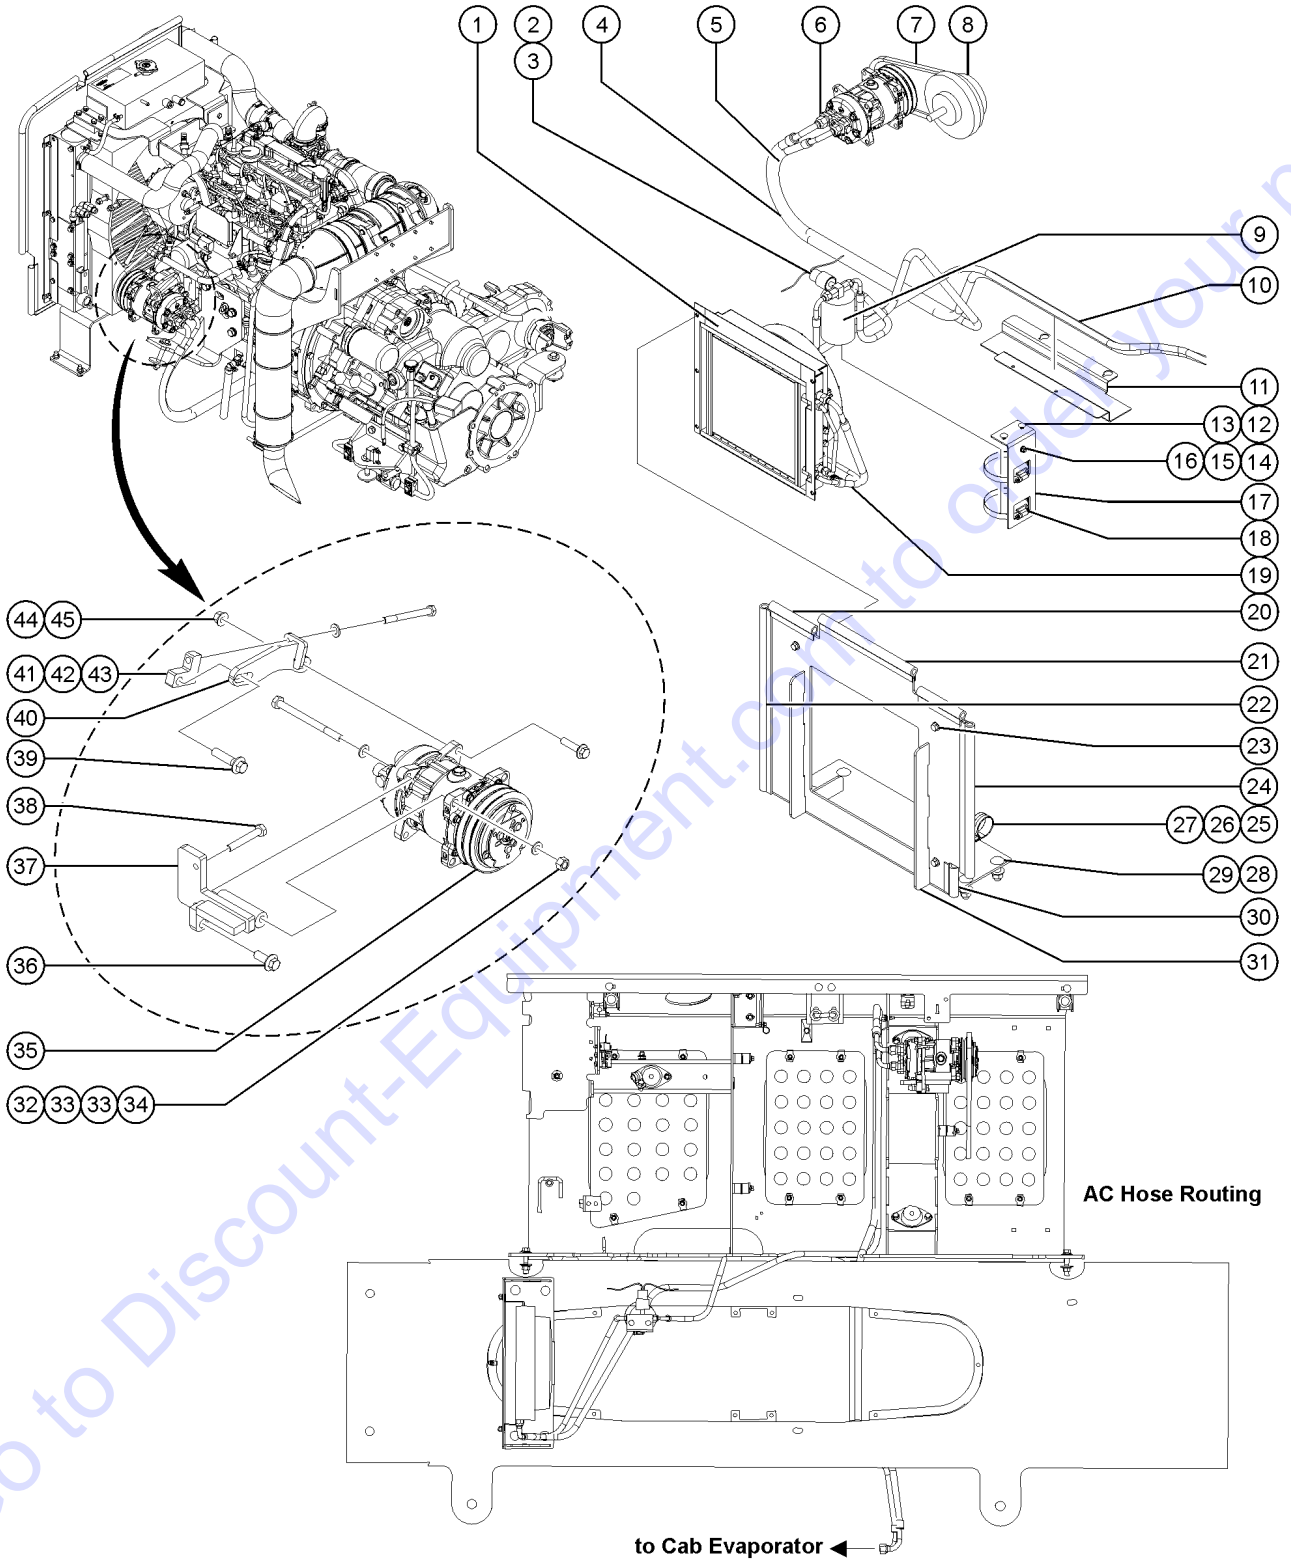

903.1 Deutz AC Components

903.1 Deutz AC Components

Item	Part No.	Description	Qty.	Item	Part No.	Description	Qty.
1	1257233GT	CONDENSER,REMOTE MOUNT,12V,305.....	1	38	824136GT	SCREW,HHC,M8-1.25X25,DIN933,10....	2
--	1260044GT	FAN ASSY, CONDENSER 12V 18A.....	1	39	232869GT	SCREW,HHF,M12X50,DIN6921, 10.9....	1
2	1258956GT	HARNESS, A/C GTH636.....	1	40	1255873GT	WELDMENT,AC COMP TENSIONER.....	1
3	T107212GT	BINARY SWITCH, AC.....	1	41	1255874GT	PLATE,AC COMP TENSIONER, THREADED.....	1
4	1253087GT	HOSE,REFRIG,#10,W/CHG SPL,EVAP.....	1	42	1255758GT	WASHER,FLAT,3/8,USS,ZAG.....	1
5	1253086GT	HOSE,REFRIG,#8,W/CHG SPL,COMP.....	1	43	1256122GT	SCREW,HHC,3/8-16X4,8,ZAG.....	1
6	215754GT	COMPRESSOR MANIFOLD ADAPTOR.....	1	44	231529GT	NUT,TL FLG,M10-1.5,DIN6927,10,ZAB.....	1
7	1253080GT	BELT,AC COMP,TD2.9.....	1	45	232871GT	SCREW,HHF,M10-1.5X40,DIN6921,10.9,ZAB.1	1
8		REF. ENGINE PULLEY SET,MAIN,TD2.9..... (Refer to 503.1)	1				
9	T107209GT	RECEIVER-DRIER, AC.....	1				
10	1253085GT	HOSE,REFRIG,#6,DRIER-EVAP.....	1				
11	1254459GT	FORMING,HOSE COVER,HEAT/AC.....	1				
12	824124GT	BOLT,CARRIAGE,1/4-20X.75,5,ZAG.....	2				
13	824027GT	NUT,TL FLG,1/4-20,G,ZAG.....	2				
14	1256467GT	NUT,TL FLG,10-24,F,ZAG.....	1				
15	1253185GT	WASHER,FLAT,#10,USS,ZAG.....	1				
16	1256282GT	BOLT,CARRIAGE,10-24X.5,5,ZAG.....	1				
17	1278687GT	FORMING,AC DRIER MOUNT,GTH 636.....	1				
18	30971GT	CLAMP,HOSE,3.00".....	2				
19	1253084GT	HOSE,REFRIG,#6,DRIER-COND.....	1				
20	139261-475GT	TRIM EDGE,3/16X3/4 BULB.....	2				
21	139261-1025GT	TRIM EDGE,3/16X3/4 BULB.....	1				
22	139261-1750GT	TRIM EDGE,3/16X3/4 BULB.....	1				
23	824133GT	SCREW,HHF,M8-1.25X25,DIN6921,10.9,ZAB.5	5				
24	139261-1450GT	TRIM EDGE,3/16X3/4 BULB.....	1				
25	77181GT	CLAMP,1.63,#26 X 3/8,RUB CUSH.....	1				
26	824089GT	SCREW,HHF,3/8-16X.75,8,ZAG					
27	29868GT	SPRING CLIP,3/8-16,.05-.20X.73,ZAG....	1				
28	1256115GT	BOLT,CARRIAGE,1/2-13X1.75,5,ZA.....	4				
29	1251997GT	NUT,TL FLG,1/2-13,G,ZAG.....	4				
30	139261-275GT	TRIM EDGE,3/16X3/4 BULB.....	1				
31	1278892GT	WELDMENT,REMOTE CONDENSER MNT.....	1				
32	232951GT	NUT, TL, M10-1.5,DIN980, ZAB.....	1				
33	824145GT	WASHER,FLAT,M10,DIN125,ZAB.....	2				
34	216165GT	SCREW,HHC,M10-1.5X130,10.9,ZAB.....	1				
35	215753GT	A/C COMPRESSOR.....	1				
36	824134GT	SCREW,HHF,M12-1.75X30,DIN6921,10.9,ZAB.1	1				
37	1255870GT	WELDMENT,AC COMP MOUNT.....	1