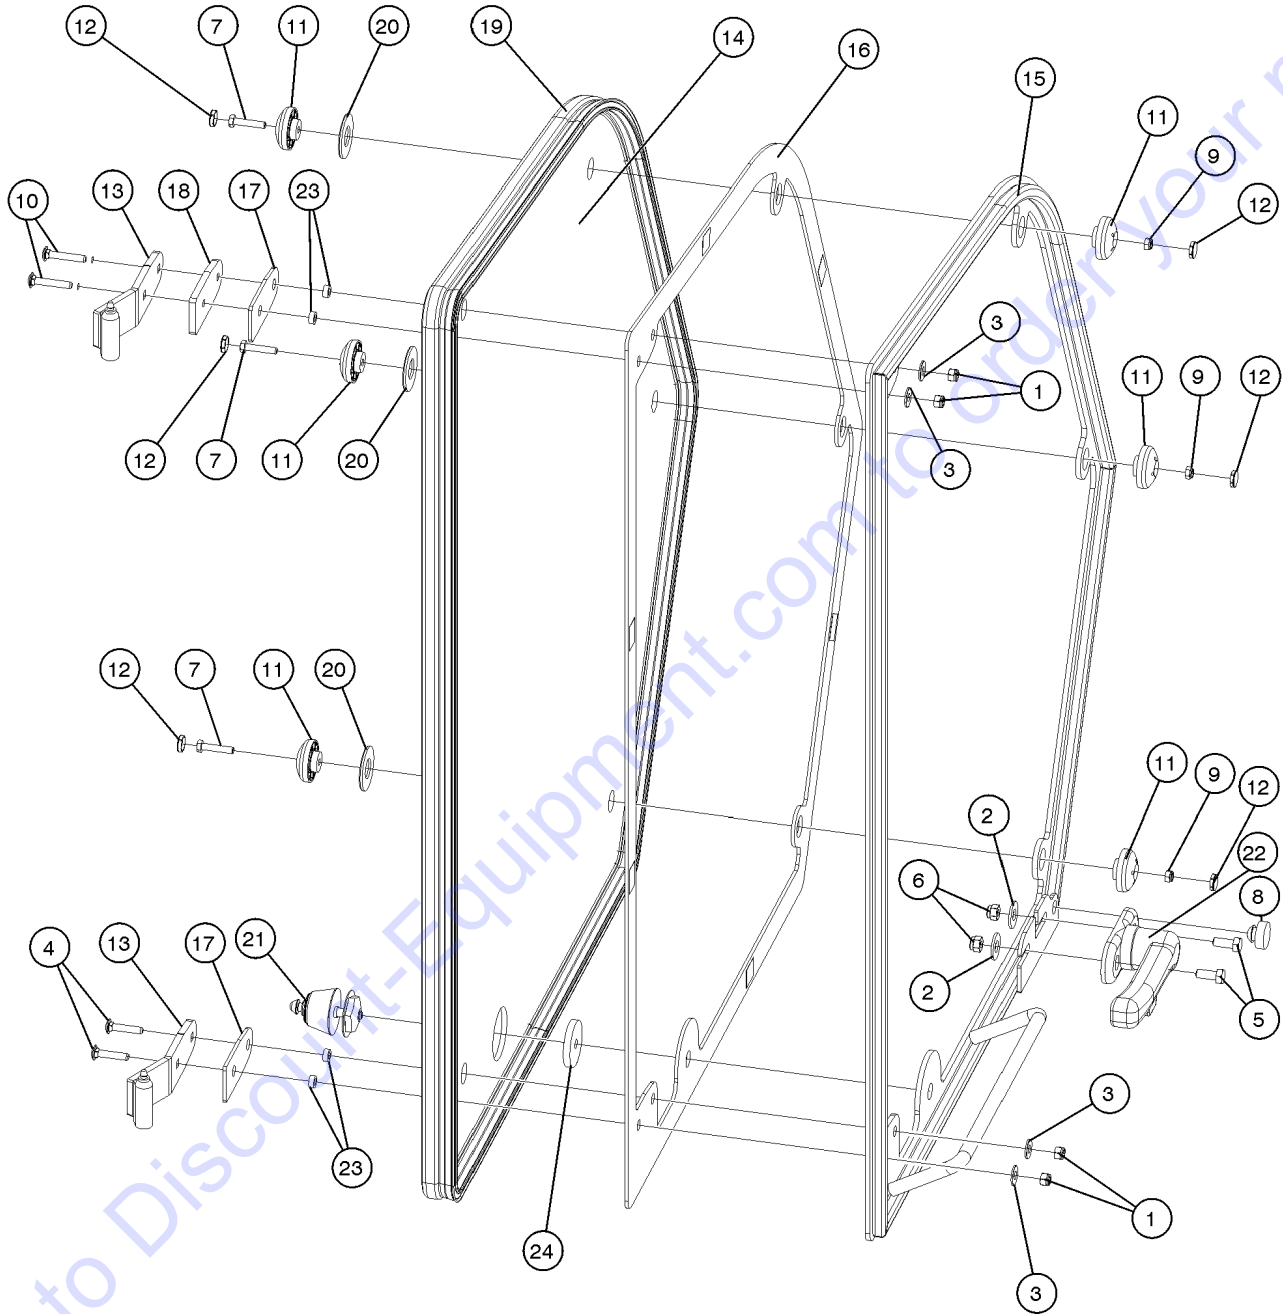

411.1 Enclosed Cab Assembly Option, View 6

411.1 Enclosed Cab Assembly Option, View 6

Item	Part No.	Description	Qty.
1	1256455GT	NUT,TL,M6-1.0,DIN980,10,ZAB.....	3
2	1256453GT	SCREW,HHC,M6-1.0X50,DIN931,10.....	3
3	47478GT	BUMPER, RUBBER, 1"OD X .461H.....	2
4	130123GT	BUSHING,WINDOW FASTENER.....	6
5	130124GT	CAP,WINDOW BUSHING.....	6
6	130132GT	GLASS,FRONT SIDE WINDOW.....	1
7	130163-7983GT	WEATHERSTRIP, DOUBLE BULB.....	1
8	130134GT	SPACER,WINDOW.....	3
9	1253976GT	FORMING,GLASS RETAINER.....	1
10	130189GT	SPACER,GLASS BUSHING.....	3

Go to Discount-Equipment.com to order your parts