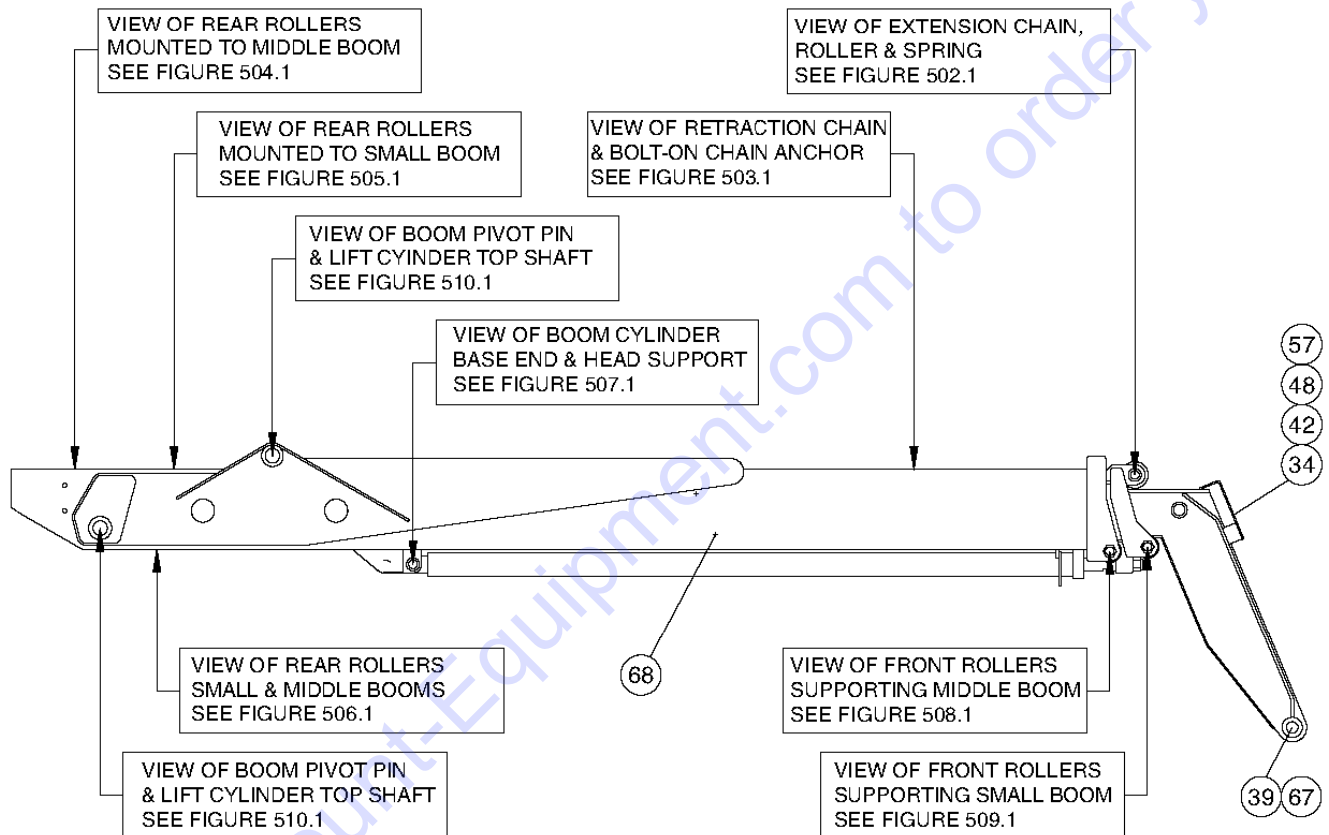

501.1 Boom Assembly, View 1

Item	Part No.	Description	Qty.
34	3-1199GT	GUARD,TILT VALVE.....	1
39	6-4516-24GT	BRONZE BUSHING.....	2
42	6021GT	WASHER,LOCK,.375.....	15
48	94195GT	SCREW,HHC,3/8-16 X .75,GR 8.....	6
57	19934GT	WASHER,3/8 HARD.STEEL-FLAT,USS.....	6
67	28646GT	ZERK,GREASE,1/8 NPT.....	4
68	55953GT	ZERK-GREASE,1/4-28, STRAIGHT.....	8

Go to Discount-Equipment.com to order your parts