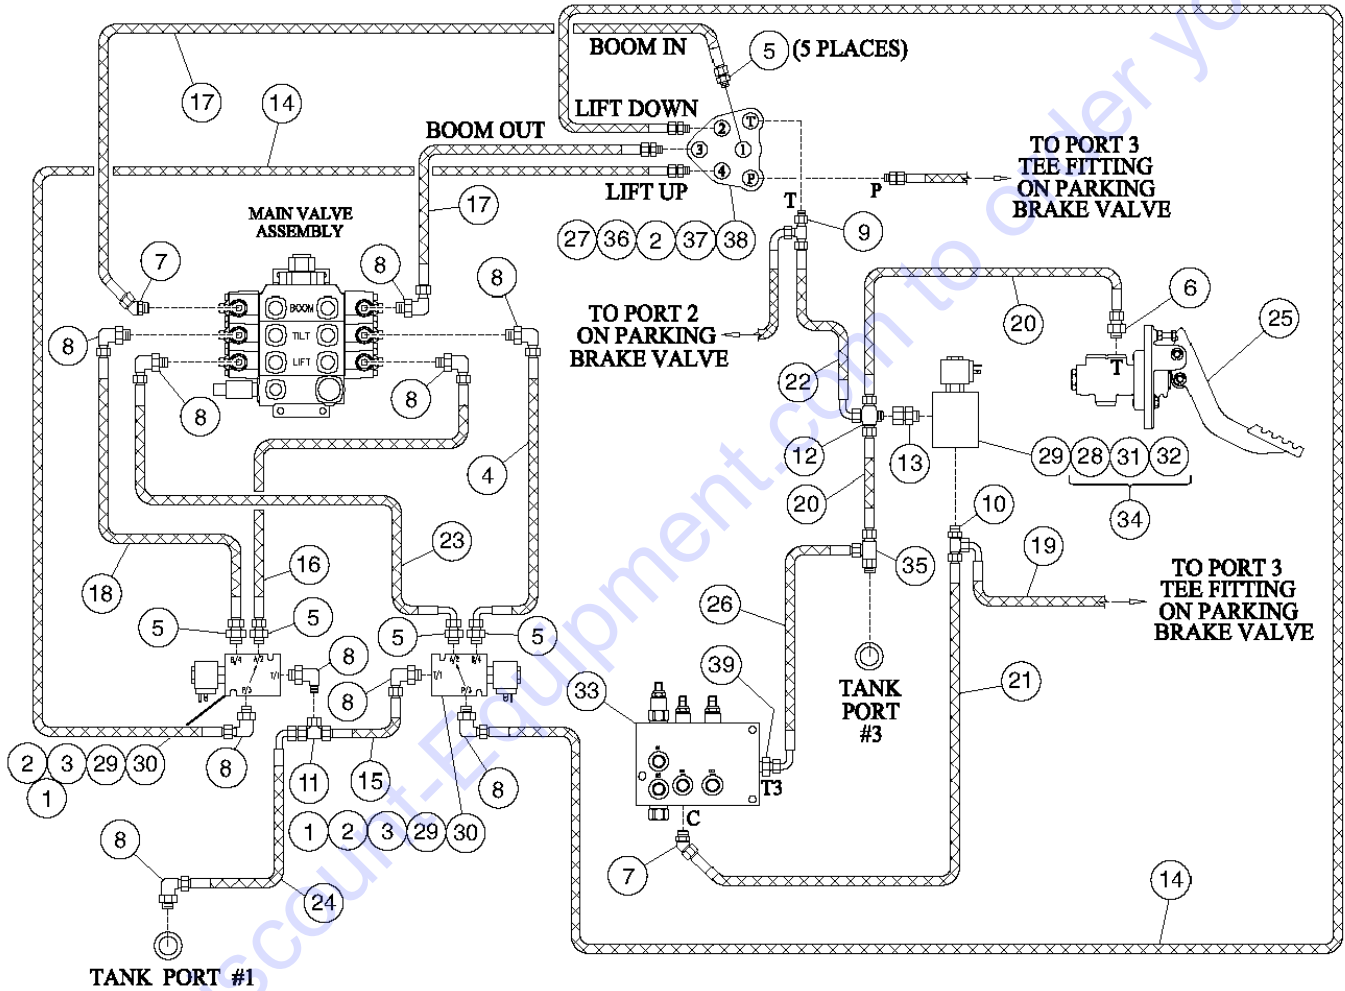

604.1 Circuit, 4-Way Controller

Item	Part No.	Description	Qty.	Item	Part No.	Description	Qty.
1	6-5204-14GT	SCREW,HHC,1/4-20X1.75,GR8.....	4	39	123671GT	FITTING, 06OR X 06 JIC STR.....	1
2	6356GT	WASHER,LOCK,.25.....	4				
3	6-6212-04GT	WASHER,FLAT,.250, HARDENED.....	8				
4	6-7022-34GT	HOSE, 4X4-90X17".....	1				
5	6-6450-05GT	CONNECTOR,070120-4-6.....	9				
6	123671GT	FITTING, 06OR X 06 JIC STR.....	1				
7	6-6452-19GT	FITTING,06 OR X 04 JIC 45.....	2				
8	6-6453-04GT	FITTING,06 OR X 04 JIC 90.....	10				
9	6-6455-05GT	FITTING,06 OR X 06 JIC RN-TEE.....	1				
10	6-6455-15GT	FITTING,06 OR X 04 JIC RN-TEE.....	1				
11	6-6480-03GT	FITTING.....	1				
12	6-6483-05GT	FITTING,06JIC CROSS.....	1				
13	6-6485-06GT	UNION CROSS.....	1				
14	6-7002-244GT	HOSE,04X04X122LG.....	2				
15	6-7002-17GT	HOSE,04X04X8 1/2LG.....	1				
16	6-7002-26GT	HOSE,4X4X13".....	1				
17	6-7002-276GT	HOSE,04X04X138LG.....	2				
18	6-7002-34GT	HOSE,4X4X17".....	1				
19	6-7022-100GT	HOSE,04X04-90X50.....	1				
20	6-7003-150GT	HOSE ASSY.....	2				
21	6-7002-180GT	HOSE ASSY.....	1				
22	6-7023-80GT	HOSE ASSY.....	1				
23	6-7022-44GT	HOSE,4X4-90X22".....	1				
24	6-7022-28GT	HOSE,4X4-90X14".....	1				
25	7-198-48GT	VALVE,BRAKE,HANGING.....	Ref.				
26	6-7023-32GT	HOSE,6X6-90X16".....	1				
27		CONTROLLER, 4 WAY.....	Ref.				
		<i>refer to figure 406.1</i>					
28	7-367-06GT	CARTRIDGE.....	Ref.				
29	7-244-27GT	Ref. DIN CONNECTOR.....	Ref.				
		<i>(7-244-27 is no longer available from supplier, however, some Genie inventory may still be in stock)</i>					
30	7-367-09GT	VALVE,ELECTRIC 4WAY.....	Ref.				
31	7-367-05GT	COIL.....	Ref.				
32	7-367-07GT	BODY.....	Ref.				
		<i>7-367-07 is no longer available from supplier)</i>					
33	7-234-94GT	CONTROL BLOCK.....	Ref.				
34	7-367-01GT	VALVE,CONTROLLER RELIEF.....	Ref.				
		<i>includes items 28, 31 and 32</i>					
35	6-6455-05GT	FITTING,06 OR X 06 JIC RN-TEE.....	1				
36	6-5204-06GT	SCREW,HHC,1/4-20X.75,GR8.....	4				
37	6356GT	WASHER,LOCK,.25.....	4				
38	6-6201-04GT	NUT,HEX,1/4-20.....	4