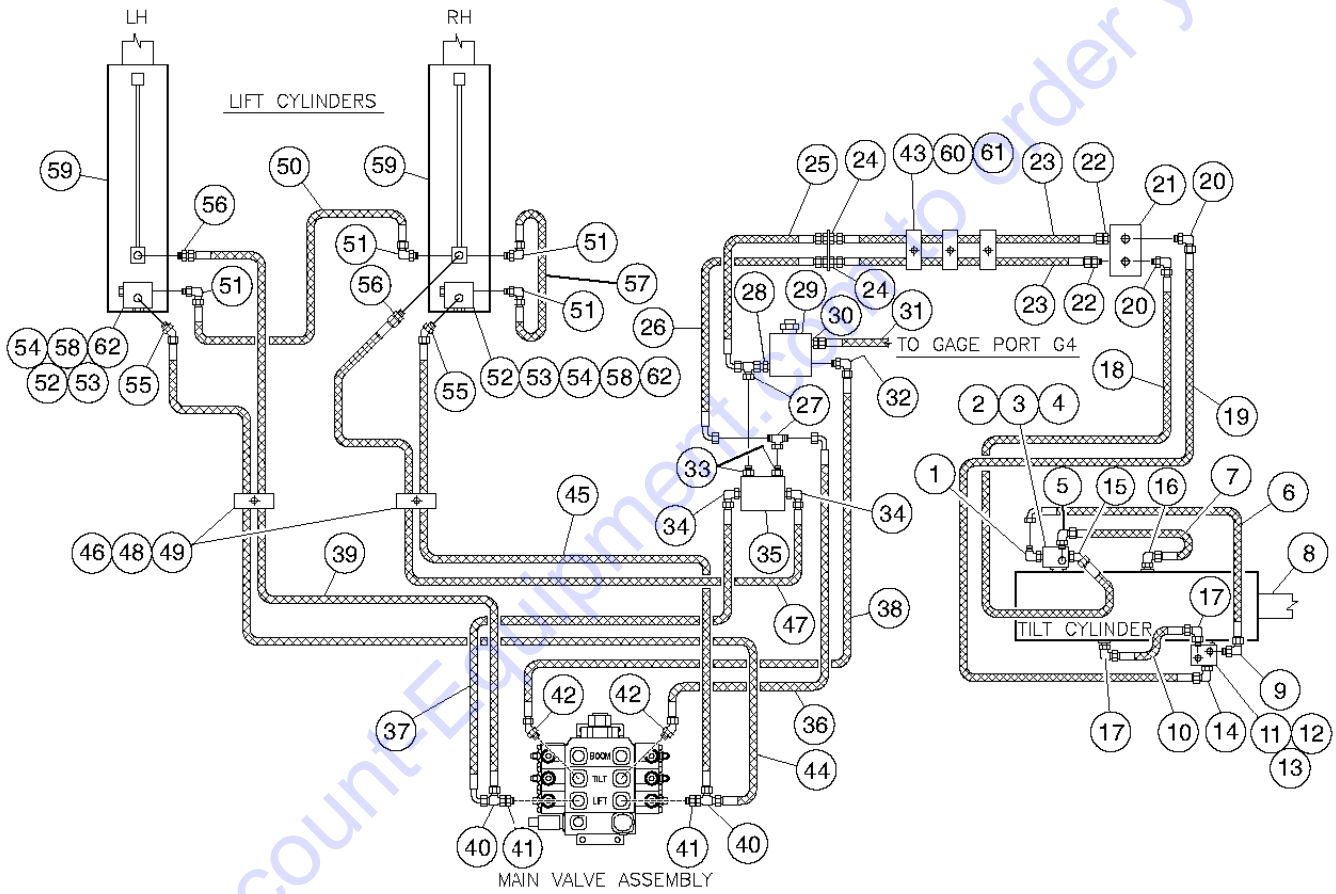

602.1 Circuit, Lift-tilt

Item	Part No.	Description	Qty.	Item	Part No.	Description	Qty.
1	6-6453-04GT	FITTING,06 OR X 04 JIC 90.....	1	44	6-7005-148GT	HOSE ASSY.....	1
2	7-234-02GT	VALVE,MOTION.....	Ref.	45	6-7005-126GT	HOSE,10X10X63".....	1
3	6-5606-14GT	SCREW,SHC,3/8-16 X 1.75.....	4	46	7-273-32GT	CLAMP HALVES,TWIN,7/8" TUBE.....	2
4	6-6214-06GT	WASHER,LOCK,HI COLLAR,,375.....	4	47	6-7005-148GT	HOSE ASSY.....	1
5	6-6453-04GT	FITTING,06 OR X 04 JIC 90.....	1	48	123177GT	CLAMP CVR PLATE,TWIN,GRP 3.....	2
6	6-7022-60GT	HOSE,04X04-90X30LG.....	1	49	6-5205-16GT	SCREW,HHC,5/16-18 X 2.00,GR8.....	2
7	6-7002-26GT	HOSE,4X4X13".....	1	50	6-7002-115GT	HOSE ASSY,04X04X57.5LG.....	1
8	108526GT	CYLINDER,TILT,636.....	Ref.	51	6-6453-04GT	FITTING,06 OR X 04 JIC 90.....	4
9	6-6453-04GT	FITTING,06 OR X 04 JIC 90.....	1	52	7-234-54GT	VALVE, MOTION.....	Ref.
10	6-7003-40GT	HOSE,06X06X20LG.....	1	53	6-5606-22GT	SCREW,SHC,3/8-16 X 2.75.....	8
11	7-234-01GT	VALVE,MOTION.....	Ref.	54	6-6214-06GT	WASHER,LOCK,HI COLLAR,,375.....	8
12	6-5606-22GT	SCREW,SHC,3/8-16 X 2.75.....	4	55	6-6452-06GT	FITTING,10 OR X 10 JIC 45.....	2
13	6-6214-06GT	WASHER,LOCK,HI COLLAR,,375.....	4	56	6-6450-16GT	FITTING,10 OR X 10 JIC STR.....	2
14	6-6453-09GT	FITTING,08 OR X 08 JIC 90.....	1	57	6-7002-17GT	HOSE,04X04X8 1/2LG.....	1
15	6-6452-04GT	FITTING,08 OR X 08 JIC 45.....	1	58	6-6457-05GT	FITTING,06 OR,HEX HEAD PLUG.....	4
16	6-6453-04GT	FITTING,06 OR X 04 JIC 90.....	1	59	108524GT	CYLINDER,LIFT,636.....	Ref.
17	123670GT	FITTING,06 OR X 06 JIC 90.....	2	60	7-273-25GT	CLAMP HALVES,TWIN,1/2" PIPE.....	3
18	6-7004-670GT	HOSE ASSY.....	1	61	123177GT	CLAMP CVR PLATE,TWIN,GRP 3.....	3
19	6-7004-670GT	HOSE ASSY.....	1	62	6-6457-03GT	FITTING,04 OR OR HEX HEAD PLUG.....	Ref.
20	6-6453-09GT	FITTING,08 OR X 08 JIC 90.....	2				
21	2-1051GT	MANIFOLD BLOCK.....	Ref.				
22	6-6450-12GT	FITTING,08 OR X 08 JIC STR.....	2				
23	6-7014-260GT	HOSE ASSY.....	2				
24	6-6475-07GT	FITTING,10 JIC BH-UNION,STR.....	2				
25	6-7025-120GT	HOSE ASSY.....	1				
26	6-7025-120GT	HOSE ASSY.....	1				
27	6-6480-07GT	FITTING,10 JIC,SW-BR-TEE.....	2				
28	6-6485-03GT	FITTING,10 OR X 10 JIC, SWIV.....	1				
29	7-234-50GT	VALVE.....	Ref.				
30	6-6450-05GT	CONNECTOR,070120-4-6.....	1				
31	6-7022-30GT	HOSE,4X4-90X15".....	Ref.				
32	6-6453-12GT	FITTING,10 OR X 10 JIC 90.....	1				
33	6-6450-15GT	FITTING,08 OR X 10 JIC STR.....	2				
34	6-6453-11GT	FITTING,08 OR X 10 JIC 90.....	2				
35	7-234-04GT	VALVE,DUAL CHECK.....	Ref.				
36	6-7025-36GT	HOSE,10X10-90X18".....	1				
37	6-7025-36GT	HOSE,10X10-90X18".....	1				
38	6-7005-32GT	HOSE,10X10X16".....	1				
39	6-7005-154GT	HOSE,10X10X77".....	1				
40	6-6481-07GT	FITTING,10 JIC, SW-RUN-TEE.....	2				
41	6-6450-17GT	FITTING,12 OR X 10 JIC STR.....	2				
42	6-6452-17GT	FITTING,12 OR X 10 JIC 45.....	2				
43	6-5205-14GT	SCREW,HHC,5/16-18X1.75,GR8.....	3