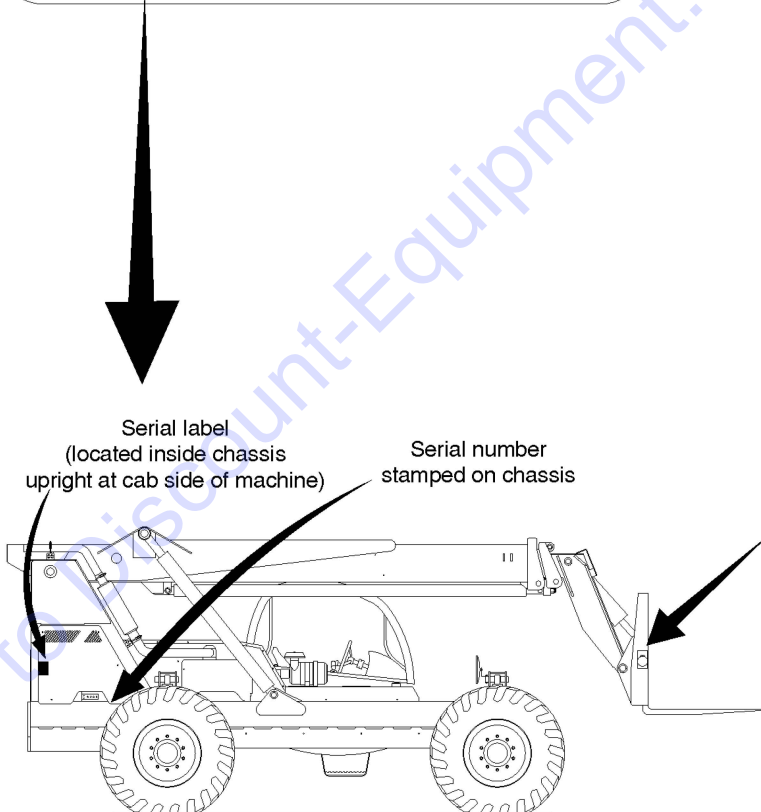

Genie
A TEREX BRAND

MODEL: GTH-844

SERIAL NUMBER: GTH0611-14256

ATTACHMENT: 48" WIDE FORK FRAME

MANUFACTURE DATE : 10/12/10

TOTAL TRUCK WEIGHT: 21,398 lbs / 9,706 kg

MAX. LIFT CAPACITY:
6000 lbs

**LIFT CAPACITY (LBS)
AT MAX LIFT HEIGHT:** 4000 lbs

OUTRIGGERS UP:
OUTRIGGERS DOWN: Position 29

THIS FORKLIFT TRUCK COMPLIES WITH:
ASME B56.6-2002 SAFETY STD FOR
ROUGH TERRAIN FORKLIFT TRUCK

COUNTRY OF MANUFACTURE:

Genie
A TEREX BRAND

Model No.	<u>BX-1004</u>
Serial No.	<u>GTH0811-14256</u>
Yr. of Mfg.	<u>10/12/10</u>
Cap. (lbs)	<u>2000</u>
Max. Wt. (lbs)	<u>620.50</u>
C.G. (in)	<u>54.43</u>
Max. Hyd. Press. (psi)	<u> </u>

Capacity of truck and attachment combination may be less than the capacity shown here. Consult truck load capacity plate. Complies with ASME B56.6-2002