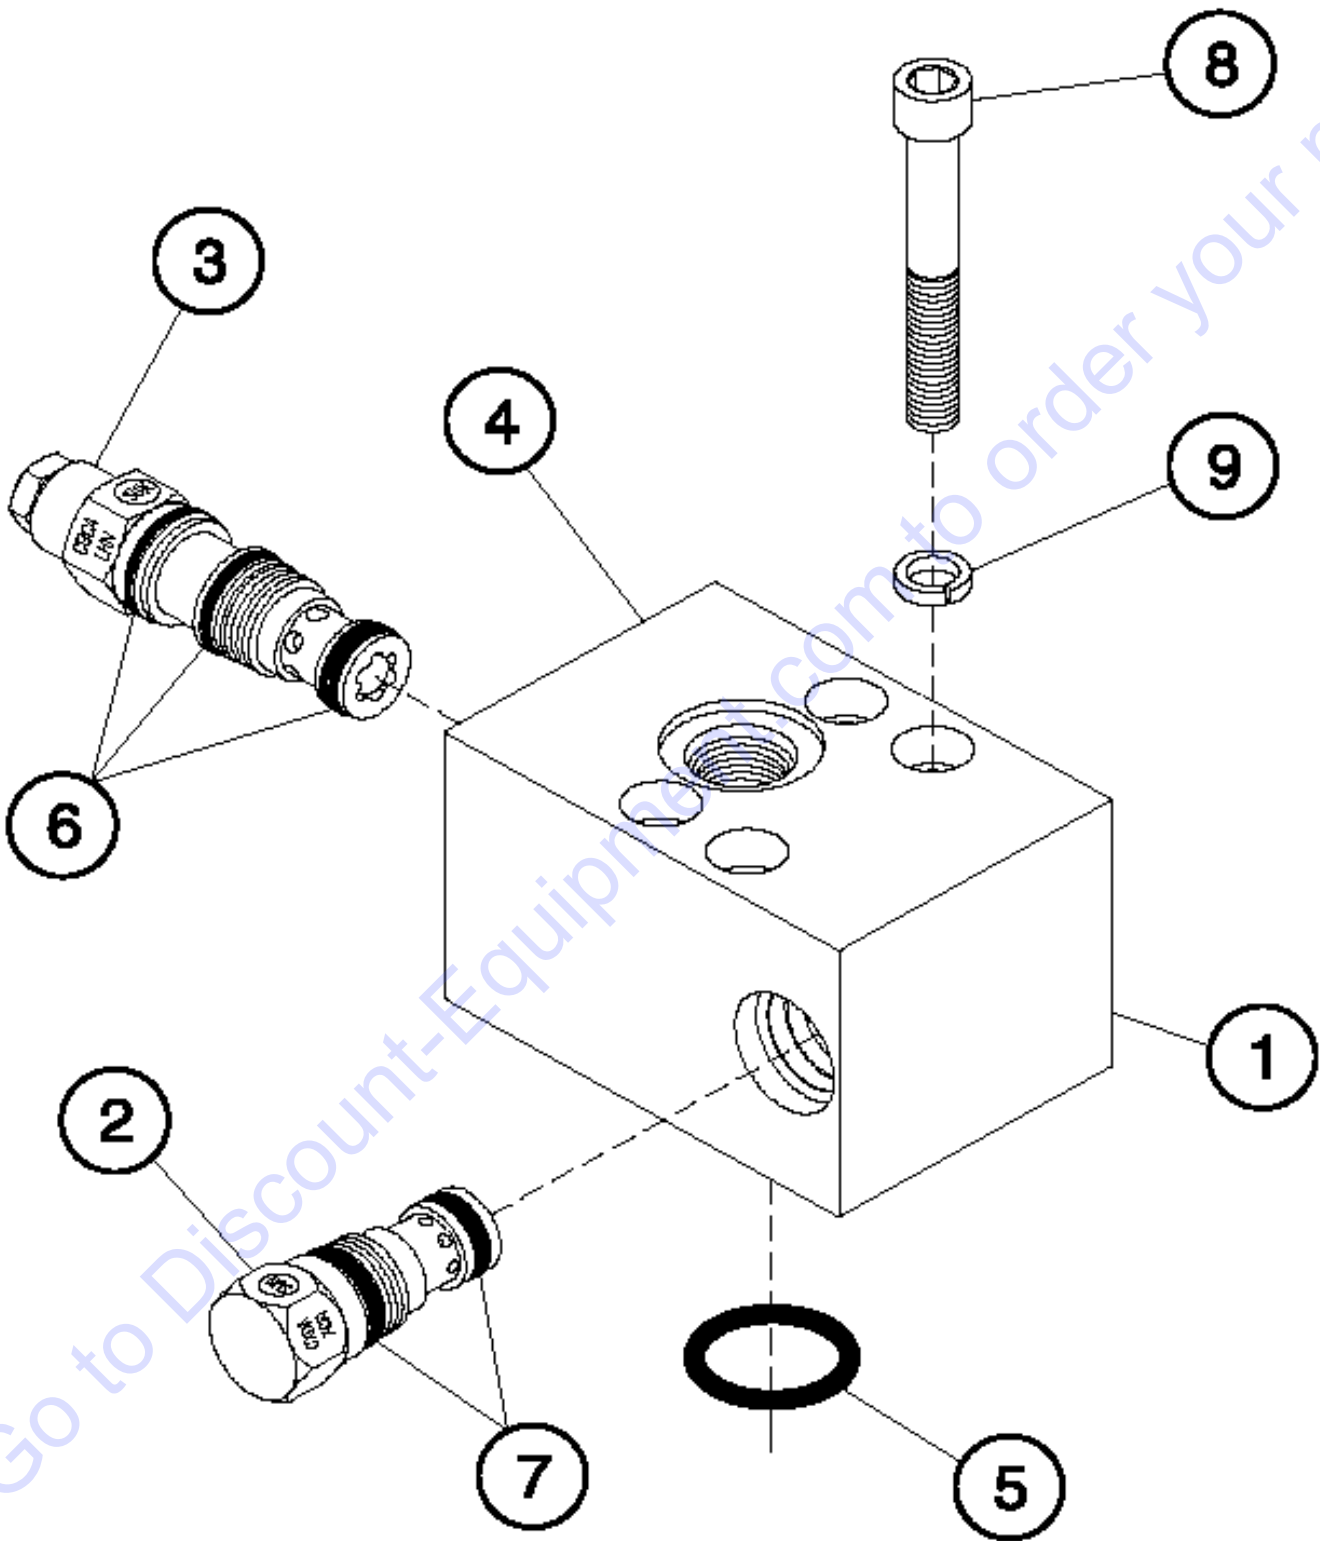

706.1 Motion Valve, Head Tilt Cylinder

706.1 Motion Valve, Head Tilt Cylinder

Item	Part No.	Description	Qty.
1	7-234-01GT	VALVE,MOTION.....1 <i>includes items 2-5</i>	1
2	7-234-80GT	CARTRIDGE / CHECK.....1	1
3	7-234-19GT	CARTRIDGE / C-BALANCE***.....1	1
4	7-234-25GT	BODY.....1	1
5	7-209-61GT	O-RING.....1	1
6	7-234-29GT	SEAL KIT.....1	1
7	7-234-31GT	SEAL KIT.....1	1
8	6-5606-22GT	SCREW,SHC,3/8-16 X 2.75.....4	4
9	6-6214-06GT	WASHER,LOCK,HI COLLAR,.375.....4	4

Go to Discount-Equipment.com to order your parts