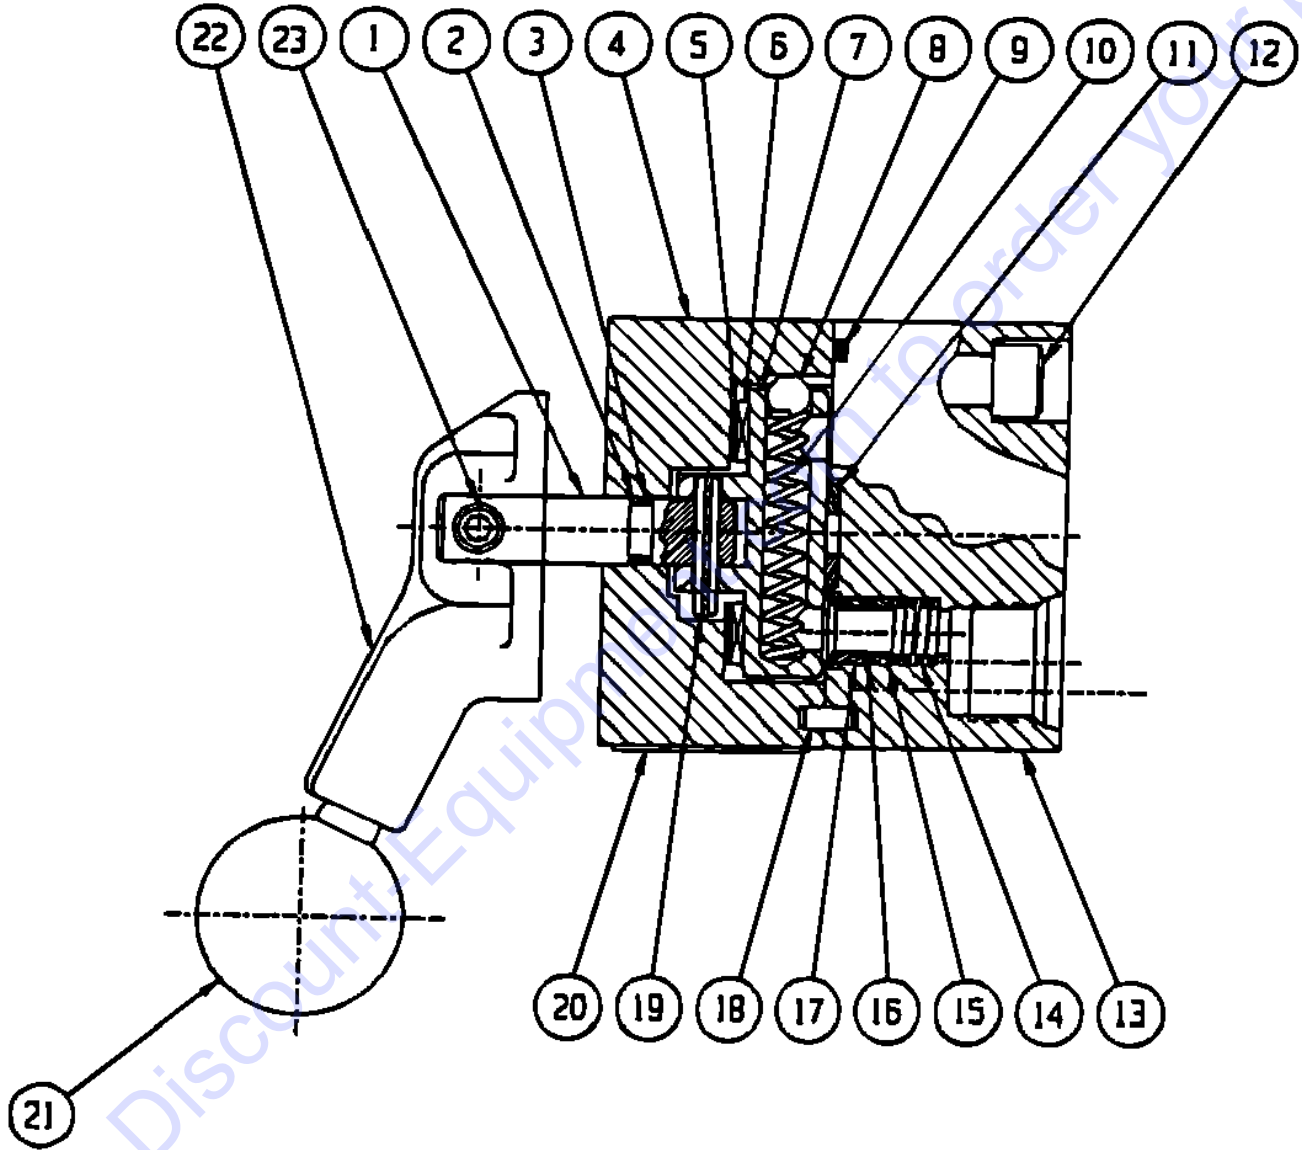

711.1 Selector Valve, Steering

711.1 Selector Valve, Steering

Item	Part No.	Description	Qty.
1		Shaft.....	1
2	7-359-06GT	BACK-UP RING.....	1
3	7-359-07GT	O-RING.....	1
4		Housing.....	1
5		Thrust Washer.....	1
6	7-359-08GT	BEARING.....	1
7	7-359-09GT	ROTOR.....	1
8	7-359-10GT	BALL.....	1
9	7-359-11GT	O-RING.....	1
10	7-359-12GT	SPRING.....	1
11		Spacer Washer.....	1
12		Body Screw.....	4
13		Body.....	1
14	7-359-13GT	SPRING.....	4
15	7-359-14GT	PRESSURE SEAL.....	4
16	7-359-07GT	O-RING.....	4
17	7-359-06GT	BACK-UP RING.....	8
18		Locating Pin.....	1
19		Rotor Roll Pin.....	1
20		Nameplate.....	1
21	7-359-04GT	KNOB.....	1
22	7-359-03GT	5/8 LONG HANDLE.....	1
23		Set Screw.....	2