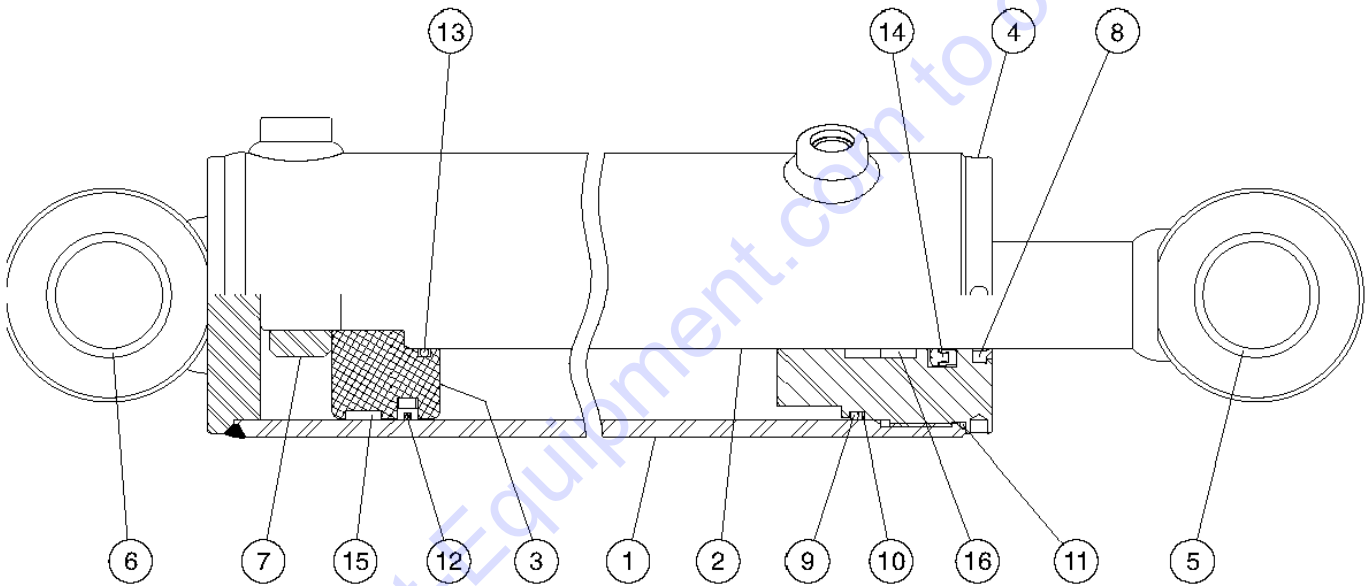

704.1 Sway Cylinder