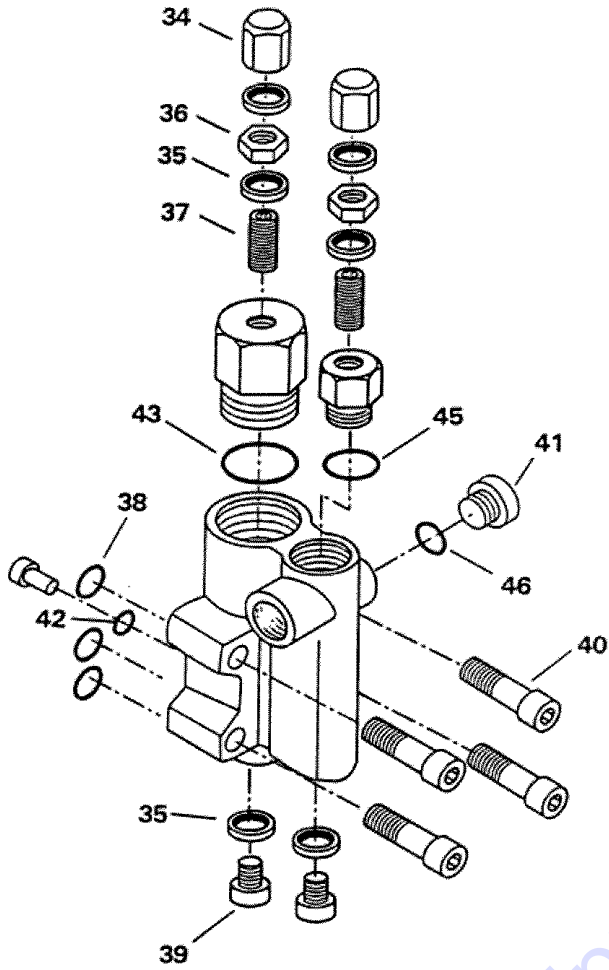

716.1 Hydraulic Pump Assembly, View 2

Go to Discount-Equipment.com to order your parts

716.1 Hydraulic Pump Assembly, View 2

Item	Part No.	Description	Qty.
--	7-345-48GT	SEAL KIT <i>includes items 5, 7, 9, 22, 23, 35, 38, 42, 43, 45 and 46</i>	
14	7-345-27GT	PISTON.....	9
15	7-345-28GT	Barrel.....	1
16	7-345-158GT	LENS PLATE.....	1
17	7-345-30GT	RETAINER PLATE.....	1
29	7-345-31GT	Retaining Ball.....	1
30	7-345-32GT	SPRING.....	1
31	7-345-157GT	PRESSURE PIN.....	3
32	7-345-34GT	Seeger V-ring.....	1
33	7-345-35GT	Disc-Retaining Clip.....	1
34	7-345-36GT	ACORN NUT.....	2
35	7-345-37GT	O-RING.....	6
36	7-345-38GT	JAM NUT.....	2
37	7-345-39GT	Adjusting Screw.....	2
38	7-345-40GT	O-RING,COMPENSATOR.....	3
39	7-345-41GT	Plug.....	2
40	7-345-42GT	CAPSCREW.....	4
41	7-345-43GT	Plug.....	1
42	7-345-45GT	O-RING.....	1
43	7-345-46GT	ORING.....	1
45	7-345-47GT	O-ring.....	1
46	7-345-44GT	O-Ring.....	1