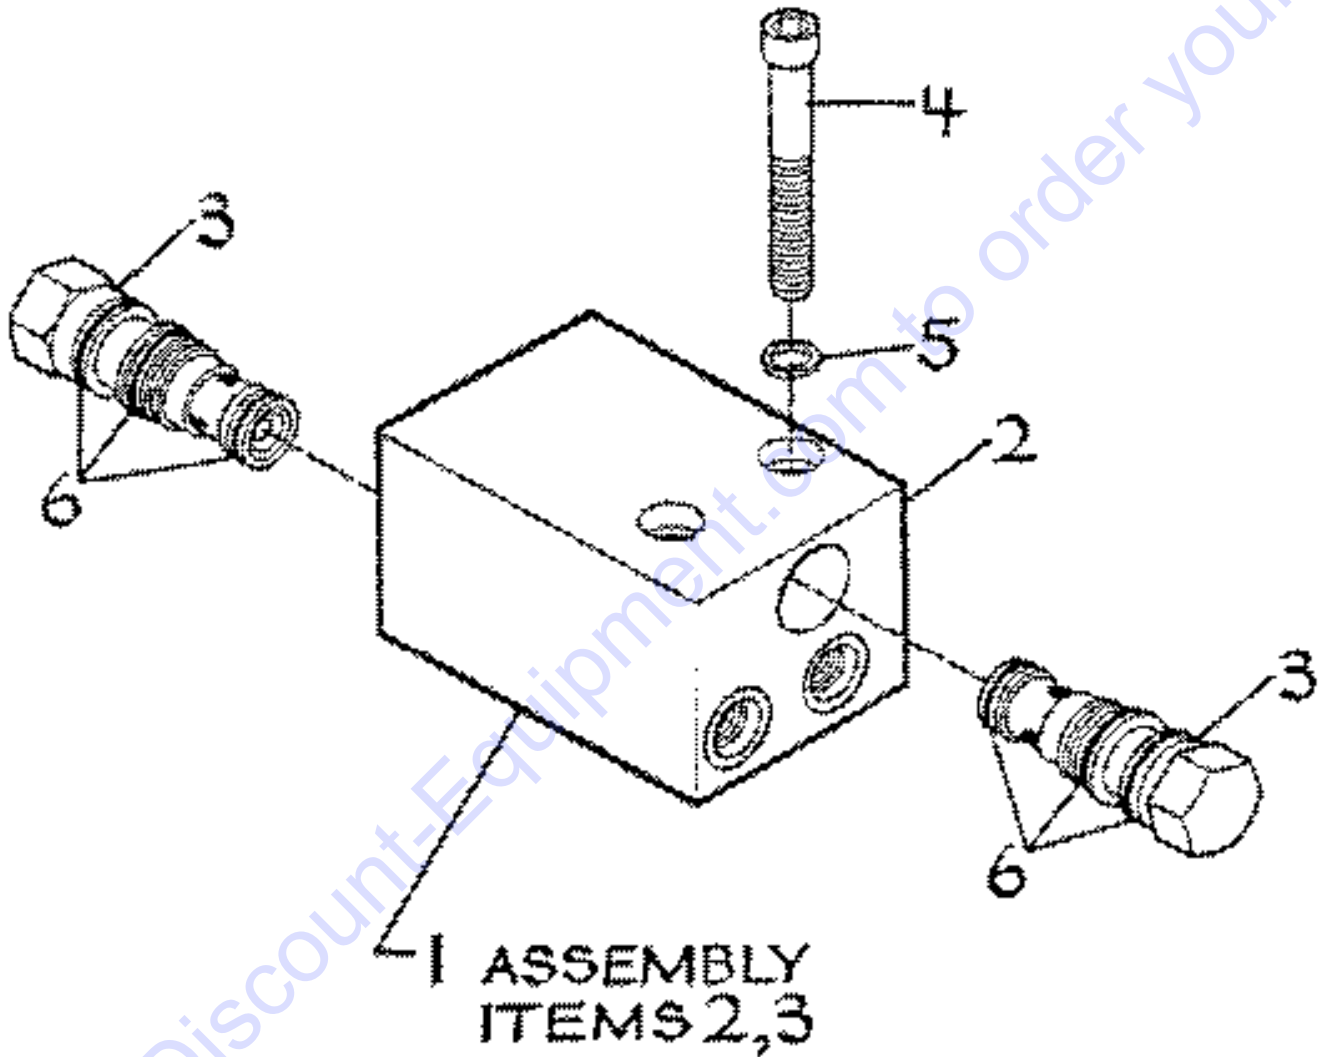

805.1 Dual Pilot Check Valve

805.1 Dual Pilot Check Valve

Item	Part No.	Description	Qty.
1	7-234-35GT	VALVE,DUAL PILOT CHECK.....	1
2	7-234-46GT	BODY.....	1
3	7-234-18GT	CARTRIDGE / PILOT CHECK.....	2
4	123668GT	SCREW,SHC,5/16-18X2.50.....	2
5	123669GT	WASHER,HI-LOCK.....	2
6	7-234-29GT	SEAL KIT.....	2

Go to Discount-Equipment.com to order your parts