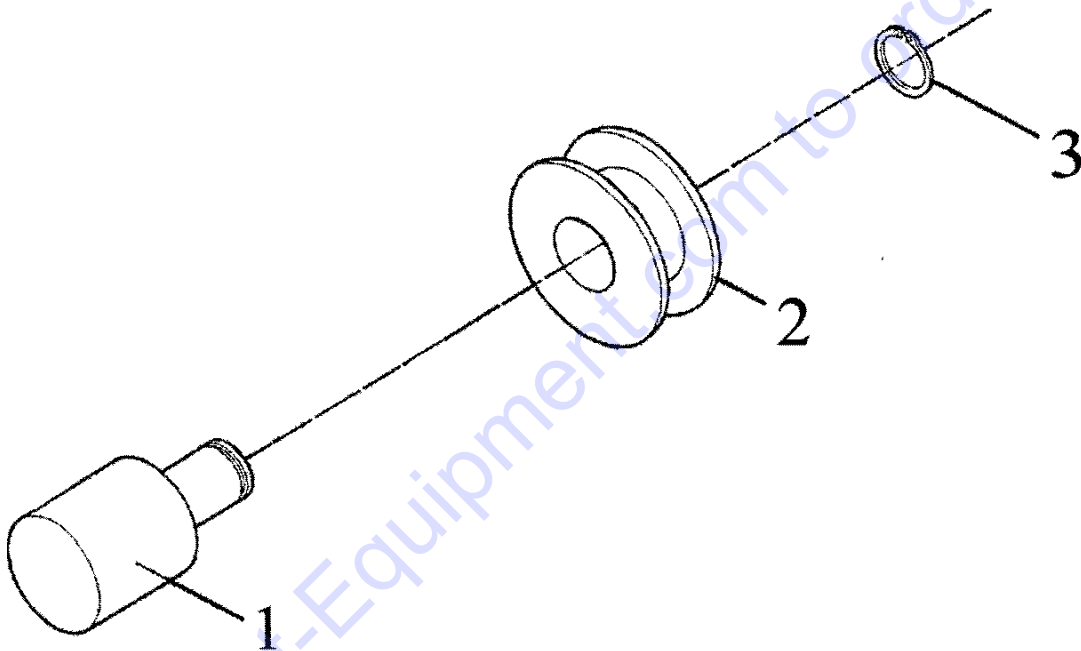

807.1 Hose Roller Assembly

807.1 Hose Roller Assembly

Item	Part No.	Description	Qty.
1	123549GT	PIN,ROTATE HOSE GUIDE.....	1
2	2-1065PGT	HOSE,ROLLER,PLASTIC.....	1
3	7-239-04GT	RING,RETAINING,EXTERNAL.....	1

Go to Discount-Equipment.com to order your parts