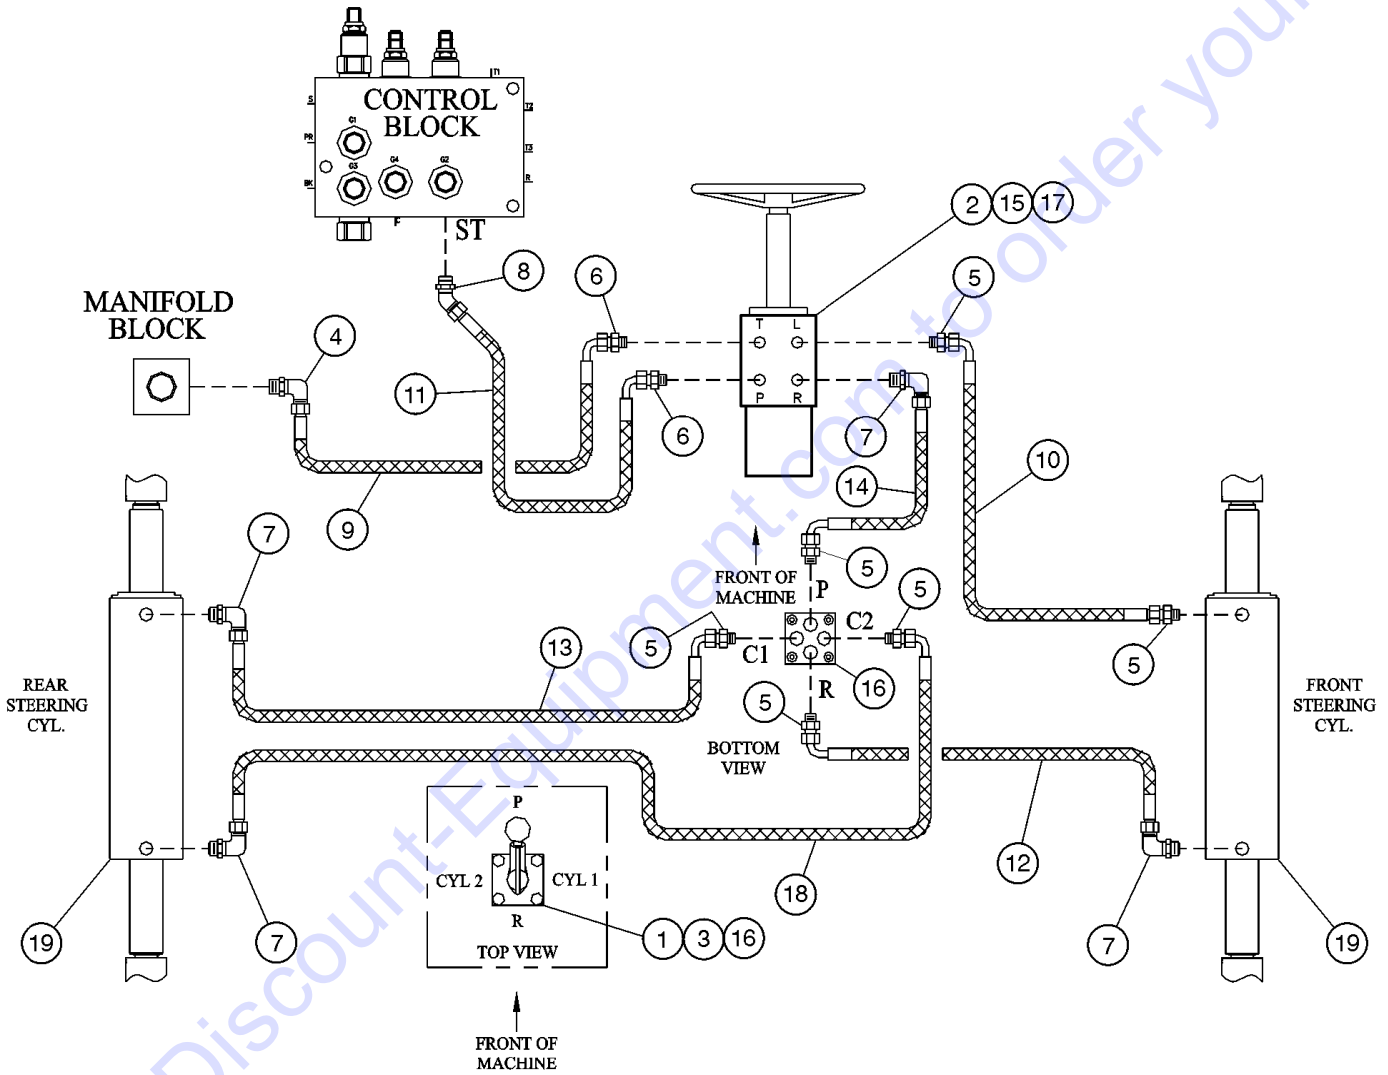

605.1 Circuit, Steering

Item	Part No.	Description	Qty.
1	123840GT	SCREW,HHC,5/16-18X.75,GR8,Y.....	4
2	77692GT	SCREW,HHC,3/8-16 X 1 GRD 8.....	4
3	6886GT	WASHER,LOCK,.313.....	4
4	6-6453-09GT	FITTING,08 OR X 08 JIC 90.....	1
5	123673GT	FITTING, 08 OR X 06 JIC STR.....	6
6	6-6450-12GT	FITTING,08 OR X 08 JIC STR.....	2
7	6-6453-07GT	FITTING,08 OR X 06 JIC 90.....	4
8	6-6452-04GT	FITTING,08 OR X 08 JIC 45.....	1
9	6-7024-370GT	HOSE ASSY.....	1
10	6-7023-194GT	HOSE ASSY.....	1
11	6-7024-328GT	HOSE ASSY.....	1
12	6-7023-244GT	HOSE ASSY.....	1
13	6-7023-272GT	HOSE ASSY.....	1
14	6-7023-40GT	HOSE,.06X06-90X20LG.....	1
15		Ref. STEERING UNIT 250CC TEFLON (refer to 401.1)	
16	7-359-02GT	VALVE,STEERING.....	Ref.
17	6021GT	WASHER,LOCK,.375.....	4
18	6-7023-280GT	HOSE ASSY.....	1
19	7-229-619GT	CYLINDER.....	2