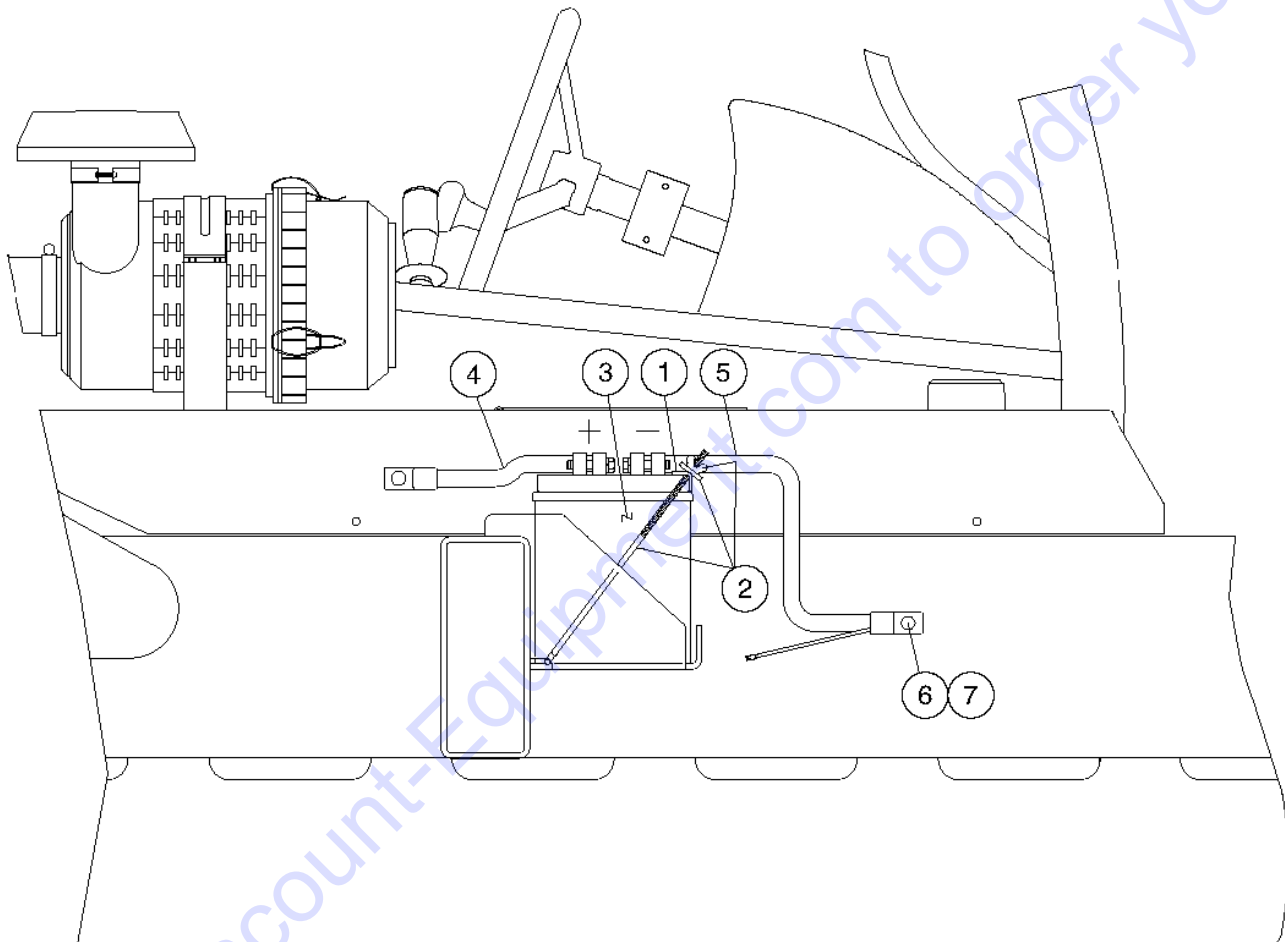

Item	Part No.	Description	Qty.
1	123114GT	TANK,FUEL,30GAL.....	1
2	123147GT	FILLER CAP, FUEL, BREATHER.....	1
3	123151GT	KIT, FUEL SENDER.....	Ref.
4	7-169-22GT	GASKET / FUEL SENDER.....	Ref.
5	49819GT	SCREW,PHILLIPS,PHM,10-32 X .5.....	11
6	19934GT	WASHER,3/8 HARD.STEEL-FLAT,USS.....	2
7	4828GT	NUT,NYLOCK,3/8-16.....	2
8	3-1390GT	MOUNTING STRAP,FUEL TANK.....	2
9	4-2154GT	Battery Box & Fuel Tank Cover..... <i>includes item 10</i>	1
10	4-2154-3GT	COVER / FUEL SENDER.....	Ref.
11	94195GT	SCREW,HHC,3/8-16 X .75,GR 8.....	6
12	6021GT	WASHER,LOCK,.375.....	6
13	19934GT	WASHER,3/8 HARD.STEEL-FLAT,USS.....	6
14	6-5205-05GT	SCREW,HHC,5/16-18X5/8,GR8.....	2
15	6-6212-04GT	WASHER,FLAT,.250, HARDENED.....	3
16	7-360-01GT	HOLDER,PLASTIC.....	1
17	7-360-02GT	LATCH,RUBBER.....	1
18	6-5204-08GT	SCREW,HHC,1/4-20X1,GR8.....	6
19	6-5204-08GT	SCREW,HHC,1/4-20X1,GR8.....	1
20	6091GT	NUT,NYLOCK,1/4-20.....	7

204.1 Battery Box Assembly