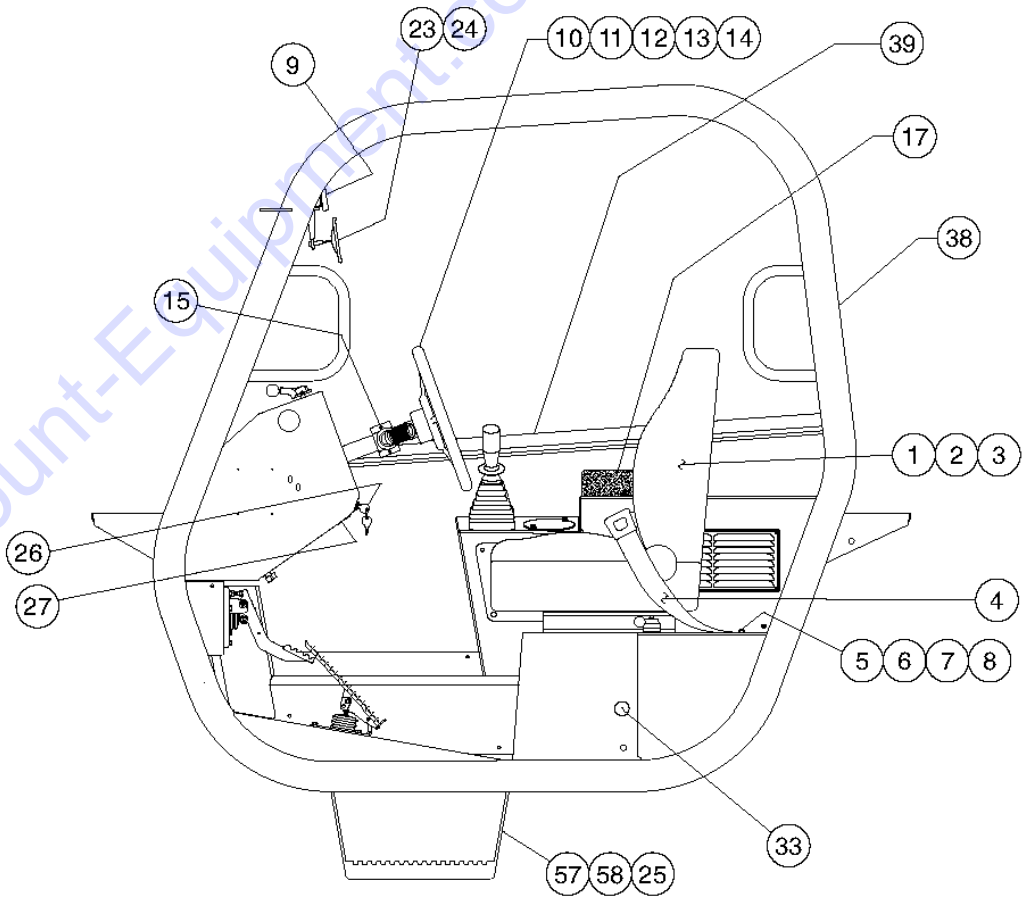

401.1 Operators Compartment Assembly, View 1

401.1 Operators Compartment Assembly, View 1

Item	Part No.	Description	Qty.
1	123137GT	SEAT ASSY, STD.....	1
--	123574GT	SEAT ASSY, FULL-SUSPENSION <i>option</i>	
2	6886GT	WASHER,LOCK,.313.....	4
3	6038GT	NUT,HEX,5/16-18,GR8.....	4
4	7-337-01GT	SEATBELT 2.5" WIDE STANDARD.....	1
5	6-5205-08GT	SCREW,HHC,5/16-18X1.....	2
6	57201GT	WASHER,FLAT,313, HARDENED.....	6
7	6886GT	WASHER,LOCK,.313.....	2
8	6038GT	NUT,HEX,5/16-18,GR8.....	2
9	123561GT	LEV-O-GAGE INDICATOR.....	1
10	123261GT	STEERING UNIT 250CC TEFLON***.....	1
--	7-147-56GT	SEAL KIT / FOR -48 ORB. <i>(for 123261)</i>	
11	123136GT	STEERING WHEEL, 362MM.....	1
12	7-147-41GT	HORN BUTTON KIT***.....	1
--	7-147-44GT	CONTACT BRUSH SET(HORN) <i>for 7-147-41</i>	
13	7-147-04GT	NUT / STEERING WHEEL.....	Ref.
14	218100GT	COLUMN, STEERING, 225MM..... <i>includes item 13; replaced 123564</i>	1
15	7-125-05GT	SHIFTER ASSEMBLY***.....	1
--	T109235GT	KIT, CLAMP (7-125-05)	
16	7-194-40GT	GROMMET.....	1
17	7-153-01GT	PAD,ARMREST.....	1
18	7-132-03GT	RH DASH PANEL,STCII.....	1
19	7-132-04GT	LEFT SIDE DASH PANEL.....	1
23	123573GT	MIRROR, INTERIOR.....	1
24	6-6212-04GT	WASHER,FLAT,.250, HARDENED.....	1
25	6033GT	WASHER,LOCK,0.5".....	2
26	1289104GT	KIT,SWITCH WITH KEYS.....	Ref.
27	7-144-02GT	HOLE PLUG, 5/8 DIA.....	1
29	7-144-10GT	HOLE PLUG, 1 3/16.....	1
33	7-144-11GT	HOLE PLUG, 1 3/8.....	1
36	7-144-02GT	HOLE PLUG, 5/8 DIA.....	1
37	7-144-03GT	HOLE PLUG, 3/4 DIA.....	1
38	7-132-101GT	GLASS,SKYLIGHT OR REAR WINDOW.....	Ref.
39	46718GT	TRIMLOCK,BLACK,3/16	
57	123903GT	ASSY,FLEX STEP,STC II.....	1
58	123663GT	SCREW,HHC,1/2-13X1.25,GR8,Y.....	2