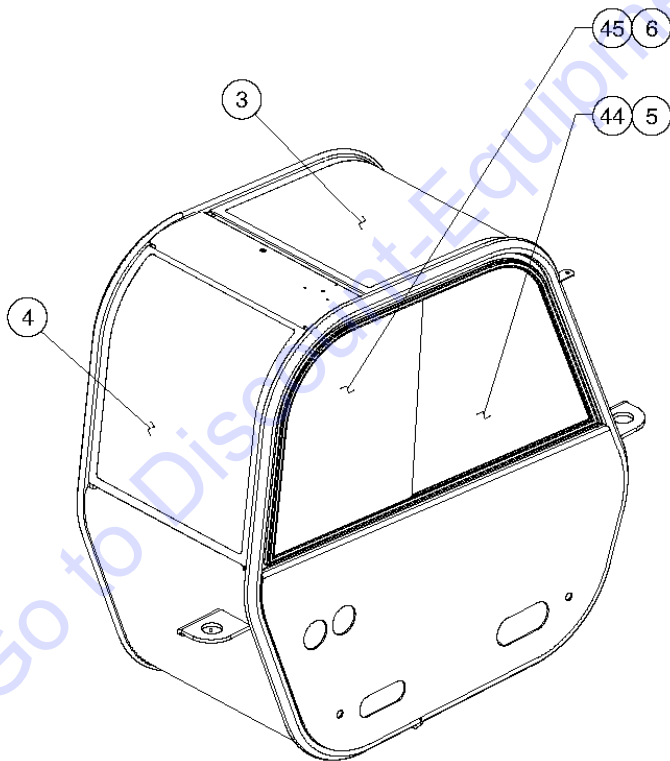

802.1 Fully Enclosed Cab Assembly, View 2

802.1 Fully Enclosed Cab Assembly, View 2

Item	Part No.	Description	Qty.
1	7-132-29GT	GLASS/WINDSHIELD/TINTED***.....1	1
2	7-132-29GT	GLASS/WINDSHIELD/TINTED***.....1	1
3	7-132-101GT	GLASS,SKYLIGHT OR REAR WINDOW.....1	1
4	7-132-101GT	GLASS,SKYLIGHT OR REAR WINDOW.....1	1
5	7-132-33GT	SLIDING WINDOW ASSY,RH SIDE.....1 <i>includes items 44 and 45</i>	1
6	7-132-23GT	WINDOW / RH SLIDER ASSY.....1	1
7	7-132-117GT	GLASS/LH REAR.....1	1
8	7-132-39GT	GLASS / UPPER SPLIT DOOR.....1	1
9	7-132-121GT	LEFT REAR LOWER PANEL,STCII.....1	1
10	7-132-124GT	WIPER MOTOR / SAF T CAB 2 & 3.....1	1
--	226582GT	SHAFT,WIPER MOTOR PIVOT*** <i>(THIS P/N IS FOR WIPER MOTOR SHAFT AND RELATED HARDWARE ONLY)</i>	
--	T115360GT	WIPER MOTOR WITHOUT SHAFT***	
11	123226GT	ARM,STCII,20"WET WIPER.....1	1
12	7-132-125GT	Wiper blade / 20 inch / Saf-T.....1	1
13	7-132-210GT	PANTOGRAPH WIPER BASE w/ GASKE.....1	1
41		Door Holdback Stub.....1 <i>(not available separately. Order assy pn 7-132-123)</i>	1
42	7-132-123GT	HOLD BACK SOCKET ASSY.....1	1
44	7-132-64GT	GLASS / FRONT SLIDER.....1 <i>included with item 5</i>	1
45	7-132-65GT	REAR FIXED GLASS / RH SLIDER A.....1 <i>included with item 5</i>	1