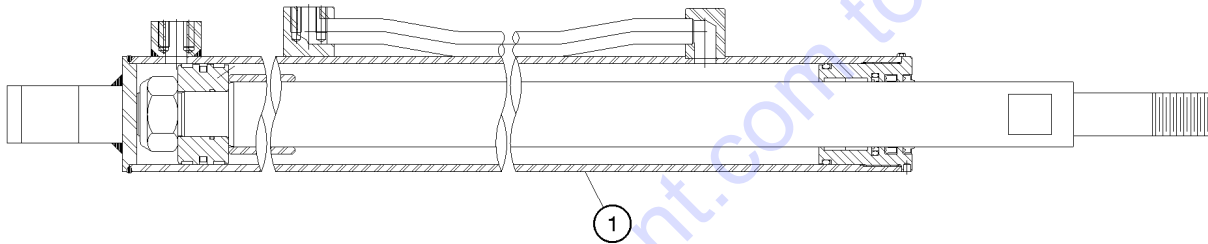

Item	Part No.	Description	Qty.
--	108526GT	CYLINDER,TILT,636.....Ref.	
--	108637GT	SEAL KIT,TILT CYLINDER,TH636 <i>includes items 10-18</i>	
1	117039GT	Barrel Assembly.....	1
2	117031GT	Rod Assembly.....	1
3	117032GT	Piston.....	1
4	117033GT	Rod Bearing.....	1
5	117034GT	Nut.....	1
6	117017GT	Cap Screw.....	1
7	117035GT	Stroke Limiter.....	1
8	117019GT	Grease Fitting.....	1
9	117022GT	Bushing, 3 LG.....	2
10	117206GT	O-ring.....	1
11	117207GT	Wear Ring, Piston.....	2
12	117208GT	Piston Seal Assembly.....	1
13	117209GT	O-ring.....	1
14	117210GT	Back-up Ring.....	1
15	117211GT	Wear Ring, Rod Bearing.....	3
16	117212GT	Buffer Seal.....	1
17	117213GT	Rod Seal.....	1
18	117214GT	Rod Wiper.....	1

703.1 Boom Cylinder

Go to Discount-Equipment.com to order your parts