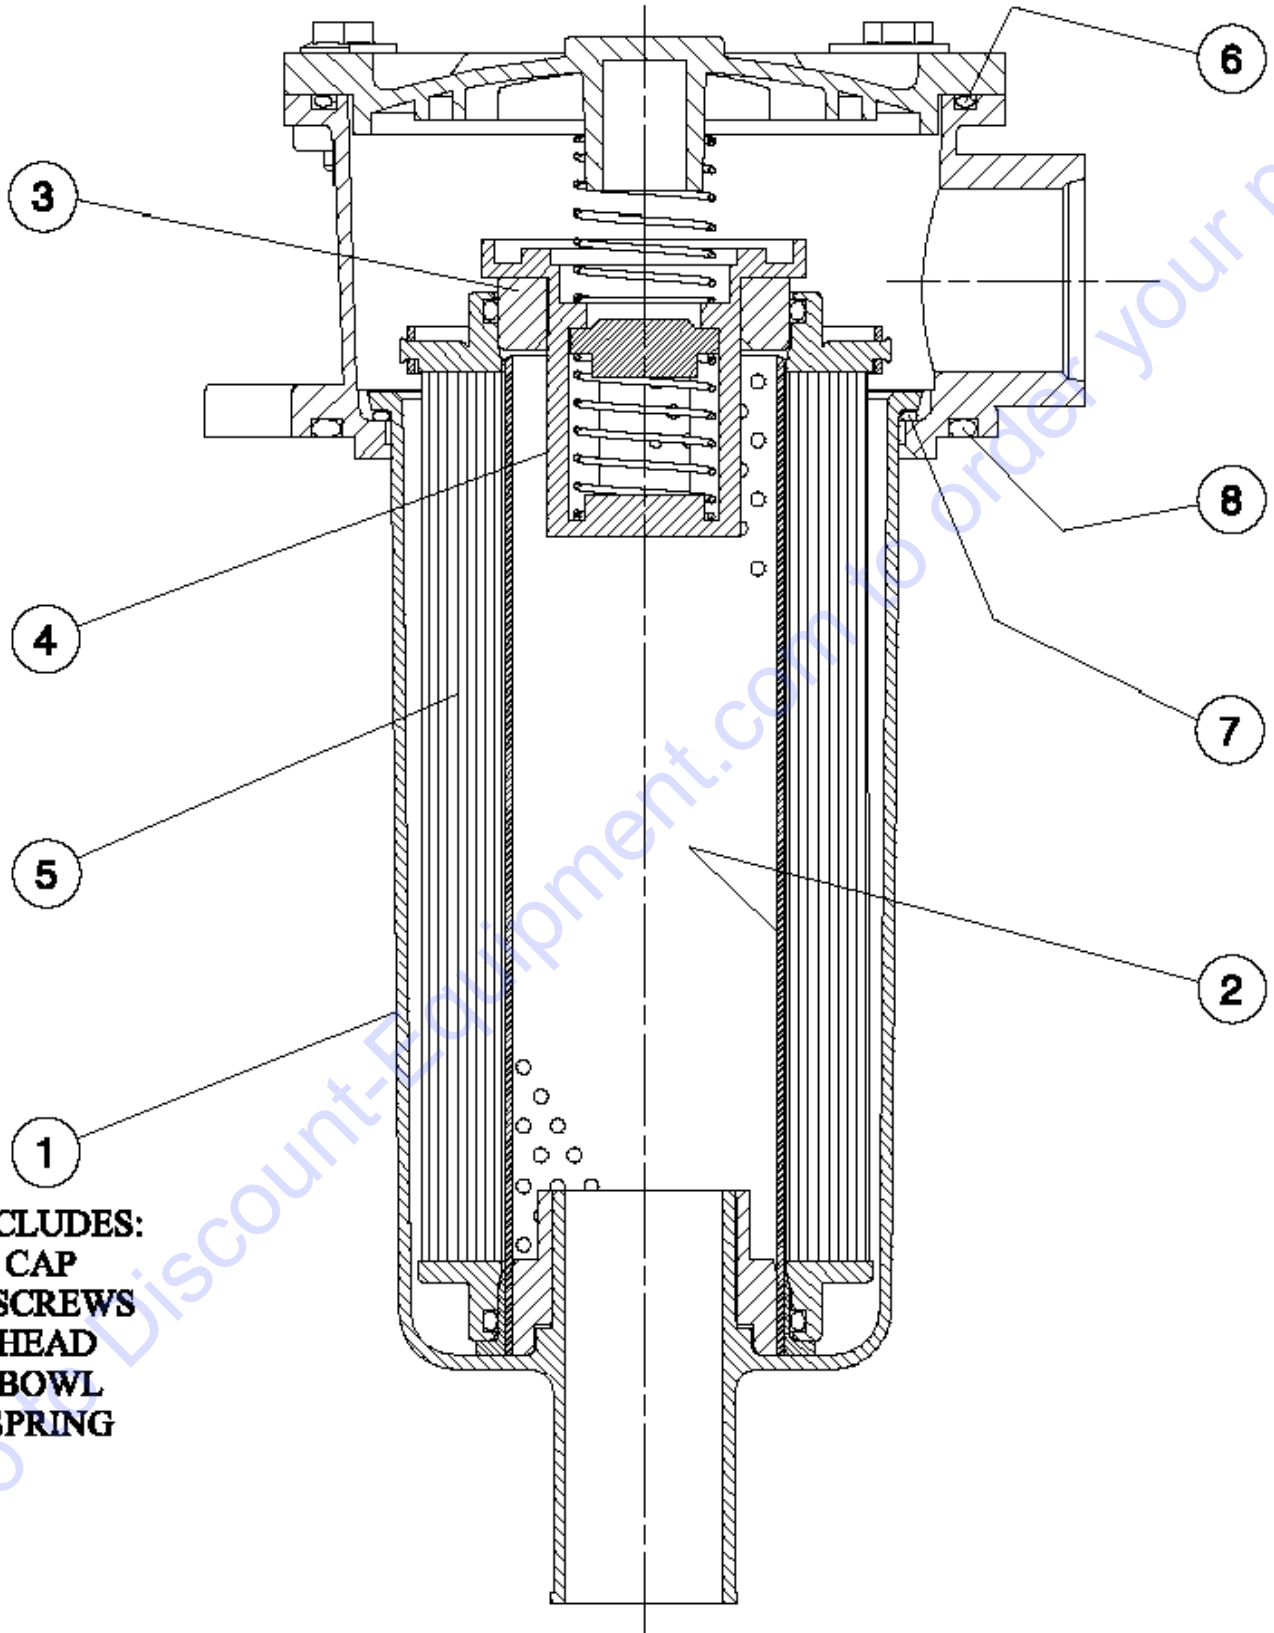

712.1 Return Filter Assembly

- INCLUDES:
- CAP
- 4 SCREWS
- HEAD
- BOWL
- SPRING

Item	Part No.	Description	Qty.
1	117044GT	RETURN FILTER ASSEMBLY.....	1
--	117567GT	GAUGE,RETURN FILTER	
2	7-118-05GT	CORE ASSY.....	1
3	7-118-06GT	Upper Nipple.....	1
4	7-118-07GT	By-pass Valve for 7-118-01.....	1
5	117043GT	ELEMENT,RETURN FILTER***.....	1
6	7-118-03GT	O-RING.....	1
7	7-118-08GT	O-RING.....	1
8	7-118-09GT	O-RING.....	1

Go to Discount-Equipment.com to order your parts