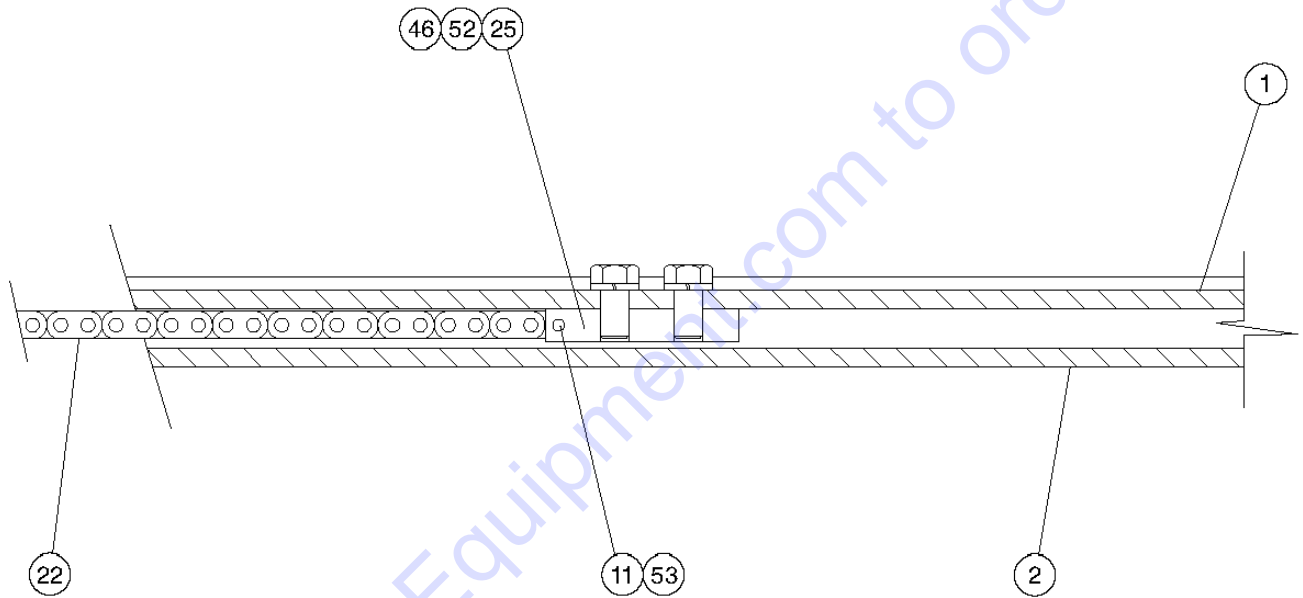

503.1 Boom Assembly, View 3

Item	Part No.	Description	Qty.
1	4-2300GT	WELDMENT,LARGE BOOM.....1 <i>(must specify color, gray or Genie Blue)</i>	1
2A	226874GT	ASSY,MID BOOM,BLUE,636.....1	1
2B	226875GT	ASSY,MID BOOM,GREY,636.....1	1
11	130386GT	PIN,CHAIN ANCHOR,.313X2.625.....4	4
22	5-2040-191GT	CHAIN,LEAF,666.....1	1
25	123168GT	CHAIN ANCHOR, BOLT ON.....1	1
46	34550GT	WASHER,LOCK,.75 PLTD.....4	4
52	123548GT	SCREW,HHC,3/4-16X1.5,GR8.....2	2
53	6-6243-06GT	COTTERPIN,3/32X3/4LG.....8	8

Go to Discount-Equipment.com to order your parts