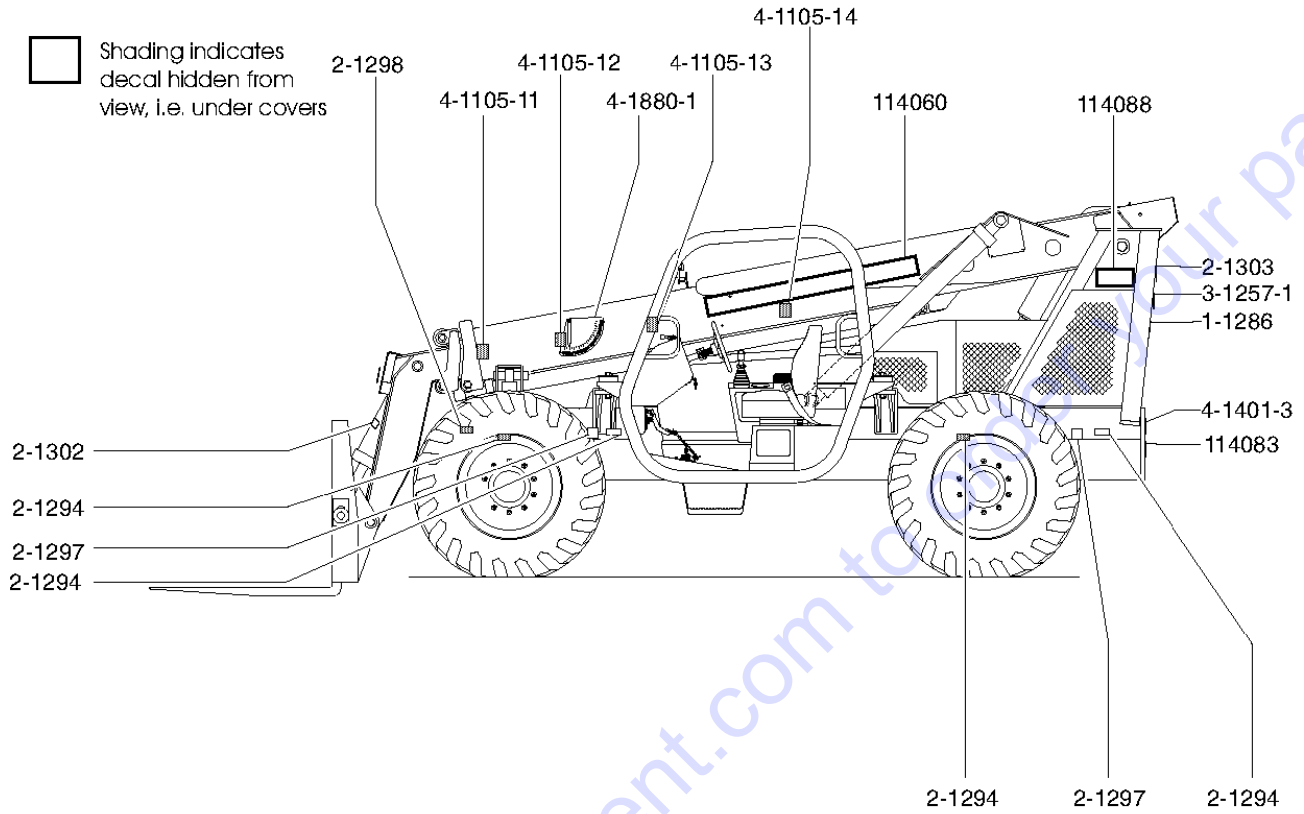

101.1 Decals, View 1

☐ Shading indicates decal hidden from view, i.e. under covers

Item	Part No.	Description	Qty.
1	2-1298GT	DECAL, OVERHEAD CRUSH HAZARD.....	1
2	4-1105-11GT	DECAL, A, WHITE.....	1
3	4-1105-12GT	DECAL, B, WHITE.....	1
4	4-1880-1GT	DECAL, BOOM ANGLE.....	1
5	4-1105-13GT	DECAL, C, WHITE.....	1
6	4-1105-14GT	DECAL, D, WHITE.....	1
7	114060GT	DECAL,COSMETIC,GENIE GTH-636....	2
8	114088GT	DECAL,COSMETIC,GTH 636 SMALL....	2
9	2-1303GT	DECAL, EXPLOSION HAZARD, FLU....	2
10	3-1257-1GT	DECAL, HYDRAULIC OIL ONLY!.....	1
11	1-1286GT	DECAL, CHEVRON HYDRAULIC OIL....	1
12	4-1401-3GT	DECAL, HYD OIL LEVEL.....	1
13	114083GT	DECAL,COSMETIC,GENIE LOGO,WHT.....	2
14	2-1294GT	DECAL, CRUSH HAZARD, PINCH.....	8
15	2-1297GT	DECAL, OVERTURNING HAZARD, TIR.....	4
16	4-1401-2GT	DECAL, DIESEL FUEL.....	1
17	2-1304GT	DECAL, EXPLOSION, BURN HAZ, AC..	1
18	4-1401-8GT	DECAL, TRANSMISSION OIL.....	1
19	2-1293GT	DECAL, BURN HAZARD.....	2
20	2-1302GT	DECAL, NOT A MAN LIFT.....	2