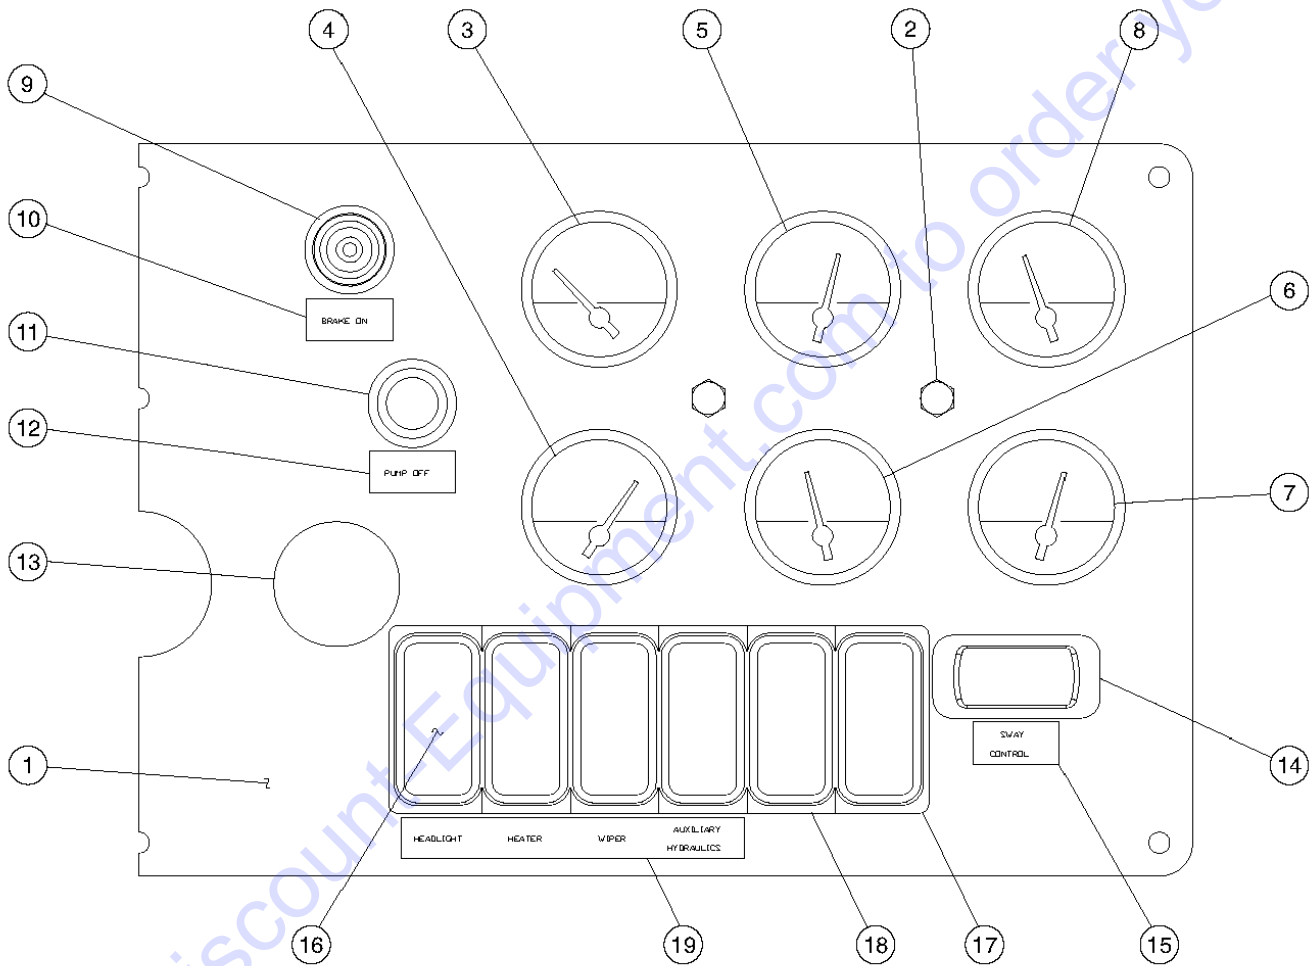

405.1 Instrument Panel Assembly

405.1 Instrument Panel Assembly

Item	Part No.	Description	Qty.
1	7-132-03GT	RH DASH PANEL,STCII.....Ref.	
2	6-5204-06GT	SCREW,HHC,1/4-20X.75,GR8.....2	
3	7-169-01GT	FUEL GAUGE.....1	
4	7-169-02GT	GAUGE, ENG OIL PRESSURE.....1	
5	7-169-03GT	GAUGE, TRANSMISSION OIL TEMP.....1	
6	7-169-04GT	GAUGE,ENGINE WATER TEMP.....1	
7	7-169-05GT	VOLTMETER GAUGE.....1	
8	7-169-06GT	GAUGE,TRANSMISSION OIL PRESS....1	
9	123203GT	WARNING LIGHT.....1	
10	2-1271-1GT	DECAL,BRAKE ON.....Ref.	
11	7-319-03GT	SWITCH,PUSHBUTTON.....1	
12	2-1270-1GT	DECAL,PUMP OFF.....Ref.	
13	7-144-11GT	HOLE PLUG, 1 3/8.....1	
14	123138GT	SWITCH, AUXILIARY.....1	
15	2-1269-1GT	DECAL,SWAY CONTROL.....Ref.	
16	123567GT	PANEL PLUG.....6	
17	123568GT	END BEZEL.....2	
18	123569GT	CENTER BEZEL.....4	
19	2-1268-1GT	DECAL,DASH GANG SWITCHES.....Ref.