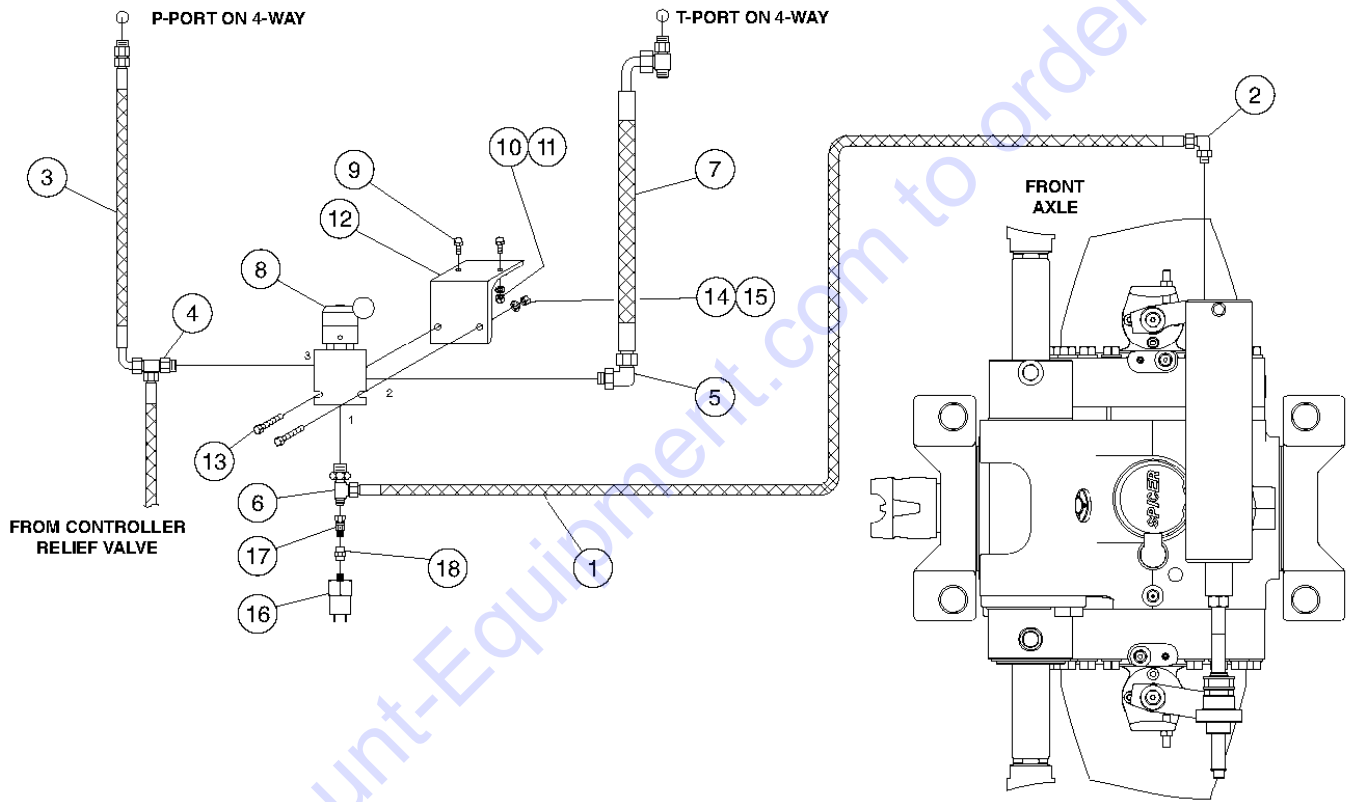

607.1 Circuit, Parking Brake

Go to Discount-Equipment.com to order your parts

Item	Part No.	Description	Qty.
1	6-7012-228GT	HOSE,04X06X114"LG.....	1
2	108672GT	FITTING,1/4GASX06JIC90.....	1
3	6-7022-100GT	HOSE,04X04-90X50.....	1
4	6-6455-15GT	FITTING,06 OR X 04 JIC RN-TEE.....	1
5	123670GT	FITTING,06 OR X 06 JIC 90.....	1
6	6-6455-15GT	FITTING,06 OR X 04 JIC RN-TEE.....	1
7	6-7023-100GT	HOSE ASSY.....	1
8	7-358-08GT	VALVE,PARKING BRAKE.....	Ref.
9	6-5205-08GT	SCREW,HHC,5/16-18X1.....	2
10	6038GT	NUT,HEX,5/16-18,GR8.....	2
11	6886GT	WASHER,LOCK,.313.....	2
12	2-1205GT	MOUNTING BRACKET.....	1
13	6-5204-16GT	SCREW,HHC,1/4-20X2.00,GR8.....	2
14	6-6201-04GT	NUT,HEX,1/4-20.....	2
15	6356GT	WASHER,LOCK,.25.....	2
16	7-359-16GT	PRESSURE SWITCH,250NC***..... <i>Parking Brake Pressure Switch, activates brake light on dash. has orange and red wire on it.</i>	1
17	6-6486-01GT	FITTING,02 NPT M X 04 JIC STR.....	1
18	6-6440-02GT	FITTING, 02 NPT COUPLING.....	1