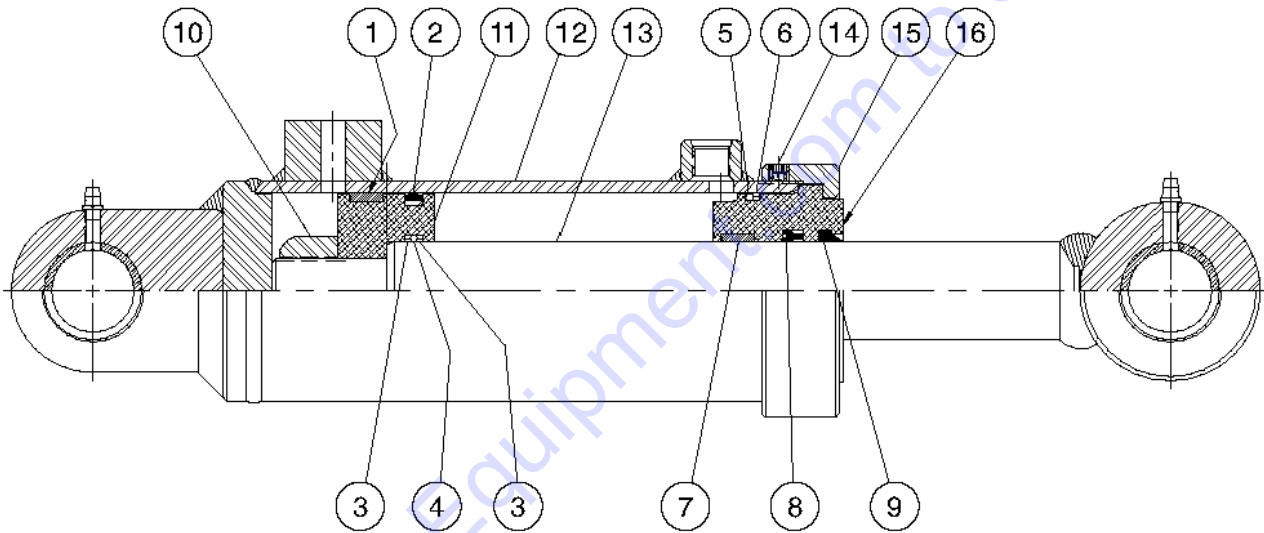

804.1 Rotate Cylinder Assembly

804.1 Rotate Cylinder Assembly

Item	Part No.	Description	Qty.
--	123580GT	CYLINDER,ROTATE***.....Ref.	
--	7-900-86GT	SEAL KIT,CYLINDER*** <i>includes items 1-9</i>	
1	7-379-36GT	Wear Ring.....	1
2	7-379-37GT	PSP Seal.....	1
3	7-379-22GT	Back-up Ring.....	2
4	7-379-23GT	O-ring.....	1
5	7-379-38GT	O-ring.....	1
6	7-379-39GT	Back-up Ring.....	1
7	7-379-26GT	Wear Ring.....	1
8	7-379-45GT	Loaded U-cup.....	1
9	7-379-28GT	Rod Wiper.....	1
10	7-379-29GT	LOCKNUT.....	1
11	7-379-40GT	Piston.....	1
12	7-379-41GT	Barrel Assembly.....	1
13	7-379-42GT	Rod Assembly.....	1
14	7-379-33GT	SET SCREW.....	1
15	7-379-43GT	Thread Cap.....	1
16	7-379-44GT	Thread Cap Head.....	1