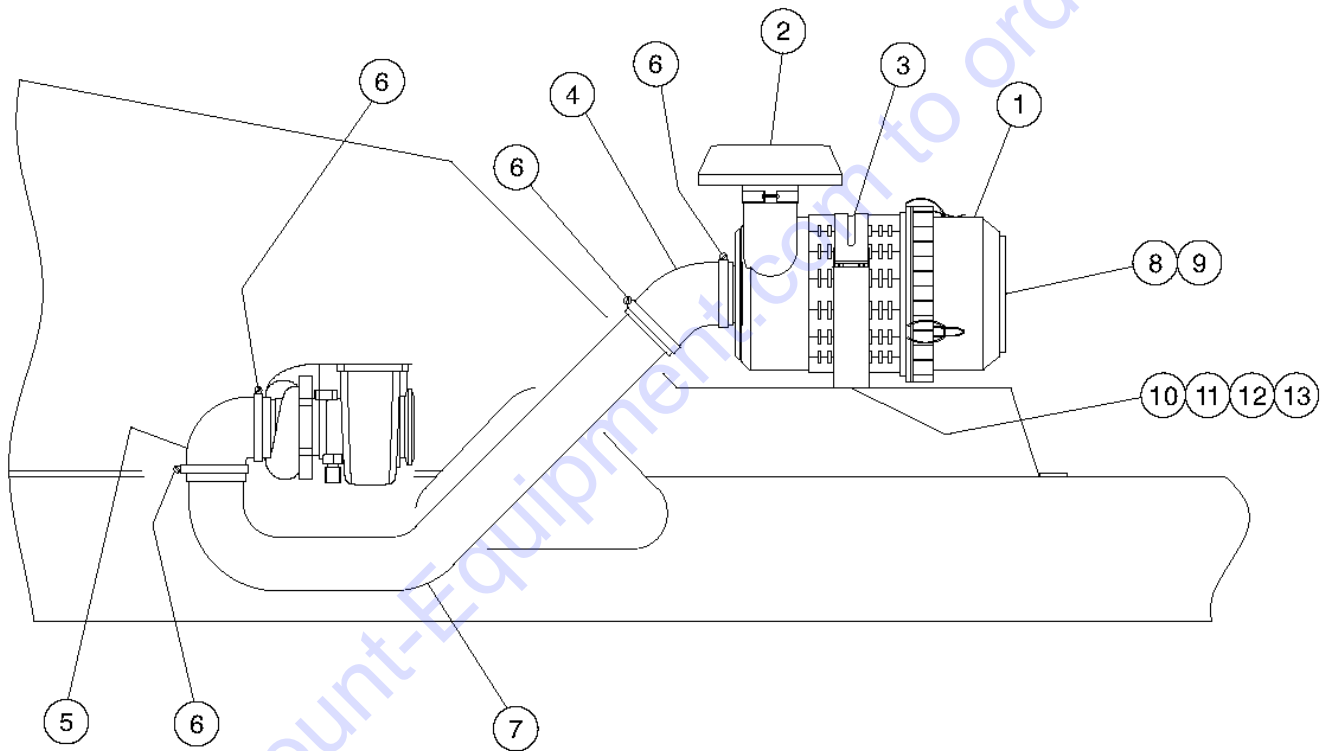

303.1 Air cleaner Assembly, JD-4045 Tier II

Go to Discount-Equipment.com to order your parts

303.1 Air cleaner Assembly, JD-4045 Tier II

Item	Part No.	Description	Qty.
1	7-109-16GT	AIR CLEANER ASSEMBLY.....	1
2	7-109-02GT	RAIN CAP W/CLAMP.....	1
3	7-109-03GT	MOUNTING BAND, SMALL BASE.....	1
4	7-135-23GT	ELBOW.....	1
5	7-109-05GT	ELBOW,90 DEG.....	1
6	123161GT	HOSE CLAMP.....	4
7	4-2105GT	AIR INLET PIPE.....	1
8	7-109-04GT	FILTER ELEMENT / PRIMARY.....	Ref.
9	7-109-14GT	SAFETY ELEMENT.....	Ref.
10	6-5205-10GT	SCREW,HHC,5/16-18X1.25,GR8.....	2
11	57201GT	WASHER,FLAT,313, HARDENED.....	2
12	6886GT	WASHER,LOCK,.313.....	2
13	6038GT	NUT,HEX,5/16-18,GR8.....	2

Go to Discount-Equipment.com to order your parts