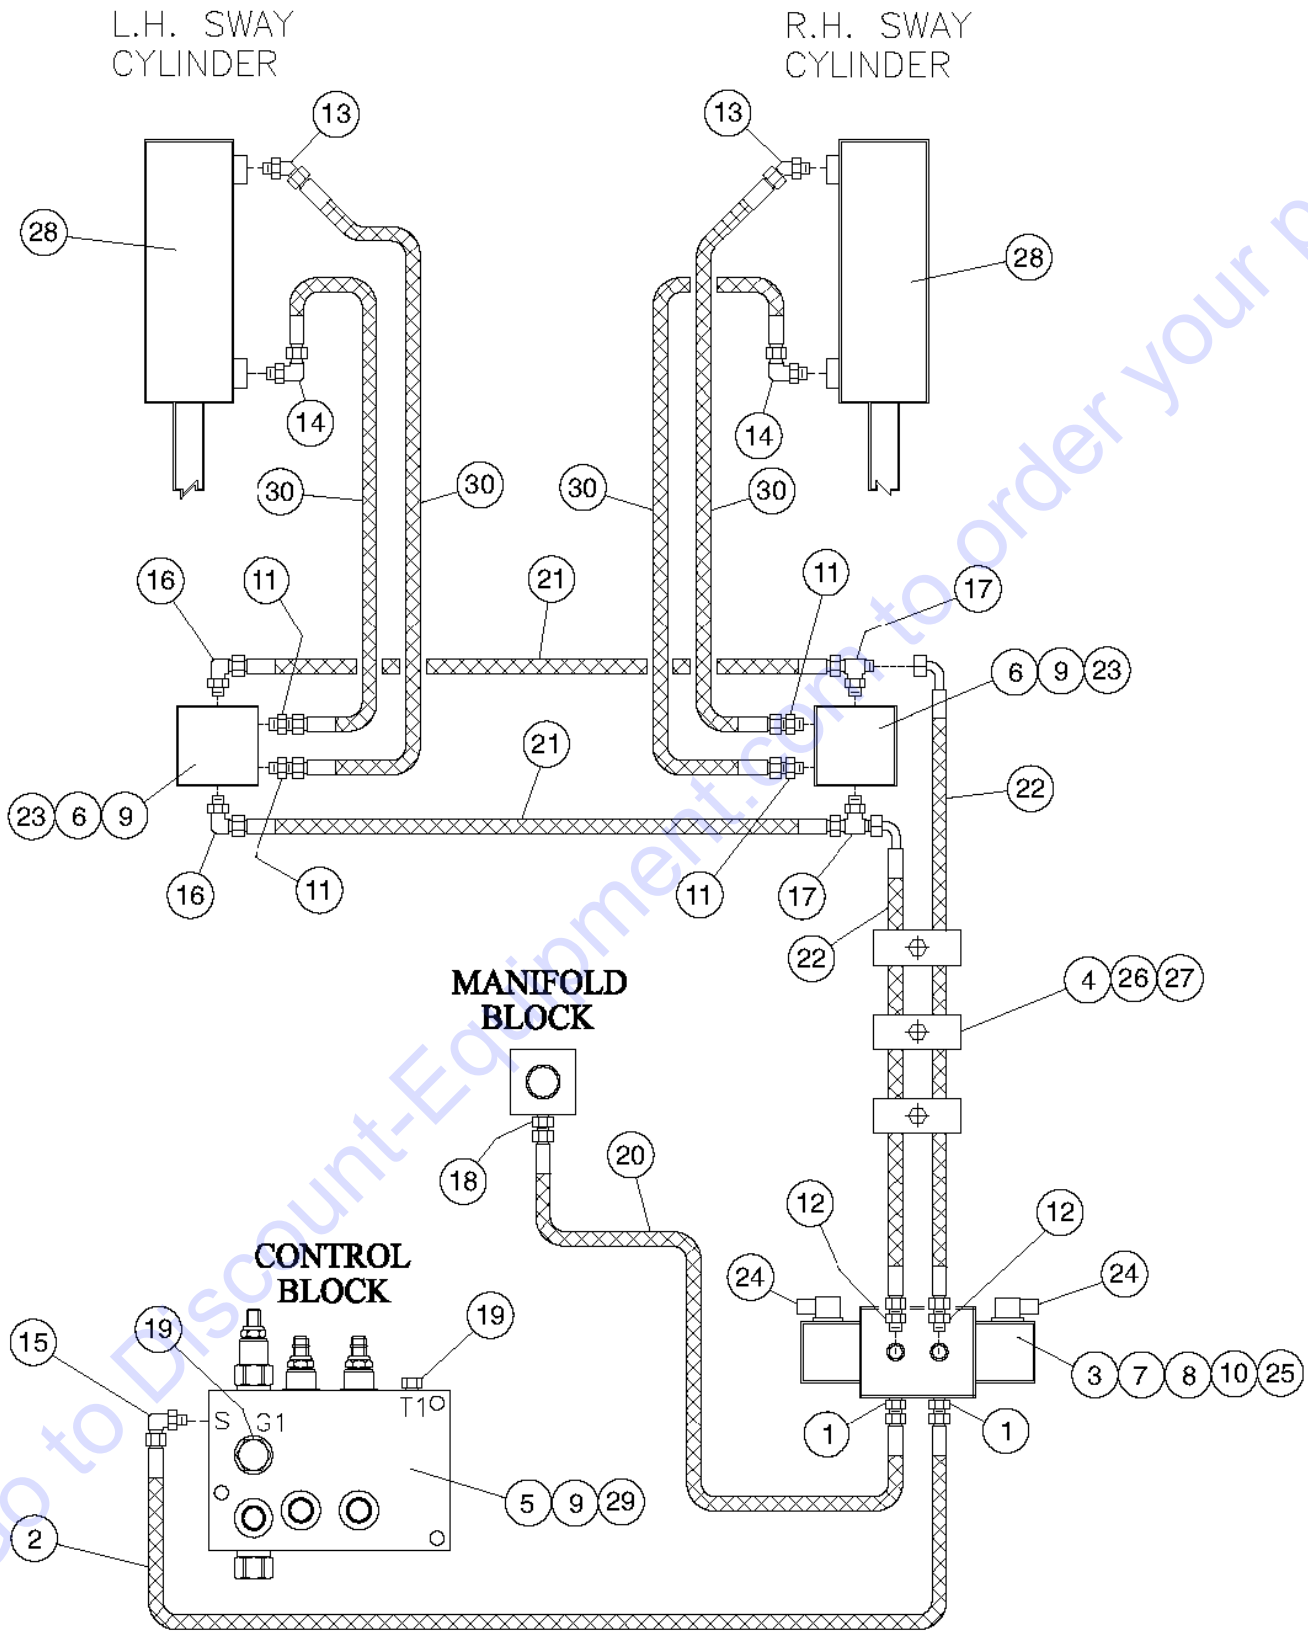

606.1 Circuit, Sway

Item	Part No.	Description	Qty.
1	110129GT	CONNECTOR,ORIF,6-6,.062.....	2
2	6-7003-40GT	HOSE,06X06X20LG.....	1
3	6-5204-12GT	SCREW,HHC,1/4-20 X1.50,GR8.....	2
4	6-5205-10GT	SCREW,HHC,5/16-18X1.25,GR8.....	3
5	6-5205-20GT	SCREW,HHC,5/16-18X2.50,GR8.....	3
6	6-5205-14GT	SCREW,HHC,5/16-18X1.75,GR8.....	4
7	6-6201-04GT	NUT,HEX,1/4-20.....	2
8	6356GT	WASHER,LOCK,.25.....	2
9	6886GT	WASHER,LOCK,.313.....	7
10	6-6212-04GT	WASHER,FLAT,250, HARDENED.....	2
11	6-6450-06GT	FITTING, 08 OR X 04 JIC STR.....	4
12	123671GT	FITTING, 06OR X 06 JIC STR.....	2
13	6-6452-19GT	FITTING,06 OR X 04 JIC 45.....	2
14	6-6453-04GT	FITTING,06 OR X 04 JIC 90.....	2
15	123670GT	FITTING,06 OR X 06 JIC 90.....	1
16	6-6453-09GT	FITTING,08 OR X 08 JIC 90.....	2
17	6-6454-06GT	FITTING,08 OR X 08 JIC BR-TEE.....	2
18	123673GT	FITTING, 08 OR X 06 JIC STR.....	1
19	6-6457-05GT	FITTING,06 OR,HEX HEAD PLUG.....	2
20	6-7003-74GT	HOSE,6X6X37".....	1
21	6-7004-36GT	HOSE ASSY.....	2
22	6-7033-296GT	HOSE,08X08-90X148LG.....	2
23	7-234-04GT	VALVE,DUAL CHECK.....	Ref.
25	7-244-31GT	VALVE,ELECTRIC 4WAY.....	1
26	123176GT	PLATE, TOP.....	3
27	7-273-27GT	CLAMP HALVES,TWIN,3/8"PIPE.....	3
28		CYLINDER, SWAY (DEUTZ CHASSIS).....	Ref. <i>refer to 704.1</i>
29	7-234-94GT	CONTROL BLOCK.....	Ref.
29	7-244-27GT	Ref. DIN CONNECTOR.....	Ref. <i>(7-244-27 is no longer available from supplier, however, some Genie inventory may still be in stock)</i>
30	6-7002-86GT	HOSE,04X04X43LG.....	4