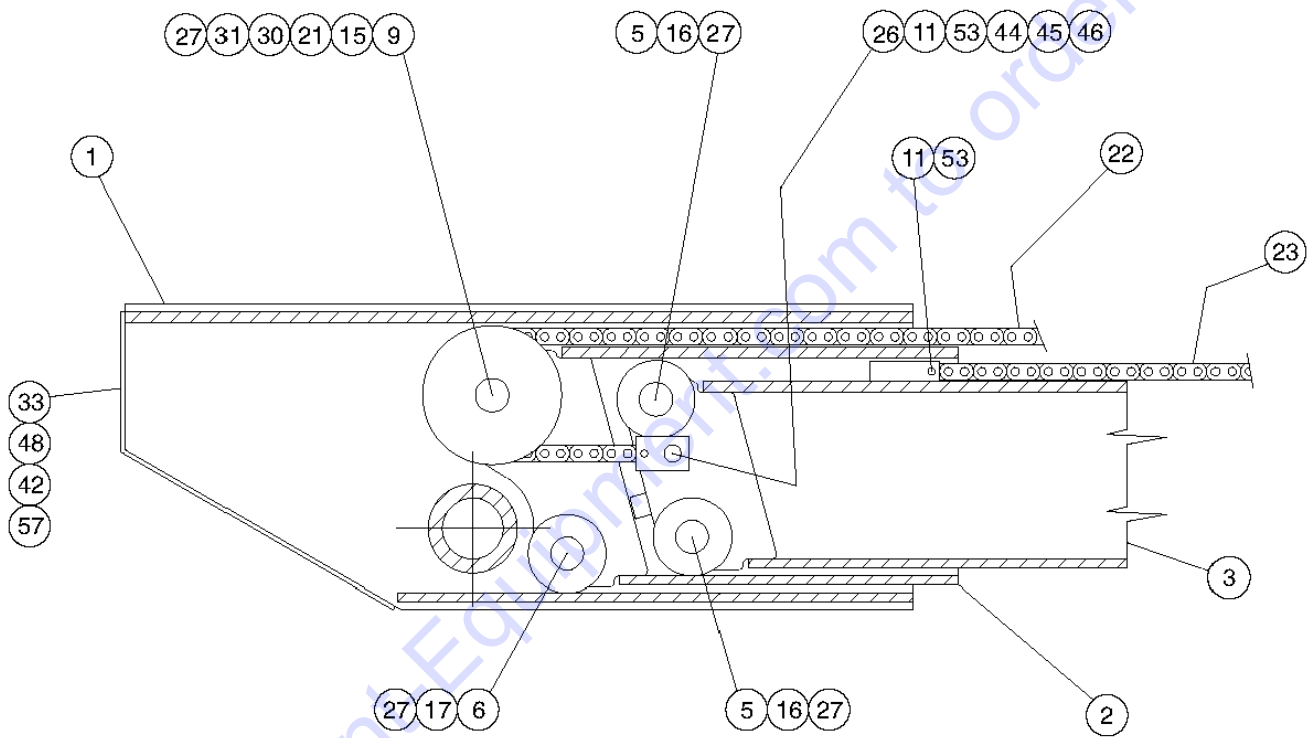

506.1 Boom Assembly, View 6

Item	Part No.	Description	Qty.
1	4-2300GT	WELDMENT,LARGE BOOM.....1 <i>(must specify color, gray or Genie Blue)</i>	1
2A	226874GT	ASSY,MID BOOM,BLUE,636.....1	1
2B	226875GT	ASSY,MID BOOM,GREY,636.....1	1
3	4-1244GT	SMALL BOOM.....1	1
5	3-1191-1GT	PIN.....2	2
6	3-1191-2GT	PIN.....1	1
9	3-1191-5GT	PIN.....1	1
11	130386GT	PIN,CHAIN ANCHOR,.313X2.625.....4	4
15	4-1246-1BGT	ROLLER ASSY.....2 <i>includes item 27</i>	2
16	4-1246-2BGT	ROLLER ASSY.....4 <i>includes item 27</i>	4
17	4-1246-2BGT	ROLLER ASSY.....2 <i>includes item 27</i>	2
21	4-1074-9BGT	ROLLER ASSEMBLY.....1 <i>includes item 27</i>	1
22	5-2040-191GT	CHAIN,LEAF,666.....1	1
23	5-2040-191GT	CHAIN,LEAF,666.....1	1
26	4-1237-4GT	CHAIN ANCHOR, PINNED.....1	1
27	123514GT	BEARING,NEEDLE,1.5IDX1.25LG.....20	20
30	6-6600-04GT	THRUST WASHER.....2	2
31	6-6600-12GT	THRUST WASHER, 3.50X1.50X.125.....8	8
33	3-1200GT	COVER,REAR ACCESS.....1	1
42	6021GT	WASHER,LOCK,.375.....15	15
44	6-5312-64GT	SCREW,HHC,3/4-16X8,GR8.....1	1
45	6-6202-12GT	NUT,HEX,3/4-16,GR8.....2	2
46	34550GT	WASHER,LOCK,.75 PLTD.....4	4
48	94195GT	SCREW,HHC,3/8-16 X .75,GR 8.....6	6
53	6-6243-06GT	COTTERPIN,3/32X3/4LG.....8	8
57	19934GT	WASHER,3/8 HARD,STEEL-FLAT,USS.....6	6