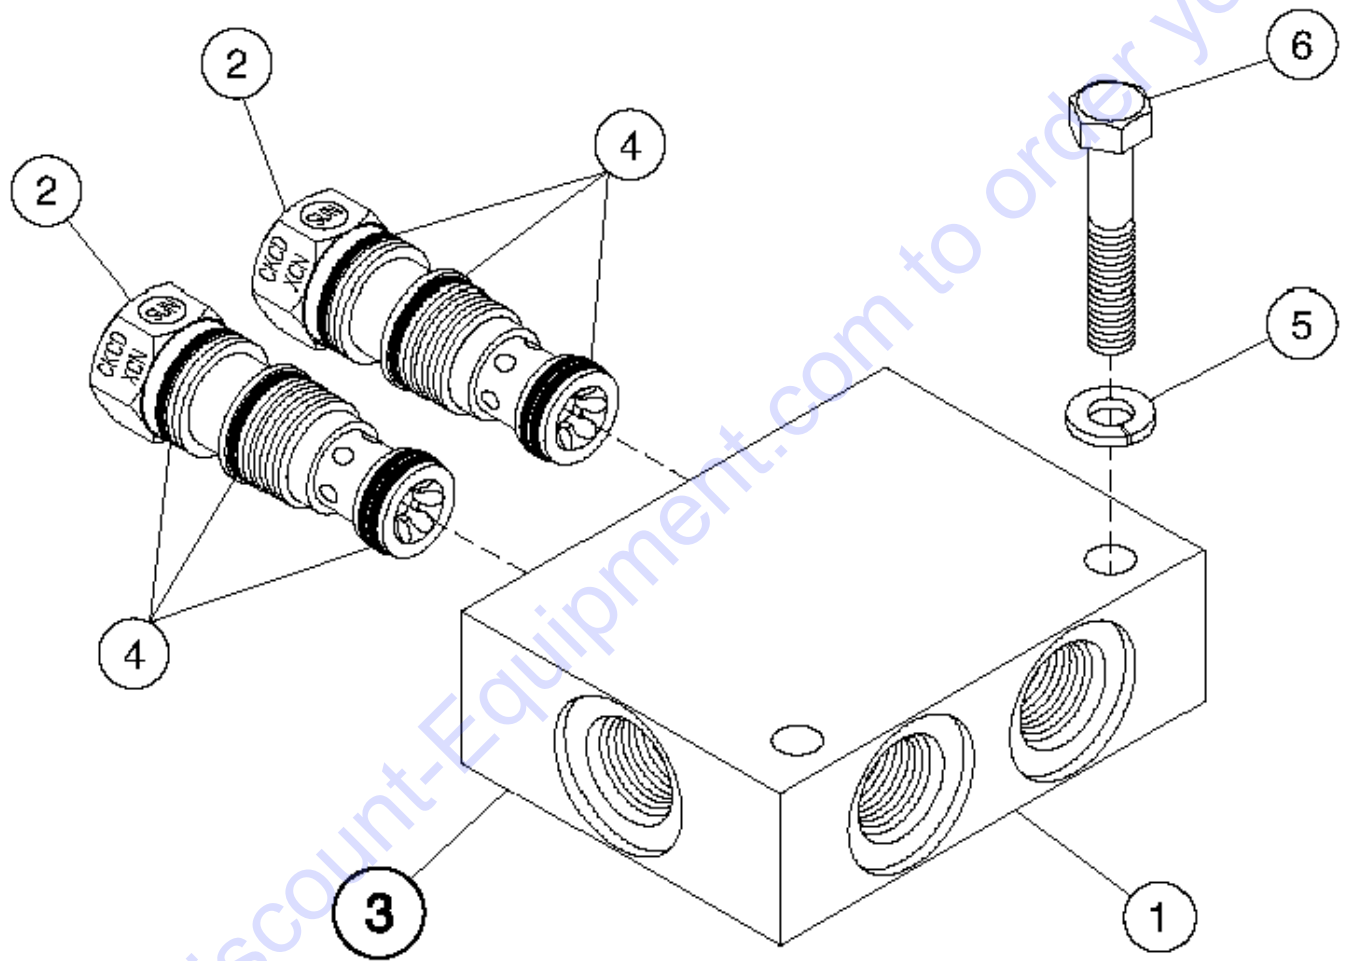

709.1 Dual Pilot Check Valve

Go to Discount-Equipment.com to order your parts

Item	Part No.	Description	Qty.
1	7-234-04GT	VALVE,DUAL CHECK.....1 <i>includes items 2 and 3</i>	1
2	7-234-18GT	CARTRIDGE / PILOT CHECK.....2	2
3	7-234-21GT	BODY.....1	1
4	7-234-29GT	SEAL KIT.....2	2
5	6886GT	WASHER,LOCK,.313.....2	2
6	6-5205-14GT	SCREW,HHC,5/16-18X1.75,GR8.....2	2

Go to Discount-Equipment.com to order your parts