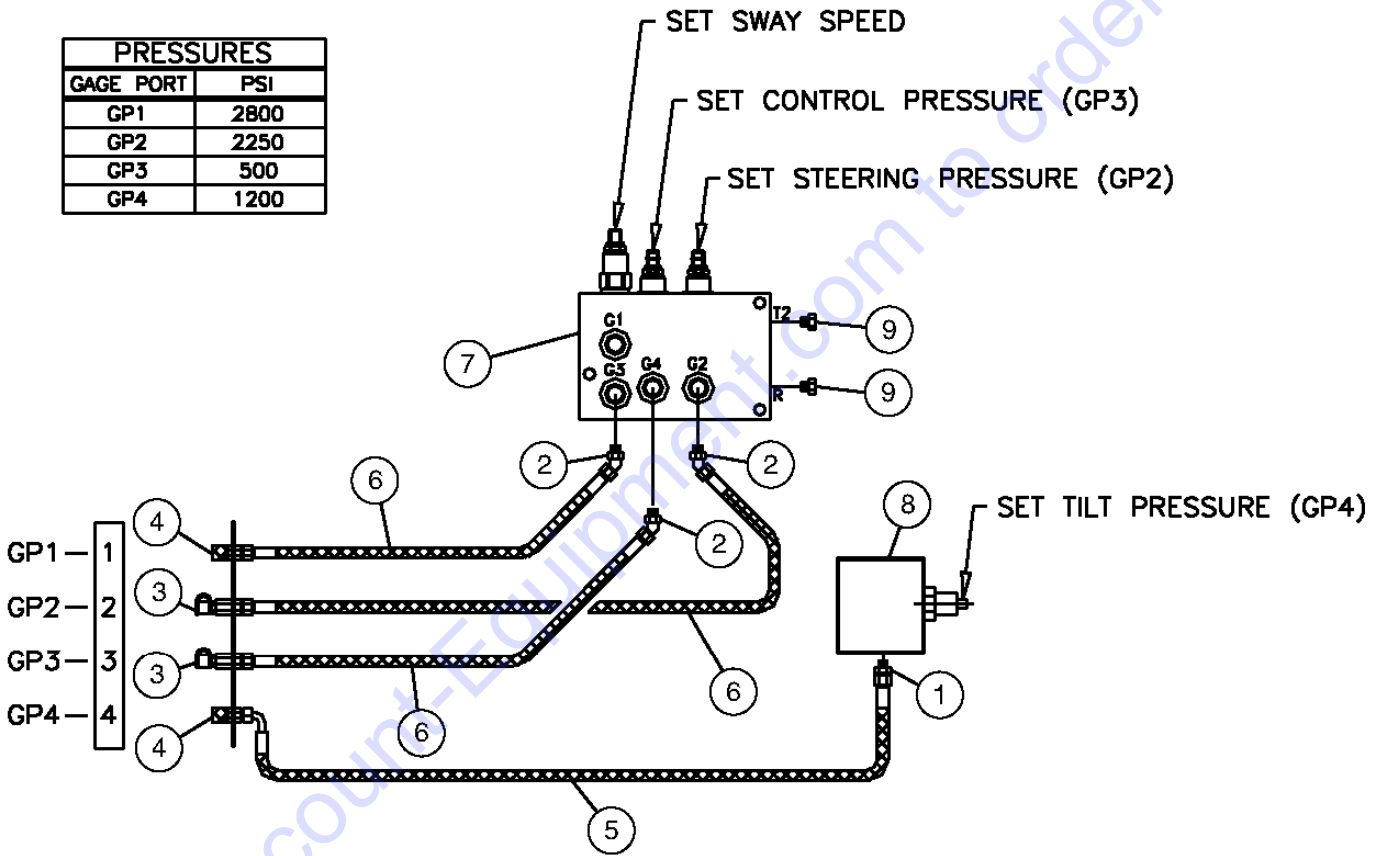

608.1 Circuit, Pressure Checks

PRESSURES	
GAGE PORT	PSI
GP1	2800
GP2	2250
GP3	500
GP4	1200