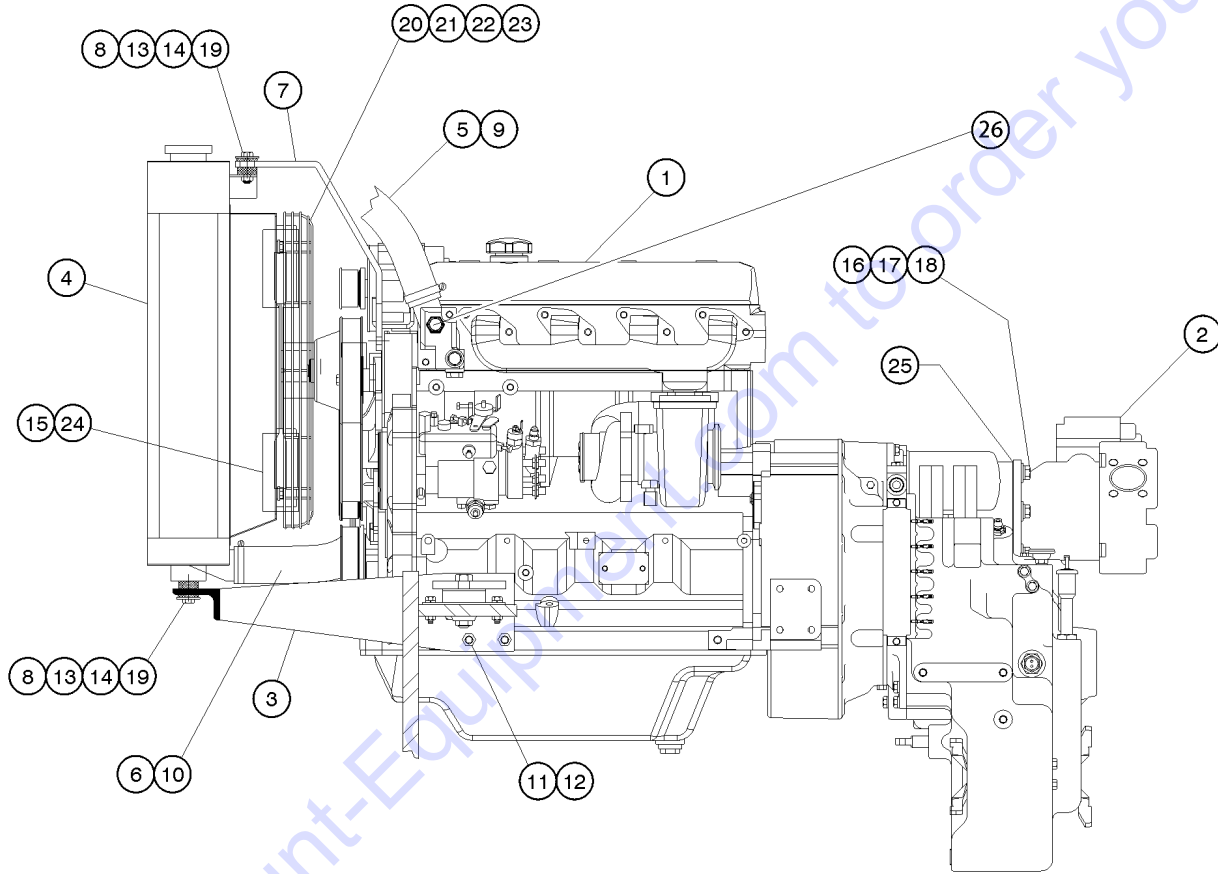

301.1 Engine and Pump Assembly, JD-4045 Tier II

301.1 Engine and Pump Assembly, JD-4045 Tier II

Item	Part No.	Description	Qty.
--	234850GT	RADIATOR CAP.....	1
1	7-112-63GT	SEAL KIT / PUMP OVERHAUL <i>for pn 229053</i>	
1	7-183-223GT	TH636 ENGINE ASSEMBLY TIER II.....	1
2		PUMP ASSEMBLY,55CC REXROTH (7-345-113).....	1
		<i>discontinued- order Genie pn 229053</i>	
2	229053GT	PUMP ASSEMBLY,SAUER 8K <i>replaces pn 7-345-113</i>	
2	234953GT	KIT, SAUER PUMP, 8K.....	1
		<i>includes pump pn 229053 and harness adapter pn 234927</i>	
2	7-345-48GT	SEAL KIT <i>for pn 7-345-113</i>	
3	4-2056GT	Mount / Engine / Front.....	1
4	7-183-146GT	RADIATOR w/ SHROUD.....	1
--	130037GT	EXPANSION TANK ASSEMBLY <i>before SN GTH0806A-11962</i>	
5	7-158-72GT	RADIATOR HOSE,UPPER.....	1
6	7-158-73GT	RADIATOR HOSE,LOWER.....	1
7	4-2065GT	UPPER RADIATOR MOUNT.....	1
8	7-190-04GT	MOUNT,RUBBER,CENTER,BONDED....	3
9	6-6252-07GT	CLAMP,RADIATOR HOSE.....	2
10	6-6252-09GT	CLAMP,RADIATOR HOSE.....	2
11	6-8112-35GT	SCREW,12MM X 1.75X35MM.....	6
12	49409GT	WASHER,LOCK,M12.....	6
13	6-5206-16GT	SCREW,HHC,3/8-16X2.0,GR8.....	3
14	4828GT	NUT,NYLOCK,3/8-16.....	3
15	7-183-38GT	FAN,BLOWER, 18-INCHES.....	Ref.
16	6-5208-20GT	SCREW,HHC,1/2-13X2 1/2.....	4
17	6-6212-08GT	WASHER,FLAT,USS,1/2",Y.....	4
18	6033GT	WASHER,LOCK,0.5".....	4
19	15086GT	WASHER,FLAT,.375 X 1.5 X .125.....	3
20	4-1685GT	FAN GUARD,18".....	1
21	6-5205-08GT	SCREW,HHC,5/16-18X1.....	4
22	6886GT	WASHER,LOCK,.313.....	4
23	19934GT	WASHER,3/8 HARD.STEEL-FLAT,USS.....	4
24	7-183-96GT	SPACER,FAN,2" W/ENGINE.....	Ref.
25	7-126-517GT	GASKET,PUMP,DRIVE.....	1
26	1278432GT	SWITCH,COLD START ADVANCE,JD.... <i>(temperature switch for fuel injection pump)</i>	1