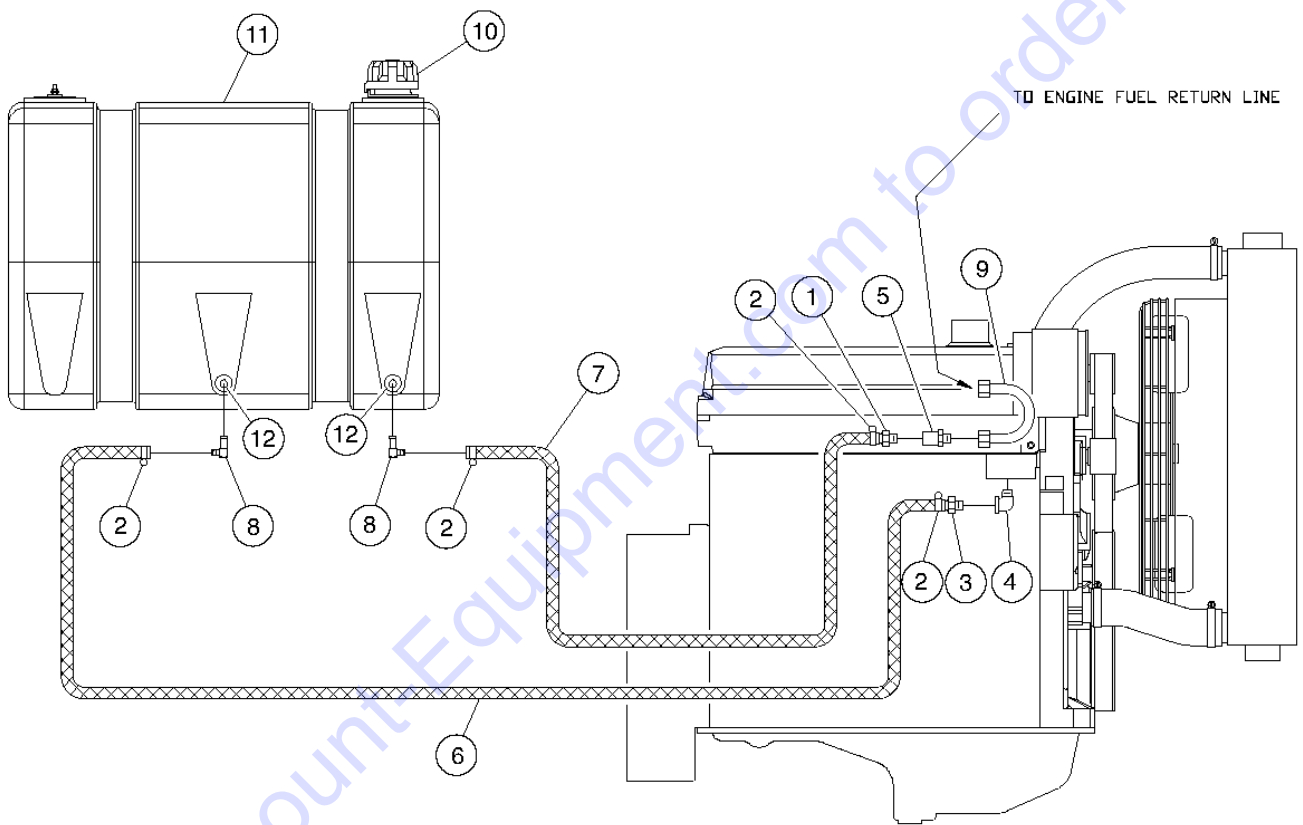

611.1 Circuit, Fuel

Go to DiscountEquipment.com to order your parts

Item	Part No.	Description	Qty.
1	6-6423-08GT	FITTING.....	1
2	6-6252-20GT	HOSE CLAMP.....	4
3	6-6423-07GT	FITTING.....	1
4	6-6422-01GT	FITTING.....	1
5	6-6424-05GT	FITTING.....	1
6	7-158-47GT	3/8 FUEL HOSE / PER INCH	
7	7-158-47GT	3/8 FUEL HOSE / PER INCH	
8	7-121-02GT	FITTING, 90, 3/8 HOSE.....	2
9	1-1034GT	TUBE / FUEL LINE.....	1
10	123147GT	FILLER CAP, FUEL, BREATHER.....	Ref.
11	123114GT	TANK, FUEL, 30GAL.....	Ref.
12	7-121-01GT	BUSHING, RUBBER.....	2

Go to Discount-Equipment.com to order your parts