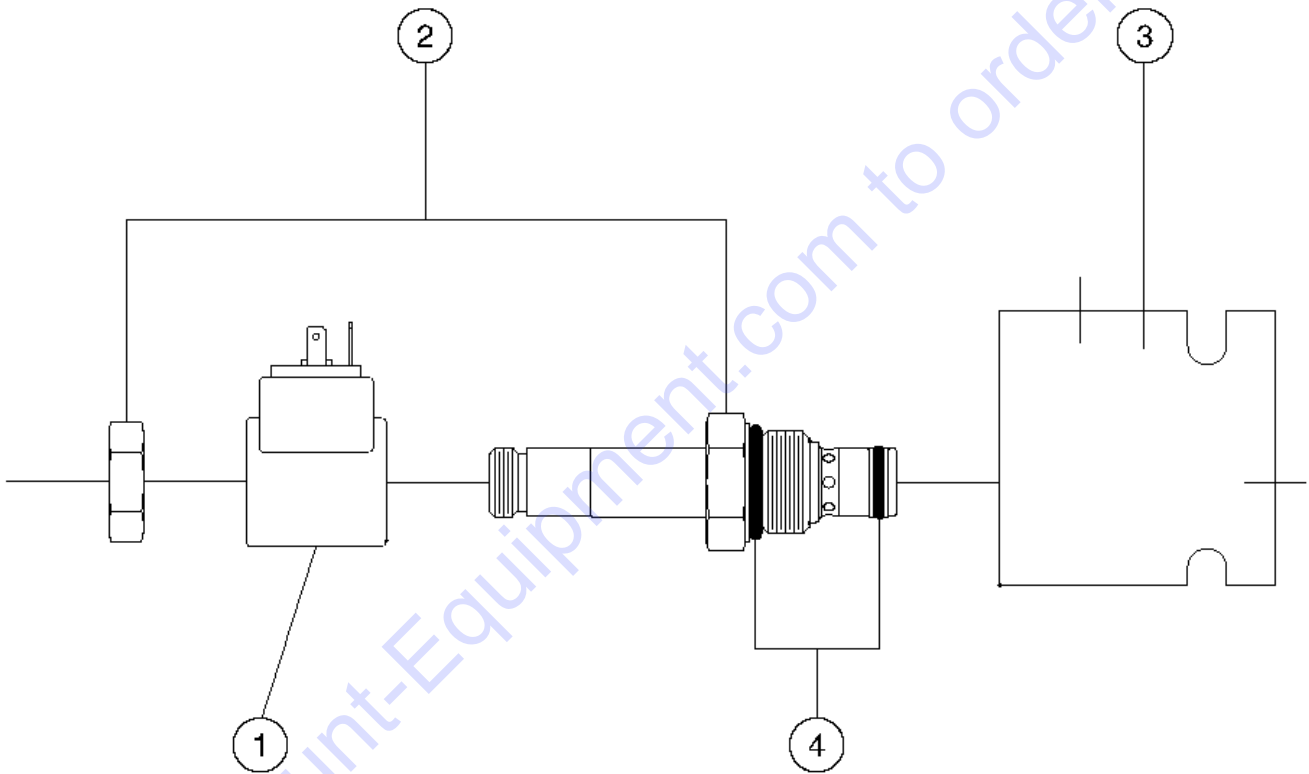

719.1 Controller Relief Valve

Item	Part No.	Description	Qty.
1	7-367-05GT	COIL.....	1
2	7-367-06GT	CARTRIDGE.....	1
3	7-367-07GT	BODY..... <i>7-367-07 is no longer available from supplier)</i>	1
4	7-367-17GT	Seal Kit, Cartridge.....	Ref.

Go to Discount-Equipment.com to order your parts