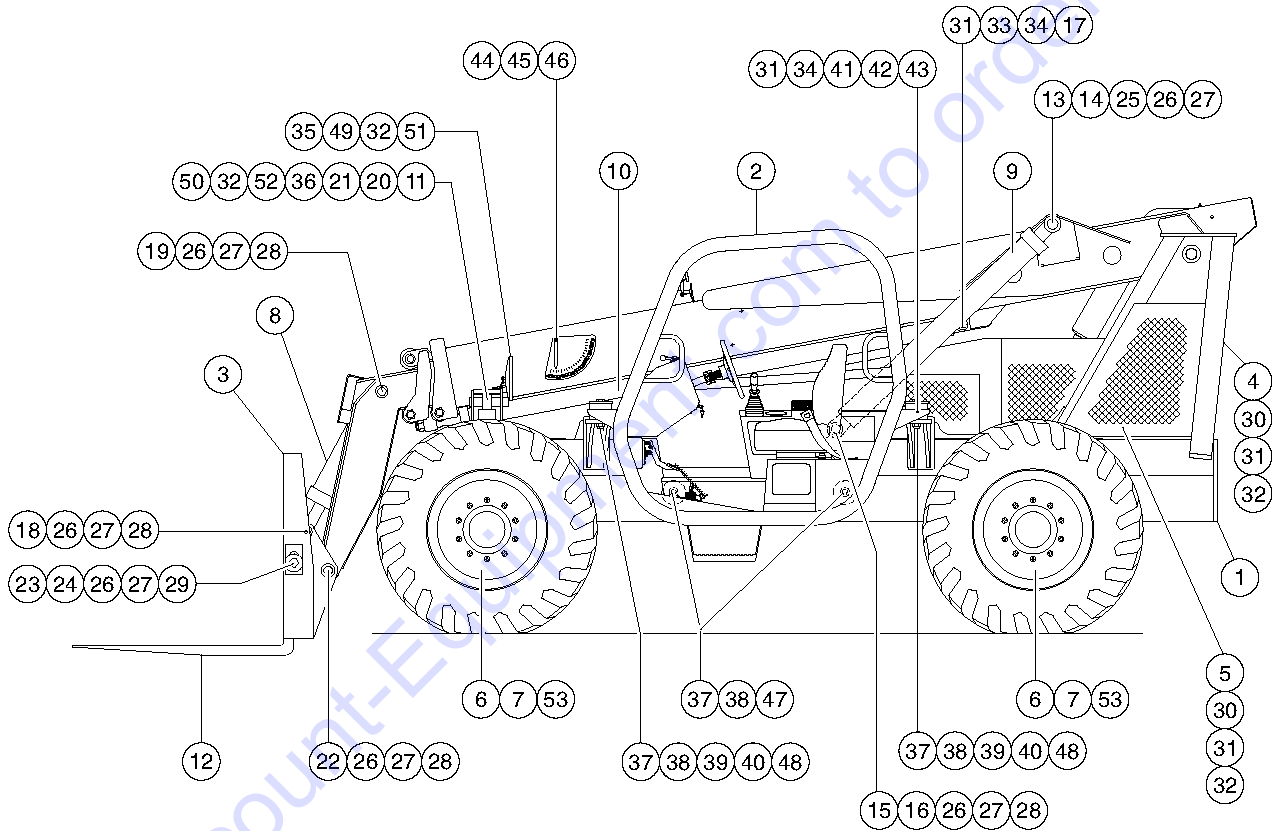

Item	Part No.	Description	Qty.
1	123149GT	FORMING,BATTERY HOLDDOWN.....1	
2	123150GT	HOOK, BATTERY HOLD DOWN.....2	
3	30143GT	BATTERY,12V,1000 CCA GRP 31.....1 (replaced 123193)	
4	6-7801-132BGT	BATTERY CABLE (RED).....1	
5	6-7802-88BGT	BATTERY CABLE (BLK).....1	
6	6-5208-08GT	SCREW,HHC,1/2-13X1.00,GR8.....1	
7	6033GT	WASHER,LOCK,0.5".....1	

Go to Discount-Equipment.com to order your parts

205.1 General Assembly