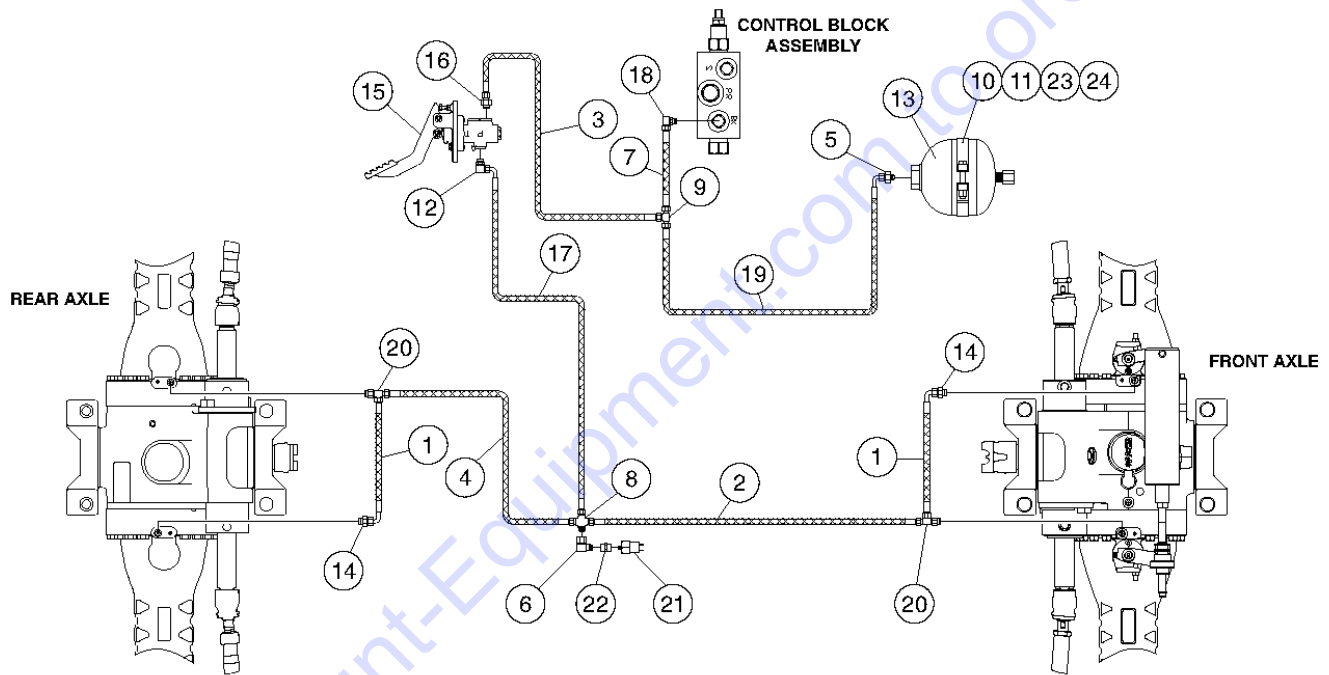

609.1 Circuit, Brake

Item	Part No.	Description	Qty.
1	6-7023-28GT	HOSE,06X06-90X14LG.....	2
2	6-7003-124GT	HOSE ASSY.....	1
3	6-7002-86GT	HOSE,04X04X43LG.....	1
4	6-7003-174GT	HOSE,06X06X87LG.....	1
5	6-6450-06GT	FITTING, 08 OR X 04 JIC STR.....	1
6	6-6435-03GT	FITTING,04 NPT X 06 JIC 90SW.....	1
7	6-7002-244GT	HOSE,04X04X122LG.....	1
8	6-6483-05GT	FITTING,06JIC CROSS.....	1
9	6-6482-03GT	FITTING, 04 JIC, TEE.....	1
10	6-5205-08GT	SCREW,HHC,5/16-18X1.....	2
11	57201GT	WASHER,FLAT,313, HARDENED.....	2
12	123670GT	FITTING,06 OR X 06 JIC 90.....	1
13	7-110-02GT	ACCUMULATOR,BRAKE.....	Ref.
14	7-371-04GT	FITTING, 14MM OR X 06 JIC,STR.....	2
15	7-198-48GT	VALVE,BRAKE,HANGING.....	Ref.
16	6-6450-05GT	CONNECTOR,070120-4-6.....	1
17	6-7023-100GT	HOSE ASSY.....	1
18	6-6453-04GT	FITTING,06 OR X 04 JIC 90.....	1
19	6-7022-88GT	HOSE,04X04-90X44LG.....	1
20	108666GT	FITTING,14MM X 06 JIC RN-TEE.....	2
21	7-359-17GT	PRESSURE SWITCH,350NC*** <i>declutch pressure switch, will have two black wires.</i>	1
22	6-6402-02GT	FITTING,02 NPT X 04 NPT CPLG.....	1
23	7-110-03GT	MOUNTING BRACKET, ACCUMULATOR.....	1
24	7-173-05GT	THREADED SPRING CLIP, 5/16.....	2