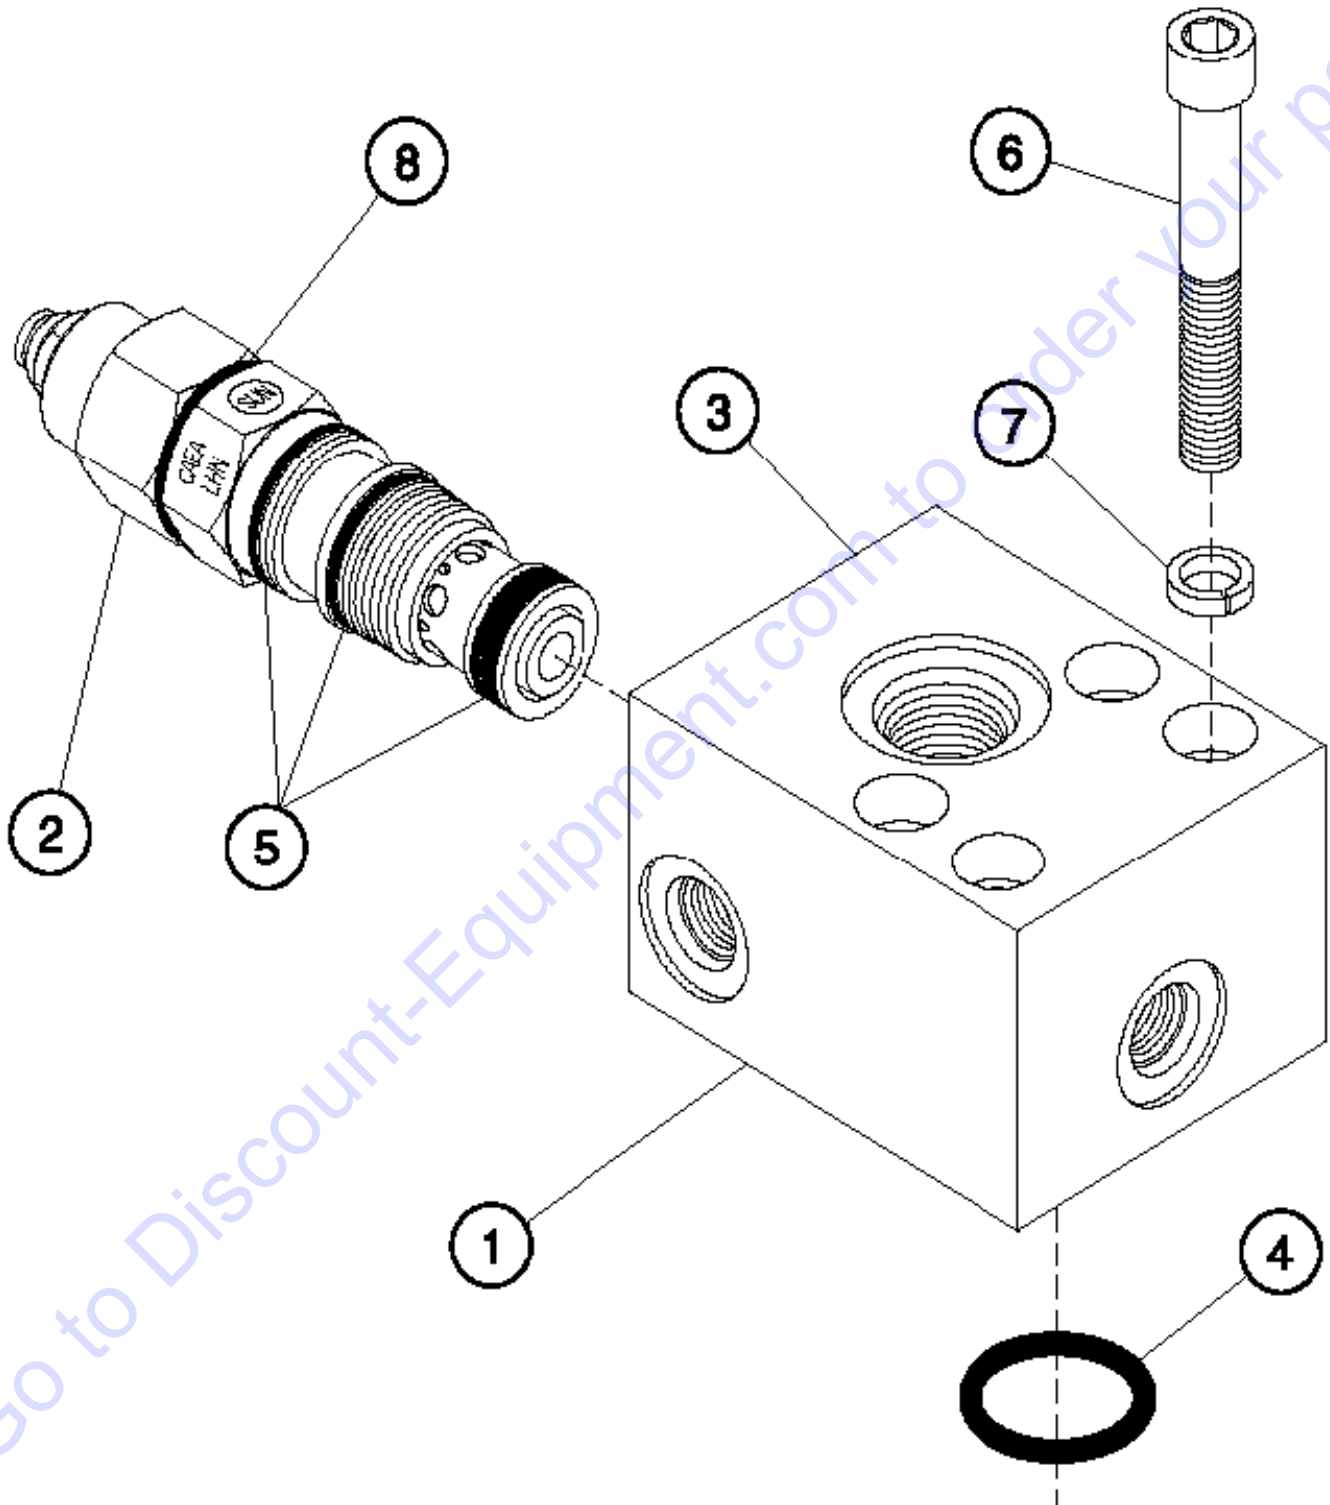

708.1 Motion Valve, Base Lift Cylinder

708.1 Motion Valve, Base Lift Cylinder

Item	Part No.	Description	Qty.
1	7-234-54GT	VALVE, MOTION.....1 <i>includes items 2-4</i>	1
2	7-234-53GT	CARTRIDGE / COUNTERBALANCE VALVE.....1	1
3	7-234-03GT	VALVE, MOTION.....1	1
4	7-209-61GT	O-RING.....1	1
5	7-234-30GT	SEAL KIT.....1	1
6	6-5606-22GT	SCREW, SHC, 3/8-16 X 2.75.....4	4
7	6-6214-06GT	WASHER, LOCK, HI COLLAR, .375.....4	4
8	7-234-60GT	O-RING / -021.....1	1

Go to Discount-Equipment.com to order your parts