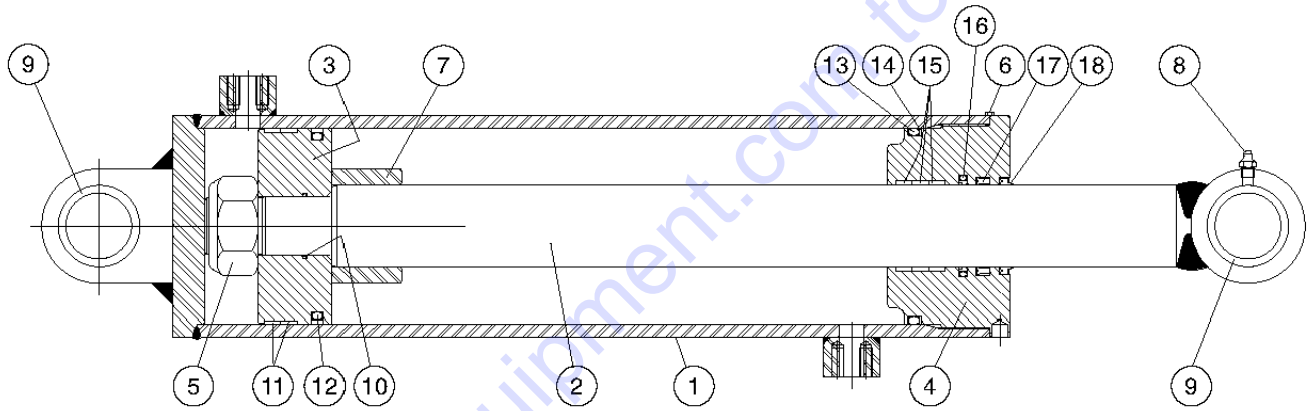

702.1 Tilt Cylinder

Item	Part No.	Description	Qty.
--	108526GT	CYLINDER,TILT,636.....Ref.	
--	108637GT	SEAL KIT,TILT CYLINDER,TH636 <i>includes items 10-18</i>	
1	117039GT	Barrel Assembly.....	1
2	117031GT	Rod Assembly.....	1
3	117032GT	Piston.....	1
4	117033GT	Rod Bearing.....	1
5	117034GT	Nut.....	1
6	117017GT	Cap Screw.....	1
7	117035GT	Stroke Limiter.....	1
8	117019GT	Grease Fitting.....	1
9	117022GT	Bushing, 3 LG.....	2
10	117206GT	O-ring.....	1
11	117207GT	Wear Ring, Piston.....	2
12	117208GT	Piston Seal Assembly.....	1
13	117209GT	O-ring.....	1
14	117210GT	Back-up Ring.....	1
15	117211GT	Wear Ring, Rod Bearing.....	3
16	117212GT	Buffer Seal.....	1
17	117213GT	Rod Seal.....	1
18	117214GT	Rod Wiper.....	1