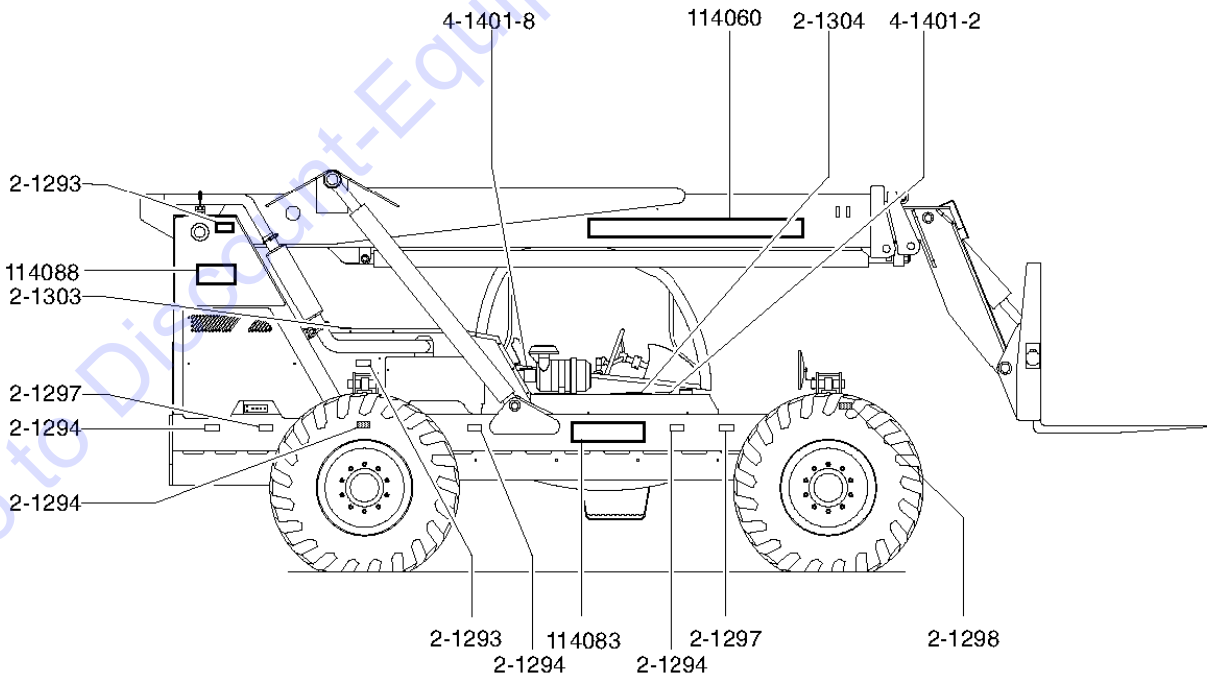

101.1 Decals, View 1

☐ Shading indicates decal hidden from view, i.e. under covers

Item	Part No.	Description	Qty.
1	2-1298GT	DECAL, OVERHEAD CRUSH HAZARD.....	1
2	4-1105-11GT	DECAL, A, WHITE.....	1
3	4-1105-12GT	DECAL, B, WHITE.....	1
4	4-1880-1GT	DECAL, BOOM ANGLE.....	1
5	4-1105-13GT	DECAL, C, WHITE.....	1
6	4-1105-14GT	DECAL, D, WHITE.....	1
7	114060GT	DECAL,COSMETIC,GENIE GTH-636....	2
8	114088GT	DECAL,COSMETIC,GTH 636 SMALL....	2
9	2-1303GT	DECAL, EXPLOSION HAZARD, FLU....	2
10	3-1257-1GT	DECAL, HYDRAULIC OIL ONLY!.....	1
11	1-1286GT	DECAL, CHEVRON HYDRAULIC OIL....	1
12	4-1401-3GT	DECAL, HYD OIL LEVEL.....	1
13	114083GT	DECAL,COSMETIC,GENIE LOGO,WHT.....	2
14	2-1294GT	DECAL, CRUSH HAZARD, PINCH.....	8
15	2-1297GT	DECAL, OVERTURNING HAZARD, TIR.....	4
16	4-1401-2GT	DECAL, DIESEL FUEL.....	1
17	2-1304GT	DECAL, EXPLOSION, BURN HAZ, AC..	1
18	4-1401-8GT	DECAL, TRANSMISSION OIL.....	1
19	2-1293GT	DECAL, BURN HAZARD.....	2
20	2-1302GT	DECAL, NOT A MAN LIFT.....	2