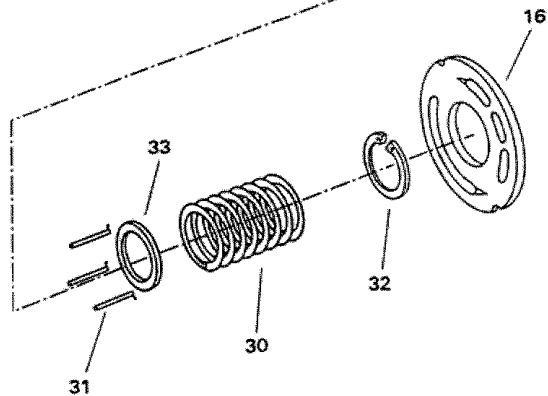

716.1 Hydraulic Pump Assembly, View 2

Go to Discount-Equipment.com to order your parts

716.1 Hydraulic Pump Assembly, View 2

Item	Part No.	Description	Qty.
--	7-345-48GT	SEAL KIT <i>includes items 5, 7, 9, 22, 23, 35, 38, 42, 43, 45 and 46</i>	
14	7-345-27GT	PISTON.....	9
15	7-345-28GT	Barrel.....	1
16	7-345-158GT	LENS PLATE.....	1
17	7-345-30GT	RETAINER PLATE.....	1
29	7-345-31GT	Retaining Ball.....	1
30	7-345-32GT	SPRING.....	1
31	7-345-157GT	PRESSURE PIN.....	3
32	7-345-34GT	Seeger V-ring.....	1
33	7-345-35GT	Disc-Retaining Clip.....	1
34	7-345-36GT	ACORN NUT.....	2
35	7-345-37GT	O-RING.....	6
36	7-345-38GT	JAM NUT.....	2
37	7-345-39GT	Adjusting Screw.....	2
38	7-345-40GT	O-RING,COMPENSATOR.....	3
39	7-345-41GT	Plug.....	2
40	7-345-42GT	CAPSCREW.....	4
41	7-345-43GT	Plug.....	1
42	7-345-45GT	O-RING.....	1
43	7-345-46GT	ORING.....	1
45	7-345-47GT	O-ring.....	1
46	7-345-44GT	O-Ring.....	1