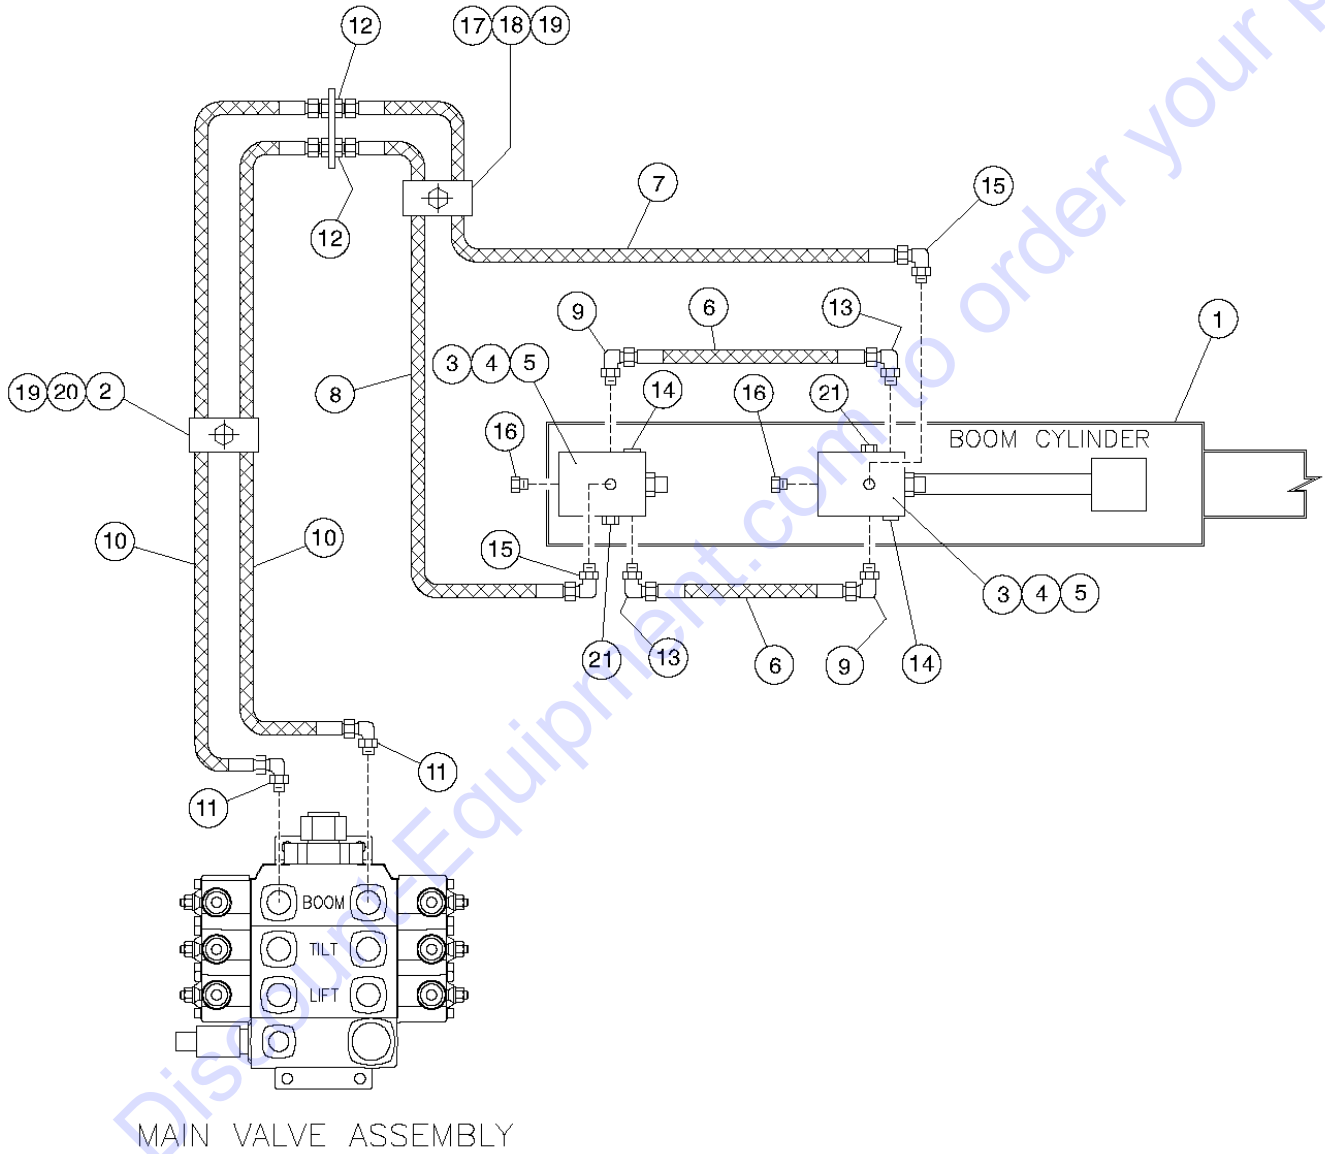

603.1 Circuit, Boom

Item	Part No.	Description	Qty.
1	108525GT	CYLINDER,BOOM,636.....Ref.	
2	7-273-32GT	CLAMP HALVES,TWIN,7/8" TUBE.....2	
3	7-234-03GT	VALVE,MOTION.....Ref.	
4	6-5606-22GT	SCREW,SHC,3/8-16 X 2.75.....8	
5	6-6214-06GT	WASHER,LOCK,HI COLLAR,,375.....8	
6	6-7002-26GT	HOSE,4X4X13".....2	
7	6-7005-142GT	HOSE ASSY.....1	
8	6-7005-116GT	HOSE ASSY.....1	
9	6-6453-03GT	FITTING,04 OR X 04 JIC 90.....2	
10	6-7005-126GT	HOSE,10X10X63".....2	
11	6-6453-13GT	FITTING,12 OR X 10 JIC 90.....2	
12	6-6475-07GT	FITTING,10 JIC BH-UNION,STR.....2	
13	6-6453-04GT	FITTING,06 OR X 04 JIC 90.....2	
14	6-6460-02GT	FITTING.....2	
15	6-6453-12GT	FITTING,10 OR X 10 JIC 90.....2	
16	6-6457-05GT	FITTING,06 OR,HEX HEAD PLUG.....2	
17	6-5205-16GT	SCREW,HHC,5/16-18 X 2.00,GR8.....1	
18	7-273-32GT	CLAMP HALVES,TWIN,7/8" TUBE.....1	
19	123177GT	CLAMP CVR PLATE,TWIN,GRP 3.....2	
20	6-5205-30GT	SCREW,HHC,5/16-18X3.75,GR8.....1	
21	6-6457-03GT	FITTING,04 OR OR HEX HEAD PLUG...2