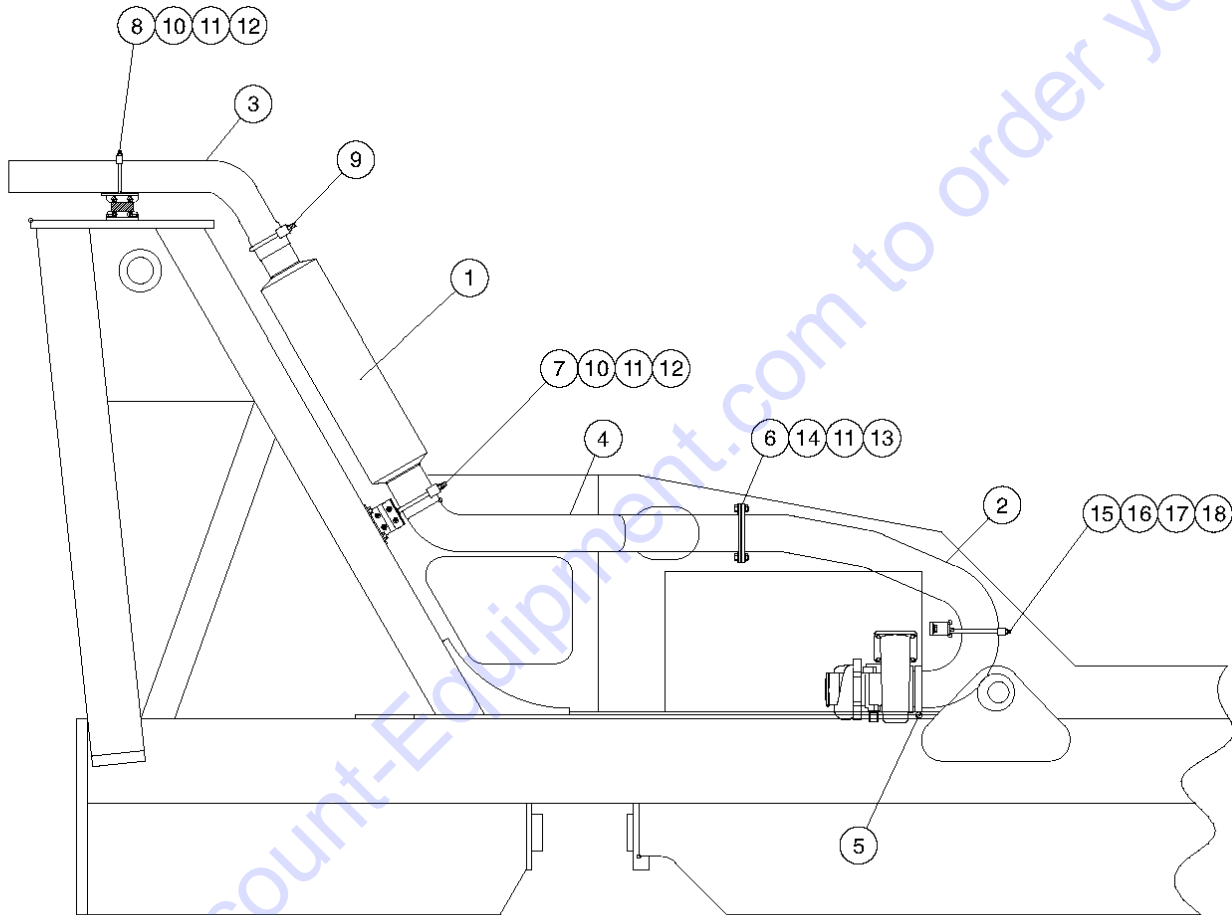

302.1 Exhaust Assembly, JD-4045 Tier II

302.1 Exhaust Assembly, JD-4045 Tier II

Item	Part No.	Description	Qty.
1	7-282-05GT	MUFFLER.....	1
2	4-1661-1GT	EXHAUST PIPE / ENGINE END.....	1
3	3-1422GT	TAILPIPE.....	1
4	4-1661-2GT	EXHAUST PIPE / MUFFLER END.....	1
5	7-183-98GT	CLAMP,TURBO-EXHAUST PIPE.....	1
6	1-1176GT	GASKET,EXHAUST.....	1
7	3-1481GT	EXHAUST BRKT ASSY.....	1
8	3-1400GT	EXHAUST BRACKET ASSY.....	1
9	7-319-14GT	CLAMP,MUFFLER,3 1/4".....	1
10	77692GT	SCREW,HHC,3/8-16 X 1 GRD 8.....	4
11	6021GT	WASHER,LOCK,.375.....	6
12	19934GT	WASHER,3/8 HARD.STEEL-FLAT,USS.....	4
13	6-6201-06GT	NUT,HEX,3/8-16.....	2
14	123559GT	SCREW,HHC,3/8-16X1.25GR8.....	2
15	2-1171GT	SUPPORT BRKT, EXHAUST PIPE.....	1
16	25928GT	SCREW,HHC,M10X,20MM,GR5,WH ZIN.....	1
17	6-9111-10GT	LOCKWASHER,10MM.....	1
18	6-9112-10GT	FLATWASHER,10MM.....	1