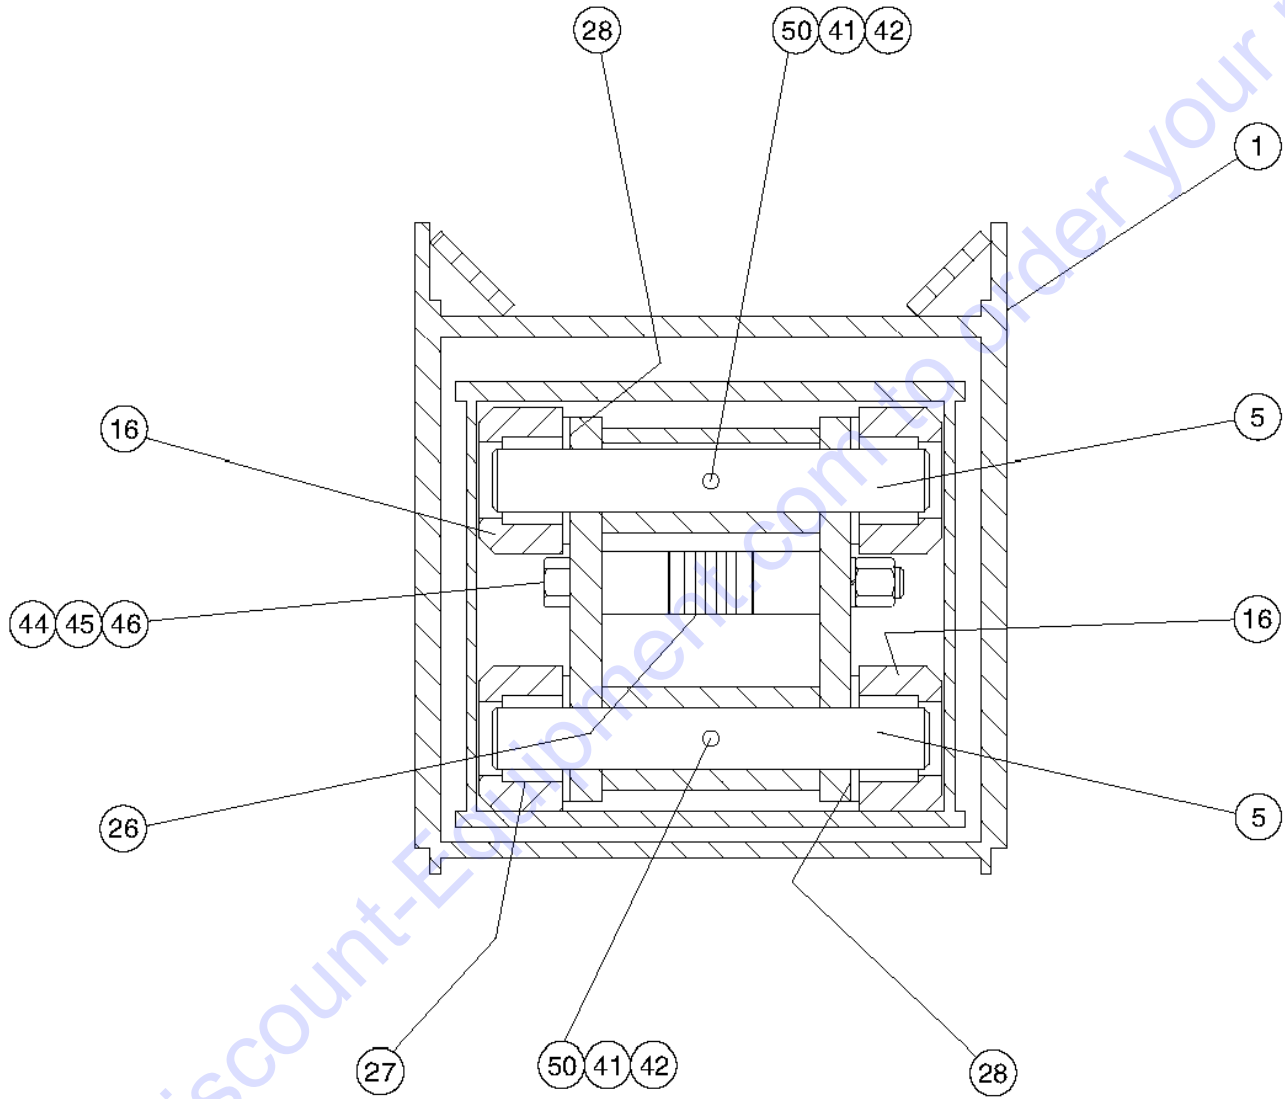

505.1 Boom Assembly, View 5

Go to Discount-Equipment.com to order your parts

Item	Part No.	Description	Qty.
1	4-2300GT	WELDMENT,LARGE BOOM.....1 <i>(must specify color, gray or Genie Blue)</i>	1
5	3-1191-1GT	PIN.....	2
16	4-1246-2BGT	ROLLER ASSY.....4 <i>includes item 27</i>	4
26	4-1237-4GT	CHAIN ANCHOR, PINNED.....	1
27	123514GT	BEARING,NEEDLE,1.5IDX1.25LG.....	20
28	6-6600-02GT	THRUST WASHER, 3.00X1.50X.188.....	6
41	6-6201-06GT	NUT,HEX,3/8-16.....	5
42	6021GT	WASHER,LOCK,.375.....	15
44	6-5312-64GT	SCREW,HHC,3/4-16X8,GR8.....	1
45	6-6202-12GT	NUT,HEX,3/4-16,GR8.....	2
46	34550GT	WASHER,LOCK,.75 PLTD.....	4
50	6-5206-22GT	SCREW,HHC,3/8-16X2.75.....	5

Go to Discount-Equipment.com to order your parts