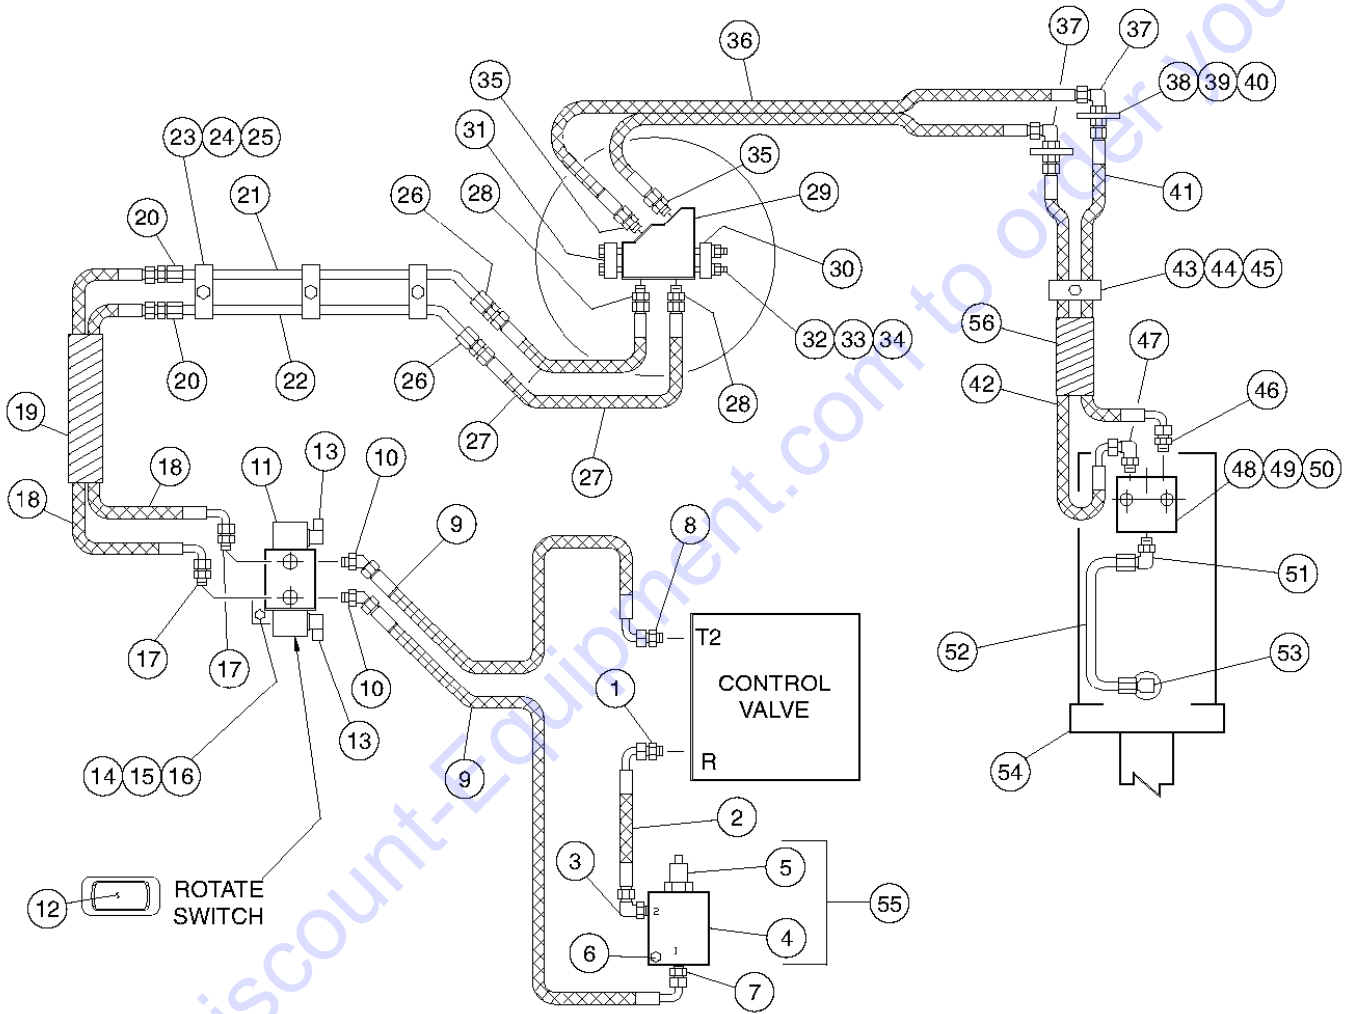

806.1 Circuit, Fork Rotate

806.1 Circuit, Fork Rotate

Item	Part No.	Description	Qty.	Item	Part No.	Description	Qty.
1	123671GT	FITTING, 06OR X 06 JIC STR.....	1	42	6-7023-128GT	HOSE,06X06-90X64LG.....	1
2	6-7023-40GT	HOSE,06X06-90X20LG.....	1	43	7-273-27GT	CLAMP HALVES,TWIN,3/8"PIPE.....	1
3	6-6453-07GT	FITTING,08 OR X 06 JIC 90.....	1	44	123176GT	PLATE, TOP.....	1
4	7-234-84GT	VALVE BODY.....	Ref.	45	6-5205-14GT	SCREW,HHC,5/16-18X1.75,GR8.....	1
5	7-234-17GT	CARTRIDGE / NEEDLE.....	Ref.	46	123671GT	FITTING, 06OR X 06 JIC STR.....	1
6	6-5205-30GT	SCREW,HHC,5/16-18X3.75,GR8.....	1	47	123670GT	FITTING,06 OR X 06 JIC 90.....	1
7	123673GT	FITTING, 08 OR X 06 JIC STR.....	1	48	7-234-35GT	VALVE,DUAL PILOT CHECK.....	1
8	123671GT	FITTING, 06OR X 06 JIC STR.....	1	49	123668GT	SCREW,SHC,5/16-18X2.50.....	2
9	6-7023-62GT	HOSE,06X06-90X31LG.....	2	50	123669GT	WASHER,HI-LOCK.....	2
10	6-6452-03GT	FITTING,06OR X 06 JIC 45.....	2	51	123672GT	FITTING,06 SAE X 06 COMP,90.....	1
11	7-244-31GT	VALVE,ELECTRIC 4WAY.....	1	52	123674GT	FORMED TUBE.....	1
12	123138GT	SWITCH, AUXILIARY.....	1	53	123672GT	FITTING,06 SAE X 06 COMP,90.....	1
13	7-244-27GT	Ref. DIN CONNECTOR..... <i>(7-244-27 is no longer available from supplier, however, some Genie inventory may still be in stock)</i>	2	54	123580GT	CYLINDER,ROTATE***.....	Ref.
14	6-5204-12GT	SCREW,HHC,1/4-20 X1.50,GR8.....	2	55	7-234-103GT	NEEDLE VALVE ASSY..... <i>includes items 4 and 5</i>	1
15	6356GT	WASHER,LOCK,.25.....	2	56	123838GT	COIL,PROTECTIVE,PLASTIC	
16	6-6201-04GT	NUT,HEX,1/4-20.....	2				
17	123671GT	FITTING, 06OR X 06 JIC STR.....	2				
18	6-7043-184GT	HOSE,08X06-90X92LG.....	2				
19	123838GT	COIL,PROTECTIVE,PLASTIC					
20	6-6490-03GT	FITTING.....	2				
21	3-1064-1GT	TUBE.....	1				
22	3-1064-2GT	TUBE.....	1				
23	123175GT	CLAMP HALF SET,TWIN,1/2" TUBE.....	3				
24	123176GT	PLATE, TOP.....	3				
25	6-5205-10GT	SCREW,HHC,5/16-18X1.25,GR8.....	3				
26	6-6490-03GT	FITTING.....	2				
27	6-7013-22GT	HOSE,06X08X11LG.....	2				
28	123671GT	FITTING, 06OR X 06 JIC STR.....	2				
29	7-292-01GT	HOSE,REEL.....	1				
30	1-2020GT	MOUNT,HOSE REEL.....	Ref.				
31	1-2020GT	MOUNT,HOSE REEL.....	Ref.				
32	13854GT	SCREW,HHC,1/2-13 X 4.5,GRD.8.....	2				
33	6033GT	WASHER,LOCK,0.5".....	2				
34	104328GT	NUT,HEX,1/2-13 GRD 8.....	2				
35	123671GT	FITTING, 06OR X 06 JIC STR.....	2				
36	7-292-03GT	HOSE,BONDED.....	1				
37	6-6477-05GT	FITTING.....	2				
38	3-1222-1GT	BULKHEAD MT/SS-636 ROTATE.....	1				
39	6-5206-20GT	SCREW,HHC,3/8-16X2.5,GR8.....	2				
40	6021GT	WASHER,LOCK,.375.....	Ref.				
41	6-7023-120GT	HOSE,06X06-90X60LG.....	1