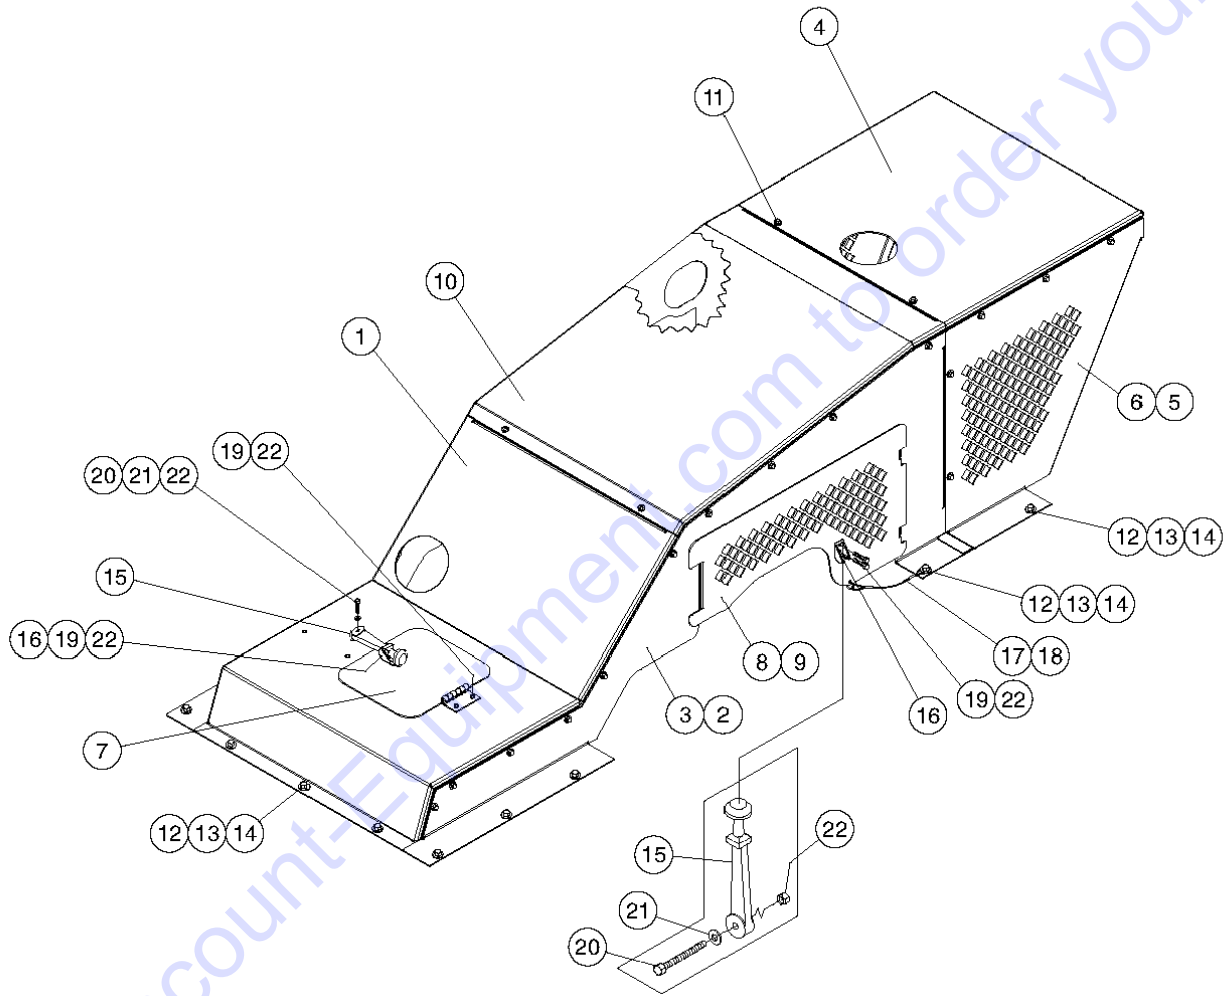

206.1 Engine Enclosure Assembly

206.1 Engine Enclosure Assembly

Item	Part No.	Description	Qty.
--	4-2355GT	Engine Enclosure <i>includes items 1-10</i>	
1	4-2355-1GT	COVER, TOP, FRONT HOUSING.....	1
2	4-2355-2GT	SIDE PLATE, LF HOUSING.....	1
3	4-2355-3GT	SIDE PLATE, RF HOUSING.....	1
4	4-2355-4GT	COVER, TOP, REAR HOUSING.....	1
5	4-2355-5GT	SIDE PLATE, LR HOUSING.....	1
6	4-2355-6GT	SIDE PLATE, RR HOUSING.....	1
7	4-2346-7GT	COVER, ACCESS, FRONT HOUSING.....	1
8	4-2355-8GT	SCREEN, SIDE, RF HOUSING.....	1
9	4-2355-9GT	SCREEN, SIDE, LF HOUSING.....	1
10	4-2355-10GT	COVER, TOP, REAR, FRONT HOUSING.....	1
11A	7-290-01GT	BODY BOLT.....	34
11B	56912GT	SPRING CLIP, 1/4-20, .025-.15X.54, ZAG.....	34
12	94195GT	SCREW, HHC, 3/8-16 X .75, GR 8.....	13
13	6021GT	WASHER, LOCK, .375.....	13
14	19934GT	WASHER, 3/8 HARD. STEEL-FLAT, USS.....	13
15	7-360-02GT	LATCH, RUBBER.....	3
16	7-360-01GT	HOLDER, PLASTIC.....	3
17	7-173-03GT	CABLE, TETHER.....	2
18	7-194-81GT	KEY RING, 1".....	2
19	6-5204-06GT	SCREW, HHC, 1/4-20X.75, GR8.....	8
20	6-5204-08GT	SCREW, HHC, 1/4-20X1, GR8.....	3
21	6-6212-04GT	WASHER, FLAT, .250, HARDENED.....	3
22	6091GT	NUT, NYLOCK, 1/4-20.....	11