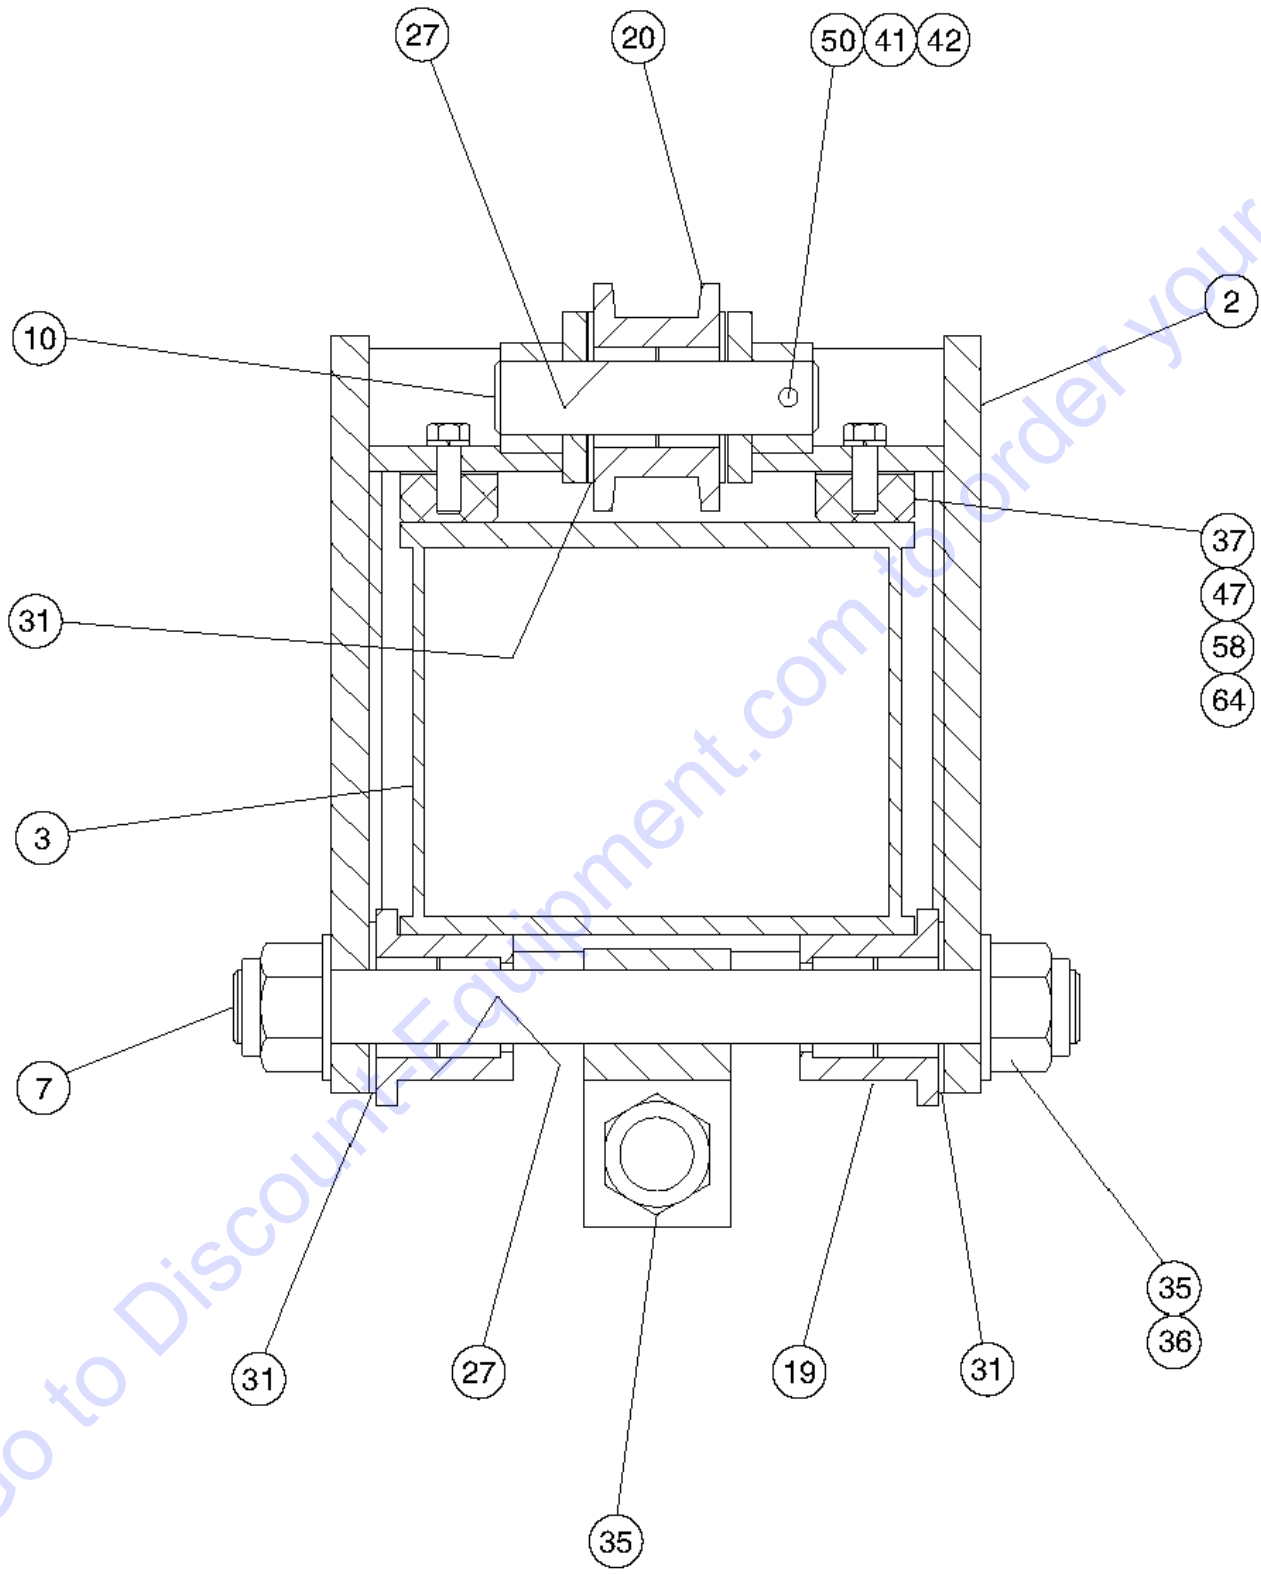

509.1 Boom Assembly, View 9

Item	Part No.	Description	Qty.
2A	226874GT	ASSY,MID BOOM,BLUE,636.....	1
2B	226875GT	ASSY,MID BOOM,GREY,636.....	1
3	4-1244GT	SMALL BOOM.....	1
7	3-1191-3GT	PIN.....	1
10	3-1191-6GT	PIN, FRONT CHAIN SHEAVE.....	1
19	4-1246-3BGT	ROLLER ASSY..... <i>includes item 27</i>	2
20	123187GT	SHEAVE,CHAIN.....	1
27	123514GT	BEARING,NEEDLE,1.5IDX1.25LG.....	20
31	6-6600-12GT	THRUST WASHER, 3.50X1.50X.125.....	8
35	6-6206-24GT	NUT,NYLOCK, 1 1/2.....	6
36	6-6215-24GT	WASHER,FLAT,1 1/2.....	4
37	117643GT	WEAR PAD,5.25X2X.75.....	4
41	6-6201-06GT	NUT,HEX,3/8-16.....	5
42	6021GT	WASHER,LOCK,.375.....	15
47	123663GT	SCREW,HHC,1/2-13X1.25,GR8,Y.....	8
50	6-5206-22GT	SCREW,HHC,3/8-16X2.75.....	5
58	6033GT	WASHER,LOCK,0.5".....	12
64	1-1101-3GT	SHIM, 7 GA.....	4