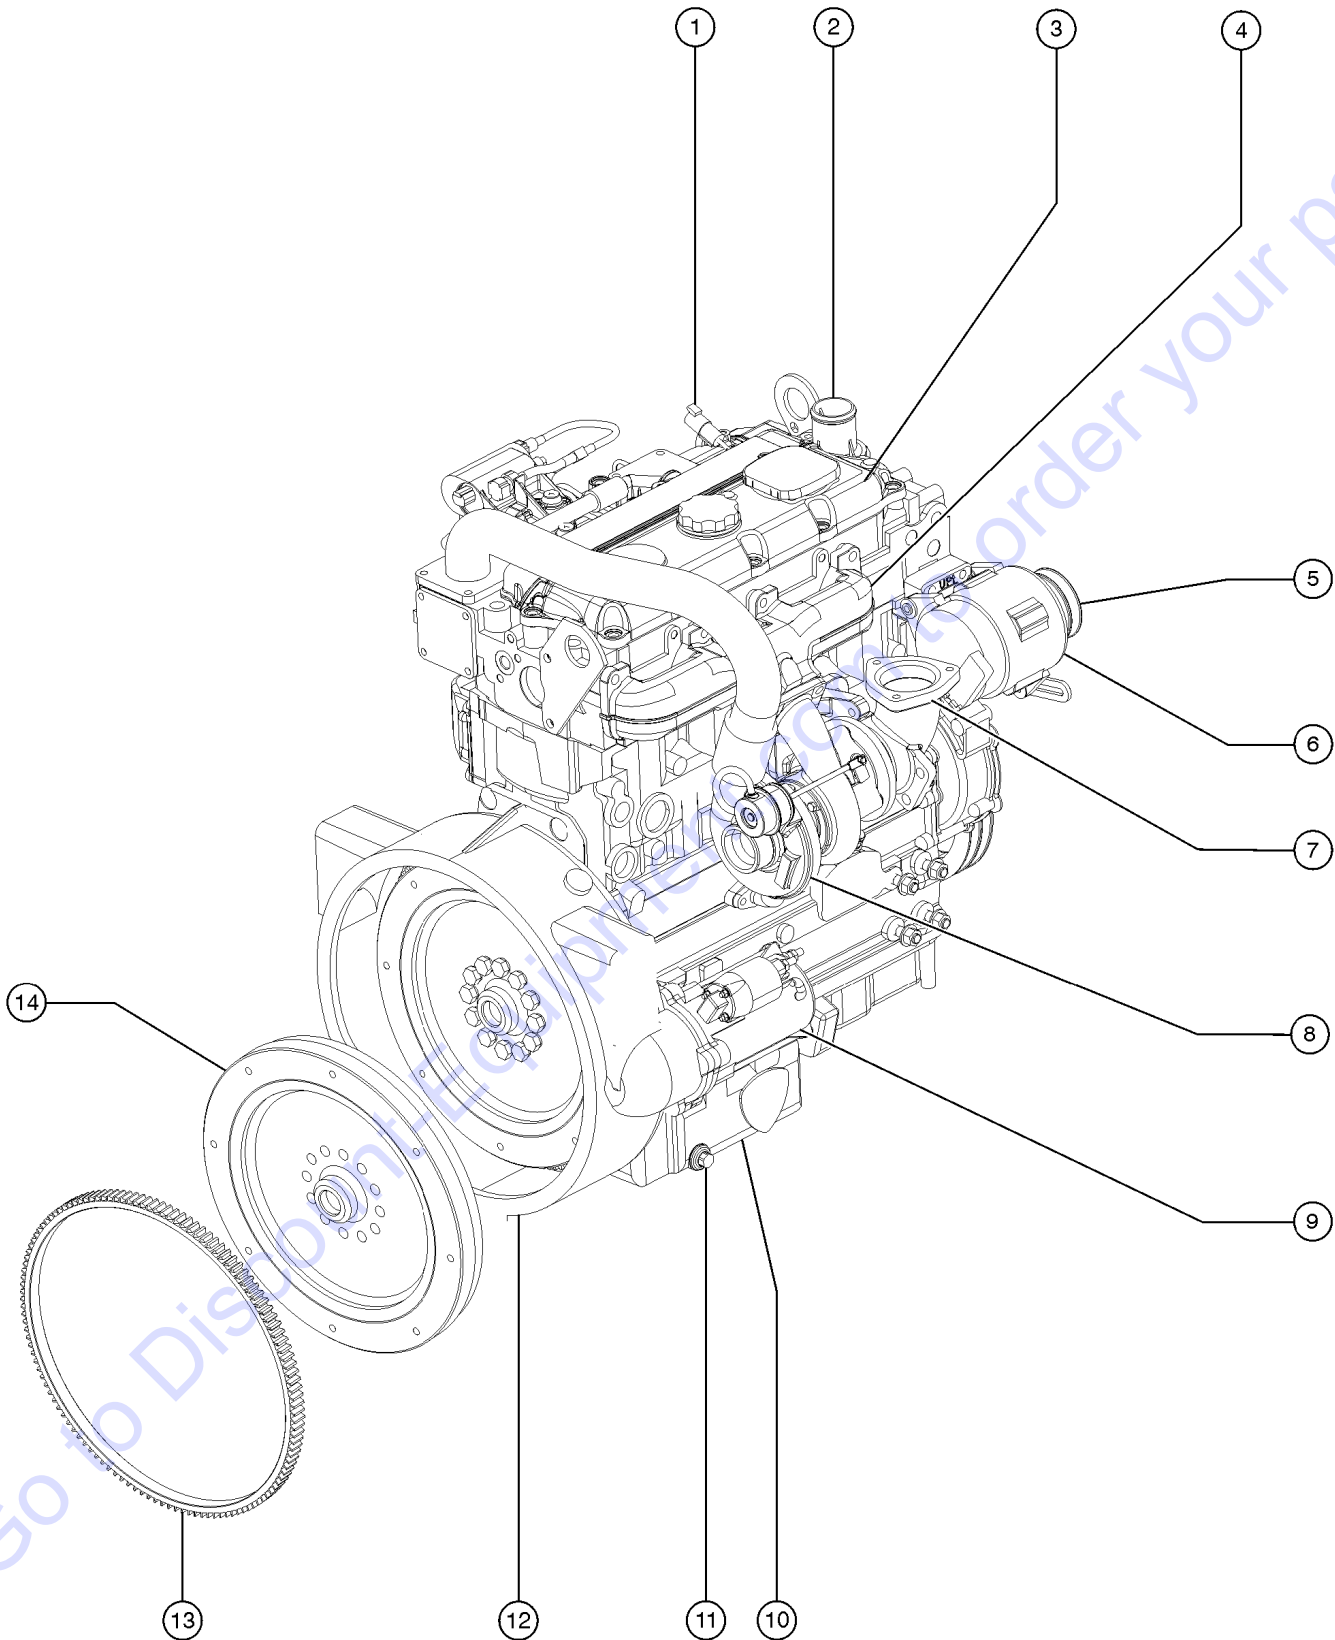

306.1 Engine Assembly, Perkins 1104C, Tier 2 and Tier 3, View 2

Item	Part No.	Description	Qty.
1	226625GT	SPACER,FAN,PERK T3 6/8K.....	1
--	226626GT	STUD,FAN MTG M8X1.25X90 PK 6/8	
2	123199GT	FUSE,20 AMP.....	1
3	7-319-21GT	STARTER RELAY.....	1
4	123337GT	LIFT PUMP RELAY.....	1
--	75343GT	WASHER,OIL DRAIN,PERKIN1004-42	
5	226451GT	ENGINE HARNESS ASSY.....	1
--	226436GT	BRKT,ENG HARNESS MOUNT	
6	123338GT	COLD START RELAY.....	1
7	123082GT	DIPSTICK.....	1
8	123339GT	COLD START CIRCUIT BREAKER.....	1
9	226453GT	SENDER/SWITCH,ENGINE OIL TEMP..	1
10	123079GT	SWITCH / WATER TEMP.....	1
11	7-169-10GT	SENDER / ENG. WATER TEMP.....	1

Go to Discount-Equipment.com to order your parts

307.1 Engine Assembly, Perkins 1104C, Tier 2 and Tier 3, View 3