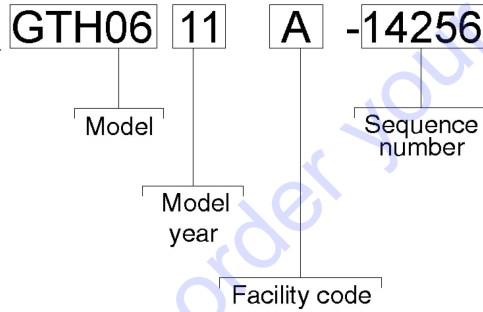

Genie
A TEREX BRAND

MODEL: GTH-844

SERIAL NUMBER: GTH0611-14256

ATTACHMENT: 48" WIDE FORK FRAME

MANUFACTURE DATE : 10/12/10

TOTAL TRUCK WEIGHT: 21,398 lbs / 9,706 kg

MAX. LIFT CAPACITY:
6000 lbs

**LIFT CAPACITY (LBS)
AT MAX LIFT HEIGHT:** 4000 lbs

OUTRIGGERS UP:
OUTRIGGERS DOWN: Position 29

THIS FORKLIFT TRUCK COMPLIES WITH:
ASME B56.6-2002 SAFETY STD FOR
ROUGH TERRAIN FORKLIFT TRUCK

COUNTRY OF MANUFACTURE:

Genie
A TEREX BRAND

Model No.	<u>BX-1004</u>
Serial No.	<u>GTH0811-14256</u>
Yr. of Mfg.	<u>10/12/10</u>
Cap. (lbs)	<u>2000</u>
Max. Wt. (lbs)	<u>620.50</u>
C.G. (in)	<u>54.43</u>
Max. Hyd. Press. (psi)	<u> </u>

Capacity of truck and attachment combination may be less than the capacity shown here. Consult truck load capacity plate. Complies with ASME B56.6-2002