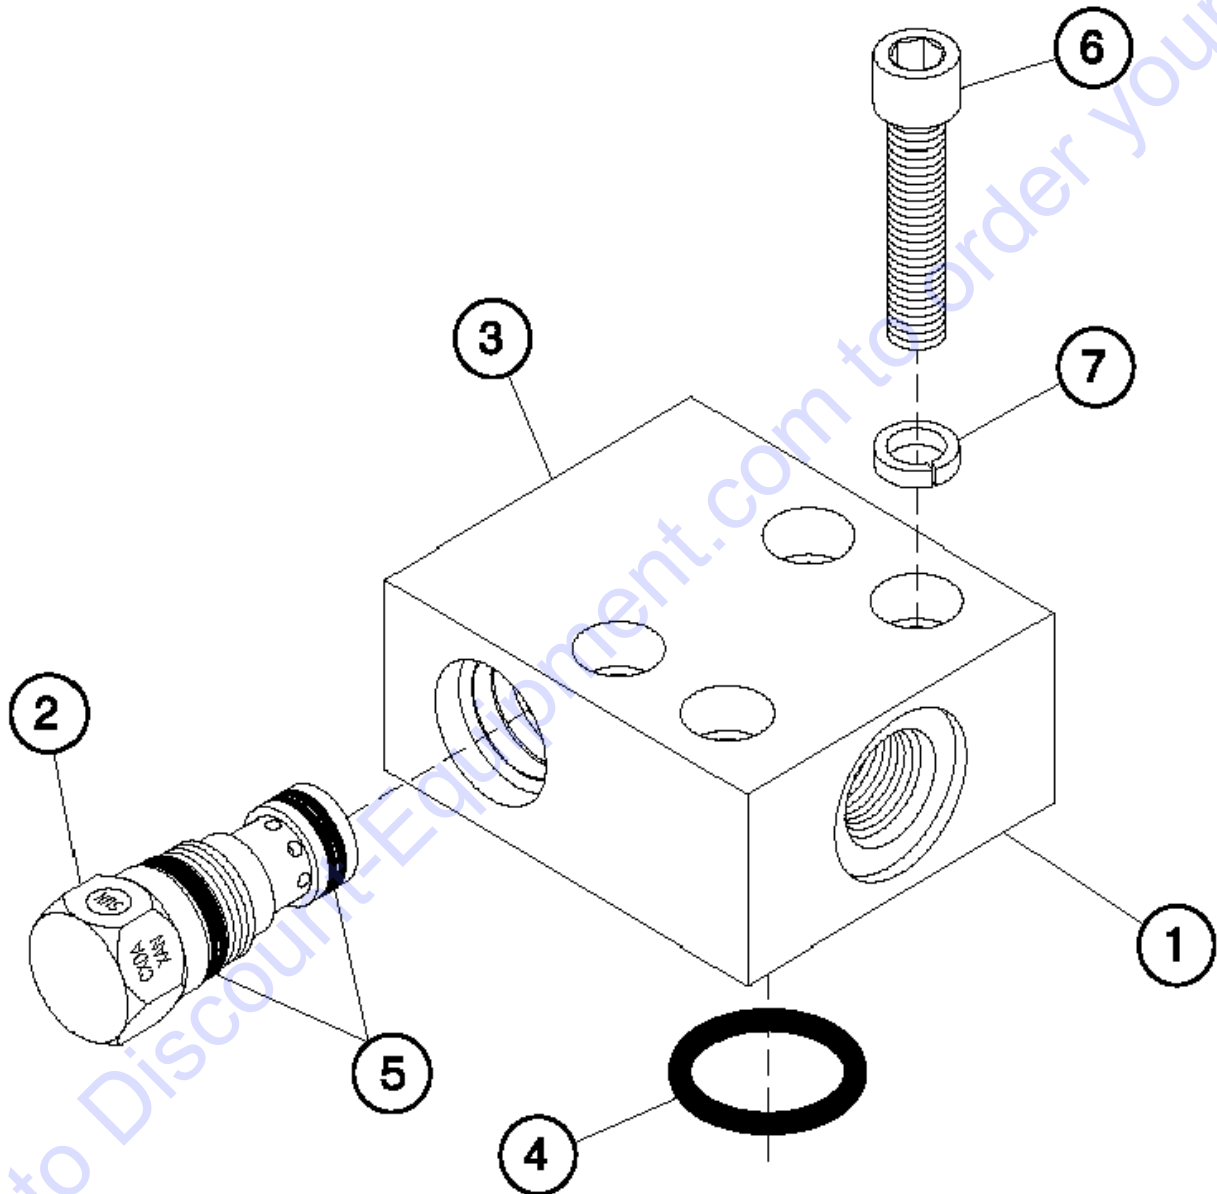

705.1 Motion Valve, Base Tilt Cylinder

705.1 Motion Valve, Base Tilt Cylinder

Item	Part No.	Description	Qty.
1	7-234-02GT	VALVE,MOTION.....1 <i>includes items 2-4</i>	1
2	7-234-16GT	CARTRIDGE / CHECK.....1	1
3	7-234-24GT	BODY.....1	1
4	7-209-61GT	O-RING.....1	1
5	7-234-31GT	SEAL KIT.....1	1
6	6-5606-14GT	SCREW,SHC,3/8-16 X 1.75.....4	4
7	6-6214-06GT	WASHER,LOCK,HI COLLAR,.375.....4	4

Go to Discount-Equipment.com to order your parts