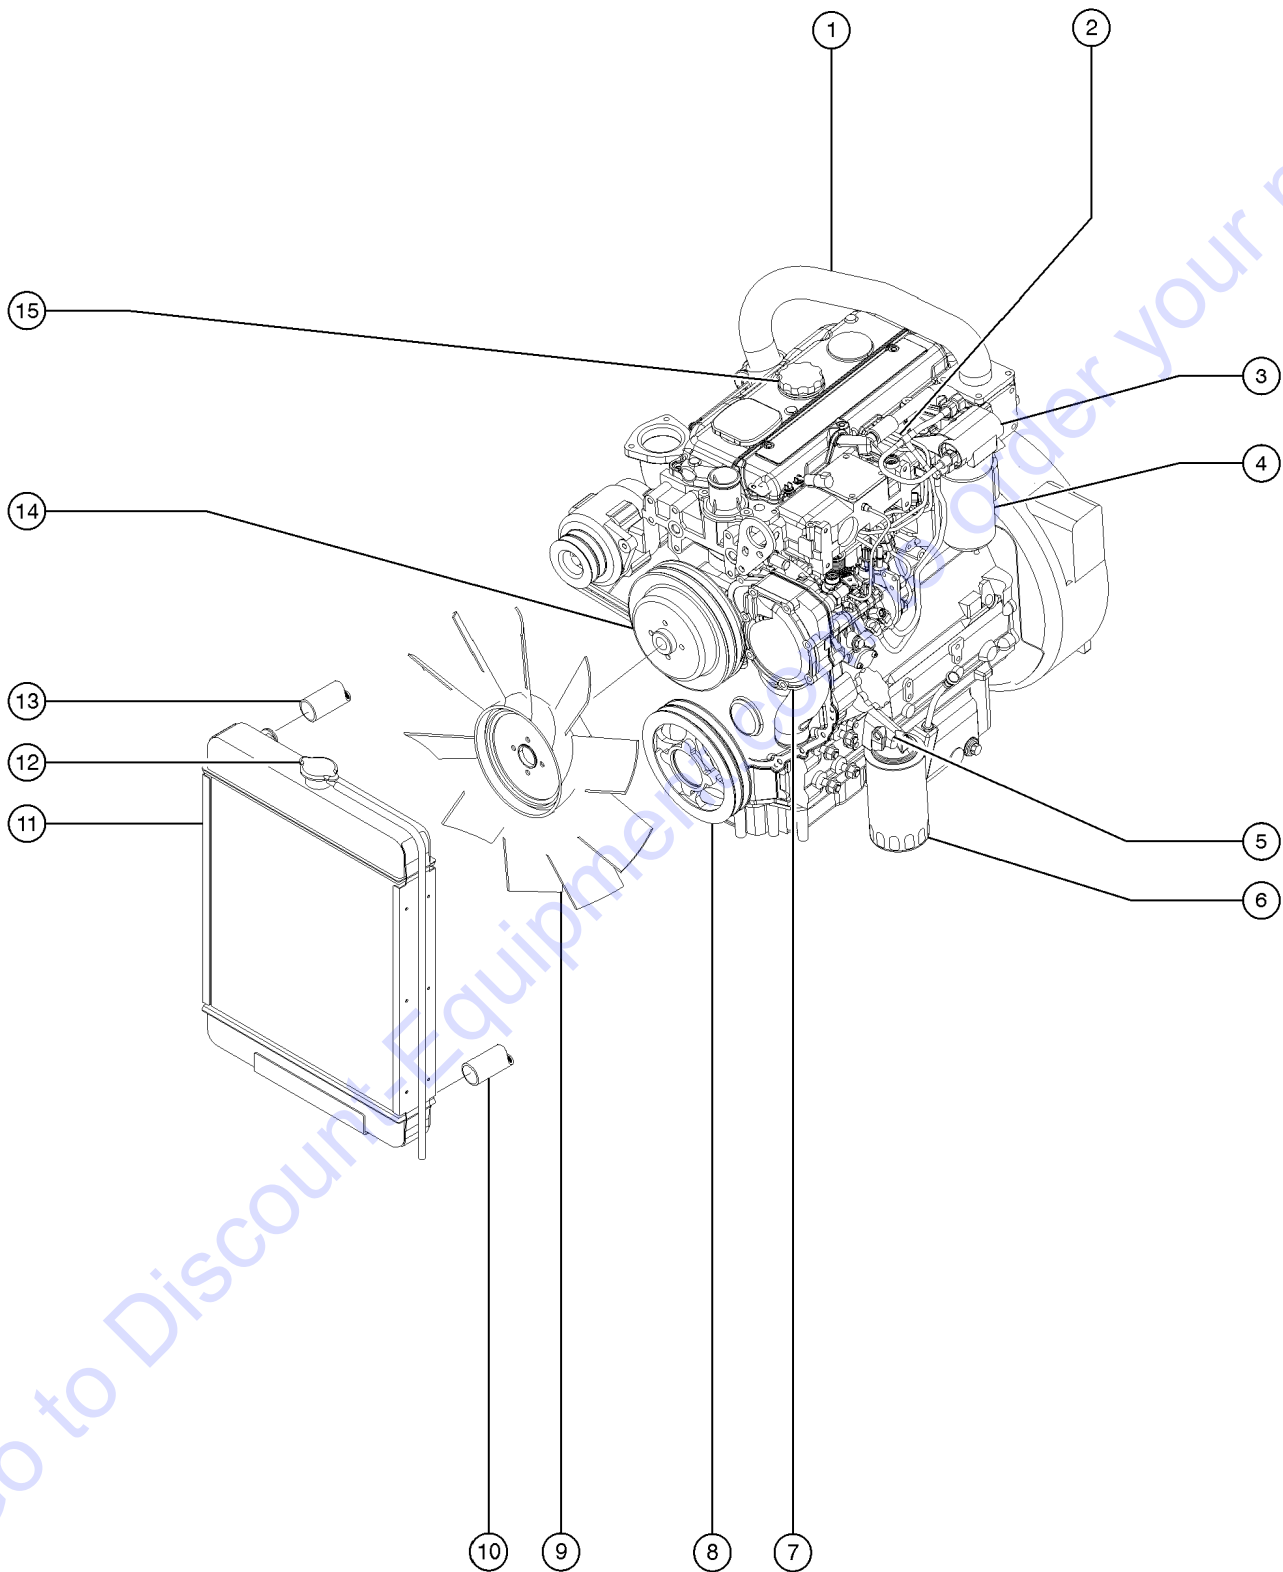

304.1 Starter Relay, Sender Assembly, JD-4045 Tier II

Item	Part No.	Description	Qty.
1	7-169-12GT	SENDER, TRANSMISSION OIL TEMP...1	
2	102058GT	SENSOR, COOLANT TEMP.....1	
3	117681GT	DIODE/HARNESS.....1	
3	7-319-21GT	STARTER RELAY.....1	
4	1-1177GT	MOUNT / STARTER RELAY.....1	
5	6-6406-04GT	REDUCER BUSHING.....1	
6	6-8514-25GT	CAPSCREW / HEX HEAD.....1	
7	37505GT	WASHER, LOCK, M14.....1	
8	6-5204-04GT	SCREW, HHC, 1/4-20X.5, GR8.....2	
9	6356GT	WASHER, LOCK, .25.....2	
10	6-6212-04GT	WASHER, FLAT, .250, HARDENED.....2	
11	1-1094GT	GROUND WIRE.....1	
12	7-169-11GT	SENDER, TRANSMISSION OIL PRESS.....1	
13	15513GT	NUT, HEX, 10-32.....1	
14	6-6422-01GT	FITTING.....1	
15	7-169-09GT	SENDER, ENGINE OIL PRESSURE.....1	
16	6-6422-01GT	FITTING.....1	

Go to Discount-Equipment.com to order your parts

305.1 Engine Components, Perkins 1104C Tier 2 and Tier 3, View 1