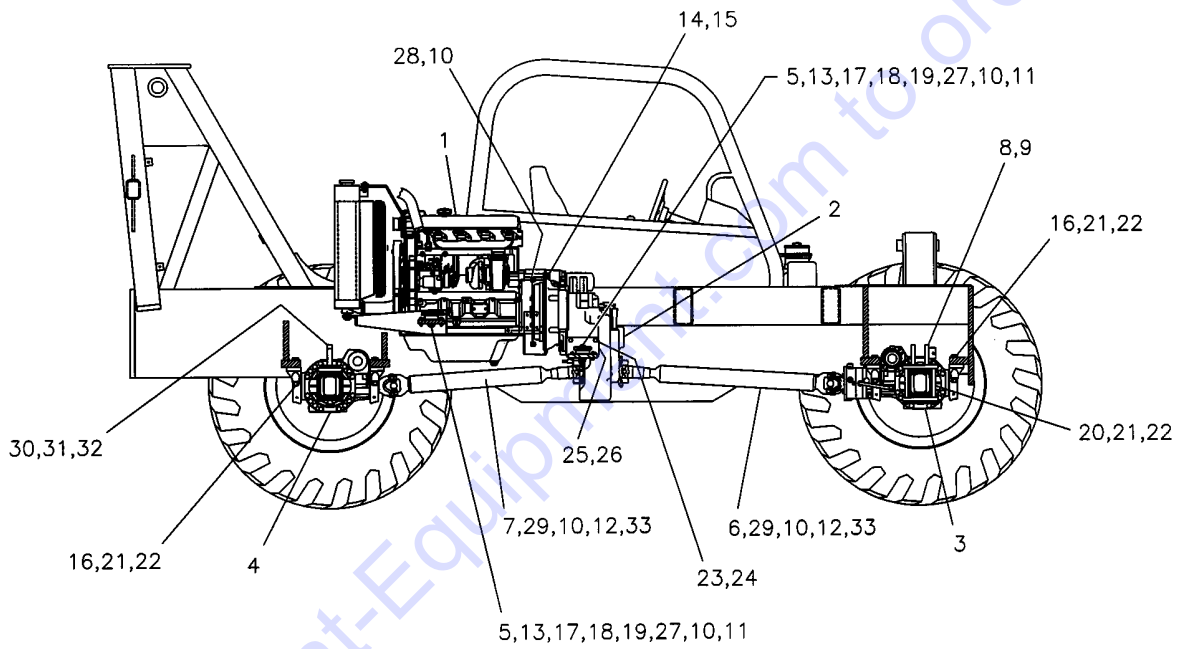

201.1 Power Train Assembly, JD-4045 Tier II

201.1 Power Train Assembly, JD-4045 Tier II

Item	Part No.	Description	Qty.
1		Ref. Engine and Pump Assembly (refer to 301.1)	
2	7-126-767GT	TRANSMISSION ASSEMBLY/DEUTSCH.....	1
3	108654GT	AXLE ASSEMBLY,FRONT.....	1
4	108498GT	AXLE ASSEMBLY,REAR.....	1
5	6-6201-06GT	NUT,HEX,3/8-16.....	8
6	108495GT	DRIVESHAFT,FRONT,TH636..... <i>requires 2 quantity of 123577 strap kit (item 29)</i>	1
7	7-229-892GT	DRIVE SHAFT ASSY..... <i>requires 2 quantity of 123577 strap kit (item 29)</i>	1
8	108489GT	PLATE,BASE SWAY MOUNT.....	2
9	108491GT	WELDMENT,SWAY CYL MOUNT.....	2
10	6021GT	WASHER,LOCK,.375.....	24
11	6-6212-10GT	WASHER,FLAT,.625, HARDENED.....	6
12	6-5306-14GT	SCREW,3/8NF 1 3/4.....	8
13	7-326-02GT	ISO MOUNTS.....	4
14	6-8510-40GT	CAPSCREW / HEX HEAD.....	11
15	6-9111-10GT	LOCKWASHER,10MM.....	11
16	6-5212-48GT	SCREW,3/4-10X6.....	8
17	53909GT	SCREW,HHC,5/8-11 X 4.0 GR8.....	4
18	6-6211-10GT	WASHER,LOCK,.625 PLTD.....	4
19	6-6201-10GT	NUT,HEX,5/8NC.....	4
20	108674GT	SCREW,HHC,3/4-10X9.0,GR8.....	8
21	34550GT	WASHER,LOCK,.75 PLTD.....	16
22	77051GT	NUT,NYLOCK,3/4-10,GRD.8.....	16
23	6-8112-35GT	SCREW,12MM X 1.75X35MM.....	5
24	49409GT	WASHER,LOCK,M12.....	5
25	3-1360-1GT	TRANSMISSION MOUNT / LH.....	1
26	3-1360-2GT	TRANSMISSION MOUNT / RH.....	1
27	6-5206-12GT	SCREW,HHC,3/8-16X1.5,GR8.....	8
28	6-5306-14GT	SCREW,3/8NF 1 3/4.....	8
29	123577GT	STRAP KIT,DRIVESHAFT,1480..... <i>required for installation of the driveshafts</i>	4
30	3-1395GT	REAR AXLE STOP.....	2
31	6-8514-45GT	SCREW,HHC,14-2X45.....	6
32	37505GT	WASHER,LOCK,M14.....	6
33	7-229-896GT	BOLT/3/8 UNF-2AX3/4 LG.....	8