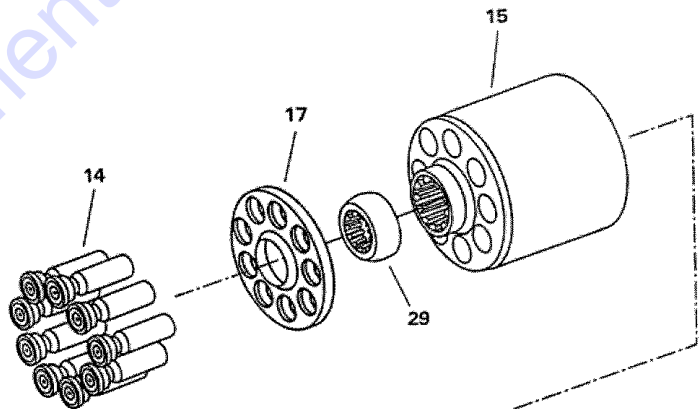

716.1 Hydraulic Pump Assembly, View 2

Go to Discount-Equipment.com to order your parts

716.1 Hydraulic Pump Assembly, View 2

Item	Part No.	Description	Qty.
--	7-345-48GT	SEAL KIT <i>includes items 5, 7, 9, 22, 23, 35, 38, 42, 43, 45 and 46</i>	
14	7-345-27GT	PISTON.....	9
15	7-345-28GT	Barrel.....	1
16	7-345-158GT	LENS PLATE.....	1
17	7-345-30GT	RETAINER PLATE.....	1
29	7-345-31GT	Retaining Ball.....	1
30	7-345-32GT	SPRING.....	1
31	7-345-157GT	PRESSURE PIN.....	3
32	7-345-34GT	Seeger V-ring.....	1
33	7-345-35GT	Disc-Retaining Clip.....	1
34	7-345-36GT	ACORN NUT.....	2
35	7-345-37GT	O-RING.....	6
36	7-345-38GT	JAM NUT.....	2
37	7-345-39GT	Adjusting Screw.....	2
38	7-345-40GT	O-RING,COMPENSATOR.....	3
39	7-345-41GT	Plug.....	2
40	7-345-42GT	CAPSCREW.....	4
41	7-345-43GT	Plug.....	1
42	7-345-45GT	O-RING.....	1
43	7-345-46GT	ORING.....	1
45	7-345-47GT	O-ring.....	1
46	7-345-44GT	O-Ring.....	1