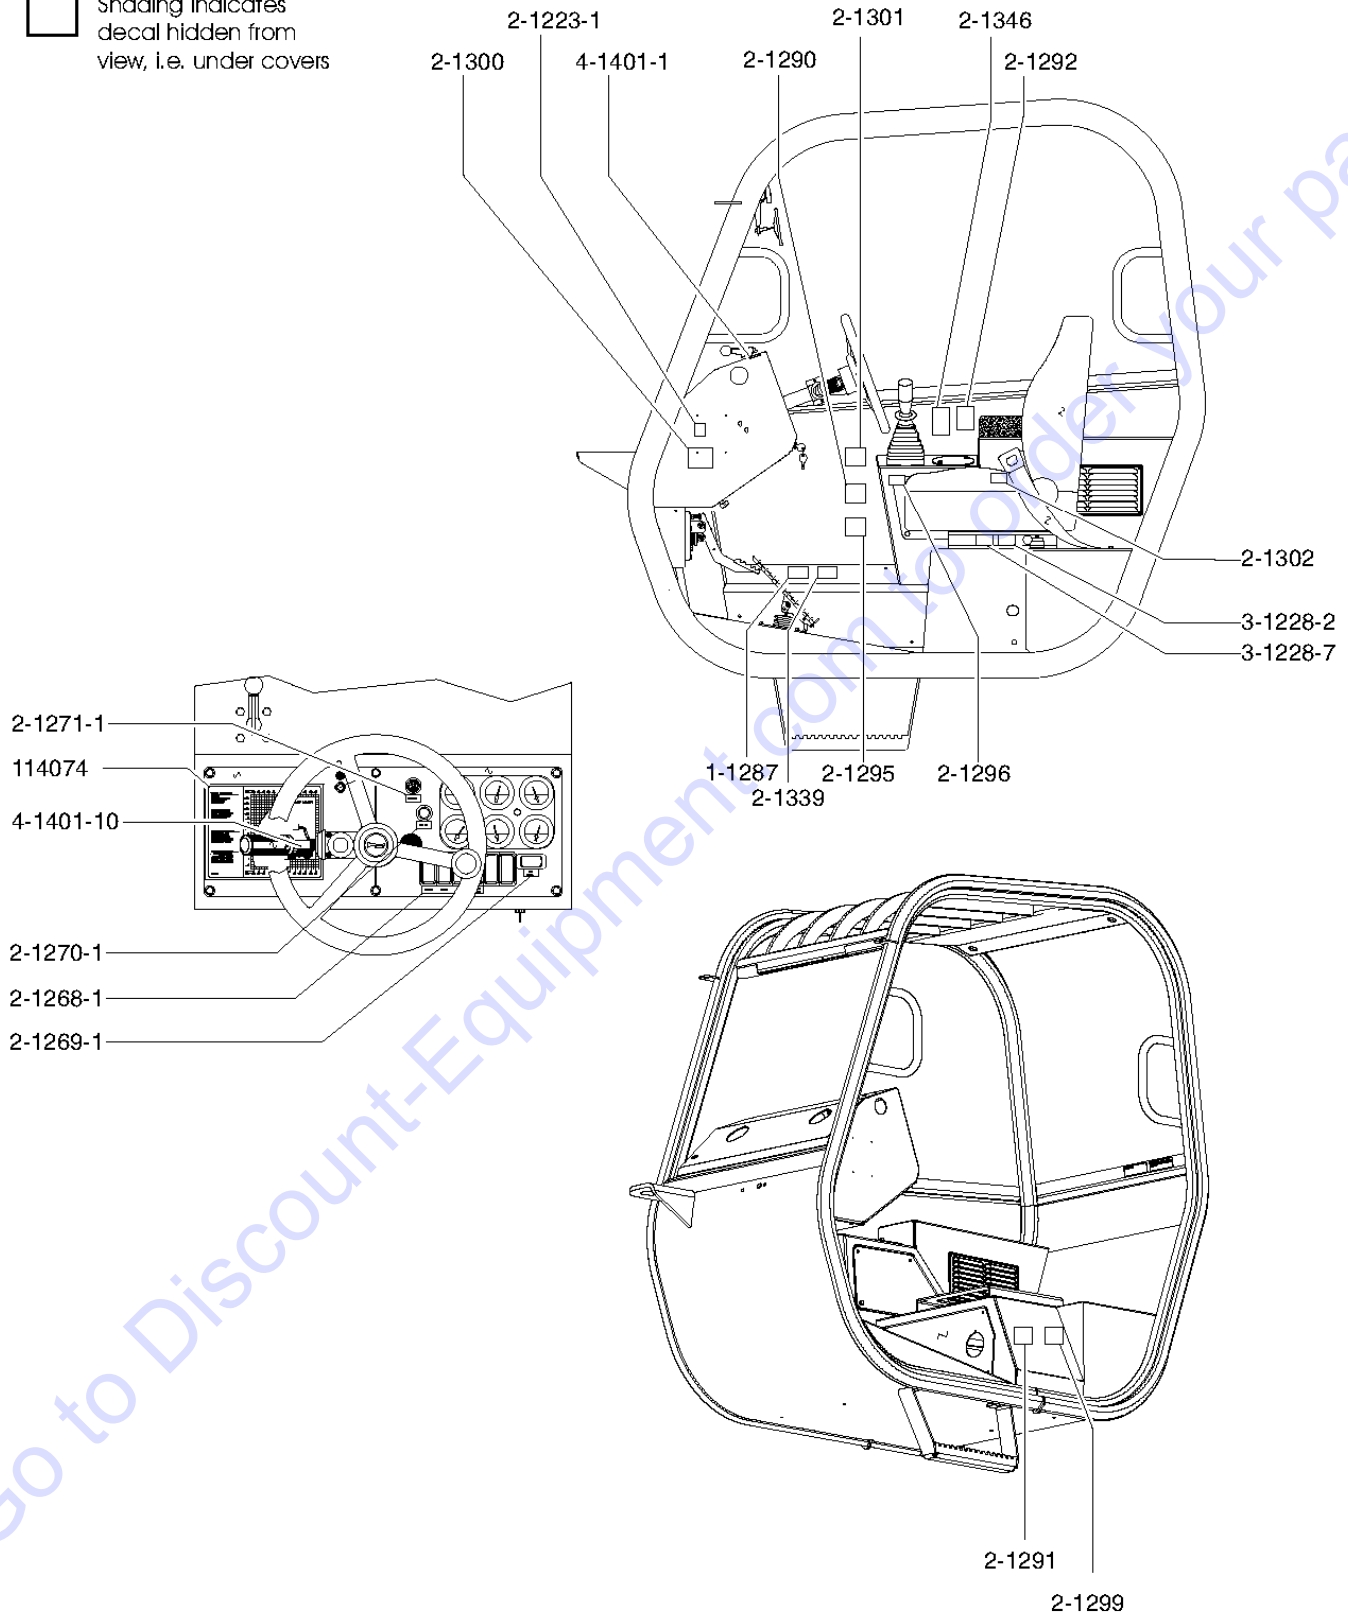

102.1 Decals, View 2

☐ Shading indicates decal hidden from view, i.e. under covers

Item	Part No.	Description	Qty.
1	2-1300GT	DECAL, CRUSH HAZARD, NO RIDE.....1	
2		DECAL, TECHNICAL SUPPORT.....1 <i>(no longer available)</i>	
3	4-1401-1GT	DECAL,STEERING SELECTOR.....1	
4	2-1290GT	DECAL, FALLING OBJECT HAZARD.....1	
5	2-1301GT	DECAL, ELECTRICAL HAZARD.....1	
6	2-1346GT	DECAL, 4WAY CONTROLLER.....1	
7	2-1292GT	DECAL, READ OPERATORS MANUAL.....1	
8	2-1302GT	DECAL, NOT A MAN LIFT.....2	
9	3-1228-2GT	DECAL,BRAKE ON.....1	
10	3-1228-7GT	DECAL,BRAKE OFF.....1	
11	2-1296GT	DECAL, OVERTURNING HAZARD.....1	
12	2-1295GT	DECAL, OVERTURNING HAZARD.....1	
13	2-1339GT	DECAL, FILTER GUIDE.....1	
14	1-1287GT	DECAL, DAILY CHECK LIST.....1	
15	2-1299GT	DECAL, CRUSH HAZARD, PARK BR.....1	
16	2-1291GT	DECAL, ALWAYS USE SEAT BELT.....1	
17	2-1269-1GT	DECAL,SWAY CONTROL.....1	
18	2-1268-1GT	DECAL,DASH GANG SWITCHES.....1	
19	2-1270-1GT	DECAL,PUMP OFF.....1	
20	4-1401-10GT	DECAL, TRANSMISSION CONTROL.....1	
21	114074GT	DECAL,LOAD CHART,GTH-636.....1	
22	2-1271-1GT	DECAL,BRAKE ON.....1