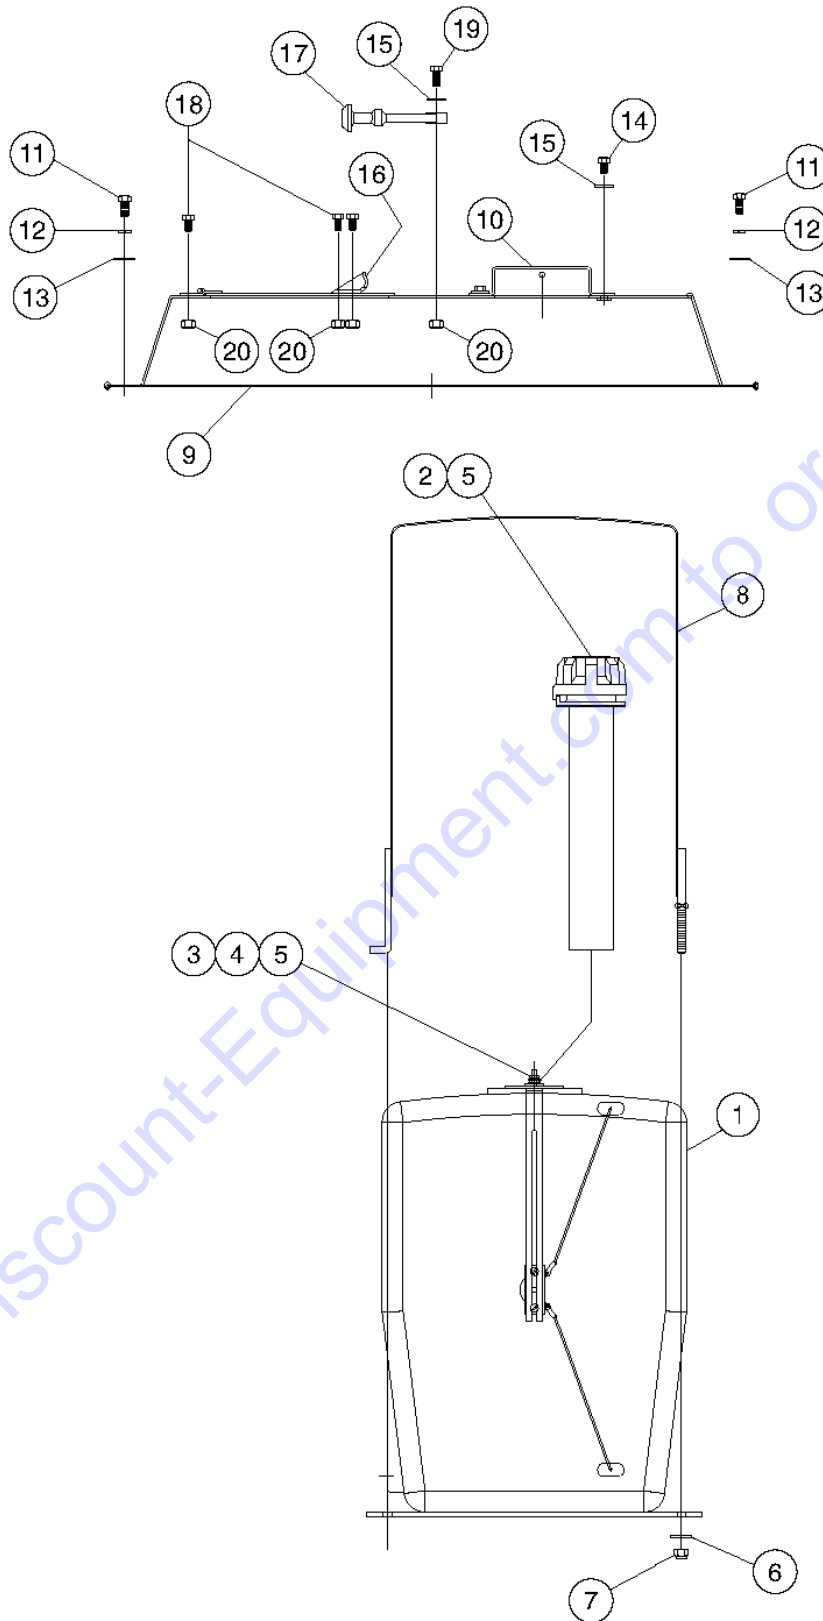

202.1 Drive Shaft Assembly, Front and Rear

Item	Part No.	Description	Qty.
--	108495GT	DRIVESHAFT,FRONT,TH636 <i>includes items 1-6</i>	
--	7-229-892GT	DRIVE SHAFT ASSY <i>includes items 1-6</i>	
1	7-229-897GT	CROSS AND BEARING.....1 <i>fasteners included</i>	
2	7-229-898GT	SLIP YOKE.....1	
3	7-229-899GT	Slip Stub.....1	
4	7-229-900GT	WELD YOKE.....1	
5	7-229-901GT	CROSS AND BEARING.....1	
6	7-229-902GT	SEAL/DUST CAP.....1	

Go to Discount-Equipment.com to order your parts

203.1 Fuel Tank Assembly