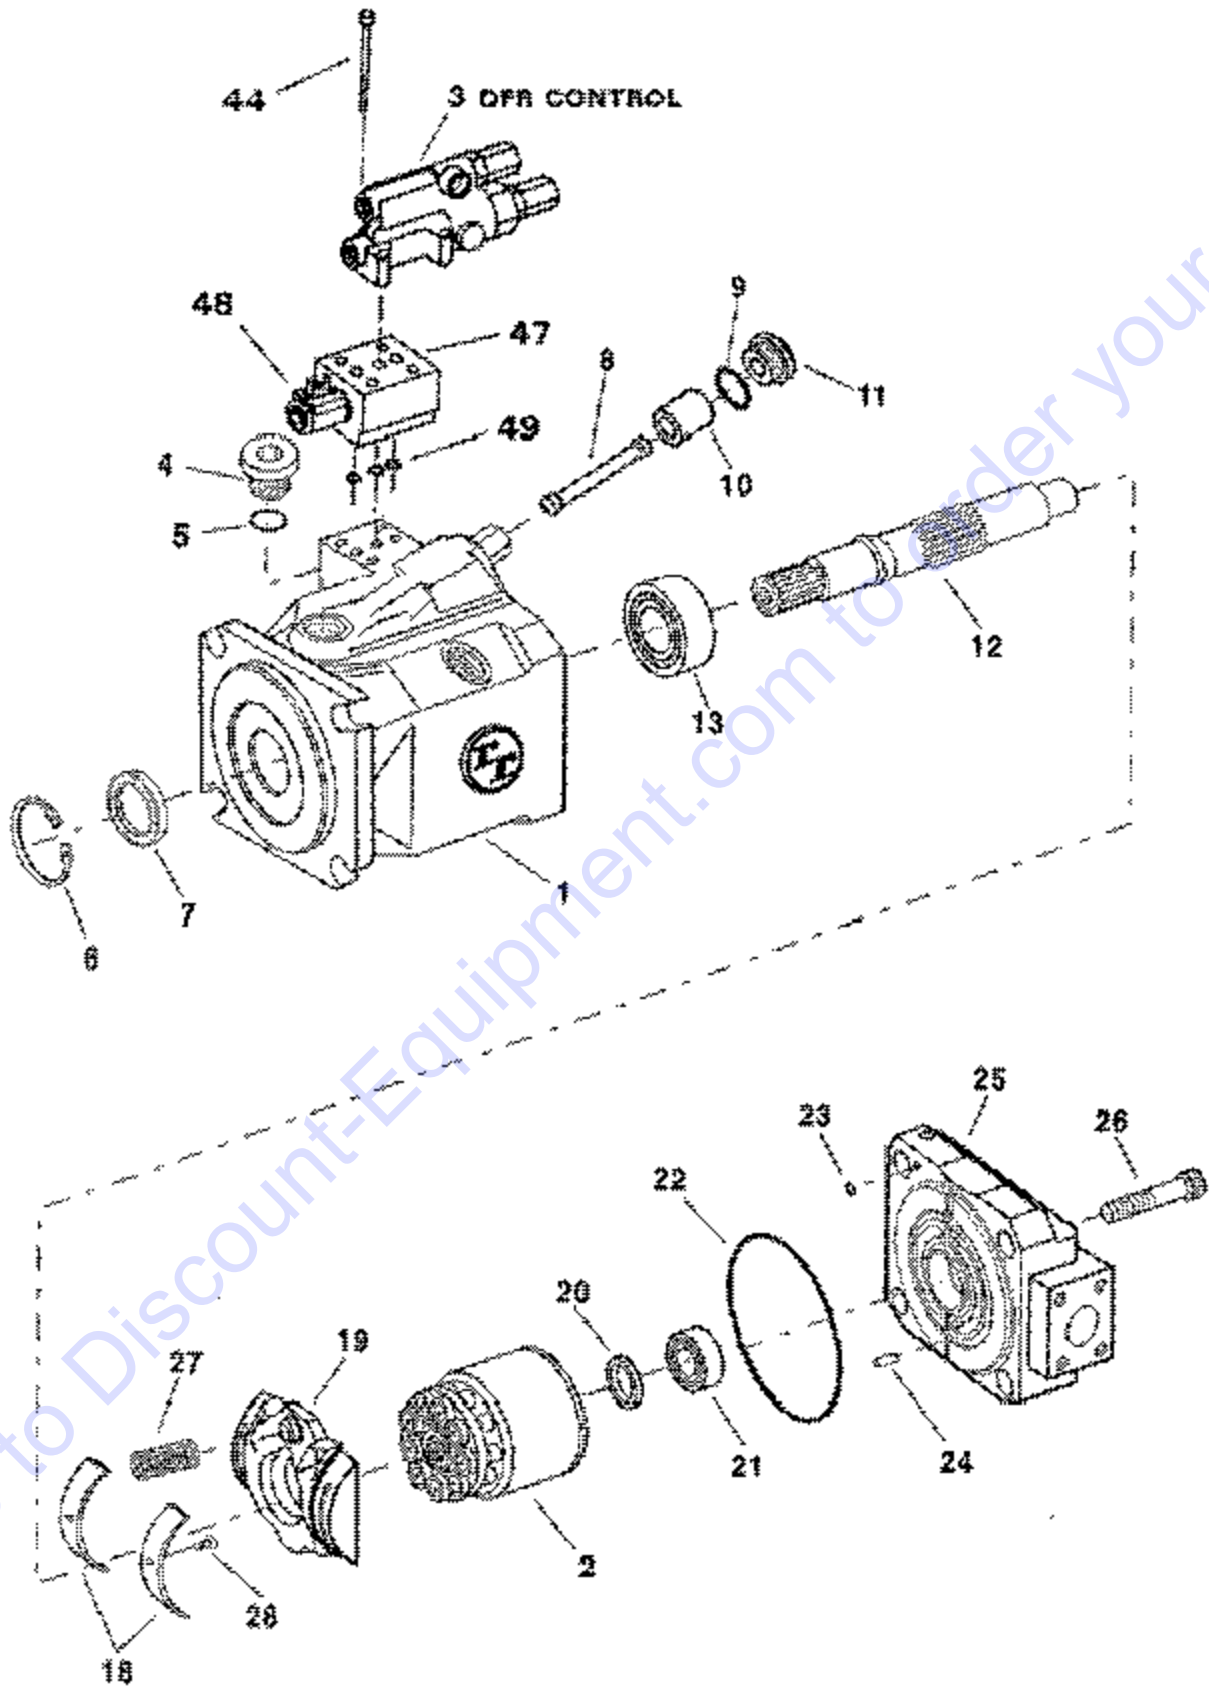

715.1 Hydraulic Pump Assembly, View 1

715.1 Hydraulic Pump Assembly, View 1

Item	Part No.	Description	Qty.
--	7-345-48GT	SEAL KIT <i>includes items 5, 7, 9, 22, 23, 35, 38, 42, 43, 45 and 46</i>	
1	7-345-159GT	Housing Assembly.....	1
2	7-345-160GT	ROTARY GROUP CW.....	1
3	7-345-140GT	COMPENSATOR,REXROTH PUMP.....	1
4	7-345-05GT	PLUG (718-14).....	1
5	7-345-06GT	O-ring.....	1
6	7-345-08GT	SNAP RING / INTERNAL.....	1
7	7-345-09GT	SHAFT SEAL / INTERNAL.....	1
8	7-345-10GT	ROD.....	1
9	7-345-11GT	O-ring.....	1
10	7-345-12GT	Piston.....	1
11	7-345-161GT	Plug.....	1
12	7-345-162GT	SHAFT.....	1
13	7-345-163GT	TAPPERED ROLLER BEARING.....	1
18	7-345-16GT	BEARING / SWASH PLATE.....	2
19	7-345-164GT	Swash Plate.....	1
20	7-345-18GT	PRELOAD SHIM (3.00mm).....	1
21	7-345-19GT	TAPERED ROLLER BEARING.....	1
22	7-345-20GT	O-RING.....	1
23	7-345-21GT	Quad Ring.....	2
24	7-345-22GT	Dowel Pin.....	1
25	7-345-23GT	Block Port Assy.....	1
26	7-345-24GT	Cap Screw.....	4
27	7-345-25GT	SPRING.....	1
28	7-345-26GT	SCREW (M5 x 16 DIN 7991-8.8).....	2
44	7-345-53GT	BOLTS.....	4
47	7-345-49GT	BLOCK.....	1
48	7-345-50GT	3 WAY CARTRIDGE.....	1
48	7-345-51GT	SEAL KIT / DESTROKE CARTRIDGE	
49	7-345-52GT	O-RINGS.....	3