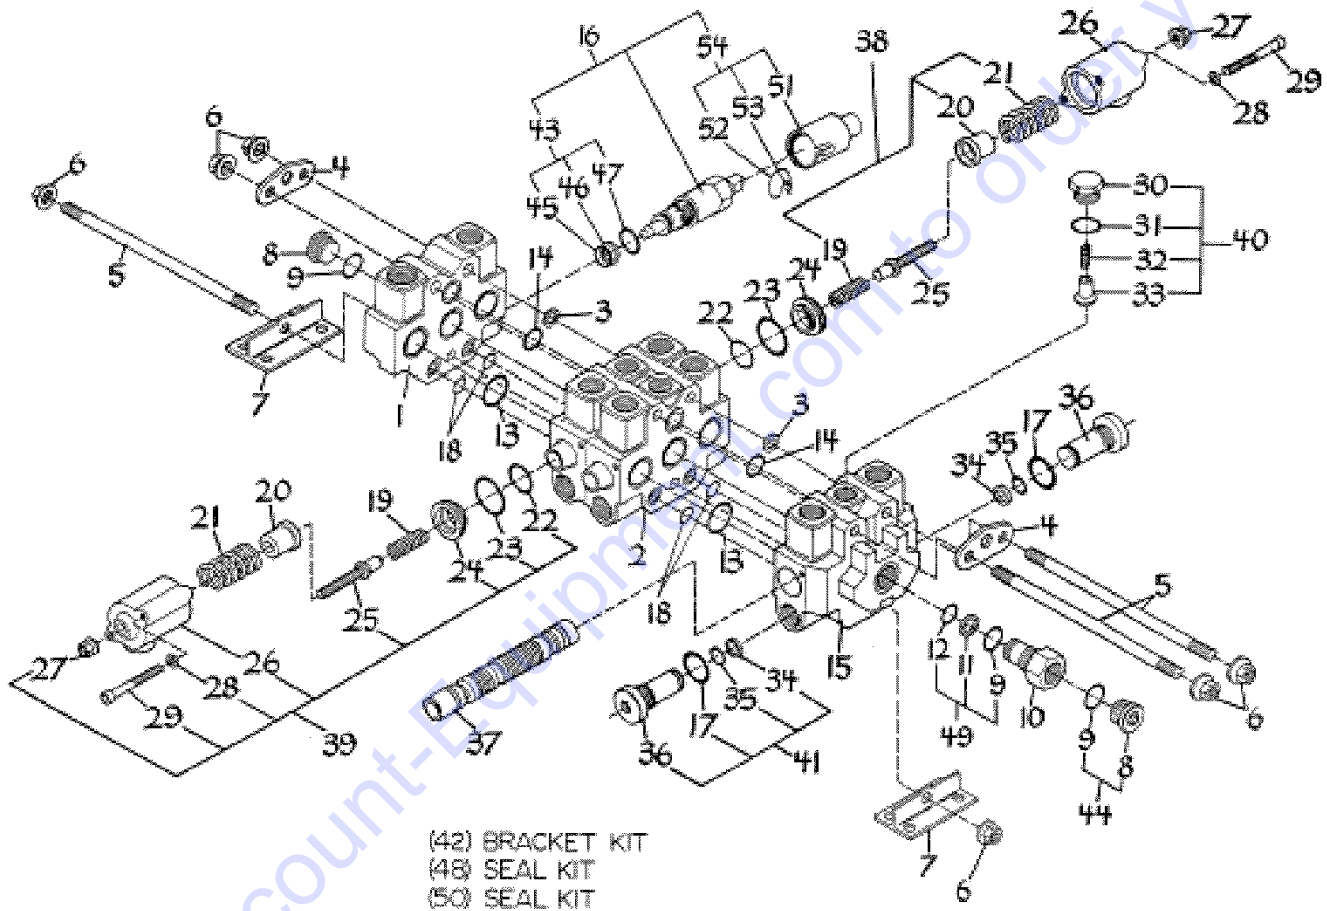

714.1 Main Valve Assembly

714.1 Main Valve Assembly

Item	Part No.	Description	Qty.	Item	Part No.	Description	Qty.
--	7-200-80GT	VALVE, DIRECTIONAL <i>Main Valve Assembly, Complete, to be replaced by 226570</i>		25	227784GT	ADJUSTING SCREW KIT.....6 <i>(kit, replaces 7-200-104)</i>	6
1	7-200-117GT	Inlet Section with Spool.....1	1	26	CAP.....6 <i>not available separately. refer to item 39</i>		6
2	226570GT	VALVE, DIRECTIONAL, F130.....1 <i>(was 7-200-118, no longer available, must replace entire valve with 226570)</i>	1	27	NUT.....6 <i>not available separately. refer to item 39</i>		6
3		SPACER.....6 <i>(was 7-200-50, no longer available, must replace entire valve with 226570)</i>	6	28	WASHER.....12 <i>not available separately. refer to item 39</i>		12
4	7-200-91GT	Lifting Lug.....2	2	29	SCREW.....12 <i>not available separately. refer to item 39</i>		12
5		TIE ROD.....3 <i>(no longer available, must replace entire valve with 226570)</i>	3	30	7-200-64GT PLUG.....3		3
6		FLANGE NUT.....6 <i>(was 7-200-45, no longer available, must replace entire valve with 226570)</i>	6	31	7-200-106GT O-RING.....3		3
7	7-200-46GT	BRACKET.....2	2	32	7-200-66GT SPRING.....3		3
8		PLUG.....2 <i>(was 7-200-39, no longer available, must replace entire valve with 226570)</i>	2	33	7-200-107GT Poppet.....3		3
9	7-200-37GT	O-RING.....3	3	34	7-200-68GT BACK-UP RING.....6		6
10		Ref. ADAPTOR.....1 <i>(no longer available from supplier, however, Genie may still have short-term inventory available)</i>	1	35	7-200-69GT O-RING.....6		6
11	7-200-93GT	BACK-UP RING.....1	1	36	PLUG.....6 <i>(was 7-200-70, no longer available, must replace entire valve with 226570)</i>		6
12	7-200-94GT	O-RING.....1	1	37	Spool.....1 <i>included with items 2 and 15</i>		1
13	7-200-95GT	O-RING.....6	6	38	7-200-108GT SPRING KIT.....Ref. <i>includes items 19, 20 and 21</i>		Ref.
14	7-200-96GT	O-RING.....2	2	39	7-200-109GT CAP ASSEMBLY.....Ref. <i>includes items 19-29</i>		Ref.
15		Outlet Section with Spool.....1 <i>(was 7-200-119, no longer available, must replace entire valve with 226570)</i>	1	40	7-200-76GT CHECK VALVE ASSEMBLY.....Ref. <i>includes items 30-33</i>		Ref.
16	7-200-120GT	MAIN RELIEF ASSEMBLY.....1	1	41	7-200-77GT Y-PLUG ASSEMBLY.....Ref. <i>includes items 17, 34, 35 and 36</i>		Ref.
17	7-200-52GT	O-RING.....6	6	42	Bracket Kit.....Ref. <i>includes items 4, 6 and 7; contact factory</i>		Ref.
18		Ref. O-RING.....4 <i>(no longer available from supplier, however, Genie may still have short-term inventory available)</i>	4	43	7-200-111GT KIT.....Ref. <i>includes items 45, 46 and 47</i>		Ref.
19		Spring.....6 <i>not available separately. refer to item 39</i>	6	44	7-200-78GT PLUG ASSEMBLY / U-TYPE <i>includes items 8 and 9</i>		
20		Centering Spring Casing.....6 <i>not available separately. refer to item 39</i>	6	45	Ref. O RING.....1 <i>(must replace entire valve with 226570)</i>		1
21		Centering Spring.....6 <i>not available separately. refer to item 39</i>	6	46	7-200-113GT BACK UP RING.....1		1
22		O-RING.....6 <i>not available separately. refer to item 39</i>	6	47	7-200-52GT O-RING.....1		1
23		O-RING.....6 <i>not available separately. refer to item 39</i>	6	48	7-200-114GT KIT.....Ref. <i>includes items 22, 23 and 27</i>		Ref.
24		WASHER.....6 <i>not available separately. refer to item 39</i>	6	49	7-200-115GT KIT.....Ref. <i>includes items 9, 11 and 12</i>		Ref.
				50	Ref. KIT / INTERSECTION SEALS.....Ref. <i>(was 7-200-116, no longer available, must replace entire valve with 226570)</i>		Ref.
				51	7-200-121GT Sealing Cap.....1		1
				52	7-200-122GT Sealing Wire.....1		1
				53	7-200-123GT Sealing Lead.....1		1