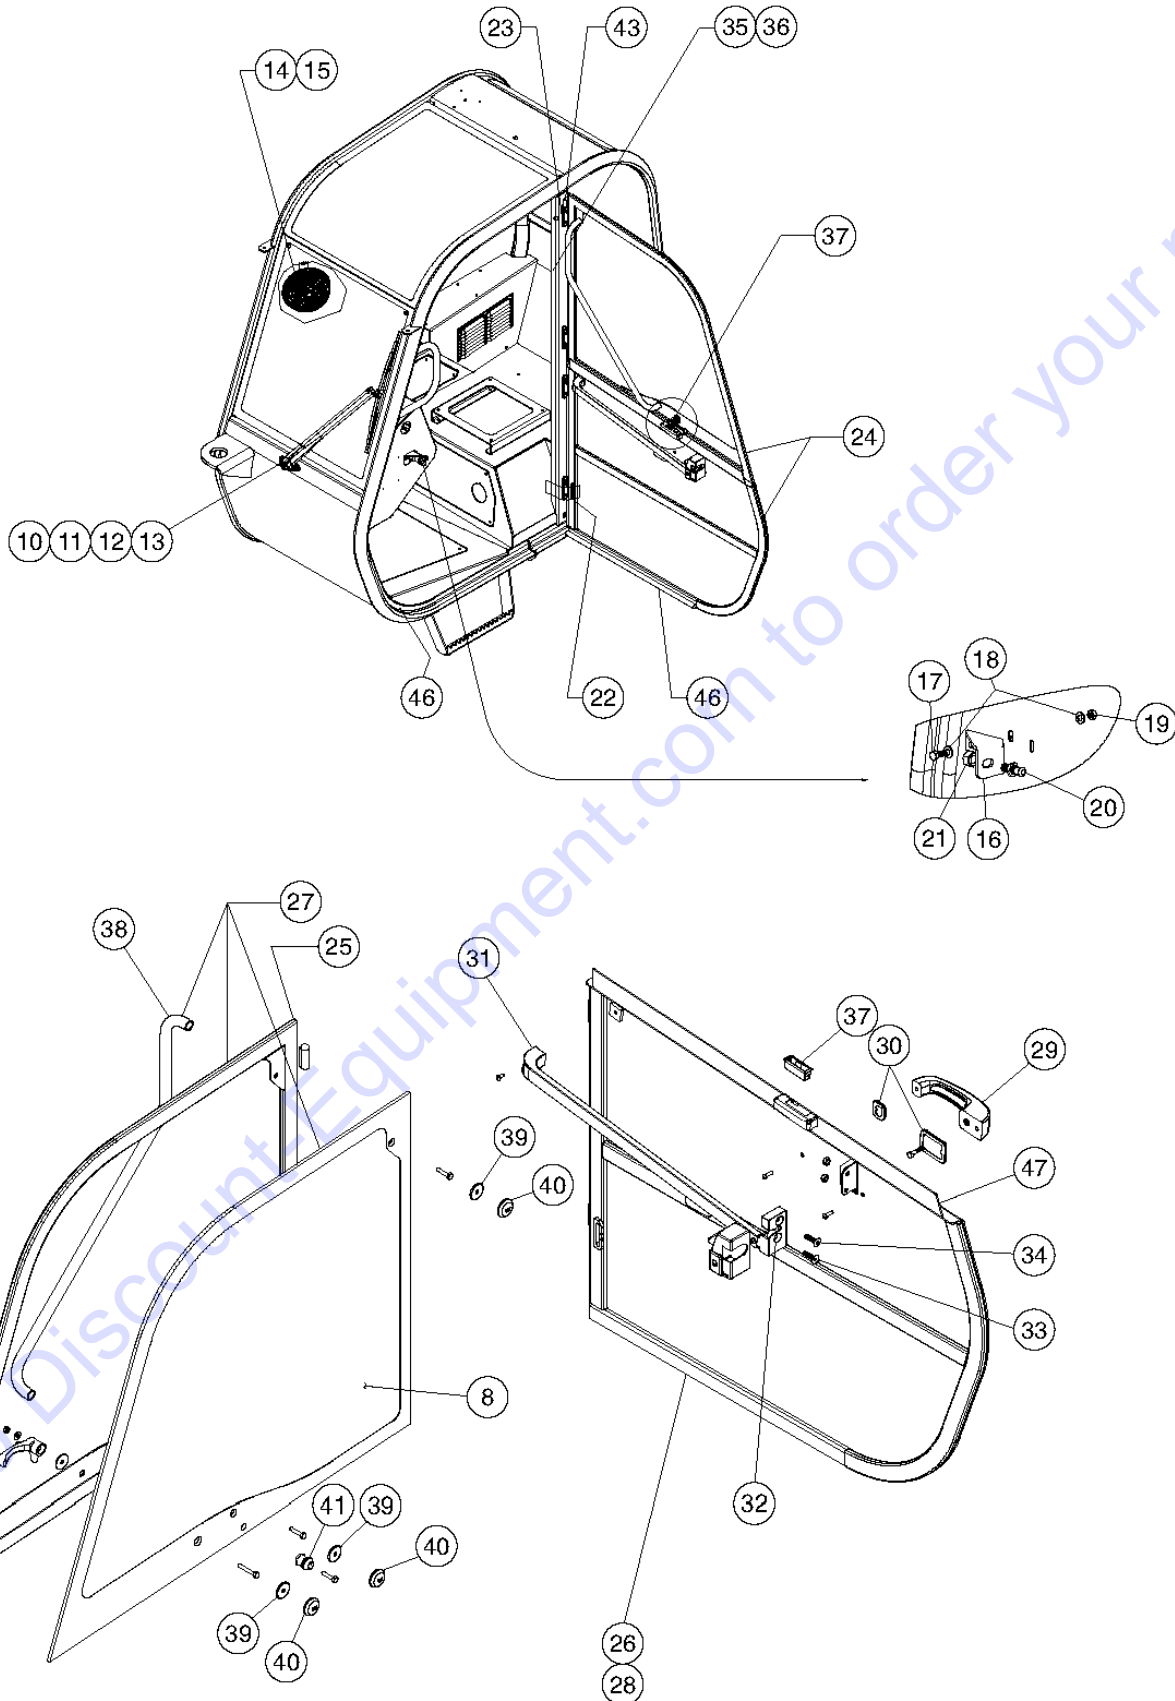

801.1 Fully Enclosed Cab Assembly, View 1

801.1 Fully Enclosed Cab Assembly, View 1

Item	Part No.	Description	Qty.	Item	Part No.	Description	Qty.
--	123220GT	FIELD KIT,WINDSHIELD WASHER for enclosed Saf-T-Cab II and III		47	42726GT	WEATHER STRIPPING,1/2"X3/8 THK.....38-inches	
--	7-132-70GT	SCREEN,RH					
--	7-132-71GT	FRONT SCREEN ASSEMBLY					
8	7-132-39GT	GLASS / UPPER SPLIT DOOR.....1					
10	7-132-124GT	WIPER MOTOR / SAF T CAB 2 & 3.....1					
11	123226GT	ARM,STCII,20"WET WIPER.....1					
12	7-132-125GT	Wiper blade / 20 inch / Saf-T.....1					
13	7-132-210GT	PANTOGRAPH WIPER BASE w/ GASKE.....1					
14	7-347-02GT	FAN ASSEMBLY.....1					
15	6-6284-05GT	SCREW,RLM,10-24-3/4.....4					
16	7-132-133GT	STRIKER BOLT BRACKET.....1					
17	6-5205-08GT	SCREW,HHC,5/16-18X1.....2					
18	57201GT	WASHER,FLAT,313, HARDENED.....4					
19	6-6205-05GT	NUT,NYLOCK,5/16-18,GR8.....2					
20	7-132-41GT	DOOR STRIKER.....1					
21	7-132-57GT	NUT / DOOR STRIKER.....1					
22	7-132-134GT	DOOR STRAP / 5 1/2 INCHES.....1					
23	7-132-44GT	HINGE ASSEMBLY.....4					
24	7-132-118GT	DOOR ASSY,UPPER & LOWER,STC II.....1					
25	7-132-130GT	UPPER DOOR ASSEMBLY / SAF-T-CA.....1					
26	7-132-131GT	WELDMENT / LOWER DOOR.....1					
27	7-132-104GT	COMPLETE UPPER DOOR ASSY/SA.....Ref.					
28	7-132-135GT	COMPLETE LOWER DOOR ASSY. / SA.....Ref.					
29	7-132-136GT	DOOR LATCH / EXTERIOR.....1					
30	7-132-138GT	LATCH GASKET.....1					
31	7-132-50GT	INTERIOR DOOR LATCH.....1					
32	7-132-52GT	PIVOT ASSEMBLY.....1					
33	7-132-58GT	BOLT.....1					
34	7-132-59GT	BOLT.....1					
35	7-132-119GT	DOOR MOUNT POST.....1					
36	7-132-63GT	SPACER / DOOR POST.....4					
37	7-132-137GT	LATCH KIT / UPPER DOOR.....1					
38	7-132-132GT	UPPER DOOR HANDLE.....1					
39	7-132-84GT	WASHER,STC PLASTIC COVER.....3					
40	7-132-74GT	COVER,STC PLASTIC BOLT.....3					
41		Door Holdback Stub.....1 (not available separately. Order assy pn 7-132-123)					
43	7-132-120GT	DOOR HINGE RETAINER.....1					
46	7-132-46GT	SEAL RUBBER