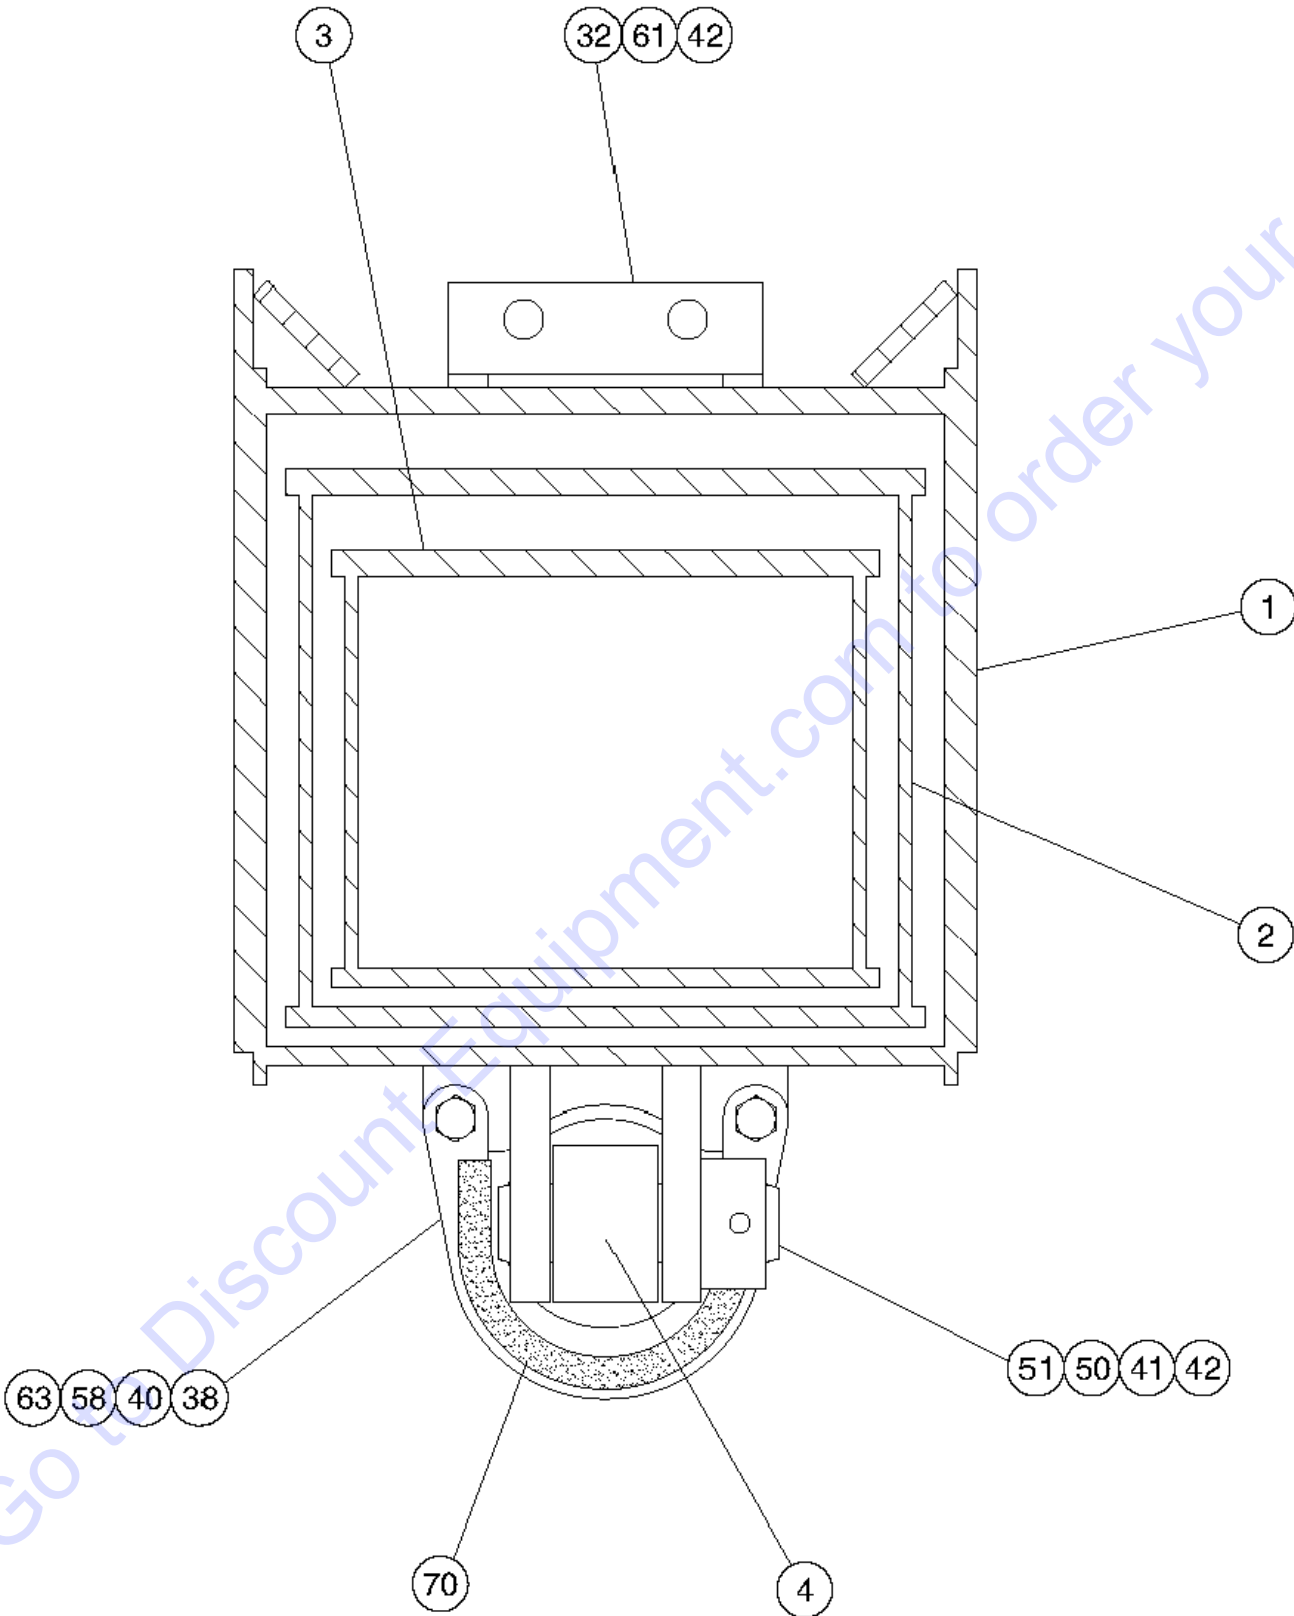

507.1 Boom Assembly, View 7

Item	Part No.	Description	Qty.
1	4-2300GT	WELDMENT,LARGE BOOM.....1 <i>(must specify color, gray or Genie Blue)</i>	1
2A	226874GT	ASSY,MID BOOM,BLUE,636.....1	1
2B	226875GT	ASSY,MID BOOM,GREY,636.....1	1
3	4-1244GT	SMALL BOOM.....1	1
4	108525GT	CYLINDER,BOOM,636.....1	1
32	2-1051GT	MANIFOLD BLOCK.....1	1
38	4-1718-1GT	BOOM CYL SUPPORT.....1	1
40	94747GT	SCREW,HHC,1/2-13 X 1.75 GRD 8.....2	2
41	6-6201-06GT	NUT,HEX,3/8-16.....5	5
42	6021GT	WASHER,LOCK,.375.....15	15
50	6-5206-22GT	SCREW,HHC,3/8-16X2.75.....5	5
51	2-1090GT	PIN, BOOM CYLINDER LOWER.....1	1
58	6033GT	WASHER,LOCK,0.5".....12	12
61	6-5206-20GT	SCREW,HHC,3/8-16X2.5,GR8.....2	2
63	104328GT	NUT,HEX,1/2-13 GRD 8.....4	4
70	7-277-01GT	TRIM,BLACK,1/2"	

Go to Discount-Equipment.com to order your parts