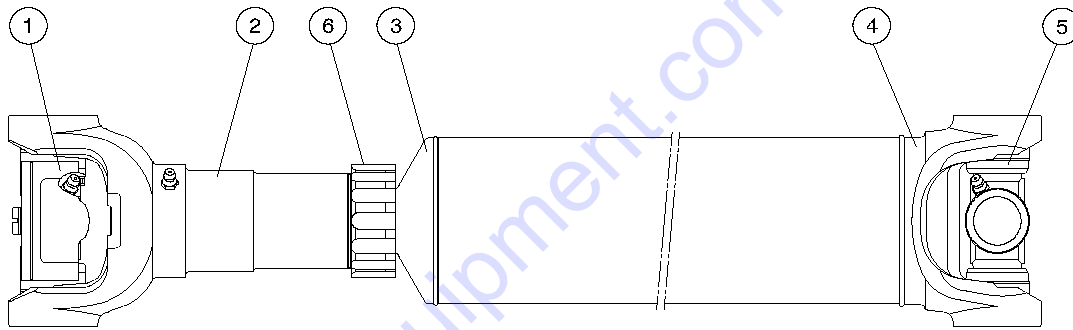

202.1 Drive Shaft Assembly, Front and Rear

202.1 Drive Shaft Assembly, Front and Rear

Item	Part No.	Description	Qty.
--	108495GT	DRIVESHAFT,FRONT,TH636 <i>includes items 1-6</i>	
--	7-229-892GT	DRIVE SHAFT ASSY <i>includes items 1-6</i>	
1	7-229-897GT	CROSS AND BEARING.....1 <i>fasteners included</i>	
2	7-229-898GT	SLIP YOKE.....1	
3	7-229-899GT	Slip Stub.....1	
4	7-229-900GT	WELD YOKE.....1	
5	7-229-901GT	CROSS AND BEARING.....1	
6	7-229-902GT	SEAL/DUST CAP.....1	

Go to Discount-Equipment.com to order your parts