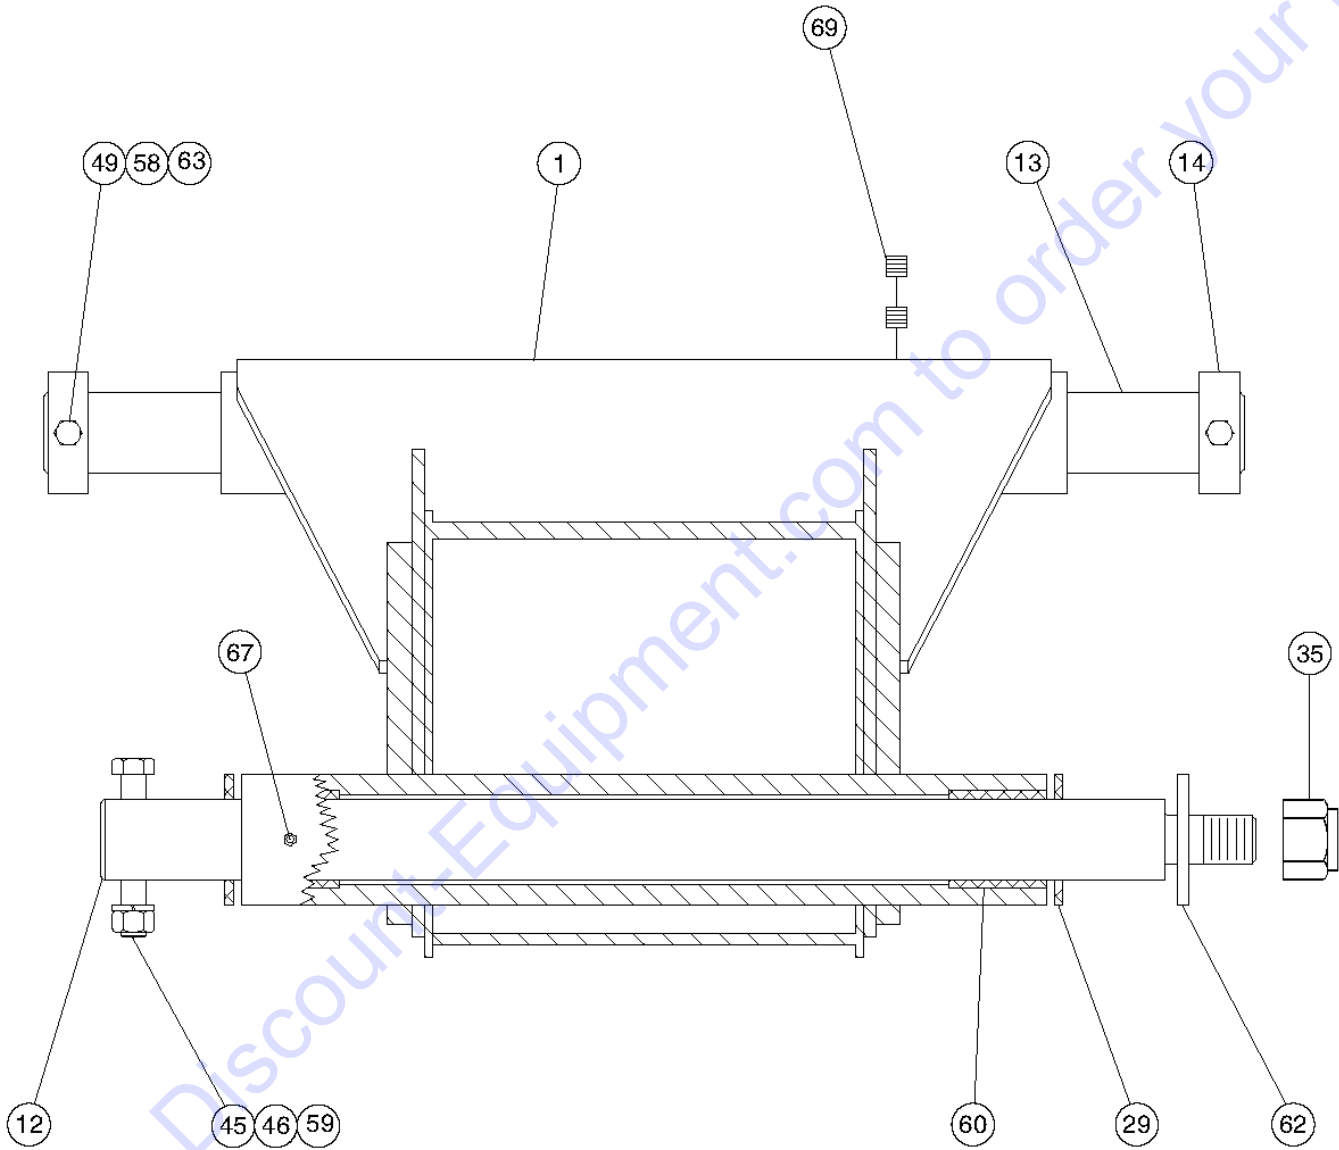

510.1 Boom Assembly, View 10

Item	Part No.	Description	Qty.
1	4-2300GT	WELDMENT,LARGE BOOM.....	1
12	3-1154-4GT	SHAFT,MAIN PIVOT.....	1
13	3-1305GT	PIN,LIFT CYL HEAD.....	1
14	6-2420-10GT	COLLAR.....	2
29	6-6600-13GT	THRUST WASHER.....	2
35	6-6206-24GT	NUT,NYLOCK, 1 1/2.....	6
45	6-6202-12GT	NUT,HEX,3/4-16,GR8.....	2
46	34550GT	WASHER,LOCK,.75 PLTD.....	4
49	13854GT	SCREW,HHC,1/2-13 X 4.5,GRD.8.....	2
58	6033GT	WASHER,LOCK,0.5".....	12
59	6-5312-40GT	SCREW,HHC,3/4-16X5,GR8.....	1
60	6-4520-24GT	BRONZE BUSHING.....	2
62	1-1306GT	STEEL WASHER.....	1
63	104328GT	NUT,HEX,1/2-13 GRD 8.....	4
67	28646GT	ZERK,GREASE,1/8 NPT.....	4
69	6-6275-07GT	SCREW,SET,5/8-11X.625.....	2

Go to Discount-Equipment.com to order your parts