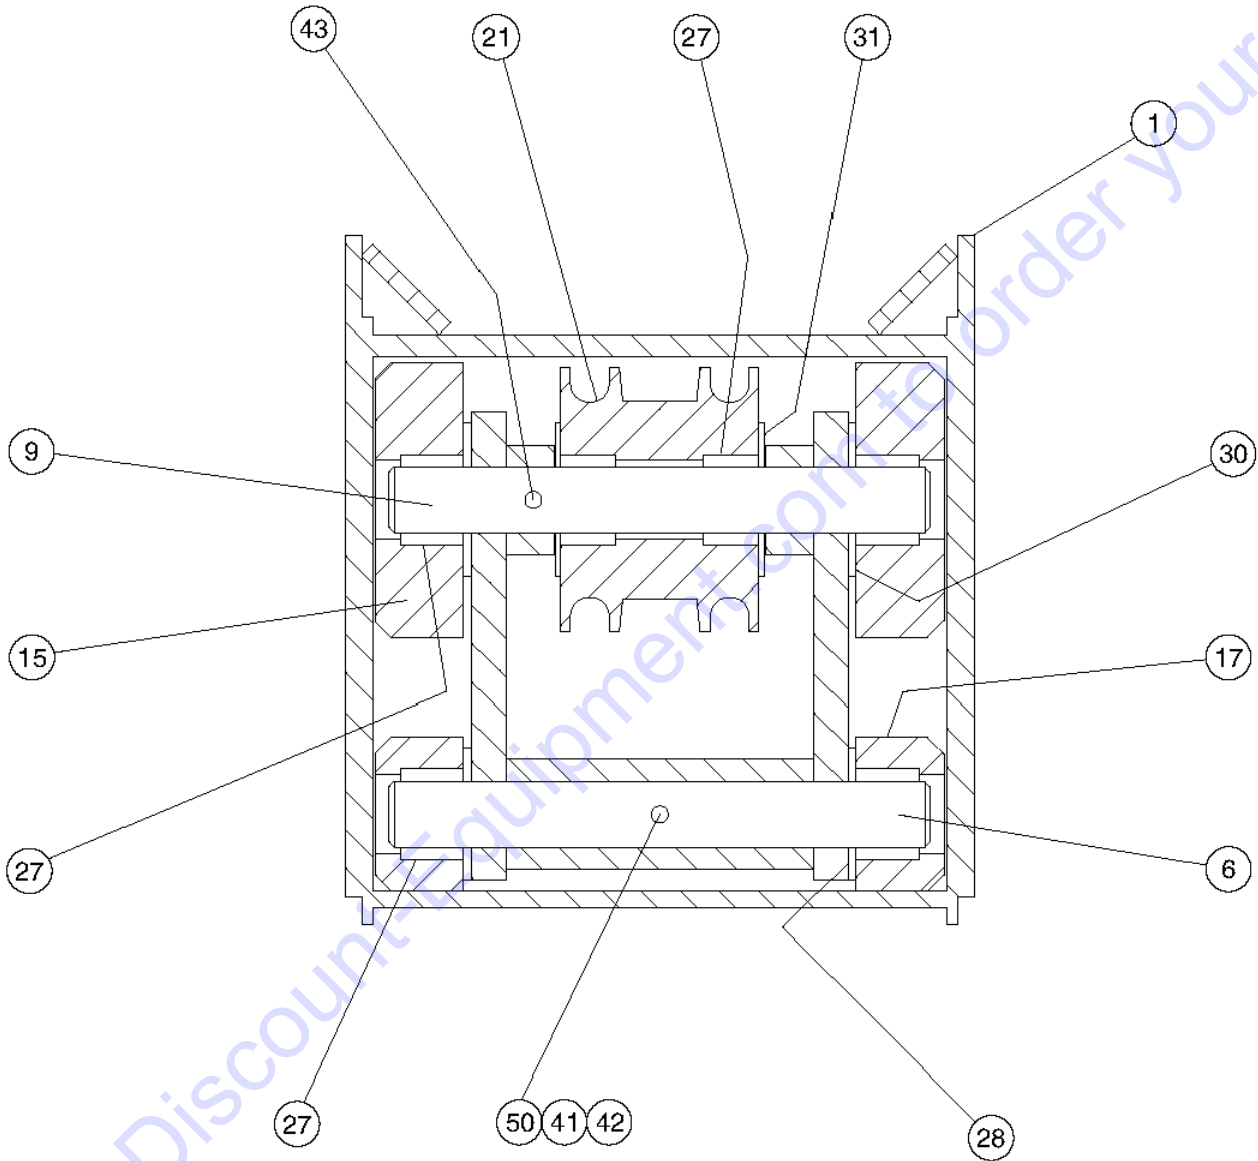

504.1 Boom Assembly, View 4

Item	Part No.	Description	Qty.
1	4-2300GT	WELDMENT,LARGE BOOM.....1 <i>(must specify color, gray or Genie Blue)</i>	1
6	3-1191-2GT	PIN.....1	1
9	3-1191-5GT	PIN.....1	1
15	4-1246-1BGT	ROLLER ASSY.....2 <i>includes item 27</i>	2
17	4-1246-2BGT	ROLLER ASSY.....2 <i>includes item 27</i>	2
21	4-1074-9BGT	ROLLER ASSEMBLY.....1 <i>includes item 27</i>	1
27	123514GT	BEARING,NEEDLE,1.5IDX1.25LG.....20	20
28	6-6600-02GT	THRUST WASHER, 3.00X1.50X.188....6	6
30	6-6600-04GT	THRUST WASHER.....2	2
31	6-6600-12GT	THRUST WASHER, 3.50X1.50X.125....8	8
41	6-6201-06GT	NUT,HEX,3/8-16.....5	5
42	6021GT	WASHER,LOCK,,375.....15	15
43	6-6275-04GT	SCREW,SET,3/8-16X.75.....1	1
50	6-5206-22GT	SCREW,HHC,3/8-16X2.75.....5	5

Go to Discount-Equipment.com to order your parts