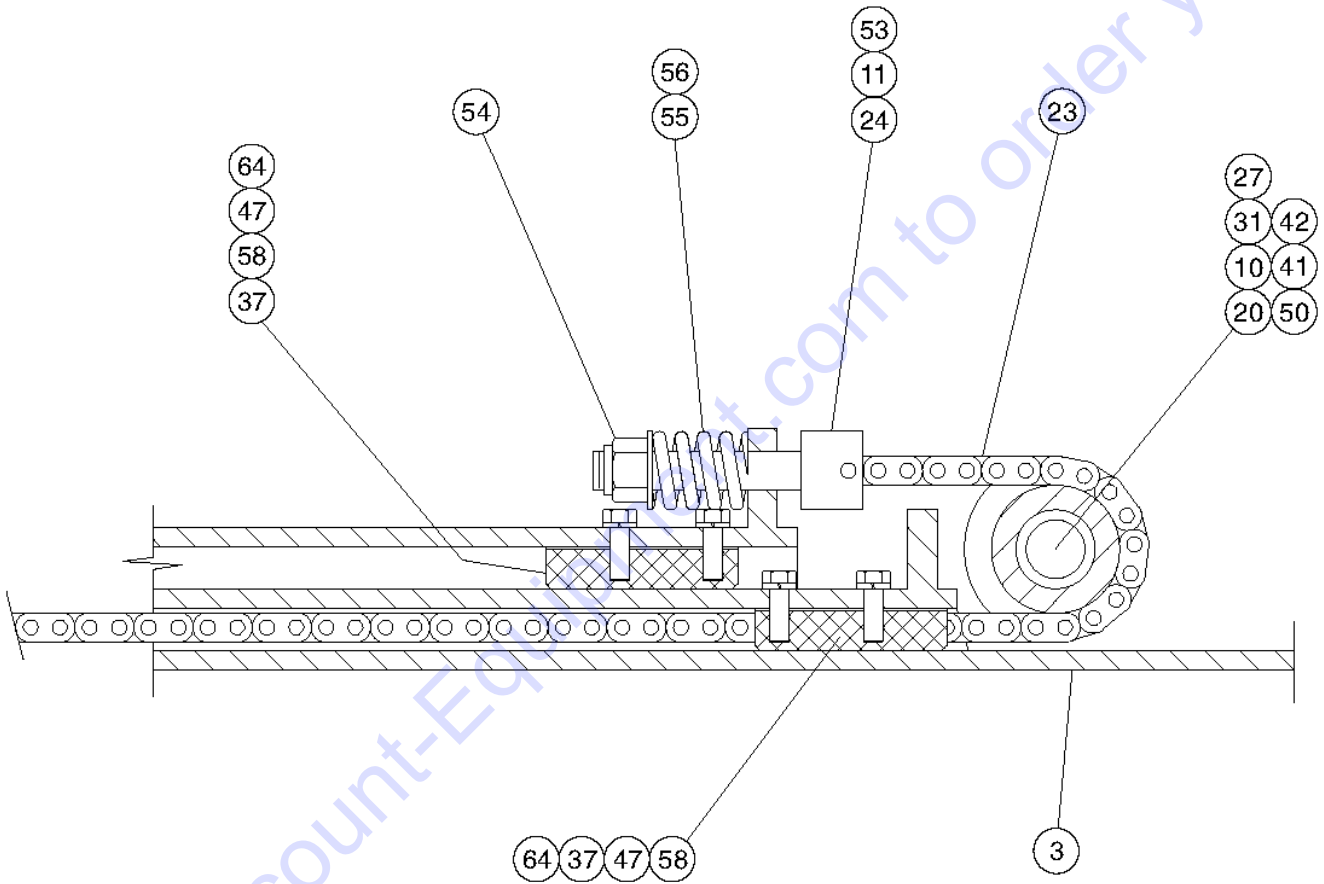

502.1 Boom Assembly, View 2

Item	Part No.	Description	Qty.
3	4-1244GT	SMALL BOOM.....	1
10	3-1191-6GT	PIN, FRONT CHAIN SHEAVE.....	1
11	130386GT	PIN,CHAIN ANCHOR,.313X2.625.....	4
20	123187GT	SHEAVE,CHAIN.....	1
23	5-2040-191GT	CHAIN,LEAF,666.....	1
24	4-1237-1GT	CHAIN ANCHOR, ADJUSTABLE.....	1
27	123514GT	BEARING,NEEDLE,1.5IDX1.25LG.....	20
31	6-6600-12GT	THRUST WASHER, 3.50X1.50X.125.....	8
37	117643GT	WEAR PAD,5.25X2X.75.....	4
41	6-6201-06GT	NUT,HEX,3/8-16.....	5
42	6021GT	WASHER,LOCK,.375.....	15
47	123663GT	SCREW,HHC,1/2-13X1.25,GR8,Y.....	8
50	6-5206-22GT	SCREW,HHC,3/8-16X2.75.....	5
53	6-6243-06GT	COTTERPIN,3/32X3/4LG.....	8
54	7-142-01GT	NUT,SELFLOCKING.....	1
55	123169GT	SPRING, COMPRESSION.....	1
56	6-6215-16GT	WASHER,FLAT,SAE,1",YZ GR8.....	1
58	6033GT	WASHER,LOCK,0.5".....	12
64	1-1101-3GT	SHIM, 7 GA.....	4