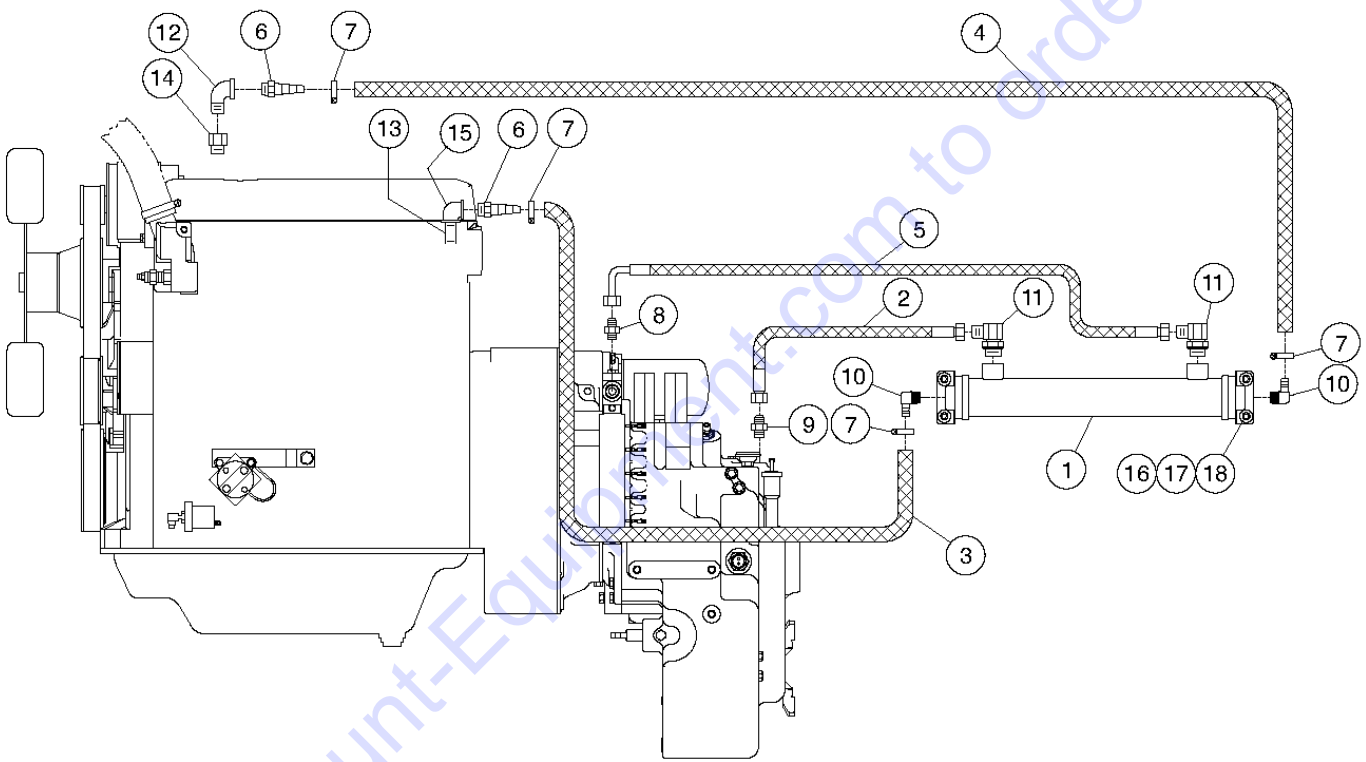

610.1 Circuit, Oil Cooler

Go to Discount-Equipment.com to order your parts

Item	Part No.	Description	Qty.
1	7-900-152GT	KIT, OIL COOLER.....1 (<i>Thermal Transfer, Model EKS-518-201503</i>)	1
2	6-7006-44GT	HOSE,12X12X22".....1	1
3	7-158-63GT	HOSE,HEATER,3/4IDX40"	
4	7-158-63GT	HOSE,HEATER,3/4IDX40"	
5	6-7045-56GT	HOSE,12X10-90X28".....1	1
6	6-6423-18GT	HOSE END,12-08 MALE PIPE.....2	2
7	6-6252-04GT	CLAMP,HOSE.....4	4
8	6-6450-16GT	FITTING,10 ORX10 JIC STR.....1	1
9	6-6450-20GT	FITTING,10ORX10JIC,STRAIGHT.....1	1
10	6-6400-19GT	FITTING, AIR BREATHER, DEUTZ.....2	2
11	6-6453-15GT	FITTING,12ORX12JIC,90.....2	2
12	6-6437-04GT	FITTING,08NPT ST ELBOW,BLK.....1	1
13	6-6413-03GT	FITTING,1/2 PIPE NIPPLE.....1	1
14	6-6459-01GT	FITTING,18MMX08 NPT,RED.....1	1
15		Ref., FITTING,08 NPT ELBOW,BLK.....1	1
16	6-5605-06GT	SCREW,SHC,5/16-18X.75.....4	4
17	57201GT	WASHER,FLAT,313, HARDENED.....4	4
18	6886GT	WASHER,LOCK,.313.....4	4