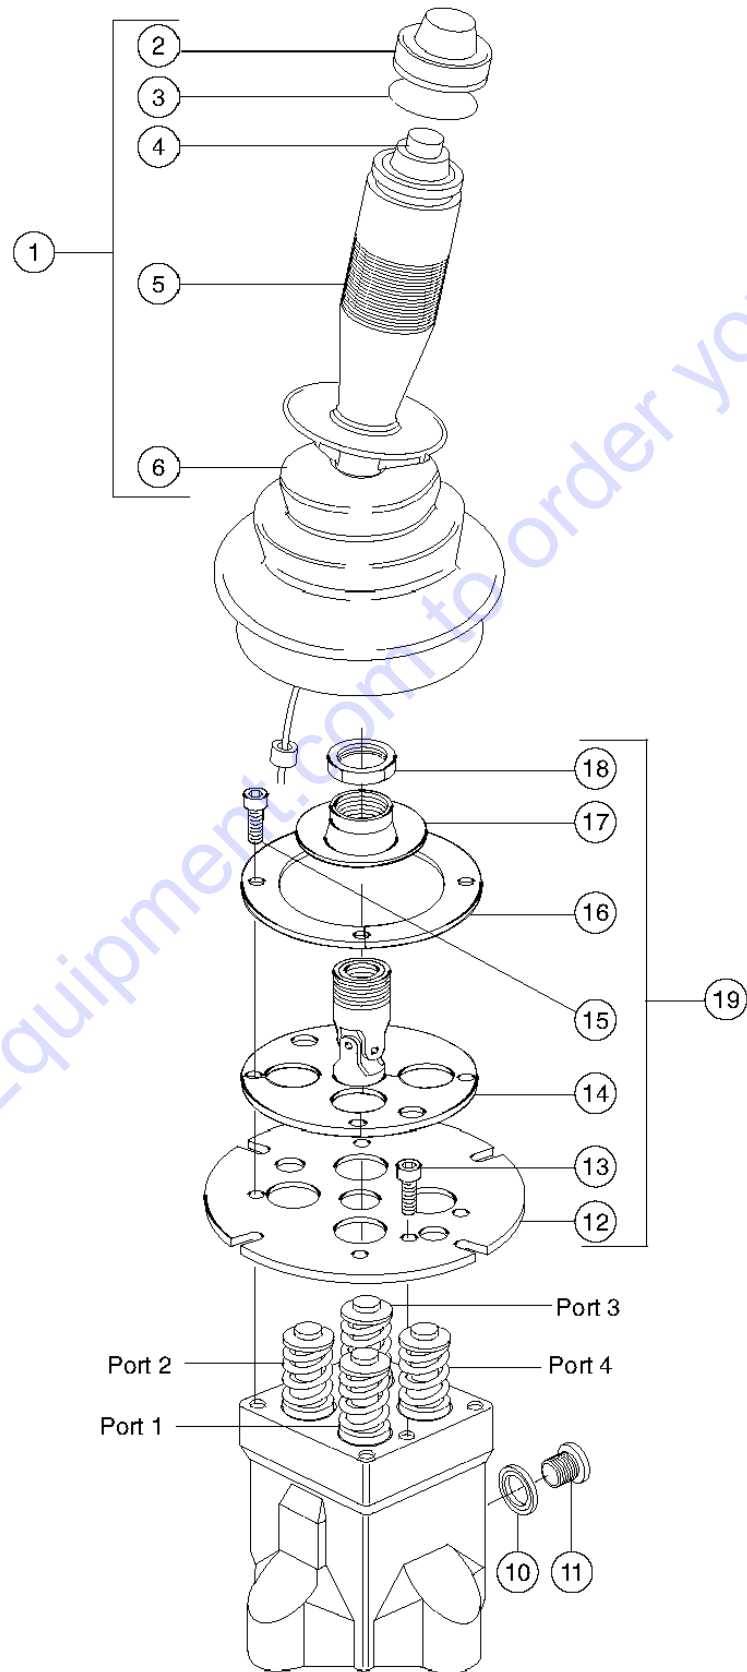

406.1 4-Way Controller Assembly

406.1 4-Way Controller Assembly

Item	Part No.	Description	Qty.
--	7-200-139GT	CONTROLLER, 4 WAY	
--	7-200-163GT	HANDLE ASSY / STEEL <i>STEEL replacement handle assy (does not include item 6; order separately)</i>	
1	7-200-15GT	HANDLE ASSEMBLY.....Ref. <i>PLASTIC handle assy, includes items 2-6 and 18 (does not include p/n 7-200-18; order separately)</i>	
2	238363GT	SERV KIT,CONTROL,HANDLE SWITCH.....1	1
3	238363GT	SERV KIT,CONTROL,HANDLE SWITCH.....1	1
4	238363GT	SERV KIT,CONTROL,HANDLE SWITCH.....1	1
--	7-200-15GT	HANDLE ASSEMBLY.....1 <i>includes harness</i>	1
--	7-200-72GT	COLLAR.....1 <i>not shown</i>	1
5	7-200-14GT	HANDLE GRIP.....1 <i>Plastic, sold as package of 2 pcs.</i>	1
--		LEVER.....1 <i>inside joystick handle, not shown. Obsolete. Purchase pn 7-200-139.</i>	1
--	49363GT	NUT,NYLOCK,M4X.70.....2 <i>not shown</i>	2
--	7-200-11GT	SCREW,M3-0.5X4.....2 <i>not shown</i>	2
--	7-200-12GT	SCREW,SHC,M4-0.7X10.....2 <i>not shown</i>	2
6	7-200-05GT	BOOT.....1	1
--	7-200-19GT	CLAMPING RING <i>not shown</i>	
7		SPRING PIN KIT.....2 <i>part no longer available</i>	2
8	7-200-158GT	SPRING PACK / FOR -139.....4	4
9	7-200-159GT	RETURN SPRING / FOR -139.....4	4
10	7-200-160GT	Flat Seal.....1	1
11	7-200-161GT	Plug.....1	1
12		Mounting Plate.....1	1
13	7-200-157GT	Screw.....2	2
14		Swivel Plate.....1	1
15	7-200-156GT	Screw.....4	4
16		Retaining Ring.....1	1
17		Threaded Cap.....1	1
18	7-200-16GT	NUT.....1	1
19	7-200-155GT	MOUNTING PLATE (FOR 7-200-139).....Ref. <i>includes items 12-18</i>