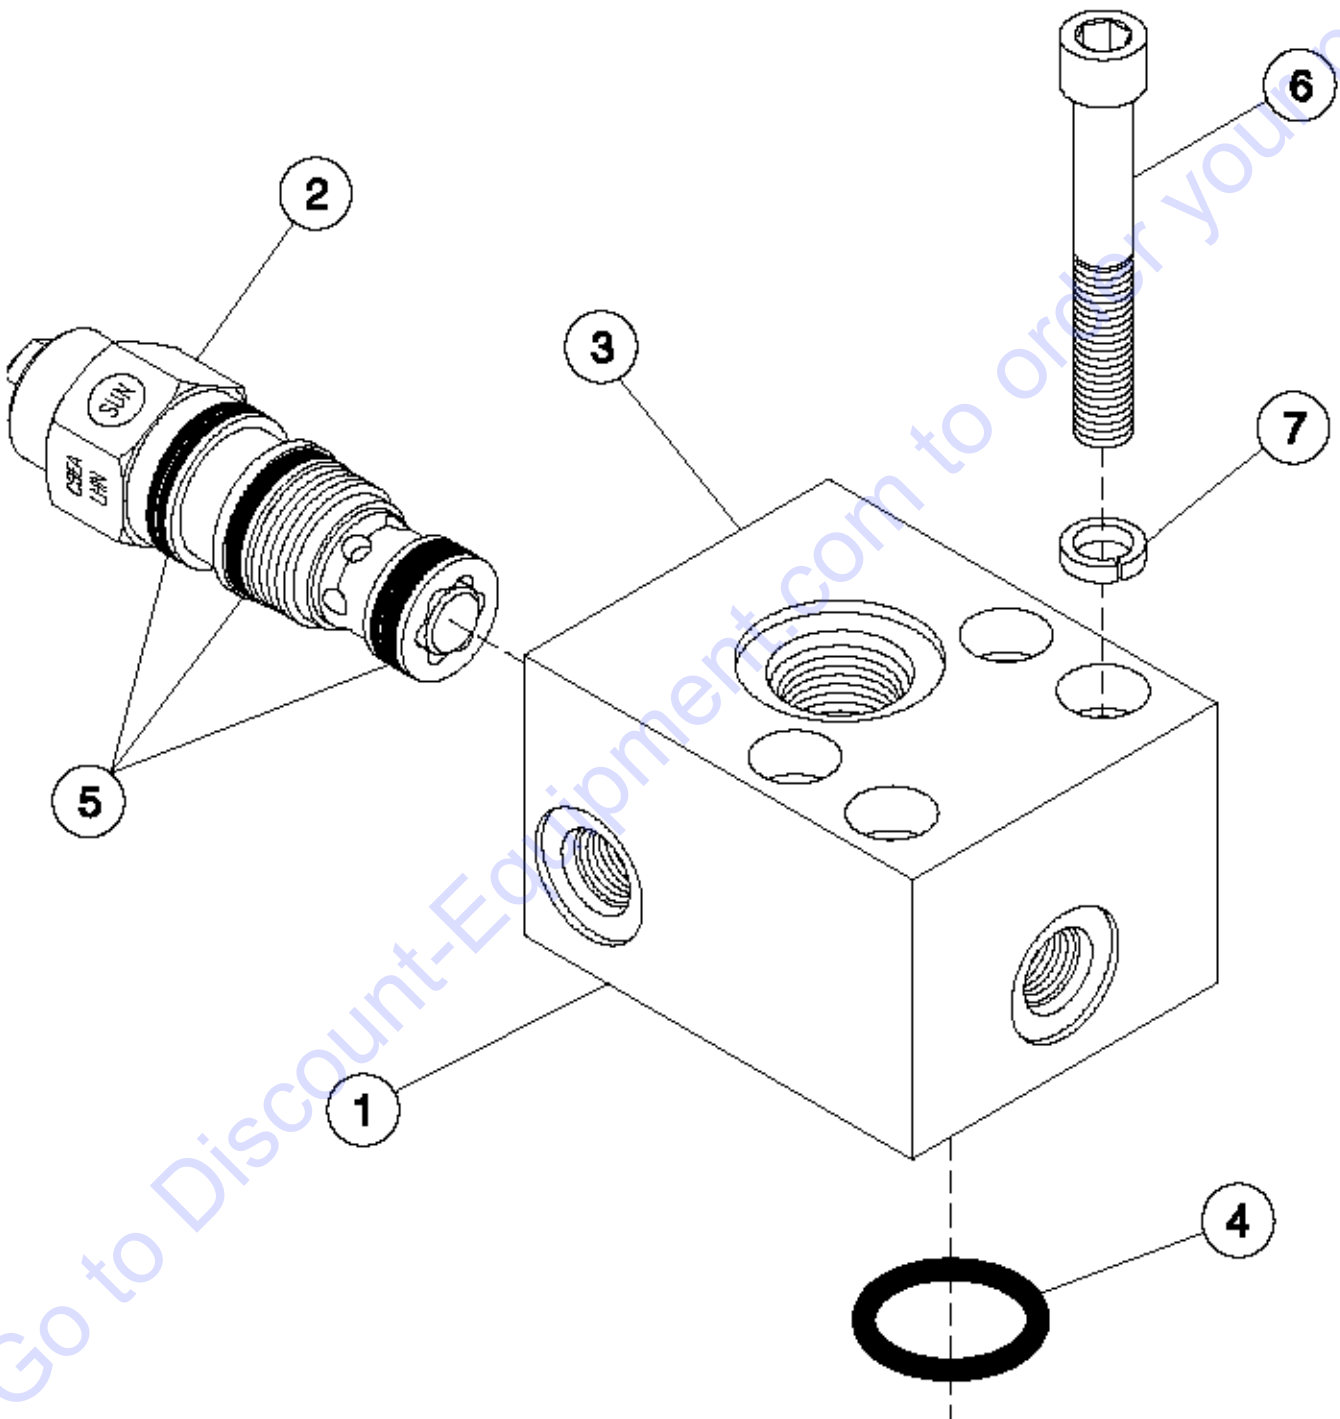

707.1 Motion Valve, Boom Cylinder

707.1 Motion Valve, Boom Cylinder

Item	Part No.	Description	Qty.
1	7-234-03GT	VALVE,MOTION.....1 <i>includes items 2-4</i>	1
2	7-234-22GT	CARTRIDGE / C-BALANCE.....1	1
3	7-234-03GT	VALVE,MOTION.....1	1
4	7-209-61GT	O-RING.....1	1
5	7-234-30GT	SEAL KIT.....1	1
6	6-5606-22GT	SCREW,SHC,3/8-16 X 2.75.....4	4
7	6-6214-06GT	WASHER,LOCK,HI COLLAR,.375.....4	4

Go to Discount-Equipment.com to order your parts