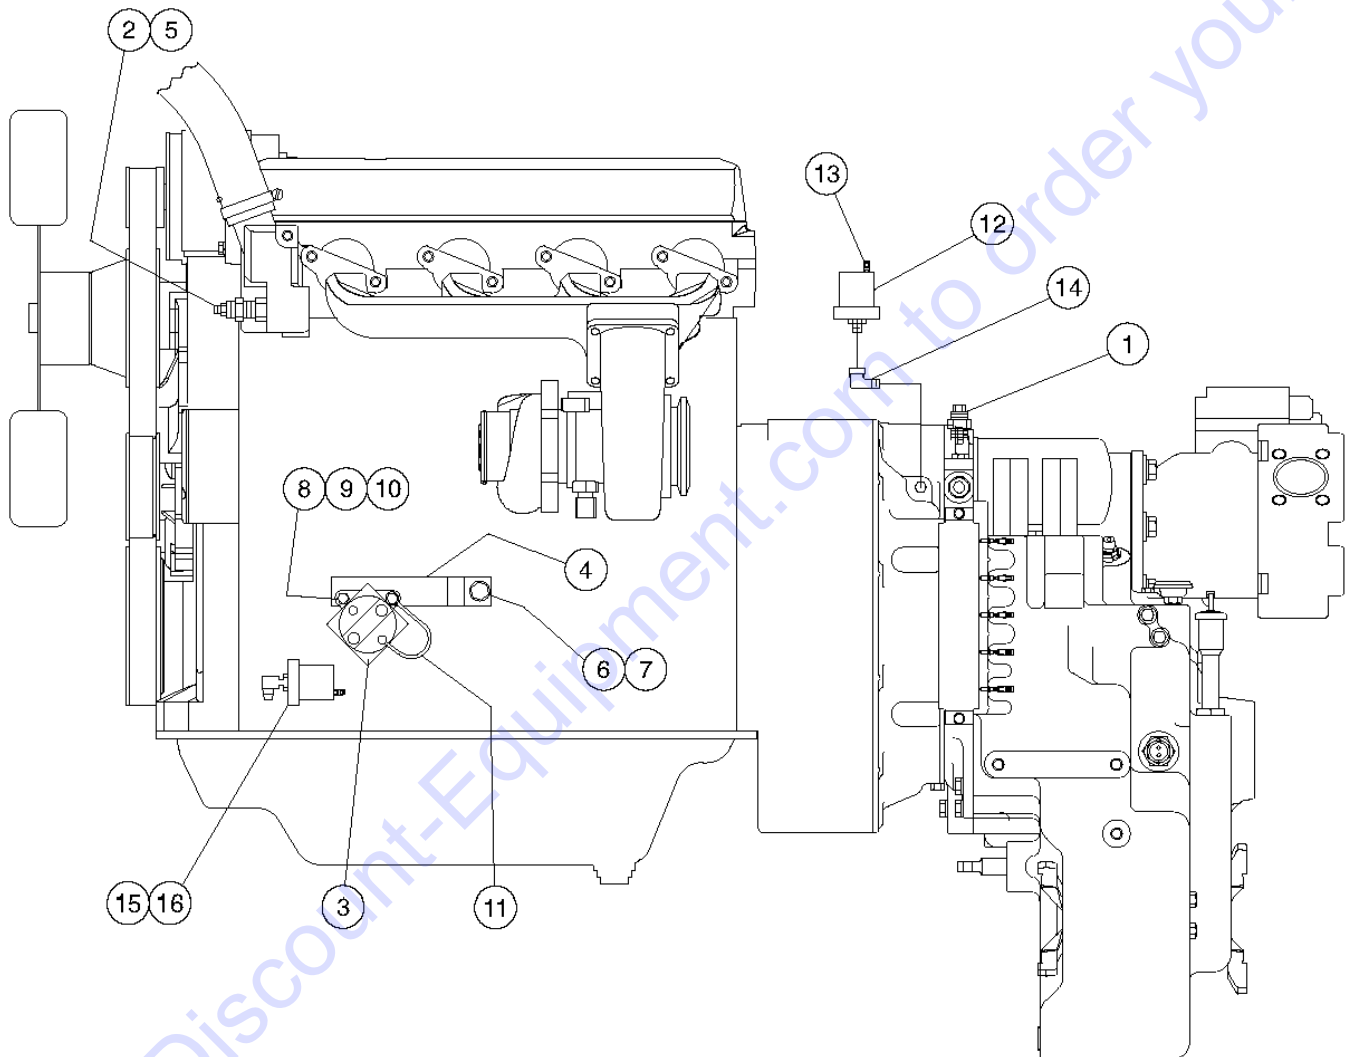

304.1 Starter Relay, Sender Assembly, JD-4045 Tier II

Go to Discount-Equipment.com to order your parts

304.1 Starter Relay, Sender Assembly, JD-4045 Tier II

Item	Part No.	Description	Qty.
1	7-169-12GT	SENDER, TRANSMISSION OIL TEMP...1	
2	102058GT	SENSOR, COOLANT TEMP.....1	
3	117681GT	DIODE/HARNESS.....1	
3	7-319-21GT	STARTER RELAY.....1	
4	1-1177GT	MOUNT / STARTER RELAY.....1	
5	6-6406-04GT	REDUCER BUSHING.....1	
6	6-8514-25GT	CAPSCREW / HEX HEAD.....1	
7	37505GT	WASHER, LOCK, M14.....1	
8	6-5204-04GT	SCREW, HHC, 1/4-20X.5, GR8.....2	
9	6356GT	WASHER, LOCK, .25.....2	
10	6-6212-04GT	WASHER, FLAT, .250, HARDENED.....2	
11	1-1094GT	GROUND WIRE.....1	
12	7-169-11GT	SENDER, TRANSMISSION OIL PRESS.....1	
13	15513GT	NUT, HEX, 10-32.....1	
14	6-6422-01GT	FITTING.....1	
15	7-169-09GT	SENDER, ENGINE OIL PRESSURE.....1	
16	6-6422-01GT	FITTING.....1	

Go to Discount-Equipment.com to order your parts