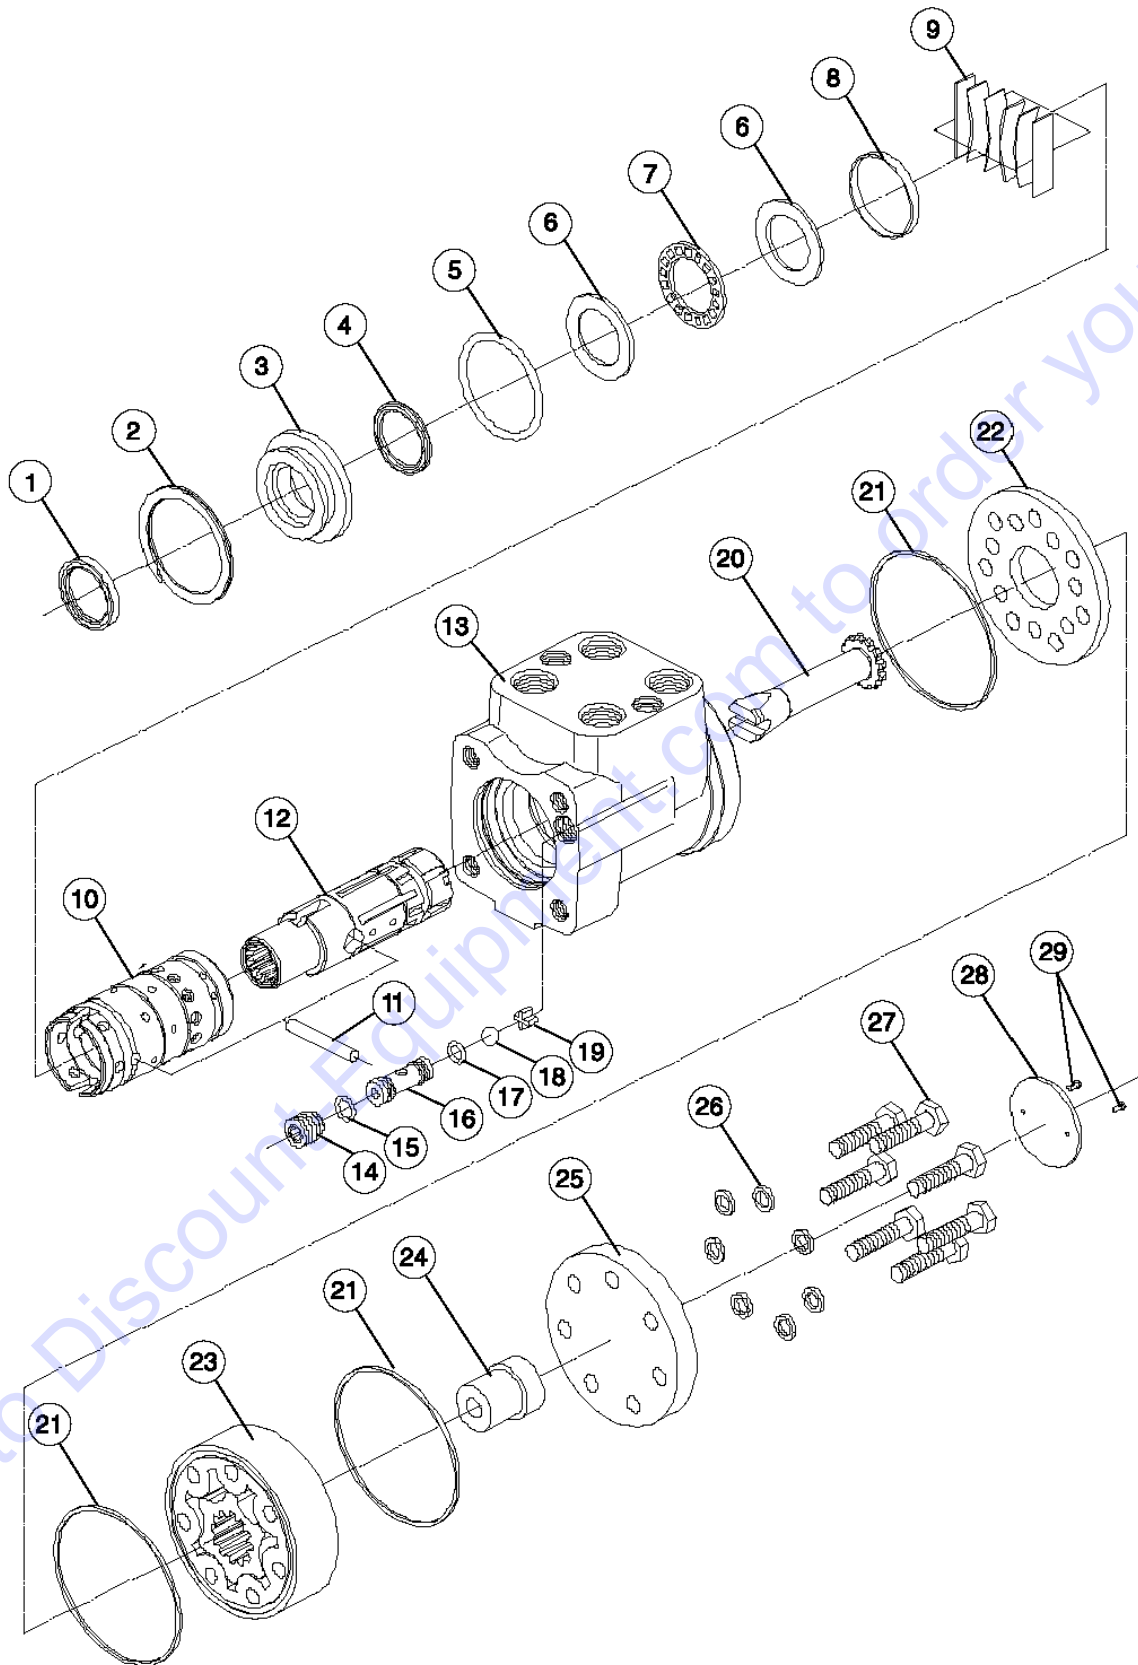

710.1 Orbital Assembly

Item	Part No.	Description	Qty.
--		Ref. SEAL KIT / FOR -48 ORB. (refer to 401.1) includes items 1, 4, 5, 15, 17 and 21	
1		Dust Seal.....1 (not available separately)	
2	7-147-16GT	Retaining Ring.....1	
3	7-147-10GT	Front Cover.....1	
4	7-147-15GT	X-ring.....1	
5	7-147-09GT	O-ring.....1	
6	7-147-17GT	Bearing Race 1.....1	
6	7-147-19GT	Bearing Race 2.....1	
7	7-147-18GT	Thrust Bearing.....1	
8	7-147-32GT	Ring.....1	
9	7-147-12GT	Spring, Flat.....2	
9	7-147-13GT	Spring.....4	
10		Control Sleeve.....1 component no longer available	
11	7-147-31GT	Pin.....1	
12		Control Spool.....1 (not available separately)	
13	7-147-52GT	Housing.....1	
14	7-147-33GT	Plug.....1	
15	7-147-34GT	O-ring.....1	
16	7-147-35GT	Valve Seat.....1	
17	7-147-36GT	O-ring.....1	
18	7-147-37GT	Ball.....1	
19	7-147-38GT	Cross Support.....1	
20	7-147-29GT	Drive.....1	
21		Cant Seal.....3 (not available separately)	
22	7-147-23GT	Distributor Plate.....1	
23	7-147-28GT	Gear Wheel Set.....1	
24	7-147-26GT	Spacer.....1	
25	7-147-27GT	End Cover.....1	
26	7-147-25GT	Washer.....7	
27	7-147-24GT	Screw.....7	
28	7-147-54GT	Name Plate.....1	
29	7-147-55GT	Rivet.....1