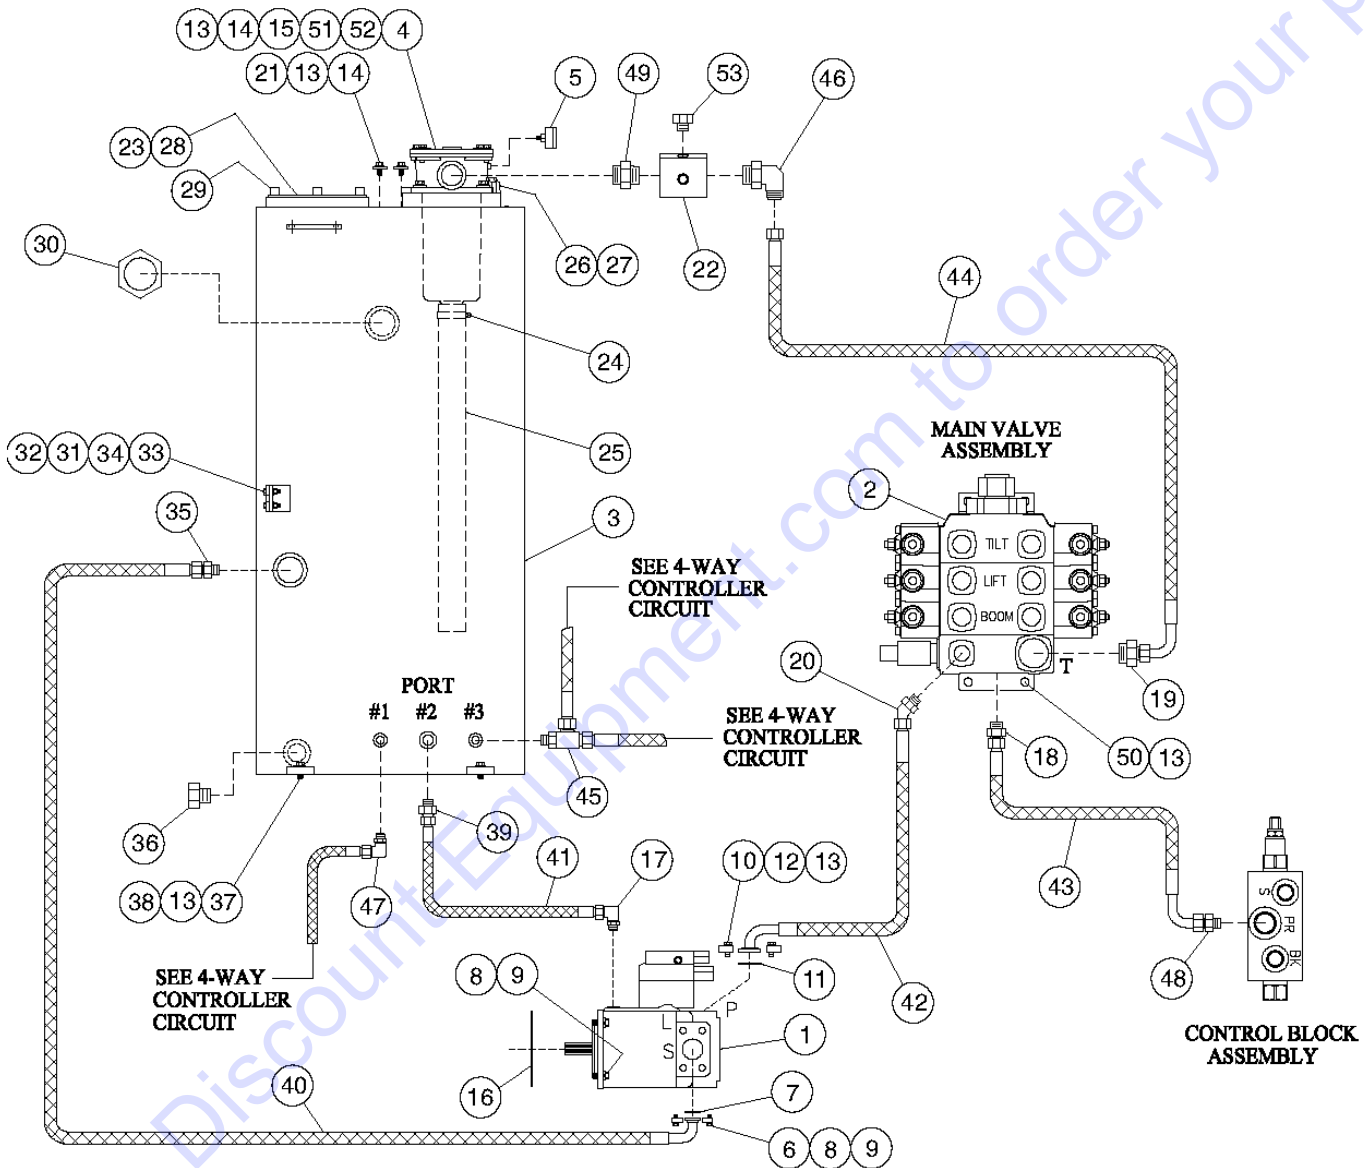

601.1 Circuit, Pump, Oil Reservoir

601.1 Circuit, Pump, Oil Reservoir

Item	Part No.	Description	Qty.	Item	Part No.	Description	Qty.
1	229053GT	PUMP ASSEMBLY,SAUER 8K.....Ref.		38	6-5206-12GT	SCREW,HHC,3/8-16X1.5,GR8.....2	
2		MAIN VALVE ASSEMBLY (refer to 714.1)		39	6-6450-12GT	FITTING,08 OR X 08 JIC STR.....1	
3	123130GT	WELDMENT,OIL RES,636.....1 (can replace 4-2276 but must include PN 123326 hose, spring clips and hardware)		40	6-7191-206GT	HOSE,24 X 32-90 S.F.X 103.....1	
4	117044GT	RETURN FILTER ASSEMBLY.....Ref.		41	6-7004-256GT	HOSE,08X08X128LG.....1	
5	117567GT	GAUGE,RETURN FILTER.....Ref.		42	6-7156-218GT	HOSE ASSY.....1	
6	123153GT	SPLIT FLANGE KIT, 2 IN.....1 includes item 7		43	6-7025-36GT	HOSE,10X10-90X18".....1	
7	7-209-66GT	O-RING.....Ref. included with item 6		44	6-7088-43GT	HOSE,10X10-90X21.50".....1	
8	54177GT	SCREW,HHC,1/2-13 X 1.5 GRD 8.....Ref.		45	6-6455-05GT	FITTING,06 OR X 06 JIC RN-TEE.....Ref.	
9	6033GT	WASHER,LOCK,0.5".....Ref.		46	6-6453-25GT	FITTING,20 OR X 16 JIC 90.....1	
10	123565GT	O-RING FLANGE.....2		47	6-6453-04GT	FITTING,06 OR X 04 JIC 90.....Ref.	
11	123576GT	O-RING.....1		48	6-6450-15GT	FITTING,08 OR X 10 JIC STR.....1	
12	123559GT	SCREW,HHC,3/8-16X1.25GR8.....4		49	6-6436-01GT	FITTING,20 OR X 20 NPT, STR.....1	
13	6021GT	WASHER,LOCK,,375.....16		50	94195GT	SCREW,HHC,3/8-16 X .75,GR 8.....4	
14	19934GT	WASHER,3/8 HARD.STEEL-FLAT,USS.....6		51	7-118-03GT	O-RING.....Ref.	
15	77692GT	SCREW,HHC,3/8-16 X 1 GRD 8.....4		52	117043GT	ELEMENT,RETURN FILTER***.....Ref.	
16	7-126-517GT	GASKET,PUMP,DRIVE.....Ref.		53	6-6457-06GT	FITTING.....1	
17	6-6453-10GT	FITTING,10 OR X 08 JIC 90.....1					
18	6-6450-17GT	FITTING,12 OR X 10 JIC STR.....1					
19	6-6450-27GT	FITTING,16 OR X 16 JIC STR.....1					
20	6-6452-08GT	FITTING,12 OR X 12 JIC 45.....1					
21	94195GT	SCREW,HHC,3/8-16 X .75,GR 8.....2					
22	3-1376GT	MANIFOLD.....1					
23	138083GT	GASKET HYDR.RESEVOIR 6&8K.....Ref. (replaced 7-145-02)					
24	7-272-13GT	CLAMP,T-HOSE,2 1/8 IN NOM.....1					
25	7-364-12GT	HOSE ASSY.....1					
26	123148GT	BREATHER,FILLER,3 PSI.....1 includes cap, casting under cap and gasket					
27	49816GT	SCREW,PHILLIPS,PHM,10-32 X .75.....6					
28	231163GT	PLATE, INSPECTION COVER.....Ref. (replaced 7-145-01)					
29	6-5606-04GT	SOCKET HEAD CAPSCREW.....Ref.					
30	7-161-01GT	SIGHT GAUGE.....1					
31	2-1179-3GT	CHECK PORT PLATE / 4 HOLE.....Ref.					
32	6-5204-06GT	SCREW,HHC,1/4-20X.75,GR8.....2					
33	6-6201-04GT	NUT,HEX,1/4-20.....2					
34	6356GT	WASHER,LOCK,,25.....2					
35	7-364-22GT	FITTING/24 OR X 24 JIC O STR.....1					
36	6-6457-10GT	FITTING,16 OR HEX HEAD PLUG.....1					
37	123497GT	FORMING,TANK MOUNT.....2