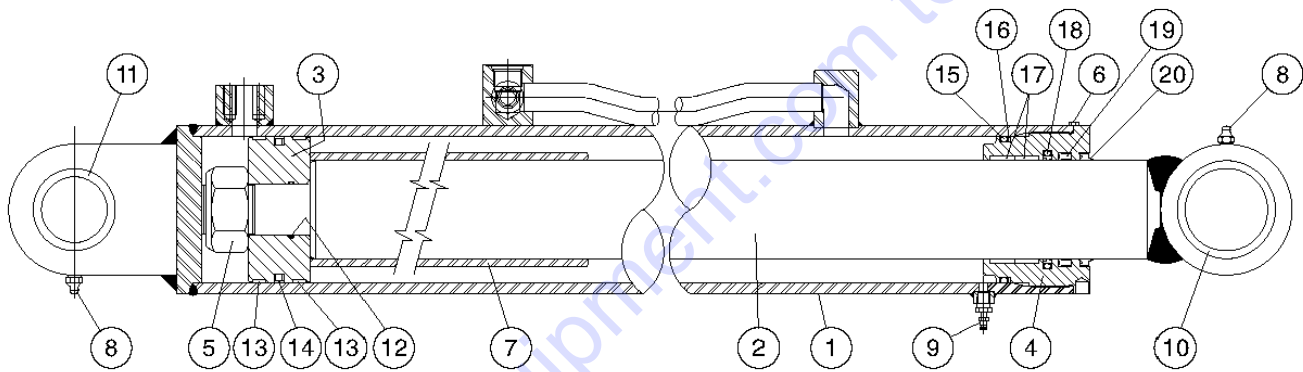

701.1 Lift Cylinder

Item	Part No.	Description	Qty.
--	108524GT	CYLINDER,LIFT,636.....Ref.	
--	108635GT	SEAL KIT,LIFT CYLINDER,TH636 <i>includes items 12-20</i>	
1	117012GT	Barrel Assembly.....	1
2	117013GT	Rod Assembly.....	1
3	117014GT	Piston.....	1
4	117015GT	Rod Bearing.....	1
5	117016GT	Nut.....	1
6	117017GT	Cap Screw.....	1
7	117018GT	Stroke Limiter.....	1
8	117019GT	Grease Fitting.....	2
9	117020GT	Bleeder Screw.....	1
10	117021GT	Bushing, 4 LG.....	1
11	117022GT	Bushing, 3 LG.....	1
12	117023GT	O-ring.....	1
13	117024GT	Wear Ring, Piston.....	2
14	117025GT	Piston Seal Assembly.....	1
15	117030GT	O-ring.....	1
16	117036GT	Back-up Ring.....	1
17	117194GT	Wear Ring, Rod Bearing.....	2
18	117195GT	Buffer Seal.....	1
19	117196GT	Rod Seal.....	1
20	117197GT	Rod Wiper.....	1