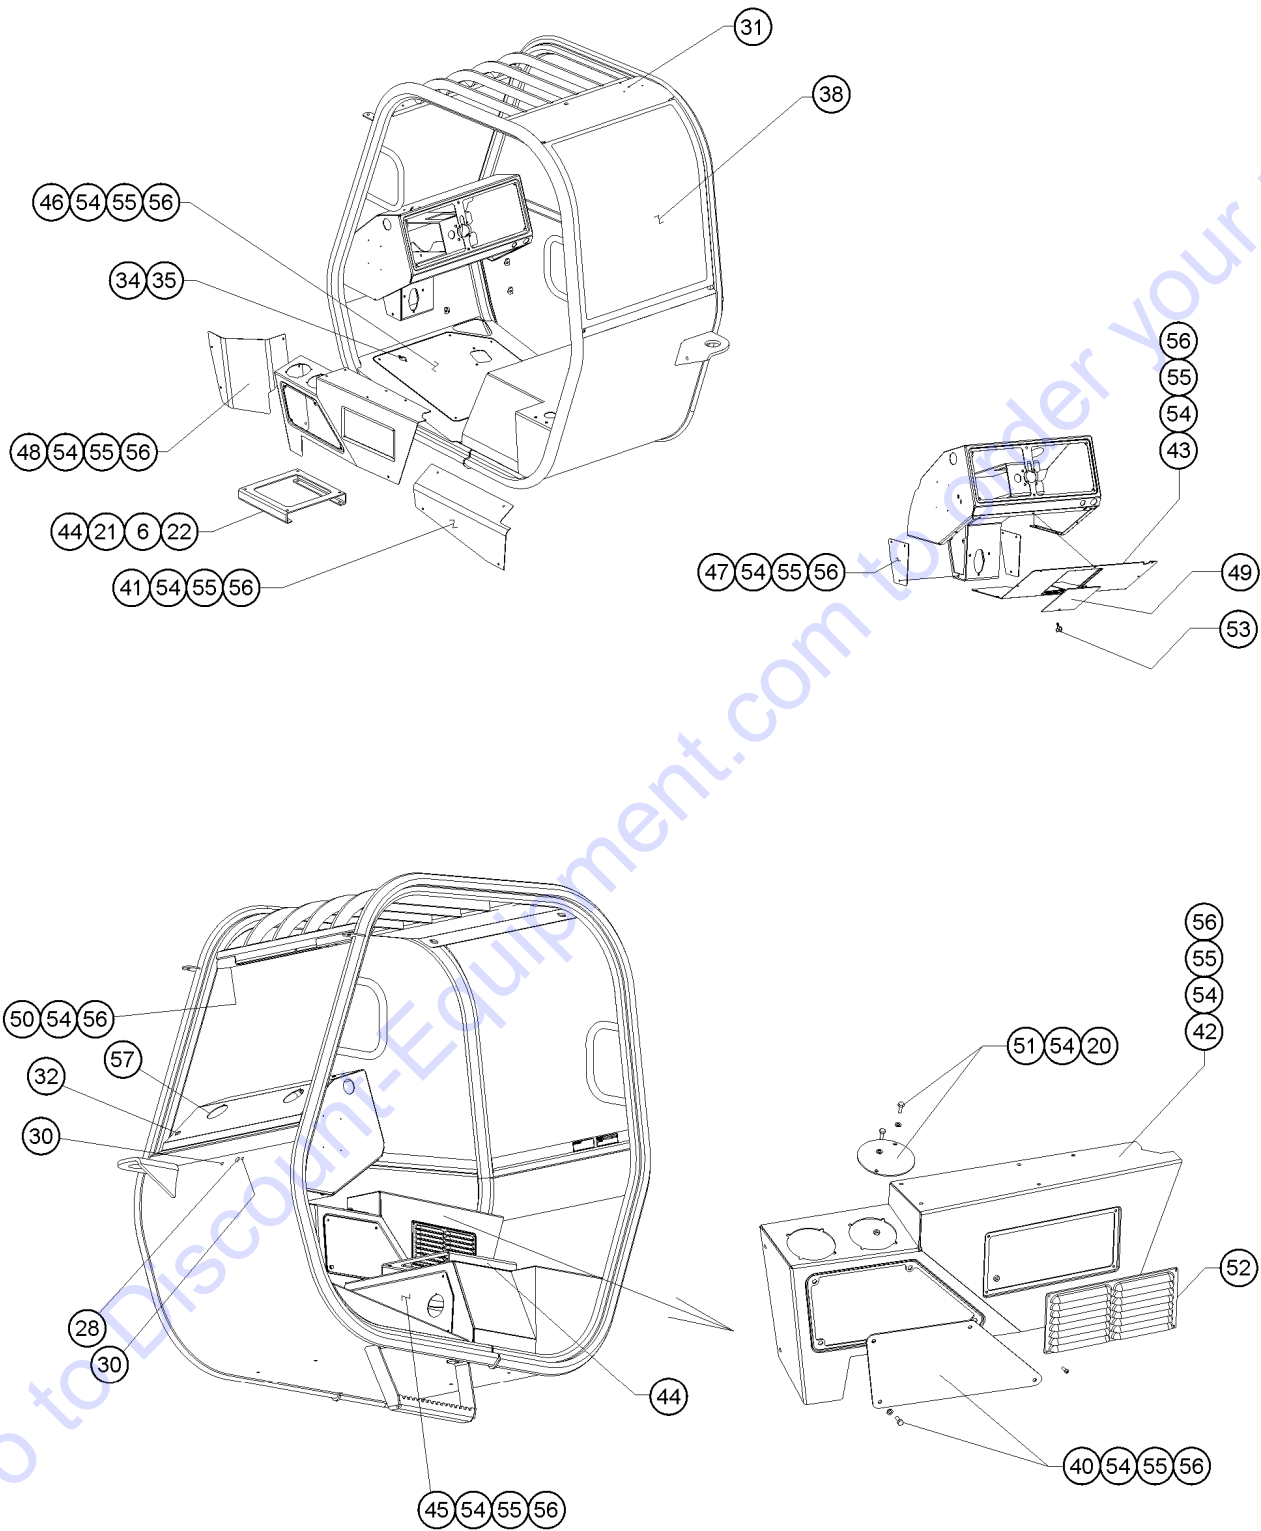

402.1 Operators Compartment Assembly, View 2

402.1 Operators Compartment Assembly, View 2

Item	Part No.	Description	Qty.
6	57201GT	WASHER,FLAT,313, HARDENED.....	6
20	6091GT	NUT,NYLOCK,1/4-20.....	2
21	123840GT	SCREW,HHC,5/16-18X.75,GR8,Y.....	4
22	6-6205-05GT	NUT,NYLOCK,5/16-18,GR8.....	4
28	7-144-03GT	HOLE PLUG, 3/4 DIA.....	1
30	7-144-07GT	HOLE PLUG, 3/8 DIA.....	2
31	7-144-07GT	HOLE PLUG, 3/8 DIA.....	Ref.
32	15243GT	PLUG,NYLON .875 BLACK DOMED..... <i>replaced 7-144-06</i>	1
34	7-144-09GT	HOLE PLUG,1 1/8 DIA.....	1
35	7-144-08GT	HOLE PLUG, 5/16 DIA.....	2
38	7-132-101GT	GLASS,SKYLIGHT OR REAR WINDOW.....	Ref.
40	7-132-116GT	JOYSTICK ACCESS COVER.....	Ref.
41	7-132-105GT	COVER / SIDE HOSE.....	Ref.
42	7-132-106GT	SIDE CONSOLE,BOLT-ON.....	Ref.
43	7-132-107	CONSOLE COVER,LOWER FRONT..... <i>(use 141175 kit for all machines prior to GTH0609A-13610. Use 141065 panel for all machines GTH0609A-13610 and above)</i>	Ref.
44	7-132-108GT	SEAT MOUNT RISER.....	Ref.
45	7-132-109GT	SEAT COVER.....	Ref.
46	7-132-110GT	PANEL /FLOOR/SAFTCABII.....	Ref.
47	7-132-111GT	BRAKE ACCESS COVER.....	Ref.
48	7-132-112GT	HOSE COVER.....	Ref.
49	7-132-113GT	FUSE COVER / S.T.C. II.....	Ref.
50	7-132-114GT	Mount, Fan.....	Ref.
51	7-132-11GT	CONSOLE / RH.....	Ref.
52	7-132-122GT	HEATER GRILL.....	Ref.
53	7-132-22GT	TRI-WING BOLT.....	Ref.
54	6-5204-06GT	SCREW,HHC,1/4-20X.75,GR8.....	44
55	6356GT	WASHER,LOCK,.25.....	42
56	6-6212-04GT	WASHER,FLAT,.250, HARDENED.....	44
57	7-181-17GT	LOUVER,CAB,SAF-T-CAB II & III