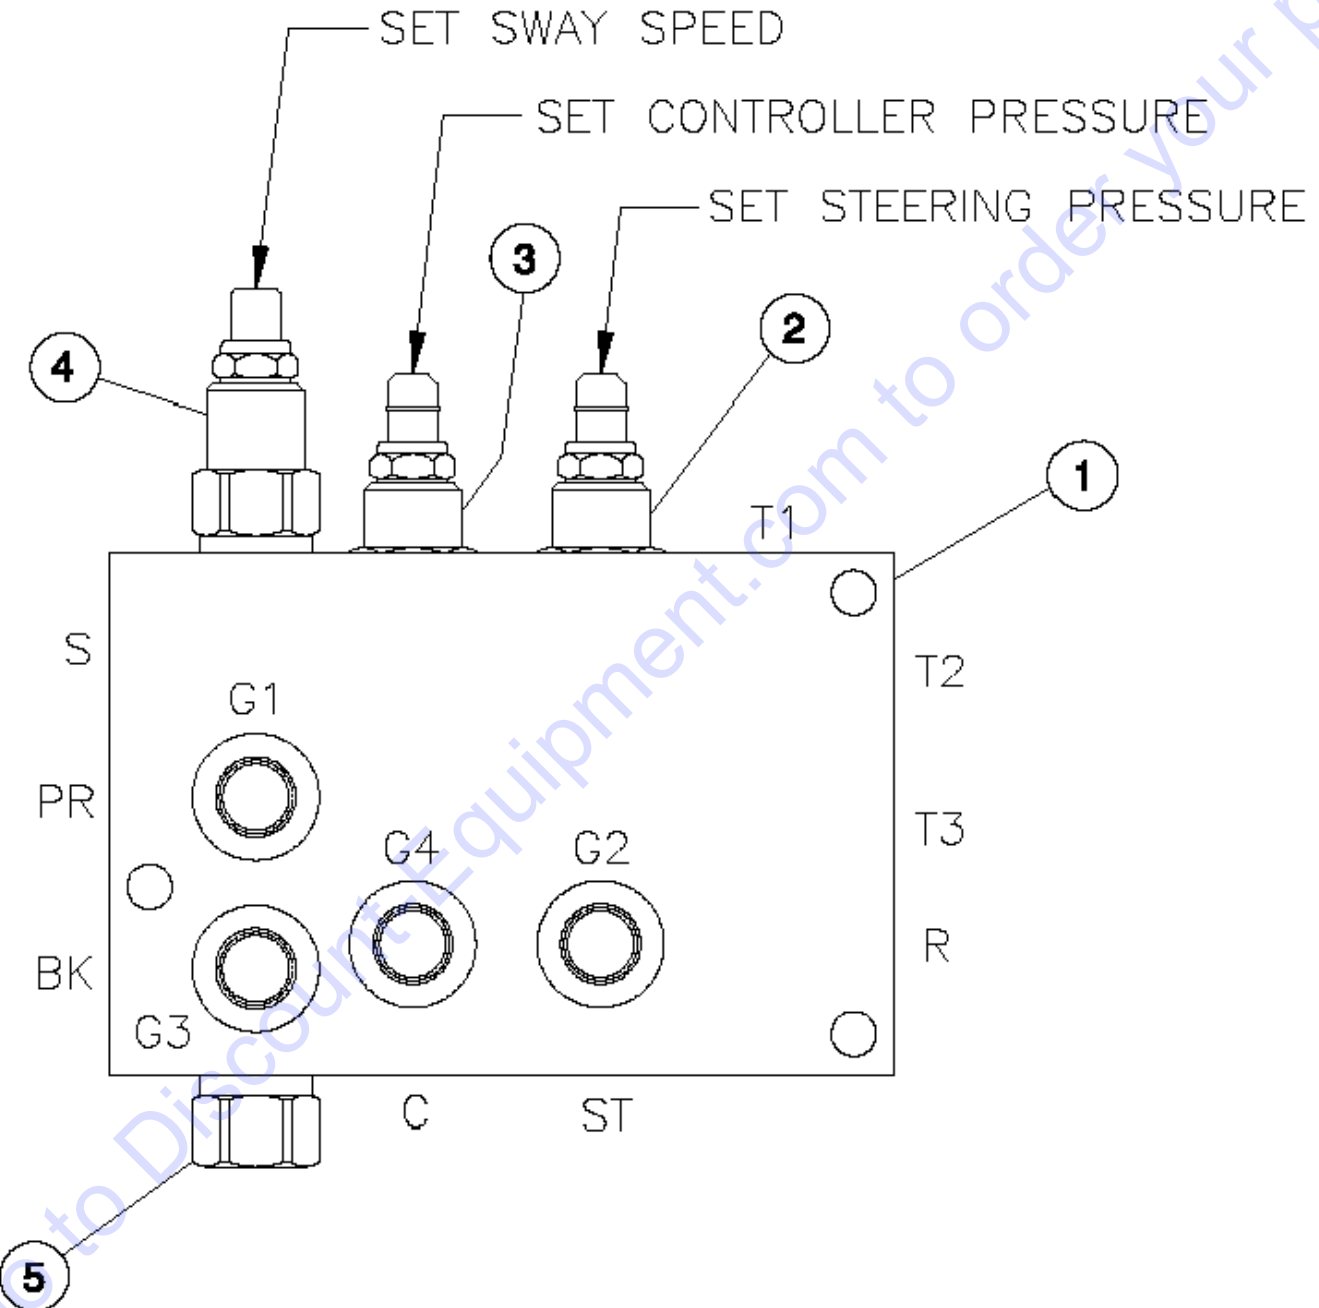

713.1 Control Block Assembly

Item	Part No.	Description	Qty.
--	7-234-94GT	CONTROL BLOCK <i>includes items 1-5</i>	
1	7-234-97GT	Body.....	1
2	7-234-28GT	CARTRIDGE / RELIEVING.....	1
--	43018GT	SEAL KIT (39345)	
3	7-234-13GT	CARTRIDGE / REDUCING.....	1
4	7-234-37GT	CARTRIDGE / NEEDLE.....	1
5	7-234-80GT	CARTRIDGE / CHECK.....	1

Go to Discount-Equipment.com to order your parts