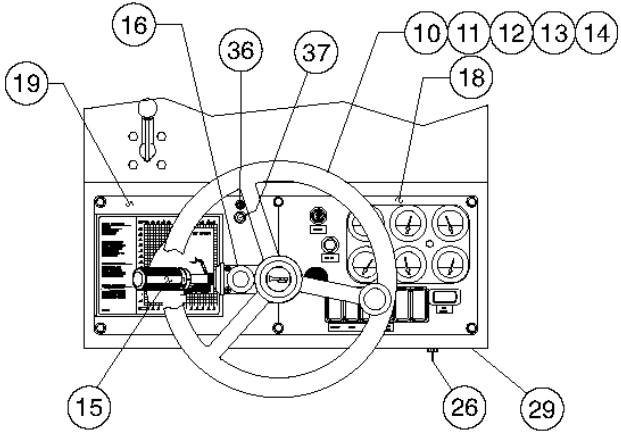

401.1 Operators Compartment Assembly, View 1

401.1 Operators Compartment Assembly, View 1

Item	Part No.	Description	Qty.
1	123137GT	SEAT ASSY, STD.....	1
--	123574GT	SEAT ASSY, FULL-SUSPENSION <i>option</i>	
2	6886GT	WASHER,LOCK,.313.....	4
3	6038GT	NUT,HEX,5/16-18,GR8.....	4
4	7-337-01GT	SEATBELT 2.5" WIDE STANDARD.....	1
5	6-5205-08GT	SCREW,HHC,5/16-18X1.....	2
6	57201GT	WASHER,FLAT,313, HARDENED.....	6
7	6886GT	WASHER,LOCK,.313.....	2
8	6038GT	NUT,HEX,5/16-18,GR8.....	2
9	123561GT	LEV-O-GAGE INDICATOR.....	1
10	123261GT	STEERING UNIT 250CC TEFLON***.....	1
--	7-147-56GT	SEAL KIT / FOR -48 ORB. <i>(for 123261)</i>	
11	123136GT	STEERING WHEEL, 362MM.....	1
12	7-147-41GT	HORN BUTTON KIT***.....	1
--	7-147-44GT	CONTACT BRUSH SET(HORN) <i>for 7-147-41</i>	
13	7-147-04GT	NUT / STEERING WHEEL.....	Ref.
14	218100GT	COLUMN, STEERING, 225MM..... <i>includes item 13; replaced 123564</i>	1
15	7-125-05GT	SHIFTER ASSEMBLY***.....	1
--	T109235GT	KIT, CLAMP (7-125-05)	
16	7-194-40GT	GROMMET.....	1
17	7-153-01GT	PAD,ARMREST.....	1
18	7-132-03GT	RH DASH PANEL,STCII.....	1
19	7-132-04GT	LEFT SIDE DASH PANEL.....	1
23	123573GT	MIRROR, INTERIOR.....	1
24	6-6212-04GT	WASHER,FLAT,.250, HARDENED.....	1
25	6033GT	WASHER,LOCK,0.5".....	2
26	1289104GT	KIT,SWITCH WITH KEYS.....	Ref.
27	7-144-02GT	HOLE PLUG, 5/8 DIA.....	1
29	7-144-10GT	HOLE PLUG, 1 3/16.....	1
33	7-144-11GT	HOLE PLUG, 1 3/8.....	1
36	7-144-02GT	HOLE PLUG, 5/8 DIA.....	1
37	7-144-03GT	HOLE PLUG, 3/4 DIA.....	1
38	7-132-101GT	GLASS,SKYLIGHT OR REAR WINDOW.....	Ref.
39	46718GT	TRIMLOCK,BLACK,3/16	
57	123903GT	ASSY,FLEX STEP,STC II.....	1
58	123663GT	SCREW,HHC,1/2-13X1.25,GR8,Y.....	2