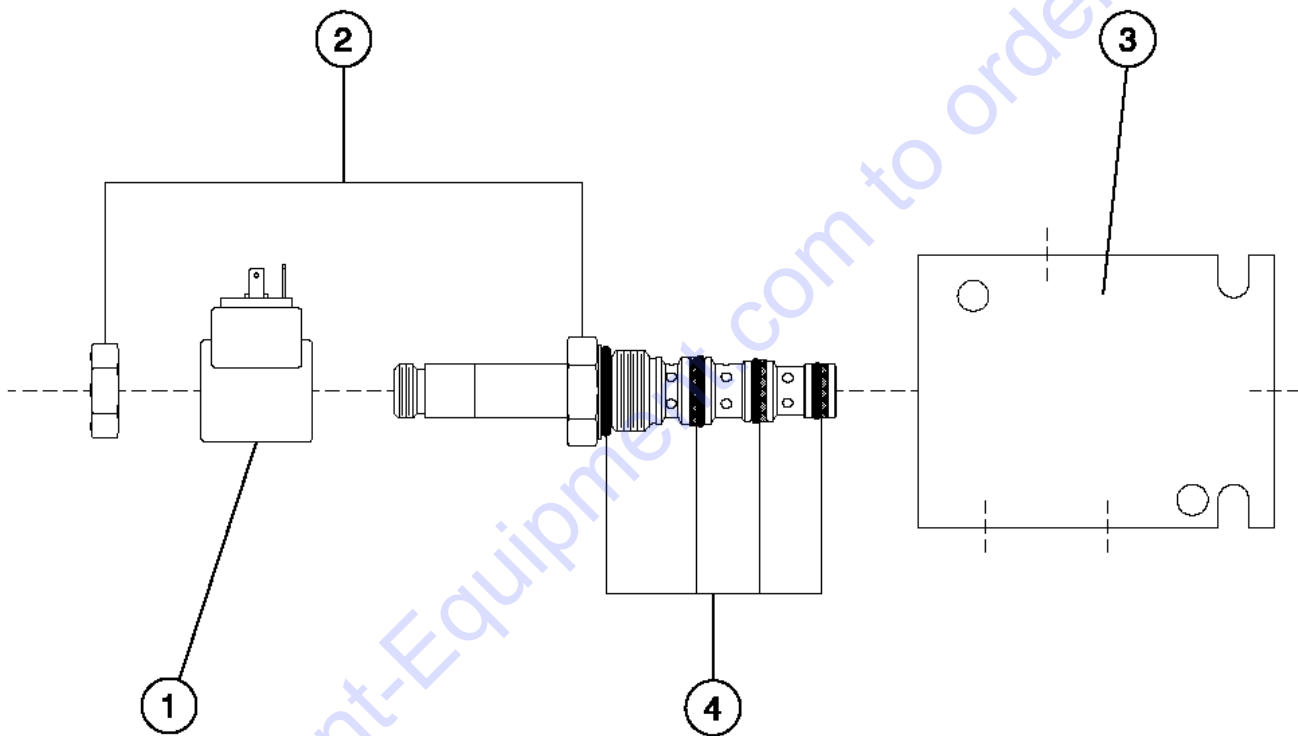

717.1 Electric Valve, 4-Way

Go to Discount-Equipment.com to order your parts

Item	Part No.	Description	Qty.
1	7-367-05GT	COIL.....	1
2	7-367-10GT	CARTRIDGE.....	1
3	7-367-11GT	VALVE BODY.....	1
4	7-367-19GT	SEAL KIT.....	1

Go to Discount-Equipment.com to order your parts