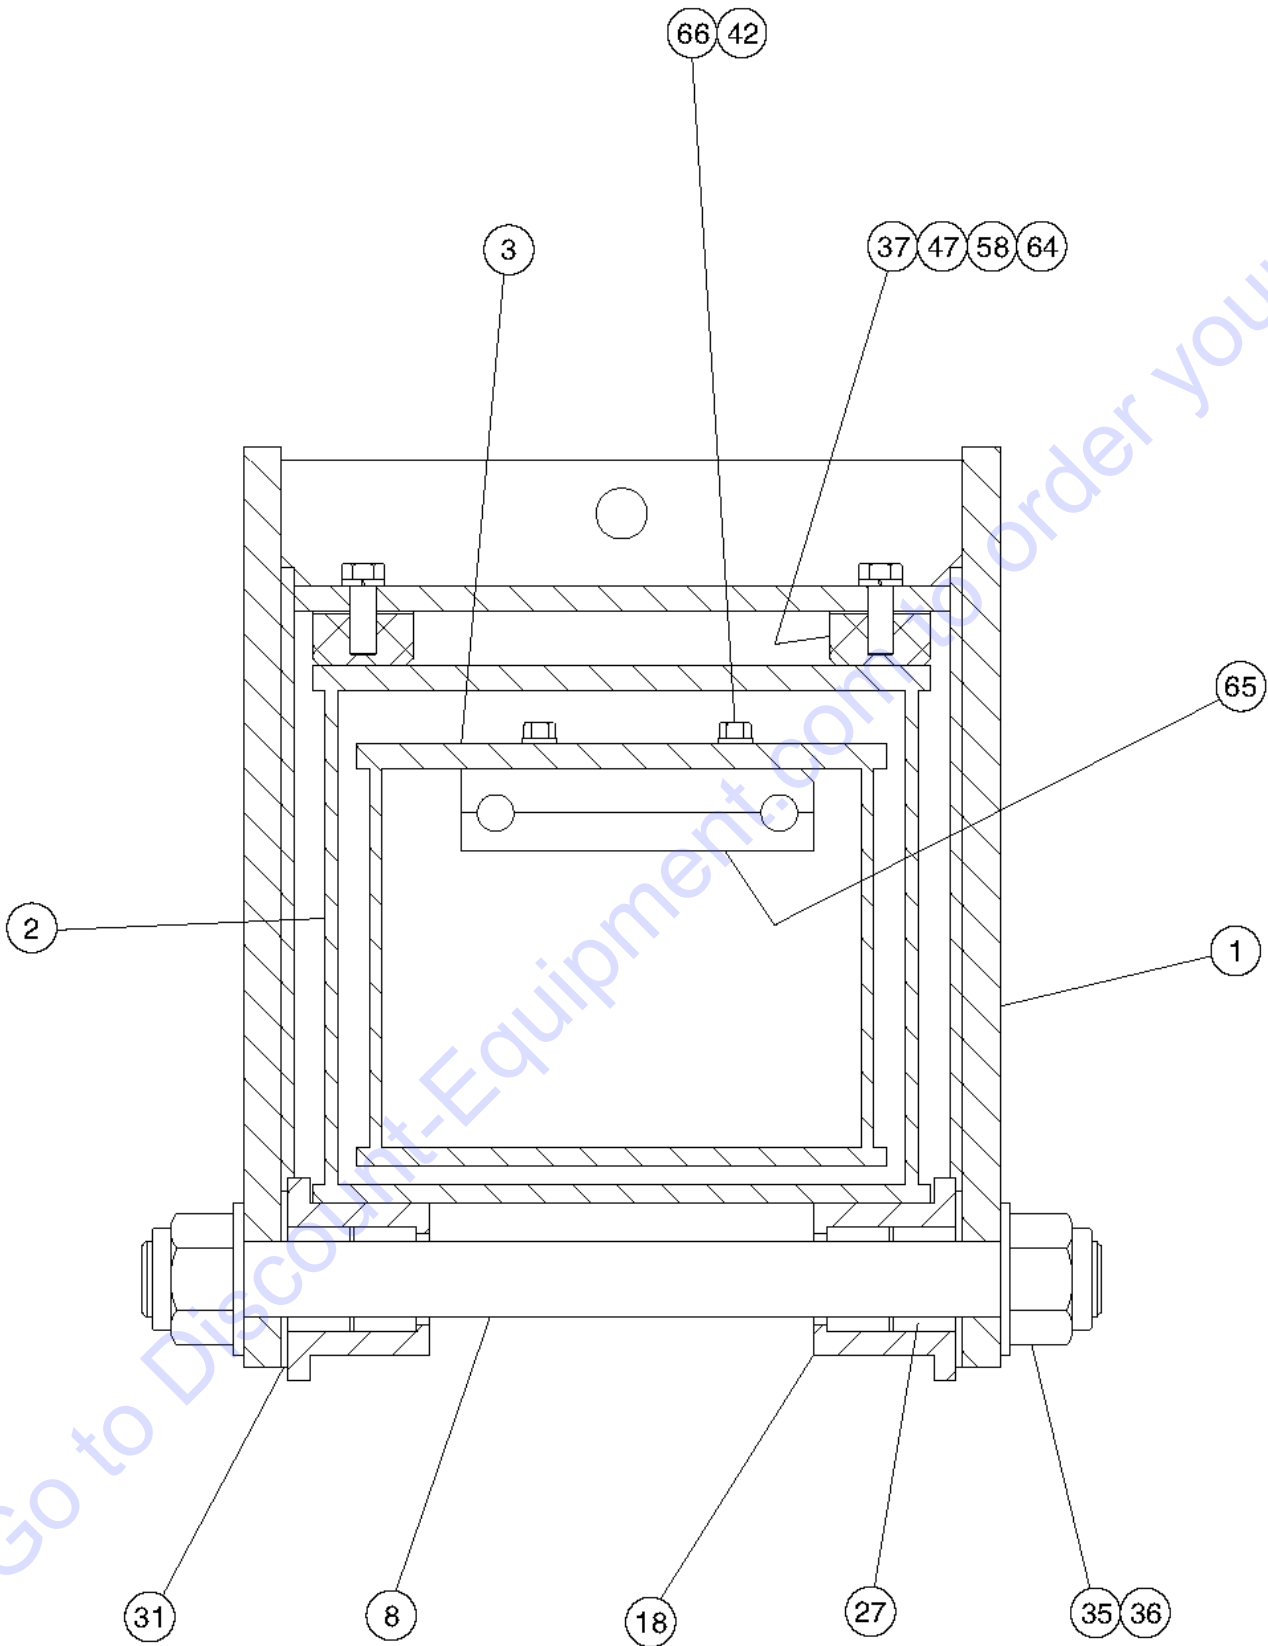

508.1 Boom Assembly, View 8

Item	Part No.	Description	Qty.
1	4-2300GT	WELDMENT,LARGE BOOM.....1 <i>(must specify color, gray or Genie Blue)</i>	1
2A	226874GT	ASSY,MID BOOM,BLUE,636.....1	1
2B	226875GT	ASSY,MID BOOM,GREY,636.....1	1
3	4-1244GT	SMALL BOOM.....1	1
8	3-1191-4GT	PIN.....1	1
18	4-1246-3BGT	ROLLER ASSY.....2 <i>includes item 27</i>	2
27	123514GT	BEARING,NEEDLE,1.5IDX1.25LG.....20	20
31	6-6600-12GT	THRUST WASHER, 3.50X1.50X.125.....8	8
35	6-6206-24GT	NUT,NYLOCK, 1 1/2.....6	6
36	6-6215-24GT	WASHER,FLAT,1 1/2.....4	4
37	117643GT	WEAR PAD,5.25X2X.75.....4	4
42	6021GT	WASHER,LOCK,.375.....15	15
47	123663GT	SCREW,HHC,1/2-13X1.25,GR8,Y.....8	8
58	6033GT	WASHER,LOCK,0.5".....12	12
64	1-1101-3GT	SHIM, 7 GA.....4	4
65	2-1109GT	CLAMP.....1	1
66	6-5206-18GT	SCREW,HHC,3/8-16X2.25,GR8.....2	2

Go to Discount-Equipment.com to order your parts