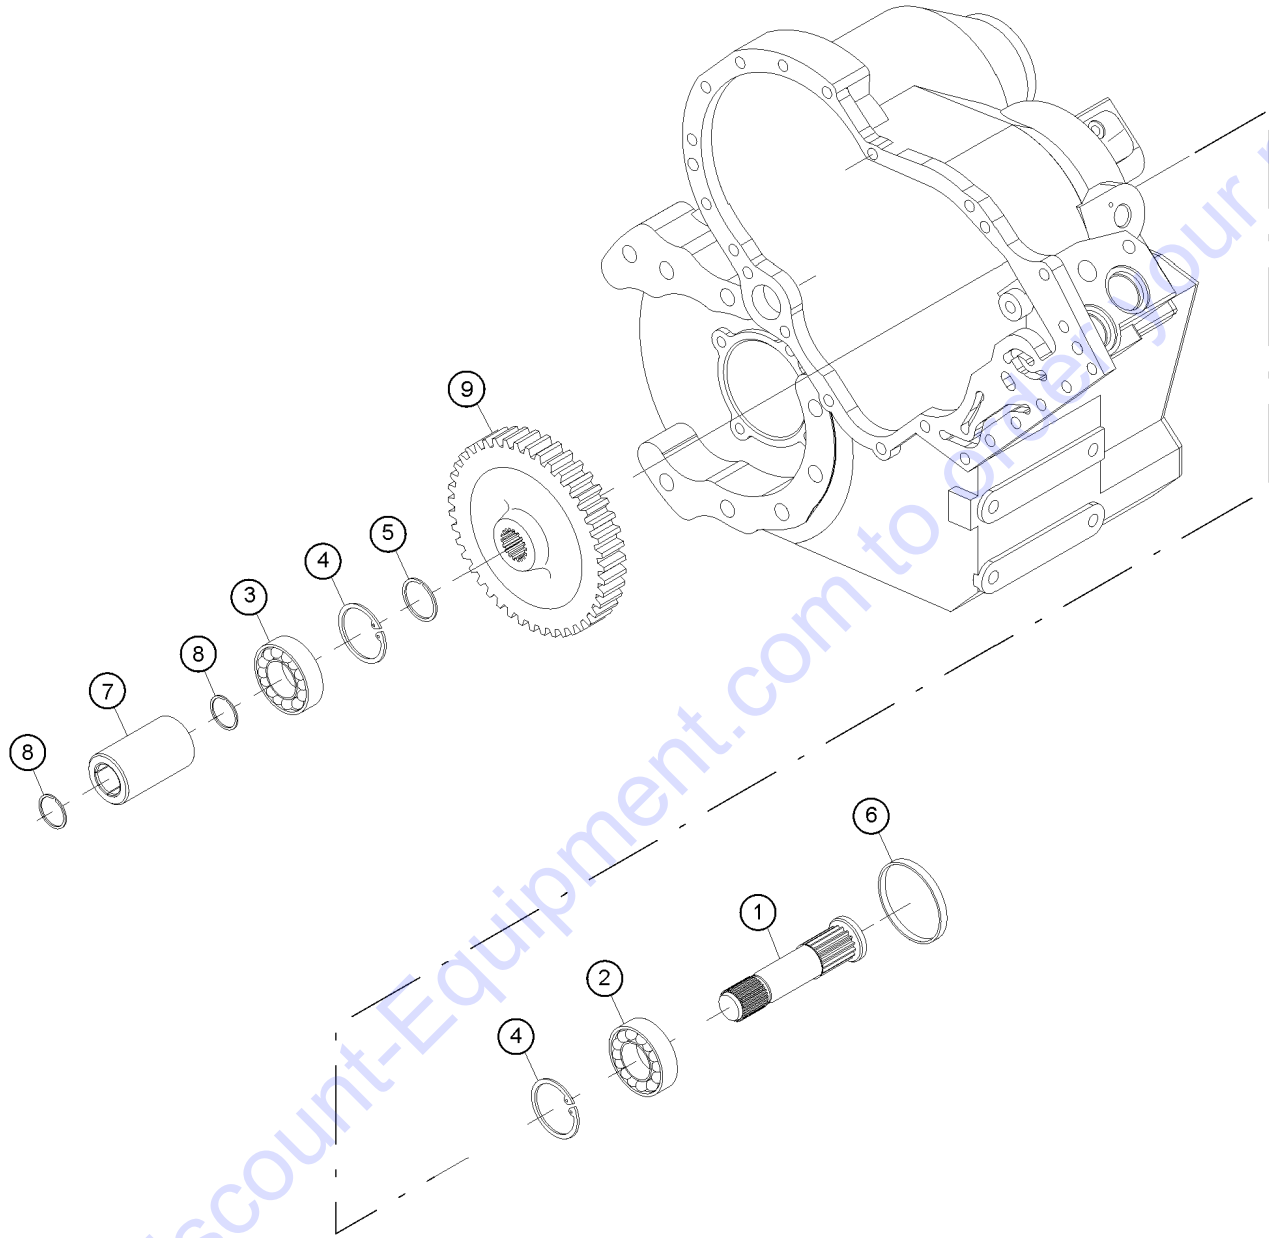

Go to DiscountEquipment.com to order your parts

311.1 Output Shaft

Go to Discount-Equipment.com to find your parts

Item	Part No.	Description	Qty.
1	220086GT	SHAFT.....	1
2	7-126-307GT	BEARING,BALL.....	1
3	220184GT	BEARING.....	1
4	7-126-365GT	SNAP RING / OUTPUT FLANGE.....	1
5	7-126-369GT	FLANGE RETAINING RING.....	1
6	220087GT	PLUG.....	1
7	220088GT	REDUCTION BUSHING.....	1
8	7-126-492GT	SNAP RING.....	2