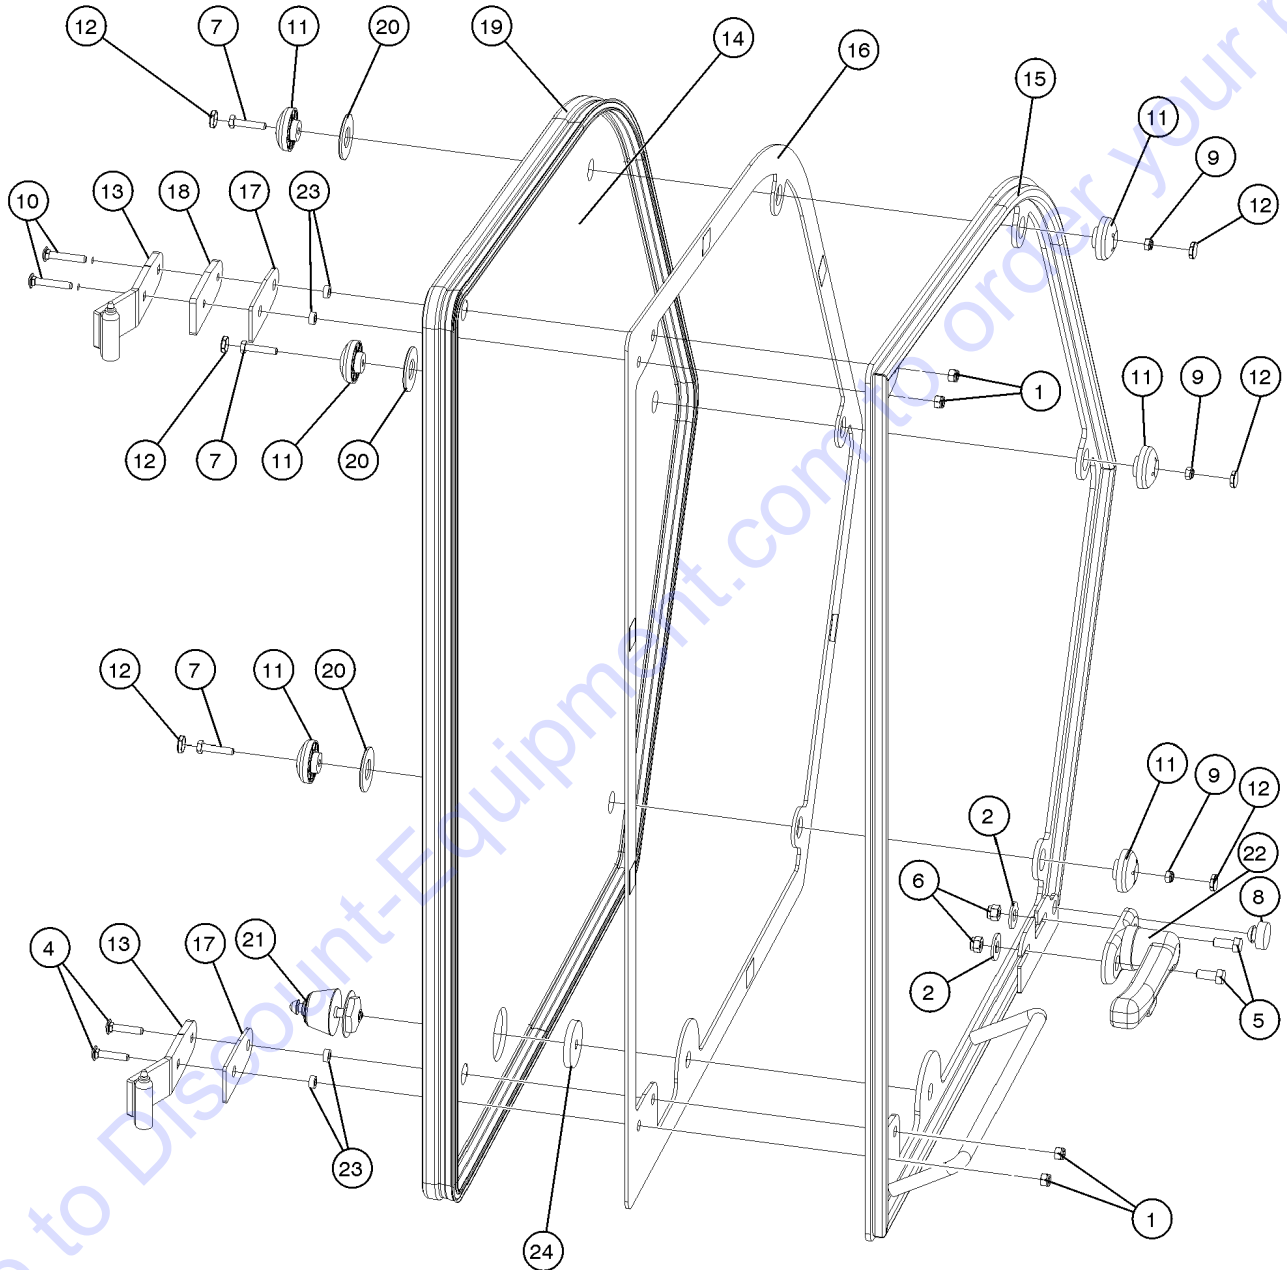

412.1 Enclosed Cab Assembly Option, View 7

412.1 Enclosed Cab Assembly Option, View 7

Item	Part No.	Description	Qty.
1	824027GT	NUT,TL FLG,1/4-20,G,ZAG.....	4
2	1255758GT	WASHER,FLAT,3/8,USS,ZAG.....	2
4	1256463GT	BOLT,CARRIAGE,1/4-20X1.25,5,ZAG....	2
5	824135GT	SCREW,HHC,M8-1.25X20,DIN933,10....	2
6	1256456GT	NUT,TL,M8-1.25,DIN980,10,ZAB.....	2
7	1256451GT	SCREW,HHC,M6-1.0X30,DIN931,10.....	3
8	43392GT	BUMPER,BATTERY BOX & RAILS.....	1
9	1256455GT	NUT,TL,M6-1.0,DIN980,10,ZAB.....	3
10	1255756GT	BOLT,CARRIAGE,1/4-20X1.5,5,ZAG....	2
11	130123GT	BUSHING,WINDOW FASTENER.....	6
12	130124GT	CAP,WINDOW BUSHING.....	6
13	1253962GT	WELDMENT,FEMALE HINGE.....	2
14	231119GT	WINDOW, DOOR.....	1
15	1253967GT	WELDMENT,WINDOW DOOR.....	1
16	231123GT	GASKET, DOOR WINDOW.....	1
17	130258GT	GASKET,HINGE.....	2
18	130147GT	SPACER,HINGE.....	1
19	130163GT	WEATHERSTRIP,DOUBLE BULB.....	125.91
20	130189GT	SPACER,GLASS BUSHING.....	3
21	130254GT	POST,HOLDBACK LATCH.....	1
22	640696GT	INTERNAL GLASS HANDLE.....	1
23	30490GT	HOSE,1/4 FUEL LINE,SAE 30R7.....	0.80 <i>(cut into 0.20 in pieces as a spacer)</i>
24	237067GT	SPACER, ANCHOR.....	1