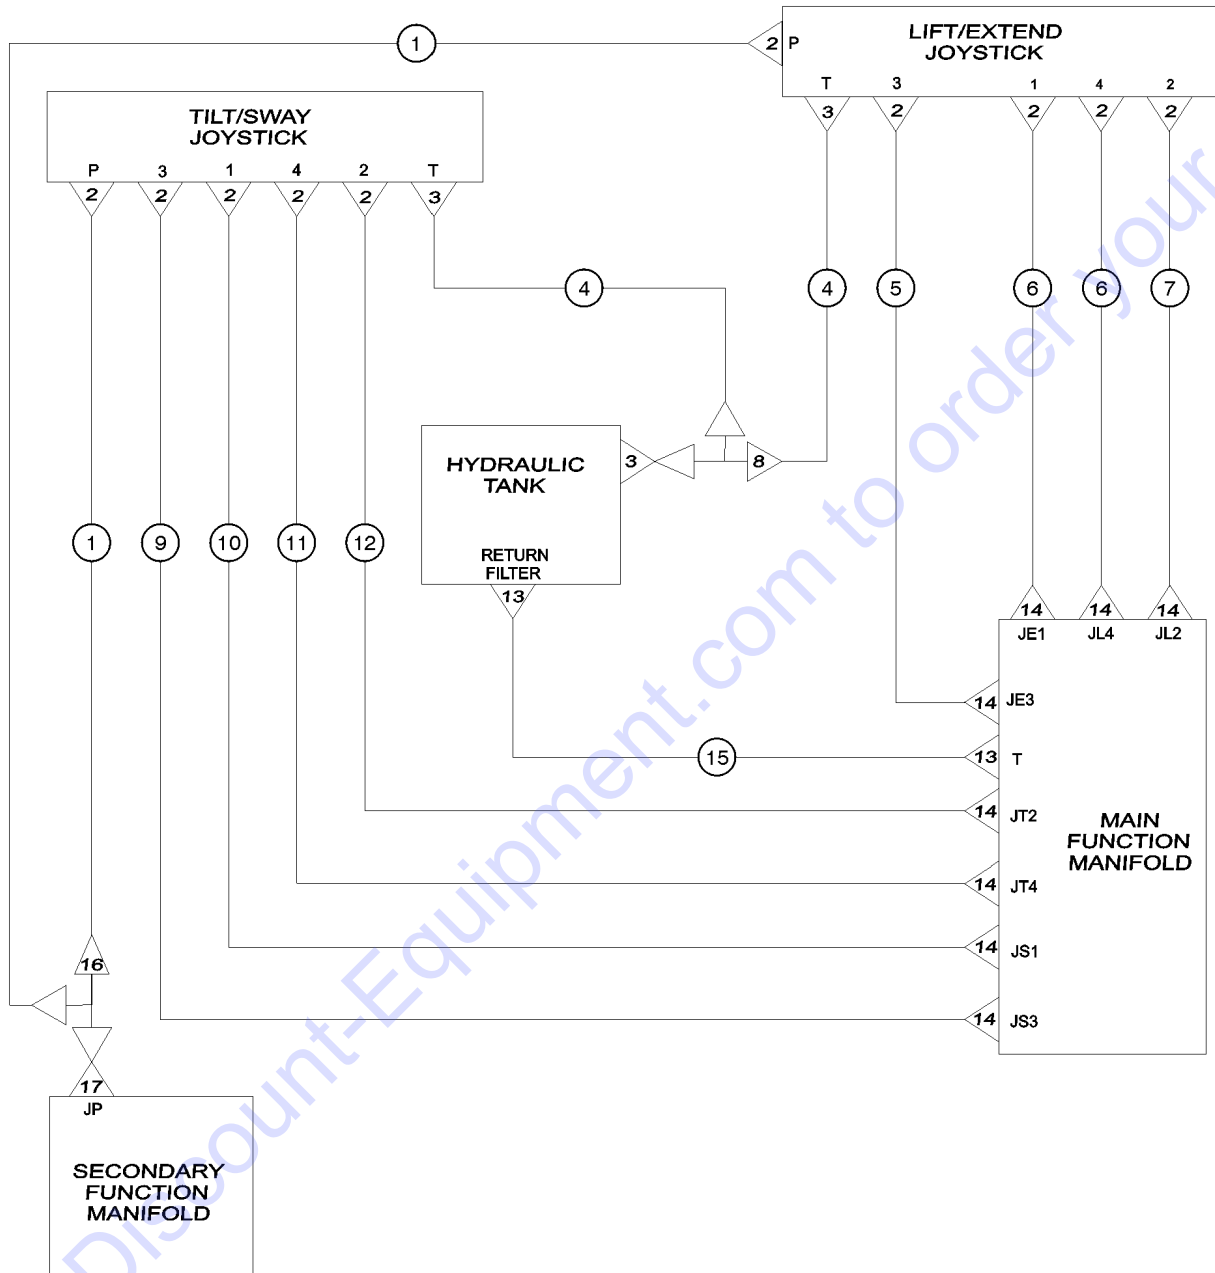

803.1 Dual Joystick Components

LEGEND	
	FITTING
	HOSE ASSEMBLY

Item	Part No.	Description	Qty.
1	49119-2878GT	HOSE ASSY,1/4,STR FEM,STR FEM*....2 (components: 48800, 48800, 48751 @ 27 inches)	
2	48912GT	CONN,520120-4-6***.....10	
3	48916GT	CONN, 520120-6.....2	
4	49130-3282GT	HOSE ASSY,3/8,STR FEM,STR FEM....2	
5	49119-13278GT	HOSE ASSY,1/4,STR FEM,STR FEM....1	
6	49119-13928GT	HOSE ASSY,1/4,STR FEM,STR FEM....2 (components: 48800, 48800, 48751 @ 137.5 inches)	
7	49119-14628GT	HOSE ASSY,1/4,STR FEM,STR FEM....1 (components: 48800, 48800, 48751 @ 144.5 inches)	
8	48875GT	TEE,RUN,SWIVEL,520432-6.....1	
9	49119-13228GT	HOSE ASSY,1/4,STR FEM,STR FEM....1	
10	49119-13478GT	HOSE ASSY,1/4,STR FEM,STR FEM....1	
11	49119-13778GT	HOSE ASSY,1/4,STR FEM,STR FEM....1 (components: 48800, 48800, 48751 @ 136 inches)	
12	49119-13978GT	HOSE ASSY,1/4,STR FEM,STR FEM....1 (components: 48800, 48800, 48751 @ 138 inches)	
13	48985GT	ELBOW,45D,520320-16.....2	
14	48904GT	ELBOW, 90D, 520220-4.....8	
15	88949-7128GT	HOSE ASSY 1",STR FEM,STR FEM....1	
16	48908GT	FITTING,TEE,RUN,SWIVEL520432-4.....1	
17	48905GT	CONNECTOR, 520120-4.....1	