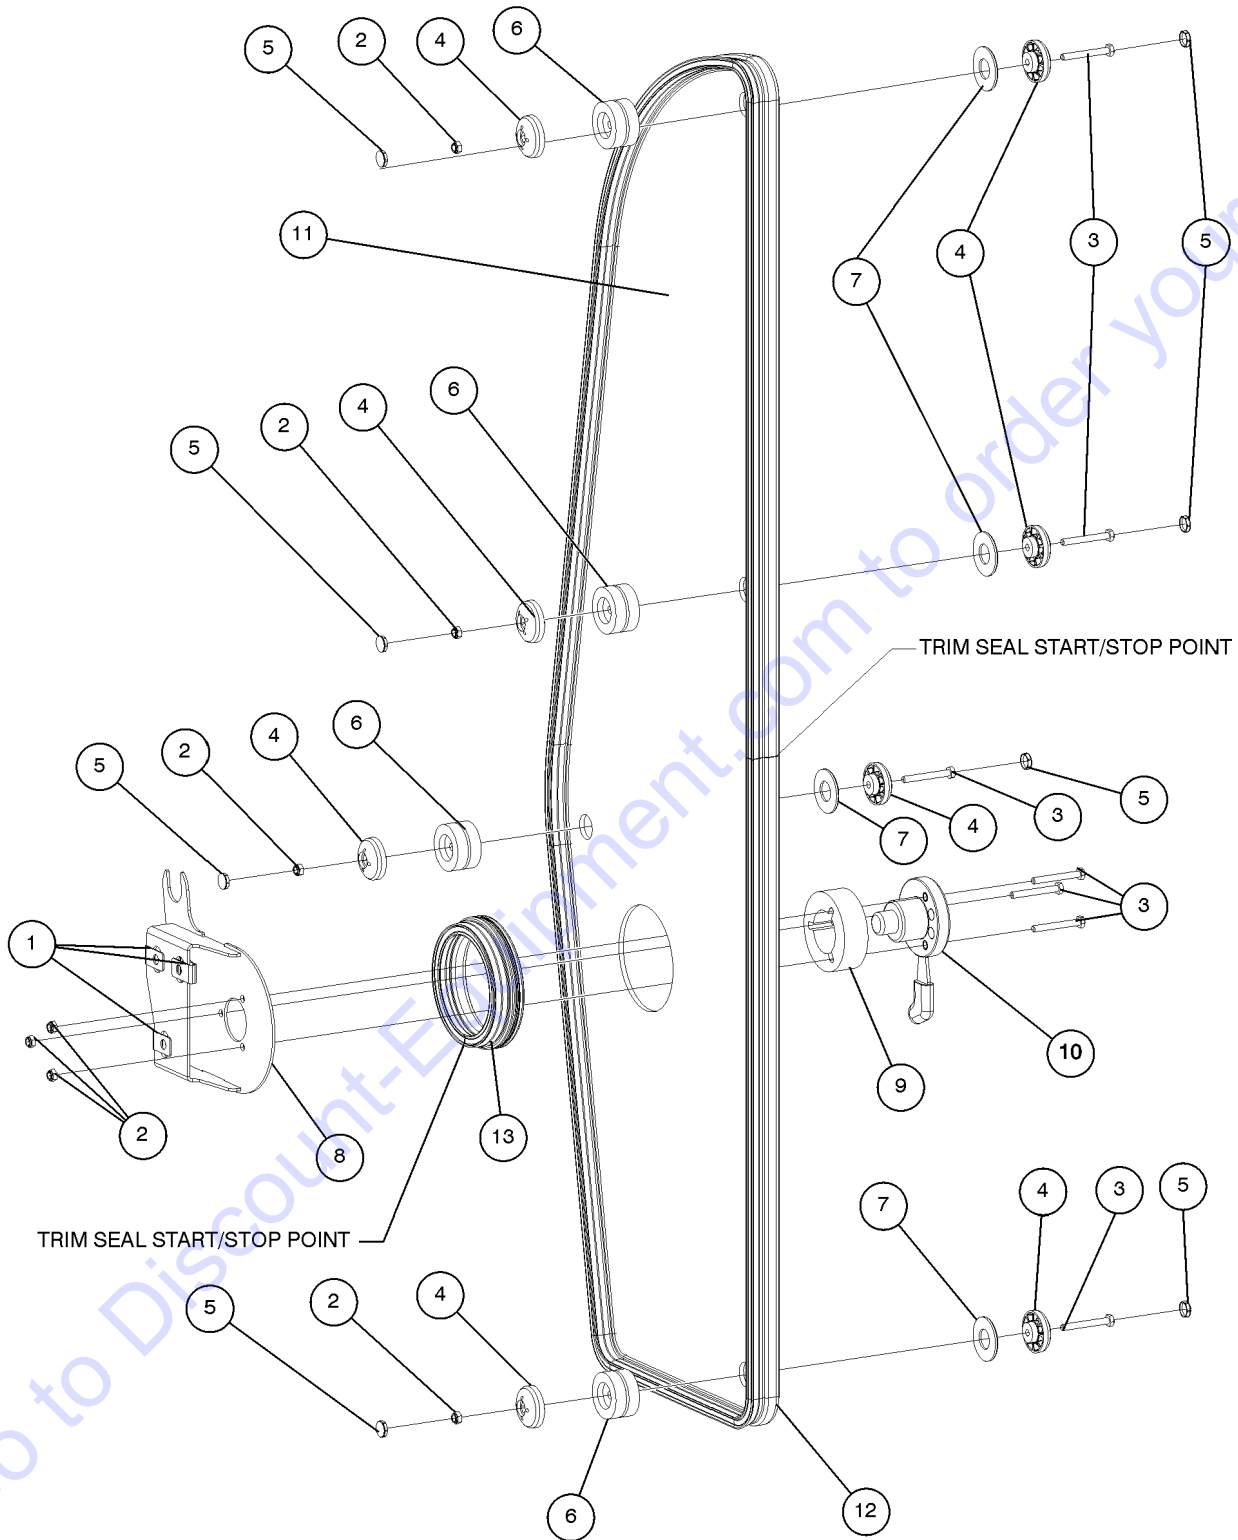

413.1 Enclosed Cab Assembly Option, View 8

413.1 Enclosed Cab Assembly Option, View 8

Item	Part No.	Description	Qty.
1	29868GT	SPRING CLIP,3/8-16,.05-.20X.73,ZAG...3	
2	1256455GT	NUT,TL,M6-1.0,DIN980,10,ZAB.....7	
3	1256453GT	SCREW,HHC,M6-1.0X50,DIN931,10.....7	
4	130123GT	BUSHING,WINDOW FASTENER.....8	
5	130124GT	CAP,WINDOW BUSHING.....8	
6	130134GT	SPACER,WINDOW.....4	
7	130189GT	SPACER,GLASS BUSHING.....4	
8	1253971GT	WELDMENT, HOLDBACK MOUNTING.....1	
9	130215GT	SPACER,HOLDBACK MOUNT.....1	
10	130220GT	HOLDBACK LATCH.....1	
11	236783GT	GLASS, SIDE, LR.....1	
12	130163GT	WEATHERSTRIP,DOUBLE BULB....121.5	
13	130163GT	WEATHERSTRIP,DOUBLE BULB.....12.5	

Go to Discount-Equipment.com to order your parts