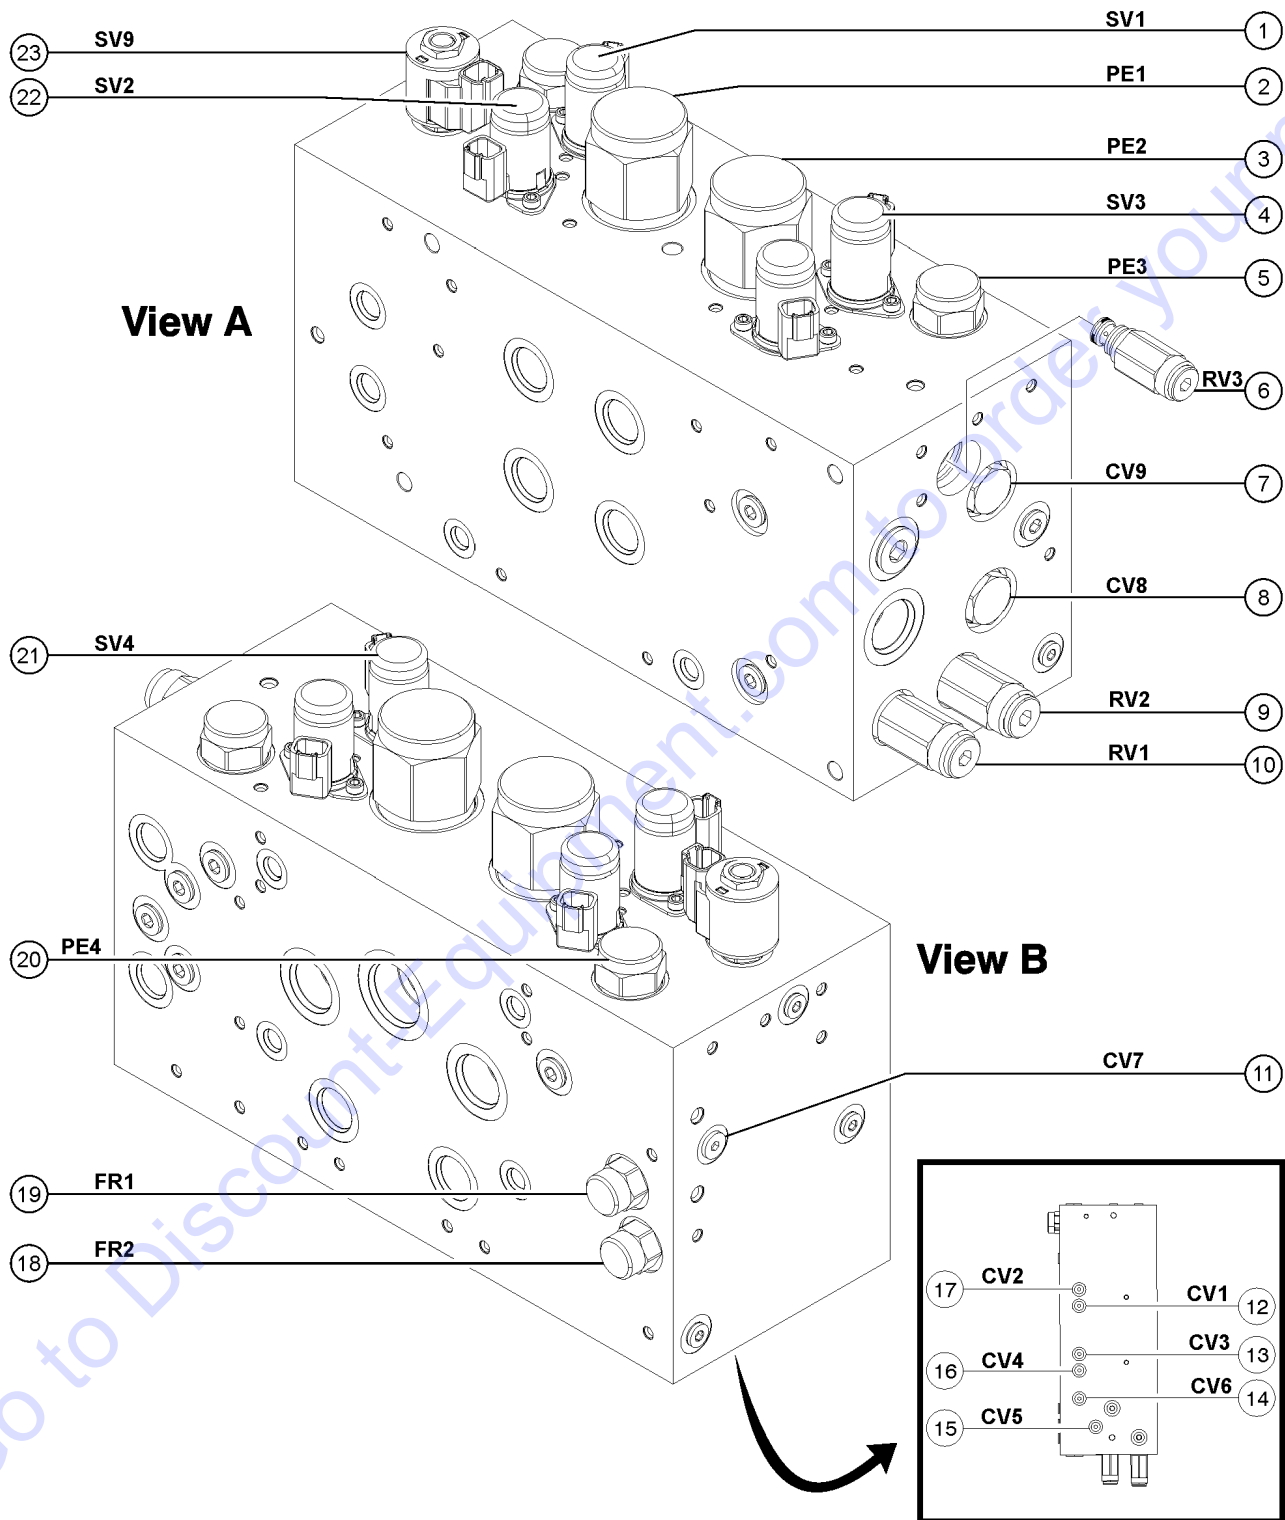

807.1 Primary Function Manifold with Single Joystick

807.1 Primary Function Manifold with Single Joystick

Item	Part No.	Description	Qty.
--	824598GT	MANIFOLD, 8K SJ MAIN FUNCTION	
--	1270619GT	KIT, O-RING, 6K SJ PRIMARY MA	
--	1270629GT	KIT, PLUG AND O-RING, 6K SJ P	
1	219892GT	VALVE, 2-POS, 4-WAY, INT. COIL.....1	1
2	1259997GT	VALVE, PROP. DIRECTIONAL.....1	1
3	1259997GT	VALVE, PROP. DIRECTIONAL.....1	1
4	219892GT	VALVE, 2-POS, 4-WAY, INT. COIL.....1	1
5	219890GT	VALVE, PROP. DIRECTIONAL.....1	1
6	97172GT	VALVE-RELIEF,3500PSI.....1	1
7	84155GT	VALVE-CHECK,100PSI,SIZE 10	
--	115205GT	PILOT PISTON.....1	1
8	84155GT	VALVE-CHECK,100PSI,SIZE 10	
--	115205GT	PILOT PISTON.....1	1
9	97172GT	VALVE-RELIEF,3500PSI.....1	1
10	115206GT	RELIEF VALVE.....1	1
11	52907GT	VALVE-CHECK, #4 SAE, 5 PSI*.....1	1
--	62341GT	SEAL KIT,52907,SIZE 4, 2 WAY	
12	52907GT	VALVE-CHECK, #4 SAE, 5 PSI*.....1	1
--	62341GT	SEAL KIT,52907,SIZE 4, 2 WAY	
13	52907GT	VALVE-CHECK, #4 SAE, 5 PSI*.....1	1
--	62341GT	SEAL KIT,52907,SIZE 4, 2 WAY	
14	52907GT	VALVE-CHECK, #4 SAE, 5 PSI*.....1	1
--	62341GT	SEAL KIT,52907,SIZE 4, 2 WAY	
15	52907GT	VALVE-CHECK, #4 SAE, 5 PSI*.....1	1
--	62341GT	SEAL KIT,52907,SIZE 4, 2 WAY	
16	52907GT	VALVE-CHECK, #4 SAE, 5 PSI*.....1	1
--	62341GT	SEAL KIT,52907,SIZE 4, 2 WAY	
17	52907GT	VALVE-CHECK, #4 SAE, 5 PSI*.....1	1
--	62341GT	SEAL KIT,52907,SIZE 4, 2 WAY	
18	62324GT	VALVE,FLOW CONTROL, 0.1GPM*.....1	1
19	218733GT	VALVE,FLOW REG,2.0 GPM.....1	1
20	115207GT	DIRECTIONAL VALVE.....1	1
21	219892GT	VALVE, 2-POS, 4-WAY, INT. COIL.....1	1
22	219892GT	VALVE, 2-POS, 4-WAY, INT. COIL.....1	1
--	1279463GT	SEAL KIT,VALVE,2POS/4WAY	
23	101934GT	VALVE,SOLENOID,2 POS 2 WAY.....1	1
--	104759GT	COIL,12VDC #8 DTSCH IP69 ECOIL