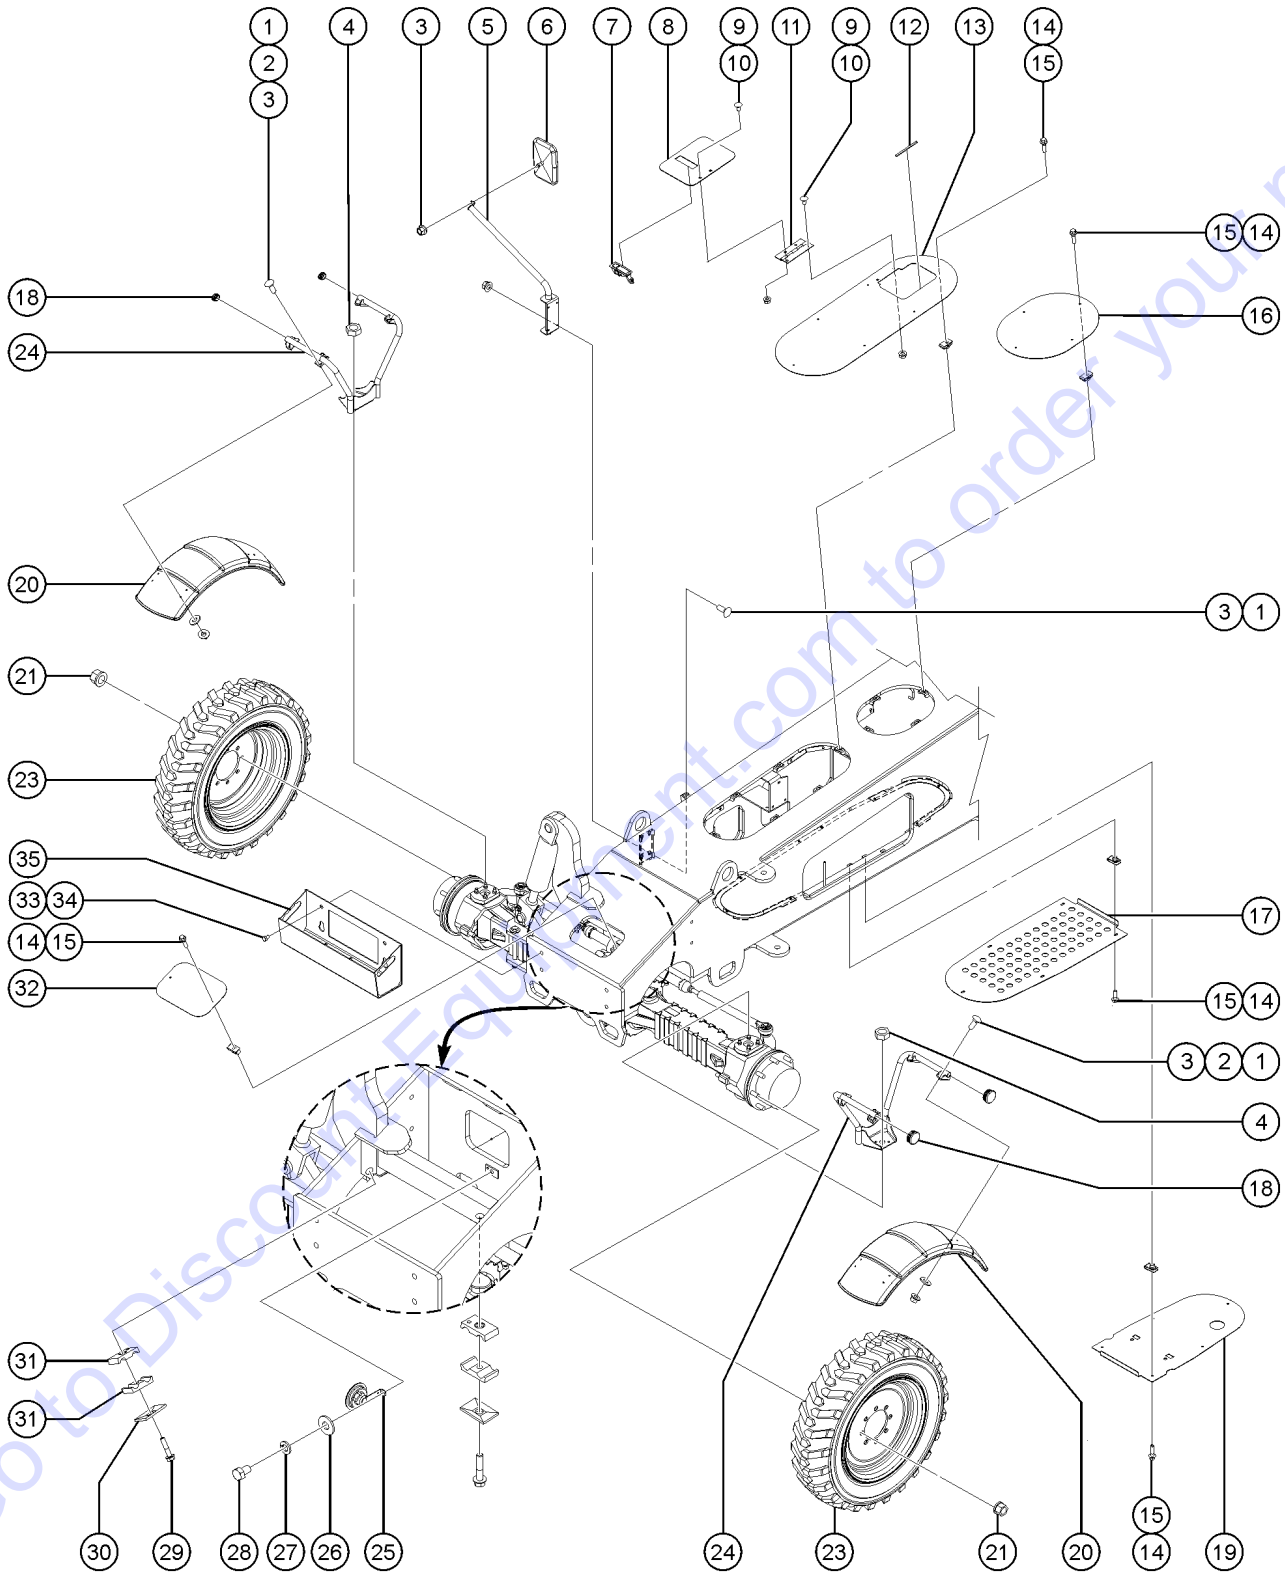

201.1 Front Chassis View

201.1 Front Chassis View

Item	Part No.	Description	Qty.	Item	Part No.	Description	Qty.
--	1257104GT	ASSY, CHASSIS COVER, LARGE <i>(includes items 7-13)</i>		27	1255764GT	WASHER, LOCK, 5/16, ZAG.....	1
1	824125GT	BOLT, CARRIAGE, 3/8-16X1.5, ZAG.....	20	28	1255887GT	SCREW, HHC, 5/16-18X.5, 8, ZAG.....	1
2	1255758GT	WASHER, FLAT, 3/8, USS, ZAG.....	16	29	1255763GT	SCREW, HHF, 5/16-18X1.5, 8, ZAG.....	2
3	824029GT	NUT, TL FLG, 3/8-16, G, ZAG.....	21	30	123176GT	PLATE, TOP.....	2
4	1261562GT	MUDGUARD NUT, M12X1.25, DANA.....	8	31	123192GT	CLAMP HALVES, TWIN, 5/8" TUBE.....	4
5	1255512GT	WELDMENT, MIRROR ARM.....	1	32	825813GT	PLATE, COVER, CHASSIS, NOSE.....	1
6	229853GT	MIRROR, CONVEX, 8X12.....	1	33	1256126GT	SCREW, HHF, 5/8-11X2, 8, ZAG	
7	123287GT	LATCH, COMPRESSION, WIDE GRIP.....	1	34	6024GT	NUT, NYLOCK, 5/8-11	
8	1257103GT	PLATE, SECOND MANIF ACCESS DOOR.....	1	35	1255690GT	WELDMENT, TOOL TRAY.....	1
9	1256462GT	BOLT, CARRIAGE, 1/4-20X.5, 5, ZAG					
10	824027GT	NUT, TL FLG, 1/4-20, G, ZAG					
11	123556GT	HINGE, ACCESS COVER.....	1				
12	69773-600GT	SEAL, RIBBED FOAM, 3/8X1/8 PSA.....	1				
13	825811GT	PLATE, COVER, CHASSIS, LARGE.....	1				
14	824079GT	SCREW, HHF, 1/4-20X1.8, ZAG.....	22				
--	824113GT	WASHER, FLAT, USS, 1/4, ZAG.....	4				
15	56912GT	SPRING CLIP, 1/4-20, .025-.15X.54, ZAG.....	22				
16	825812GT	PLATE, COVER, CHASSIS, SMALL.....	1				
17	825996GT	FORMING, BOTTOM COVER, FRONT.....	1				
18	123920GT	CAP, LDPE, 1.50" ODX10-14 GA WALL.....	4				
19	825995GT	FORMING, BOTTOM COVER, REAR.....	1				
20	7-119-01GT	FENDER, FULL WHEEL, UTILITY.....	4				
21	1280510GT	SPHERICAL LUGNUT, M20X1.5, DANA.....	32				
23A	1255775GT	TIRE & WHEEL, 13X28, AIR, LEFT..... <i>RT, Air-filled, left</i>	1				
23A	1255774GT	TIRE & WHEEL, 13X28, AIR, RIGHT..... <i>RT, Air-filled, right</i>	1				
--	1255767GT	TIRE, EXTREMELIFT, 13.00X28, 12PR <i>for 1255774 and 1255775</i>					
--	826784GT	WHEEL, 10X28, GTH636 <i>for 1255774 and 1255775</i>					
23B	1255776GT	TIRE & WHEEL, 13X28, CRUMB, RIGHT <i>RT, Foam-filled, right</i>					
23B	1255777GT	TIRE & WHEEL, 13X28, CRUMB, LEFT <i>RT, Foam-filled, left</i>					
23C	823121GT	TIRE&WHEEL, SOLIDBOSS, 13X24, RH <i>RT, Solid rubber, right</i>					
23C	823122GT	TIRE&WHEEL, SOLIDBOSS, 13X24, LH <i>RT, Solid rubber, left</i>					
24	1261704GT	WELDMENT, FENDER FRAME, UNIV.....	4				
25	81578GT	HORN, 12VDC, SPADE TERMINALS***.....	1				
--	1255760GT	WASHER, FLAT, 1/2, USS, ZAG.....	32				
26	825358GT	WASHER, FLAT, 5/16, USS, ZAG.....	1