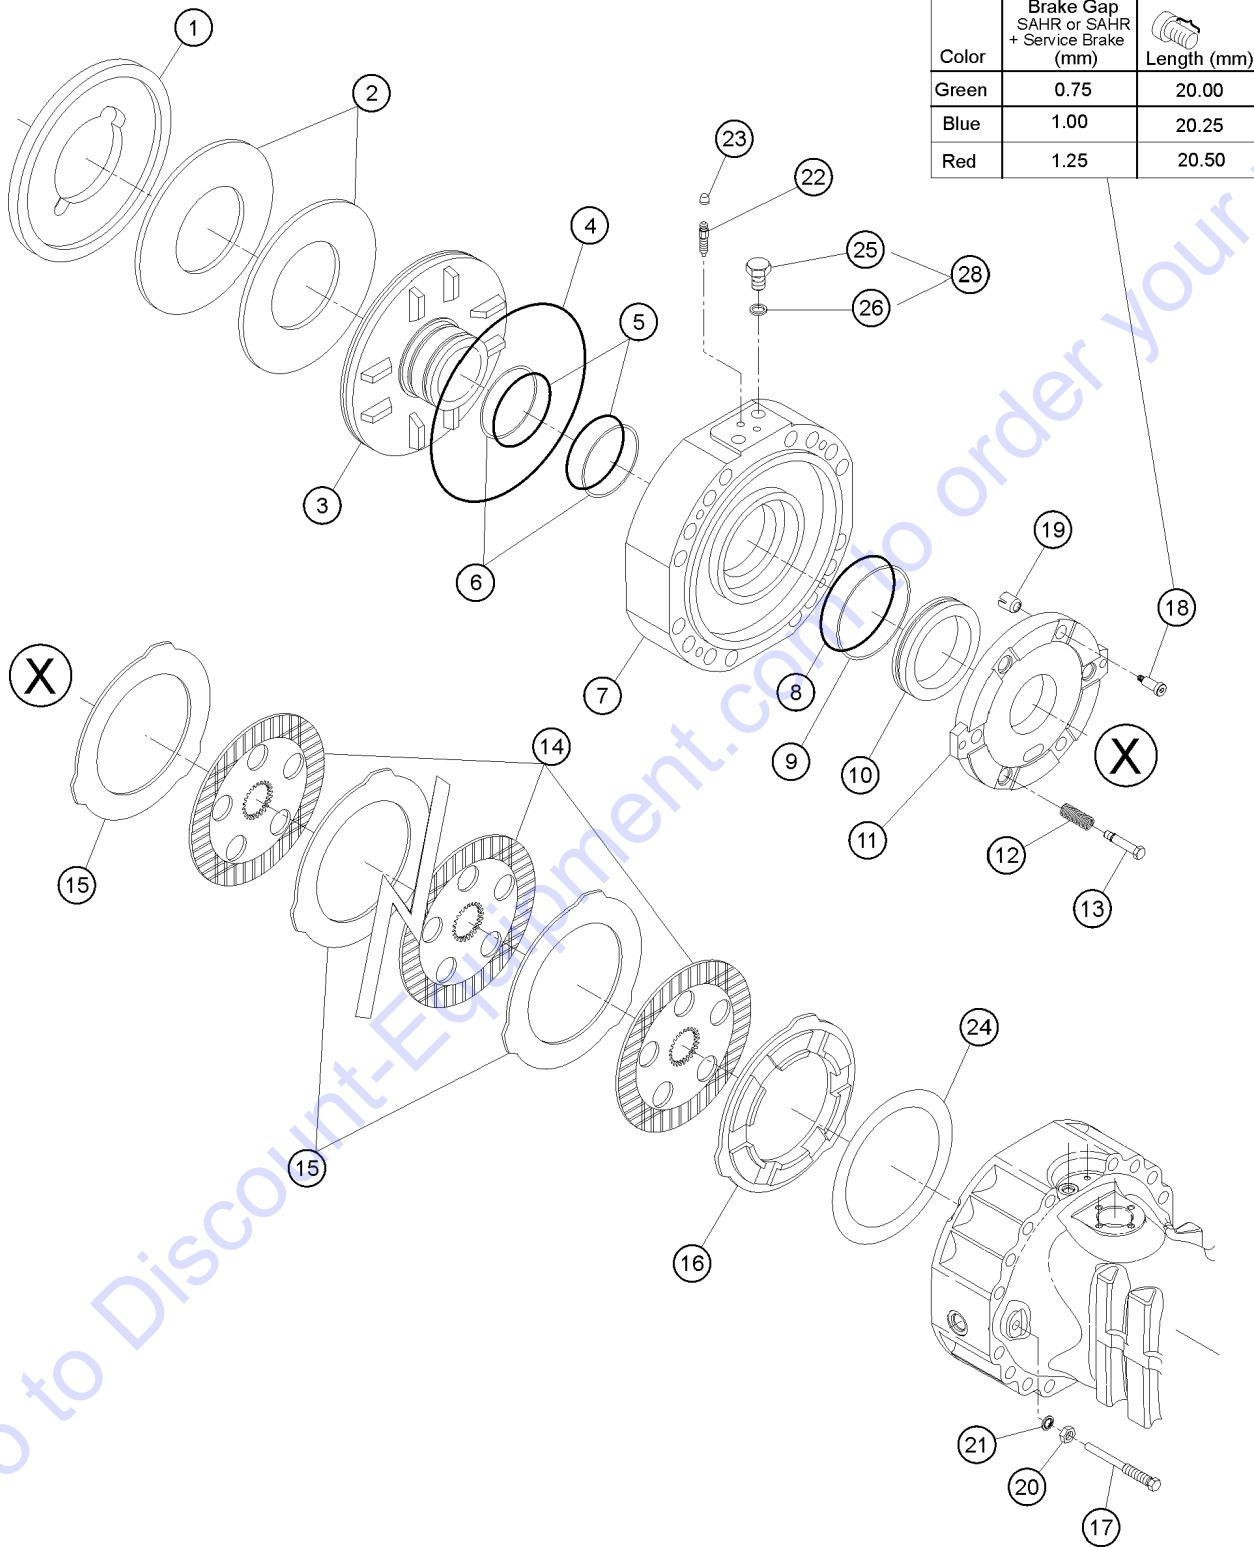

211.1 Brakes, Front Axle

Color	Brake Gap SAHR or SAHR + Service Brake (mm)	Length (mm)
Green	0.75	20.00
Blue	1.00	20.25
Red	1.25	20.50

Go to Discount-Equipment.com to order your parts