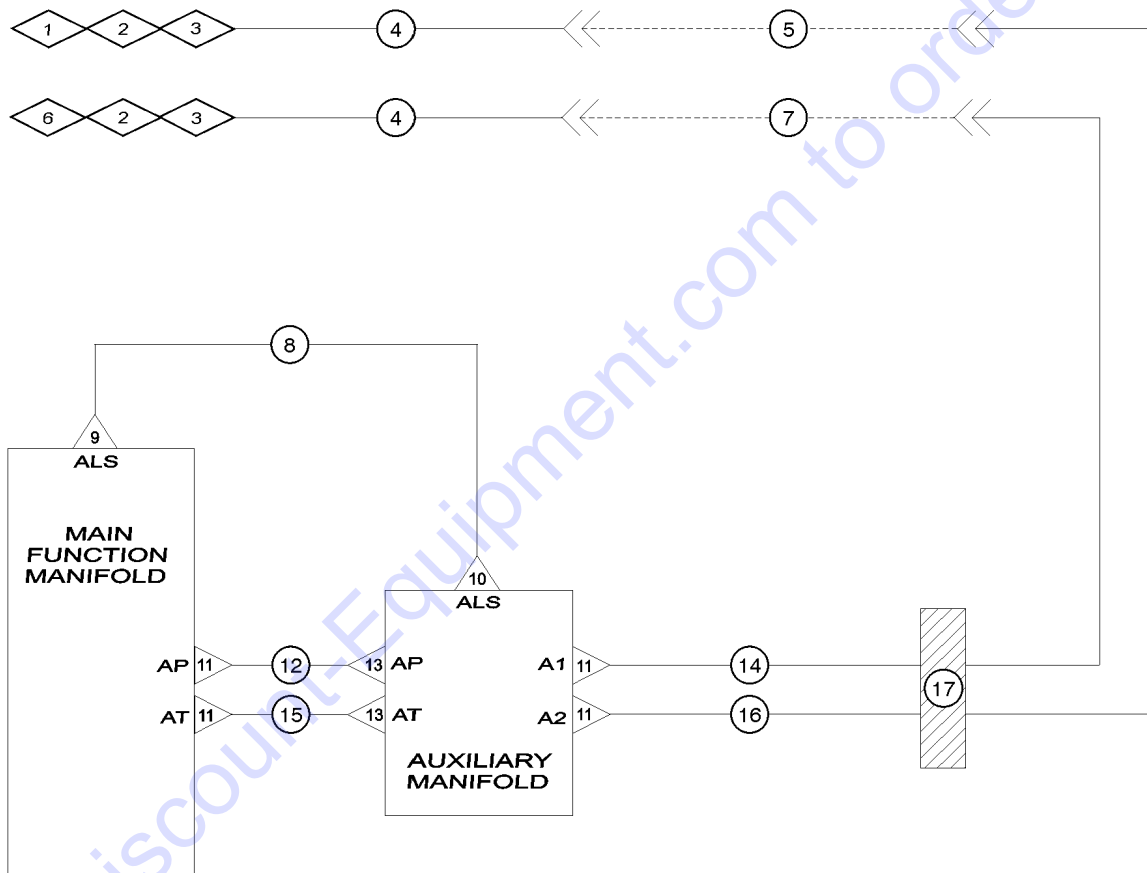

806.1 Boom Components, Auxiliary

LEGEND	
	FITTING
	HOSE ASSEMBLY
	CONNECTOR

Go to DiscountEquipment.com to order your parts