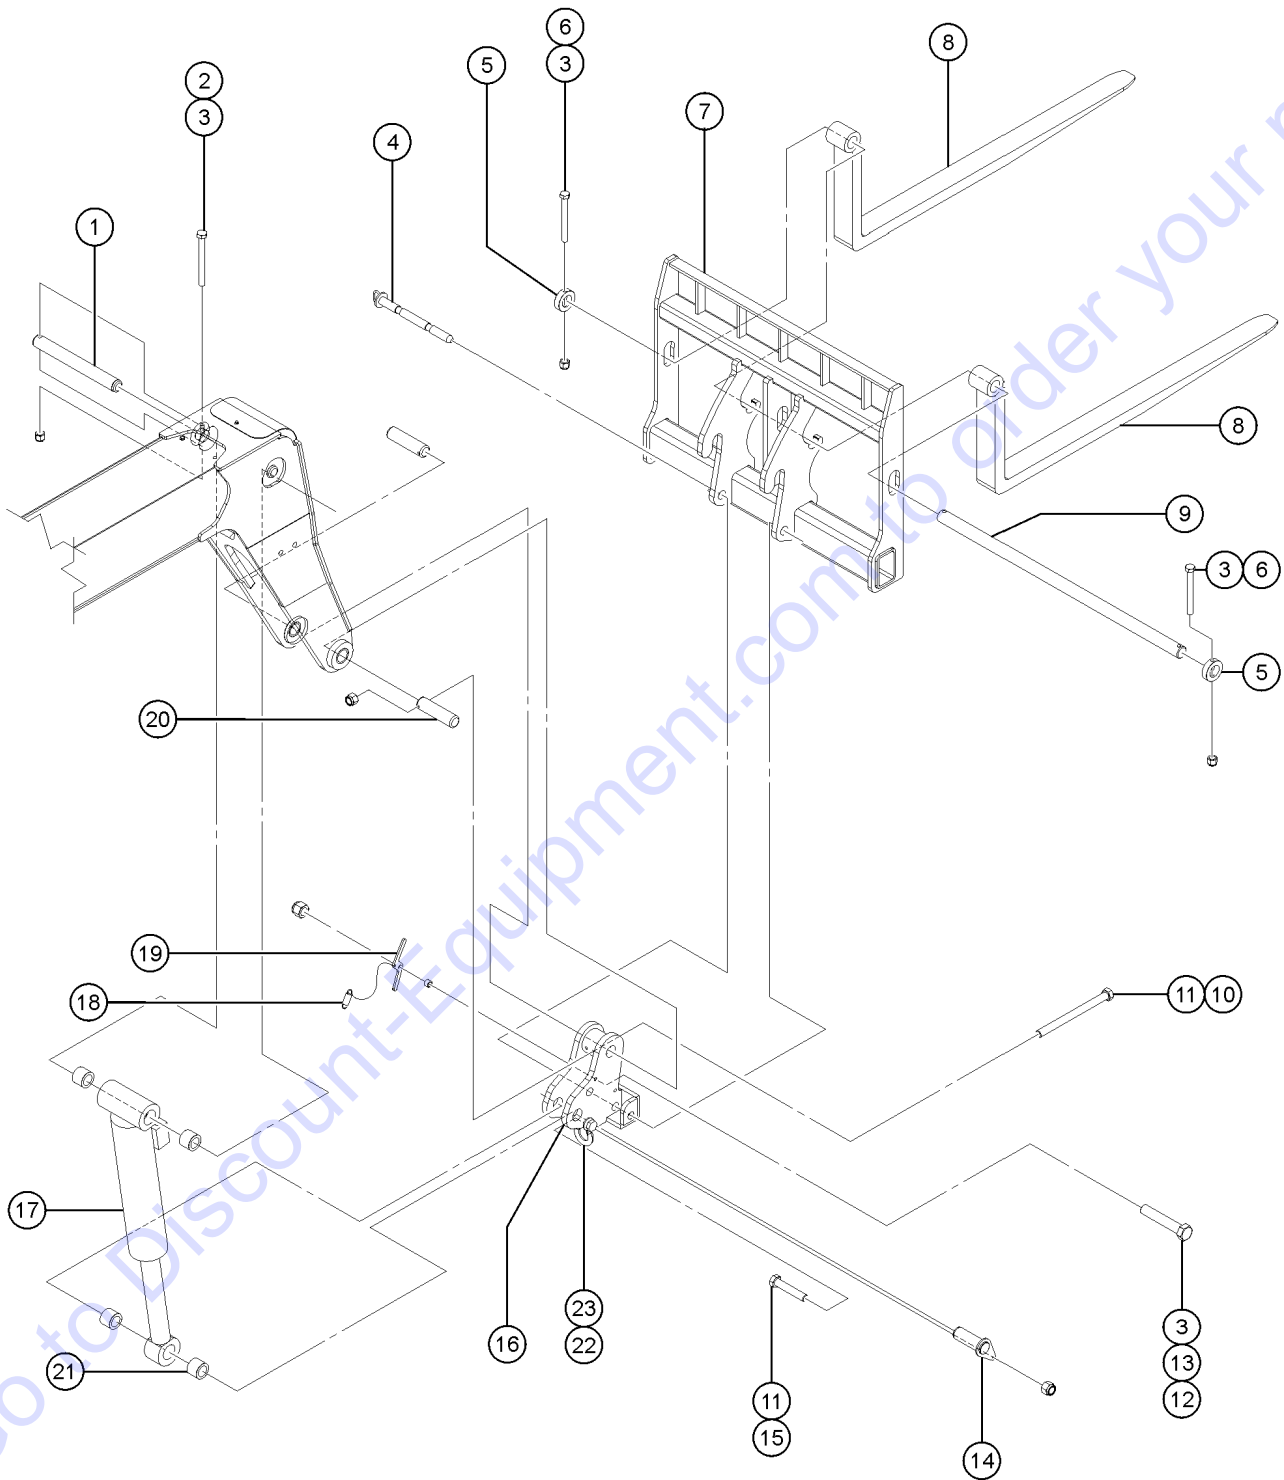

701.1 Fork Frame, Quick Attachment

701.1 Fork Frame, Quick Attachment

Item	Part No.	Description	Qty.	Item	Part No.	Description	Qty.
--	226814GT	OPTION,48"FORK FRAME, QA <i>includes items 3, 5, 6, 7C and 9C</i>		23	5361GT	PIN,COTTER,.125 X 1.5.....	1
--	226812GT	OPTION,72" FORK FRAME, QA <i>includes items 3, 5, 6, 7B and 9B</i>					
1	108857GT	PIN,2.00DIA X 13.88LG,1HOLE.....	1				
2	1256120GT	SCREW,HHC,1/2-13X3.25,8,ZAG.....	1				
3	1256106GT	NUT,TL,1/2-13,C,ZAG.....	4				
4	1254050GT	WELDMENT,LOCK PIN.....	1				
5	1254967GT	COLLAR,FORK TINE PIN.....	2				
6	1256107GT	SCREW,HHC,1/2-13X4.5,8,ZAG.....	2				
7A	1254968GT	WELDMENT,60" CARRIAGE,QA.....	1				
7B	1254969GT	WELDMENT,72" CARRIAGE,QA.....	1				
7C	1254966GT	WELDMENT,48" CARRIAGE,QA.....	1				
--	226813GT	OPTION,60"FORK FRAME,QA <i>includes items 3, 5, 6, 7A and 9A</i>					
8A	1254551GT	WELDMENT,FORK TINE,48" CUBING,.....	2				
8B	1255052GT	WELDMENT,FORK TINE,72".....	2				
8B	108829GT	WELDMENT,FORK TINE,72"					
8C	1255050GT	WELDMENT,FORK TINE,48".....	2				
9A	228391GT	PIN,FORK,60"FORK FRAME..... <i>pin measures 64 x 2.00 inches</i>	1				
9B	228389GT	PIN,FORK,72"FORK FRAME..... <i>pin measures 76 x 2.00 inches</i>	1				
9C	228392GT	PIN,FORK,48"FORK FRAME..... <i>pin measures 52 x 2.00 inches</i>	1				
10	1256923GT	SCREW,HHC,3/8-16X4.75,8,ZAG.....	2				
11	824029GT	NUT,TL FLG,3/8-16,G,ZAG					
12	1255802GT	SCREW,HHF,1/2-13X2.5,8,ZAG.....	1				
--	1251997GT	NUT,TL FLG,1/2-13,G,ZAG.....	1				
13	1254024GT	TUBE,QA LOCK LEVER SPACER.....	1				
14	141949GT	WELDMENT,TILT PIN,KIT.....	1				
15	1253478GT	SCREW,HHF,3/8-16X2,8,ZAG.....	1				
16	1255070GT	WELDMENT,QA MOUNT.....	1				
--	1255071GT	ASSEMBLY,QA MOUNT..... <i>includes items 4,11-16 and 18-23</i>	1				
17	823932GT	CYLINDER,TILT.....	1				
--	1257819GT	SEAL KIT, CYL 823932/823933 <i>for 1255071, 823932</i>					
--	1258122GT	SEAL KIT,TILT CYLINDER 1253245.....	2				
--	130416GT	SEAL KIT, CYLINDER T109799					
18	123500GT	SPRING.....	1				
19	1254979GT	PLATE,QA LOCK SPRING LEVER.....	1				
20	5-2041-2GT	PIN,2.00DIA X 7.50 LG,1 HOLE.....	2				
21	123188GT	BEARING,2.00IDX2.50ODX1.50L.....	4				
22	1256281GT	ASSEMBLY,LIFTING SHACKLE,4.75t..... <i>includes item 23</i>	1