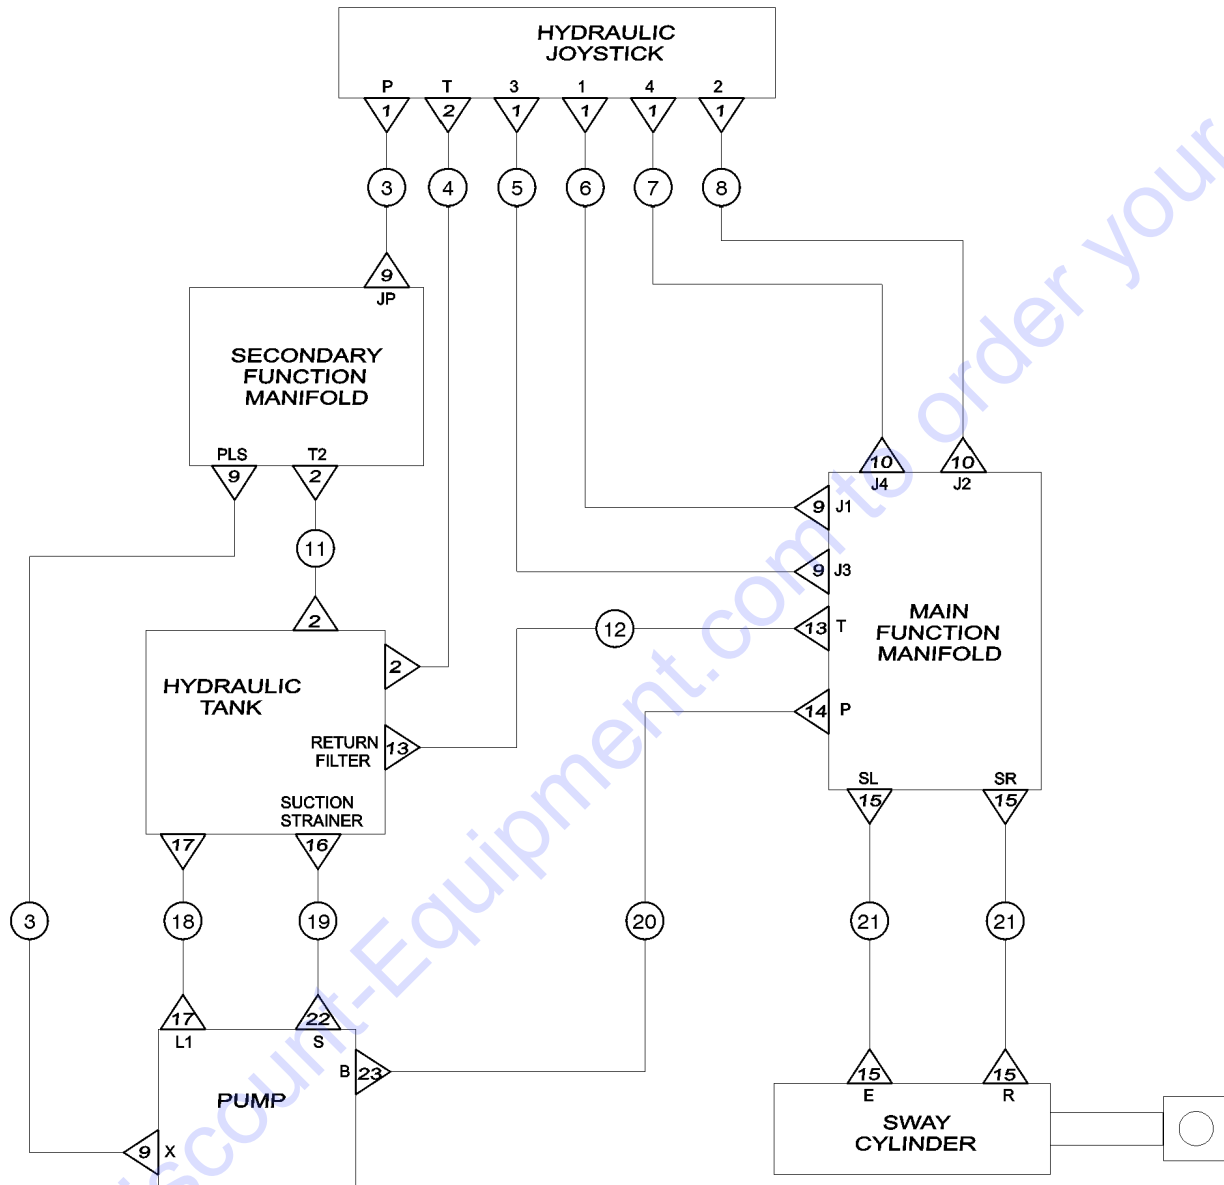

802.1 Sway Cylinder and Single Joystick Components

LEGEND	
	FITTING
	HOSE ASSEMBLY