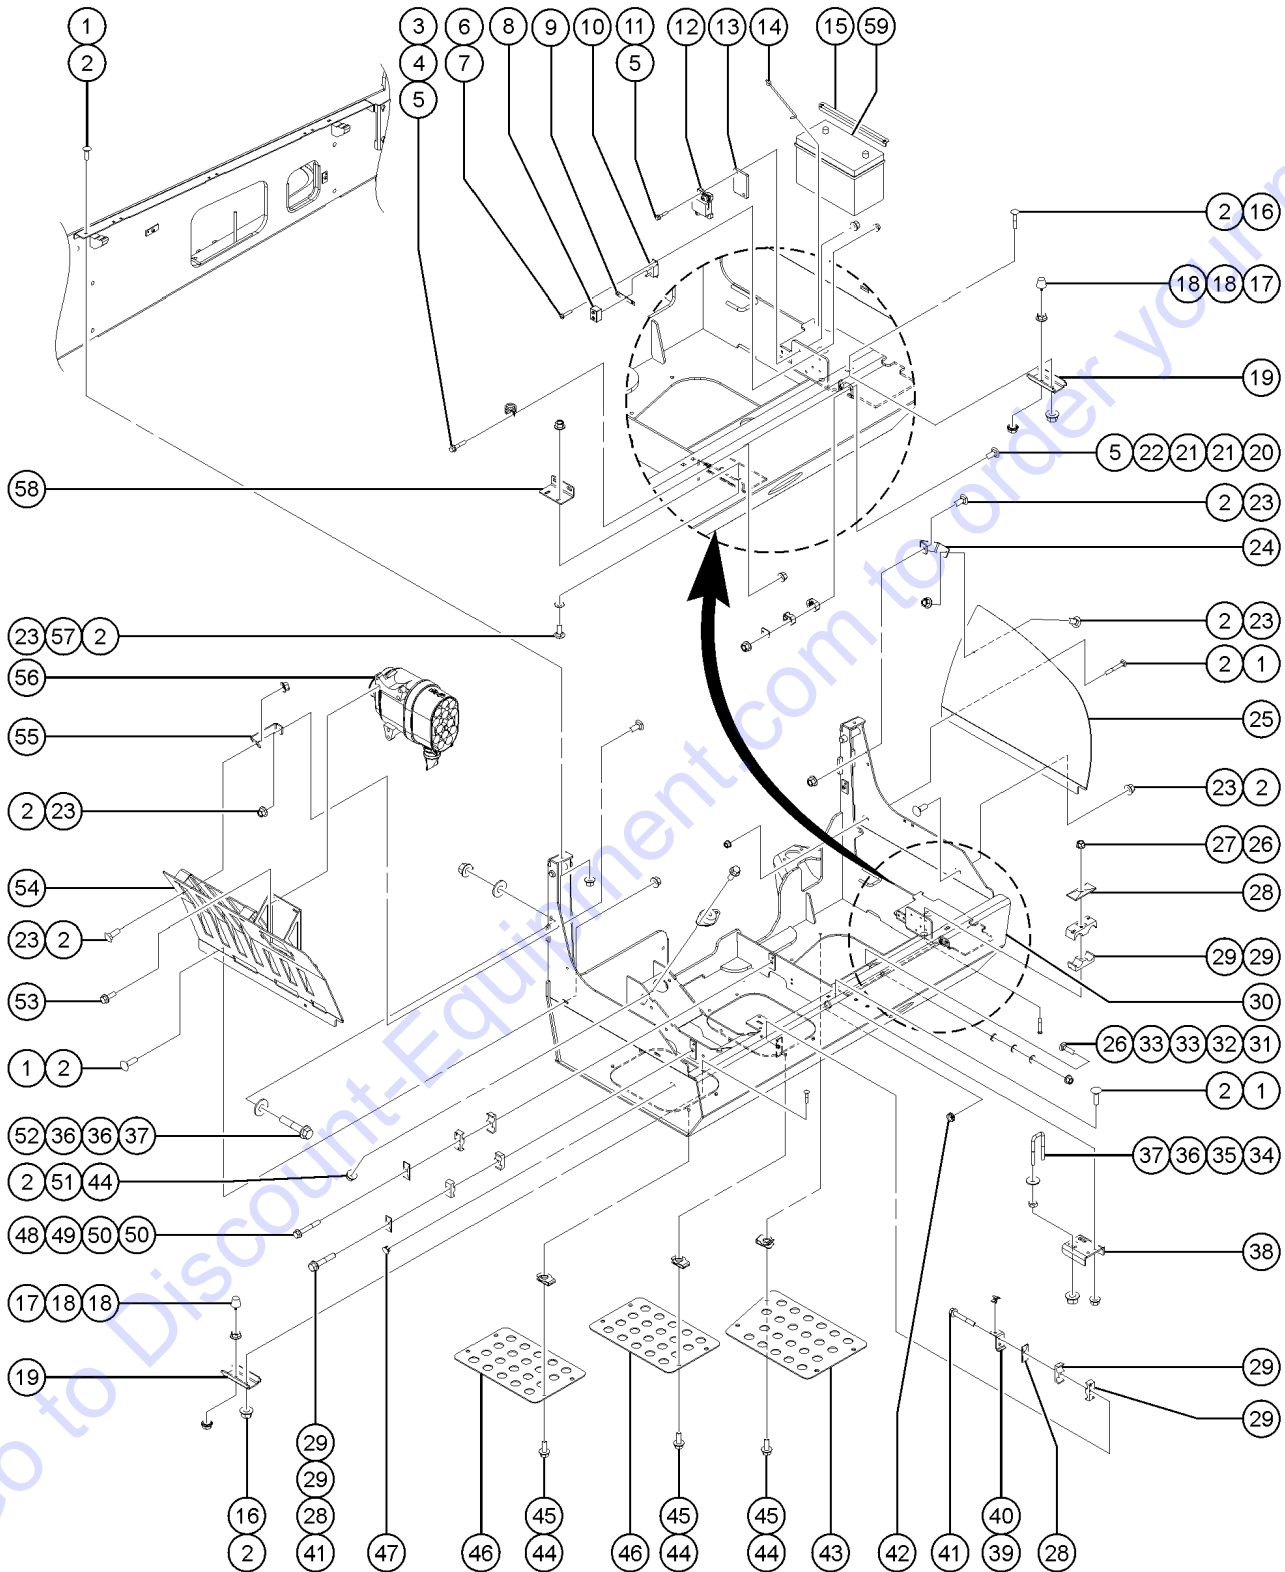

204.1 Engine Tray Assembly

204.1 Engine Tray Assembly

Item	Part No.	Description	Qty.	Item	Part No.	Description	Qty.
1	1255757GT	BOLT,CARRIAGE,3/8-16X1.25,5,ZAG		41	1257803GT	SCREW,HHF,5/16-18X2,8,ZAG	
2	824029GT	NUT,TL FLG,3/8-16,G,ZAG		42	60584GT	GROMMET,RUBBER .75 X .19 X 1**.....1	
3	824079GT	SCREW,HHF,1/4-20X1,8,ZAG		43	823843GT	FORMING,COVER,ENG TRAY,FRONT.....1	
4	16073GT	CLAMP,0.63,#10 X 1/4,RUB CUSH.....1		44	824090GT	SCREW,HHF,3/8-16X1,8,ZAG	
5	824027GT	NUT,TL FLG,1/4-20,G,ZAG		45	29868GT	SPRING CLIP,3/8-16,.05-20X.73,ZAG.....12	
6	1253490GT	SCREW,PHPM,8-32 X .75,ZAG		46	823842GT	PLATE,COVER,ENG TRAY.....2	
7	1255803GT	NUT,TL FLG,8-32,F,ZAG		47	219471GT	PLUG,PLASTIC CAP,1"DIA,3/8THK.....1	
8	123677GT	CIRCUIT BREAKER BOOT.....1		48	1255800GT	SCREW,HHF,5/16-18X1.75,8,ZAG	
9	824612GT	PLATE, BUSS BAR.....1		49	123177GT	CLAMP CVR PLATE,TWIN,GRP 3.....3	
10	229994GT	CIRCUIT BREAKER, 50AMP.....1		50	117776GT	CLAMP HALF SET,TWIN,3/4" TUBE.....6	
11	824080GT	SCREW,HHF,1/4-20X1.25,8,ZAG		51	822621GT	ISOLATOR,ENGINE,570LB MAX.....4	
12	233569GT	CIRCUIT BREAKER, 60AMP.....1		52	1255802GT	SCREW,HHF,1/2-13X2.5,8,ZAG	
13	824856GT	PLATE, SPACER.....1		53	824133GT	SCREW,HHF,M8-1.25X25,DIN6921,10.9,ZAB	
14	123150GT	HOOK, BATTERY HOLD DOWN.....2		54	826522GT	WELDMENT,COVER,REAR GUARD.....1	
15	1254056GT	FORMING,BATTERY HOLDDOWN.....1		55	826550GT	FORMING,MOUNT,REAR COVER GUARD.....1	
16	1258623GT	BOLT,CARRIAGE,3/8-16X1.5,5,ZAG		56	824991GT	ASSY, AIR FILTER, COMPLETE M+H IQORON V7.....1	
17	30973GT	BUMPER,RUBBER-1 X 1.25.....2		57	87684GT	PUSH RETAINER, 3/8" SCREW.....2	
18	1255805GT	NUT,SERRATED,5/16-18,8,ZAG.....4		58	1256370GT	FORMING,TAIPIPE CLAMP MOUNT....1	
19	1255001GT	FORMING,BUMPER STRIKER,TRAY....2		59	30143GT	BATTERY,12V,1000 CCA GRP 31.....1	
20	1255797GT	BOLT,CARRIAGE,1/4-20X2,5,ZAG		--	234969GT	BATTERY,AGM,GP31,1150CCA <i>optional battery</i>	
21	1254460GT	CLAMP HALVES,SINGLE,1/4" PIPE.....2		--	1251991GT	CABLE, BATTERY RED 2/0.....1	
22	117312GT	CLAMP CVR PLATE,SINGLE,GRP 2.....1		--	23157GT	CABLE, BATTERY BLACK 2/0.....1	
23	824125GT	BOLT,CARRIAGE,3/8-16X1,5,ZAG					
24	826551GT	FORMING,MOUNT,FRONT COVER GUAR.....1					
25	823253GT	FORMING,END COVER,FRONT,GTH636.....1					
26	824028GT	NUT,TL FLG,5/16-18,G,ZAG					
27	1255799GT	BOLT,CARRIAGE,5/16-18X2.75,5,Z					
28	229861GT	PLATE, TOP (CLAMP).....4					
29	229860GT	CLAMP PAIR,.875 OD.....8					
30	823000GT	WELDMENT,ENGINE TRAY,GTH-636.....1					
31	1255798GT	BOLT,CARRIAGE,5/16-18X1.25,5,Z					
32	825005GT	PUSH RETAINER, 5/16" SCREW.....2					
33	5397GT	WASHER,FLAT,USS,5/16",Y					
34	1254805GT	BOLT,U-BOLT,LATCH STRIKER, TRAY.....1					
35	1255804GT	NUT,JAM,1/2-13,A,ZAG					
36	1255760GT	WASHER,FLAT,1/2,USS,ZAG					
37	1251997GT	NUT,TL FLG,1/2-13,G,ZAG					
38	1254806GT	FORMING,LATCH STRIKER MNT,TRAY.....1					
39	1254999GT	FORMING,FUEL LINE MOUNT.....1					
40	105214GT	CABLE TIE MOUNT, WINGED.....1