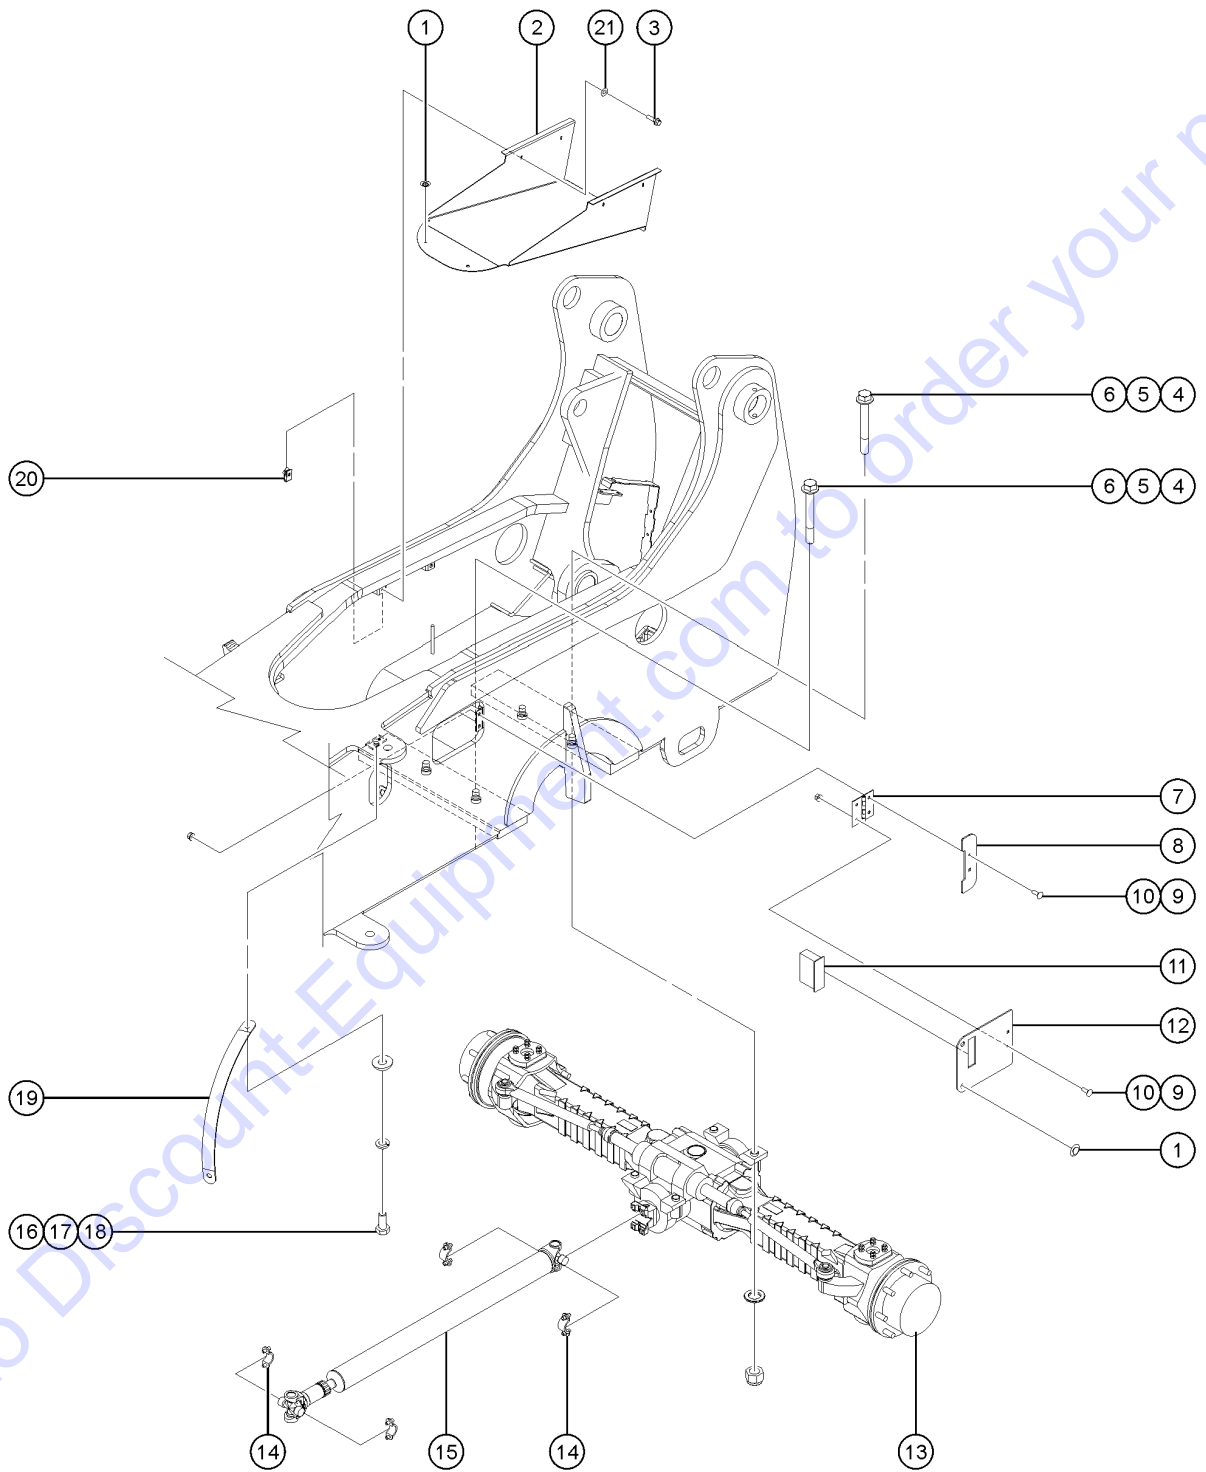

207.1 Rear Axle View

Item	Part No.	Description	Qty.
1	47478GT	BUMPER, RUBBER, 1"OD X .461H	
2	822677GT	FORMING,COVER,FUEL TANK.....1	1
3	824079GT	SCREW,HHF,1/4-20X1,8,ZAG.....4	4
4	1256072GT	SCREW,HHF,3/4-10X6,8,ZAG.....4	4
5	33278GT	WASHER,FLAT,.75 HARDENED.....4	4
6	77051GT	NUT,NYLOCK,3/4-10,GRD.8.....4	4
7	42077GT	HINGE, 2 X 1.50.....1	1
8	825949GT	PLATE,FUEL DOOR MOUNT.....1	1
9	824124GT	BOLT,CARRIAGE,1/4-20X.75,5,ZAG	
10	824027GT	NUT,TL FLG,1/4-20,G,ZAG	
11	123286GT	LATCH,COMPRESSION,THIN GRIP.....1	1
12	825950GT	PLATE,FUEL DOOR.....1	1
13	1253497GT	AXLE,DANA,212,REAR,636.....1	1
13A	1261561GT	SHERICAL LUGNUT, M20X1.5, DANA.....16	16
13B	1261562GT	MUDGUARD NUT,M12X1.25, DANA.....8	8
14	123577GT	STRAP KIT,DRIVESHAFT,1480.....2	2
15	824770GT	DRIVESHAFT,1480-1480,REAR,GTH....1	1
16	1255887GT	SCREW,HHC,5/16-18X.5,8,ZAG.....2	2
17	1255764GT	WASHER,LOCK,5/16,ZAG.....2	2
18	825358GT	WASHER,FLAT,5/16,USS,ZAG.....2	2
19	7-319-17GT	GROUND STRAP,12 IN.....1	1
20	56912GT	SPRING CLIP,1/4-20,.025-.15X.54,ZAG.....4	4
21	824113GT	WASHER,FLAT,USS,1/4,ZAG.....4	4