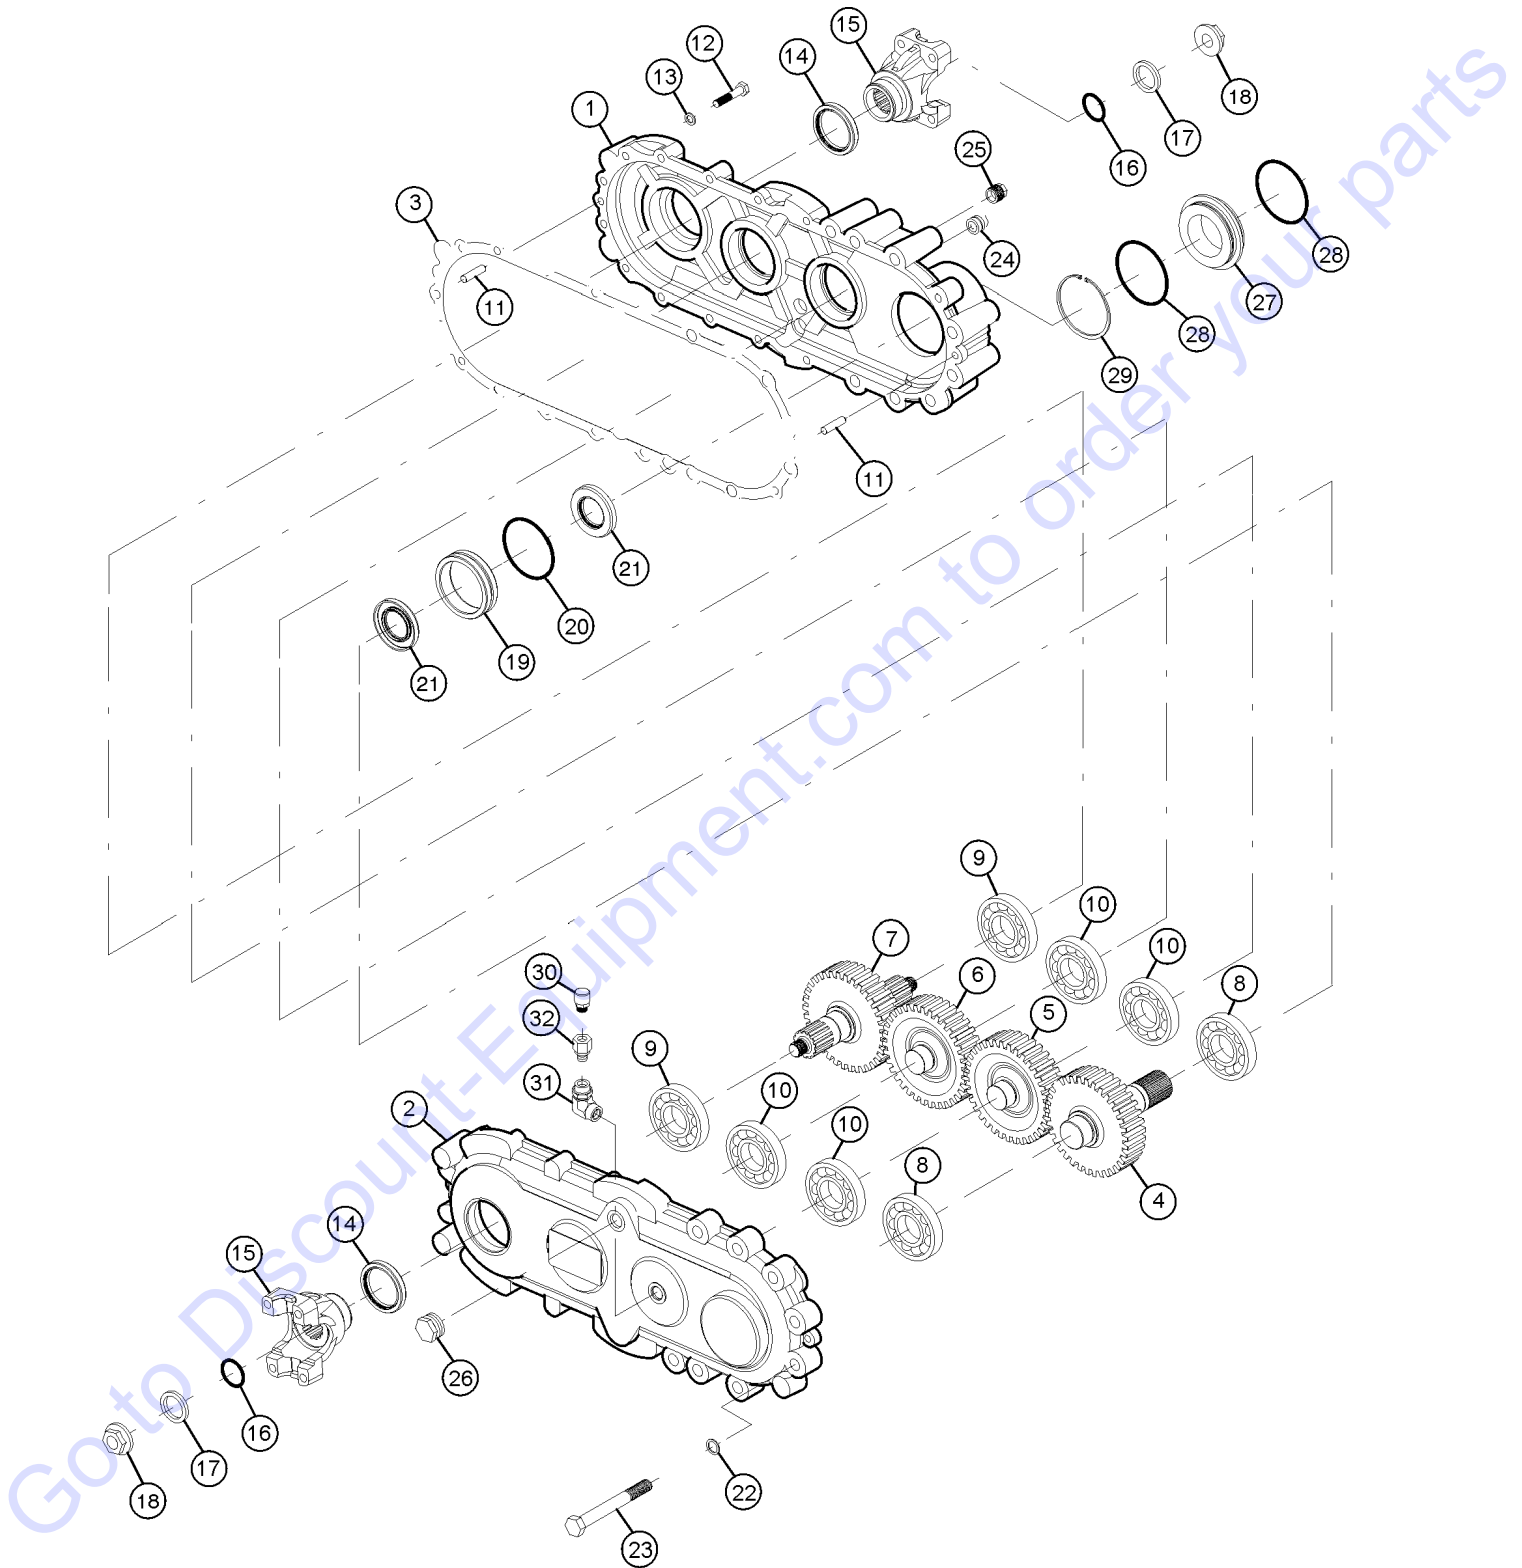

314.1 Transfer Case (drop box)

314.1 Transfer Case (drop box)

Item	Part No.	Description	Qty.
1	220136GT	COVER.....	1
2	220137GT	COVER.....	1
3	220138GT	GASKET.....	1
4	220139GT	SHAFT.....	1
5	220140GT	GEAR.....	1
6	220141GT	GEAR.....	1
7	220142GT	SHAFT.....	1
8	220143GT	BALL BEARING.....	2
9	220144GT	BALL BEARING.....	2
10	220145GT	ROLLER BEARING.....	4
11	220106GT	DOWEL.....	2
12	220113GT	BOLT.....	13
13	7-126-391GT	LOCKWASHER.....	13
14	220130GT	SEAL.....	2
15	220131GT	FLANGE.....	2
16	220132GT	O RING.....	2
17	220133GT	LOCK WASHER.....	2
18	220134GT	NUT.....	2
19	220135GT	SEAL.....	2
20	7-126-366GT	O-RING / OIL SEAL.....	1
21	220146GT	SEAL.....	2
22	220147GT	WASHER.....	8
23	220148GT	BOLT.....	8
24	220149GT	PLUG.....	1
25	1259111GT	OIL LEVEL GLASS.....	1
26	7-229-768GT	PLUG.....	1
27	1259113GT	SLEEVE.....	1
28	220154GT	O RING.....	2
29	7-126-365GT	SNAP RING / OUTPUT FLANGE.....	1
30	220155GT	VENT.....	1