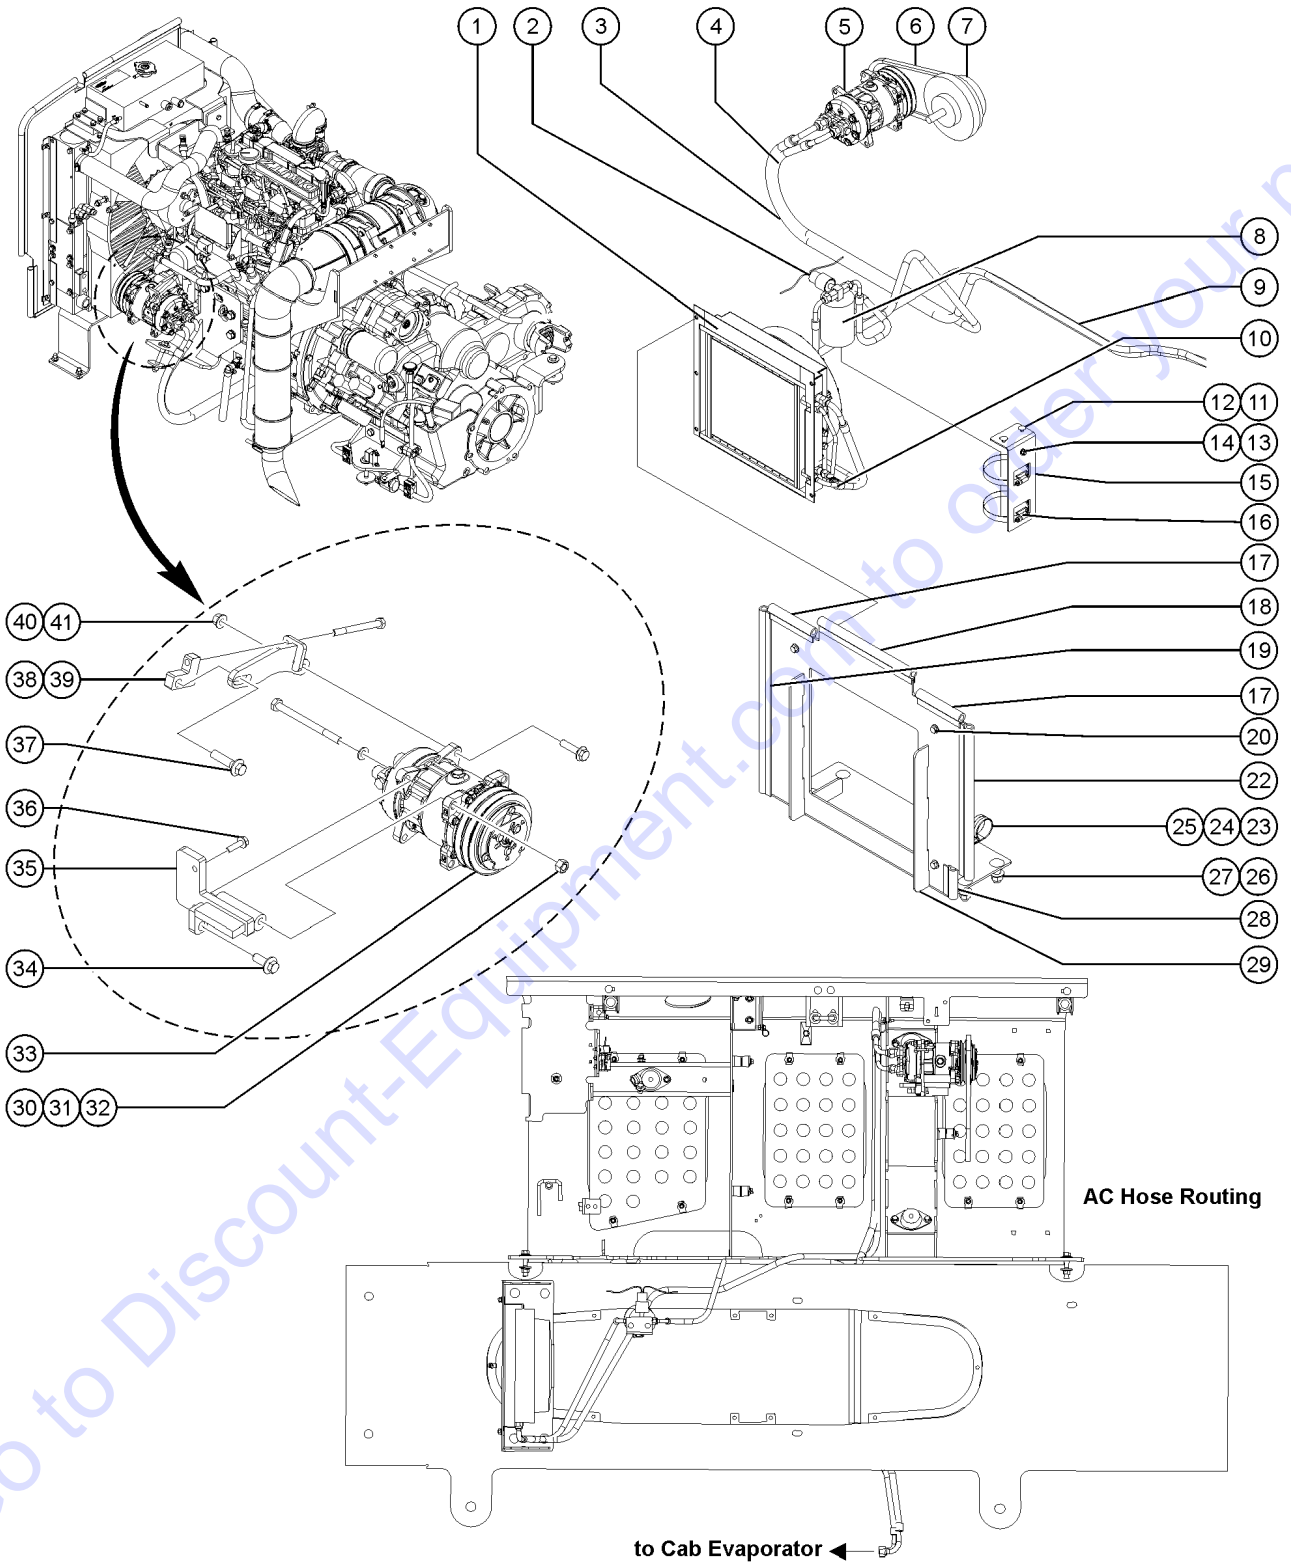

903.1 Deutz AC Components

903.1 Deutz AC Components

Item	Part No.	Description	Qty.	Item	Part No.	Description	Qty.
--	1258956GT	HARNESS, A/C GTH636.....	1	38	1255874GT	PLATE,AC COMP TENSIONER, THREADED.....	1
--	19274GT	RELAY,SPDT,12V(AUTO)**.....	1	39	1256122GT	SCREW,HHC,3/8-16X4,8,ZAG.....	1
1	1257233GT	CONDENSER,REMOTE MOUNT,12V,305.....	1	40	231529GT	NUT,TL FLG,M10-1.5,DIN6927,10,ZAB.....	1
--	1260044GT	FAN ASSY, CONDENSER 12V 18A.....	1	41	232871GT	SCREW,HHF,M10-1.5X40,DIN6921,10.9,ZAB.1	1
2	T107212GT	BINARY SWITCH, AC.....	1				
3	1253087GT	HOSE,REFRIG,#10,W/CHG SPL,EVAP.....	1				
4	1253086GT	HOSE,REFRIG,#8,W/CHG SPL,COMP-.....	1				
5	215754GT	COMPRESSOR MANIFOLD ADAPTOR.....	1				
6	1253080GT	BELT,AC COMP,TD2.9.....	1				
7		REF. ENGINE PULLEY SET,MAIN,TD2.9 (Refer to 503.1)					
8	T107209GT	RECEIVER-DRIER, AC.....	1				
9	1253085GT	HOSE,REFRIG,#6,DRIER-EVAP.....	1				
10	1253084GT	HOSE,REFRIG,#6,DRIER-COND.....	1				
11	824124GT	BOLT,CARRIAGE,1/4-20X.75,5,ZAG.....	2				
12	824027GT	NUT,TL FLG,1/4-20,G,ZAG.....	2				
13	1256467GT	NUT,TL FLG,10-24,F,ZAG.....	1				
14	1256282GT	BOLT,CARRIAGE,10-24X.5,5,ZAG.....	1				
15	1256053GT	FORMING,AC DRIER MOUNT.....	1				
16	30971GT	CLAMP,HOSE,3.00".....	2				
17	139261-475GT	TRIM EDGE,3/16X3/4 BULB.....	1				
18	139261-1025GT	TRIM EDGE,3/16X3/4 BULB.....	1				
19	139261-1750GT	TRIM EDGE,3/16X3/4 BULB.....	1				
20	824133GT	SCREW,HHF,M8-1.25X25,DIN6921,10.9,ZAB.5					
22	139261-1450GT	TRIM EDGE,3/16X3/4 BULB.....	1				
23	824133GT	SCREW,HHF,M8-1.25X25,DIN6921,10.9,ZAB.1					
24	29868GT	SPRING CLIP,3/8-16,.05-.20X.73,ZAG....	1				
25	77181GT	CLAMP,1.63,#26 X 3/8,RUB CUSH.....	1				
26	1256115GT	BOLT,CARRIAGE,1/2-13X1.75,5,ZA.....	5				
27	1251997GT	NUT,TL FLG,1/2-13,G,ZAG.....	5				
28	139261-275GT	TRIM EDGE,3/16X3/4 BULB.....	1				
29	1257731GT	WELDMENT,REMOTE CONDENSER MOUNT.....	1				
30	232951GT	NUT, TL, M10-1.5,DIN980, ZAB.....	1				
31	824145GT	WASHER,FLAT,M10,DIN125,ZAB.....	1				
32	216165GT	SCREW,HHC,M10-1.5X130,10.9,ZAB.....	1				
33	215753GT	A/C COMPRESSOR.....	1				
34	824134GT	SCREW,HHF,M12-1.75X30,DIN6921,10.9,ZAB.1					
35	1255870GT	WELDMENT,AC COMP MOUNT.....	1				
36	1255537GT	SCREW,HHF,M8-1.25X30,DIN6921,10.9,ZAB.2					
37	232869GT	SCREW,HHF,M12X50,DIN6921, 10.9.....	1