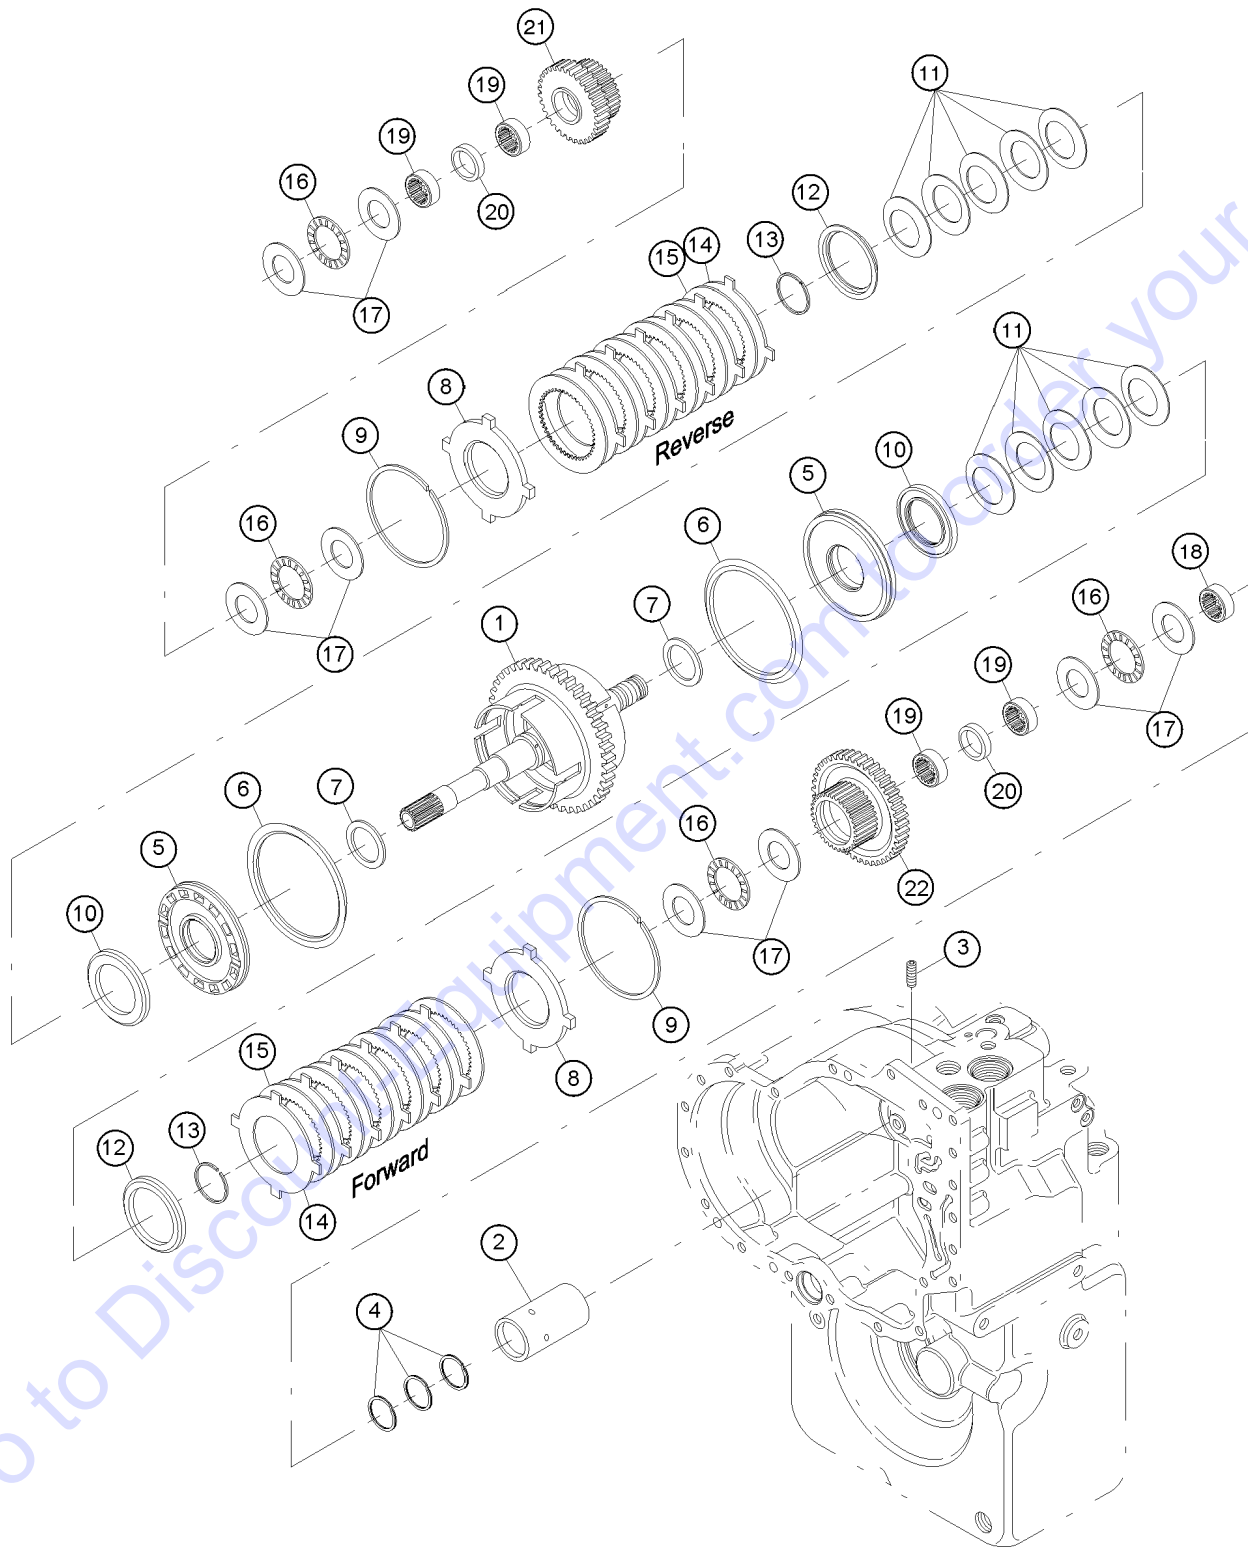

308.1 Forward and Reverse Shaft

Go to DiscountEquipment.com for your parts

Item	Part No.	Description	Qty.
1	220084GT	SHAFT.....	1
2	7-126-466GT	OIL DISTRIBUTOR SLEEVE.....	1
3	220085GT	PLUG.....	1
4	7-126-468GT	PISTON RING.....	3
5	7-126-469GT	PISTON & SEAL ASSEMBLY.....	2
6	—		
7	—		
8	7-126-472GT	PLATE.....	2
9	7-126-473GT	SNAP RING.....	2
10	7-126-474GT	WEAR RING.....	2
11	7-126-475GT	DISC SPRING ASSEMBLY.....	2
12	7-126-476GT	RETAINER.....	2
13	7-126-477GT	RETAINER.....	2
14	7-126-478GT	OUTER DISC, FIRST.....	12
15	7-126-479GT	DISC.....	12
16	7-126-480GT	BEARING.....	4
17	7-126-481GT	WASHER.....	8
18	7-126-482GT	BEARING.....	1