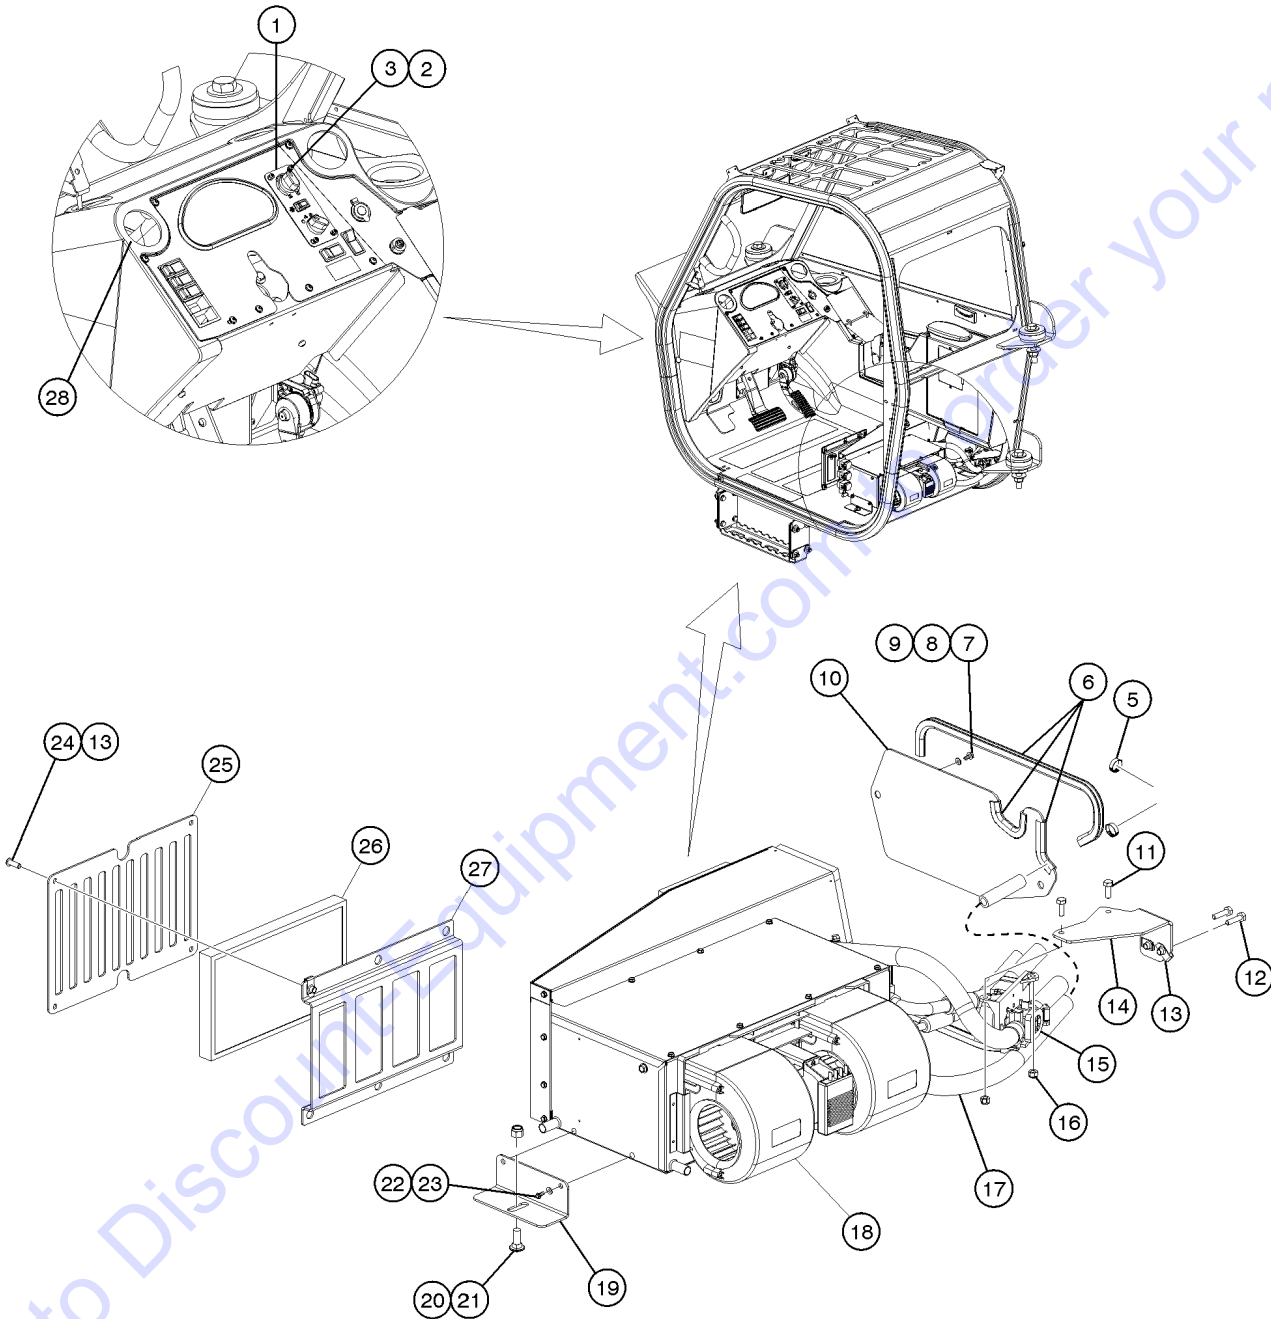

415.1 Enclosed Cab Assembly Option, View 10

415.1 Enclosed Cab Assembly Option, View 10

Item	Part No.	Description	Qty.
1	214580GT	HEAT-AC CONTROL 56-0048.....	1
--	36206GT	FUSE,25 AMP,ATC.....	1
--	34052GT	RELAY,SPDT,12V(AUTO) PLUG IN**.....	1
2	1256479GT	SCREW,PHPM,10-24X.50,ZAG.....	2
3	1256467GT	NUT,TL FLG,10-24,F,ZAG.....	2
5	46131GT	CLAMP,HOSE,.63" - 1.0" X .5".....	10
6	46718GT	TRIMLOCK,BLACK,3/16.....	33.5
7	6175GT	SCREW,HHC,3/8-16 X 1.....	2
8	6097GT	WASHER,FLAT,USS,3/8",Y.....	2
9	29868GT	SPRING CLIP,3/8-16,.05-.20X.73,ZAG.....	2
10	1254045GT	COVER,PANEL,CAB HEAT.....	1
11	824078GT	SCREW,HHF,1/4-20X.75,8,ZAG.....	2
12	824079GT	SCREW,HHF,1/4-20X1,8,ZAG.....	2
13	56912GT	SPRING CLIP,1/4-20,.025-.15X.54,ZAG.....	2
14	1254047GT	FORMING,VALVE MOUNT.....	1
15	214588GT	VALVE, HEATER.....	1
16	824027GT	NUT,TL FLG,1/4-20,G,ZAG.....	2
17	1702GT	HOSE-HEATER,5/8 ID-BLACK.....	122
18	214585GT	HEATER, GTH.....	1
--	214586GT	HEATER-AC,GTH.....	1
19	1254046GT	FORMING,HEATER MOUNT.....	2
20	824125GT	BOLT,CARRIAGE,3/8-16X1,5,ZAG.....	2
21	824029GT	NUT,TL FLG,3/8-16,G,ZAG.....	2
22	115285GT	TAPPING SCREW M6 X 10 (117649).....	2
23	6356GT	WASHER,LOCK,.25.....	2
24	1278088GT	SCREW,BHC,TORX PLUS, 1/4-20X3/4,F835,ZAG.....	2
25	1254048GT	COVER,CAB AIR INTAKE.....	1
26	214584GT	FILTER, CAB AIR INTAKE.....	1
27	1254049GT	FORMING,FILTER BRACKET.....	1
28	229303GT	VENT,3" DEFROSTER.....	3