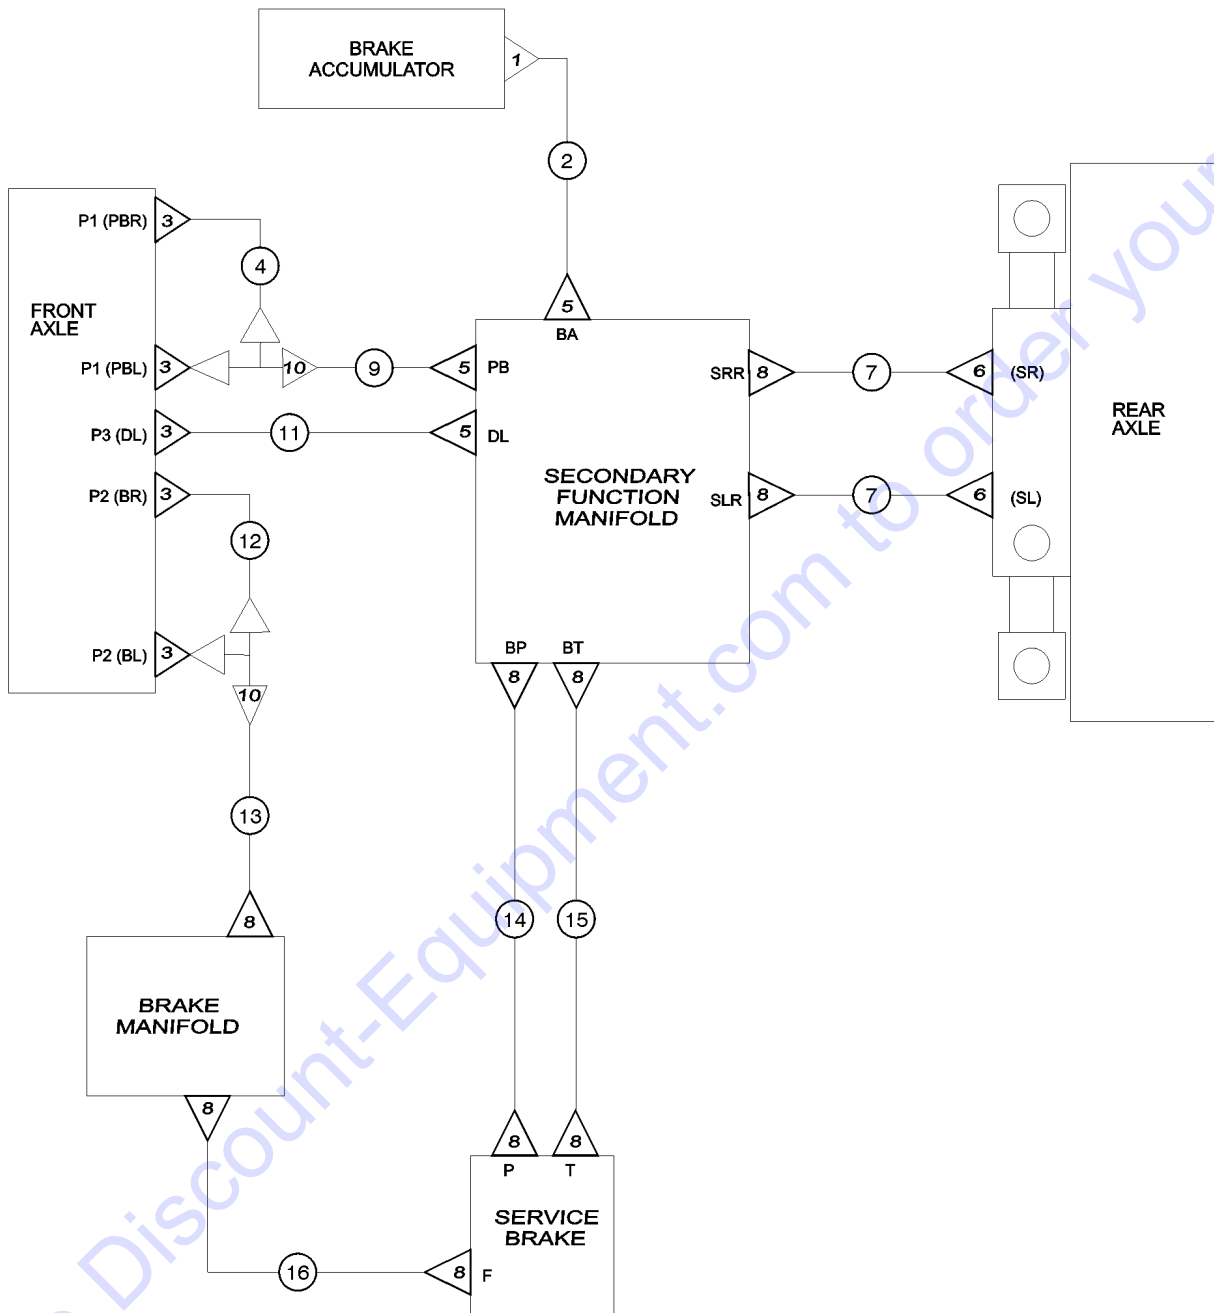

804.1 Front and Rear Axle System

LEGEND	
	FITTING
	HOSE ASSEMBLY