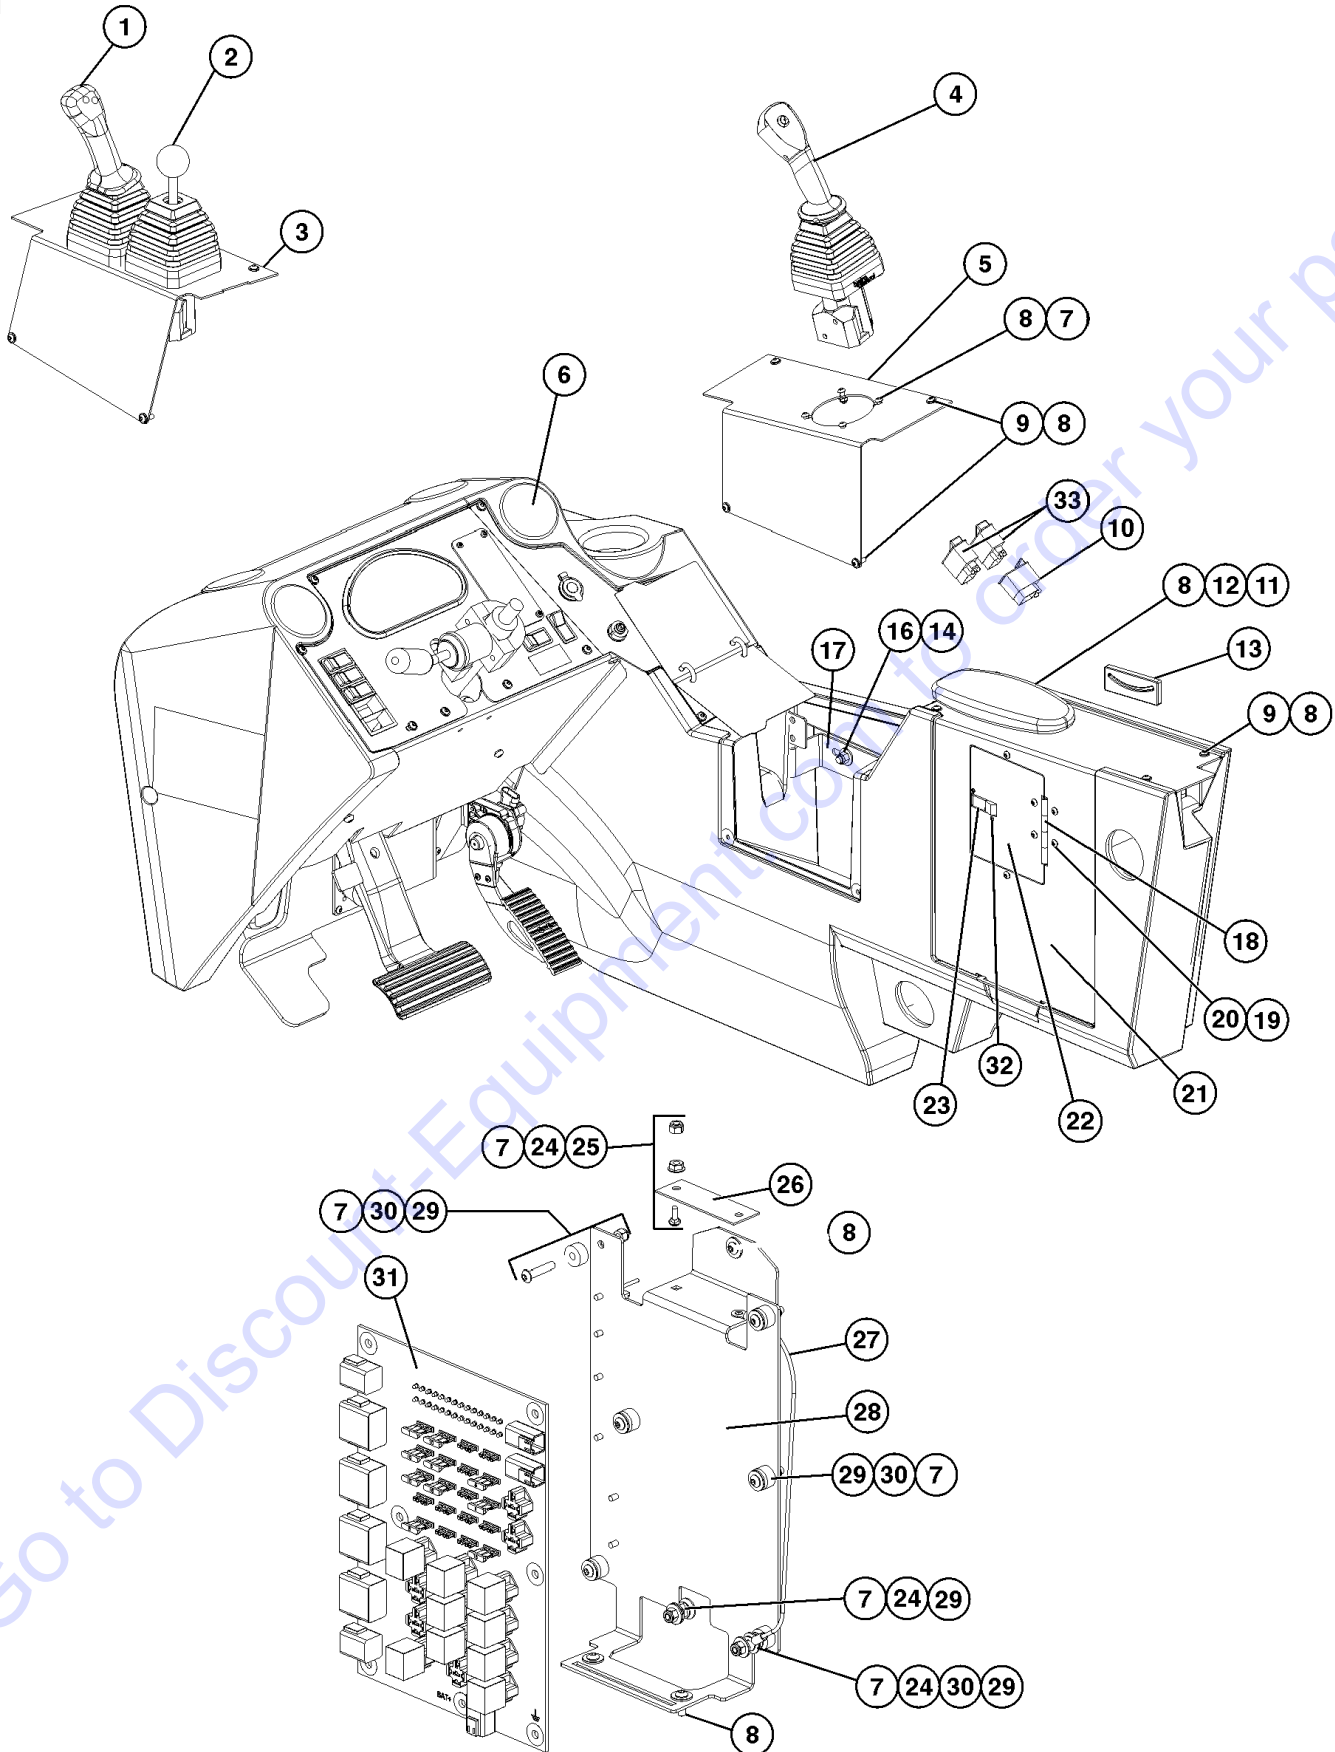

404.1 Standard Cab Components, View 4

404.1 Standard Cab Components, View 4

Item	Part No.	Description	Qty.
1	117624GT	CONTROLLER, HYD ERGO W/O SW.....1 <i>(to SN GTH06E-11749 refer to 405.1. After that refer to 405.2)</i>	
2	117625GT	CONTROLLER, HYD SPHERICAL KNOB.....1 <i>(to SN GTH06E-11749 refer to 405.1. After that refer to 405.2)</i>	
3	1254538GT	FORMING, DUAL JOYSTICK.....1	
4	1251849GT	CONTROLLER, HYD ERGO, 2 SW.....1 <i>(to SN GTH06E-11749 refer to 405.1. After that refer to 405.2)</i>	
5	1254537GT	FORMING, JOYSTICK.....1	
6	123567GT	PANEL PLUG	
7	824027GT	NUT, TL FLG, 1/4-20, G, ZAG.....4	
8	1278088GT	SCREW, BHC, TORX PLUS, 1/4-20X3/4, F835, ZAG.....4	
9	1256125GT	WASHER, FLAT, #12, SAE, HRD, ZAG.....4	
10	123138GT	SWITCH, AUXILIARY.....3	
11	229304GT	PAD, ARMREST.....1	
12	236436GT	ROUNDBAR, ALUMINUM, .375X5.00.....1	
13	123561GT	LEV-O-GAGE INDICATOR.....1	
14	824029GT	NUT, TL FLG, 3/8-16, G, ZAG.....1	
16	824125GT	BOLT, CARRIAGE, 3/8-16X1.5, ZAG.....1	
17	1253957GT	FORMING, CAB SIDE MOUNT.....1	
18	105573GT	HINGE, ACCESS DOOR***.....1	
19	1256471GT	SCREW, BHC, 1/4-20X.625, F835, ZAG....6	
20	1256679GT	NUT, SERRATED, 1/4-20, 8, ZAG.....6	
21	1254803GT	FORMING, SIDE CONSOLE.....1	
22	1253951GT	PLATE, FUSE DOOR.....1	
22A	1274944GT	KIT, FUSE PANEL/PCB COVER <i>includes installation instructions (from SN 10000 to 10581)</i>	
--	1274946GT	ASSY, FUSE PANEL/PCB COVER	
23	105759GT	LATCH, COMPRESSION, SMALL.....1	
--	824206GT	RIVET, STL, STL, DOME, 1/8X.25, ZAG	
24	824113GT	WASHER, FLAT, USS, 1/4, ZAG	
25	1256463GT	BOLT, CARRIAGE, 1/4-20X1.25, 5, ZAG....2	
26	236947GT	PLATE, GROUND BUSS.....1	
27	237933GT	HARNESS, PCB GROUND.....1	
28	162432GT	FORMING, PCB MOUNT.....1	
29	824040GT	NUT, ACORN, 3/8-16, ZAG.....4	
30	236280GT	SPACER, NYL .26 X .75 X .375L.....4	
31	229819GT	PCBA, POWER DISTRIBUTION, ASSY.....1	
--	34052GT	RELAY, SPDT, 12V(AUTO) PLUG IN**	
32	6272GT	RIVET, STL, STL, P, .125 X .25.....1	
33	123567GT	PANEL PLUG