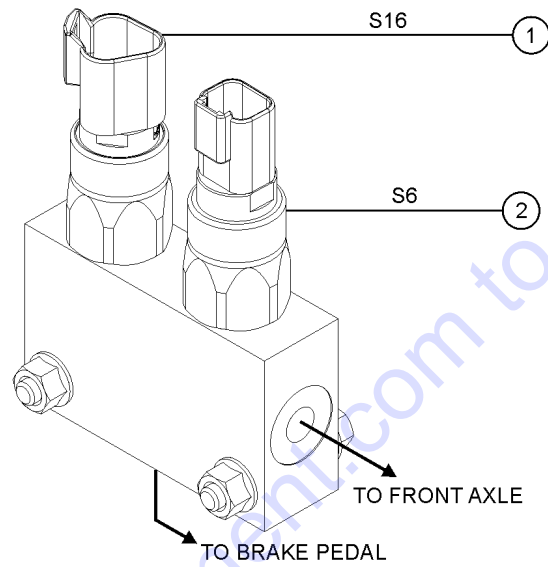

805.2 Brake Manifold

Item	Part No.	Description	Qty.
--	230856GT	MANIFOLD, BRAKE	
1	229977GT	SWITCH,PRESS,NO,50 PSI,04 OR (option)	
2	229976GT	SWITCH PRESSURE NC,450PSI.....1	

Go to Discount-Equipment.com to order your parts