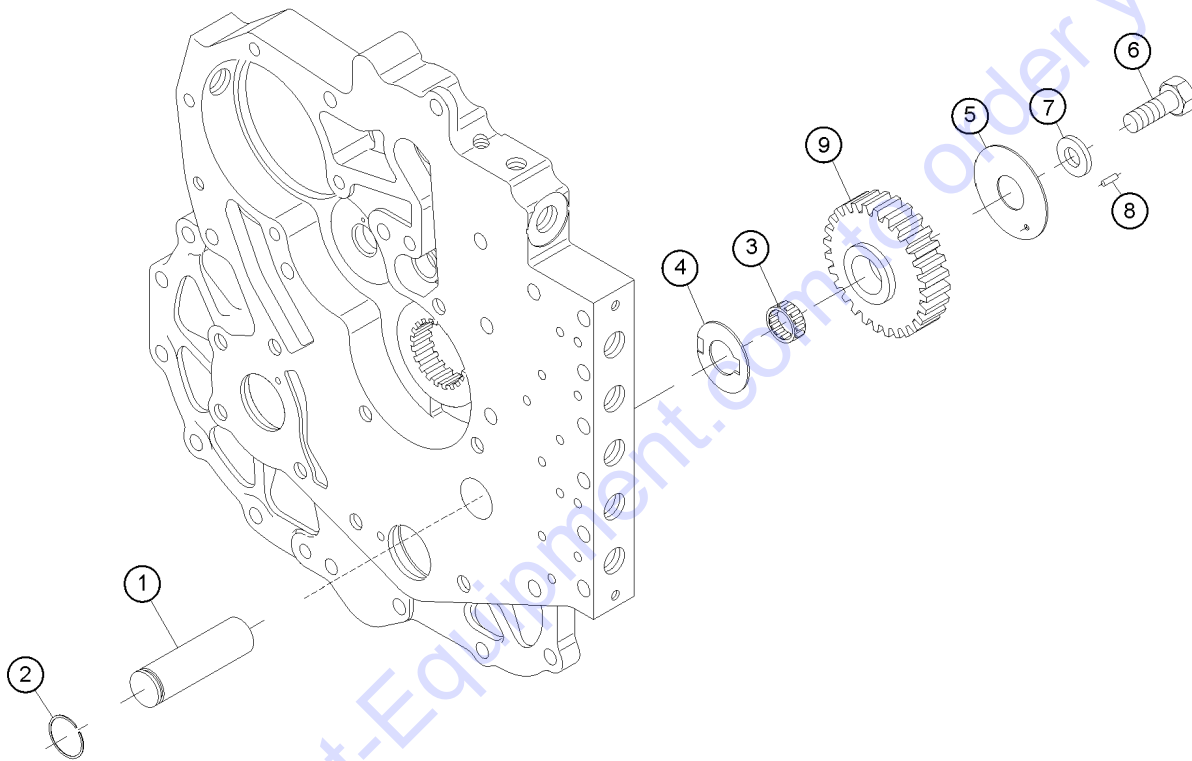

307.1 Reverse Idler

Go to Discount-Equipment.com to order your parts

Item	Part No.	Description	Qty.
1	220161GT	RELEASE SHAFT.....	1
2	7-126-458GT	SNAP RING.....	1
3	7-126-459GT	BEARING.....	1
4	7-126-460GT	THRUST WASHER.....	1
5	7-126-461GT	END PLATE.....	1
6	220078GT	BOLT.....	1
7	220079GT	WASHER.....	1
8	7-126-464GT	PIN.....	1
9	7-126-431GT	REVERSE IDLER GEAR.....	1

Go to Discount-Equipment.com to order your parts