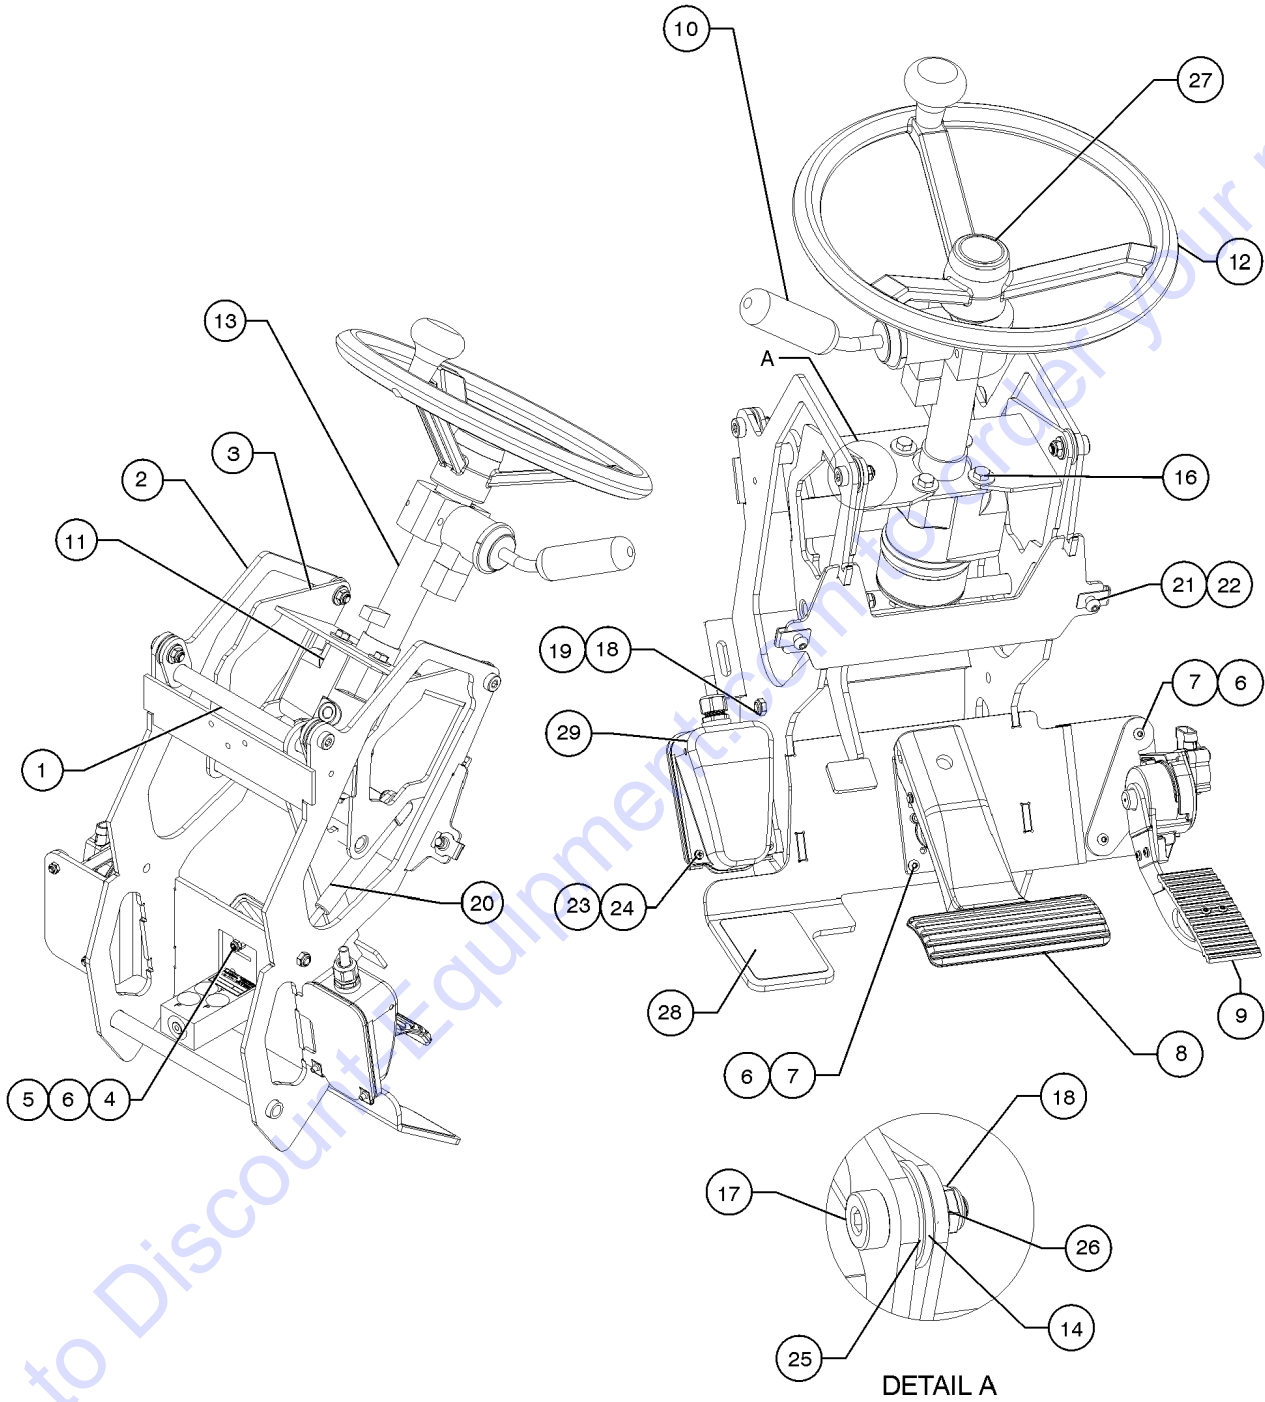

403.1 Standard Cab Components, View 3

403.1 Standard Cab Components, View 3

Item	Part No.	Description	Qty.
1	1253948GT	WELDMENT,TILT LOCK.....	1
2	1253949GT	WELDMENT, STEERING COLUMN.....	1
3	1254033GT	WELDMENT,STEER COLUMN.....	1
4	824079GT	SCREW,HHF,1/4-20X1,8,ZAG.....	1
5	824113GT	WASHER,FLAT,USS,1/4,ZAG.....	1
6	824027GT	NUT,TL FLG,1/4-20,G,ZAG.....	5
7	824079GT	SCREW,HHF,1/4-20X1,8,ZAG.....	4
8	226306GT	ASSEMBLY, BRAKE VALVE.....	1
9	227108GT	THROTTLE PEDAL, METAL, GTH.....	1
10	7-125-05GT	SHIFTER ASSEMBLY***.....	1
--	1255535GT	SHIFTER MOUNTING KIT.....	1
11	117654GT	STEERING UNIT, 250CC LOAD SENSE	
12	123136GT	STEERING WHEEL, 362MM.....	1
13	218100GT	COLUMN, STEERING, 225MM.....	1
14	1255760GT	WASHER,FLAT,1/2,USS,ZAG.....	4
16	824090GT	SCREW,HHF,3/8-16X1,8,ZAG.....	4
17	1256478GT	BOLT,SHS,1/2X.5X3/8-16,ZAG.....	4
18	824038GT	NUT, TL JAM, 3/8-16, A, ZAG.....	6
19	78086GT	BALL STUD, GAS STRUT, 3/8-16.....	2
20	39542GT	GAS SHOCK,SCISSORS***.....	1
21	1255393GT	SCREW,BHC,3/8-16X1,F835,ZAG.....	2
22	29868GT	SPRING CLIP,3/8-16,.05-.20X.73,ZAG....	2
23	73575GT	SPRING CLIP,10-24,.025-.125X.468,ZAG.....	2
24	1256460GT	SCREW,PHPM,10-24X1,ZAG.....	2
25	87075GT	WASHER,NYLON .50 X 1.25 X .063.....	4
26	825358GT	WASHER,FLAT,5/16,USS,ZAG.....	4
27	7-147-41GT	HORN BUTTON KIT***.....	1
--	7-147-44GT	CONTACT BRUSH SET(HORN) for 7-147-41	
28	237662GT	TAPE,NON-SKID,DIE CUT,3"X 4".....	1
29	214443GT	ASSEMBLY,FOOT SWITCH.....	1