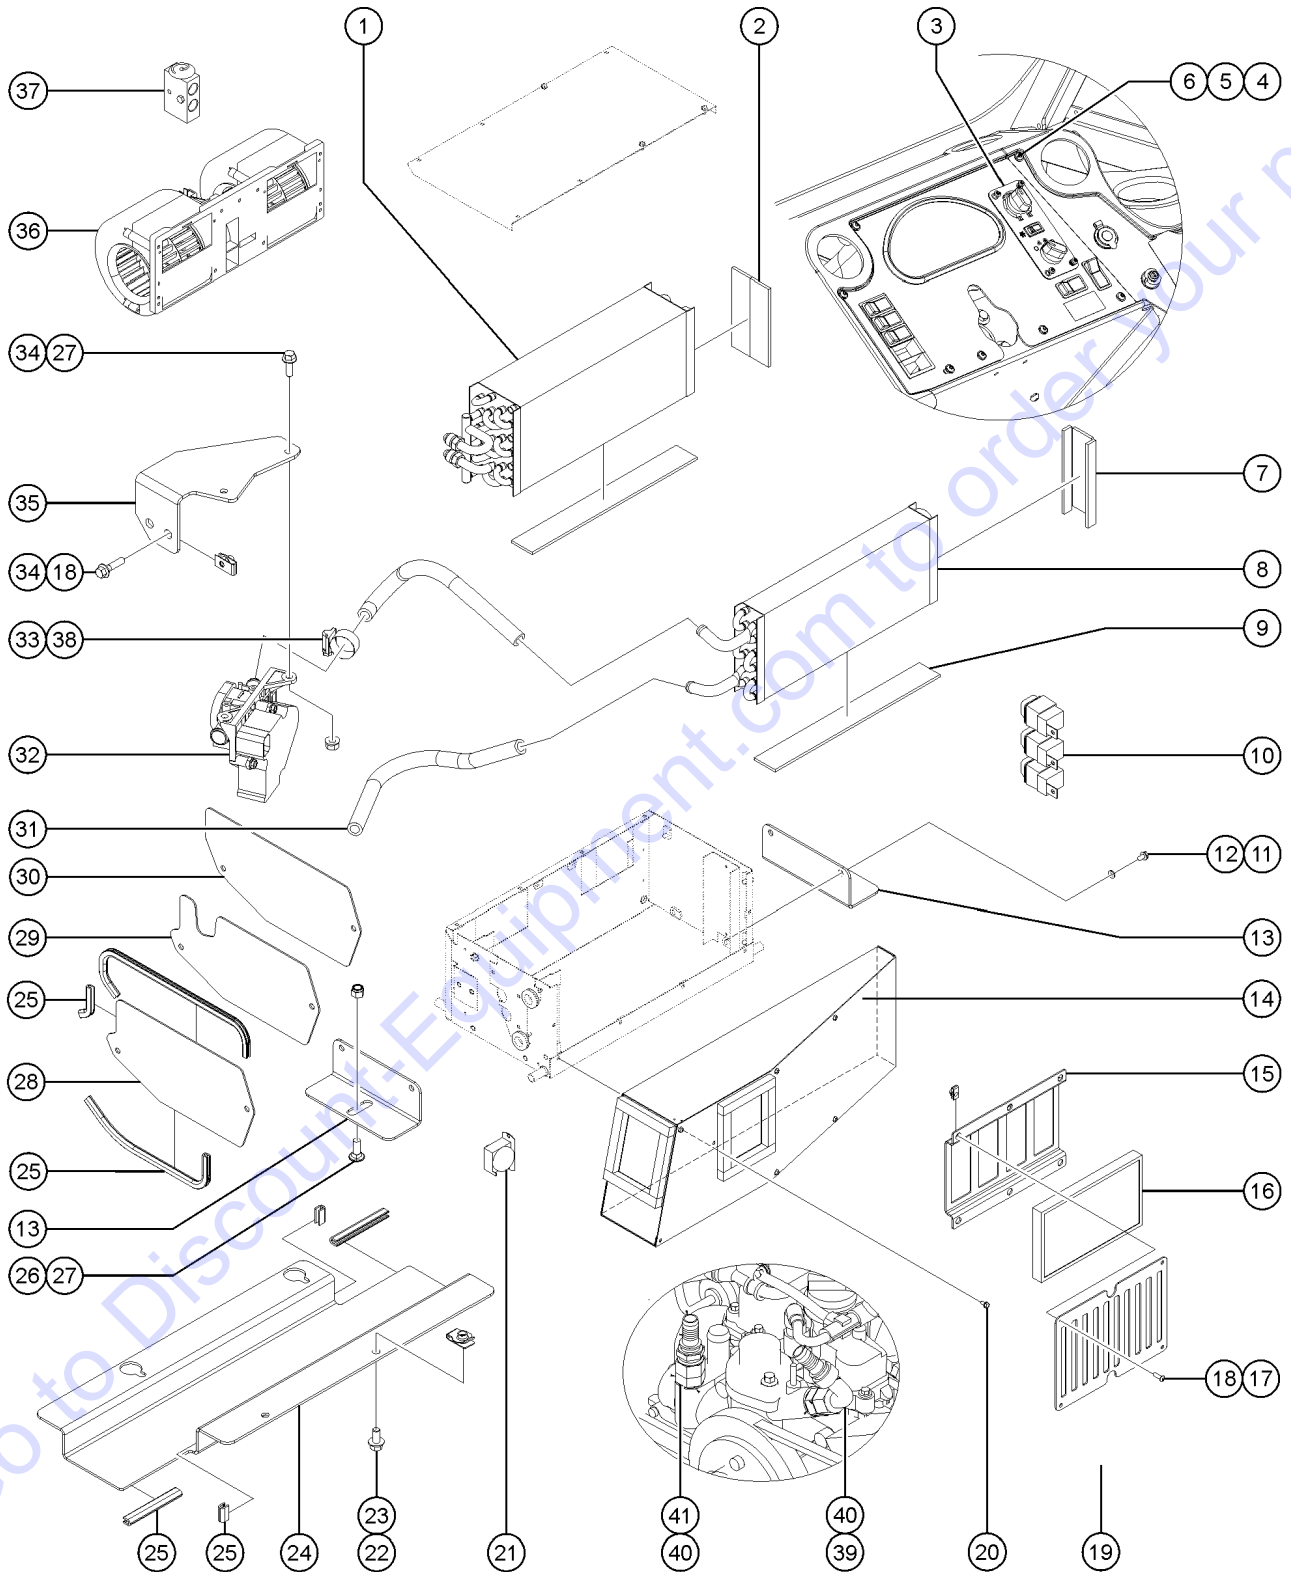

902.1 Cab Heater/AC Detail

902.1 Cab Heater/AC Detail

Item	Part No.	Description	Qty.	Item	Part No.	Description	Qty.
1	235288GT	EVAPORATOR COIL,10XX,AC.....	1	34	824079GT	SCREW,HHF,1/4-20X1,8,ZAG.....	4
2	115288GT	FOAM, 1/2 X 343MM (117649)		35	233510GT	FORMING, VALVE MOUNT.....	1
3	214579GT	HEAT-AC CONTROL 26-1379.....	1	--	1254047GT	FORMING,VALVE MOUNT	
--	214580GT	HEAT-AC CONTROL 56-0048.....	1	36	115268GT	BLOWER (117649) WITH MOTOR.....	1
		<i>AC control</i>		37	235299GT	BLOCK VALVE,10XX,AC.....	1
		<i>heat control</i>		38	1702GT	HOSE-HEATER,5/8 ID-BLACK.....	16
4	110359GT	SCREW,PHM, 10-24 X .50.....	6	39	237957GT	CONN,M22X1.5X5/8 FEM,JIC,90DEG....	1
5	6146GT	WASHER,FLAT,MS,#10,Y.....	6	40	237956GT	CONN,M22X1.5X5/8XMALE JIC.....	2
6	5365GT	NUT,NYLOCK,10-24.....	6	41	237958GT	CONN,5/8FEM JIC SWIV5/8 HOSBRB...1	
7	115289GT	FOAM, 1/2 X 140MM (117649).....	1				
8	214585GT	HEATER, GTH.....	1				
9	115287GT	FOAM, 5/8 X 150MM (117649).....	2				
10	235297GT	RELAY 12V,10XX,AC.....	3				
11	115285GT	TAPPING SCREW M6 X 10 (117649)....	4				
12	6356GT	WASHER,LOCK,.25.....	4				
13	214587GT	FORMING, HEATER MOUNT.....	2				
--	1254046GT	FORMING,HEATER MOUNT					
14	217035GT	ASSEMBLY, HEATER/AC DUCT.....	1				
15	214583GT	FORMING, FILTER BRACKET.....	1				
--	1254049GT	FORMING,FILTER BRACKET					
16	214584GT	FILTER, CAB AIR INTAKE.....	1				
17	1278088GT	SCREW,BHC,TORX PLUS, 1/4-20X3/4,F835,ZAG.....	6				
18	56912GT	SPRING CLIP,1/4-20,.025-.15X.54,ZAG.....	8				
19	214582GT	COVER, CAB AIR INTAKE.....	1				
--	1254048GT	COVER,CAB AIR INTAKE					
20	115284GT	TAPPING SCREW M4 X 8 (117649)....	1				
21	231146GT	THERMOSTAT.....	1				
22	824089GT	SCREW,HHF,3/8-16X.75,8,ZAG.....	2				
23	29868GT	SPRING CLIP,3/8-16,.05-.20X.73,ZAG...2					
24	1254459GT	FORMING,HOSE COVER,HEAT/AC.....	1				
25	46718GT	TRIMLOCK,BLACK,3/16					
26	824125GT	BOLT,CARRIAGE,3/8-16X1,5,ZAG.....	2				
27	824029GT	NUT,TL FLG,3/8-16,G,ZAG.....	4				
28	1254045GT	COVER,PANEL,CAB HEAT.....	1				
		<i>(cover with cab heat)</i>					
29	1254459GT	FORMING,HOSE COVER,HEAT/AC <i>(cover with cab heat and ac)</i>					
30	1253982GT	COVER,PANEL ACCESS <i>(cover with open cab)</i>					
31	1702GT	HOSE-HEATER,5/8 ID-BLACK.....	178				
		<i>(water pump to heater valve- 84 inches; heater core to engine return- 94 inches)</i>					
32	214588GT	VALVE, HEATER.....	1				
33	46131GT	CLAMP,HOSE,.63" - 1.0" X .5".....	10