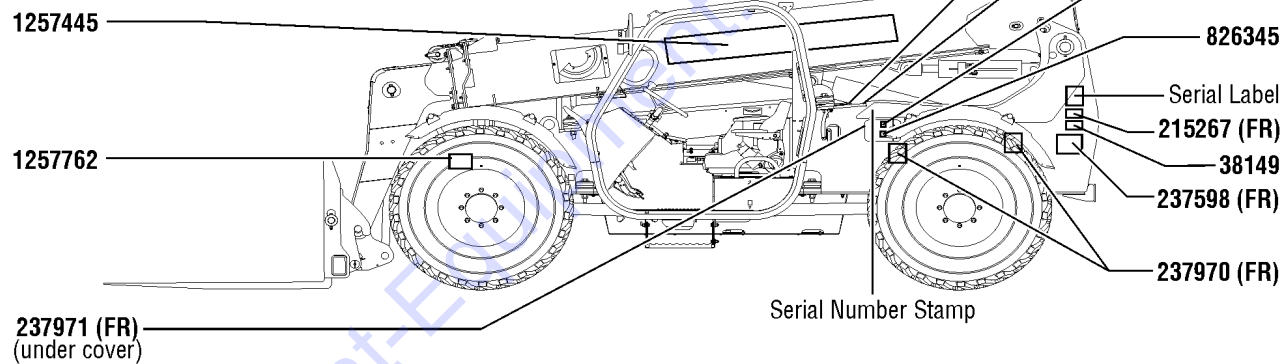

101.1 Decals with Words

NOTE:
Part numbers with "(FR)" indicates French translation is available

☐ Shading indicates decal is hidden from view.

101.1 Decals with Words

Item	Part No.	Description	Qty.	Item	Part No.	Description	Qty.
--	1262615GT	DECAL,WARN,SWG OVERTURN SYM.....2 <i>(1 on each side of swing carriage)</i>		33	1257760GT	CARD,LOAD RNG,GTH636 ROT.....1 <i>(rotate carriage)</i>	
1	28159GT	DECAL,DIESEL.....1 <i>(diesel)</i>		34	1257762GT	DECAL,TRANSPORT/LIFT DIAGRAM.....1	
2	28175GT	DECAL,WARNING-COMPART ACCESS.....1		35	1257914GT	DECAL,A-C,GTH636,WHITE.....1	
3	38149GT	DECAL,LABEL,PATENTS.....1		36	1258415GT	DECAL, HYDRAULIC FILTER ACCESS.....1	
4	82366GT	DECAL,CHEVRON RANDO HD.....1		37	1257759GT	CARD,LOAD RNG,GTH636 STD.....1	
5	82558GT	DECAL,WARN,SKIN INJECTION HAZ*.....1		--	1257760GT	CARD,LOAD RNG,GTH636 ROT.....1	
6	97667GT	DECAL,WARN,BURN HAZARD.....1		--	1258526GT	CARD,LOAD RNG,GTH636 SUSP.....1	
7	114090GT	DECAL,TRANSMISSION CONTROL.....1		--	1261895GT	CARD,LOAD RNG,GTH636 SWG.....1	
8	114115GT	DECAL,STEERING SELECTOR.....1		38	1259709GT	DECAL,2 DECAL COMBO.....1	
9	133206GT	DECAL,OPEN WINDOW INST.....1		39	1261895GT	CARD,LOAD RNG,GTH636 SWG.....1	
10	214418GT	DECAL, 2 DECAL COMBO.....2					
11	214419GT	DECAL, 6 DECAL COMBO.....1					
12	215267GT	Label - Product Registration.....1					
13	215268GT	DECAL, FALL HAZARD.....1					
14	215384GT	DECAL, LABEL, FOPS/ROPS.....1					
15	215652GT	Label - Dual Controller.....1					
16	216208GT	DECAL DIAGNOSTIC LED FUNCTIONS.....1					
17	219626GT	DECAL,COSMETIC,GENIE DOMED, BLK/SILVER.....1					
18	237598GT	DECAL,BODY CRUSH,ROLLING MACHINE.....3					
19	237599GT	DECAL,WARNING,WEAR SEAT BELT...1					
20	237600GT	Notice - Axle Differential Lock.....1					
21	237601GT	DECAL DANGER BATTERY SAFETY....1					
22	237605GT	DECAL WARNING EXPLOSION/BURN HAZARD.....1					
23	237606GT	Label - Single Controller.....1					
24	237970GT	DECAL,WARNING,CRUSH HAZARD,TIRES&CHASSIS.....3					
25	237971GT	DECAL,DANGER,EXPLOSION/BURN,DIESEL FUELING.....1					
26	822590GT	DECAL, 3RD GEAR LOCKOUT, GC2....1					
27	826345GT	DECAL,ULS DIESEL ONLY,TIER 4.....1 <i>(tier 4)</i>					
28	1253091GT	DECAL,KEY IGNITION, 8/10K.....1					
29	1257272GT	DECAL,GTH636 ENGINE TRAY.....1					
30	1257445GT	DECAL,COSMETIC,GENIE GTH-636....2					
31	1257446GT	DECAL,COSMETIC,GENIE GTH636 SM.....1					
32	1257759GT	CARD,LOAD RNG,GTH636 STD.....1 <i>(standard carriage)</i>