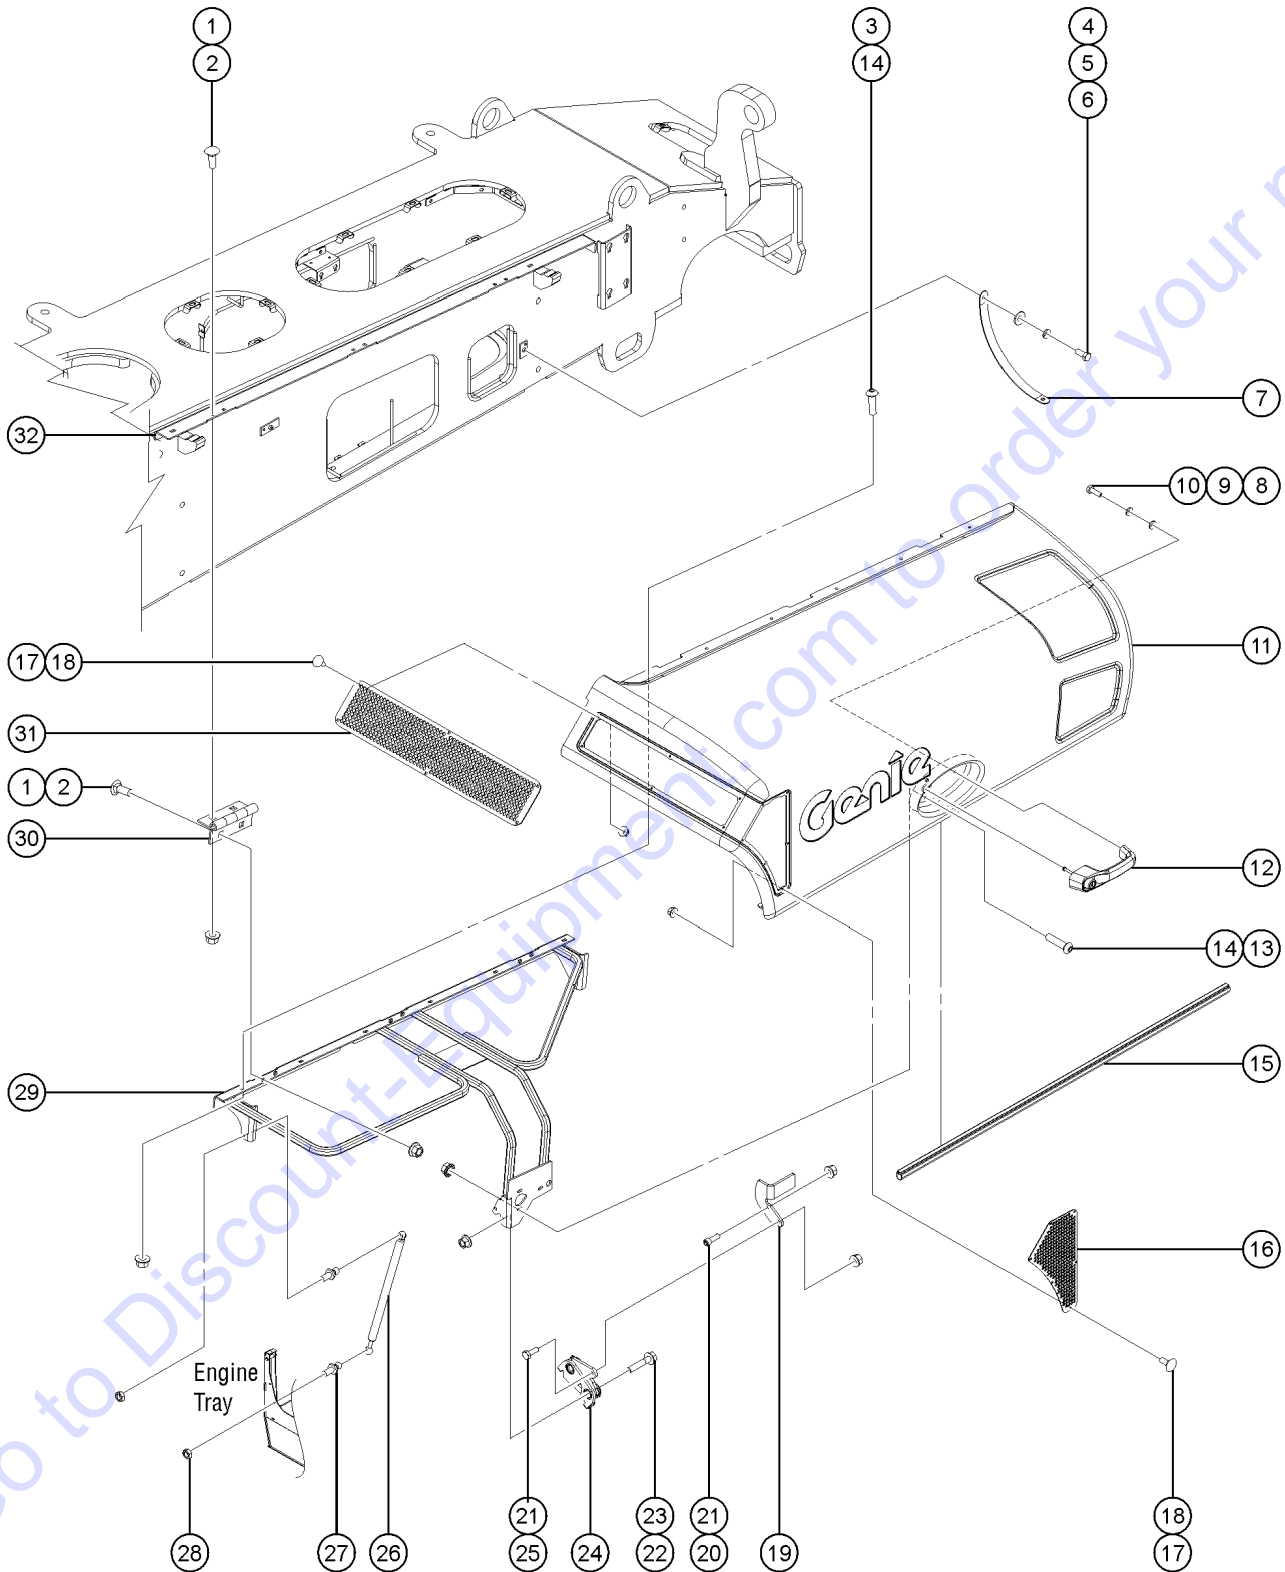

205.1 Engine Cover Assembly

205.1 Engine Cover Assembly

Item	Part No.	Description	Qty.
1	824125GT	BOLT,CARRIAGE,3/8-16X1,5,ZAG.....	12
2	824029GT	NUT,TL FLG,3/8-16,G,ZAG.....	12
3	1255629GT	SCREW,BHC,3/8-16X1.25,F835,ZAG....	6
--	1255758GT	WASHER,FLAT,3/8,USS,ZAG.....	6
4	1256464GT	SCREW,HHC,5/16-18X.75,8,ZAG.....	2
5	1255764GT	WASHER,LOCK,5/16,ZAG.....	2
6	825358GT	WASHER,FLAT,5/16,USS,ZAG.....	2
7	7-319-17GT	GROUND STRAP,12 IN.....	1
8	1256450GT	SCREW,HHC,M6-1.0X20,DIN933,10,9,ZAB.2	
9	1256457GT	WASHER,LOCK, M6,ZAB.....	2
10	825355GT	WASHER,FLAT,M6,DIN125,ZAB.....	2
11	823128GT	COVER,ENGINE,GTH-636.....	1
12	215482GT	LATCH, HANDLE, OUTER..... <i>(to serial number 10306)</i>	1
12	1260061GT	HANDLE,LHANDLE,LATCH,GOLDENROD.1 <i>(from serial number 10307)</i>	1
--	58322GT	KEY,SET 2 KEYS <i>"Replacement keys, also fits ignition switch"</i>	
13	1255630GT	SCREW,BHC,3/8-16X1.5,F835,ZAG.....	2
14	4828GT	NUT,NYLOCK,3/8-16.....	3
--	825358GT	WASHER,FLAT,5/16,USS,ZAG.....	6
15	60875-6300GT	TRIM, RUBBER "D" SEAL, 3/16.....	1
16	823142GT	SCREEN,RAD,SIDE,COVER.....	1
17	822352GT	BOLT, CARRIAGE,M6=1.0X16,ZAB....	12
18	231513GT	NUT,TL FLG,M6-1.0,DIN6927,10,ZAB.....	12
19	1278893GT	FORMING,EXTENSION,LATCH TRIGGER.....	1
20	1256476GT	SCREW,SHC,1/4-20X.75,A574,ZAG.....	1
21	824027GT	NUT,TL FLG,1/4-20,G,ZAG.....	2
22	237820GT	SCREW,HHF,M8-1.25X40,DIN6921,10,9,ZAB.2	
23	237832GT	NUT,TL FLG,M8-1.25,DIN6927,10,ZAB.....	2
24	215254GT	LATCH,ROTARY,ENGINE COVER.....	1
25	824059GT	SCREW,HHC,1/4-20X.75,8,ZAG.....	1
26	1255652GT	STRUT,GAS,120 LB FORCE,23" EXT....	2
27	161446GT	BALL STUD,13MM BALL.....	4
28	1252977GT	NUT,TL JAM,5/16-18,A,ZAG.....	4
29	1279008GT	WELDMENT,COVER HINGE/STRUT MOUNT,GTH636.....	1
30	55517GT	HINGE, GSRT90 BOX.....	3
31	823141GT	SCREEN,RAD,TOP,COVER.....	1
32	822901GT	FORMING,HINGE MOUNT,ENG TRAY.....	1