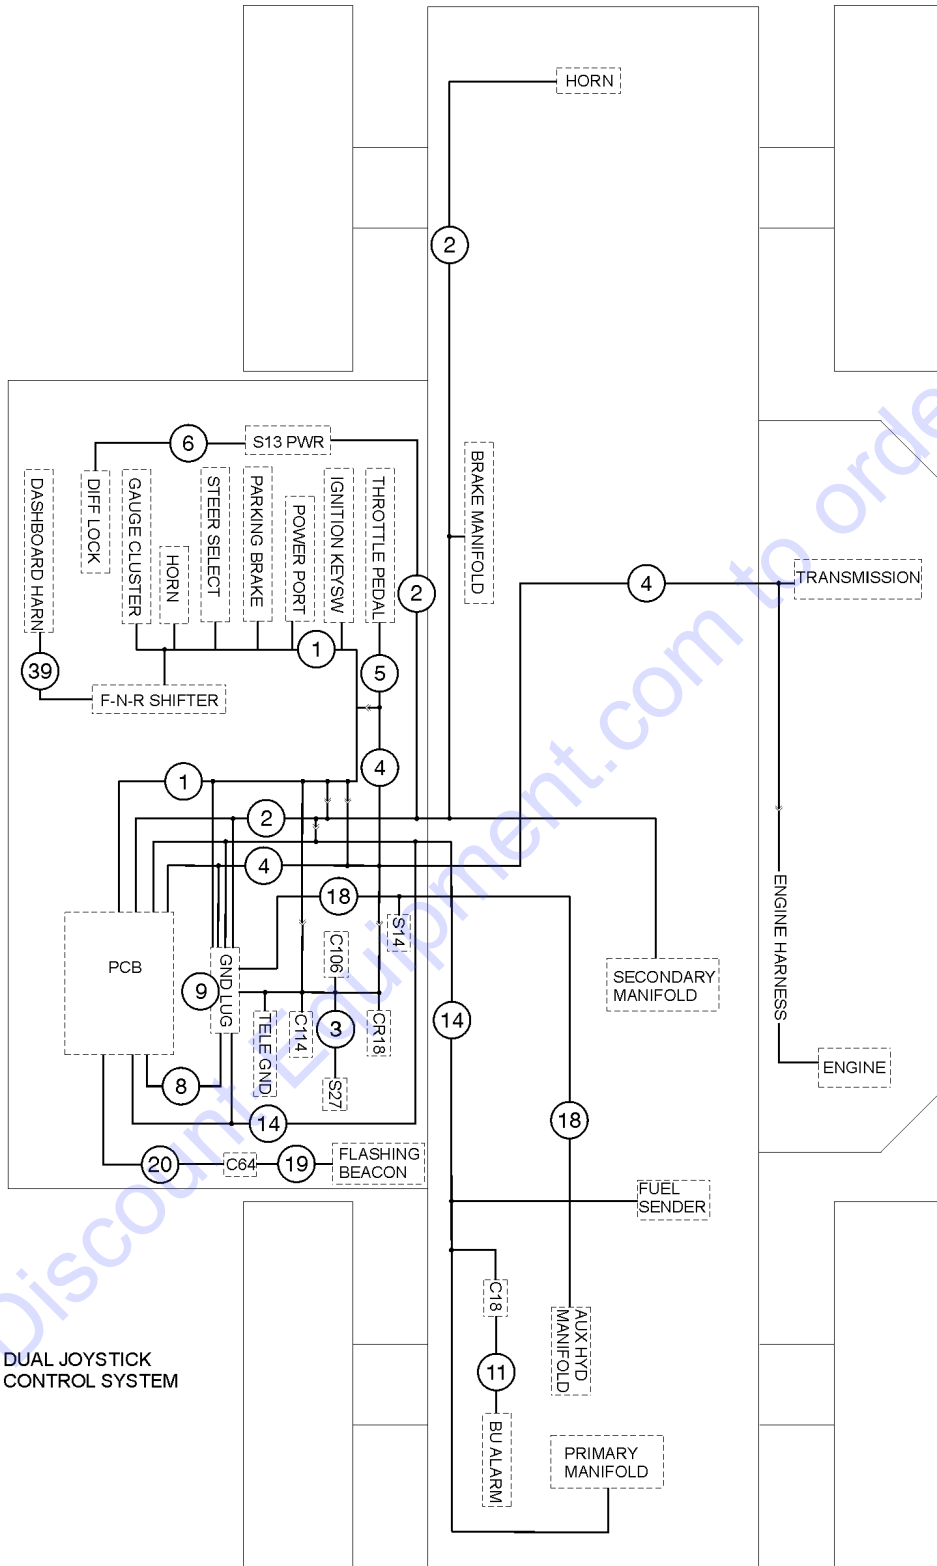

1002.1 Dual Joystick System Harnesses

DUAL JOYSTICK CONTROL SYSTEM

1002.1 Dual Joystick System Harnesses

Item	Part No.	Description	Qty.
1	1256695GT	HARNESS, DASHBOARD.....	1
2	1260180GT	HARNESS, SECONDARY MANIFOLD....	1
3	1256744GT	HARNESS, TELEMATICS.....	1
4	826149GT	HARNESS, TRANSMISSION.....	1
5	1258119GT	HARNESS, THROTTLE PEDAL.....	1
6	214443GT	ASSEMBLY,FOOT SWITCH.....	1
8	237933GT	HARNESS, PCB GROUND.....	1
9	161444GT	ASSEMBLY, GROUND BUSS.....	1
11	219457GT	HARNESS, BACKUP ALARM.....	1
14	1256522GT	HARNESS, PRIMARY MANIFOLD DJ....	1
18	229681GT	HARNESS,AUXILIARY HYDRAULICS....	1
19	229683GT	HARNESS, BEACON LIGHT..... <i>(includes beacon and wire harness connector)</i>	1
--	231931GT	STROBE,BEACON, AC COMP 12-80V <i>for 229683</i>	
--	105556GT	LENS,FLASHING BEACON <i>for 231931</i>	
--	105557GT	BULB,FLASHING BEACON <i>for 231931</i>	
20	229682GT	HARNESS, POWER, BEACON LIGHT...1	1
39	162281GT	HARNESS, 3RD GEAR LOCKOUT.....	1