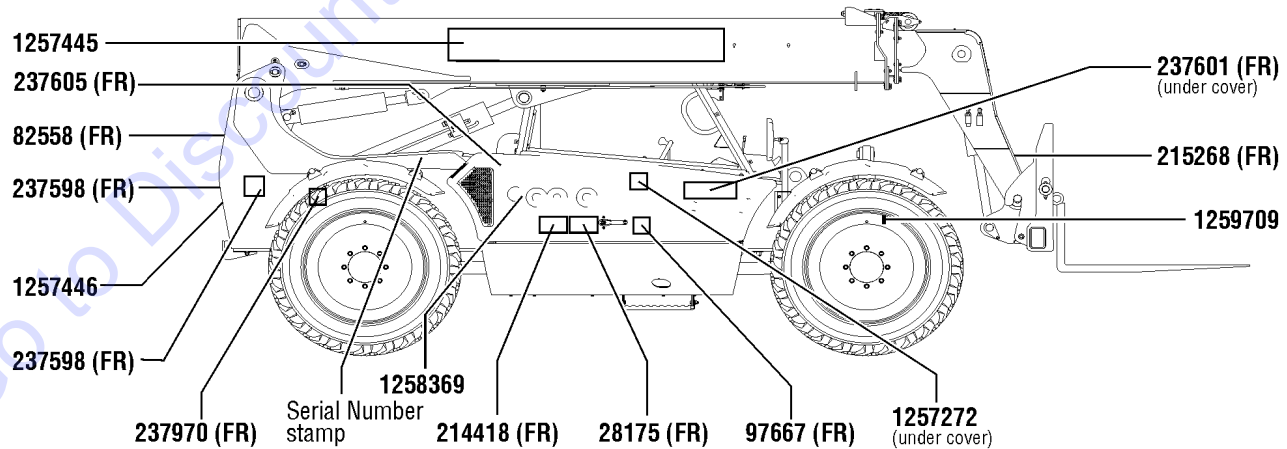

101.1 Decals with Words

NOTE:
Part numbers with "(FR)" indicates French translation is available

☐ Shading indicates decal is hidden from view.

101.1 Decals with Words

Item	Part No.	Description	Qty.	Item	Part No.	Description	Qty.
--	1262615GT	DECAL,WARN,SWG OVERTURN SYM.....2 <i>(1 on each side of swing carriage)</i>		33	1257760GT	CARD,LOAD RNG,GTH636 ROT.....1 <i>(rotate carriage)</i>	
1	28159GT	DECAL,DIESEL.....1 <i>(diesel)</i>		34	1257762GT	DECAL,TRANSPORT/LIFT DIAGRAM.....1	
2	28175GT	DECAL,WARNING-COMPART ACCESS.....1		35	1257914GT	DECAL,A-C,GTH636,WHITE.....1	
3	38149GT	DECAL,LABEL,PATENTS.....1		36	1258415GT	DECAL, HYDRAULIC FILTER ACCESS.....1	
4	82366GT	DECAL,CHEVRON RANDO HD.....1		37	1257759GT	CARD,LOAD RNG,GTH636 STD.....1	
5	82558GT	DECAL,WARN,SKIN INJECTION HAZ*.....1		--	1257760GT	CARD,LOAD RNG,GTH636 ROT.....1	
6	97667GT	DECAL,WARN,BURN HAZARD.....1		--	1258526GT	CARD,LOAD RNG,GTH636 SUSP.....1	
7	114090GT	DECAL,TRANSMISSION CONTROL.....1		--	1261895GT	CARD,LOAD RNG,GTH636 SWG.....1	
8	114115GT	DECAL,STEERING SELECTOR.....1		38	1259709GT	DECAL,2 DECAL COMBO.....1	
9	133206GT	DECAL,OPEN WINDOW INST.....1		39	1261895GT	CARD,LOAD RNG,GTH636 SWG.....1	
10	214418GT	DECAL, 2 DECAL COMBO.....2					
11	214419GT	DECAL, 6 DECAL COMBO.....1					
12	215267GT	Label - Product Registration.....1					
13	215268GT	DECAL, FALL HAZARD.....1					
14	215384GT	DECAL, LABEL, FOPS/ROPS.....1					
15	215652GT	Label - Dual Controller.....1					
16	216208GT	DECAL DIAGNOSTIC LED FUNCTIONS.....1					
17	219626GT	DECAL,COSMETIC,GENIE DOMED, BLK/SILVER.....1					
18	237598GT	DECAL,BODY CRUSH,ROLLING MACHINE.....3					
19	237599GT	DECAL,WARNING,WEAR SEAT BELT...1					
20	237600GT	Notice - Axle Differential Lock.....1					
21	237601GT	DECAL DANGER BATTERY SAFETY....1					
22	237605GT	DECAL WARNING EXPLOSION/BURN HAZARD.....1					
23	237606GT	Label - Single Controller.....1					
24	237970GT	DECAL,WARNING,CRUSH HAZARD,TIRES&CHASSIS.....3					
25	237971GT	DECAL,DANGER,EXPLOSION/BURN,DIESEL FUELING.....1					
26	822590GT	DECAL, 3RD GEAR LOCKOUT, GC2....1					
27	826345GT	DECAL,ULS DIESEL ONLY,TIER 4.....1 <i>(tier 4)</i>					
28	1253091GT	DECAL,KEY IGNITION, 8/10K.....1					
29	1257272GT	DECAL,GTH636 ENGINE TRAY.....1					
30	1257445GT	DECAL,COSMETIC,GENIE GTH-636....2					
31	1257446GT	DECAL,COSMETIC,GENIE GTH636 SM.....1					
32	1257759GT	CARD,LOAD RNG,GTH636 STD.....1 <i>(standard carriage)</i>