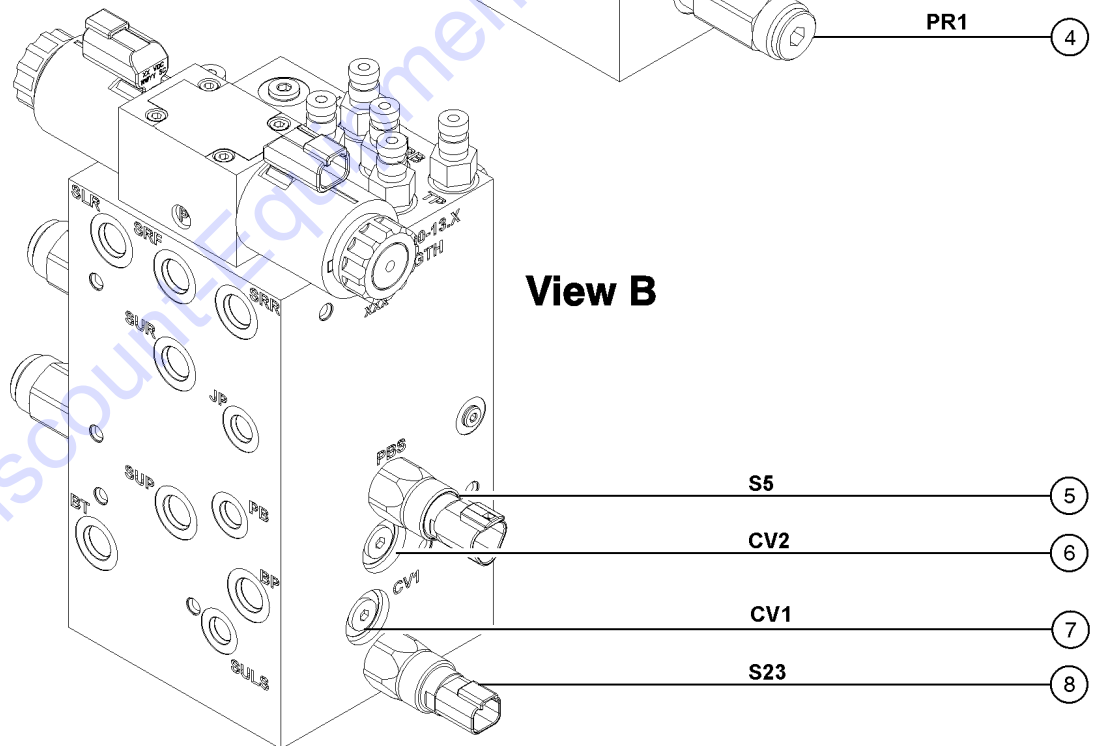

809.1 Secondary Manifold

View B