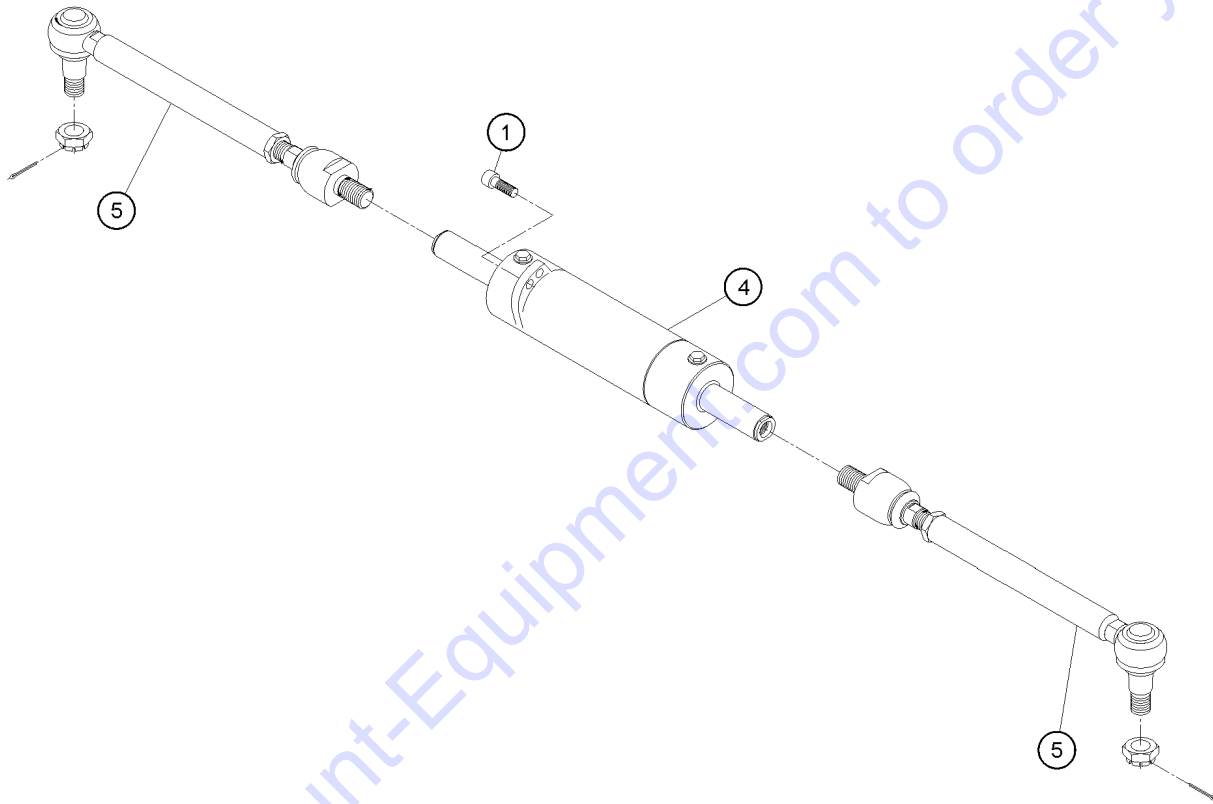

217.1 Steering, Rear Axle

Item	Part No.	Description	Qty.
1	1259510GT	BOLT.....	4
4	1259561GT	CYLINDER.....	1
--	1289774GT	SEAL KIT (1259561) for 1259561	
5	1259560GT	BAR.....	2

Go to Discount-Equipment.com to order your parts