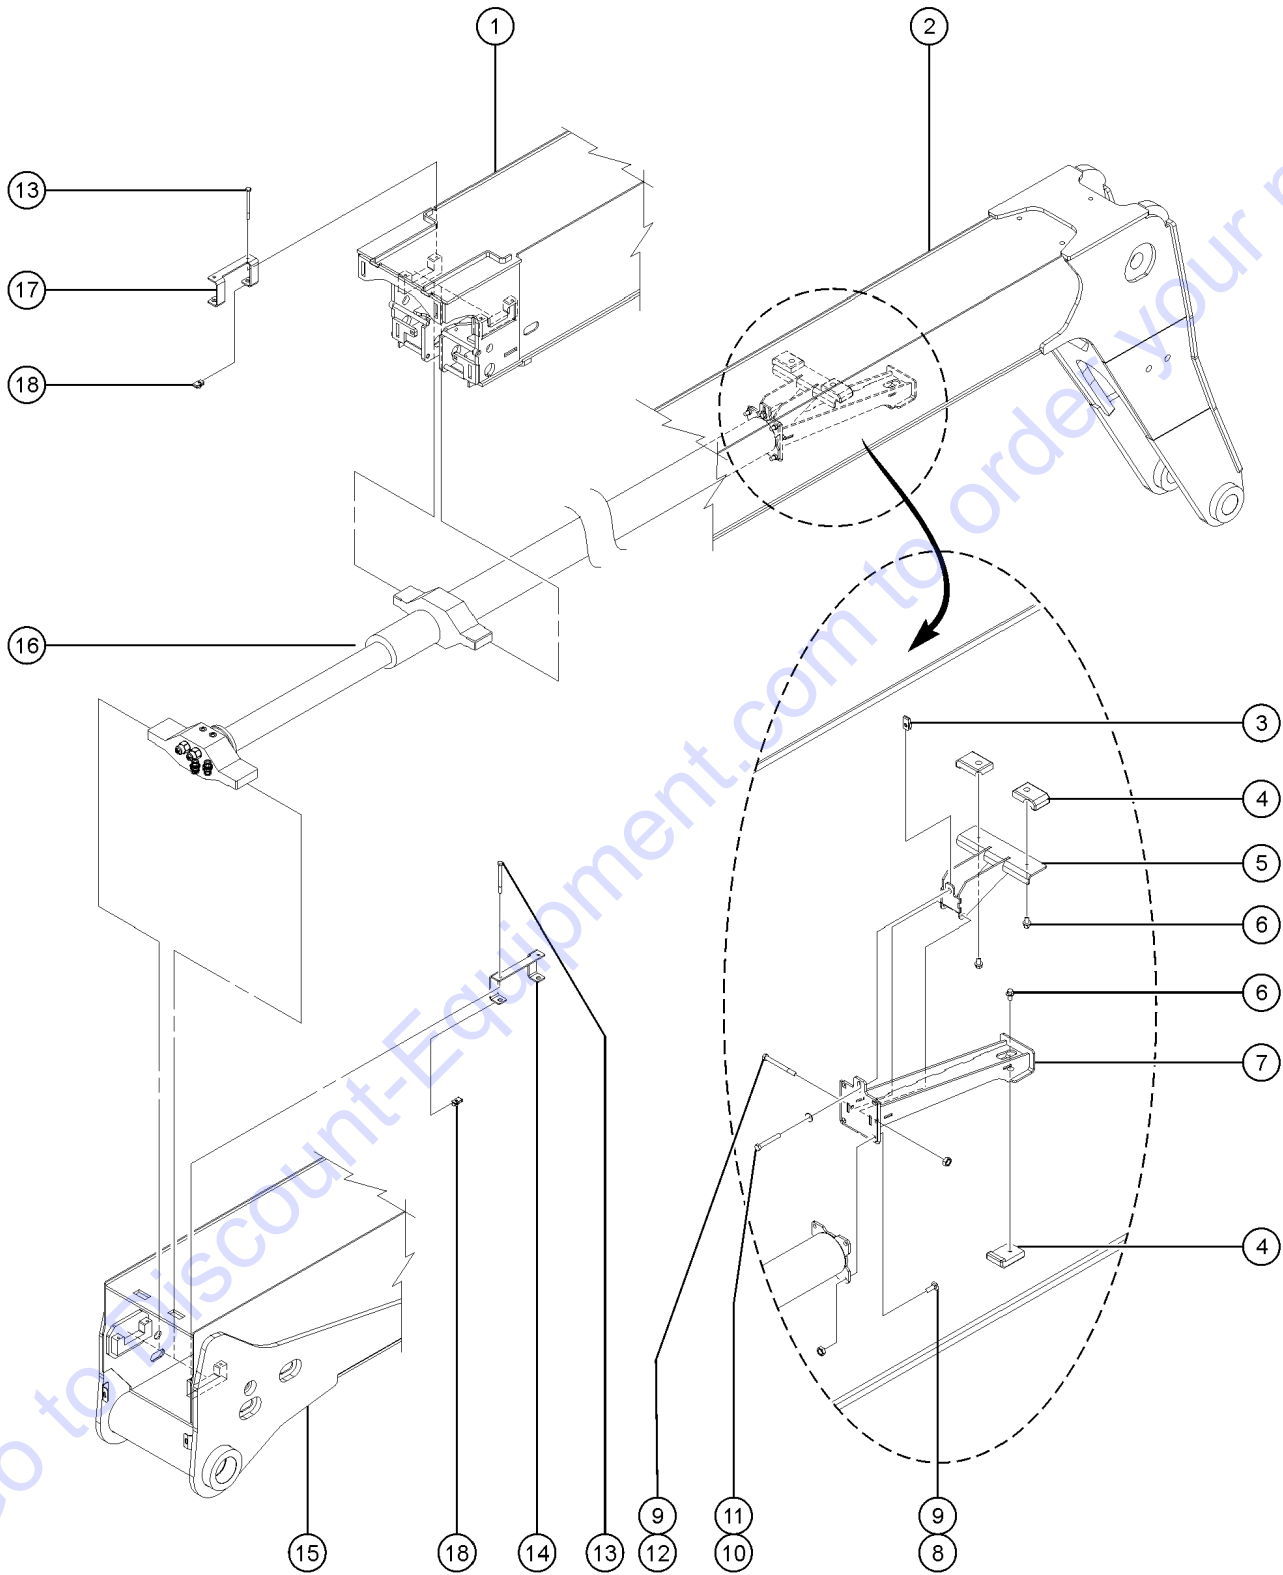

604.1 Extend Cylinder Assembly

604.1 Extend Cylinder Assembly

Item	Part No.	Description	Qty.
1		Ref. Middle Boom Assembly (refer to 602.1)	
2		Ref. Small Boom Assembly (refer to 601.1)	
3	29868GT	SPRING CLIP,3/8-16,.05-.20X.73,ZAG....1	
4	826607GT	WEARPAD,EXT CYLINDER,GTH-636....3	
5	826616GT	WELDMENT.UPPER WEARPAD MOUNT.....1	
6	824077GT	SCREW, HHF, 1/4-20 X .5, 8, ZAG.....3	
7	826612GT	WELDMENT,LOWER WEARPAD MOUNT.....1	
8	125575GT	BOLT,CARRIAGE,3/8-16X1.25,5,ZAG....4	
9	824025GT	NUT,TL,3/8-16,C,ZAG.....5	
10	1256121GT	BOLT,HEX TAP,3/8-16X2.75,8,ZAG.....1	
11	825358GT	WASHER,FLAT,5/16,USS,ZAG	
12	1256122GT	SCREW,HHC,3/8-16X4,8,ZAG.....1	
13	1256123GT	SCREW,HHC,1/4-20X3.25,8,ZAG.....4	
14	826343GT	FORMING, CYLINDER RETAINER.....2	
15		Ref. Large Boom Assembly (refer to 603.1)	
16	823930GT	CYLINDER, BOOM EXT.....1	
--	1257817GT	SEAL KIT, CYLINDER	
--	123896GT	VALVE,CBEA-LHN@3200:PSI	
17	826341GT	FORMING, CYLINDER RETAINER.....2	
18	56912GT	SPRING CLIP,1/4-20,.025-.15X.54,ZAG.....4