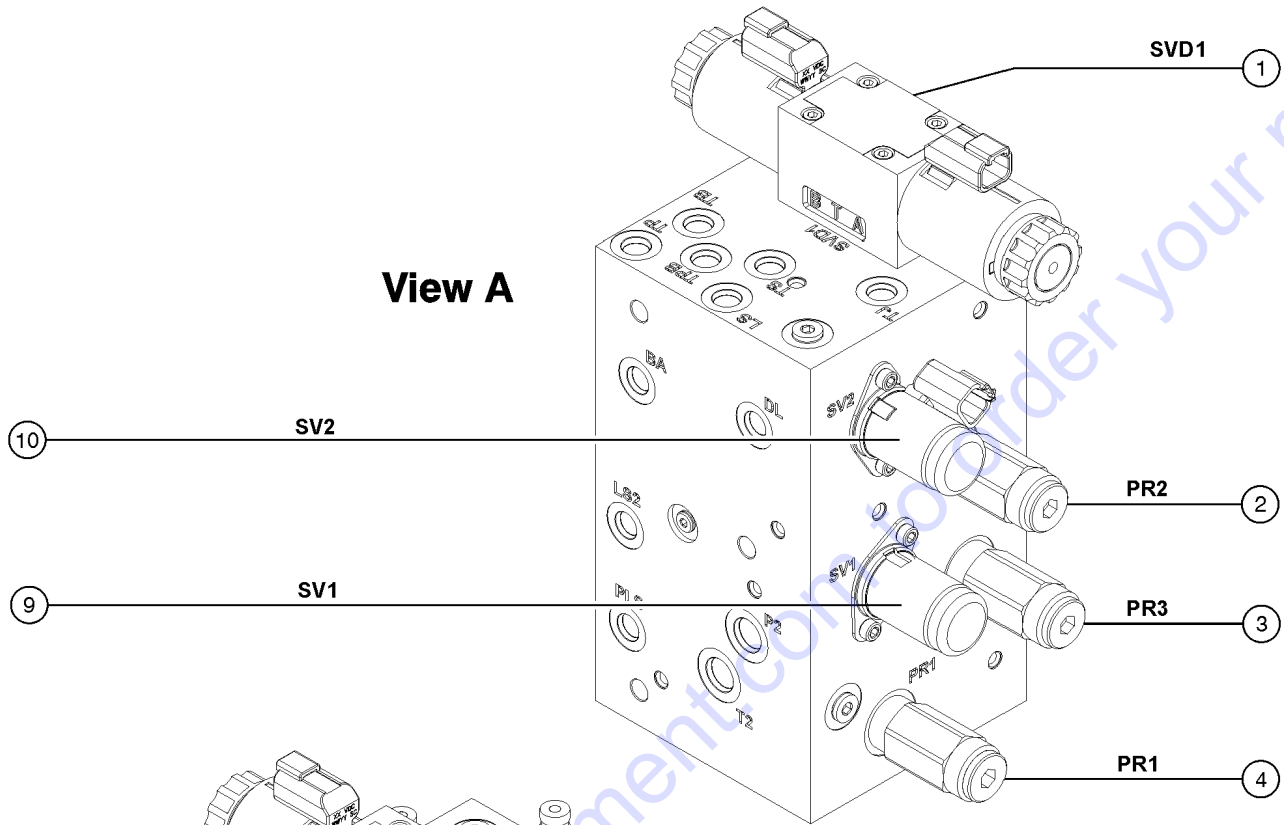

809.1 Secondary Manifold

View A