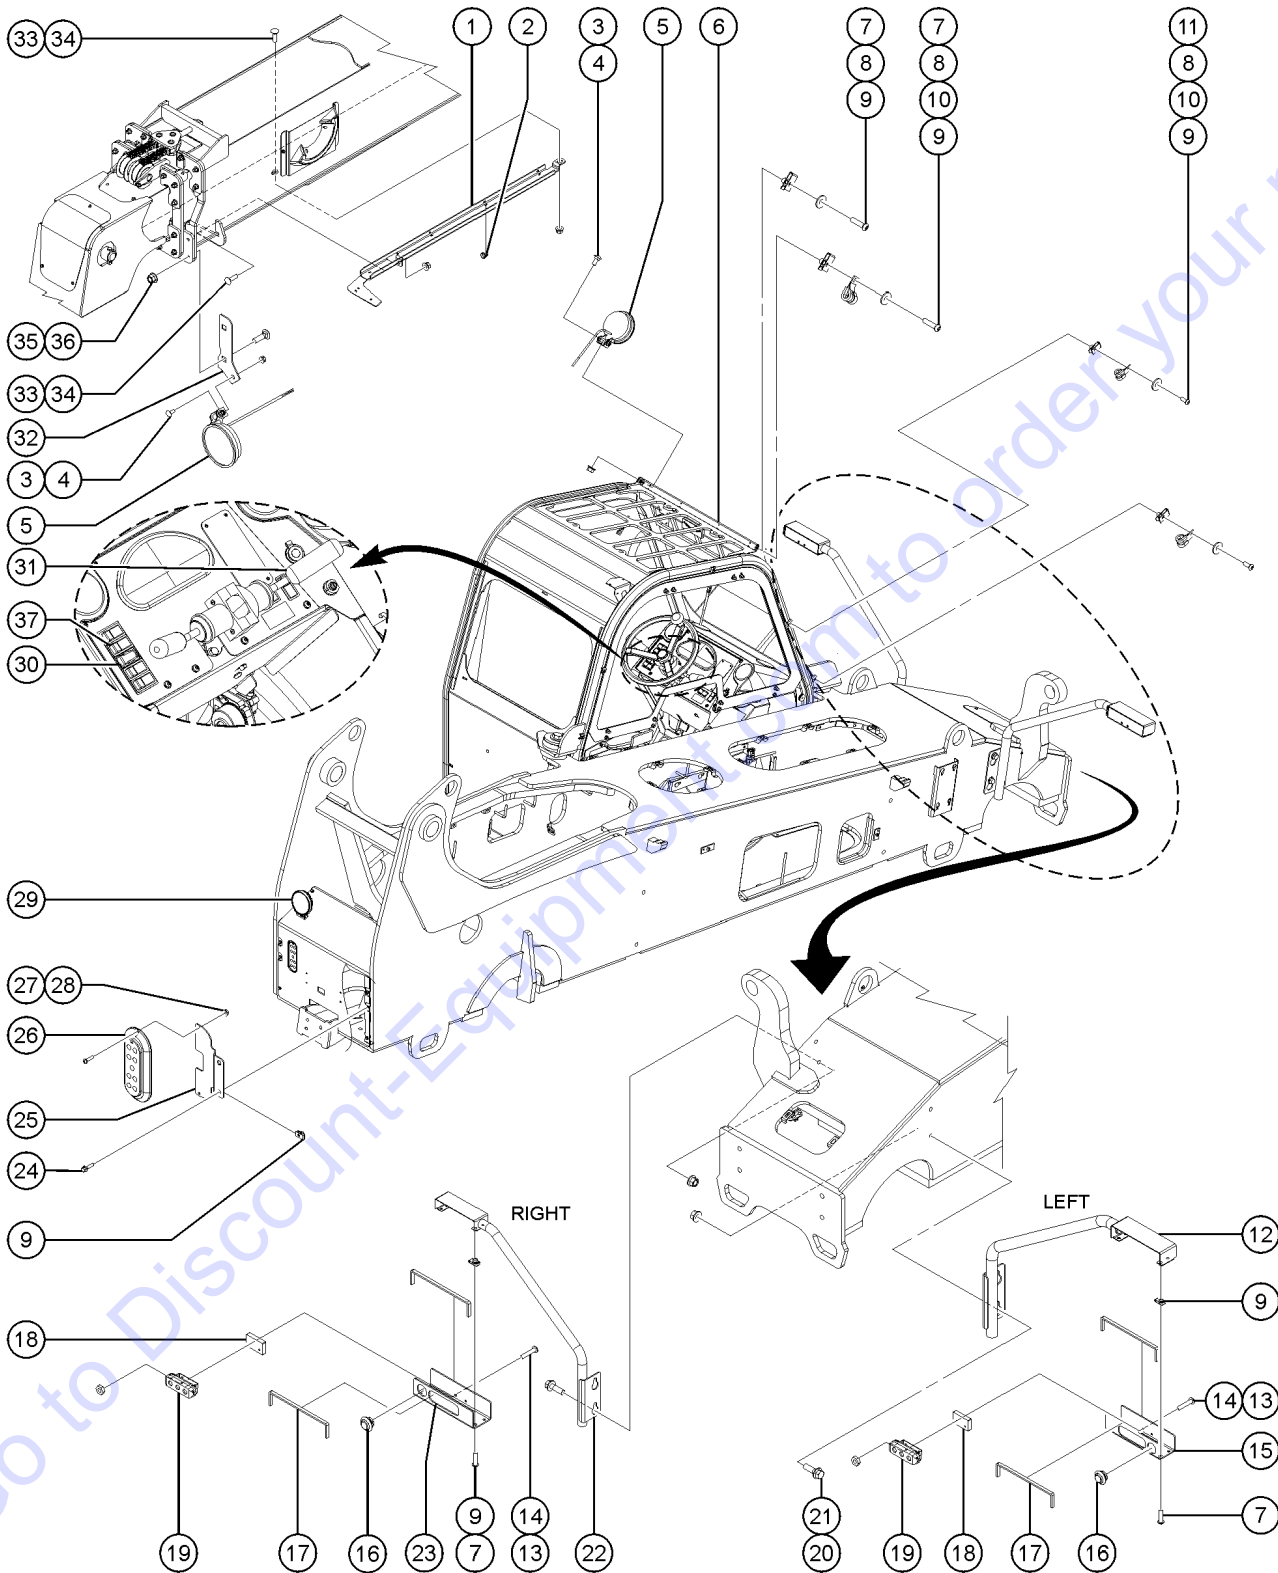

Go to Discount-Equipment.com to order your parts

901.1 Worklights/Roadlights

901.1 Worklights/Roadlights

Item	Part No.	Description	Qty.	Item	Part No.	Description	Qty.
--	1264488GT	KIT,WORK LIGHTS,GTH636/844 <i>retrofit kit for adding work lights</i>		28	824215GT	SCREW,PHPM,10-32X.75,ZAG.....	4
--	1264489GT	KIT,ROAD LIGHTS,GTH636/844 <i>retrofit kit for adding road lights</i>		29	237934GT	HARNESS, BACKUP LIGHT.....	1
--	1258527GT	HARNESS,LIGHT,LED,CLEAR,5"ROUND		--	75185GT	SCREW,HHC,M8X1.25X 70MM,GR8.8	
--	1253241GT	HARNESS,LIGHT,DRIVE,CLEAR,3LED		--	49408GT	WASHER,LOCK,M8	
--	1255647GT	HARNESS,LIGHT,TURN SIGNAL,AMBR		--	22571GT	NUT,HEX,M8 X 1.25	
--	237934GT	HARNESS, BACKUP LIGHT		--	49379GT	SCREW,HHC,M8 X 1.25 X 25	
--	229677GT	HARNESS, TAILLIGHT LED		30	236348GT	SWITCH, LIGHTS.....	1
--	1256520GT	HARNESS, BOOM LIGHT POWER		31	7-125-06GT	SWITCH, TURN SIGNAL.....	1
--	119056GT	CONN,PLUG 2 WAY,14-18GA		--	1256922GT	SCREW,PHPM,10-32X2.25,ZAG.....	2
--	119065GT	CONN,RECEP 2 WAY ENDCAP DT		32	1256649GT	PLATE, BOOM LIGHT MOUNT.....	1
1	1256648GT	FORMING, BOOM LIGHT SUPPORT.....	1	33	1255757GT	BOLT,CARRIAGE,3/8-16X1.25,5,ZAG.....	2
2	28443GT	CABLE TIE,11.5" BLACK.....	27	34	824029GT	NUT,TL FLG,3/8-16,G,ZAG.....	2
3	1257745GT	BOLT,CARRIAGE,5/16-18X.75,5,ZAG.....	2	35	1251997GT	NUT,TL FLG,1/2-13,G,ZAG.....	2
4	824028GT	NUT,TL FLG,5/16-18,G,ZAG.....	2	36	1256115GT	BOLT,CARRIAGE,1/2-13X1.75,5,ZA.....	2
5	1258527GT	HARNESS,LIGHT,LED,CLEAR,5"ROUND.2		37	1255735GT	SWITCH, BOOM LIGHTS.....	1
--	1255882GT	LIGHT,LED,CLEAR,5"ROUND 12/24V <i>(component of 1255827)</i>					
6	1254057GT	FORMING,LIGHT BAR.....	1				
7	824227GT	SCREW, BHC, 1/4-20 X 1, ZAG.....	12				
8	824113GT	WASHER,FLAT,USS,1/4,ZAG.....	6				
9	56912GT	SPRING CLIP,1/4-20,.025-.15X.54,ZAG.....	10				
10	124728GT	CLAMP,0.44,#7X1/4,RUB CUSH.....	3				
11	1256471GT	SCREW,BHC,1/4-20X.625,F835,ZAG.....	2				
12	1254568GT	WELDMENT,MOUNT,CAB,ROAD LIGHT.....	1				
13	1257047GT	SCREW,BHS,10-32X1,F835,ZAG.....	4				
14	1256804GT	NUT,10-32,ZAG.....	4				
15	1254564GT	FORMING,COVER,CAB,ROAD LIGHT...1					
16	1255647GT	HARNESS,LIGHT,TURN SIGNAL,AMBR.....	2				
17	69773-1267GT	SEAL, RIBBED FOAM, 3/8X1/8 PSA....	4				
18	1258715GT	SPACER,LIGHT MOUNT,.500".....	2				
19	1253241GT	HARNESS,LIGHT,DRIVE,CLEAR,3LED.2					
20	1256126GT	SCREW,HHF,5/8-11X2,8,ZAG.....	4				
21	1253319GT	NUT,TL,FLG,5/8-11,G,ZAG.....	4				
22	1254569GT	WELDMENT,MOUNT,ENG,ROAD LIGHT.....	1				
23	1254565GT	FORMING,COVER,ENG,ROAD LIGHT...1					
24	824079GT	SCREW,HHF,1/4-20X1,8,ZAG.....	4				
25	228567GT	FORMING,LED TAIL LIGHT BRACKET.....	2				
26	229677GT	HARNESS, TAILLIGHT LED.....	2				
27	824032GT	NUT,TL FLG,10-32,F,ZAG.....	6				