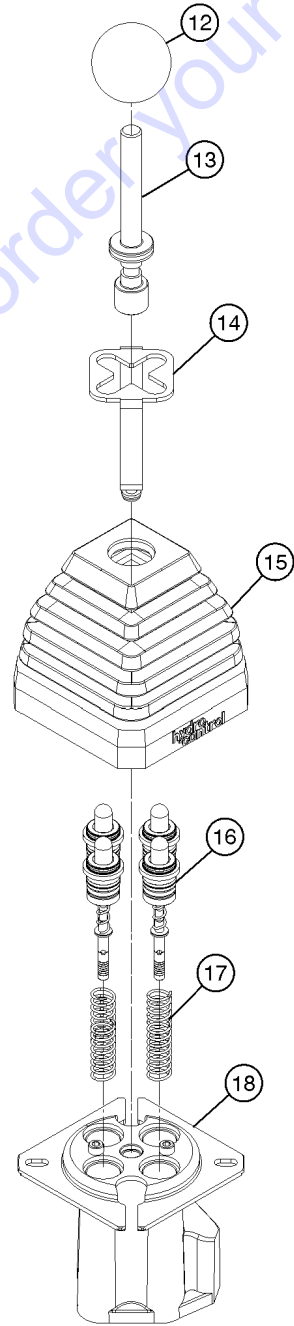

405.1 Joystick Controller Assemblies (to SN GTH06E-11749)

1251849

117624

117625