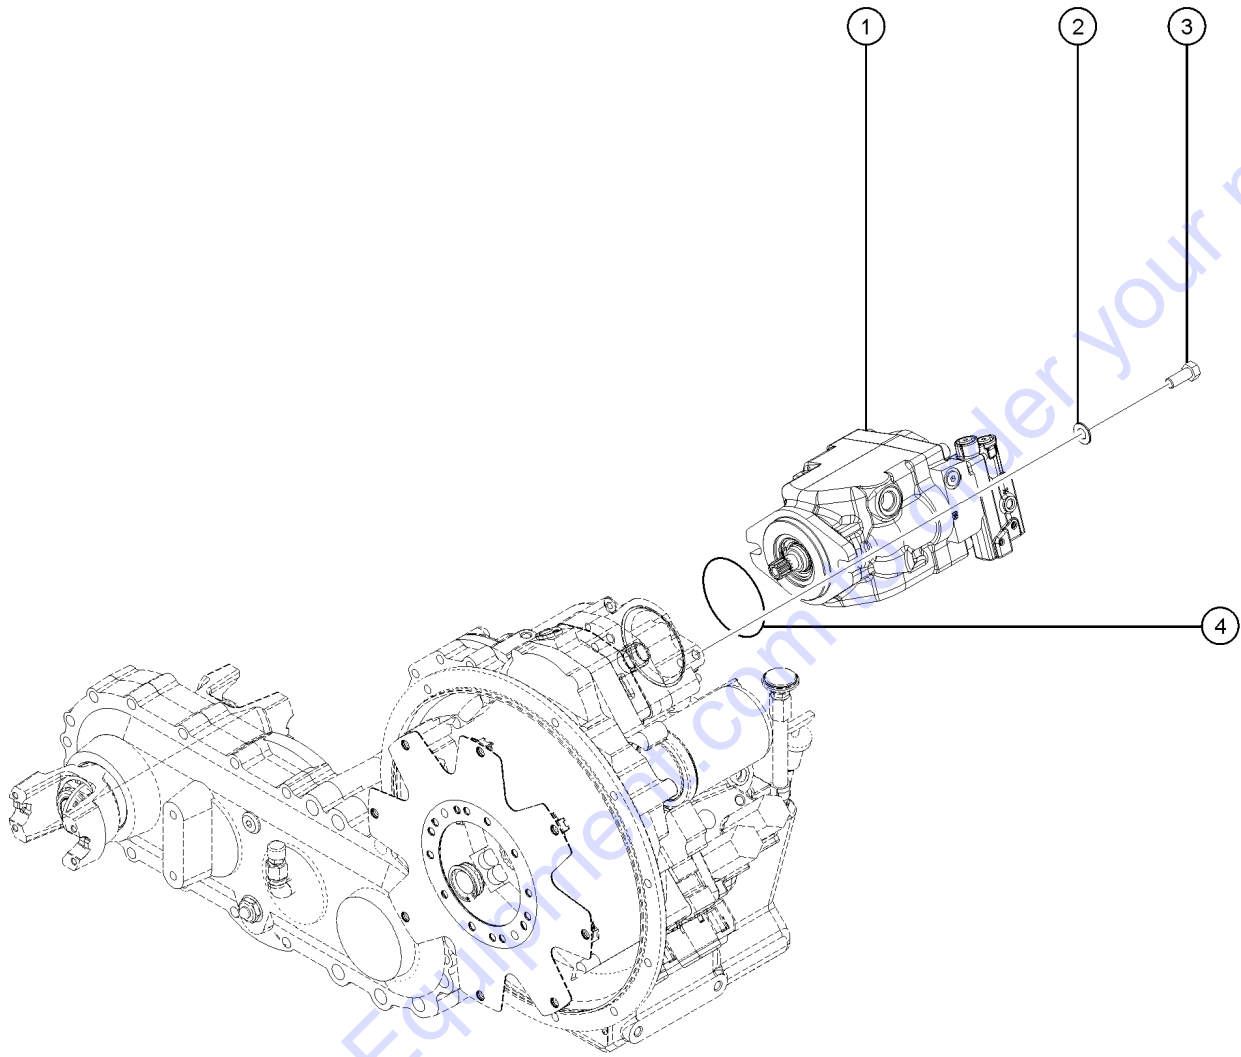

806.2 Hydraulic Pump

Go to Discount-Equipment.com to order your parts

Item	Part No.	Description	Qty.
1	823004GT	PUMP,SAUER 38CC LS.....	1
--	122669GT	SEAL KIT.....	1
2	826353GT	WASHER,FLAT,1/2,SAE,HRD,ZAG.....	2
3	1256843GT	SCREW,HHC,1/2-13X1.25,8,ZAG.....	2
4	52087GT	O-RING,2-044 BUNA***.....	1

Go to Discount-Equipment.com to order your parts