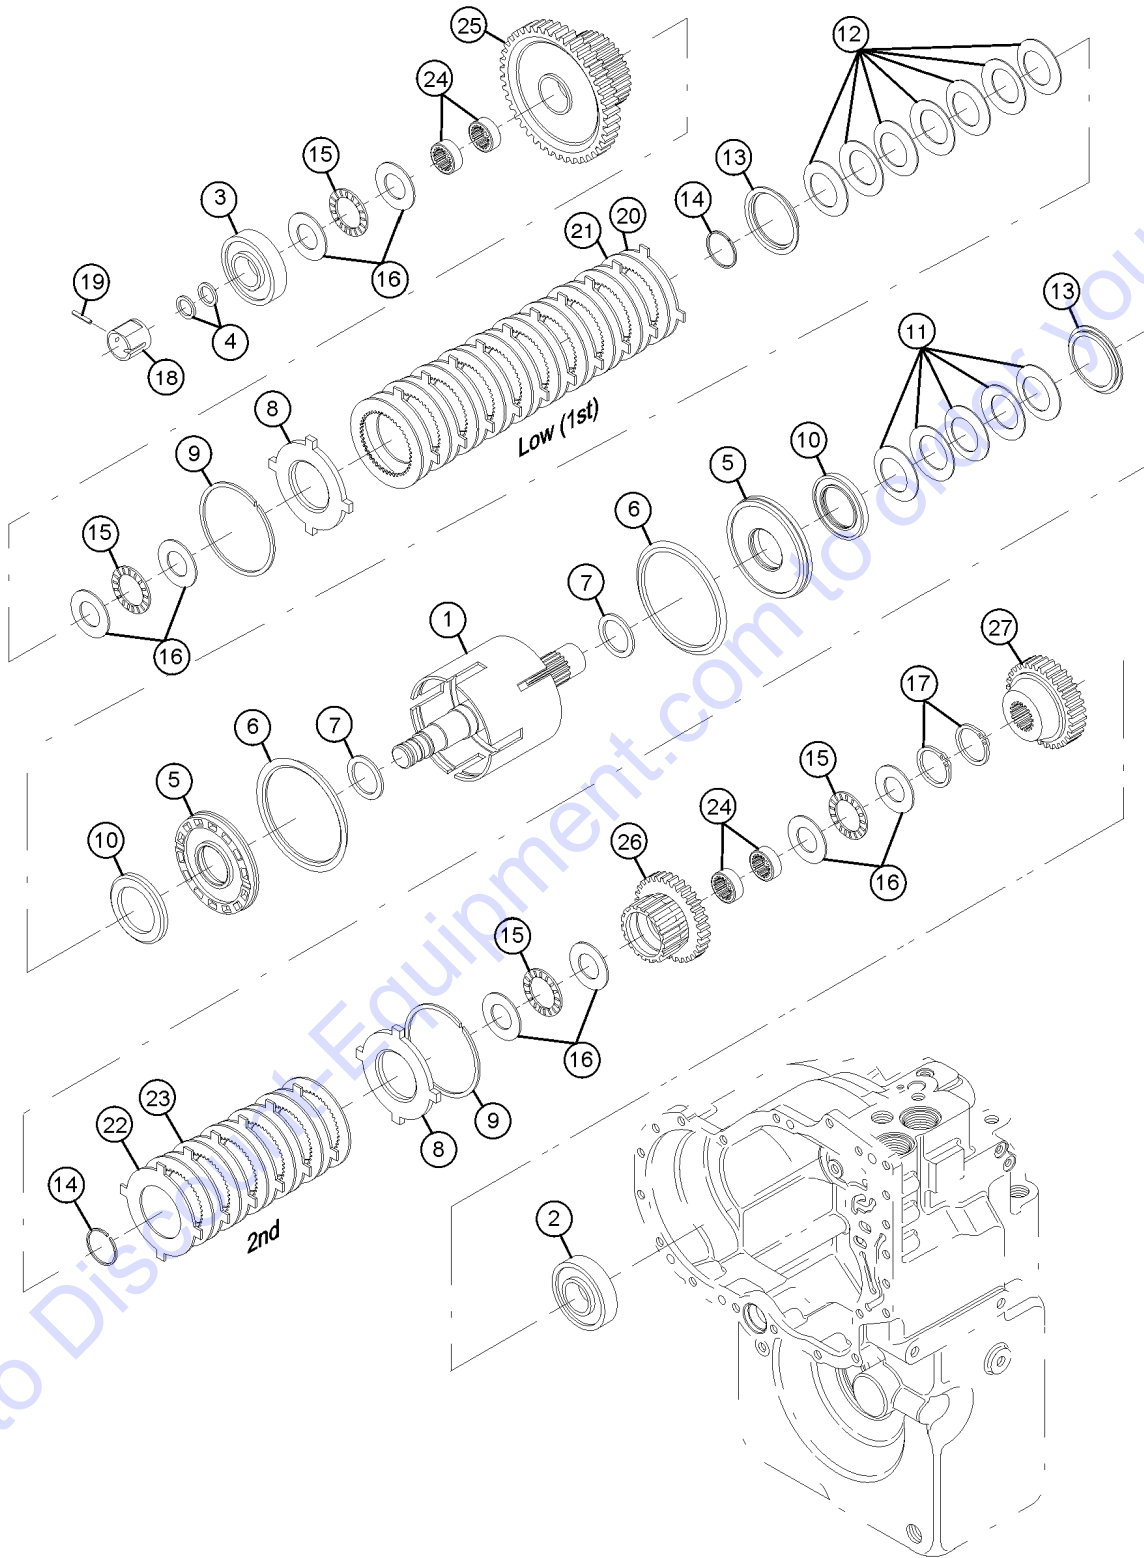

310.1 First and Second Gear Shaft

Go to DiscountEquipment.com for your parts

310.1 First and Second Gear Shaft

Item	Part No.	Description	Qty.
1	220089GT	SHAFT.....	1
2	220185GT	BALL BEARING.....	1
3	7-126-485GT	BEARING.....	1
4	7-126-468GT	PISTON RING.....	2
5	7-126-495GT	A CLU PISTON.....	2
6	7-126-470GT	SEAL.....	1
7	7-126-471GT	SEAL.....	2
8	7-126-472GT	PLATE.....	2
9	7-126-473GT	SNAP RING.....	2
10	7-126-474GT	WEAR RING.....	2
11	7-126-475GT	DISC SPRING ASSEMBLY.....	1
12	7-126-496GT	DISC SPRING ASSY.....	1
13	7-126-476GT	RETAINER.....	2
14	7-126-477GT	RETAINER.....	2
15	7-126-480GT	BEARING.....	4
16	7-126-481GT	WASHER.....	8
17	7-126-497GT	SNAP RING.....	2
18	7-126-498GT	SLEEVE.....	1
19	7-126-381GT	SOLENOID BORE PLUG.....	1
20	7-126-478GT	OUTER DISC, FIRST.....	15
21	7-126-479GT	DISC.....	15
22	—		
23	—		
24	—		
25	—		
26	—		
27	—		
28	220186GT	DETENT BALL.....	2
29	220090GT	VALVE.....	2

Go to DiscountEquipment.com to order your parts