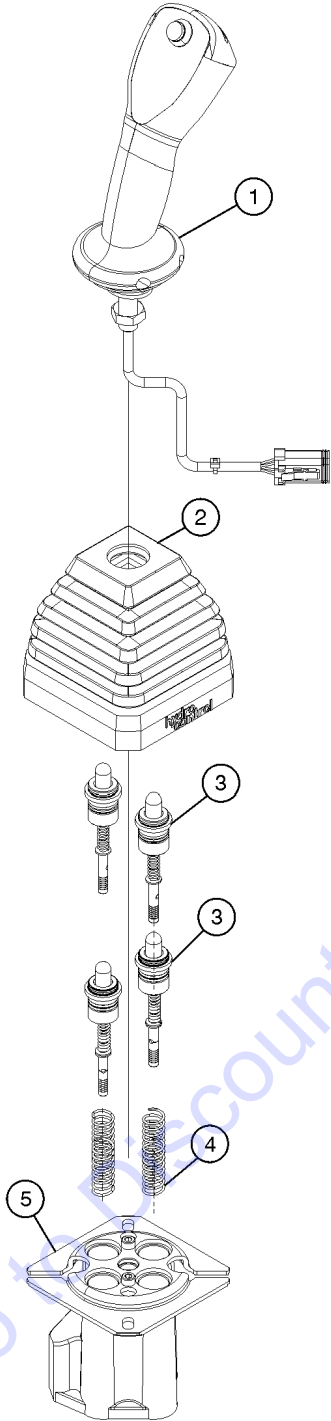

405.1 Joystick Controller Assemblies (to SN GTH06E-11749)

1251849