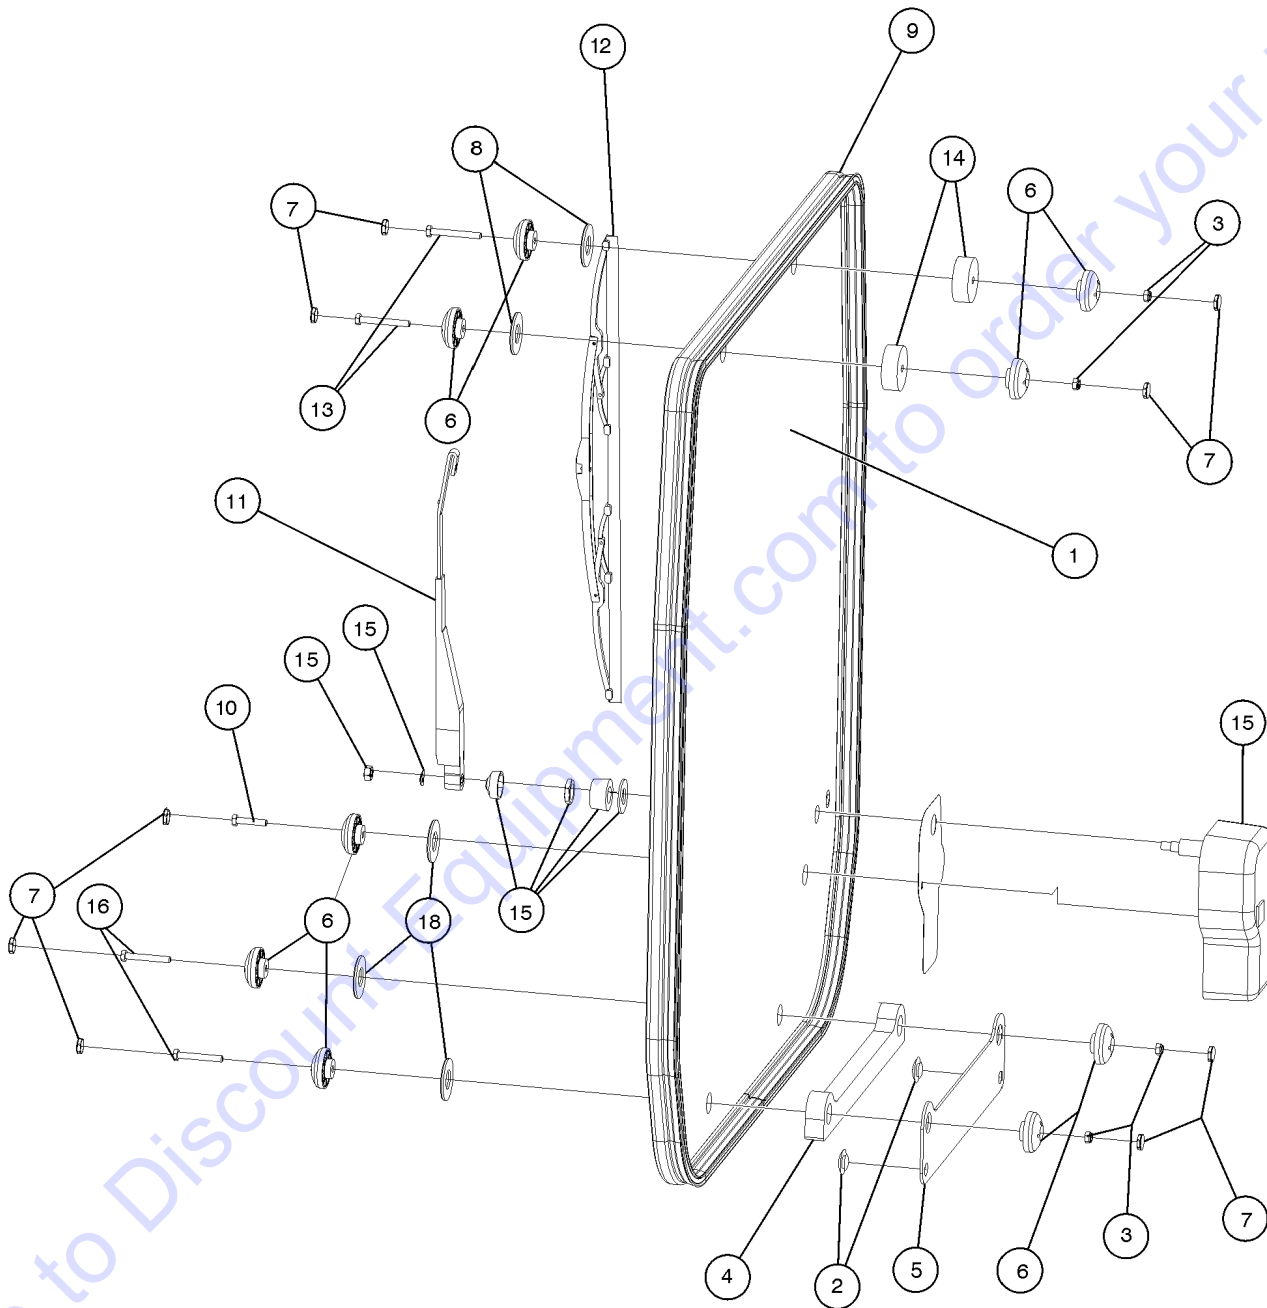

407.1 Enclosed Cab Assembly Option, View 2

407.1 Enclosed Cab Assembly Option, View 2

Item	Part No.	Description	Qty.
--	236350GT	SWITCH, WINDSHIELD WIPER/WSHER.....	1
1	230044GT	GLASS,FRONT WINDSHIELD.....	1
2	47478GT	BUMPER, RUBBER, 1"OD X .461H.....	2
3	1256455GT	NUT,TL,M6-1.0,DIN980,10,ZAB.....	4
4	237667GT	HDPE,FRONT WINDOW SPACER.....	1
5	1253974GT	PLATE,WINDSHIELD RETAINER.....	1
6	130123GT	BUSHING,WINDOW FASTENER.....	9
7	130124GT	CAP,WINDOW BUSHING.....	9
8	130189GT	SPACER,GLASS BUSHING.....	5
9	130163GT	WEATHERSTRIP,DOUBLE BULB.....	118.92
10	1256451GT	SCREW,HHC,M6-1.0X30,DIN931,10.....	1
11	130160GT	WIPER ARM,14".....	1
12	130208GT	WIPER BLADE,20".....	1
13	1256453GT	SCREW,HHC,M6-1.0X50,DIN931,10.....	2
14	230009GT	SPACER,WINDOW.....	2
15	130198GT	WIPER MOTOR.....	1
16	1256452GT	SCREW,HHC,M6-1.0X45,DIN931,10.....	2