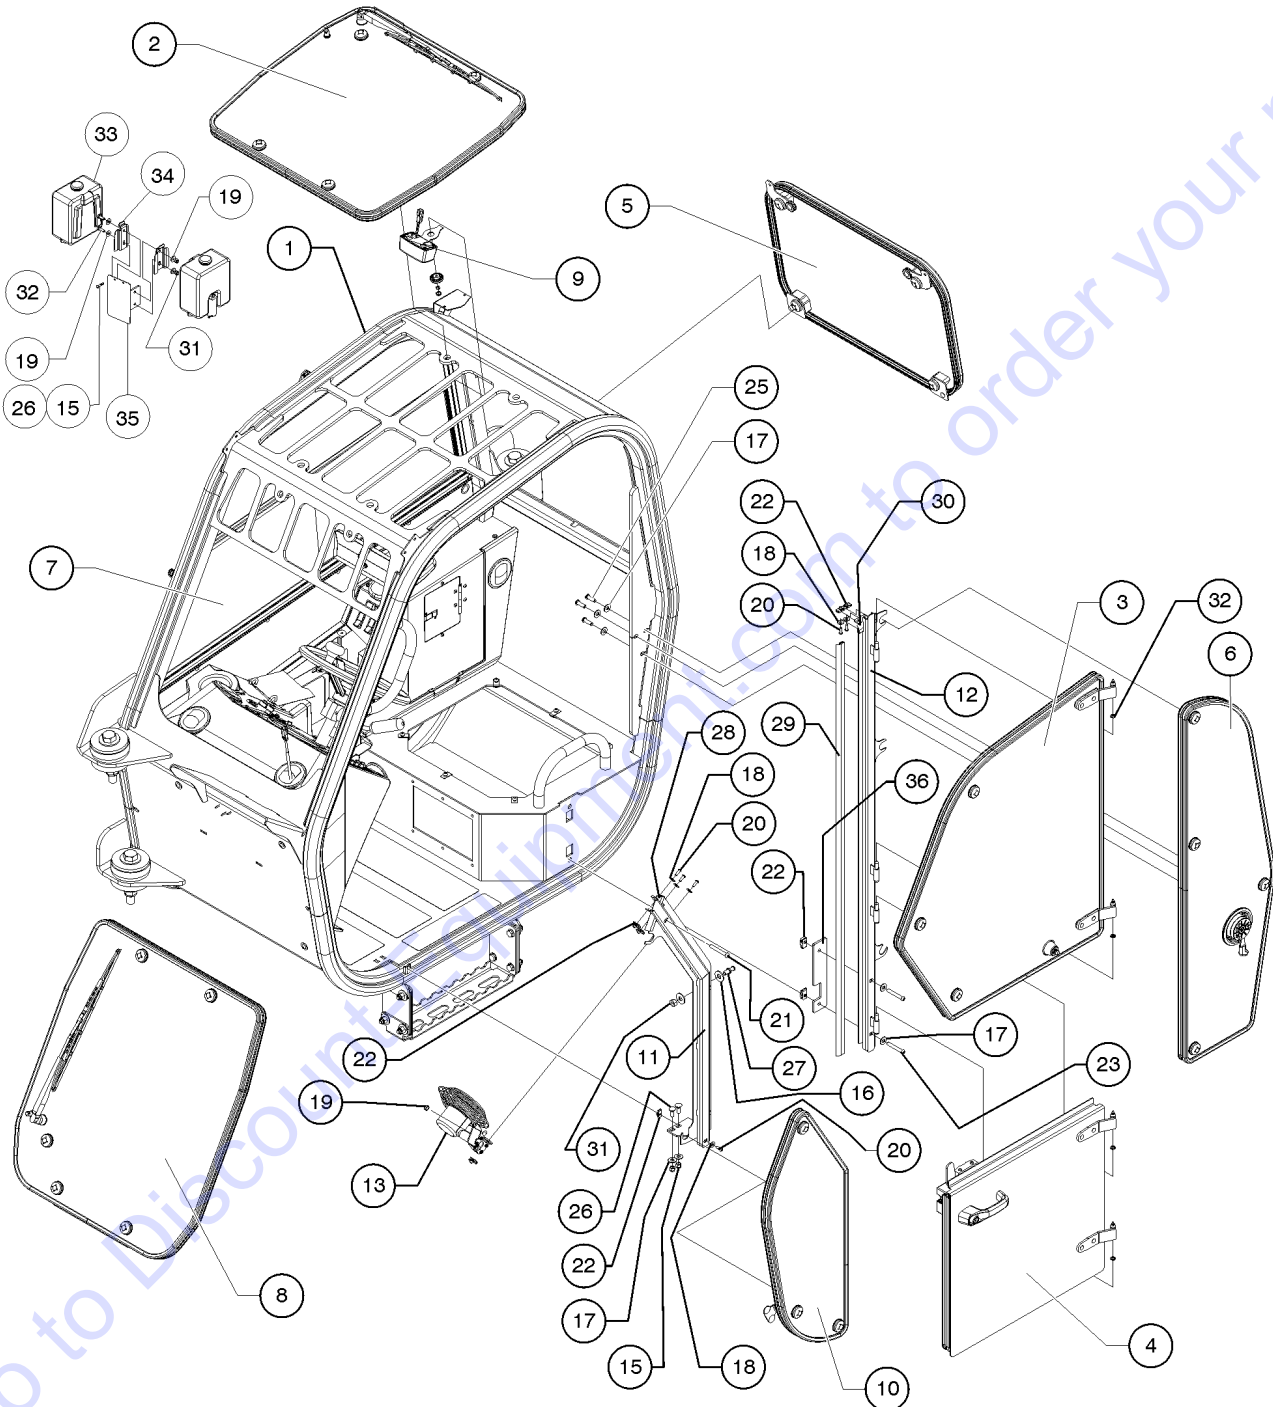

406.1 Enclosed Cab Assembly Option, View 1

406.1 Enclosed Cab Assembly Option, View 1

Item	Part No.	Description	Qty.	Item	Part No.	Description	Qty.
--	1270245GT	KIT, GLASS BREAK PUNCH <i>(includes decal pn 1269532)</i>		33	123245GT	WASHER BOTTLE/BRACKET ASSY.....	1
--	1269532GT	PUNCH SAFE T PUNCH DECAL GLASS BREAKING PUNCH DECAL GLASS SAFETY PUNCH EXIT DECAL		34	123222GT	BRACKET,WASHER RESERVOIR.....	2
1		Ref., Cab		35	1257261GT	FORMING,WASHER BOTTLE MOUNT.....	1
2	230008GT	ASSEMBLY, SKYLIGHT GTH <i>REFERENCE 408.1</i>		36	214715GT	PLATE,DOOR POST SPACER CLOSEOUT.....	1
3	231118GT	ASSY,UPPER DOOR,ENCL.CAB <i>REFERENCE 412.1</i>					
4	236667GT	ASSY,LOWER DOOR,ENCL.CAB <i>REFERENCE 414.1</i>					
5	130164GT	ASSEMBLY, REAR WINDOW <i>REFERENCE 410.1</i>					
6	236782GT	ASSEMBLY, RR WINDOW <i>REFERENCE 413.1</i>					
7	231330GT	ASSEMBLY, RH WINDOW, GTH <i>REFERENCE 409.1</i>					
8	230043GT	ASSEMBLY,WINDSHIELD,GTH <i>REFERENCE 407.1</i>					
9	230030GT	ASSEMBLY, DOME LIGHT.....	1				
10	130243GT	ASSY,LEFT,FRONT,WINDOW <i>REFERENCE 410.1</i>					
11	1253977GT	WELDMENT,SLAM POST.....	1				
12	1253978GT	WELDMENT,DOOR POST (TRF BLACK).....	1				
13	130536GT	FAN,DEFROSTER,GENIE CAB.....	1				
15	824029GT	NUT,TL FLG,3/8-16,G,ZAG.....	4				
16	1255760GT	WASHER,FLAT,1/2,USS,ZAG.....	2				
17	1255758GT	WASHER,FLAT,3/8,USS,ZAG.....	9				
18	824113GT	WASHER,FLAT,USS,1/4,ZAG.....	5				
19	824029GT	NUT,TL FLG,3/8-16,G,ZAG.....	1				
20	1278088GT	SCREW,BHC,TORX PLUS, 1/4-20X3/4,F835,ZAG.....	5				
21	824095GT	SCREW,HHF,3/8-16X3,8,ZAG.....	2				
22	56912GT	SPRING CLIP,1/4-20,.025-.15X.54,ZAG.....	5				
23	1256474GT	SCREW,BHC,3/8-16X2.5,F835,ZAG.....	3				
25	1255629GT	SCREW,BHC,3/8-16X1.25,F835,ZAG.....	2				
26	824125GT	BOLT,CARRIAGE,3/8-16X1,5,ZAG.....	4				
27	130241GT	POST,STRIKER.....	1				
27A	130301GT	NUT,M12-1.00 <i>for 130241</i>					
28	130259GT	SEAL,J HOOK.....	4.5				
29	130259GT	SEAL,J HOOK.....	60.3				
30	130259GT	SEAL,J HOOK.....	3.05				
31	824027GT	NUT,TL FLG,1/4-20,G,ZAG.....	2				
32	130327GT	WASHER,THRUST,4X.6X.1.....	4