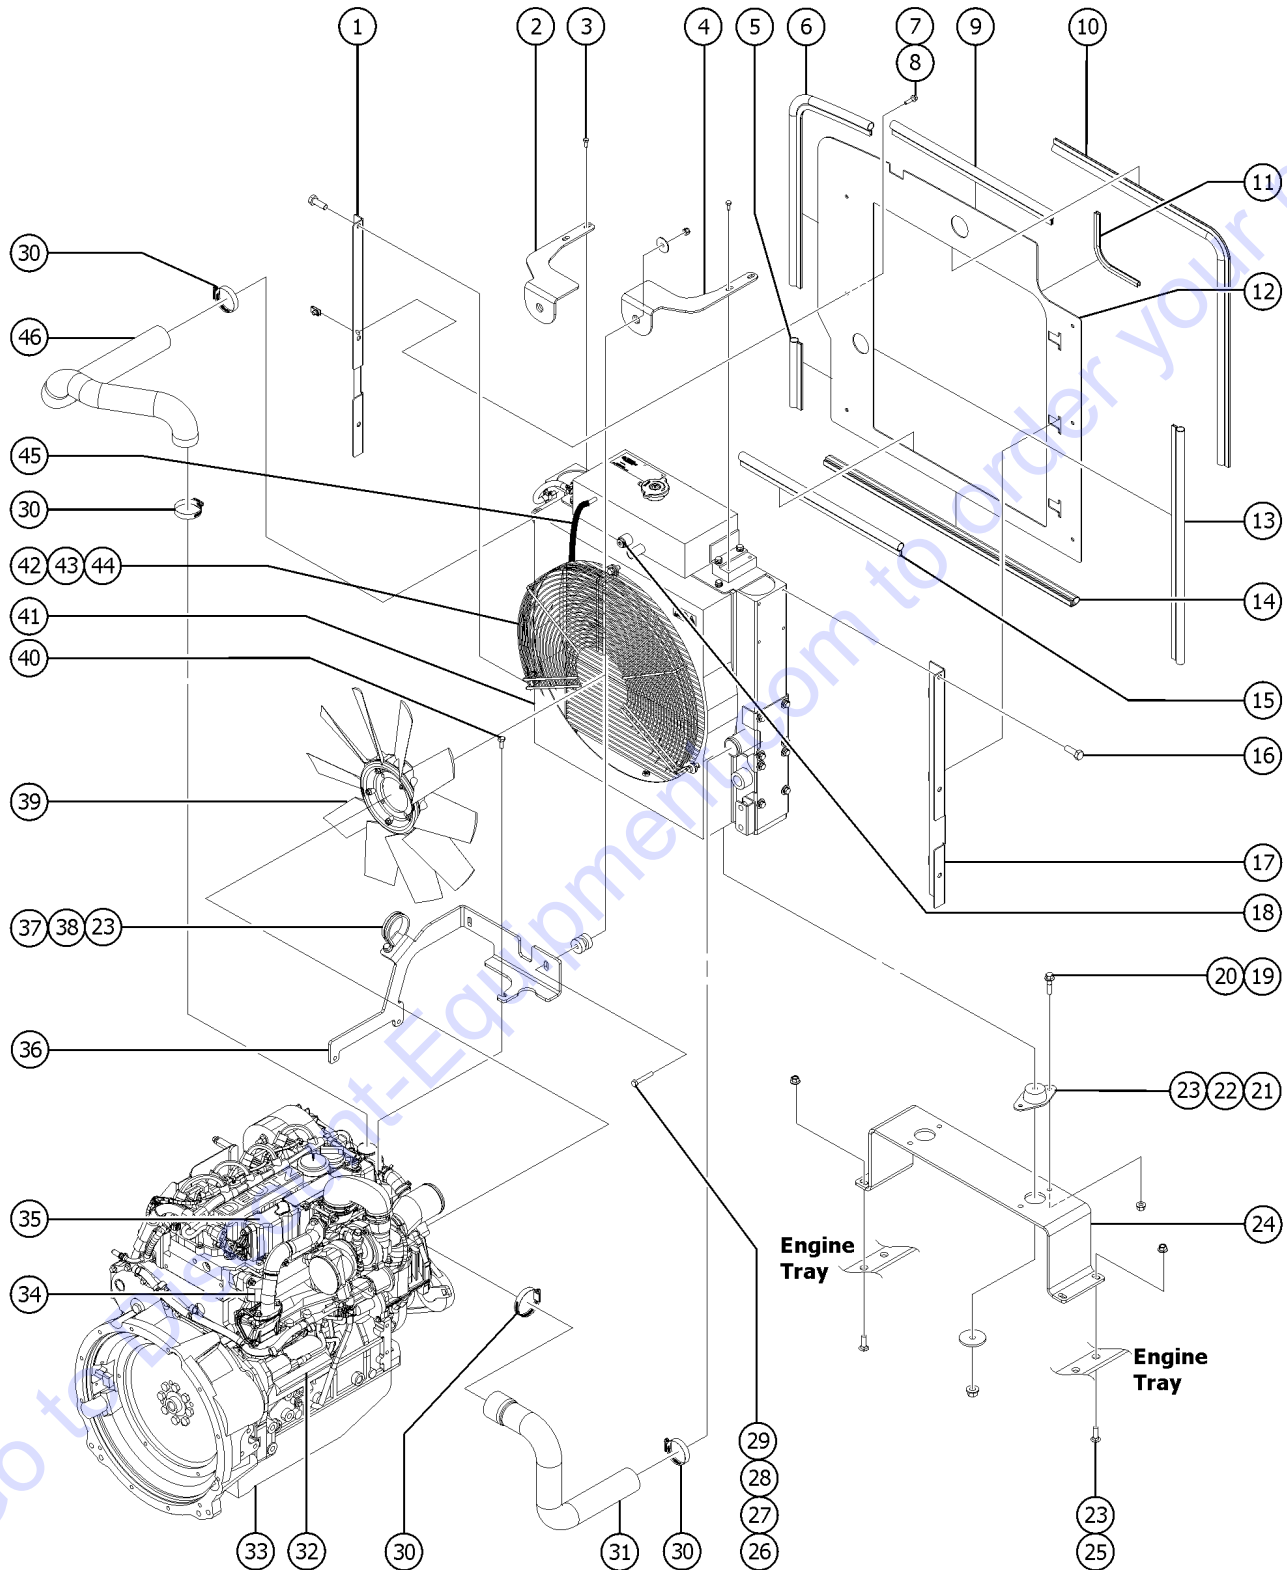

501.1 Deutz 2.9TCD T4 Engine, View 1

501.1 Deutz 2.9TCD T4 Engine, View 1

Item	Part No.	Description	Qty.	Item	Part No.	Description	Qty.
--		<i>Due to Tier 4 regulations, many engine replacement parts require the engine serial number at time of order placement. When ordering engine parts please have both machine and engine serial numbers available. For internal engine parts, contact engine dealer</i>		27	236334GT	ISOLATOR,UP RADIATOR SUPPORT....	2
--	229993GT	CIRCUIT BREAKER, 30AMP.....	1	28	823059GT	WASHER,SNUBBING,M8.....	4
--	123677GT	CIRCUIT BREAKER BOOT.....	1	29	25368GT	NUT,NYLOCK,M8X1.25.....	2
--	141650GT	ADAPTER,04 FORB X02 MP.....	1	30	13014GT	CLAMP,HOSE,2.25" DIA.....	4
--	1252029GT	ASSEMBLY,FUEL INJECTOR HARDLINES,TD2.9.....	1	31	161994GT	HOSE,RADIATOR,LOW,TD2.9,GTH.....	1
--	1260371GT	INJECTOR,FUEL,TD2.9		32	1254594GT	STARTER,3.2KW,DEUTZ D2.9.....	1
--	825688GT	GLOW PLUG HARNESS,TD2.9.....	1	33	825709GT	OIL PAN,TD2.9.....	1
--	825687GT	GLOW PLUG,TD2.9		34	825706GT	EXHAUST MANIFOLD,TD2.9.....	1
--	825693GT	COOLANT TEMP SENSOR,TD2.9.....	1	35	822507GT	MANIFOLD,INTAKE,TD2.9.....	1
--	1262876GT	THERMOSTAT,DEUTZ.....	1	--	1260355GT	GASKET,INTAKE MANIFOLD,TD2.9(04133129).....	1
1	822494GT	FORMING,BAFFLE MNT,OUT,TD2.9.....	1	--	1260356GT	GASKET,RING,INTAKE,TD2.9(04133131),1	
2	822637GT	WELDMENT,RAD SPRT,OUT,TD2.9.....	1	36	822496GT	FORMING,UP RAD. SPRT,ENG,TD2.9...1	
3	23057GT	SCREW,HHC,M8 X 20MM.....	4	37	824090GT	SCREW,HHF,3/8-16X1,8,ZAG.....	1
4	822636GT	WELDMENT,RAD SPRT,IN,TD2.9.....	1	38	87188GT	CLAMP,2.38,#38 X 3/8 RUB CUSH.....	1
5	119219GT	TRIM,EDGE,1/8X3/4 END BULB.....	7	39	1257036GT	FAN,RADIATOR,TD2.9,495MM,10 BLADE.....	1
6	119219GT	TRIM,EDGE,1/8X3/4 END BULB.....	28	40	1251983GT	SCREW,HHF,M8-1.25X16,DIN6921,10.9,ZAB.3	
7	824079GT	SCREW,HHF,1/4-20X1,8,ZAG.....	3	41	1282634GT	COOLER PACKAGE,RAD,TD2.9,GTH....1	
8	56912GT	SPRING CLIP,1/4-20,.025-.15X.54,ZAG.....	3	--	1282629GT	HOSE,RADITAOOR,COOLANT,3/ 4"ID,11.5"CUT PC,75 PSI.....	1
9	119219GT	TRIM,EDGE,1/8X3/4 END BULB.....	16	--	36208GT	CLAMP,HOSE,1.25***.....	2
10	119219GT	TRIM,EDGE,1/8X3/4 END BULB.....	43	--	1282636GT	FITTING,PIPE,BARBED,M16 x 1.5-6G x3/ 4"HoseID.....	1
11	46718-885GT	TRIMLOCK,3/16,ALUM.....	1	--	1273074GT	SIGHT GLASS KIT	
12	822495GT	PLATE,RADIATOR BAFFLE,TD2.9.....	6	42	1282635GT	GUARD,FAN,5 BOLTS,TD2.9.....	1
13	119219GT	TRIM,EDGE,1/8X3/4 END BULB.....	22	43	824132GT	SCREW,HHF,M8-1.25X20,DIN6921,10.9,ZAB.5	
14	81476-2950GT	TRIM, RUBBER "D" SEAL, 1/16.....	1	44	1255758GT	WASHER,FLAT,3/8,USS,ZAG.....	5
15	119219GT	TRIM,EDGE,1/8X3/4 END BULB.....	19	45	1279744GT	HOSE,COOLANT,5/16" DIA,12".....	1
16	1251983GT	SCREW,HHF,M8-1.25X16,DIN6921,10.9,ZAB.3		--	44909GT	CLAMP,HOSE,.35"-.86" X .3125".....	2
17	822493GT	FORMING,BAFFLE MNT,IN,TD2.9.....	1	46	161993GT	HOSE,RADIATOR,UPR,TD2.9,GTH.....	1
18	218715GT	SENSOR,COOLANT LEVEL, DEUTZ <i>This part is used on other engine models</i>					
--	1279746GT	GASKET,COOLANT LEVEL,TCD3.6					
19	824086GT	SCREW,HHF,5/16-18X1,8,ZAG.....	4				
20	824028GT	NUT,TL FLG,5/16-18,G,ZAG.....	4				
21	T114350GT	ISOLATOR,RADIATOR,PERKINS.....	2				
22	824120GT	WASHER,FLAT,.375X1.50X.125,ZAG....	2				
23	824029GT	NUT,TL FLG,3/8-16,G,ZAG.....	7				
24	822501GT	FORMING,RAD. SUPPORT,TD2.9.....	1				
25	1255757GT	BOLT,CARRIAGE,3/8-16X1.25,5,ZAG....	4				
26	67349GT	SCREW,HHC,M8 X 50.....	2