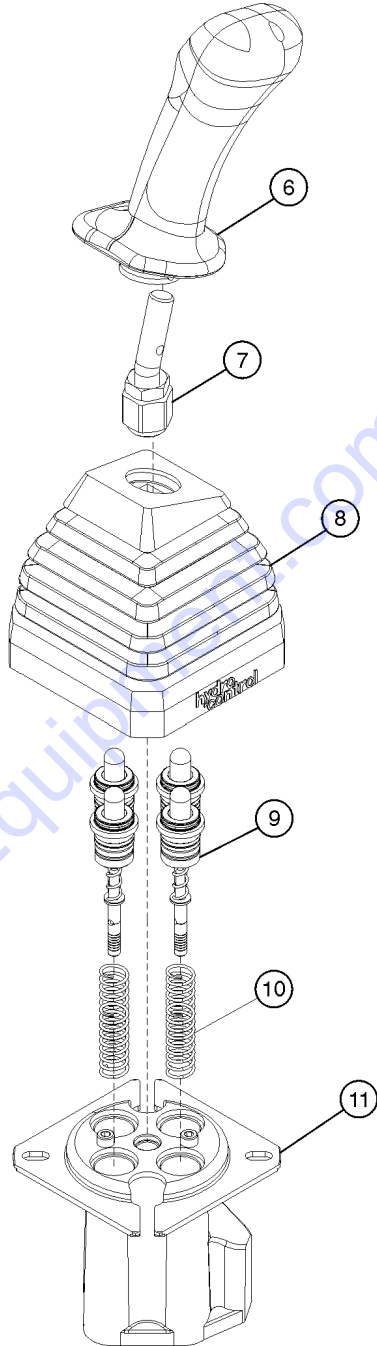

405.1 Joystick Controller Assemblies (to SN GTH06E-11749)

1251849

117624

117625