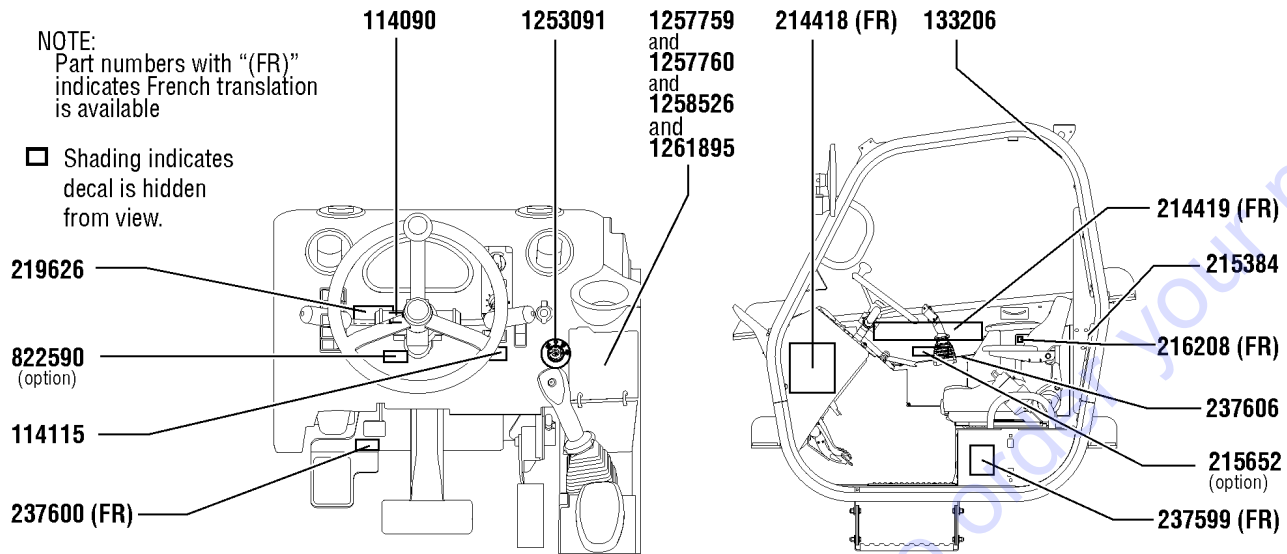

101.1 Decals with Words

NOTE:
Part numbers with "(FR)" indicates French translation is available

☐ Shading indicates decal is hidden from view.

101.1 Decals with Words

Item	Part No.	Description	Qty.	Item	Part No.	Description	Qty.
--	1262615GT	DECAL,WARN,SWG OVERTURN SYM.....2 <i>(1 on each side of swing carriage)</i>		33	1257760GT	CARD,LOAD RNG,GTH636 ROT.....1 <i>(rotate carriage)</i>	
1	28159GT	DECAL,DIESEL.....1 <i>(diesel)</i>		34	1257762GT	DECAL,TRANSPORT/LIFT DIAGRAM.....1	
2	28175GT	DECAL,WARNING-COMPART ACCESS.....1		35	1257914GT	DECAL,A-C,GTH636,WHITE.....1	
3	38149GT	DECAL,LABEL,PATENTS.....1		36	1258415GT	DECAL, HYDRAULIC FILTER ACCESS.....1	
4	82366GT	DECAL,CHEVRON RANDO HD.....1		37	1257759GT	CARD,LOAD RNG,GTH636 STD.....1	
5	82558GT	DECAL,WARN,SKIN INJECTION HAZ*.....1		--	1257760GT	CARD,LOAD RNG,GTH636 ROT.....1	
6	97667GT	DECAL,WARN,BURN HAZARD.....1		--	1258526GT	CARD,LOAD RNG,GTH636 SUSP.....1	
7	114090GT	DECAL,TRANSMISSION CONTROL.....1		--	1261895GT	CARD,LOAD RNG,GTH636 SWG.....1	
8	114115GT	DECAL,STEERING SELECTOR.....1		38	1259709GT	DECAL,2 DECAL COMBO.....1	
9	133206GT	DECAL,OPEN WINDOW INST.....1		39	1261895GT	CARD,LOAD RNG,GTH636 SWG.....1	
10	214418GT	DECAL, 2 DECAL COMBO.....2					
11	214419GT	DECAL, 6 DECAL COMBO.....1					
12	215267GT	Label - Product Registration.....1					
13	215268GT	DECAL, FALL HAZARD.....1					
14	215384GT	DECAL, LABEL, FOPS/ROPS.....1					
15	215652GT	Label - Dual Controller.....1					
16	216208GT	DECAL DIAGNOSTIC LED FUNCTIONS.....1					
17	219626GT	DECAL,COSMETIC,GENIE DOMED, BLK/SILVER.....1					
18	237598GT	DECAL,BODY CRUSH,ROLLING MACHINE.....3					
19	237599GT	DECAL,WARNING,WEAR SEAT BELT...1					
20	237600GT	Notice - Axle Differential Lock.....1					
21	237601GT	DECAL DANGER BATTERY SAFETY....1					
22	237605GT	DECAL WARNING EXPLOSION/BURN HAZARD.....1					
23	237606GT	Label - Single Controller.....1					
24	237970GT	DECAL,WARNING,CRUSH HAZARD,TIRES&CHASSIS.....3					
25	237971GT	DECAL,DANGER,EXPLOSION/BURN,DIESEL FUELING.....1					
26	822590GT	DECAL, 3RD GEAR LOCKOUT, GC2....1					
27	826345GT	DECAL,ULS DIESEL ONLY,TIER 4.....1 <i>(tier 4)</i>					
28	1253091GT	DECAL,KEY IGNITION, 8/10K.....1					
29	1257272GT	DECAL,GTH636 ENGINE TRAY.....1					
30	1257445GT	DECAL,COSMETIC,GENIE GTH-636....2					
31	1257446GT	DECAL,COSMETIC,GENIE GTH636 SM.....1					
32	1257759GT	CARD,LOAD RNG,GTH636 STD.....1 <i>(standard carriage)</i>