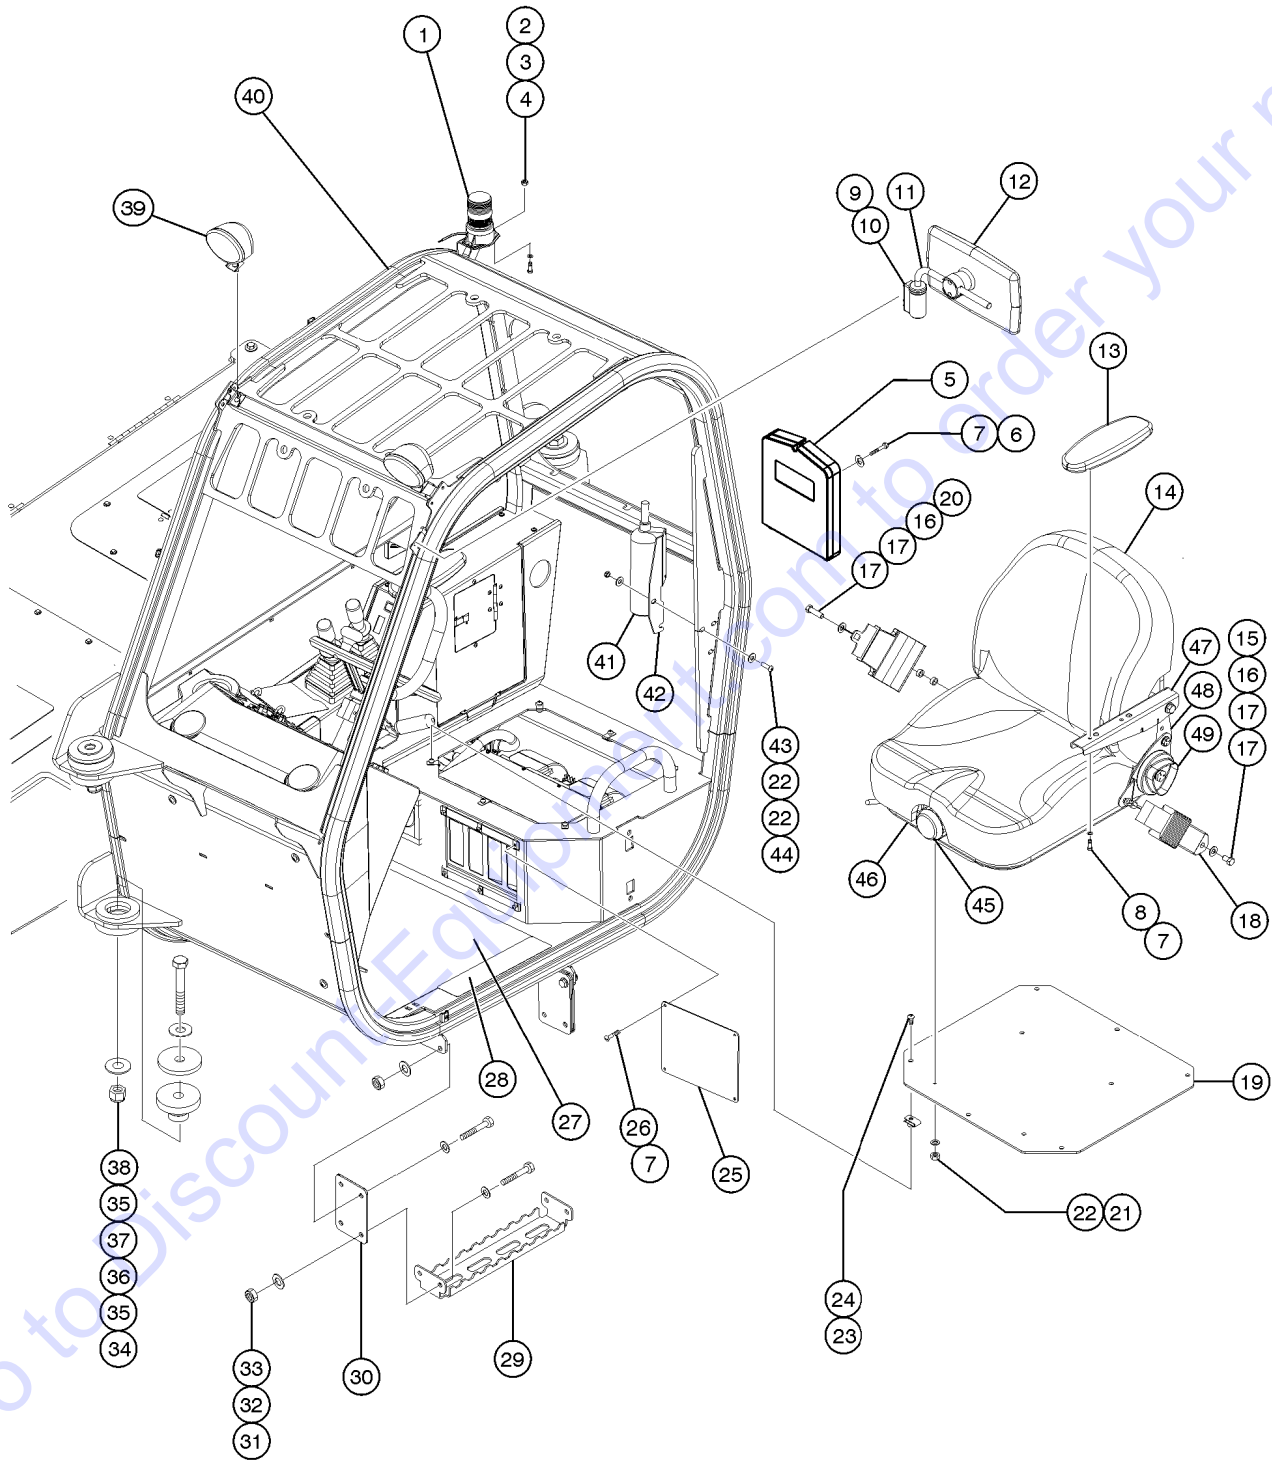

401.1 Standard Cab Components, View 1

401.1 Standard Cab Components, View 1

Item	Part No.	Description	Qty.	Item	Part No.	Description	Qty.
--	162446GT	ASSY, SKYLIGHT W/O WIPER, GTH		19	1254148GT	PLATE,SEAT MOUNT.....	1
--	162447GT	GLASS,SKYLIGHT W/O WIPER, GTH		20	823750GT	SCREW, HHC, 7/16-20X1.5, G5,Z	
--	162448GT	ASSY,FRNT WINDOW W/O WIPER, GTH		21	6782GT	NUT,NYLOCK,5/16-18	
--	162449GT	GLASS,FRONT W/O WIPER, GTH		22	5397GT	WASHER,FLAT,USS,5/16",Y	
--	825974GT	KIT, BEACON LIGHT		23	28487GT	SCREW,BHHS,3/8-16 X 1	
1	229683GT	HARNESS, BEACON LIGHT.....1 (includes beacon and wire harness connector)		24	29868GT	SPRING CLIP,3/8-16,,05-.20X.73,ZAG	
--	231931GT	STROBE,BEACON, AC COMP 12-80V for 229683		25	214854GT	COVER,CAB AIR INTAKE.....	1
--	105556GT	LENS,FLASHING BEACON		26	824027GT	NUT,TL FLG,1/4-20,G,ZAG.....	4
--	105557GT	BULB,FLASHING BEACON		27	214581GT	FLOORMAT, CAB.....	1
2	5365GT	NUT,NYLOCK,10-24		28	1256323GT	FORMING, FLOOR MAT.....1 (used in open cab)	
3	6146GT	WASHER,FLAT,MS,#10,Y		--	1254146GT	FORMING, FLOORMAT GUARD.....1 (used in closed cab)	
4	71874GT	BOLT,CARRIAGE,#10-24X.50,G2		29	1253956GT	FORMING,CAB STEP.....	1
5A	44743GT	MANUAL BOX W/DECALS*** .....1 USA/Canada/Australia		30	123108GT	STRAP,FLEXIBLE STEP.....	2
5B	24514GT	BOX,INSTRUCTION STORAGE Europe/Asia/South America (decal required; refer to Section100)		31	6198GT	NUT,NYLOCK,1/2-13	
6	80149GT	BOLT,CARRIAGE,1/4-20 X .5,G2		32	6095GT	WASHER,FLAT,USS,1/2",Y	
7	1278088GT	SCREW,BHC,TORX PLUS, 1/4-20X3/4,F835,ZAG.....	4	33	141579GT	BOLT,FLANGE,1/2-13 X 1.75	
9	22578GT	SCREW,HHC,M6 X 20MM,GR8.8		34	123189GT	NUT,NYLOCK,1-8,GR8	
10	825355GT	WASHER,FLAT,M6,DIN125,ZAB		35	38859GT	WASHER,FLAT,USS,1",Y	
11	1279209GT	MIRROR ARM, CAB, GTH.....	1	36	123139GT	ISOLATOR,CAB.....	4
12	1279208GT	MIRROR, CAB, GTH.....	1	37	1254034GT	WASHER,RUBBER MOUNT,CAB.....	4
13	229304GT	PAD, ARMREST.....	1	38	117316GT	SCREW,HHC,1-8X6.5,GR8	
14	218102GT	SEAT ASSY, SUSPENSION, RECLINE.....	1	39	7-162-02GT	CAB LIGHT.....2 REFER TO SECTION 901.2	
--	1276678GT	SEAT ASSY, SUSPENSION, RECLINE.....	1	--	7-319-31GT	BULB / HEADLIGHT for 7-162-02 for 7-162-02	
--	1260062GT	HANDLE, SEAT ADJUST.....	1	40	1253947GT	WELDMENT,CAB.....	1
--	1253474GT	COVER, SEAT BASE, SUSPENSION		41	88406GT	FIRE EXTINGUISHER.....	1
--	1253475GT	COVER, SEAT BACK, SUSPENSION		42	236433GT	FORMING, EXTINGUISHER MOUNT.....	1
15	823749GT	SCREW, HHC, 7/16-20X.75, G5, Z		43	1255630GT	SCREW,BHC,3/8-16X1.5,F835,ZAG.....	3
16	106134GT	WASHER,FLAT,HARDENED 7/16		44	7713GT	NUT, LP NYLOCK, 3/8-16.....	1
17	822806GT	TUBE, SEAT BELT SPACER.....	4	45	1263770GT	KNOB ASSEMBLY, WEIGHT ADJ.....	1
18A	117530GT	SEATBELT ASSY,3" RETRACTABLE.....1 (to SN GTH0615H-10612 & GTH0615E-10023)		46	1263772GT	BELLOWS W/HARDWARE.....	1
18B	1277215GT	KIT, SEATBELT, GTH.....1 (from SN GTH0615H-10613 & GTH0615E-10024))		--	1260062GT	HANDLE, SEAT ADJUST.....1 (to SN GTH0615H-10612 & GTH0615E-10023)	
				--	1263771GT	TRACK ASSY, SEAT ADJUST.....1 (from SN GTH0615H-10613 & GTH0615E-10024))	
				47	1263776GT	ARMREST, LH.....	1
				48	1263778GT	SEAT, SUSPENSION, RECLINE.....	1
				49	1263775GT	RECLINER KNOB KIT, SEAT.....	1