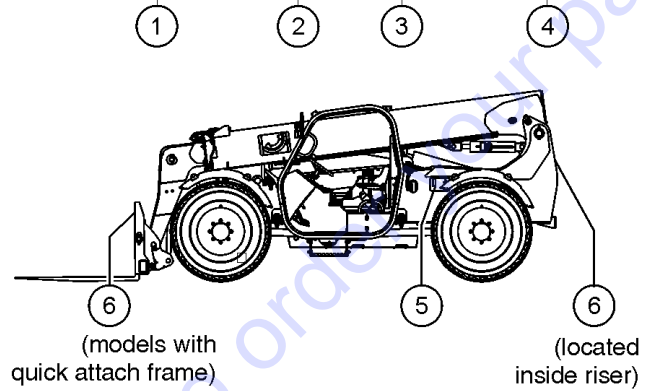

How to Read Your Serial Number

To August 31, 2016

Genie
A TEREX BRAND

MODEL: GTH636
SERIAL NUMBER:GTH0615H-12001
ATTACHMENT:
MANUFACTURE DATE:01/12/15
TOTAL TRUCK WEIGHT(LBS):
MAX LIFT CAPACITY(LBS):
LIFT CAPACITY(LBS)

GTH06 15 E - 12001