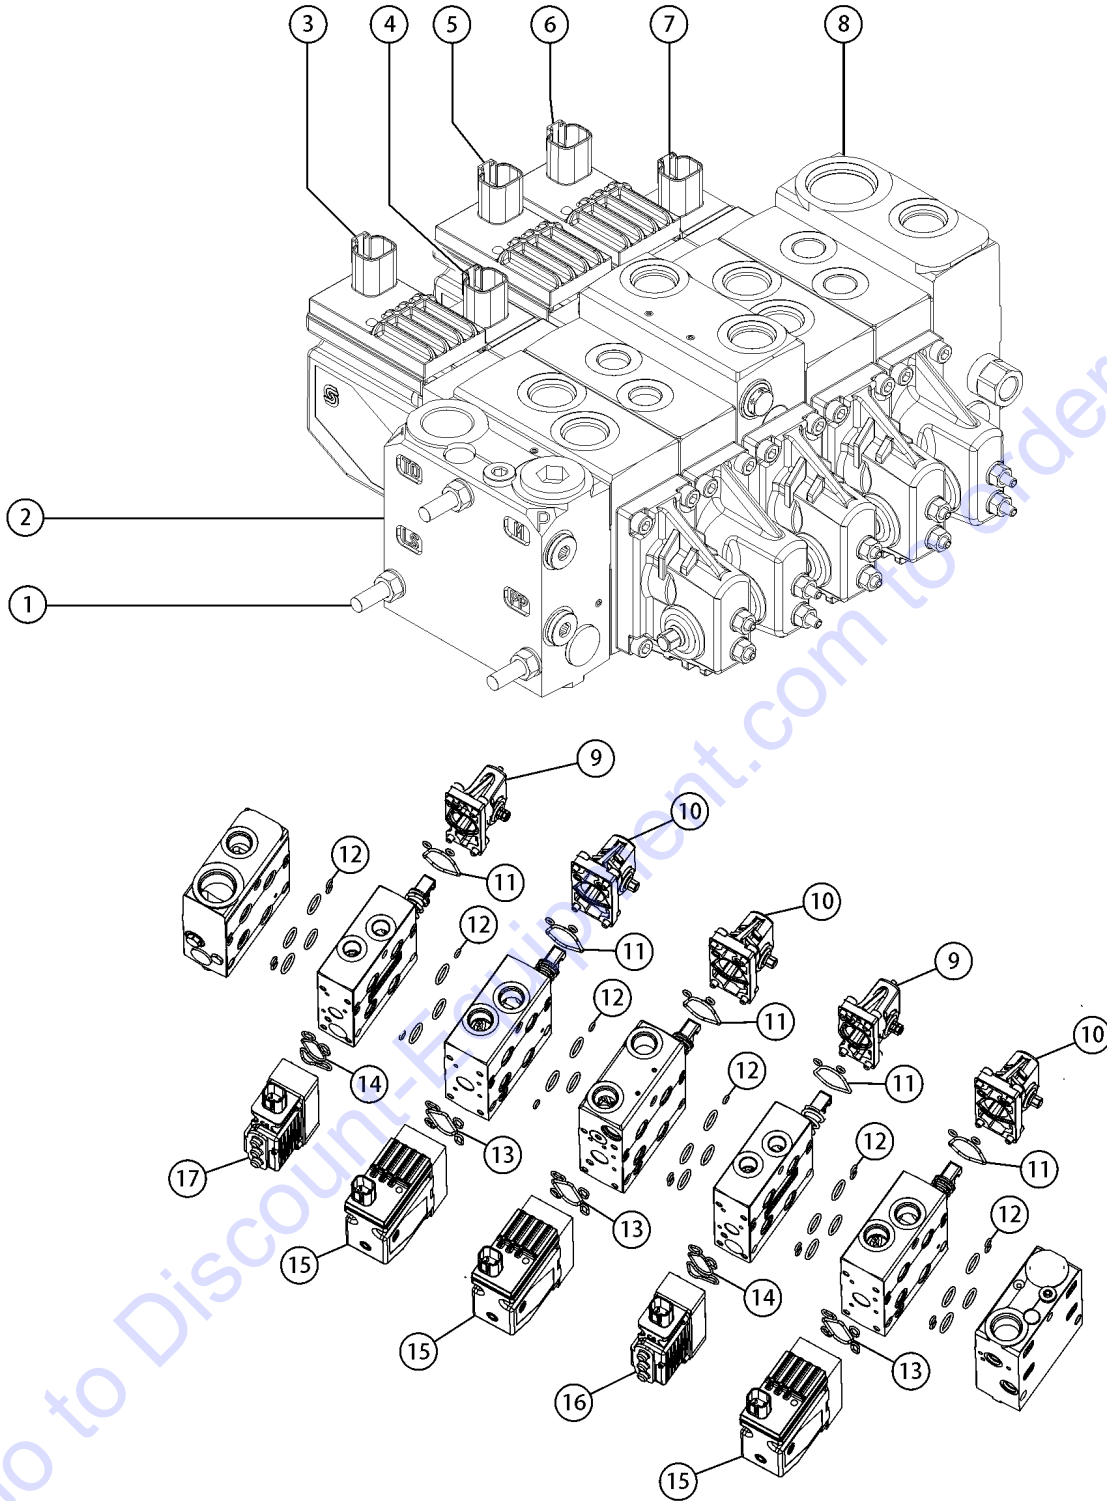

803.2 PVG Manifold

Item	Part No.	Description	Qty.
--	1283379GT	PVG,5 SECTION,PRIMARY,GTH636	
1	1285621GT	KIT,SEALS AND STUDS <i>(includes item 12)</i>	
2	1285620GT	OUTLET,PVG	
3	1285614GT	SLICE ASSEMBLY,LIFT 6K/8K <i>(controls boom up/down functions)</i>	
4	1285612GT	SLICE ASSEMBLY,AUX <i>(controls auxiliary functions)</i>	
5	1285617GT	SLICE ASSEMBLY,TILT 6K <i>(controls tilt functions)</i>	
6	1285613GT	SLICE ASSEMBLY,EXTEND 6K/8K <i>(controls boom extend/retract functions)</i>	
7	1285616GT	SLICE ASSEMBLY,SWAY <i>(controls sway functions)</i>	
8	1285619GT	INLET,PRIORITY,PVG	
9	1285608GT	CAP,SM MANUAL ADJ <i>(includes O-rings)</i>	
10	1285604GT	CAP,LG MANUAL ADJ <i>(includes O-rings)</i>	
11	1285605GT	KIT,SEAL,MANUAL ADJ CAP	
12	1285622GT	KIT,INTER-SLICE SEALS, 6 SETS <i>(included with item 1)</i>	
13	1285607GT	KIT,SEAL,LG ACTUATOR	
14	1285611GT	KIT,SEAL,SM ACTUATOR	
15	1285606GT	ACTUATOR,LG PROP ELEC <i>(includes item 12)</i>	
16	1285609GT	ACTUATOR,SM ELEC <i>(includes item 13)</i>	
17	1285610GT	ACTUATOR,SM PROP ELEC <i>(includes item 13)</i>