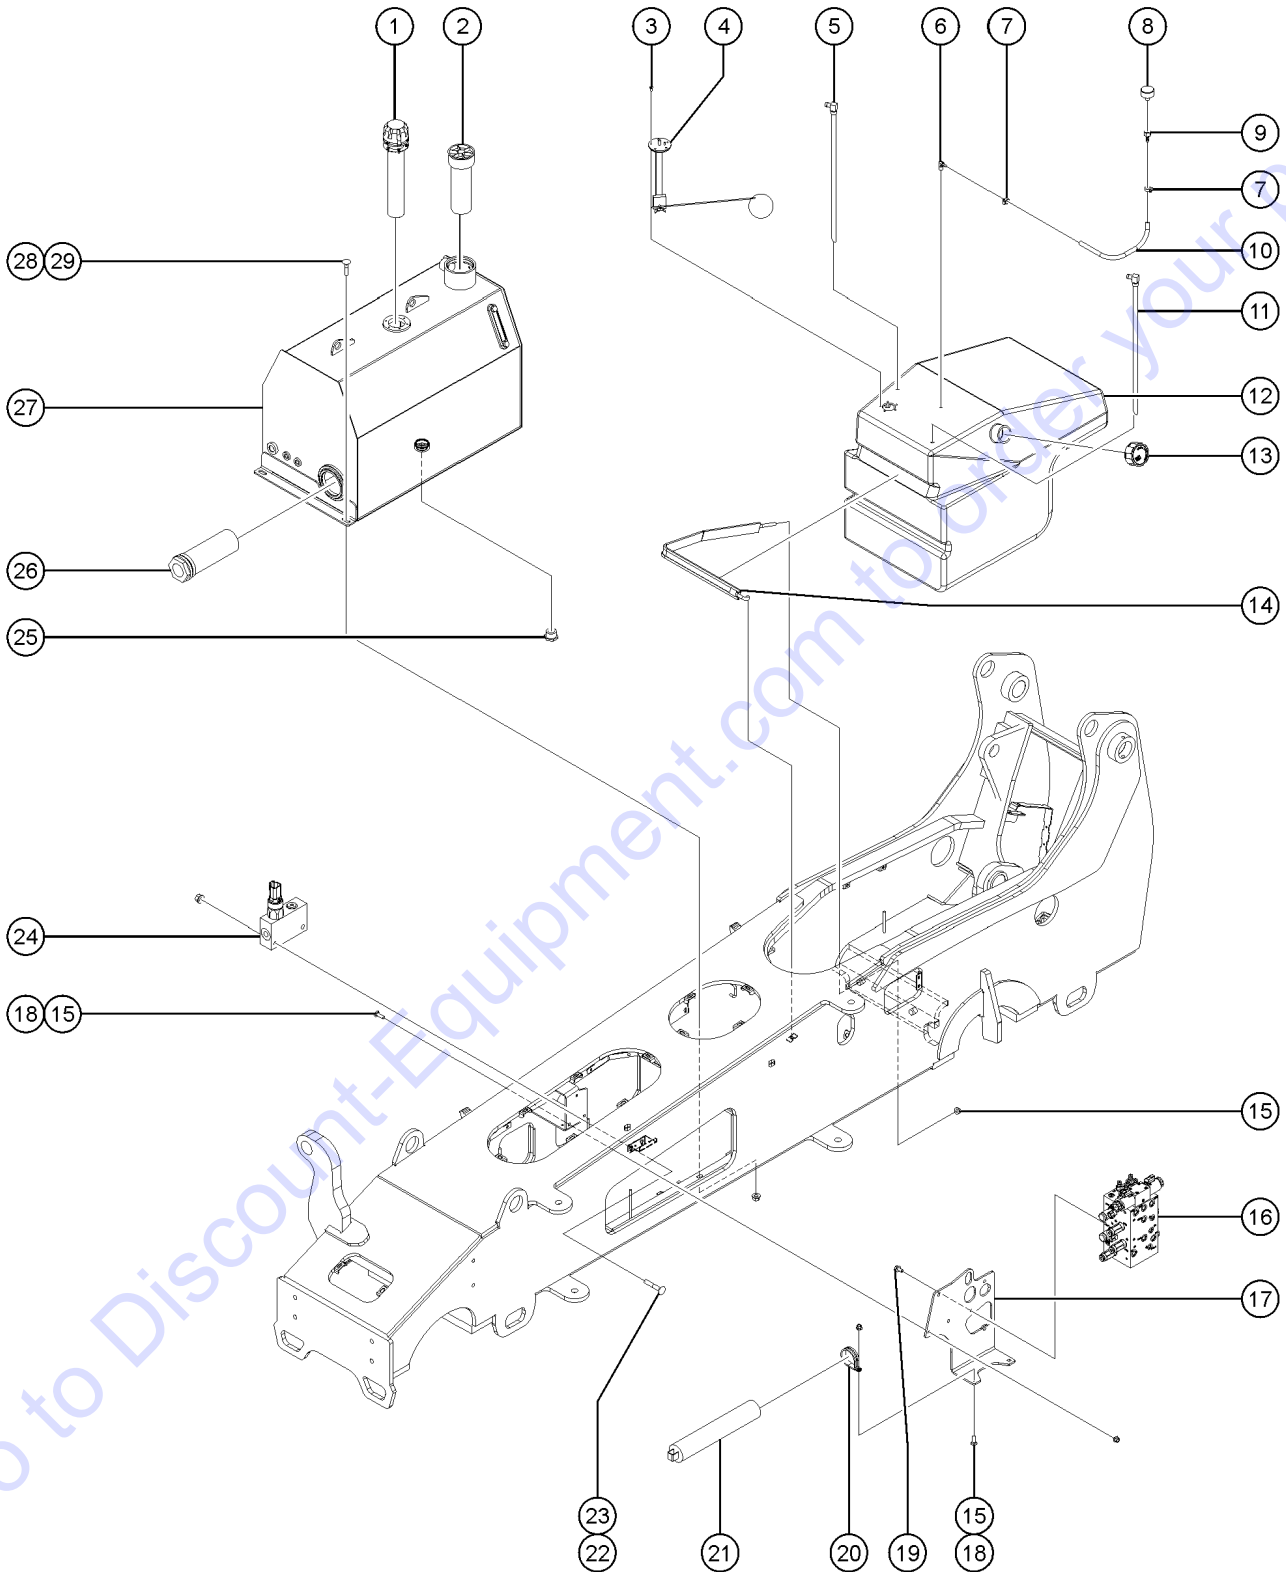

203.1 Center Chassis View

Item	Part No.	Description	Qty.
--	825241GT	ASSY,HYD TANK,GTH636.....1 (includes items 1, 2 and 25-29)	1
--	825242GT	ASSY,FUEL TANK,GTH636.....1 (includes items 3-15)	1
--	1251490GT	ASSEMBLY,SECONDARY MANLD BRKT.....1 (includes items 15 and 16-21)	1
--	1251587GT	ASSEMBLY,BRAKE MANIFOLD.....1 (includes items 22-24)	1
1	123148GT	BREATHER,FILLER,3 PSI.....1 (includes: cap, casting under cap & gasket)	1
2	117379GT	ELEMENT,HYDRAULIC FILTER.....1	1
3	1251757GT	SCREW,PHPM,10-32X.50,ZAG.....5	5
4	825244GT	ASSEMBLY, FUEL SENDER.....1	1
5	1253757GT	TUBE ASSY,FUEL TANK 19.13".....1	1
6	54204GT	ELBOW,90DEG.1/4MPT-1/4 BARB.....1	1
7	21465GT	CLAMP,HOSE,.25" - .63" X .3125.....2	2
8	78546GT	BREATHER CAP,HYD. TANK, 1/4 NPT.....1	1
9	227162GT	CONNECTOR,1/4" FNPT X 1/4" BAR.....1	1
10	30490-1290GT	HOSE,1/4 FUEL LINE,SAE 30R7.....1	1
11	825243GT	DROP TUBE ASSY,3/8 FUEL.....1	1
12	824660GT	TANK, FUEL, PLASTIC 27 GAL.....1	1
13	233651GT	FUEL CAP, DIESEL, VENTLESS.....1	1
14	1251598GT	ASM,FUEL TANK STRAP,GTH636.....1	1
15	1255758GT	WASHER,FLAT,3/8,USS,ZAG.....6	6
16		Ref. Secondary manifold (refer to 809.1)	
17	T107491GT	FORMING,SECONDARY MANIFOLD MNT.....1	1
18	1255757GT	BOLT,CARRIAGE,3/8-16X1.25,5,ZAG.....5	5
19	824089GT	SCREW,HHF,3/8-16X.75,8,ZAG.....3	3
20	87188GT	CLAMP,2.38,#38 X 3/8 RUB CUSH.....2	2
21	117666GT	ACCUMULATOR,29CC,400PSI.....1	1
22	1255756GT	BOLT,CARRIAGE,1/4-20X1.5,5,ZAG.....2	2
23	824027GT	NUT,TL FLG,1/4-20,G,ZAG.....2	2
24		Ref. brake manifold (refer to 810.1)	
25	123152GT	1"O-RING PLUG.....1	1
26	75257GT	STRAINER ASSY,#24 O-RING.....1	1
27	824659GT	WELDMENT,HYDRAULIC TANK,34 GAL.....1	1
28	1255759GT	BOLT,CARRIAGE,1/2-13X2,5,ZAG.....3	3
29	1251997GT	NUT,TL FLG,1/2-13,G,ZAG.....3	3