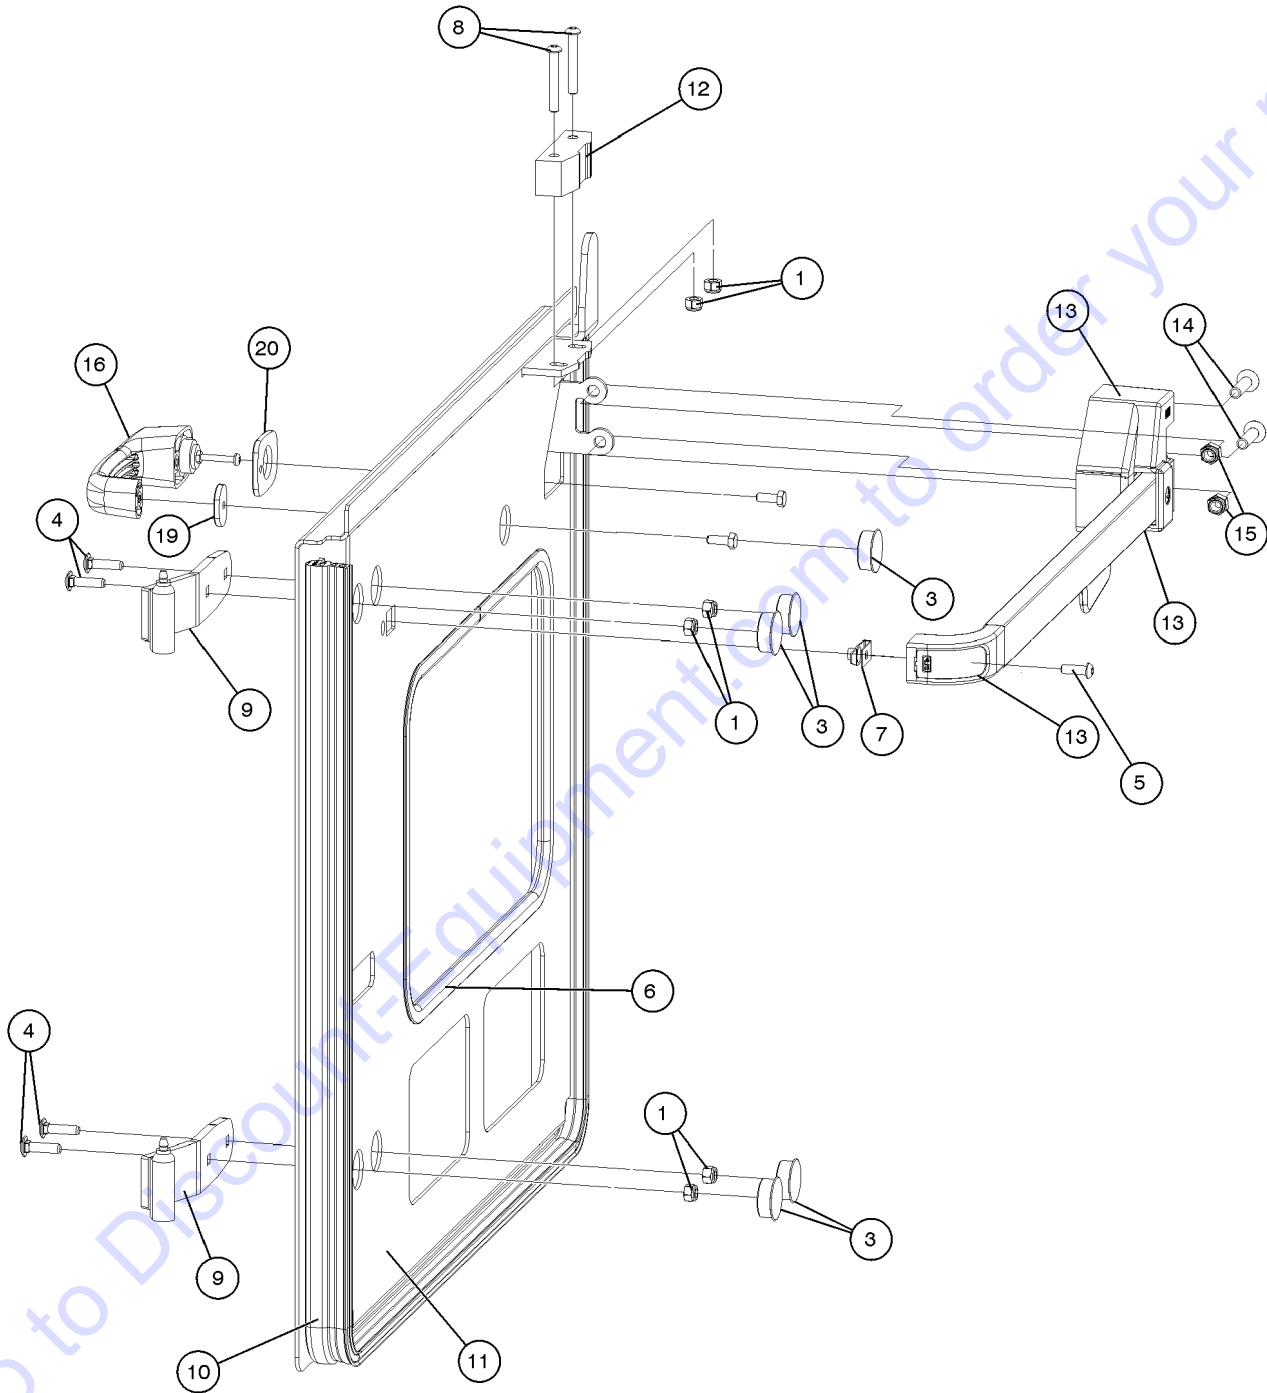

414.1 Enclosed Cab Assembly Option, View 9

414.1 Enclosed Cab Assembly Option, View 9

Item	Part No.	Description	Qty.
1	824027GT	NUT,TL FLG,1/4-20,G,ZAG.....	6
3	7-144-09GT	HOLE PLUG,1 1/8 DIA.....	5
4	1256127GT	BOLT,CARRIAGE,1/4-20X1.5,ZAG.....	4
5	1278088GT	SCREW,BHC,TORX PLUS, 1/4-20X3/4,F835,ZAG.....	1
6	46718GT	TRIMLOCK,BLACK,3/16.....	46.8
7	56912GT	SPRING CLIP,1/4-20,.025-.15X.54,ZAG.....	1
8	1259176GT	CLAMP, ACUITY MODULE.....	2
9	1253962GT	WELDMENT,FEMALE HINGE.....	2
10	130163GT	WEATHERSTRIP,DOUBLE BULB.....	73.2
11	1253968GT	WELDMENT,CAB DOOR.....	1
12	130223GT	MOUNT,LATCH.....	1
13	214437GT	LATCH, INNER BAR.....	1
14	1256458GT	SCREW,FHS,M8-1.25X35,DIN7991,1.....	2
15	237832GT	NUT,TL FLG,M8-1.25,DIN6927,10,ZAB.....	2
16	215482GT	LATCH, HANDLE, OUTER.....	1
--	58322GT	KEY,SET 2 KEYS <i>Replacement key, also fits ignition switch</i>	
17	824131GT	SCREW,HHF,M6-1.0X16,DIN6921,10.9,ZAB.2	
19	215772GT	GASKET, OUTER HANDLE, SM.....	1
20	215771GT	GASKET, OUTER HANDLE, LG.....	1