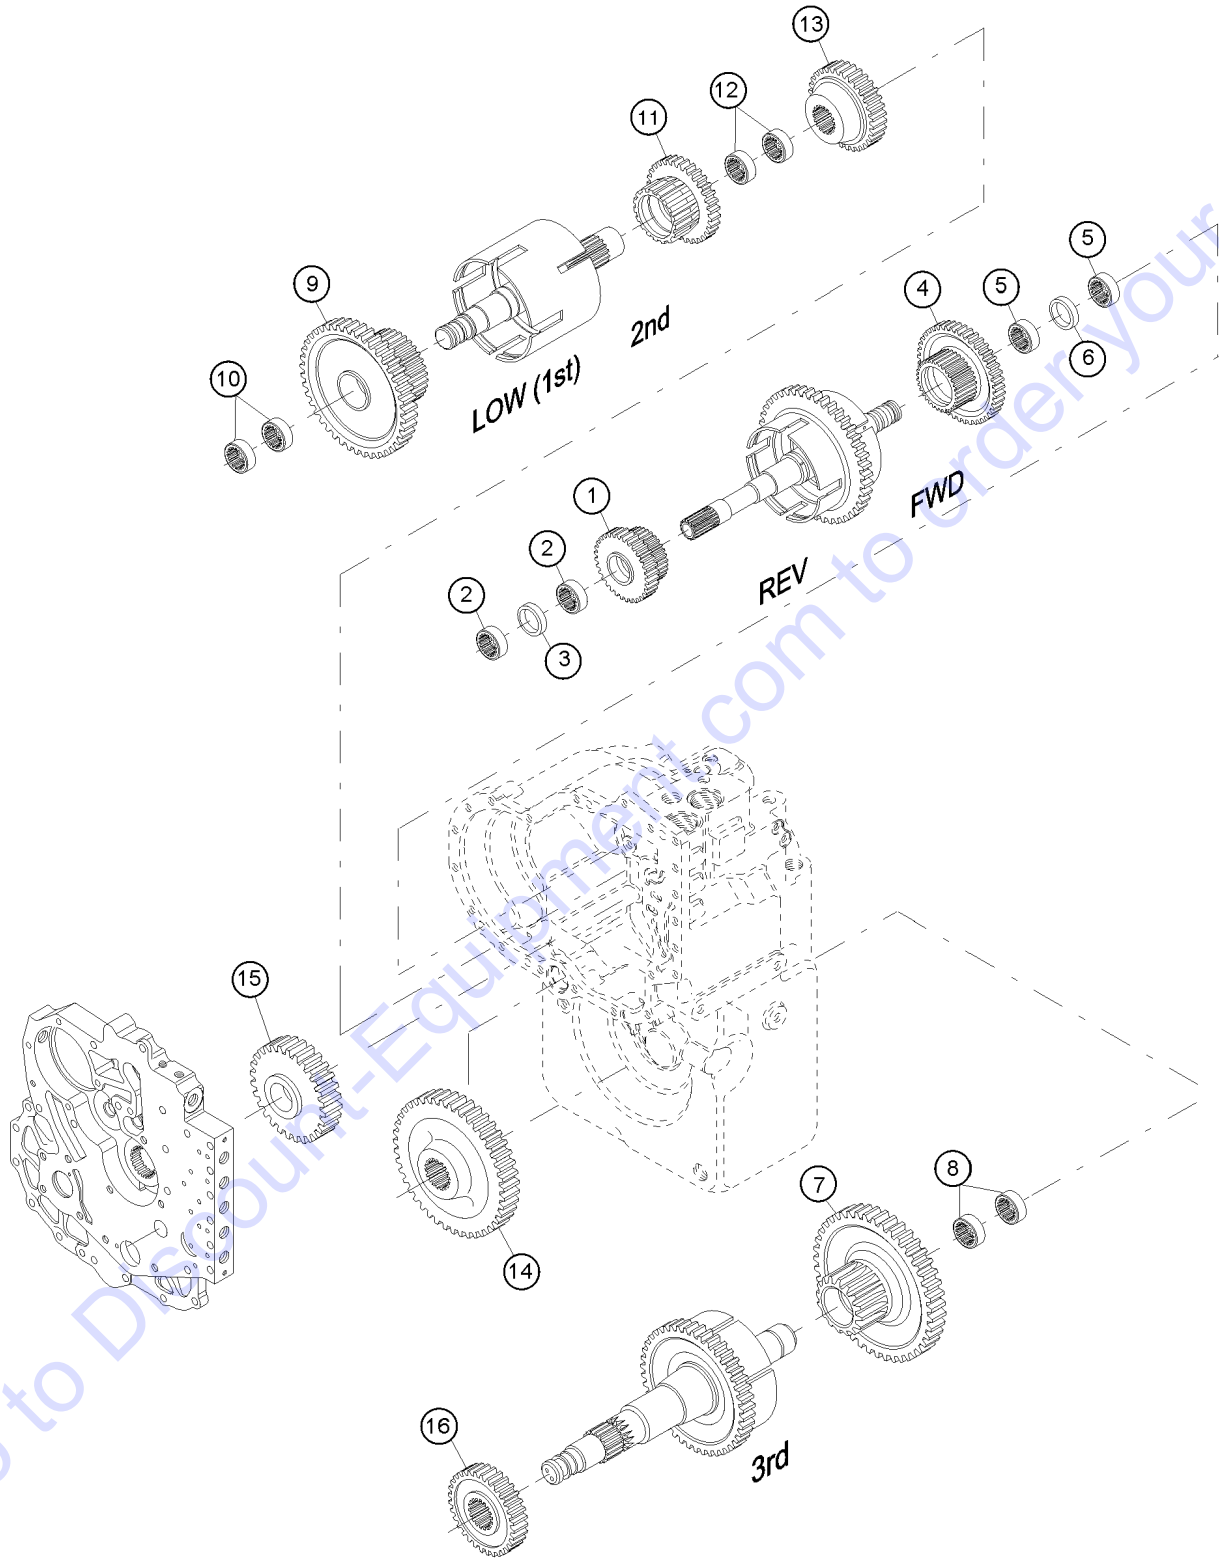

304.1 Gear Assembly

Item	Part No.	Description	Qty.
1	220094GT	GEAR.....	1
2	7-126-423GT	BEARING.....	2
3	7-126-424GT	SPACER.....	1
4	220095GT	GEAR.....	1
5	7-126-423GT	BEARING.....	2
6	7-126-424GT	SPACER.....	1
7	220096GT	GEAR.....	1
8	7-126-429GT	BEARING.....	2
9	220097GT	GEAR.....	1
10	7-126-423GT	BEARING.....	2
11	220098GT	GEAR.....	1
12	7-126-423GT	BEARING.....	2
13	220099GT	GEAR.....	1
14	7-126-428GT	GEAR WITH BEARING.....	1
15	7-126-431GT	REVERSE IDLER GEAR.....	1
16	220100GT	GEAR.....	1

Go to Discount-Equipment.com to order your parts