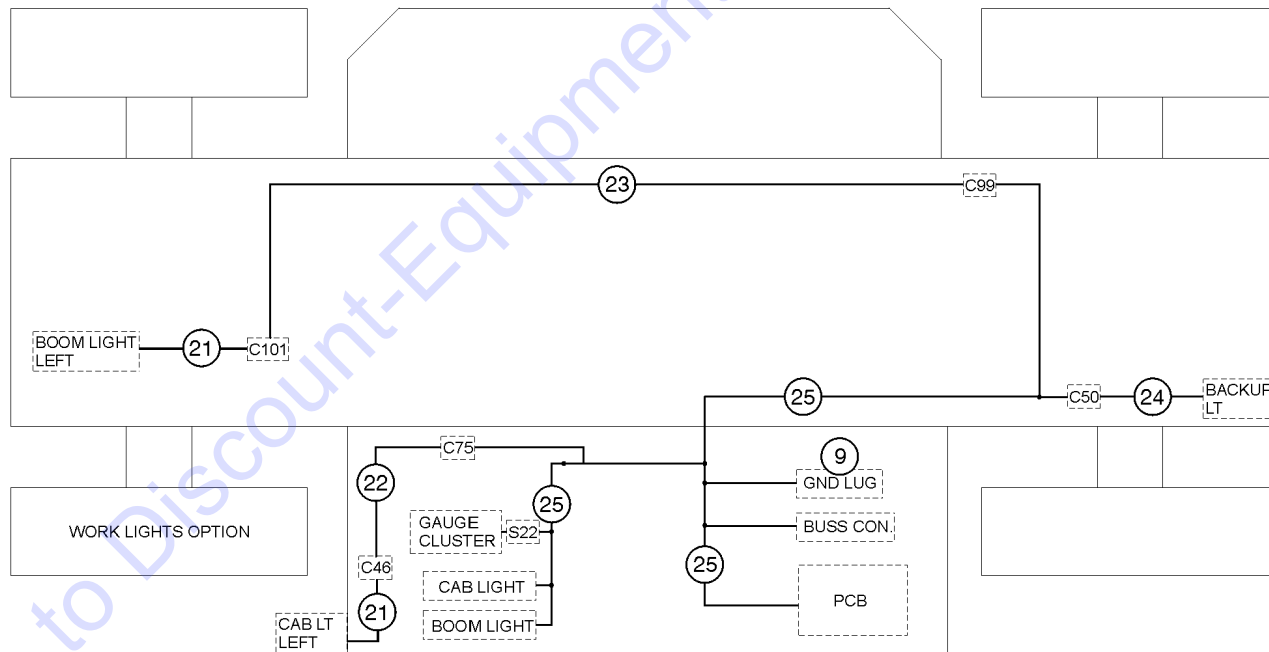

1004.1 Work and Road Light Harnesses

1004.1 Work and Road Light Harnesses

Item	Part No.	Description	Qty.
9	161444GT	ASSEMBLY, GROUND BUSS.....1	1
21	1258527GT	HARNESS,LIGHT,LED,CLEAR,5"ROUND.2	2
22	1258775GT	HARNESS, CAB LIGHT POWER.....1	1
23	1256520GT	HARNESS, BOOM LIGHT POWER.....1	1
24	237934GT	HARNESS, BACKUP LIGHT.....1	1
25	1258528GT	HARNESS, WORK LIGHTS.....1	1
26	1255589GT	HARNESS, ROAD LIGHTS.....1	1
27	229677GT	HARNESS, TAILLIGHT LED.....2	2
28	1253241GT	HARNESS,LIGHT,DRIVE,CLEAR,3LED.2	2
29	1255647GT	HARNESS,LIGHT,TURN SIGNAL,AMBR.....2	2
30	1258919GT	HARNESS, FRONT LIGHTS POWER....2	2

Go to Discount-Equipment.com to order your parts