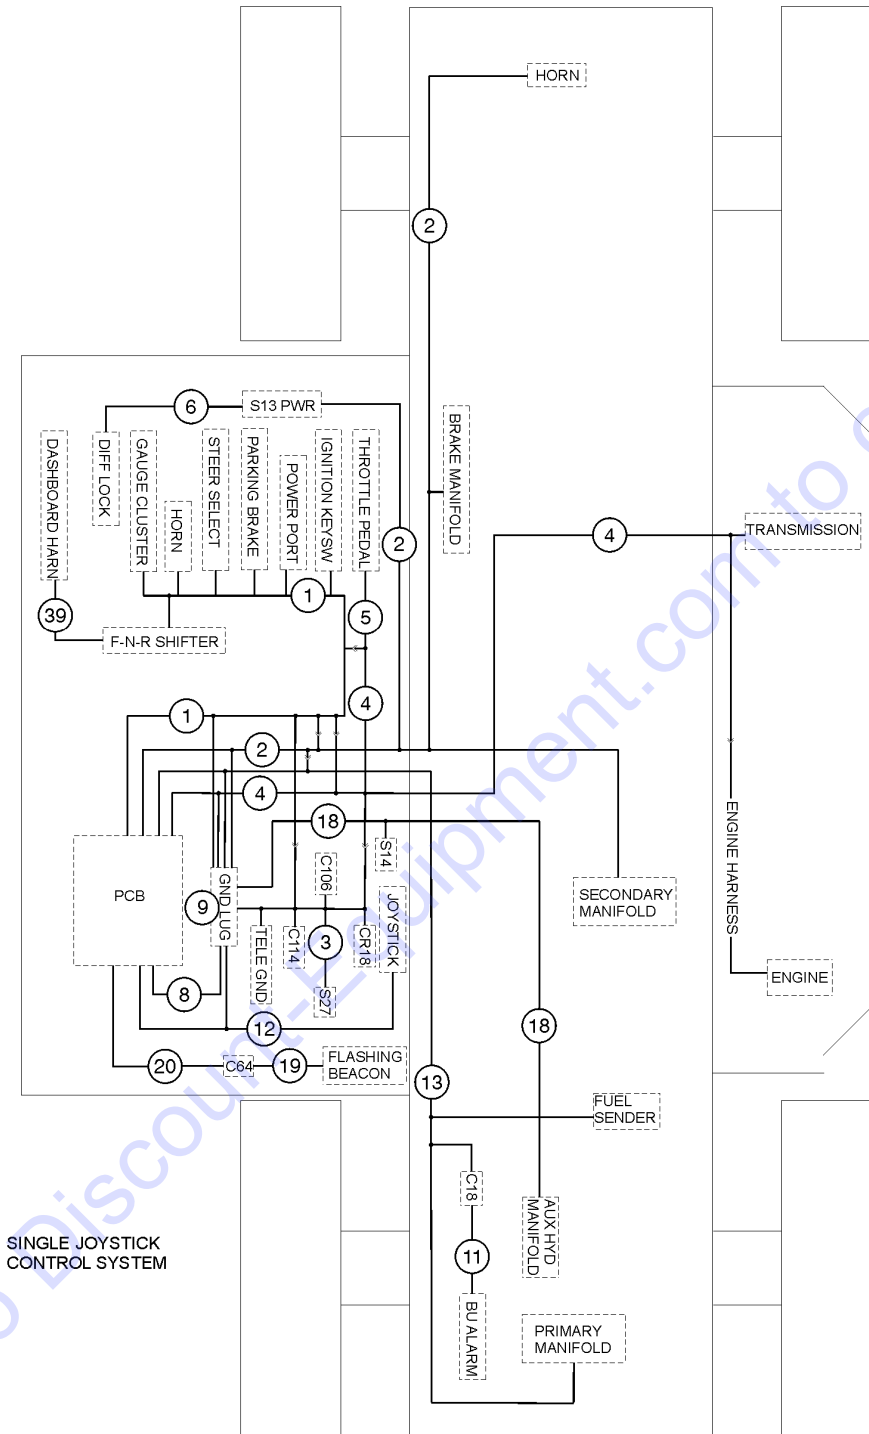

1001.1 Single Joystick System Harnesses

SINGLE JOYSTICK CONTROL SYSTEM

1001.1 Single Joystick System Harnesses

Item	Part No.	Description	Qty.
B	1264823GT	KIT, TRC RETROFIT, GTH <i>Telematics (includes 1264835)</i>	
--	1264835GT	INSTRN, TRC RETROFIT, GTH	
1	1256695GT	HARNESS, DASHBOARD.....	1
2	826147GT	HARNESS, SECONDARY MANIFOLD....	1
3	1256744GT	HARNESS, TELEMATICS.....	1
4	826149GT	HARNESS, TRANSMISSION.....	1
5	1258119GT	HARNESS, THROTTLE PEDAL.....	1
6	214443GT	ASSEMBLY, FOOT SWITCH.....	1
8	237933GT	HARNESS, PCB GROUND.....	1
9	161444GT	ASSEMBLY, GROUND BUSS.....	1
11	219457GT	HARNESS, BACKUP ALARM.....	1
12	1251849GT	CONTROLLER, HYD ERGO, 2 SW.....	1
13	1254088GT	HARNESS, PRIMARY MANIFOLD SJ.....	1
18	229681GT	HARNESS, AUXILIARY HYDRAULICS....	1
19	229683GT	HARNESS, BEACON LIGHT..... <i>(includes beacon and wire harness connector)</i>	1
--	231931GT	STROBE, BEACON, AC COMP 12-80V <i>for 229683</i>	
--	105556GT	LENS, FLASHING BEACON <i>for 231931</i>	
--	105557GT	BULB, FLASHING BEACON <i>for 231931</i>	
20	229682GT	HARNESS, POWER, BEACON LIGHT...1	
39	162281GT	HARNESS, 3RD GEAR LOCKOUT.....	1