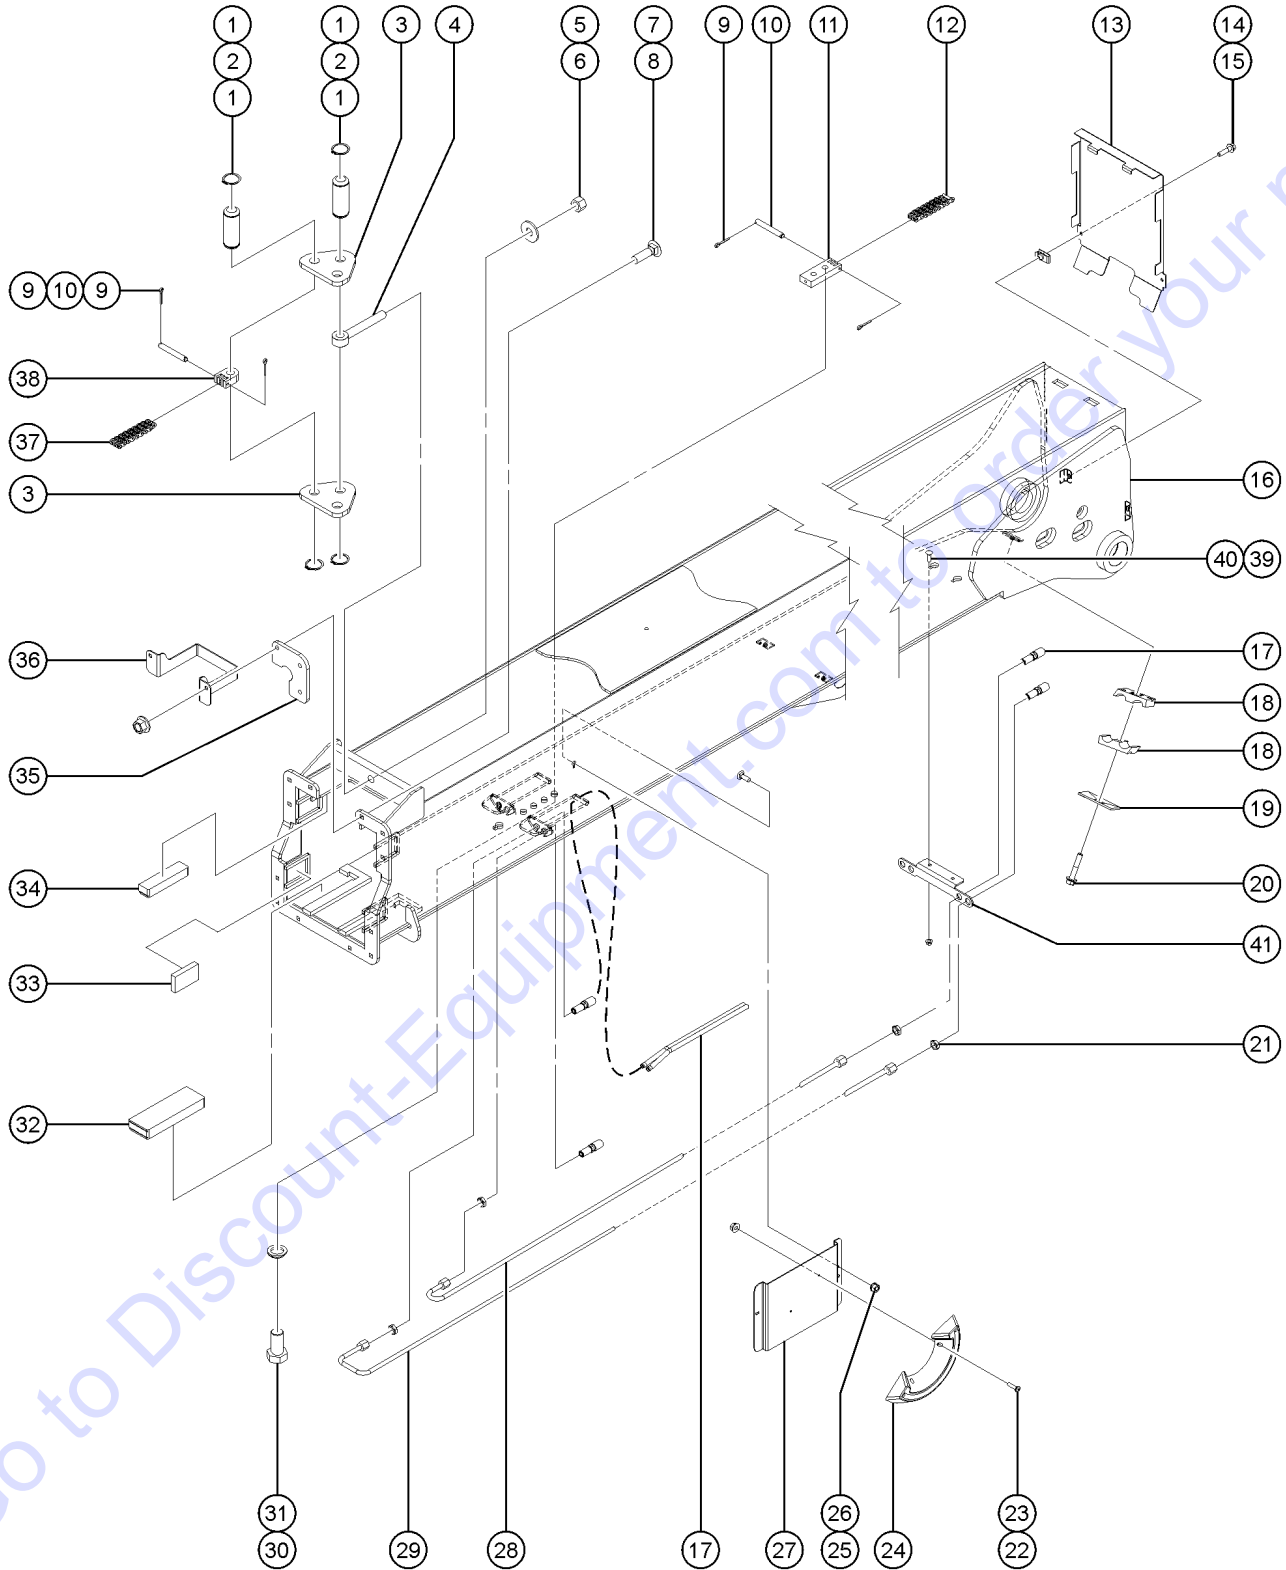

603.1 Large Boom Assembly

603.1 Large Boom Assembly

Item	Part No.	Description	Qty.	Item	Part No.	Description	Qty.
1	1253843GT	SNAP RING,EXTERNAL,1.00,ZAG.....	6	41	1261802GT	FORMING, BULKHEAD MOUNT..... <i>(from sn GTH0615H-10044)</i>	1
2	123184GT	PIN,2 RING GROOVE.....	3	--	1261954GT	KIT, BOOM HARDLINE..... <i>(includes 1261802, 1255757 (2) and 824029 (2))</i>	1
3	123185GT	PLATE,CHAIN PIVOT.....	2				
4	5-2030GT	ROD END,CHAIN TENSIONER.....	1				
5	5-2137GT	NUT,NYLOCK,1-14.....	1				
6	117774GT	WASHER,FLAT,1.06X2.75X.25.....	1				
7	1256115GT	BOLT,CARRIAGE,1/2-13X1.75,5,ZA.....	12				
8	1251997GT	NUT,TL FLG,1/2-13,G,ZAG.....	12				
9	6-6243-06GT	COTTERPIN,3/32X3/4LG.....	6				
10	235637GT	PIN, CHAIN ANCHOR, .3115X2.27.....	3				
11	123168GT	CHAIN ANCHOR, BOLT ON.....	1				
12	826233GT	CHAIN, BL666, (169 PITCH).....	1				
13	826918GT	COVER, REAR #1 BOOM.....	1				
14	824079GT	SCREW,HHF,1/4-20X1,8,ZAG.....	2				
15	56912GT	SPRING CLIP,1/4-20,.025-.15X.54,ZAG.....	2				
16	823064GT	WELDMENT, #1 BOOM.....	1				
17		Ref. Hose Assembly <i>(refer to 806.1)</i>					
18	7-273-32GT	CLAMP HALVES,TWIN,7/8" TUBE.....	2				
19	123177GT	CLAMP CVR PLATE,TWIN,GRP 3.....	1				
20	1255800GT	SCREW,HHF,5/16-18X1.75,8,ZAG.....	1				
21	77309GT	NUT,BULKHEAD,520118-8.....	4				
22	824215GT	SCREW,PHPM,10-32X.75,ZAG.....	2				
23	824032GT	NUT,TL FLG,10-32,F,ZAG.....	2				
24	123545GT	ANGLE INDICATOR,GTH.....	1				
25	824027GT	NUT,TL FLG,1/4-20,G,ZAG.....	2				
26	824124GT	BOLT,CARRIAGE,1/4-20X.75,5,ZAG.....	2				
27	160649GT	PLATE, BOOM ANGLE INDICATOR.....	1				
28	826143GT	TUBE ASSEMBLY, LH FORMING #1.....	1				
29	826142GT	TUBE ASSEMBLY, RH FORMING #1.....	1				
30	1256116GT	SCREW,HHC,3/4-16X1.5,8,ZAG.....	2				
31	141090GT	WASHER,3/4 NORDLOCK SECURE.....	2				
32	141707GT	WEAR PAD, 10X3.3 X 1.3125.....	2				
33	141713GT	WEARPAD,4.0 X 2.375 X .75.....	4				
34	141708GT	WEARPAD, 7.0 X 1.686 X 1.2225.....	2				
35	141729GT	PLATE, RETAINER WEARPAD FF.....	2				
36	826141GT	FORMING, GUARD, EXT CHAIN.....	1				
37	826232GT	CHAIN, BL666, (223 PITCH).....	1				
38	T108829GT	ANCHOR, CHAIN - PINNED.....	2				
39	1255757GT	BOLT,CARRIAGE,3/8-16X1.25,5,ZAG..... <i>(from sn GTH0615H-10044)</i>	2				
40	824029GT	NUT,TL FLG,3/8-16,G,ZAG..... <i>(from sn GTH0615H-10044)</i>	2