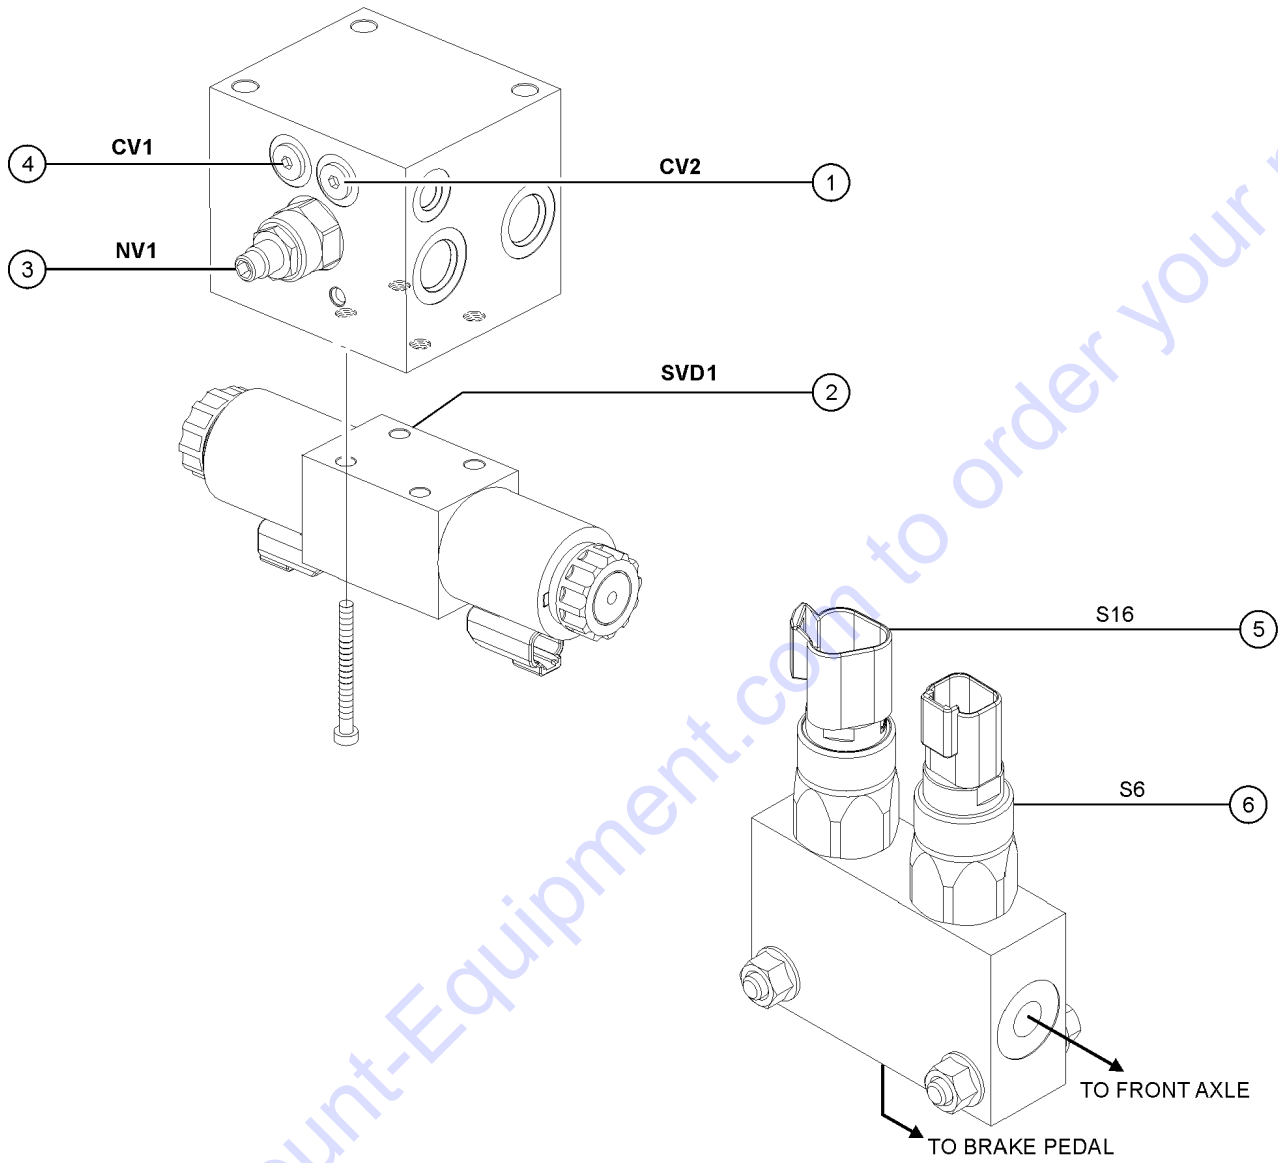

810.1 Auxiliary Manifold and Brake Manifold