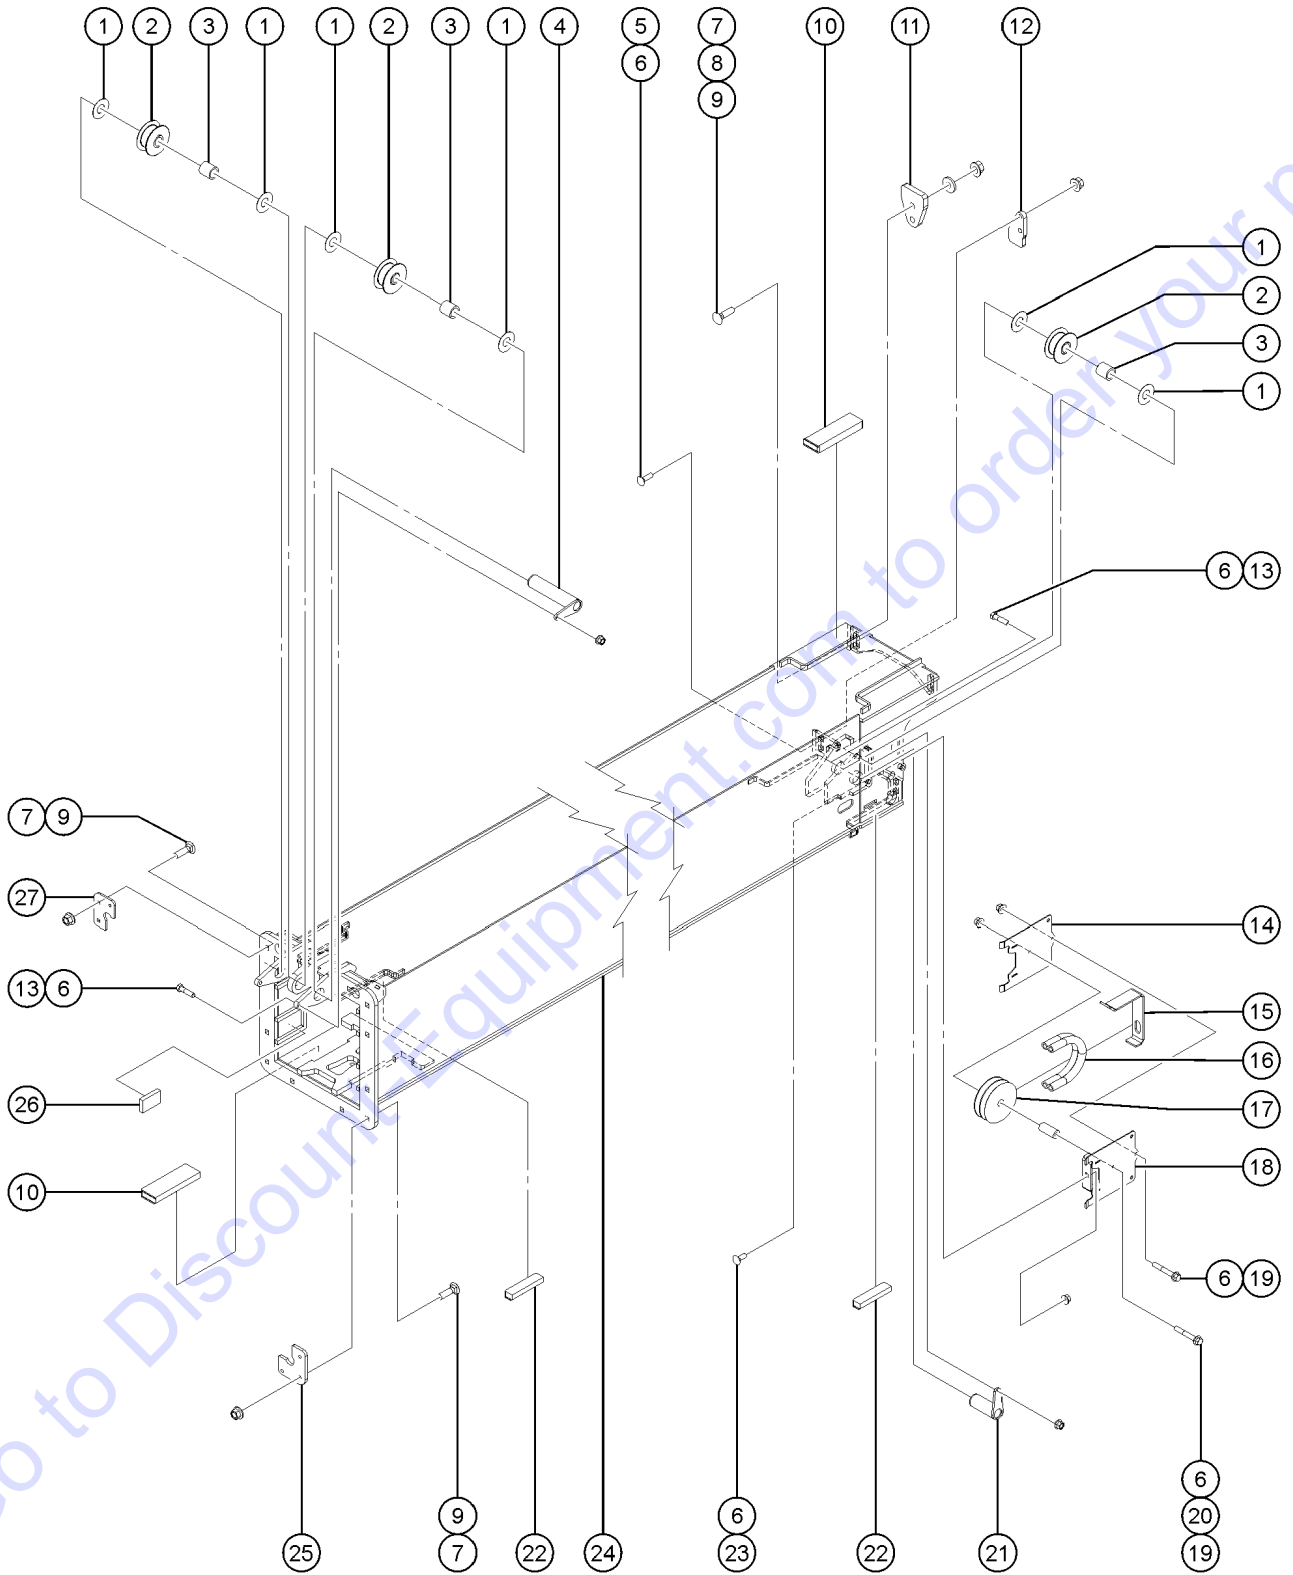

602.1 Middle Boom Assembly

602.1 Middle Boom Assembly

Item	Part No.	Description	Qty.
--	141717GT	ASSY, 666 SHEAVE POLYLUBE.....3 <i>includes items 2-3</i>	
--	826169GT	ASSEMBLY, HOSE SHEAVE.....1 <i>includes items 14-20</i>	
1	1256117GT	WASHER, SHIM, 1.56X3.5X.061, ZAG.....6	
2	141717GT	ASSY, 666 SHEAVE POLYLUBE.....3 <i>includes 141716 and 141445</i>	
--	141716GT	SHEAVE, #2 666 CHAIN.....3	
3	1272894GT	BEARING, 1.51 X 2.06 X 2.16.....3	
4	826219GT	WELDMENT, PIN, RET. CHAIN.....1	
5	1255757GT	BOLT, CARRIAGE, 3/8-16X1.25, 5, ZAG.....4	
6	824029GT	NUT, TL FLG, 3/8-16, G, ZAG.....4	
7	1256115GT	BOLT, CARRIAGE, 1/2-13X1.75, 5, ZA.....16	
8	141745GT	WASHER, HARDEND 1.375X.531X.177.....4	
9	1251997GT	NUT, TL FLG, 1/2-13, G, ZAG.....16	
10	141707GT	WEAR PAD, 10X3.3 X 1.3125.....4	
11	141712GT	PLATE, RETAIN WPAD RR UPPER.....2	
12	822127GT	PLATE, RETAIN, WPAD RR LOW, BOOM2.....2	
13	1256118GT	SCREW, HHC, 3/8-16X1.5, 8, ZAG.....2	
14	826056GT	FORMING, SHEAVE PLATE, PAINTED.....1	
15	826161GT	FORMING, COVER HOSE.....1	
16		Ref. HOSE, DUAL #8.....1 <i>(refer to 806.1)</i>	
17	141735GT	SHEAVE, #8 DUAL HOSE.....1	
18	826163GT	WELDMENT, SHEAVE.....1	
19	1256856GT	SCREW, HHF, 3/8-16X2.5, 8, ZAG.....4	
20	141733GT	SPACER, HOSE ROLLER.....3	
21	141935GT	WELDMENT, PIN RET CHAIN.....1	
22	141708GT	WEARPAD, 7.0 X 1.686 X 1.2225.....4	
23	824125GT	BOLT, CARRIAGE, 3/8-16X1.5, ZAG.....1	
24	826021GT	WELDMENT, #2 BOOM.....1	
25	141729GT	PLATE, RETAINER WEARPAD FF.....2	
26	141713GT	WEARPAD, 4.0 X 2.375 X .75.....4	
27	826228GT	PLATE, RETAINER WEARPAD FF.....2