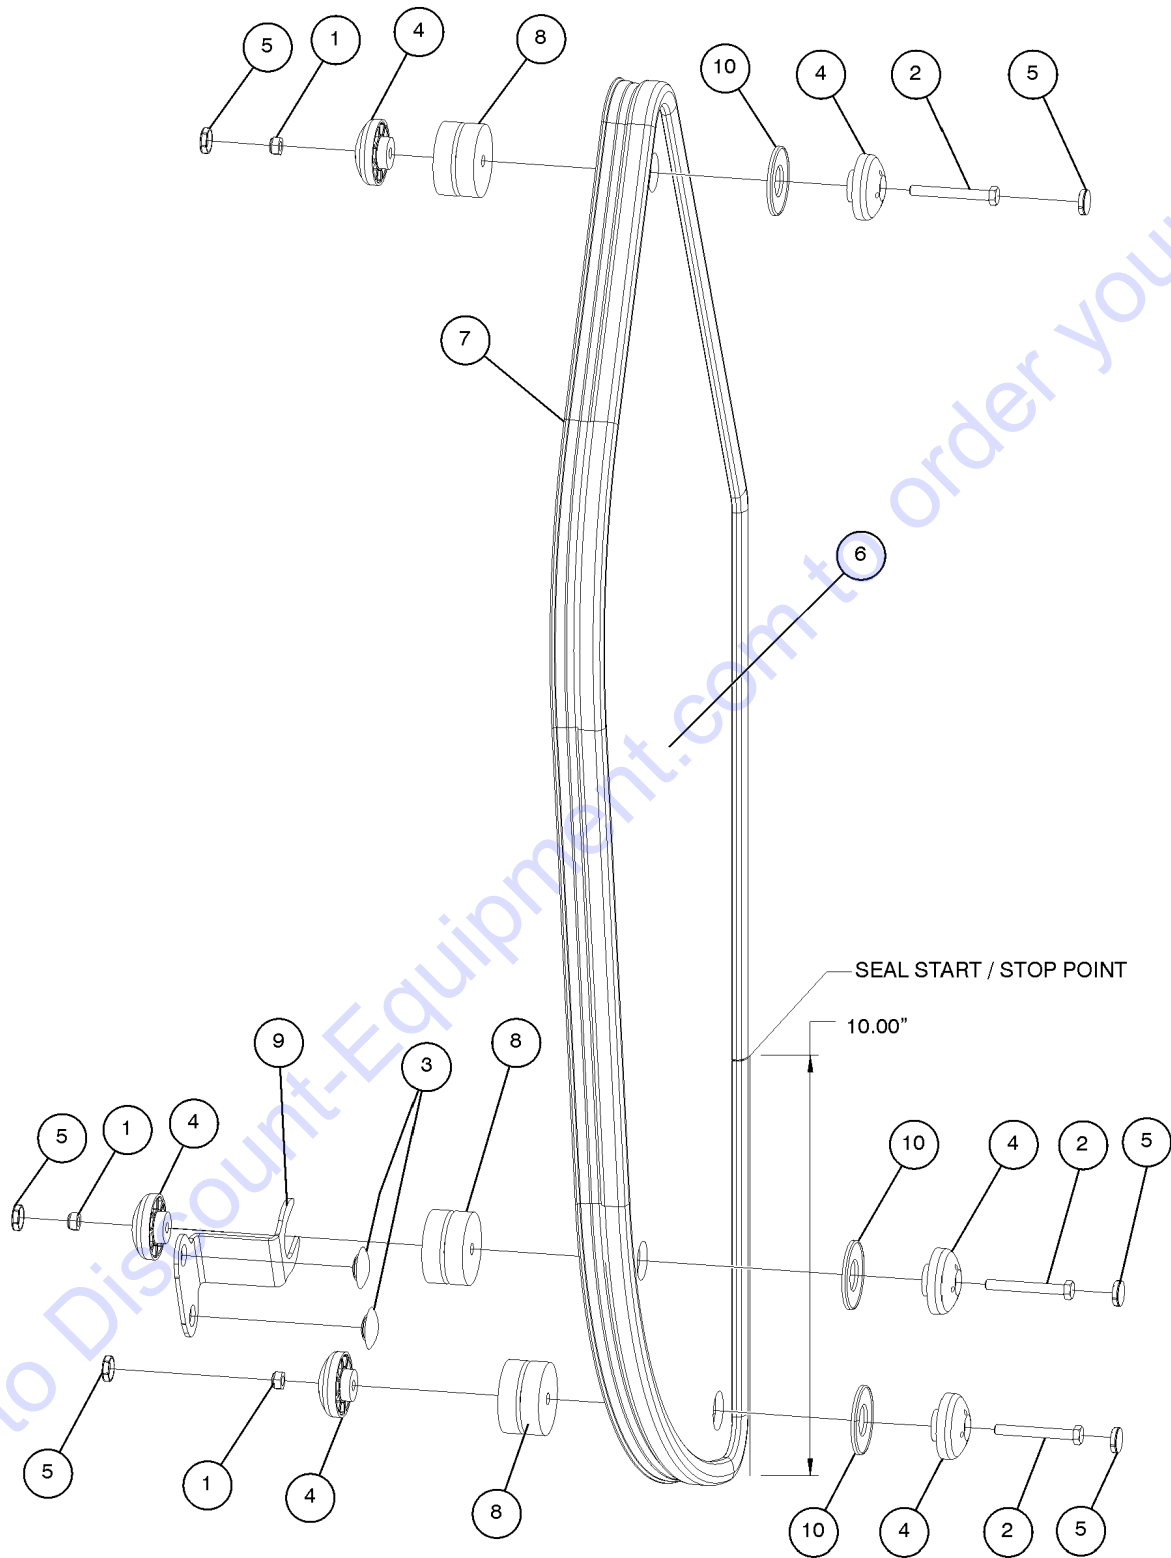

410.1 Enclosed Cab Assembly Option, View 5

Item	Part No.	Description	Qty.
1	11890GT	GLIDE BUTTON,SIDE,GLL,.100 TK.....	2
2	824119GT	WASHER,FLAT,.25X1.25X.062,ZAG.....	4
3	1256454GT	SCREW,HHC,M6-1.0X55,DIN931,10.....	4
4	1256459GT	WASHER,SHIM,.938X1.37X0.048,ZA.....	4
5	43392GT	BUMPER,BATTERY BOX & RAILS.....	2
6	1256455GT	NUT,TL,M6-1.0,DIN980,10,ZAB.....	4
7	60584GT	GROMMET,RUBBER .75 X .19 X 1**.....	2
8	130123GT	BUSHING,WINDOW FASTENER.....	8
9	130124GT	CAP,WINDOW BUSHING.....	8
10	130126GT	SPACER,CAB WINDOW.....	4
11	1253969GT	PLATE,WINDOW RETAINER.....	2
12	130161GT	GLASS,REAR WINDOW.....	1
13	1253970GT	PLATE,WINDOW LEVER.....	2
14	130163GT	WEATHERSTRIP,DOUBLE BULB.....	.95
15	130189GT	SPACER,GLASS BUSHING.....	4

Go to Discount-Equipment.com to order your parts

411.1 Enclosed Cab Assembly Option, View 6