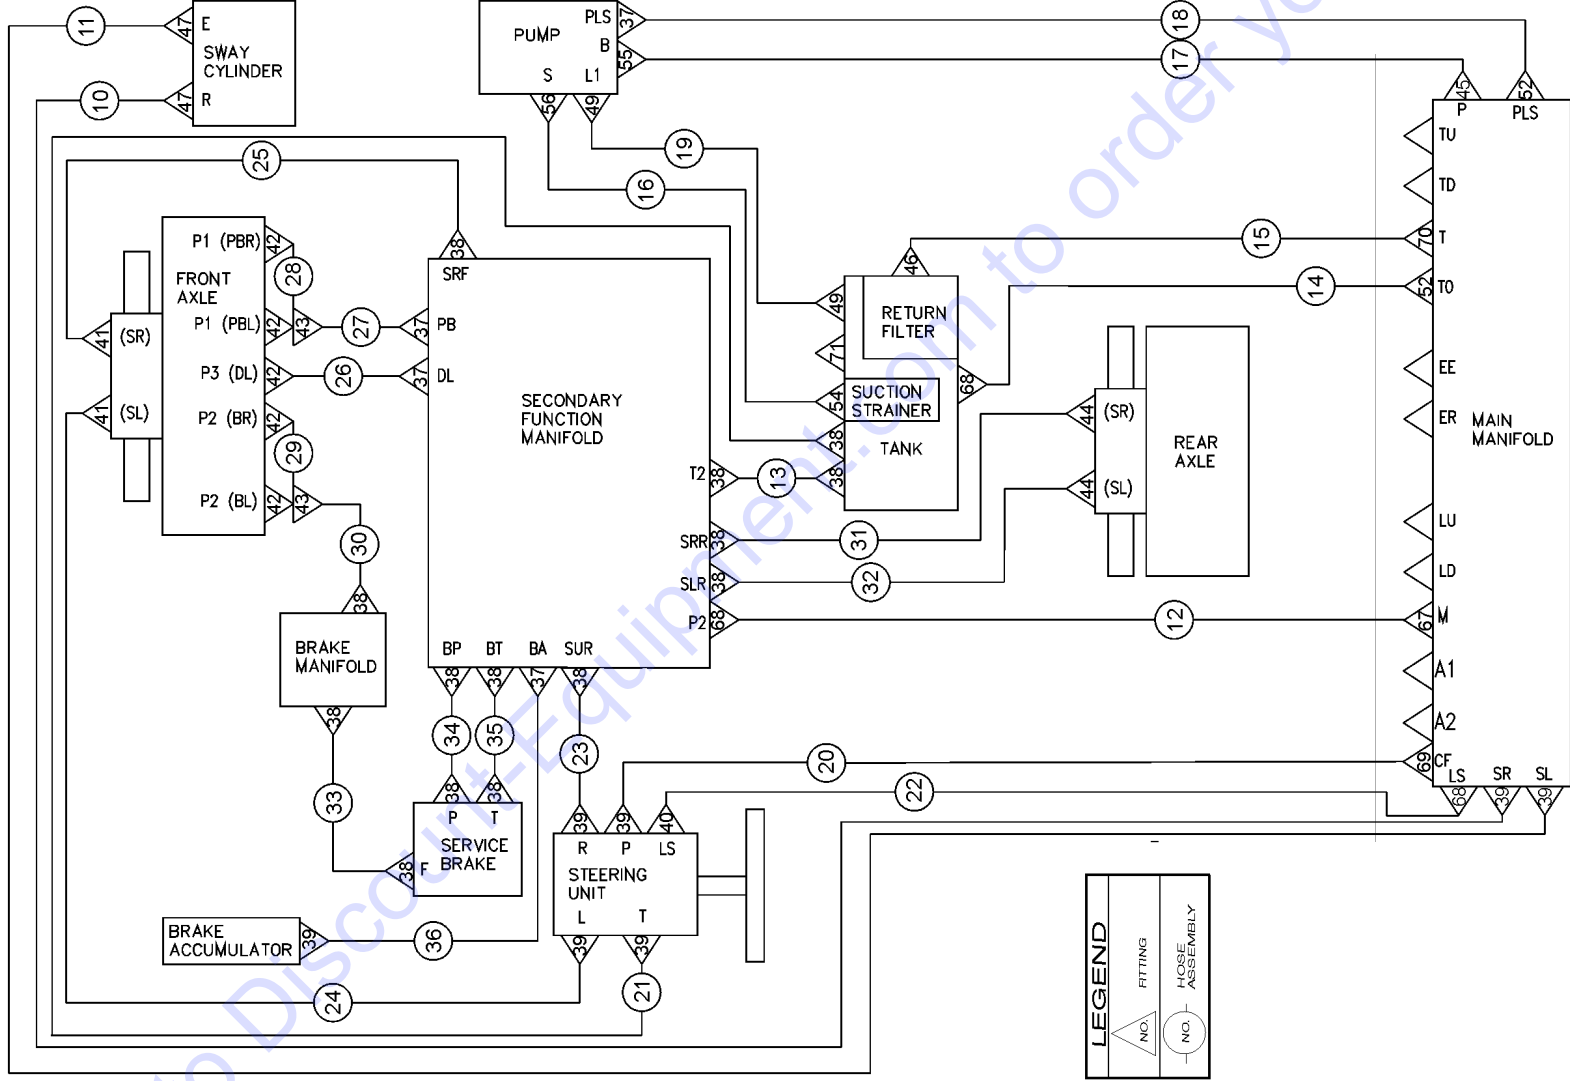

Go to Discount-Equipment.com to order your parts

801.2 Axle\_Steering and Pump Components

LEGEND	
	FITTING
	HOSE ASSEMBLY