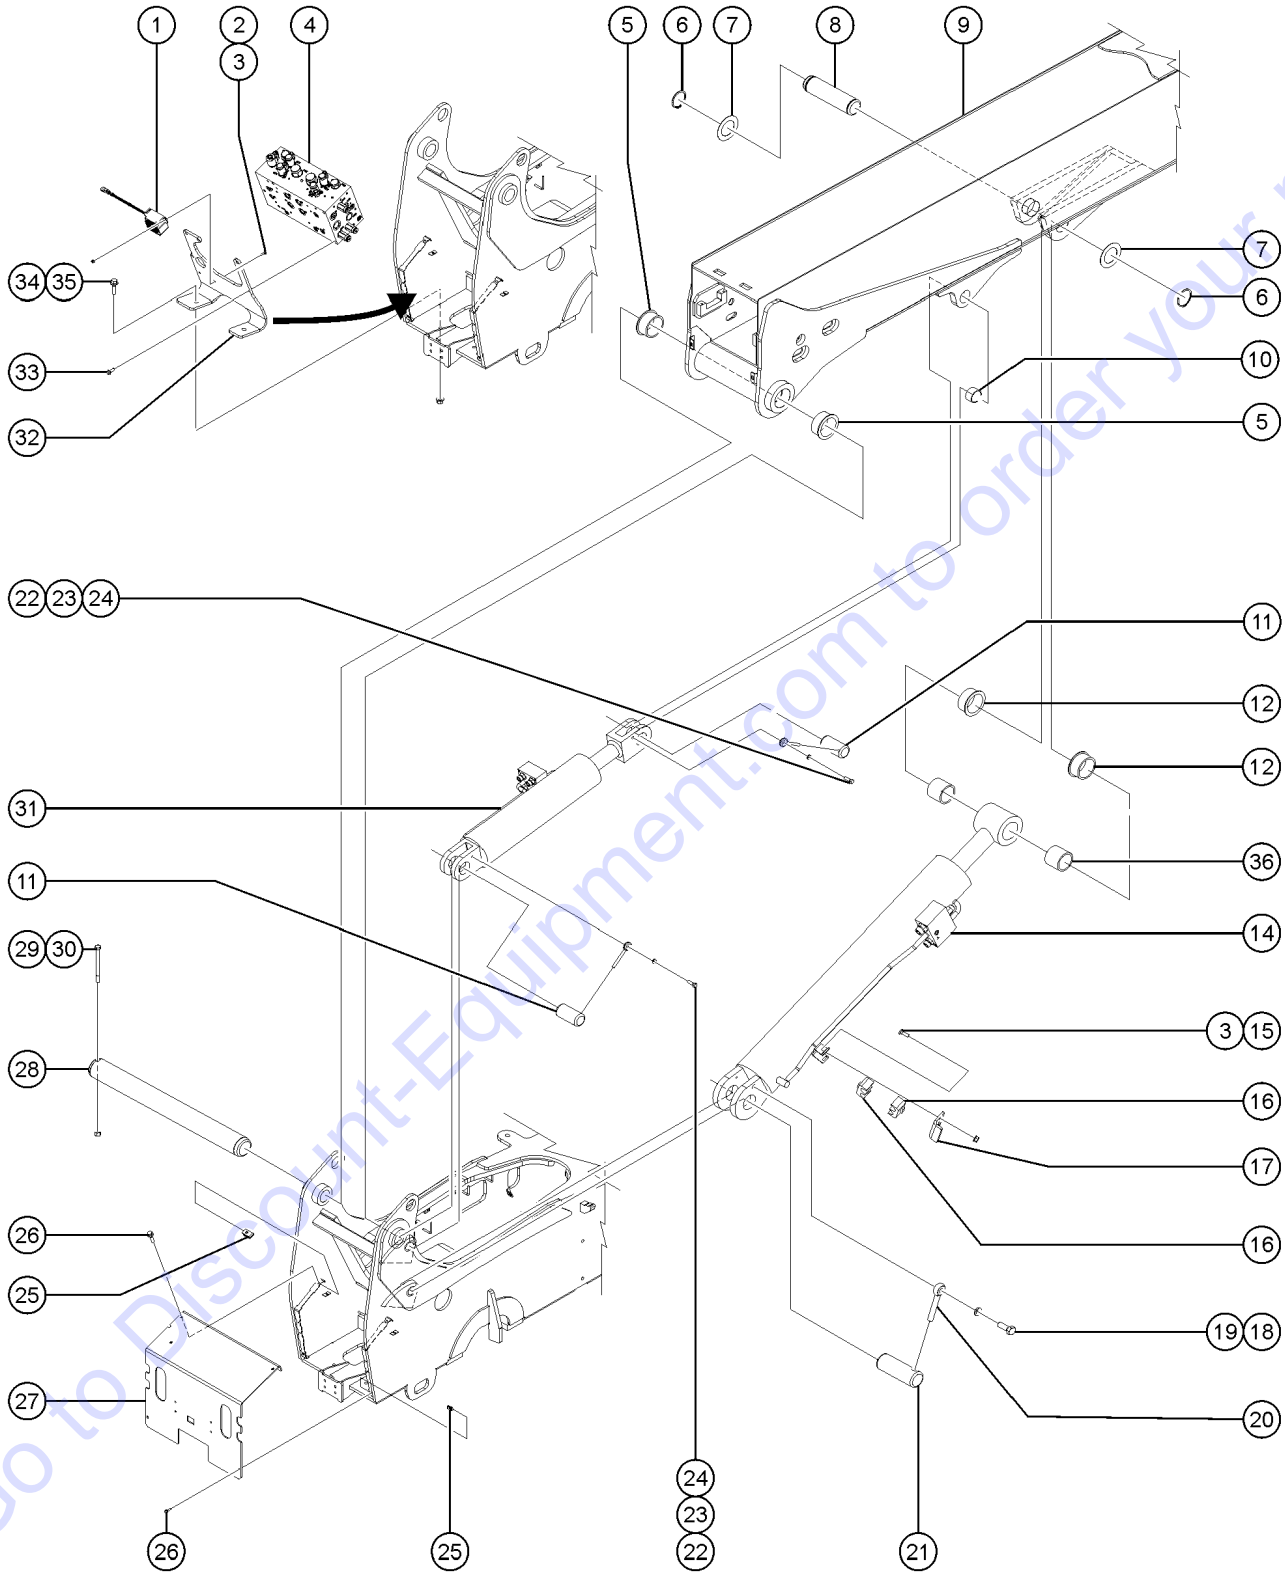

202.1 Rear Chassis View

202.1 Rear Chassis View

Item	Part No.	Description	Qty.	Item	Part No.	Description	Qty.
--	1255578GT	KIT,PINTLE HOOK HITCH,GTH <i>(includes hitch, fasteners and instructions)</i>		36	825767GT	BEARING,2.50IDX3.00ODX2.50LG	
1	219457GT	HARNESS, BACKUP ALARM.....	1				
2	1256127GT	BOLT,CARRIAGE,1/4-20X1.5,ZAG.....	2				
3	824027GT	NUT,TL FLG,1/4-20,G,ZAG.....	4				
4		REF. PRIMARY FUNCTION MANIFOLD <i>(Refer to 807.1 or 808.1 to SN GTH06E-11749. Then ref. 405.2 from SN 11750)</i>					
5	T108823GT	BEARING,FL,3.0ID X 3.50ODX1.5L.....	2				
6	825760GT	SNAP RING,EXTERNAL,2.50,ZAG.....	2				
7	1256111GT	WASHER,SHIM,2.5X4X.062,ZAG.....	2				
8	826360GT	PIN,2.5DIA X 9.25 LG,2 RINGS.....	1				
9		REF. LARGE BOOM ASSEMBLY <i>(Refer to 603.1)</i>					
10	826136GT	BEARING,2.00IDX2.25ODX1.25L.....	2				
11	117125GT	PIN,2.00DIA X 4.00LG,1 HOLE.....	2				
12	101566GT	BEARING,FL,2.50IDX2.75ODX1.36L.....	2				
14	823931GT	CYLINDER, LIFT..... <i>(includes item 13)</i>	1				
--	1257812GT	VALVE,MBEA-XLN@4000 PSI FIXED					
--	1257818GT	SEAL KIT, CYLINDER 823931					
15	824124GT	BOLT,CARRIAGE,1/4-20X.75,5,ZAG.....	2				
16	T107500GT	HOSE CLAMP, LIFT CYLINDER.....	2				
17	1254984GT	FORMING,HOSE CLAMP,LIFT CYL.....	1				
18	1256845GT	SCREW,HHC,3/4-10X2,8,ZAG.....	1				
19	1256113GT	WASHER,LOCK,3/4,ZAG.....	1				
20	1256308GT	ROD END,.75 X 5,ZAG.....	1				
21	825768GT	PIN,2.50 OD X 7.00 LG,1 HOLE.....	1				
22	824068GT	SCREW,HHC,3/8-16X1.25,8,ZAG.....	2				
23	824110GT	WASHER,LOCK,3/8,ZAG.....	2				
24	825019GT	ROD END,.375X3.69,ZAG.....	2				
25	56912GT	SPRING CLIP,1/4-20,.025-.15X.54,ZAG.....	4				
26	824079GT	SCREW,HHF,1/4-20X1,8,ZAG.....	4				
27	1263439GT	FORMING,REAR CHASSIS COVER.....	1				
28	825769GT	PIN,3.00OD X 29.55 LG,1 HOLE.....	1				
29	1258511GT	SCREW,HHC,1/2-13X5.5,8,ZAG.....	1				
30	1256106GT	NUT,TL,1/2-13,C,ZAG.....	1				
31	823933GT	CYLINDER, MASTER.....	1				
--	1257818GT	SEAL KIT, CYLINDER 823931					
32	229125GT	FORMING, MAIN MANIFOLD MT.....	1				
33	824090GT	SCREW,HHF,3/8-16X1,8,ZAG.....	4				
34	1256126GT	SCREW,HHF,5/8-11X2,8,ZAG.....	2				
35	1253319GT	NUT,TL,FLG,5/8-11,G,ZAG.....	2