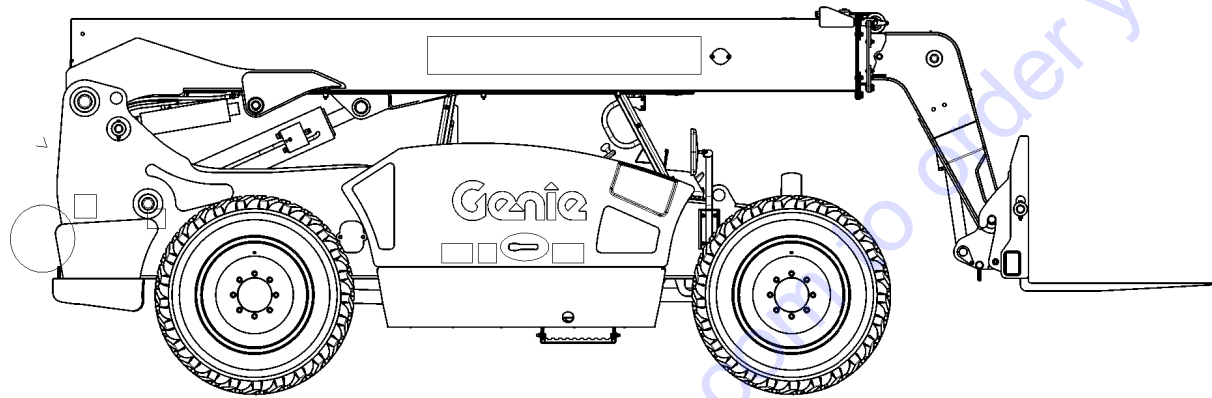

001.1 Parts Stocking List

- A- Inspection Service Kits
- B- General Service Parts
- C- Manuals
- D- Filters
- E- Deutz TCD3.6 Models
- F- Perkins 1104D Models
- G- Perkins 854E Models