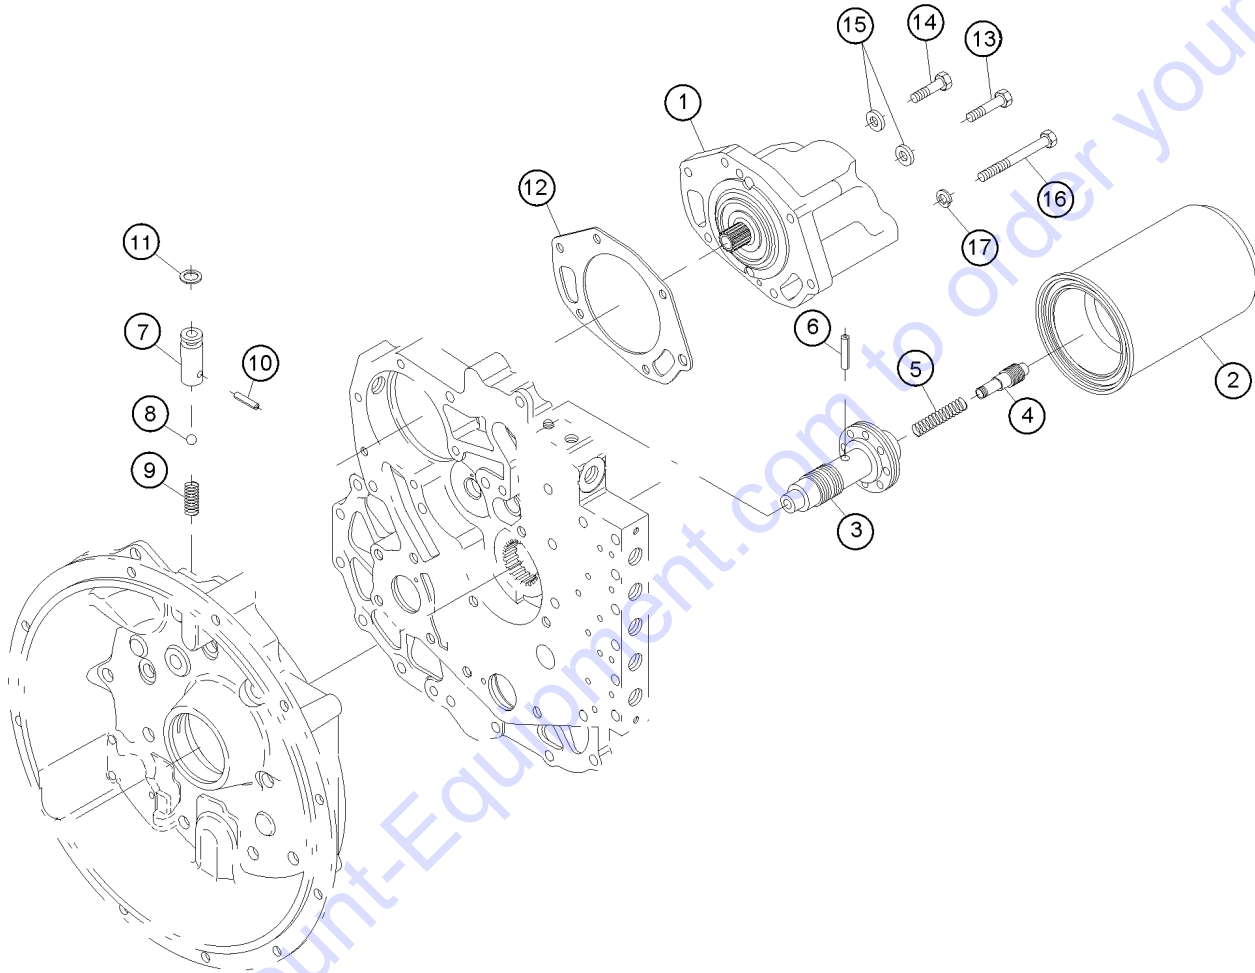

306.1 Charge Pump Assembly

Go to Discount-Equipment.com to order your parts

306.1 Charge Pump Assembly

Item	Part No.	Description	Qty.
1	7-126-350GT	CHARGE PUMP ASSY.....	1
--	7-126-684GT	SEAL KIT, CHARGE PUMP	
--	138077GT	PUMP SEAL, MICKEY MOUSE	
2	7-126-349GT	TRANSMISSION OIL FILTER.....	1
3	7-126-442GT	REGULATOR VALVE SLEEVE.....	1
4	7-126-443GT	PISTON.....	1
5	7-126-444GT	SPRING.....	1
6	7-126-445GT	NEEDLE ROLLER.....	1
7	7-126-446GT	CHECK VALVE.....	1
8	7-126-208GT	BALL, IDLER SHAFT LOCK.....	1
9	7-126-448GT	SPRING.....	1
10	220081GT	PIN.....	1
11	7-126-361GT	O-RING.....	1
12	7-126-362GT	GASKET / ADAPTER to PLATE.....	1
13	220166GT	BOLT.....	4
14	220167GT	BOLT.....	1
15	220082GT	SNAP RING.....	5
16	220168GT	BOLT.....	1
17	7-126-391GT	LOCKWASHER.....	1