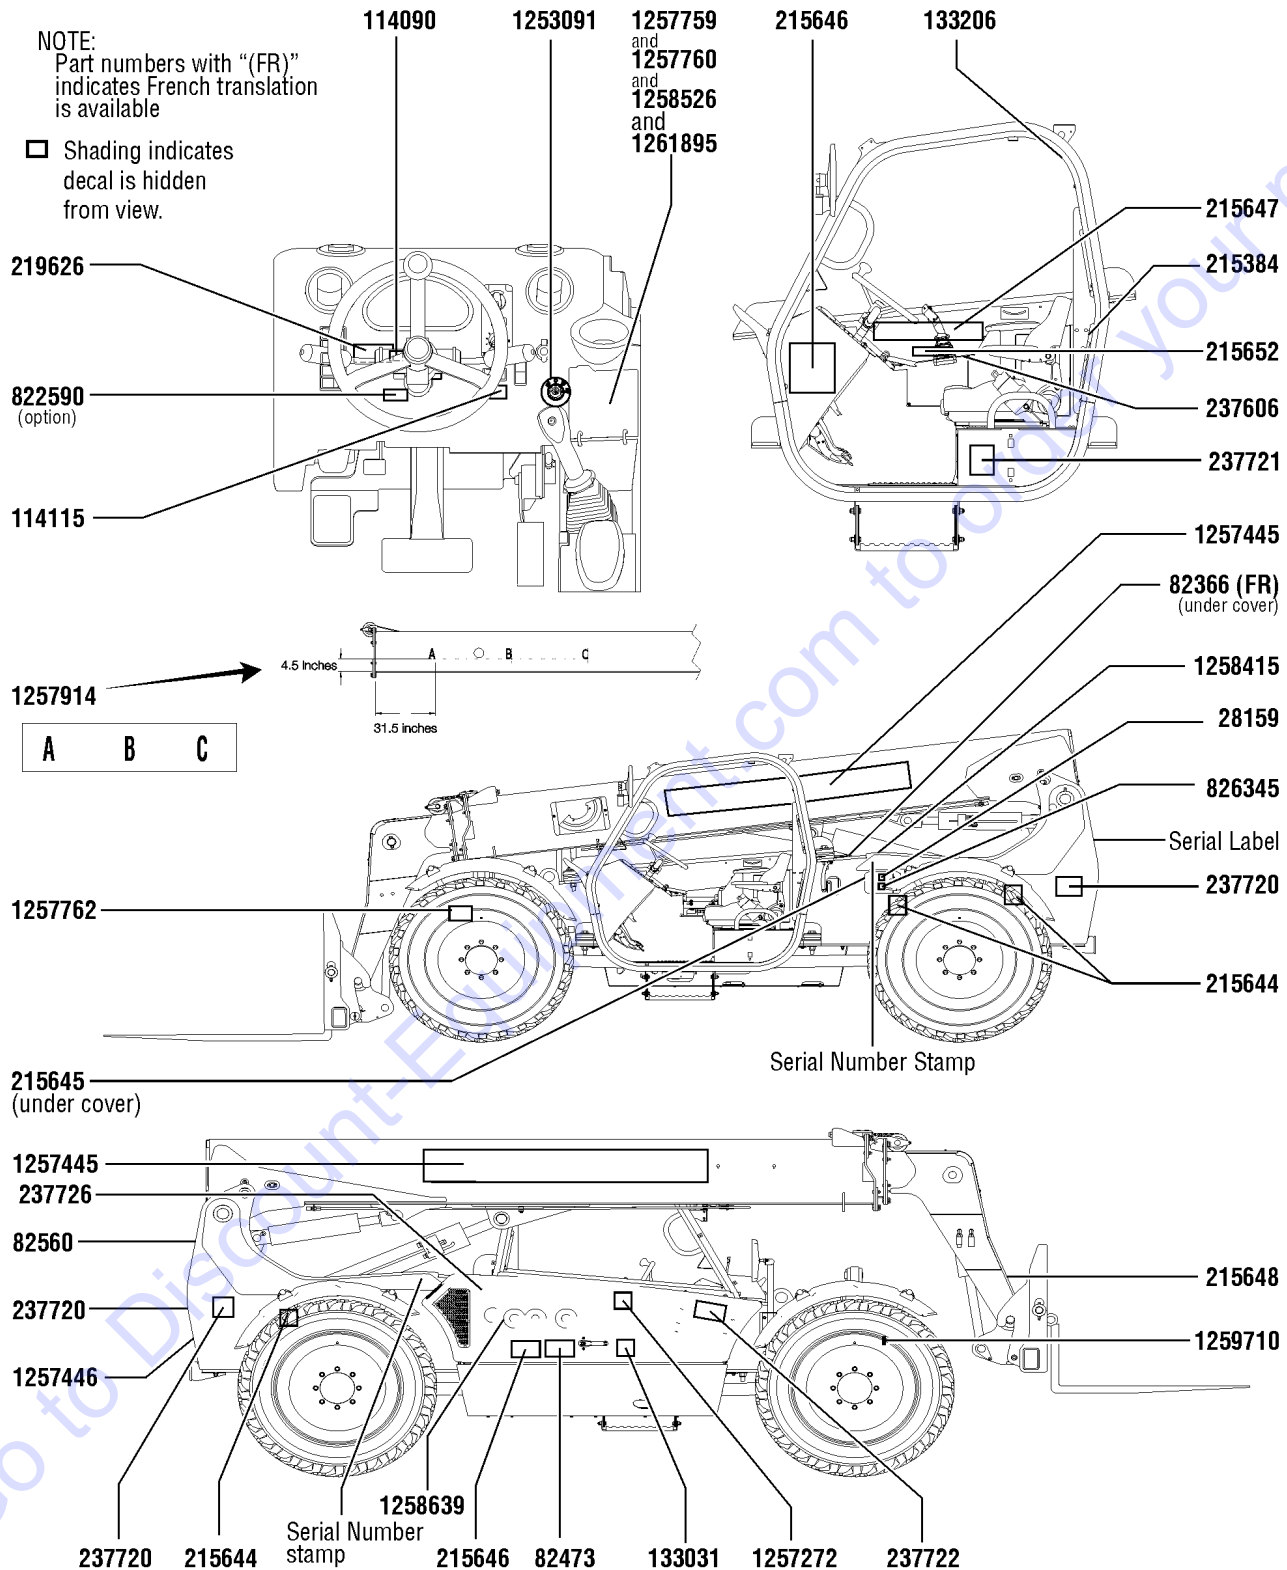

102.1 Decals with Symbols

NOTE:
Part numbers with "(FR)" indicates French translation is available

☐ Shading indicates decal is hidden from view.

102.1 Decals with Symbols

Item	Part No.	Description	Qty.	Item	Part No.	Description	Qty.
--	1262615GT	DECAL,WARN,SWG OVERTURN SYM.....2 <i>(1 on each side of swing carriage)</i>		33	1258526GT	CARD,LOAD RNG,GTH636 SUSP.....1	
1	28159GT	DECAL,DIESEL.....1 <i>(diesel)</i>		34	1259710GT	DECAL,2 DECAL COMBO.....1	
2	82366GT	DECAL,CHEVRON RANDO HD.....1		35	1261895GT	CARD,LOAD RNG,GTH636 SWG.....1	
3	82473GT	DECAL,SYMBOL-COMP ACCESS.....1					
4	82560GT	DECAL,SYMBOL-SKIN INJECT HAZRD.....1					
5	114090GT	DECAL,TRANSMISSION CONTROL.....1					
6	114115GT	DECAL,STEERING SELECTOR.....1					
7	133031GT	Label - Burn Hazard.....1					
8	133206GT	DECAL,OPEN WINDOW INST.....1					
9	215384GT	DECAL, LABEL, FOPS/ROPS.....1					
10	215644GT	DECAL,WARNING,CRUSH HAZARD,TIRES&CHASSIS.....3					
11	215645GT	DECAL,DANGER,EXPLOSION/BURN,DIESEL FUELING.....1					
12	215646GT	DECAL, 2 DECAL COMBO.....2					
13	215647GT	DECAL, 2 DECAL COMBO.....1					
14	215648GT	DECAL, FALL HAZARD.....1					
15	215652GT	Label - Dual Controller.....1					
16	219626GT	DECAL,COSMETIC,GENIE DOMED, BLK/SILVER.....1					
17	237606GT	Label - Single Controller.....1					
18	237720GT	DECAL BODYCRUSH ROLLING MACHINE.....3					
19	237721GT	DECAL,WARN,WEAR SEAT BELT.....1					
20	237722GT	DECAL,DANGER,BATTERY SAFETY.....1					
21	237726GT	DECAL,WARN,EXPLOSION/BURN HAZARD.....1					
22	822590GT	DECAL, 3RD GEAR LOCKOUT, GC2.....1					
23	826345GT	DECAL,ULS DIESEL ONLY,TIER 4.....1 <i>(tier 4)</i>					
24	1253091GT	DECAL,KEY IGNITION, 8/10K.....1					
25	1257272GT	DECAL,GTH636 ENGINE TRAY.....1					
26	1257445GT	DECAL,COSMETIC,GENIE GTH-636.....2					
27	1257446GT	DECAL,COSMETIC,GENIE GTH636 SM.....1					
28	1257759GT	CARD,LOAD RNG,GTH636 STD.....1 <i>(standard carriage)</i>					
29	1257760GT	CARD,LOAD RNG,GTH636 ROT.....1 <i>(rotate carriage)</i>					
30	1257762GT	DECAL,TRANSPORT/LIFT DIAGRAM.....1					
31	1257914GT	DECAL,A-C,GTH636,WHITE.....1					
32	1258415GT	DECAL, HYDRAULIC FILTER ACCESS.....1