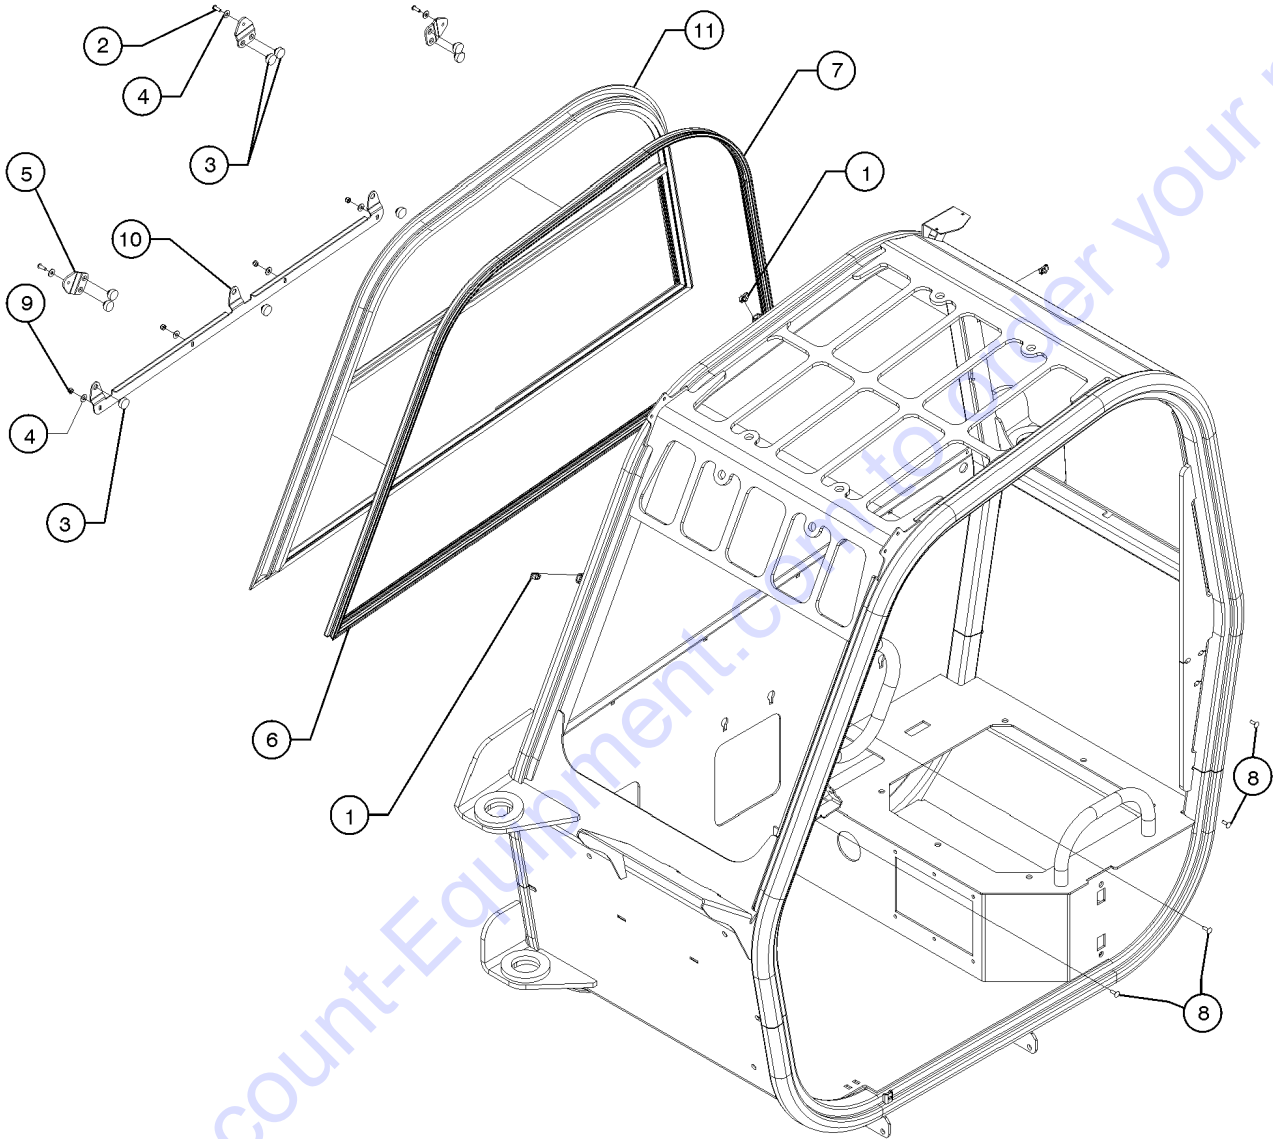

409.1 Enclosed Cab Assembly Option, View 4

409.1 Enclosed Cab Assembly Option, View 4

Item	Part No.	Description	Qty.
1	56912GT	SPRING CLIP,1/4-20,.025-.15X.54,ZAG.....	3
2	1278088GT	SCREW,BHC,TORX PLUS, 1/4-20X3/4,F835,ZAG.....	3
3	43392GT	BUMPER,BATTERY BOX & RAILS.....	9
4	824113GT	WASHER,FLAT,USS,1/4,ZAG.....	7
5	1253972GT	FORMING,GLASS RETAINER,SMALL...	3
6	130163GT	WEATHERSTRIP,DOUBLE BULB....	57.63
7	130163GT	WEATHERSTRIP,DOUBLE BULB....	95.56
8	824124GT	BOLT,CARRIAGE,1/4-20X.75,5,ZAG.....	4
9	824027GT	NUT,TL FLG,1/4-20,G,ZAG.....	4
10	1253973GT	FORMING,GLASS RETAINER,LARGE...	1
11	230045GT	WINDOW, RH SLIDING GTH.....	1
--	218489GT	KNOB, LOCKING	
--		HANDLE, D15, HIGH (218490) <i>(component no longer available)</i>	

Go to Discount-Equipment.com to order your parts