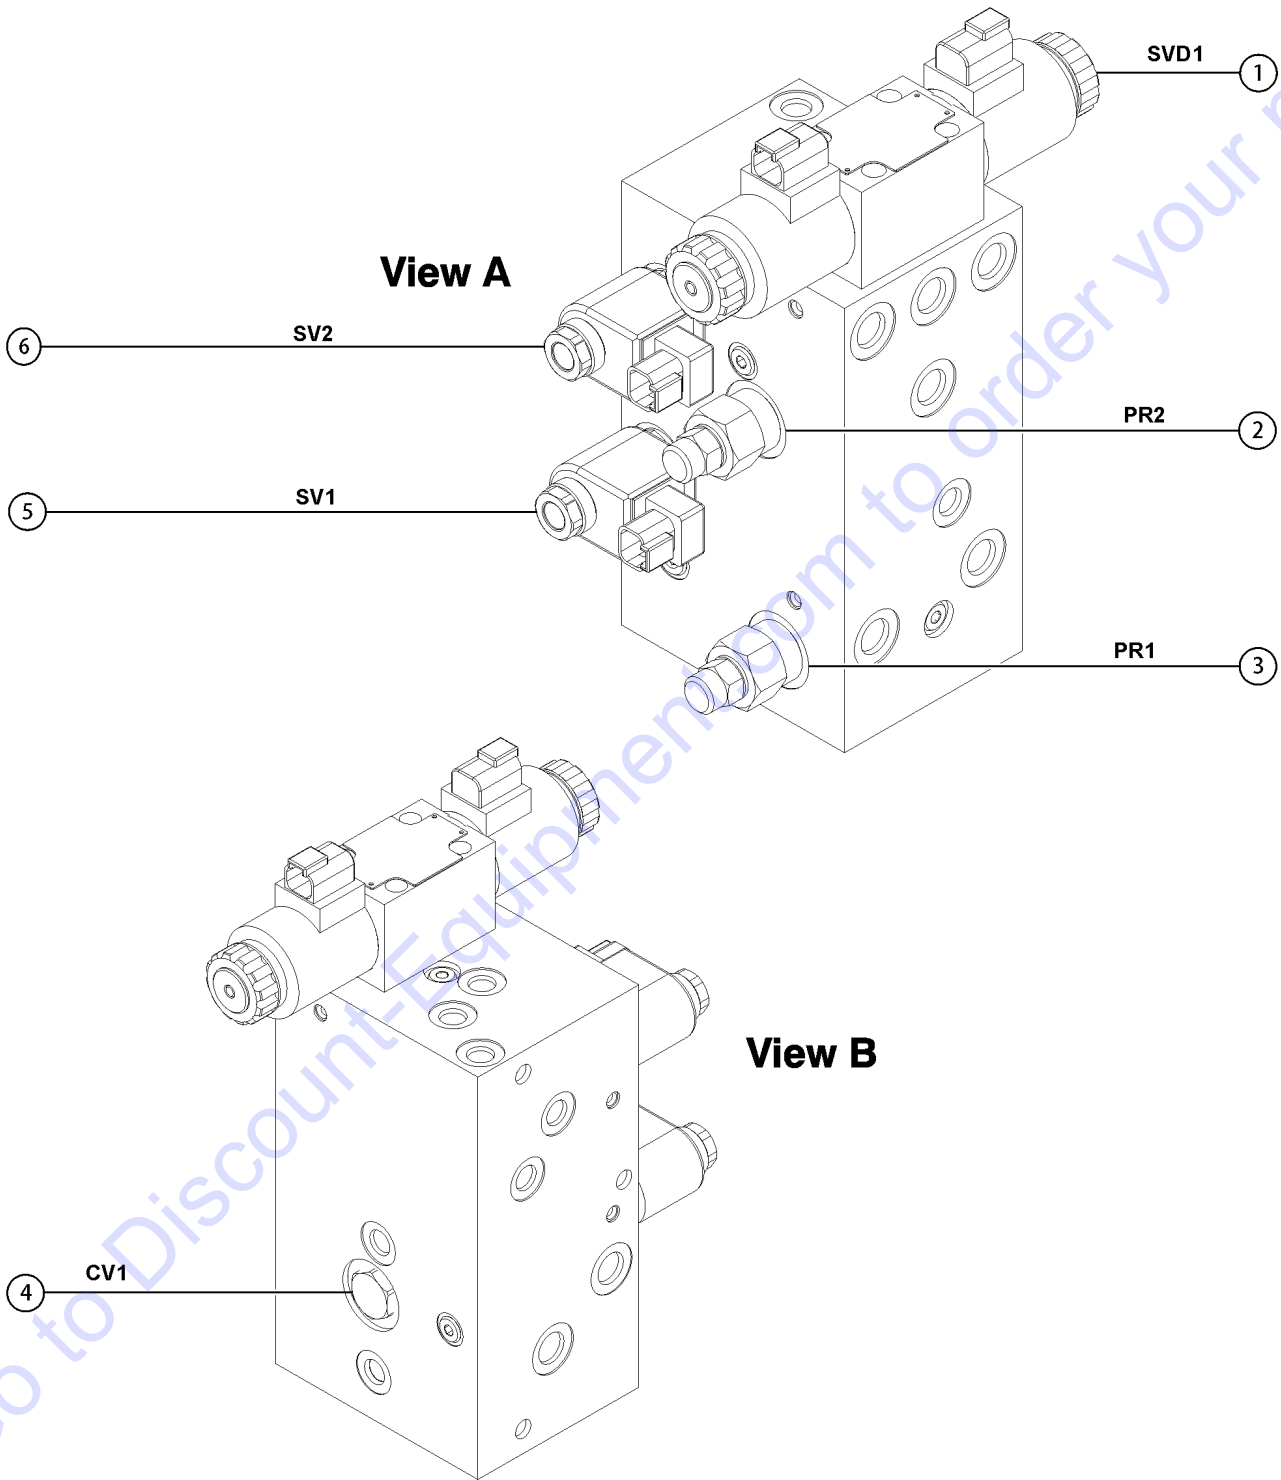

804.2 Secondary Manifold

Item	Part No.	Description	Qty.
--	1283315GT	MANIFOLD FOR PVG,SECONDARY,GTH636	
1	1286187GT	VALVE,SOLENOID,STEER SELECT.....1	
2	1286188GT	VALVE,PRESSURE REDUCING,400PSI.....1	
3	1286189GT	VALVE,PRESSURE REDUCING,350PSI.....1	
4	231037GT	CHECK VALVE,BALL TYPE,NORMAL....1	
5	161534GT	VALVE, SOLENOID, 2POS 3WAY.....1	
6	161534GT	VALVE, SOLENOID, 2POS 3WAY.....1	

Go to Discount-Equipment.com to order your parts