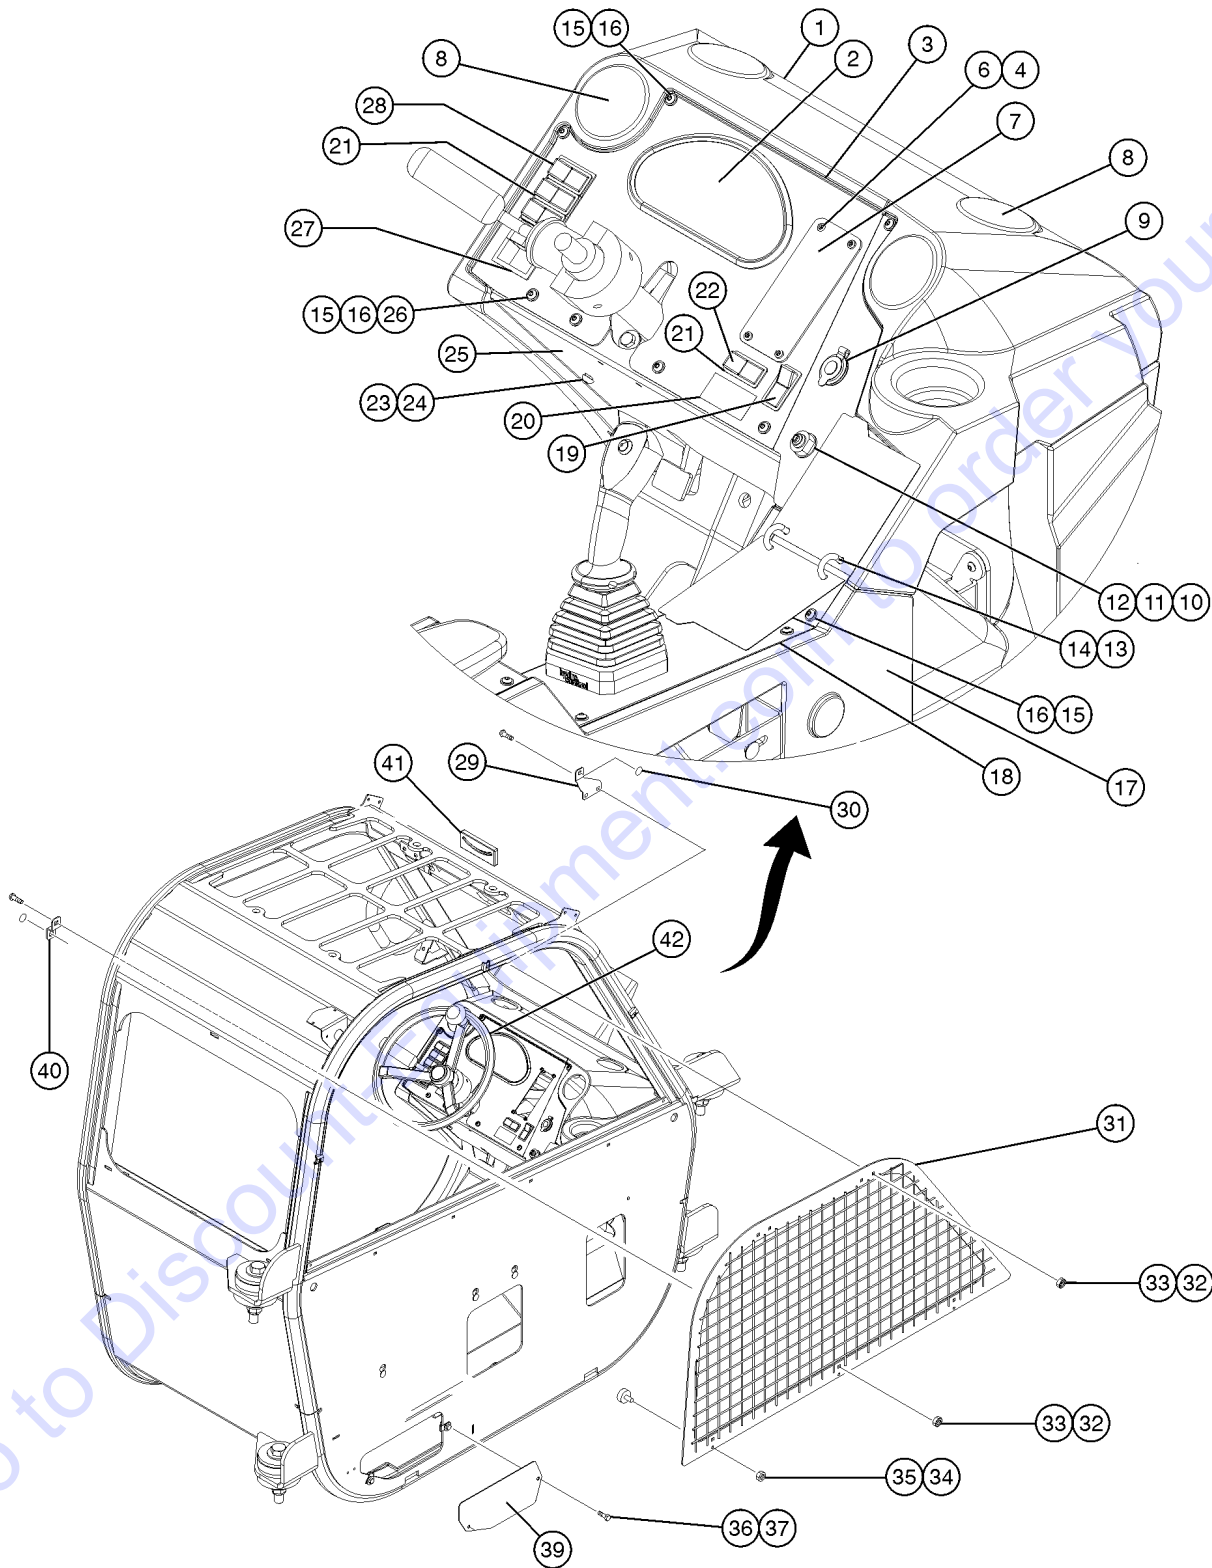

402.1 Standard Cab Components, View 2

402.1 Standard Cab Components, View 2

Item	Part No.	Description	Qty.	Item	Part No.	Description	Qty.
--	1257759GT	CARD,LOAD RNG,GTH636 STD.....1		--	1255764GT	WASHER,LOCK,5/16,ZAG	
--	1257760GT	CARD,LOAD RNG,GTH636 ROT.....1		36	56912GT	SPRING CLIP,1/4-20,.025-.15X.54,ZAG	
--	1258526GT	CARD,LOAD RNG,GTH636 SUSP.....1		38	824079GT	SCREW,HHF,1/4-20X1,8,ZAG	
--	1261895GT	CARD,LOAD RNG,GTH636 SWG.....1		39	1253982GT	COVER,PANEL ACCESS	
1	1253960GT	COVER,DASH		40	1254052GT	FORMING,SCREEN MOUNT,BOTTOM	
2	1271459GT	GAUGE CLUSTER,CAN ENABLED,CAB		41	123561GT	LEV-O-GAGE INDICATOR	
--	1256695GT	HARNESS, DASHBOARD		42	123136GT	STEERING WHEEL, 362MM	
--	1284039GT	GAUGE CLUSTER, CAN ENABLED, GENII					
3	1253954GT	FORMING, DASH PANEL					
4	1256479GT	SCREW,PHPM,10-24X.50,ZAG					
6	1256467GT	NUT,TL FLG,10-24,F,ZAG					
7	1253983GT	COVER,CONTROL PANEL					
8	123572GT	HOLE PLUG, 3 IN					
9	229978GT	PORT POWER 12V, 10A					
10	1289104GT	KIT,SWITCH WITH KEYS					
--	58322GT	KEY,SET 2 KEYS					
11	1256312GT	WASHER,LOCK,#10,ZAG					
12	1256804GT	NUT,10-32,ZAG					
13	1256679GT	NUT,SERRATED,1/4-20,8,ZAG					
14	28611GT	UBOLT,1/4-20 X .75,1.75X1.00					
16	1256125GT	WASHER,FLAT,#12,SAE,HRD,ZAG					
15	1278088GT	SCREW,BHC,TORX PLUS, 1/4-20X3/4,F835,ZAG					
17	1253958GT	PLASTIC SIDE					
18	1254537GT	FORMING,JOYSTICK <i>ref. 404.1</i>					
19	123200GT	SWITCH, PARKING BRAKE					
20	114115GT	DECAL,STEERING SELECTOR					
21	123569GT	CENTER BEZEL					
22	123201GT	SWITCH,STEER/WIPER					
23	1255393GT	SCREW,BHC,3/8-16X1,F835,ZAG					
24	29868GT	SPRING CLIP,3/8-16,.05-.20X.73,ZAG					
25	1253955GT	FORMING, LOWER DASH					
26	56912GT	SPRING CLIP,1/4-20,.025-.15X.54,ZAG					
27	123568GT	END BEZEL					
28	123567GT	PANEL PLUG					
29	1253972GT	FORMING,GLASS RETAINER,SMALL					
30	47478GT	BUMPER, RUBBER, 1"OD X .461H					
31	1254054GT	WELDMENT,RH SCREEN					
32	824029GT	NUT,TL FLG,3/8-16,G,ZAG					
33	824125GT	BOLT,CARRIAGE,3/8-16X1,5,ZAG					
34	79090GT	BUMPER, 1.00 X .375 X 5/16					
35	1261250GT	NUT,5/16-18,8,ZAG