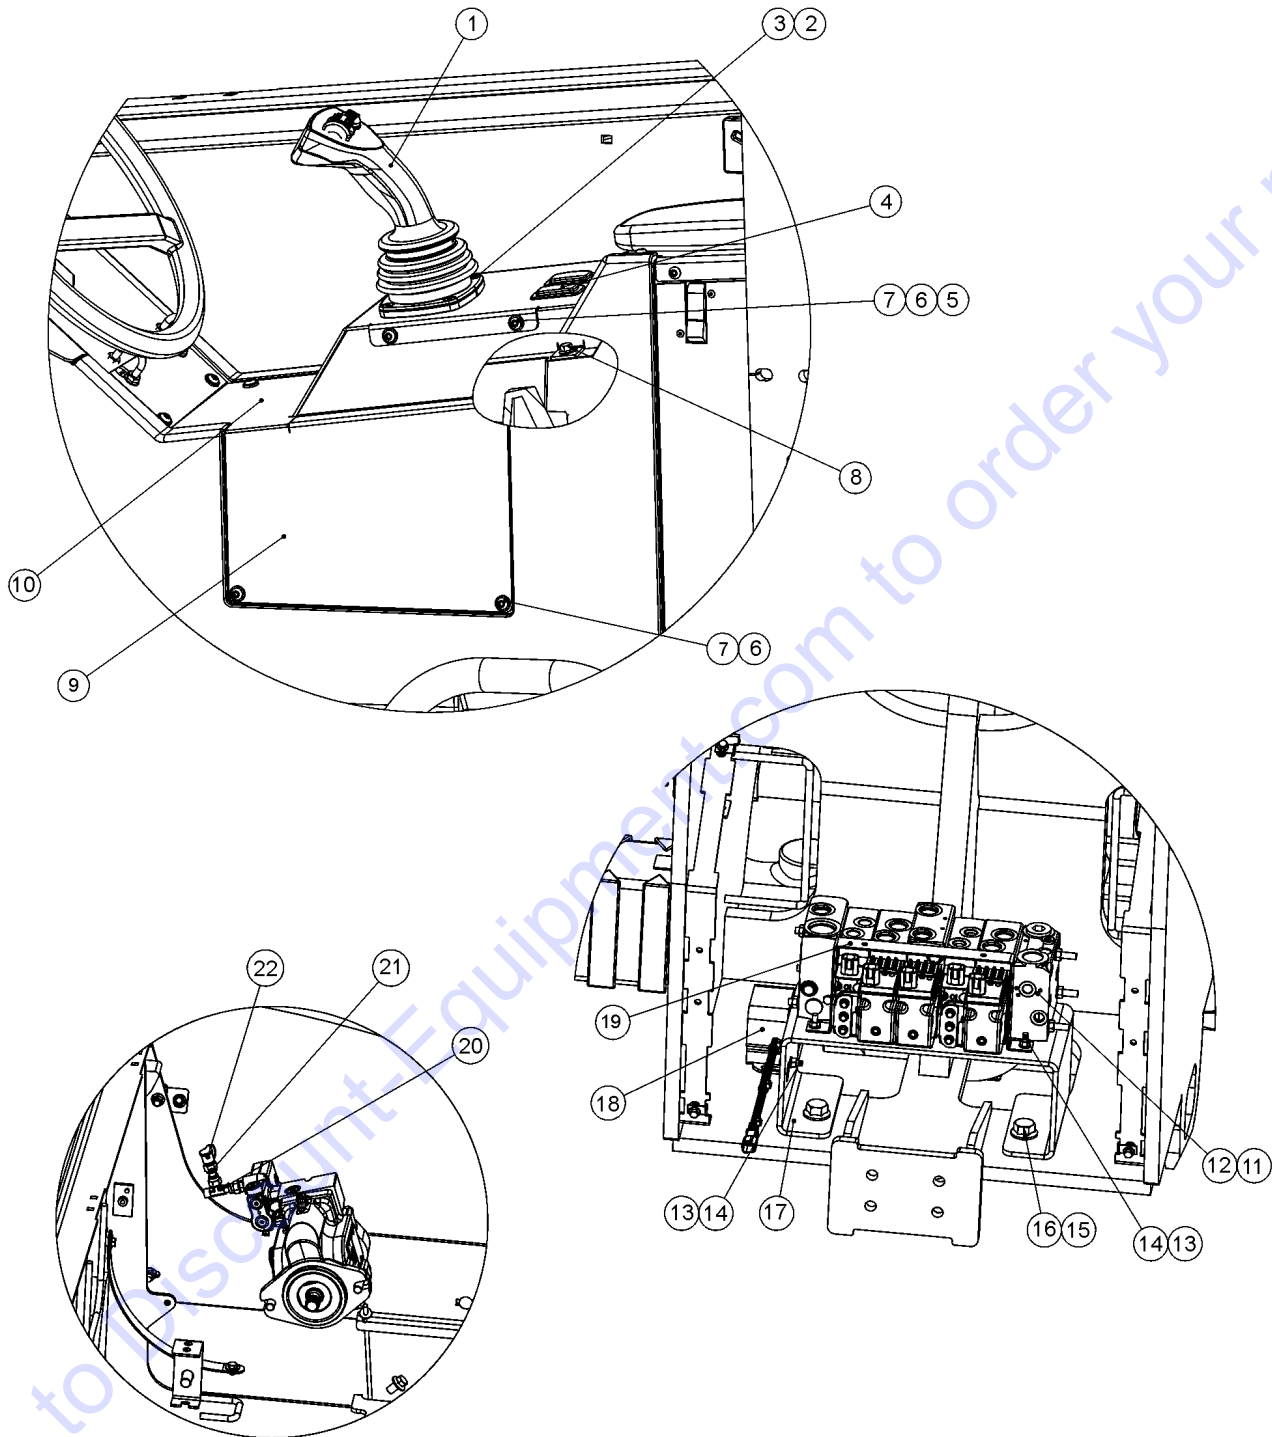

405.2 Electronic Joystick and Manifold (from SN GTH06E-11750)

405.2 Electronic Joystick and Manifold (from SN GTH06E-11750)

Item	Part No.	Description	Qty.
--	1283713GT	HARNESS,PRIMARY PVG,GTH-6XX.....1	
--	1283942GT	HARNESS,CAN INTERFACE JUMPER.....1	
--	1284367GT	DECAL,UNIVERSAL CONTROLLER,2X5.....1	
1	1284342GT	CONTROLLER,UNIVERSAL ELECTRONIC GTH.....1	
2	1283005GT	NUT,NYLOCK FLG,10-32,A,ZAG.....4	
3	1257046GT	SCREW,FHS,10-32X1,F835,ZAG.....4	
4	123567GT	PANEL PLUG.....2	
5	56912GT	SPRING CLIP,1/4-20,.025-.15X.54,ZAG.....2	
6	1256125GT	WASHER,FLAT,#12,SAE,HRD,ZAG.....5	
7	1278088GT	SCREW,BHC,TORX PLUS, 1/4-20X3/4,F835,ZAG.....5	
8	824078GT	SCREW,HHF,1/4-20X.75,8,ZAG.....1	
9	1284346GT	FORMING,SIDE,MOUNT,UNIVERSAL CONTROLLER.....1	
10	1284347GT	FORMING,TOP,MOUNT,UNIVERSAL CONTROLLER.....1	
11	824085GT	SCREW,HHF,5/16-18X.75,8,ZAG.....3	
12	1283379GT	PVG,5 SECTION,PRIMARY,GTH636.....1	
13	824027GT	NUT,TL FLG,1/4-20,G,ZAG.....4	
14	1256127GT	BOLT,CARRIAGE,1/4-20X1.5,ZAG.....4	
15	1283007GT	NUT,NYLOCK FLG,5/8-11,F,ZAG.....2	
16	1256126GT	SCREW,HHF,5/8-11X2,8,ZAG.....2	
17	1284343GT	FORMING,PVG MOUNT 636.....1	
18	219457GT	HARNESS, BACKUP ALARM.....1	
19	1284345GT	FORMING,HARNESS SUPPORT.....1	
20	48908GT	FITTING,TEE,RUN,SWIVEL520432-4.....1	
21	49207GT	NIPPLE,DIAGNOSTIC,ORFS,FM,SWIV..1	
22	48880GT	CAP,DIAGNOSTIC NIPPLE.....1