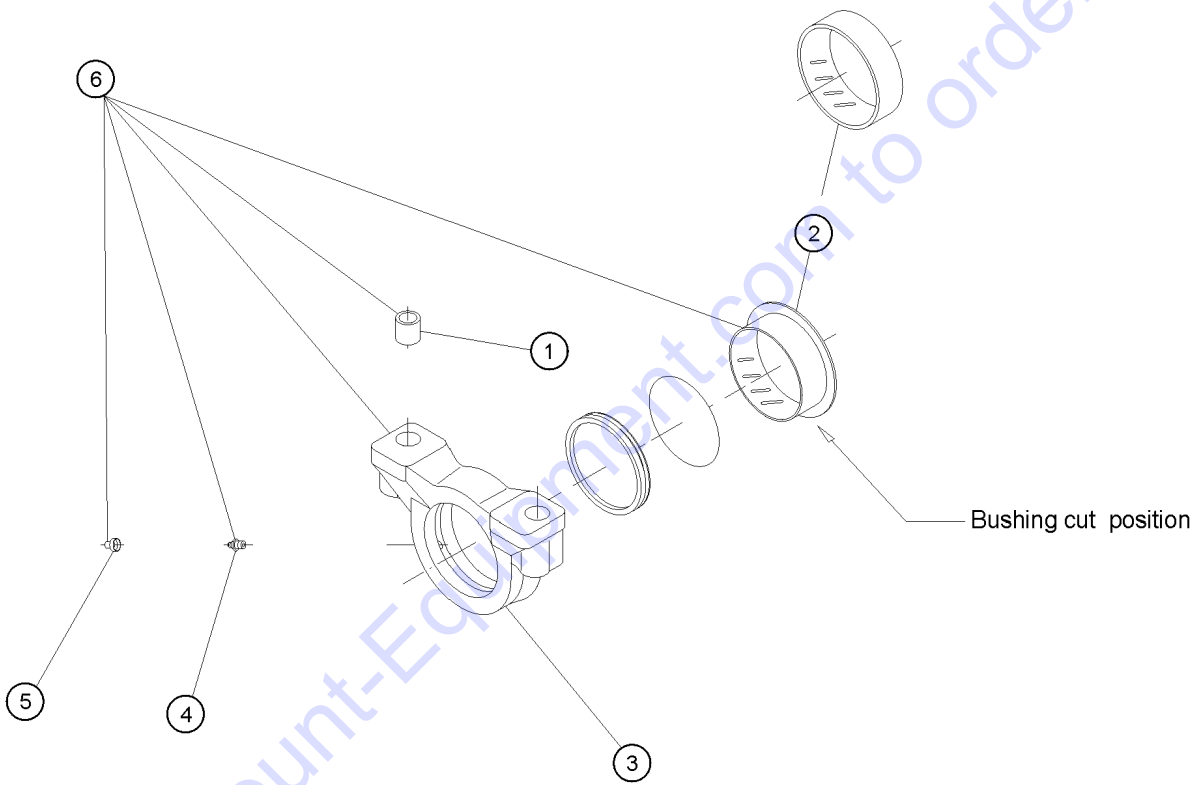

218.1 Trunion, Rear Axle

Item	Part No.	Description	Qty.
1	7-229-620GT	REDUCTION BUSHING.....	4
2	7-229-621GT	THRUST BUSHING.....	2
3	7-229-622GT	SUPPORT.....	2
4	1252554GT	GREASE FITTING.....	2
5	1252674GT	PLUG.....	2
6	1259565GT	SUPPORT.....	2

Go to Discount-Equipment.com to order your parts