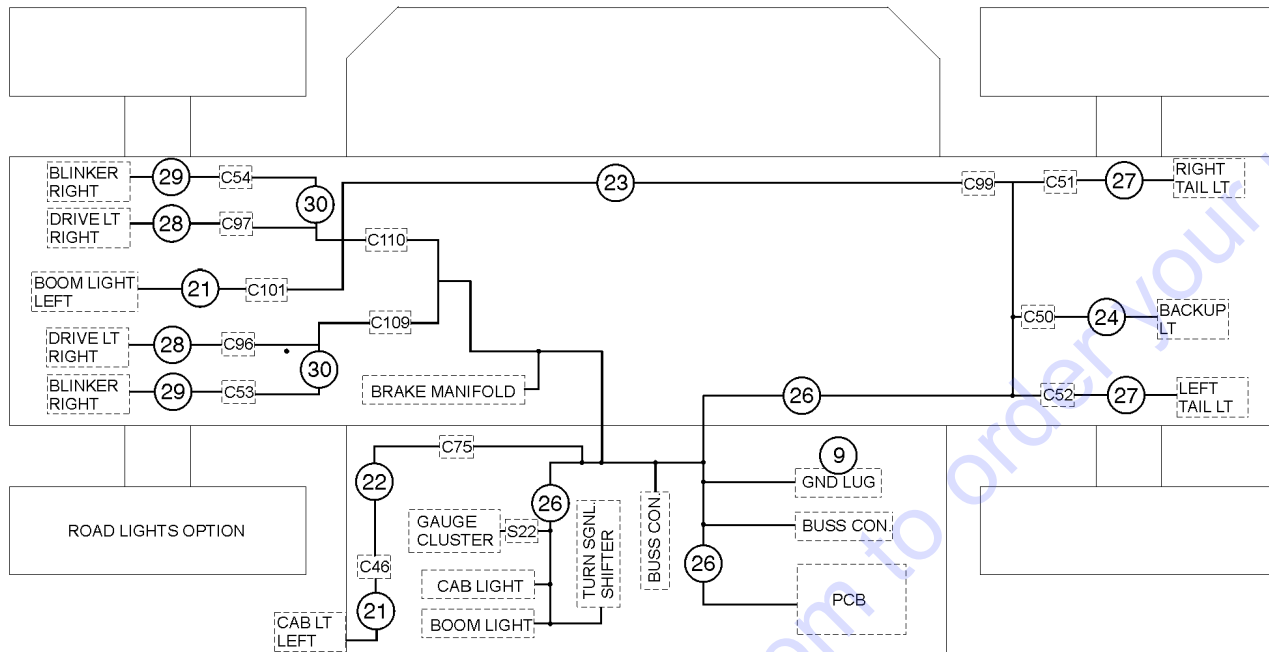

1004.1 Work and Road Light Harnesses

1004.1 Work and Road Light Harnesses

Item	Part No.	Description	Qty.
9	161444GT	ASSEMBLY, GROUND BUSS.....1	1
21	1258527GT	HARNESS,LIGHT,LED,CLEAR,5"ROUND.2	2
22	1258775GT	HARNESS, CAB LIGHT POWER.....1	1
23	1256520GT	HARNESS, BOOM LIGHT POWER.....1	1
24	237934GT	HARNESS, BACKUP LIGHT.....1	1
25	1258528GT	HARNESS, WORK LIGHTS.....1	1
26	1255589GT	HARNESS, ROAD LIGHTS.....1	1
27	229677GT	HARNESS, TAILLIGHT LED.....2	2
28	1253241GT	HARNESS,LIGHT,DRIVE,CLEAR,3LED.2	2
29	1255647GT	HARNESS,LIGHT,TURN SIGNAL,AMBR.....2	2
30	1258919GT	HARNESS, FRONT LIGHTS POWER....2	2

Go to Discount-Equipment.com to order your parts