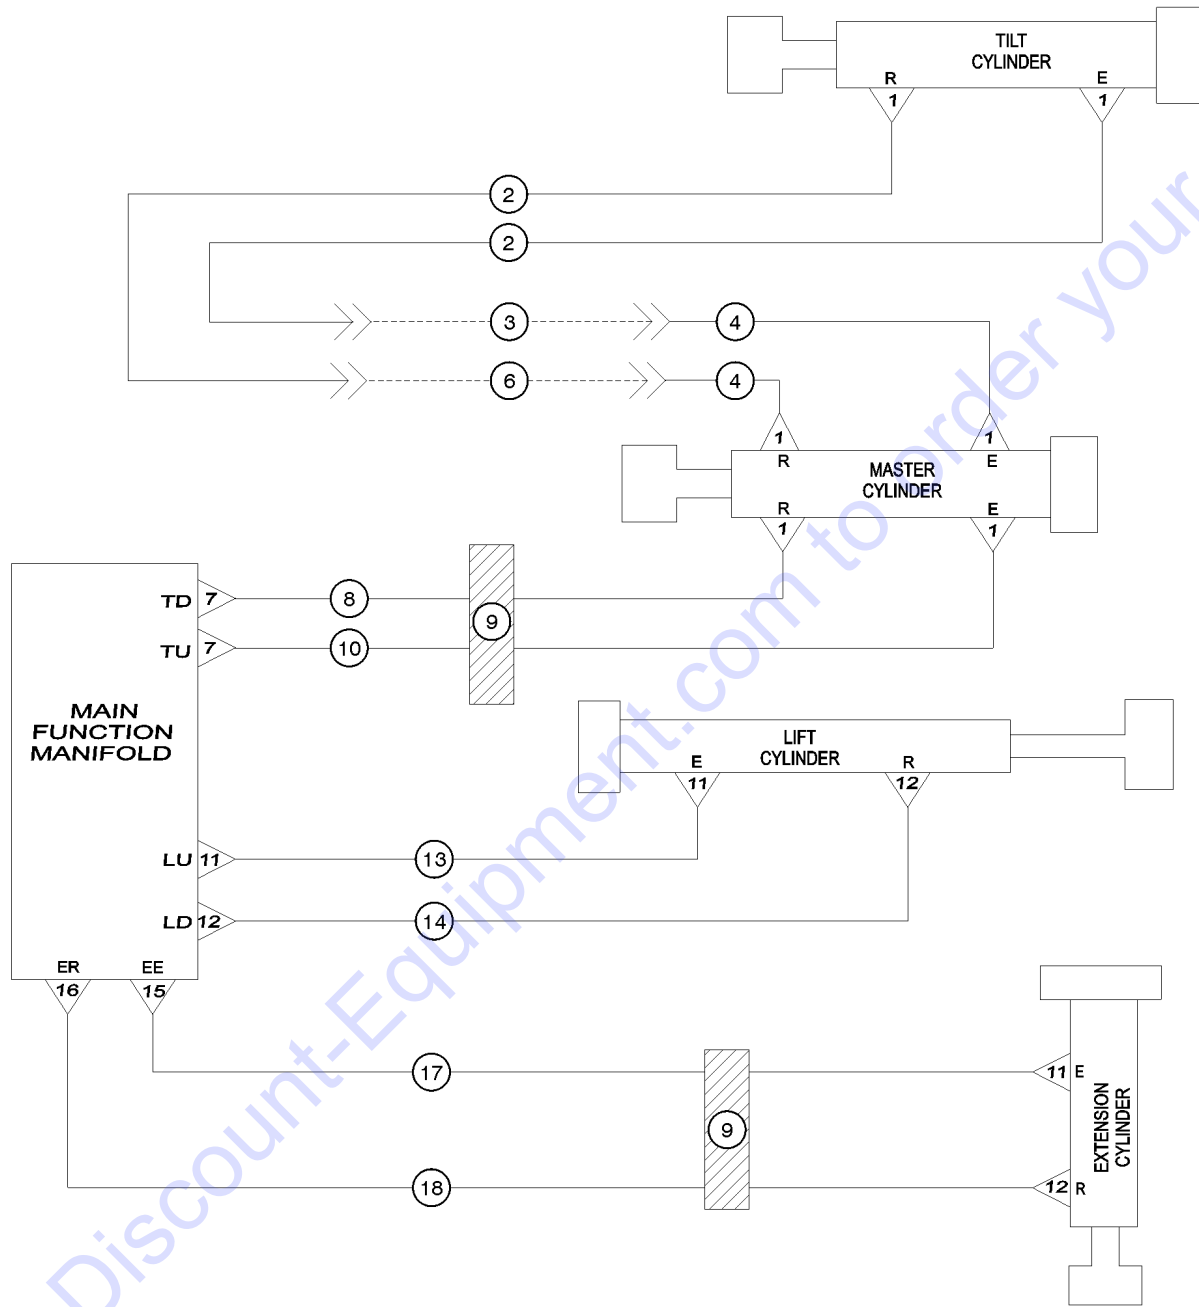

805.1 Boom Components

LEGEND	
	FITTING
	HOSE ASSEMBLY