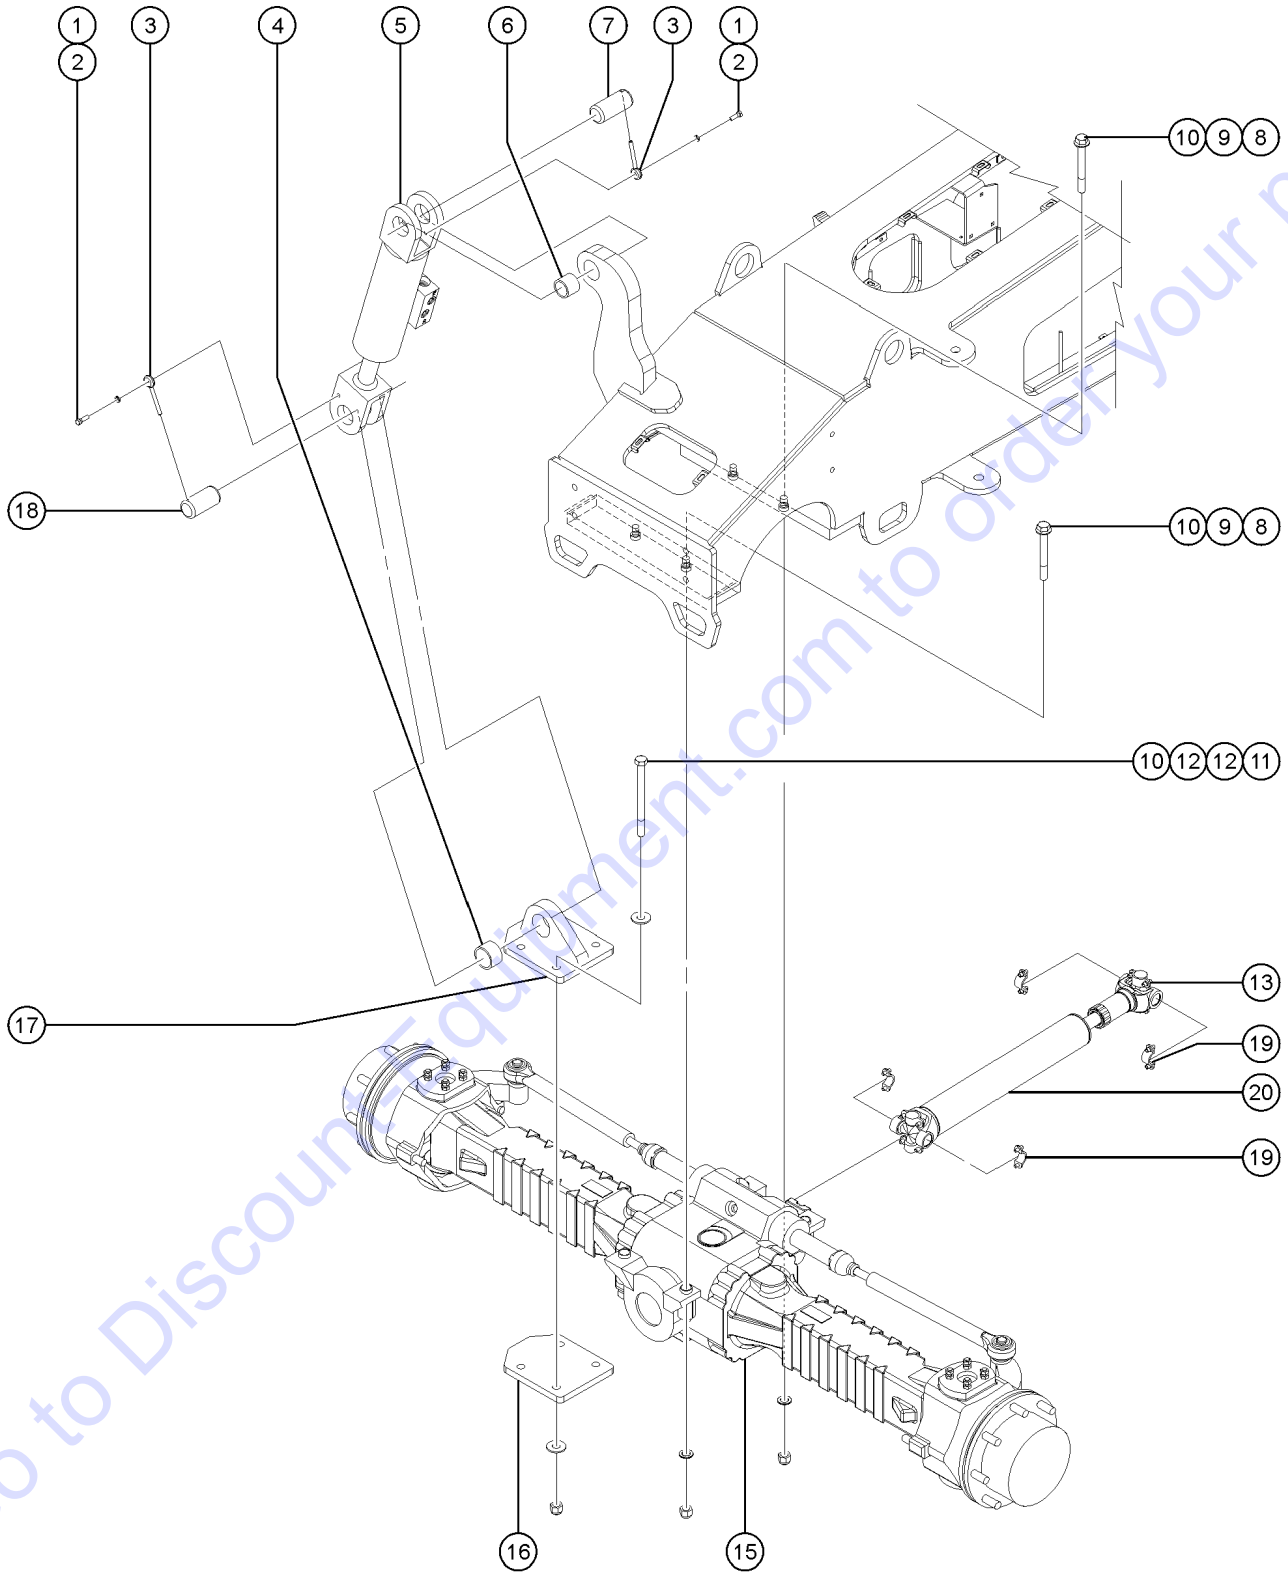

206.1 Front Axle View

Item	Part No.	Description	Qty.
1	824068GT	SCREW,HHC,3/8-16X1.25,8,ZAG	
2	824110GT	WASHER,LOCK,3/8,ZAG	
3	825019GT	ROD END,.375X3.69,ZAG.....	2
4	123188GT	BEARING,2.00IDX2.50ODX1.50L.....	1
5	823934GT	CYLINDER, SWAY.....	1
--	1257821GT	SEAL KIT, CYLINDER.....	1
--	233815GT	VALVE,CB,4.5:1,3100 PSI.....	2
6	T108822GT	BEARING,2.0 ID X 2.50OD X 2.0L.....	1
7	824989GT	PIN,2.00DIA X 4.50LG,1HOLE.....	1
8	1256072GT	SCREW,HHF,3/4-10X6,8,ZAG.....	4
9	33278GT	WASHER,FLAT,.75 HARDENED.....	4
10	77051GT	NUT,NYLOCK,3/4-10,GRD.8.....	8
11	824073GT	SCREW,HHC,3/4-10X9,8,ZAG.....	4
12	1255761GT	WASHER,FLAT,3/4,USS,HRD,ZAG..... <i>(before SN GTH0616E-10577)</i>	8
--	1256863GT	WASHER,FLAT,.75,SAE,HRD,ZAG..... <i>(from SN GTH0616E-10577) (for use with bent tie rod)</i>	8
13	123577GT	STRAP KIT,DRIVESHAFT,1480.....	2
15	1253496GT	AXLE,DANA,212,FRONT,636..... <i>(when replacing the axle on machines before GTH0616E-10577, also use 1269151GT qty. 1, 1267470GT qty. 1, and 1256863GT qty. 8)</i>	1
15A	1261561GT	SHERICAL LUGNUT, M20X1.5, DANA.....	16
15B	1261562GT	MUDGUARD NUT,M12X1.25, DANA.....	8
16	1253503GT	PLATE,SWAY CYL,AXLE MOUNT,DANA..... <i>(before SN GTH0616E-10577)</i>	1
--	1267470GT	PLATE,MOUNT,CYL TO AXLE..... <i>(from SN GTH0616E-10577) (for use with bent tie rods)</i>	1
17	1253506GT	WELDMNT,SWAY CYL AXLE MNT,DAN..... <i>(before SN GTH0616E-10577)</i>	1
--	1269151GT	WELDMNT,SWAY CYL MNT,BTR,636..... <i>(from SN GTH0616E-10577) (for use with bent tie rods, ref. 212.1. When retrofitting machines before SN 10577 must also use 1267470GT and 1256863GT qty. 8)</i>	1
18	117125GT	PIN,2.00DIA X 4.00LG,1 HOLE.....	1
19	123577GT	STRAP KIT,DRIVESHAFT,1480.....	2
20	1256349GT	DRIVESHAFT,1480-1480,FRONT,GTH...1