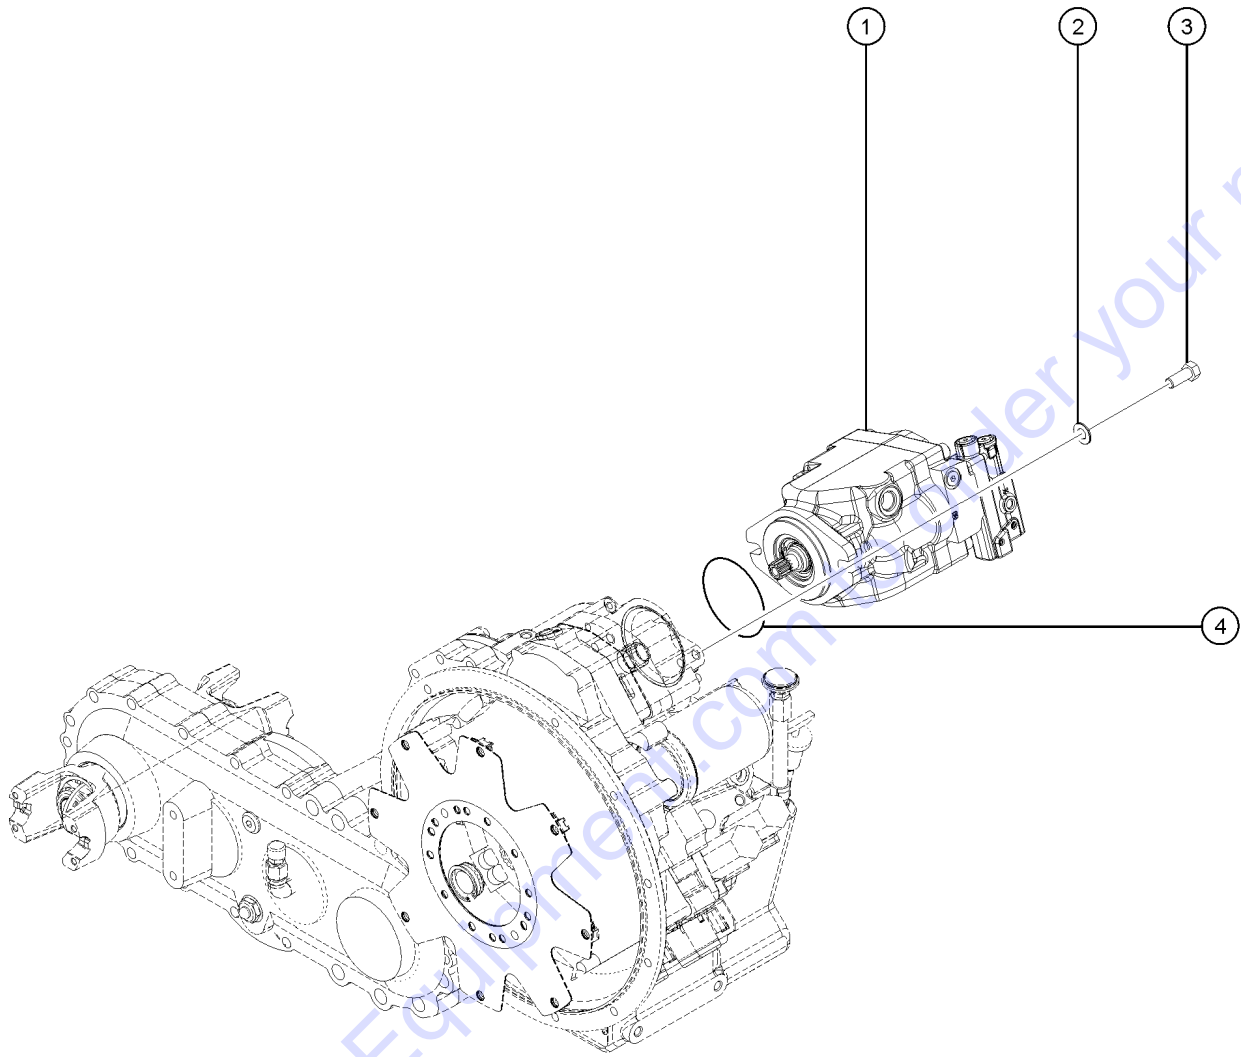

811.1 Hydraulic Pump

Go to Discount-Equipment.com to order your parts

Item	Part No.	Description	Qty.
1	823004GT	PUMP,SAUER 38CC LS.....	1
--	122669GT	SEAL KIT.....	1
2	826353GT	WASHER,FLAT,1/2,SAE,HRD,ZAG.....	2
3	1256843GT	SCREW,HHC,1/2-13X1.25,8,ZAG.....	2
4	52087GT	O-RING,2-044 BUNA***.....	1

Go to Discount-Equipment.com to order your parts