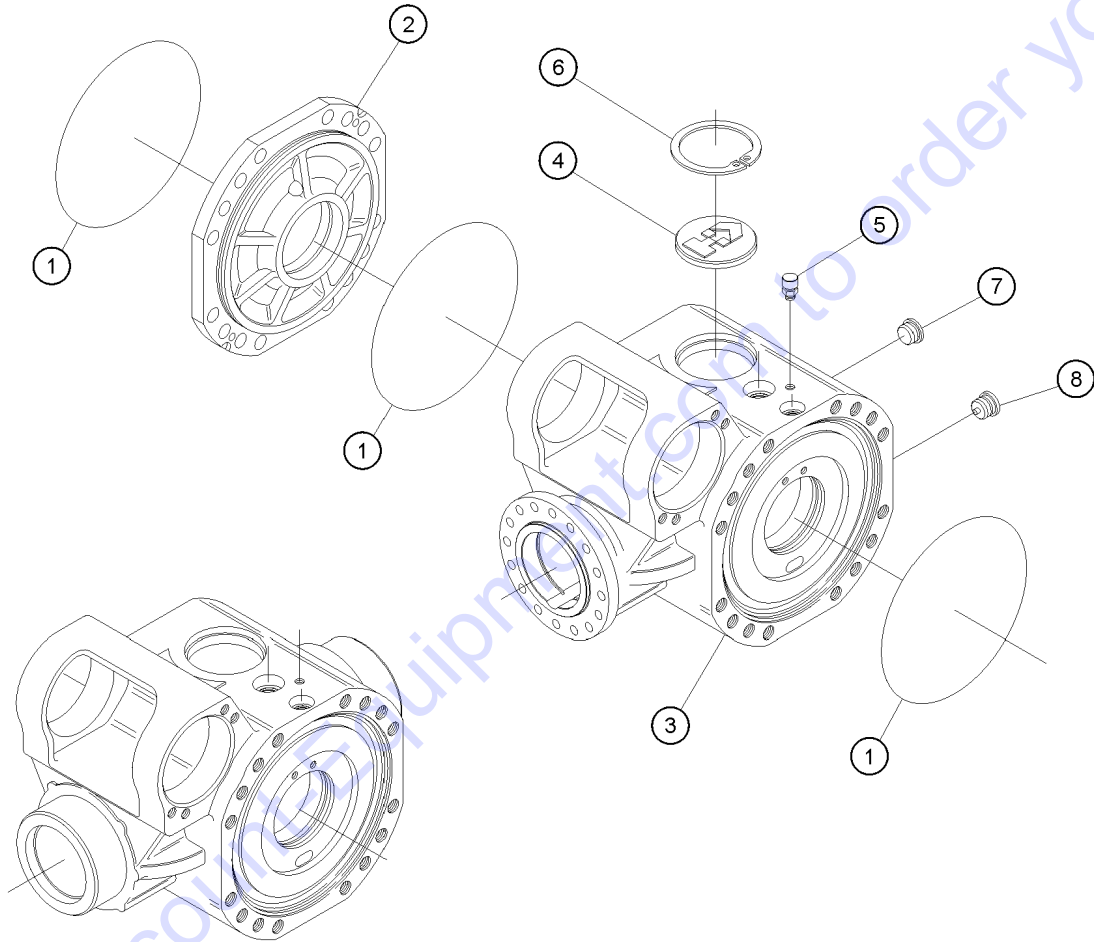

208.1 Central Housing, Front Axle

Item	Part No.	Description	Qty.
1	1259504GT	O-RING.....	3
2	1259514GT	COVER.....	1
3	7-229-939GT	AXLE HOUSING.....	1
4	1252627GT	PLUG.....	1
5	1252577GT	VENT.....	1
6	1252541GT	CIRCLIP.....	1
7	1252627GT	PLUG.....	1
8	7-229-580GT	MAGNETIC PLUG.....	1

Go to Discount-Equipment.com to order your parts