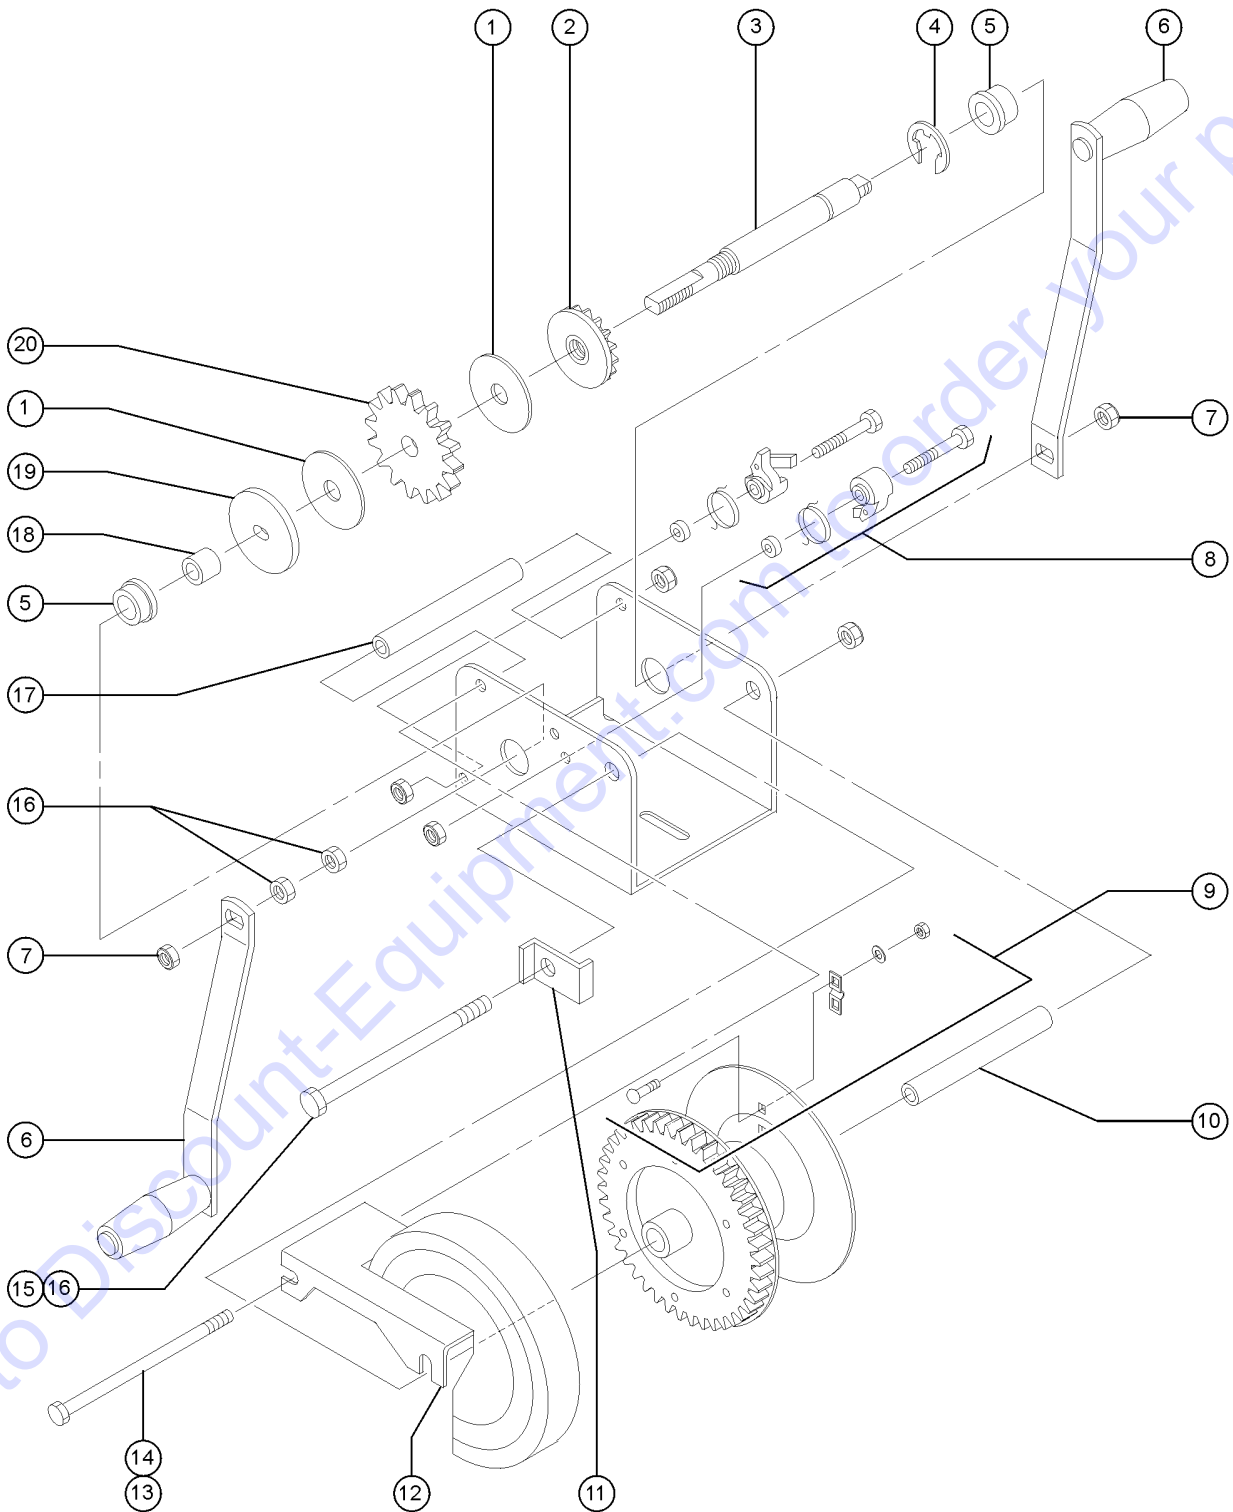

305.4 Winch Components, One-speed

Item	Part No.	Description	Qty.
18		SPACER,PINION SHAFT (32890) ..... (component no longer available)	1
19		WINCH PINION PLATE, K-1550 (7591) ..... (component no longer available)	1
20		RATCHET GEAR,K-1550 1/2" I.D. (6777) ..... (component no longer available)	1

Go to Discount-Equipment.com to order your parts