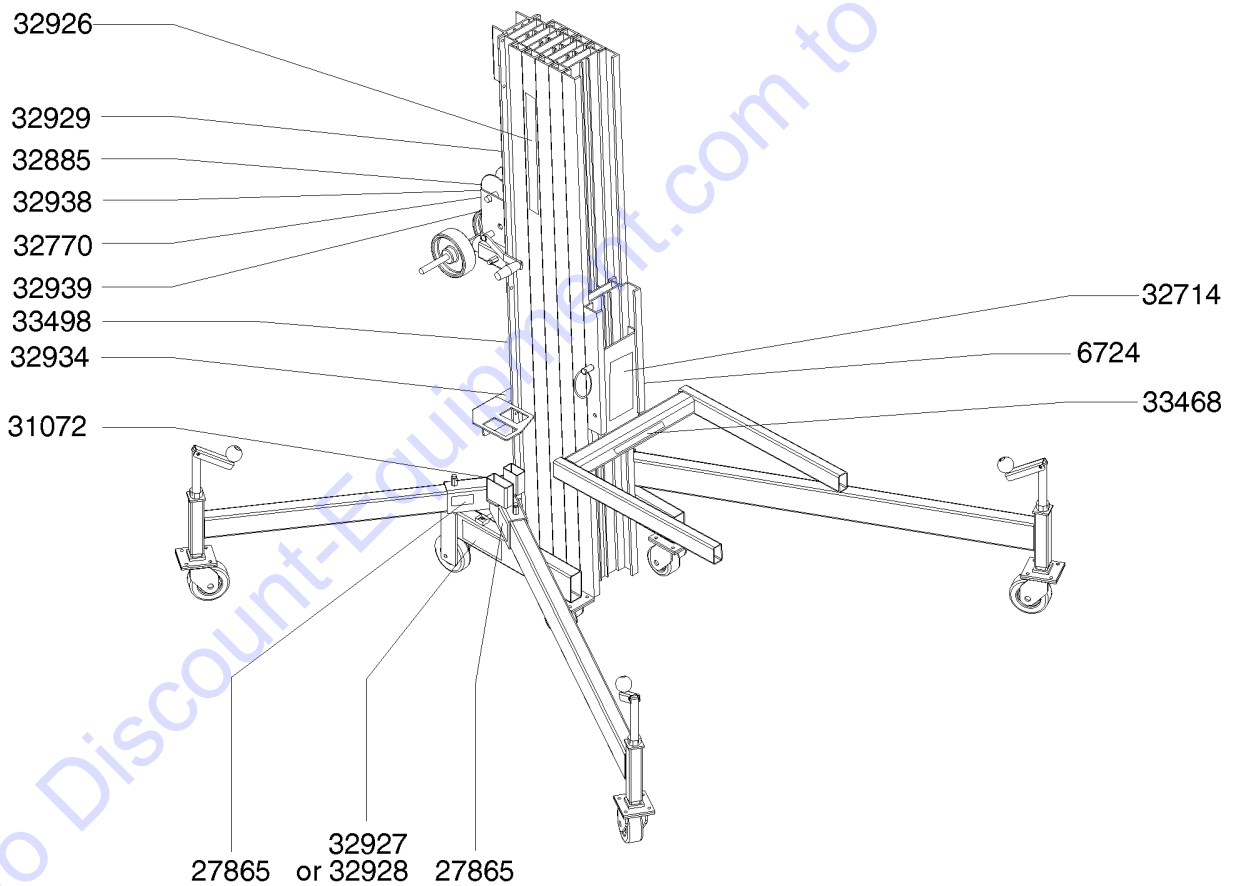

Go to Discount-Equipment.com to order your parts

101.1 Decals with Words (to SN ST04-2403)

Figure 101.1  
Decals with Words

Super Tower

101.1 Decals with Words (to SN ST04-2403)

Item	Part No.	Description	Qty.
1	31075GT	DECAL,CAUTION,CRUSHING HAZARD .....	1
2	32934GT	DECAL,OUTRIGGER STORAGE,ST2 .....	1
3	33498GT	SERIAL NUMBER PLAT,SUPERTOWER* .....	1
4	32939GT	DECAL,CRUSHING HAZ/BRAKE LOCK .....	1
5	32770GT	DECAL,2 SPD.WINCH** .....	1
6	32938GT	DECAL,LABEL,WINCH ONLY .....	1
7	32885GT	DECAL,SILENT WINCH .....	1
8	32929GT	DECAL,OPERATING INSTRUCT,ST2 .....	1
9	32926GT	DECAL,COSMETIC,"SUPERTOWER" .....	2
10	32714GT	DECAL,WARNING ADJ FORK SETUP .....	1
11	6724GT	DECAL,SERIAL# & MODEL# *** .....	1
12	33468GT	DECAL,WARNING,NO RIDERS .....	1
13	27865GT	DECAL,BUBBLE LEVEL*** .....	1
14	32927GT	DECAL,MODEL HEIGHT ST20 .....	2
15	32928GT	DECAL,MODEL HEIGHT,ST25 .....	2