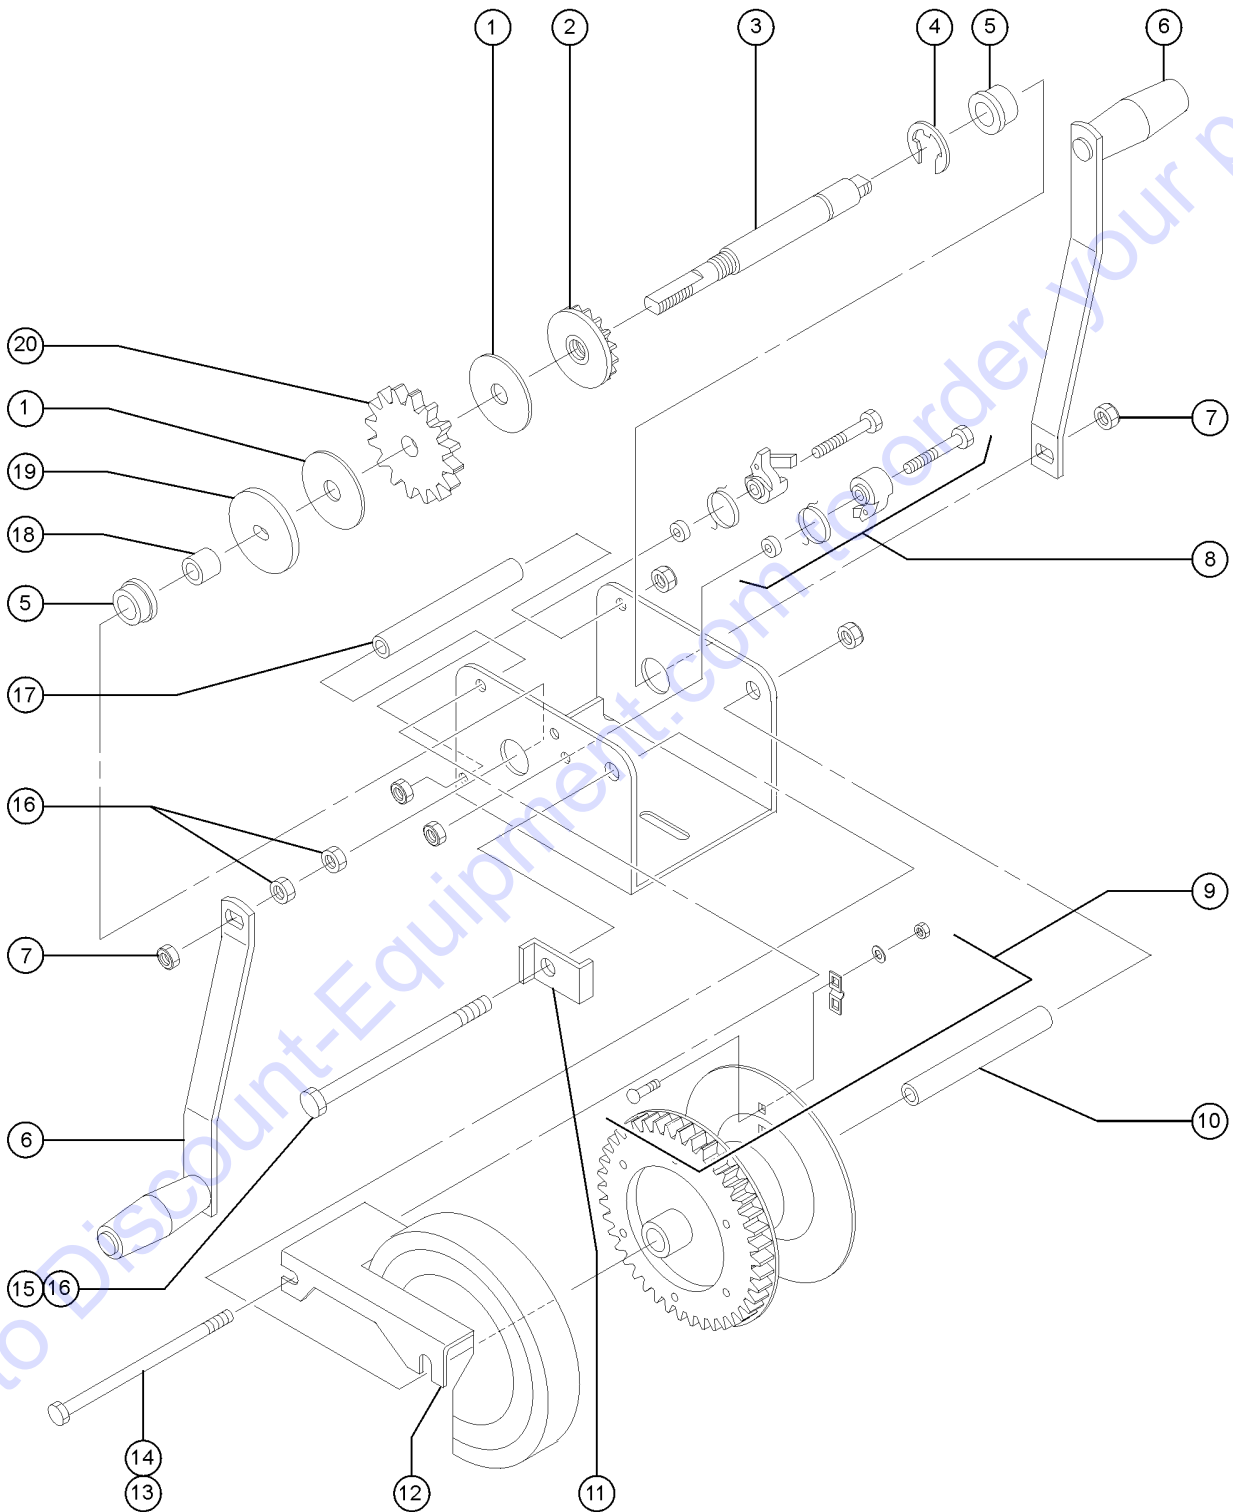

305.1 Winch Components, One-speed

305.1 Winch Components, One-speed

Item	Part No.	Description	Qty.
14	6782GT	NUT,NYLOCK,5/16-18	
15	6185GT	BOLT, DRUM SPACER	1
16	6034GT	NUT,HEX,JAM,1/2-13	
17		FRAME SPACER,K-1550 (7584) ..... (not sold separately)	1
18		SPACER,PINION SHAFT (32890) ..... (component no longer available)	1
19		WINCH PINION PLATE, K-1550 (7591) ..... (component no longer available)	1
20		RATCHET GEAR,K-1550 1/2" I.D. (6777) ..... (component no longer available)	1

Go to Discount-Equipment.com to order your parts