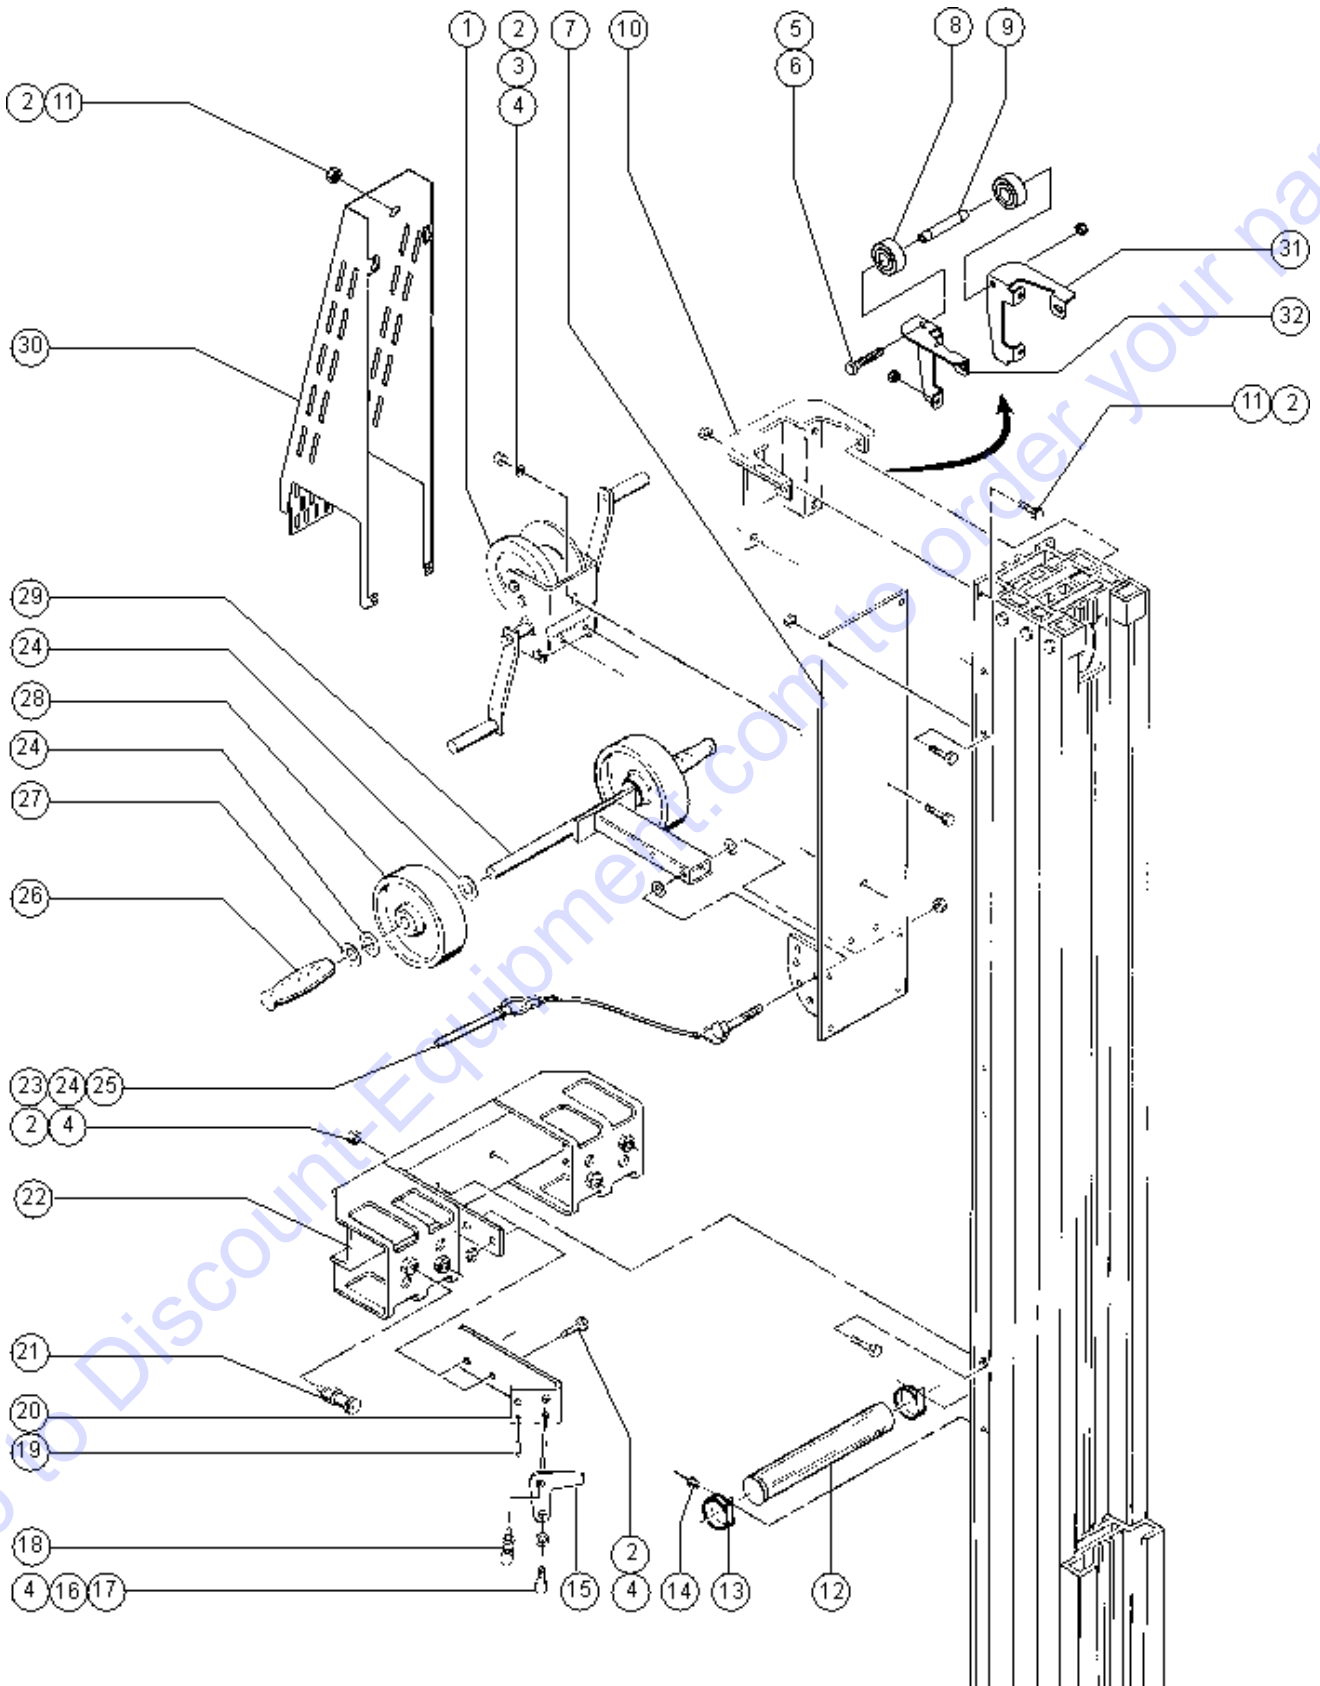

301.5 Number 1 Mast Attached Parts

Item	Part No.	Description	Qty.
23-	2238GT	CABLE OVAL SLEEVE, 1/16	
23-	10598GT	SCREW,HHC, 1/2-13 X 3	
23-	40658GT	WASHER,FLAT,RETAINING,,510	
24	6564GT	WASHER, SHIM,.765 X 1.312 X .093	6
25	6086GT	NUT,LP NYLOCK,1/2-13	
26	6587GT	HANDLE GRIP, RUBBER .75 X 4.5	2
27	33385GT	WASHER,PUSH ON .75 SHAFT	2
28	57788GT	WHEEL,POLY,6X2, 3/4**	2
29	33540GT	LOADING WHEEL ASSY ST/SL	1
		(includes items 24 and 26-28)	
29-	33540GT	LOADING WHEEL ASSY ST/SL	
30	124821GT	KIT,CBL GRD,W/WRD DCALS,ST	1
		(Australia models) (assembly with word decals)	
31	109579GT	MAST STIFFENER,RIGHT,GRAY***	1
32	109580GT	MAST STIFFENER,LEFT,GRAY***	1

Go to Discount-Equipment.com to order your parts