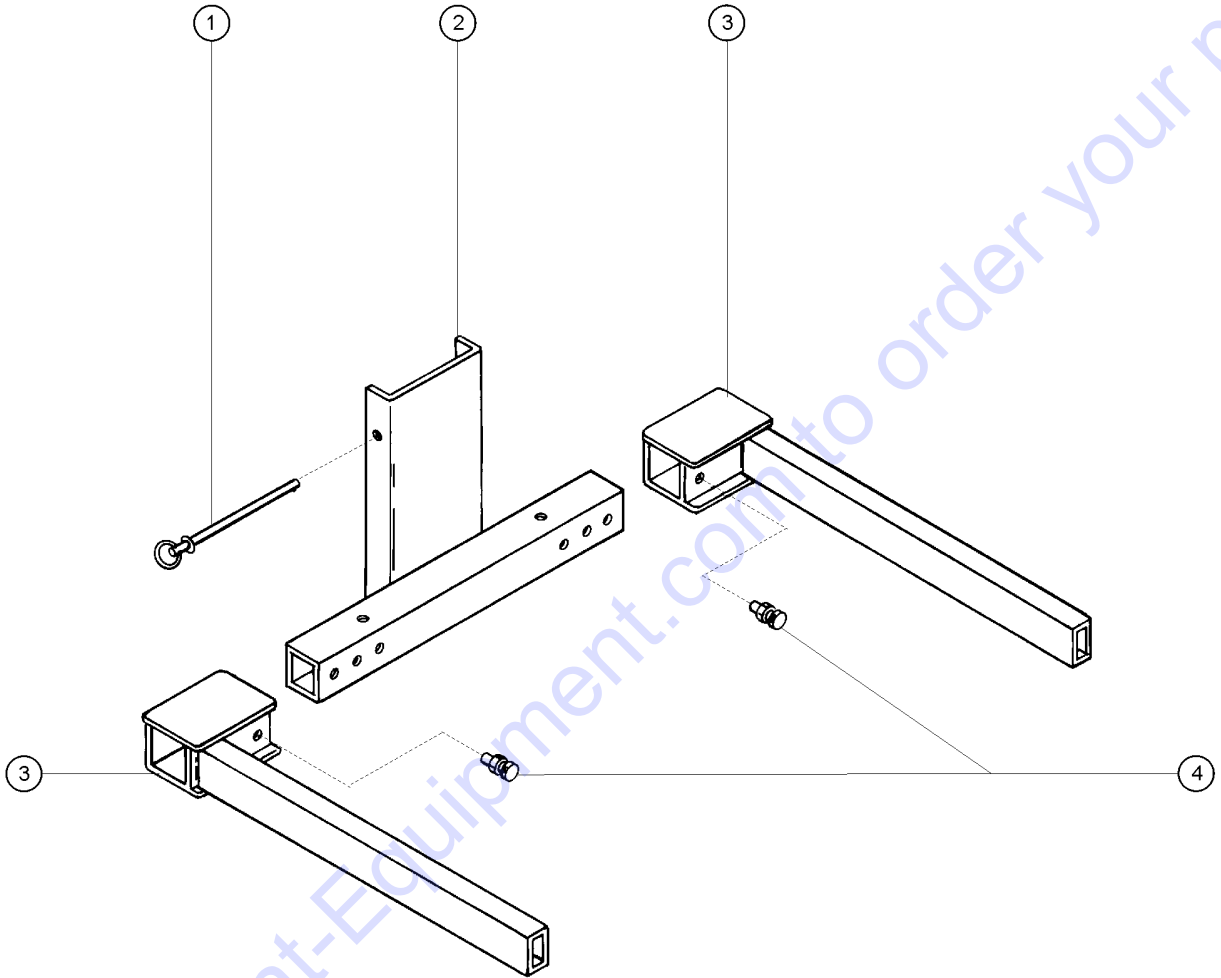

Item	Part No.	Description	Qty.
20	6145GT	SCREW,HHC,1/4-20 X 1.5	
21	40115GT	BRAKE SPRING SPACER	2
22	6889GT	NUT,LP NYLOCK,1/4-20	
23	40127GT	DETENT BLOCK ASSY	1
23-	40509GT	DETENT SPRING	2
23-	40510GT	DETENT BALL	2
23-	80156GT	BLOCK-DETENT (80056)	1
24	80157GT	GEAR-PINION (80056)	1
25	37061GT	BRAKE FACE,DLB800	2
26	37062GT	RATCHET GEAR, DLB800	1
27	40122GT	WASHER,DOUBLE D.	1
28	40123GT	SPACER	1
29	85182GT	SINTERED IRON BEARING,1-1/4**	1
30	40128GT	BASE SPACER	1

Go to Discount-Equipment.com to order your parts

401.1 Adjustable Forks