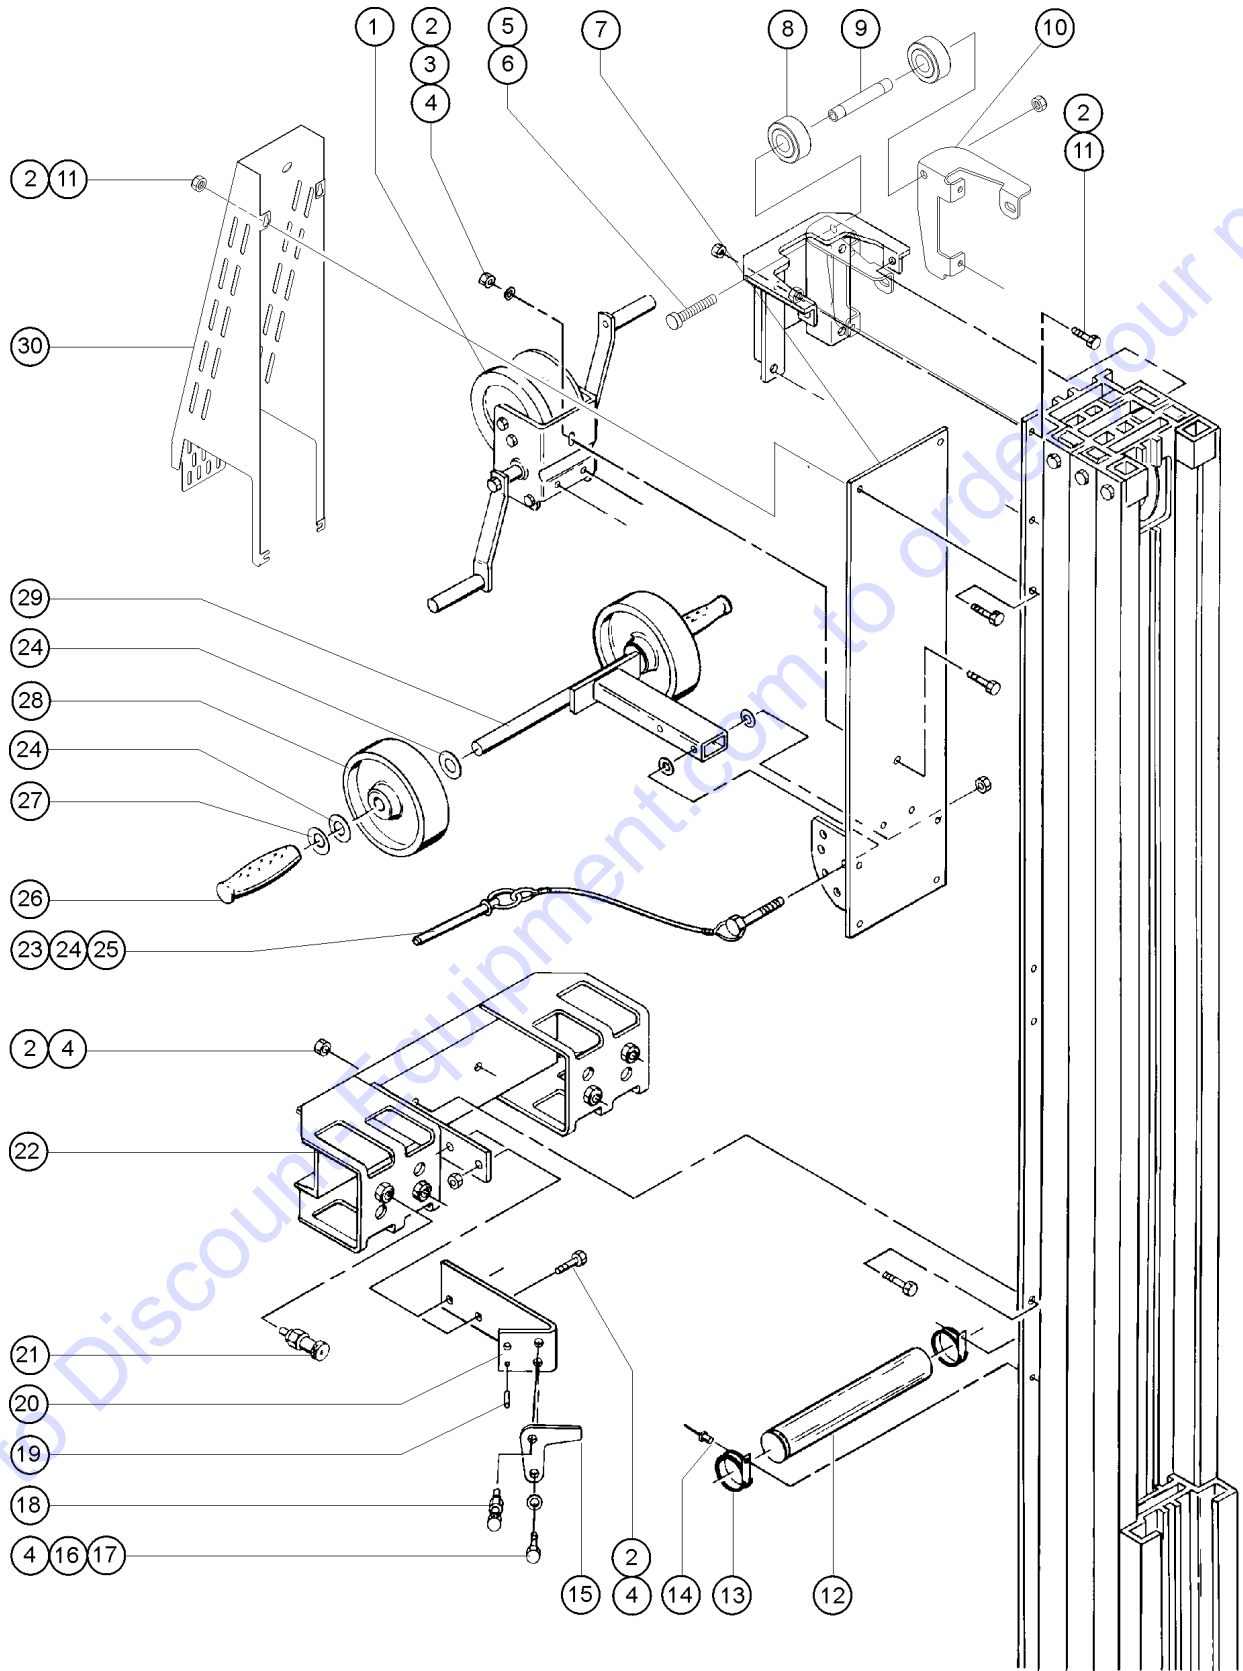

301.2 Number 1 Mast Attached Parts

Item	Part No.	Description	Qty.
1		Ref. Winch Assembly (refer to 305.1 or 306.1)	
2	1257075GT	NUT, NYLOCK,3/8-16,GR8, ZINC	
3	6638GT	WASHER,FLAT,USS,1/4"Y	
4	6175GT	SCREW,HHC,3/8-16 X 1	
5	1257074GT	NUT, NYLOCK, 1/2-13, GR8, ZINC	
6	13005GT	SCREW,HHC,1/2-13 X 6,GRD.8	1
7	33539GT	WINCH PLATE W/DECAL ST USA, Canada and Australia models	
7A	107493GT	WINCH MOUNT PLATE, SYM DECAL Asia, South America and Europe models	
8	32473GT	WHEEL,ROLLER,NYLATRON,1.75	2
9	33843GT	SPACER,MAST STIFFENER	1
10	109579GT	MAST STIFFENER,RIGHT,GRAY***	1
10A	109580GT	MAST STIFFENER,LEFT,GRAY***	
11	6019GT	SCREW,HHC,3/8-16 X 1.25 GRD 5	
12	6600GT	INSTRUCT.TUBE W/CAPS-1.75 X 12	1
12-	31822GT	CAP,INSTRUCTION TUBE (RED)	
13	6653GT	CLAMP,1.88,#30 X 1/4,RUB CUSH	2
14	7265GT	RIVET,STEEL,P, .25 X .375	2
15	33653PGT	HOLD DOWN HOOK,ST "GRAY"	1
16	33720GT	BEARING,FLANGE,3/8 (AWP & ST)	1
17	7713GT	NUT,LP NYLOCK,3/8-16	
18	33674GT	PIN,LOCK,SHORT***	1
19	32483GT	PIN,ROLL,.25 X .50	1
20	33663PGT	BRACKET,,HOLD DOWN MNT-PAINTED	1
21	32375GT	PIN,LOCK,LONG***	1
21-	35830GT	SNAP PIN, KIT(AWP,SLA & C,ST2)	
22	33191GT	WELDMENT,OUTRIGGER SUPPT.,GRAY	1
23	100309GT	ASSY,PIN & LANYARD***	1
23-	80679GT	PIN,BALL RET.-.5 X 2.7