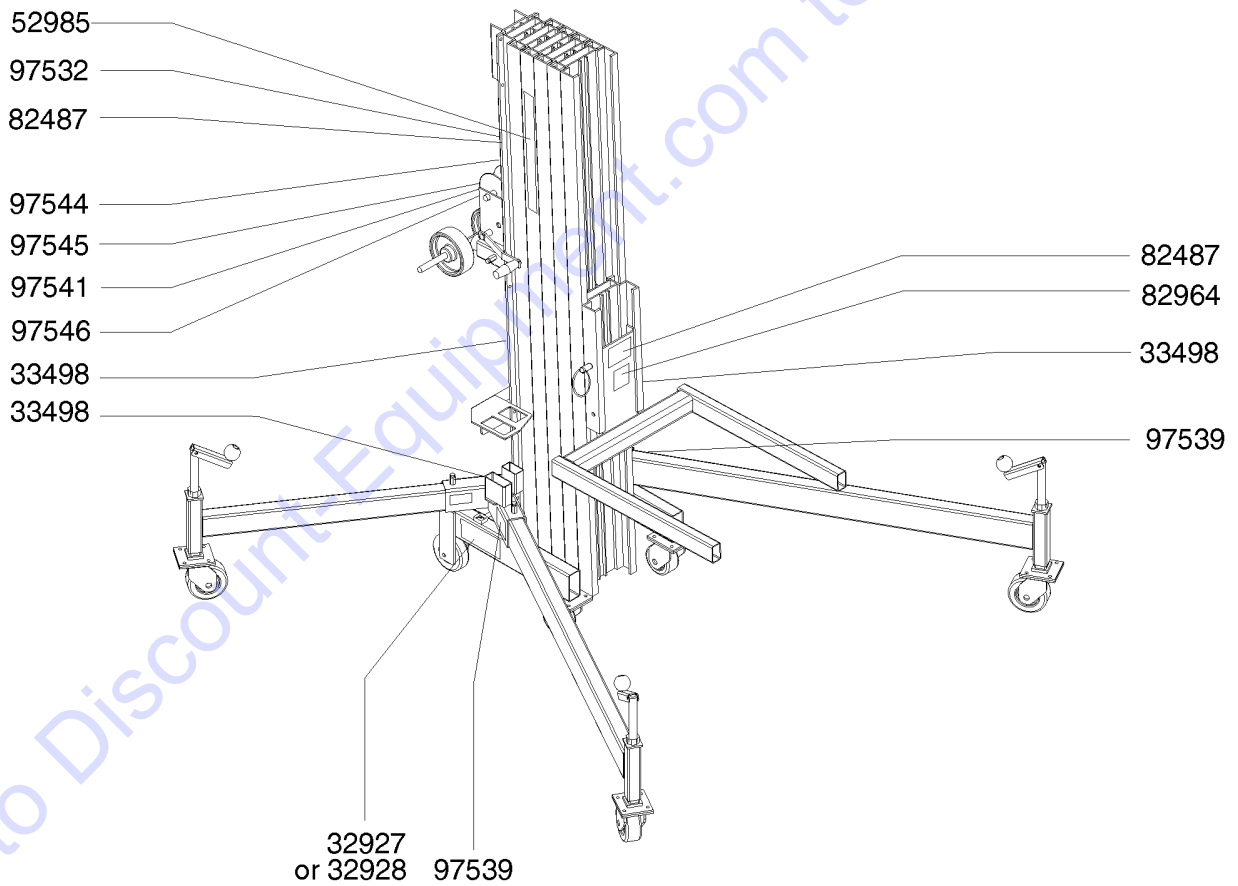

Go to Discount-Equipment.com to order your parts

102.1 Decals with Symbols

Go to DiscountEquipment.com to order your parts

102.1 Decals with Symbols

Item	Part No.	Description	Qty.
1	32927GT	DECAL,MODEL HEIGHT ST20 .....	2
2	32928GT	DECAL,MODEL HEIGHT,ST25 .....	2
3	33498GT	SERIAL NUMBER PLAT,SUPERTOWER* .....	3
4	52985GT	DECAL,CSMTC,GENIE SUPERTOWER .....	2
5	82487GT	DECAL,SYMBOL-READ THE MANUAL .....	2
6	82964GT	DECAL,WARNING,NO RIDERS SYMB .....	1
7	97532GT	DECAL,CAUTION,MOVING PARTS SYM .....	1
8	97539GT	DECAL,DANGER,ELEC.HAZ. ....	2
9	97541GT	DECAL,LABEL,WINCH ONLY SYMB .....	1
10	97544GT	DECAL,LABEL,LOAD CNTR CHAR,ST .....	1
11	97545GT	DECAL,WARNING,BRAKE LOCK SYMB .....	1
12	97546GT	DECAL,2 SPD.WINCH SYMB .....	1

Go to Discount-Equipment.com to order your parts

102.2 Decals with Symbols

102.2 Decals with Symbols

Item	Part No.	Description	Qty.
1	32927GT	DECAL,MODEL HEIGHT ST20 .....	2
2	32928GT	DECAL,MODEL HEIGHT,ST25 .....	2
3	33498GT	SERIAL NUMBER PLAT,SUPERTOWER* .....	3
4	52985GT	DECAL,CSMTC,GENIE SUPERTOWER .....	2
5	82487GT	DECAL,SYMBOL-READ THE MANUAL .....	2
6	82964GT	DECAL,WARNING,NO RIDERS SYMB .....	1
7	97532GT	DECAL,CAUTION,MOVING PARTS SYM .....	1
8	97539GT	DECAL,DANGER,ELEC.HAZ. ....	2
9	97541GT	DECAL,LABEL,WINCH ONLY SYMB .....	1
10	97544GT	DECAL,LABEL,LOAD CNTR CHAR,ST .....	1
11	97545GT	DECAL,WARNING,BRAKE LOCK SYMB .....	1
12	97546GT	DECAL,2 SPD.WINCH SYMB .....	1