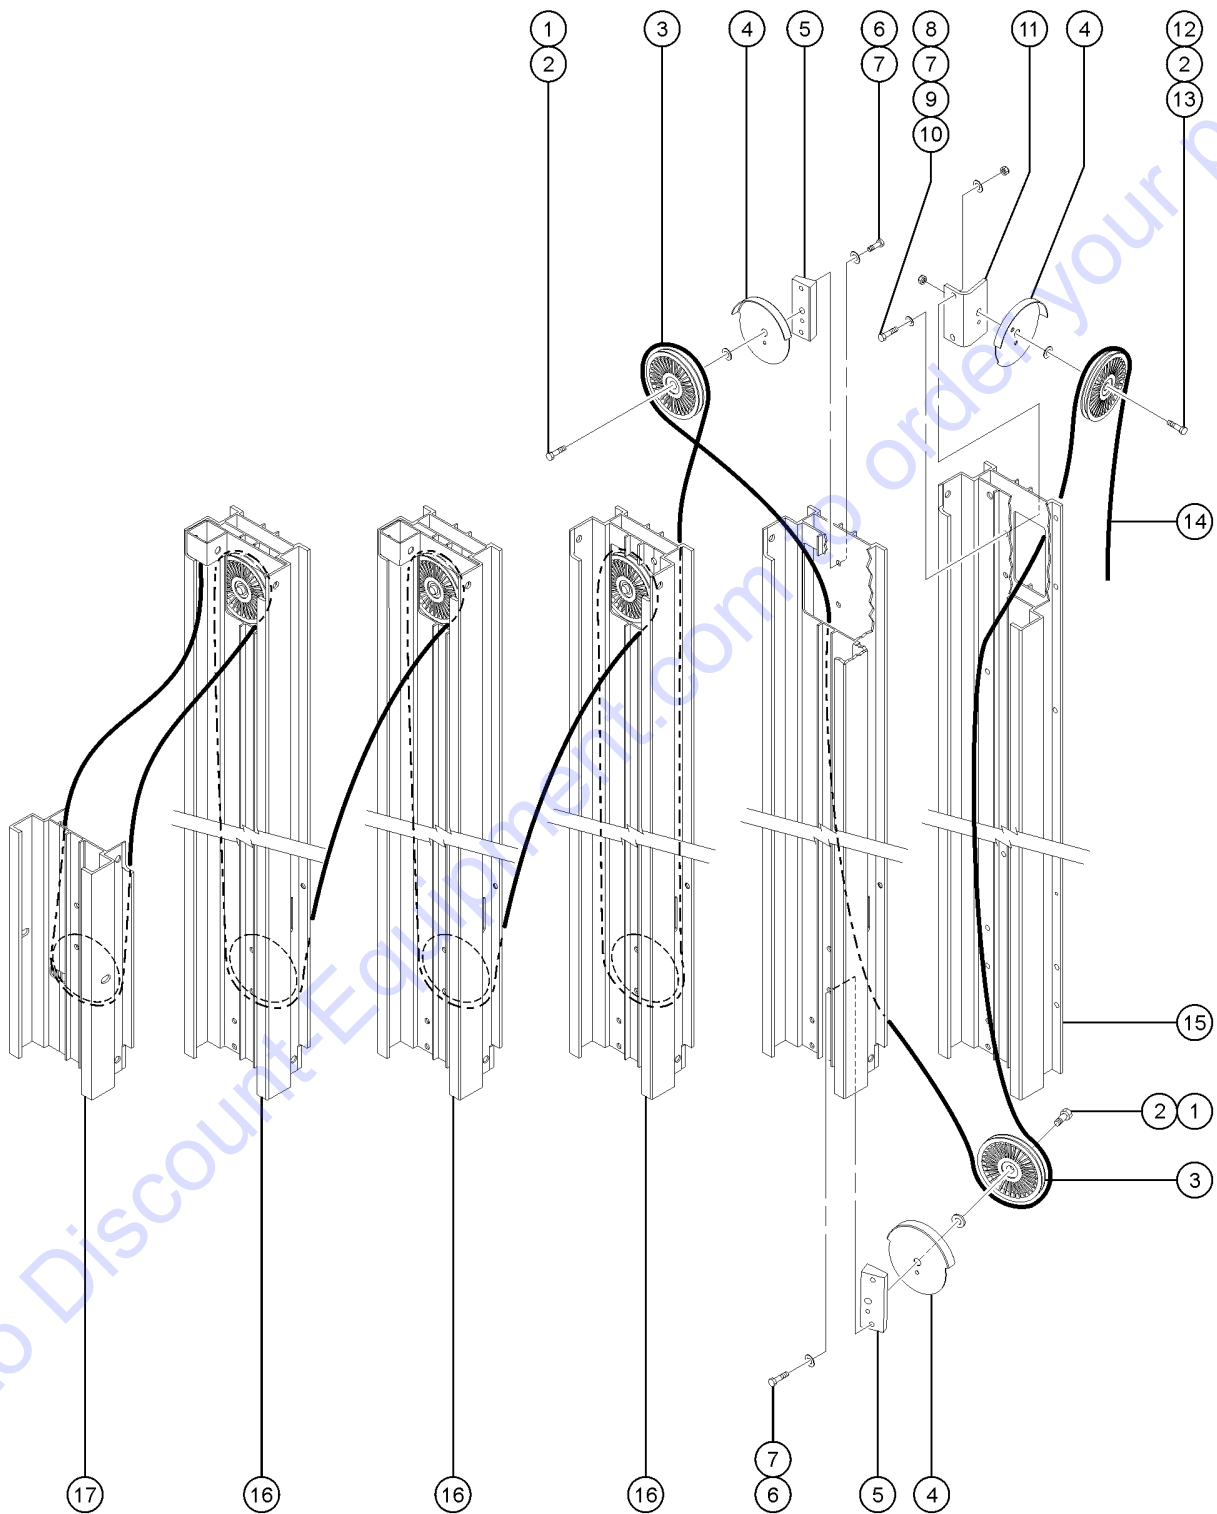

304.7 Mast Components, Pulleys and Cables (from SN ST15-4741)

304.7 Mast Components, Pulleys and Cables (from SN ST15-4741)

Item	Part No.	Description	Qty.
1	10597GT	SCREW,HHC,1/2-13 X 1.25 GR5	
2	1257466GT	WASHER, FLAT, SAE, .5, GRADE 9	
3A	1254648GT	PULLEY, 6203 (ST-20)	8
3B	1254648GT	PULLEY, 6203 (ST-25)	10
4A	1254649GT	COVER,PULLEY, 6203 (ST-20)	8
4B	1254649GT	COVER,PULLEY, 6203 (ST-25)	10
5A	1251619GT	MOUNT, PULLEY, INNER, 6203 (ST-20)	8
5B	1251619GT	MOUNT, PULLEY, INNER, 6203 (ST-25)	10
6	8255GT	SCREW,HHC,3/8-16 X .75	
7	5397GT	WASHER,FLAT,USS,5/16",Y	
8	6019GT	SCREW,HHC,3/8-16 X 1.25 GRD 5	
9	6097GT	WASHER,FLAT,USS,3/8",Y	
10	1257075GT	NUT, NYLOCK,3/8-16,GR8, ZINC	
11	1256136GT	MOUNT, PLY, FIRST, 6203, GRAY	1
12	22788GT	SCREW,HHC,1/2-13 X 1.75	
13	1257074GT	NUT, NYLOCK, 1/2-13, GR8, ZINC	
14A	52701GT	VIDEO,NTSC,SLA,CABLING PROCDR (Sold Separately)	
14A-	12402GT	CABLE REPLACEMENT COUPLER (Sold Separately)	
14B	32904GT	CABLE ASSY,SL/ST20 669" 7/32" ST-20; Does Not Include Cable Replacement Coupler	1
14C	32905GT	CABLE ASSY,SL/ST25 813" 7/32"* ST-25; Does Not Include Cable Replacement Coupler	1
15	57036GT	COLUMN#1,MACHINED,ST,BLK ANODI	1
16	57037-SGT	COLUMN#2,MACHINED,ST,BLK,SERV (quantity depends on height of unit)	
17	57038-SGT	CARRIAGE,MACHINED,ST SERV	1