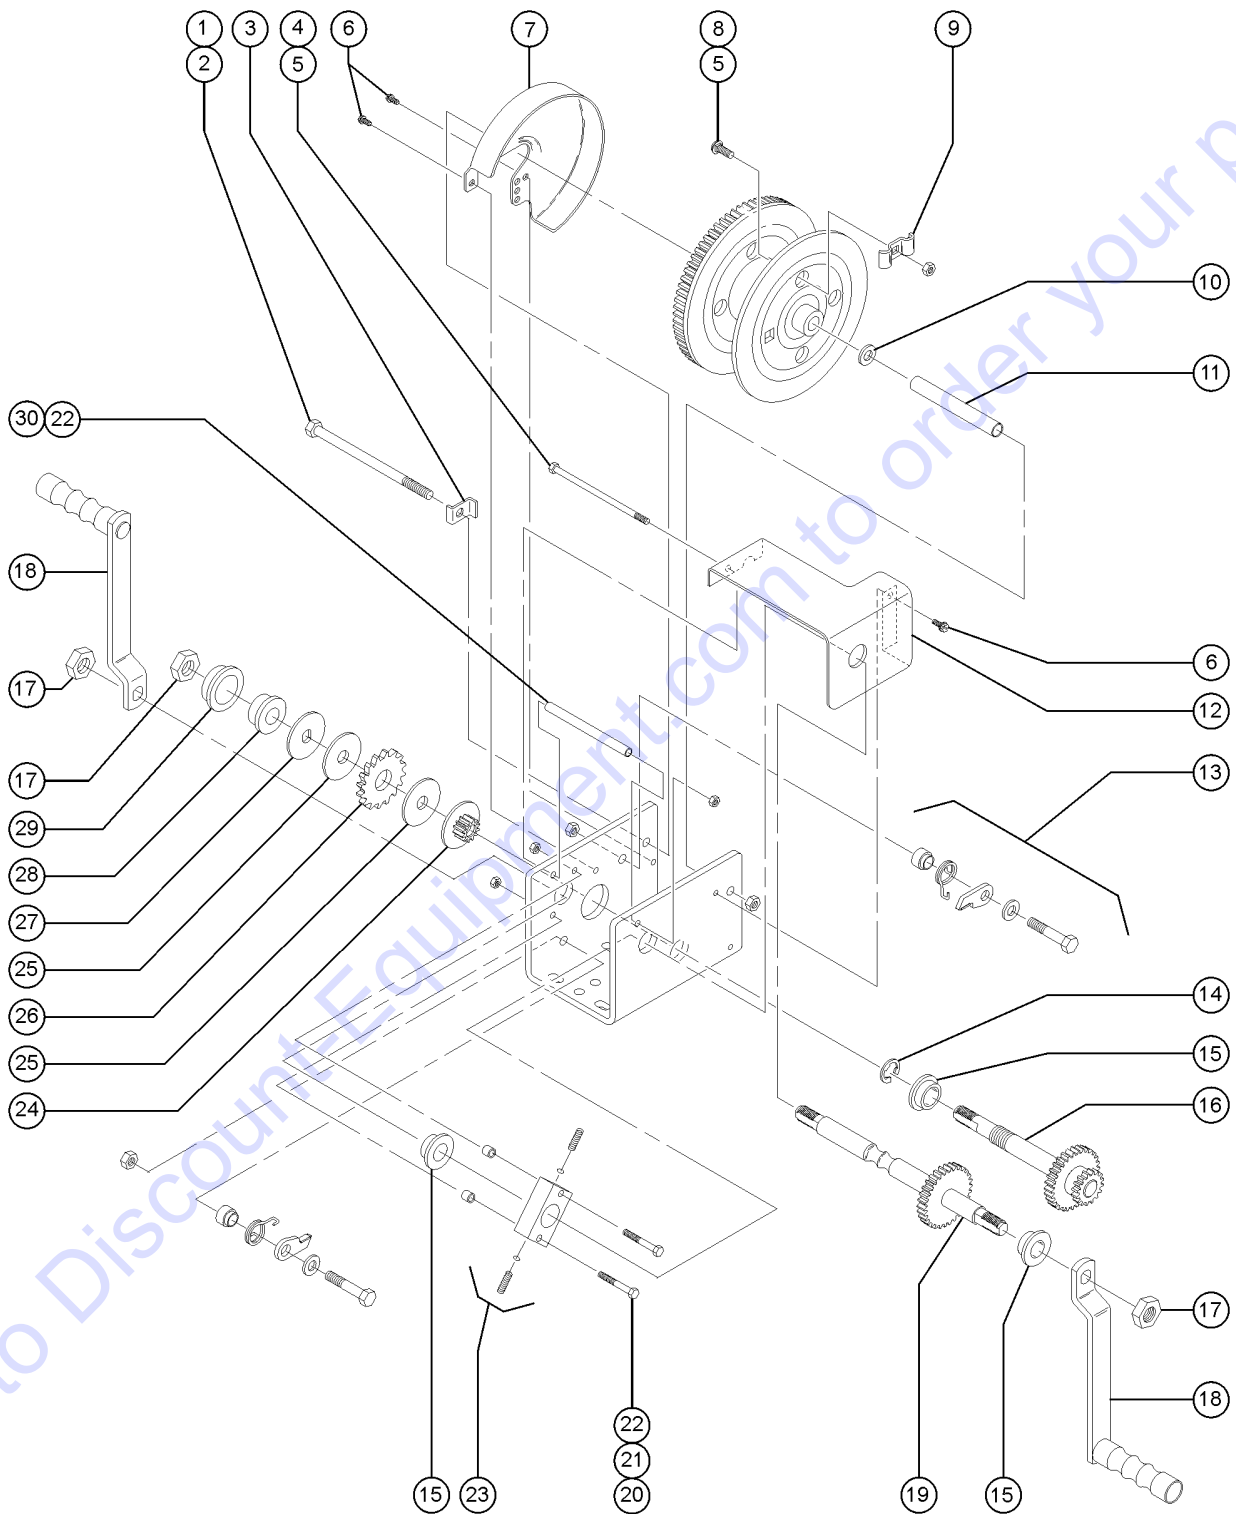

306.2 Winch Components, Two-speed

Item	Part No.	Description	Qty.
	32946GT	WINCH W/DECAL,2 SPEED*** USA, Canada and Australia models (word decals)	
	107495GT	WINCH ASSY, TWO SPD, SYM DECAL Asia, South America and Europe models	
	40130GT	CABLE KEEPER KIT (33090) includes items 5, 8 and 9	
1	78037GT	SCREW,HHC,3/8-16 X 5.5	
2	4828GT	NUT,NYLOCK,3/8-16	
3	80145GT	LOCK-BOLT, REEL (80056)	1
4	80146GT	SCREW,HHC,1/4-20 X 5.25(80056)	
5	6091GT	NUT,NYLOCK,1/4-20	
6	80147GT	SCREW-THRD FORM,HH-SLT, 1/2"	
7	80148GT	COVER - REEL (80056)	1
8	80149GT	BOLT,CARRIAGE,1/4-20 X .5,G2	
9	37065GT	CABLE KEEPER, DLB800	1
10	80150GT	WASHER-FLAT, 1/2" (80056)	
11	40113GT	REEL SPACER	1
12	80151GT	COVER-GEAR (80056)	1
13	40117GT	RATCHET PAWL KIT, (33090)	1
13-	8516GT	SCREW, HCC, 3/8-16 X 1.50	
13-	5397GT	WASHER,FLAT,USS,5/16",Y	
13-	80154GT	PAWL-RATCHET (80056)	
13-	80153GT	SPRING-RATCHET (80056)	
13-	80152GT	SPACER-RATCHET (80056)	
13-	4828GT	NUT,NYLOCK,3/8-16	
14	40116GT	E-RING, 3/4	1
15	40126GT	BEARING, SINTERED IRON, 3/4	
16	80155GT	SHAFT ASSY,INTERMED. (80056)	1
17	38028GT	NUT,LP NYLOCK,5/8-11	
18	40125GT	HANDLE ASSY., 8-INCH, OFFSET	2
19	72264GT	SHAFT ASSY, PRIMARY	1