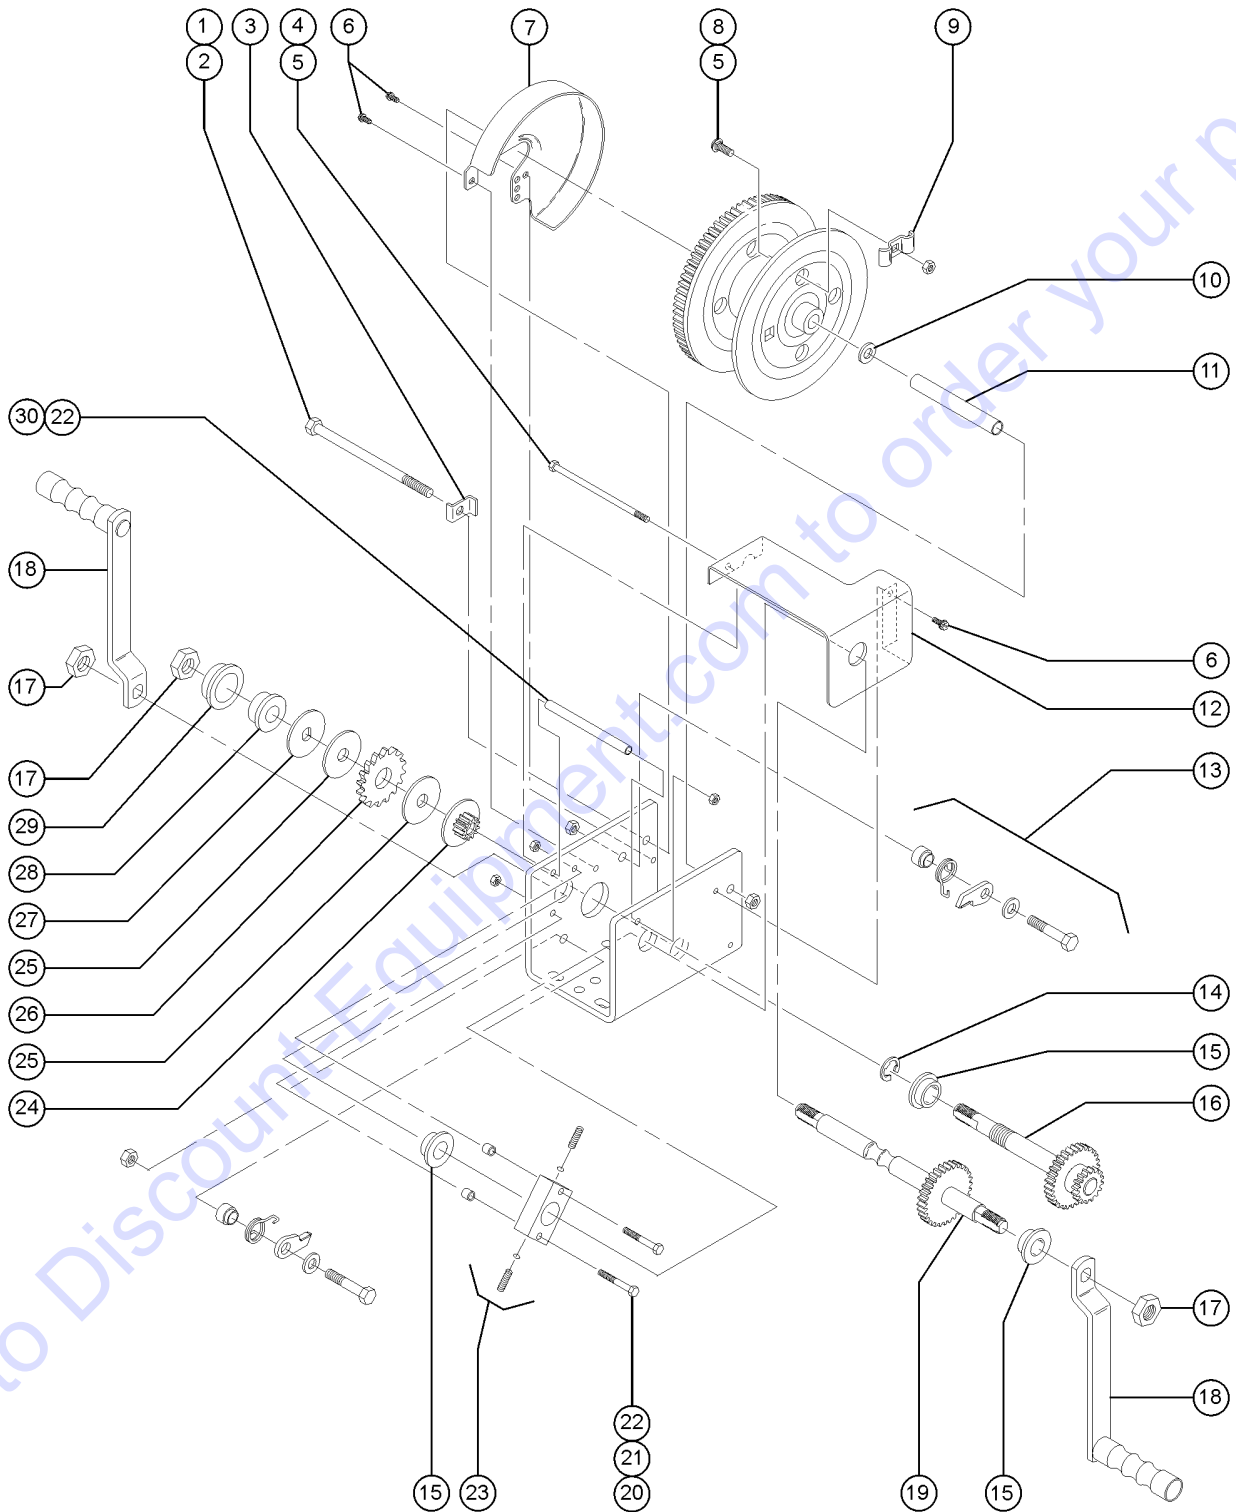

306.1 Winch Components, Two-speed

Item	Part No.	Description	Qty.
20	6145GT	SCREW,HHC,1/4-20 X 1.5	
21	40115GT	BRAKE SPRING SPACER	2
22	6889GT	NUT,LP NYLOCK,1/4-20	
23	40127GT	DETENT BLOCK ASSY	1
23-	40509GT	DETENT SPRING	2
23-	40510GT	DETENT BALL	2
23-	80156GT	BLOCK-DETENT (80056)	1
24	80157GT	GEAR-PINION (80056)	1
25	37061GT	BRAKE FACE,DLB800	2
26	37062GT	RATCHET GEAR, DLB800	1
27	40122GT	WASHER,DOUBLE D.	1
28	40123GT	SPACER	1
29	37064GT	BUSHING,PINION SHAFT,DLB800*	1
30	40128GT	BASE SPACER	1

Go to Discount-Equipment.com to order your parts