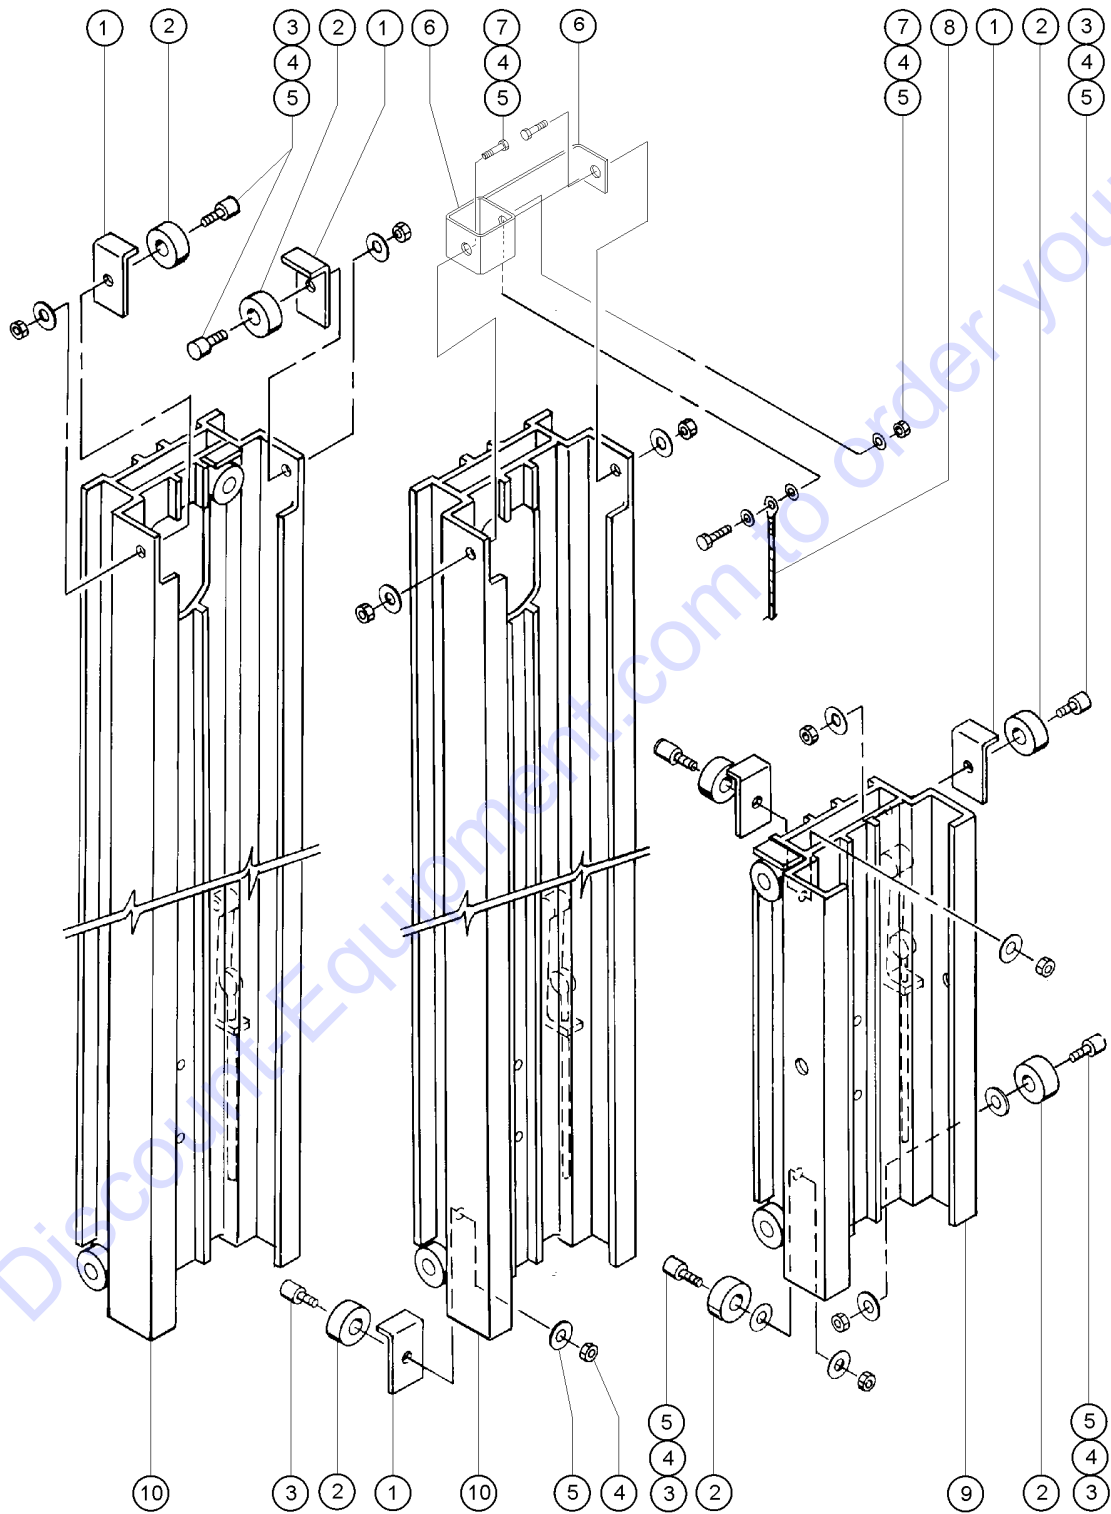

Item	Part No.	Description	Qty.
1B	57036-SGT	COLUMN#1,MACHINED,ST,BLK,SERV ..... (from SN 7799-319)	1
2	32475GT	BOLT-ROLLER,1/2-13X1.84 ZINC	15
3	32473GT	WHEEL,ROLLER,NYLATRON,1.75	15
4	32474GT	GUARD,ROLLER, SL2, ...	11
5	6095GT	WASHER,FLAT,USS,1/2",Y	
6	6086GT	NUT,LP NYLOCK,1/2-13	
7B	57037-SGT	COLUMN#2,MACHINED,ST,BLK,SERV ..... (from SN 7799-319)	4
8	1257074GT	NUT, NYLOCK, 1/2-13, GR8, ZINC	
9A	35101GT	SAFETY BRAKE ASSY(SQ.NUT)SL2** ..... (from SN 7795-358)	
10	21442GT	SHIM,.75 X.45 X.032	4
11	32481GT	SPRING,SAFETY BRAKE**	2
12	17712GT	SCREW,FHS,3/8-16 X 1.75	
13A	35101GT	SAFETY BRAKE ASSY(SQ.NUT)SL2** ..... (from SN 7795-358)	
14		SHIM,SAFETY BRAKE, COLUMN ** ..... (no longer available)	3
15	6052GT	WASHER,SHIM,.5 X .875 X .063	2
16	33811GT	COUPLER BAR ASSEMBLY,SLA&C,ST2 ..... ST-20, ST-25	1
17	6019GT	SCREW,HHC,3/8-16 X 1.25 GRD 5	
18	12013GT	SHIM,.375 X .063	
19	32522GT	DOWN STOP	
20	1257075GT	NUT, NYLOCK,3/8-16,GR8, ZINC	

Go to DiscountEquipment.com to order your parts

303.1 Mast Components, View 2