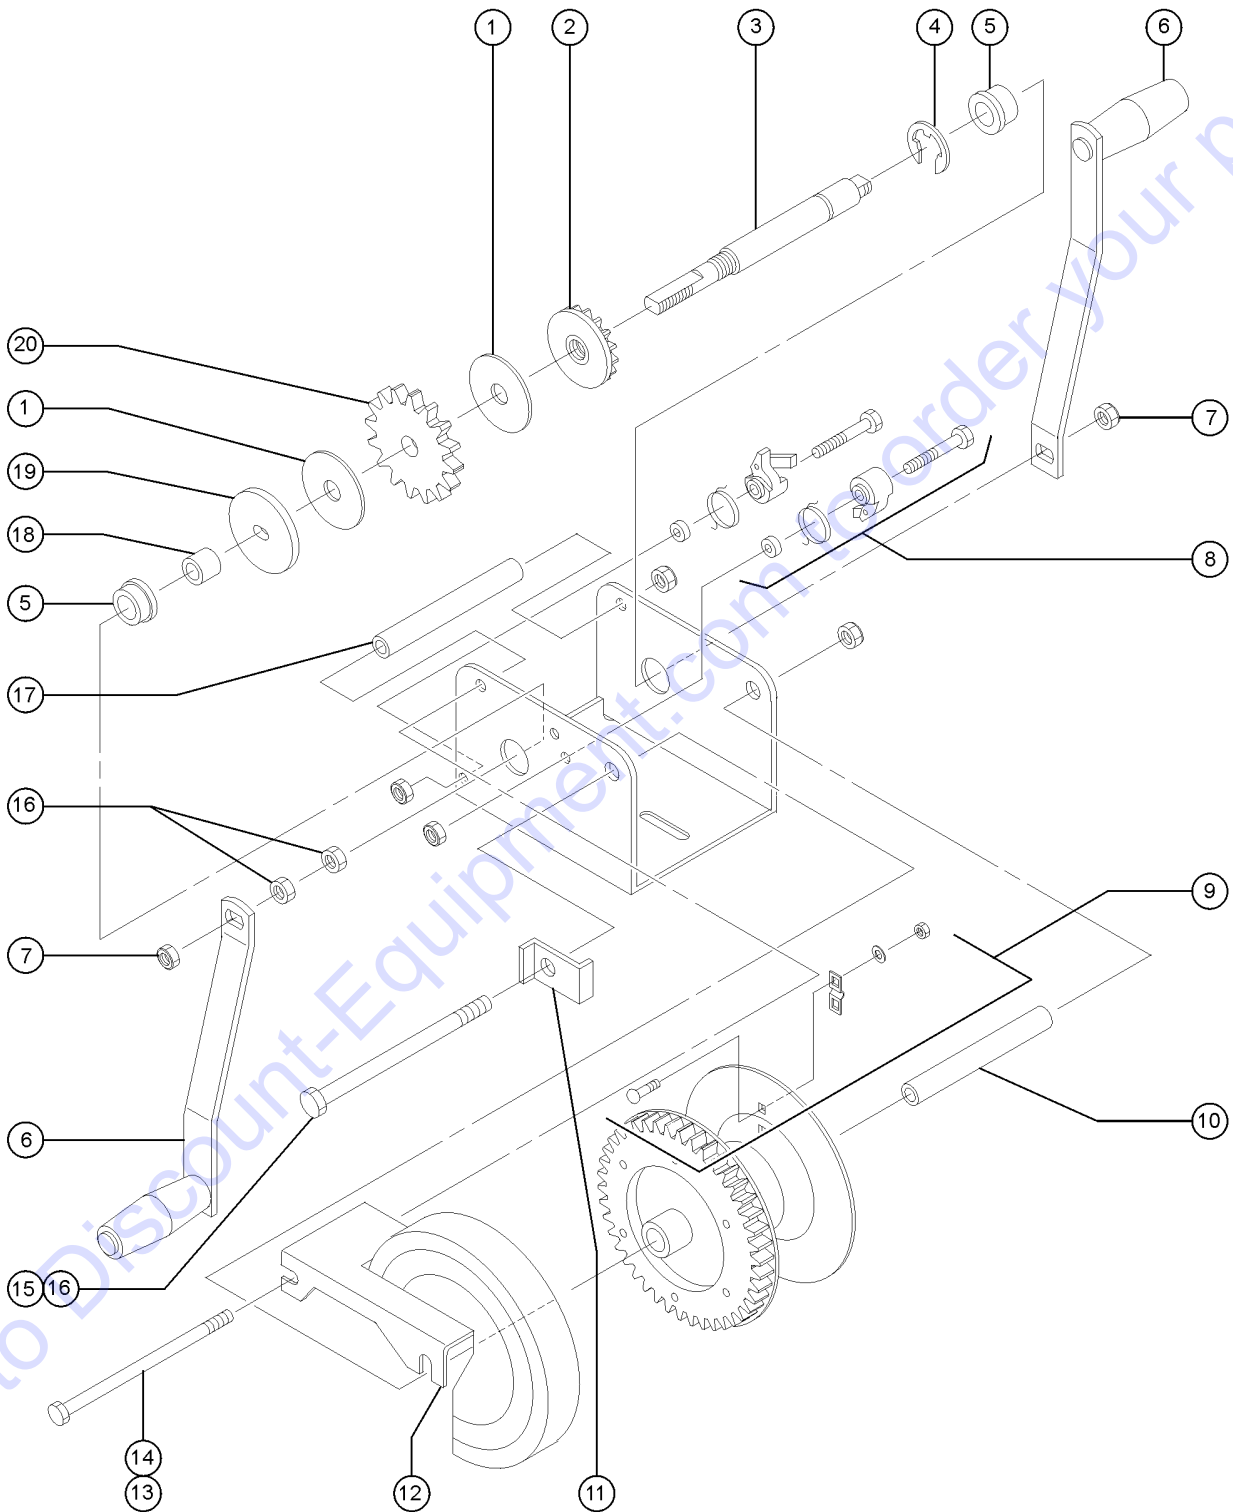

305.4 Winch Components, One-speed

Item	Part No.	Description	Qty.
A-		SERVICE KIT,PINION SHAFT-K1550 (1256081) ..... (component no longer available)	
C-	1256083GT	SVC KIT, FRICTION DISC K/KX ..... includes qty 2 of item 1	
D-	32945GT	WINCH,W/DECAL 1SPEED SL/ST ..... USA, Canada and Australia models (word decals)(handle not included)	
E-	107494GT	WINCH ASSY, ONE SPD, SYM DECAL ..... Asia, South America and Europe models	
1		BRAKE DISK,.5 BORE,K-1550 (7571) ..... (component no longer available)	2
2		PINION GEAR AND DISC K-1550 (7590) ..... (component no longer available)	1
3		SHAFT,PINION (32891) ..... (component no longer available)	1
4		RETAINING RING (6200) ..... (component no longer available)	1
5		BUSHING, SMALL PINION, FULTON (6199) ..... (component no longer available)	2
6	33144GT	WINCH HANDLE 8" STD.** ..... (perpendicular slot)	2
6A	33144GT	WINCH HANDLE 8" STD.** ..... (parallell slot)	
7	6086GT	NUT,LP NYLOCK,1/2-13	
8	40458GT	RATCHET PAWL KIT	1
8-	8516GT	SCREW, HCC, 3/8-16 X 1.50	
8-	35734GT	FORMING, SEQUENCING, CARR, ZN	
8-	4500GT	CABLE 1/8 7 X 19 GALV.-BULK	
8-	4517GT	STOP SLEEVE-CABLE TENSION ASSY	
8-	4518GT	CABLE SWAGE,ZINC-MAST TENSION	
8-	4828GT	NUT,NYLOCK,3/8-16	
9	6190GT	CABLE KEEP.KIT (BRACKET TYPE)*	1
10	6184GT	SPACER, DRUM BOLT, K-1550	1
11		WINCH BRACKET, DRUM BOLT LOCK (31946) ..... (component no longer available)	1
12	6770GT	WINCH GEAR COVERS, K-1500	1
13	7256GT	SCREW,HHC,5/16-18 X 6 GRD.2	
14	6782GT	NUT,NYLOCK,5/16-18	
15	6185GT	BOLT, DRUM SPACER	1
16	6034GT	NUT,HEX,JAM,1/2-13	
17		FRAME SPACER,K-1550 (7584) ..... (component no longer available)	1