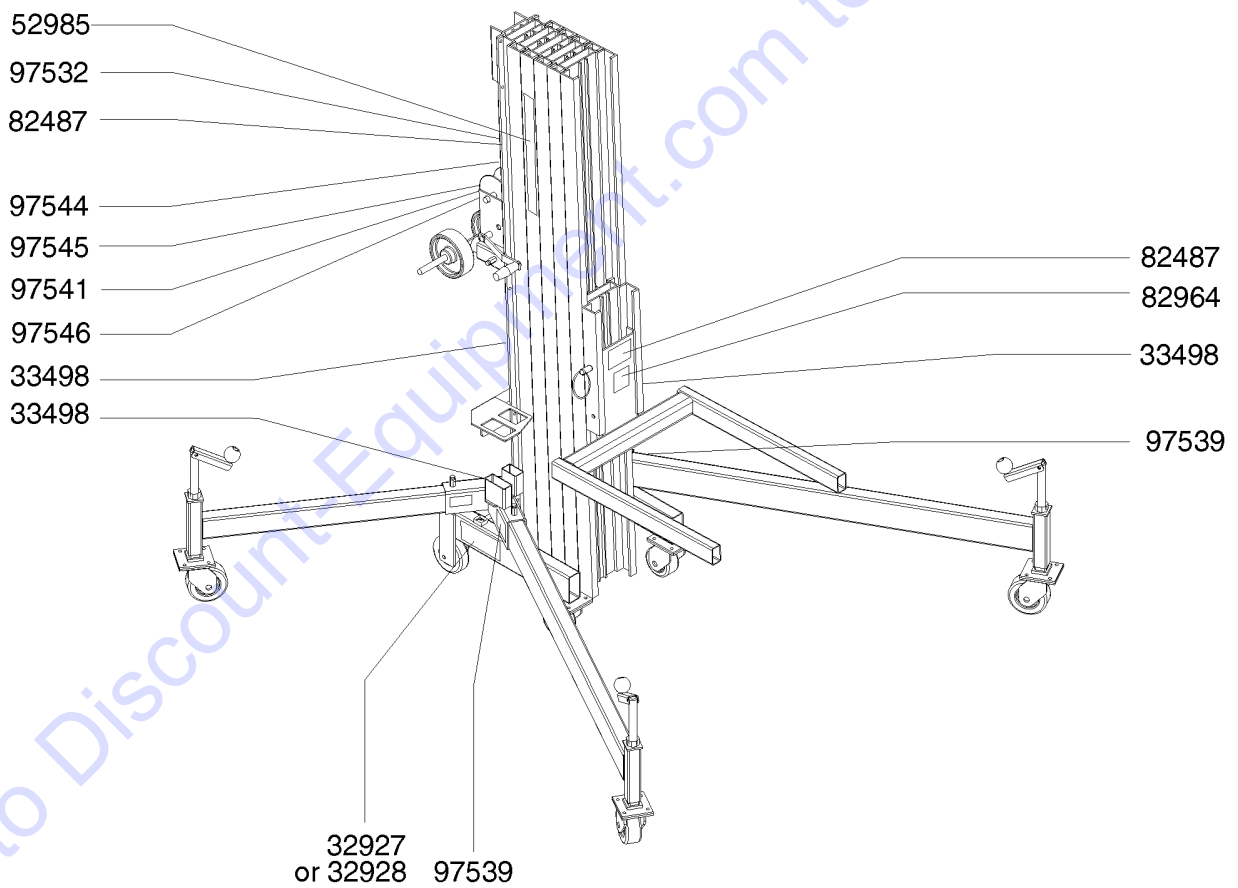

Go to Discount-Equipment.com to order your parts

102.2 Decals with Symbols

102.2 Decals with Symbols

Item	Part No.	Description	Qty.
1	32927GT	DECAL,MODEL HEIGHT ST20 .....	2
2	32928GT	DECAL,MODEL HEIGHT,ST25 .....	2
3	33498GT	SERIAL NUMBER PLAT,SUPERTOWER* .....	3
4	52985GT	DECAL,CSMTC,GENIE SUPERTOWER .....	2
5	82487GT	DECAL,SYMBOL-READ THE MANUAL .....	2
6	82964GT	DECAL,WARNING,NO RIDERS SYMB .....	1
7	97532GT	DECAL,CAUTION,MOVING PARTS SYM .....	1
8	97539GT	DECAL,DANGER,ELEC.HAZ. ....	2
9	97541GT	DECAL,LABEL,WINCH ONLY SYMB .....	1
10	97544GT	DECAL,LABEL,LOAD CNTR CHAR,ST .....	1
11	97545GT	DECAL,WARNING,BRAKE LOCK SYMB .....	1
12	97546GT	DECAL,2 SPD.WINCH SYMB .....	1

Go to Discount-Equipment.com to order your parts

102.3 Decals with Symbols

102.3 Decals with Symbols

Item	Part No.	Description	Qty.
1	32927GT	DECAL,MODEL HEIGHT ST20 .....	2
2	32928GT	DECAL,MODEL HEIGHT,ST25 .....	2
3	33498GT	SERIAL NUMBER PLAT,SUPERTOWER* .....	3
4	52985GT	DECAL,CSMTC,GENIE SUPERTOWER .....	2
5	82487GT	DECAL,SYMBOL-READ THE MANUAL .....	2
6	82964GT	DECAL,WARNING,NO RIDERS SYMB .....	1
7	97532GT	DECAL,CAUTION,MOVING PARTS SYM .....	1
8	97539GT	DECAL,DANGER,ELEC.HAZ. ....	2
9	97541GT	DECAL,LABEL,WINCH ONLY SYMB .....	1
10	97544GT	DECAL,LABEL,LOAD CNTR CHAR,ST .....	1
11	97545GT	DECAL,WARNING,BRAKE LOCK SYMB .....	1
12	97546GT	DECAL,2 SPD.WINCH SYMB .....	1