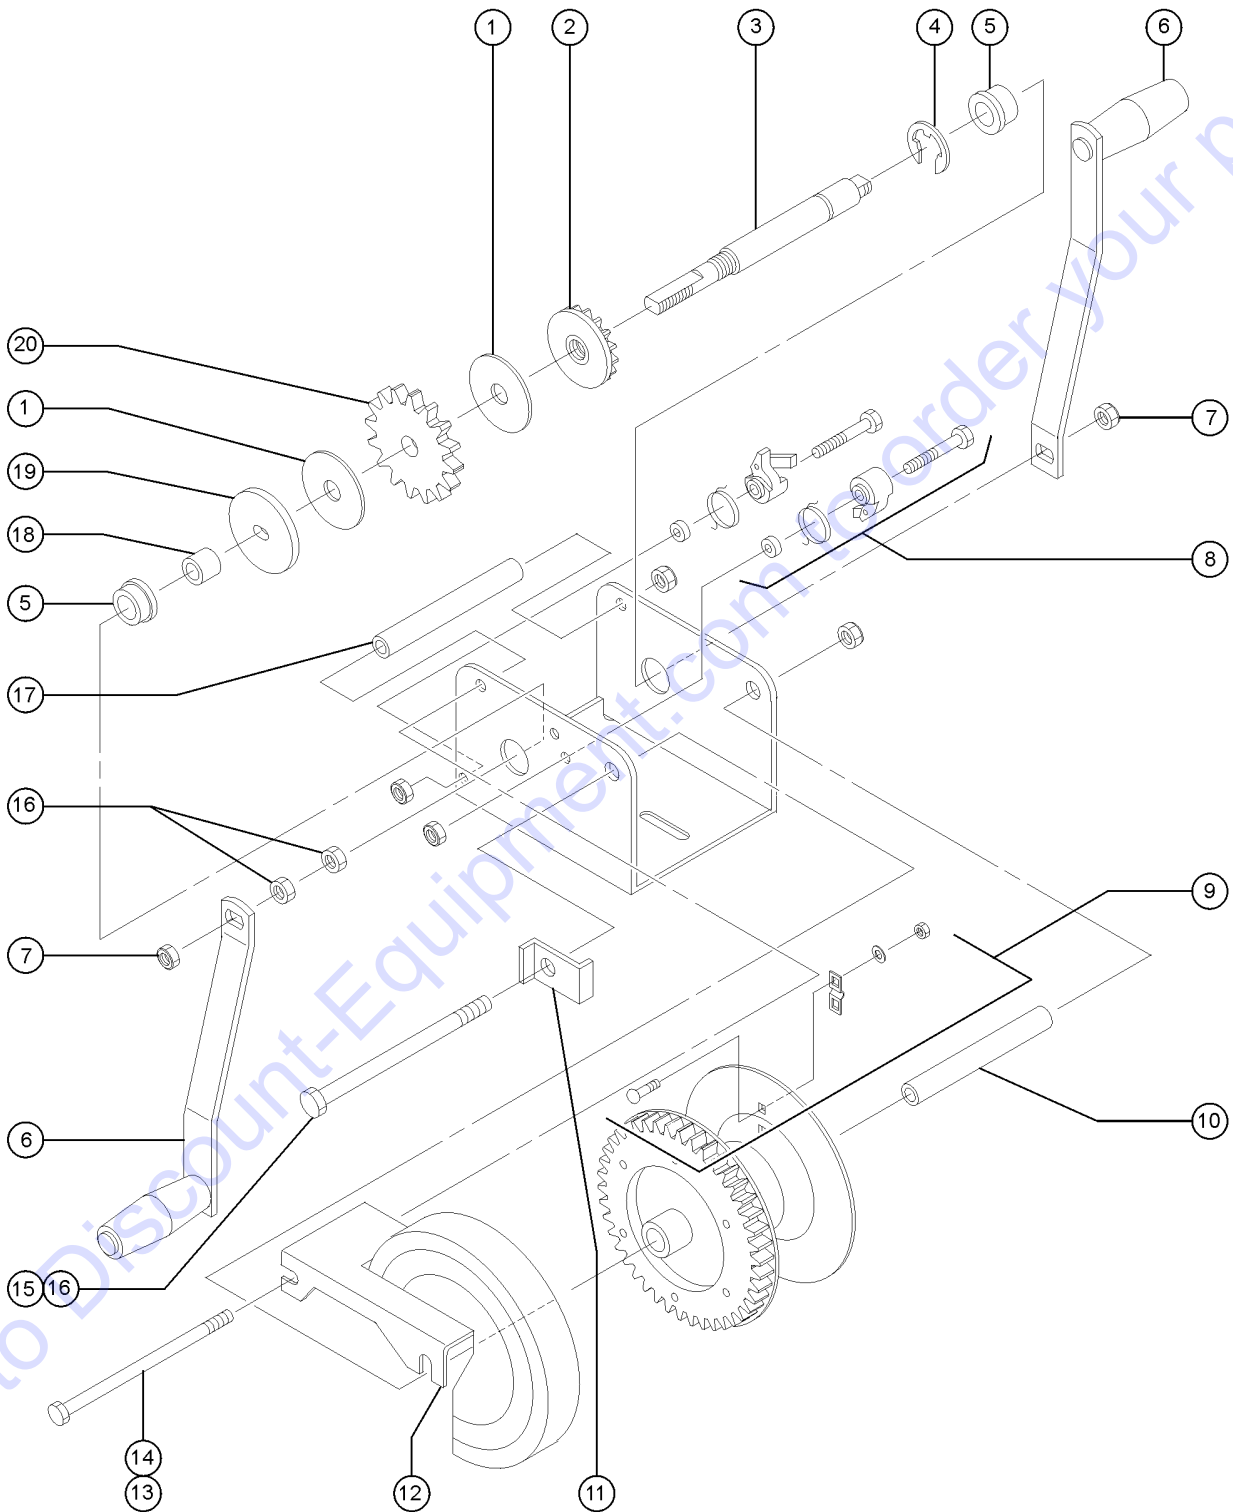

304.7 Mast Components, Pulleys and Cables (from SN ST15-4741)

Item	Part No.	Description	Qty.
1	10597GT	SCREW,HHC,1/2-13 X 1.25 GR5	
2	1257466GT	WASHER, FLAT, SAE, .5, GRADE 9	
3A	1254648GT	PULLEY, 6203 (ST-20)	8
3B	1254648GT	PULLEY, 6203 (ST-25)	10
4A	1254649GT	COVER,PULLEY, 6203 (ST-20)	8
4B	1254649GT	COVER,PULLEY, 6203 (ST-25)	10
5A	1251619GT	MOUNT, PULLEY, INNER, 6203 (ST-20)	8
5B	1251619GT	MOUNT, PULLEY, INNER, 6203 (ST-25)	10
6	8255GT	SCREW,HHC,3/8-16 X .75	
7	5397GT	WASHER,FLAT,USS,5/16",Y	
8	6019GT	SCREW,HHC,3/8-16 X 1.25 GRD 5	
9	6097GT	WASHER,FLAT,USS,3/8",Y	
10	1257075GT	NUT, NYLOCK,3/8-16,GR8, ZINC	
11	1256136GT	MOUNT, PLY, FIRST, 6203, GRAY	1
12	22788GT	SCREW,HHC,1/2-13 X 1.75	
13	1257074GT	NUT, NYLOCK, 1/2-13, GR8, ZINC	
14A	52701GT	VIDEO,NTSC,SLA,CABLING PROCDR (Sold Separately)	
14A-	12402GT	CABLE REPLACEMENT COUPLER (Sold Separately)	
14B	32904GT	CABLE ASSY,SL/ST20 669" 7/32" ST-20; Does Not Include Cable Replacement Coupler	1
14C	32905GT	CABLE ASSY,SL/ST25 813" 7/32"* ST-25; Does Not Include Cable Replacement Coupler	1
15	57036GT	COLUMN#1,MACHINED,ST,BLK ANODI	1
16	57037-SGT	COLUMN#2,MACHINED,ST,BLK,SERV (quantity depends on height of unit)	
17	57038-SGT	CARRIAGE,MACHINED,ST SERV	1

305.1 Winch Components, One-speed