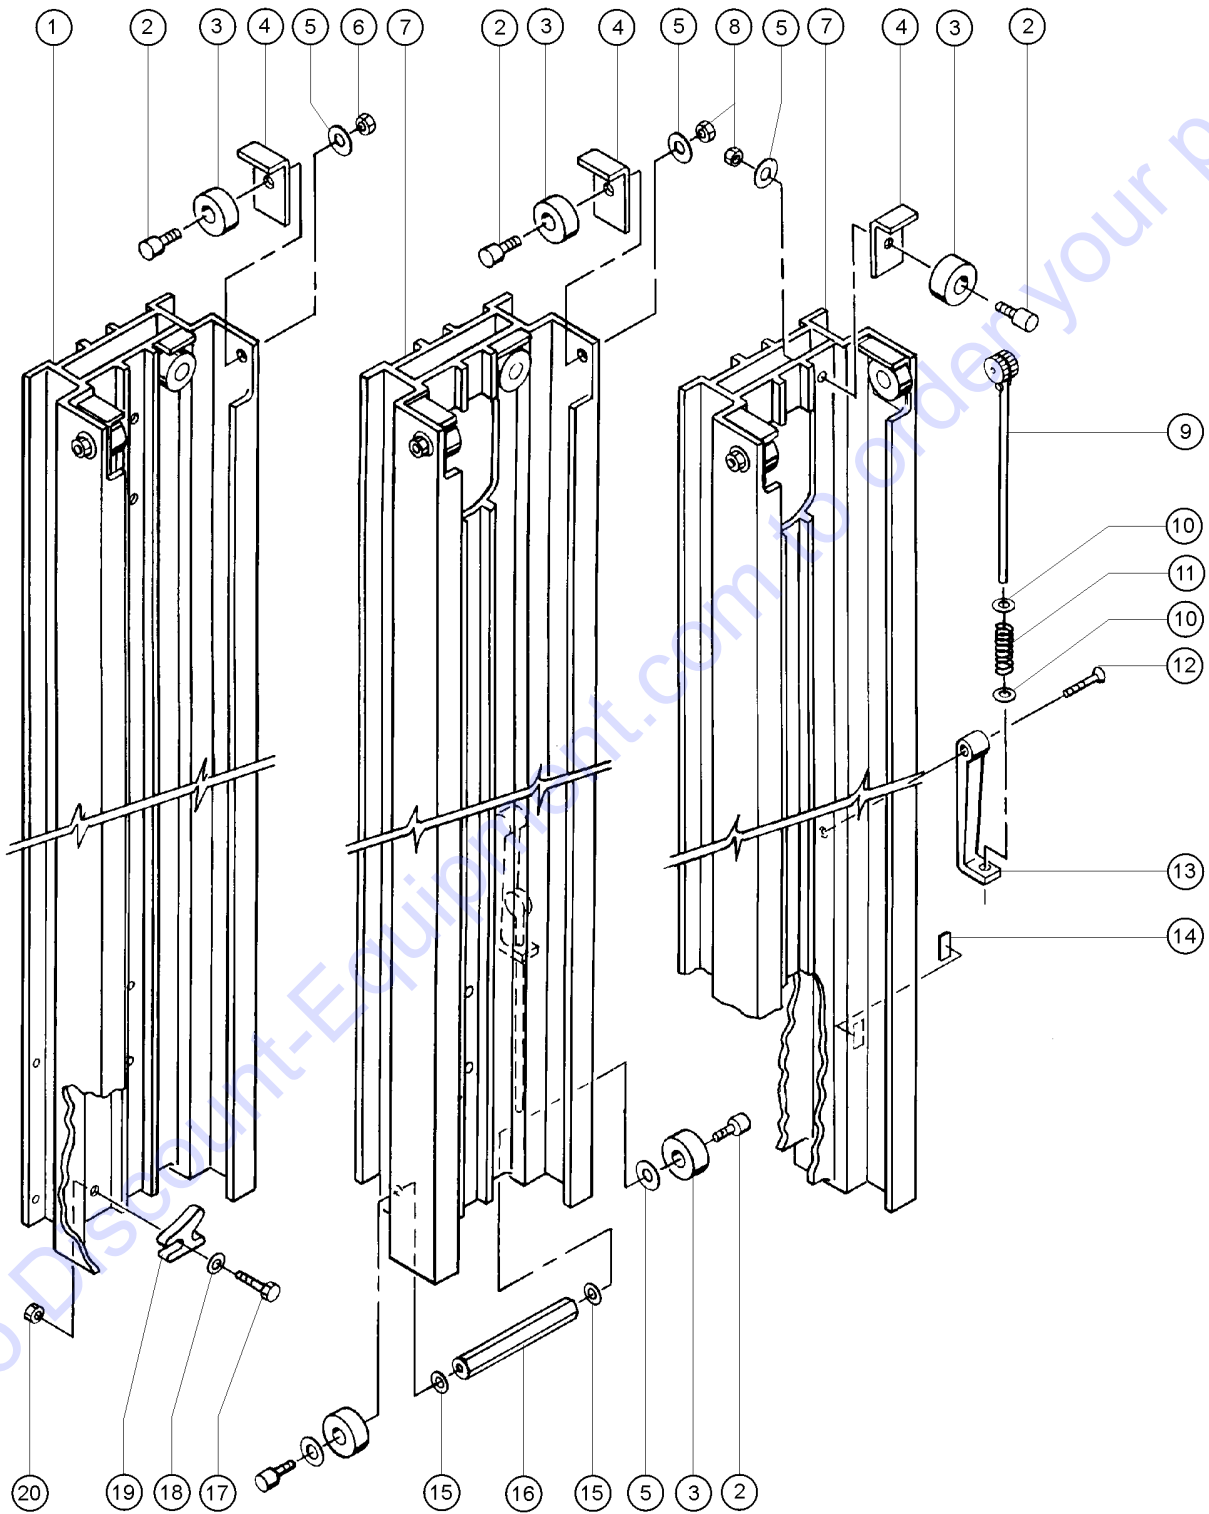

302.2 Mast Components, View 1

Item	Part No.	Description	Qty.
	90337GT	BOE LUBE aluminum dry lubricant	1
1	35105GT	COLUMN#1,ST2,ANODIZED-SERVICE* (from SN 7794-101 to SN 7795-336)	1
1A	33308GT	COLUMN #1 SLA/ST,MACHINED** (from SN 7795-337 to SN 7798-1523)	1
2	32475GT	BOLT-ROLLER, 1/2-13X1.84 ZINC	15
3	32473GT	WHEEL,ROLLER,NYLATRON,1.75	15
4	32474GT	GUARD,ROLLER, SL2,	11
5	6095GT	WASHER,FLAT,USS, 1/2",Y	
6	6086GT	NUT,LP NYLOCK, 1/2-13	
7	32965GT	COLUMN ASSY,ST,2-5** (from SN 7794-101 to SN 7795-357)	4
7A	35480GT	COLUMN ASSY,ST,2-5** (from SN 7795-358 to SN 7798-1523)	4
8	6198GT	NUT,NYLOCK, 1/2-13	
9	35100GT	SAFETY BRAKE ASSY-SLII (OLD)** (to SN 7795-357)	2
9A	35101GT	SAFETY BRAKE ASSY(SQ.NUT)SL2** (from SN 7795-358)	
10	21442GT	SHIM,.75 X.45 X.032	4
11	32481GT	SPRING,SAFETY BRAKE**	2
12	17712GT	SCREW,FHS,3/8-16 X 1.75	
13	35254GT	SAFETY BRAKE RAMP,MACHINED (to SN 7795-357)	2
13A	35101GT	SAFETY BRAKE ASSY(SQ.NUT)SL2** (from SN 7795-358)	
14		SHIM,SAFETY BRAKE, COLUMN ** (no longer available)	3
15	6052GT	WASHER,SHIM,.5 X .875 X .063	2
16	33811GT	COUPLER BAR ASSEMBLY,SLA&C,ST2 ST-20, ST-25	1
17	6019GT	SCREW,HHC,3/8-16 X 1.25 GRD 5	
18	12013GT	SHIM,.375 X .063	
19	32522GT	DOWN STOP	
20	4828GT	NUT,NYLOCK,3/8-16