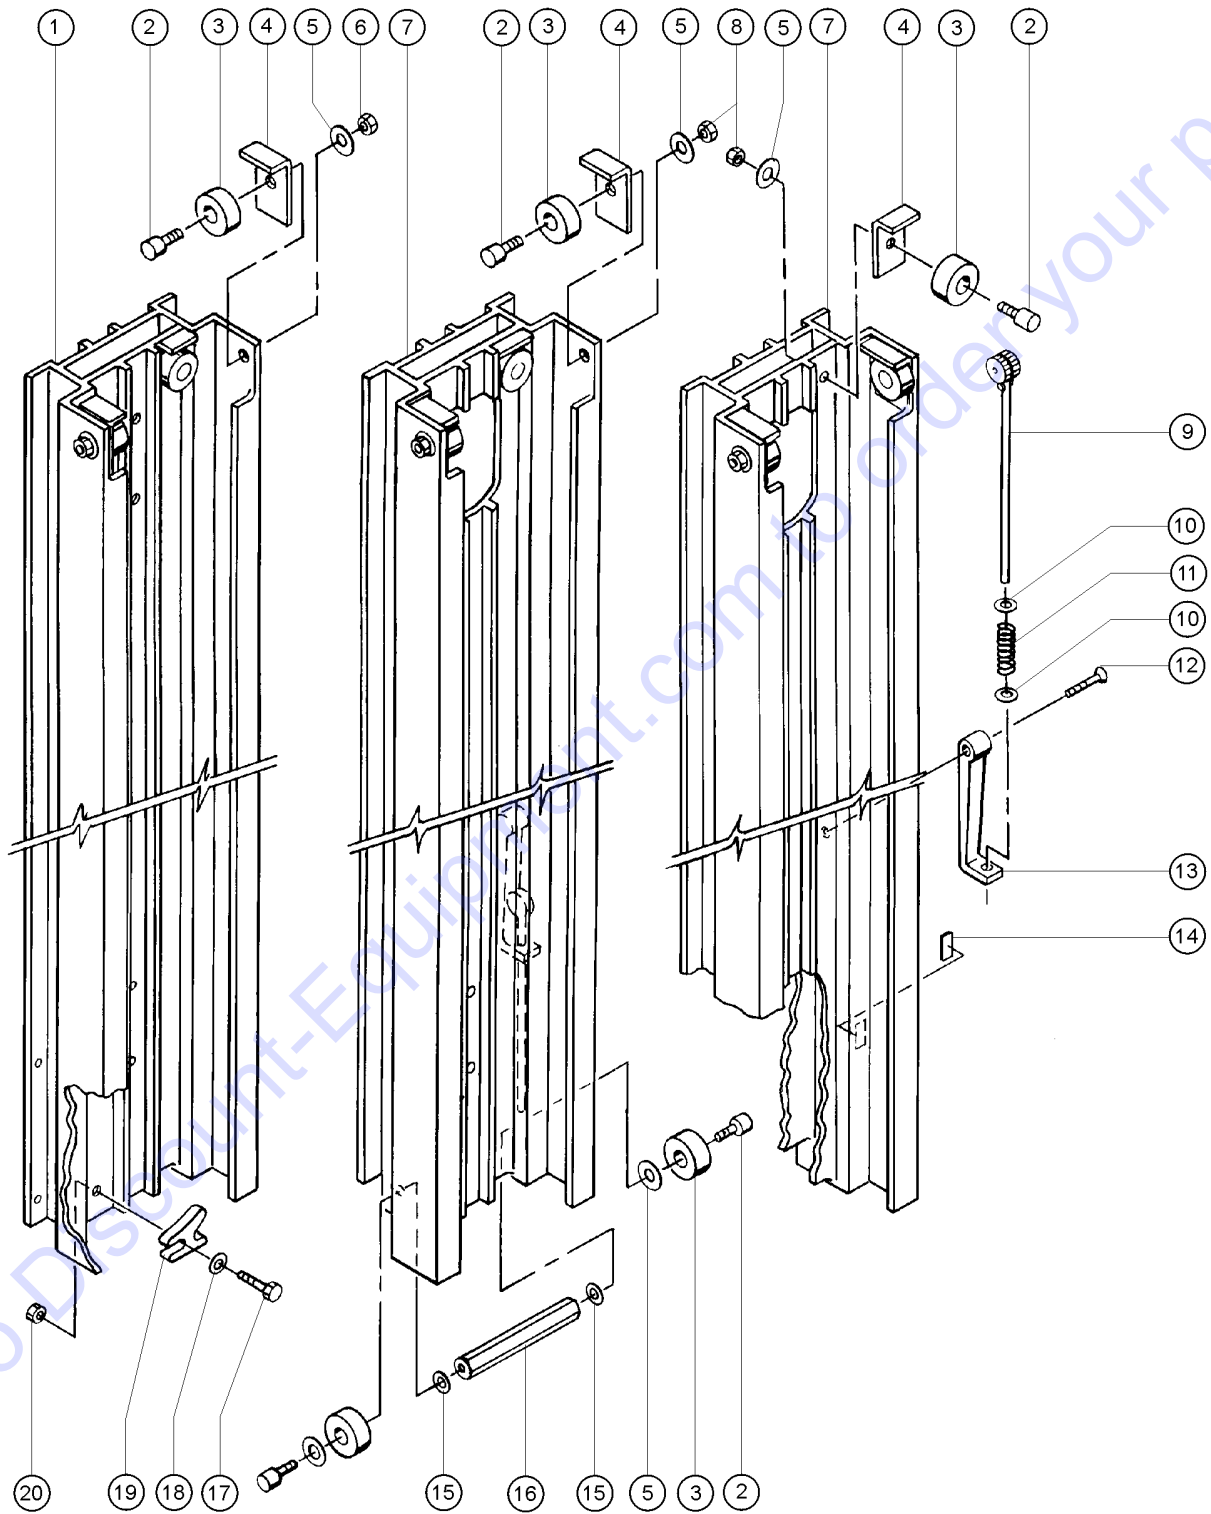

302.1 Mast Components, View 1

Item	Part No.	Description	Qty.
	1257075GT	NUT, NYLOCK,3/8-16,GR8, ZINC	
	90337GT	BOE LUBE aluminum dry lubricant	1
1	35105GT	COLUMN#1,ST2,ANODIZED-SERVICE* (from SN 7794-101 to SN 7795-336)	1
2	32475GT	BOLT-ROLLER, 1/2-13X1.84 ZINC	15
3	32473GT	WHEEL,ROLLER,NYLATRON,1.75	15
4	32474GT	GUARD,ROLLER, SL2, ...	11
5	6095GT	WASHER,FLAT,USS, 1/2", Y	
6	6086GT	NUT,LP NYLOCK, 1/2-13	
7	32965GT	COLUMN ASSY,ST,2-5** (from SN 7794-101 to SN 7795-357)	4
8	1257074GT	NUT, NYLOCK, 1/2-13, GR8, ZINC	
9A	35100GT	SAFETY BRAKE ASSY-SLII (OLD)** (to SN 7795-357)	2
9B	35101GT	SAFETY BRAKE ASSY(SQ.NUT)SL2** (from SN 7795-358)	
10	21442GT	SHIM,.75 X.45 X.032	4
11	32481GT	SPRING,SAFETY BRAKE**	2
12	17712GT	SCREW,FHS,3/8-16 X 1.75	
13	35254GT	SAFETY BRAKE RAMP,MACHINED (to SN 7795-357)	2
14		SHIM,SAFETY BRAKE, COLUMN ** (no longer available)	3
15	6052GT	WASHER,SHIM,.5 X .875 X .063	2
16	33811GT	COUPLER BAR ASSEMBLY,SLA&C,ST2 ST-20, ST-25	1
17	6019GT	SCREW,HHC,3/8-16 X 1.25 GRD 5	
18	12013GT	SHIM,.375 X .063	
19	32522GT	DOWN STOP	
20	1257075GT	NUT, NYLOCK,3/8-16,GR8, ZINC