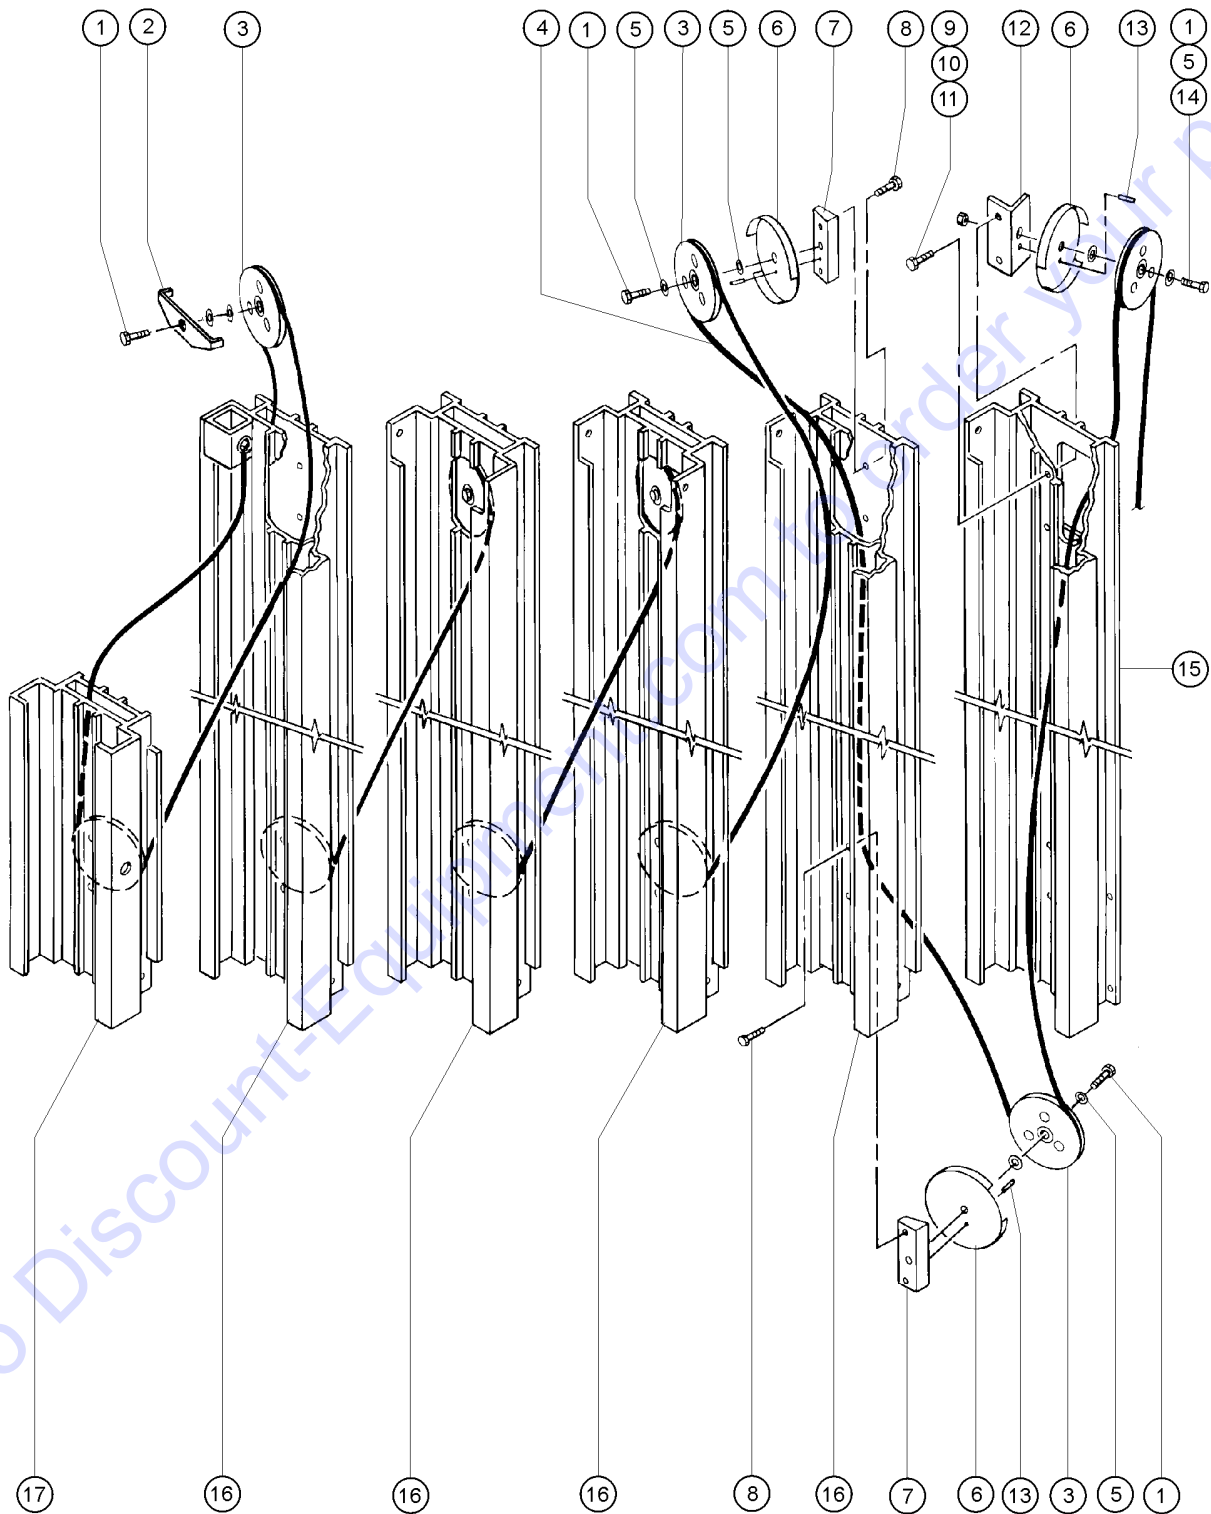

304.5 Mast Components, Pulleys and Cables (to SN ST15-4740)

304.5 Mast Components, Pulleys and Cables (to SN ST15-4740)

Item	Part No.	Description	Qty.
1	10597GT	SCREW,HHC,1/2-13 X 1.25 GR5	
2	33420GT	GUARD,CABLE	1
3	32469GT	PULLEY W/BEARING,ALUMINUM*** replaced 49999 plastic pulley	10
4	32904GT	CABLE ASSY,SL/ST20 669" 7/32" (refer to 303.1) (does not include cable replacement coupler)	
4A	32905GT	CABLE ASSY,SL/ST25 813" 7/32"* (does not include cable replacement coupler)	
4A-	12402GT	CABLE REPLACEMENT COUPLER (sold separately)	
4A-	52701GT	VIDEO,NTSC,SLA,CABLING PROCDR (sold separately)	
5	6052GT	WASHER,SHIM,.5 X .875 X .063	20
6	32476GT	GUARD,CABLE*** (to SN ST02-1868)	10
7	32470GT	PULLEY MOUNT , SL-2	9
8	8255GT	SCREW,HHC,3/8-16 X .75	
9	6019GT	SCREW,HHC,3/8-16 X 1.25 GRD 5	
10	6097GT	WASHER,FLAT,USS,3/8",Y	
11	4828GT	NUT,NYLOCK,3/8-16	
12	33700GT	PULLEY MOUNT,#1 COLUMN,GRY,SLC	1
13	32483GT	PIN,ROLL,.25 X .50	10
14	6086GT	NUT,LP NYLOCK,1/2-13	
15C	57036-SGT	COLUMN#1,MACHINED,ST,BLK,SERV (from SN 7799-319) (must order with PN 35814 for units from 7799-319 to ST04-2407)	
16C	57037-SGT	COLUMN#2,MACHINED,ST,BLK,SERV (from SN 7799-319)	2
17C	57038-SGT	CARRIAGE,MACHINED,ST SERV (from SN 7799-319)