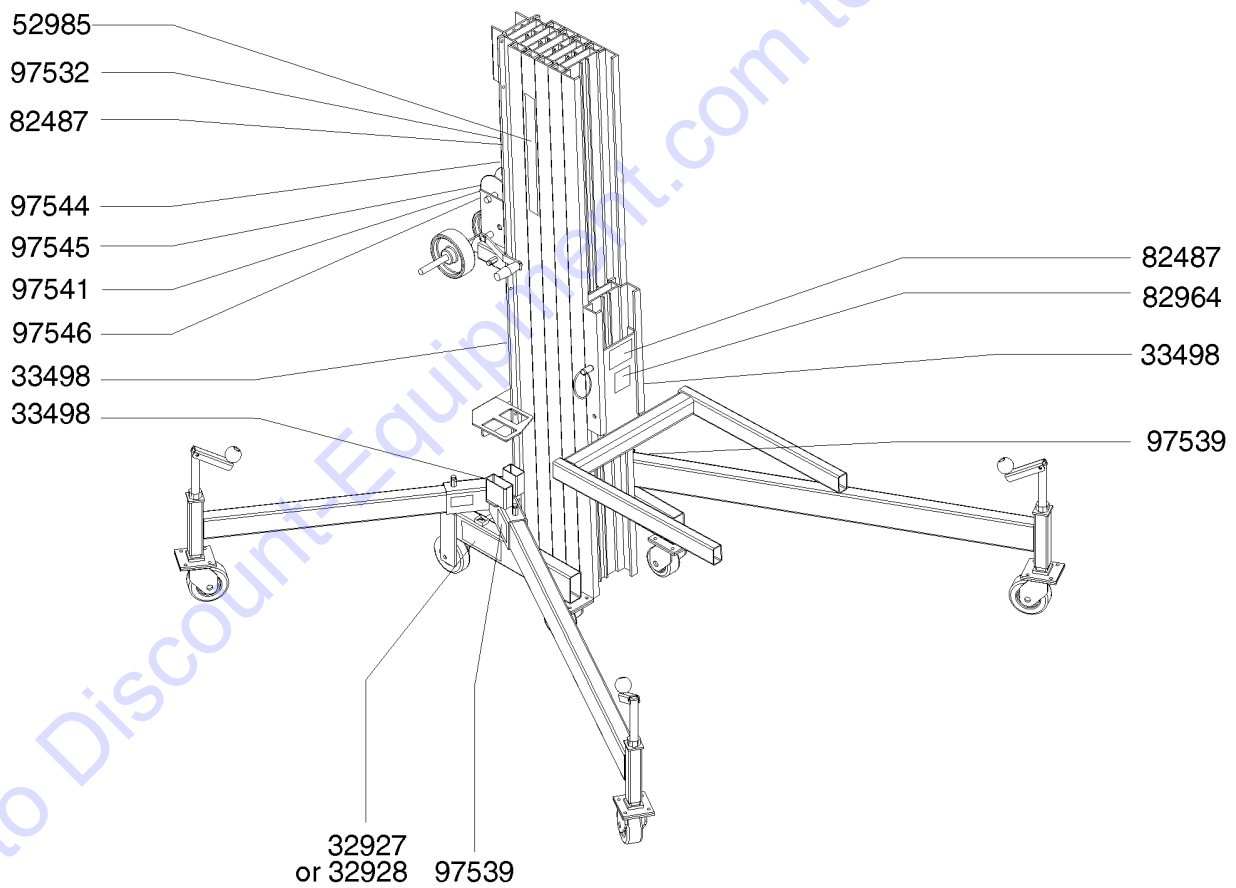

Go to Discount-Equipment.com to order your parts

101.2 Decals with Words (from SN ST04-2404)

101.2 Decals with Words (from SN ST04-2404)

Item	Part No.	Description	Qty.
1	27865GT	DECAL,BUBBLE LEVEL *** .....	1
2	31072GT	DECAL,LABEL,OPER.MAN.STORAGE .....	1
3	32770GT	DECAL,2 SPD.WINCH** .....	1
4	32885GT	DECAL,SILENT WINCH .....	1
5	32927GT	DECAL,MODEL HEIGHT ST20 .....	2
6	32928GT	DECAL,MODEL HEIGHT,ST25 .....	2
7	32929GT	DECAL,OPERATING INSTRUCT,ST2 .....	1
8	32938GT	DECAL,LABEL,WINCH ONLY .....	1
9	32939GT	DECAL,CRUSHING HAZ/BRAKE LOCK .....	1
10	33493GT	DECAL,WARNING,ADJ FORK SAFETY .....	1
11	33468GT	DECAL,WARNING,NO RIDERS .....	1
12	33498GT	SERIAL NUMBER PLAT,SUPERTOWER* .....	2
13	32934GT	DECAL,OUTRIGGER STORAGE,ST2 .....	1
14	52985GT	DECAL,CSMTC,GENIE SUPERTOWER .....	2
15	97547GT	DECAL,DANGER,ELEC.HAZ. ....	2
16	97529GT	DECAL,CAUTION,MOVING PARTS .....	1

Go to Discount-Equipment.com to order your parts

102.1 Decals with Symbols

Go to DiscountEquipment.com to order your parts

102.1 Decals with Symbols

Item	Part No.	Description	Qty.
1	32927GT	DECAL,MODEL HEIGHT ST20 .....	2
2	32928GT	DECAL,MODEL HEIGHT,ST25 .....	2
3	33498GT	SERIAL NUMBER PLAT,SUPERTOWER* .....	3
4	52985GT	DECAL,CSMTC,GENIE SUPERTOWER .....	2
5	82487GT	DECAL,SYMBOL-READ THE MANUAL .....	2
6	82964GT	DECAL,WARNING,NO RIDERS SYMB .....	1
7	97532GT	DECAL,CAUTION,MOVING PARTS SYM .....	1
8	97539GT	DECAL,DANGER,ELEC.HAZ. ....	2
9	97541GT	DECAL,LABEL,WINCH ONLY SYMB .....	1
10	97544GT	DECAL,LABEL,LOAD CNTR CHAR,ST .....	1
11	97545GT	DECAL,WARNING,BRAKE LOCK SYMB .....	1
12	97546GT	DECAL,2 SPD.WINCH SYMB .....	1