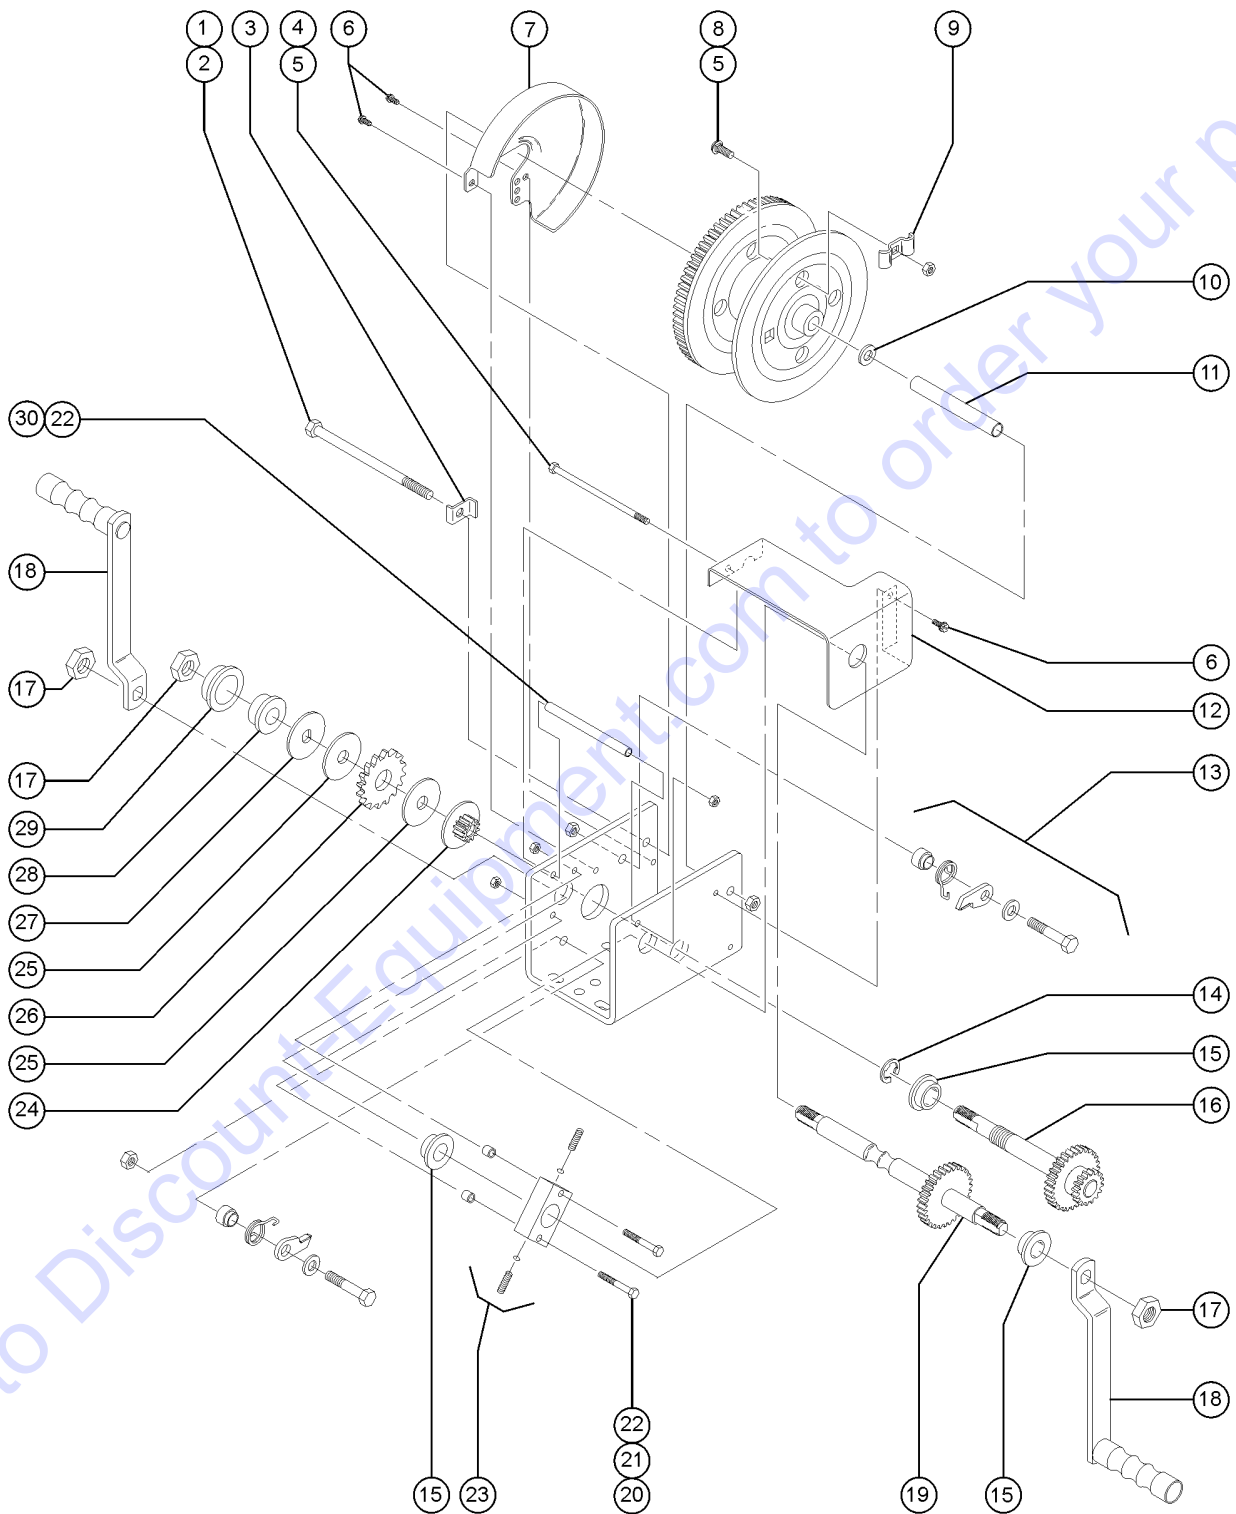

306.1 Winch Components, Two-speed

Item	Part No.	Description	Qty.
	32946GT	WINCH W/DECAL,2 SPEED*** USA, Canada and Australia models (word decals)	
	107495GT	WINCH ASSY, TWO SPD, SYM DECAL Asia, South America and Europe models	
	40130GT	CABLE KEEPER KIT (33090) includes items 5, 8 and 9	
1	78037GT	SCREW,HHC,3/8-16 X 5.5	
2	4828GT	NUT,NYLOCK,3/8-16	
3	80145GT	LOCK-BOLT, REEL (80056)	1
4	80146GT	SCREW,HHC,1/4-20 X 5.25(80056)	
5	6091GT	NUT,NYLOCK,1/4-20	
6	80147GT	SCREW-THRD FORM,HH-SLT, 1/2"	
7	80148GT	COVER - REEL (80056)	1
8	80149GT	BOLT,CARRIAGE,1/4-20 X .5,G2	
9	37065GT	CABLE KEEPER, DLB800	1
10	80150GT	WASHER-FLAT, 1/2" (80056)	
11	40113GT	REEL SPACER	1
12	80151GT	COVER-GEAR (80056)	1
13	40117GT	RATCHET PAWL KIT, (33090)	1
13-	8516GT	SCREW, HCC, 3/8-16 X 1.50	
13-	5397GT	WASHER,FLAT,USS,5/16",Y	
13-	80154GT	PAWL-RATCHET (80056)	
13-	80153GT	SPRING-RATCHET (80056)	
13-	80152GT	SPACER-RATCHET (80056)	
13-	4828GT	NUT,NYLOCK,3/8-16	
14	40116GT	E-RING, 3/4	1
15	40126GT	BEARING, SINTERED IRON, 3/4	
16	80155GT	SHAFT ASSY,INTERMED. (80056)	1
17	38028GT	NUT,LP NYLOCK,5/8-11	
18	40125GT	HANDLE ASSY., 8-INCH, OFFSET	2
19	72264GT	SHAFT ASSY, PRIMARY	1