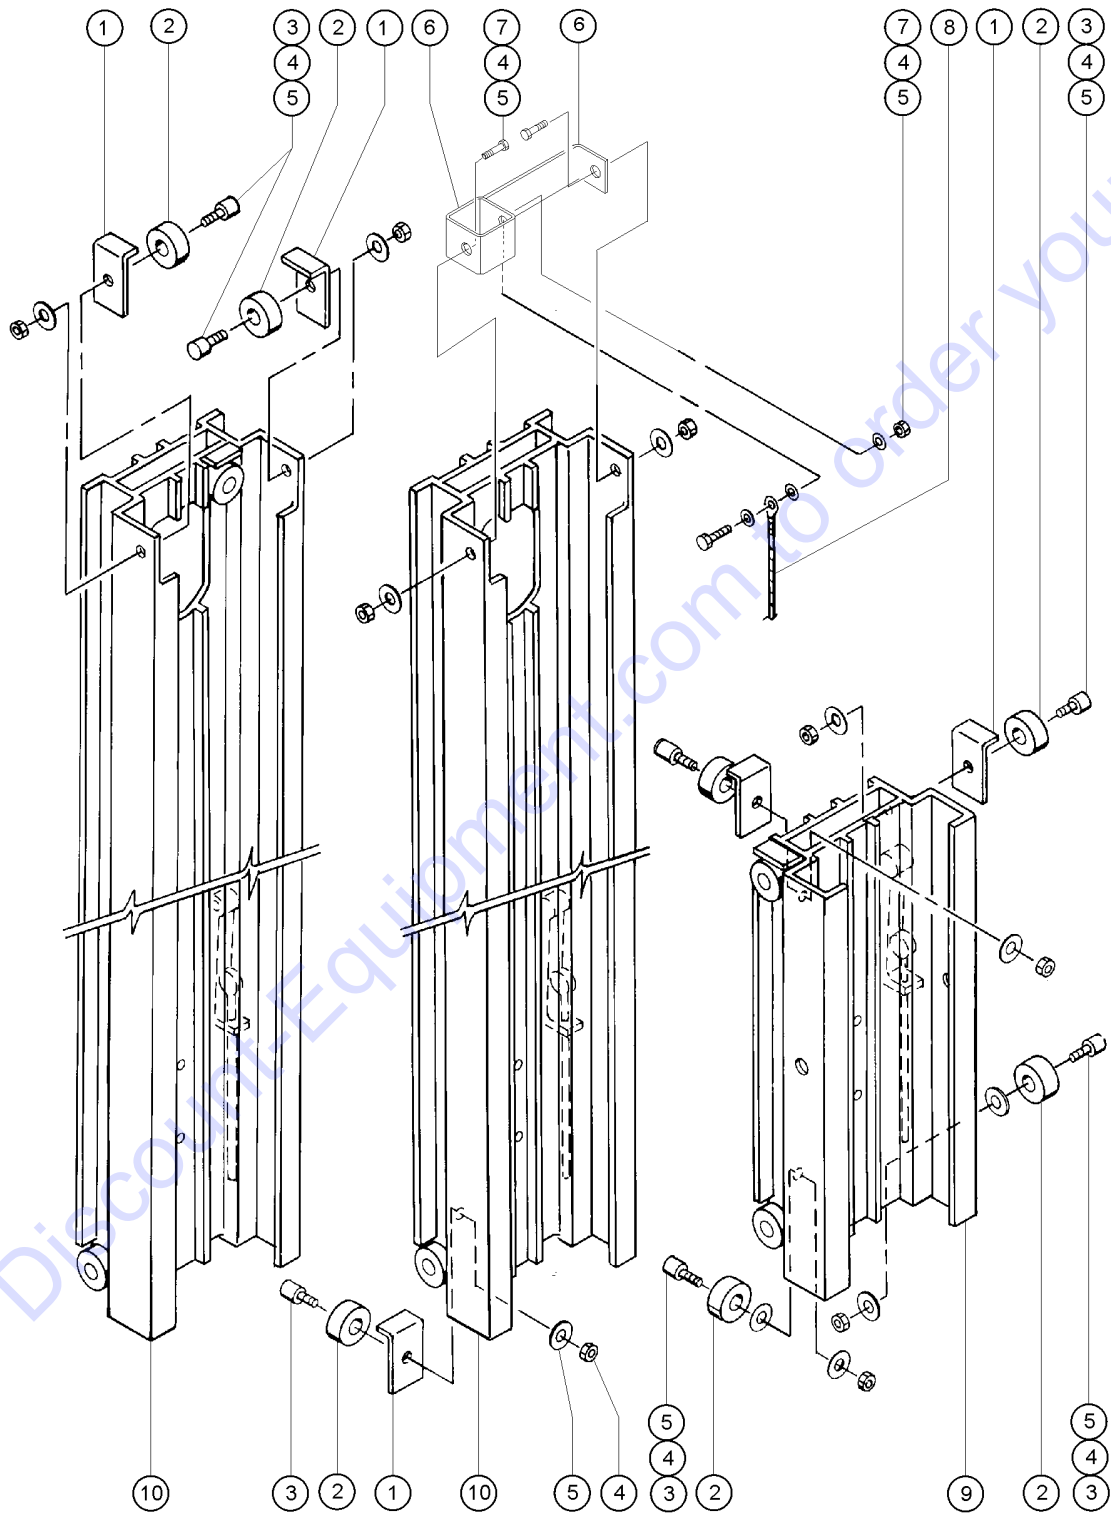

Item	Part No.	Description	Qty.
1	32474GT	GUARD,ROLLER, SL2, ...	8
2	32473GT	WHEEL,ROLLER,NYLATRON,1.75	15
3	32475GT	BOLT-ROLLER,1/2-13X1.84 ZINC	15
4	6095GT	WASHER,FLAT,USS,1/2",Y	
5	1257074GT	NUT, NYLOCK, 1/2-13, GR8, ZINC	
6	80987GT	KIT, CABLE ANCHOR BRK, SLC/ST* (gray is the service replacement color)	2
7	10587GT	SCREW,HHC,1/2-13 X.75	
8	32904GT	CABLE ASSY,SL/ST20 669" 7/32" ST-20 (does not include cable replacement coupler)	
8A	32905GT	CABLE ASSY,SL/ST25 813" 7/32"* ST-25 (does not include cable replacement coupler)	
8A-	12402GT	CABLE REPLACEMENT COUPLER	
		(sold separately)	
8A-	52701GT	VIDEO,NTSC,SLA,CABLING PROCDR	
		(sold separately)	
9	32966GT	CARRIAGE ASSY,ST 20/25** (from SN 7794-101 to 7795-357)	1
10		Ref. COLUMN, MACHINED,ST,BLK ANODI (refer to 302.1)	

Go to Discount-Equipment.com to order your parts

303.2 Mast Components, View 2