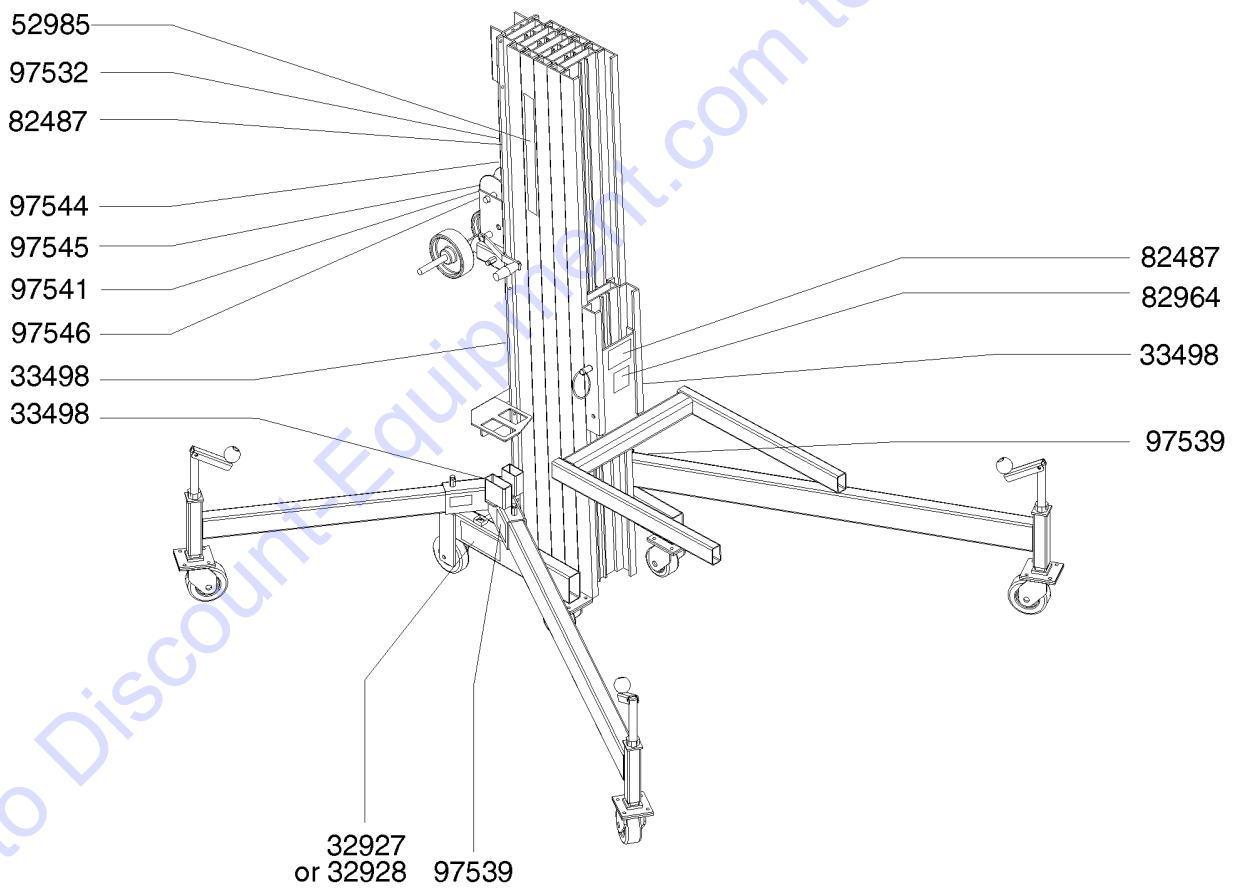

Go to Discount-Equipment.com to order your parts

102.4 Decals with Symbols

102.4 Decals with Symbols

Item	Part No.	Description	Qty.
1	32927GT	DECAL,MODEL HEIGHT ST20 .....	2
2	32928GT	DECAL,MODEL HEIGHT,ST25 .....	2
3	33498GT	SERIAL NUMBER PLAT,SUPERTOWER* to SN ST03-2023 .....	3
4	52985GT	DECAL,CSMTC,GENIE SUPERTOWER .....	2
5	82487GT	DECAL,SYMBOL-READ THE MANUAL .....	2
6	82964GT	DECAL,WARNING,NO RIDERS SYMB .....	1
7	97532GT	DECAL,CAUTION,MOVING PARTS SYM .....	1
8	97539GT	DECAL,DANGER,ELEC.HAZ. ....	2
9	97541GT	DECAL,LABEL,WINCH ONLY SYMB .....	1
10	97544GT	DECAL,LABEL,LOAD CNTR CHAR,ST .....	1
11	97545GT	DECAL,WARNING,BRAKE LOCK SYMB .....	1
12	97546GT	DECAL,2 SPD.WINCH SYMB .....	1

Go to Discount-Equipment.com to order your parts

102.5 Decals with Symbols

102.5 Decals with Symbols

Item	Part No.	Description	Qty.
1	32927GT	DECAL,MODEL HEIGHT ST20 .....	2
2	32928GT	DECAL,MODEL HEIGHT,ST25 .....	2
3	33498GT	SERIAL NUMBER PLAT,SUPERTOWER* to SN ST03-2023 .....	3
3A	80939GT	SERIAL # LABEL,MAT LIFT & SS** from SN ST03-2024 .....	1
4	52985GT	DECAL,CSMTC,GENIE SUPERTOWER .....	2
5	82487GT	DECAL,SYMBOL-READ THE MANUAL .....	2
6	82964GT	DECAL,WARNING,NO RIDERS SYMB .....	1
7	97532GT	DECAL,CAUTION,MOVING PARTS SYM .....	1
8	97539GT	DECAL,DANGER,ELEC.HAZ. ....	2
9	97541GT	DECAL,LABEL,WINCH ONLY SYMB .....	1
10	97544GT	DECAL,LABEL,LOAD CNTR CHAR,ST .....	1
11	97545GT	DECAL,WARNING,BRAKE LOCK SYMB .....	1
12	97546GT	DECAL,2 SPD.WINCH SYMB .....	1