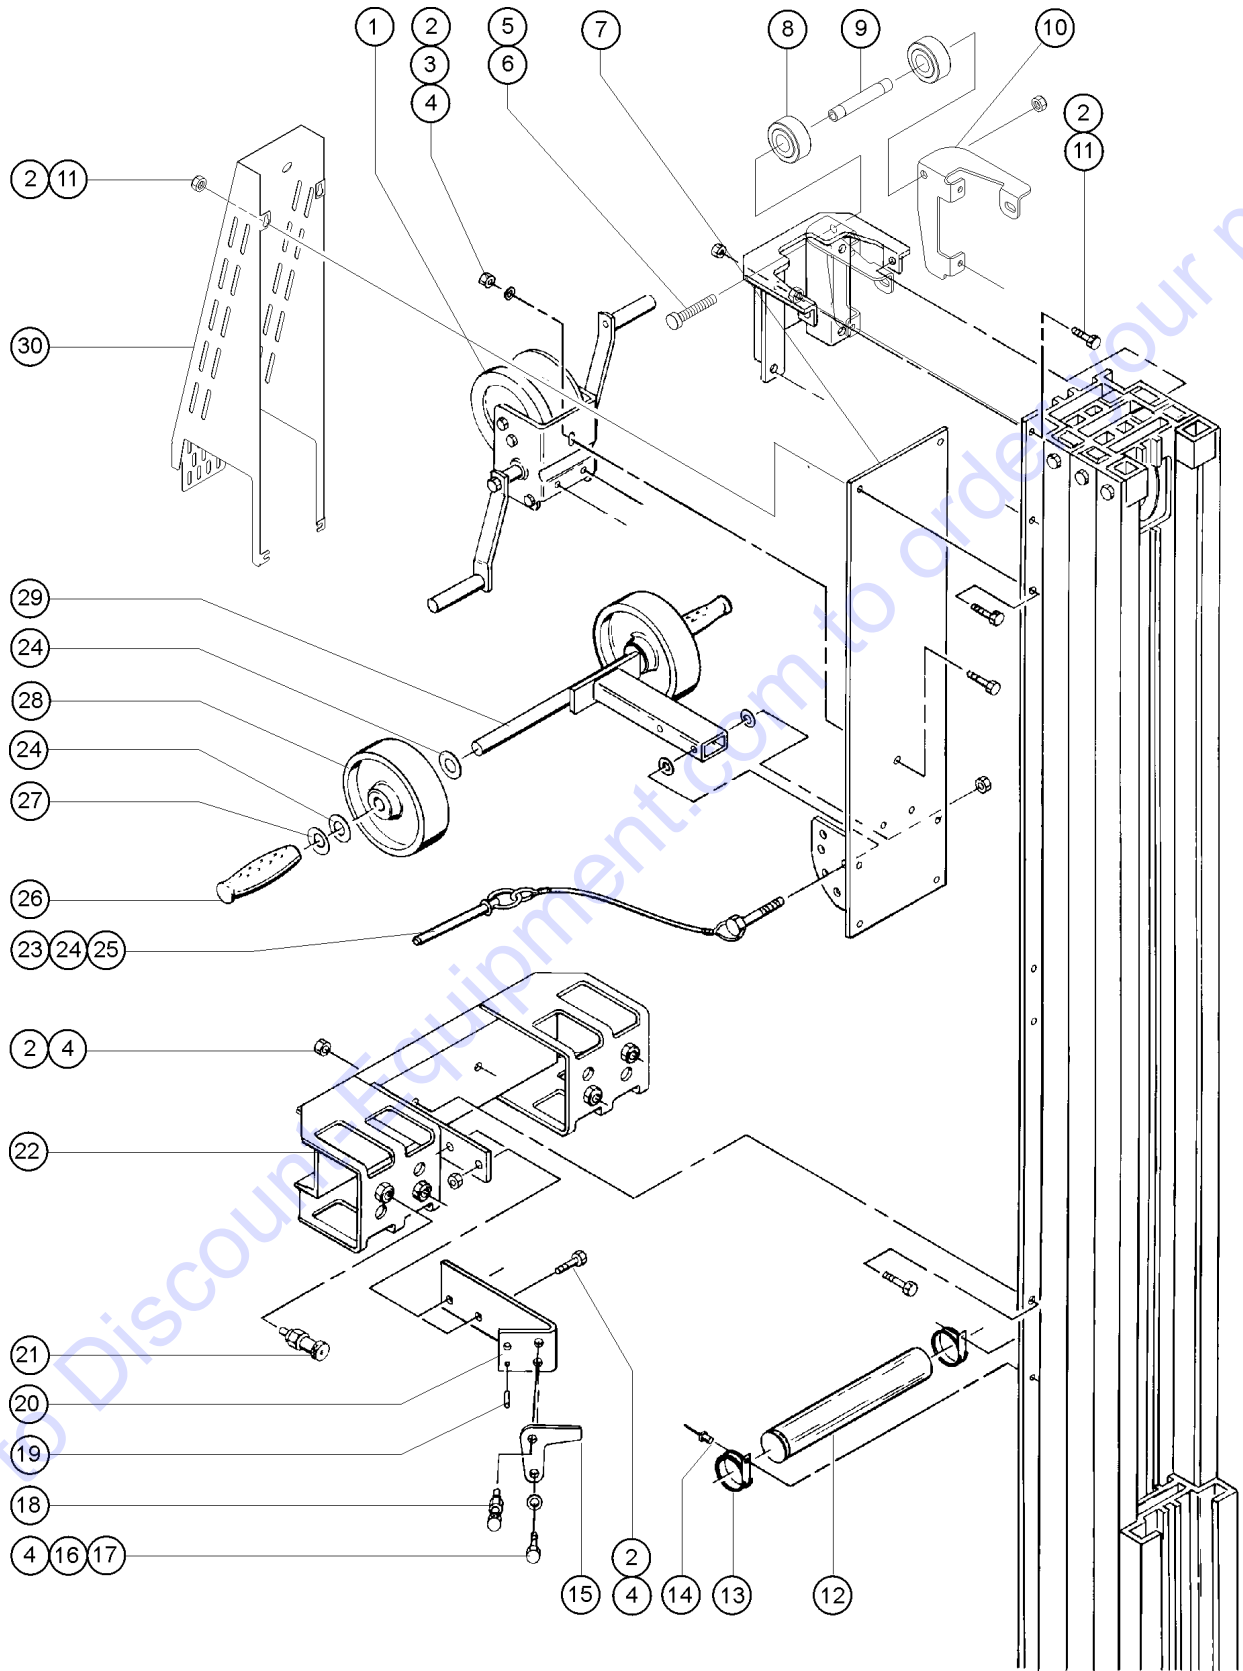

Go to Discount-Equipment.com to order your parts

301.3 Number 1 Mast Attached Parts

Item	Part No.	Description	Qty.
1		Ref. Winch Assembly (refer to 305.1 or 306.1)	
2	1257075GT	NUT, NYLOCK,3/8-16,GR8, ZINC	
3	6638GT	WASHER,FLAT,USS,1/4"Y	
4	6175GT	SCREW,HHC,3/8-16 X 1	
5	1257074GT	NUT, NYLOCK, 1/2-13, GR8, ZINC	
6	13005GT	SCREW,HHC,1/2-13 X 6,GRD.8	1
7	33539GT	WINCH PLATE W/DECAL ST USA, Canada and Australia models	
7A	107493GT	WINCH MOUNT PLATE, SYM DECAL Asia, South America and Europe models	
8	32473GT	WHEEL,ROLLER,NYLATRON,1.75	2
9	33843GT	SPACER,MAST STIFFENER	1
10	109579GT	MAST STIFFENER,RIGHT,GRAY***	1
10A	109580GT	MAST STIFFENER,LEFT,GRAY***	
11	6019GT	SCREW,HHC,3/8-16 X 1.25 GRD 5	
12	6600GT	INSTRUCT.TUBE W/CAPS-1.75 X 12	1
12-	31822GT	CAP,INSTRUCTION TUBE (RED)	
13	6653GT	CLAMP,1.88,#30 X 1/4,RUB CUSH	2
14	7265GT	RIVET,STEEL,P, .25 X .375	2
15	33653PGT	HOLD DOWN HOOK,ST "GRAY"	1
16	33720GT	BEARING,FLANGE,3/8 ( AWP & ST)	1
17	7713GT	NUT,LP NYLOCK,3/8-16	
18	33674GT	PIN,LOCK,SHORT***	1
19	32483GT	PIN,ROLL,.25 X .50	1
20	33663PGT	BRACKET,,HOLD DOWN MNT-PAINTED	1
21	32375GT	PIN,LOCK,LONG***	1
21-	35830GT	SNAP PIN, KIT(AWP,SLA & C,ST2)	
22	33191GT	WELDMENT,OUTRIGGER SUPPT.,GRAY	1
23	100309GT	ASSY,PIN & LANYARD***	1
23-	80679GT	PIN,BALL RET.-.5 X 2.7	