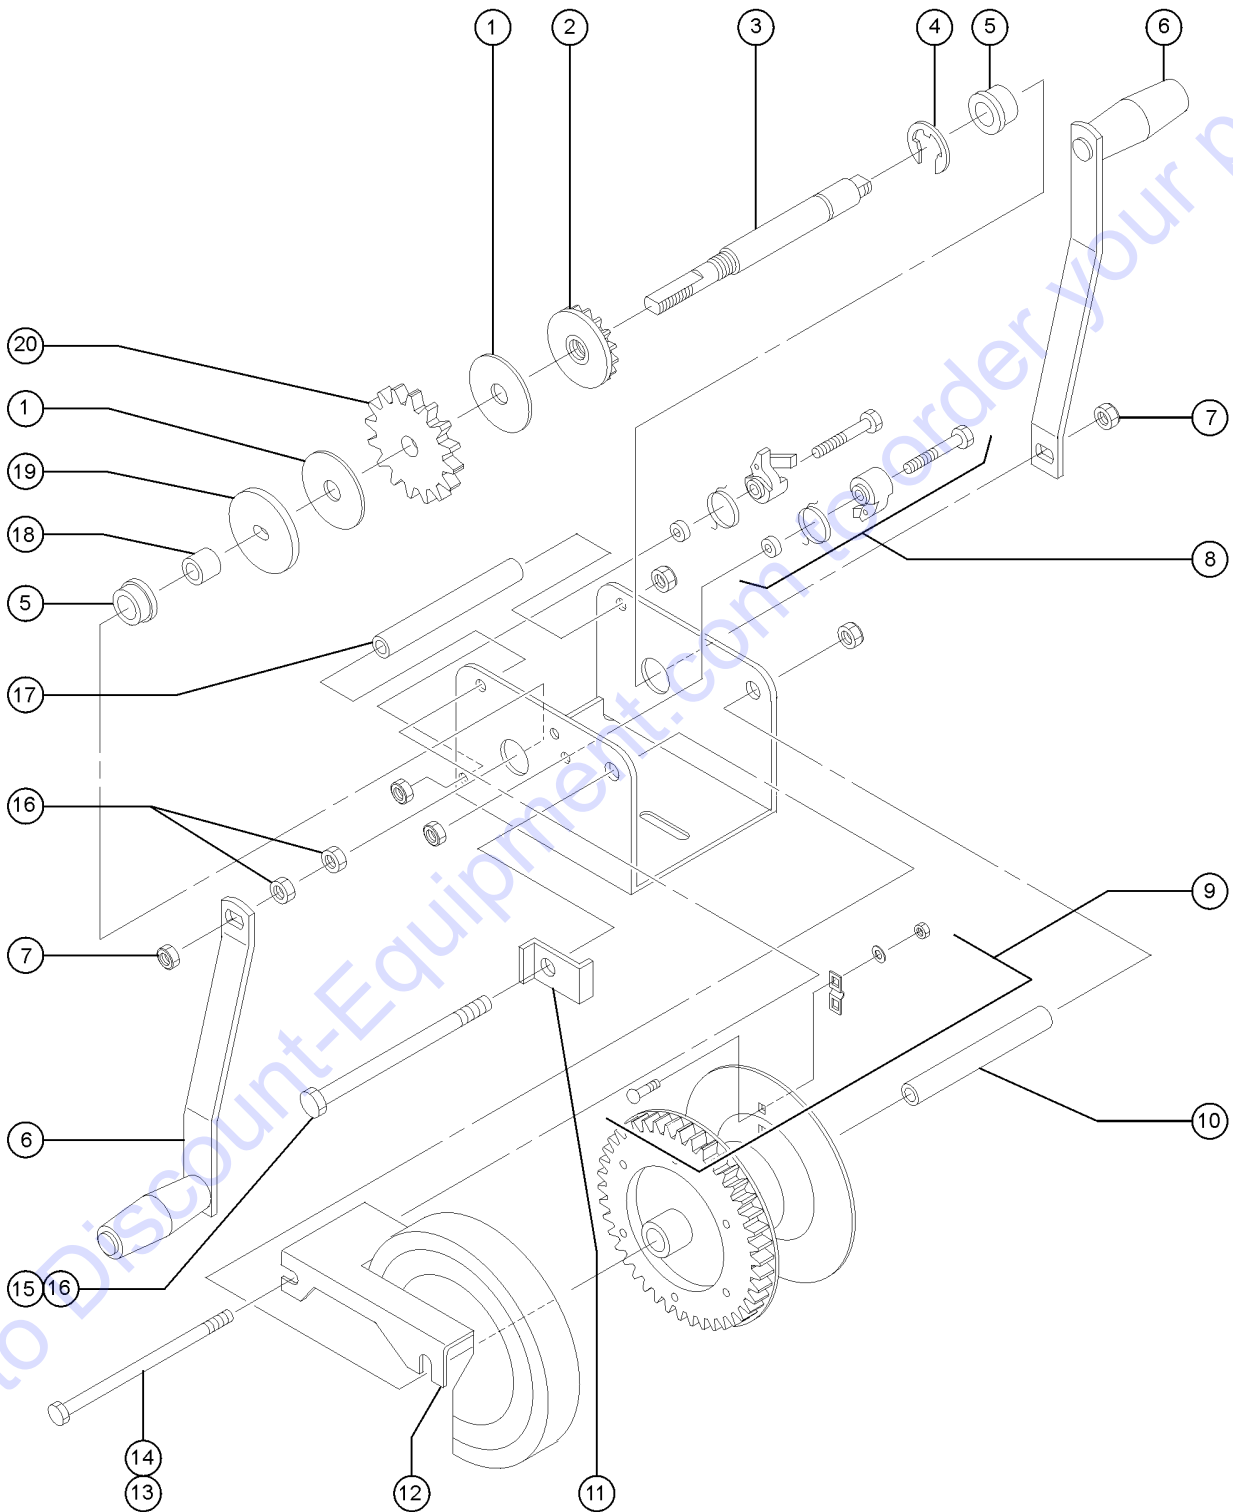

305.3 Winch Components, One-speed

Item	Part No.	Description	Qty.
18		SPACER,PINION SHAFT (32890) ..... (component no longer available)	1
19		WINCH PINION PLATE, K-1550 (7591) ..... (component no longer available)	1
20		RATCHET GEAR,K-1550 1/2" I.D. (6777) ..... (component no longer available)	1

Go to Discount-Equipment.com to order your parts