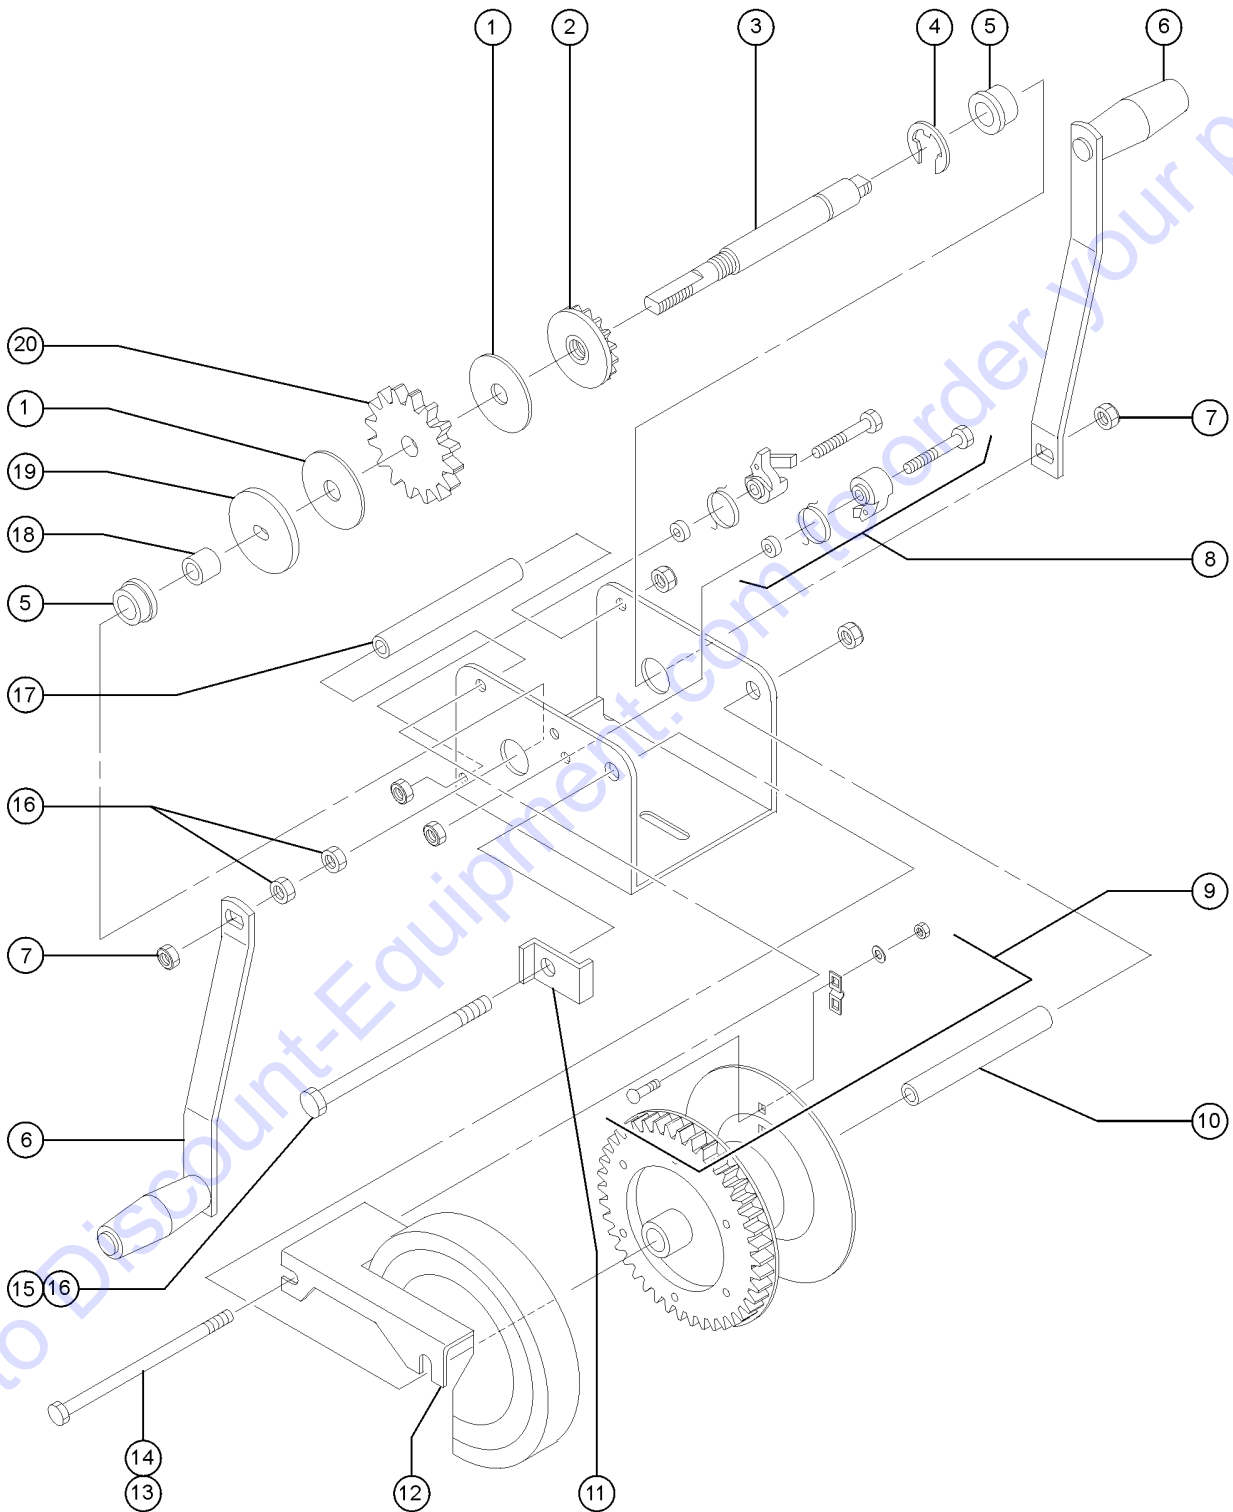

305.5 Winch Components, One-speed

Item	Part No.	Description	Qty.
A-		SERVICE KIT,PINION SHAFT-K1550 (1256081) ..... (component no longer available)	
C-	1256083GT	SVC KIT, FRICTION DISC K/KX ..... includes qty 2 of item 1	
D-	32945GT	WINCH,W/DECAL 1SPEED SL/ST ..... USA, Canada and Australia models (word decals)(handle not included)	
E-	107494GT	WINCH ASSY, ONE SPD, SYM DECAL ..... Asia, South America and Europe models	
1		BRAKE DISK,.5 BORE,K-1550 (7571) ..... (component no longer available)	2
2		PINION GEAR AND DISC K-1550 (7590) ..... (component no longer available)	1
3		SHAFT,PINION (32891) ..... (component no longer available)	1
4		RETAINING RING (6200) ..... (component no longer available)	1
5		BUSHING, SMALL PINION, FULTON (6199) ..... (component no longer available)	2
6	33144GT	WINCH HANDLE 8" STD.** ..... (perpendicular slot)	2
6A	33144GT	WINCH HANDLE 8" STD.** ..... (parallel slot)	
7	6086GT	NUT,LP NYLOCK,1/2-13 .....	
8	40458GT	RATCHET PAWL KIT .....	1
8-	8516GT	SCREW, HCC, 3/8-16 X 1.50 .....	
8-	35734GT	FORMING, SEQUENCING, CARR, ZN .....	
8-	4500GT	CABLE 1/8 7 X 19 GALV.-BULK .....	
8-	4517GT	STOP SLEEVE-CABLE TENSION ASSY .....	
8-	4518GT	CABLE SWAGE,ZINC-MAST TENSION .....	
8-	4828GT	NUT,NYLOCK,3/8-16 .....	
9	6190GT	CABLE KEEP.KIT (BRACKET TYPE)* .....	1
10	6184GT	SPACER, DRUM BOLT, K-1550 .....	1
11		WINCH BRACKET, DRUM BOLT LOCK (31946) ..... (not sold separately)	1
12	6770GT	WINCH GEAR COVERS, K-1500 .....	1
13	7256GT	SCREW,HHC,5/16-18 X 6 GRD.2 .....	
14	6782GT	NUT,NYLOCK,5/16-18 .....	
15	6185GT	BOLT, DRUM SPACER .....	1
16	6034GT	NUT,HEX,JAM,1/2-13 .....	
17		FRAME SPACER,K-1550 (7584) ..... (not sold separately)	1