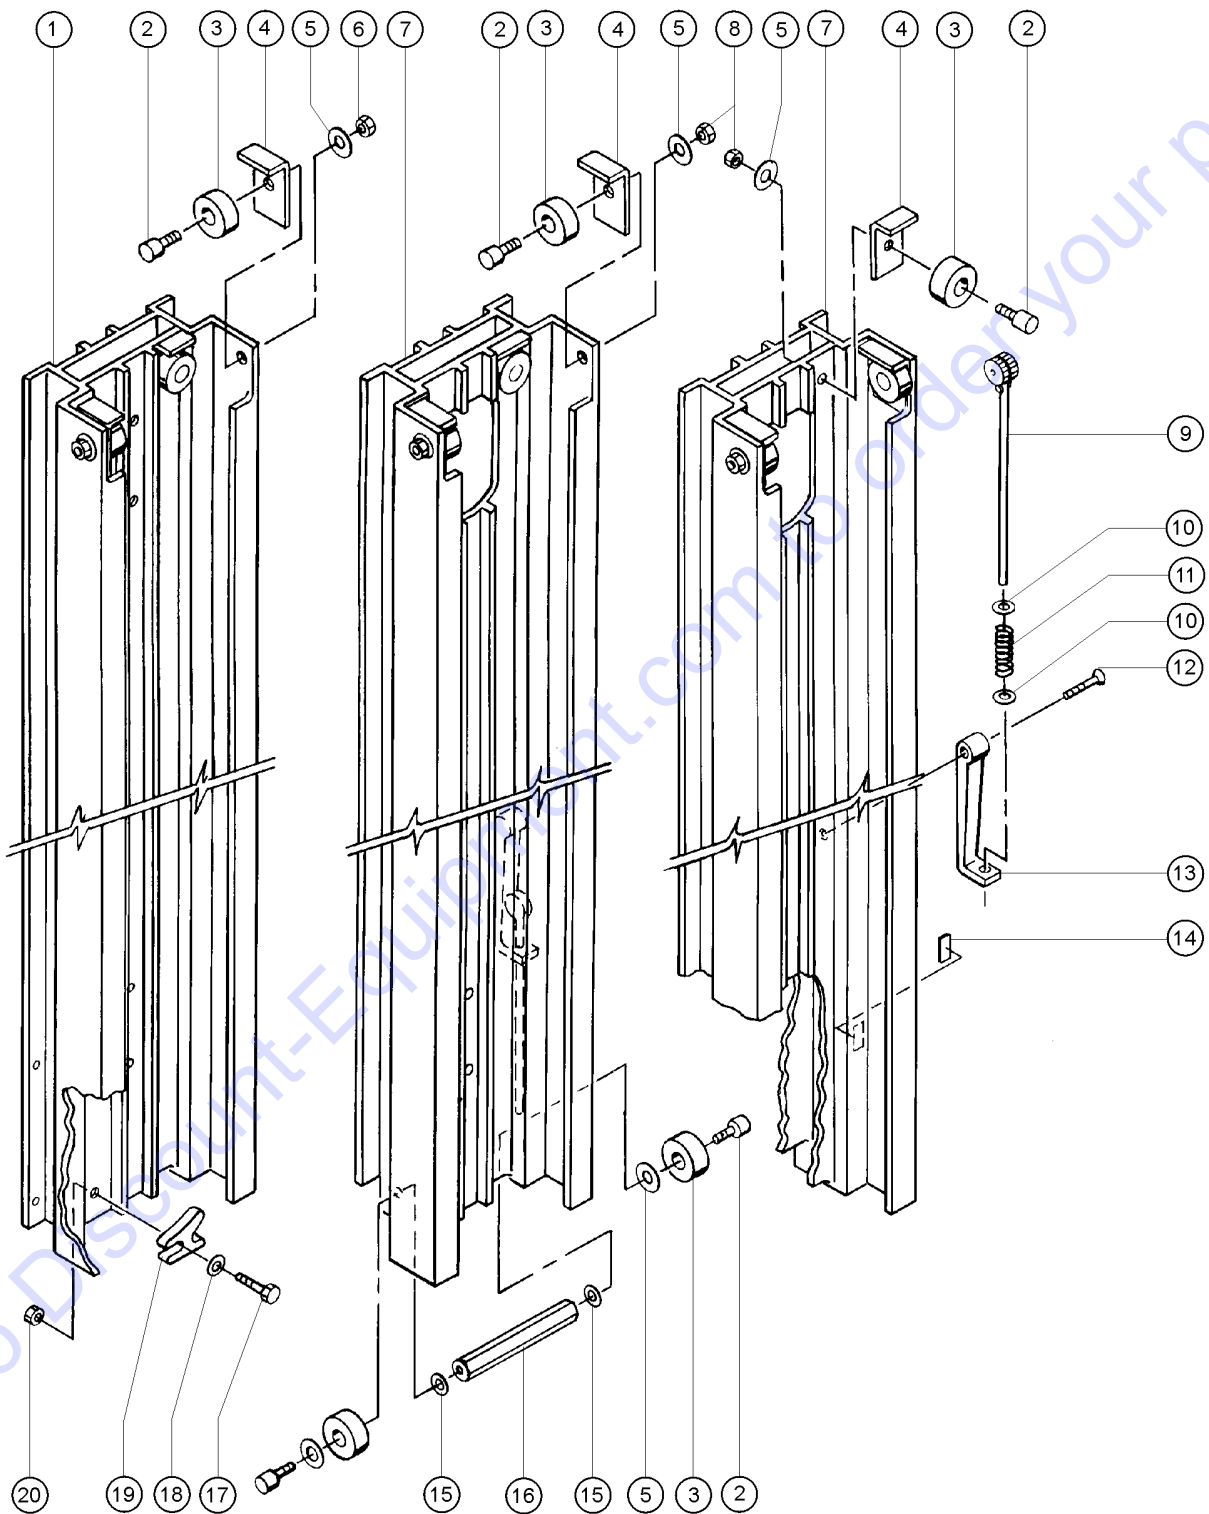

Item	Part No.	Description	Qty.
	90337GT	BOE LUBE aluminum dry lubricant	1
1	35105GT	COLUMN#1,ST2,ANODIZED-SERVICE* (from SN 7794-101 to SN 7795-336)	1
1A	33308GT	COLUMN #1 SLA/ST,MACHINED** (from SN 7795-337 to SN 7798-1523)	1
2	32475GT	BOLT-ROLLER, 1/2-13X1.84 ZINC	15
3	32473GT	WHEEL,ROLLER,NYLATRON,1.75	15
4	32474GT	GUARD,ROLLER, SL2,	11
5	6095GT	WASHER,FLAT,USS, 1/2",Y	
6	6086GT	NUT,LP NYLOCK, 1/2-13	
7	32965GT	COLUMN ASSY,ST,2-5** (from SN 7794-101 to SN 7795-357)	4
7A	35480GT	COLUMN ASSY,ST,2-5** (from SN 7795-358 to SN 7798-1523)	4
8	6198GT	NUT,NYLOCK, 1/2-13	
9	35100GT	SAFETY BRAKE ASSY-SLII (OLD)** (to SN 7795-357)	2
9A	35101GT	SAFETY BRAKE ASSY(SQ.NUT)SL2** (from SN 7795-358)	
10	21442GT	SHIM,.75 X.45 X.032	4
11	32481GT	SPRING,SAFETY BRAKE**	2
12	17712GT	SCREW,FHS,3/8-16 X 1.75	
13	35254GT	SAFETY BRAKE RAMP,MACHINED (to SN 7795-357)	2
13A	35101GT	SAFETY BRAKE ASSY(SQ.NUT)SL2** (from SN 7795-358)	
14		SHIM,SAFETY BRAKE, COLUMN ** (no longer available)	3
15	6052GT	WASHER,SHIM,.5 X .875 X .063	2
16	33811GT	COUPLER BAR ASSEMBLY,SLA&C,ST2 ST-20, ST-25	1
17	6019GT	SCREW,HHC,3/8-16 X 1.25 GRD 5	
18	12013GT	SHIM,.375 X .063	
19	32522GT	DOWN STOP	
20	4828GT	NUT,NYLOCK,3/8-16	

302.3 Mast Components, View 1