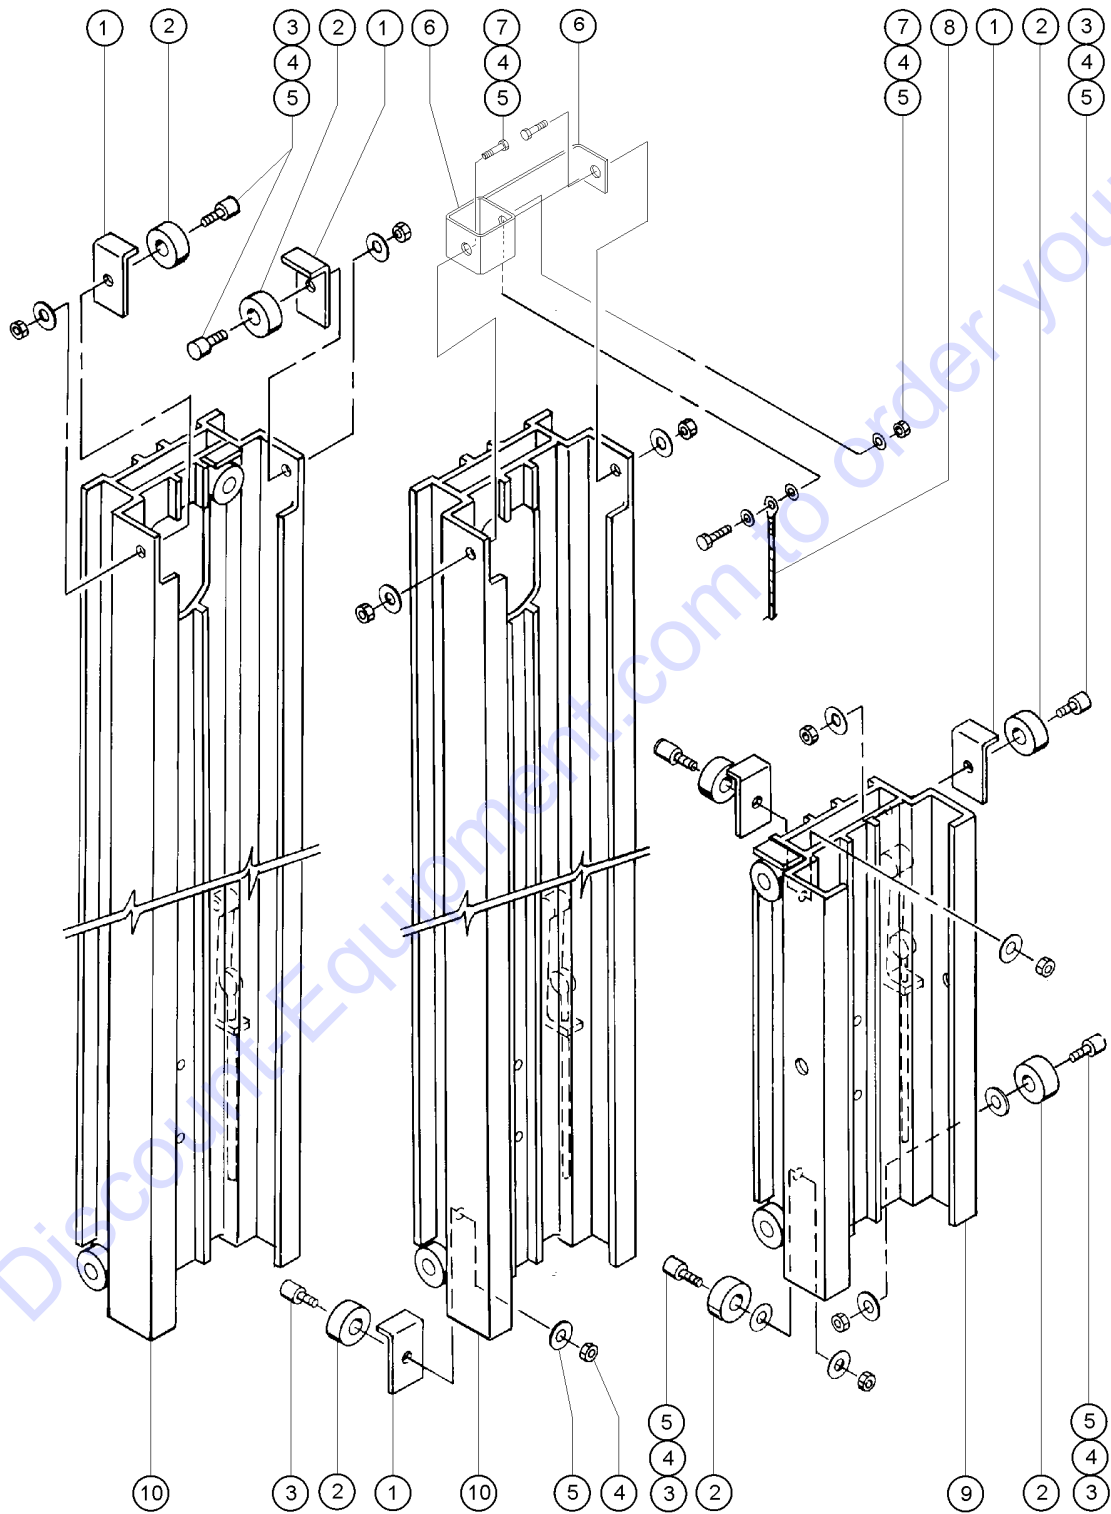

Item	Part No.	Description	Qty.
1	32474GT	GUARD,ROLLER, SL2, ...	8
2	32473GT	WHEEL,ROLLER,NYLATRON,1.75	15
3	32475GT	BOLT-ROLLER,1/2-13X1.84 ZINC	15
4	6095GT	WASHER,FLAT,USS,1/2",Y	
5	1257074GT	NUT, NYLOCK, 1/2-13, GR8, ZINC	
6	80987GT	KIT, CABLE ANCHOR BRK, SLC/ST* (gray is the service replacement color)	2
7	10587GT	SCREW,HHC,1/2-13 X.75	
8	32904GT	CABLE ASSY,SL/ST20 669" 7/32" ST-20 (does not include cable replacement coupler)	
8A	32905GT	CABLE ASSY,SL/ST25 813" 7/32"* ST-25 (does not include cable replacement coupler)	
8A-	12402GT	CABLE REPLACEMENT COUPLER	
		(sold separately)	
8A-	52701GT	VIDEO,NTSC,SLA,CABLING PROCDR	
		(sold separately)	
9B	57035GT	CARRIAGE,SL ADVANTAGE(20,25)	1
		(from SN 7799-319)	
10		Ref. COLUMN, MACHINED,ST,BLK ANODI	
		(refer to 302.1)	

Go to Discount-Equipment.com to order your parts

303.5 Mast Components, View 2