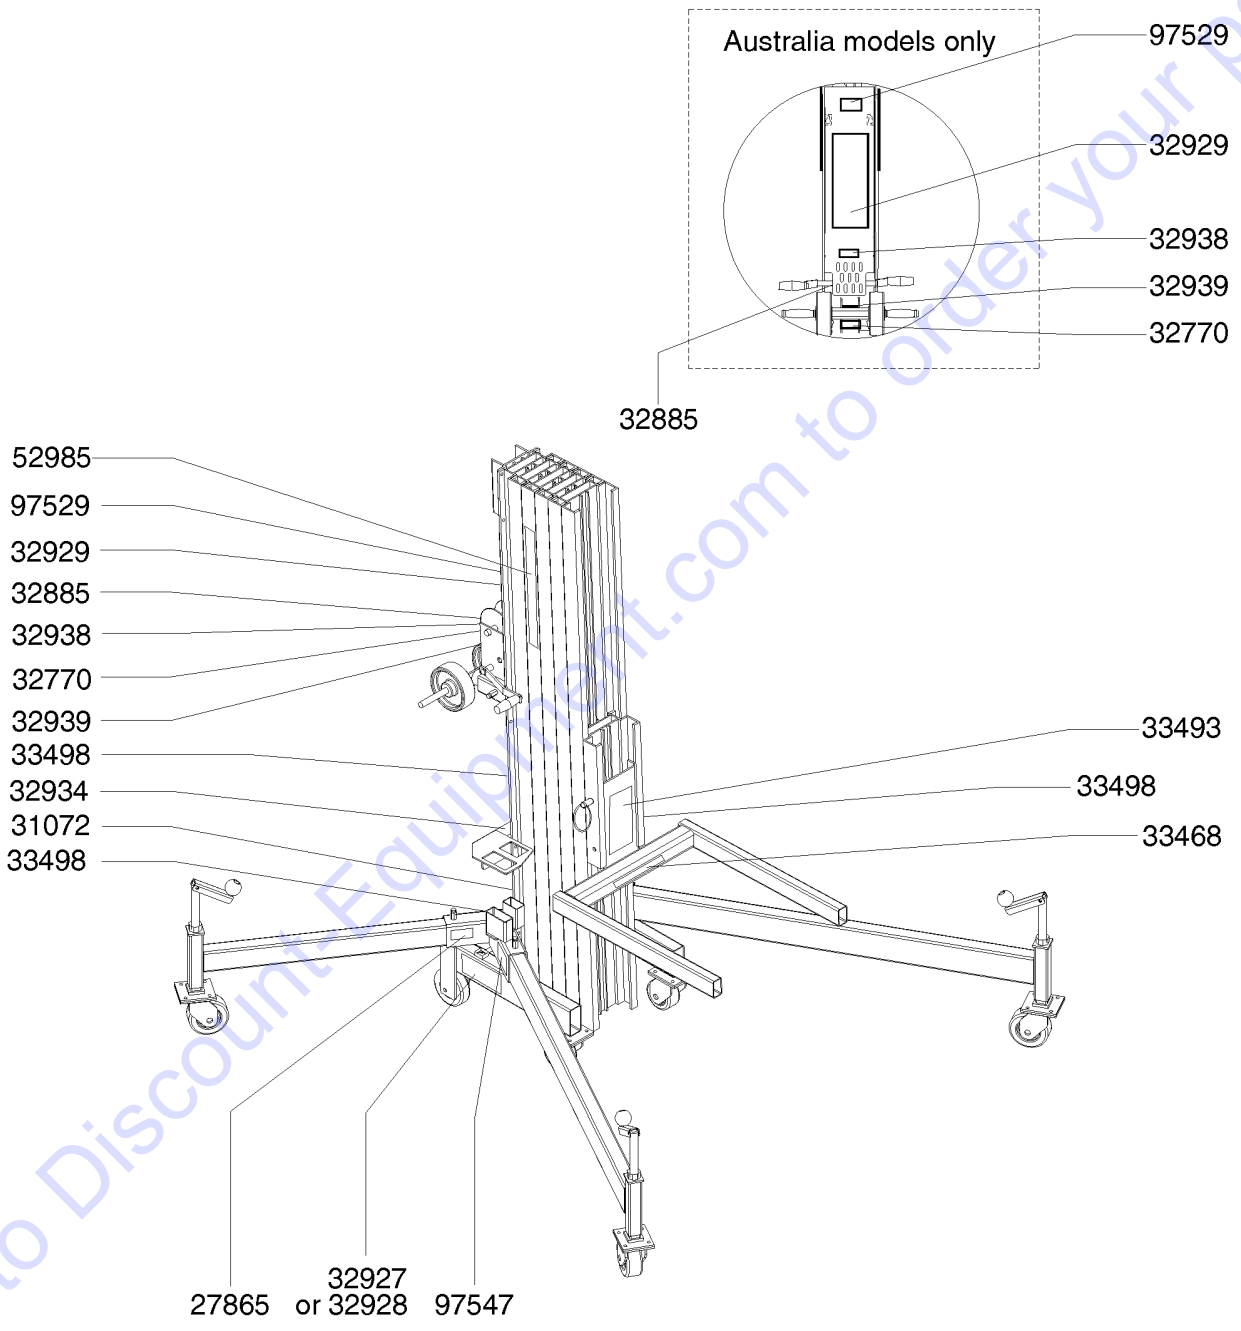

101.1 Decals with Words (to SN ST04-2403)

Item	Part No.	Description	Qty.
1	31075GT	DECAL,CAUTION,CRUSHING HAZARD	1
2	32934GT	DECAL,OUTRIGGER STORAGE,ST2	1
3	33498GT	SERIAL NUMBER PLAT,SUPERTOWER*	1
4	32939GT	DECAL,CRUSHING HAZ/BRAKE LOCK	1
5	32770GT	DECAL,2 SPD.WINCH**	1
6	32938GT	DECAL,LABEL,WINCH ONLY	1
7	32885GT	DECAL,SILENT WINCH	1
8	32929GT	DECAL,OPERATING INSTRUCT,ST2	1
9	32926GT	DECAL,COSMETIC,"SUPERTOWER"	2
10	32714GT	DECAL,WARNING ADJ FORK SETUP	1
11	6724GT	DECAL,SERIAL# & MODEL# ***	1
12	33468GT	DECAL,WARNING,NO RIDERS	1
13	27865GT	DECAL,BUBBLE LEVEL***	1
14	32927GT	DECAL,MODEL HEIGHT ST20	2
15	32928GT	DECAL,MODEL HEIGHT,ST25	2

Go to Discount-Equipment.com to order your parts

101.2 Decals with Words (from SN ST04-2404)