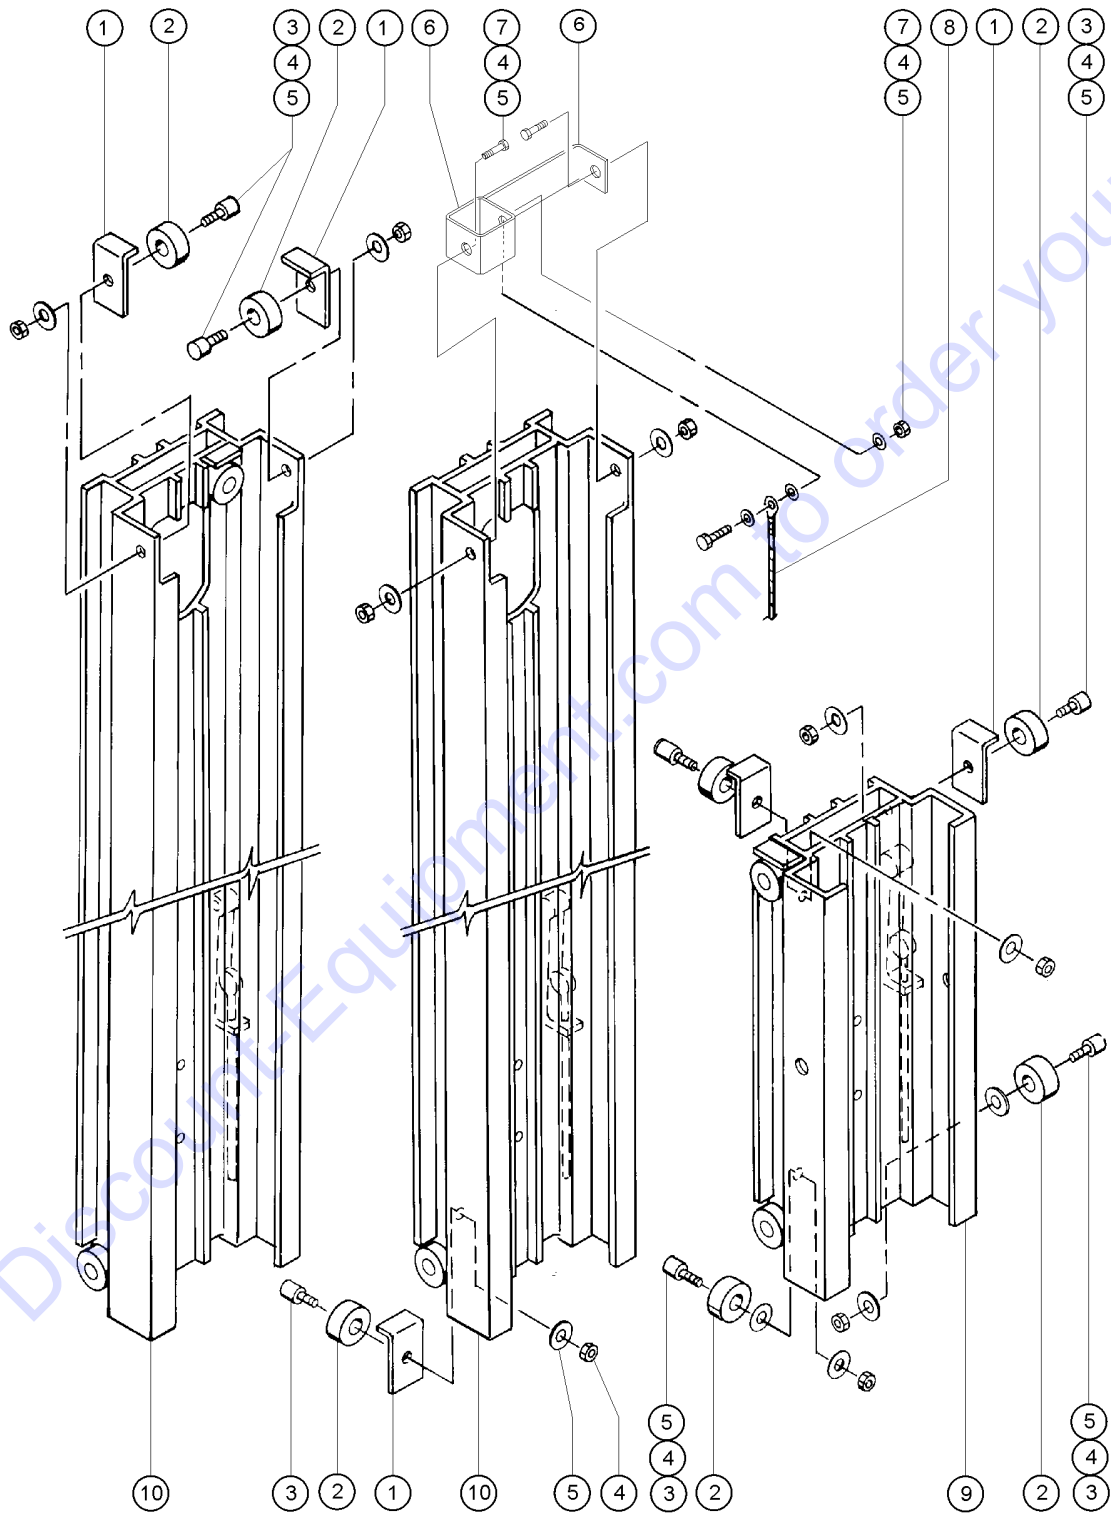

Item	Part No.	Description	Qty.
1	32474GT	GUARD,ROLLER, SL2, ...	8
2	32473GT	WHEEL,ROLLER,NYLATRON,1.75	15
3	32475GT	BOLT-ROLLER,1/2-13X1.84 ZINC	15
4	6095GT	WASHER,FLAT,USS,1/2",Y	
5	1257074GT	NUT, NYLOCK, 1/2-13, GR8, ZINC	
6	80987GT	KIT, CABLE ANCHOR BRK, SLC/ST* (gray is the service replacement color)	2
7	10587GT	SCREW,HHC,1/2-13 X.75	
8	32904GT	CABLE ASSY,SL/ST20 669" 7/32" ST-20 (does not include cable replacement coupler)	
8A	32905GT	CABLE ASSY,SL/ST25 813" 7/32"* ST-25 (does not include cable replacement coupler)	
8A-	12402GT	CABLE REPLACEMENT COUPLER	
		(sold separately)	
8A-	52701GT	VIDEO,NTSC,SLA,CABLING PROCDR	
		(sold separately)	
9B	57035GT	CARRIAGE,SL ADVANTAGE(20,25)	1
		(from SN 7799-319)	
10		Ref. COLUMN, MACHINED,ST,BLK ANODI	
		(refer to 302.1)	

Go to Discount-Equipment.com to order your parts

303.6 Mast Components, View 2