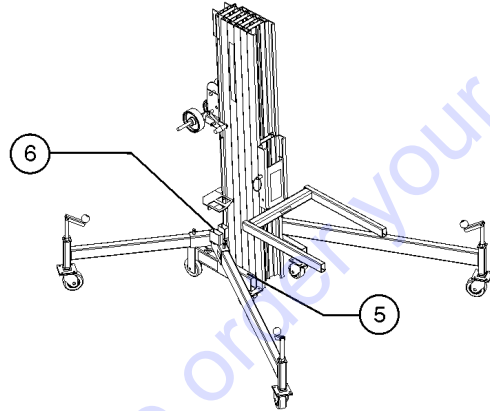

To August 31, 2016

Genie
A TEREX BRAND

Model:
Serial number: ST16G -12345
Manufacture date: 1/2/16
Electrical schematic number:
Machine unladen weight:
Rated work load (including occupants):
Maximum number of platform occupants:
Maximum allowable side force:
Maximum allowable inclination of the chassis:

Model year: 2016

ST 16 G - 12345
1 2 3 4