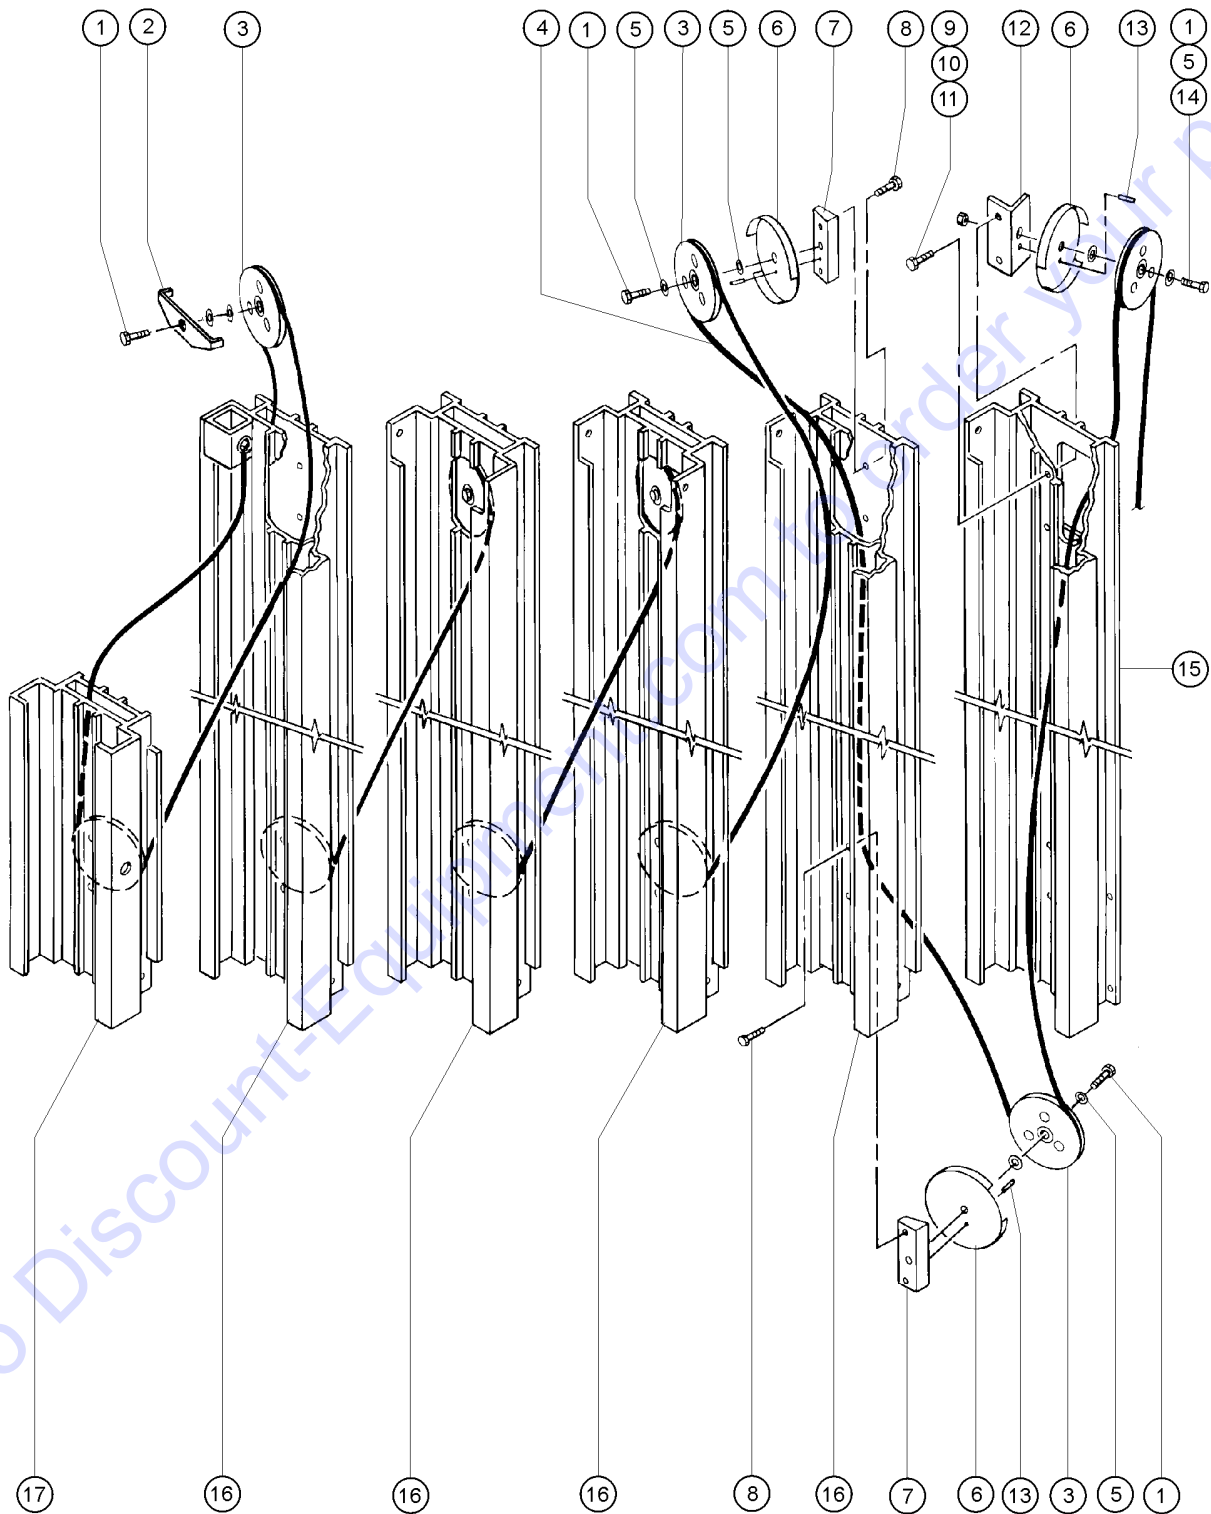

304.1 Mast Components, Pulleys and Cables (to SN ST15-4740)

304.1 Mast Components, Pulleys and Cables (to SN ST15-4740)

Item	Part No.	Description	Qty.
1	10597GT	SCREW,HHC,1/2-13 X 1.25 GR5	
2	33420GT	GUARD,CABLE	1
3	32469GT	PULLEY W/BEARING,ALUMINUM*** replaced 49999 plastic pulley	10
4	32904GT	CABLE ASSY,SL/ST20 669" 7/32" (refer to 303.1) (does not include cable replacement coupler)	
4A	32905GT	CABLE ASSY,SL/ST25 813" 7/32"* (does not include cable replacement coupler)	
4A-	12402GT	CABLE REPLACEMENT COUPLER	
4A-	52701GT	VIDEO,NTSC,SLA,CABLING PROCDR	
5	6052GT	WASHER,SHIM,.5 X .875 X .063	20
6	32476GT	GUARD,CABLE*** (to SN ST02-1868)	10
7	32470GT	PULLEY MOUNT , SL-2	9
8	8255GT	SCREW,HHC,3/8-16 X .75	
9	6019GT	SCREW,HHC,3/8-16 X 1.25 GRD 5	
10	6097GT	WASHER,FLAT,USS,3/8",Y	
11	4828GT	NUT,NYLOCK,3/8-16	
12	33700GT	PULLEY MOUNT,#1 COLUMN,GRY,SLC	1
13	32483GT	PIN,ROLL,.25 X .50	10
14	6086GT	NUT,LP NYLOCK,1/2-13	
15A	35105GT	COLUMN#1,ST2,ANODIZED-SERVICE* (from SN 7794-101 to 7795-336)	1
16A	32965GT	COLUMN ASSY,ST,2-5** (from SN 7794-101 to 7795-357)	2
17A	32966GT	CARRIAGE ASSY,ST 20/25** (from SN 7794-101 to 7795-357)	1