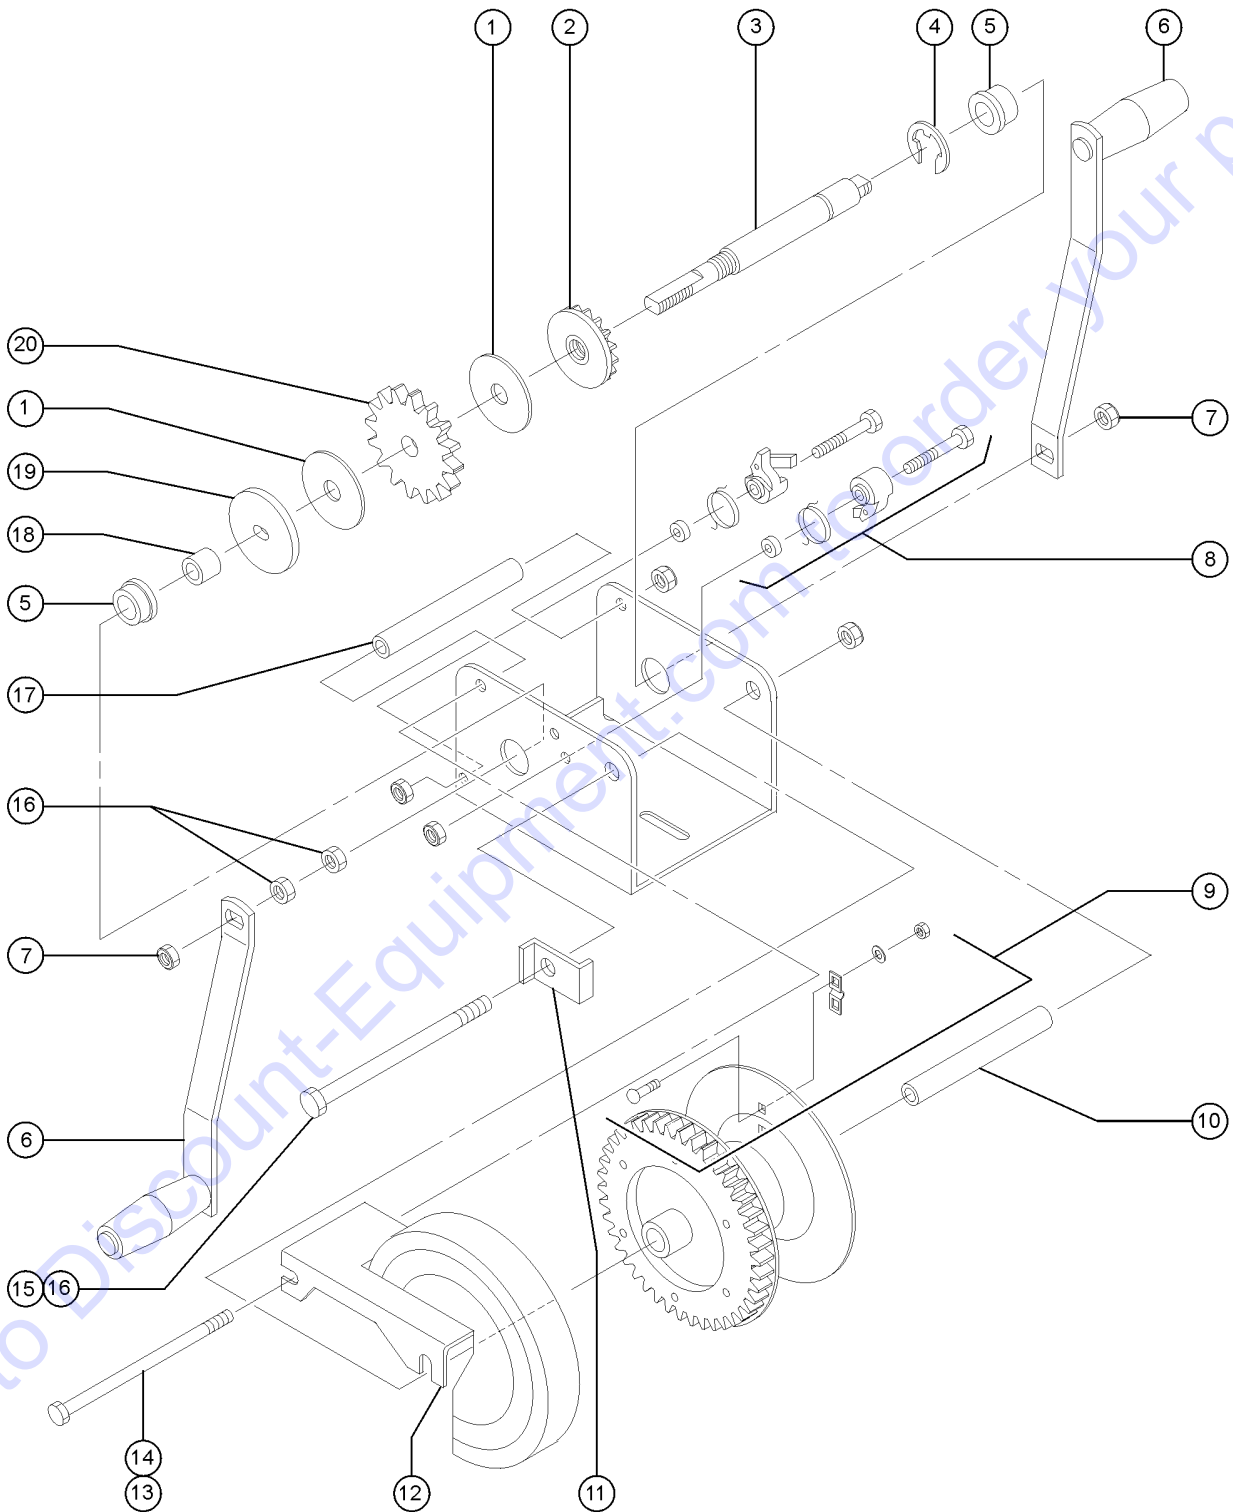

305.2 Winch Components, One-speed

Item	Part No.	Description	Qty.
A-		SERVICE KIT,PINION SHAFT-K1550 (1256081) ..... (component no longer available)	
C-	1256083GT	SVC KIT, FRICTION DISC K/KX ..... includes qty 2 of item 1	
D-	32945GT	WINCH,W/DECAL 1SPEED SL/ST ..... USA, Canada and Australia models (word decals)(handle not included)	
E-	107494GT	WINCH ASSY, ONE SPD, SYM DECAL ..... Asia, South America and Europe models	
1		BRAKE DISK,.5 BORE,K-1550 (7571) ..... (component no longer available)	2
2		PINION GEAR AND DISC K-1550 (7590) ..... (component no longer available)	1
3		SHAFT,PINION (32891) ..... (component no longer available)	1
4		RETAINING RING (6200) ..... (component no longer available)	1
5		BUSHING, SMALL PINION, FULTON (6199) ..... (component no longer available)	2
6	33144GT	WINCH HANDLE 8" STD.** ..... (perpendicular slot)	2
6A	33144GT	WINCH HANDLE 8" STD.** ..... (perpendicular slot)	
7	6086GT	NUT,LP NYLOCK,1/2-13	
8	40458GT	RATCHET PAWL KIT	1
8-	8516GT	SCREW, HCC, 3/8-16 X 1.50	
8-	35734GT	FORMING, SEQUENCING, CARR, ZN	
8-	4500GT	CABLE 1/8 7 X 19 GALV.-BULK	
8-	4517GT	STOP SLEEVE-CABLE TENSION ASSY	
8-	4518GT	CABLE SWAGE,ZINC-MAST TENSION	
8-	4828GT	NUT,NYLOCK,3/8-16	
9	6190GT	CABLE KEEP.KIT (BRACKET TYPE)*	1
10	6184GT	SPACER, DRUM BOLT, K-1550	1
11		WINCH BRACKET, DRUM BOLT LOCK (31946) ..... (component no longer available)	1
12	6770GT	WINCH GEAR COVERS, K-1500	1
13	7256GT	SCREW,HHC,5/16-18 X 6 GRD.2	
14	6782GT	NUT,NYLOCK,5/16-18	
15	6185GT	BOLT, DRUM SPACER	1
16	6034GT	NUT,HEX,JAM,1/2-13	
17		FRAME SPACER,K-1550 (7584) ..... (component no longer available)	1