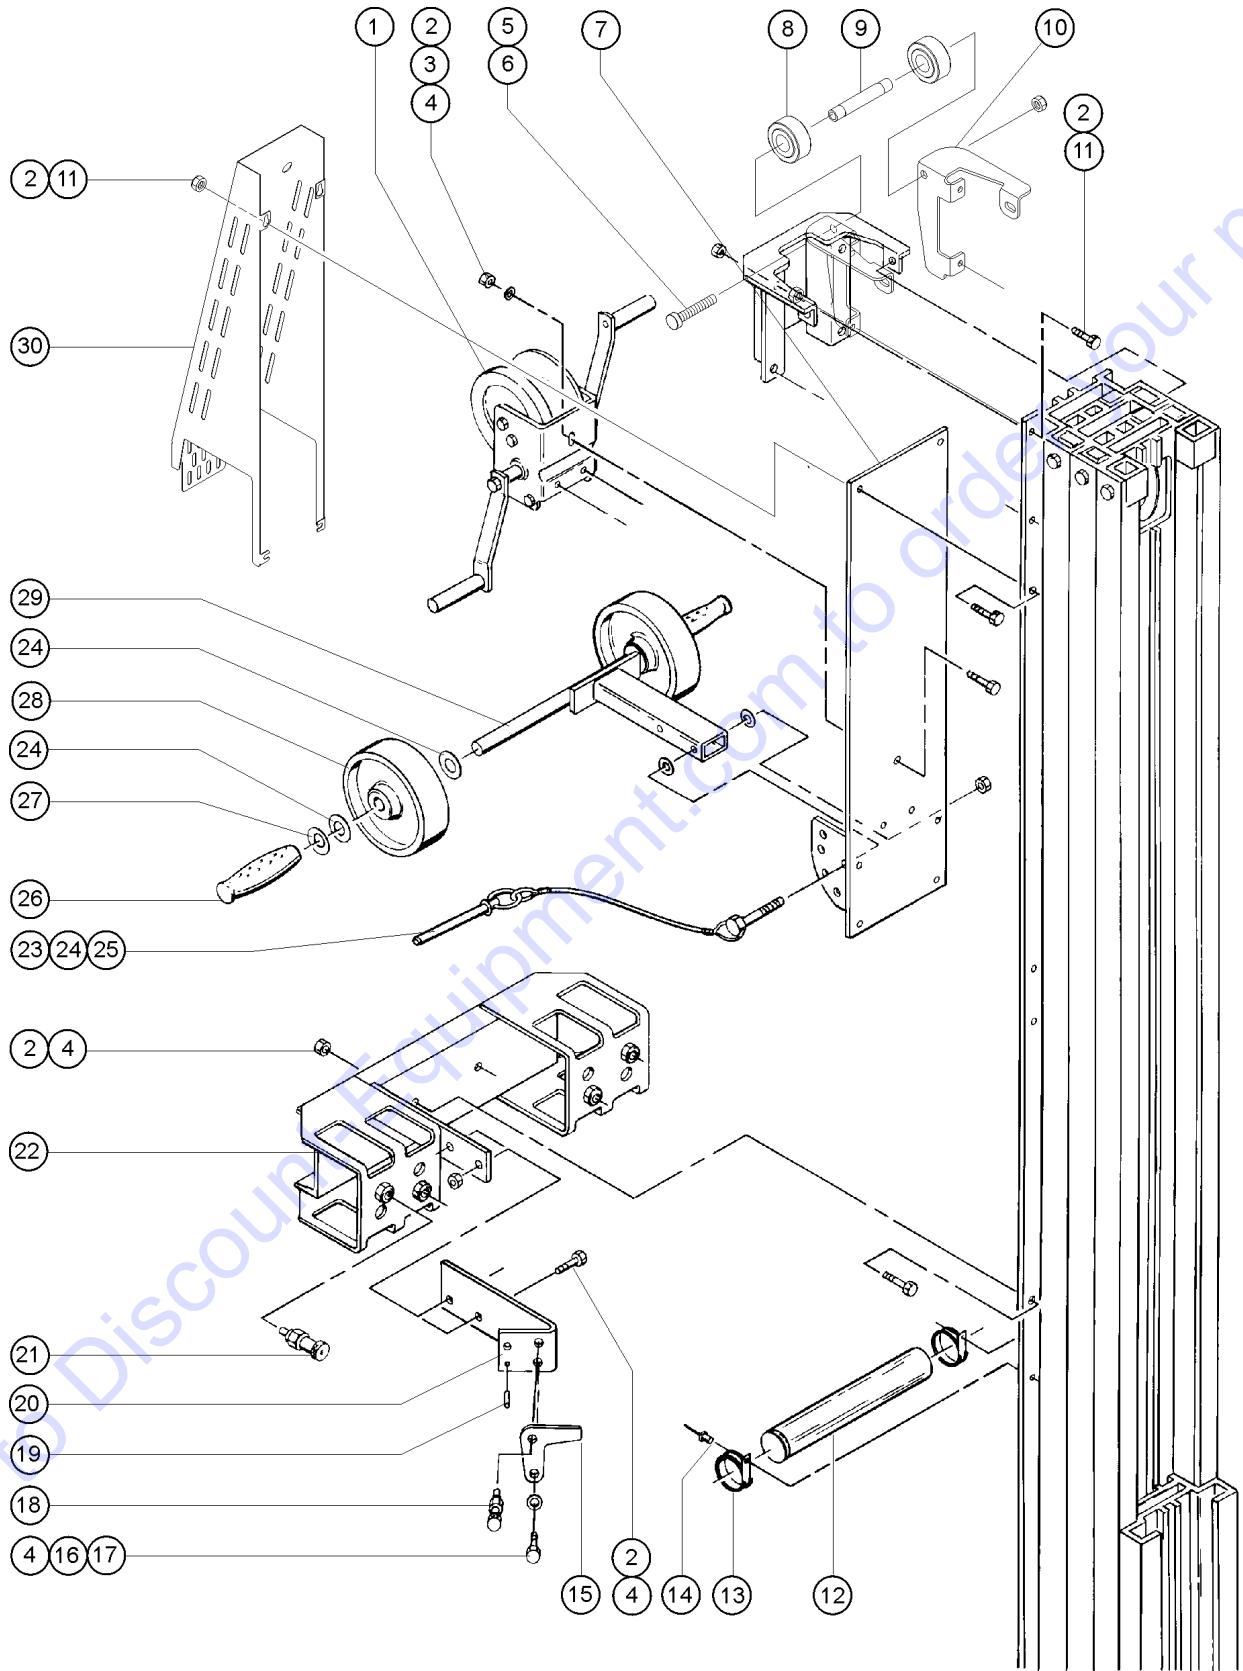

Item	Part No.	Description	Qty.
1		Ref. Winch Assembly (refer to 305.1 or 306.1)	
2	1257075GT	NUT, NYLOCK,3/8-16,GR8, ZINC	
3	6638GT	WASHER,FLAT,USS,1/4"Y	
4	6175GT	SCREW,HHC,3/8-16 X 1	
5	1257074GT	NUT, NYLOCK, 1/2-13, GR8, ZINC	
6	13005GT	SCREW,HHC,1/2-13 X 6,GRD.8	1
7	33539GT	WINCH PLATE W/DECAL ST USA, Canada and Australia models	
7A	107493GT	WINCH MOUNT PLATE, SYM DECAL Asia, South America and Europe models	
8	32473GT	WHEEL,ROLLER,NYLATRON,1.75	2
9	33843GT	SPACER,MAST STIFFENER	1
10	109579GT	MAST STIFFENER,RIGHT,GRAY***	1
10A	109580GT	MAST STIFFENER,LEFT,GRAY***	
11	6019GT	SCREW,HHC,3/8-16 X 1.25 GRD 5	
12	6600GT	INSTRUCT.TUBE W/CAPS-1.75 X 12	1
12-	31822GT	CAP,INSTRUCTION TUBE (RED)	
13	6653GT	CLAMP,1.88,#30 X 1/4,RUB CUSH	2
14	7265GT	RIVET,STEEL,P, .25 X .375	2
15	33653PGT	HOLD DOWN HOOK,ST "GRAY"	1
16	33720GT	BEARING,FLANGE,3/8 (AWP & ST)	1
17	7713GT	NUT,LP NYLOCK,3/8-16	
18	33674GT	PIN,LOCK,SHORT***	1
19	32483GT	PIN,ROLL,.25 X .50	1
20	33663PGT	BRACKET,,HOLD DOWN MNT-PAINTED	1
21	32375GT	PIN,LOCK,LONG***	1
21-	35830GT	SNAP PIN, KIT(AWP,SLA & C,ST2)	
22	33191GT	WELDMENT,OUTRIGGER SUPPT.,GRAY	1
23	100309GT	ASSY,PIN & LANYARD***	1
23-	80679GT	PIN,BALL RET.-.5 X 2.7	

301.2 Number 1 Mast Attached Parts