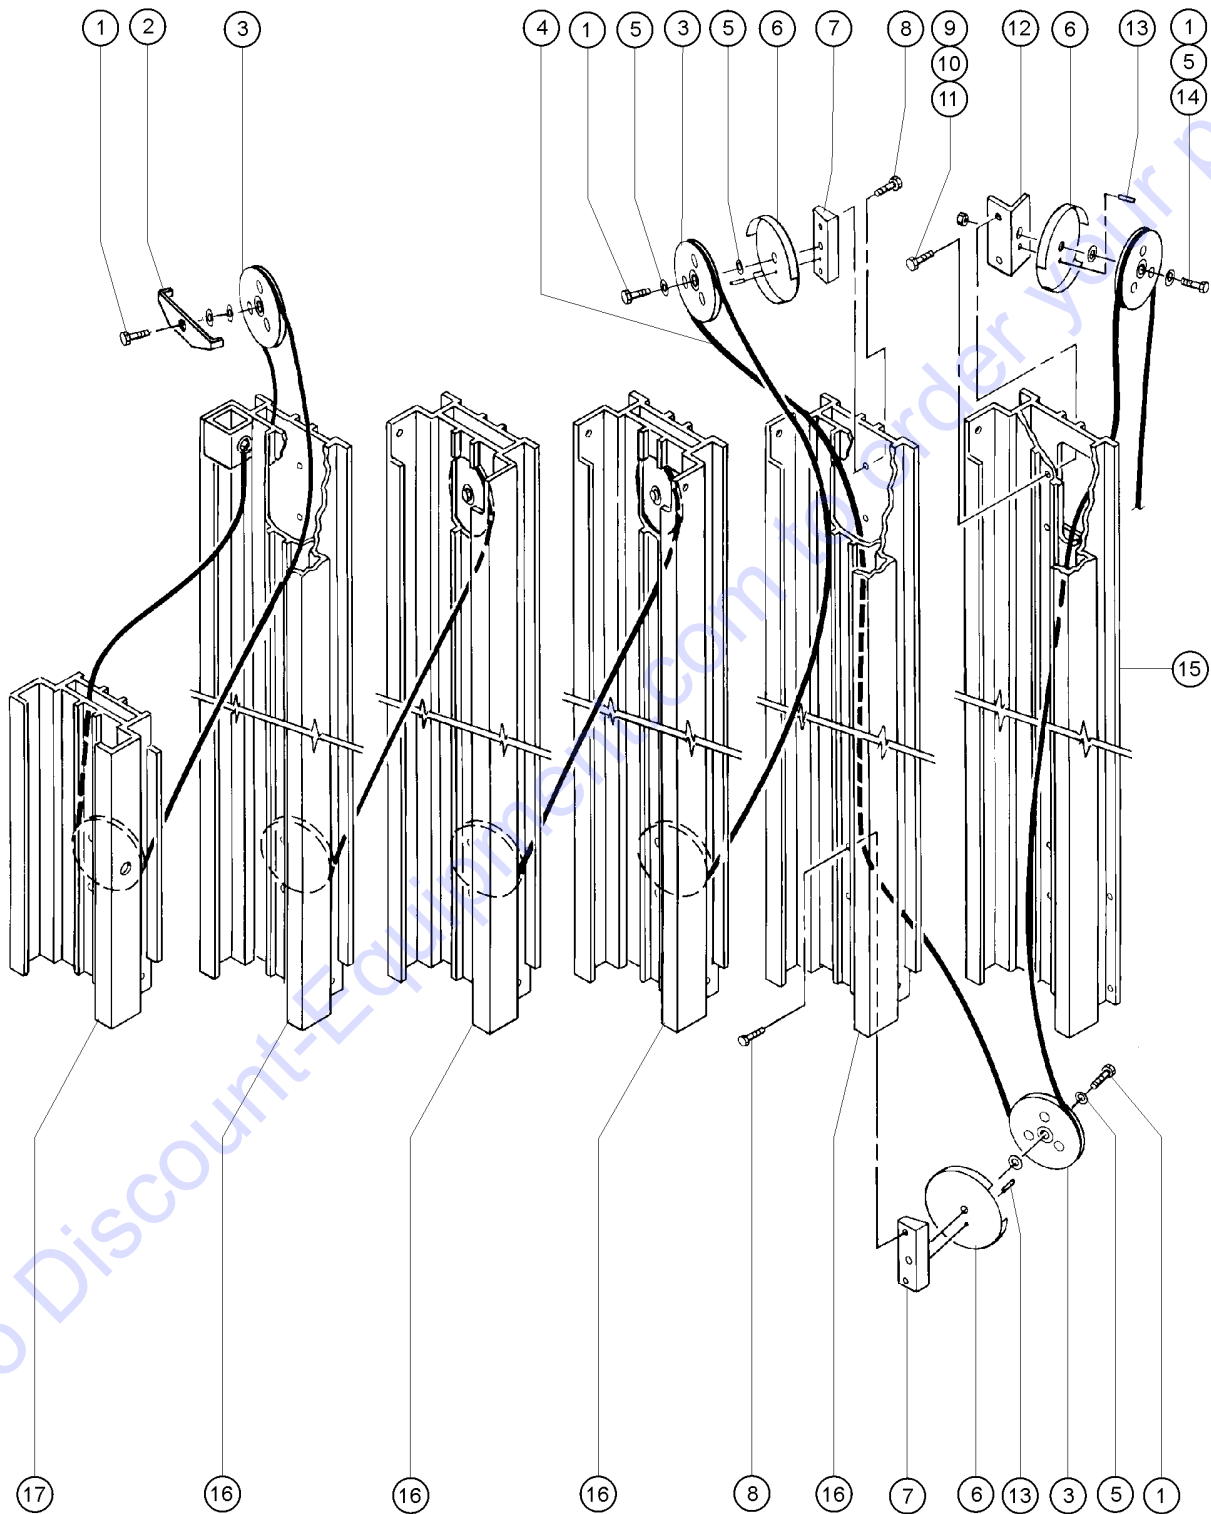

304.6 Mast Components, Pulleys and Cables (to SN ST15-4740)

304.6 Mast Components, Pulleys and Cables (to SN ST15-4740)

Item	Part No.	Description	Qty.
1	10597GT	SCREW,HHC,1/2-13 X 1.25 GR5	
2	33420GT	GUARD,CABLE (to SN ST02-1868)	1
3	32469GT	PULLEY W/BEARING,ALUMINUM*** replaced 49999 plastic pulley	10
4	32904GT	CABLE ASSY,SL/ST20 669" 7/32" (refer to 303.1) (does not include cable replacement coupler)	
4A	32905GT	CABLE ASSY,SL/ST25 813" 7/32" (does not include cable replacement coupler)	
4A-	12402GT	CABLE REPLACEMENT COUPLER (sold separately)	
4A-	52701GT	VIDEO,NTSC,SLA,CABLING PROCDR (sold separately)	
5	6052GT	WASHER,SHIM,.5 X .875 X .063	20
6A	32476GT	GUARD,CABLE*** (to SN ST02-1868)	10
6B	80680GT	GUARD,CABLE (from SN ST02-1869)	
7	32470GT	PULLEY MOUNT , SL-2	9
8	8255GT	SCREW,HHC,3/8-16 X .75	
9	6019GT	SCREW,HHC,3/8-16 X 1.25 GRD 5	
10	6097GT	WASHER,FLAT,USS,3/8",Y	
11	4828GT	NUT,NYLOCK,3/8-16	
12	33700GT	PULLEY MOUNT,#1 COLUMN,GRY,SLC	1
13	32483GT	PIN,ROLL,.25 X .50	10
14	6086GT	NUT,LP NYLOCK,1/2-13	
15C	57036-SGT	COLUMN#1,MACHINED,ST,BLK,SERV (from SN 7799-319) (must order with PN 35814 for units from 7799-319 to ST04-2407)	
16C	57037-SGT	COLUMN#2,MACHINED,ST,BLK,SERV (from SN 7799-319)	2
17C	57038-SGT	CARRIAGE,MACHINED,ST SERV (from SN 7799-319)