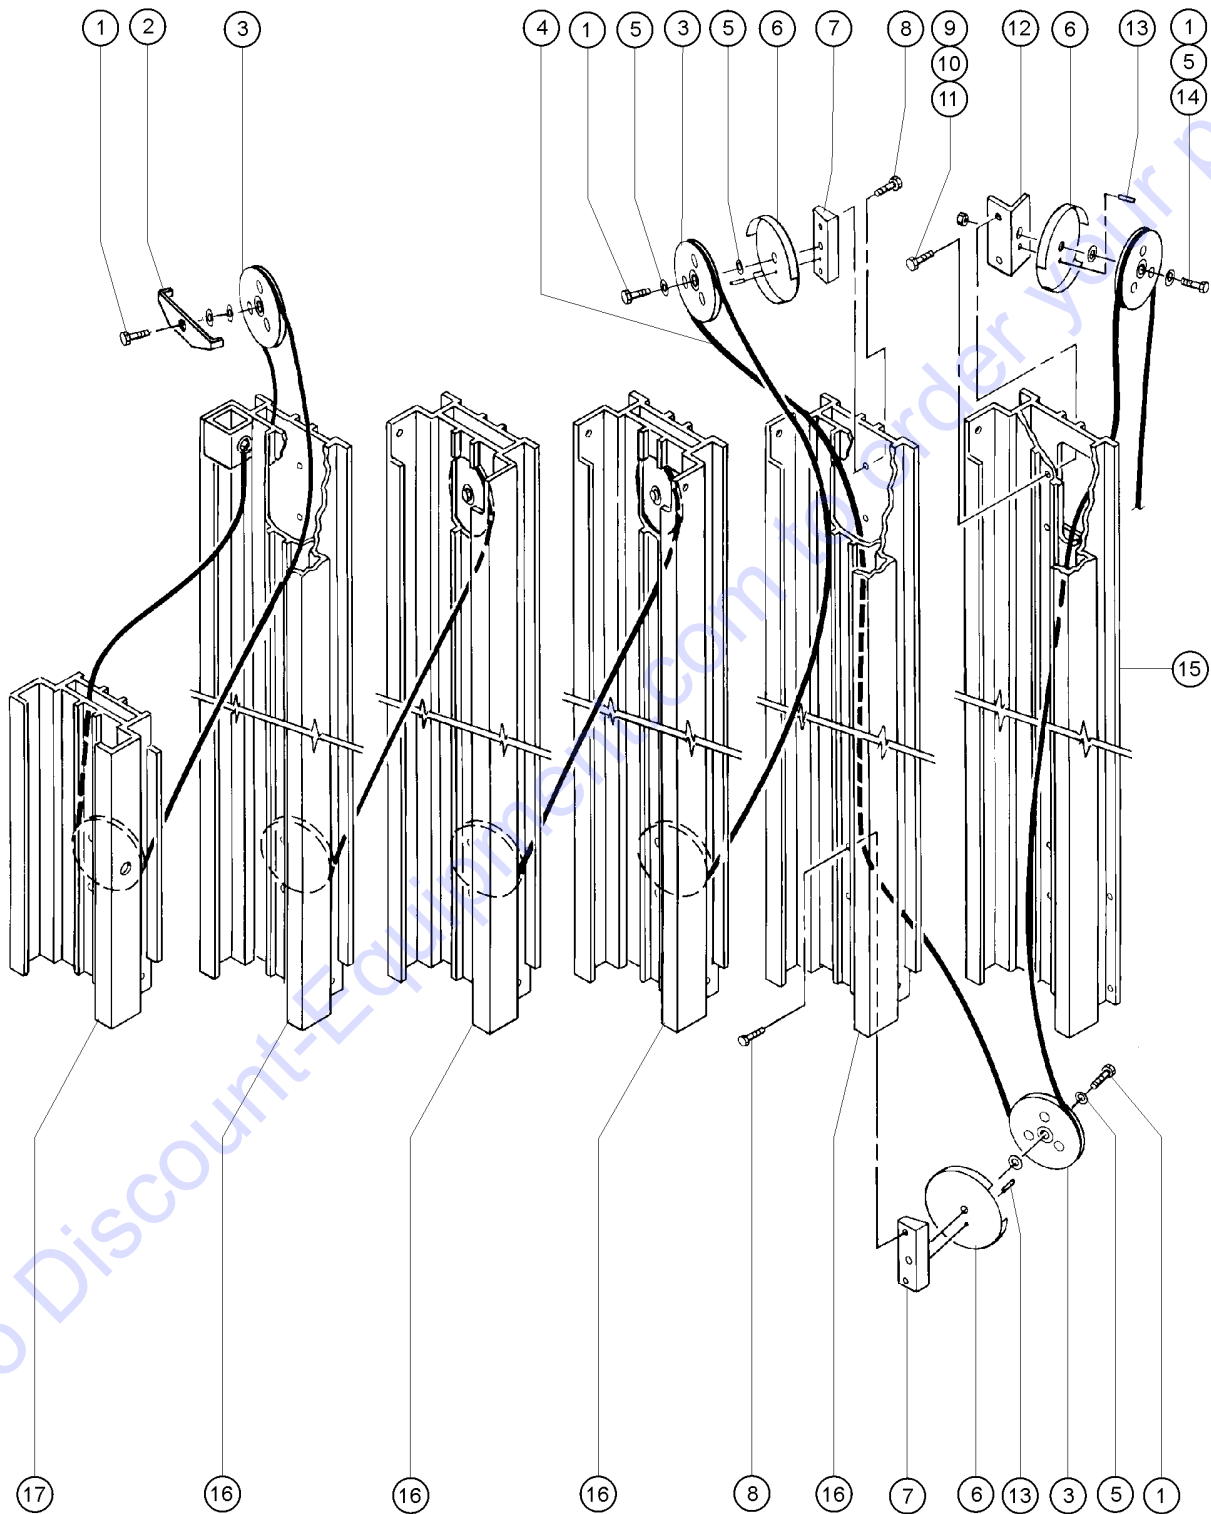

304.2 Mast Components, Pulleys and Cables (to SN ST15-4740)

304.2 Mast Components, Pulleys and Cables (to SN ST15-4740)

Item	Part No.	Description	Qty.
1	10597GT	SCREW,HHC,1/2-13 X 1.25 GR5	
2	33420GT	GUARD,CABLE	1
3	32469GT	PULLEY W/BEARING,ALUMINUM*** replaced 49999 plastic pulley	10
4	32904GT	CABLE ASSY,SL/ST20 669" 7/32" (refer to 303.1) (does not include cable replacement coupler)	
4A	32905GT	CABLE ASSY,SL/ST25 813" 7/32"* (does not include cable replacement coupler)	
4A-	12402GT	CABLE REPLACEMENT COUPLER	
4A-	52701GT	VIDEO,NTSC,SLA,CABLING PROCDR	
5	6052GT	WASHER,SHIM,.5 X .875 X .063	20
6	32476GT	GUARD,CABLE*** (to SN ST02-1868)	10
7	32470GT	PULLEY MOUNT , SL-2	9
8	8255GT	SCREW,HHC,3/8-16 X .75	
9	6019GT	SCREW,HHC,3/8-16 X 1.25 GRD 5	
10	6097GT	WASHER,FLAT,USS,3/8",Y	
11	4828GT	NUT,NYLOCK,3/8-16	
12	33700GT	PULLEY MOUNT,#1 COLUMN,GRY,SLC	1
13	32483GT	PIN,ROLL,.25 X .50	10
14	6086GT	NUT,LP NYLOCK,1/2-13	
15A	35105GT	COLUMN#1,ST2,ANODIZED-SERVICE* (from SN 7794-101 to 7795-336)	1
15B	33308GT	COLUMN #1 SLA/ST,MACHINED** (from SN 7795-337 to 7798-1523)	
16A	32965GT	COLUMN ASSY,ST,2-5** (from SN 7794-101 to 7795-357)	2
16B	35480GT	COLUMN ASSY,ST,2-5** (from SN 7795-358 to 7798-1523)	
17A	32966GT	CARRIAGE ASSY,ST 20/25** (from SN 7794-101 to 7795-357)	
17B	35484GT	CARRIAGE ASSY- ST2** (from SN 7795-358 to 7798-1523)