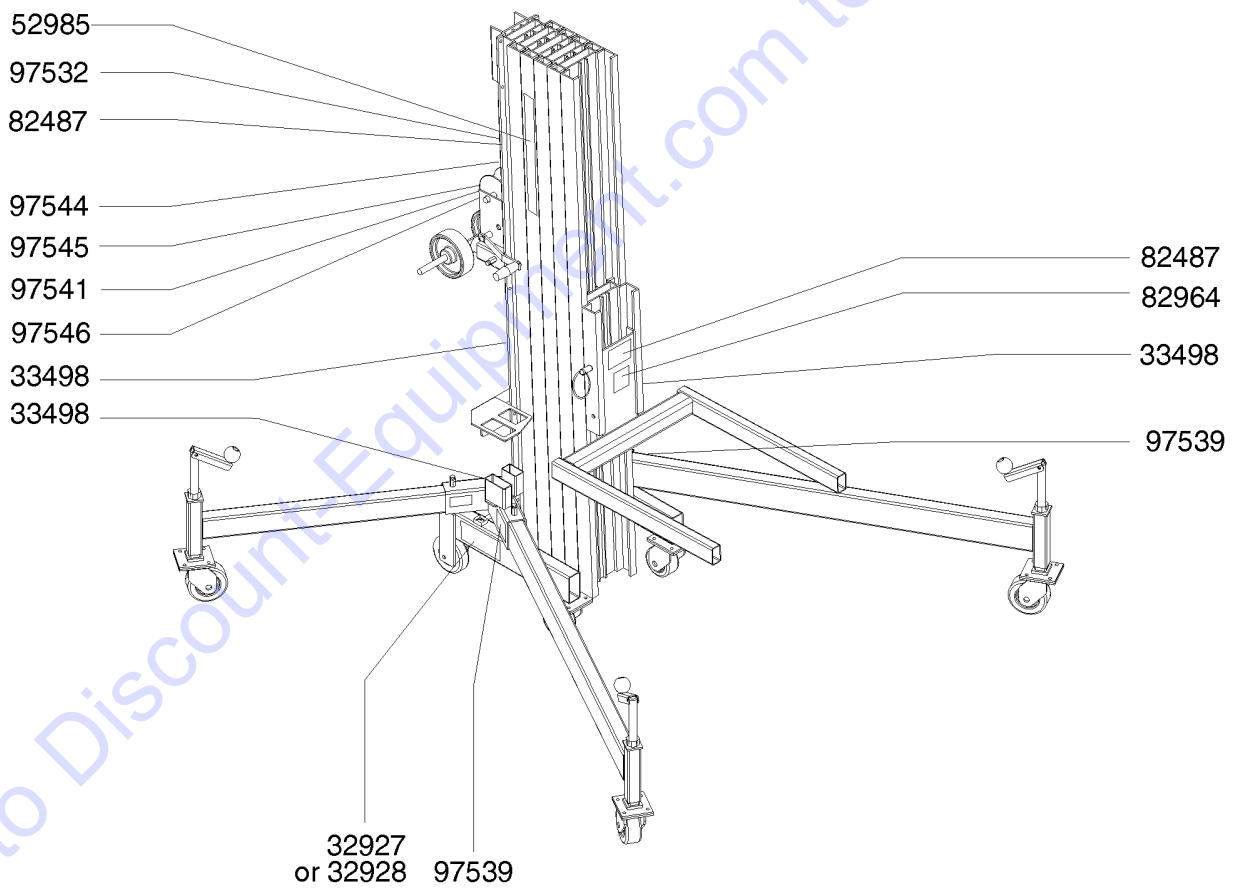

Go to Discount-Equipment.com to order your parts

102.3 Decals with Symbols

102.3 Decals with Symbols

Item	Part No.	Description	Qty.
1	32927GT	DECAL,MODEL HEIGHT ST20 .....	2
2	32928GT	DECAL,MODEL HEIGHT,ST25 .....	2
3	33498GT	SERIAL NUMBER PLAT,SUPERTOWER* .....	3
4	52985GT	DECAL,CSMTC,GENIE SUPERTOWER .....	2
5	82487GT	DECAL,SYMBOL-READ THE MANUAL .....	2
6	82964GT	DECAL,WARNING,NO RIDERS SYMB .....	1
7	97532GT	DECAL,CAUTION,MOVING PARTS SYM .....	1
8	97539GT	DECAL,DANGER,ELEC.HAZ. ....	2
9	97541GT	DECAL,LABEL,WINCH ONLY SYMB .....	1
10	97544GT	DECAL,LABEL,LOAD CNTR CHAR,ST .....	1
11	97545GT	DECAL,WARNING,BRAKE LOCK SYMB .....	1
12	97546GT	DECAL,2 SPD.WINCH SYMB .....	1

Go to Discount-Equipment.com to order your parts

102.4 Decals with Symbols

102.4 Decals with Symbols

Item	Part No.	Description	Qty.
1	32927GT	DECAL,MODEL HEIGHT ST20 .....	2
2	32928GT	DECAL,MODEL HEIGHT,ST25 .....	2
3	33498GT	SERIAL NUMBER PLAT,SUPERTOWER* to SN ST03-2023 .....	3
4	52985GT	DECAL,CSMTC,GENIE SUPERTOWER .....	2
5	82487GT	DECAL,SYMBOL-READ THE MANUAL .....	2
6	82964GT	DECAL,WARNING,NO RIDERS SYMB .....	1
7	97532GT	DECAL,CAUTION,MOVING PARTS SYM .....	1
8	97539GT	DECAL,DANGER,ELEC.HAZ. ....	2
9	97541GT	DECAL,LABEL,WINCH ONLY SYMB .....	1
10	97544GT	DECAL,LABEL,LOAD CNTR CHAR,ST .....	1
11	97545GT	DECAL,WARNING,BRAKE LOCK SYMB .....	1
12	97546GT	DECAL,2 SPD.WINCH SYMB .....	1