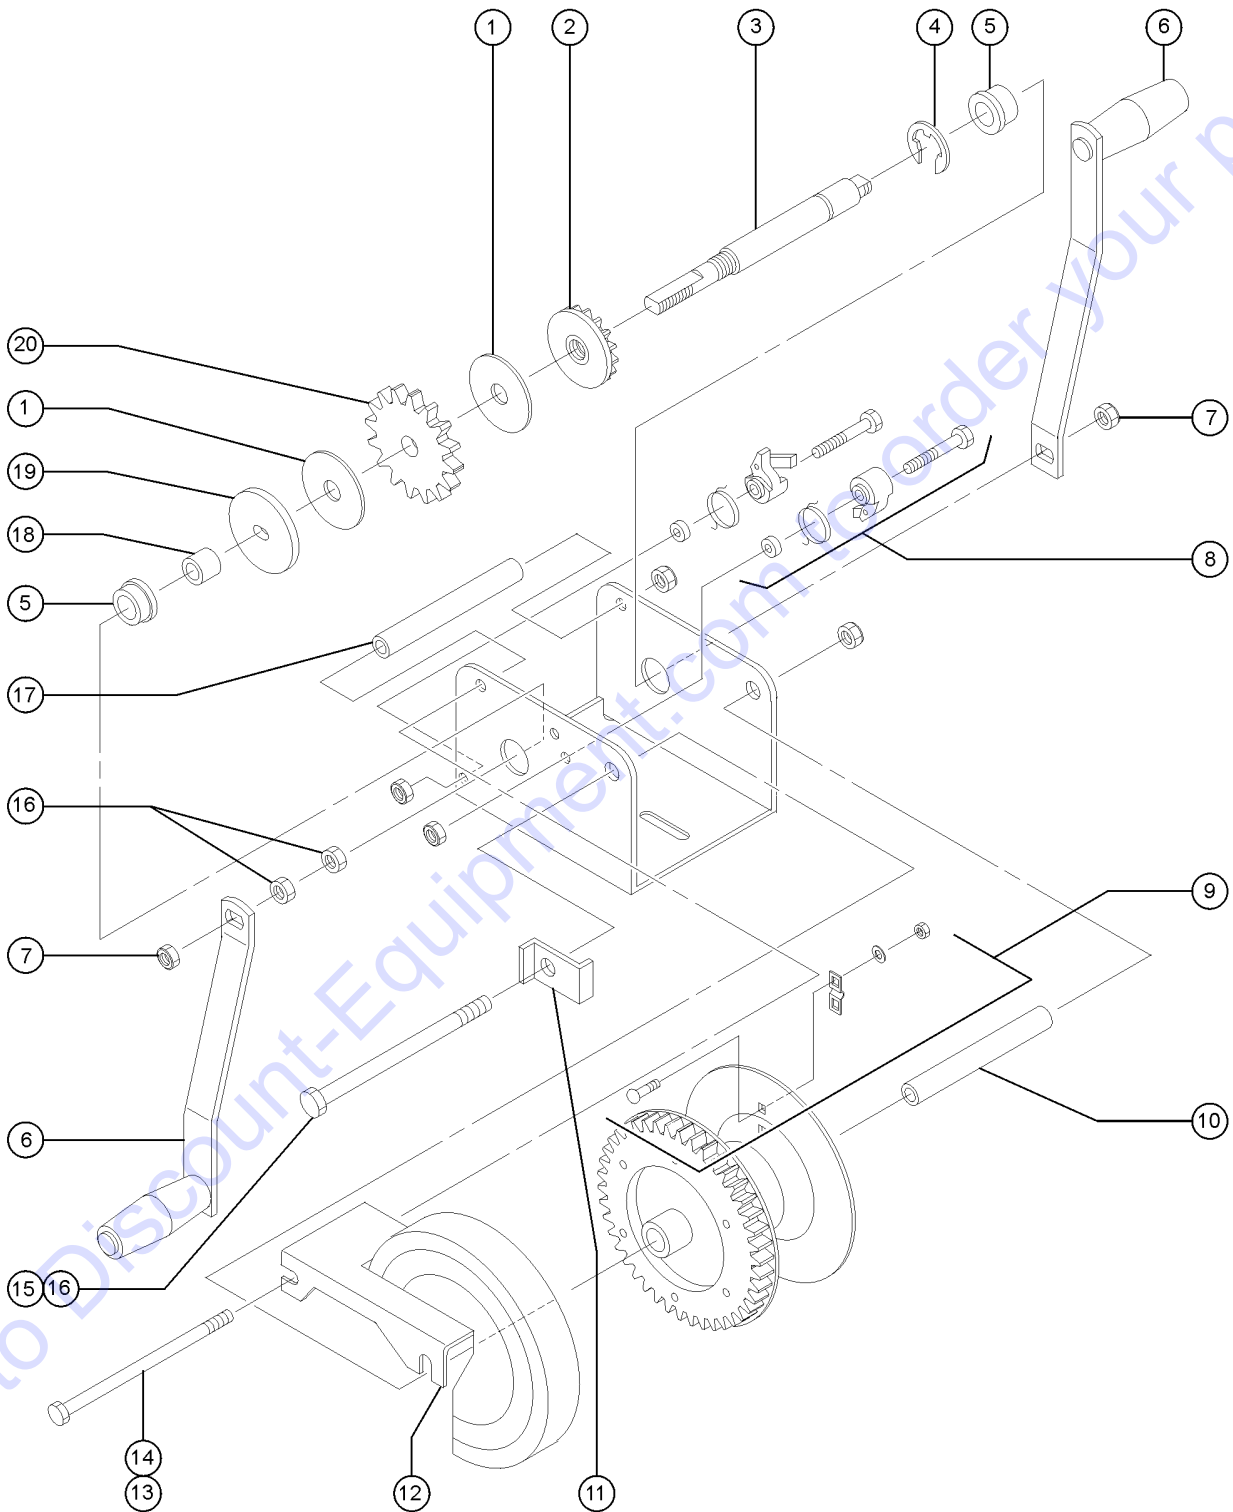

305.2 Winch Components, One-speed

Item	Part No.	Description	Qty.
18		SPACER,PINION SHAFT (32890) ..... (component no longer available)	1
19		WINCH PINION PLATE, K-1550 (7591) ..... (component no longer available)	1
20		RATCHET GEAR,K-1550 1/2" I.D. (6777) ..... (component no longer available)	1

Go to Discount-Equipment.com to order your parts