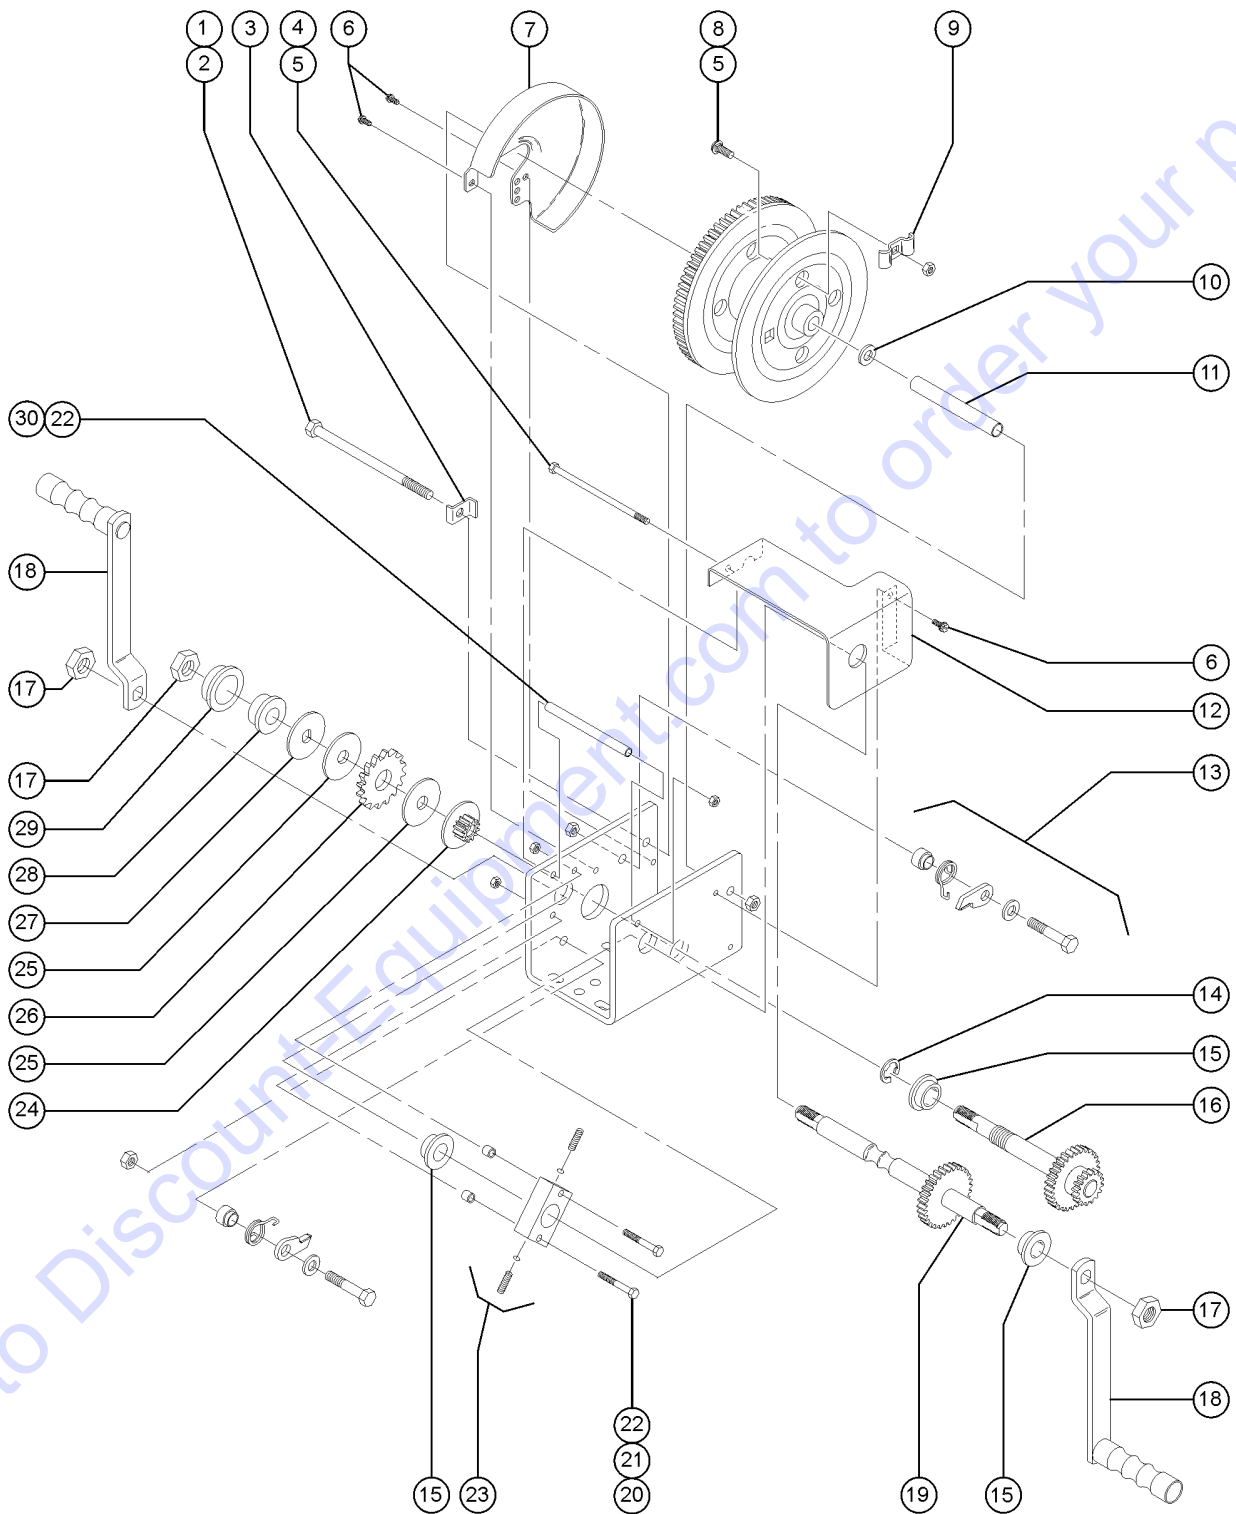

306.4 Winch Components, Two-speed

Item	Part No.	Description	Qty.
20	6145GT	SCREW,HHC,1/4-20 X 1.5	
21	40115GT	BRAKE SPRING SPACER	2
22	6889GT	NUT,LP NYLOCK,1/4-20	
23	40127GT	DETENT BLOCK ASSY	1
23-	40509GT	DETENT SPRING	2
23-	40510GT	DETENT BALL	2
23-	80156GT	BLOCK-DETENT (80056)	1
24	80157GT	GEAR-PINION (80056)	1
25	37061GT	BRAKE FACE,DLB800	2
26	37062GT	RATCHET GEAR, DLB800	1
27	40122GT	WASHER,DOUBLE D.	1
28	40123GT	SPACER	1
29	37064GT	BUSHING,PINION SHAFT,DLB800*	1
30	40128GT	BASE SPACER	1

Go to Discount-Equipment.com to order your parts