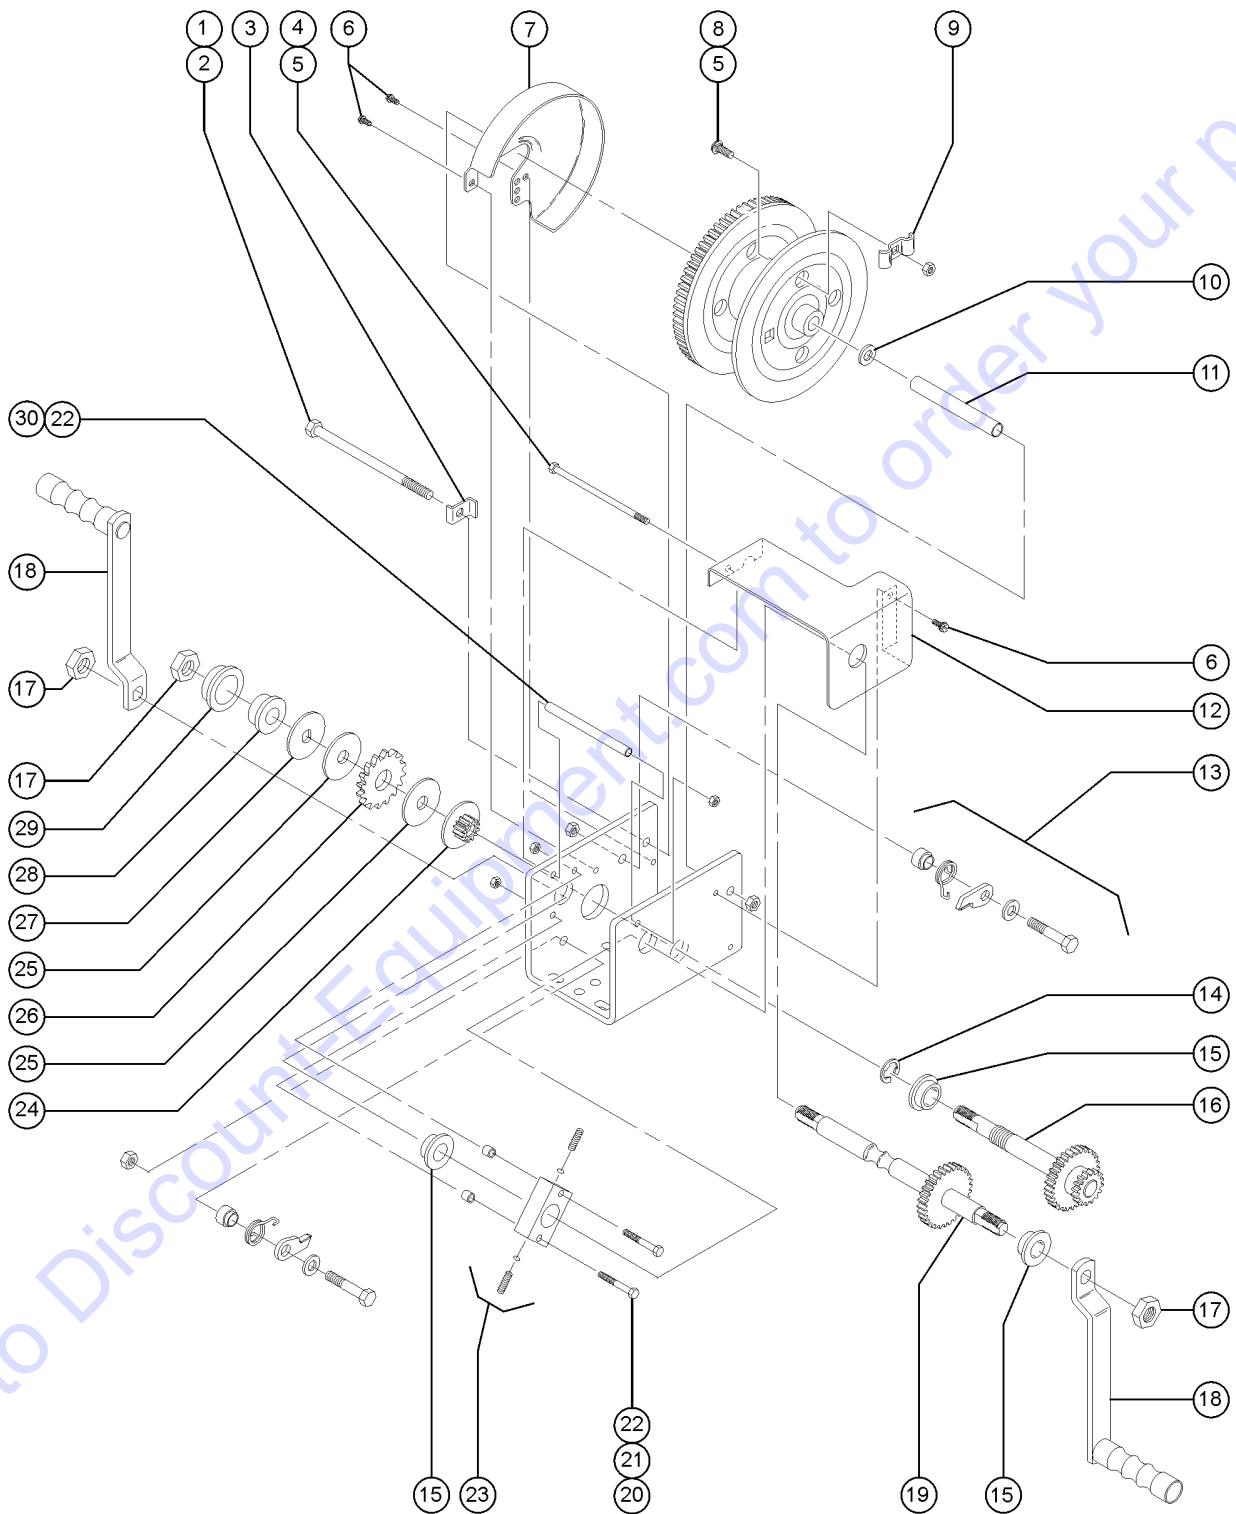

306.3 Winch Components, Two-speed

Item	Part No.	Description	Qty.
20	6145GT	SCREW,HHC,1/4-20 X 1.5	
21	40115GT	BRAKE SPRING SPACER	2
22	6889GT	NUT,LP NYLOCK,1/4-20	
23	40127GT	DETENT BLOCK ASSY	1
23-	40509GT	DETENT SPRING	2
23-	40510GT	DETENT BALL	2
23-	80156GT	BLOCK-DETENT (80056)	1
24	80157GT	GEAR-PINION (80056)	1
25	37061GT	BRAKE FACE,DLB800	2
26	37062GT	RATCHET GEAR, DLB800	1
27	40122GT	WASHER,DOUBLE D.	1
28	40123GT	SPACER	1
29	37064GT	BUSHING,PINION SHAFT,DLB800*	1
30	40128GT	BASE SPACER	1

Go to Discount-Equipment.com to order your parts