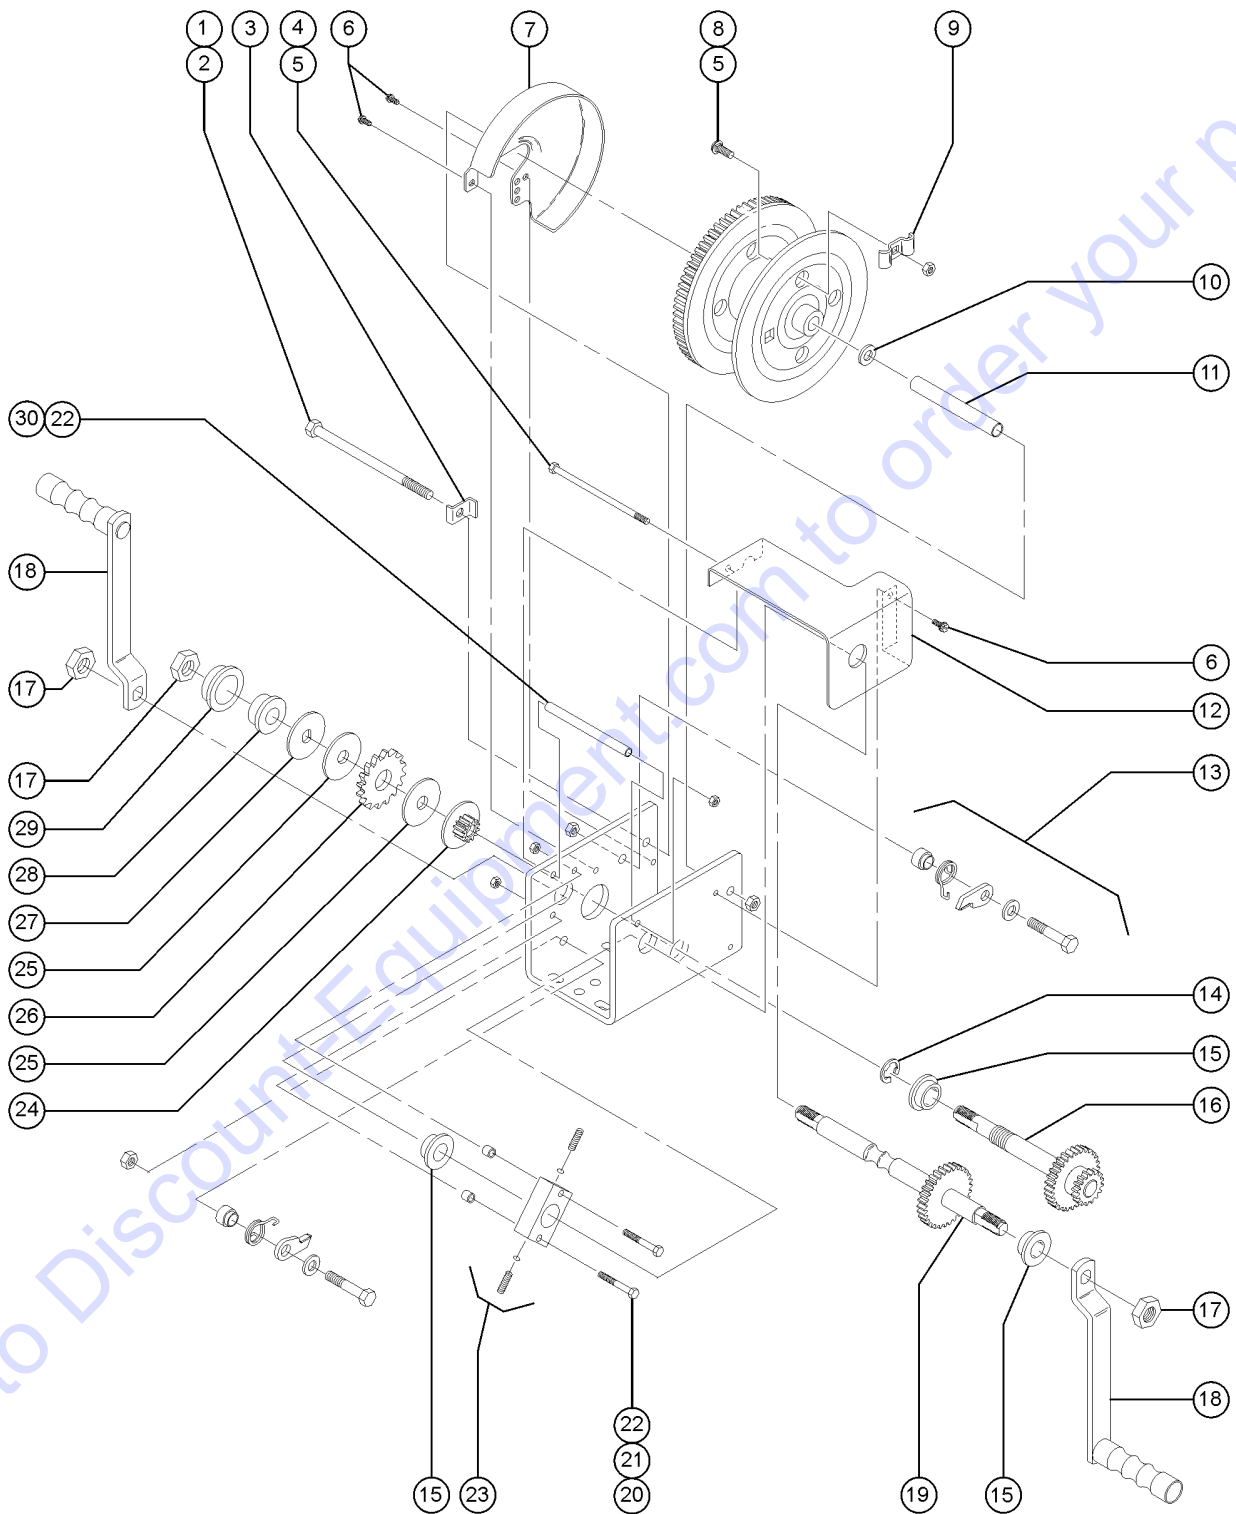

306.2 Winch Components, Two-speed

Item	Part No.	Description	Qty.
20	6145GT	SCREW,HHC,1/4-20 X 1.5	
21	40115GT	BRAKE SPRING SPACER	2
22	6889GT	NUT,LP NYLOCK,1/4-20	
23	40127GT	DETENT BLOCK ASSY	1
23-	40509GT	DETENT SPRING	2
23-	40510GT	DETENT BALL	2
23-	80156GT	BLOCK-DETENT (80056)	1
24	80157GT	GEAR-PINION (80056)	1
25	37061GT	BRAKE FACE,DLB800	2
26	37062GT	RATCHET GEAR, DLB800	1
27	40122GT	WASHER,DOUBLE D.	1
28	40123GT	SPACER	1
29	37064GT	BUSHING,PINION SHAFT,DLB800*	1
30	40128GT	BASE SPACER	1

Go to Discount-Equipment.com to order your parts