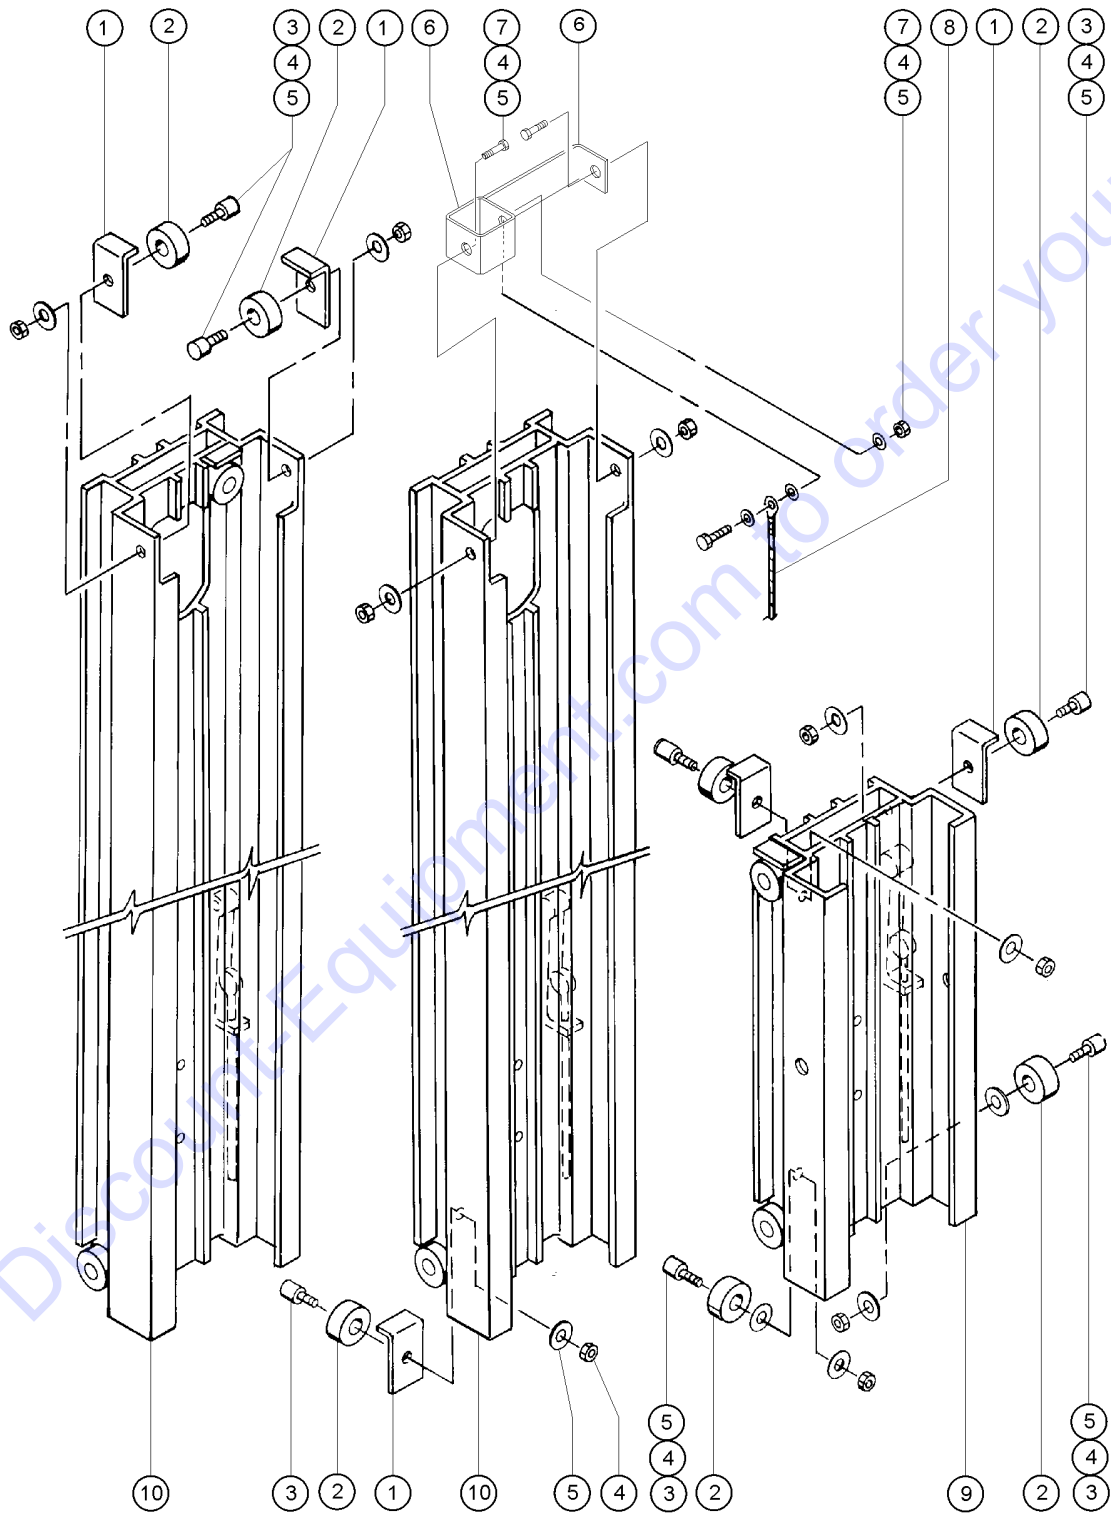

Item	Part No.	Description	Qty.
1	32474GT	GUARD,ROLLER, SL2, ...	8
2	32473GT	WHEEL,ROLLER,NYLATRON,1.75	15
3	32475GT	BOLT-ROLLER,1/2-13X1.84 ZINC	15
4	6095GT	WASHER,FLAT,USS,1/2",Y	
5	6198GT	NUT,NYLOCK,1/2-13	
6	80987GT	KIT, CABLE ANCHOR BRK, SLC/ST* (gray is the service replacement color)	2
7	10587GT	SCREW,HHC,1/2-13 X.75	
8	32904GT	CABLE ASSY,SL/ST20 669" 7/32" ST-20 (does not include cable replacement coupler)	
8A	32905GT	CABLE ASSY,SL/ST25 813" 7/32"* ST-25 (does not include cable replacement coupler)	
8A-	12402GT	CABLE REPLACEMENT COUPLER	
		(sold separately)	
8A-	52701GT	VIDEO,NTSC,SLA,CABLING PROCDR	
		(sold separately)	
9	32966GT	CARRIAGE ASSY,ST 20/25**	1
		(from SN 7794-101 to 7795-357)	
9A	35484GT	CARRIAGE ASSY- ST2**	1
		(from SN 7795-358 to 7798-1523)	
10		Ref. COLUMN, MACHINED,ST,BLK ANODI	
		(refer to 302.1)	

Go to Discount-Equipment.com to order your parts

303.3 Mast Components, View 2