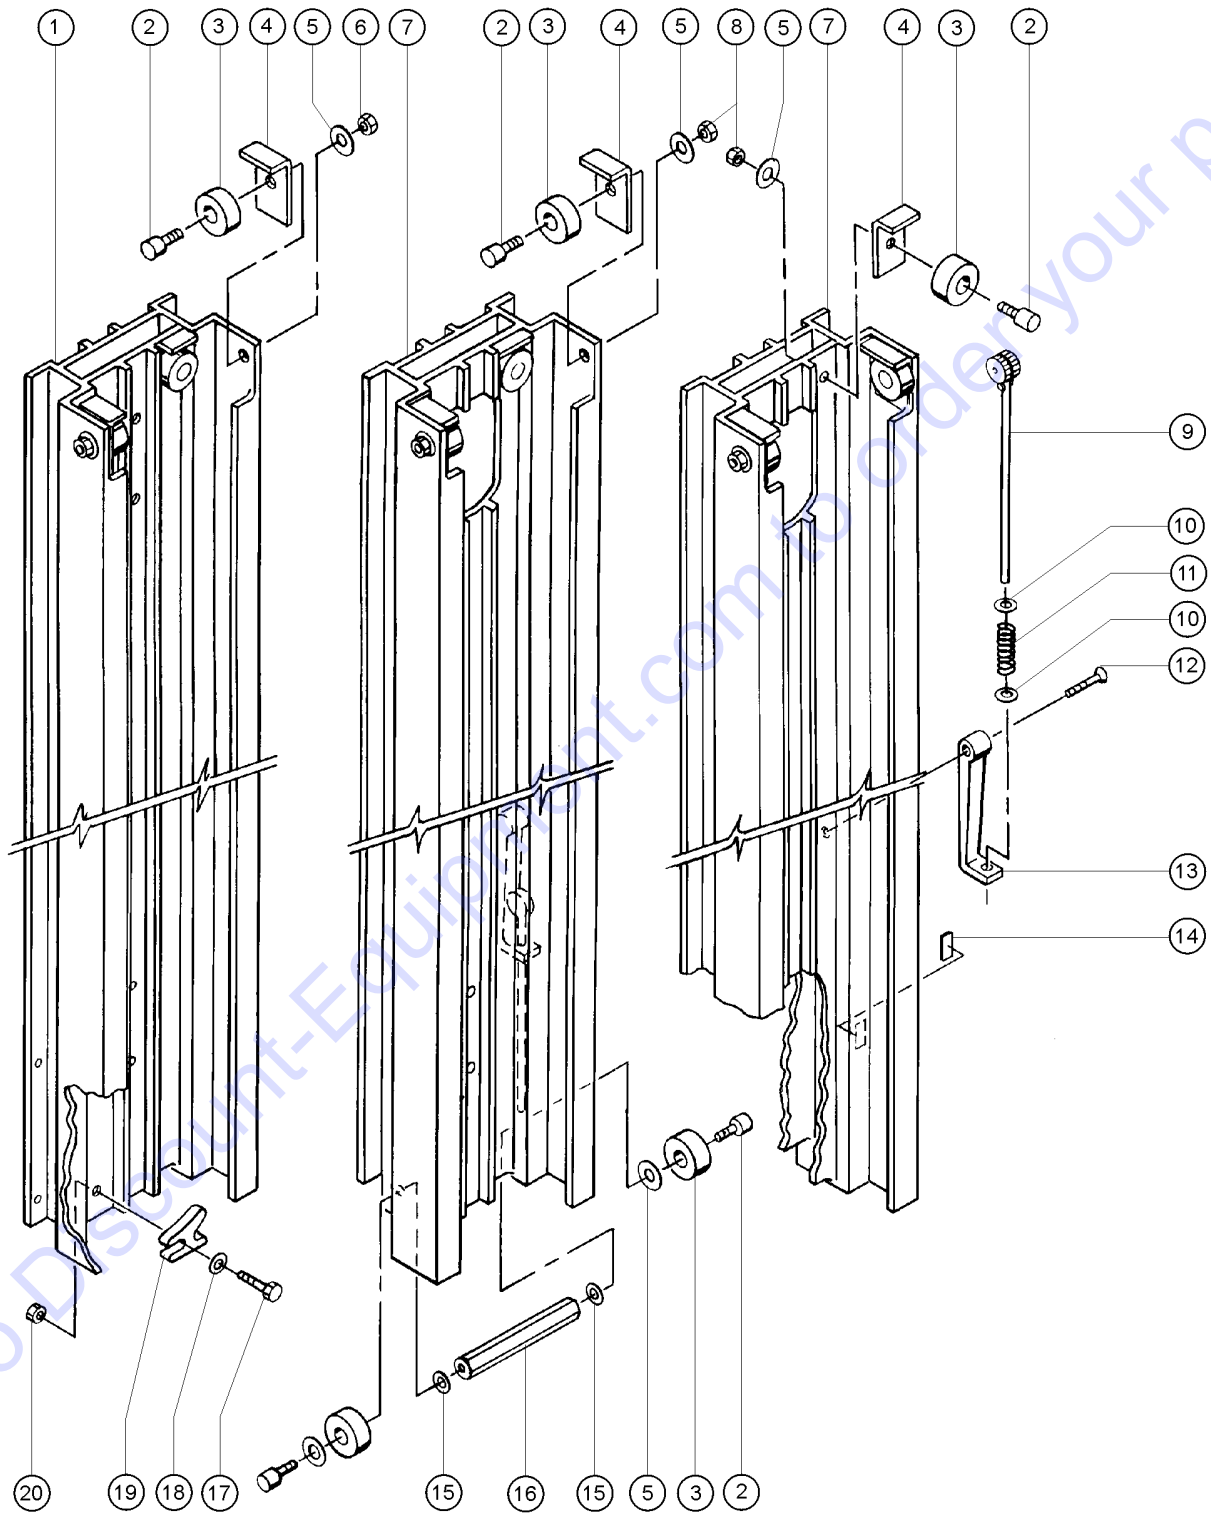

Item	Part No.	Description	Qty.
	90337GT	BOE LUBE aluminum dry lubricant	1
1B	57036-SGT	COLUMN#1,MACHINED,ST,BLK,SERV (from SN 7799-319)	1
2	32475GT	BOLT-ROLLER,1/2-13X1.84 ZINC	15
3	32473GT	WHEEL,ROLLER,NYLATRON,1.75	15
4	32474GT	GUARD,ROLLER, SL2,	11
5	6095GT	WASHER,FLAT,USS,1/2",Y	
6	6086GT	NUT,LP NYLOCK,1/2-13	
7B	57037-SGT	COLUMN#2,MACHINED,ST,BLK,SERV (from SN 7799-319)	4
8	1257074GT	NUT, NYLOCK, 1/2-13, GR8, ZINC	
9A	35101GT	SAFETY BRAKE ASSY(SQ.NUT)SL2** (from SN 7795-358)	
10	21442GT	SHIM,.75 X.45 X.032	4
11	32481GT	SPRING,SAFETY BRAKE**	2
12	17712GT	SCREW,FHS,3/8-16 X 1.75	
13A	35101GT	SAFETY BRAKE ASSY(SQ.NUT)SL2** (from SN 7795-358)	
14		SHIM,SAFETY BRAKE, COLUMN ** (no longer available)	3
15	6052GT	WASHER,SHIM,.5 X .875 X .063	2
16	33811GT	COUPLER BAR ASSEMBLY,SLA&C,ST2 ST-20, ST-25	1
17	6019GT	SCREW,HHC,3/8-16 X 1.25 GRD 5	
18	12013GT	SHIM,.375 X .063	
19	32522GT	DOWN STOP	
20	1257075GT	NUT, NYLOCK,3/8-16,GR8, ZINC	

302.5 Mast Components, View 1