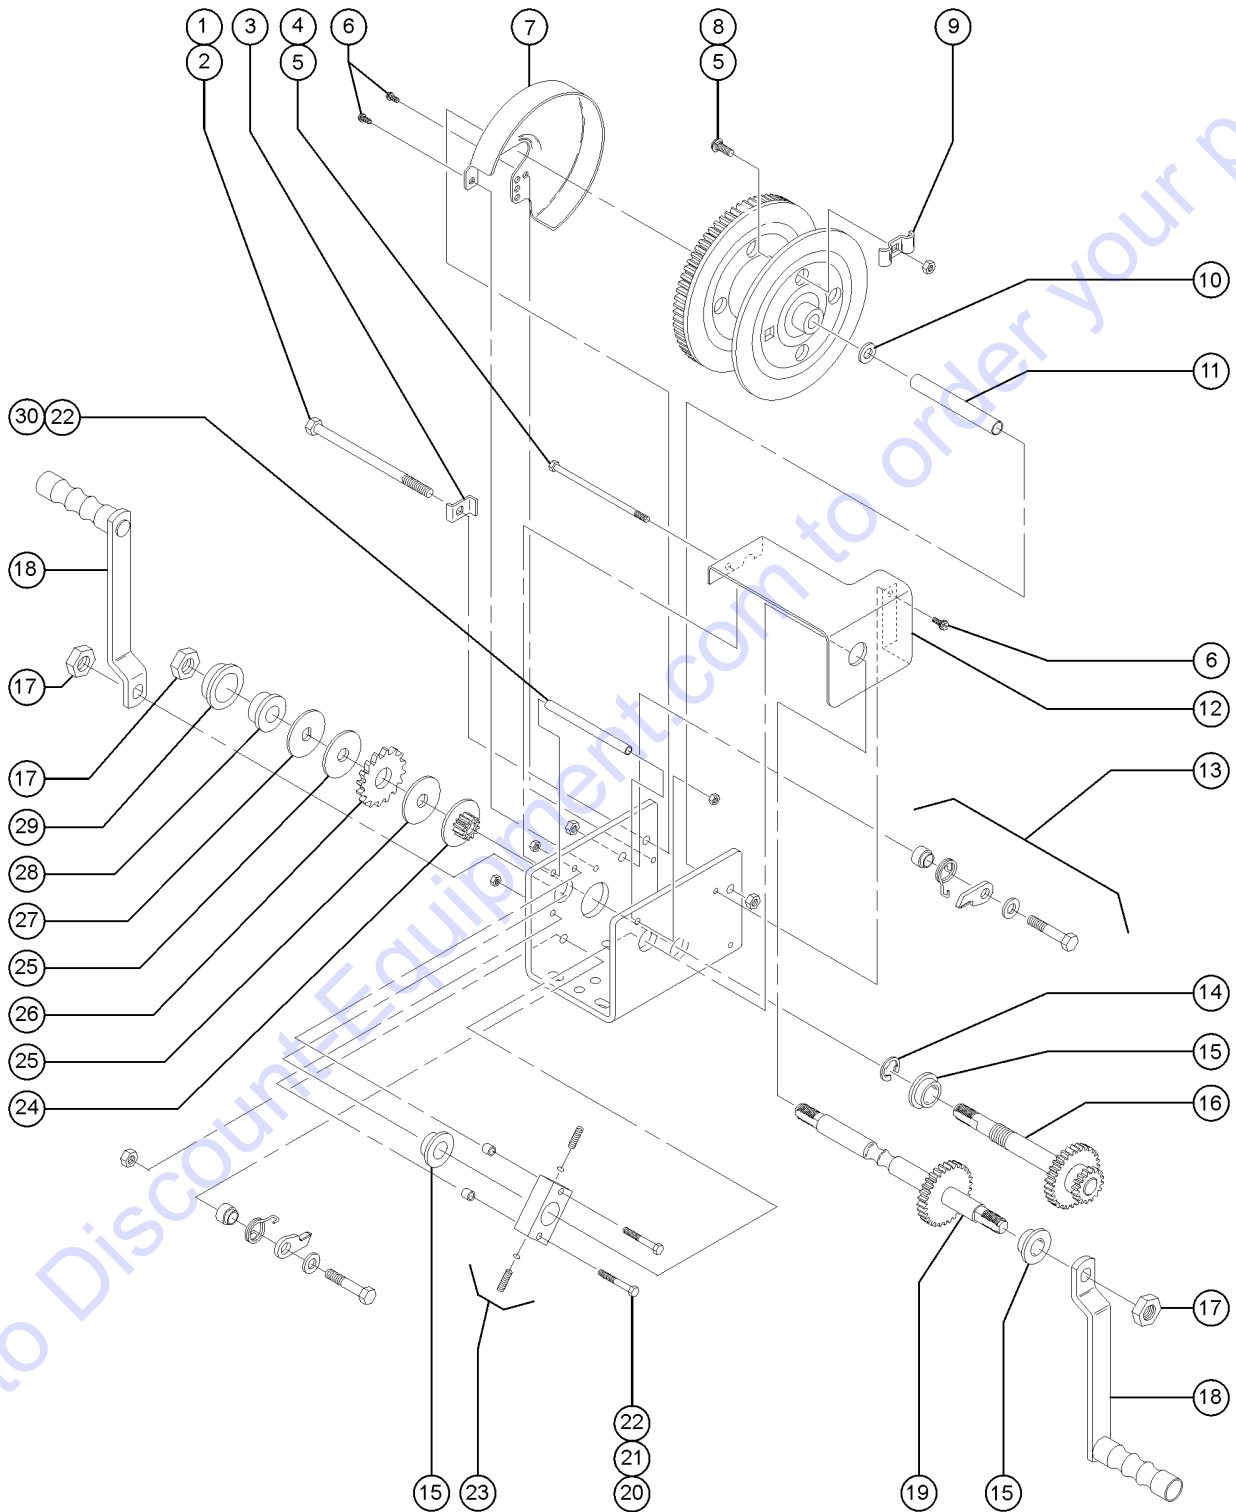

306.5 Winch Components, Two-speed

Item	Part No.	Description	Qty.
	32946GT	WINCH W/DECAL,2 SPEED*** USA, Canada and Australia models (word decals)	
	107495GT	WINCH ASSY, TWO SPD, SYM DECAL Asia, South America and Europe models	
	40130GT	CABLE KEEPER KIT (33090) includes items 5, 8 and 9	
1	78037GT	SCREW,HHC,3/8-16 X 5.5	
2	4828GT	NUT,NYLOCK,3/8-16	
3	80145GT	LOCK-BOLT, REEL (80056)	1
4	80146GT	SCREW,HHC,1/4-20 X 5.25(80056)	
5	6091GT	NUT,NYLOCK,1/4-20	
6	80147GT	SCREW-THRD FORM,HH-SLT, 1/2"	
7	80148GT	COVER - REEL (80056)	1
8	80149GT	BOLT,CARRIAGE,1/4-20 X .5,G2	
9	37065GT	CABLE KEEPER, DLB800	1
10	80150GT	WASHER-FLAT, 1/2" (80056)	
11	40113GT	REEL SPACER	1
12	80151GT	COVER-GEAR (80056)	1
13	40117GT	RATCHET PAWL KIT, (33090)	1
13-	8516GT	SCREW, HCC, 3/8-16 X 1.50	
13-	5397GT	WASHER,FLAT,USS,5/16",Y	
13-	80154GT	PAWL-RATCHET (80056)	
13-	80153GT	SPRING-RATCHET (80056)	
13-	80152GT	SPACER-RATCHET (80056)	
13-	4828GT	NUT,NYLOCK,3/8-16	
14	40116GT	E-RING, 3/4	1
15	40126GT	BEARING, SINTERED IRON, 3/4	
16	80155GT	SHAFT ASSY,INTERMED. (80056)	1
17	38028GT	NUT,LP NYLOCK,5/8-11	
18	40125GT	HANDLE ASSY., 8-INCH, OFFSET	2
19	72264GT	SHAFT ASSY, PRIMARY	1