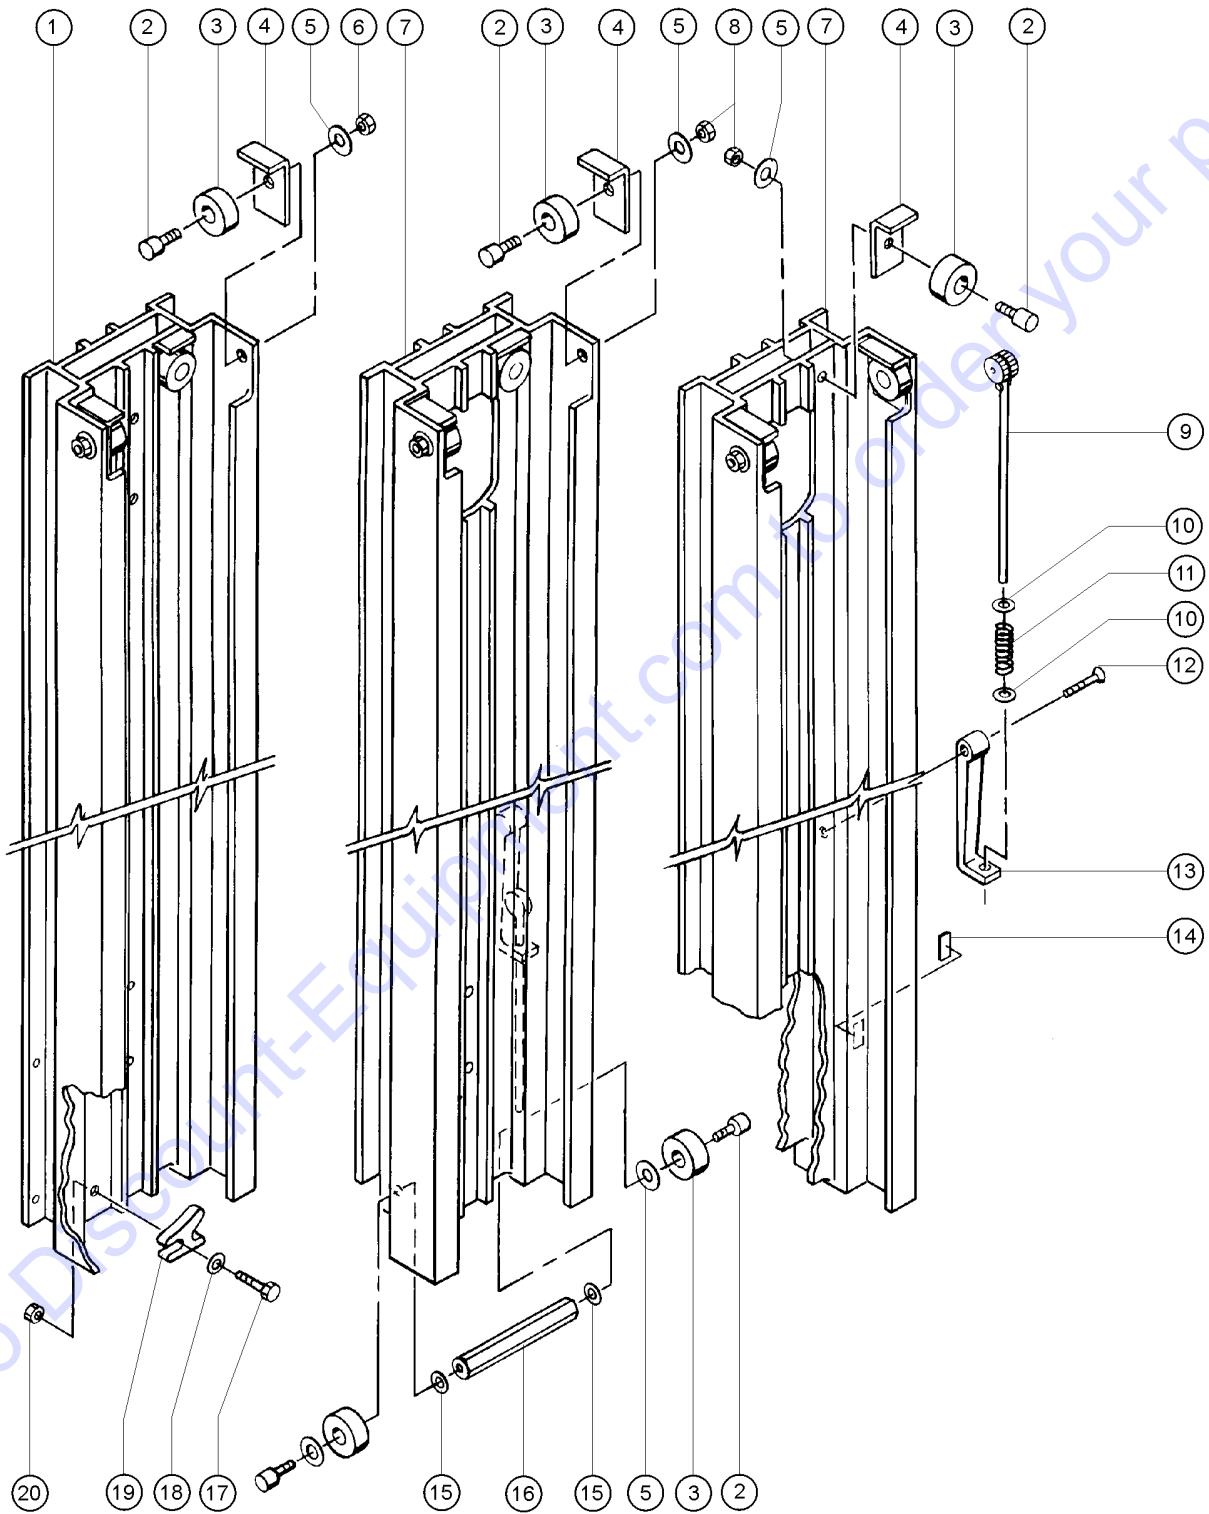

Item	Part No.	Description	Qty.
	90337GT	BOE LUBE aluminum dry lubricant	1
1B	57036-SGT	COLUMN#1,MACHINED,ST,BLK,SERV (from SN 7799-319)	1
2	32475GT	BOLT-ROLLER,1/2-13X1.84 ZINC	15
3	32473GT	WHEEL,ROLLER,NYLATRON,1.75	15
4	32474GT	GUARD,ROLLER, SL2,	11
5	6095GT	WASHER,FLAT,USS,1/2",Y	
6	6086GT	NUT,LP NYLOCK,1/2-13	
7B	57037-SGT	COLUMN#2,MACHINED,ST,BLK,SERV (from SN 7799-319)	4
8	1257074GT	NUT, NYLOCK, 1/2-13, GR8, ZINC	
9A	35101GT	SAFETY BRAKE ASSY(SQ.NUT)SL2** (from SN 7795-358)	
10	21442GT	SHIM,.75 X.45 X.032	4
11	32481GT	SPRING,SAFETY BRAKE**	2
12	17712GT	SCREW,FHS,3/8-16 X 1.75	
13A	35101GT	SAFETY BRAKE ASSY(SQ.NUT)SL2** (from SN 7795-358)	
14		SHIM,SAFETY BRAKE, COLUMN ** (no longer available)	3
15	6052GT	WASHER,SHIM,.5 X .875 X .063	2
16	33811GT	COUPLER BAR ASSEMBLY,SLA&C,ST2 ST-20, ST-25	1
17	6019GT	SCREW,HHC,3/8-16 X 1.25 GRD 5	
18	12013GT	SHIM,.375 X .063	
19	32522GT	DOWN STOP	
20	1257075GT	NUT, NYLOCK,3/8-16,GR8, ZINC	

302.6 Mast Components, View 1