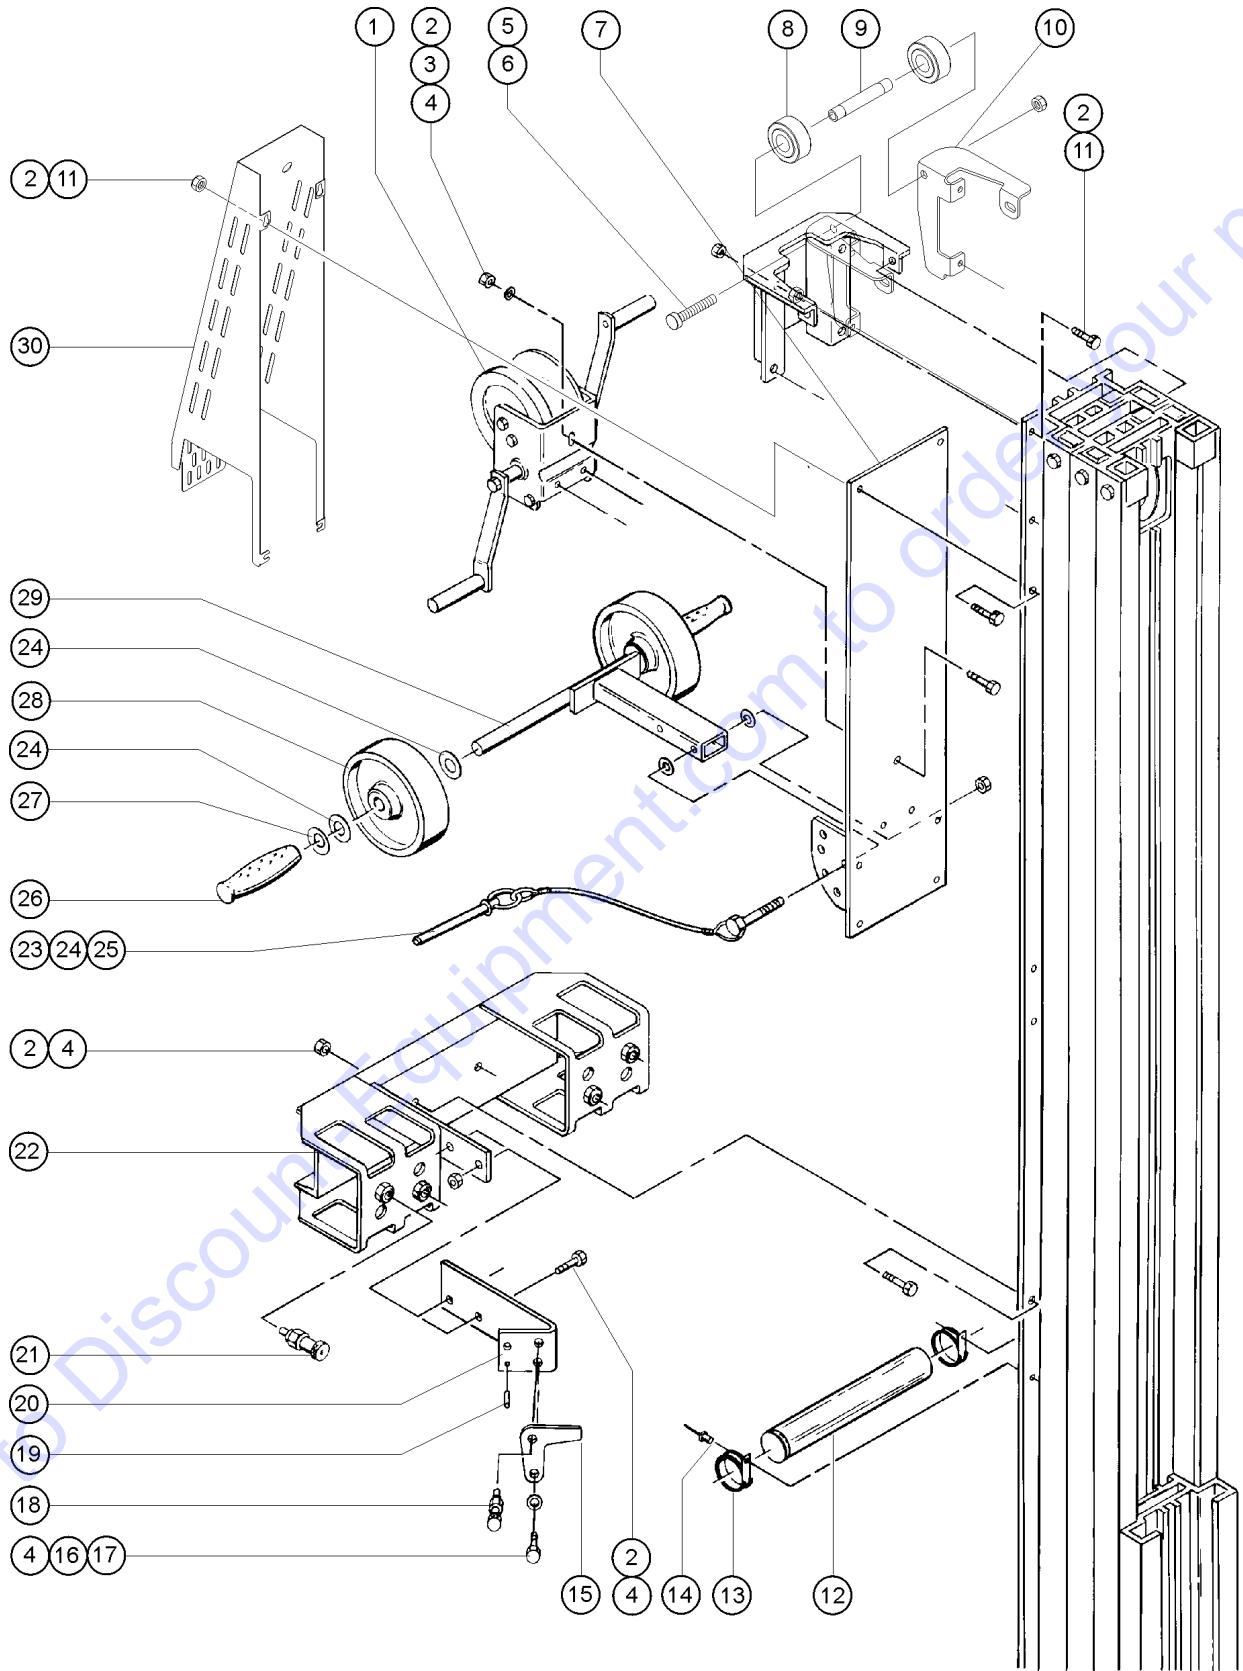

Item	Part No.	Description	Qty.
1		Ref. Winch Assembly (refer to 305.1 or 306.1)	
2	1257075GT	NUT, NYLOCK,3/8-16,GR8, ZINC	
3	6638GT	WASHER,FLAT,USS,1/4"Y	
4	6175GT	SCREW,HHC,3/8-16 X 1	
5	1257074GT	NUT, NYLOCK, 1/2-13, GR8, ZINC	
6	13005GT	SCREW,HHC,1/2-13 X 6,GRD.8	1
7	33539GT	WINCH PLATE W/DECAL ST USA, Canada and Australia models	
7A	107493GT	WINCH MOUNT PLATE, SYM DECAL Asia, South America and Europe models	
8	32473GT	WHEEL,ROLLER,NYLATRON,1.75	2
9	33843GT	SPACER,MAST STIFFENER	1
10	109579GT	MAST STIFFENER,RIGHT,GRAY***	1
10A	109580GT	MAST STIFFENER,LEFT,GRAY***	
11	6019GT	SCREW,HHC,3/8-16 X 1.25 GRD 5	
12	6600GT	INSTRUCT.TUBE W/CAPS-1.75 X 12	1
12-	31822GT	CAP,INSTRUCTION TUBE (RED)	
13	6653GT	CLAMP,1.88,#30 X 1/4,RUB CUSH	2
14	7265GT	RIVET,STEEL,P, .25 X .375	2
15	33653PGT	HOLD DOWN HOOK,ST "GRAY"	1
16	33720GT	BEARING,FLANGE,3/8 (AWP & ST)	1
17	7713GT	NUT,LP NYLOCK,3/8-16	
18	33674GT	PIN,LOCK,SHORT***	1
19	32483GT	PIN,ROLL,.25 X .50	1
20	33663PGT	BRACKET,,HOLD DOWN MNT-PAINTED	1
21	32375GT	PIN,LOCK,LONG***	1
21-	35830GT	SNAP PIN, KIT(AWP,SLA & C,ST2)	
22	33191GT	WELDMENT,OUTRIGGER SUPPT.,GRAY	1
23	100309GT	ASSY,PIN & LANYARD***	1
23-	80679GT	PIN,BALL RET.-.5 X 2.7	

301.4 Number 1 Mast Attached Parts