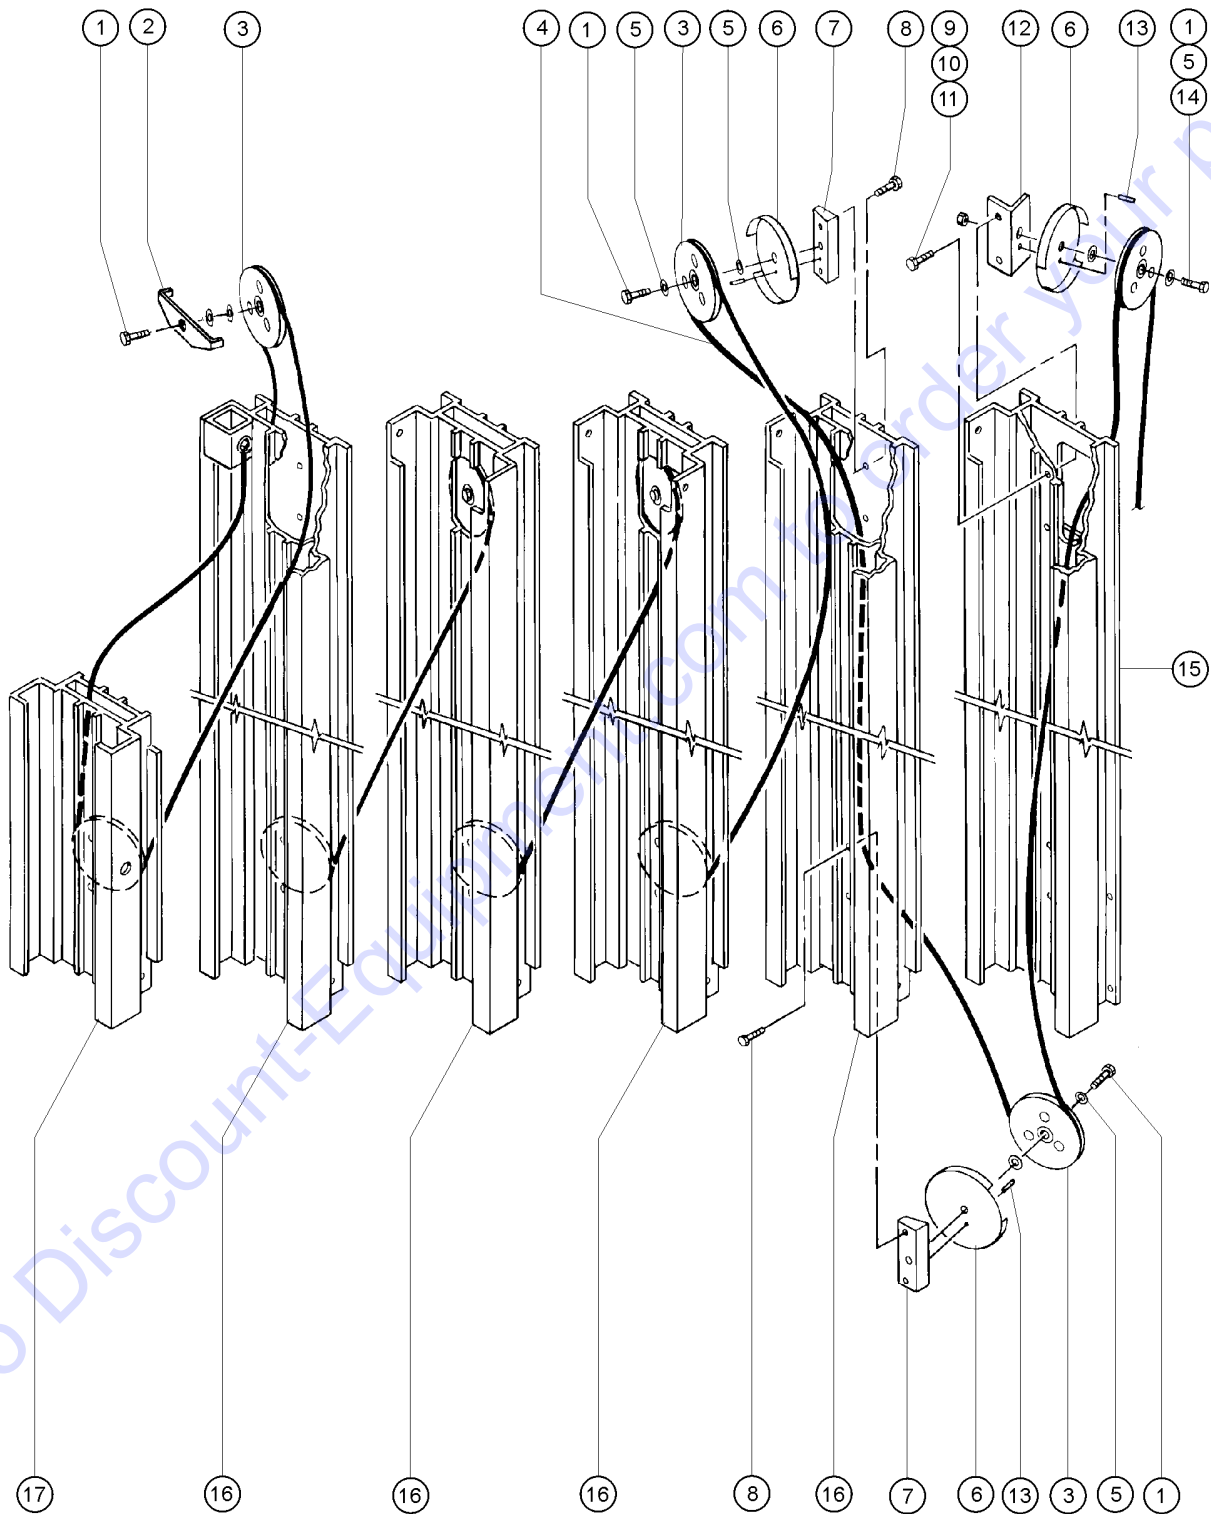

304.4 Mast Components, Pulleys and Cables (to SN ST15-4740)

304.4 Mast Components, Pulleys and Cables (to SN ST15-4740)

Item	Part No.	Description	Qty.
1	10597GT	SCREW,HHC,1/2-13 X 1.25 GR5	
2	33420GT	GUARD,CABLE	1
3	32469GT	PULLEY W/BEARING,ALUMINUM*** replaced 49999 plastic pulley	10
4	32904GT	CABLE ASSY,SL/ST20 669" 7/32" (refer to 303.1) (does not include cable replacement coupler)	
4A	32905GT	CABLE ASSY,SL/ST25 813" 7/32"* (does not include cable replacement coupler)	
4A-	12402GT	CABLE REPLACEMENT COUPLER	
4A-	52701GT	VIDEO,NTSC,SLA,CABLING PROCDR	
5	6052GT	WASHER,SHIM,.5 X .875 X .063	20
6	32476GT	GUARD,CABLE*** (to SN ST02-1868)	10
7	32470GT	PULLEY MOUNT , SL-2	9
8	8255GT	SCREW,HHC,3/8-16 X .75	
9	6019GT	SCREW,HHC,3/8-16 X 1.25 GRD 5	
10	6097GT	WASHER,FLAT,USS,3/8",Y	
11	4828GT	NUT,NYLOCK,3/8-16	
12	33700GT	PULLEY MOUNT,#1 COLUMN,GRY,SLC	1
13	32483GT	PIN,ROLL,.25 X .50	10
14	6086GT	NUT,LP NYLOCK,1/2-13	
15B	33308GT	COLUMN #1 SLA/ST,MACHINED** (from SN 7795-337 to 7798-1523)	
16C	57037-SGT	COLUMN#2,MACHINED,ST,BLK,SERV (from SN 7799-319)	2
17C	57038-SGT	CARRIAGE,MACHINED,ST SERV (from SN 7799-319)