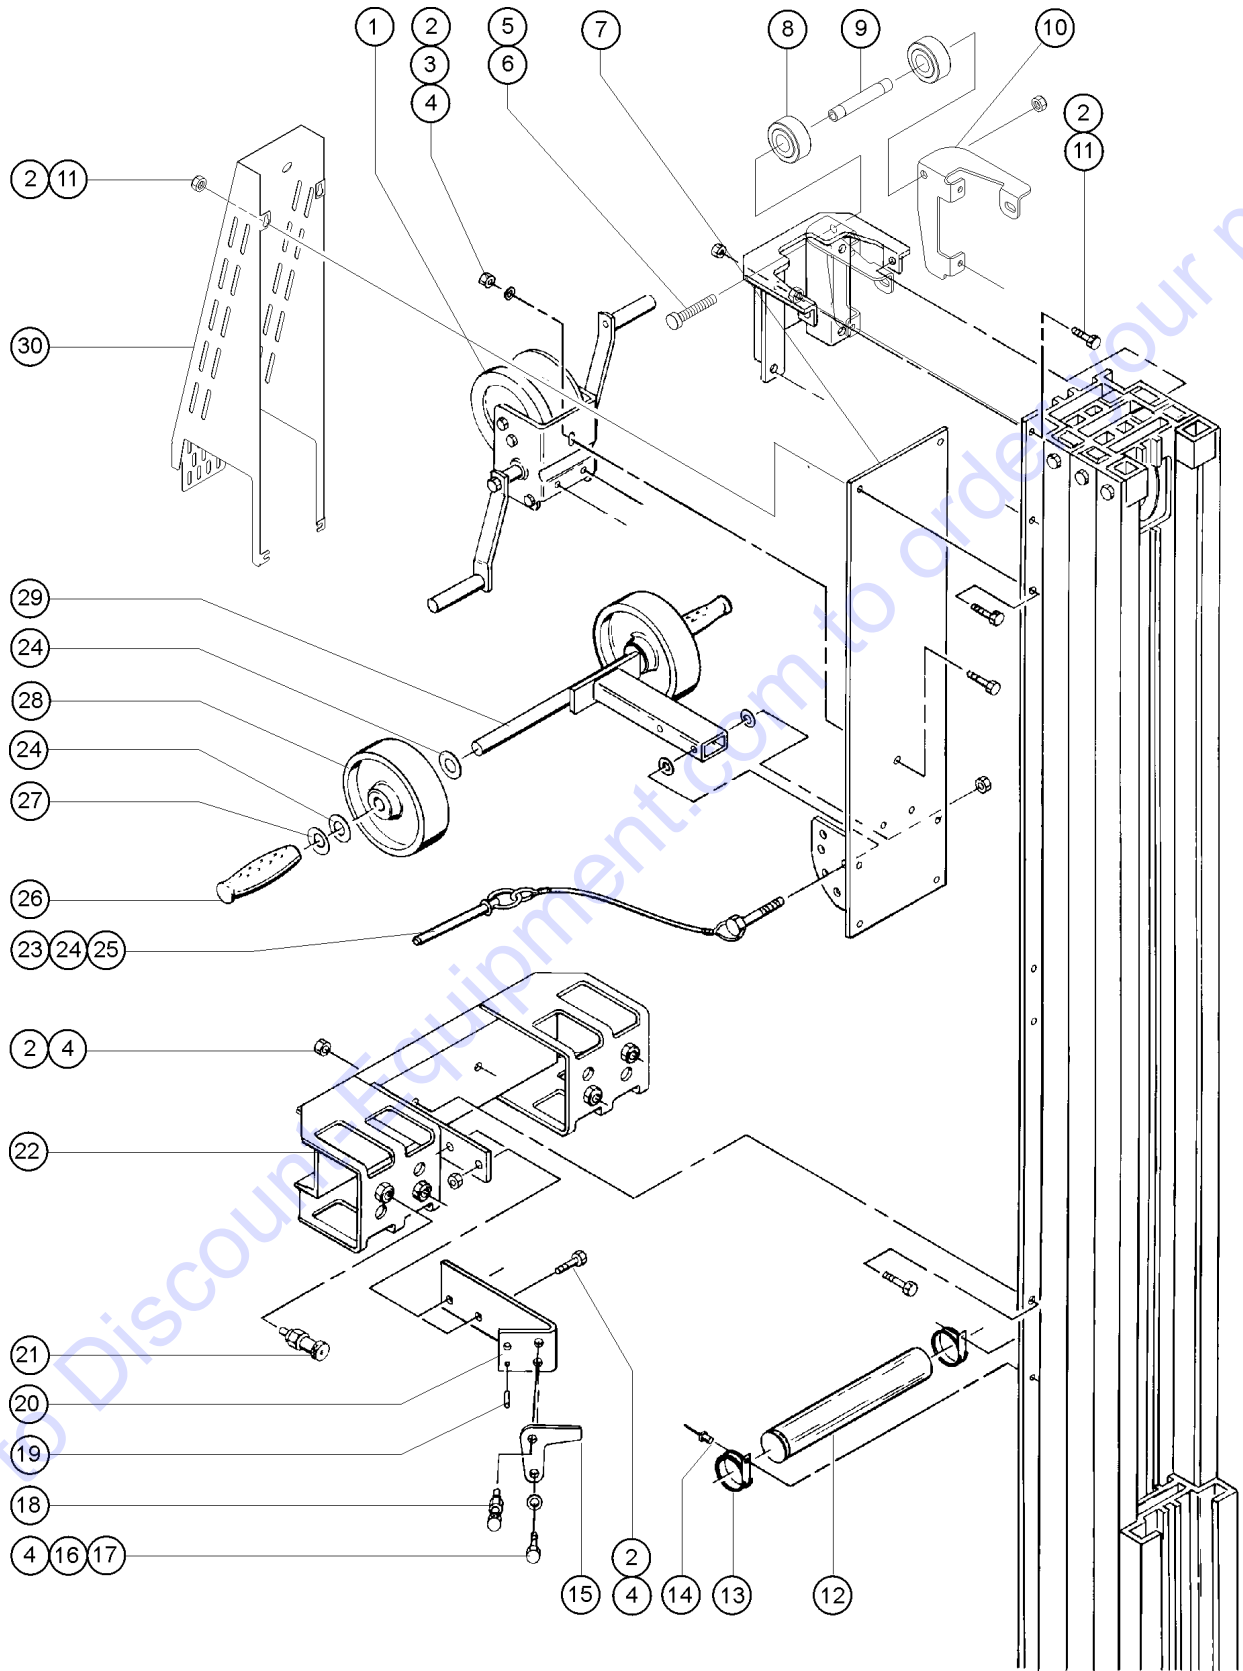

301.1 Number 1 Mast Attached Parts

Item	Part No.	Description	Qty.
1		Ref. Winch Assembly (refer to 305.1 or 306.1)	
2	1257075GT	NUT, NYLOCK,3/8-16,GR8, ZINC	
3	6638GT	WASHER,FLAT,USS,1/4"Y	
4	6175GT	SCREW,HHC,3/8-16 X 1	
5	1257074GT	NUT, NYLOCK, 1/2-13, GR8, ZINC	
6	13005GT	SCREW,HHC,1/2-13 X 6,GRD.8	1
7	33539GT	WINCH PLATE W/DECAL ST USA, Canada and Australia models	
7A	107493GT	WINCH MOUNT PLATE, SYM DECAL Asia, South America and Europe models	
8	32473GT	WHEEL,ROLLER,NYLATRON,1.75	2
9	33843GT	SPACER,MAST STIFFENER	1
10	109579GT	MAST STIFFENER,RIGHT,GRAY***	1
10A	109580GT	MAST STIFFENER,LEFT,GRAY***	
11	6019GT	SCREW,HHC,3/8-16 X 1.25 GRD 5	
12	6600GT	INSTRUCT.TUBE W/CAPS-1.75 X 12	1
12-	31822GT	CAP,INSTRUCTION TUBE (RED)	
13	6653GT	CLAMP,1.88,#30 X 1/4,RUB CUSH	2
14	7265GT	RIVET,STEEL,P, .25 X .375	2
15	33653PGT	HOLD DOWN HOOK,ST "GRAY"	1
16	33720GT	BEARING,FLANGE,3/8 (AWP & ST)	1
17	7713GT	NUT,LP NYLOCK,3/8-16	
18	33674GT	PIN,LOCK,SHORT***	1
19	32483GT	PIN,ROLL,.25 X .50	1
20	33663PGT	BRACKET,,HOLD DOWN MNT-PAINTED	1
21	32375GT	PIN,LOCK,LONG***	1
21-	35830GT	SNAP PIN, KIT(AWP,SLA & C,ST2)	
22	33191GT	WELDMENT,OUTRIGGER SUPPT.,GRAY	1
23	100309GT	ASSY,PIN & LANYARD***	1
23-	80679GT	PIN,BALL RET.-.5 X 2.7