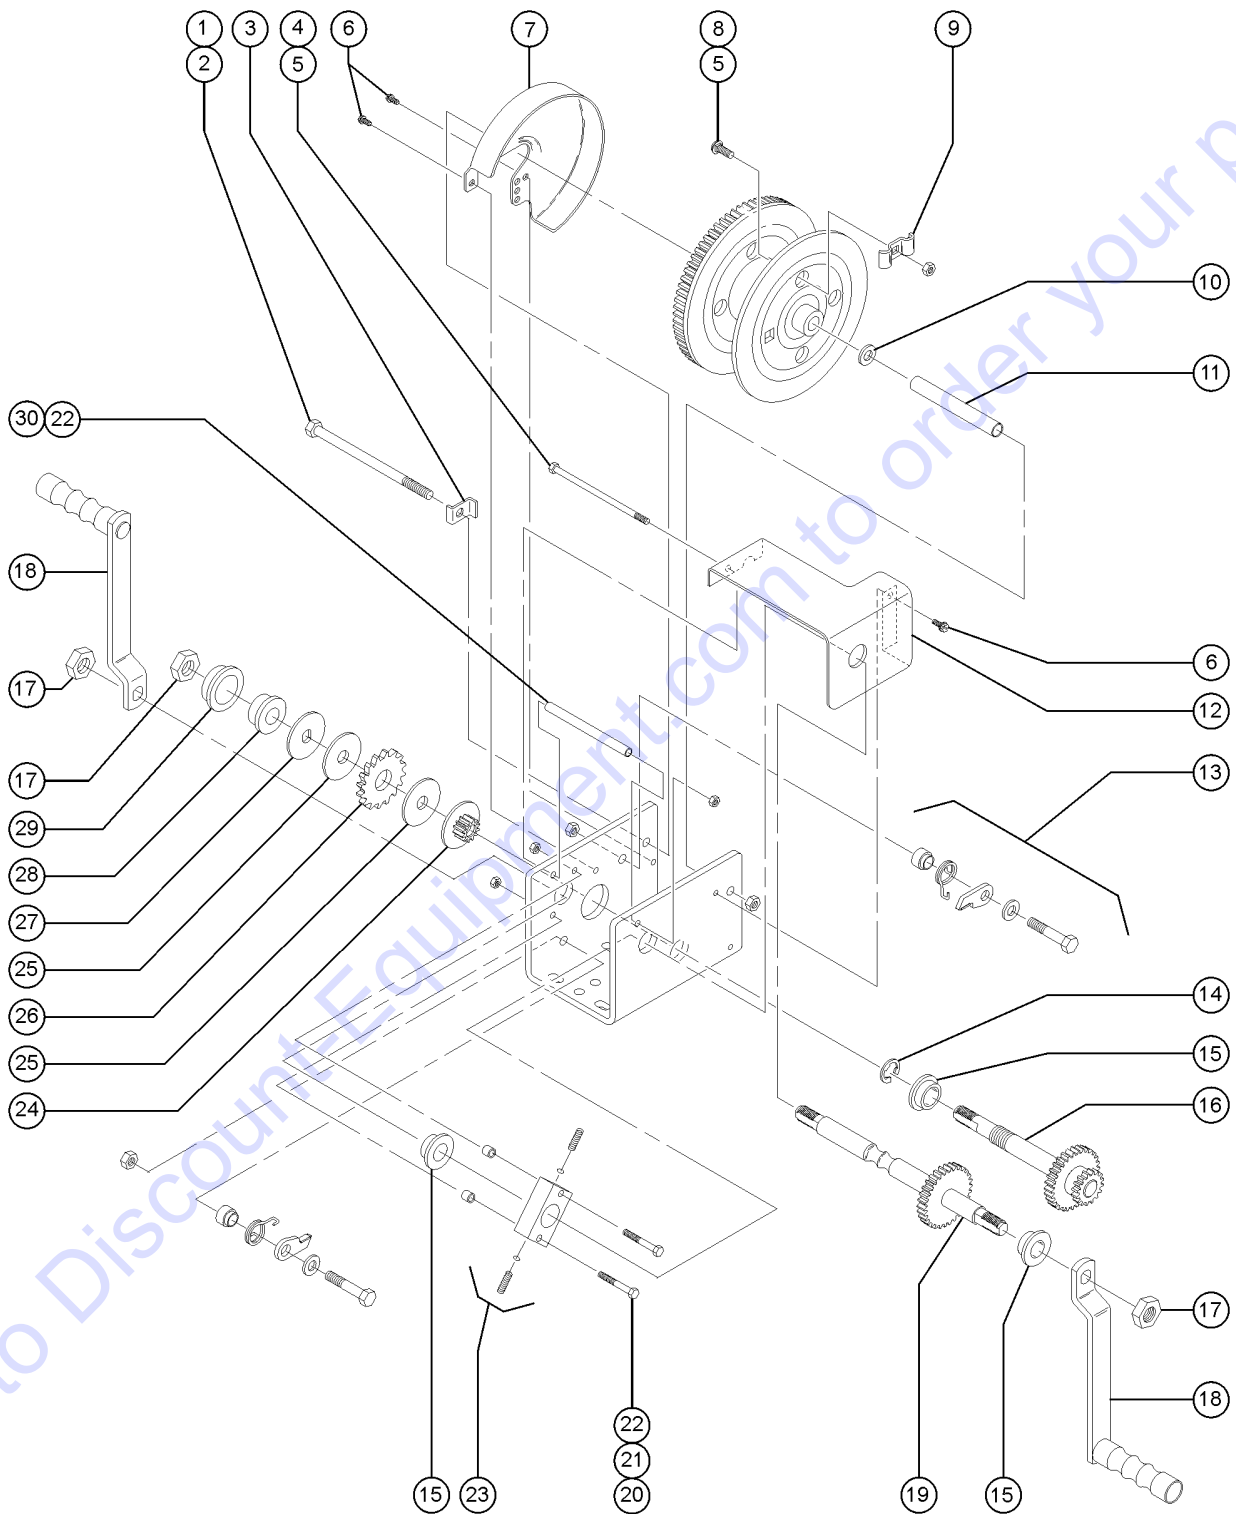

306.4 Winch Components, Two-speed

Item	Part No.	Description	Qty.
	32946GT	WINCH W/DECAL,2 SPEED*** USA, Canada and Australia models (word decals)	
	107495GT	WINCH ASSY, TWO SPD, SYM DECAL Asia, South America and Europe models	
	40130GT	CABLE KEEPER KIT (33090) includes items 5, 8 and 9	
1	78037GT	SCREW,HHC,3/8-16 X 5.5	
2	4828GT	NUT,NYLOCK,3/8-16	
3	80145GT	LOCK-BOLT, REEL (80056)	1
4	80146GT	SCREW,HHC,1/4-20 X 5.25(80056)	
5	6091GT	NUT,NYLOCK,1/4-20	
6	80147GT	SCREW-THRD FORM,HH-SLT, 1/2"	
7	80148GT	COVER - REEL (80056)	1
8	80149GT	BOLT,CARRIAGE,1/4-20 X .5,G2	
9	37065GT	CABLE KEEPER, DLB800	1
10	80150GT	WASHER-FLAT, 1/2" (80056)	
11	40113GT	REEL SPACER	1
12	80151GT	COVER-GEAR (80056)	1
13	40117GT	RATCHET PAWL KIT, (33090)	1
13-	8516GT	SCREW, HCC, 3/8-16 X 1.50	
13-	5397GT	WASHER,FLAT,USS,5/16",Y	
13-	80154GT	PAWL-RATCHET (80056)	
13-	80153GT	SPRING-RATCHET (80056)	
13-	80152GT	SPACER-RATCHET (80056)	
13-	4828GT	NUT,NYLOCK,3/8-16	
14	40116GT	E-RING, 3/4	1
15	40126GT	BEARING, SINTERED IRON, 3/4	
16	80155GT	SHAFT ASSY,INTERMED. (80056)	1
17	38028GT	NUT,LP NYLOCK,5/8-11	
18	40125GT	HANDLE ASSY., 8-INCH, OFFSET	2
19	72264GT	SHAFT ASSY, PRIMARY	1