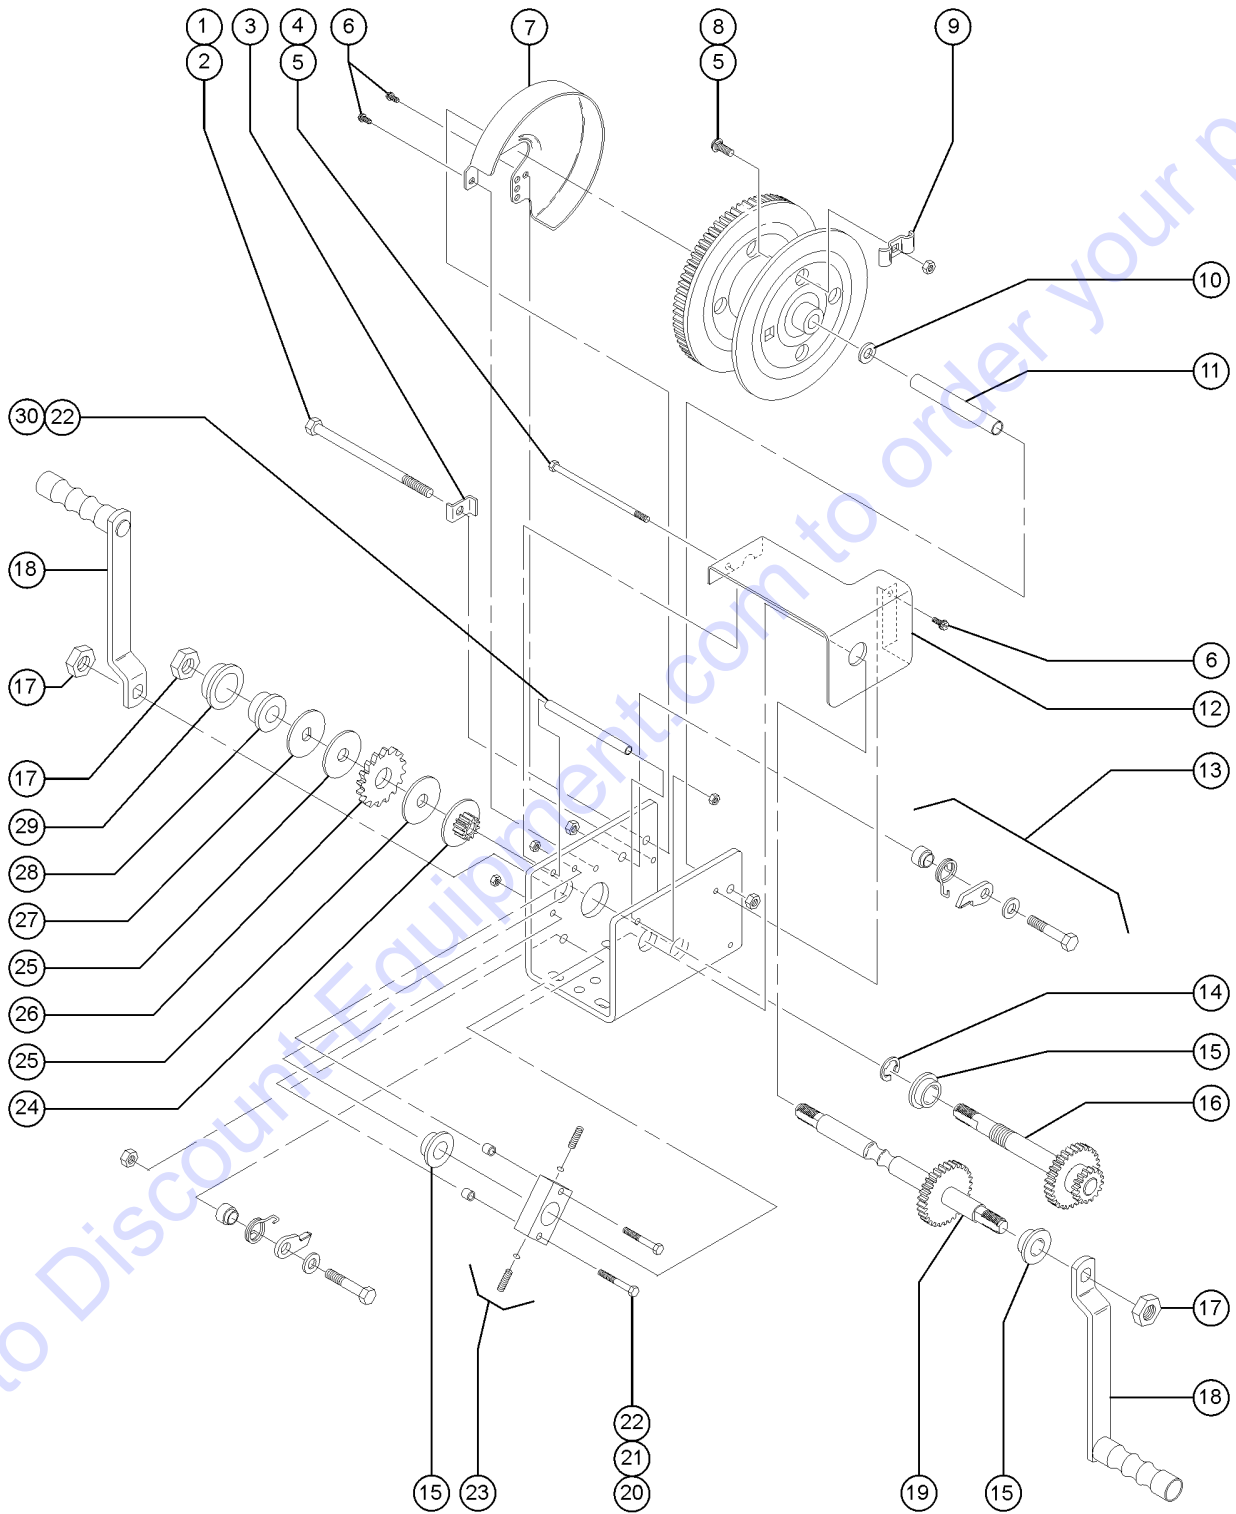

306.3 Winch Components, Two-speed

Item	Part No.	Description	Qty.
	32946GT	WINCH W/DECAL,2 SPEED*** USA, Canada and Australia models (word decals)	
	107495GT	WINCH ASSY, TWO SPD, SYM DECAL Asia, South America and Europe models	
	40130GT	CABLE KEEPER KIT (33090) includes items 5, 8 and 9	
1	78037GT	SCREW,HHC,3/8-16 X 5.5	
2	4828GT	NUT,NYLOCK,3/8-16	
3	80145GT	LOCK-BOLT, REEL (80056)	1
4	80146GT	SCREW,HHC,1/4-20 X 5.25(80056)	
5	6091GT	NUT,NYLOCK,1/4-20	
6	80147GT	SCREW-THRD FORM,HH-SLT, 1/2"	
7	80148GT	COVER - REEL (80056)	1
8	80149GT	BOLT,CARRIAGE,1/4-20 X .5,G2	
9	37065GT	CABLE KEEPER, DLB800	1
10	80150GT	WASHER-FLAT, 1/2" (80056)	
11	40113GT	REEL SPACER	1
12	80151GT	COVER-GEAR (80056)	1
13	40117GT	RATCHET PAWL KIT, (33090)	1
13-	8516GT	SCREW, HCC, 3/8-16 X 1.50	
13-	5397GT	WASHER,FLAT,USS,5/16",Y	
13-	80154GT	PAWL-RATCHET (80056)	
13-	80153GT	SPRING-RATCHET (80056)	
13-	80152GT	SPACER-RATCHET (80056)	
13-	4828GT	NUT,NYLOCK,3/8-16	
14	40116GT	E-RING, 3/4	1
15	40126GT	BEARING, SINTERED IRON, 3/4	
16	80155GT	SHAFT ASSY,INTERMED. (80056)	1
17	38028GT	NUT,LP NYLOCK,5/8-11	
18	40125GT	HANDLE ASSY., 8-INCH, OFFSET	2
19	72264GT	SHAFT ASSY, PRIMARY	1