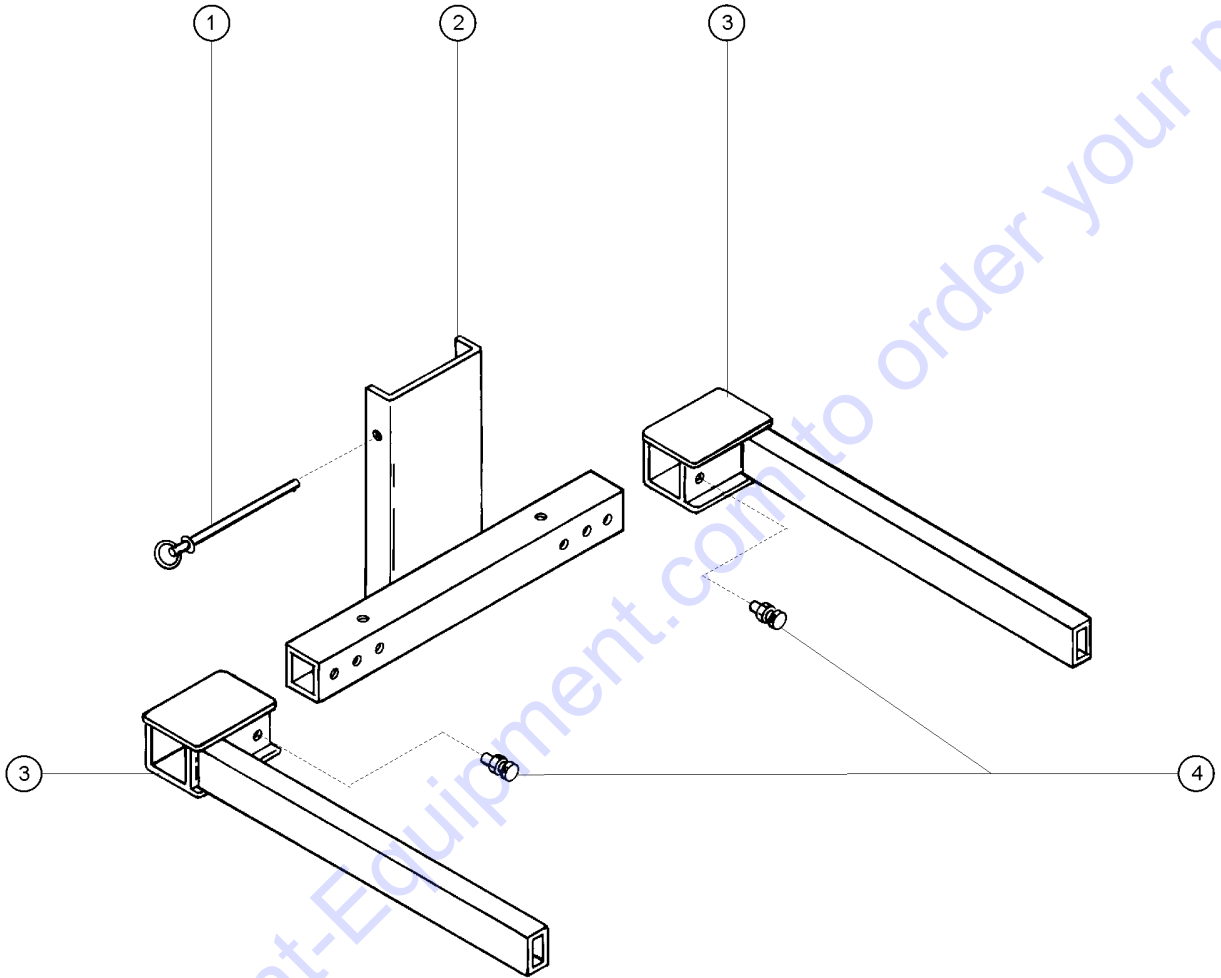

401.2 Adjustable Forks

Item	Part No.	Description	Qty.
	33543-SGT	SLC, ADJ FORK ASSEMBLY	
1	48301GT	PIN, TOGGLE, .50 X 8.13***	1
2	33542GT	CARRIER - ADJ. FORK, SLC USA, Canada and Australia models	1
2A	107221GT	ADJUSTABLE FORK CARRIER W/DECA Asia, South America and Europe models	
3	33707-SGT	WELDMENT, ARM ADJ. FORK, "GRAY"	2
4	32375GT	PIN, LOCK, LONG*** (course thread)	2
4A	33674GT	PIN, LOCK, SHORT*** (fine thread)	
4B	35830GT	SNAP PIN, KIT (AWP, SLA & C, ST2) (contains 33674 and 32375, 1 each)	

Go to Discount-Equipment.com to order your parts