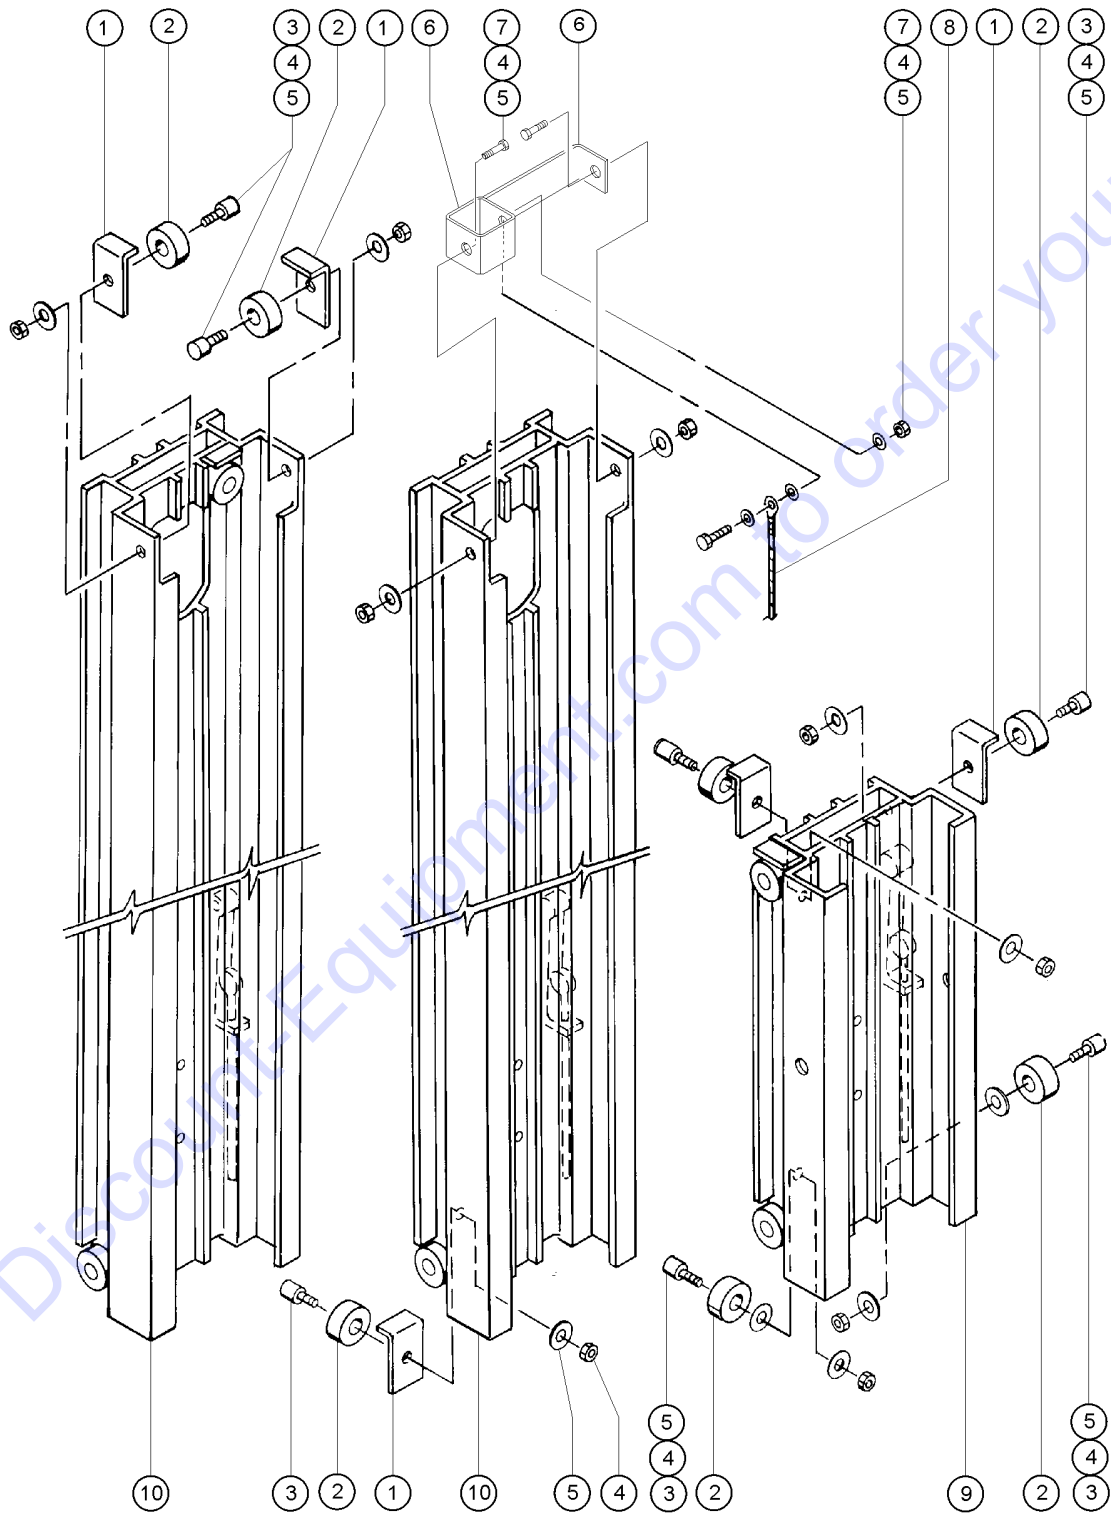

Item	Part No.	Description	Qty.
1	32474GT	GUARD,ROLLER, SL2, ...	8
2	32473GT	WHEEL,ROLLER,NYLATRON,1.75	15
3	32475GT	BOLT-ROLLER,1/2-13X1.84 ZINC	15
4	6095GT	WASHER,FLAT,USS,1/2",Y	
5	1257074GT	NUT, NYLOCK, 1/2-13, GR8, ZINC	
6	80987GT	KIT, CABLE ANCHOR BRK, SLC/ST* (gray is the service replacement color)	2
7	10587GT	SCREW,HHC,1/2-13 X.75	
8	32904GT	CABLE ASSY,SL/ST20 669" 7/32" ST-20 (does not include cable replacement coupler)	
8A	32905GT	CABLE ASSY,SL/ST25 813" 7/32"* ST-25 (does not include cable replacement coupler)	
8A-	12402GT	CABLE REPLACEMENT COUPLER	
		(sold separately)	
8A-	52701GT	VIDEO,NTSC,SLA,CABLING PROCDR	
		(sold separately)	
9A	35484GT	CARRIAGE ASSY- ST2** (from SN 7795-358 to 7798-1523)	1
10		Ref. COLUMN, MACHINED,ST,BLK ANODI (refer to 302.1)	

Go to Discount-Equipment.com to order your parts

303.4 Mast Components, View 2